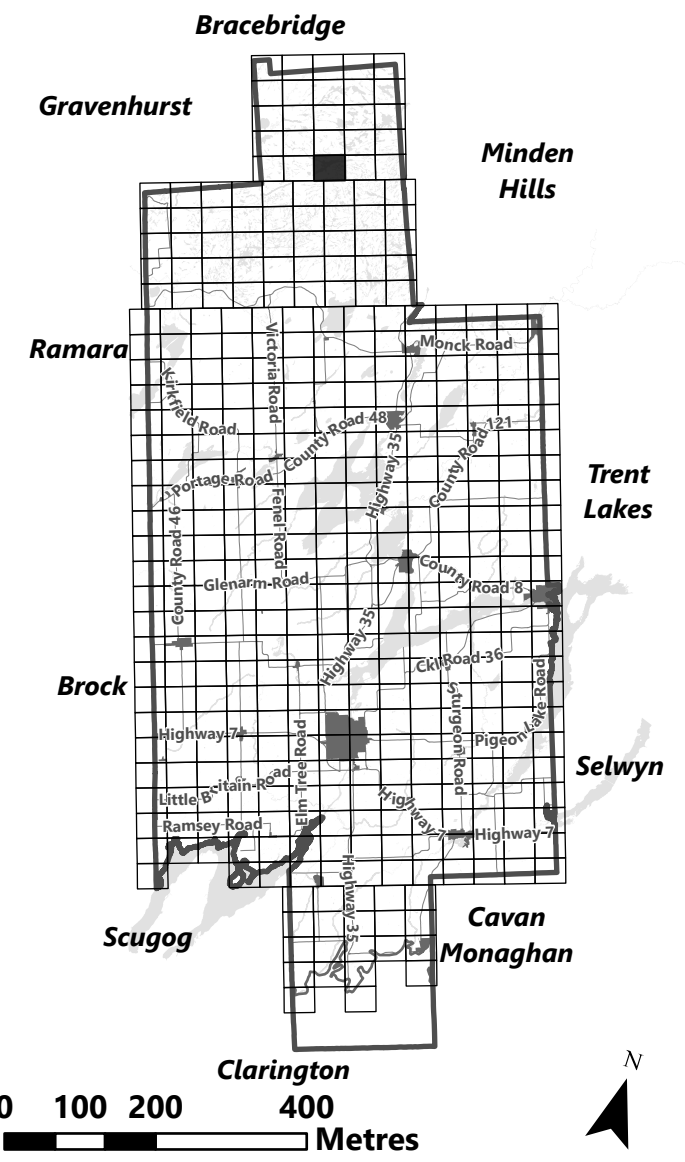

0 100 200 400 Metres

N

March 2024

Sources: MNDMNR, City of Kawartha Lakes and Teranet
Projection: NAD 1983 UTM Zone 17N

**City of Kawartha Lakes
Rural Zoning By-law
Schedule A-A25**

- Legend**
-  City of Kawartha Lakes Boundary
 -  Zone Boundary