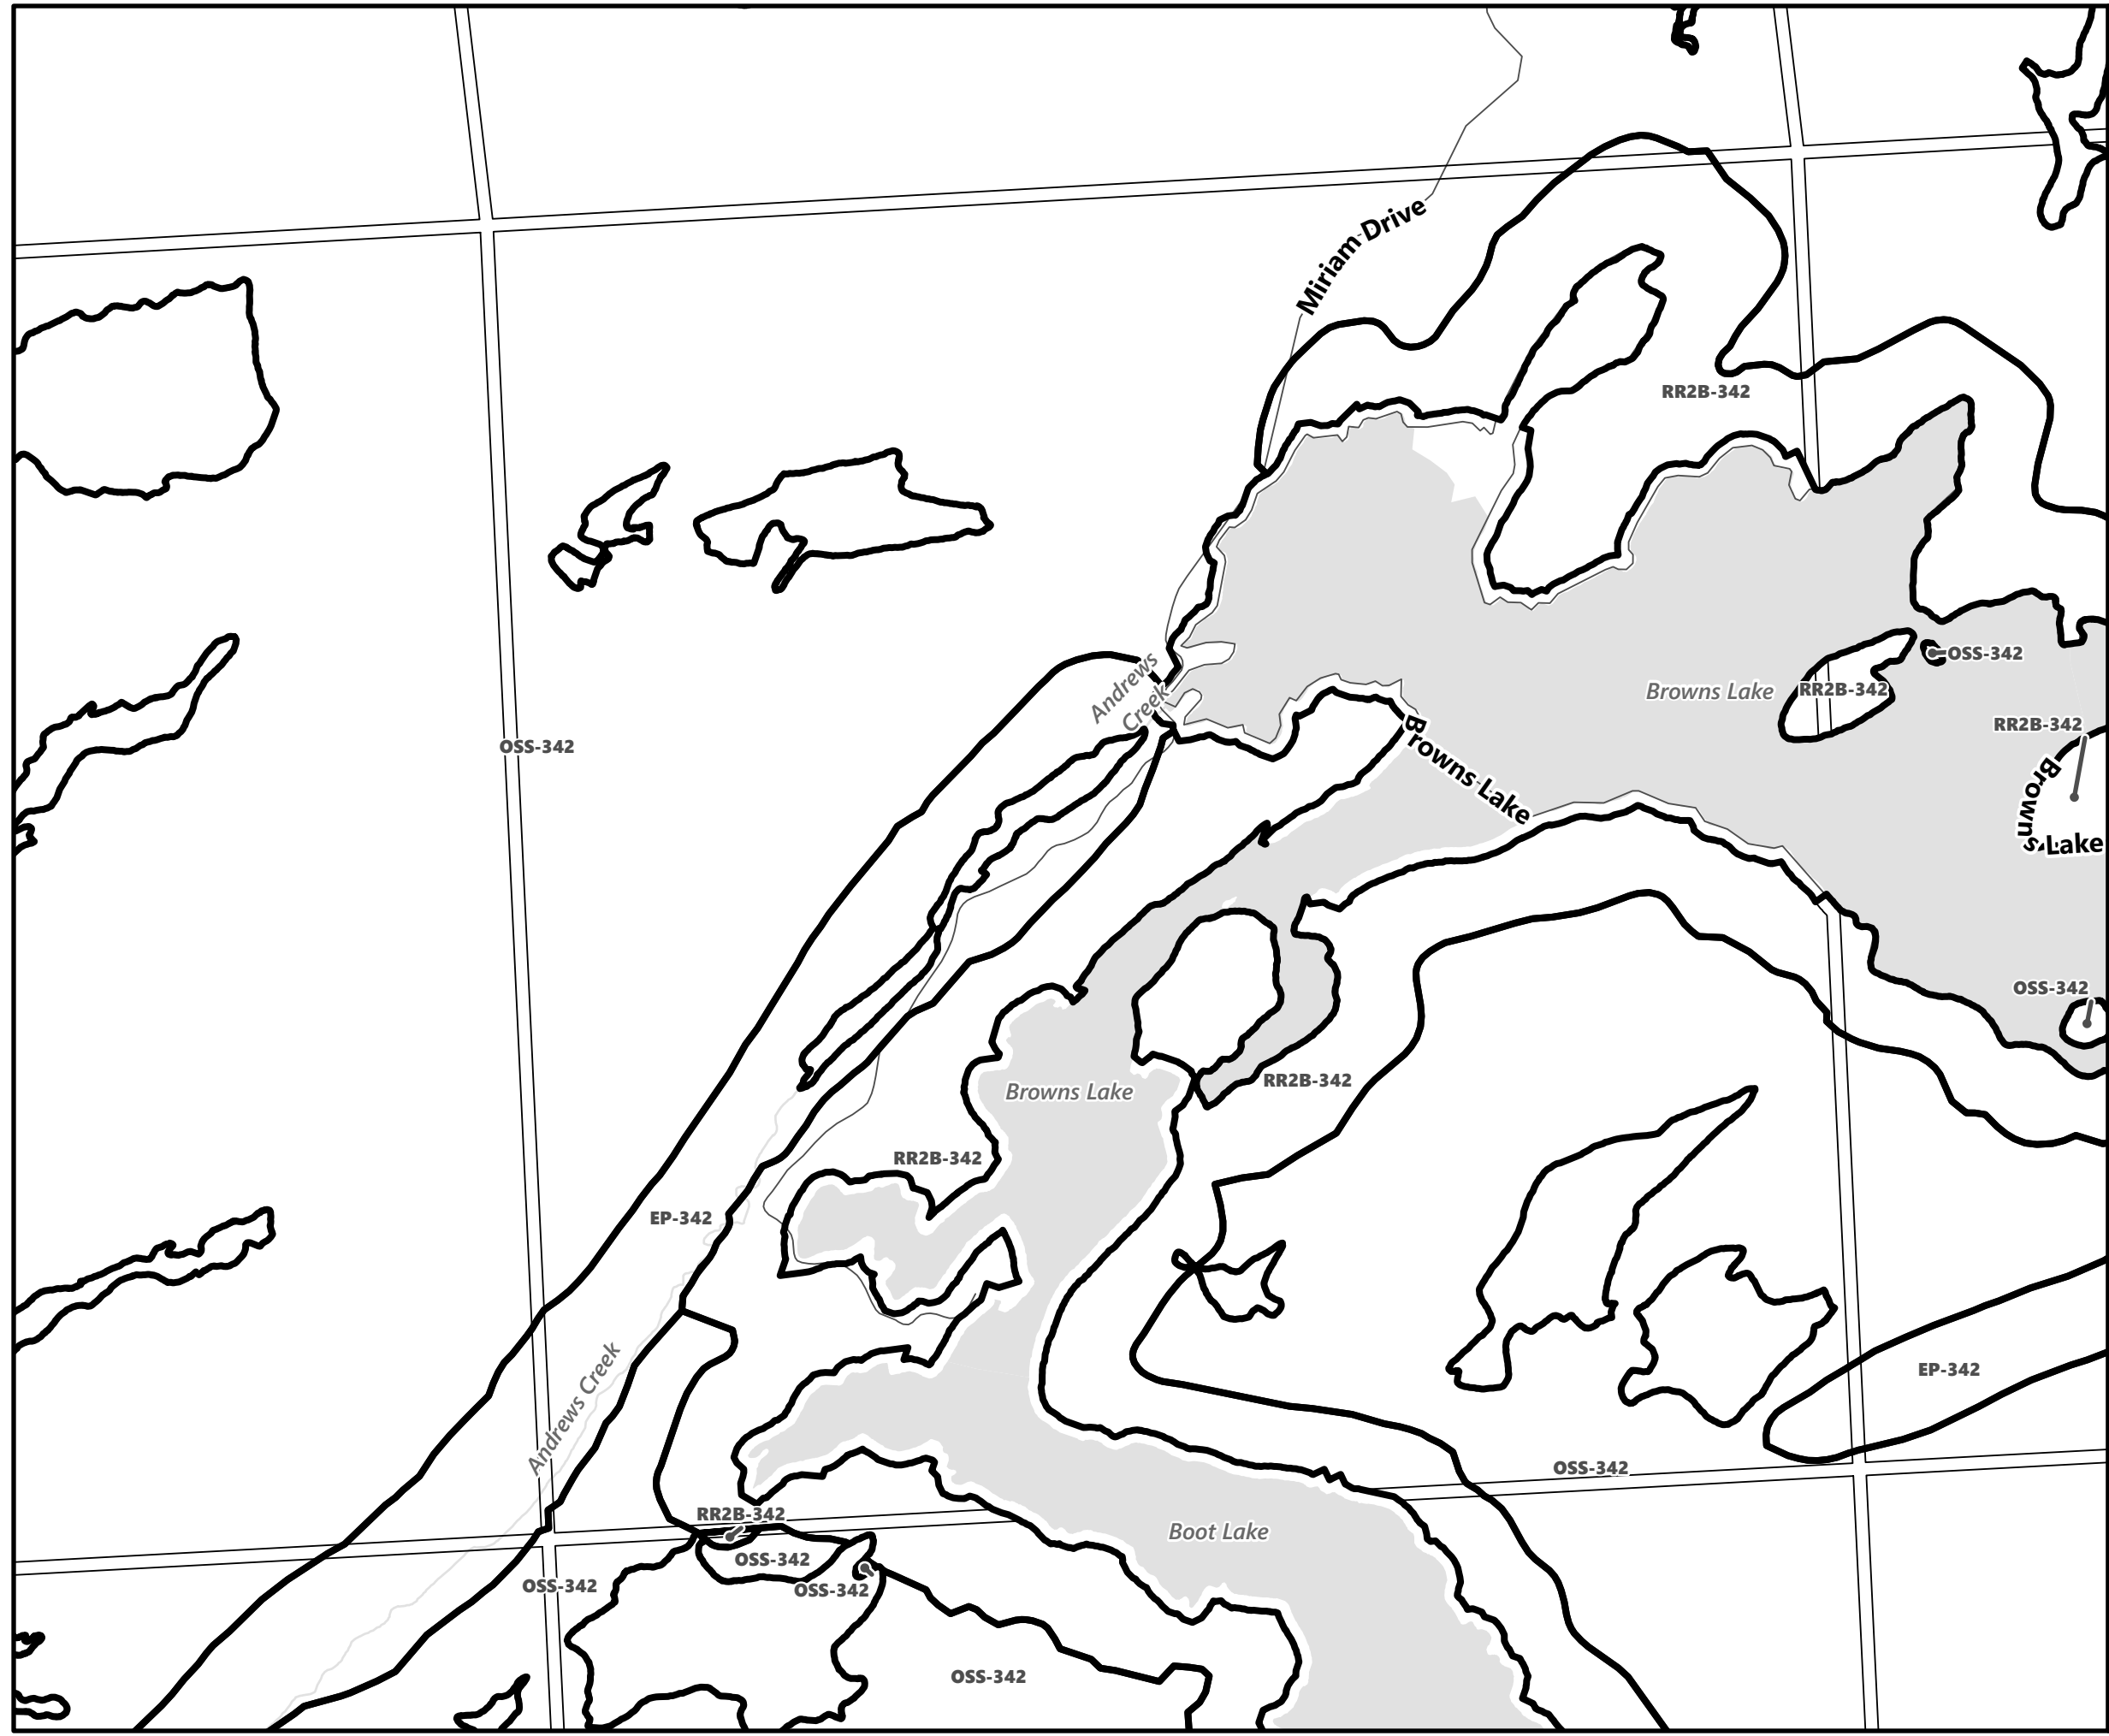

City of Kawartha Lakes Rural Zoning By-law Schedule A-A10

1. **Legend**
2. City of Kawartha Lakes Boundary
   - Zone Boundary