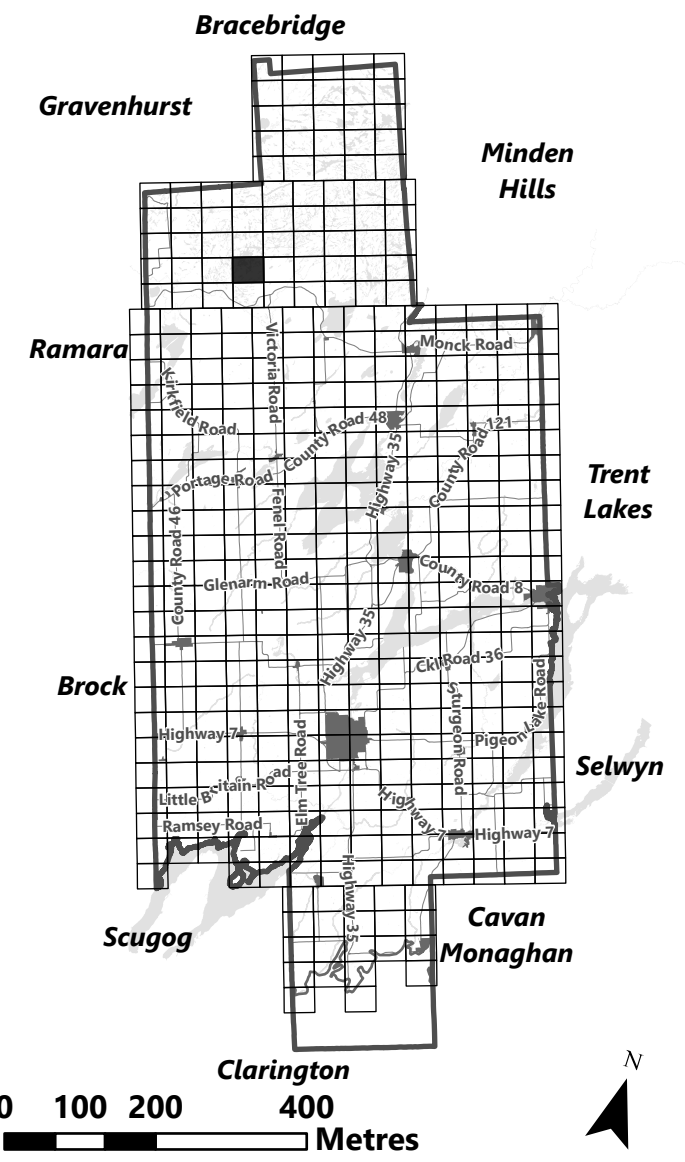

City of Kawartha Lakes Rural Zoning By-law Schedule A-A58

1. **Legend**
2. City of Kawartha Lakes Boundary
   - Zone Boundary