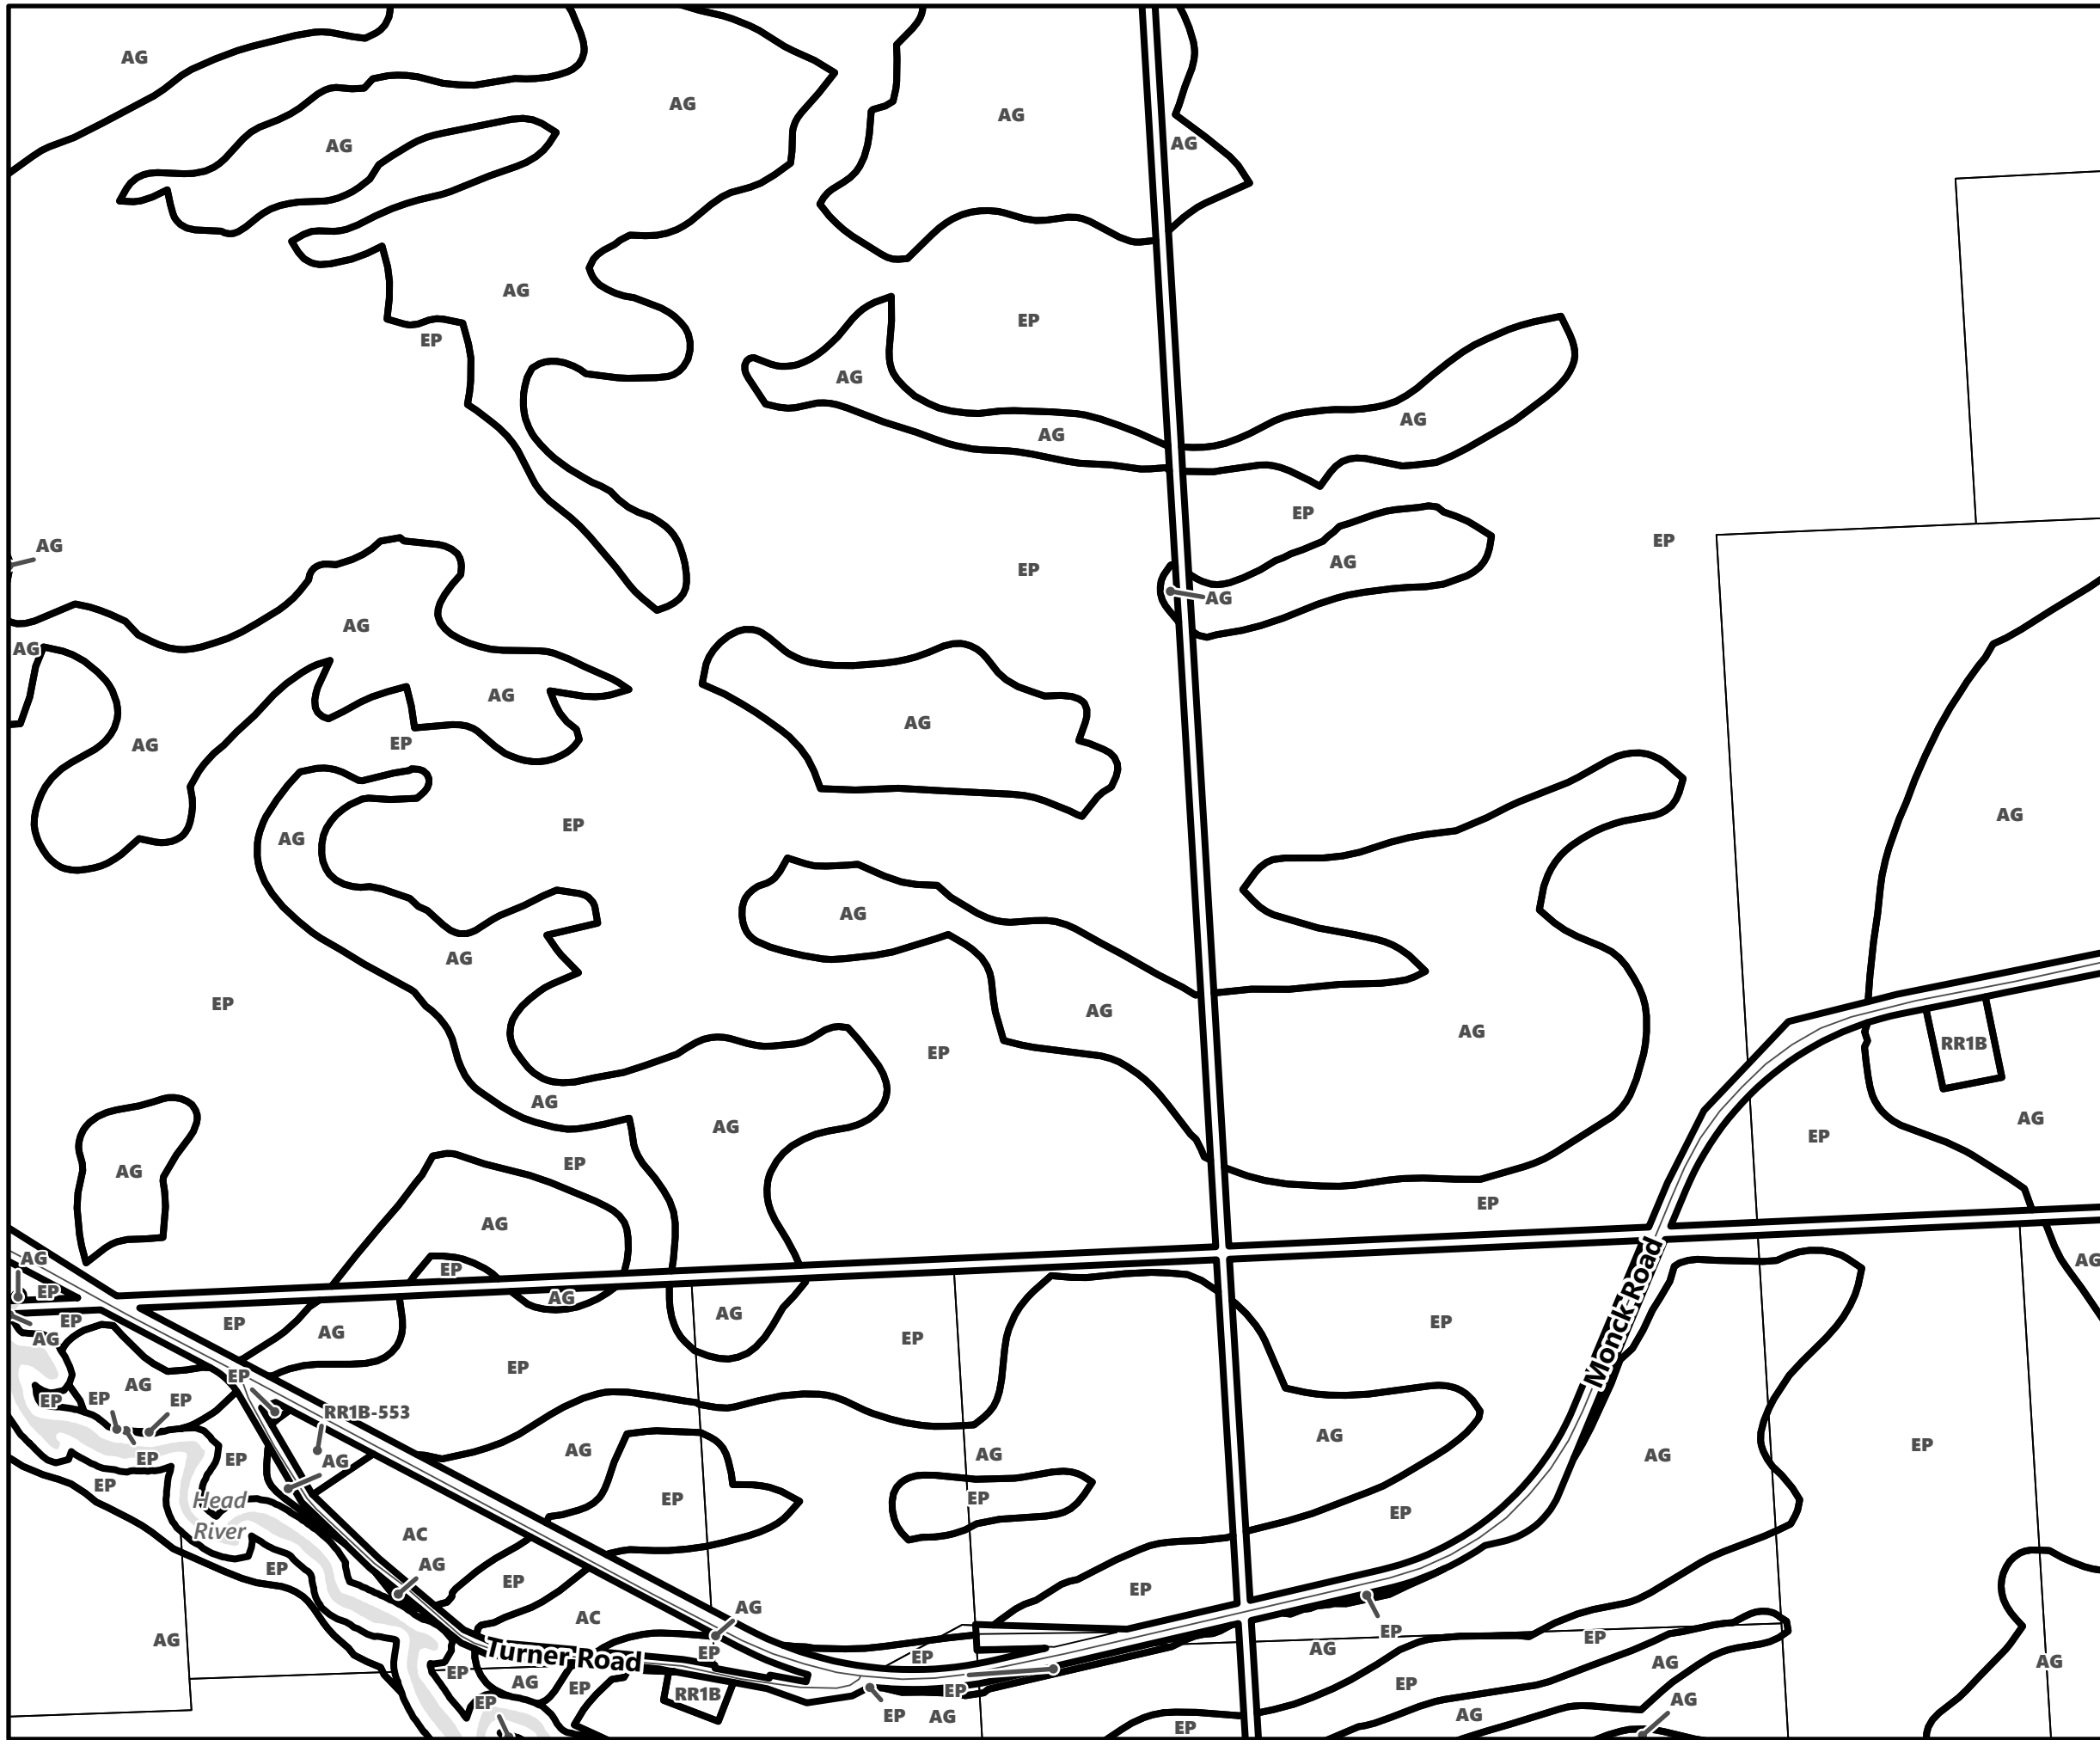

City of Kawartha Lakes Rural Zoning By-law Schedule A-A67

Legend

- City of Kawartha Lakes Boundary
- Zone Boundary

March 2024

Sources: MNDMNR, City of Kawartha Lakes and Teranet
Projection: NAD 1983 UTM Zone 17N