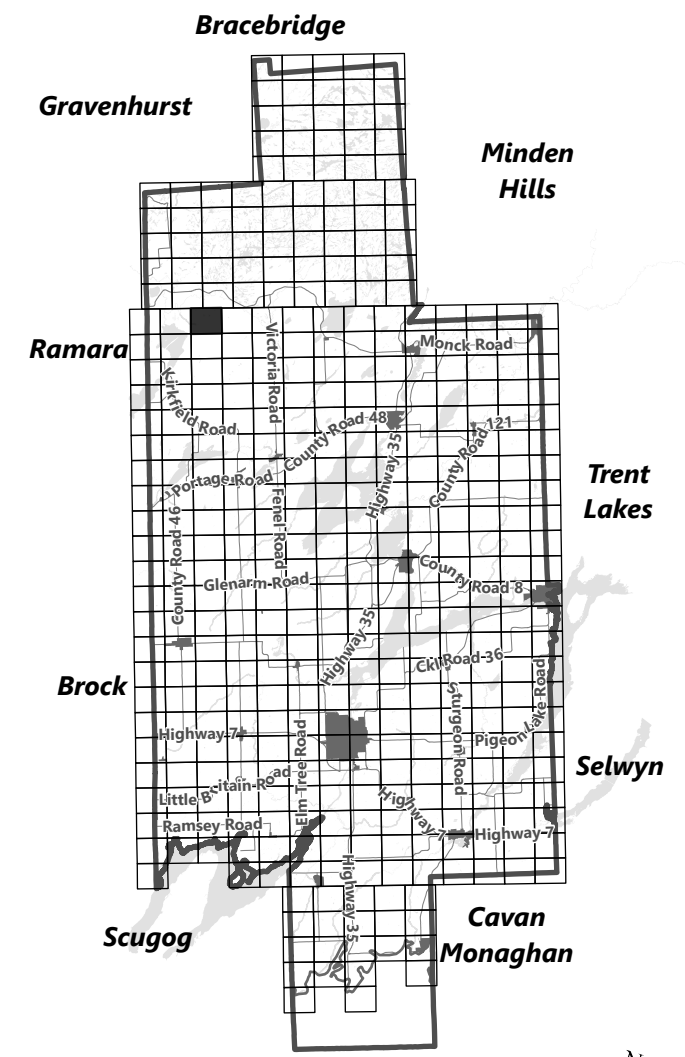

City of Kawartha Lakes Rural Zoning By-law Schedule A-A75

Legend

- City of Kawartha Lakes Boundary
- Zone Boundary

March 2024

Sources:
MNDMNR, City of Kawartha Lakes and Teranet
Projection:
NAD 1983 UTM Zone 17N