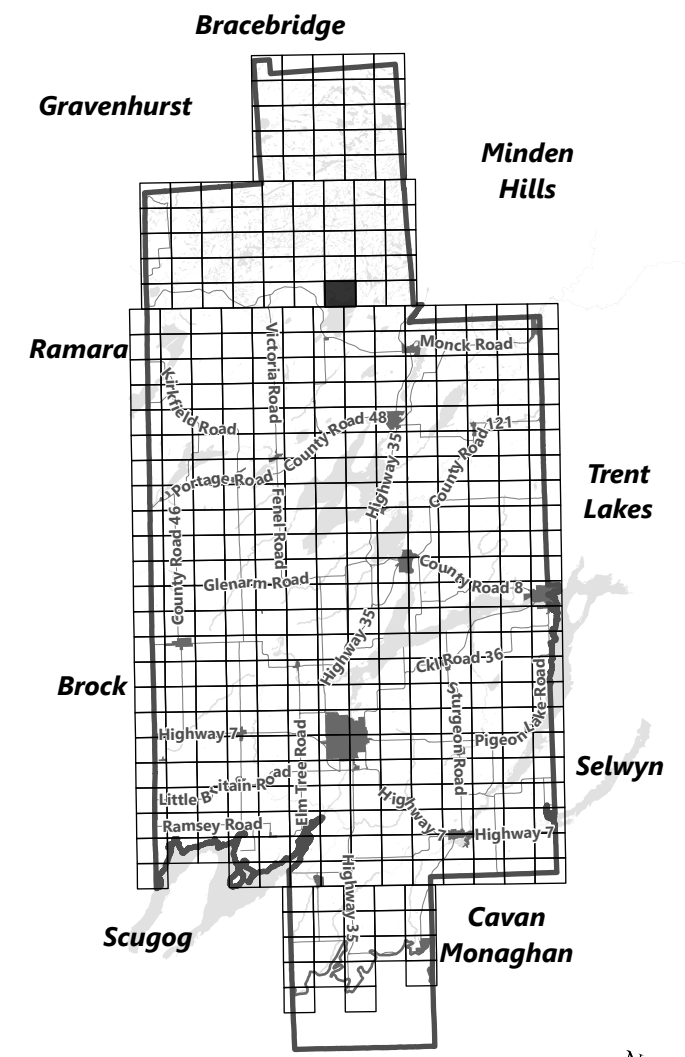

March 2024

Sources:
MNDMNR, City of Kawartha Lakes and Teranet
Projection:
NAD 1983 UTM Zone 17N

City of Kawartha Lakes Rural Zoning By-law Schedule A-A70

Legend

- City of Kawartha Lakes Boundary
- Zone Boundary