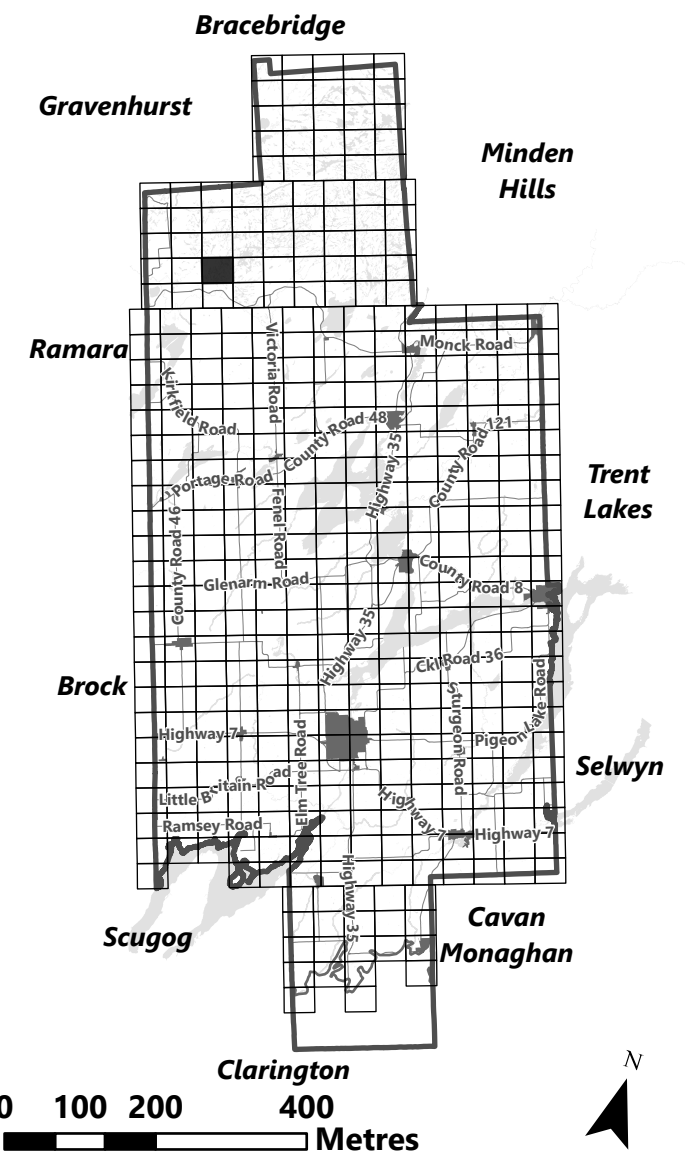

March 2024

Sources:
MNDMNR, City of Kawartha Lakes and Teranet
Projection:
NAD 1983 UTM Zone 17N

City of Kawartha Lakes Rural Zoning By-law Schedule A-A57

Legend

- City of Kawartha Lakes Boundary
- Zone Boundary