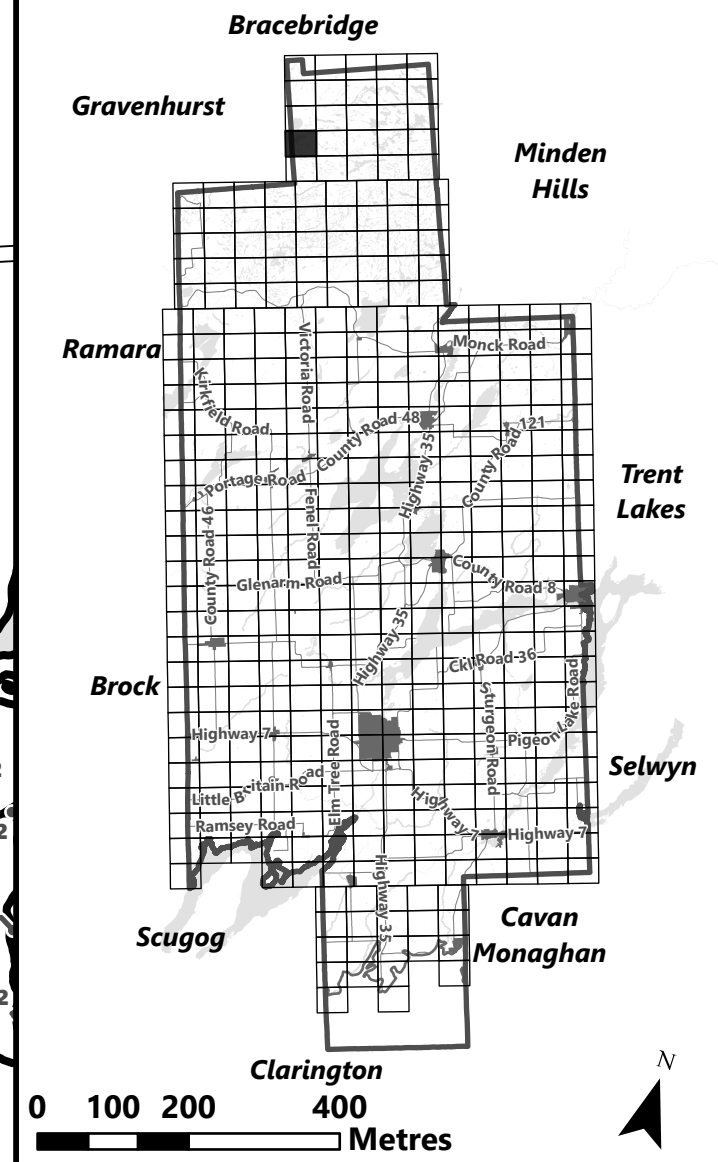

City of Kawartha Lakes Rural Zoning By-law Schedule A-A18

Legend

- City of Kawartha Lakes Boundary
- Zone Boundary

March 2024

Sources:
MNDMNR, City of Kawartha Lakes and Teranet
Projection:
NAD 1983 UTM Zone 17N