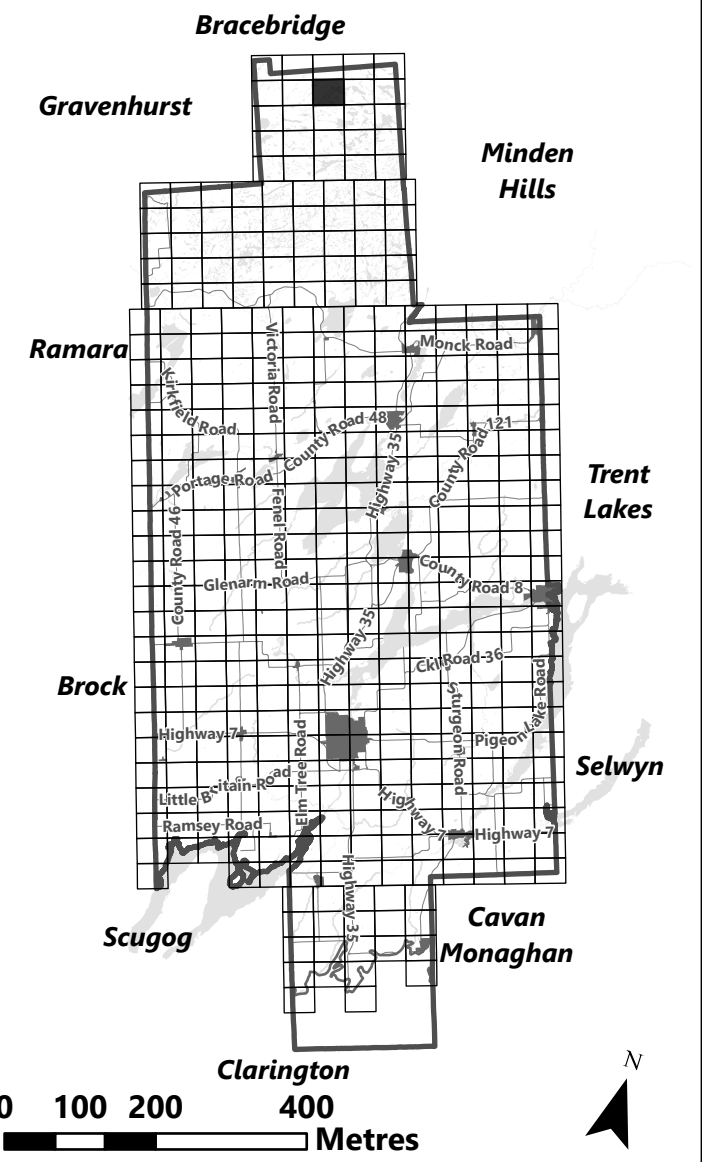

City of Kawartha Lakes Rural Zoning By-law Schedule A-A10

1. **Legend**
2. City of Kawartha Lakes Boundary
   - Zone Boundary