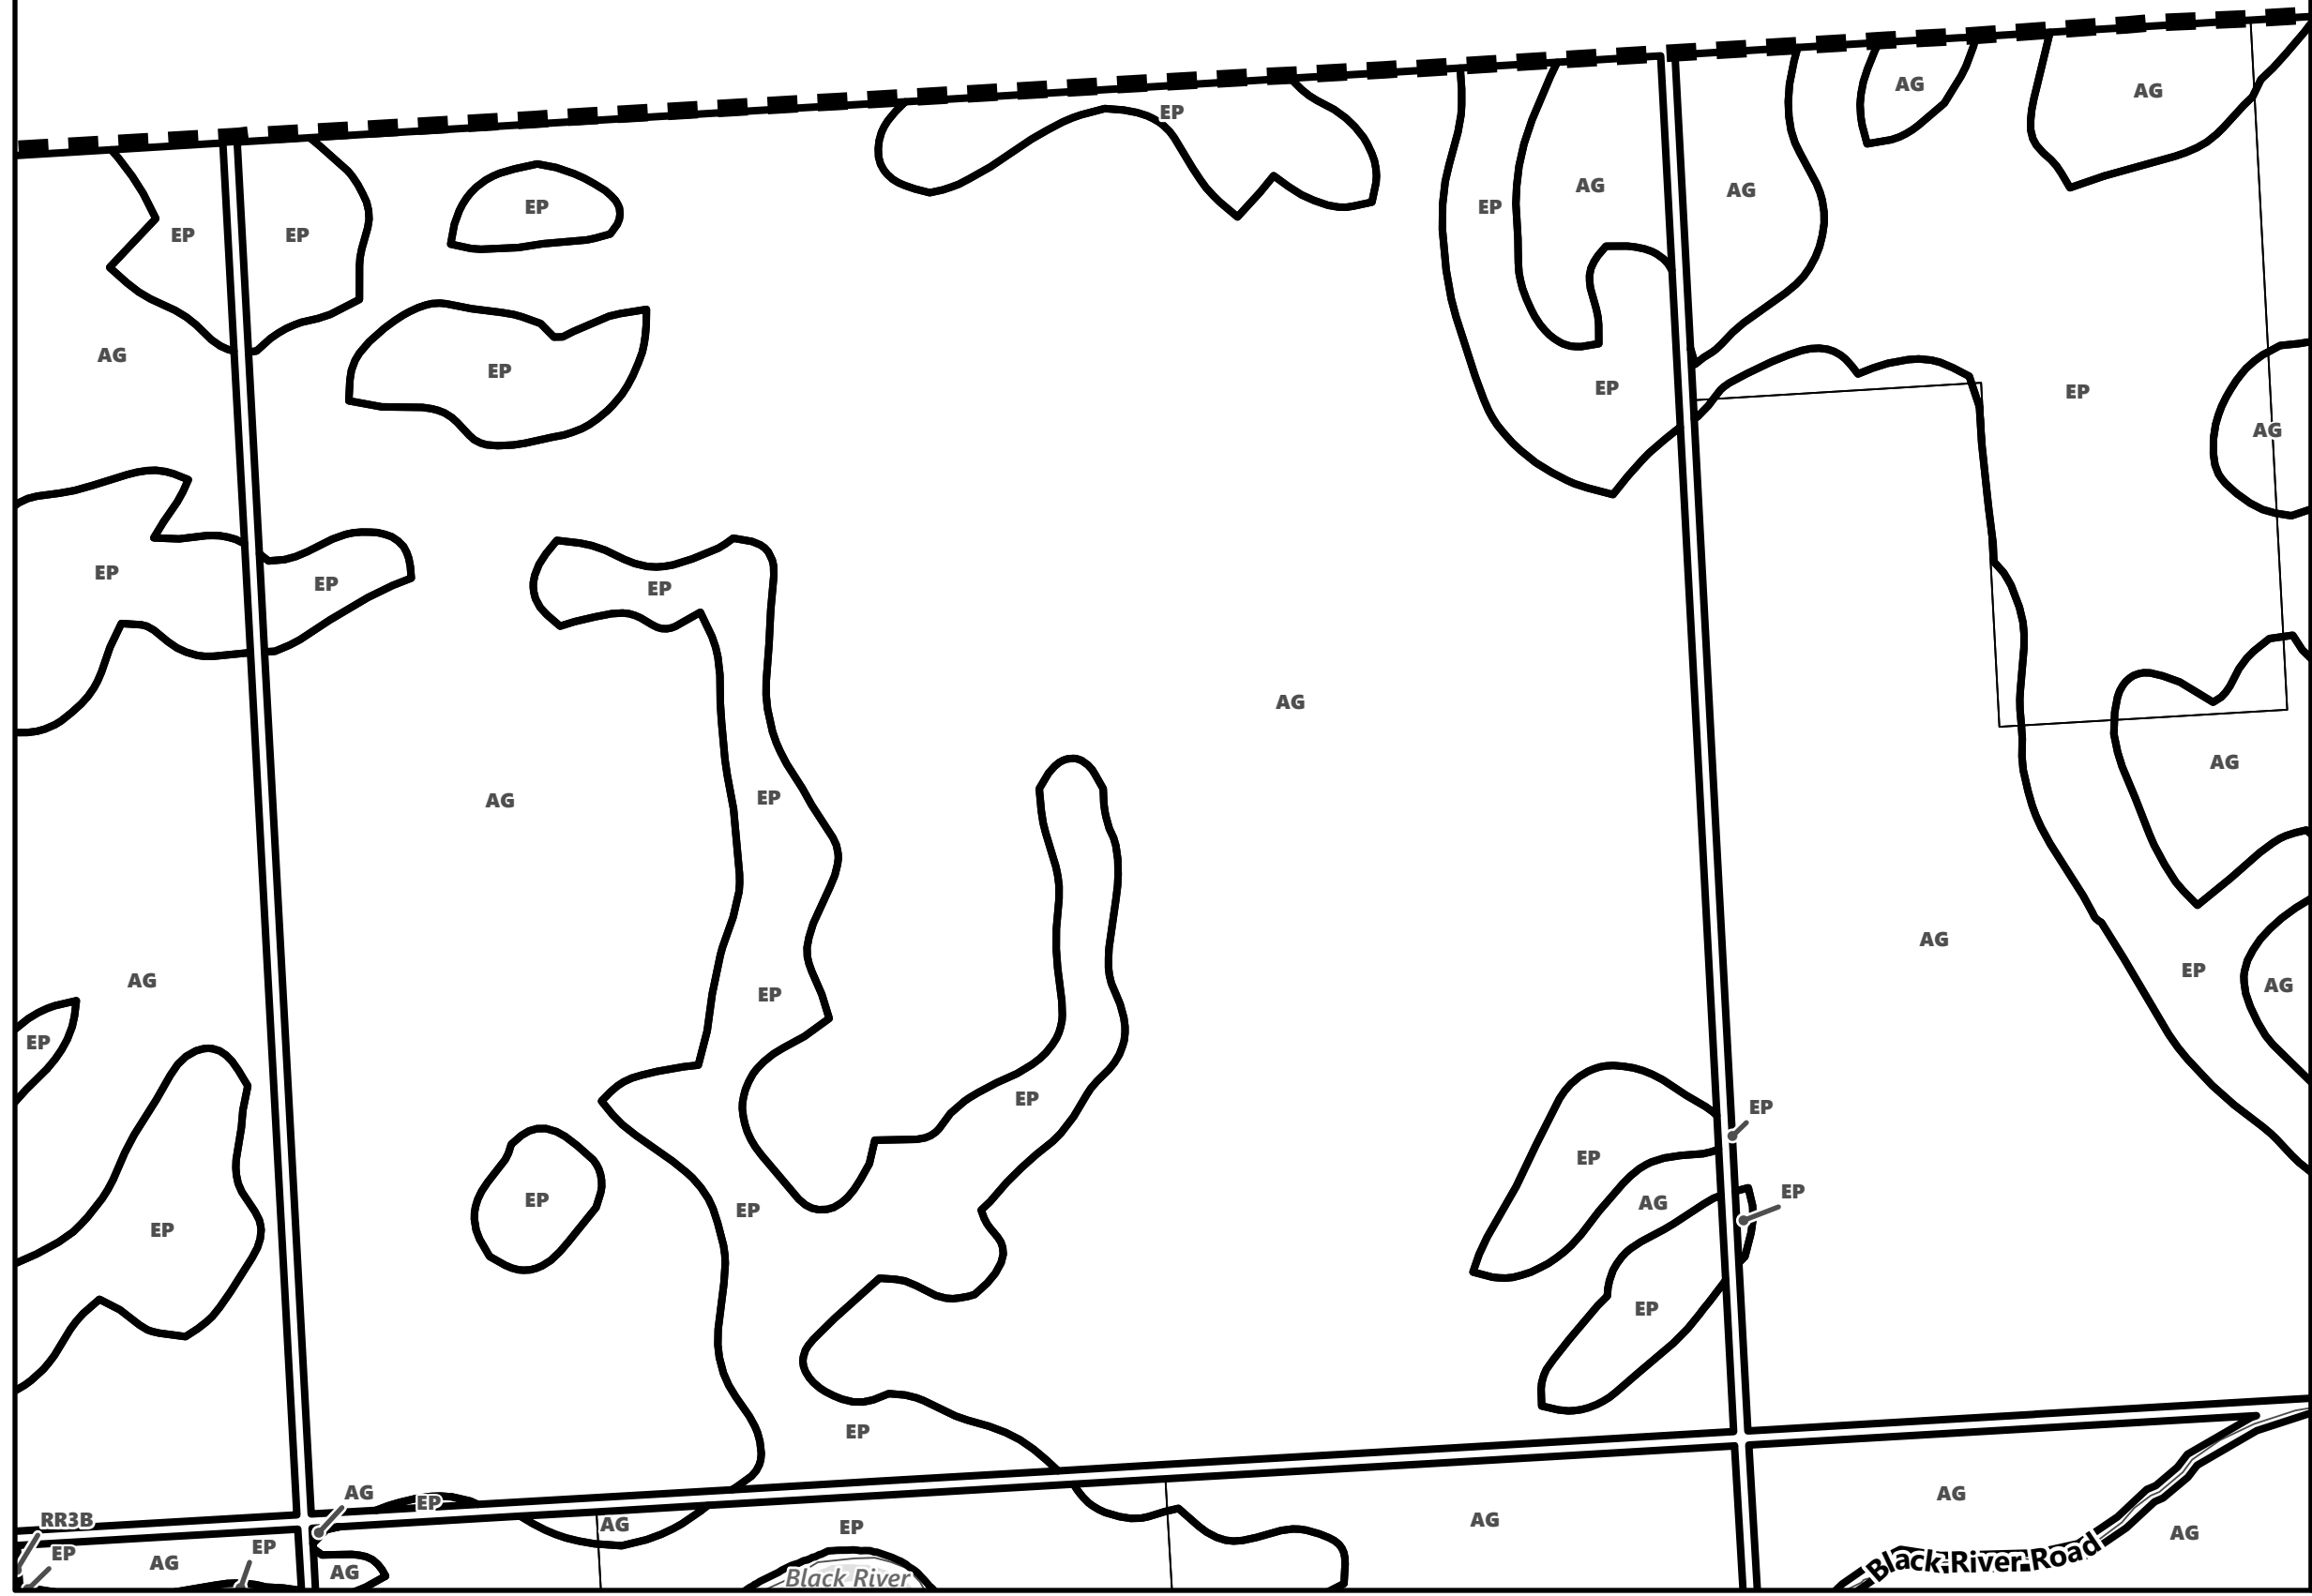

City of Kawartha Lakes Rural Zoning By-law Schedule A-A30

1. **Legend**
2. City of Kawartha Lakes Boundary
   - Zone Boundary

March 2024

Sources:
MNDMNR, City of Kawartha Lakes and Teranet
Projection:
NAD 1983 UTM Zone 17N