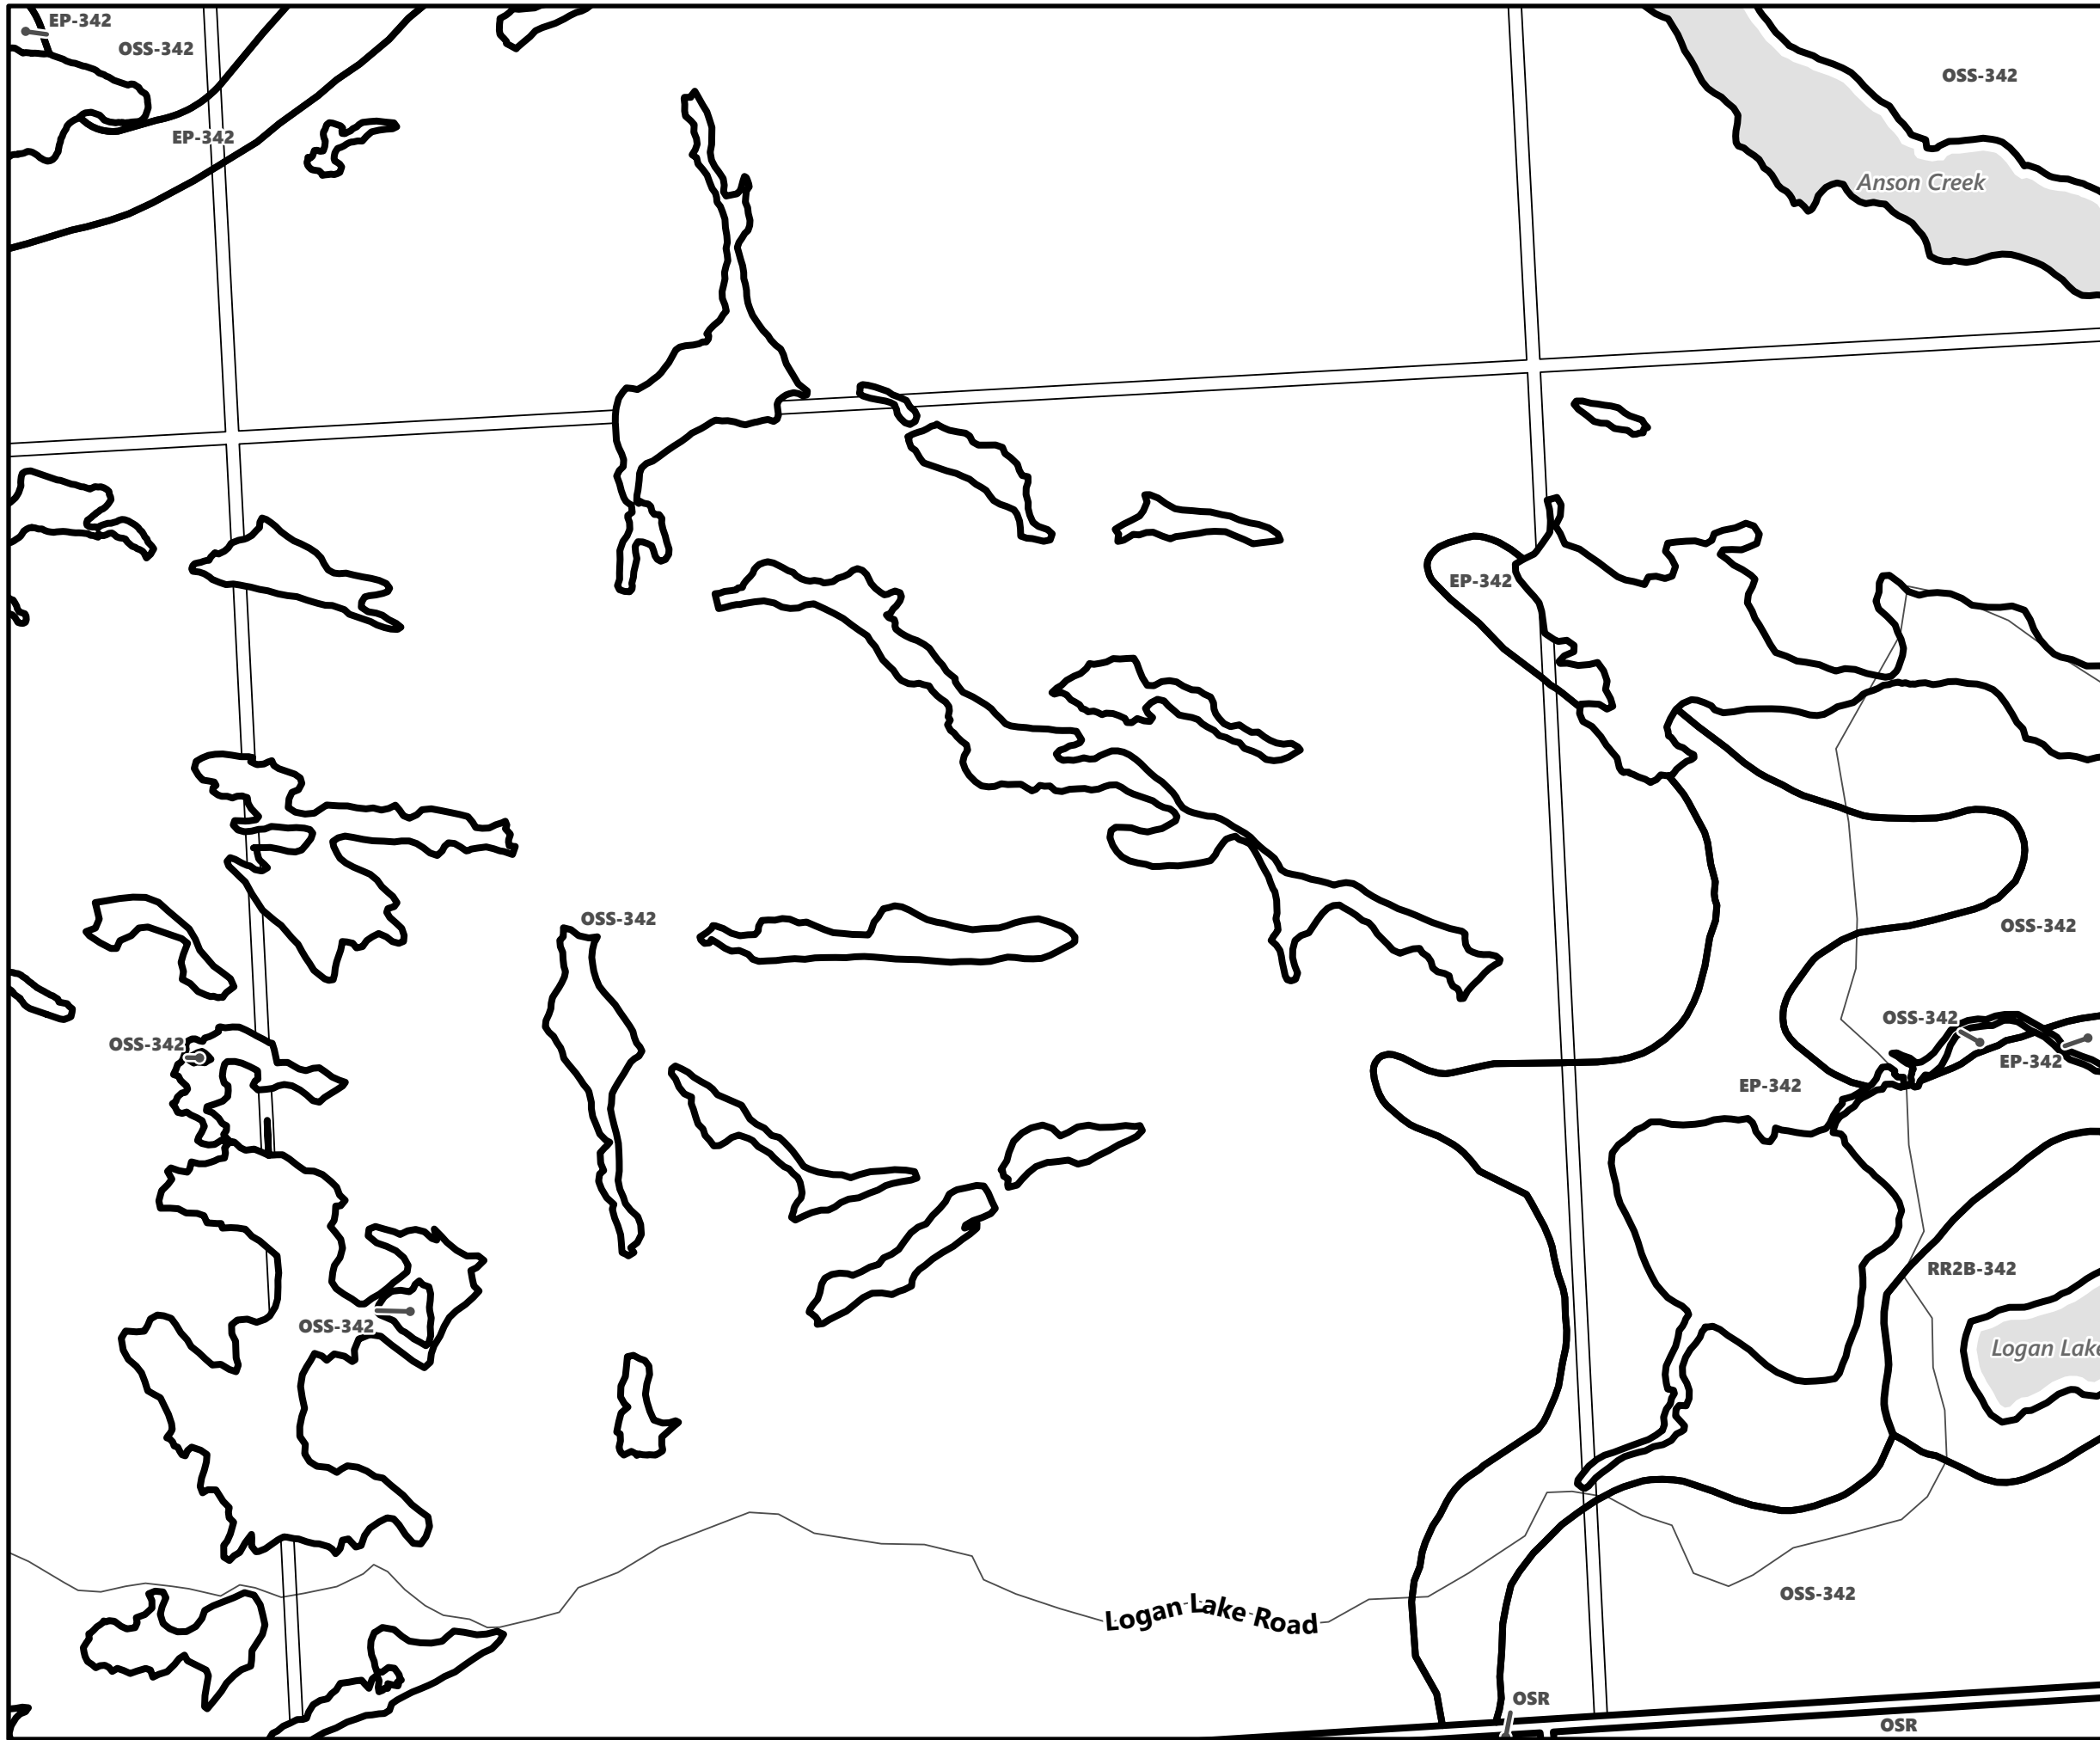

Kawartha Lakes

City of Kawartha Lakes Rural Zoning By-law Schedule A-A24

Legend

- City of Kawartha Lakes Boundary
- Zone Boundary

Inset Map Labels: Bracebridge, Gravenhurst, Minden Hills, Ramara, Trent Lakes, Brock, Selwyn, Scugog, Cavan Monaghan, Clarington.