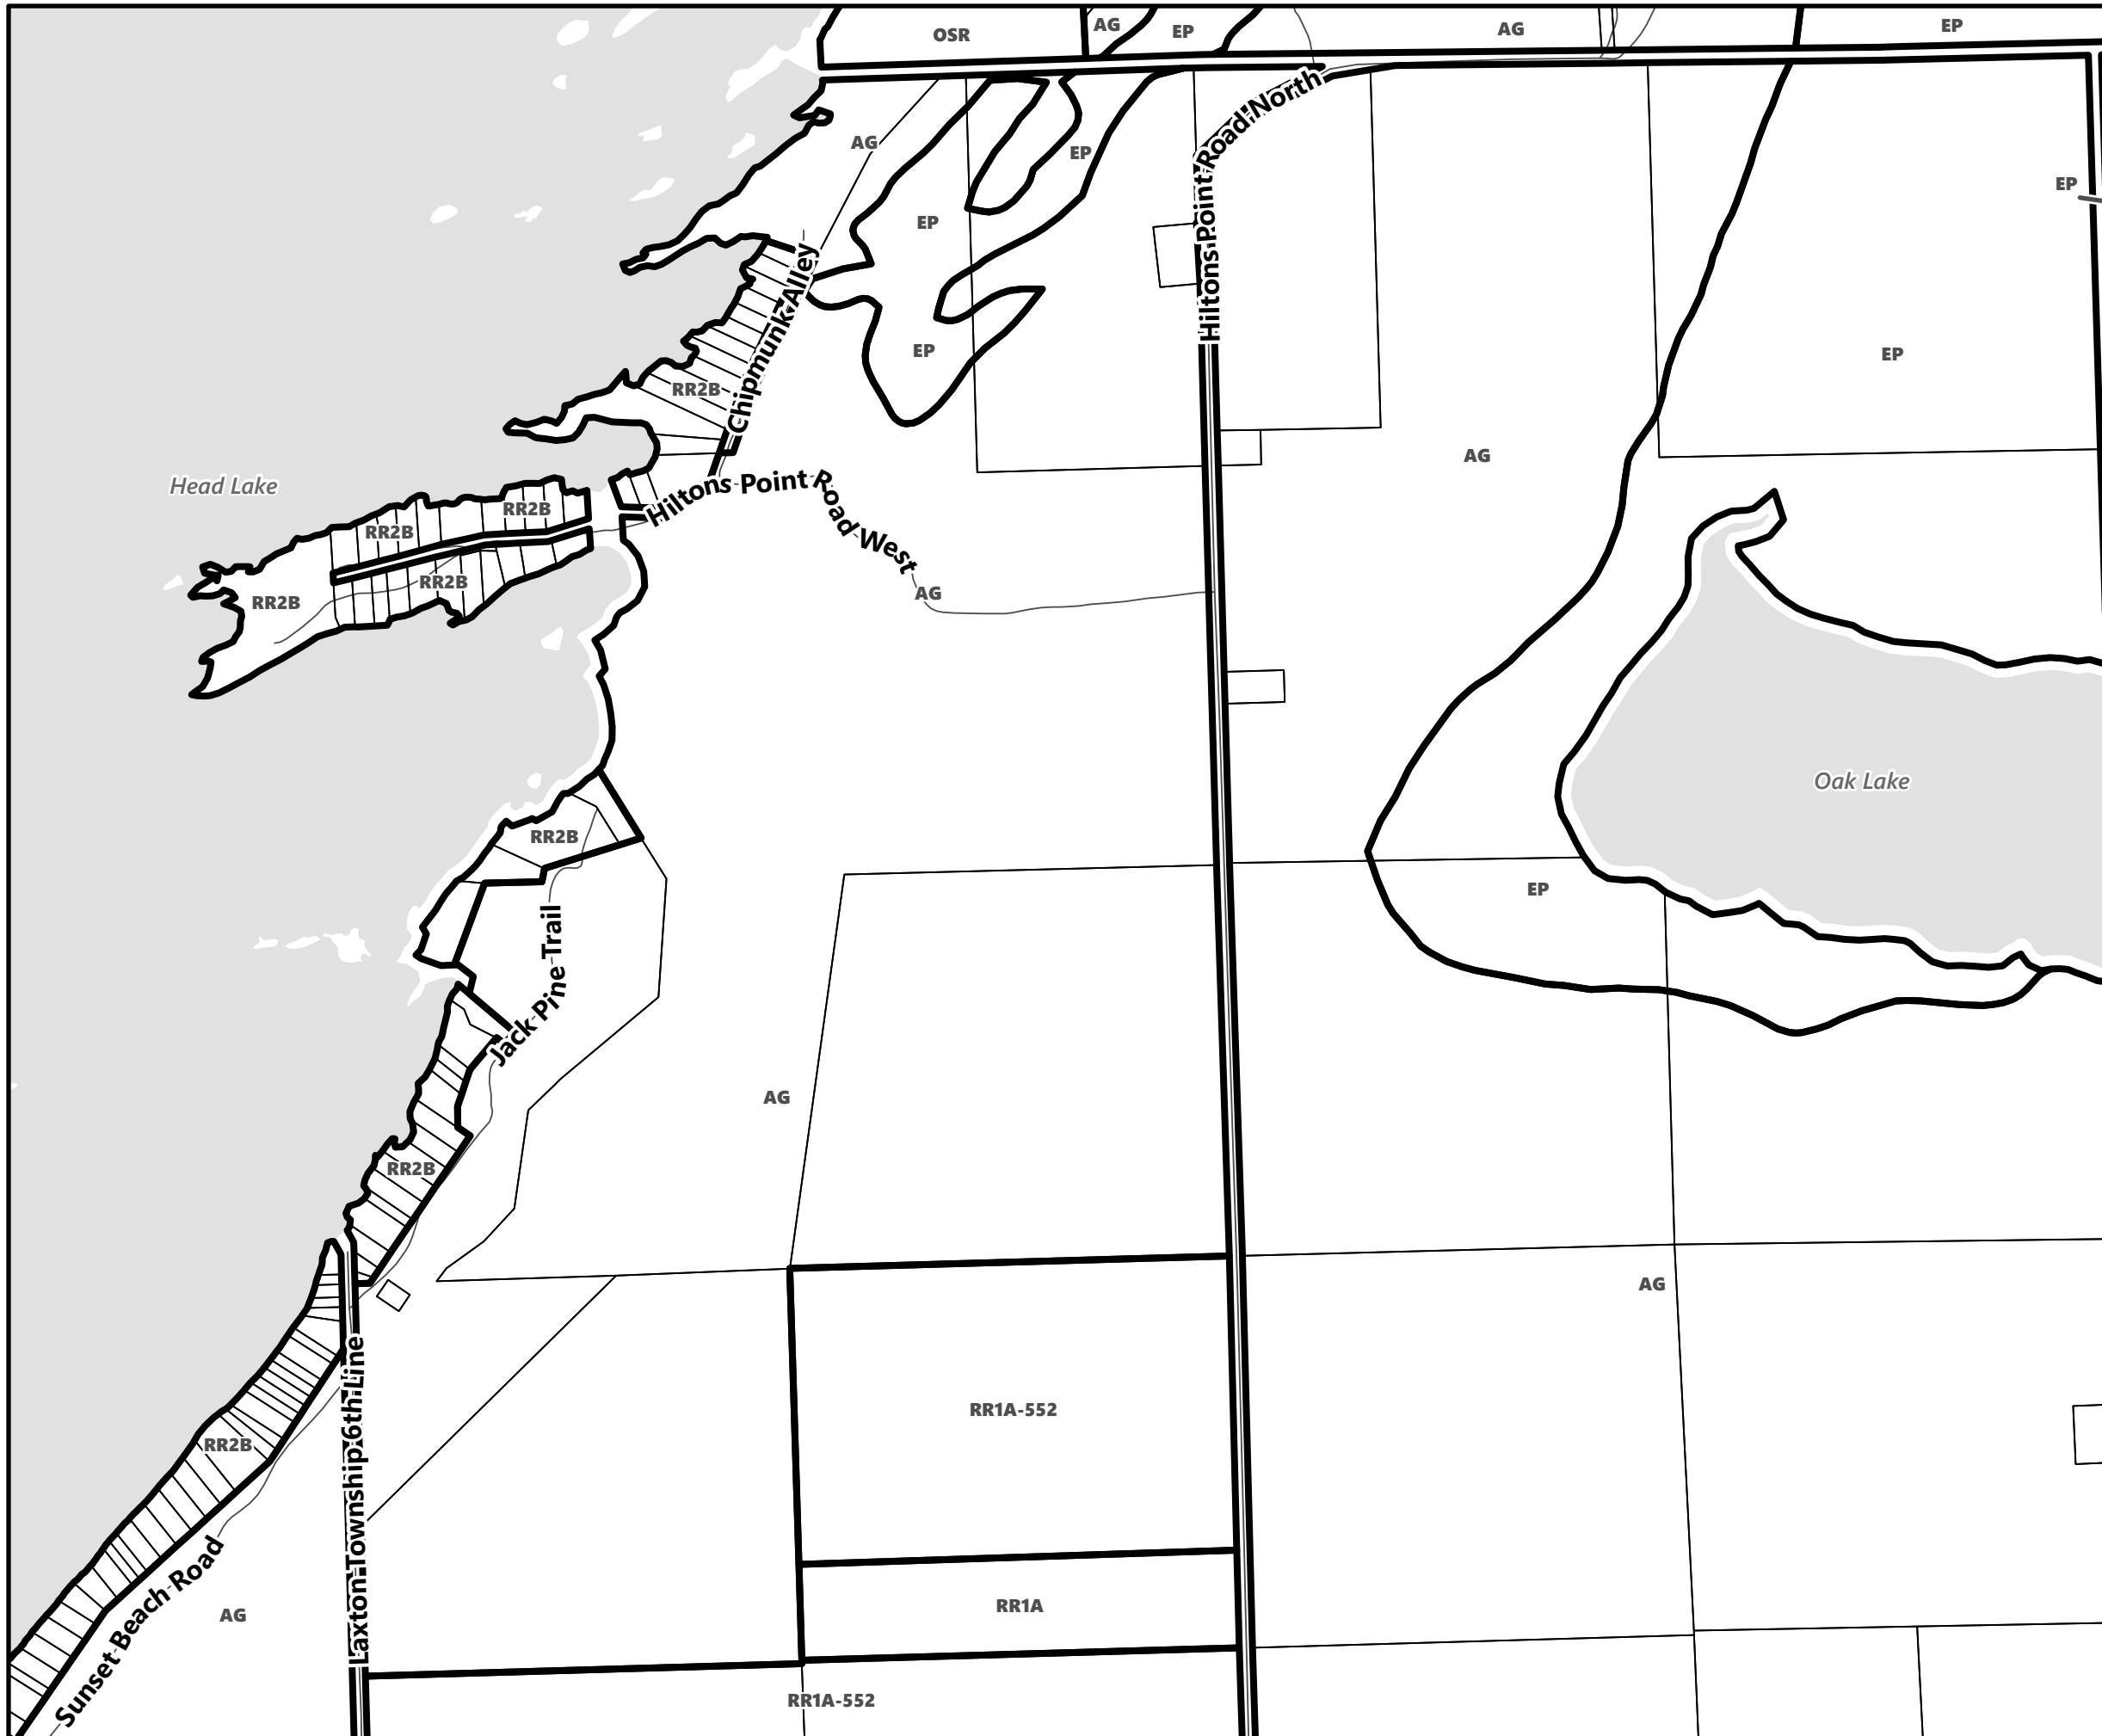

City of Kawartha Lakes Rural Zoning By-law Schedule A-A80

Legend

- City of Kawartha Lakes Boundary
- Zone Boundary

March 2024

Sources:
MNDMNR, City of Kawartha Lakes and Teranet
Projection:
NAD 1983 UTM Zone 17N