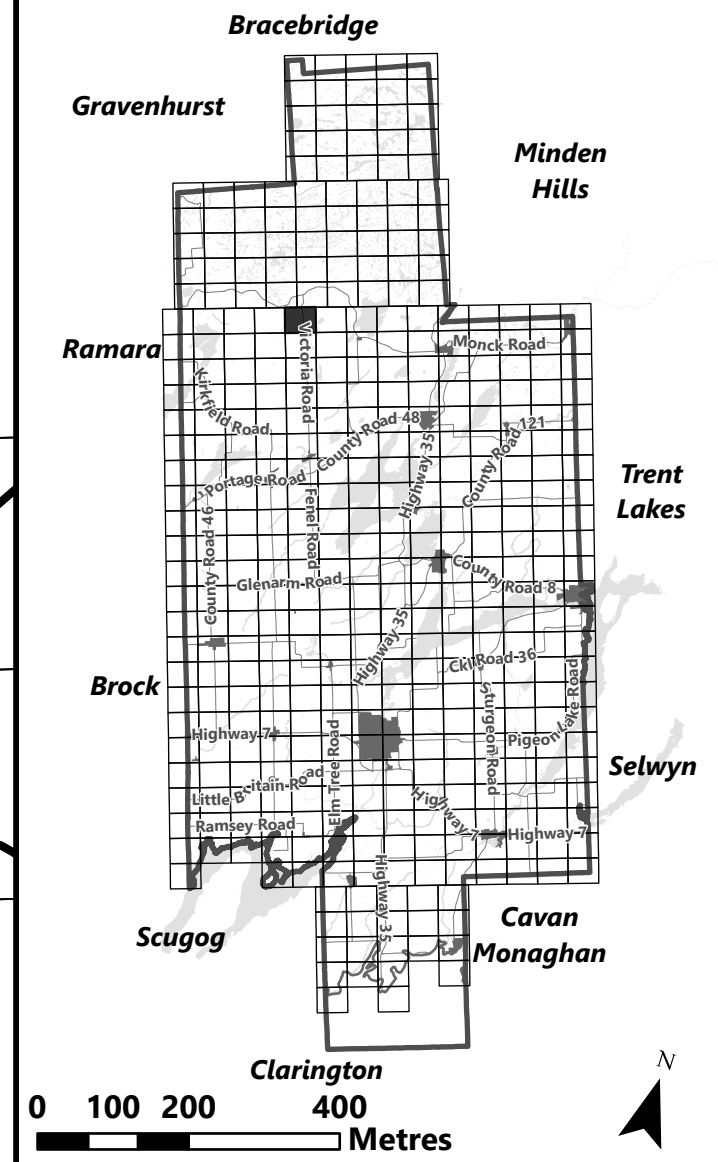

City of Kawartha Lakes Rural Zoning By-law Schedule A-A77

Legend

- City of Kawartha Lakes Boundary
- Zone Boundary

March 2024

Sources:
MNDMNR, City of Kawartha Lakes and Teranet
Projection:
NAD 1983 UTM Zone 17N