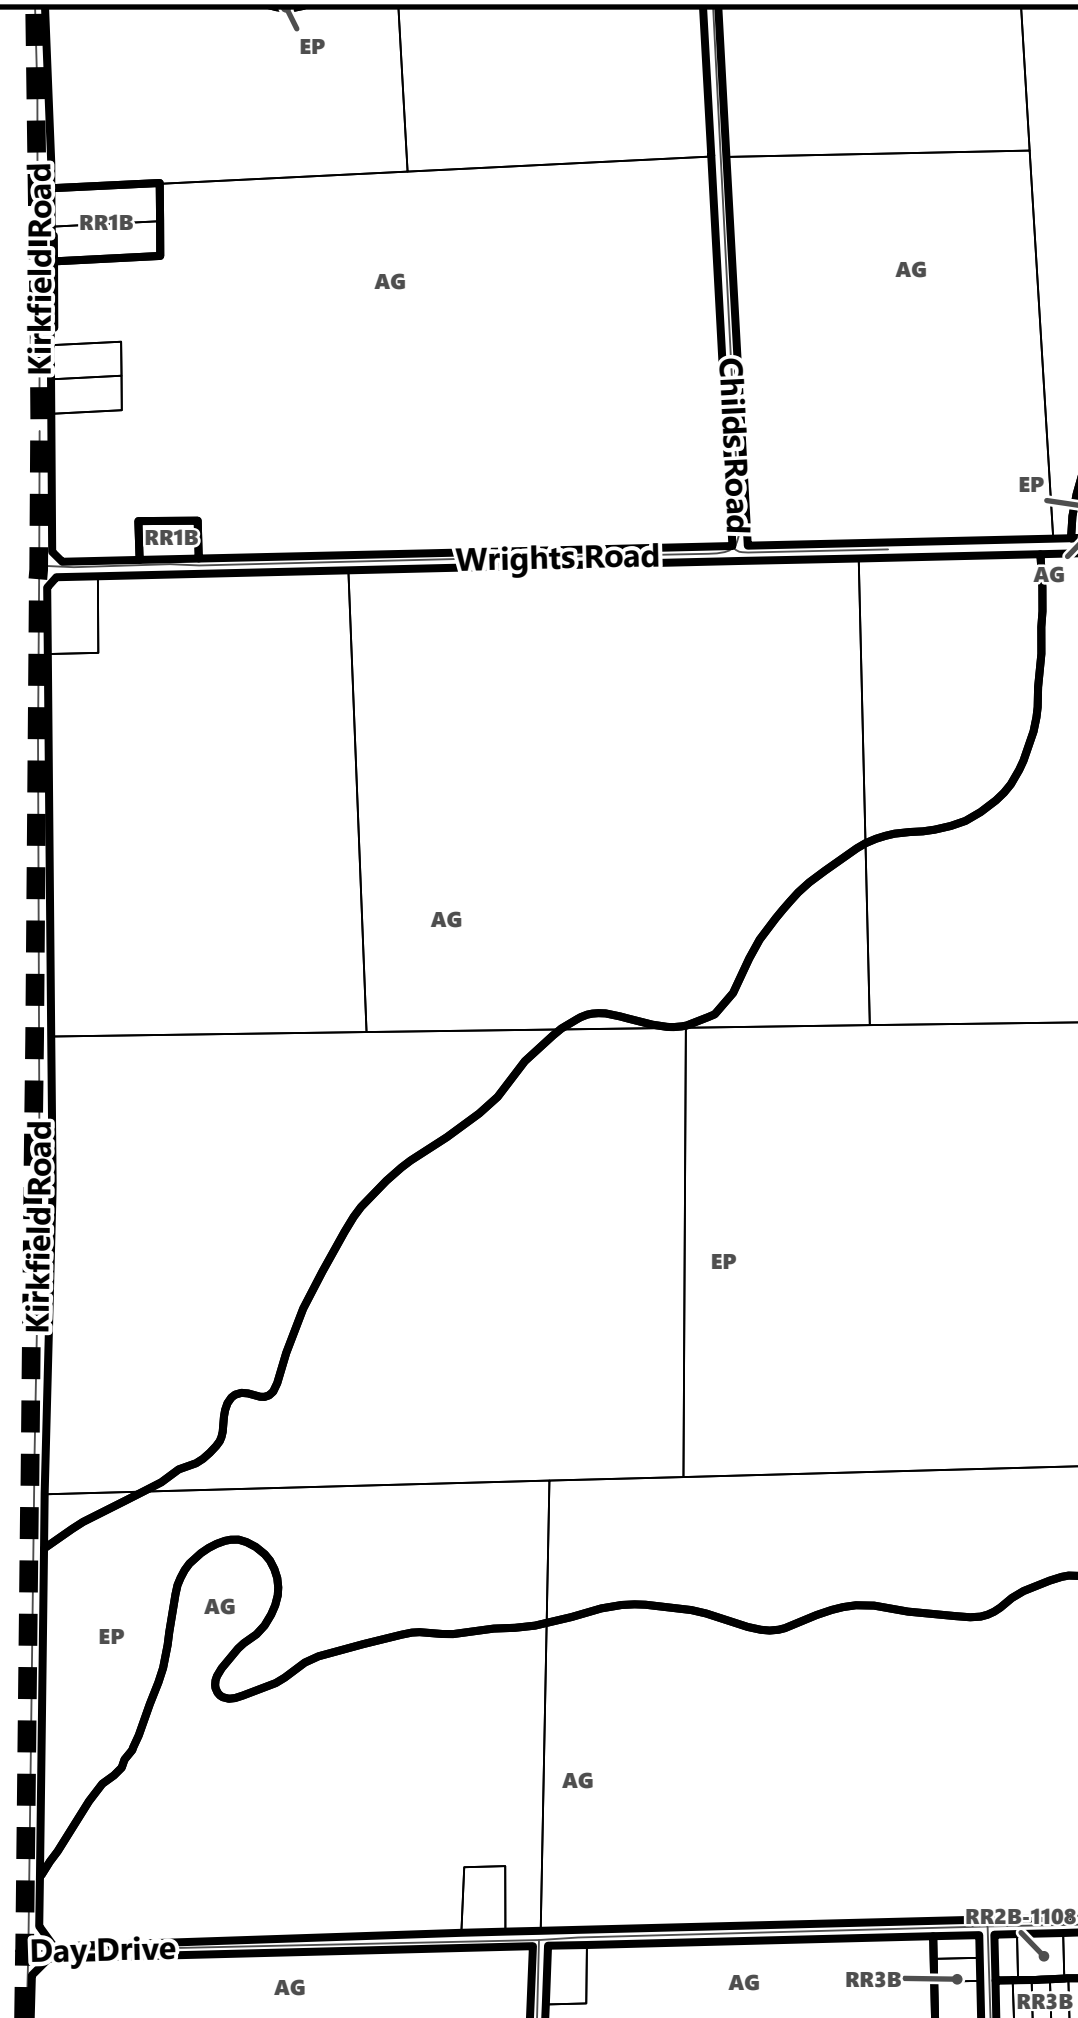

March 2024

Sources:
MNDMNR, City of Kawartha Lakes and Teranet
Projection:
NAD 1983 UTM Zone 17N

City of Kawartha Lakes Rural Zoning By-law Schedule A-A73

Legend

- City of Kawartha Lakes Boundary
- Zone Boundary