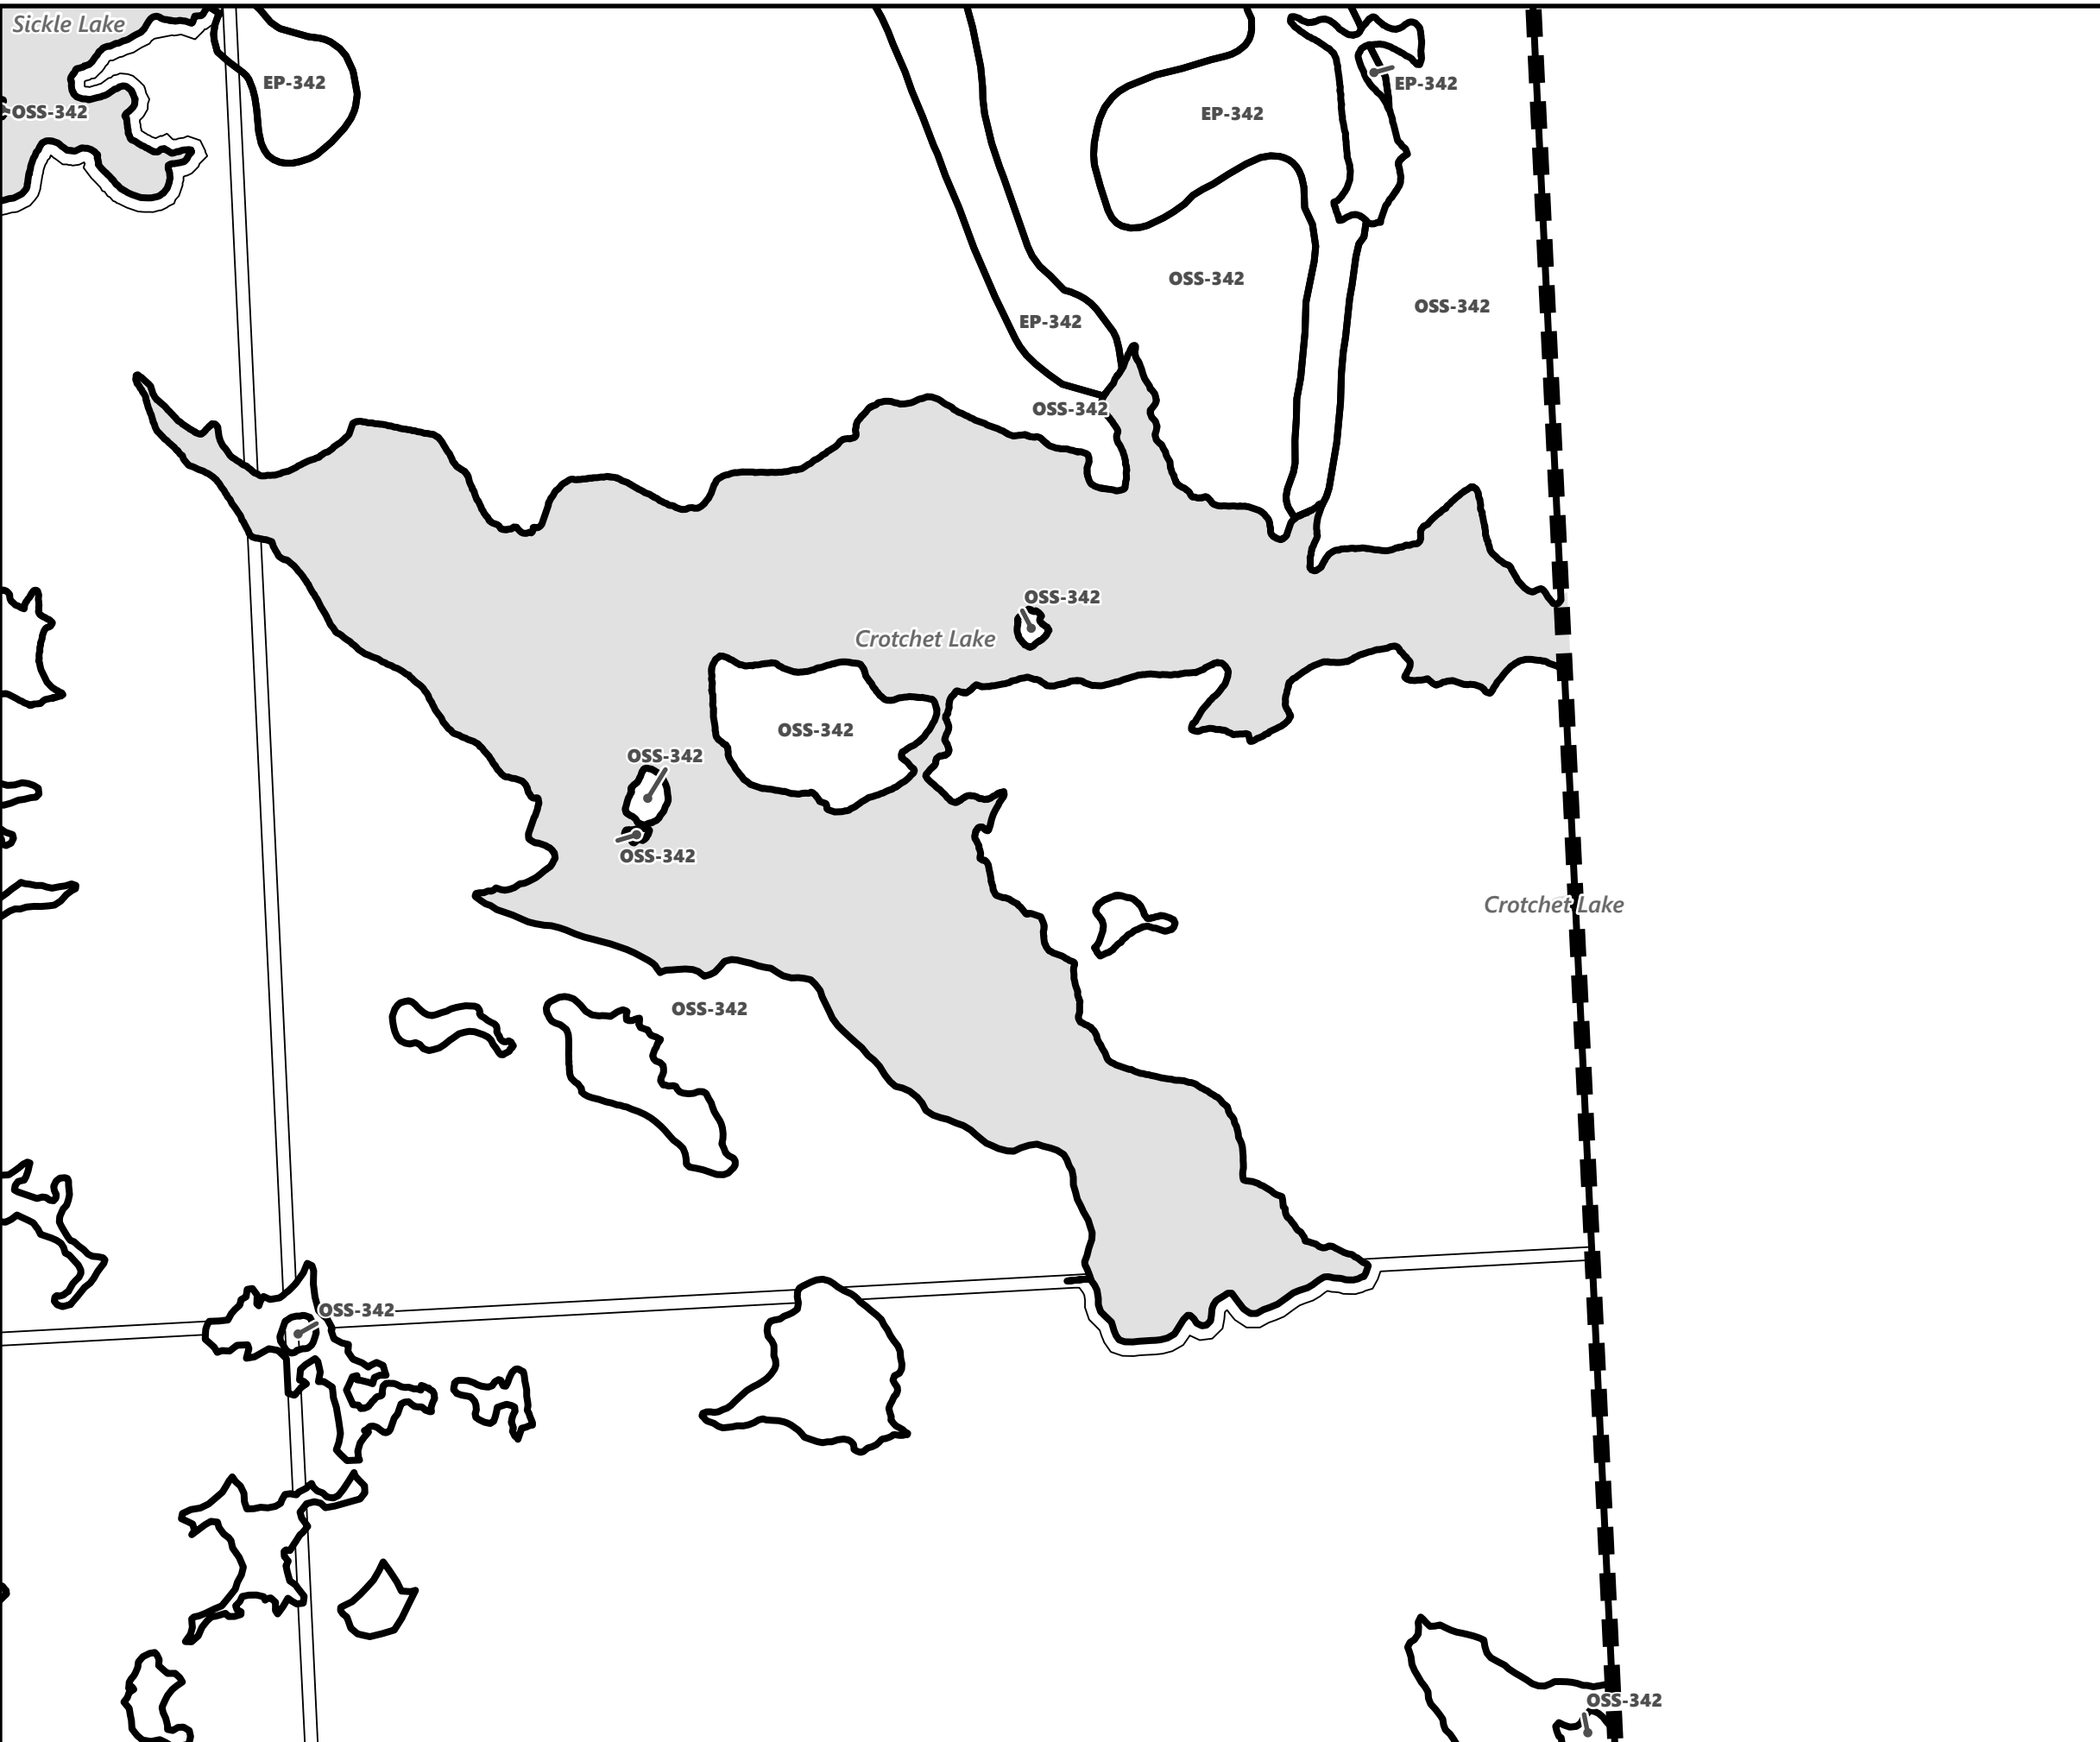

**City of Kawartha Lakes
Rural Zoning By-law
Schedule A-A12**

1. **Legend**
2. City of Kawartha Lakes Boundary
   - Zone Boundary