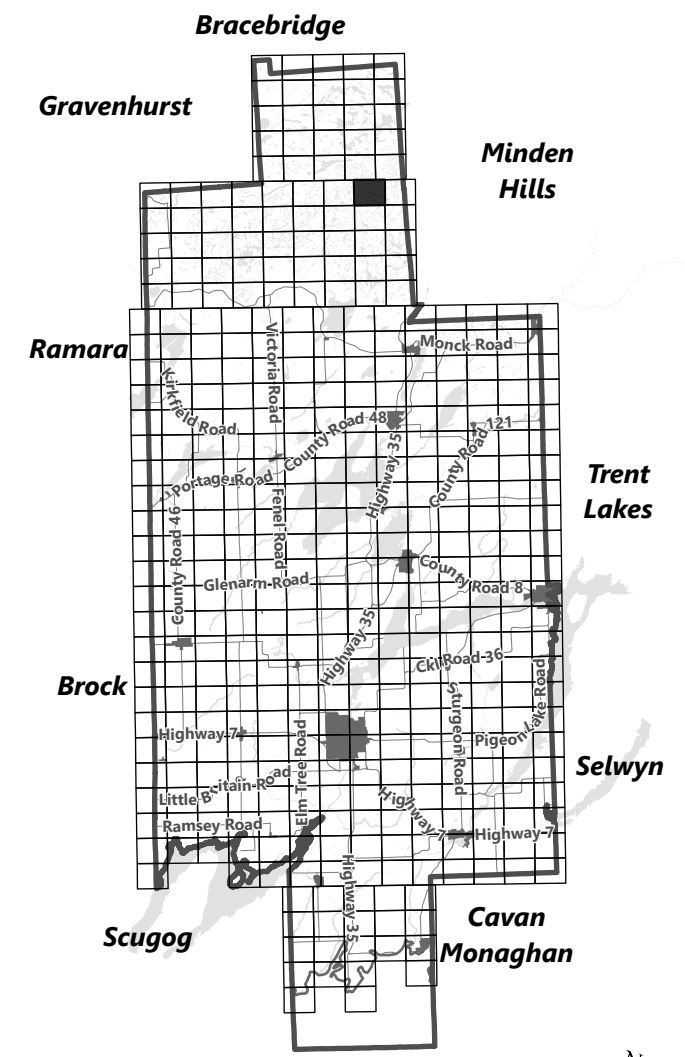

Legend

- City of Kawartha Lakes Boundary
- Zone Boundary

March 2024

Sources:
MNDMNR, City of Kawartha Lakes and Teranet
Projection:
NAD 1983 UTM Zone 17N

City of Kawartha Lakes Rural Zoning By-law Schedule A-A36