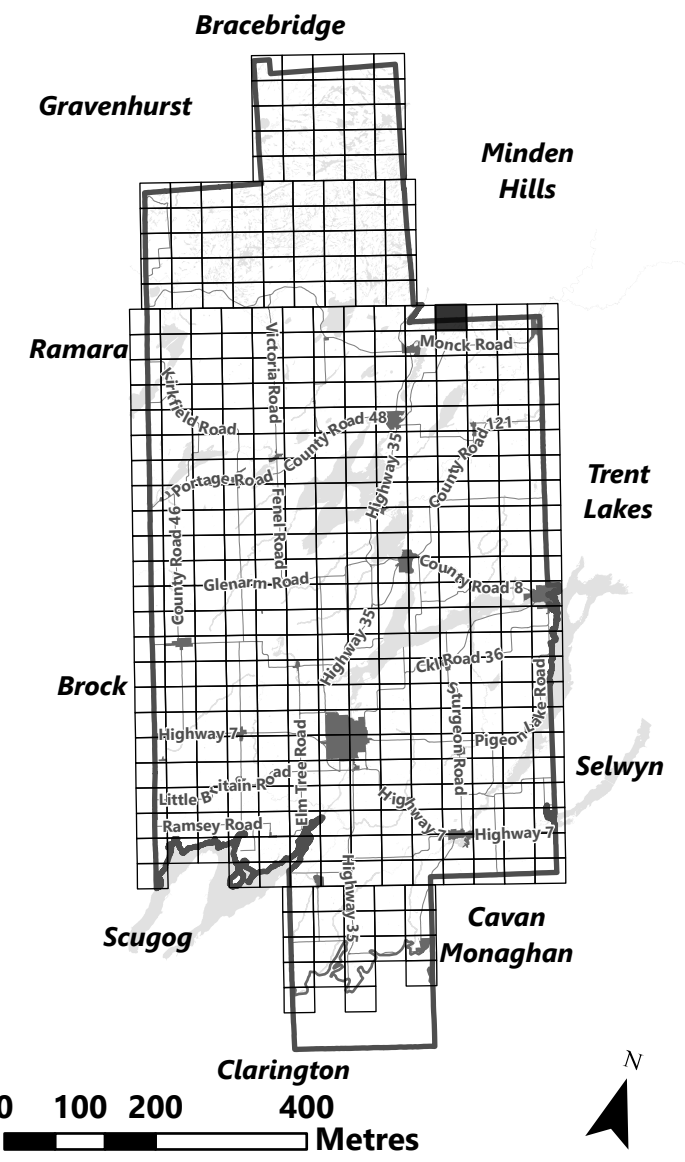

City of Kawartha Lakes Rural Zoning By-law Schedule A-A83

Legend

- City of Kawartha Lakes Boundary
- Zone Boundary

March 2024

Sources:
MNDMNR, City of Kawartha Lakes and Teranet
Projection:
NAD 1983 UTM Zone 17N