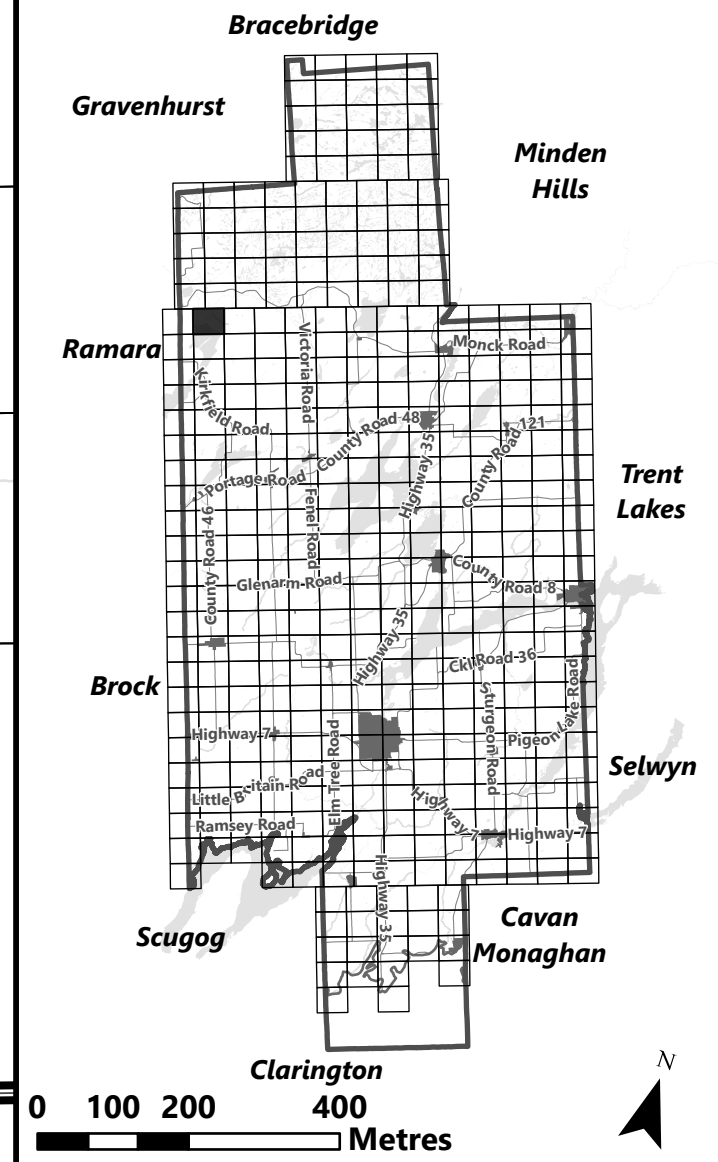

City of Kawartha Lakes Rural Zoning By-law Schedule A-A74

Legend

- City of Kawartha Lakes Boundary
- Zone Boundary

March 2024

Sources:
MNDMNR, City of Kawartha Lakes and Teranet
Projection:
NAD 1983 UTM Zone 17N