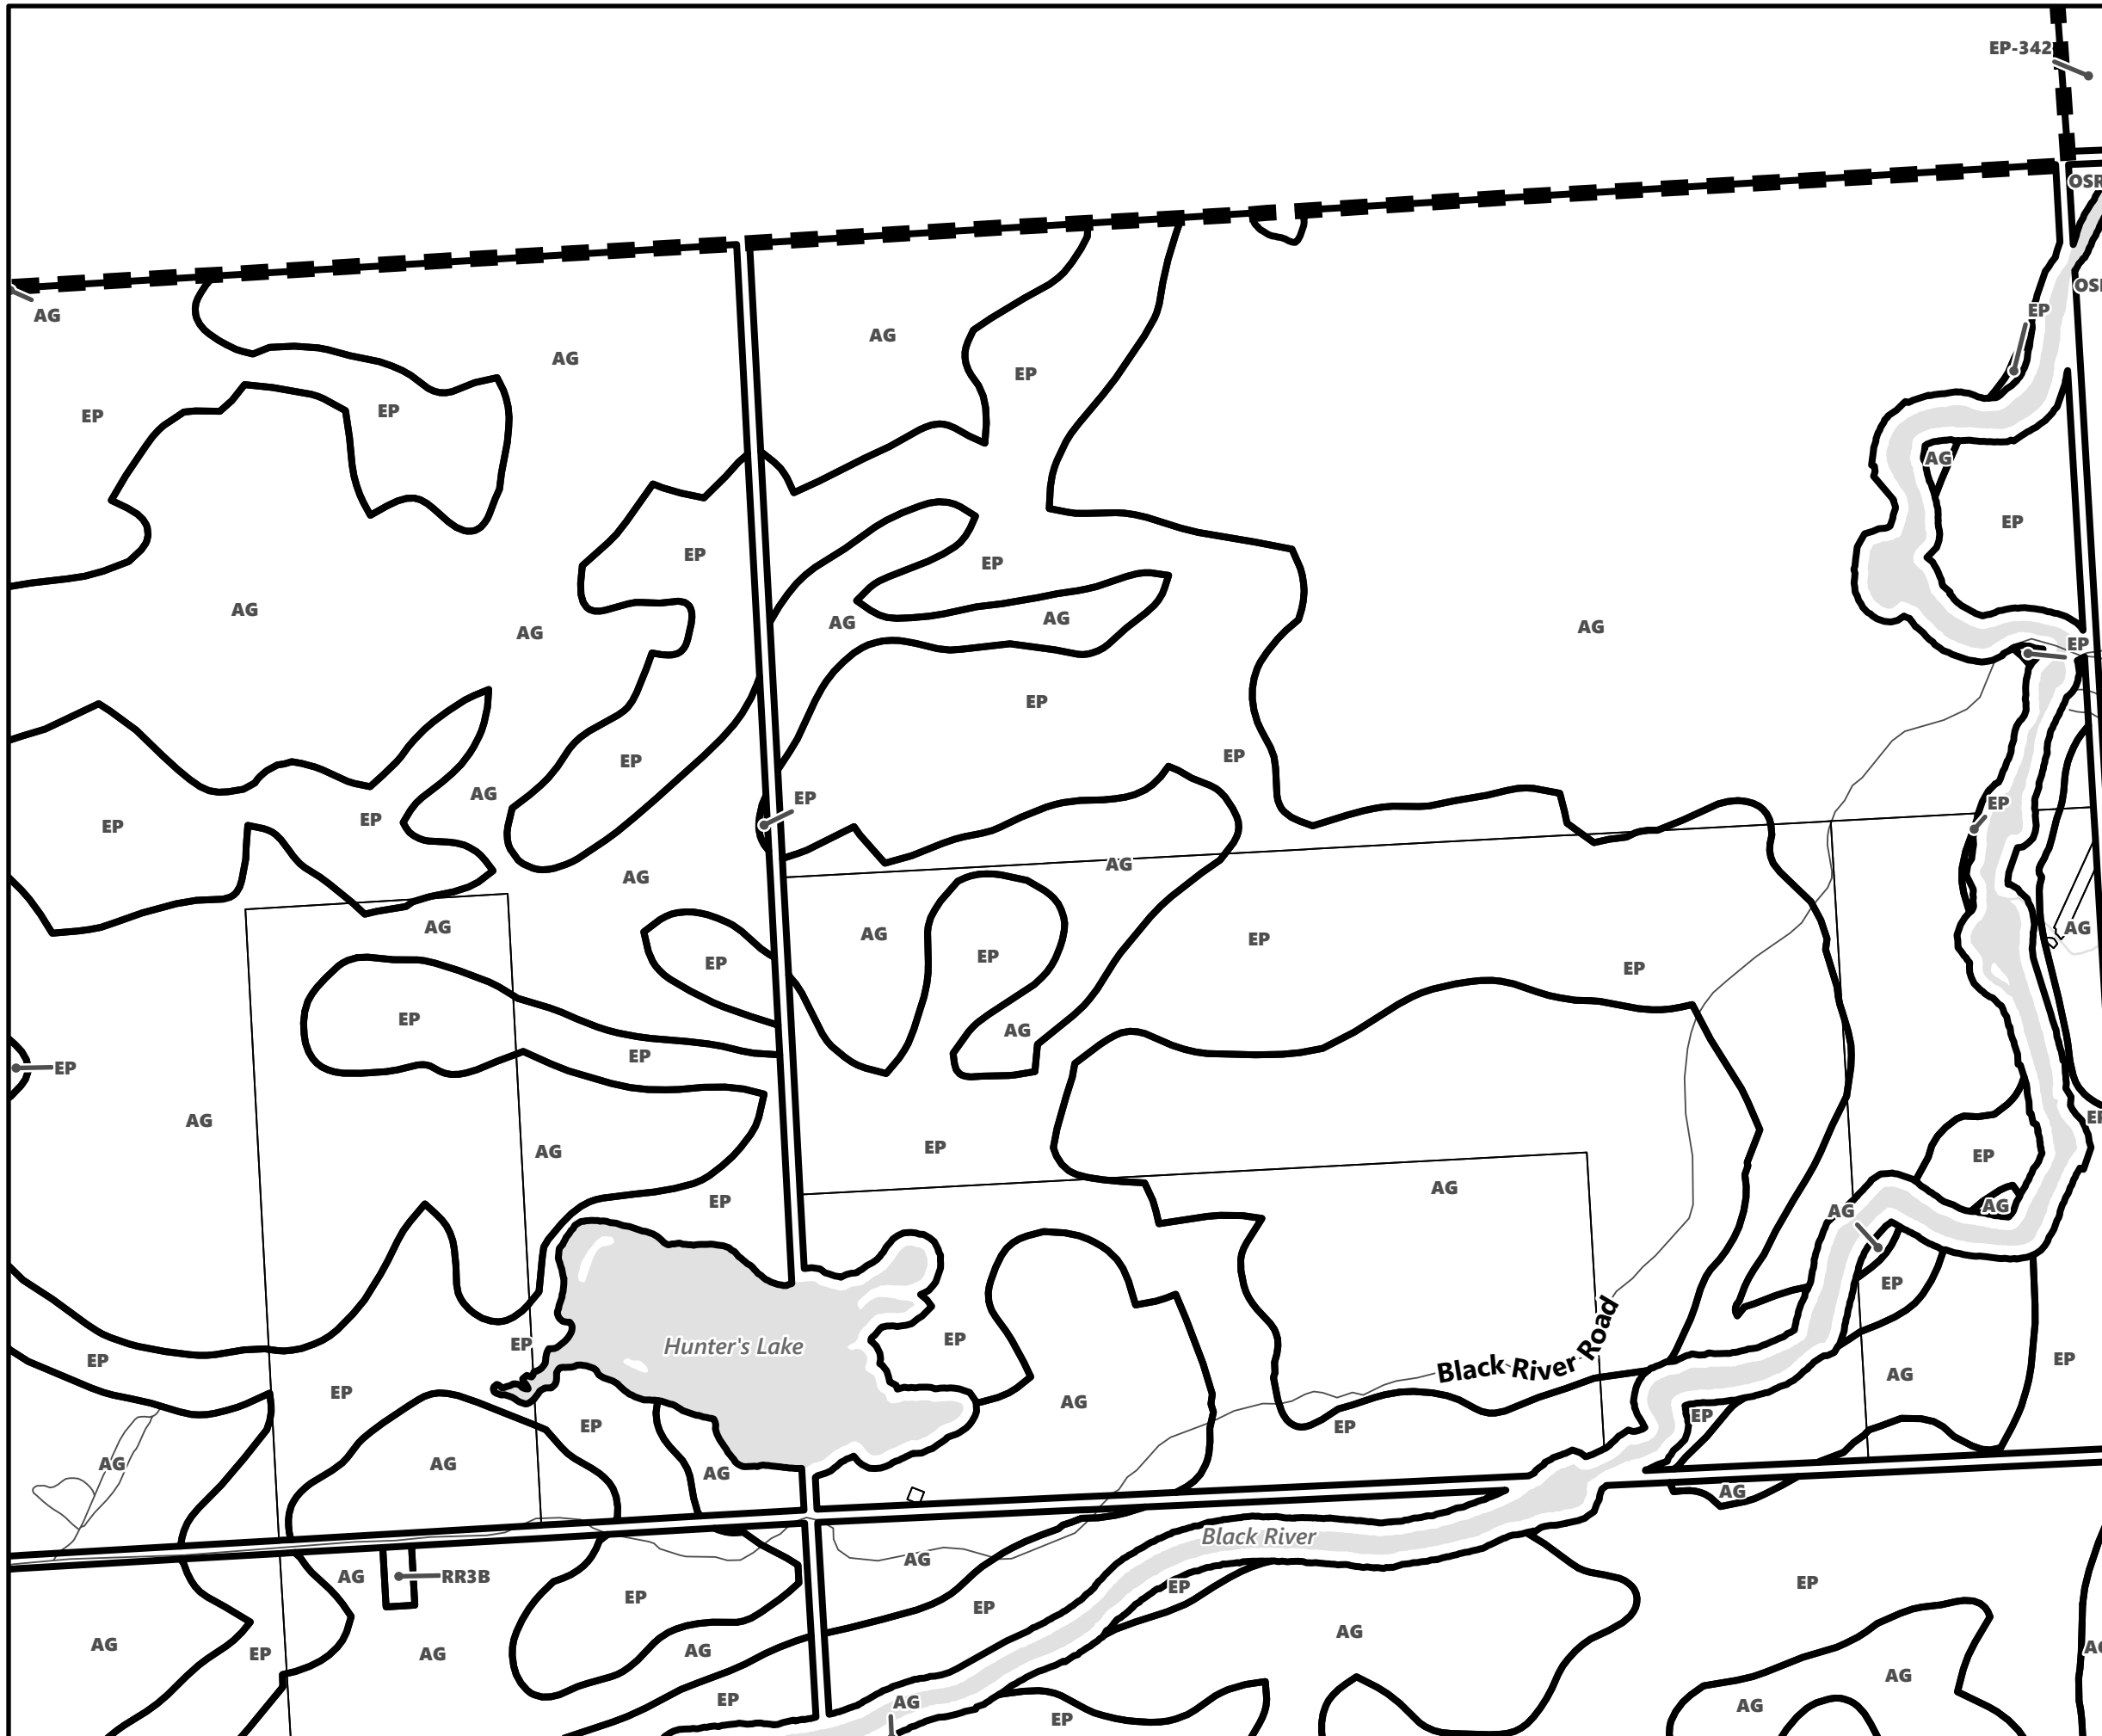

City of Kawartha Lakes Rural Zoning By-law Schedule A-A31

Legend

- City of Kawartha Lakes Boundary
- Zone Boundary