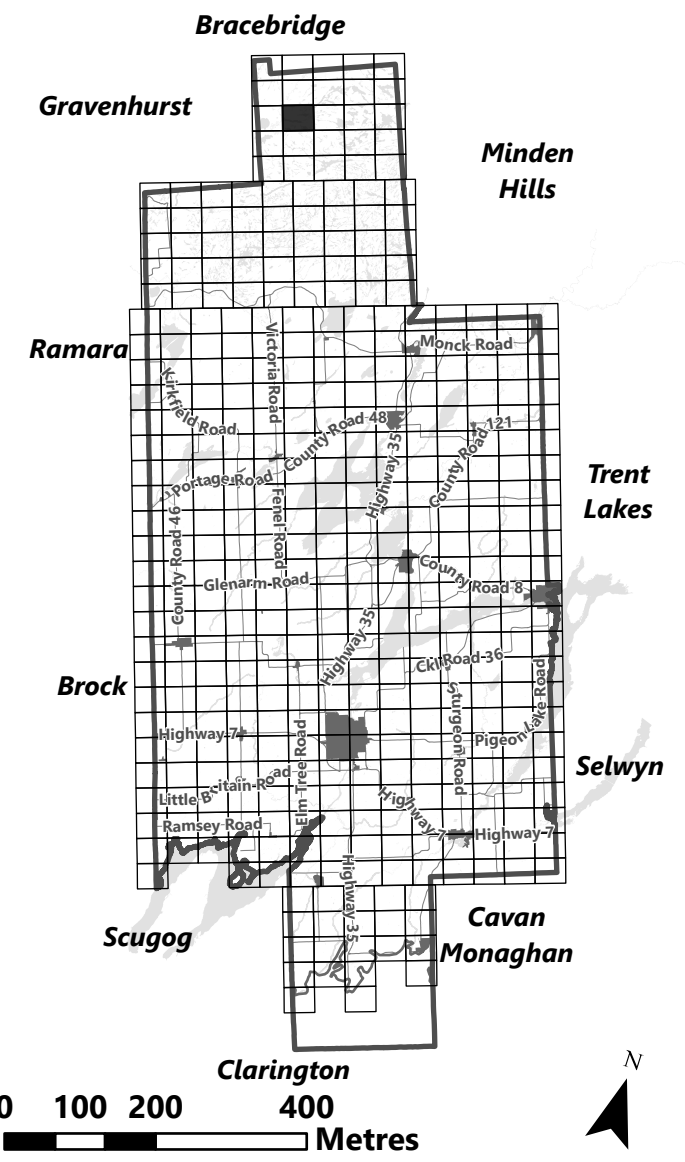

**City of Kawartha Lakes
Rural Zoning By-law
Schedule A-A14**

Legend

- City of Kawartha Lakes Boundary
- Zone Boundary

March 2024

Sources:
MNDMNR, City of Kawartha Lakes and Teranet
Projection:
NAD 1983 UTM Zone 17N