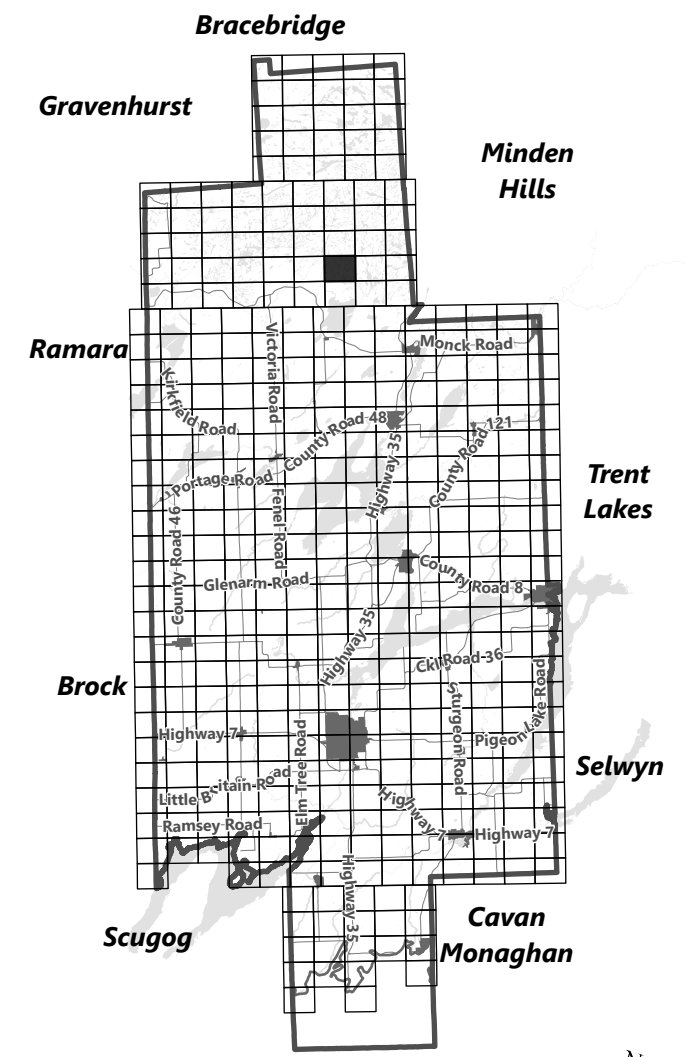

March 2024

Sources:
MNDMNR, City of Kawartha Lakes and Teranet
Projection:
NAD 1983 UTM Zone 17N

City of Kawartha Lakes Rural Zoning By-law Schedule A-A61

Legend

- City of Kawartha Lakes Boundary
- Zone Boundary