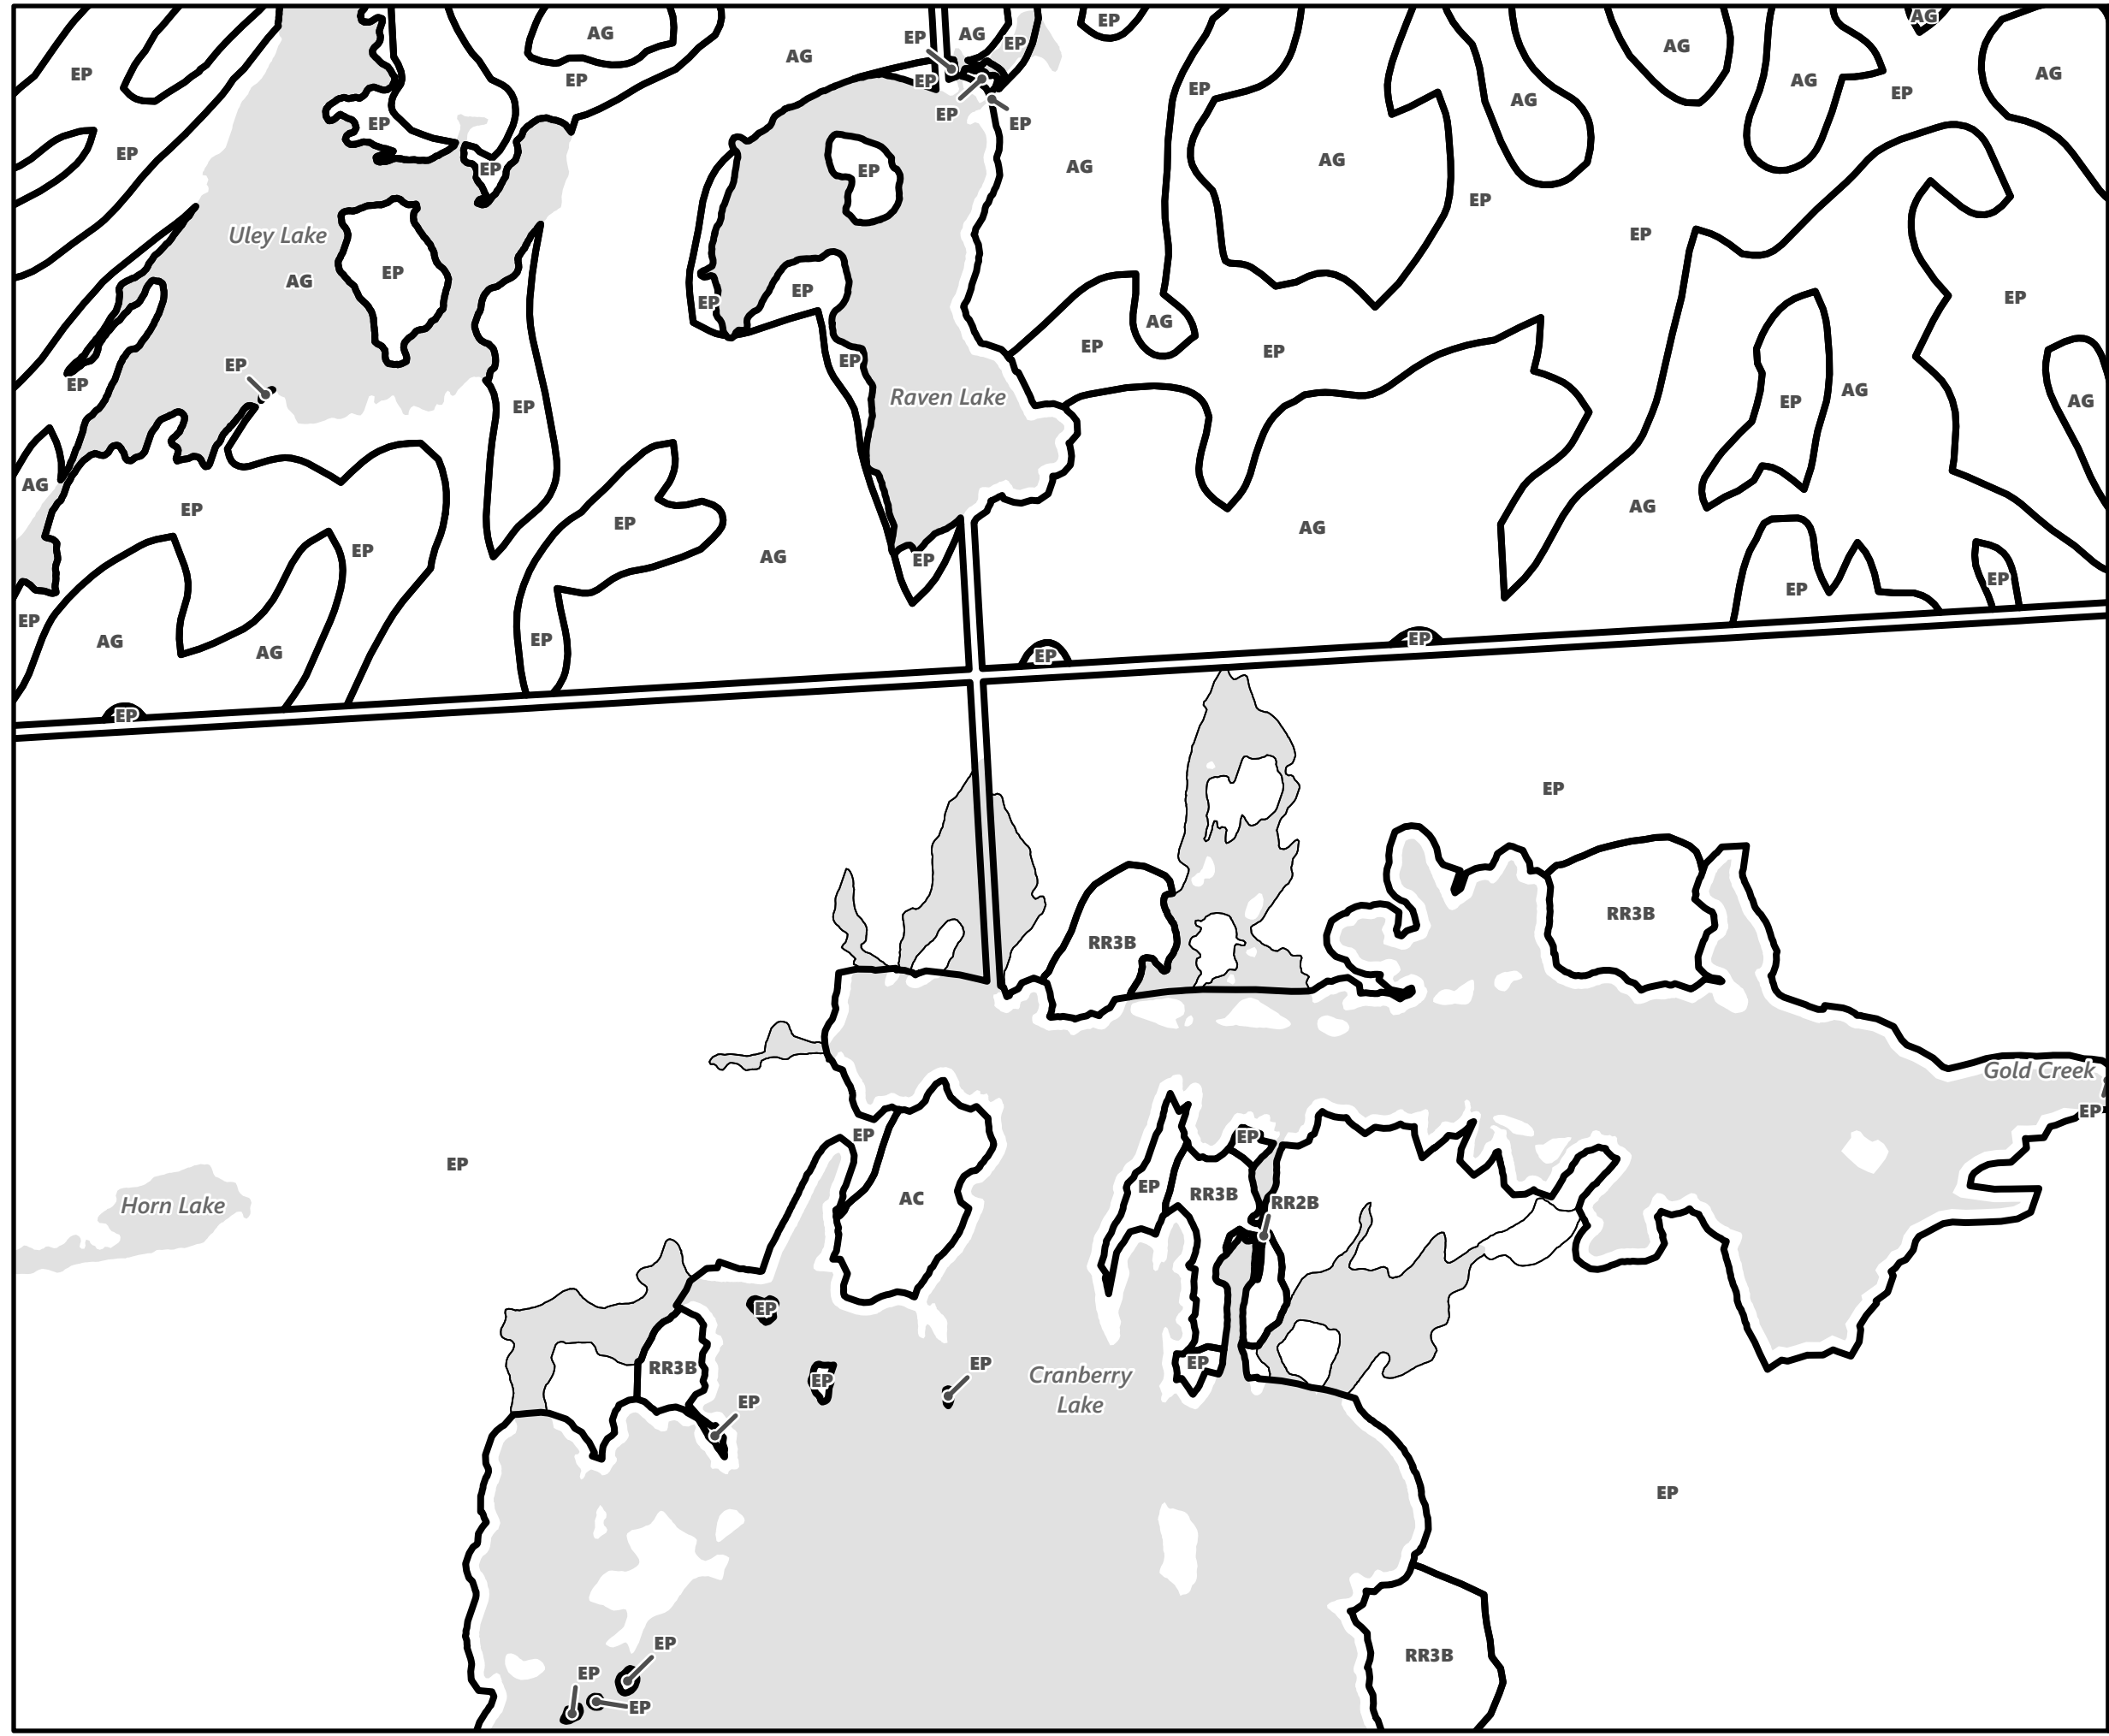

City of Kawartha Lakes Rural Zoning By-law Schedule A-A49

1. **Legend**
2. City of Kawartha Lakes Boundary
   - Zone Boundary