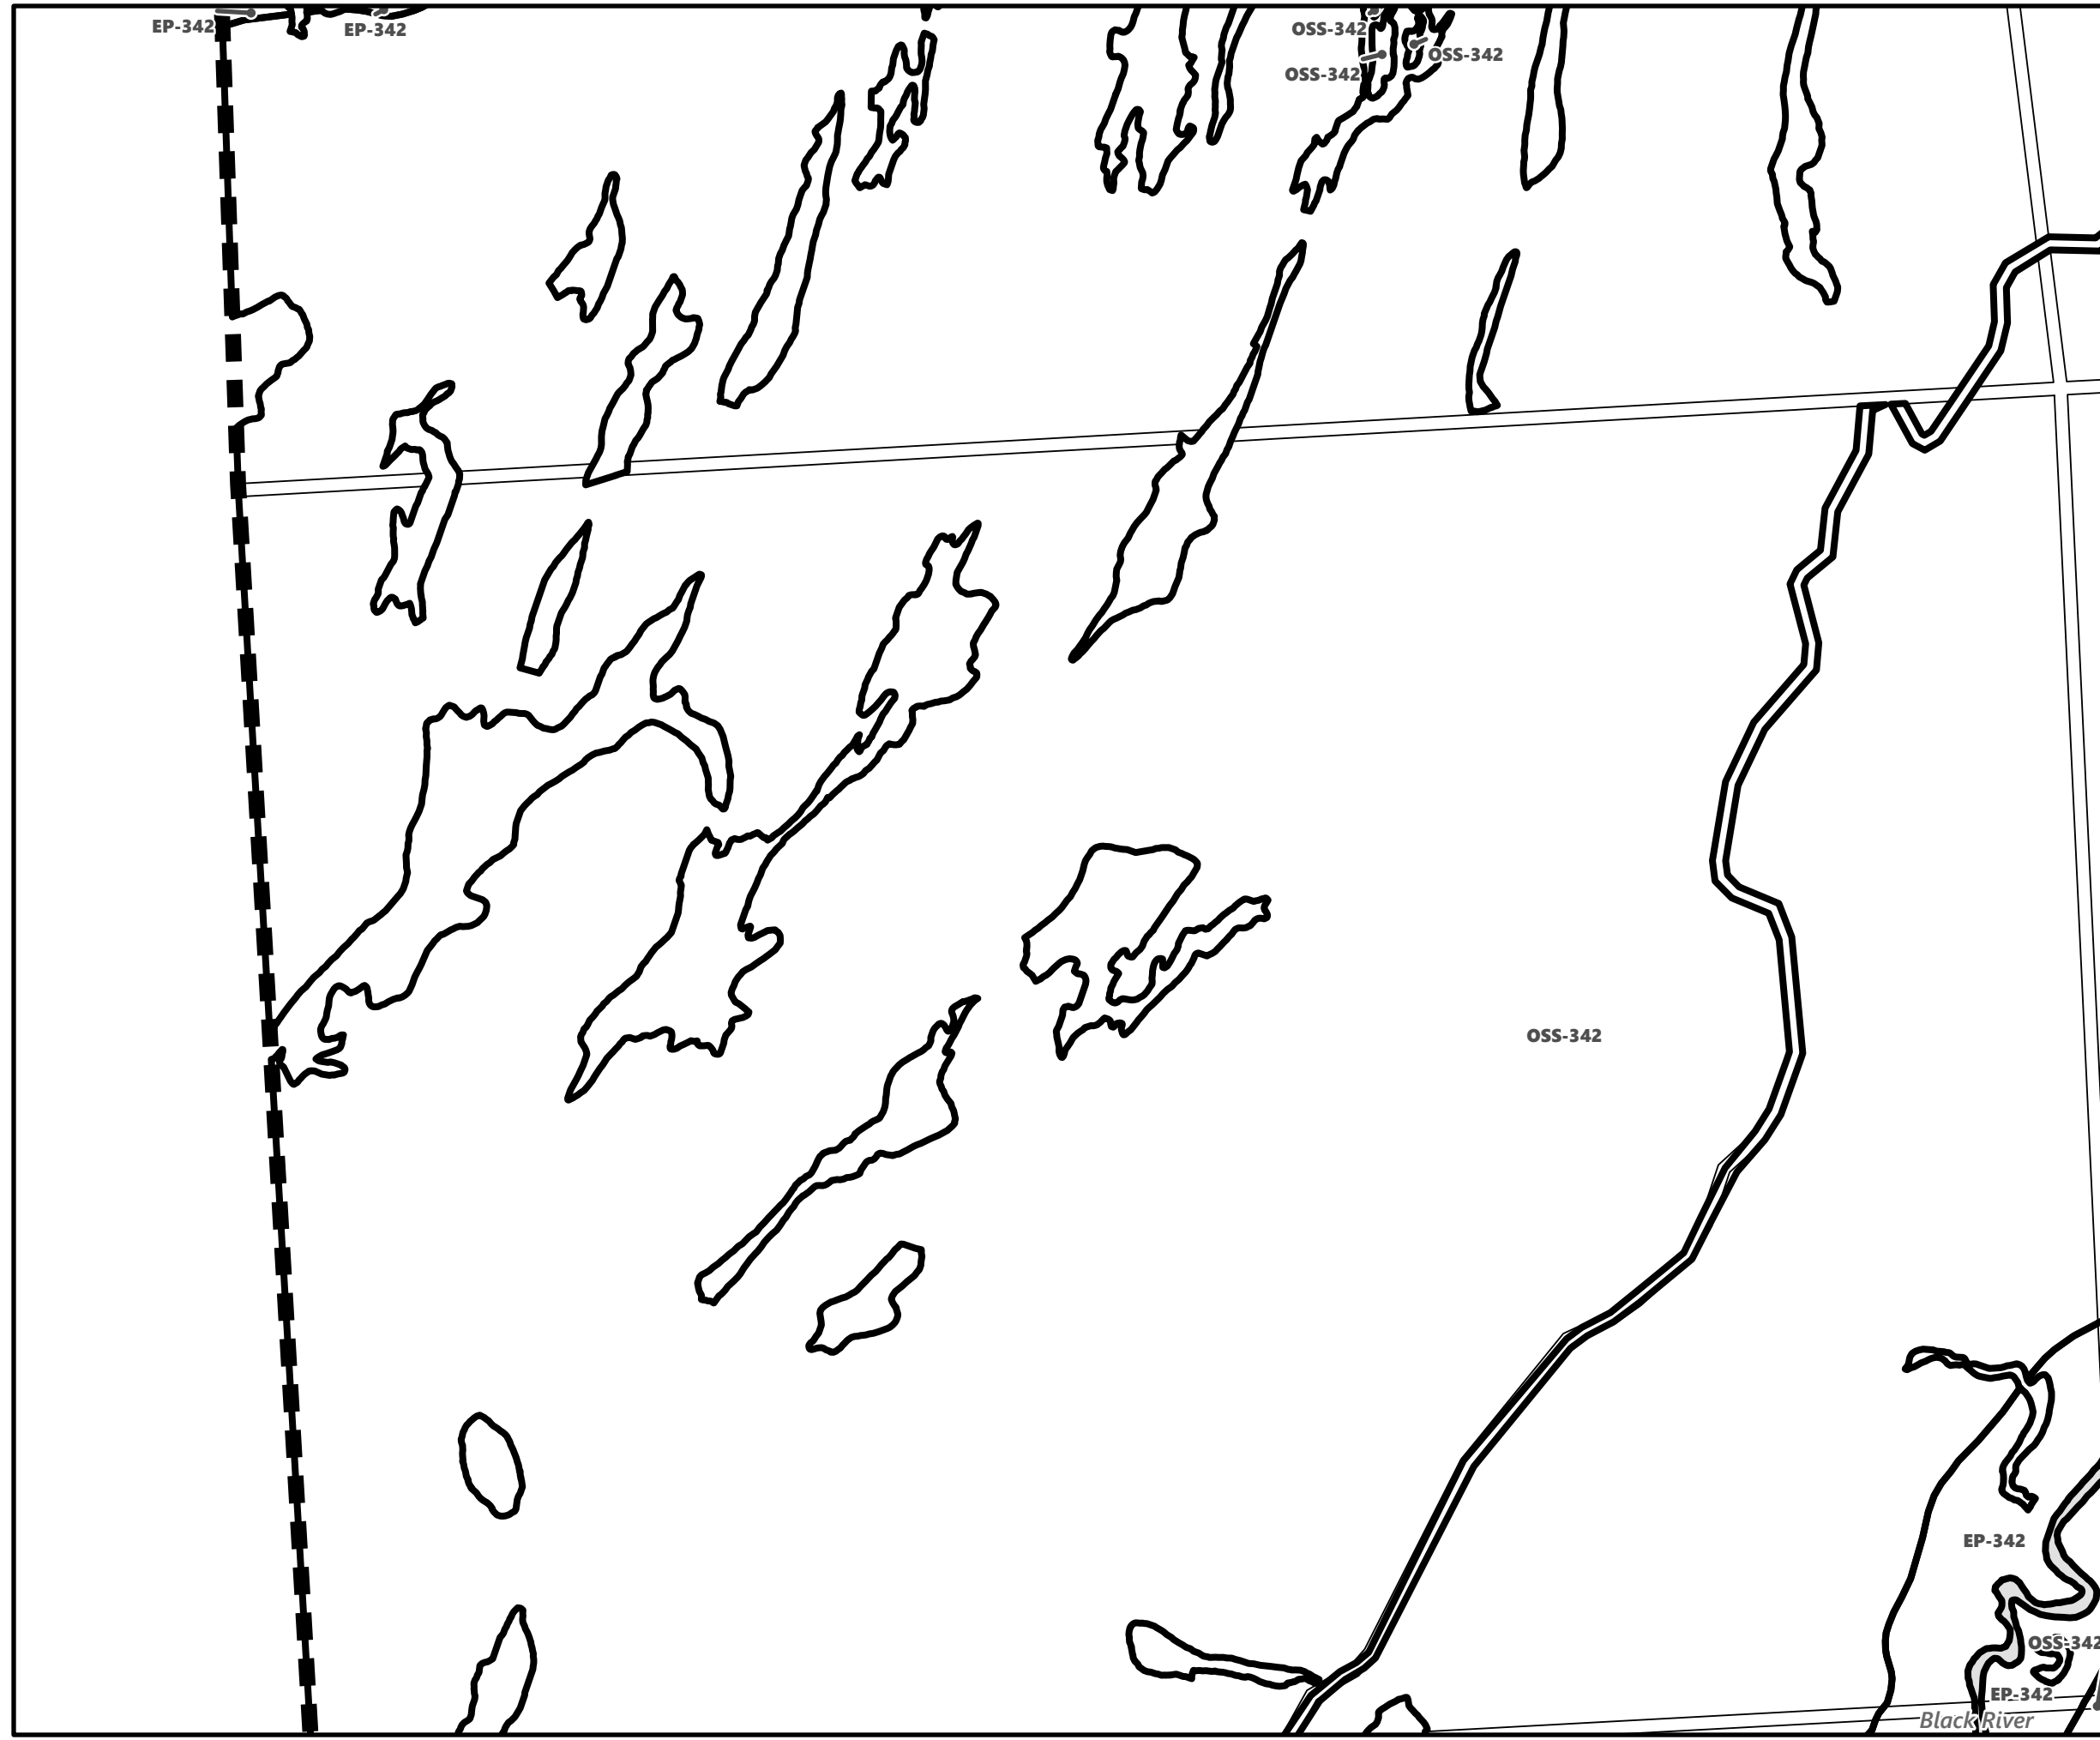

City of Kawartha Lakes Rural Zoning By-law Schedule A-A8

Legend

- City of Kawartha Lakes Boundary
- Zone Boundary

March 2024

Sources:
MNDMNR, City of Kawartha Lakes and Teranet
Projection:
NAD 1983 UTM Zone 17N