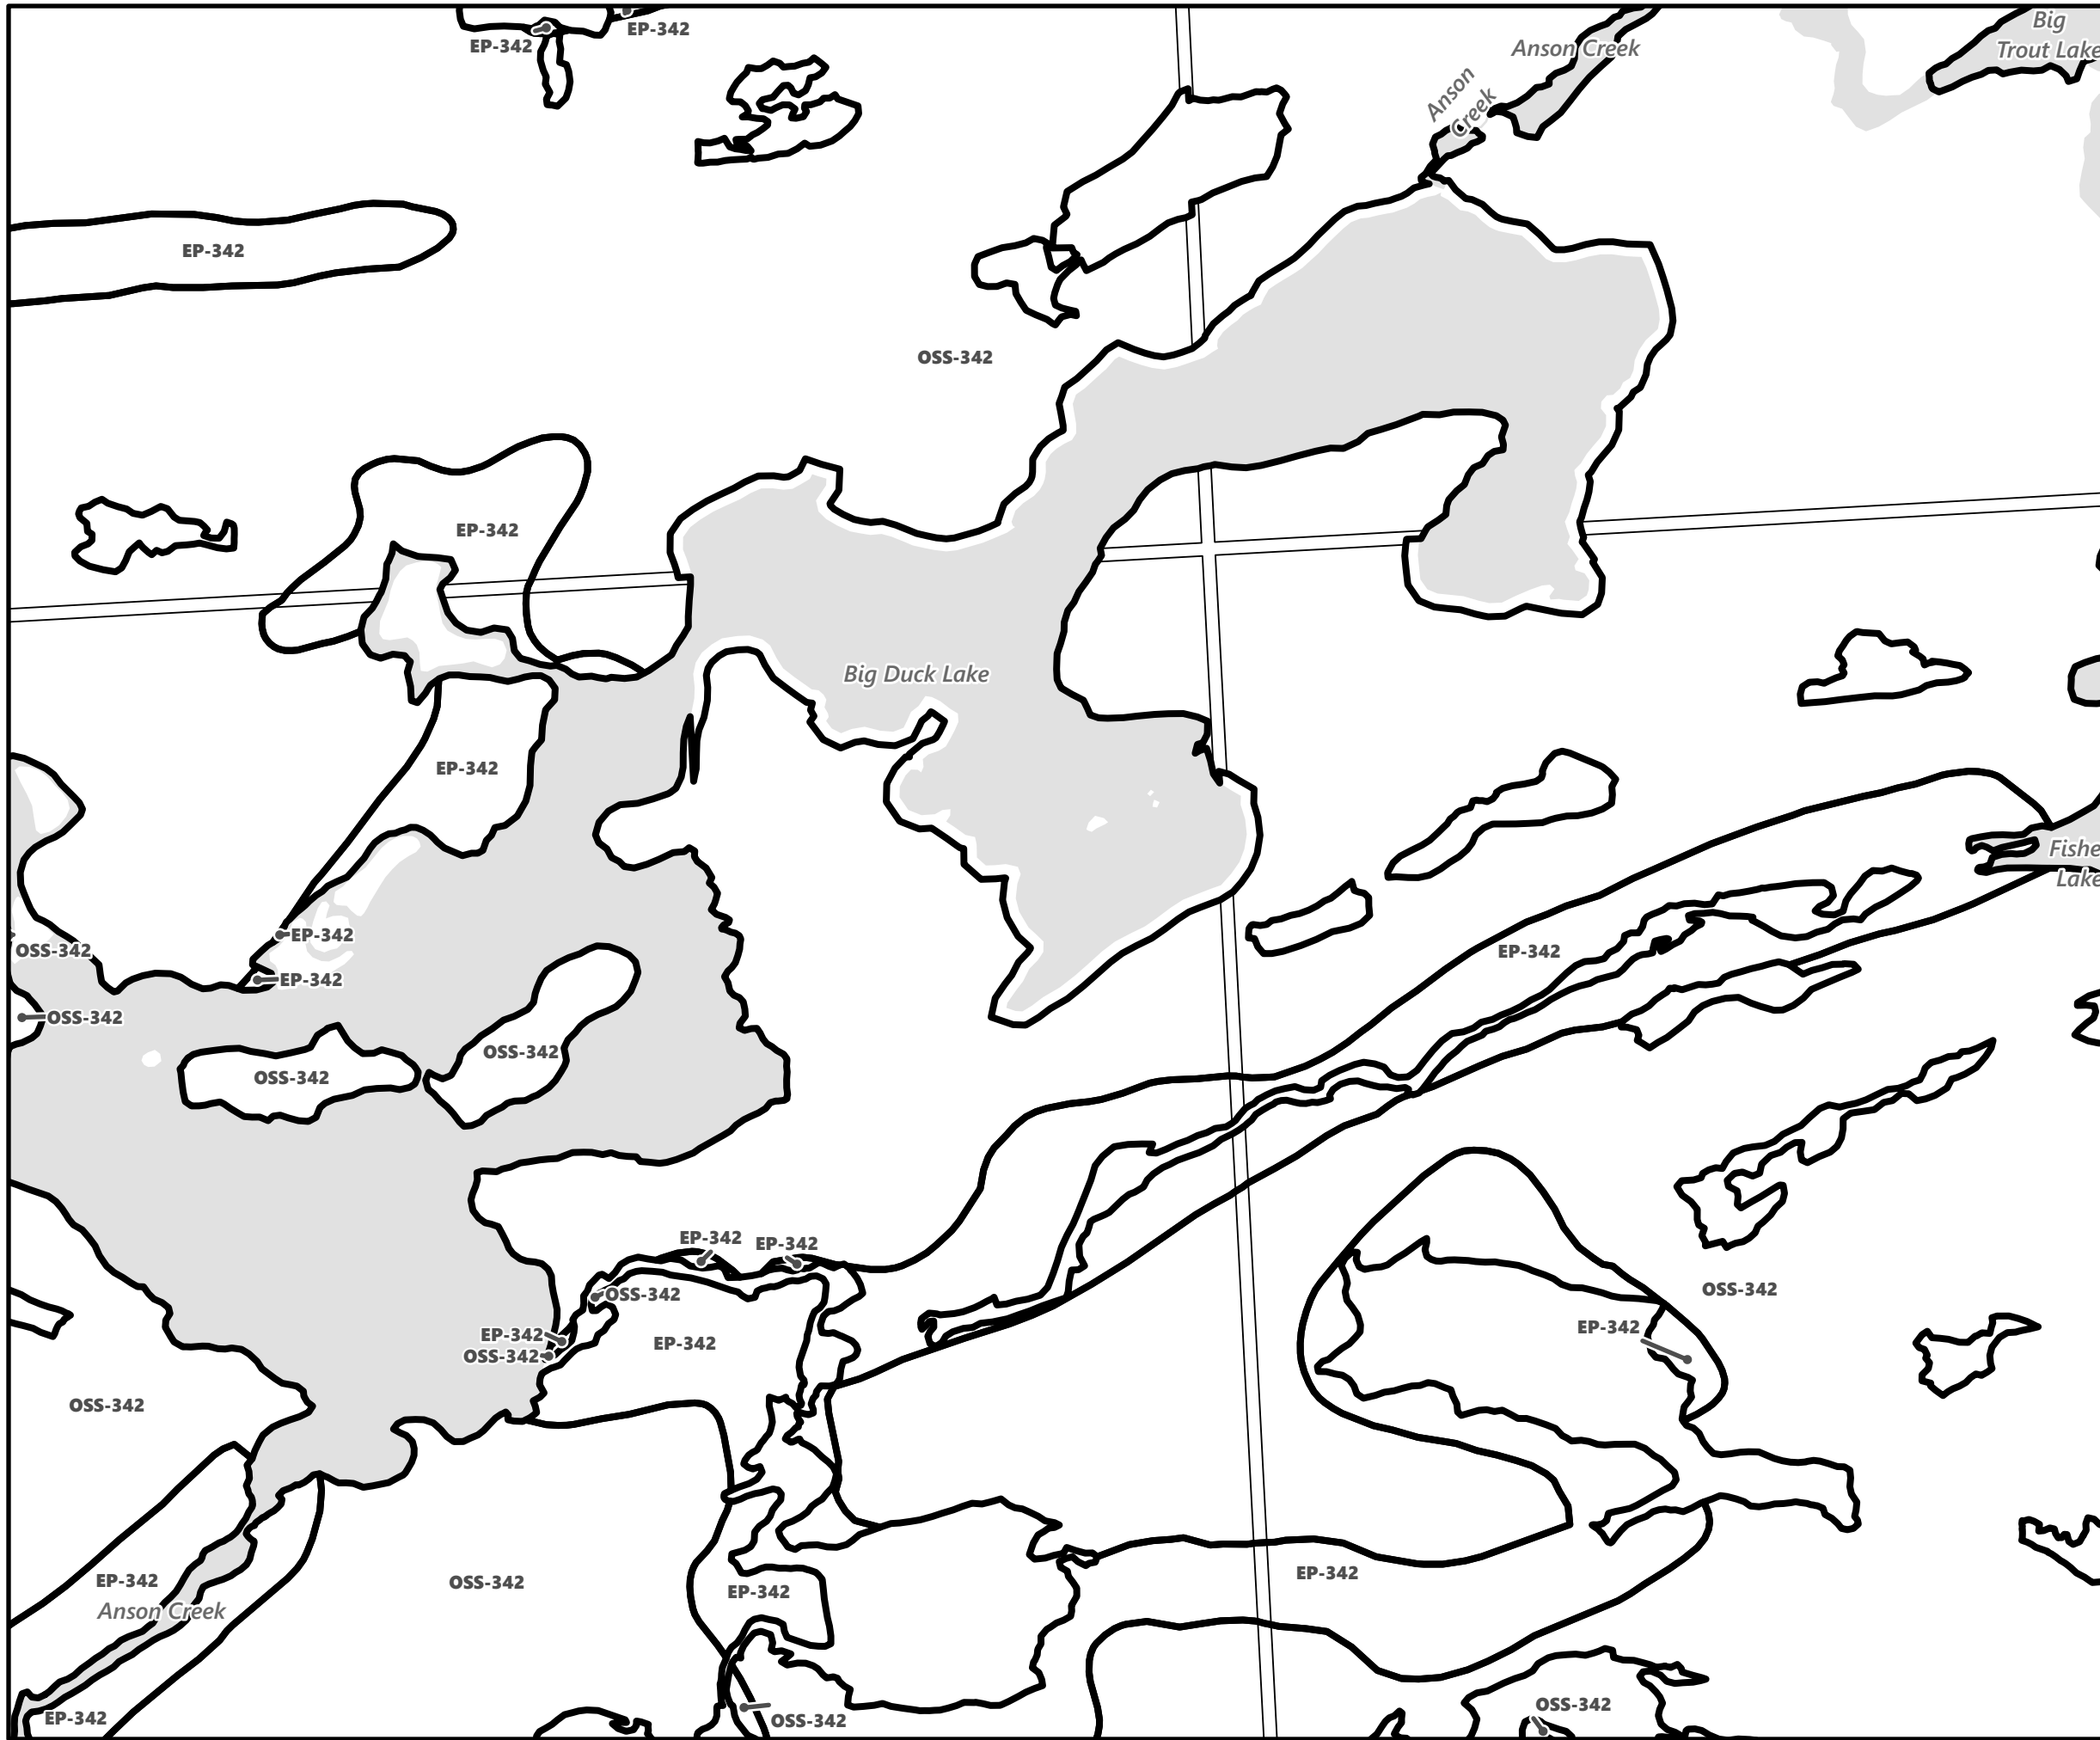

City of Kawartha Lakes Rural Zoning By-law Schedule A-A20

Legend

- City of Kawartha Lakes Boundary
- Zone Boundary

City of Kawartha Lakes Rural Zoning By-law Schedule A-A21

Legend

- City of Kawartha Lakes Boundary
- Zone Boundary