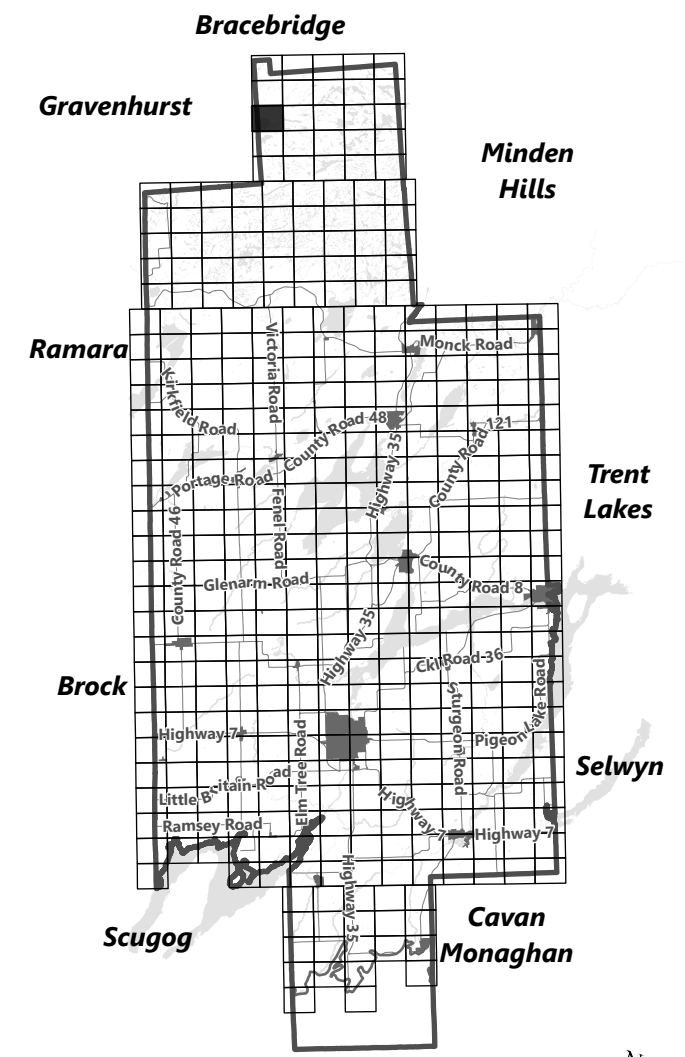

March 2024

Sources:
MNDMNR, City of Kawartha Lakes and Teranet
Projection:
NAD 1983 UTM Zone 17N

City of Kawartha Lakes Rural Zoning By-law Schedule A-A13

Legend

- City of Kawartha Lakes Boundary
- Zone Boundary