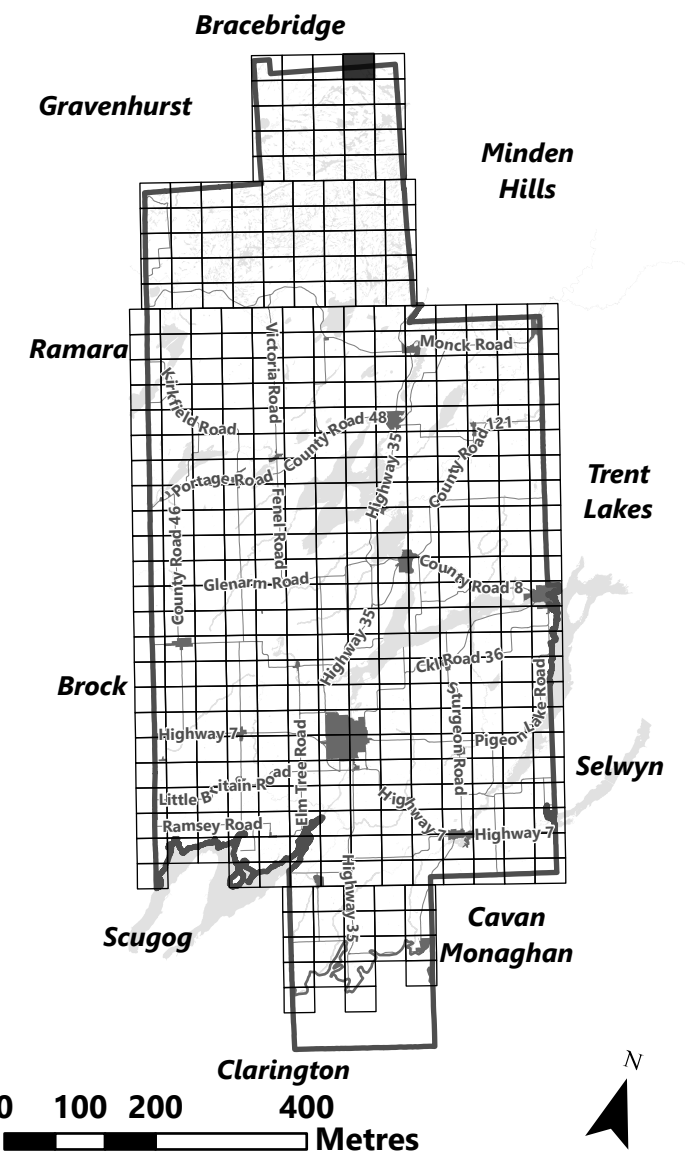

City of Kawartha Lakes Rural Zoning By-law Schedule A-A6

Legend

- City of Kawartha Lakes Boundary
- Zone Boundary

March 2024

Sources:
MNDMNR, City of Kawartha Lakes and Teranet
Projection:
NAD 1983 UTM Zone 17N