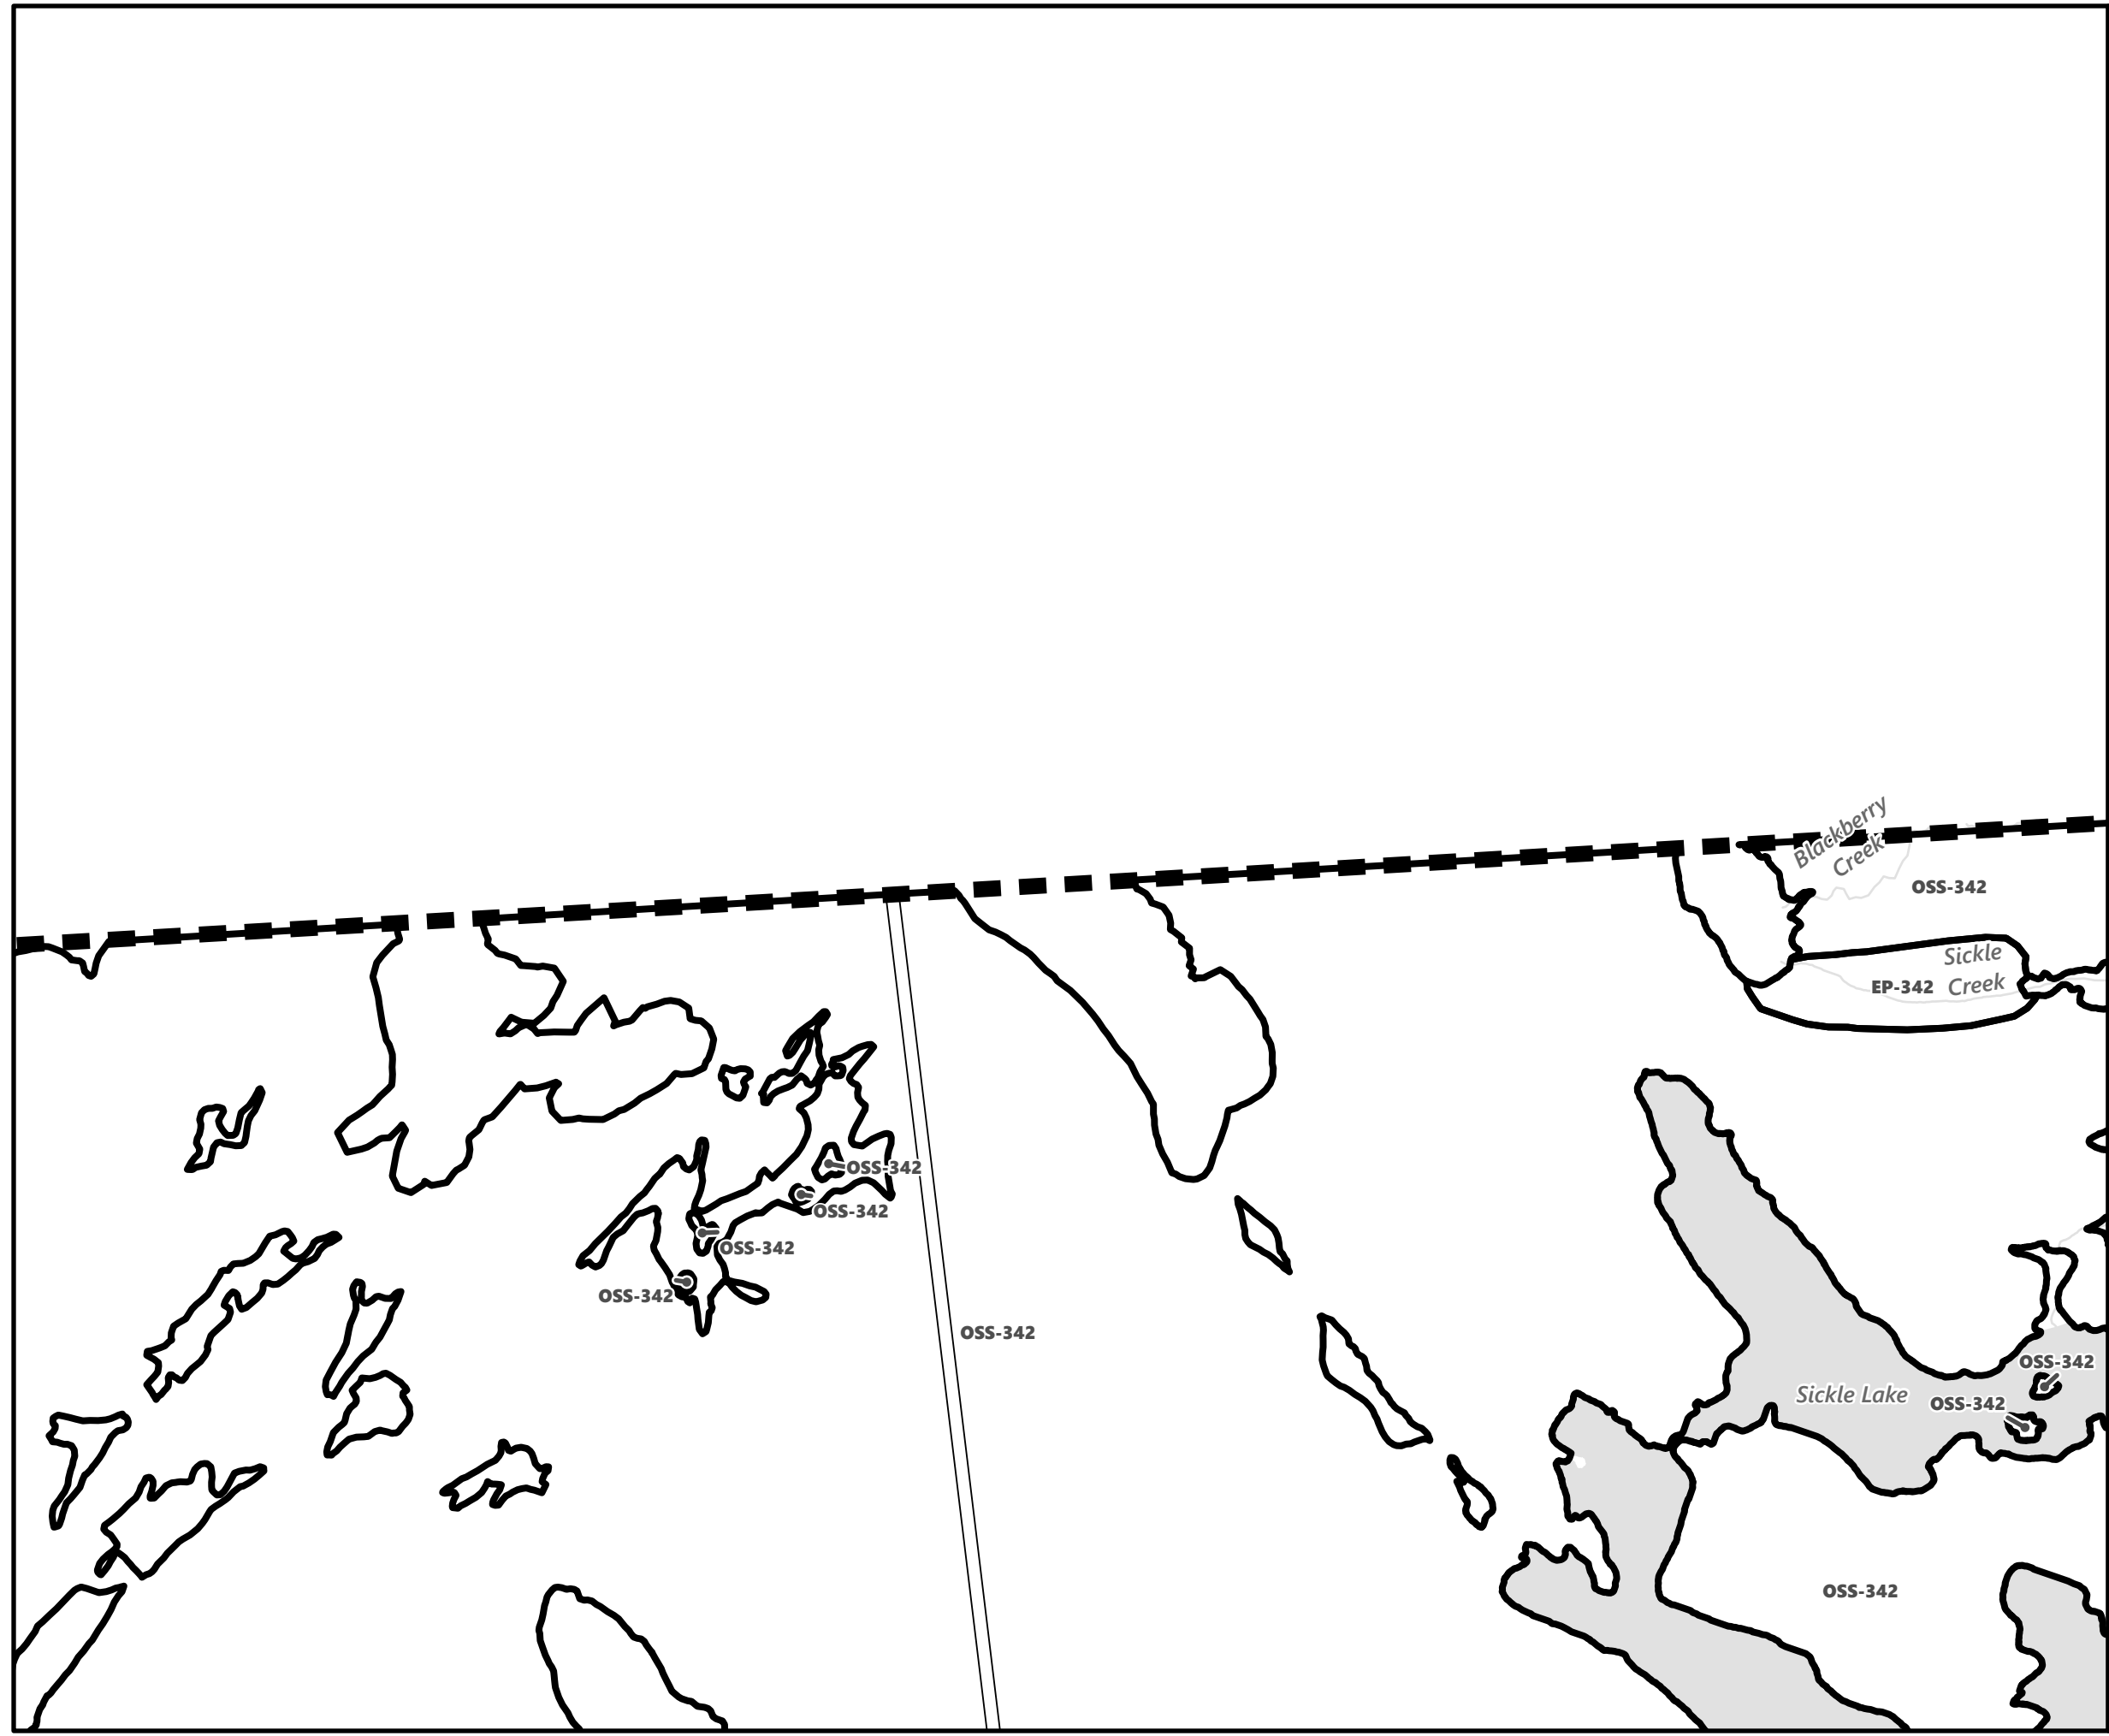

City of Kawartha Lakes Rural Zoning By-law Schedule A-A6

Legend

- City of Kawartha Lakes Boundary
- Zone Boundary

March 2024

Sources:
MNDMNR, City of Kawartha Lakes and Teranet
Projection:
NAD 1983 UTM Zone 17N