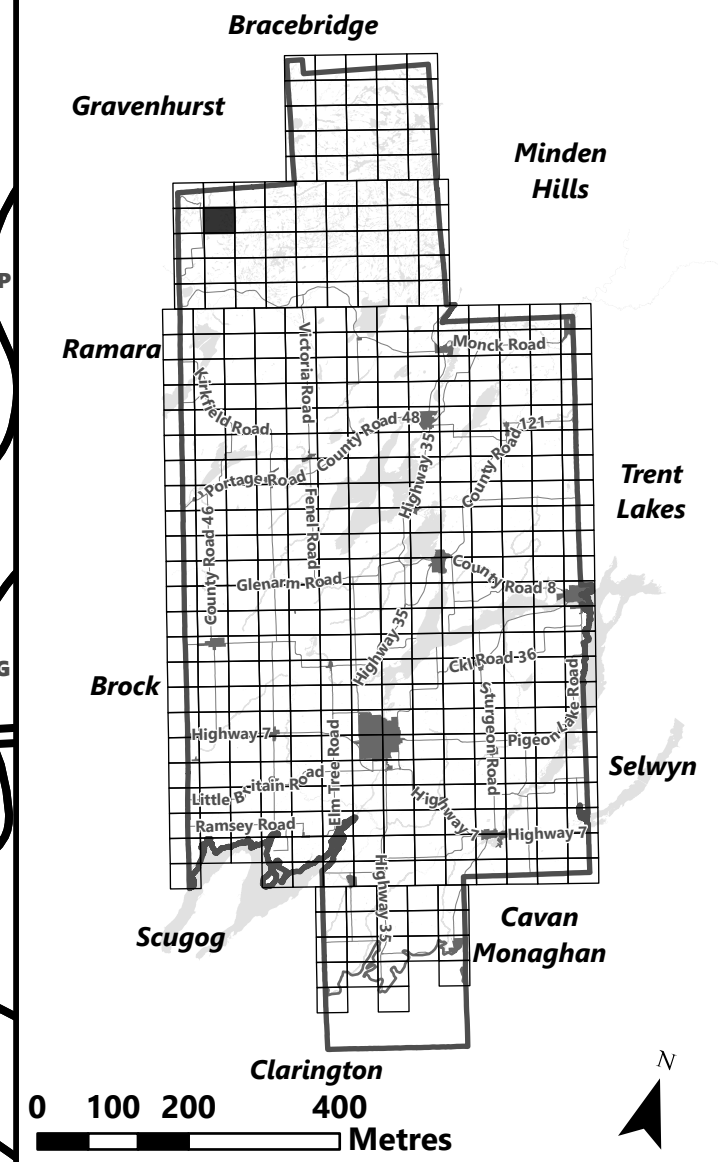

City of Kawartha Lakes Rural Zoning By-law Schedule A-A38

Legend

- City of Kawartha Lakes Boundary
- Zone Boundary

March 2024

Sources:
MNDMNR, City of Kawartha Lakes and Teranet
Projection:
NAD 1983 UTM Zone 17N