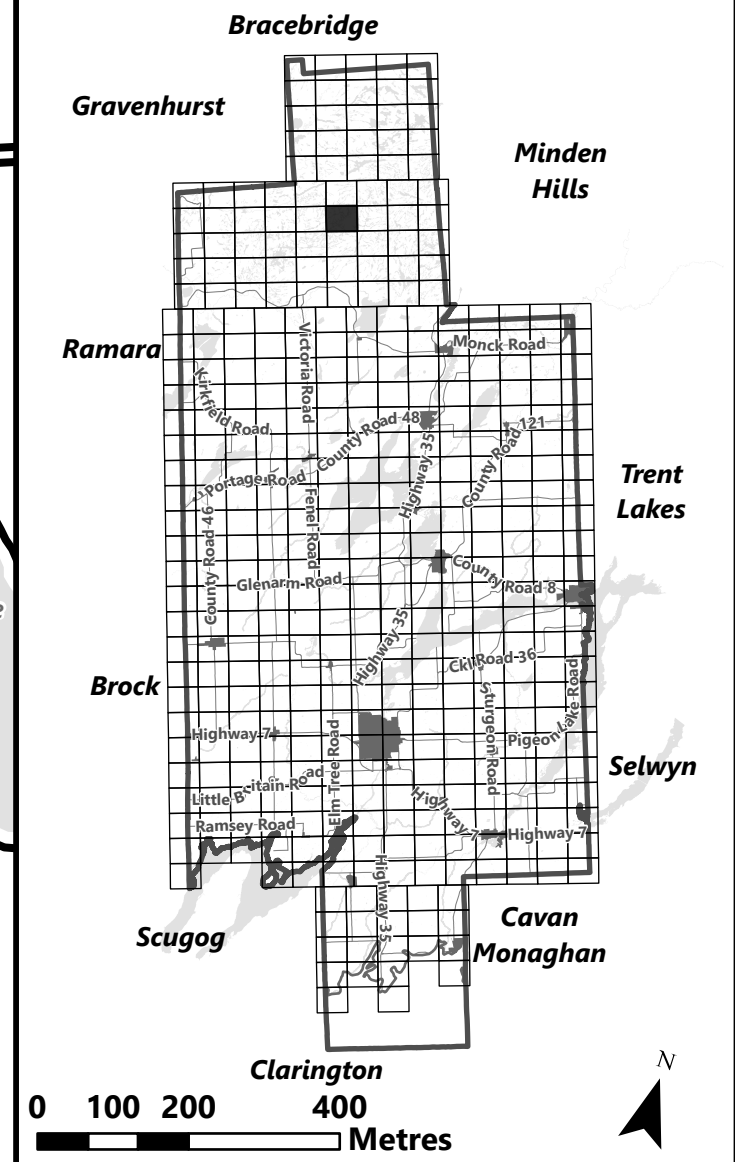

City of Kawartha Lakes Rural Zoning By-law Schedule A-A42

Legend

- City of Kawartha Lakes Boundary
- Zone Boundary