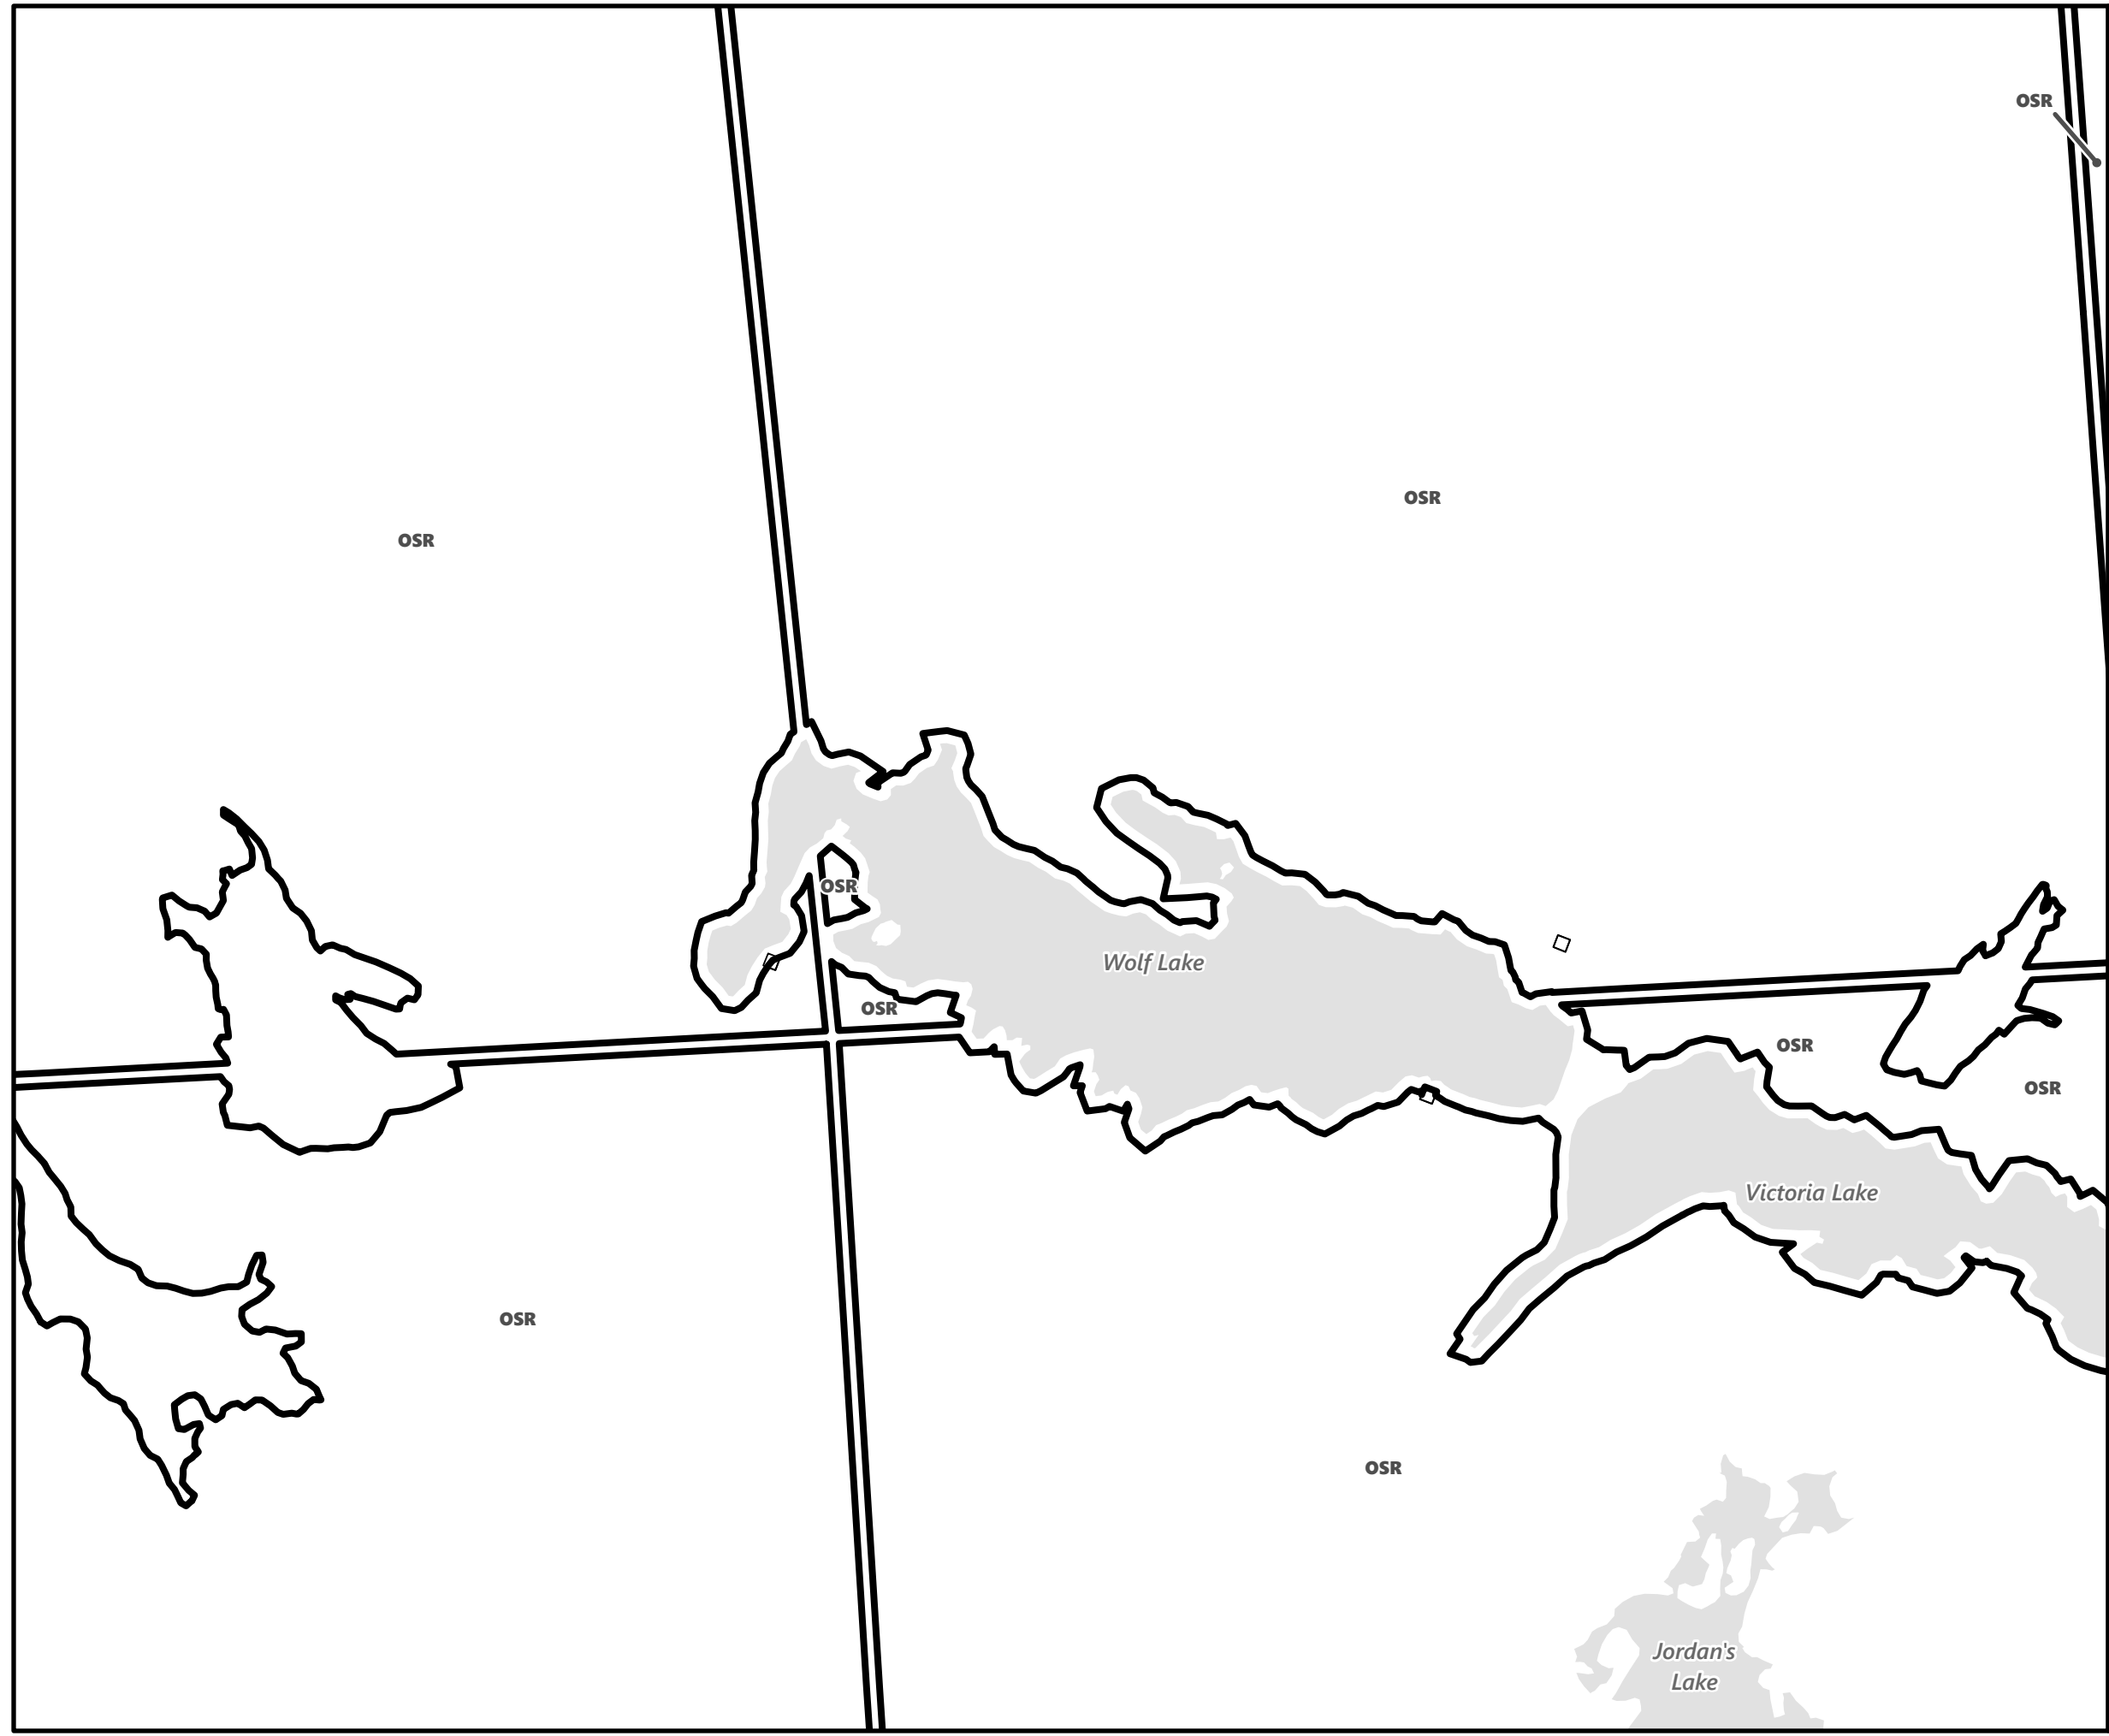

Legend

- City of Kawartha Lakes Boundary
- Zone Boundary

March 2024

Sources:
MNDMNR, City of Kawartha Lakes and Teranet
Projection:
NAD 1983 UTM Zone 17N

City of Kawartha Lakes Rural Zoning By-law Schedule A-A36