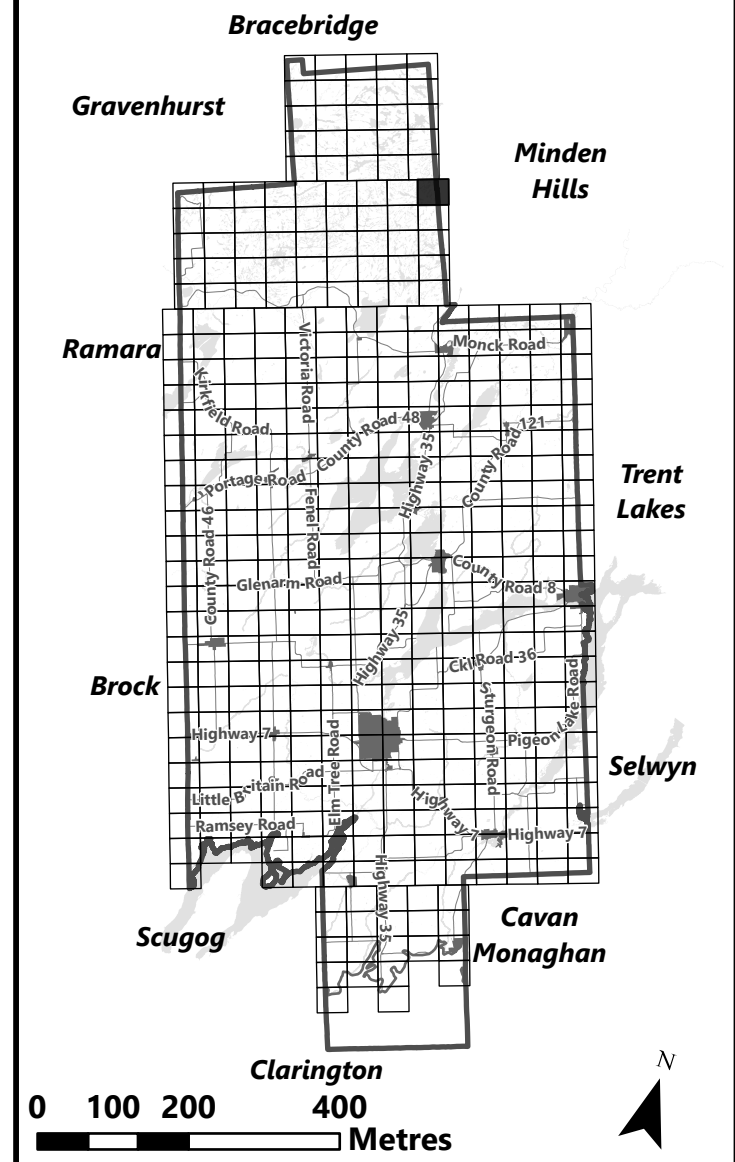

City of Kawartha Lakes Rural Zoning By-law Schedule A-A36

Legend

- City of Kawartha Lakes Boundary
- Zone Boundary

March 2024

Sources:
MNDMNR, City of Kawartha Lakes and Teranet
Projection:
NAD 1983 UTM Zone 17N