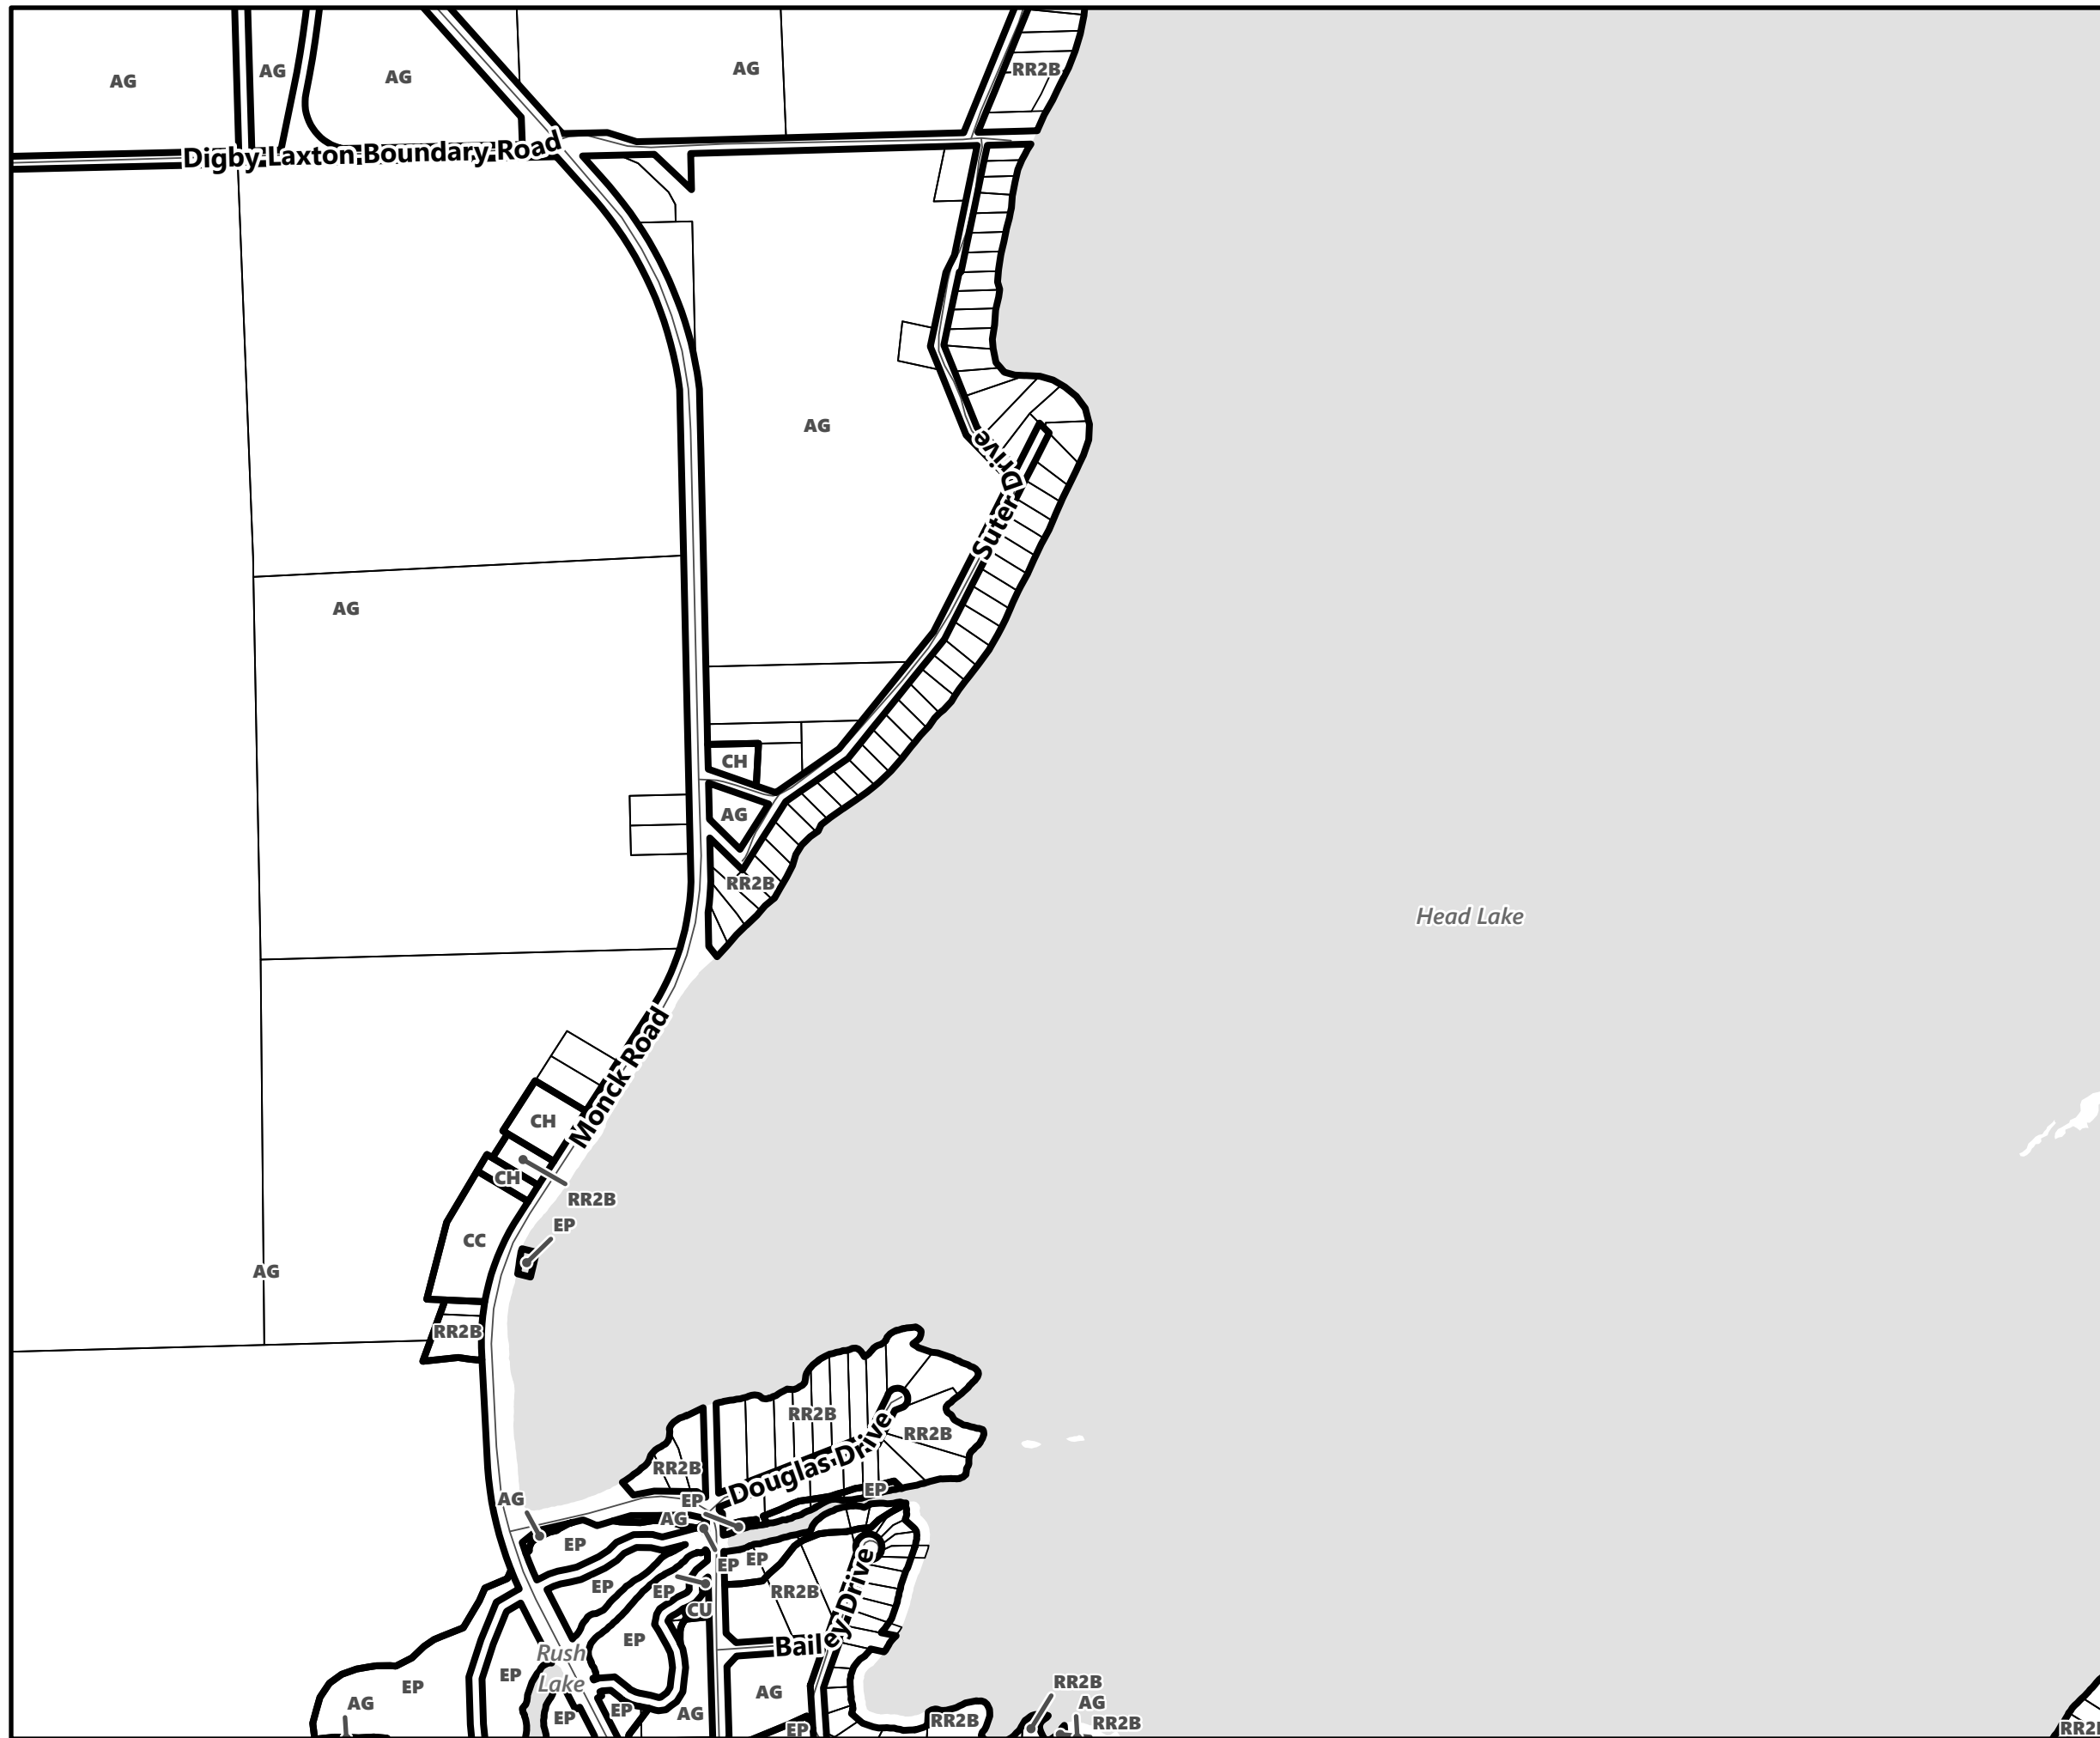

City of Kawartha Lakes Rural Zoning By-law Schedule A-A79

Legend

- City of Kawartha Lakes Boundary
- Zone Boundary

March 2024

Sources:
MNDMNR, City of Kawartha Lakes and Teranet
Projection:
NAD 1983 UTM Zone 17N