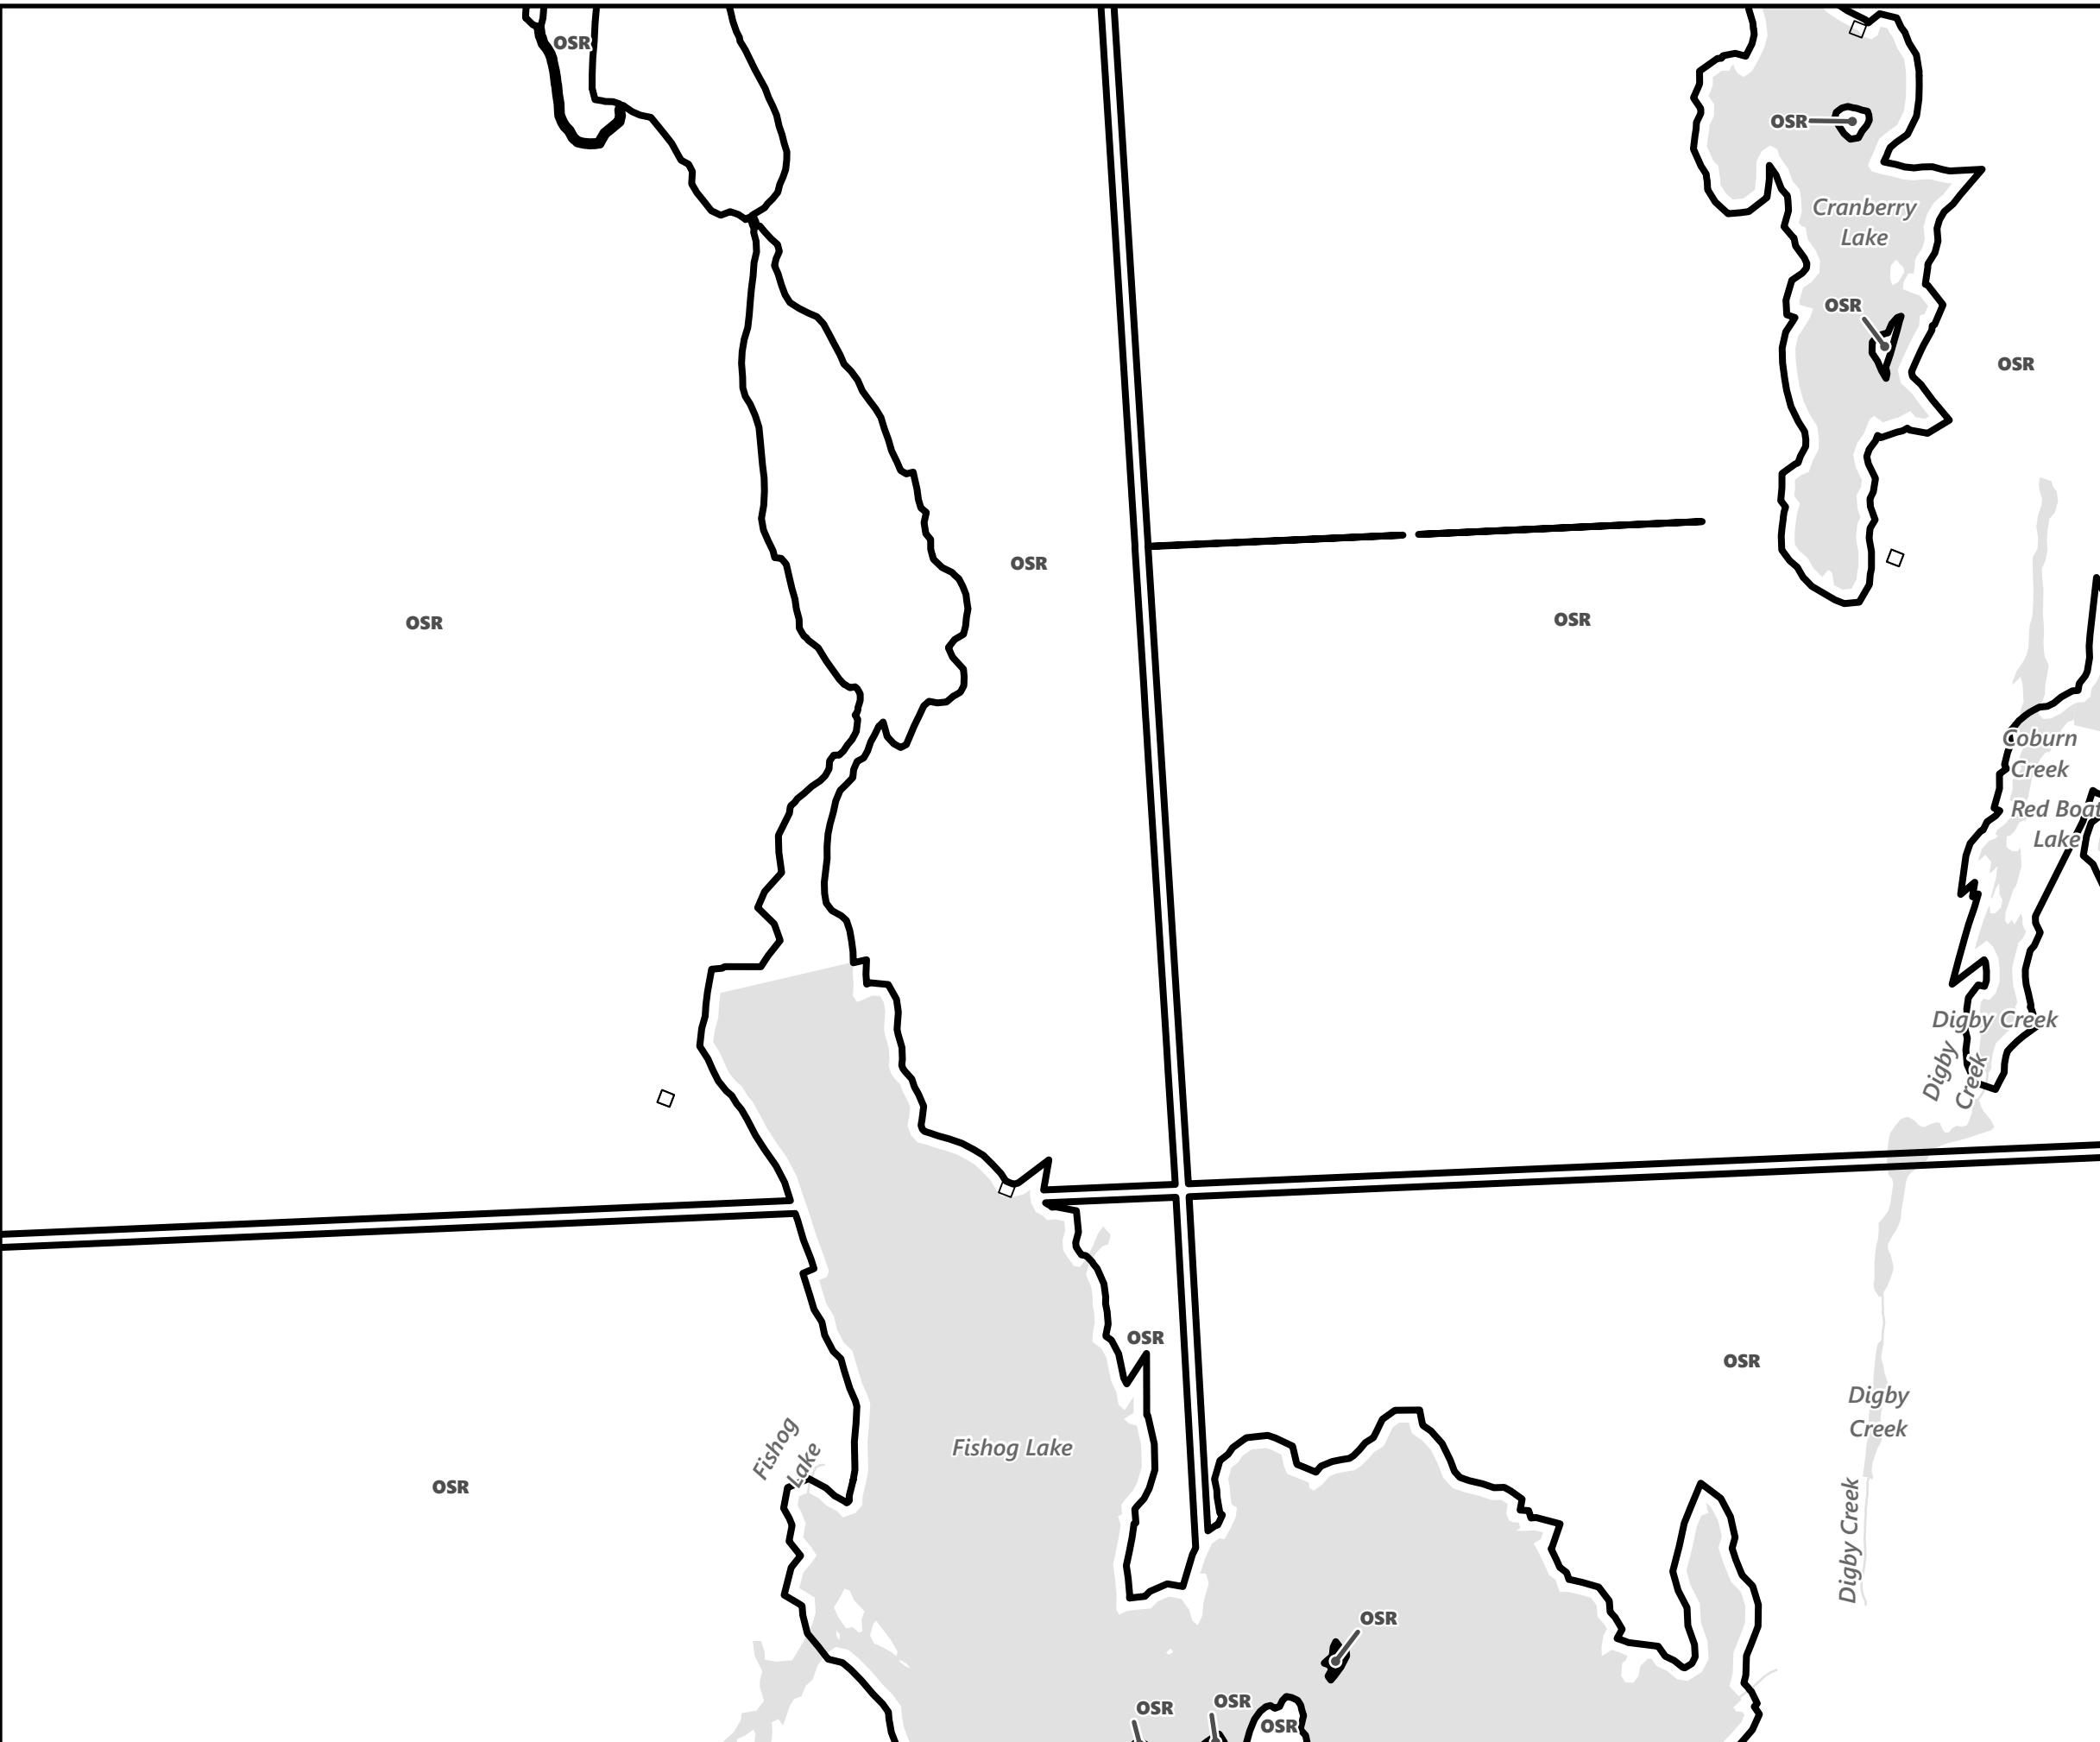

March 2024

Sources:
MNDMNR, City of Kawartha Lakes and Teranet
Projection:
NAD 1983 UTM Zone 17N

City of Kawartha Lakes Rural Zoning By-law Schedule A-A62

Legend

- City of Kawartha Lakes Boundary
- Zone Boundary