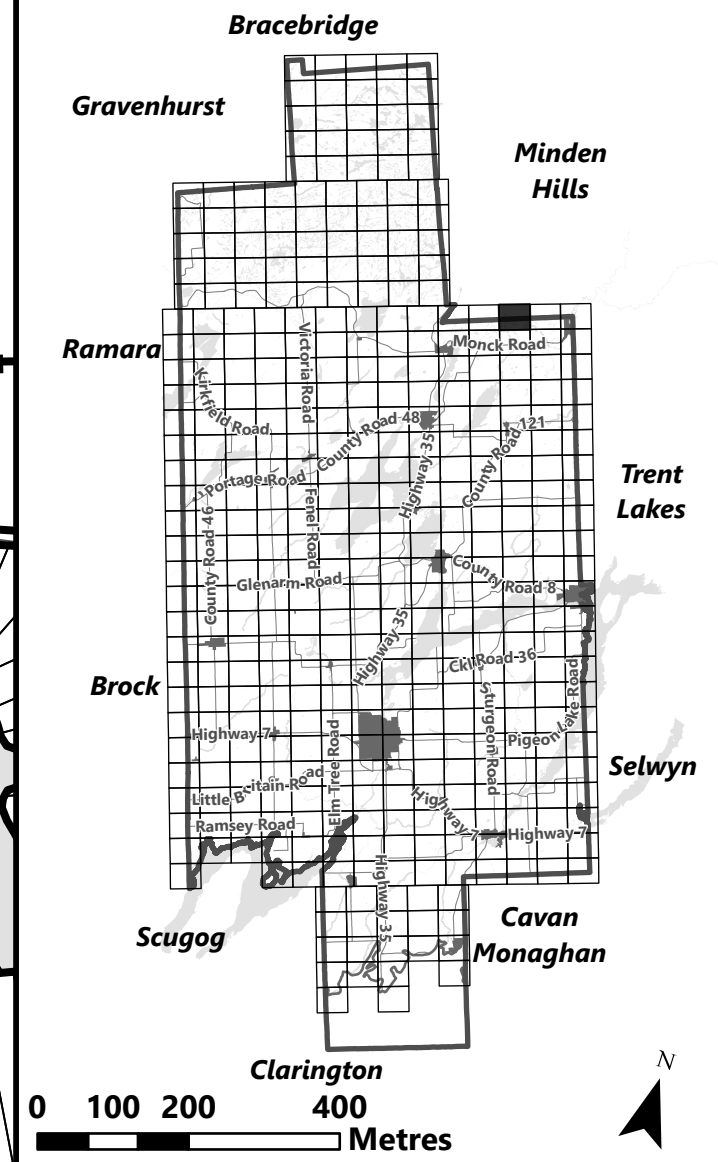

City of Kawartha Lakes Rural Zoning By-law Schedule A-A84

Legend

- City of Kawartha Lakes Boundary
- Zone Boundary