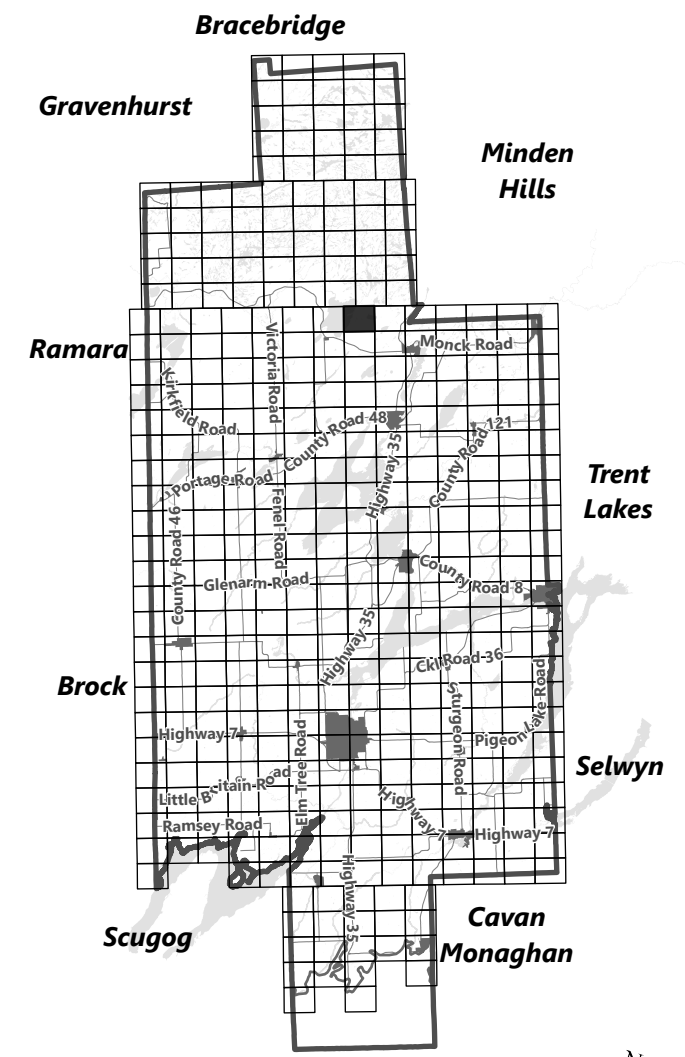

City of Kawartha Lakes Rural Zoning By-law Schedule A-A80

Legend

- City of Kawartha Lakes Boundary
- Zone Boundary

March 2024

Sources:
MNDMNR, City of Kawartha Lakes and Teranet
Projection:
NAD 1983 UTM Zone 17N