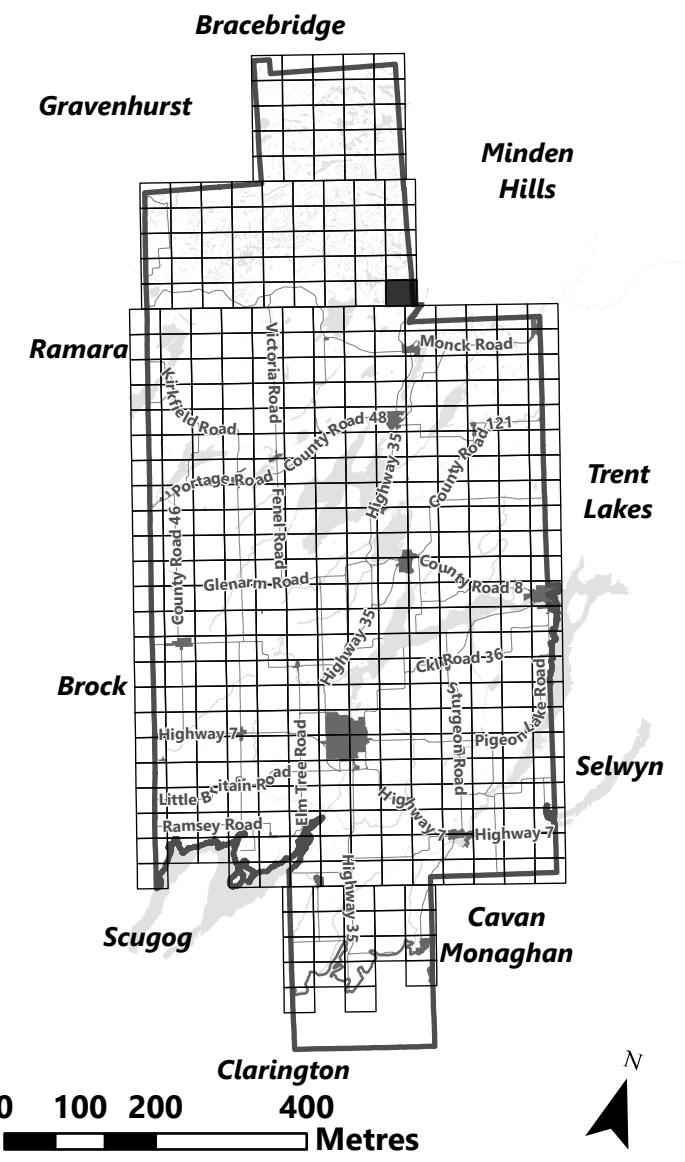

**City of Kawartha Lakes
Rural Zoning By-law
Schedule A-A72**

Legend

- City of Kawartha Lakes Boundary
- Zone Boundary

March 2024

Sources:
MNDMNR, City of Kawartha Lakes and Teranet
Projection:
NAD 1983 UTM Zone 17N