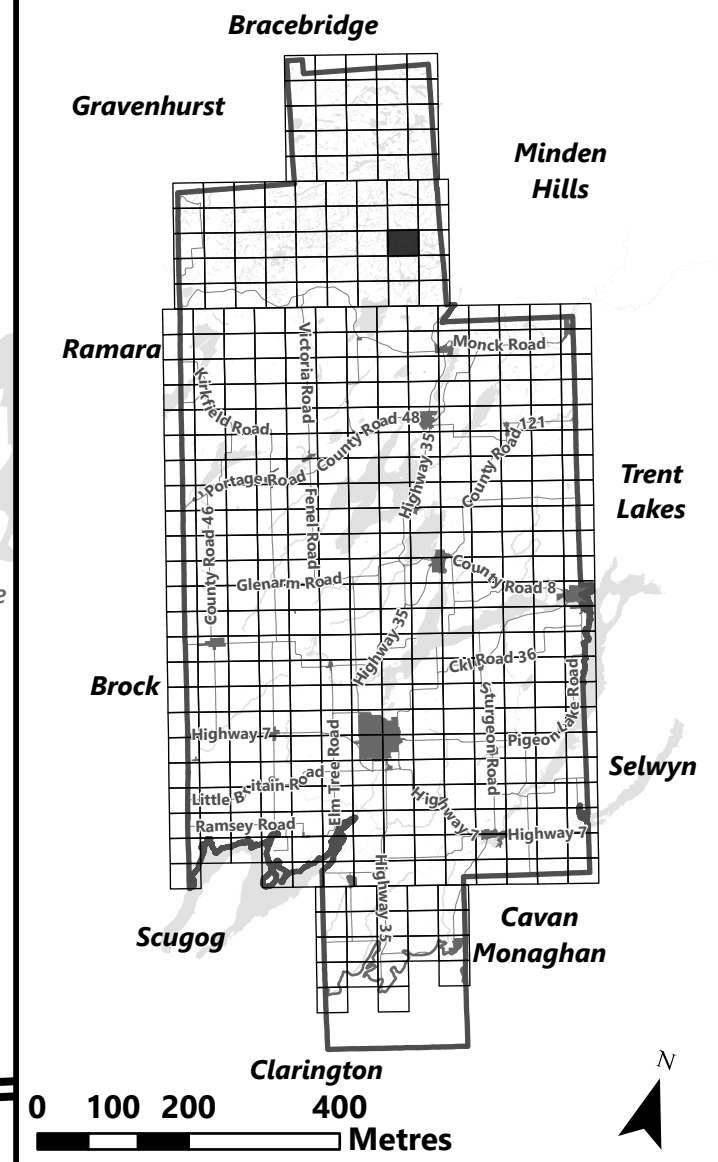

City of Kawartha Lakes Rural Zoning By-law Schedule A-A53

Legend

- City of Kawartha Lakes Boundary
- Zone Boundary

March 2024

Sources:
MNDMNR, City of Kawartha Lakes and Teranet
Projection:
NAD 1983 UTM Zone 17N