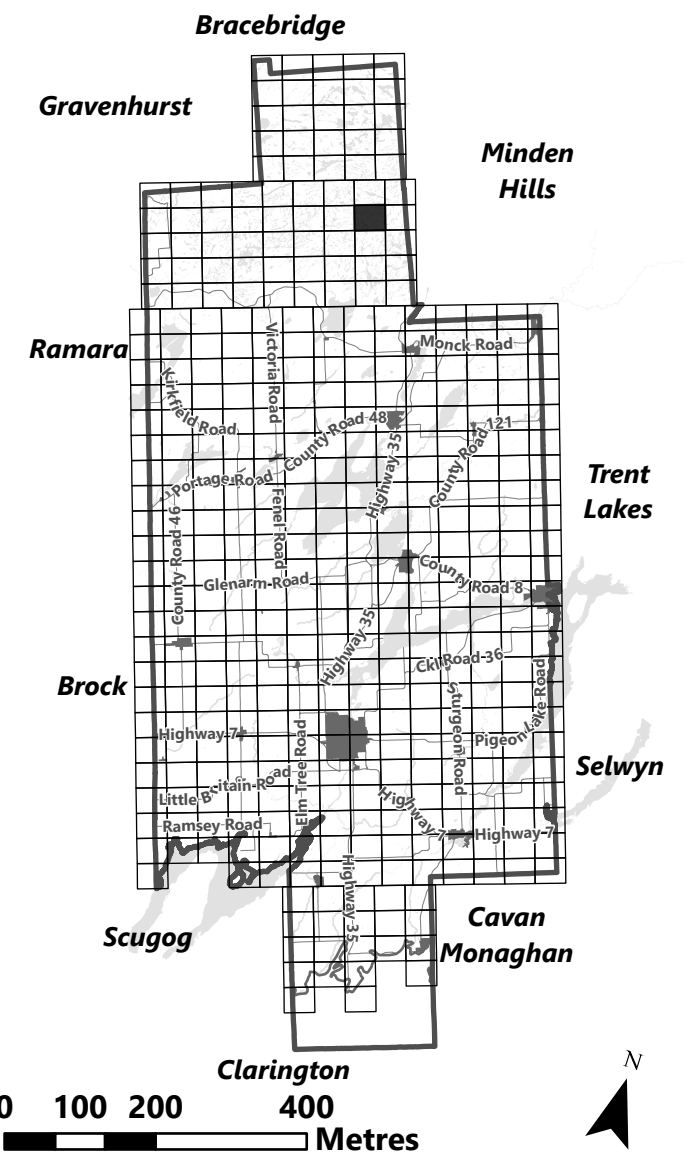

March 2024

Sources:
MNDMNR, City of Kawartha Lakes and Teranet
Projection:
NAD 1983 UTM Zone 17N

City of Kawartha Lakes Rural Zoning By-law Schedule A-A44

Legend

- City of Kawartha Lakes Boundary
- Zone Boundary