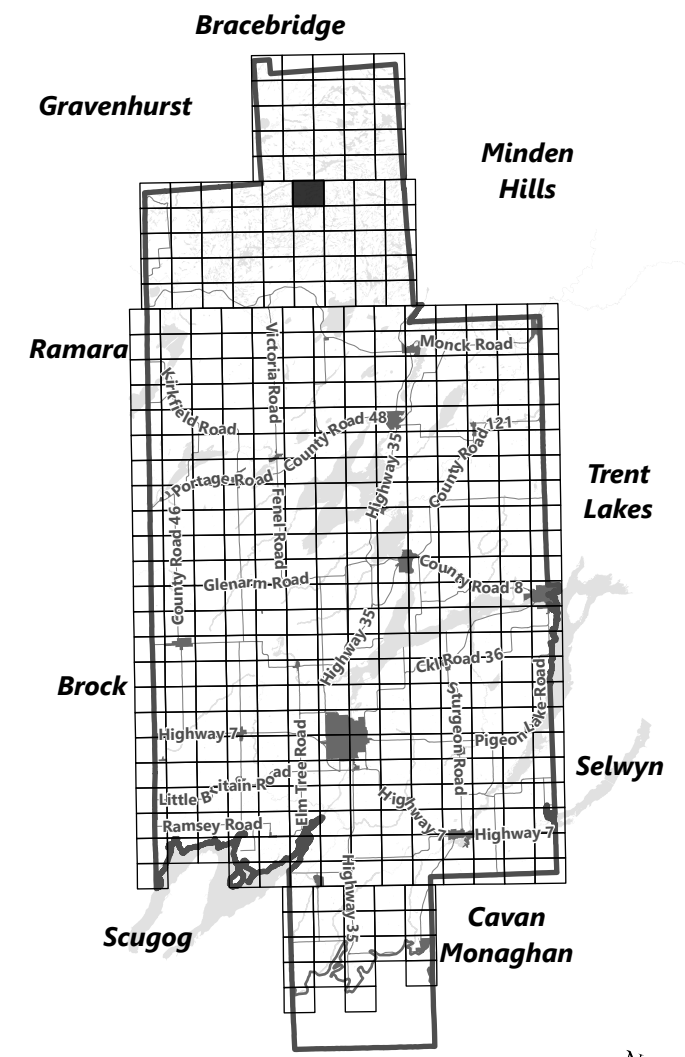

City of Kawartha Lakes Rural Zoning By-law Schedule A-A33

Legend

- City of Kawartha Lakes Boundary
- Zone Boundary

OSR

OSR

OSR

OSR

Gold
Creek

March 2024

Sources:
MNDMNR, City of Kawartha Lakes and Teranet
Projection:
NAD 1983 UTM Zone 17N