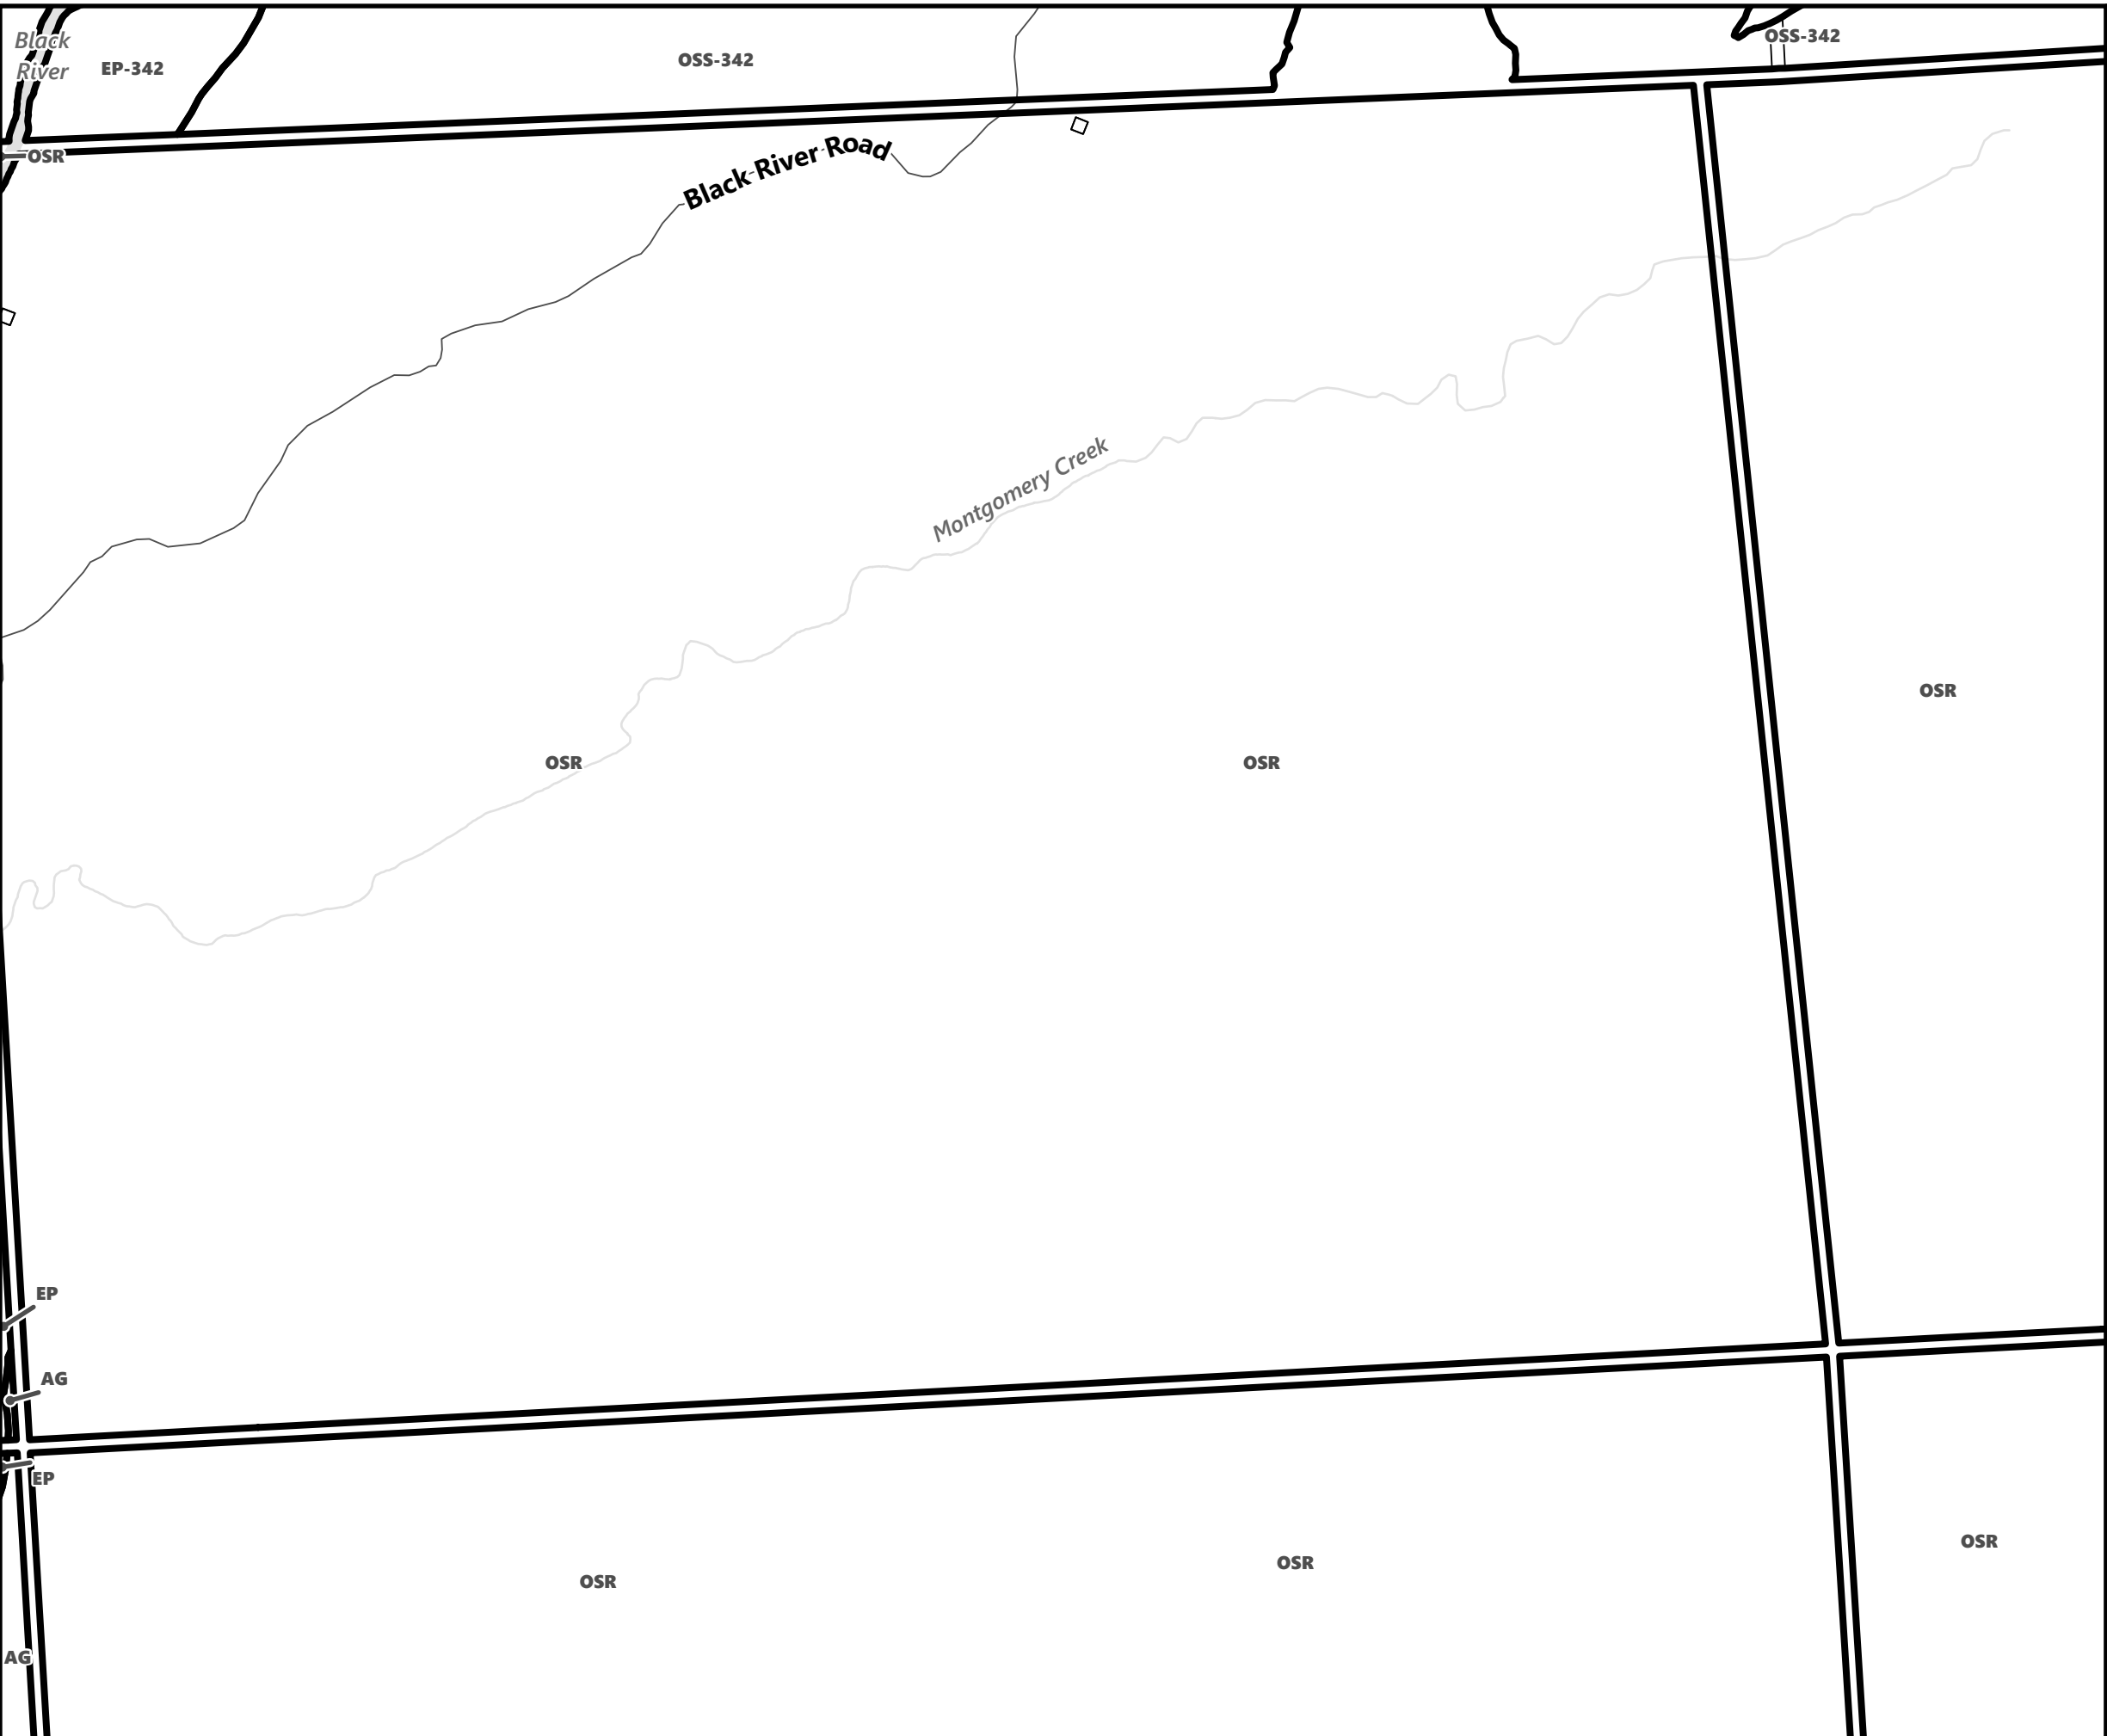

Kawartha Lakes
City of Kawartha Lakes
Rural Zoning By-law
Schedule A-A32

Legend

- City of Kawartha Lakes Boundary
- Zone Boundary