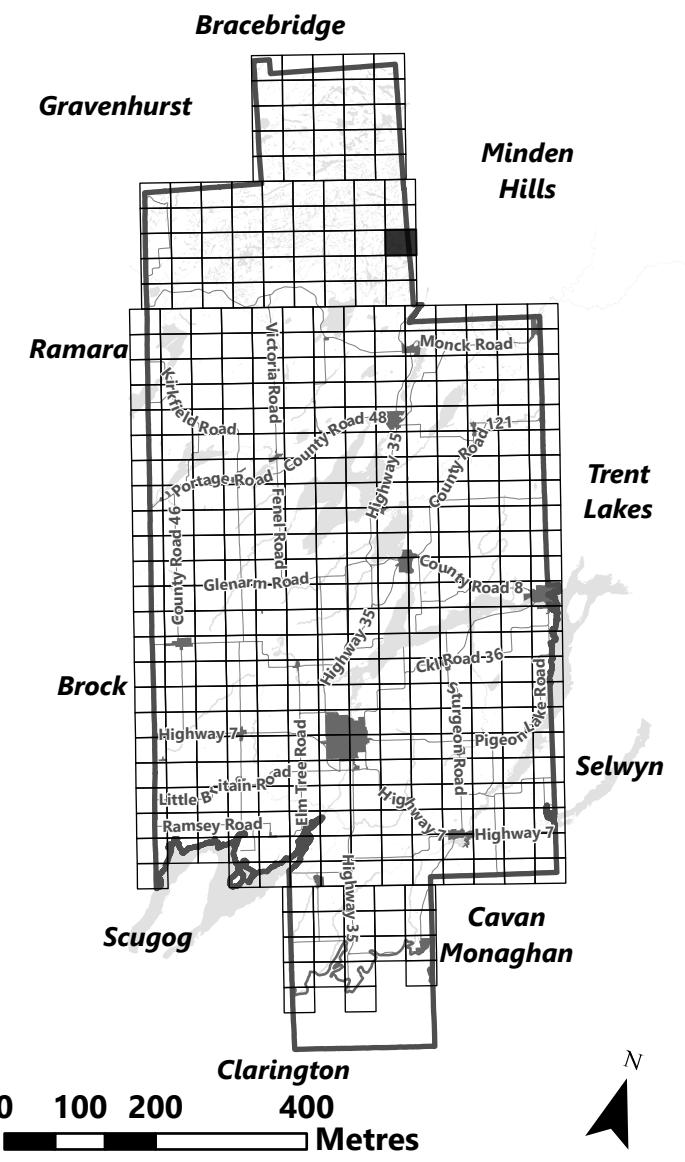

City of Kawartha Lakes Rural Zoning By-law Schedule A-A54

Legend

- City of Kawartha Lakes Boundary
- Zone Boundary

March 2024

Sources:
MNDMNR, City of Kawartha Lakes and Teranet
Projection:
NAD 1983 UTM Zone 17N