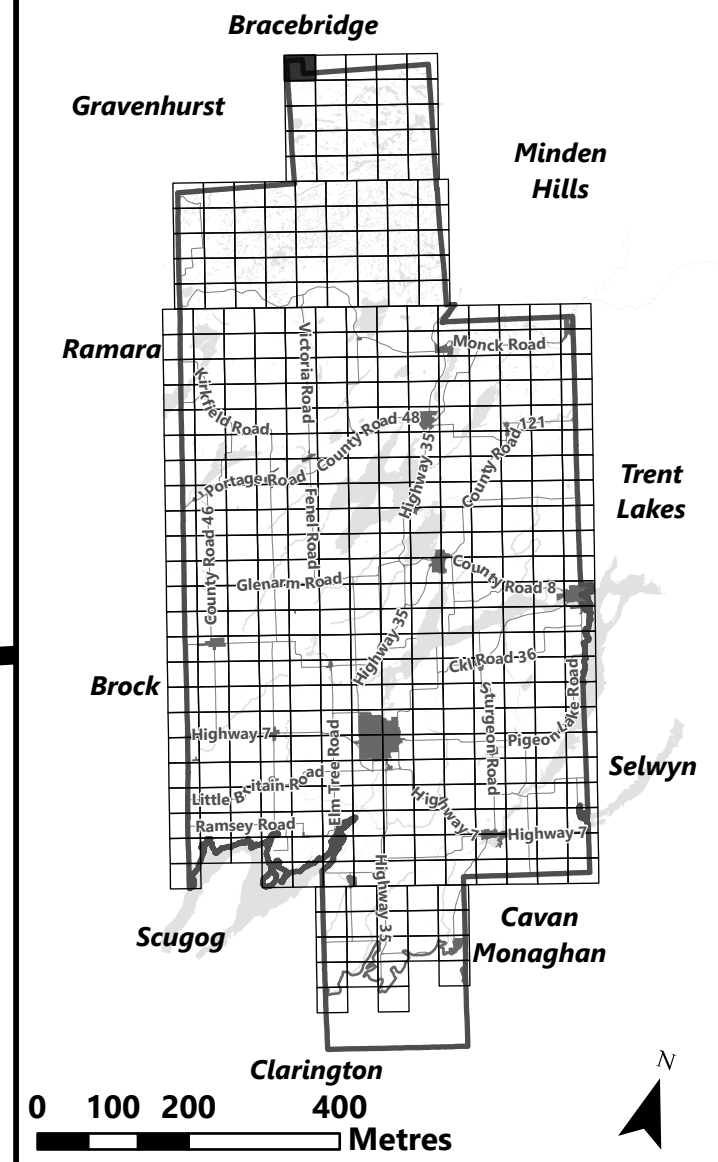

City of Kawartha Lakes Rural Zoning By-law Schedule A-A3

Legend

- City of Kawartha Lakes Boundary
- Zone Boundary

March 2024

Sources:
MNDMNR, City of Kawartha Lakes and Teranet
Projection:
NAD 1983 UTM Zone 17N