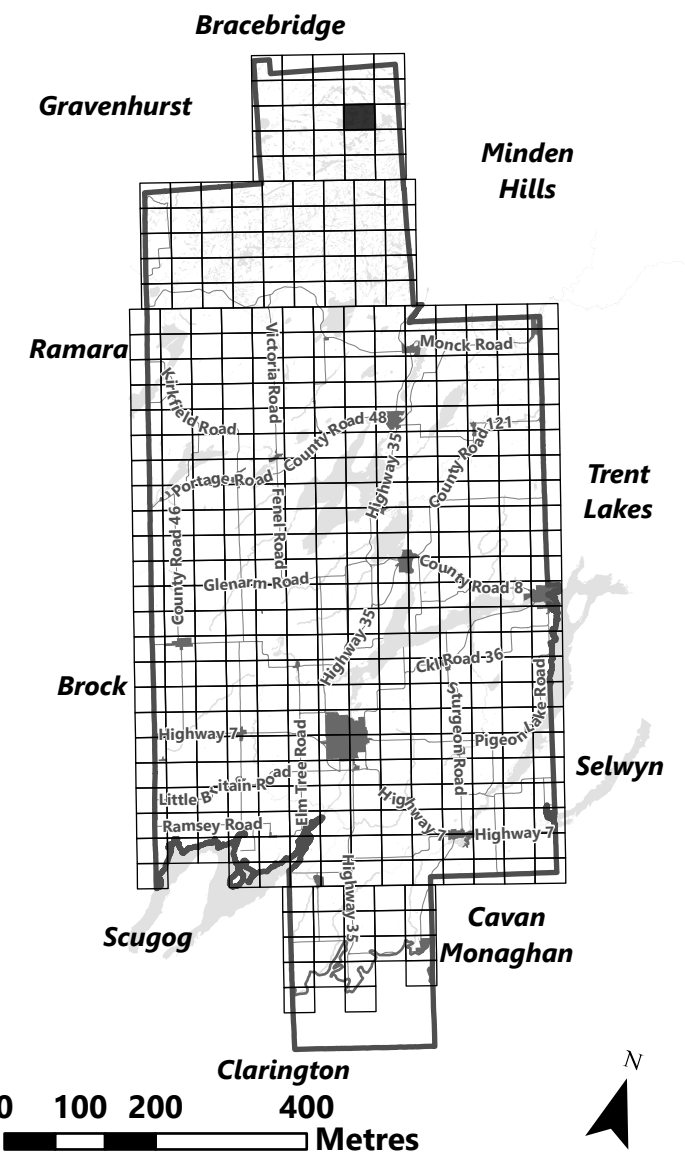

City of Kawartha Lakes Rural Zoning By-law Schedule A-A16

1. **Legend**
2. City of Kawartha Lakes Boundary
   - Zone Boundary