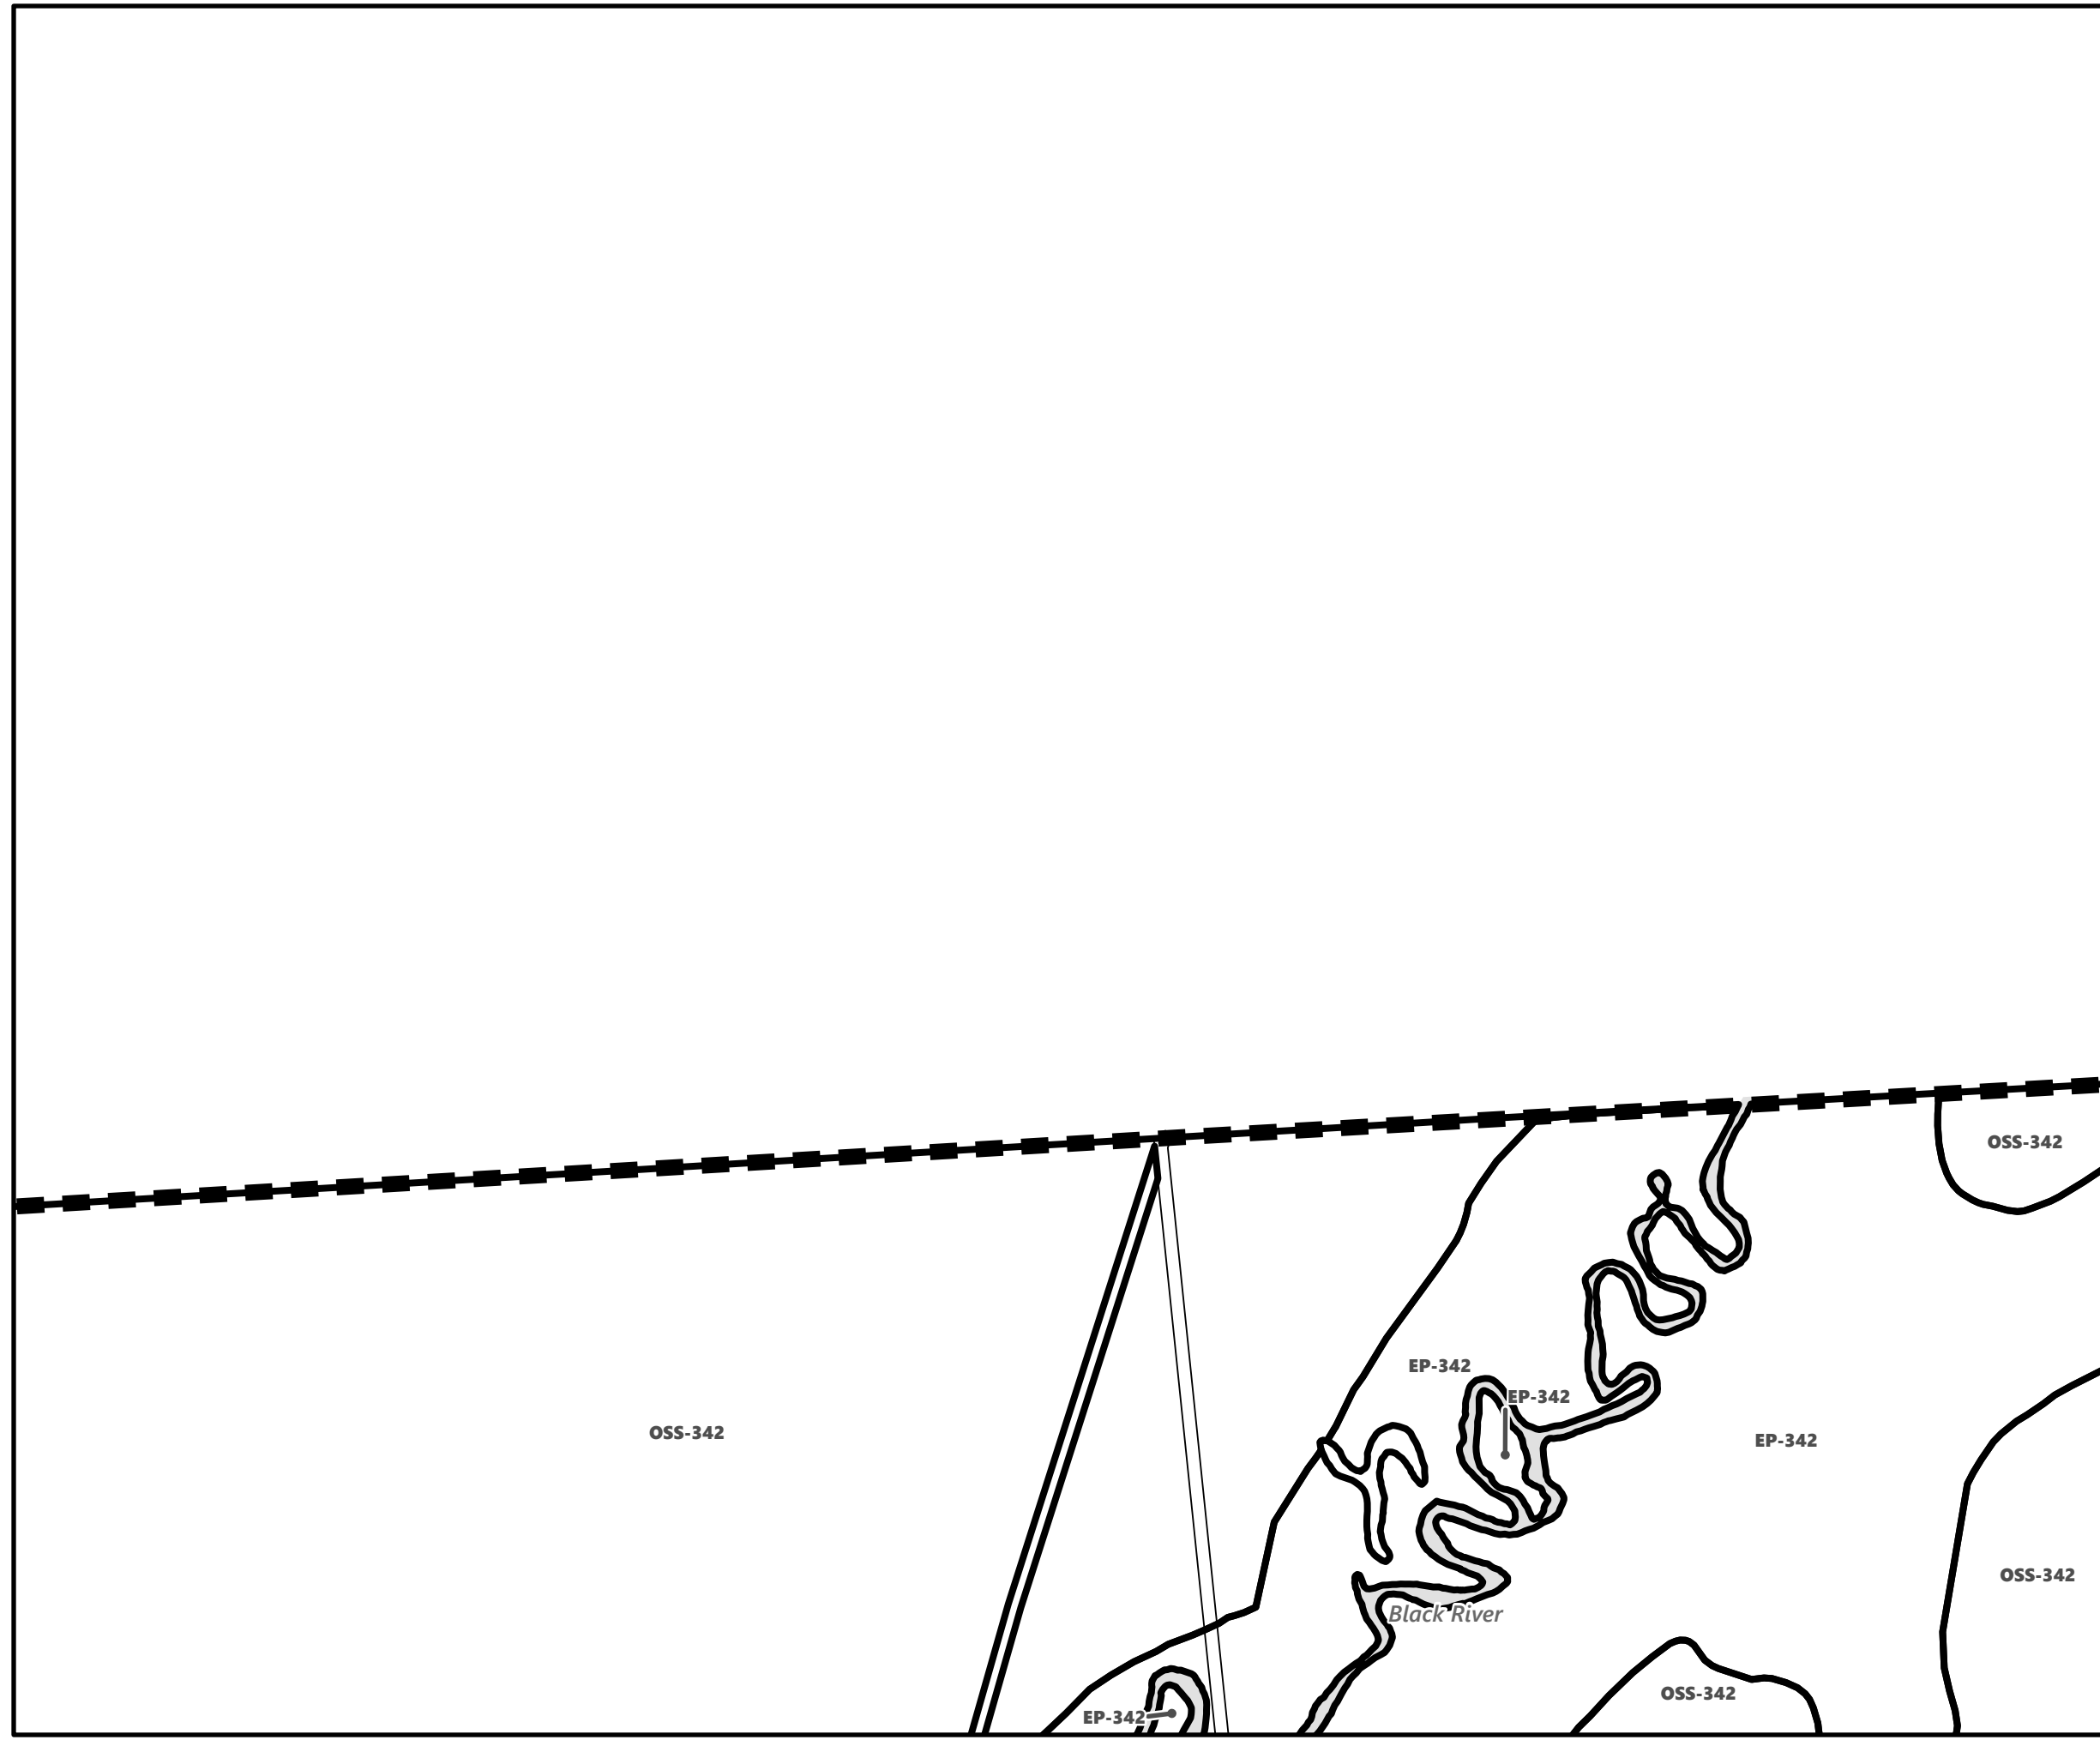

City of Kawartha Lakes Rural Zoning By-law Schedule A-A4

Legend

- City of Kawartha Lakes Boundary
- Zone Boundary

March 2024

Sources:
MNDMNR, City of Kawartha Lakes and Teranet
Projection:
NAD 1983 UTM Zone 17N