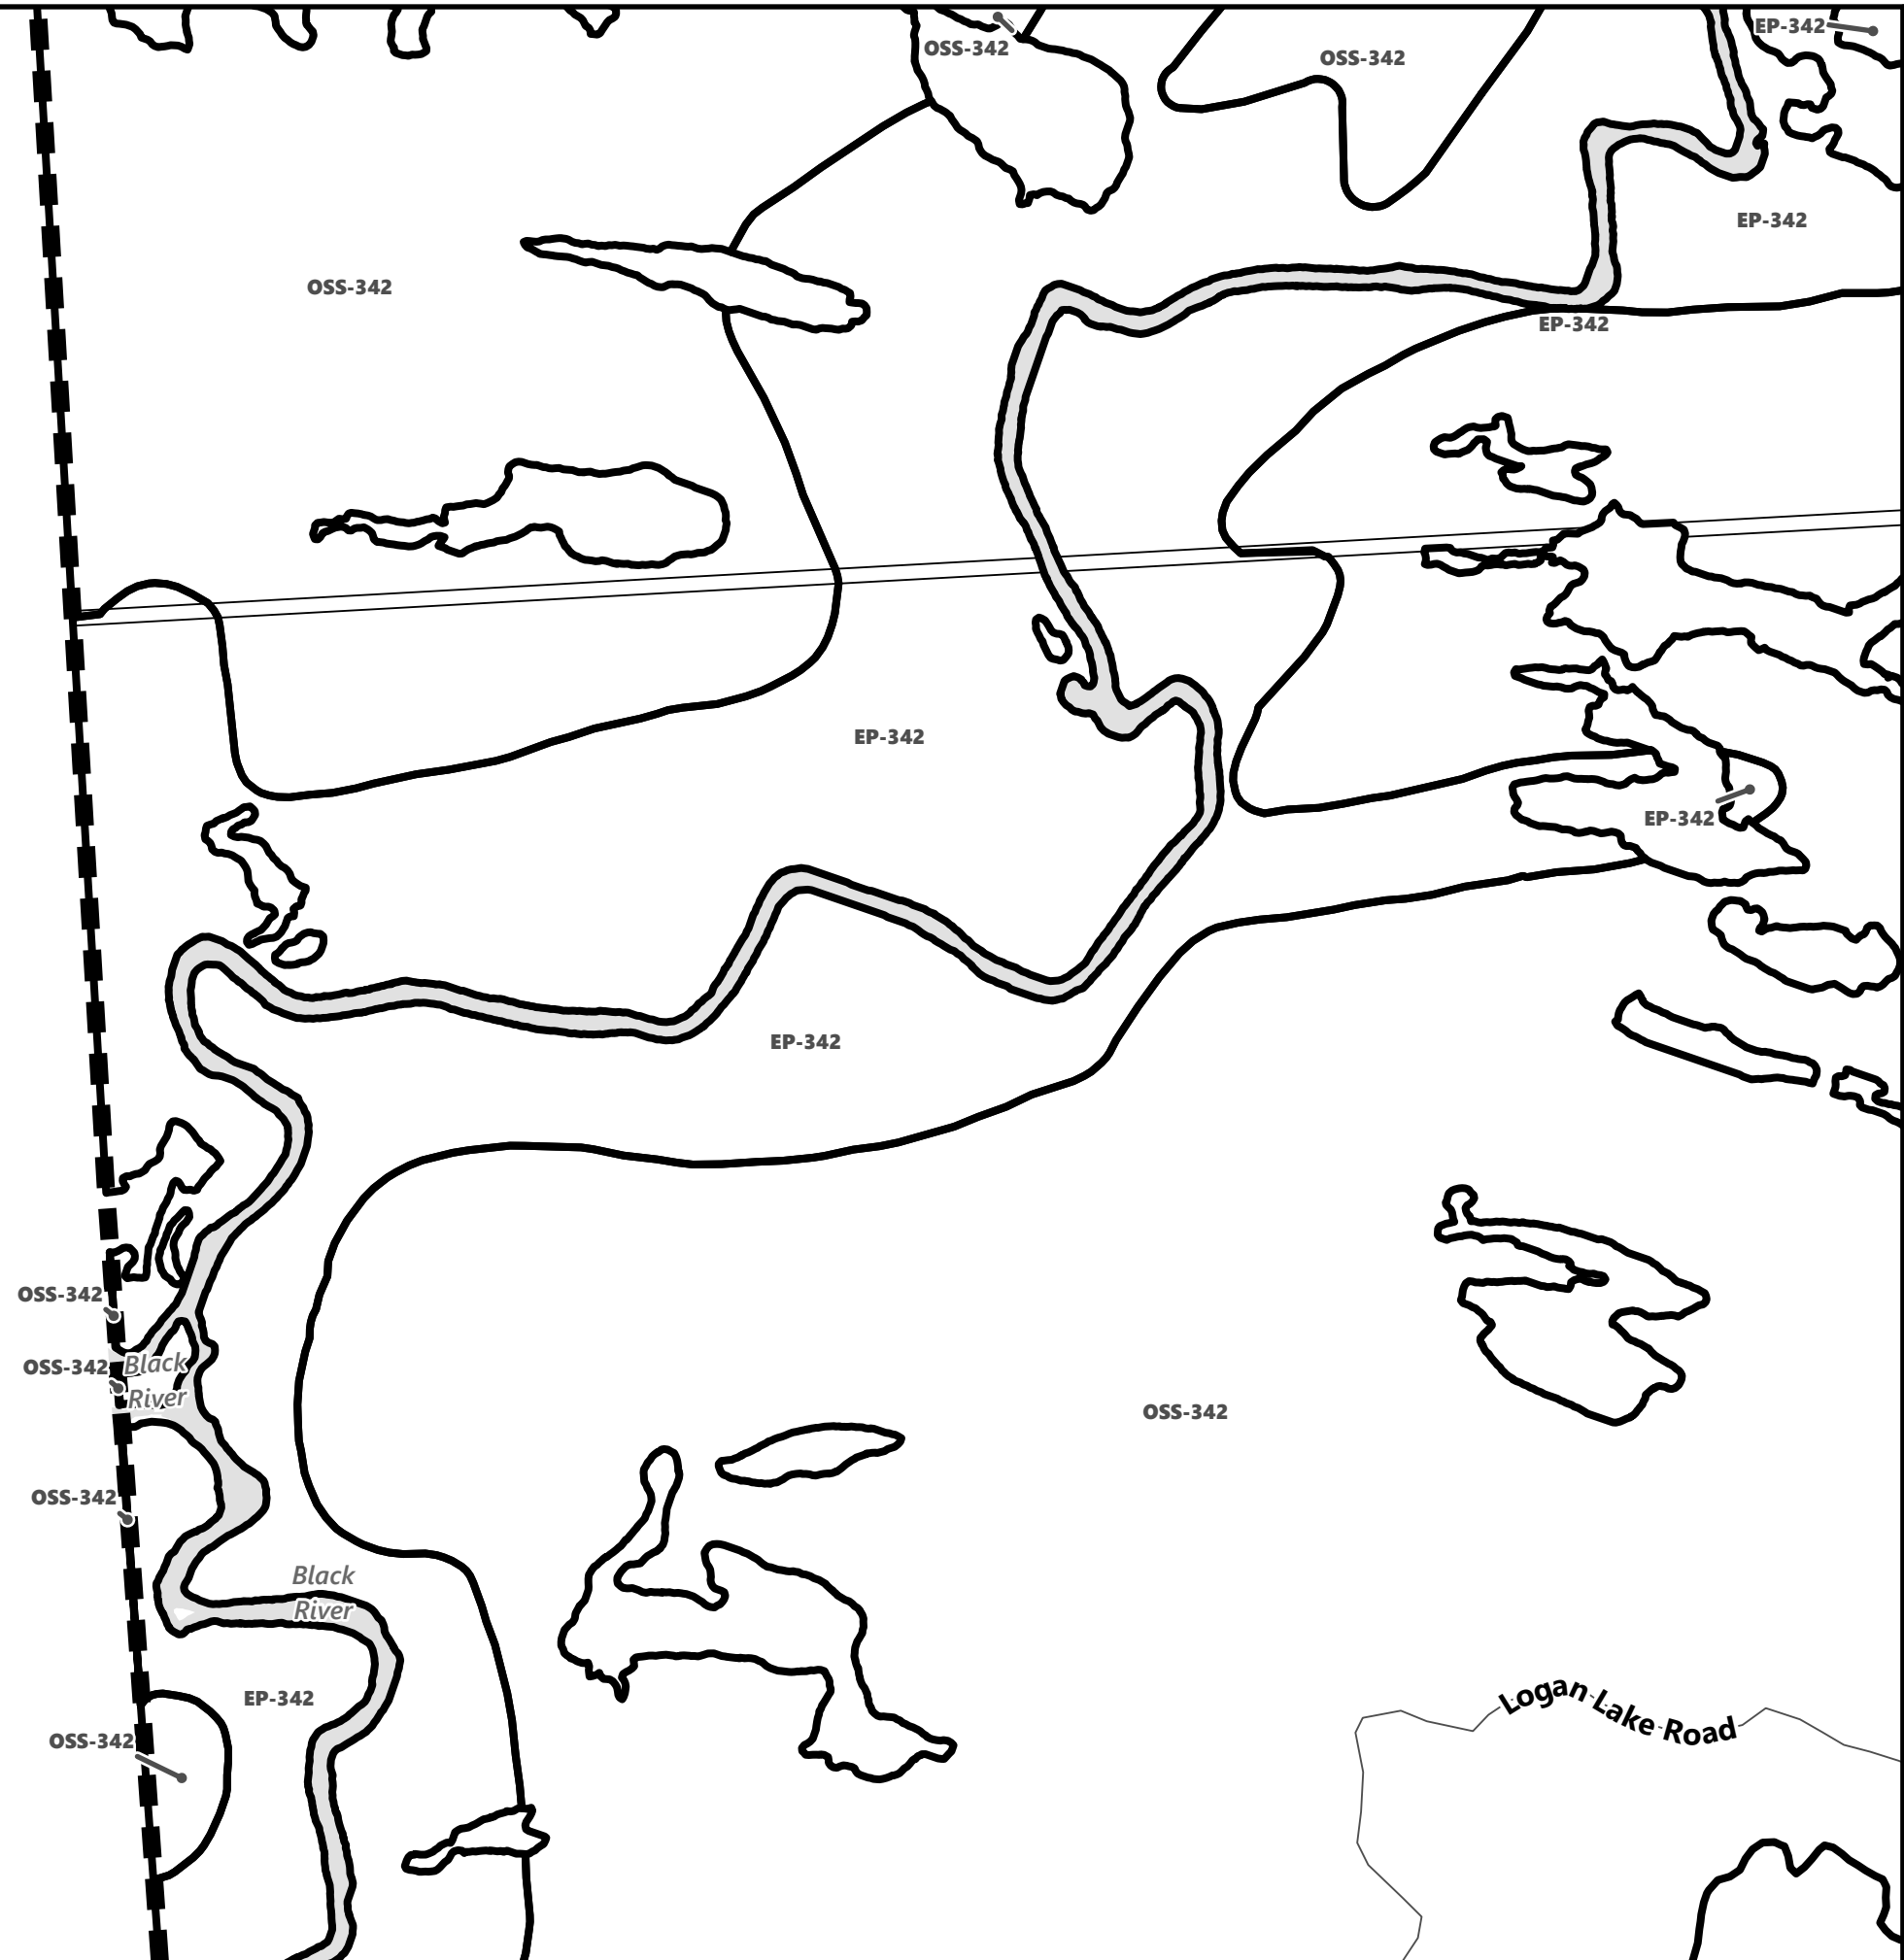

City of Kawartha Lakes Rural Zoning By-law Schedule A-A23

Legend

- City of Kawartha Lakes Boundary
- Zone Boundary

March 2024

Sources:
MNDMNR, City of Kawartha Lakes and Teranet
Projection:
NAD 1983 UTM Zone 17N