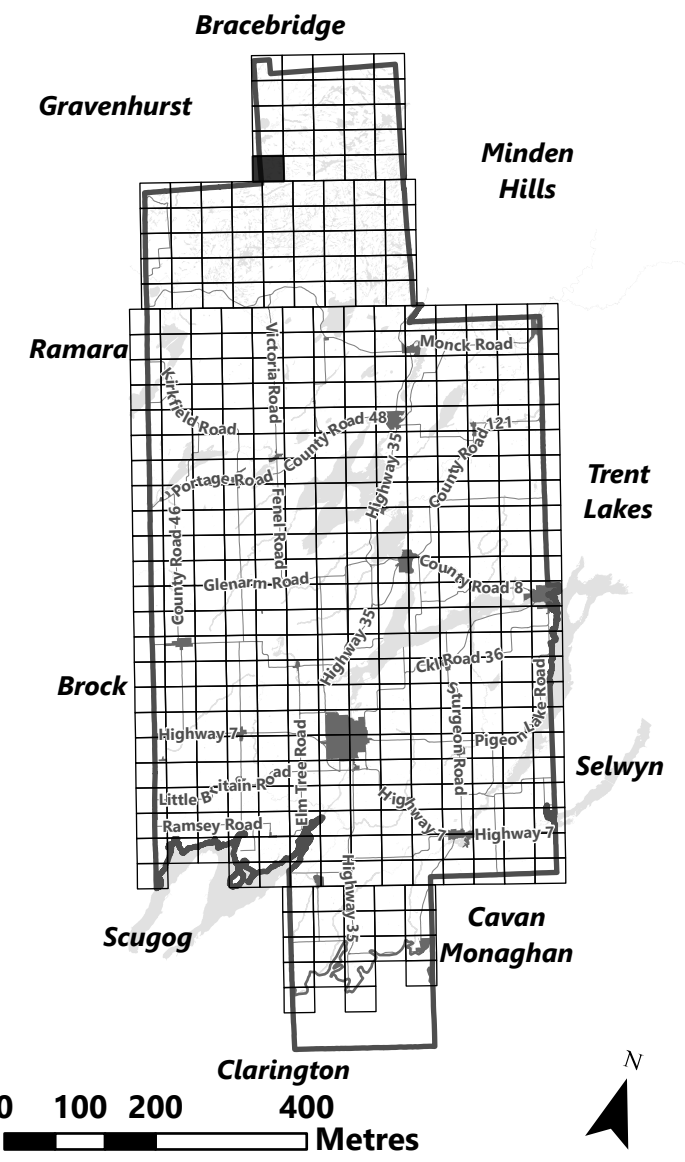

City of Kawartha Lakes Rural Zoning By-law Schedule A-A23

Legend

- City of Kawartha Lakes Boundary
- Zone Boundary

March 2024

Sources:
MNDMNR, City of Kawartha Lakes and Teranet
Projection:
NAD 1983 UTM Zone 17N