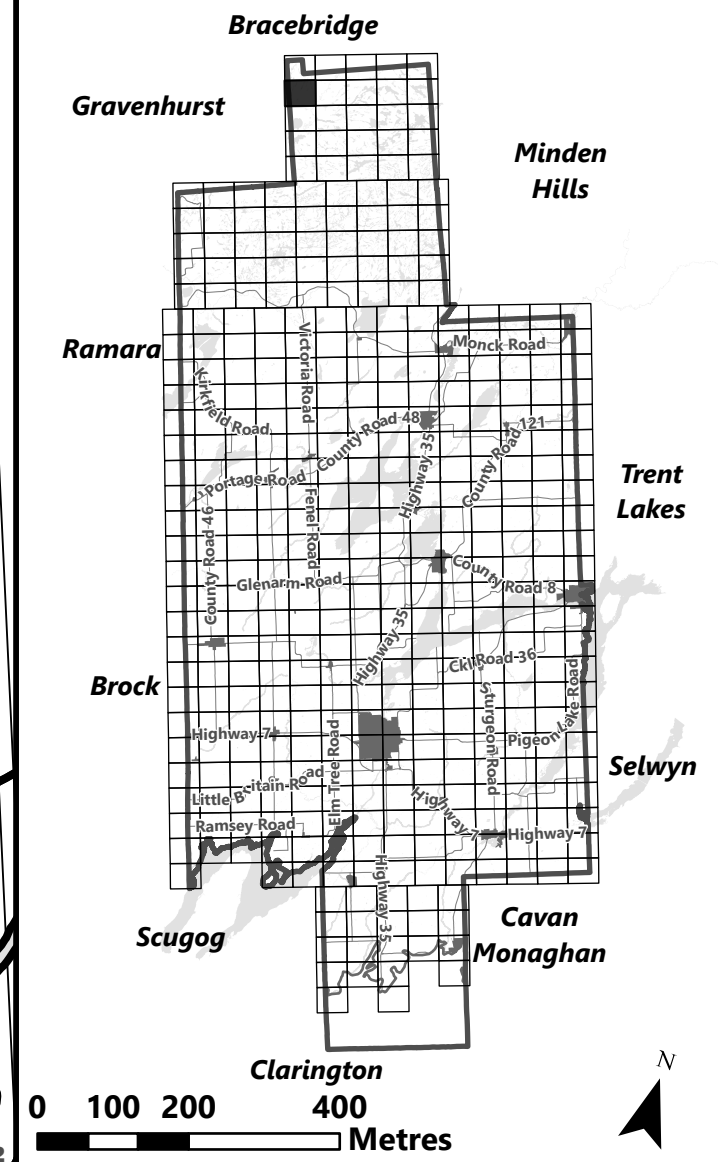

City of Kawartha Lakes Rural Zoning By-law Schedule A-A8

Legend

- City of Kawartha Lakes Boundary
- Zone Boundary

March 2024

Sources:
MNDMNR, City of Kawartha Lakes and Teranet
Projection:
NAD 1983 UTM Zone 17N