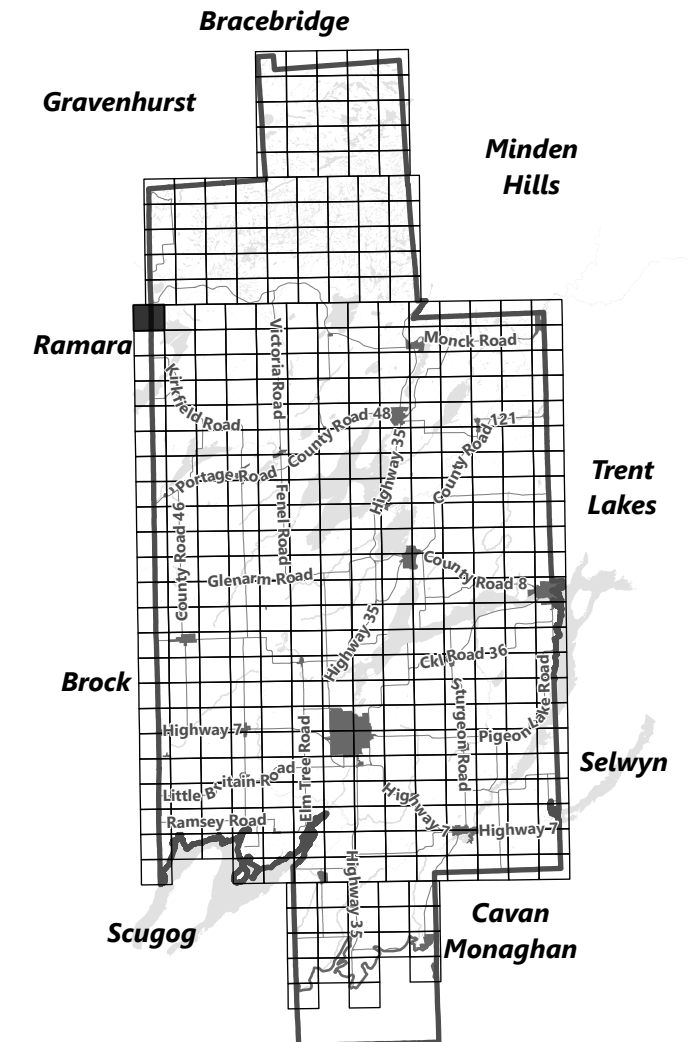

March 2024

Sources:
MNDMNR, City of Kawartha Lakes and Teranet
Projection:
NAD 1983 UTM Zone 17N

City of Kawartha Lakes Rural Zoning By-law Schedule A-A73

Legend

- City of Kawartha Lakes Boundary
- Zone Boundary