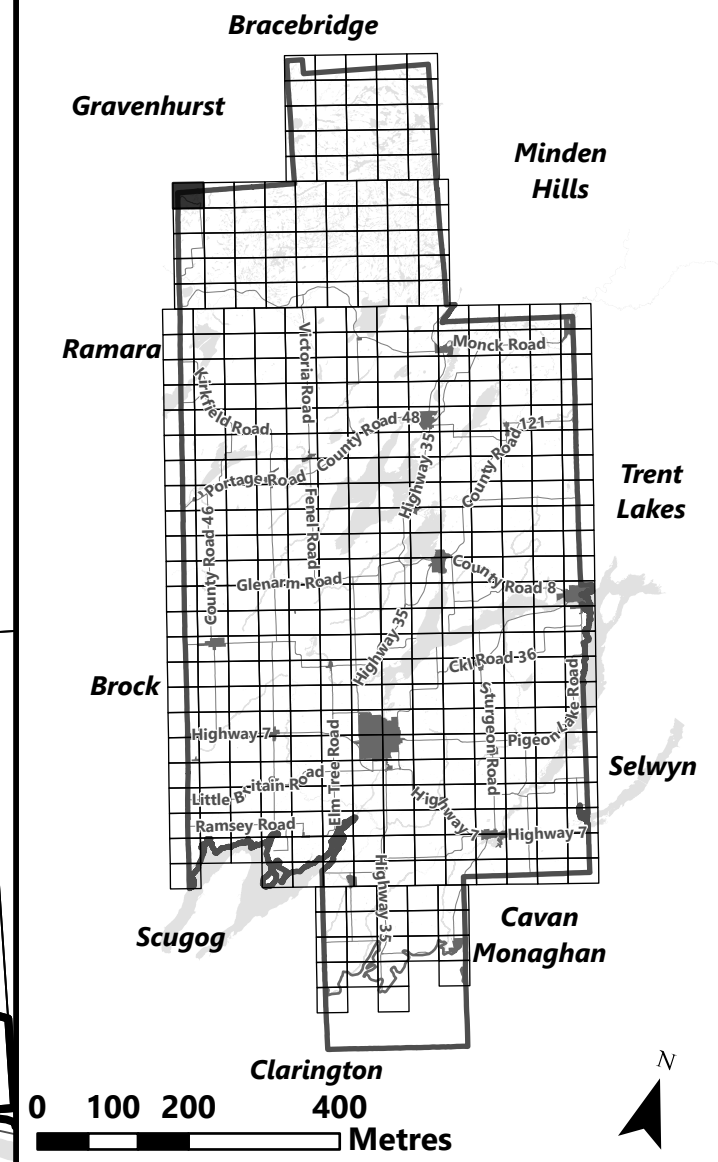

City of Kawartha Lakes Rural Zoning By-law Schedule A-A28

Legend

- City of Kawartha Lakes Boundary
- Zone Boundary

March 2024

Sources: MNDMNR, City of Kawartha Lakes and Teranet
Projection: NAD 1983 UTM Zone 17N