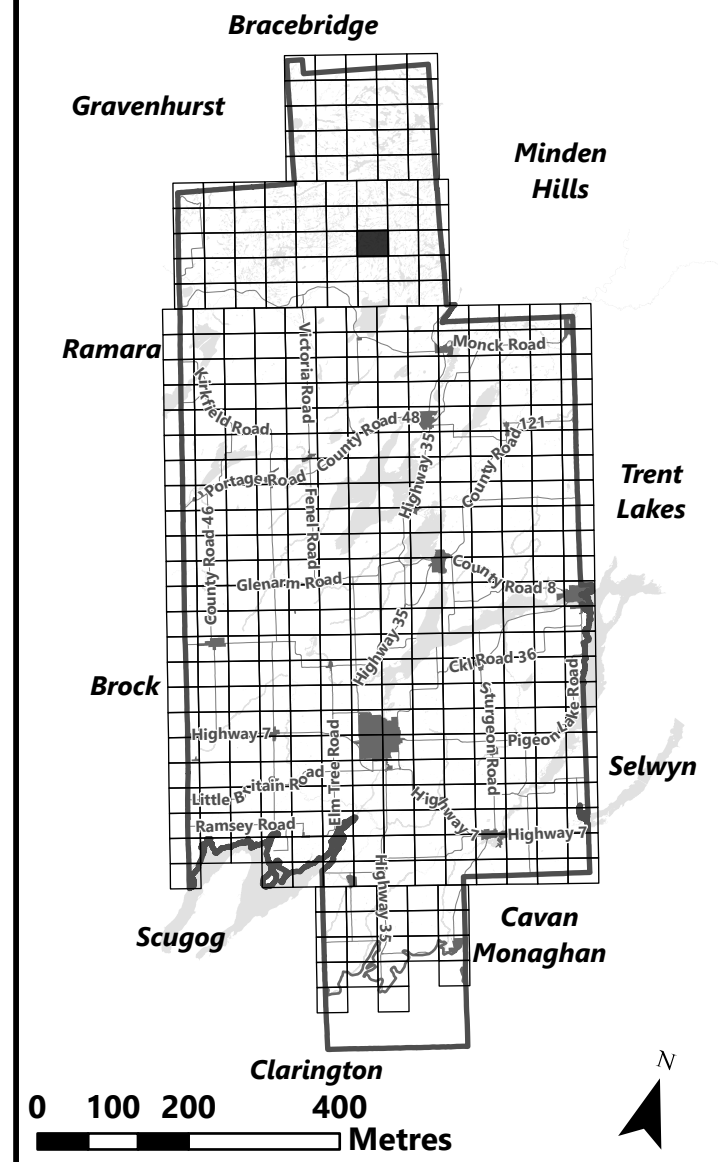

City of Kawartha Lakes Rural Zoning By-law Schedule A-A52

Legend

- City of Kawartha Lakes Boundary
- Zone Boundary

March 2024

Sources:
MNDMNR, City of Kawartha Lakes and Teranet
Projection:
NAD 1983 UTM Zone 17N