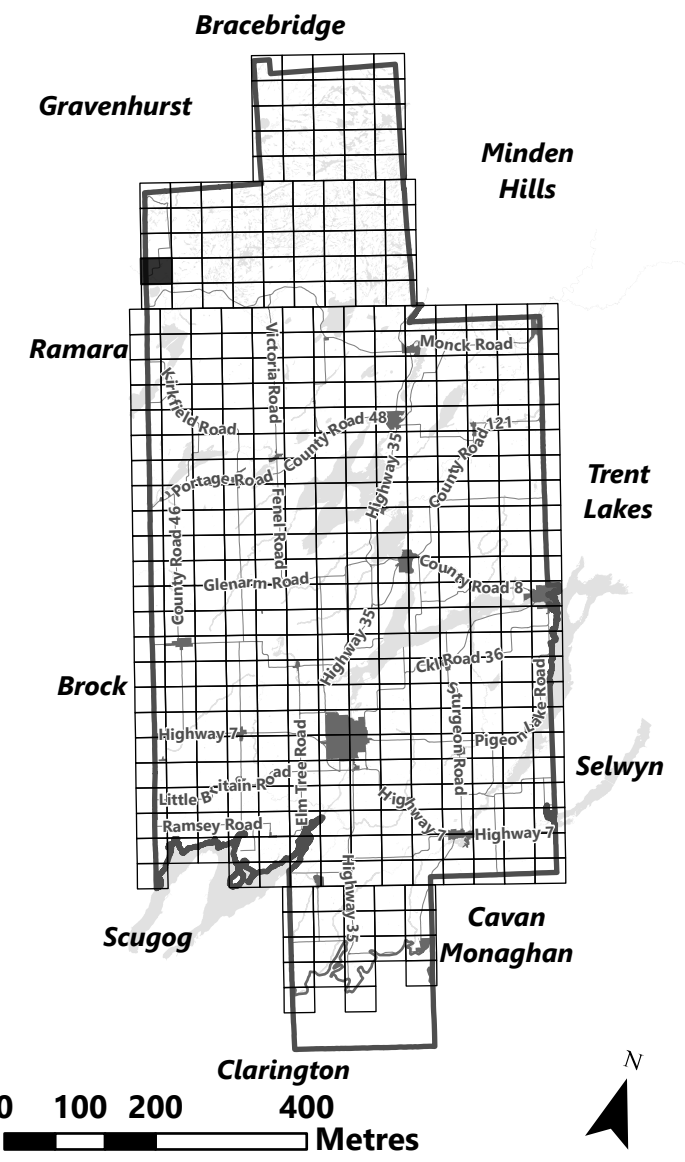

City of Kawartha Lakes Rural Zoning By-law Schedule A-A55

1. **Legend**
2. City of Kawartha Lakes Boundary
   - Zone Boundary