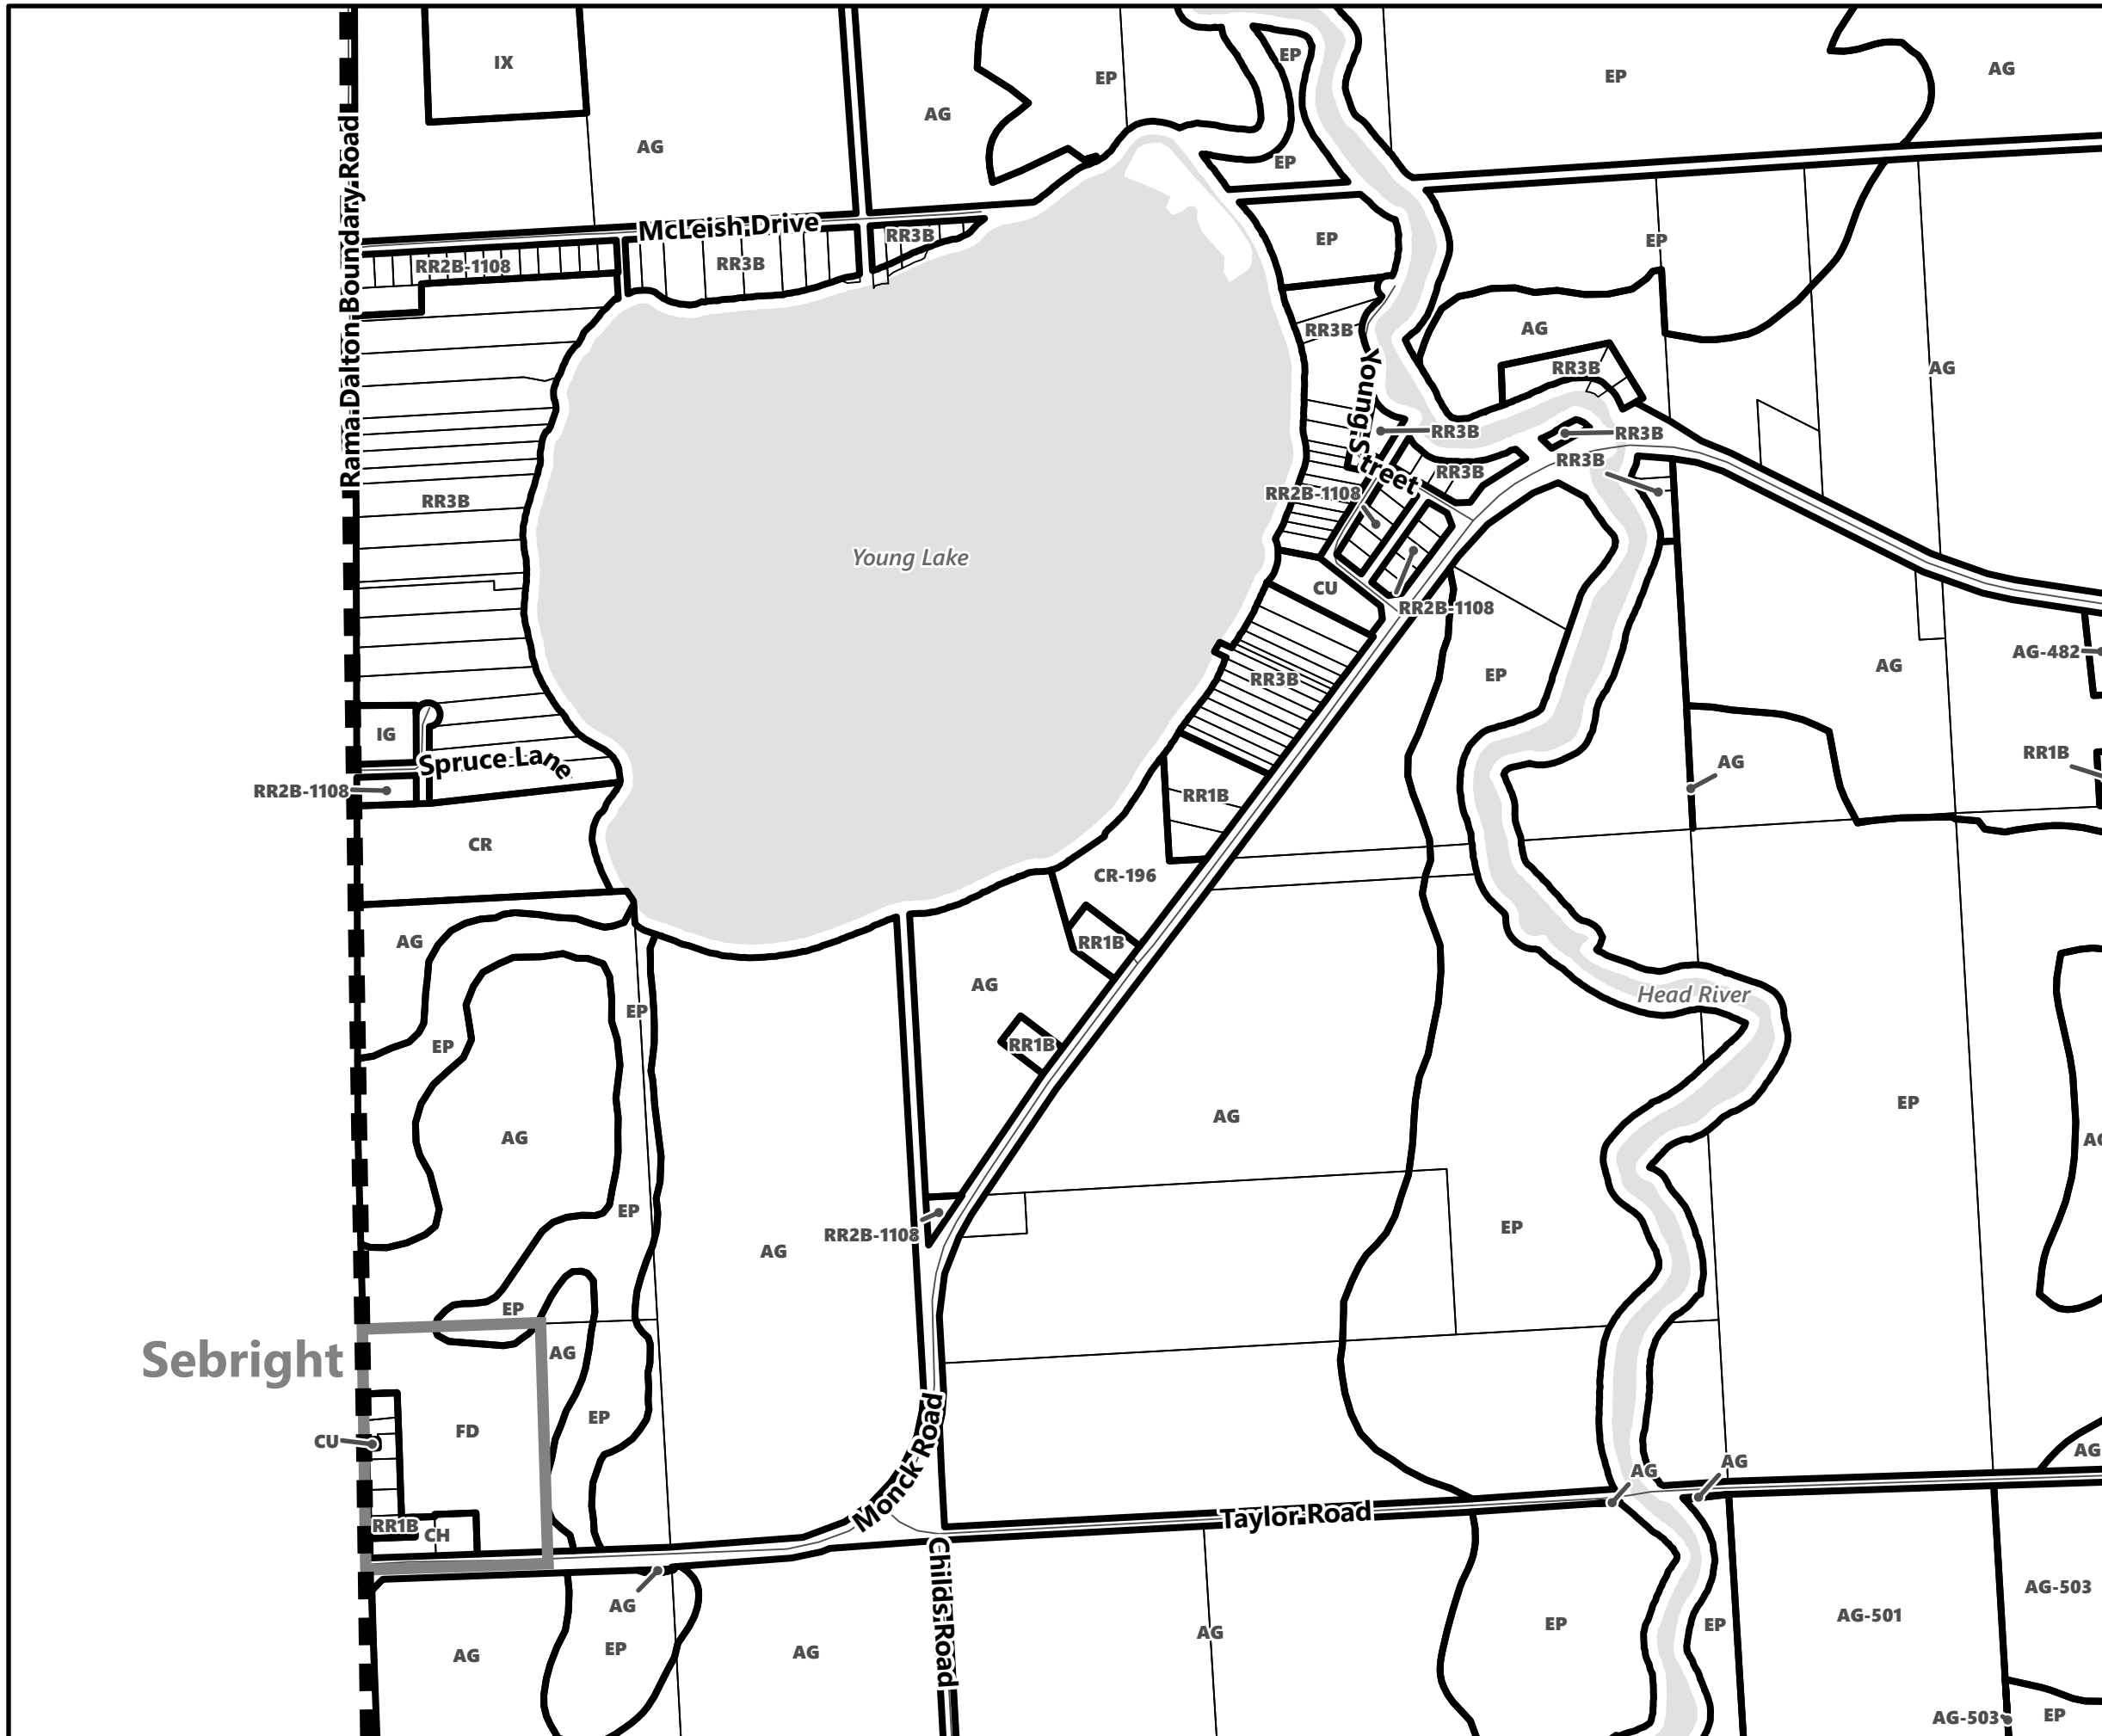

March 2024

Sources:
MNDMNR, City of Kawartha Lakes and Teranet
Projection:
NAD 1983 UTM Zone 17N

City of Kawartha Lakes Rural Zoning By-law Schedule A-A64

Legend

- City of Kawartha Lakes Boundary
- Zone Boundary