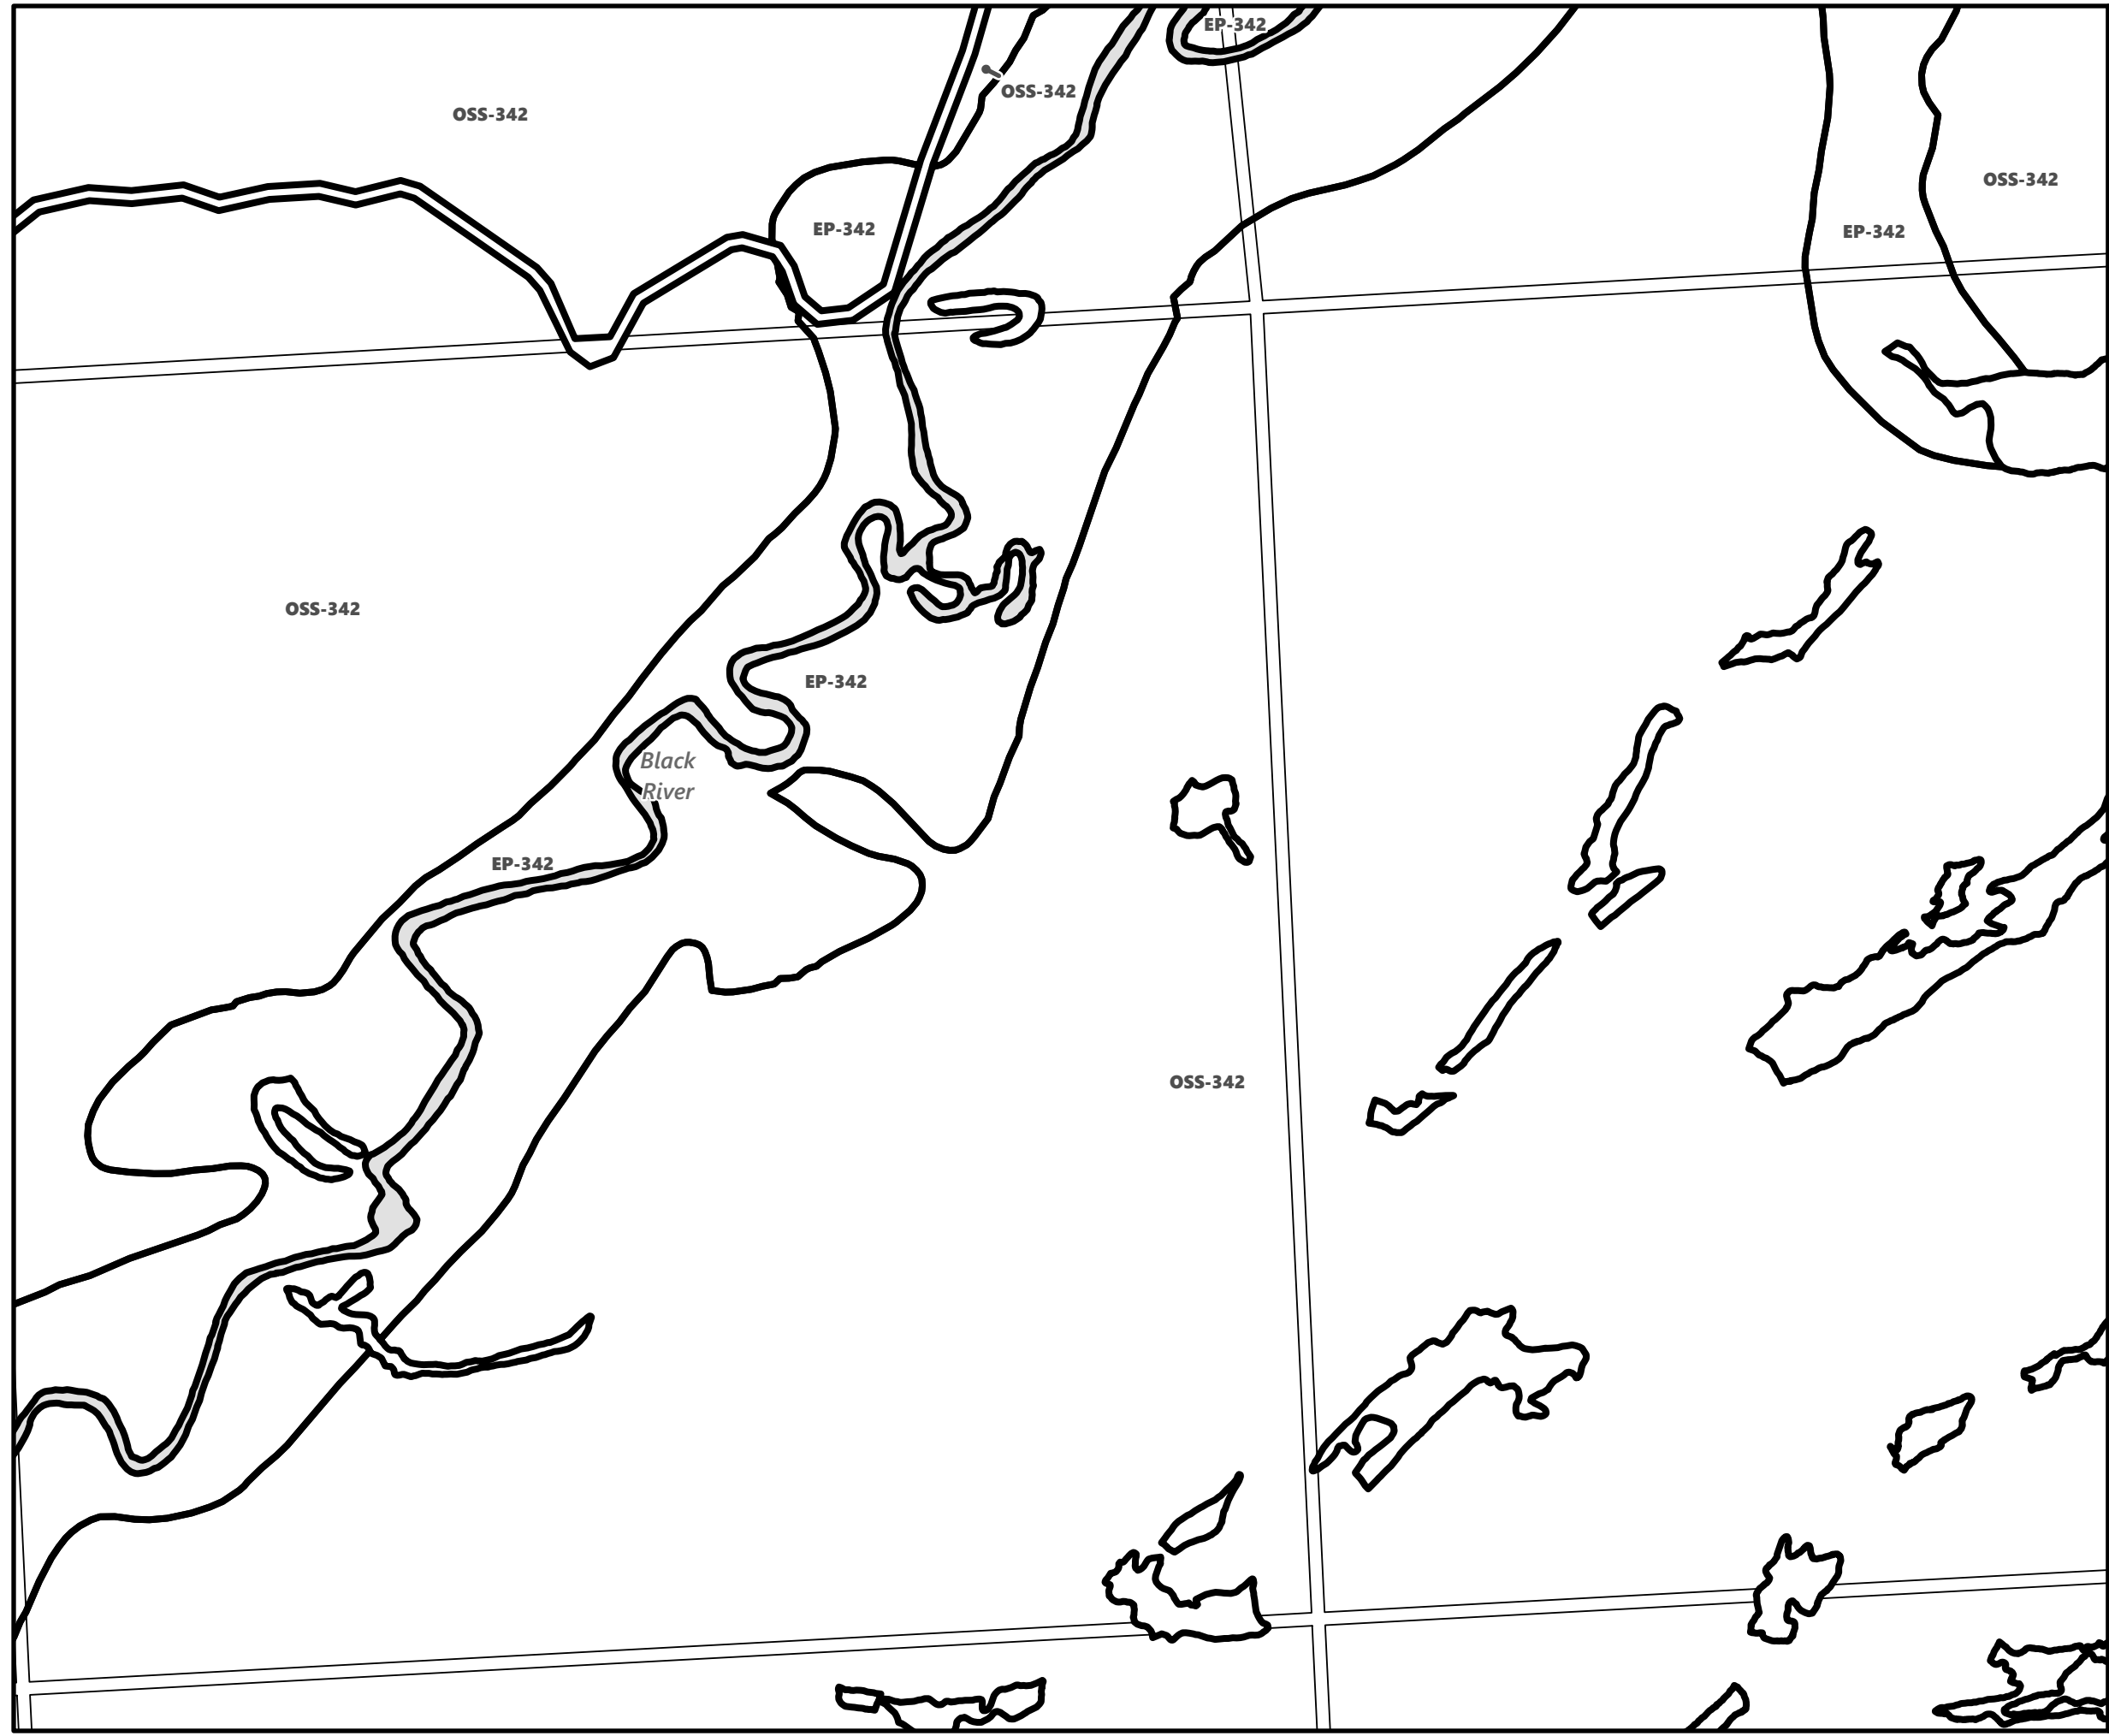

City of Kawartha Lakes Rural Zoning By-law Schedule A-A9

Legend

- City of Kawartha Lakes Boundary
- Zone Boundary

March 2024

Sources: MNDMNR, City of Kawartha Lakes and Teranet
Projection: NAD 1983 UTM Zone 17N