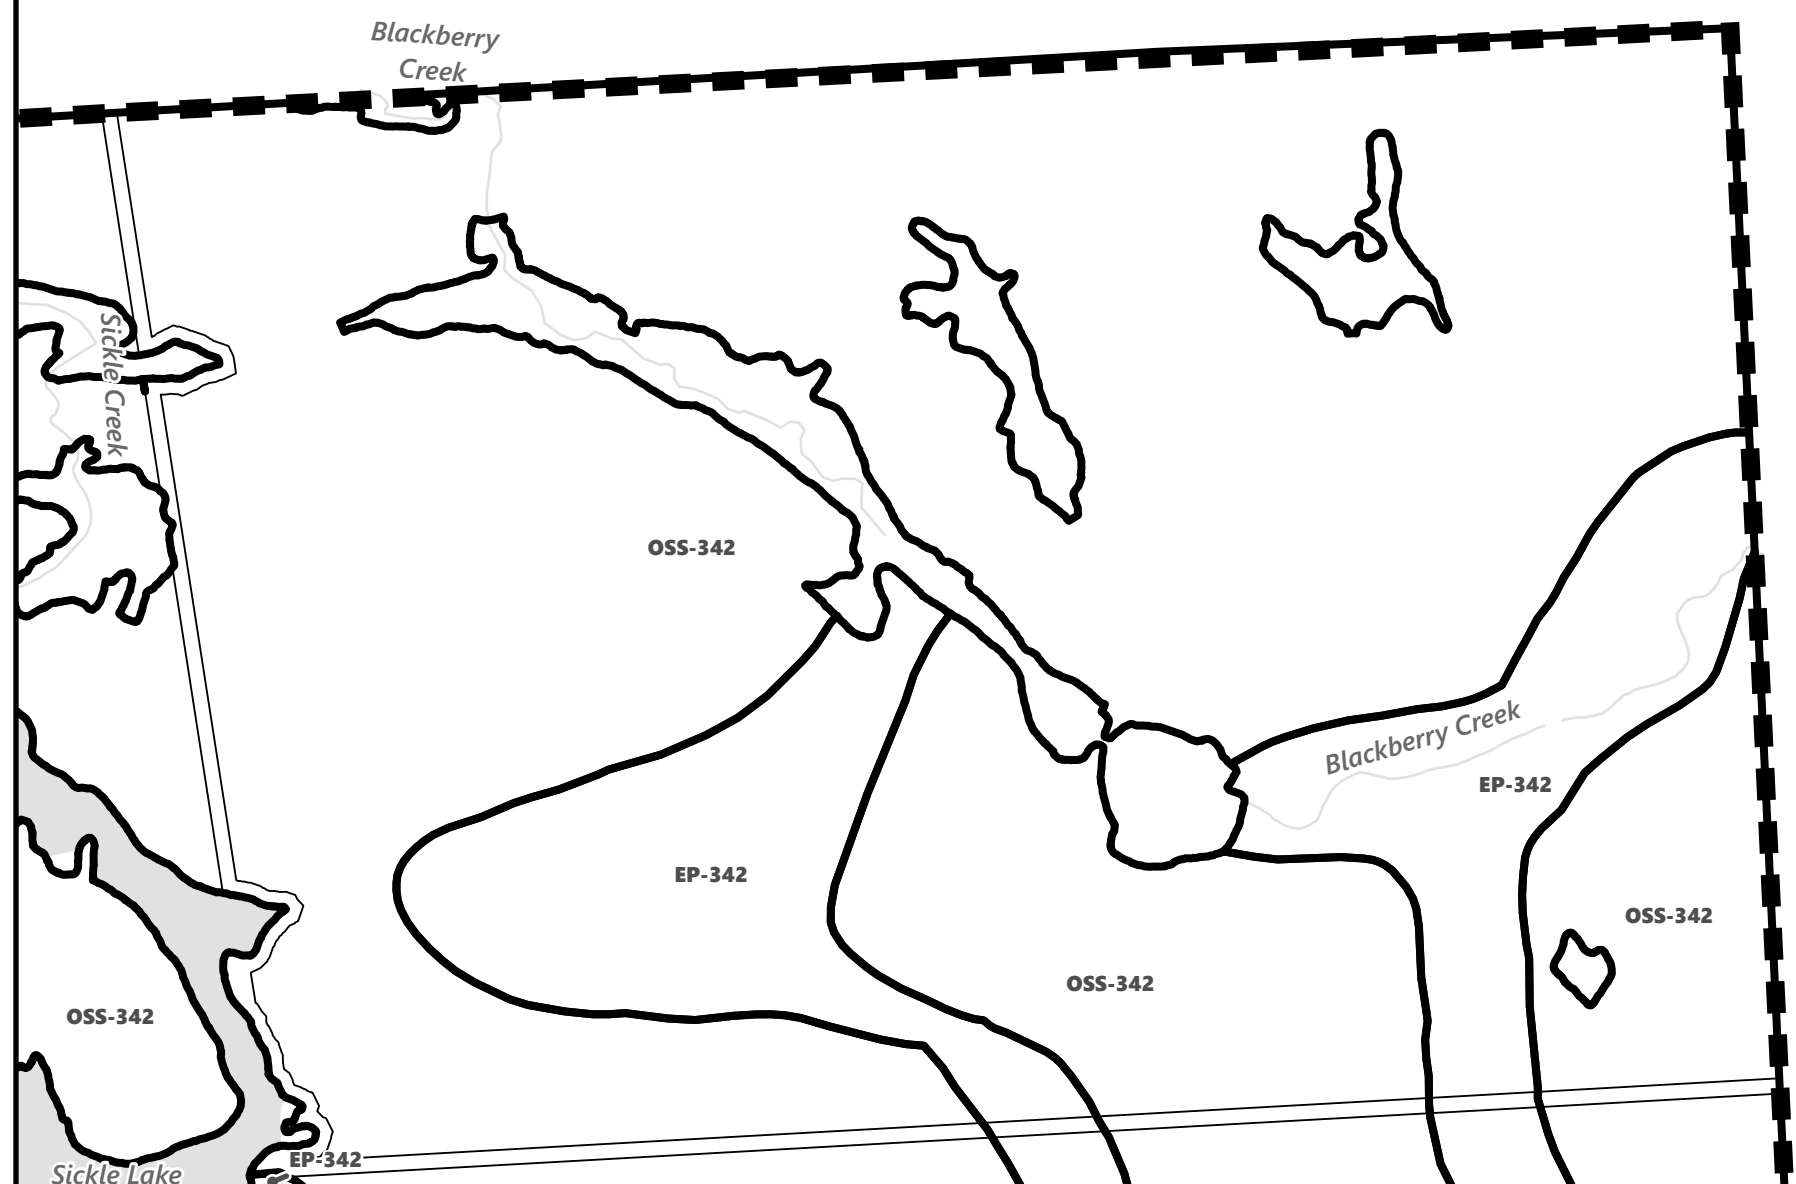

City of Kawartha Lakes Rural Zoning By-law Schedule A-A7

Legend

- City of Kawartha Lakes Boundary
- Zone Boundary

March 2024

Sources:
MNDMNR, City of Kawartha Lakes and Teranet
Projection:
NAD 1983 UTM Zone 17N