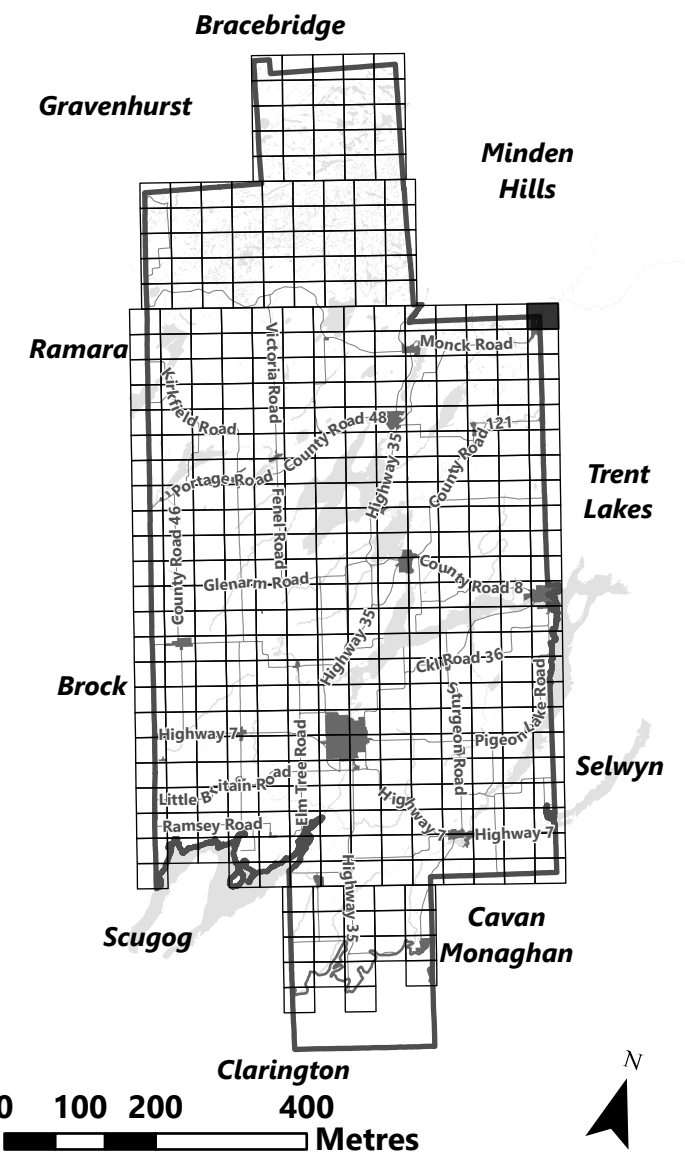

March 2024

Sources:
MNDMNR, City of Kawartha Lakes and Teranet
Projection:
NAD 1983 UTM Zone 17N