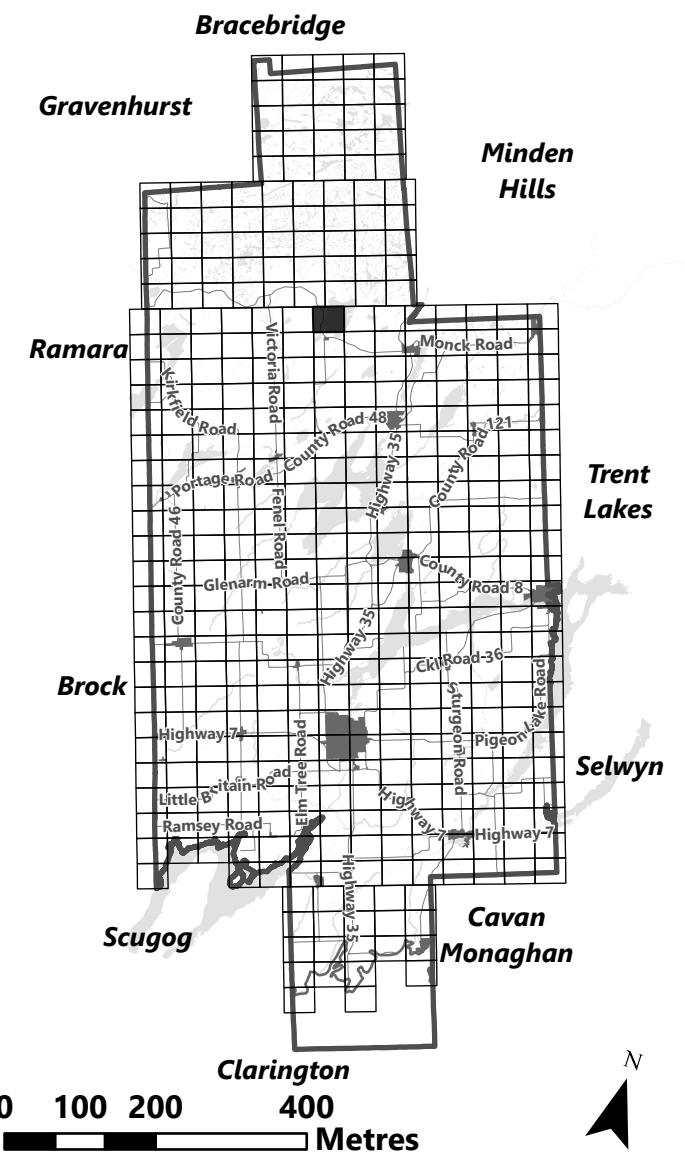

City of Kawartha Lakes Rural Zoning By-law Schedule A-A79

Legend

- City of Kawartha Lakes Boundary
- Zone Boundary

March 2024

Sources:
MNDMNR, City of Kawartha Lakes and Teranet
Projection:
NAD 1983 UTM Zone 17N