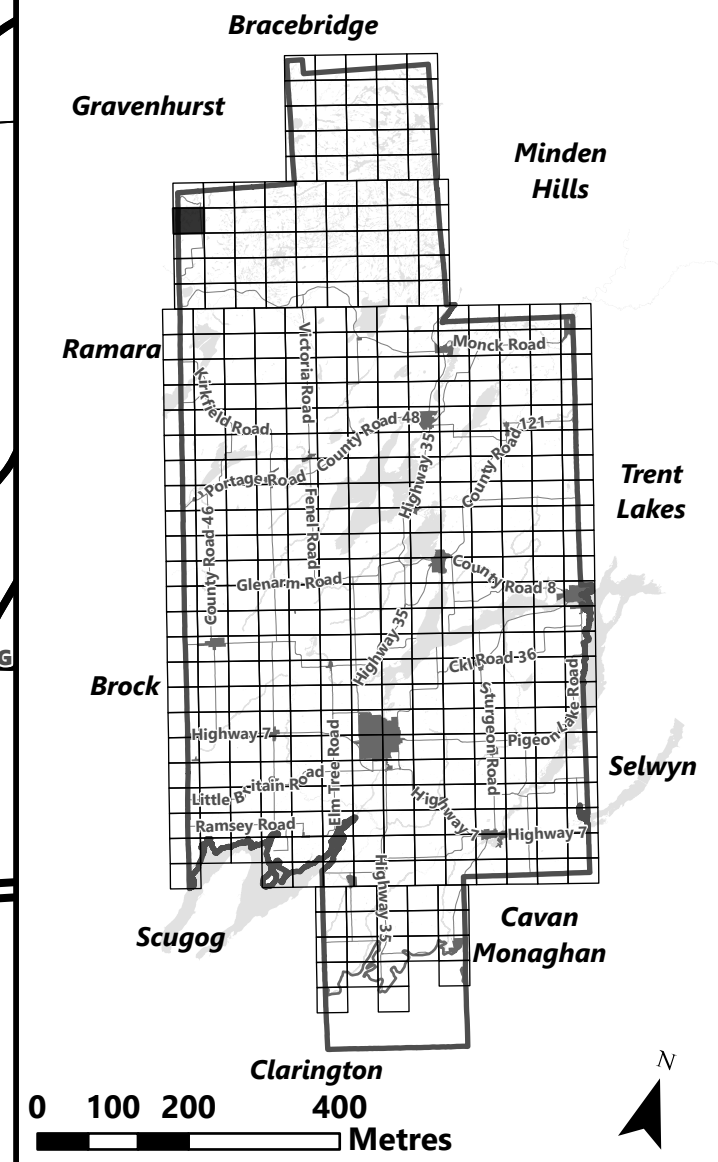

City of Kawartha Lakes Rural Zoning By-law Schedule A-A37

Legend

- City of Kawartha Lakes Boundary
- Zone Boundary

March 2024

Sources:
MNDMNR, City of Kawartha Lakes and Teranet
Projection:
NAD 1983 UTM Zone 17N