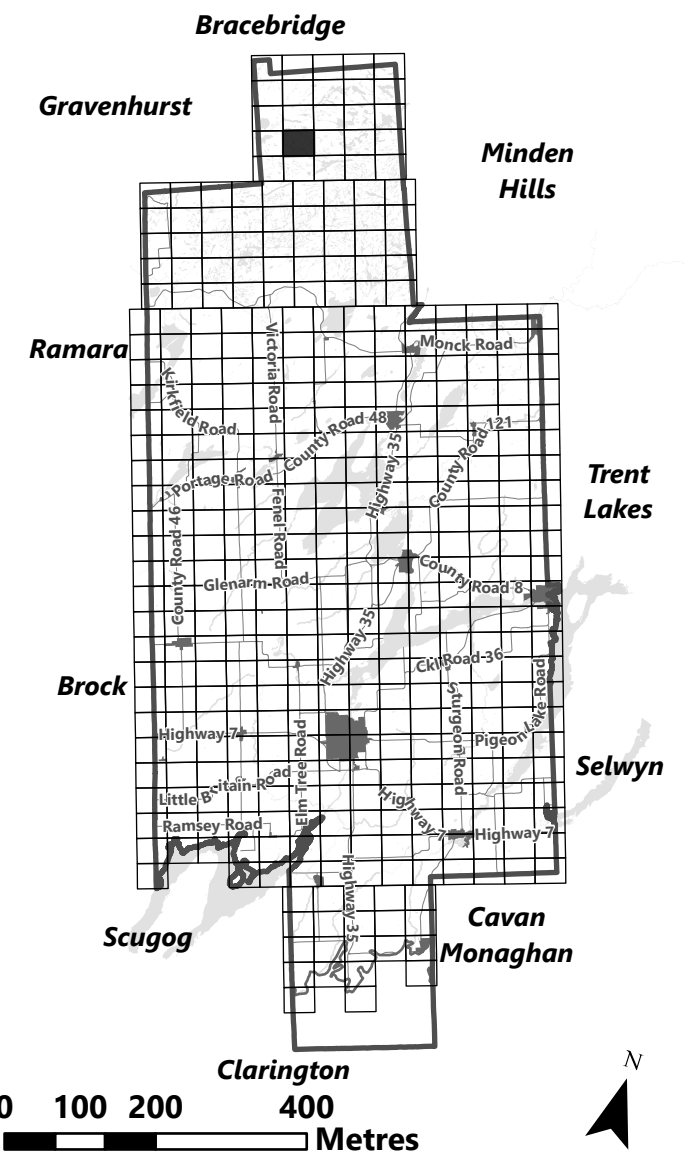

**City of Kawartha Lakes
Rural Zoning By-law
Schedule A-A19**

Legend

- City of Kawartha Lakes Boundary
- Zone Boundary

March 2024

Sources:
MNDMNR, City of Kawartha Lakes and Teranet
Projection:
NAD 1983 UTM Zone 17N