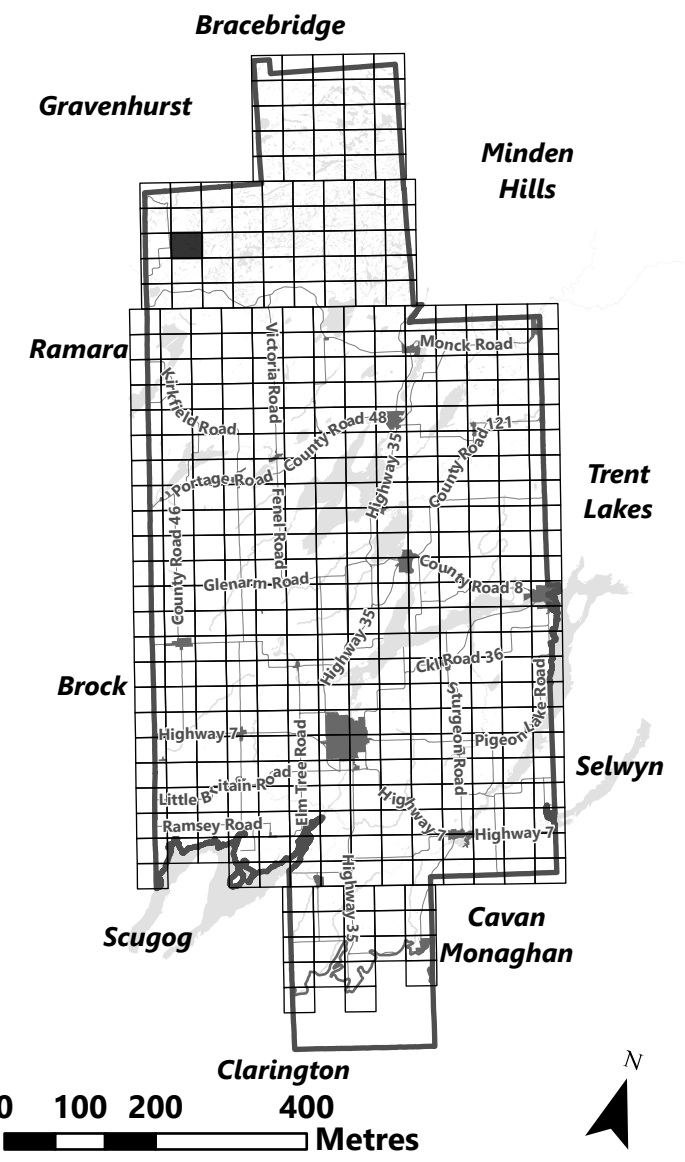

**City of Kawartha Lakes
Rural Zoning By-law
Schedule A-A47**

1. **Legend**
2. City of Kawartha Lakes Boundary
   - Zone Boundary