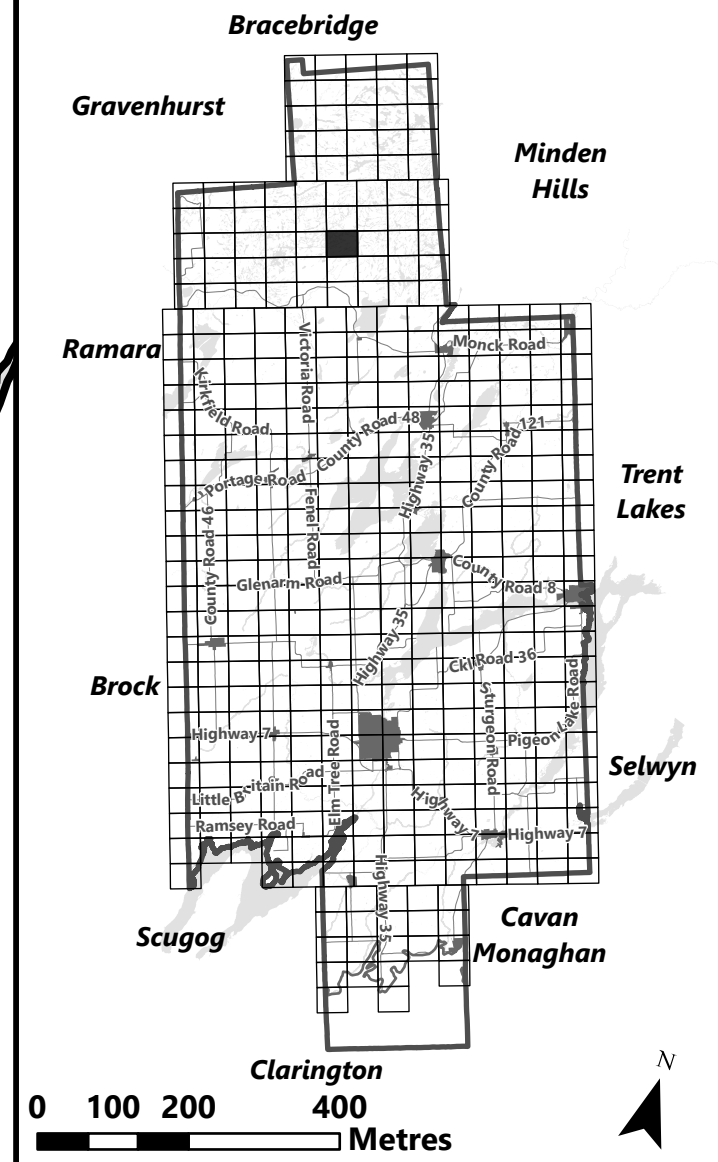

March 2024

Sources:
MNDMNR, City of Kawartha Lakes and Teranet
Projection:
NAD 1983 UTM Zone 17N

City of Kawartha Lakes Rural Zoning By-law Schedule A-A51

Legend

- City of Kawartha Lakes Boundary
- Zone Boundary