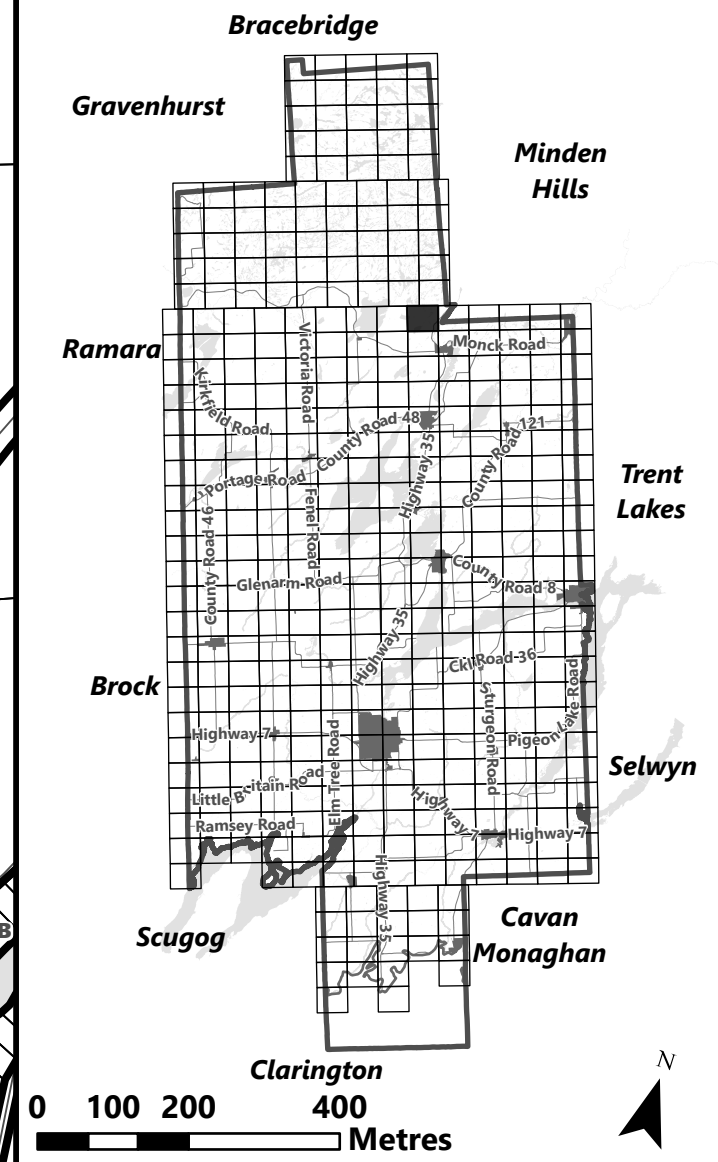

City of Kawartha Lakes Rural Zoning By-law Schedule A-A81

Legend

- City of Kawartha Lakes Boundary
- Zone Boundary

March 2024

Sources: MNDMNR, City of Kawartha Lakes and Teranet
Projection: NAD 1983 UTM Zone 17N