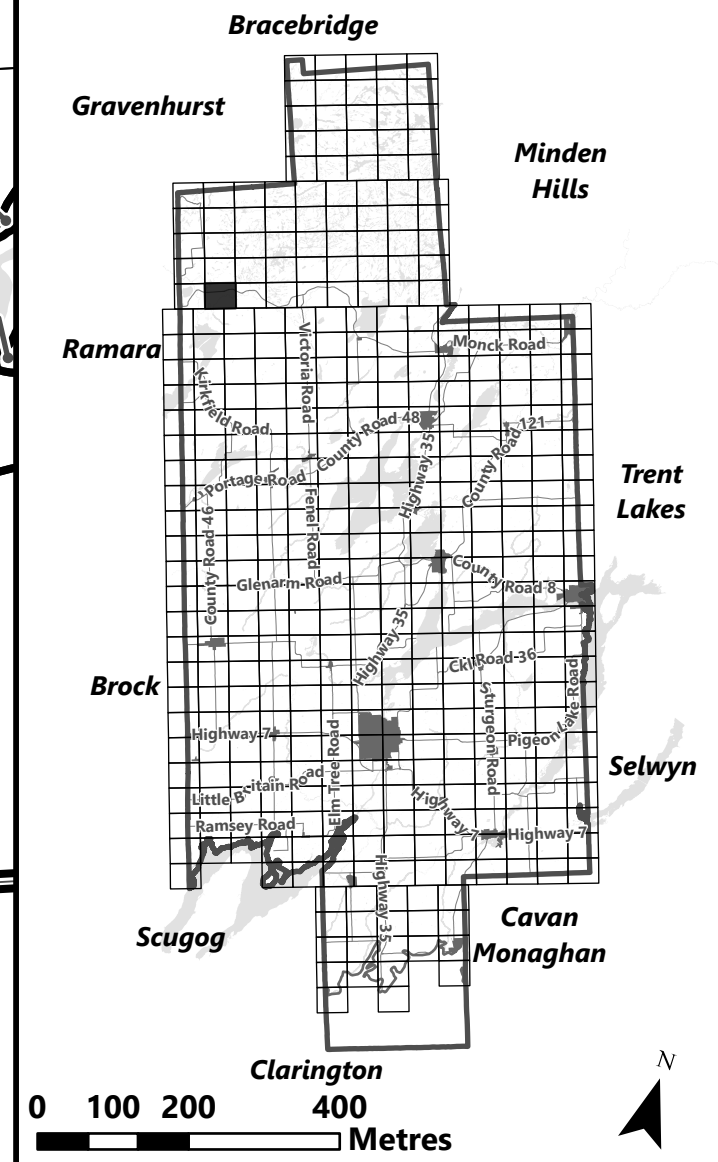

March 2024

Sources:
MNDMNR, City of Kawartha Lakes and Teranet
Projection:
NAD 1983 UTM Zone 17N

Sebright

City of Kawartha Lakes Rural Zoning By-law Schedule A-A65

Legend

- City of Kawartha Lakes Boundary
- Zone Boundary