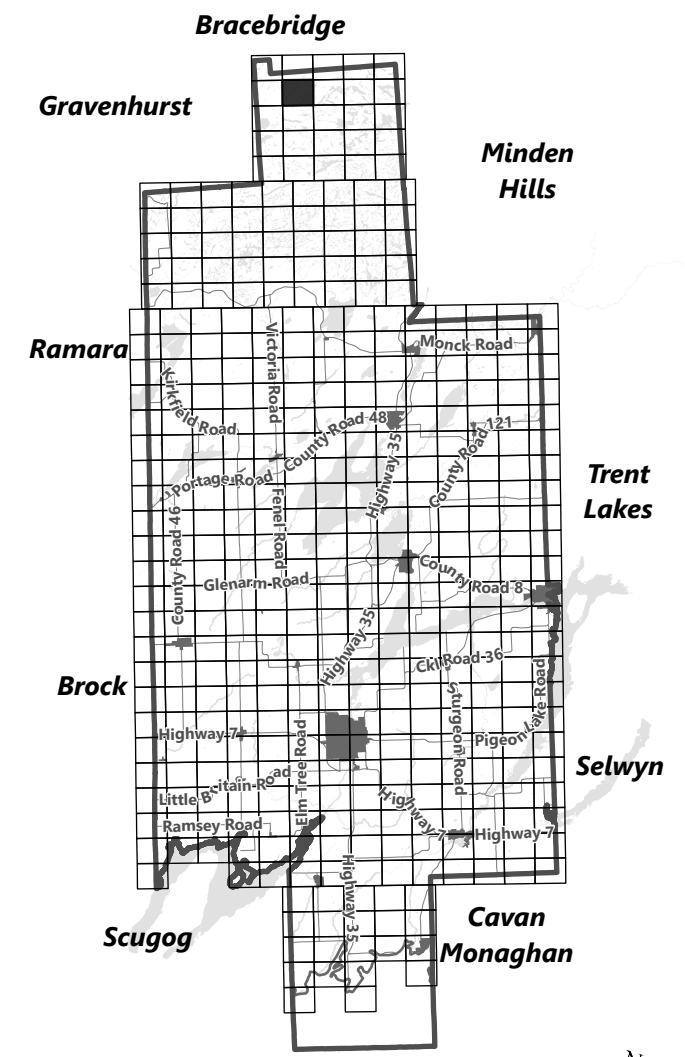

City of Kawartha Lakes Rural Zoning By-law Schedule A-A9

Legend

- City of Kawartha Lakes Boundary
- Zone Boundary

March 2024

Sources: MNDMNR, City of Kawartha Lakes and Teranet
Projection: NAD 1983 UTM Zone 17N