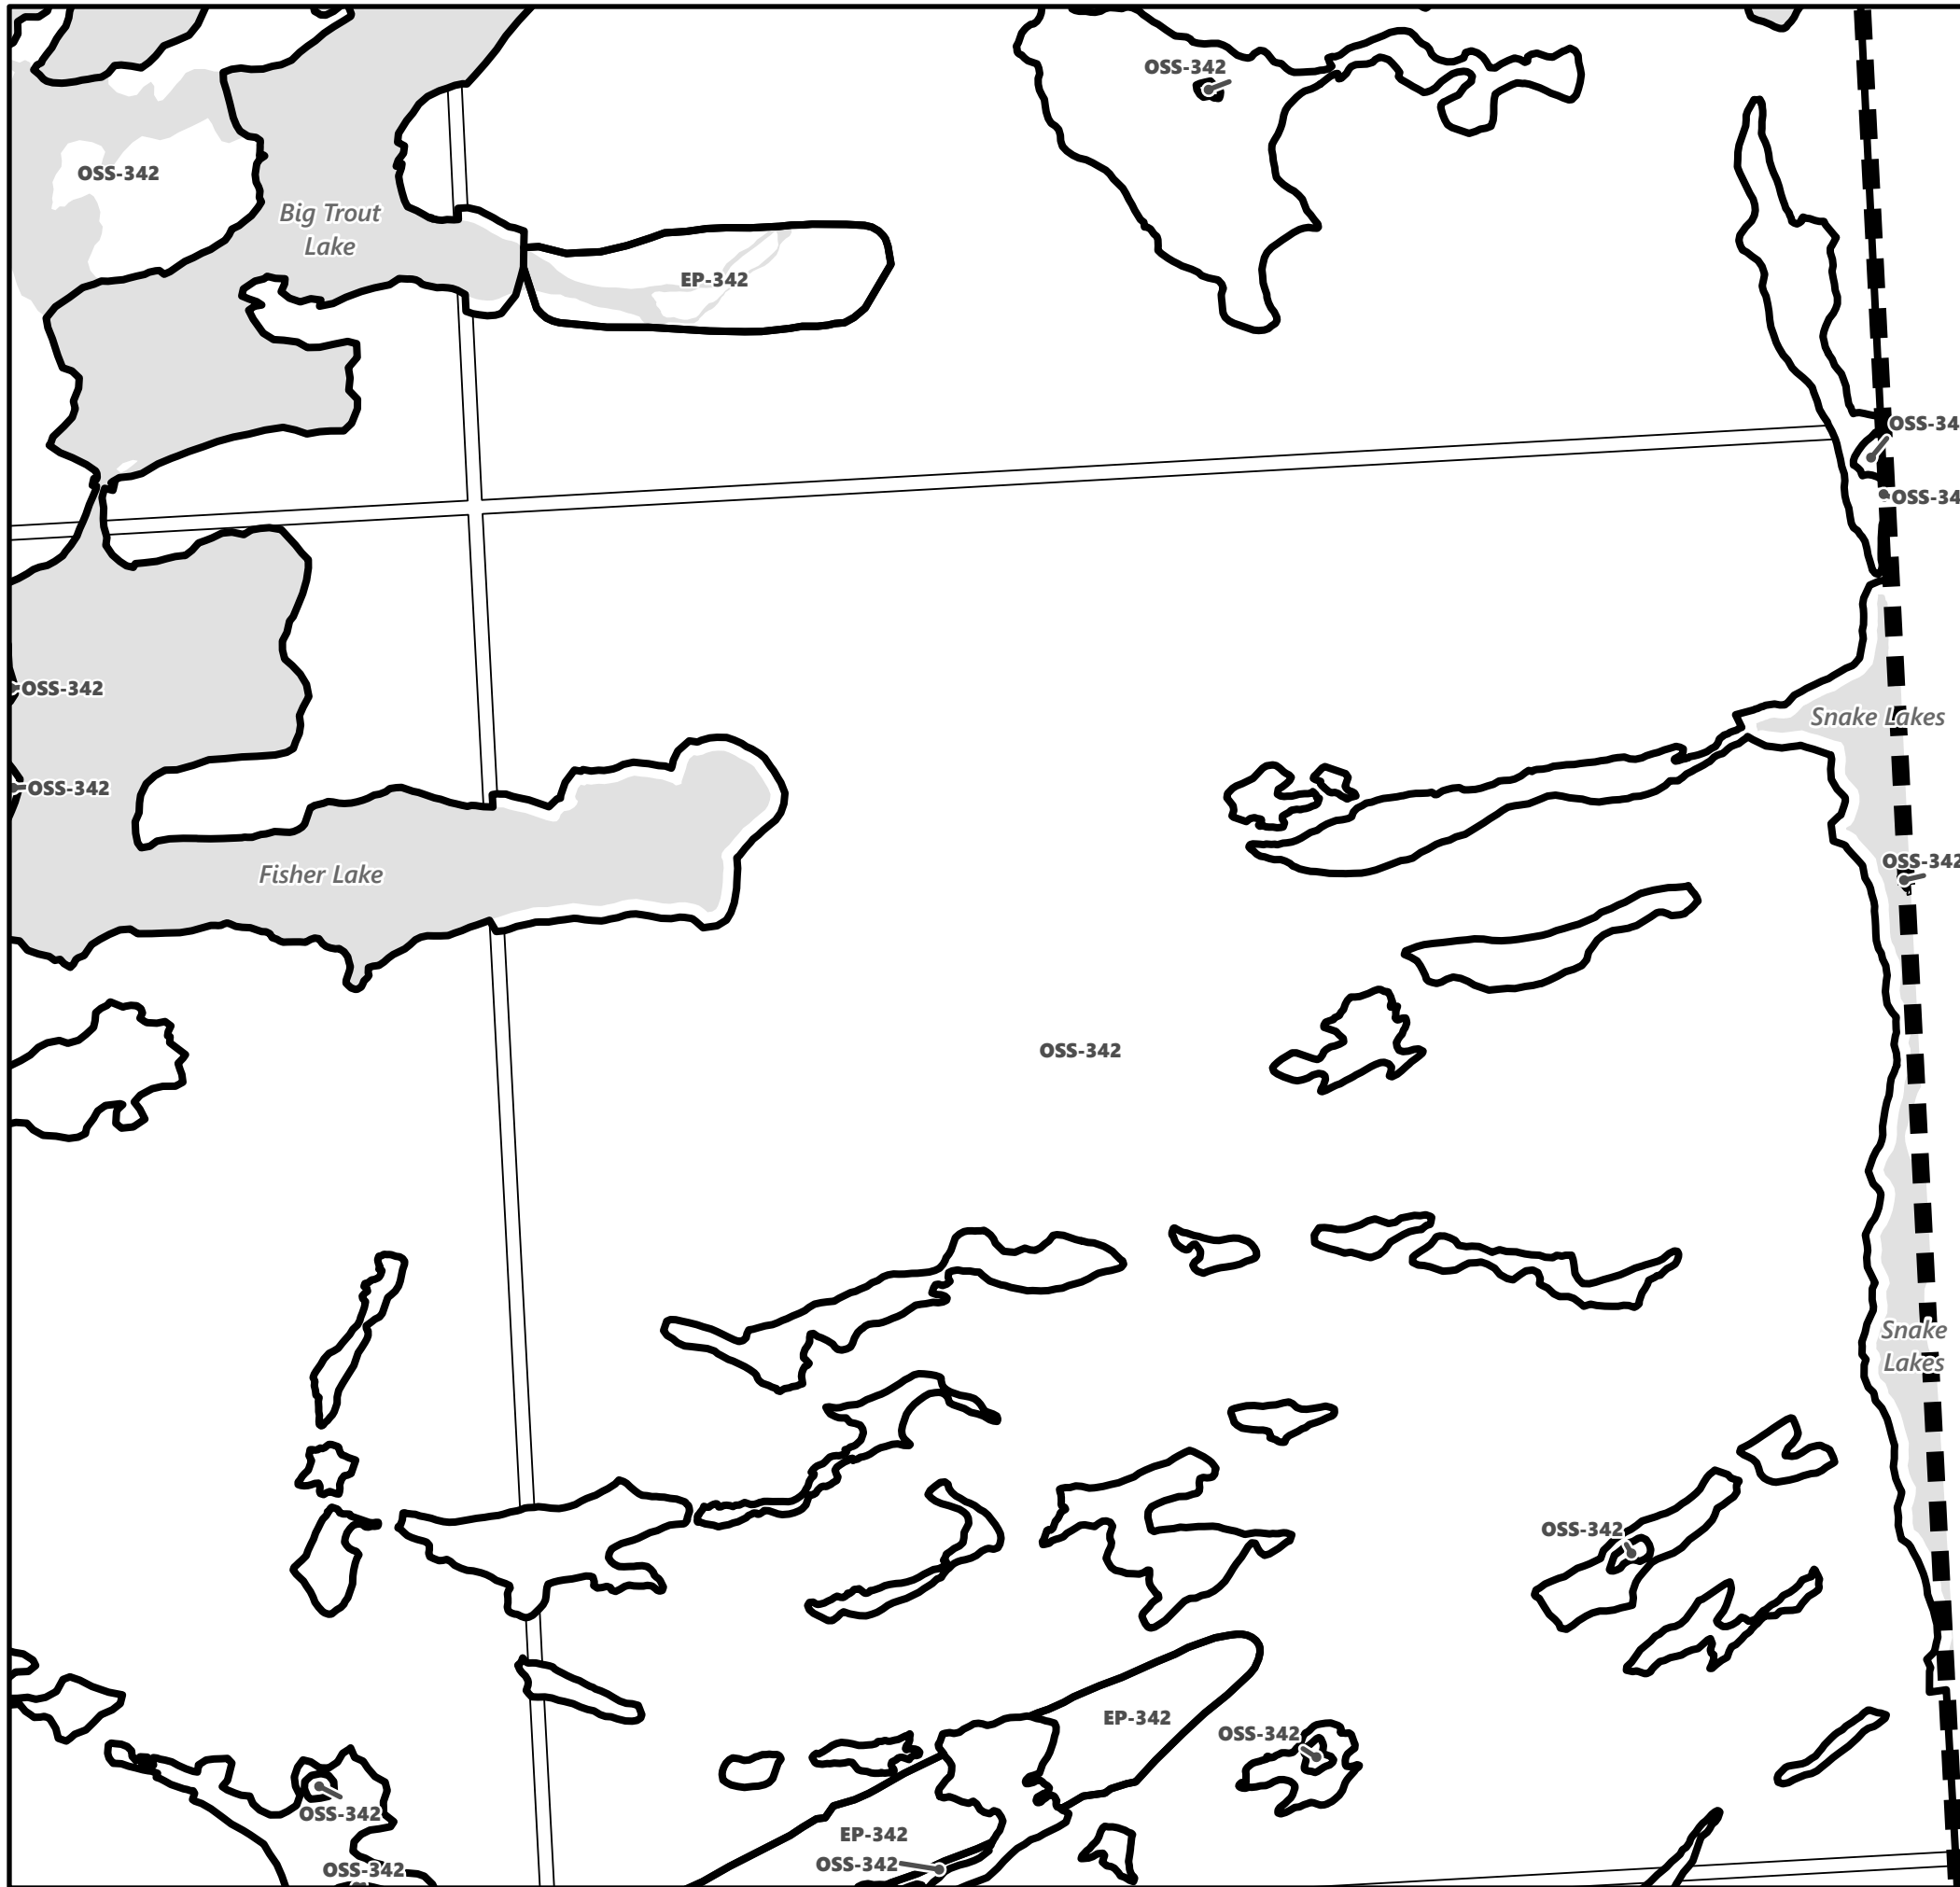

March 2024

Sources:
MNDMNR, City of Kawartha Lakes and Teranet
Projection:
NAD 1983 UTM Zone 17N

City of Kawartha Lakes Rural Zoning By-law Schedule A-A22

Legend

- City of Kawartha Lakes Boundary
- Zone Boundary