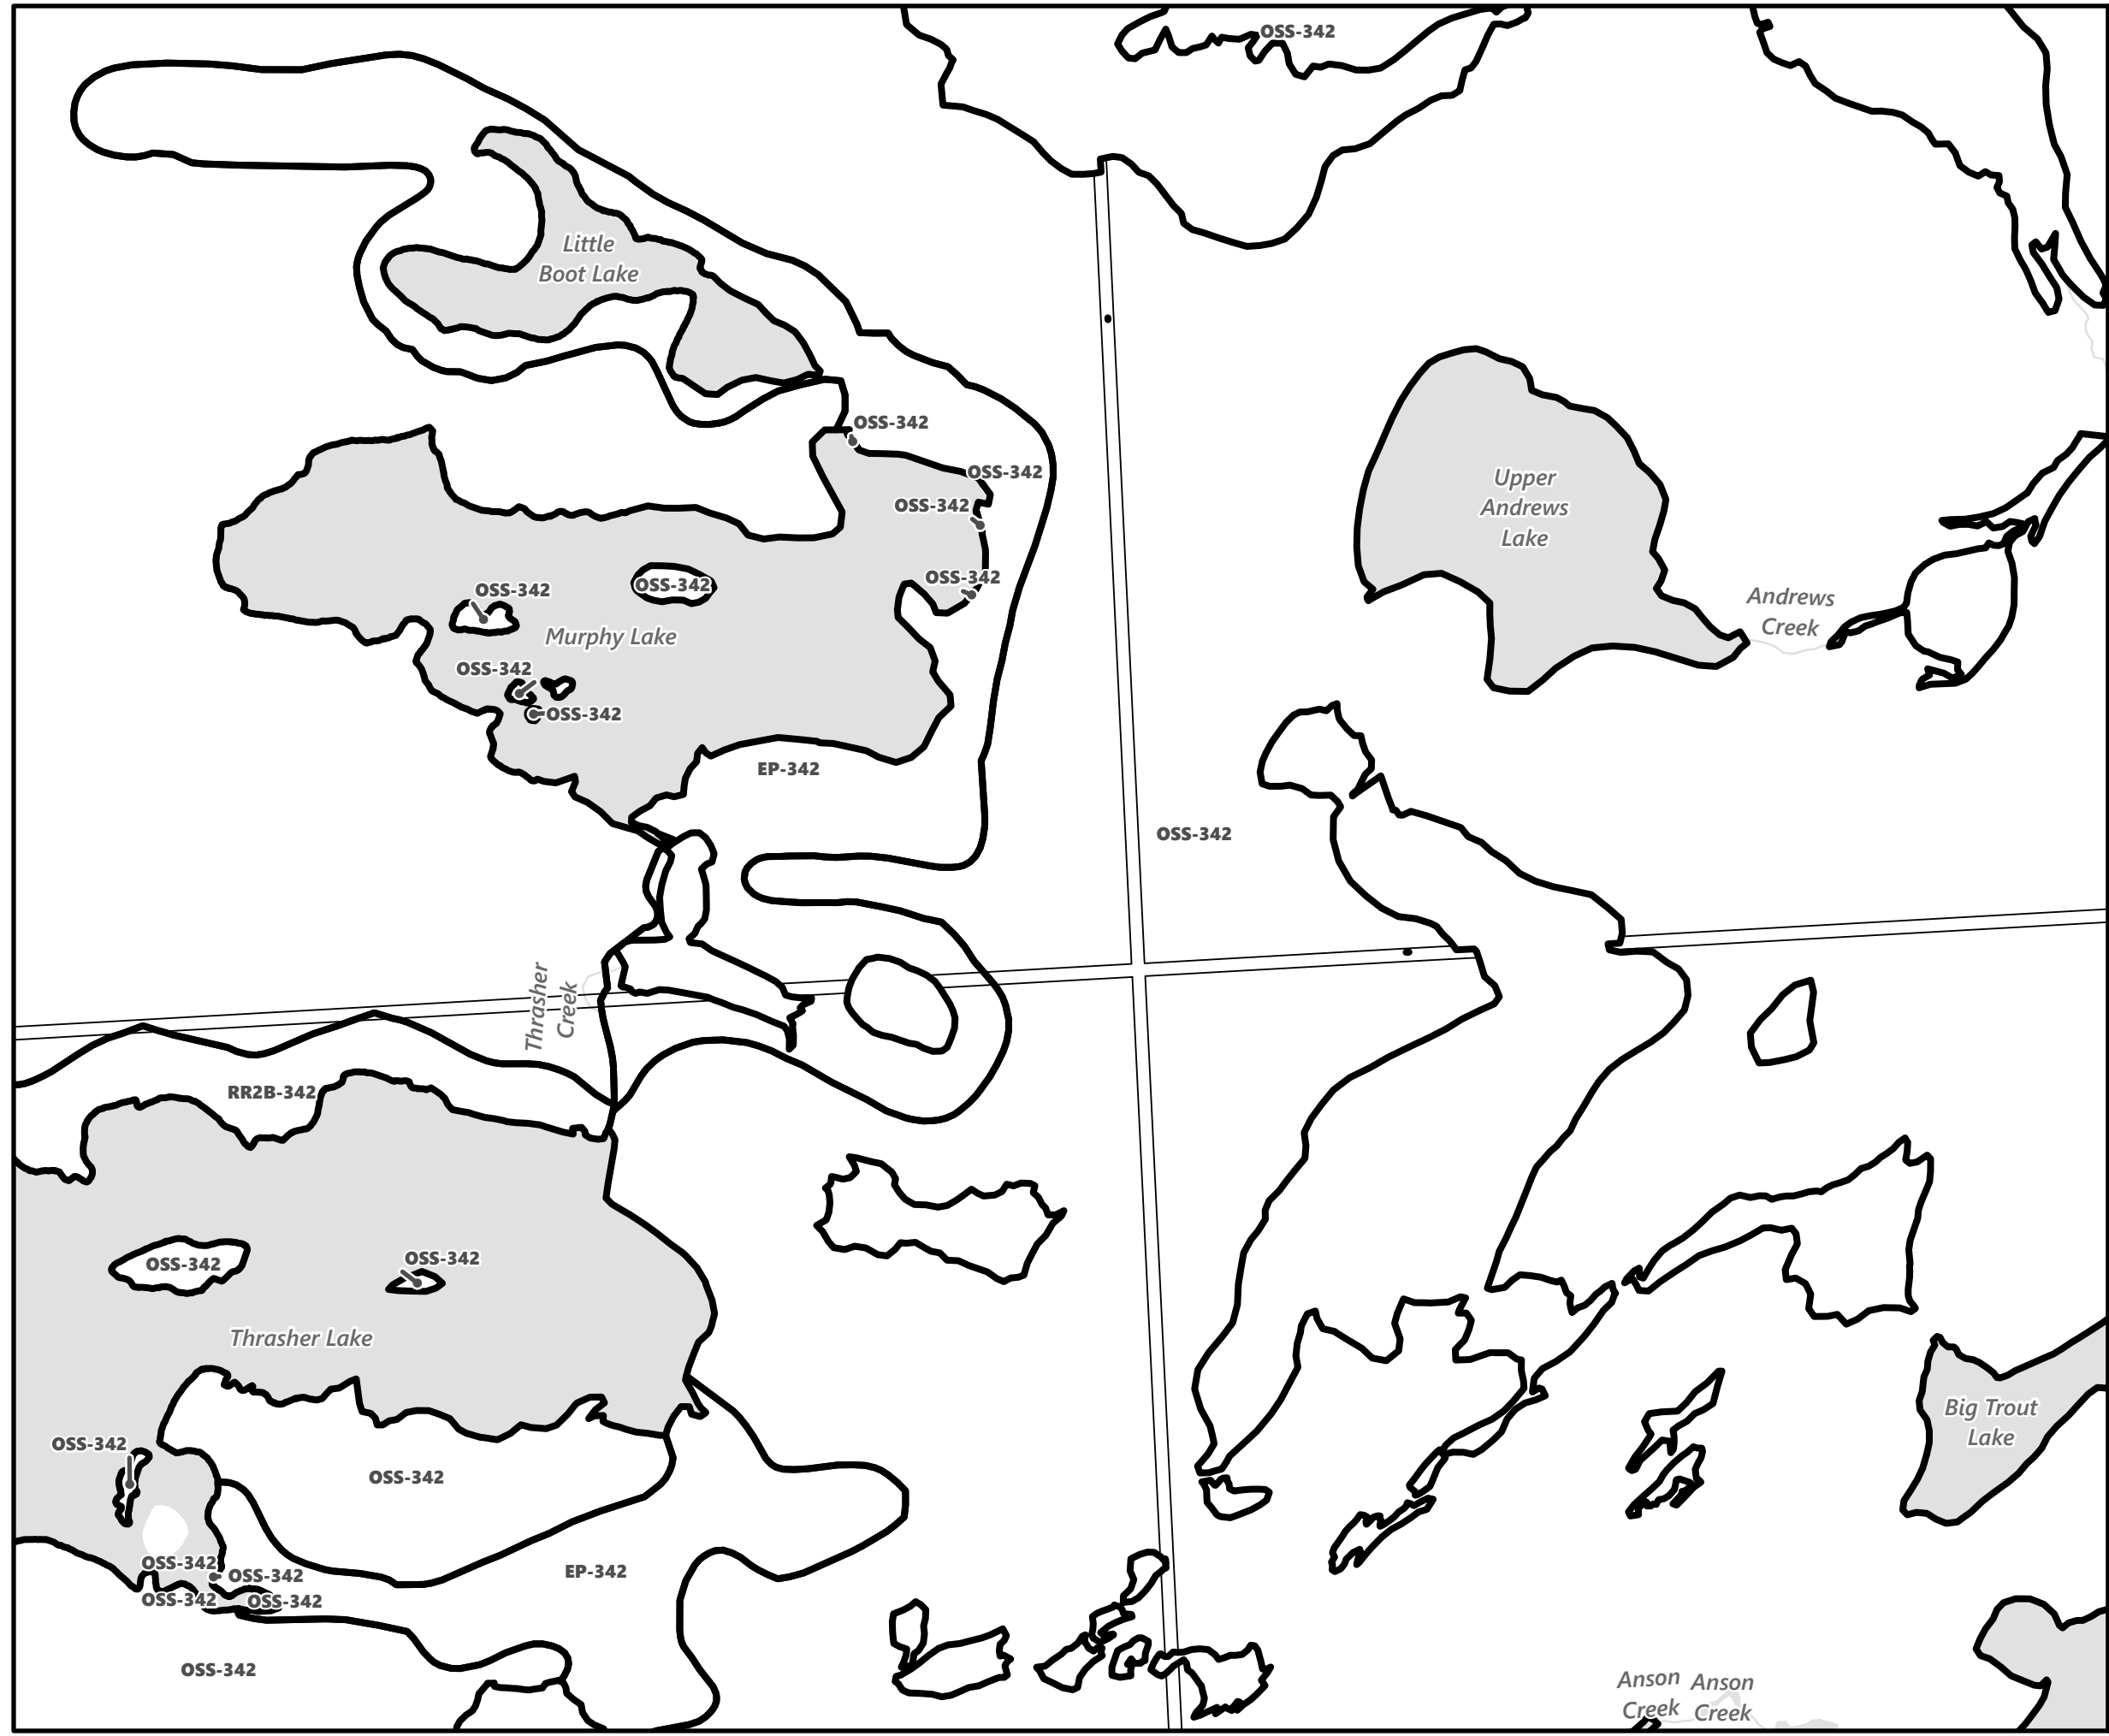

City of Kawartha Lakes Rural Zoning By-law Schedule A-A16

1. **Legend**
2. City of Kawartha Lakes Boundary
   - Zone Boundary