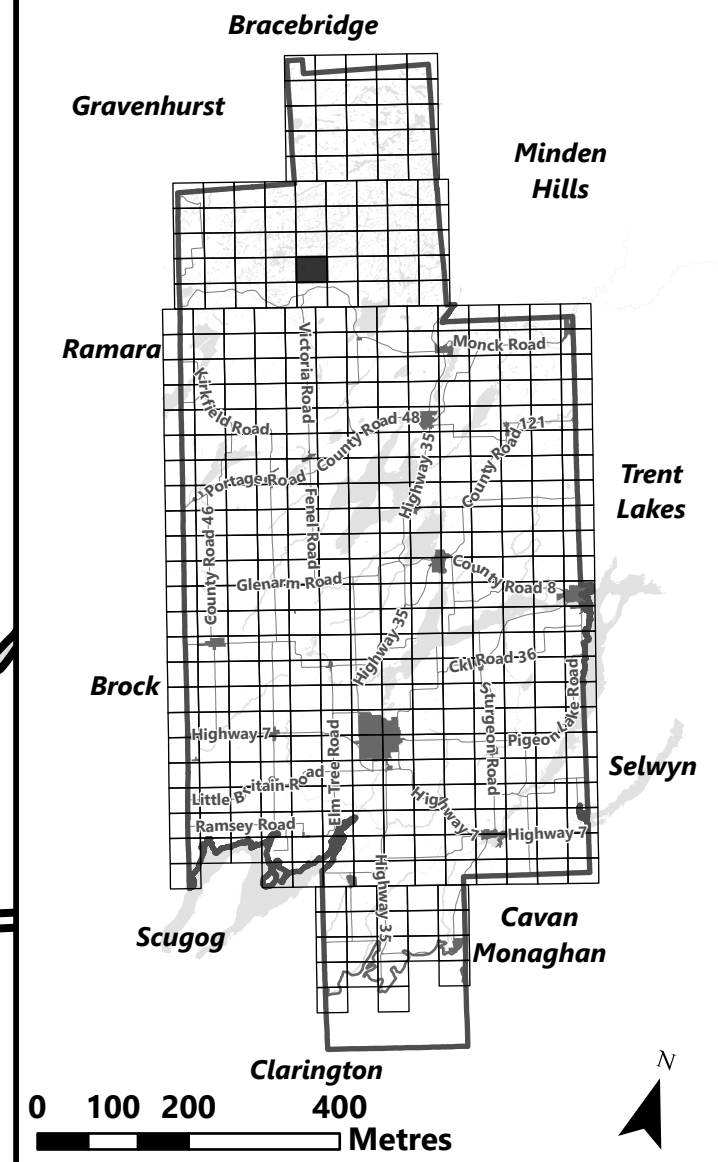

City of Kawartha Lakes Rural Zoning By-law Schedule A-A59

Legend

- City of Kawartha Lakes Boundary
- Zone Boundary