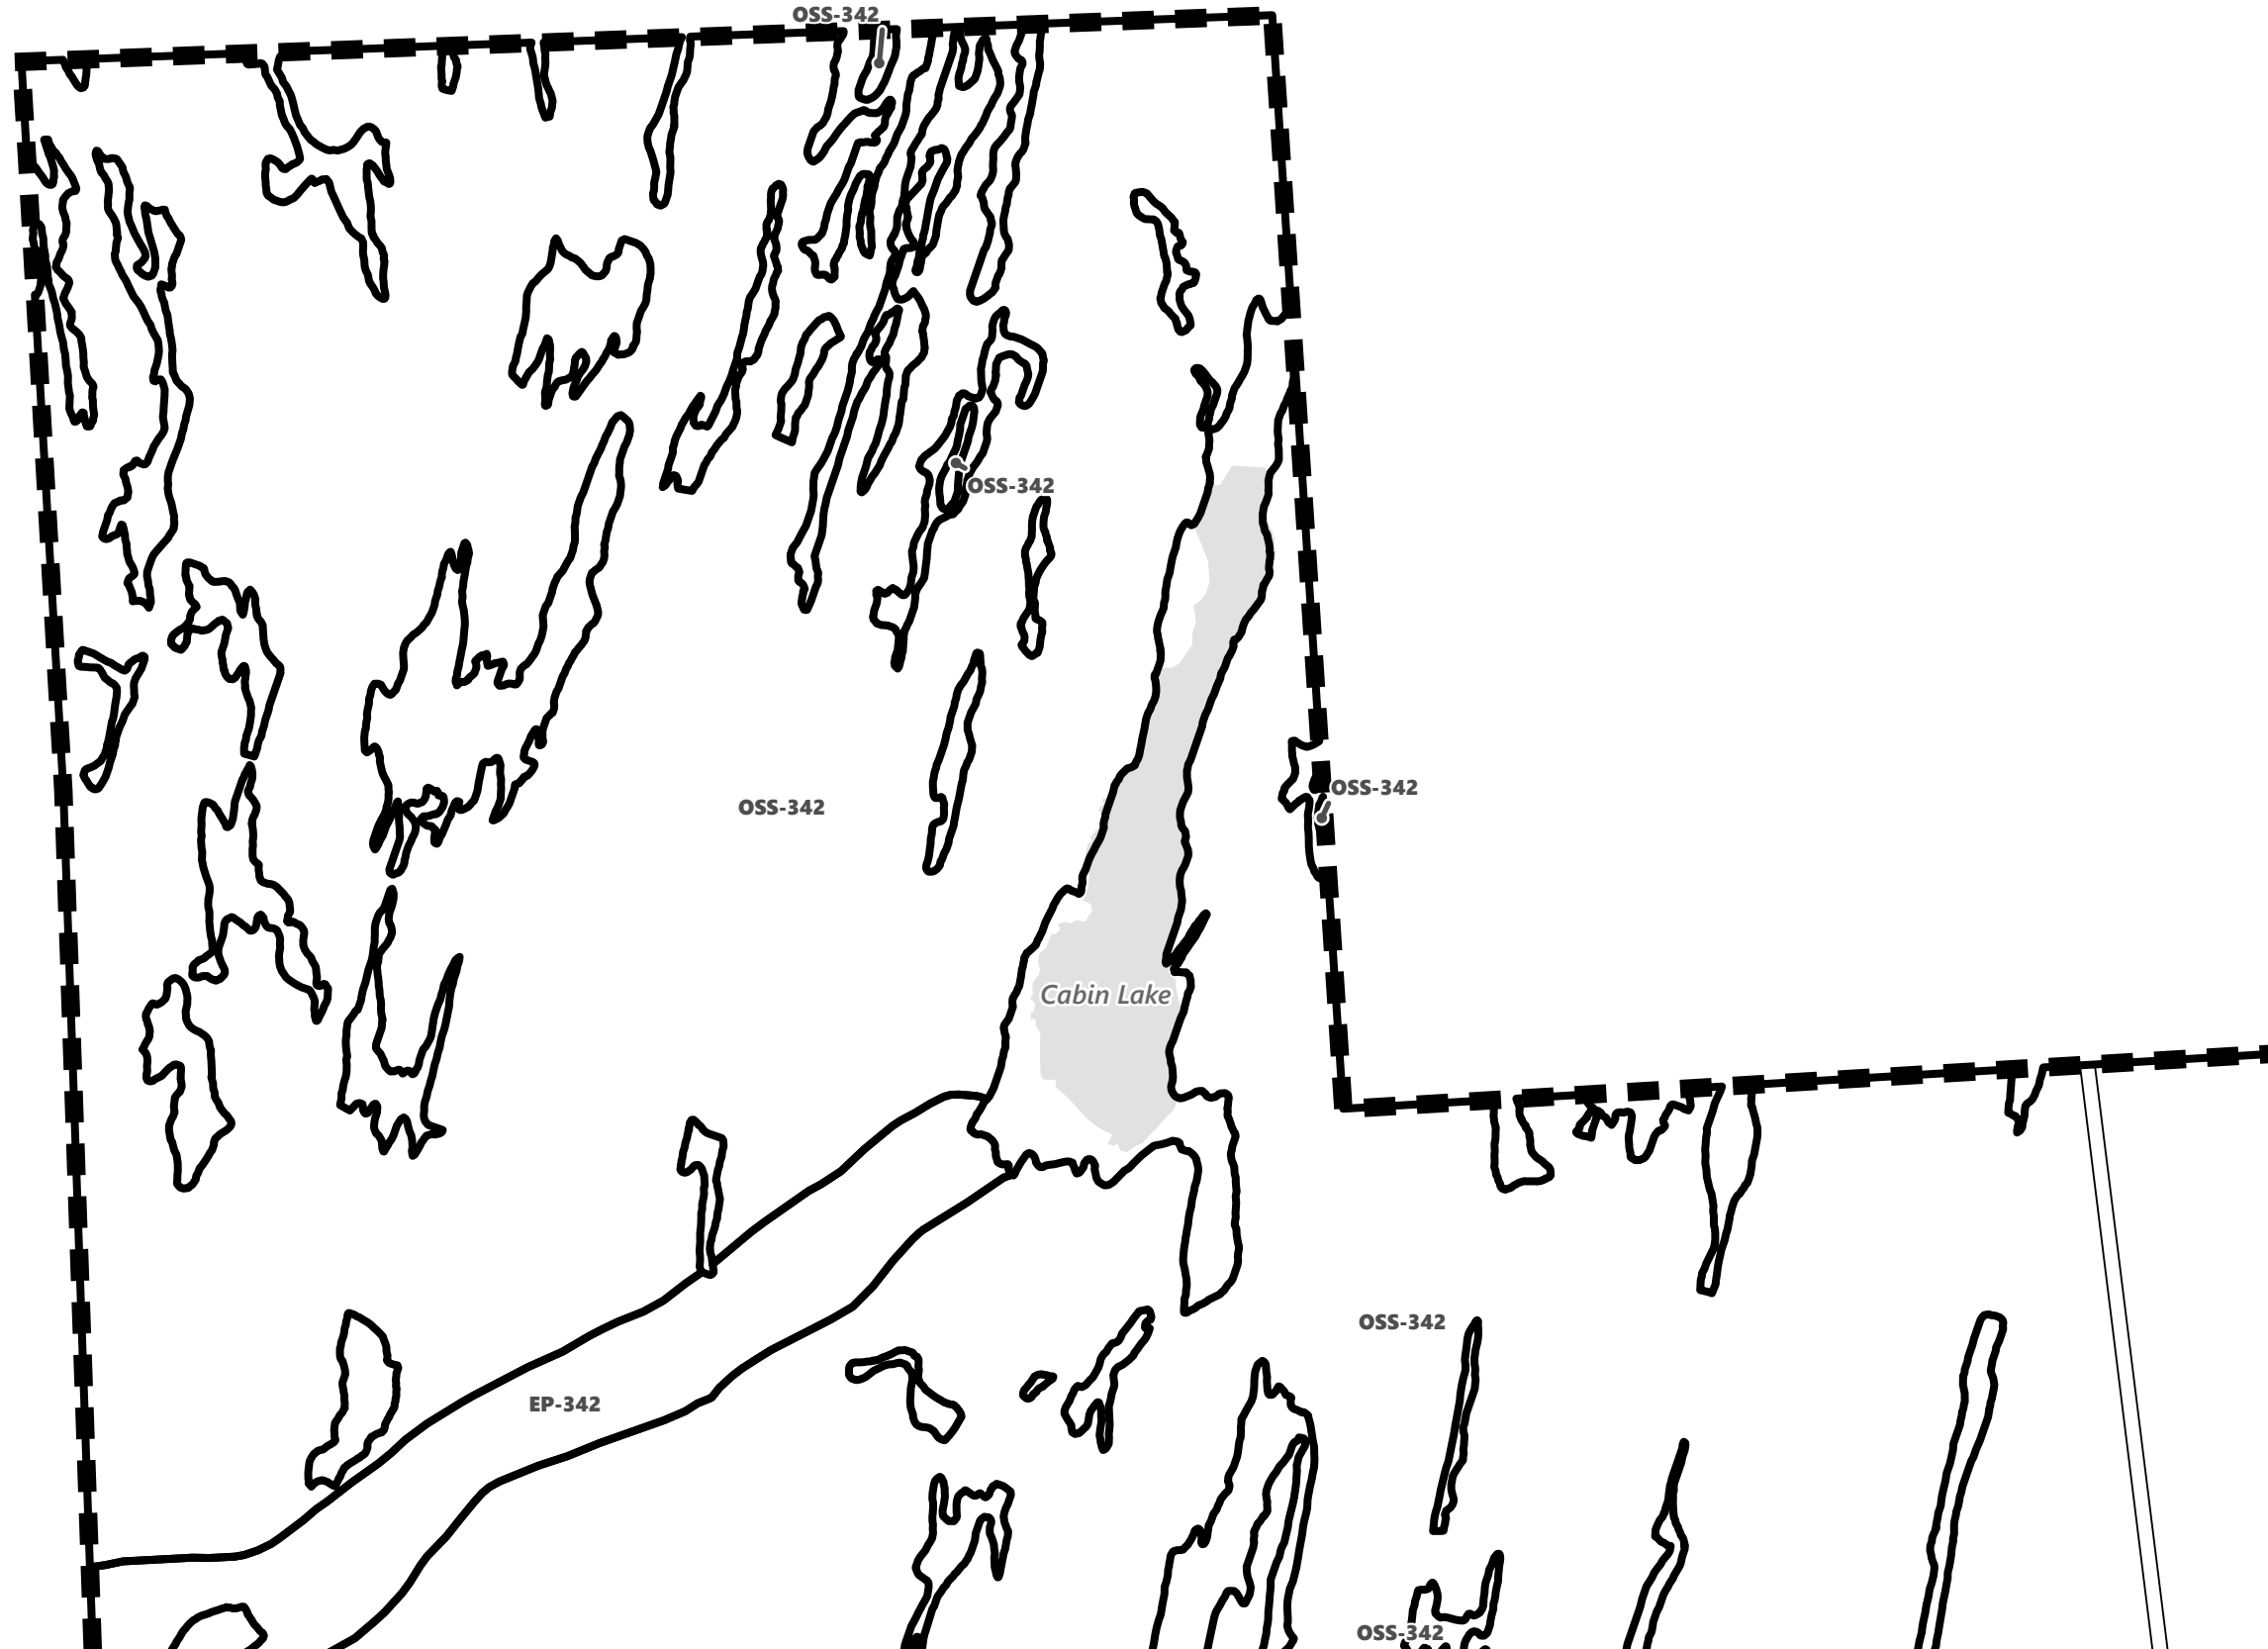

City of Kawartha Lakes Rural Zoning By-law Schedule A-A3

Legend

- City of Kawartha Lakes Boundary
- Zone Boundary

March 2024

Sources:
MNDMNR, City of Kawartha Lakes and Teranet
Projection:
NAD 1983 UTM Zone 17N