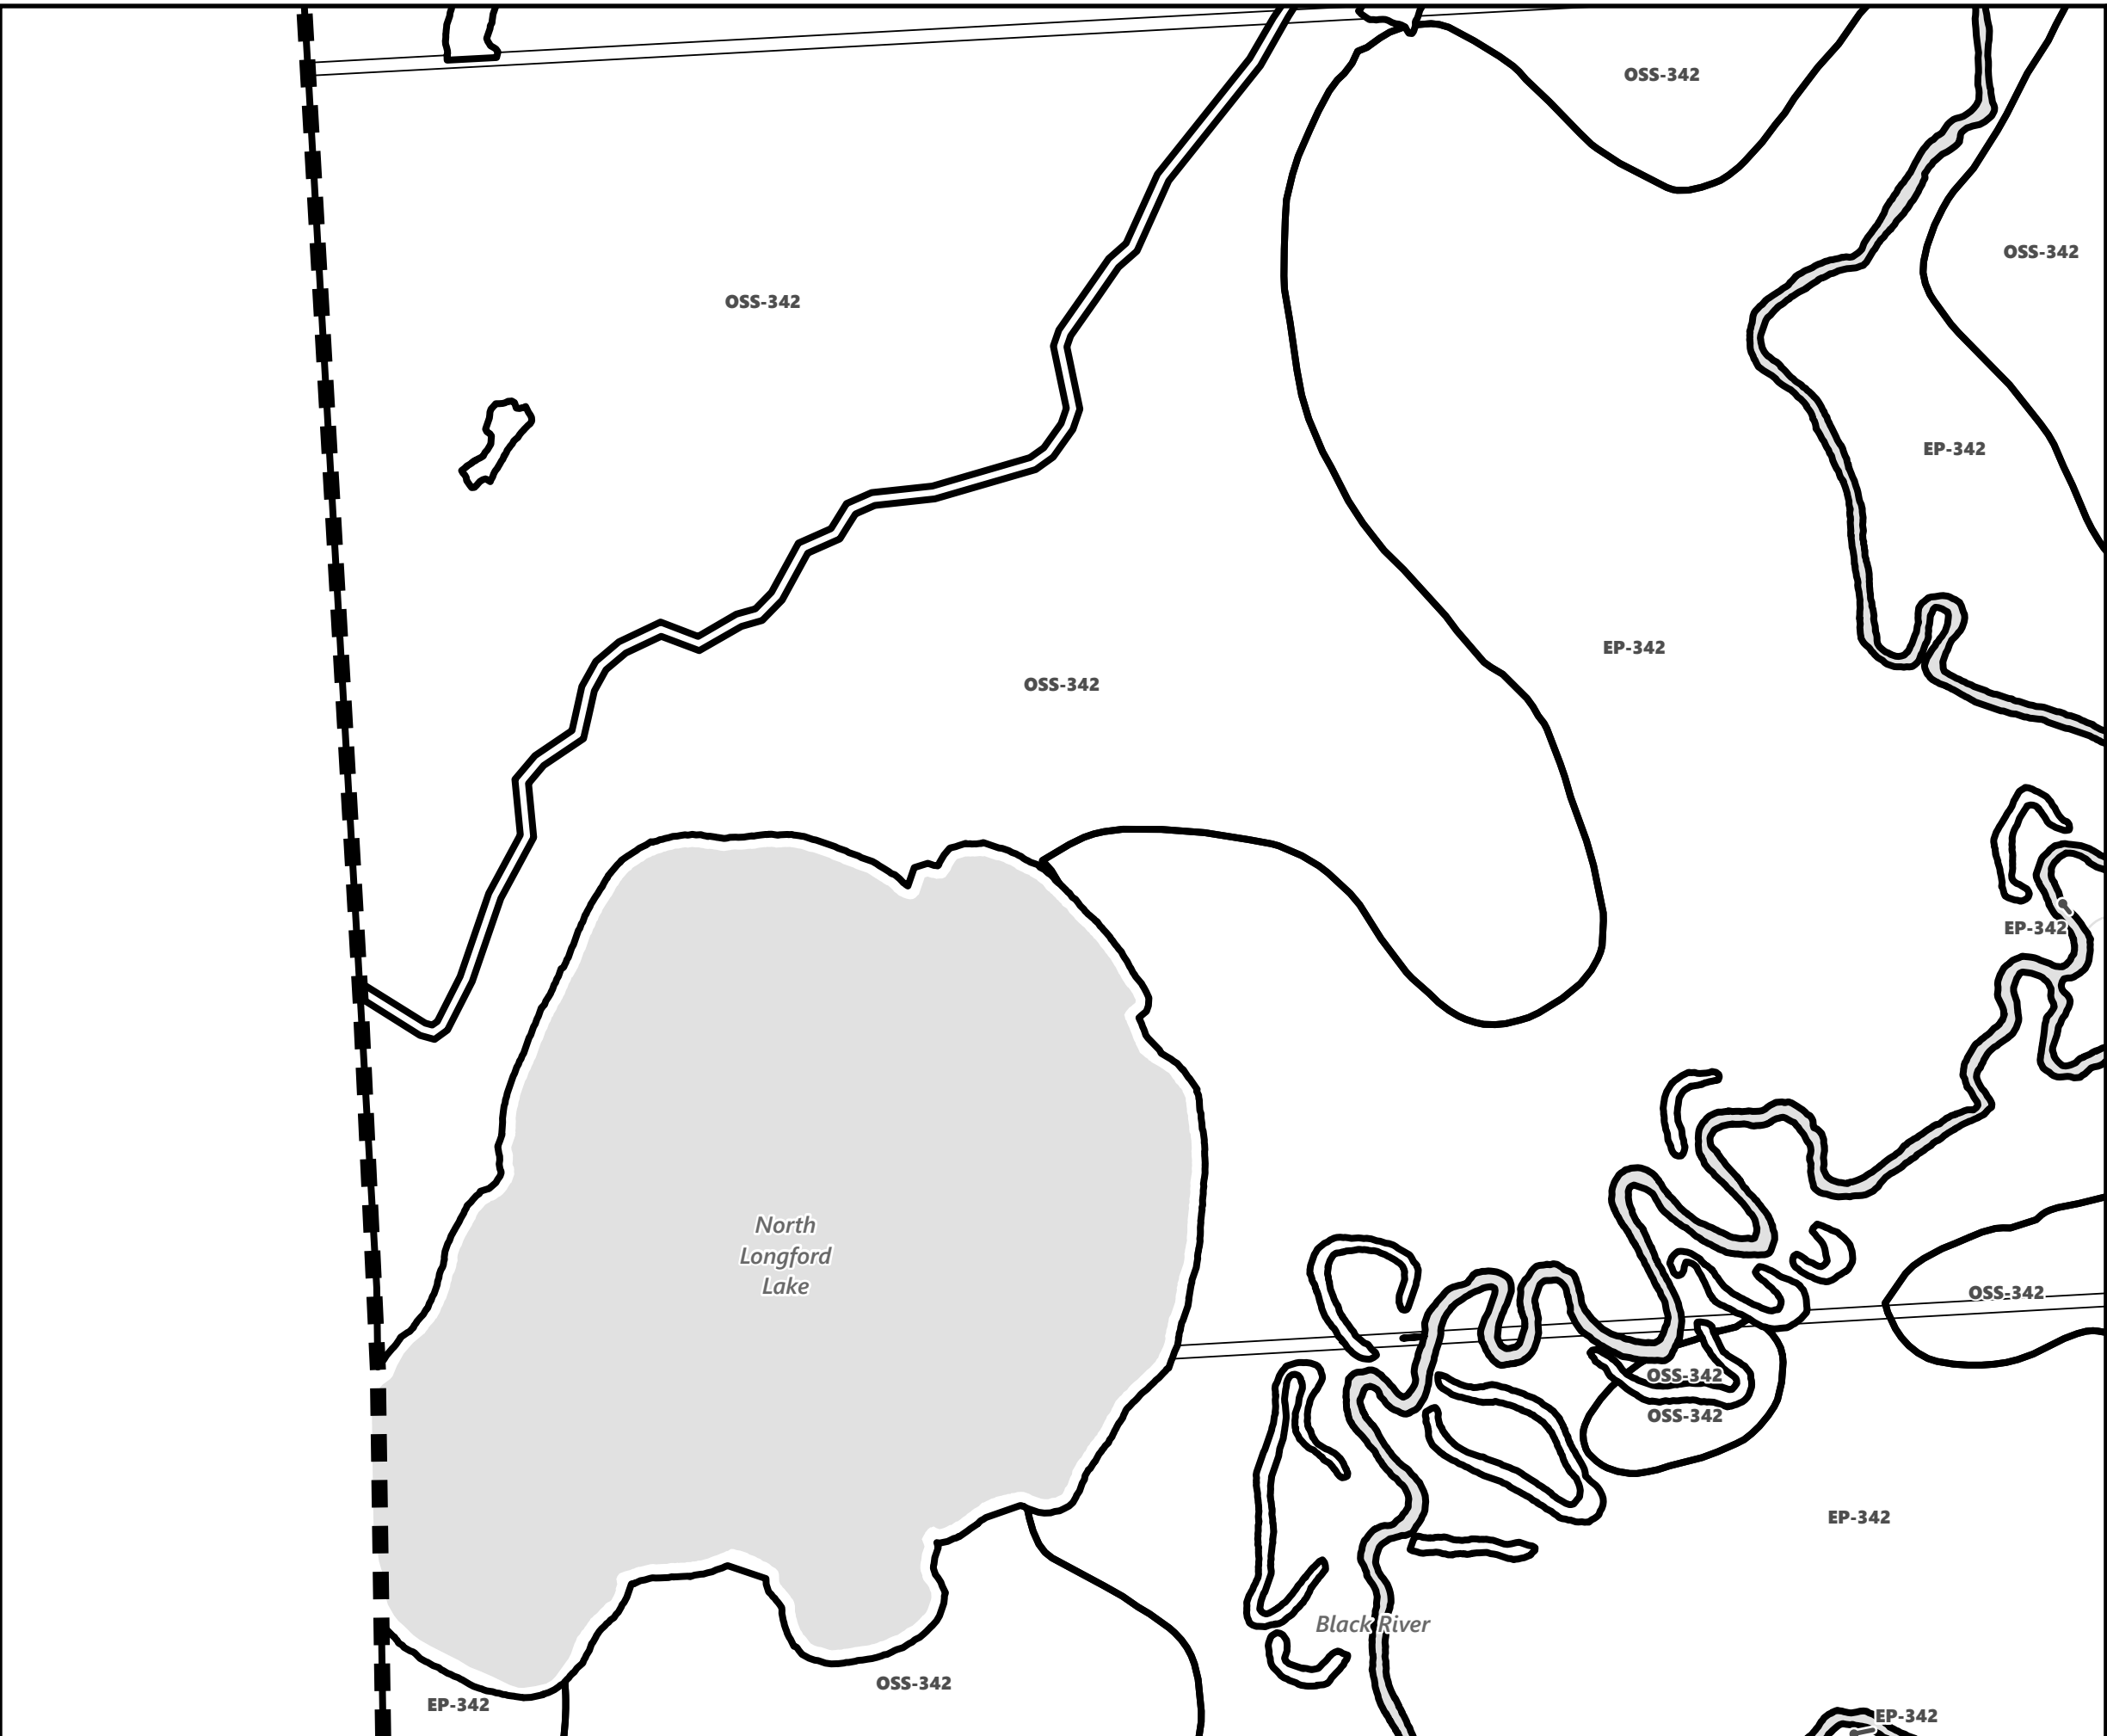

March 2024

Sources:
MNDMNR, City of Kawartha Lakes and Teranet
Projection:
NAD 1983 UTM Zone 17N

City of Kawartha Lakes Rural Zoning By-law Schedule A-A13

Legend

- City of Kawartha Lakes Boundary
- Zone Boundary