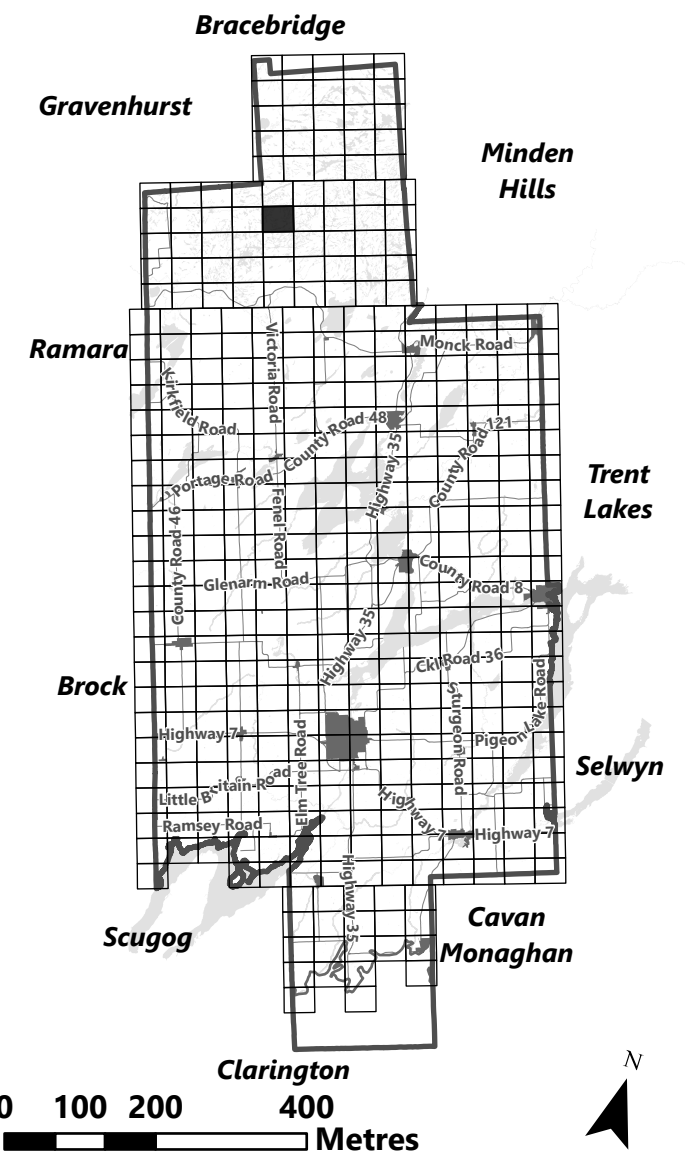

City of Kawartha Lakes Rural Zoning By-law

Schedule A-A41

Legend

- City of Kawartha Lakes Boundary
- Zone Boundary

March 2024

Sources:
MNDMNR, City of Kawartha Lakes and Teranet
Projection:
NAD 1983 UTM Zone 17N