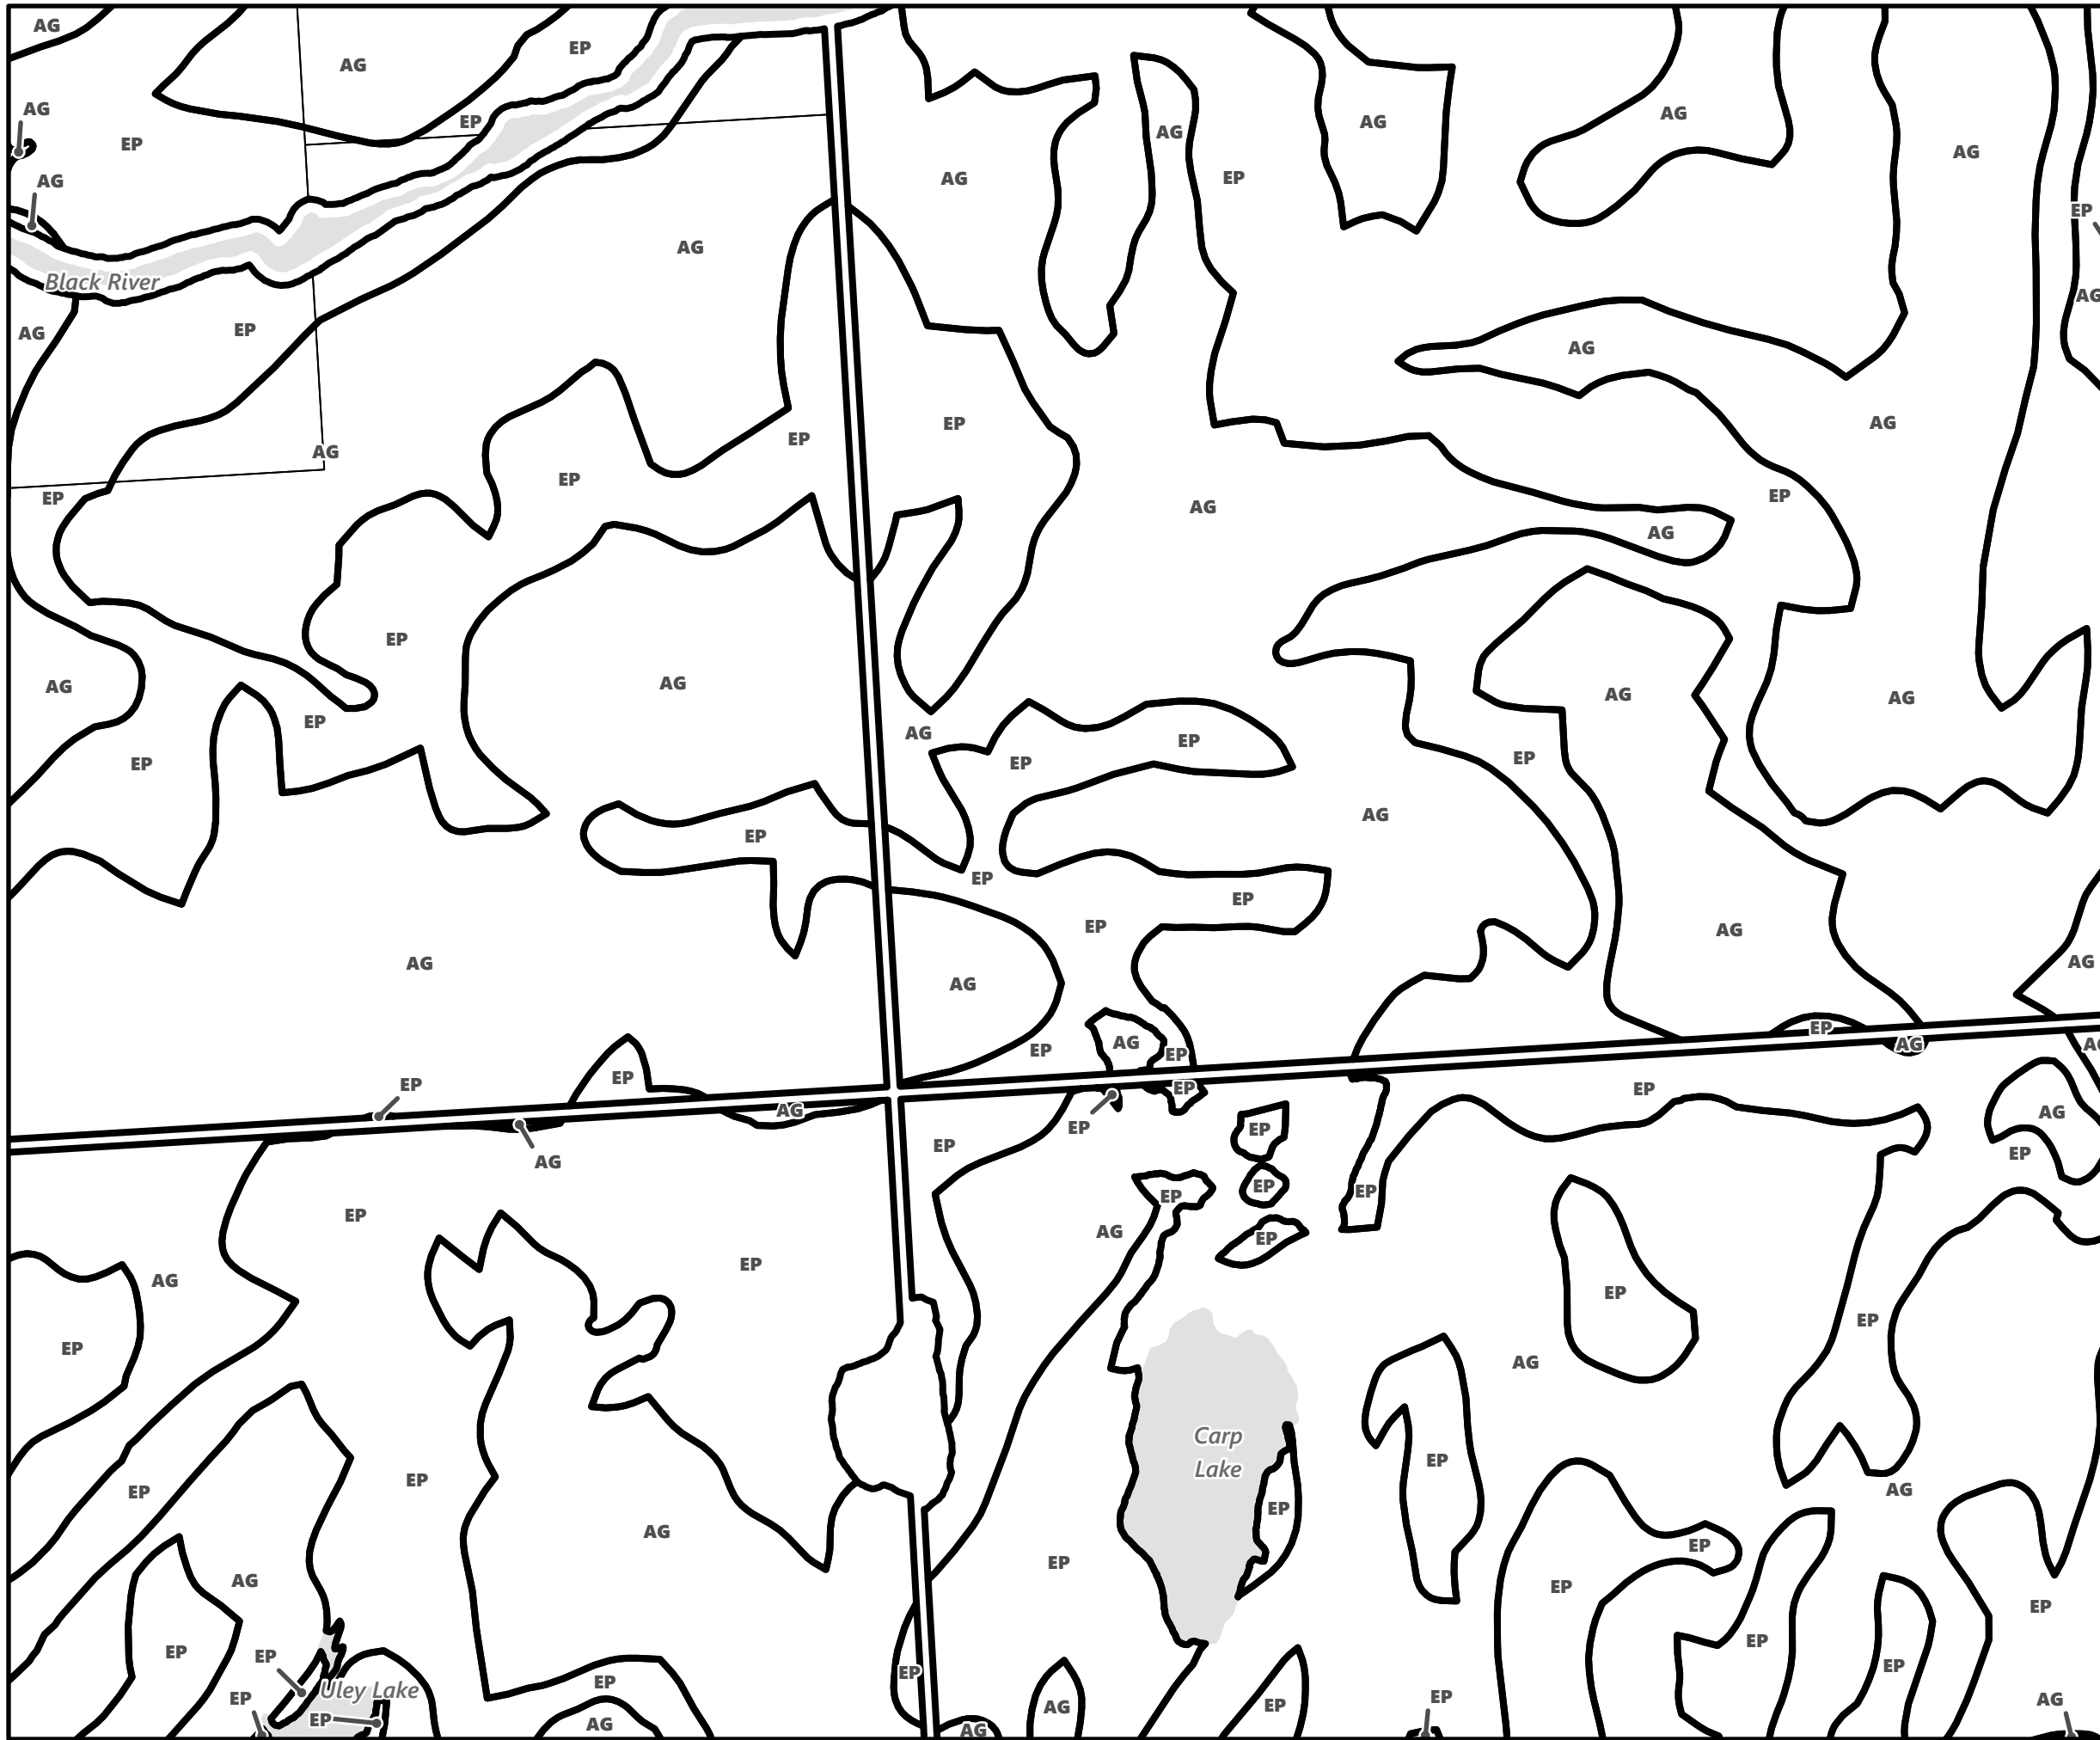

Legend

- City of Kawartha Lakes Boundary
- Zone Boundary

City of Kawartha Lakes Rural Zoning By-law Schedule A-A40

Legend

- City of Kawartha Lakes Boundary
- Zone Boundary

March 2024

Sources: MNDMNR, City of Kawartha Lakes and Teranet
Projection: NAD 1983 UTM Zone 17N