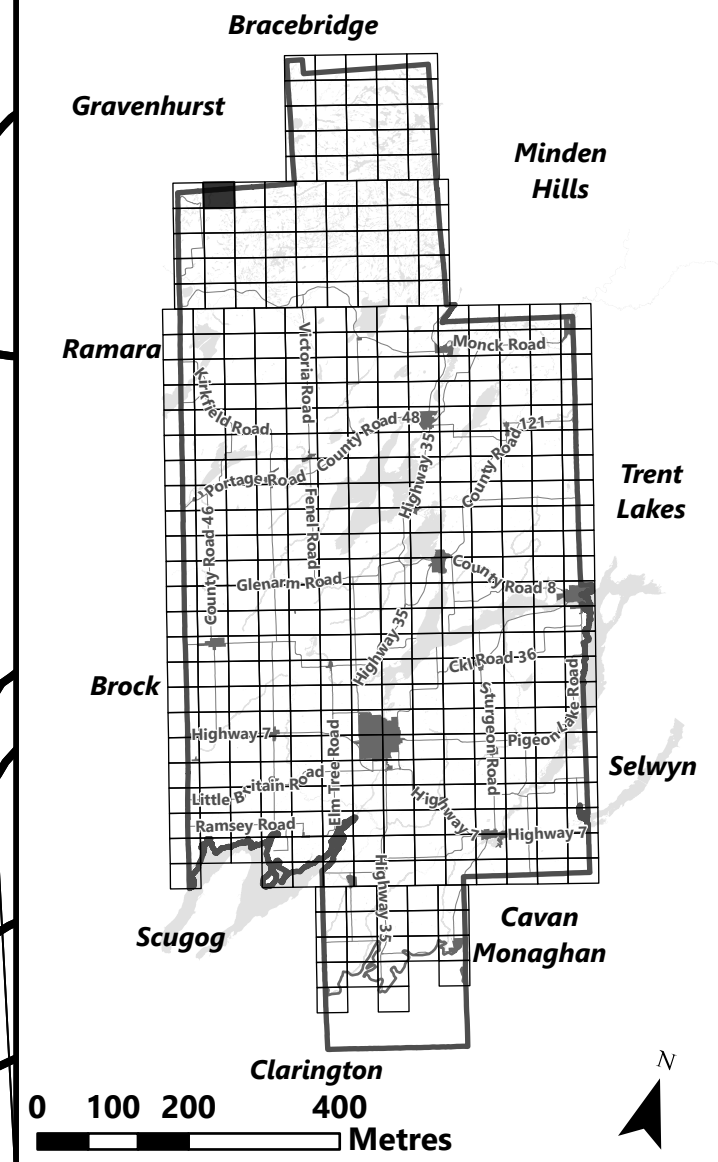

**City of Kawartha Lakes
Rural Zoning By-law
Schedule A-A29**

Legend

- City of Kawartha Lakes Boundary
- Zone Boundary

March 2024

Sources: MNDMNR, City of Kawartha Lakes and Teranet
Projection: NAD 1983 UTM Zone 17N