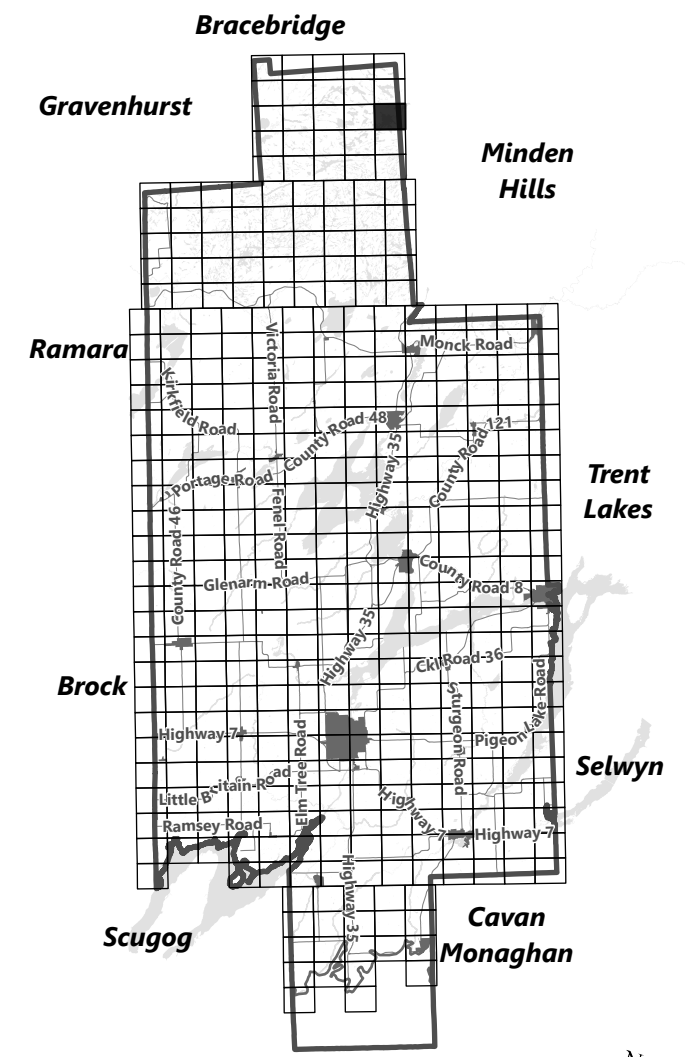

City of Kawartha Lakes Rural Zoning By-law Schedule A-A17

Legend

- City of Kawartha Lakes Boundary
- Zone Boundary

March 2024

Sources:
MNDMNR, City of Kawartha Lakes and Teranet
Projection:
NAD 1983 UTM Zone 17N