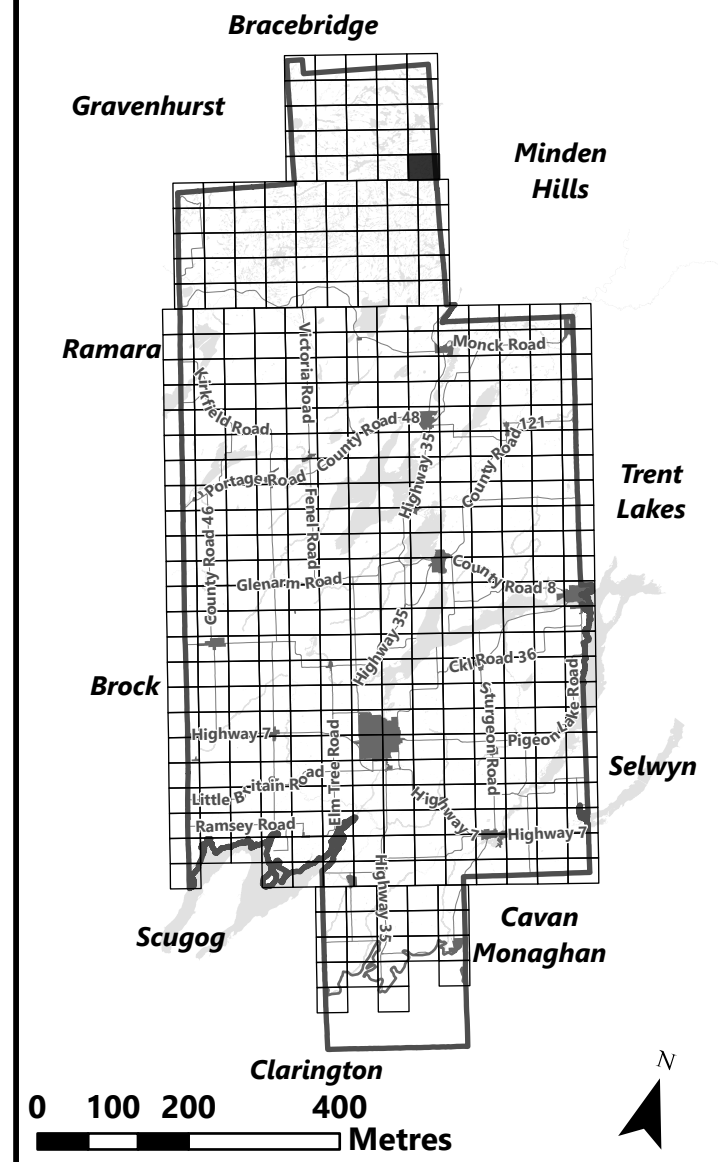

City of Kawartha Lakes Rural Zoning By-law Schedule A-A27

Legend

- City of Kawartha Lakes Boundary
- Zone Boundary

March 2024

Sources:
MNDMNR, City of Kawartha Lakes and Teranet
Projection:
NAD 1983 UTM Zone 17N