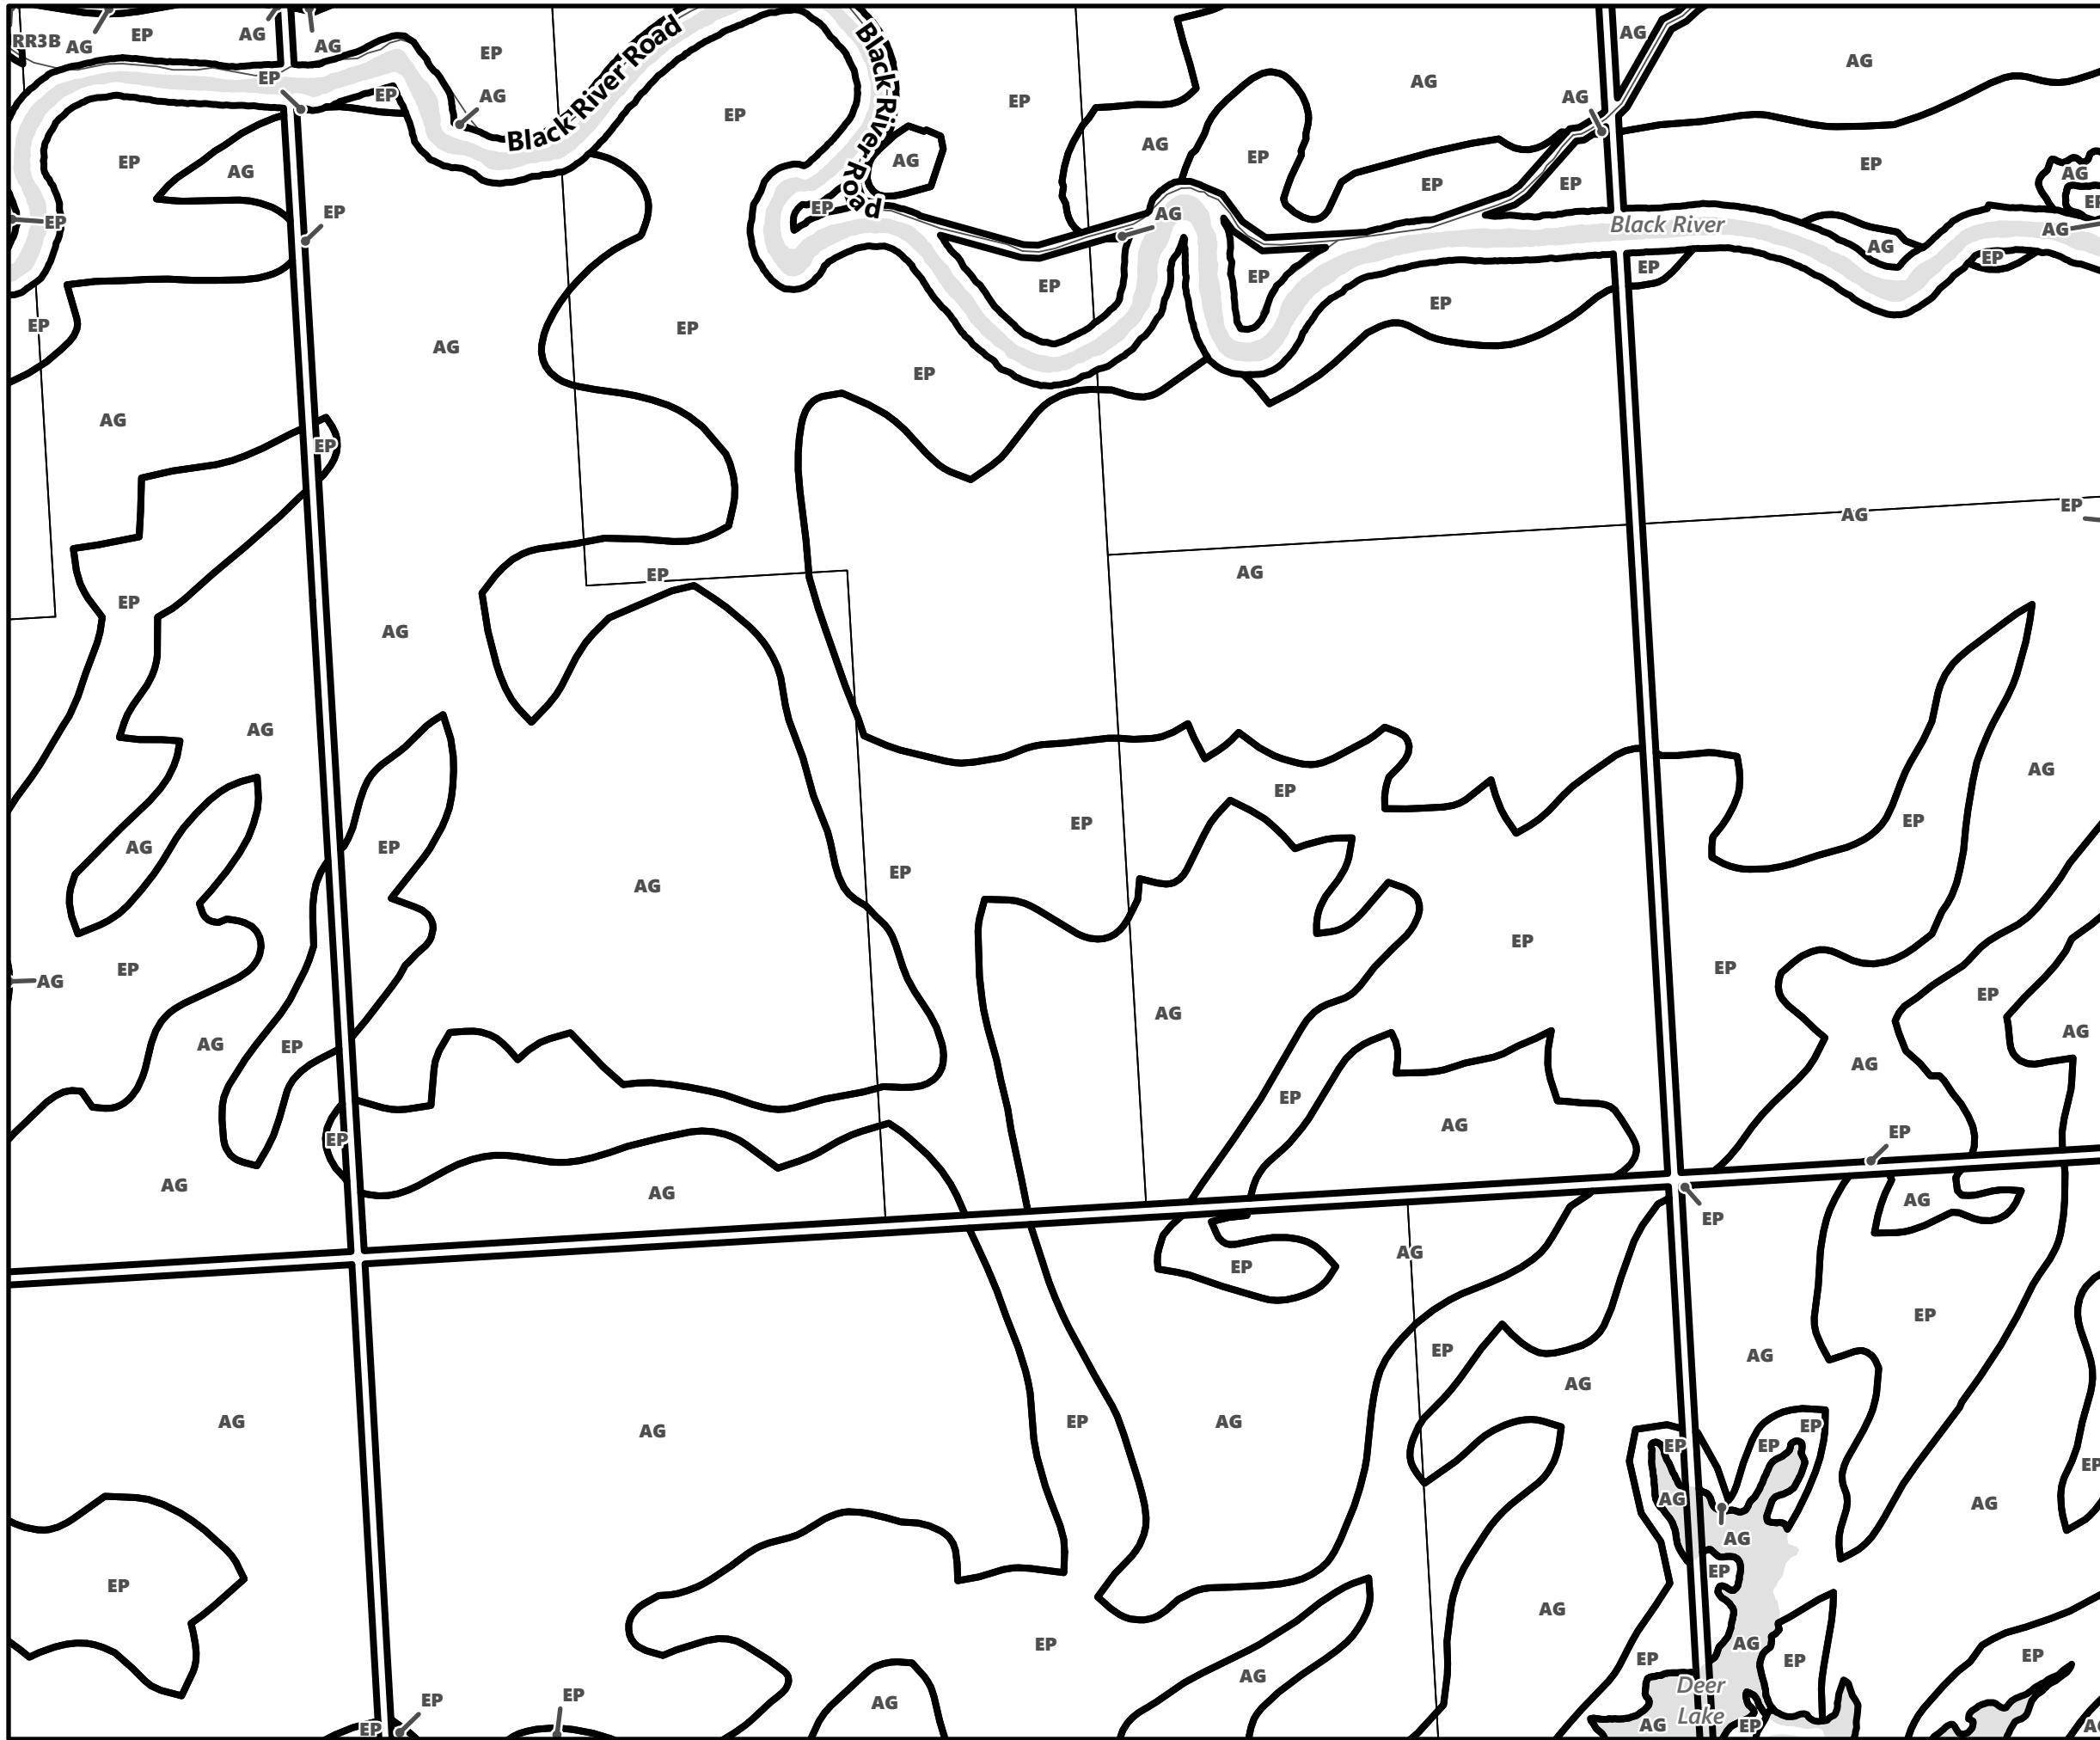

City of Kawartha Lakes Rural Zoning By-law Schedule A-A39

Legend

- City of Kawartha Lakes Boundary
- Zone Boundary