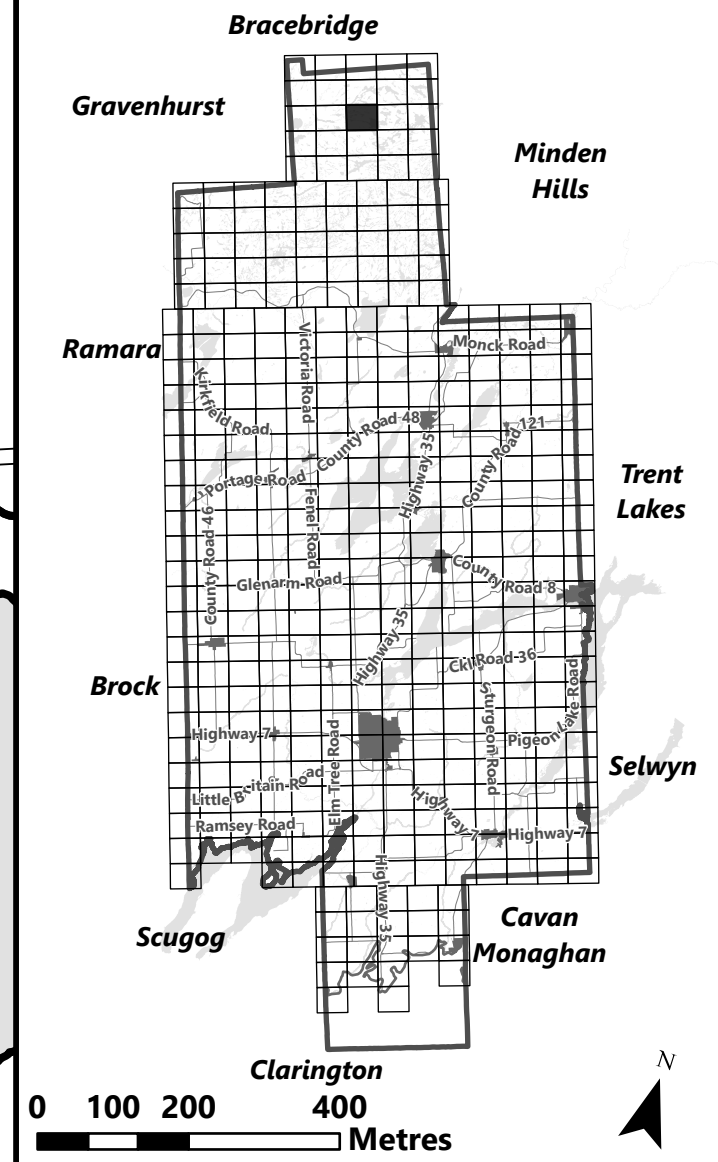

March 2024

Sources:
MNDMNR, City of Kawartha Lakes and Teranet
Projection:
NAD 1983 UTM Zone 17N

City of Kawartha Lakes Rural Zoning By-law Schedule A-A15

Legend

- City of Kawartha Lakes Boundary
- Zone Boundary