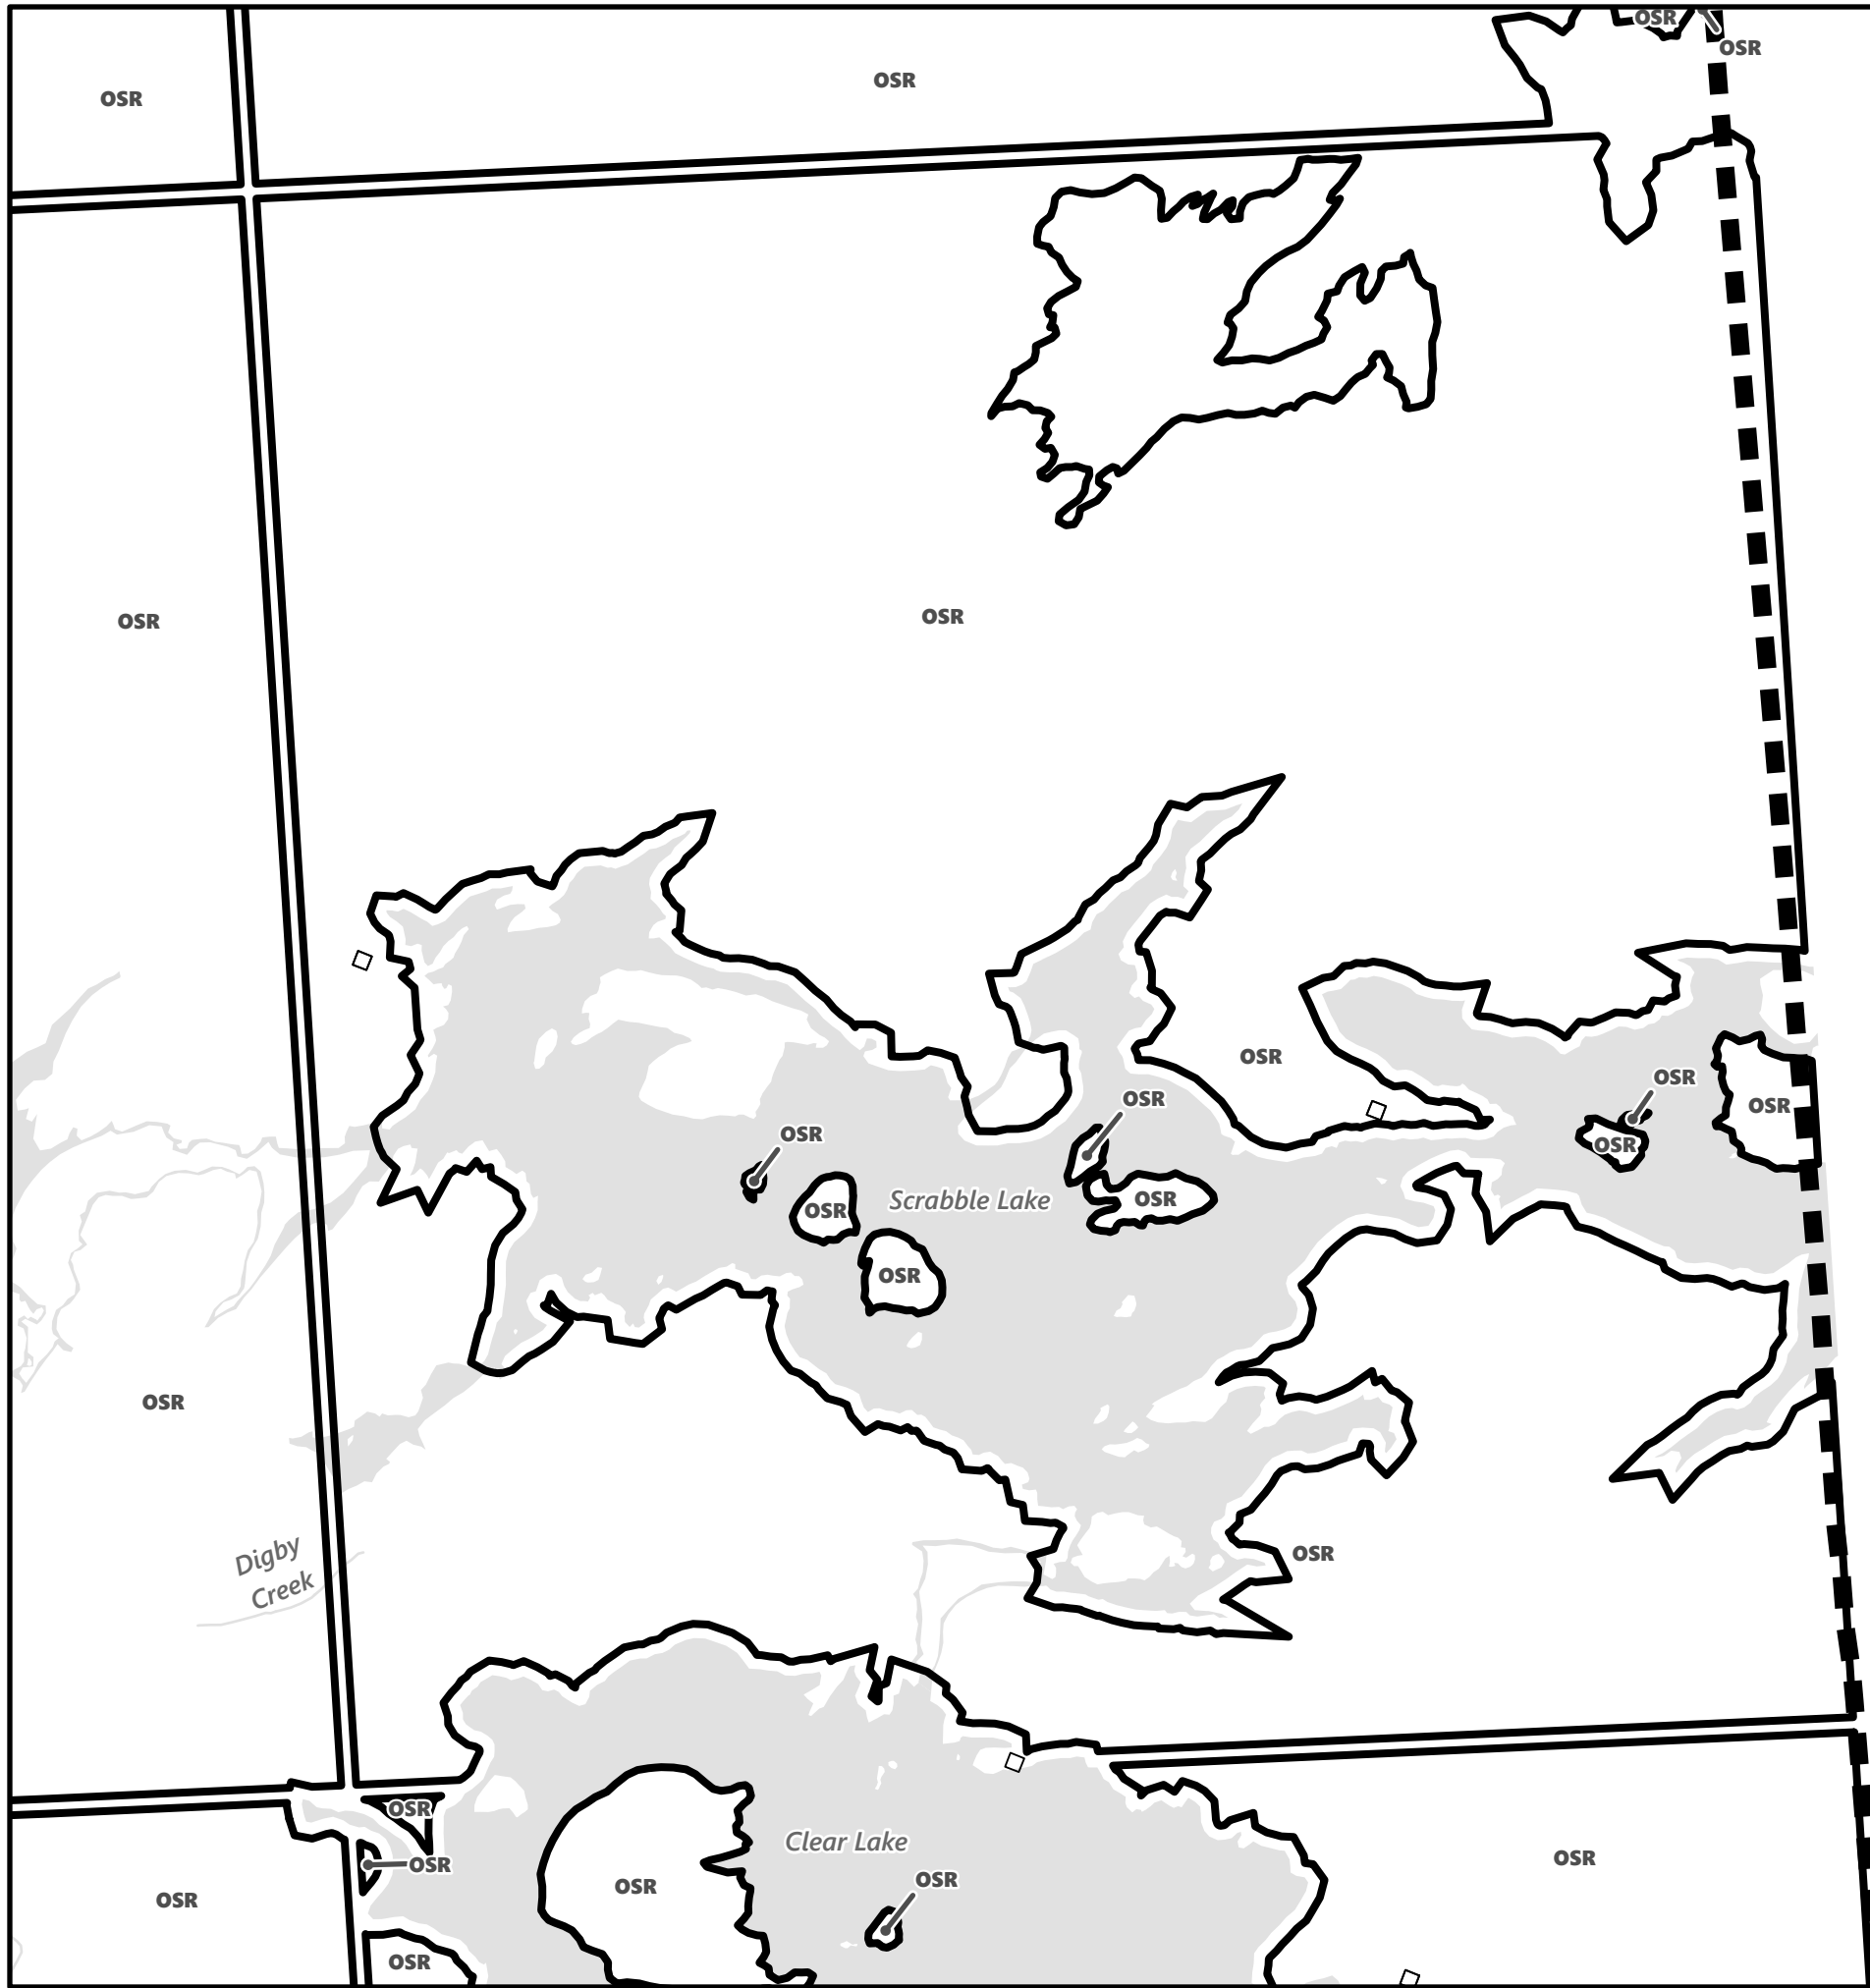

City of Kawartha Lakes Rural Zoning By-law Schedule A-A54

Legend

- City of Kawartha Lakes Boundary
- Zone Boundary

March 2024

Sources:
MNDMNR, City of Kawartha Lakes and Teranet
Projection:
NAD 1983 UTM Zone 17N