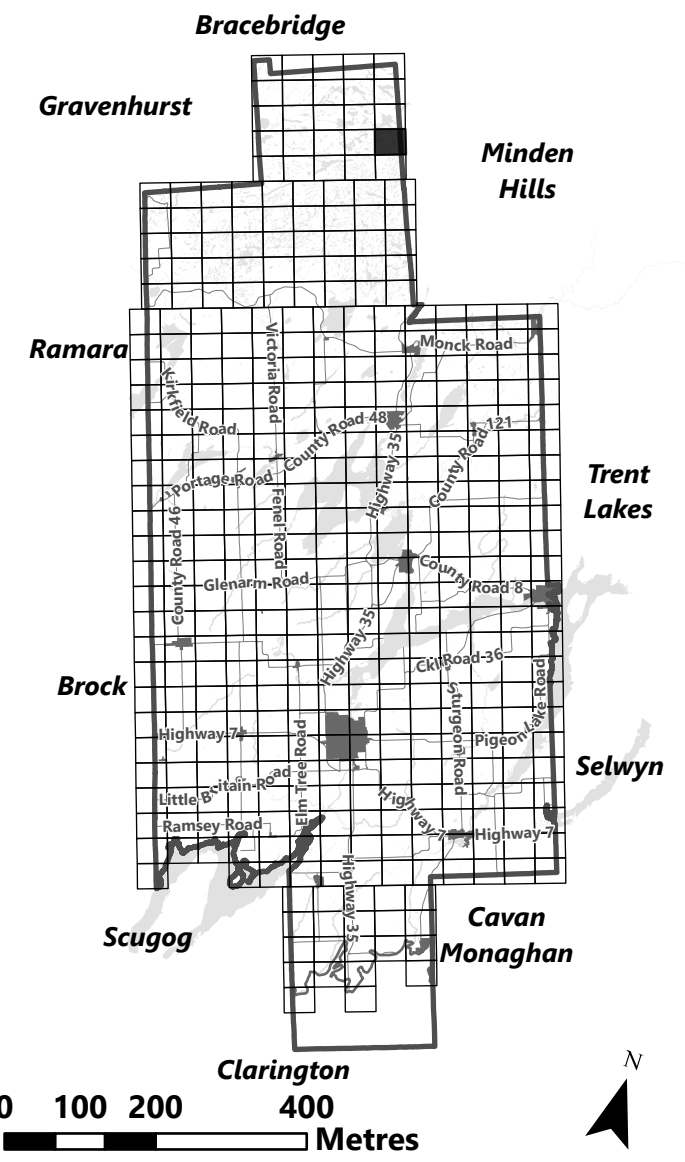

March 2024

Sources:
MNDMNR, City of Kawartha Lakes and Teranet
Projection:
NAD 1983 UTM Zone 17N

City of Kawartha Lakes Rural Zoning By-law Schedule A-A22

Legend

- City of Kawartha Lakes Boundary
- Zone Boundary