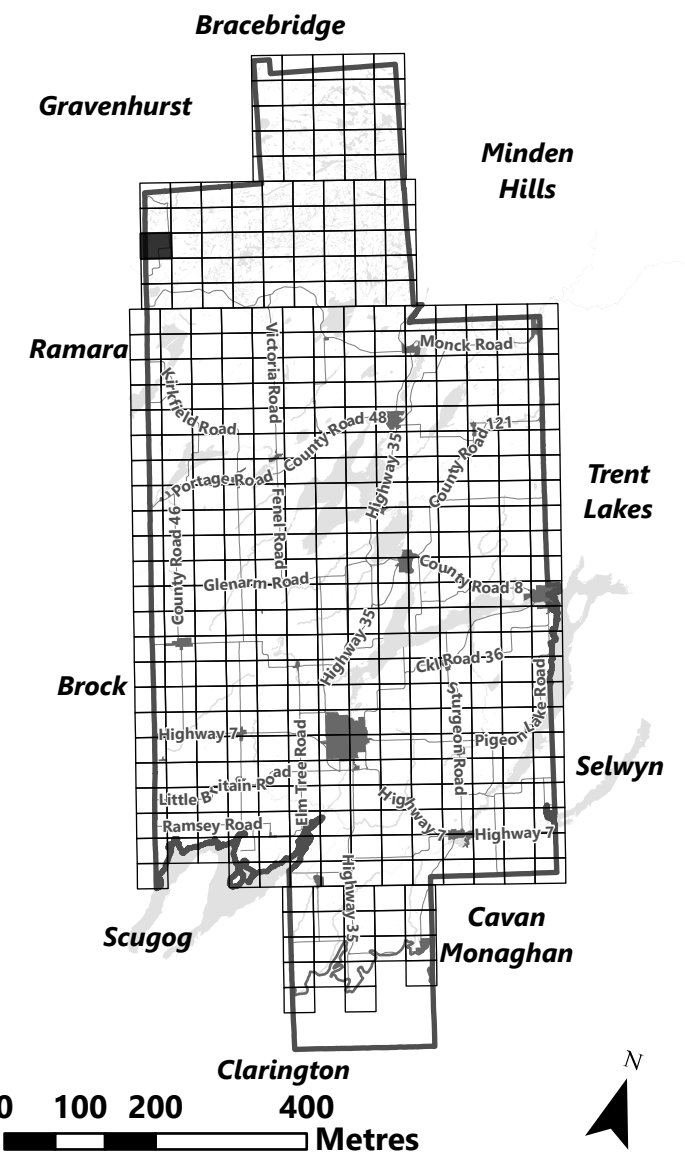

**City of Kawartha Lakes
Rural Zoning By-law
Schedule A-A46**

1. **Legend**
2. City of Kawartha Lakes Boundary
   - Zone Boundary