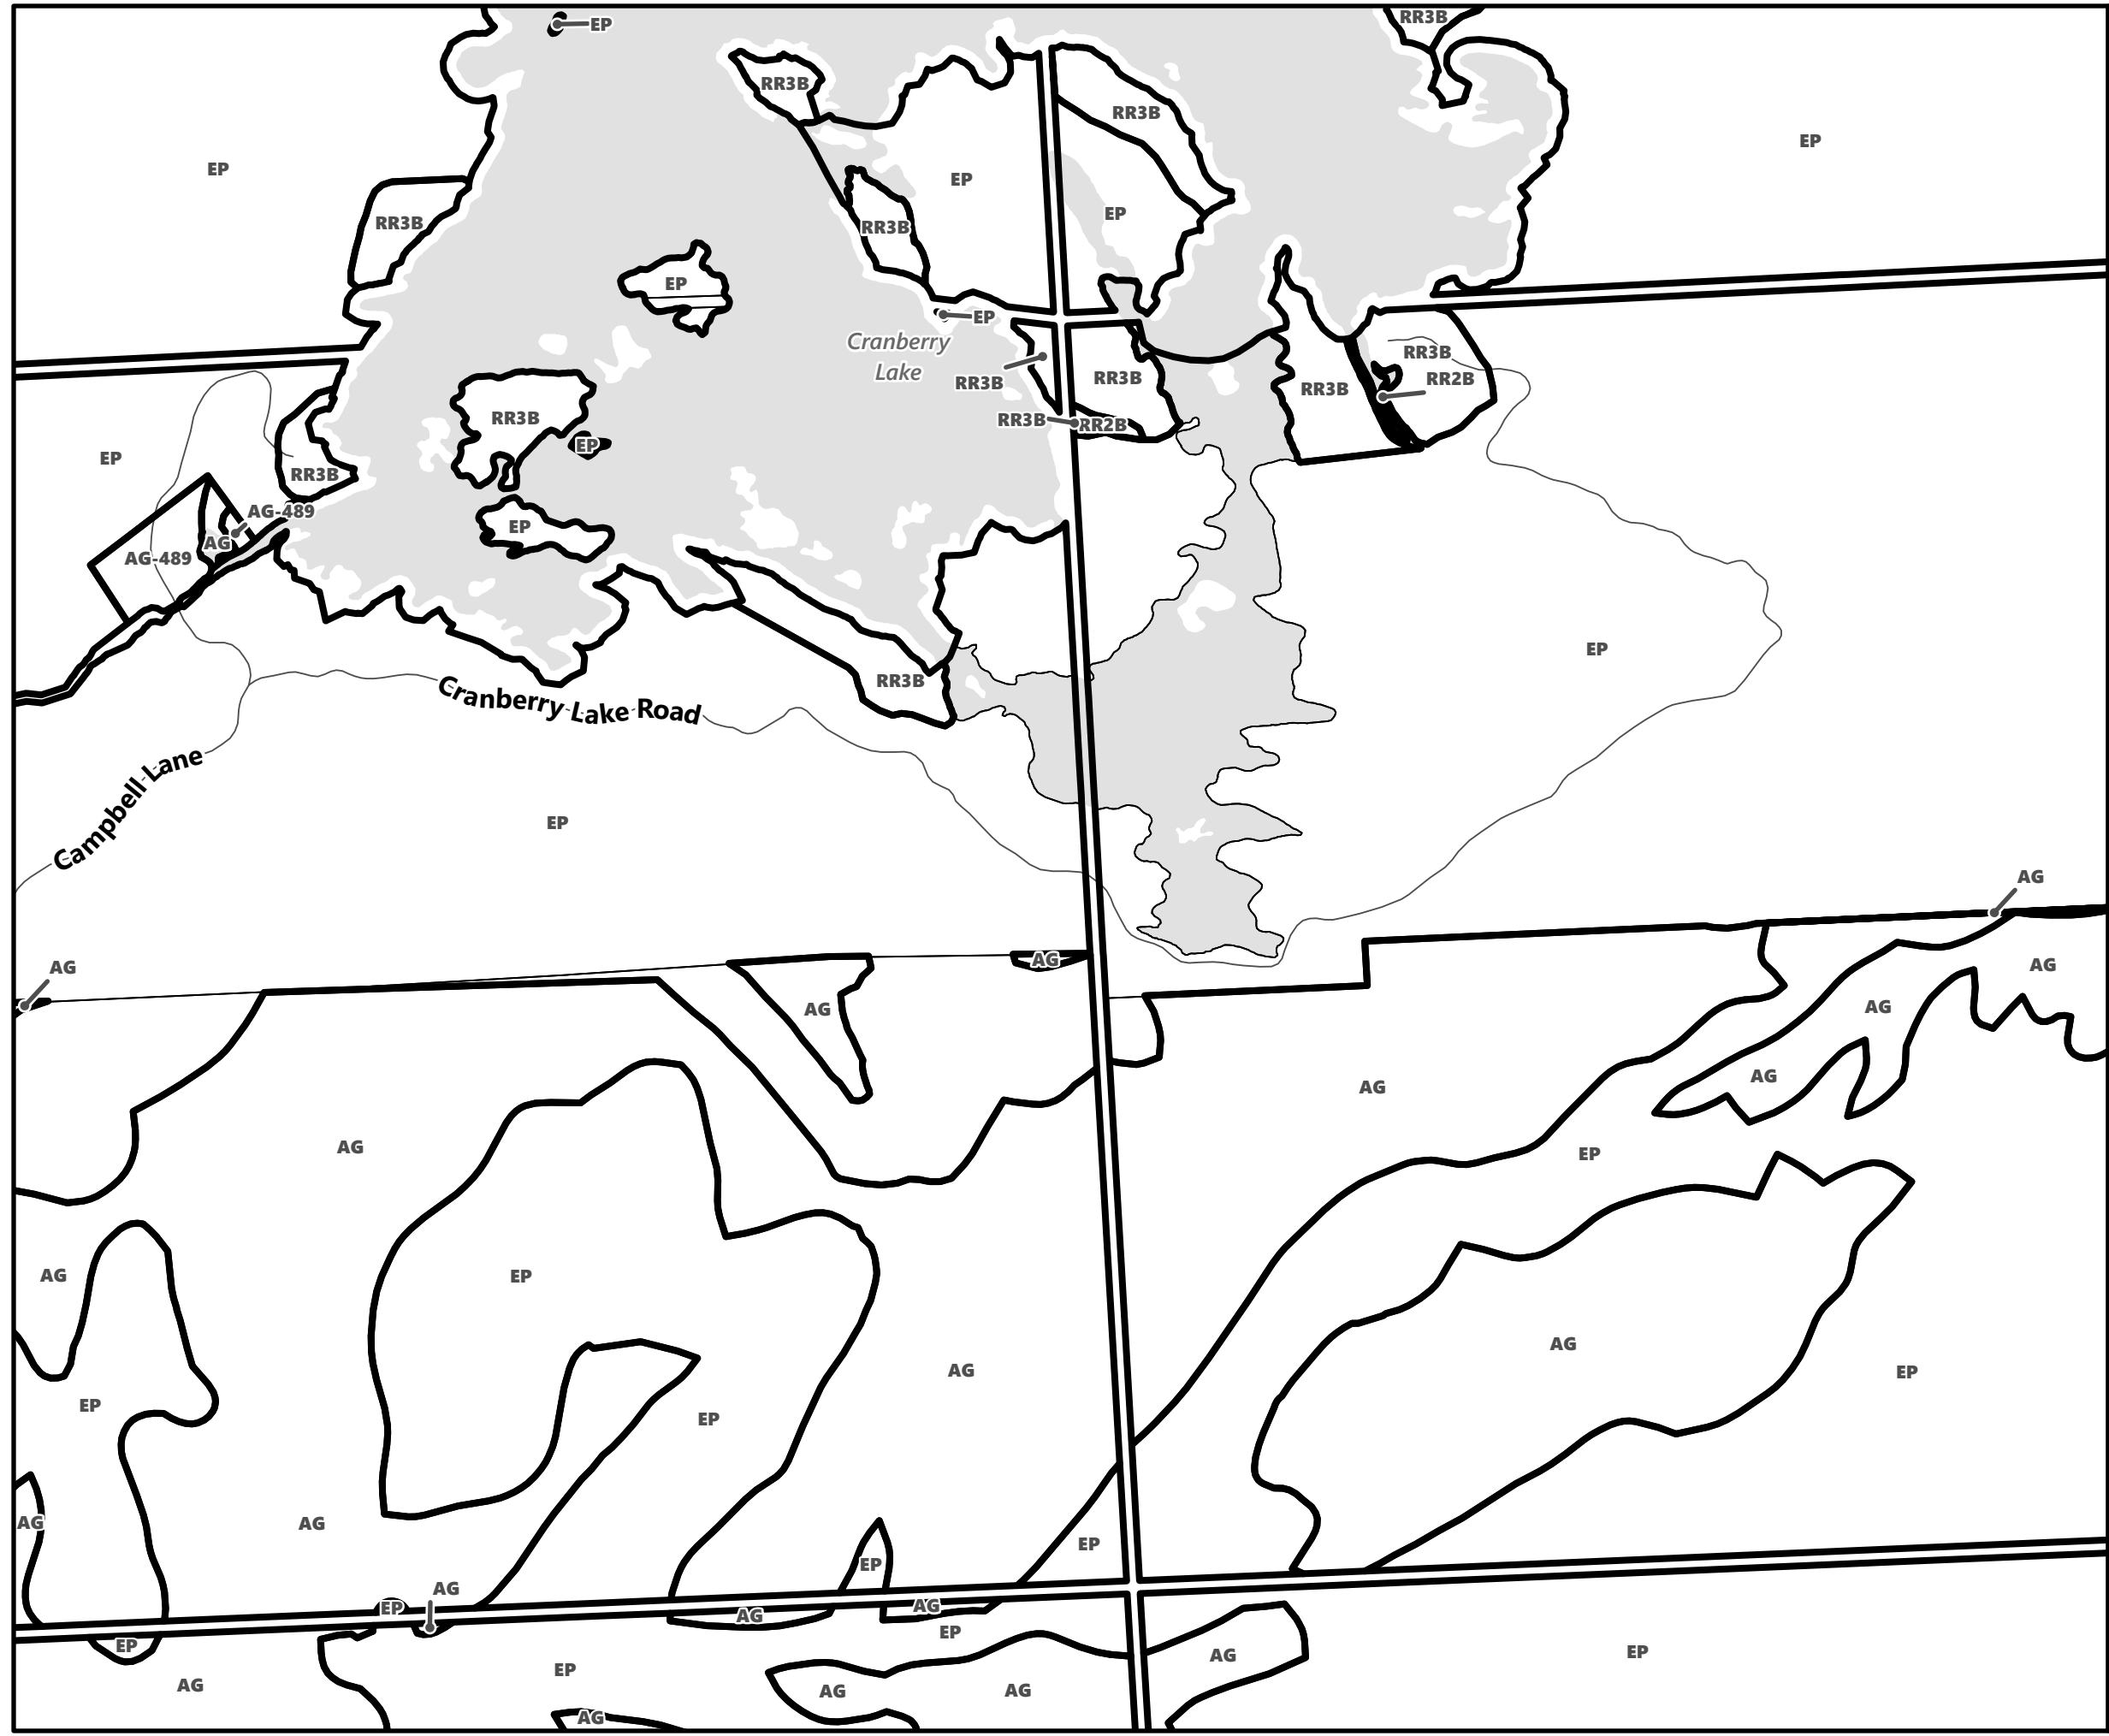

City of Kawartha Lakes Rural Zoning By-law Schedule A-A58

1. **Legend**
2. City of Kawartha Lakes Boundary
   - Zone Boundary