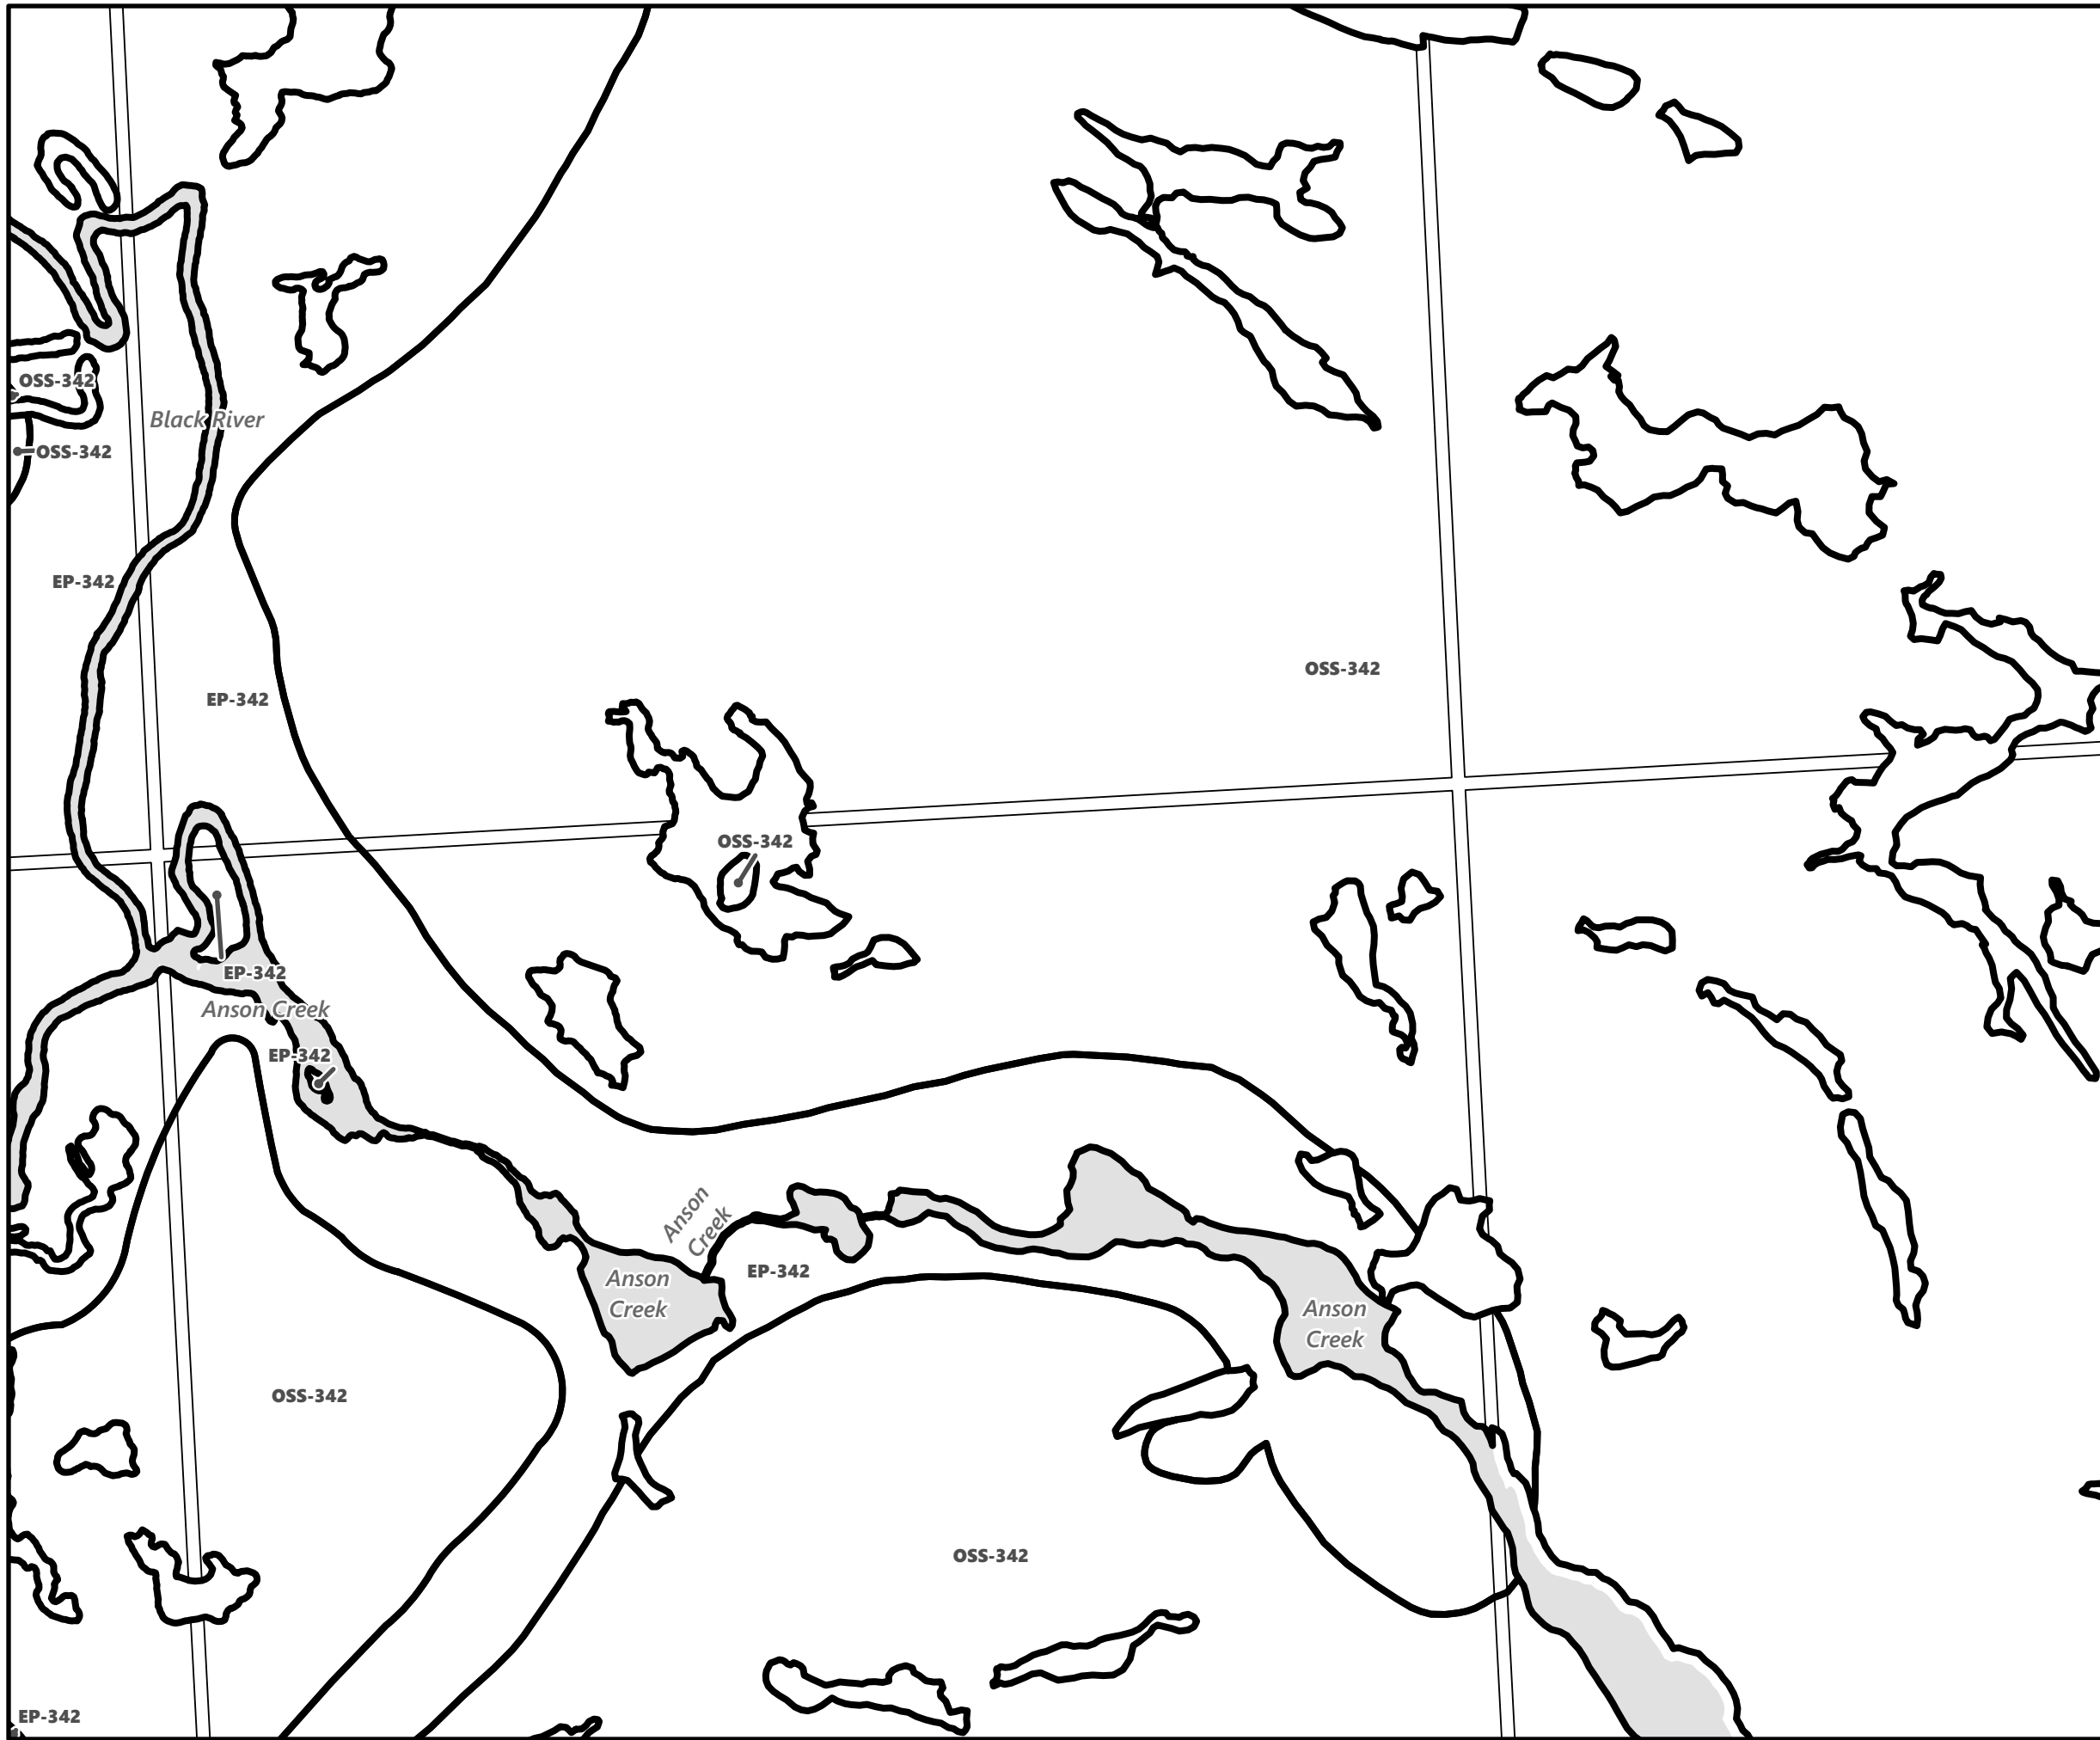

**City of Kawartha Lakes
Rural Zoning By-law
Schedule A-A19**

Legend

- City of Kawartha Lakes Boundary
- Zone Boundary

March 2024

Sources:
MNDMNR, City of Kawartha Lakes and Teranet
Projection:
NAD 1983 UTM Zone 17N