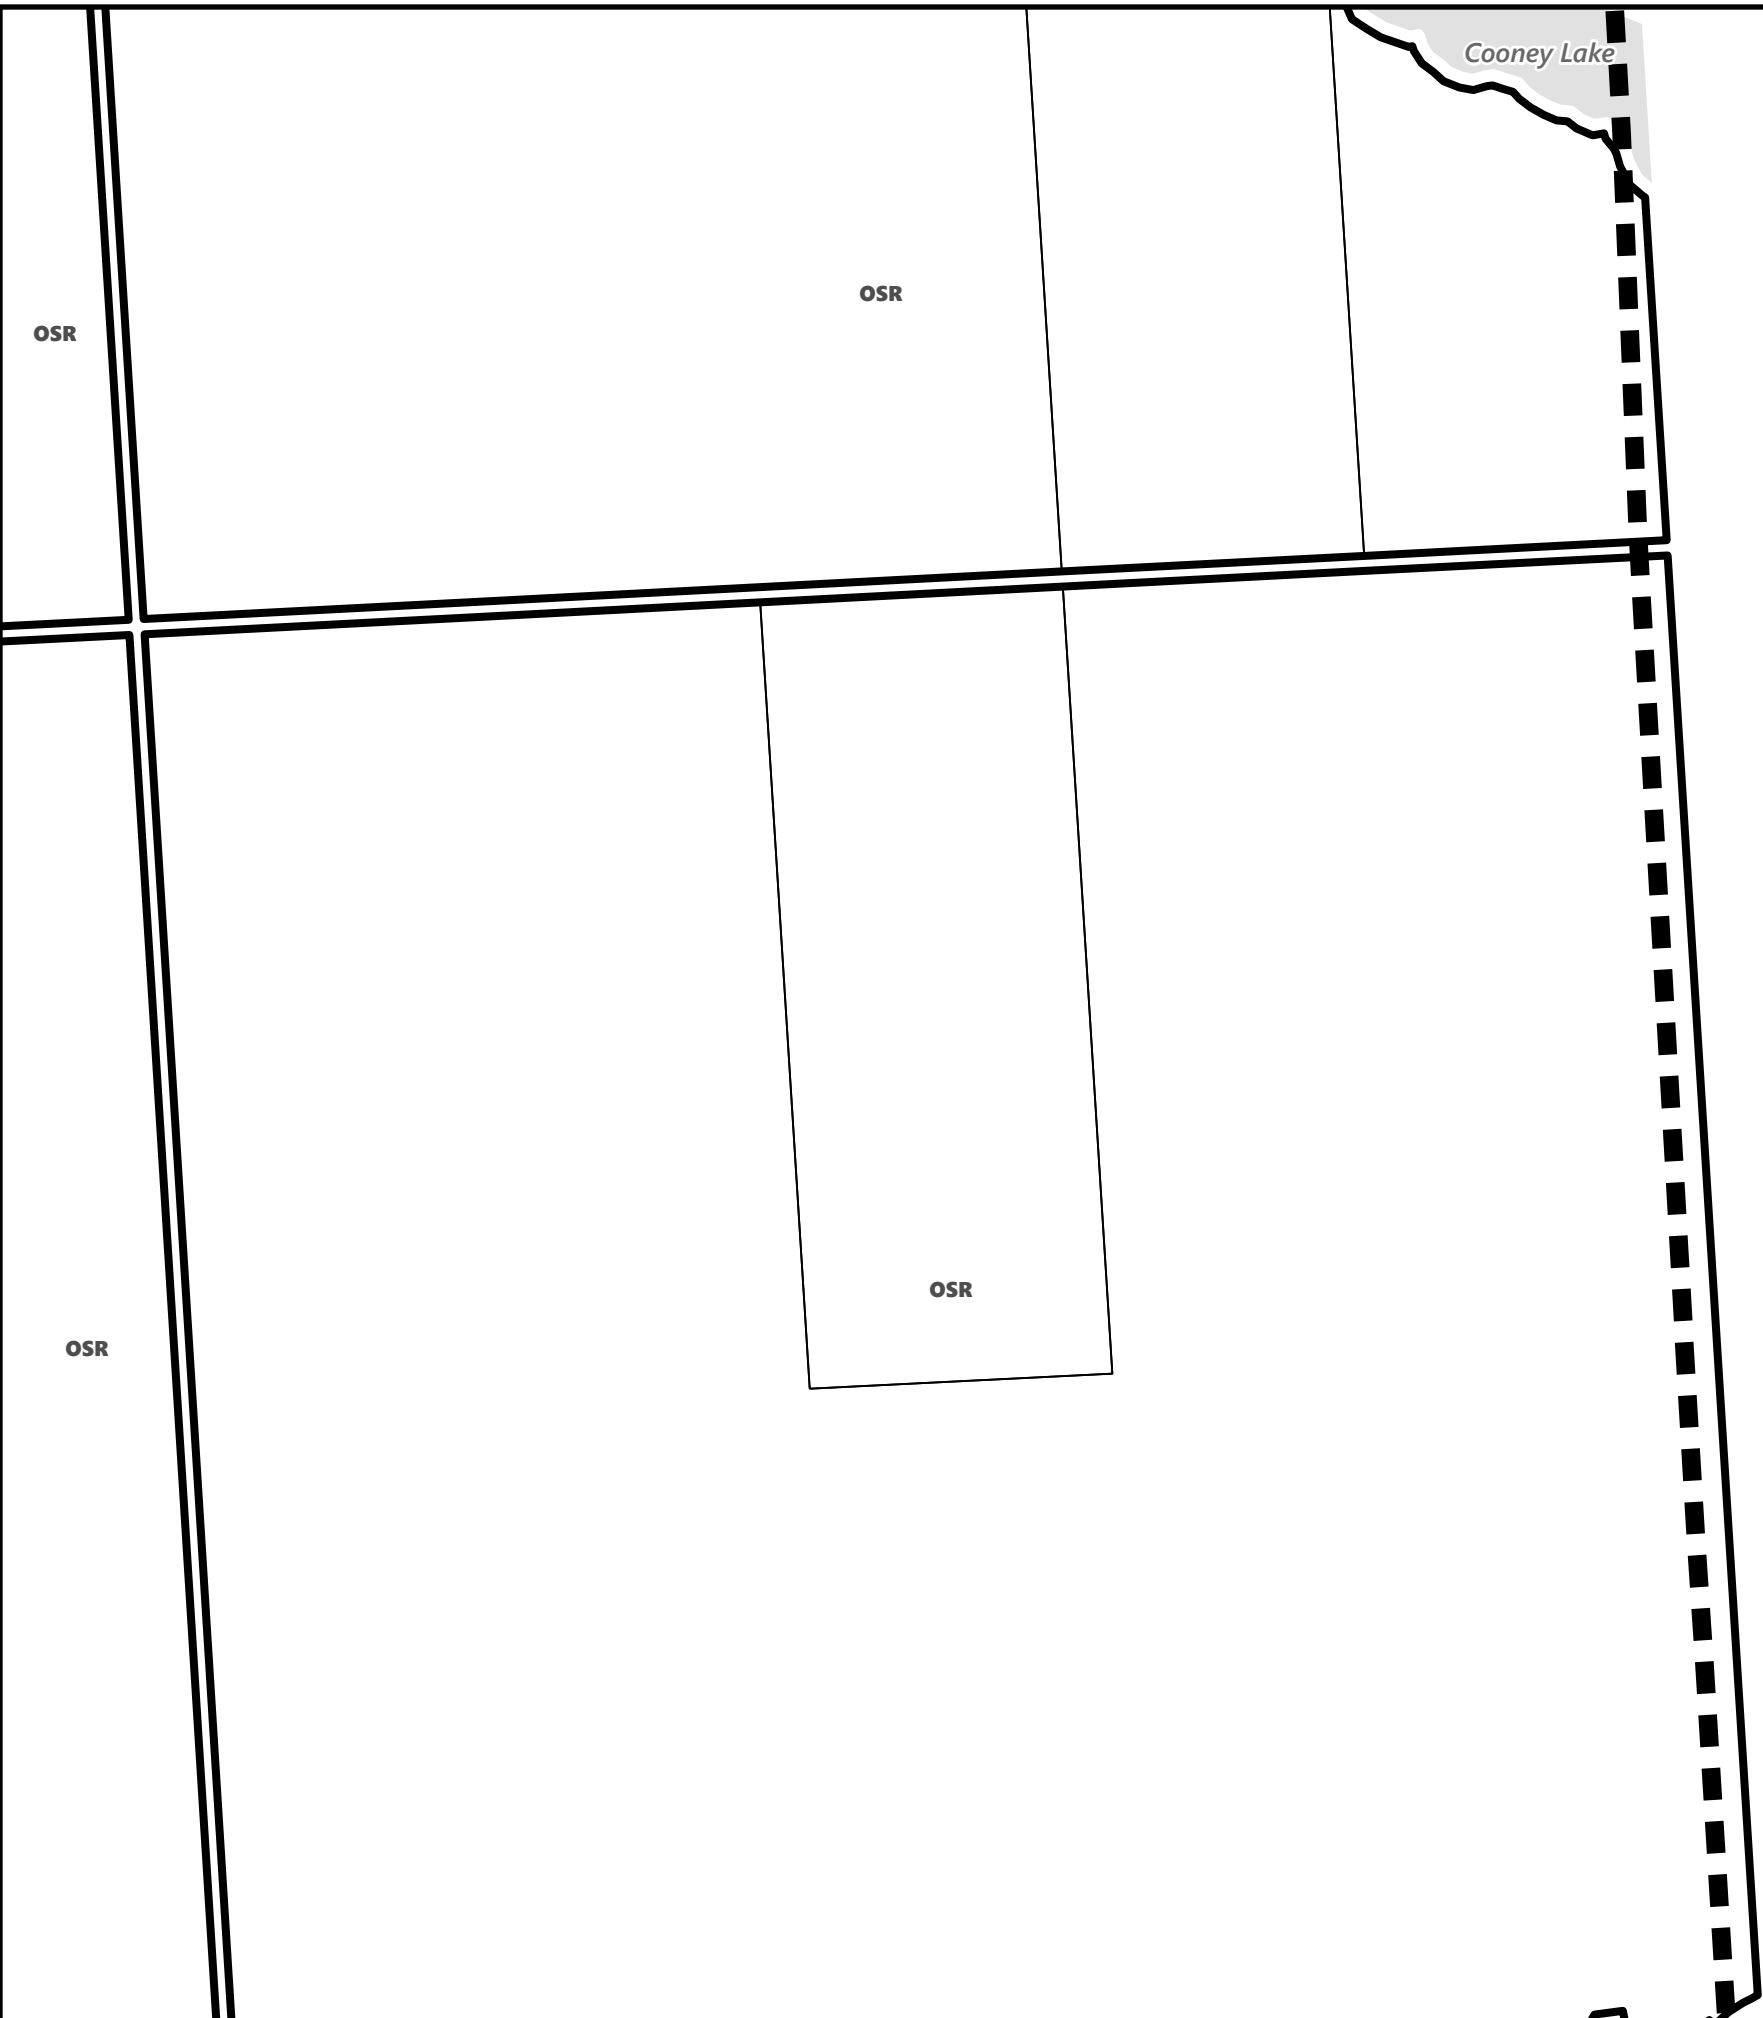

**City of Kawartha Lakes
Rural Zoning By-law
Schedule A-A45**

Legend

- City of Kawartha Lakes Boundary
- Zone Boundary

March 2024

Sources:
MNDMNR, City of Kawartha Lakes and Teranet
Projection:
NAD 1983 UTM Zone 17N