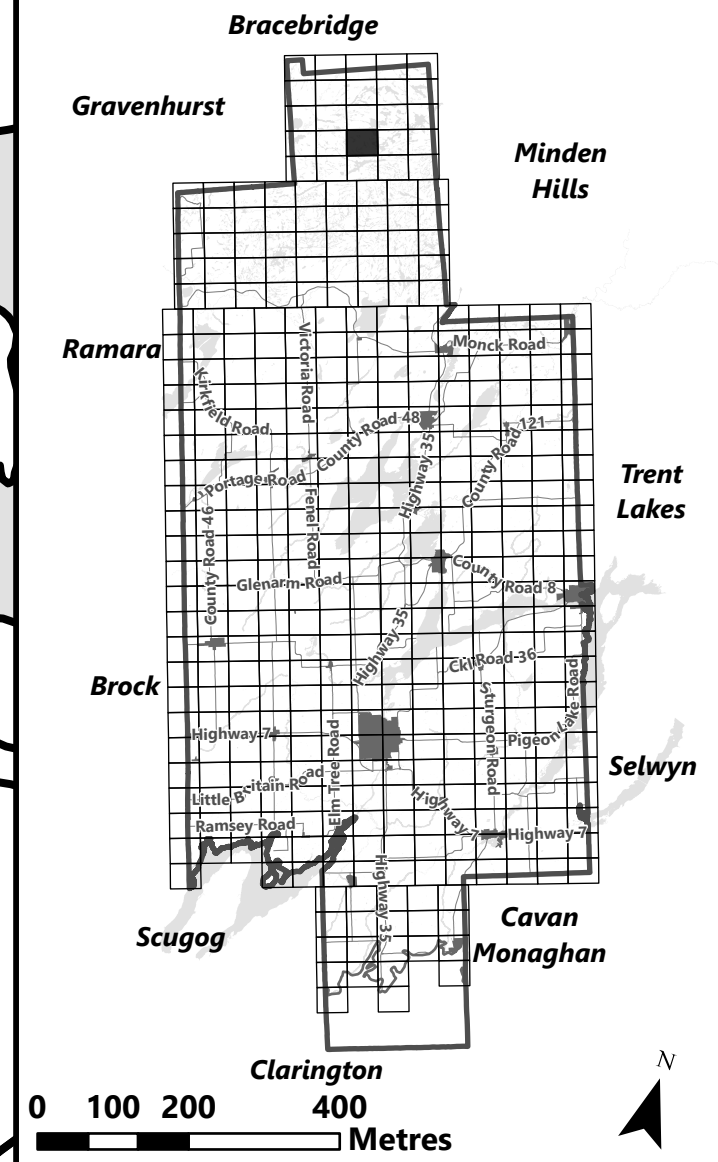

City of Kawartha Lakes Rural Zoning By-law Schedule A-A20

Legend

- City of Kawartha Lakes Boundary
- Zone Boundary