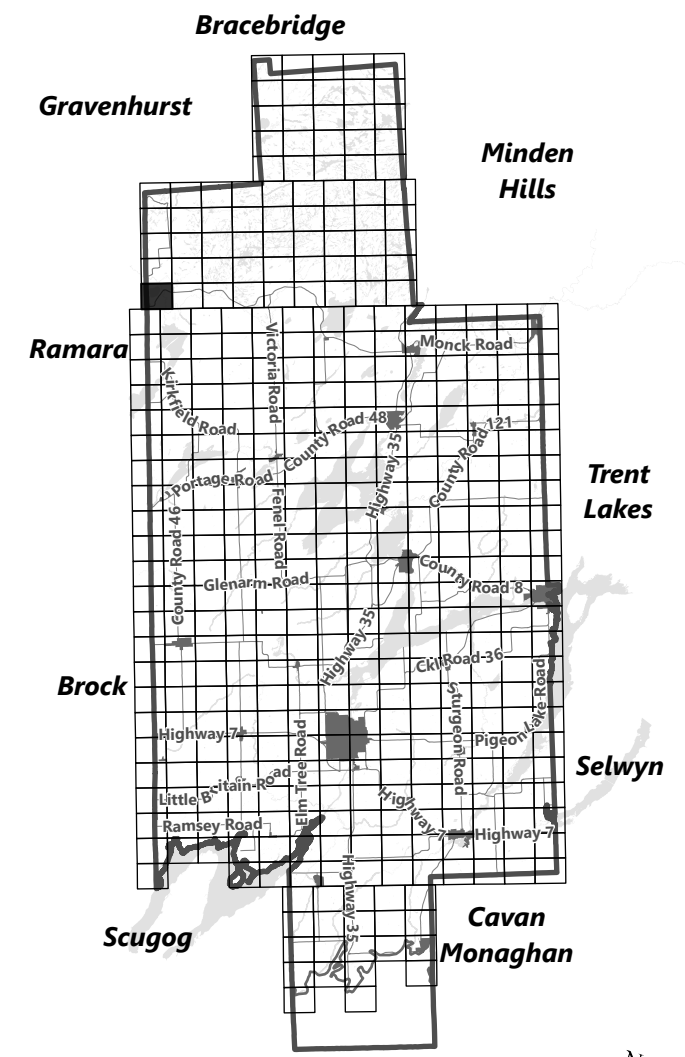

March 2024

Sources:
MNDMNR, City of Kawartha Lakes and Teranet
Projection:
NAD 1983 UTM Zone 17N

City of Kawartha Lakes Rural Zoning By-law Schedule A-A64

Legend

- City of Kawartha Lakes Boundary
- Zone Boundary