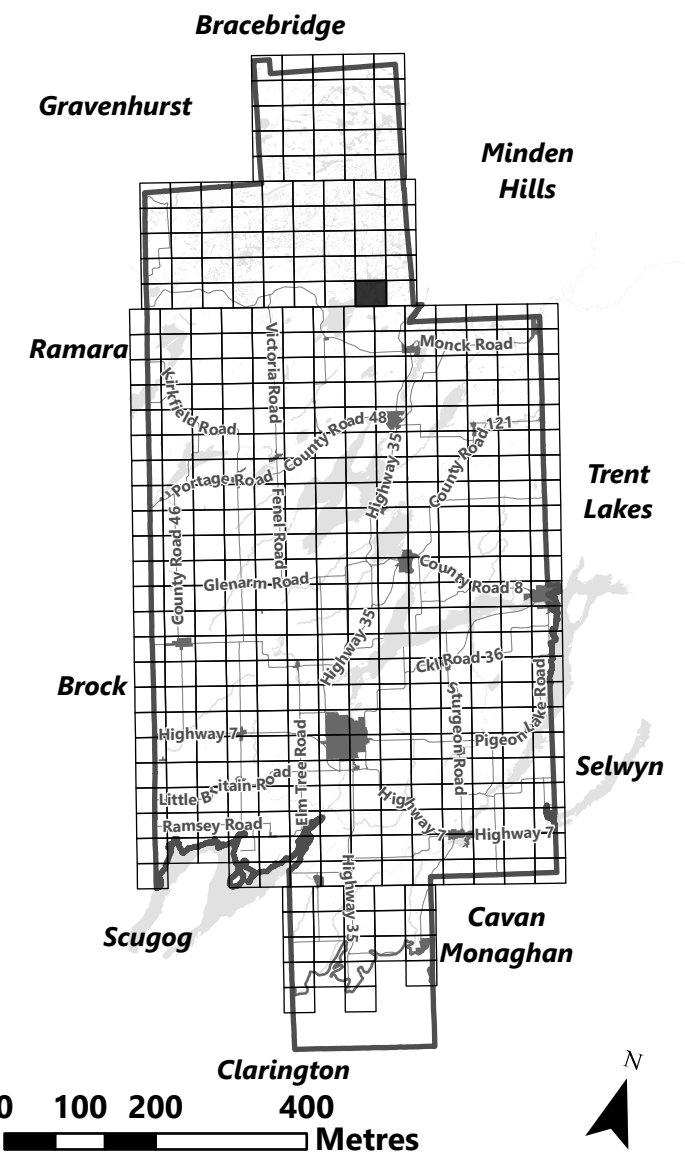

**City of Kawartha Lakes
Rural Zoning By-law
Schedule A-A71**

Legend

- City of Kawartha Lakes Boundary
- Zone Boundary

March 2024

Sources:
MNDMNR, City of Kawartha Lakes and Teranet
Projection:
NAD 1983 UTM Zone 17N