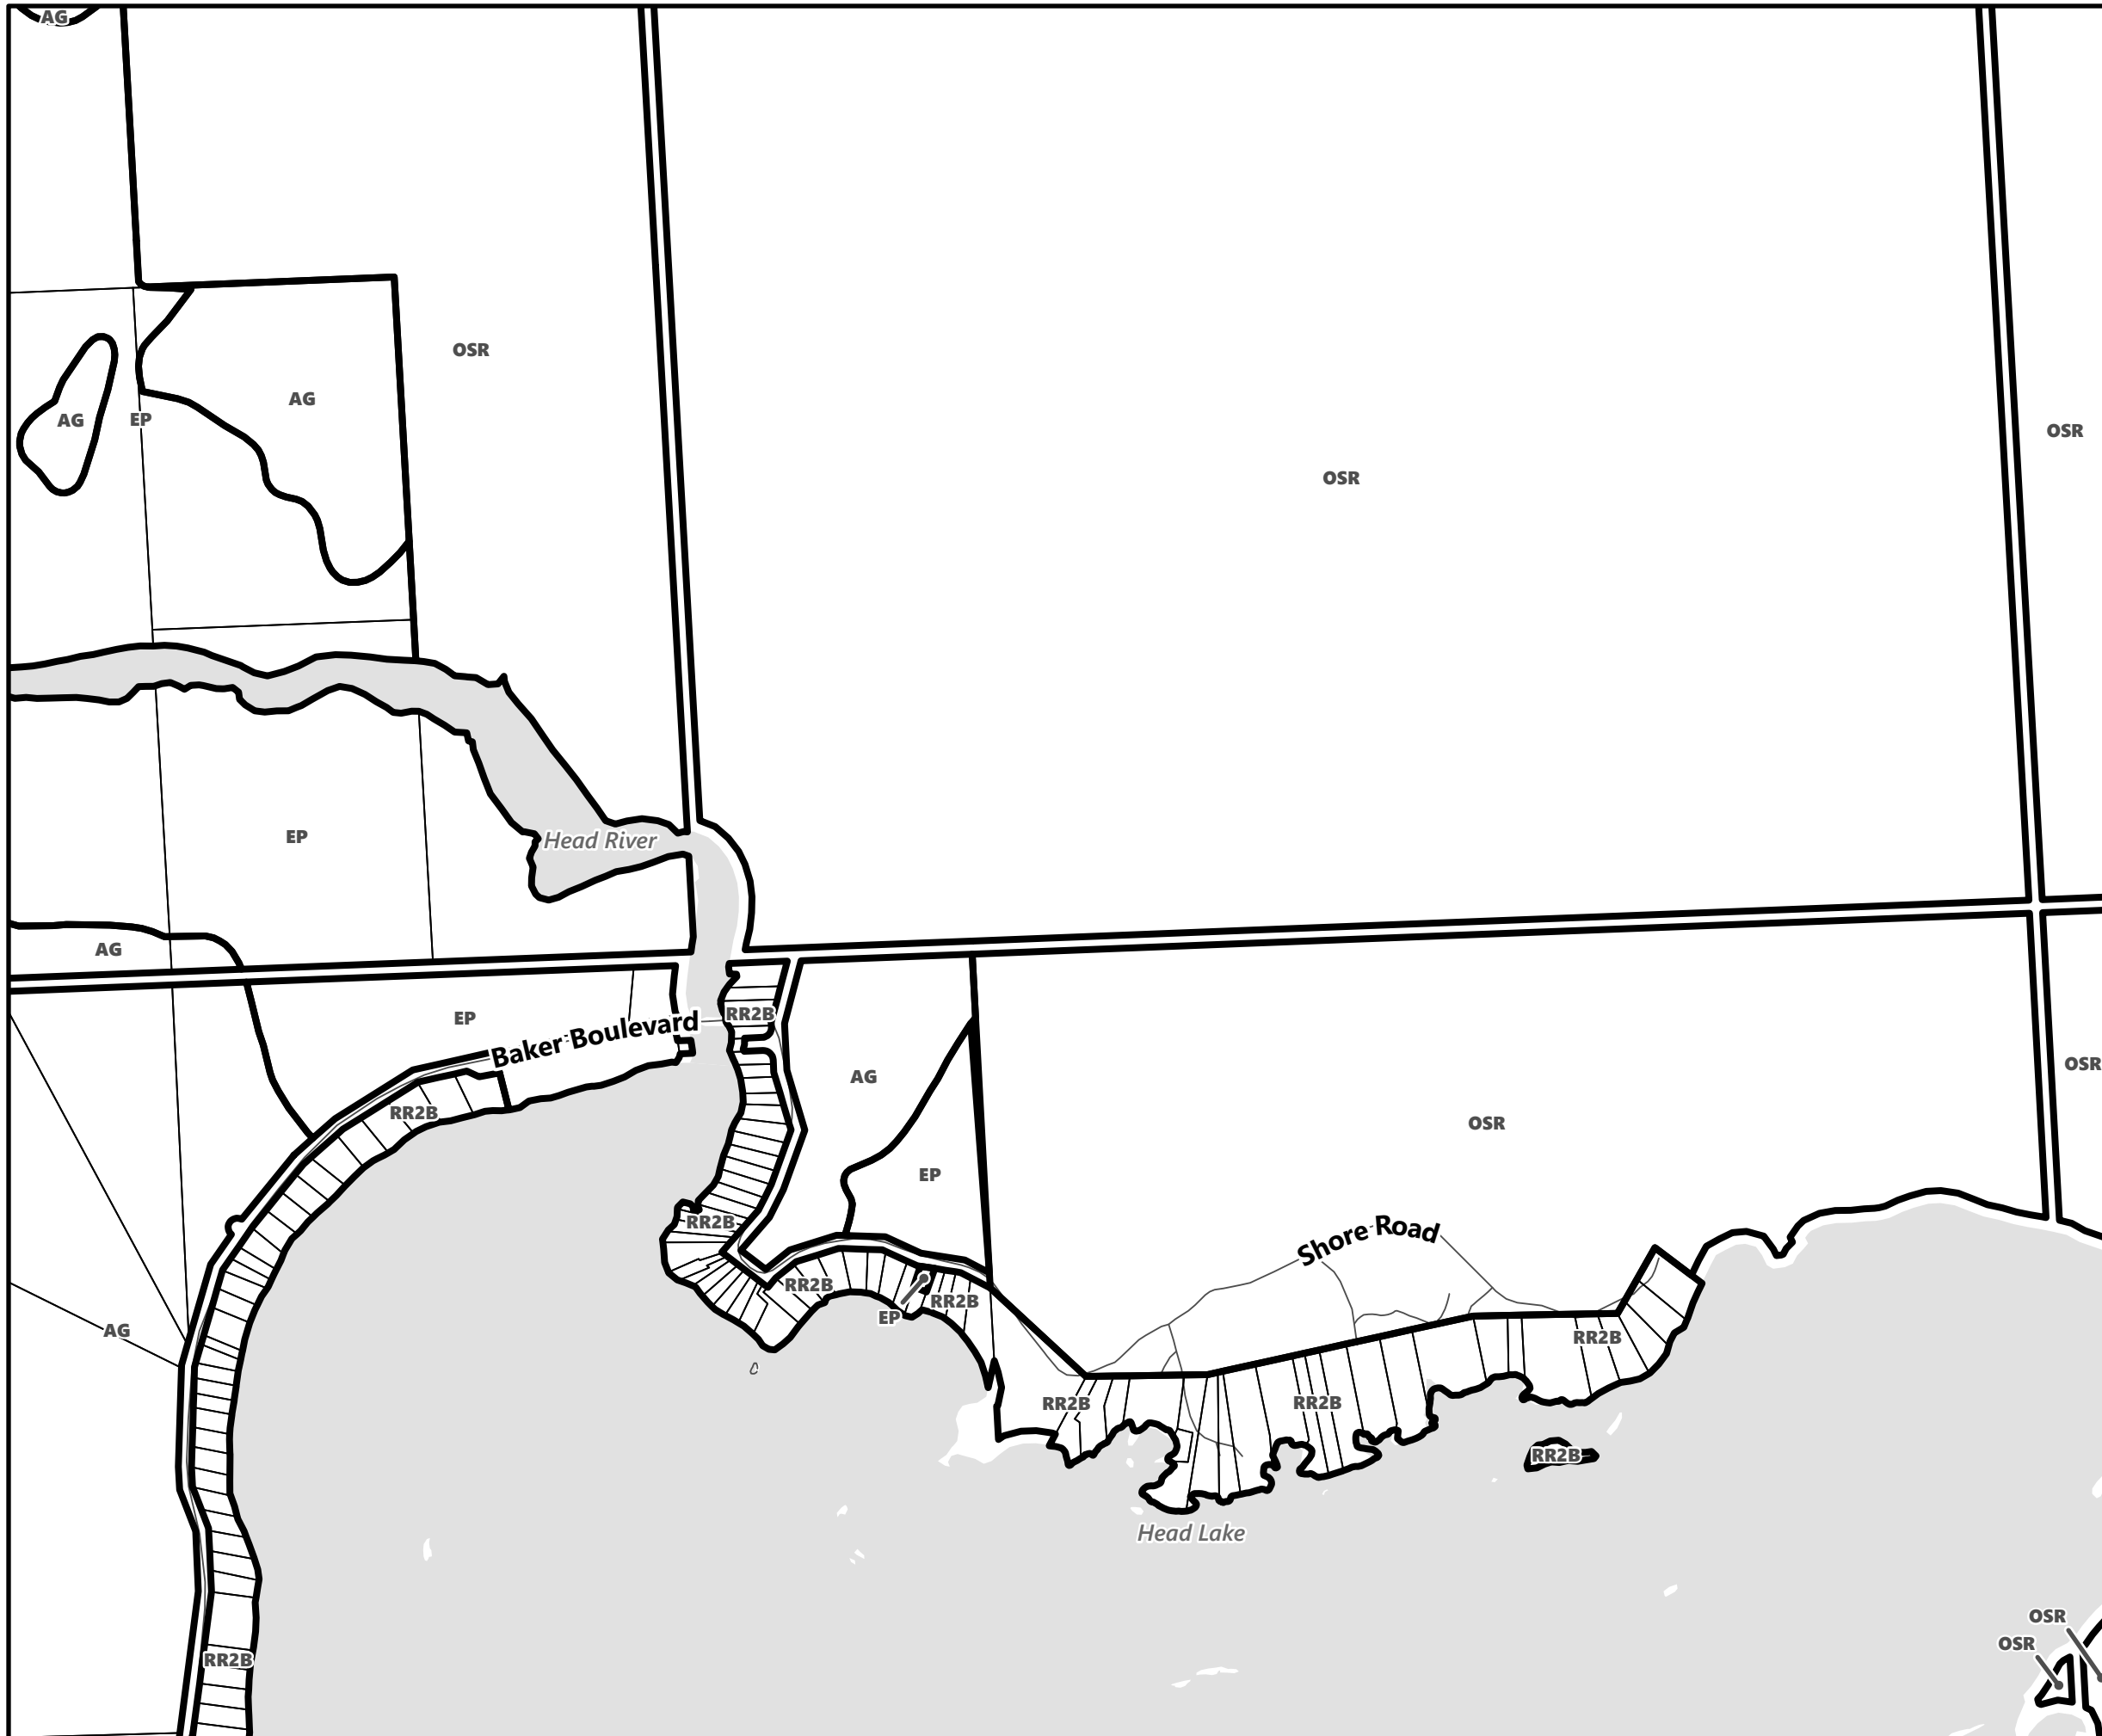

March 2024

Sources:
MNDMNR, City of Kawartha Lakes and Teranet
Projection:
NAD 1983 UTM Zone 17N

City of Kawartha Lakes Rural Zoning By-law Schedule A-A70

Legend

- City of Kawartha Lakes Boundary
- Zone Boundary