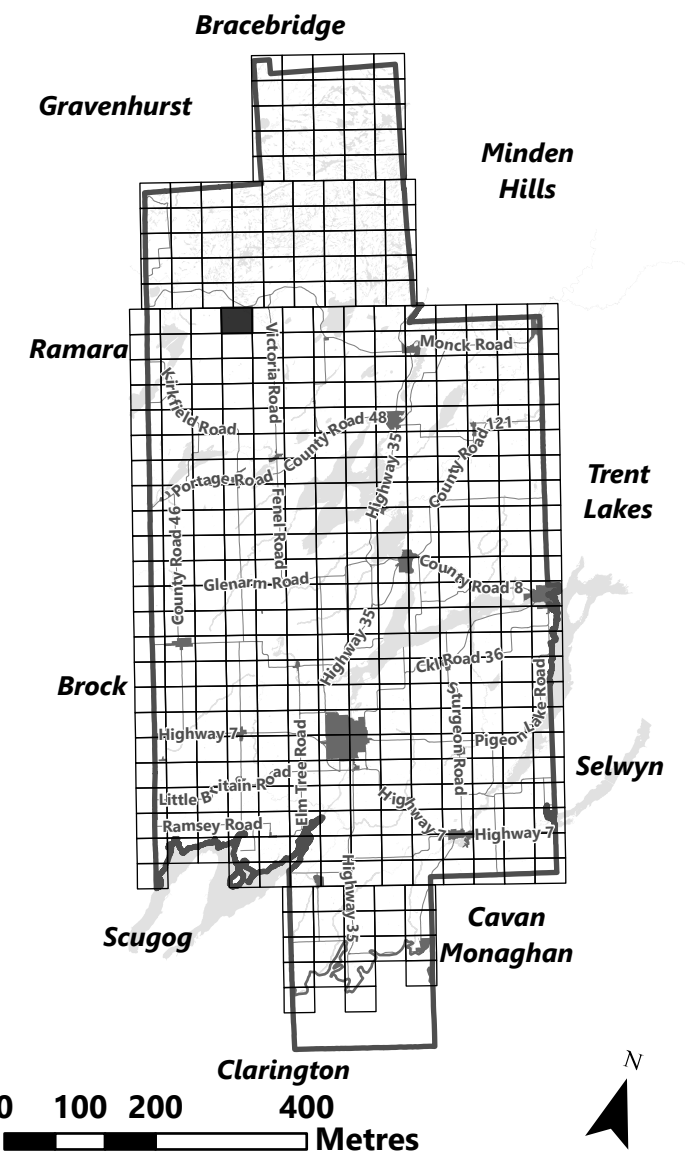

City of Kawartha Lakes Rural Zoning By-law Schedule A-A76

Legend

- City of Kawartha Lakes Boundary
- Zone Boundary

March 2024

Sources:
MNDMNR, City of Kawartha Lakes and Teranet
Projection:
NAD 1983 UTM Zone 17N