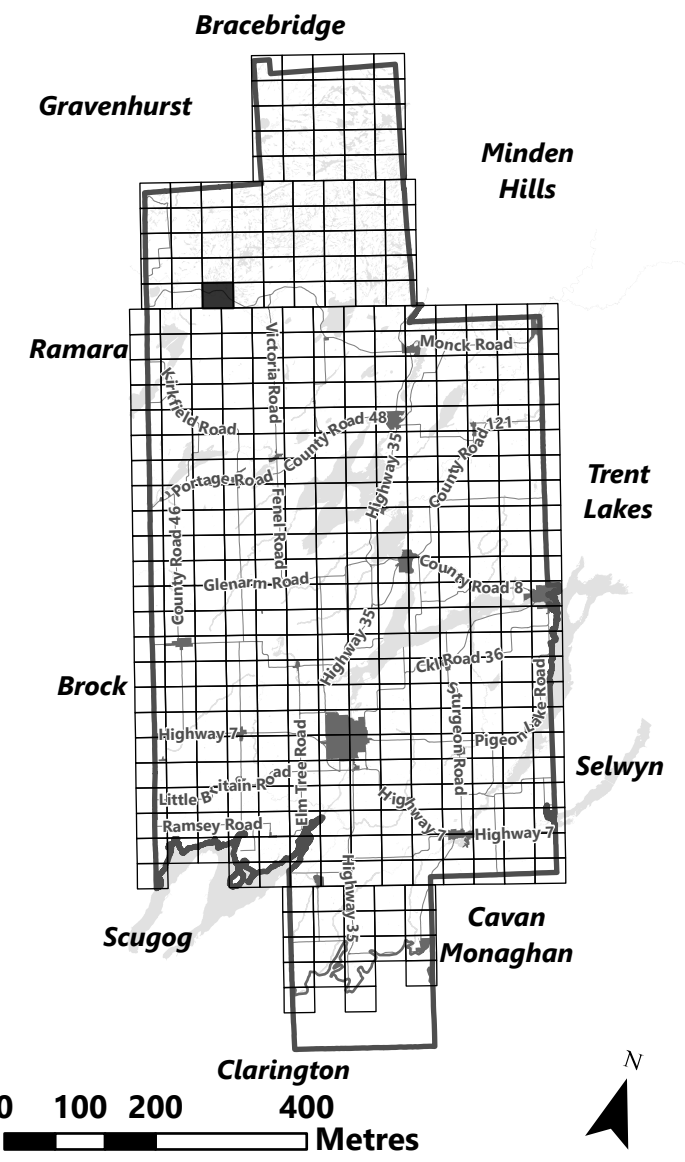

City of Kawartha Lakes Rural Zoning By-law Schedule A-A66

Legend

- City of Kawartha Lakes Boundary
- Zone Boundary

March 2024

Sources:
MNDMNR, City of Kawartha Lakes and Teranet
Projection:
NAD 1983 UTM Zone 17N