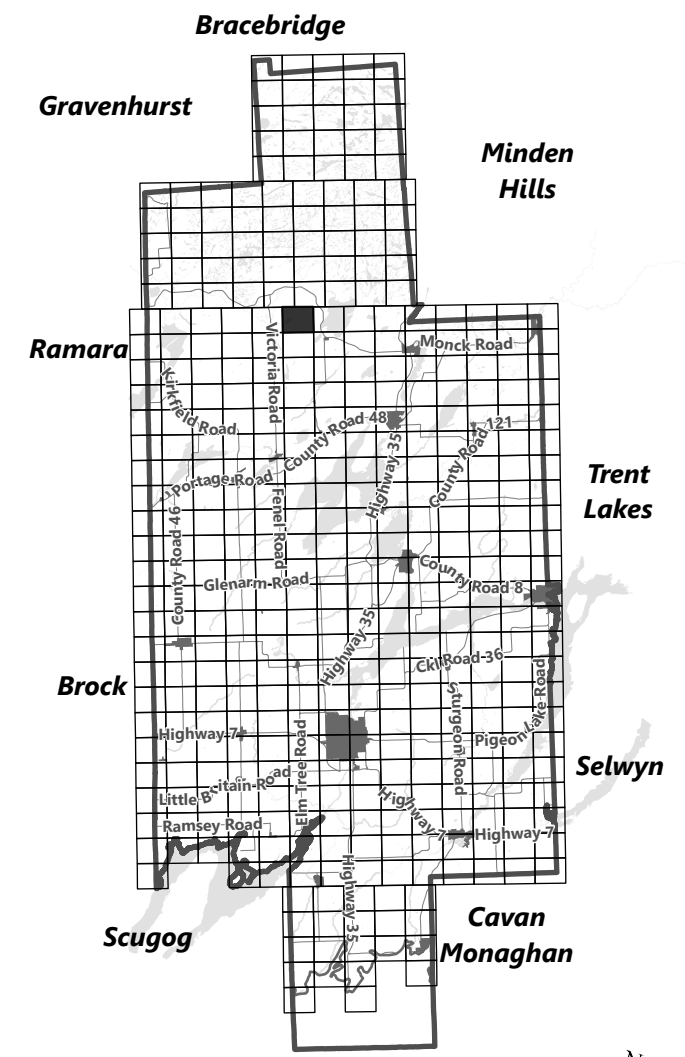

City of Kawartha Lakes Rural Zoning By-law Schedule A-A78

Legend

- City of Kawartha Lakes Boundary
- Zone Boundary

March 2024

Sources:
MNDMNR, City of Kawartha Lakes and Teranet
Projection:
NAD 1983 UTM Zone 17N