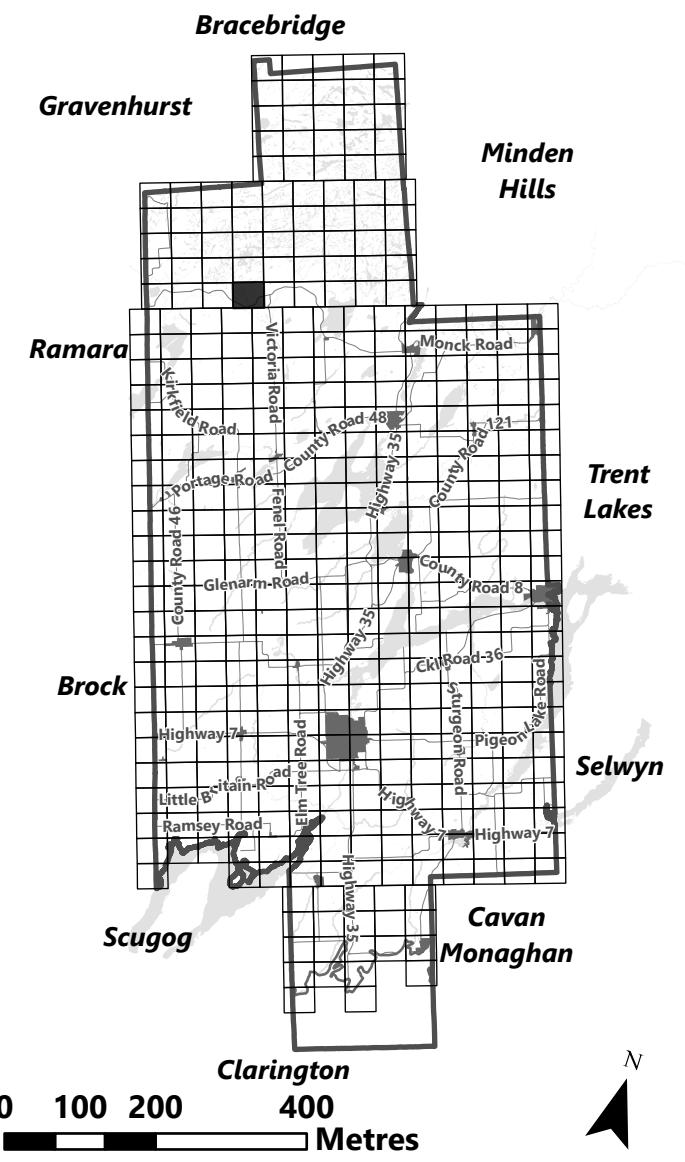

City of Kawartha Lakes Rural Zoning By-law Schedule A-A67

Legend

- City of Kawartha Lakes Boundary
- Zone Boundary

March 2024

Sources: MNDMNR, City of Kawartha Lakes and Teranet
Projection: NAD 1983 UTM Zone 17N