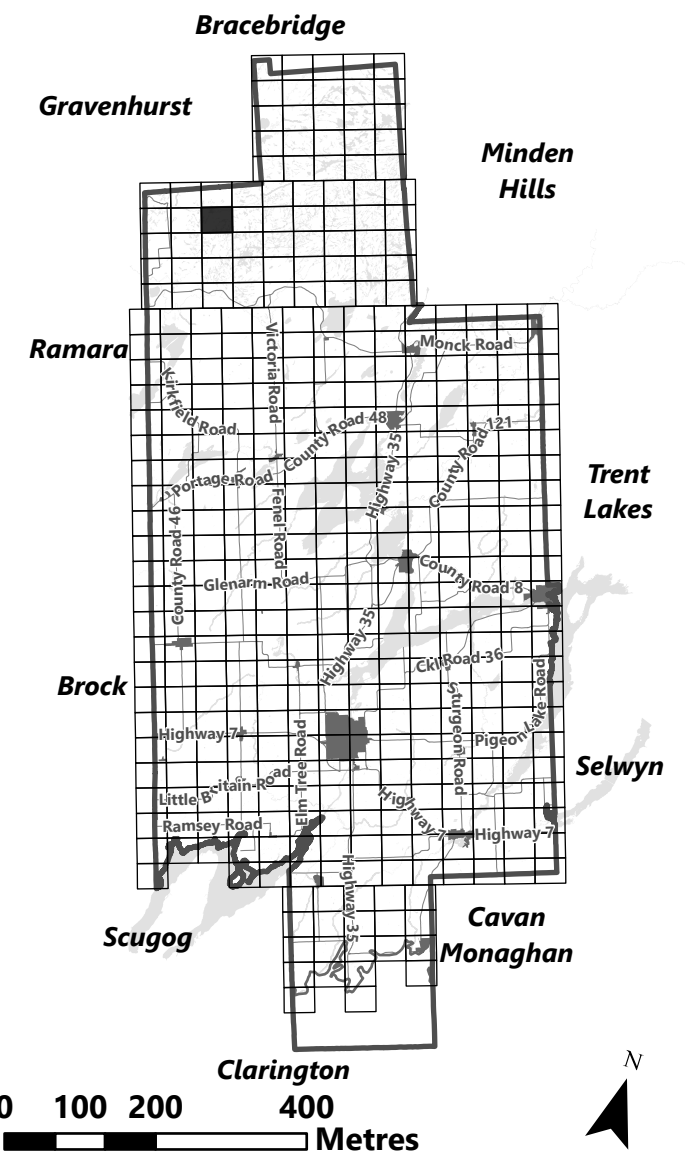

City of Kawartha Lakes Rural Zoning By-law Schedule A-A39

Legend

- City of Kawartha Lakes Boundary
- Zone Boundary