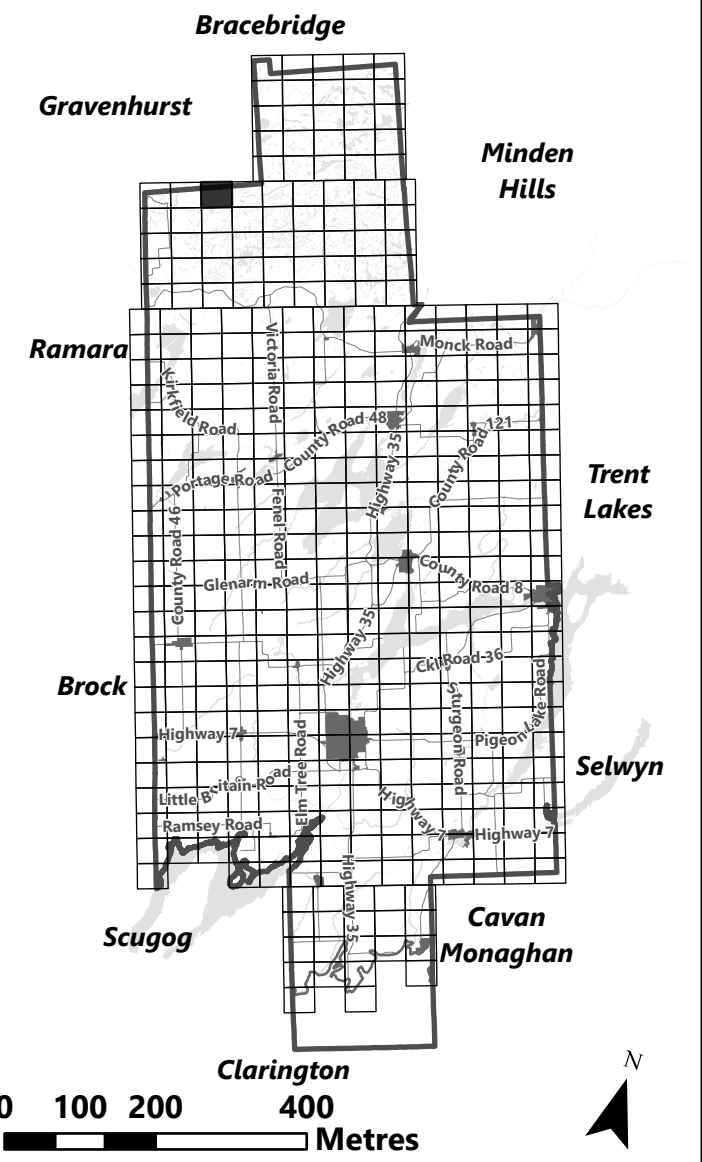

City of Kawartha Lakes Rural Zoning By-law Schedule A-A30

1. **Legend**
2. City of Kawartha Lakes Boundary
   - Zone Boundary

March 2024

Sources:
MNDMNR, City of Kawartha Lakes and Teranet
Projection:
NAD 1983 UTM Zone 17N