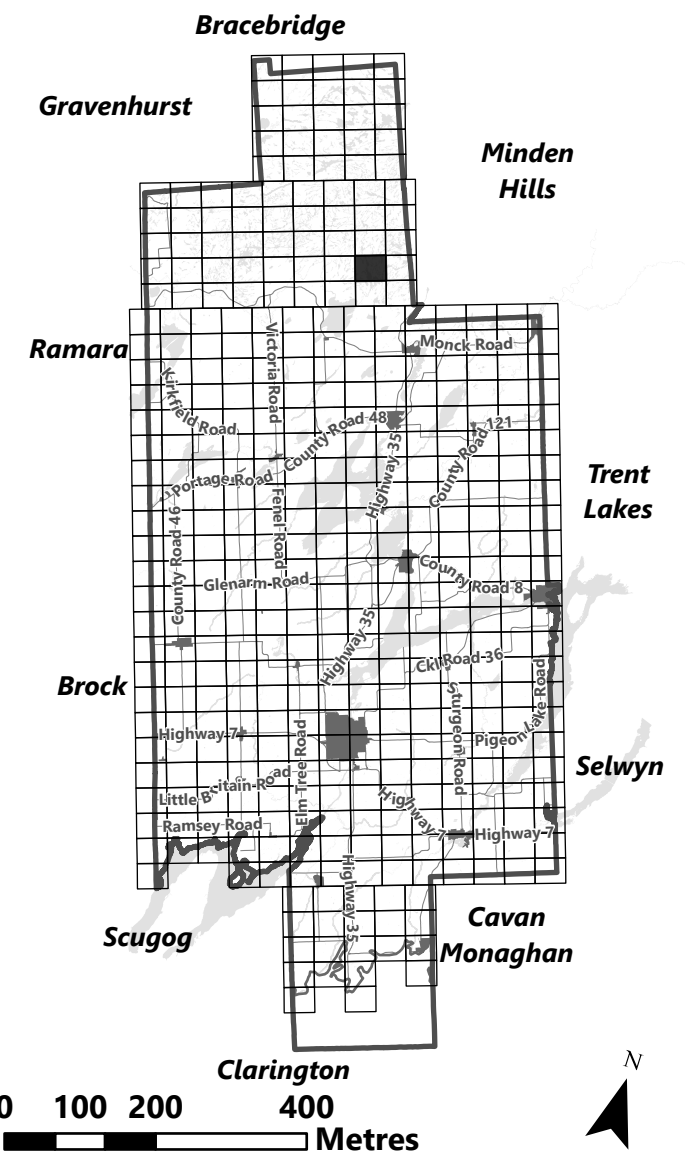

March 2024

Sources:
MNDMNR, City of Kawartha Lakes and Teranet
Projection:
NAD 1983 UTM Zone 17N

City of Kawartha Lakes Rural Zoning By-law Schedule A-A62

Legend

- City of Kawartha Lakes Boundary
- Zone Boundary