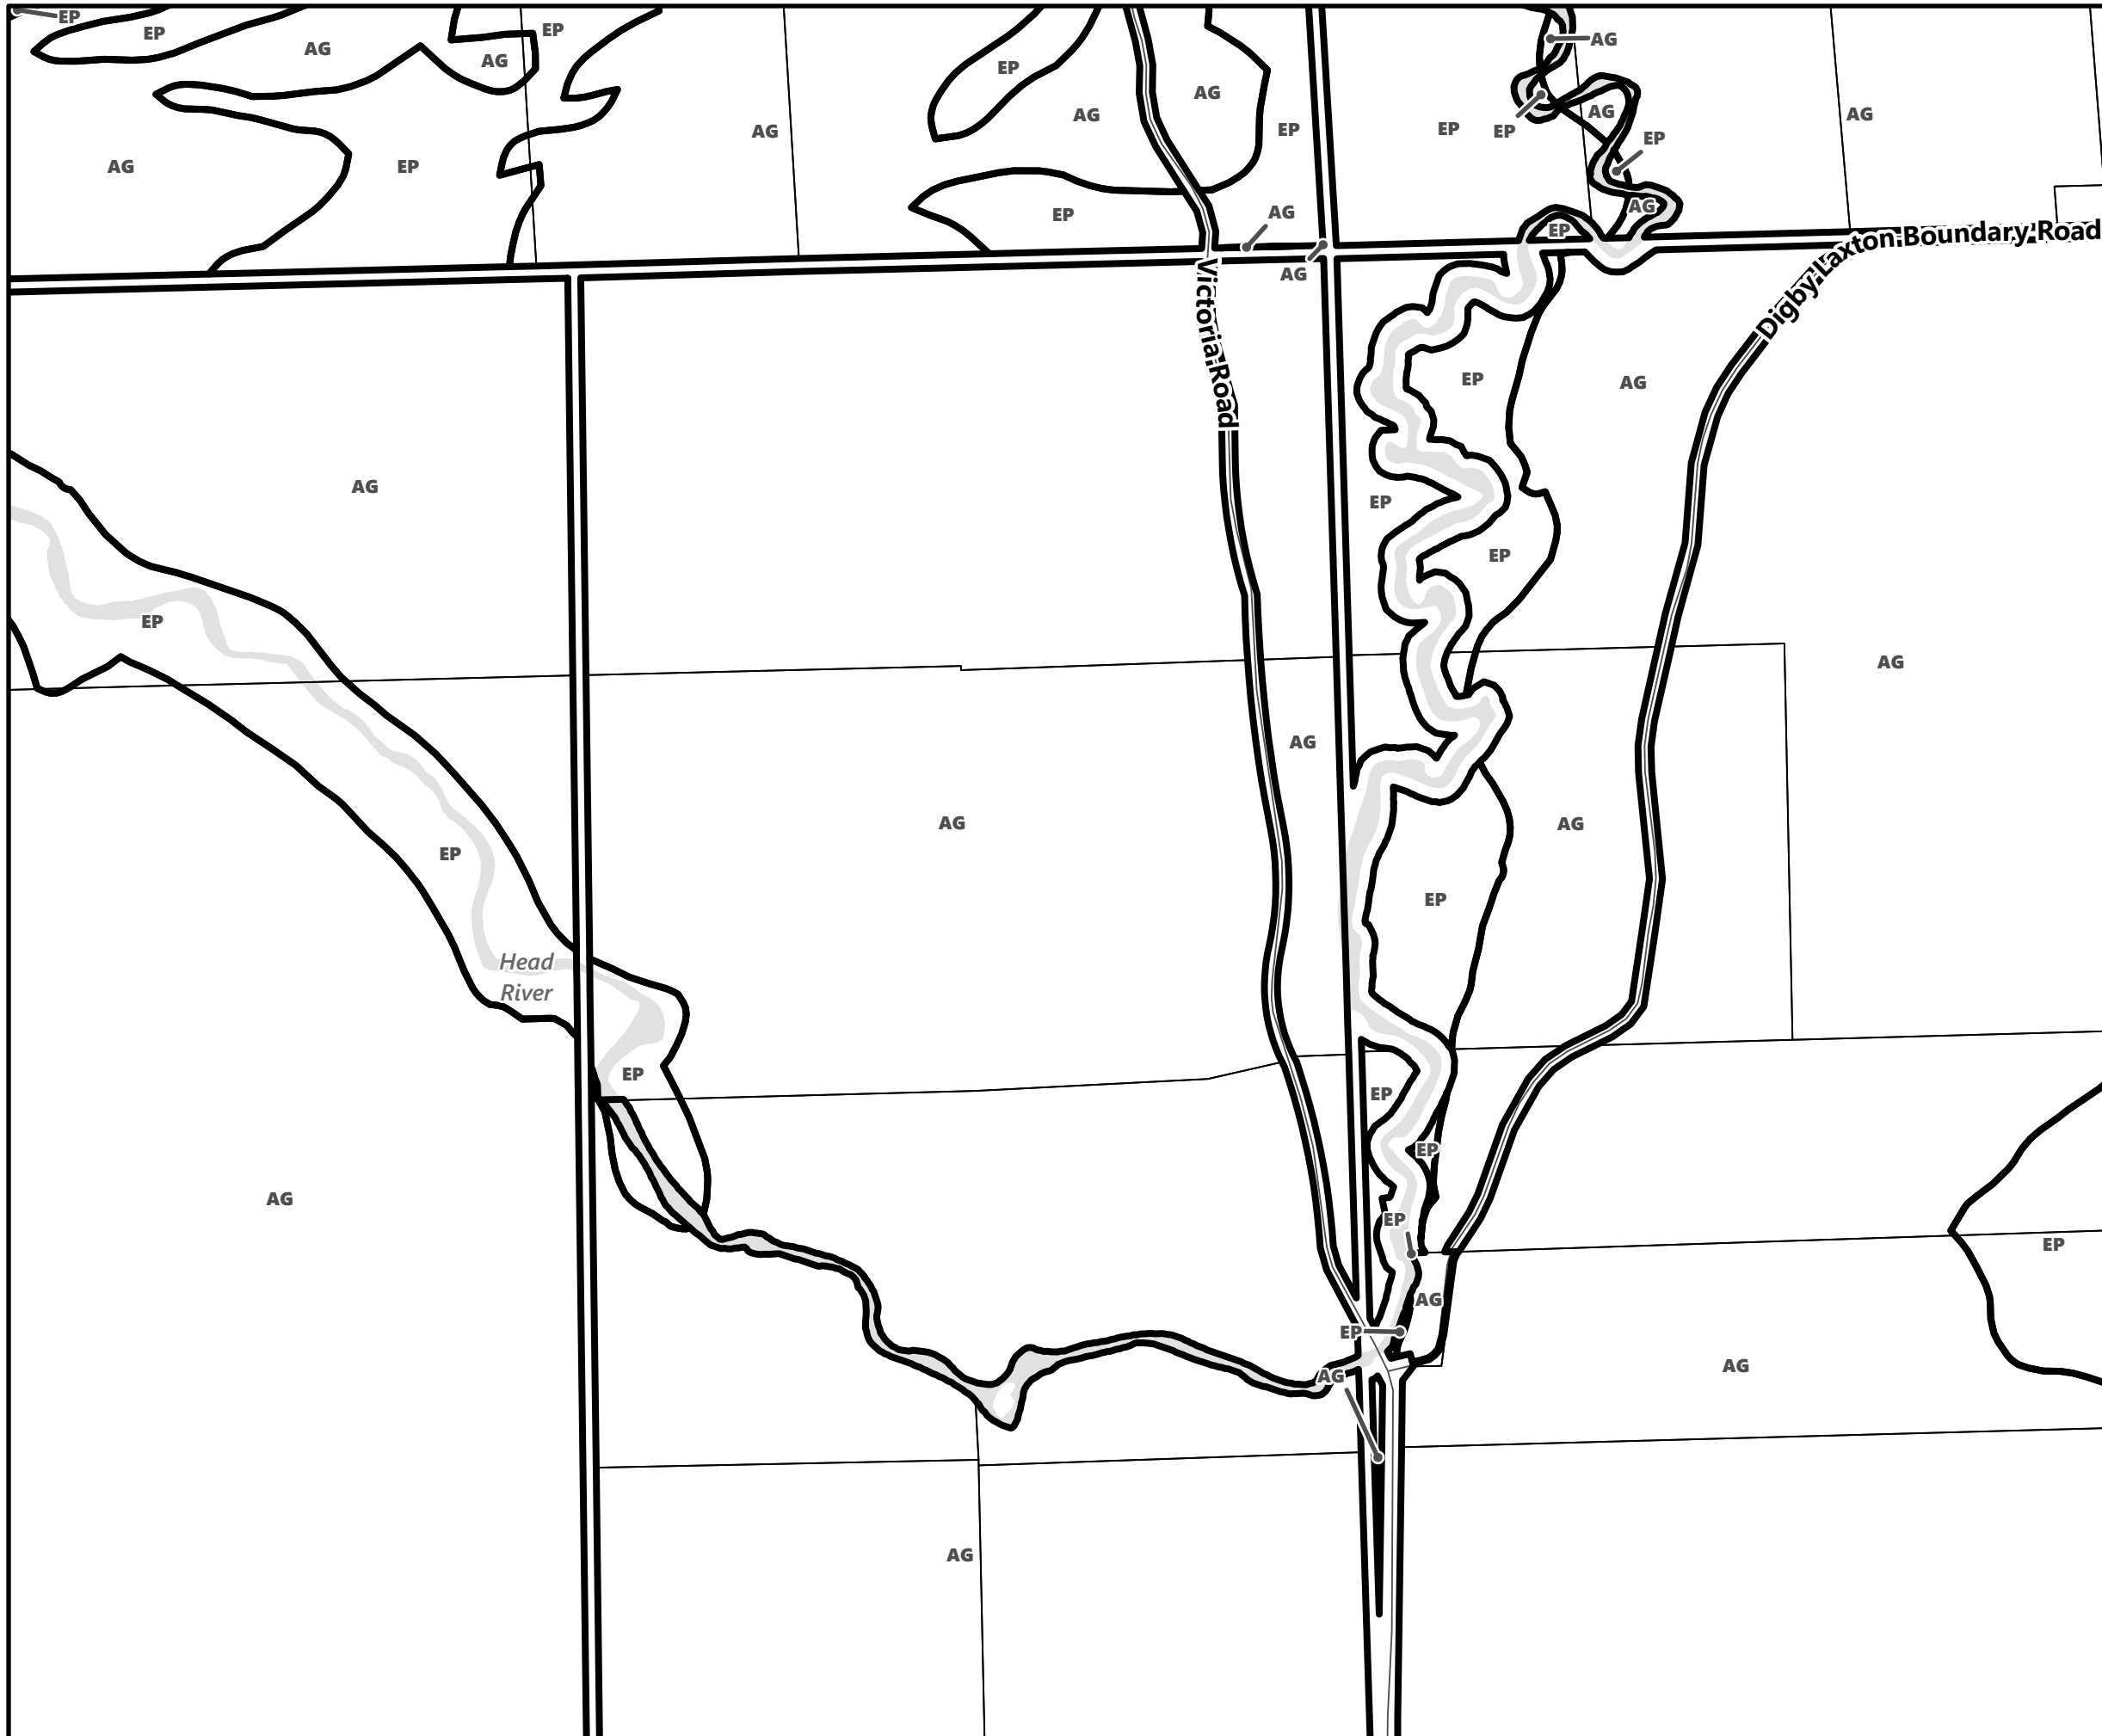

City of Kawartha Lakes Rural Zoning By-law Schedule A-A77

Legend

- City of Kawartha Lakes Boundary
- Zone Boundary

March 2024

Sources:
MNDMNR, City of Kawartha Lakes and Teranet
Projection:
NAD 1983 UTM Zone 17N