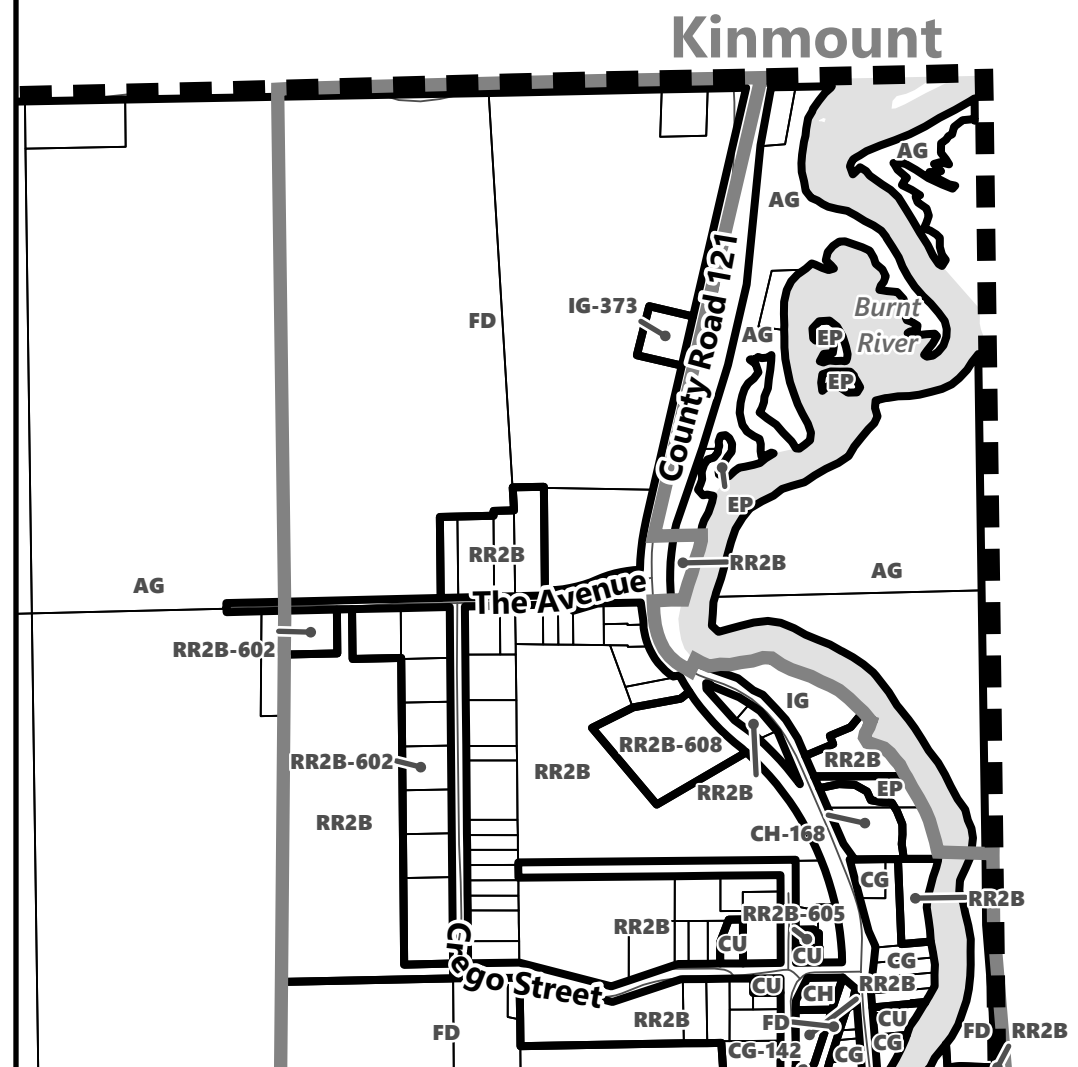

March 2024

Sources: MNDMNR, City of Kawartha Lakes and Teranet
Projection: NAD 1983 UTM Zone 17N

City of Kawartha Lakes Rural Zoning By-law Schedule A-A86

Legend

- City of Kawartha Lakes Boundary
- Zone Boundary