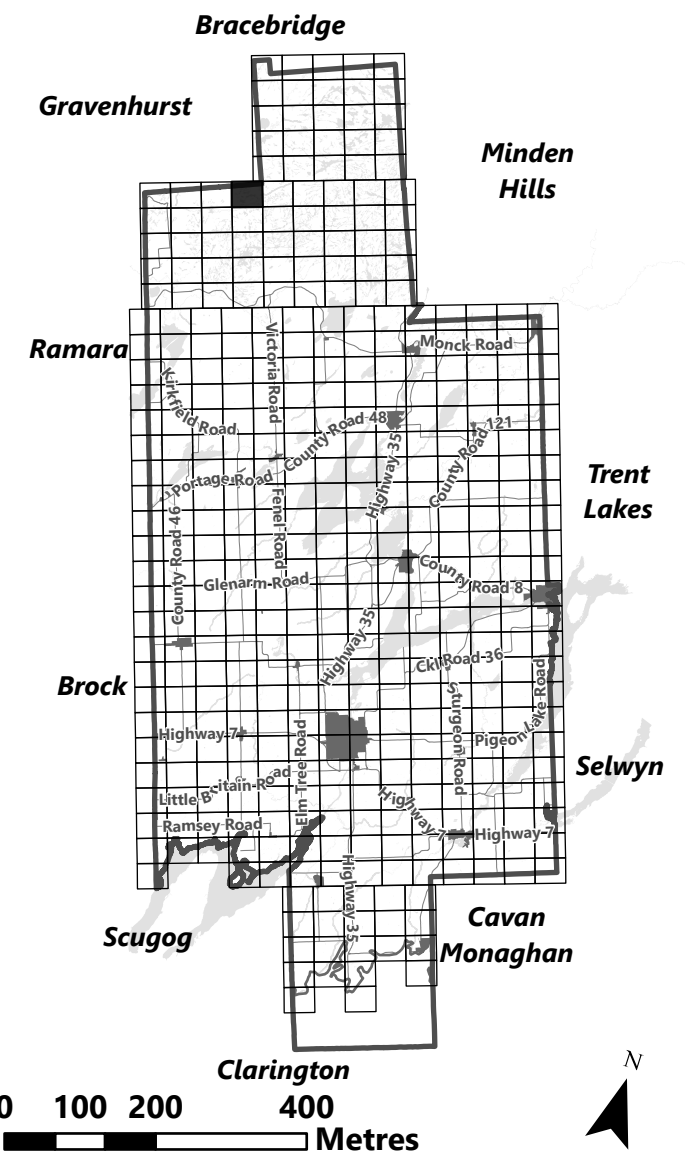

City of Kawartha Lakes Rural Zoning By-law Schedule A-A31

Legend

- City of Kawartha Lakes Boundary
- Zone Boundary