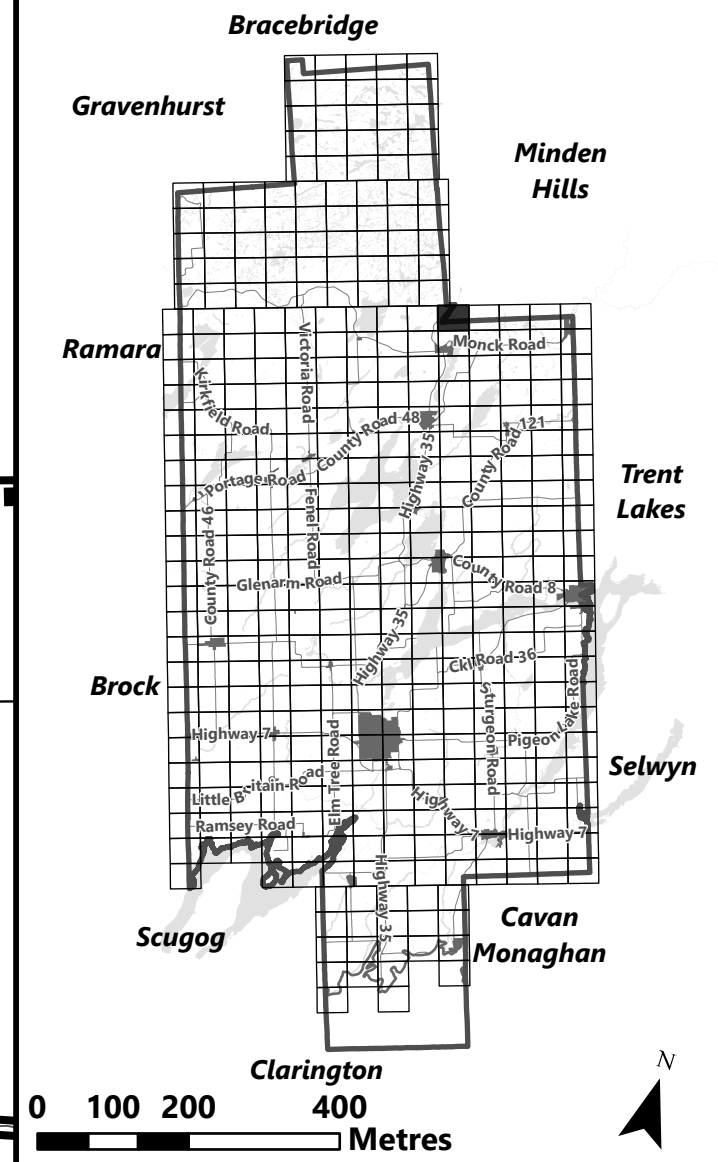

City of Kawartha Lakes Rural Zoning By-law Schedule A-A82

Legend

- City of Kawartha Lakes Boundary
- Zone Boundary

March 2024

Sources: MNDMNR, City of Kawartha Lakes and Teranet
Projection: NAD 1983 UTM Zone 17N