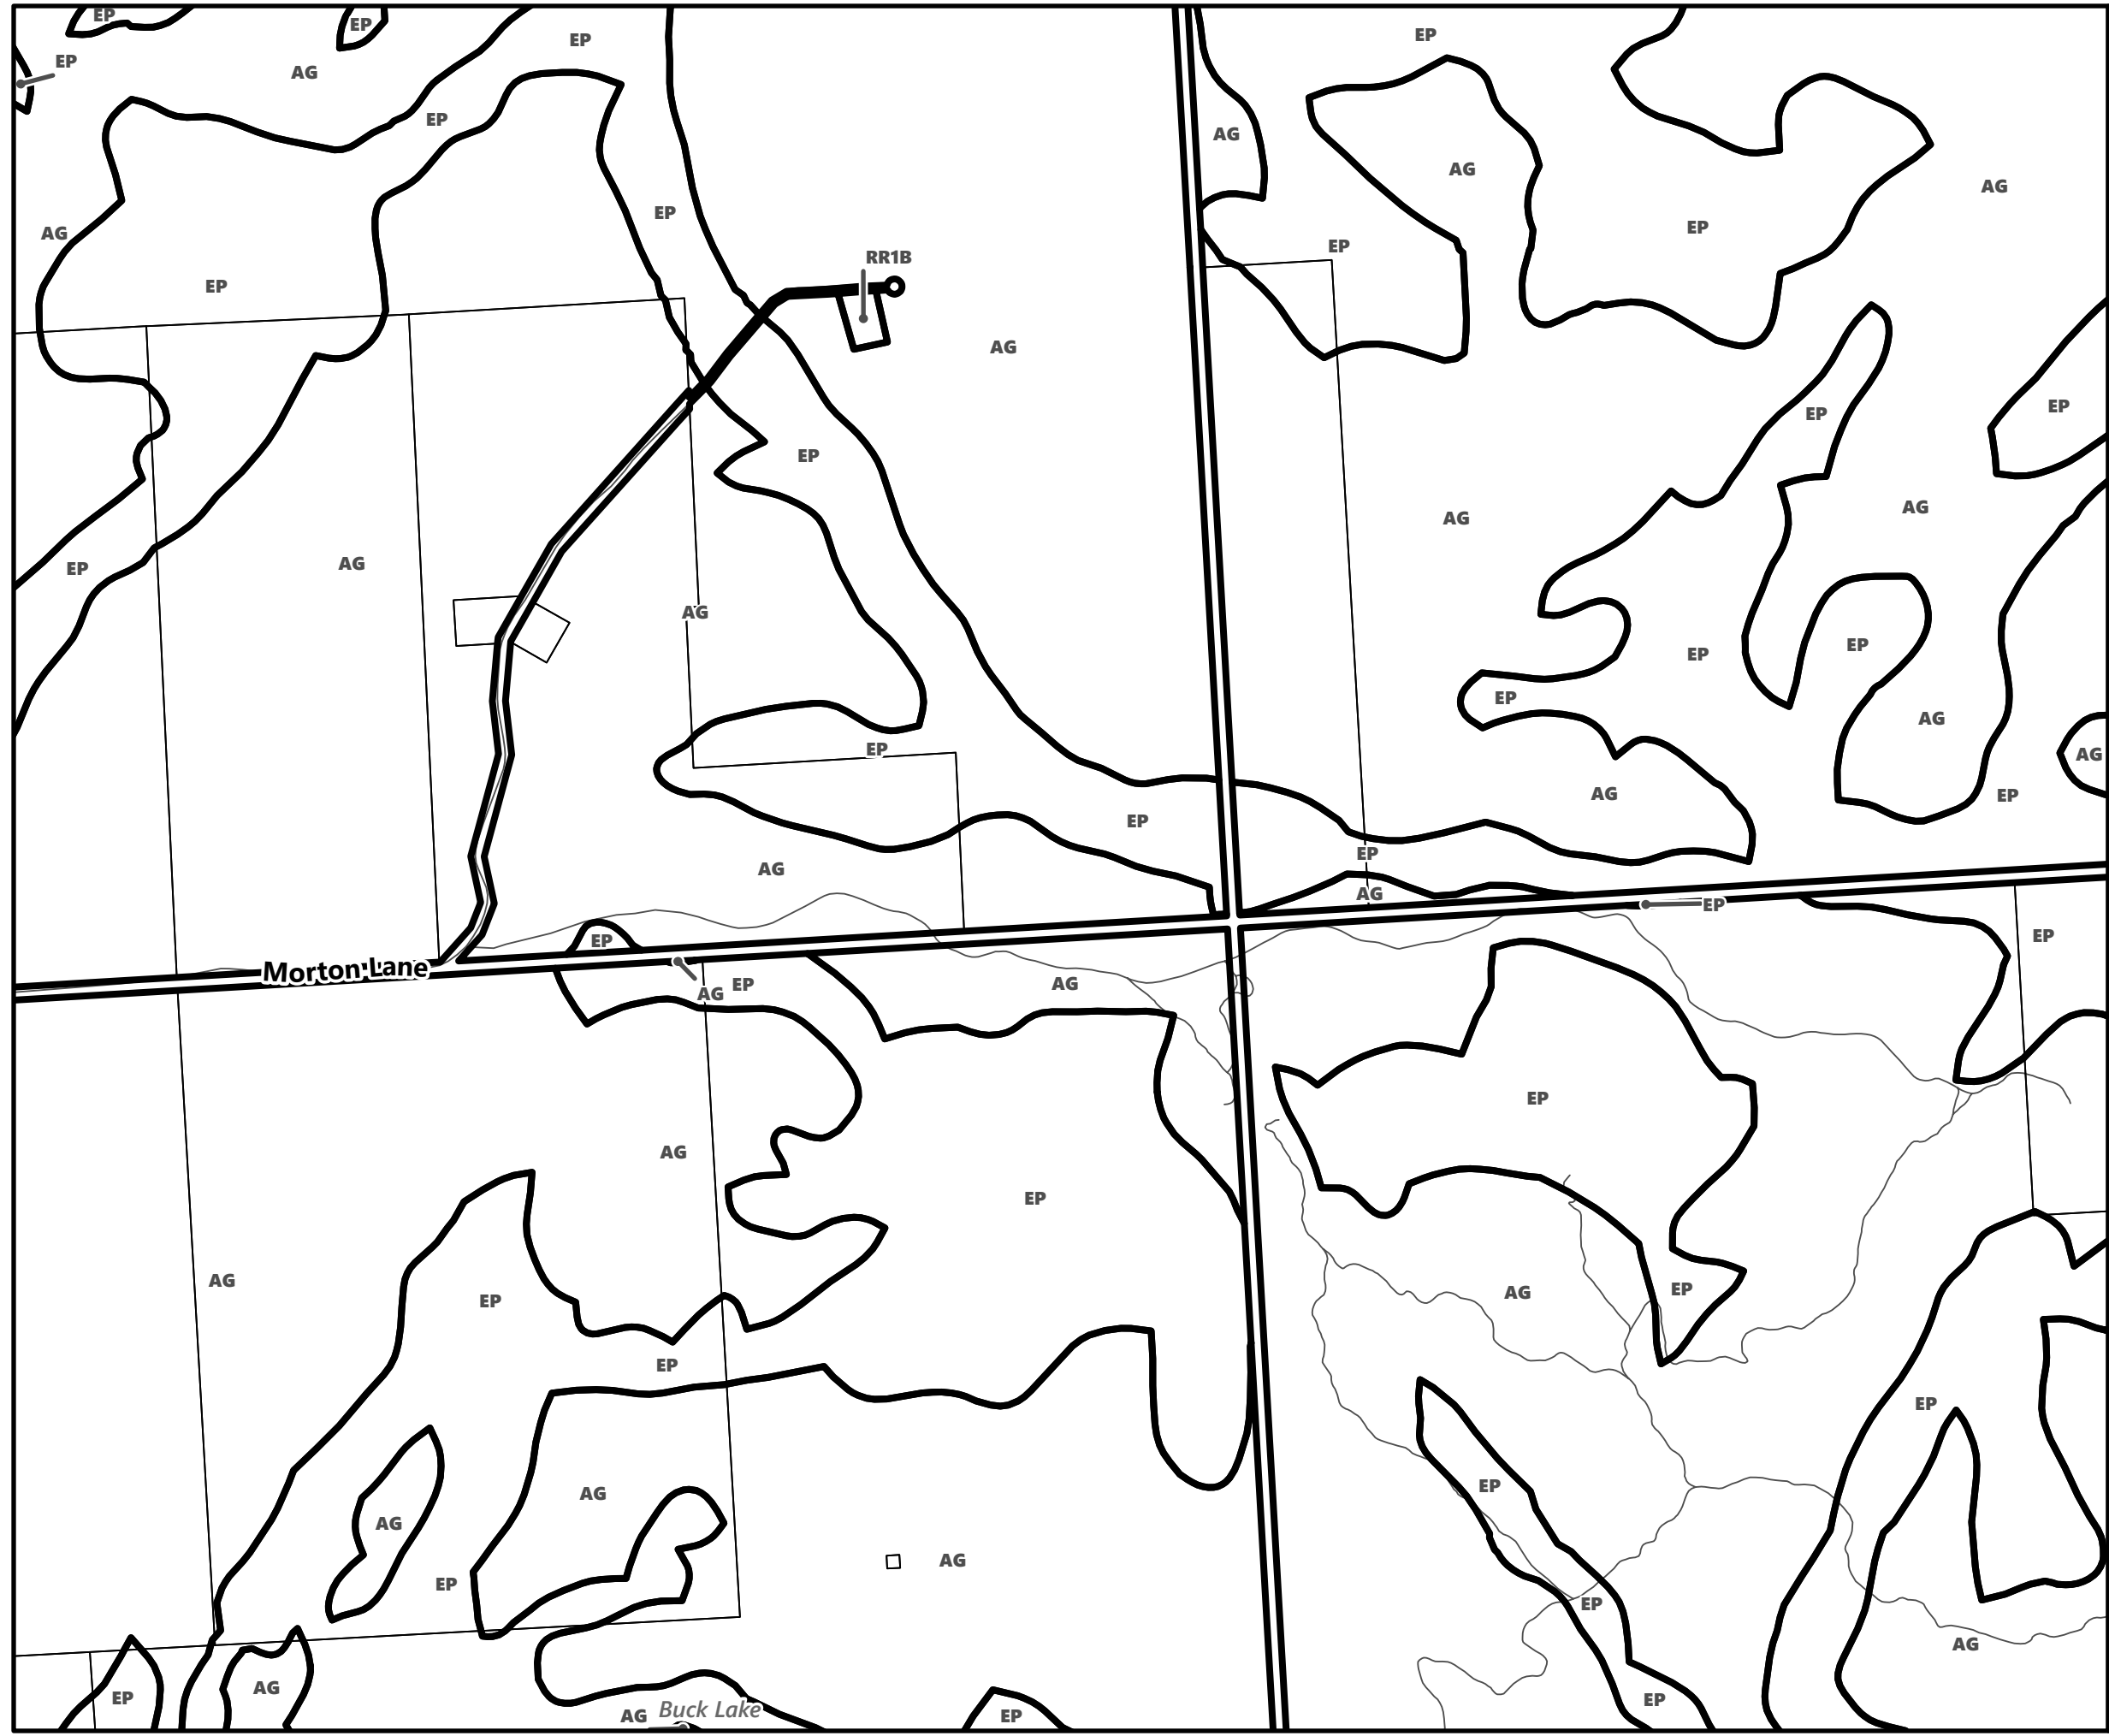

**City of Kawartha Lakes
Rural Zoning By-law
Schedule A-A47**

1. **Legend**
2. City of Kawartha Lakes Boundary
   - Zone Boundary