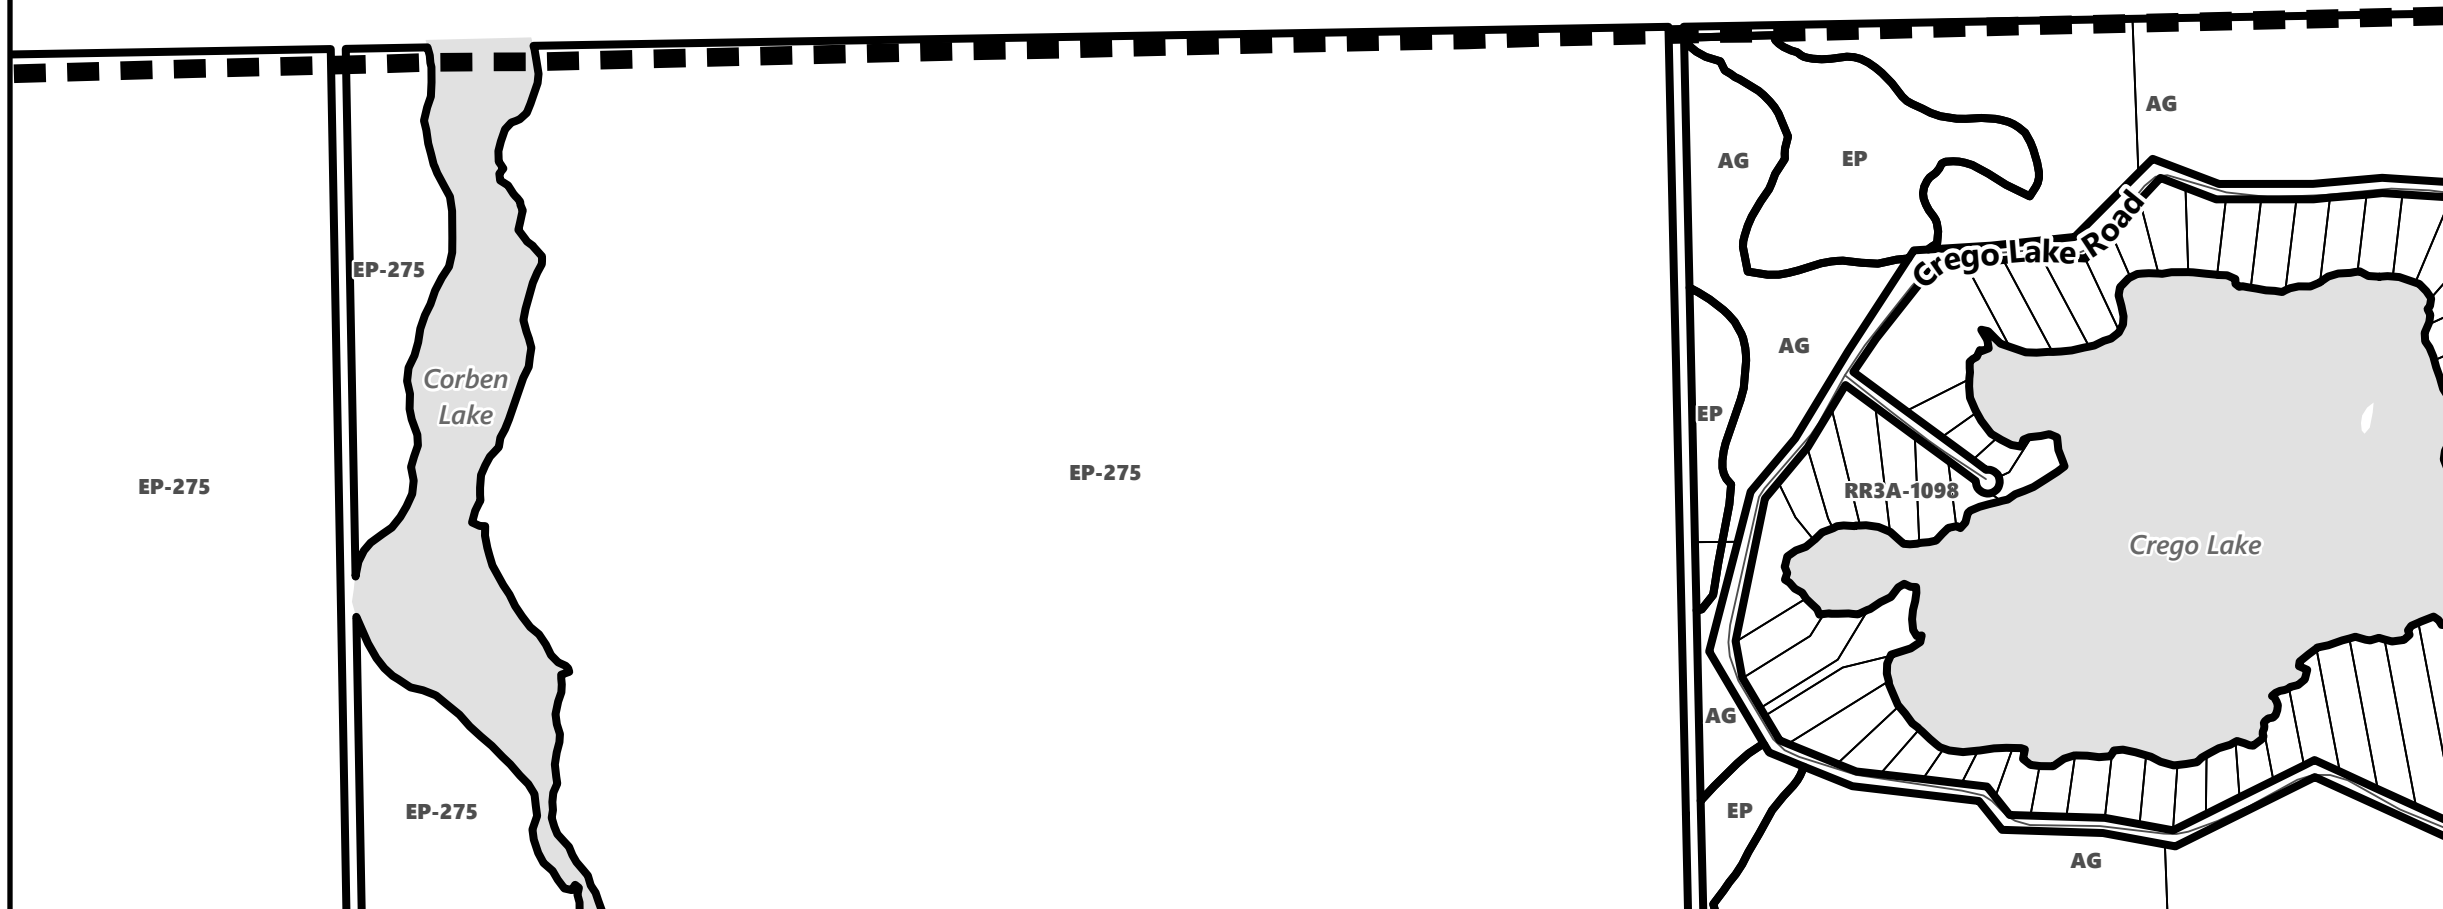

City of Kawartha Lakes Rural Zoning By-law Schedule A-A84

Legend

- City of Kawartha Lakes Boundary
- Zone Boundary