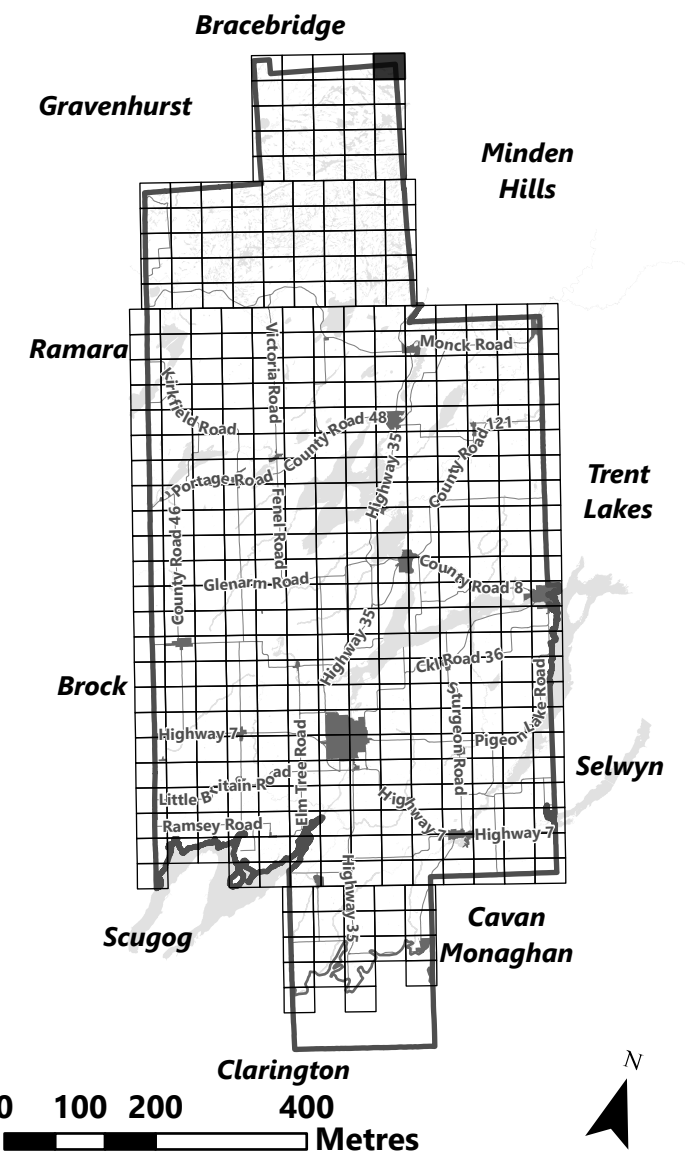

City of Kawartha Lakes Rural Zoning By-law Schedule A-A7

Legend

- City of Kawartha Lakes Boundary
- Zone Boundary

March 2024

Sources:
MNDMNR, City of Kawartha Lakes and Teranet
Projection:
NAD 1983 UTM Zone 17N