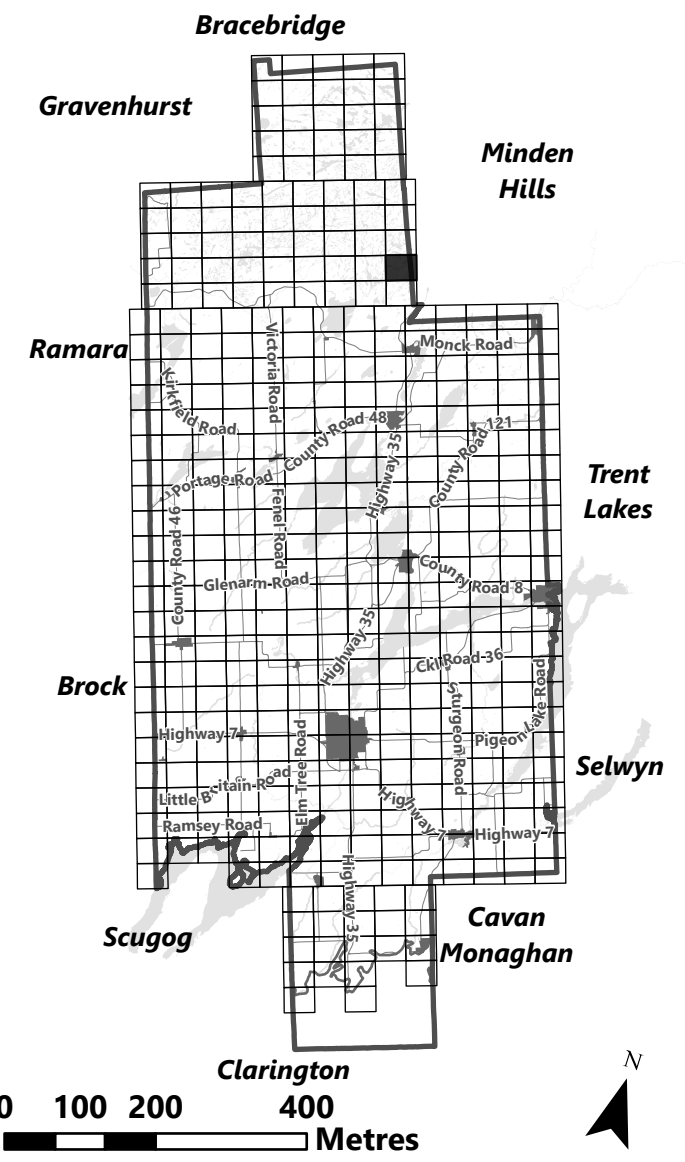

March 2024

Sources:
MNDMNR, City of Kawartha Lakes and Teranet
Projection:
NAD 1983 UTM Zone 17N

City of Kawartha Lakes Rural Zoning By-law Schedule A-A63

Legend

- City of Kawartha Lakes Boundary
- Zone Boundary