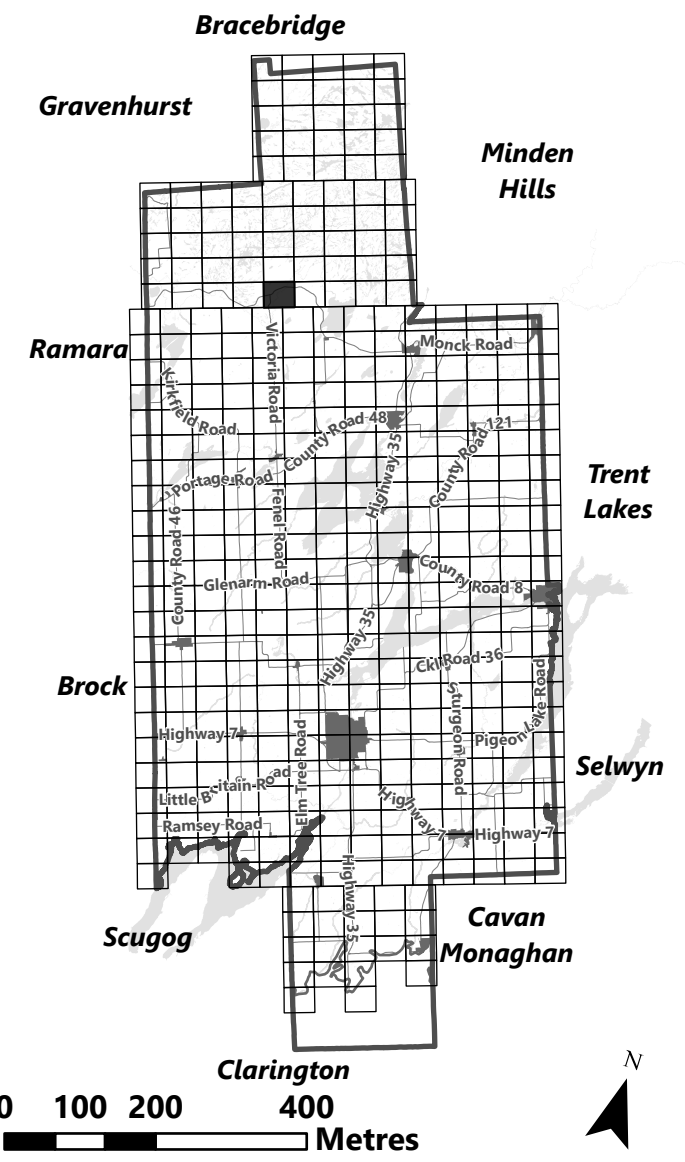

City of Kawartha Lakes Rural Zoning By-law Schedule A-A68

Legend

- City of Kawartha Lakes Boundary
- Zone Boundary