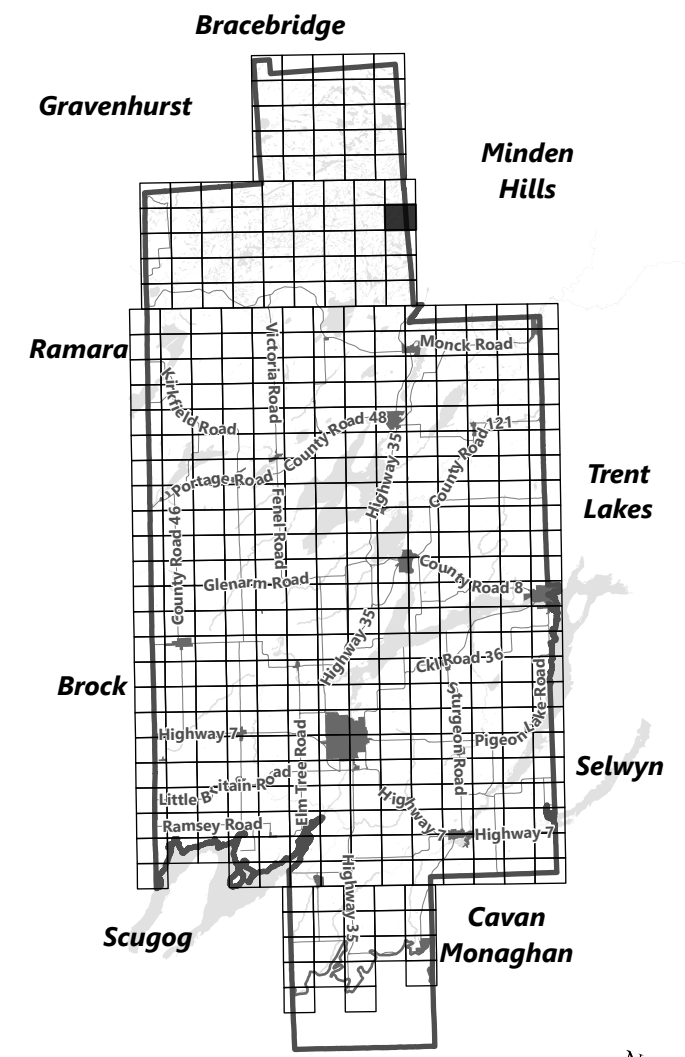

March 2024

Sources:
MNDMNR, City of Kawartha Lakes and Teranet
Projection:
NAD 1983 UTM Zone 17N

**City of Kawartha Lakes
Rural Zoning By-law
Schedule A-A45**

Legend

- City of Kawartha Lakes Boundary
- Zone Boundary