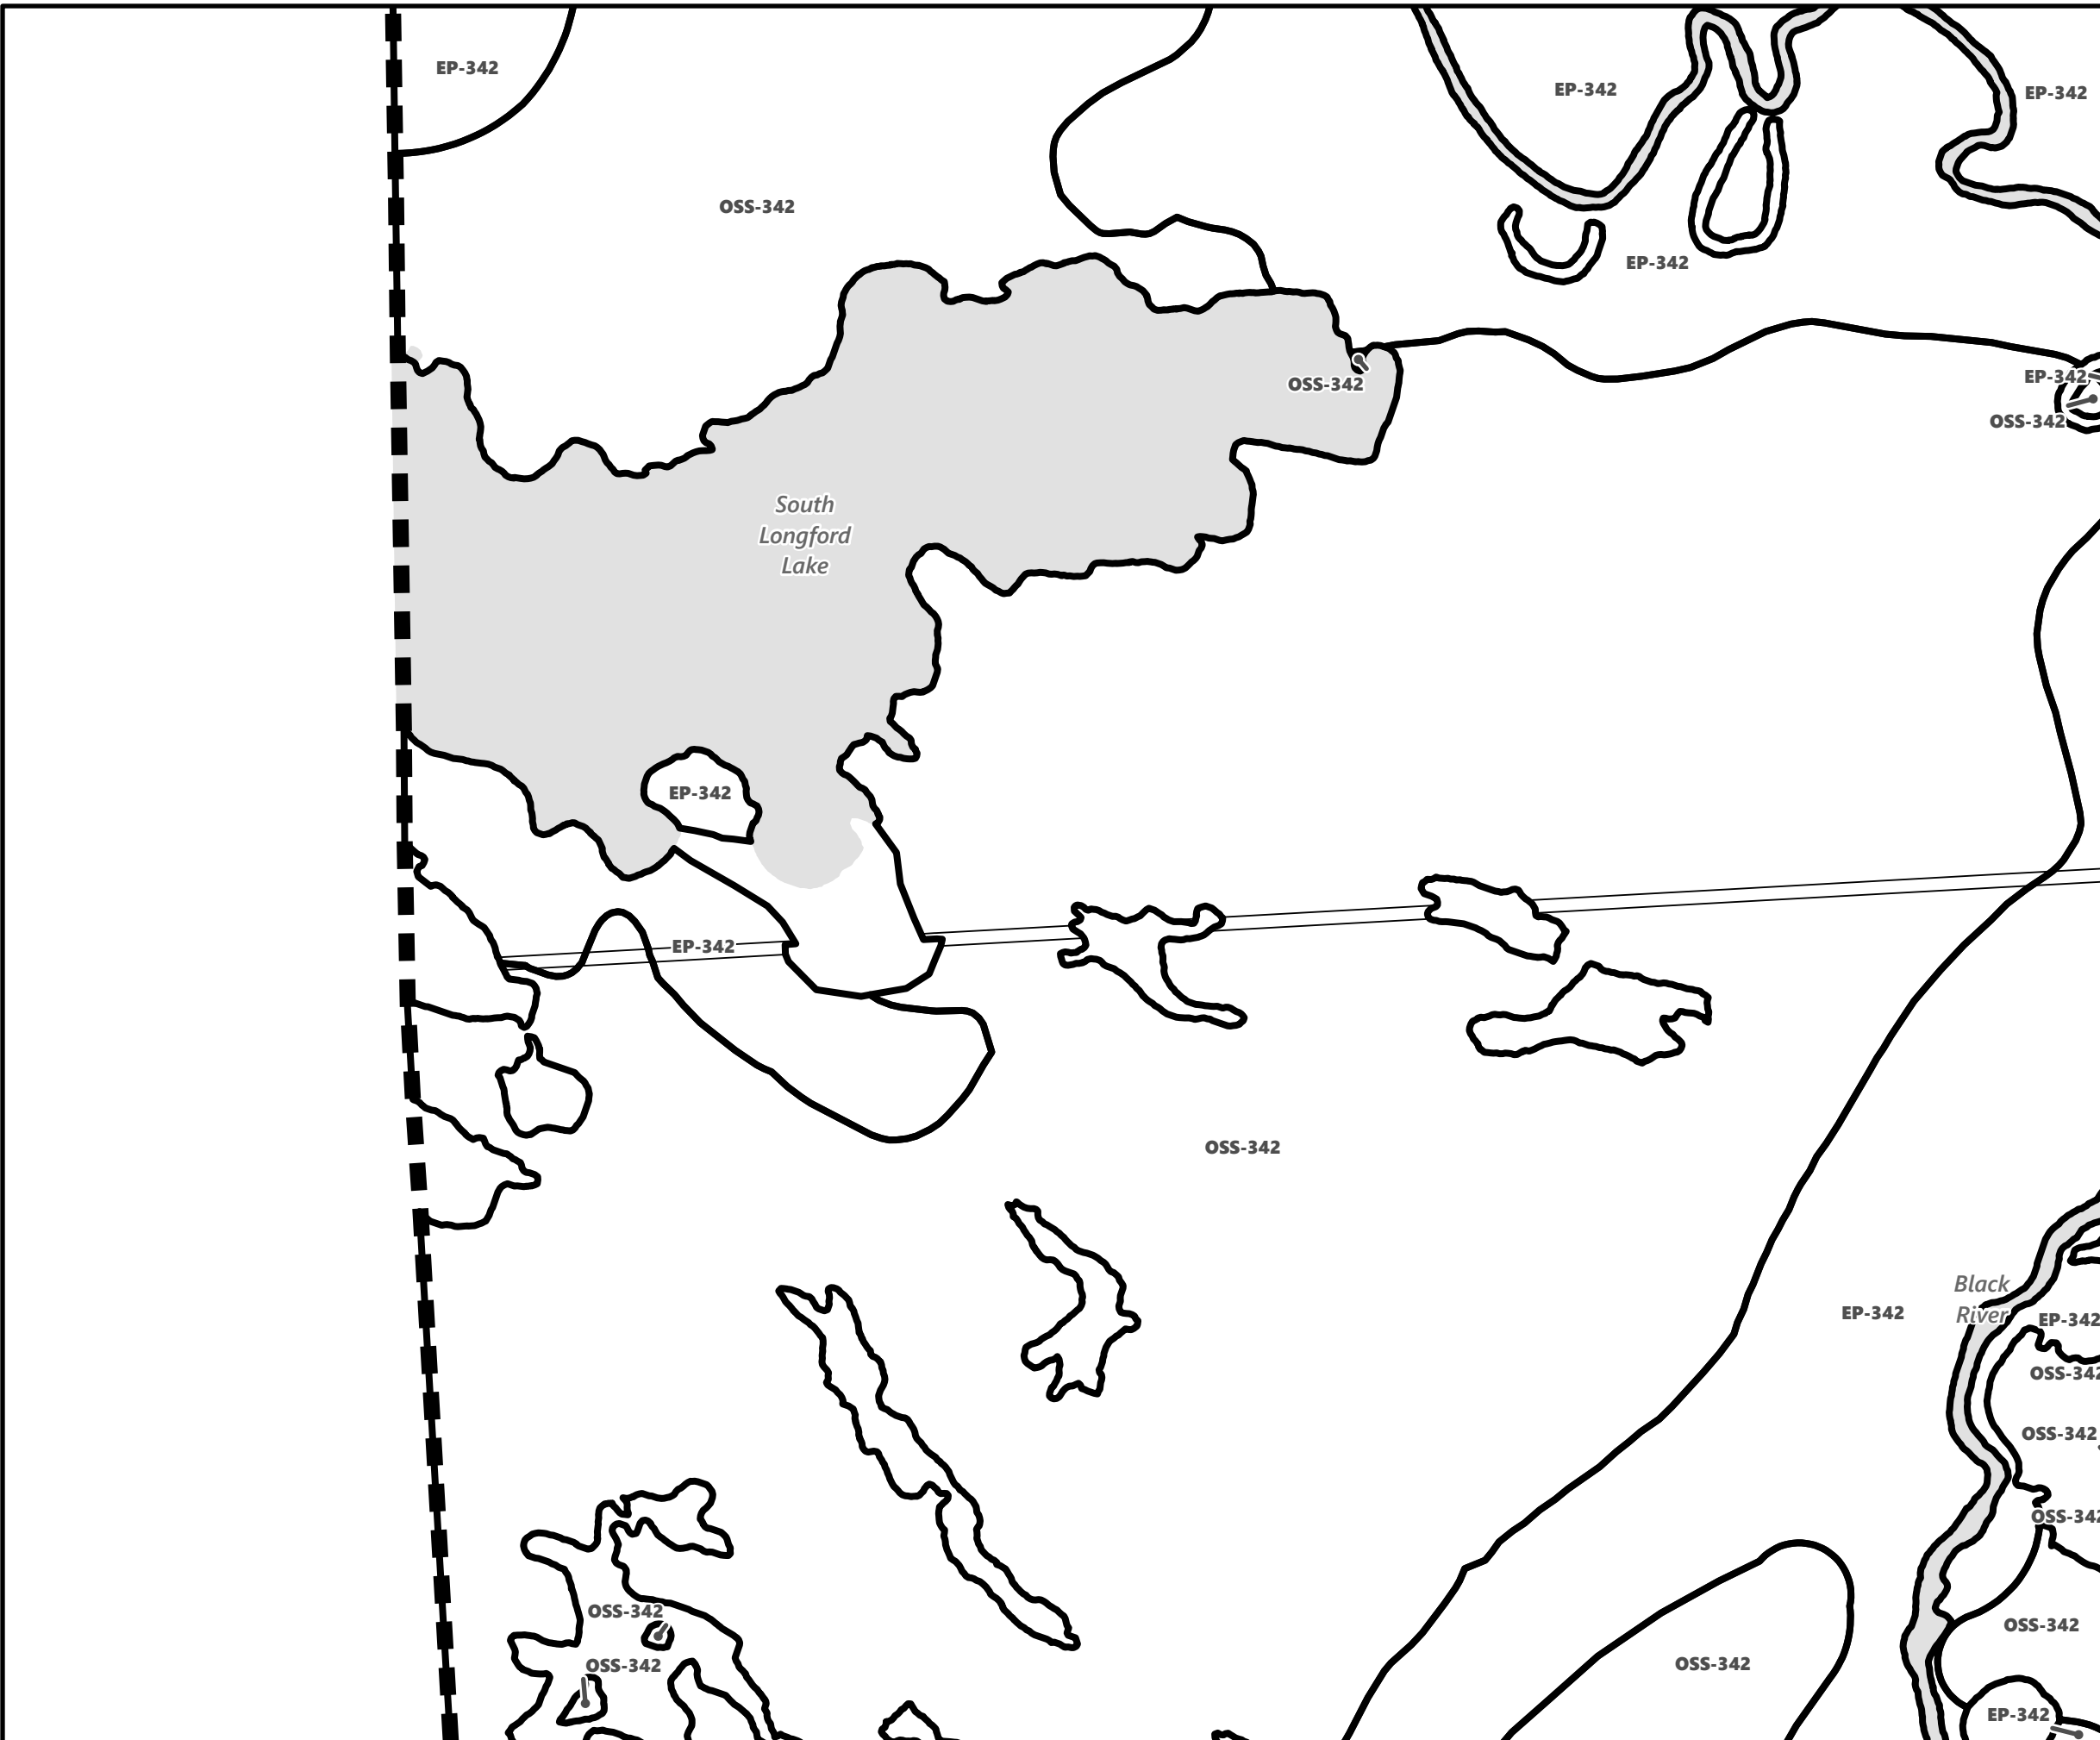

City of Kawartha Lakes Rural Zoning By-law Schedule A-A18

Legend

- City of Kawartha Lakes Boundary
- Zone Boundary

March 2024

Sources:
MNDMNR, City of Kawartha Lakes and Teranet
Projection:
NAD 1983 UTM Zone 17N