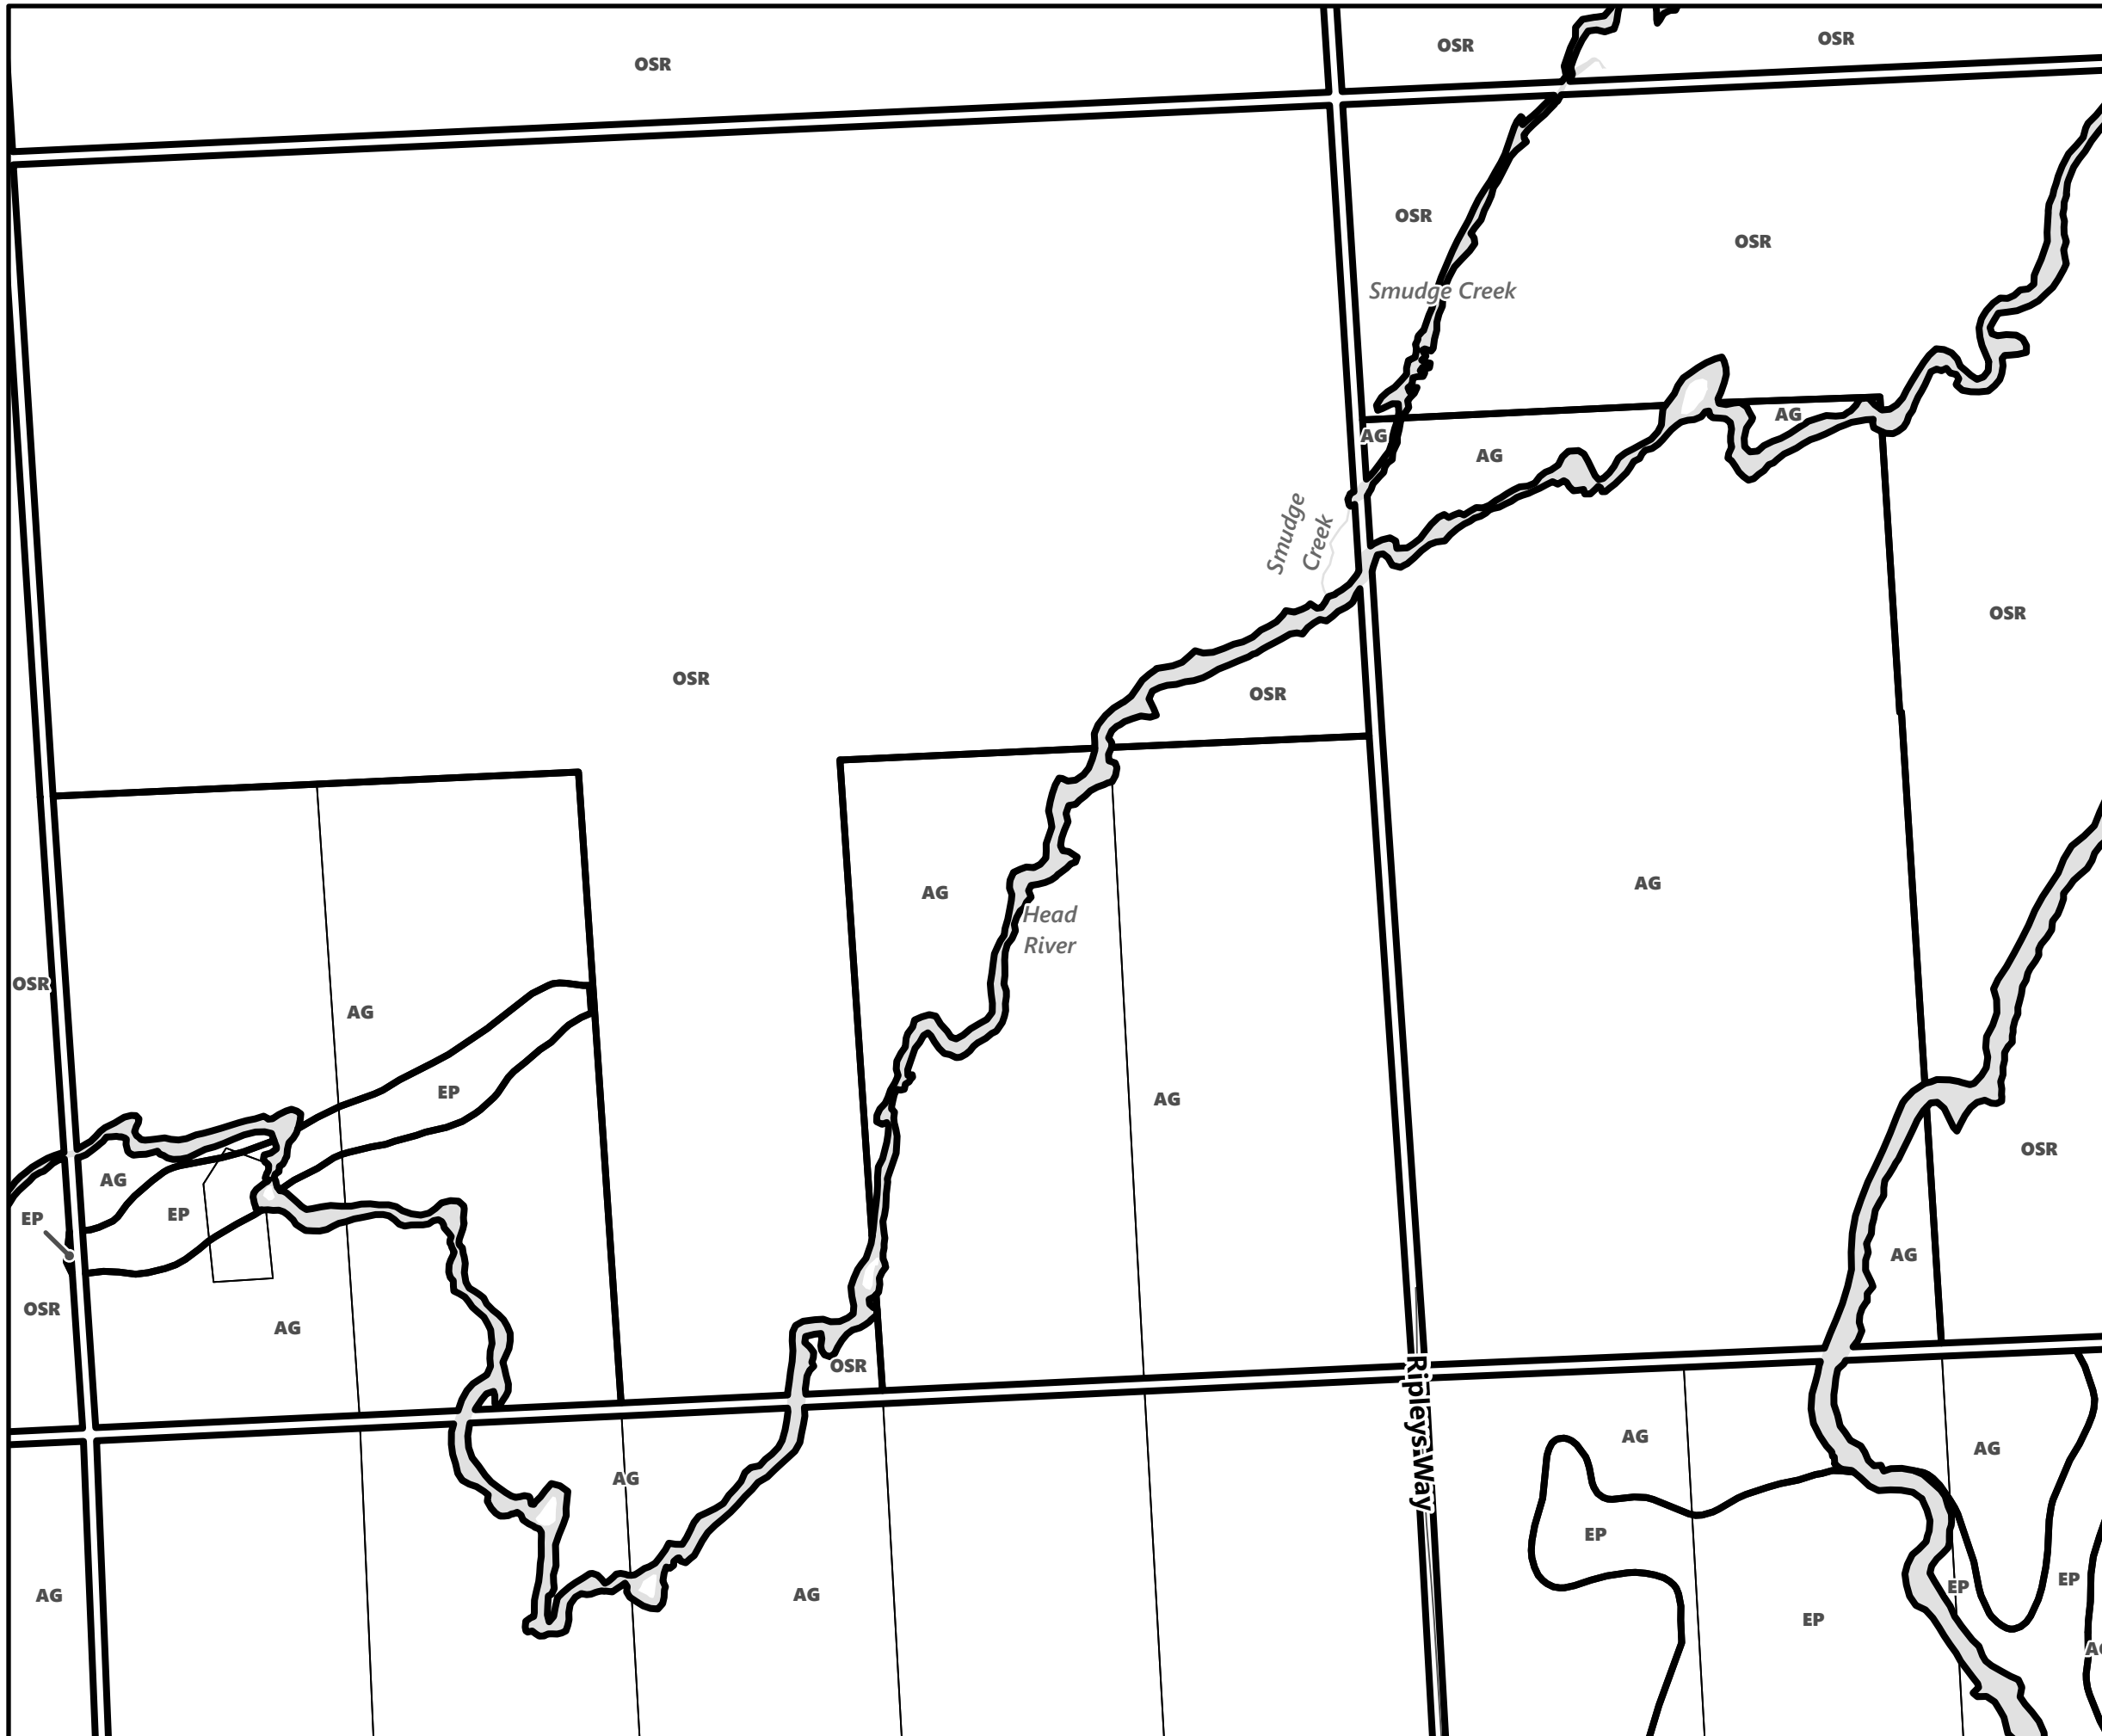

City of Kawartha Lakes Rural Zoning By-law Schedule A-A59

Legend

- City of Kawartha Lakes Boundary
- Zone Boundary

City of Kawartha Lakes Rural Zoning By-law Schedule A-A60

Legend

- City of Kawartha Lakes Boundary
- Zone Boundary