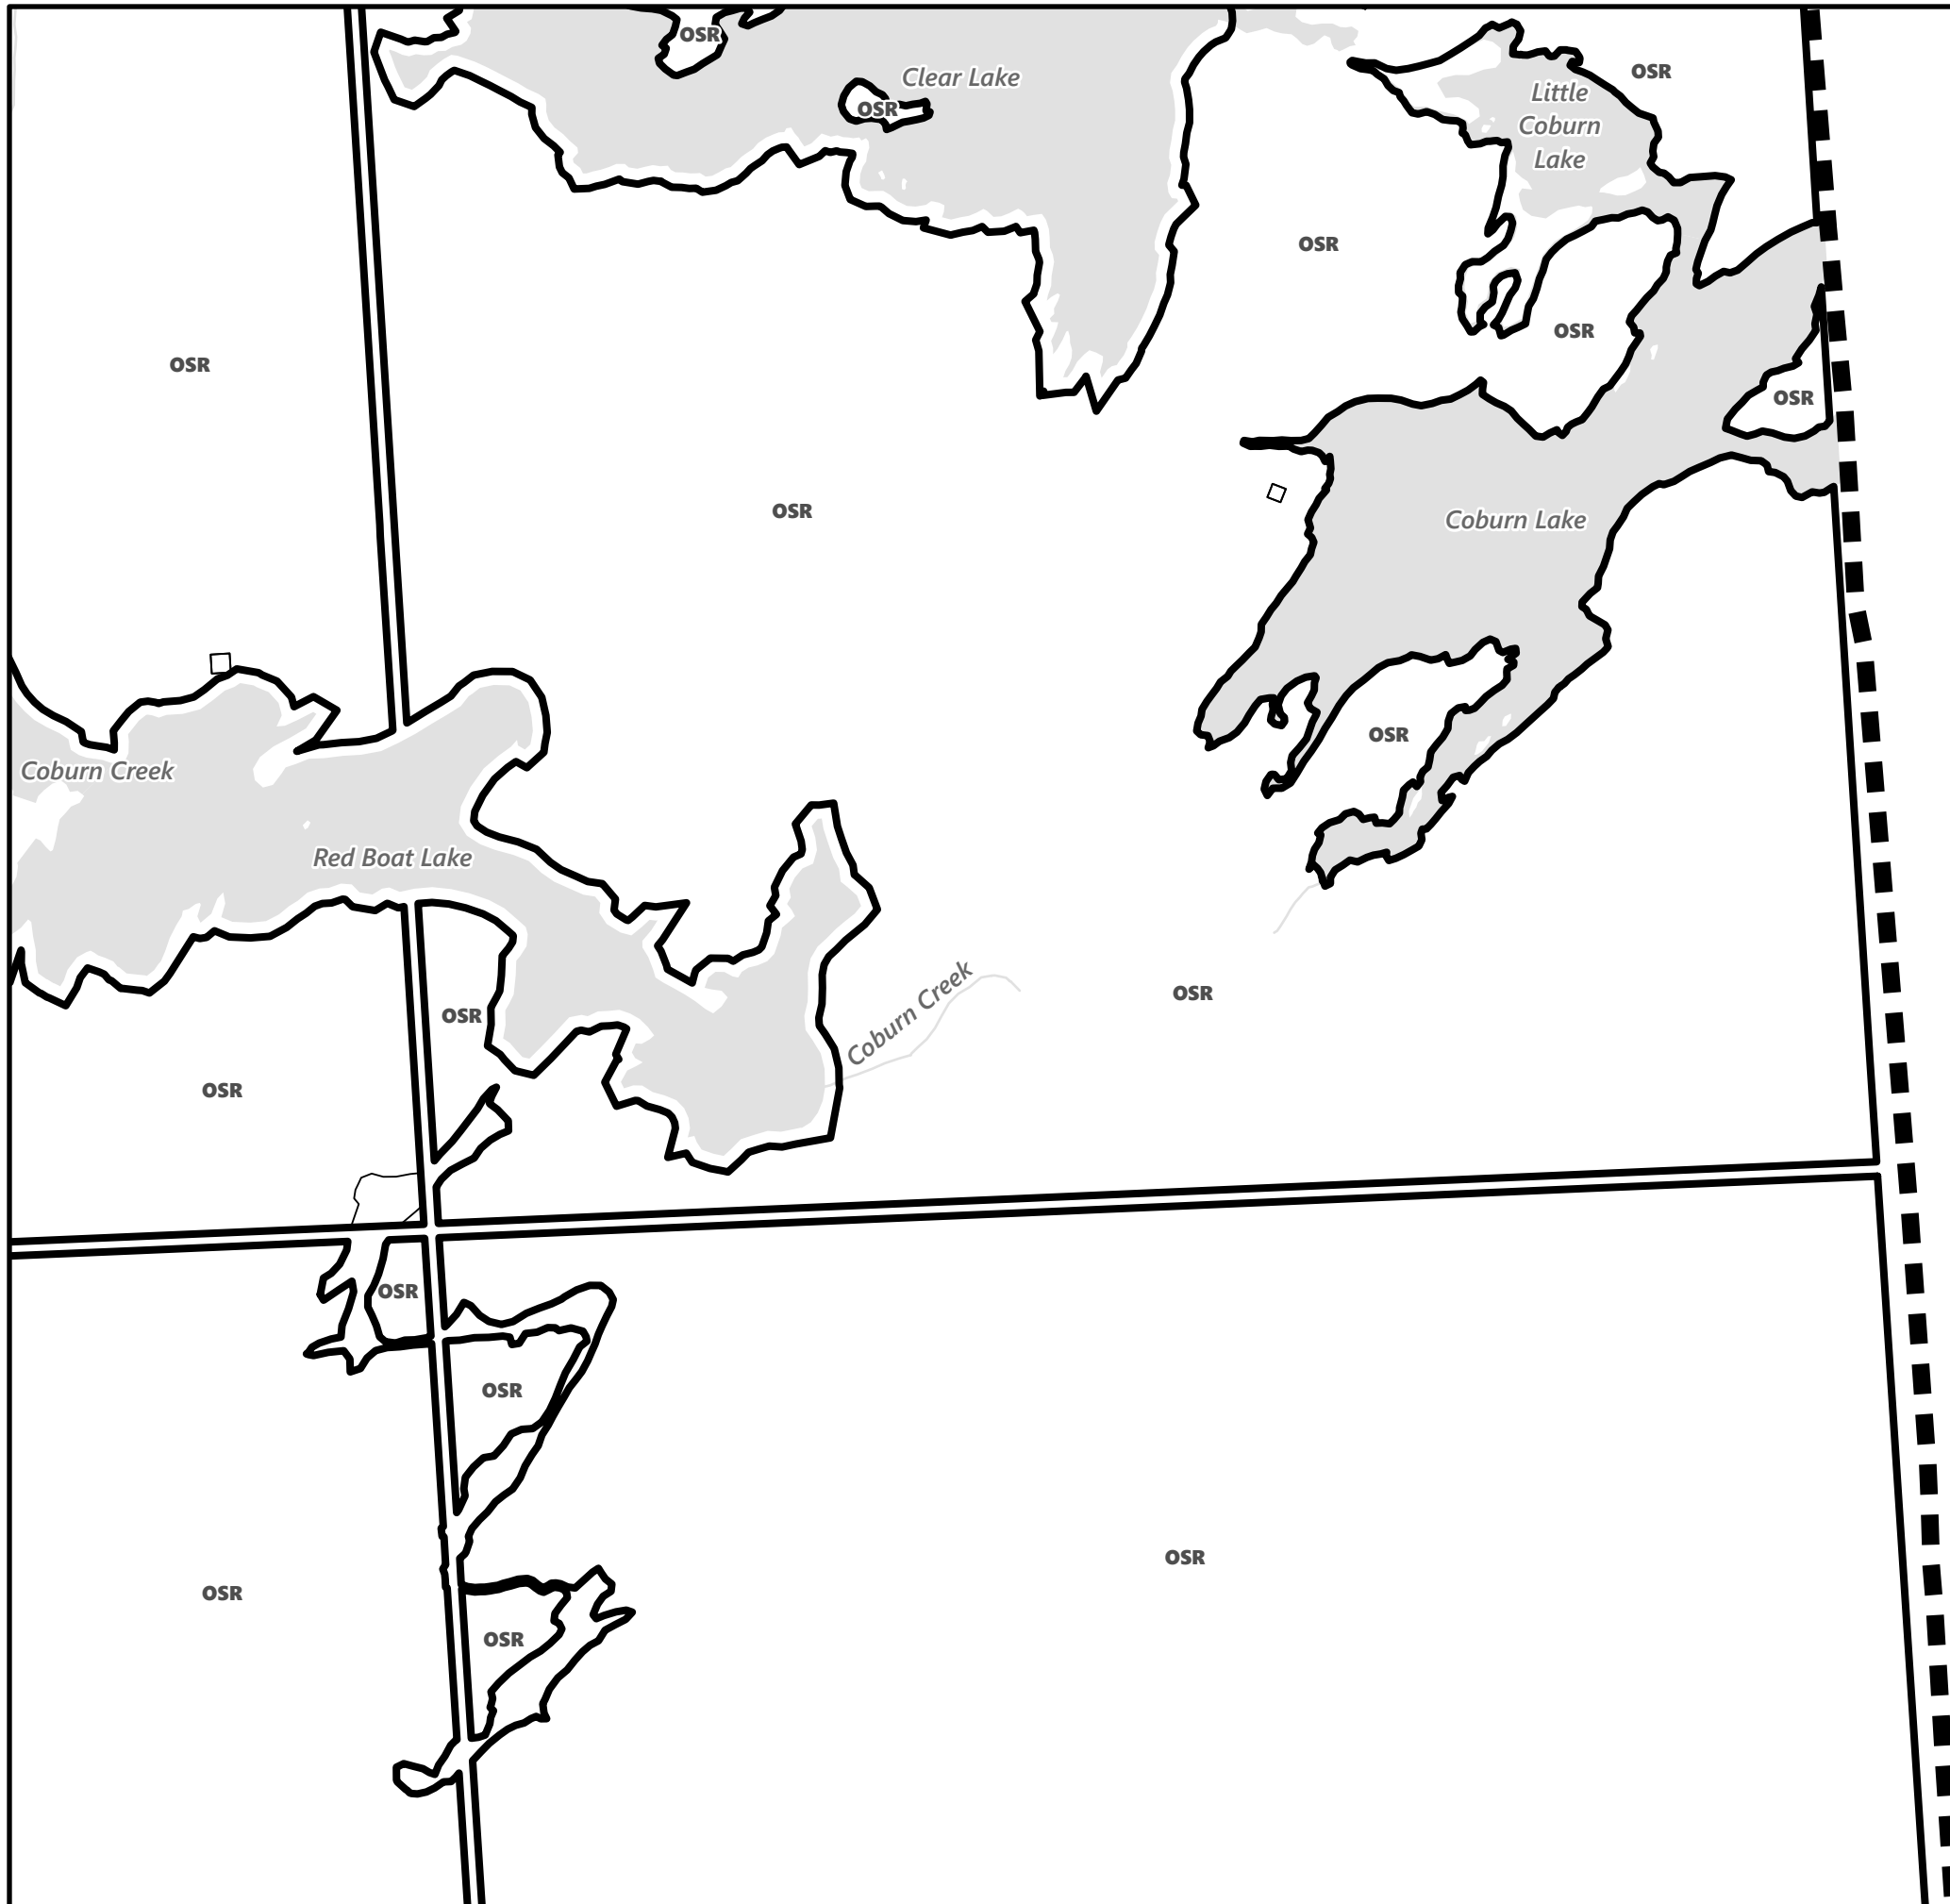

March 2024

Sources:
MNDMNR, City of Kawartha Lakes and Teranet
Projection:
NAD 1983 UTM Zone 17N

City of Kawartha Lakes Rural Zoning By-law Schedule A-A63

Legend

- City of Kawartha Lakes Boundary
- Zone Boundary