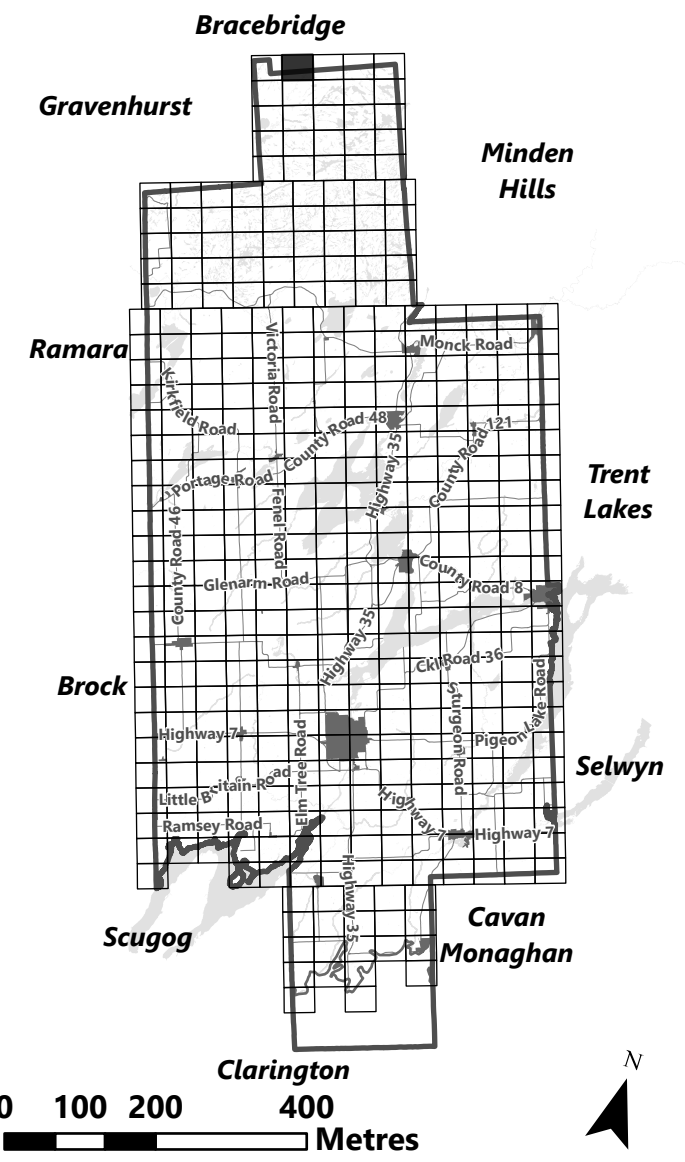

City of Kawartha Lakes Rural Zoning By-law Schedule A-A4

Legend

- City of Kawartha Lakes Boundary
- Zone Boundary

March 2024

Sources:
MNDMNR, City of Kawartha Lakes and Teranet
Projection:
NAD 1983 UTM Zone 17N