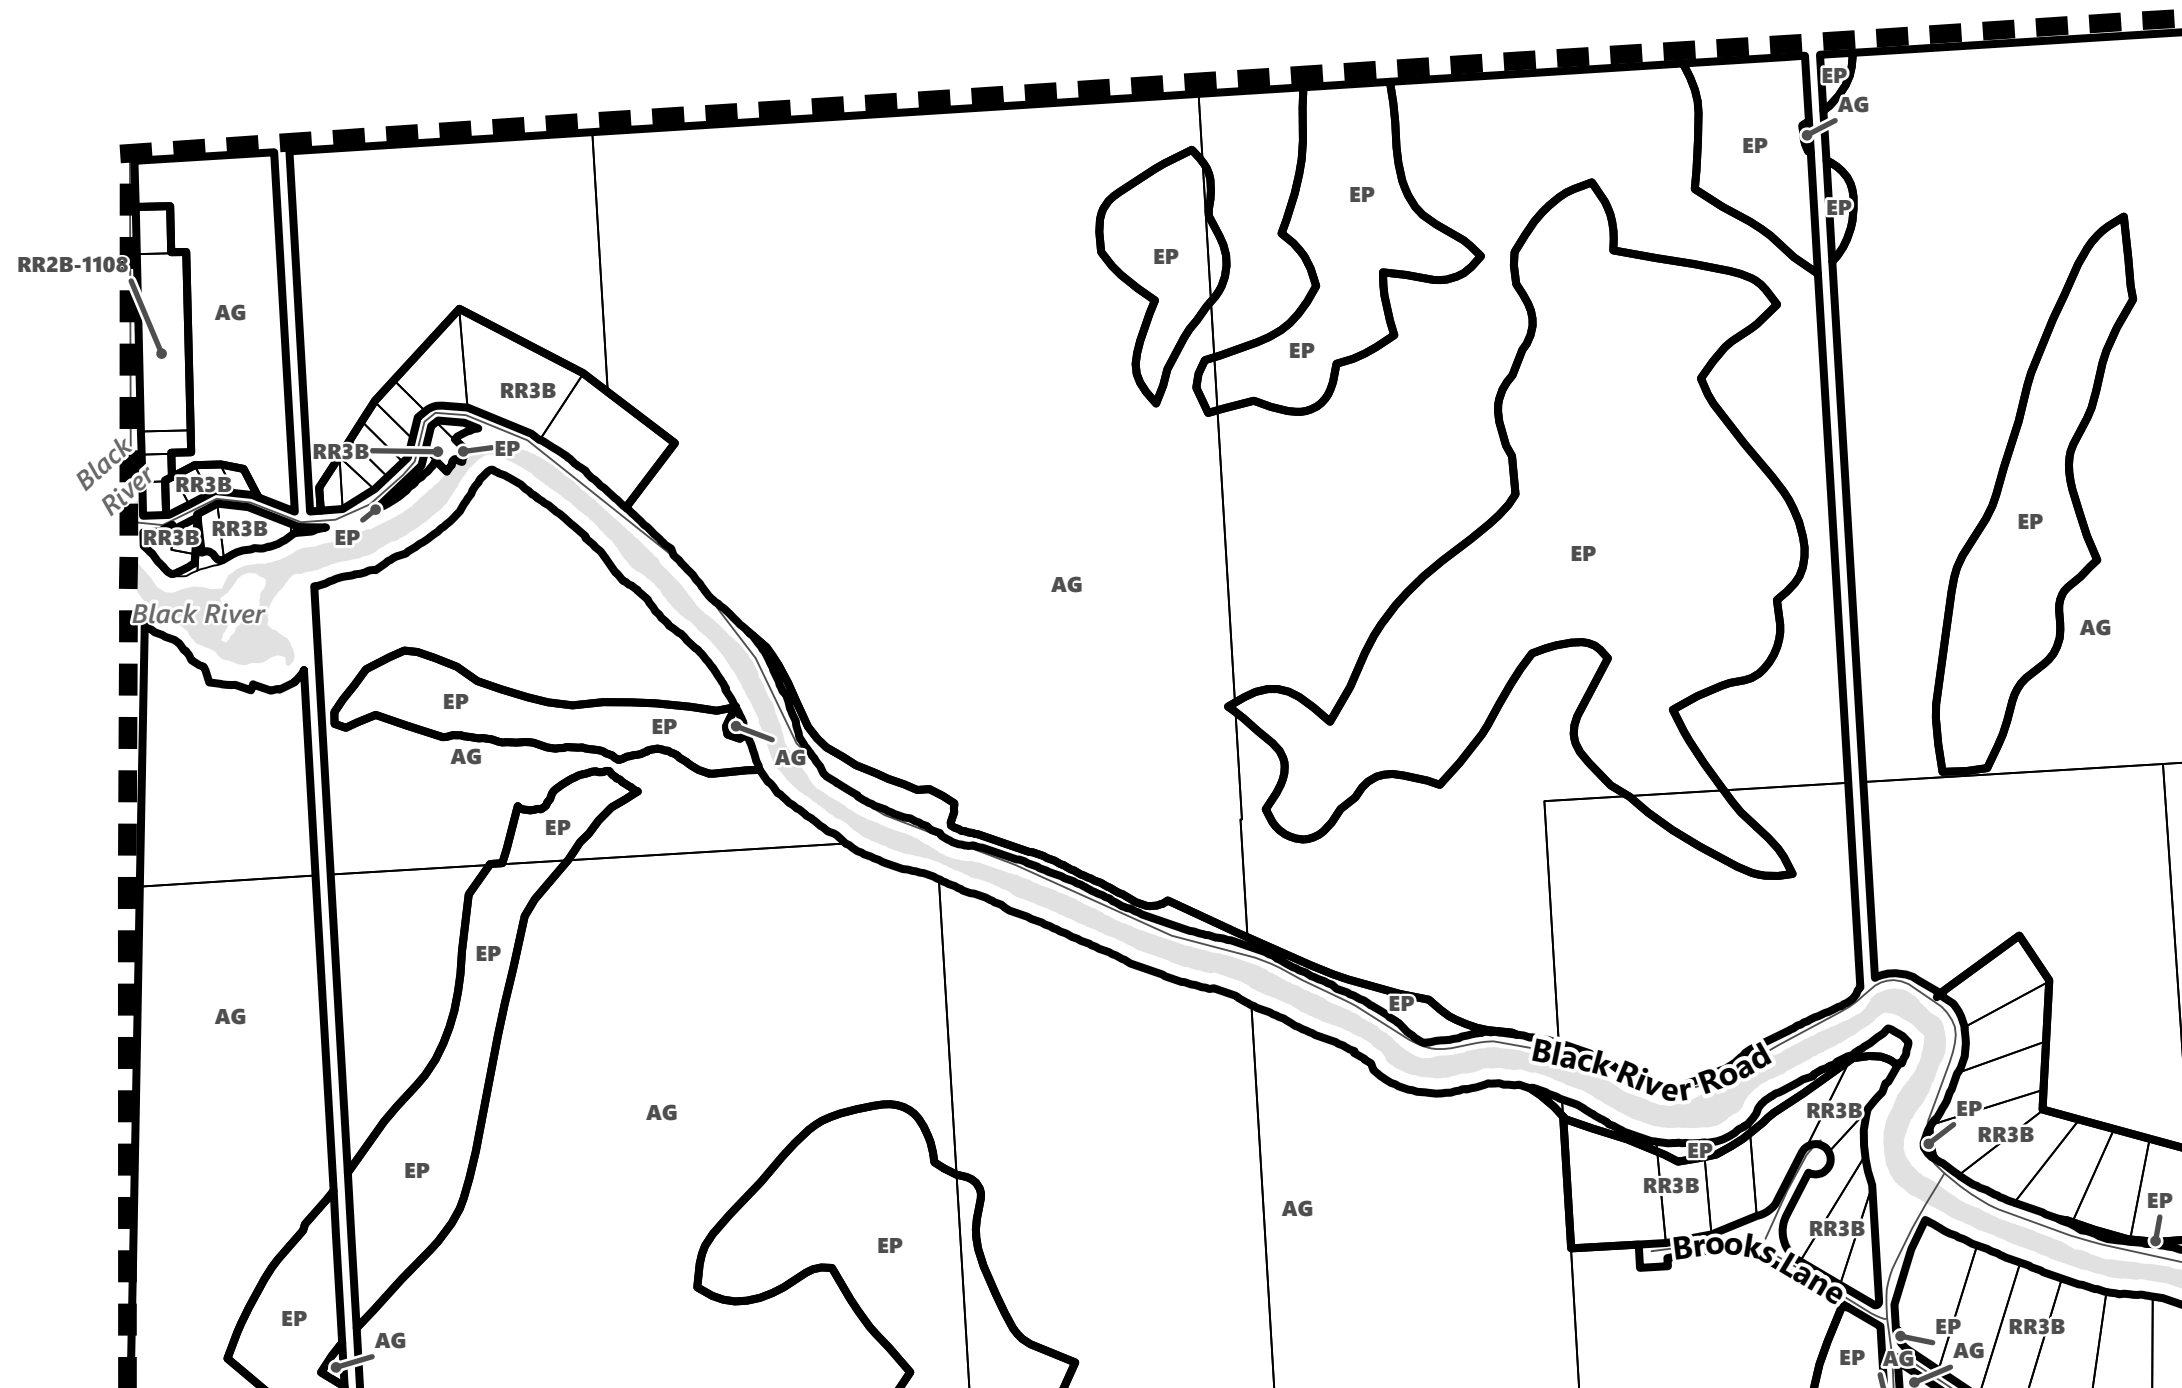

City of Kawartha Lakes Rural Zoning By-law Schedule A-A28

Legend

- City of Kawartha Lakes Boundary
- Zone Boundary

March 2024

Sources: MNDMNR, City of Kawartha Lakes and Teranet
Projection: NAD 1983 UTM Zone 17N