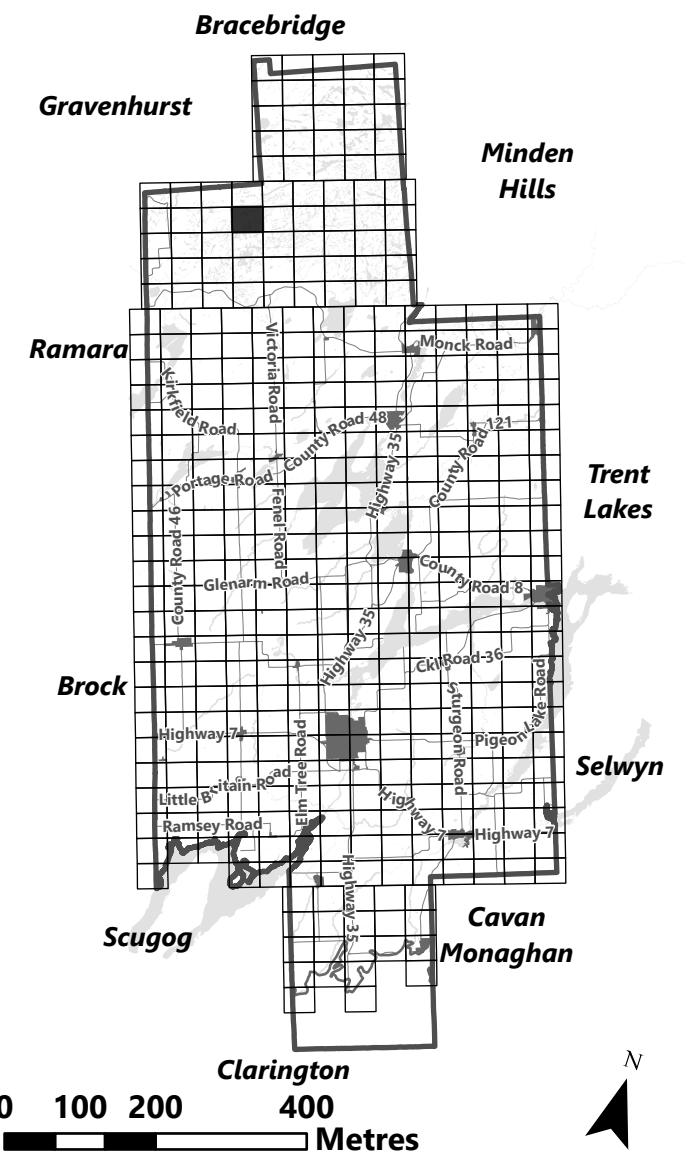

Legend

- City of Kawartha Lakes Boundary
- Zone Boundary

City of Kawartha Lakes Rural Zoning By-law Schedule A-A40

Legend

- City of Kawartha Lakes Boundary
- Zone Boundary

March 2024

Sources: MNDMNR, City of Kawartha Lakes and Teranet
Projection: NAD 1983 UTM Zone 17N