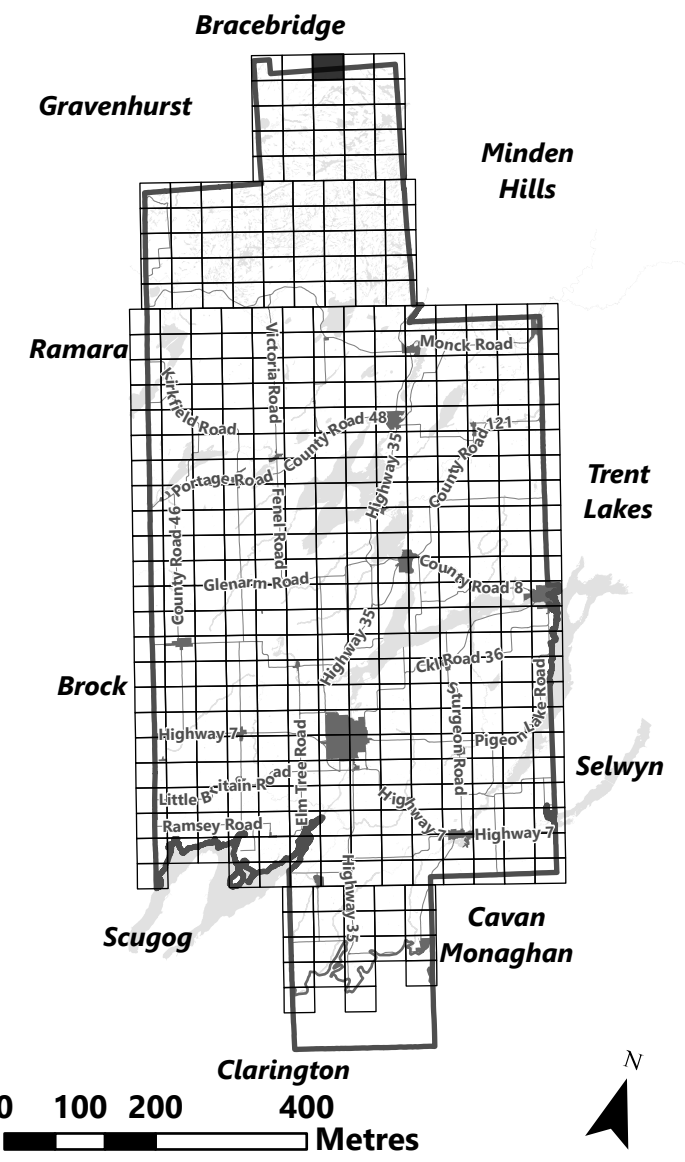

City of Kawartha Lakes Rural Zoning By-law Schedule A-A5

Legend

- City of Kawartha Lakes Boundary
- Zone Boundary

March 2024

Sources:
MNDMNR, City of Kawartha Lakes and Teranet
Projection:
NAD 1983 UTM Zone 17N