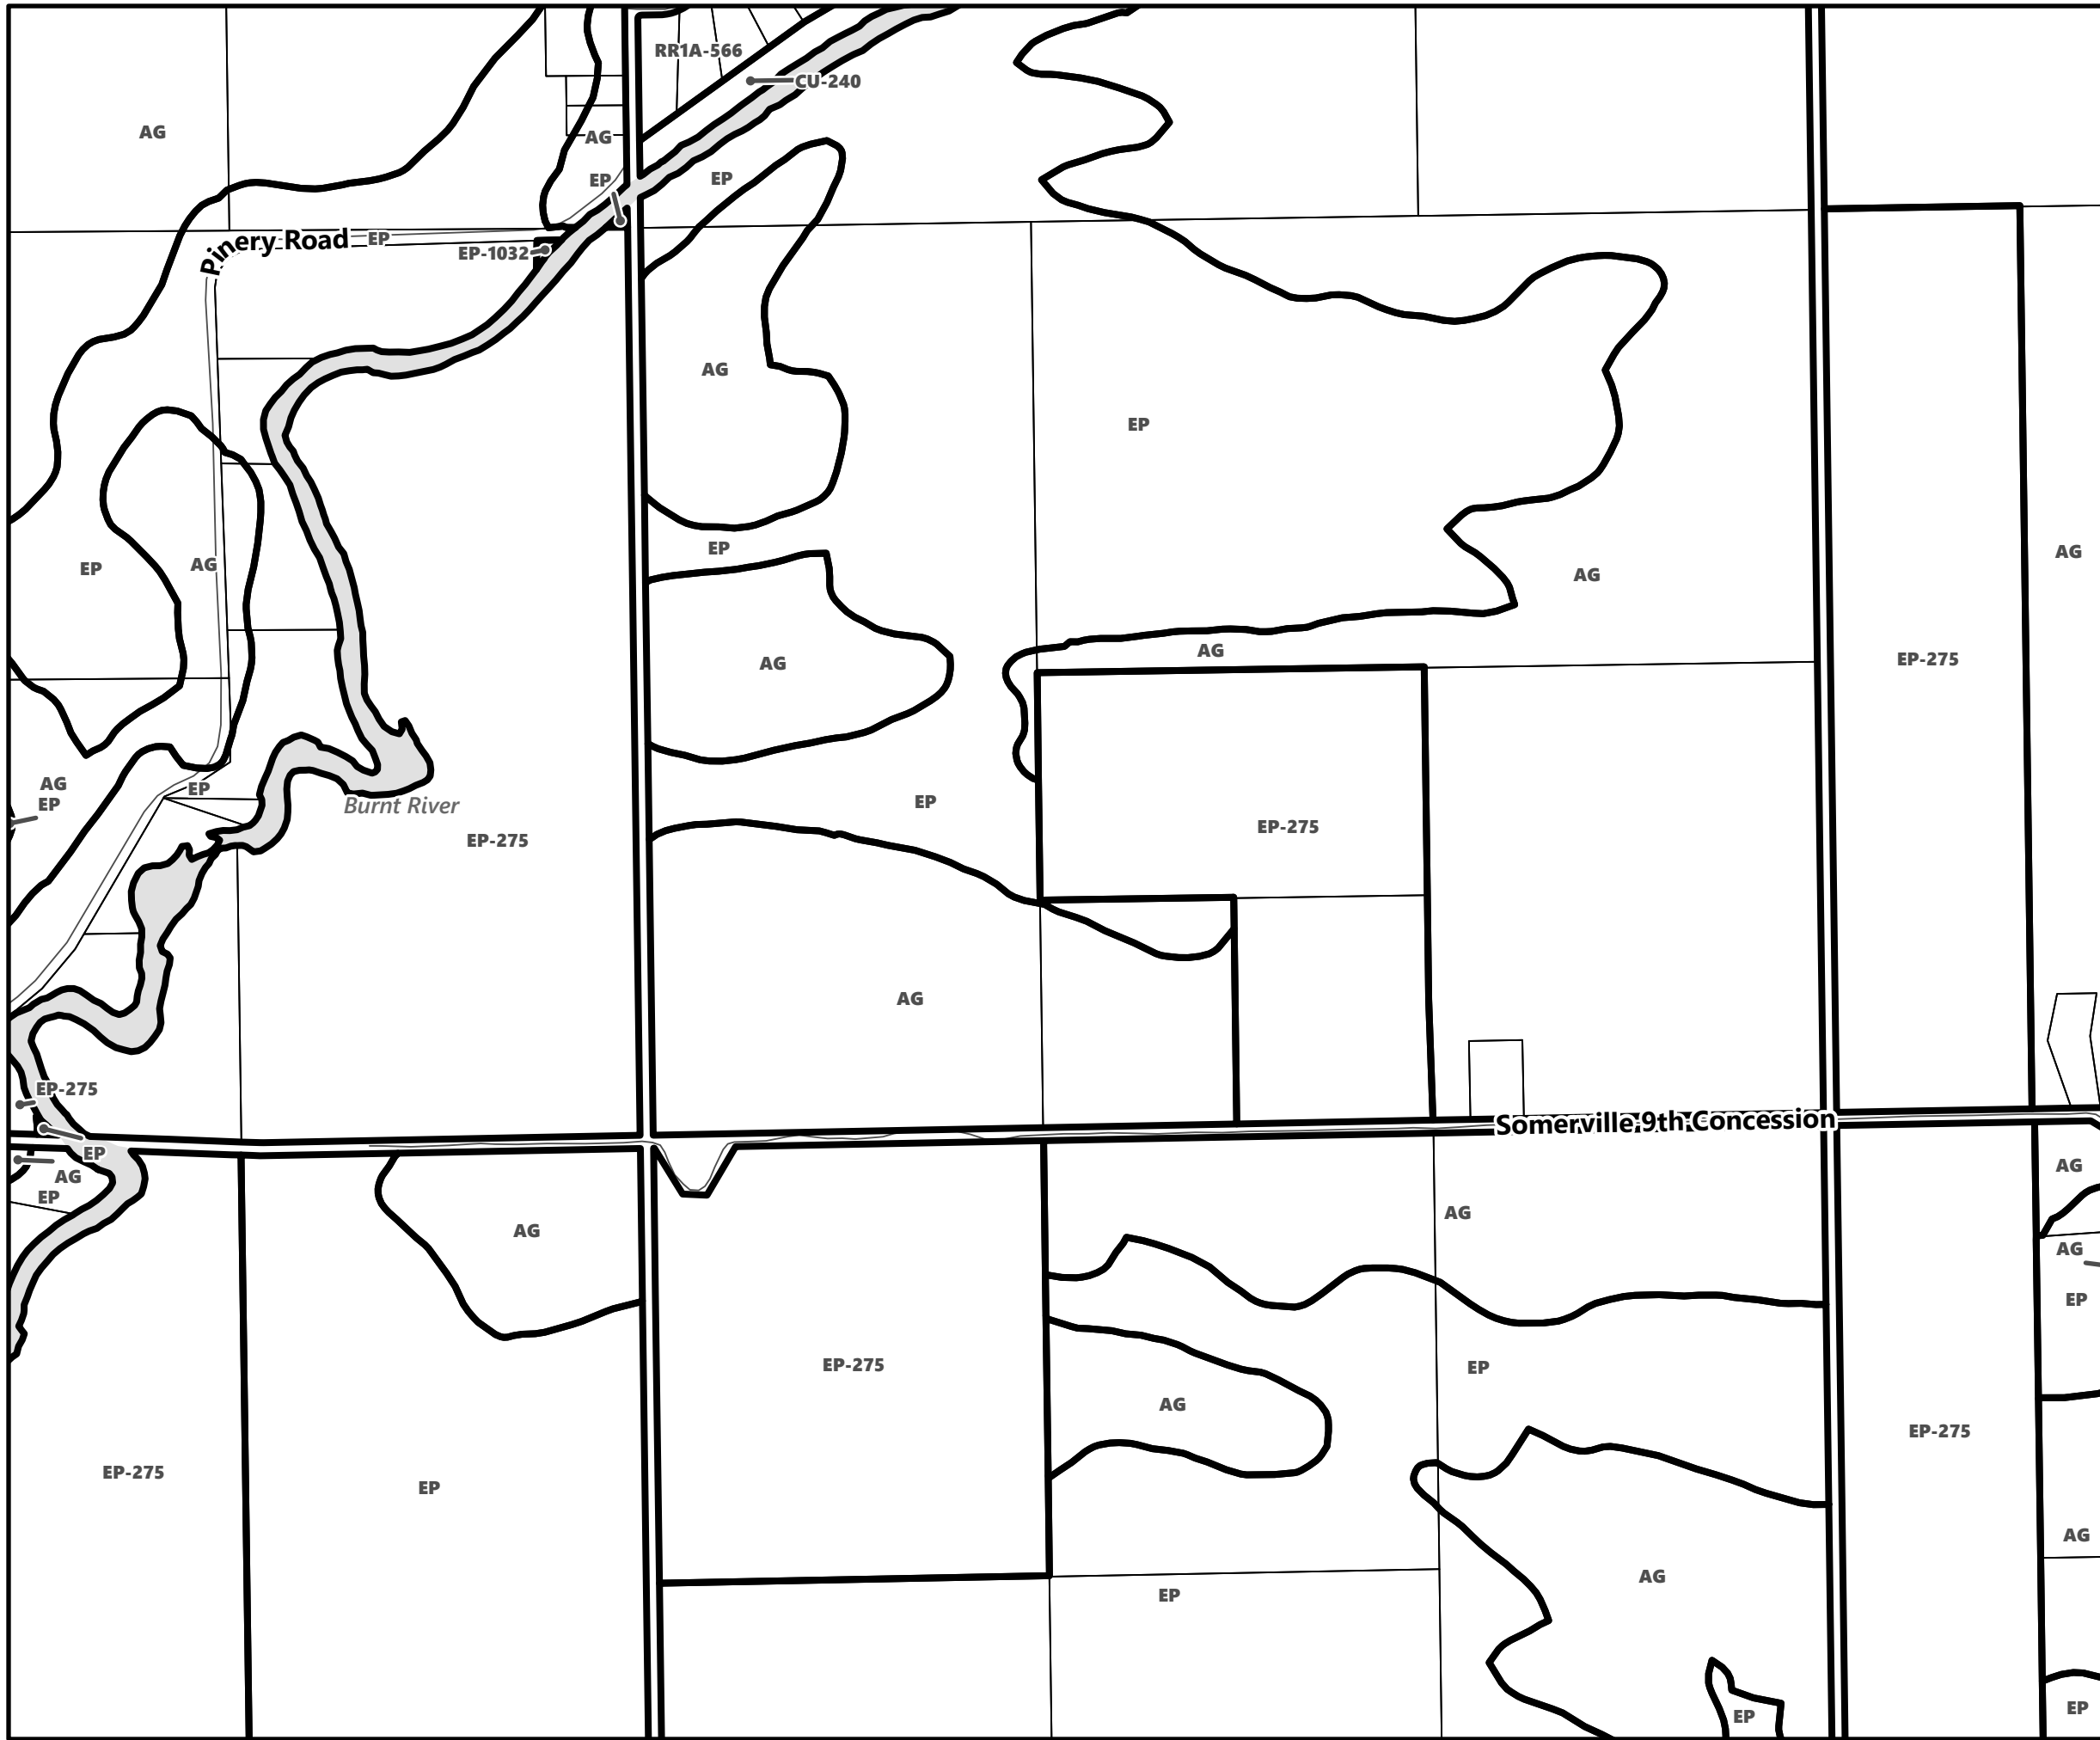

March 2024

Sources:
MNDMNR, City of Kawartha Lakes and Teranet
Projection:
NAD 1983 UTM Zone 17N

City of Kawartha Lakes Rural Zoning By-law Schedule A-B43

Legend

- City of Kawartha Lakes Boundary
- Zone Boundary