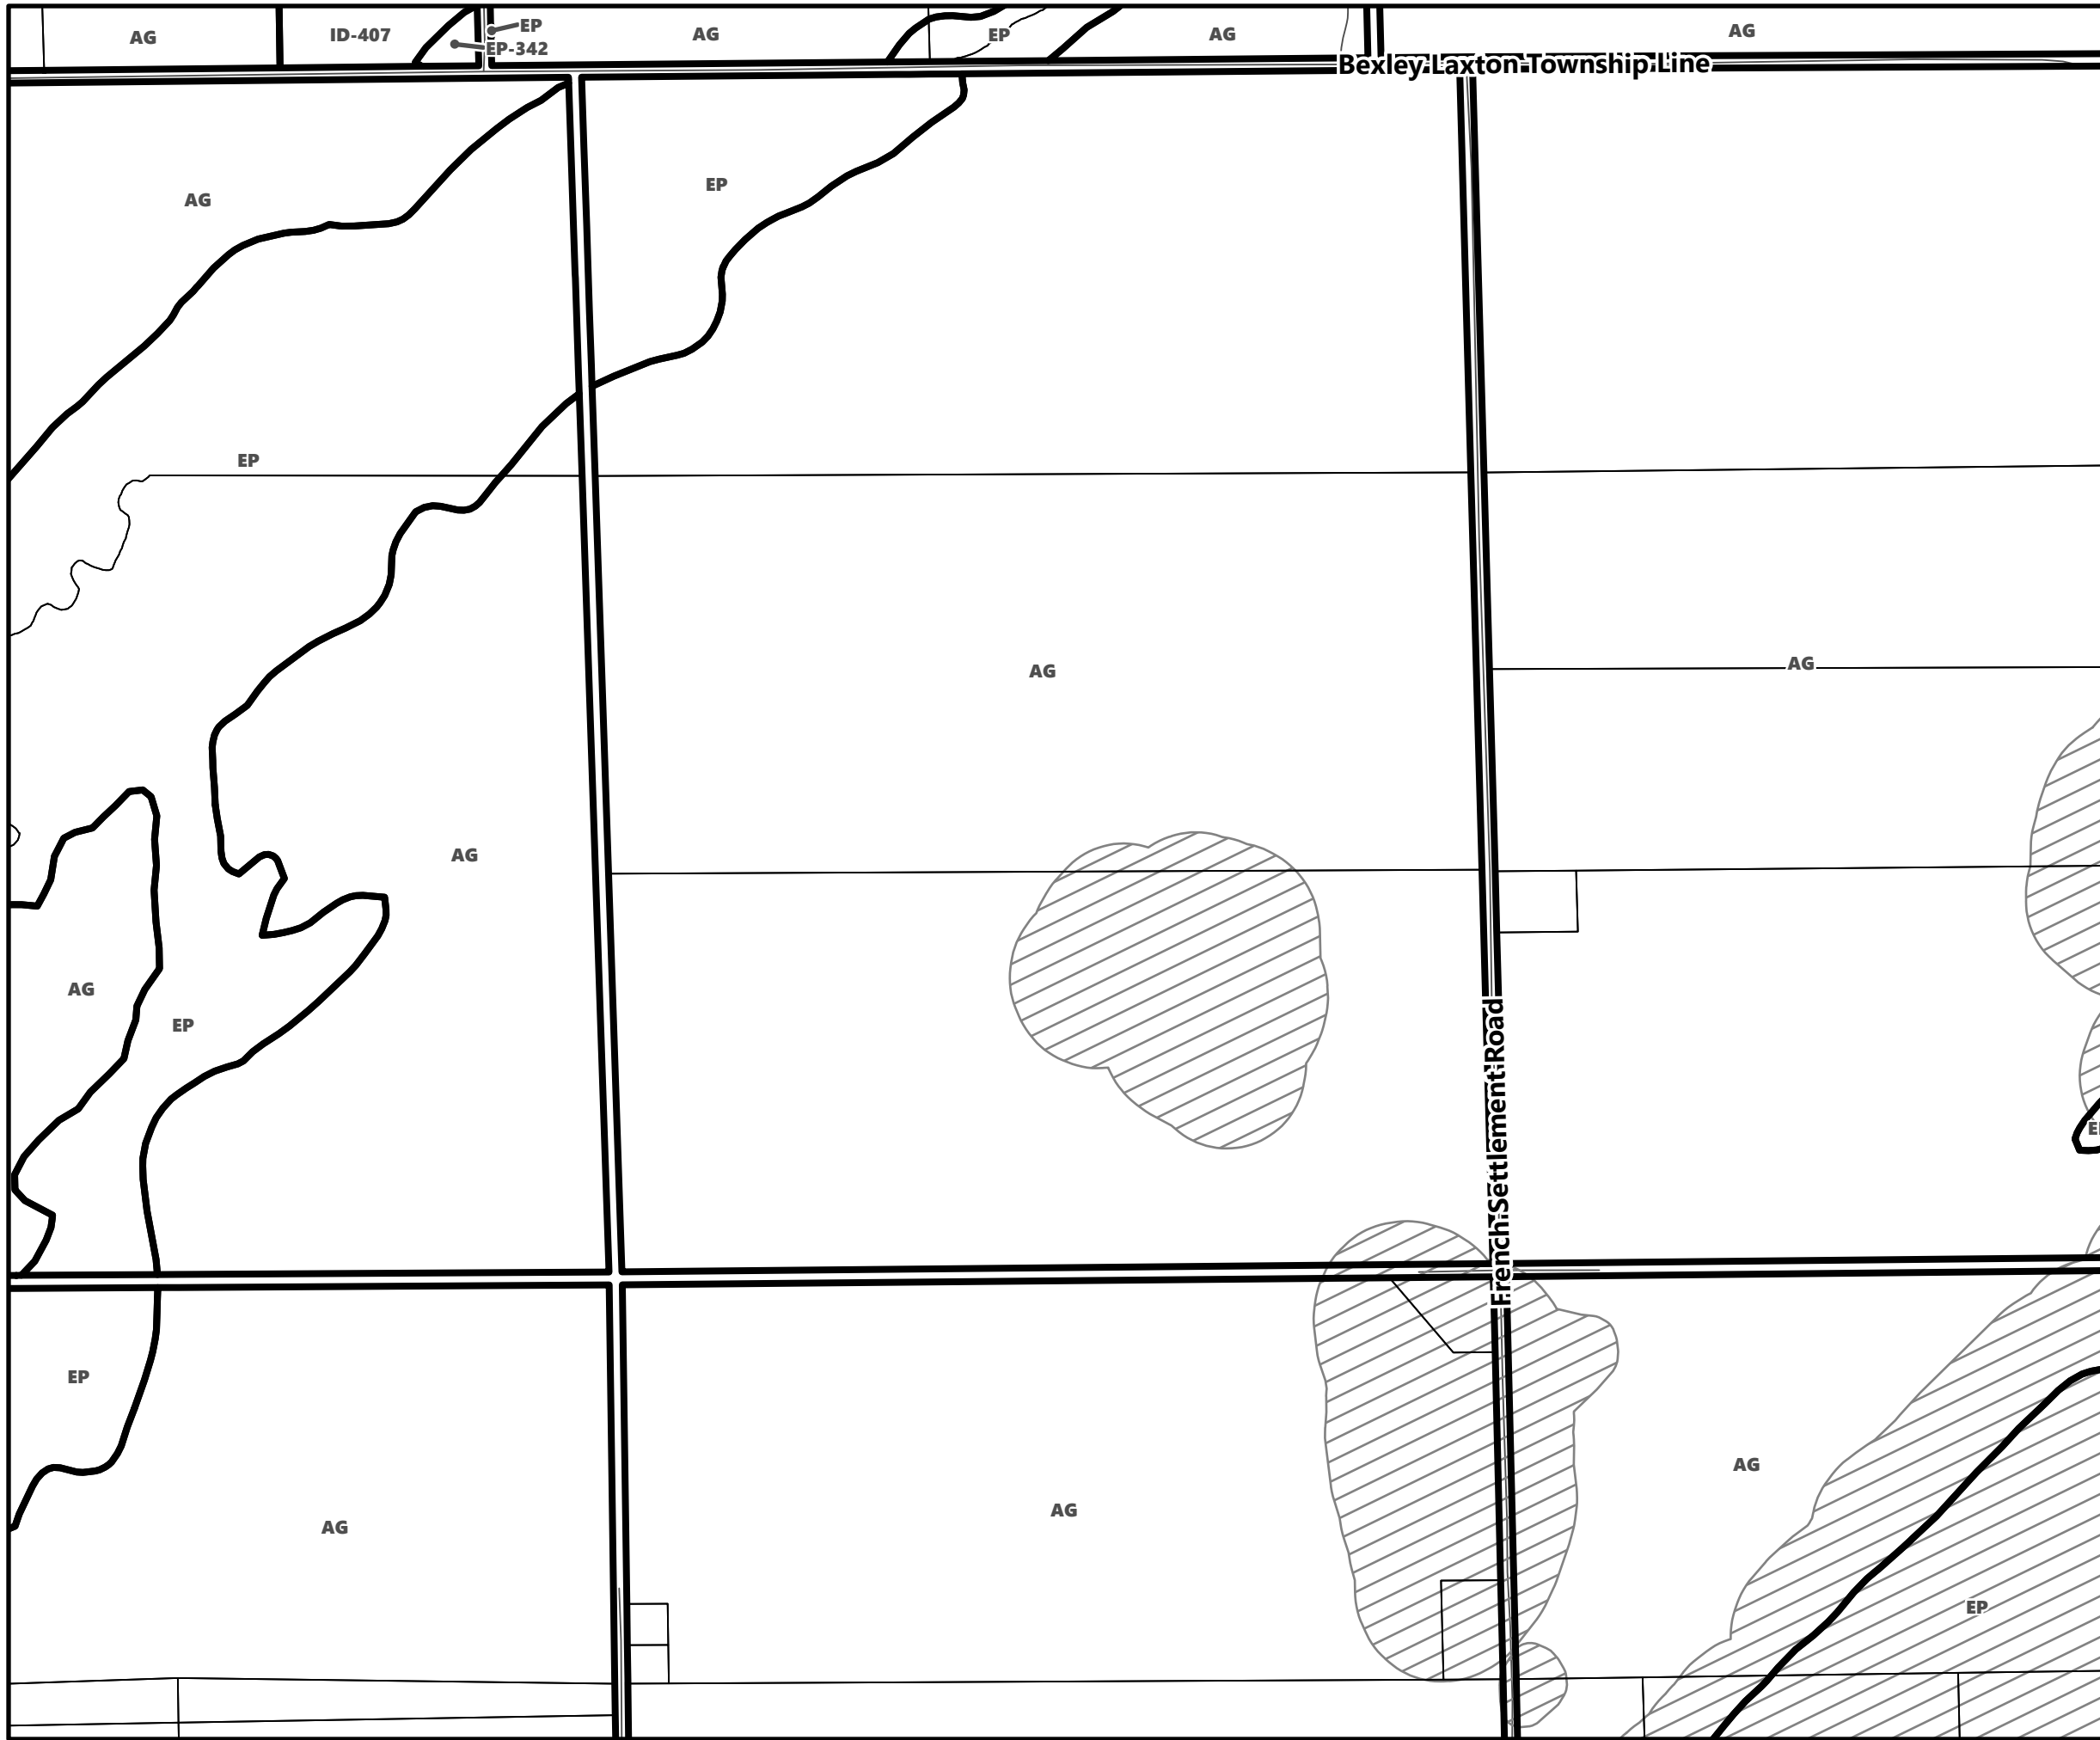

**City of Kawartha Lakes
Rural Zoning By-law
Schedule A-B38**

Legend

- City of Kawartha Lakes Boundary
- Zone Boundary
- ▨ Conservation Authority Regulated Area
- ▨ Kawartha Region Conservation Authority