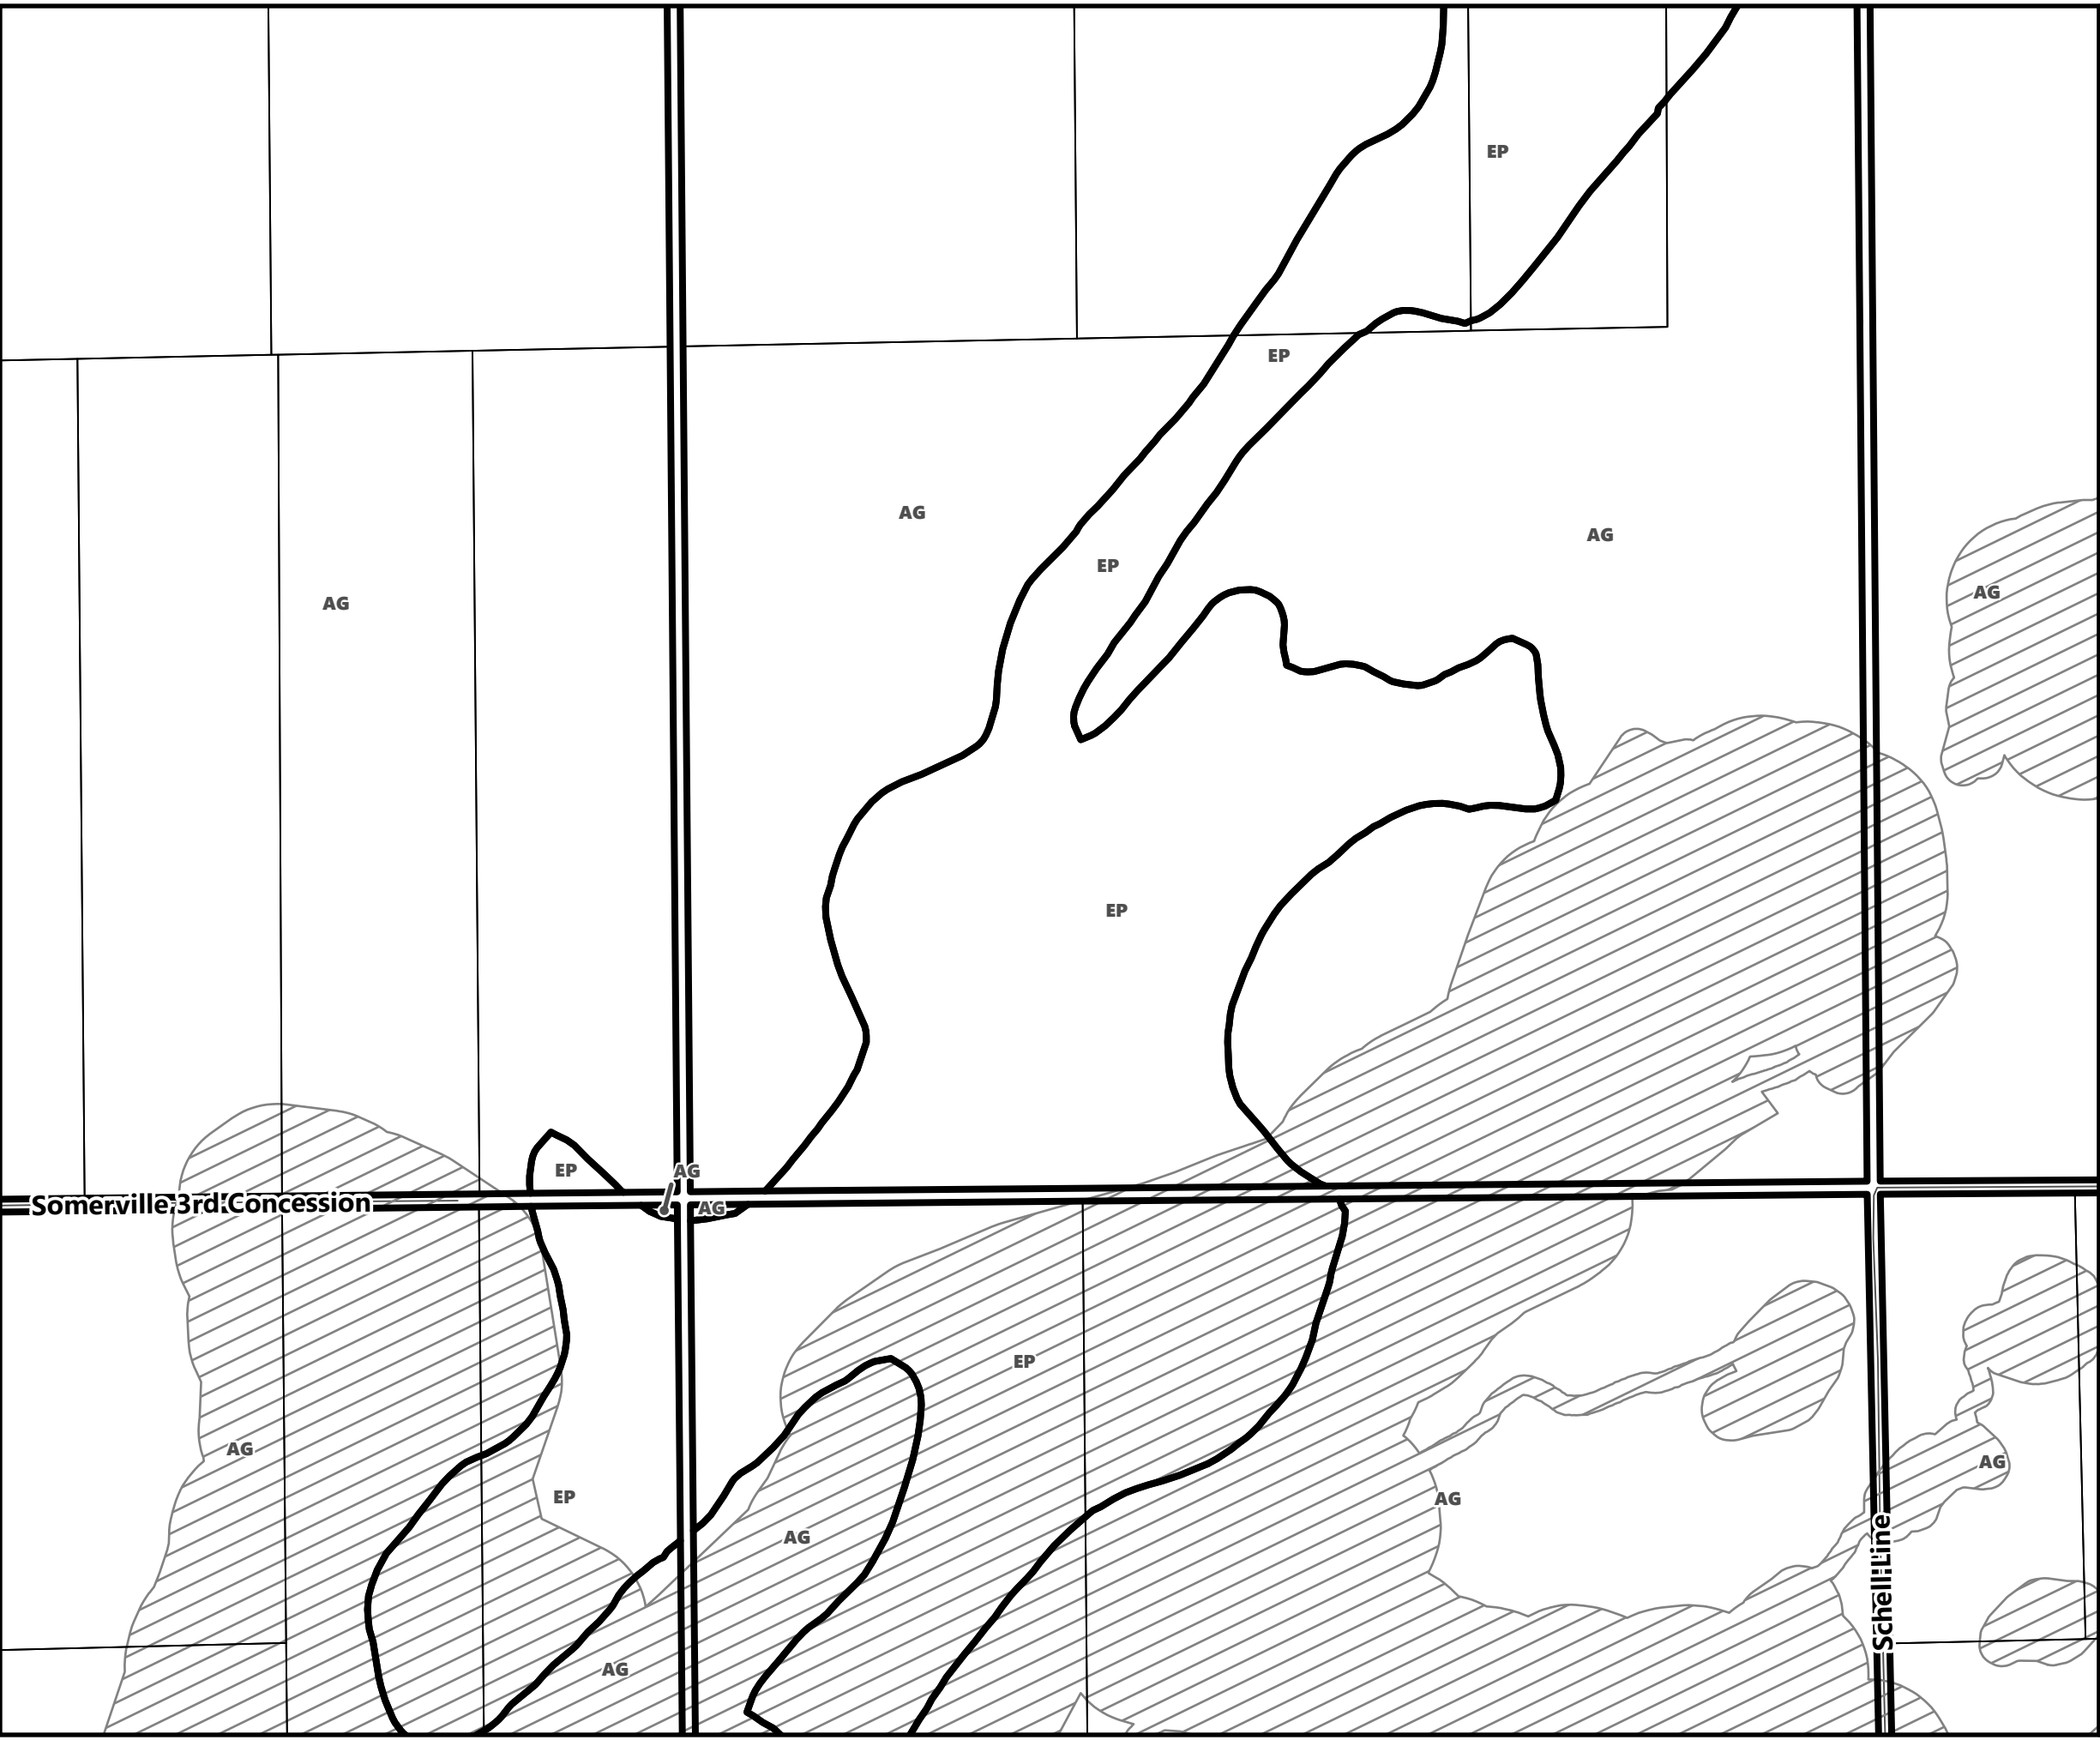

**City of Kawartha Lakes
Rural Zoning By-law
Schedule A-B84**

Legend

-  City of Kawartha Lakes Boundary
-  Zone Boundary

City of Kawartha Lakes Rural Zoning By-law Schedule A-B85

- Legend**
- City of Kawartha Lakes Boundary
 - Zone Boundary
 - ▨ Conservation Authority Regulated Area
 - ▨ Kawartha Region Conservation Authority