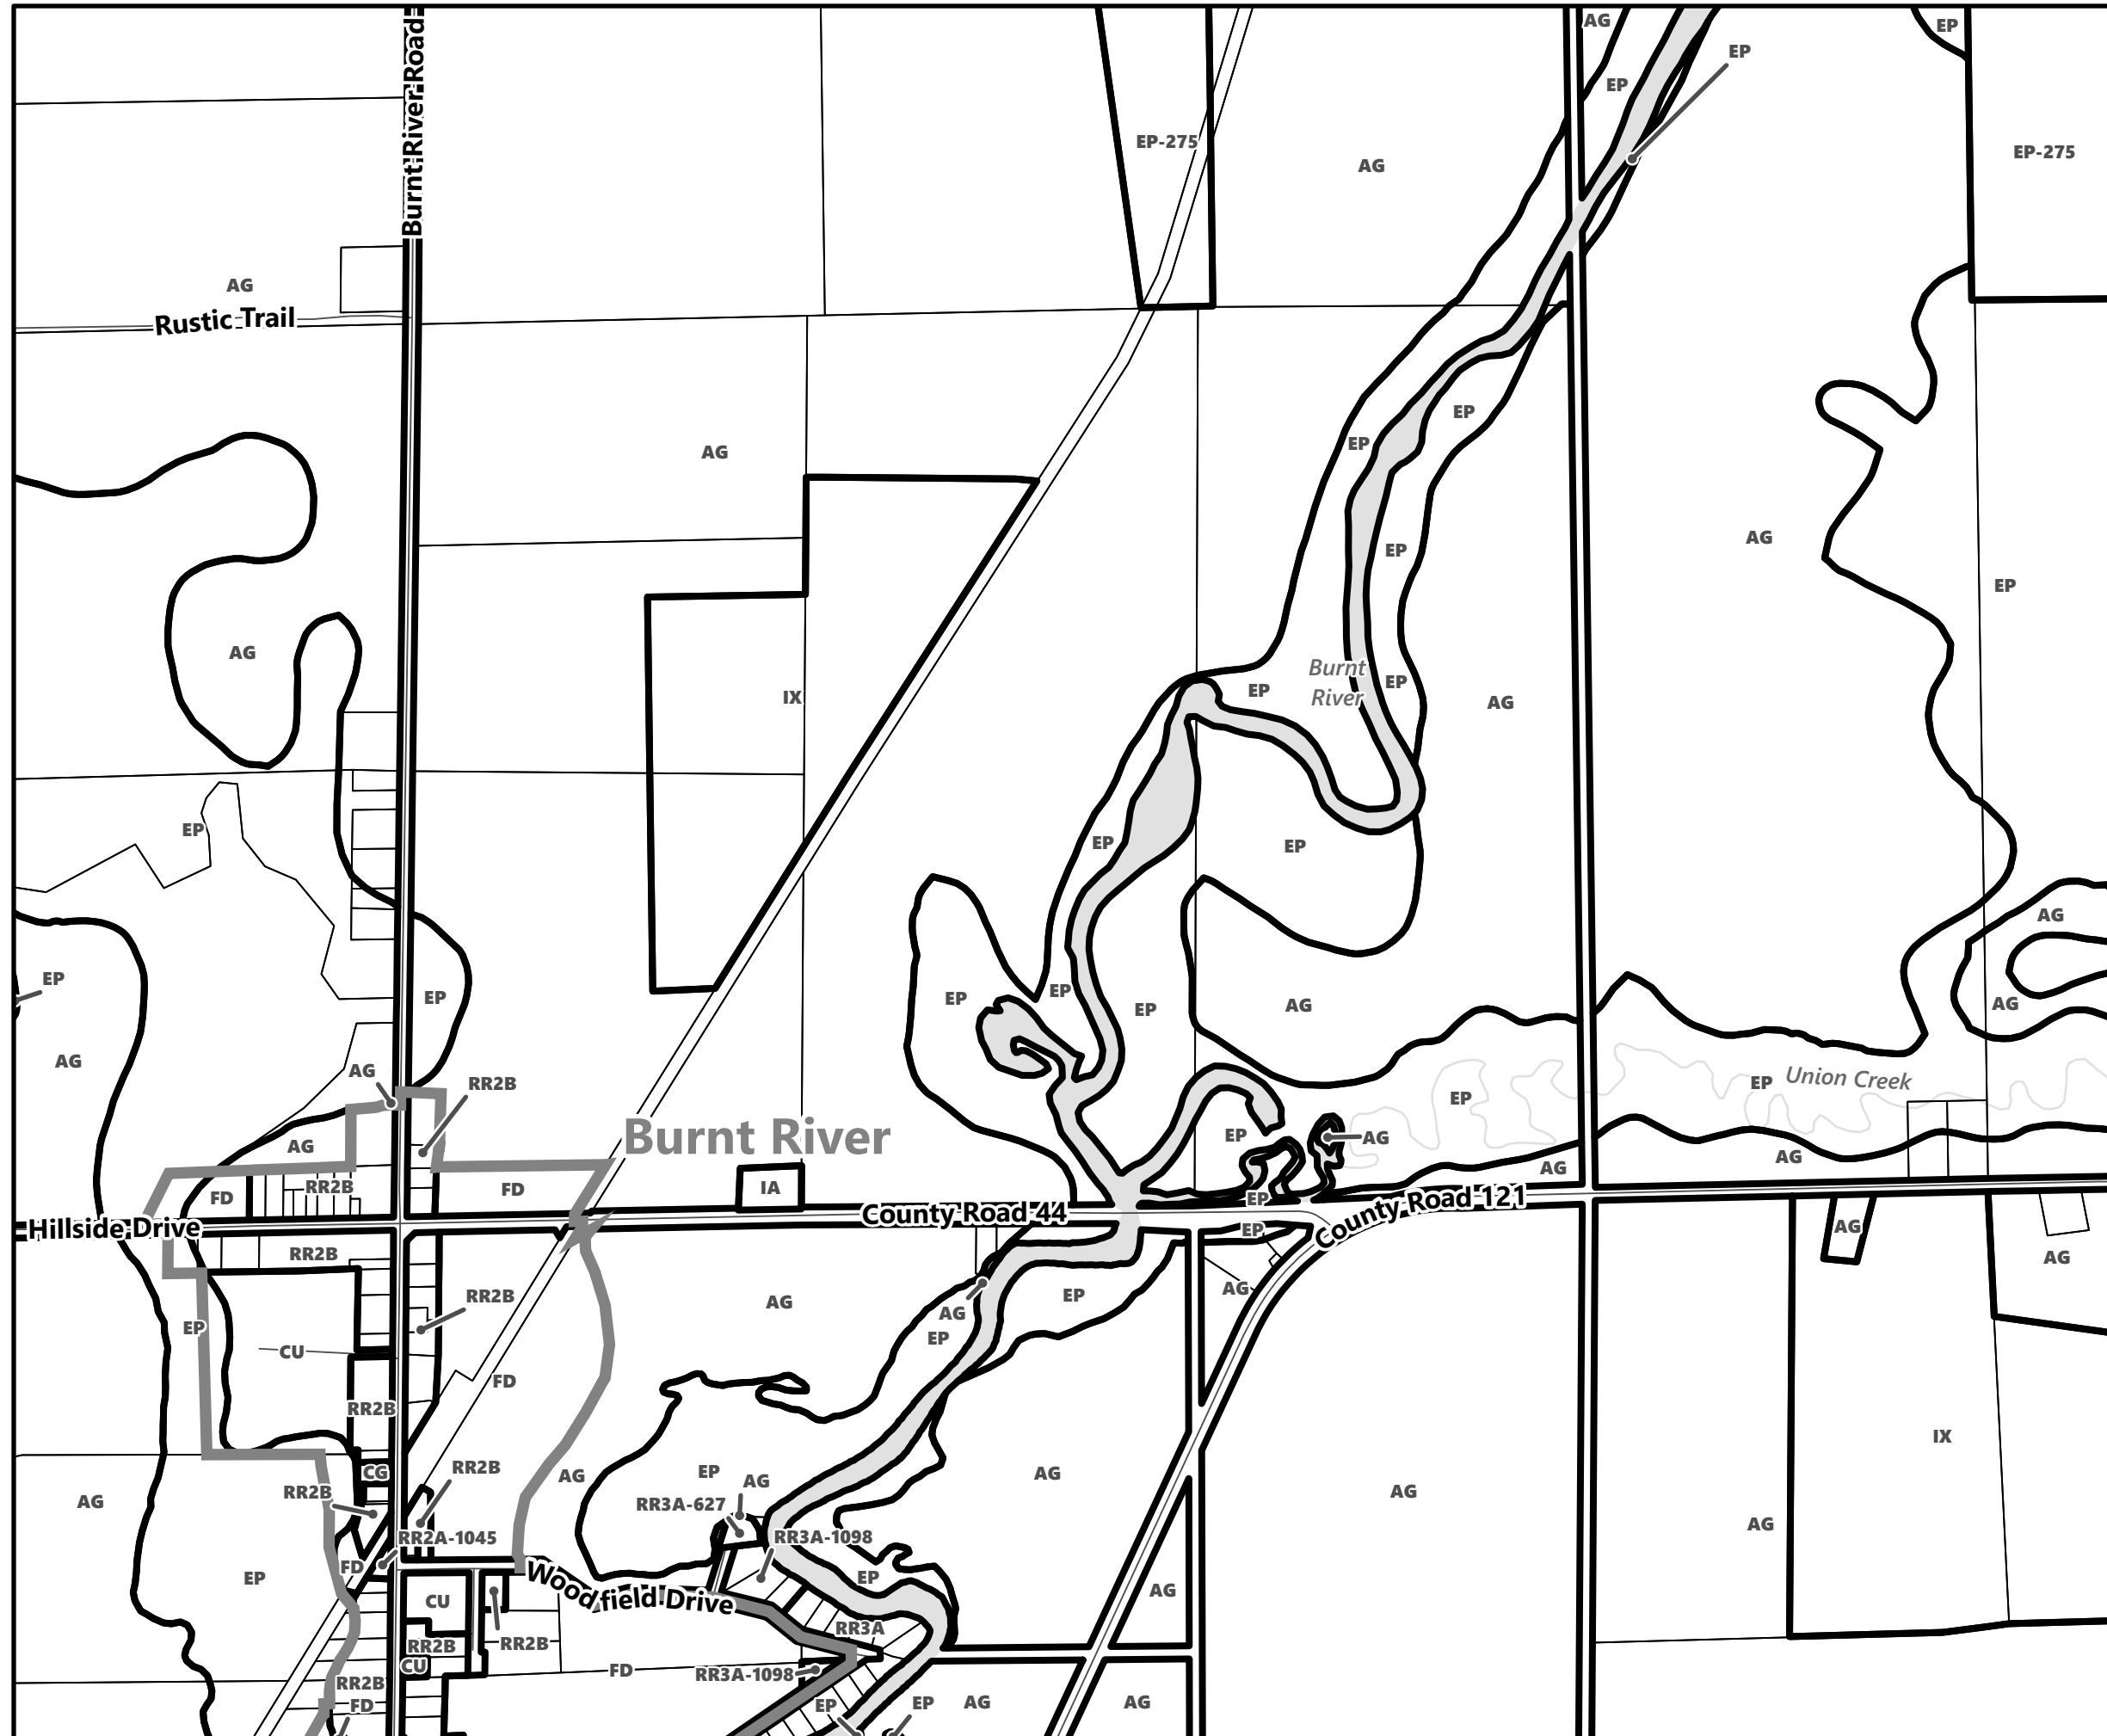

**City of Kawartha Lakes
Rural Zoning By-law
Schedule A-B56**

Legend

- City of Kawartha Lakes Boundary
- Zone Boundary

March 2024

Sources: MNDMNR, City of Kawartha Lakes and Teranet
Projection: NAD 1983 UTM Zone 17N