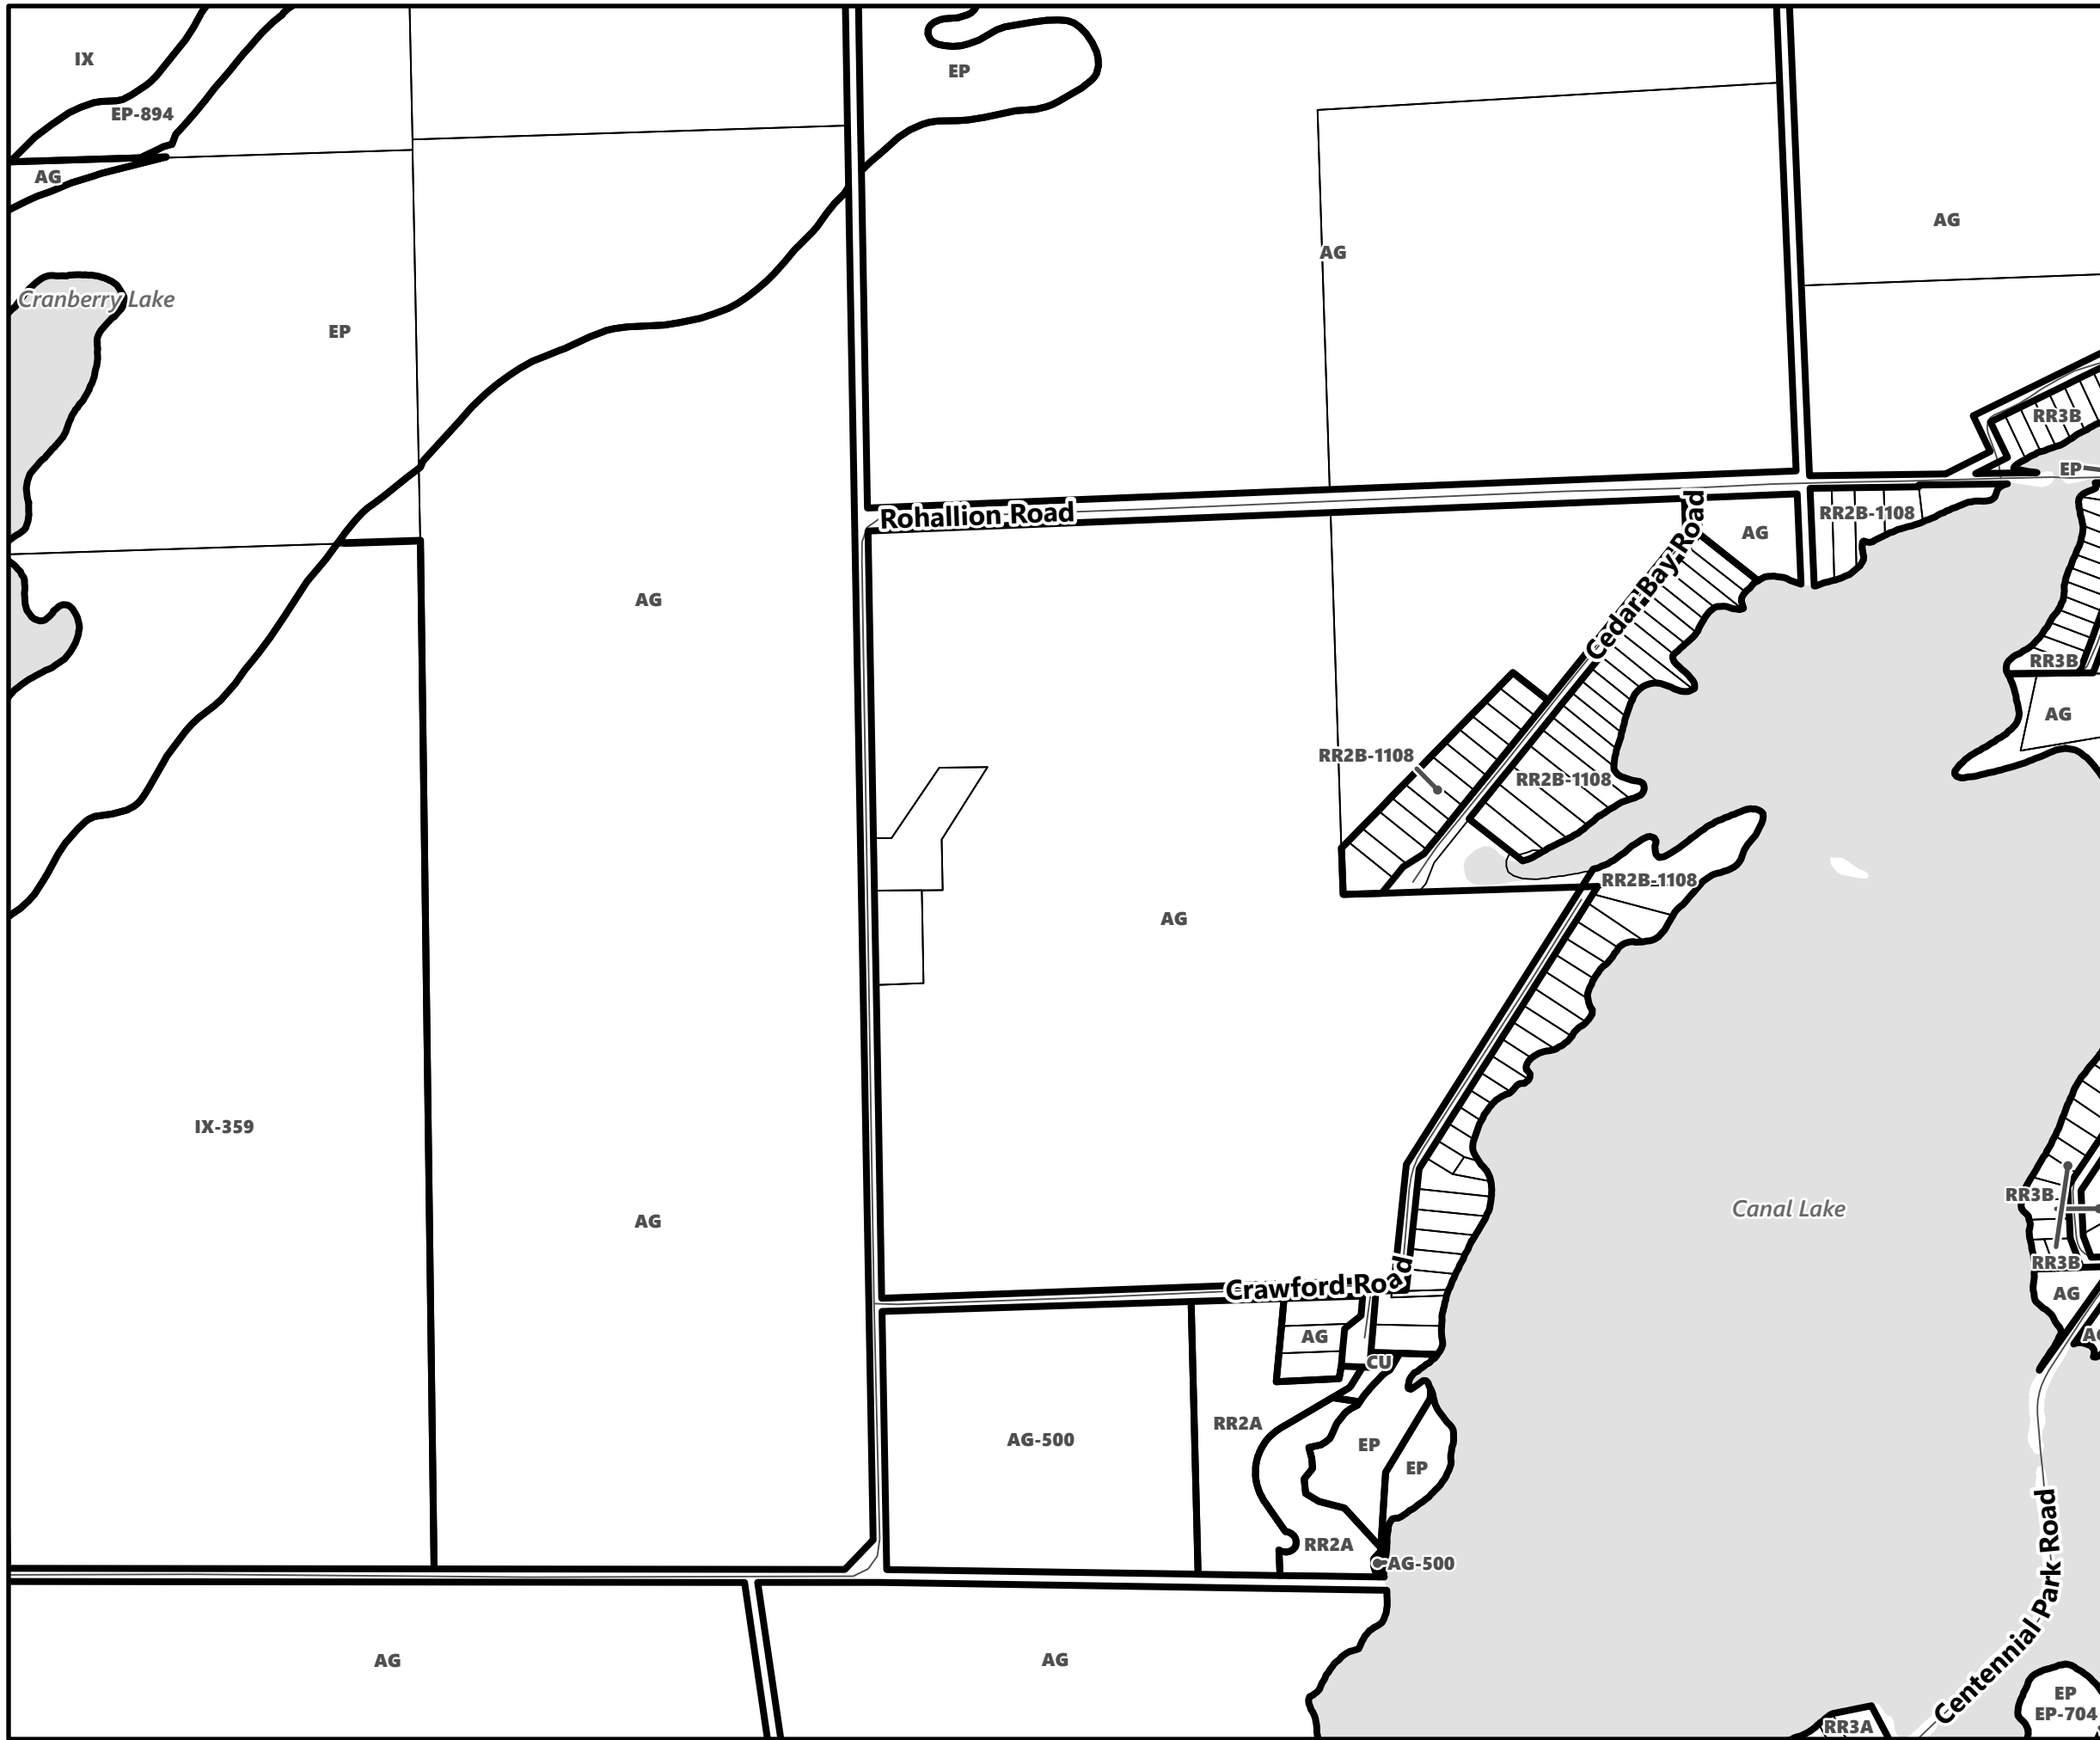

City of Kawartha Lakes Rural Zoning By-law Schedule A-B60

Legend

- City of Kawartha Lakes Boundary
- Zone Boundary

March 2024

Sources:
MNDMNR, City of Kawartha Lakes and Teranet
Projection:
NAD 1983 UTM Zone 17N