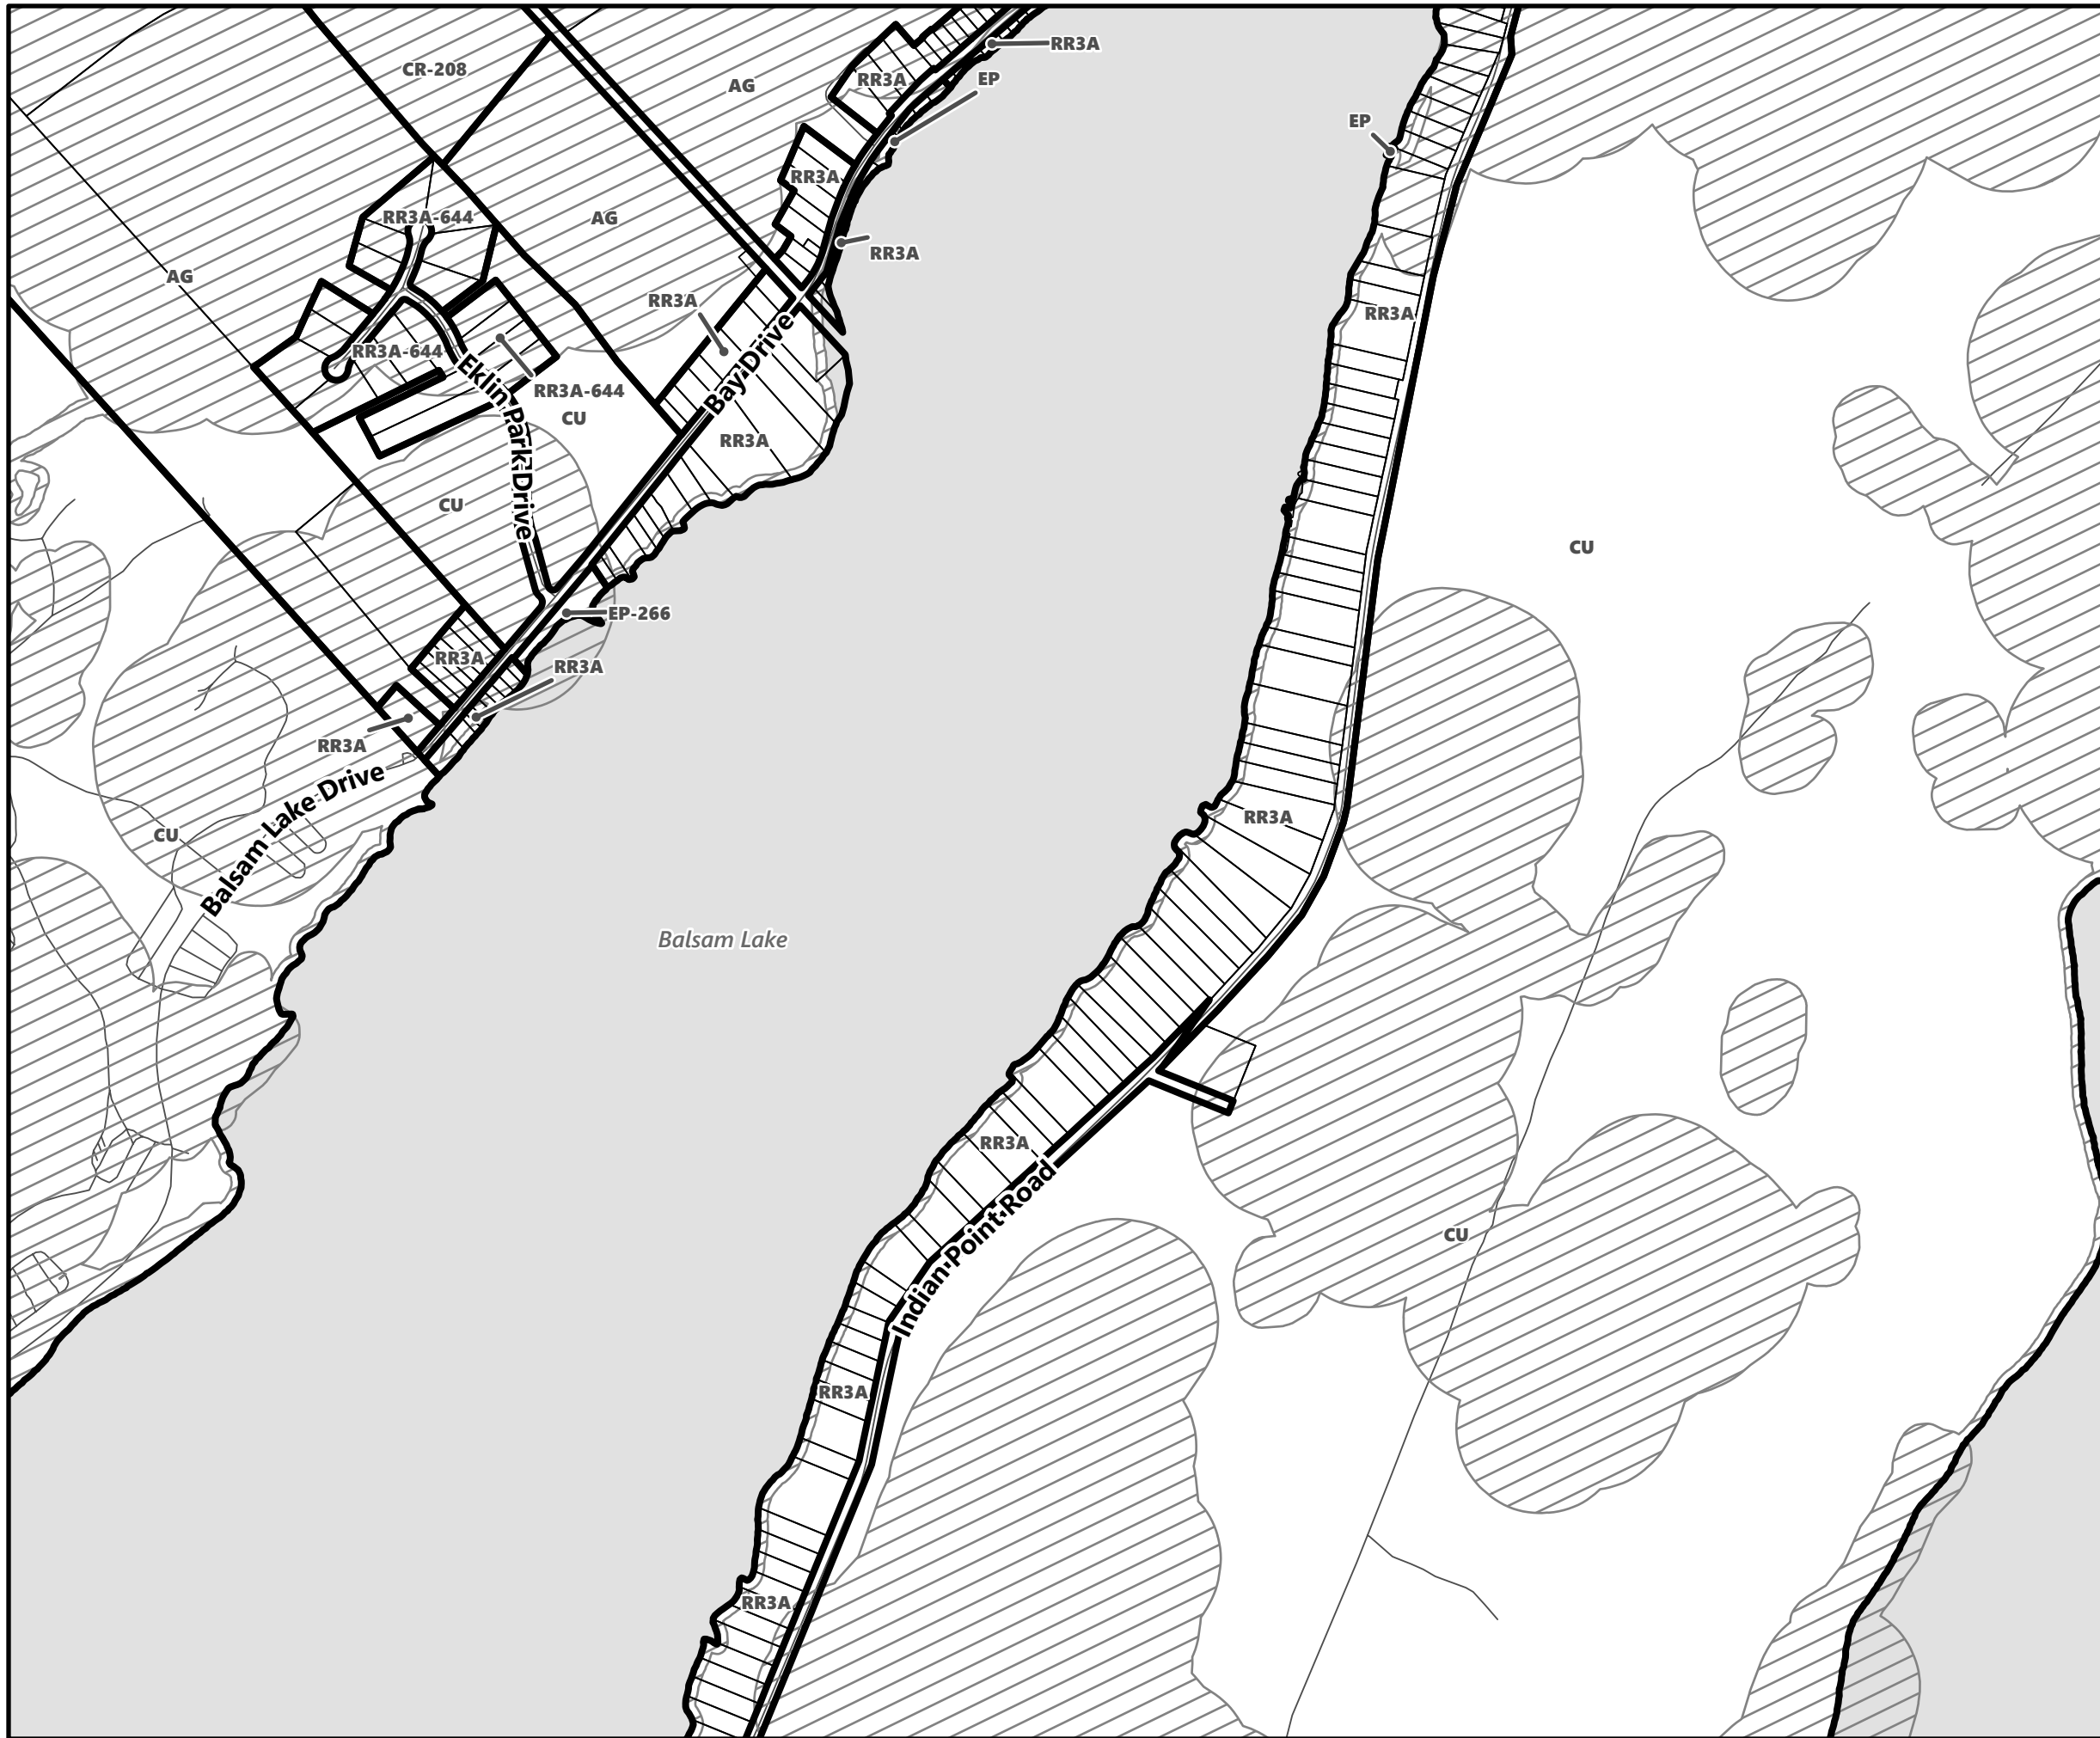

March 2024

Sources:
MNDMNR, City of Kawartha Lakes and Teranet
Projection:
NAD 1983 UTM Zone 17N

City of Kawartha Lakes Rural Zoning By-law Schedule A-B66

Legend

- City of Kawartha Lakes Boundary
- Zone Boundary
- ▨ Conservation Authority Regulated Area
- ▨ Kawartha Region Conservation Authority