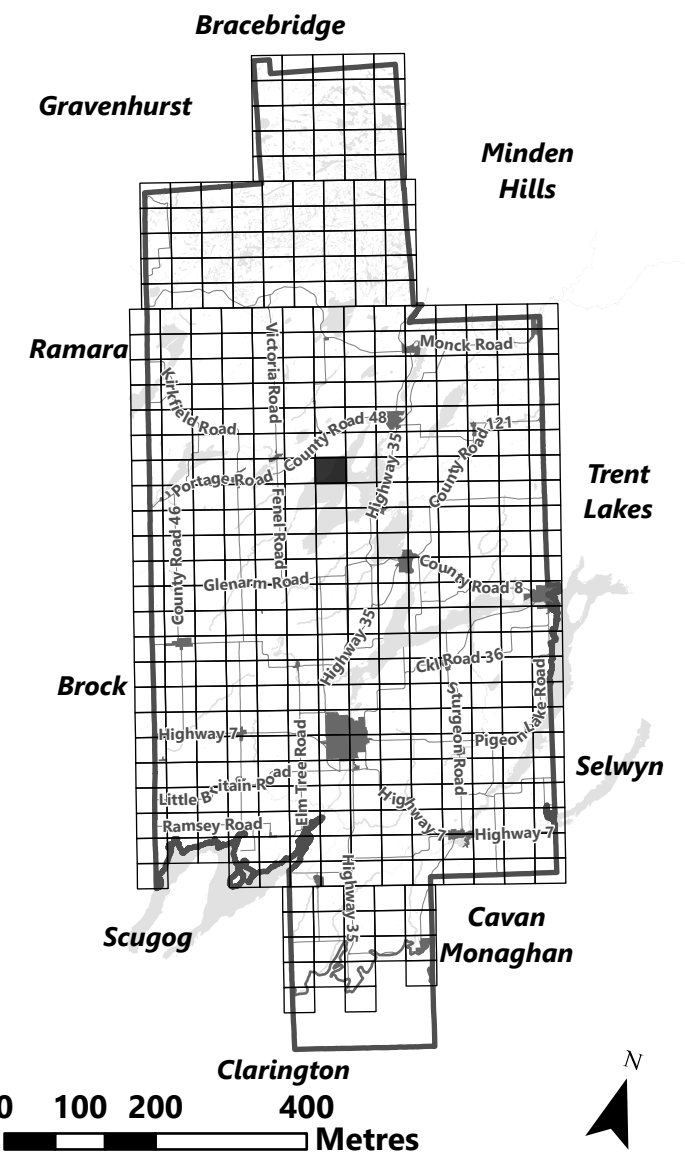

March 2024

Sources:
MNDMNR, City of Kawartha Lakes and Teranet
Projection:
NAD 1983 UTM Zone 17N

City of Kawartha Lakes Rural Zoning By-law Schedule A-B79

Legend

- City of Kawartha Lakes Boundary
- Zone Boundary
- Conservation Authority Regulated Area
- Kawartha Region Conservation Authority