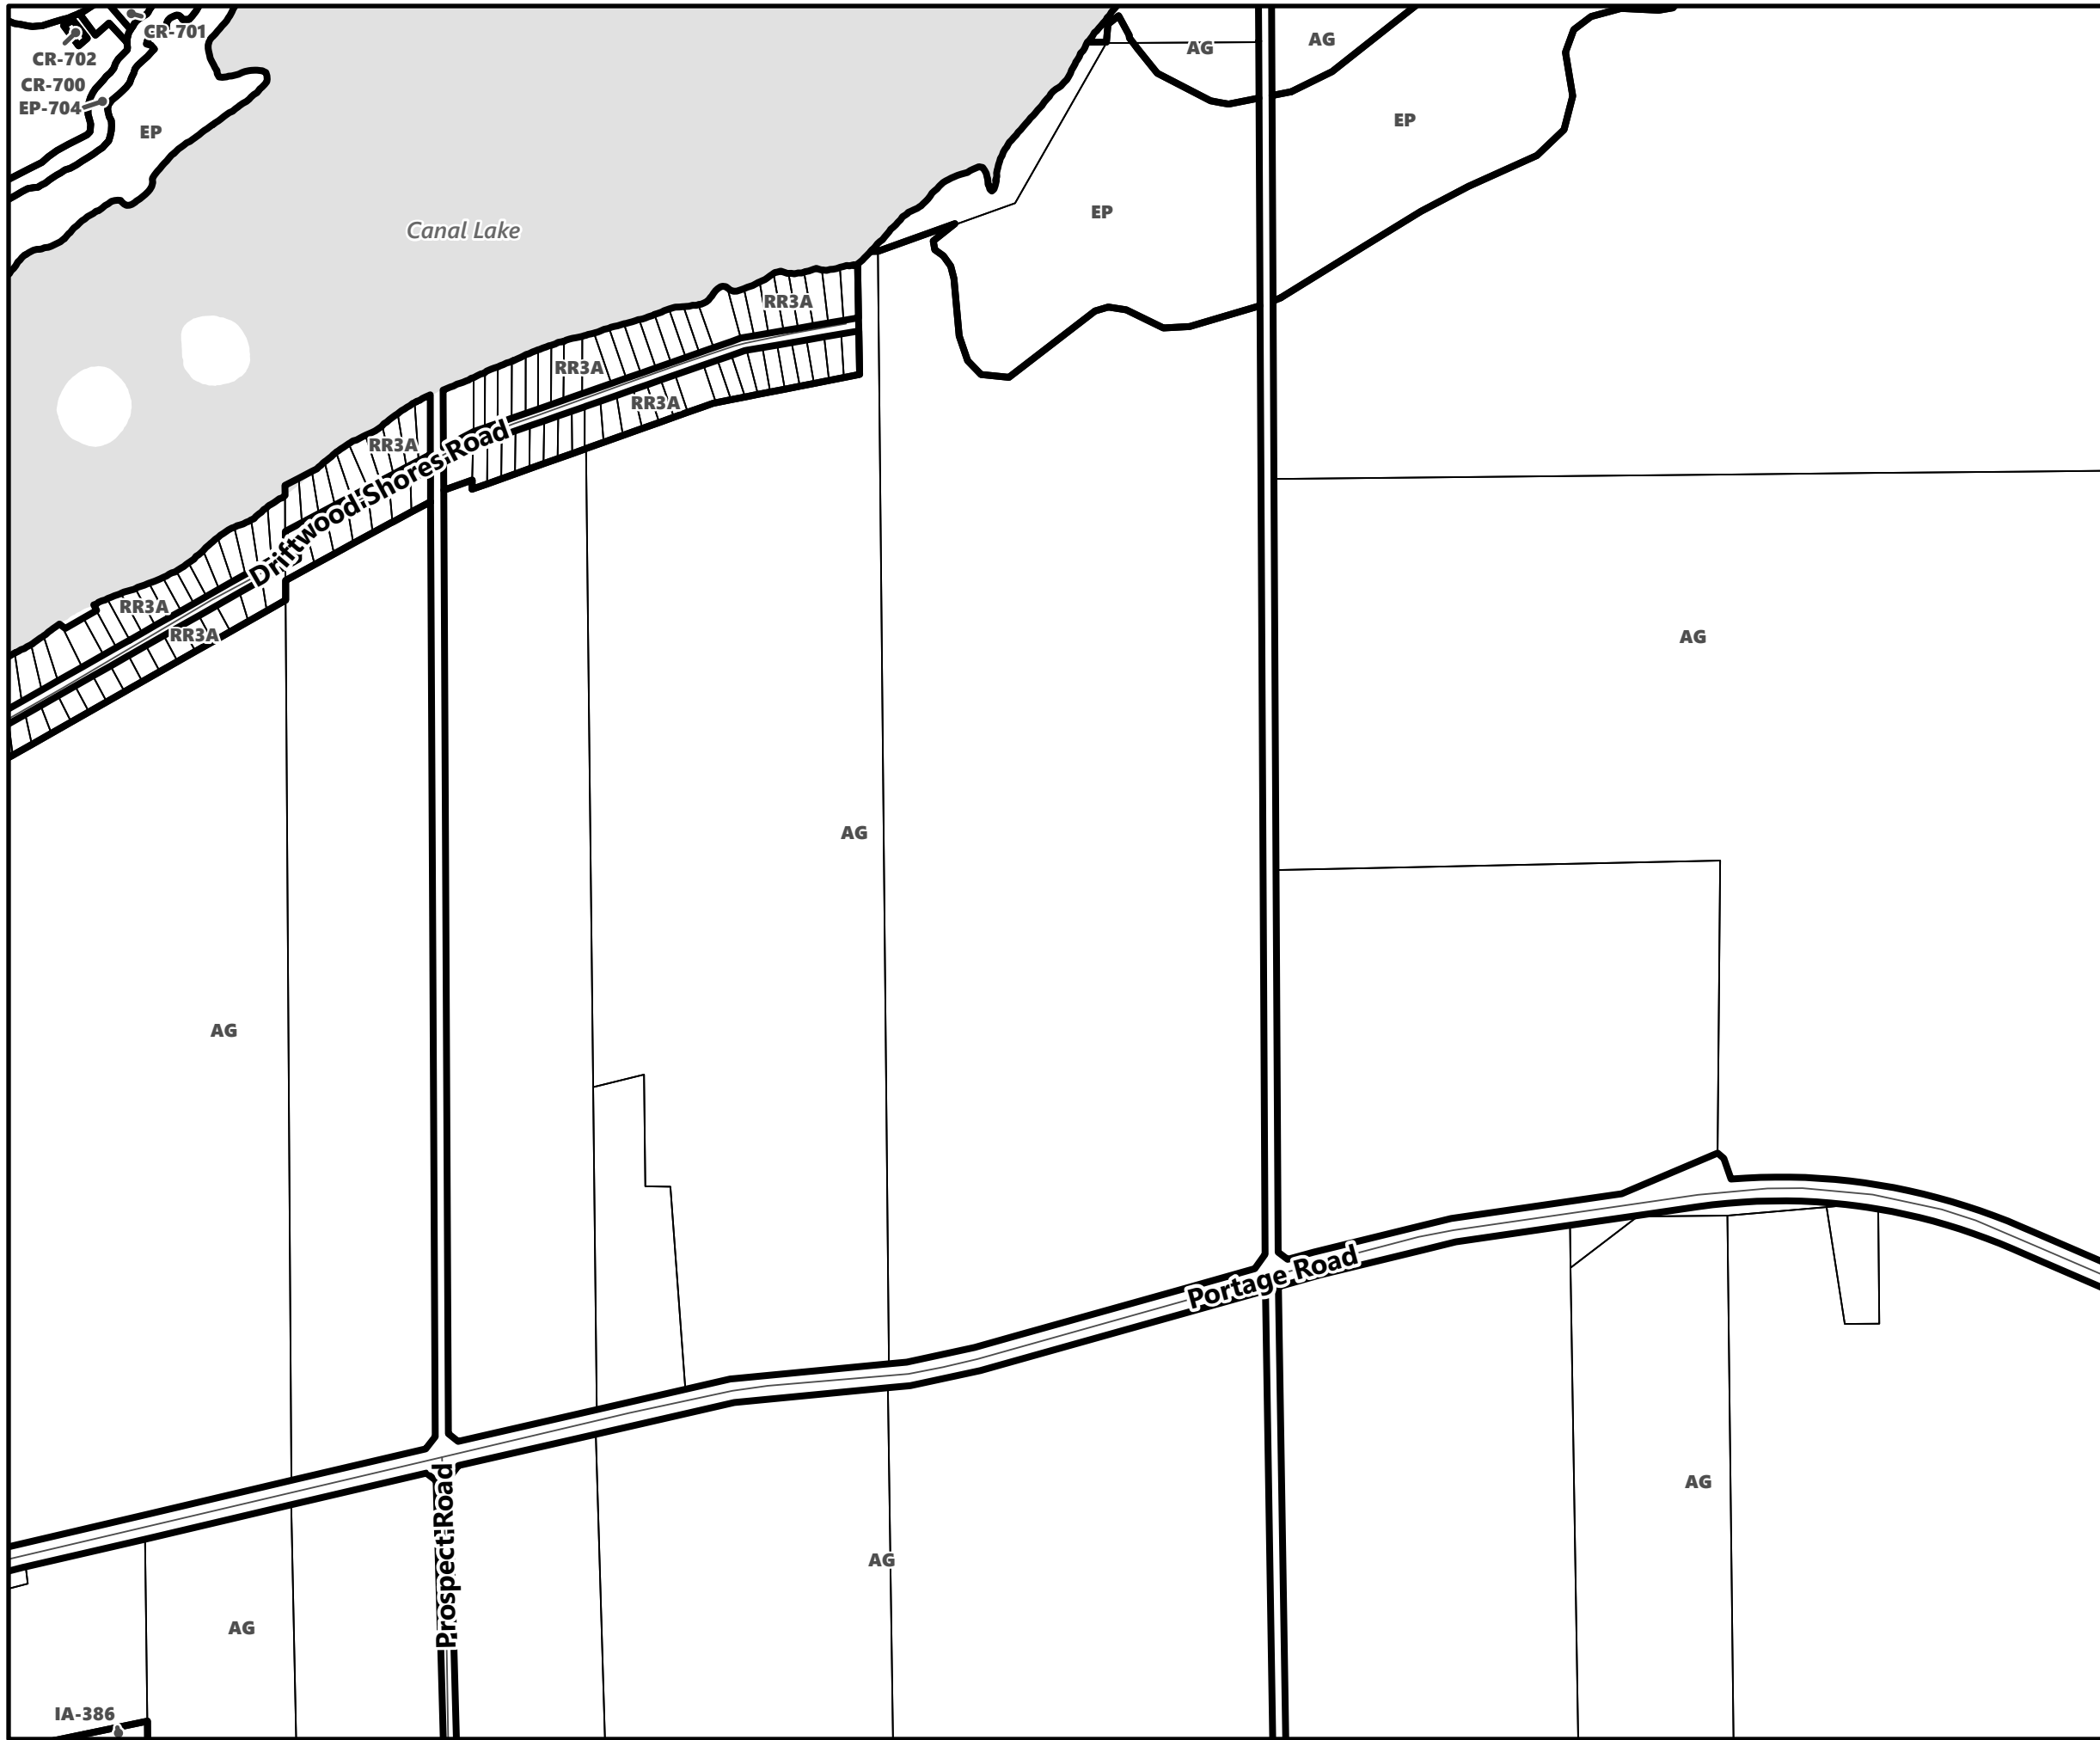

City of Kawartha Lakes Rural Zoning By-law Schedule A-B75

Legend

- City of Kawartha Lakes Boundary
- Zone Boundary

March 2024

Sources:
MNDMNR, City of Kawartha Lakes and Teranet
Projection:
NAD 1983 UTM Zone 17N