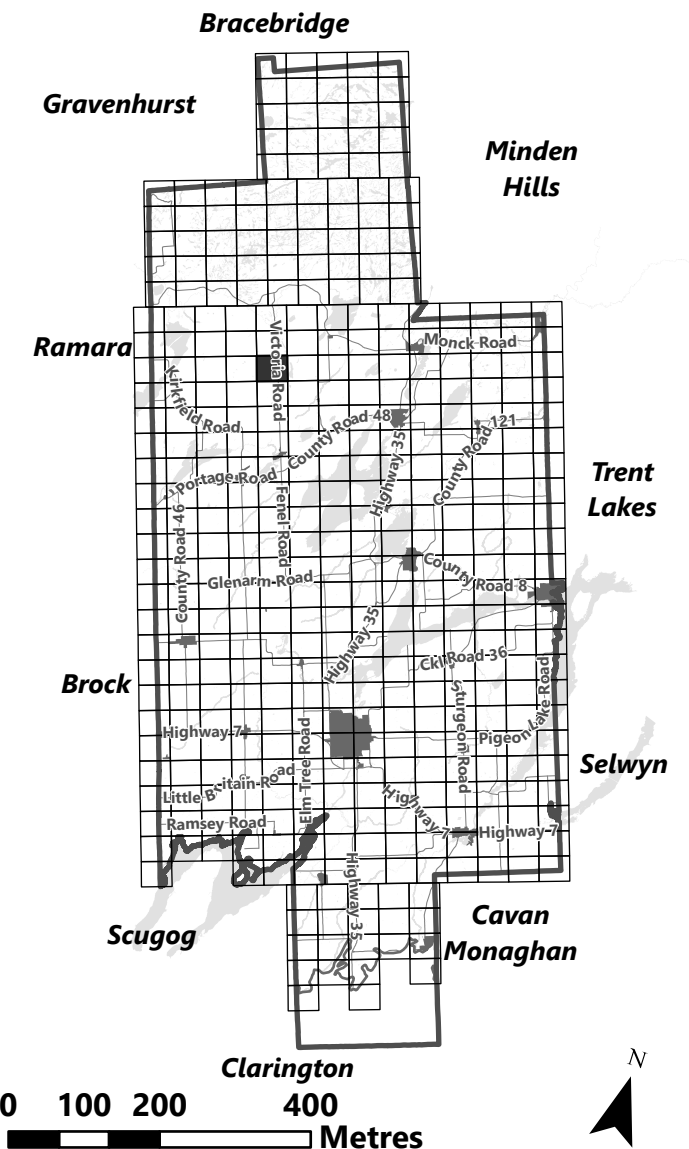

City of Kawartha Lakes Rural Zoning By-law Schedule A-B21

Legend

- City of Kawartha Lakes Boundary
- Zone Boundary

March 2024

Sources:
MNDMNR, City of Kawartha Lakes and Teranet
Projection:
NAD 1983 UTM Zone 17N