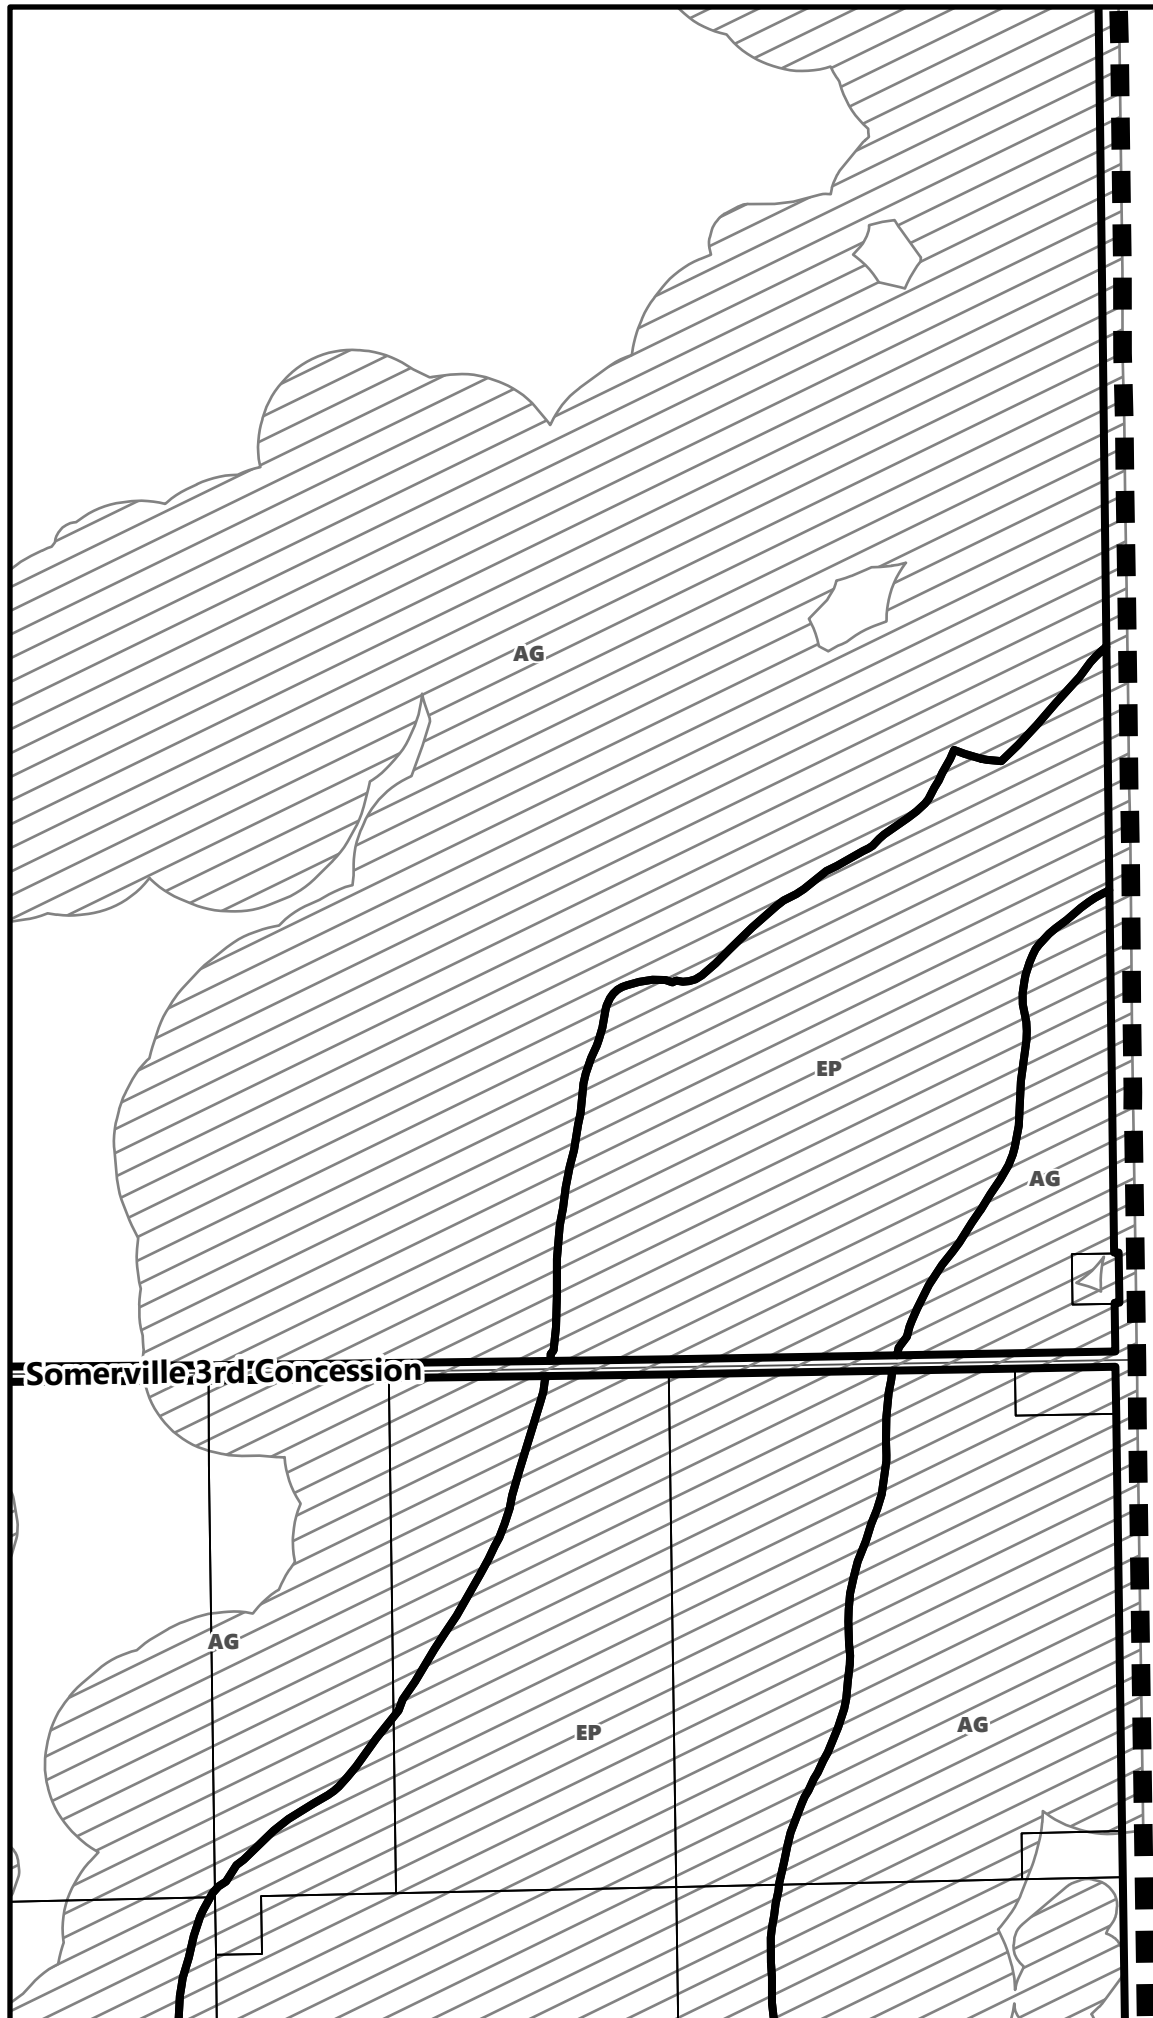

City of Kawartha Lakes Rural Zoning By-law Schedule A-B86

Legend

- City of Kawartha Lakes Boundary
- Zone Boundary
- ▨ Conservation Authority Regulated Area
- ▨ Kawartha Region Conservation Authority

March 2024

Sources:
MNDMNR, City of Kawartha Lakes and Teranet
Projection:
NAD 1983 UTM Zone 17N