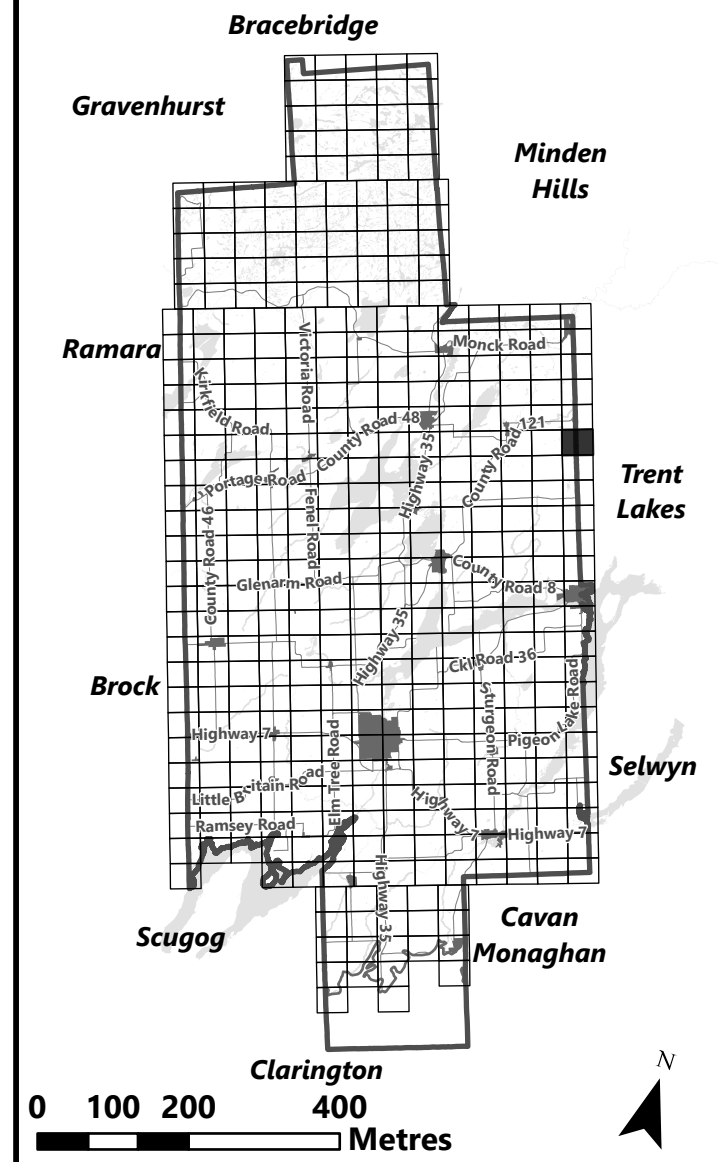

City of Kawartha Lakes Rural Zoning By-law Schedule A-B72

Legend

- City of Kawartha Lakes Boundary
- Zone Boundary
- **Conservation Authority Regulated Area**
- Kawartha Region Conservation Authority

March 2024

Sources:
MNDMNR, City of Kawartha Lakes and Teranet
Projection:
NAD 1983 UTM Zone 17N