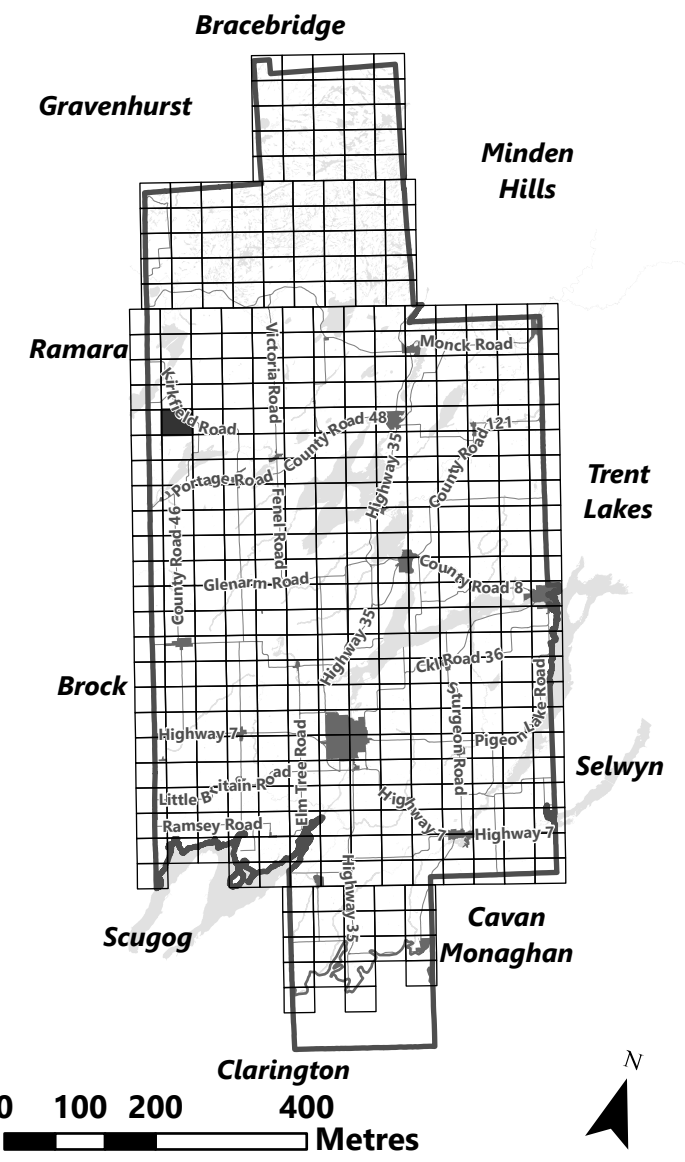

City of Kawartha Lakes Rural Zoning By-law Schedule A-B46

Legend

- City of Kawartha Lakes Boundary
- Zone Boundary

March 2024

Sources:
MNDMNR, City of Kawartha Lakes and Teranet
Projection:
NAD 1983 UTM Zone 17N