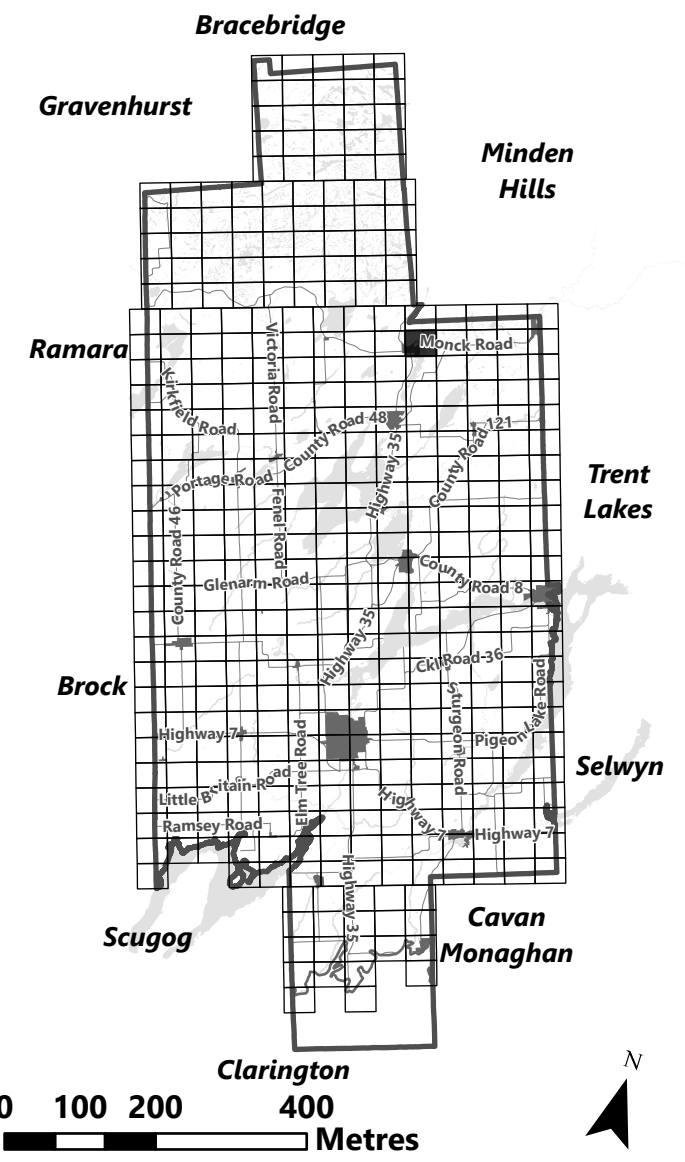

City of Kawartha Lakes Rural Zoning By-law Schedule A-B12

1. **Legend**
2. City of Kawartha Lakes Boundary
   - Zone Boundary

March 2024

Sources:
MNDMNR, City of Kawartha Lakes and Teranet
Projection:
NAD 1983 UTM Zone 17N