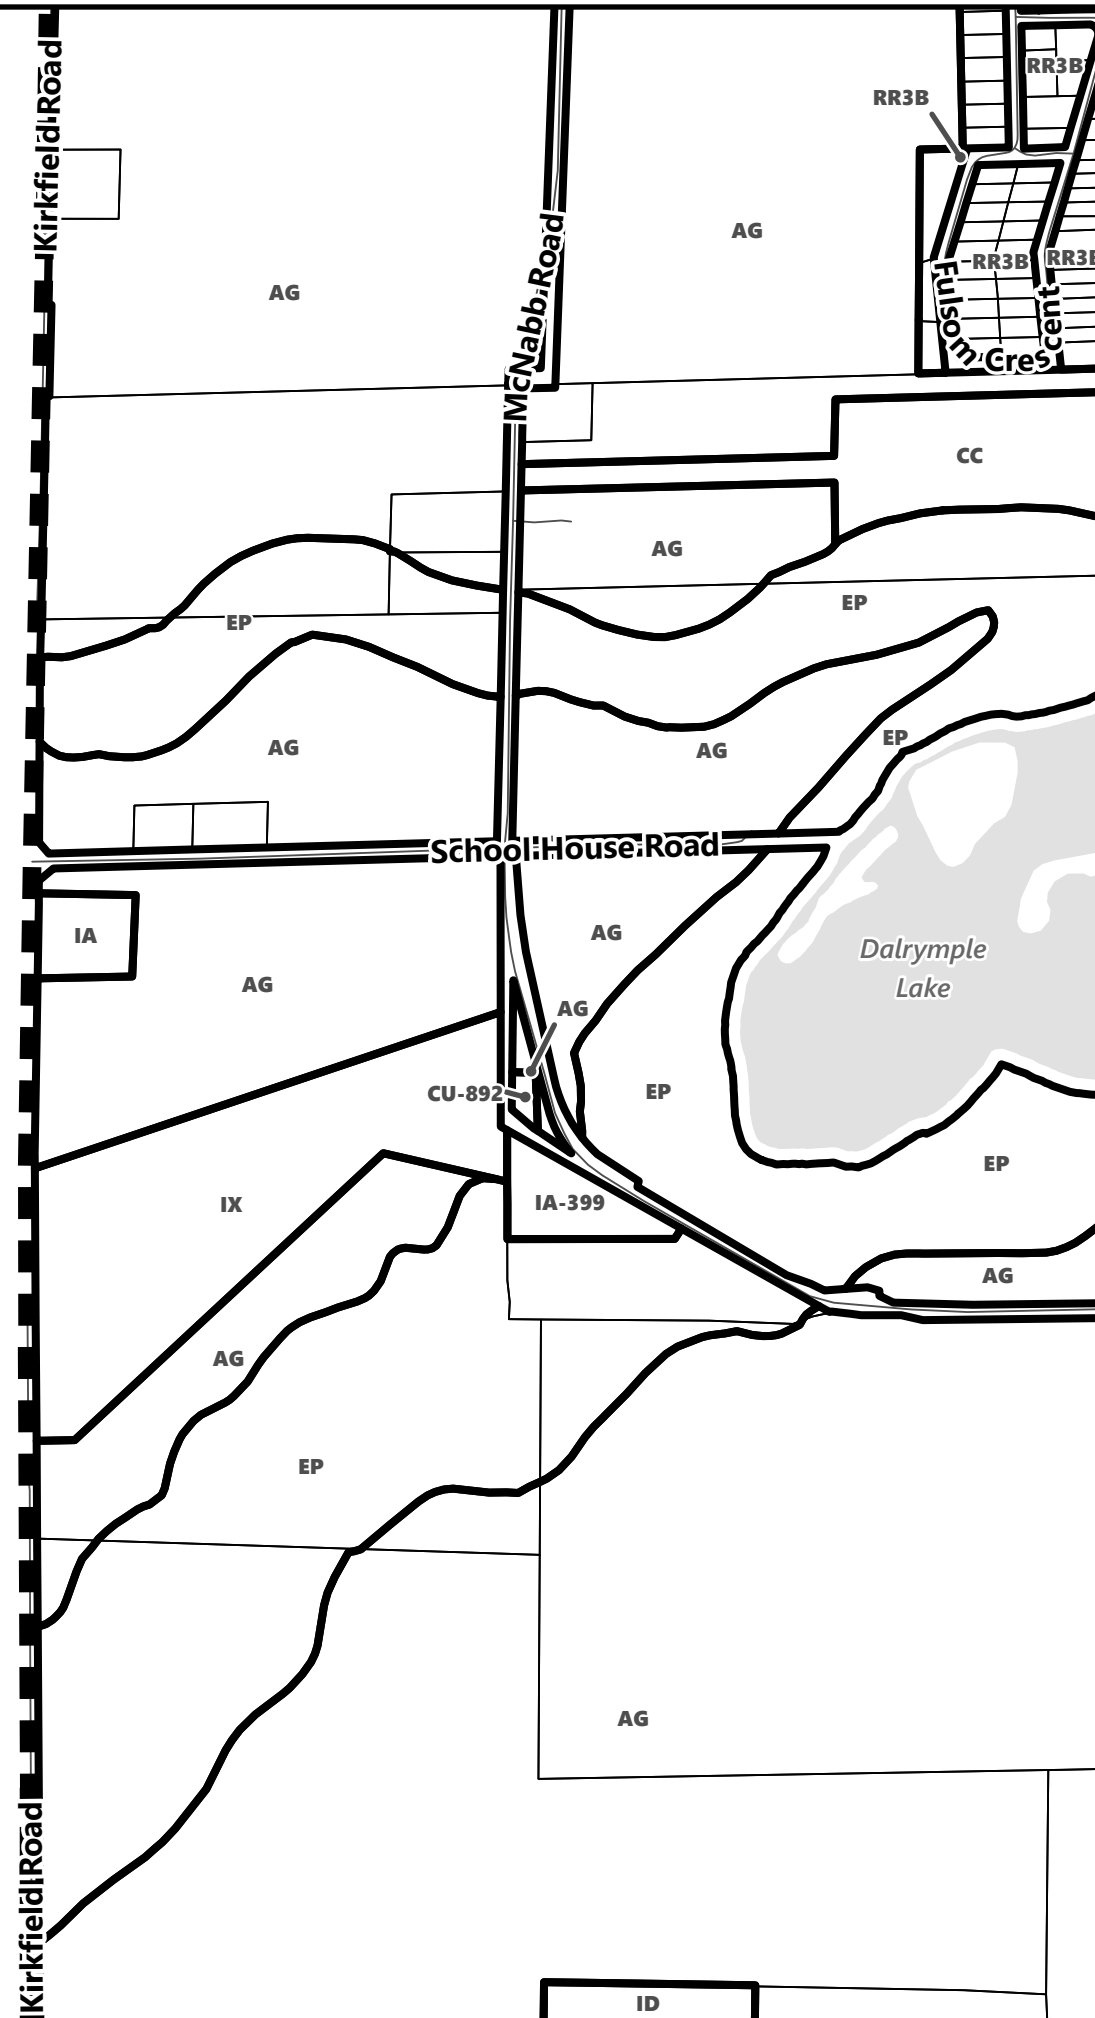

**City of Kawartha Lakes
Rural Zoning By-law
Schedule A-B3**

Legend

-  City of Kawartha Lakes Boundary
-  Zone Boundary

March 2024

Sources:
MNDMNR, City of Kawartha Lakes and Teranet
Projection:
NAD 1983 UTM Zone 17N