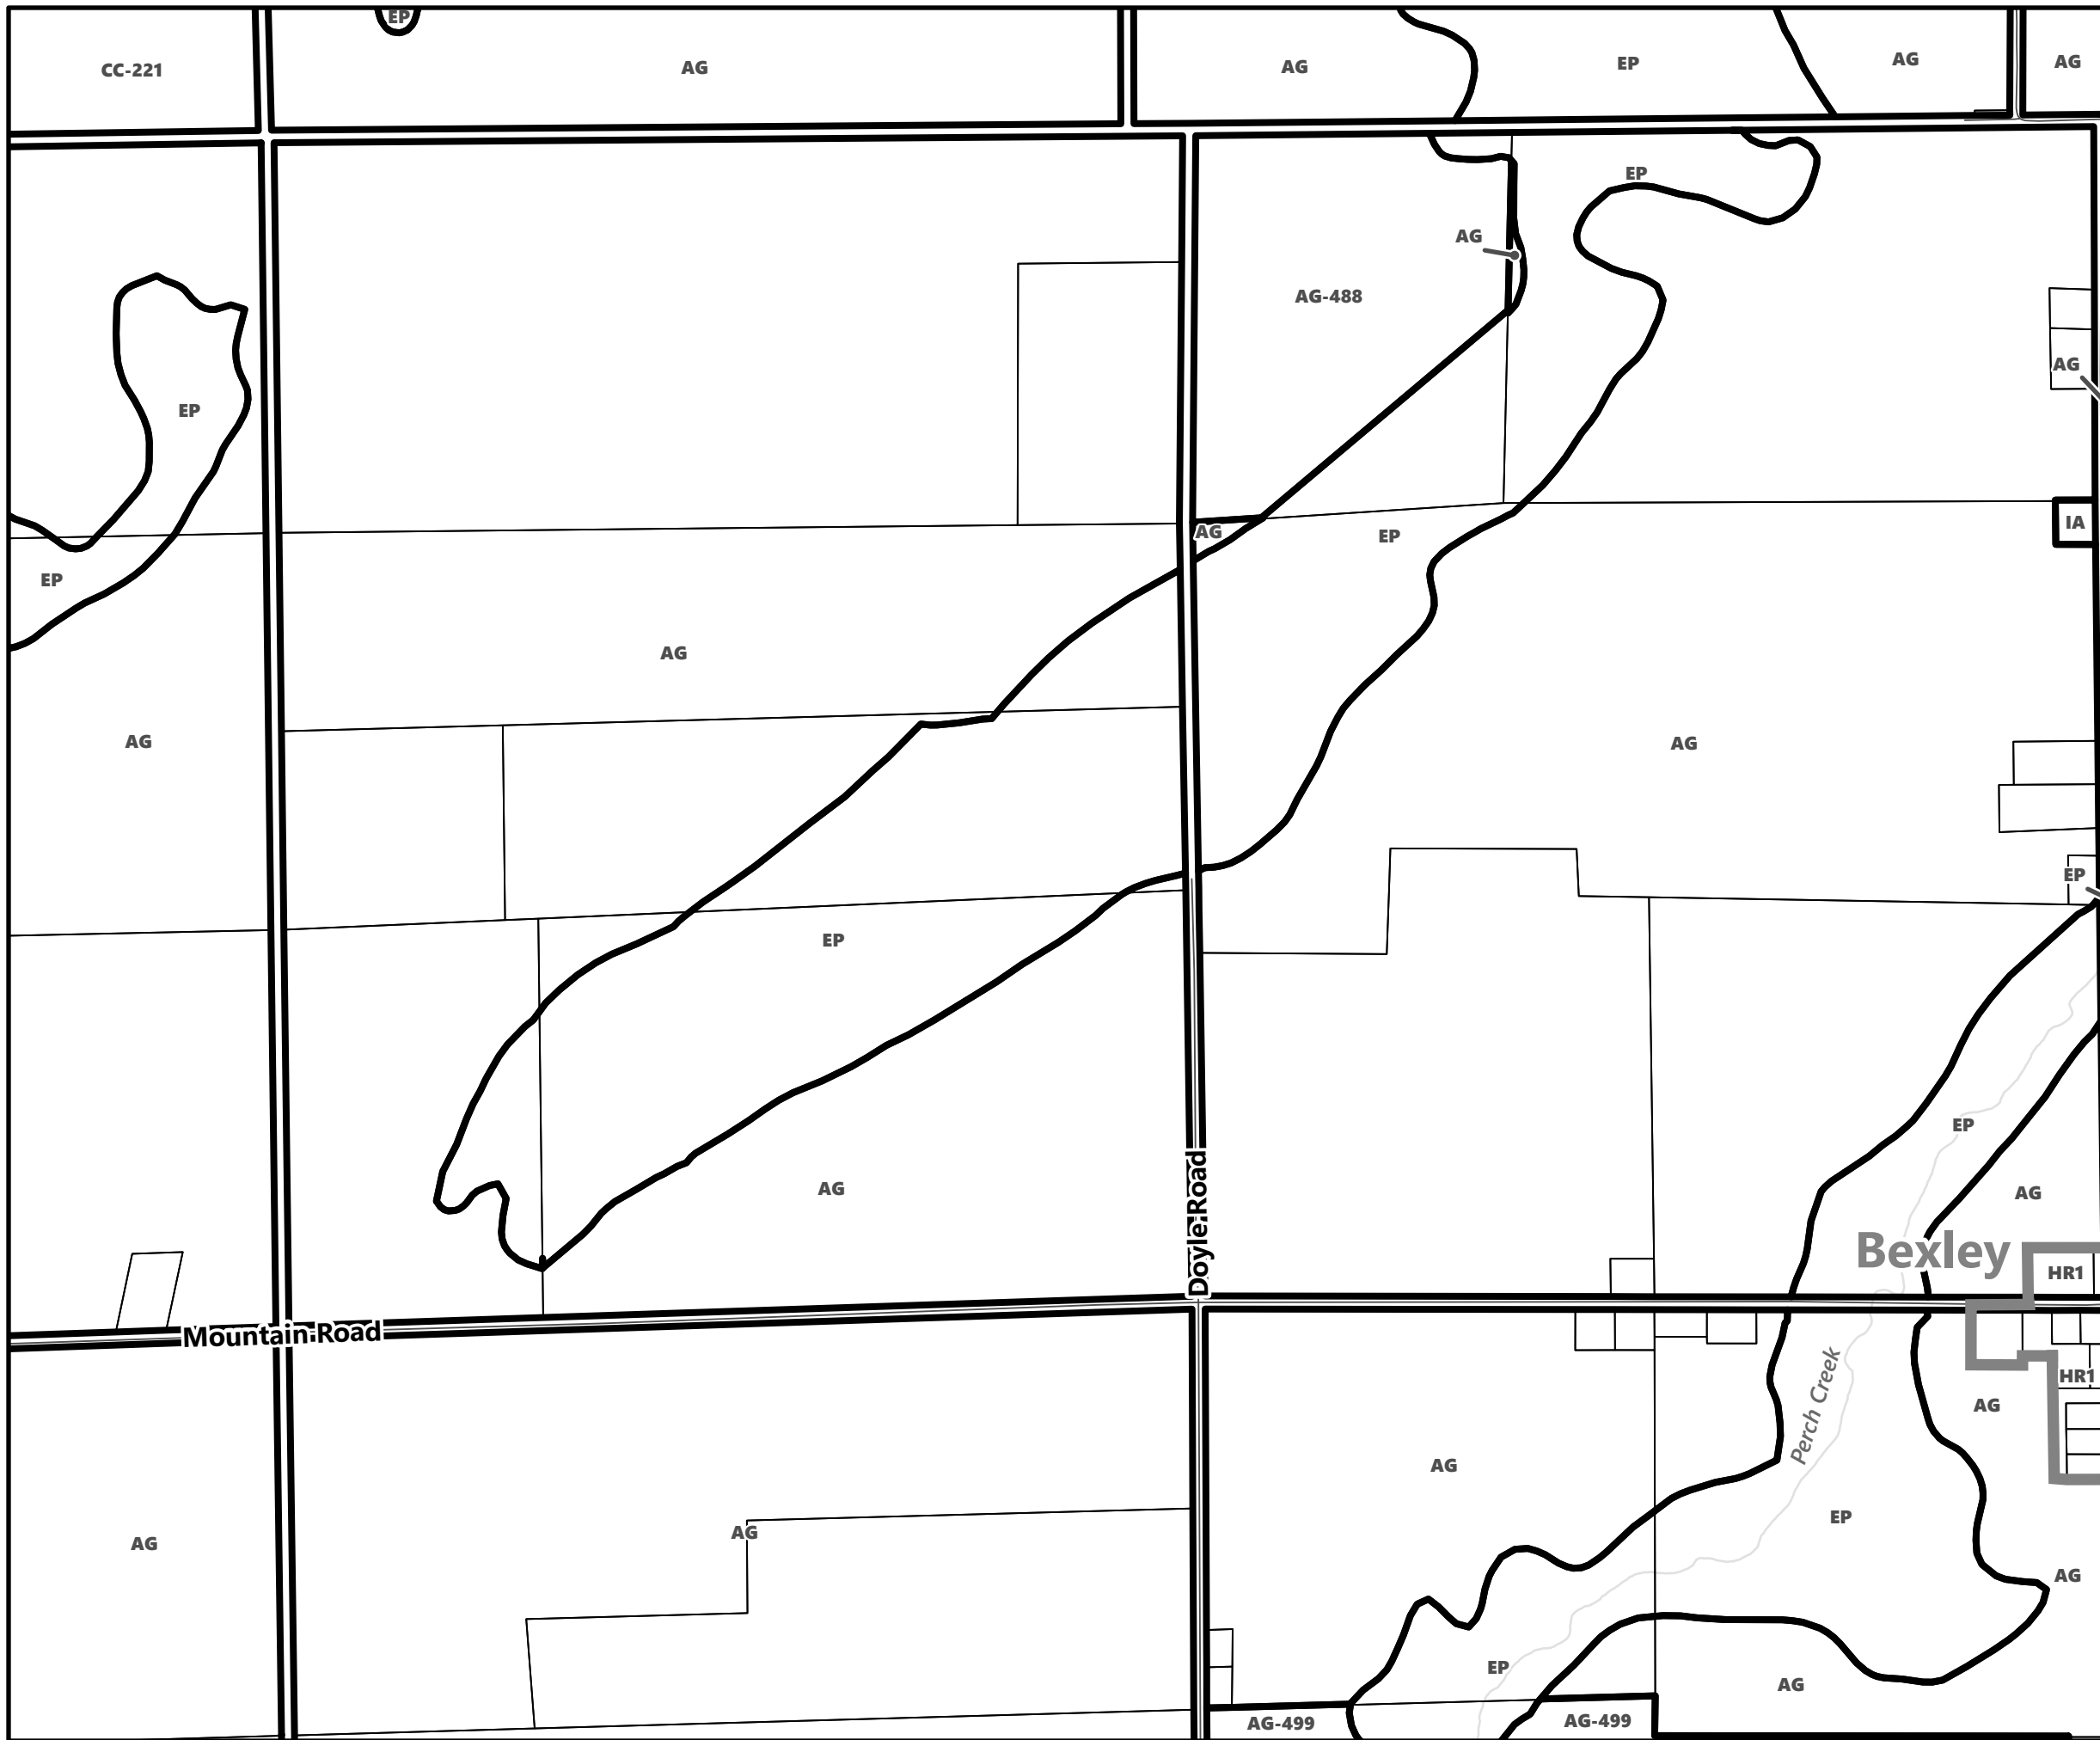

March 2024

Sources:
MNDMNR, City of Kawartha Lakes and Teranet
Projection:
NAD 1983 UTM Zone 17N

City of Kawartha Lakes Rural Zoning By-law Schedule A-B36

Legend

- City of Kawartha Lakes Boundary
- Zone Boundary