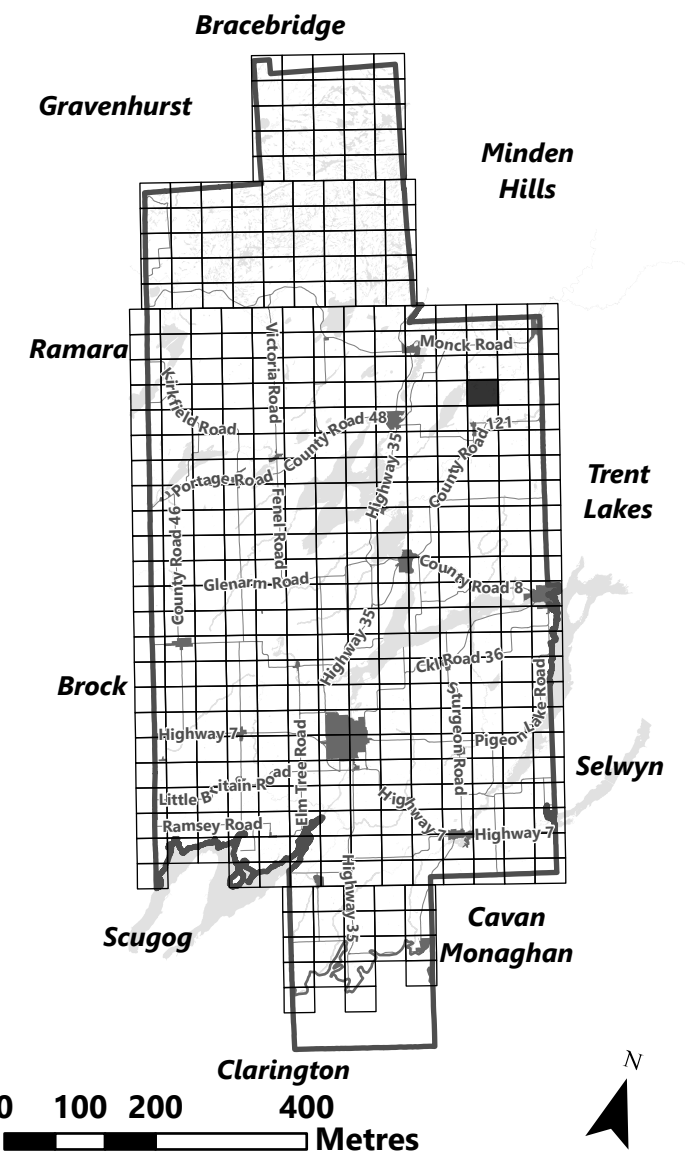

March 2024

Sources:
MNDMNR, City of Kawartha Lakes and Teranet
Projection:
NAD 1983 UTM Zone 17N

City of Kawartha Lakes Rural Zoning By-law Schedule A-B42

Legend

- City of Kawartha Lakes Boundary
- Zone Boundary