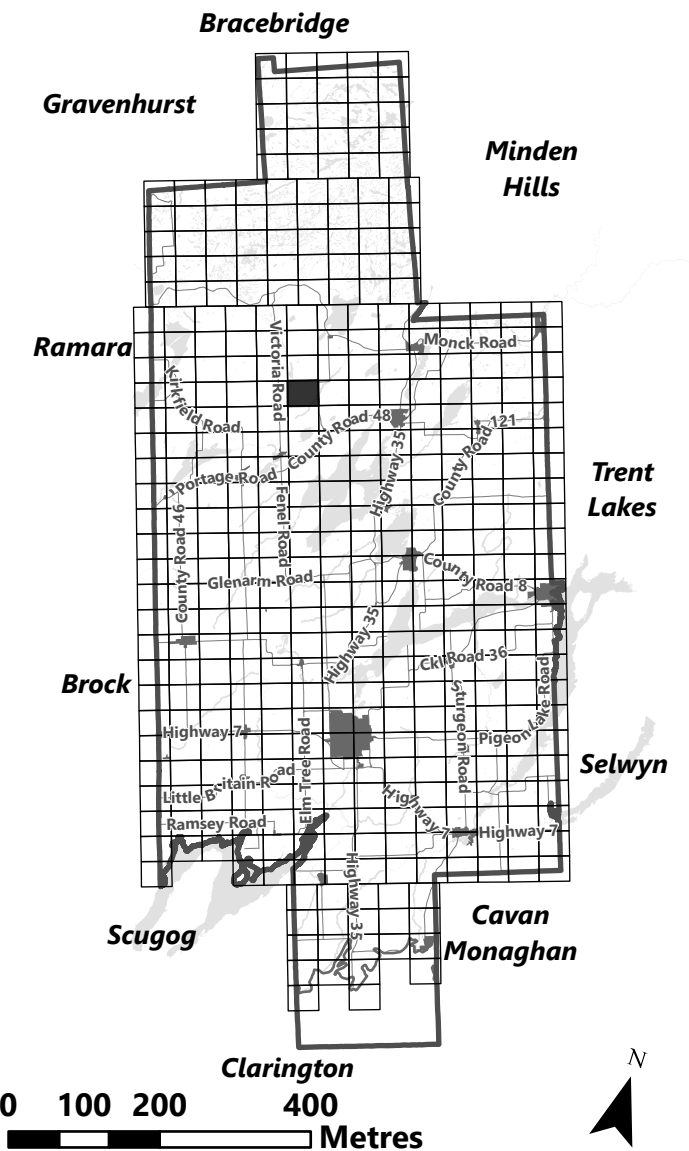

March 2024

Sources:
MNDMNR, City of Kawartha Lakes and Teranet
Projection:
NAD 1983 UTM Zone 17N

City of Kawartha Lakes Rural Zoning By-law Schedule A-B36

Legend

- City of Kawartha Lakes Boundary
- Zone Boundary