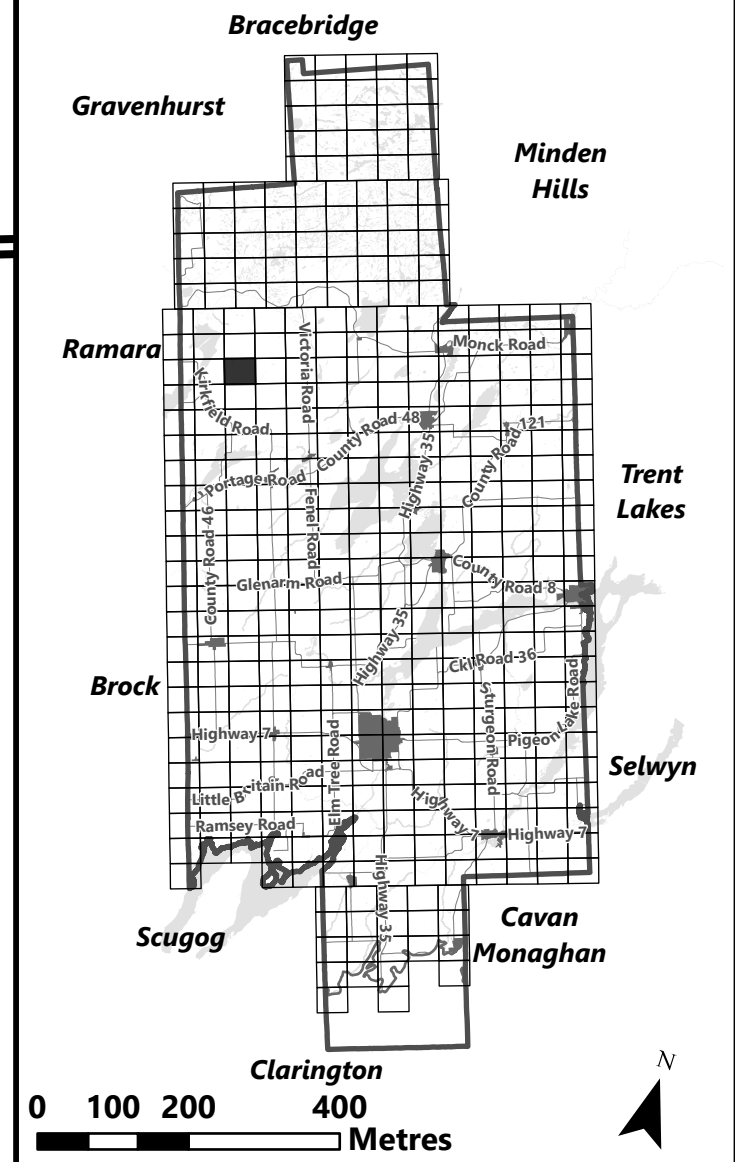

City of Kawartha Lakes Rural Zoning By-law Schedule A-B19

Legend

- City of Kawartha Lakes Boundary
- Zone Boundary

March 2024

Sources:
MNDMNR, City of Kawartha Lakes and Teranet
Projection:
NAD 1983 UTM Zone 17N