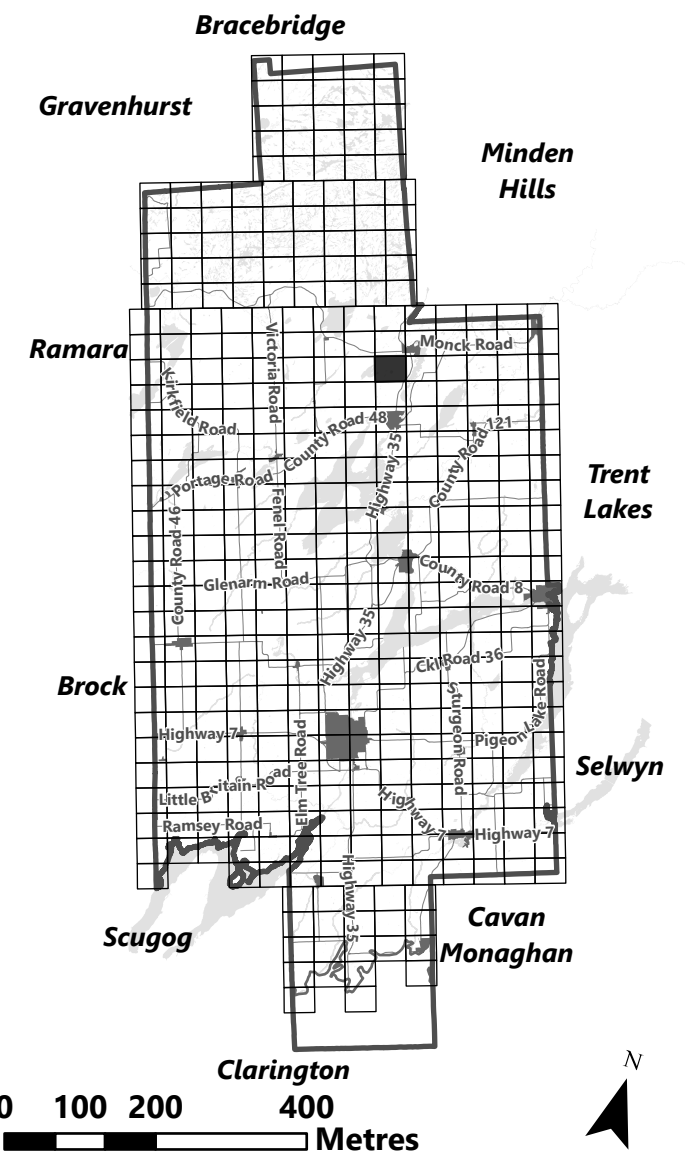

**City of Kawartha Lakes
Rural Zoning By-law
Schedule A-B24**

Legend

-  City of Kawartha Lakes Boundary
-  Zone Boundary

City of Kawartha Lakes Rural Zoning By-law Schedule A-B25

Legend

- City of Kawartha Lakes Boundary
- Zone Boundary
- ▨ Conservation Authority Regulated Area
- ▨ Kawartha Region Conservation Authority