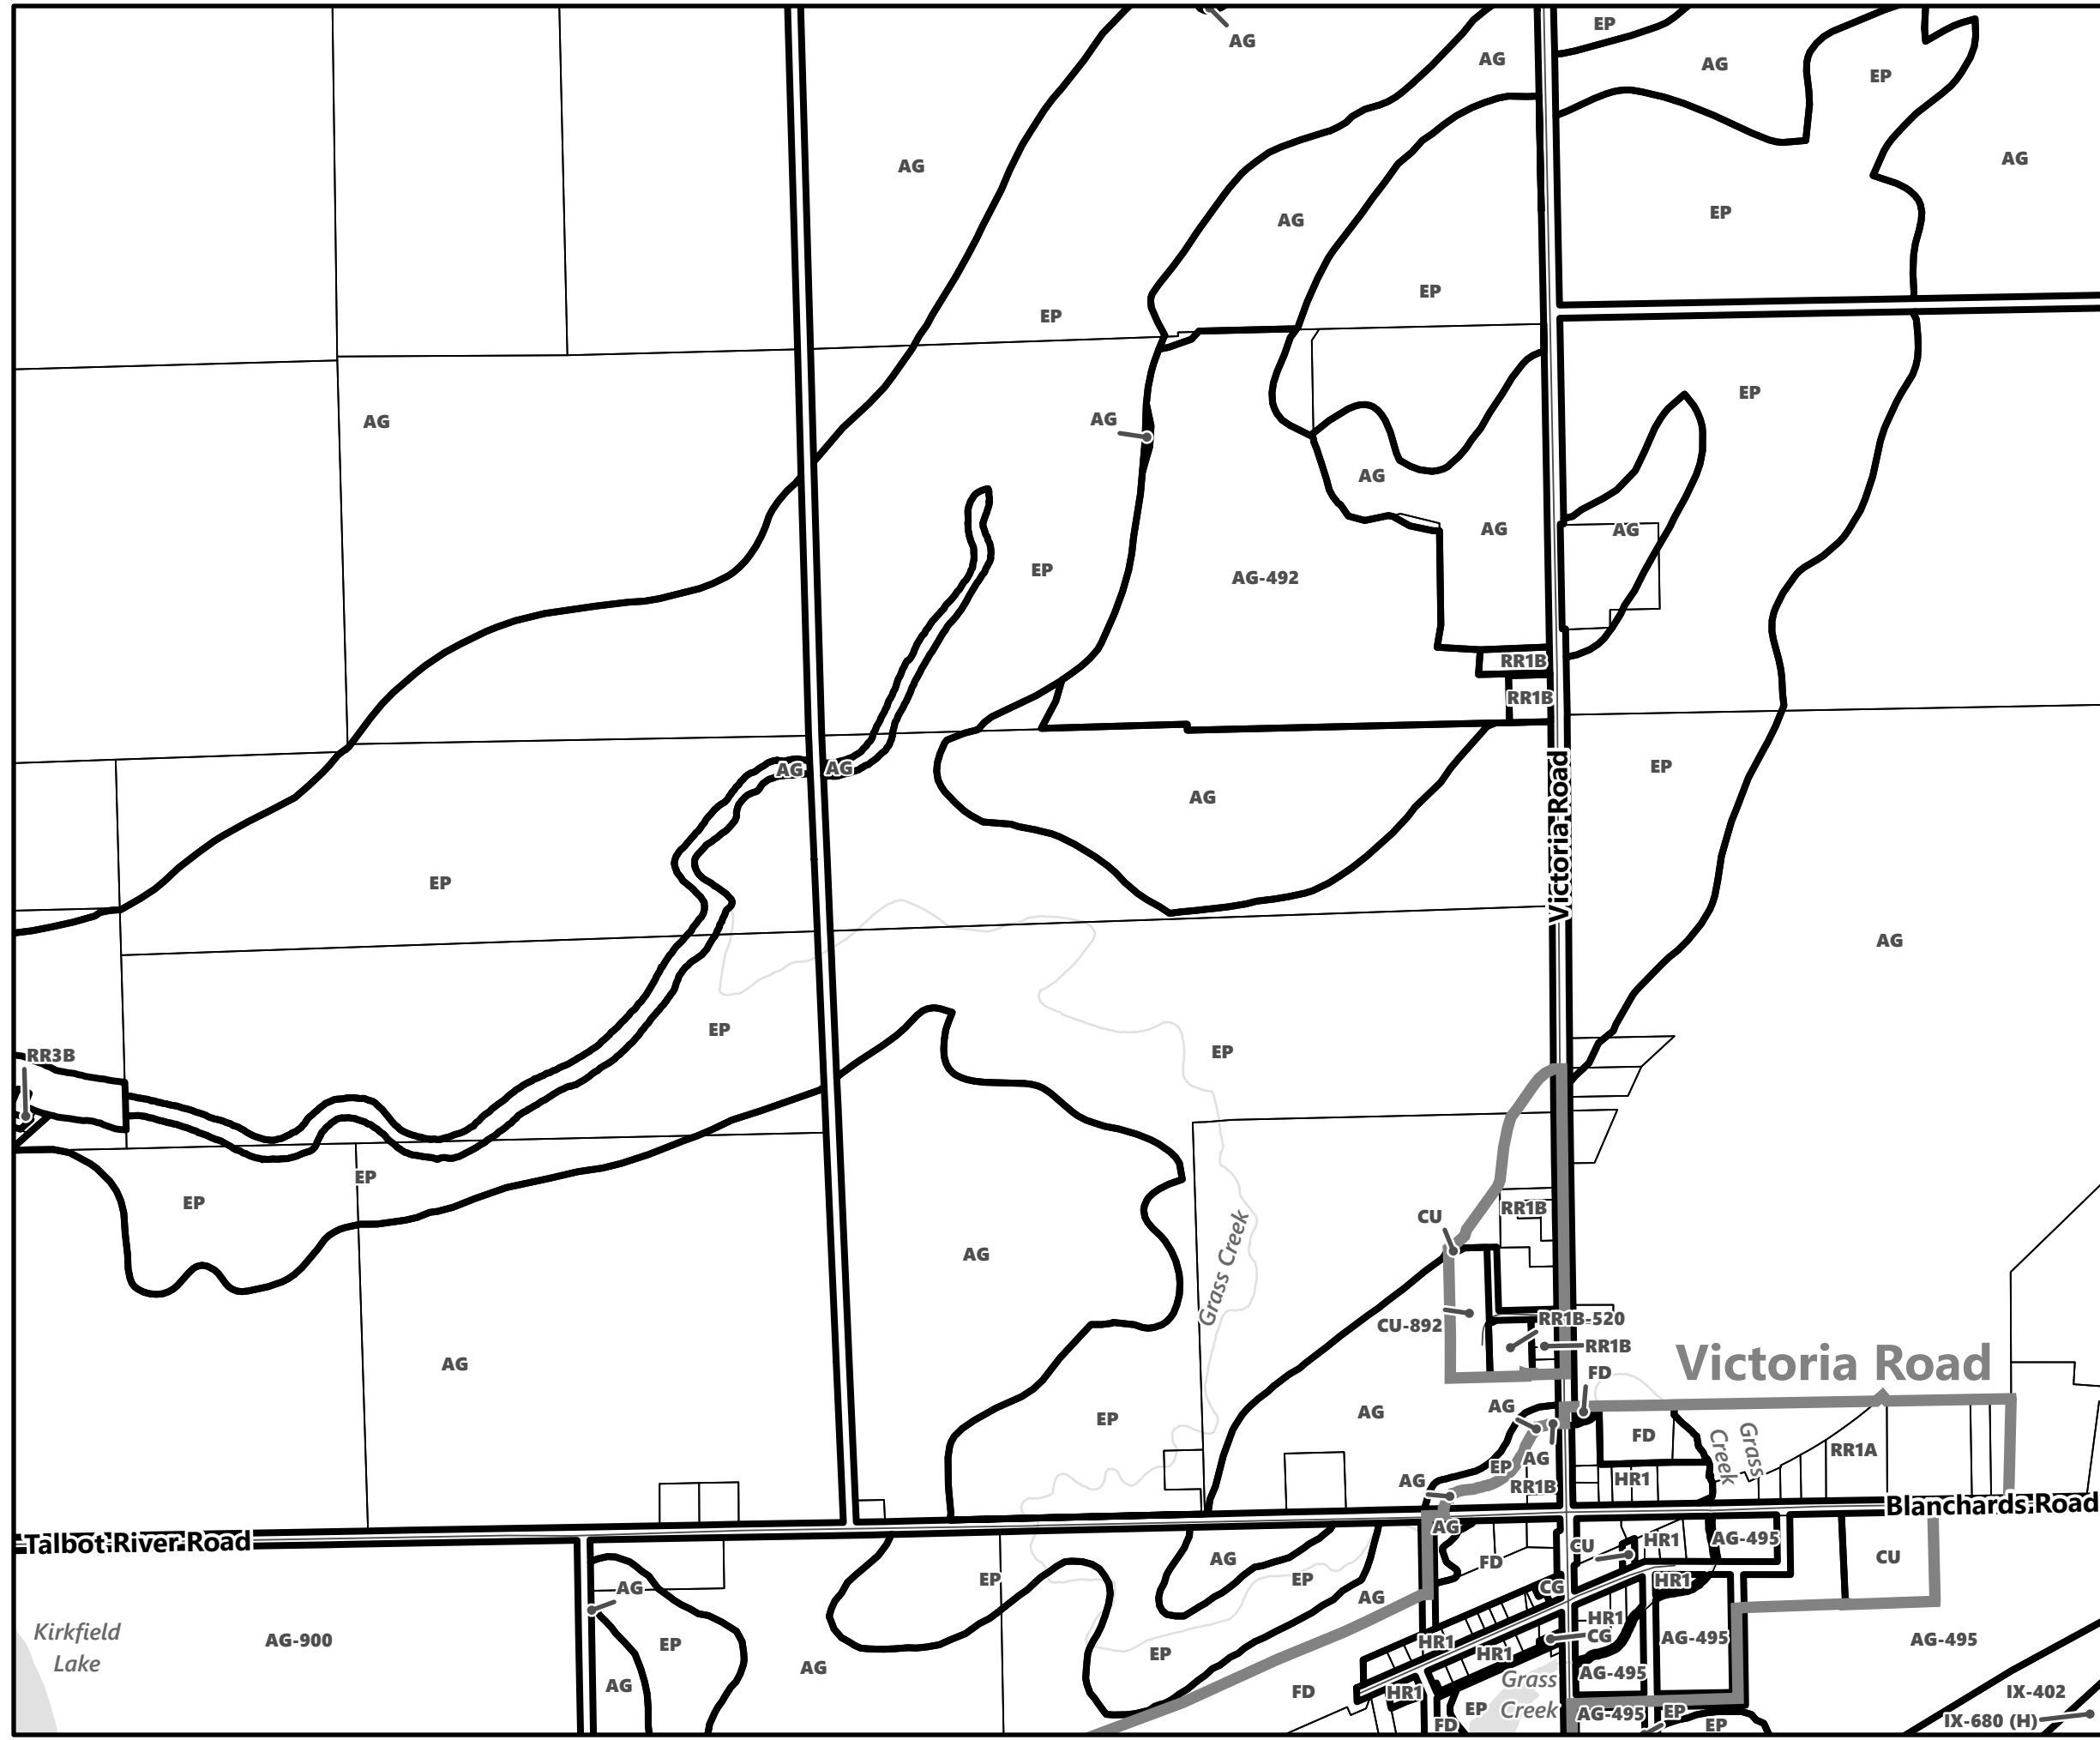

City of Kawartha Lakes Rural Zoning By-law Schedule A-B63

Legend

- City of Kawartha Lakes Boundary
- Zone Boundary

March 2024

Sources: MNDMNR, City of Kawartha Lakes and Teranet
Projection: NAD 1983 UTM Zone 17N