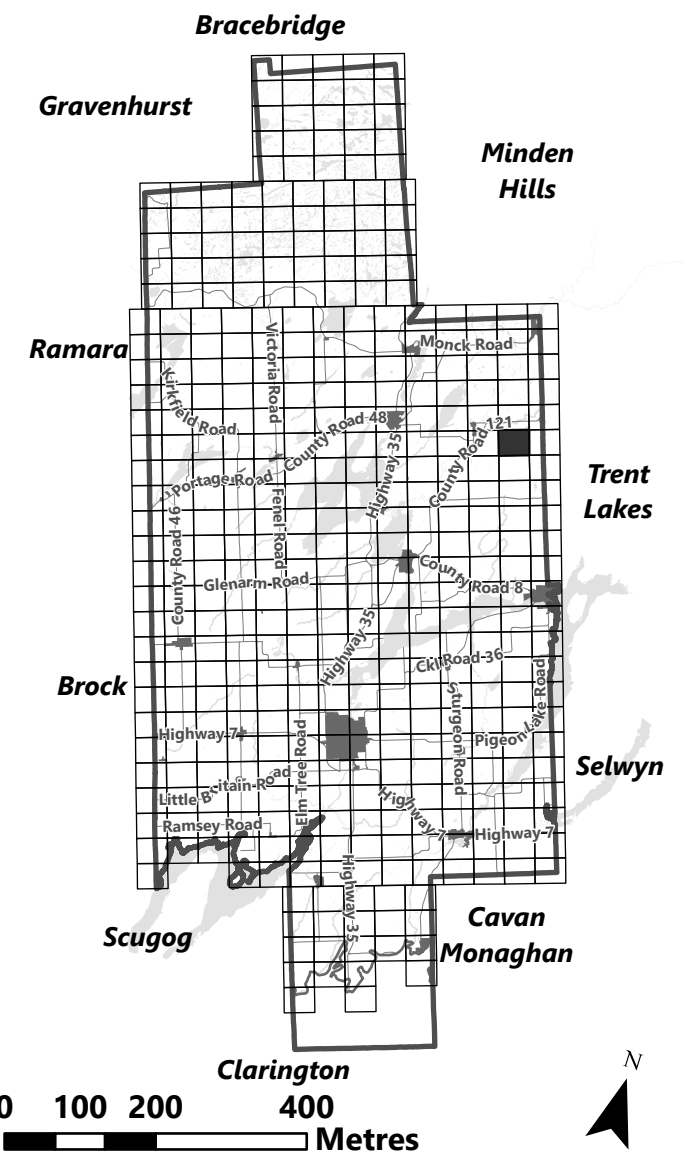

City of Kawartha Lakes Rural Zoning By-law Schedule A-B71

Legend

- City of Kawartha Lakes Boundary
- Zone Boundary

March 2024

Sources:
MNDMNR, City of Kawartha Lakes and Teranet
Projection:
NAD 1983 UTM Zone 17N