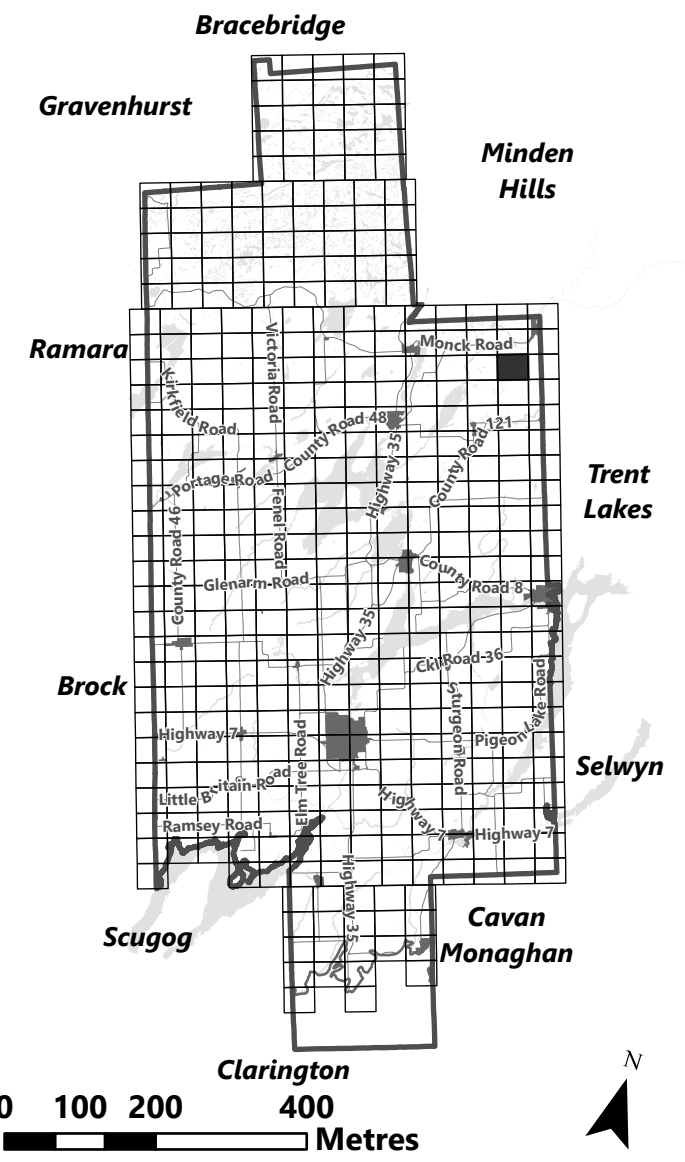

March 2024

Sources:
MNDMNR, City of Kawartha Lakes and Teranet
Projection:
NAD 1983 UTM Zone 17N

City of Kawartha Lakes Rural Zoning By-law Schedule A-B29

Legend

- City of Kawartha Lakes Boundary
- Zone Boundary