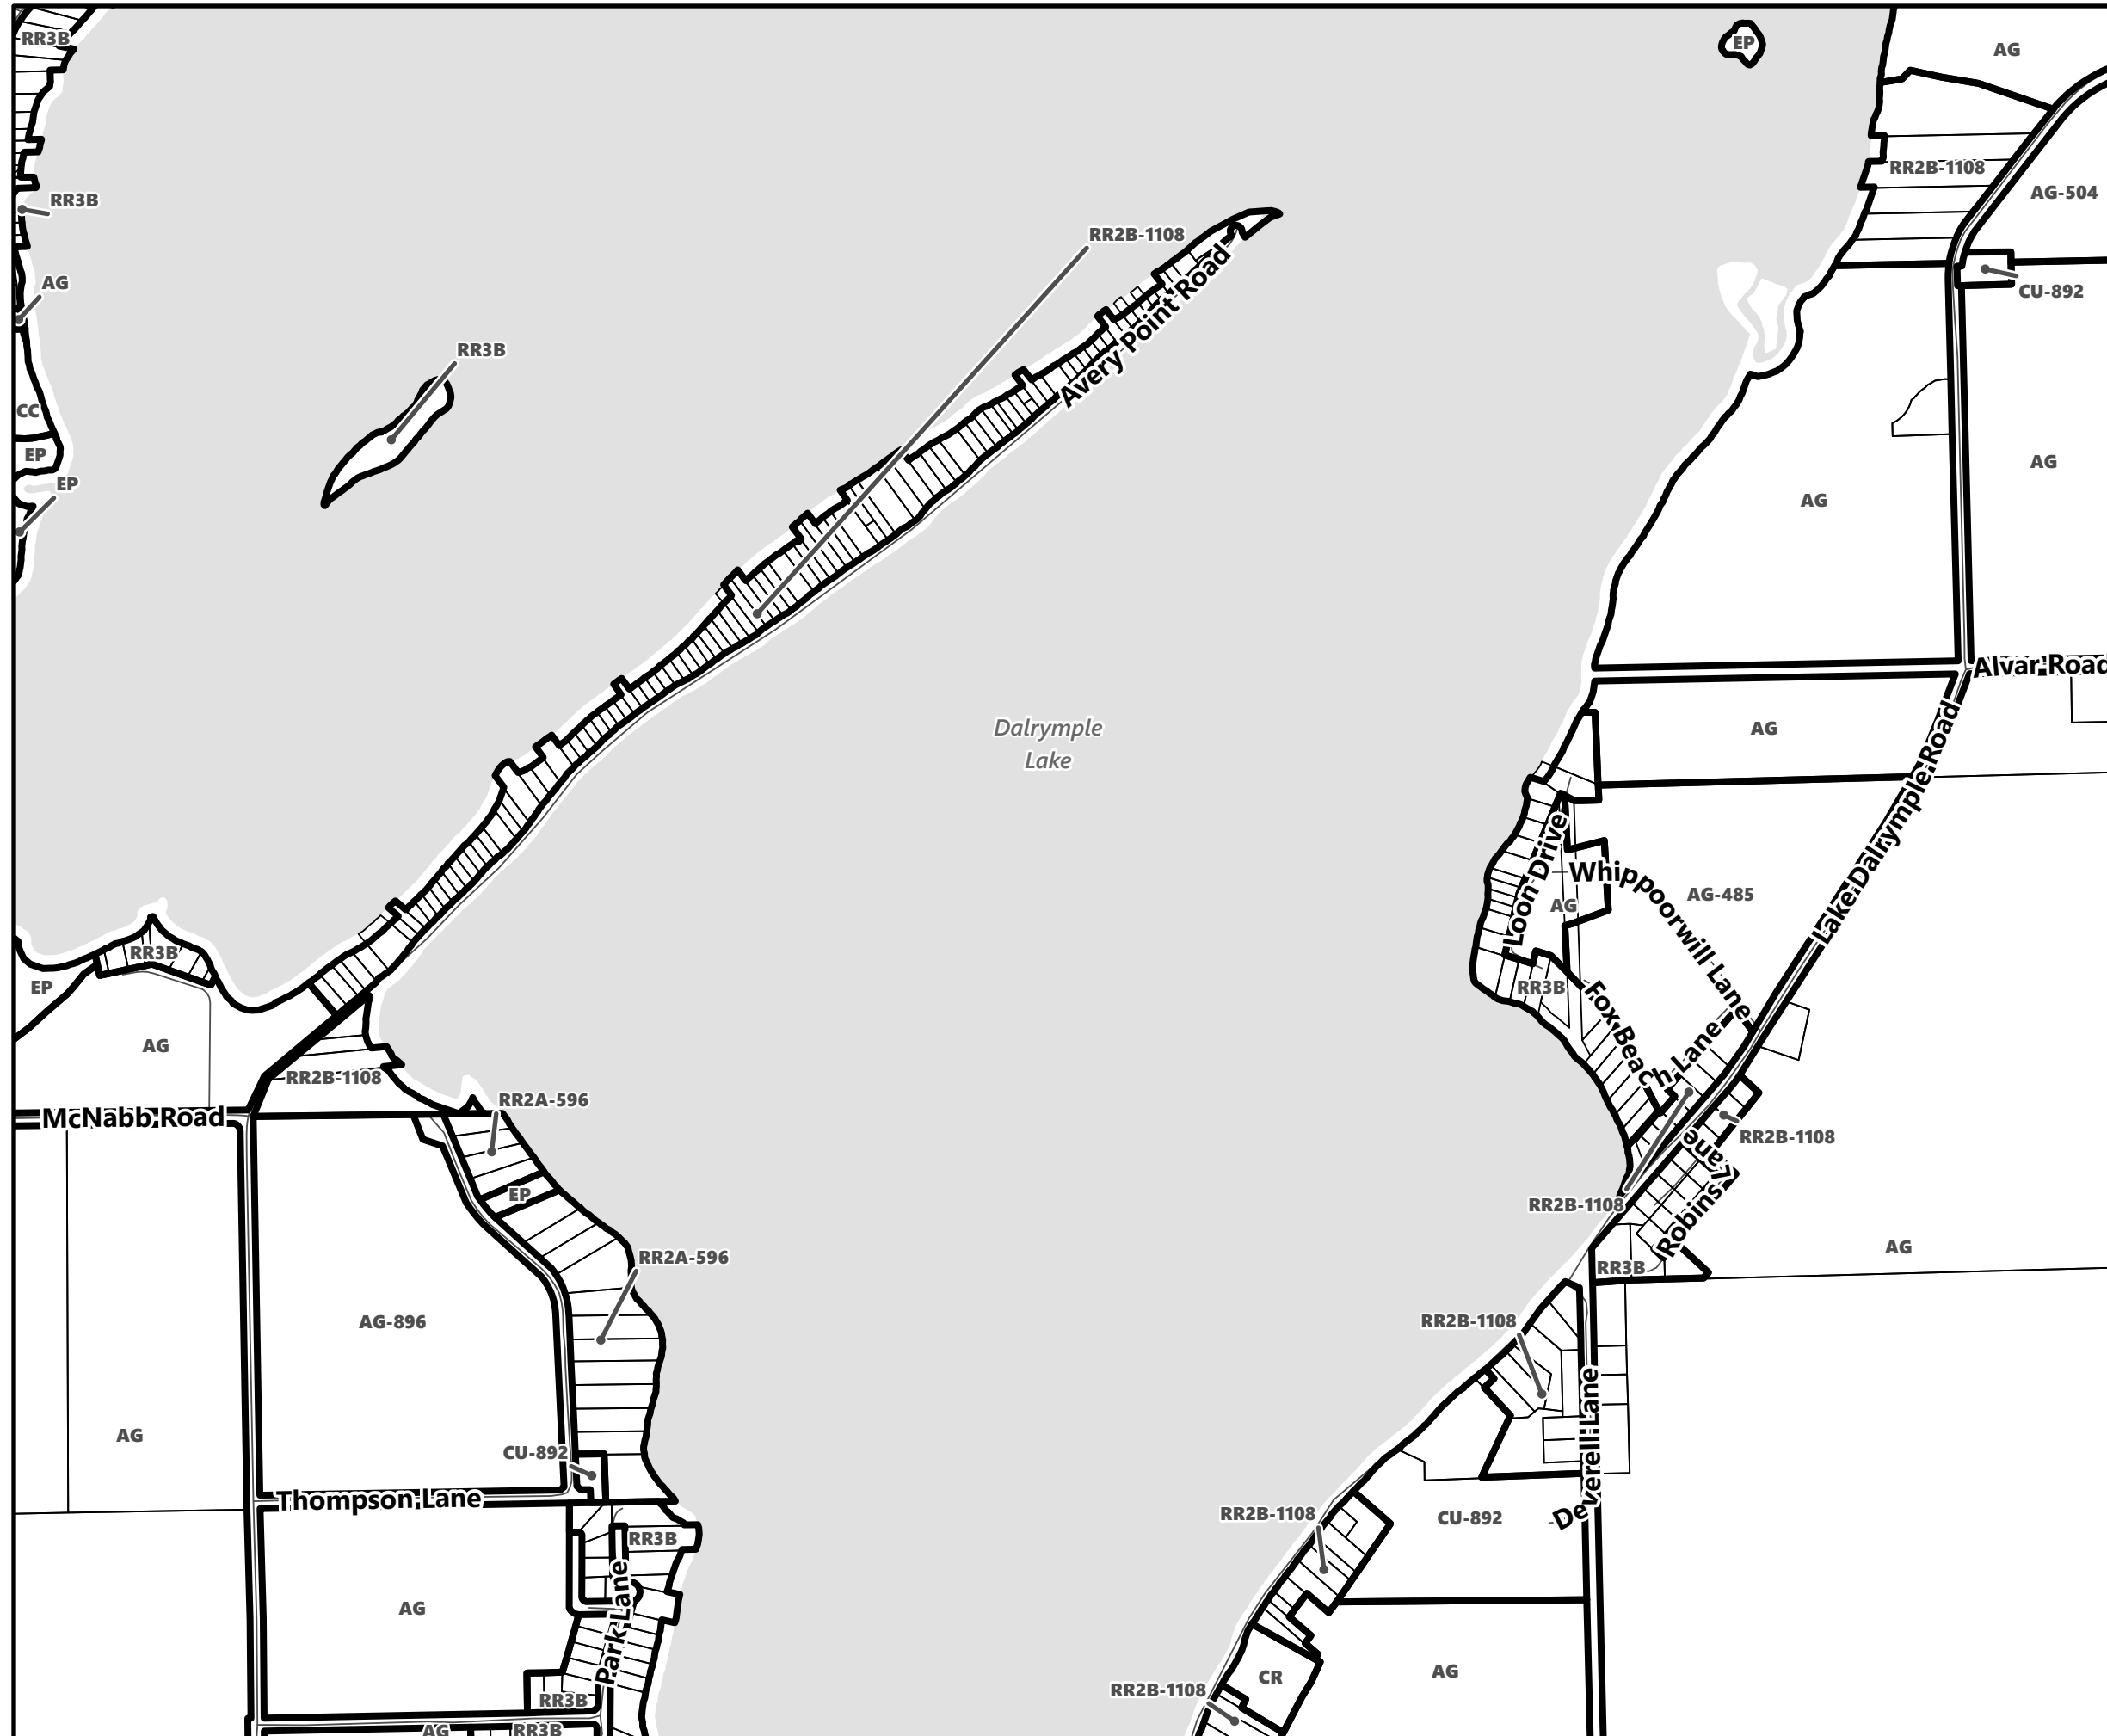

City of Kawartha Lakes Rural Zoning By-law Schedule A-B4

Legend

- City of Kawartha Lakes Boundary
- Zone Boundary

March 2024

Sources:
MNDMNR, City of Kawartha Lakes and Teranet
Projection:
NAD 1983 UTM Zone 17N