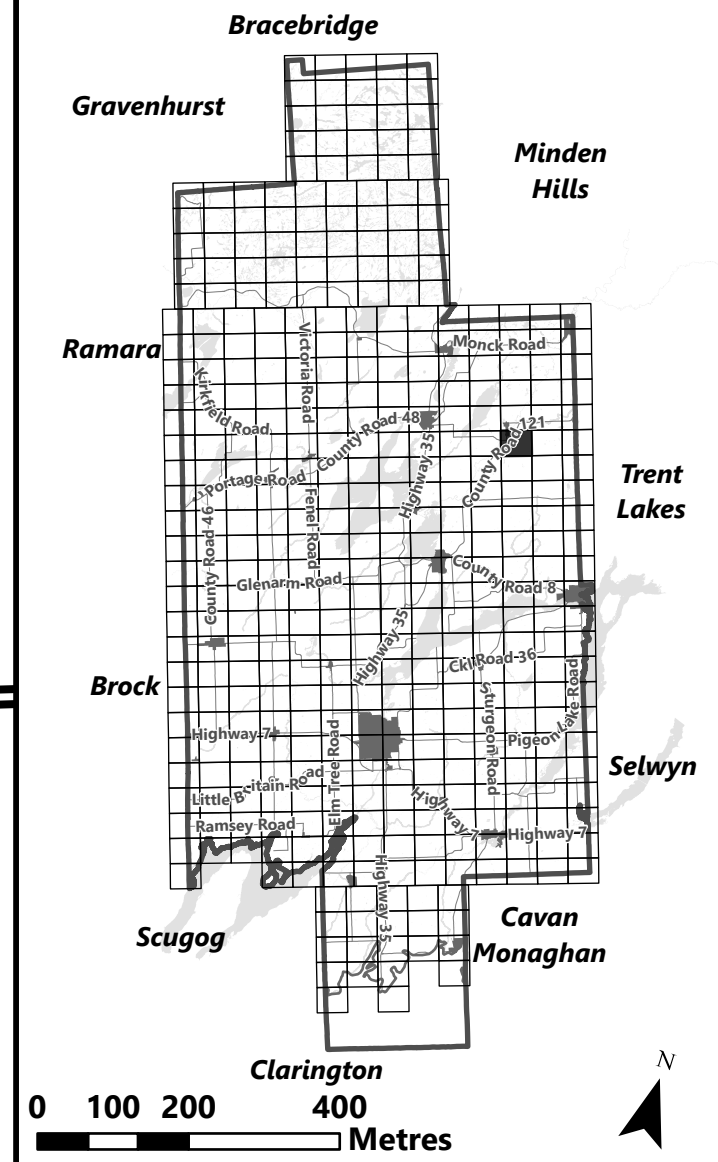

City of Kawartha Lakes Rural Zoning By-law Schedule A-B70

Legend

- City of Kawartha Lakes Boundary
- Zone Boundary

March 2024

Sources:
MNDMNR, City of Kawartha Lakes and Teranet
Projection:
NAD 1983 UTM Zone 17N