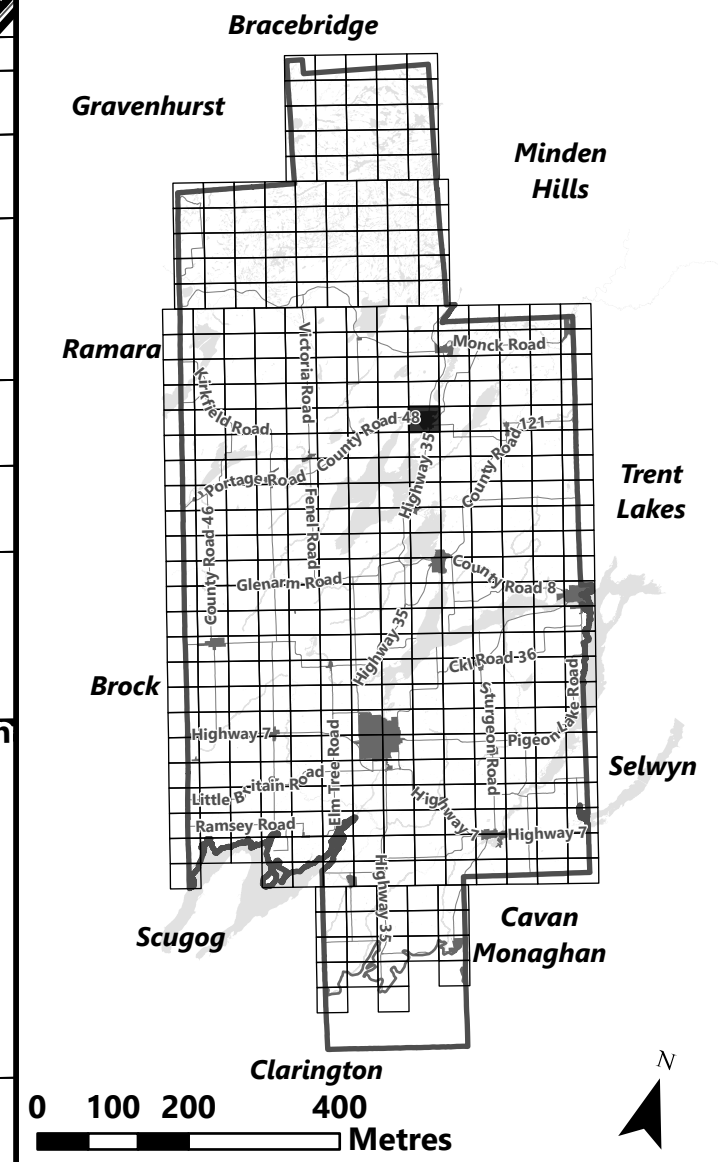

**City of Kawartha Lakes
Rural Zoning By-law
Schedule A-B53**

Legend

- City of Kawartha Lakes Boundary
- Zone Boundary
- Conservation Authority Regulated Area
- Kawartha Region Conservation Authority