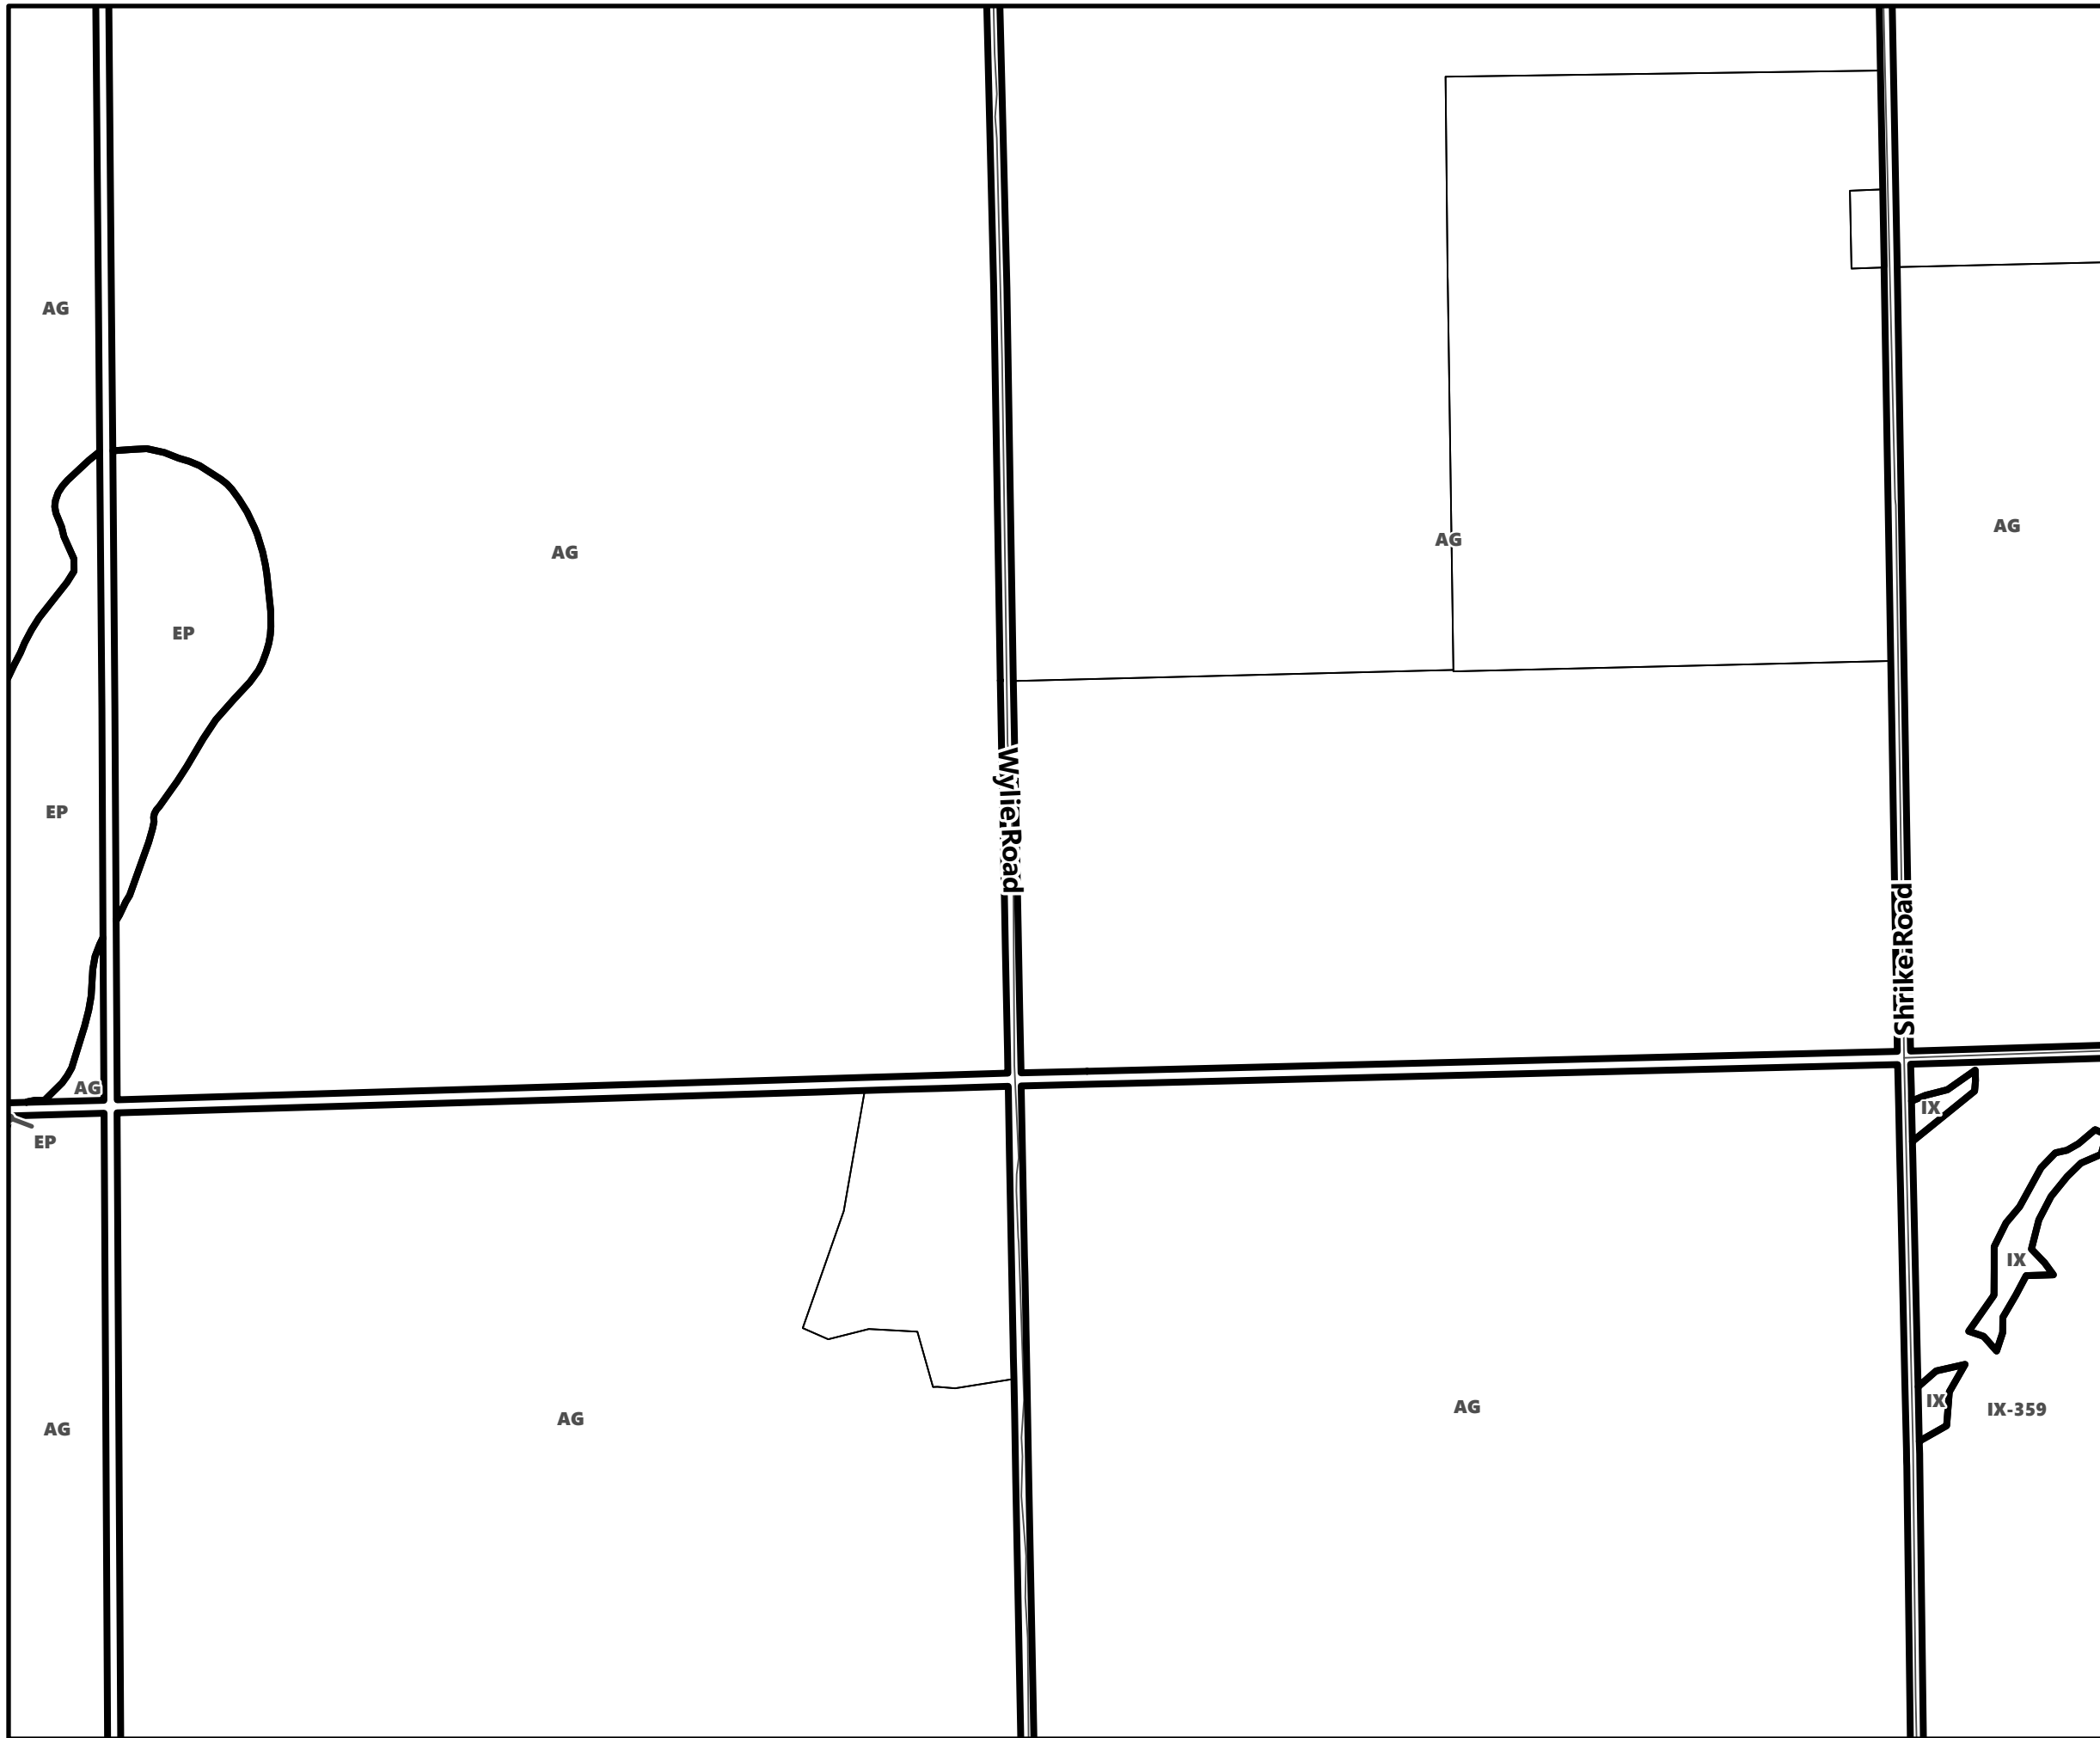

March 2024

Sources:
MNDMNR, City of Kawartha Lakes and Teranet
Projection:
NAD 1983 UTM Zone 17N

City of Kawartha Lakes Rural Zoning By-law Schedule A-B34

Legend

- City of Kawartha Lakes Boundary
- Zone Boundary