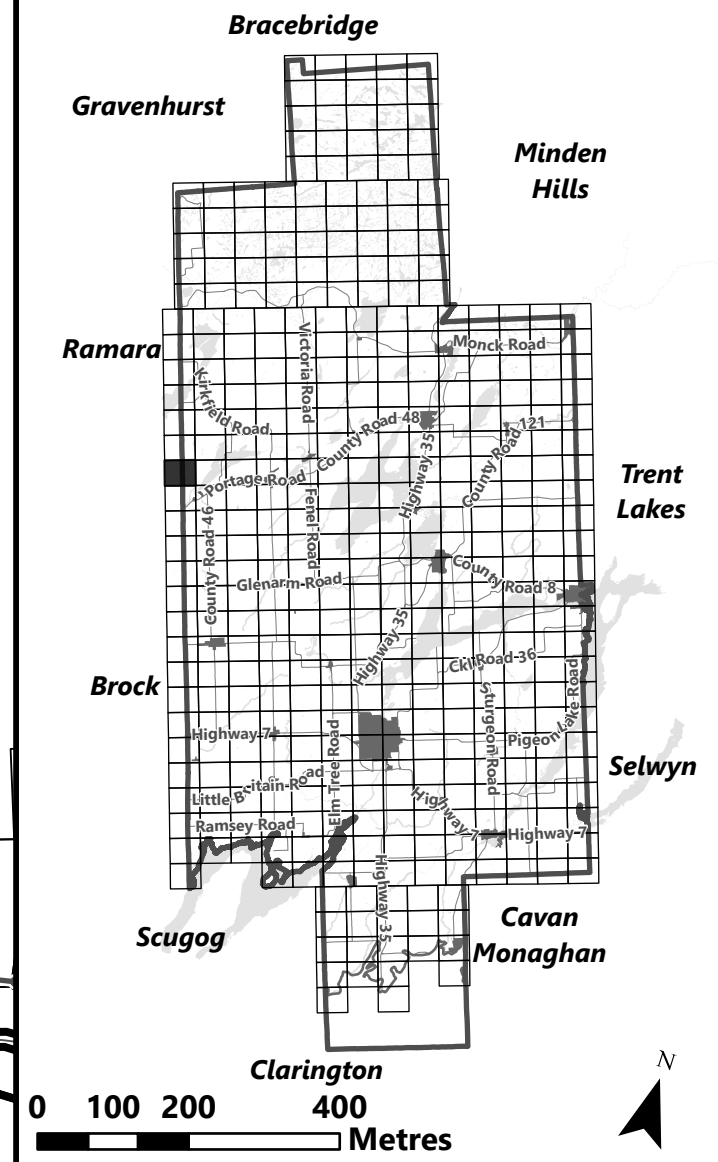

City of Kawartha Lakes Rural Zoning By-law Schedule A-B73

Legend

- City of Kawartha Lakes Boundary
- Zone Boundary
- **Conservation Authority Regulated Area**
- Lake Simcoe Region Conservation Authority