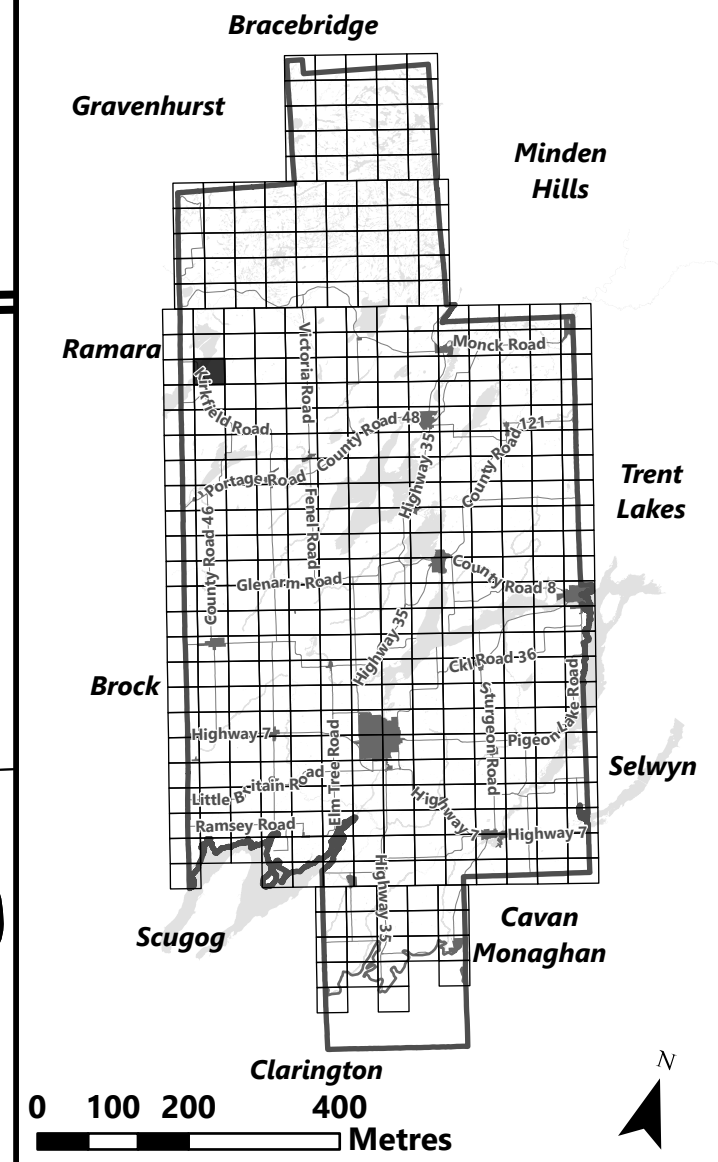

March 2024

Sources:
MNDMNR, City of Kawartha Lakes and Teranet
Projection:
NAD 1983 UTM Zone 17N

City of Kawartha Lakes Rural Zoning By-law Schedule A-B18

Legend

- City of Kawartha Lakes Boundary
- Zone Boundary