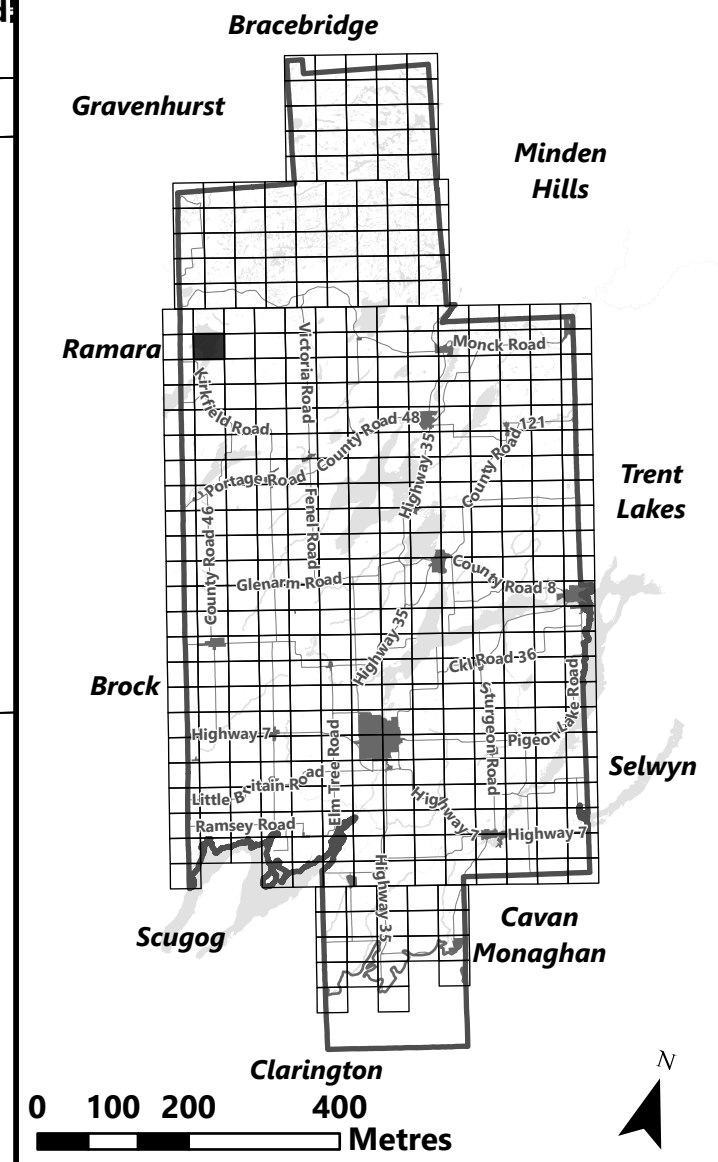

City of Kawartha Lakes Rural Zoning By-law Schedule A-B4

Legend

- City of Kawartha Lakes Boundary
- Zone Boundary

March 2024

Sources:
MNDMNR, City of Kawartha Lakes and Teranet
Projection:
NAD 1983 UTM Zone 17N