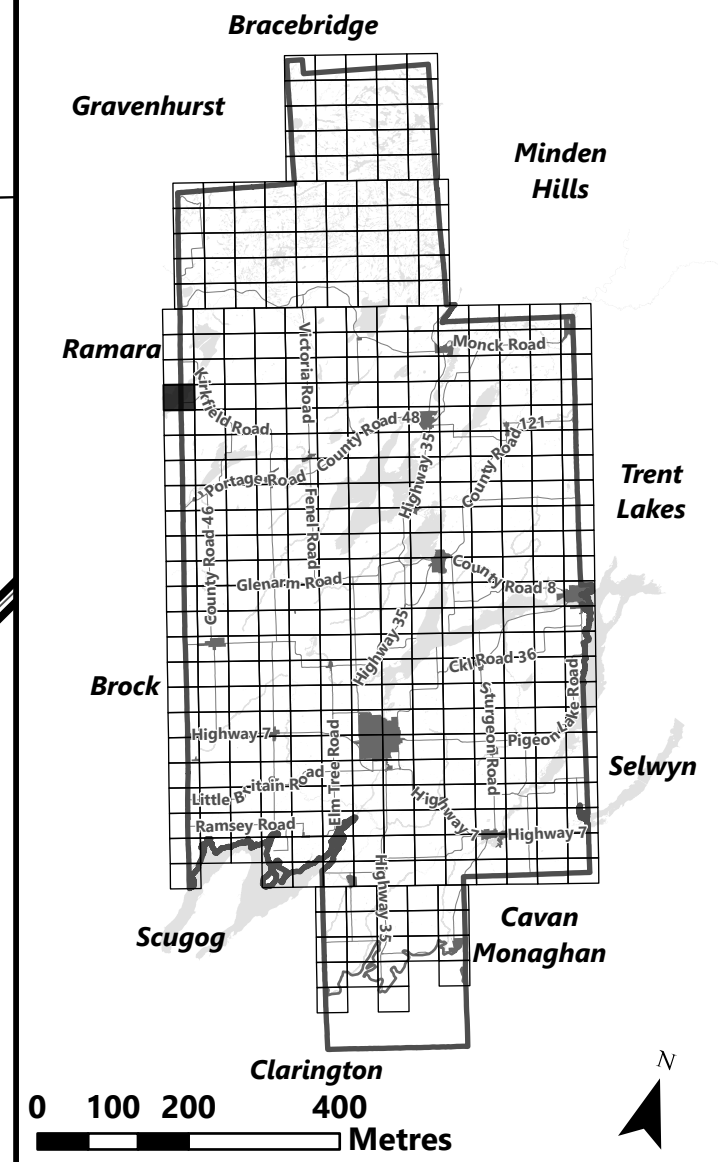

March 2024

Sources:
MNDMNR, City of Kawartha Lakes and Teranet
Projection:
NAD 1983 UTM Zone 17N

City of Kawartha Lakes Rural Zoning By-law Schedule A-B31

Legend

- City of Kawartha Lakes Boundary
- Zone Boundary