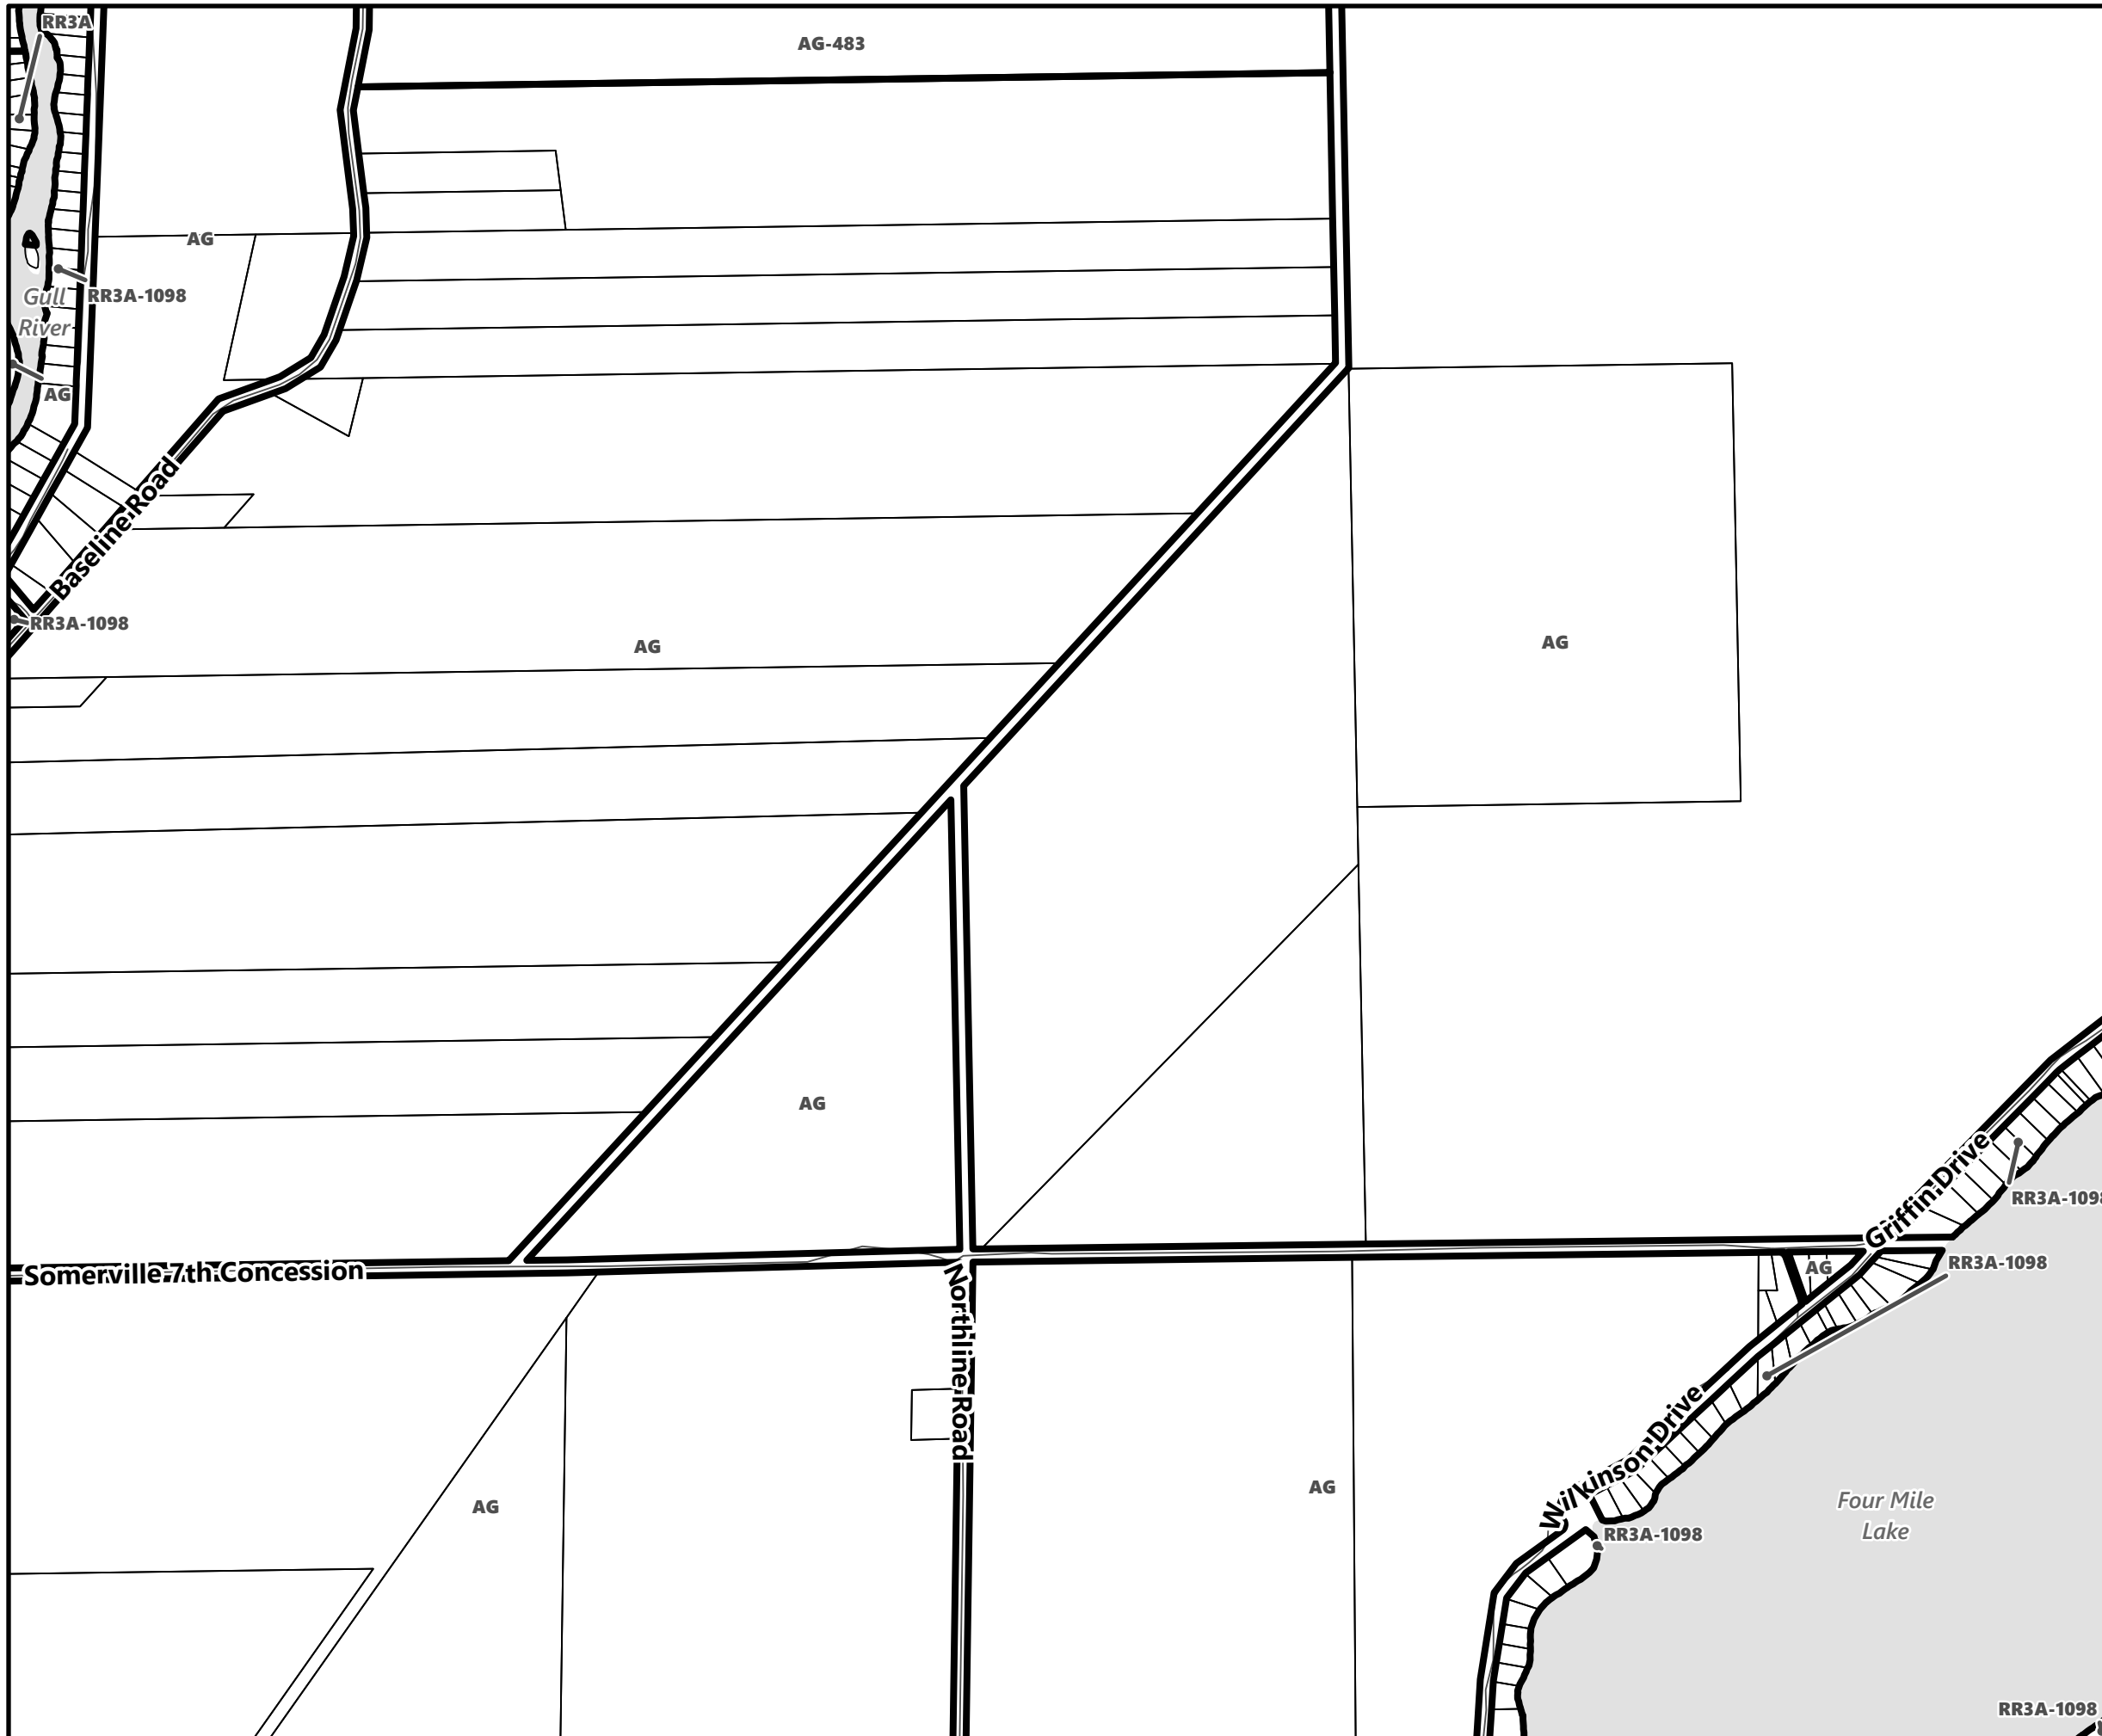

City of Kawartha Lakes Rural Zoning By-law Schedule A-B54

Legend

- City of Kawartha Lakes Boundary
- Zone Boundary