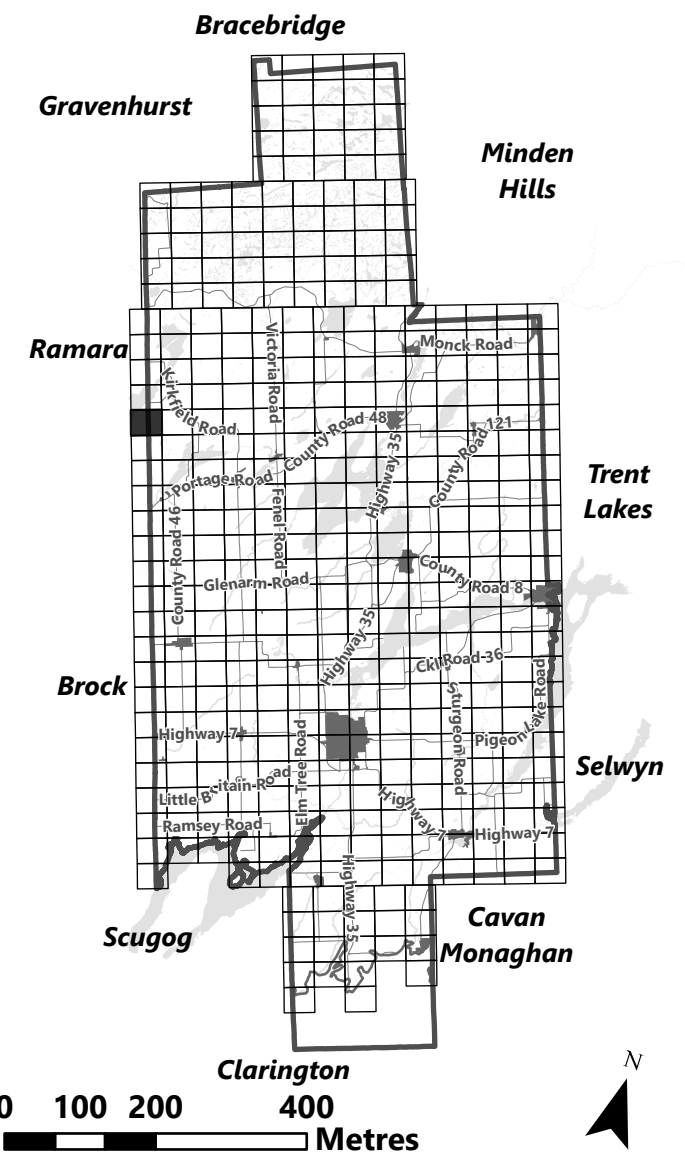

City of Kawartha Lakes Rural Zoning By-law Schedule A-B45

Legend

- City of Kawartha Lakes Boundary
- Zone Boundary

March 2024

Sources:
MNDMNR, City of Kawartha Lakes and Teranet
Projection:
NAD 1983 UTM Zone 17N