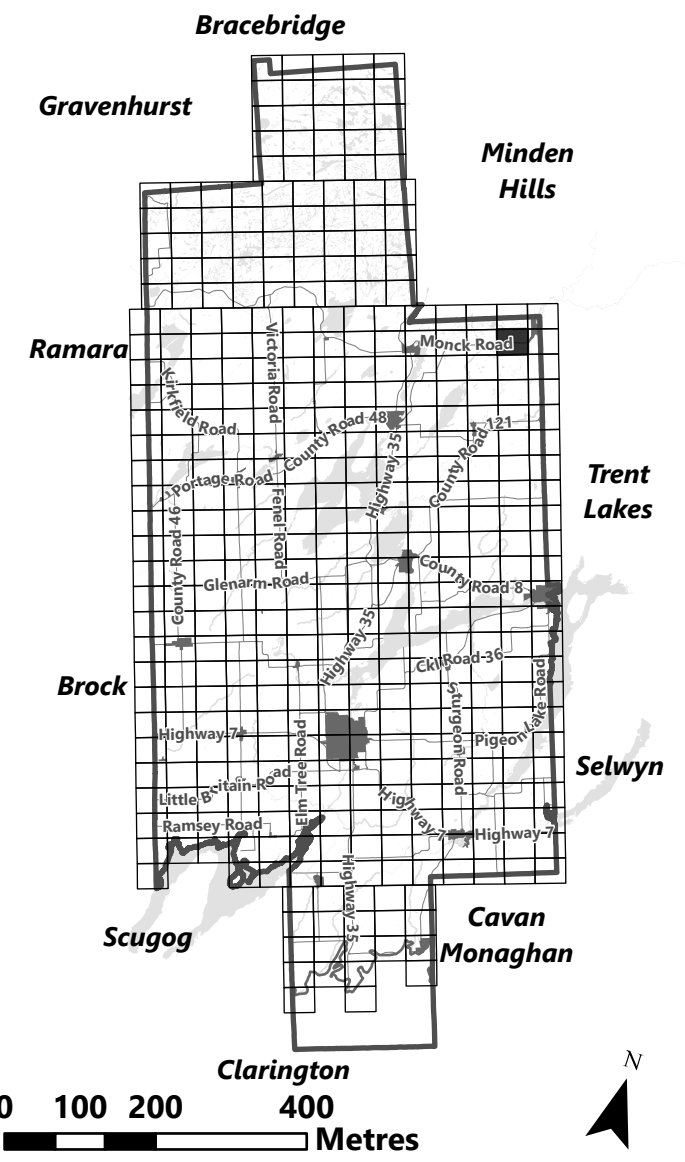

City of Kawartha Lakes Rural Zoning By-law Schedule A-B15

Legend

- City of Kawartha Lakes Boundary
- Zone Boundary