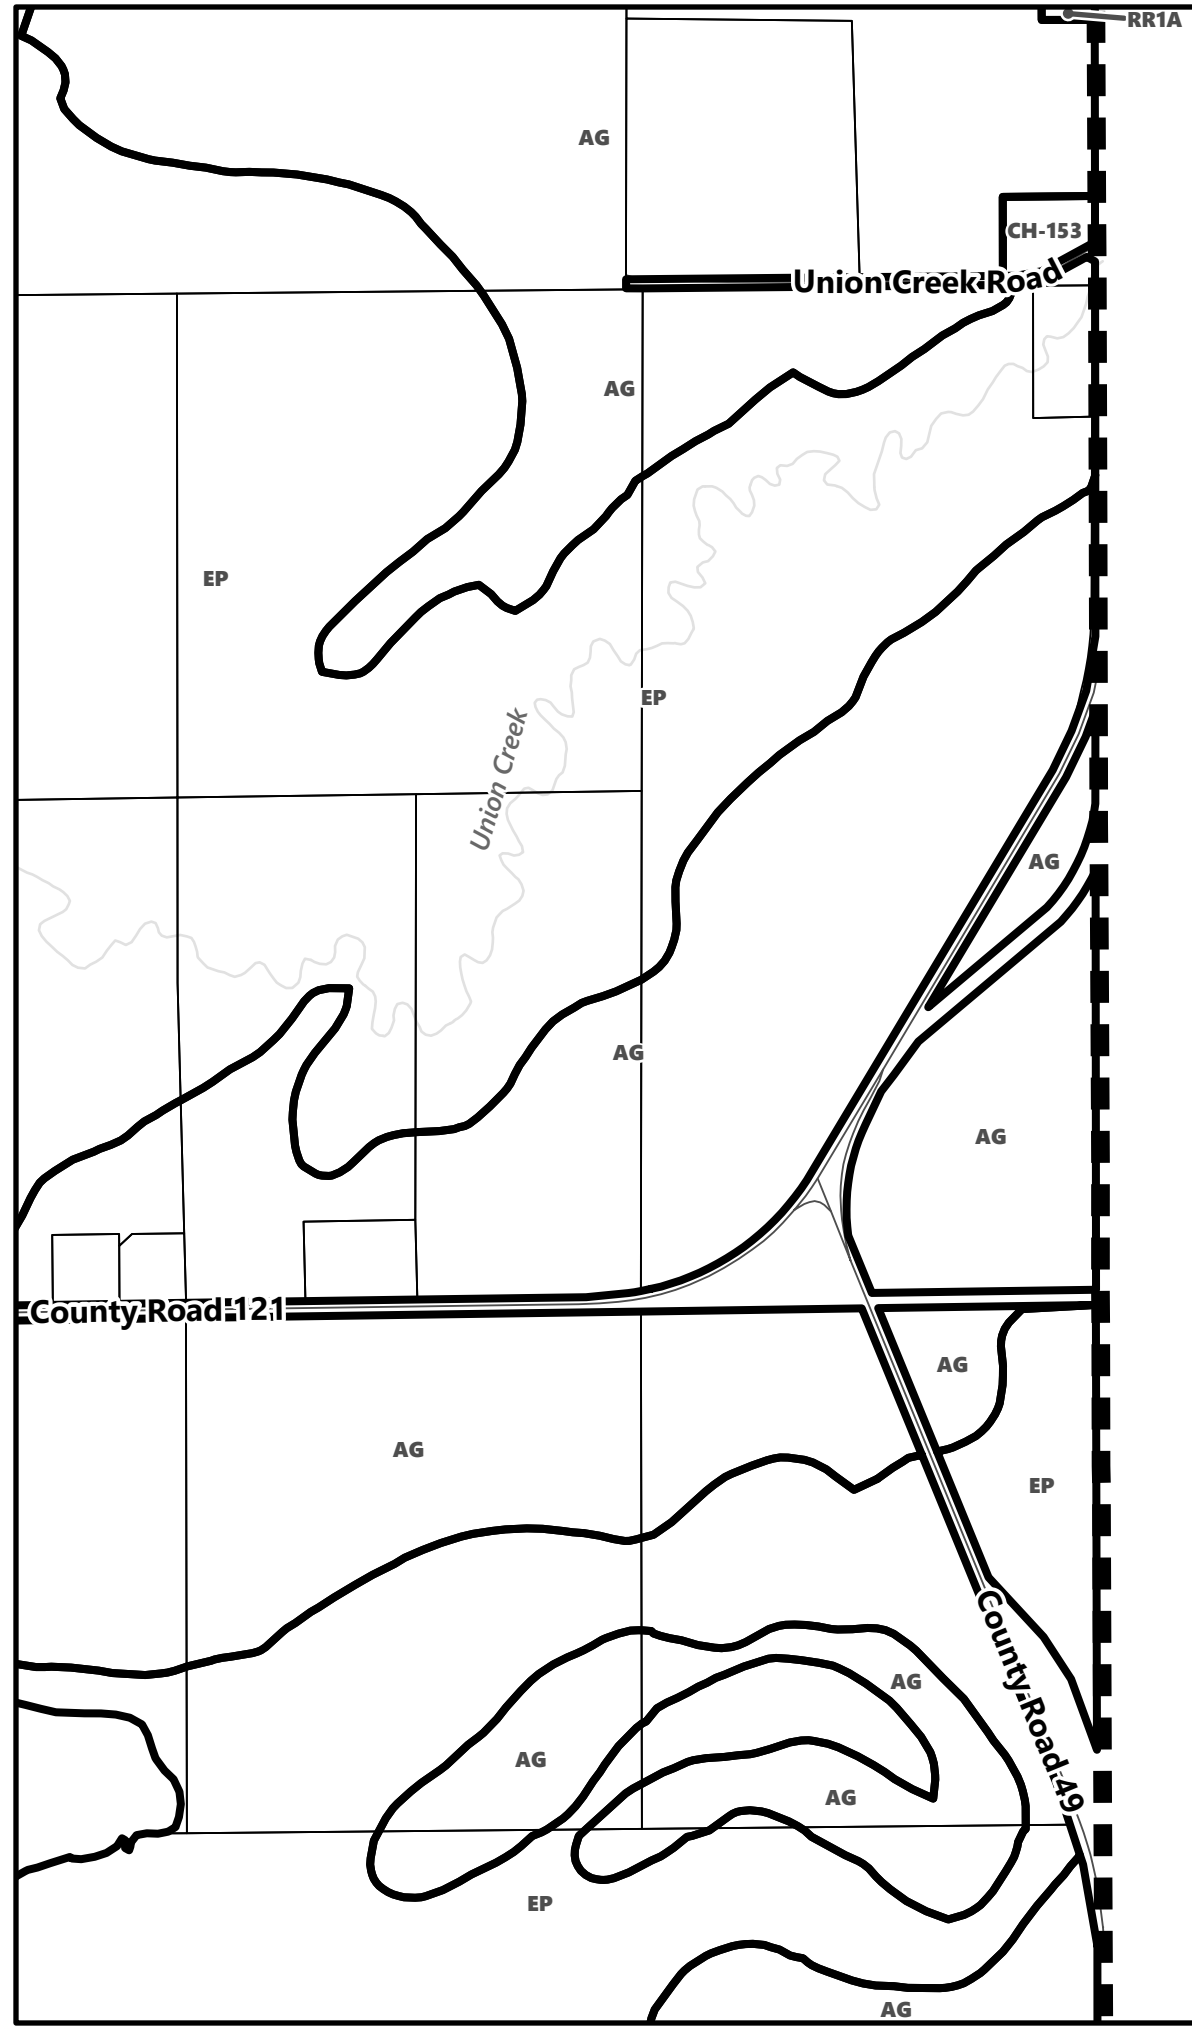

City of Kawartha Lakes Rural Zoning By-law Schedule A-B58

Legend

- City of Kawartha Lakes Boundary
- Zone Boundary

March 2024

Sources:
MNDMNR, City of Kawartha Lakes and Teranet
Projection:
NAD 1983 UTM Zone 17N