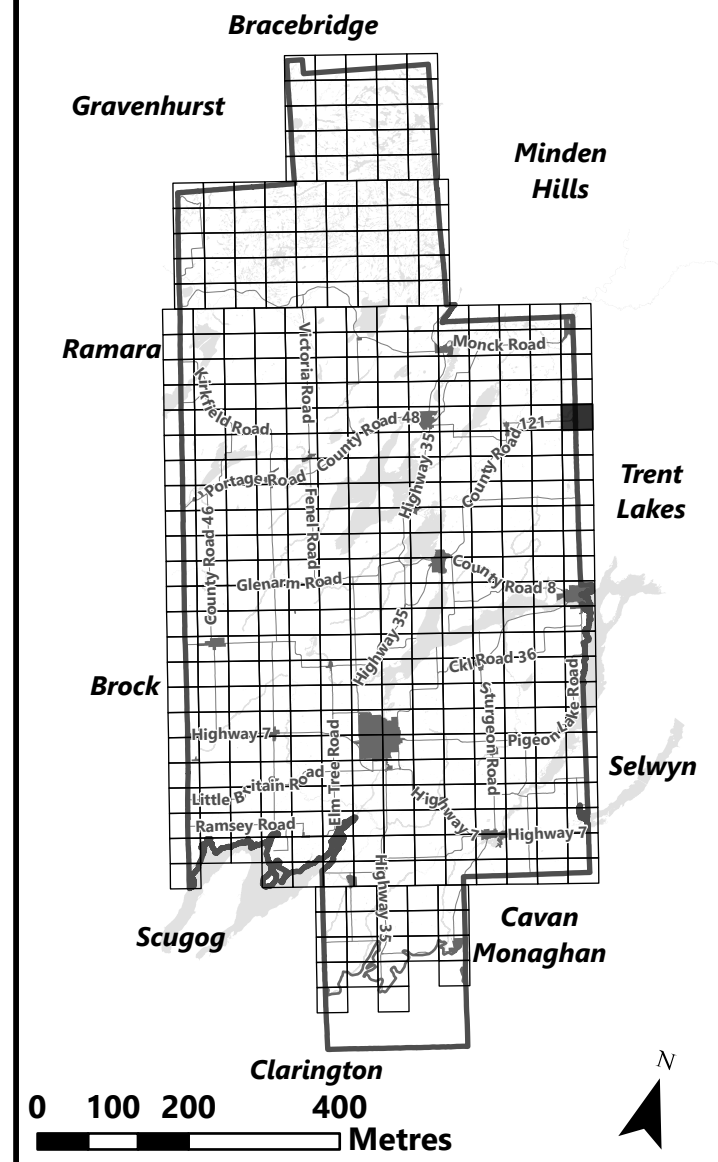

City of Kawartha Lakes Rural Zoning By-law Schedule A-B58

Legend

- City of Kawartha Lakes Boundary
- Zone Boundary

March 2024

Sources:
MNDMNR, City of Kawartha Lakes and Teranet
Projection:
NAD 1983 UTM Zone 17N