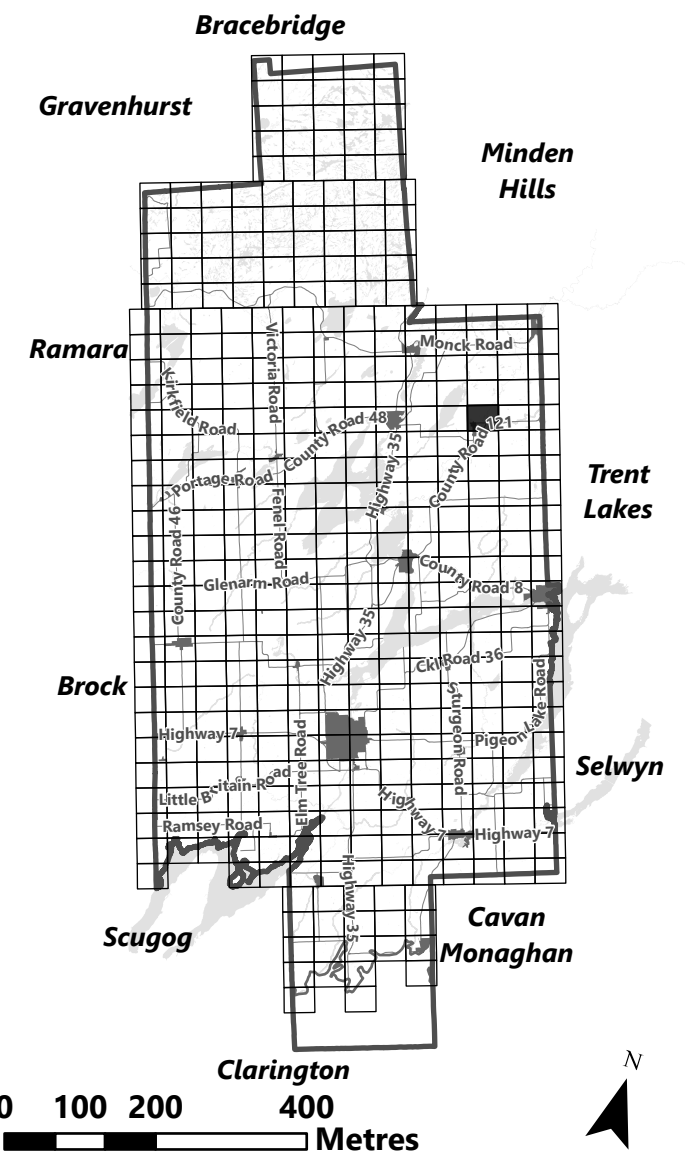

**City of Kawartha Lakes
Rural Zoning By-law
Schedule A-B56**

Legend

- City of Kawartha Lakes Boundary
- Zone Boundary

March 2024

Sources: MNDMNR, City of Kawartha Lakes and Teranet
Projection: NAD 1983 UTM Zone 17N