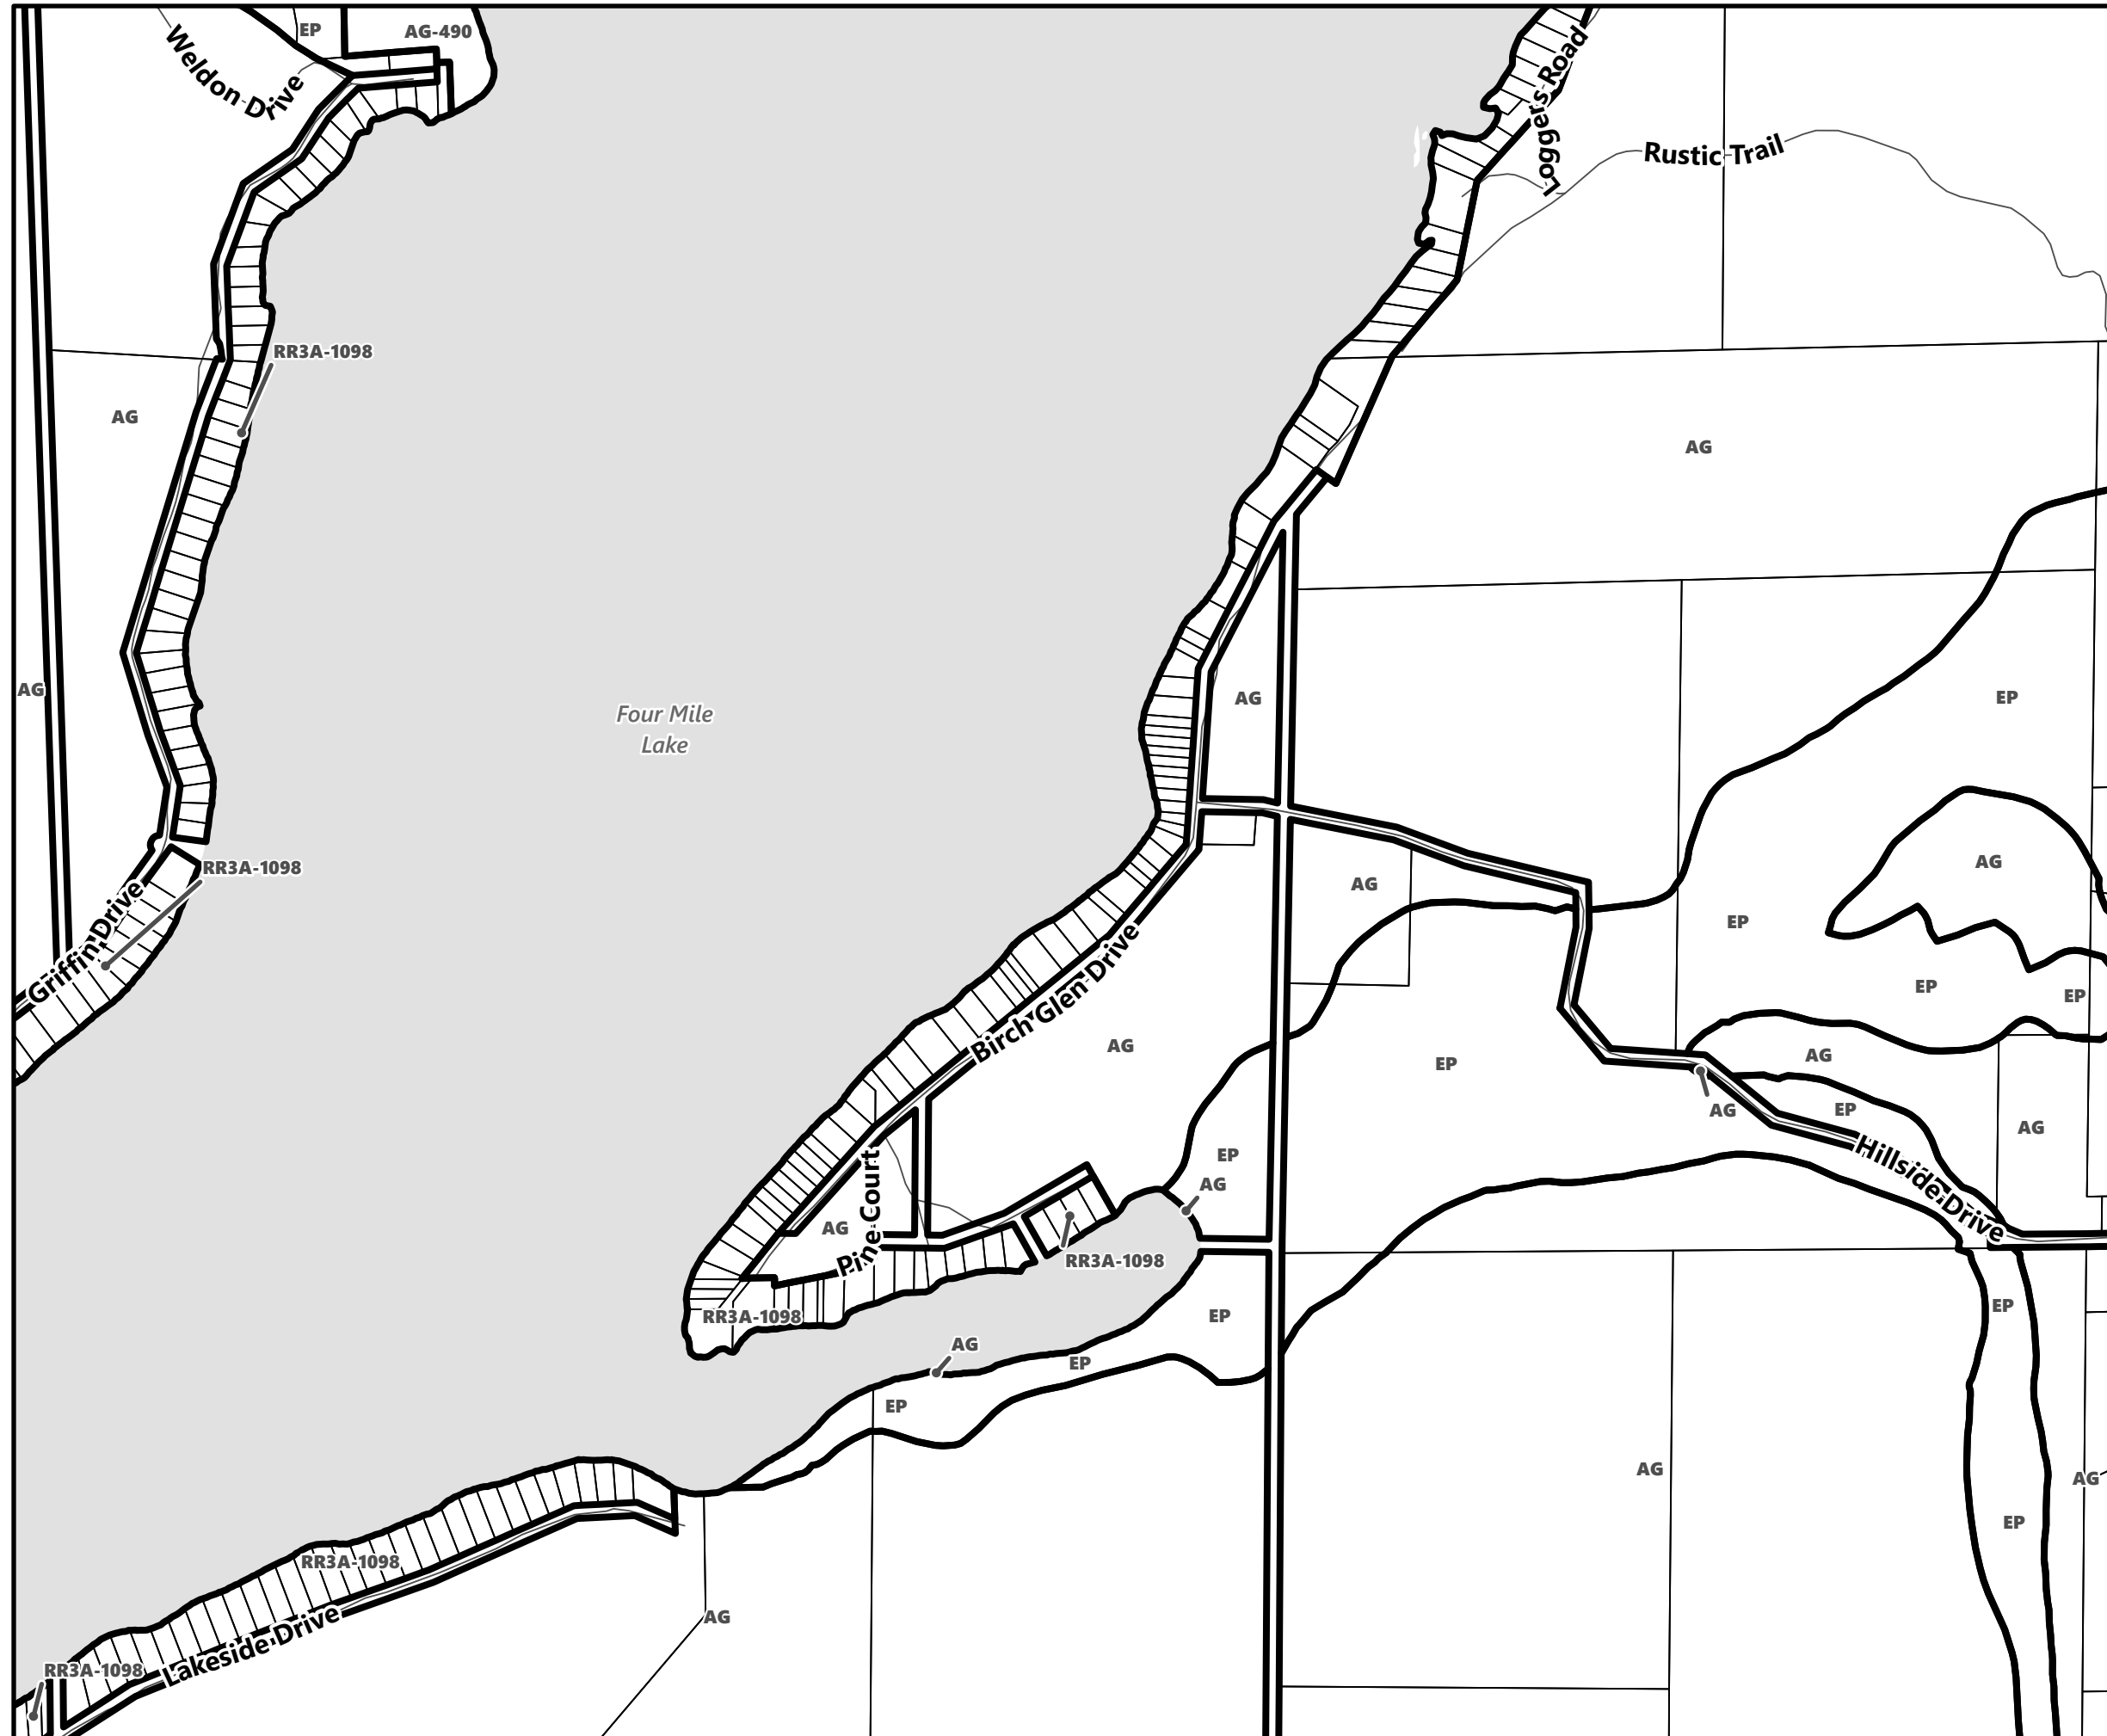

- City of Kawartha Lakes Boundary
- Zone Boundary

City of Kawartha Lakes Rural Zoning By-law Schedule A-B55

Legend

- City of Kawartha Lakes Boundary
- Zone Boundary

March 2024

Sources: MNDMNR, City of Kawartha Lakes and Teranet
Projection: NAD 1983 UTM Zone 17N