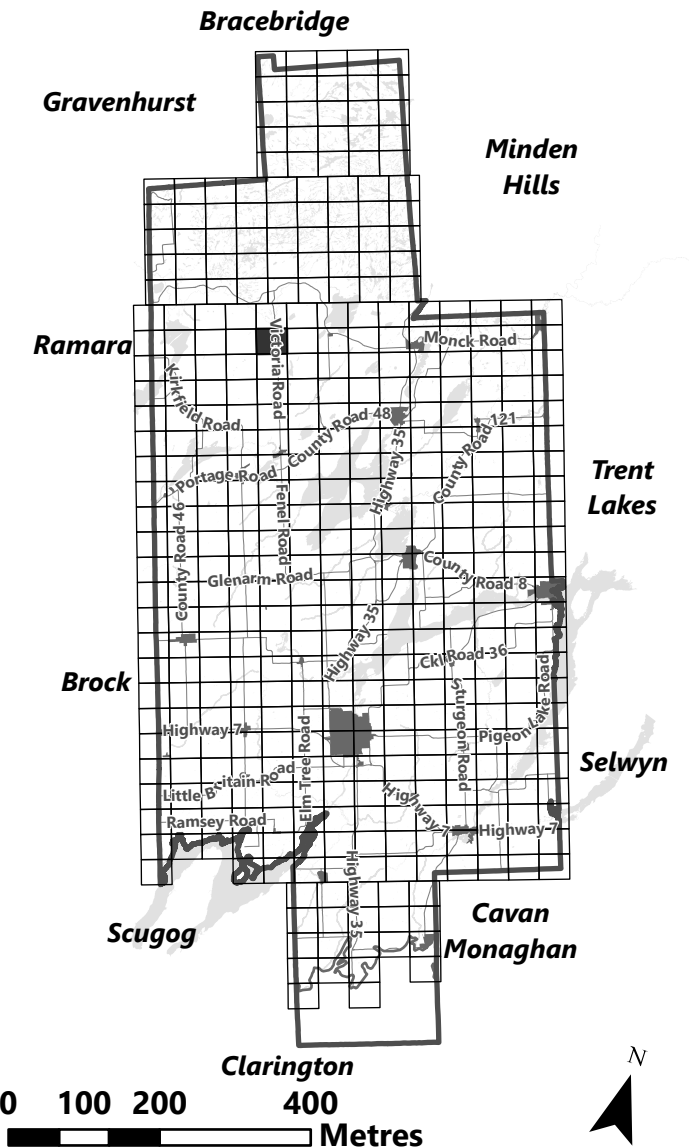

City of Kawartha Lakes Rural Zoning By-law Schedule A-B7

Legend

- City of Kawartha Lakes Boundary
- Zone Boundary

March 2024

Sources:
MNDMNR, City of Kawartha Lakes and Teranet
Projection:
NAD 1983 UTM Zone 17N