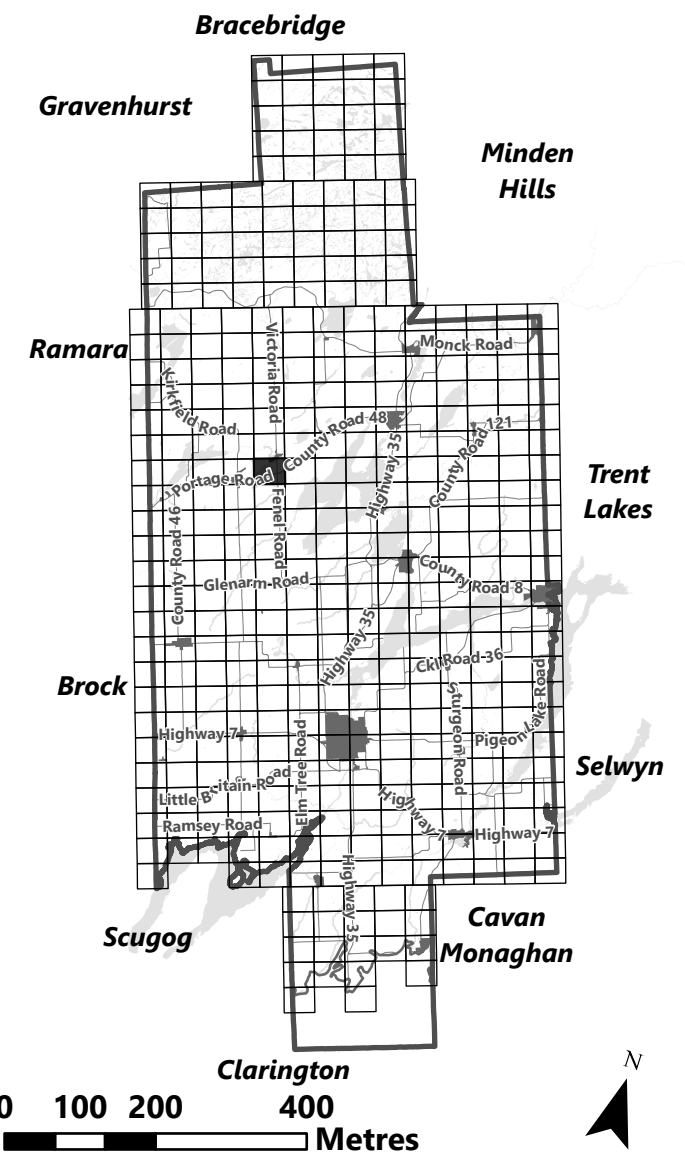

**City of Kawartha Lakes
Rural Zoning By-law
Schedule A-B77**

1. **Legend**
2. City of Kawartha Lakes Boundary
   - Zone Boundary