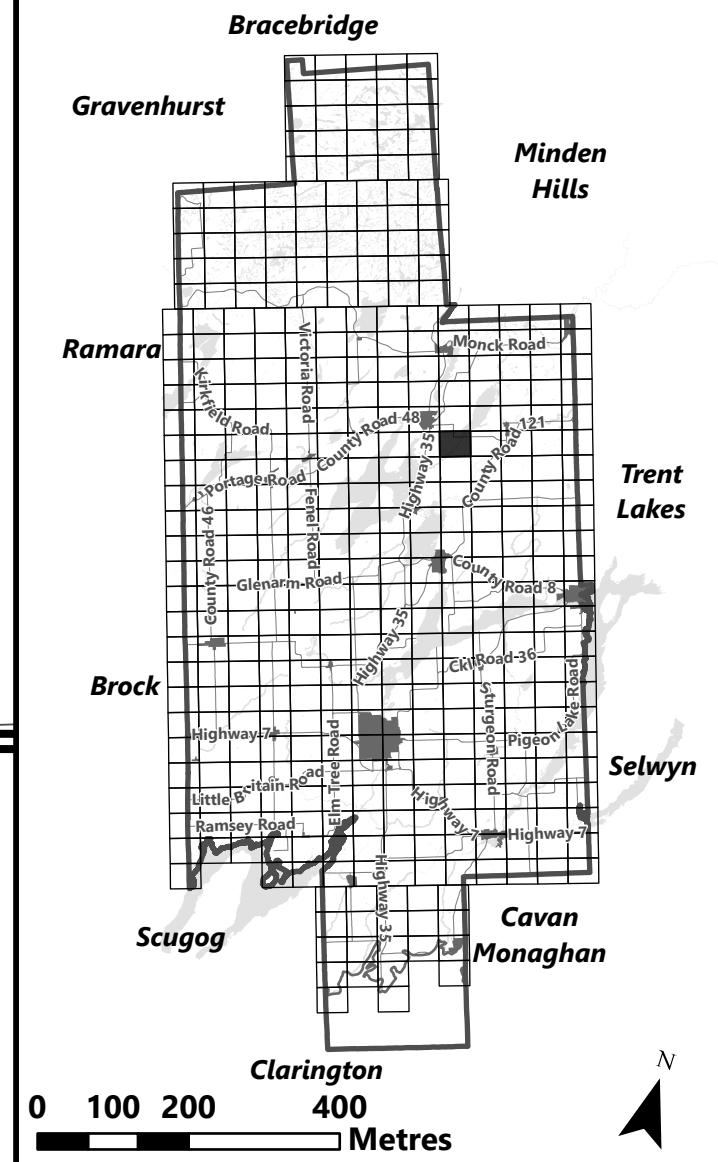

March 2024

Sources:
MNDMNR, City of Kawartha Lakes and Teranet
Projection:
NAD 1983 UTM Zone 17N

City of Kawartha Lakes Rural Zoning By-law Schedule A-B68

Legend

- City of Kawartha Lakes Boundary
- Zone Boundary