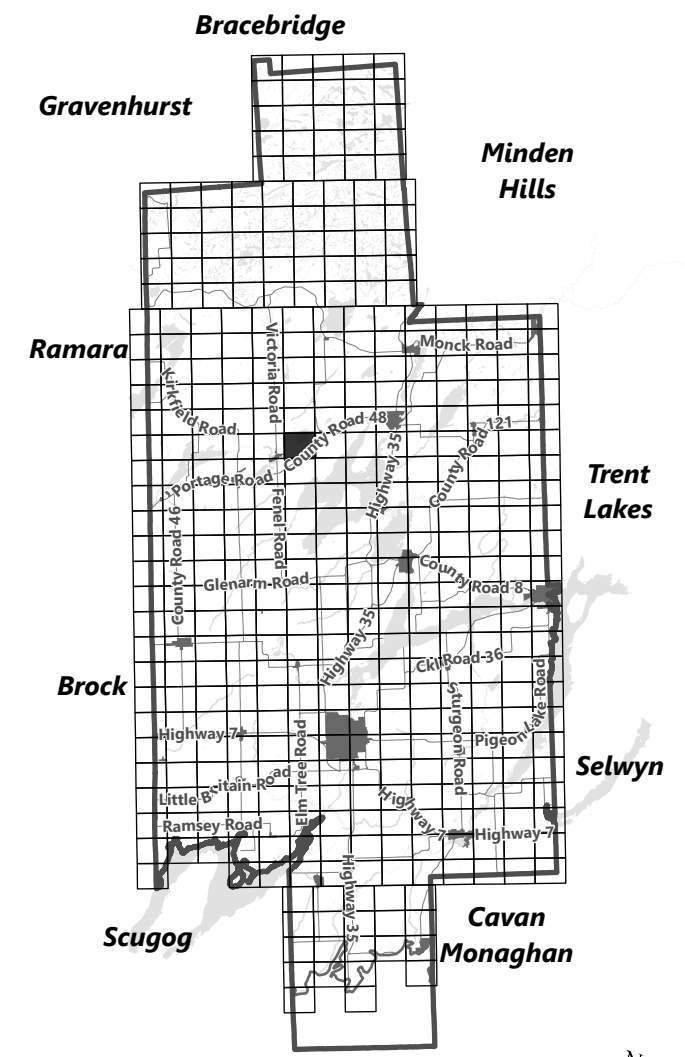

City of Kawartha Lakes Rural Zoning By-law Schedule A-B64

Legend

- City of Kawartha Lakes Boundary
- Zone Boundary
- ▨ Conservation Authority Regulated Area
- ▨ Kawartha Region Conservation Authority

March 2024

Sources:
MNDMNR, City of Kawartha Lakes and Teranet
Projection:
NAD 1983 UTM Zone 17N