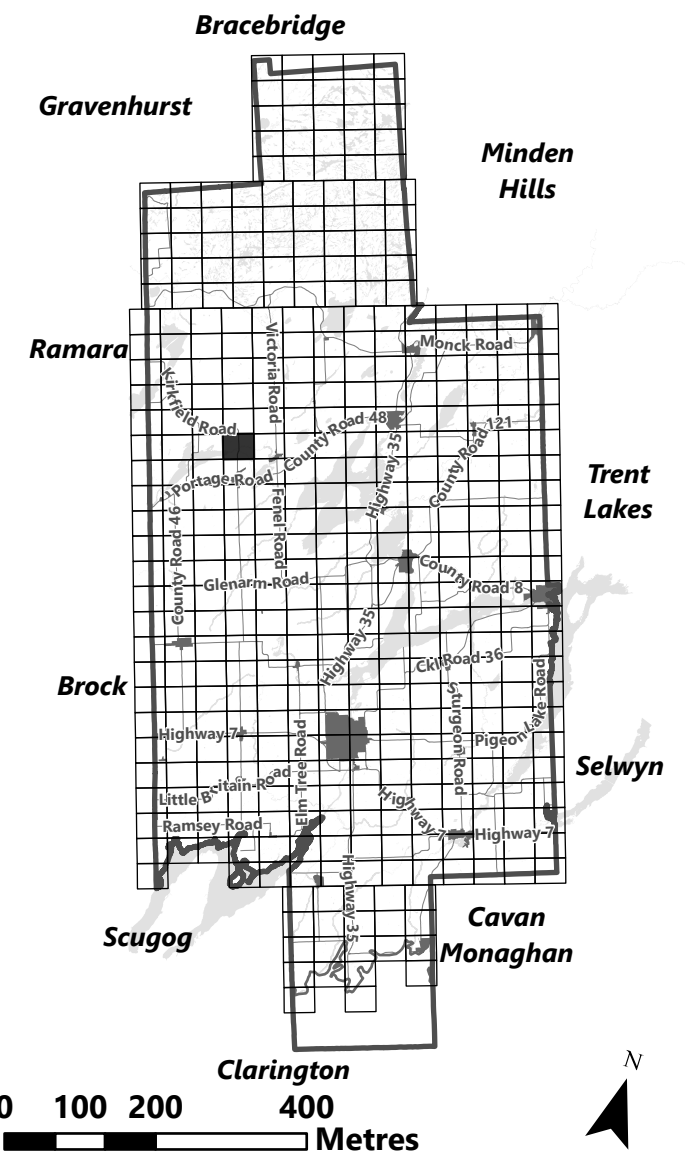

City of Kawartha Lakes Rural Zoning By-law Schedule A-B62

Legend

- City of Kawartha Lakes Boundary
- Zone Boundary

March 2024

Sources:
MNDMNR, City of Kawartha Lakes and Teranet
Projection:
NAD 1983 UTM Zone 17N