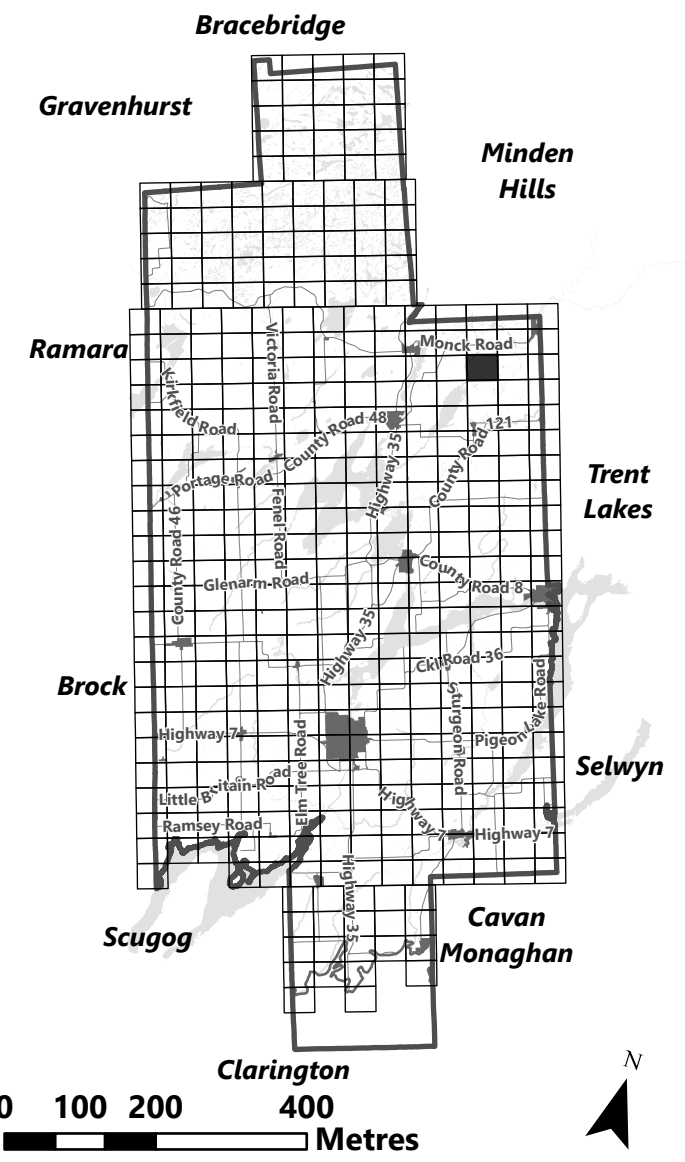

March 2024

Sources:
MNDMNR, City of Kawartha Lakes and Teranet
Projection:
NAD 1983 UTM Zone 17N

City of Kawartha Lakes Rural Zoning By-law Schedule A-B28

Legend

- City of Kawartha Lakes Boundary
- Zone Boundary