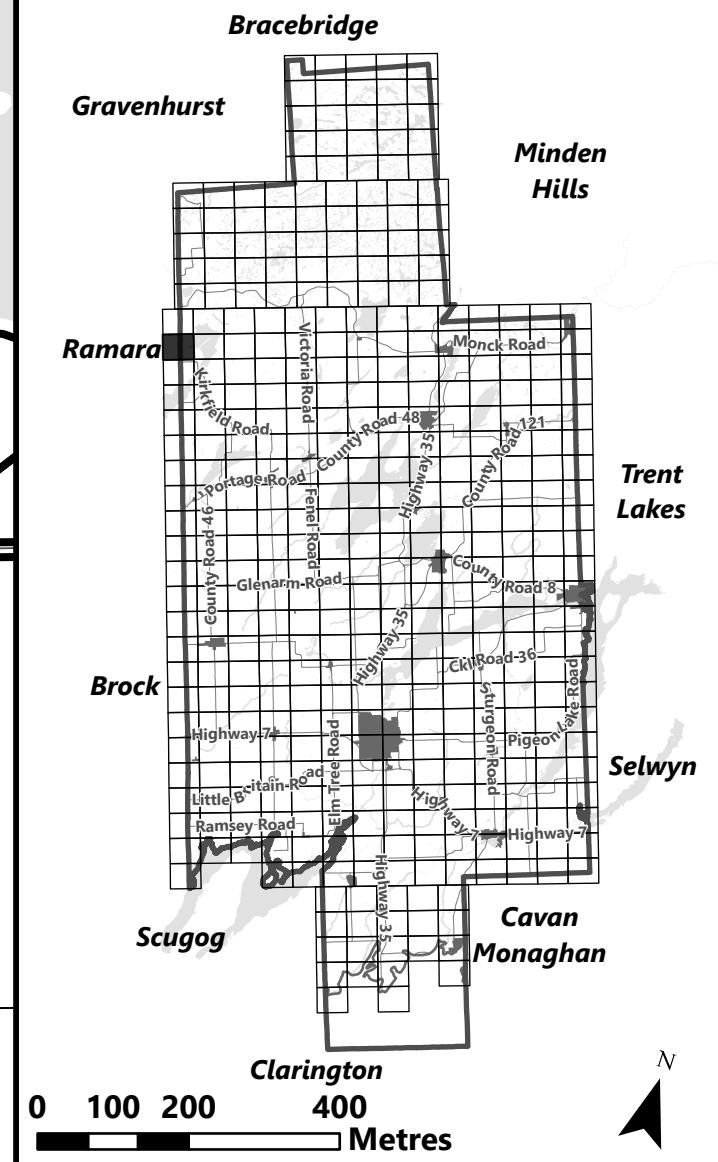

**City of Kawartha Lakes
Rural Zoning By-law
Schedule A-B3**

Legend

-  City of Kawartha Lakes Boundary
-  Zone Boundary

March 2024

Sources:
MNDMNR, City of Kawartha Lakes and Teranet
Projection:
NAD 1983 UTM Zone 17N