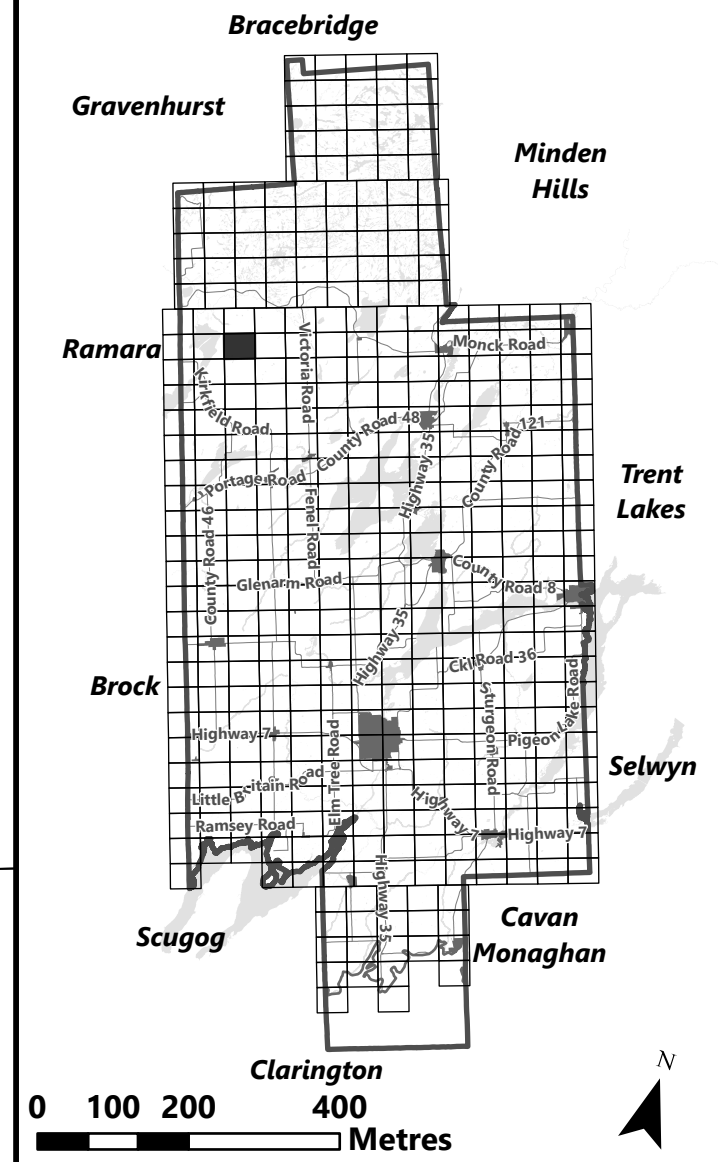

City of Kawartha Lakes Rural Zoning By-law Schedule A-B5

Legend

- City of Kawartha Lakes Boundary
- Zone Boundary

March 2024

Sources:
MNDMNR, City of Kawartha Lakes and Teranet
Projection:
NAD 1983 UTM Zone 17N