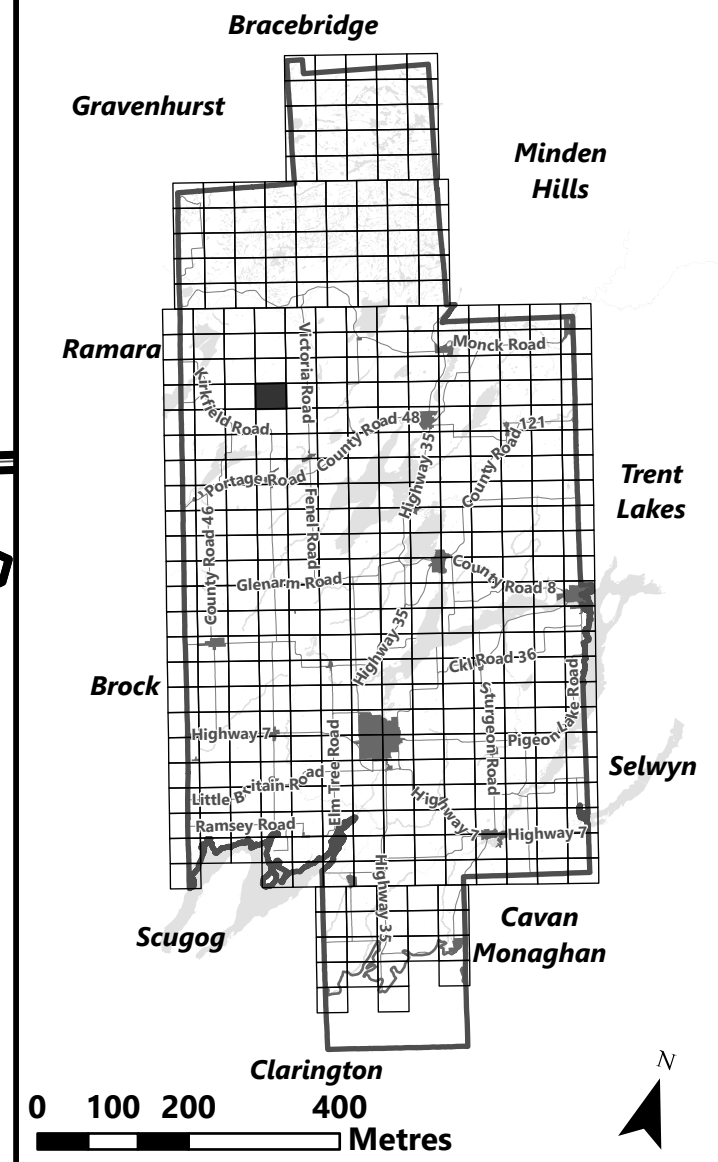

March 2024

Sources:
MNDMNR, City of Kawartha Lakes and Teranet
Projection:
NAD 1983 UTM Zone 17N

City of Kawartha Lakes Rural Zoning By-law Schedule A-B34

Legend

- City of Kawartha Lakes Boundary
- Zone Boundary