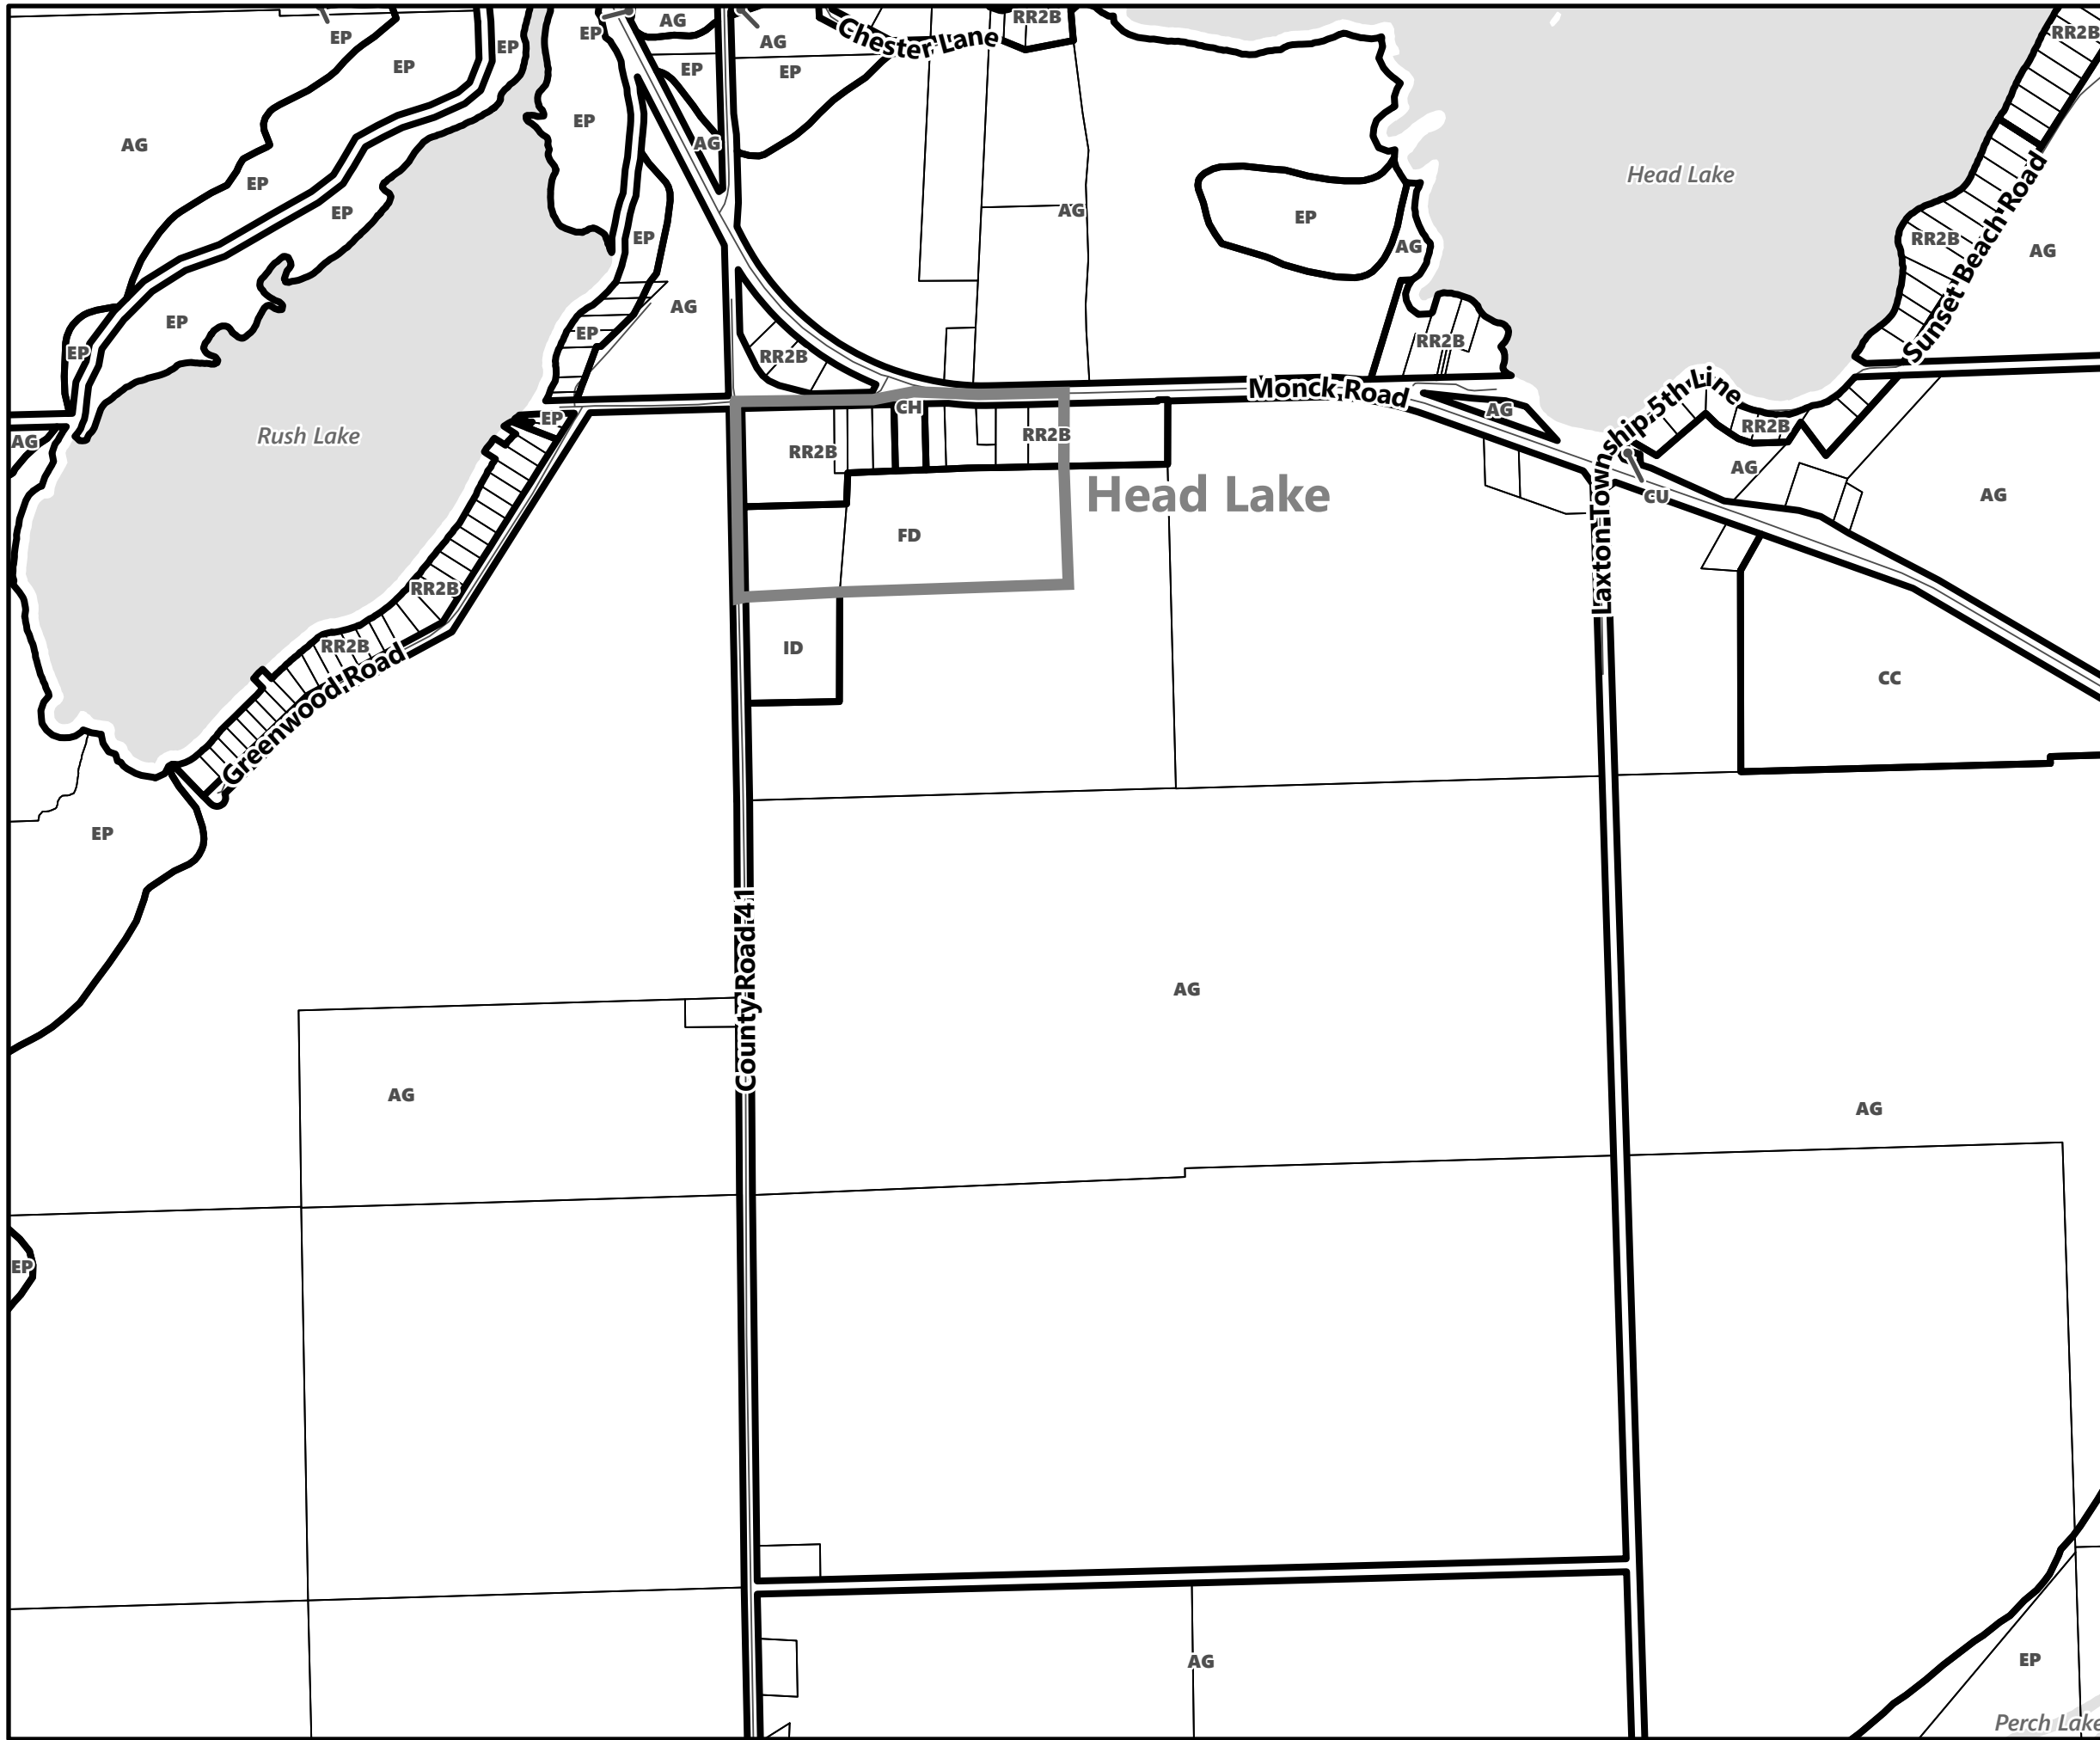

City of Kawartha Lakes Rural Zoning By-law Schedule A-B9

Legend

- City of Kawartha Lakes Boundary
- Zone Boundary