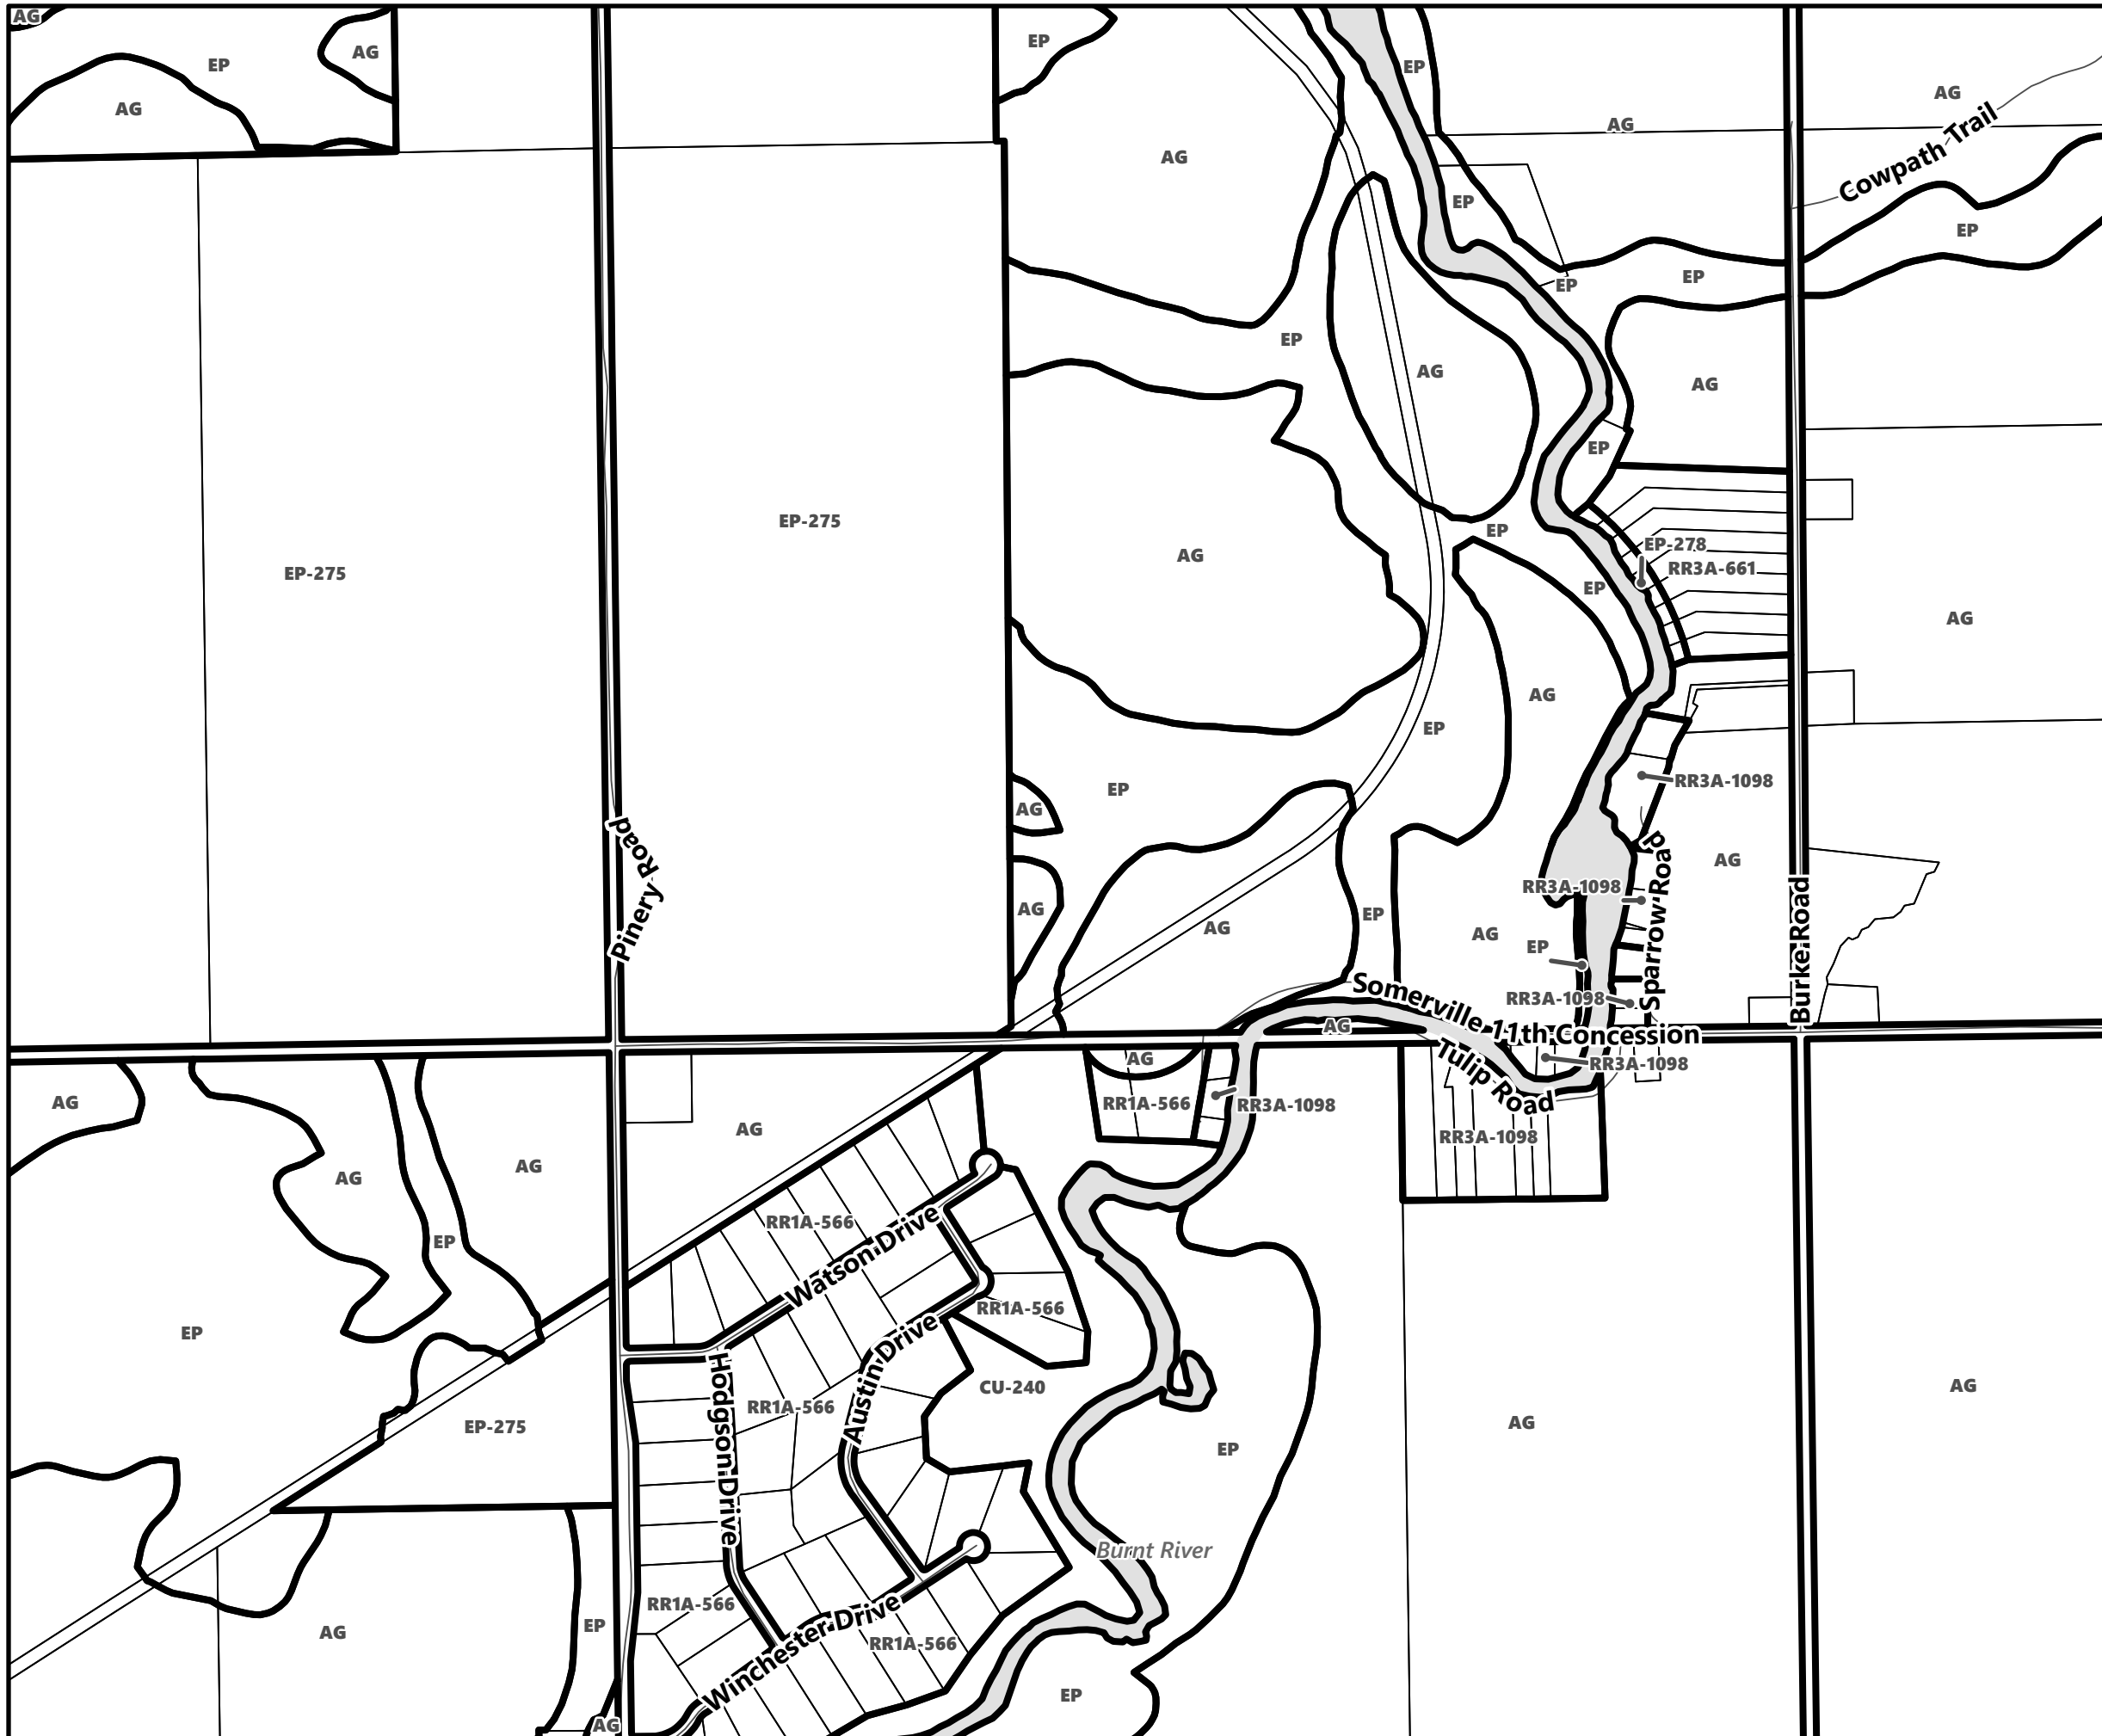

March 2024

Sources:
MNDMNR, City of Kawartha Lakes and Teranet
Projection:
NAD 1983 UTM Zone 17N

City of Kawartha Lakes Rural Zoning By-law Schedule A-B29

Legend

- City of Kawartha Lakes Boundary
- Zone Boundary