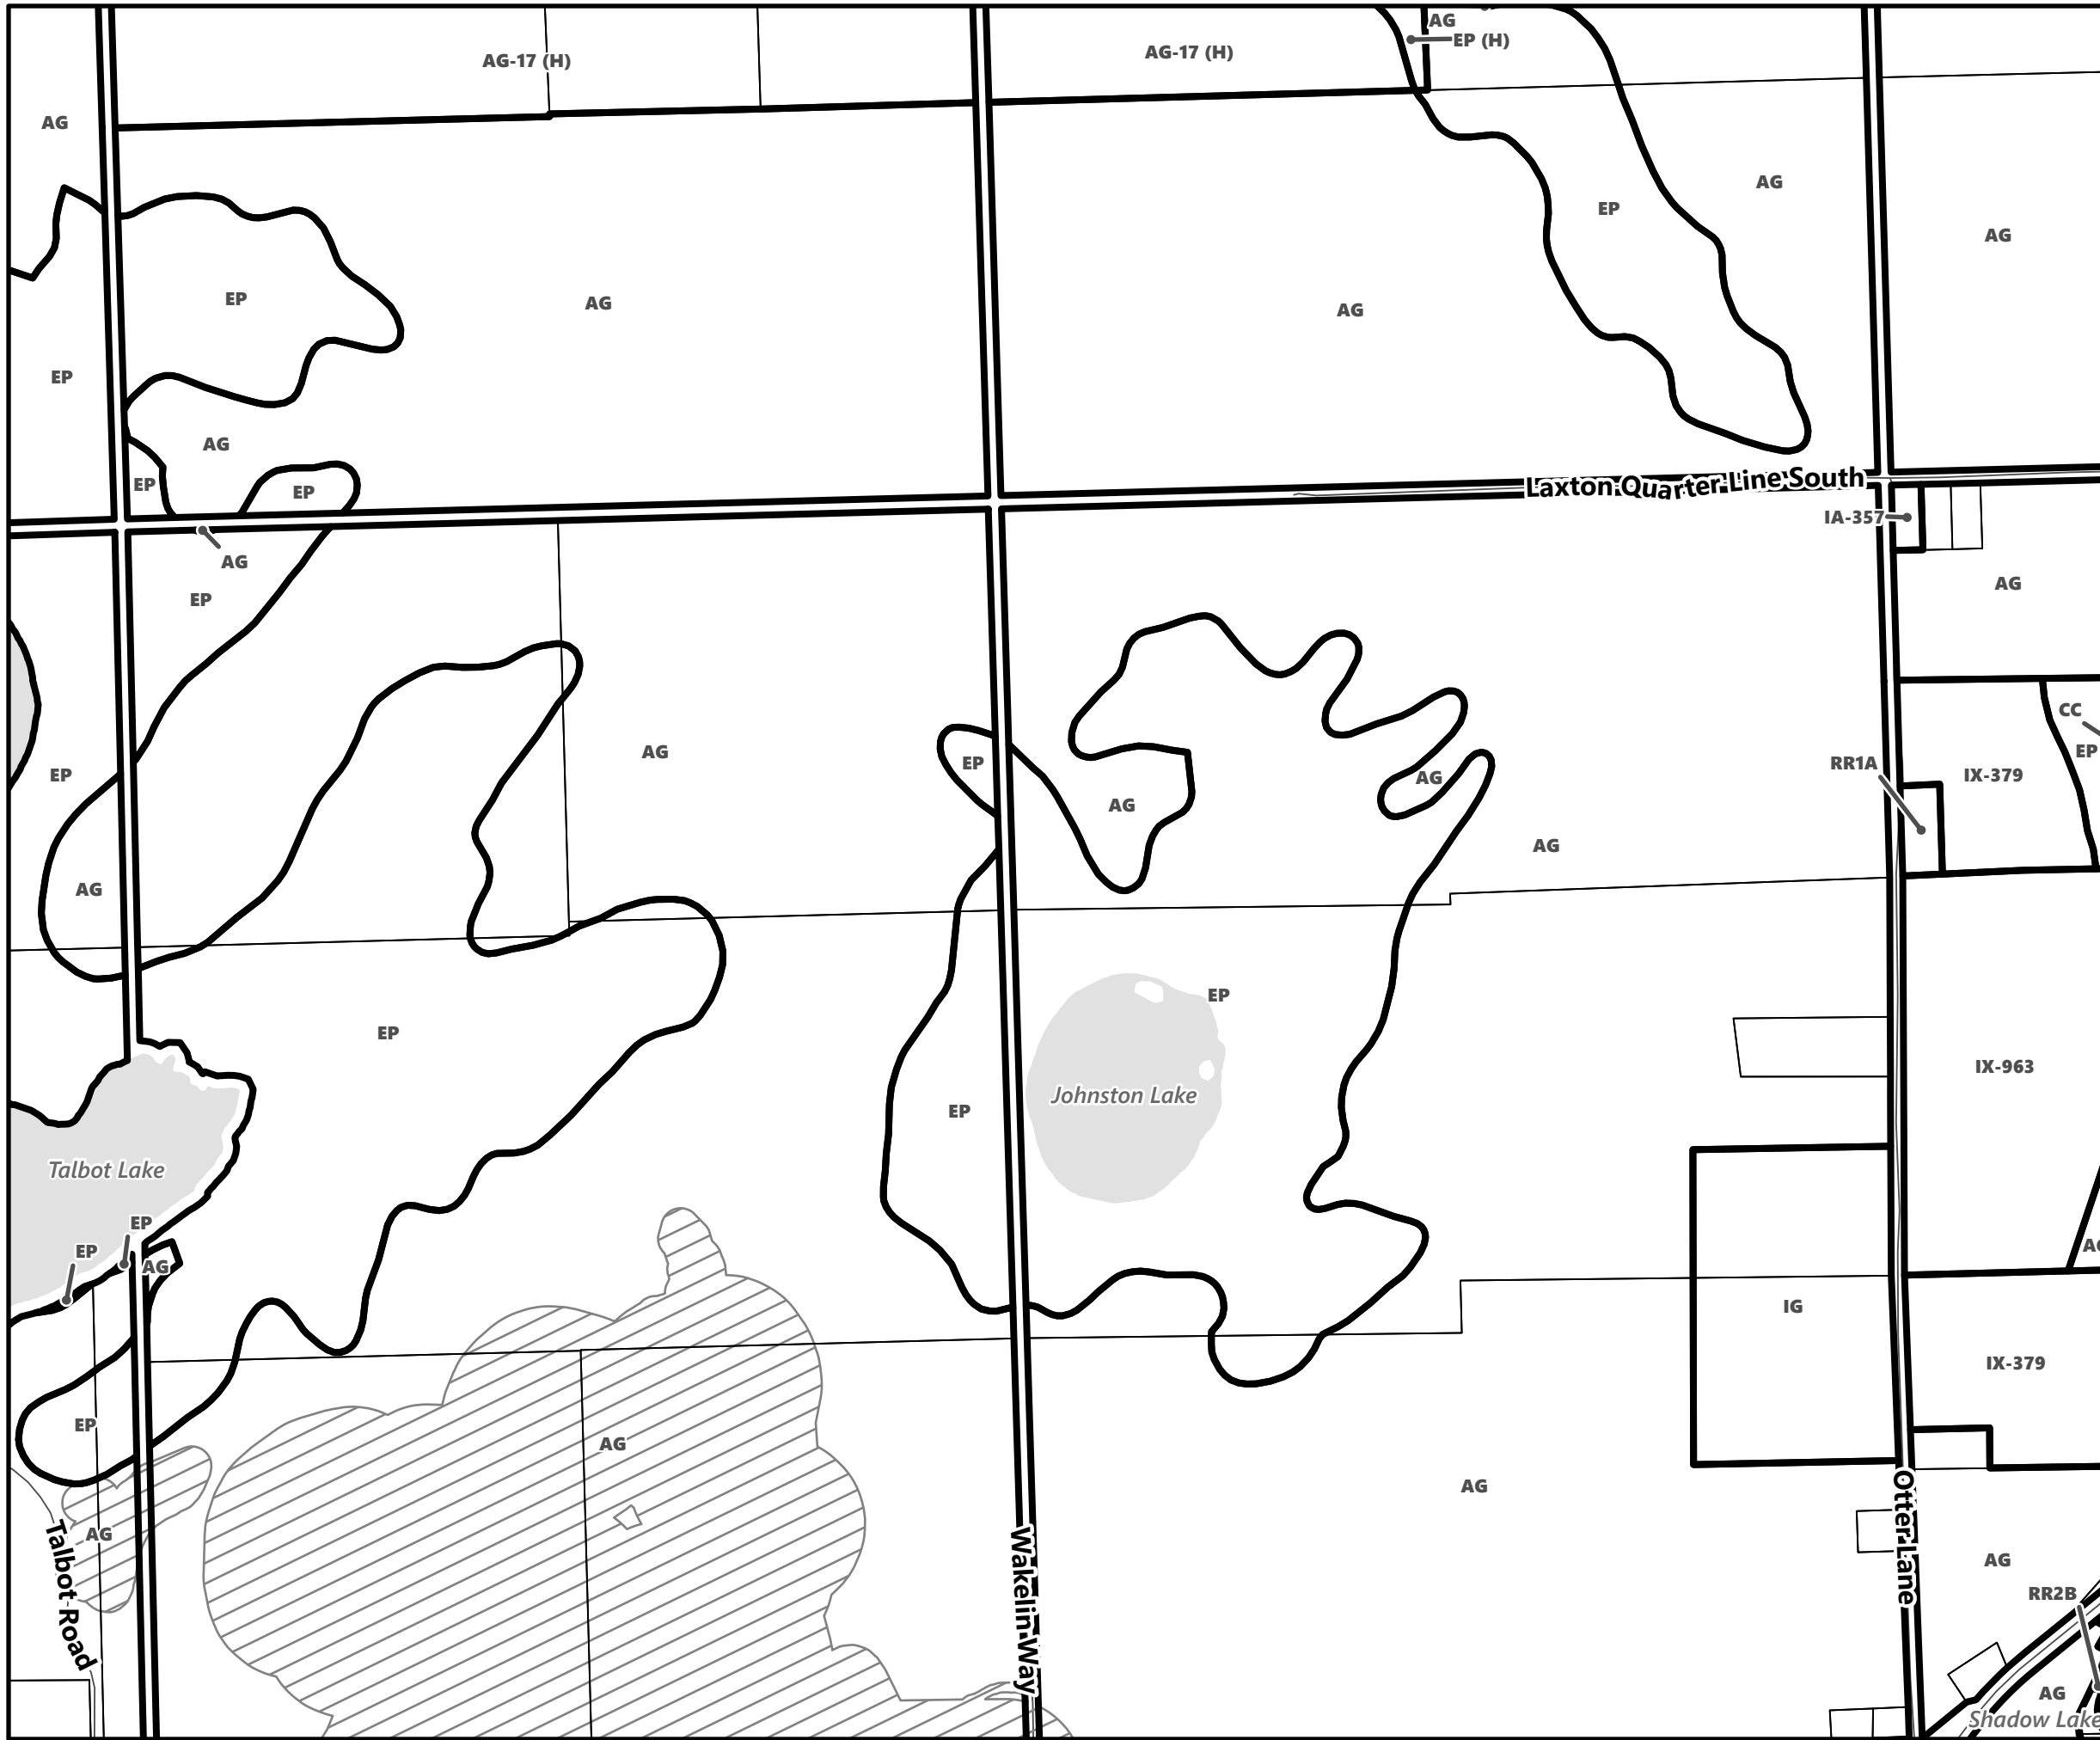

**City of Kawartha Lakes
Rural Zoning By-law
Schedule A-B24**

Legend

-  City of Kawartha Lakes Boundary
-  Zone Boundary

City of Kawartha Lakes Rural Zoning By-law Schedule A-B25

Legend

- City of Kawartha Lakes Boundary
- Zone Boundary
- ▨ Conservation Authority Regulated Area
- ▨ Kawartha Region Conservation Authority