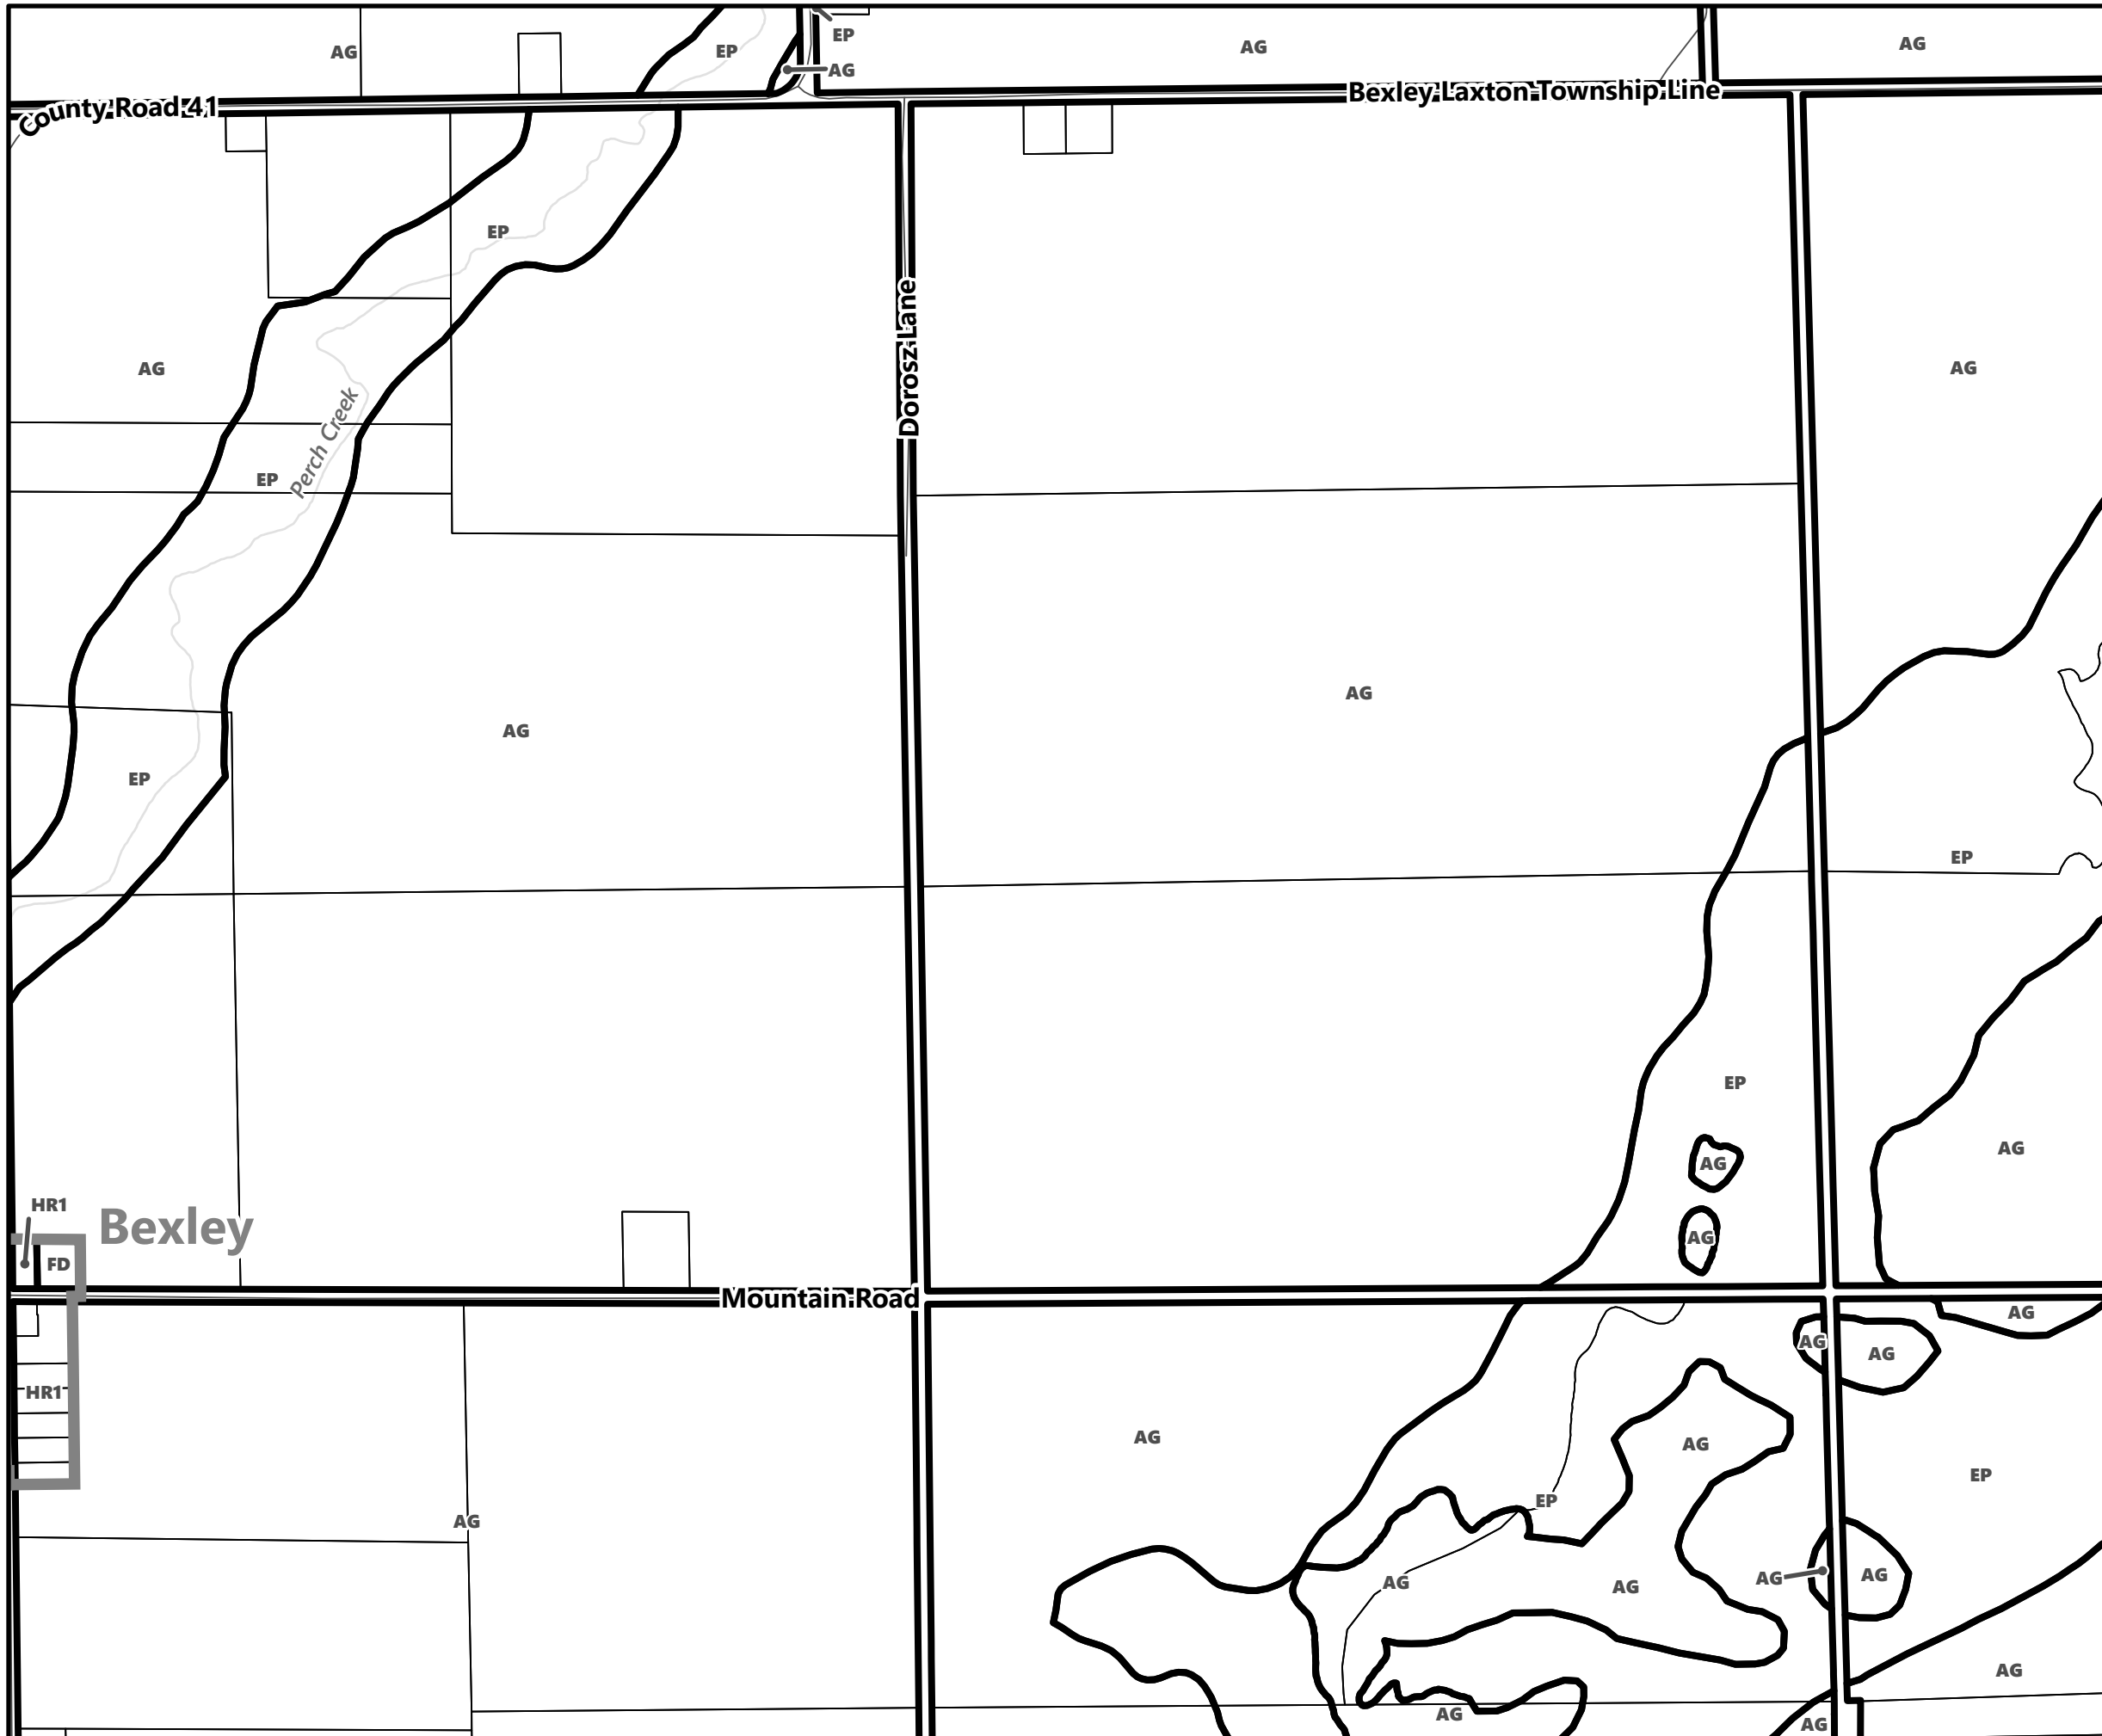

March 2024

Sources:
MNDMNR, City of Kawartha Lakes and Teranet
Projection:
NAD 1983 UTM Zone 17N

City of Kawartha Lakes Rural Zoning By-law Schedule A-B37

Legend

- City of Kawartha Lakes Boundary
- Zone Boundary