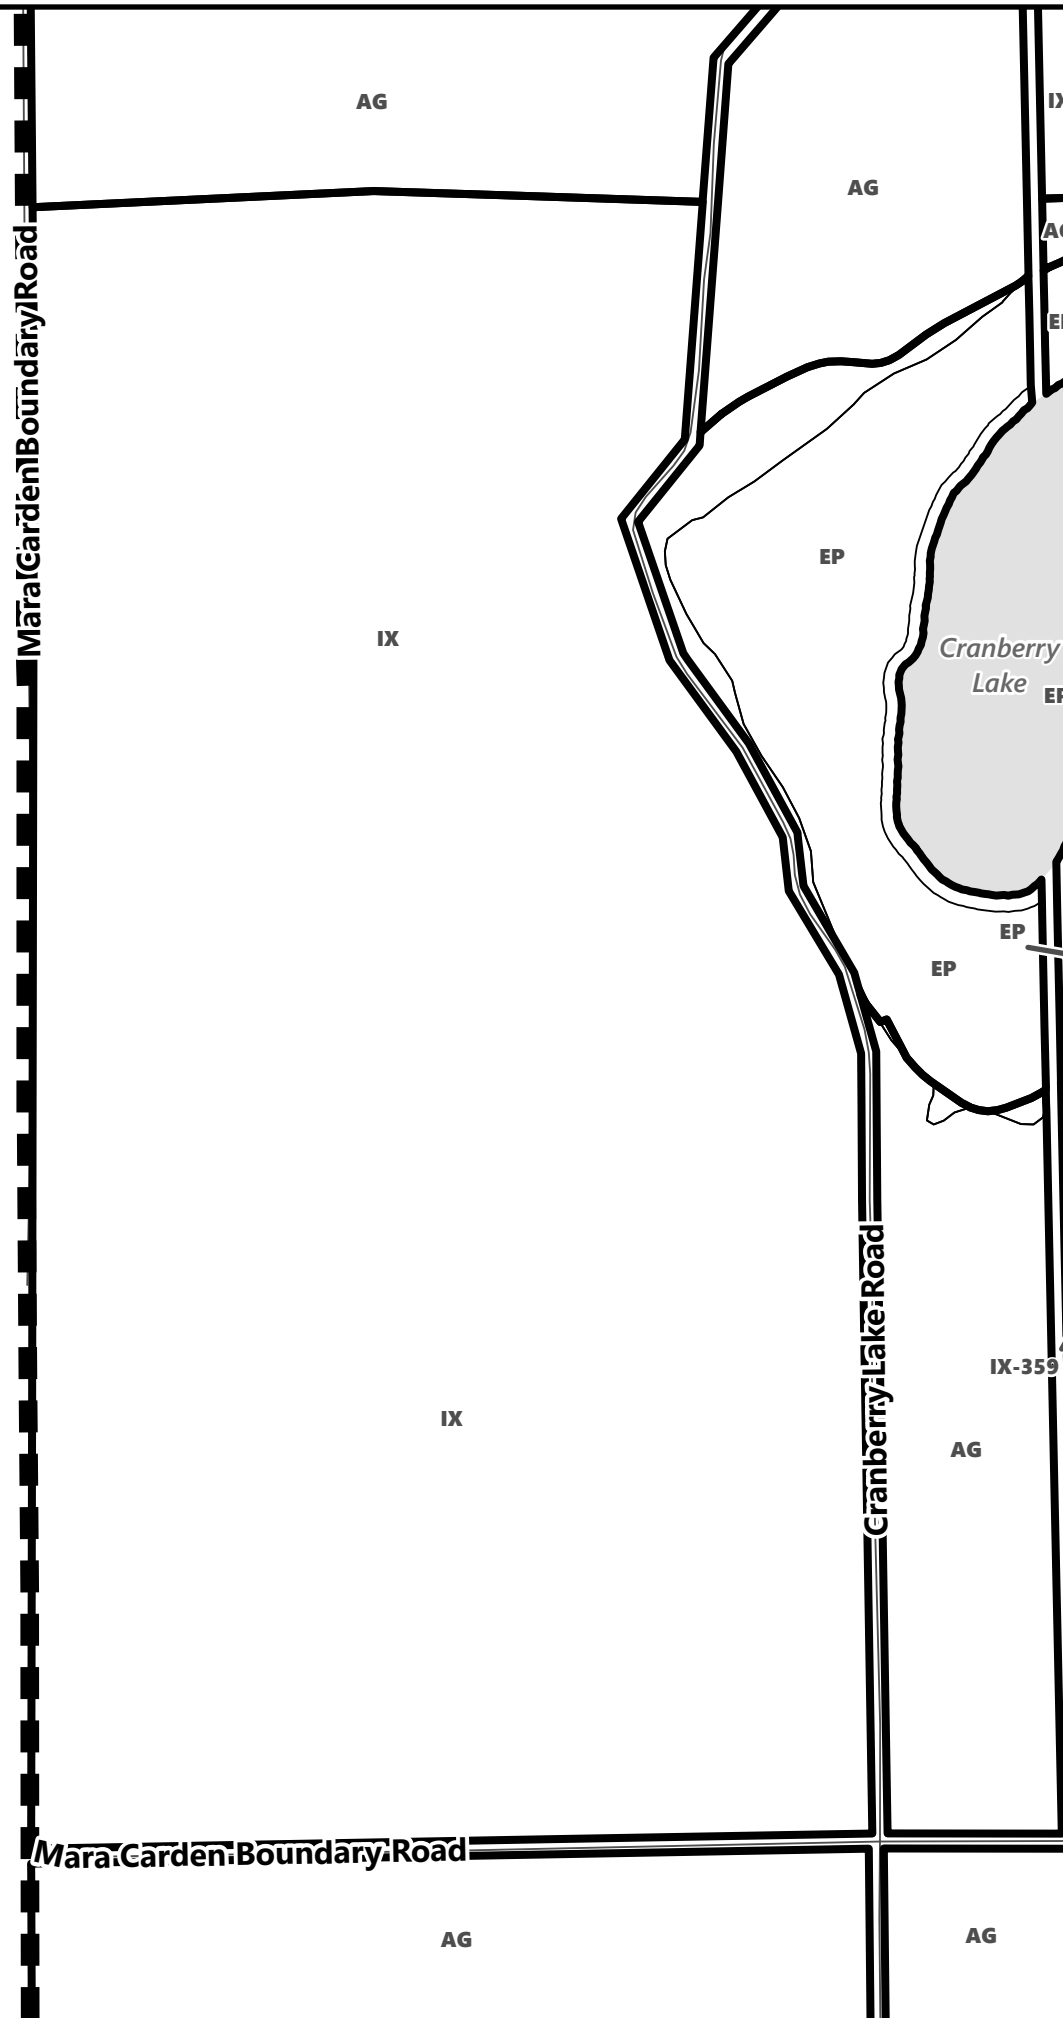

City of Kawartha Lakes Rural Zoning By-law Schedule A-B59

Legend

- City of Kawartha Lakes Boundary
- Zone Boundary

March 2024

Sources:
MNDMNR, City of Kawartha Lakes and Teranet
Projection:
NAD 1983 UTM Zone 17N