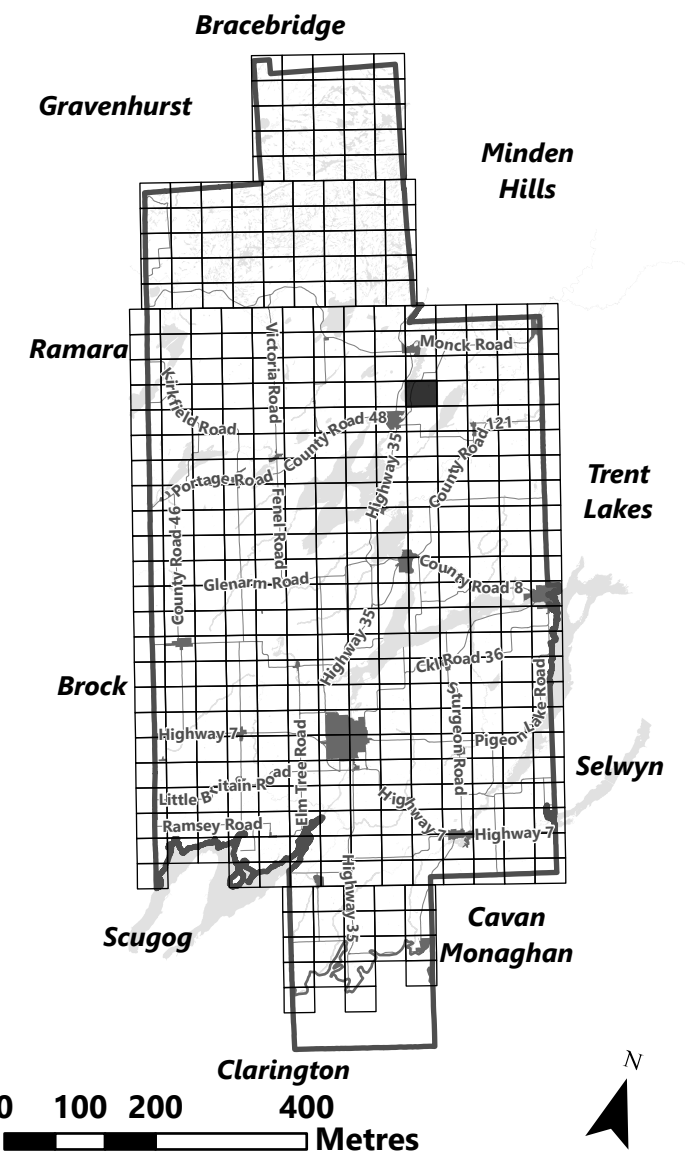

City of Kawartha Lakes
Rural Zoning By-law
Schedule A-B40

Legend

- City of Kawartha Lakes Boundary
- Zone Boundary

March 2024

Sources:
MNDMNR, City of Kawartha Lakes and Teranet
Projection:
NAD 1983 UTM Zone 17N