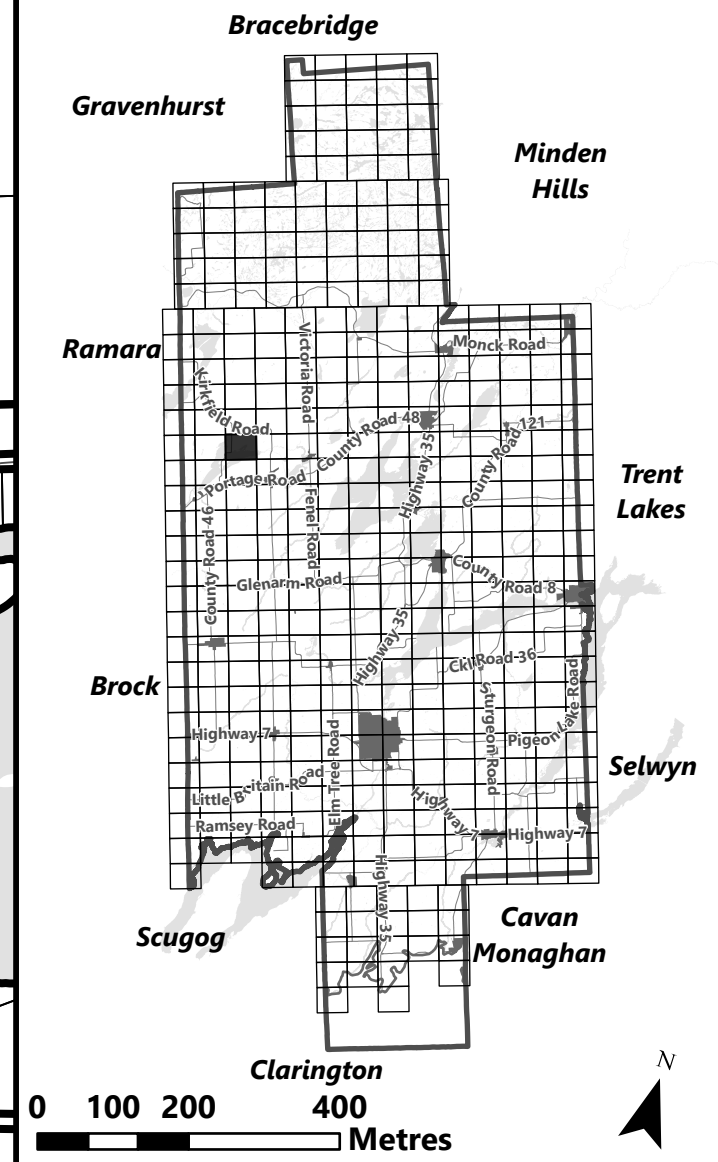

City of Kawartha Lakes Rural Zoning By-law Schedule A-B61

Legend

- City of Kawartha Lakes Boundary
- Zone Boundary

March 2024

Sources: MNDMNR, City of Kawartha Lakes and Teranet
Projection: NAD 1983 UTM Zone 17N