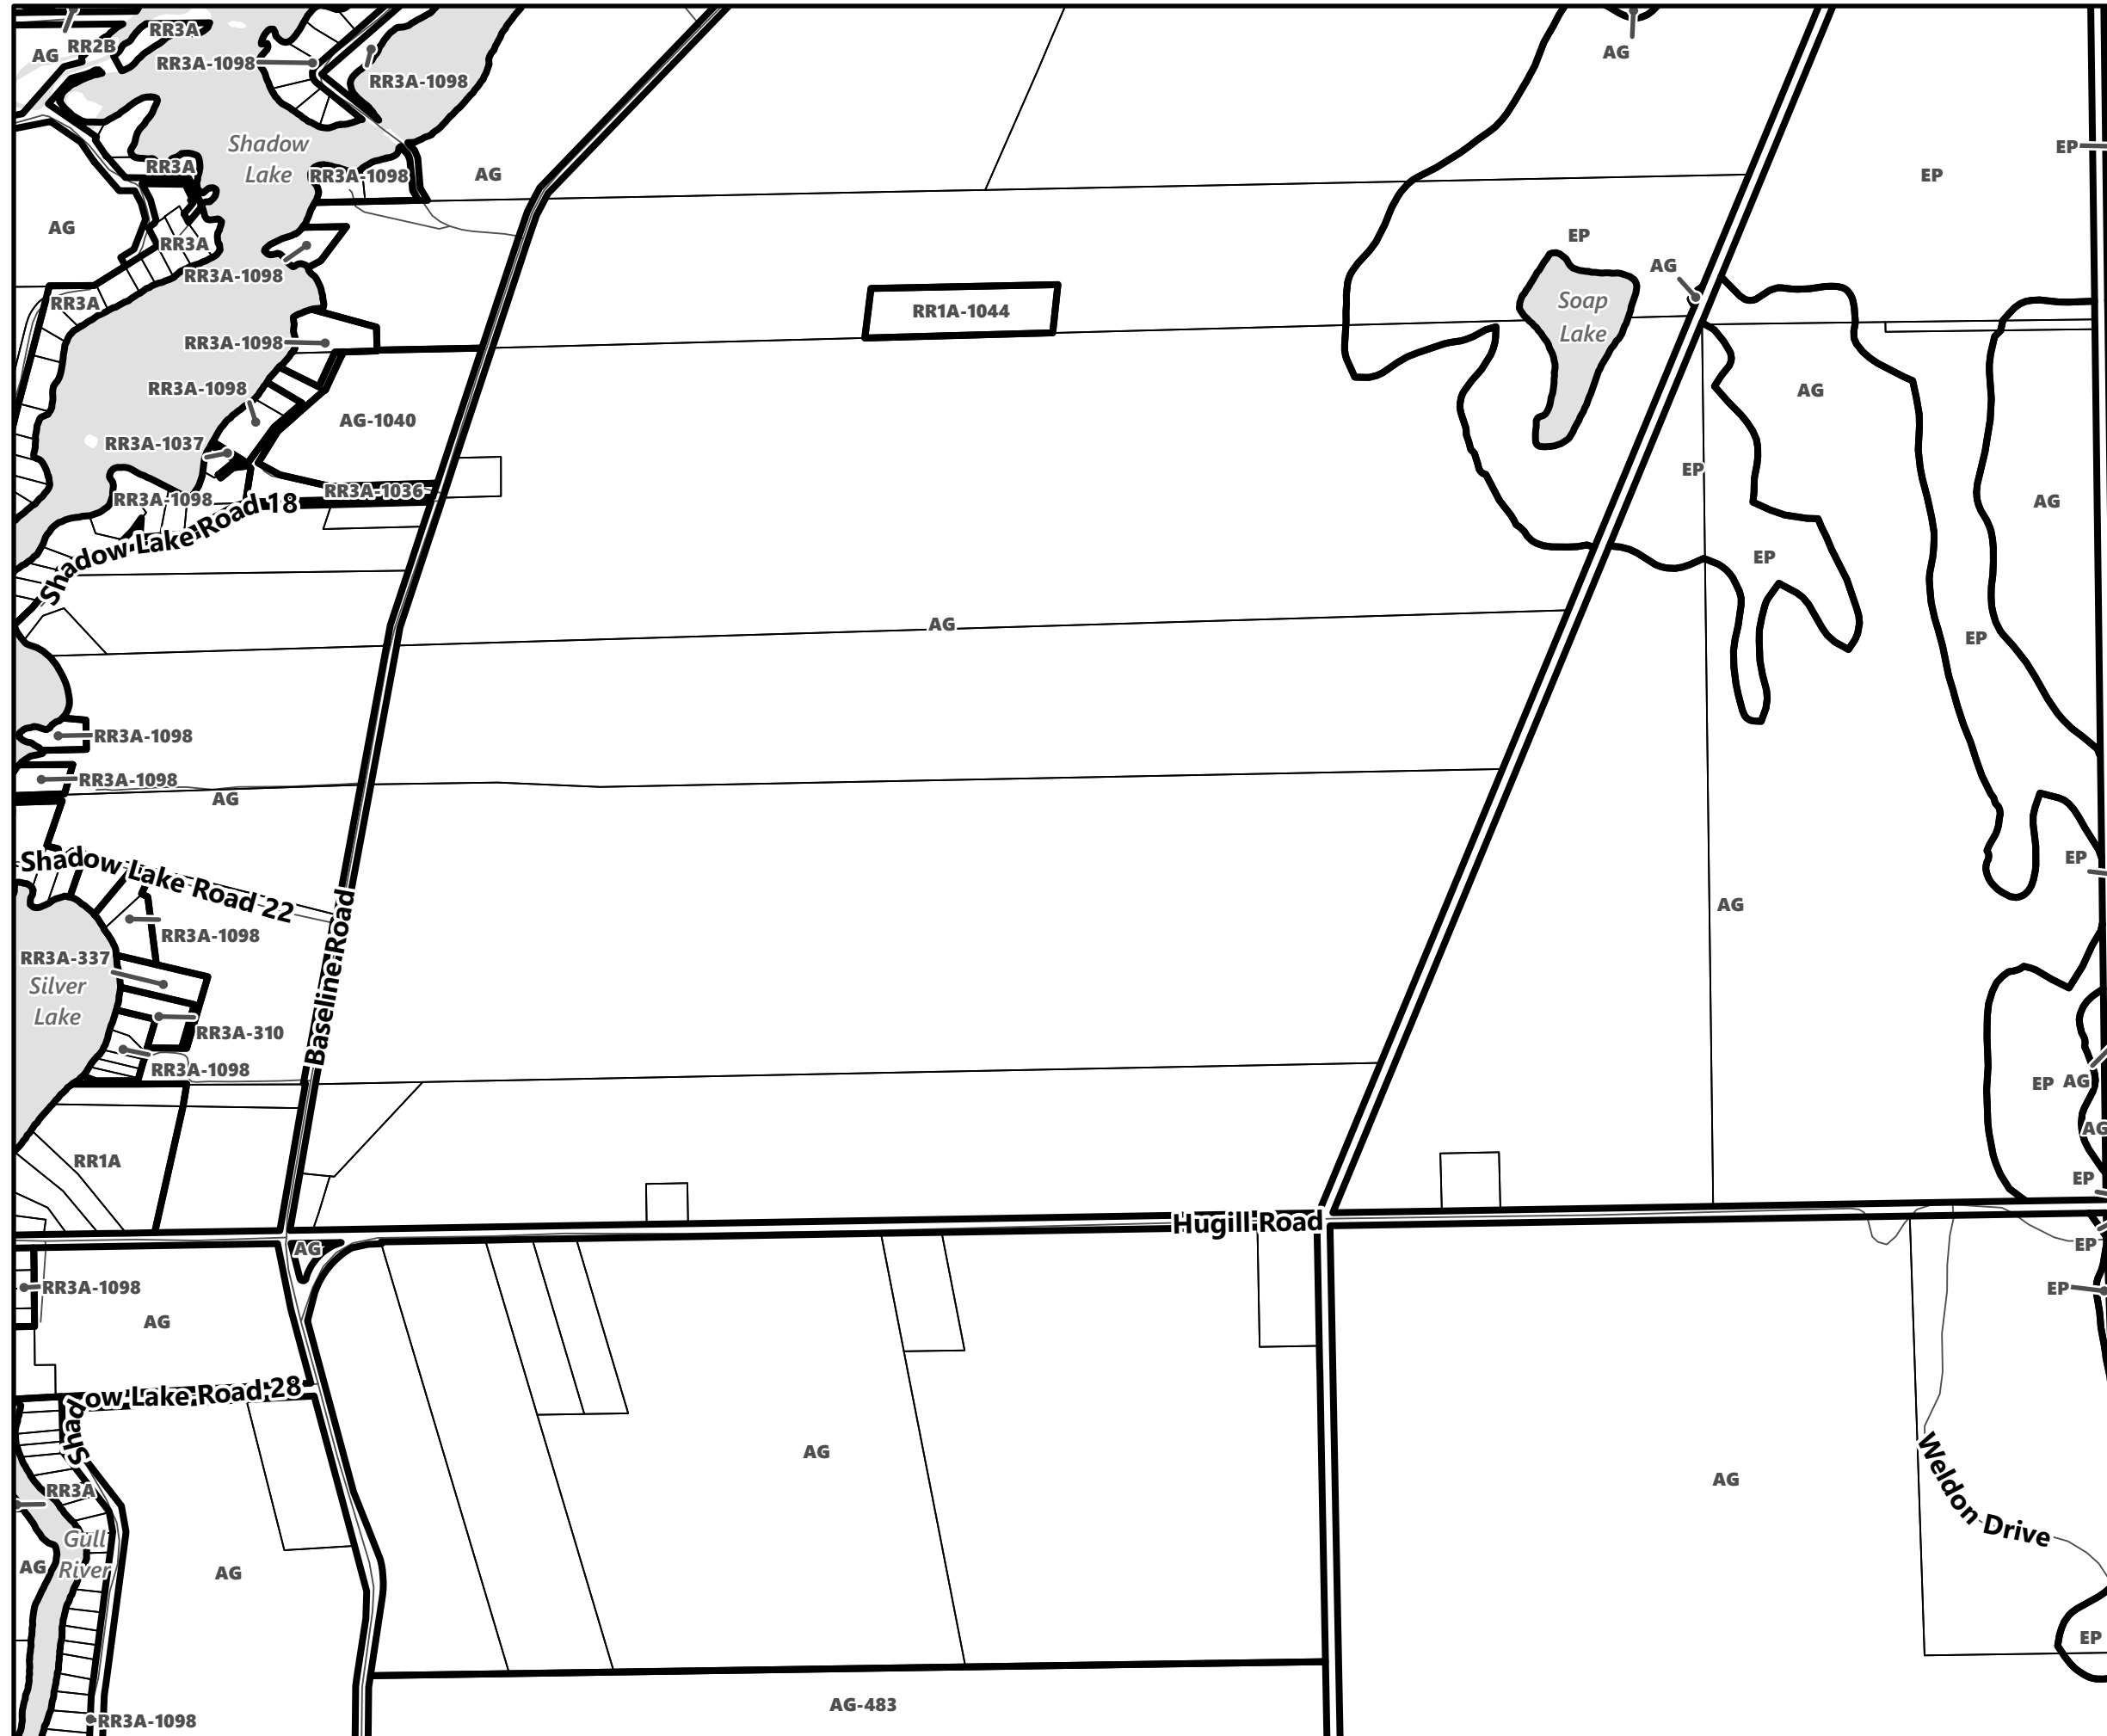

City of Kawartha Lakes
Rural Zoning By-law
Schedule A-B40

Legend

- City of Kawartha Lakes Boundary
- Zone Boundary

March 2024

Sources:
MNDMNR, City of Kawartha Lakes and Teranet
Projection:
NAD 1983 UTM Zone 17N