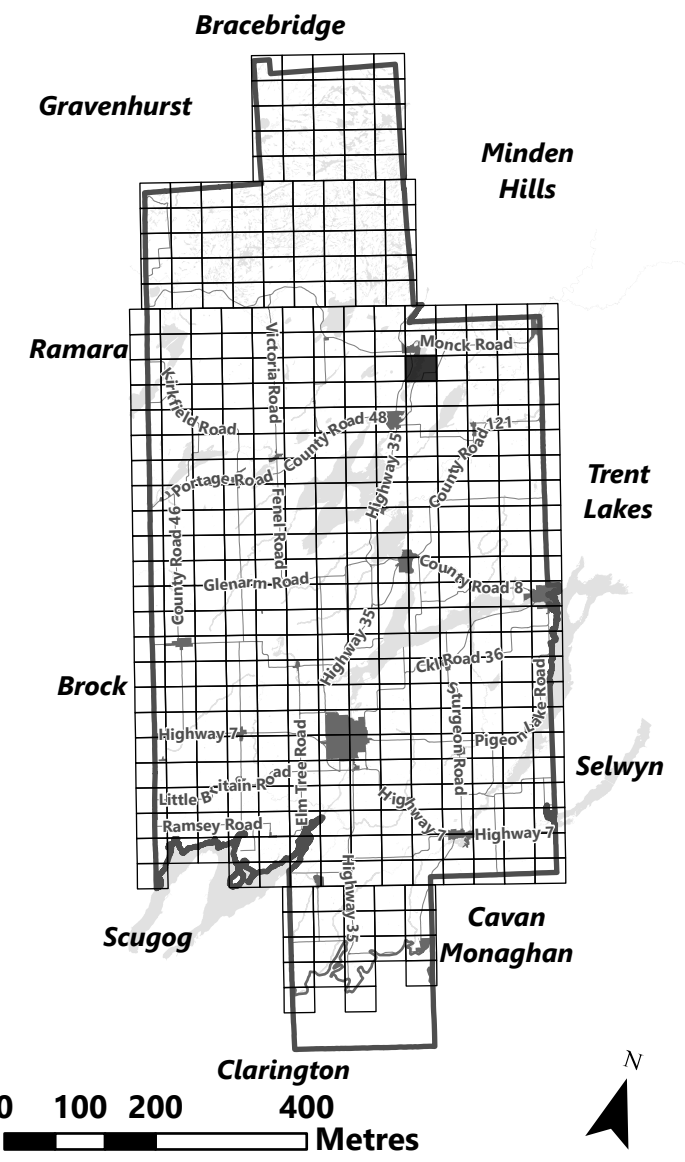

**City of Kawartha Lakes
Rural Zoning By-law
Schedule A-B26**

1. **Legend**
2. City of Kawartha Lakes Boundary
   - Zone Boundary