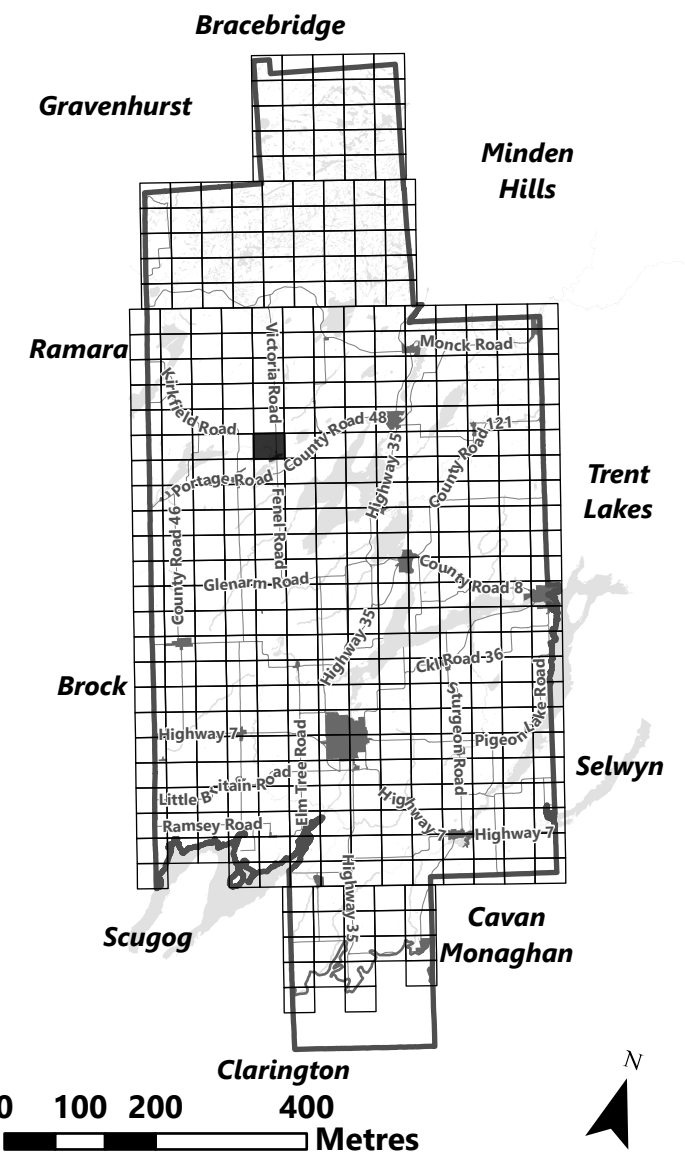

City of Kawartha Lakes Rural Zoning By-law Schedule A-B63

Legend

- City of Kawartha Lakes Boundary
- Zone Boundary

March 2024

Sources: MNDMNR, City of Kawartha Lakes and Teranet
Projection: NAD 1983 UTM Zone 17N