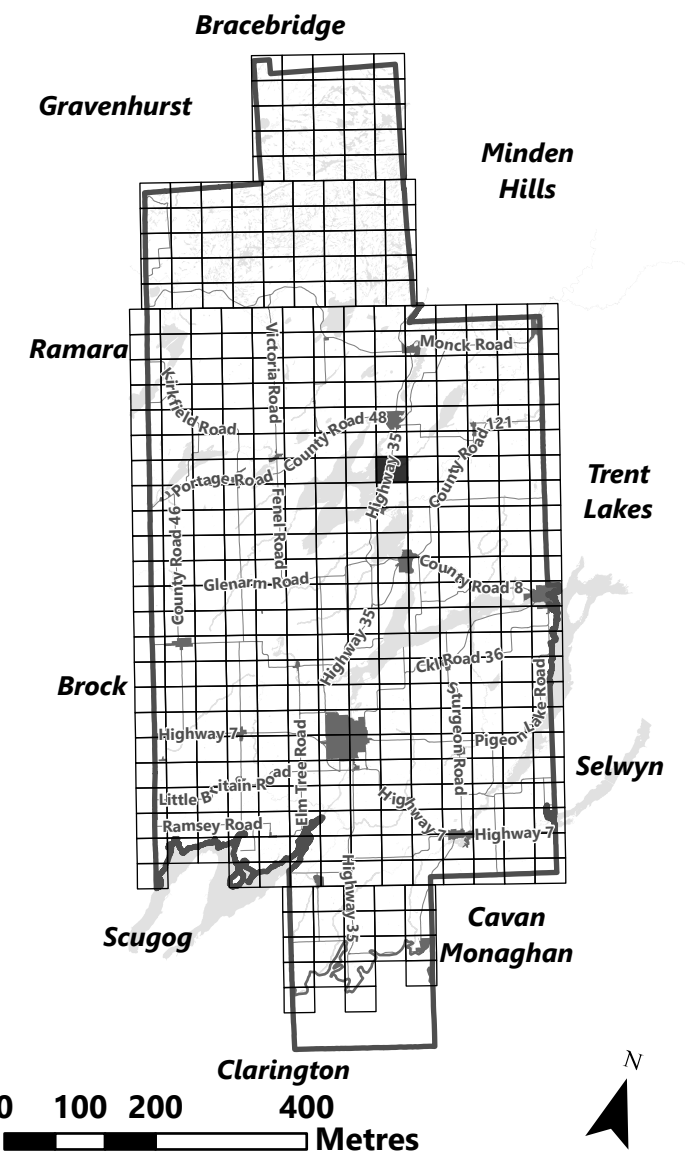

**City of Kawartha Lakes
Rural Zoning By-law
Schedule A-B81**

1. **Legend**
2. City of Kawartha Lakes Boundary
   - Zone Boundary
   - Conservation Authority Regulated Area
   - Kawartha Region Conservation Authority