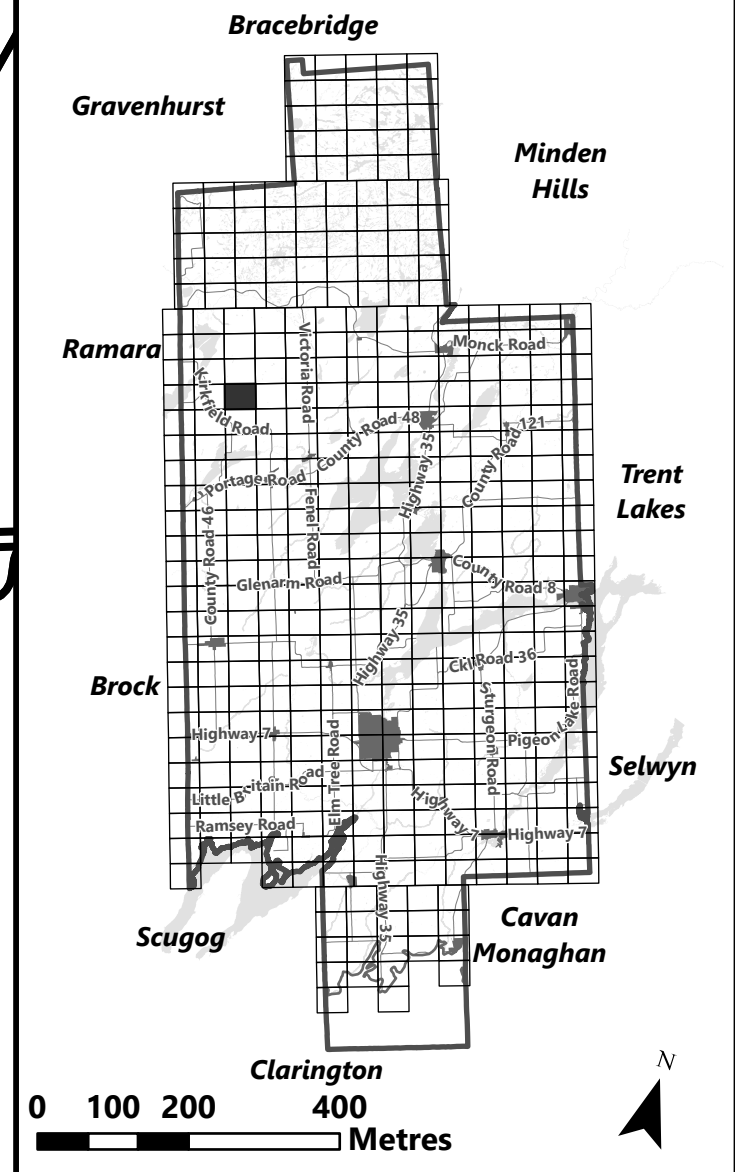

March 2024

Sources:
MNDMNR, City of Kawartha Lakes and Teranet
Projection:
NAD 1983 UTM Zone 17N

City of Kawartha Lakes Rural Zoning By-law Schedule A-B33

Legend

- City of Kawartha Lakes Boundary
- Zone Boundary