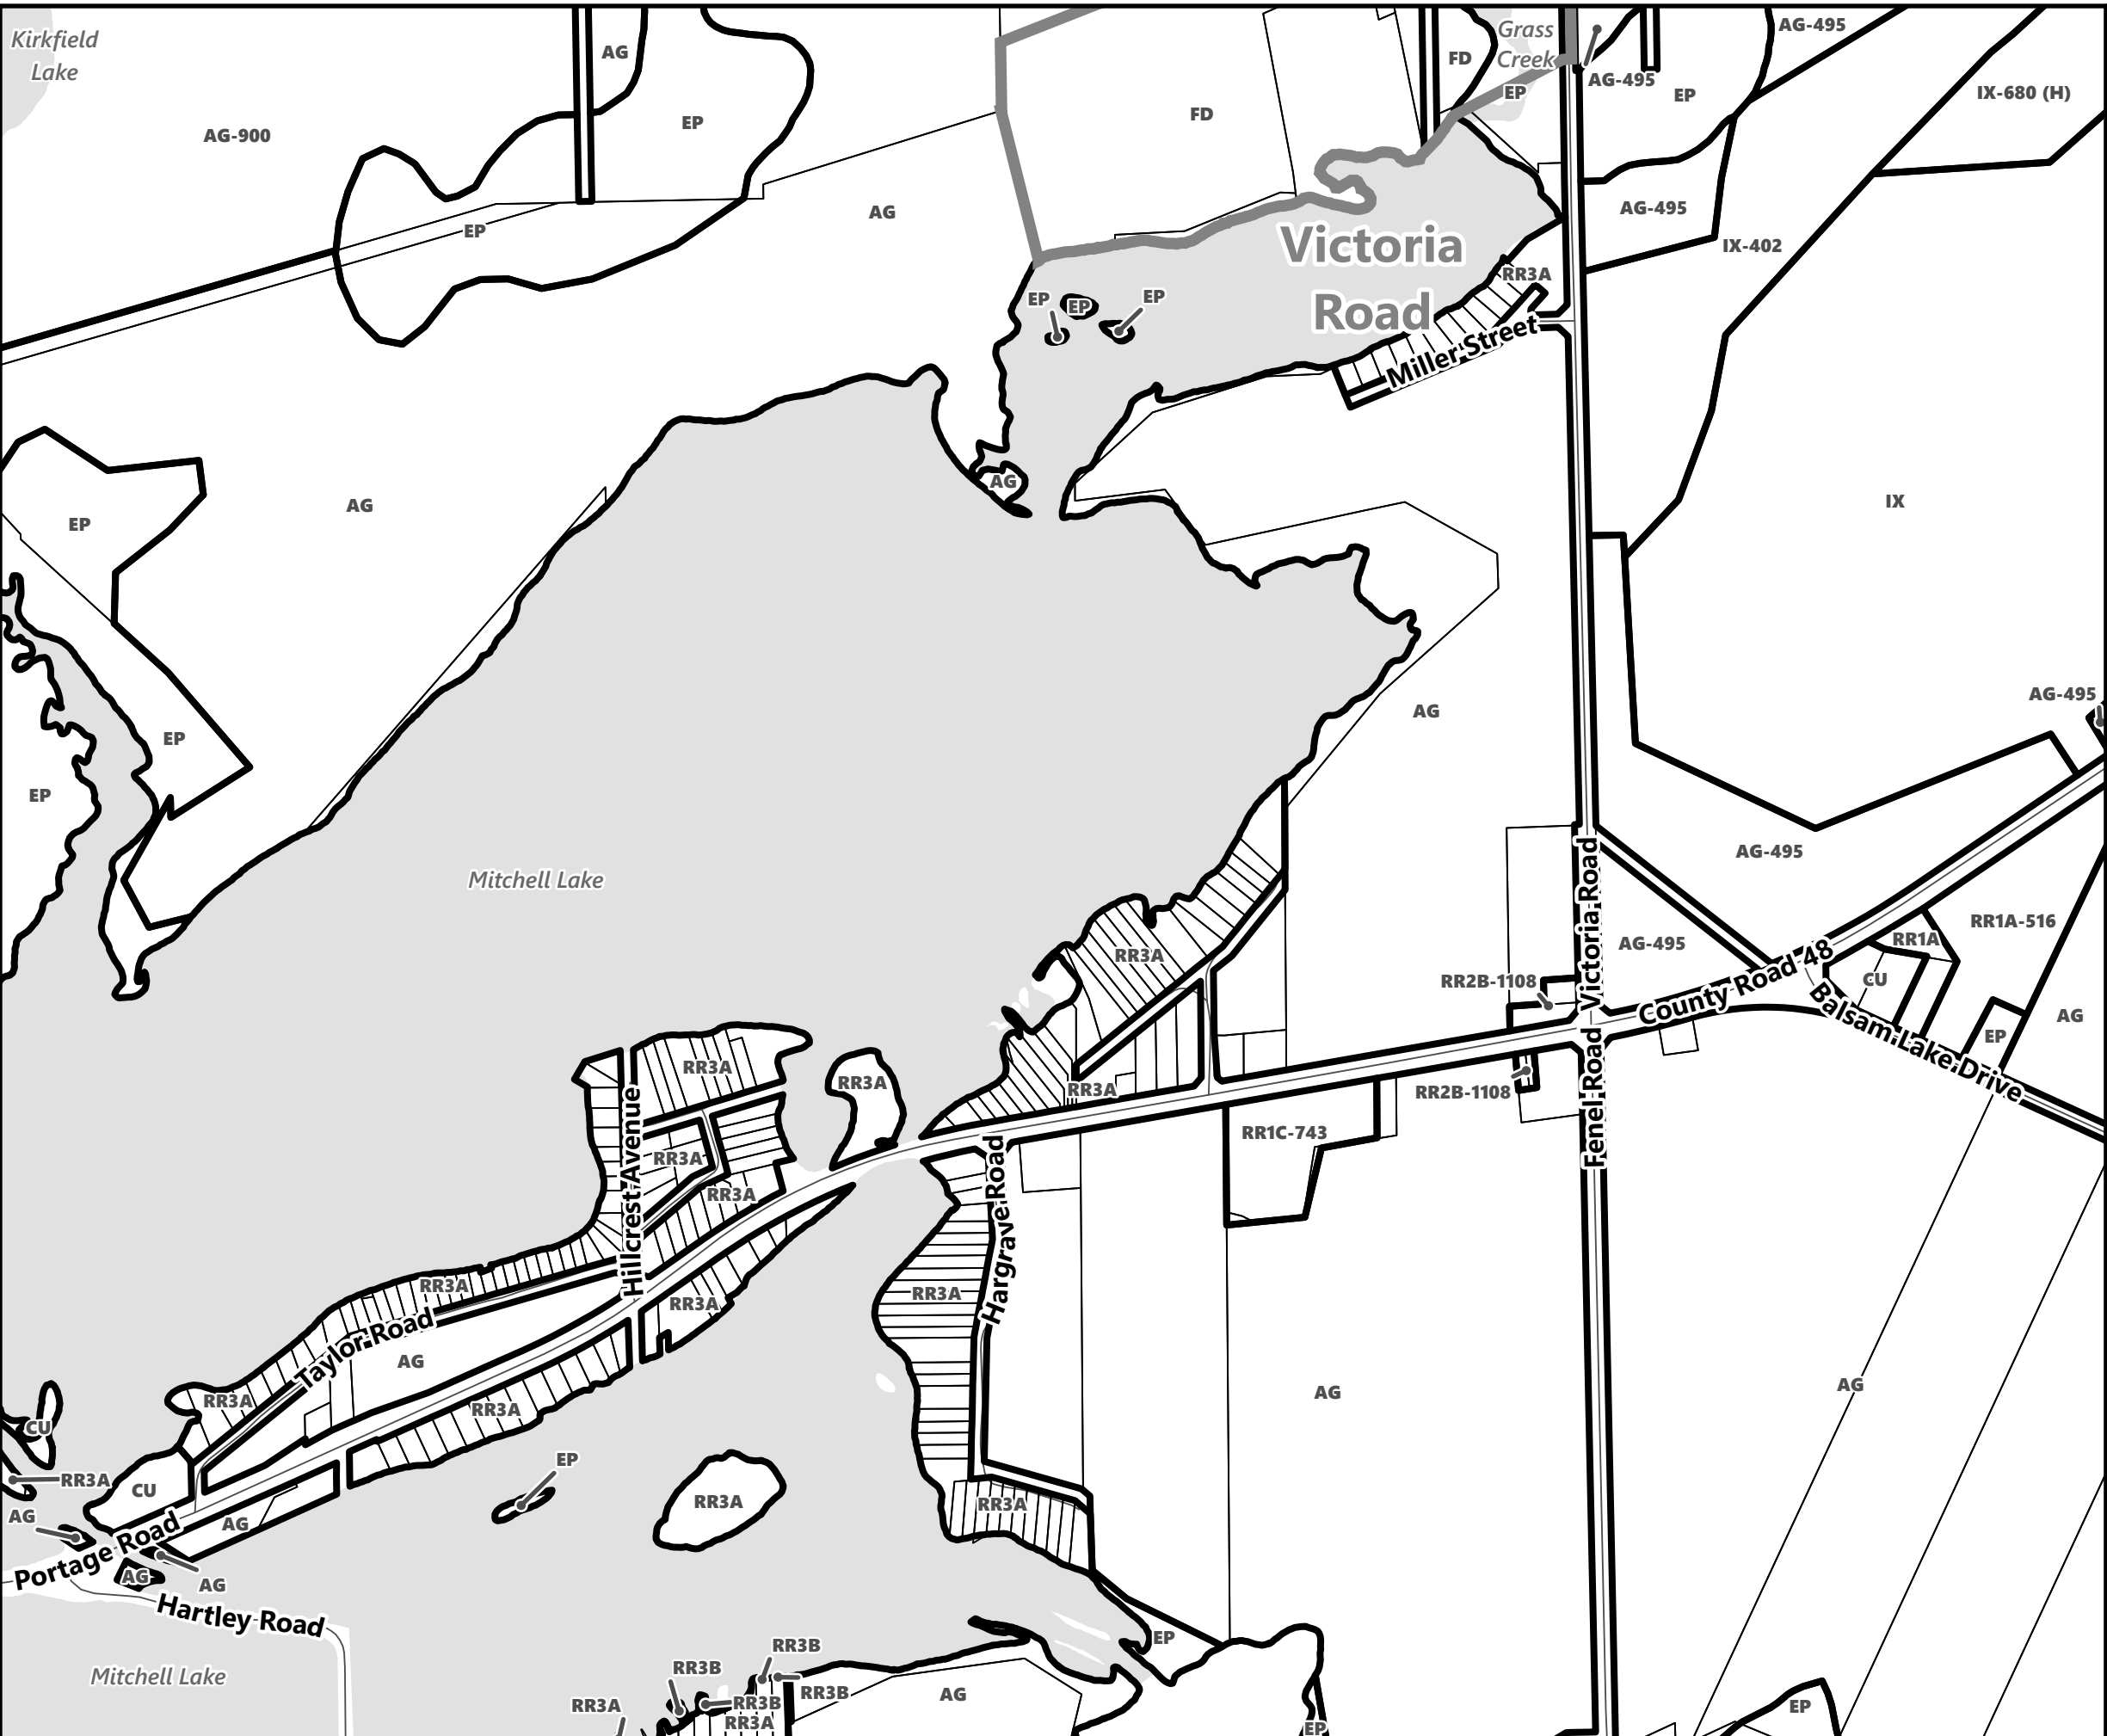

City of Kawartha Lakes Rural Zoning By-law Schedule A-B76

Legend

- City of Kawartha Lakes Boundary
- Zone Boundary

March 2024

Sources:
MNDMNR, City of Kawartha Lakes and Teranet
Projection:
NAD 1983 UTM Zone 17N