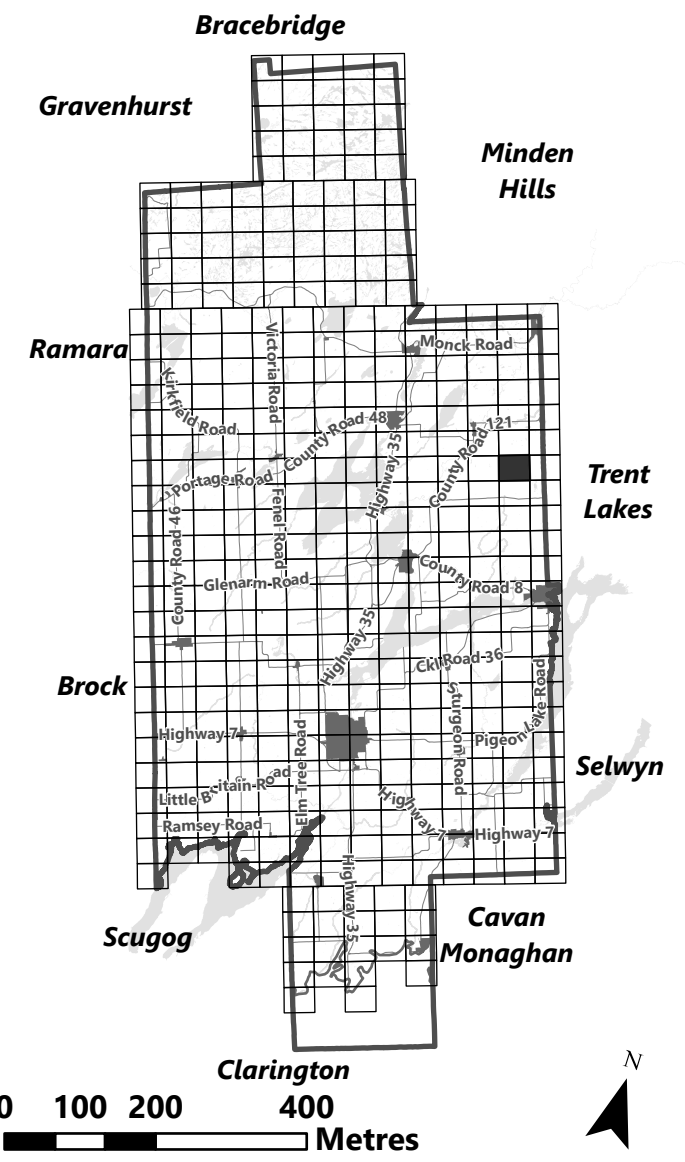

**City of Kawartha Lakes
Rural Zoning By-law
Schedule A-B84**

Legend

-  City of Kawartha Lakes Boundary
-  Zone Boundary

City of Kawartha Lakes Rural Zoning By-law Schedule A-B85

- Legend**
- City of Kawartha Lakes Boundary
 - Zone Boundary
 - ▨ Conservation Authority Regulated Area
 - ▨ Kawartha Region Conservation Authority