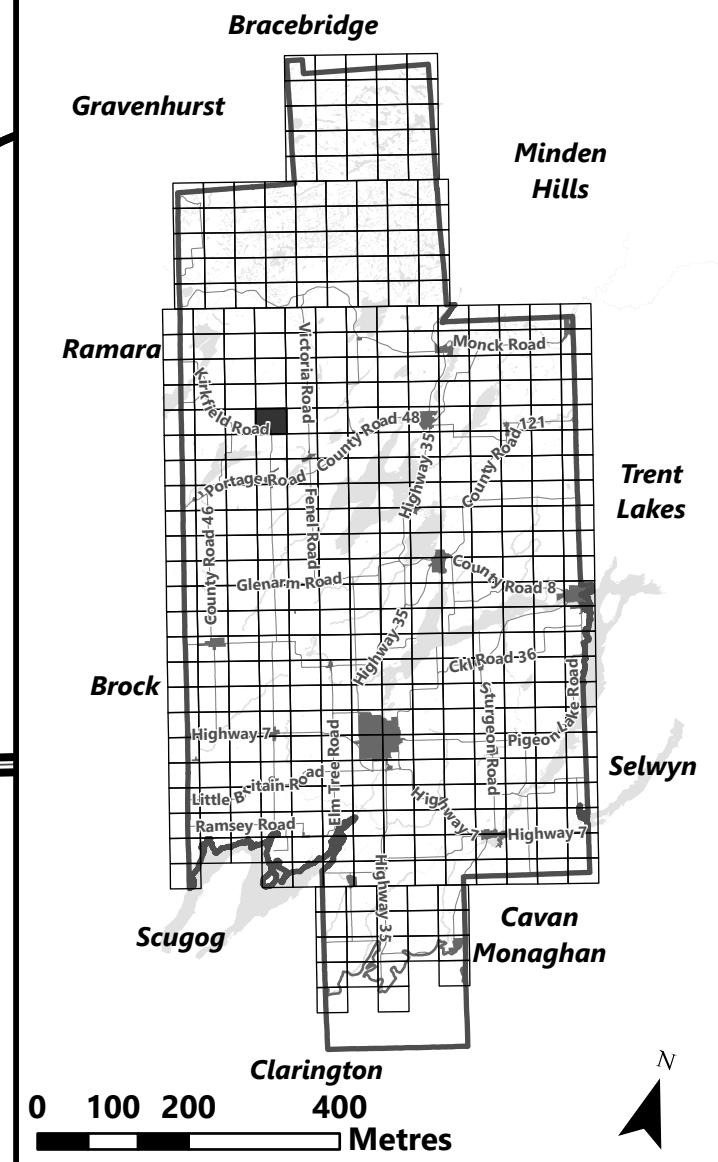

City of Kawartha Lakes Rural Zoning By-law Schedule A-B48

Legend

- City of Kawartha Lakes Boundary
- Zone Boundary