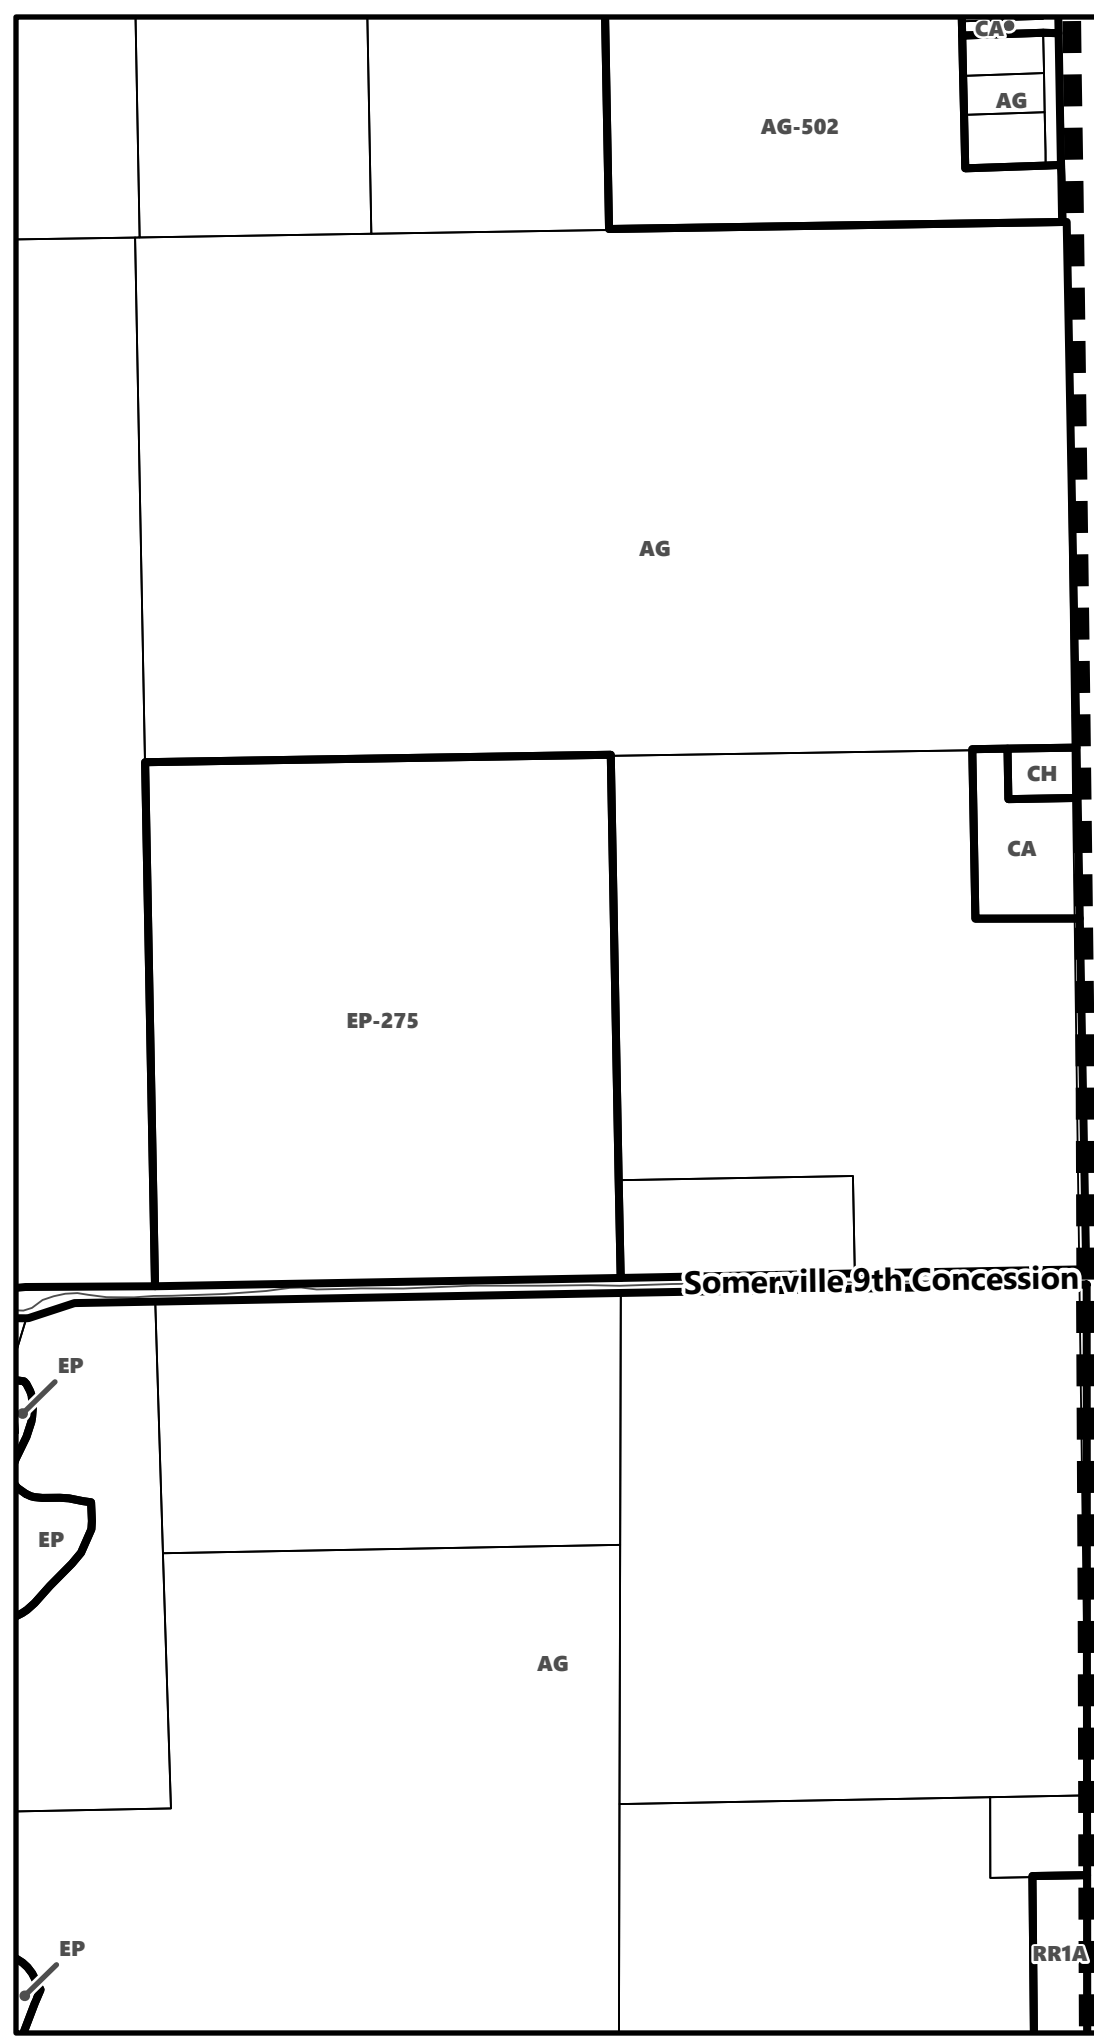

City of Kawartha Lakes Rural Zoning By-law Schedule A-B44

Legend

- City of Kawartha Lakes Boundary
- Zone Boundary

March 2024

Sources:
MNDMNR, City of Kawartha Lakes and Teranet
Projection:
NAD 1983 UTM Zone 17N