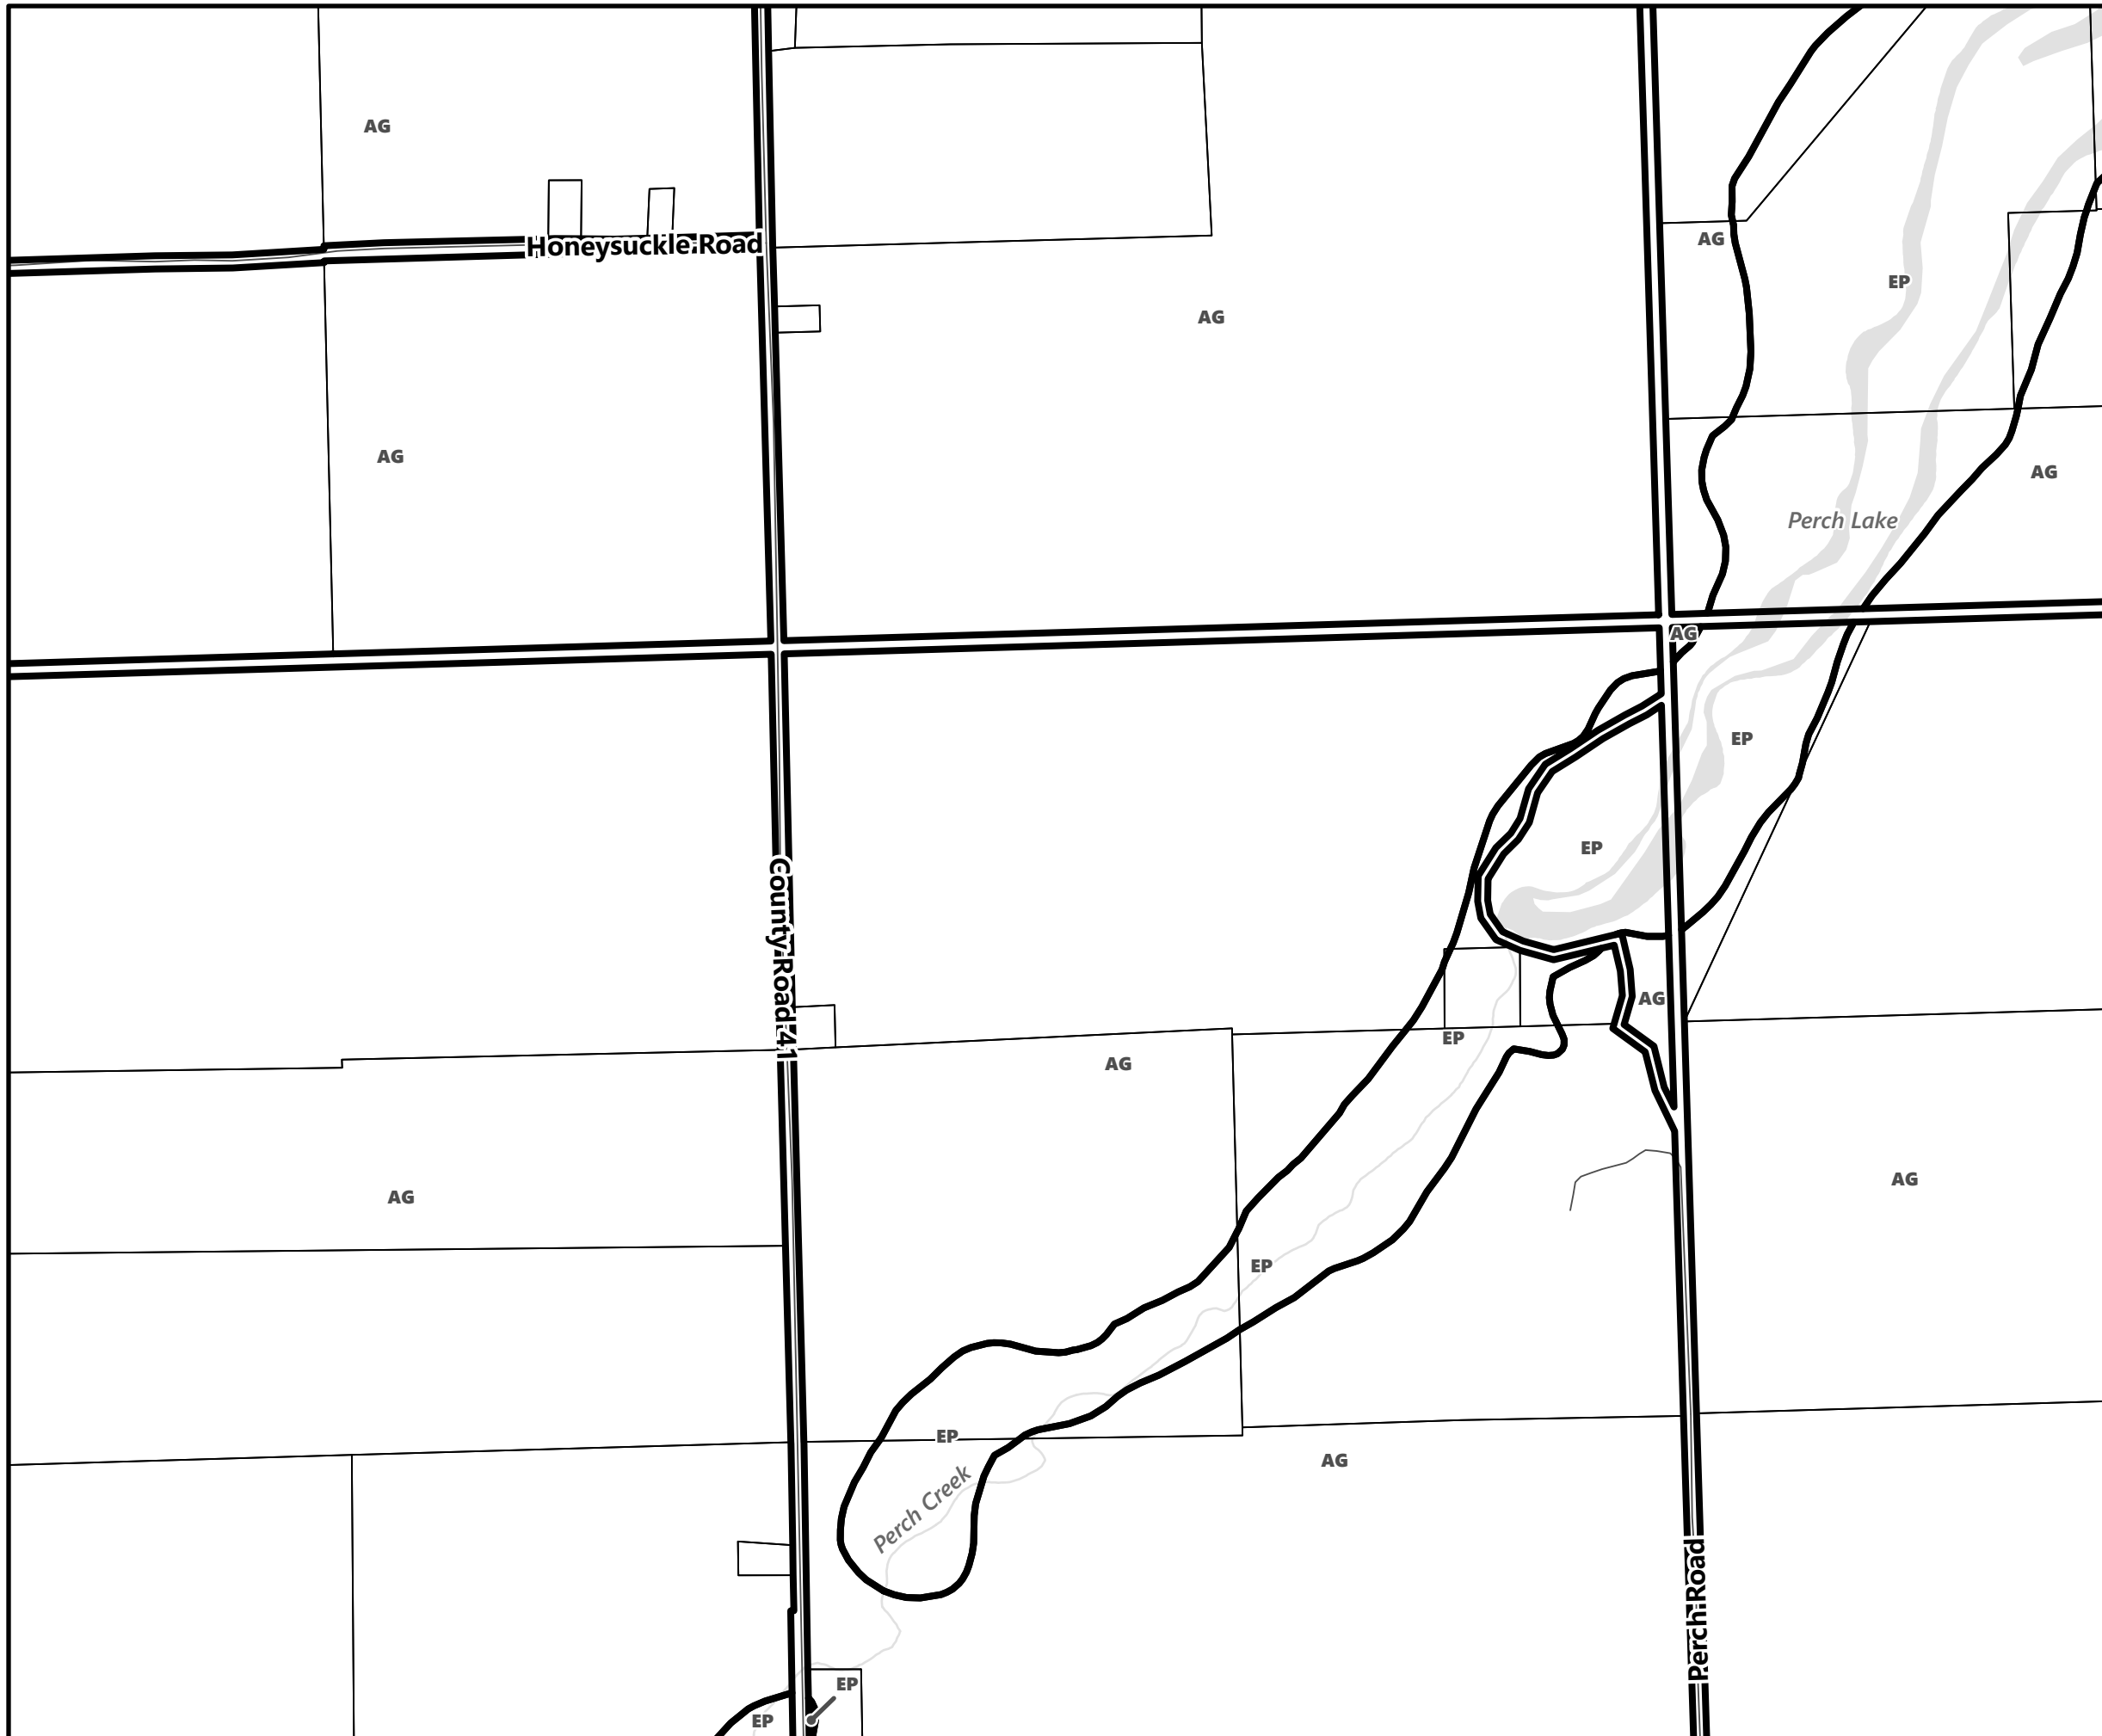

City of Kawartha Lakes Rural Zoning By-law Schedule A-B23

Legend

- City of Kawartha Lakes Boundary
- Zone Boundary

March 2024

Sources:
MNDMNR, City of Kawartha Lakes and Teranet
Projection:
NAD 1983 UTM Zone 17N