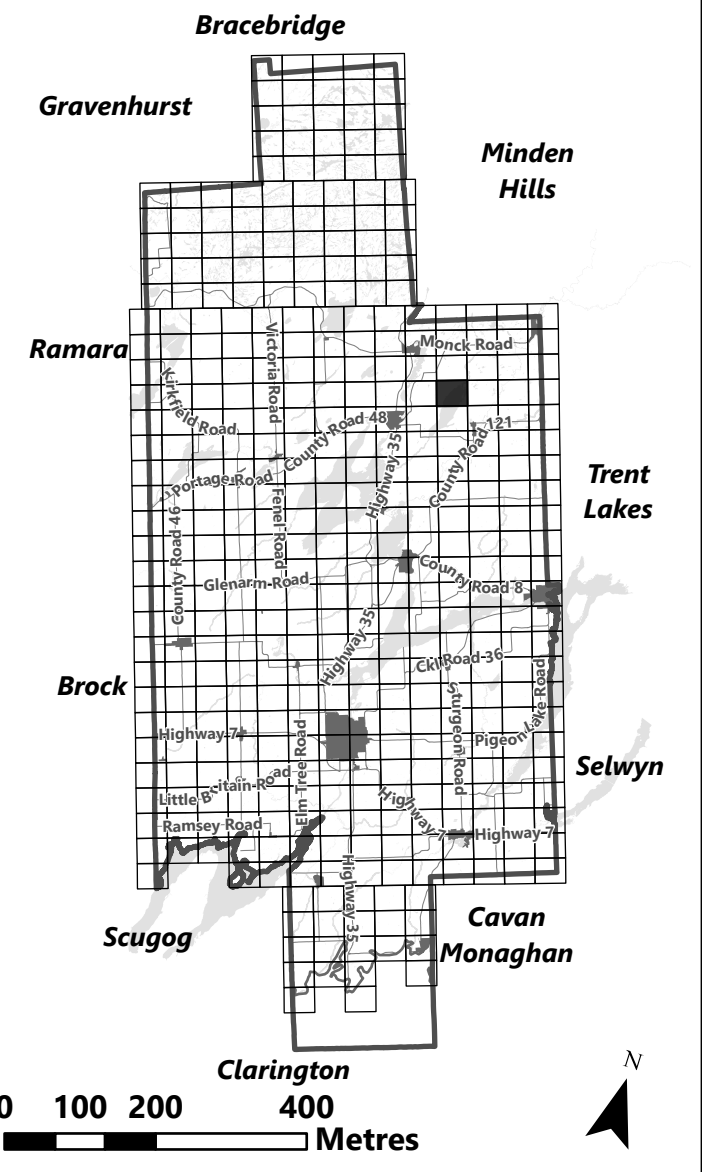

City of Kawartha Lakes Rural Zoning By-law Schedule A-B41

1. **Legend**
2. City of Kawartha Lakes Boundary
   - Zone Boundary

March 2024

Sources:
MNDMNR, City of Kawartha Lakes and Teranet
Projection:
NAD 1983 UTM Zone 17N