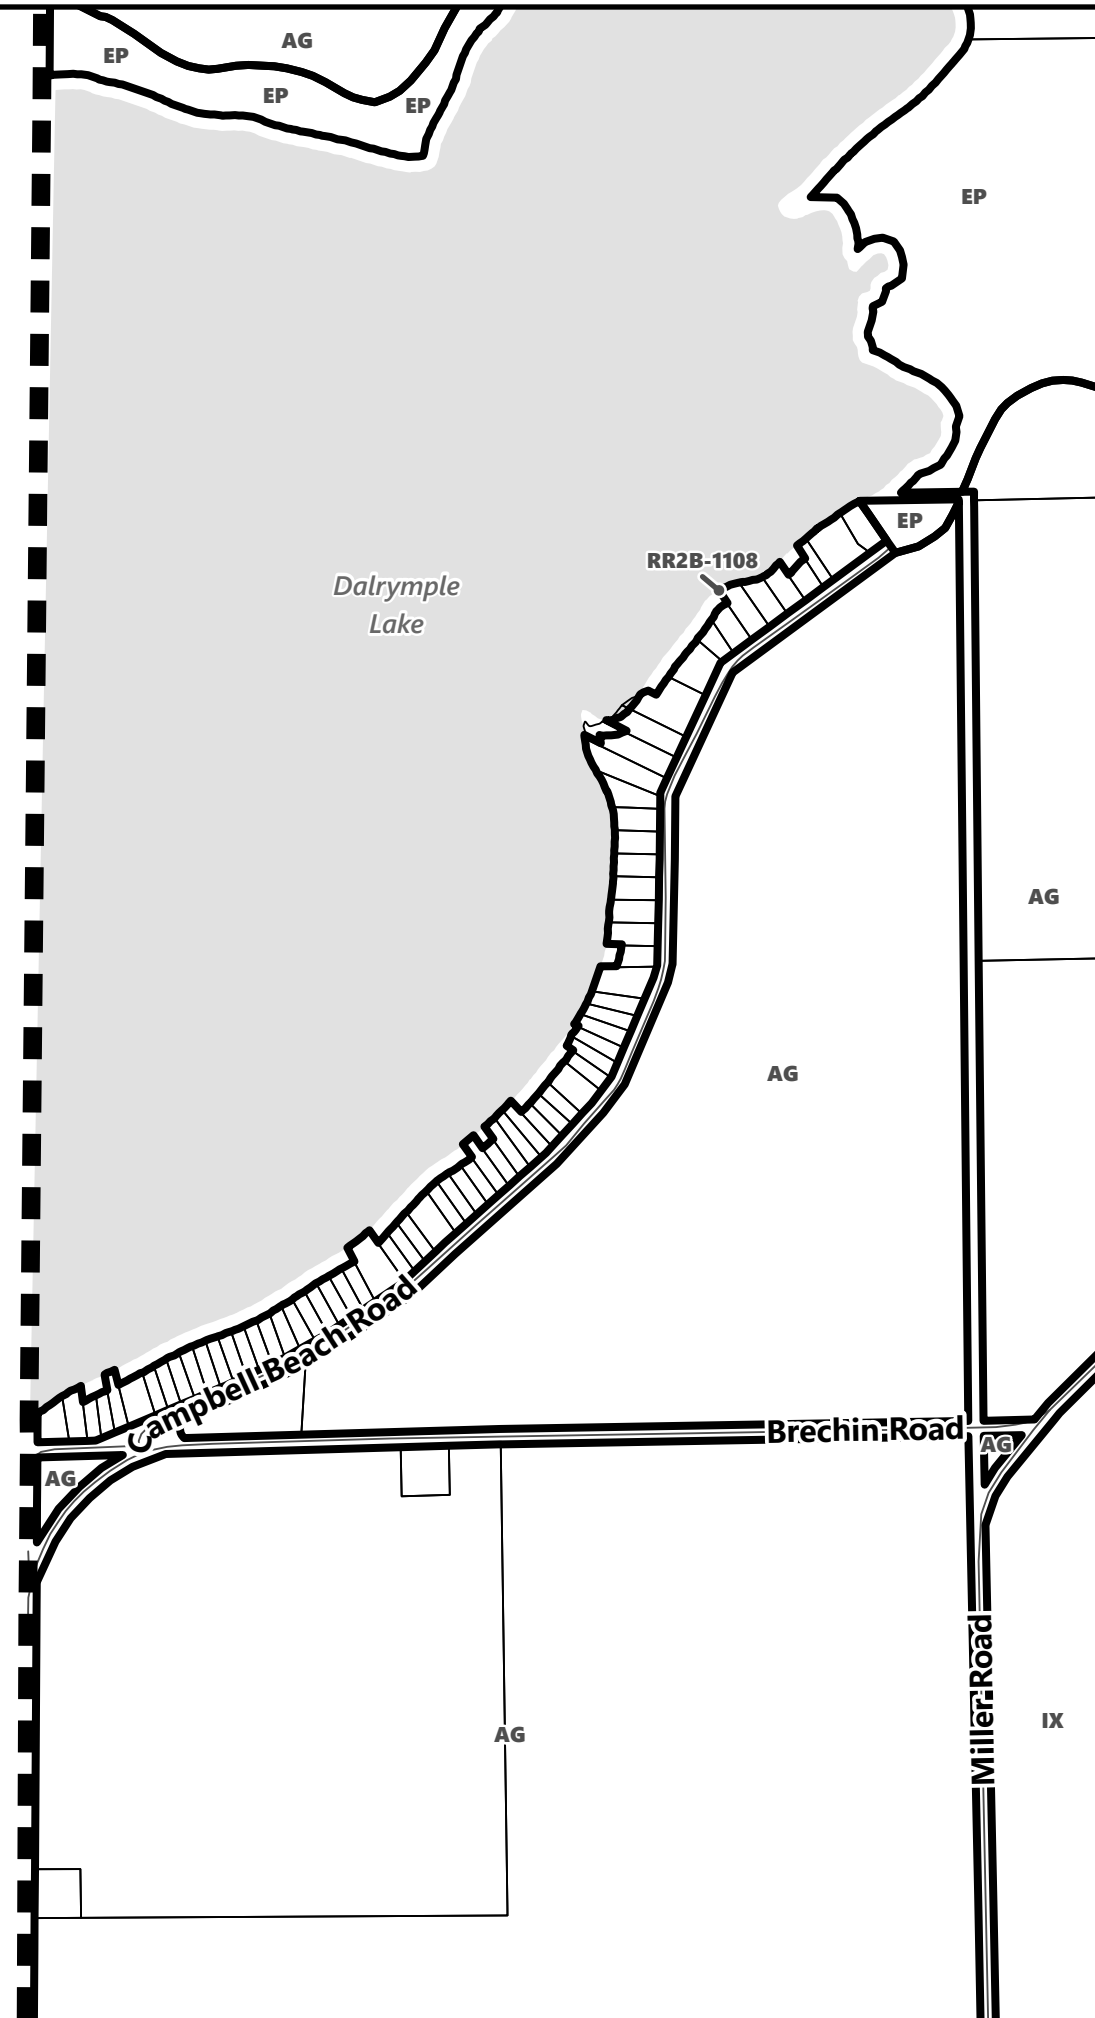

March 2024

Sources:
MNDMNR, City of Kawartha Lakes and Teranet
Projection:
NAD 1983 UTM Zone 17N

City of Kawartha Lakes Rural Zoning By-law Schedule A-B31

Legend

- City of Kawartha Lakes Boundary
- Zone Boundary