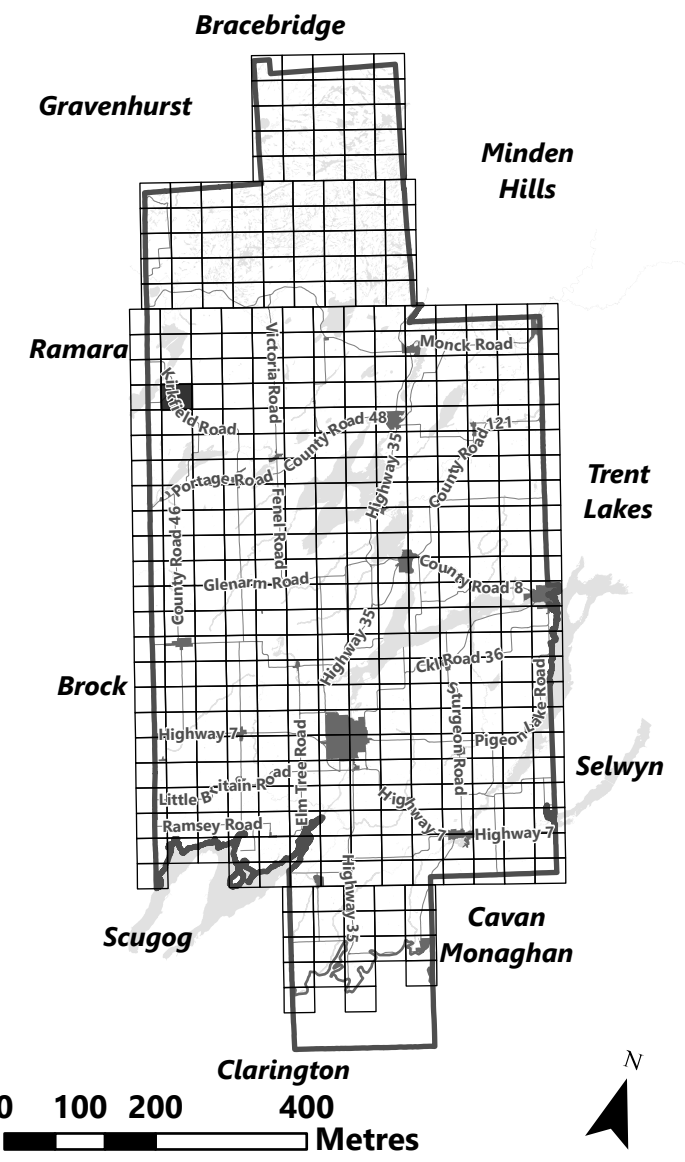

March 2024

Sources:
MNDMNR, City of Kawartha Lakes and Teranet
Projection:
NAD 1983 UTM Zone 17N

City of Kawartha Lakes Rural Zoning By-law Schedule A-B32

Legend

- City of Kawartha Lakes Boundary
- Zone Boundary