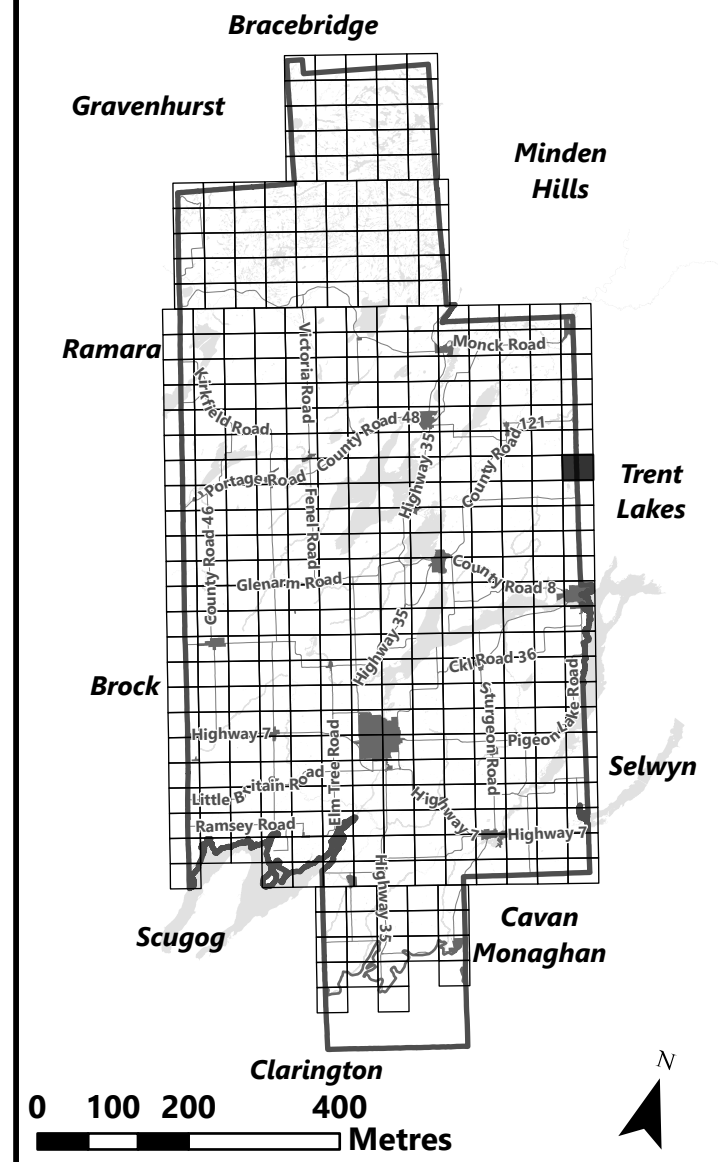

City of Kawartha Lakes Rural Zoning By-law Schedule A-B86

Legend

- City of Kawartha Lakes Boundary
- Zone Boundary
- ▨ Conservation Authority Regulated Area
- ▨ Kawartha Region Conservation Authority

March 2024

Sources:
MNDMNR, City of Kawartha Lakes and Teranet
Projection:
NAD 1983 UTM Zone 17N