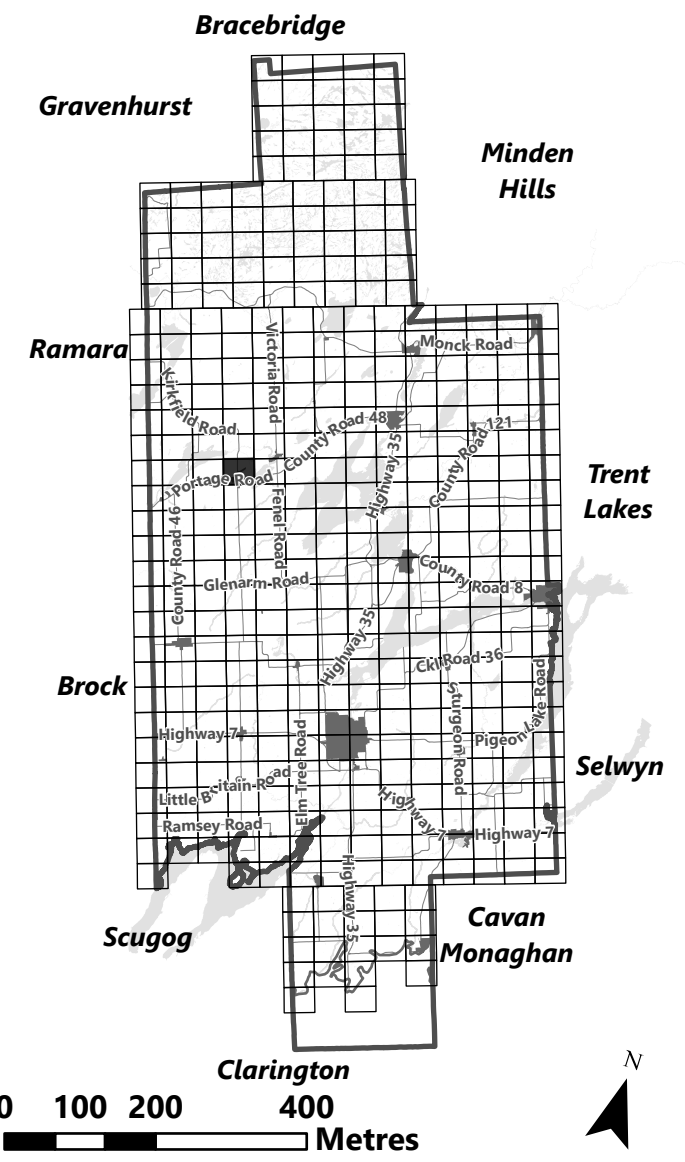

City of Kawartha Lakes Rural Zoning By-law Schedule A-B76

Legend

- City of Kawartha Lakes Boundary
- Zone Boundary

March 2024

Sources:
MNDMNR, City of Kawartha Lakes and Teranet
Projection:
NAD 1983 UTM Zone 17N