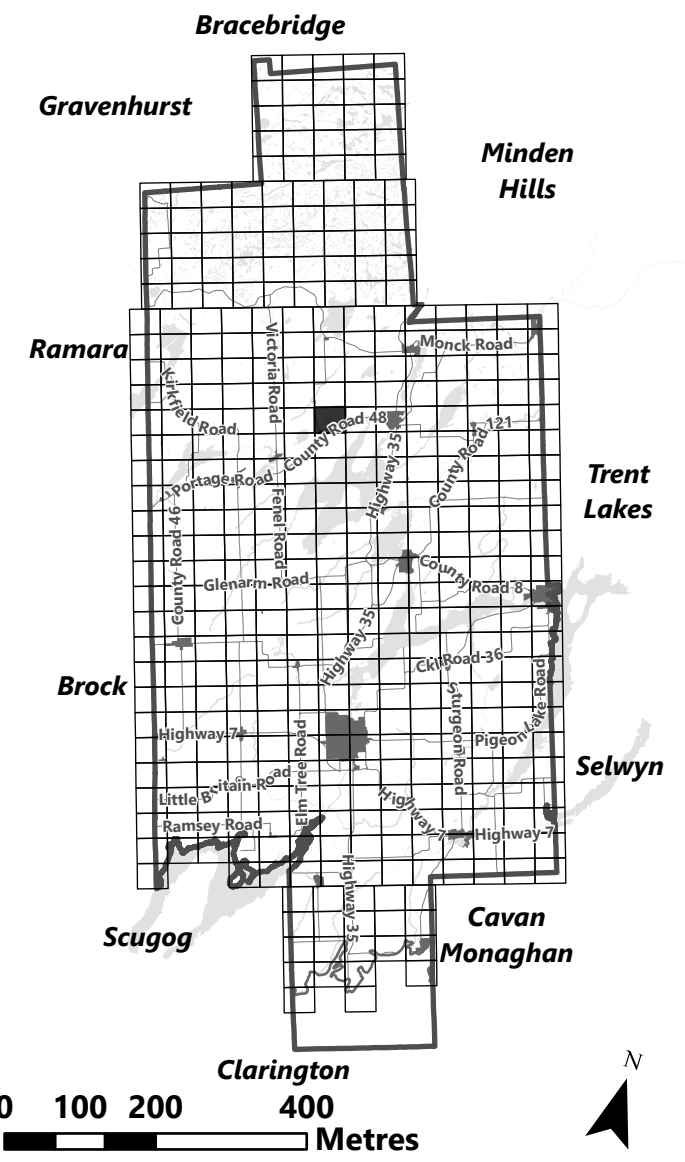

City of Kawartha Lakes Rural Zoning By-law Schedule A-B51

Legend

- City of Kawartha Lakes Boundary
- Zone Boundary
- ▨ Conservation Authority Regulated Area
- ▨ Kawartha Region Conservation Authority