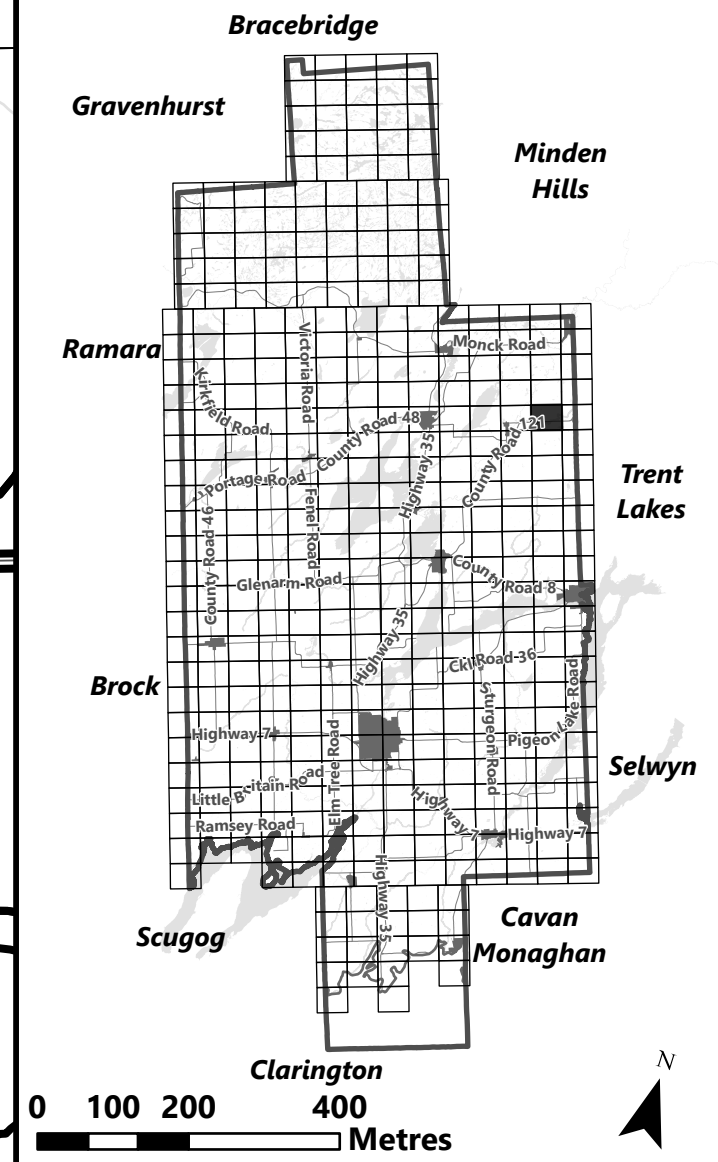

City of Kawartha Lakes Rural Zoning By-law Schedule A-B57

Legend

- City of Kawartha Lakes Boundary
- Zone Boundary

March 2024

Sources: MNDMNR, City of Kawartha Lakes and Teranet
Projection: NAD 1983 UTM Zone 17N