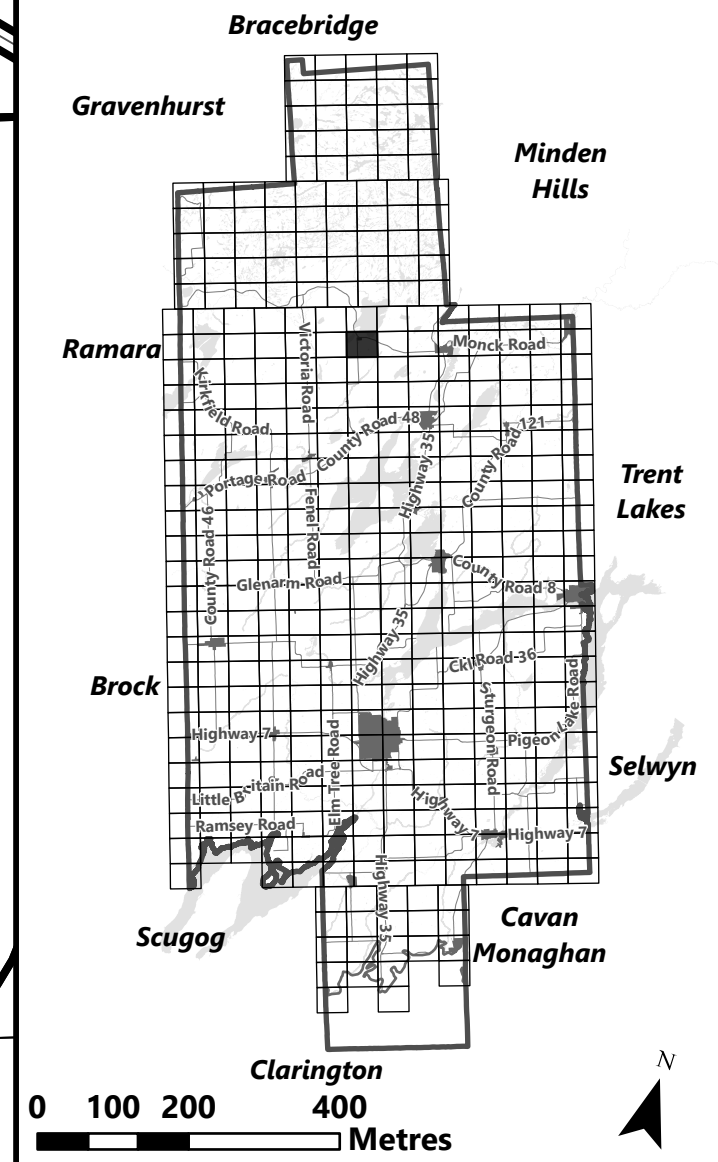

City of Kawartha Lakes Rural Zoning By-law Schedule A-B9

Legend

- City of Kawartha Lakes Boundary
- Zone Boundary