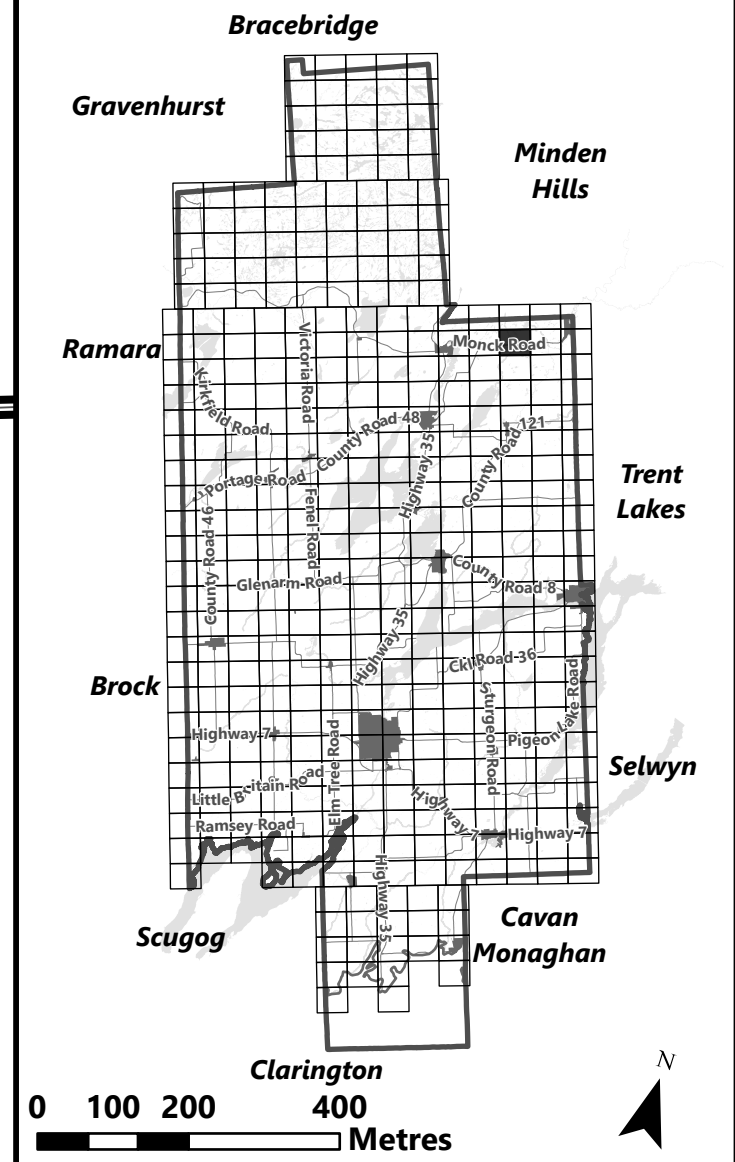

City of Kawartha Lakes Rural Zoning By-law Schedule A-B14

Legend

- City of Kawartha Lakes Boundary
- Zone Boundary

March 2024

Sources:
MNDMNR, City of Kawartha Lakes and Teranet
Projection:
NAD 1983 UTM Zone 17N