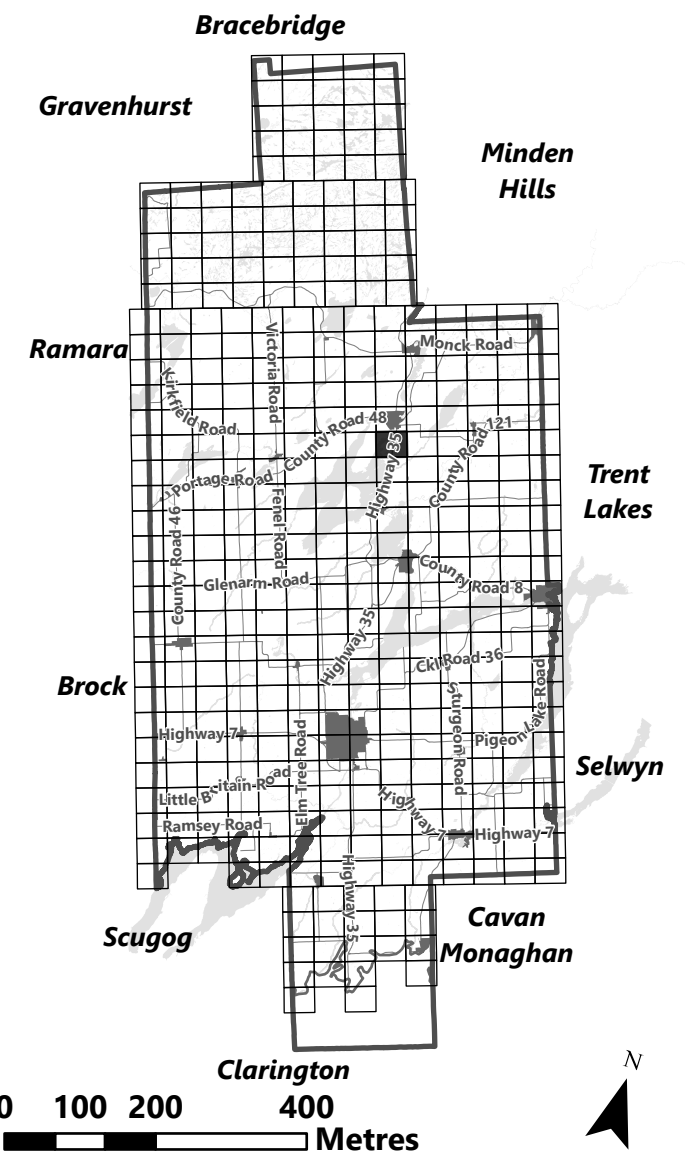

**City of Kawartha Lakes
Rural Zoning By-law
Schedule A-B67**

Legend

- City of Kawartha Lakes Boundary
- Zone Boundary
- **Conservation Authority Regulated Area**
- Kawartha Region Conservation Authority

March 2024

Sources:
MNDMNR, City of Kawartha Lakes and Teranet
Projection:
NAD 1983 UTM Zone 17N