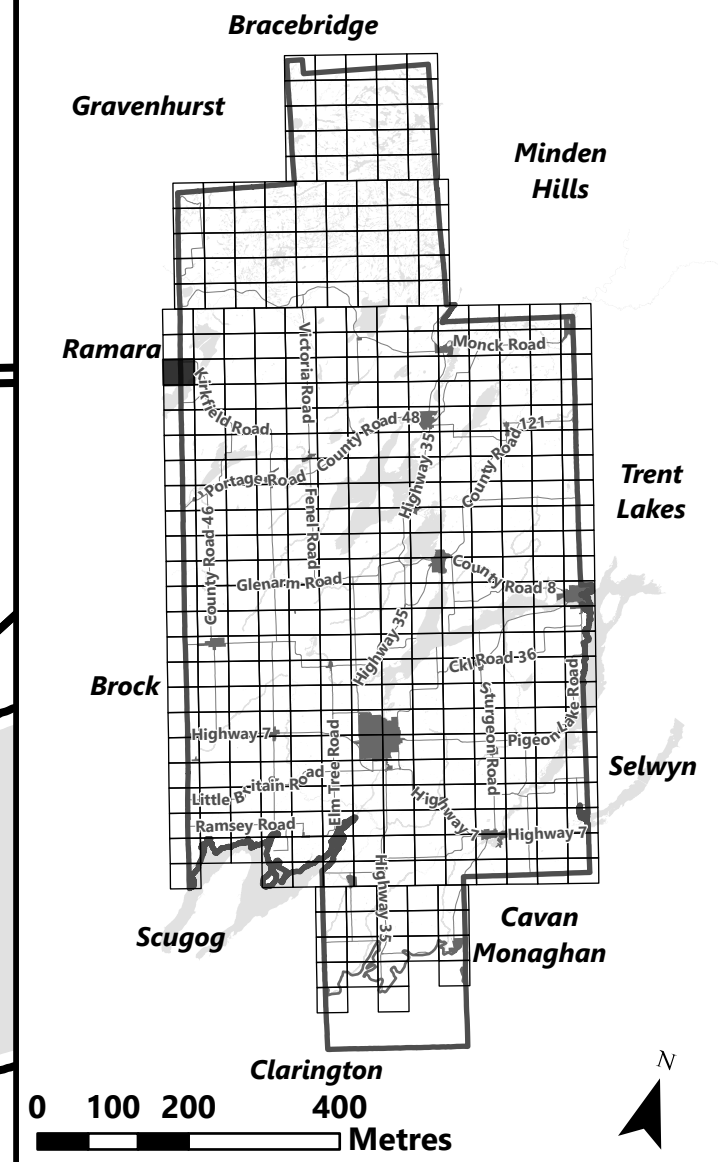

Kinmount

March 2024

Sources:
MNDMNR, City of Kawartha Lakes and Teranet
Projection:
NAD 1983 UTM Zone 17N

City of Kawartha Lakes Rural Zoning By-law Schedule A-B17

Legend

- City of Kawartha Lakes Boundary
- Zone Boundary