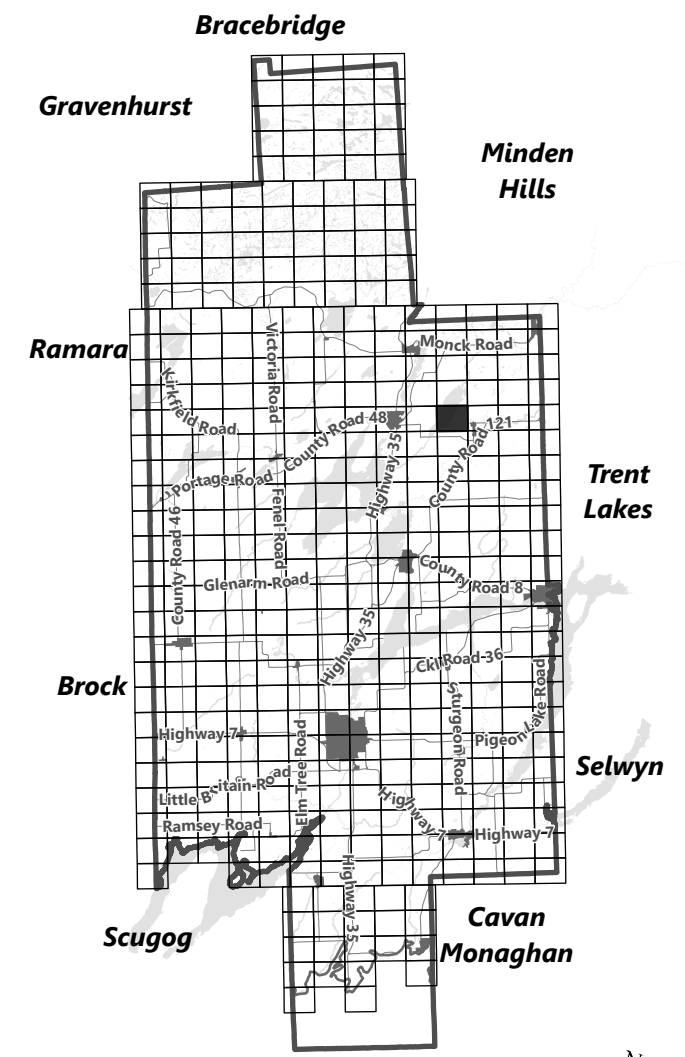

- City of Kawartha Lakes Boundary
- Zone Boundary

City of Kawartha Lakes Rural Zoning By-law Schedule A-B55

Legend

- City of Kawartha Lakes Boundary
- Zone Boundary

March 2024

Sources: MNDMNR, City of Kawartha Lakes and Teranet
Projection: NAD 1983 UTM Zone 17N