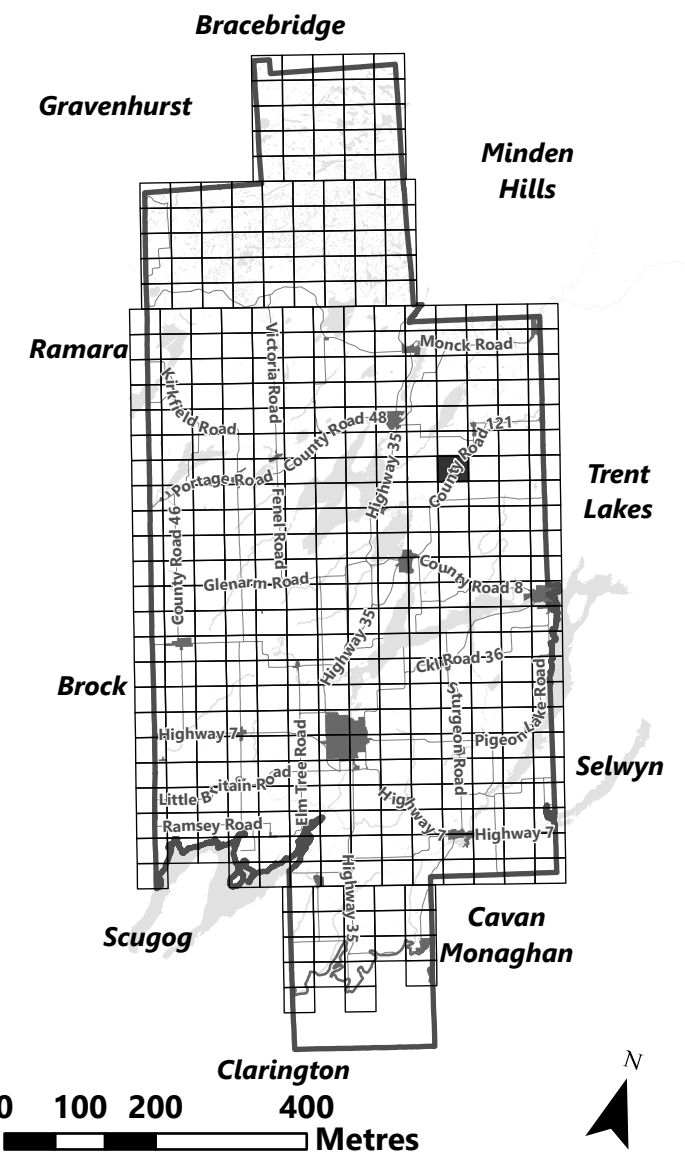

City of Kawartha Lakes Rural Zoning By-law Schedule A-B83

Legend

- City of Kawartha Lakes Boundary
- Zone Boundary

March 2024

Sources:
MNDMNR, City of Kawartha Lakes and Teranet
Projection:
NAD 1983 UTM Zone 17N