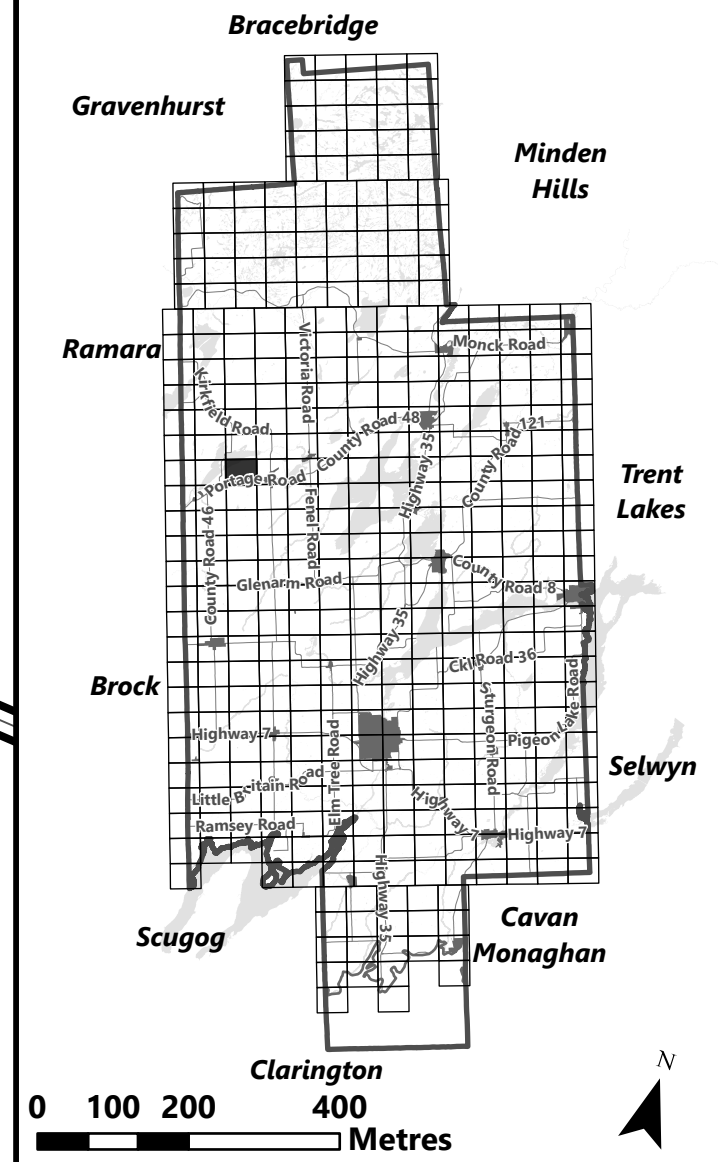

City of Kawartha Lakes Rural Zoning By-law Schedule A-B75

Legend

- City of Kawartha Lakes Boundary
- Zone Boundary

March 2024

Sources:
MNDMNR, City of Kawartha Lakes and Teranet
Projection:
NAD 1983 UTM Zone 17N