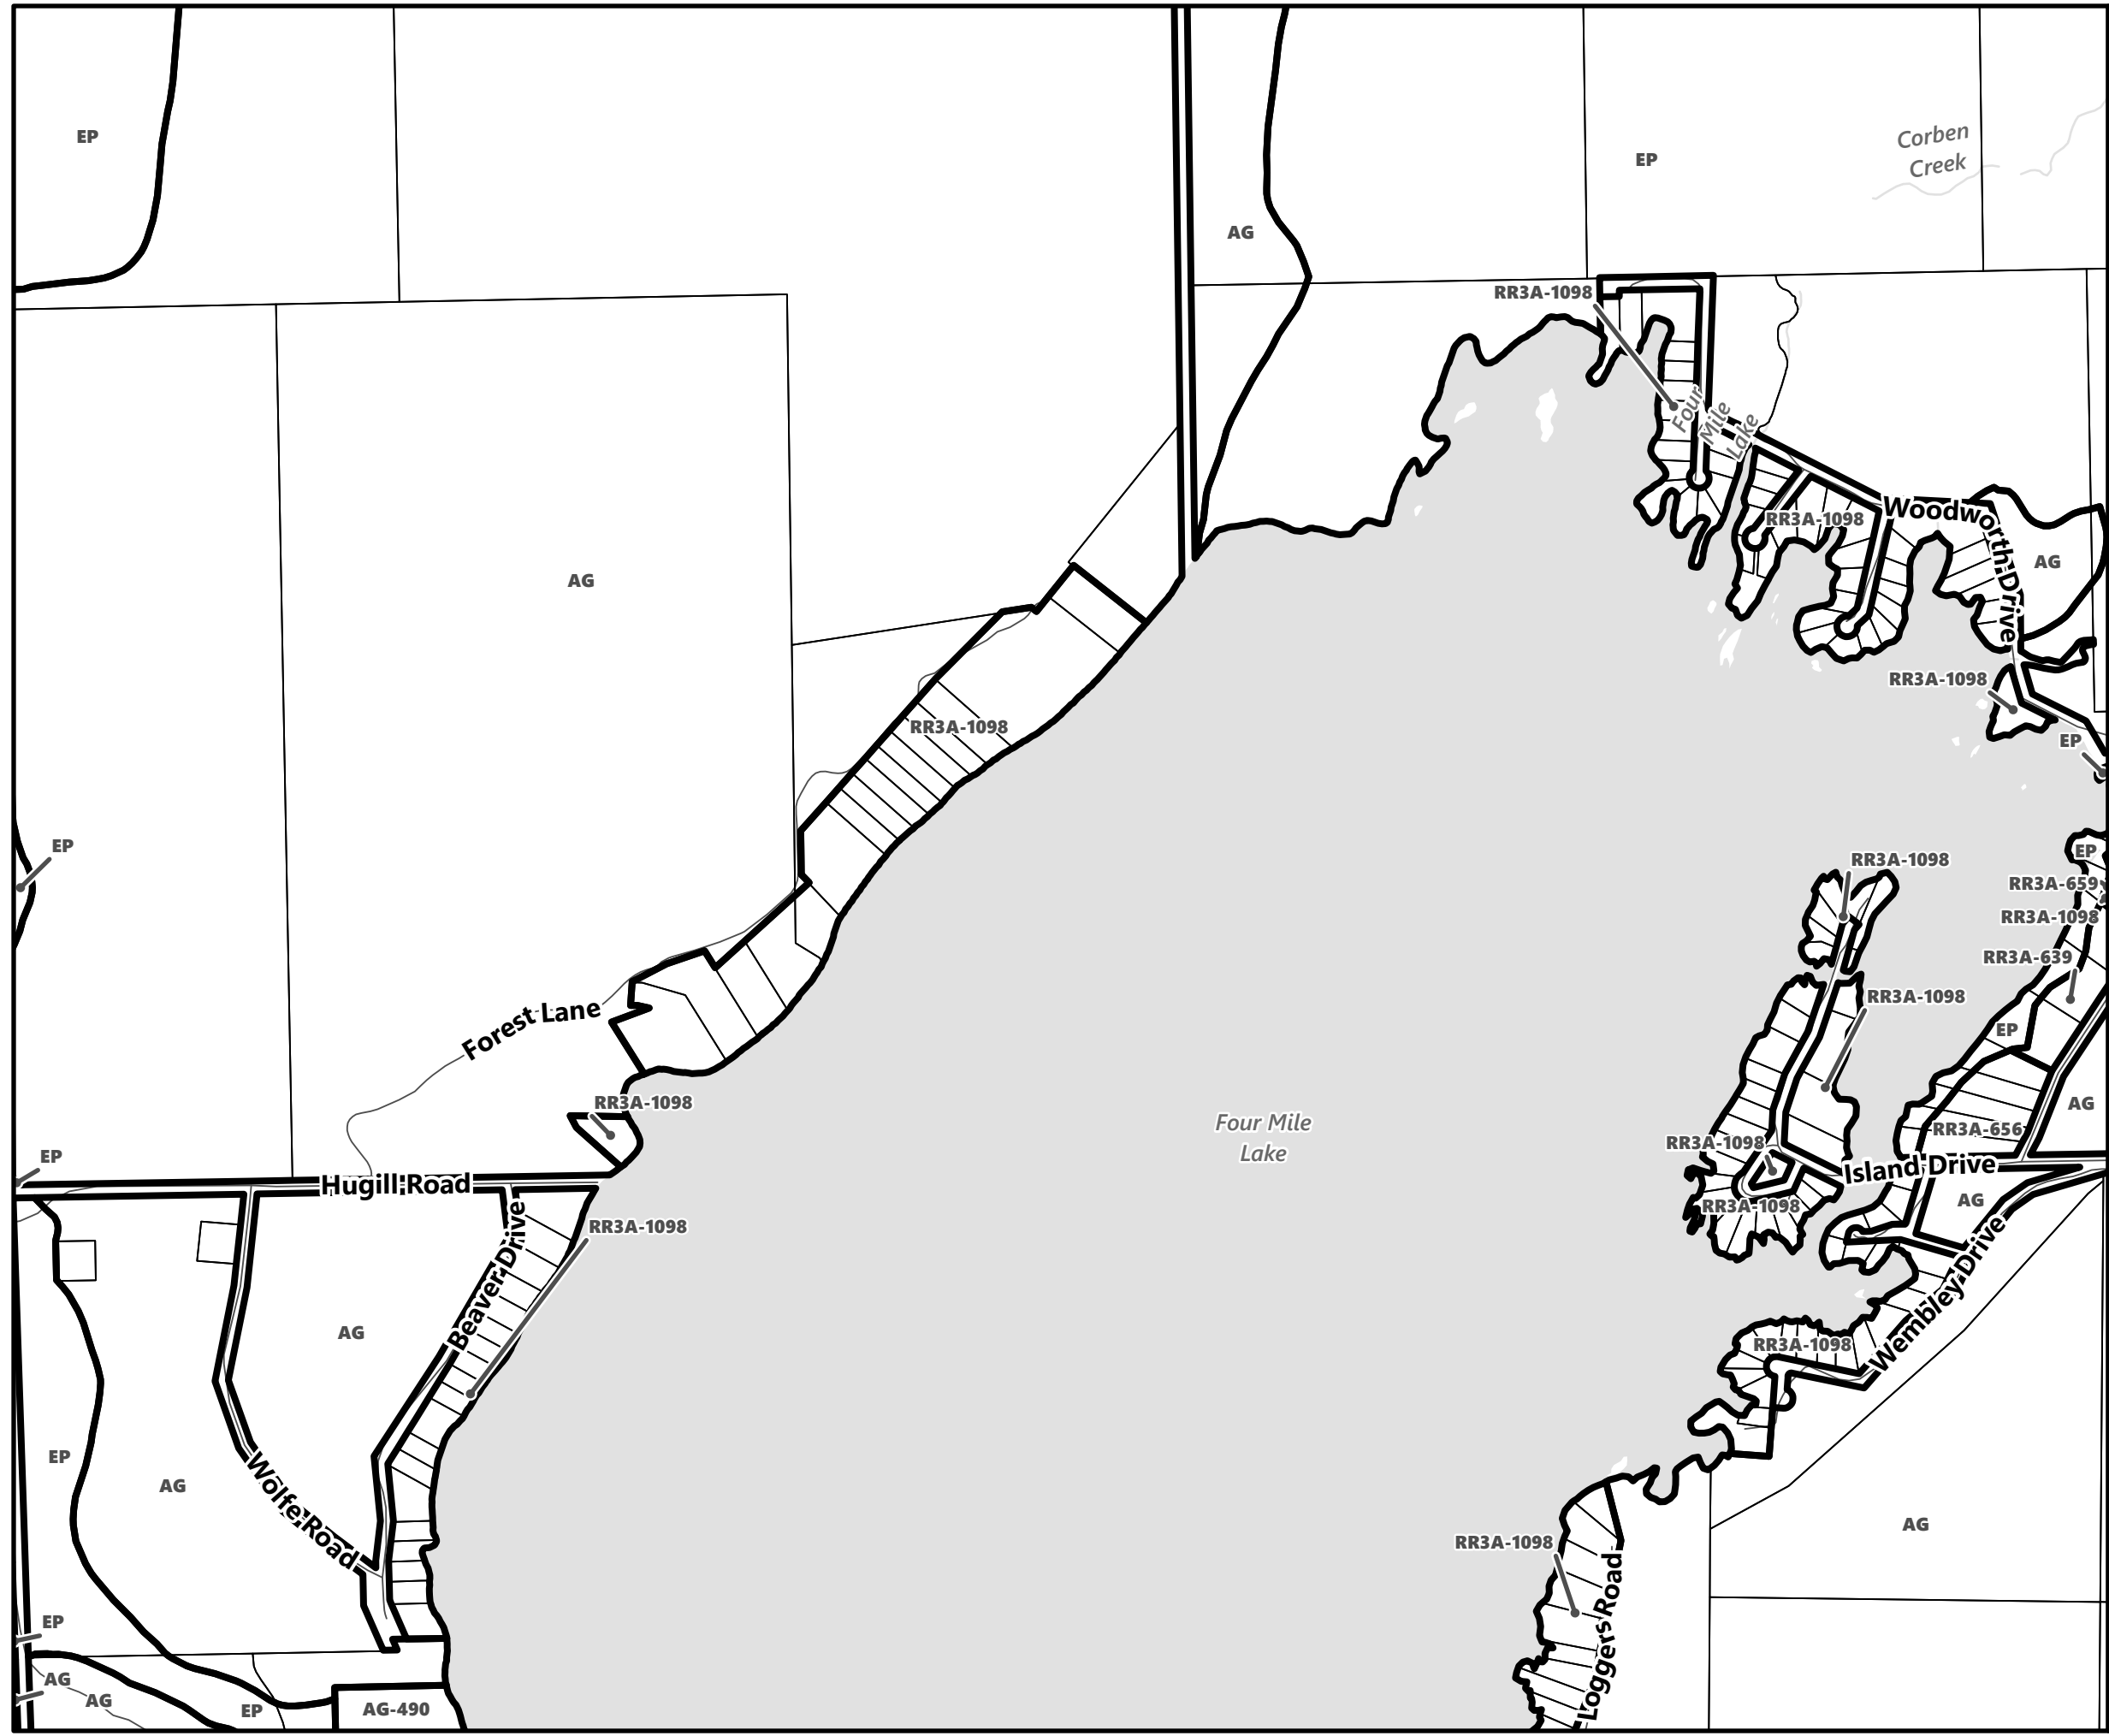

City of Kawartha Lakes Rural Zoning By-law Schedule A-B41

1. **Legend**
2. City of Kawartha Lakes Boundary
   - Zone Boundary

March 2024

Sources:
MNDMNR, City of Kawartha Lakes and Teranet
Projection:
NAD 1983 UTM Zone 17N