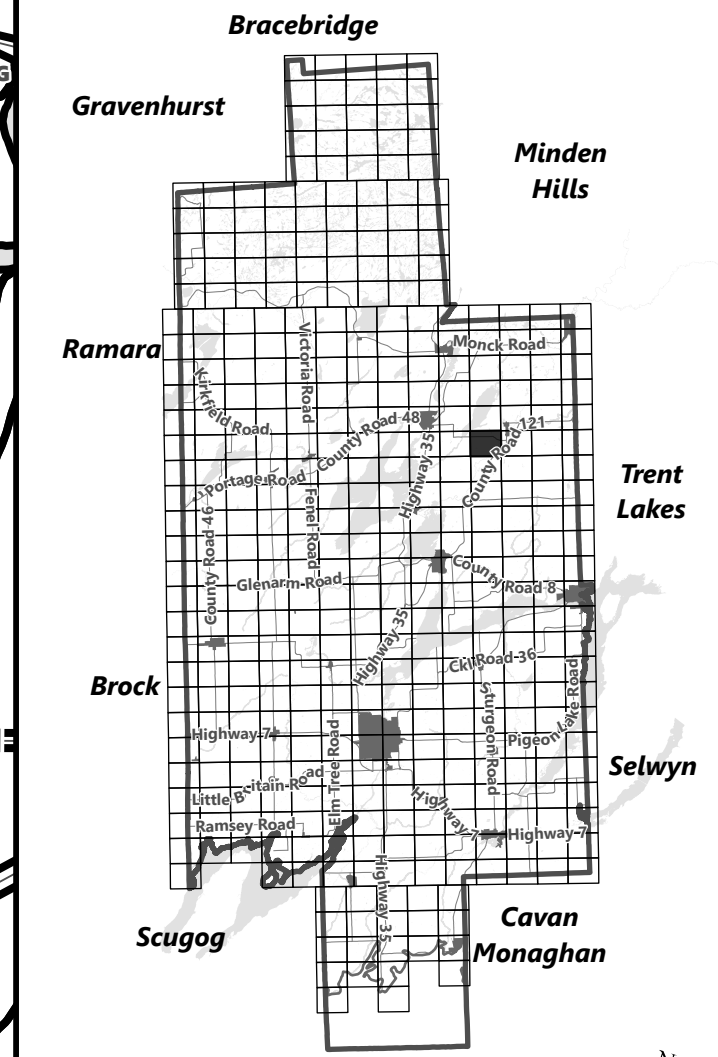

City of Kawartha Lakes Rural Zoning By-law Schedule A-B69

Legend

- City of Kawartha Lakes Boundary
- Zone Boundary