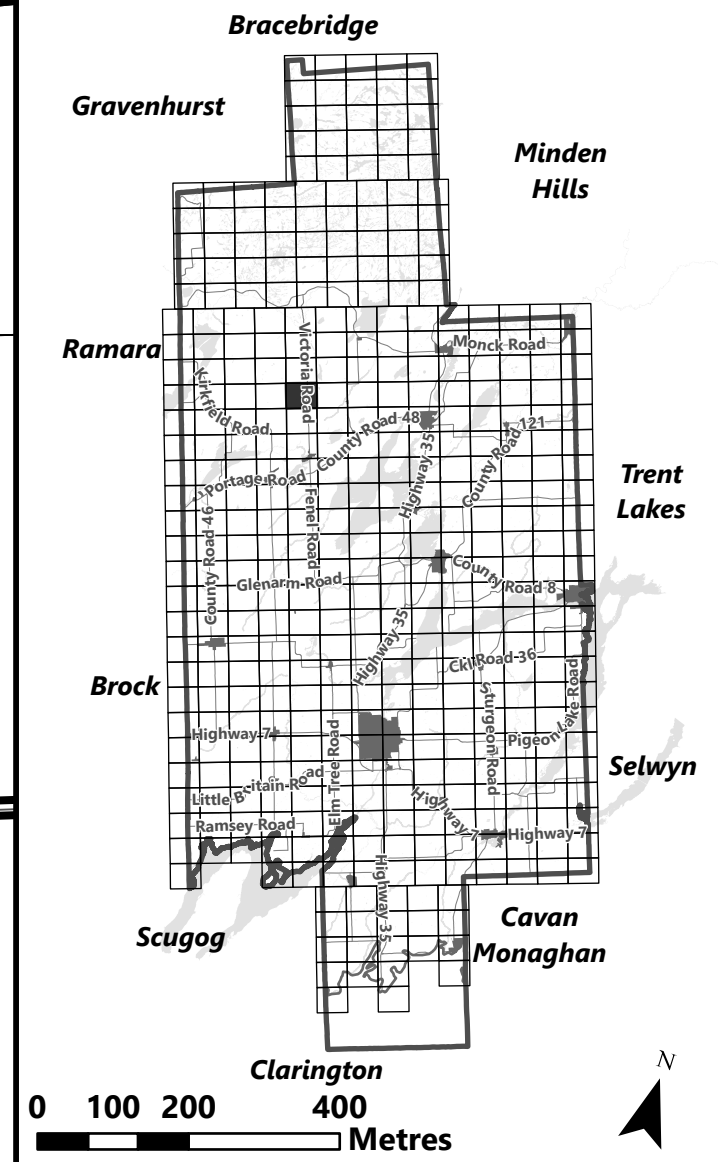

March 2024

Sources:
MNDMNR, City of Kawartha Lakes and Teranet
Projection:
NAD 1983 UTM Zone 17N

City of Kawartha Lakes Rural Zoning By-law Schedule A-B35

Legend

- City of Kawartha Lakes Boundary
- Zone Boundary