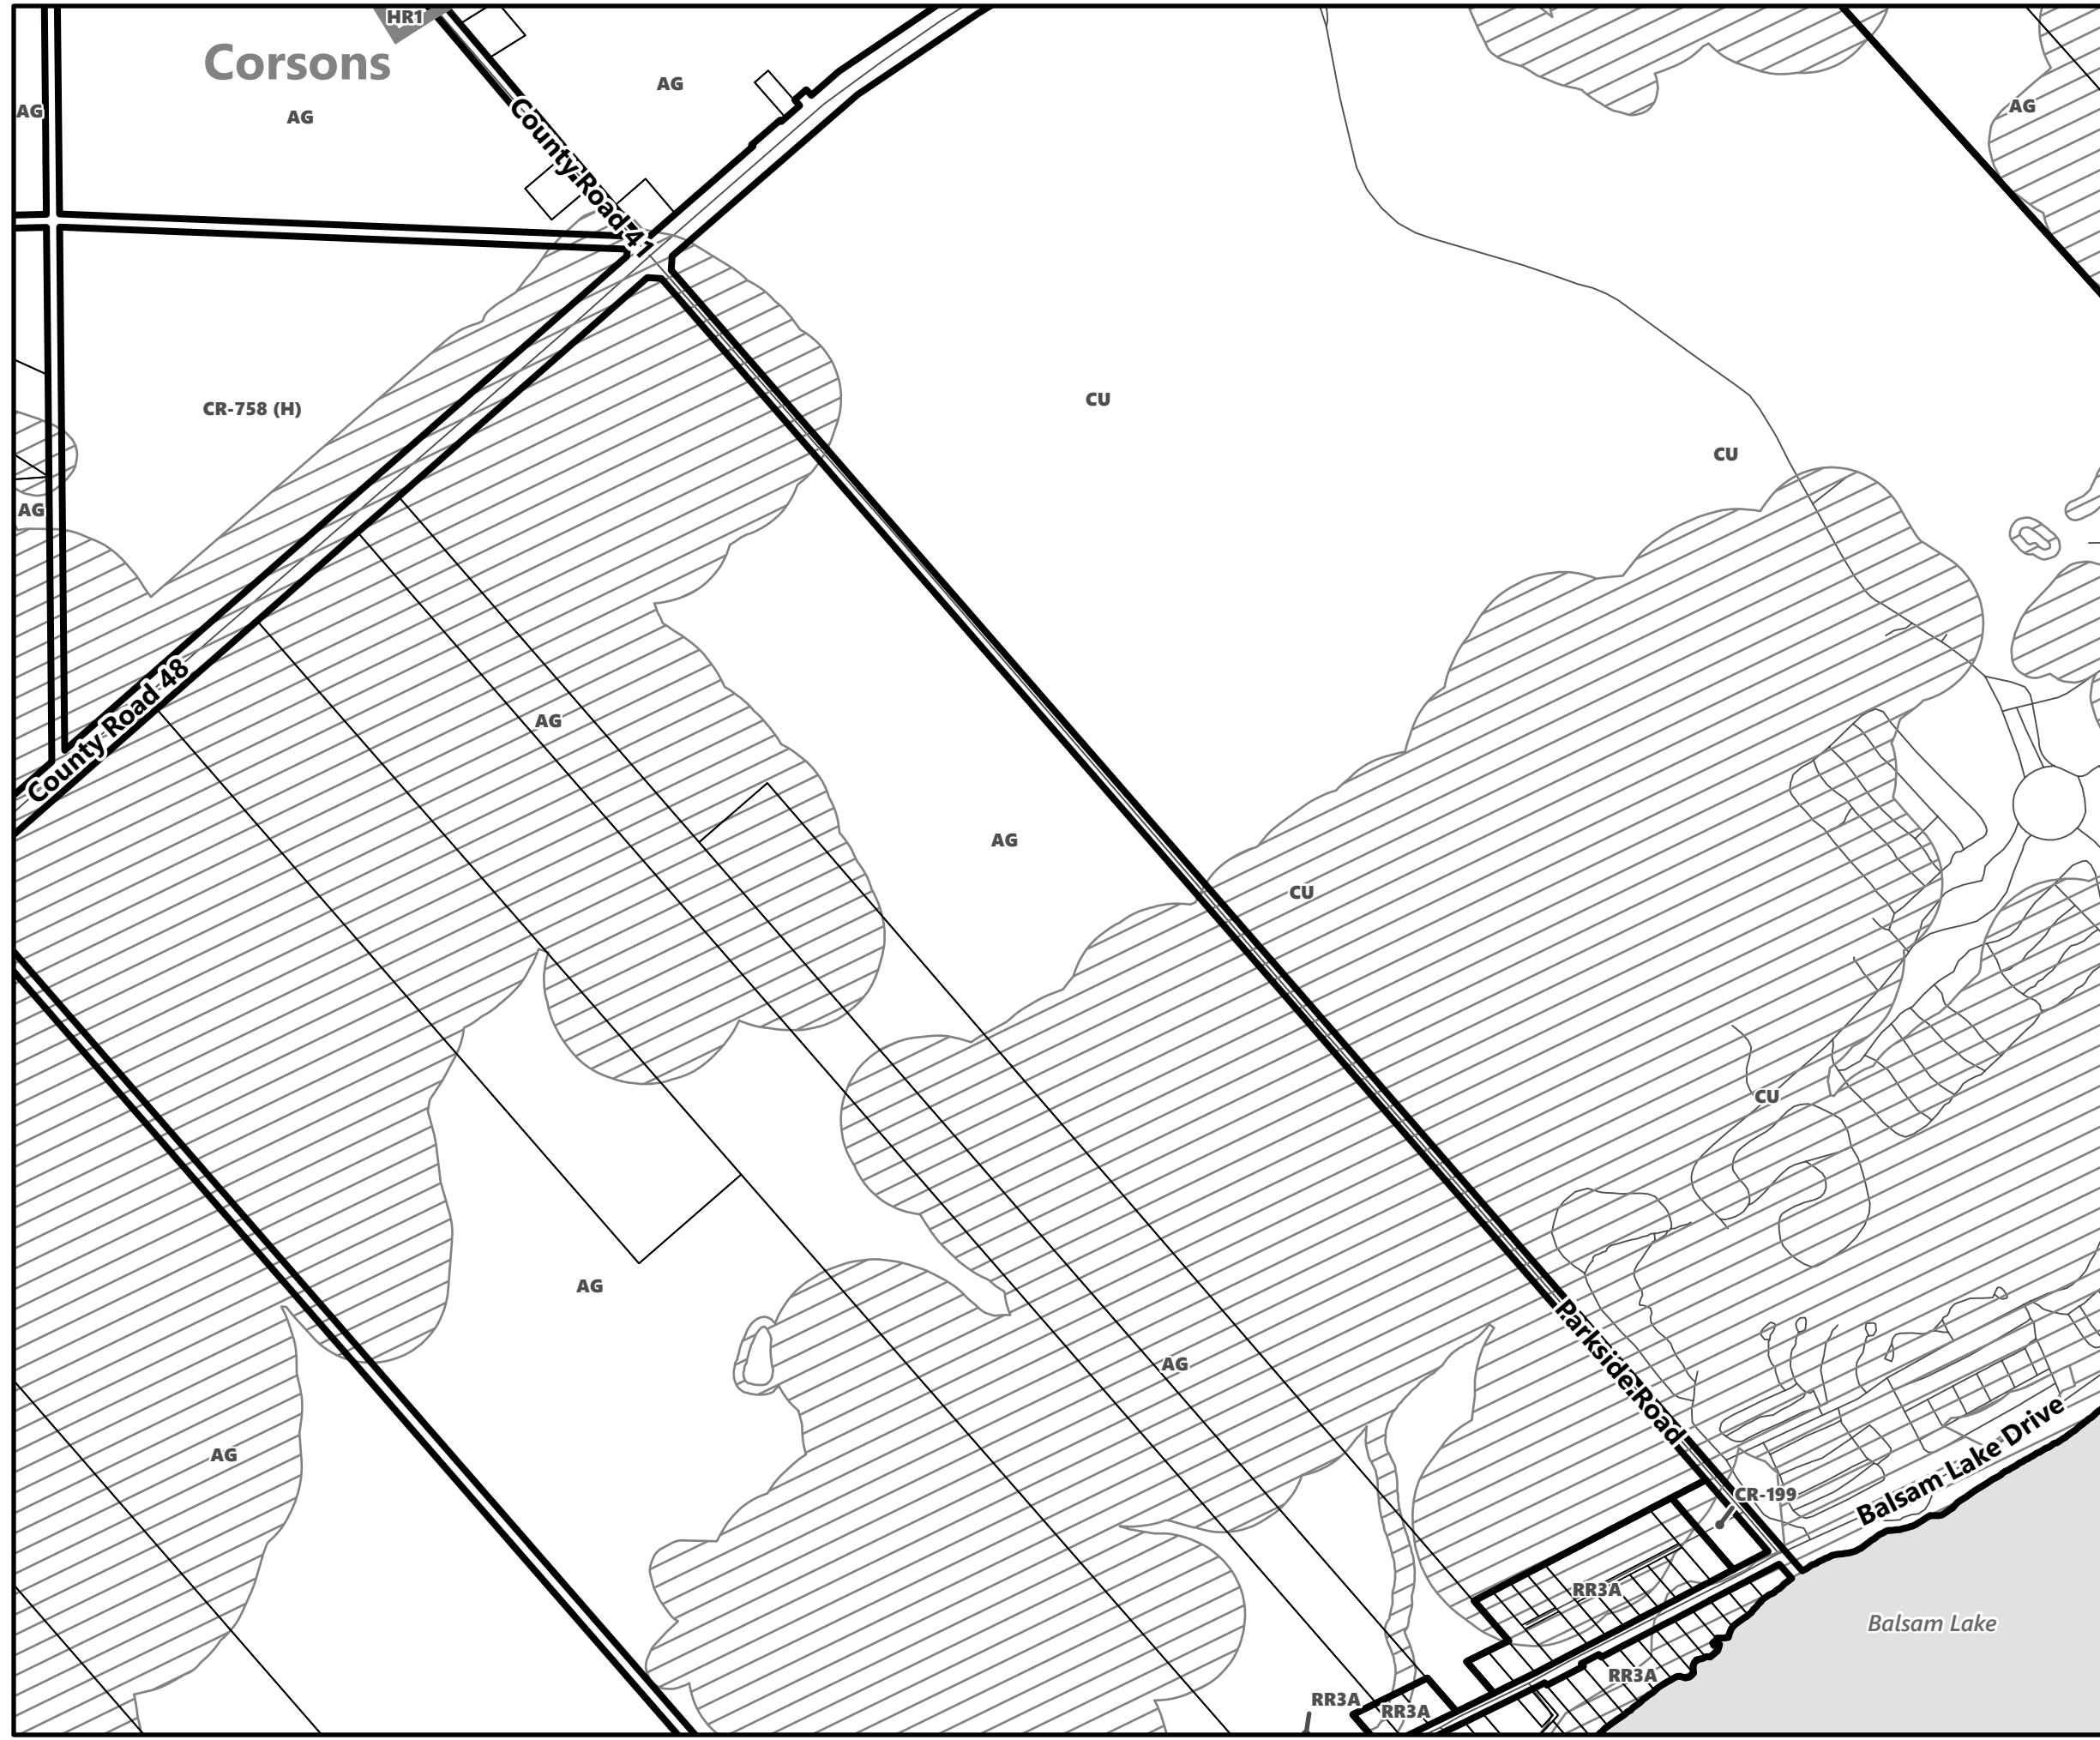

City of Kawartha Lakes Rural Zoning By-law Schedule A-B65

Legend

- City of Kawartha Lakes Boundary
- Zone Boundary
- Conservation Authority Regulated Area
- Kawartha Region Conservation Authority

March 2024

Sources:
MNDMNR, City of Kawartha Lakes and Teranet
Projection:
NAD 1983 UTM Zone 17N