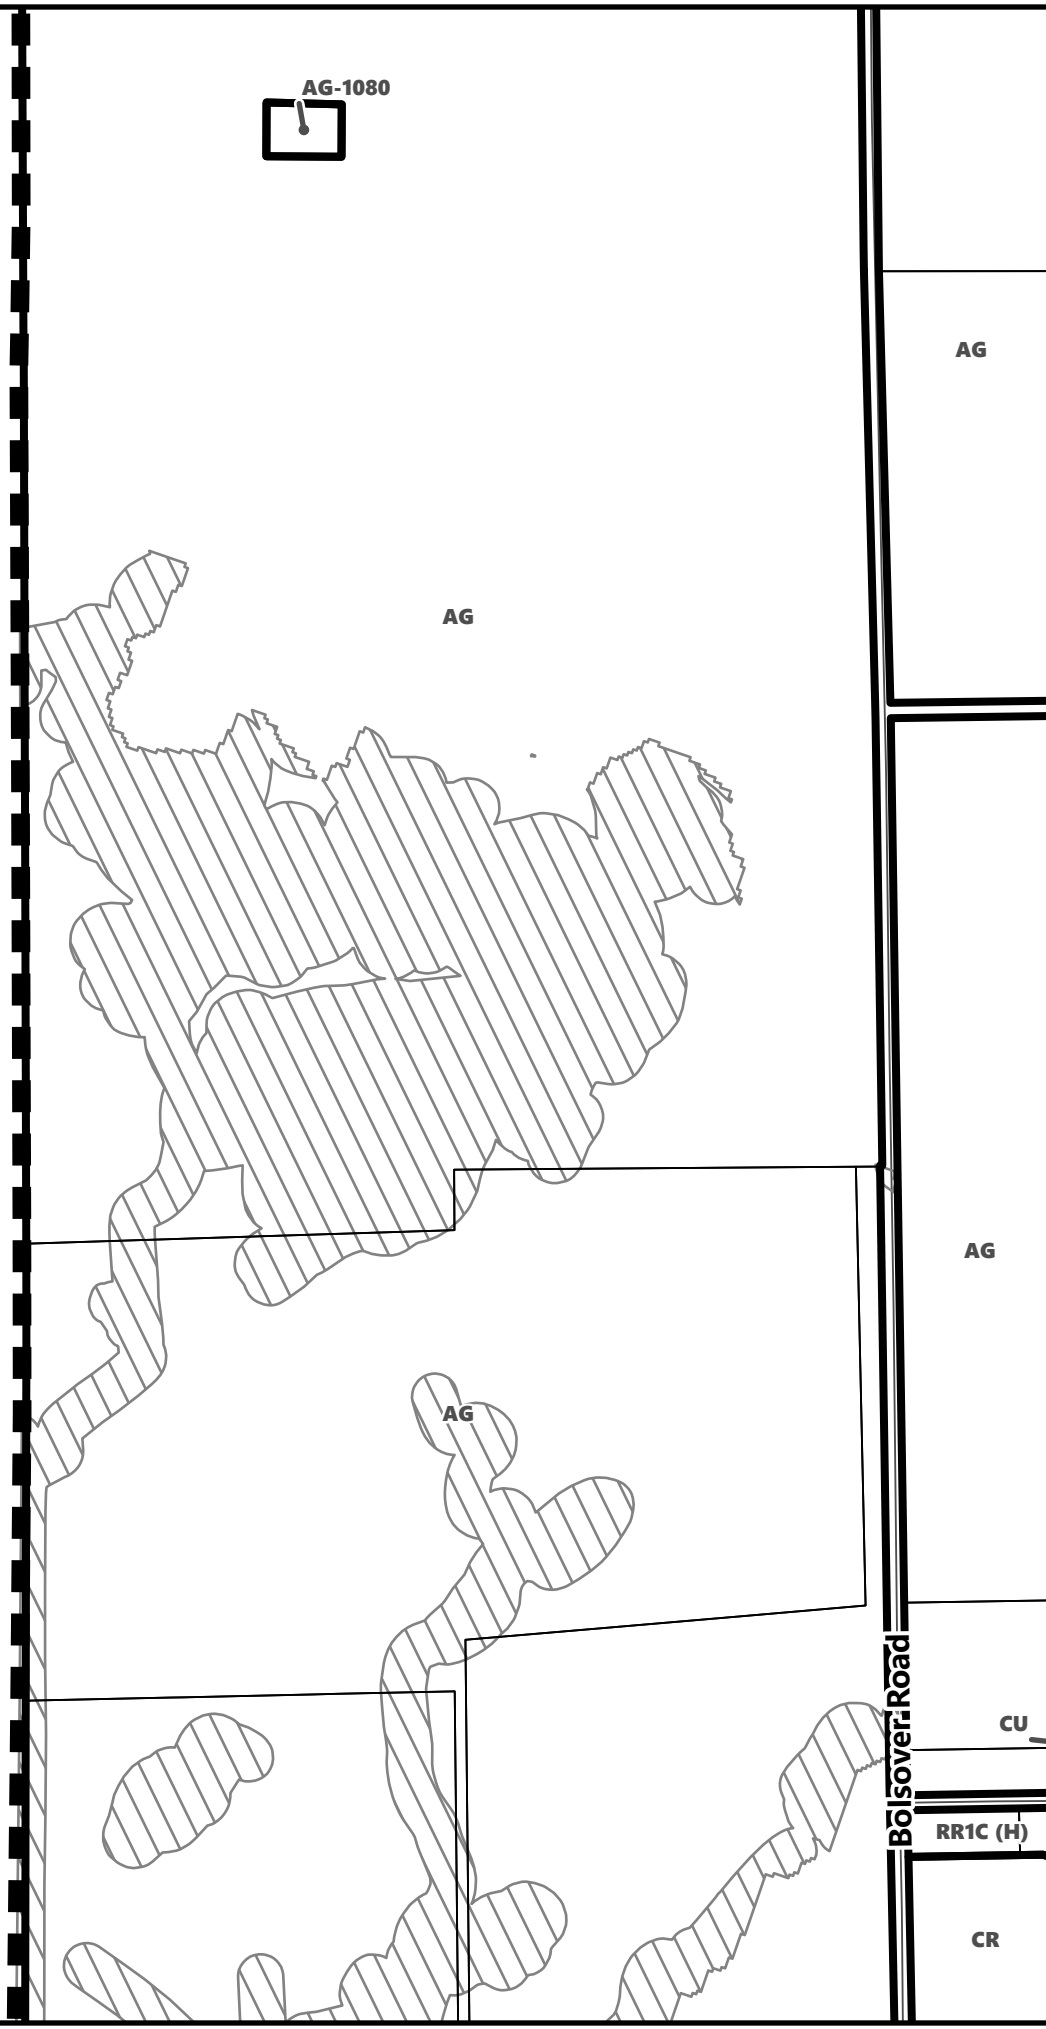

March 2024

Sources:
MNDMNR, City of Kawartha Lakes and Teranet
Projection:
NAD 1983 UTM Zone 17N

AG-1080