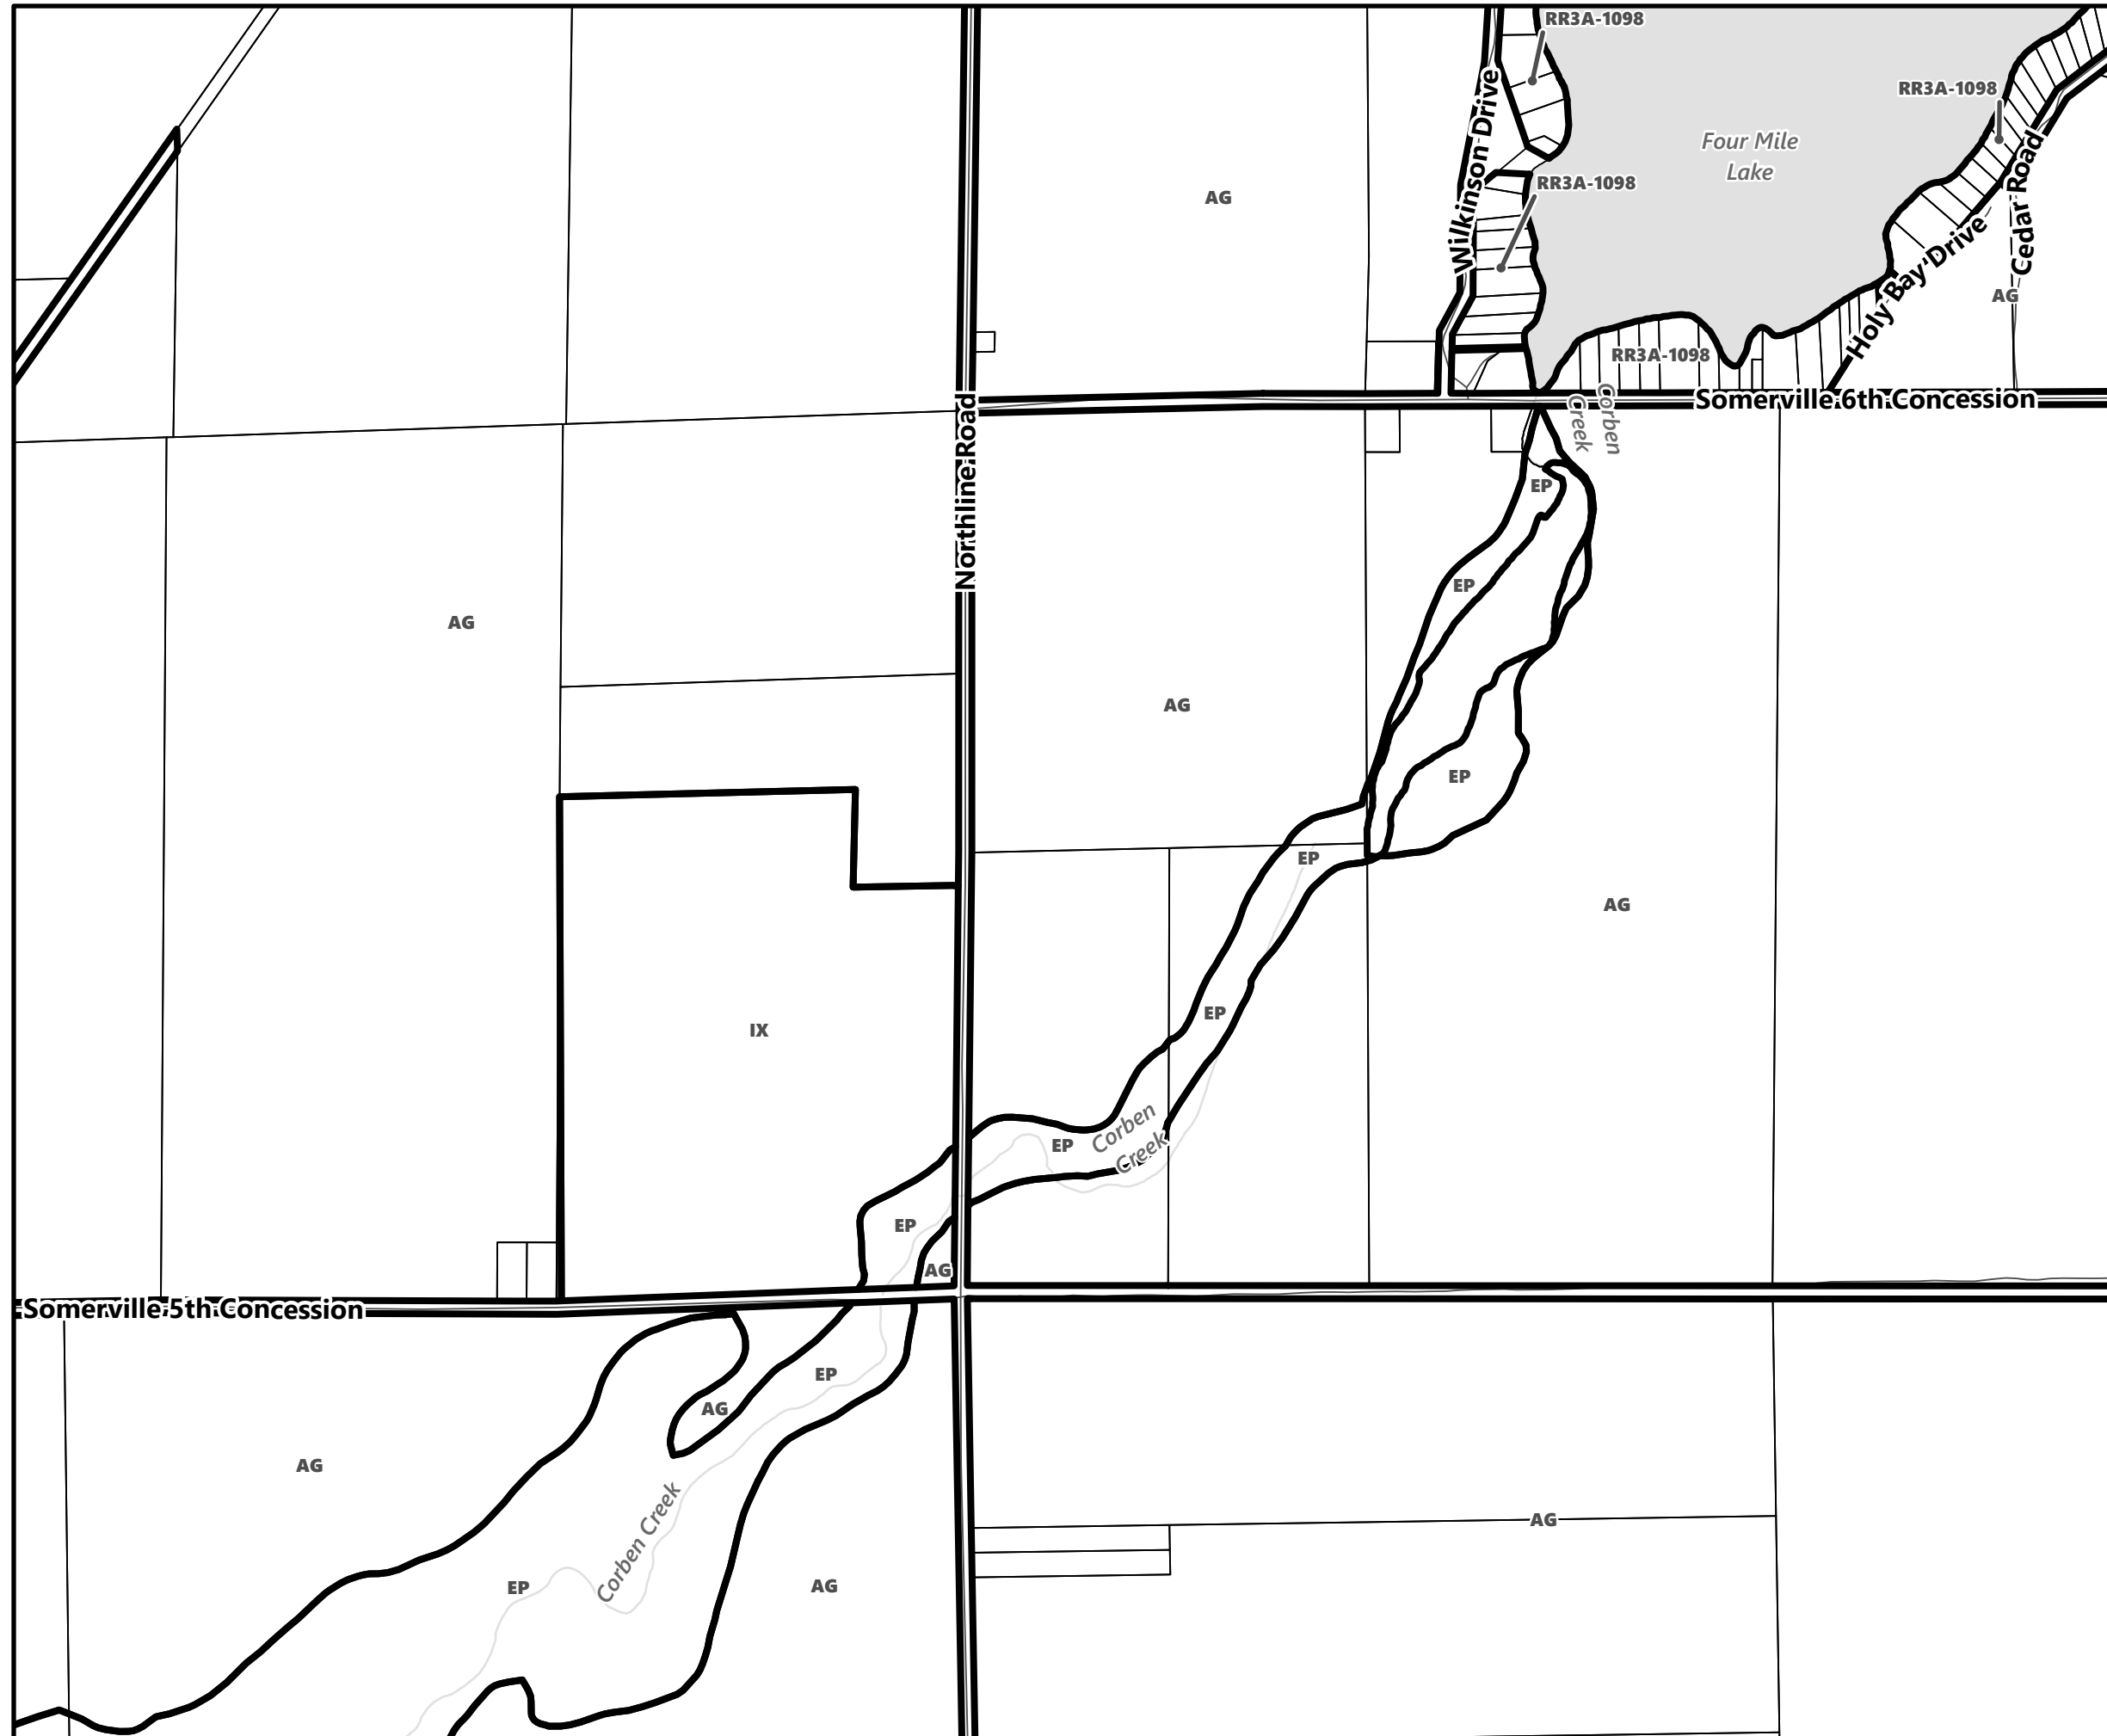

March 2024

Sources:
MNDMNR, City of Kawartha Lakes and Teranet
Projection:
NAD 1983 UTM Zone 17N

City of Kawartha Lakes Rural Zoning By-law Schedule A-B68

Legend

- City of Kawartha Lakes Boundary
- Zone Boundary