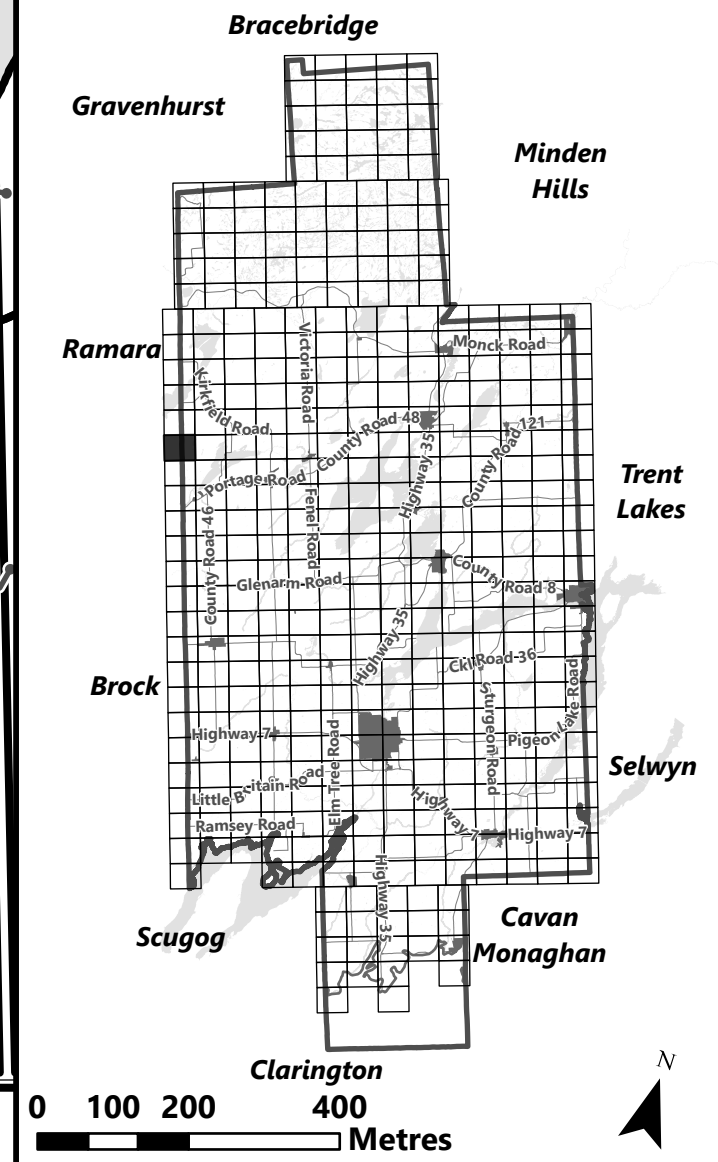

City of Kawartha Lakes Rural Zoning By-law Schedule A-B59

Legend

- City of Kawartha Lakes Boundary
- Zone Boundary

March 2024

Sources:
MNDMNR, City of Kawartha Lakes and Teranet
Projection:
NAD 1983 UTM Zone 17N