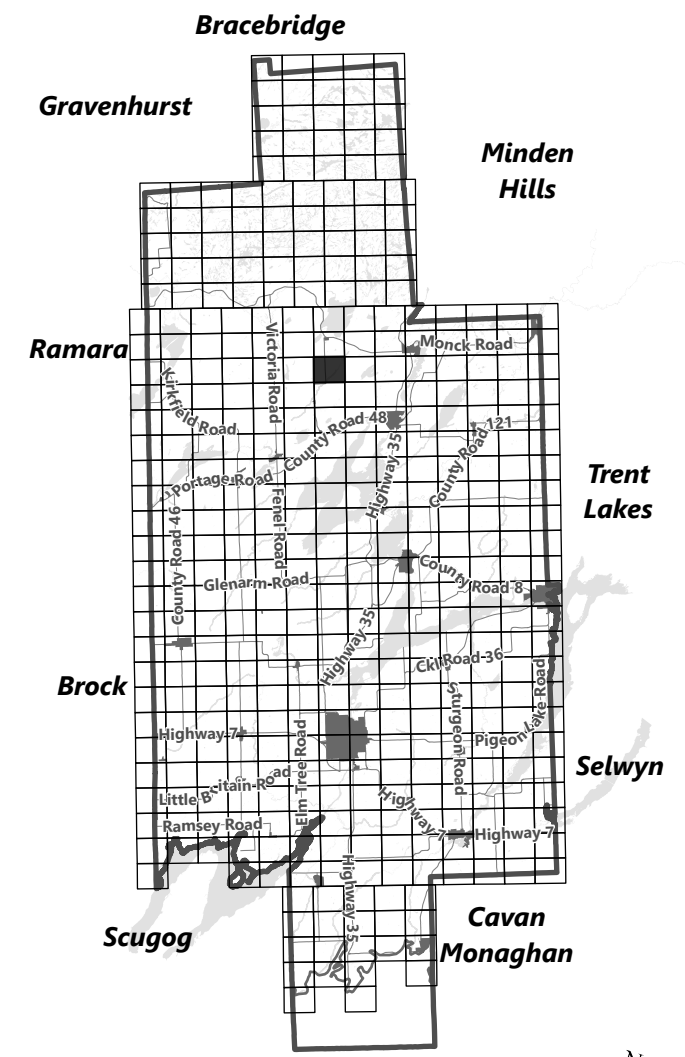

City of Kawartha Lakes Rural Zoning By-law Schedule A-B23

Legend

- City of Kawartha Lakes Boundary
- Zone Boundary

March 2024

Sources:
MNDMNR, City of Kawartha Lakes and Teranet
Projection:
NAD 1983 UTM Zone 17N