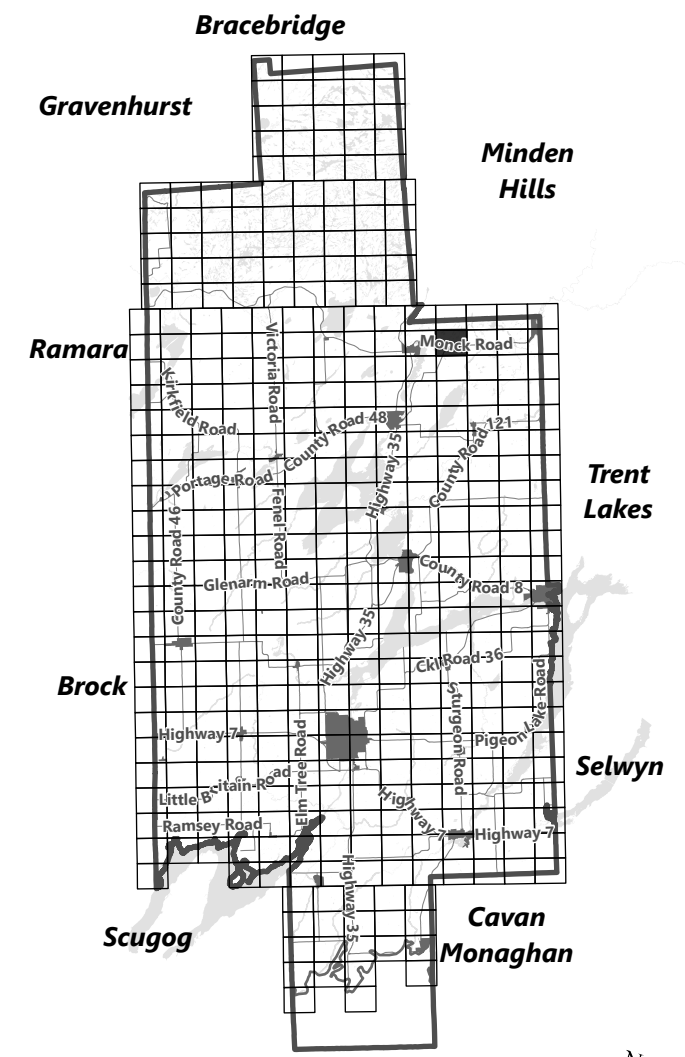

City of Kawartha Lakes Rural Zoning By-law Schedule A-B13

Legend

- City of Kawartha Lakes Boundary
- Zone Boundary

March 2024

Sources:
MNDMNR, City of Kawartha Lakes and Teranet
Projection:
NAD 1983 UTM Zone 17N