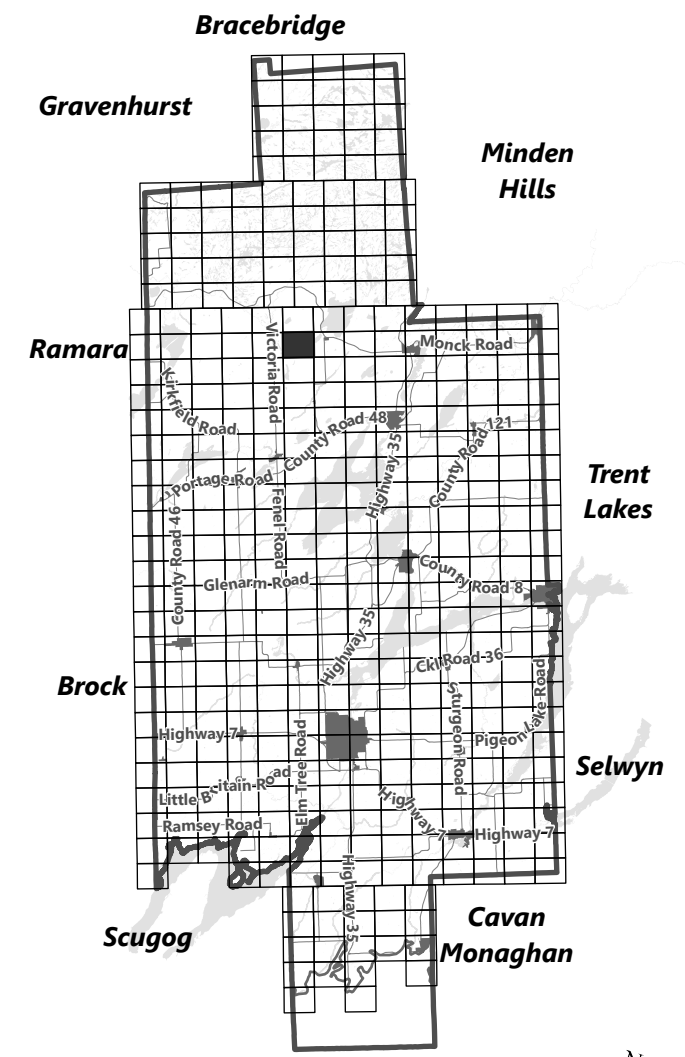

City of Kawartha Lakes Rural Zoning By-law Schedule A-B8

Legend

- City of Kawartha Lakes Boundary
- Zone Boundary

March 2024

Sources:
MNDMNR, City of Kawartha Lakes and Teranet
Projection:
NAD 1983 UTM Zone 17N