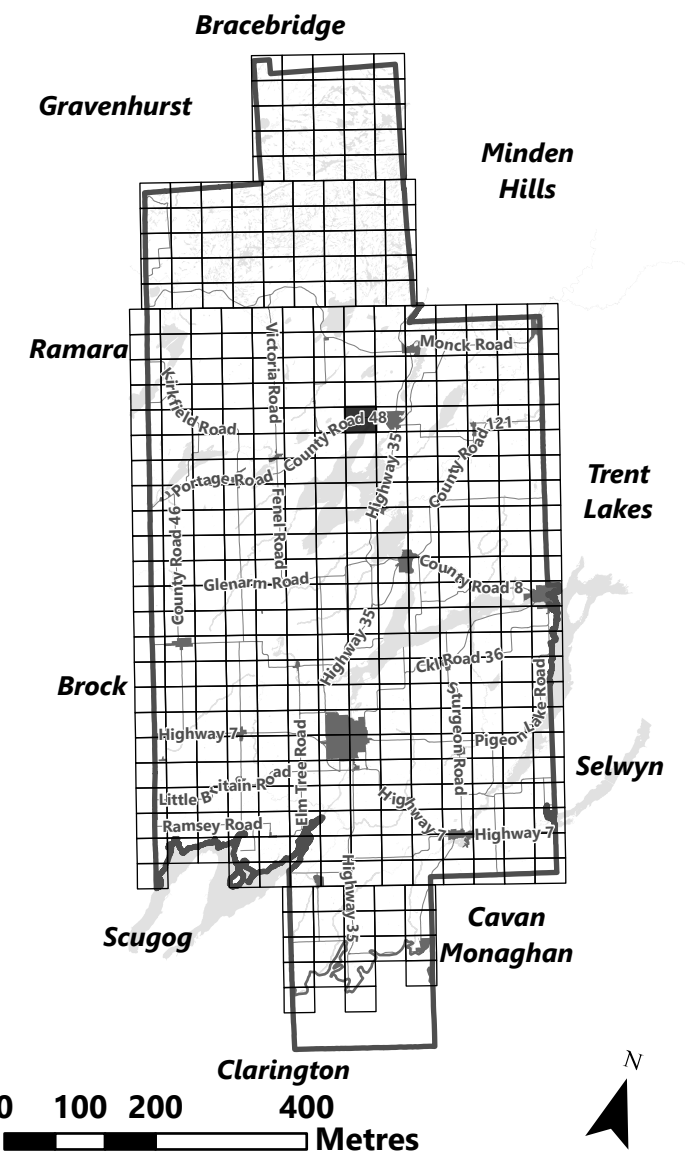

**City of Kawartha Lakes
Rural Zoning By-law
Schedule A-B52**

1. **Legend**
2. City of Kawartha Lakes Boundary
   - Zone Boundary
   - Conservation Authority Regulated Area
   - Kawartha Region Conservation Authority