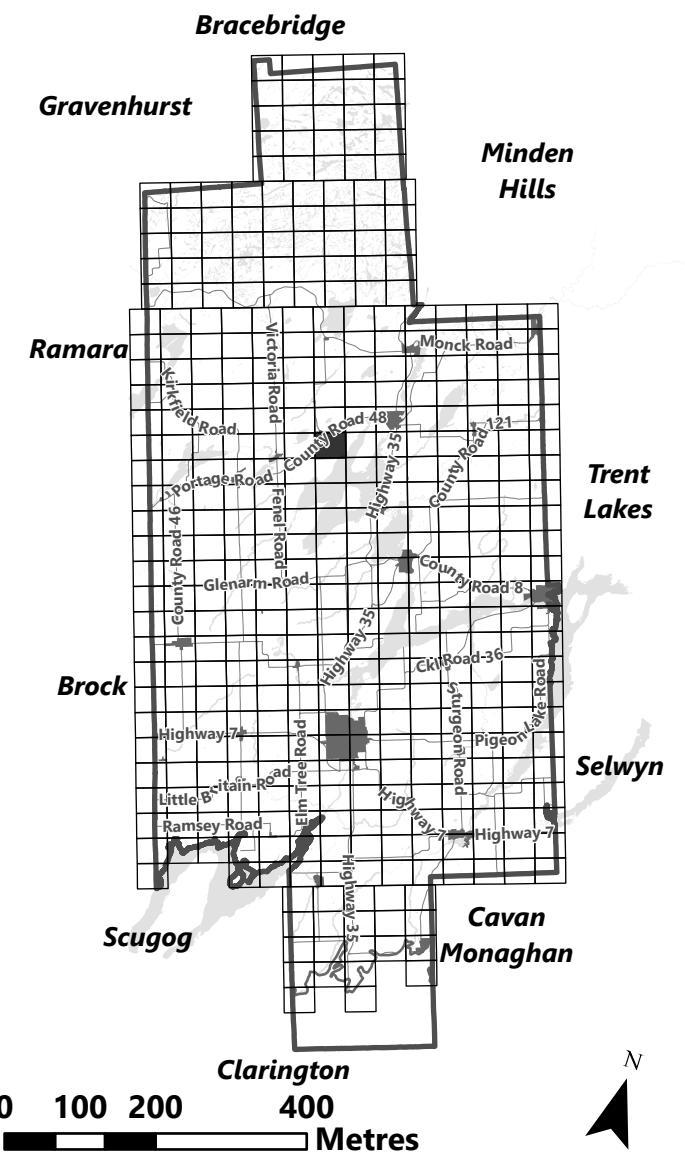

City of Kawartha Lakes Rural Zoning By-law Schedule A-B65

Legend

- City of Kawartha Lakes Boundary
- Zone Boundary
- Conservation Authority Regulated Area
- Kawartha Region Conservation Authority

March 2024

Sources:
MNDMNR, City of Kawartha Lakes and Teranet
Projection:
NAD 1983 UTM Zone 17N