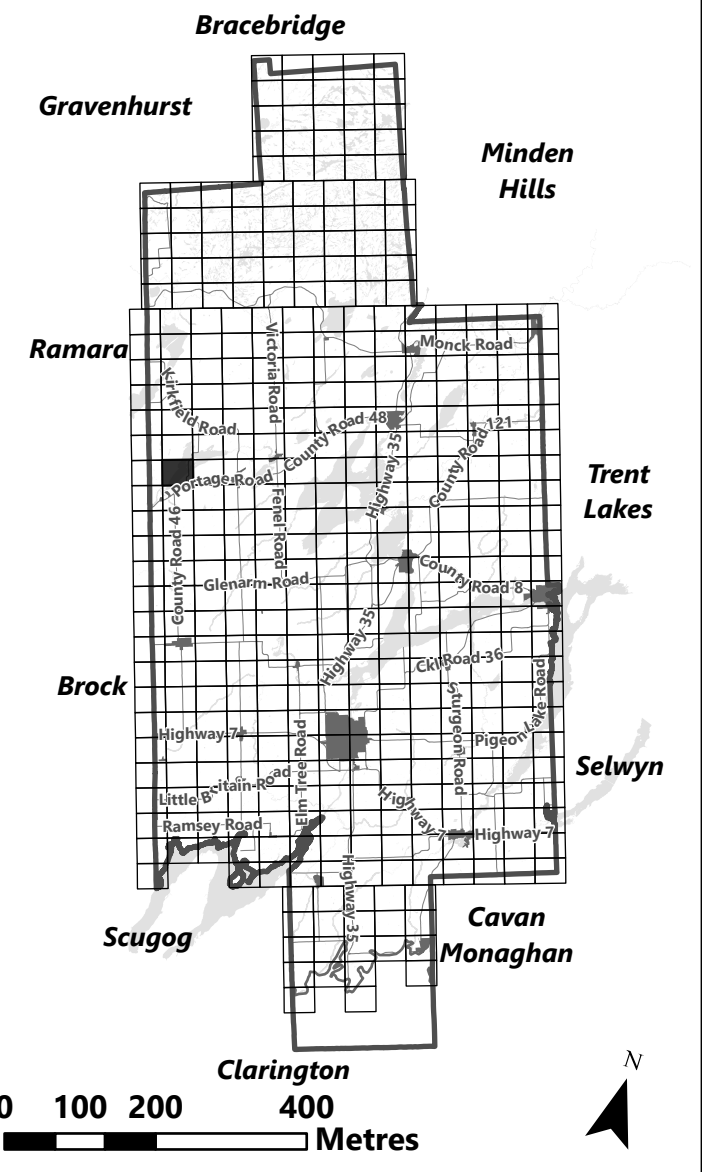

City of Kawartha Lakes Rural Zoning By-law Schedule A-B75

Legend

- City of Kawartha Lakes Boundary
- Zone Boundary

March 2024

Sources:
MNDMNR, City of Kawartha Lakes and Teranet
Projection:
NAD 1983 UTM Zone 17N