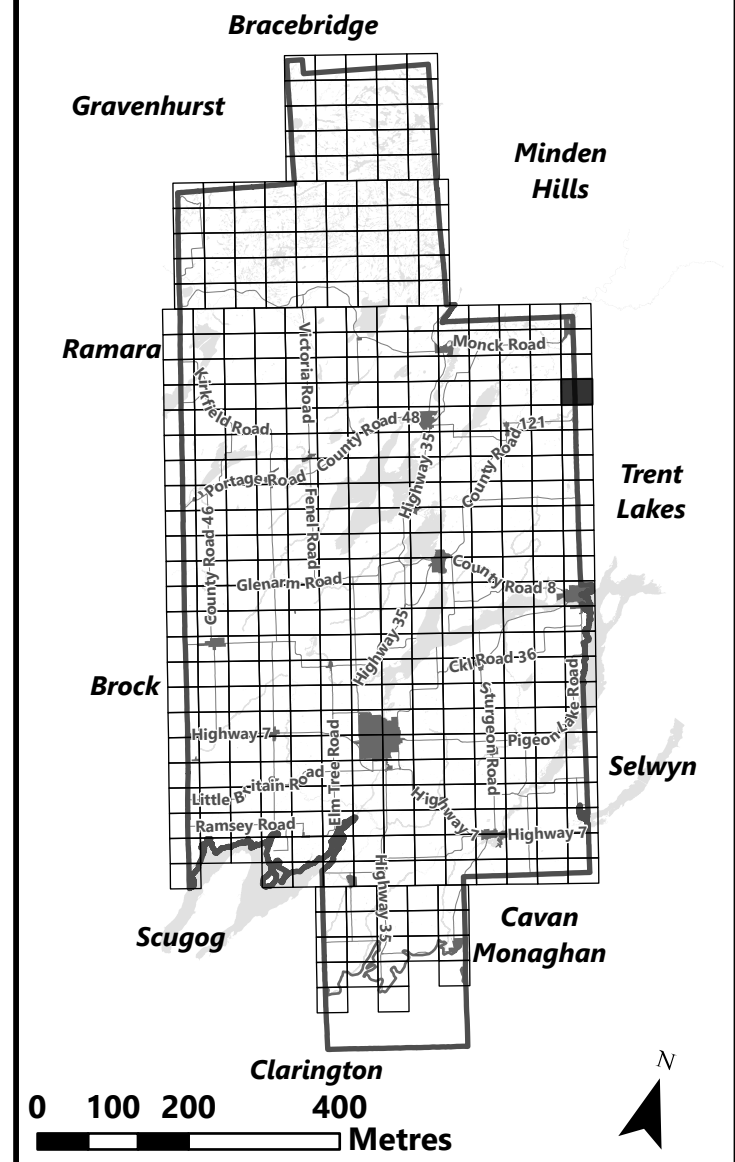

City of Kawartha Lakes Rural Zoning By-law Schedule A-B44

Legend

- City of Kawartha Lakes Boundary
- Zone Boundary

March 2024

Sources:
MNDMNR, City of Kawartha Lakes and Teranet
Projection:
NAD 1983 UTM Zone 17N