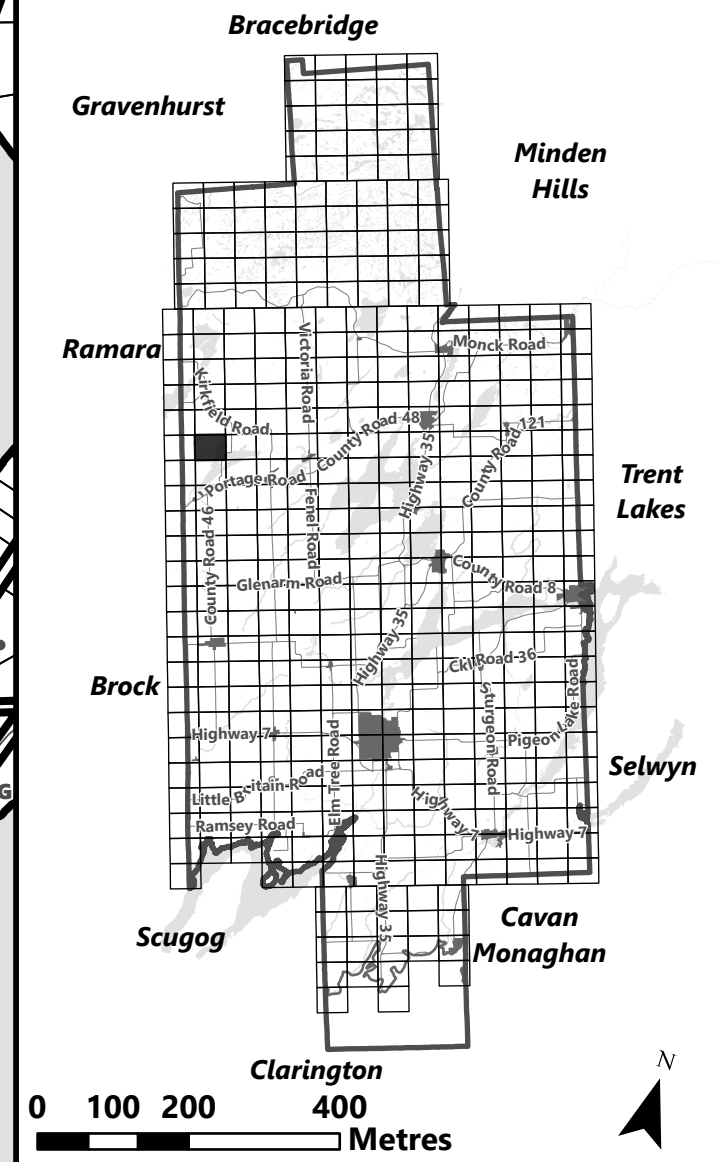

City of Kawartha Lakes Rural Zoning By-law Schedule A-B60

Legend

- City of Kawartha Lakes Boundary
- Zone Boundary

March 2024

Sources:
MNDMNR, City of Kawartha Lakes and Teranet
Projection:
NAD 1983 UTM Zone 17N