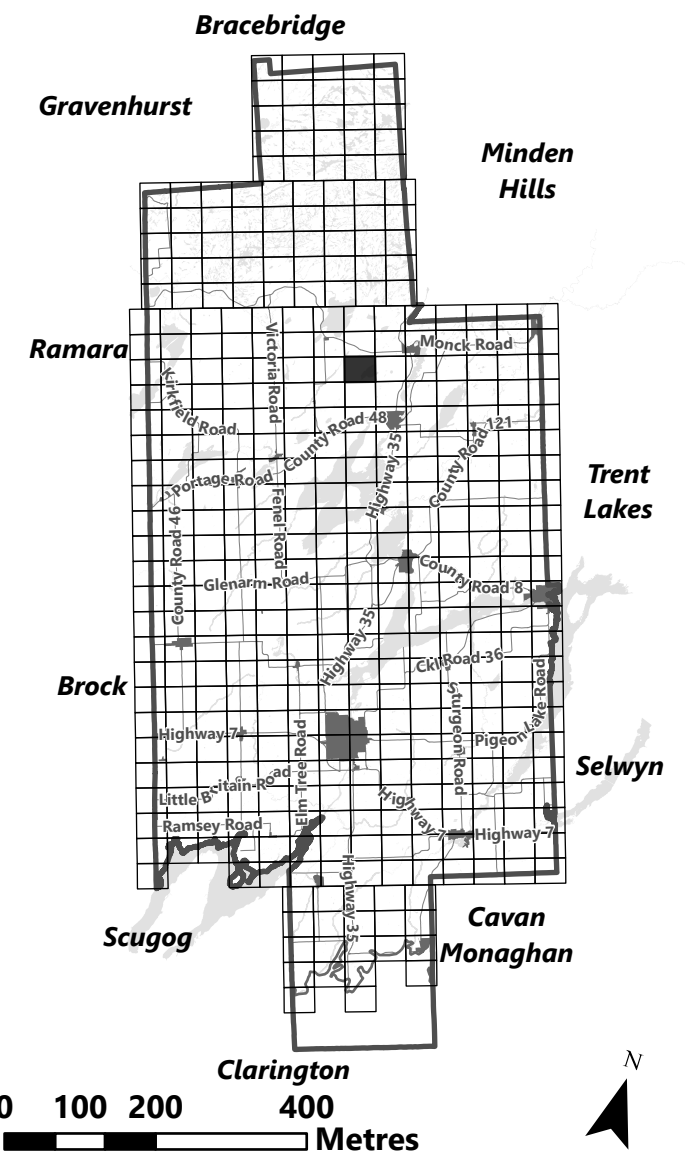

**City of Kawartha Lakes
Rural Zoning By-law
Schedule A-B24**

Legend

- City of Kawartha Lakes Boundary
- Zone Boundary