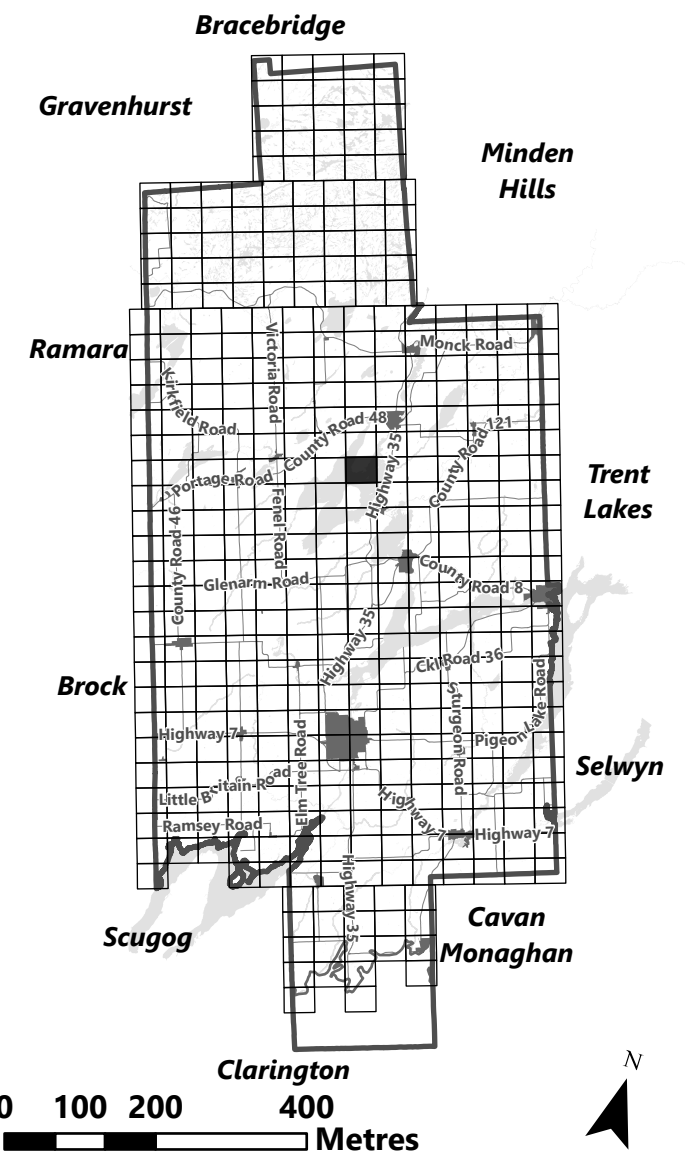

March 2024

Sources:
MNDMNR, City of Kawartha Lakes and Teranet
Projection:
NAD 1983 UTM Zone 17N

City of Kawartha Lakes Rural Zoning By-law Schedule A-B80

Legend

- City of Kawartha Lakes Boundary
- Zone Boundary
- Conservation Authority Regulated Area**
- Kawartha Region Conservation Authority