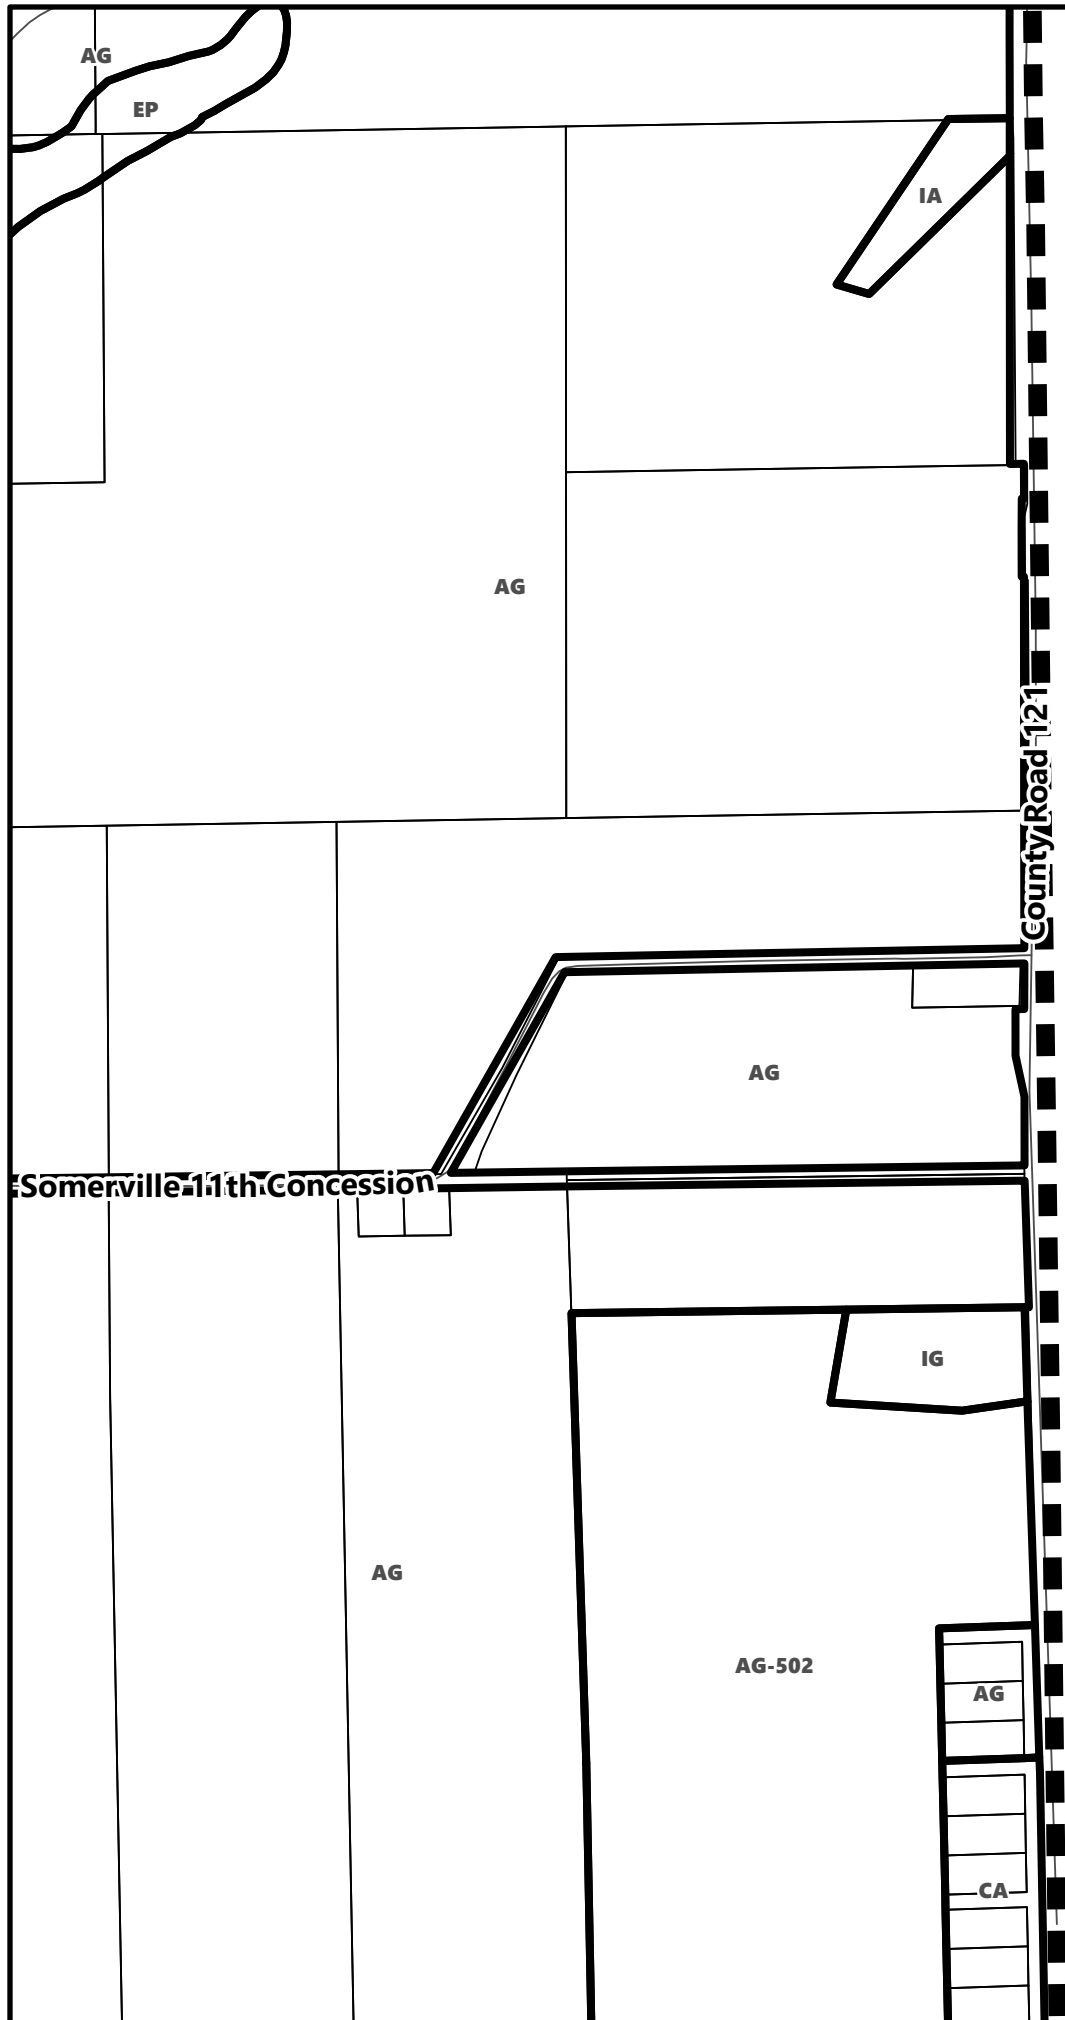

City of Kawartha Lakes

Rural Zoning By-law

Schedule A-B30

Legend

- City of Kawartha Lakes Boundary
- Zone Boundary

March 2024

Sources:
MNDMNR, City of Kawartha Lakes and Teranet
Projection:
NAD 1983 UTM Zone 17N