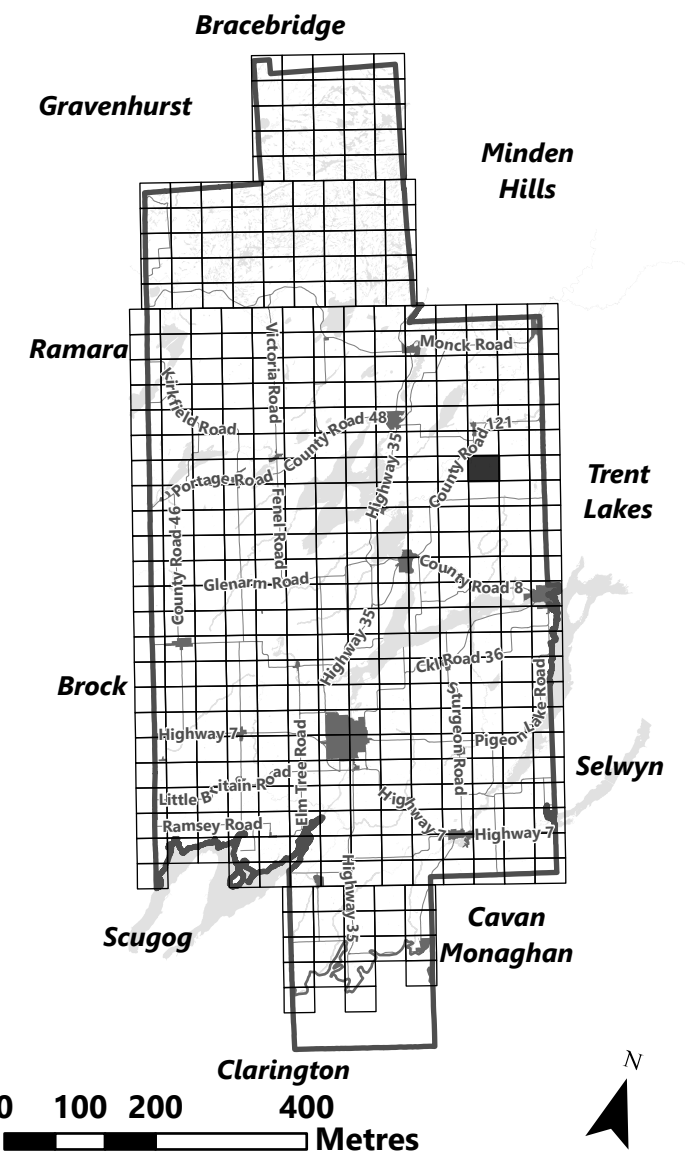

**City of Kawartha Lakes
Rural Zoning By-law
Schedule A-B84**

Legend

- City of Kawartha Lakes Boundary
- Zone Boundary