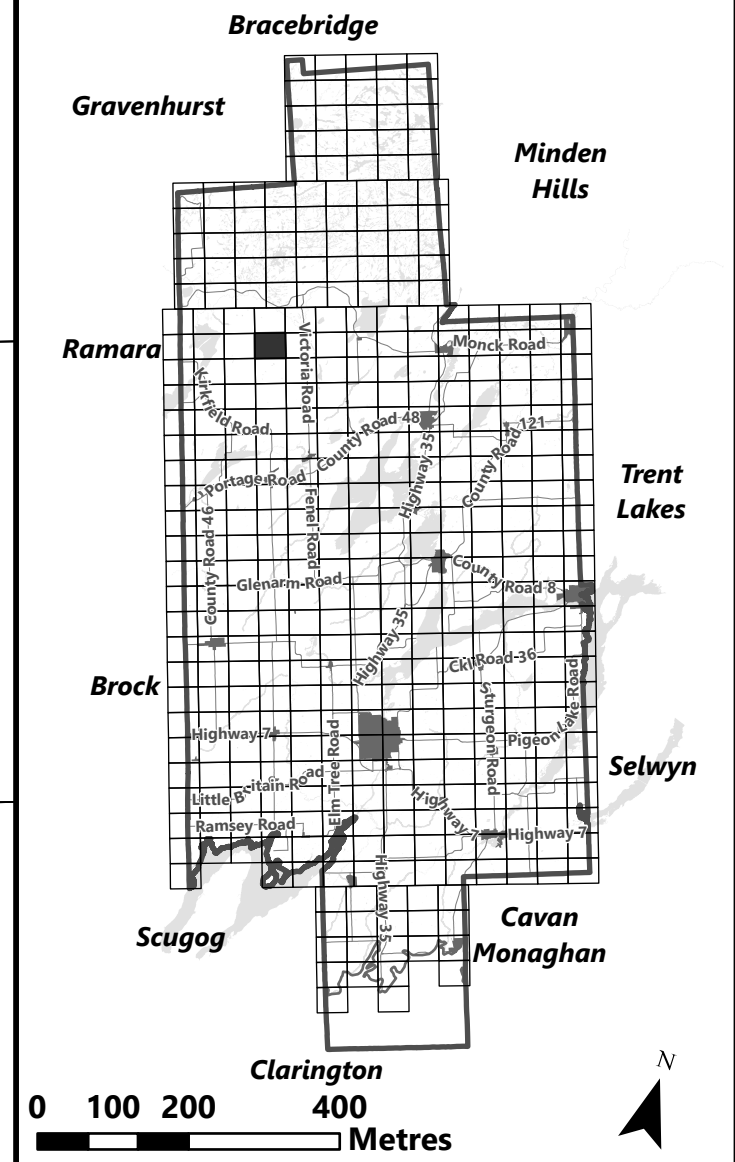

City of Kawartha Lakes Rural Zoning By-law Schedule A-B6

Legend

- City of Kawartha Lakes Boundary
- Zone Boundary

March 2024

Sources:
MNDMNR, City of Kawartha Lakes and Teranet
Projection:
NAD 1983 UTM Zone 17N