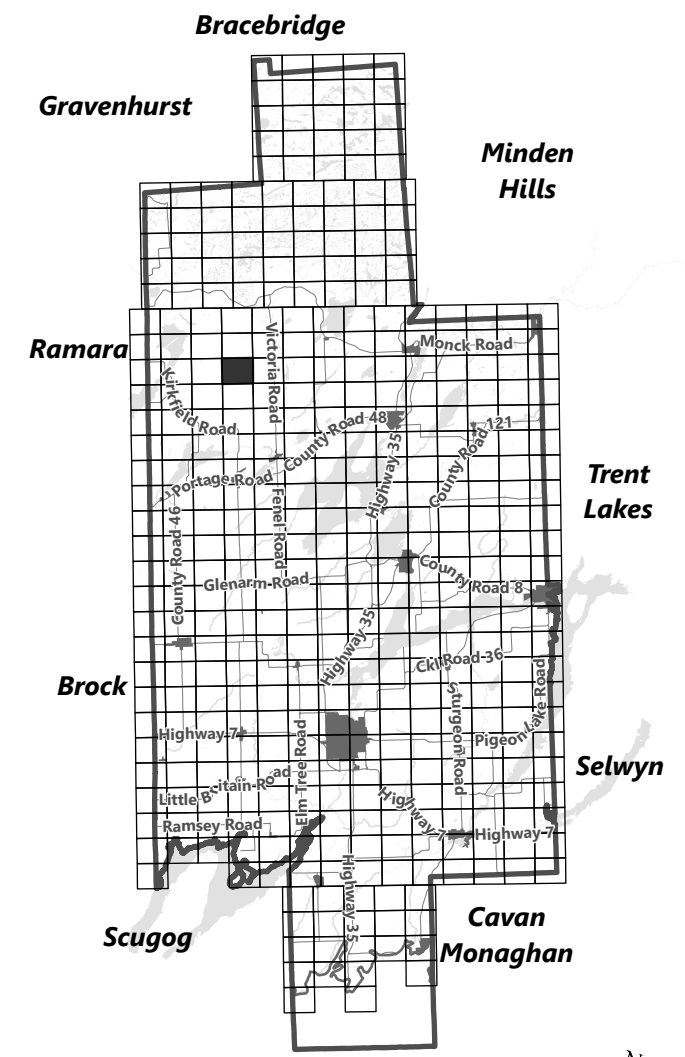

City of Kawartha Lakes Rural Zoning By-law Schedule A-B20

Legend

- City of Kawartha Lakes Boundary
- Zone Boundary

March 2024

Sources:
MNDMNR, City of Kawartha Lakes and Teranet
Projection:
NAD 1983 UTM Zone 17N