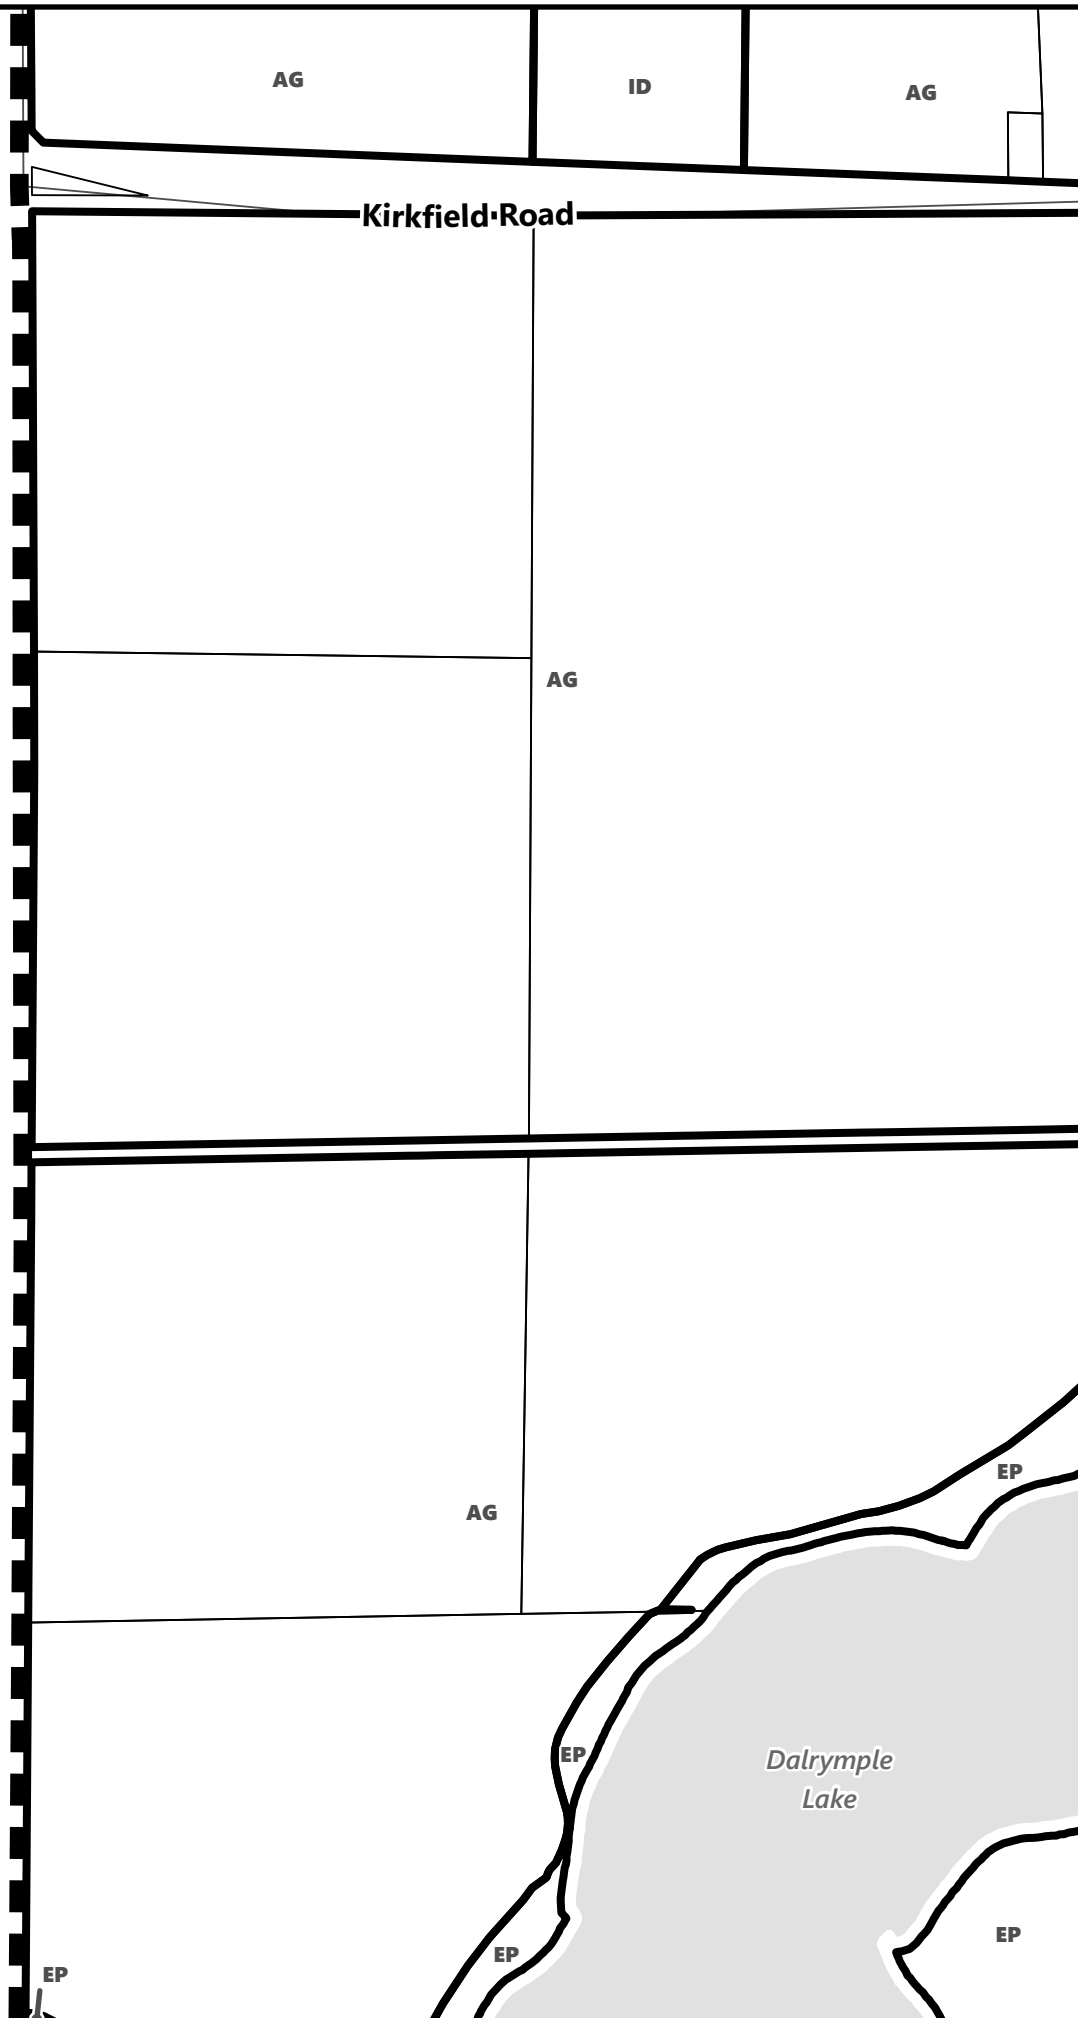

Kinmount

March 2024

Sources:
MNDMNR, City of Kawartha Lakes and Teranet
Projection:
NAD 1983 UTM Zone 17N

City of Kawartha Lakes Rural Zoning By-law Schedule A-B17

Legend

- City of Kawartha Lakes Boundary
- Zone Boundary