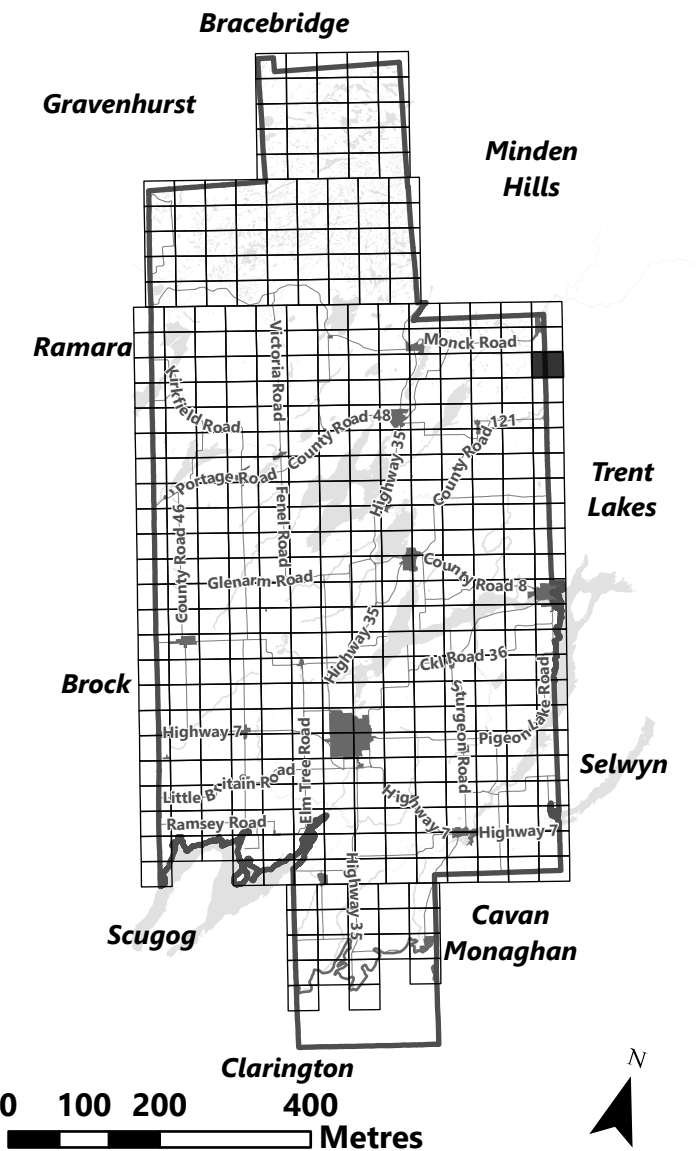

March 2024

Sources:
MNDMNR, City of Kawartha Lakes and Teranet
Projection:
NAD 1983 UTM Zone 17N

City of Kawartha Lakes

Rural Zoning By-law

Schedule A-B30

Legend

- City of Kawartha Lakes Boundary
- Zone Boundary