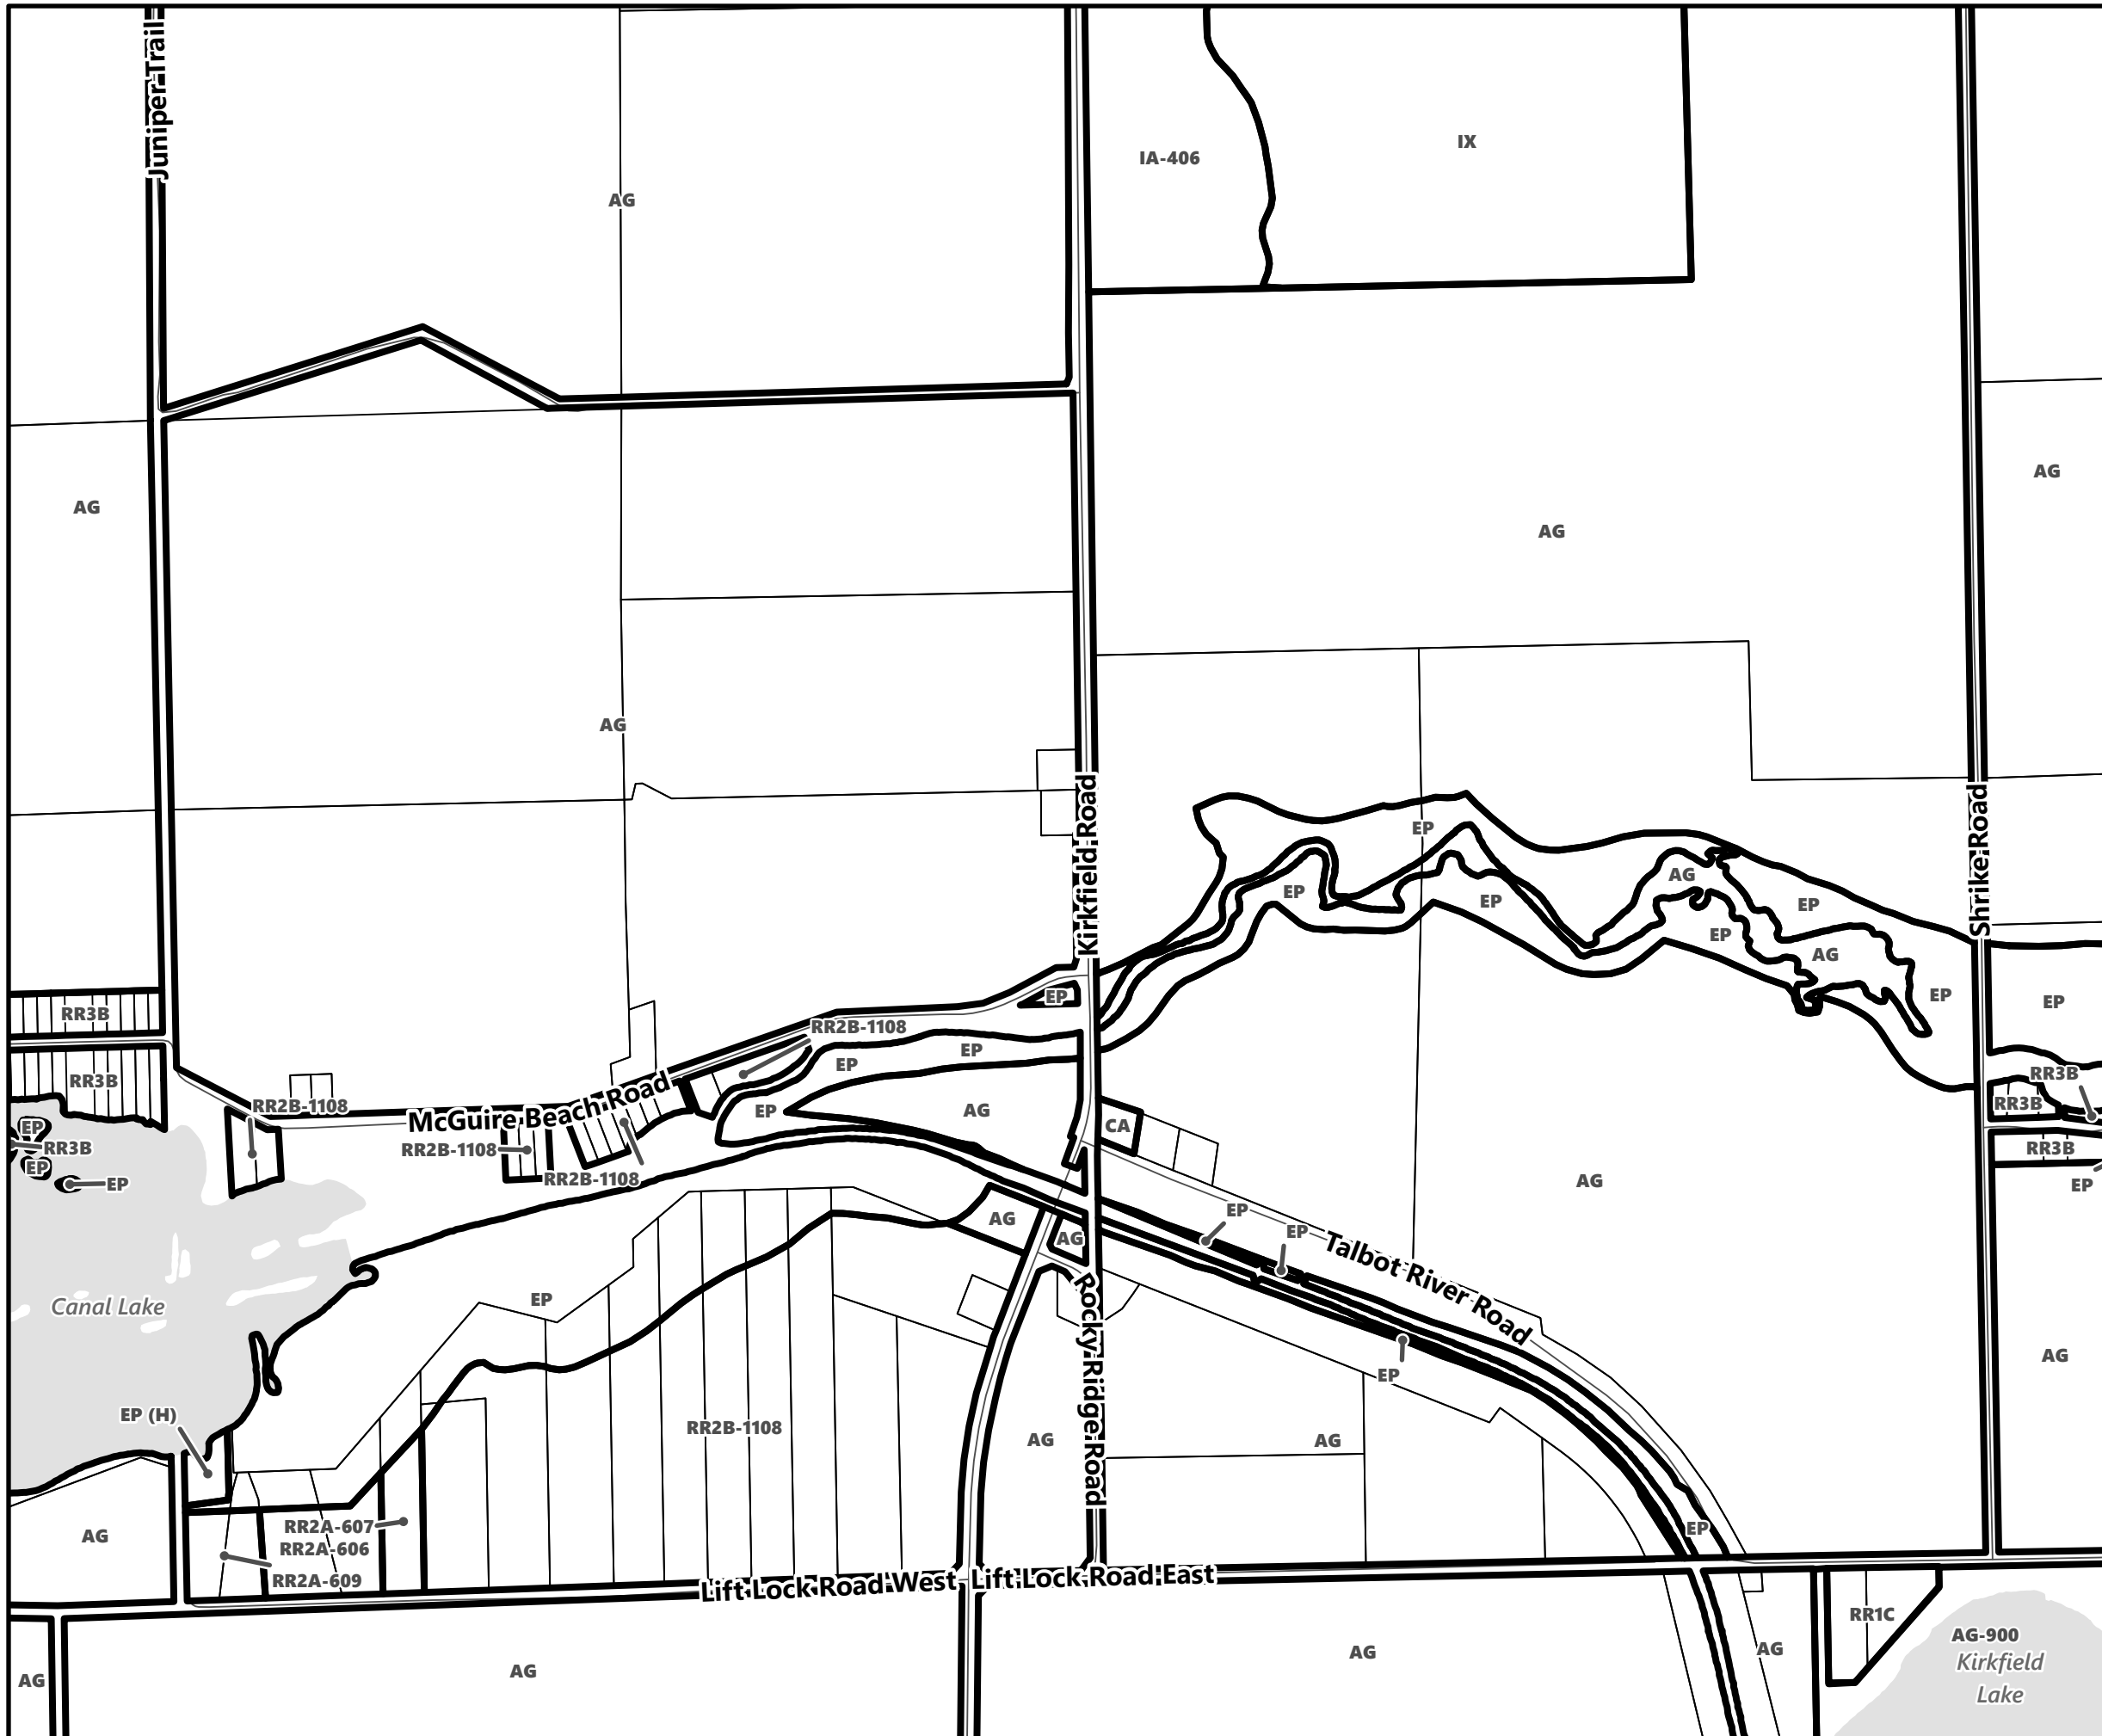

City of Kawartha Lakes Rural Zoning By-law Schedule A-B62

Legend

- City of Kawartha Lakes Boundary
- Zone Boundary

March 2024

Sources:
MNDMNR, City of Kawartha Lakes and Teranet
Projection:
NAD 1983 UTM Zone 17N