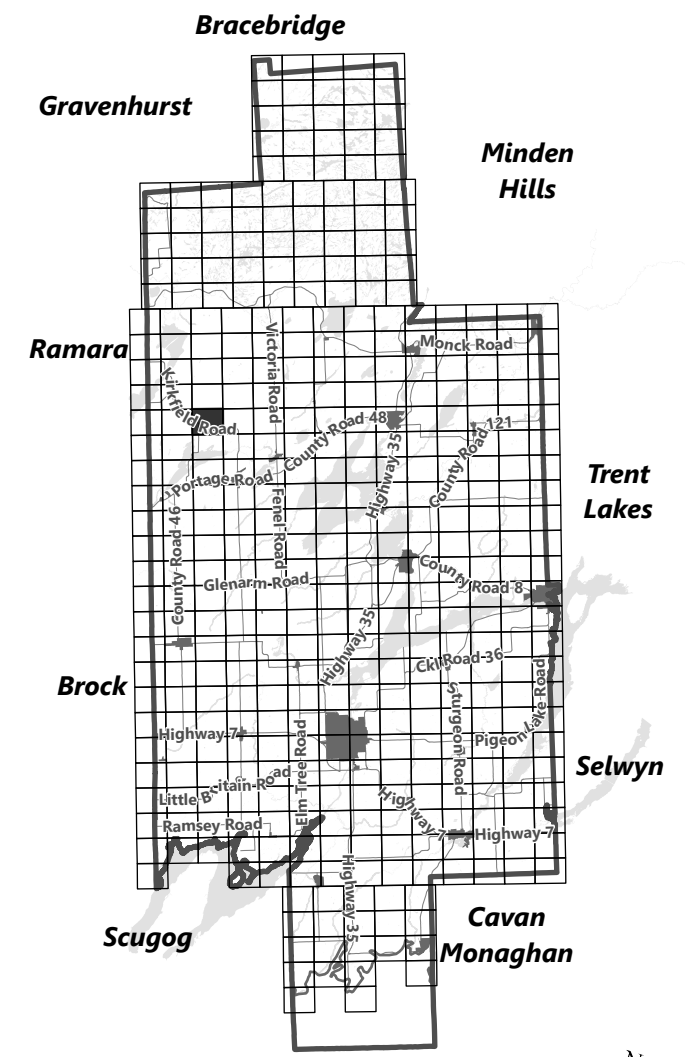

City of Kawartha Lakes Rural Zoning By-law Schedule A-B47

Legend

- City of Kawartha Lakes Boundary
- Zone Boundary

March 2024

Sources:
MNDMNR, City of Kawartha Lakes and Teranet
Projection:
NAD 1983 UTM Zone 17N