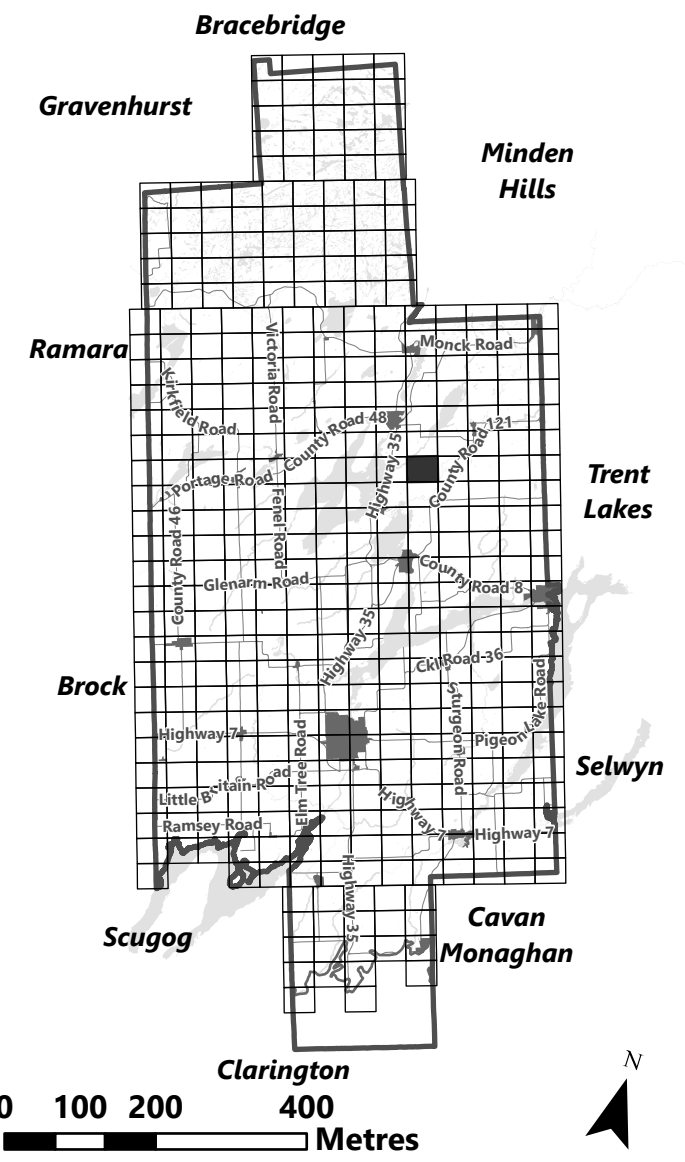

City of Kawartha Lakes Rural Zoning By-law Schedule A-B82

Legend

- City of Kawartha Lakes Boundary
- Zone Boundary

March 2024

Sources:
MNDMNR, City of Kawartha Lakes and Teranet
Projection:
NAD 1983 UTM Zone 17N