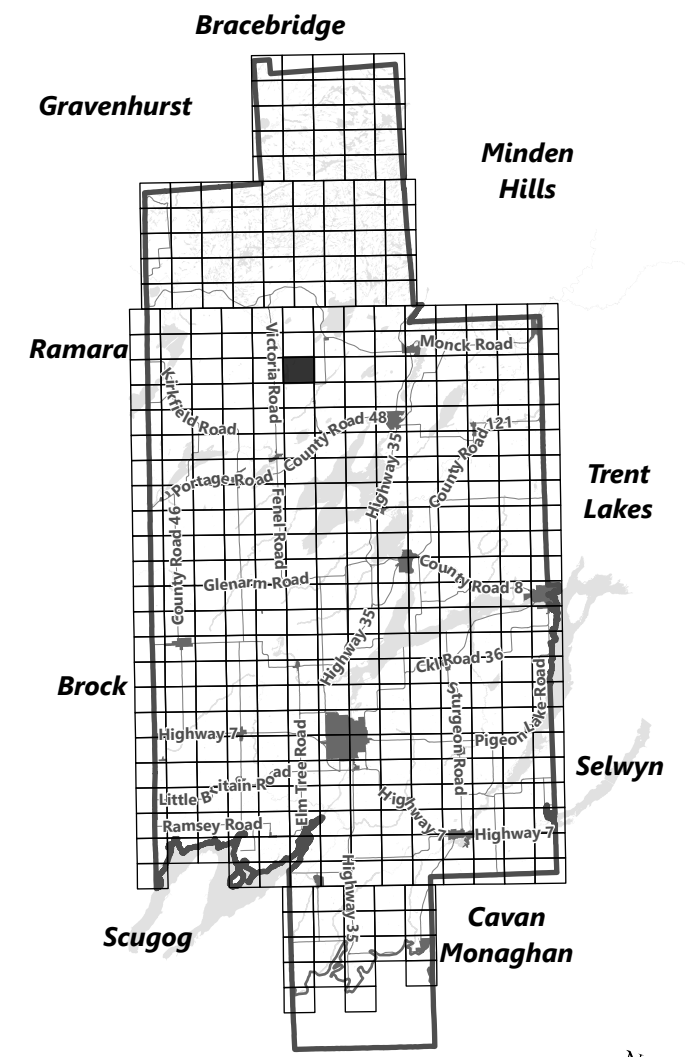

**City of Kawartha Lakes
Rural Zoning By-law
Schedule A-B22**

Legend

- City of Kawartha Lakes Boundary
- Zone Boundary

March 2024

Sources:
MNDMNR, City of Kawartha Lakes and Teranet
Projection:
NAD 1983 UTM Zone 17N