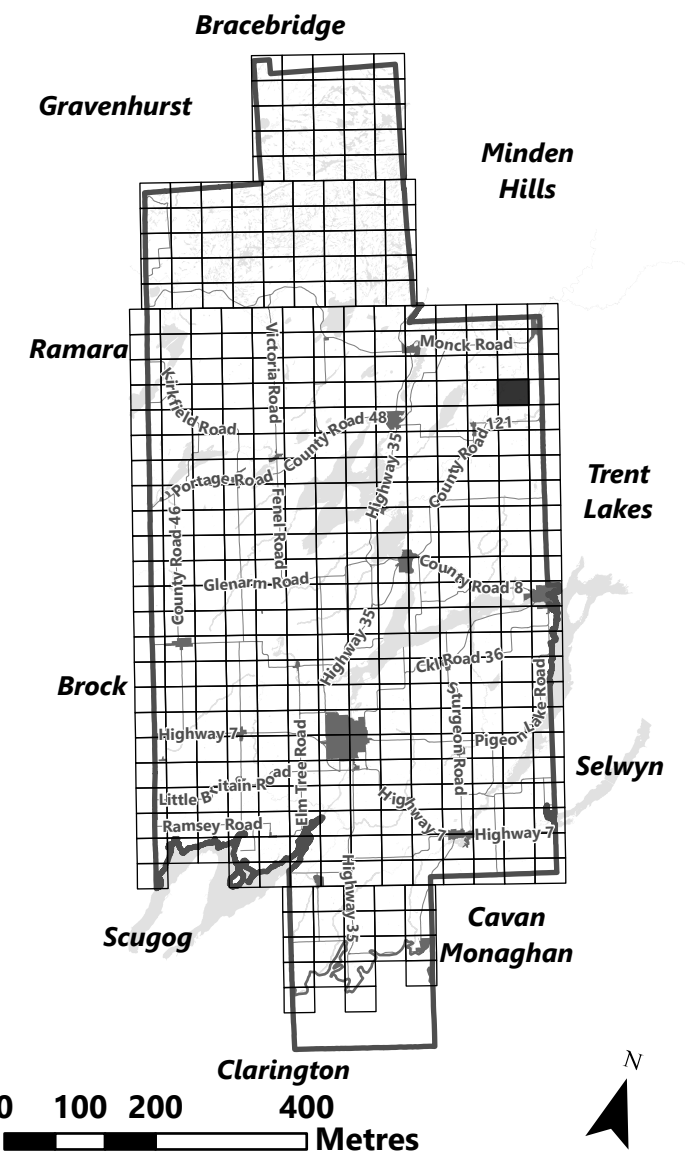

March 2024

Sources:
MNDMNR, City of Kawartha Lakes and Teranet
Projection:
NAD 1983 UTM Zone 17N

City of Kawartha Lakes Rural Zoning By-law Schedule A-B43

Legend

- City of Kawartha Lakes Boundary
- Zone Boundary