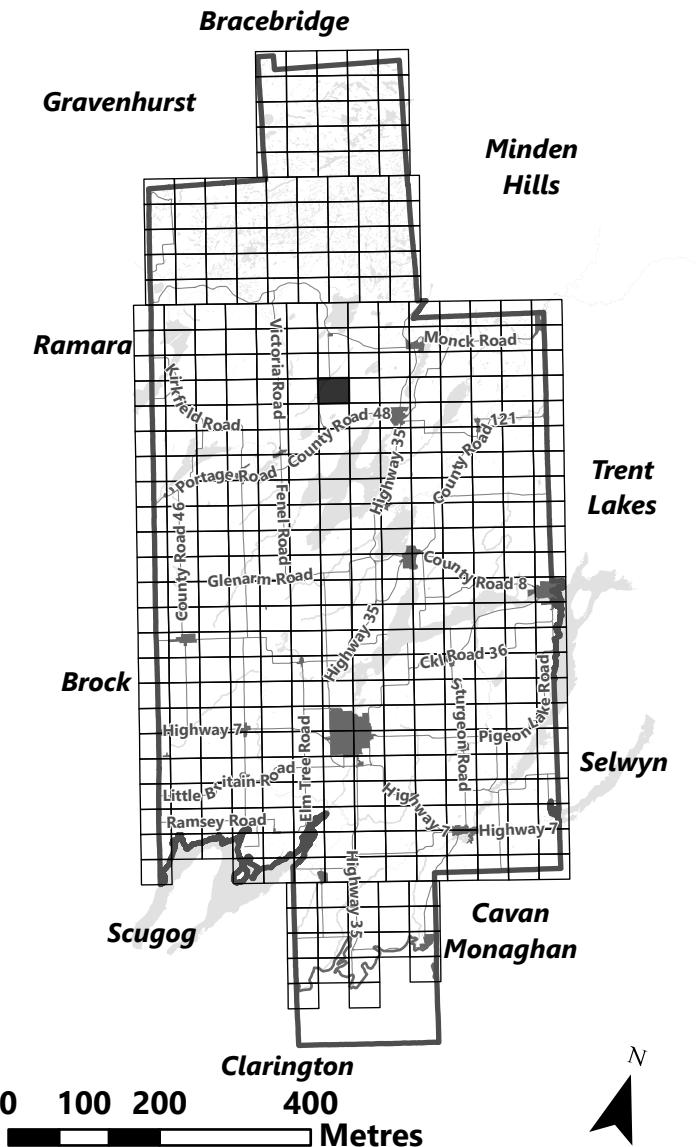

March 2024

Sources:
MNDMNR, City of Kawartha Lakes and Teranet
Projection:
NAD 1983 UTM Zone 17N

City of Kawartha Lakes Rural Zoning By-law Schedule A-B37

Legend

- City of Kawartha Lakes Boundary
- Zone Boundary