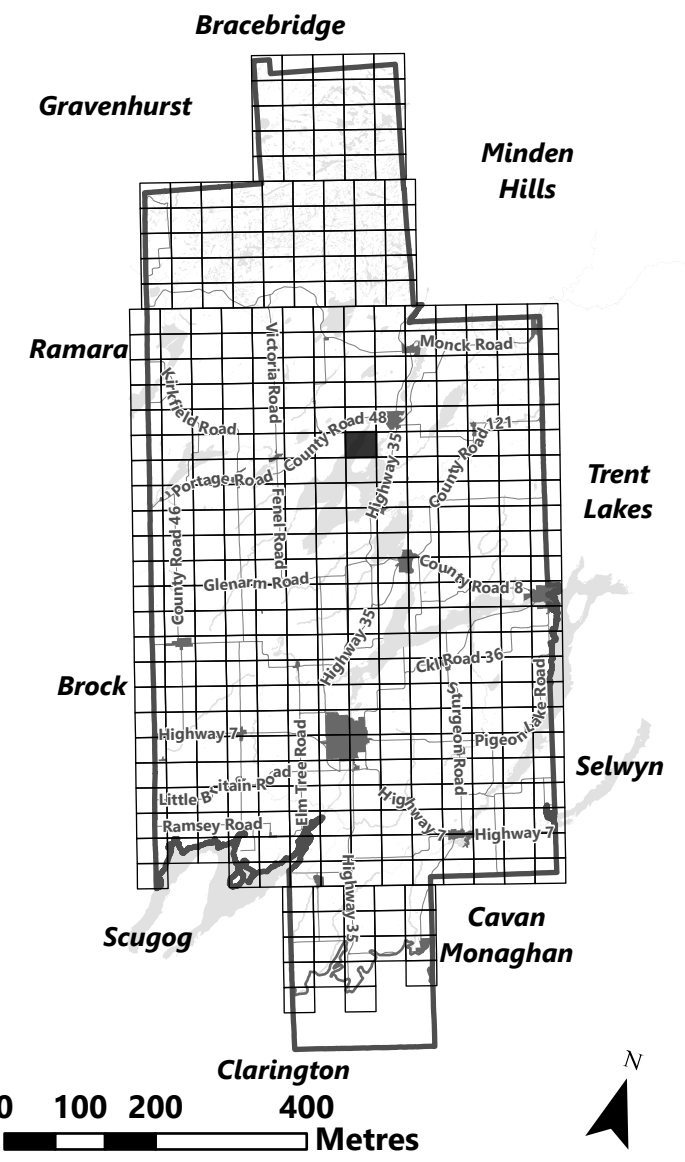

March 2024

Sources:
MNDMNR, City of Kawartha Lakes and Teranet
Projection:
NAD 1983 UTM Zone 17N

City of Kawartha Lakes Rural Zoning By-law Schedule A-B66

Legend

- City of Kawartha Lakes Boundary
- Zone Boundary
- ▨ Conservation Authority Regulated Area
- ▨ Kawartha Region Conservation Authority