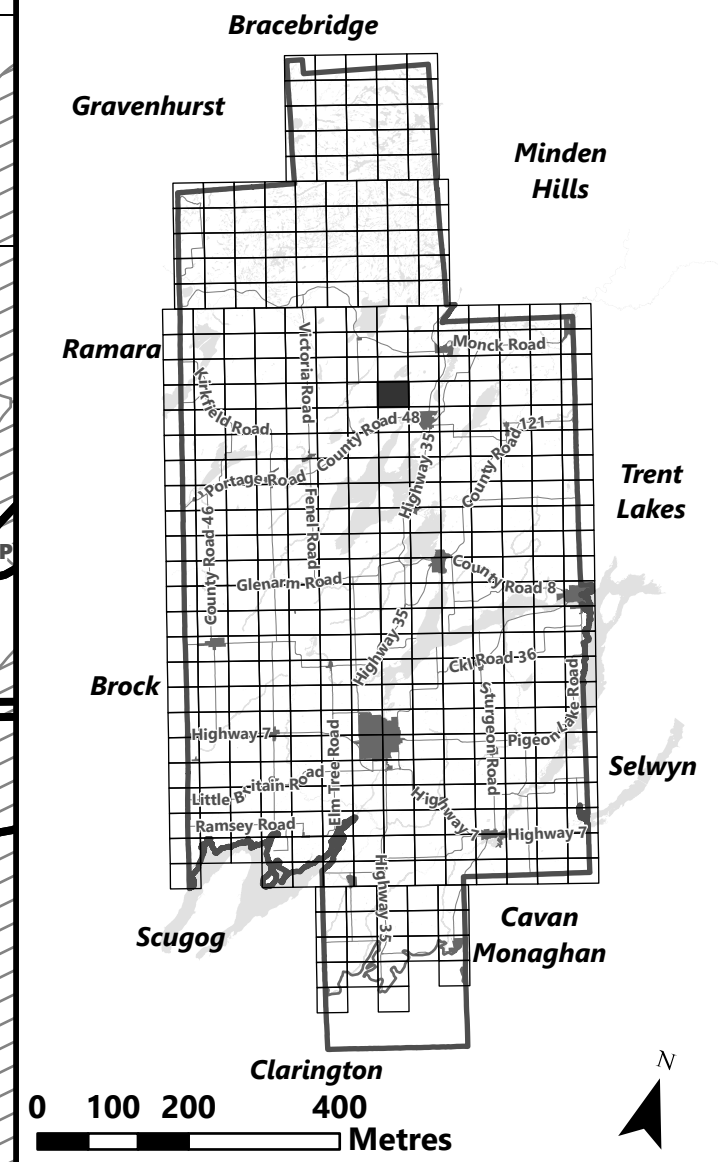

March 2024

Sources:
MNDMNR, City of Kawartha Lakes and Teranet
Projection:
NAD 1983 UTM Zone 17N

**City of Kawartha Lakes
Rural Zoning By-law
Schedule A-B38**

Legend

- City of Kawartha Lakes Boundary
- Zone Boundary
- ▨ Conservation Authority Regulated Area
- ▨ Kawartha Region Conservation Authority