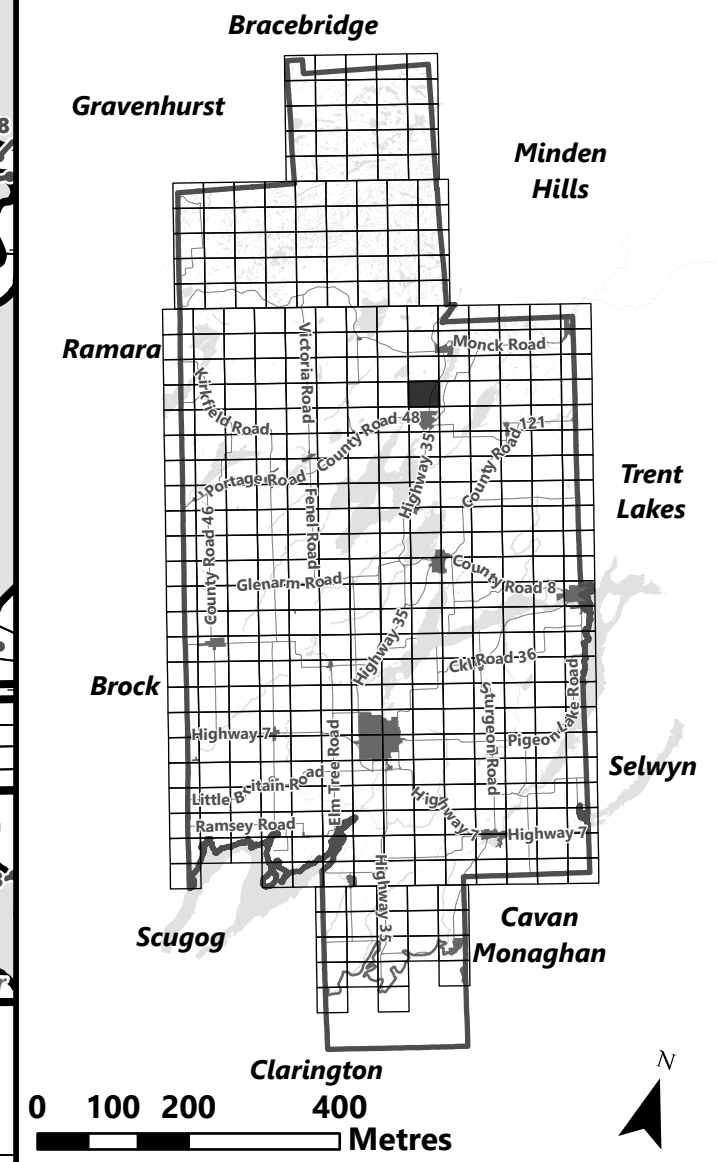

City of Kawartha Lakes Rural Zoning By-law Schedule A-B39

Legend

- City of Kawartha Lakes Boundary
- Zone Boundary
- Conservation Authority Regulated Area
- Kawartha Region Conservation Authority

March 2024

Sources:
MNDMNR, City of Kawartha Lakes and Teranet
Projection:
NAD 1983 UTM Zone 17N