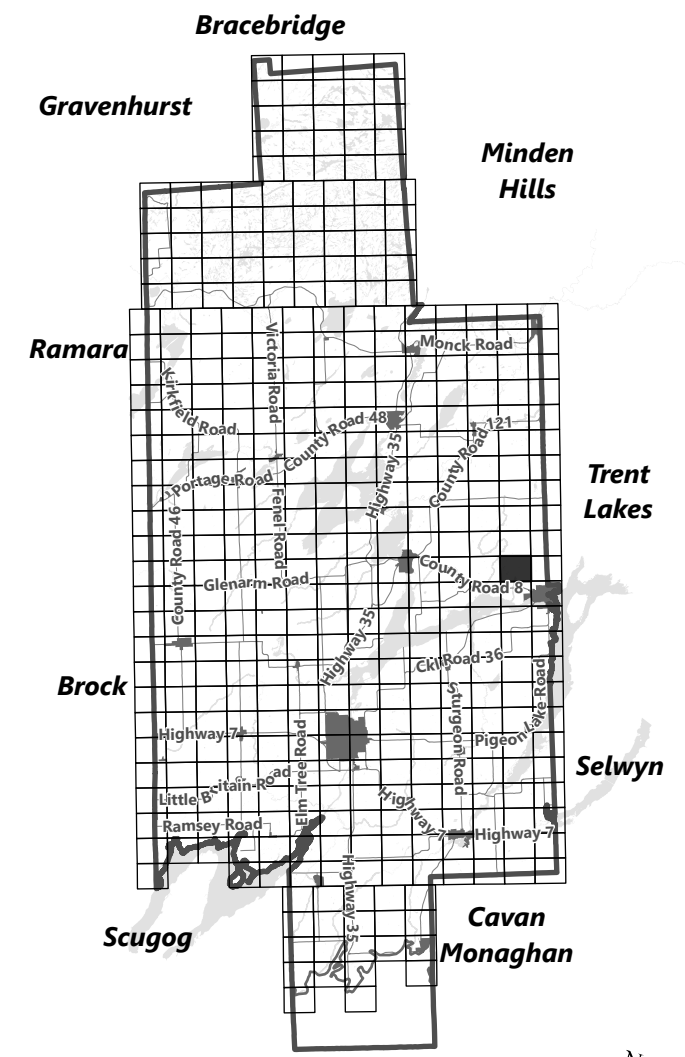

City of Kawartha Lakes Rural Zoning By-law Schedule A-C57

Legend

- City of Kawartha Lakes Boundary
- Zone Boundary
- ▨ Conservation Authority Regulated Area
- ▨ Kawartha Region Conservation Authority

March 2024

Sources:
MNDMNR, City of Kawartha Lakes and Teranet
Projection:
NAD 1983 UTM Zone 17N