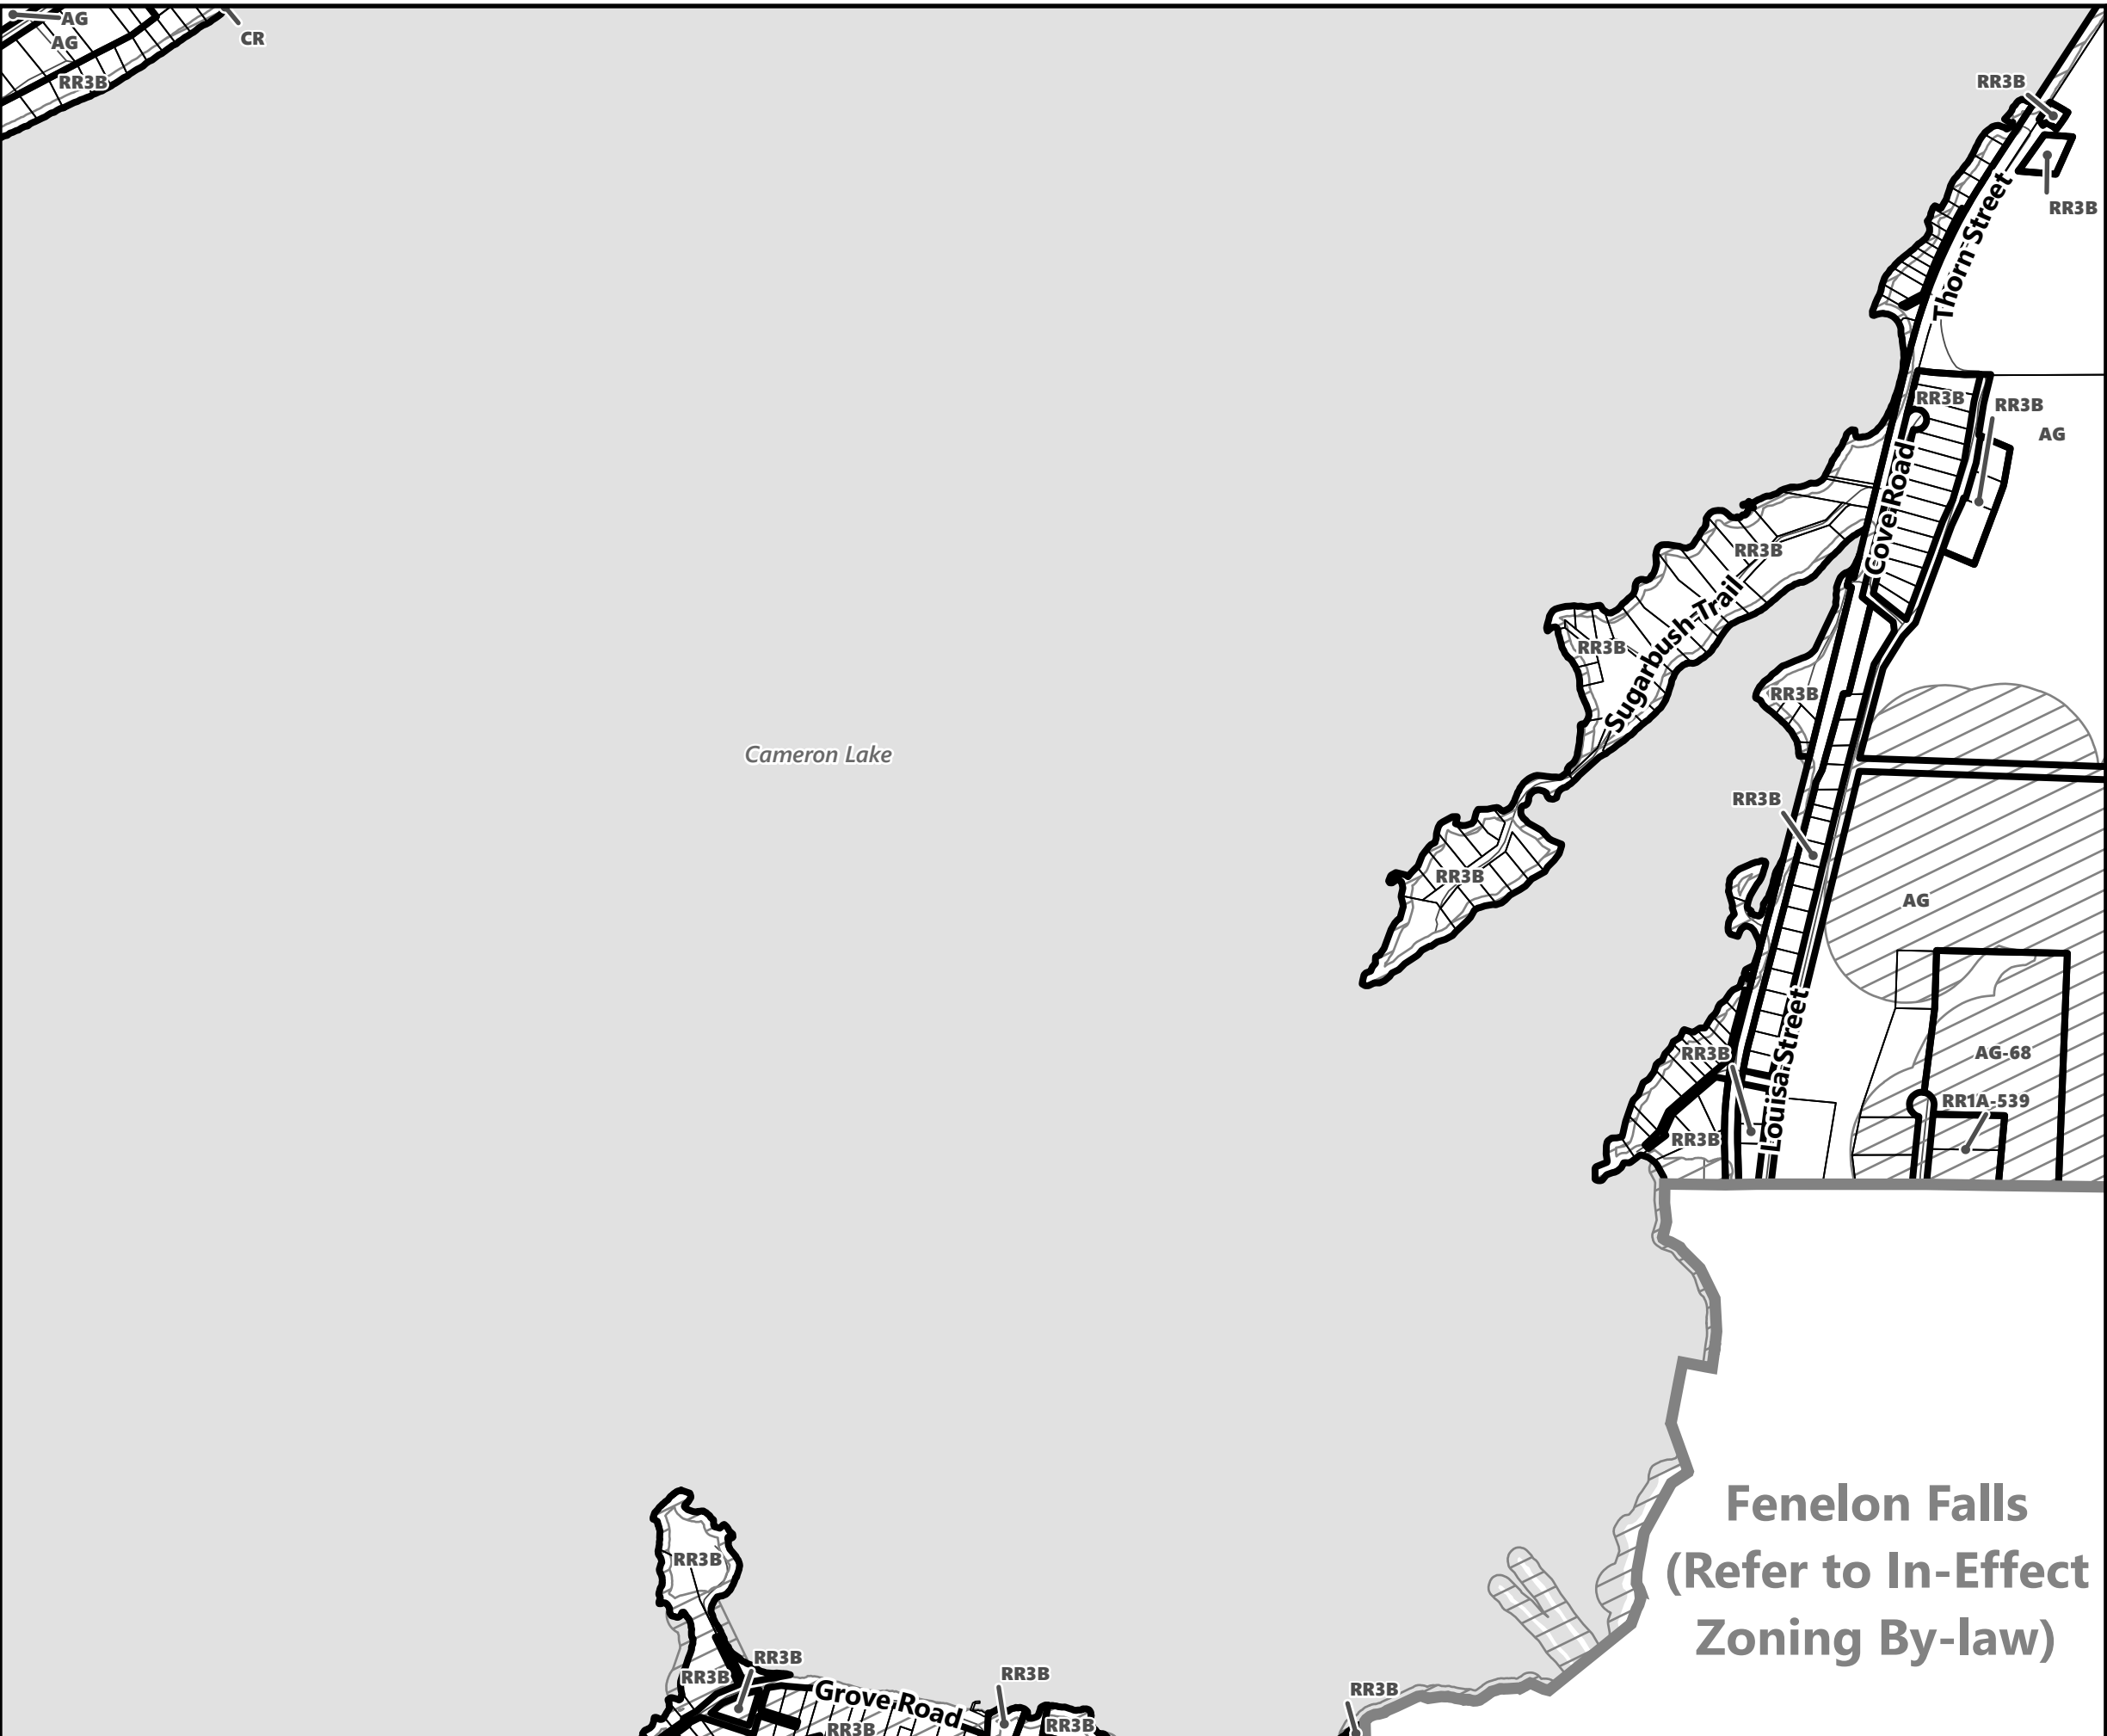

Kawartha Lakes

City of Kawartha Lakes

Rural Zoning By-law

Schedule A-C39

1. **Legend**
2. City of Kawartha Lakes Boundary
   - Zone Boundary
   - ▨ Conservation Authority Regulated Area
   - ▨ Kawartha Region Conservation Authority