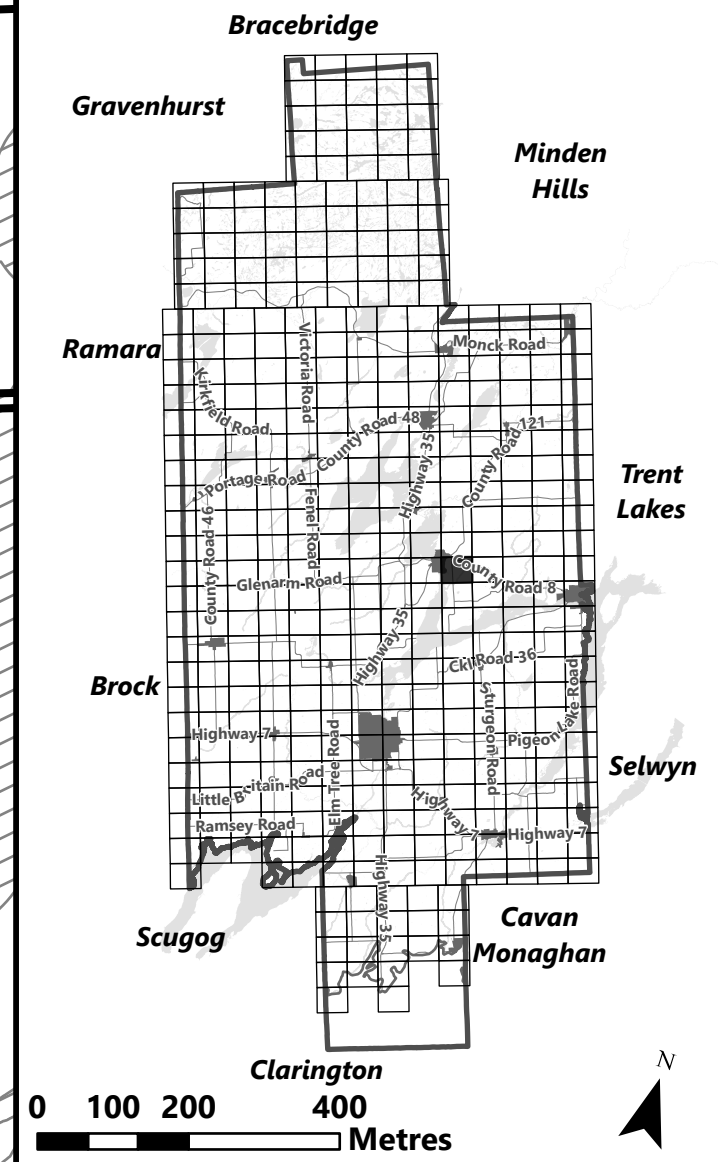

March 2024

Sources:
MNDMNR, City of Kawartha Lakes and Teranet
Projection:
NAD 1983 UTM Zone 17N

**City of Kawartha Lakes
Rural Zoning By-law
Schedule A-C55**

Legend

-  City of Kawartha Lakes Boundary
-  Zone Boundary
- Conservation Authority Regulated Area**
-  Kawartha Region Conservation Authority