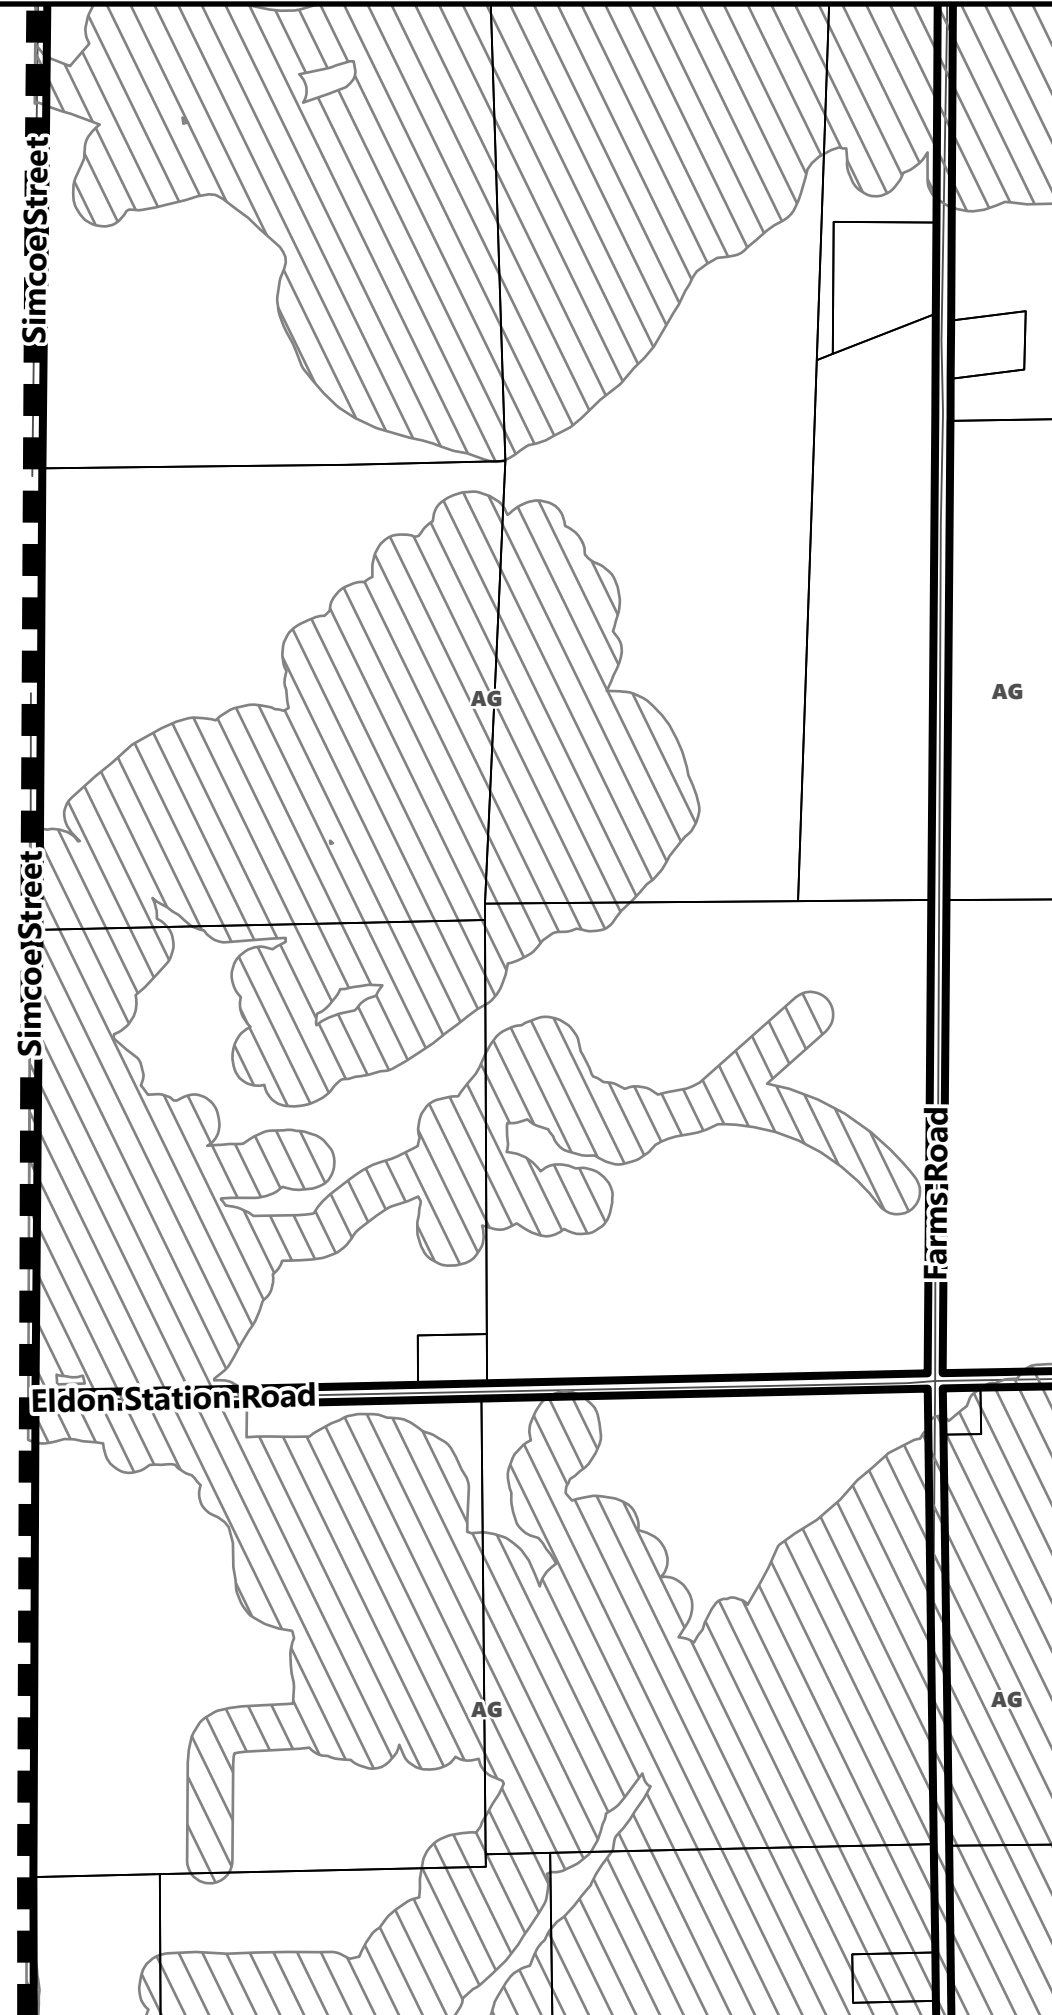

City of Kawartha Lakes Rural Zoning By-law Schedule A-C17

Legend

- City of Kawartha Lakes Boundary
- Zone Boundary
- **Conservation Authority Regulated Area**
- Lake Simcoe Region Conservation Authority

March 2024

Sources:
MNDMNR, City of Kawartha Lakes and Teranet
Projection:
NAD 1983 UTM Zone 17N