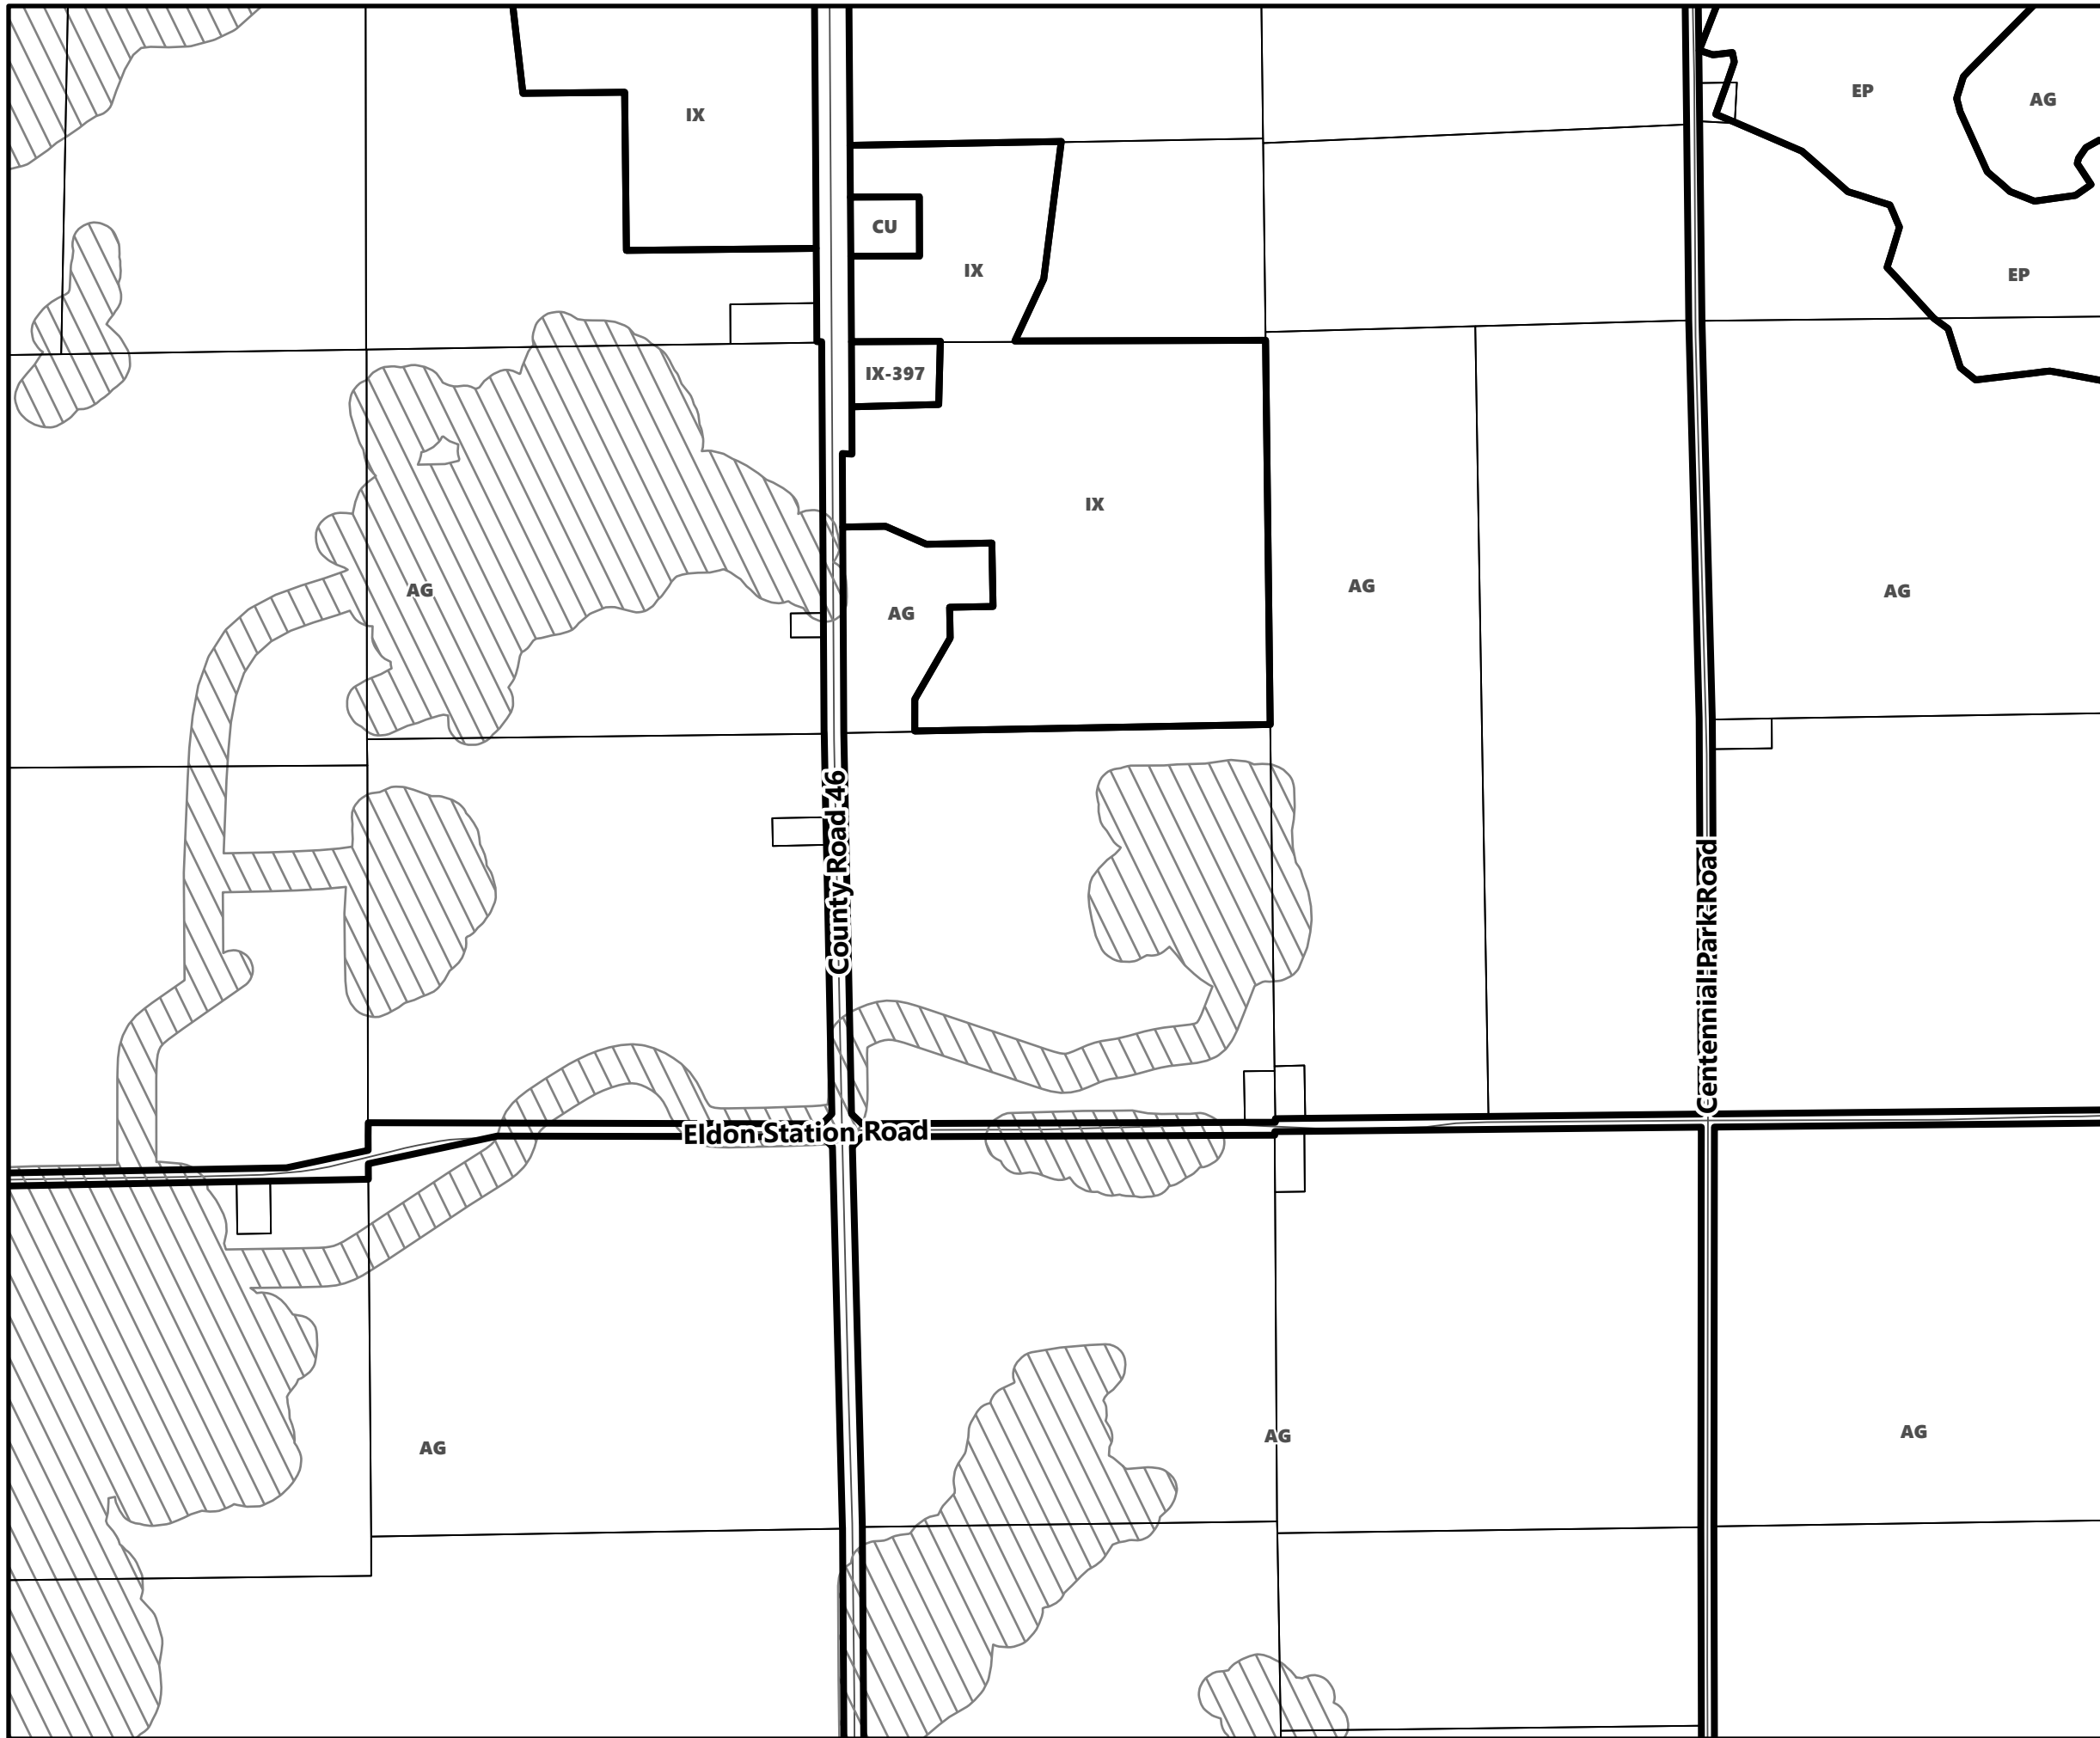

March 2024

Sources:
MNDMNR, City of Kawartha Lakes and Teranet
Projection:
NAD 1983 UTM Zone 17N

City of Kawartha Lakes Rural Zoning By-law Schedule A-C18

Legend

- City of Kawartha Lakes Boundary
- Zone Boundary
- ▨ Conservation Authority Regulated Area
- ▨ Lake Simcoe Region Conservation Authority