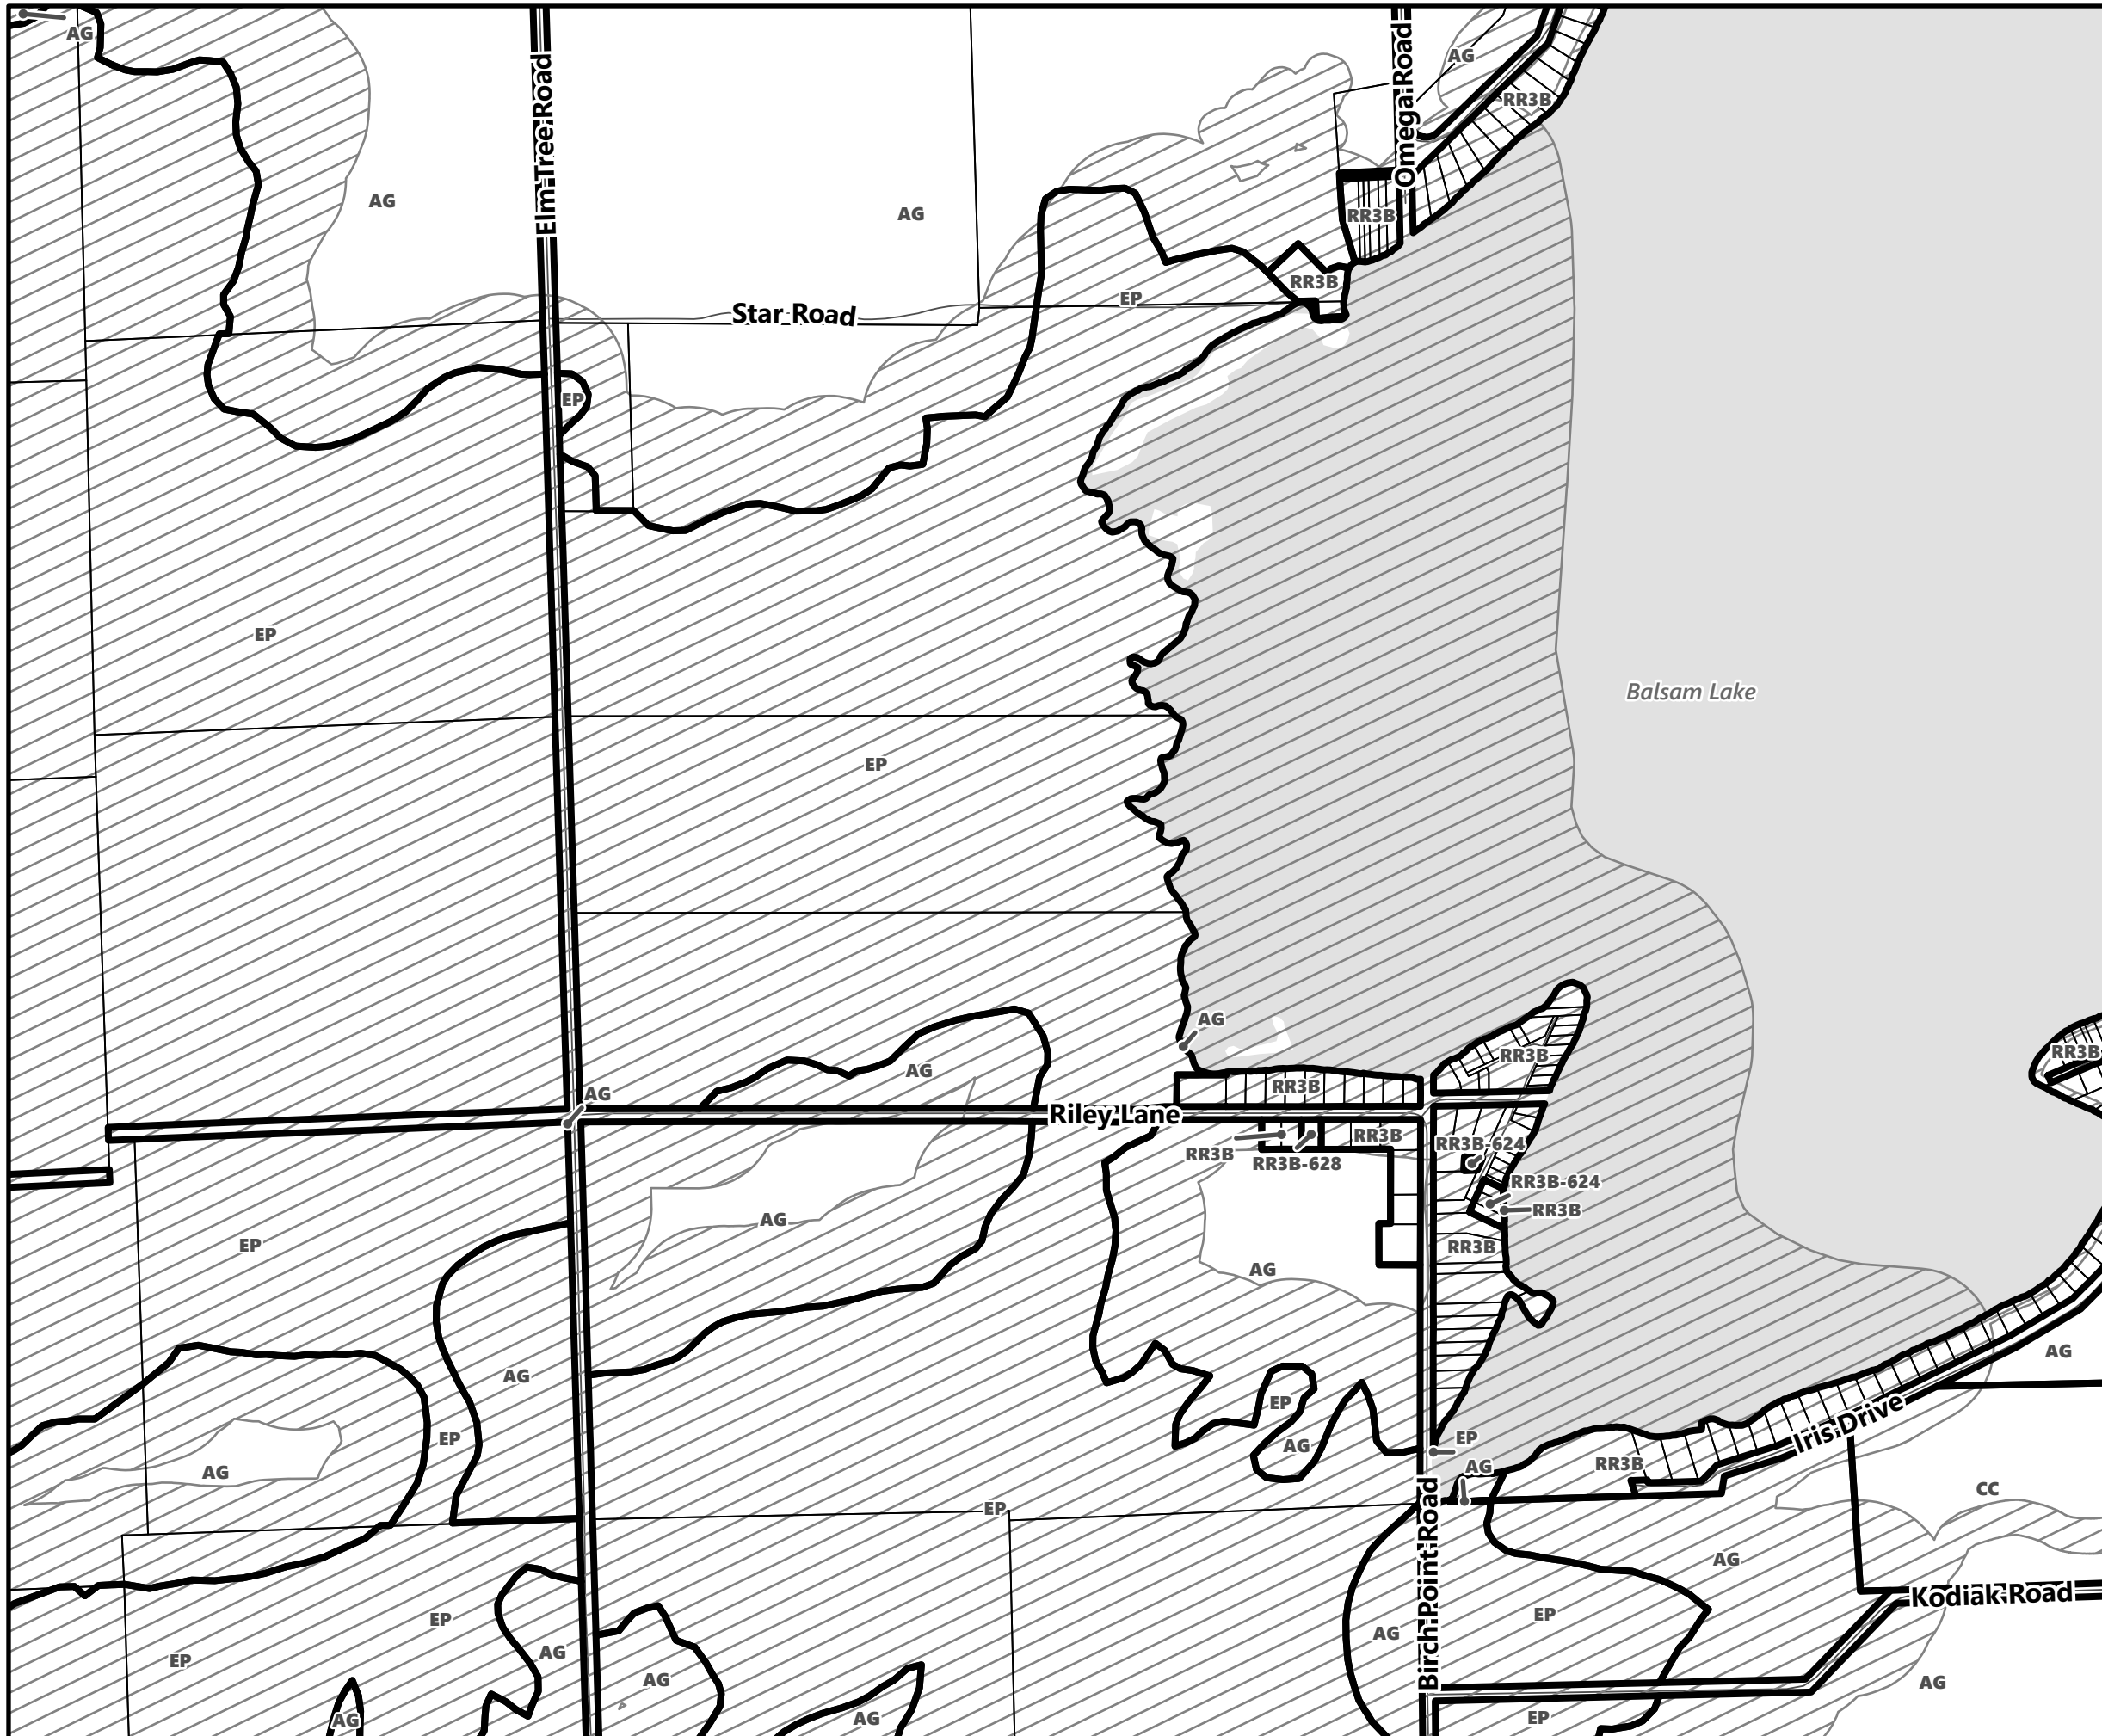

City of Kawartha Lakes Rural Zoning By-law Schedule A-C36

Legend

- City of Kawartha Lakes Boundary
- Zone Boundary
- ▨ Conservation Authority Regulated Area
- ▨ Kawartha Region Conservation Authority

March 2024