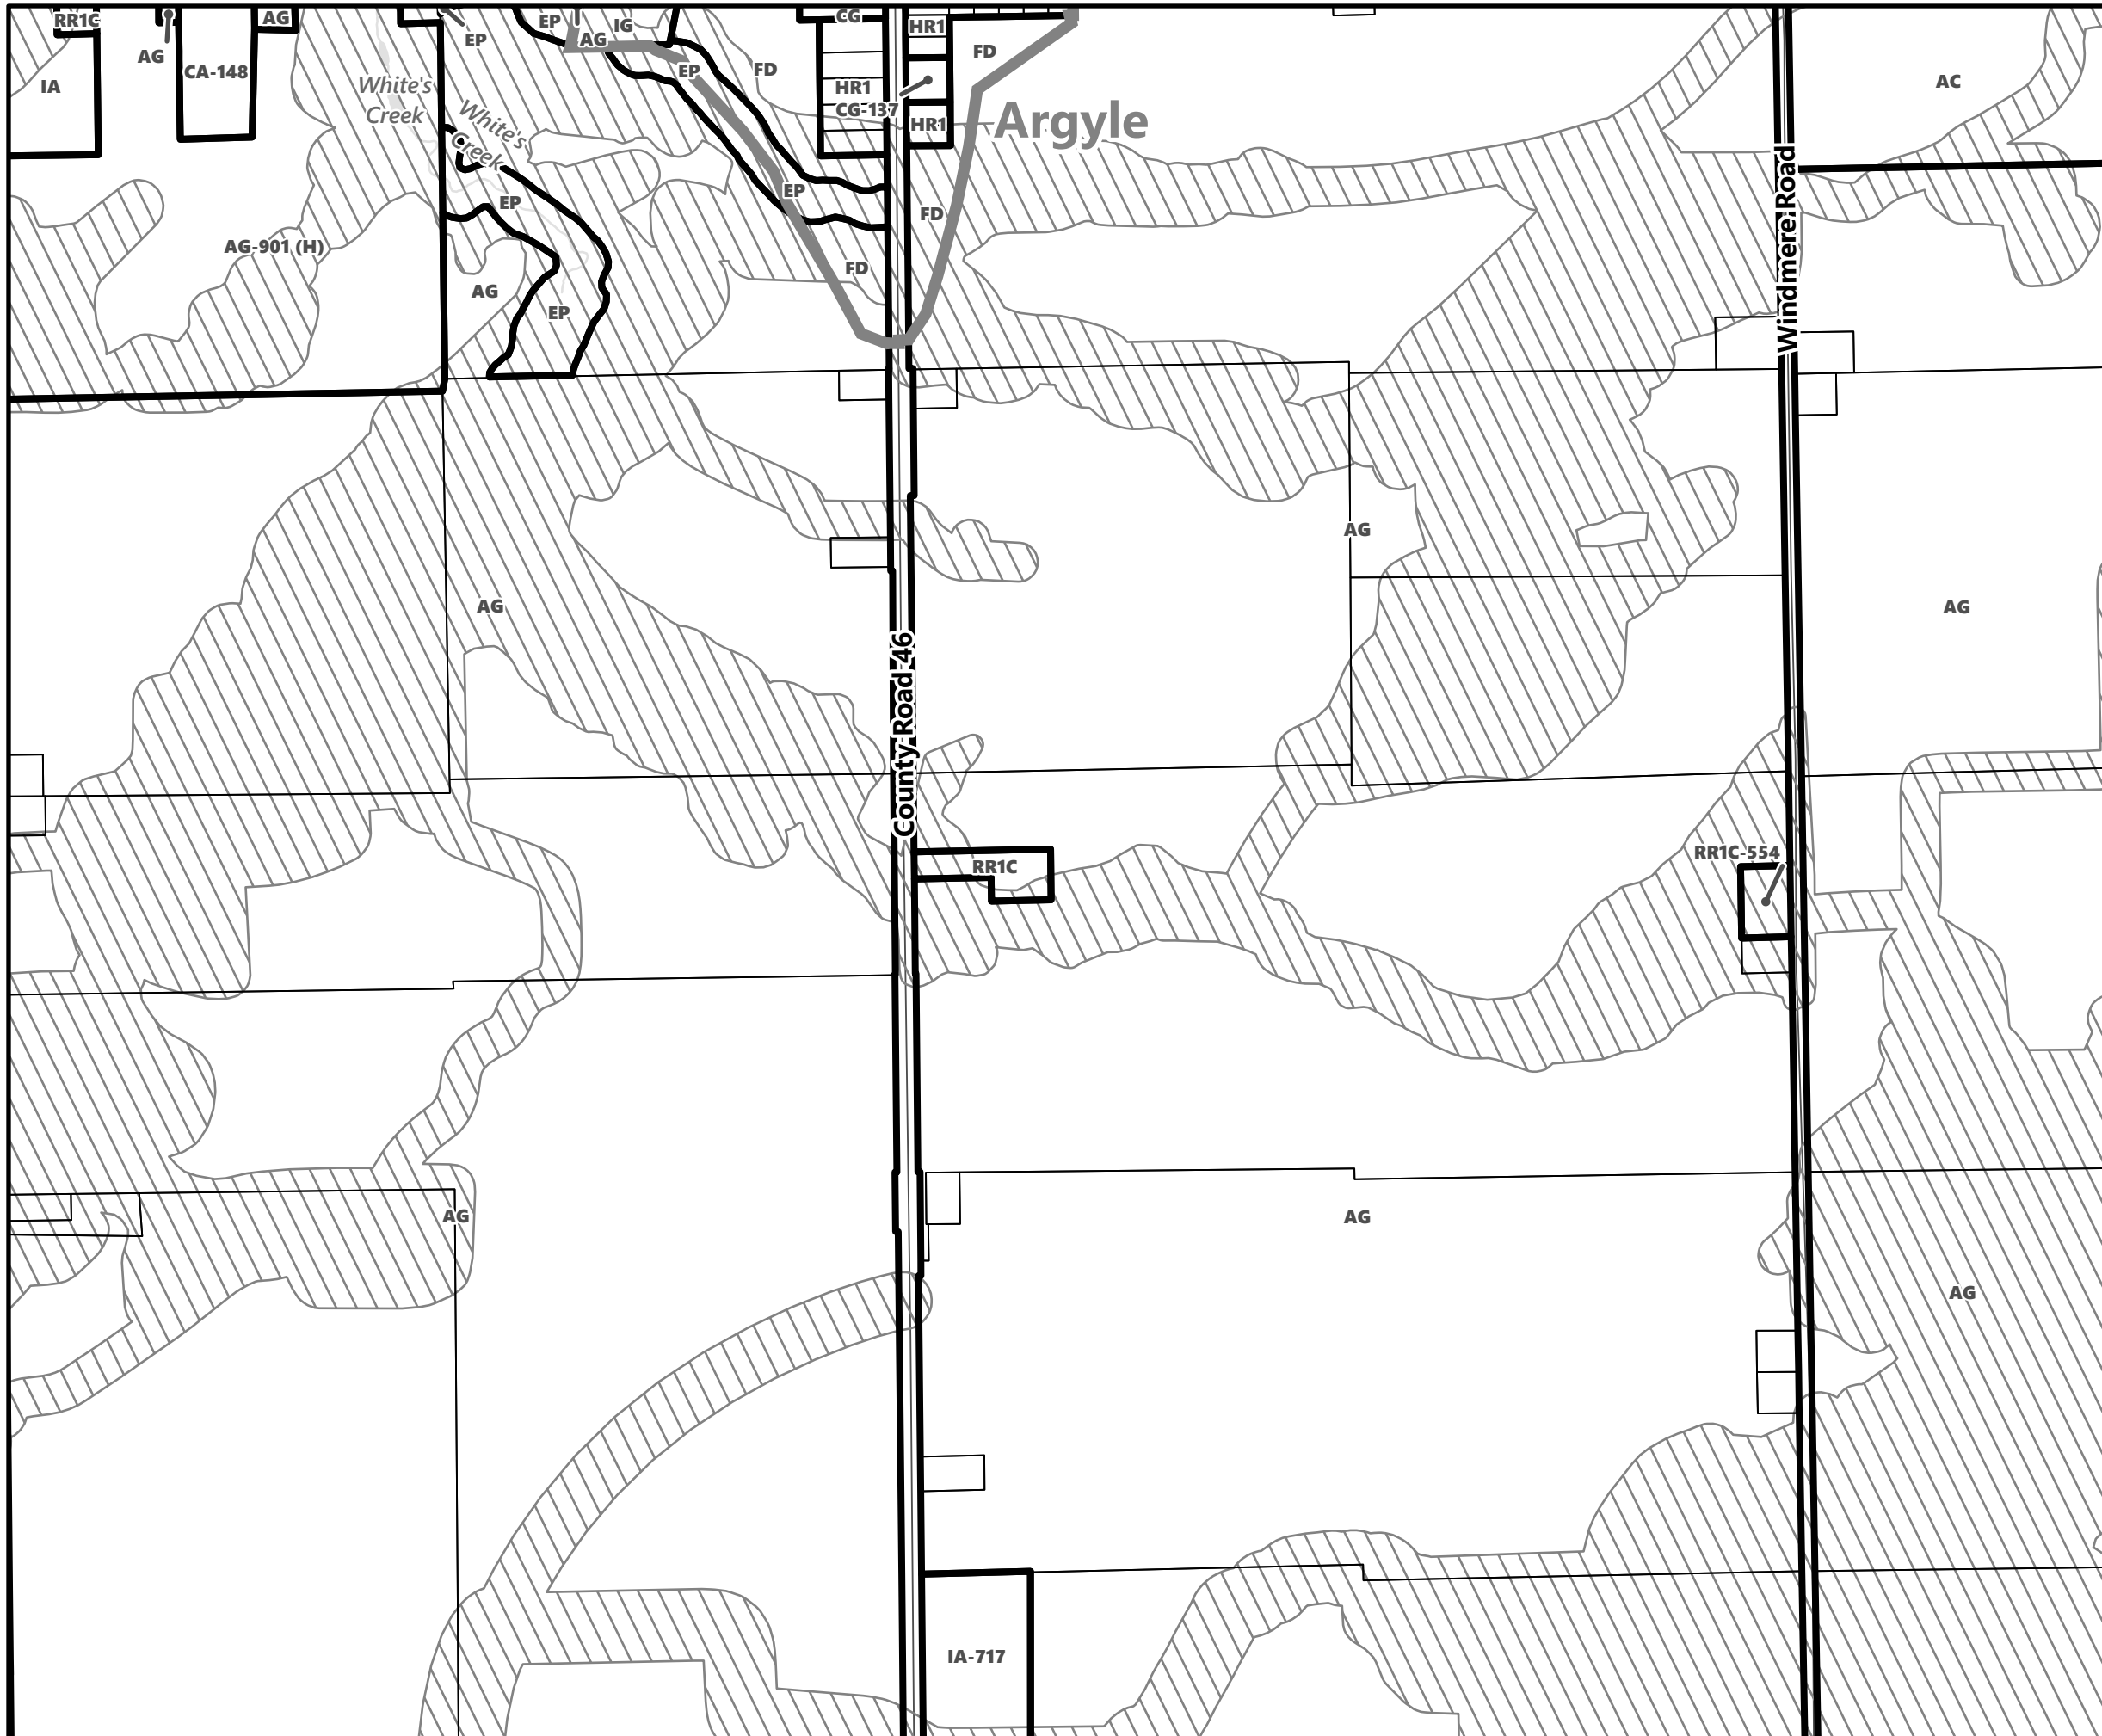

March 2024

Sources:
MNDMNR, City of Kawartha Lakes and Teranet
Projection:
NAD 1983 UTM Zone 17N

City of Kawartha Lakes Rural Zoning By-law Schedule A-C60

Legend

- City of Kawartha Lakes Boundary
- Zone Boundary
- Conservation Authority Regulated Area
- Lake Simcoe Region Conservation Authority