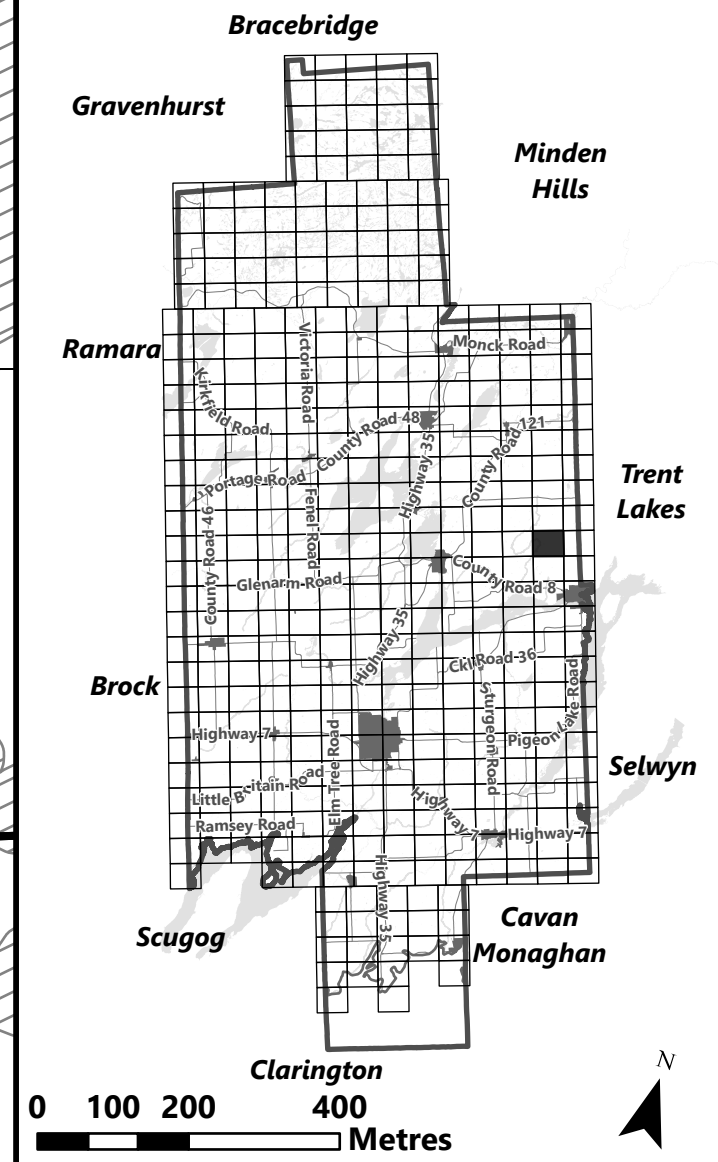

City of Kawartha Lakes Rural Zoning By-law Schedule A-C43

Legend

- City of Kawartha Lakes Boundary
- Zone Boundary
- ▨ Conservation Authority Regulated Area
- ▨ Kawartha Region Conservation Authority

March 2024

Sources:
MNDMNR, City of Kawartha Lakes and Teranet
Projection:
NAD 1983 UTM Zone 17N