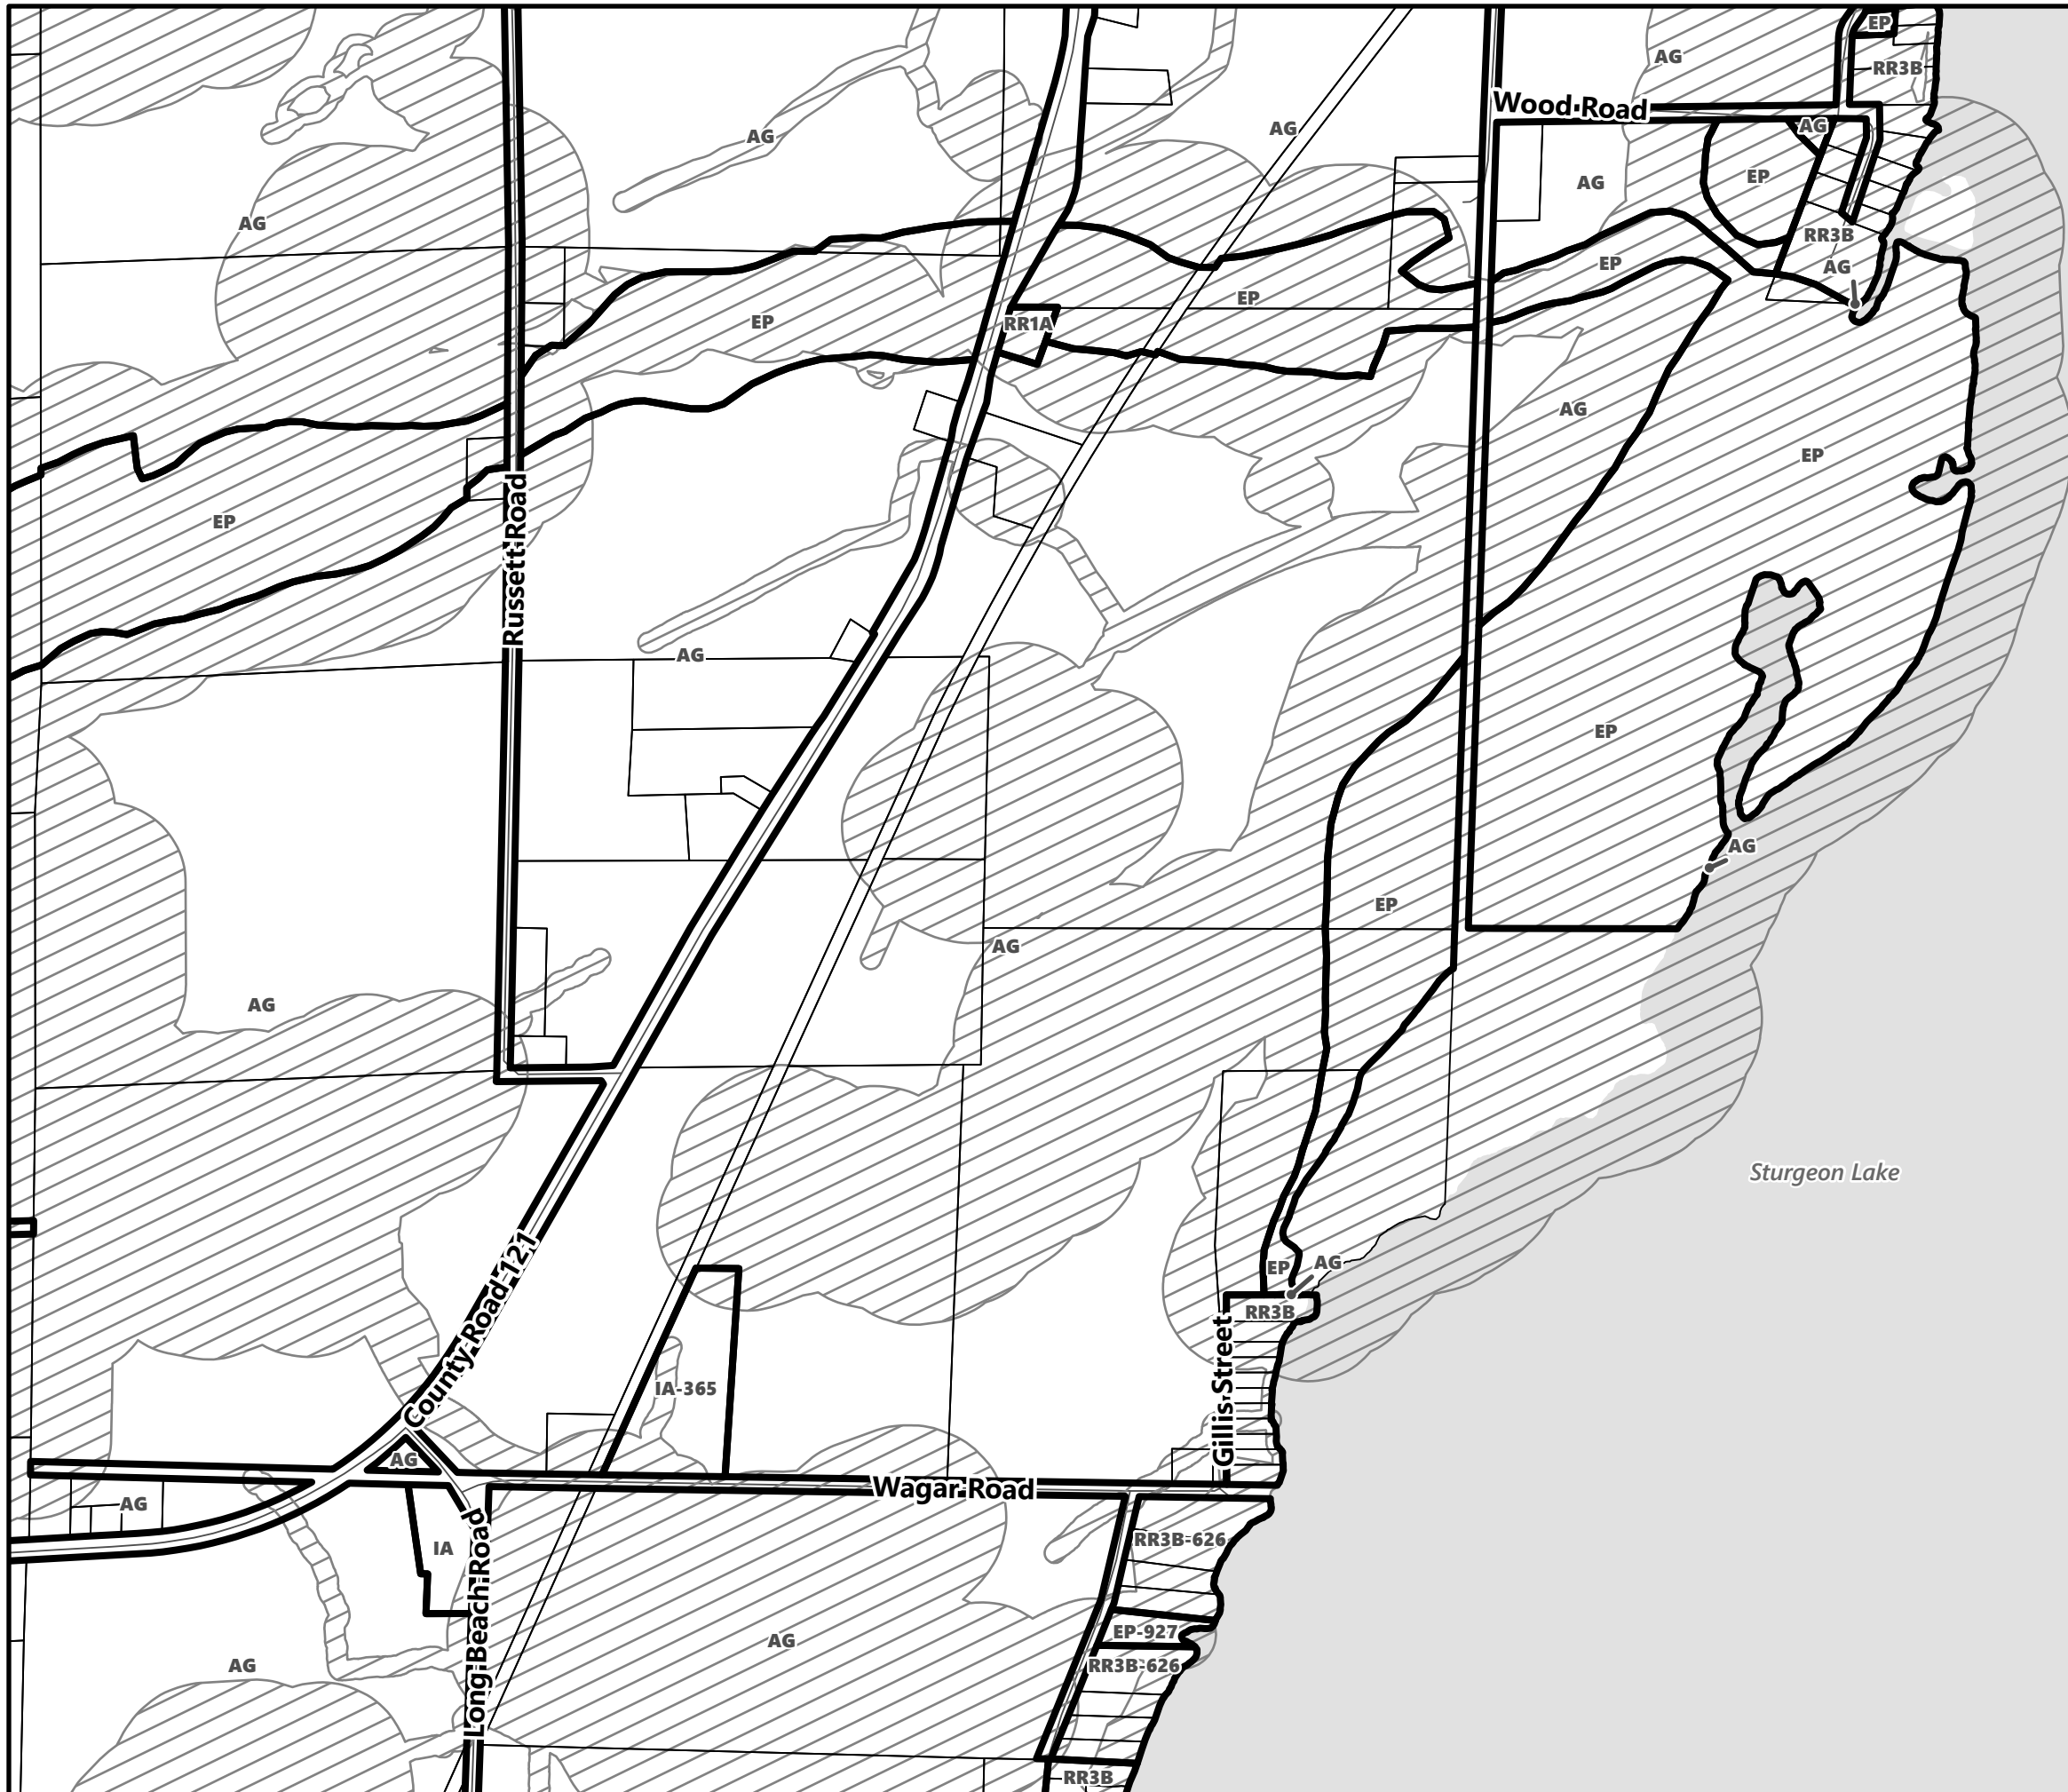

City of Kawartha Lakes Rural Zoning By-law Schedule A-C67

1. **Legend**
2. City of Kawartha Lakes Boundary
   - Zone Boundary
   - ▨ Conservation Authority Regulated Area
   - ▨ Kawartha Region Conservation Authority