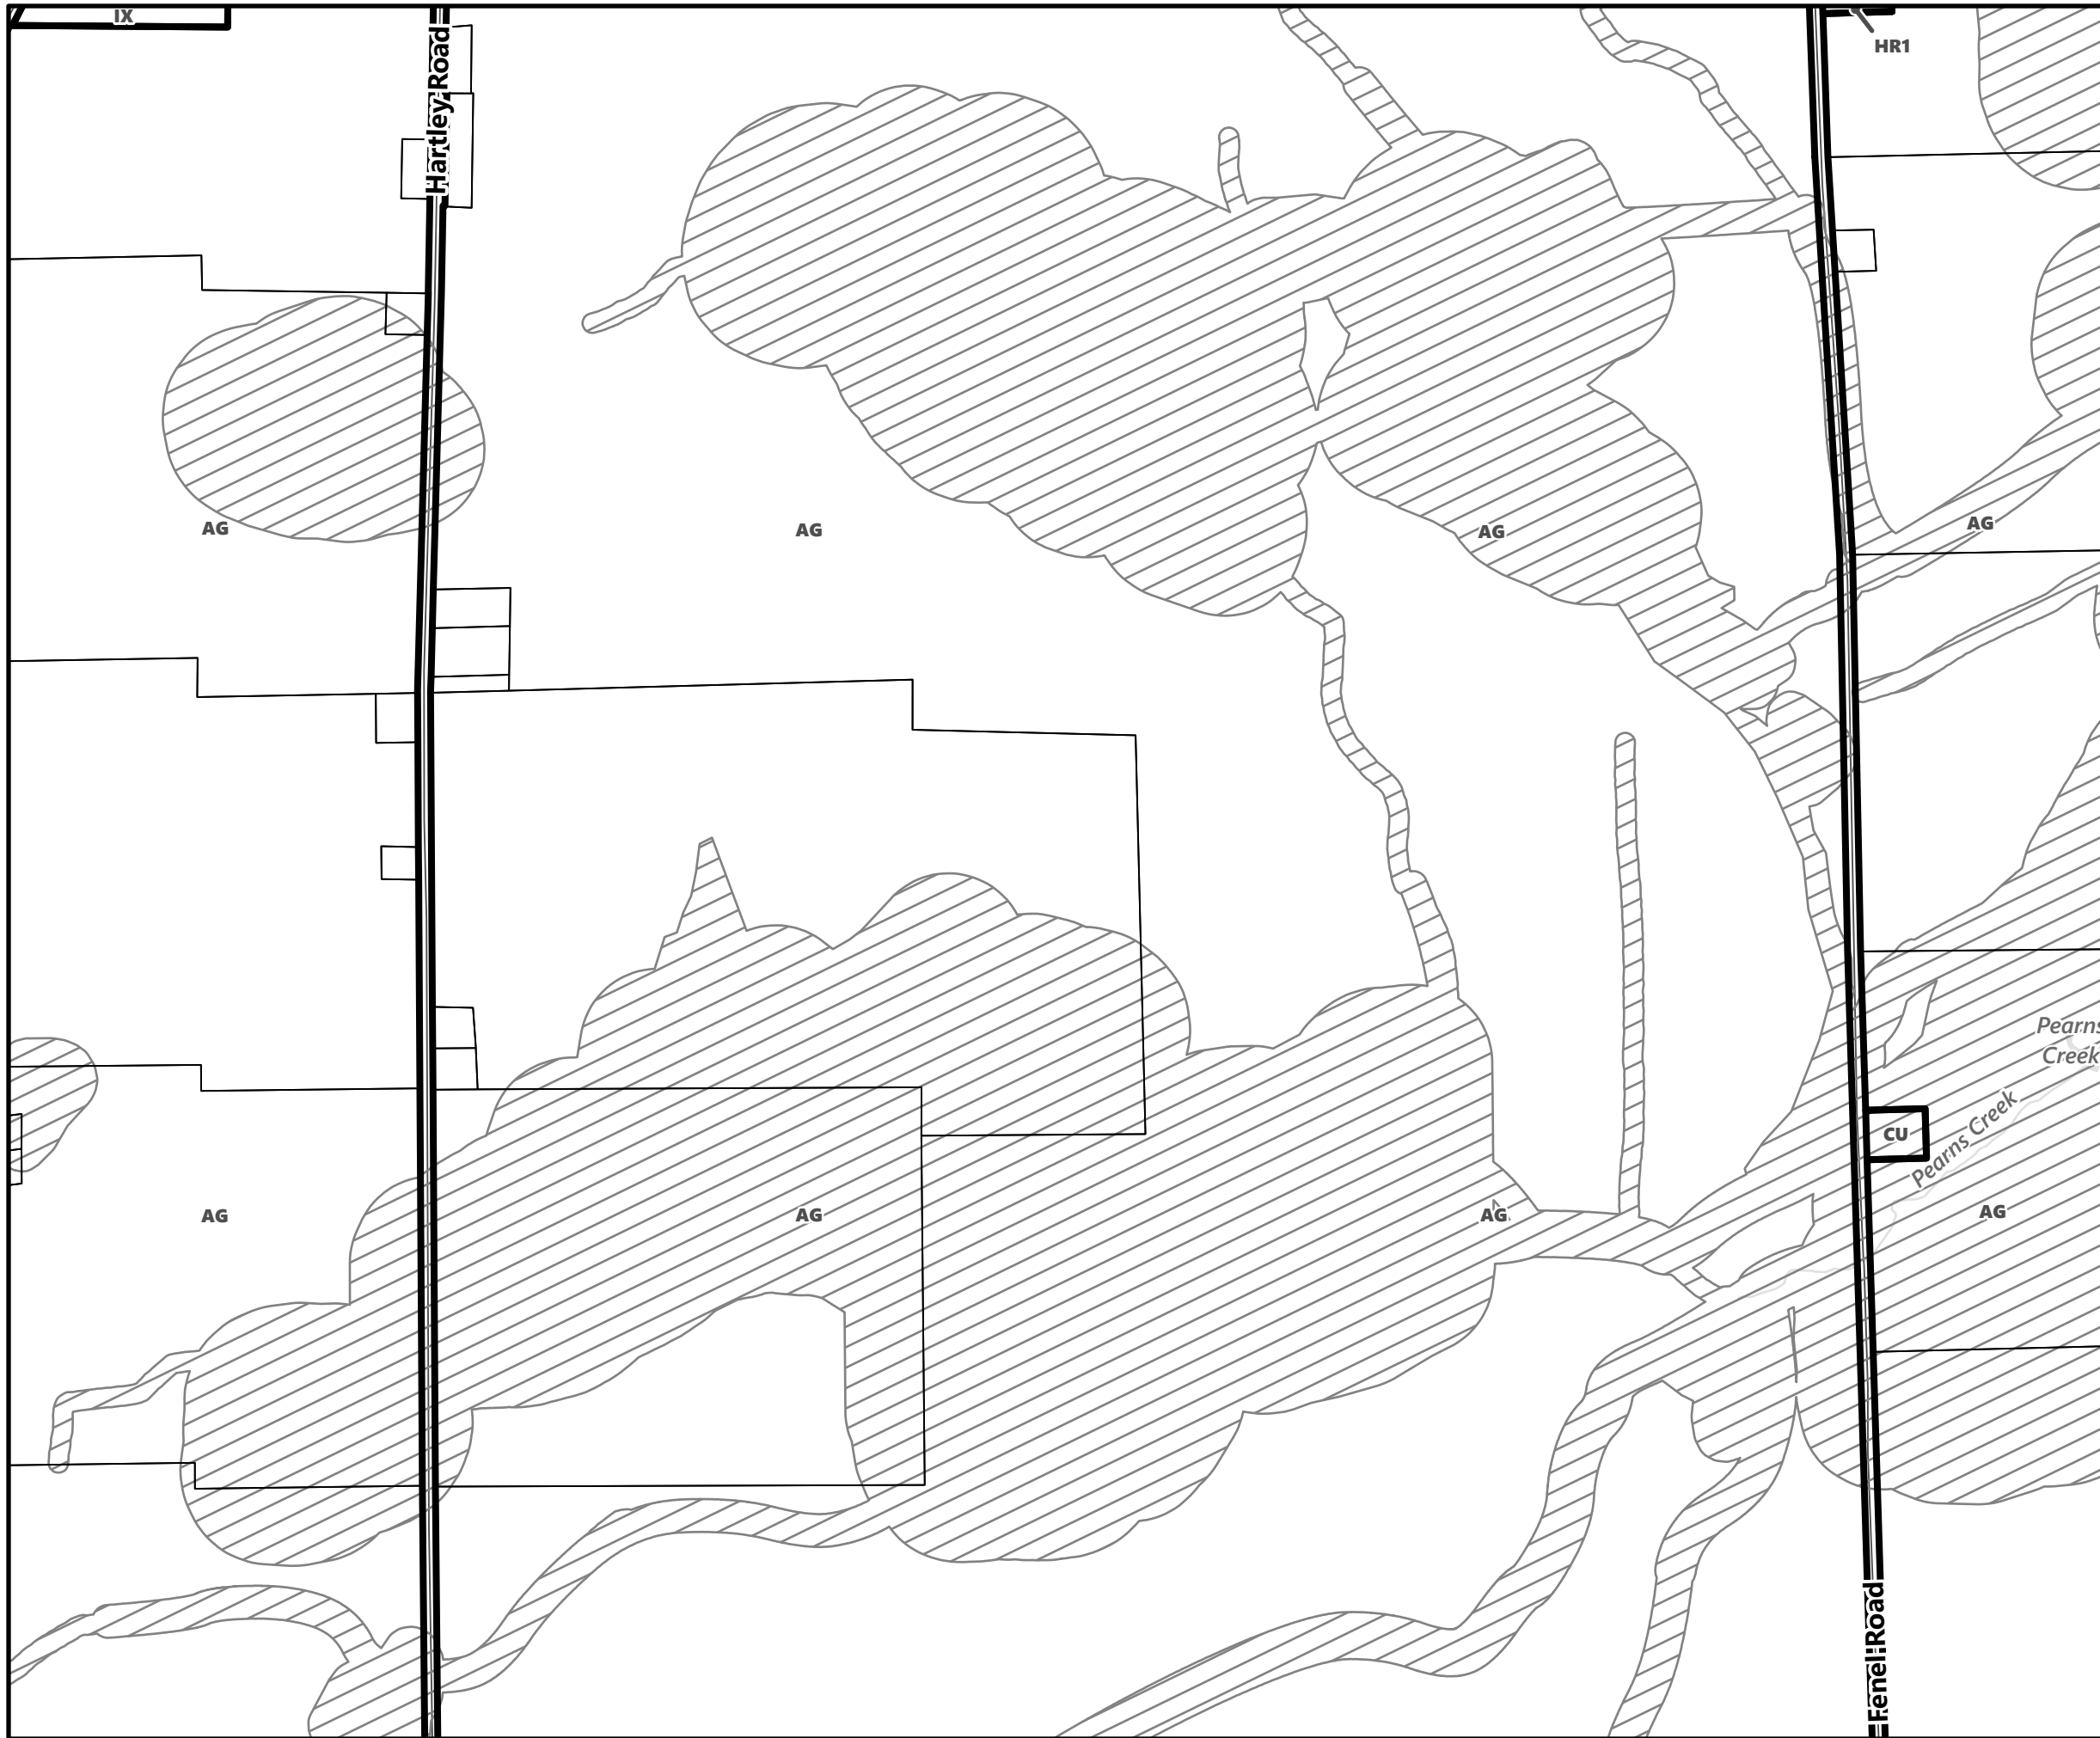

March 2024

Sources:
MNDMNR, City of Kawartha Lakes and Teranet
Projection:
NAD 1983 UTM Zone 17N

City of Kawartha Lakes Rural Zoning By-law Schedule A-C63

Legend

- City of Kawartha Lakes Boundary
- Zone Boundary
- ▨ Conservation Authority Regulated Area
- ▨ Kawartha Region Conservation Authority