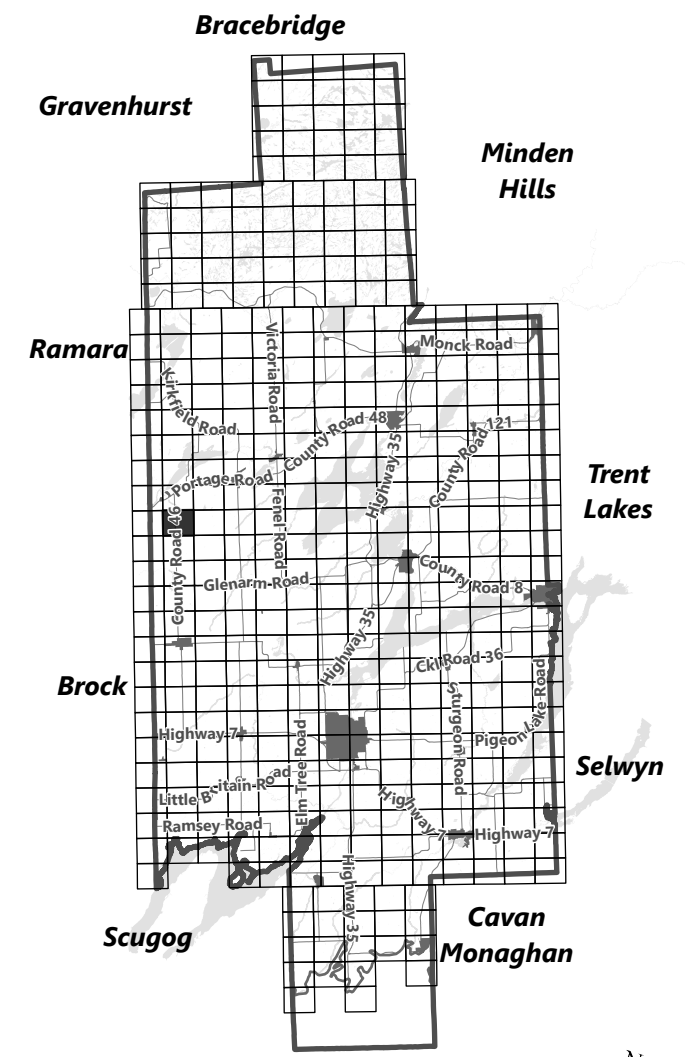

March 2024

Sources:
MNDMNR, City of Kawartha Lakes and Teranet
Projection:
NAD 1983 UTM Zone 17N

City of Kawartha Lakes Rural Zoning By-law Schedule A-C18

Legend

- City of Kawartha Lakes Boundary
- Zone Boundary
- ▨ Conservation Authority Regulated Area
- ▨ Lake Simcoe Region Conservation Authority