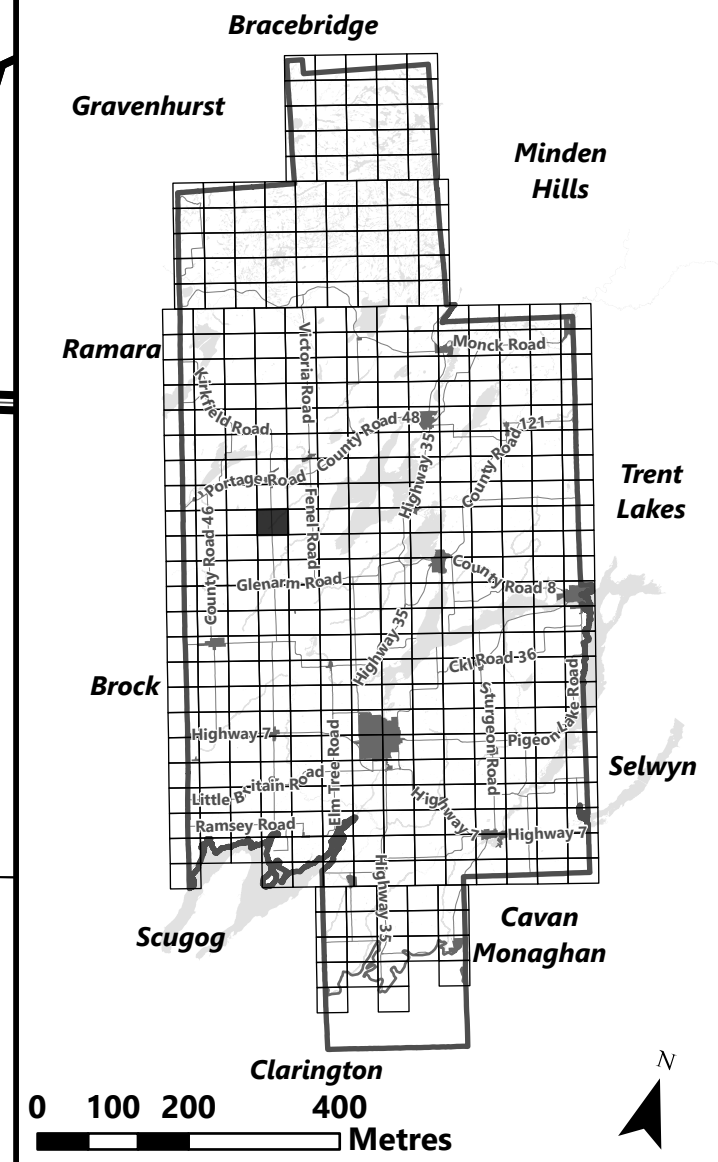

City of Kawartha Lakes Rural Zoning By-law Schedule A-C20

Legend

- City of Kawartha Lakes Boundary
- Zone Boundary
- Conservation Authority Regulated Area
- Kawartha Region Conservation Authority