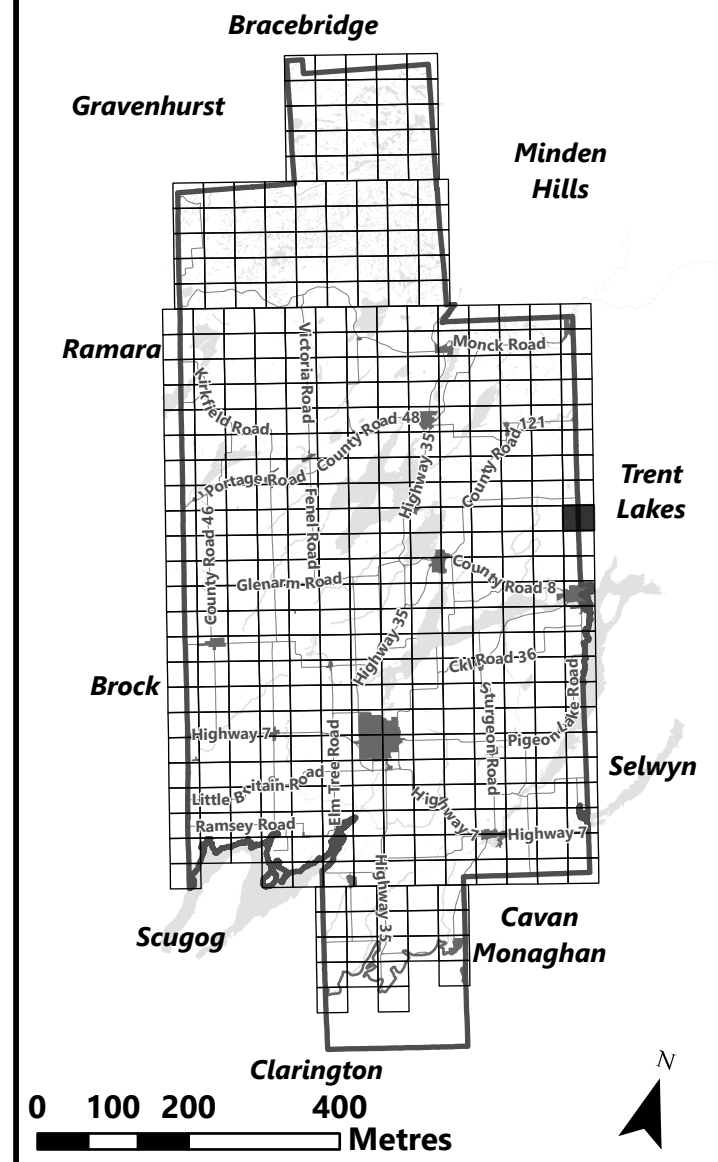

City of Kawartha Lakes Rural Zoning By-law Schedule A-C30

Legend

- City of Kawartha Lakes Boundary
- Zone Boundary
- ▨ Conservation Authority Regulated Area
- ▨ Kawartha Region Conservation Authority

March 2024

Sources:
MNDMNR, City of Kawartha Lakes and Teranet
Projection:
NAD 1983 UTM Zone 17N