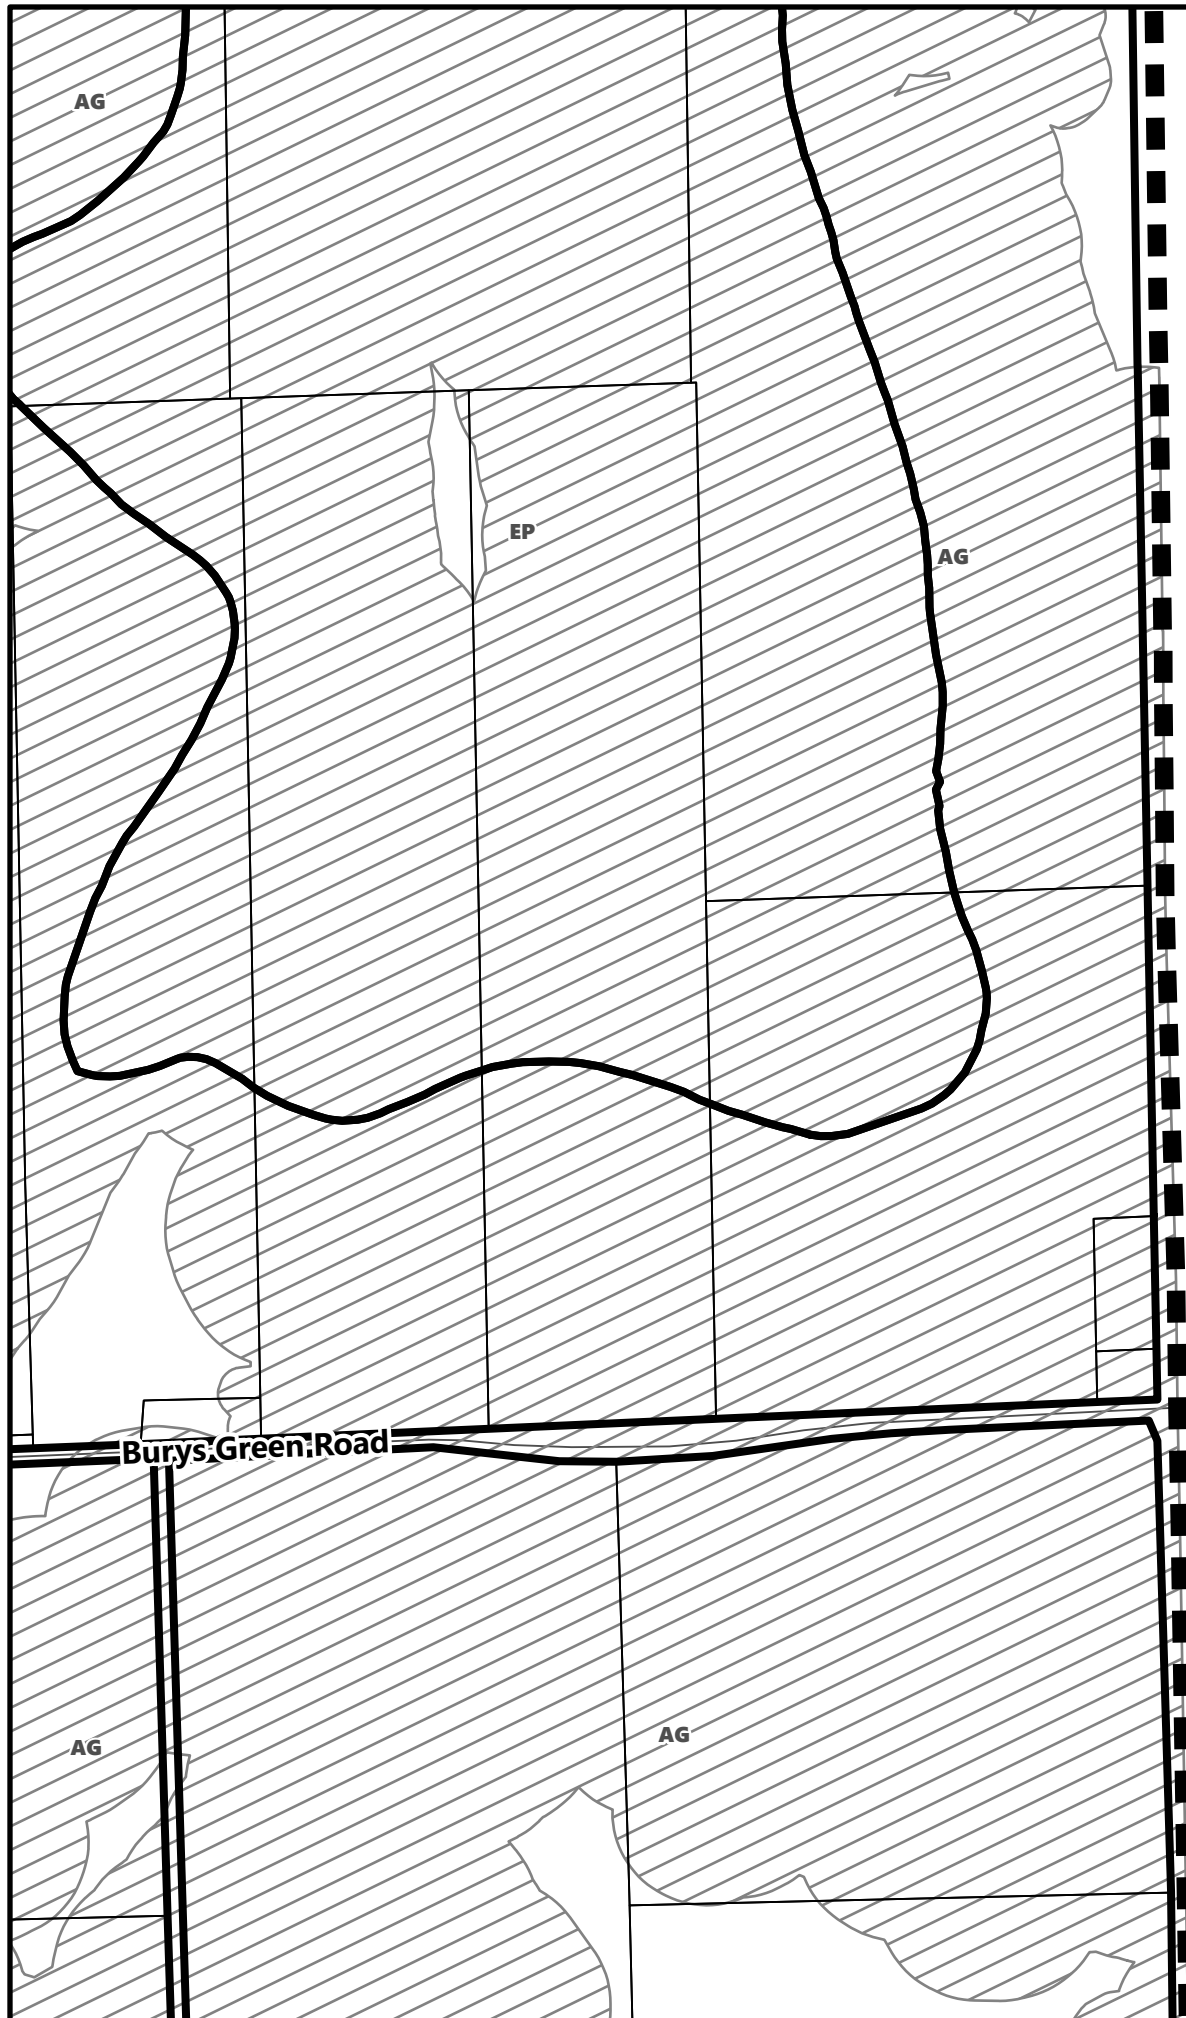

City of Kawartha Lakes Rural Zoning By-law Schedule A-C16

Legend

- City of Kawartha Lakes Boundary
- Zone Boundary
- ▨ Conservation Authority Regulated Area
- ▨ Kawartha Region Conservation Authority

March 2024

Sources:
MNDMNR, City of Kawartha Lakes and Teranet
Projection:
NAD 1983 UTM Zone 17N