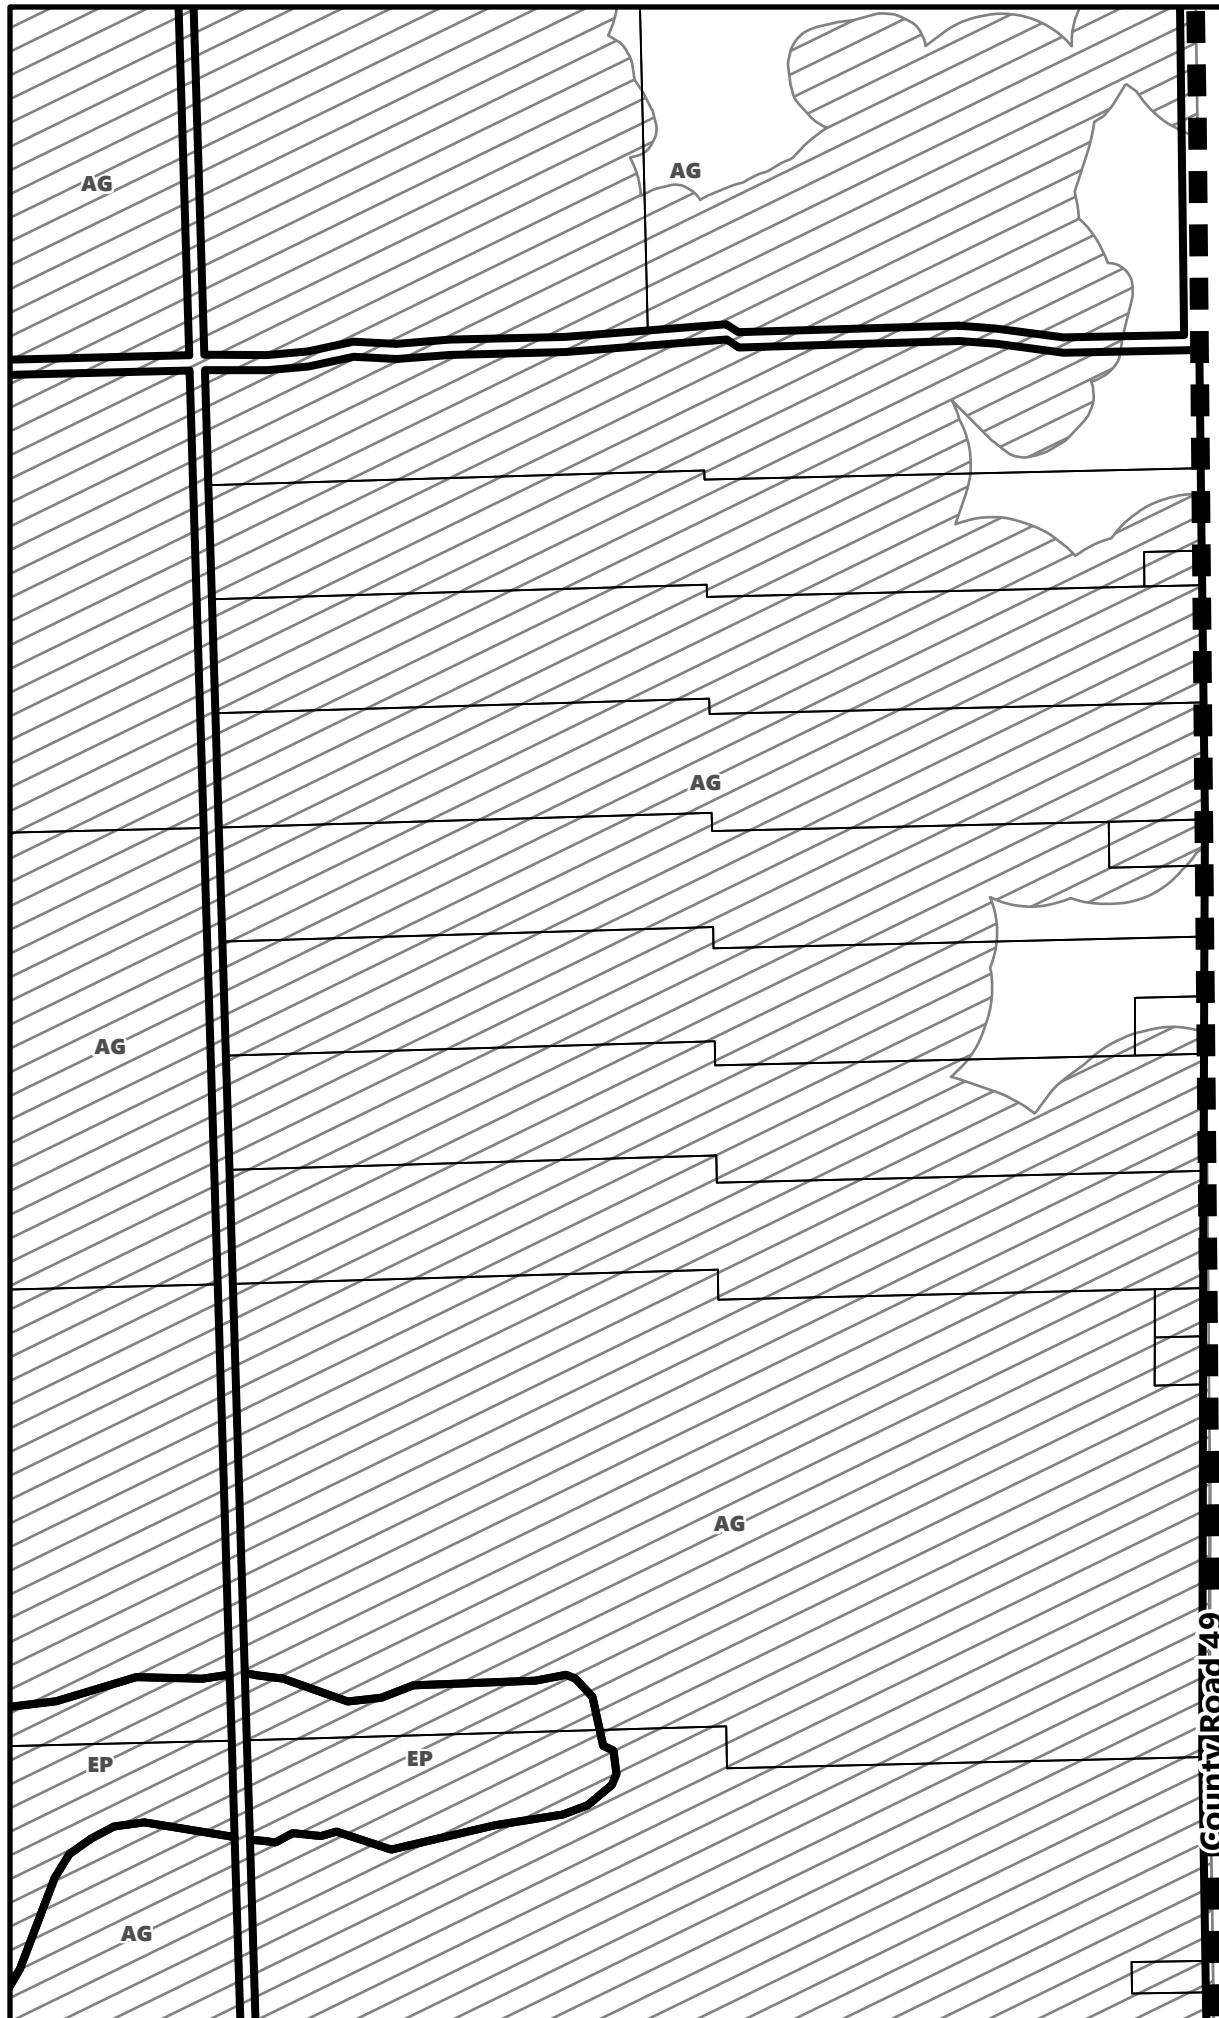

City of Kawartha Lakes Rural Zoning By-law Schedule A-C30

Legend

- City of Kawartha Lakes Boundary
- Zone Boundary
- ▨ Conservation Authority Regulated Area
- ▨ Kawartha Region Conservation Authority

March 2024

Sources:
MNDMNR, City of Kawartha Lakes and Teranet
Projection:
NAD 1983 UTM Zone 17N