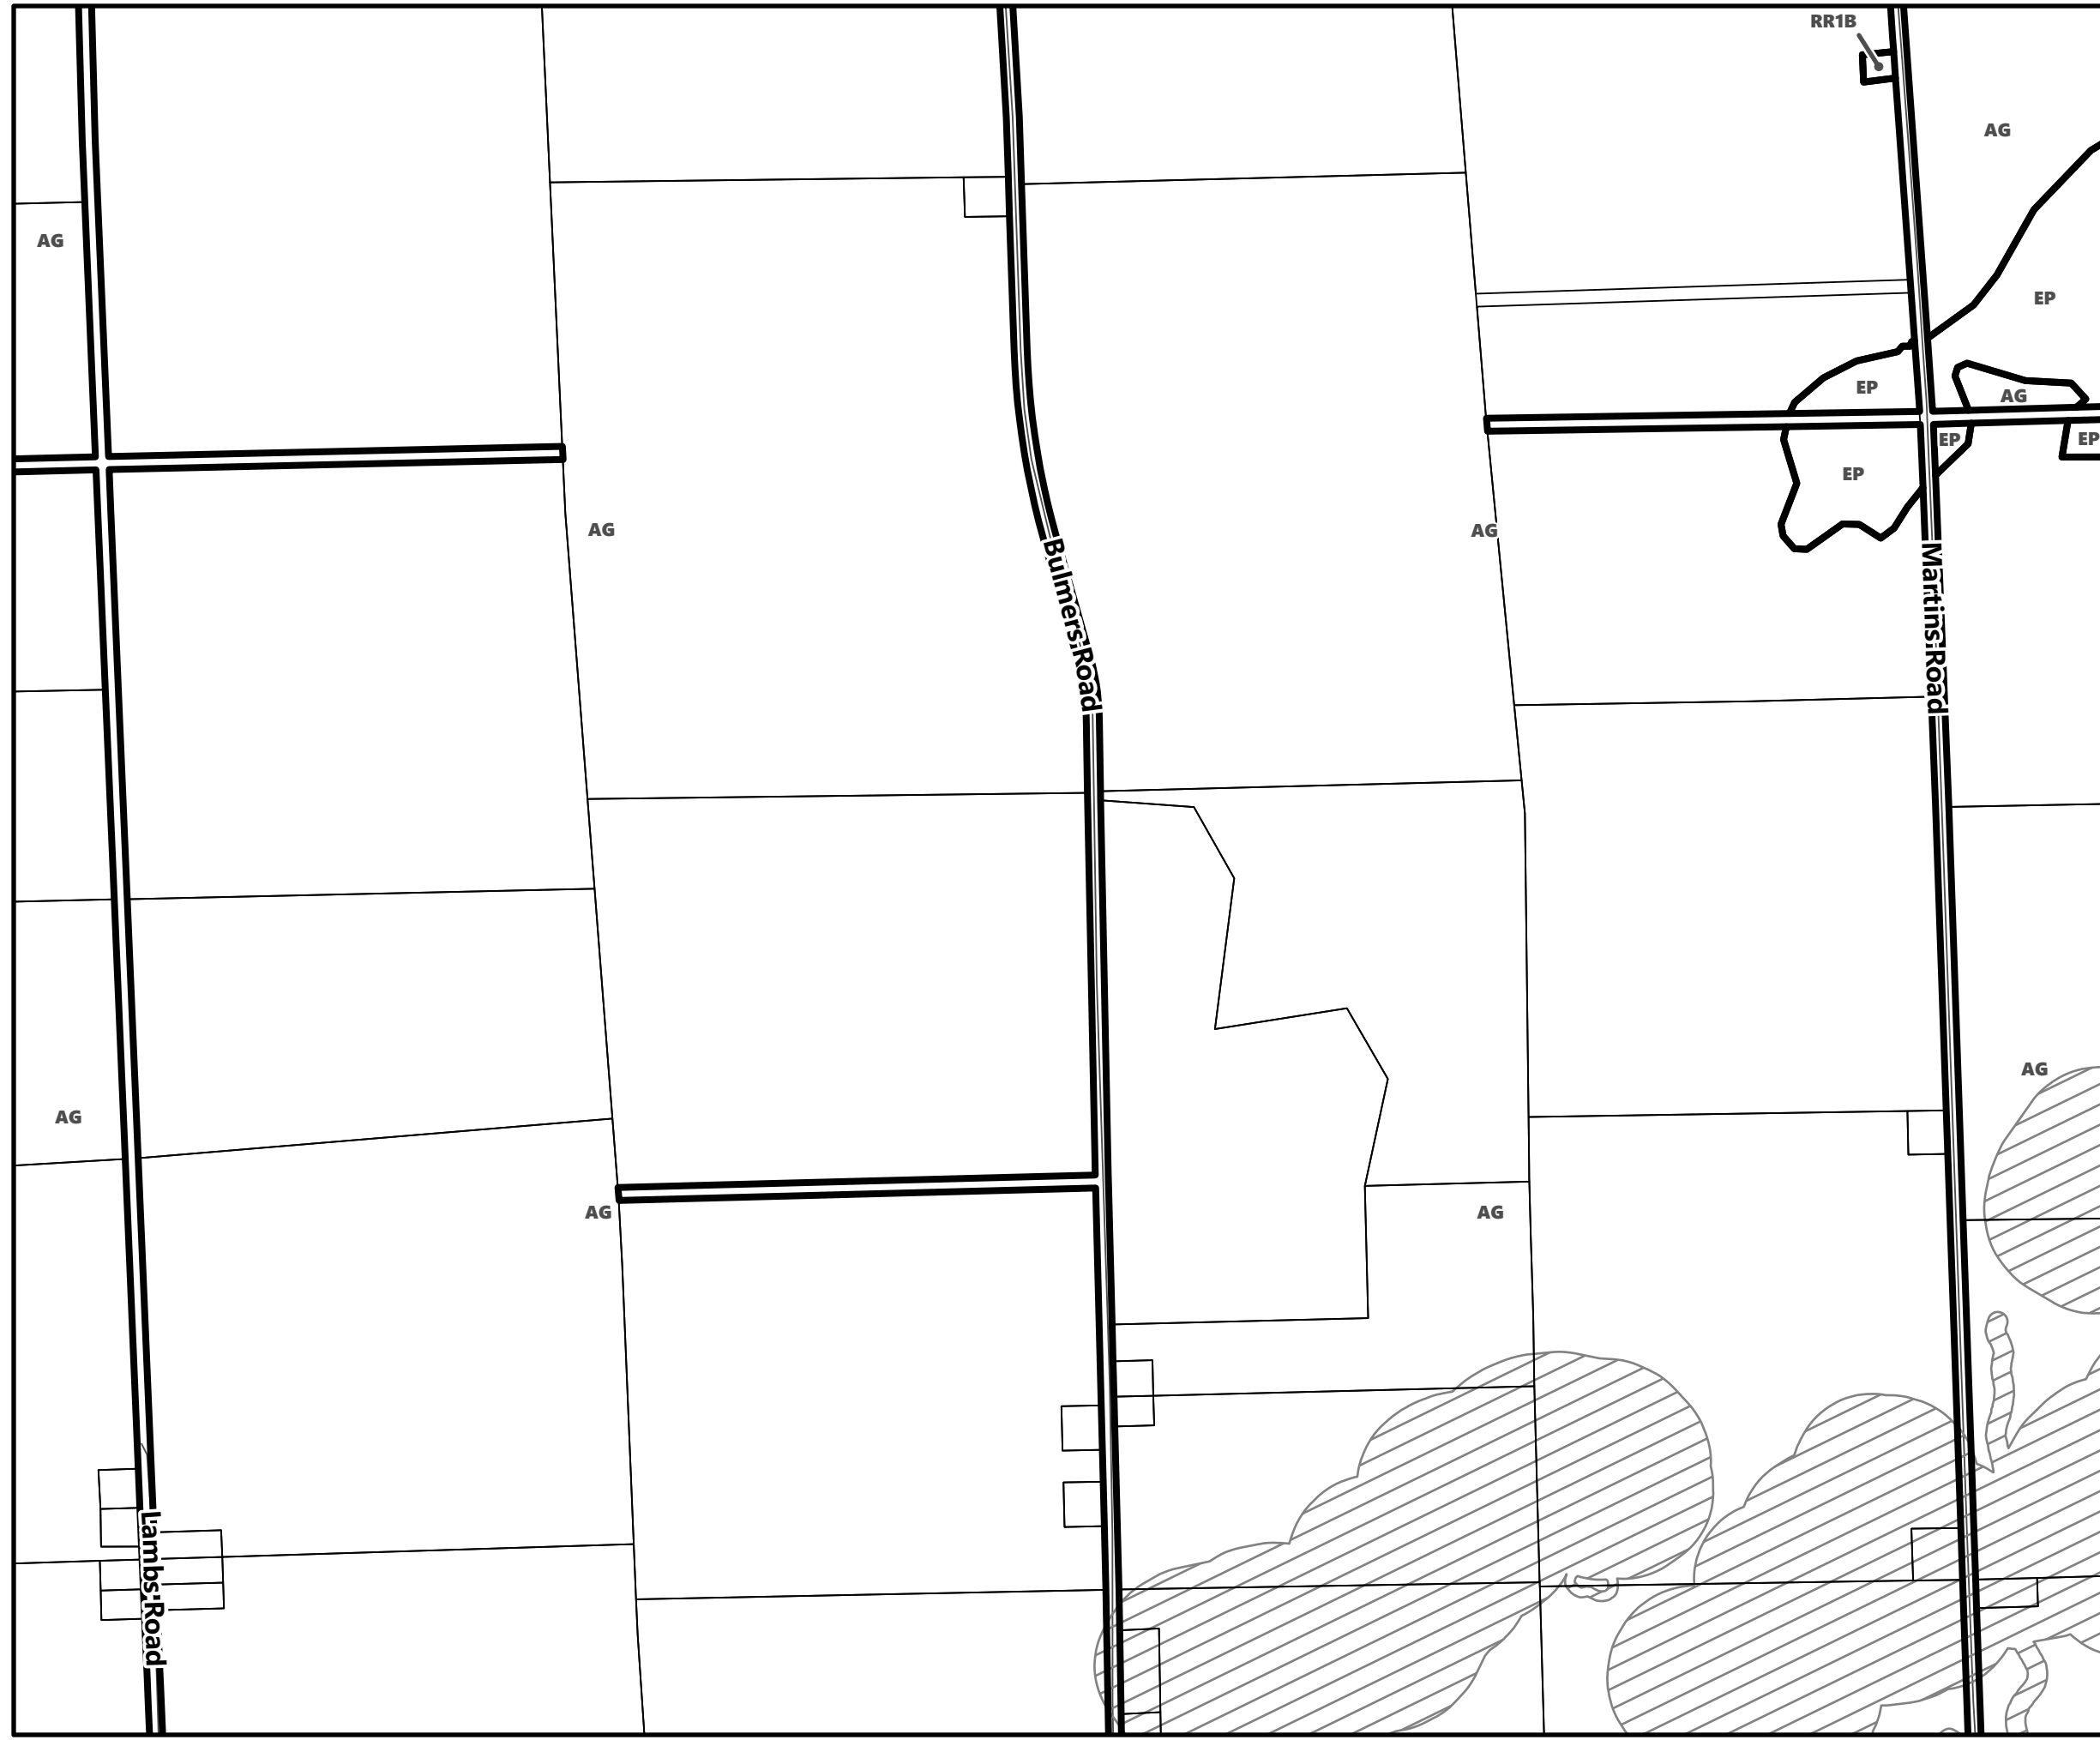

City of Kawartha Lakes Rural Zoning By-law Schedule A-C27

1. **Legend**
2. City of Kawartha Lakes Boundary
   - Zone Boundary
   - Conservation Authority Regulated Area
   - Kawartha Region Conservation Authority