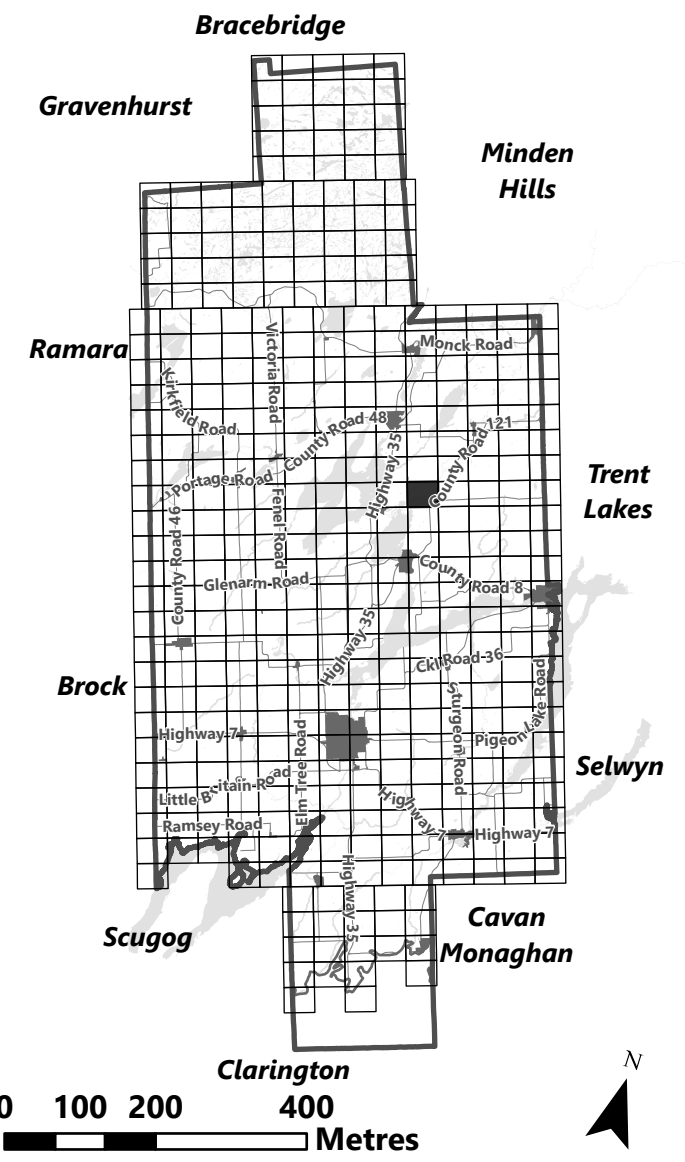

City of Kawartha Lakes Rural Zoning By-law Schedule A-C12

1. **Legend**
2. City of Kawartha Lakes Boundary
   - Zone Boundary
   - ▨ Conservation Authority Regulated Area
   - ▨ Kawartha Region Conservation Authority

March 2024

Sources: MNDMNR, City of Kawartha Lakes and Teranet
Projection: NAD 1983 UTM Zone 17N