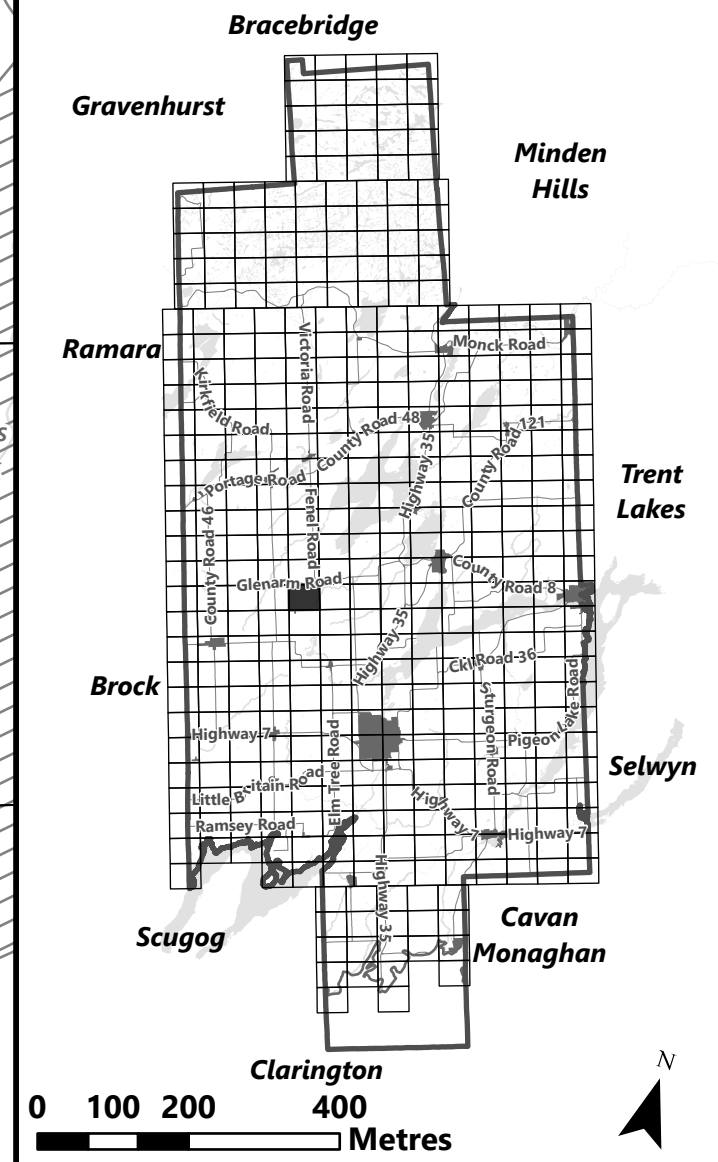

March 2024

Sources:
MNDMNR, City of Kawartha Lakes and Teranet
Projection:
NAD 1983 UTM Zone 17N

City of Kawartha Lakes Rural Zoning By-law Schedule A-C63

Legend

- City of Kawartha Lakes Boundary
- Zone Boundary
- ▨ Conservation Authority Regulated Area
- ▨ Kawartha Region Conservation Authority