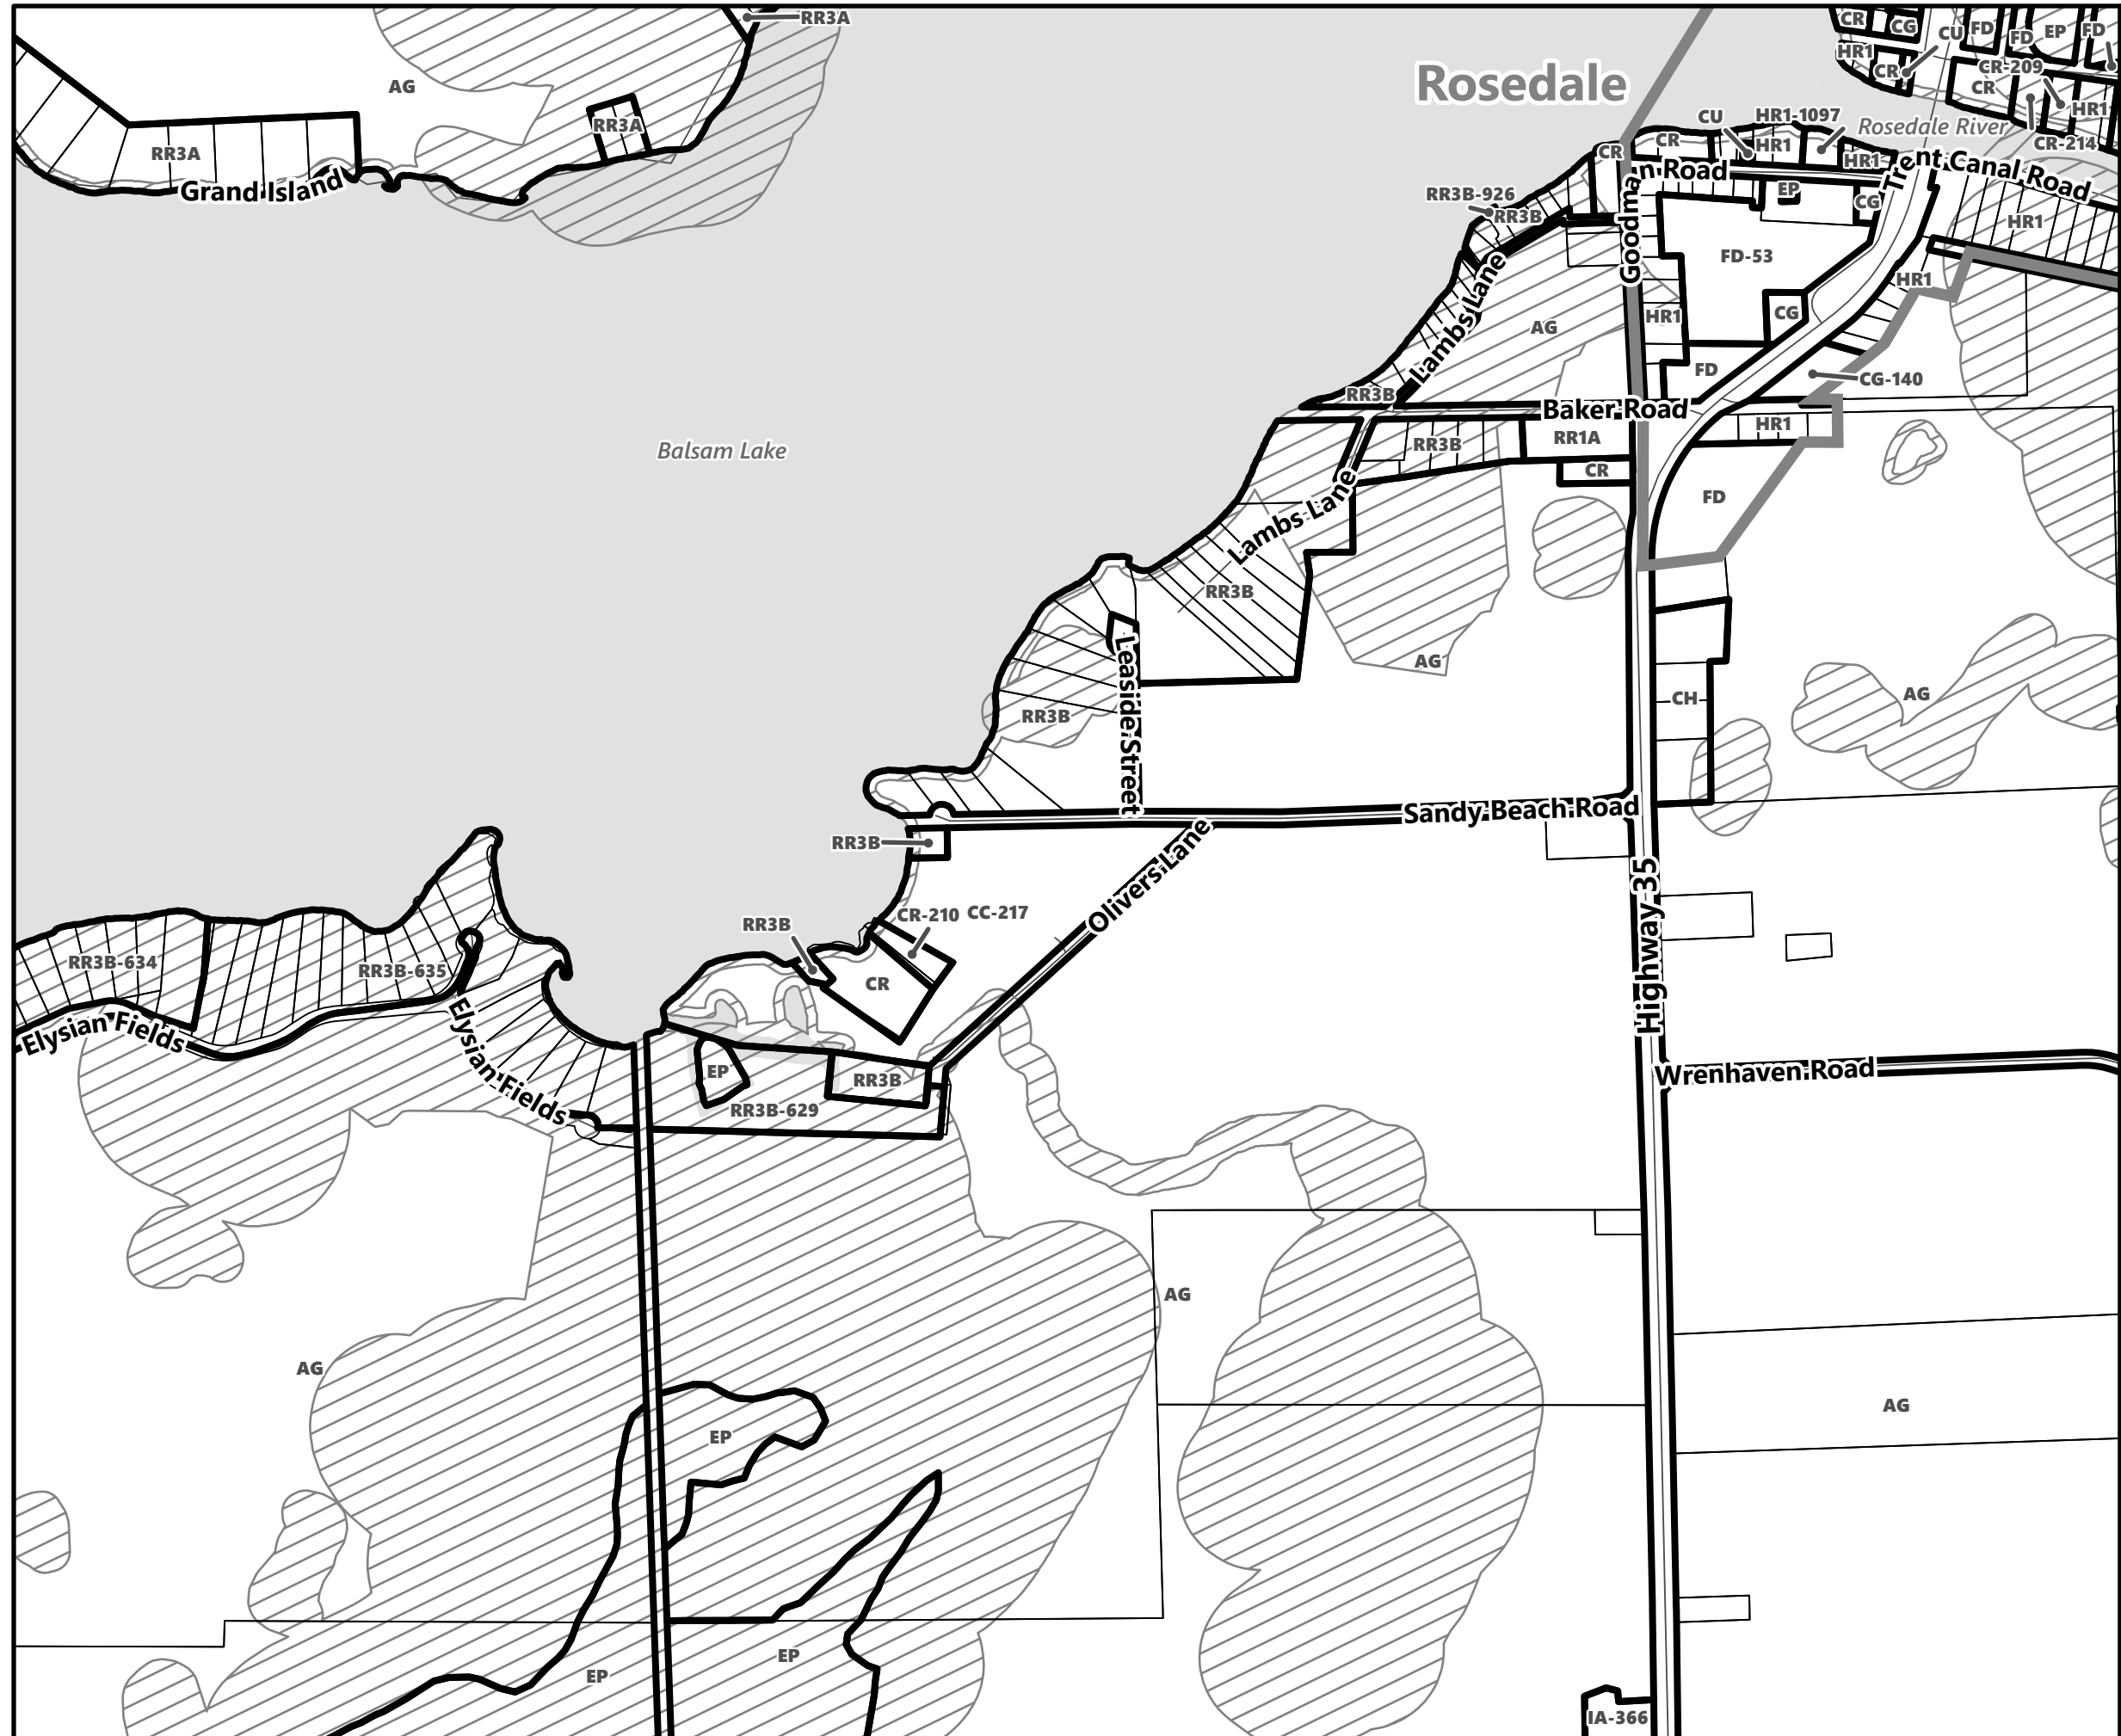

**City of Kawartha Lakes
Rural Zoning By-law
Schedule A-C24**

- Legend**
-  City of Kawartha Lakes Boundary
 -  Zone Boundary
 -  Conservation Authority Regulated Area
 -  Kawartha Region Conservation Authority