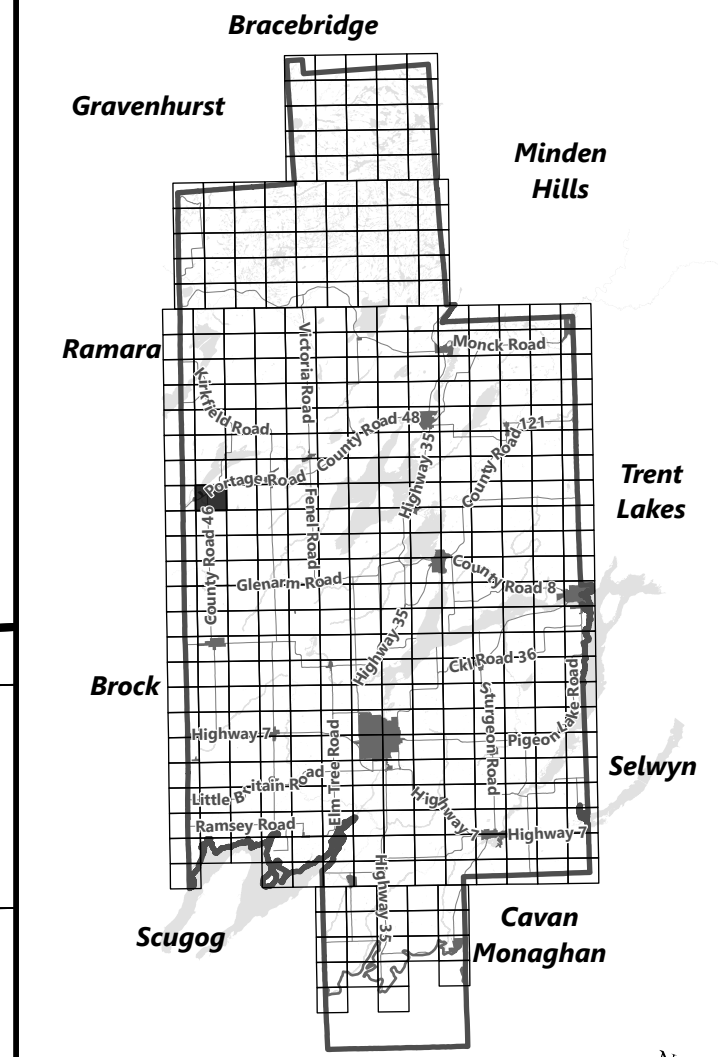

City of Kawartha Lakes Rural Zoning By-law Schedule A-C4

Legend

- City of Kawartha Lakes Boundary
- Zone Boundary
- Conservation Authority Regulated Area
- Lake Simcoe Region Conservation Authority