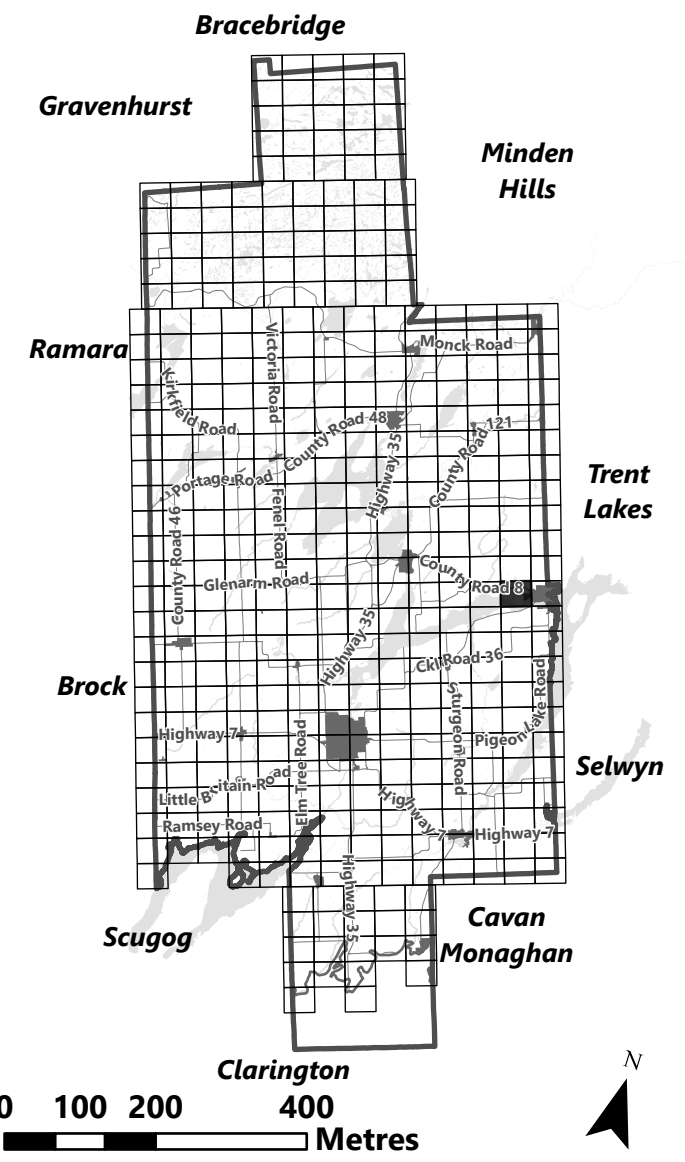

City of Kawartha Lakes Rural Zoning By-law Schedule A-C71

1. **Legend**
2. City of Kawartha Lakes Boundary
   - Zone Boundary
   - ▨ Conservation Authority Regulated Area
   - ▨ Kawartha Region Conservation Authority

Bobcaygeon (Refer to In-Effect Zoning By-law)