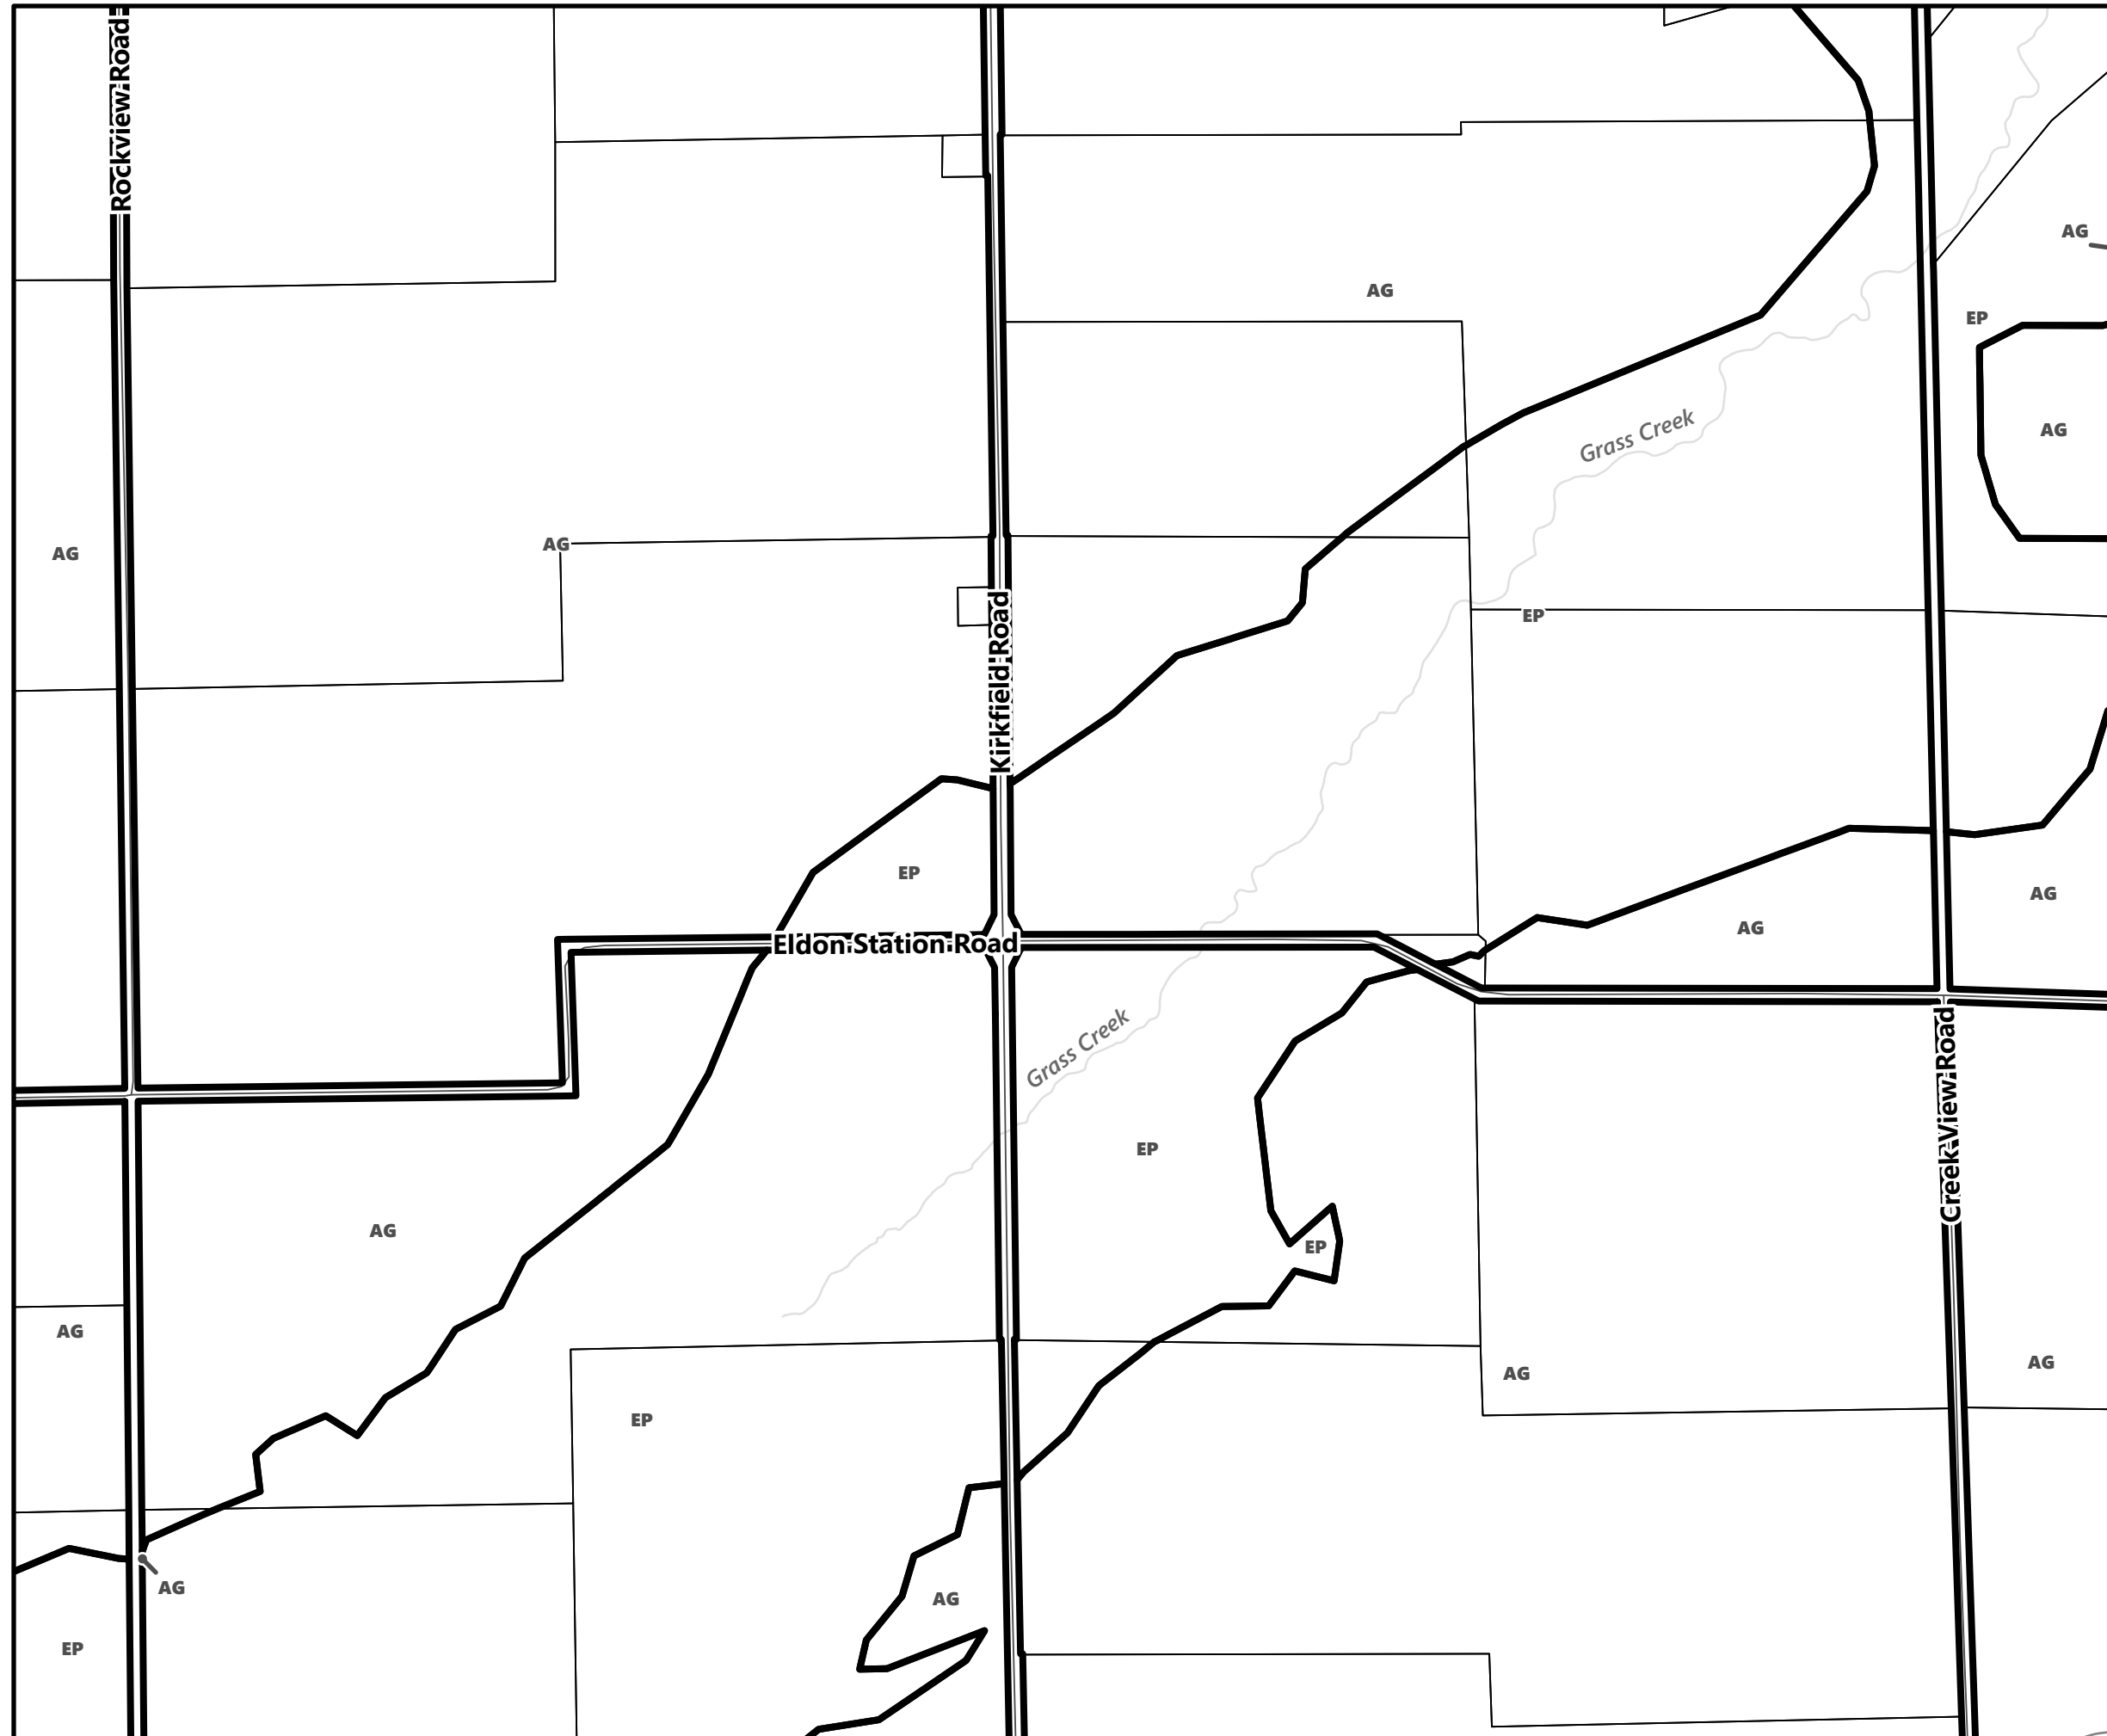

City of Kawartha Lakes Rural Zoning By-law Schedule A-C20

Legend

- City of Kawartha Lakes Boundary
- Zone Boundary
- Conservation Authority Regulated Area
- Kawartha Region Conservation Authority