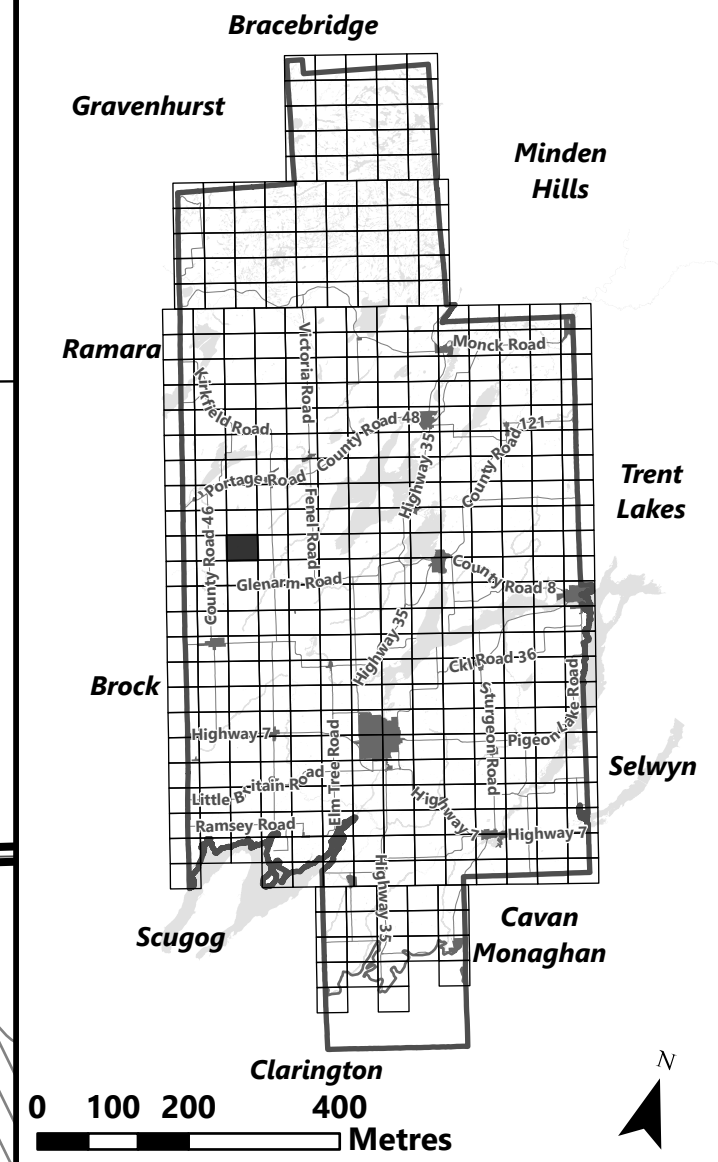

March 2024

Sources:
MNDMNR, City of Kawartha Lakes and Teranet
Projection:
NAD 1983 UTM Zone 17N

City of Kawartha Lakes Rural Zoning By-law Schedule A-C33

Legend

- City of Kawartha Lakes Boundary
- Zone Boundary
- ▨ Conservation Authority Regulated Area
- ▨ Lake Simcoe Region Conservation Authority