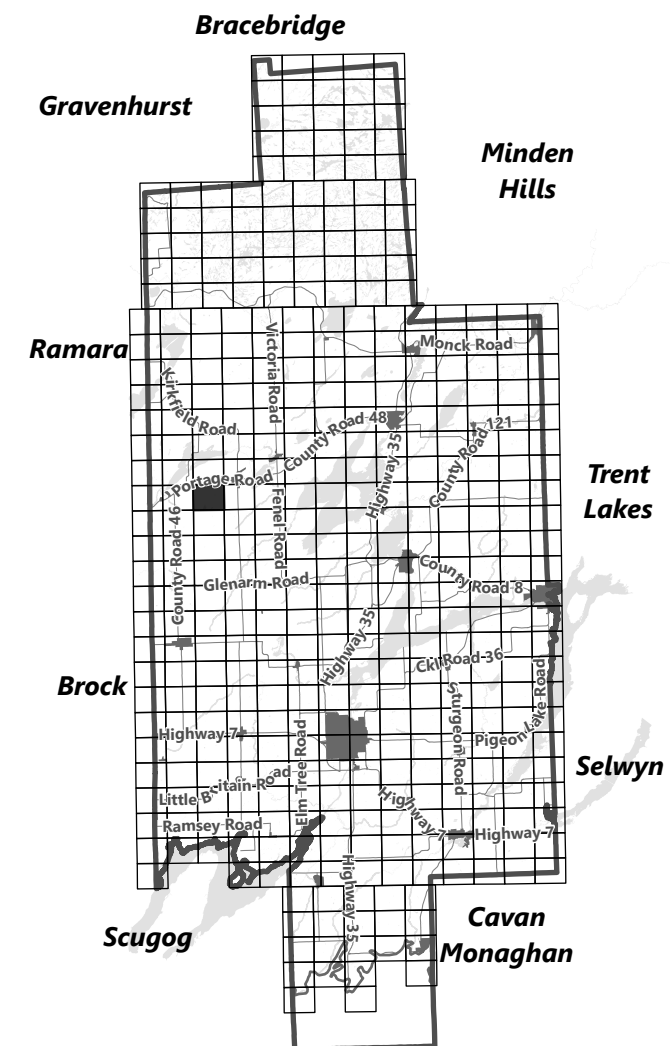

IA-386

Prospect Road

City of Kawartha Lakes Rural Zoning By-law Schedule A-C5

Legend

- City of Kawartha Lakes Boundary
- Zone Boundary

March 2024

Sources:
MNDMNR, City of Kawartha Lakes and Teranet
Projection:
NAD 1983 UTM Zone 17N