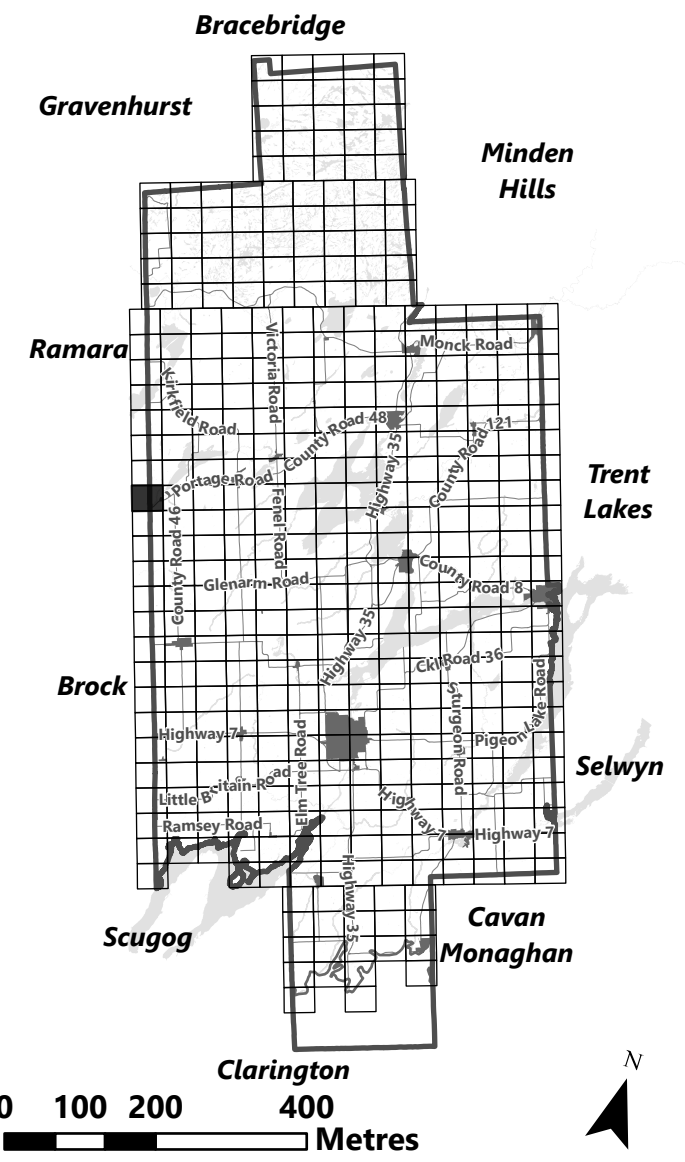

City of Kawartha Lakes Rural Zoning By-law Schedule A-C3

- Legend**
- City of Kawartha Lakes Boundary
 - Zone Boundary
 - ▨ Conservation Authority Regulated Area
 - ▨ Lake Simcoe Region Conservation Authority