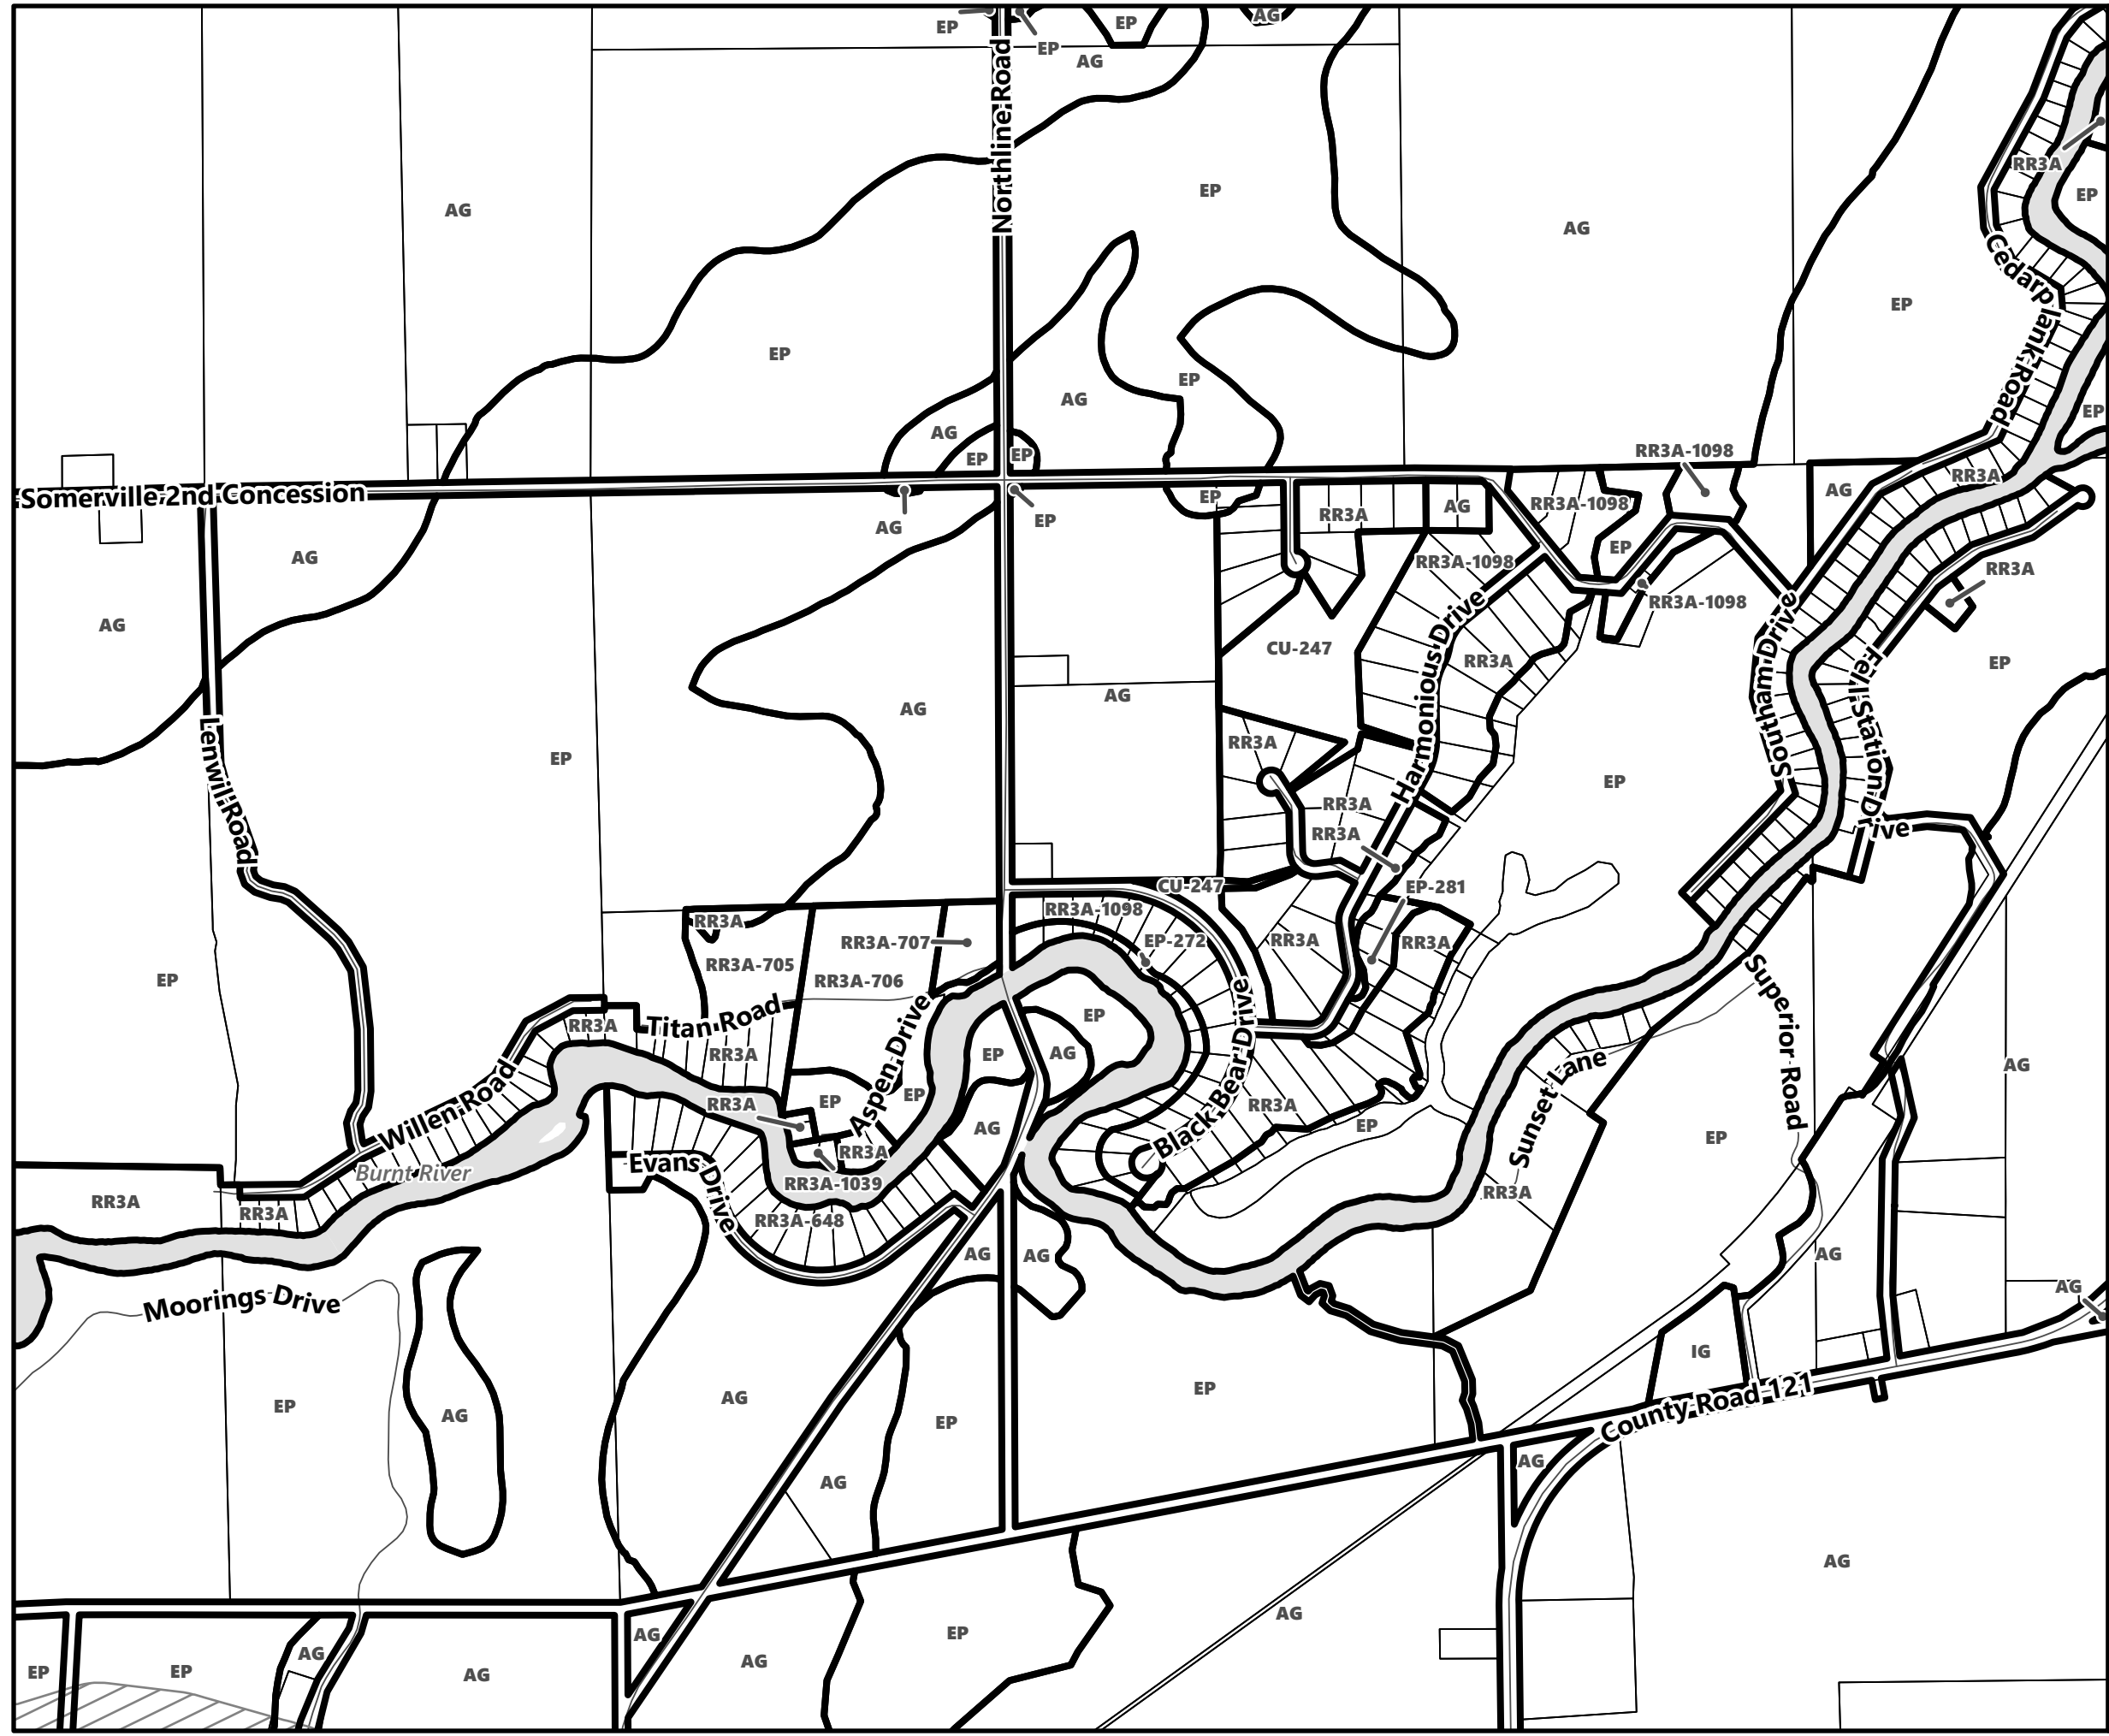

City of Kawartha Lakes Rural Zoning By-law Schedule A-C12

1. **Legend**
2. City of Kawartha Lakes Boundary
   - Zone Boundary
   - ▨ Conservation Authority Regulated Area
   - ▨ Kawartha Region Conservation Authority

March 2024

Sources: MNDMNR, City of Kawartha Lakes and Teranet
Projection: NAD 1983 UTM Zone 17N