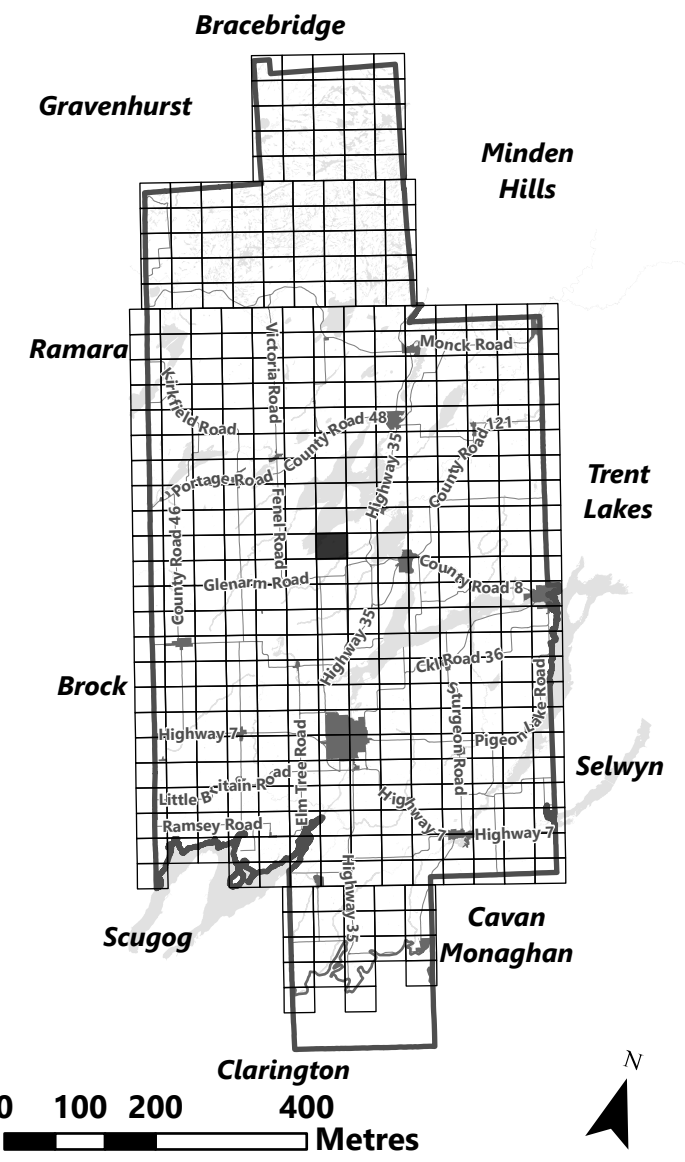

City of Kawartha Lakes Rural Zoning By-law Schedule A-C37

1. **Legend**
2. City of Kawartha Lakes Boundary
   - Zone Boundary
   - ▨ Conservation Authority Regulated Area
   - ▨ Kawartha Region Conservation Authority