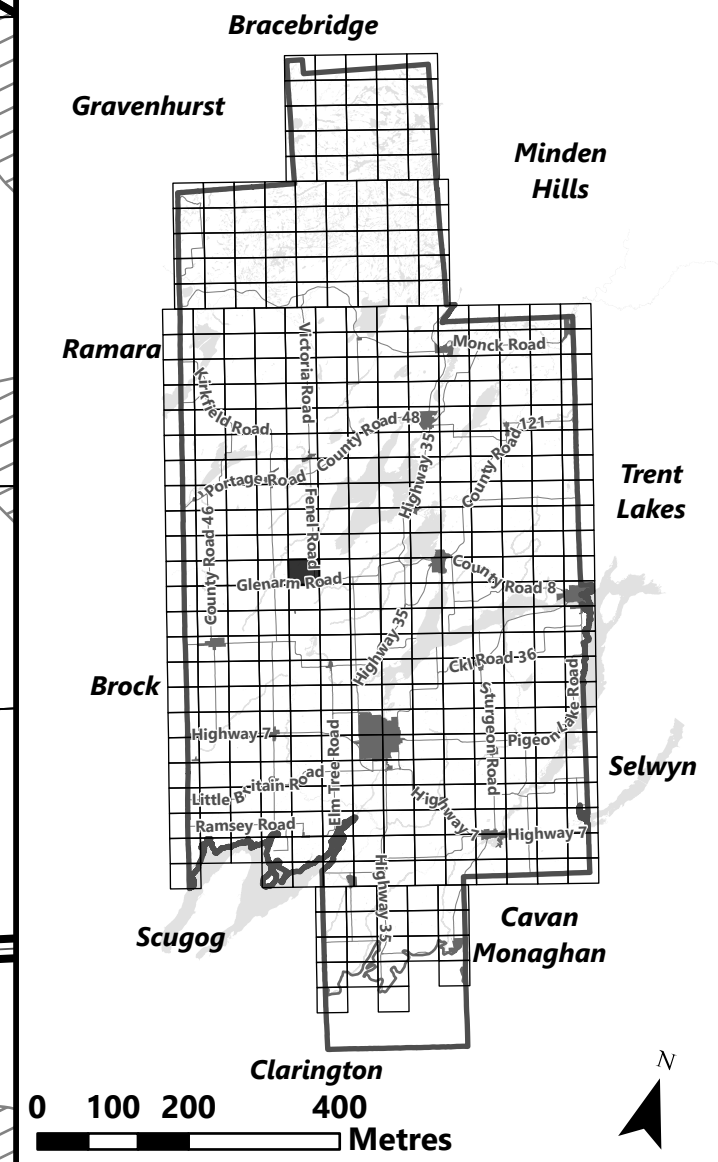

City of Kawartha Lakes Rural Zoning By-law Schedule A-C49

Legend

- City of Kawartha Lakes Boundary
- Zone Boundary
- Conservation Authority Regulated Area
- Kawartha Region Conservation Authority

March 2024

Sources:
MNDMNR, City of Kawartha Lakes and Teranet
Projection:
NAD 1983 UTM Zone 17N