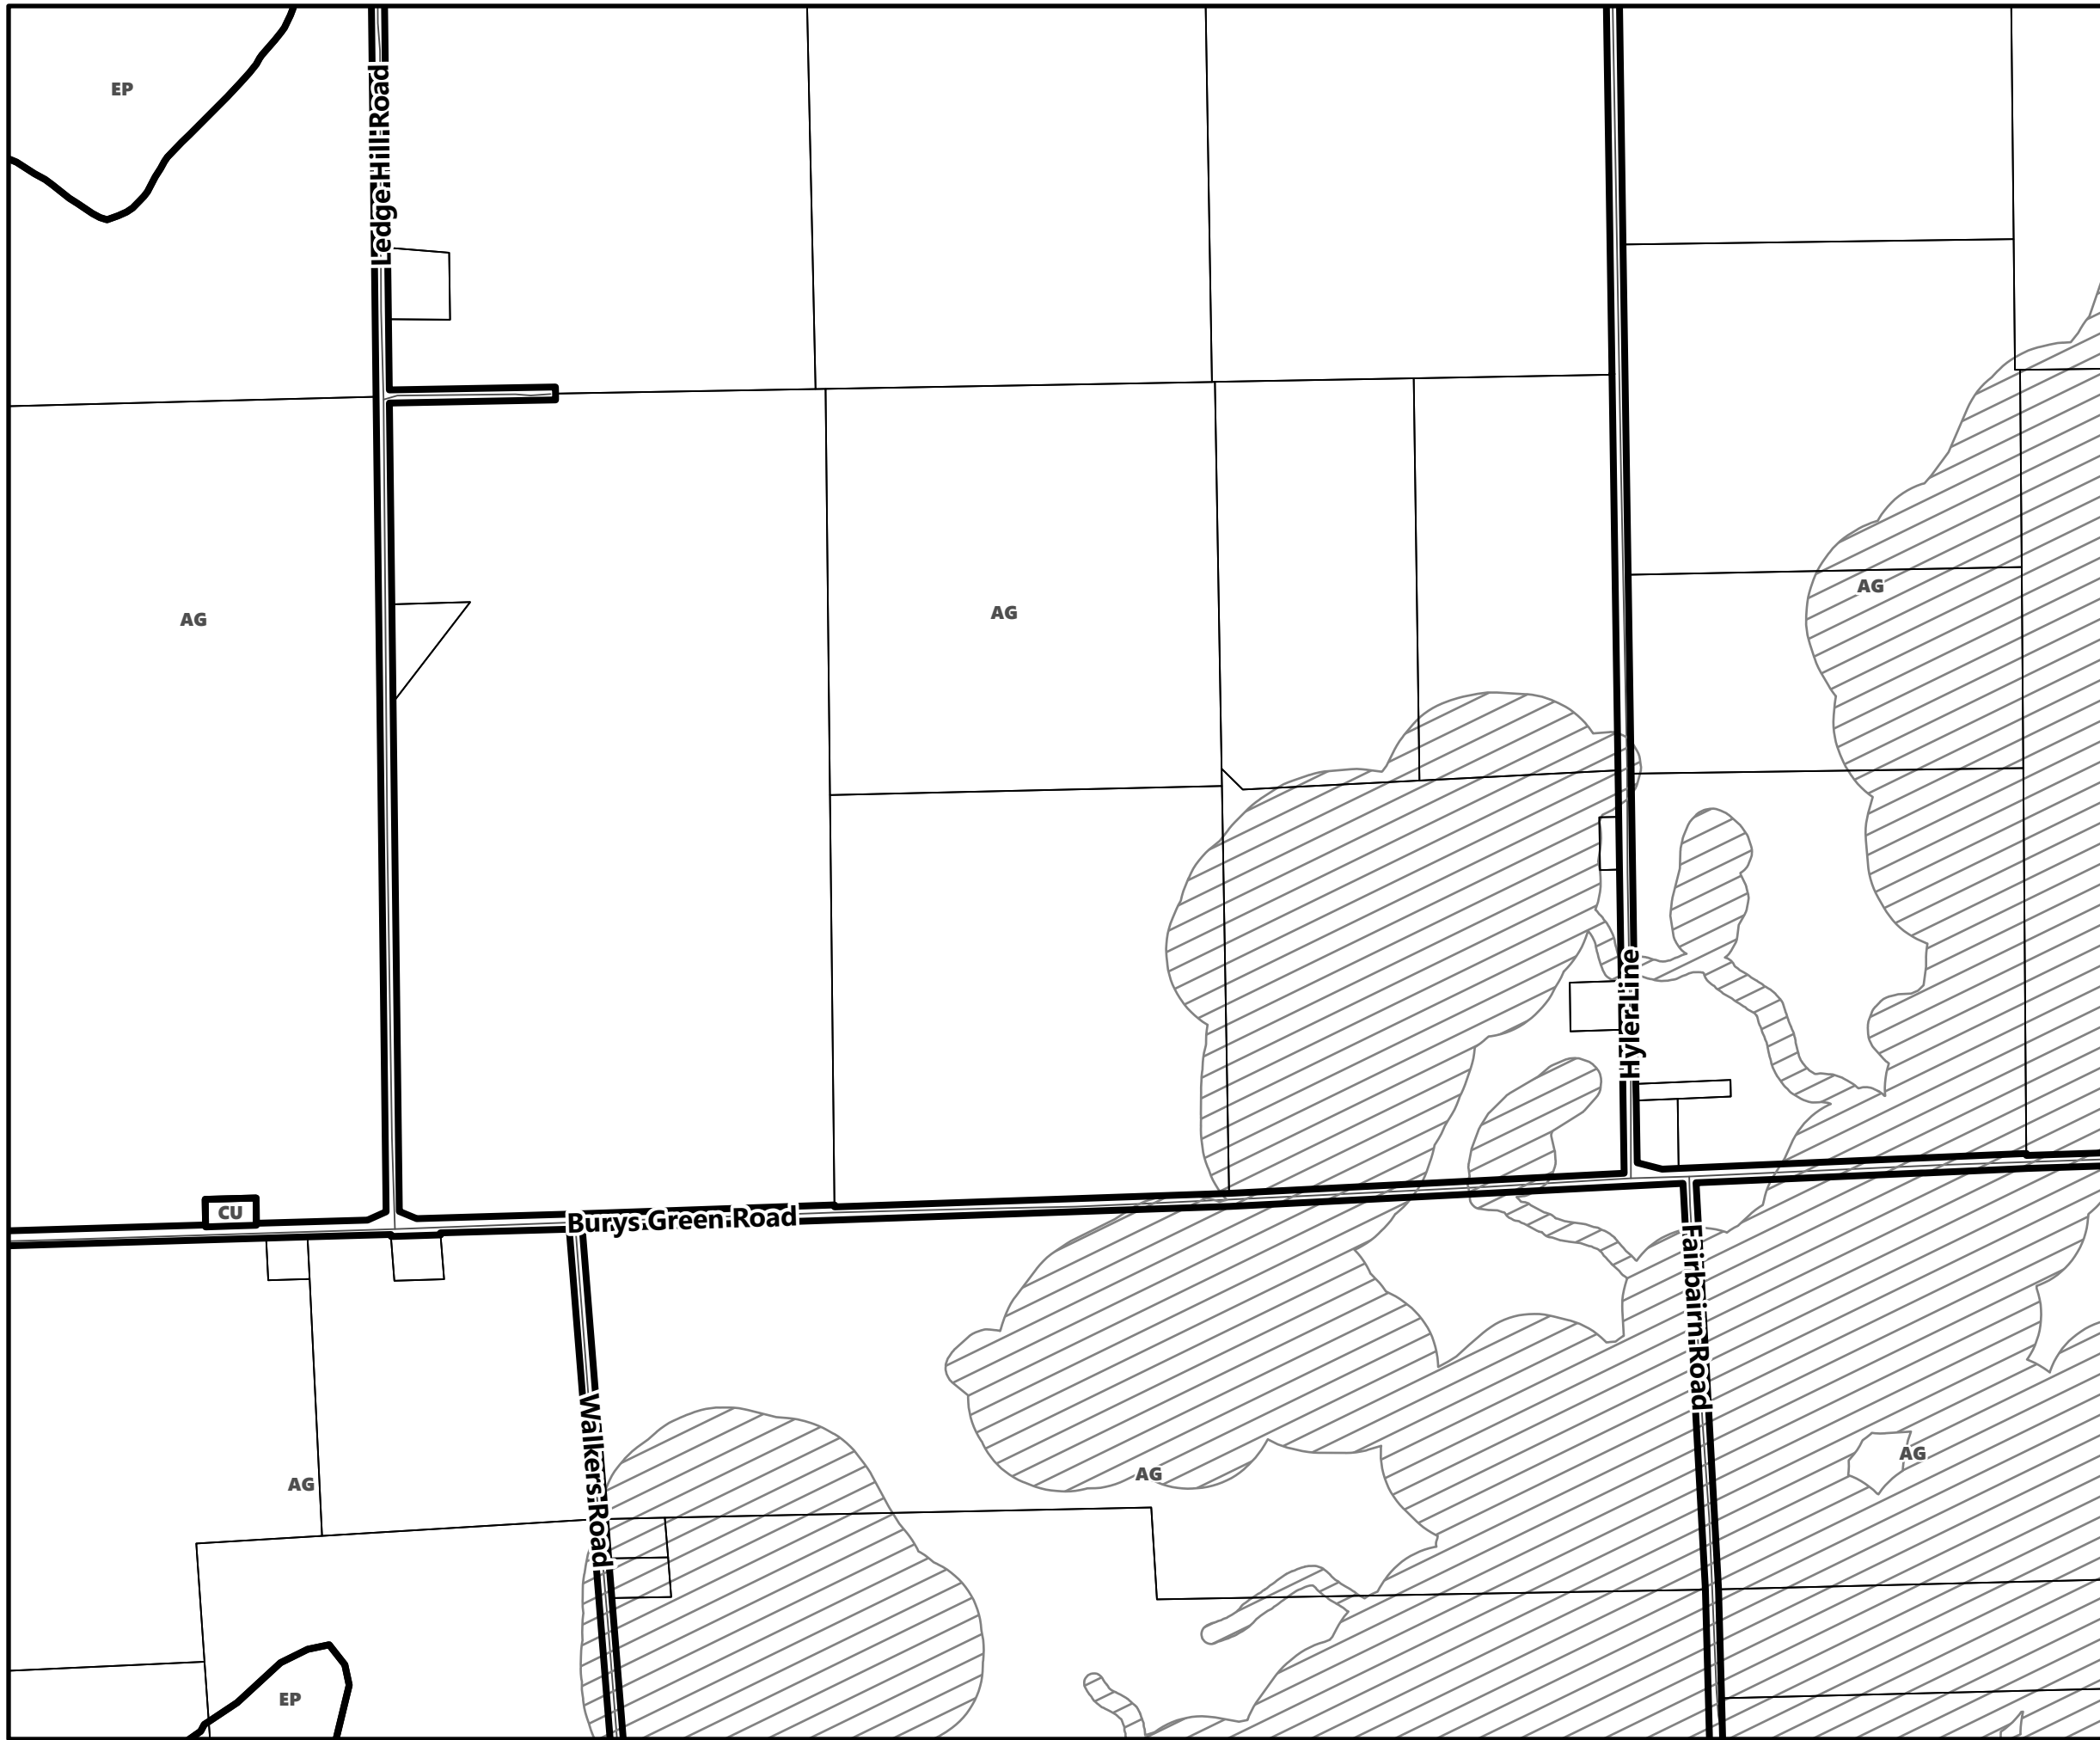

March 2024

Sources:
MNDMNR, City of Kawartha Lakes and Teranet
Projection:
NAD 1983 UTM Zone 17N

City of Kawartha Lakes Rural Zoning By-law Schedule A-C14

Legend

-  City of Kawartha Lakes Boundary
-  Zone Boundary
-  Conservation Authority Regulated Area
-  Kawartha Region Conservation Authority