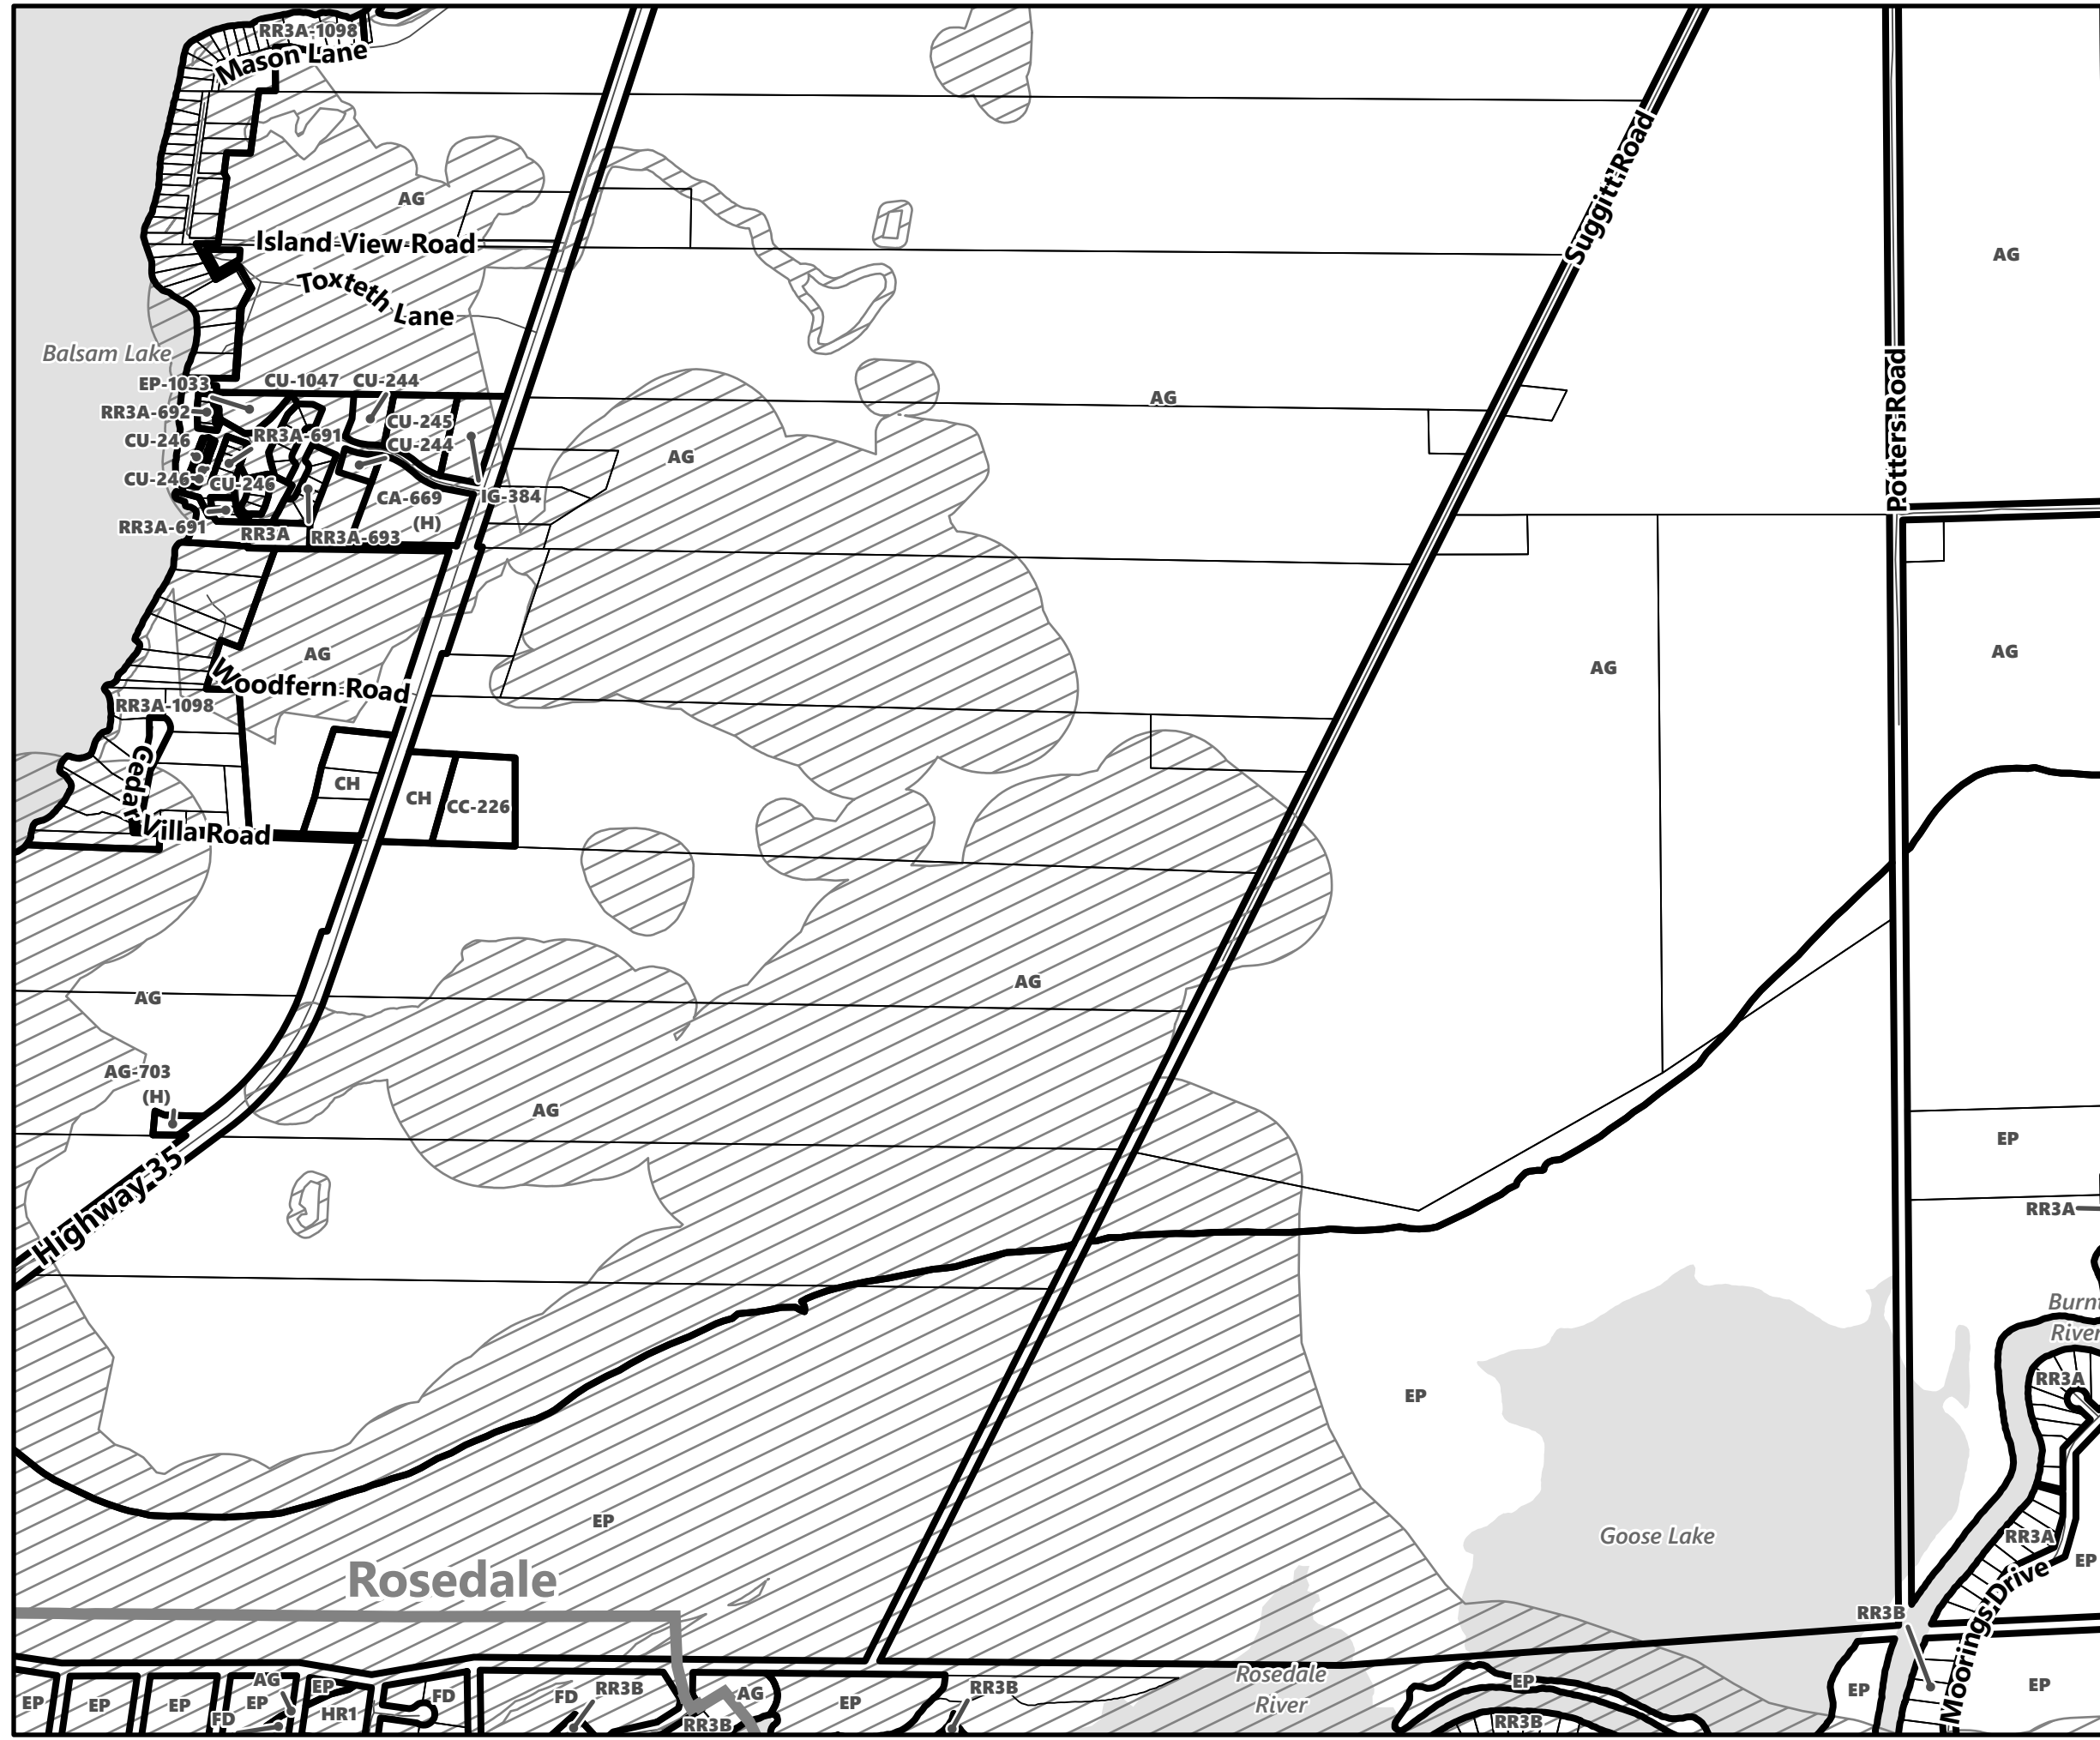

City of Kawartha Lakes Rural Zoning By-law Schedule A-C11

1. **Legend**
2. City of Kawartha Lakes Boundary
   - Zone Boundary
   - ▨ Conservation Authority Regulated Area
   - ▨ Kawartha Region Conservation Authority

March 2024

Sources: MNDMNR, City of Kawartha Lakes and Teranet
Projection: NAD 1983 UTM Zone 17N