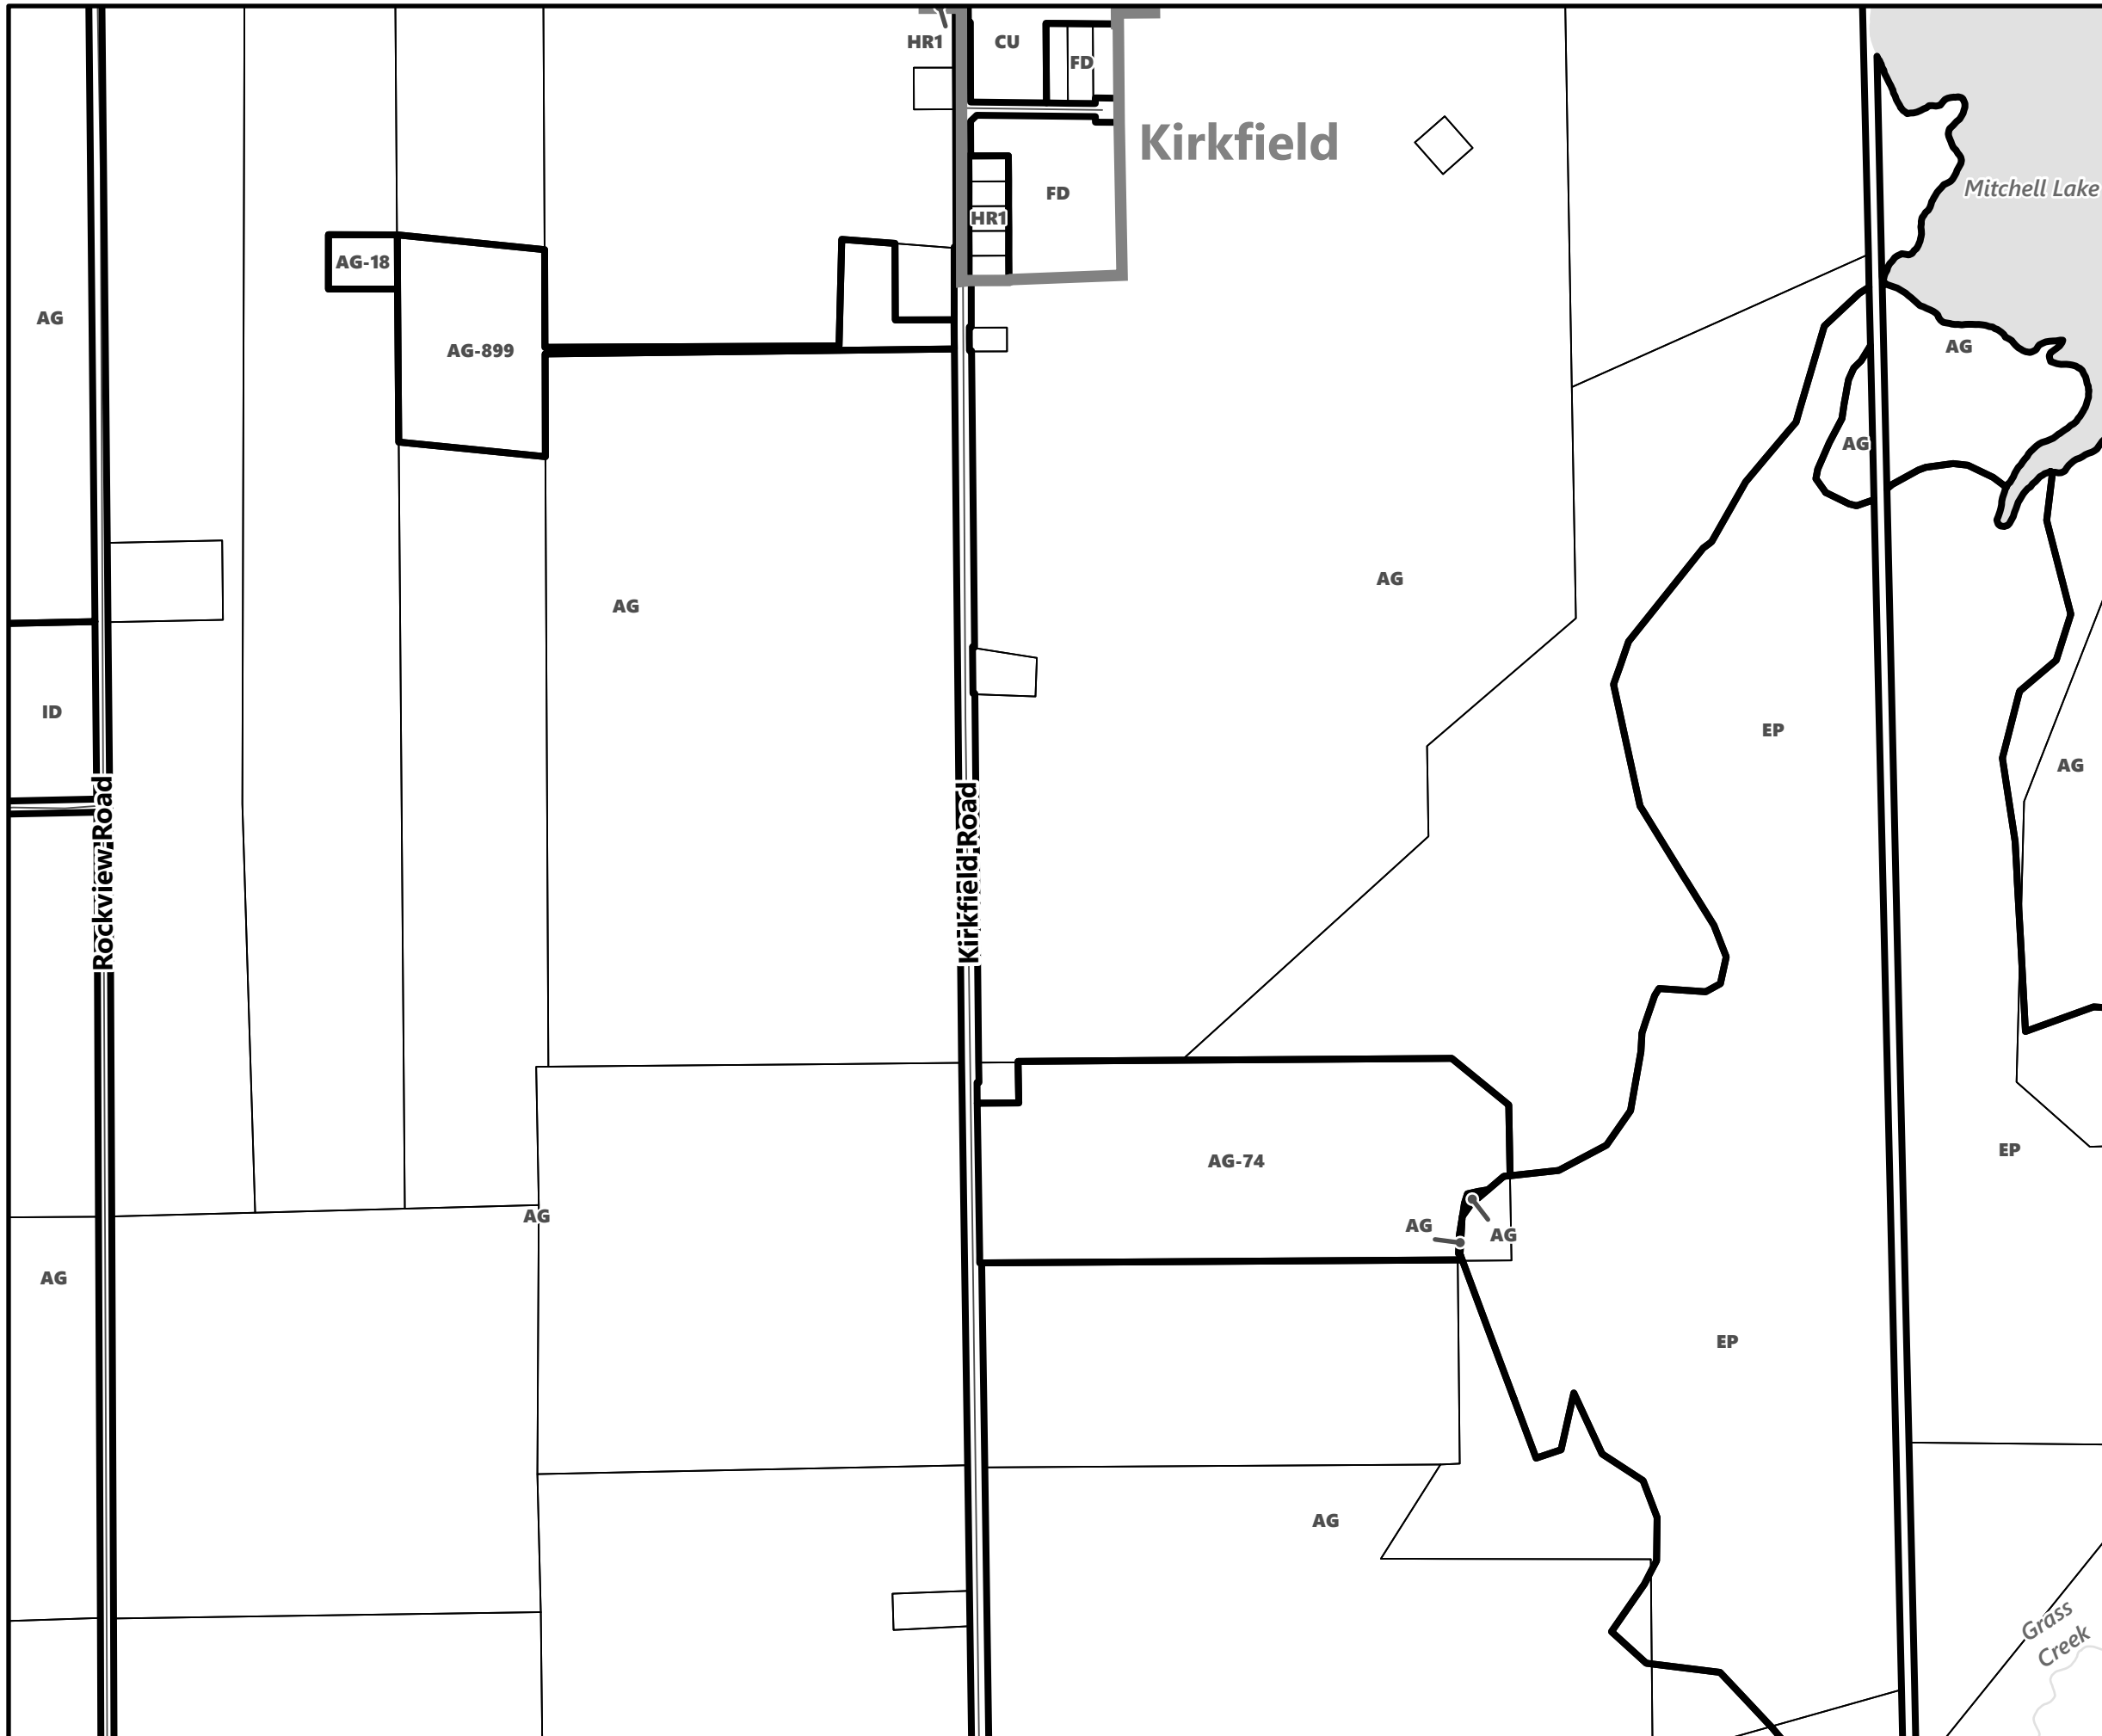

**City of Kawartha Lakes
Rural Zoning By-law
Schedule A-C6**

Legend

- City of Kawartha Lakes Boundary
- Zone Boundary

March 2024

Sources:
MNDMNR, City of Kawartha Lakes and Teranet
Projection:
NAD 1983 UTM Zone 17N