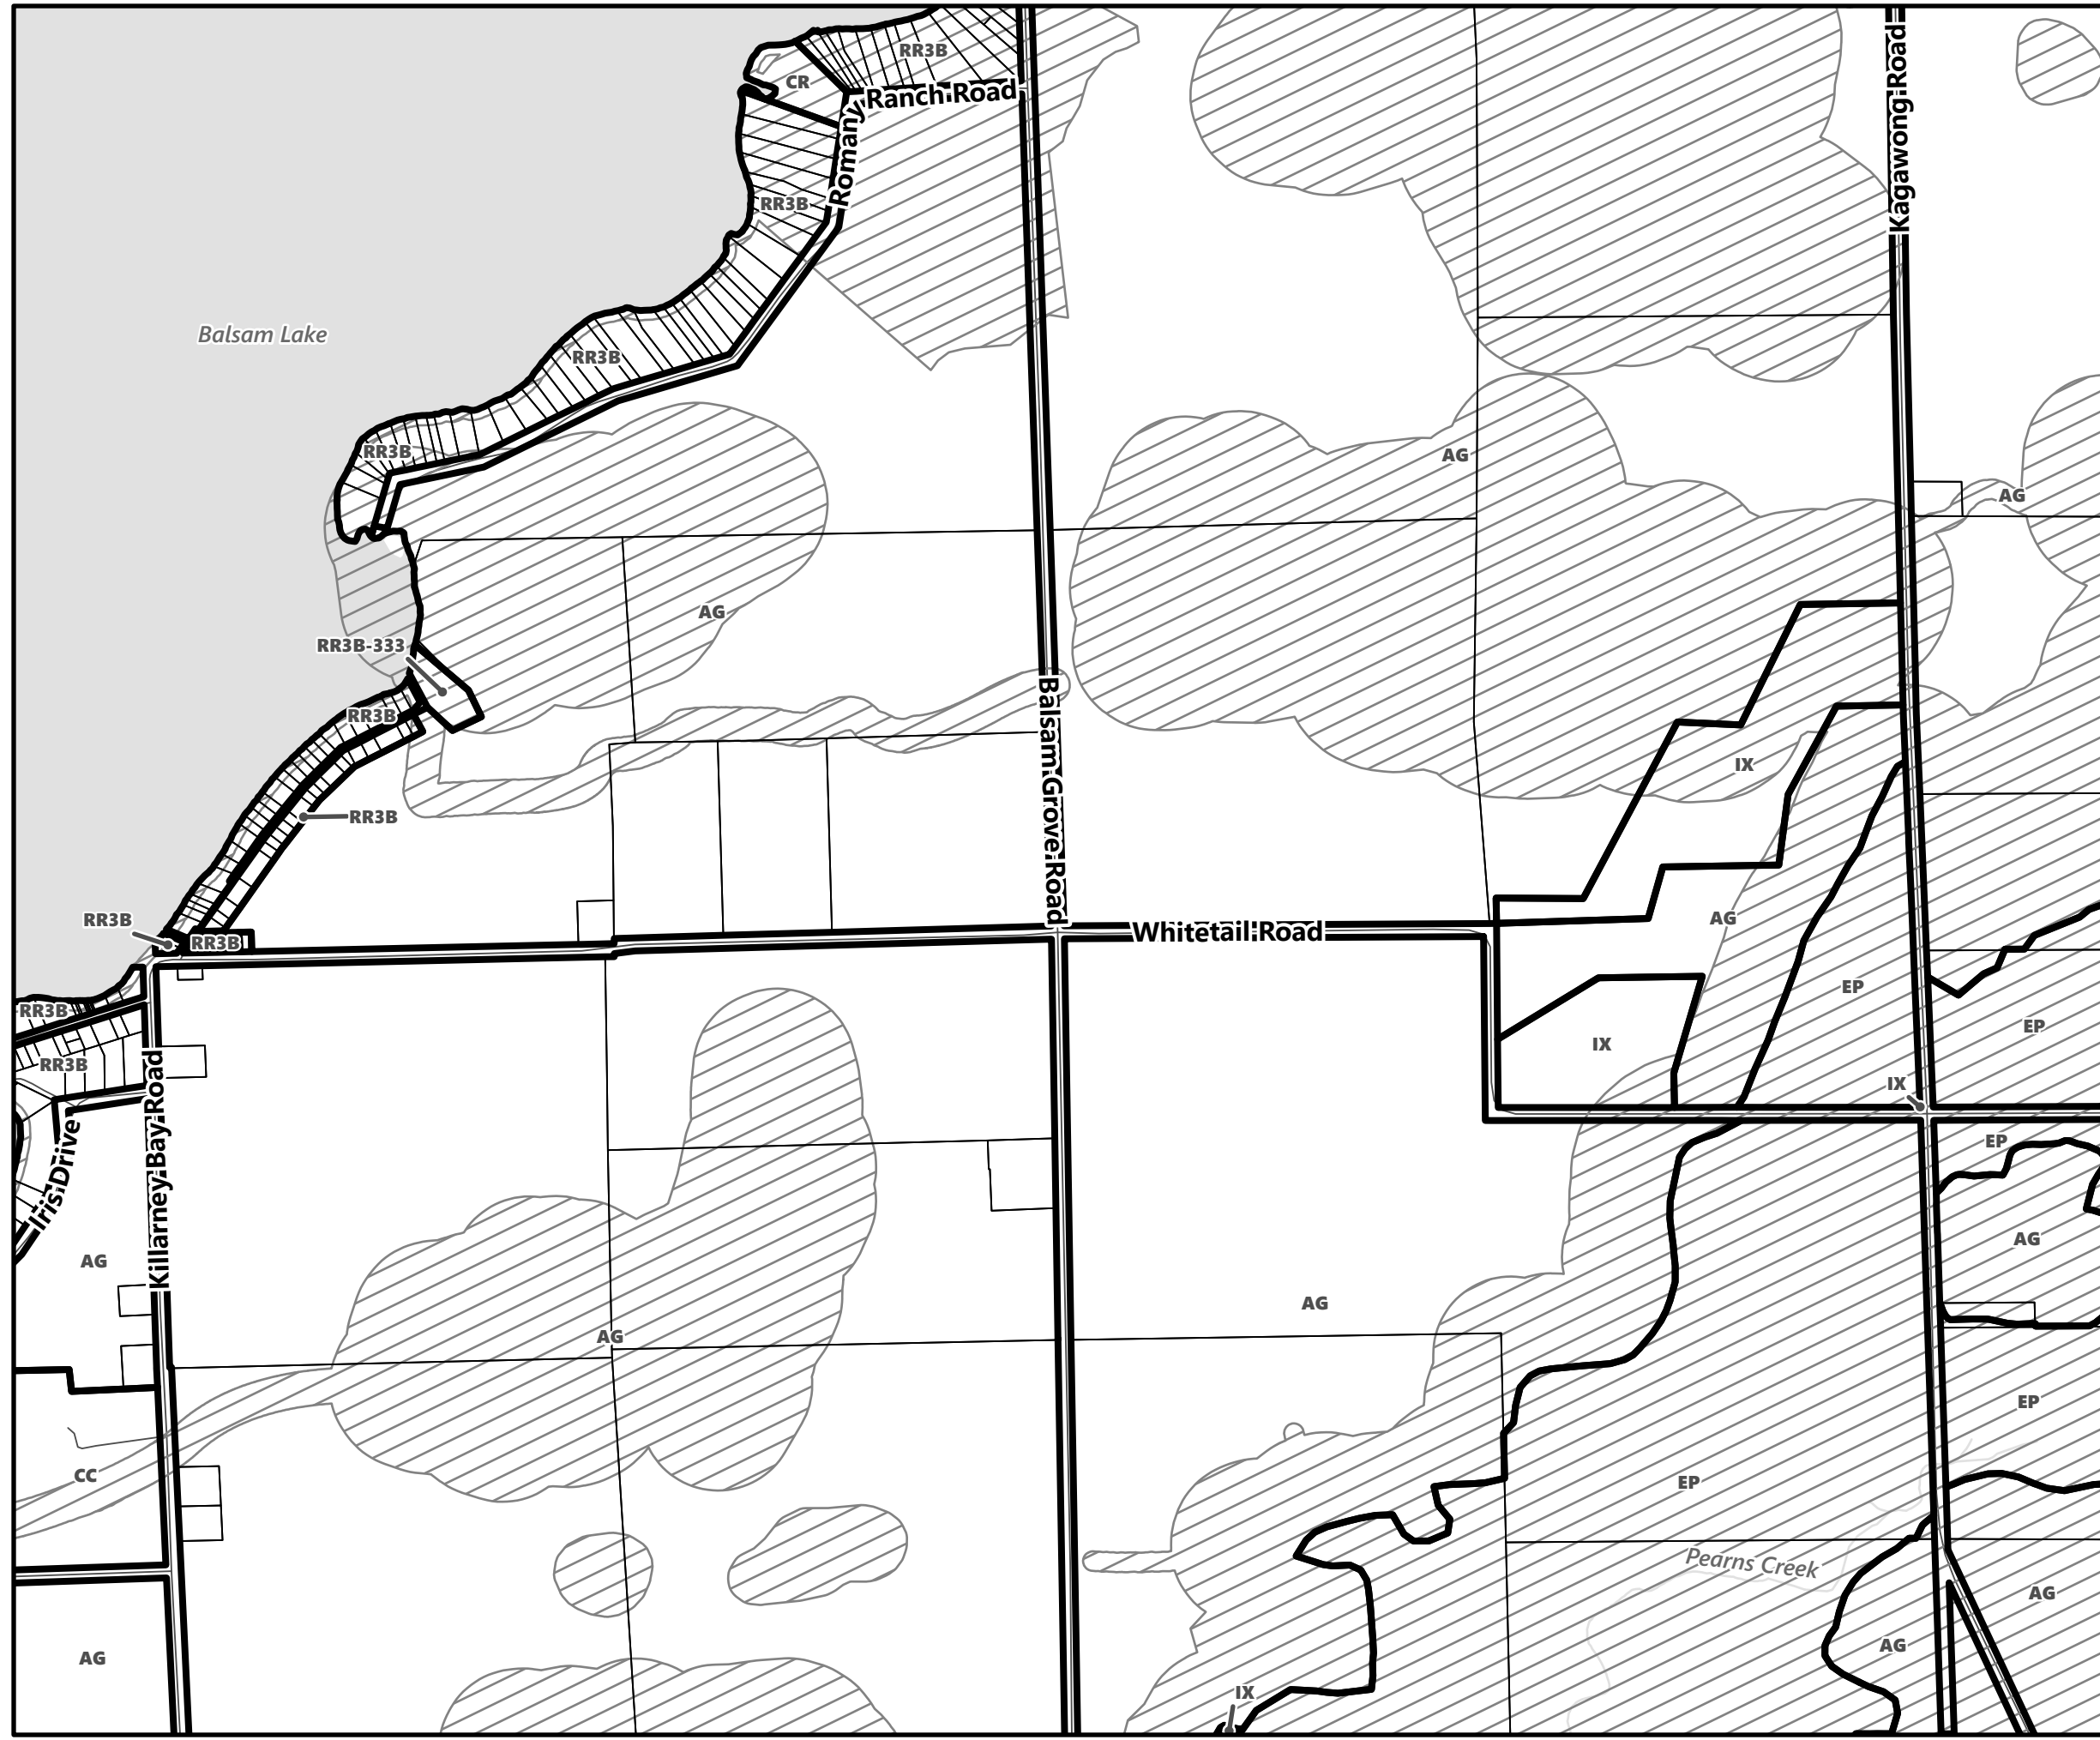

City of Kawartha Lakes Rural Zoning By-law Schedule A-C37

1. **Legend**
2. City of Kawartha Lakes Boundary
   - Zone Boundary
   - ▨ Conservation Authority Regulated Area
   - ▨ Kawartha Region Conservation Authority