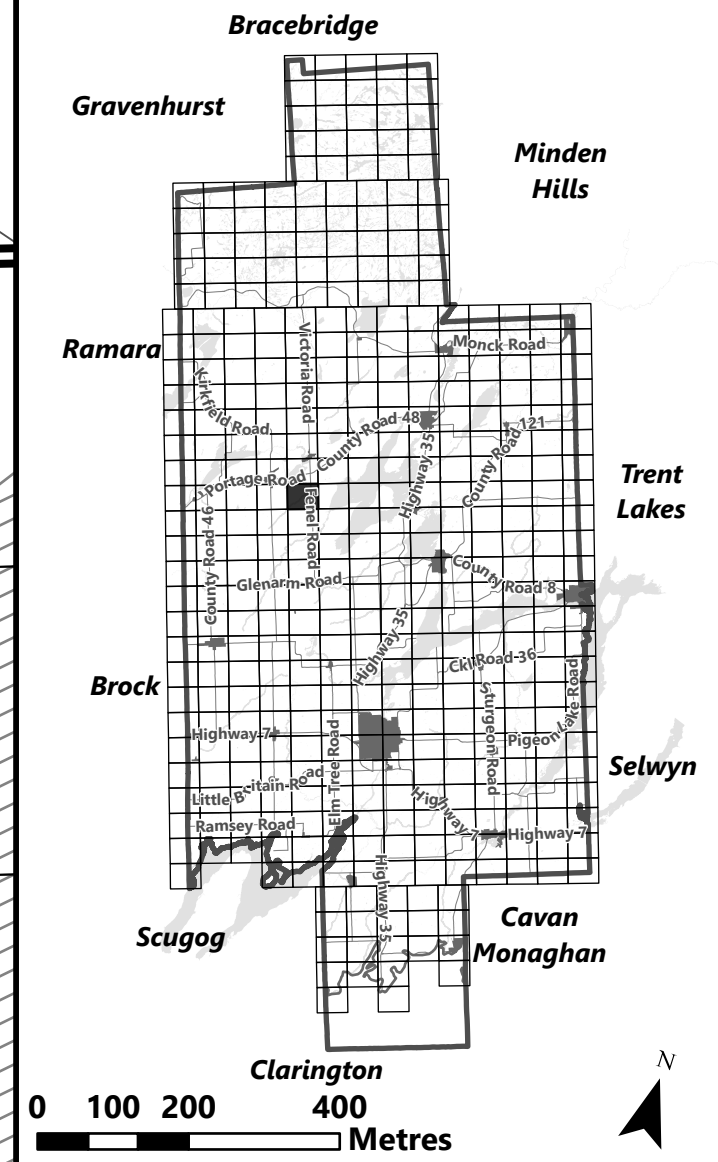

City of Kawartha Lakes Rural Zoning By-law Schedule A-C7

Legend

- City of Kawartha Lakes Boundary
- Zone Boundary
- Conservation Authority Regulated Area
- Kawartha Region Conservation Authority

March 2024

Sources:
MNDMNR, City of Kawartha Lakes and Teranet
Projection:
NAD 1983 UTM Zone 17N