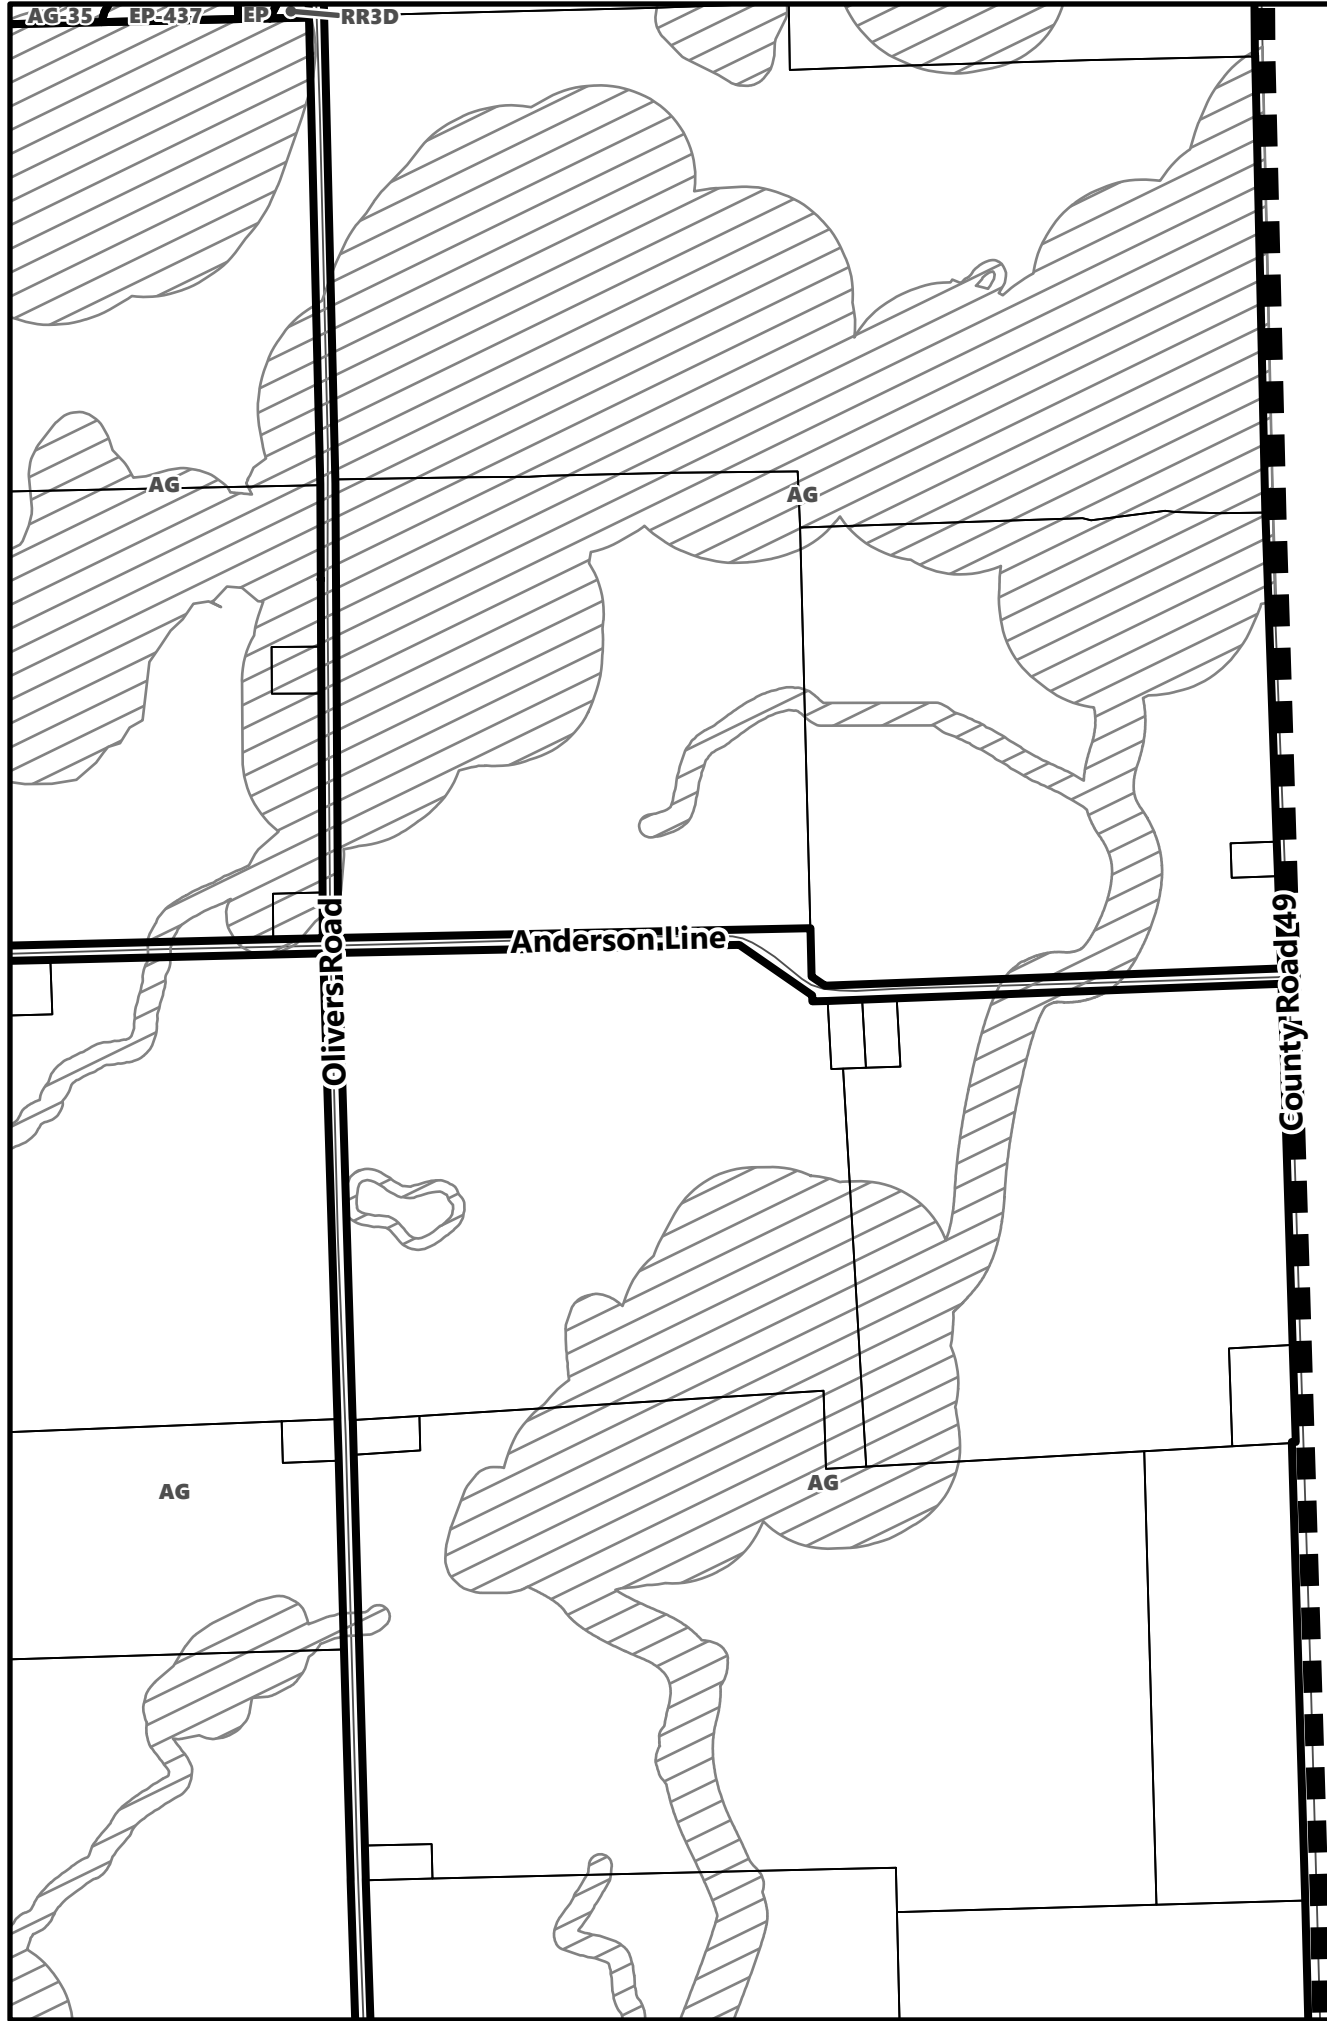

Kawartha Lakes

City of Kawartha Lakes

Rural Zoning By-law

Schedule A-C58

Legend

- City of Kawartha Lakes Boundary
- Zone Boundary
- **Conservation Authority Regulated Area**
- Kawartha Region Conservation Authority

March 2024

Sources:
MNDMNR, City of Kawartha Lakes and Teranet
Projection:
NAD 1983 UTM Zone 17N