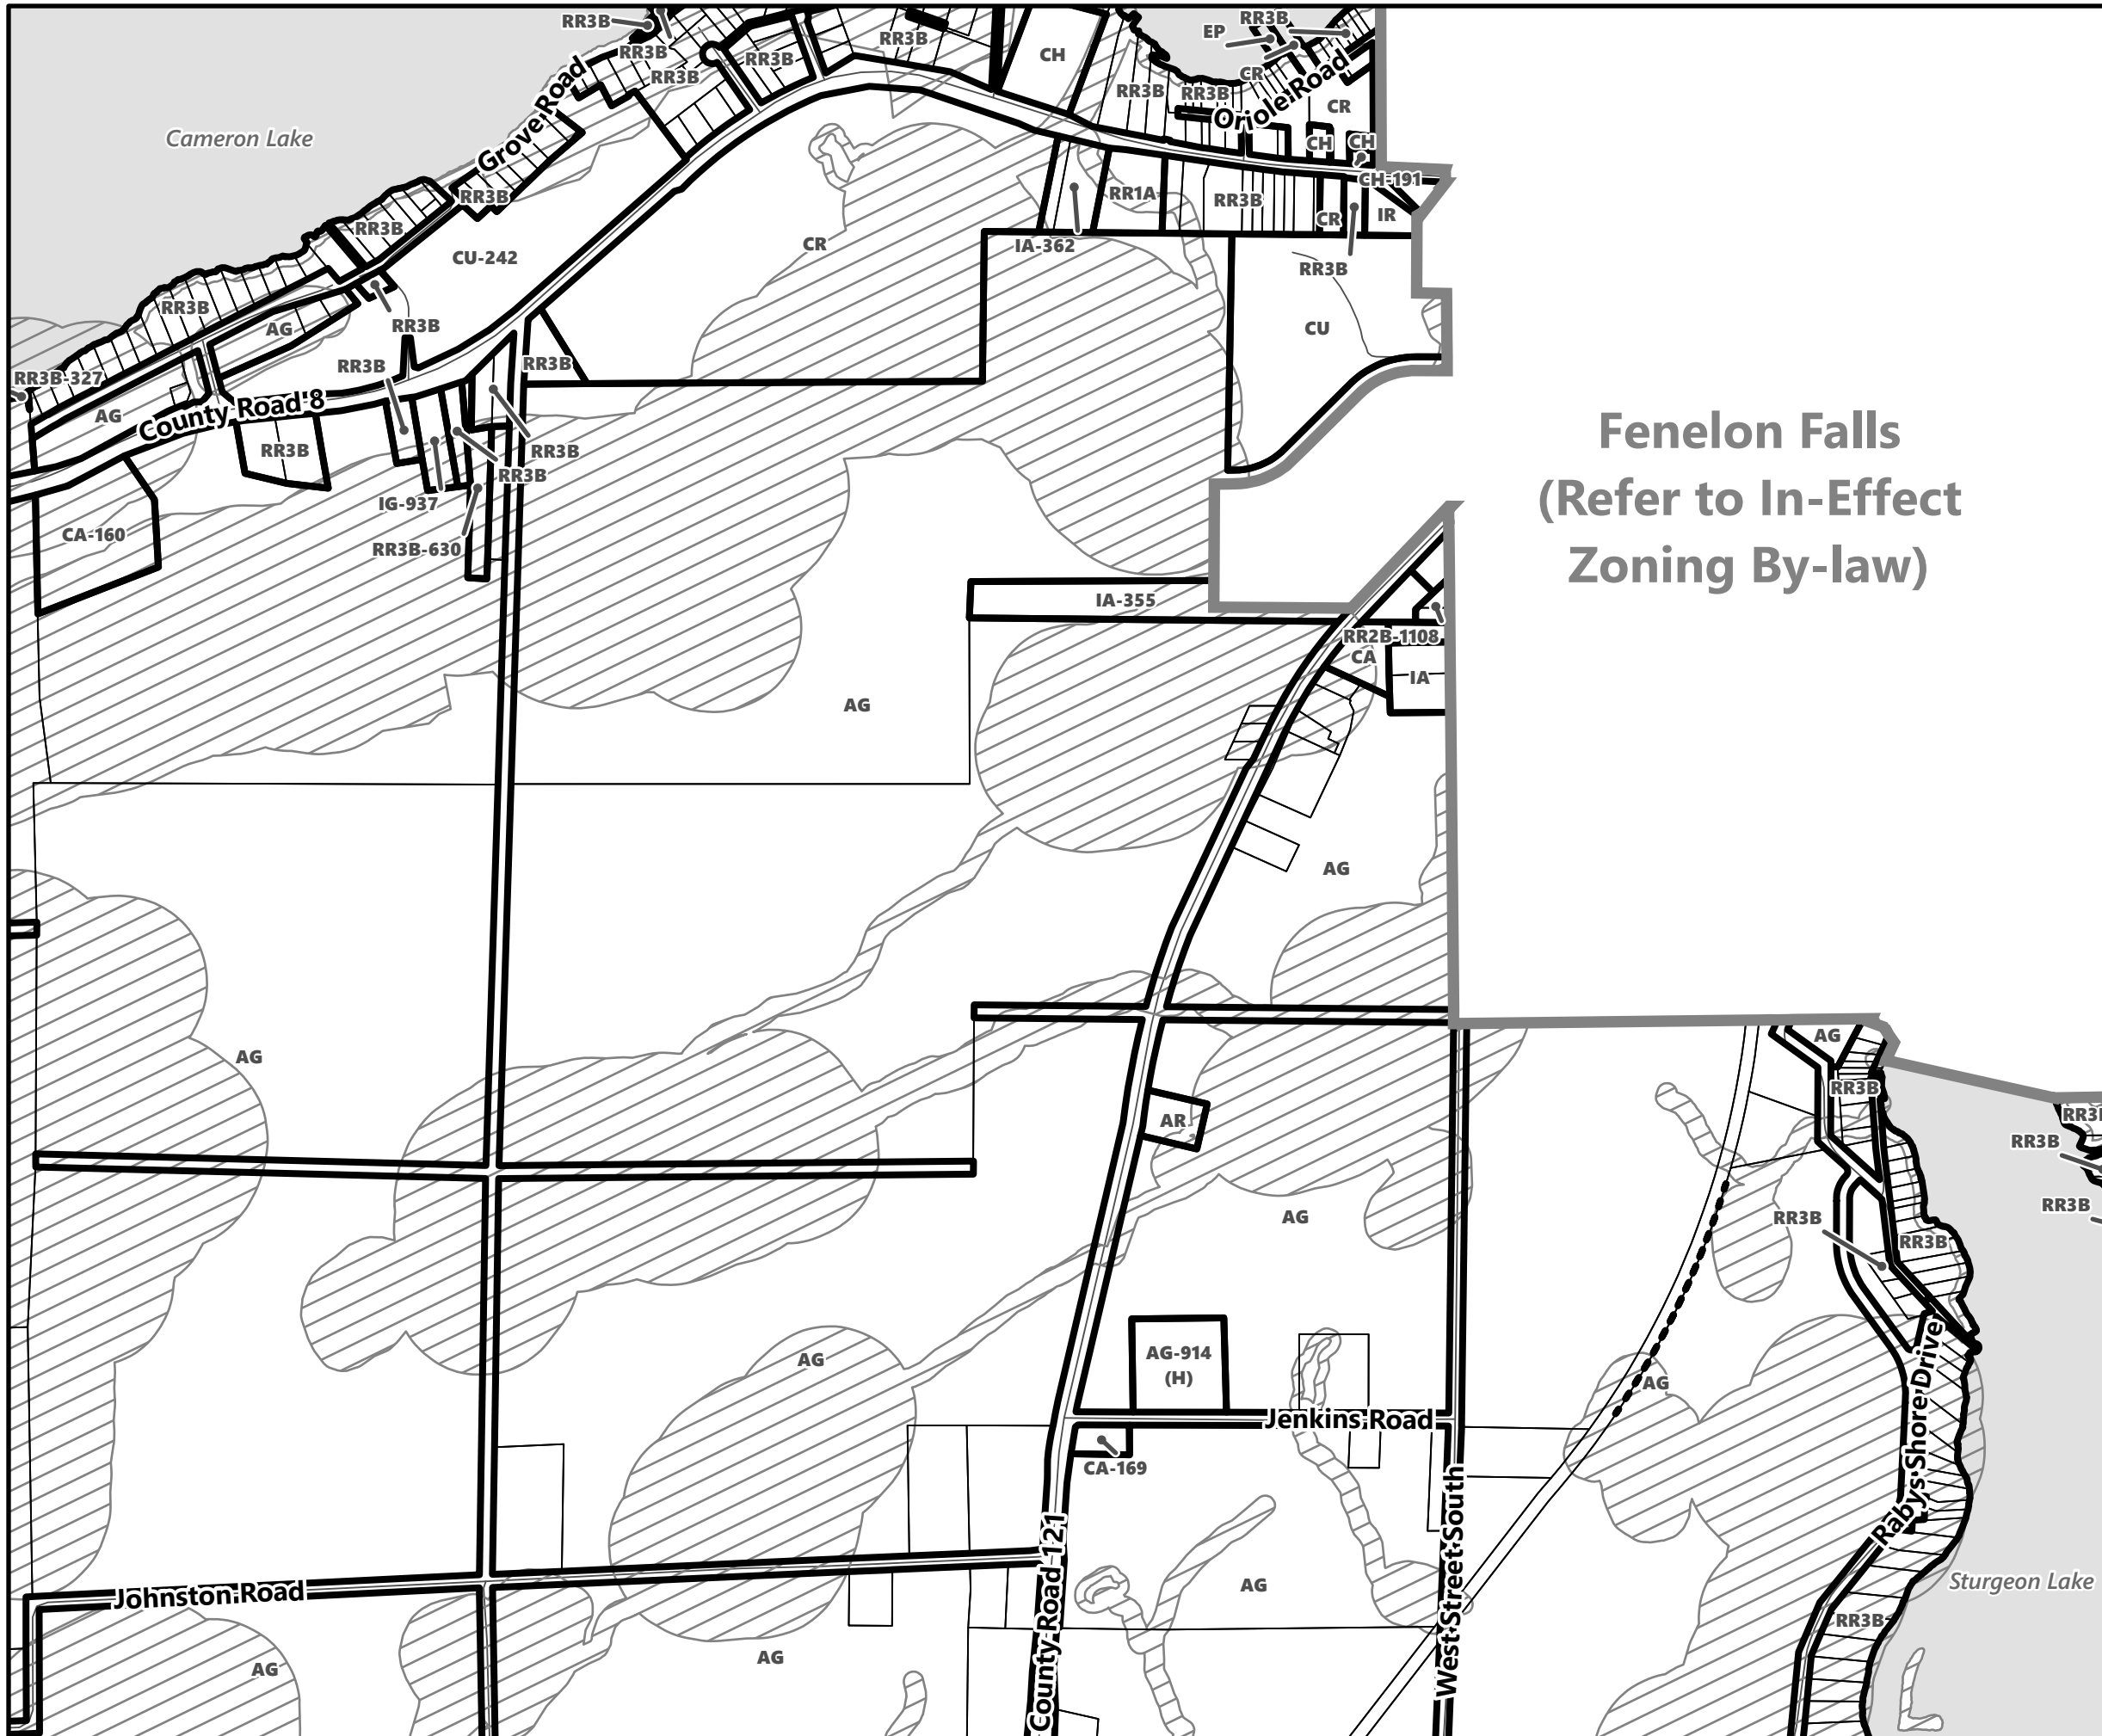

**City of Kawartha Lakes
Rural Zoning By-law
Schedule A-C53**

Legend

- City of Kawartha Lakes Boundary
- Zone Boundary
- ▨ Conservation Authority Regulated Area
- ▨ Kawartha Region Conservation Authority

**Fenelon Falls
(Refer to In-Effect
Zoning By-law)**