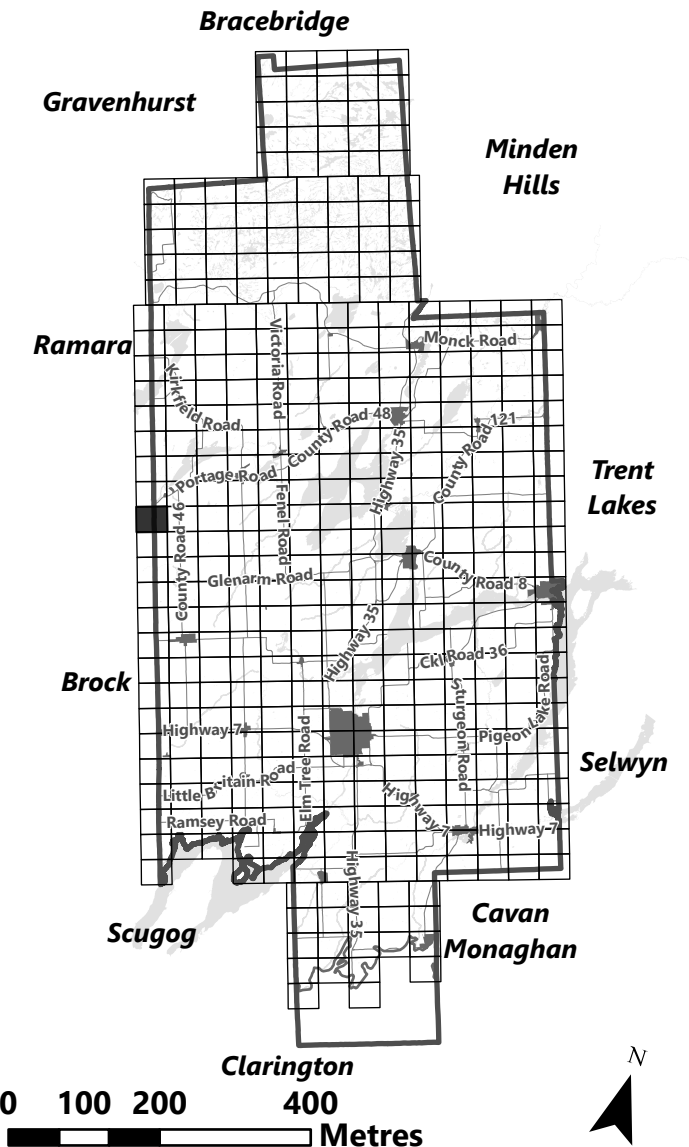

City of Kawartha Lakes Rural Zoning By-law Schedule A-C17

Legend

- City of Kawartha Lakes Boundary
- Zone Boundary
- **Conservation Authority Regulated Area**
- Lake Simcoe Region Conservation Authority

March 2024

Sources:
MNDMNR, City of Kawartha Lakes and Teranet
Projection:
NAD 1983 UTM Zone 17N