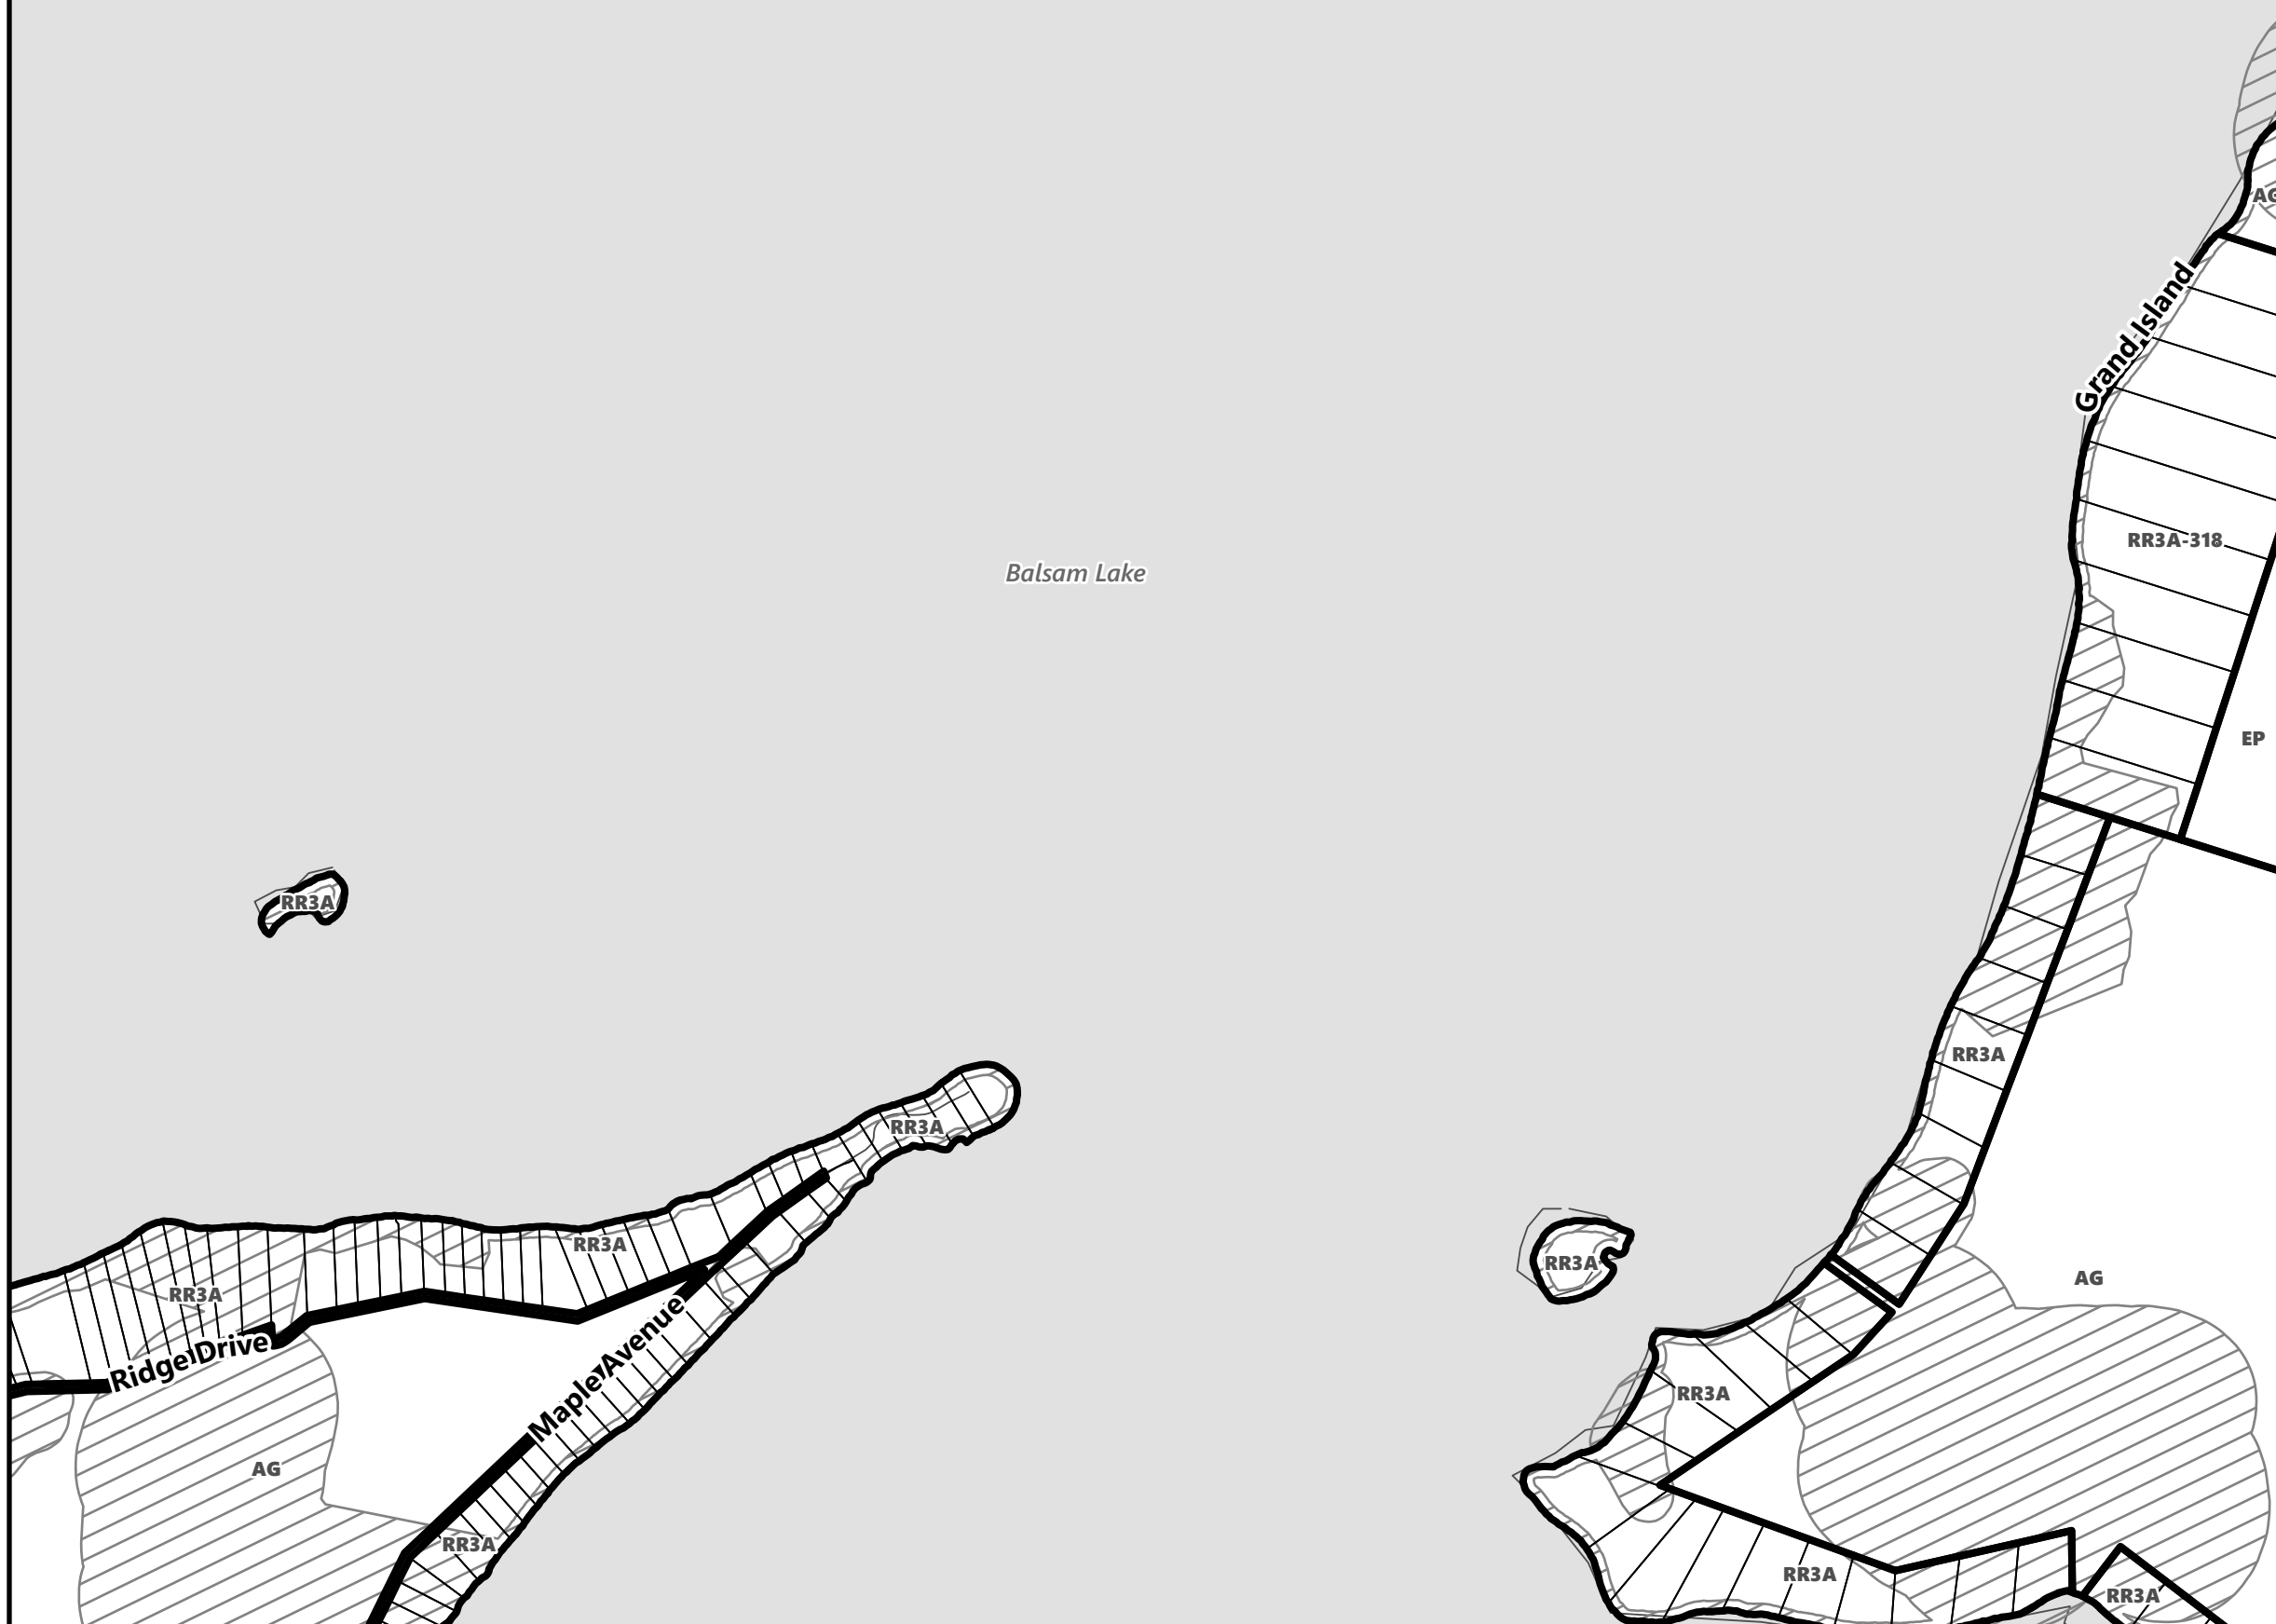

City of Kawartha Lakes Rural Zoning By-law Schedule A-C9

Legend

- City of Kawartha Lakes Boundary
- Zone Boundary
- ▨ Conservation Authority Regulated Area
- ▨ Kawartha Region Conservation Authority

March 2024

Sources:
MNDMNR, City of Kawartha Lakes and Teranet
Projection:
NAD 1983 UTM Zone 17N