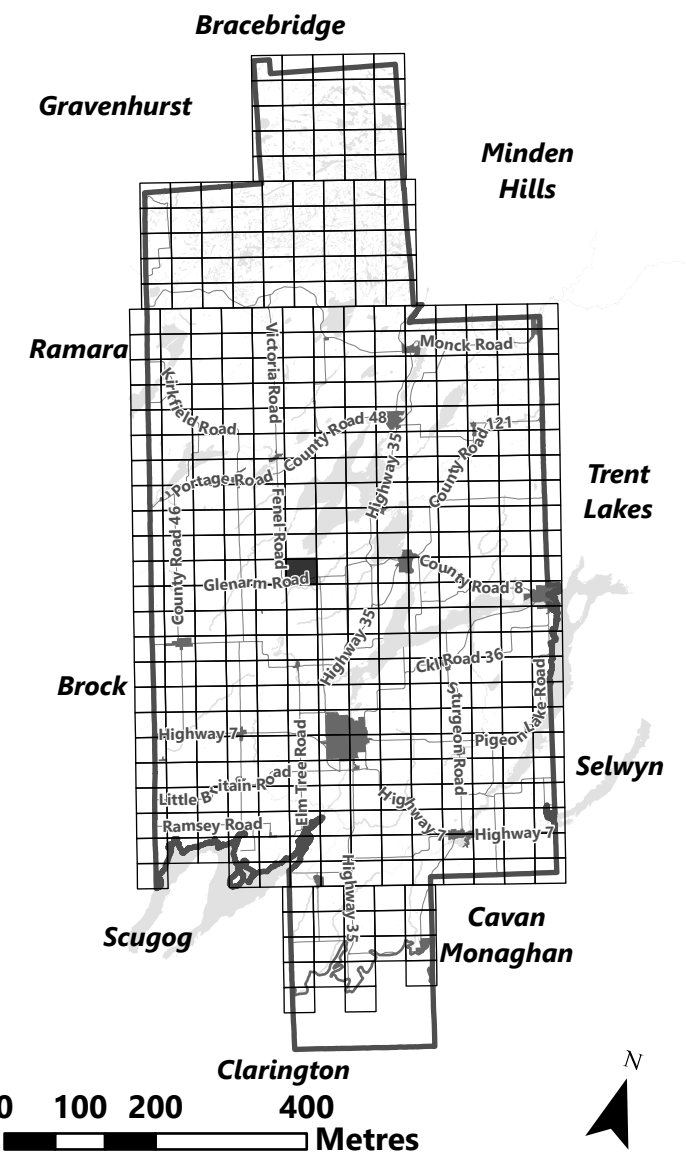

City of Kawartha Lakes Rural Zoning By-law Schedule A-C50

Legend

- City of Kawartha Lakes Boundary
- Zone Boundary
- Conservation Authority Regulated Area
- Kawartha Region Conservation Authority

March 2024

Sources:
MNDMNR, City of Kawartha Lakes and Teranet
Projection:
NAD 1983 UTM Zone 17N