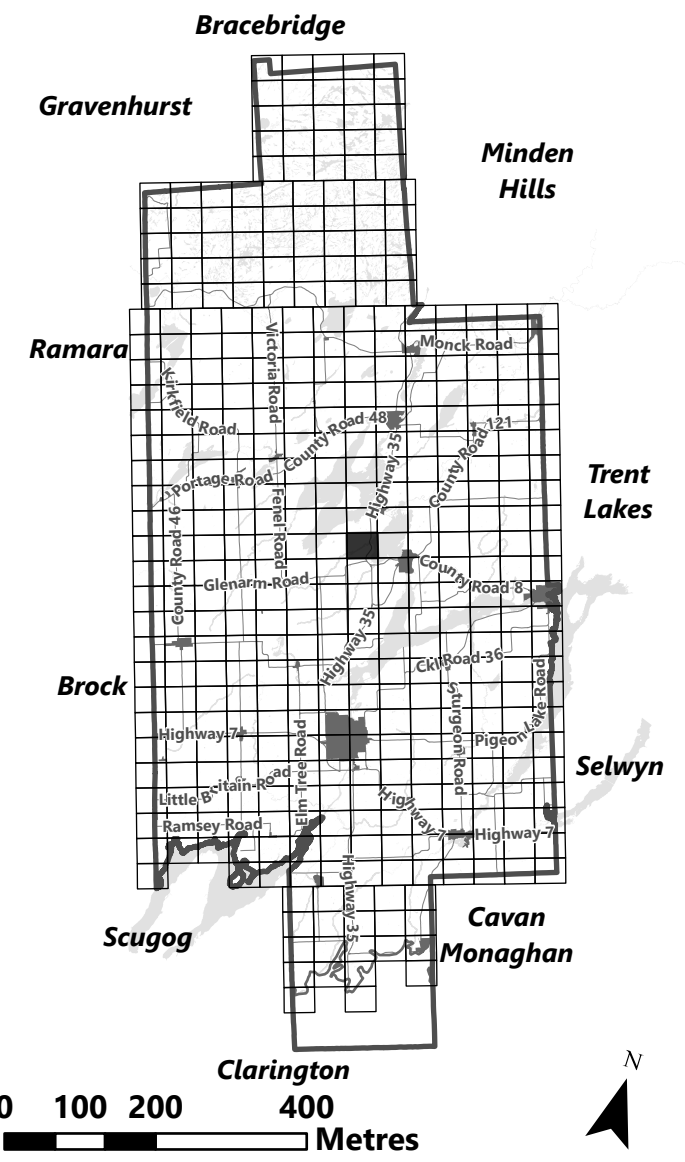

Kawartha Lakes

City of Kawartha Lakes Rural Zoning By-law Schedule A-C38

Legend

- City of Kawartha Lakes Boundary
- Zone Boundary
- Conservation Authority Regulated Area
- Kawartha Region Conservation Authority