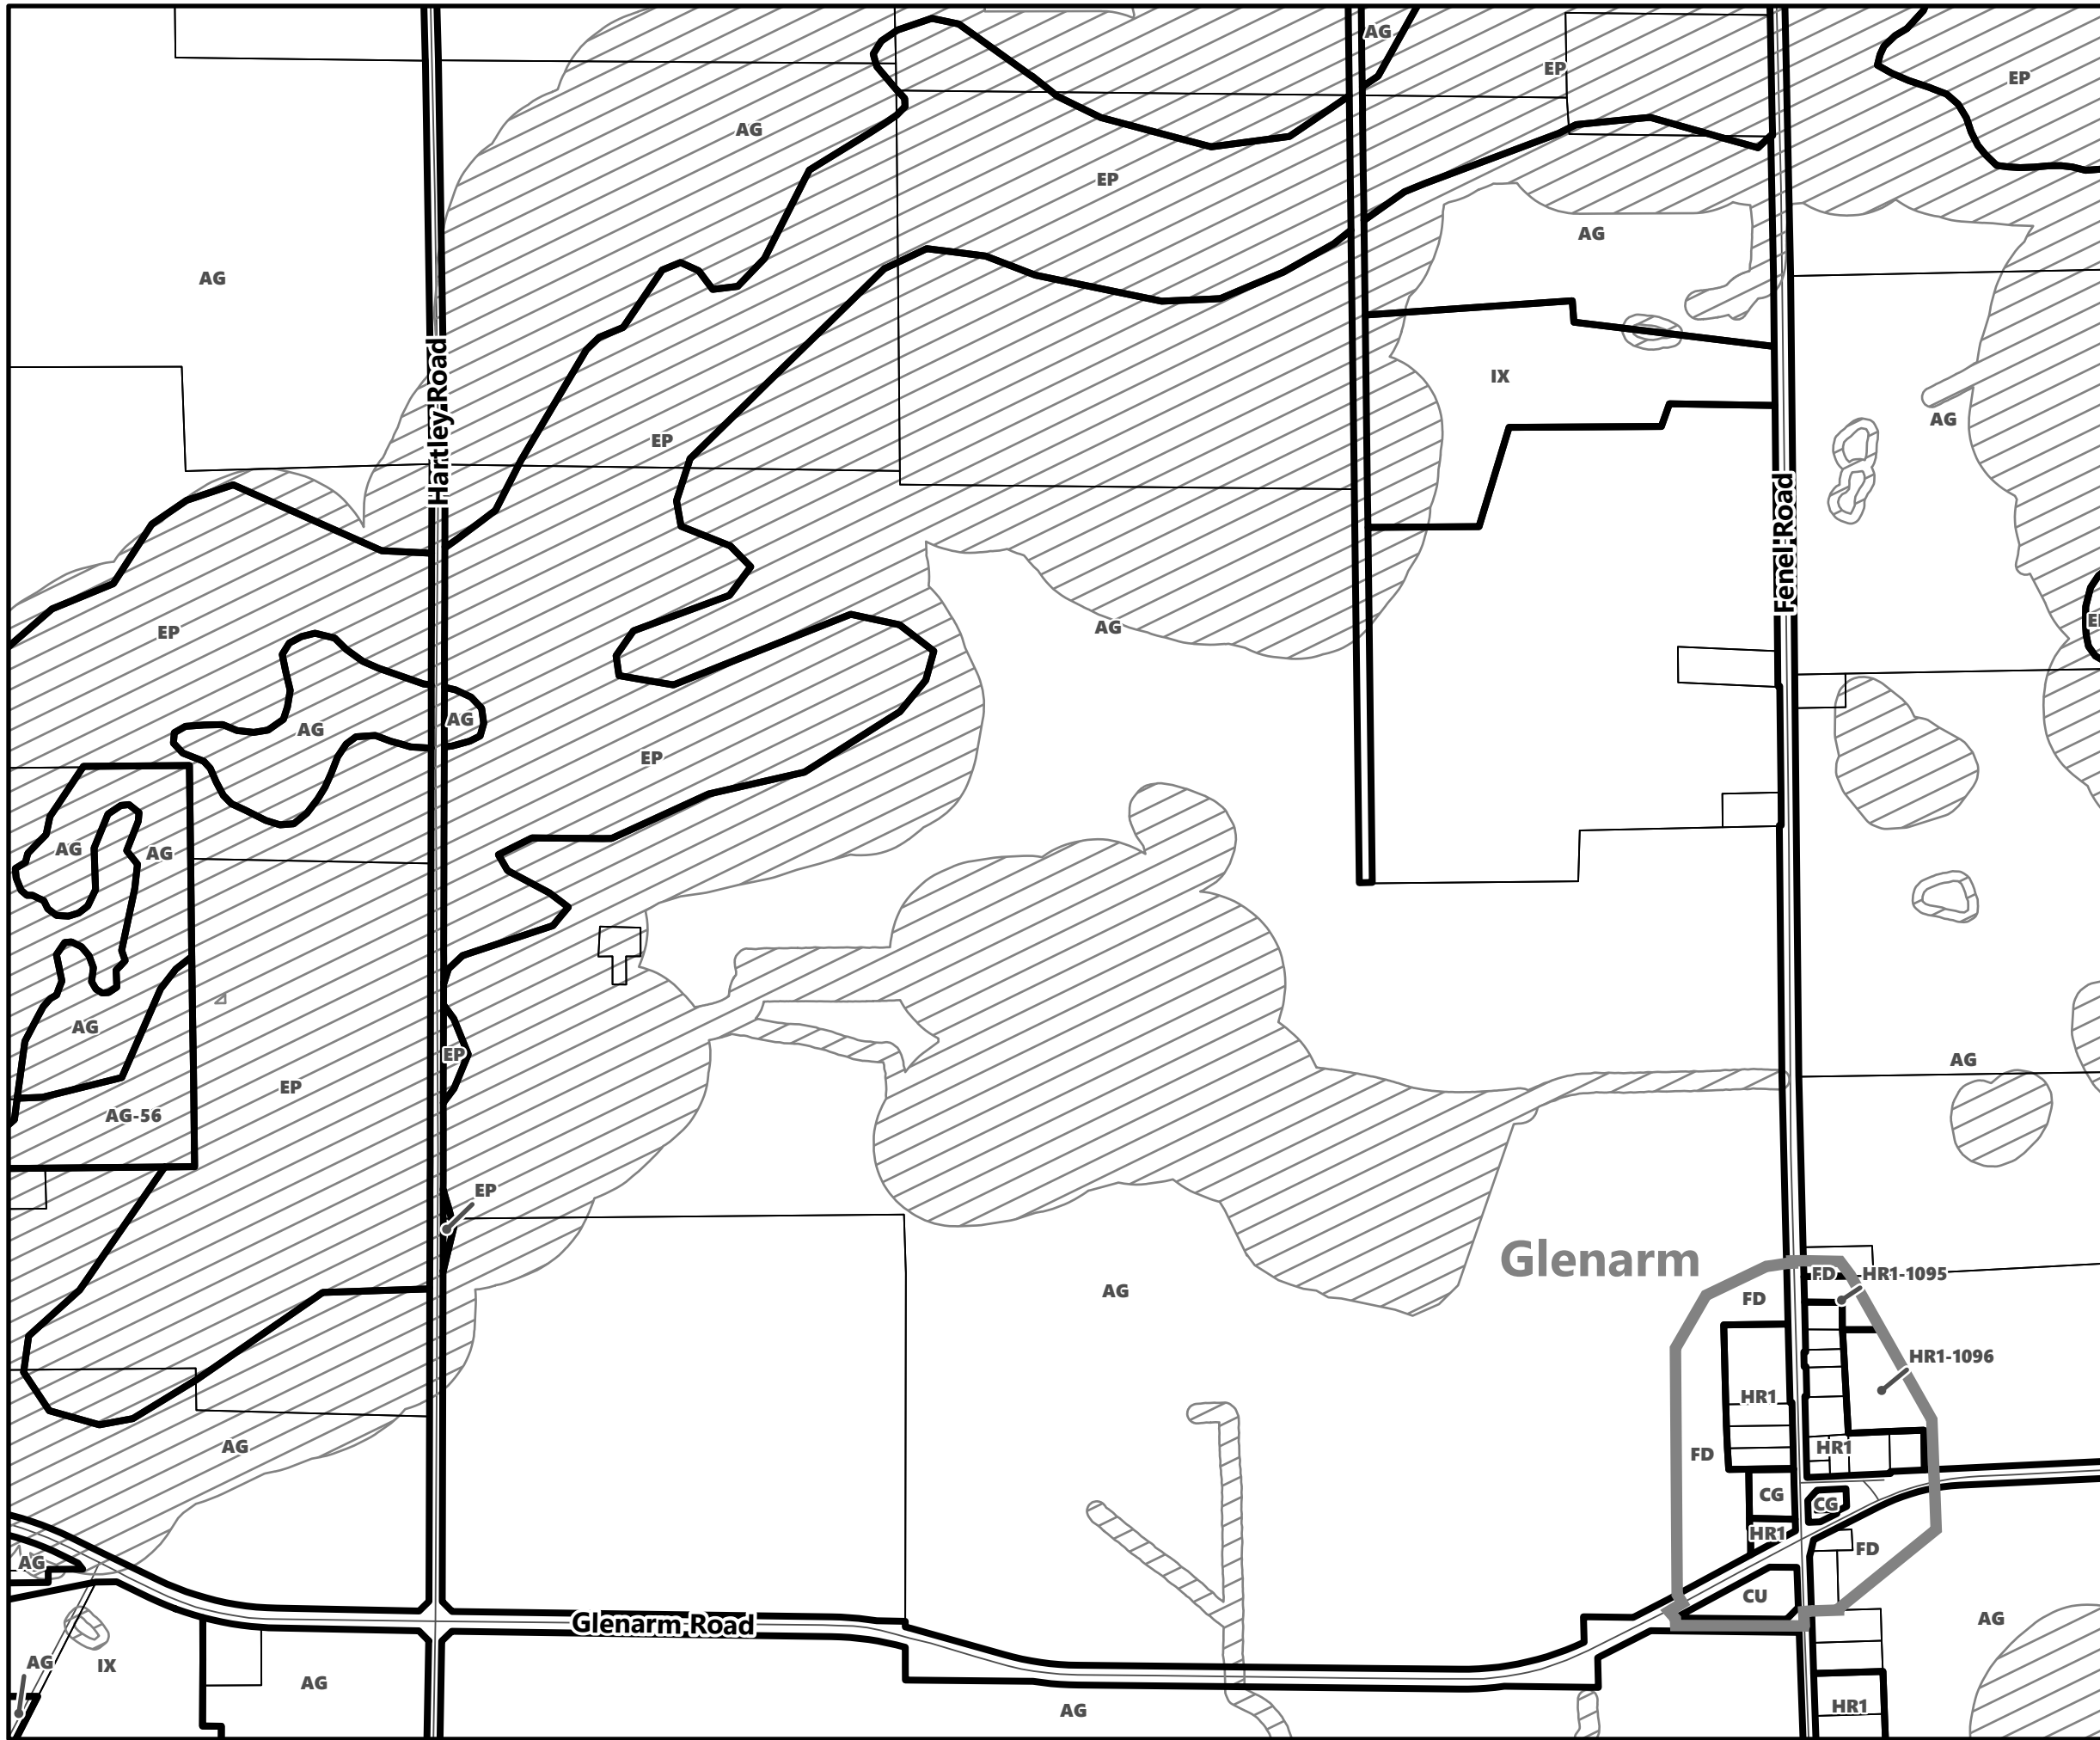

City of Kawartha Lakes Rural Zoning By-law Schedule A-C49

Legend

- City of Kawartha Lakes Boundary
- Zone Boundary
- Conservation Authority Regulated Area
- Kawartha Region Conservation Authority

March 2024