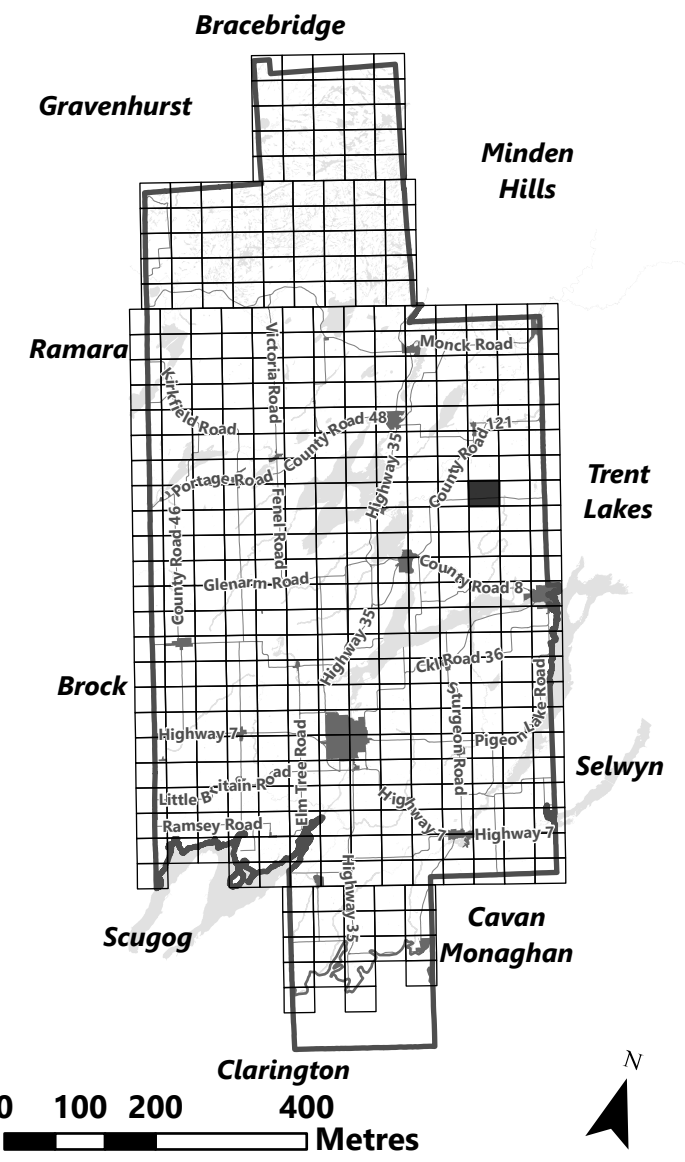

March 2024

Sources:
MNDMNR, City of Kawartha Lakes and Teranet
Projection:
NAD 1983 UTM Zone 17N

City of Kawartha Lakes Rural Zoning By-law Schedule A-C14

Legend

-  City of Kawartha Lakes Boundary
-  Zone Boundary
-  Conservation Authority Regulated Area
-  Kawartha Region Conservation Authority