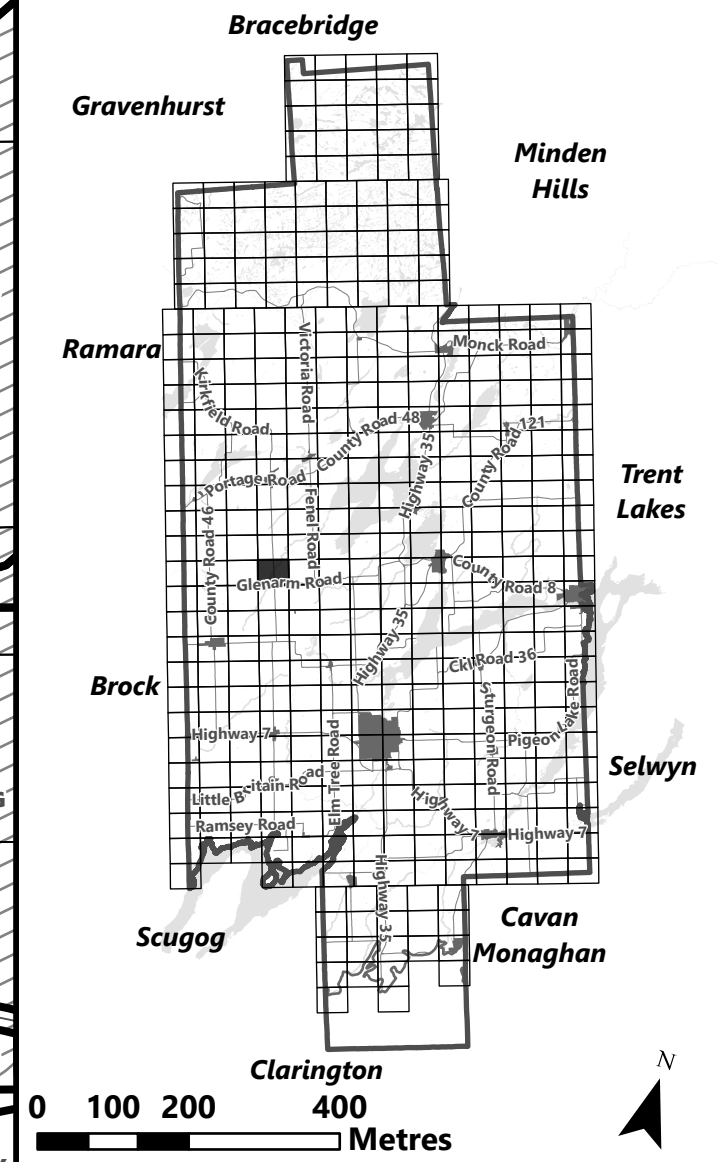

**City of Kawartha Lakes
Rural Zoning By-law
Schedule A-C48**

Legend

- City of Kawartha Lakes Boundary
- Zone Boundary
- **Conservation Authority Regulated Area**
- Kawartha Region Conservation Authority