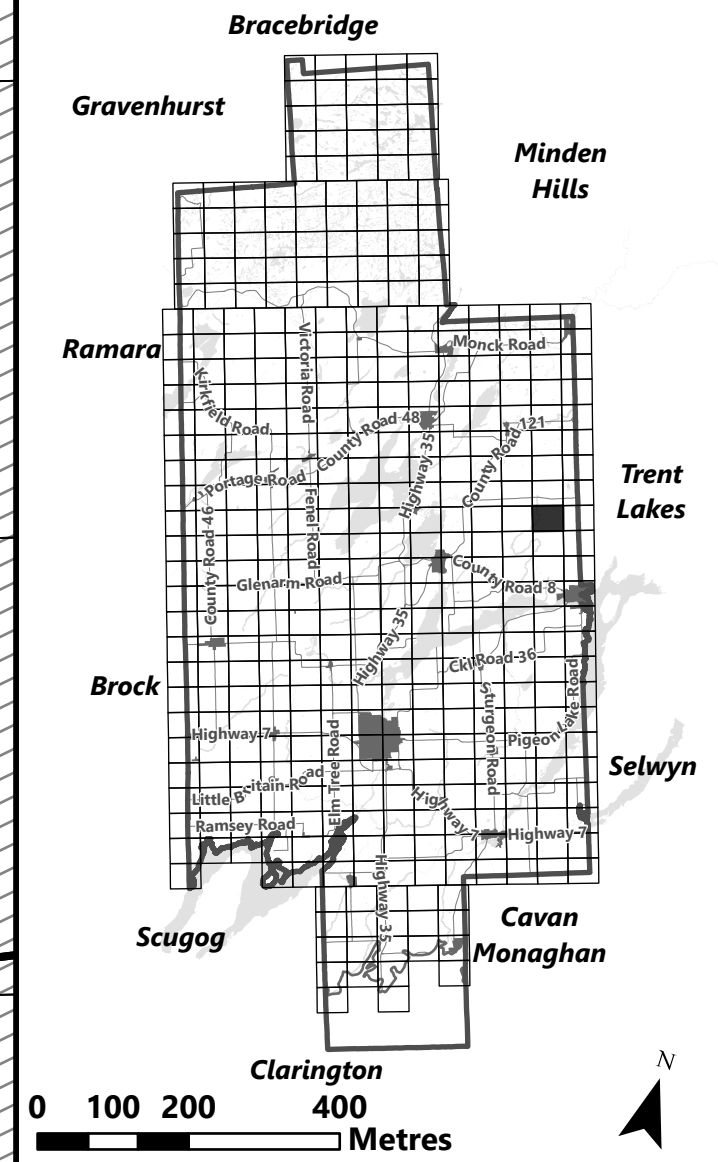

City of Kawartha Lakes Rural Zoning By-law Schedule A-C29

Legend

- City of Kawartha Lakes Boundary
- Zone Boundary
- Conservation Authority Regulated Area
- Kawartha Region Conservation Authority