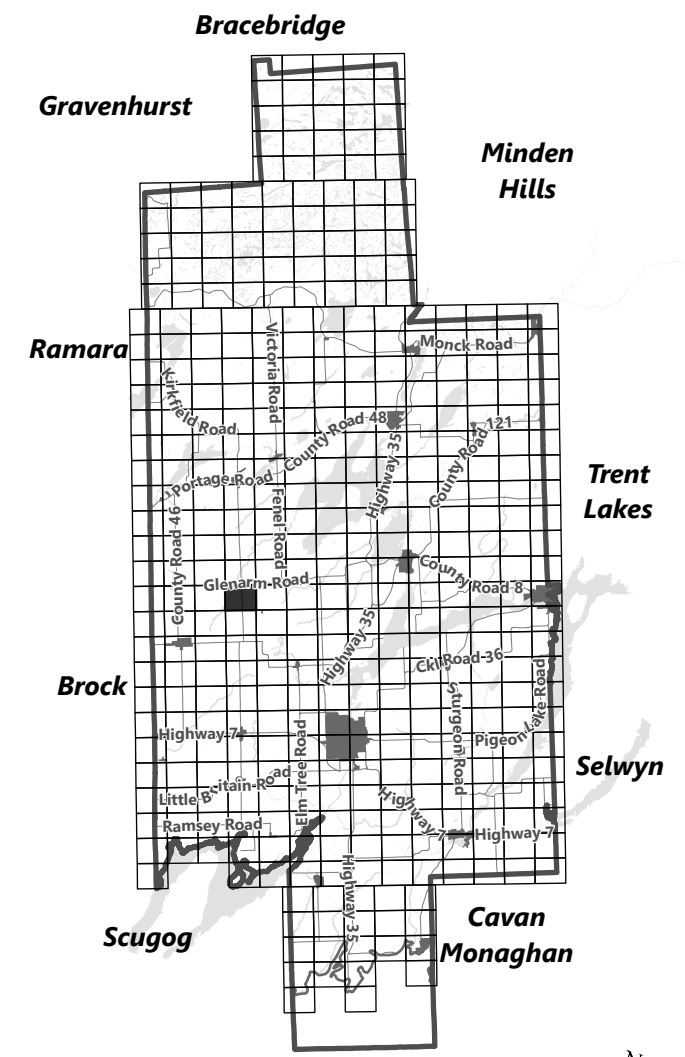

March 2024

Sources:
MNDMNR, City of Kawartha Lakes and Teranet
Projection:
NAD 1983 UTM Zone 17N

City of Kawartha Lakes Rural Zoning By-law Schedule A-C62

Legend

- City of Kawartha Lakes Boundary
- Zone Boundary
- Conservation Authority Regulated Area**
- Kawartha Region Conservation Authority