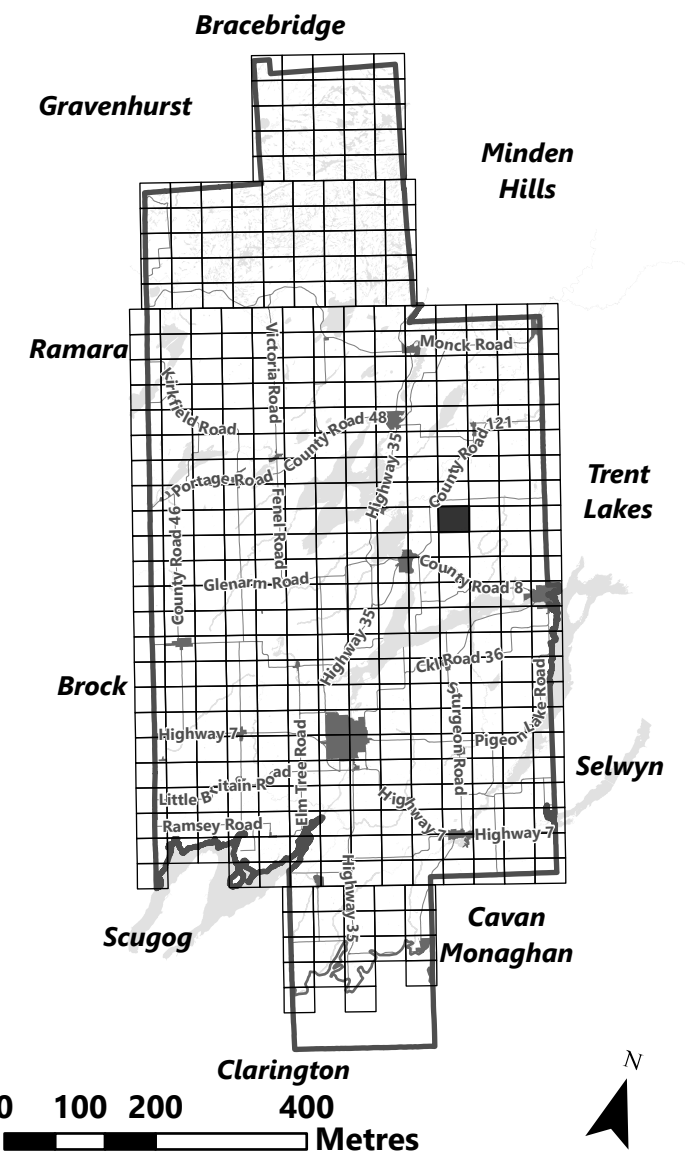

City of Kawartha Lakes Rural Zoning By-law Schedule A-C27

1. **Legend**
2. City of Kawartha Lakes Boundary
   - Zone Boundary
   - Conservation Authority Regulated Area
   - Kawartha Region Conservation Authority