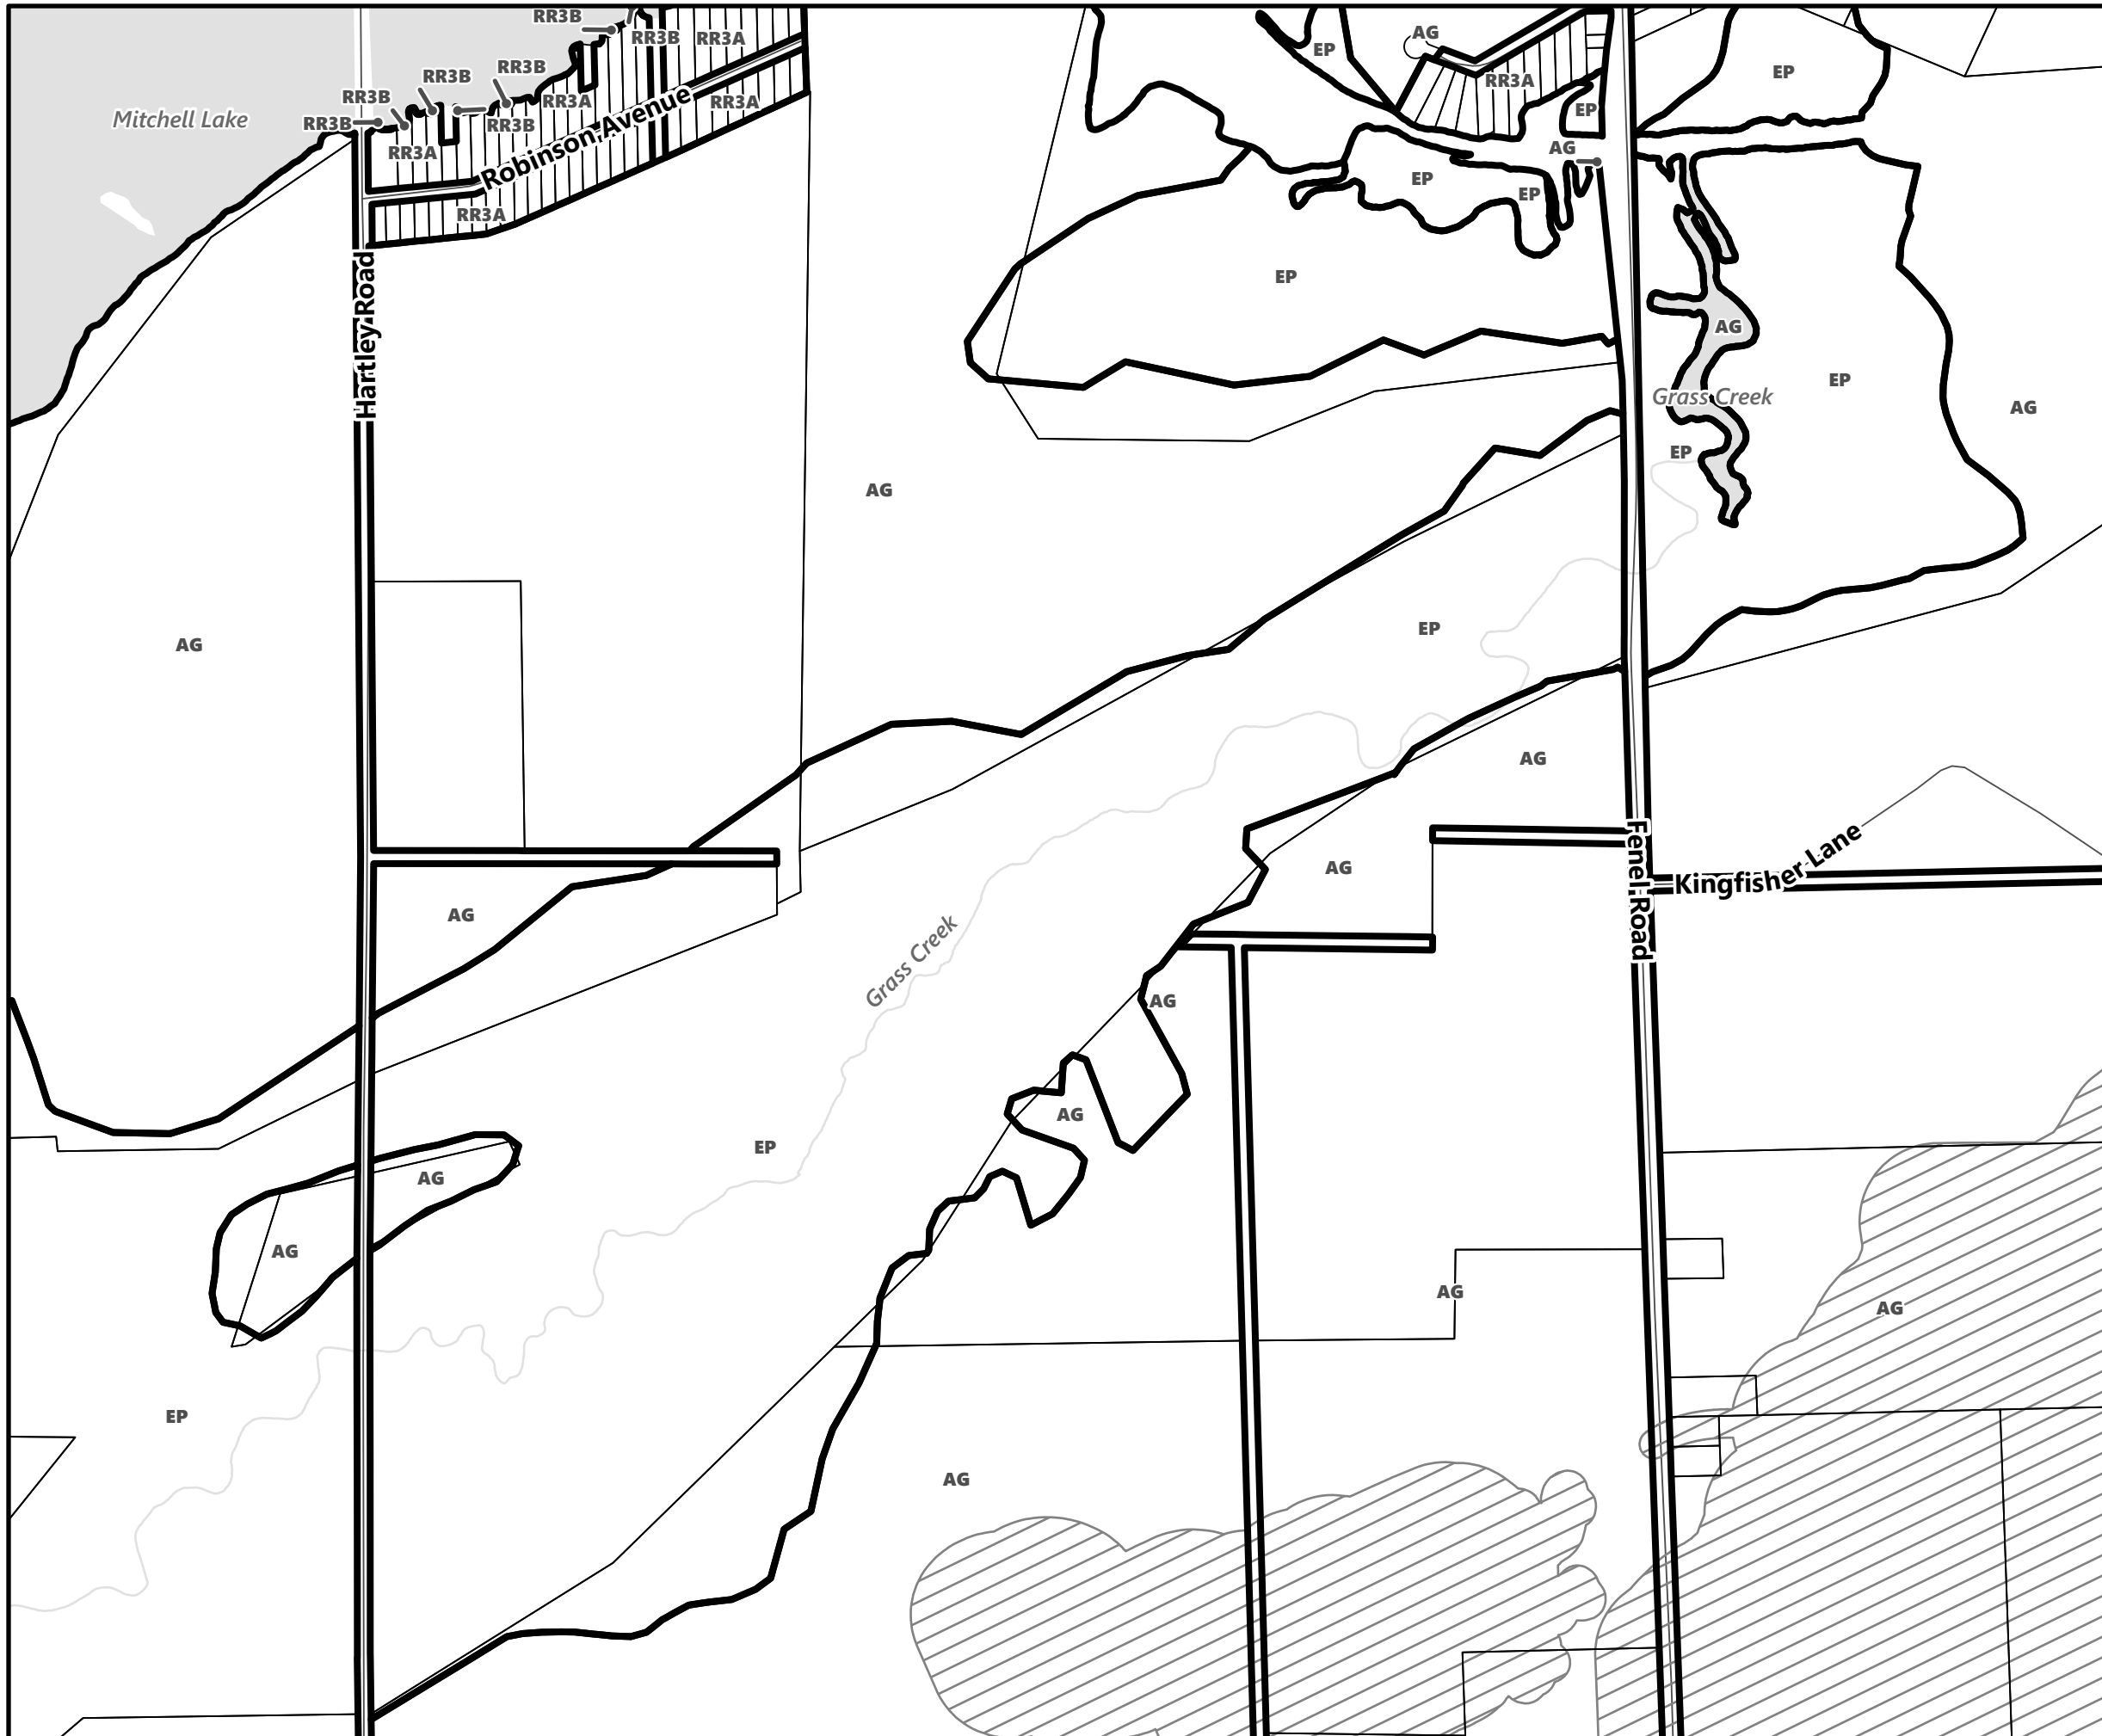

City of Kawartha Lakes Rural Zoning By-law Schedule A-C7

Legend

- City of Kawartha Lakes Boundary
- Zone Boundary
- Conservation Authority Regulated Area
- Kawartha Region Conservation Authority

March 2024

Sources:
MNDMNR, City of Kawartha Lakes and Teranet
Projection:
NAD 1983 UTM Zone 17N