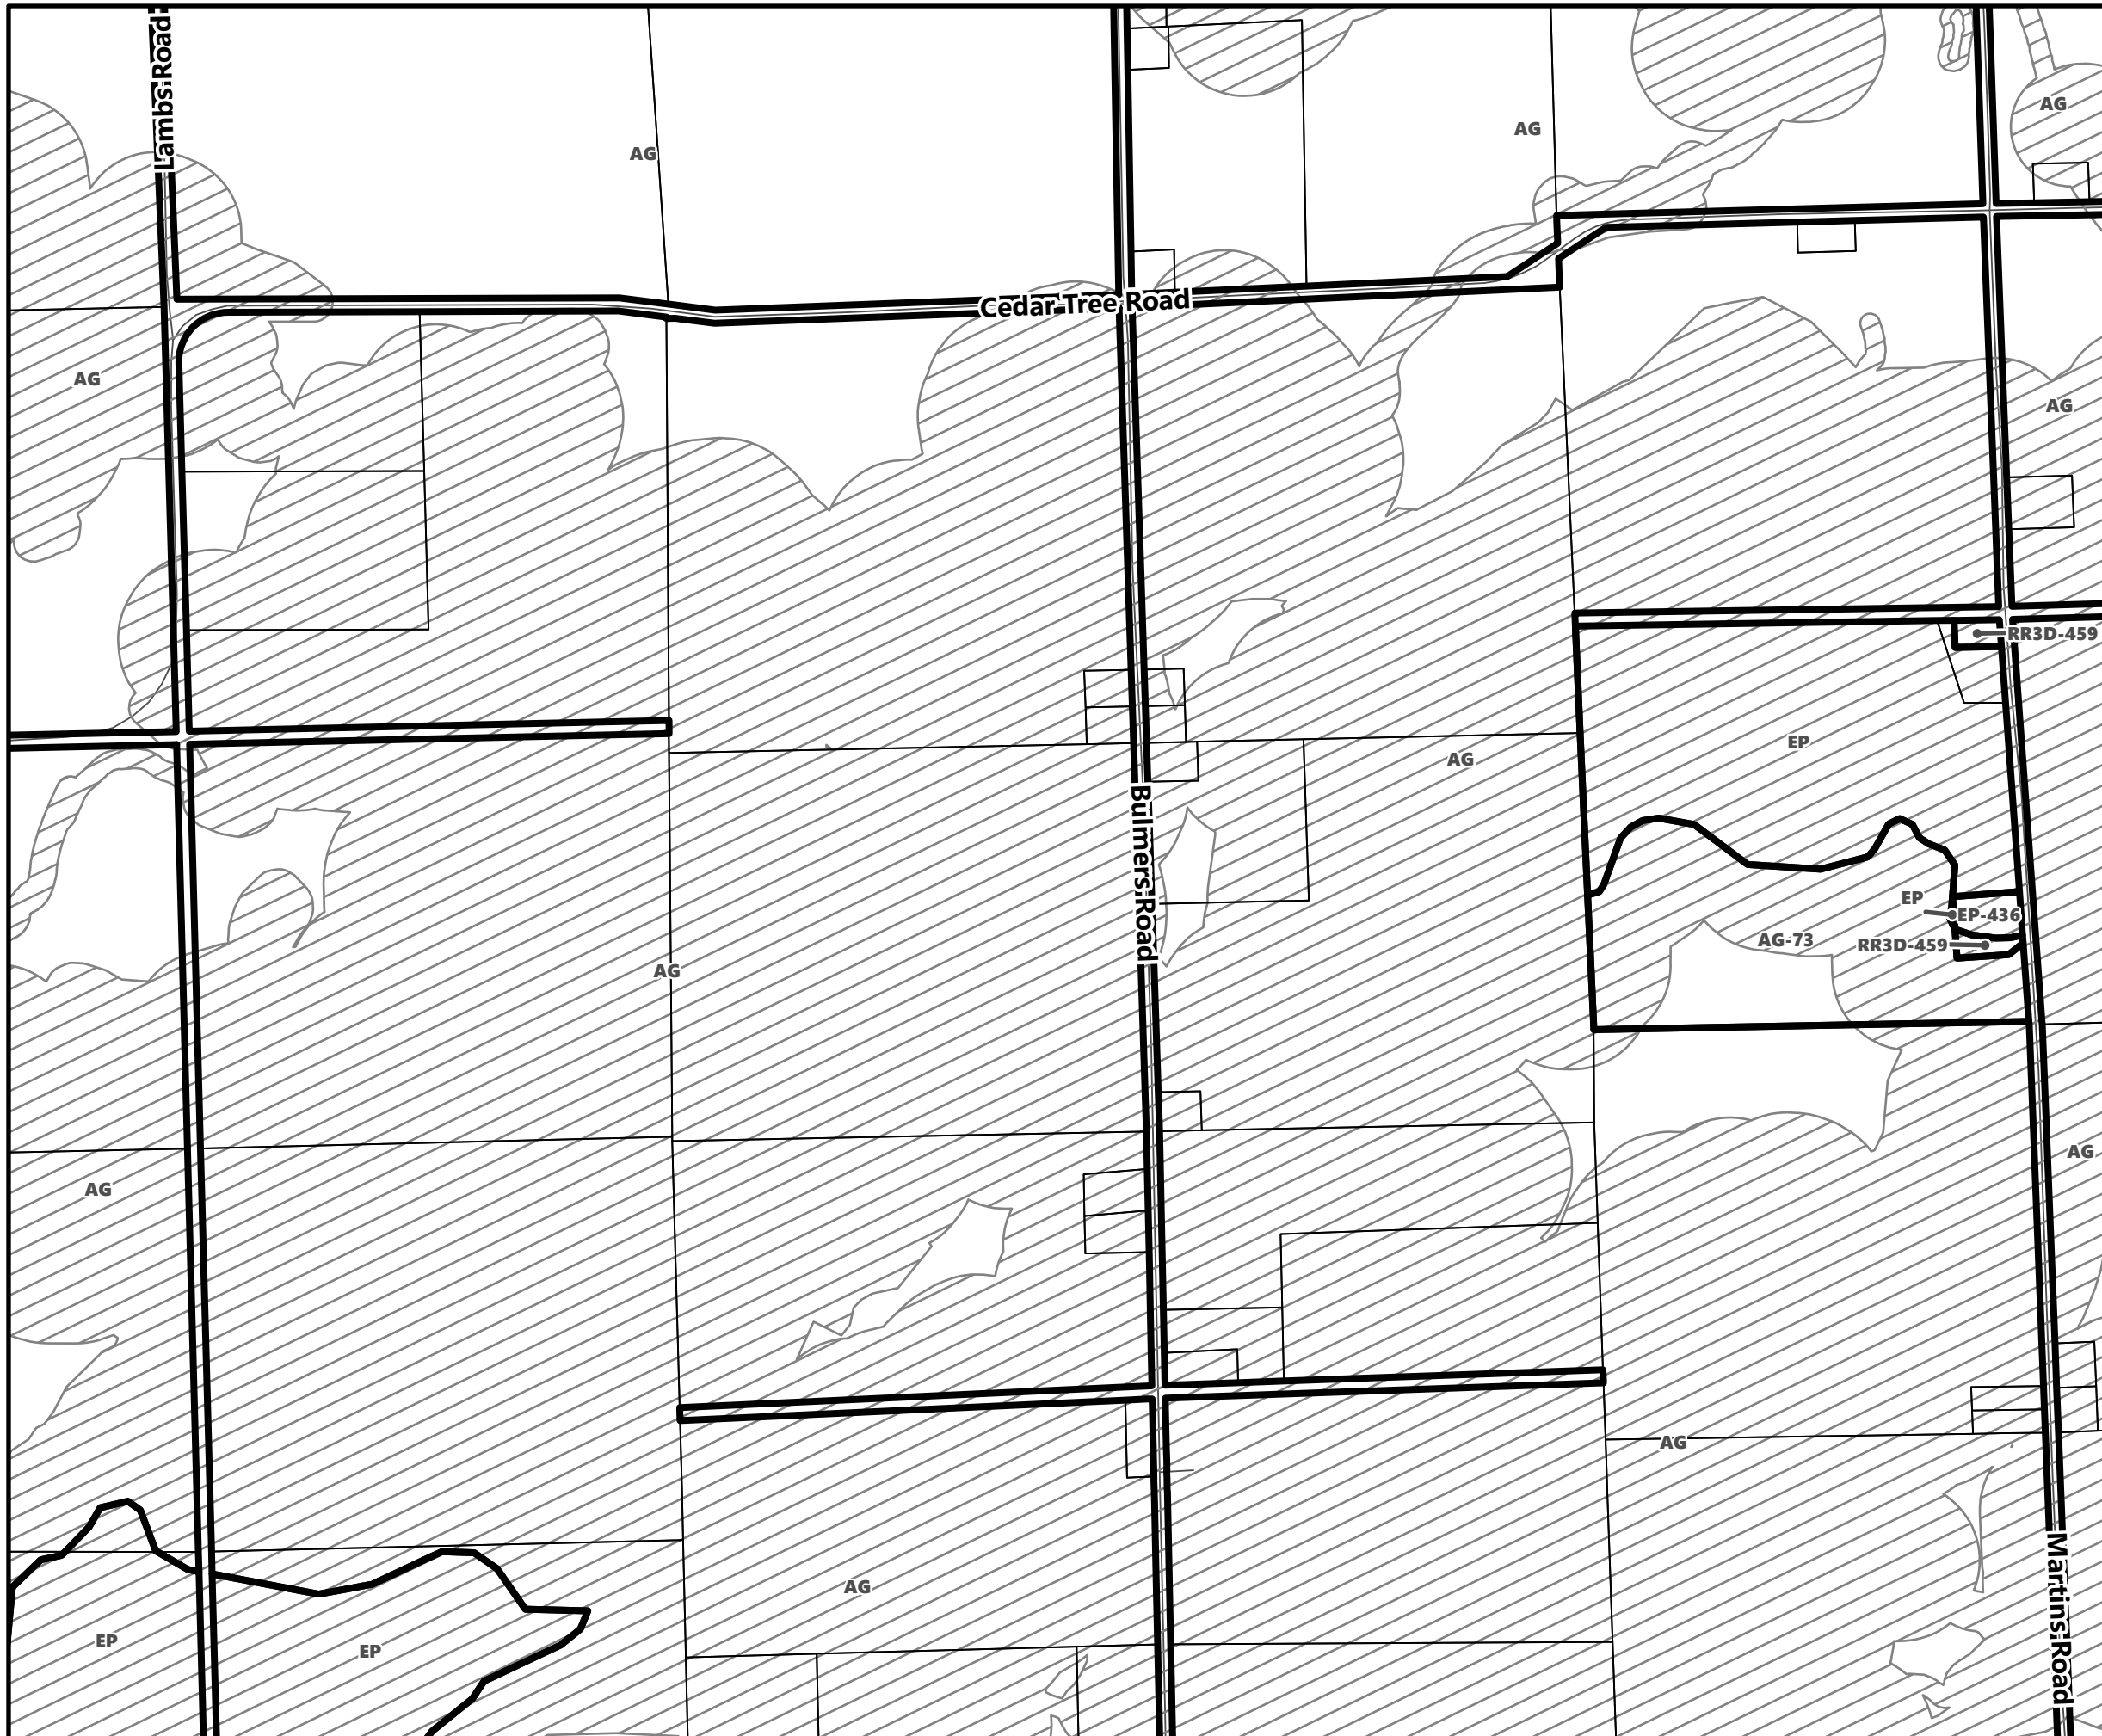

City of Kawartha Lakes Rural Zoning By-law Schedule A-C41

Legend

- City of Kawartha Lakes Boundary
- Zone Boundary
- **Conservation Authority Regulated Area**
- Kawartha Region Conservation Authority

March 2024

Sources:
MNDMNR, City of Kawartha Lakes and Teranet
Projection:
NAD 1983 UTM Zone 17N