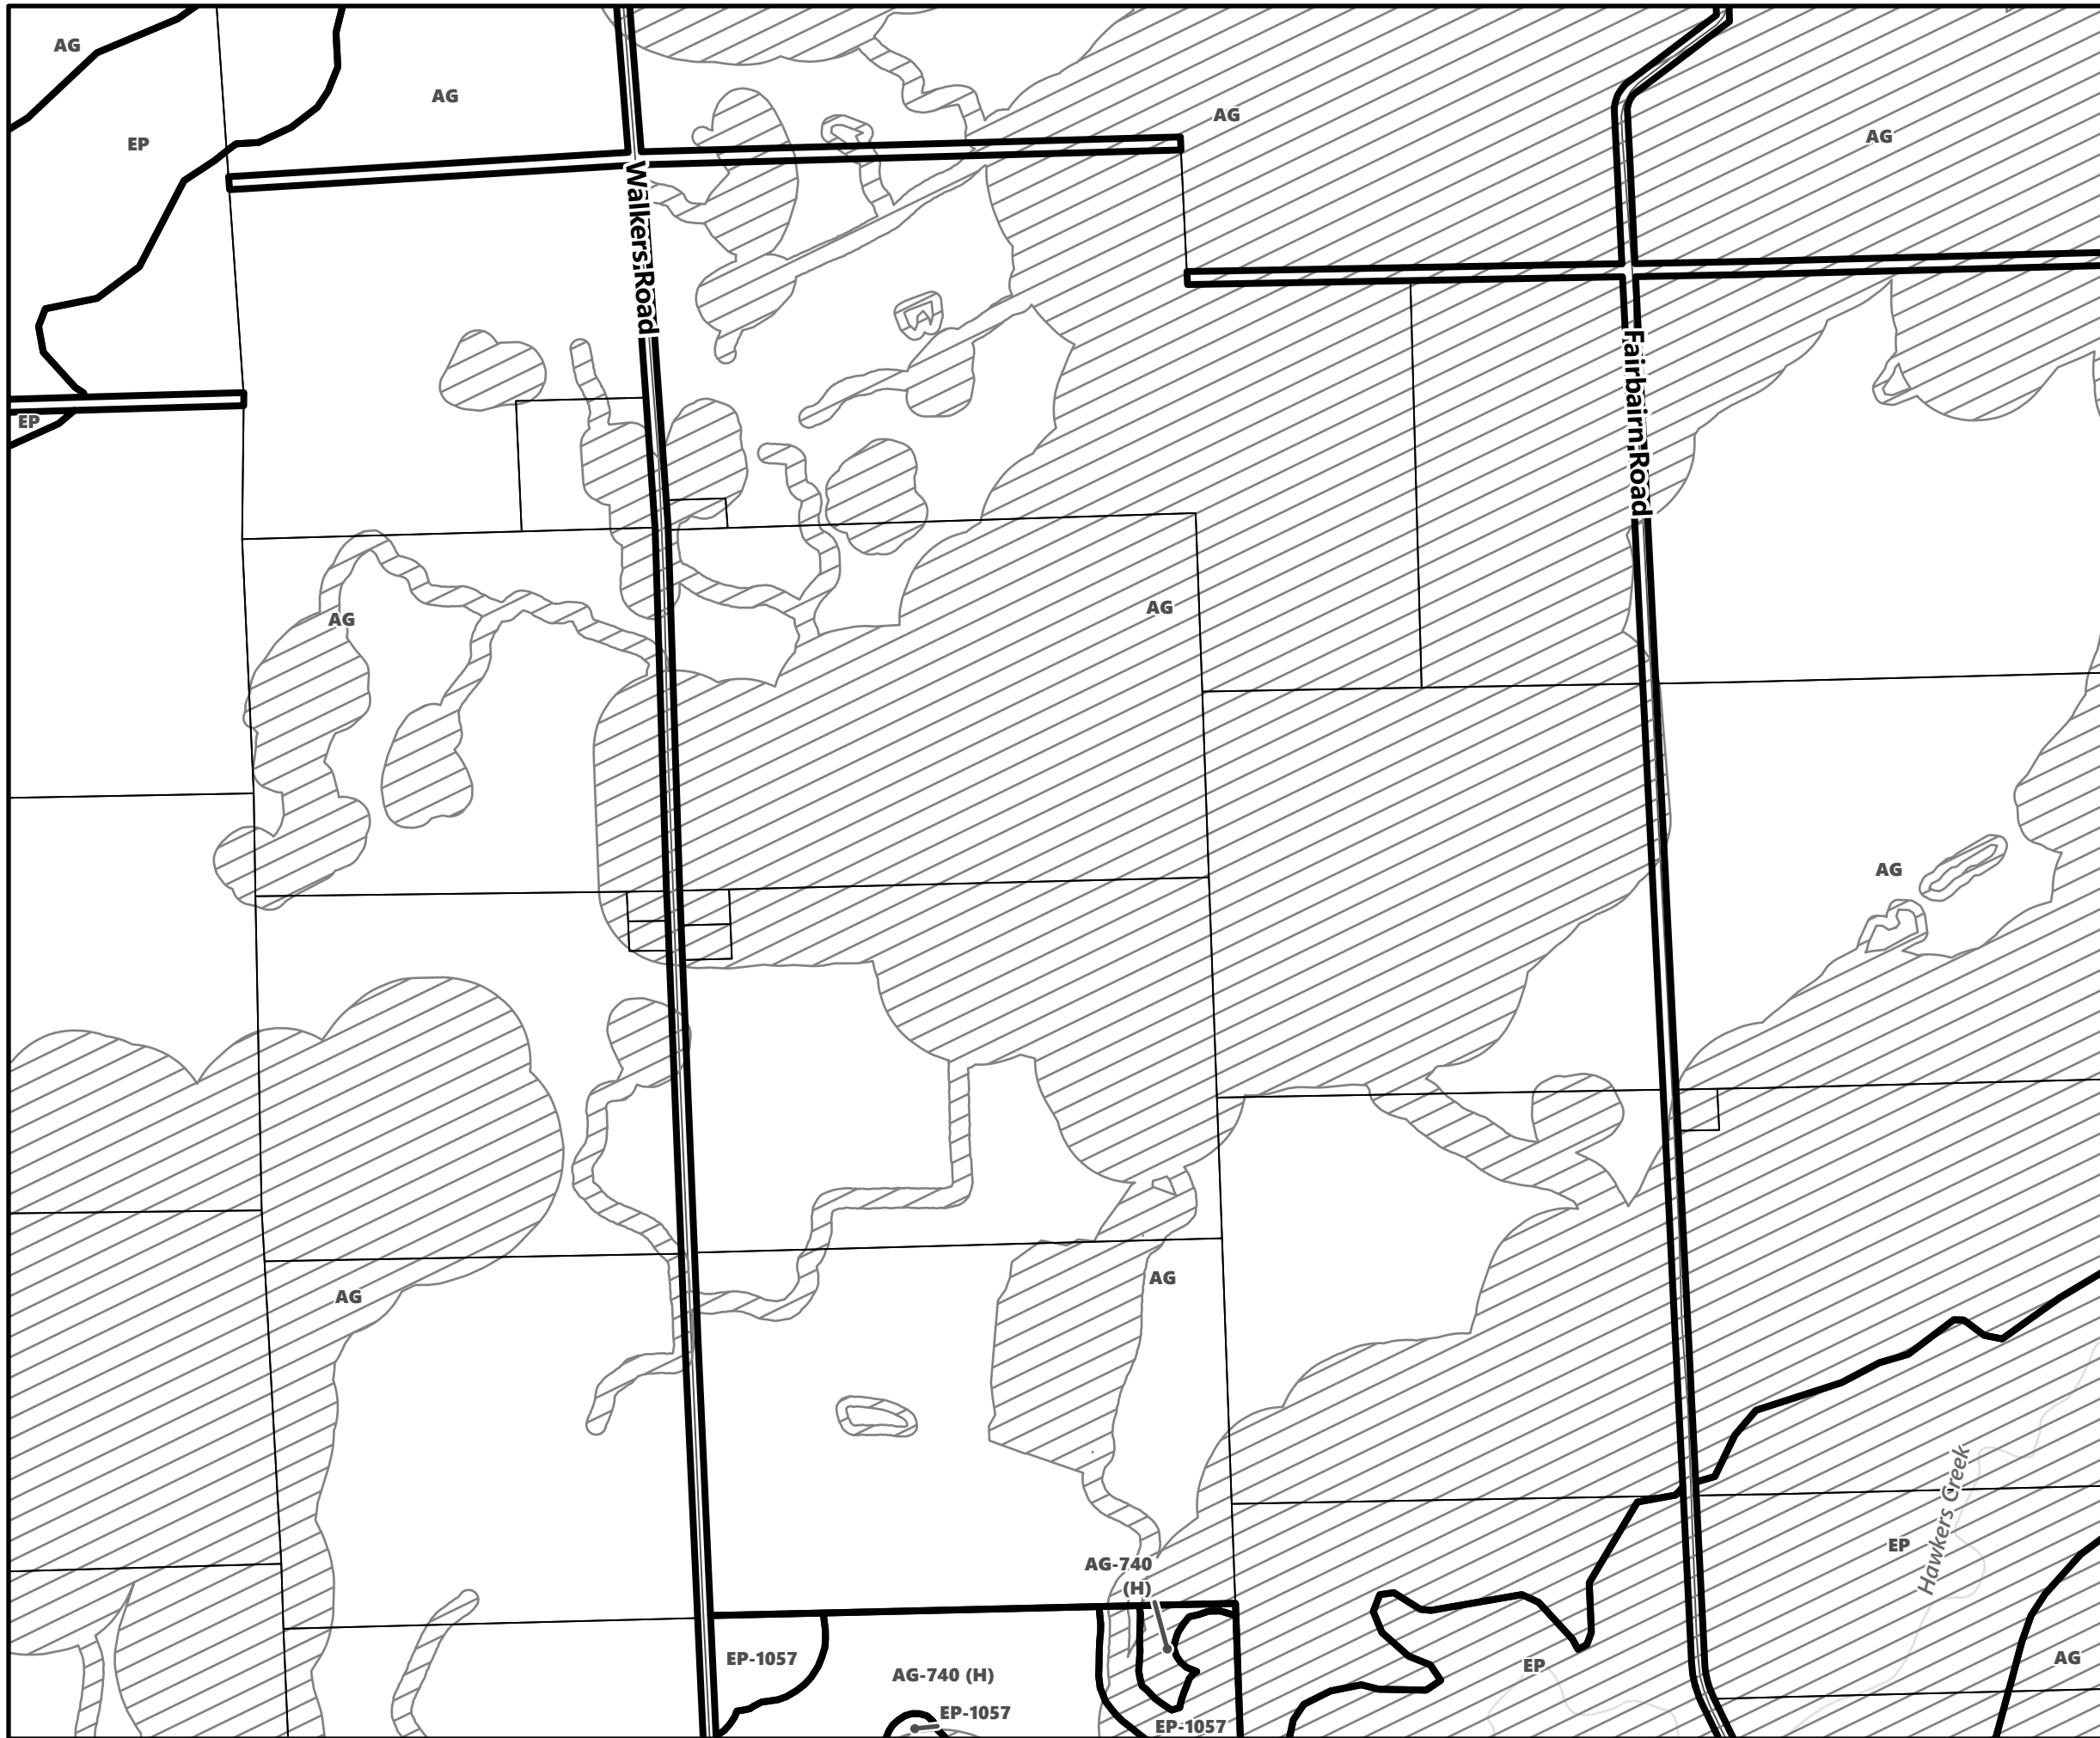

**City of Kawartha Lakes
Rural Zoning By-law
Schedule A-C28**

Legend

- City of Kawartha Lakes Boundary
- Zone Boundary
- **Conservation Authority Regulated Area**
- Kawartha Region Conservation Authority

March 2024

Sources: MNDMNR, City of Kawartha Lakes and Teranet
Projection: NAD 1983 UTM Zone 17N