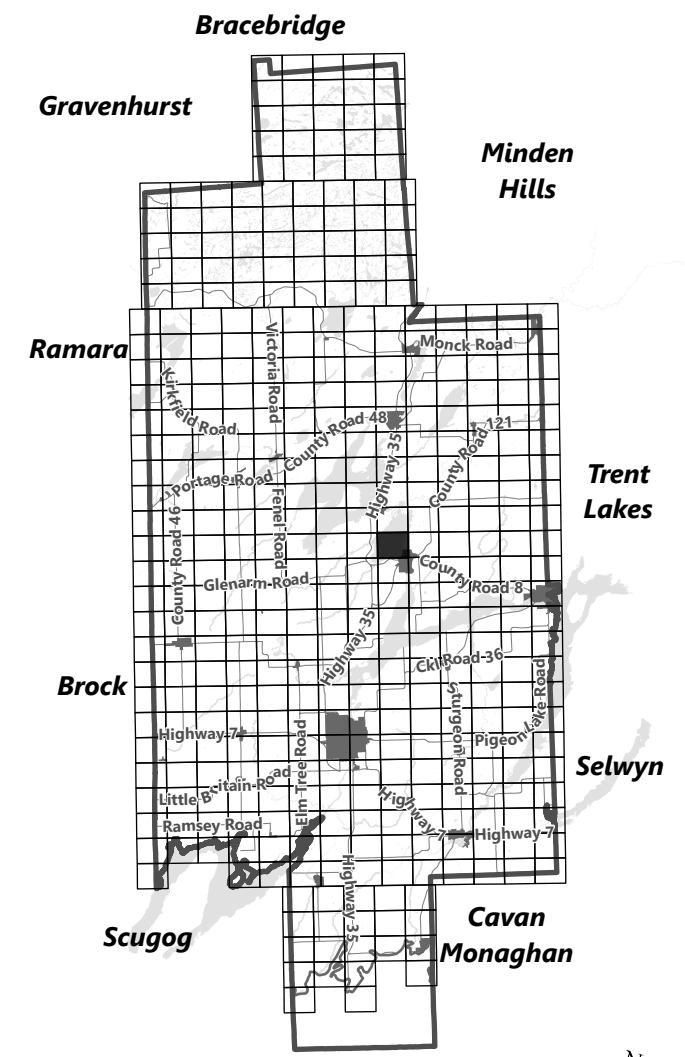

March 2024

Sources:
MNDMNR, City of Kawartha Lakes and Teranet
Projection:
NAD 1983 UTM Zone 17N

Fenelon Falls
(Refer to In-Effect
Zoning By-law)