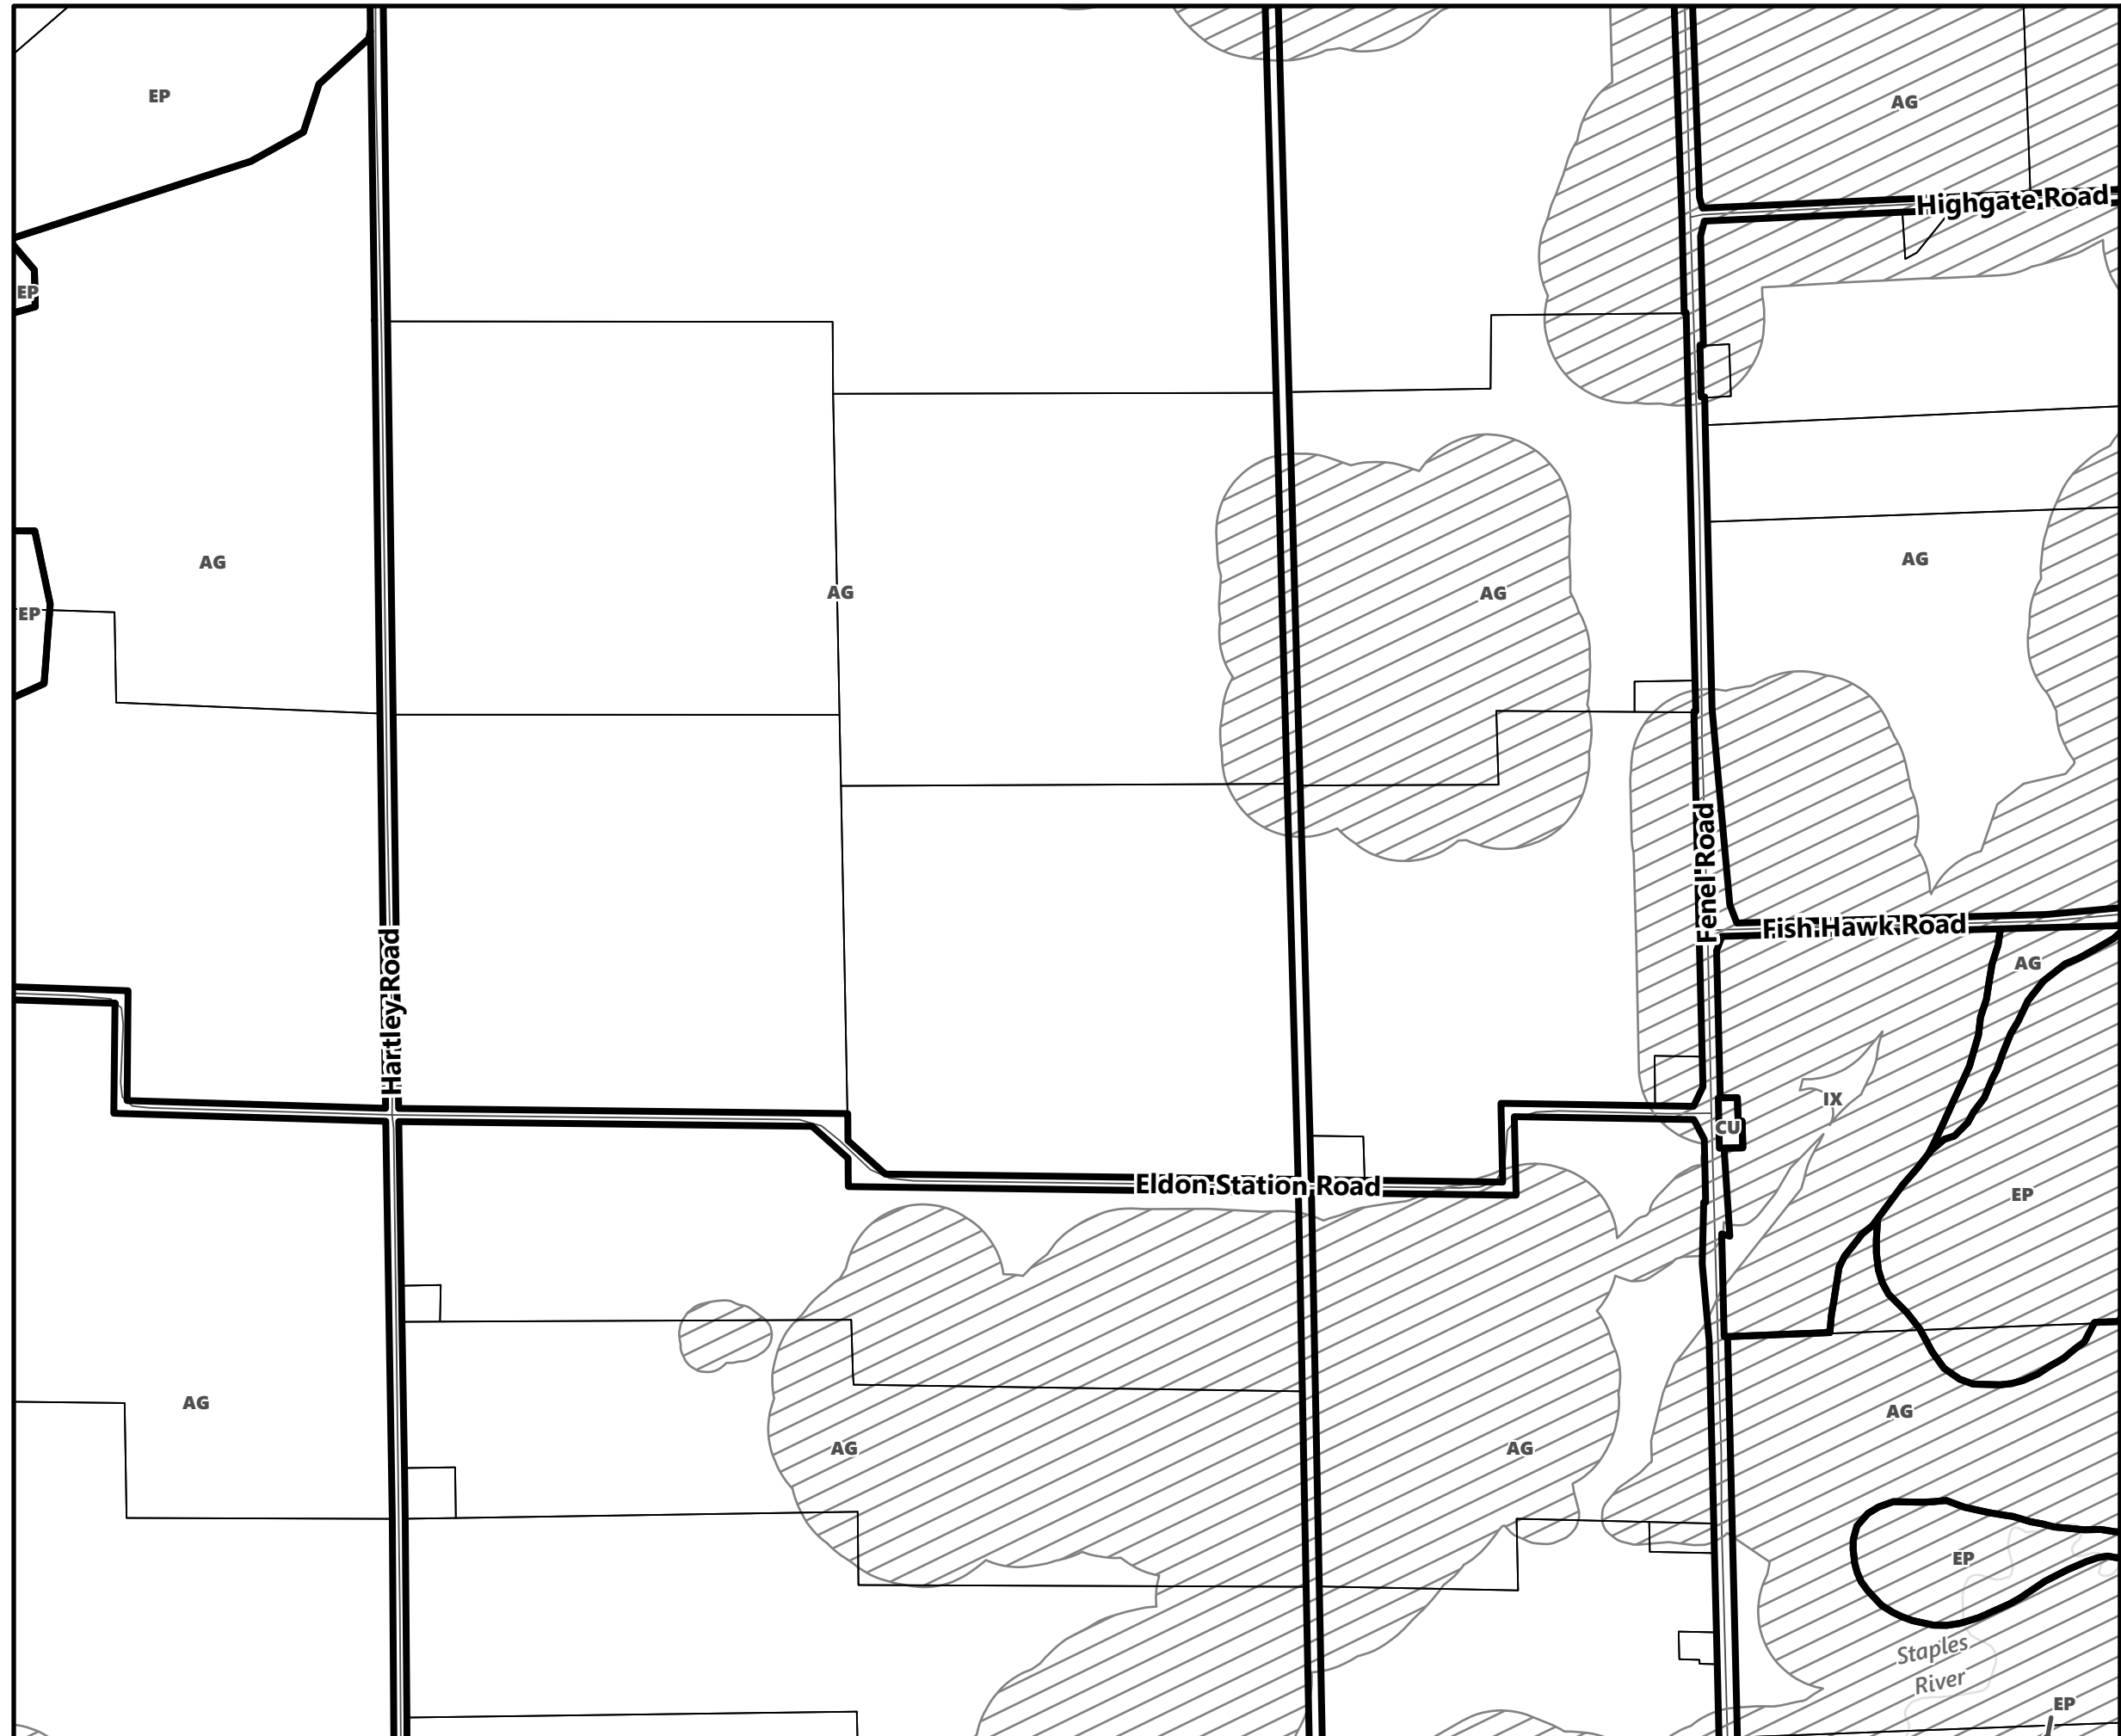

City of Kawartha Lakes Rural Zoning By-law Schedule A-C21

Legend

- City of Kawartha Lakes Boundary
- Zone Boundary
- **Conservation Authority Regulated Area**
- Kawartha Region Conservation Authority

March 2024

Sources:
MNDMNR, City of Kawartha Lakes and Teranet
Projection:
NAD 1983 UTM Zone 17N