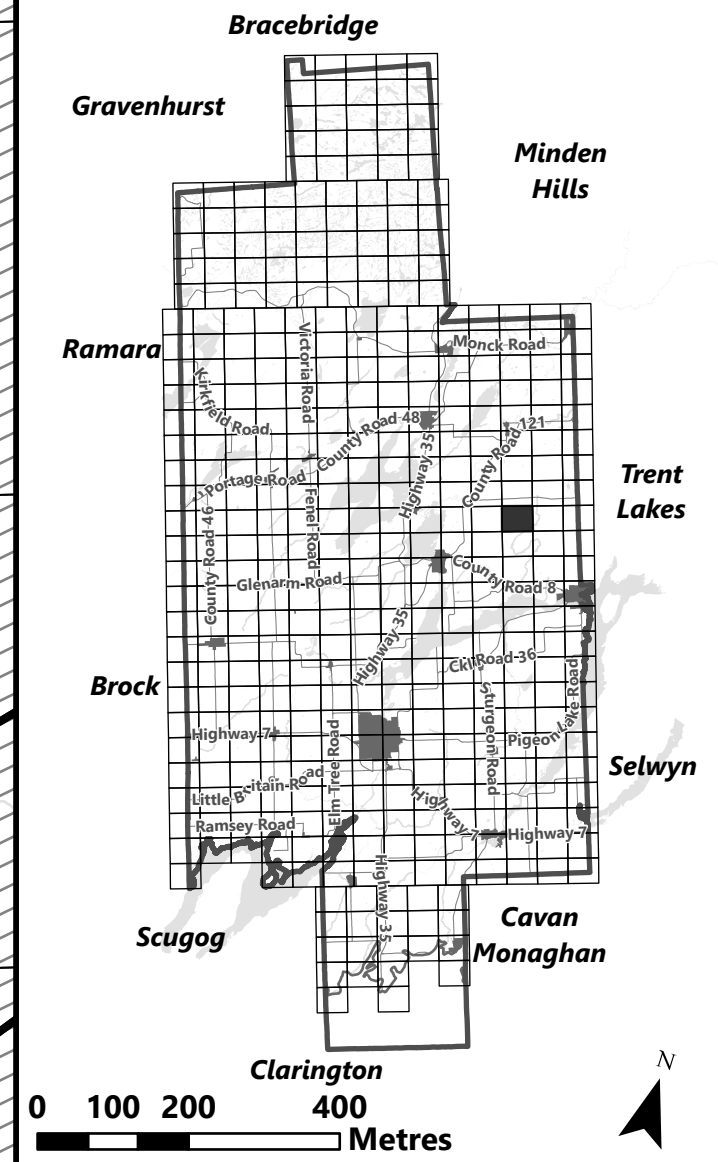

**City of Kawartha Lakes
Rural Zoning By-law
Schedule A-C28**

Legend

- City of Kawartha Lakes Boundary
- Zone Boundary
- **Conservation Authority Regulated Area**
- Kawartha Region Conservation Authority

March 2024

Sources: MNDMNR, City of Kawartha Lakes and Teranet
Projection: NAD 1983 UTM Zone 17N