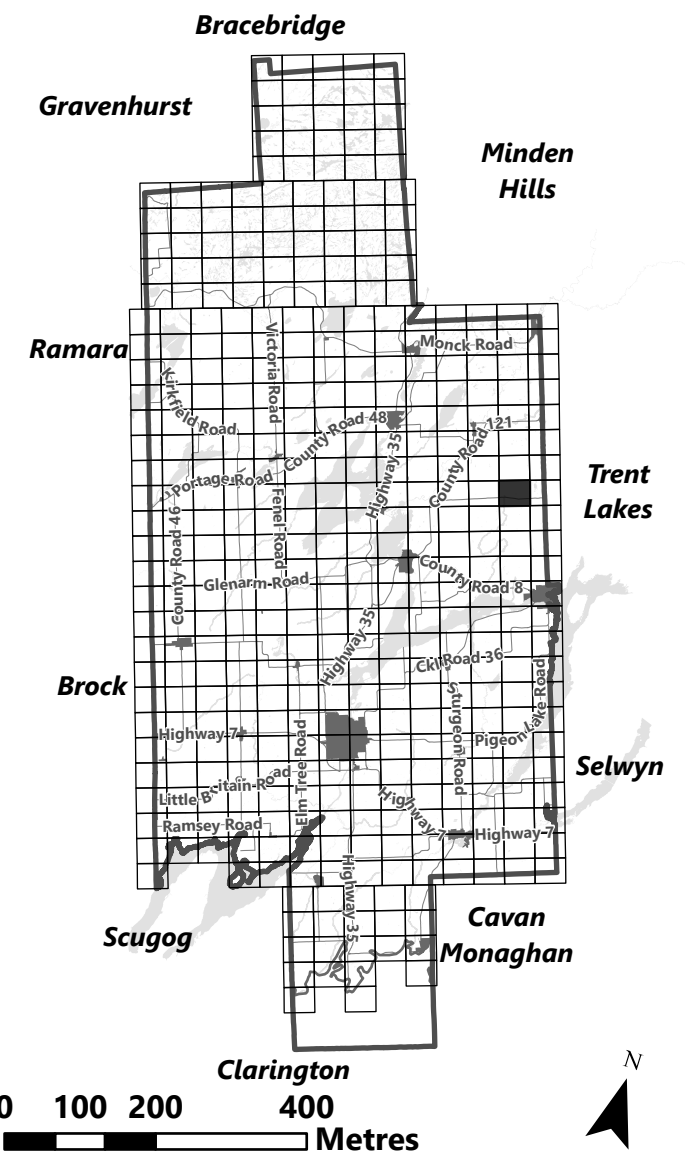

City of Kawartha Lakes Rural Zoning By-law Schedule A-C15

1. **Legend**
2. City of Kawartha Lakes Boundary
   - Zone Boundary
   - ▨ Conservation Authority Regulated Area
   - ▨ Kawartha Region Conservation Authority