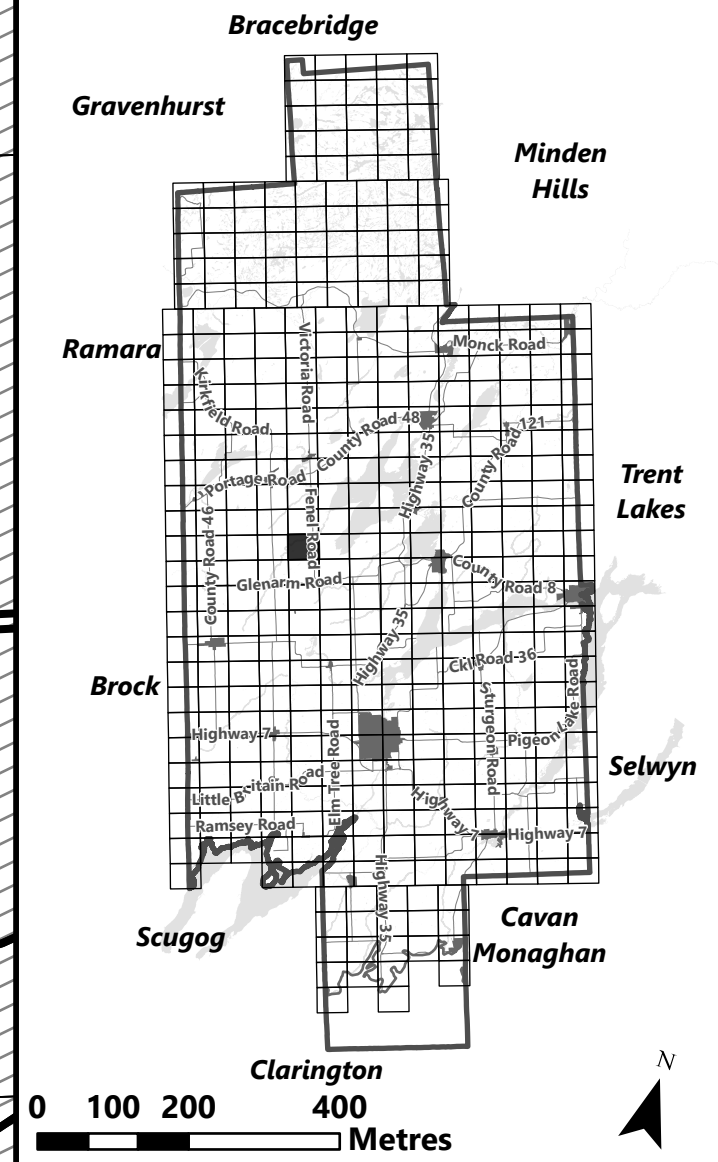

March 2024

Sources:
MNDMNR, City of Kawartha Lakes and Teranet
Projection:
NAD 1983 UTM Zone 17N

City of Kawartha Lakes Rural Zoning By-law Schedule A-C35

Legend

- City of Kawartha Lakes Boundary
- Zone Boundary
- ▨ Conservation Authority Regulated Area
- ▨ Kawartha Region Conservation Authority