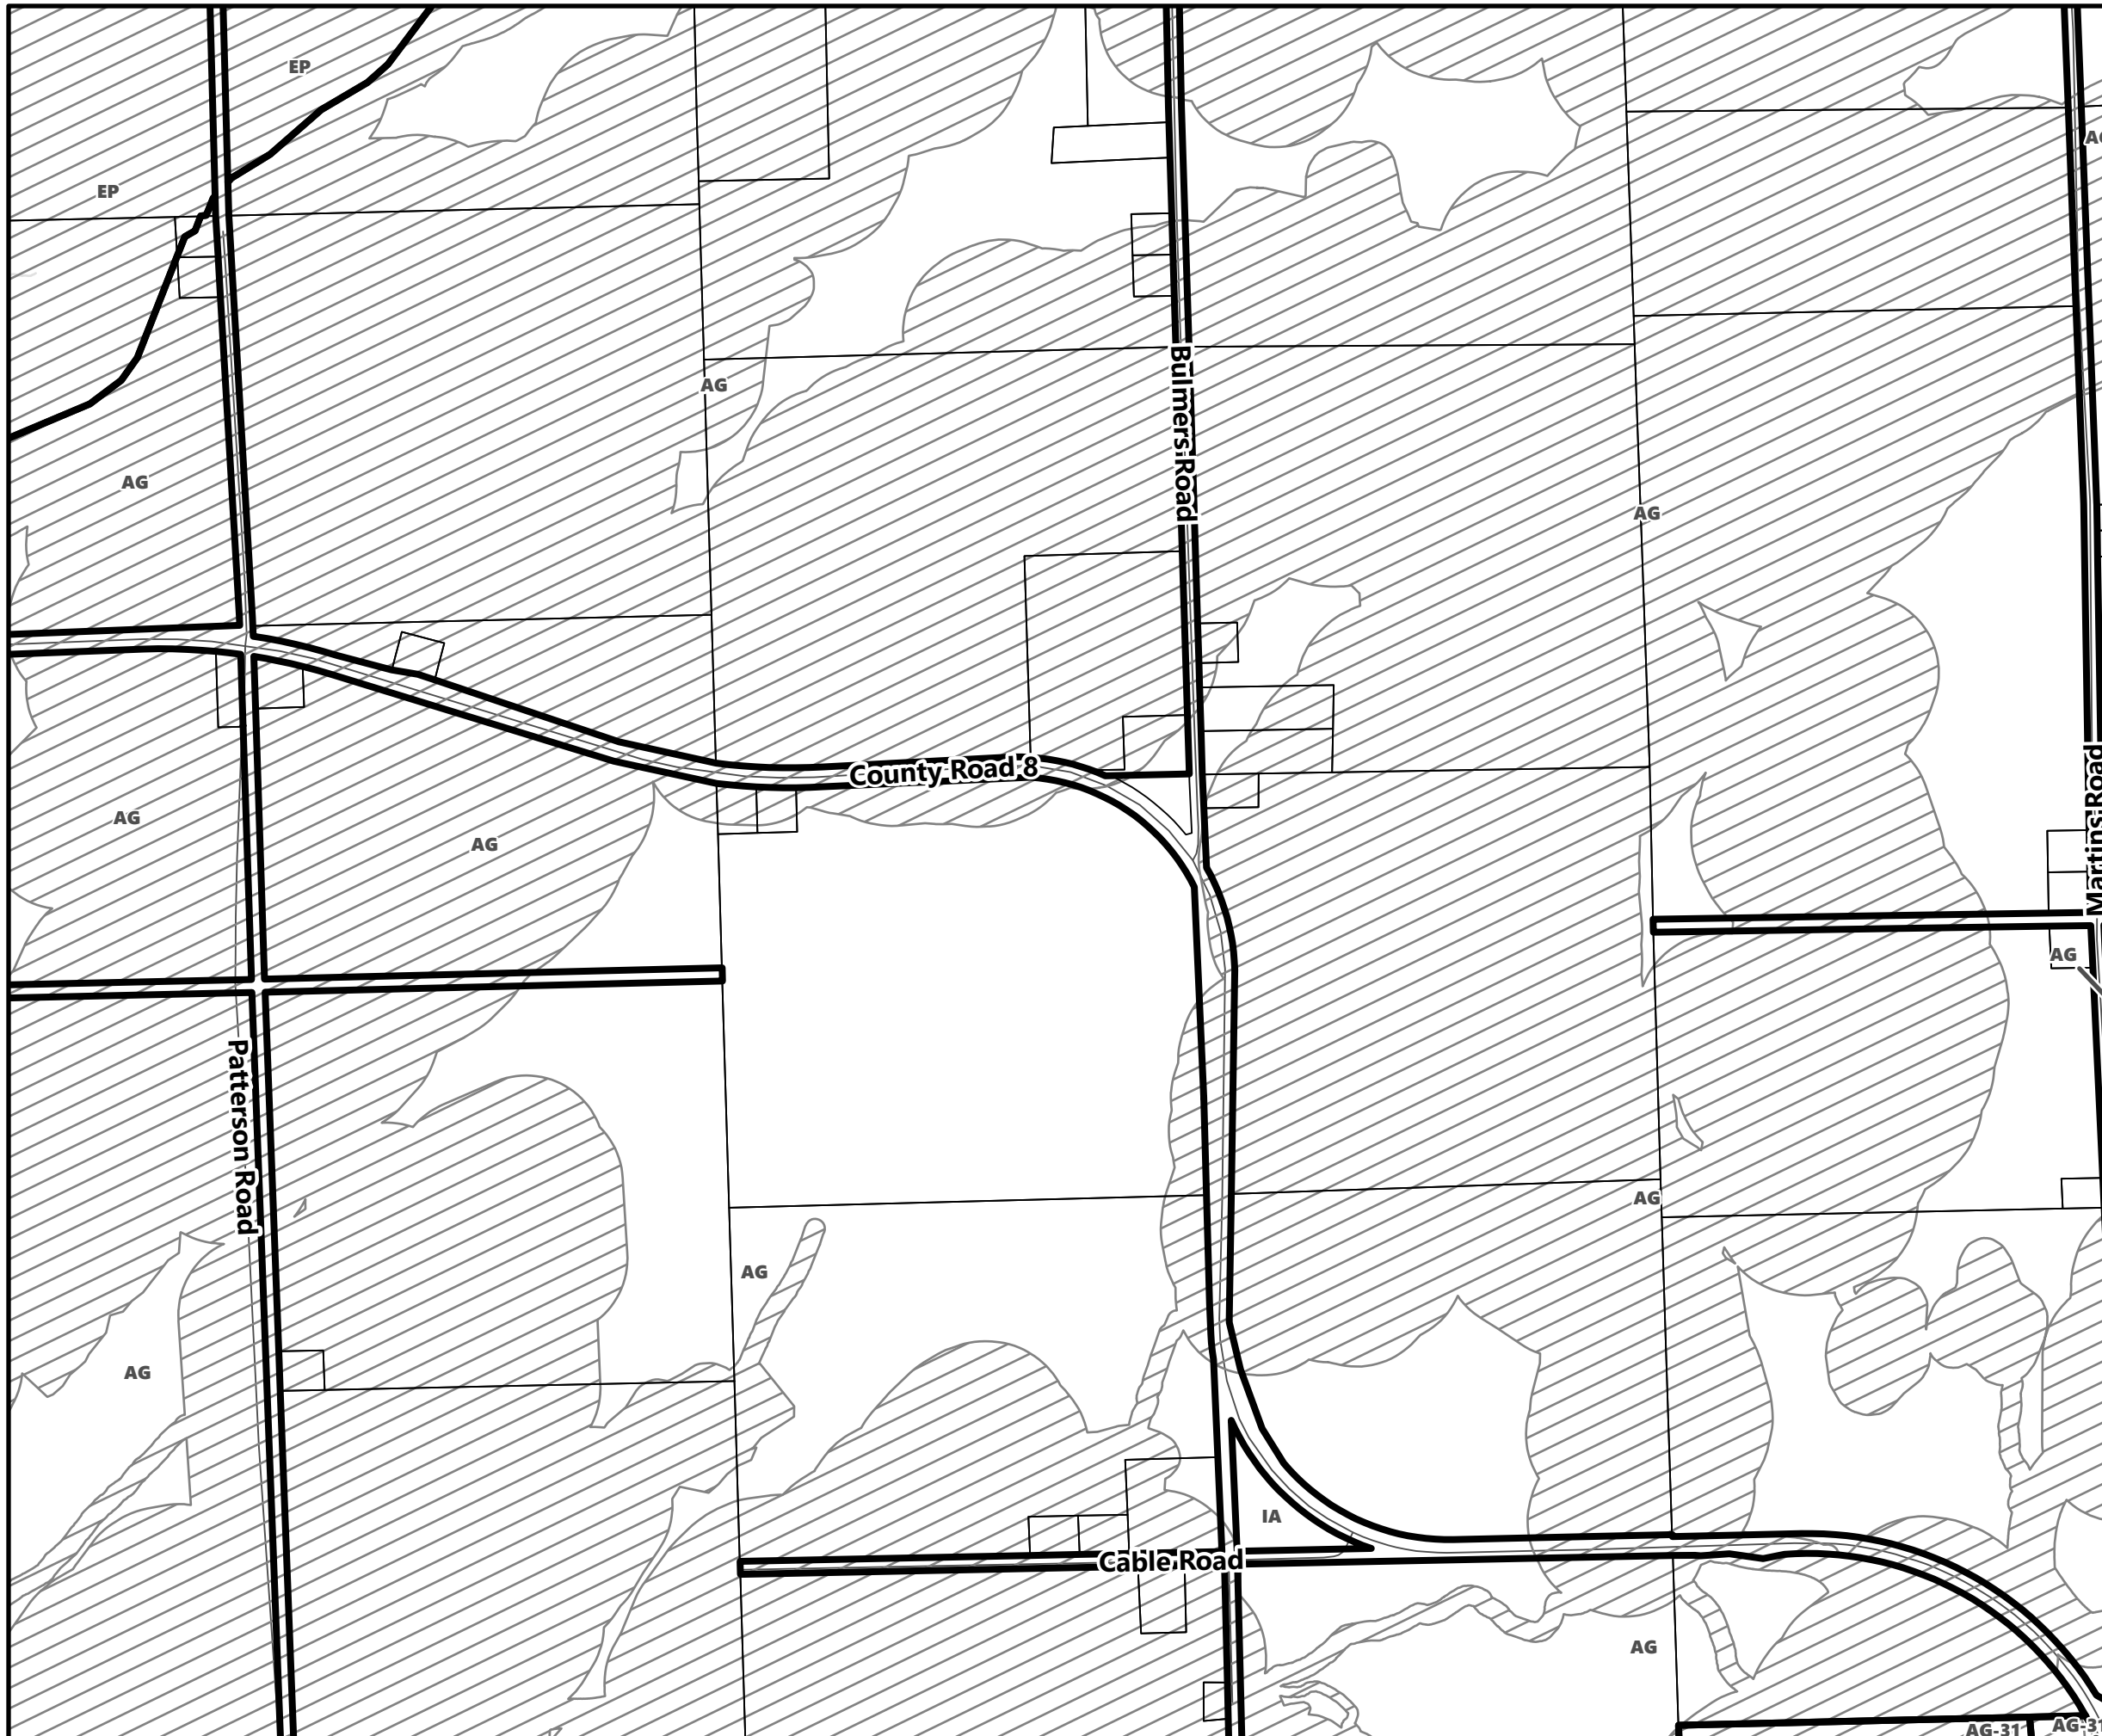

March 2024

Sources:
MNDMNR, City of Kawartha Lakes and Teranet
Projection:
NAD 1983 UTM Zone 17N

**City of Kawartha Lakes
Rural Zoning By-law
Schedule A-C55**

Legend

-  City of Kawartha Lakes Boundary
-  Zone Boundary
- Conservation Authority Regulated Area**
-  Kawartha Region Conservation Authority