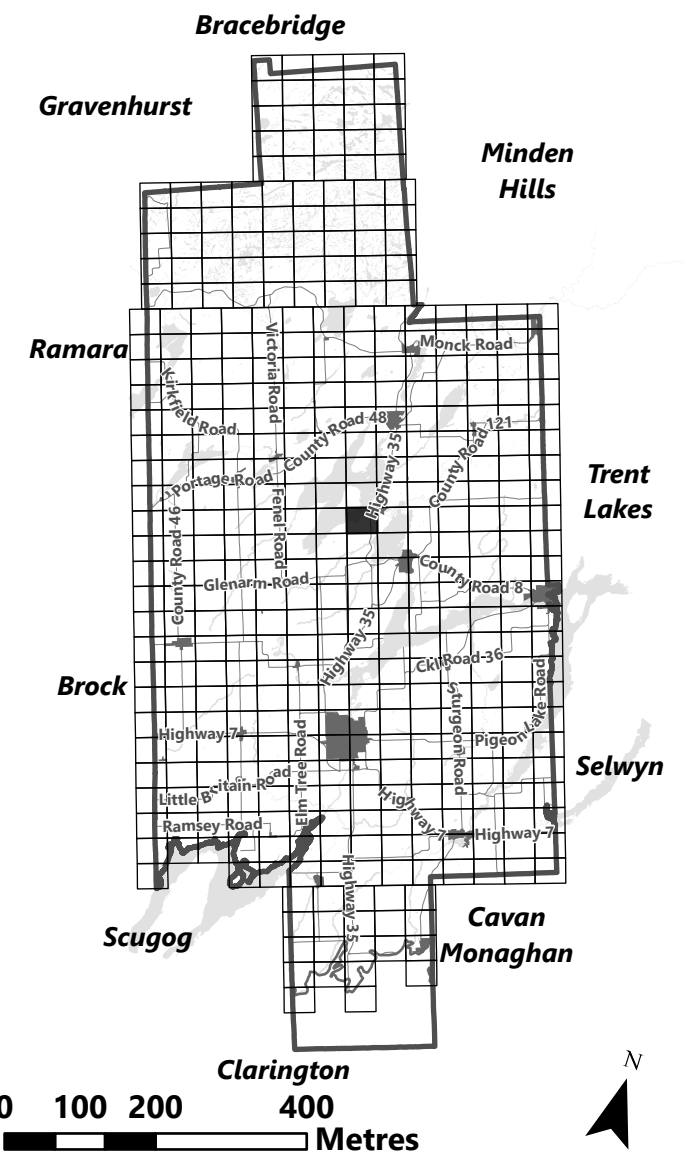

**City of Kawartha Lakes
Rural Zoning By-law
Schedule A-C24**

1. **Legend**
2. City of Kawartha Lakes Boundary
   - Zone Boundary
   - Conservation Authority Regulated Area
   - Kawartha Region Conservation Authority