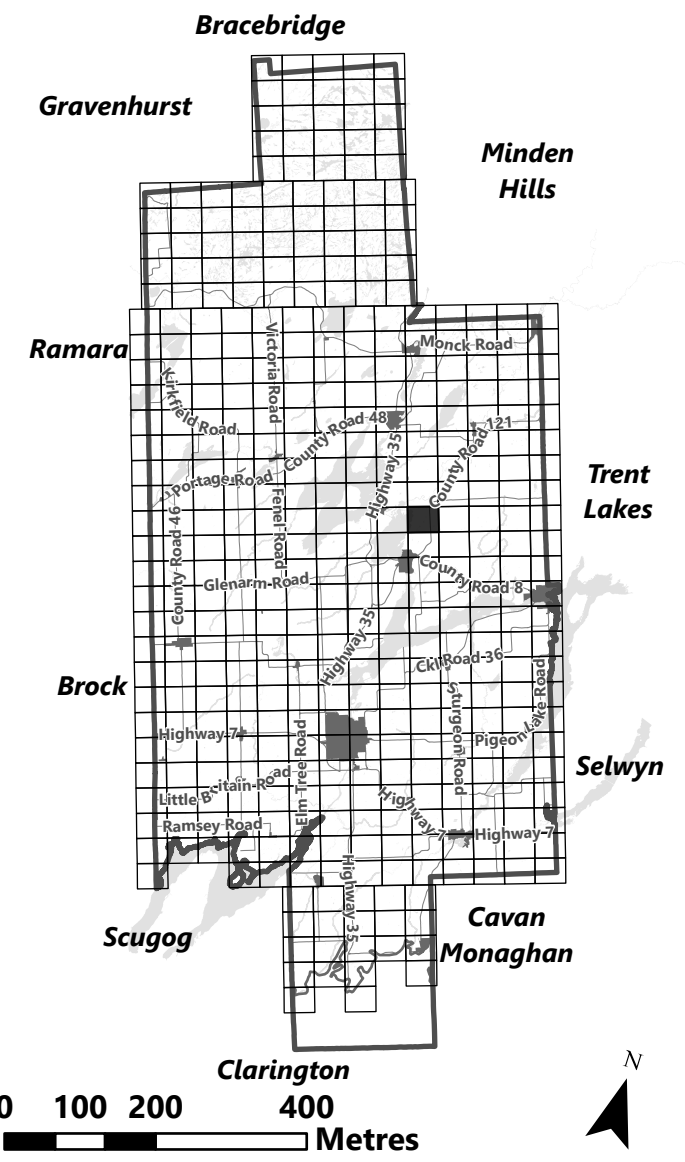

City of Kawartha Lakes Rural Zoning By-law Schedule A-C26

Legend

- City of Kawartha Lakes Boundary
- Zone Boundary
- Conservation Authority Regulated Area
- Kawartha Region Conservation Authority