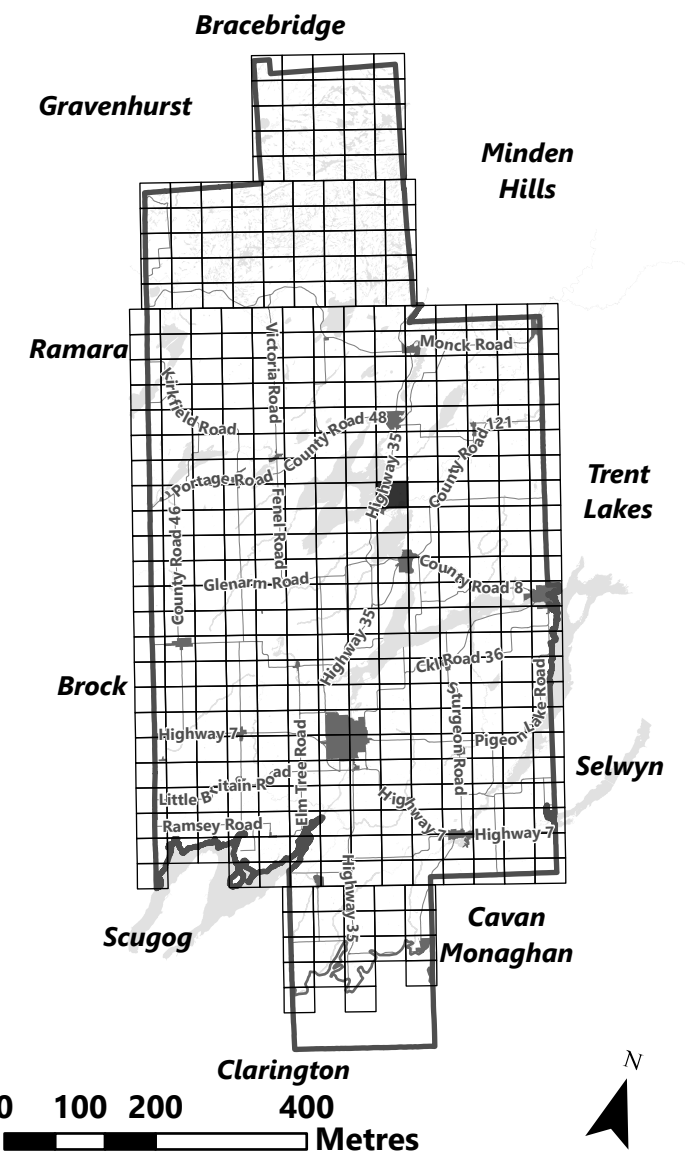

City of Kawartha Lakes Rural Zoning By-law Schedule A-C11

1. **Legend**
2. City of Kawartha Lakes Boundary
   - Zone Boundary
   - ▨ Conservation Authority Regulated Area
   - ▨ Kawartha Region Conservation Authority

March 2024

Sources: MNDMNR, City of Kawartha Lakes and Teranet
Projection: NAD 1983 UTM Zone 17N