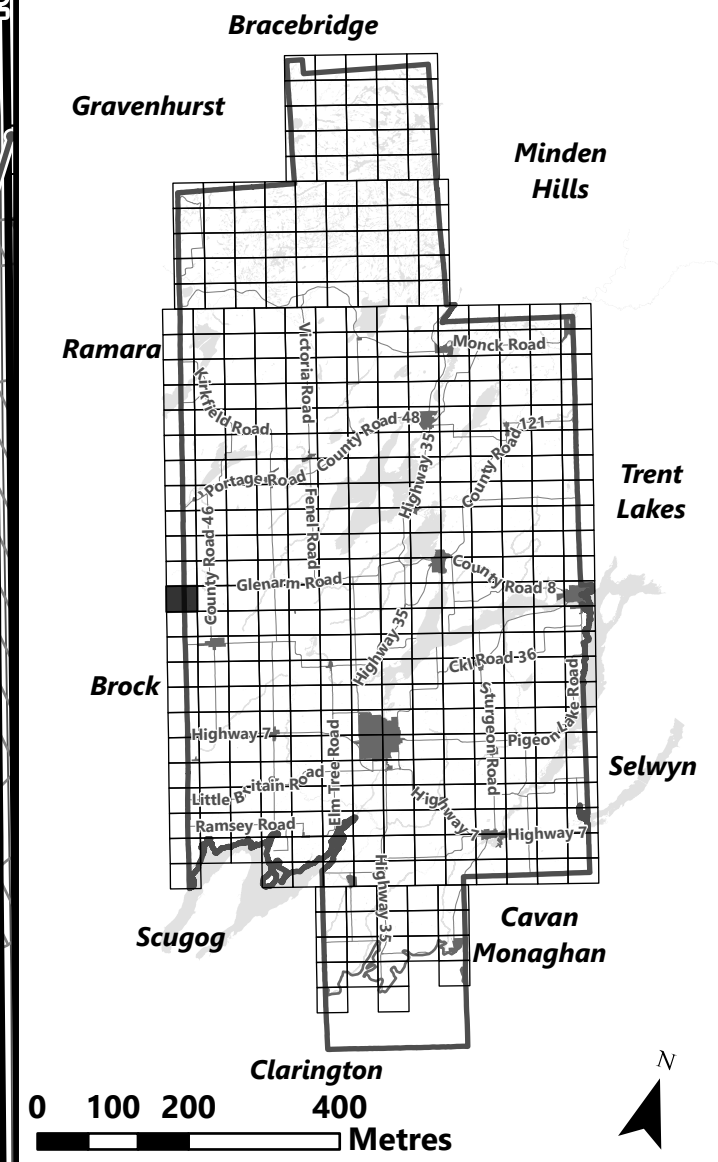

March 2024

Sources:
MNDMNR, City of Kawartha Lakes and Teranet
Projection:
NAD 1983 UTM Zone 17N

City of Kawartha Lakes Rural Zoning By-law Schedule A-C59

Legend

-  City of Kawartha Lakes Boundary
-  Zone Boundary
- Conservation Authority Regulated Area**
-  Lake Simcoe Region Conservation Authority