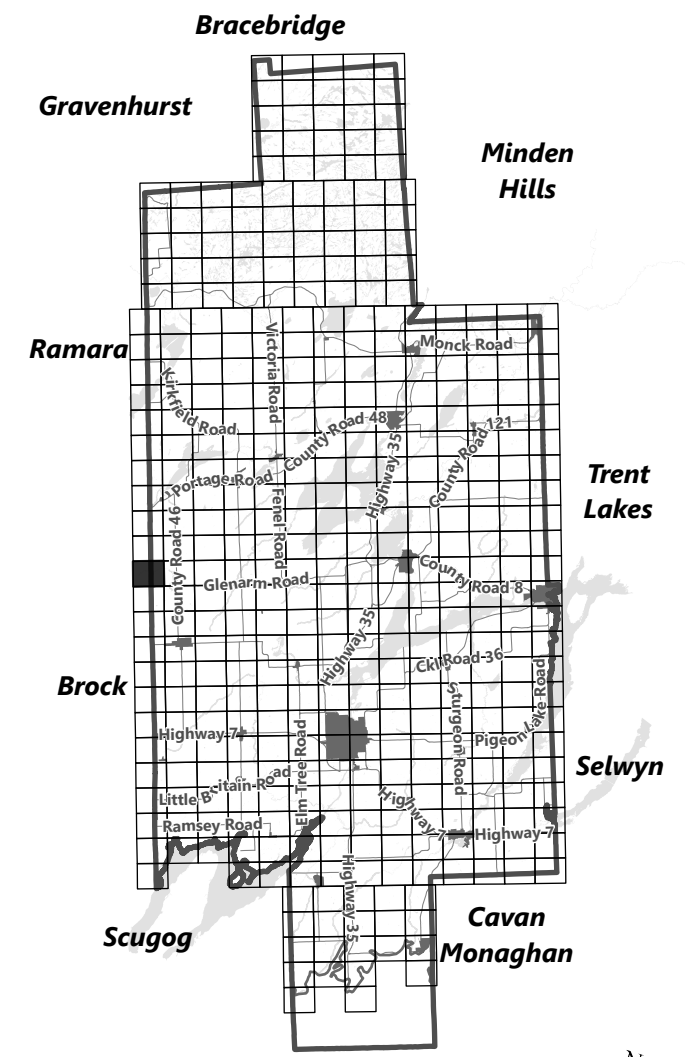

City of Kawartha Lakes Rural Zoning By-law Schedule A-C45

Legend

- City of Kawartha Lakes Boundary
- Zone Boundary
- Conservation Authority Regulated Area
- Lake Simcoe Region Conservation Authority

March 2024

Sources:
MNDMNR, City of Kawartha Lakes and Teranet
Projection:
NAD 1983 UTM Zone 17N