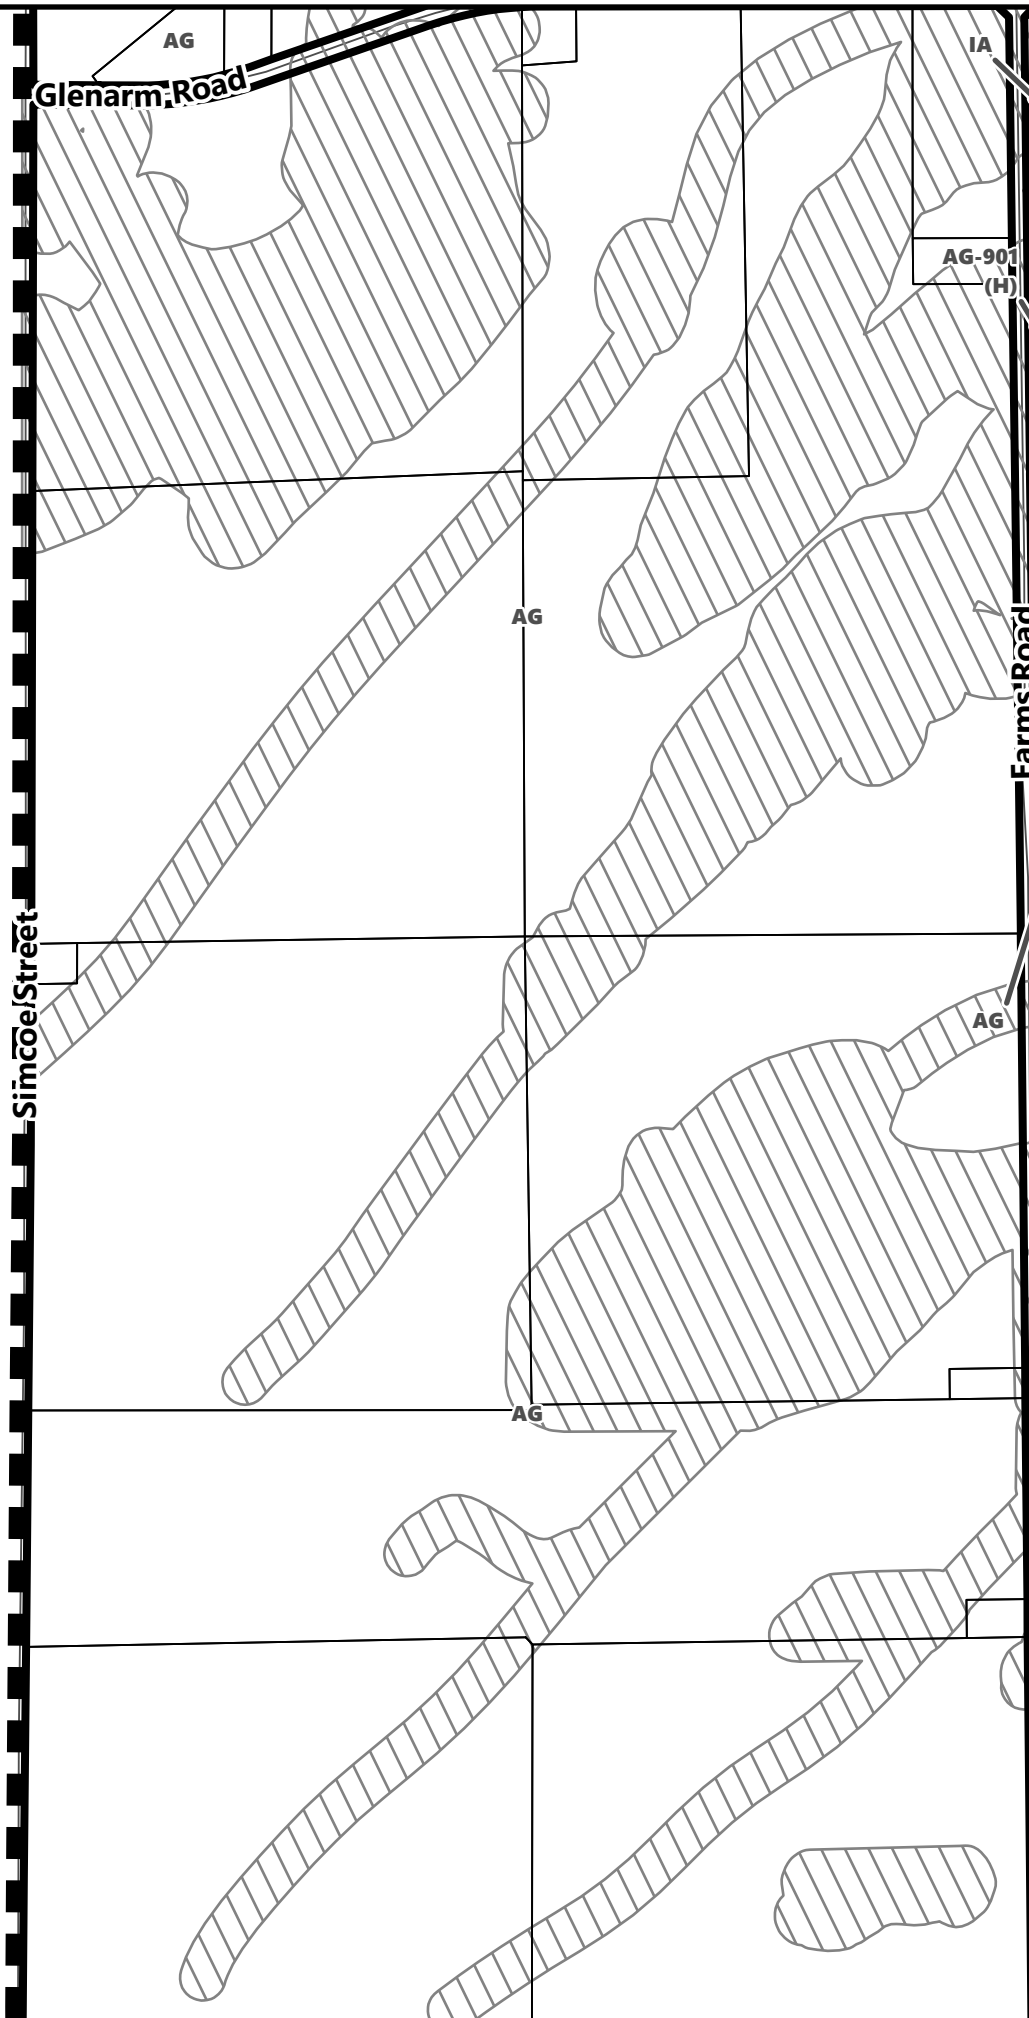

March 2024

Sources:
MNDMNR, City of Kawartha Lakes and Teranet
Projection:
NAD 1983 UTM Zone 17N

City of Kawartha Lakes Rural Zoning By-law Schedule A-C59

Legend

-  City of Kawartha Lakes Boundary
-  Zone Boundary
- Conservation Authority Regulated Area**
-  Lake Simcoe Region Conservation Authority