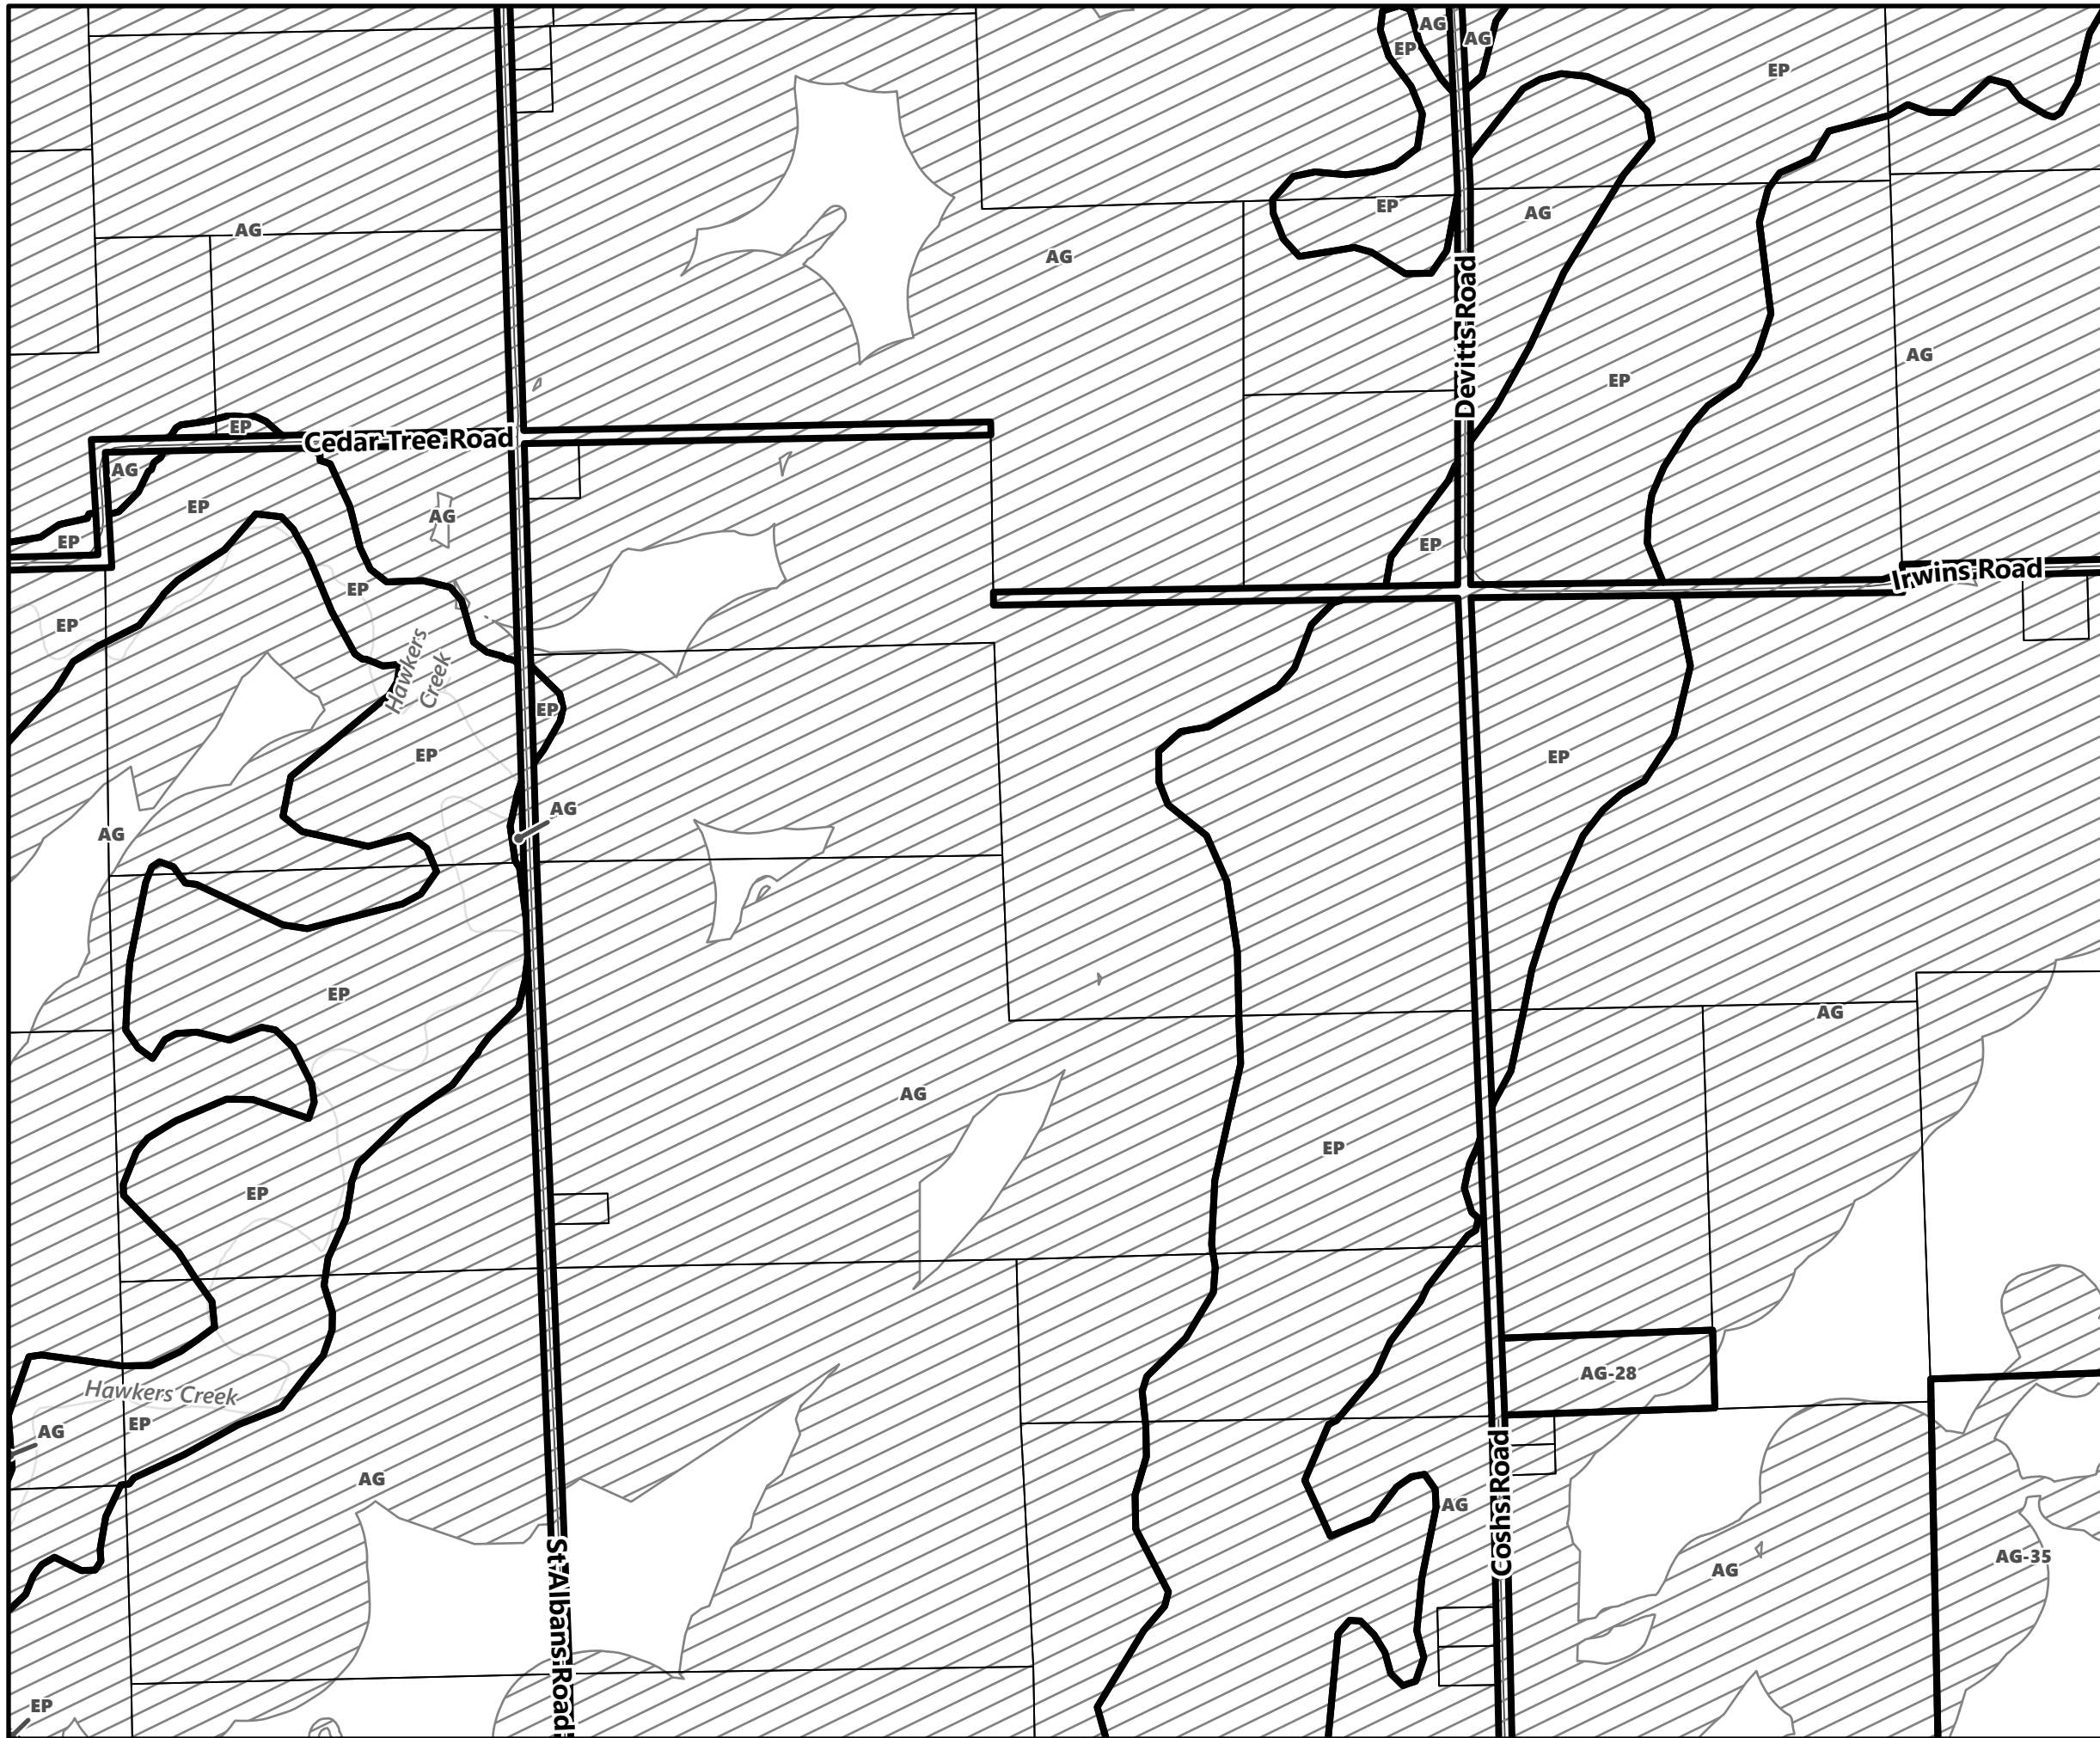

City of Kawartha Lakes Rural Zoning By-law Schedule A-C43

Legend

- City of Kawartha Lakes Boundary
- Zone Boundary
- ▨ Conservation Authority Regulated Area
- ▨ Kawartha Region Conservation Authority

March 2024

Sources:
MNDMNR, City of Kawartha Lakes and Teranet
Projection:
NAD 1983 UTM Zone 17N