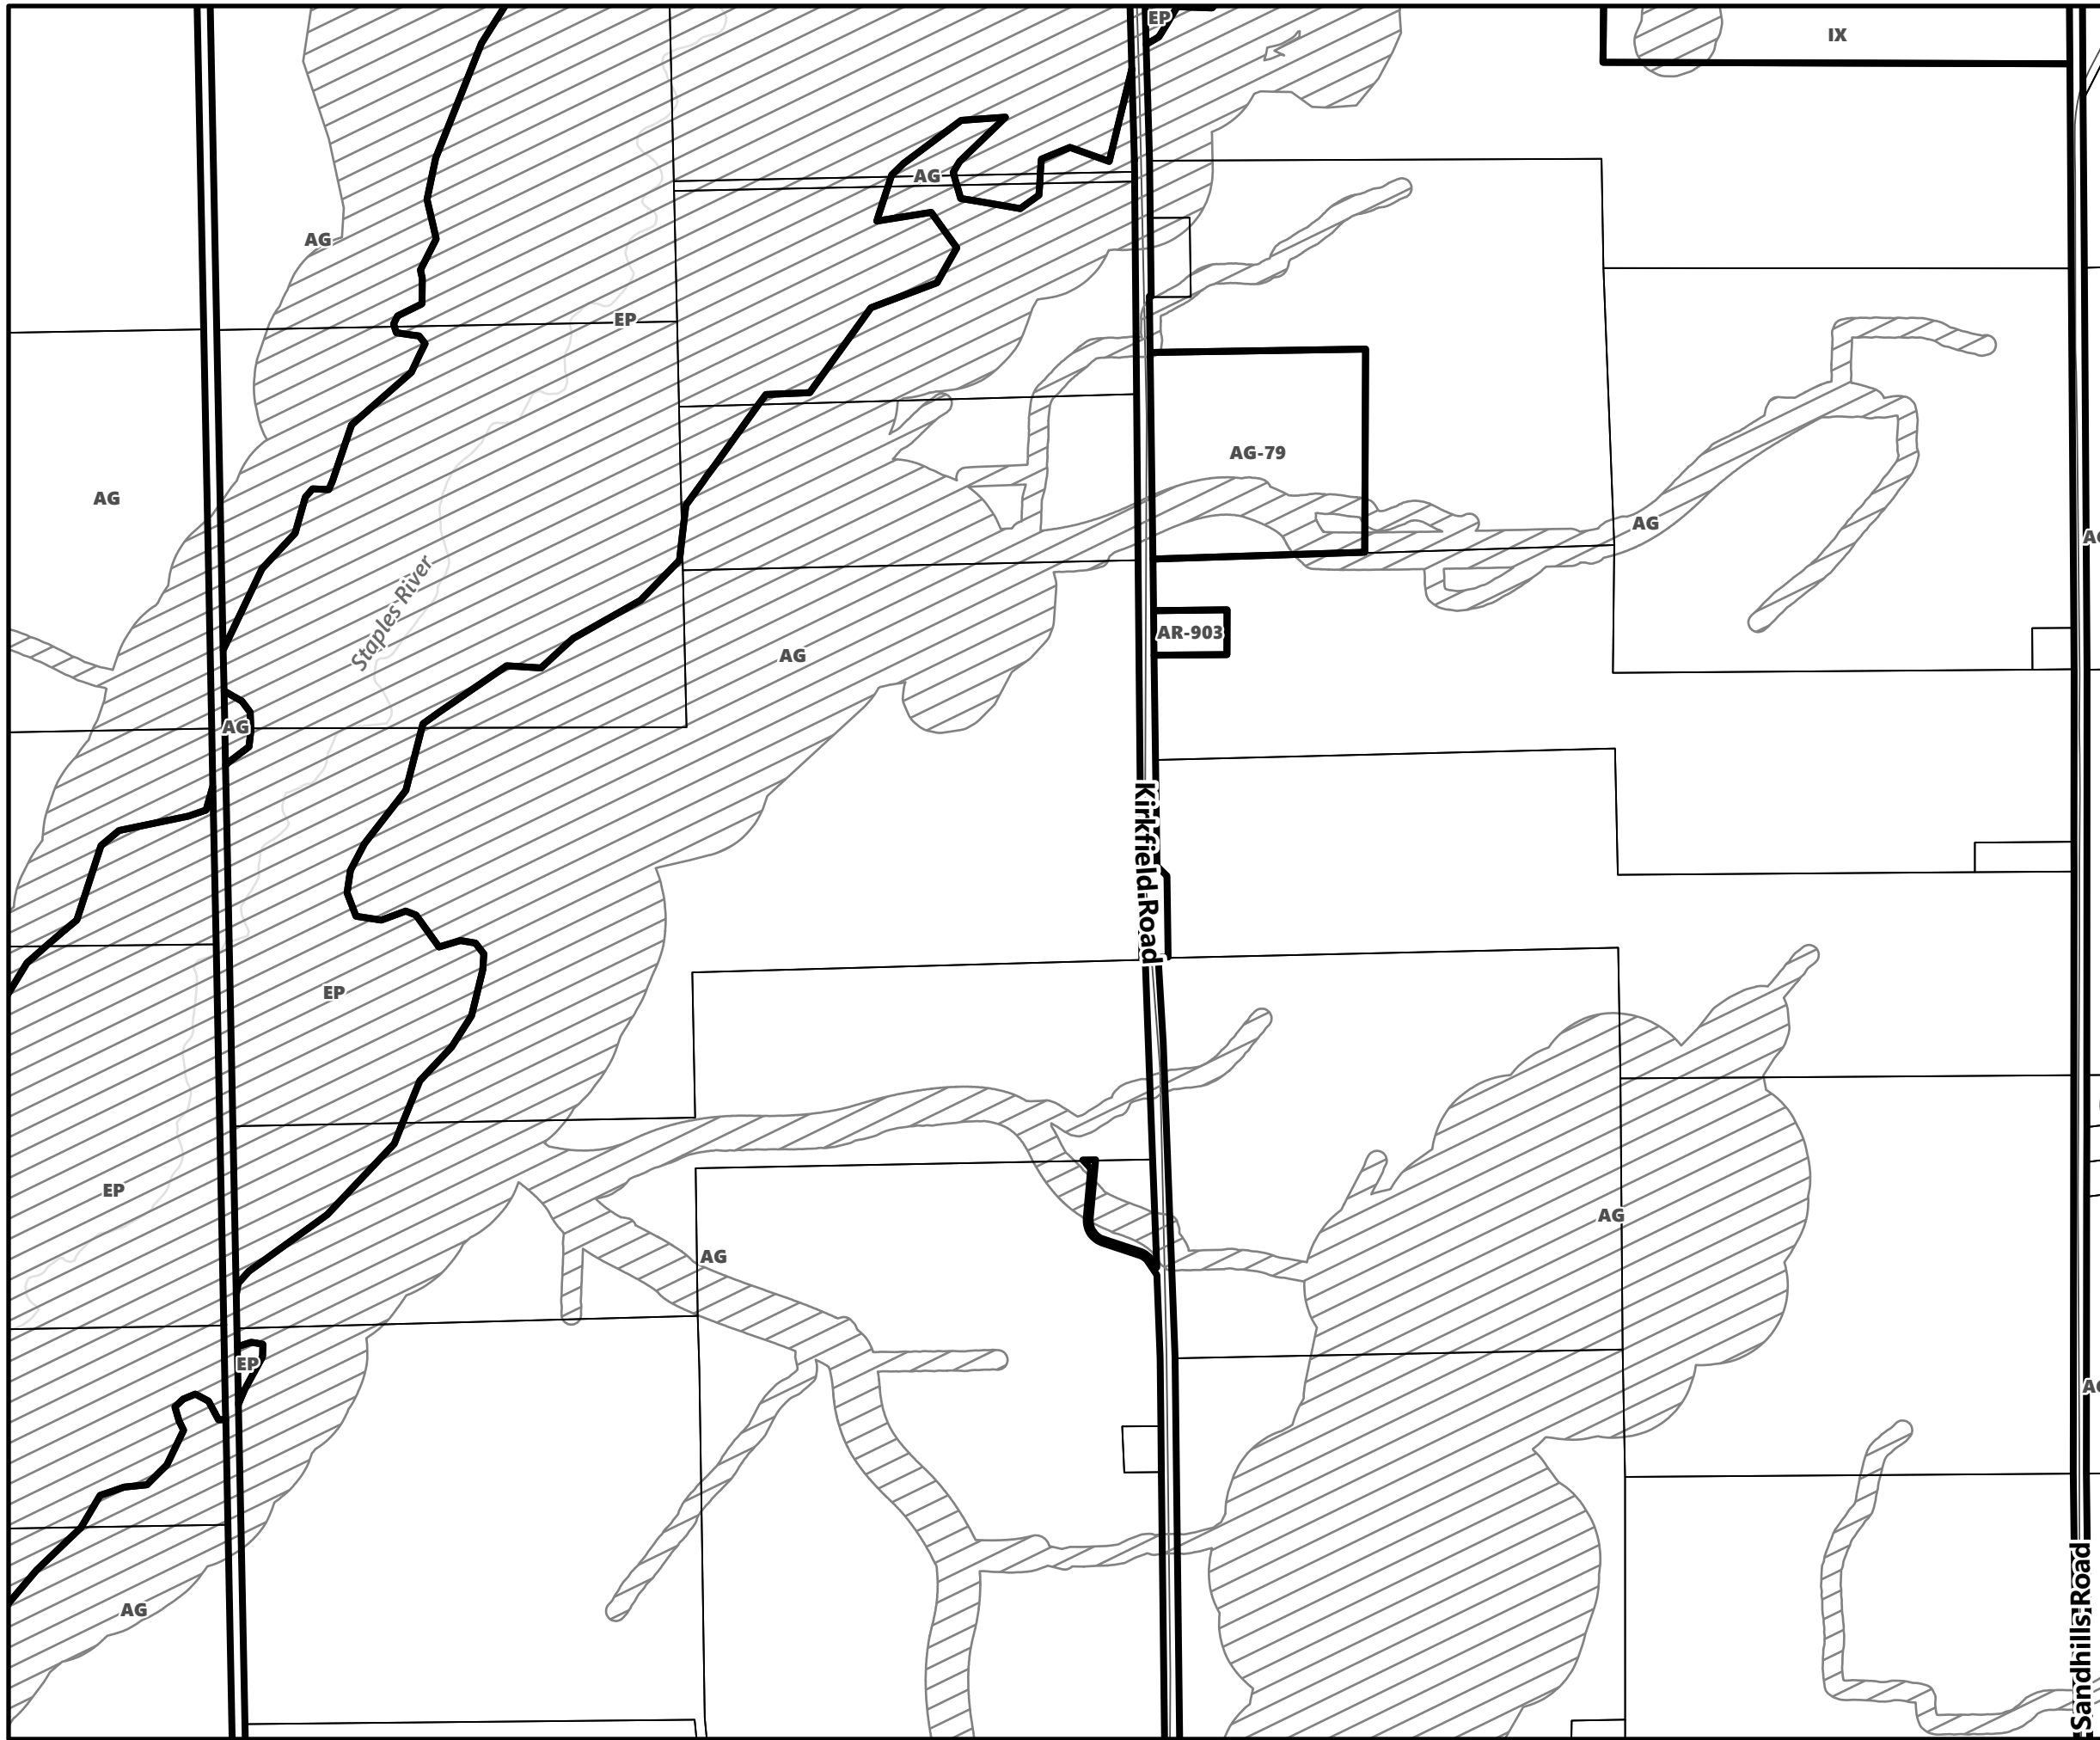

March 2024

Sources:
MNDMNR, City of Kawartha Lakes and Teranet
Projection:
NAD 1983 UTM Zone 17N

City of Kawartha Lakes Rural Zoning By-law Schedule A-C62

Legend

- City of Kawartha Lakes Boundary
- Zone Boundary
- Conservation Authority Regulated Area**
- Kawartha Region Conservation Authority