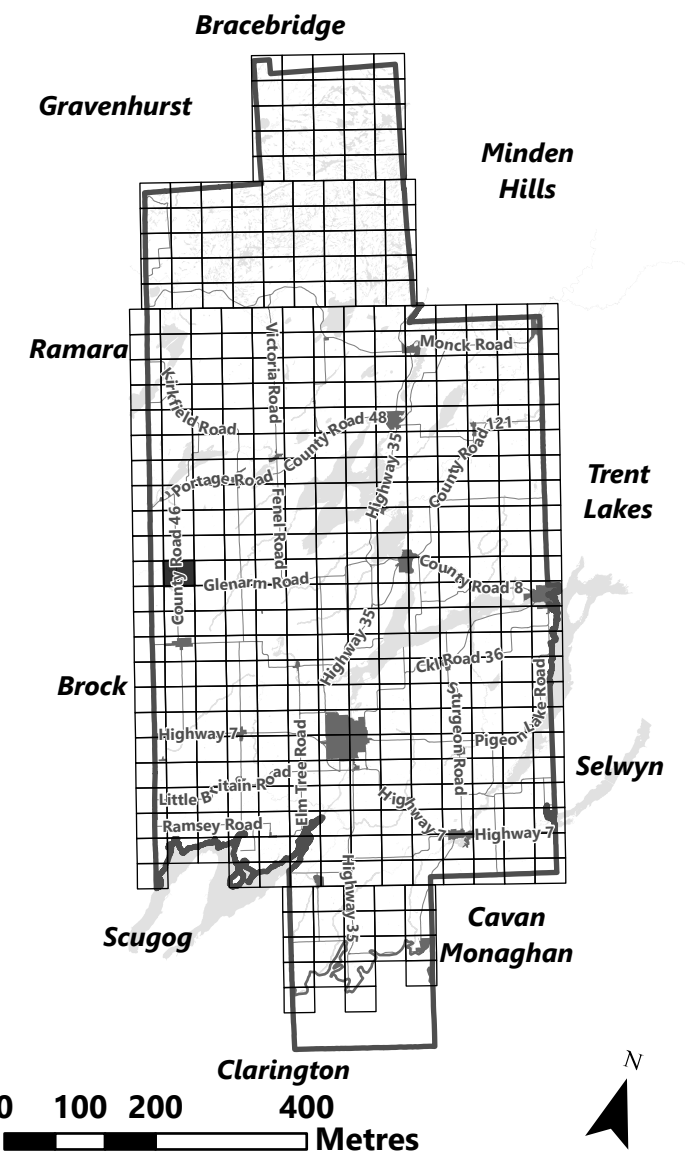

City of Kawartha Lakes Rural Zoning By-law Schedule A-C46

Legend

- City of Kawartha Lakes Boundary
- Zone Boundary
- ▨ Conservation Authority Regulated Area
- ▨ Lake Simcoe Region Conservation Authority

March 2024

Sources:
MNDMNR, City of Kawartha Lakes and Teranet
Projection:
NAD 1983 UTM Zone 17N