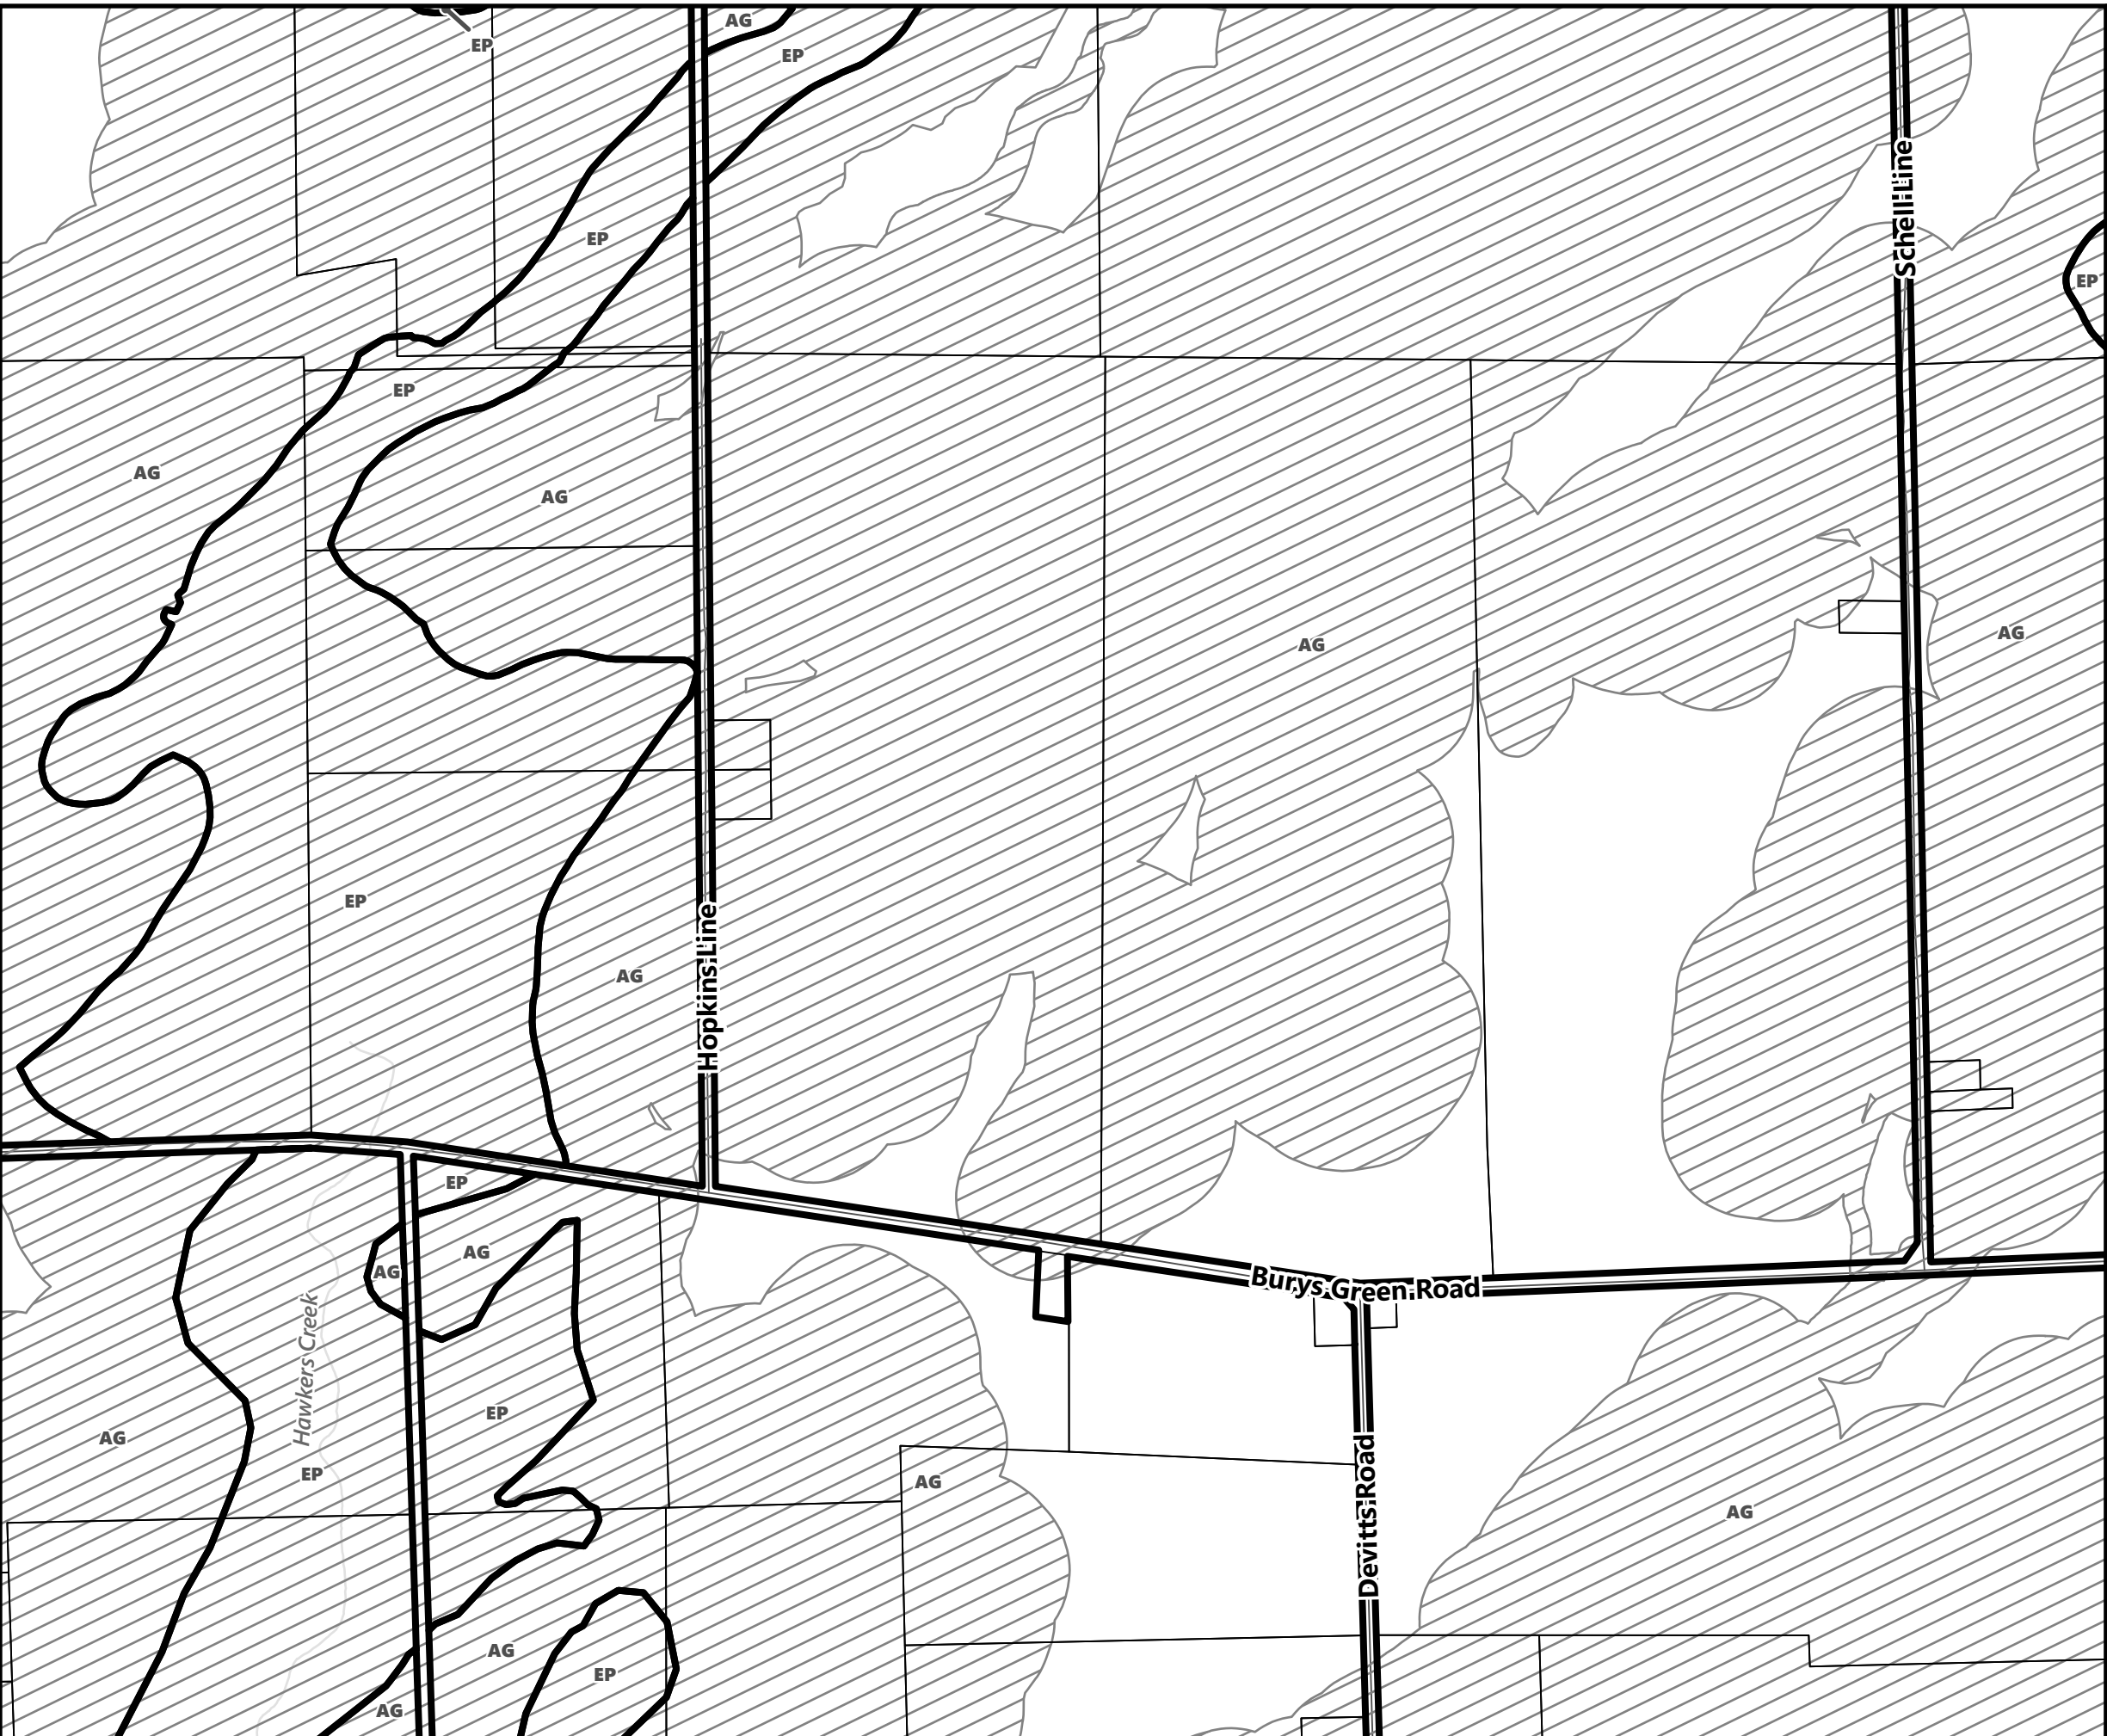

City of Kawartha Lakes Rural Zoning By-law Schedule A-C15

1. **Legend**
2. City of Kawartha Lakes Boundary
   - Zone Boundary
   - ▨ Conservation Authority Regulated Area
   - ▨ Kawartha Region Conservation Authority