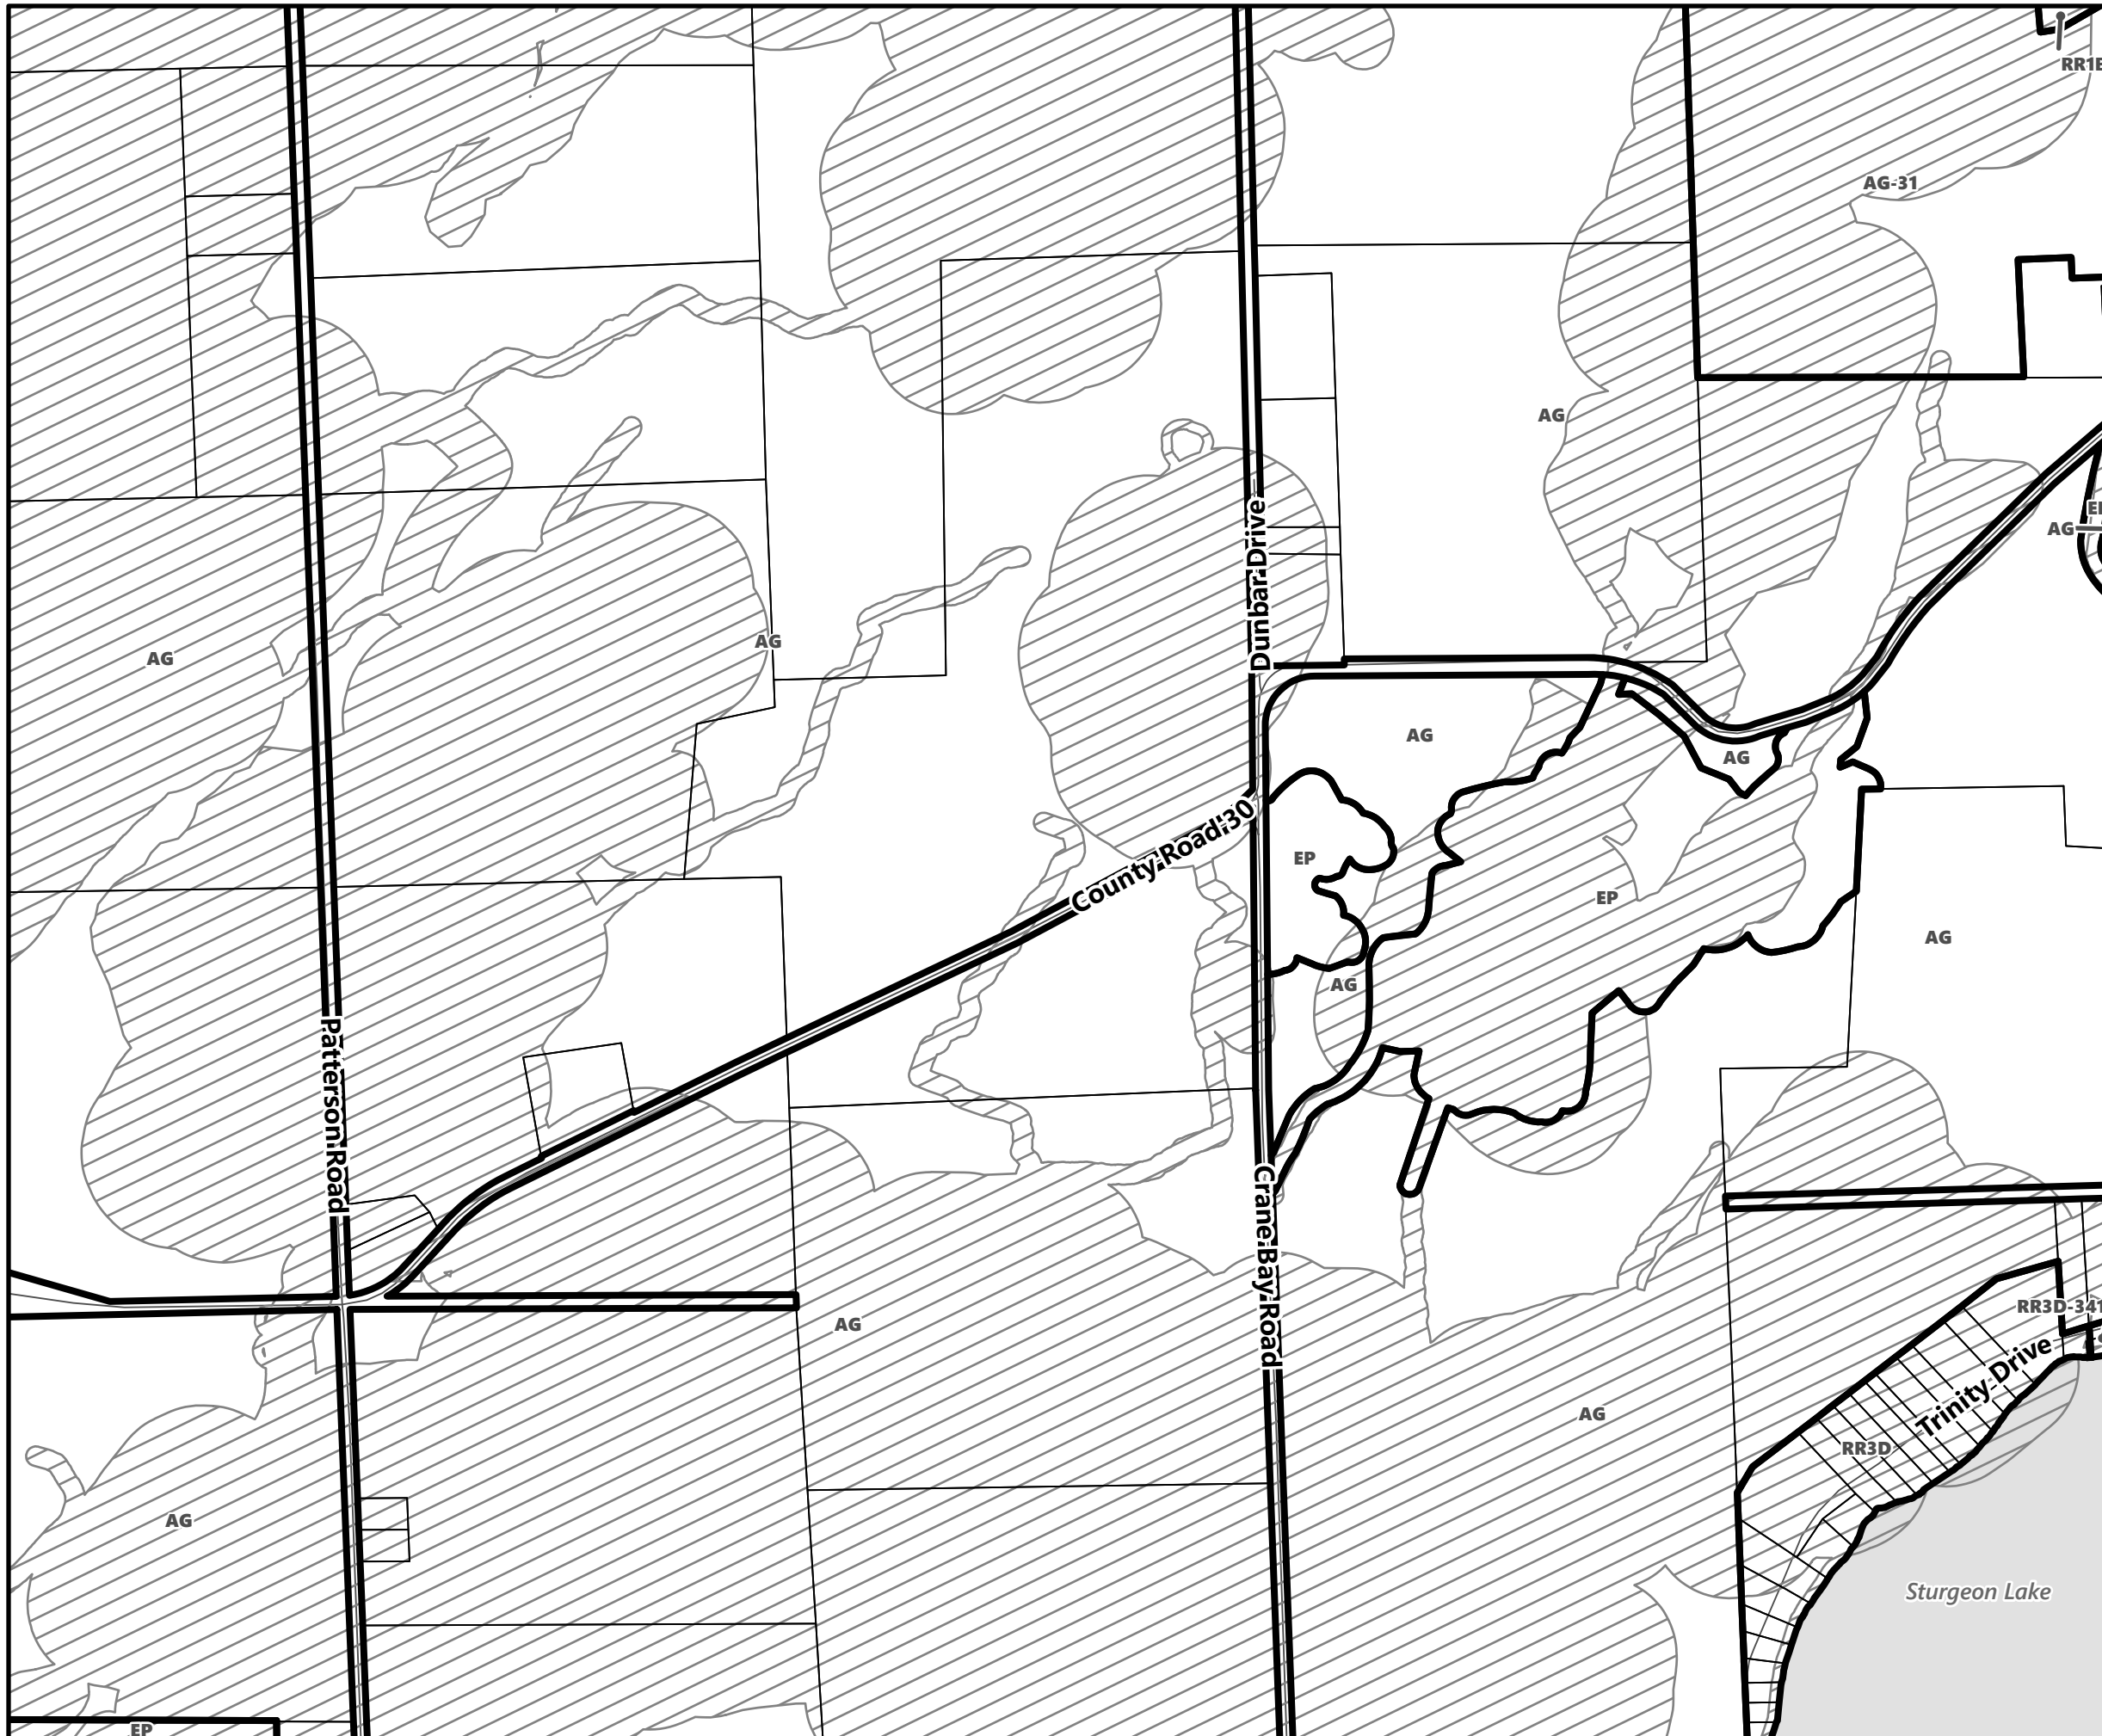

City of Kawartha Lakes Rural Zoning By-law Schedule A-C69

1. **Legend**
2. City of Kawartha Lakes Boundary
   - Zone Boundary
   - ▨ Conservation Authority Regulated Area
   - ▨ Kawartha Region Conservation Authority