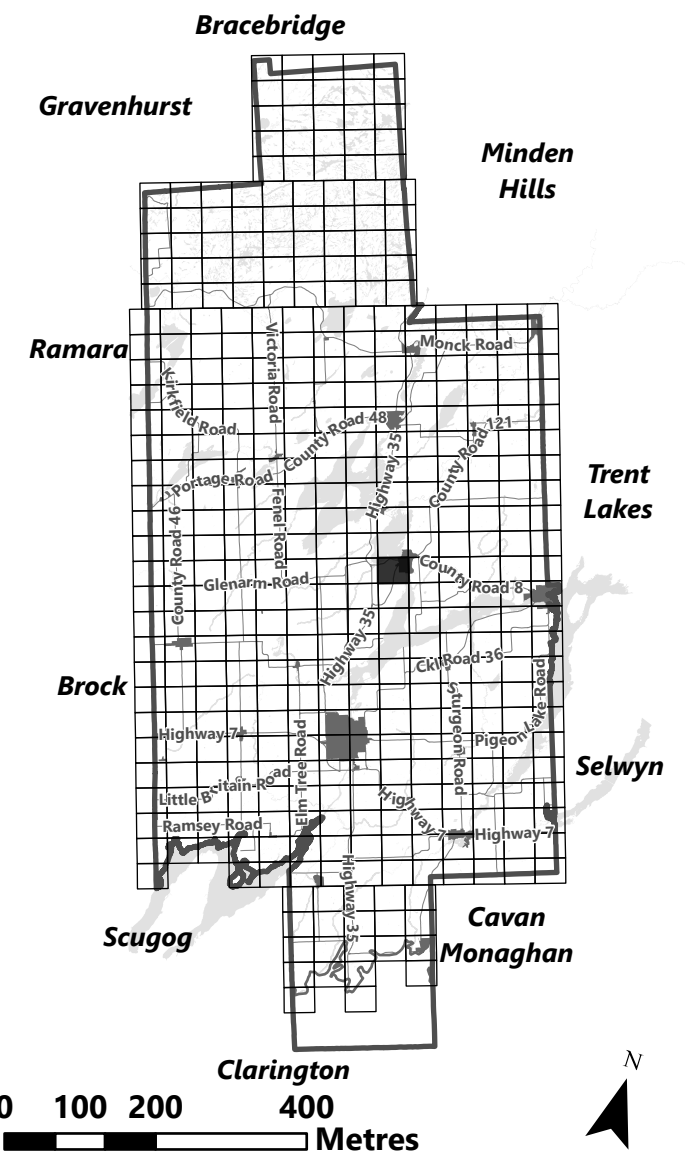

**City of Kawartha Lakes
Rural Zoning By-law
Schedule A-C53**

Legend

- City of Kawartha Lakes Boundary
- Zone Boundary
- ▨ Conservation Authority Regulated Area
- ▨ Kawartha Region Conservation Authority

**Fenelon Falls
(Refer to In-Effect
Zoning By-law)**