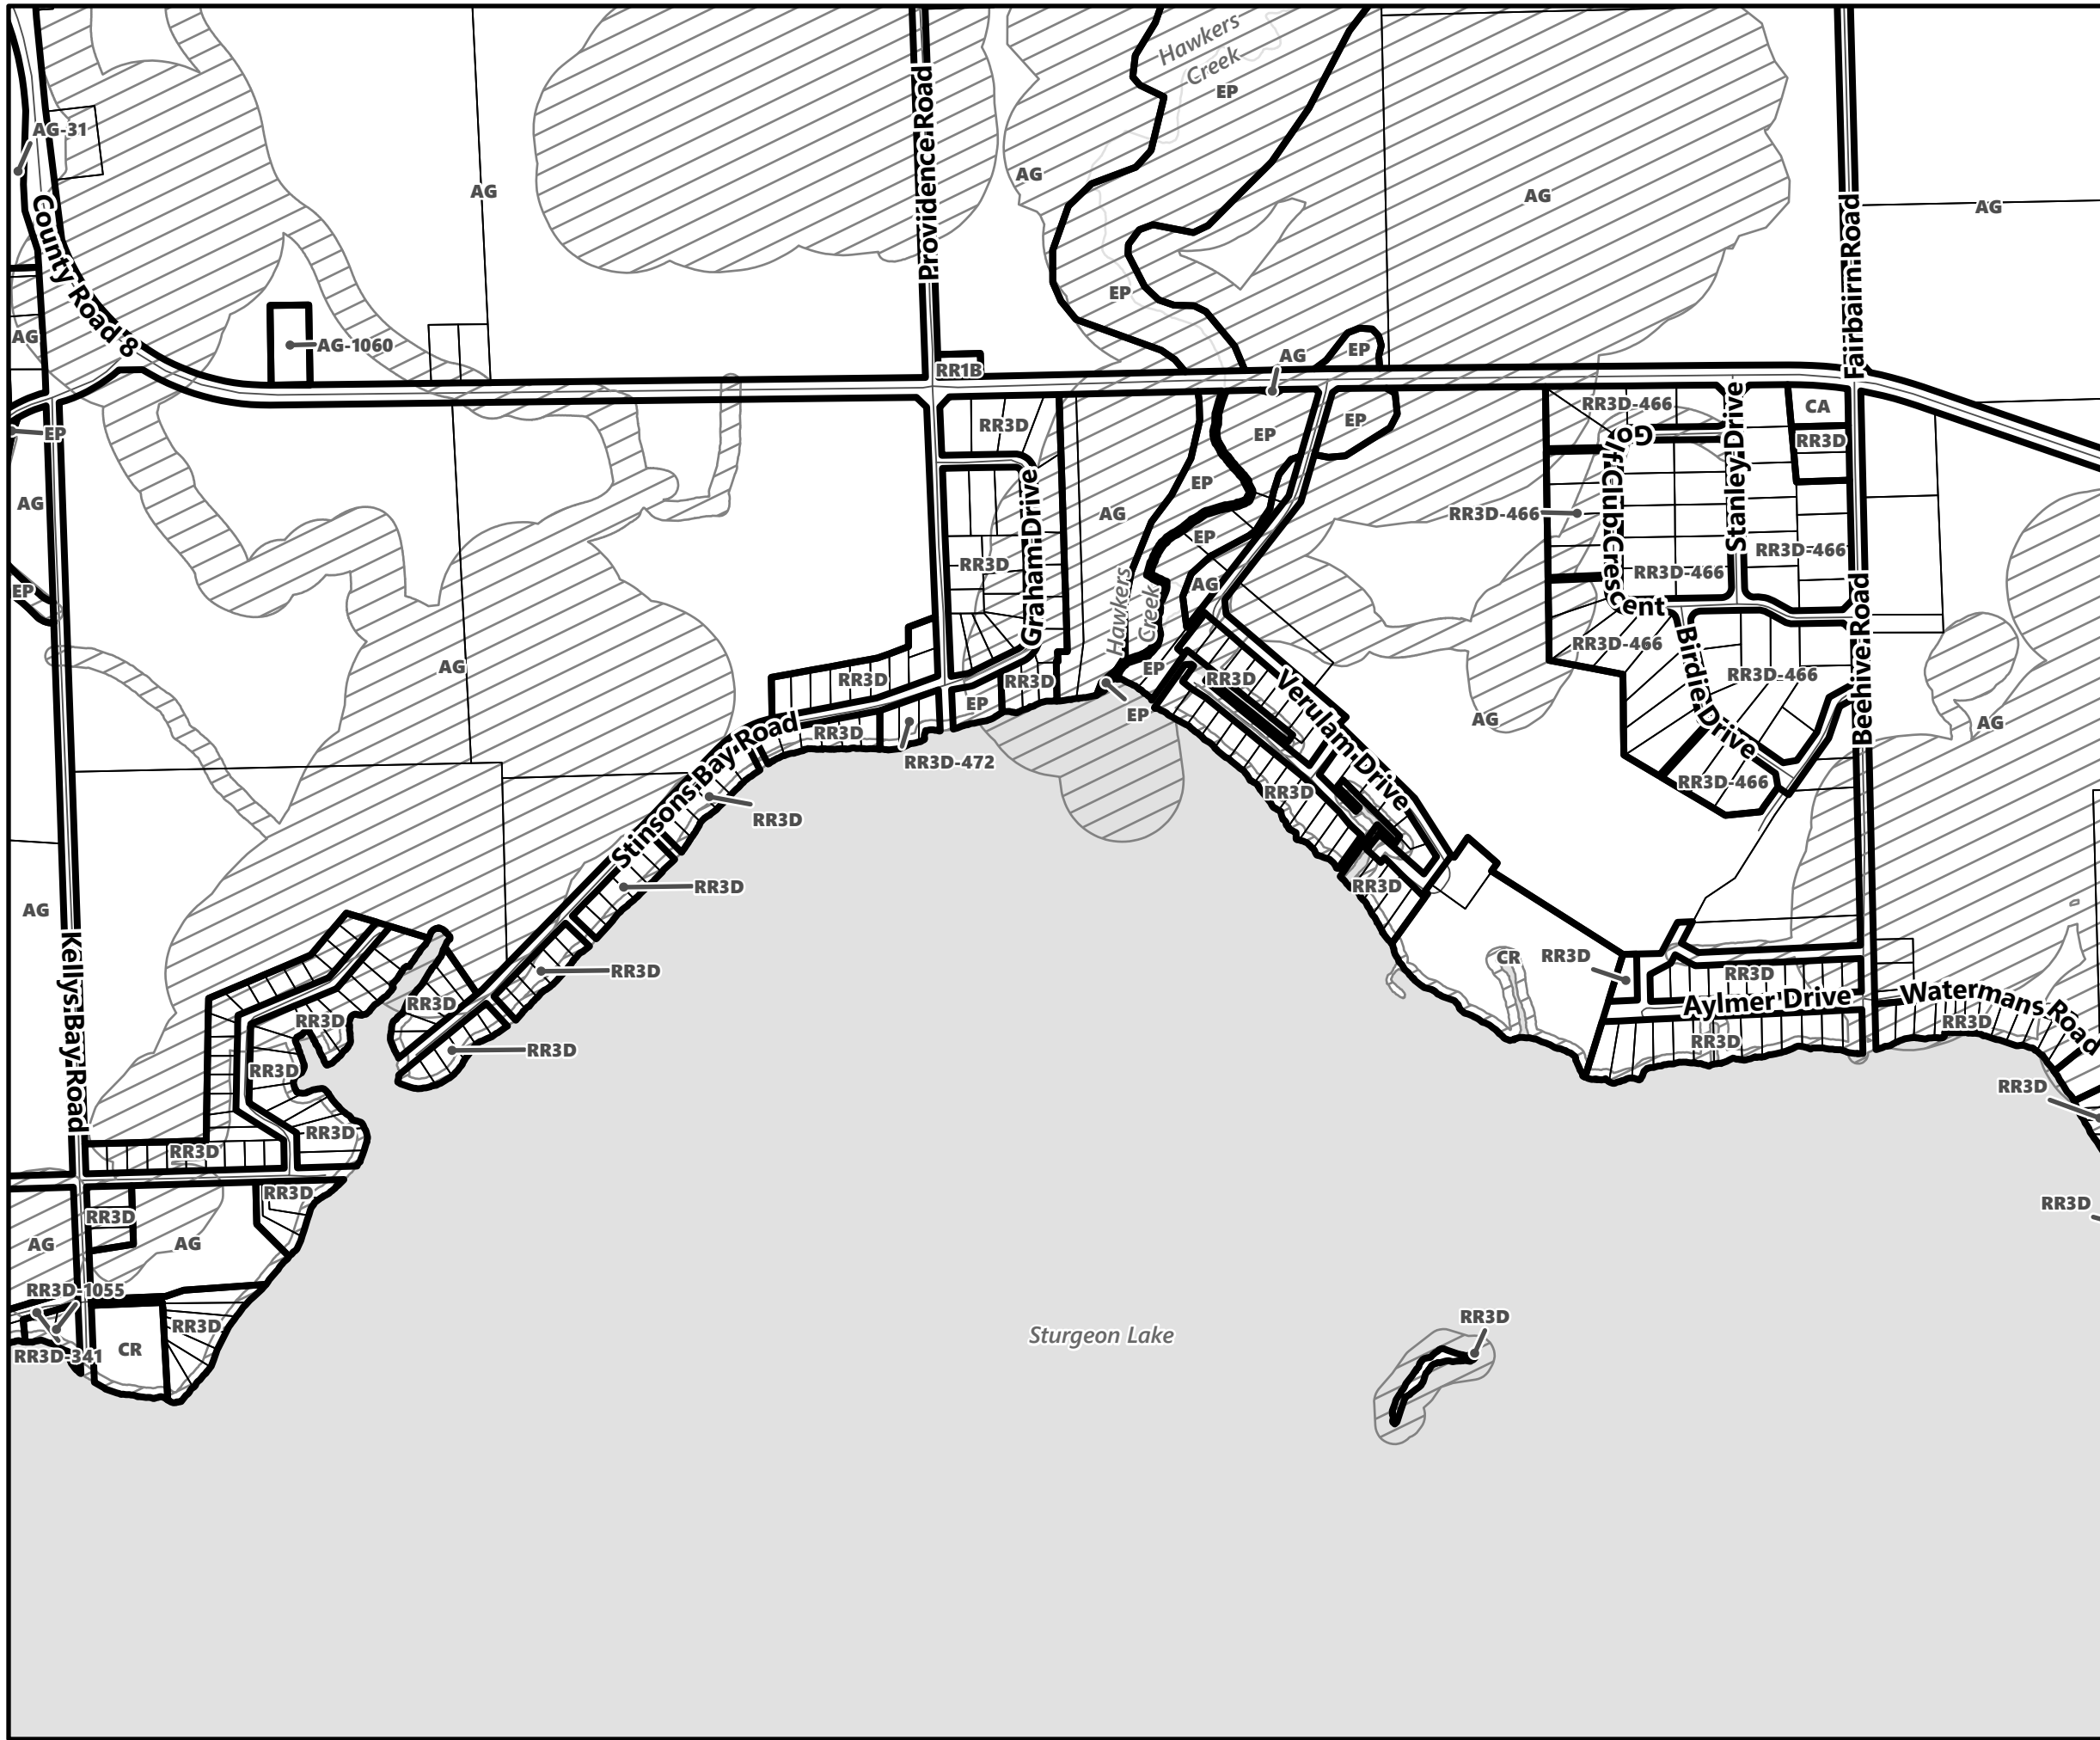

City of Kawartha Lakes Rural Zoning By-law Schedule A-C70

Legend

- City of Kawartha Lakes Boundary
- Zone Boundary
- ▨ Conservation Authority Regulated Area
- ▨ Kawartha Region Conservation Authority