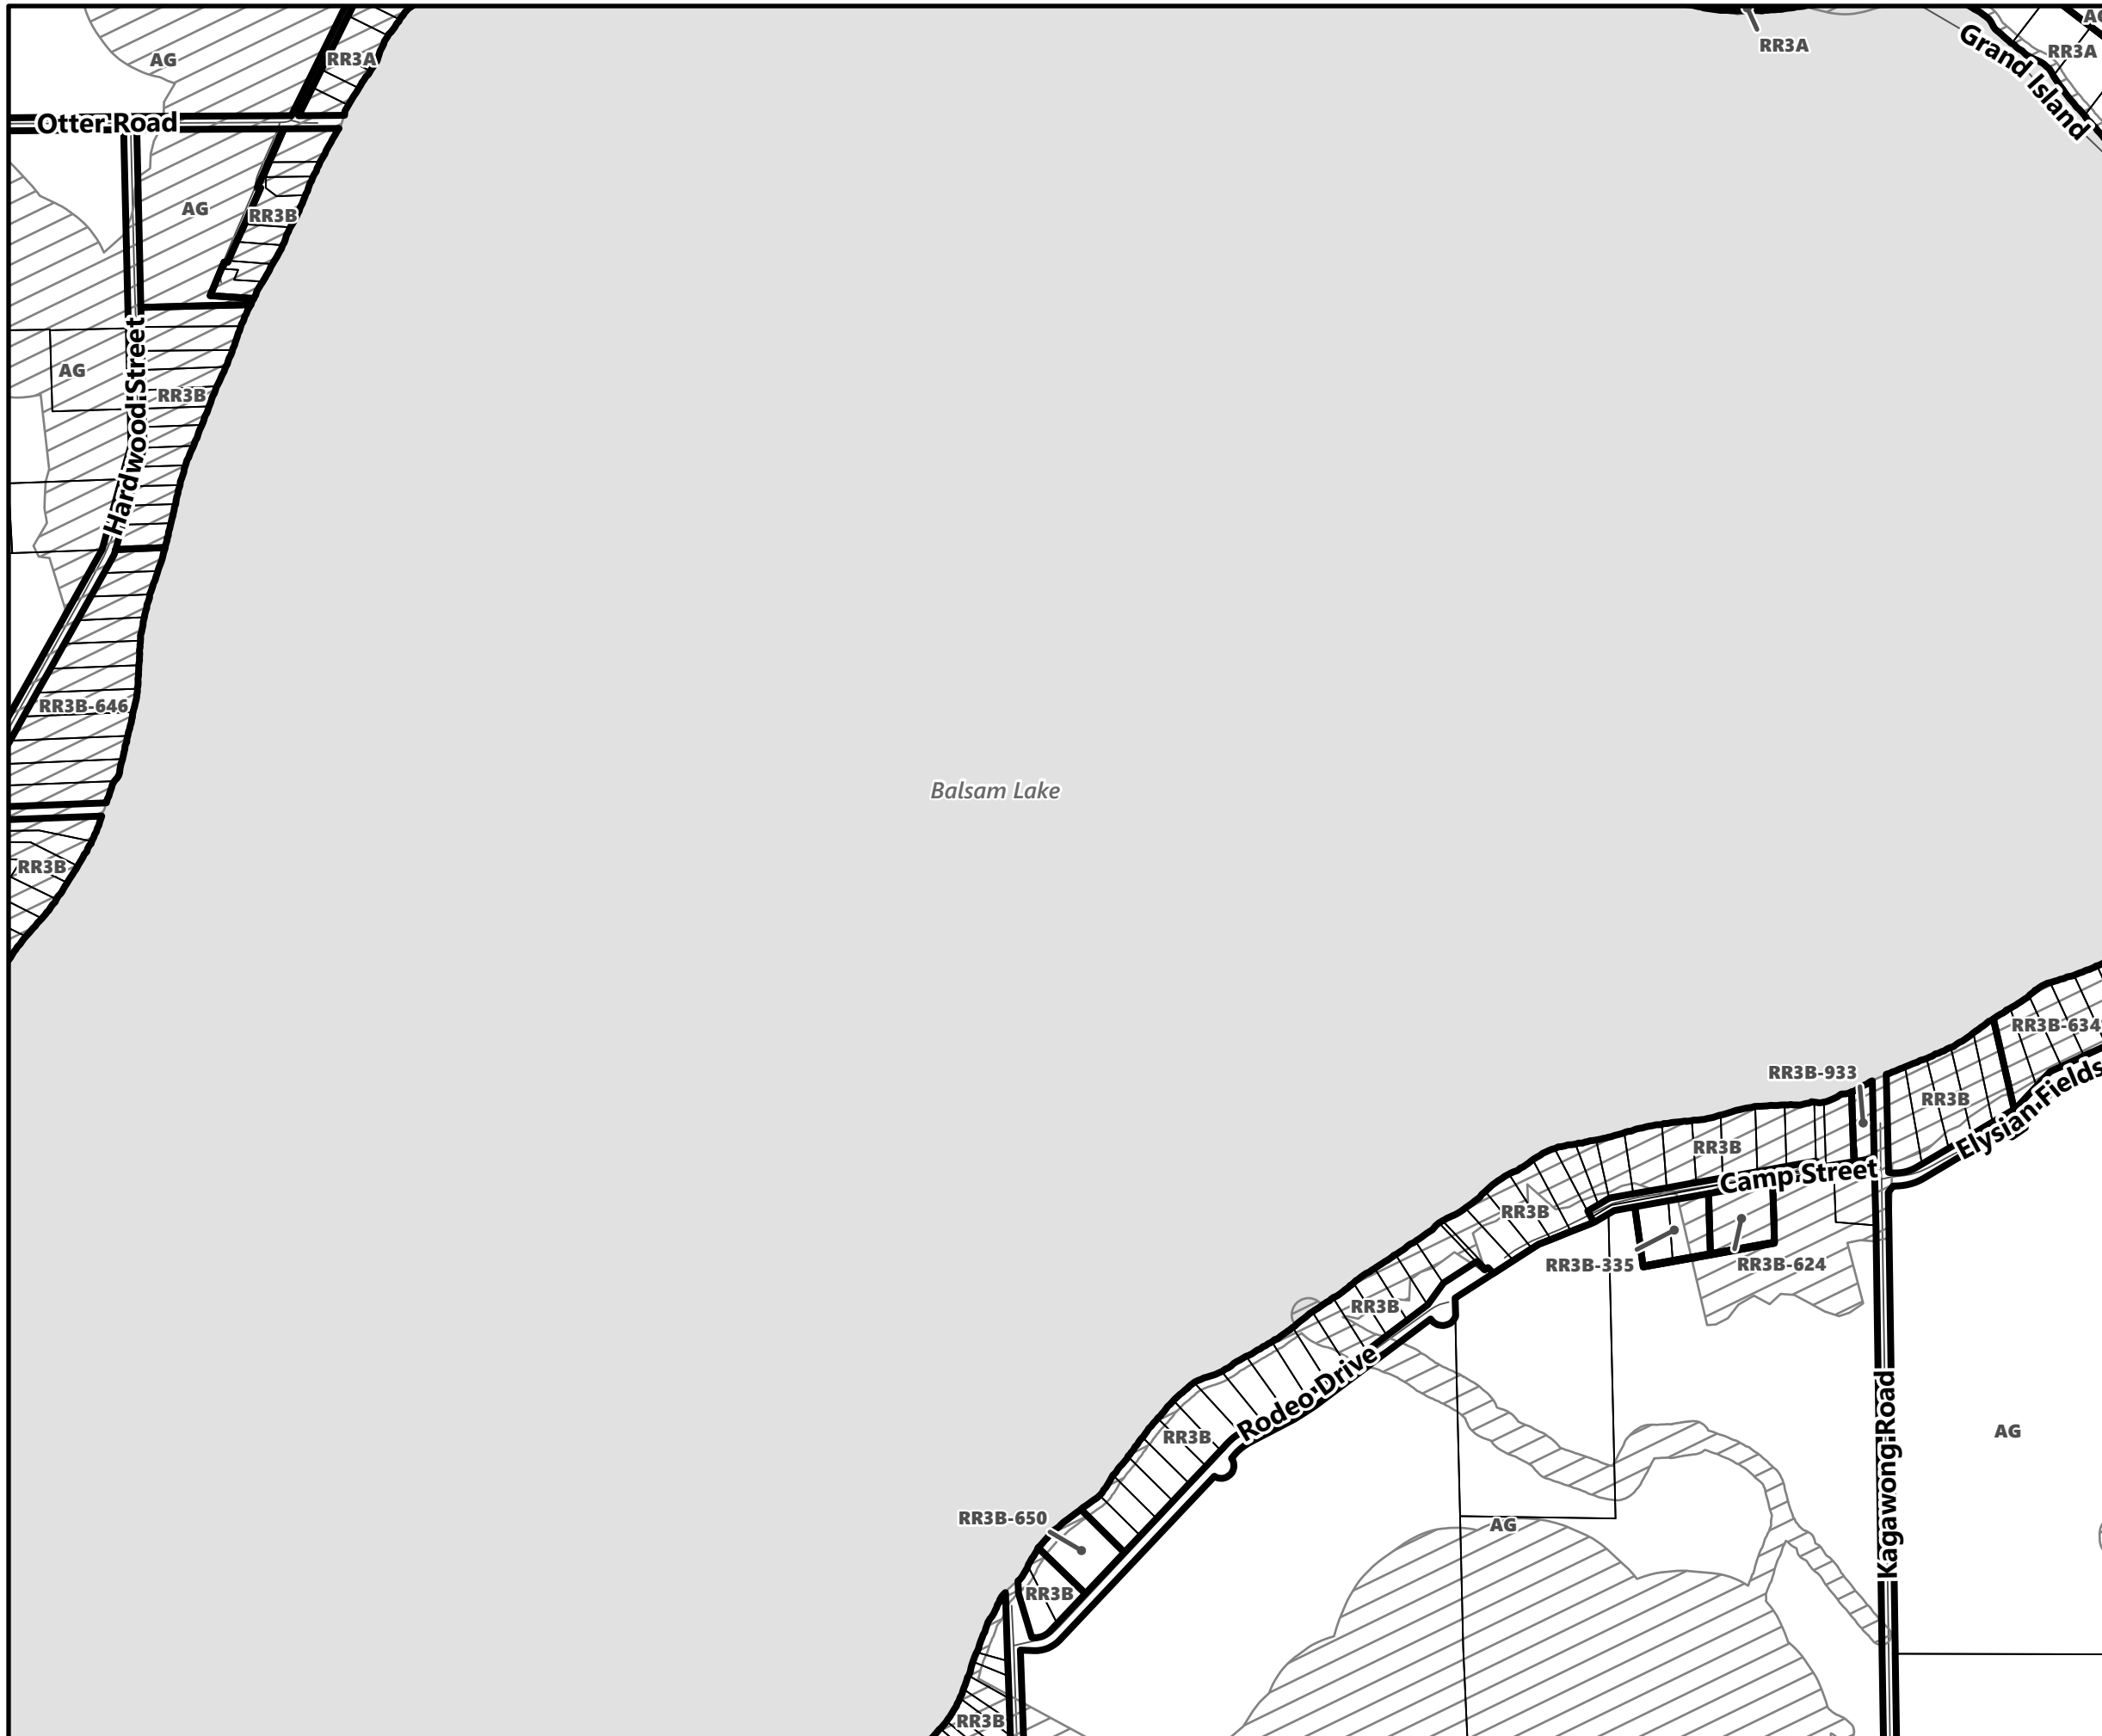

City of Kawartha Lakes Rural Zoning By-law Schedule A-C23

Legend

- City of Kawartha Lakes Boundary
- Zone Boundary
- ▨ Conservation Authority Regulated Area
- ▨ Kawartha Region Conservation Authority