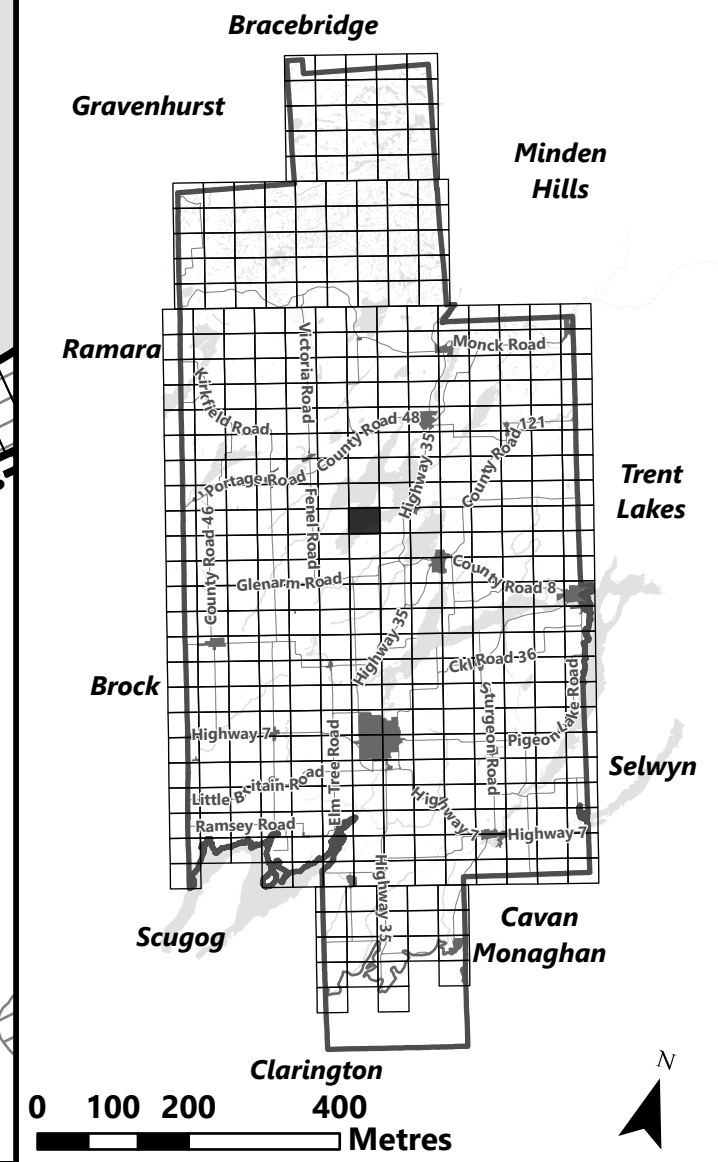

City of Kawartha Lakes Rural Zoning By-law Schedule A-C23

Legend

- City of Kawartha Lakes Boundary
- Zone Boundary
- ▨ Conservation Authority Regulated Area
- ▨ Kawartha Region Conservation Authority