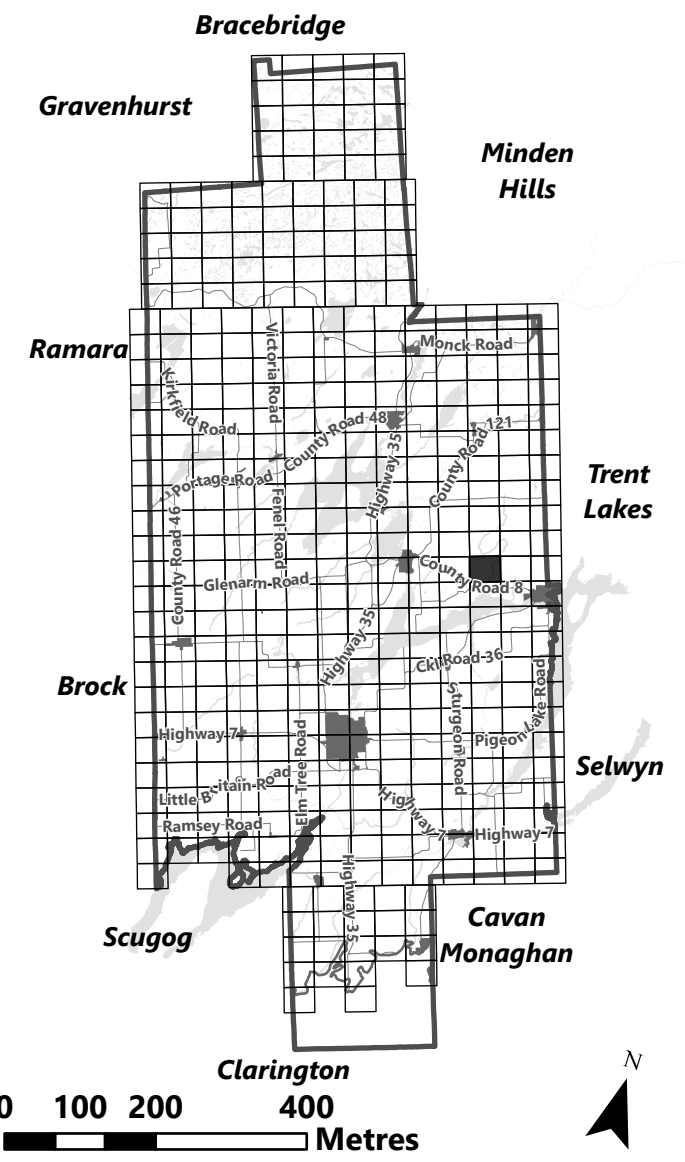

City of Kawartha Lakes Rural Zoning By-law Schedule A-C56

Legend

- City of Kawartha Lakes Boundary
- Zone Boundary
- ▨ Conservation Authority Regulated Area
- ▨ Kawartha Region Conservation Authority