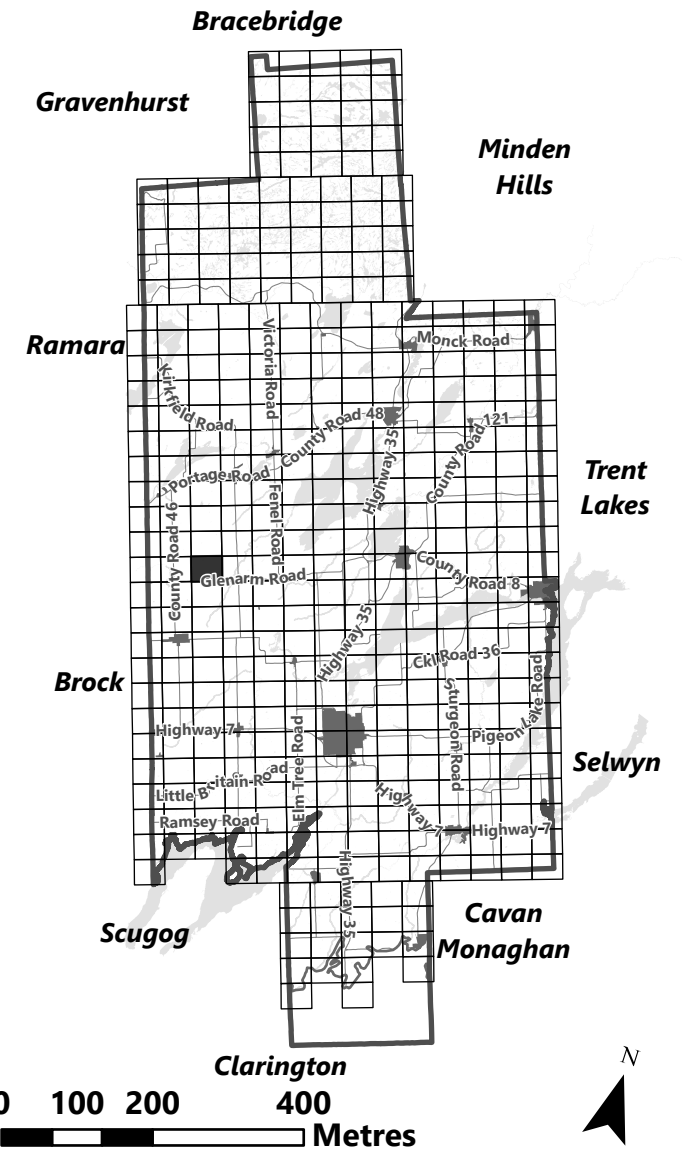

**City of Kawartha Lakes
Rural Zoning By-law
Schedule A-C47**

Legend

- City of Kawartha Lakes Boundary
- Zone Boundary
- **Conservation Authority Regulated Area**
- Kawartha Region Conservation Authority
- Lake Simcoe Region Conservation Authority

March 2024

Sources:
MNDMNR, City of Kawartha Lakes and Teranet
Projection:
NAD 1983 UTM Zone 17N