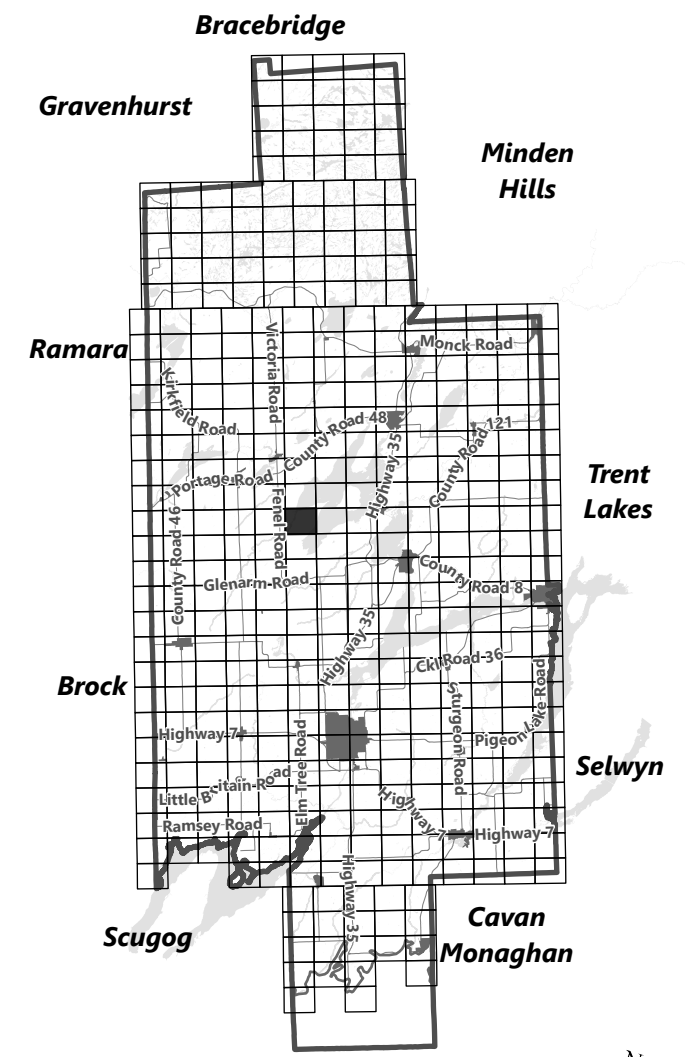

City of Kawartha Lakes Rural Zoning By-law Schedule A-C22

Legend

- City of Kawartha Lakes Boundary
- Zone Boundary
- Conservation Authority Regulated Area
- Kawartha Region Conservation Authority

March 2024

Sources:
MNDMNR, City of Kawartha Lakes and Teranet
Projection:
NAD 1983 UTM Zone 17N