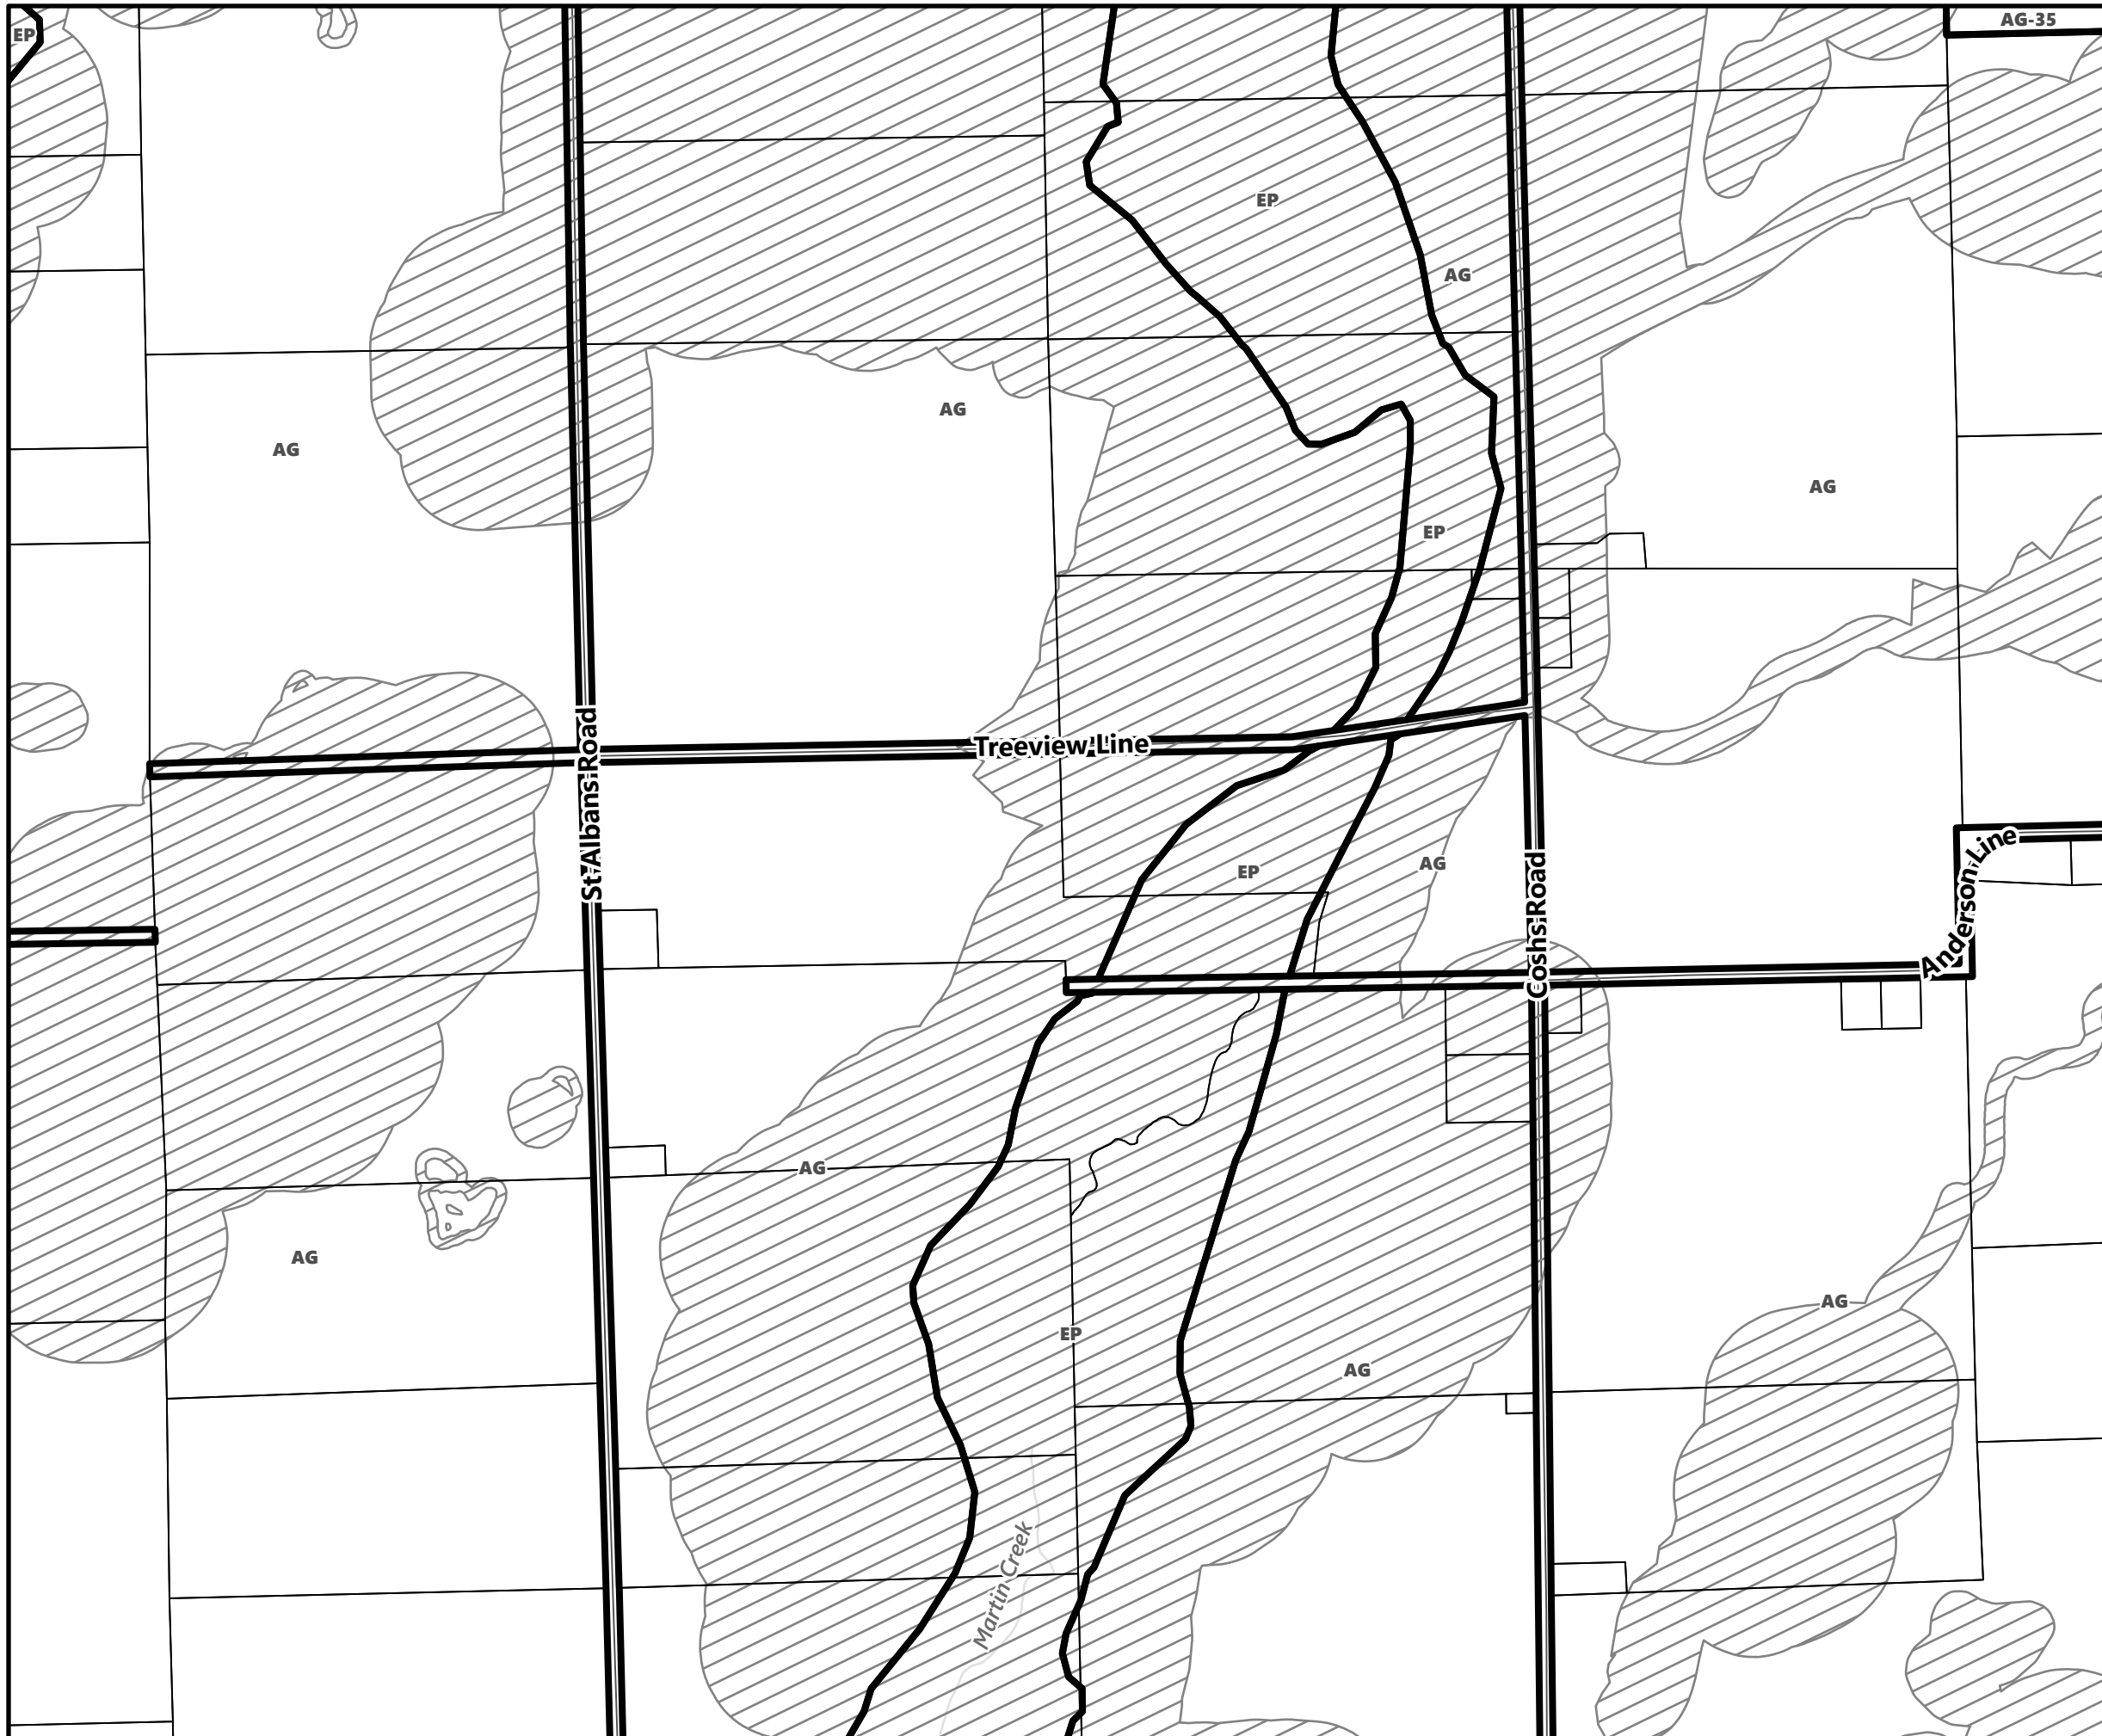

City of Kawartha Lakes Rural Zoning By-law Schedule A-C57

Legend

- City of Kawartha Lakes Boundary
- Zone Boundary
- ▨ Conservation Authority Regulated Area
- ▨ Kawartha Region Conservation Authority

March 2024

Sources:
MNDMNR, City of Kawartha Lakes and Teranet
Projection:
NAD 1983 UTM Zone 17N