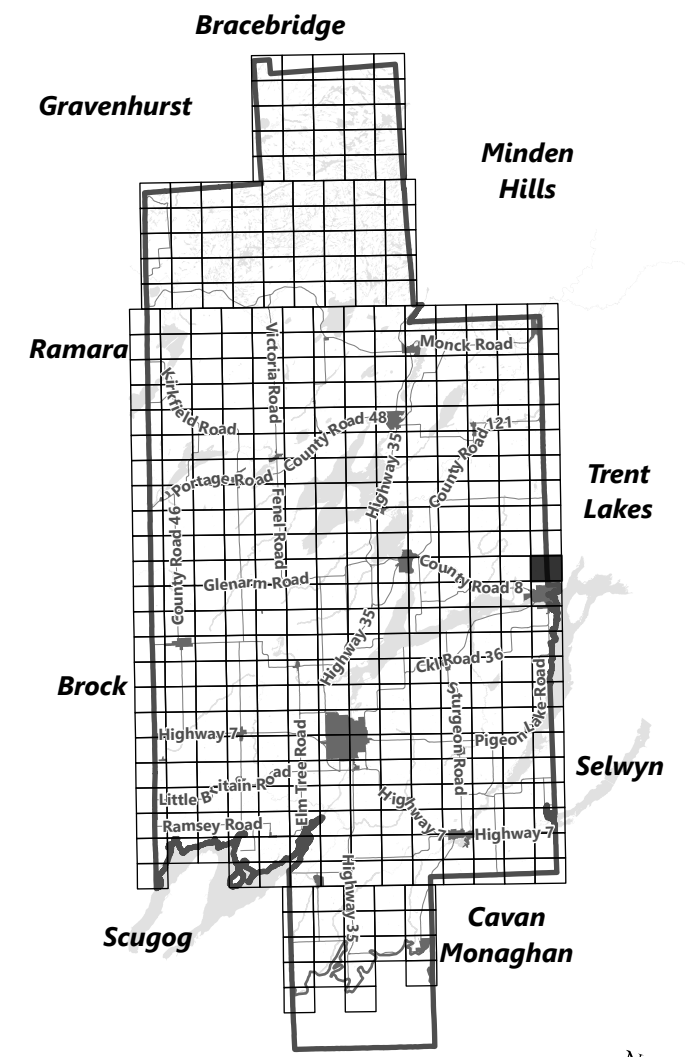

Kawartha Lakes

City of Kawartha Lakes

Rural Zoning By-law

Schedule A-C58

Legend

-  City of Kawartha Lakes Boundary
-  Zone Boundary
- Conservation Authority Regulated Area**
-  Kawartha Region Conservation Authority