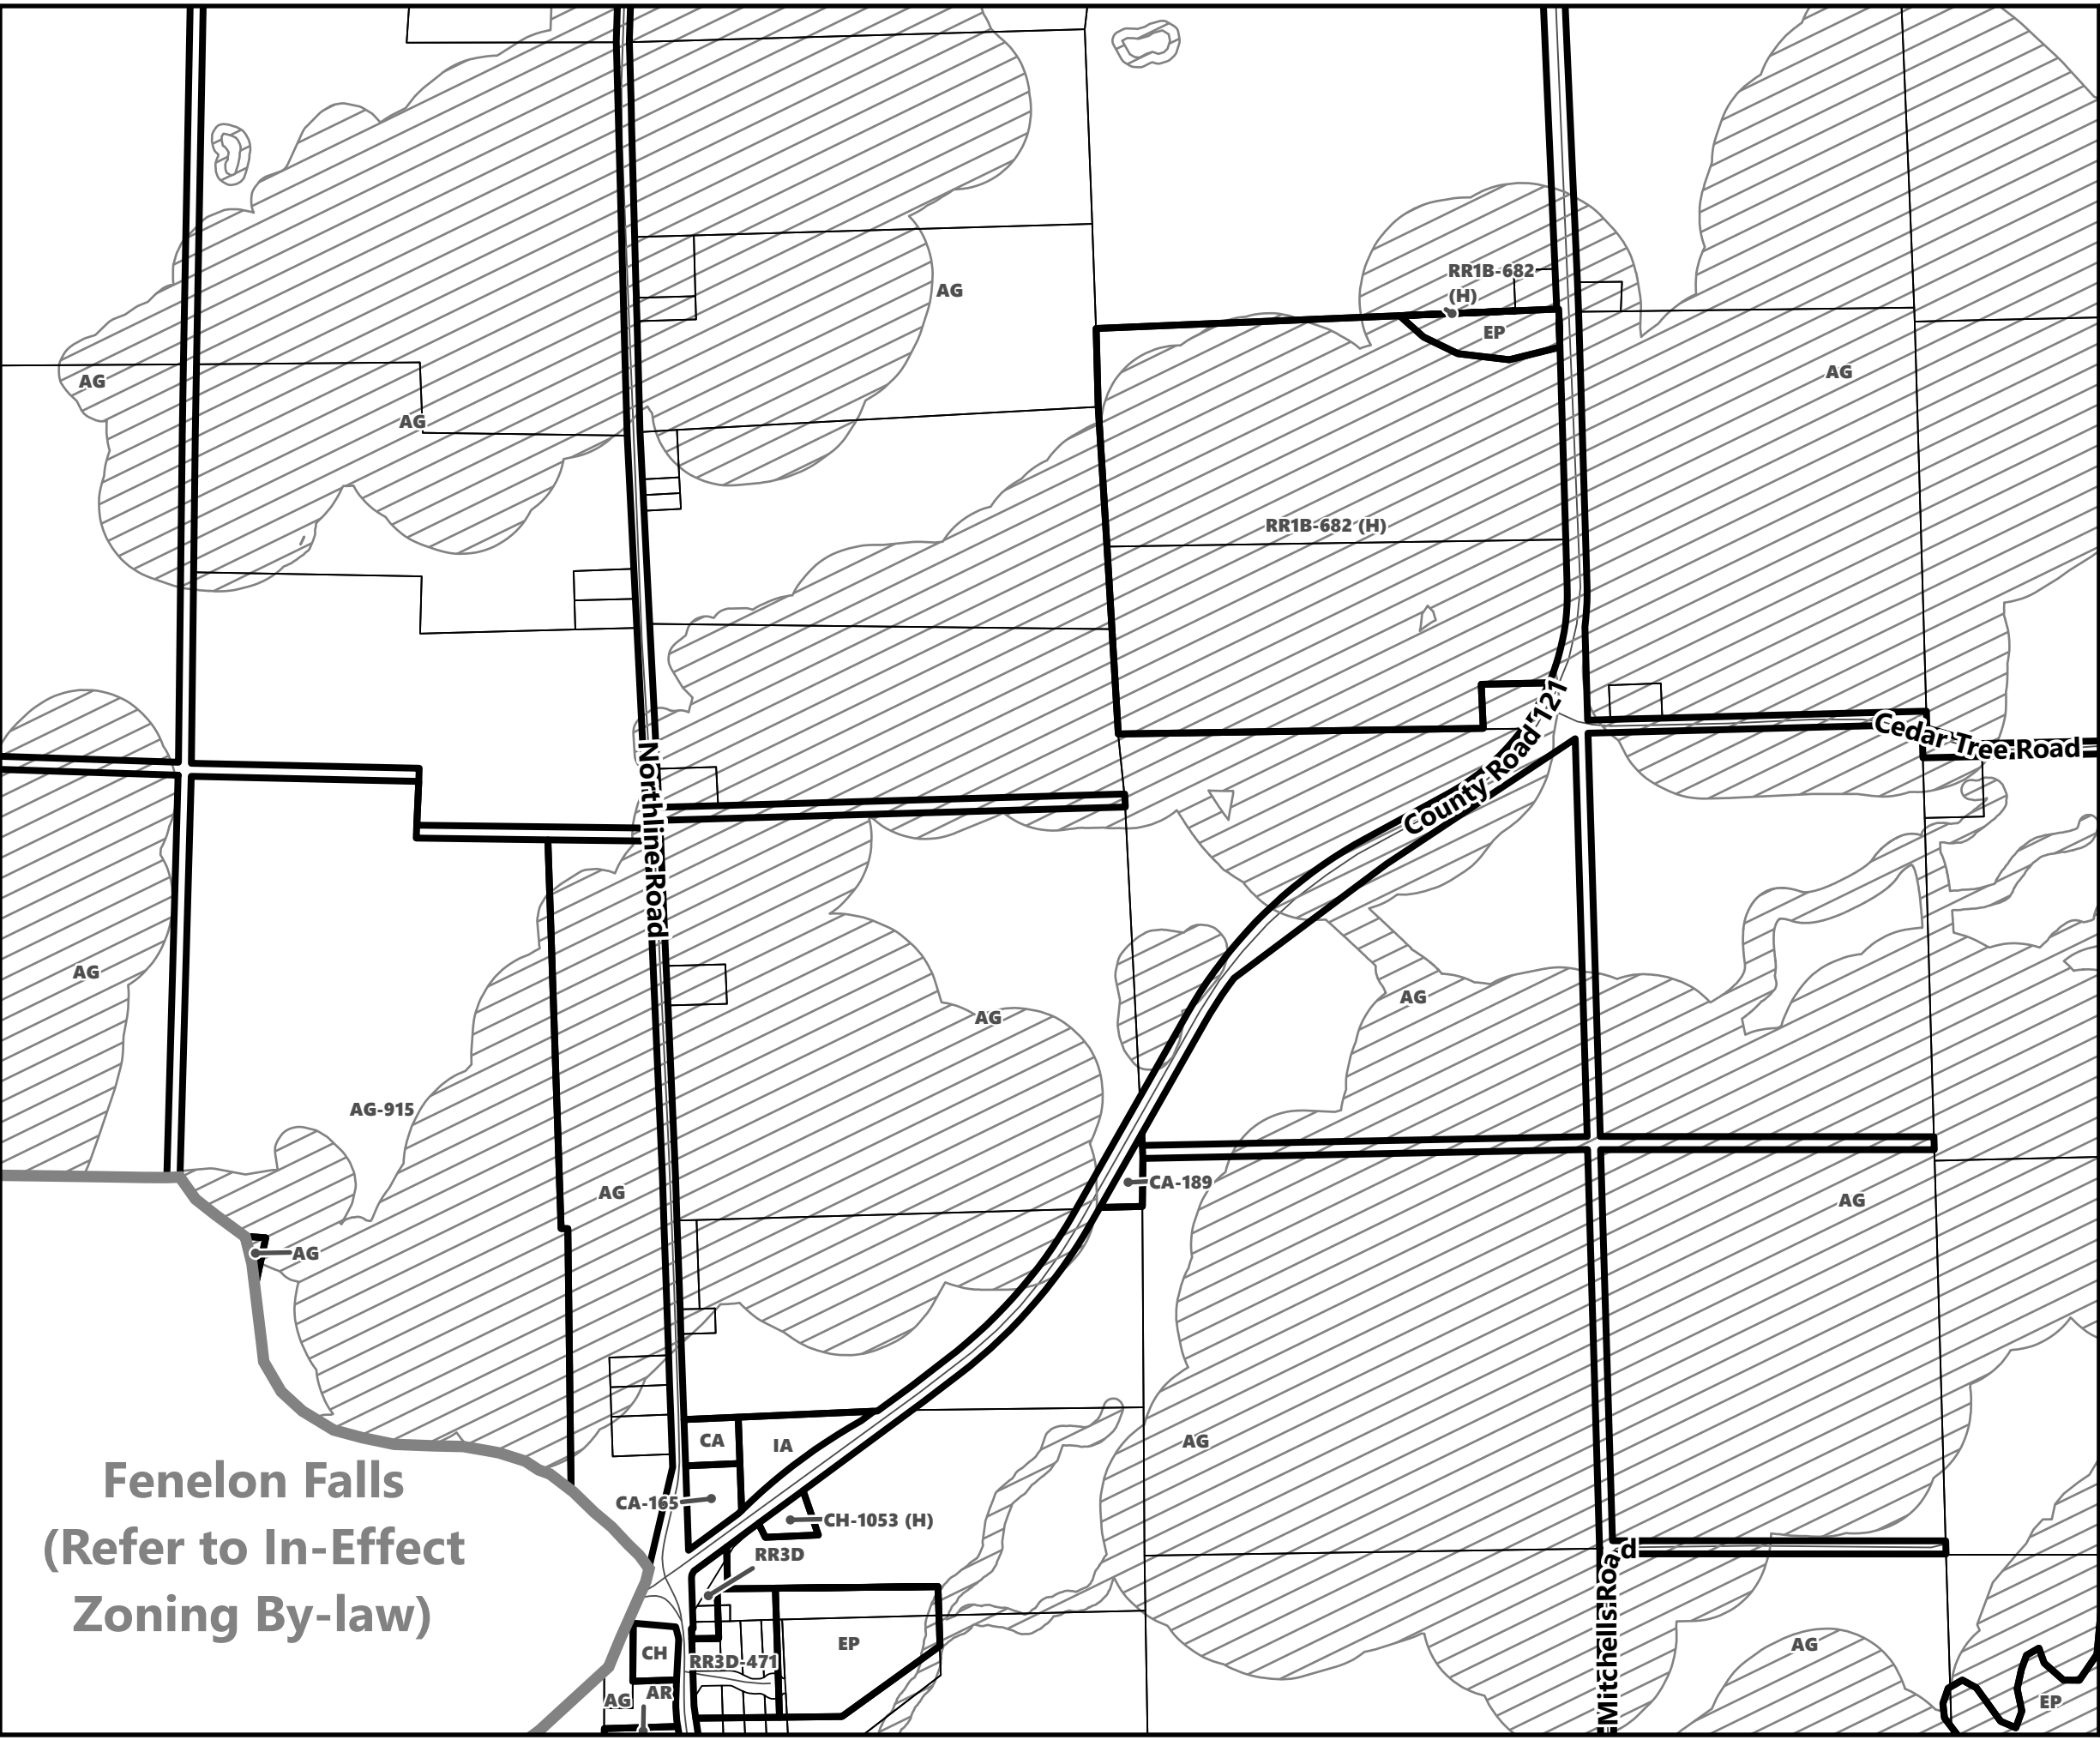

**City of Kawartha Lakes
Rural Zoning By-law
Schedule A-C40**

1. **Legend**
2. City of Kawartha Lakes Boundary
   - Zone Boundary
   - Conservation Authority Regulated Area
   - Kawartha Region Conservation Authority