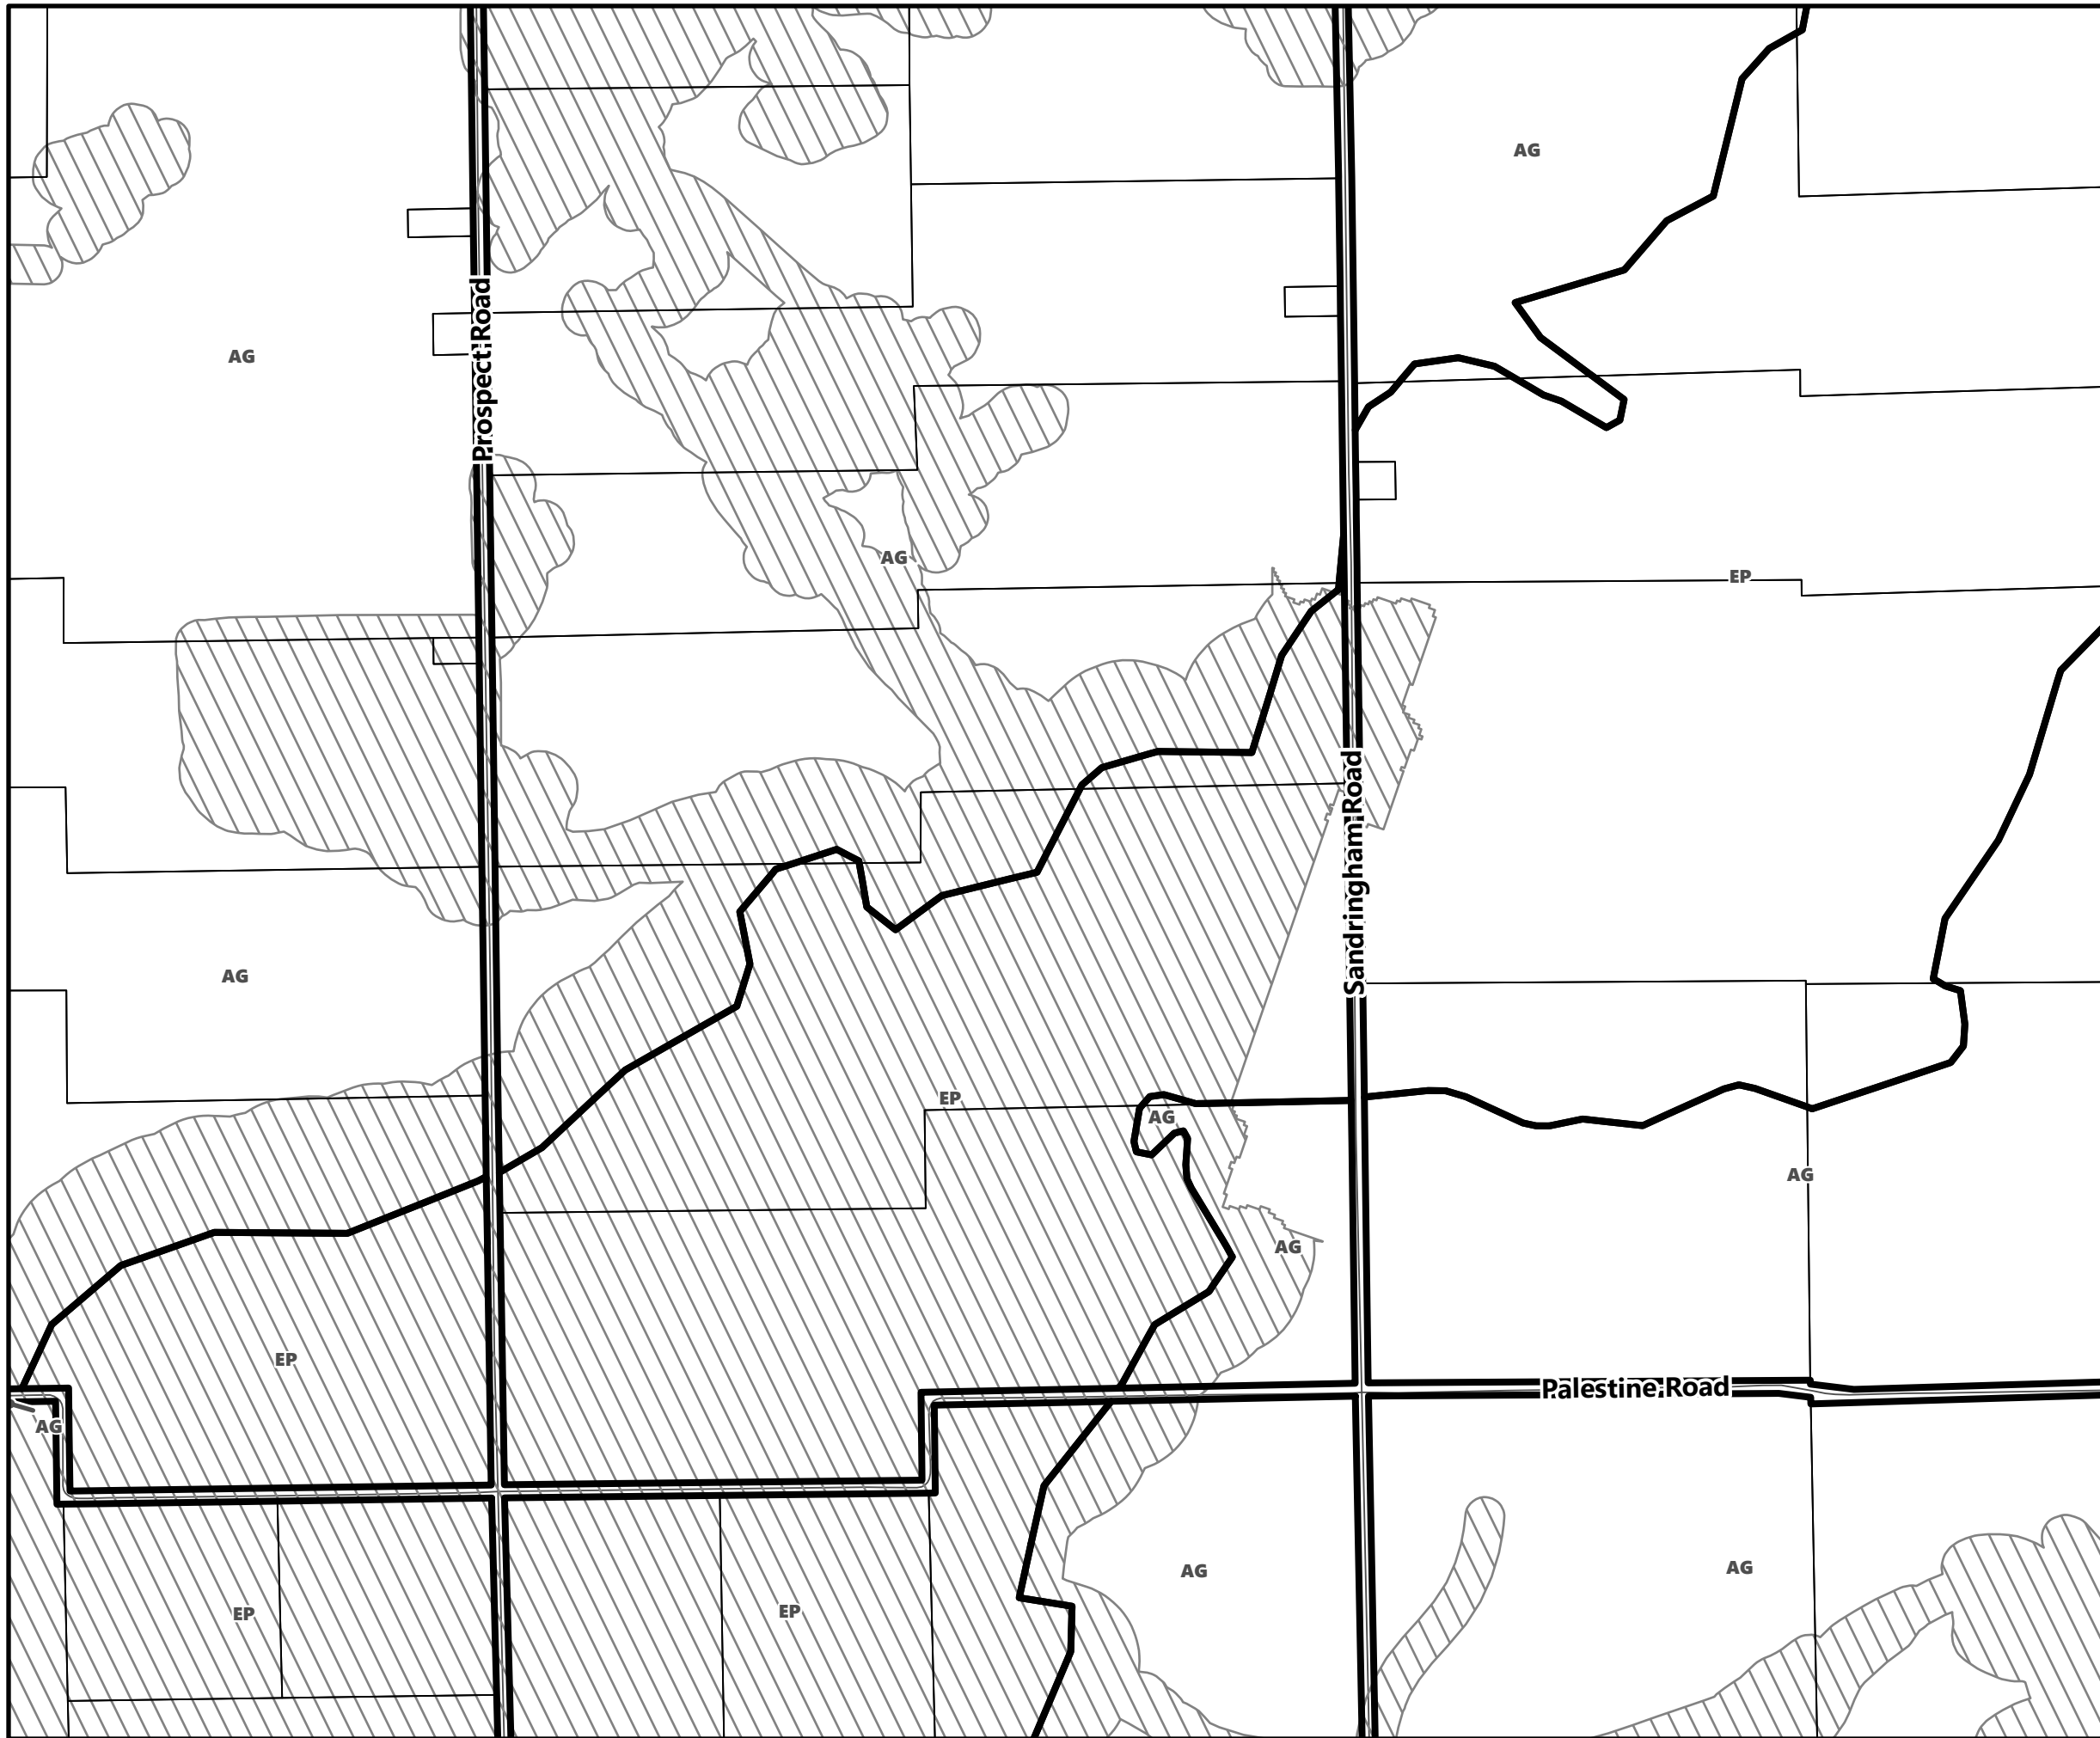

March 2024

Sources:
MNDMNR, City of Kawartha Lakes and Teranet
Projection:
NAD 1983 UTM Zone 17N

City of Kawartha Lakes Rural Zoning By-law Schedule A-C33

Legend

- City of Kawartha Lakes Boundary
- Zone Boundary
- ▨ Conservation Authority Regulated Area
- ▨ Lake Simcoe Region Conservation Authority