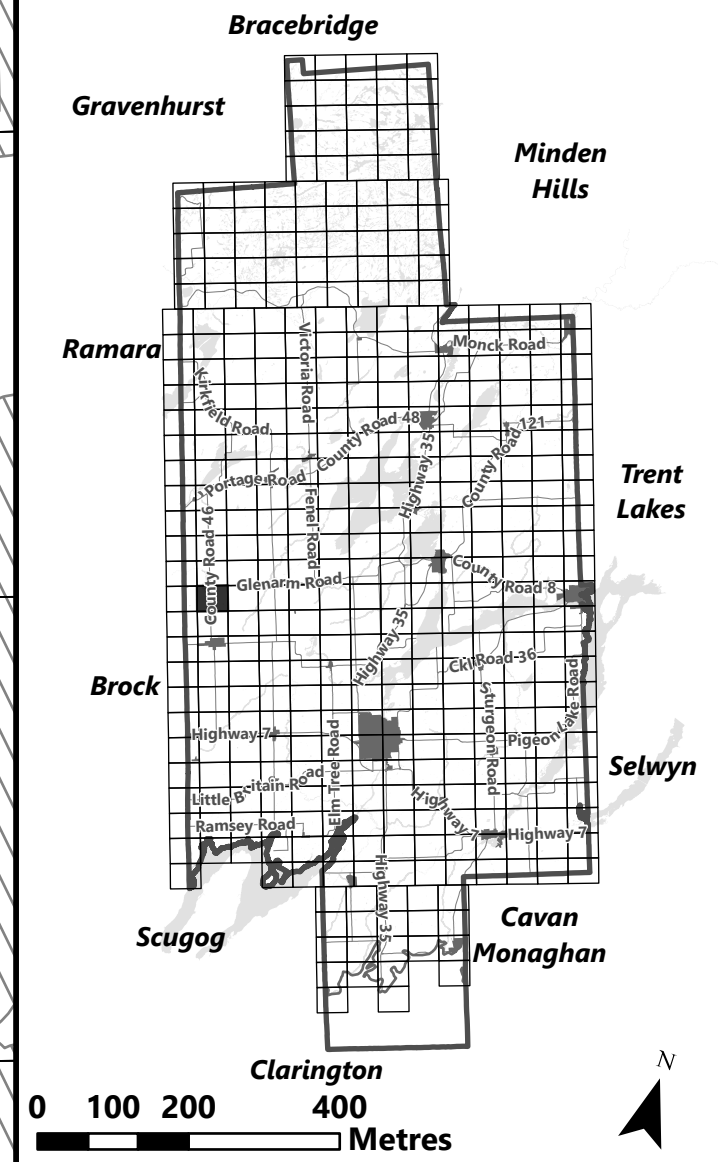

March 2024

Sources:
MNDMNR, City of Kawartha Lakes and Teranet
Projection:
NAD 1983 UTM Zone 17N

City of Kawartha Lakes Rural Zoning By-law Schedule A-C60

Legend

- City of Kawartha Lakes Boundary
- Zone Boundary
- Conservation Authority Regulated Area
- Lake Simcoe Region Conservation Authority