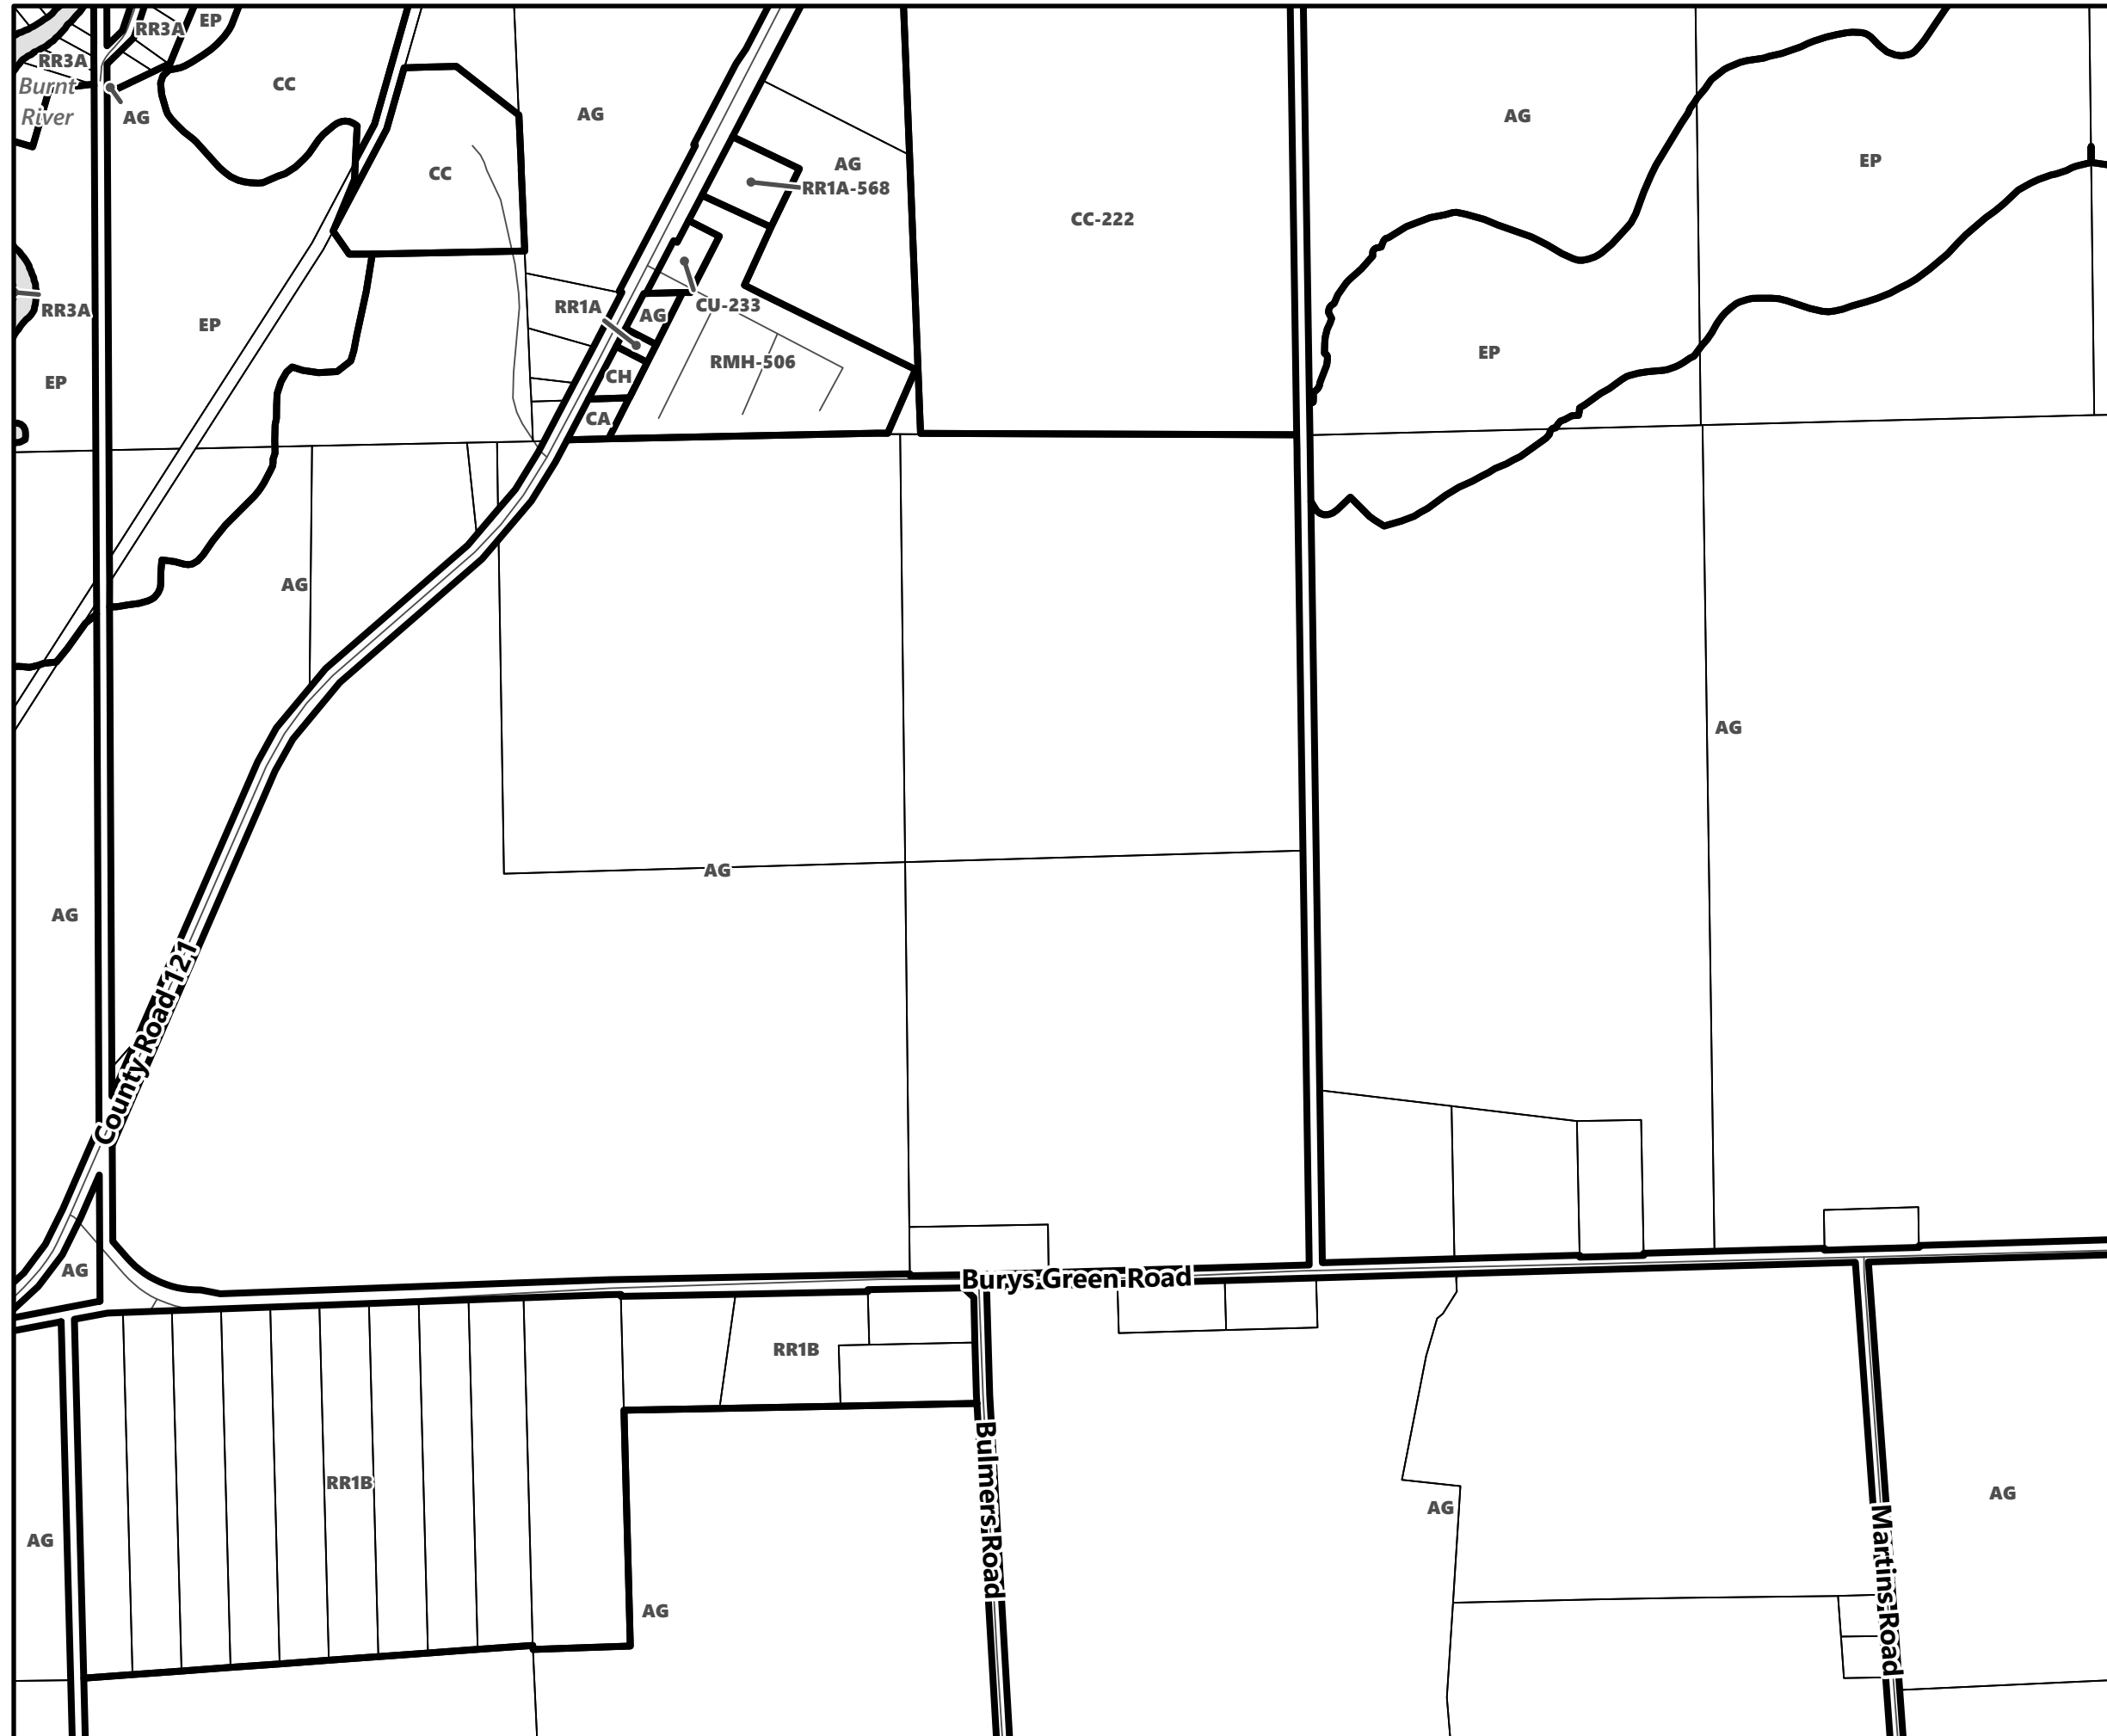

March 2024

Sources: MNDMNR, City of Kawartha Lakes and Teranet
Projection: NAD 1983 UTM Zone 17N

City of Kawartha Lakes Rural Zoning By-law Schedule A-C13

Legend

- City of Kawartha Lakes Boundary
- Zone Boundary