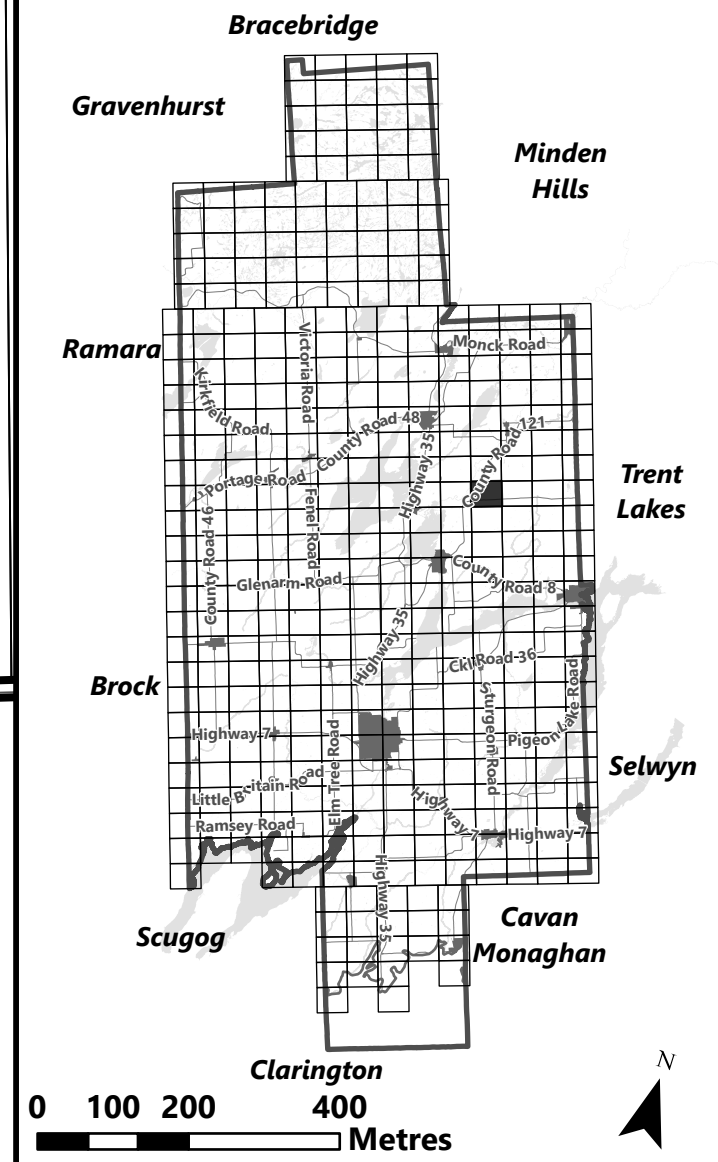

March 2024

Sources: MNDMNR, City of Kawartha Lakes and Teranet
Projection: NAD 1983 UTM Zone 17N

City of Kawartha Lakes Rural Zoning By-law Schedule A-C13

Legend

- City of Kawartha Lakes Boundary
- Zone Boundary