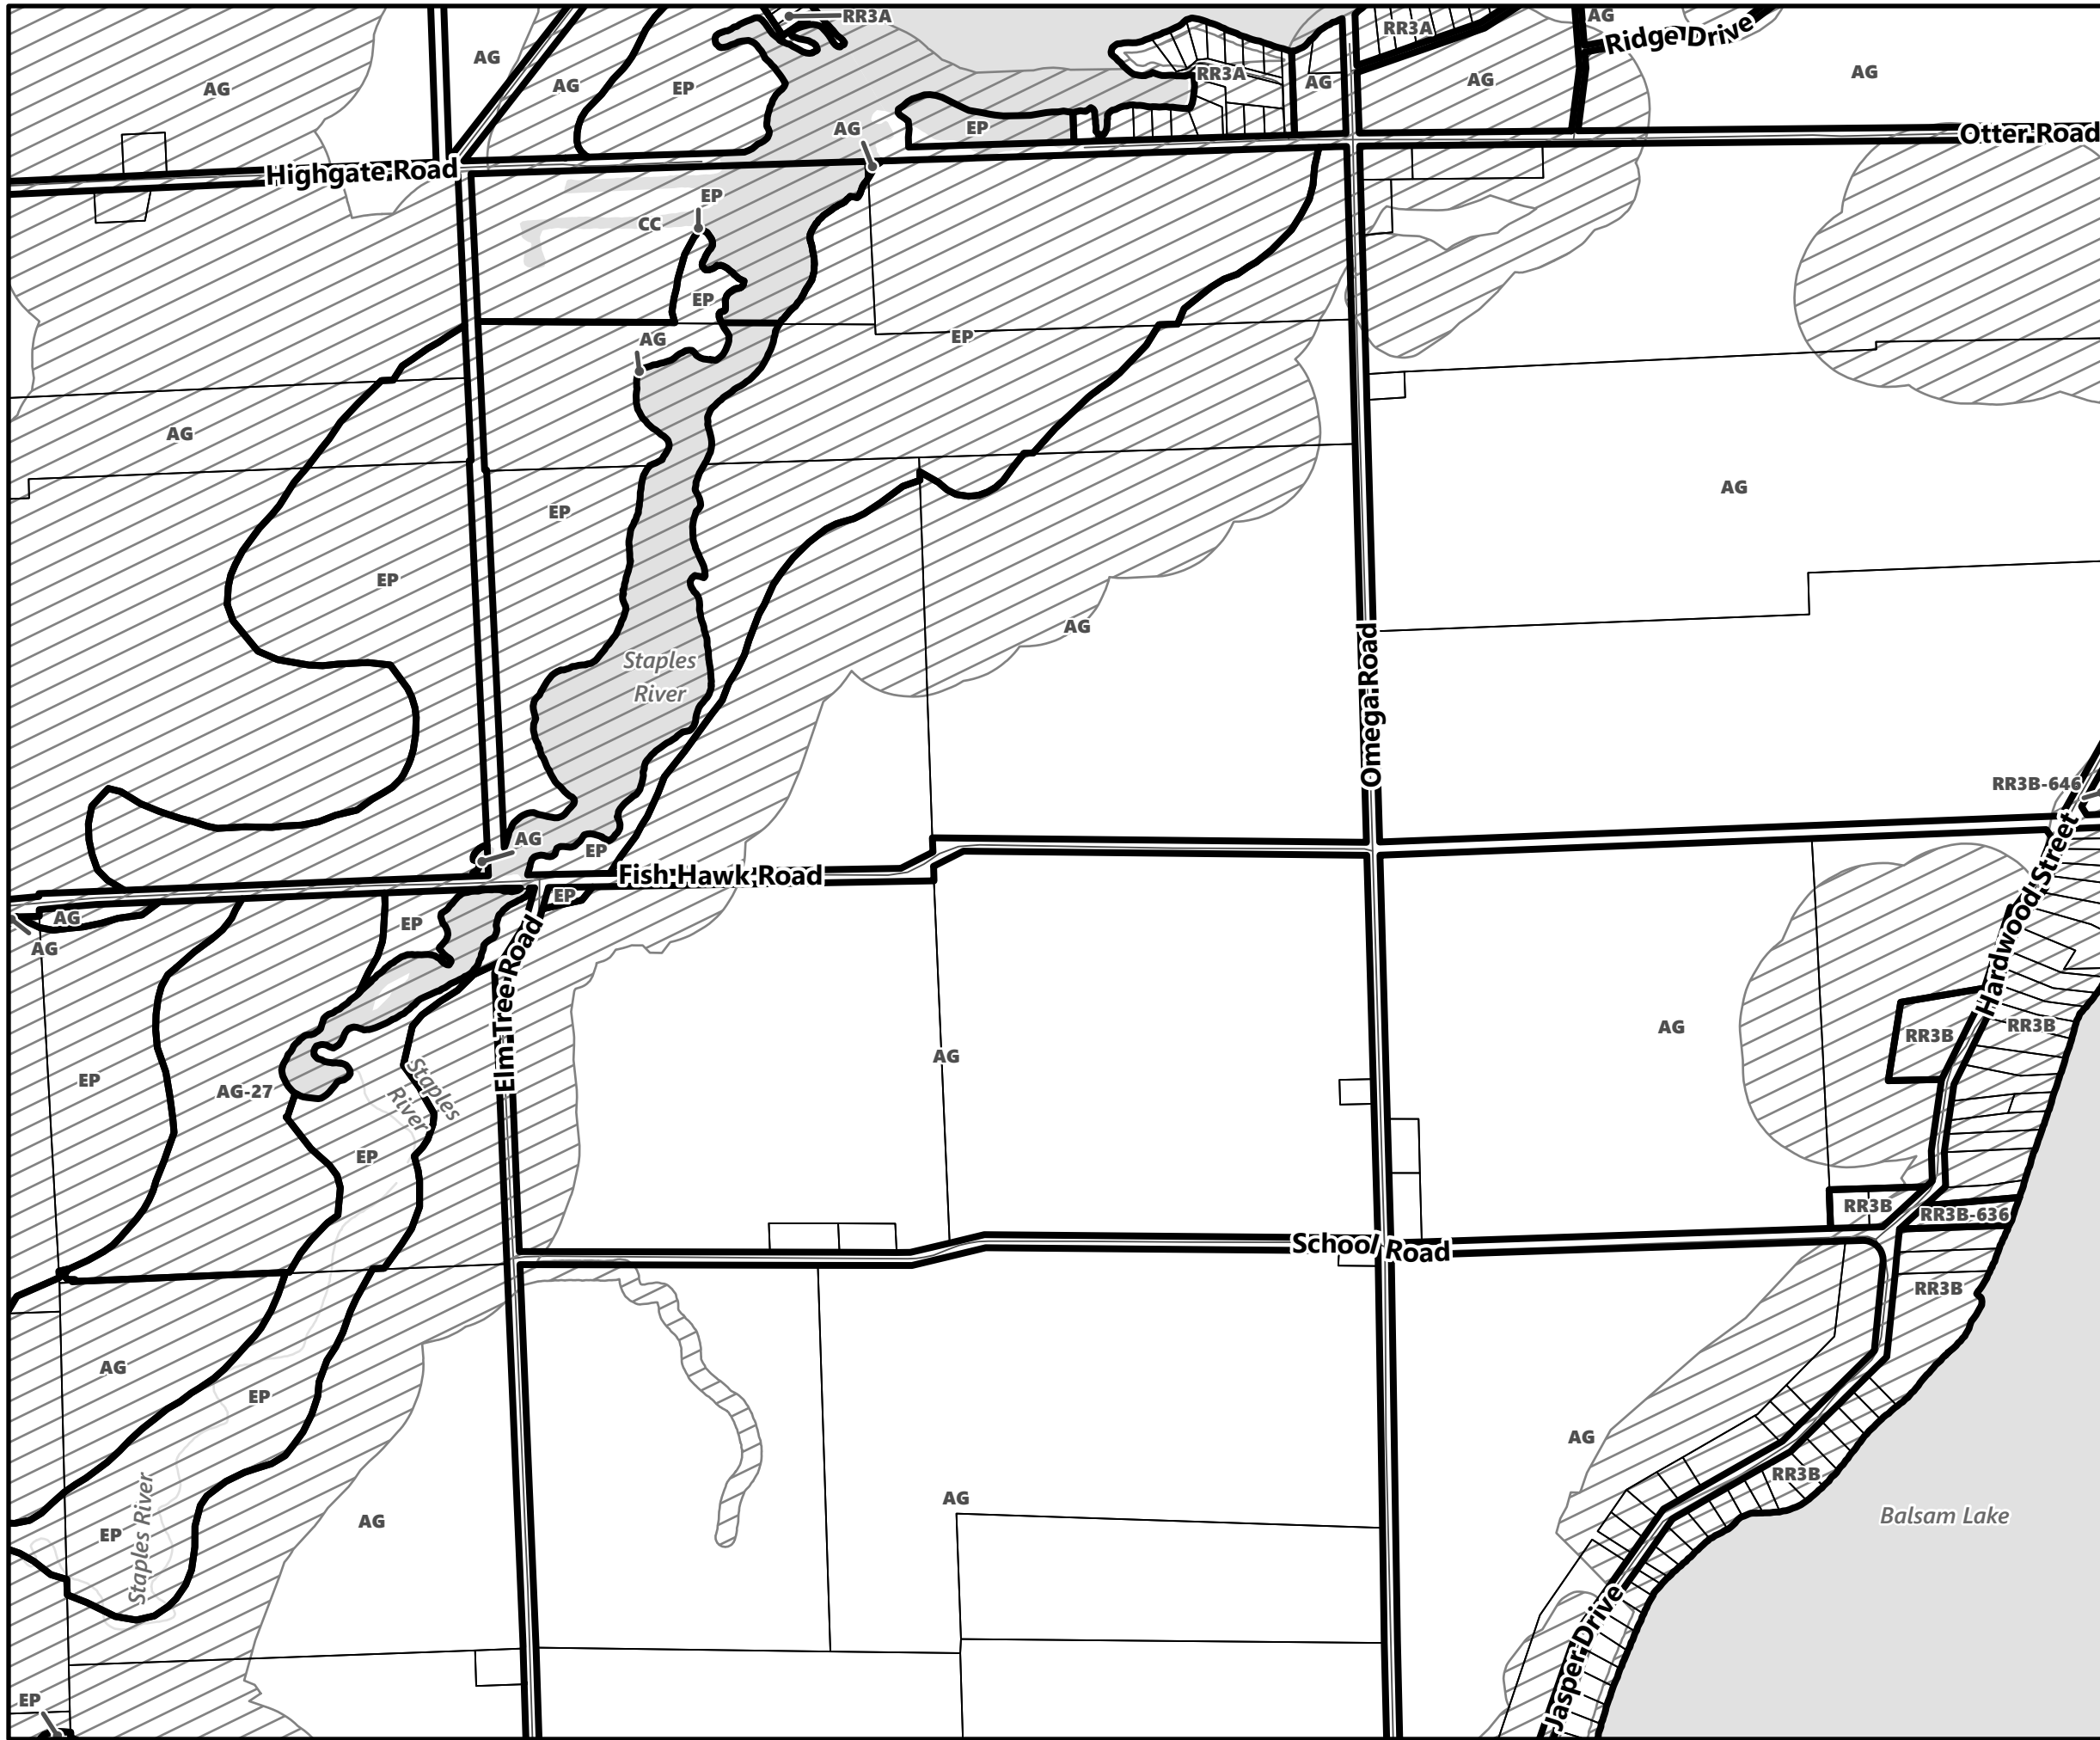

City of Kawartha Lakes Rural Zoning By-law Schedule A-C22

Legend

- City of Kawartha Lakes Boundary
- Zone Boundary
- Conservation Authority Regulated Area
- Kawartha Region Conservation Authority

March 2024

Sources:
MNDMNR, City of Kawartha Lakes and Teranet
Projection:
NAD 1983 UTM Zone 17N