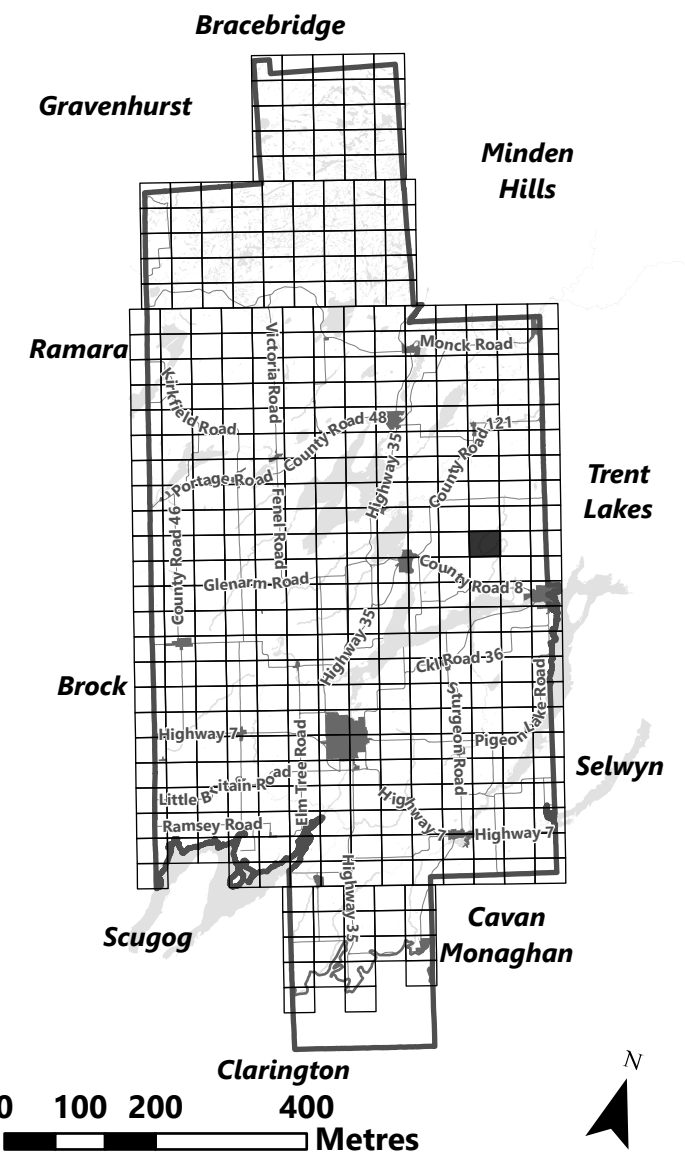

City of Kawartha Lakes Rural Zoning By-law Schedule A-C42

1. **Legend**
2. City of Kawartha Lakes Boundary
   - Zone Boundary
   - ▨ Conservation Authority Regulated Area
   - ▨ Kawartha Region Conservation Authority