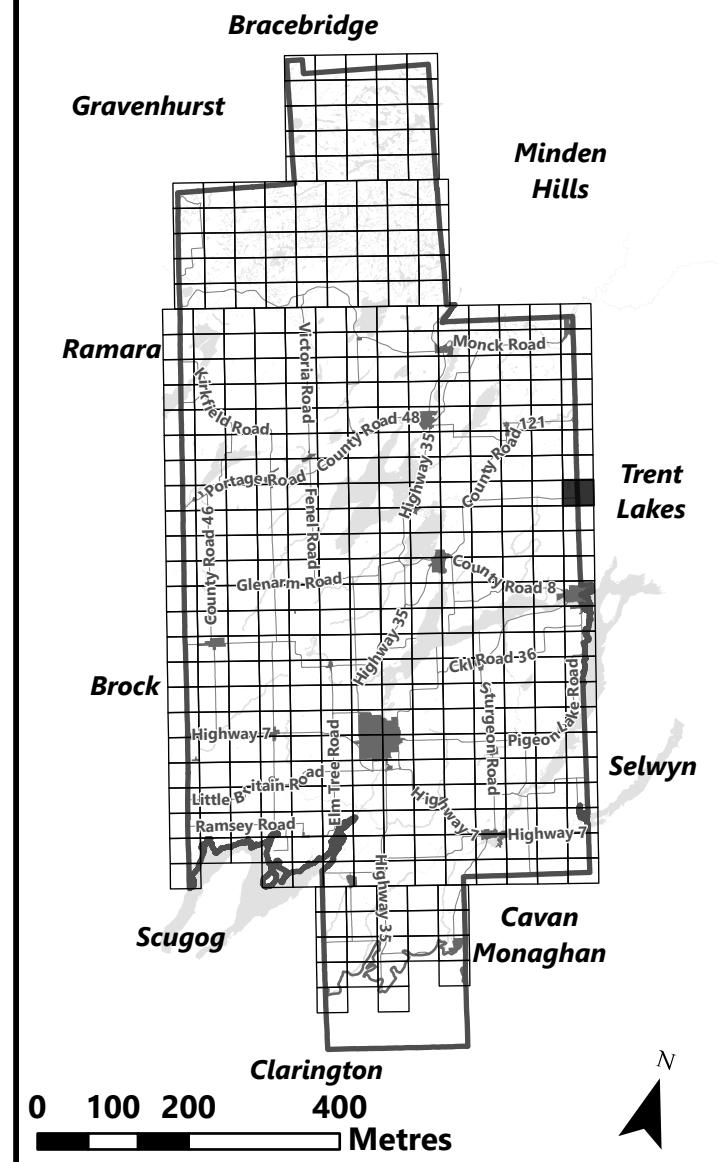

City of Kawartha Lakes Rural Zoning By-law Schedule A-C16

Legend

- City of Kawartha Lakes Boundary
- Zone Boundary
- ▨ Conservation Authority Regulated Area
- ▨ Kawartha Region Conservation Authority

March 2024

Sources:
MNDMNR, City of Kawartha Lakes and Teranet
Projection:
NAD 1983 UTM Zone 17N