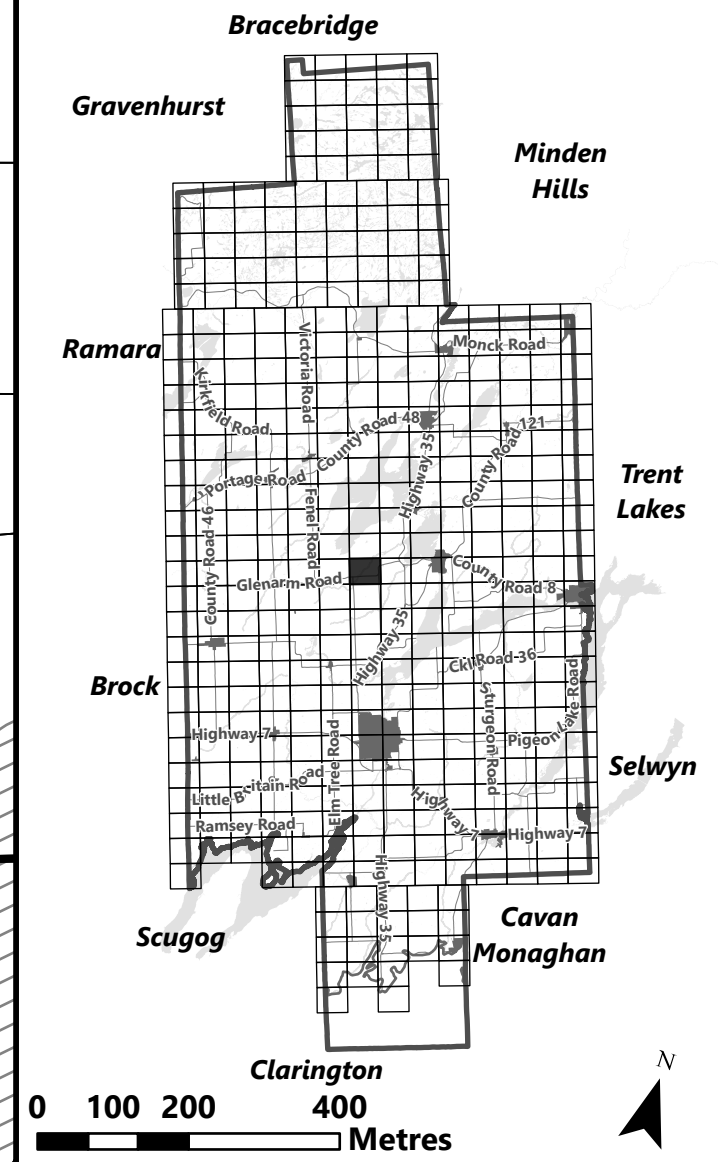

**City of Kawartha Lakes
Rural Zoning By-law
Schedule A-C51**

Legend

- City of Kawartha Lakes Boundary
- Zone Boundary
- Conservation Authority Regulated Area
- Kawartha Region Conservation Authority