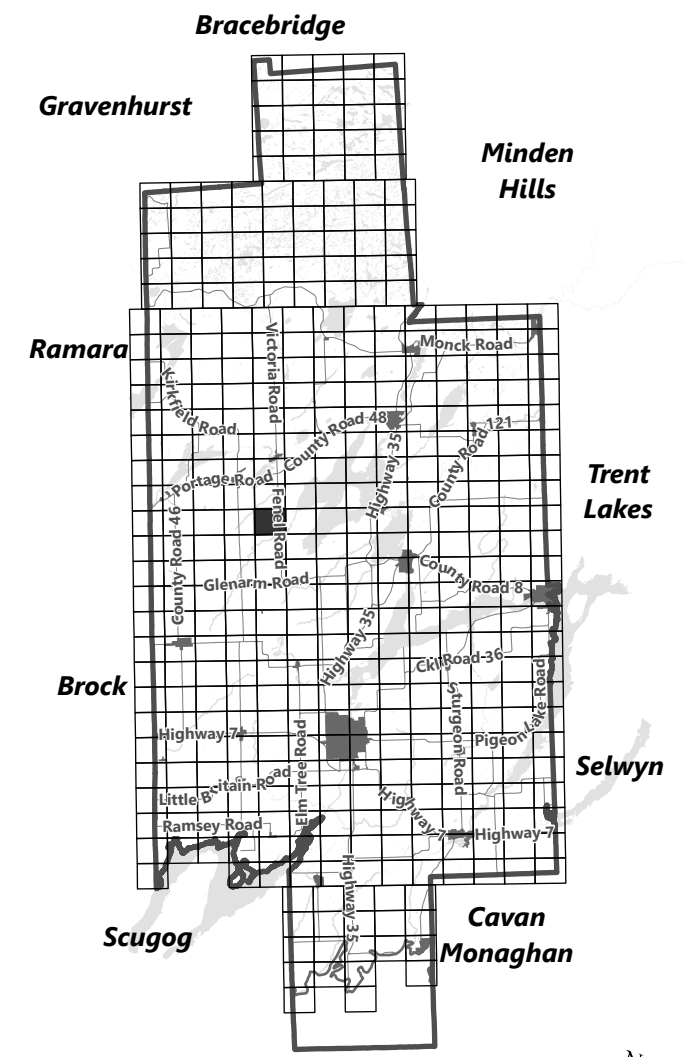

City of Kawartha Lakes Rural Zoning By-law Schedule A-C21

Legend

- City of Kawartha Lakes Boundary
- Zone Boundary
- **Conservation Authority Regulated Area**
- Kawartha Region Conservation Authority

March 2024

Sources:
MNDMNR, City of Kawartha Lakes and Teranet
Projection:
NAD 1983 UTM Zone 17N