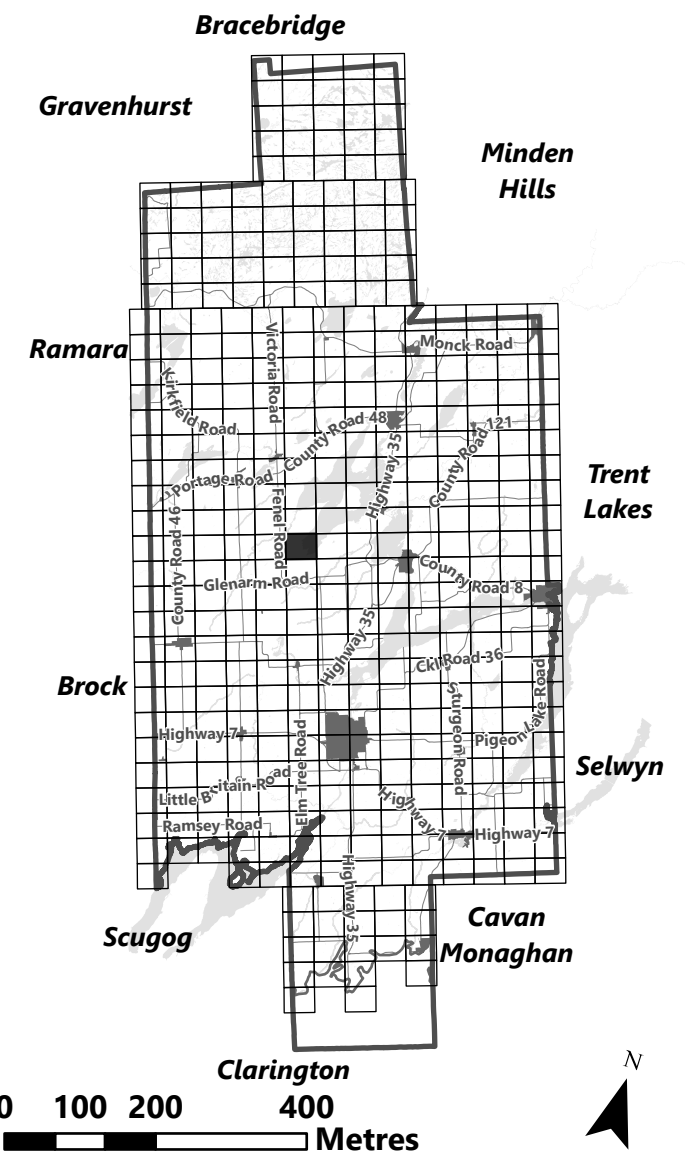

City of Kawartha Lakes Rural Zoning By-law Schedule A-C36

Legend

- City of Kawartha Lakes Boundary
- Zone Boundary
- ▨ Conservation Authority Regulated Area
- ▨ Kawartha Region Conservation Authority

March 2024

Sources:
MNDMNR, City of Kawartha Lakes and Teranet
Projection:
NAD 1983 UTM Zone 17N