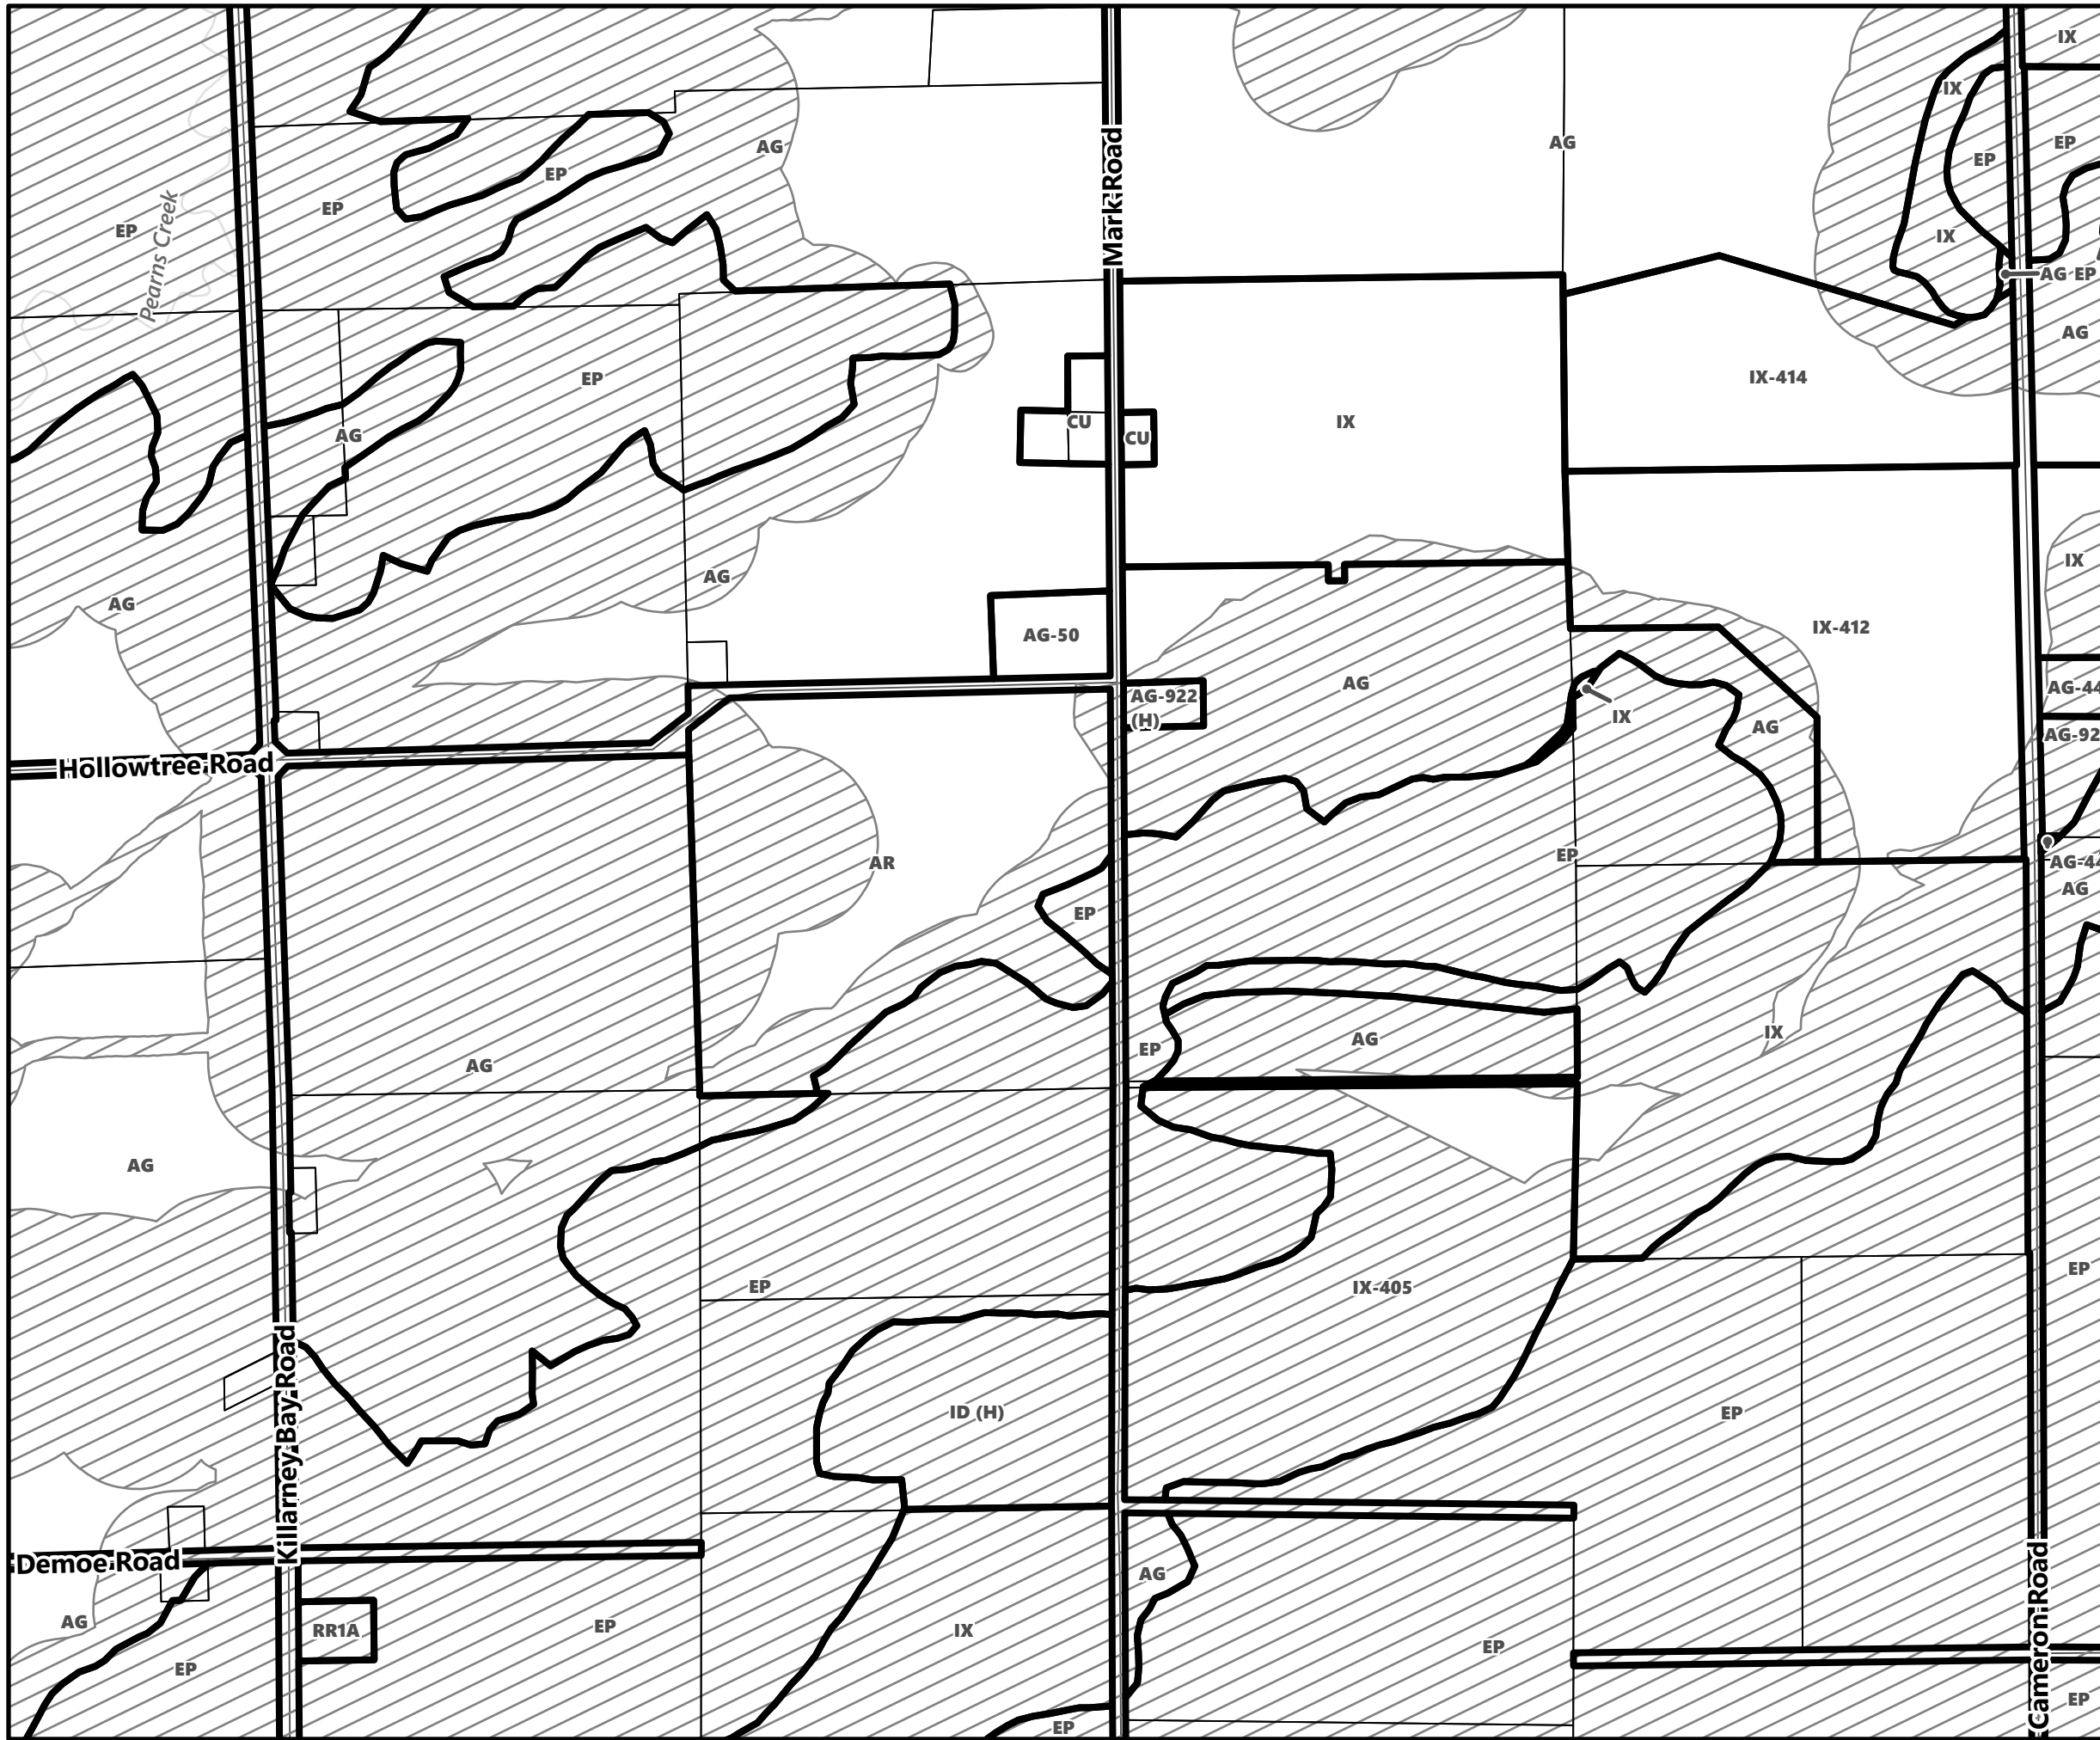

**City of Kawartha Lakes
Rural Zoning By-law
Schedule A-C65**

Legend

- City of Kawartha Lakes Boundary
- Zone Boundary
- **Conservation Authority Regulated Area**
- Kawartha Region Conservation Authority