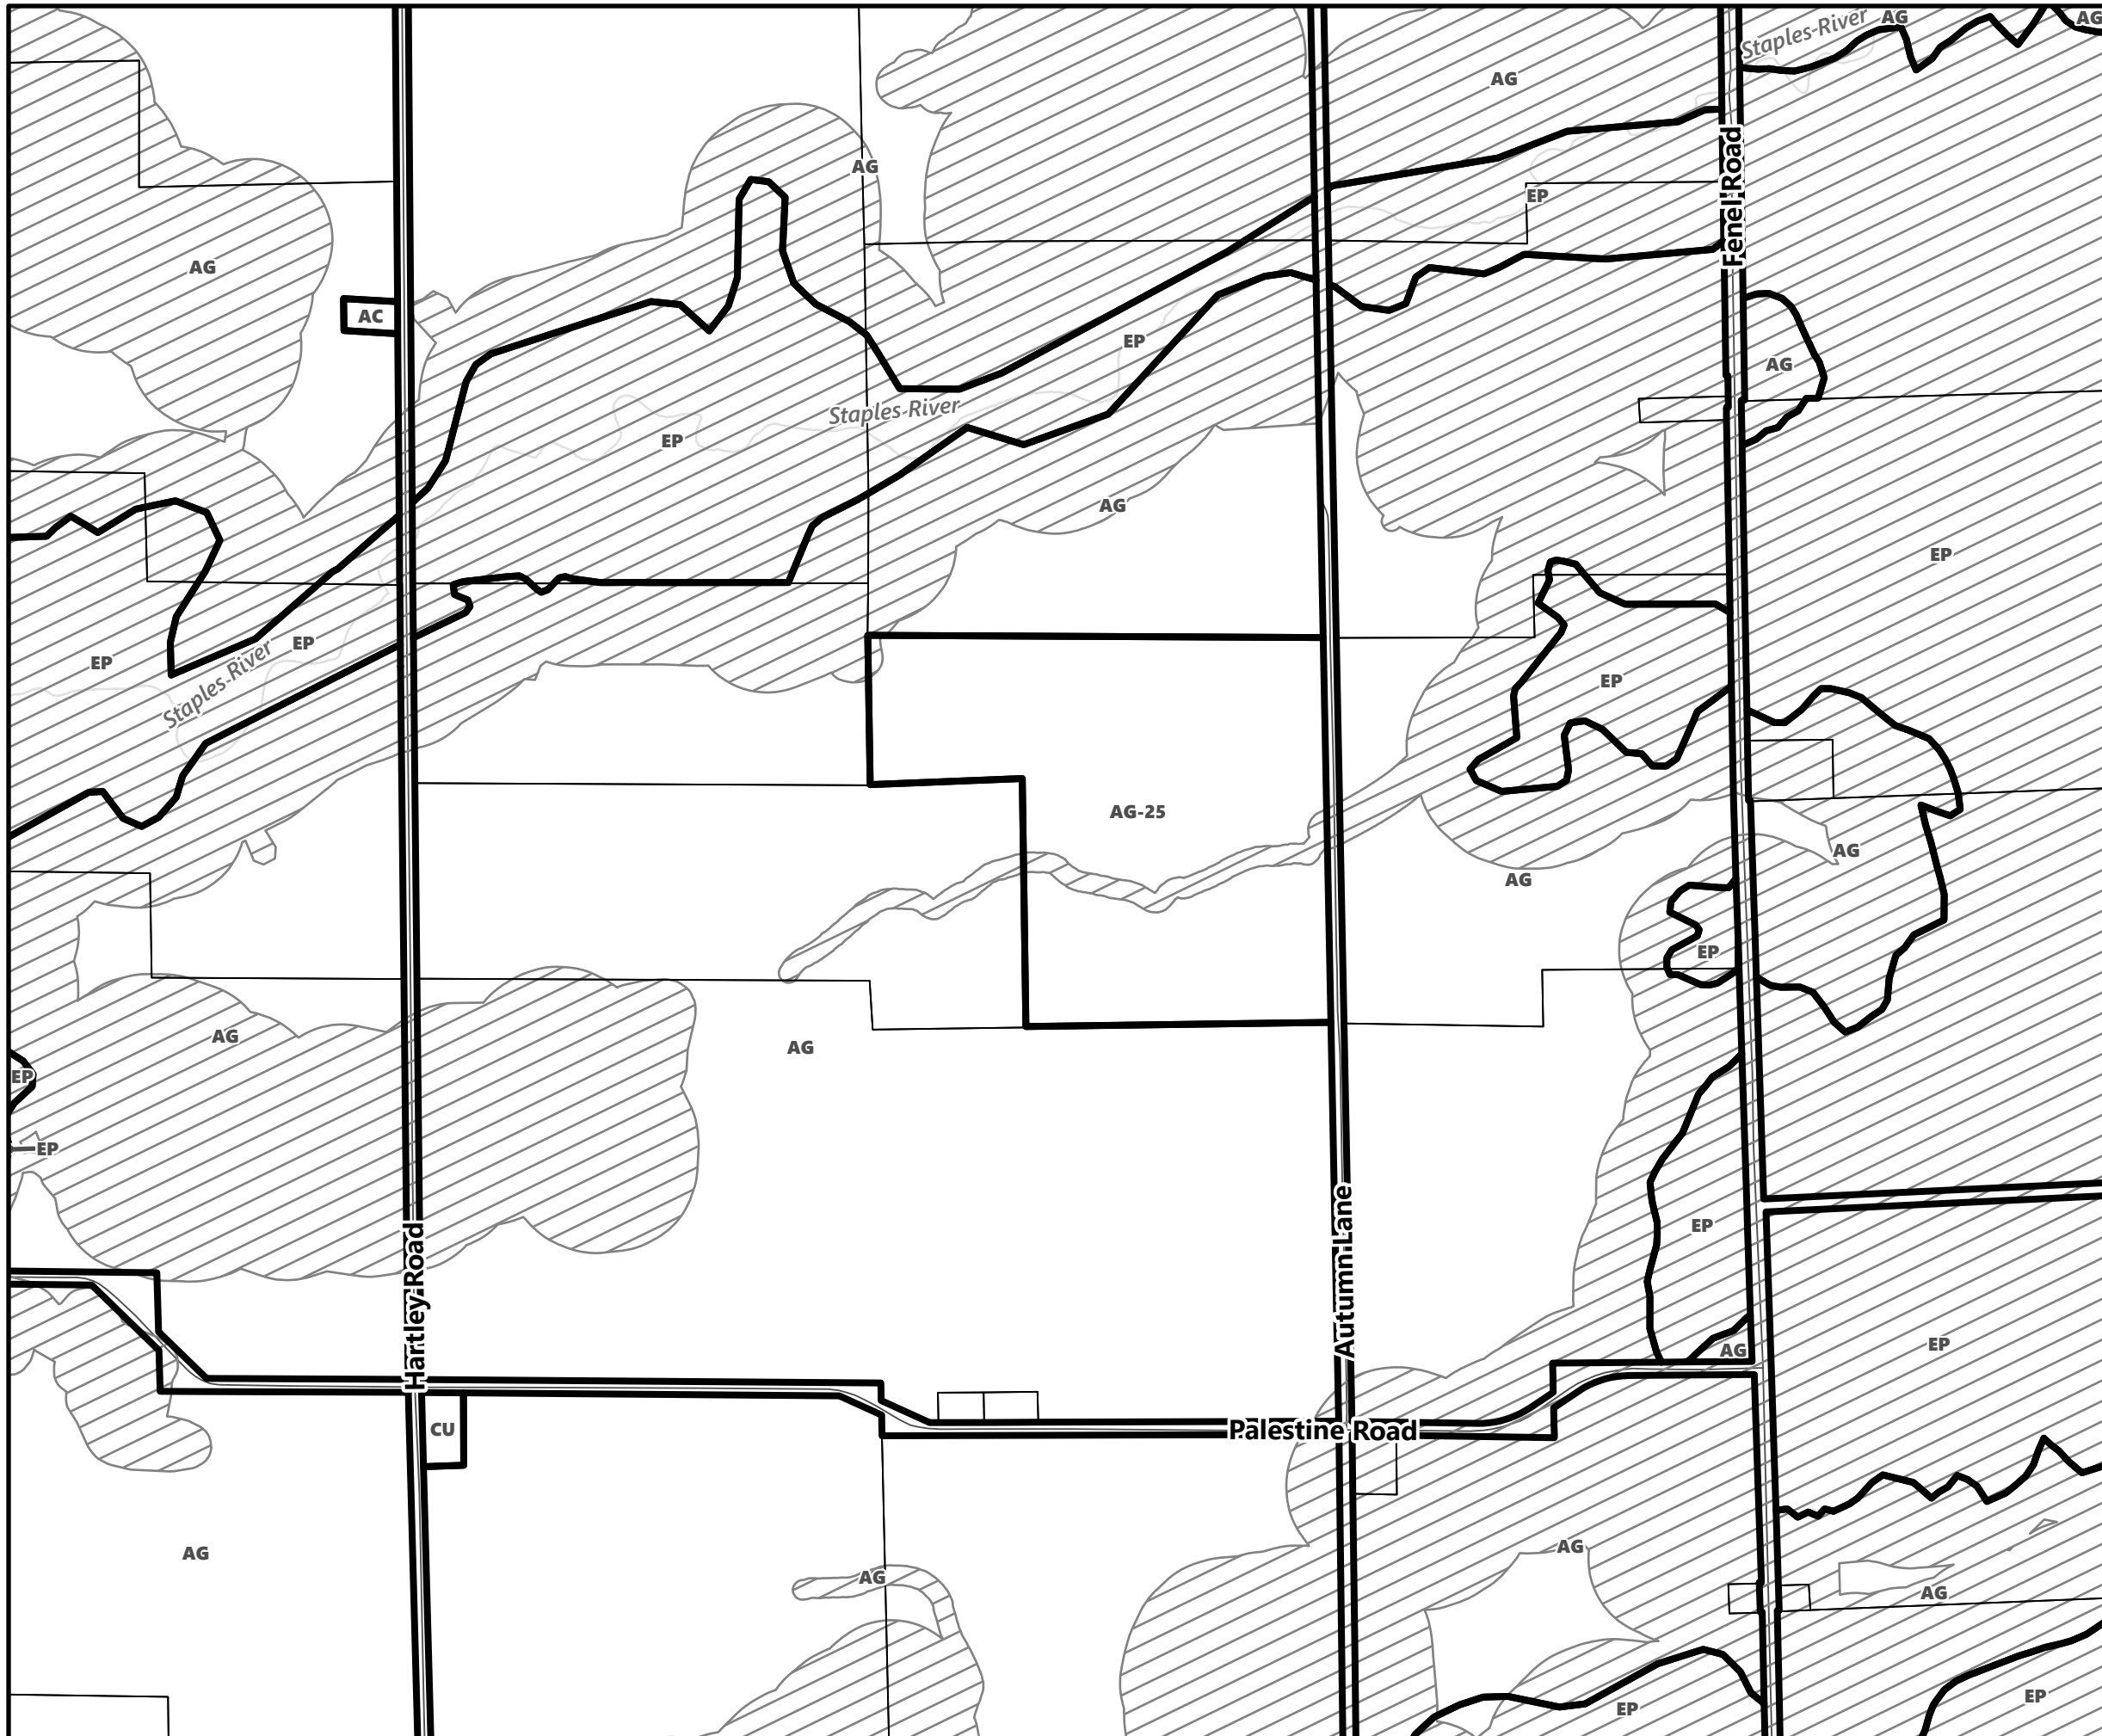

March 2024

Sources:
MNDMNR, City of Kawartha Lakes and Teranet
Projection:
NAD 1983 UTM Zone 17N

City of Kawartha Lakes Rural Zoning By-law Schedule A-C35

Legend

- City of Kawartha Lakes Boundary
- Zone Boundary
- ▨ Conservation Authority Regulated Area
- ▨ Kawartha Region Conservation Authority