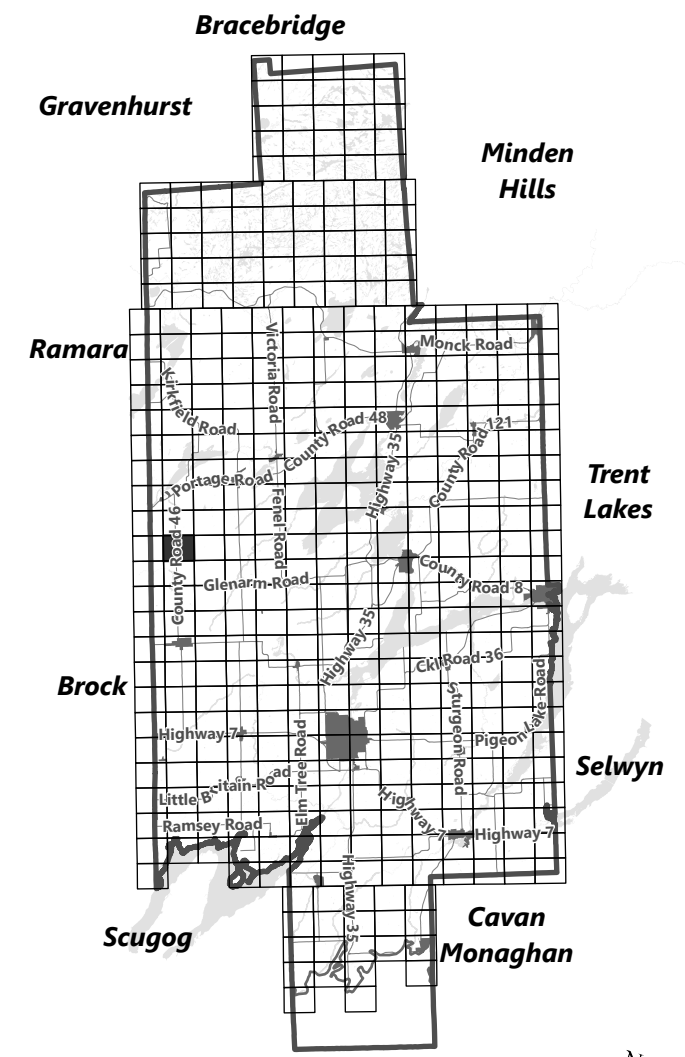

City of Kawartha Lakes Rural Zoning By-law Schedule A-C32

Legend

- City of Kawartha Lakes Boundary
- Zone Boundary
- Conservation Authority Regulated Area
- Lake Simcoe Region Conservation Authority

March 2024

Sources:
MNDMNR, City of Kawartha Lakes and Teranet
Projection:
NAD 1983 UTM Zone 17N