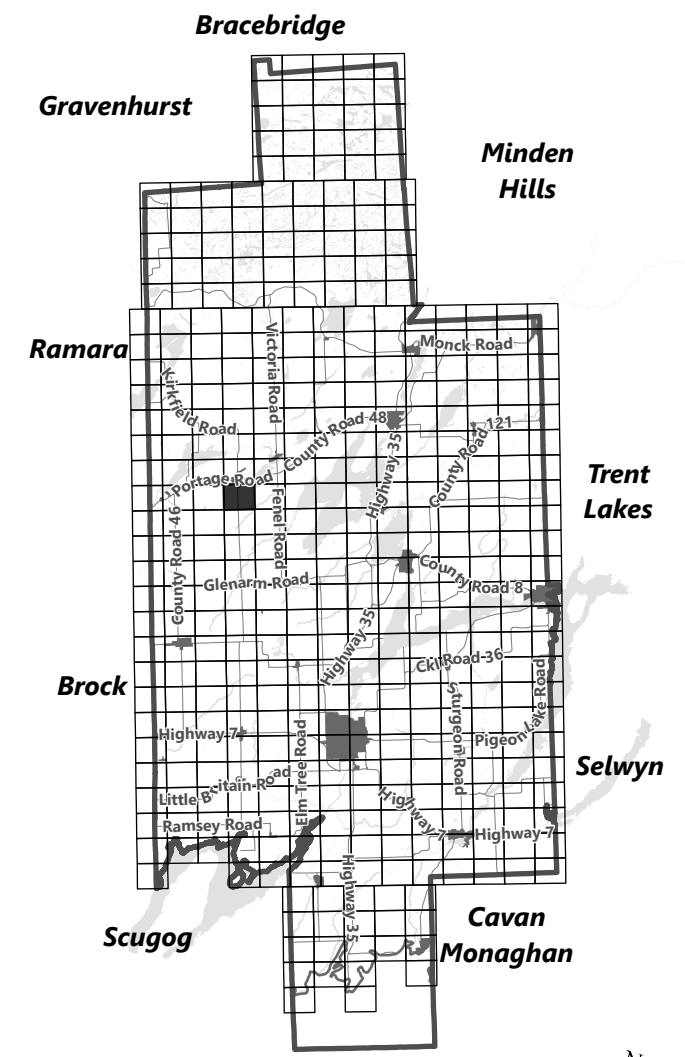

**City of Kawartha Lakes
Rural Zoning By-law
Schedule A-C6**

Legend

- City of Kawartha Lakes Boundary
- Zone Boundary

March 2024

Sources:
MNDMNR, City of Kawartha Lakes and Teranet
Projection:
NAD 1983 UTM Zone 17N