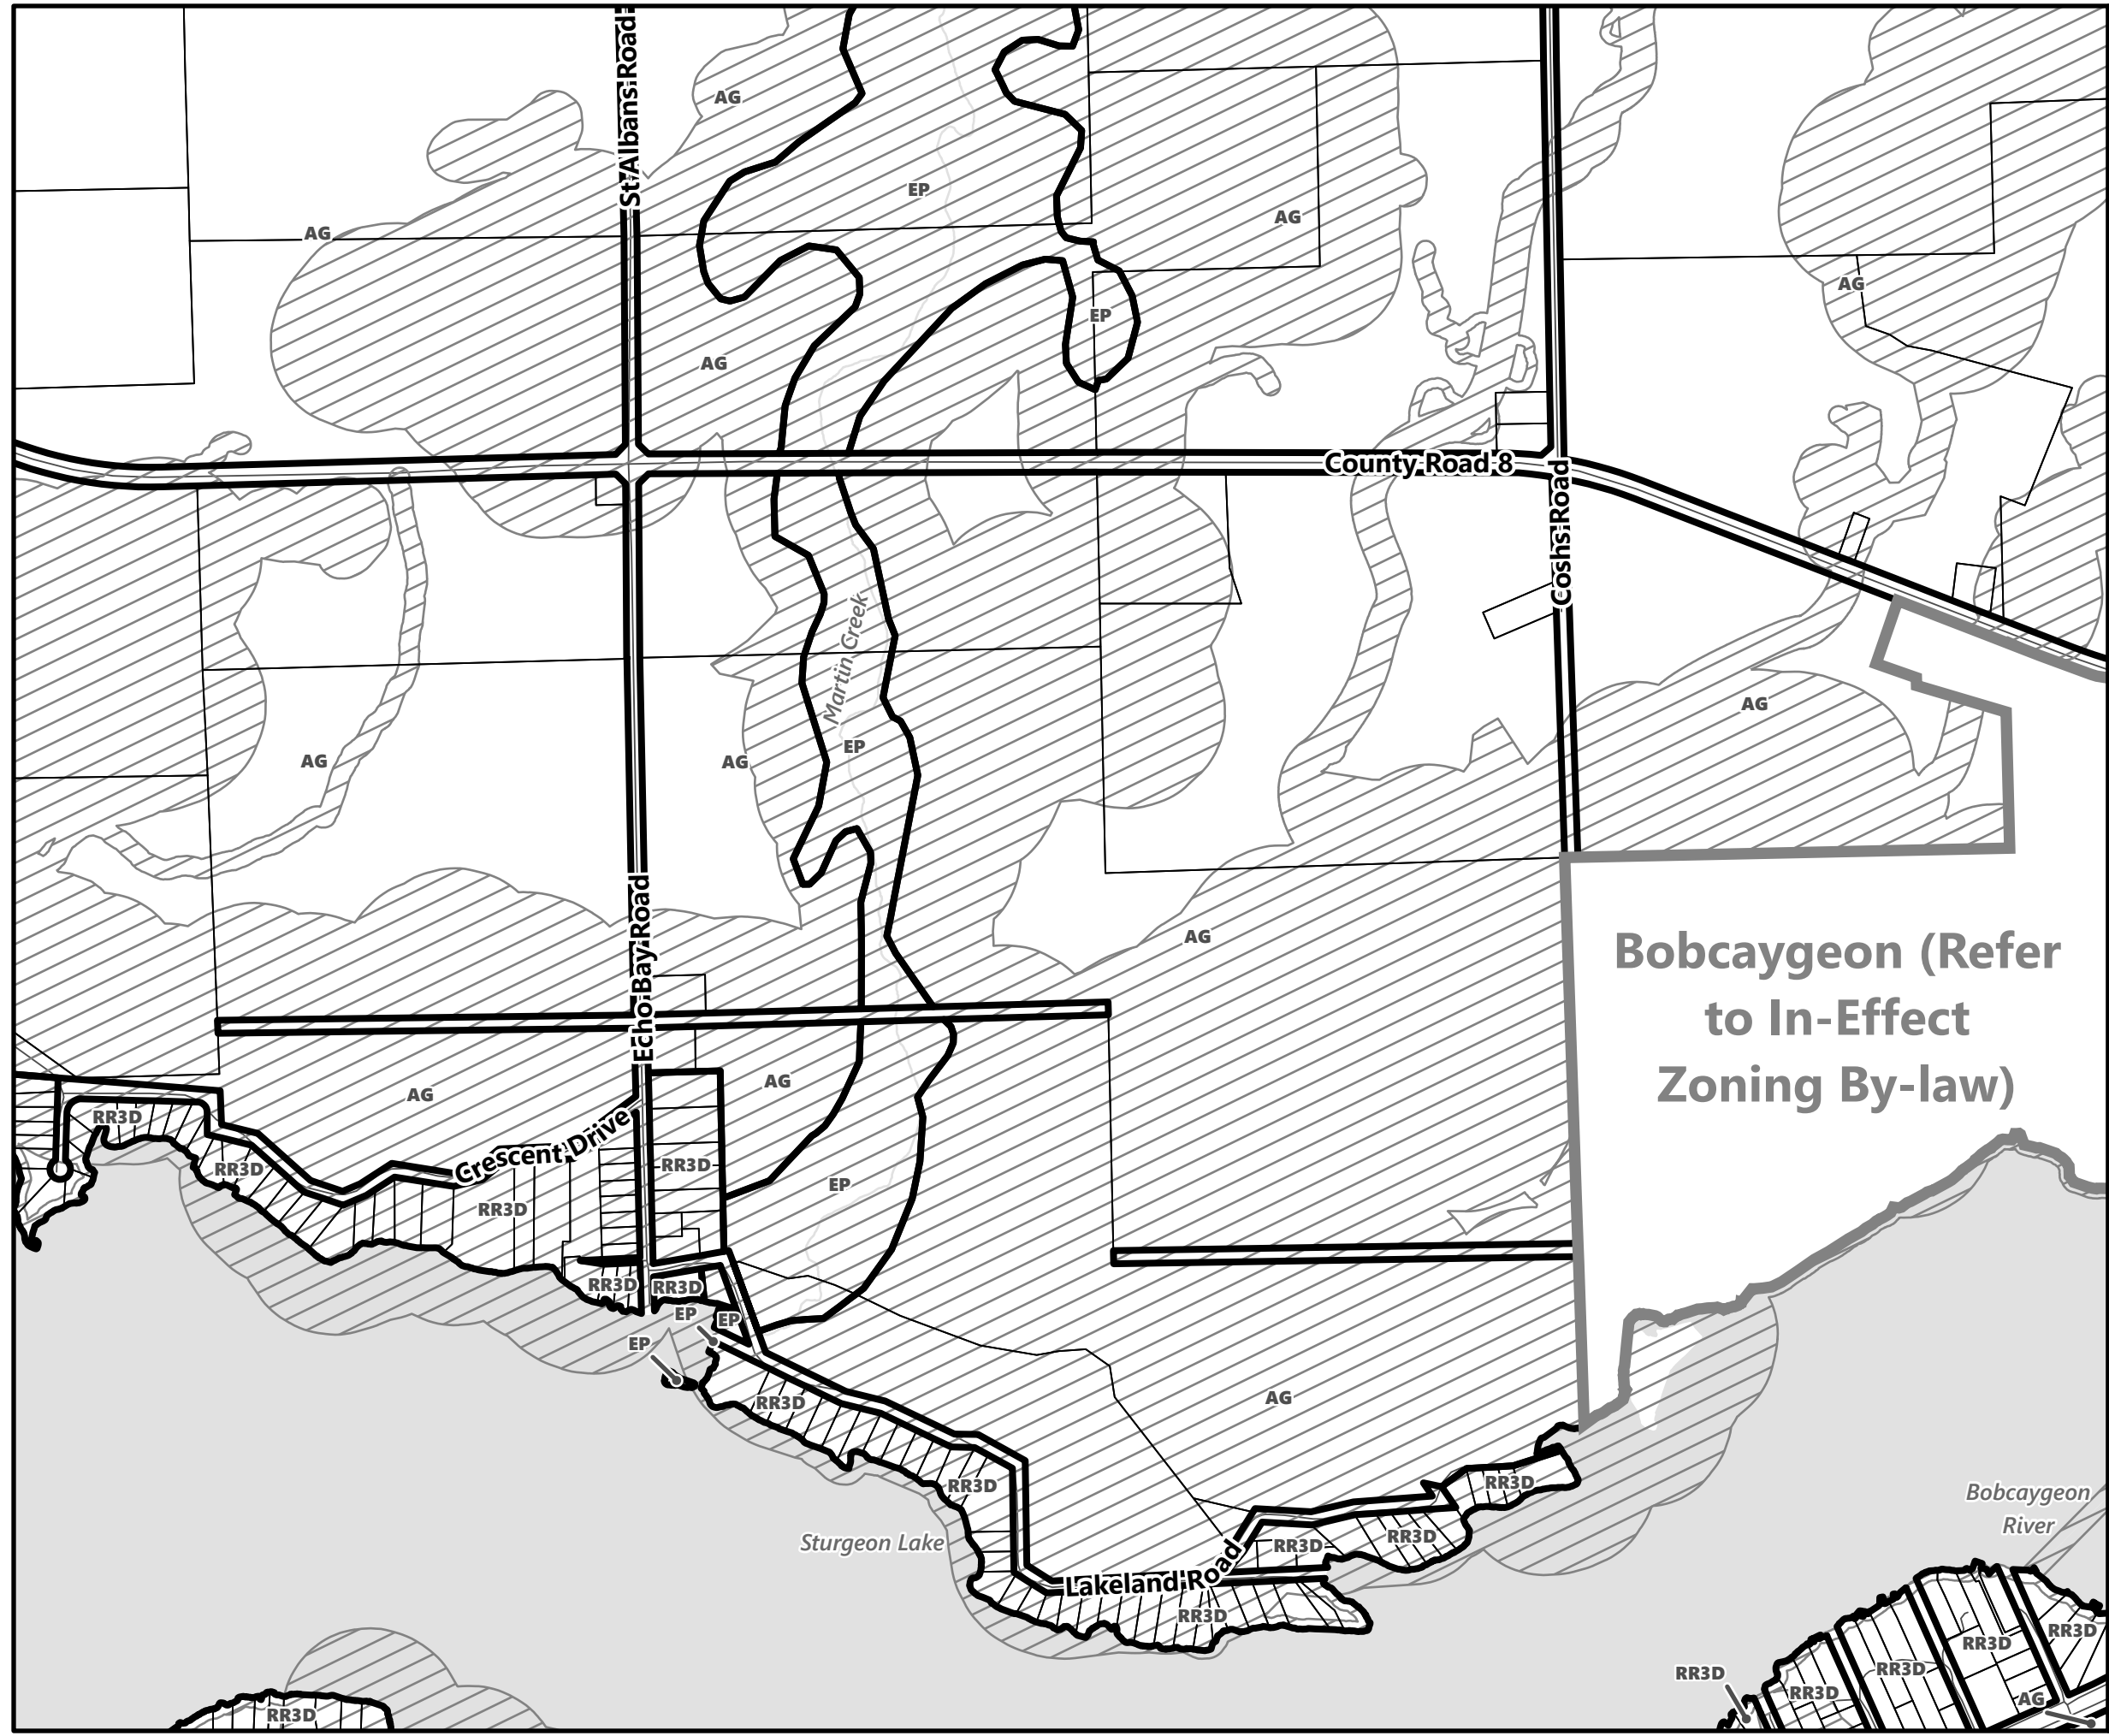

City of Kawartha Lakes Rural Zoning By-law Schedule A-C71

1. **Legend**
2. City of Kawartha Lakes Boundary
   - Zone Boundary
   - ▨ Conservation Authority Regulated Area
   - ▨ Kawartha Region Conservation Authority

Bobcaygeon (Refer to In-Effect Zoning By-law)