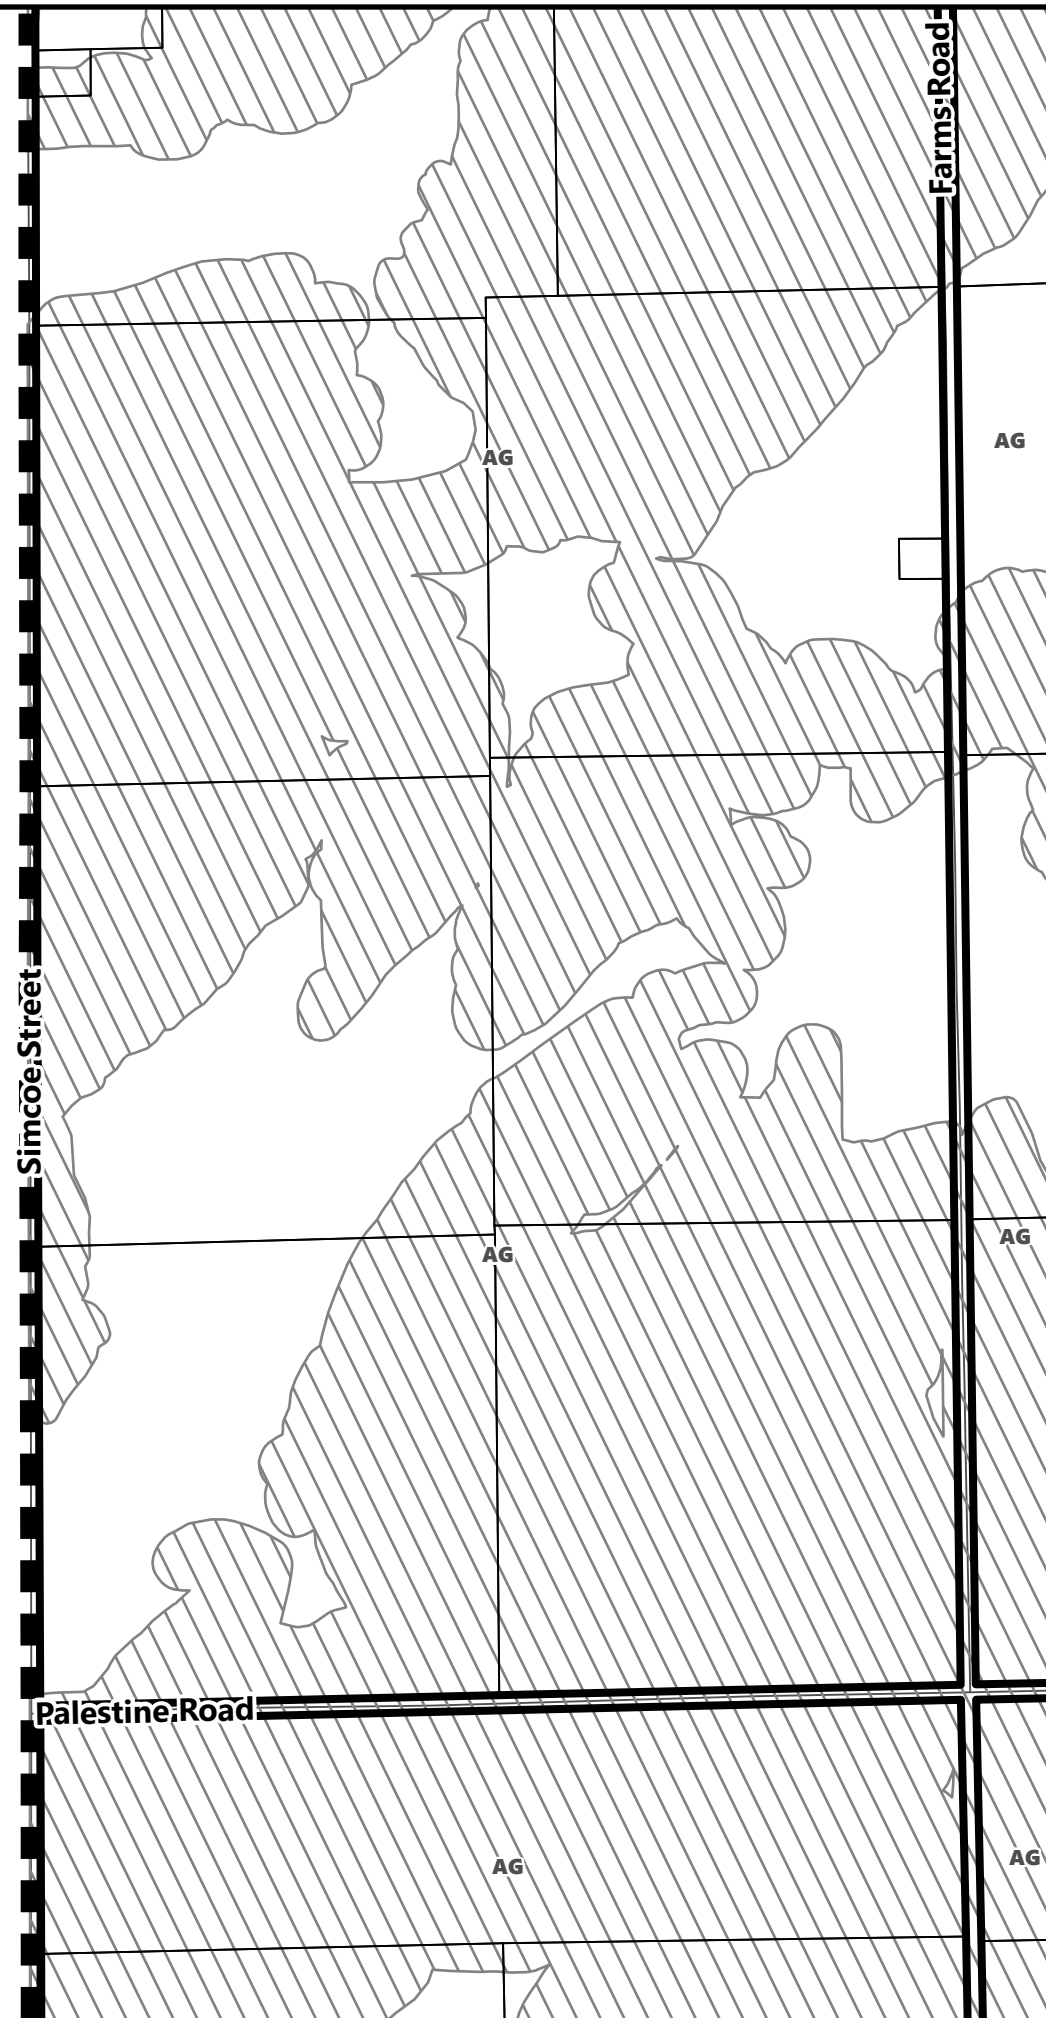

City of Kawartha Lakes Rural Zoning By-law Schedule A-C31

Legend

- City of Kawartha Lakes Boundary
- Zone Boundary
- **Conservation Authority Regulated Area**
- Lake Simcoe Region Conservation Authority

March 2024

Sources:
MNDMNR, City of Kawartha Lakes and Teranet
Projection:
NAD 1983 UTM Zone 17N