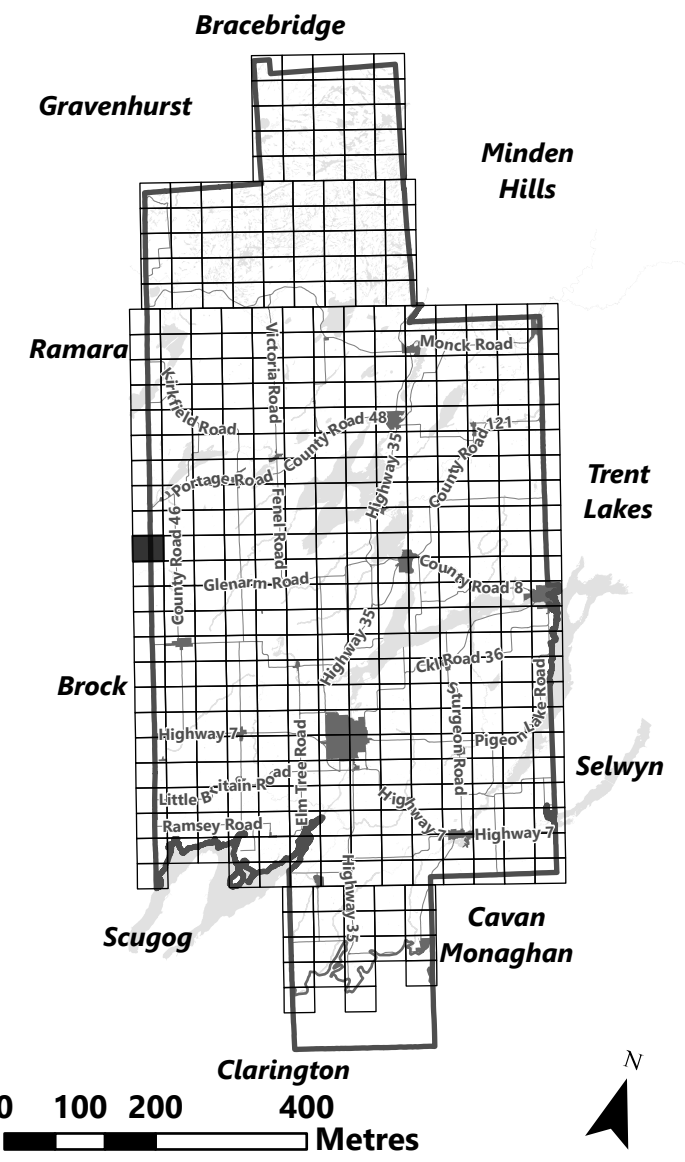

City of Kawartha Lakes Rural Zoning By-law Schedule A-C31

Legend

- City of Kawartha Lakes Boundary
- Zone Boundary
- **Conservation Authority Regulated Area**
- Lake Simcoe Region Conservation Authority

March 2024

Sources:
MNDMNR, City of Kawartha Lakes and Teranet
Projection:
NAD 1983 UTM Zone 17N