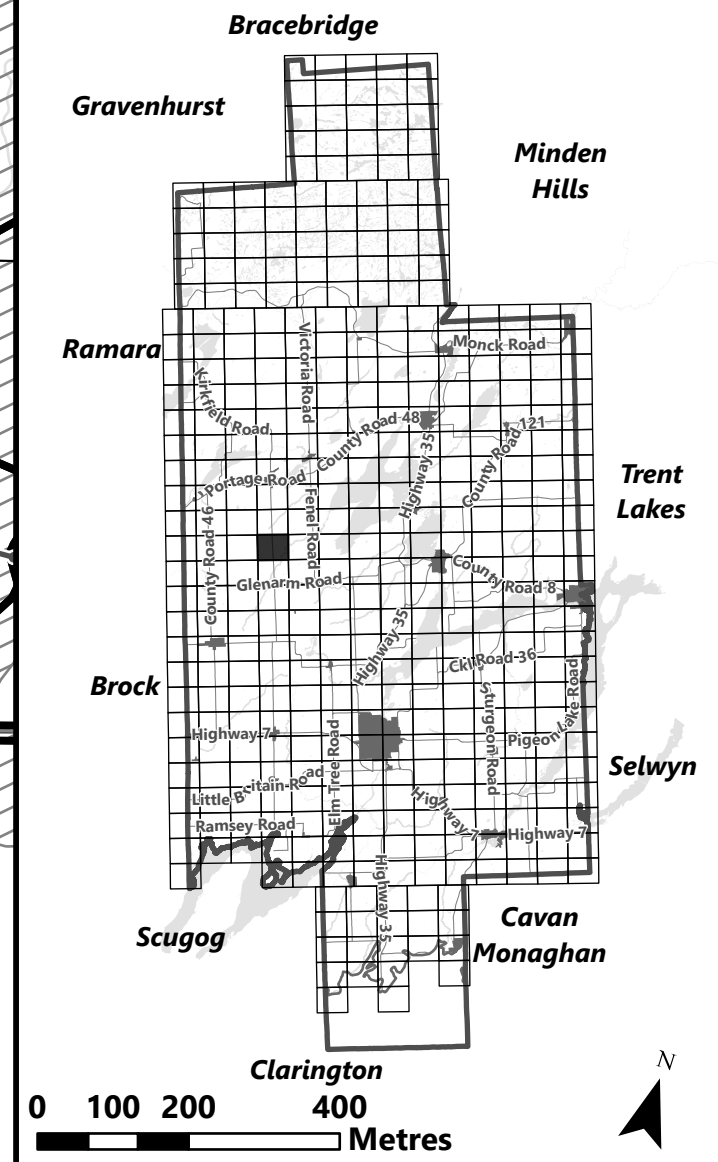

City of Kawartha Lakes Rural Zoning By-law Schedule A-C34

Legend

- City of Kawartha Lakes Boundary
- Zone Boundary
- ▨ Conservation Authority Regulated Area
  - ▨ Kawartha Region Conservation Authority
  - ▨ Lake Simcoe Region Conservation Authority

March 2024

Sources:
MNDMNR, City of Kawartha Lakes and Teranet
Projection:
NAD 1983 UTM Zone 17N