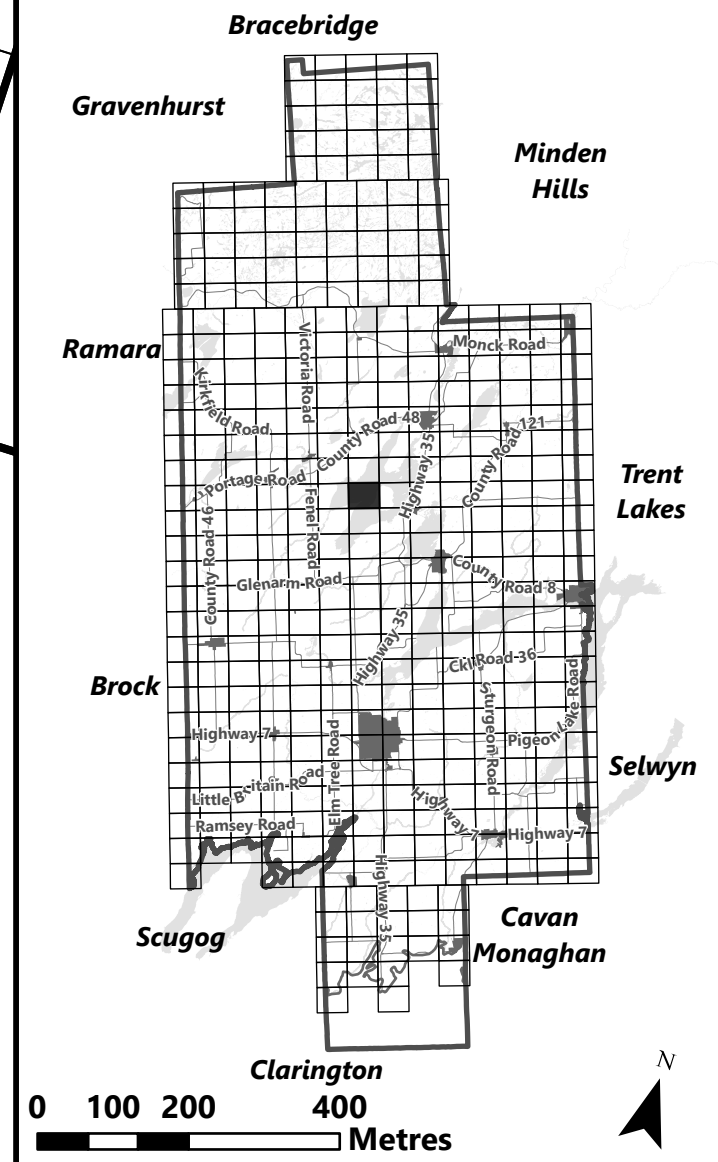

City of Kawartha Lakes Rural Zoning By-law Schedule A-C9

Legend

- City of Kawartha Lakes Boundary
- Zone Boundary
- ▨ Conservation Authority Regulated Area
- ▨ Kawartha Region Conservation Authority

March 2024

Sources:
MNDMNR, City of Kawartha Lakes and Teranet
Projection:
NAD 1983 UTM Zone 17N