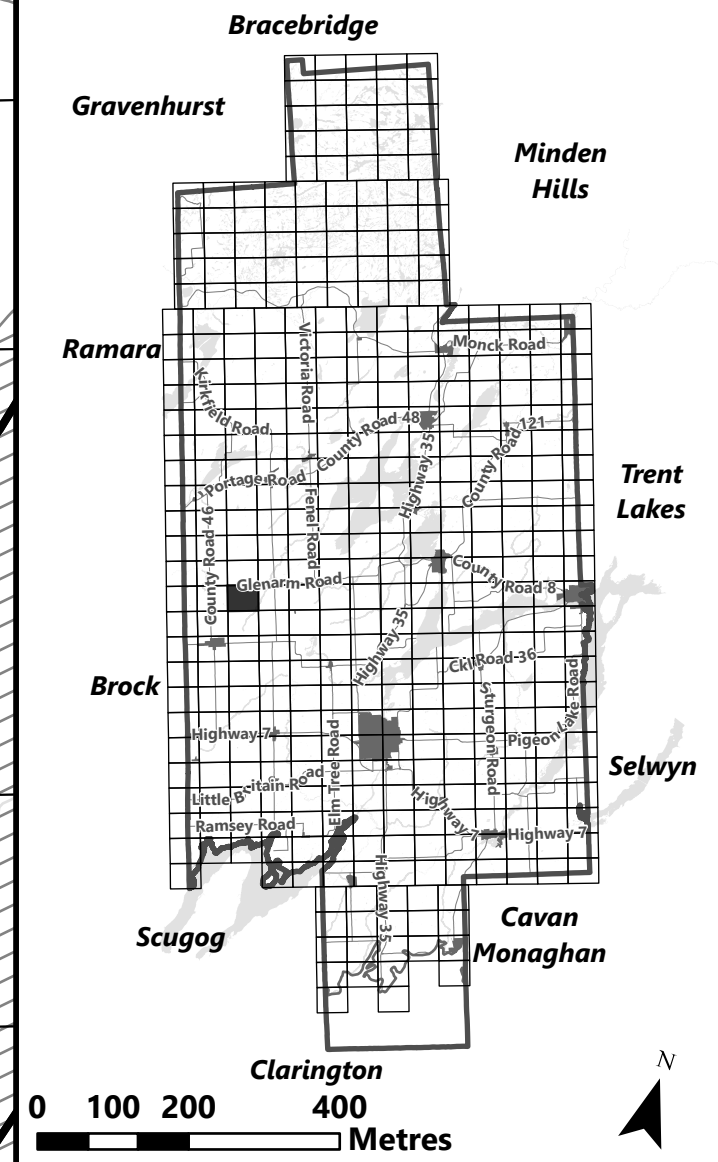

City of Kawartha Lakes Rural Zoning By-law Schedule A-C61

Legend

- City of Kawartha Lakes Boundary
- Zone Boundary
- **Conservation Authority Regulated Area**
  - Kawartha Region Conservation Authority
  - Lake Simcoe Region Conservation Authority

March 2024

Sources:
MNDMNR, City of Kawartha Lakes and Teranet
Projection:
NAD 1983 UTM Zone 17N