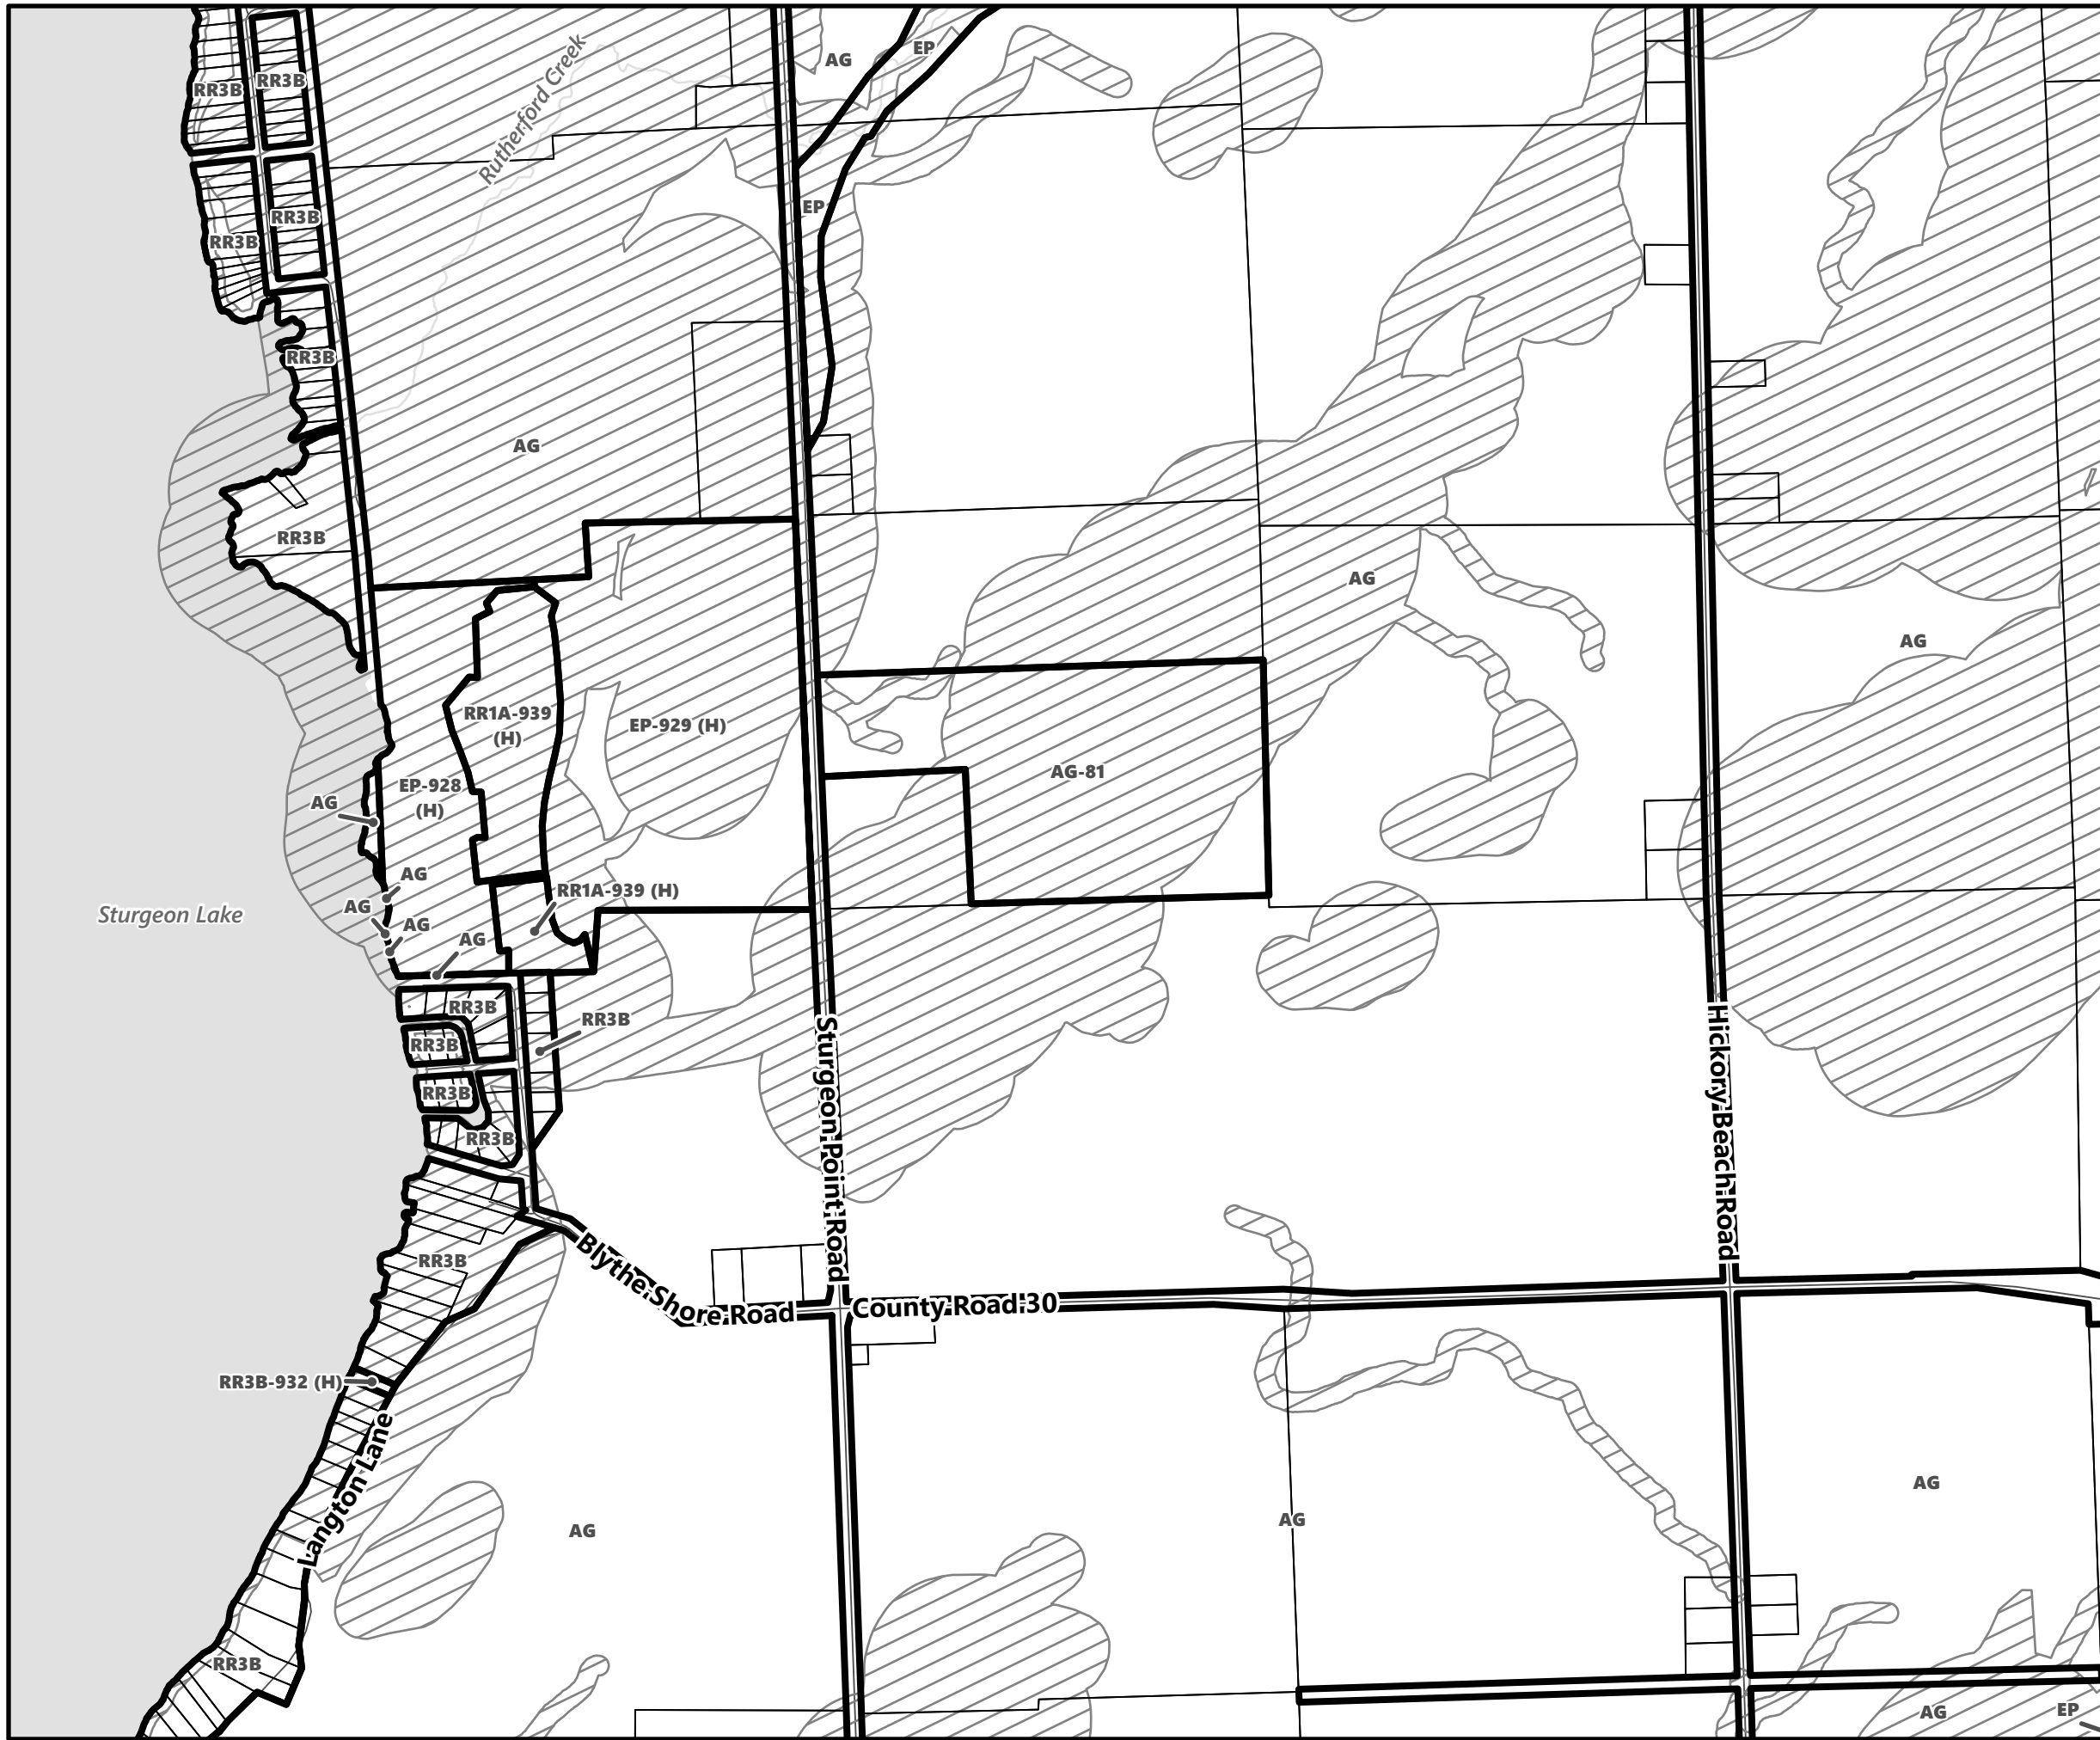

**City of Kawartha Lakes
Rural Zoning By-law
Schedule A-C68**

Legend

- City of Kawartha Lakes Boundary
- Zone Boundary
- Conservation Authority Regulated Area
- Kawartha Region Conservation Authority