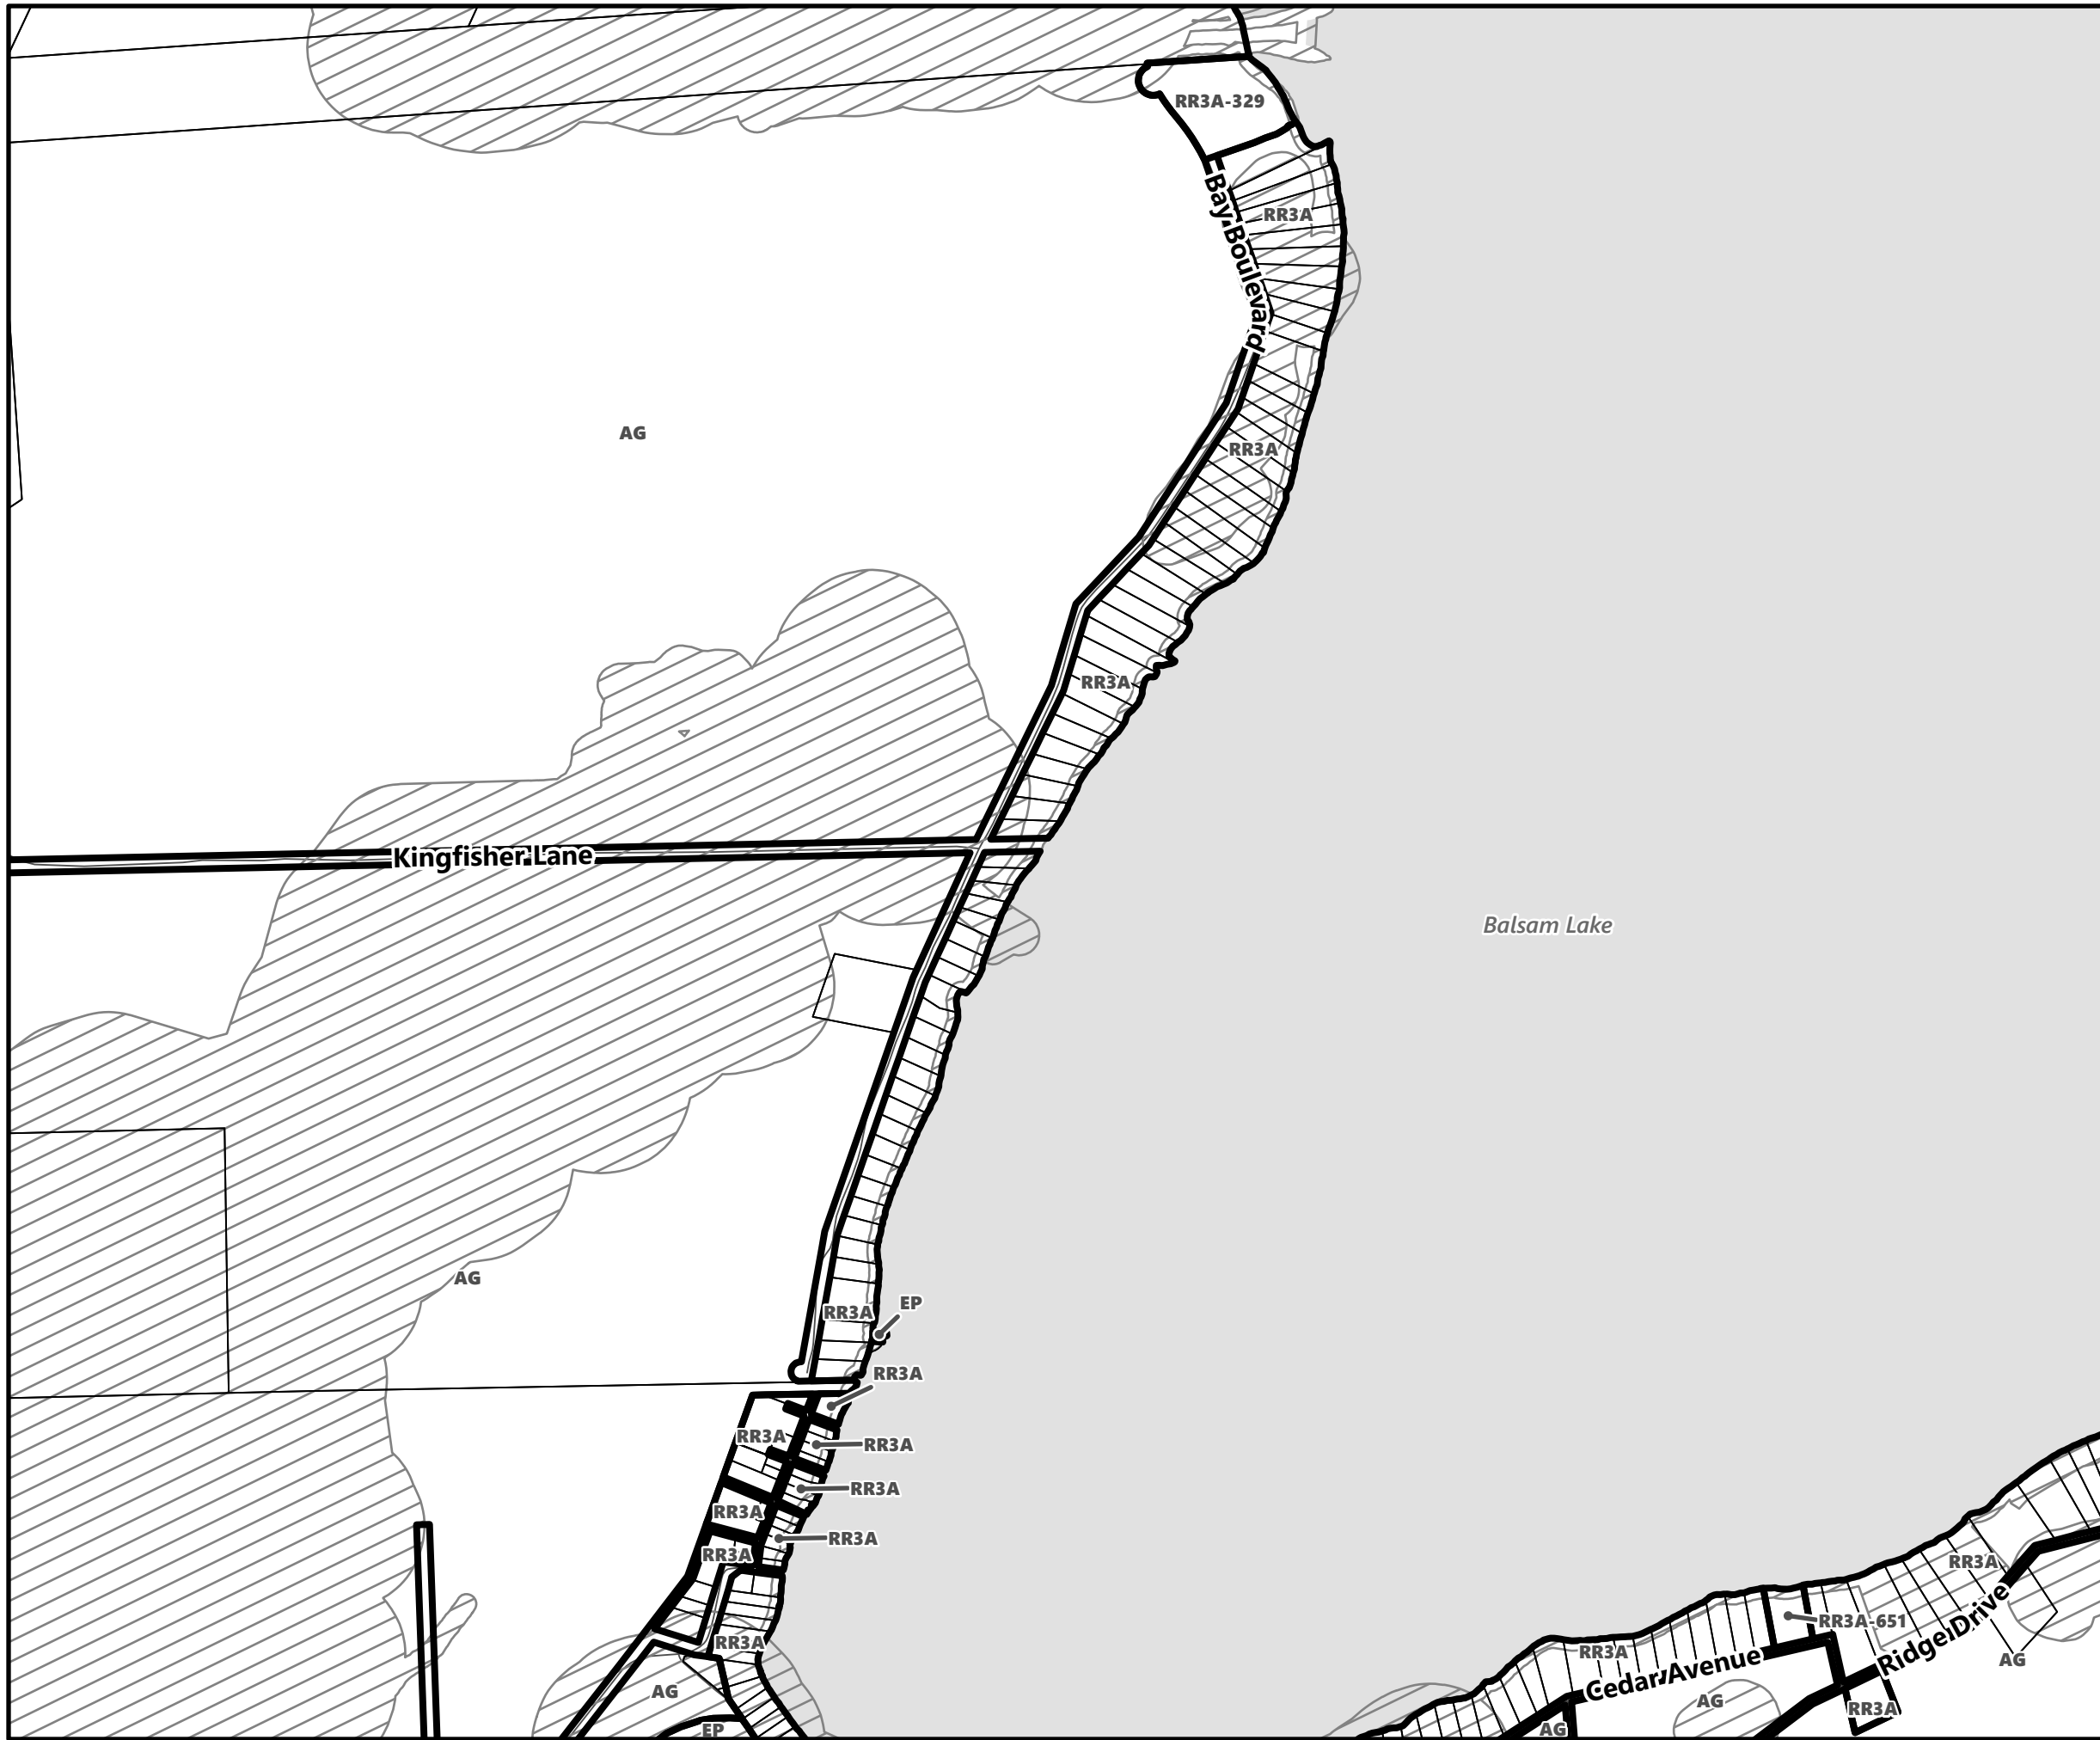

City of Kawartha Lakes Rural Zoning By-law Schedule A-C8

Legend

- City of Kawartha Lakes Boundary
- Zone Boundary
- ▨ Conservation Authority Regulated Area
- ▨ Kawartha Region Conservation Authority