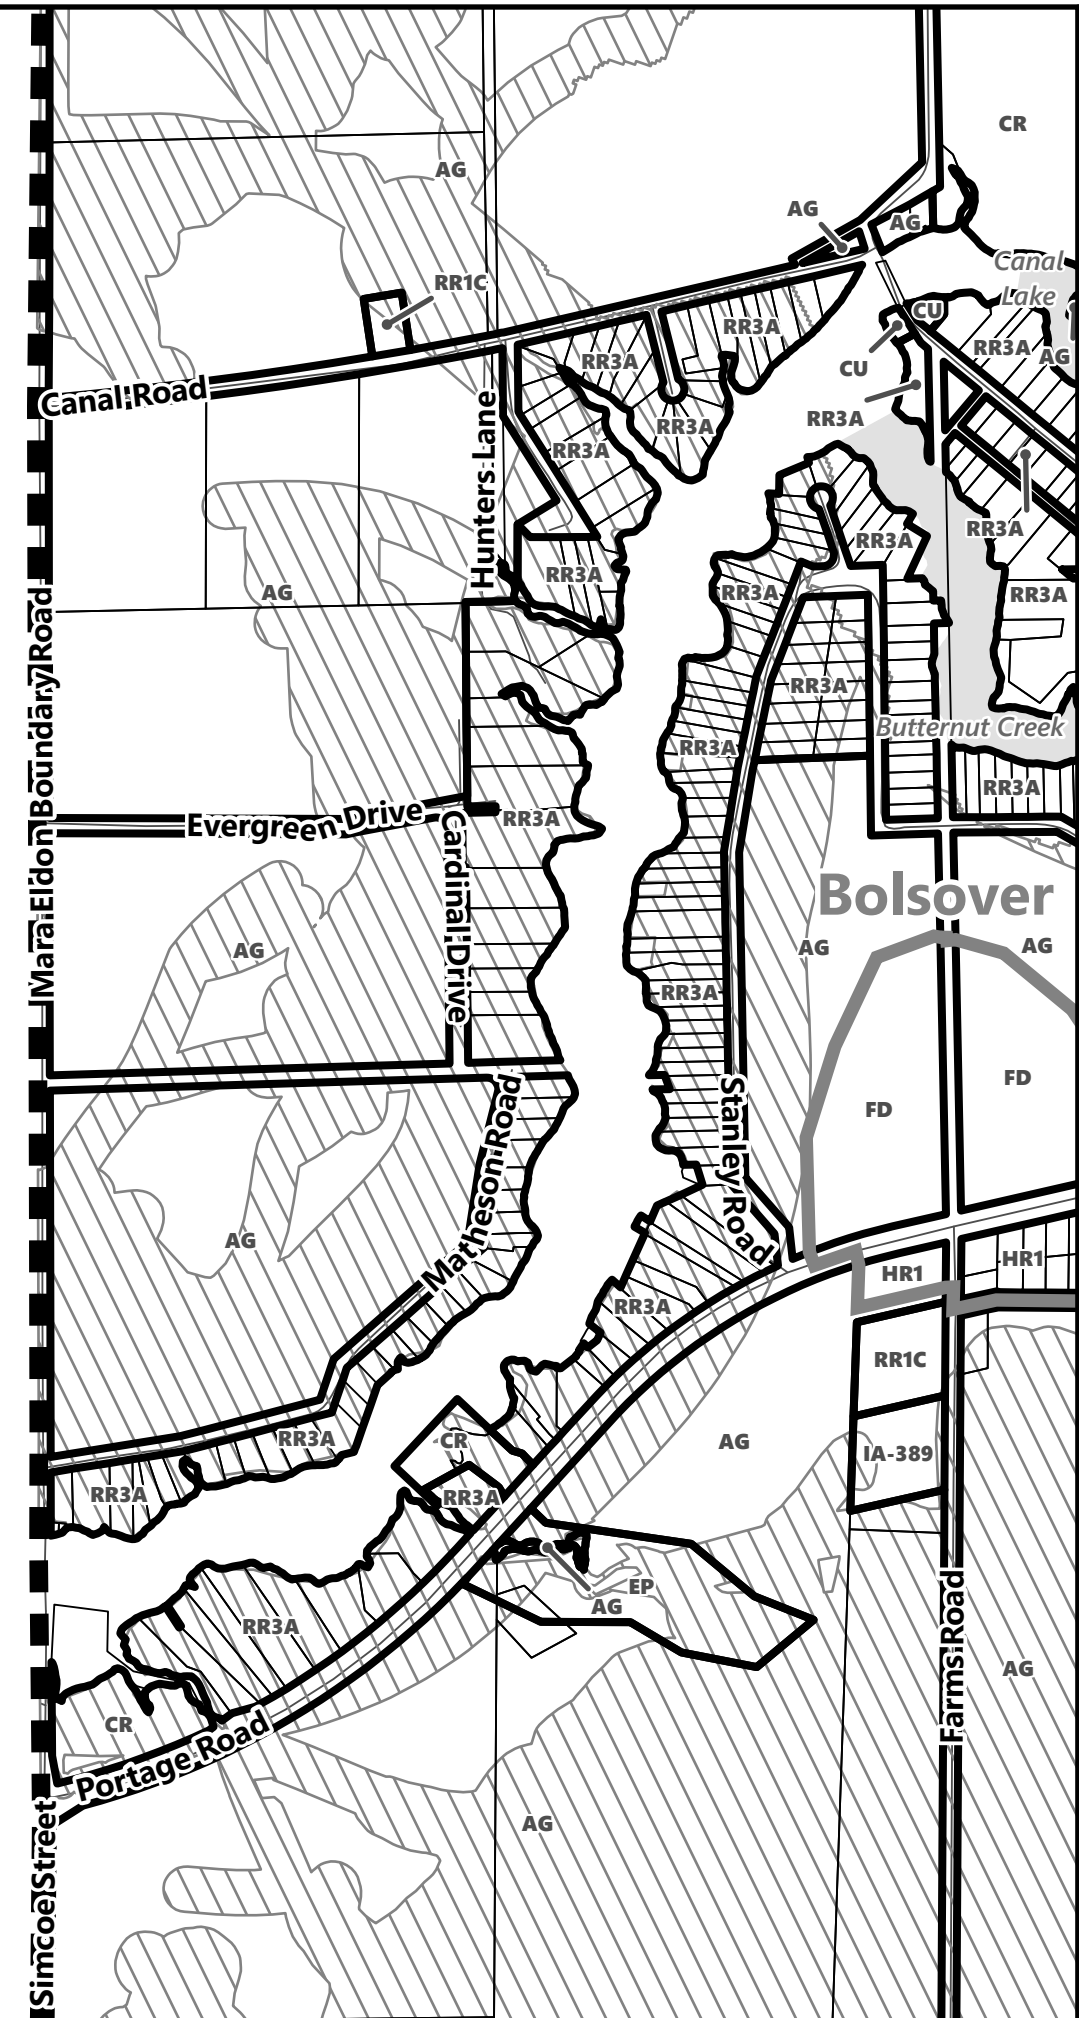

City of Kawartha Lakes Rural Zoning By-law Schedule A-C3

- Legend**
- City of Kawartha Lakes Boundary
 - Zone Boundary
 - ▨ Conservation Authority Regulated Area
 - ▨ Lake Simcoe Region Conservation Authority