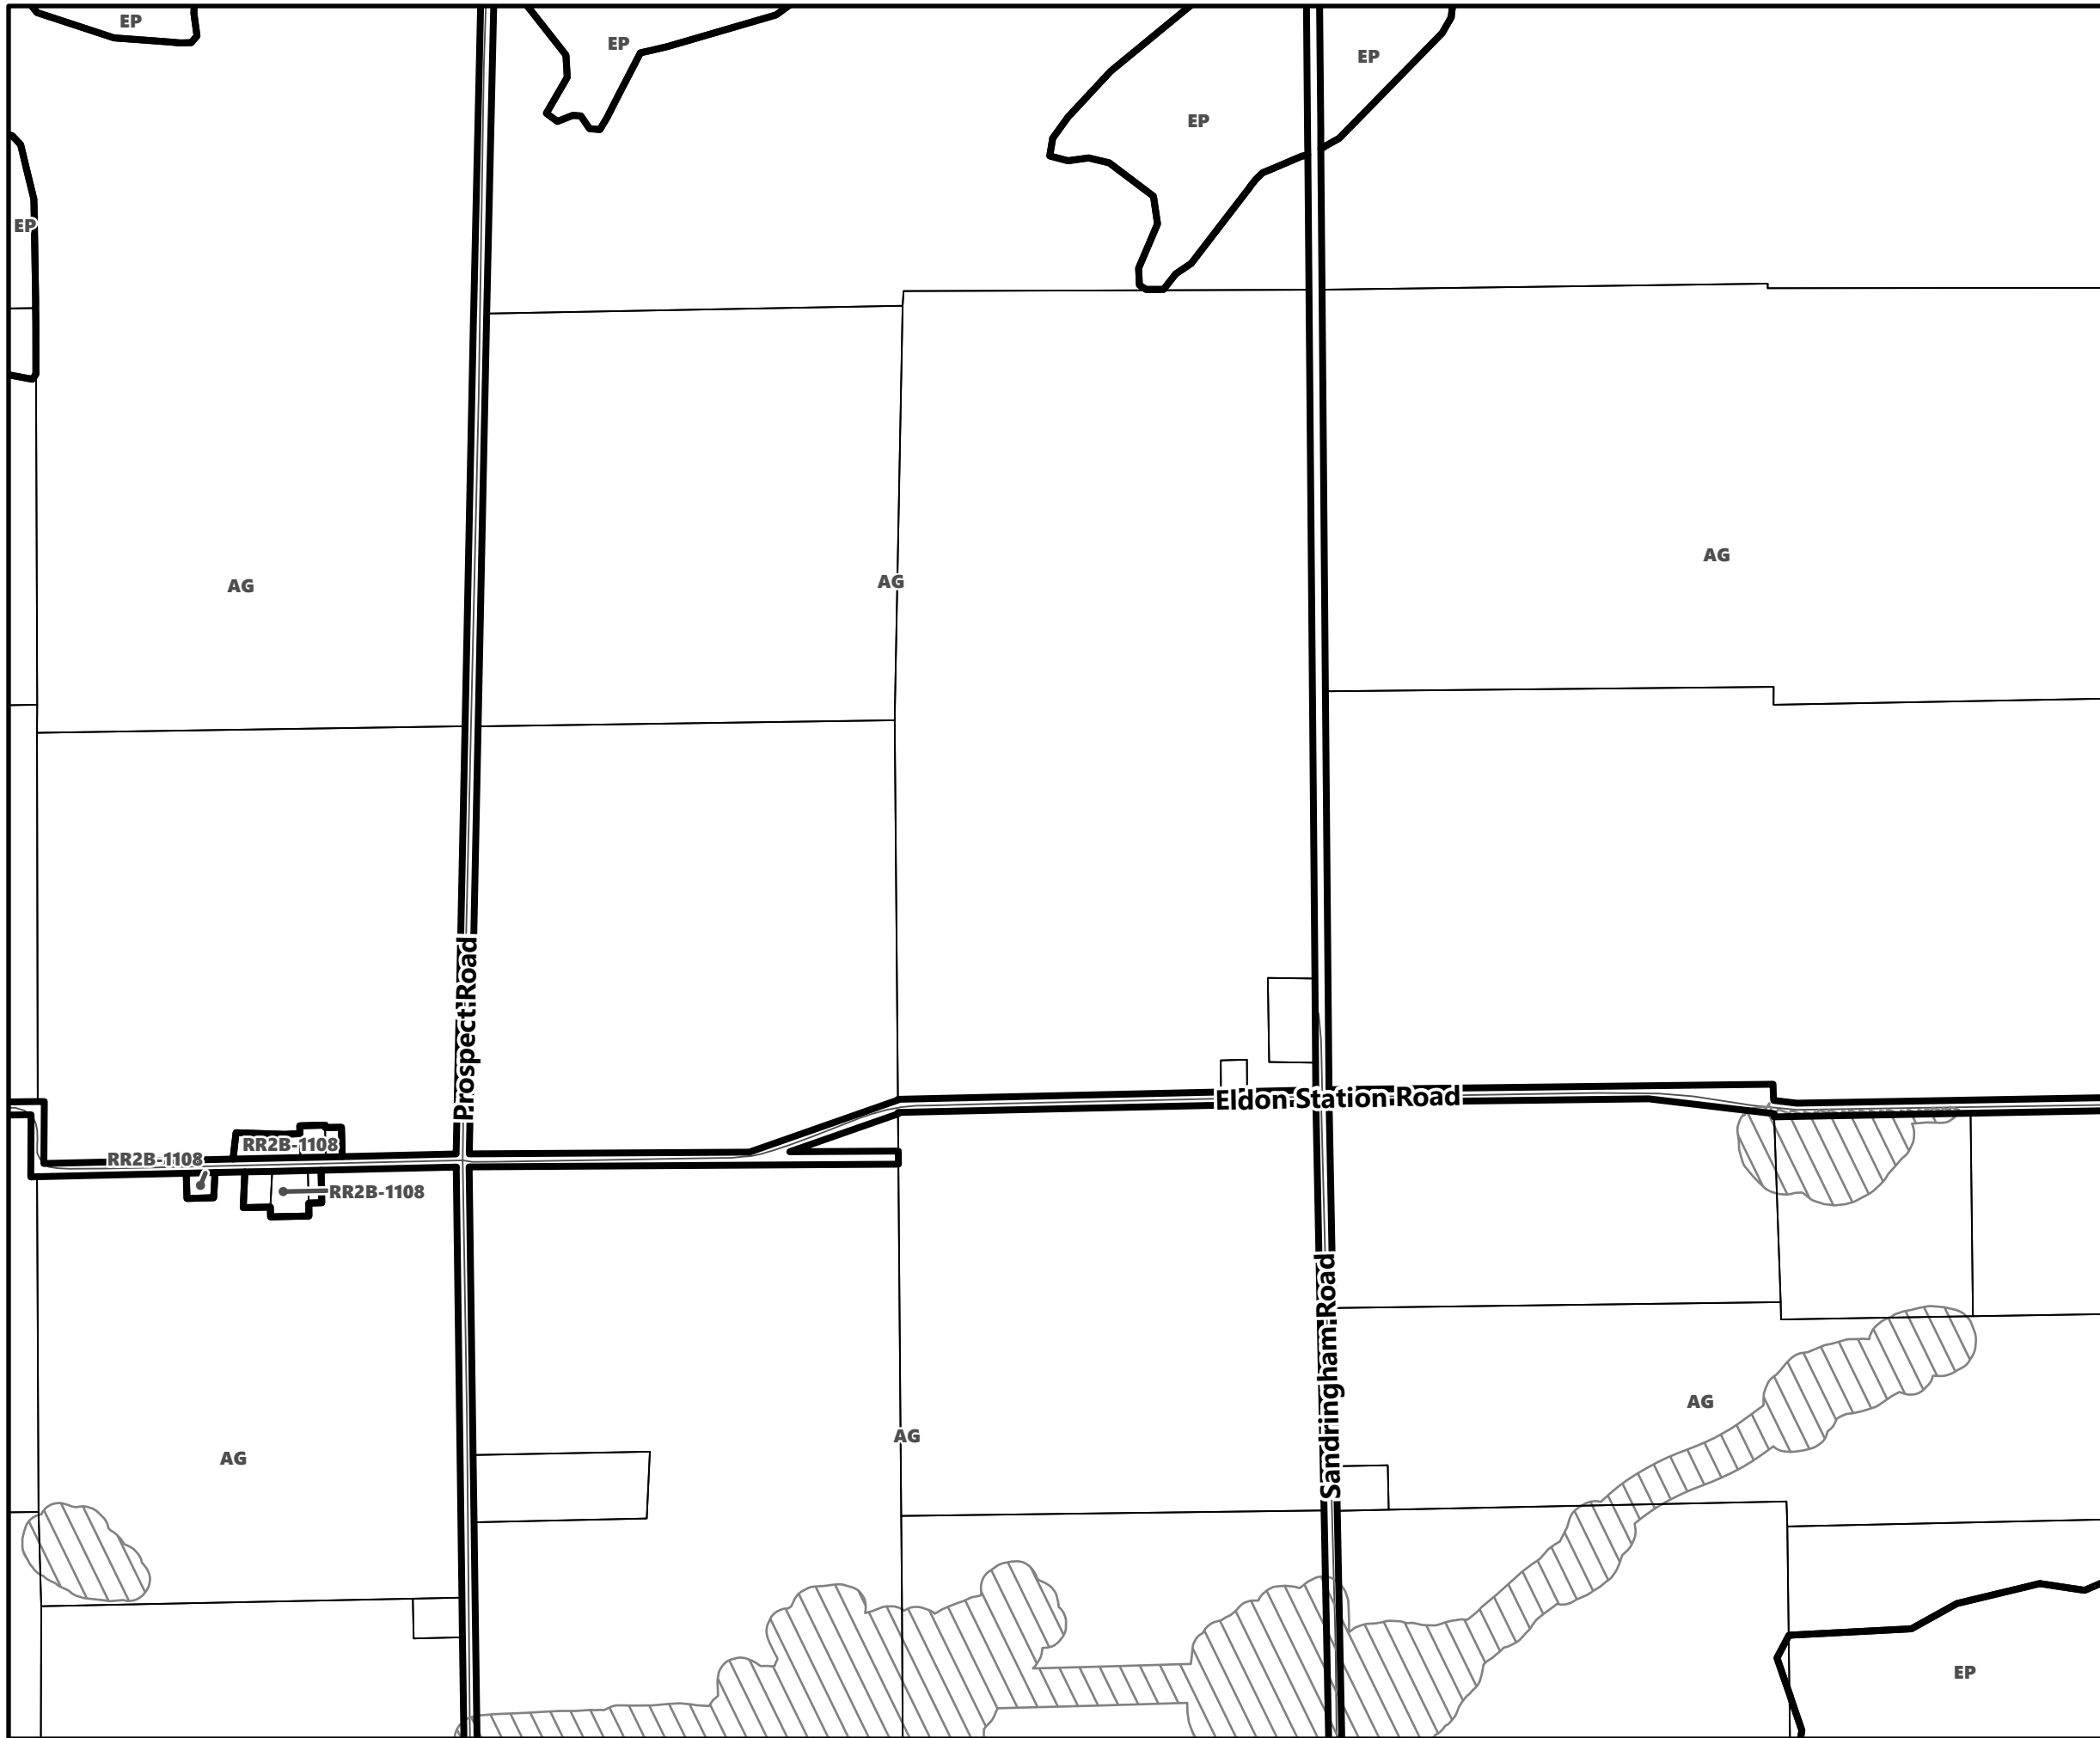

March 2024

Sources:
MNDMNR, City of Kawartha Lakes and Teranet
Projection:
NAD 1983 UTM Zone 17N

City of Kawartha Lakes Rural Zoning By-law Schedule A-C19

Legend

- City of Kawartha Lakes Boundary
- Zone Boundary
- ▨ Conservation Authority Regulated Area
- ▨ Lake Simcoe Region Conservation Authority