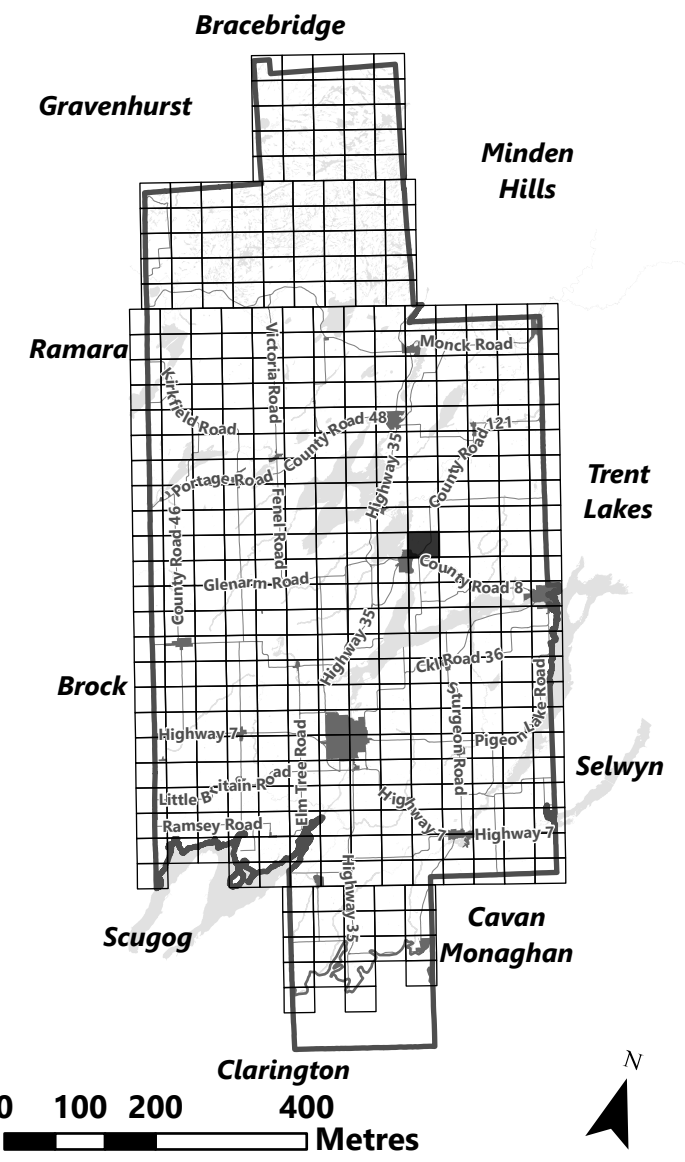

**City of Kawartha Lakes
Rural Zoning By-law
Schedule A-C40**

1. **Legend**
2. City of Kawartha Lakes Boundary
   - Zone Boundary
   - Conservation Authority Regulated Area
   - Kawartha Region Conservation Authority