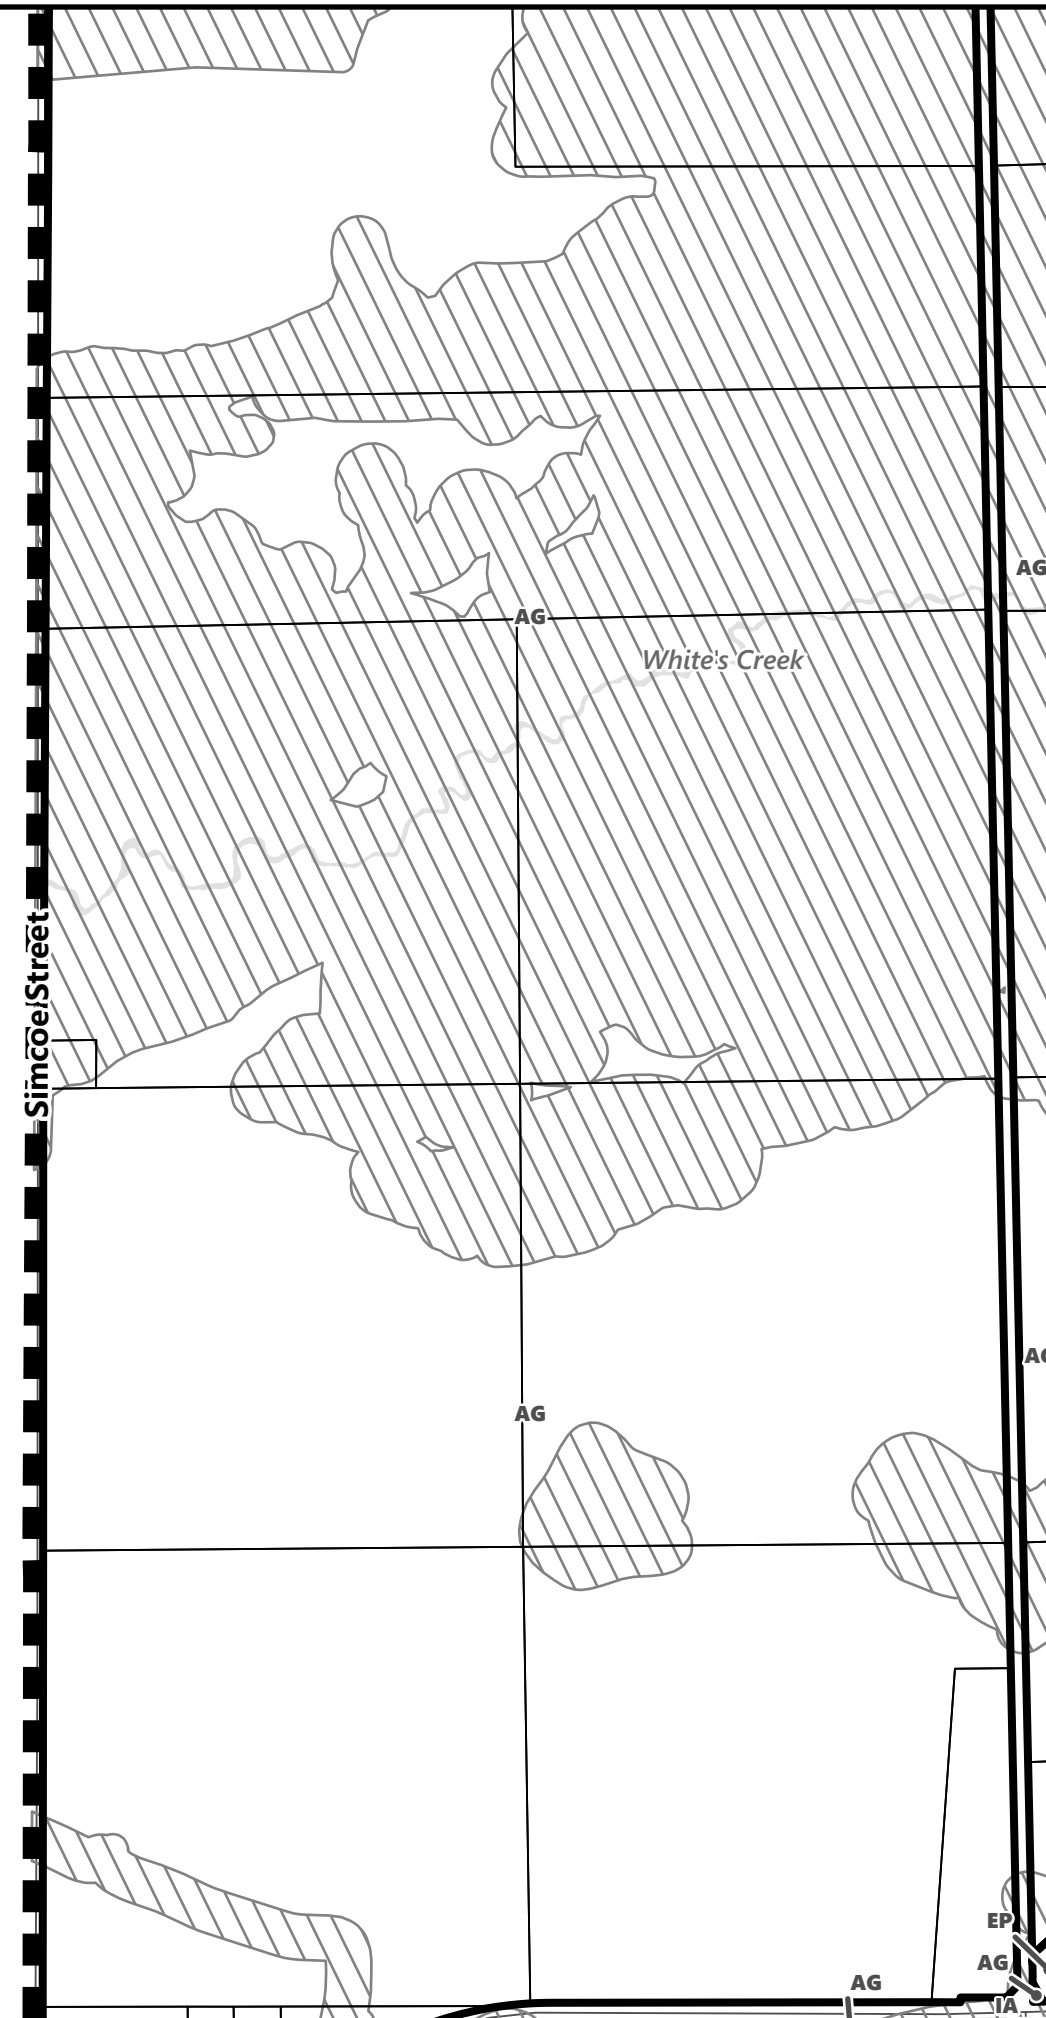

City of Kawartha Lakes Rural Zoning By-law Schedule A-C45

Legend

- City of Kawartha Lakes Boundary
- Zone Boundary
- Conservation Authority Regulated Area
- Lake Simcoe Region Conservation Authority

March 2024

Sources:
MNDMNR, City of Kawartha Lakes and Teranet
Projection:
NAD 1983 UTM Zone 17N