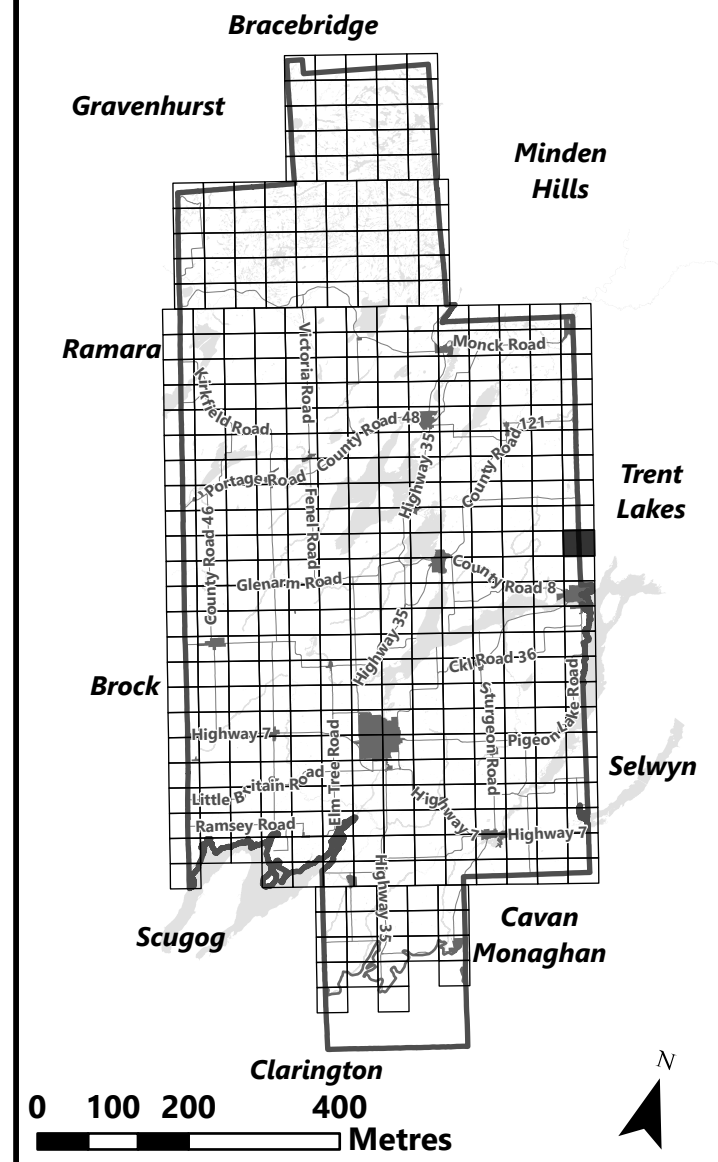

City of Kawartha Lakes Rural Zoning By-law Schedule A-C44

Legend

- City of Kawartha Lakes Boundary
- Zone Boundary
- **Conservation Authority Regulated Area**
- Kawartha Region Conservation Authority