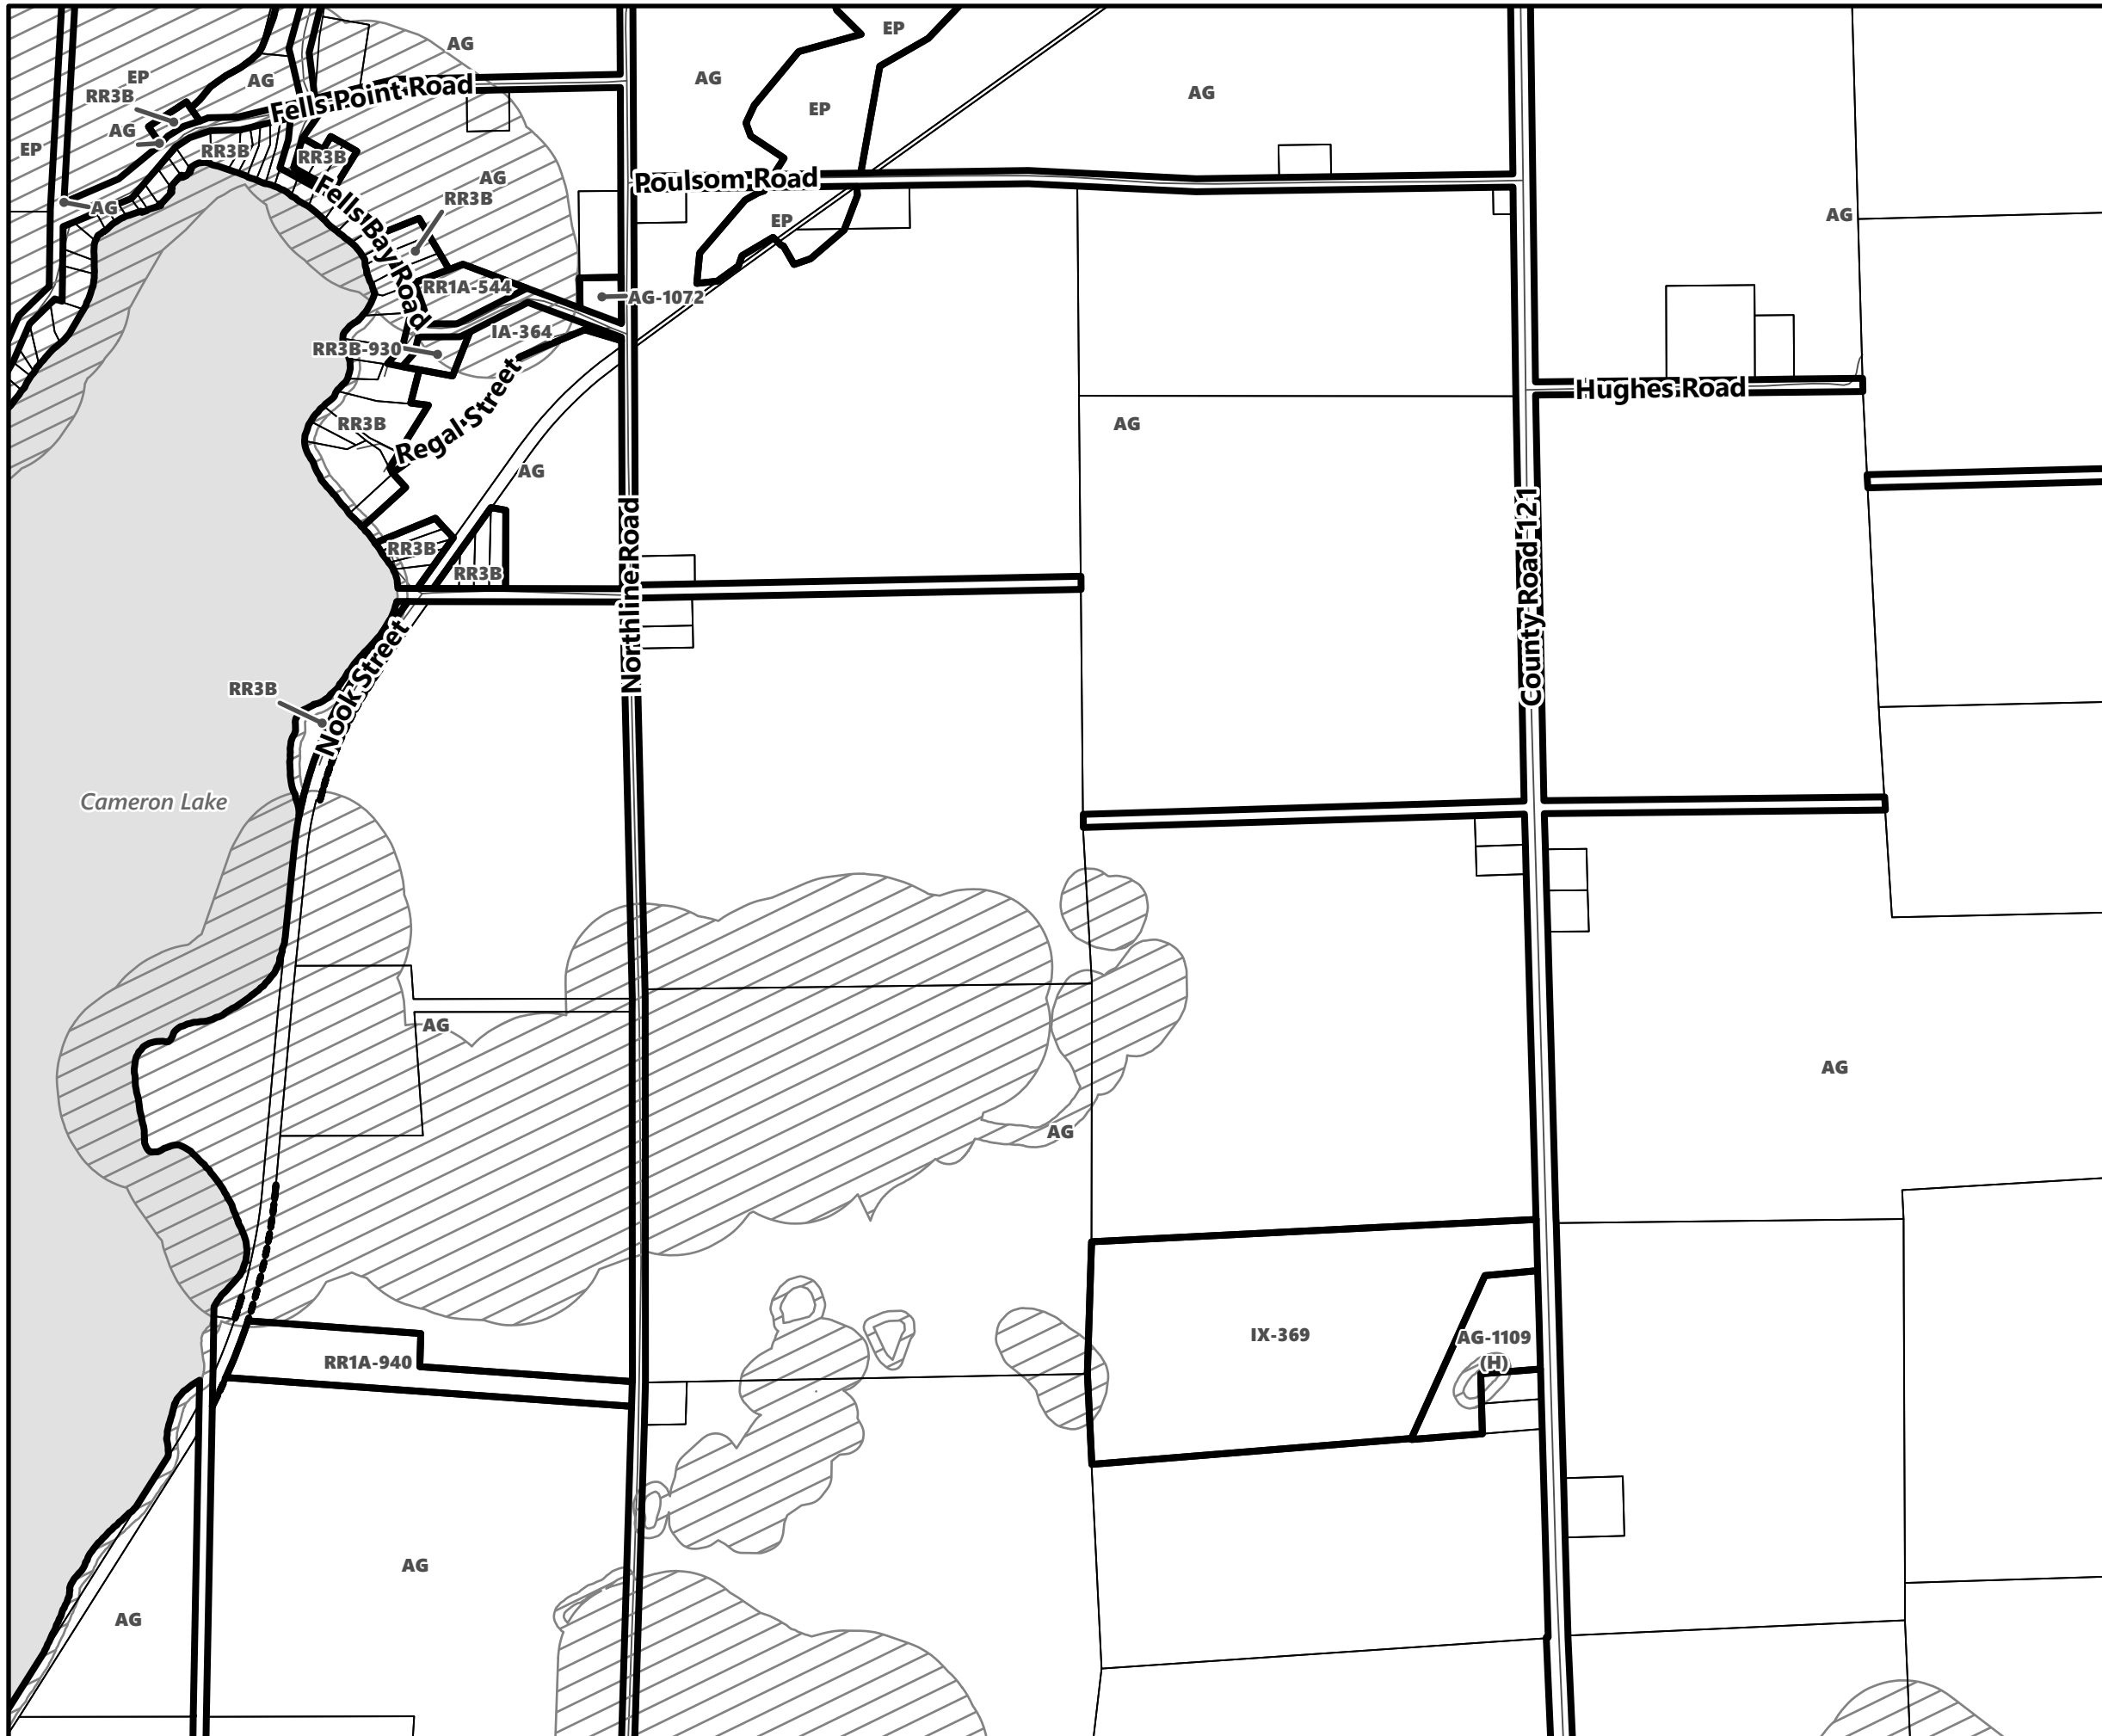

City of Kawartha Lakes Rural Zoning By-law Schedule A-C26

Legend

- City of Kawartha Lakes Boundary
- Zone Boundary
- Conservation Authority Regulated Area
- Kawartha Region Conservation Authority