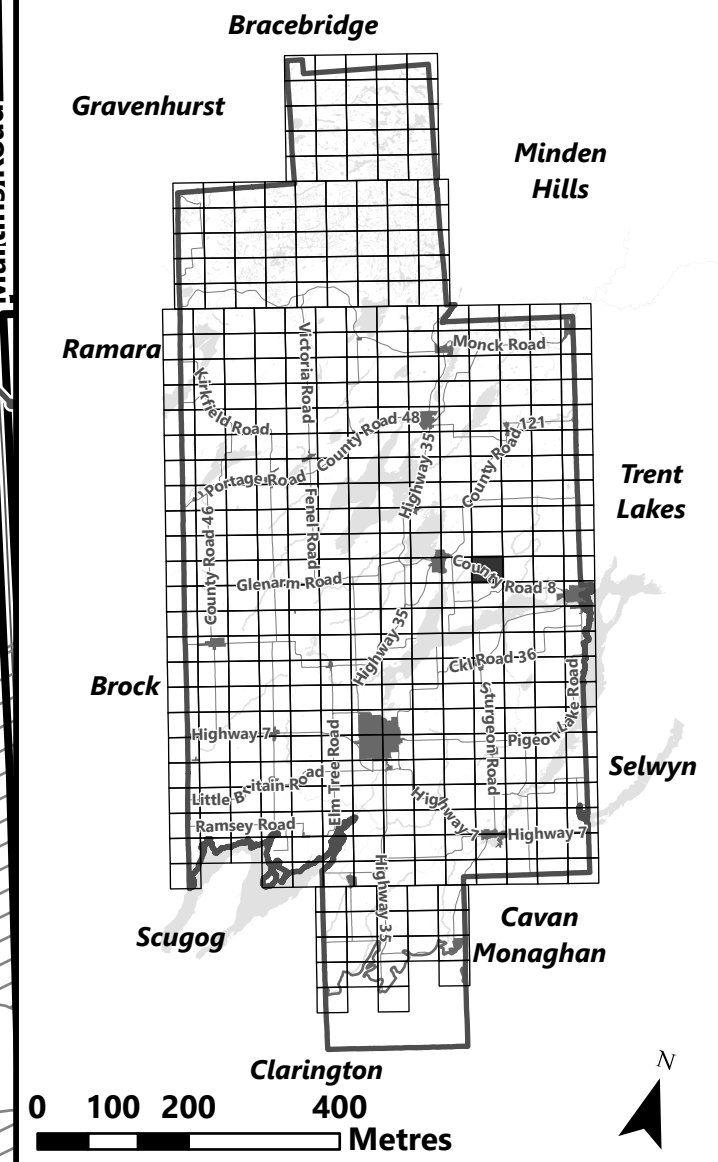

March 2024

Sources:
MNDMNR, City of Kawartha Lakes and Teranet
Projection:
NAD 1983 UTM Zone 17N

**City of Kawartha Lakes
Rural Zoning By-law
Schedule A-C55**

Legend

-  City of Kawartha Lakes Boundary
-  Zone Boundary
- Conservation Authority Regulated Area**
-  Kawartha Region Conservation Authority