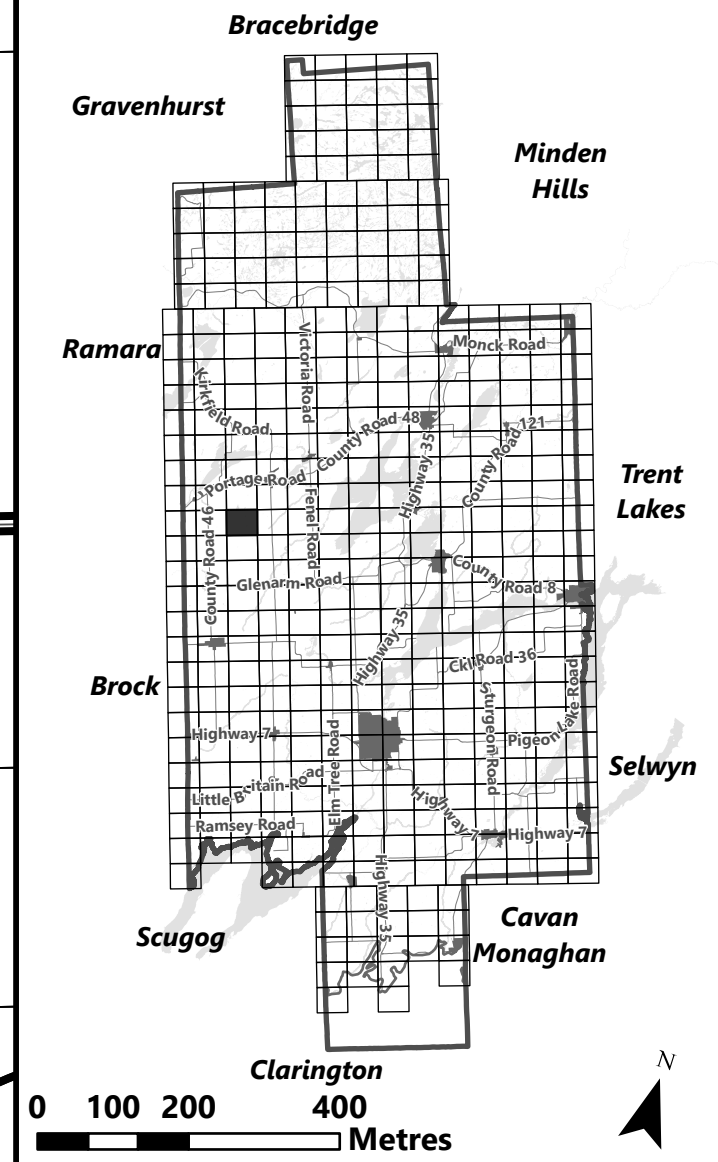

March 2024

Sources:
MNDMNR, City of Kawartha Lakes and Teranet
Projection:
NAD 1983 UTM Zone 17N

City of Kawartha Lakes Rural Zoning By-law Schedule A-C19

Legend

- City of Kawartha Lakes Boundary
- Zone Boundary
- ▨ Conservation Authority Regulated Area
- ▨ Lake Simcoe Region Conservation Authority