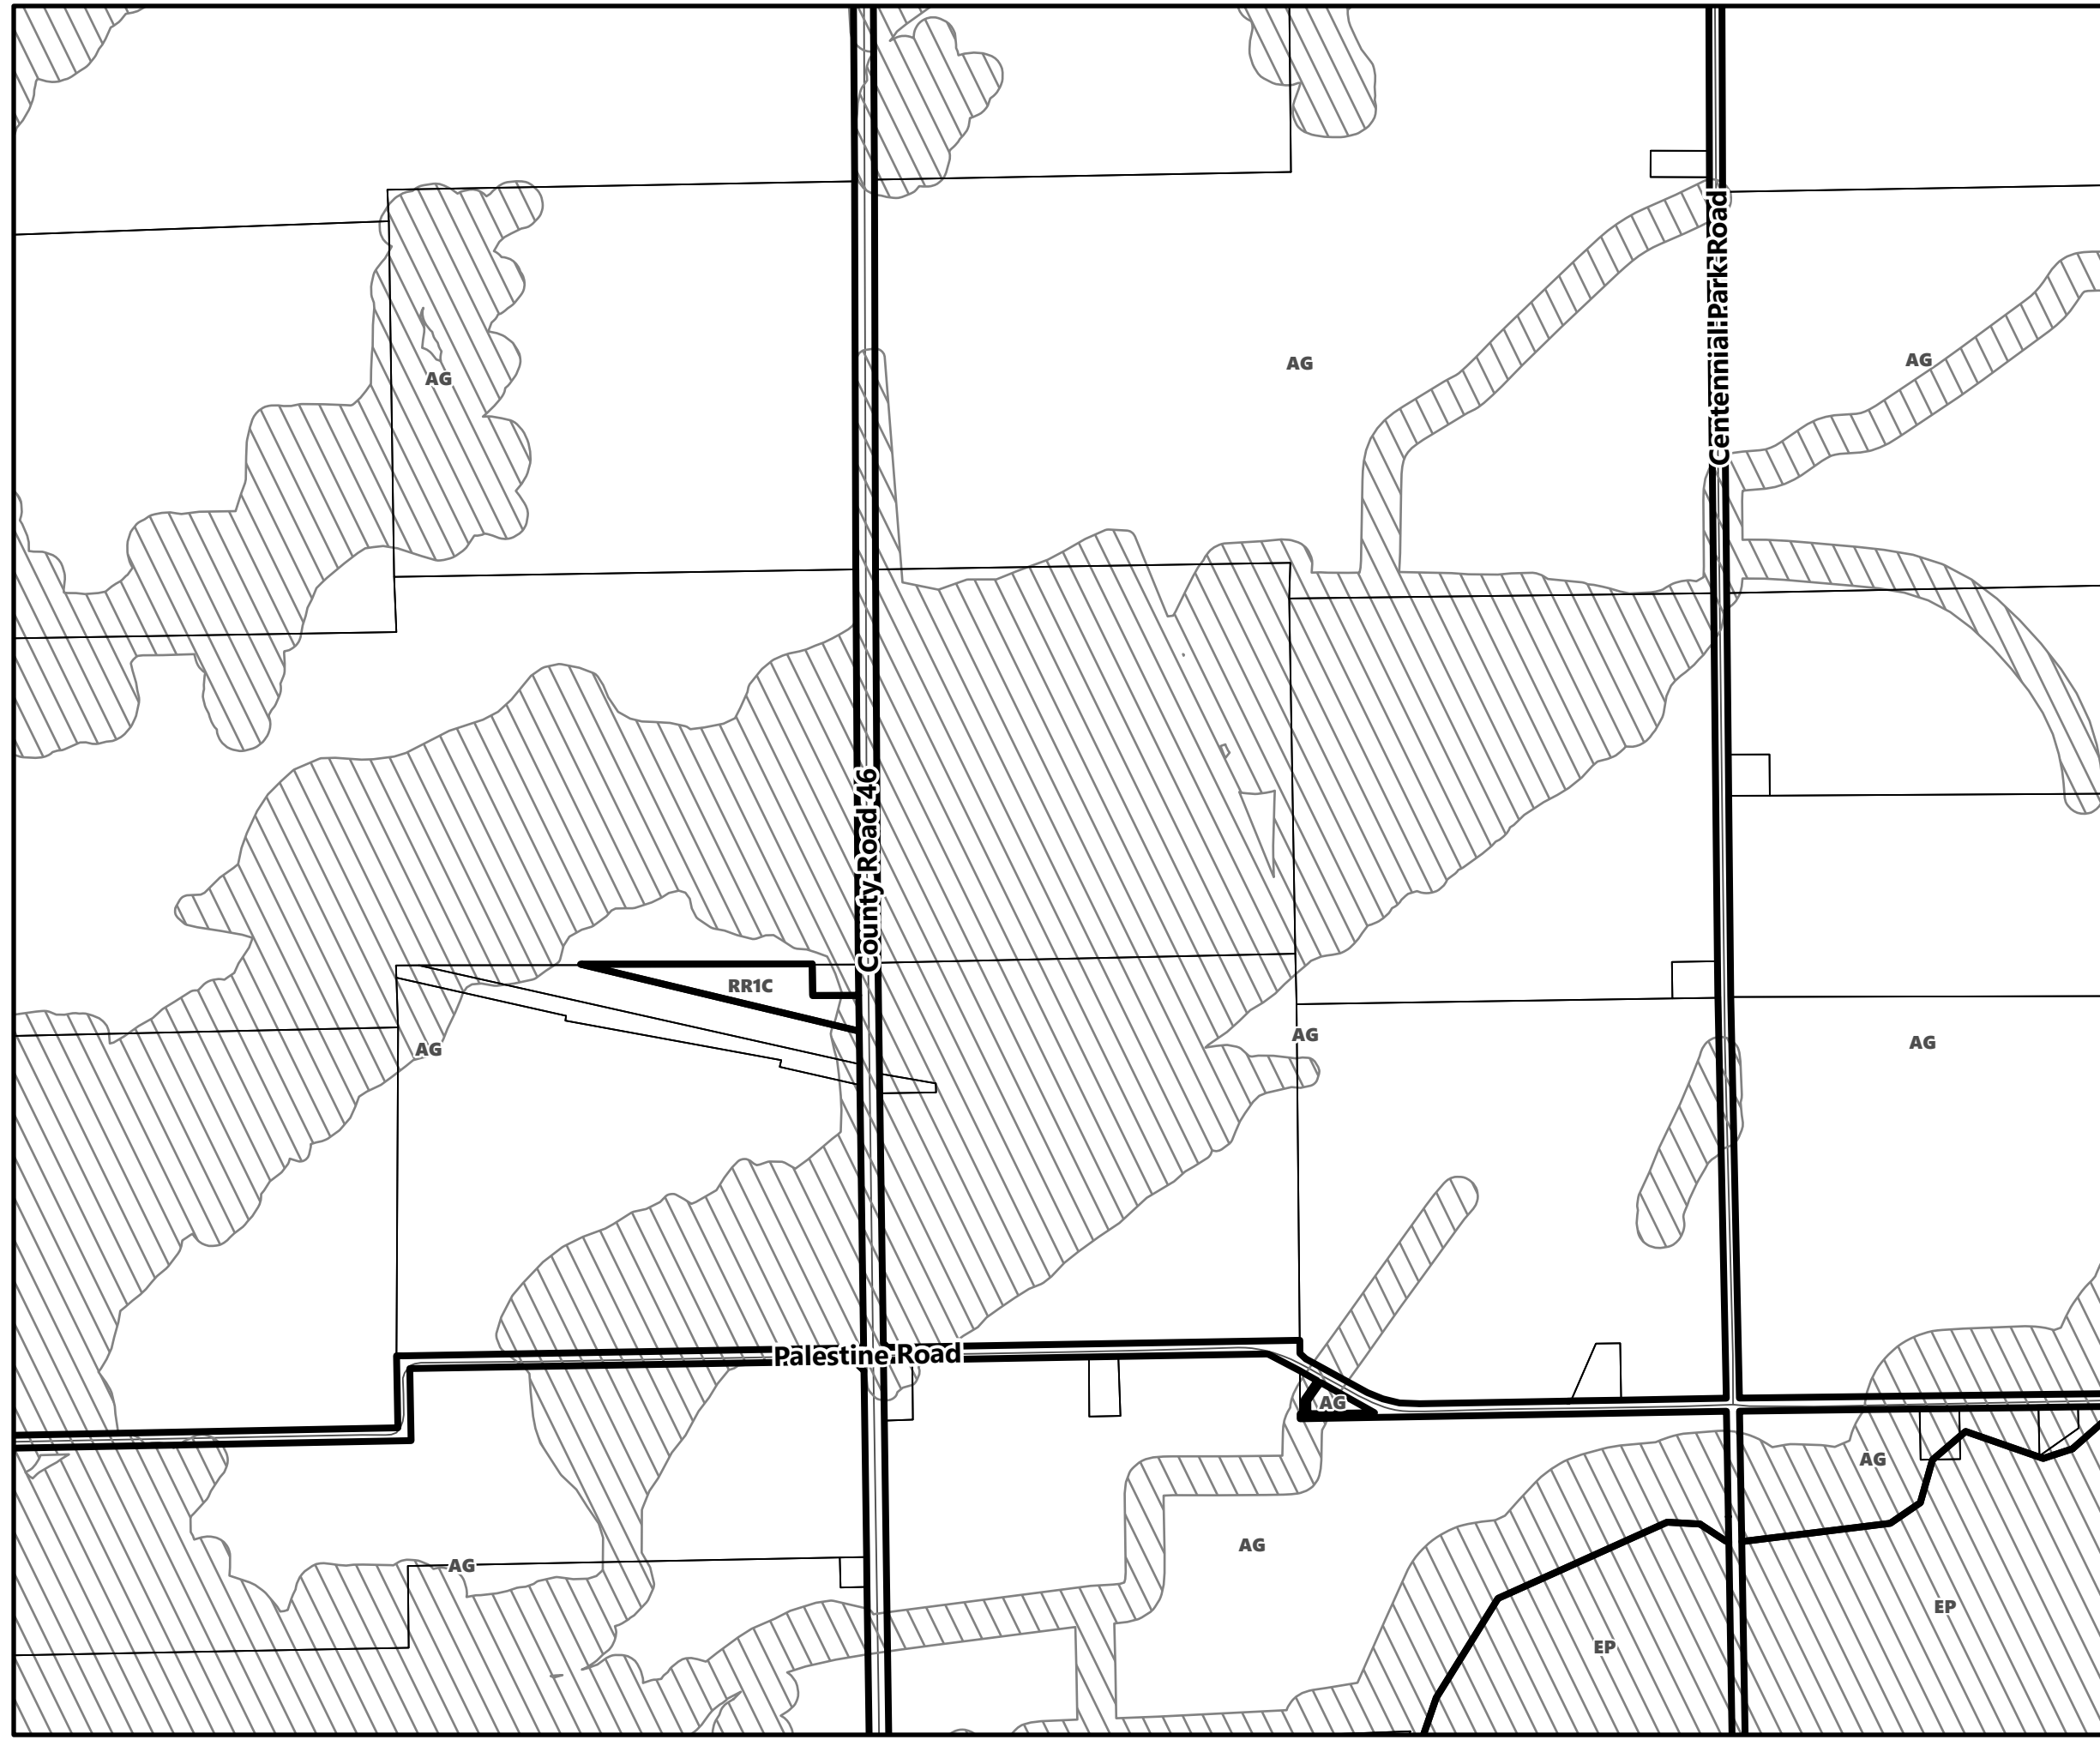

City of Kawartha Lakes Rural Zoning By-law Schedule A-C32

Legend

- City of Kawartha Lakes Boundary
- Zone Boundary
- Conservation Authority Regulated Area
- Lake Simcoe Region Conservation Authority

March 2024

Sources:
MNDMNR, City of Kawartha Lakes and Teranet
Projection:
NAD 1983 UTM Zone 17N