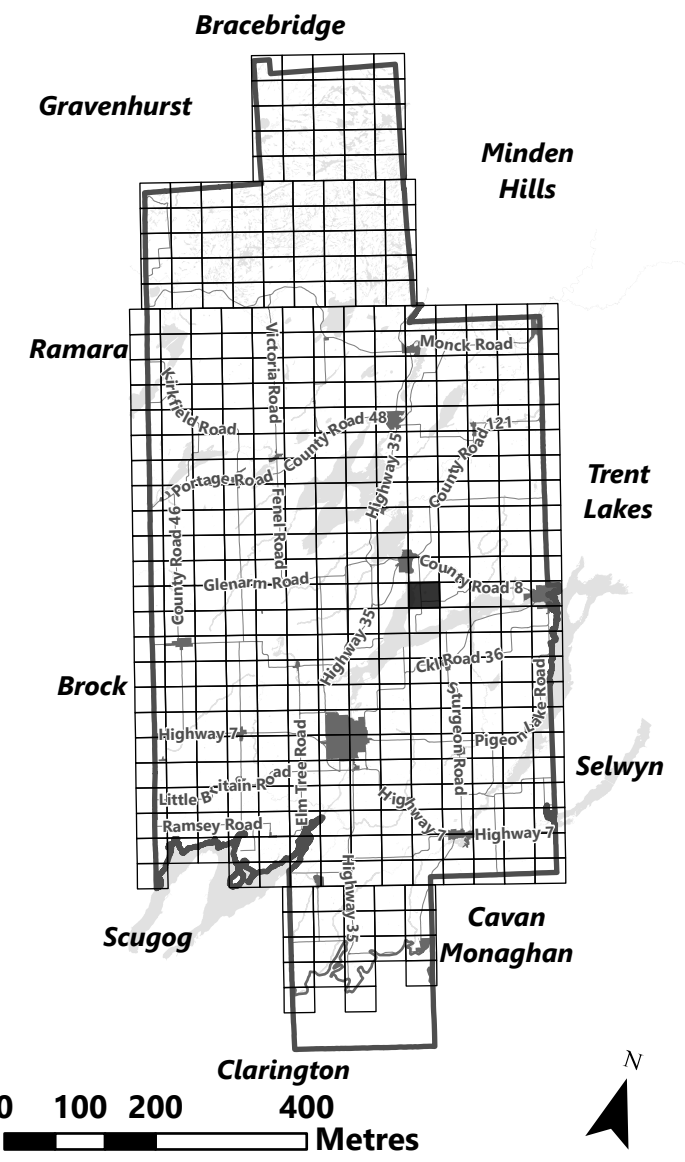

**City of Kawartha Lakes
Rural Zoning By-law
Schedule A-C68**

Legend

- City of Kawartha Lakes Boundary
- Zone Boundary
- Conservation Authority Regulated Area
- Kawartha Region Conservation Authority