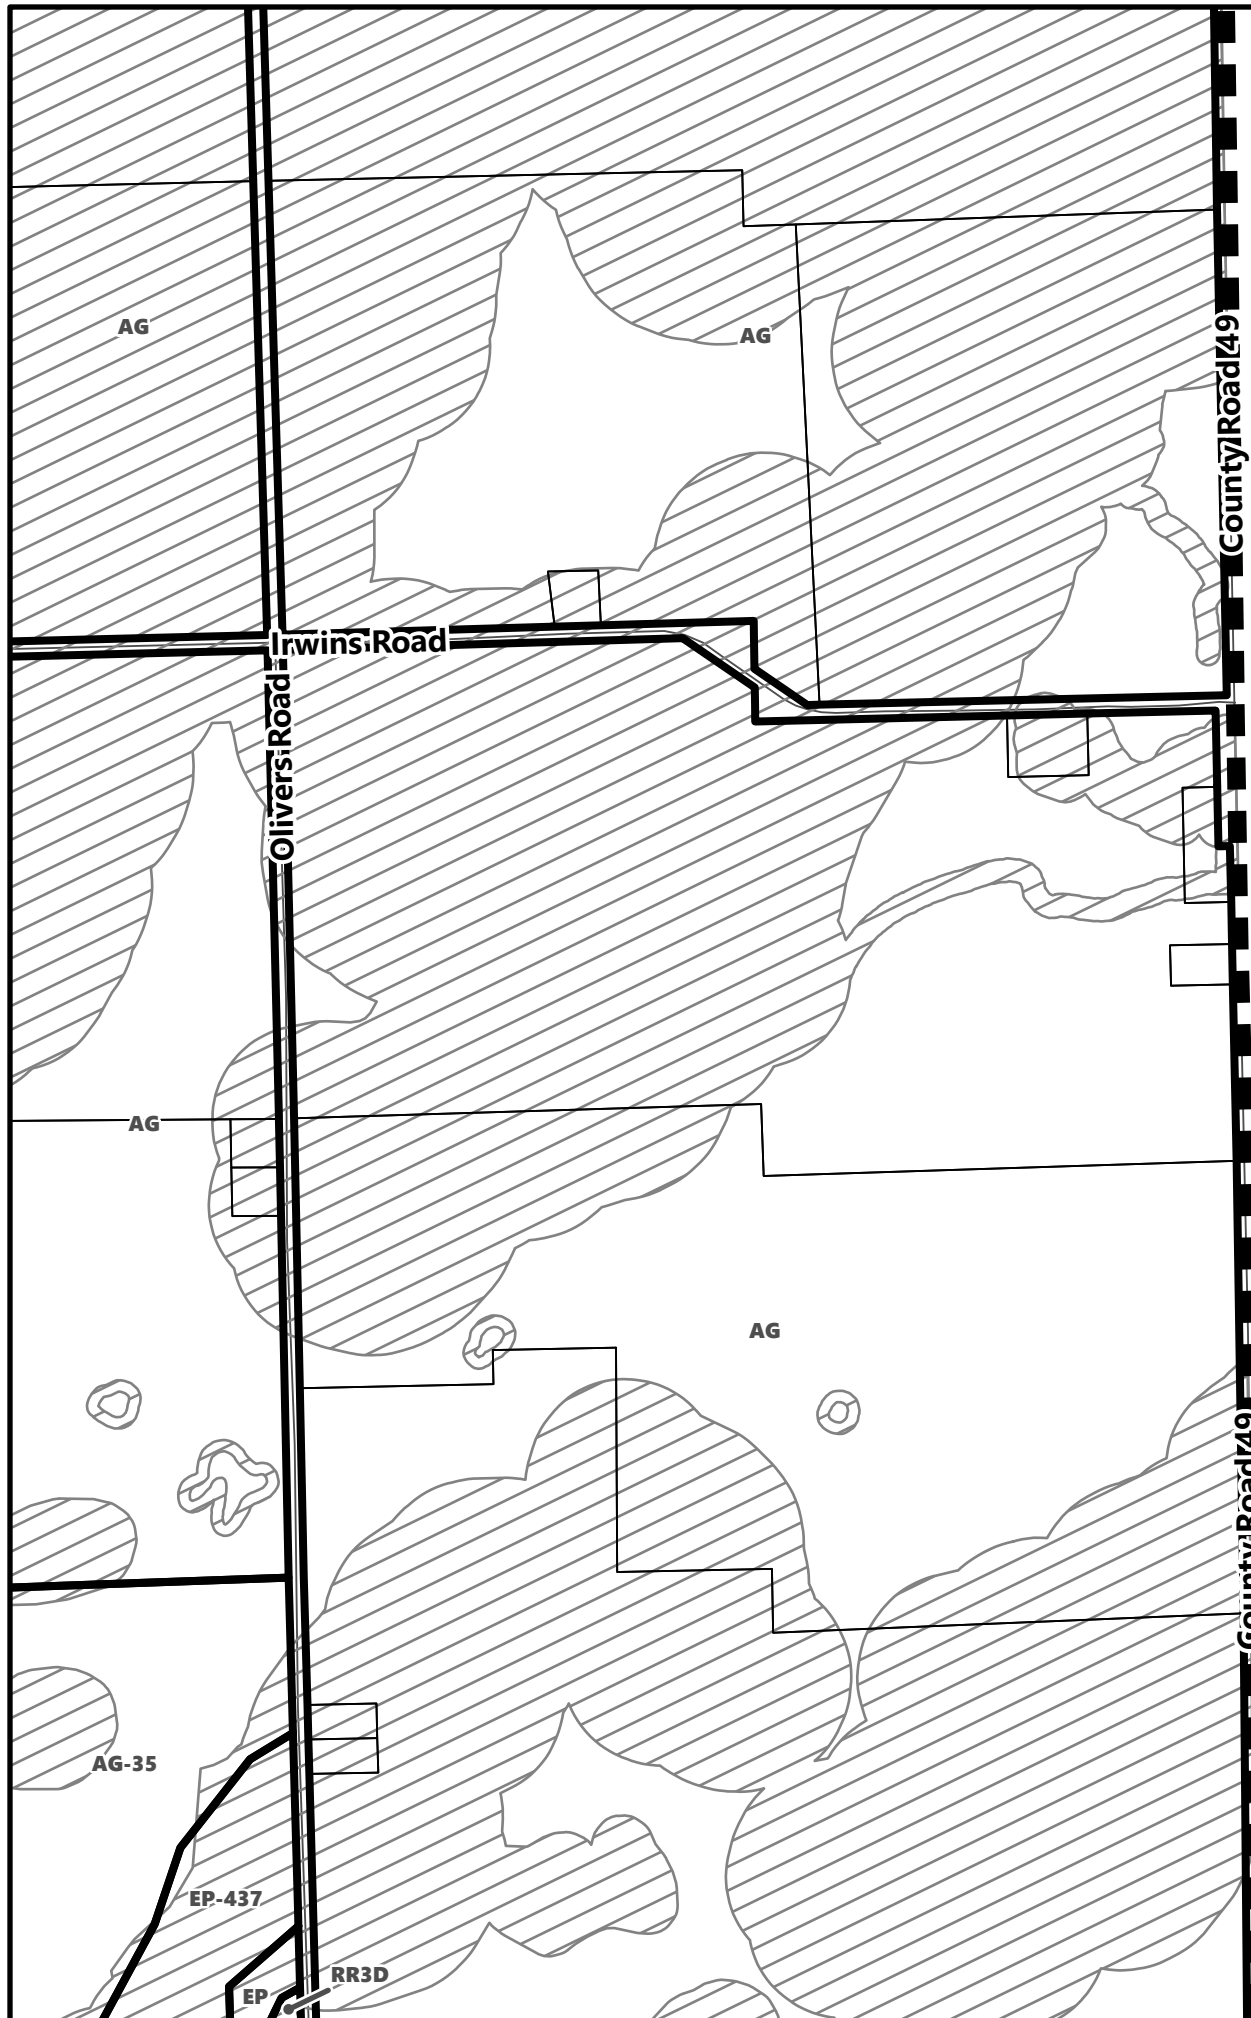

City of Kawartha Lakes Rural Zoning By-law Schedule A-C44

Legend

- City of Kawartha Lakes Boundary
- Zone Boundary
- **Conservation Authority Regulated Area**
- Kawartha Region Conservation Authority