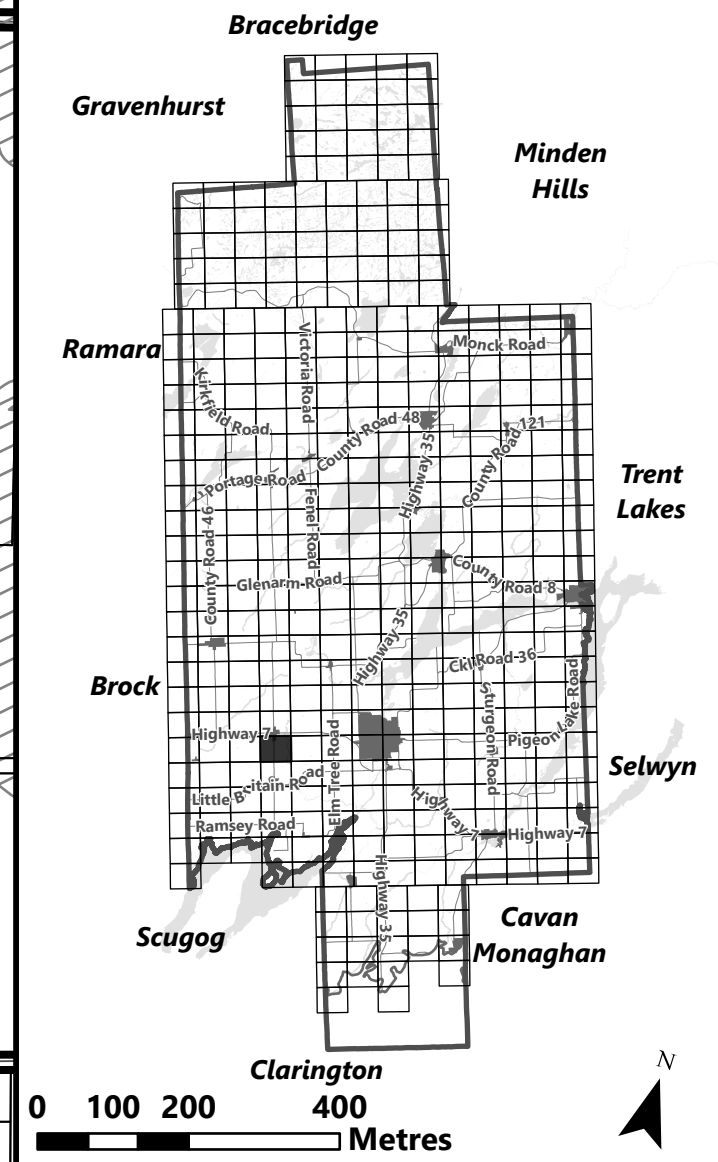

**City of Kawartha Lakes
Rural Zoning By-law
Schedule A-D76**

Legend

- City of Kawartha Lakes Boundary
- Zone Boundary
- Conservation Authority Regulated Area
- Kawartha Region Conservation Authority