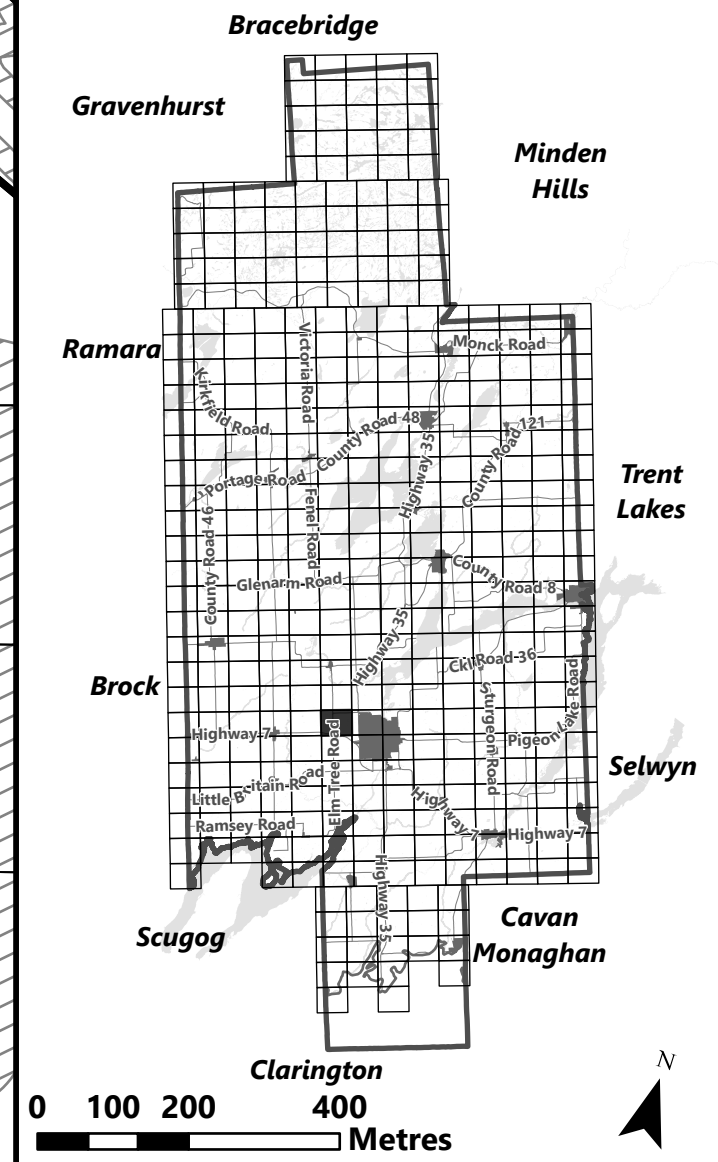

**City of Kawartha Lakes
Rural Zoning By-law
Schedule A-D64**

Legend

- City of Kawartha Lakes Boundary
- Zone Boundary
- **Conservation Authority Regulated Area**
- Kawartha Region Conservation Authority

March 2024

Sources:
MNDMNR, City of Kawartha Lakes and Teranet
Projection:
NAD 1983 UTM Zone 17N