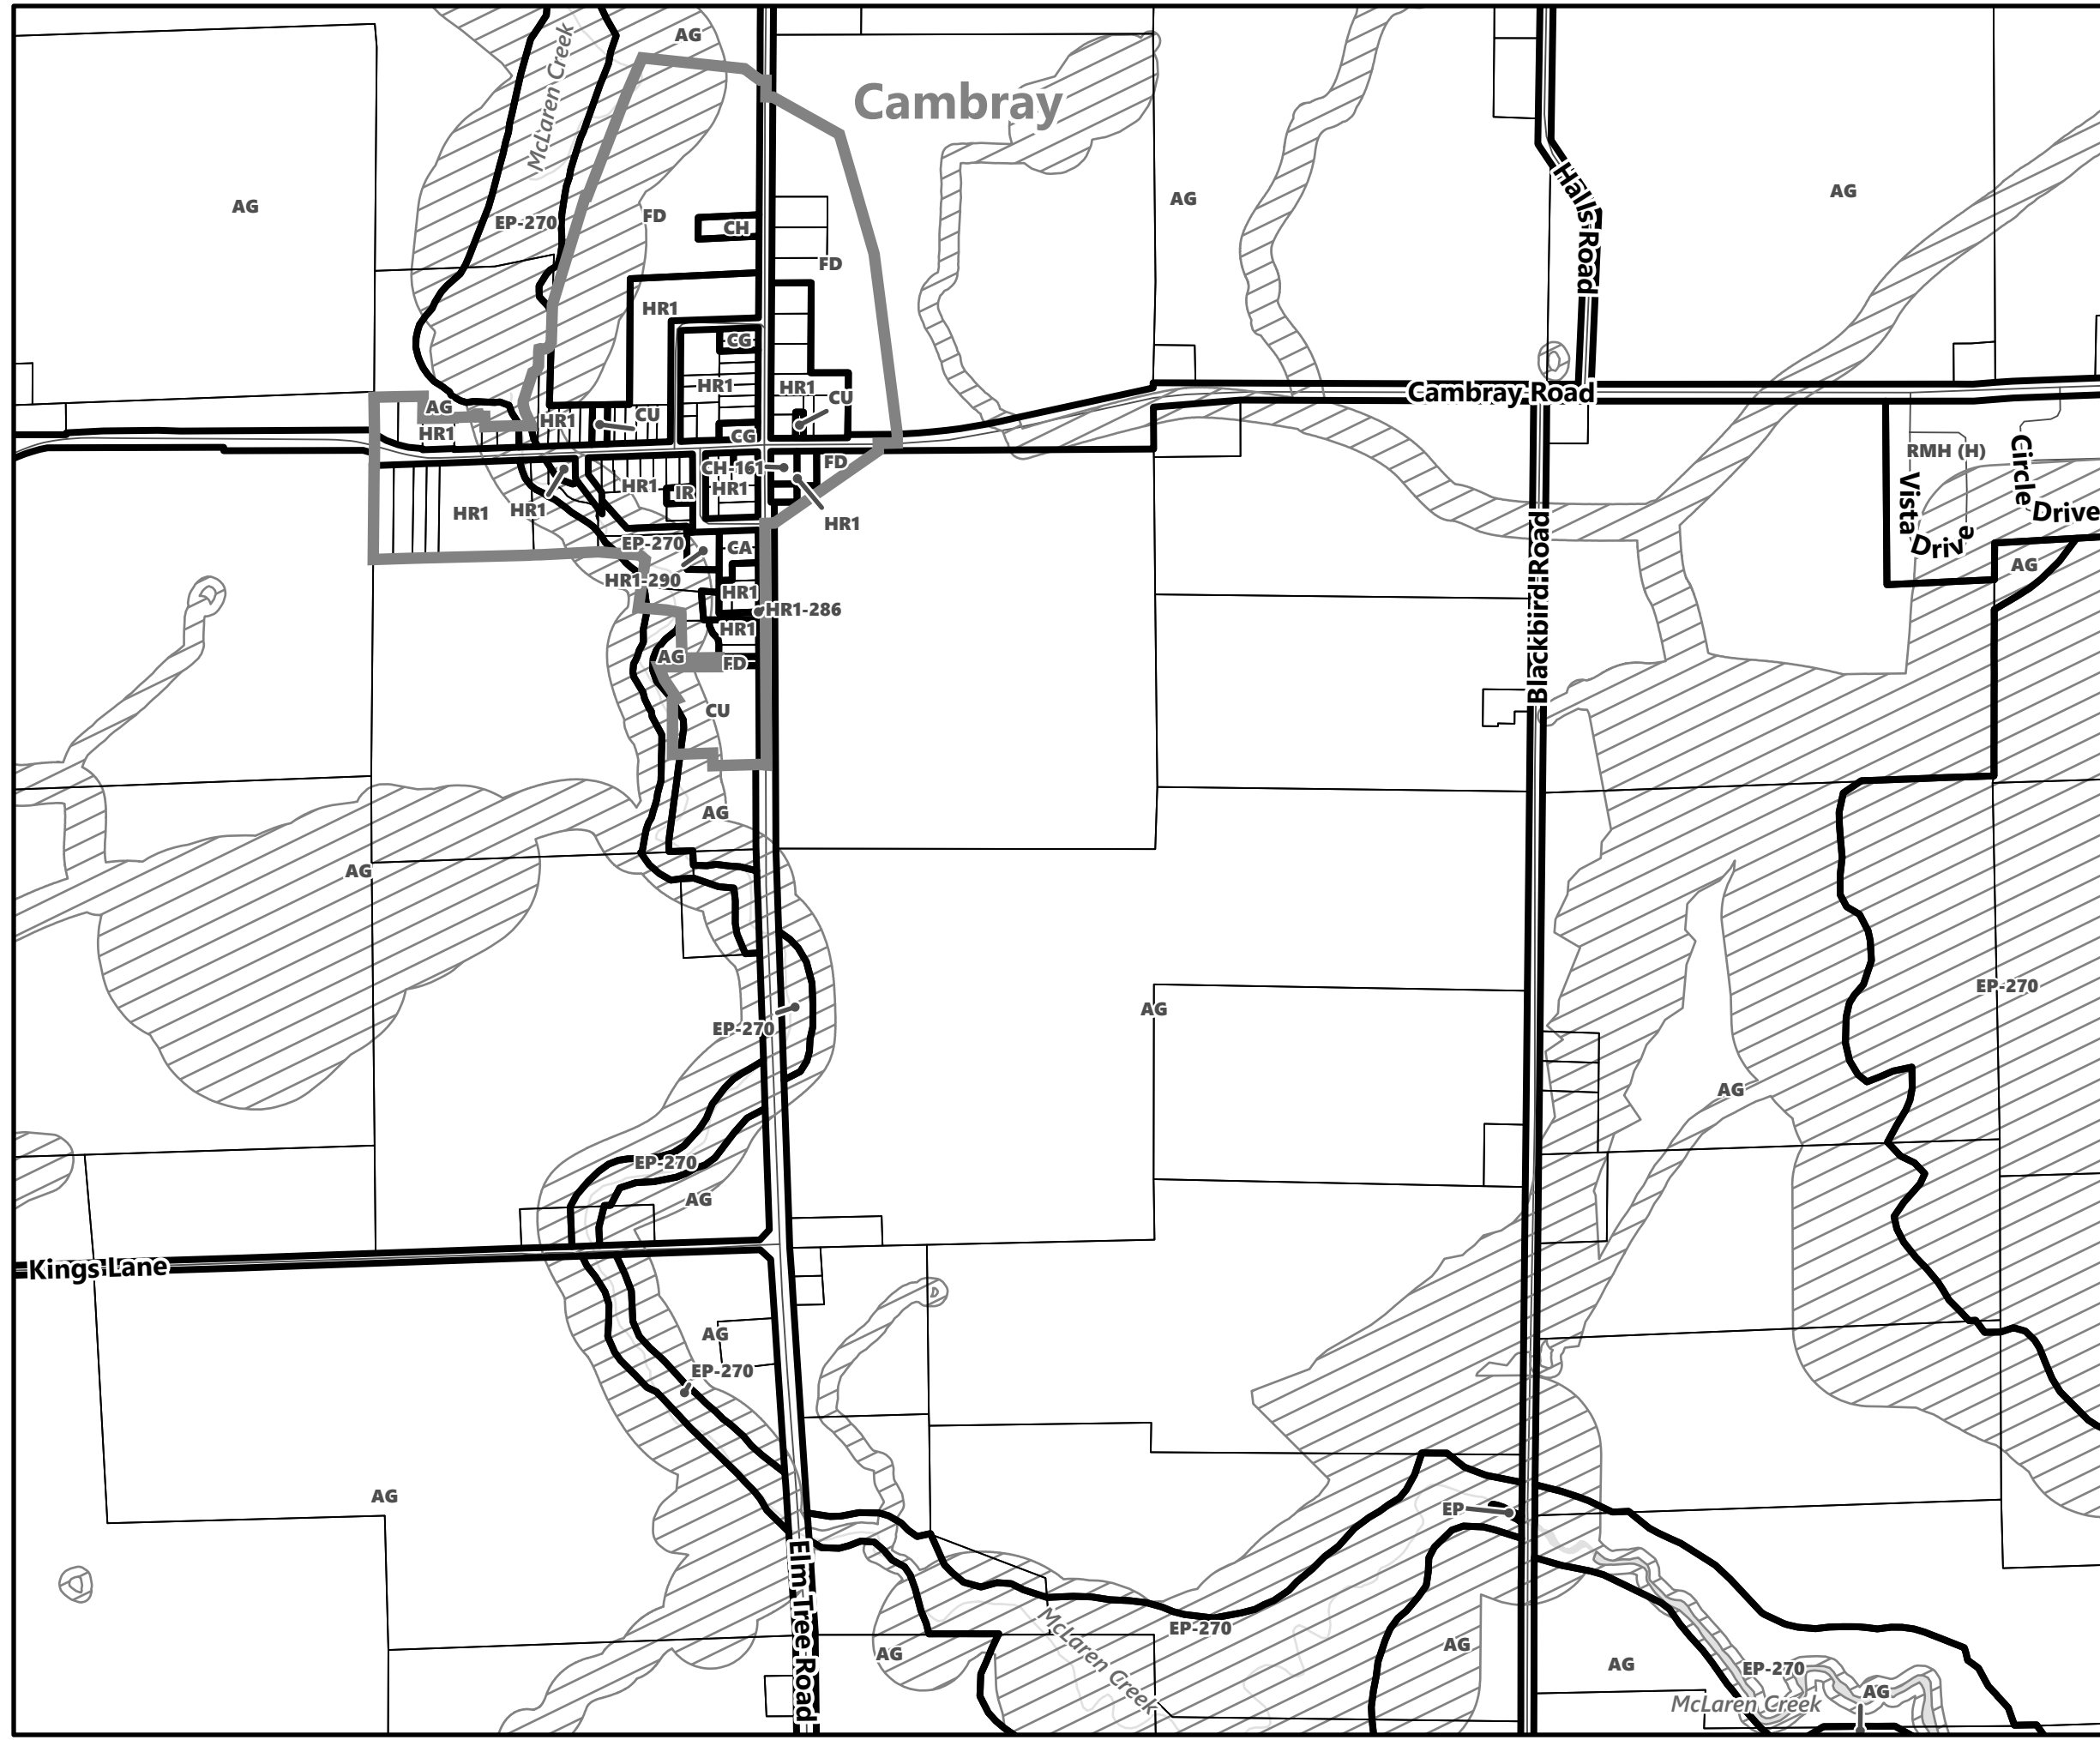

City of Kawartha Lakes Rural Zoning By-law Schedule A-D36

Legend

- City of Kawartha Lakes Boundary
- Zone Boundary
- ▨ Conservation Authority Regulated Area
- ▨ Kawartha Region Conservation Authority