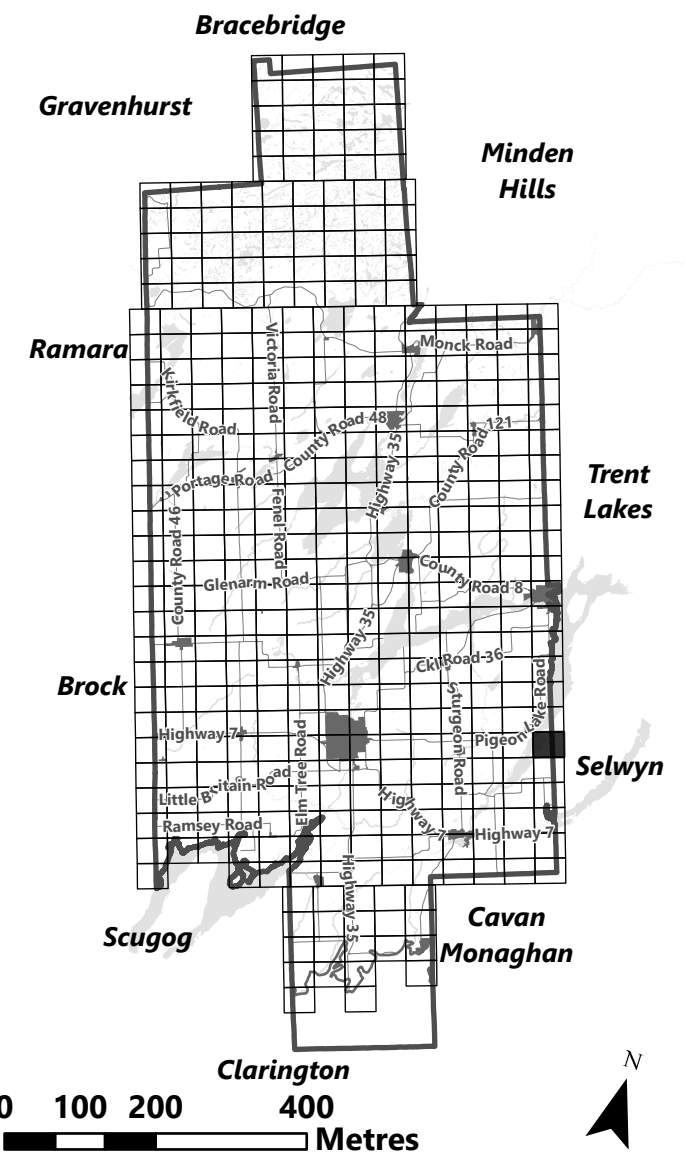

March 2024

Sources:
MNDMNR, City of Kawartha Lakes and Teranet
Projection:
NAD 1983 UTM Zone 17N