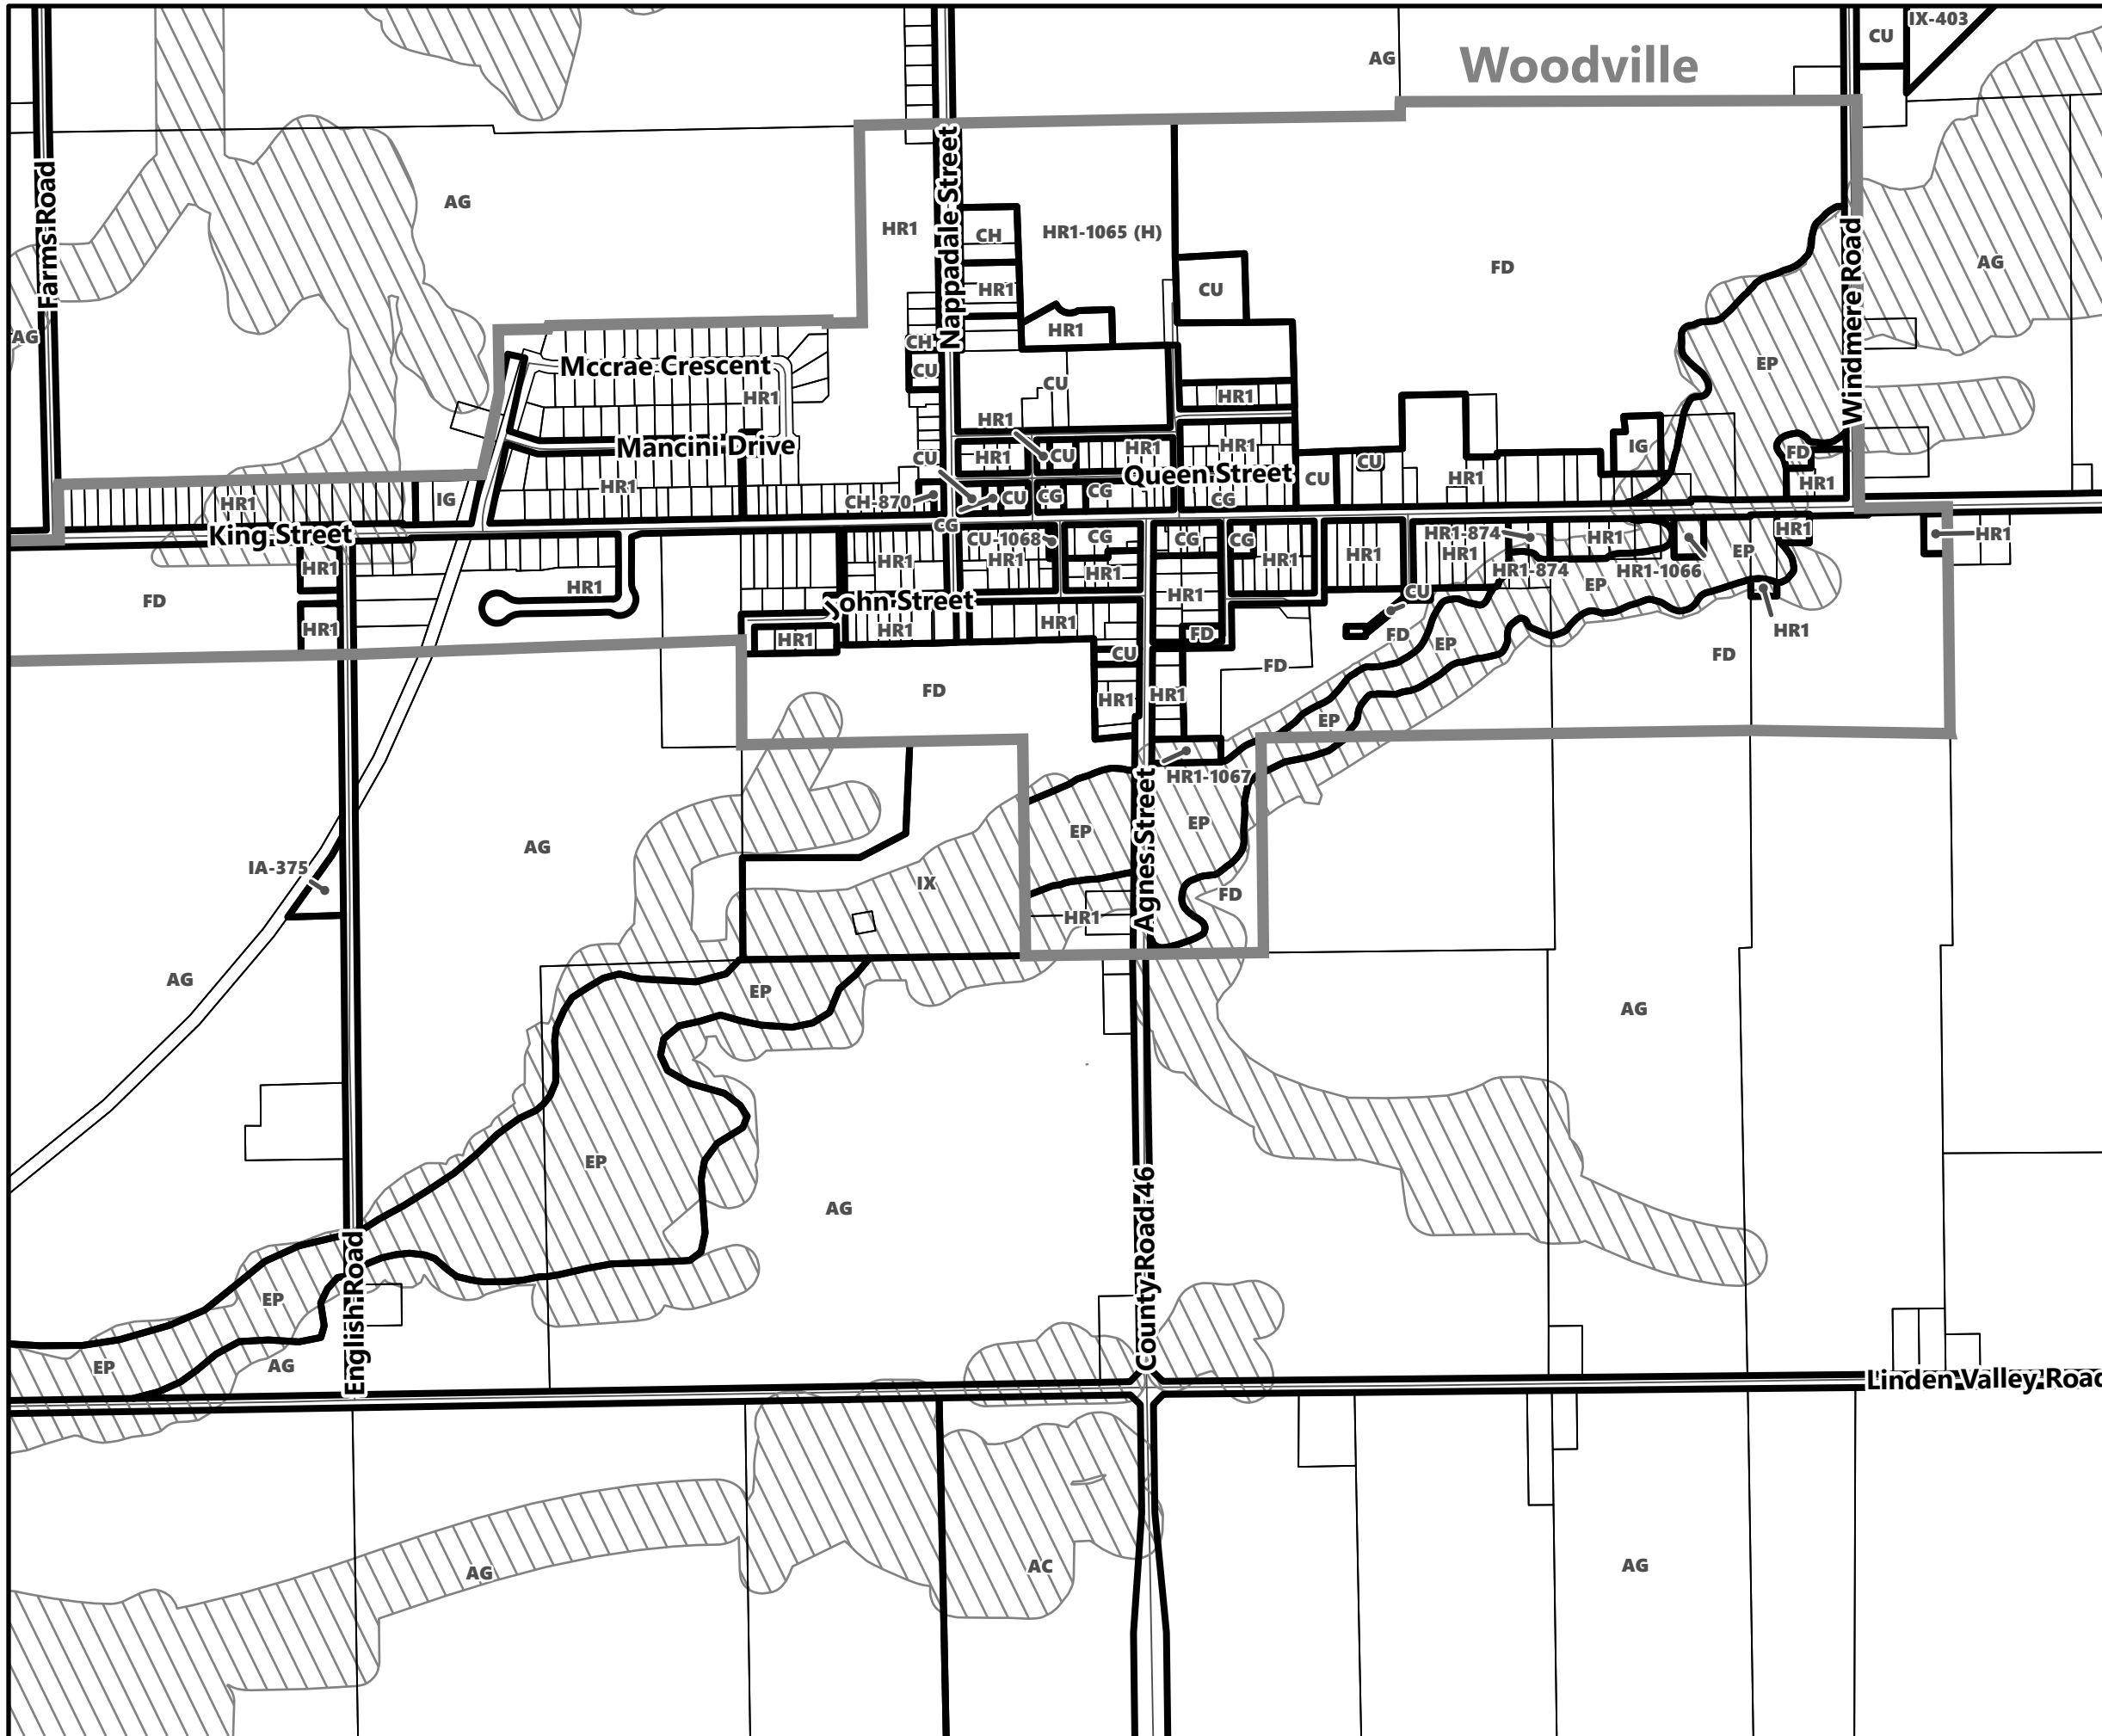

**City of Kawartha Lakes
Rural Zoning By-law
Schedule A-D19**

Legend

-  City of Kawartha Lakes Boundary
-  Zone Boundary
- Conservation Authority Regulated Area
 -  Kawartha Region Conservation Authority
 -  Lake Simcoe Region Conservation Authority