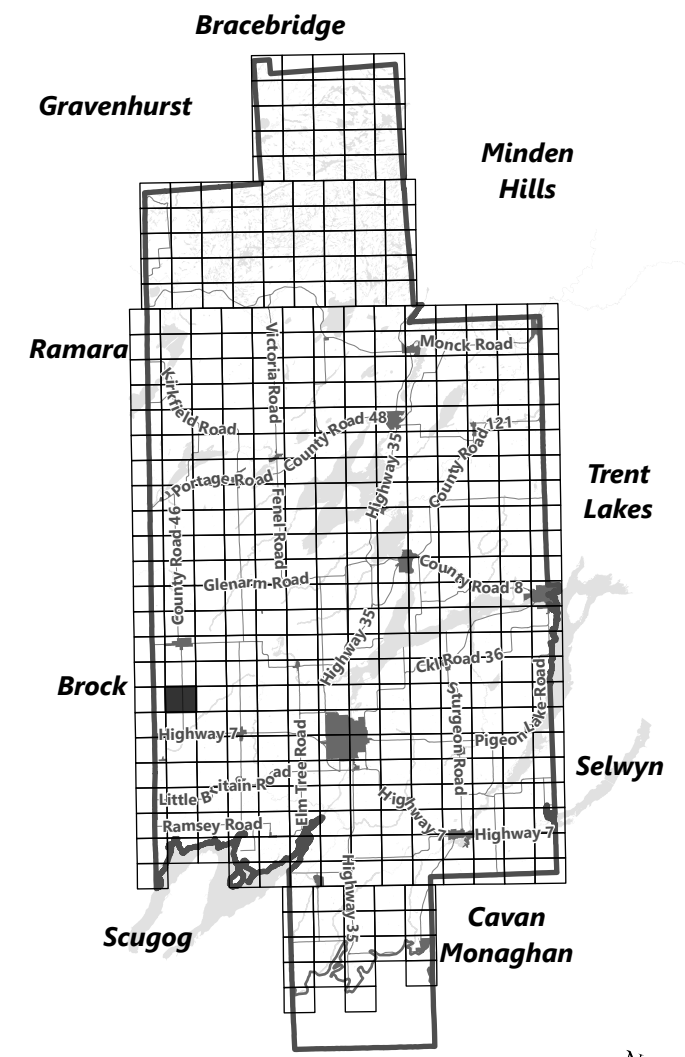

March 2024

Sources:
MNDMNR, City of Kawartha Lakes and Teranet
Projection:
NAD 1983 UTM Zone 17N

City of Kawartha Lakes Rural Zoning By-law Schedule A-D46

Legend

- City of Kawartha Lakes Boundary
- Zone Boundary
- Conservation Authority Regulated Area
 - ▨ Kawartha Region Conservation Authority
 - ▧ Lake Simcoe Region Conservation Authority