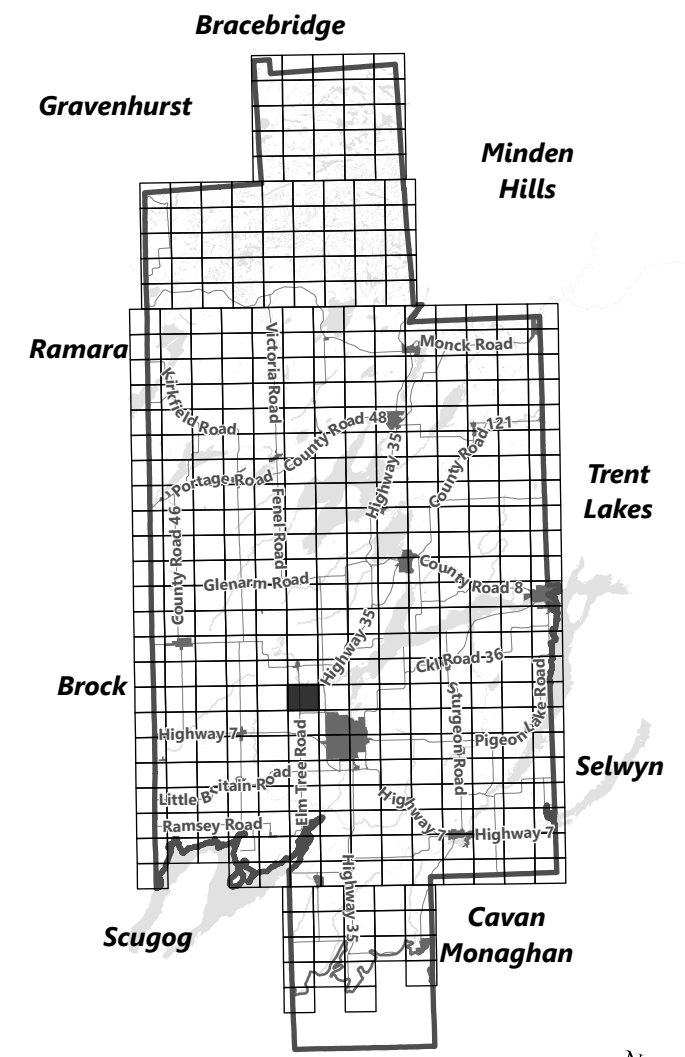

City of Kawartha Lakes Rural Zoning By-law Schedule A-D50

Legend

- City of Kawartha Lakes Boundary
- Zone Boundary
- ▨ Conservation Authority Regulated Area
- ▨ Kawartha Region Conservation Authority

March 2024

Sources:
MNDMNR, City of Kawartha Lakes and Teranet
Projection:
NAD 1983 UTM Zone 17N