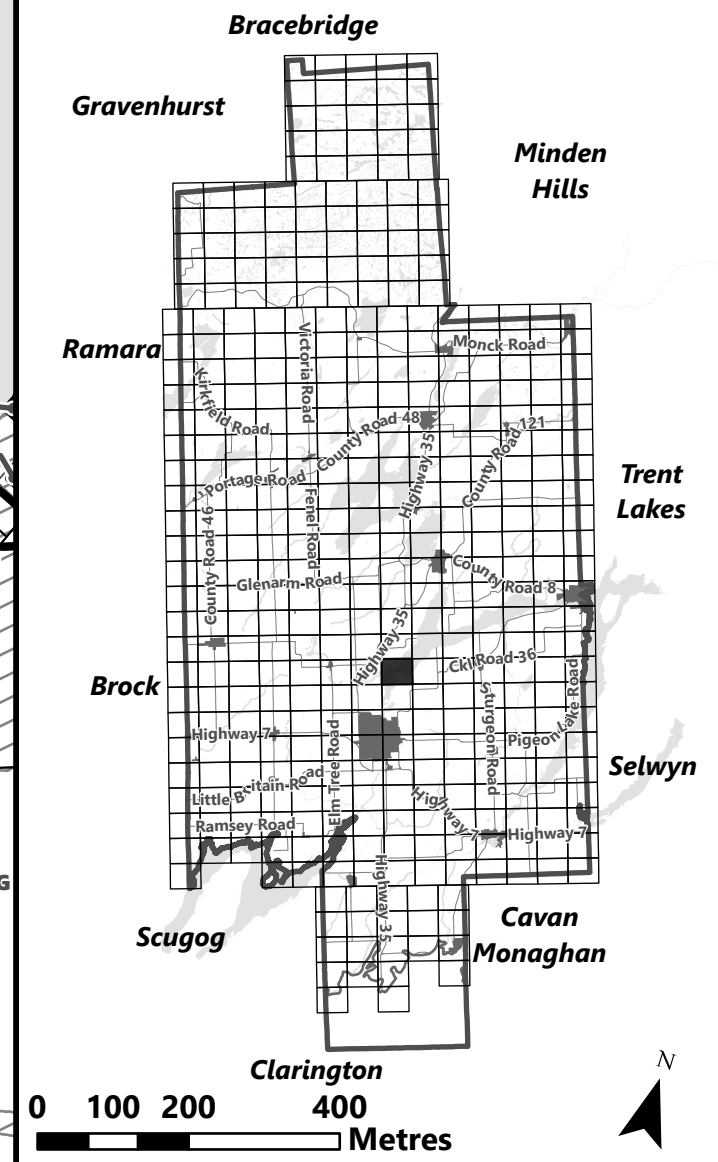

March 2024

Sources:
MNDMNR, City of Kawartha Lakes and Teranet
Projection:
NAD 1983 UTM Zone 17N