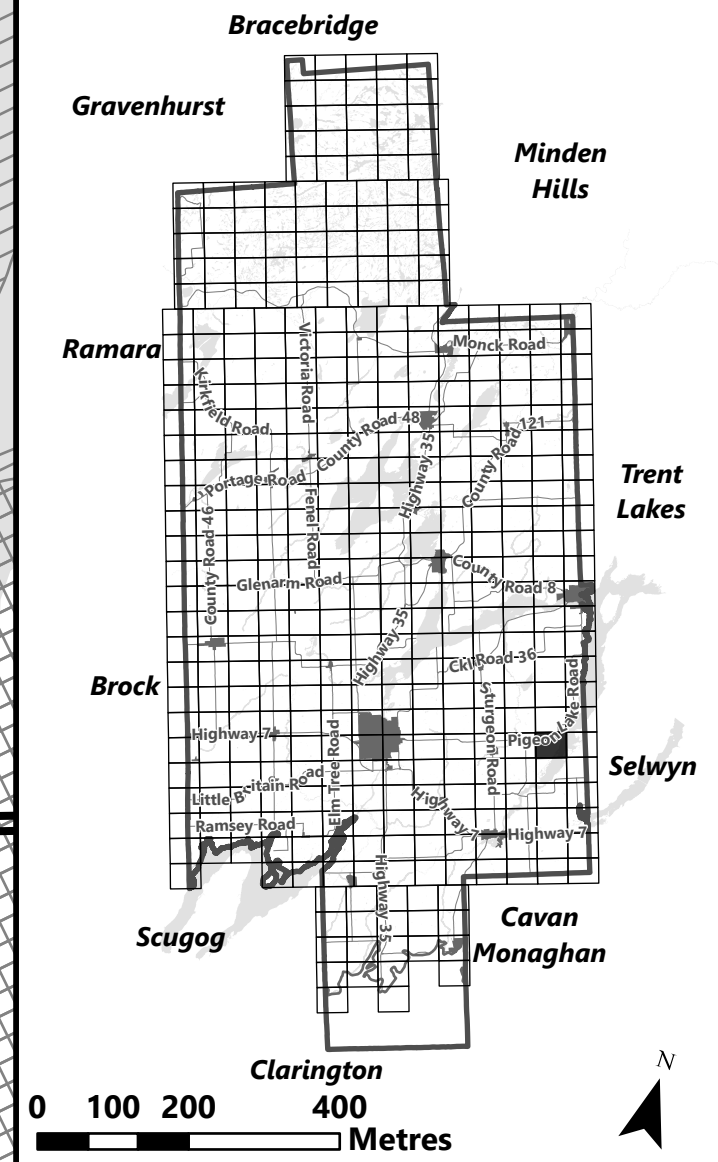

**City of Kawartha Lakes
Rural Zoning By-law
Schedule A-D85**

Legend

- City of Kawartha Lakes Boundary
- Zone Boundary
- Conservation Authority Regulated Area
  - ▨ Kawartha Region Conservation Authority
  - ▩ Otonabee Region Conservation Authority