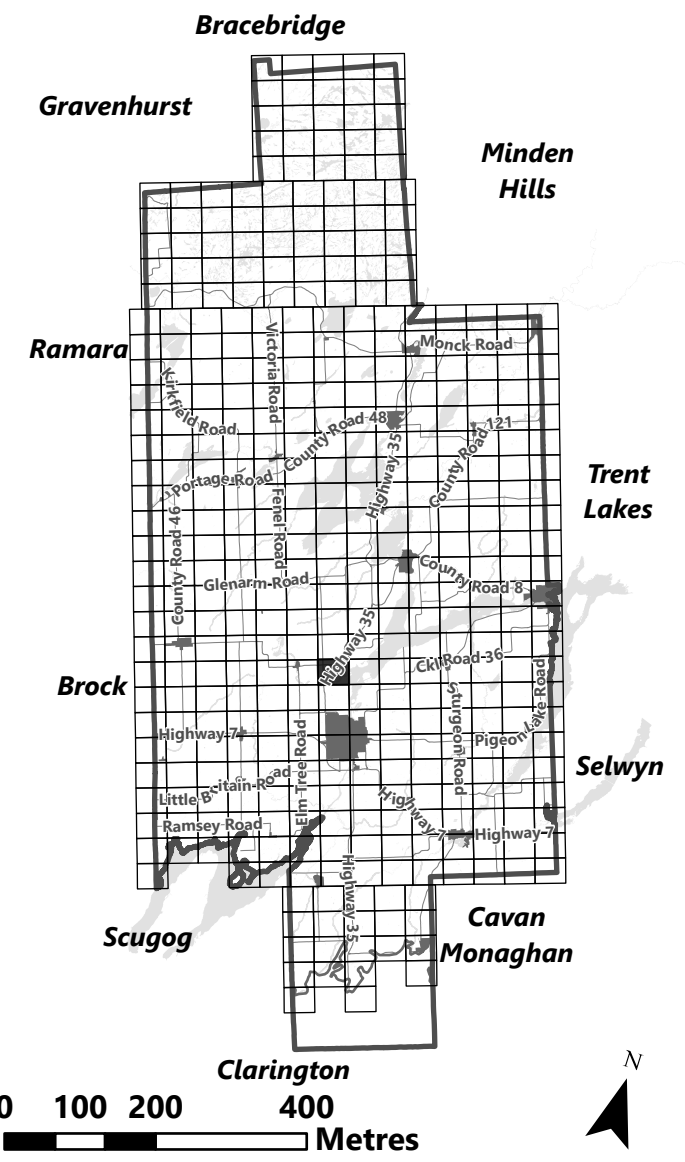

Legend

- City of Kawartha Lakes Boundary
- Zone Boundary
- ▨ Conservation Authority Regulated Area
- ▨ Kawartha Region Conservation Authority

City of Kawartha Lakes Rural Zoning By-law Schedule A-D37

- Legend**
- City of Kawartha Lakes Boundary
 - Zone Boundary
 - ▨ Conservation Authority Regulated Area
 - ▨ Kawartha Region Conservation Authority