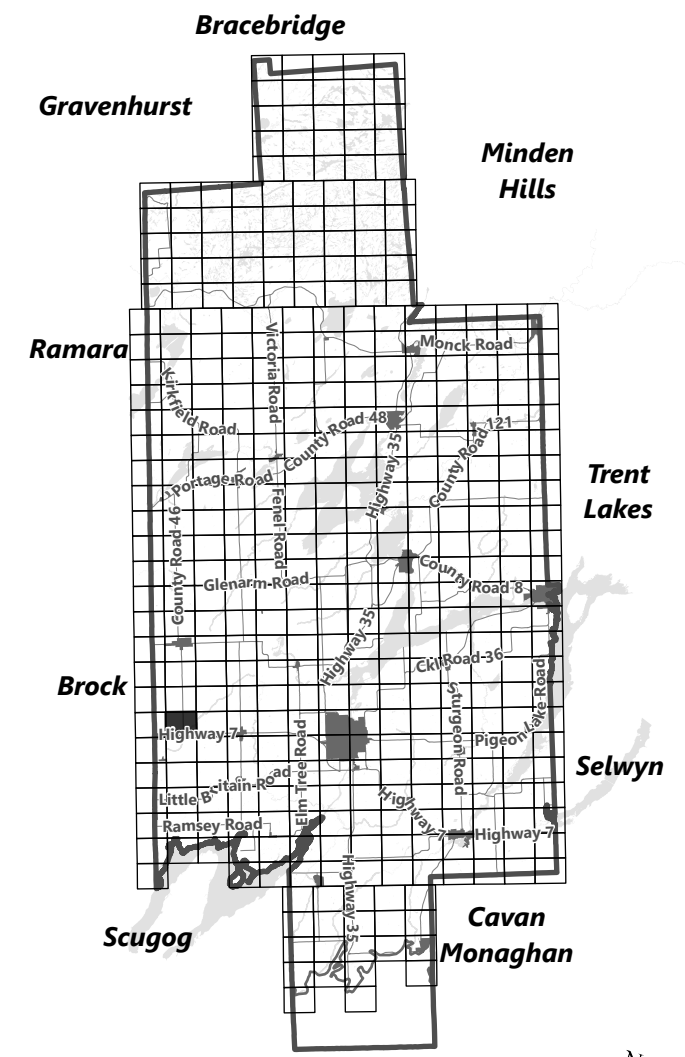

City of Kawartha Lakes Rural Zoning By-law Schedule A-D60

1. **Legend**
2. City of Kawartha Lakes Boundary
   - Zone Boundary
   - Conservation Authority Regulated Area
     - ▨ Kawartha Region Conservation Authority
     - ▩ Lake Simcoe Region Conservation Authority

March 2024

Sources:
MNDMNR, City of Kawartha Lakes and Teranet
Projection:
NAD 1983 UTM Zone 17N