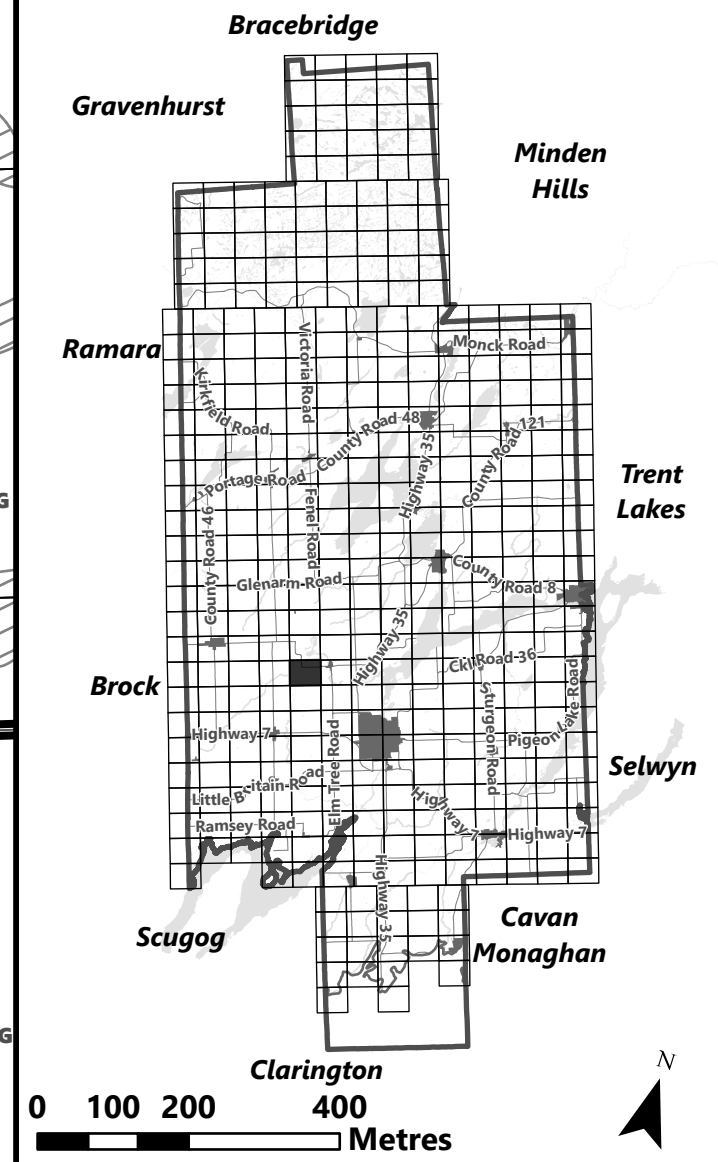

City of Kawartha Lakes Rural Zoning By-law Schedule A-D35

Legend

- City of Kawartha Lakes Boundary
- Zone Boundary
- ▨ Conservation Authority Regulated Area
- ▨ Kawartha Region Conservation Authority