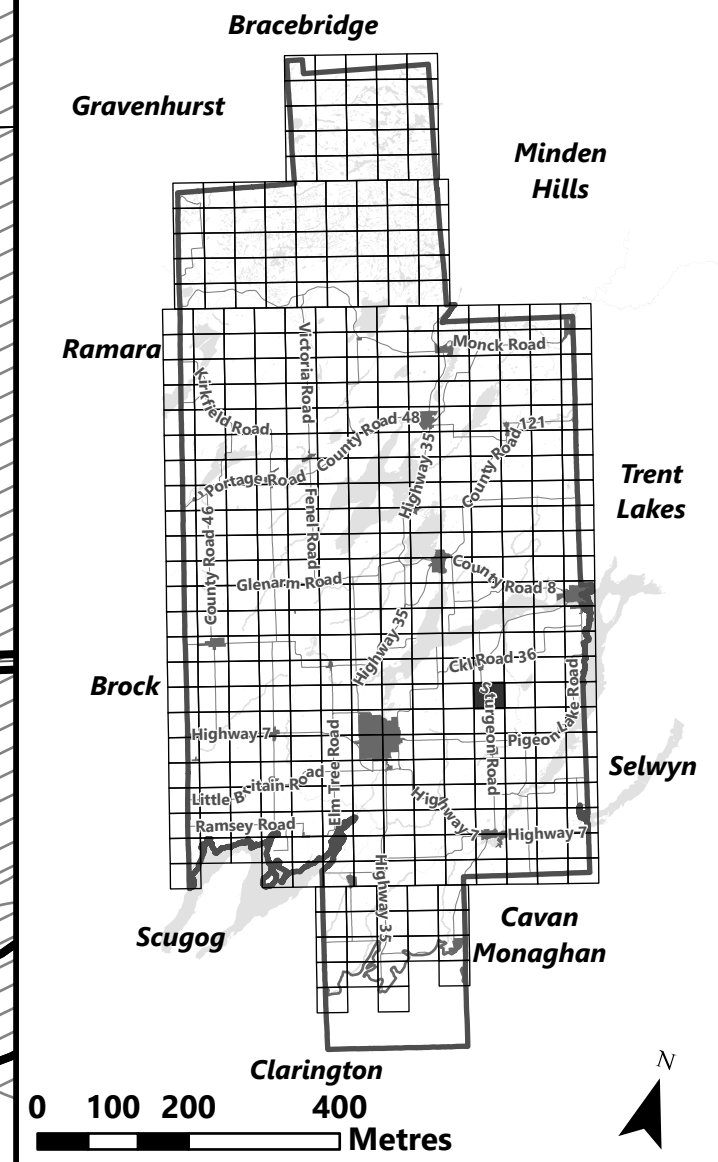

**City of Kawartha Lakes
Rural Zoning By-law
Schedule A-D55**

Legend

- City of Kawartha Lakes Boundary
- Zone Boundary
- **Conservation Authority Regulated Area**
- Kawartha Region Conservation Authority