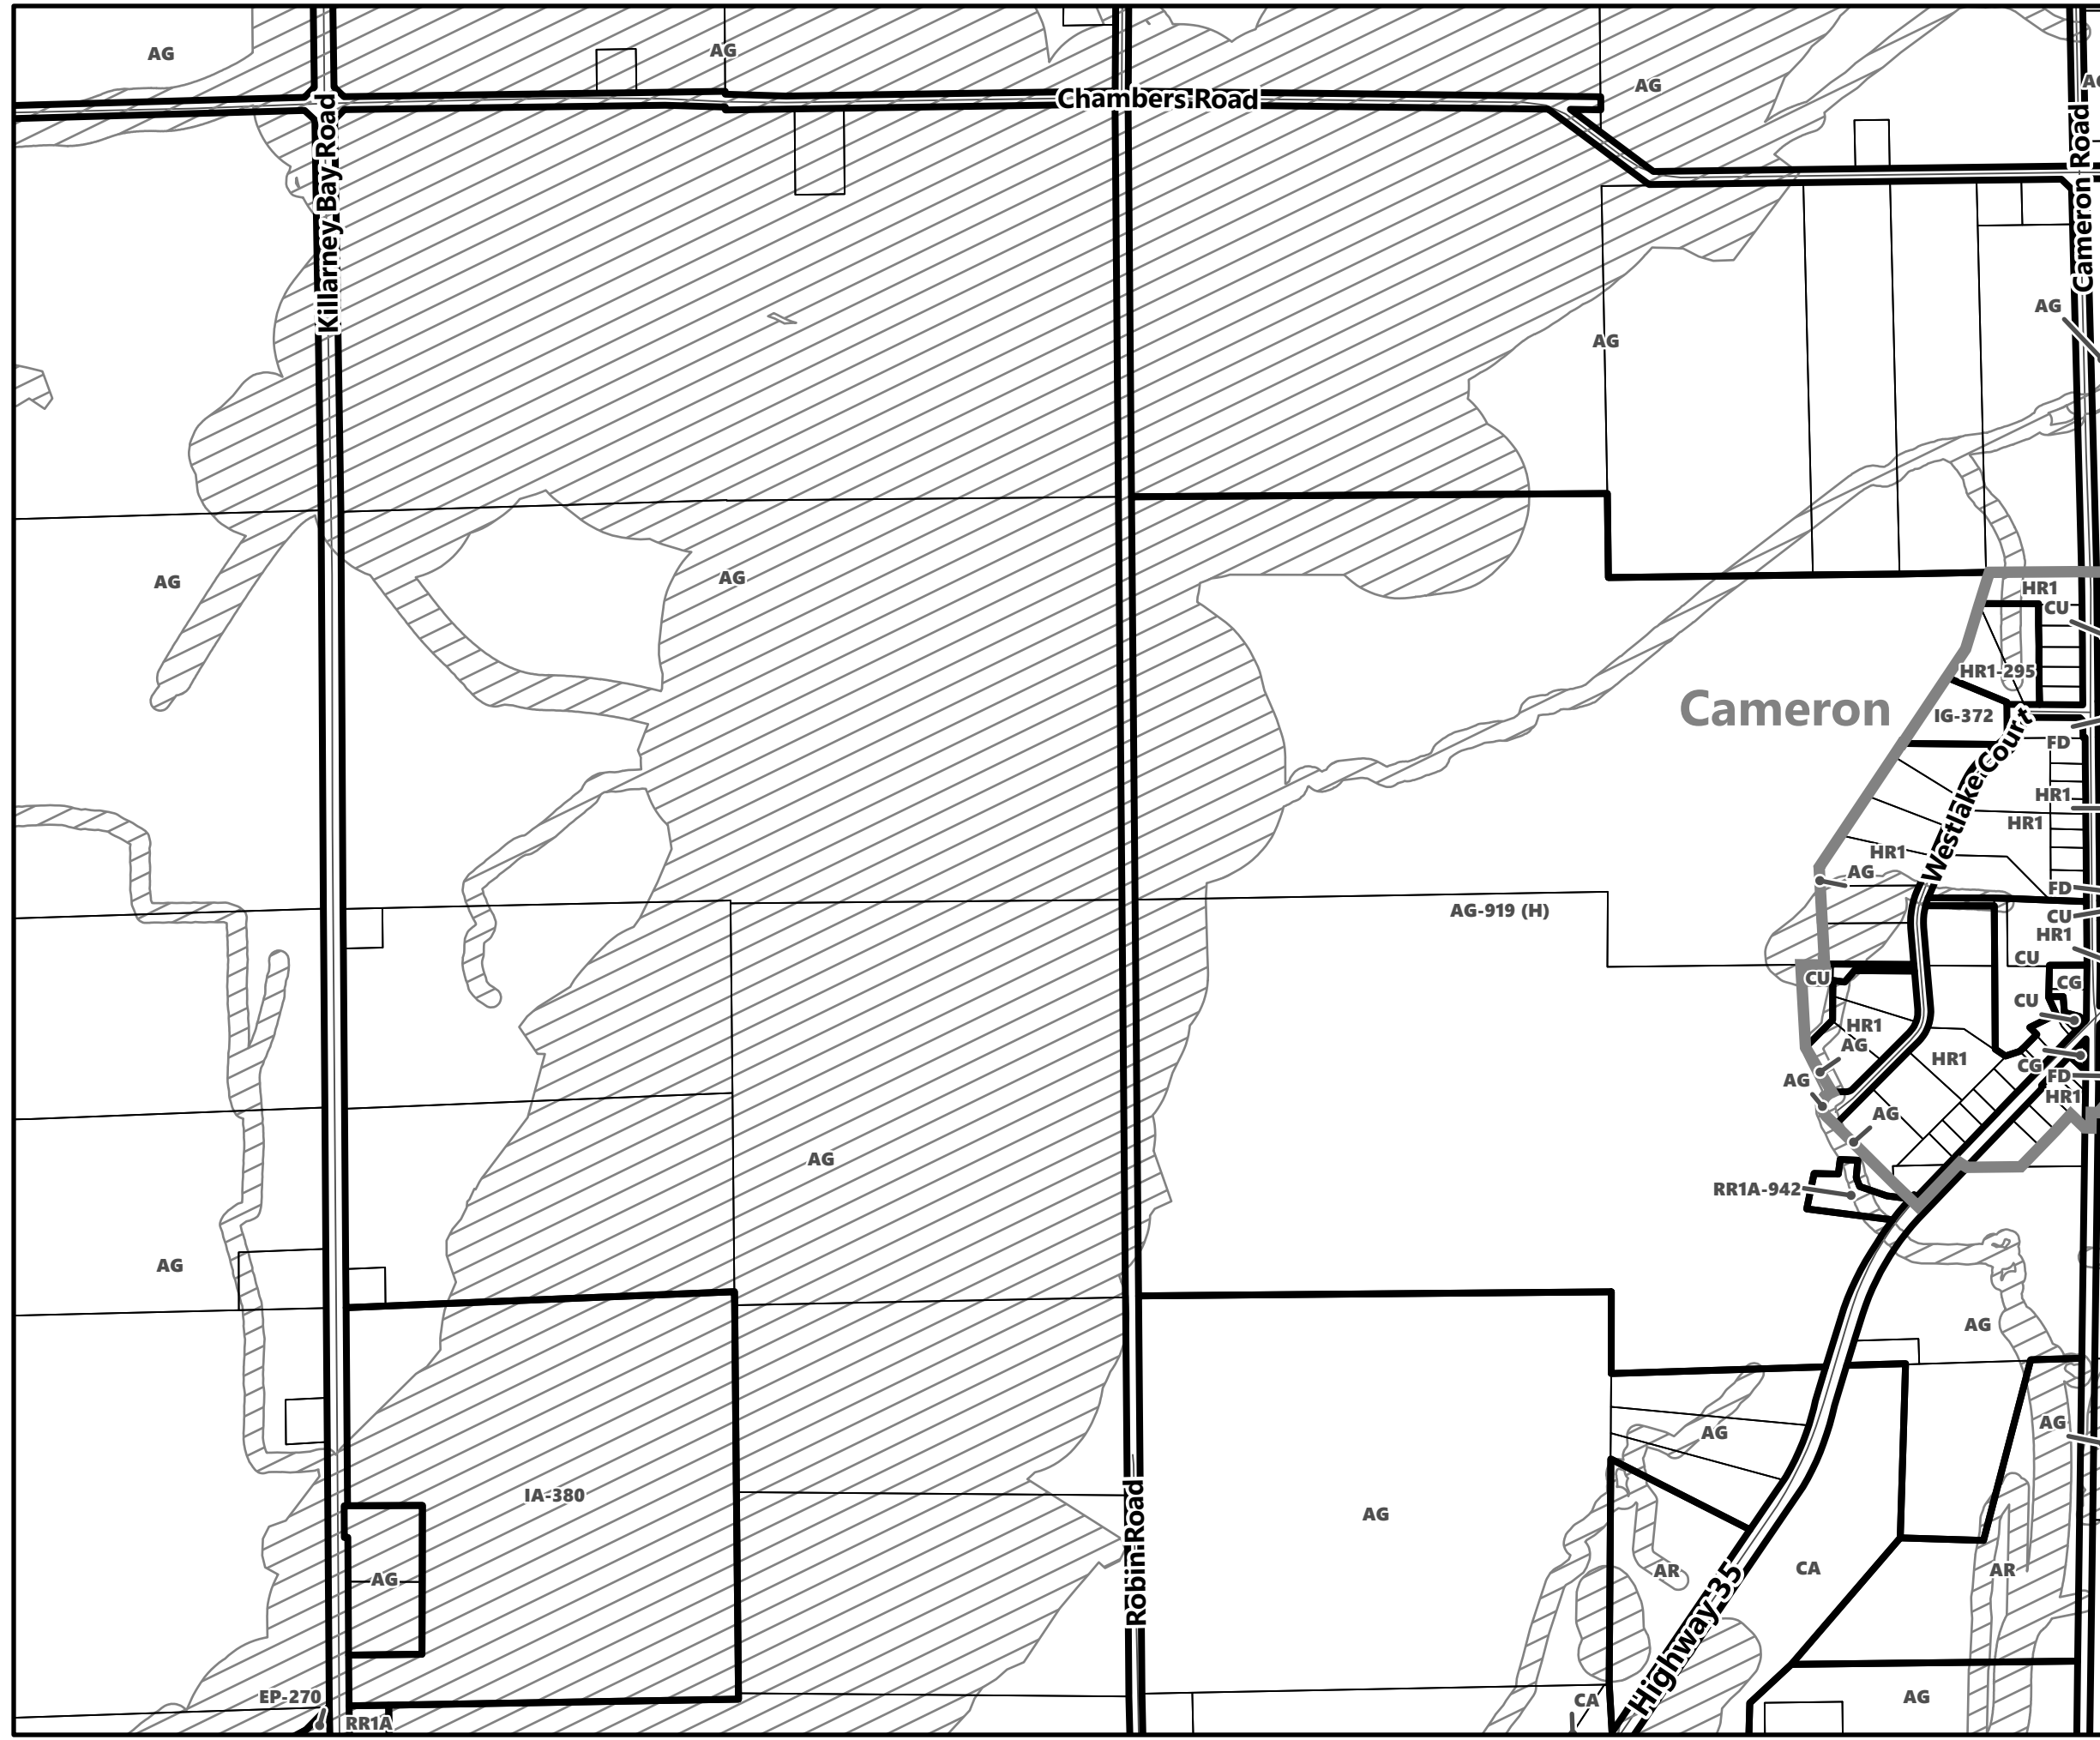

City of Kawartha Lakes Rural Zoning By-law Schedule A-D23

1. **Legend**
2. City of Kawartha Lakes Boundary
   - Zone Boundary
   - ▨ Conservation Authority Regulated Area
   - ▨ Kawartha Region Conservation Authority