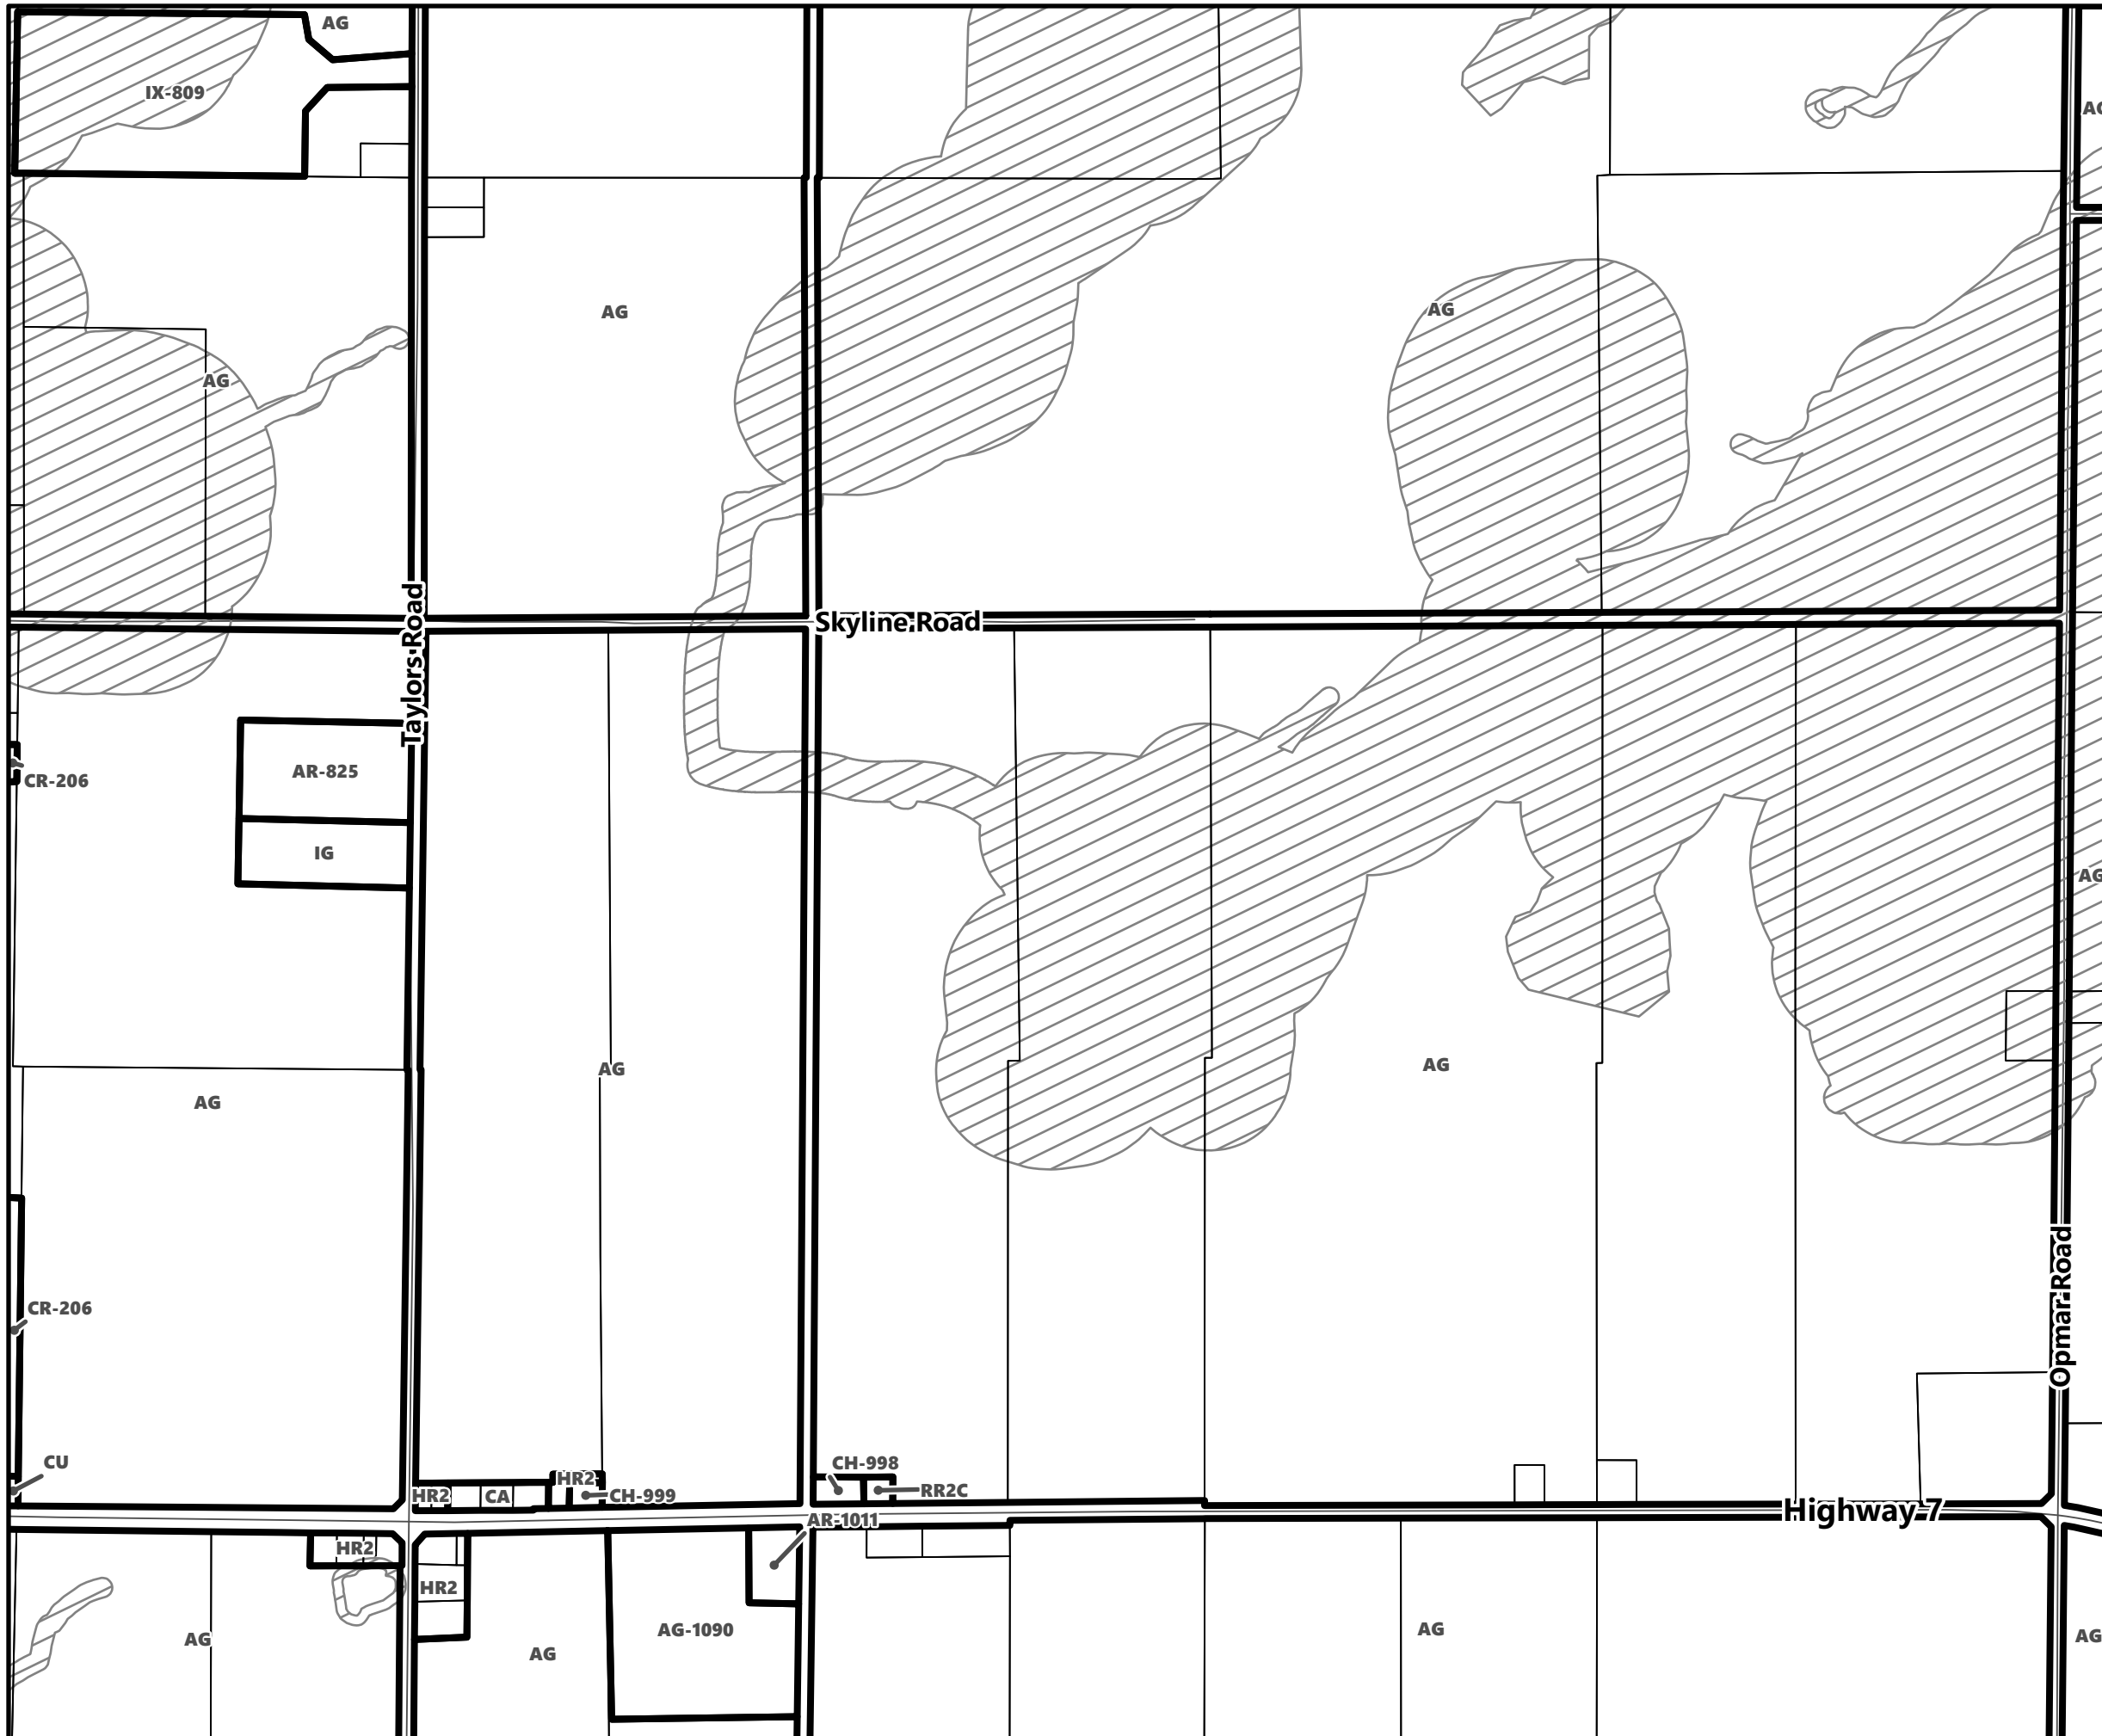

City of Kawartha Lakes Rural Zoning By-law Schedule A-D63

1. **Legend**
2. City of Kawartha Lakes Boundary
   - Zone Boundary
   - ▨ Conservation Authority Regulated Area
   - ▨ Kawartha Region Conservation Authority

March 2024

Sources:
MNDMNR, City of Kawartha Lakes and Teranet
Projection:
NAD 1983 UTM Zone 17N