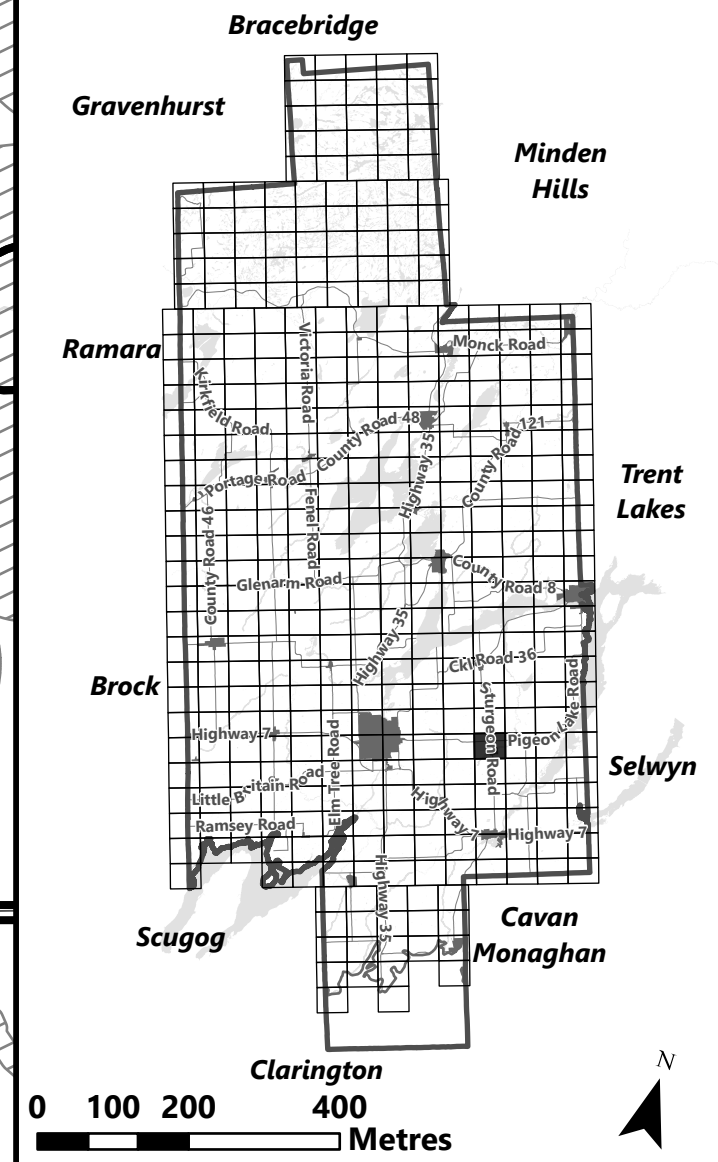

City of Kawartha Lakes Rural Zoning By-law Schedule A-D83

Legend

- City of Kawartha Lakes Boundary
- Zone Boundary
- ▨ Conservation Authority Regulated Area
- ▨ Kawartha Region Conservation Authority

March 2024

Sources:
MNDMNR, City of Kawartha Lakes and Teranet
Projection:
NAD 1983 UTM Zone 17N