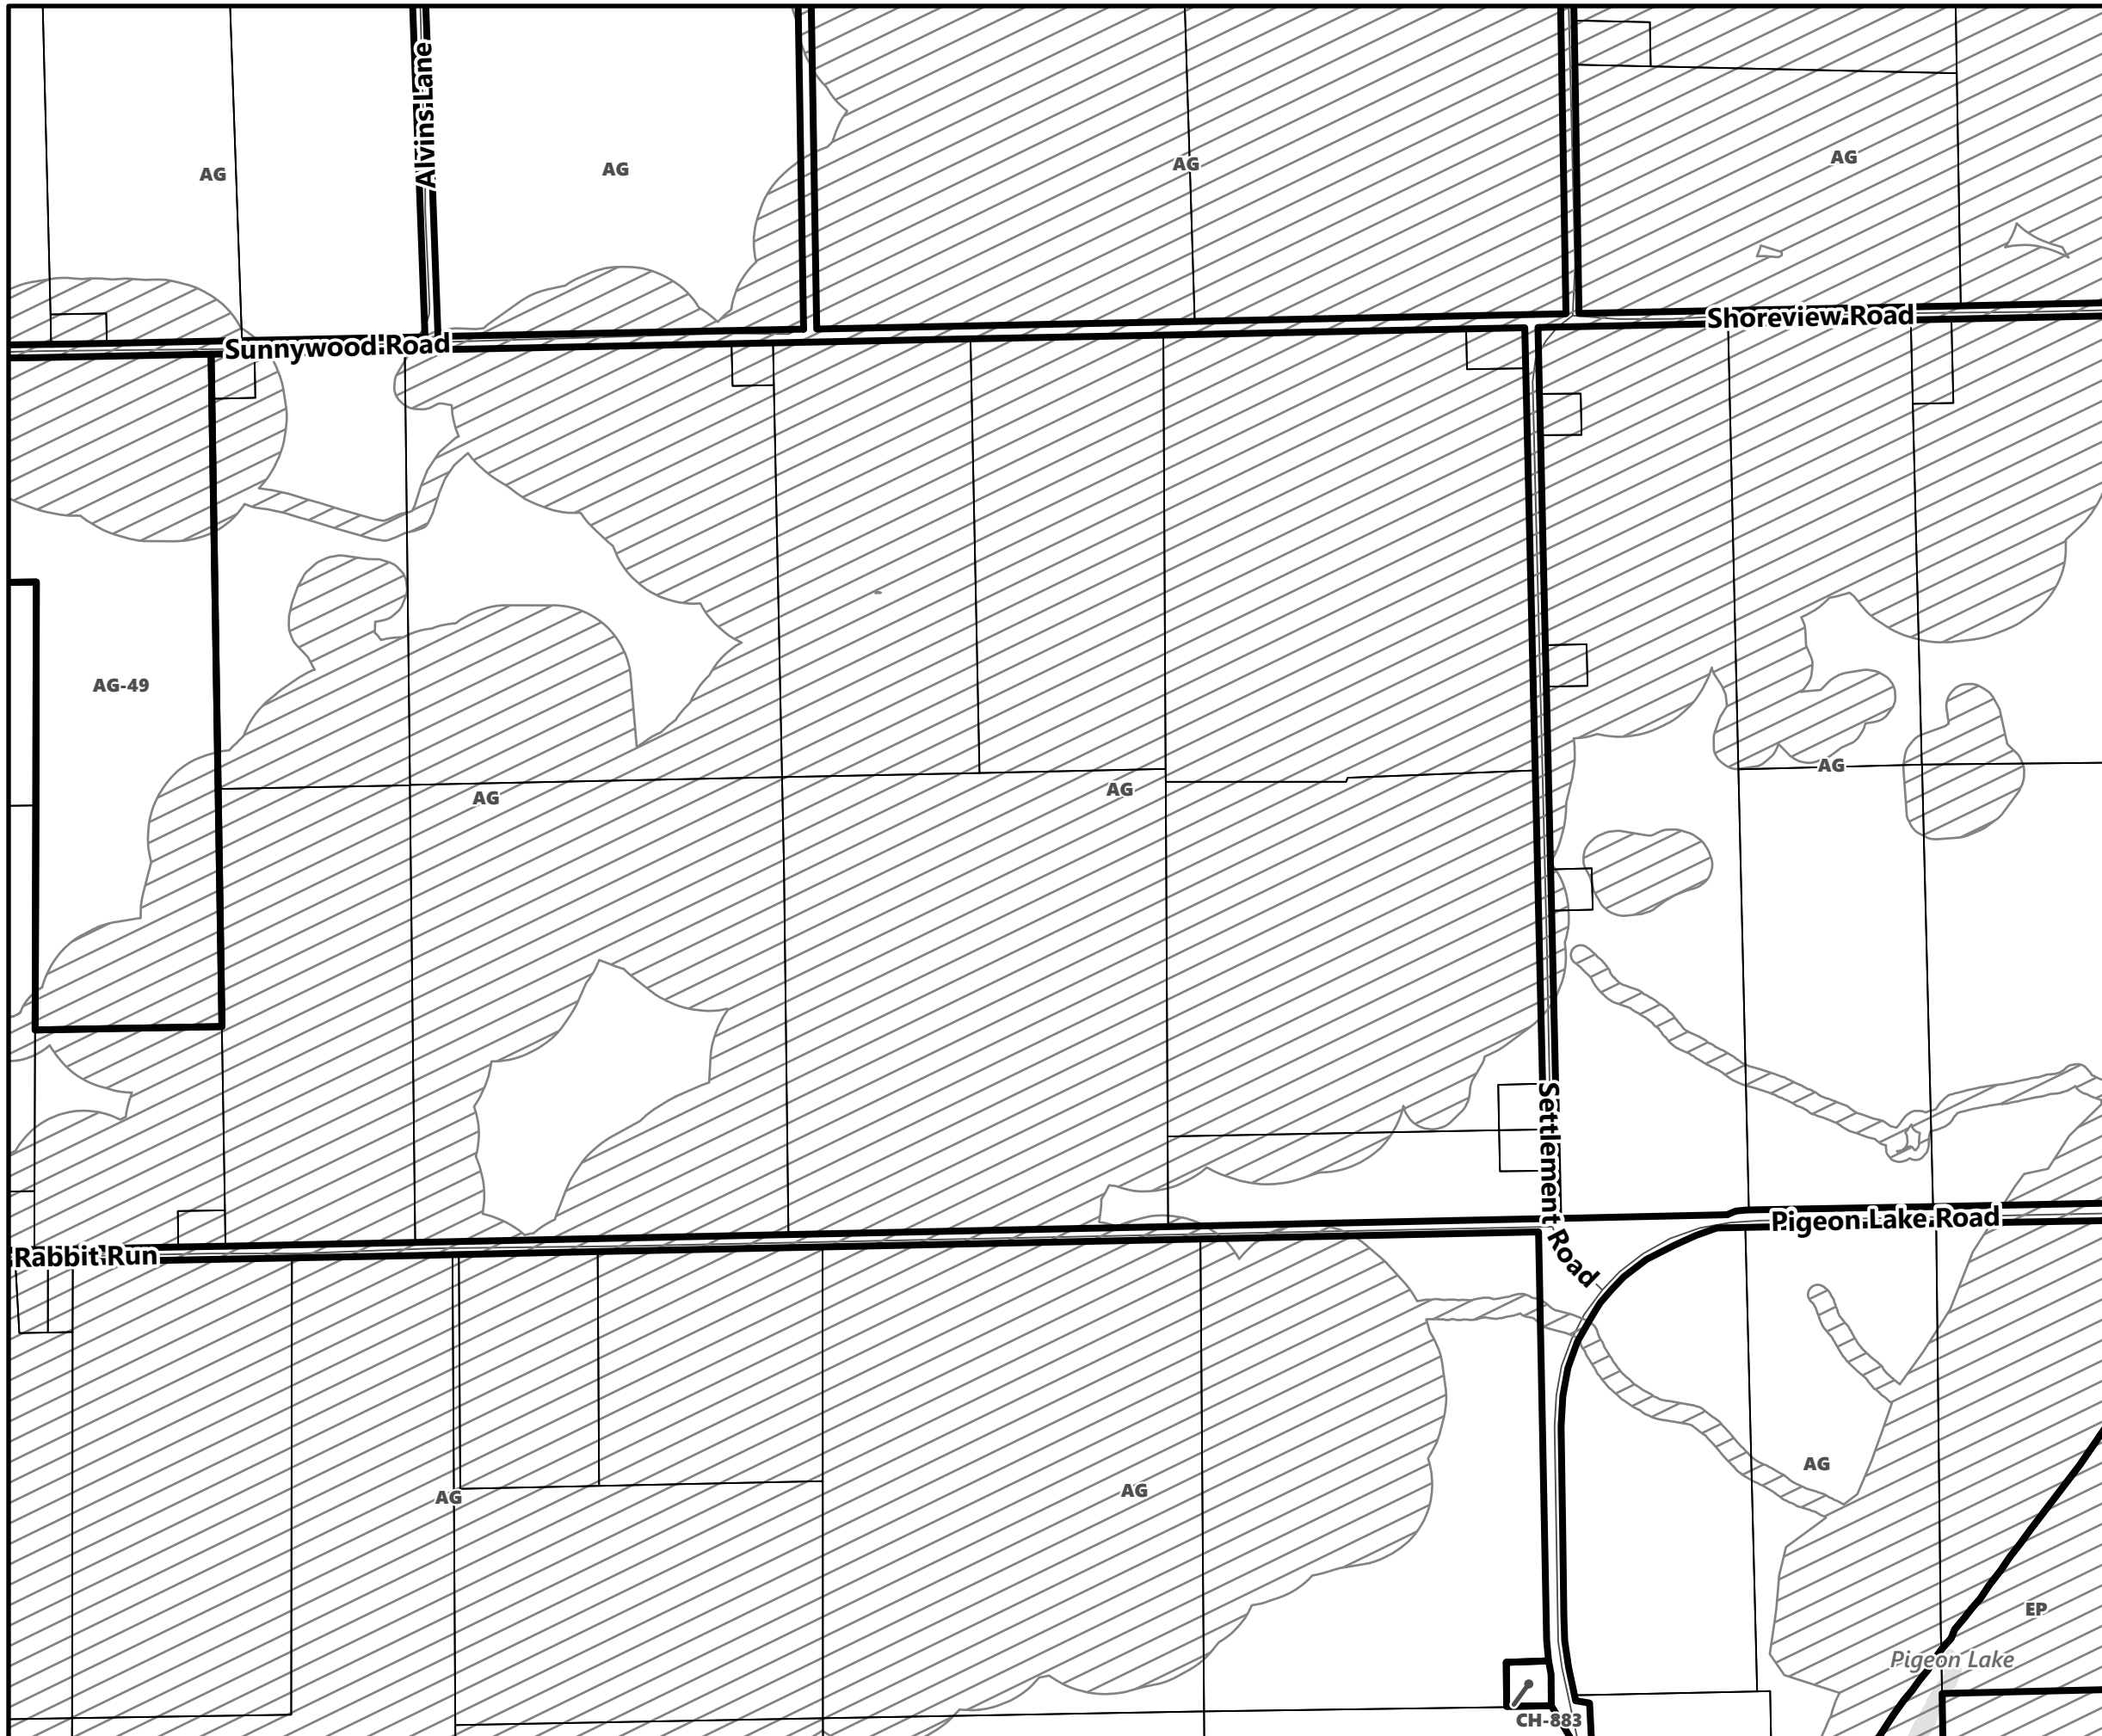

**City of Kawartha Lakes
Rural Zoning By-law
Schedule A-D71**

Legend

- City of Kawartha Lakes Boundary
- Zone Boundary
- **Conservation Authority Regulated Area**
- Kawartha Region Conservation Authority

March 2024

Sources:
MNDMNR, City of Kawartha Lakes and Teranet
Projection:
NAD 1983 UTM Zone 17N