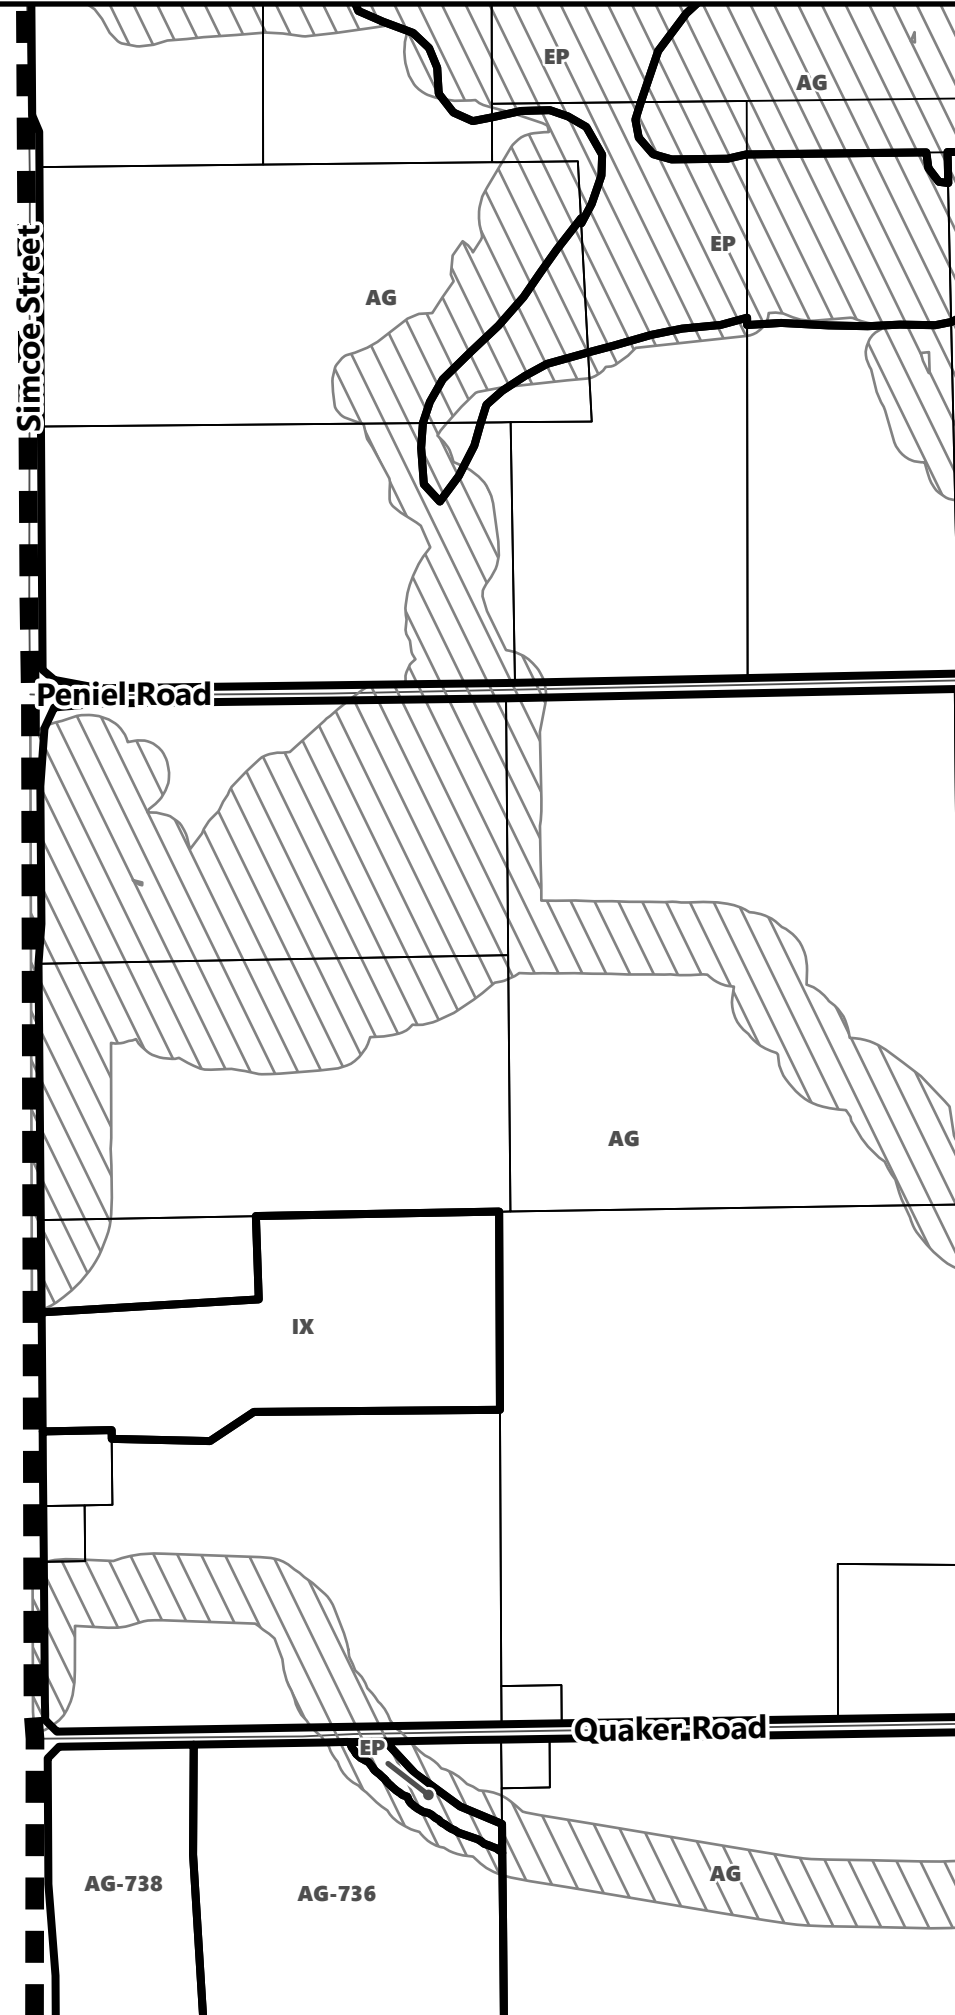

City of Kawartha Lakes Rural Zoning By-law Schedule A-D45

Legend

- City of Kawartha Lakes Boundary
- Zone Boundary
- Conservation Authority Regulated Area
- Lake Simcoe Region Conservation Authority

March 2024

Sources:
MNDMNR, City of Kawartha Lakes and Teranet
Projection:
NAD 1983 UTM Zone 17N