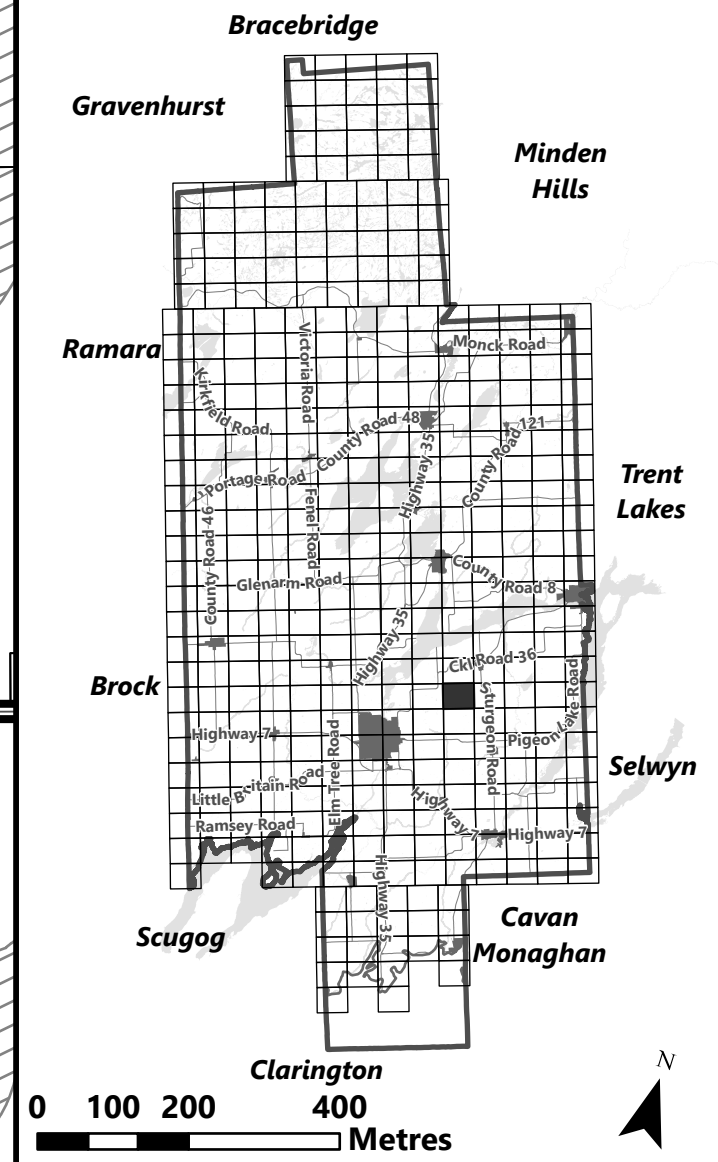

March 2024

Sources:
MNDMNR, City of Kawartha Lakes and Teranet
Projection:
NAD 1983 UTM Zone 17N

City of Kawartha Lakes Rural Zoning By-law Schedule A-D54

Legend

- City of Kawartha Lakes Boundary
- Zone Boundary
- Conservation Authority Regulated Area
- Kawartha Region Conservation Authority