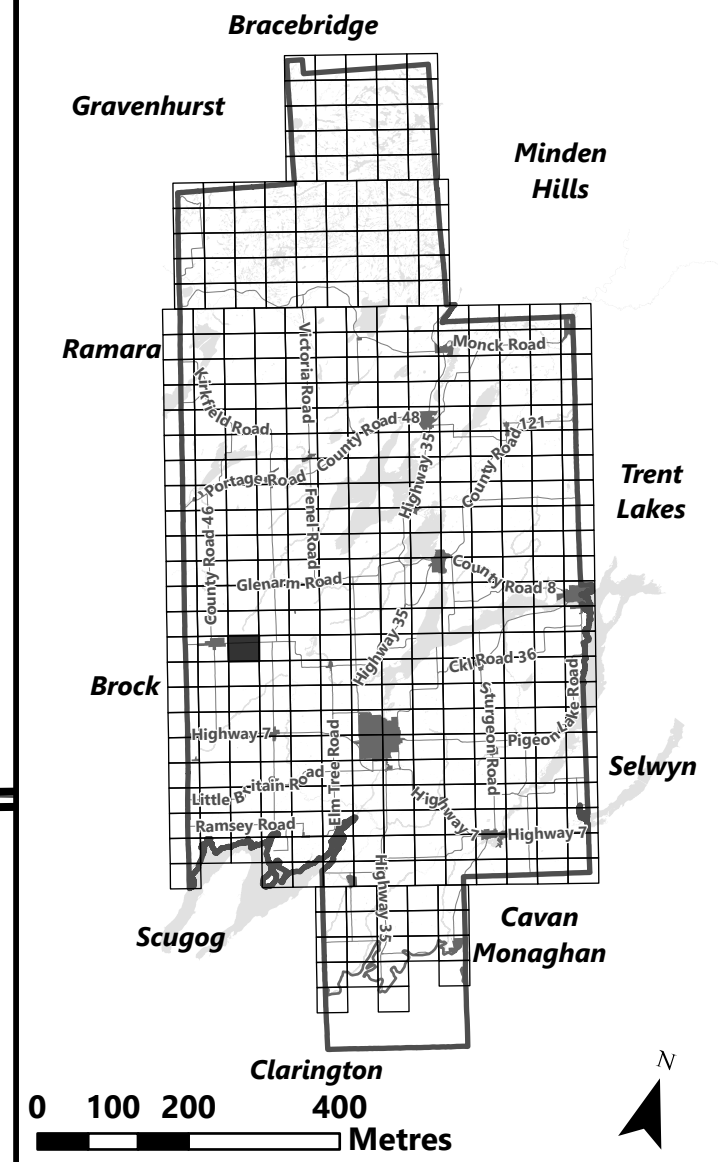

**City of Kawartha Lakes
Rural Zoning By-law
Schedule A-D19**

Legend

- City of Kawartha Lakes Boundary
- Zone Boundary
- Conservation Authority Regulated Area
  - Kawartha Region Conservation Authority
  - Lake Simcoe Region Conservation Authority

March 2024

Sources:
MNDMNR, City of Kawartha Lakes and Teranet
Projection:
NAD 1983 UTM Zone 17N