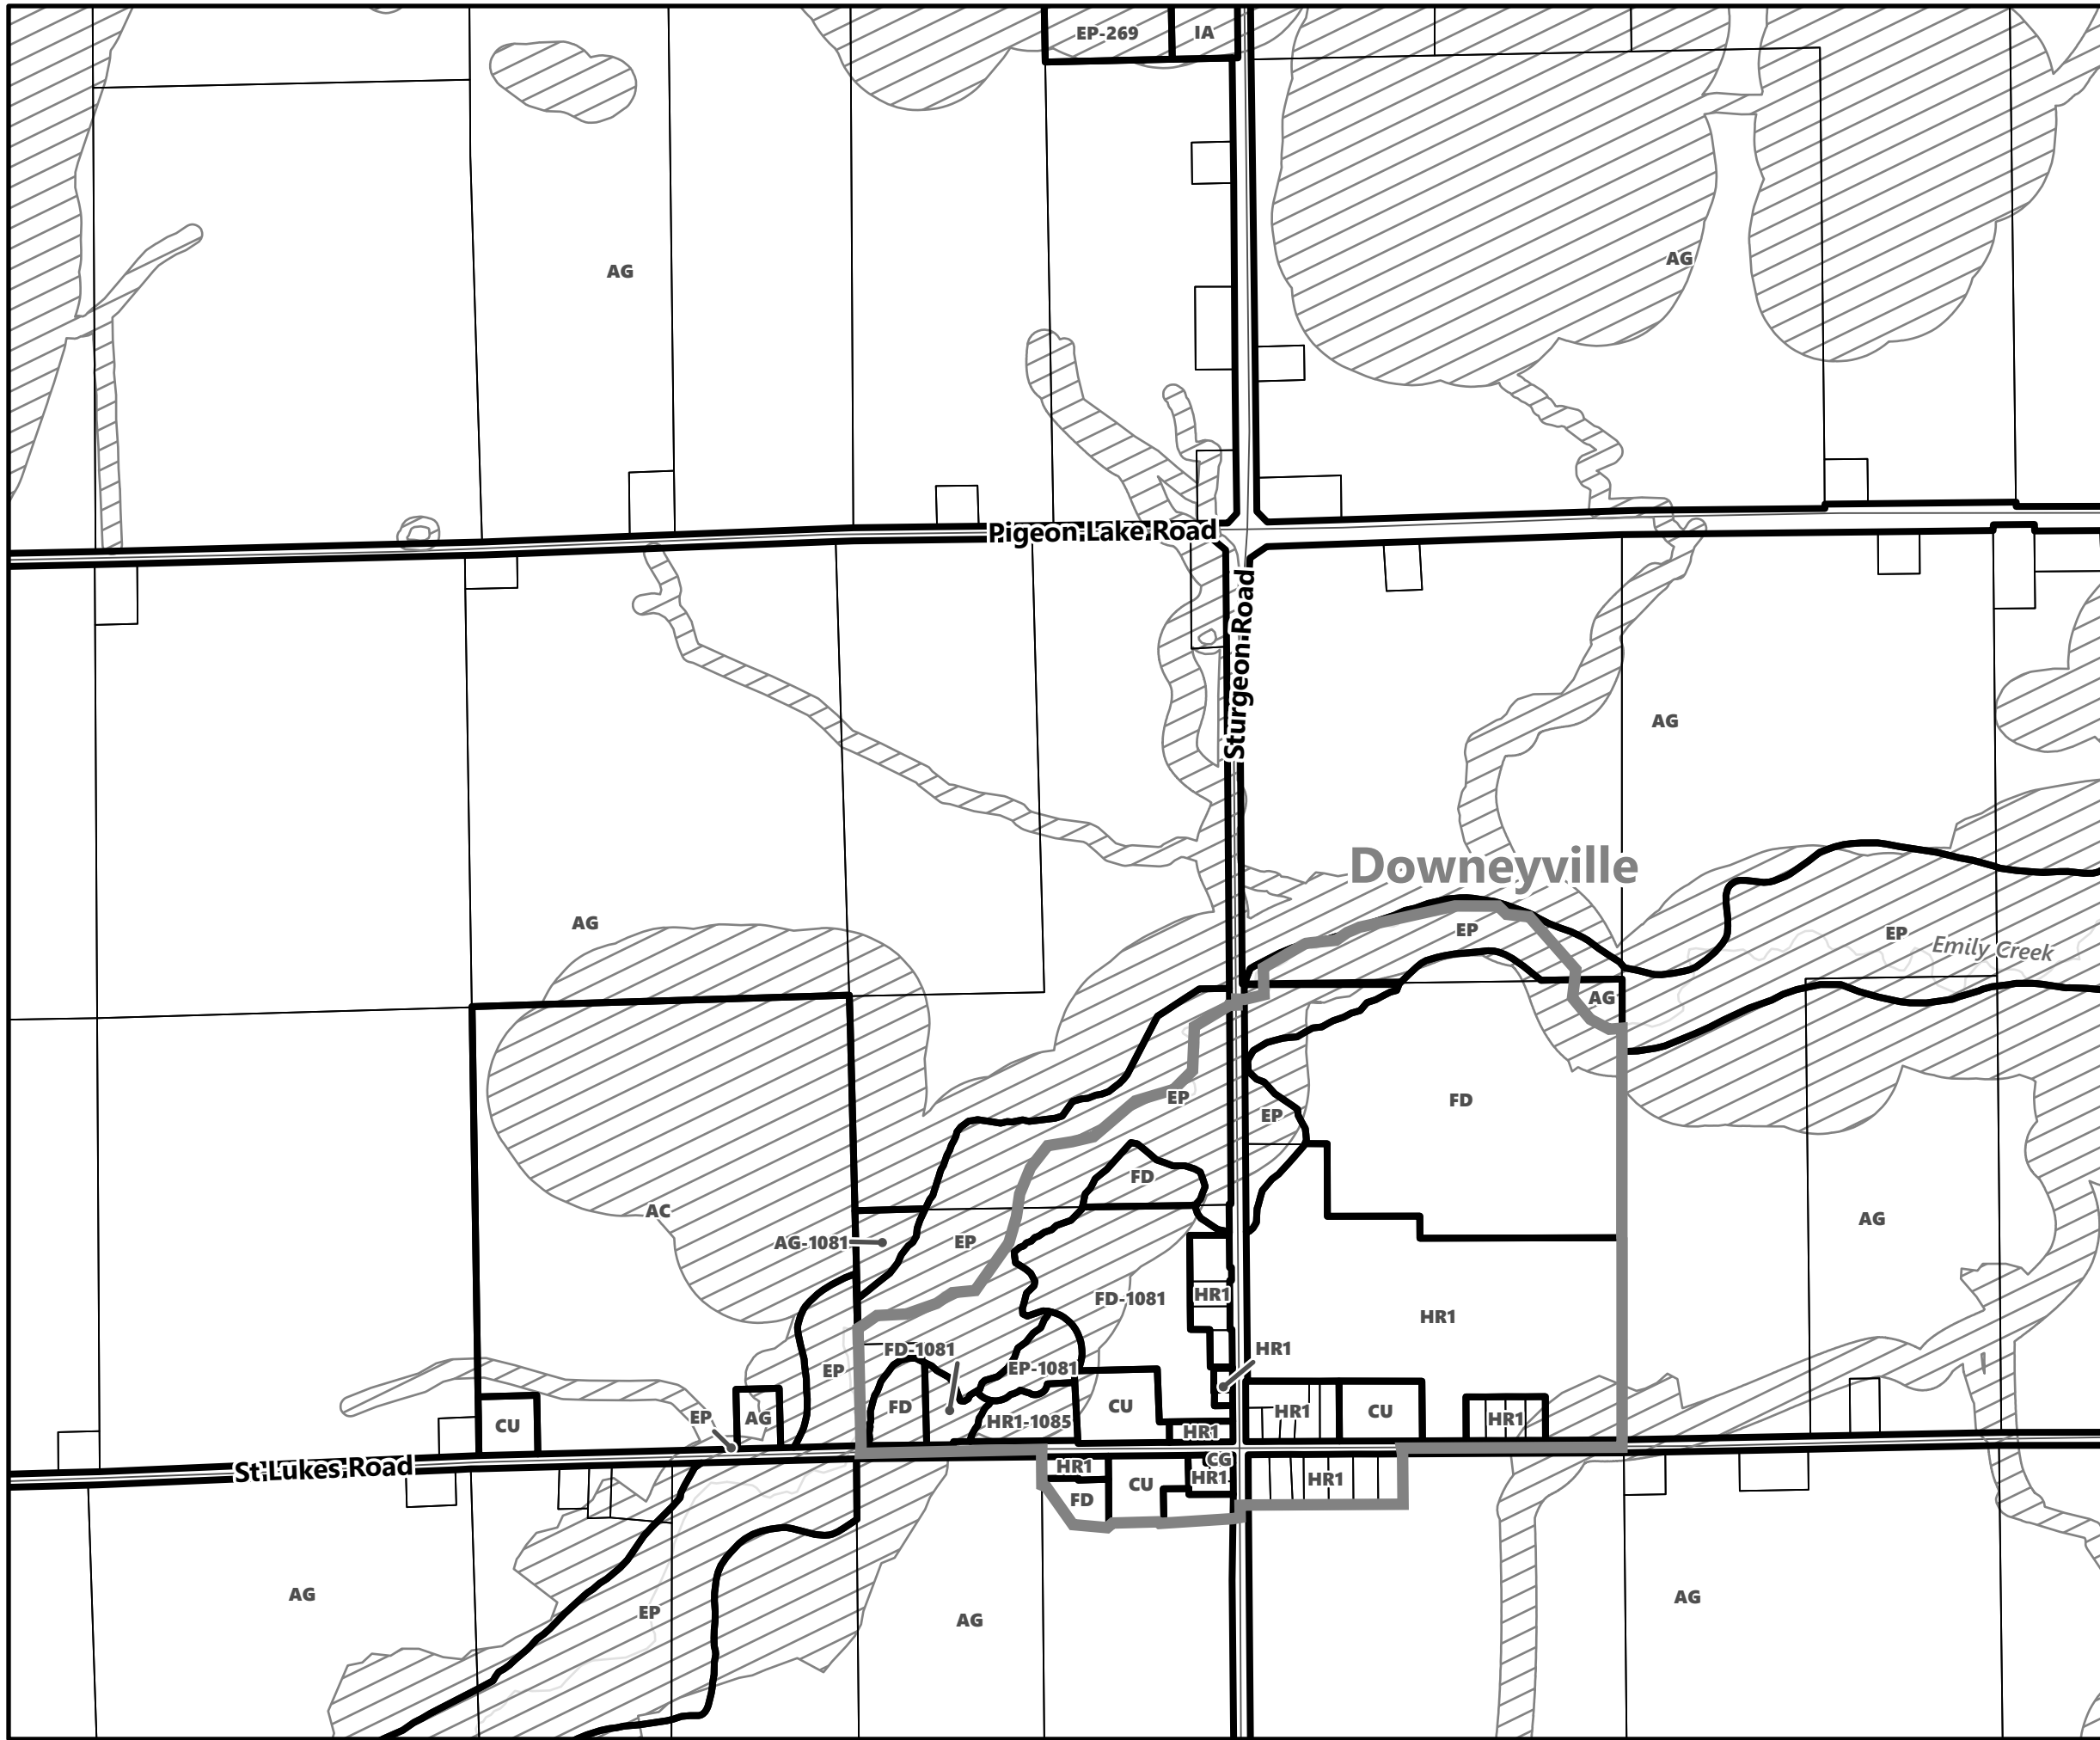

City of Kawartha Lakes Rural Zoning By-law Schedule A-D83

Legend

- City of Kawartha Lakes Boundary
- Zone Boundary
- ▨ Conservation Authority Regulated Area
- ▨ Kawartha Region Conservation Authority

March 2024

Sources:
MNDMNR, City of Kawartha Lakes and Teranet
Projection:
NAD 1983 UTM Zone 17N