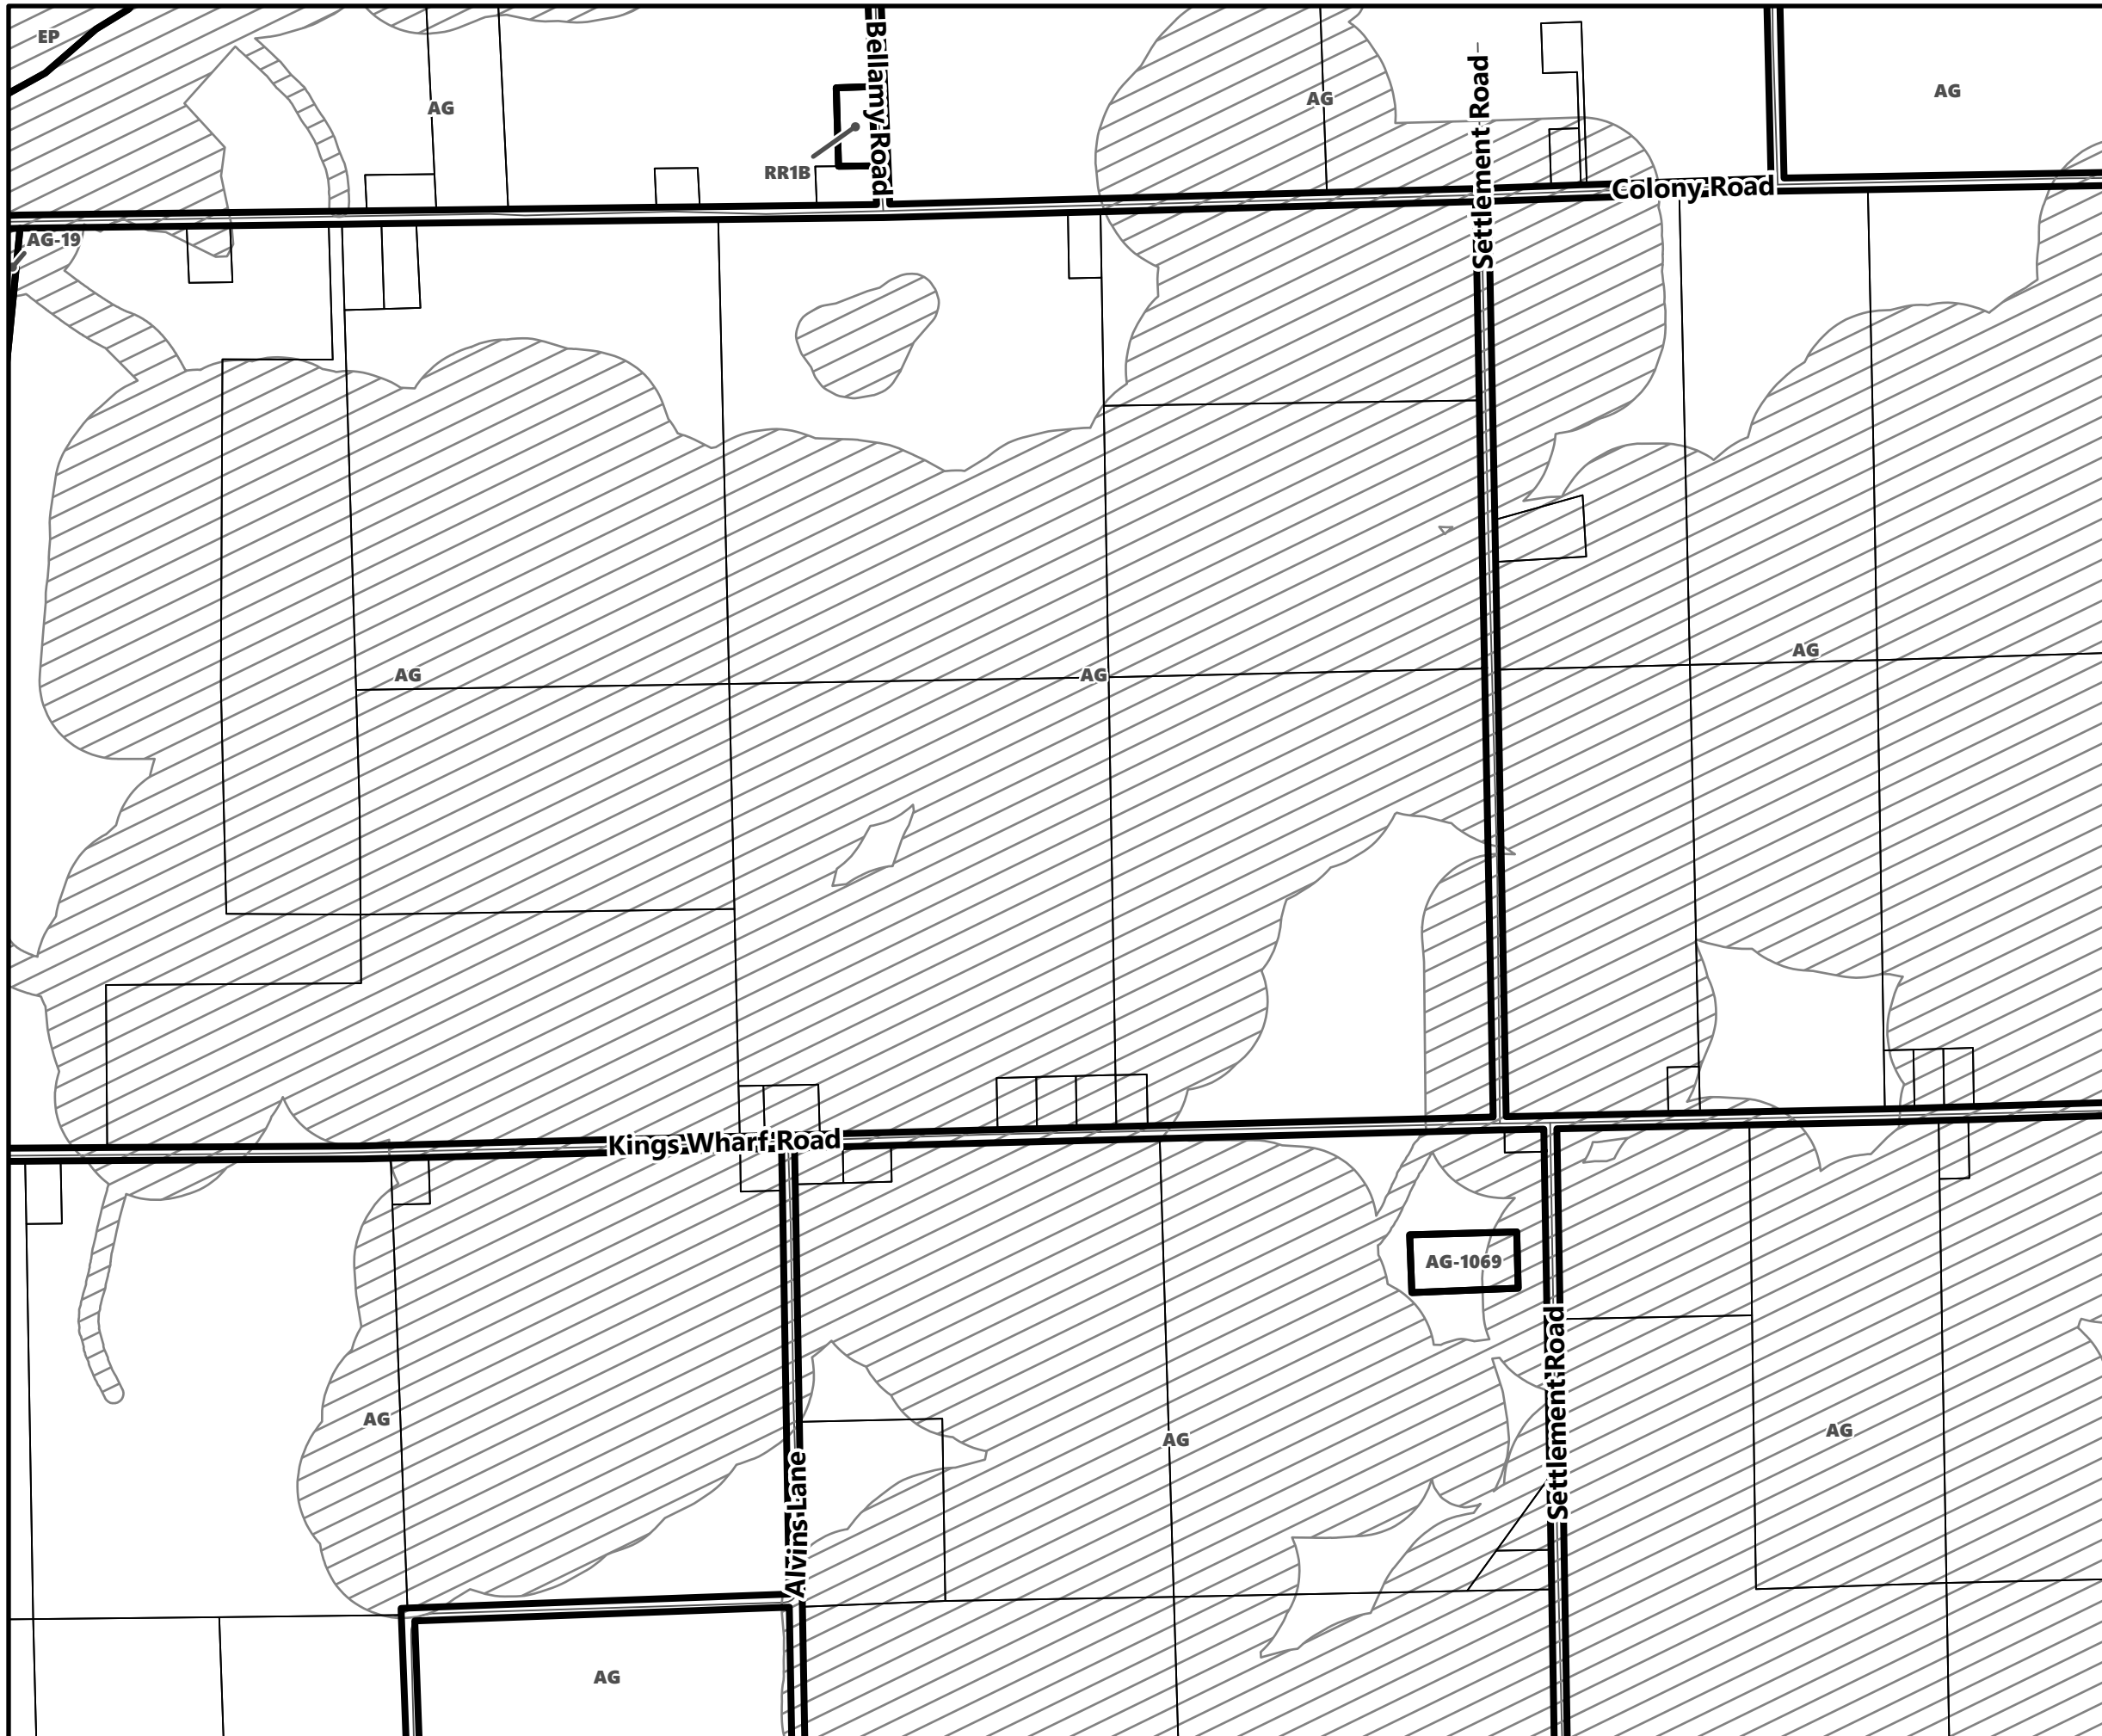

City of Kawartha Lakes Rural Zoning By-law Schedule A-D57

Legend

- City of Kawartha Lakes Boundary
- Zone Boundary
- ▨ Conservation Authority Regulated Area
- ▨ Kawartha Region Conservation Authority

March 2024

Sources:
MNDMNR, City of Kawartha Lakes and Teranet
Projection:
NAD 1983 UTM Zone 17N