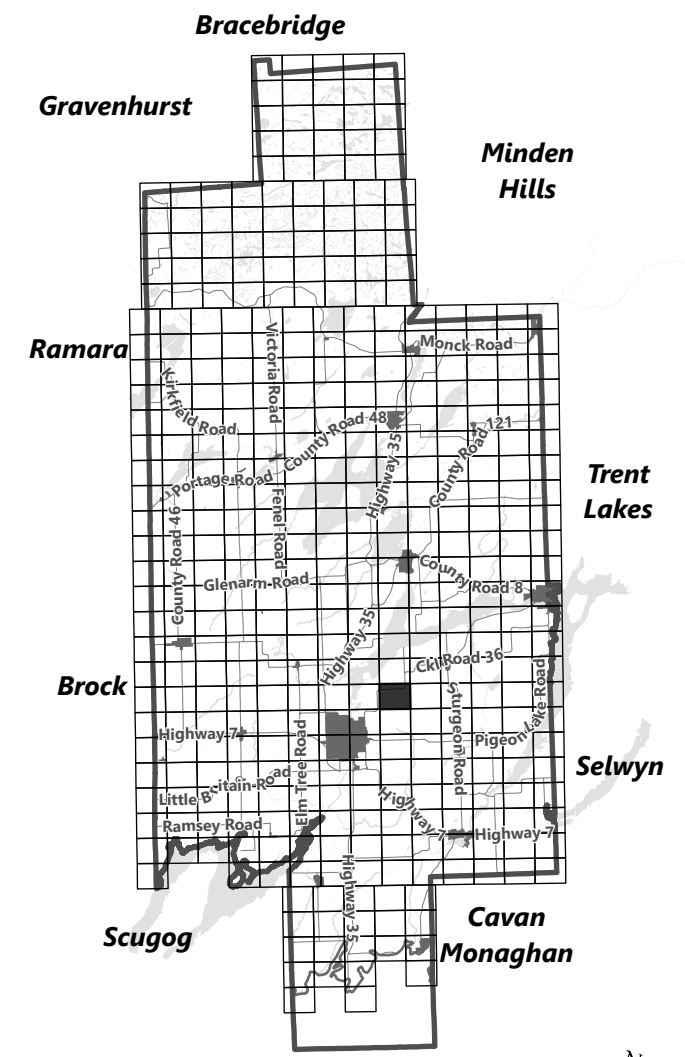

City of Kawartha Lakes Rural Zoning By-law Schedule A-D53

Legend

- City of Kawartha Lakes Boundary
- Zone Boundary
- **Conservation Authority Regulated Area**
- Kawartha Region Conservation Authority

March 2024

Sources:
MNDMNR, City of Kawartha Lakes and Teranet
Projection:
NAD 1983 UTM Zone 17N