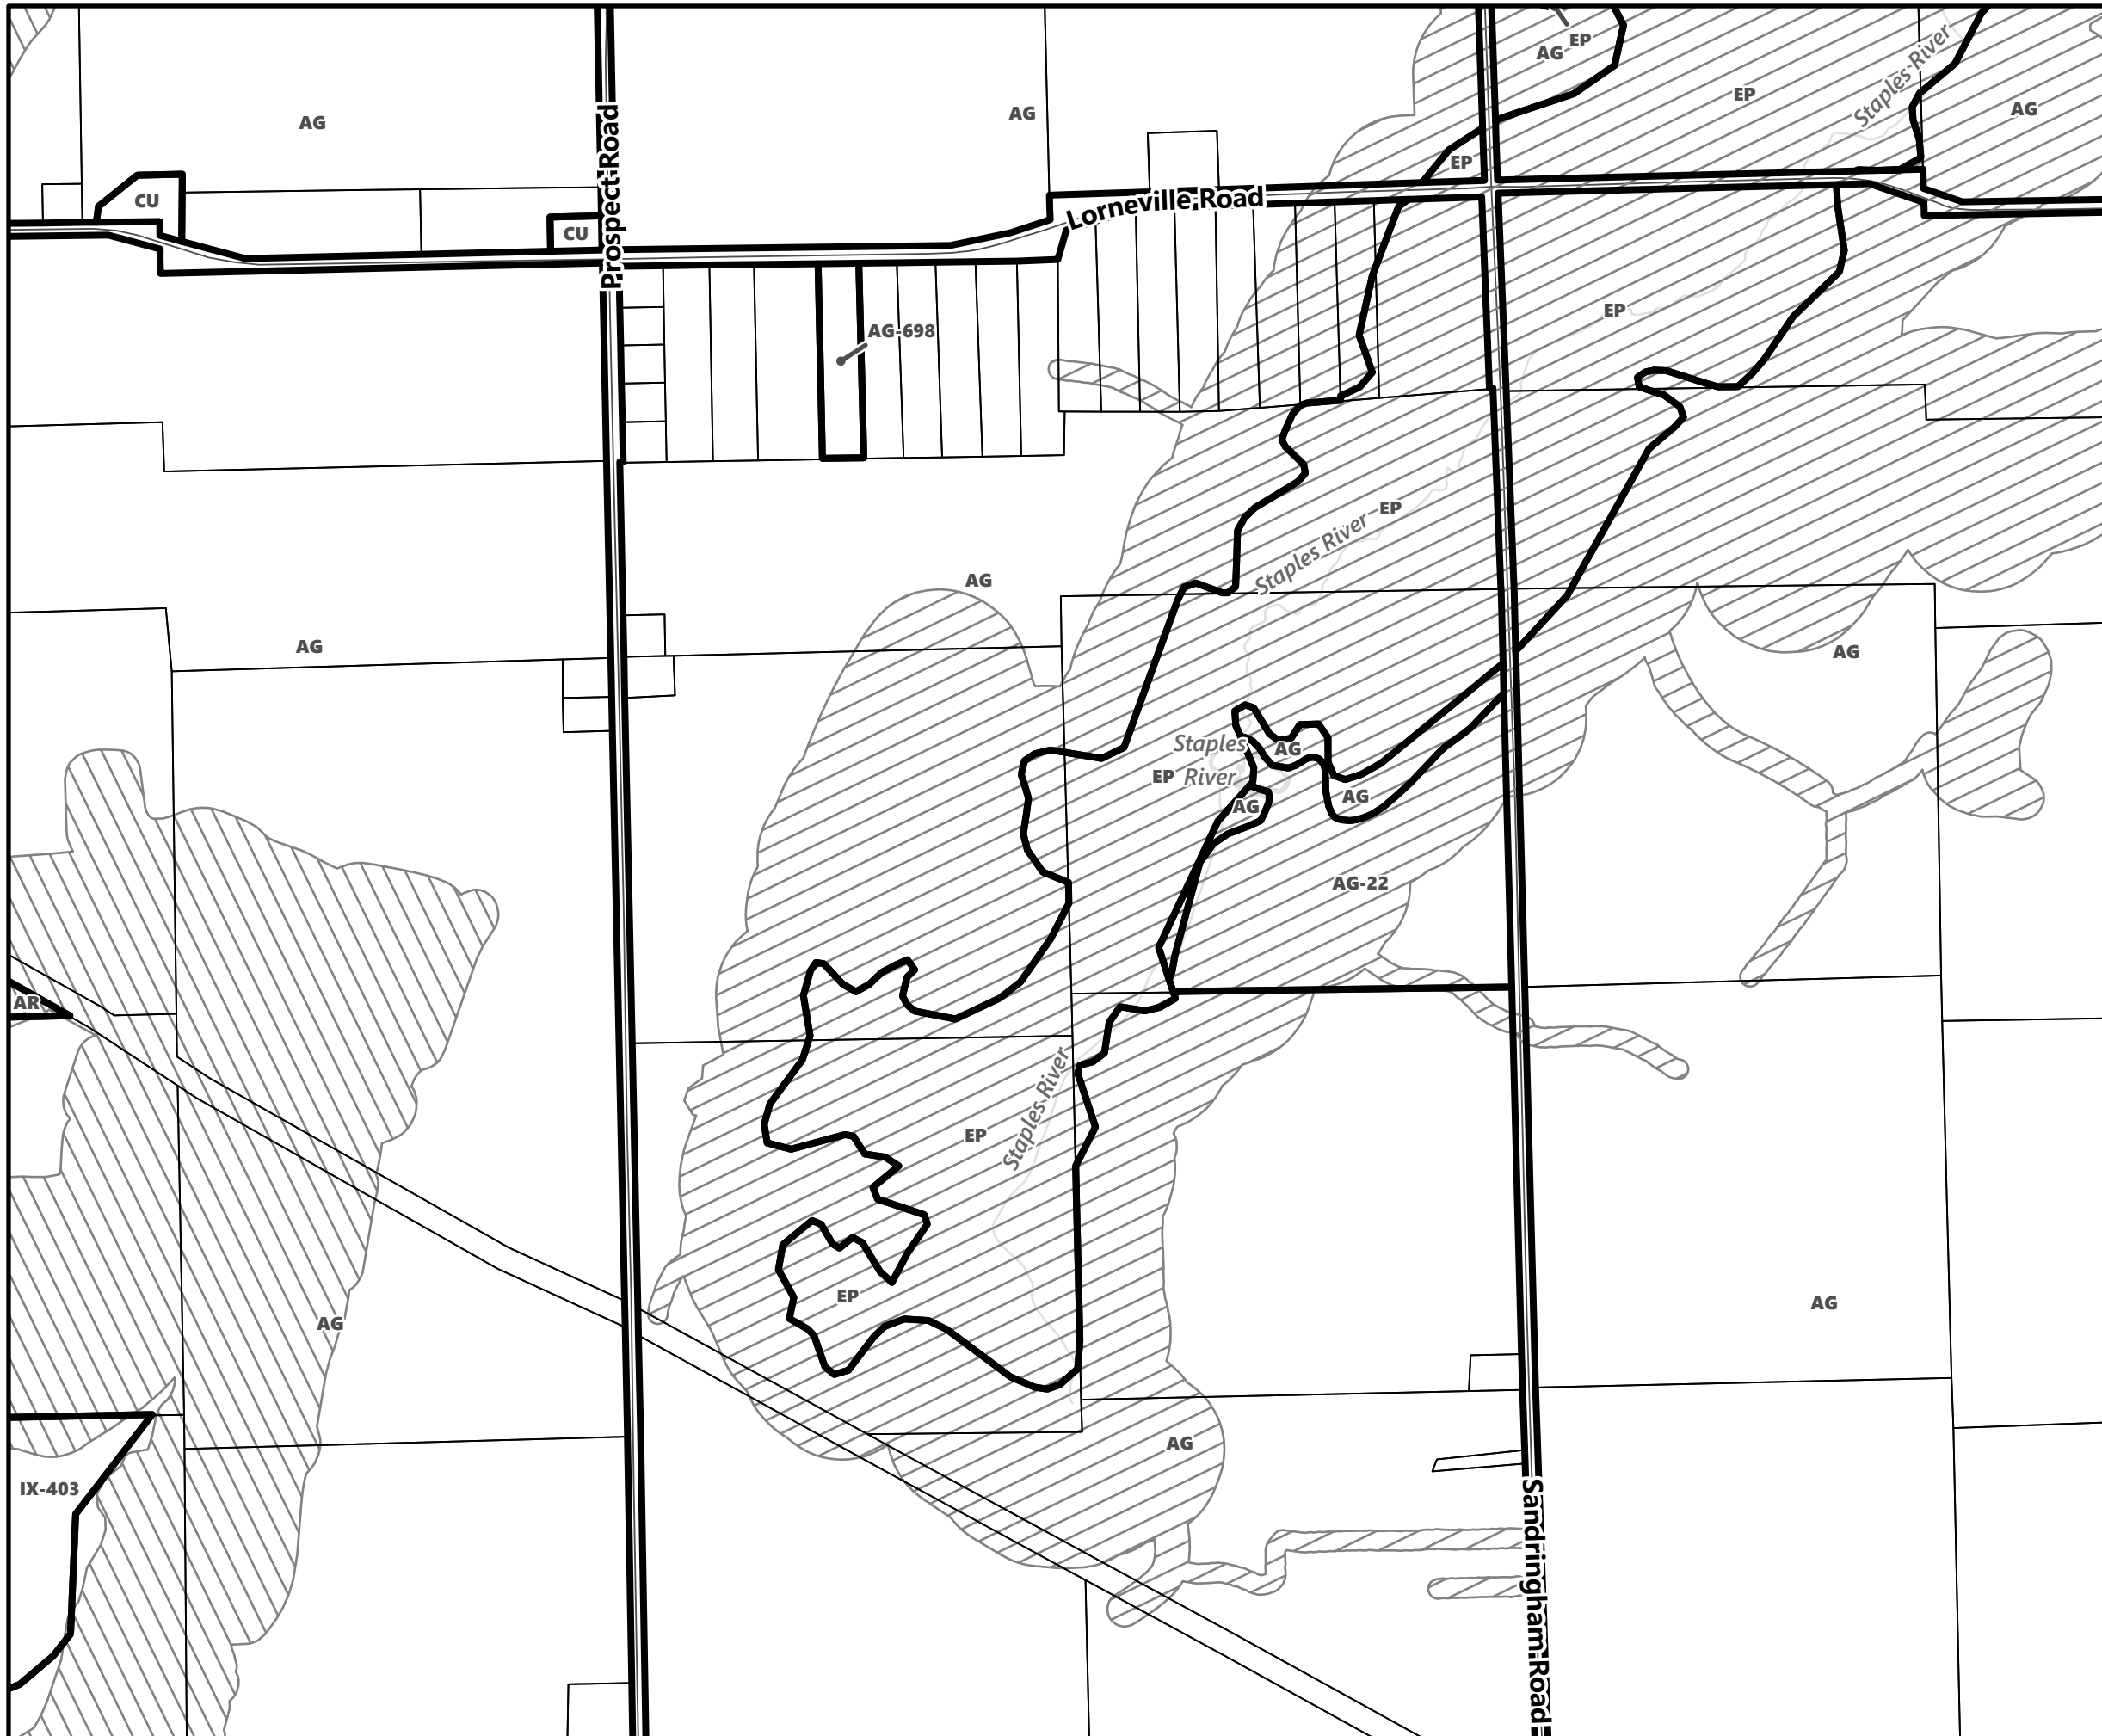

March 2024

Sources:
MNDMNR, City of Kawartha Lakes and Teranet
Projection:
NAD 1983 UTM Zone 17N

**City of Kawartha Lakes
Rural Zoning By-law
Schedule A-D5**

Legend

-  City of Kawartha Lakes Boundary
-  Zone Boundary
- Conservation Authority Regulated Area
 -  Kawartha Region Conservation Authority
 -  Lake Simcoe Region Conservation Authority