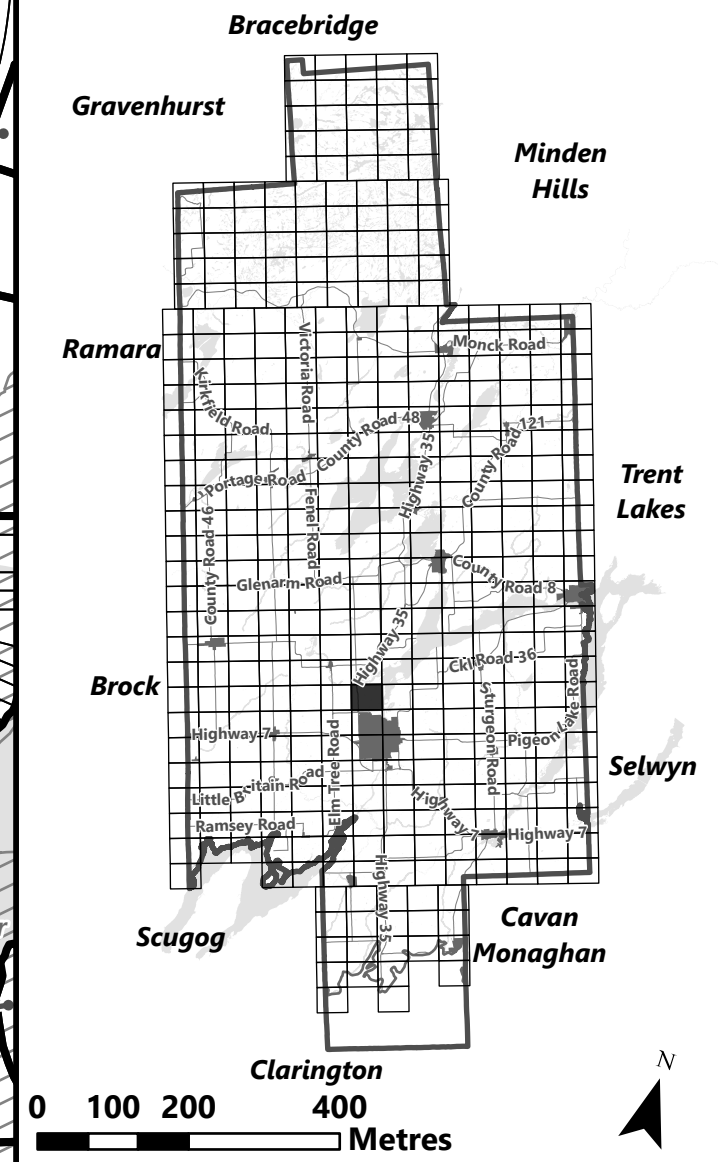

City of Kawartha Lakes Rural Zoning By-law Schedule A-D51

Legend

- City of Kawartha Lakes Boundary
- Zone Boundary
- Conservation Authority Regulated Area
- Kawartha Region Conservation Authority