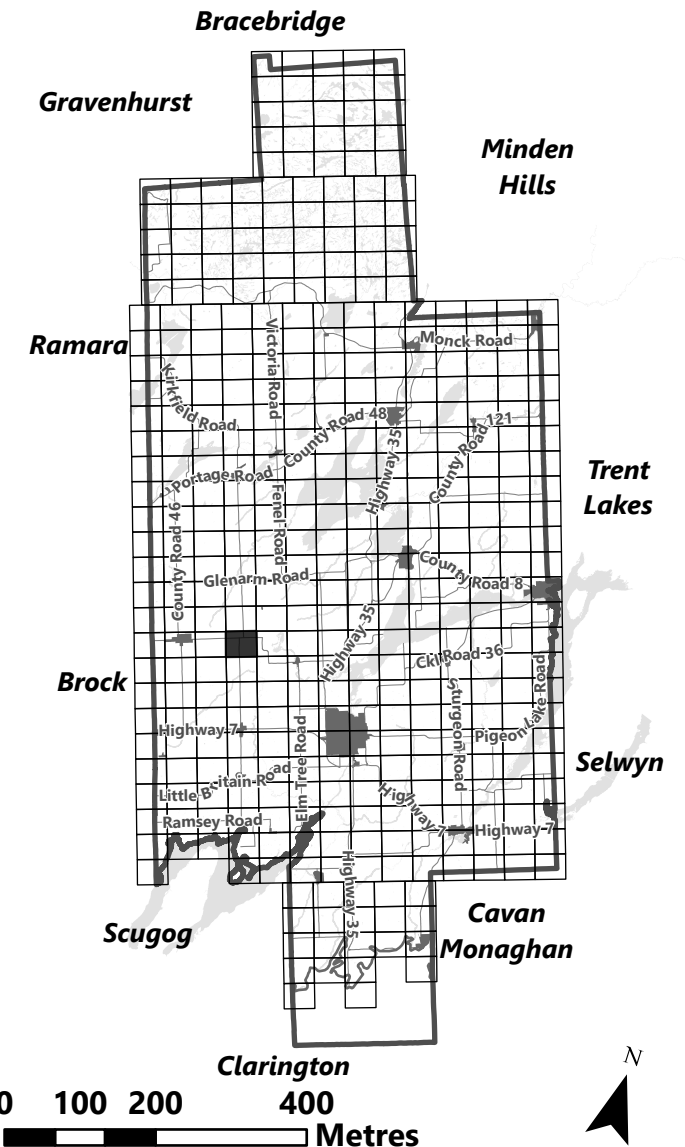

**City of Kawartha Lakes
Rural Zoning By-law
Schedule A-D20**

Legend

- City of Kawartha Lakes Boundary
- Zone Boundary
- **Conservation Authority Regulated Area**
- Kawartha Region Conservation Authority