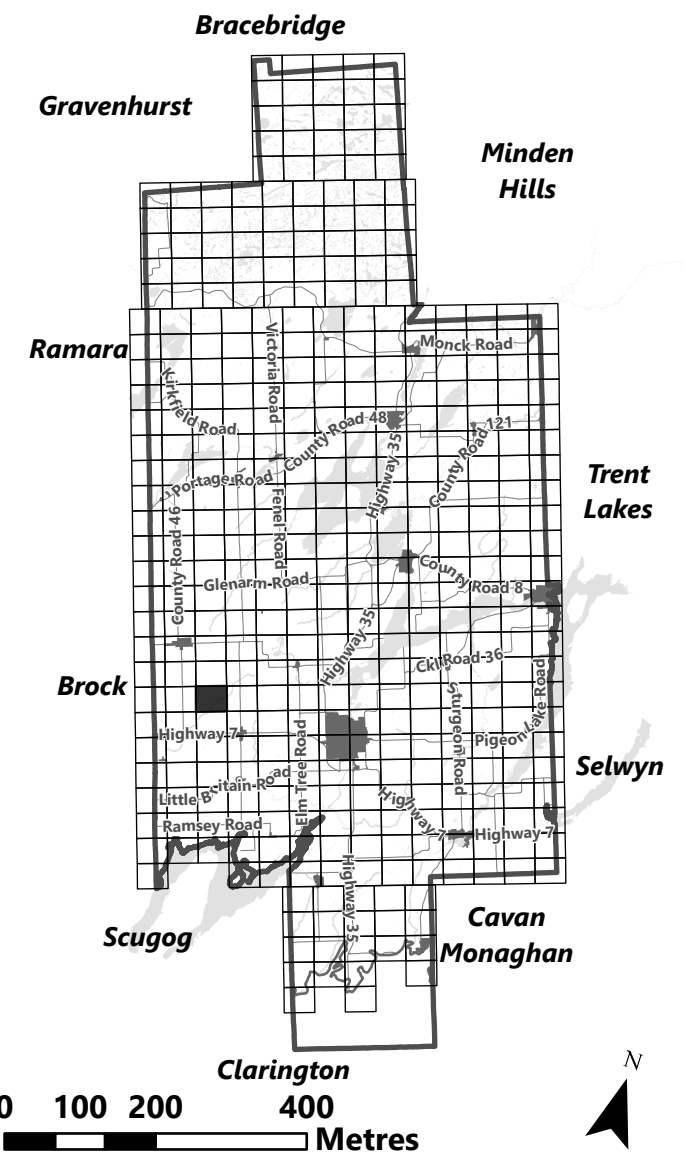

**City of Kawartha Lakes
Rural Zoning By-law
Schedule A-D47**

1. **Legend**
2. City of Kawartha Lakes Boundary
   - Zone Boundary
   - Conservation Authority Regulated Area
   - Kawartha Region Conservation Authority