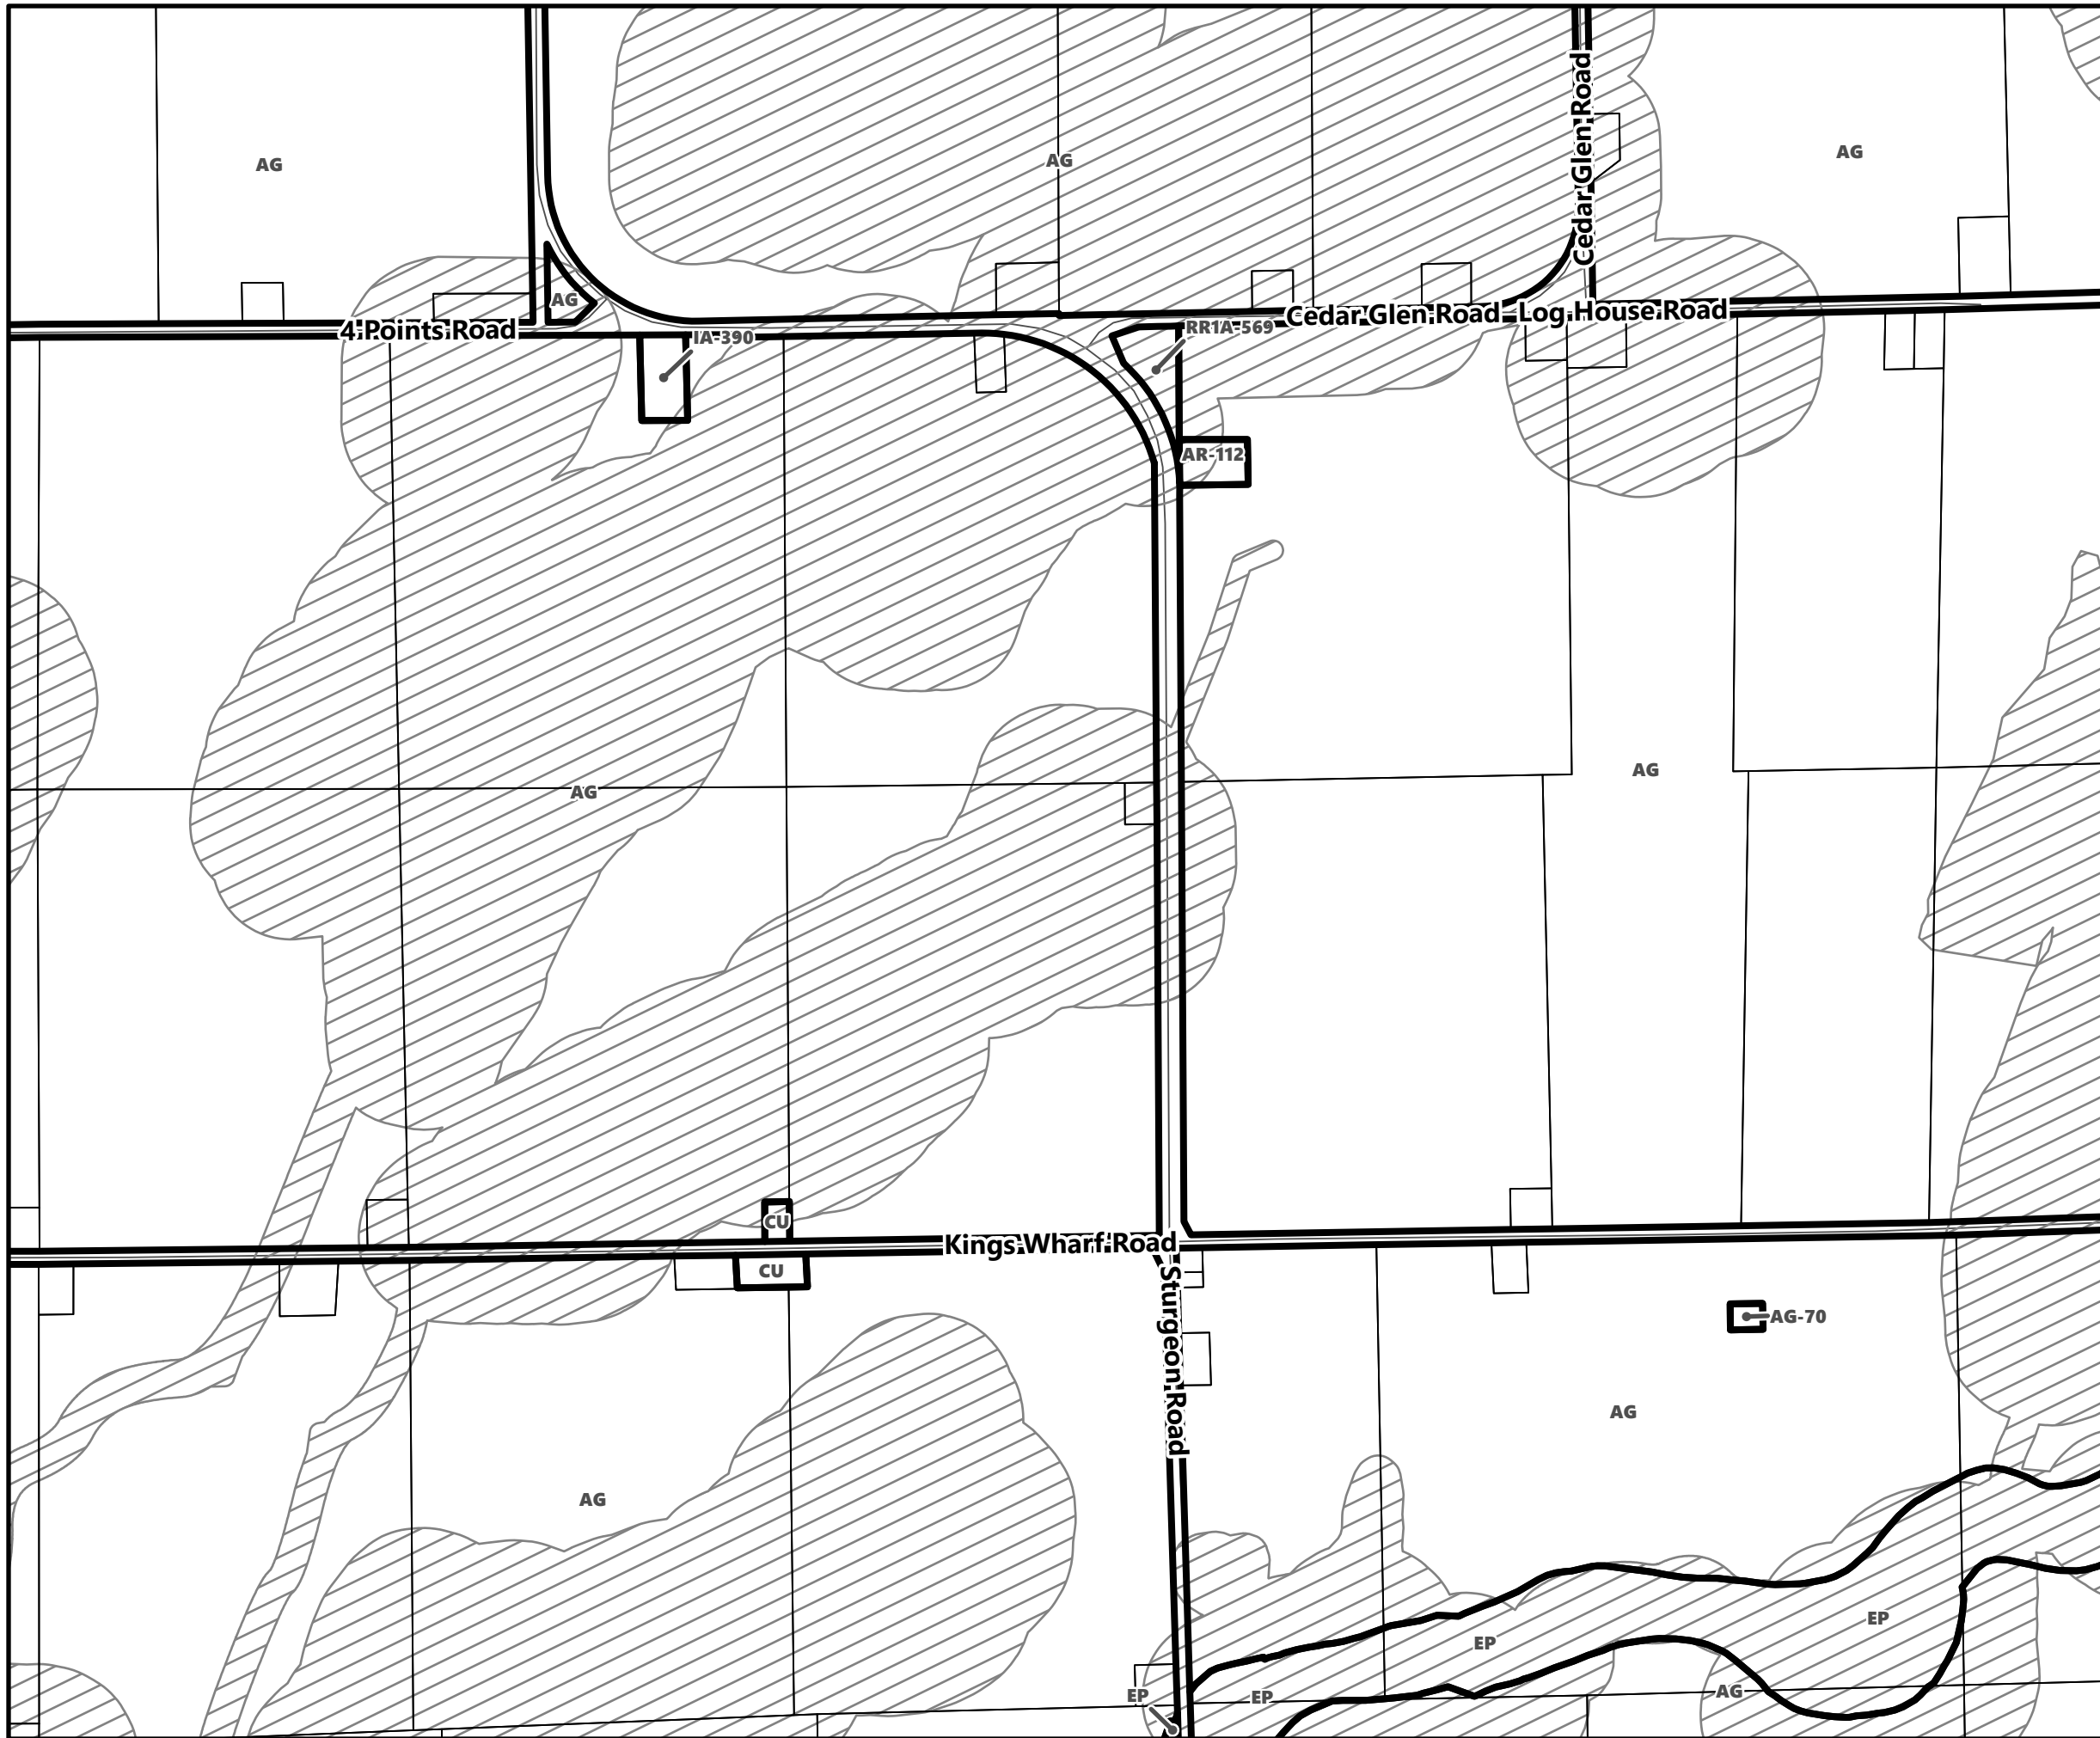

**City of Kawartha Lakes
Rural Zoning By-law
Schedule A-D55**

Legend

- City of Kawartha Lakes Boundary
- Zone Boundary
- **Conservation Authority Regulated Area**
- Kawartha Region Conservation Authority