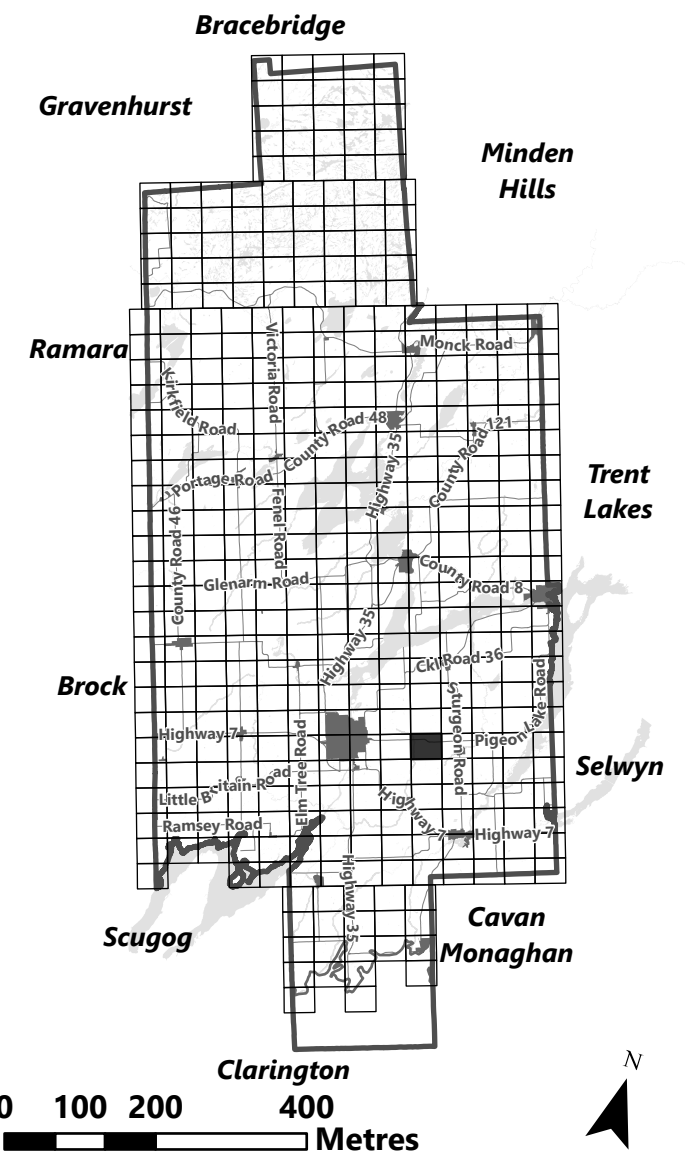

**City of Kawartha Lakes
Rural Zoning By-law
Schedule A-D82**

1. **Legend**
2. City of Kawartha Lakes Boundary
   - Zone Boundary
   - Conservation Authority Regulated Area
   - Kawartha Region Conservation Authority