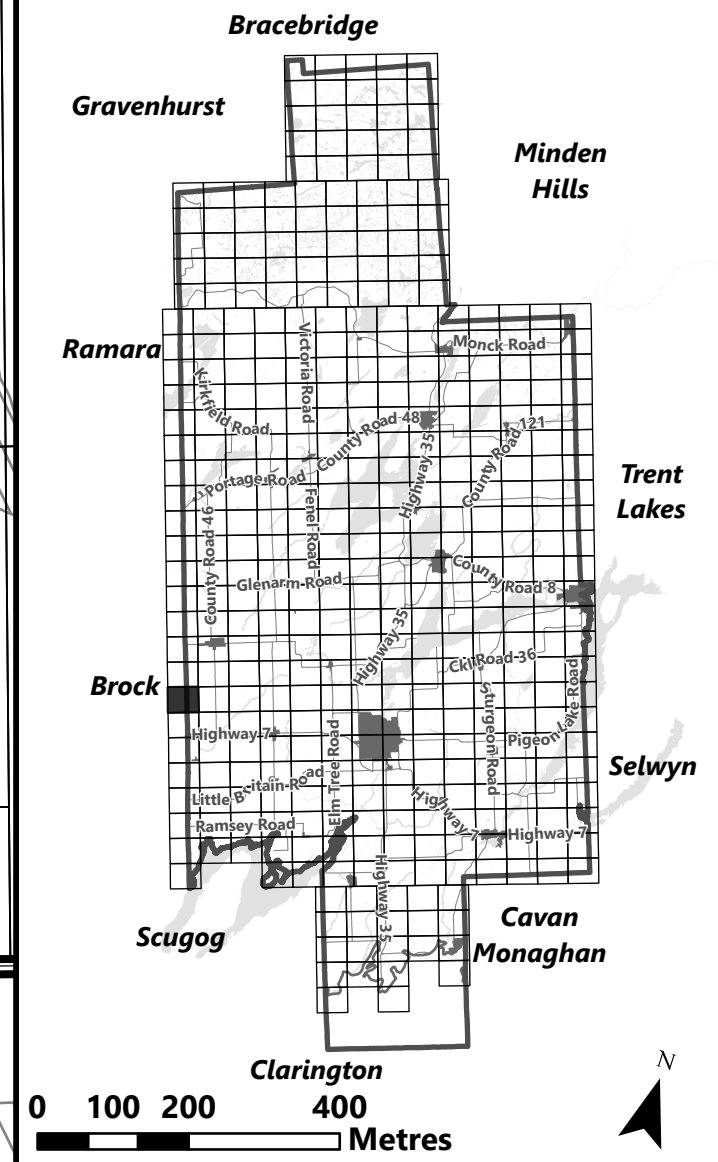

City of Kawartha Lakes Rural Zoning By-law Schedule A-D45

Legend

-  City of Kawartha Lakes Boundary
-  Zone Boundary
-  Conservation Authority Regulated Area
-  Lake Simcoe Region Conservation Authority