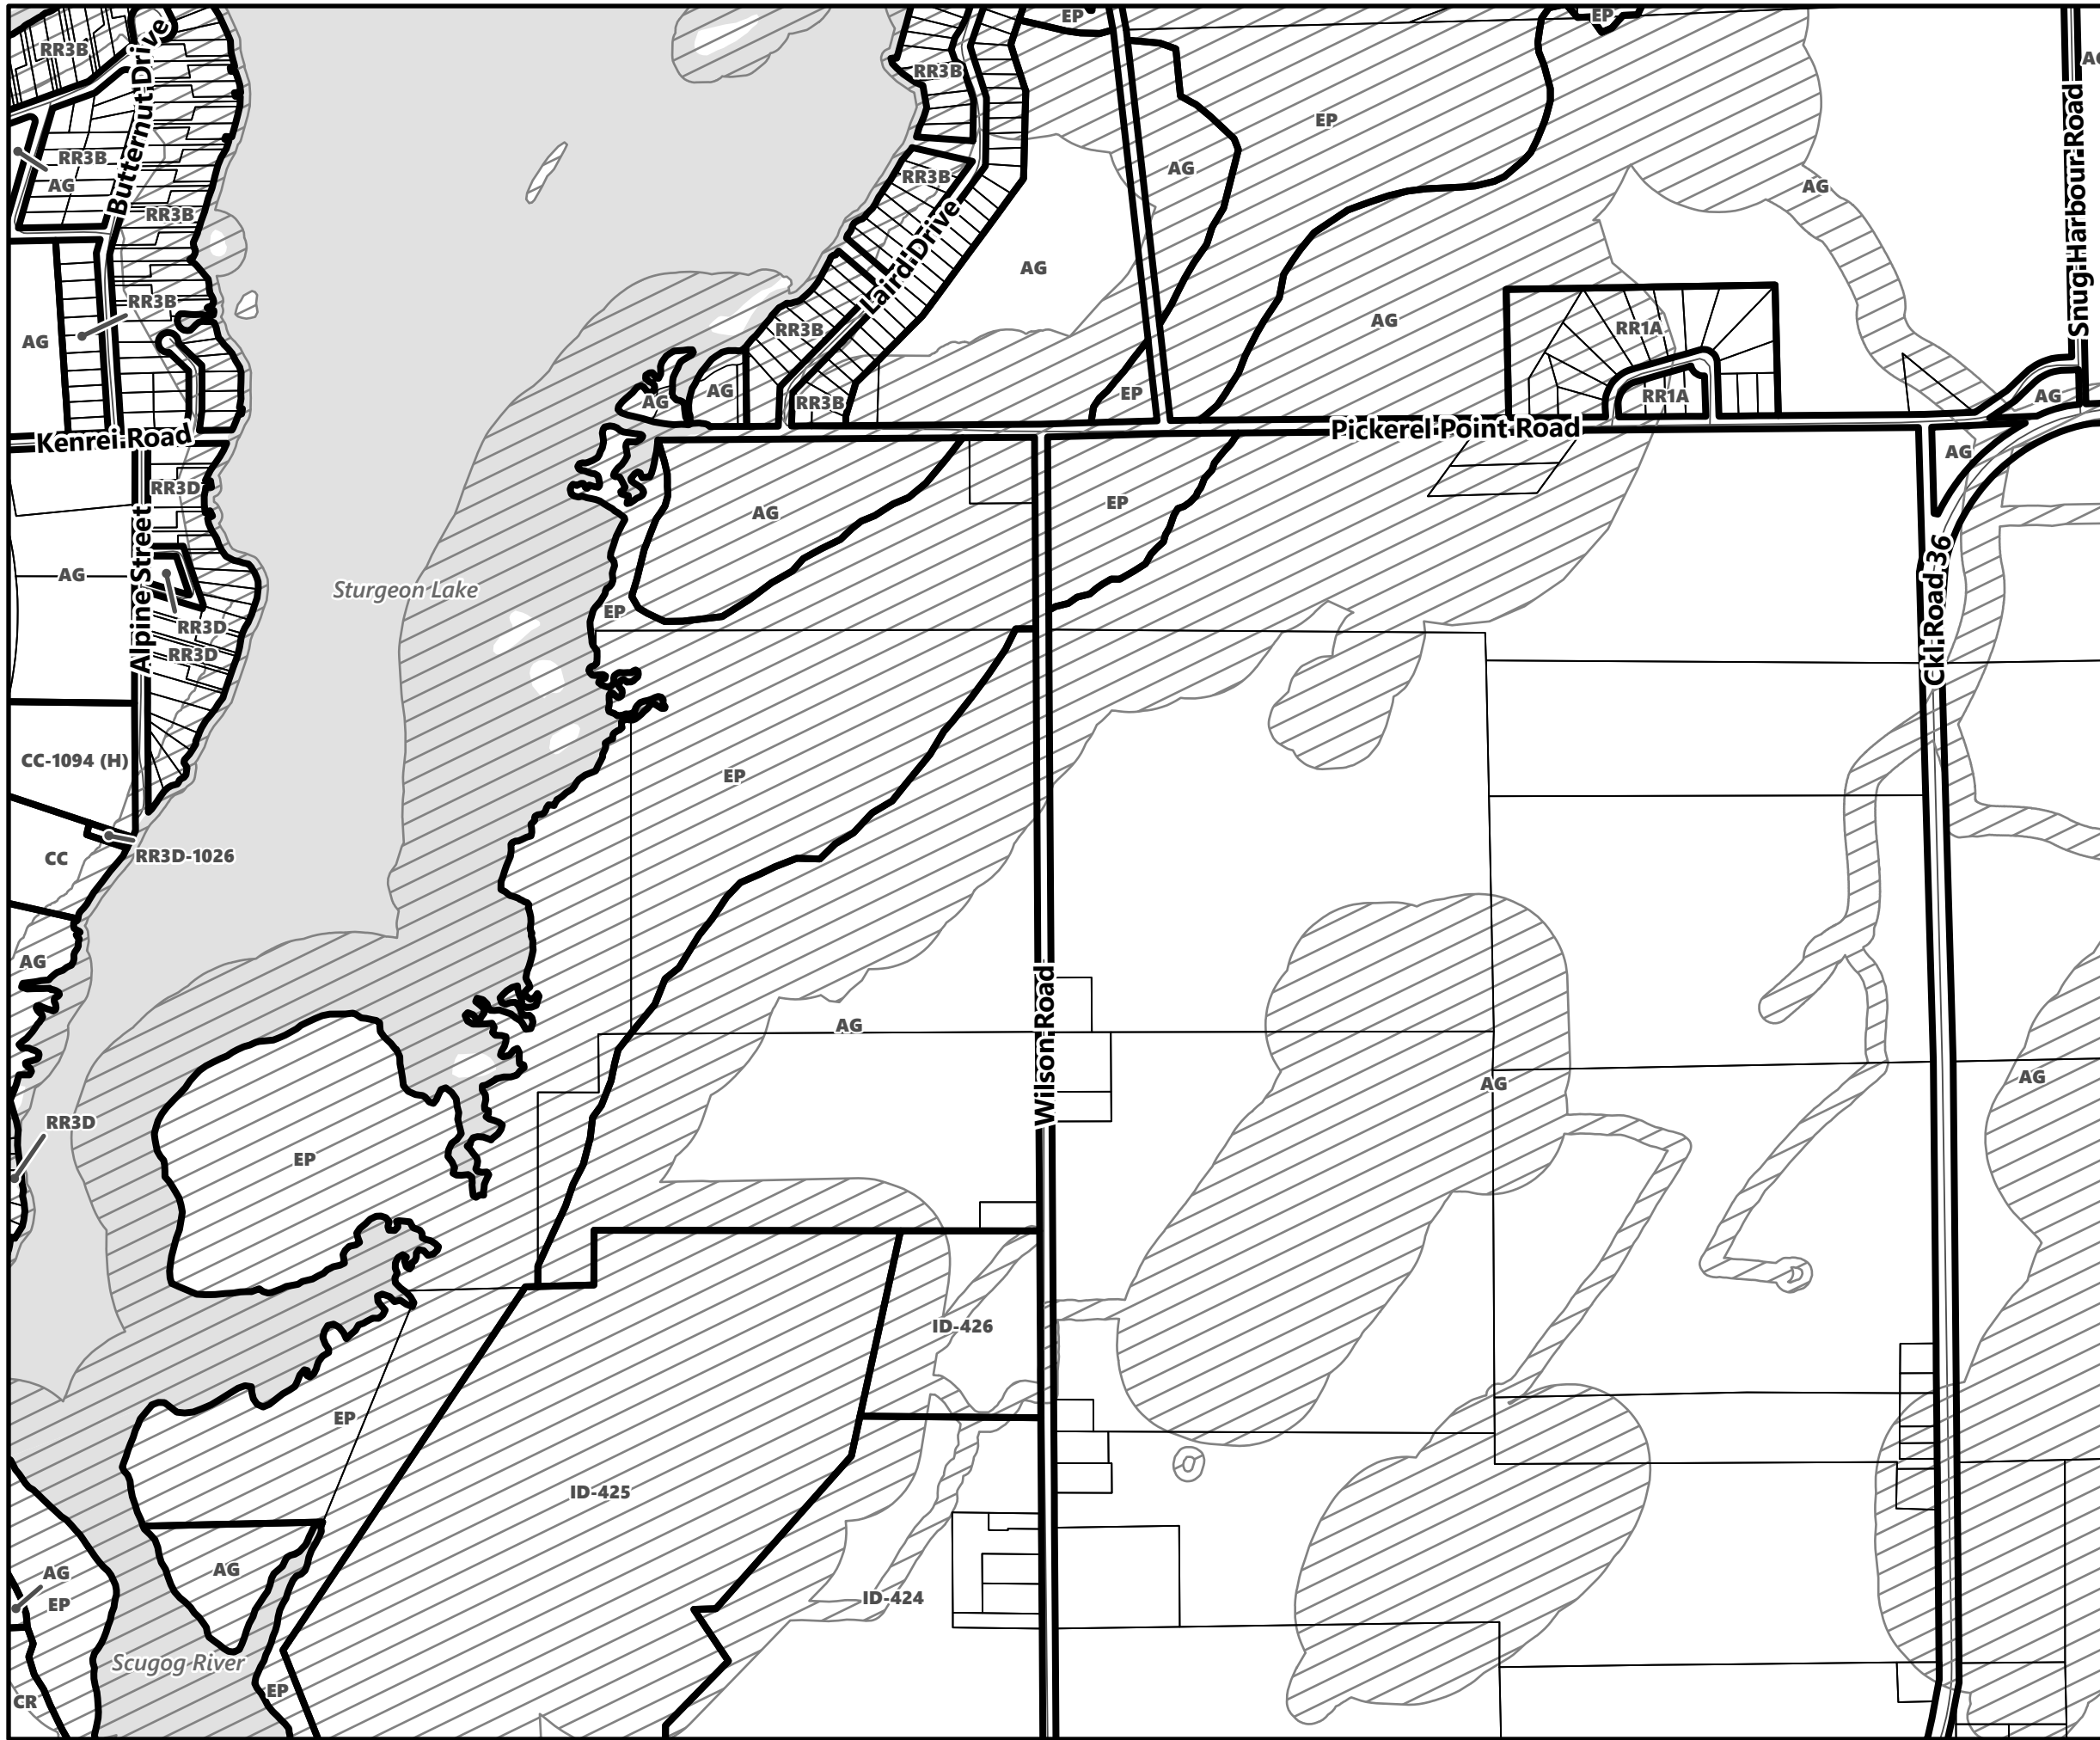

City of Kawartha Lakes Rural Zoning By-law Schedule A-D52

Legend

- City of Kawartha Lakes Boundary
- Zone Boundary
- ▨ Conservation Authority Regulated Area
- ▨ Kawartha Region Conservation Authority

March 2024