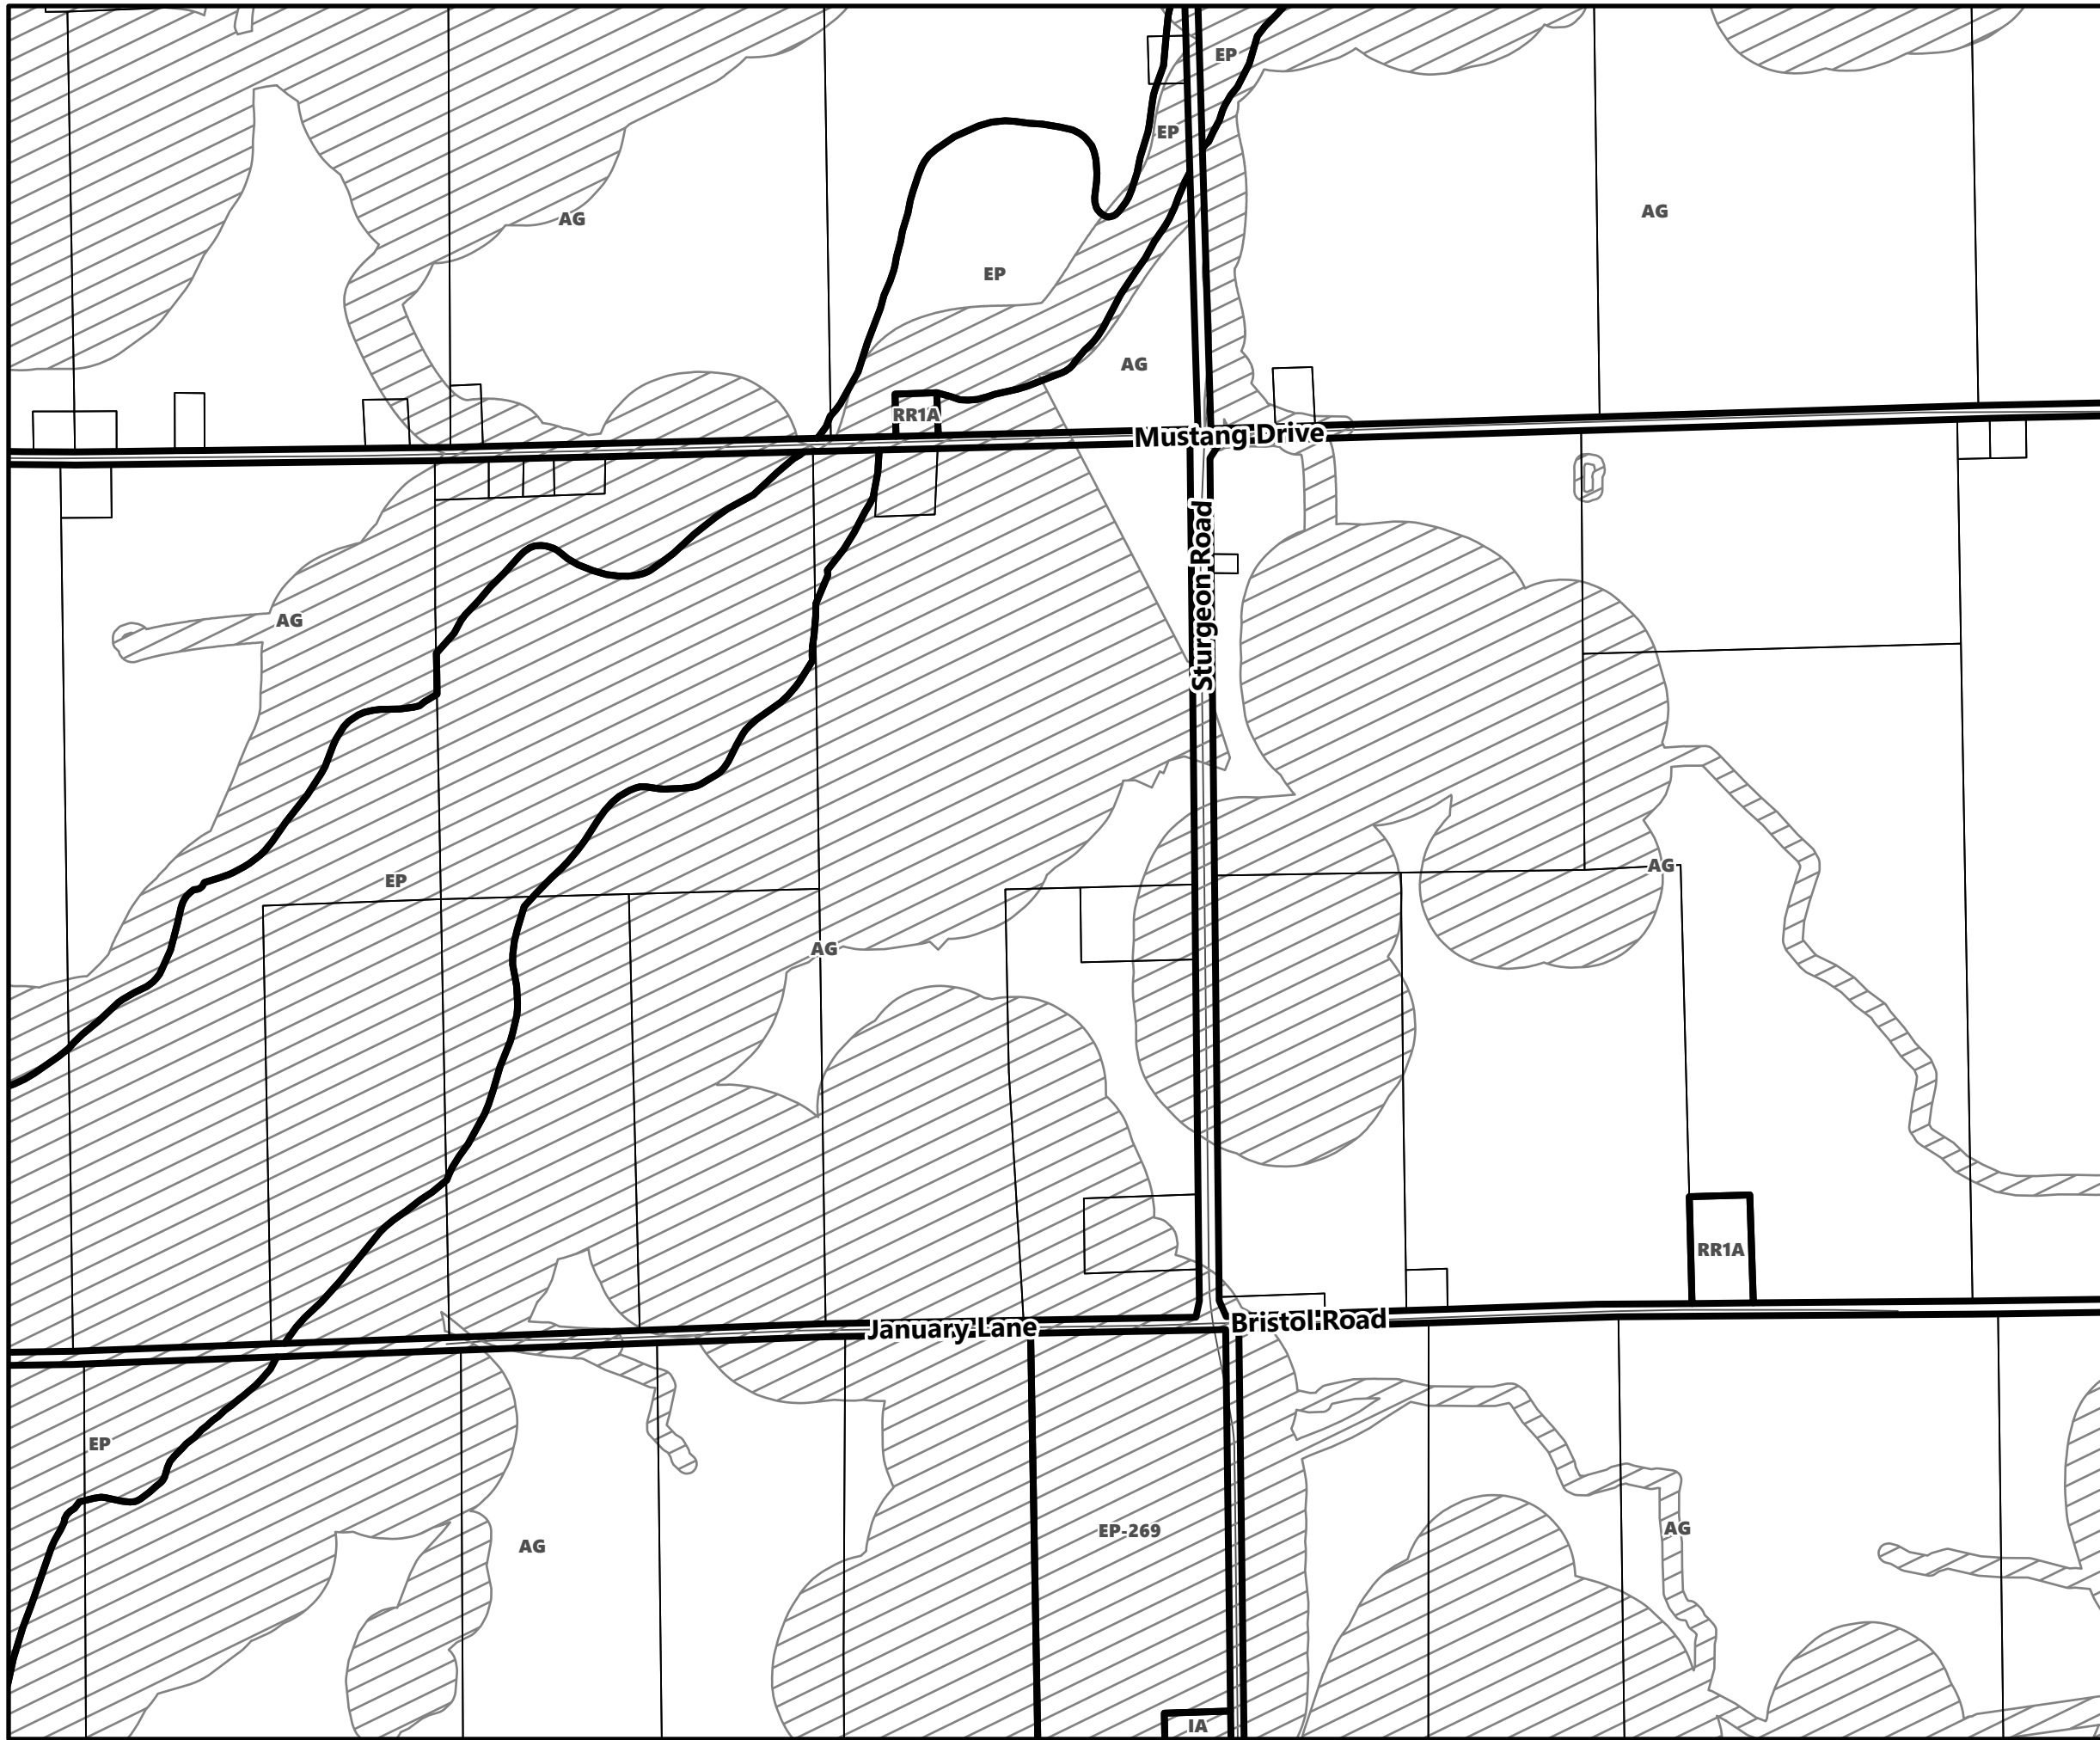

City of Kawartha Lakes Rural Zoning By-law Schedule A-D69

Legend

- City of Kawartha Lakes Boundary
- Zone Boundary
- ▨ Conservation Authority Regulated Area
- ▨ Kawartha Region Conservation Authority

March 2024

Sources:
MNDMNR, City of Kawartha Lakes and Teranet
Projection:
NAD 1983 UTM Zone 17N