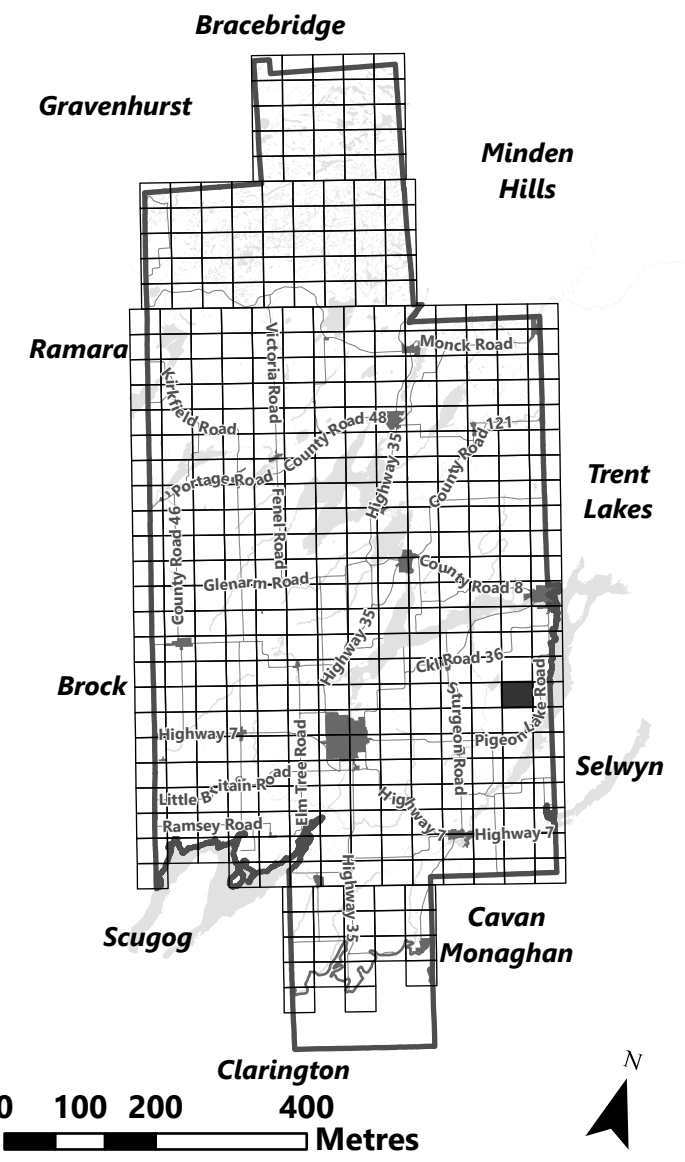

City of Kawartha Lakes Rural Zoning By-law Schedule A-D57

Legend

- City of Kawartha Lakes Boundary
- Zone Boundary
- ▨ Conservation Authority Regulated Area
- ▨ Kawartha Region Conservation Authority

March 2024

Sources:
MNDMNR, City of Kawartha Lakes and Teranet
Projection:
NAD 1983 UTM Zone 17N