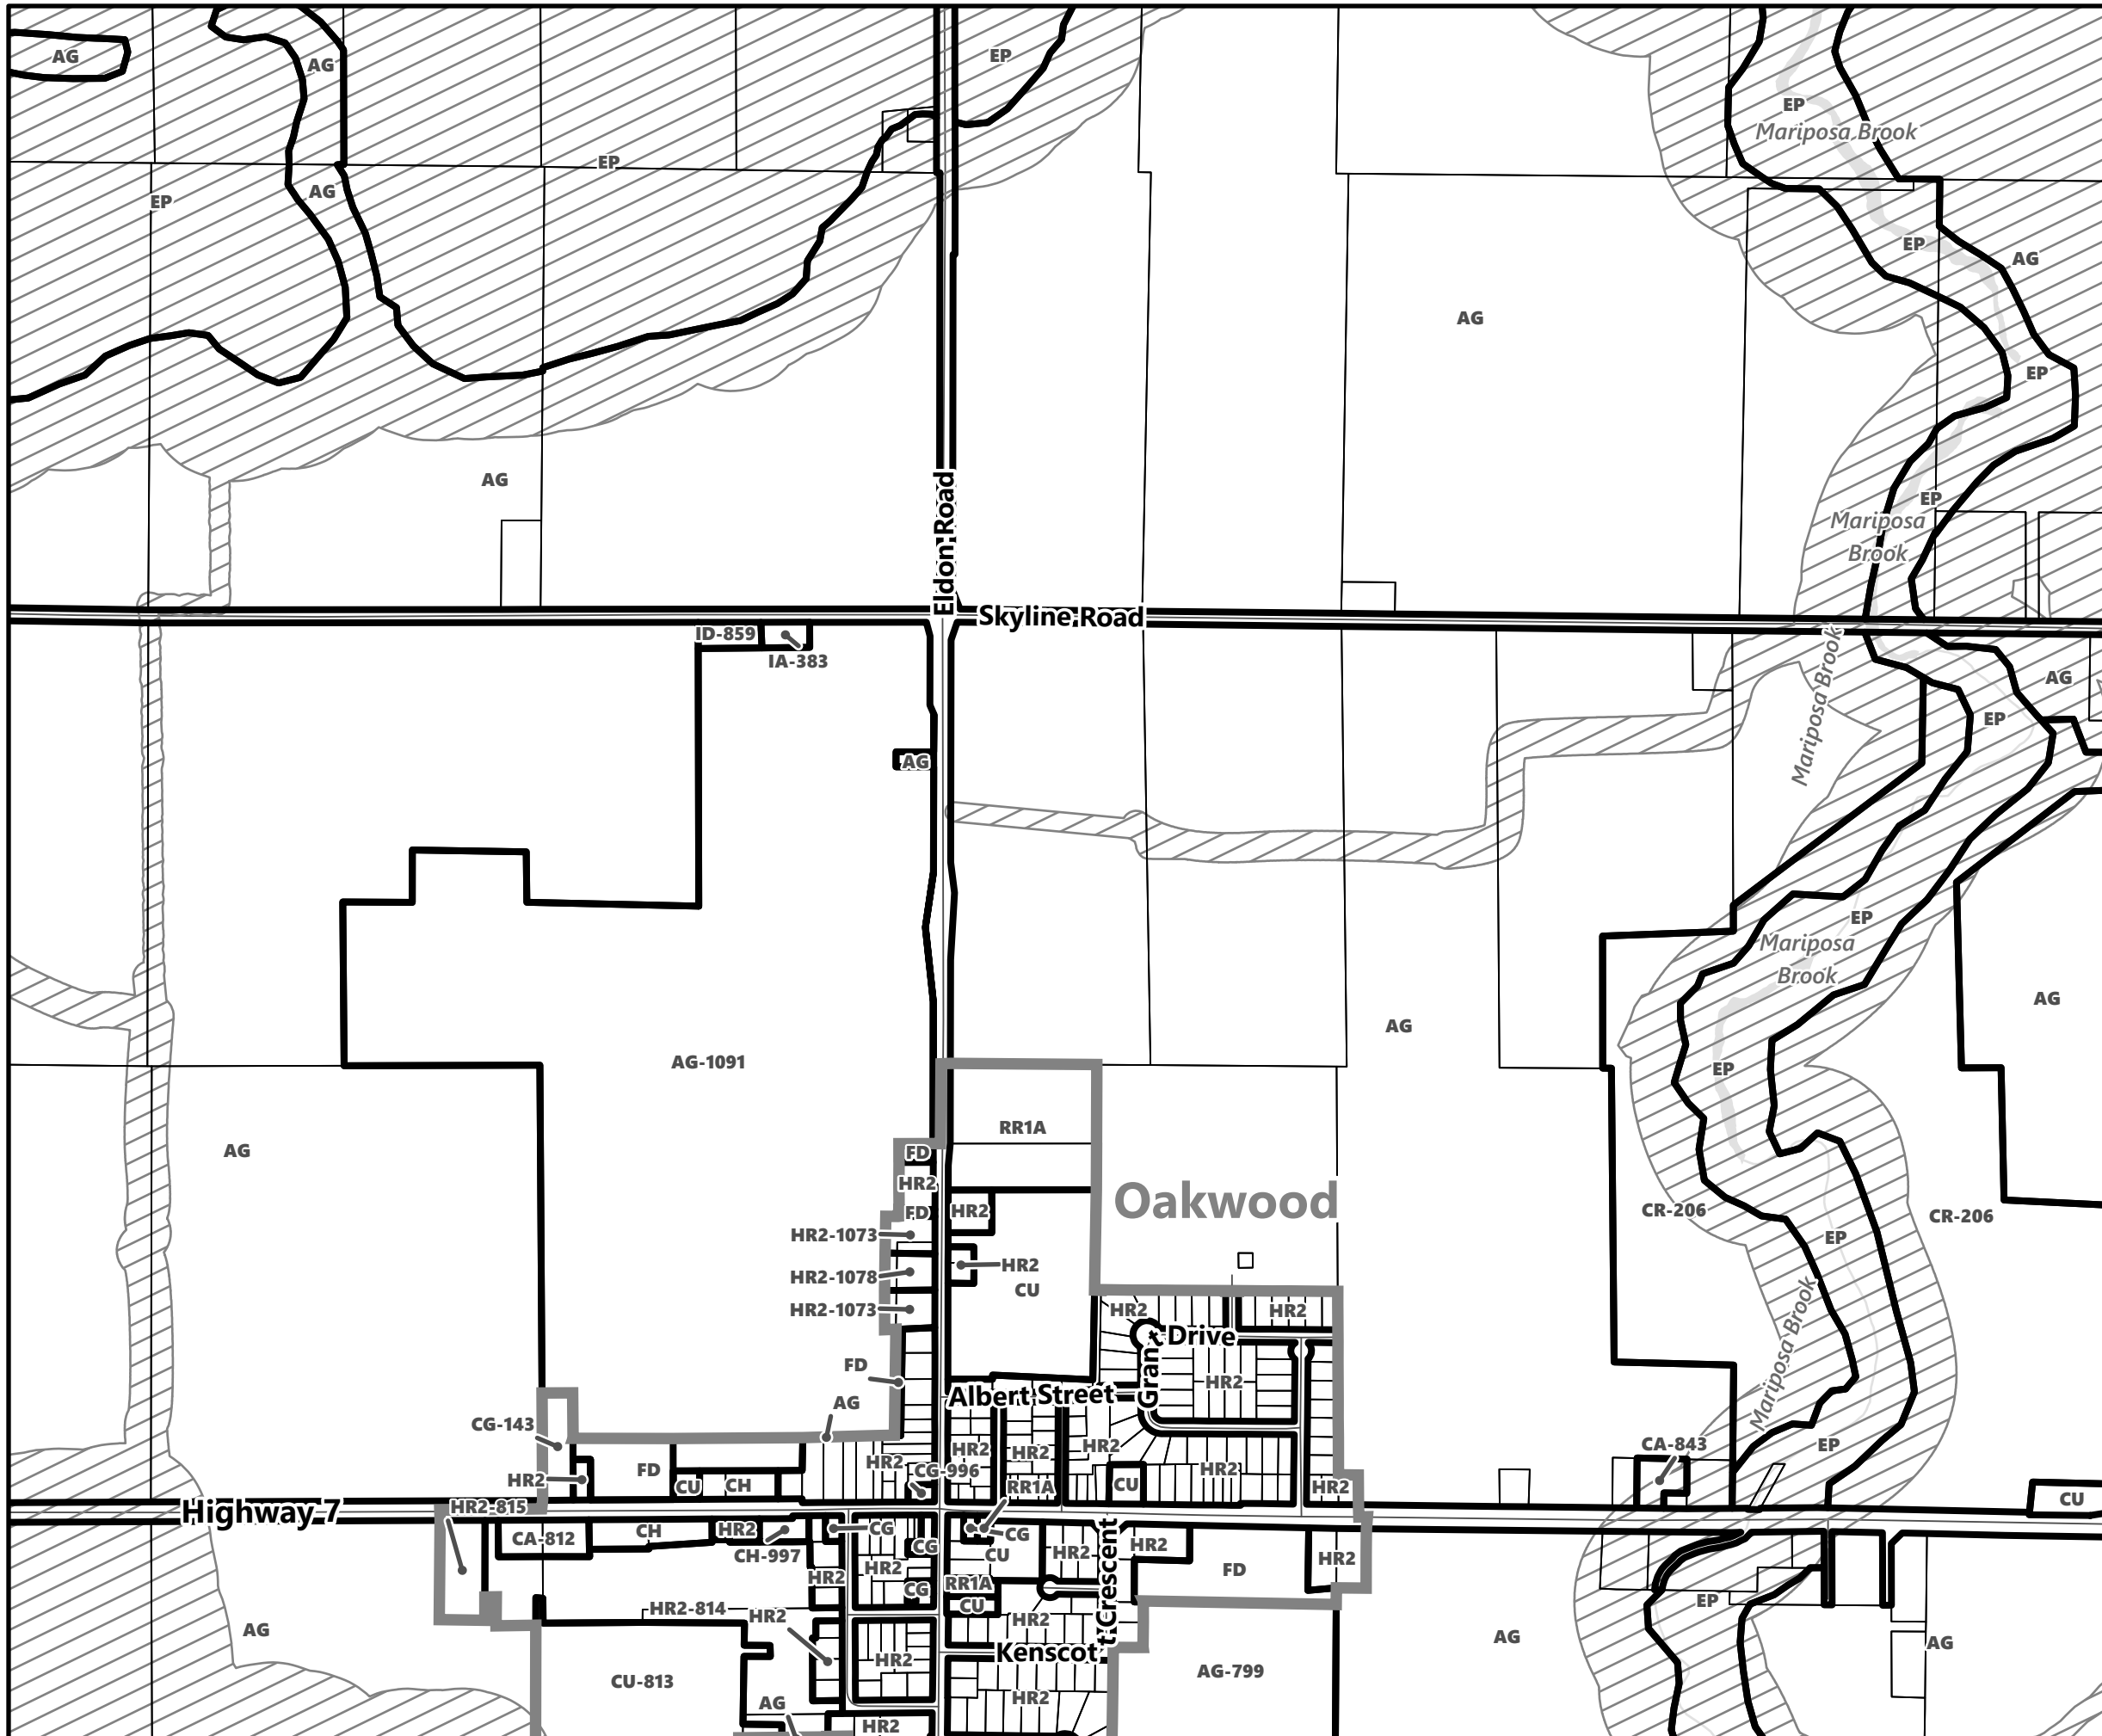

City of Kawartha Lakes Rural Zoning By-law Schedule A-D62

Legend

-  City of Kawartha Lakes Boundary
-  Zone Boundary
-  Conservation Authority Regulated Area
Kawartha Region Conservation Authority

March 2024