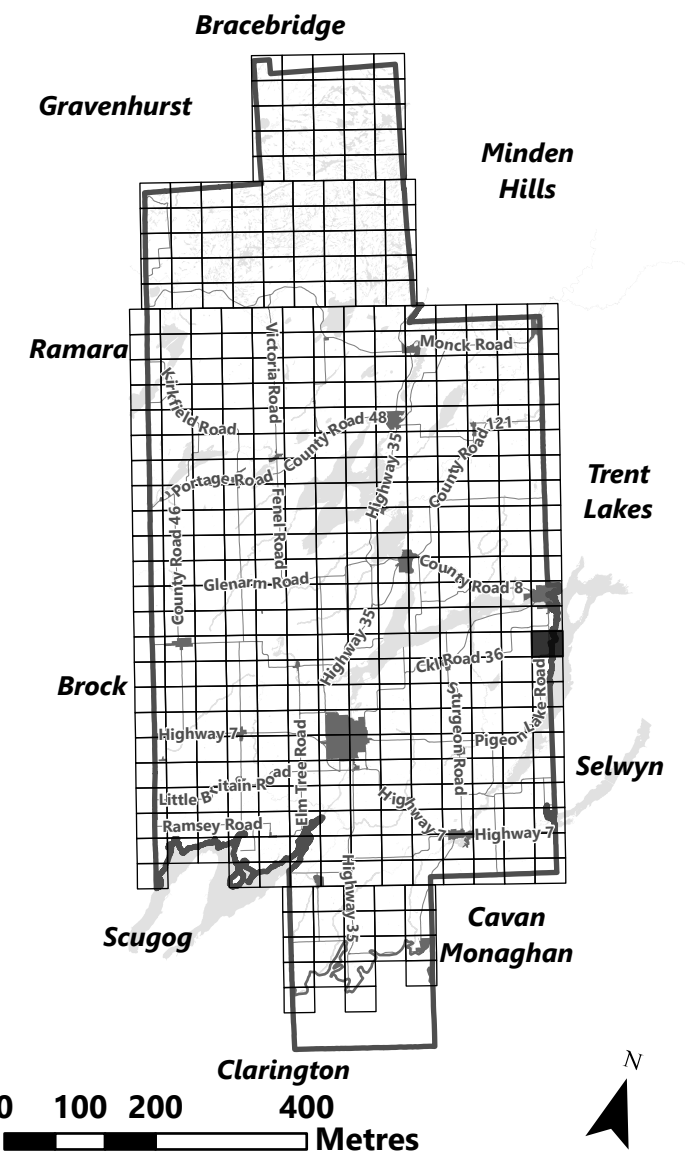

City of Kawartha Lakes Rural Zoning By-law Schedule A-D30

1. **Legend**
2. City of Kawartha Lakes Boundary
   - Zone Boundary
   - ▨ Conservation Authority Regulated Area
   - ▨ Kawartha Region Conservation Authority