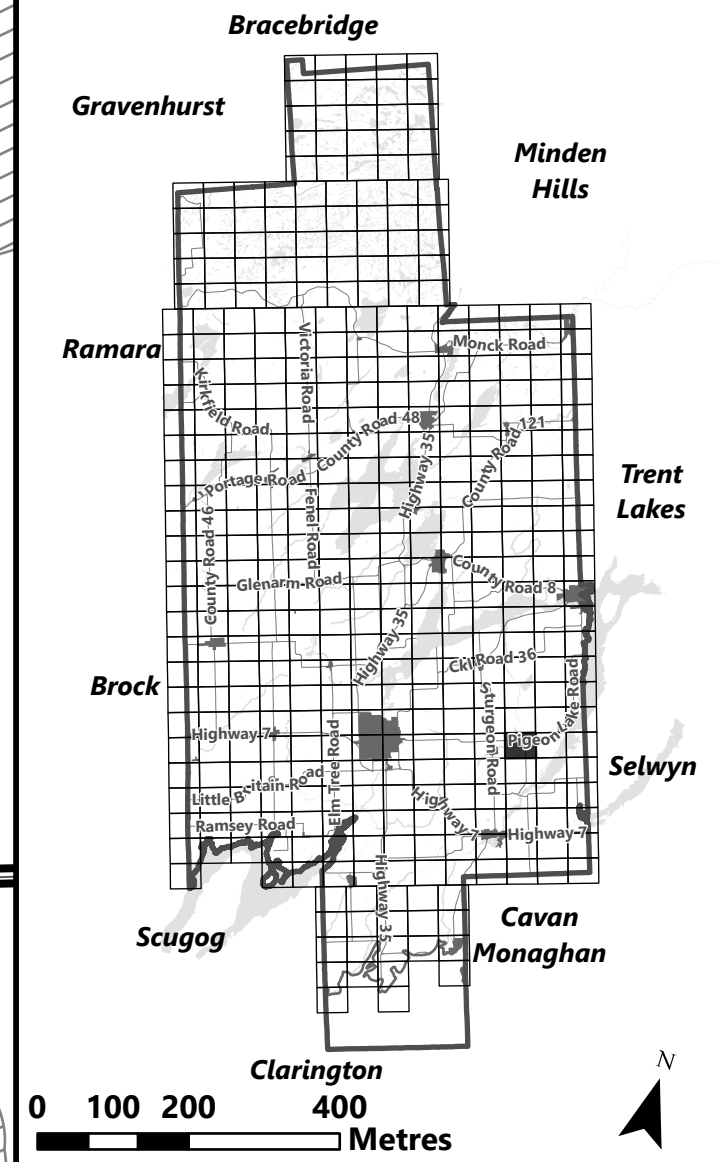

City of Kawartha Lakes Rural Zoning By-law Schedule A-D84

Legend

- City of Kawartha Lakes Boundary
- Zone Boundary
- Conservation Authority Regulated Area
- Kawartha Region Conservation Authority