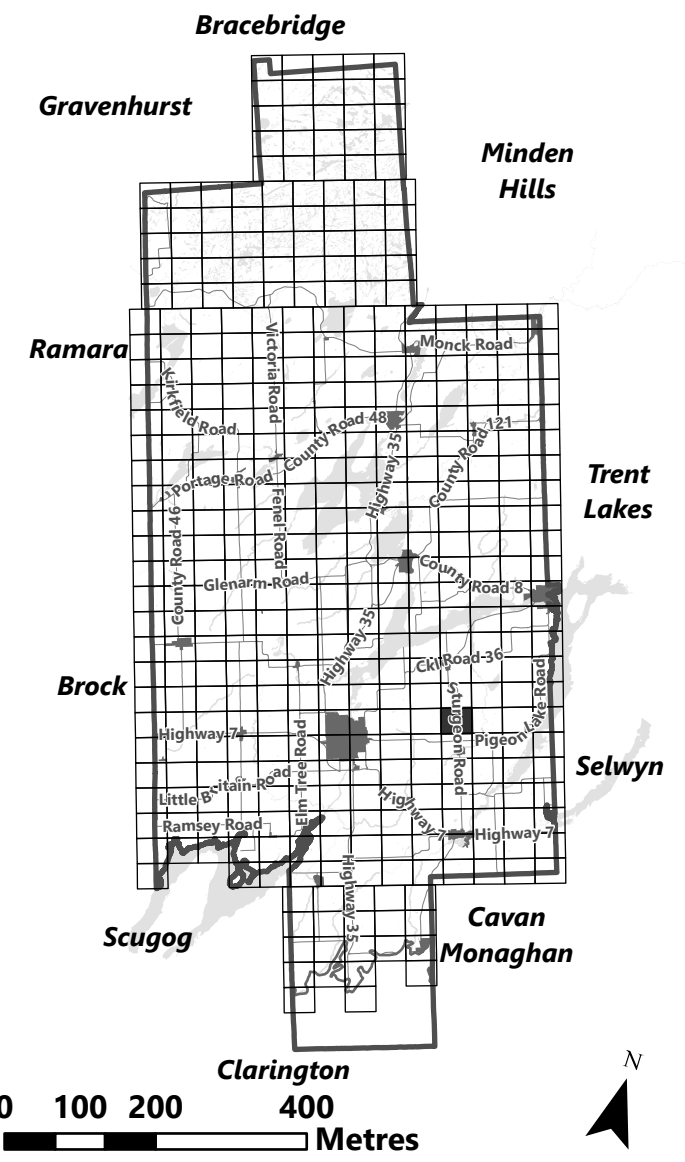

City of Kawartha Lakes Rural Zoning By-law Schedule A-D69

Legend

- City of Kawartha Lakes Boundary
- Zone Boundary
- ▨ Conservation Authority Regulated Area
- ▨ Kawartha Region Conservation Authority

March 2024

Sources:
MNDMNR, City of Kawartha Lakes and Teranet
Projection:
NAD 1983 UTM Zone 17N