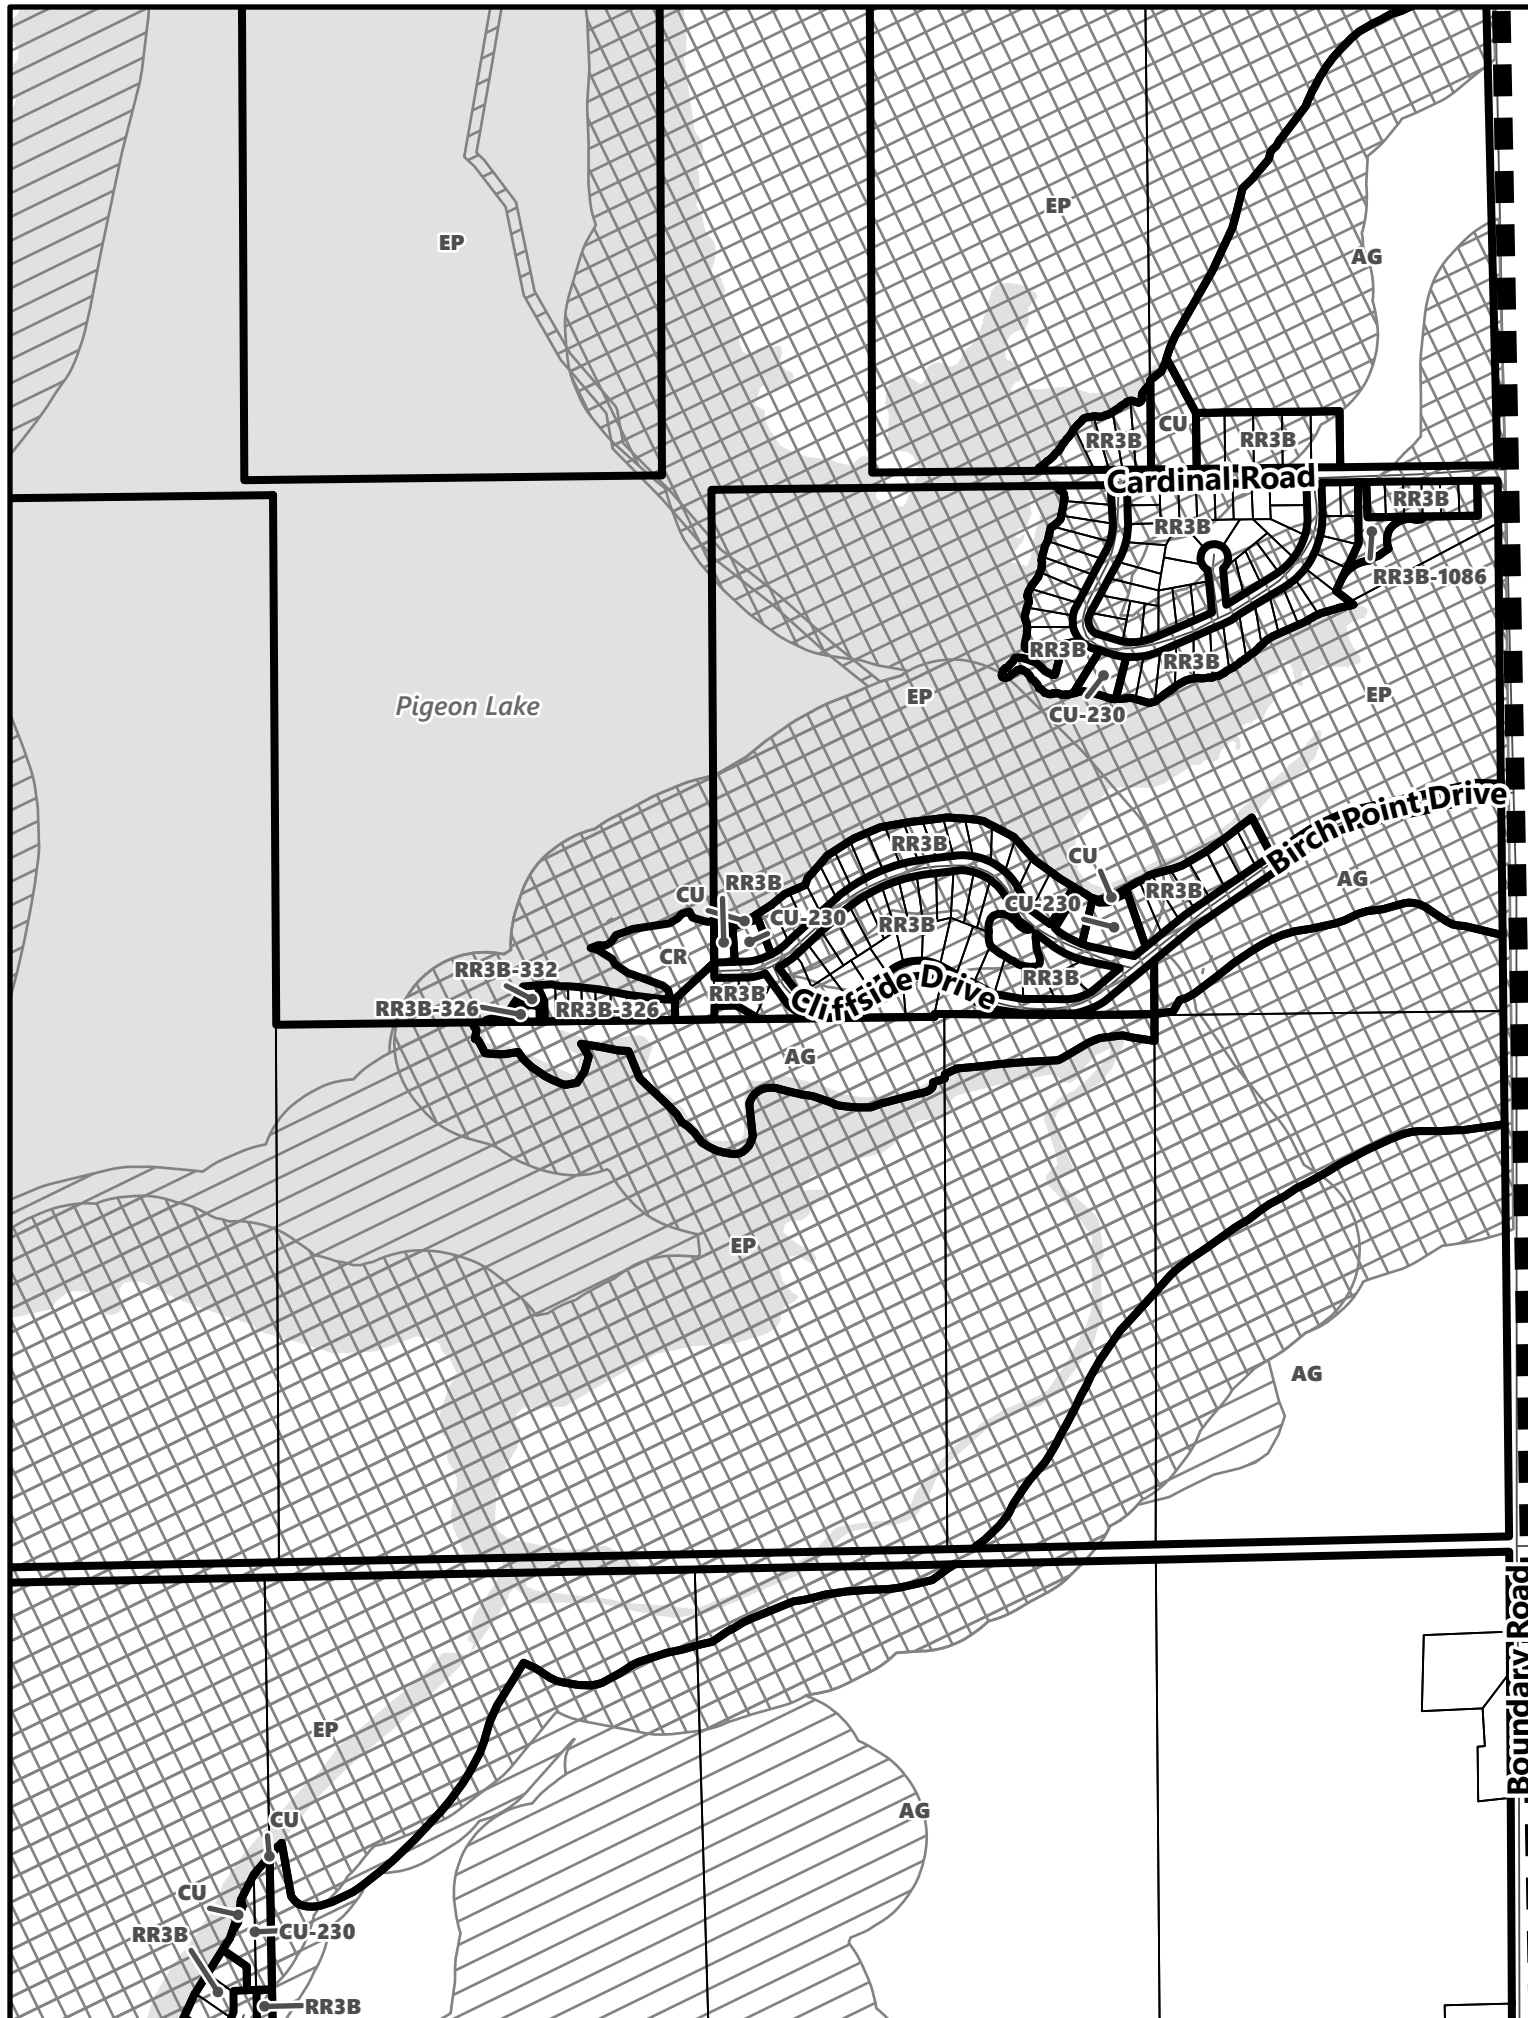

City of Kawartha Lakes Rural Zoning By-law Schedule A-D86

Legend

- City of Kawartha Lakes Boundary
- Zone Boundary
- **Conservation Authority Regulated Area**
  - Kawartha Region Conservation Authority
  - Otonabee Region Conservation Authority

March 2024

Sources:
MNDMNR, City of Kawartha Lakes and Teranet
Projection:
NAD 1983 UTM Zone 17N