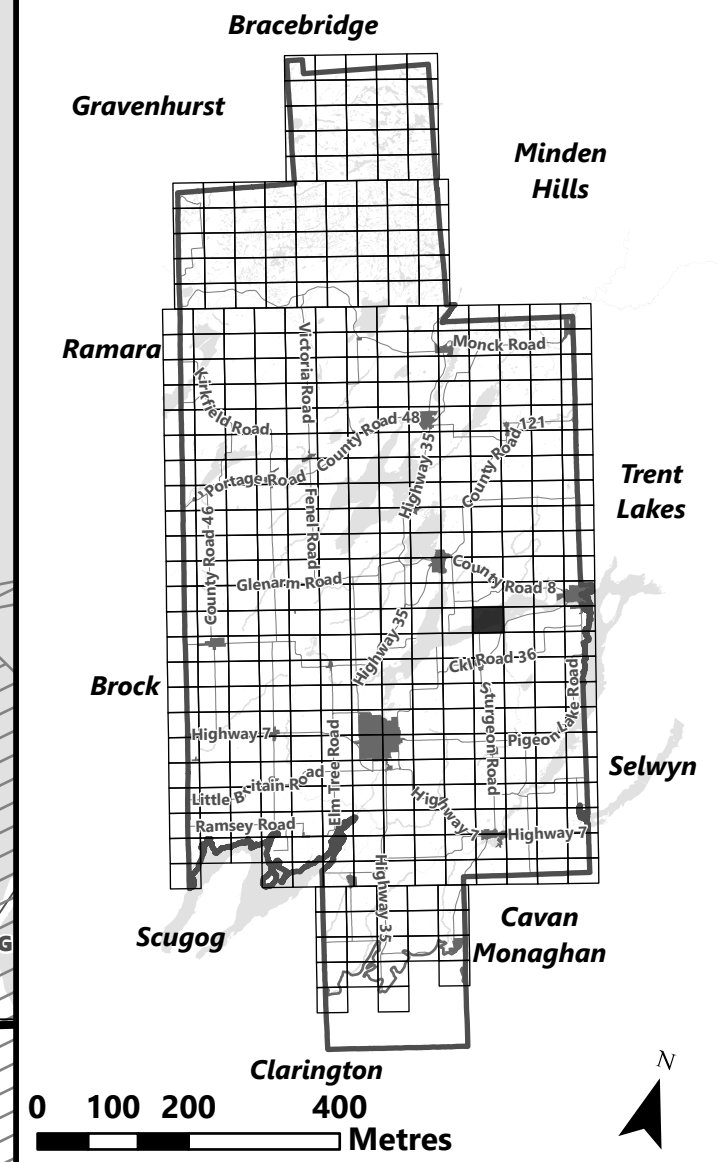

City of Kawartha Lakes Rural Zoning By-law Schedule A-D13

Legend

- City of Kawartha Lakes Boundary
- Zone Boundary
- ▨ Conservation Authority Regulated Area
- ▨ Kawartha Region Conservation Authority