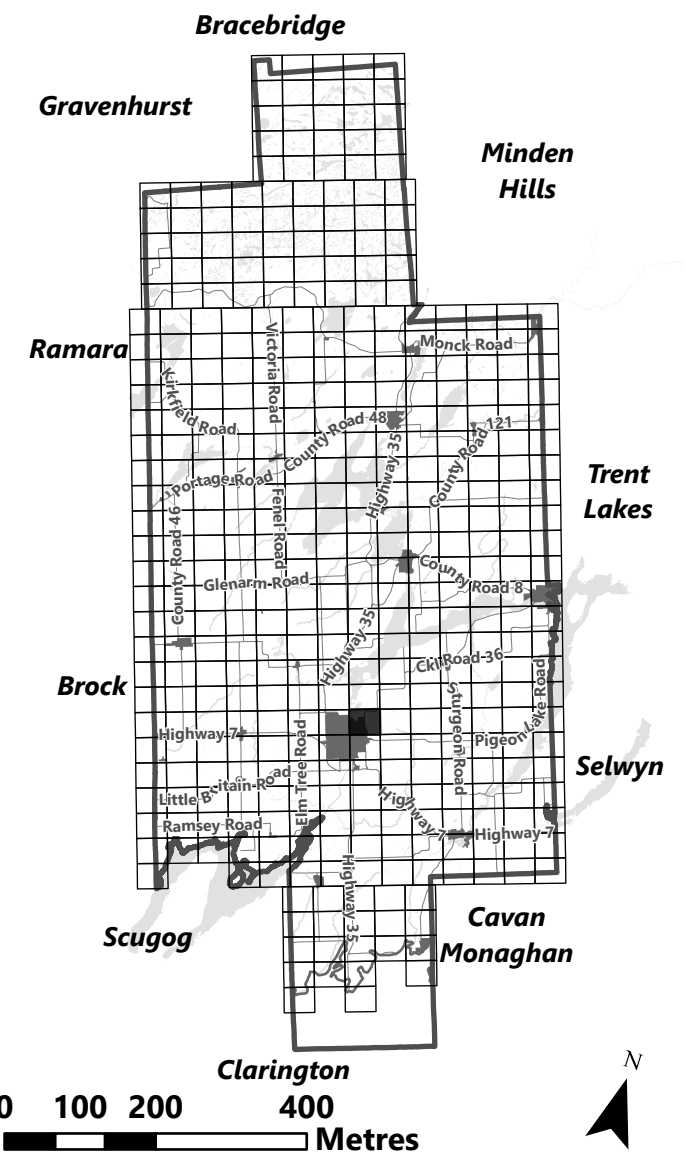

City of Kawartha Lakes Rural Zoning By-law Schedule A-D66

Legend

- City of Kawartha Lakes Boundary
- Zone Boundary
- Minister Zoning Order
- Conservation Authority Regulated Area
- Kawartha Region Conservation Authority

Lindsay (Refer to In-Effect Zoning By-law)