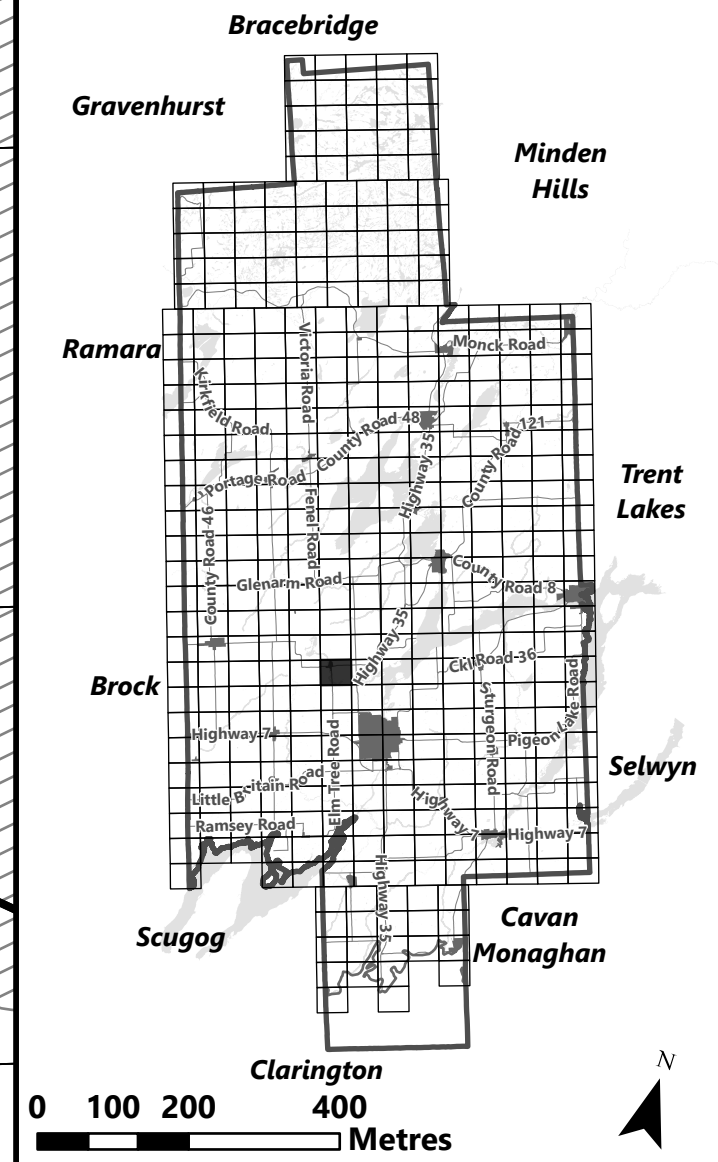

City of Kawartha Lakes Rural Zoning By-law Schedule A-D36

Legend

- City of Kawartha Lakes Boundary
- Zone Boundary
- ▨ Conservation Authority Regulated Area
- ▨ Kawartha Region Conservation Authority