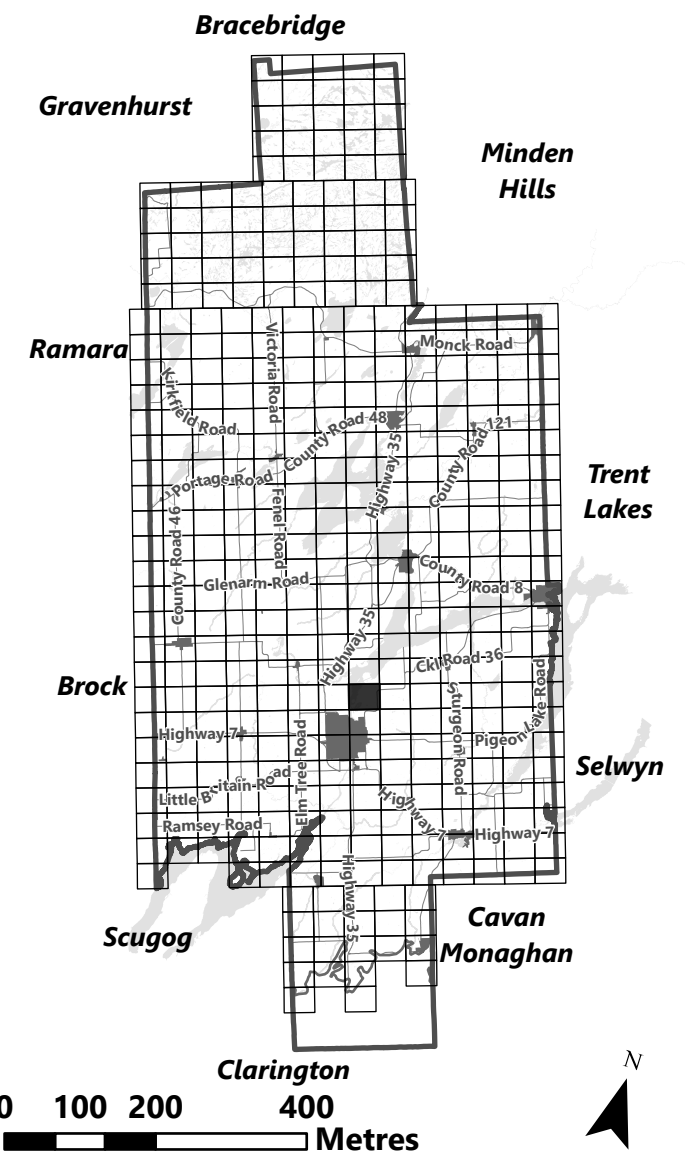

City of Kawartha Lakes Rural Zoning By-law Schedule A-D52

Legend

- City of Kawartha Lakes Boundary
- Zone Boundary
- ▨ Conservation Authority Regulated Area
- ▨ Kawartha Region Conservation Authority

March 2024

Sources:
MNDMNR, City of Kawartha Lakes and Teranet
Projection:
NAD 1983 UTM Zone 17N