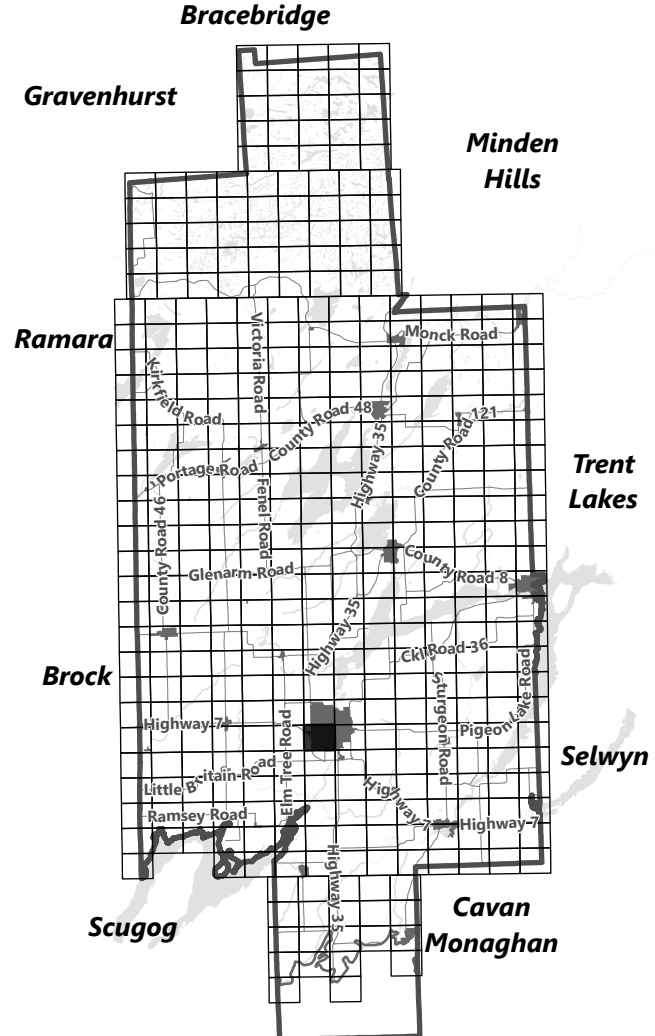

March 2024

Sources:
MNDMNR, City of Kawartha Lakes and Teranet
Projection:
NAD 1983 UTM Zone 17N