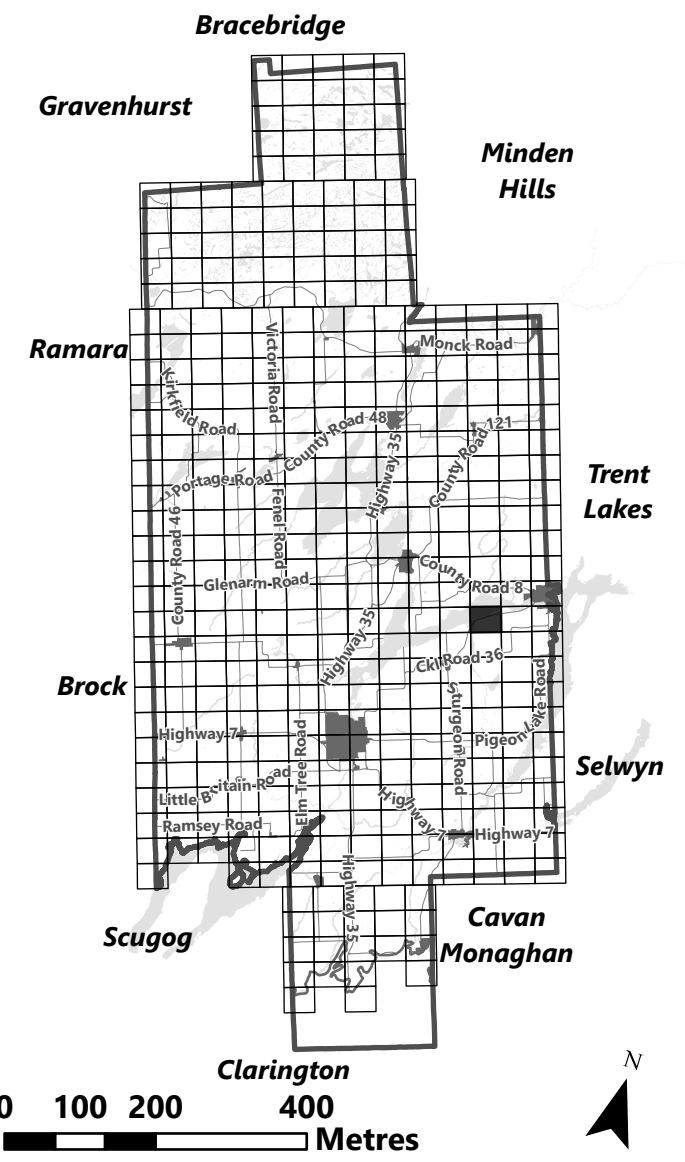

City of Kawartha Lakes Rural Zoning By-law Schedule A-D14

1. **Legend**
2. City of Kawartha Lakes Boundary
   - Zone Boundary
   - ▨ Conservation Authority Regulated Area
   - ▨ Kawartha Region Conservation Authority

March 2024

Sources:
MNDMNR, City of Kawartha Lakes and Teranet
Projection:
NAD 1983 UTM Zone 17N