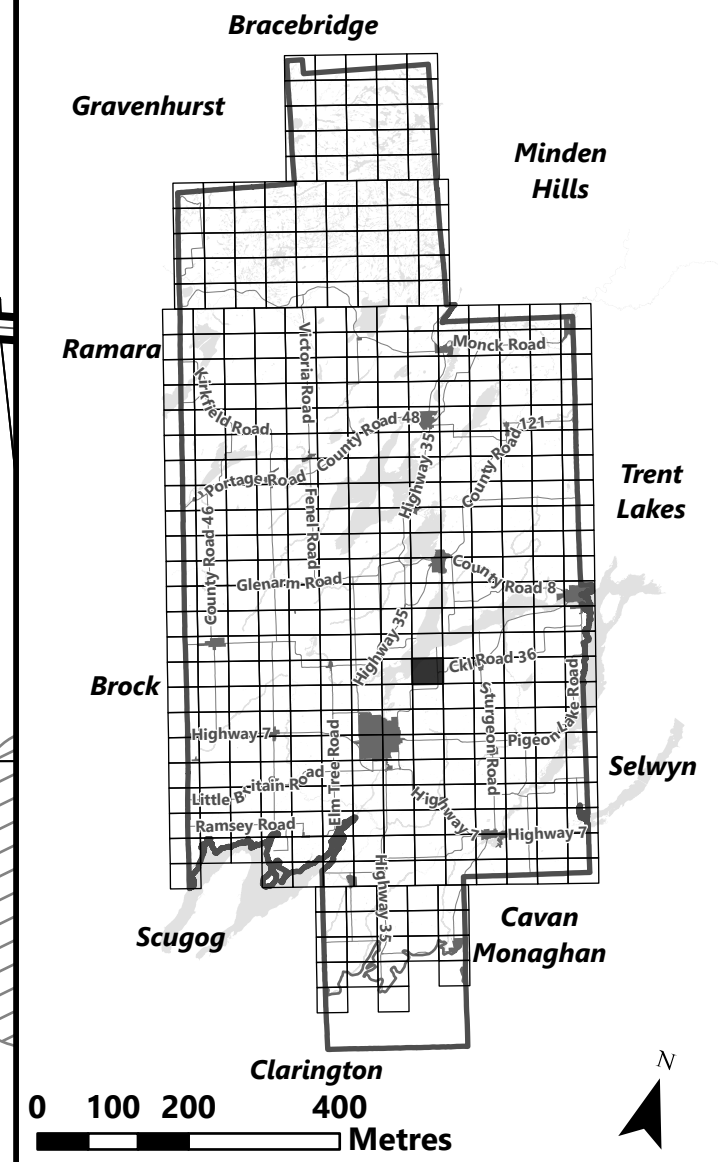

March 2024

Sources:
MNDMNR, City of Kawartha Lakes and Teranet
Projection:
NAD 1983 UTM Zone 17N

City of Kawartha Lakes Rural Zoning By-law Schedule A-D39

Legend

- City of Kawartha Lakes Boundary
- Zone Boundary
- Conservation Authority Regulated Area
- Kawartha Region Conservation Authority