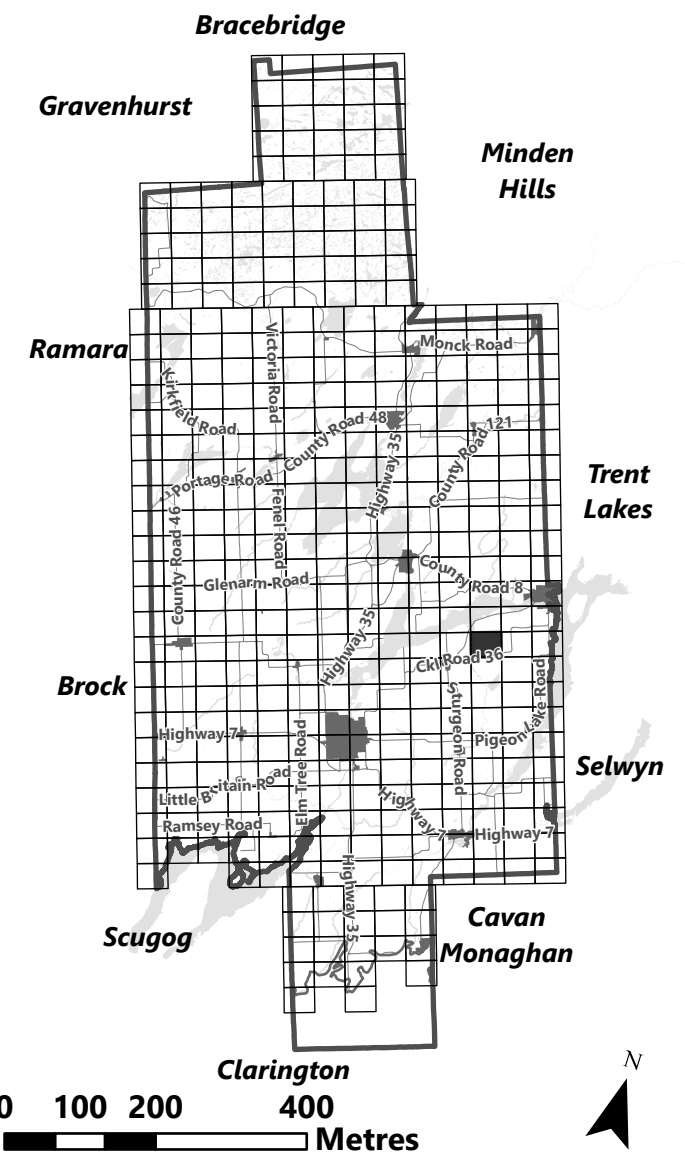

**City of Kawartha Lakes
Rural Zoning By-law
Schedule A-D28**

1. **Legend**
2. City of Kawartha Lakes Boundary
   - Zone Boundary
   - Conservation Authority Regulated Area
   - Kawartha Region Conservation Authority