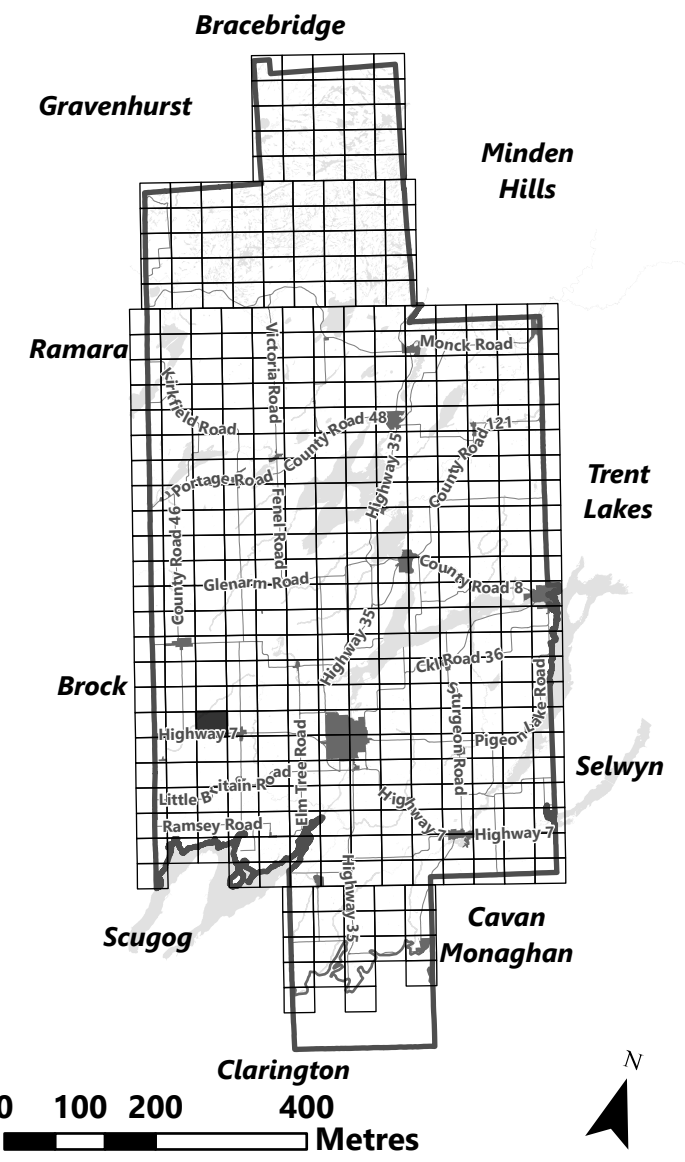

March 2024

Sources:
MNDMNR, City of Kawartha Lakes and Teranet
Projection:
NAD 1983 UTM Zone 17N

City of Kawartha Lakes Rural Zoning By-law Schedule A-D61

Legend

- City of Kawartha Lakes Boundary
- Zone Boundary
- ▨ Conservation Authority Regulated Area
- ▨ Kawartha Region Conservation Authority