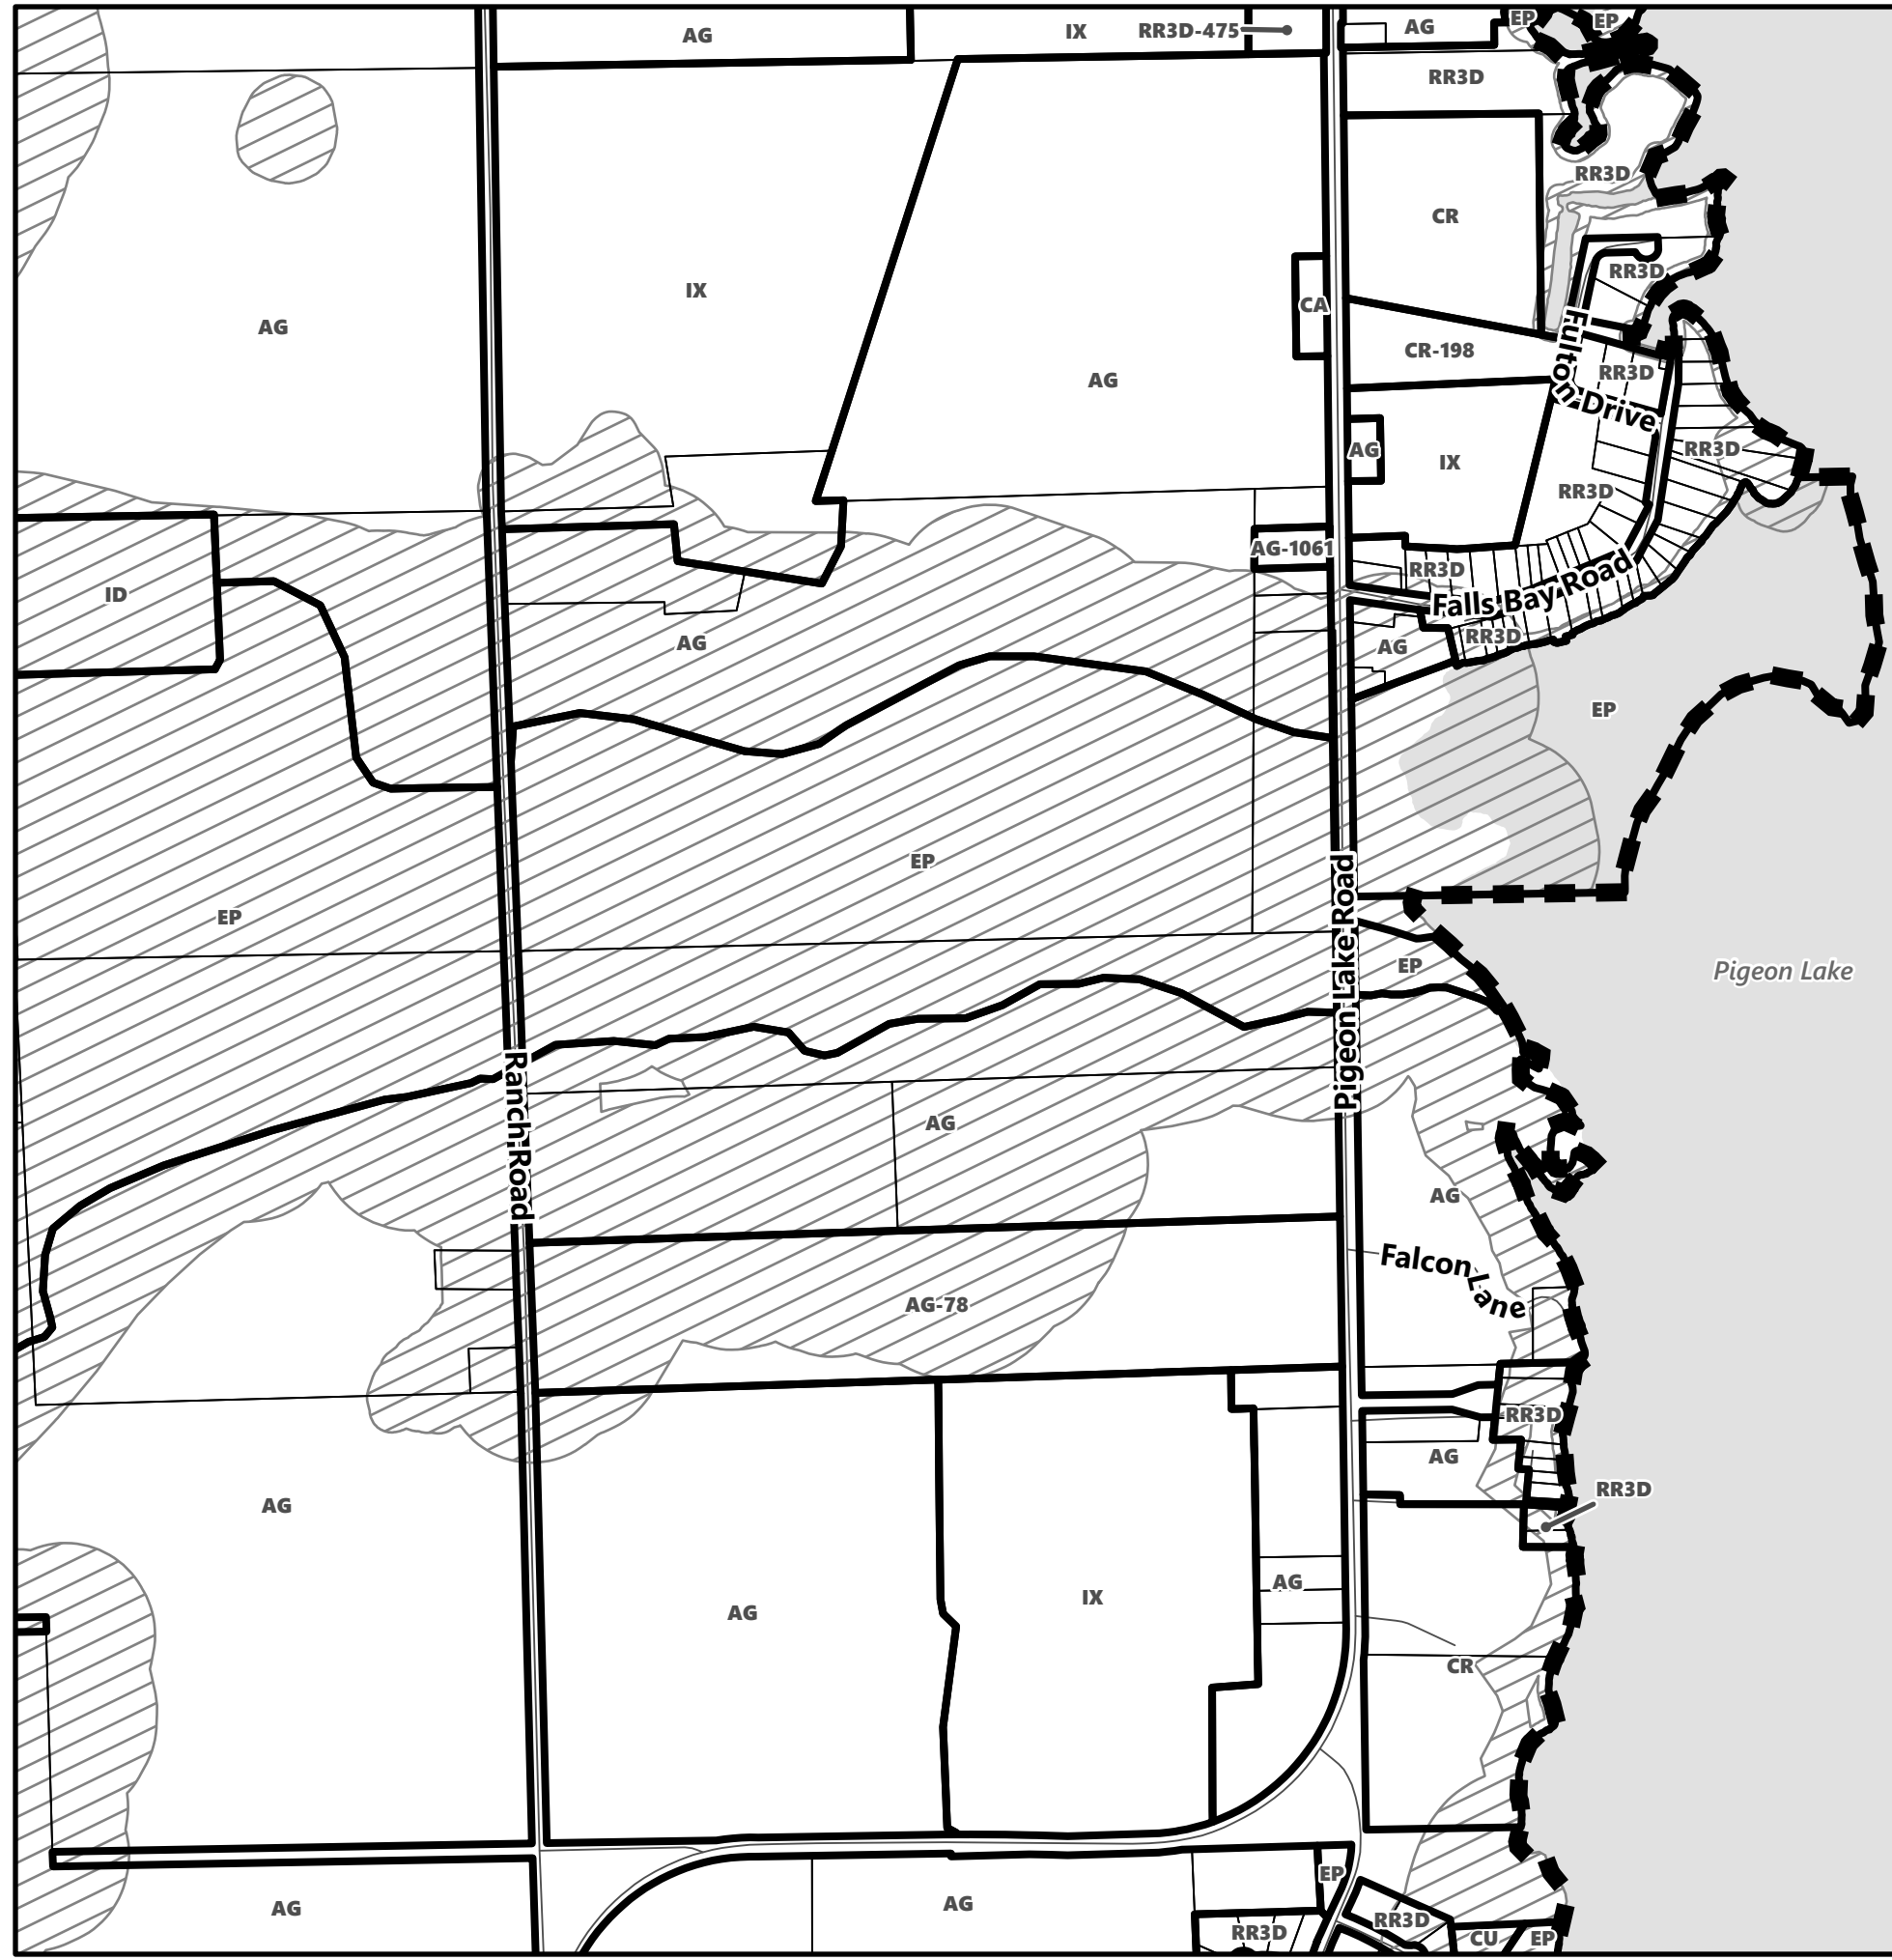

City of Kawartha Lakes Rural Zoning By-law Schedule A-D30

1. **Legend**
2. City of Kawartha Lakes Boundary
   - Zone Boundary
   - ▨ Conservation Authority Regulated Area
   - ▨ Kawartha Region Conservation Authority