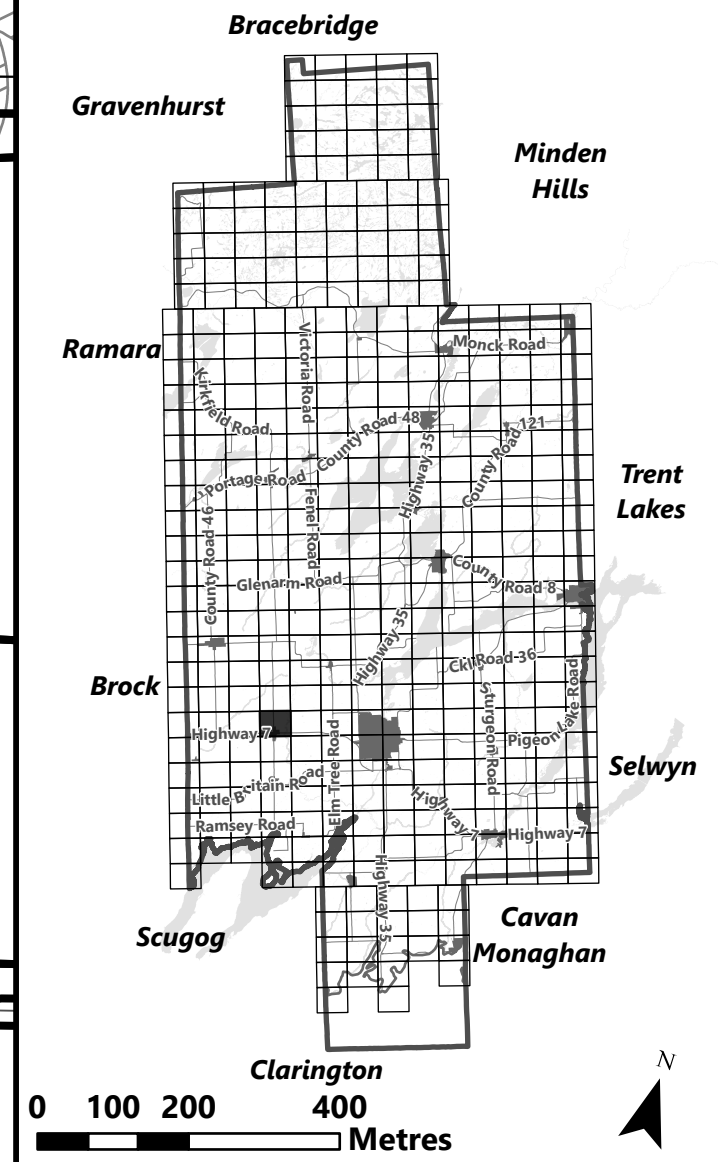

City of Kawartha Lakes Rural Zoning By-law Schedule A-D62

Legend

- City of Kawartha Lakes Boundary
- Zone Boundary
- Conservation Authority Regulated Area
  Kawartha Region Conservation Authority

March 2024

Sources:
MNDMNR, City of Kawartha Lakes and Teranet
Projection:
NAD 1983 UTM Zone 17N