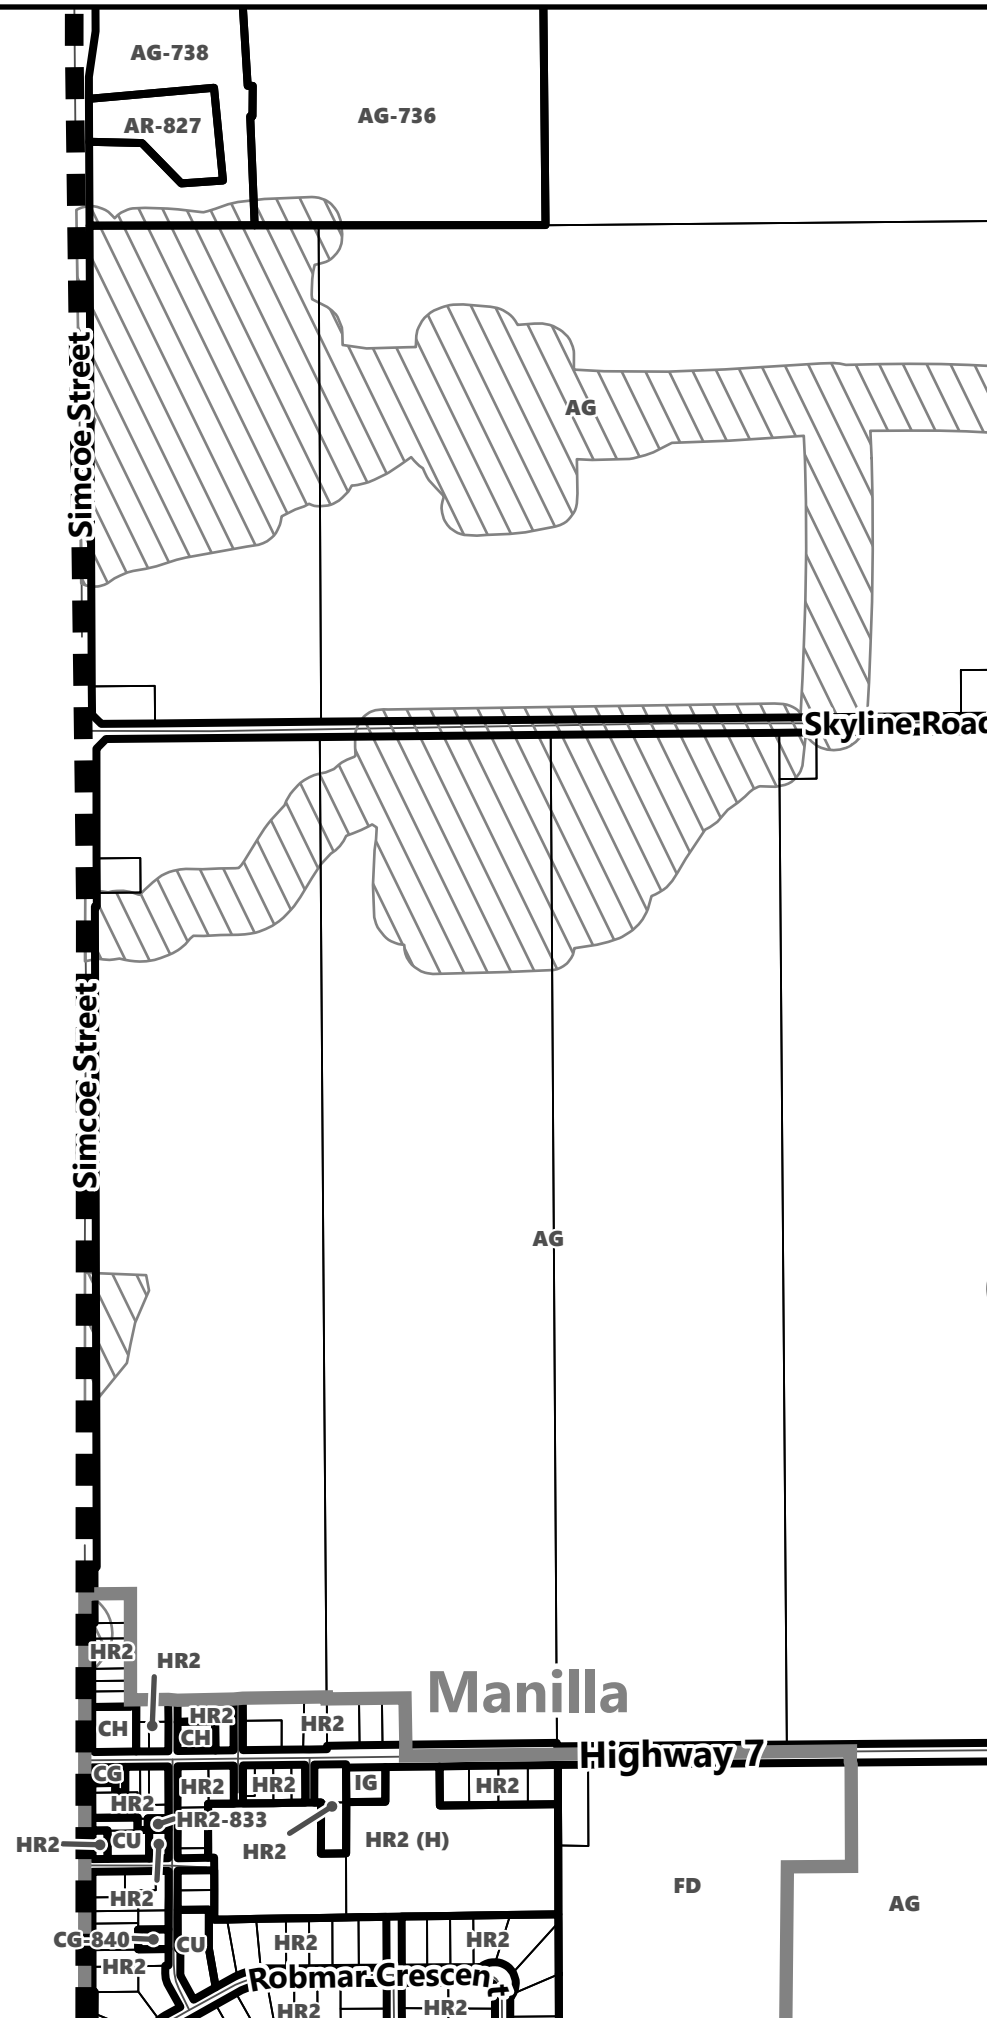

City of Kawartha Lakes Rural Zoning By-law Schedule A-D59

Legend

- City of Kawartha Lakes Boundary
- Zone Boundary
- **Conservation Authority Regulated Area**
  - Kawartha Region Conservation Authority
  - Lake Simcoe Region Conservation Authority

March 2024

Sources:
MNDMNR, City of Kawartha Lakes and Teranet
Projection:
NAD 1983 UTM Zone 17N