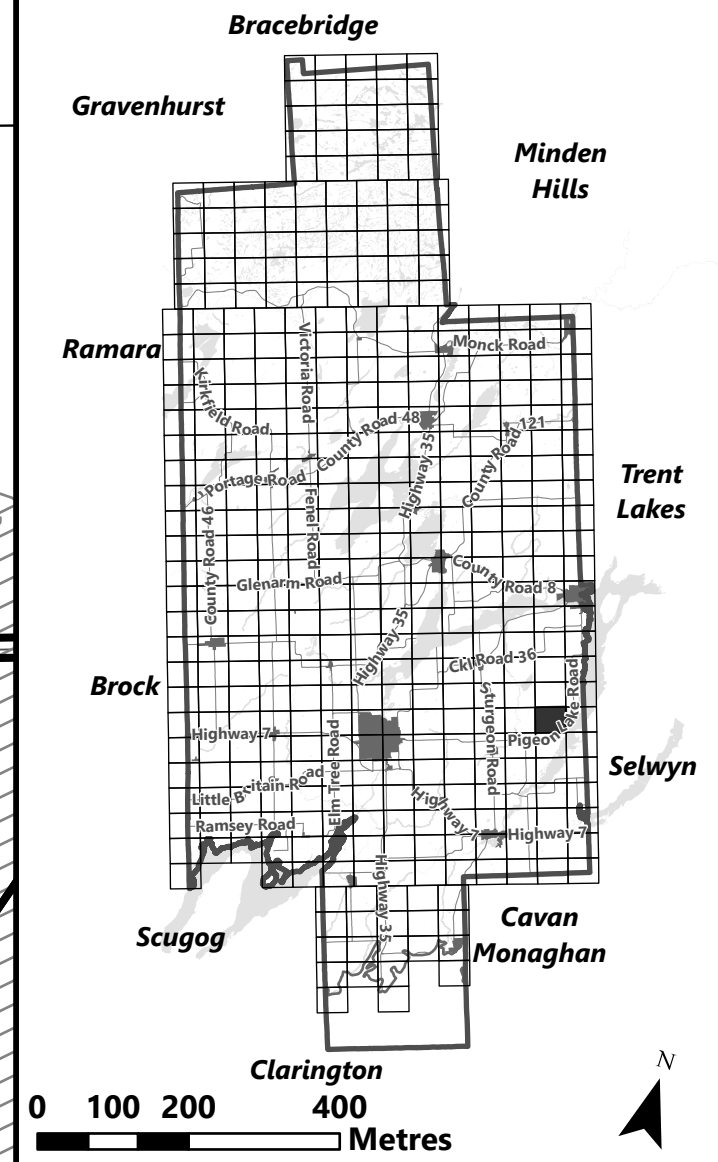

**City of Kawartha Lakes
Rural Zoning By-law
Schedule A-D71**

Legend

- City of Kawartha Lakes Boundary
- Zone Boundary
- **Conservation Authority Regulated Area**
- Kawartha Region Conservation Authority

March 2024

Sources:
MNDMNR, City of Kawartha Lakes and Teranet
Projection:
NAD 1983 UTM Zone 17N