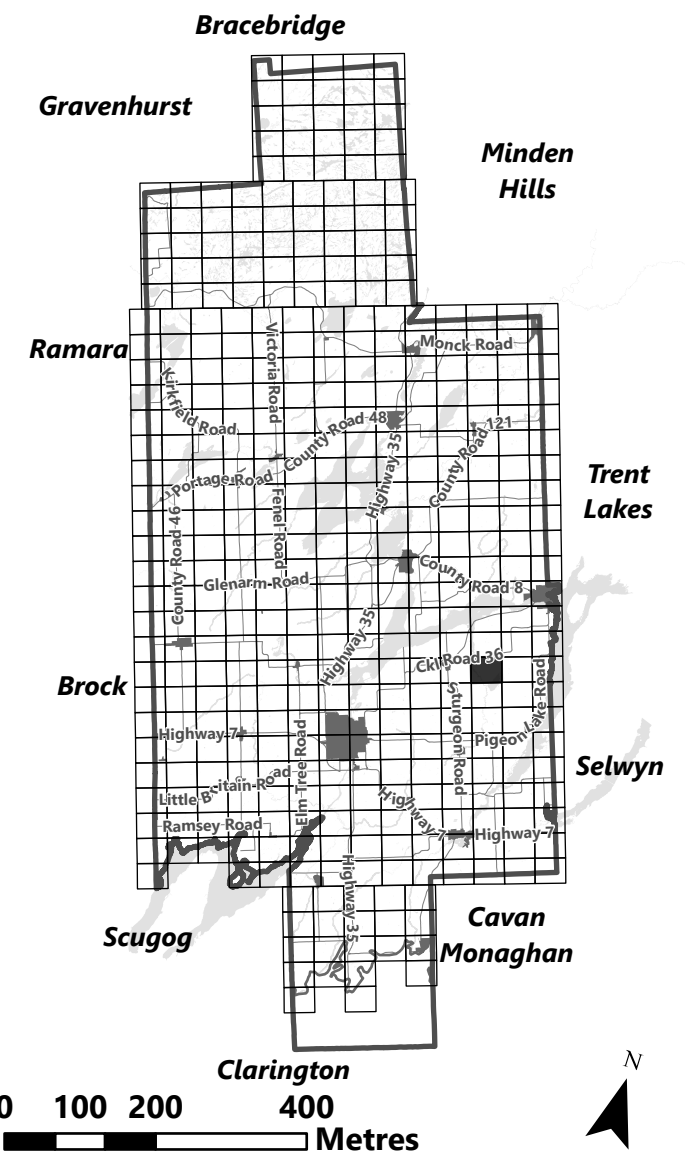

City of Kawartha Lakes Rural Zoning By-law Schedule A-D42

1. **Legend**
2. City of Kawartha Lakes Boundary
   - Zone Boundary
   - Conservation Authority Regulated Area
   - Kawartha Region Conservation Authority