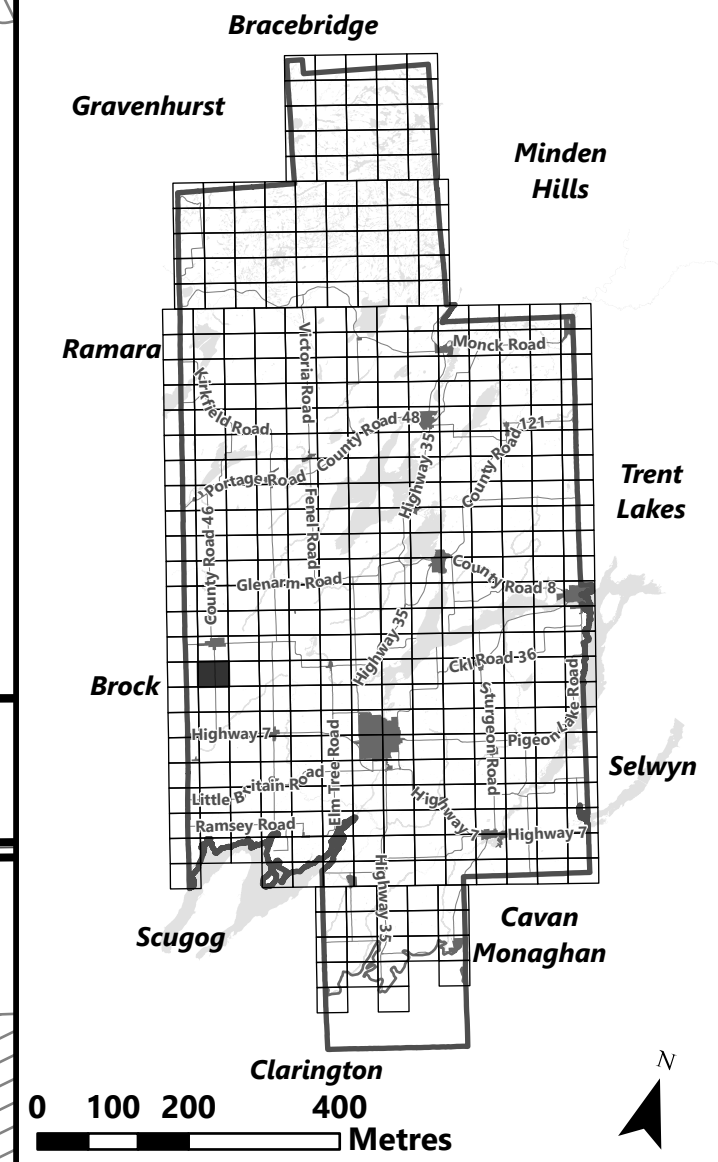

City of Kawartha Lakes Rural Zoning By-law Schedule A-D32

Legend

- City of Kawartha Lakes Boundary
- Zone Boundary
- **Conservation Authority Regulated Area**
  - Kawartha Region Conservation Authority
  - Lake Simcoe Region Conservation Authority