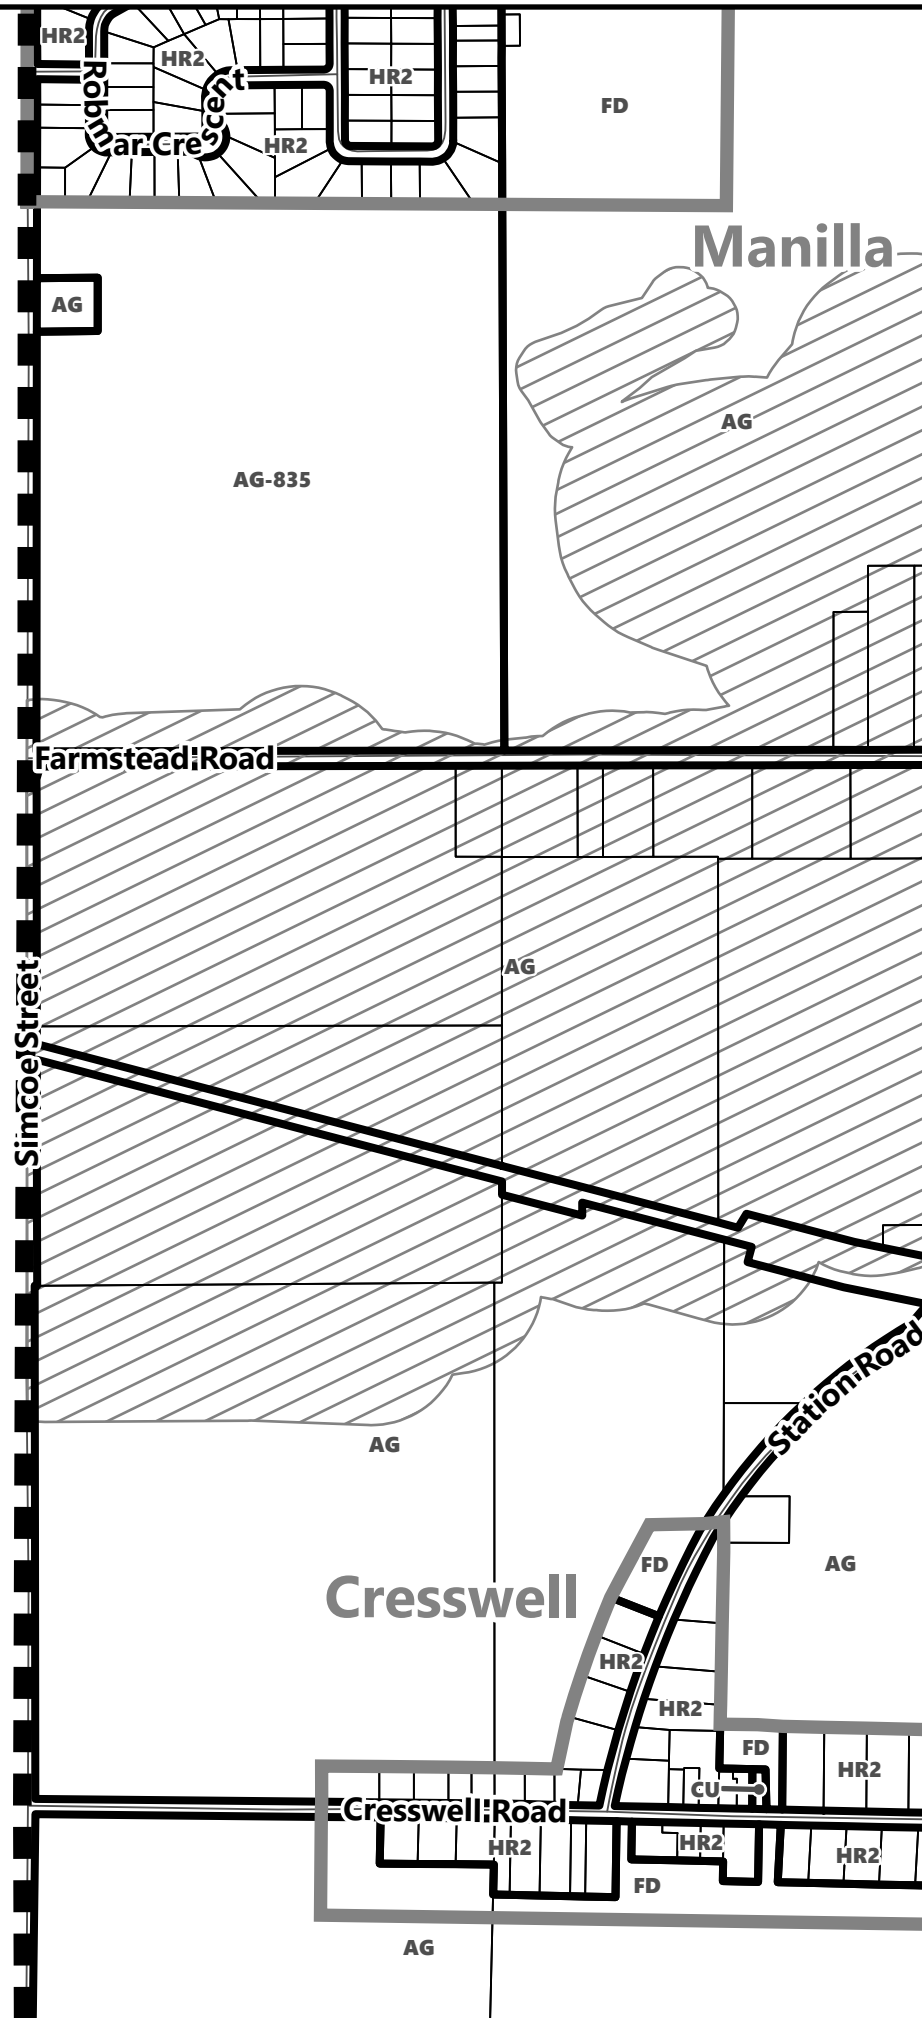

March 2024

Sources:
MNDMNR, City of Kawartha Lakes and Teranet
Projection:
NAD 1983 UTM Zone 17N

City of Kawartha Lakes Rural Zoning By-law Schedule A-D73

Legend

- City of Kawartha Lakes Boundary
- Zone Boundary
- Conservation Authority Regulated Area
- Kawartha Region Conservation Authority