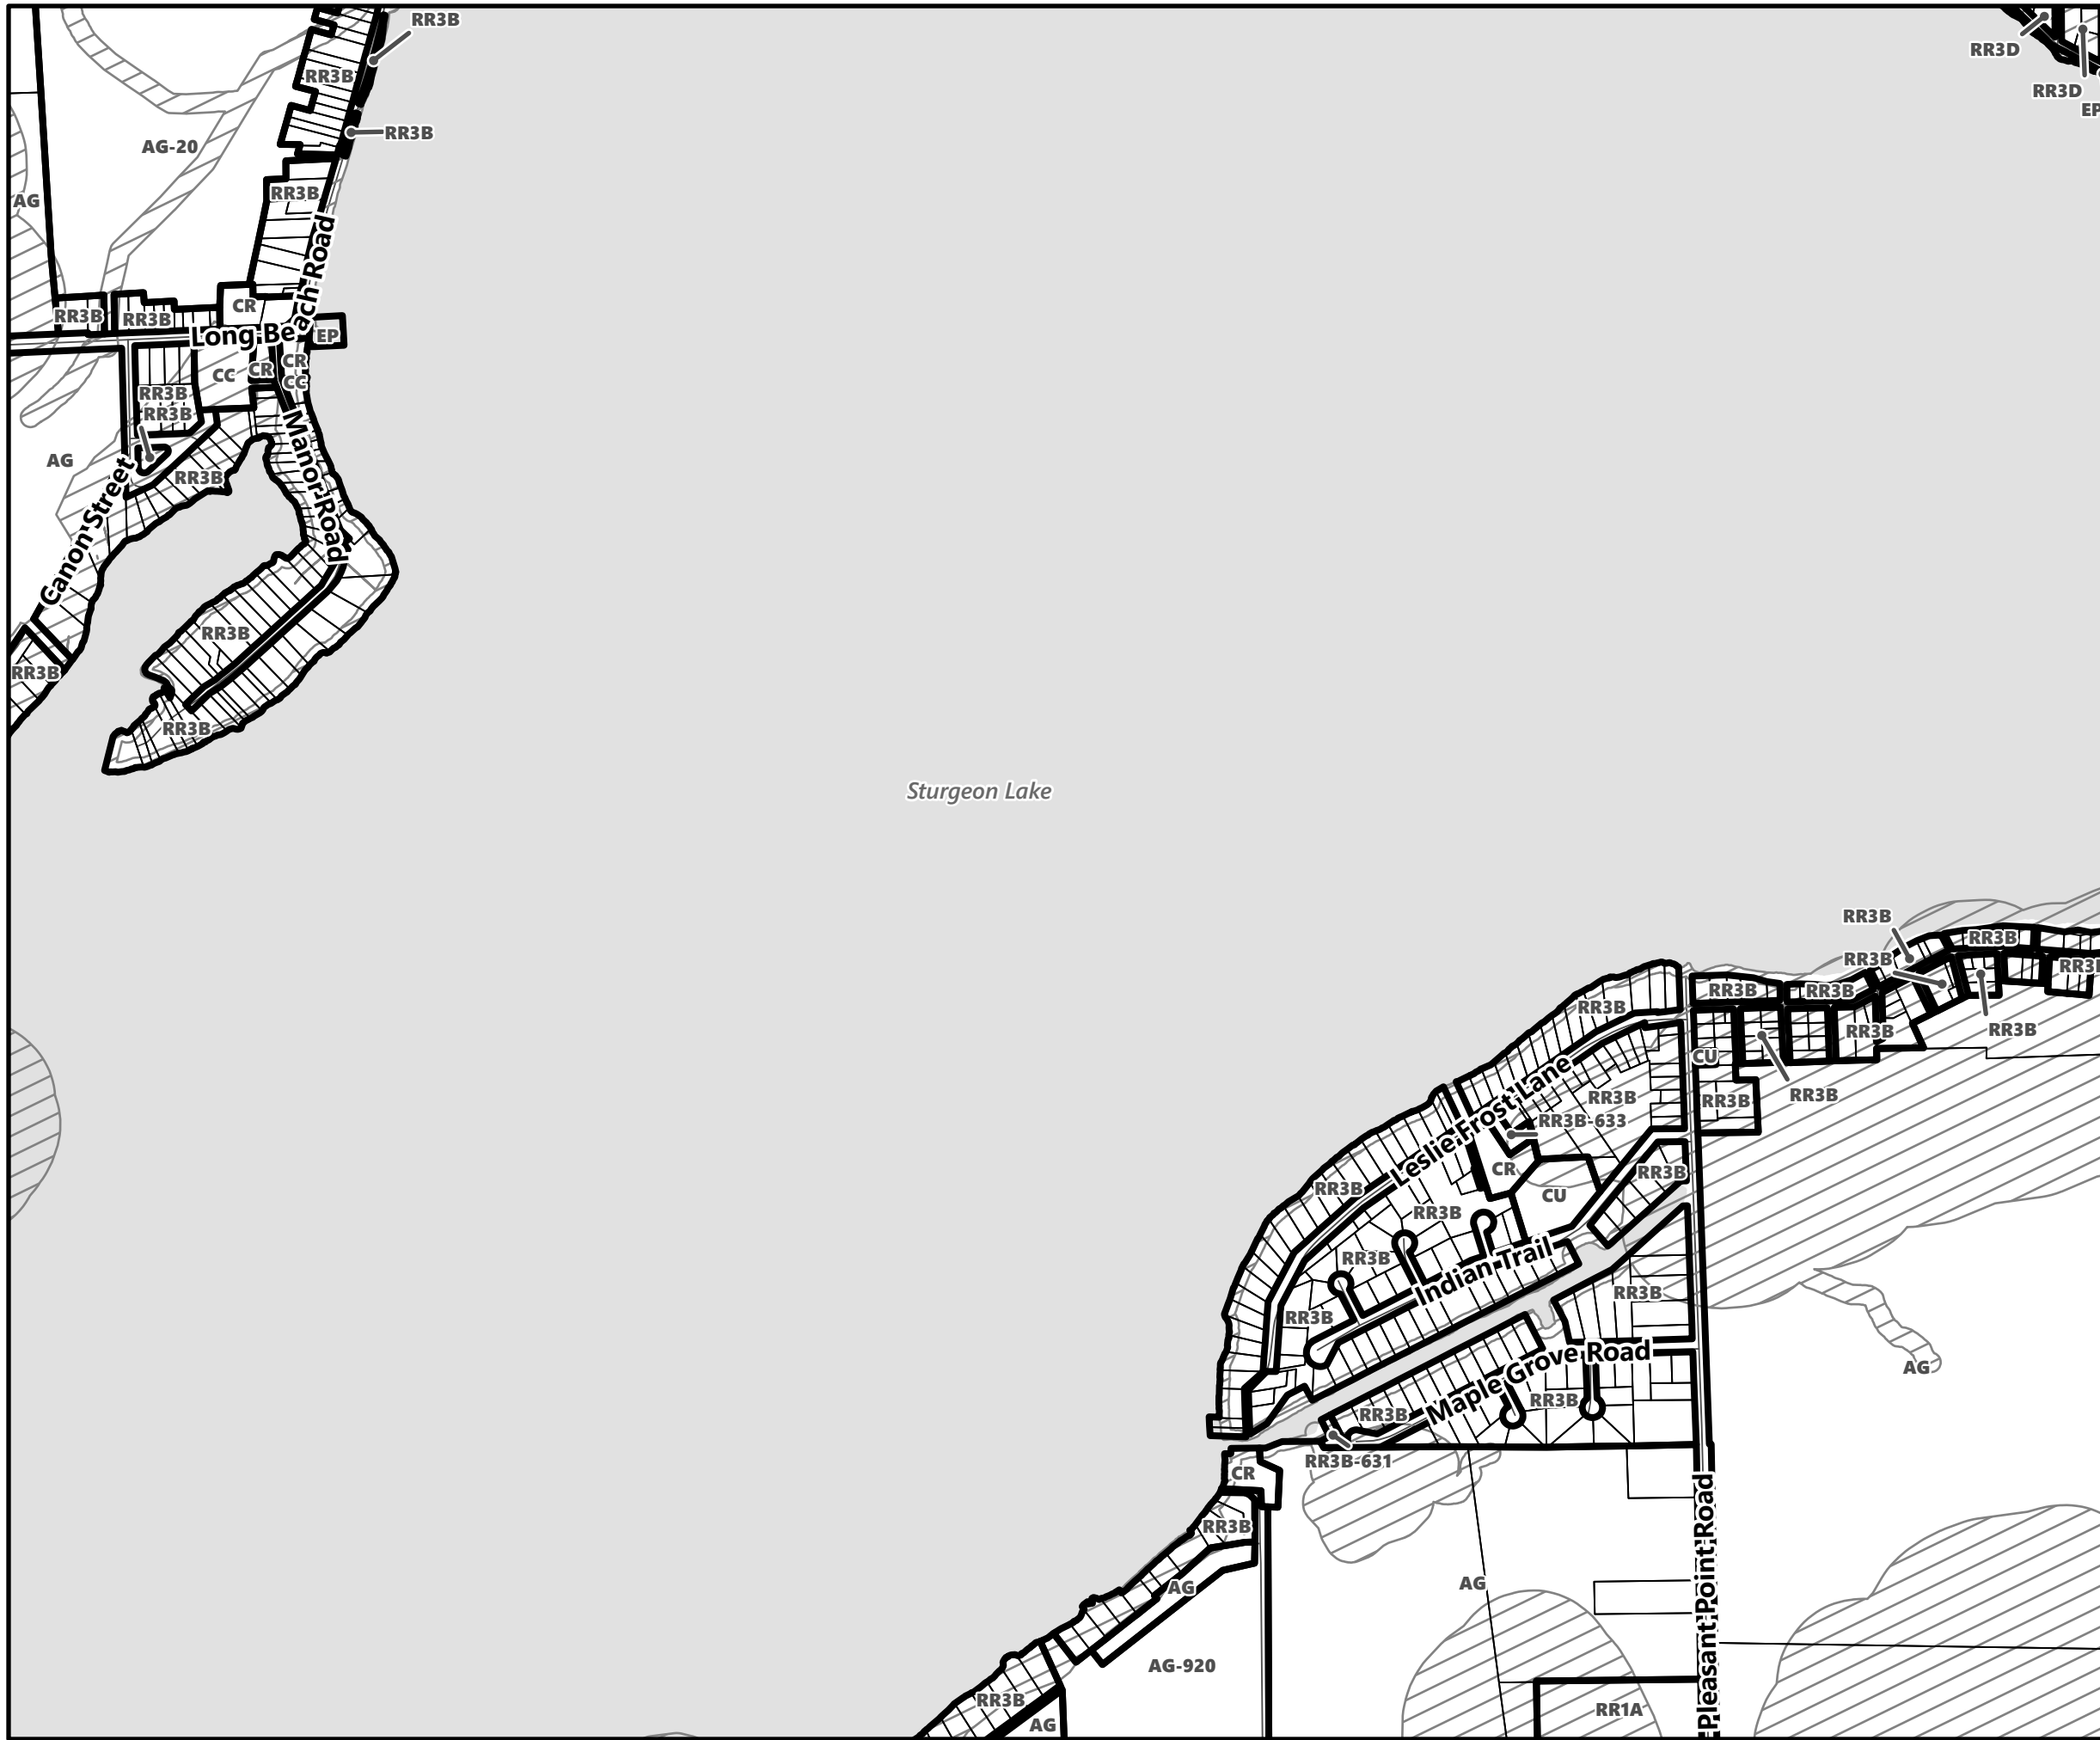

City of Kawartha Lakes Rural Zoning By-law Schedule A-D25

Legend

- City of Kawartha Lakes Boundary
- Zone Boundary
- Conservation Authority Regulated Area
- Kawartha Region Conservation Authority