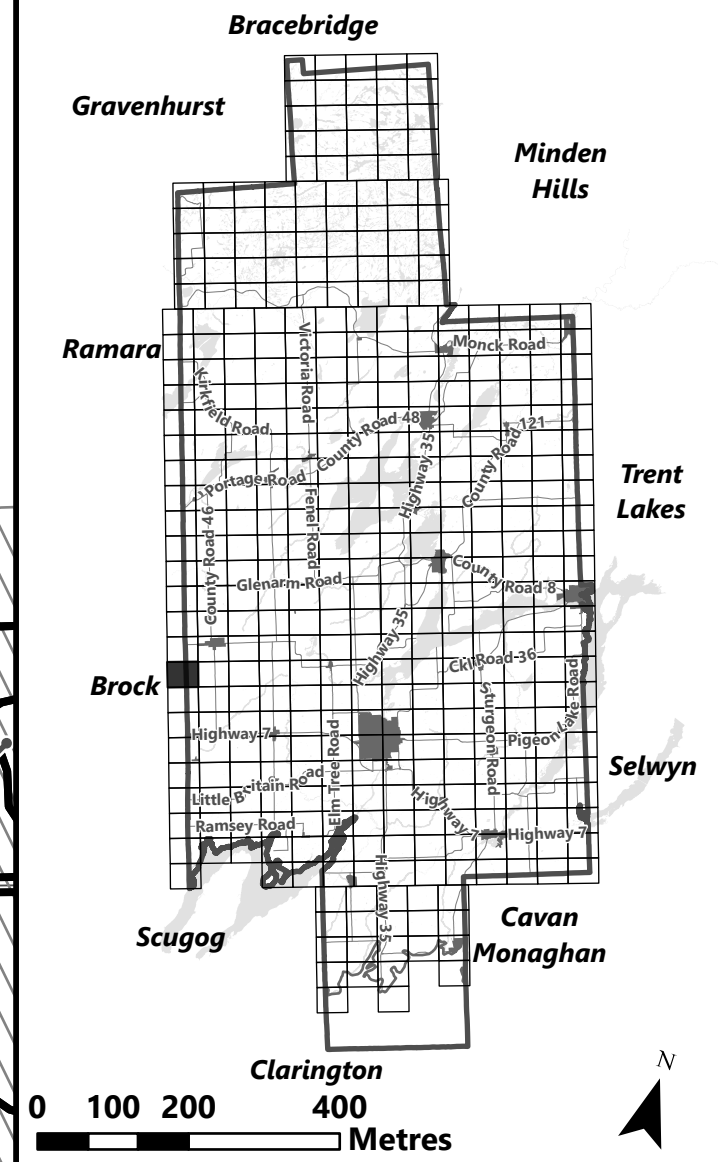

City of Kawartha Lakes Rural Zoning By-law Schedule A-D31

Legend

- City of Kawartha Lakes Boundary
- Zone Boundary
- ▨ Conservation Authority Regulated Area
- ▨ Lake Simcoe Region Conservation Authority