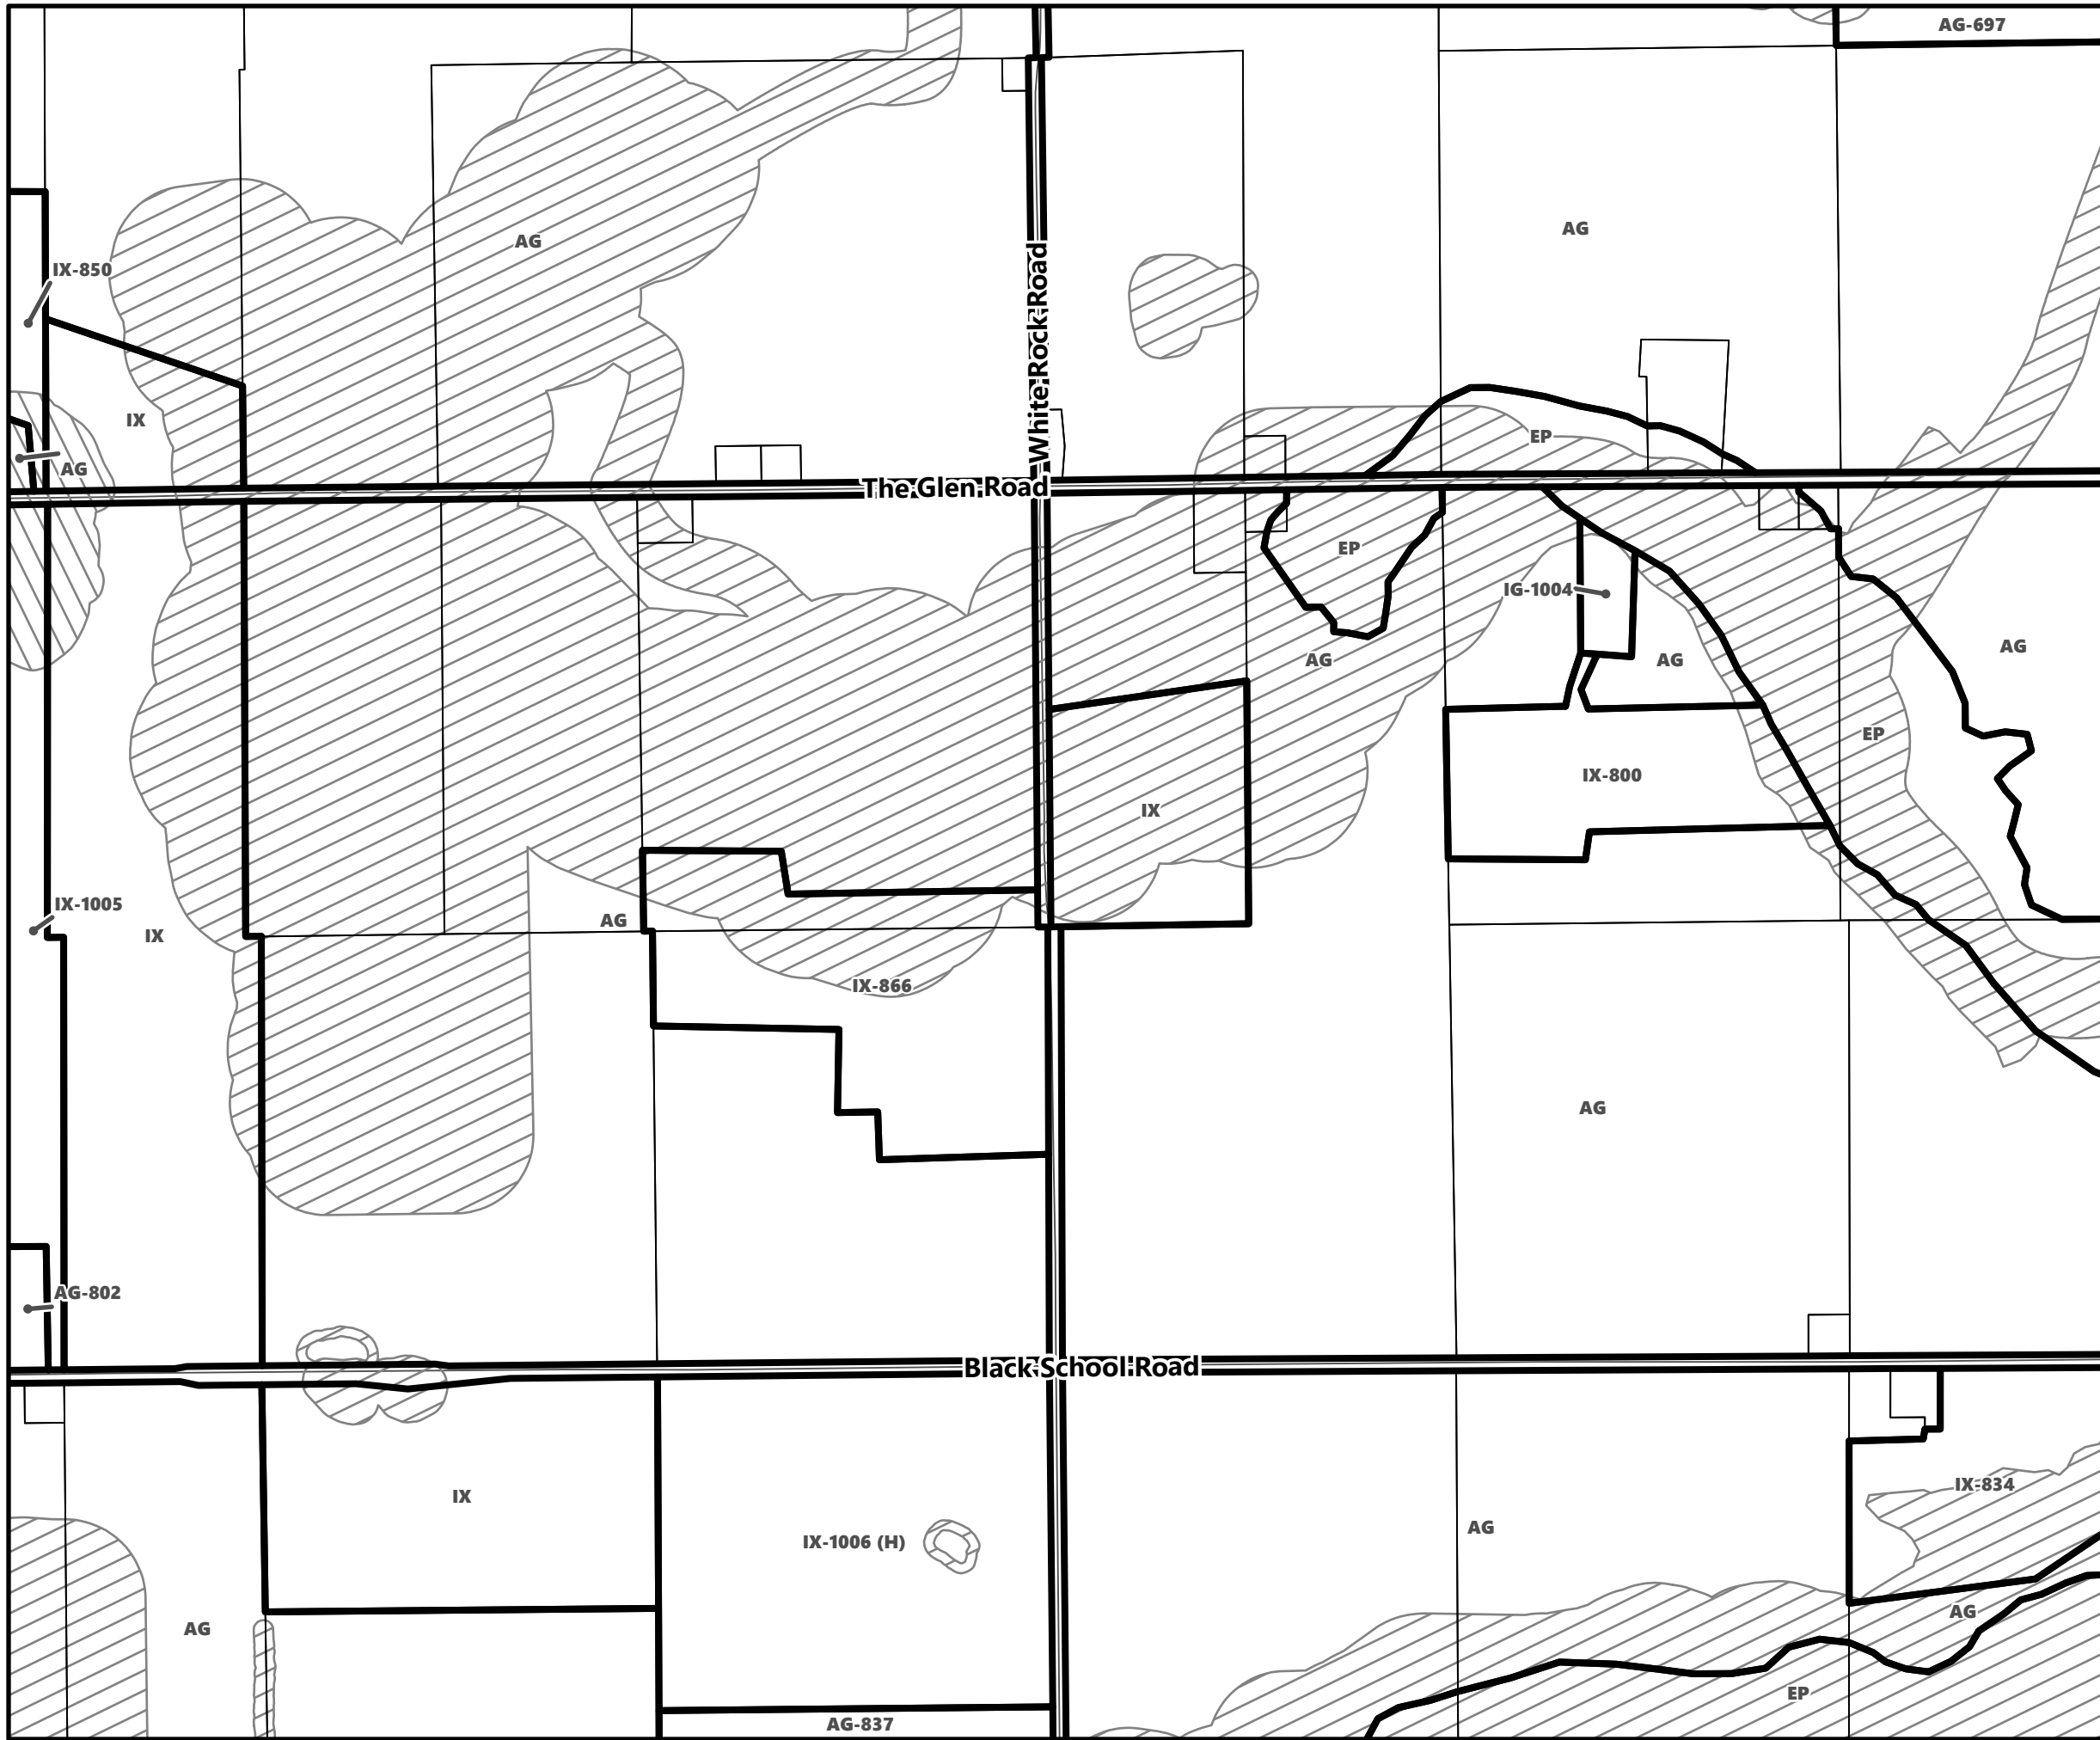

City of Kawartha Lakes Rural Zoning By-law Schedule A-D33

Legend

- City of Kawartha Lakes Boundary
- Zone Boundary
- **Conservation Authority Regulated Area**
  - Kawartha Region Conservation Authority
  - Lake Simcoe Region Conservation Authority

March 2024

Sources:
MNDMNR, City of Kawartha Lakes and Teranet
Projection:
NAD 1983 UTM Zone 17N