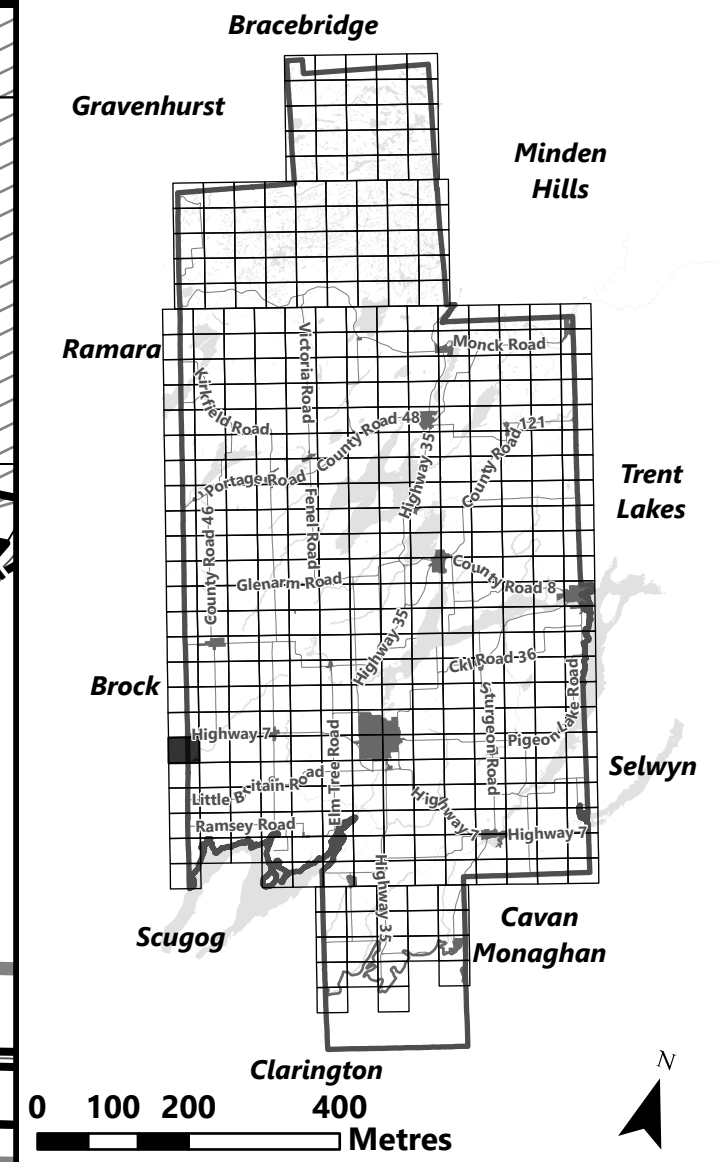

March 2024

Sources:
MNDMNR, City of Kawartha Lakes and Teranet
Projection:
NAD 1983 UTM Zone 17N

City of Kawartha Lakes Rural Zoning By-law Schedule A-D73

Legend

- City of Kawartha Lakes Boundary
- Zone Boundary
- Conservation Authority Regulated Area
- Kawartha Region Conservation Authority