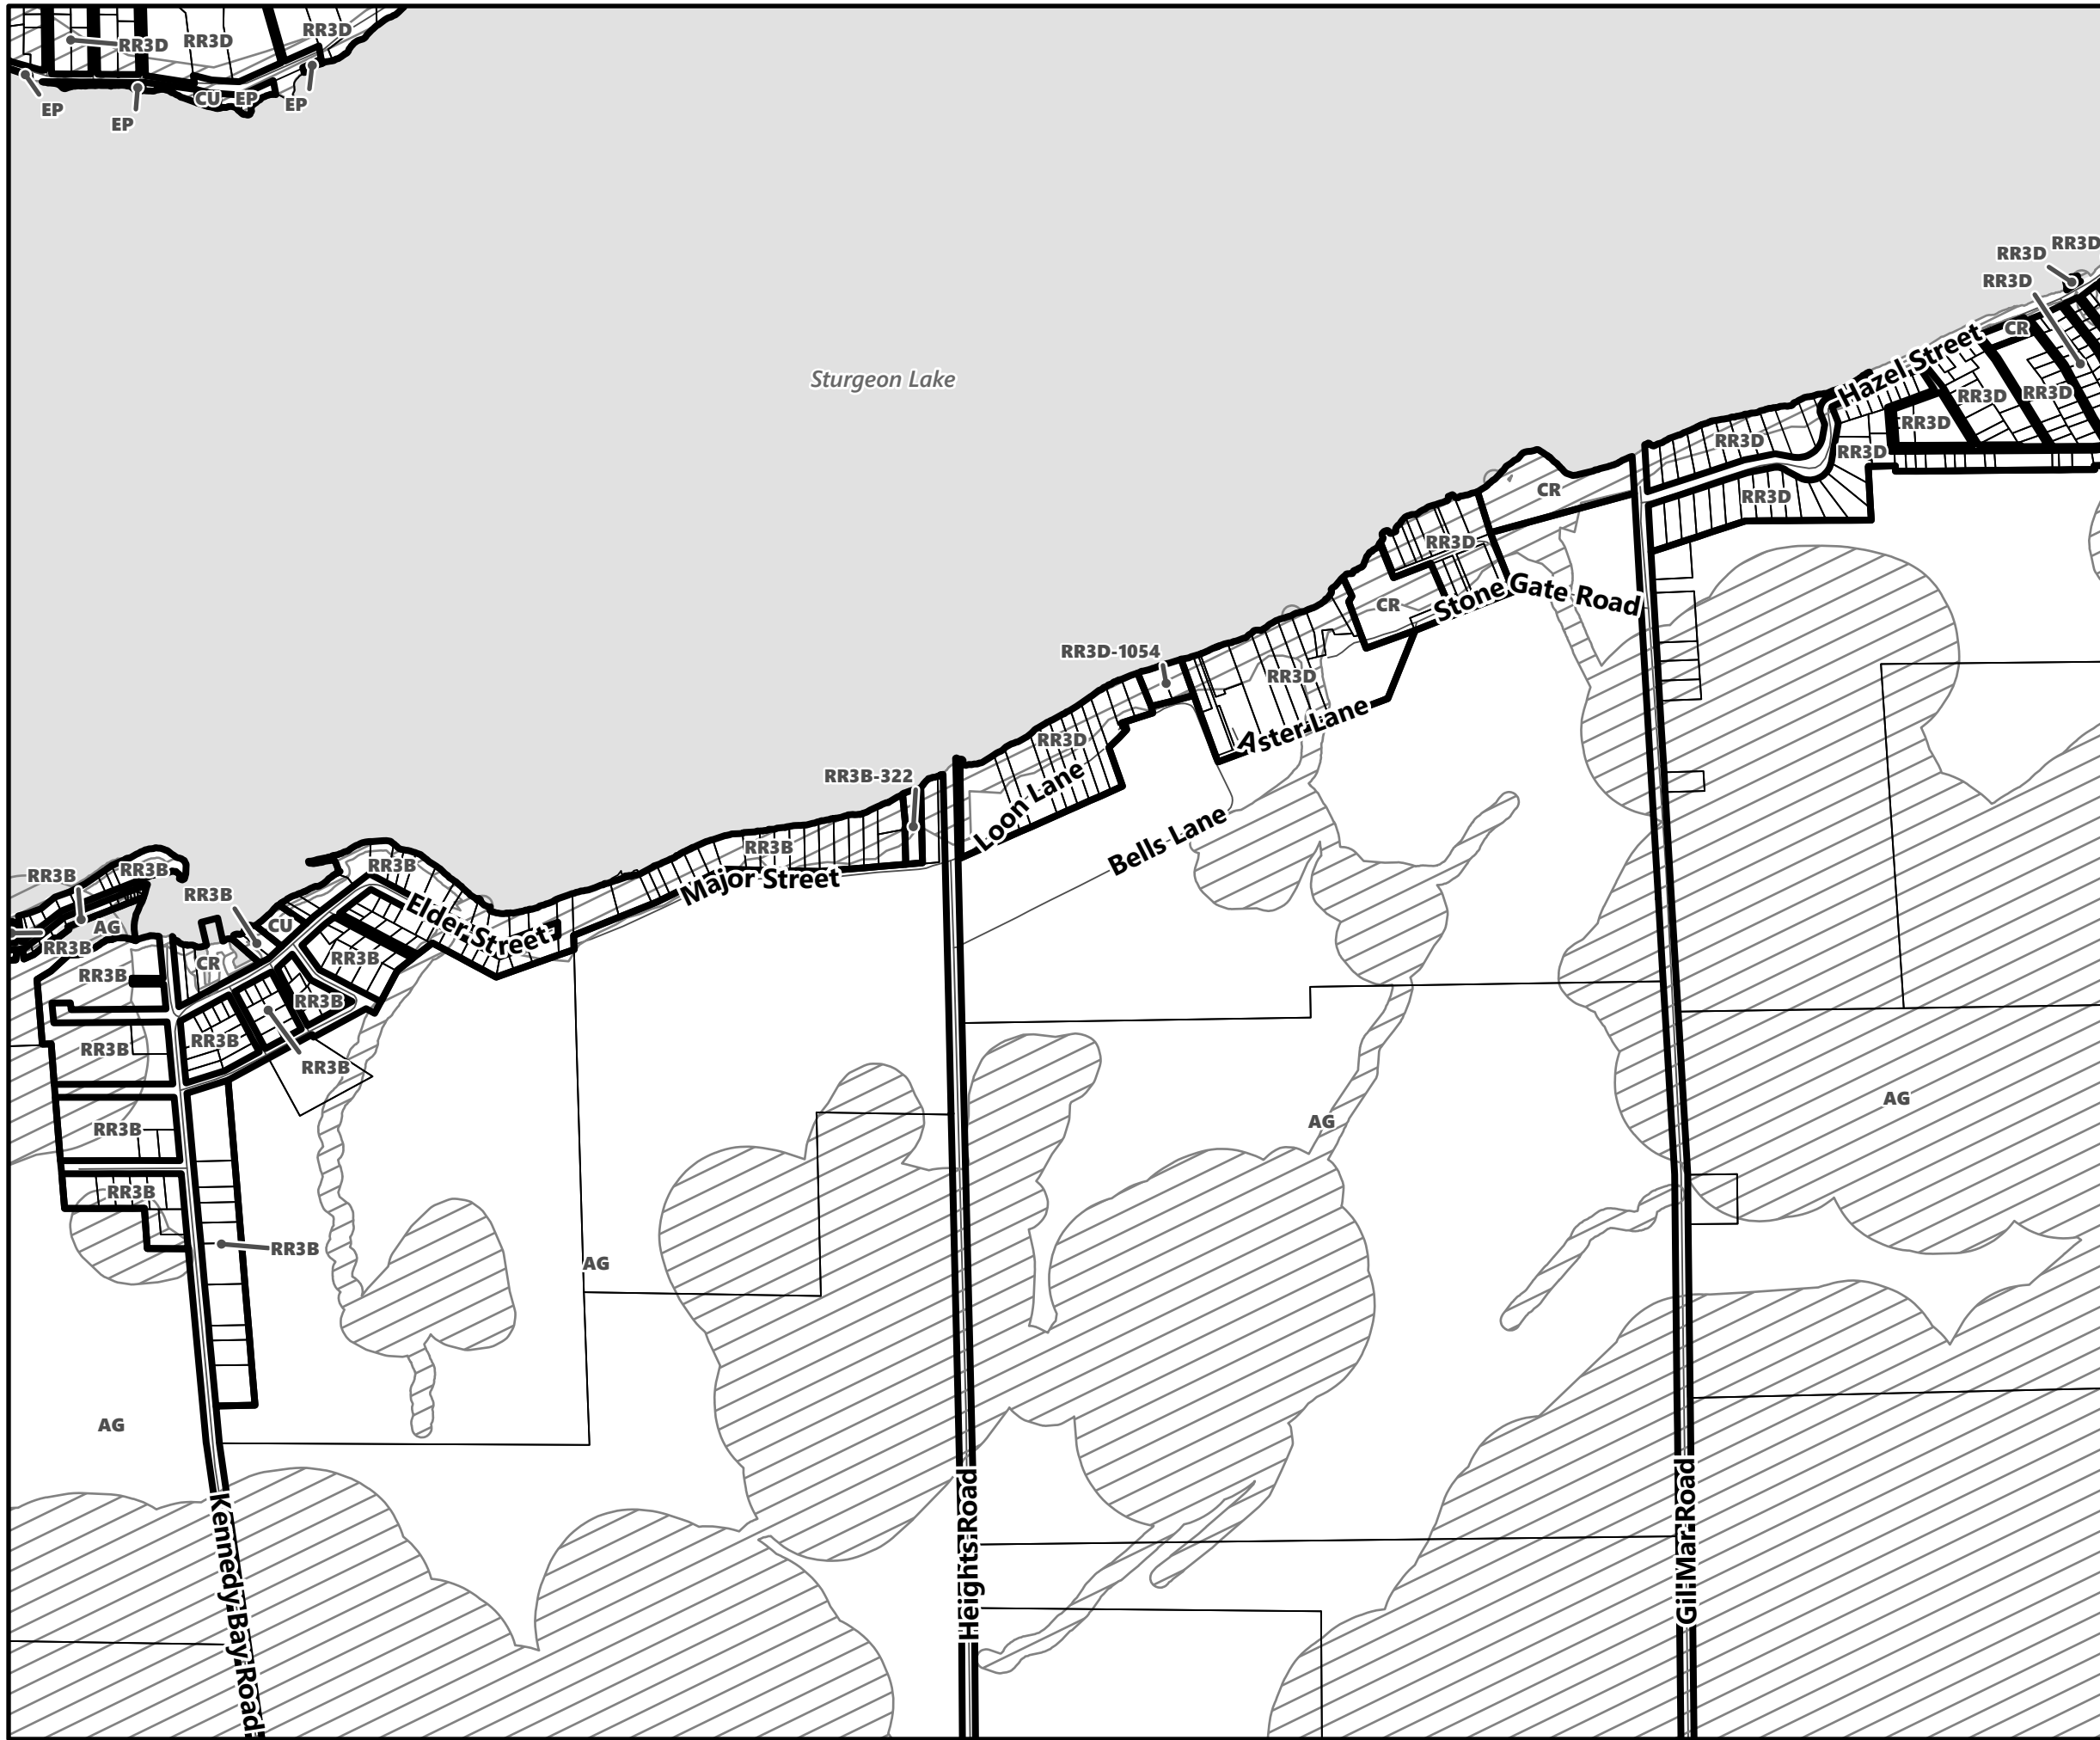

City of Kawartha Lakes Rural Zoning By-law Schedule A-D26

Legend

- City of Kawartha Lakes Boundary
- Zone Boundary
- ▨ Conservation Authority Regulated Area
- ▨ Kawartha Region Conservation Authority