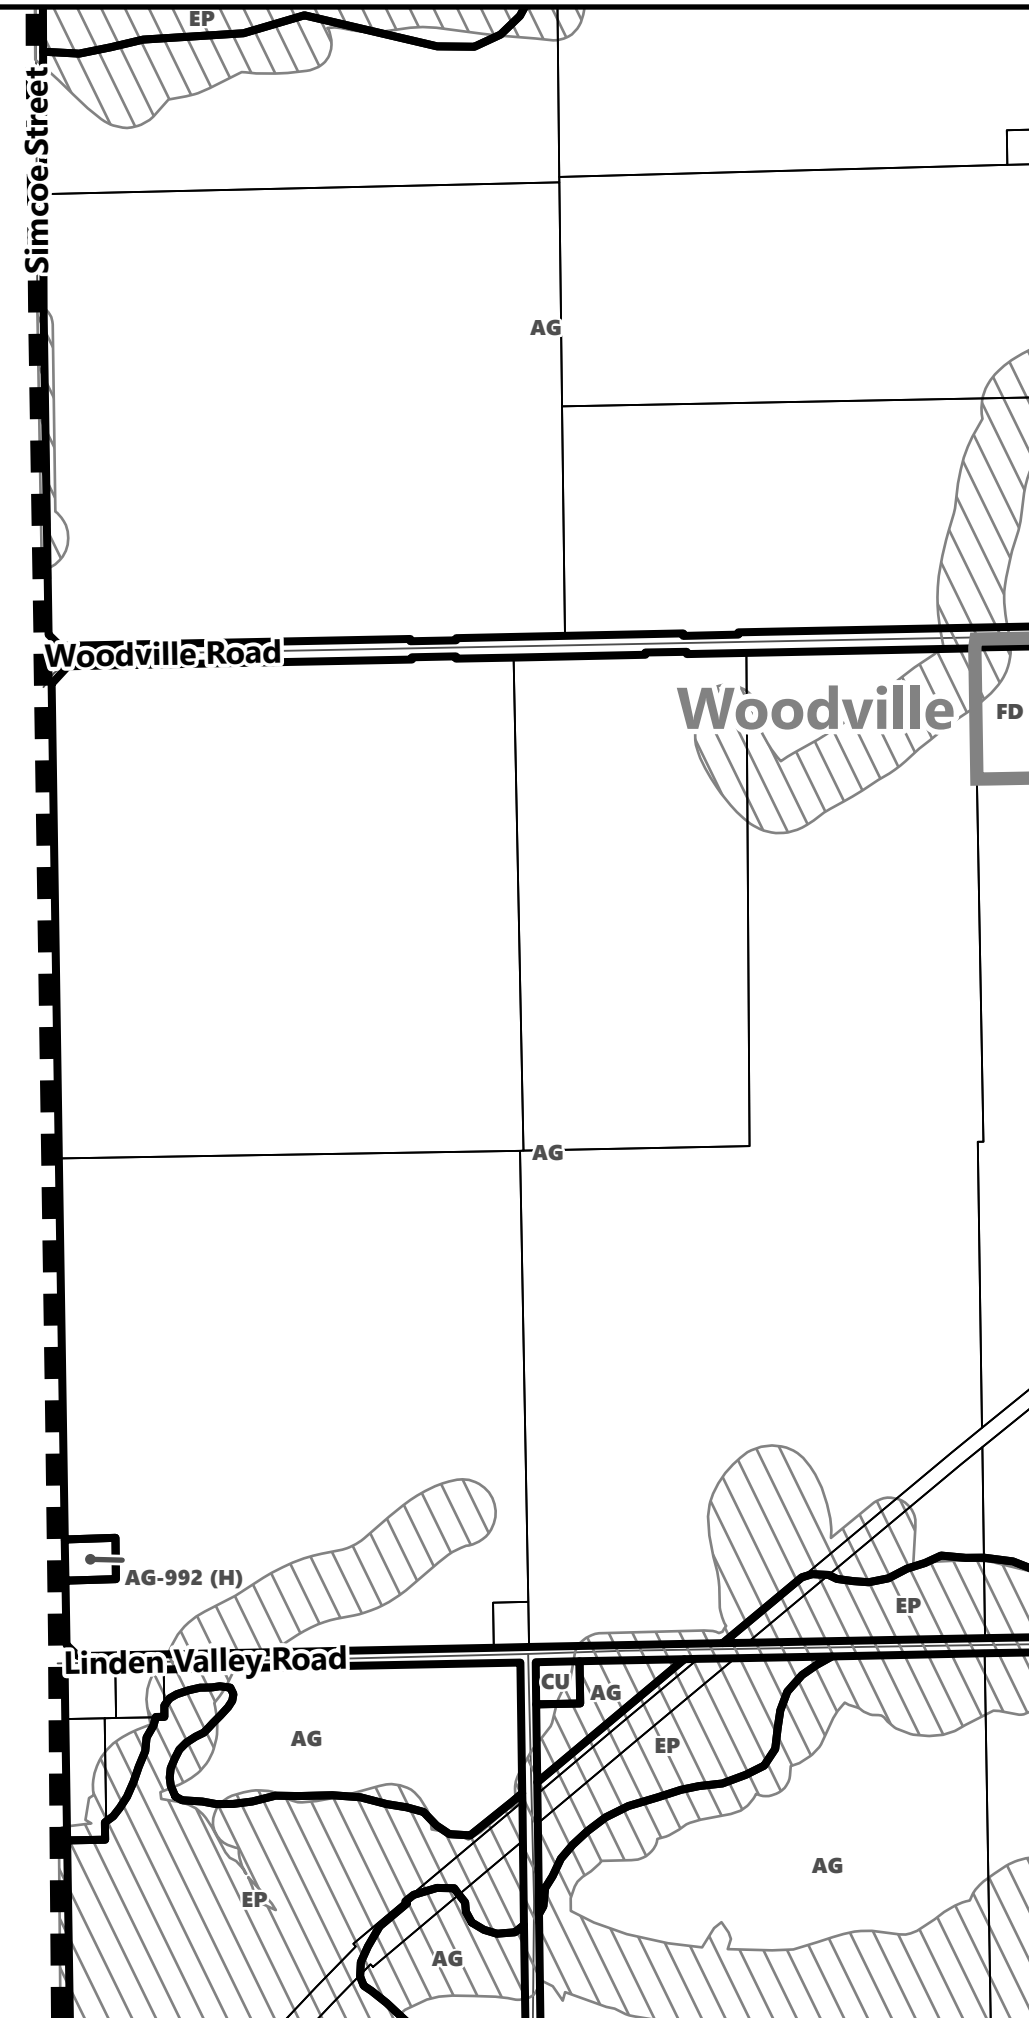

March 2024

Sources:
MNDMNR, City of Kawartha Lakes and Teranet
Projection:
NAD 1983 UTM Zone 17N

City of Kawartha Lakes Rural Zoning By-law Schedule A-D17

Legend

- City of Kawartha Lakes Boundary
- Zone Boundary
- Conservation Authority Regulated Area**
- Lake Simcoe Region Conservation Authority