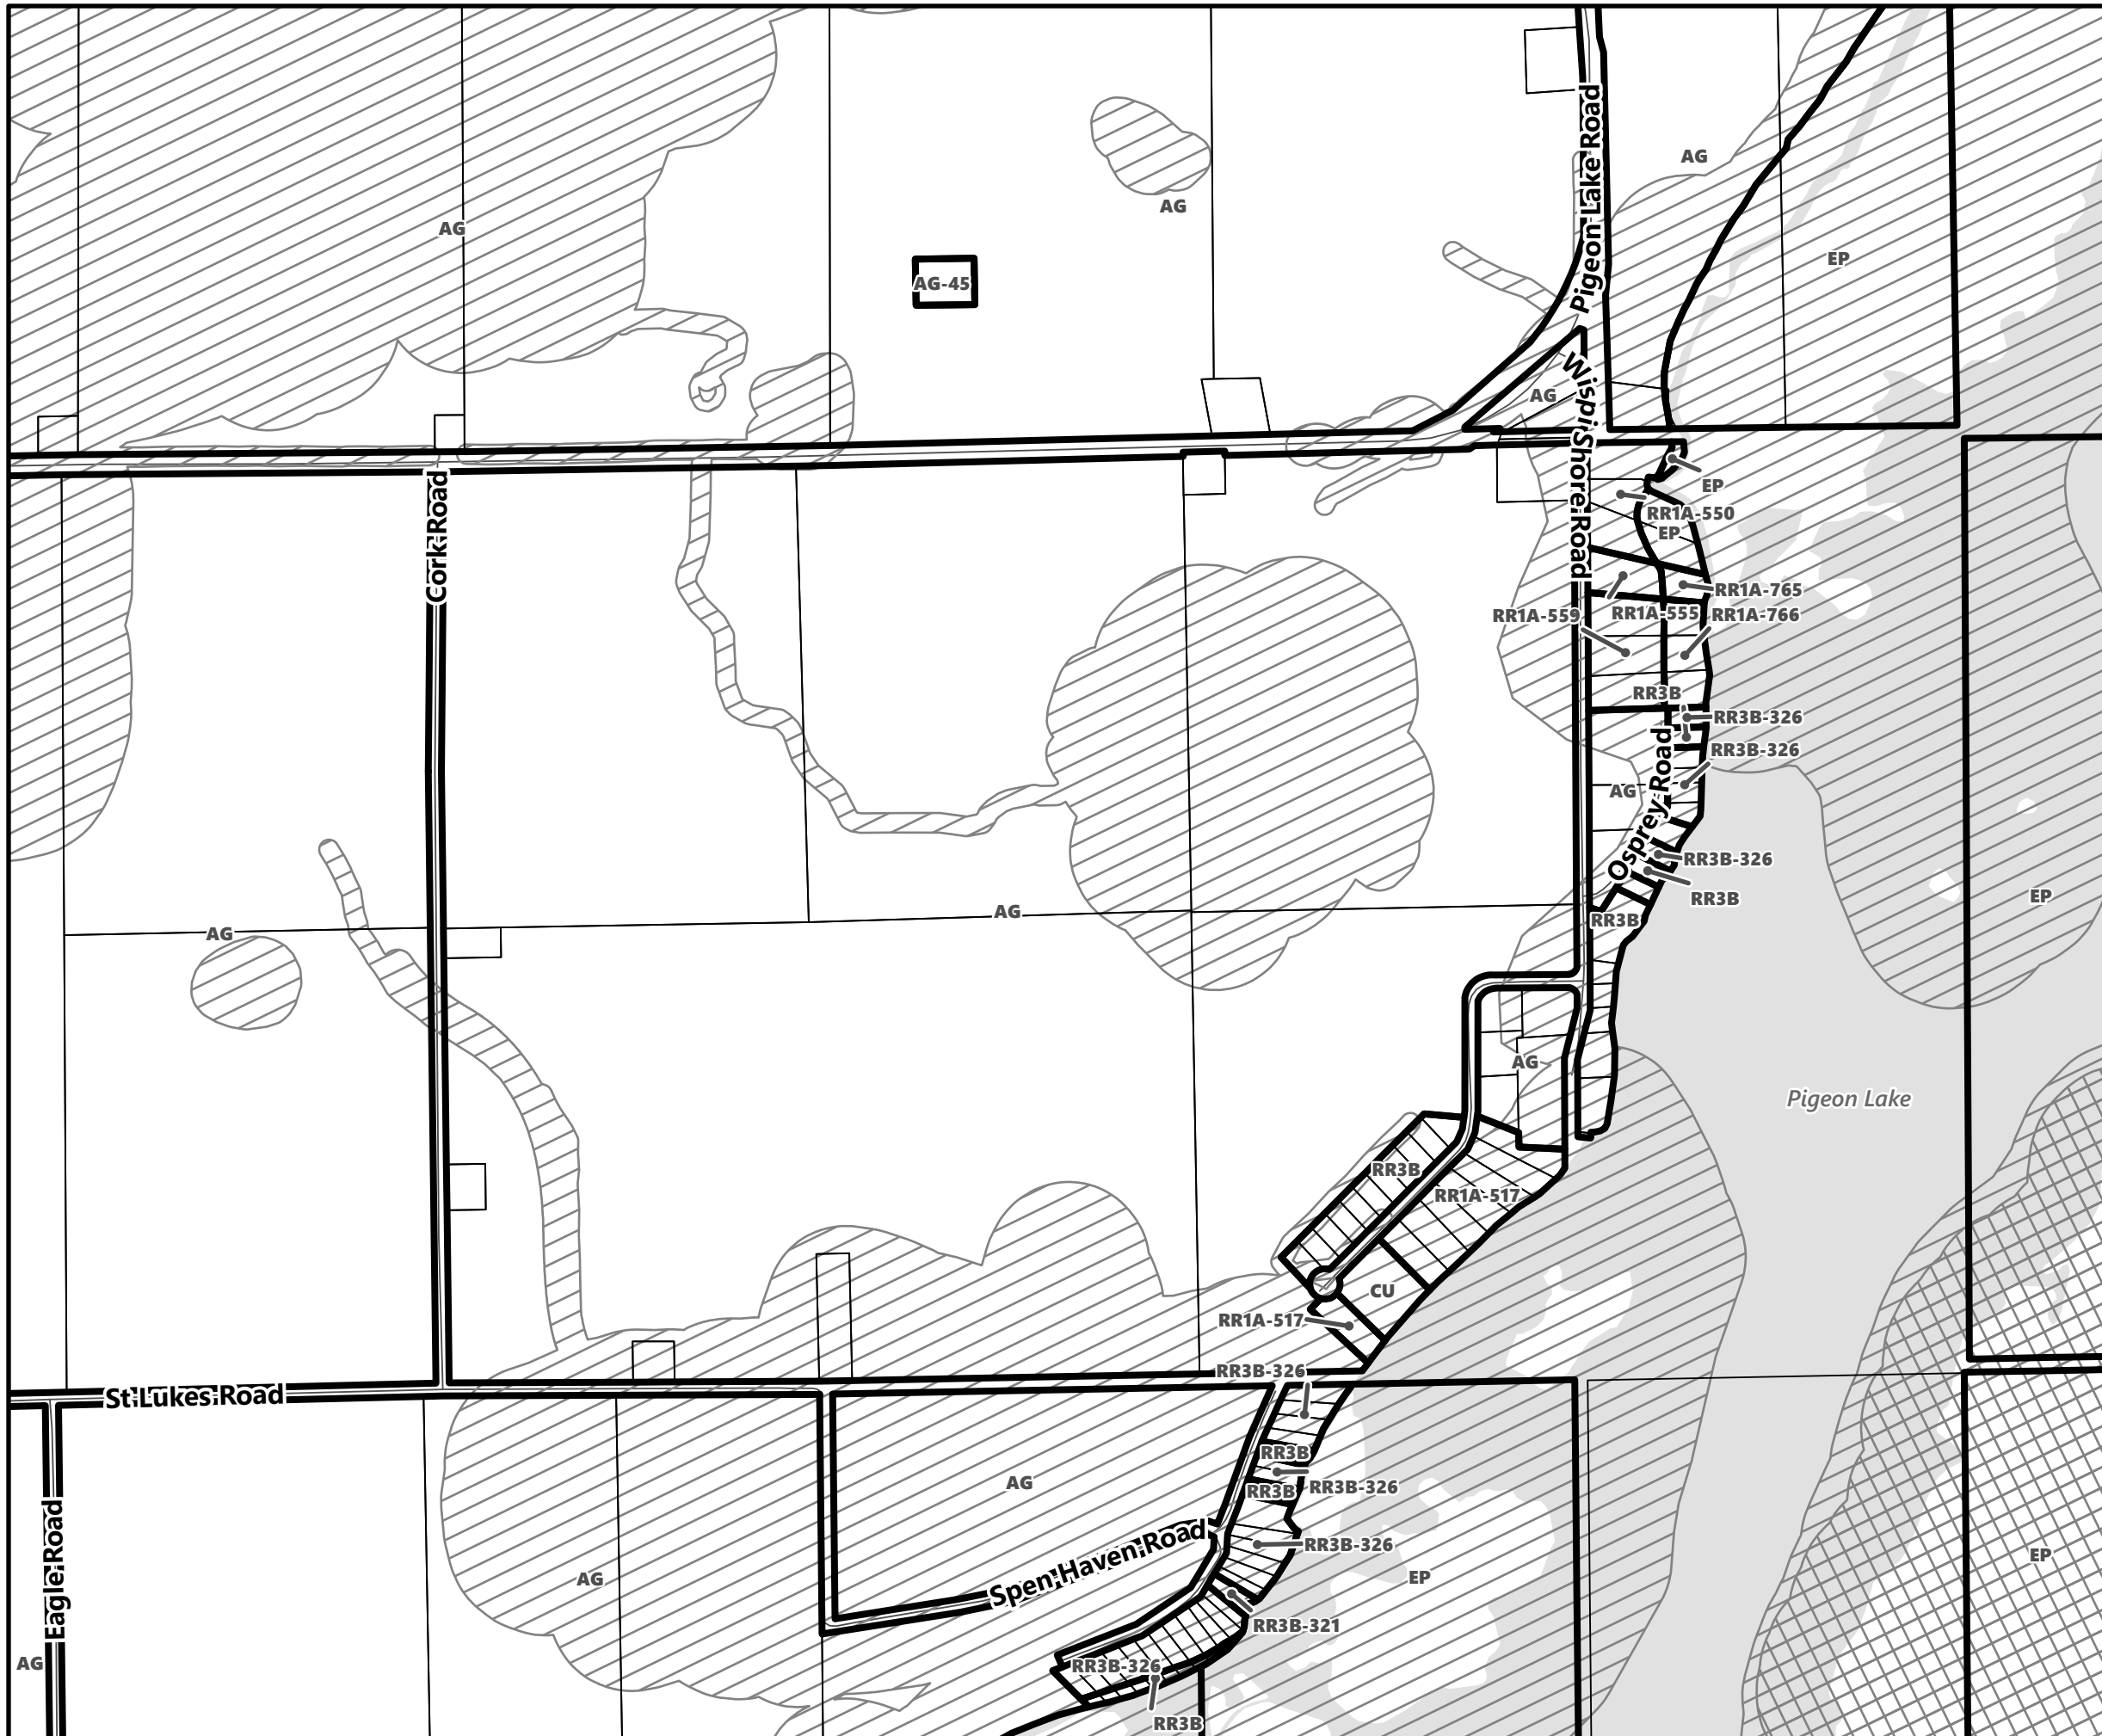

**City of Kawartha Lakes
Rural Zoning By-law
Schedule A-D85**

Legend

- City of Kawartha Lakes Boundary
- Zone Boundary
- Conservation Authority Regulated Area
  - ▨ Kawartha Region Conservation Authority
  - ▩ Otonabee Region Conservation Authority