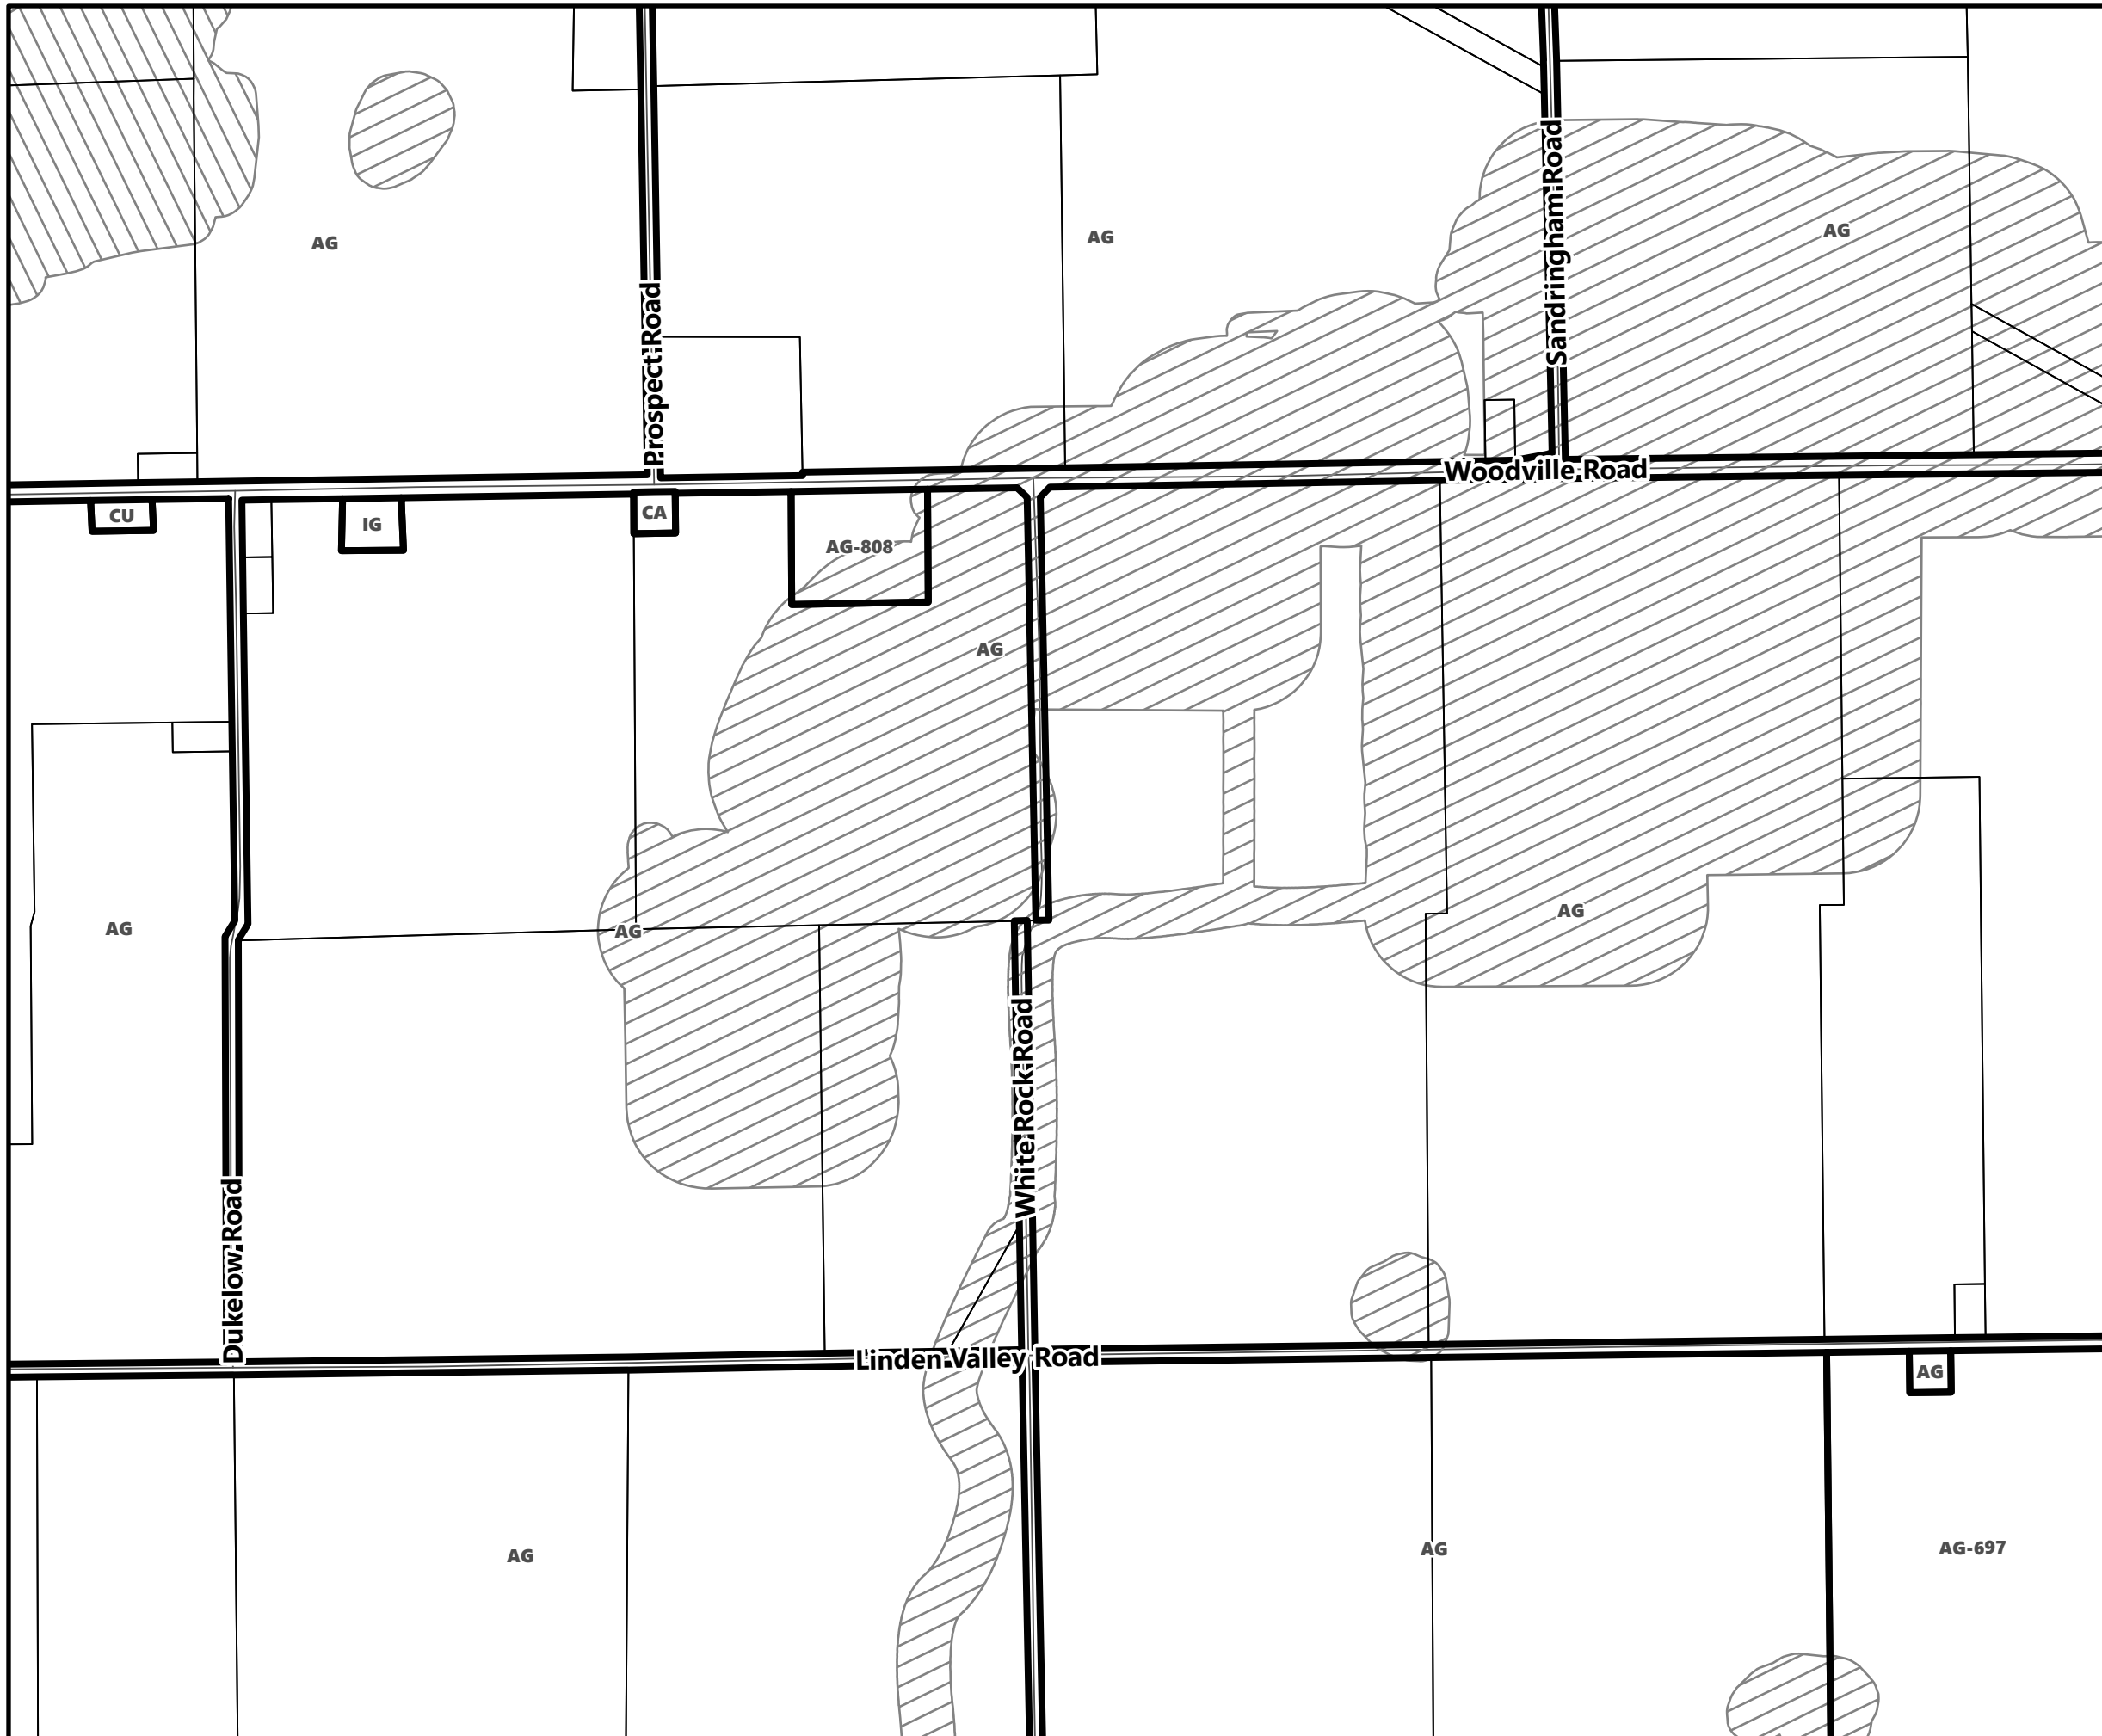

**City of Kawartha Lakes
Rural Zoning By-law
Schedule A-D19**

Legend

- City of Kawartha Lakes Boundary
- Zone Boundary
- Conservation Authority Regulated Area
  - Kawartha Region Conservation Authority
  - Lake Simcoe Region Conservation Authority

March 2024

Sources:
MNDMNR, City of Kawartha Lakes and Teranet
Projection:
NAD 1983 UTM Zone 17N