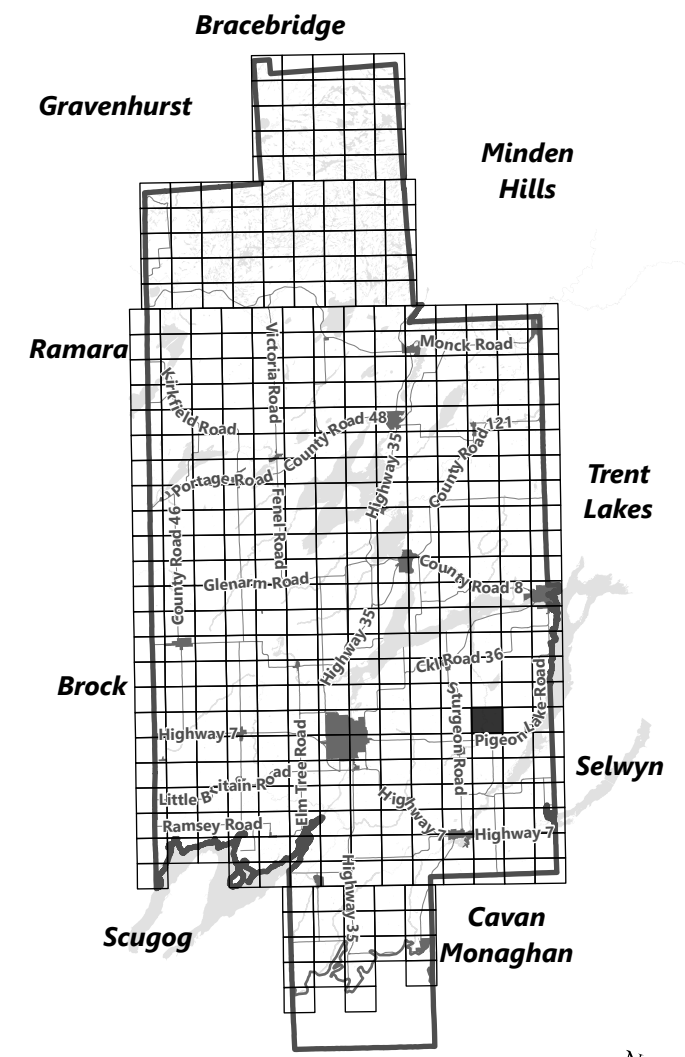

City of Kawartha Lakes Rural Zoning By-law Schedule A-D70

Legend

- City of Kawartha Lakes Boundary
- Zone Boundary
- Conservation Authority Regulated Area
- Kawartha Region Conservation Authority

March 2024

Sources:
MNDMNR, City of Kawartha Lakes and Teranet
Projection:
NAD 1983 UTM Zone 17N