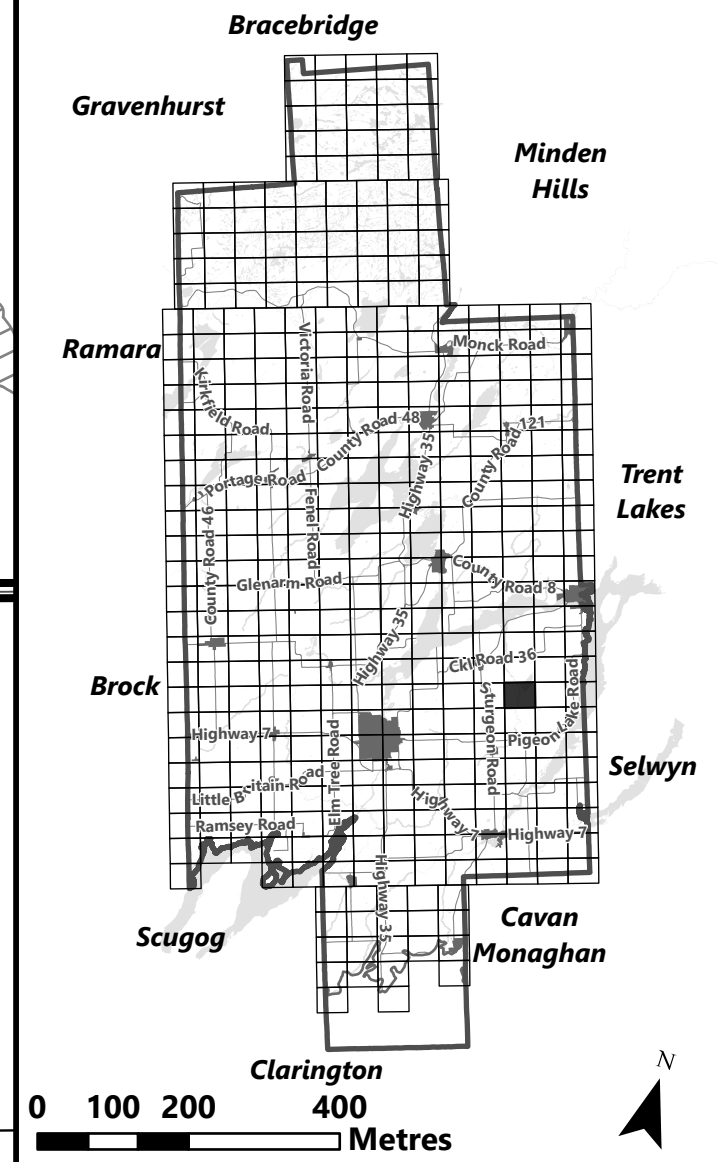

City of Kawartha Lakes Rural Zoning By-law Schedule A-D56

Legend

- City of Kawartha Lakes Boundary
- Zone Boundary
- Conservation Authority Regulated Area
- Kawartha Region Conservation Authority