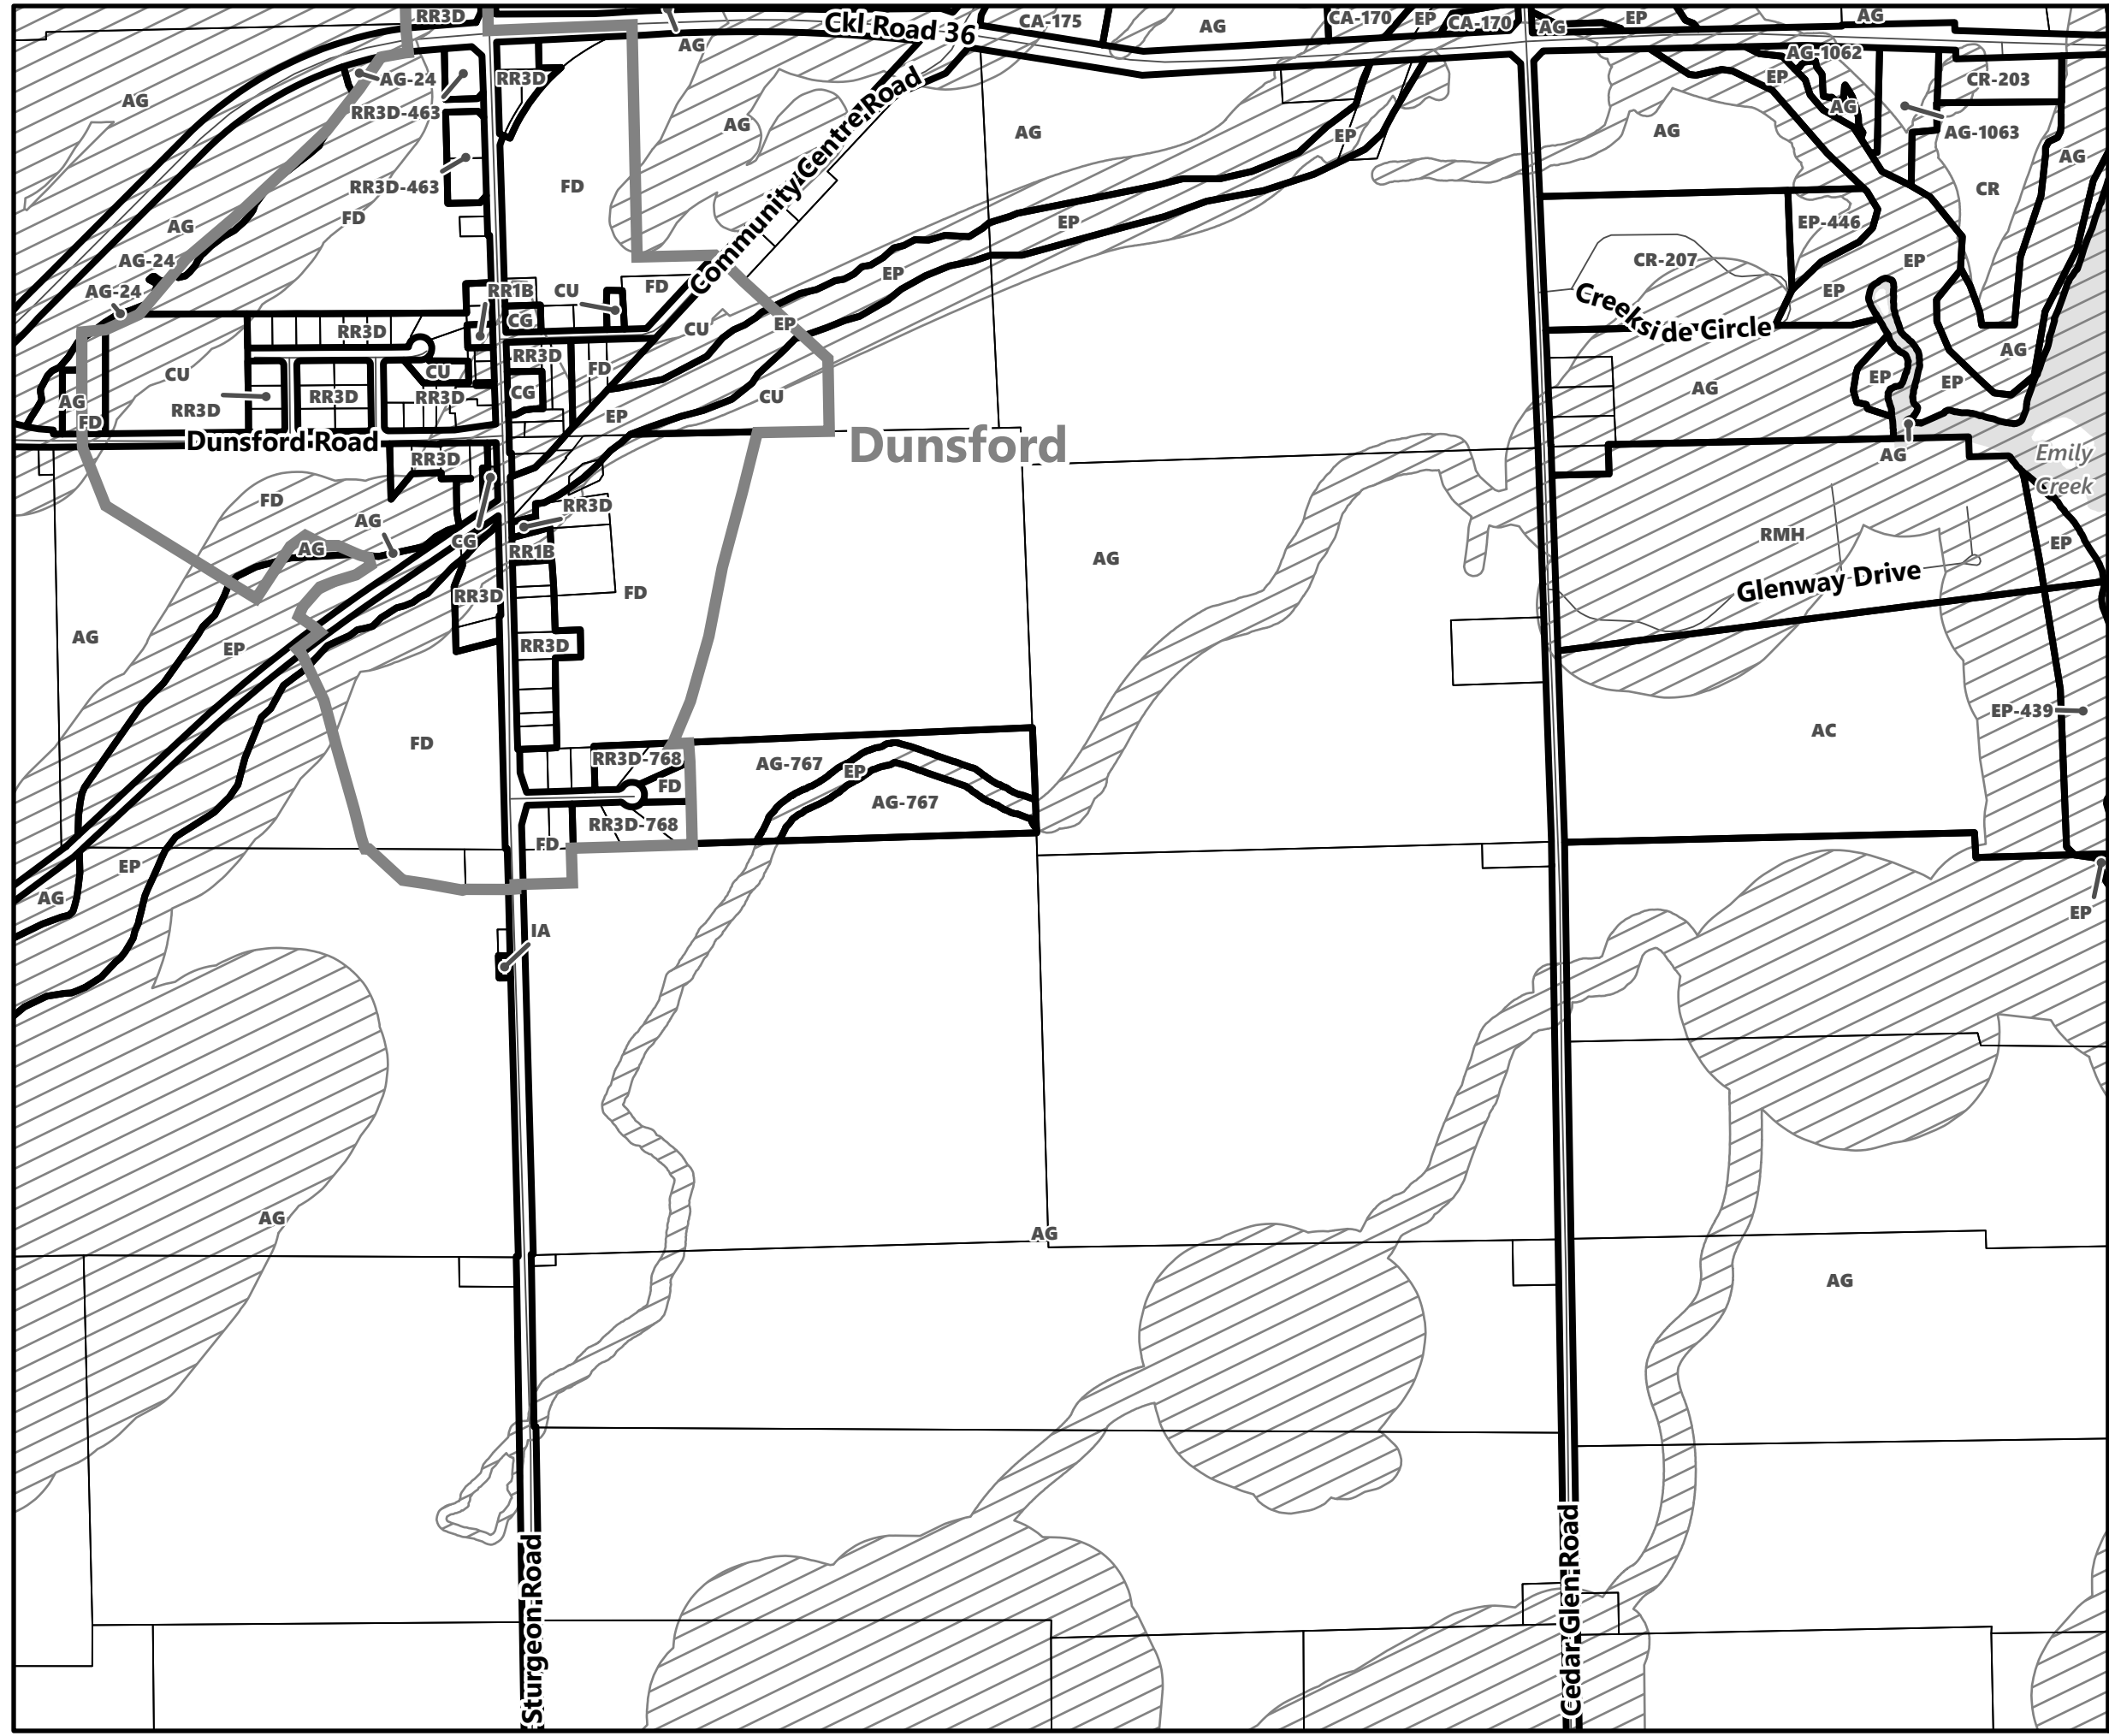

City of Kawartha Lakes Rural Zoning By-law Schedule A-D41

1. **Legend**
2. City of Kawartha Lakes Boundary
   - Zone Boundary
   - ▨ Conservation Authority Regulated Area
   - ▨ Kawartha Region Conservation Authority