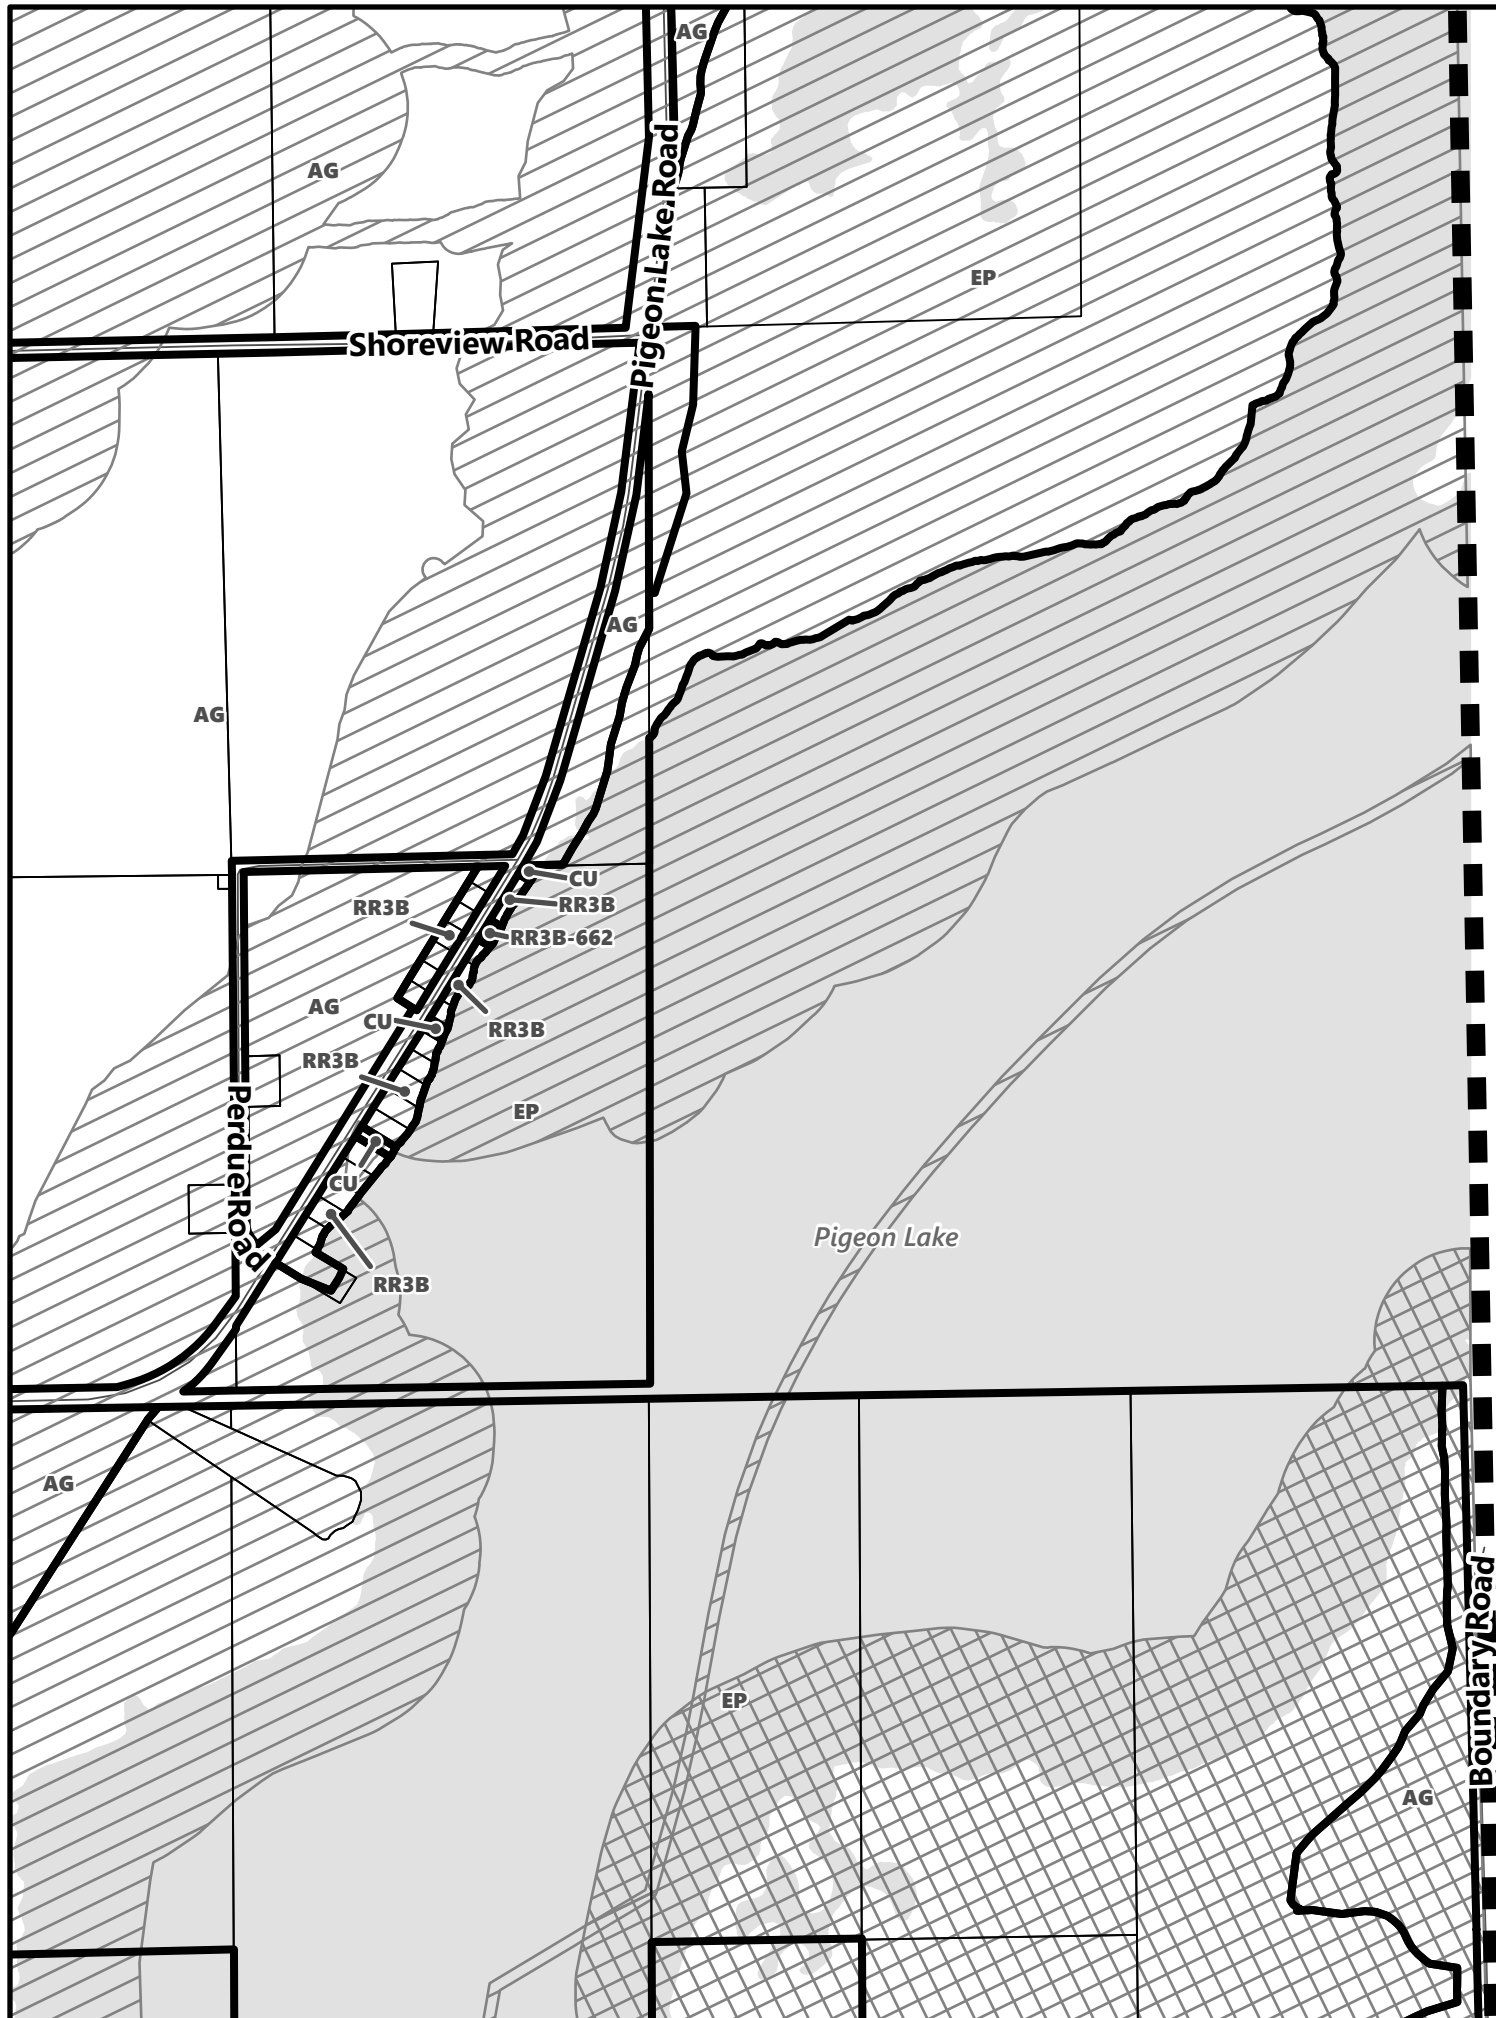

March 2024

Sources:
MNDMNR, City of Kawartha Lakes and Teranet
Projection:
NAD 1983 UTM Zone 17N

City of Kawartha Lakes Rural Zoning By-law Schedule A-D72

Legend

- City of Kawartha Lakes Boundary
- Zone Boundary
- Conservation Authority Regulated Area**
 - Kawartha Region Conservation Authority
 - Otonabee Region Conservation Authority