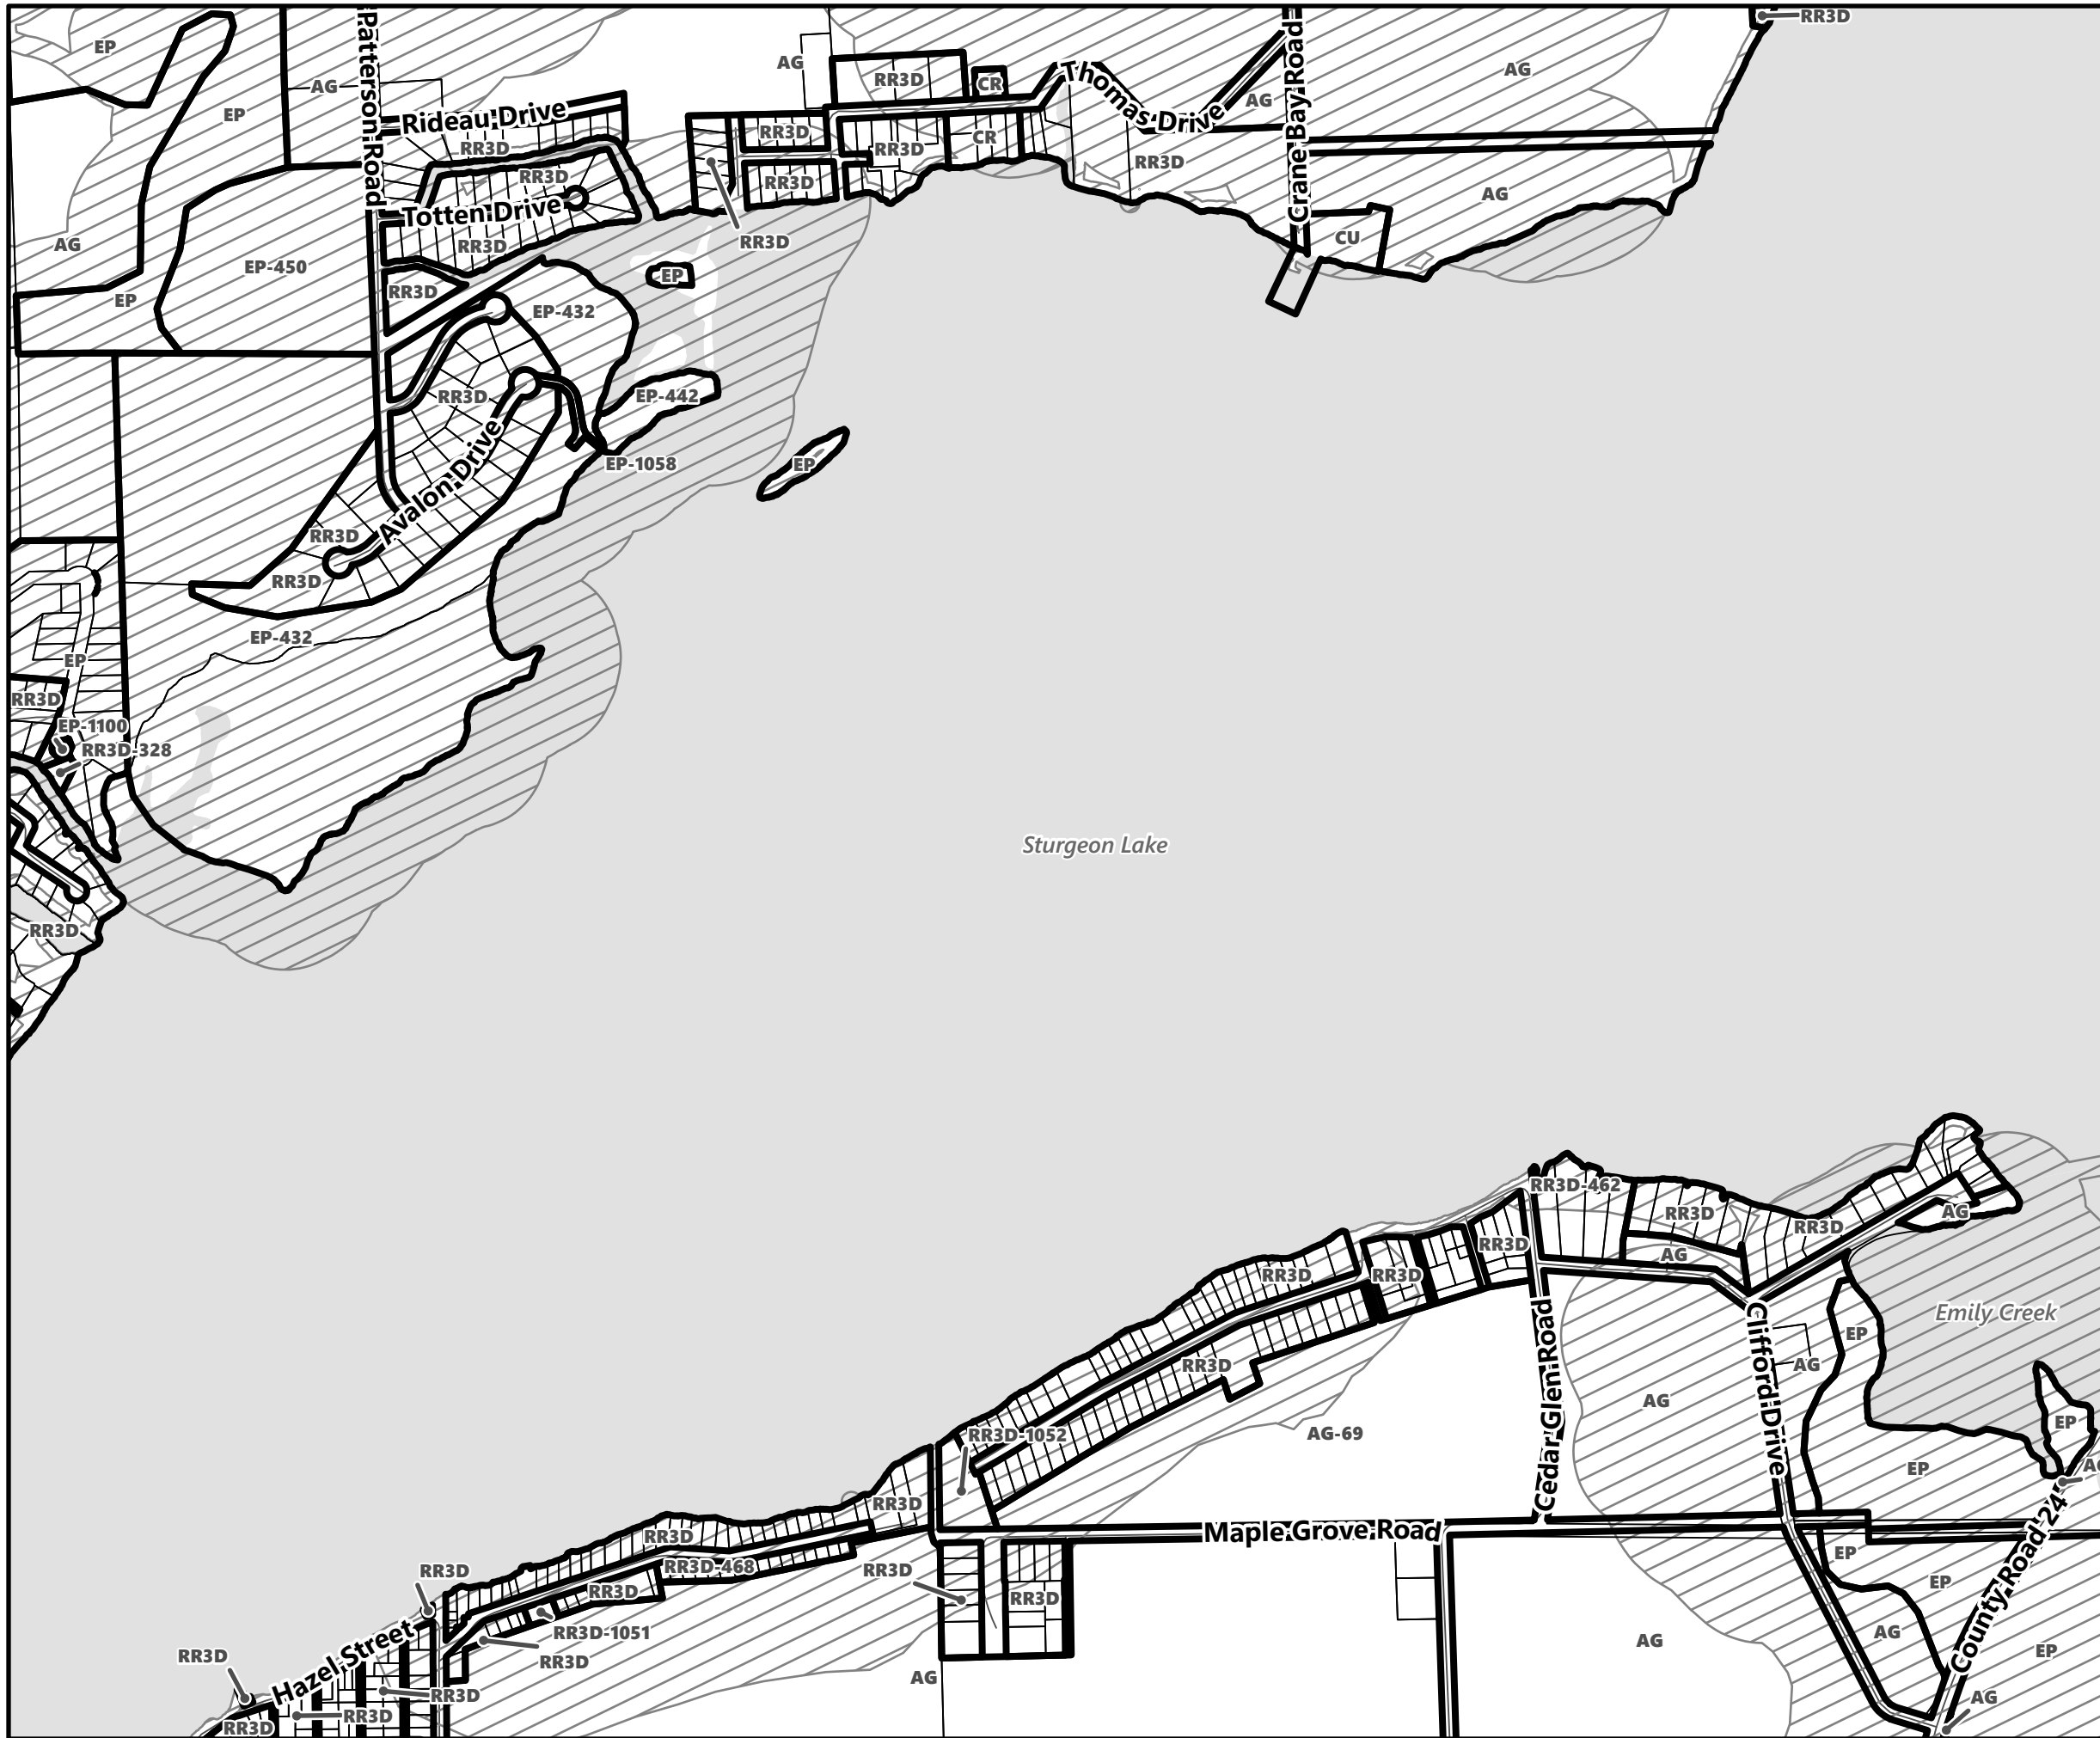

City of Kawartha Lakes Rural Zoning By-law Schedule A-D13

Legend

- City of Kawartha Lakes Boundary
- Zone Boundary
- ▨ Conservation Authority Regulated Area
- ▨ Kawartha Region Conservation Authority