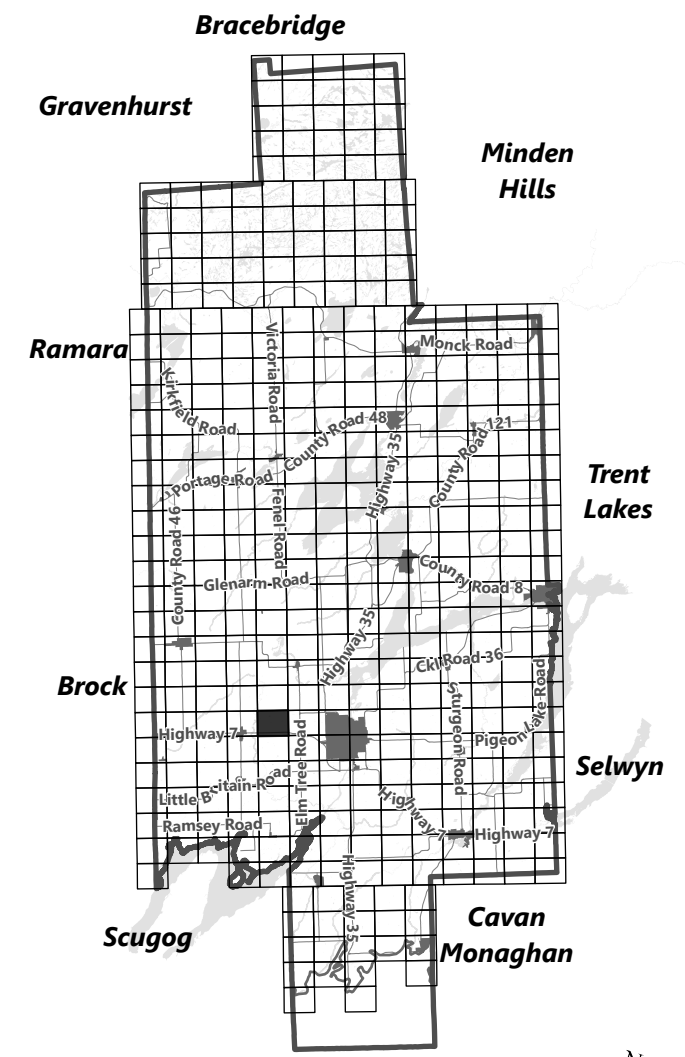

City of Kawartha Lakes Rural Zoning By-law Schedule A-D63

1. **Legend**
2. City of Kawartha Lakes Boundary
   - Zone Boundary
   - ▨ Conservation Authority Regulated Area
   - ▨ Kawartha Region Conservation Authority

March 2024

Sources:
MNDMNR, City of Kawartha Lakes and Teranet
Projection:
NAD 1983 UTM Zone 17N