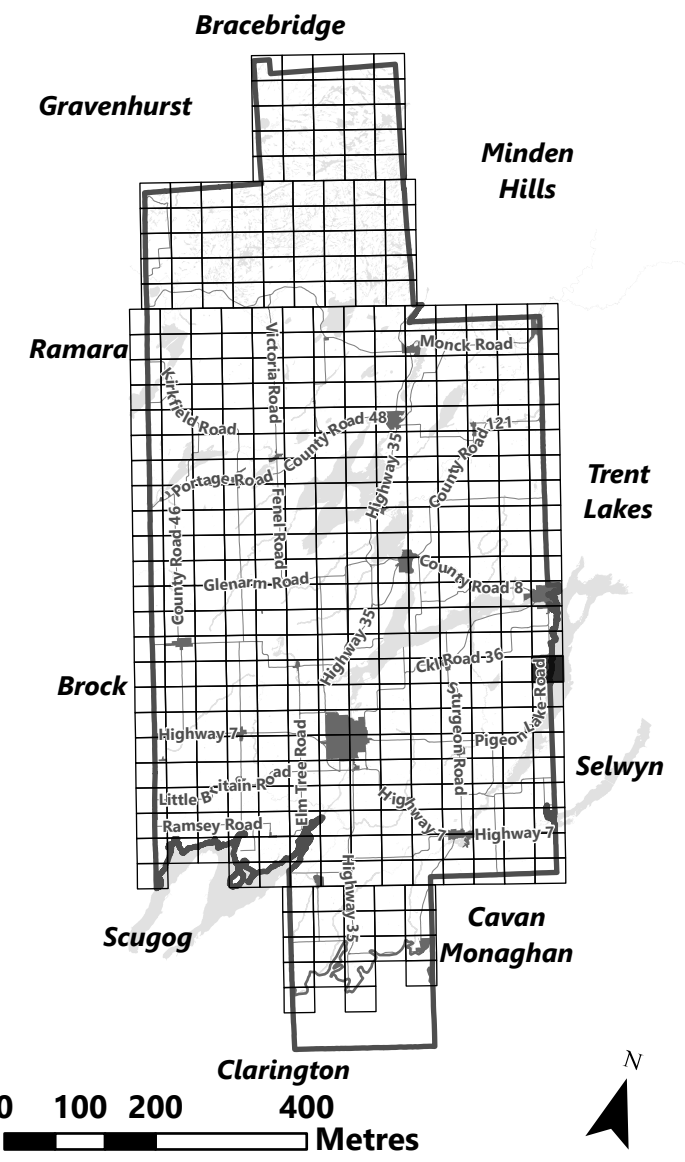

City of Kawartha Lakes Rural Zoning By-law Schedule A-D44

Legend

- City of Kawartha Lakes Boundary
- Zone Boundary
- Conservation Authority Regulated Area
- Kawartha Region Conservation Authority