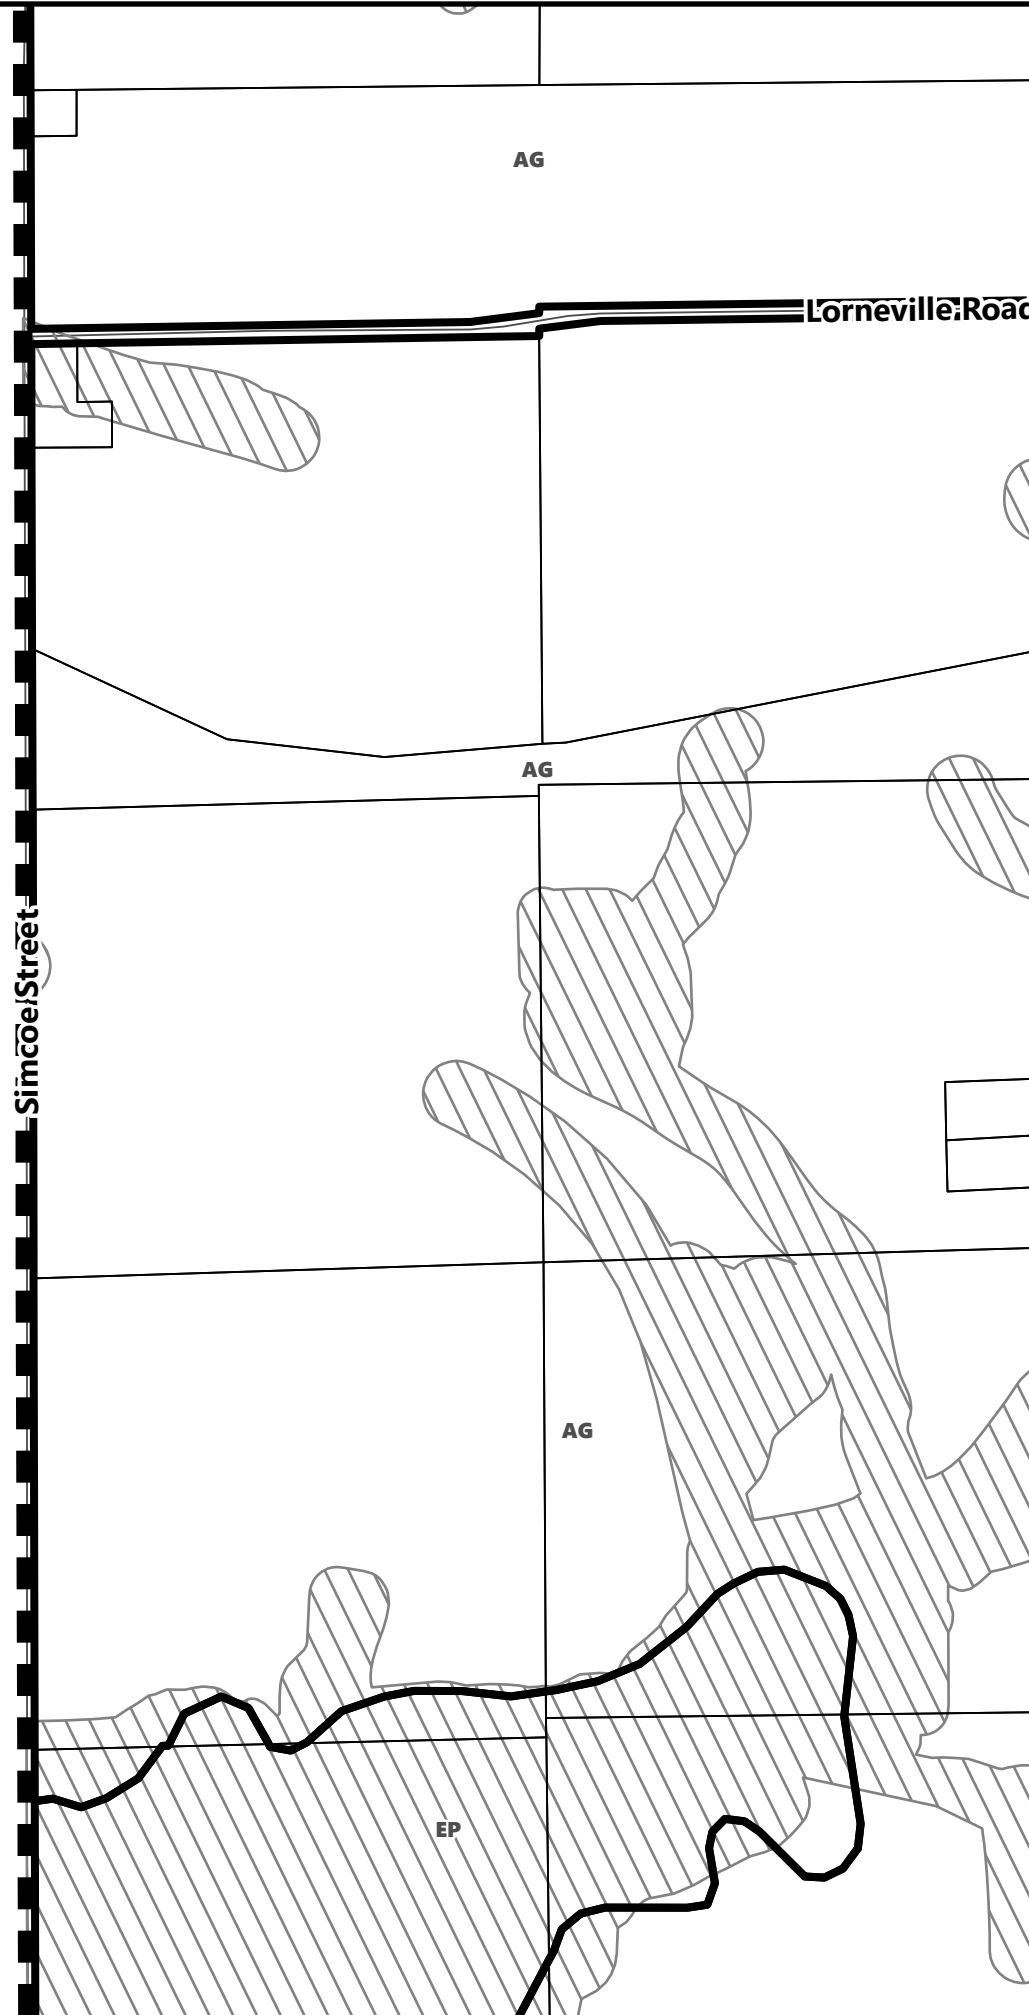

City of Kawartha Lakes Rural Zoning By-law Schedule A-D3

Legend

-  City of Kawartha Lakes Boundary
-  Zone Boundary
- Conservation Authority Regulated Area**
-  Lake Simcoe Region Conservation Authority