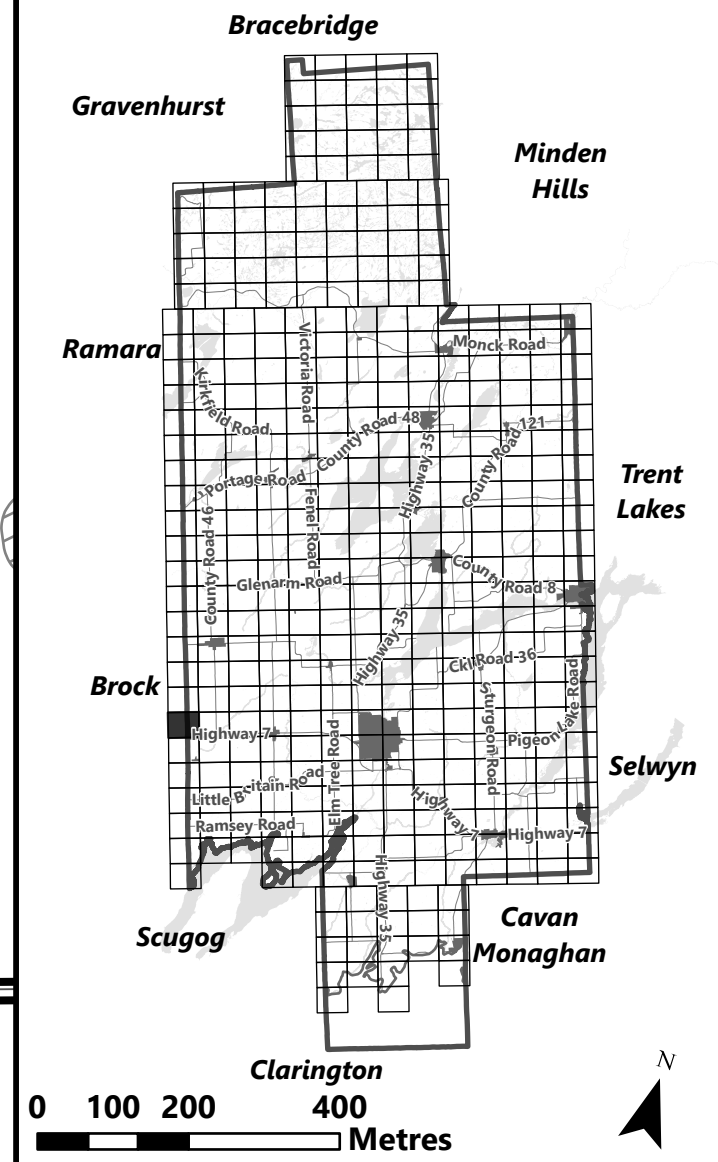

City of Kawartha Lakes Rural Zoning By-law Schedule A-D59

Legend

- City of Kawartha Lakes Boundary
- Zone Boundary
- **Conservation Authority Regulated Area**
  - Kawartha Region Conservation Authority
  - Lake Simcoe Region Conservation Authority

March 2024

Sources:
MNDMNR, City of Kawartha Lakes and Teranet
Projection:
NAD 1983 UTM Zone 17N