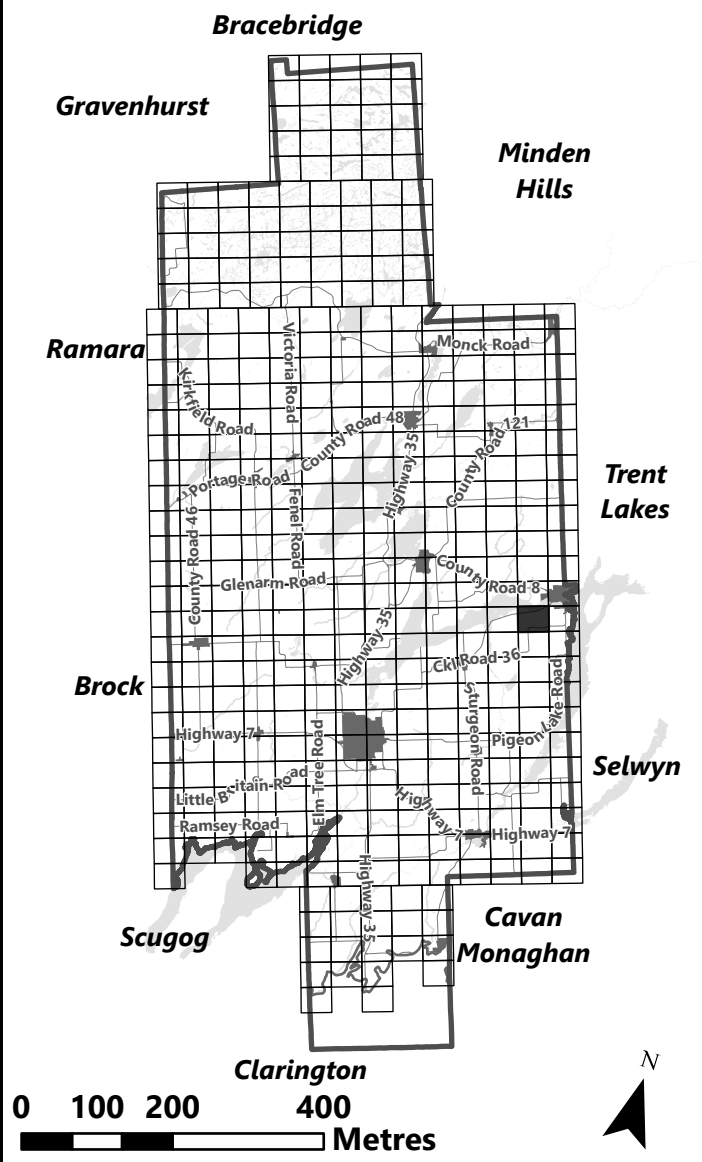

**City of Kawartha Lakes
Rural Zoning By-law
Schedule A-D15**

1. **Legend**
2. City of Kawartha Lakes Boundary
   - Zone Boundary
   - Conservation Authority Regulated Area
   - Kawartha Region Conservation Authority