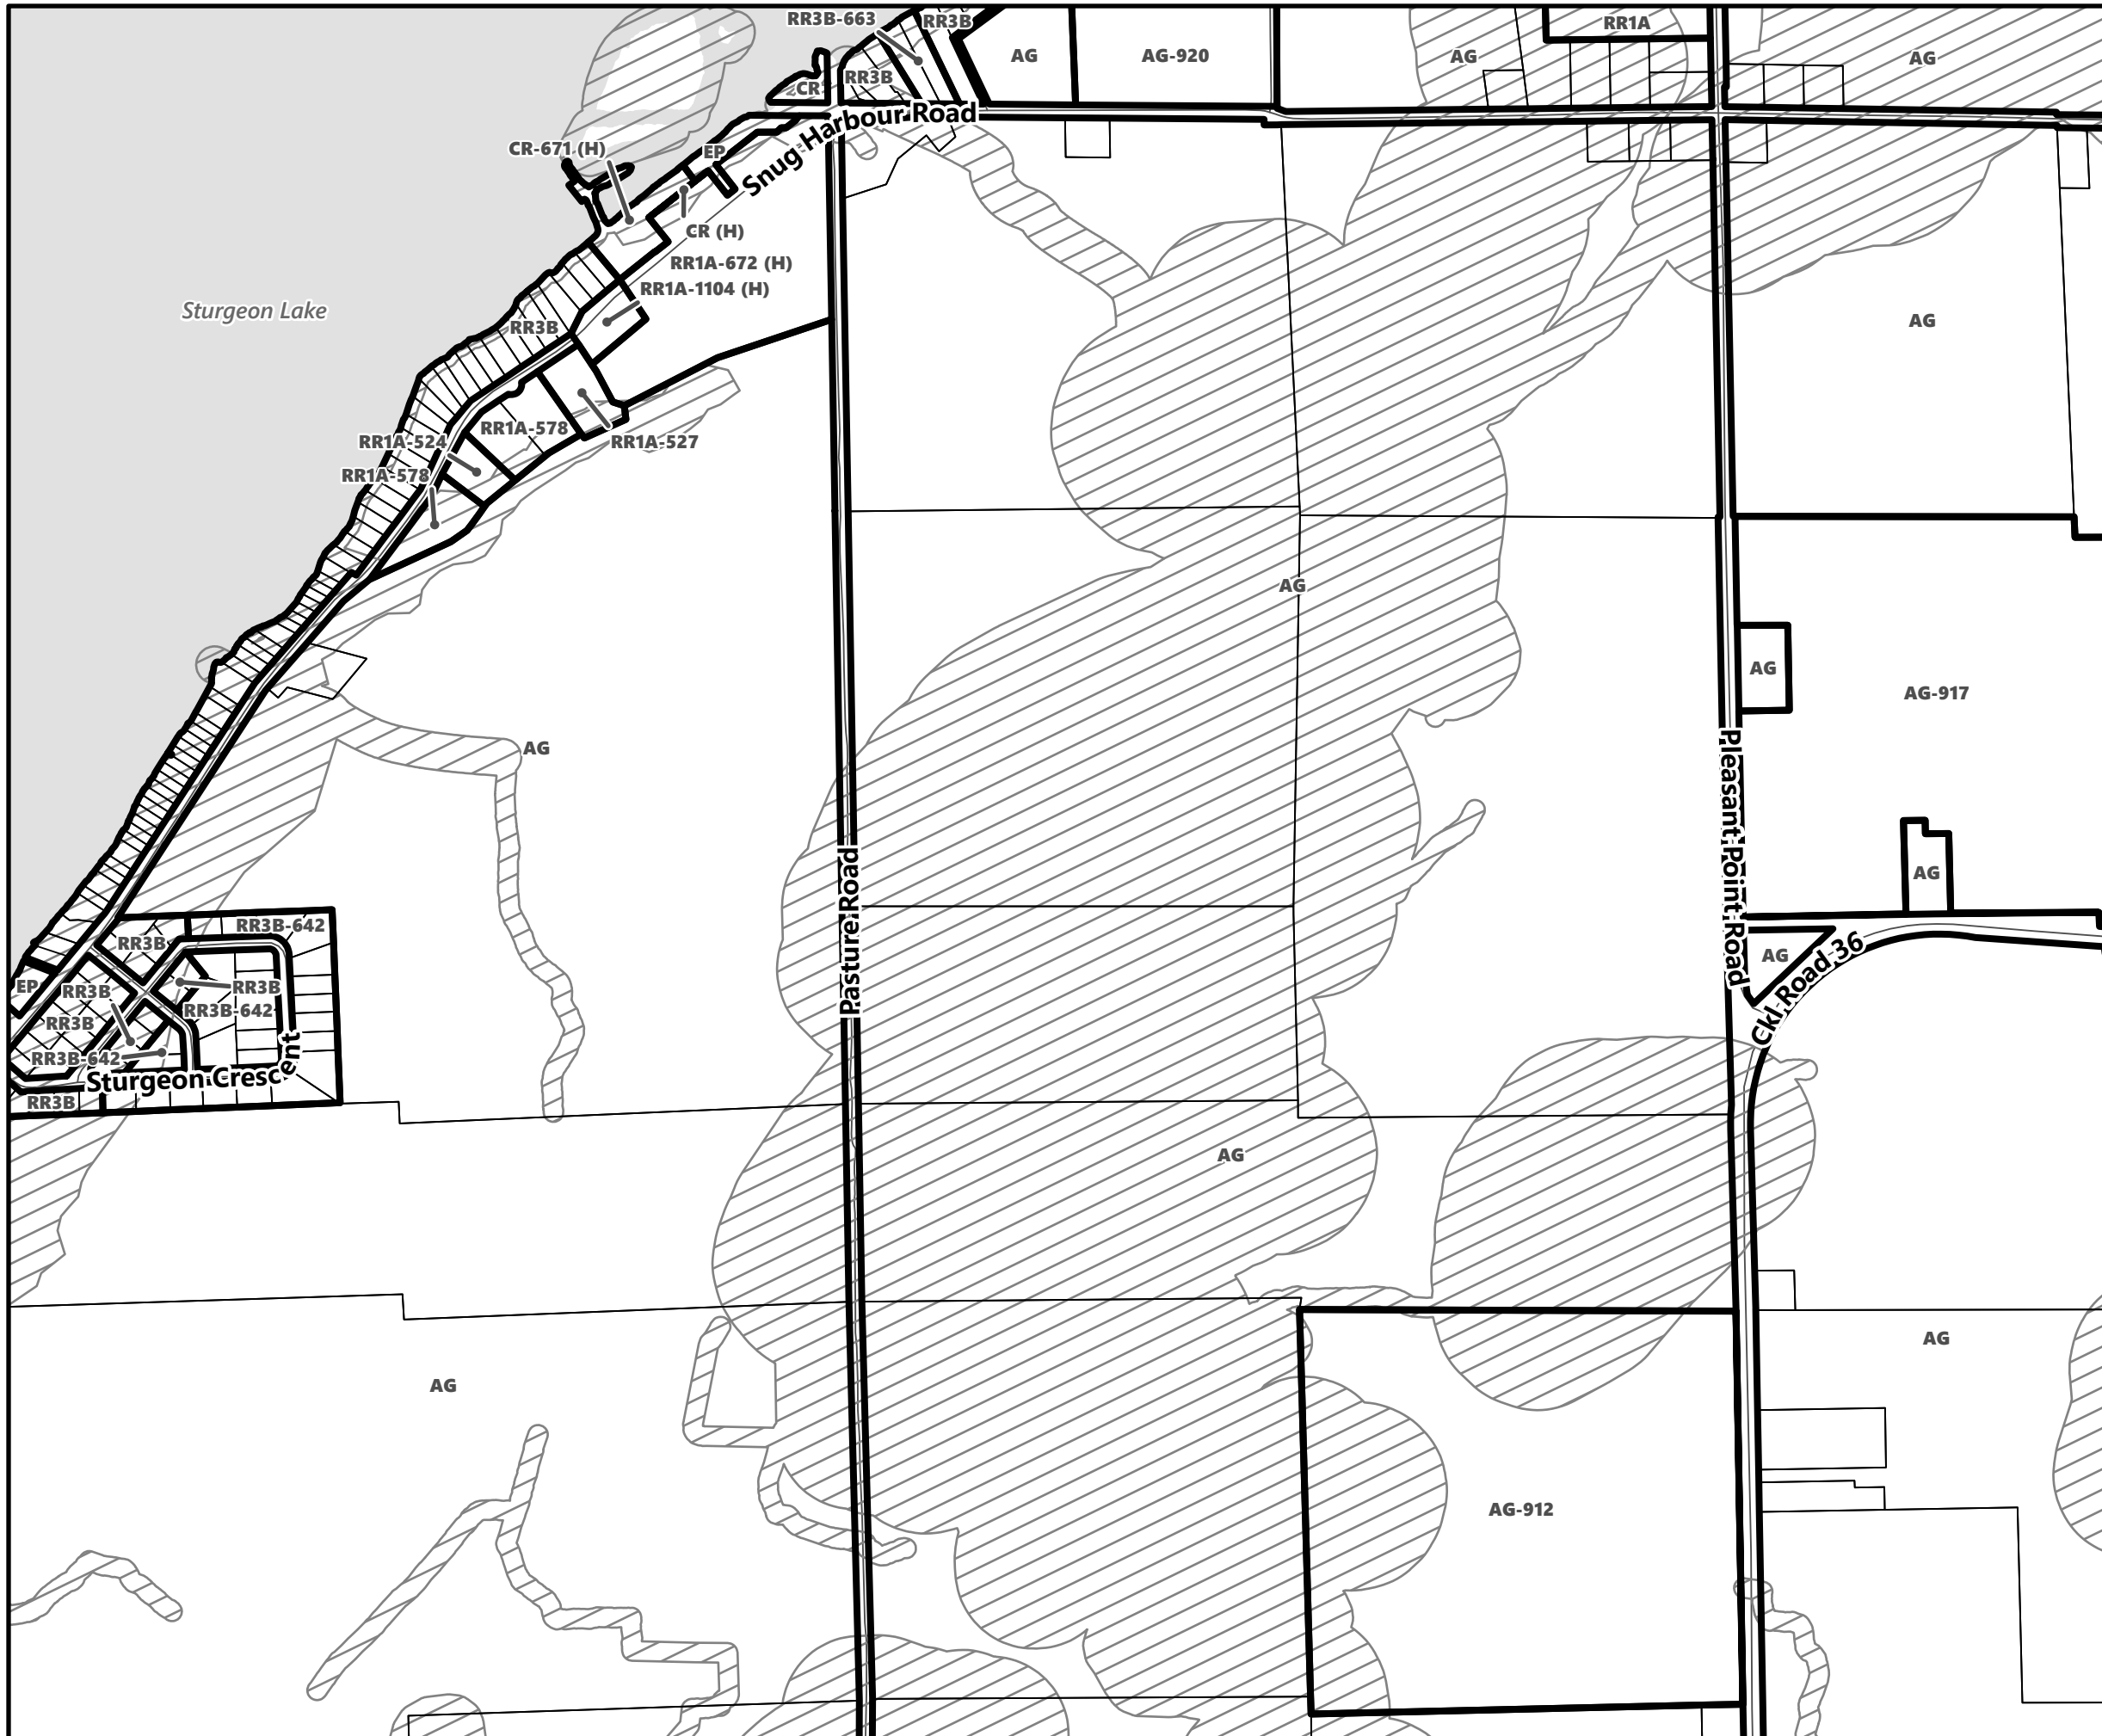

March 2024

Sources:
MNDMNR, City of Kawartha Lakes and Teranet
Projection:
NAD 1983 UTM Zone 17N

City of Kawartha Lakes Rural Zoning By-law Schedule A-D39

Legend

- City of Kawartha Lakes Boundary
- Zone Boundary
- Conservation Authority Regulated Area
- Kawartha Region Conservation Authority