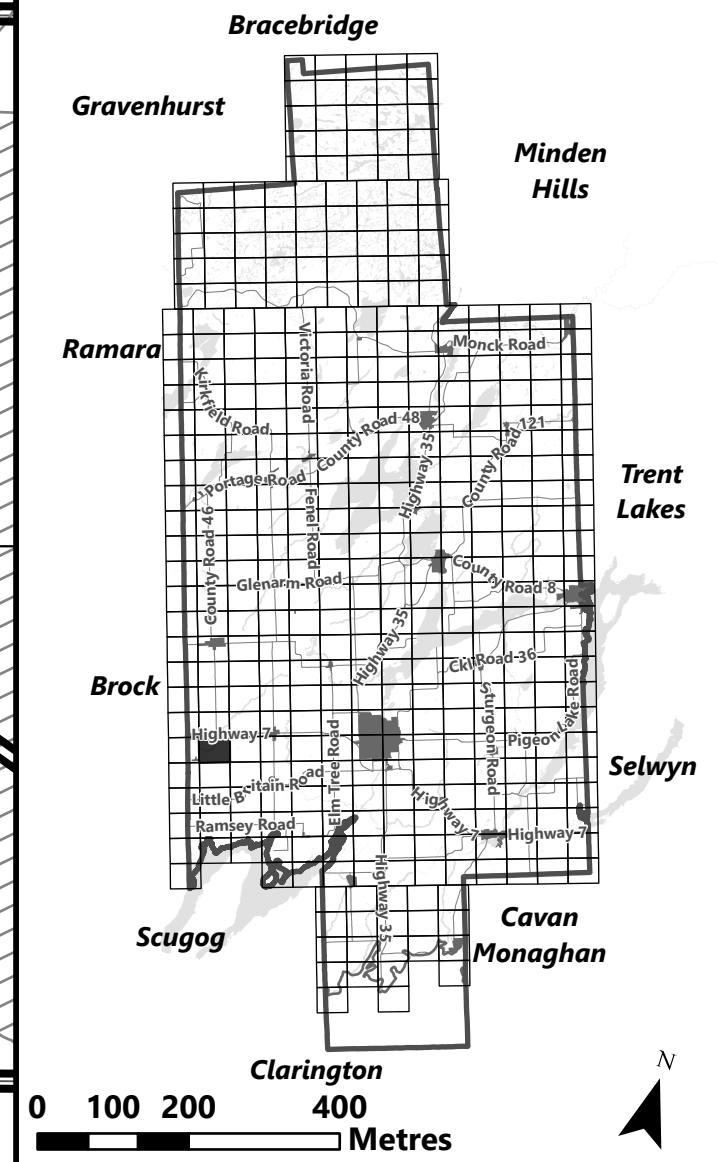

**City of Kawartha Lakes
Rural Zoning By-law
Schedule A-D74**

Legend

- City of Kawartha Lakes Boundary
- Zone Boundary
- **Conservation Authority Regulated Area**
- Kawartha Region Conservation Authority

Cresswell
HR2
HR2
FD

March 2024

Sources:
MNDMNR, City of Kawartha Lakes and Teranet
Projection:
NAD 1983 UTM Zone 17N