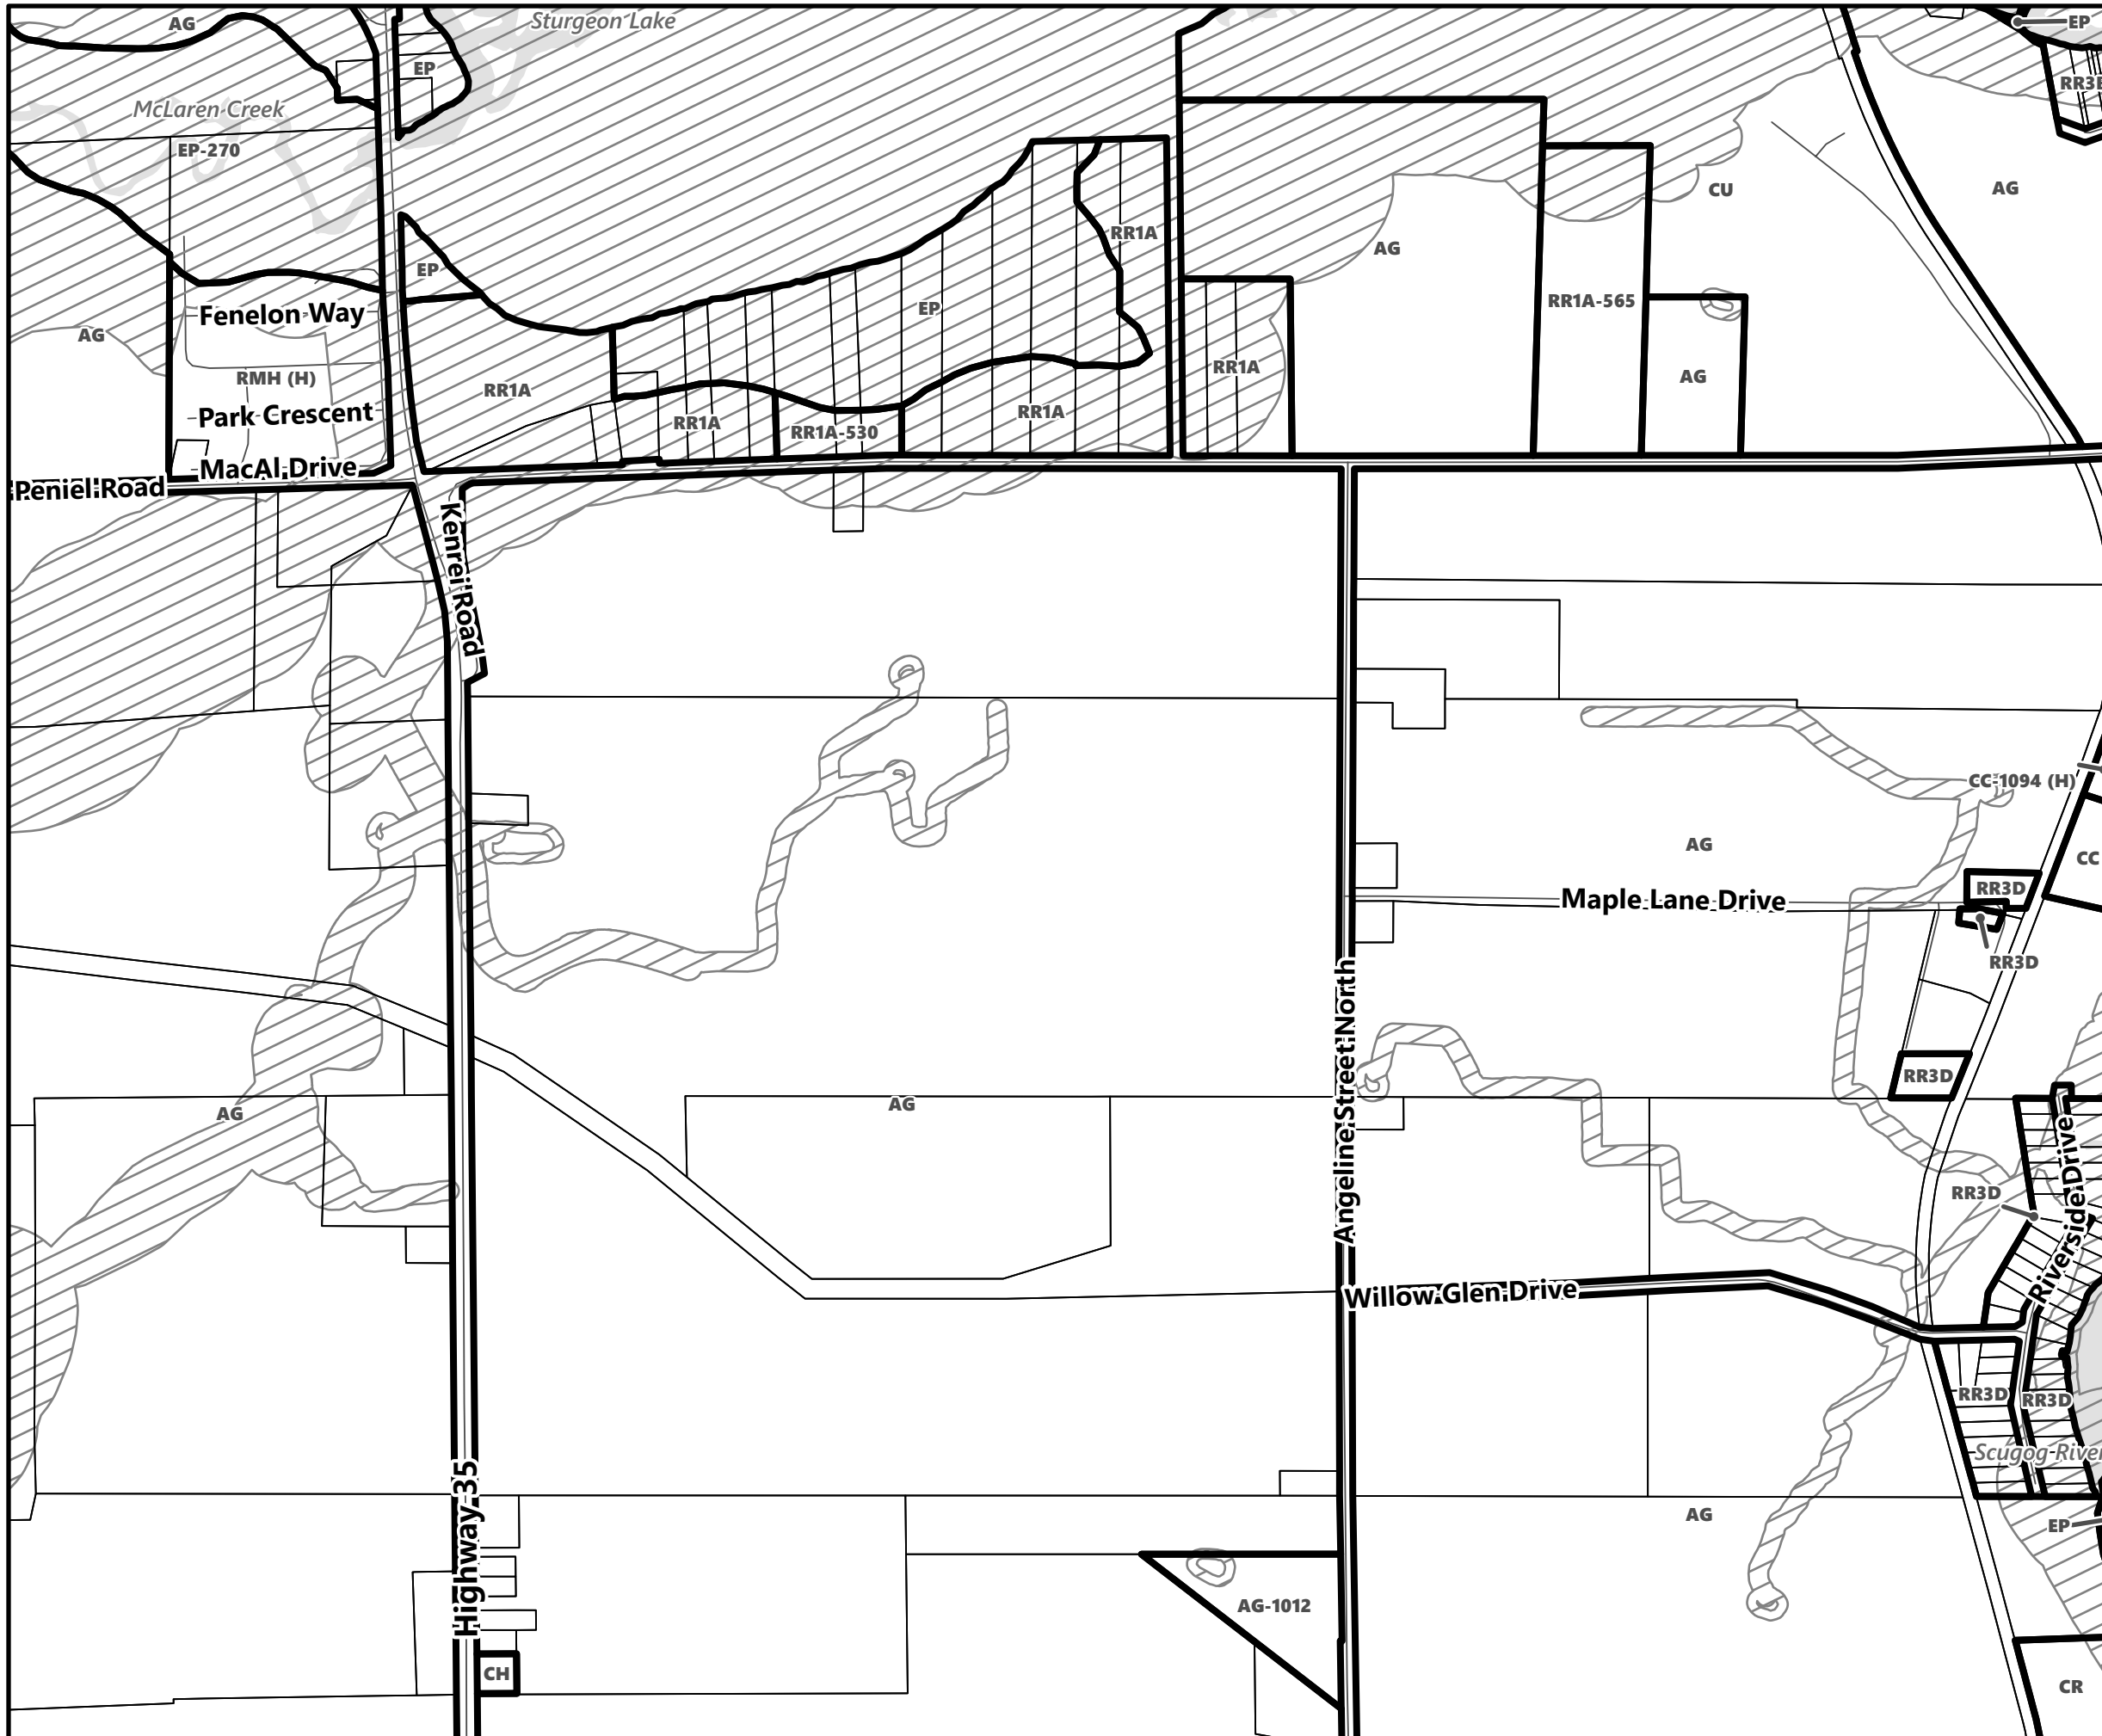

City of Kawartha Lakes Rural Zoning By-law Schedule A-D51

Legend

- City of Kawartha Lakes Boundary
- Zone Boundary
- Conservation Authority Regulated Area
- Kawartha Region Conservation Authority