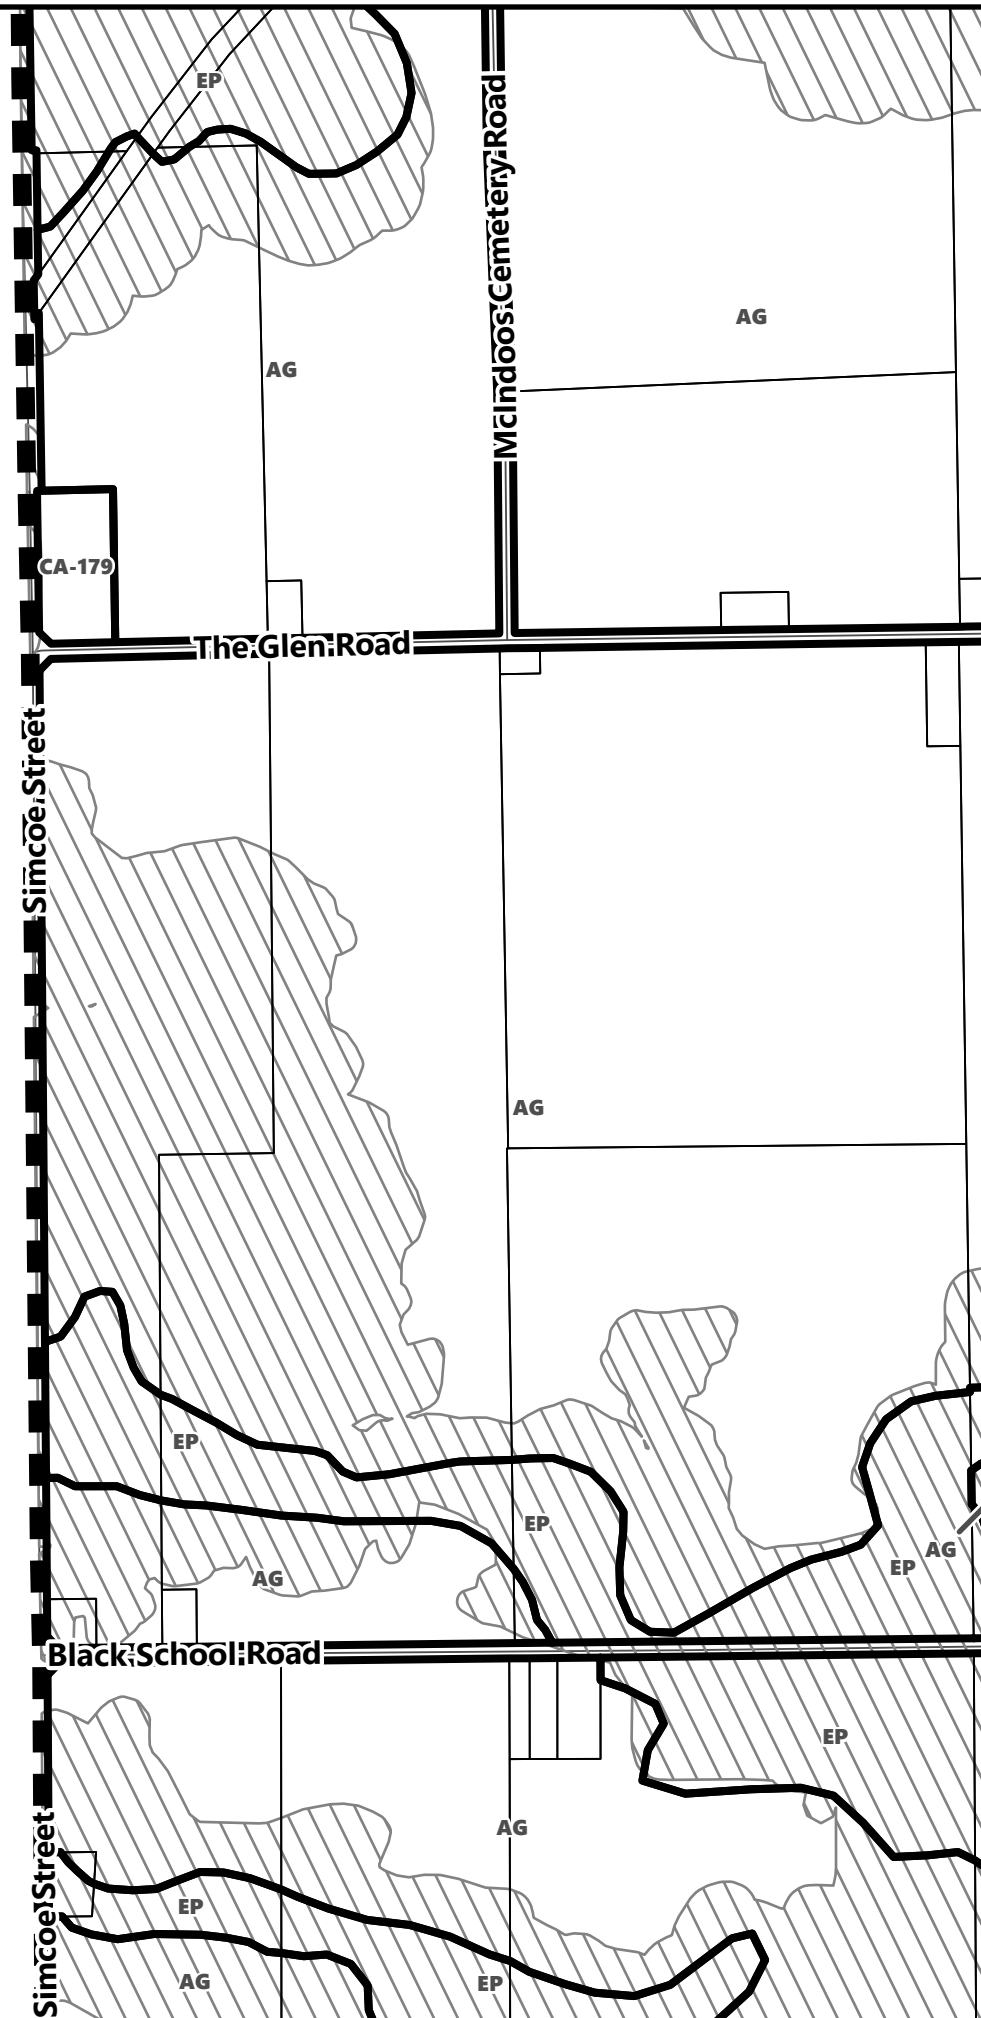

City of Kawartha Lakes Rural Zoning By-law Schedule A-D31

Legend

- City of Kawartha Lakes Boundary
- Zone Boundary
- ▨ Conservation Authority Regulated Area
- ▨ Lake Simcoe Region Conservation Authority