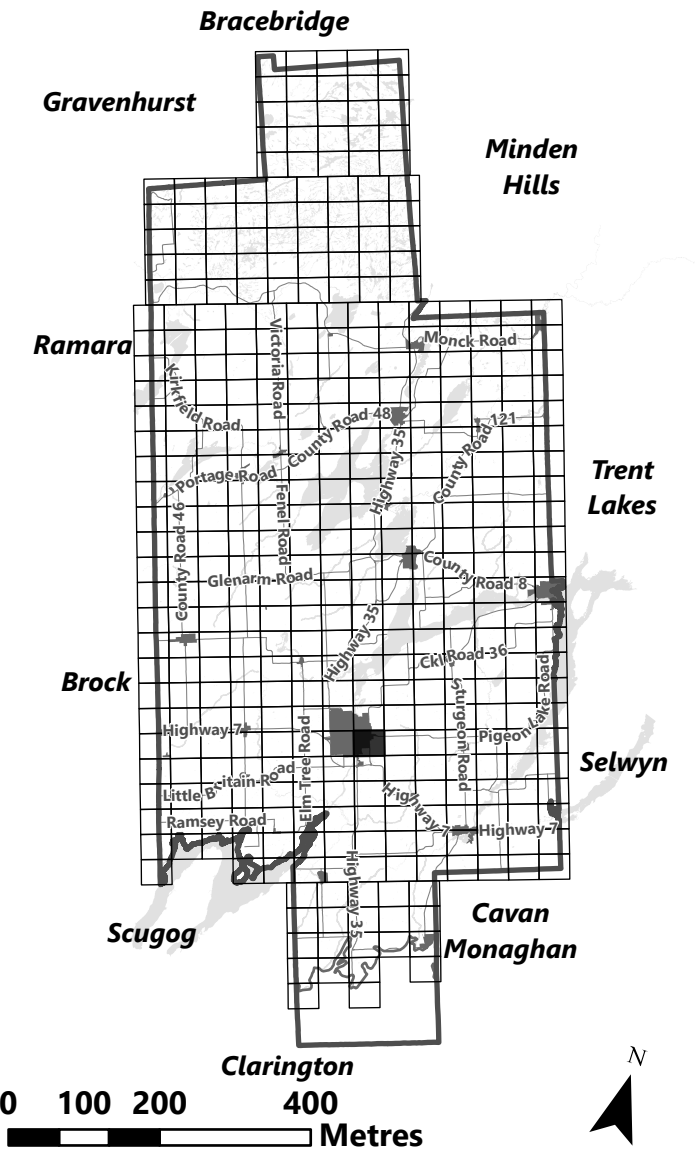

City of Kawartha Lakes Rural Zoning By-law Schedule A-D80

Legend

- City of Kawartha Lakes Boundary
- Zone Boundary
- Minister Zoning Order
- Conservation Authority Regulated Area
- ▨ Kawartha Region Conservation Authority

Lindsay (Refer
to In-Effect
Zoning By-law)

Lands Subject to
O. Reg. 40/22

Lands Subject to
O. Reg. 490/22

March 2024

Sources:
MNDMNR, City of Kawartha Lakes and Teranet
Projection:
NAD 1983 UTM Zone 17N