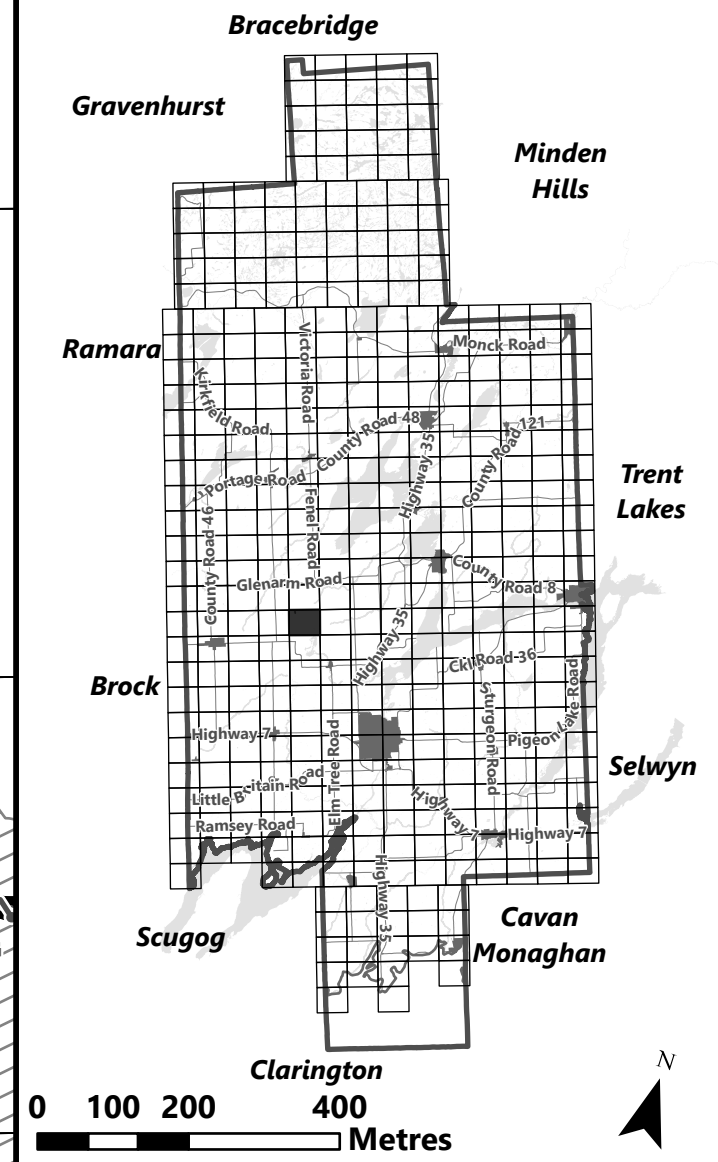

City of Kawartha Lakes Rural Zoning By-law Schedule A-D7

Legend

- City of Kawartha Lakes Boundary
- Zone Boundary
- ▨ Conservation Authority Regulated Area
- ▨ Kawartha Region Conservation Authority