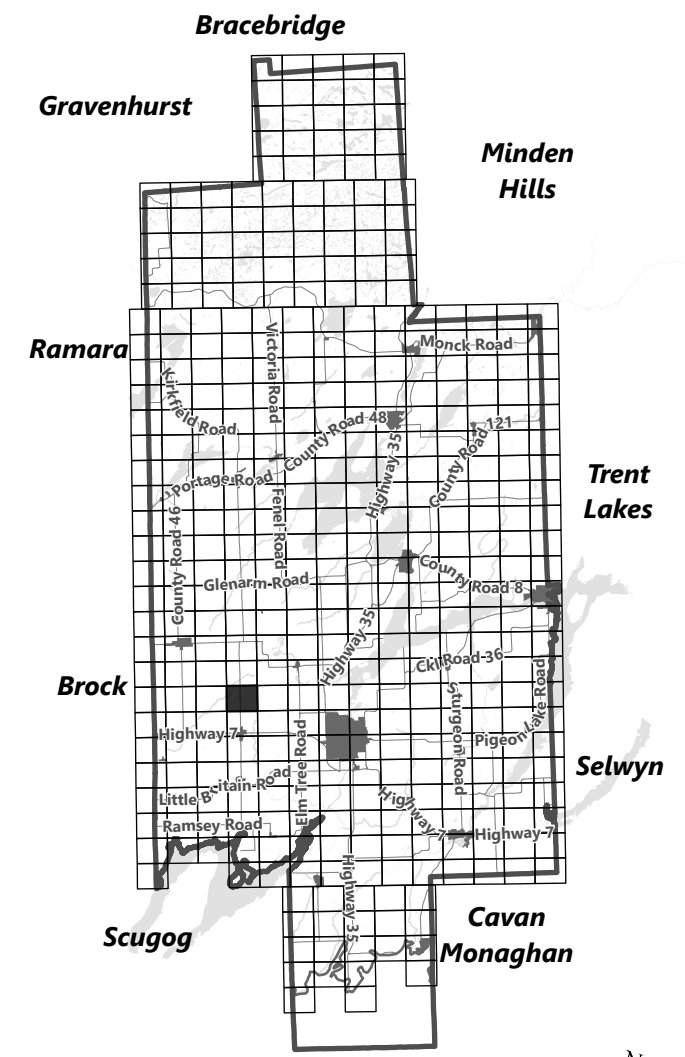

City of Kawartha Lakes Rural Zoning By-law Schedule A-D48

Legend

- City of Kawartha Lakes Boundary
- Zone Boundary
- ▨ Conservation Authority Regulated Area
- ▨ Kawartha Region Conservation Authority

March 2024

Sources:
MNDMNR, City of Kawartha Lakes and Teranet
Projection:
NAD 1983 UTM Zone 17N