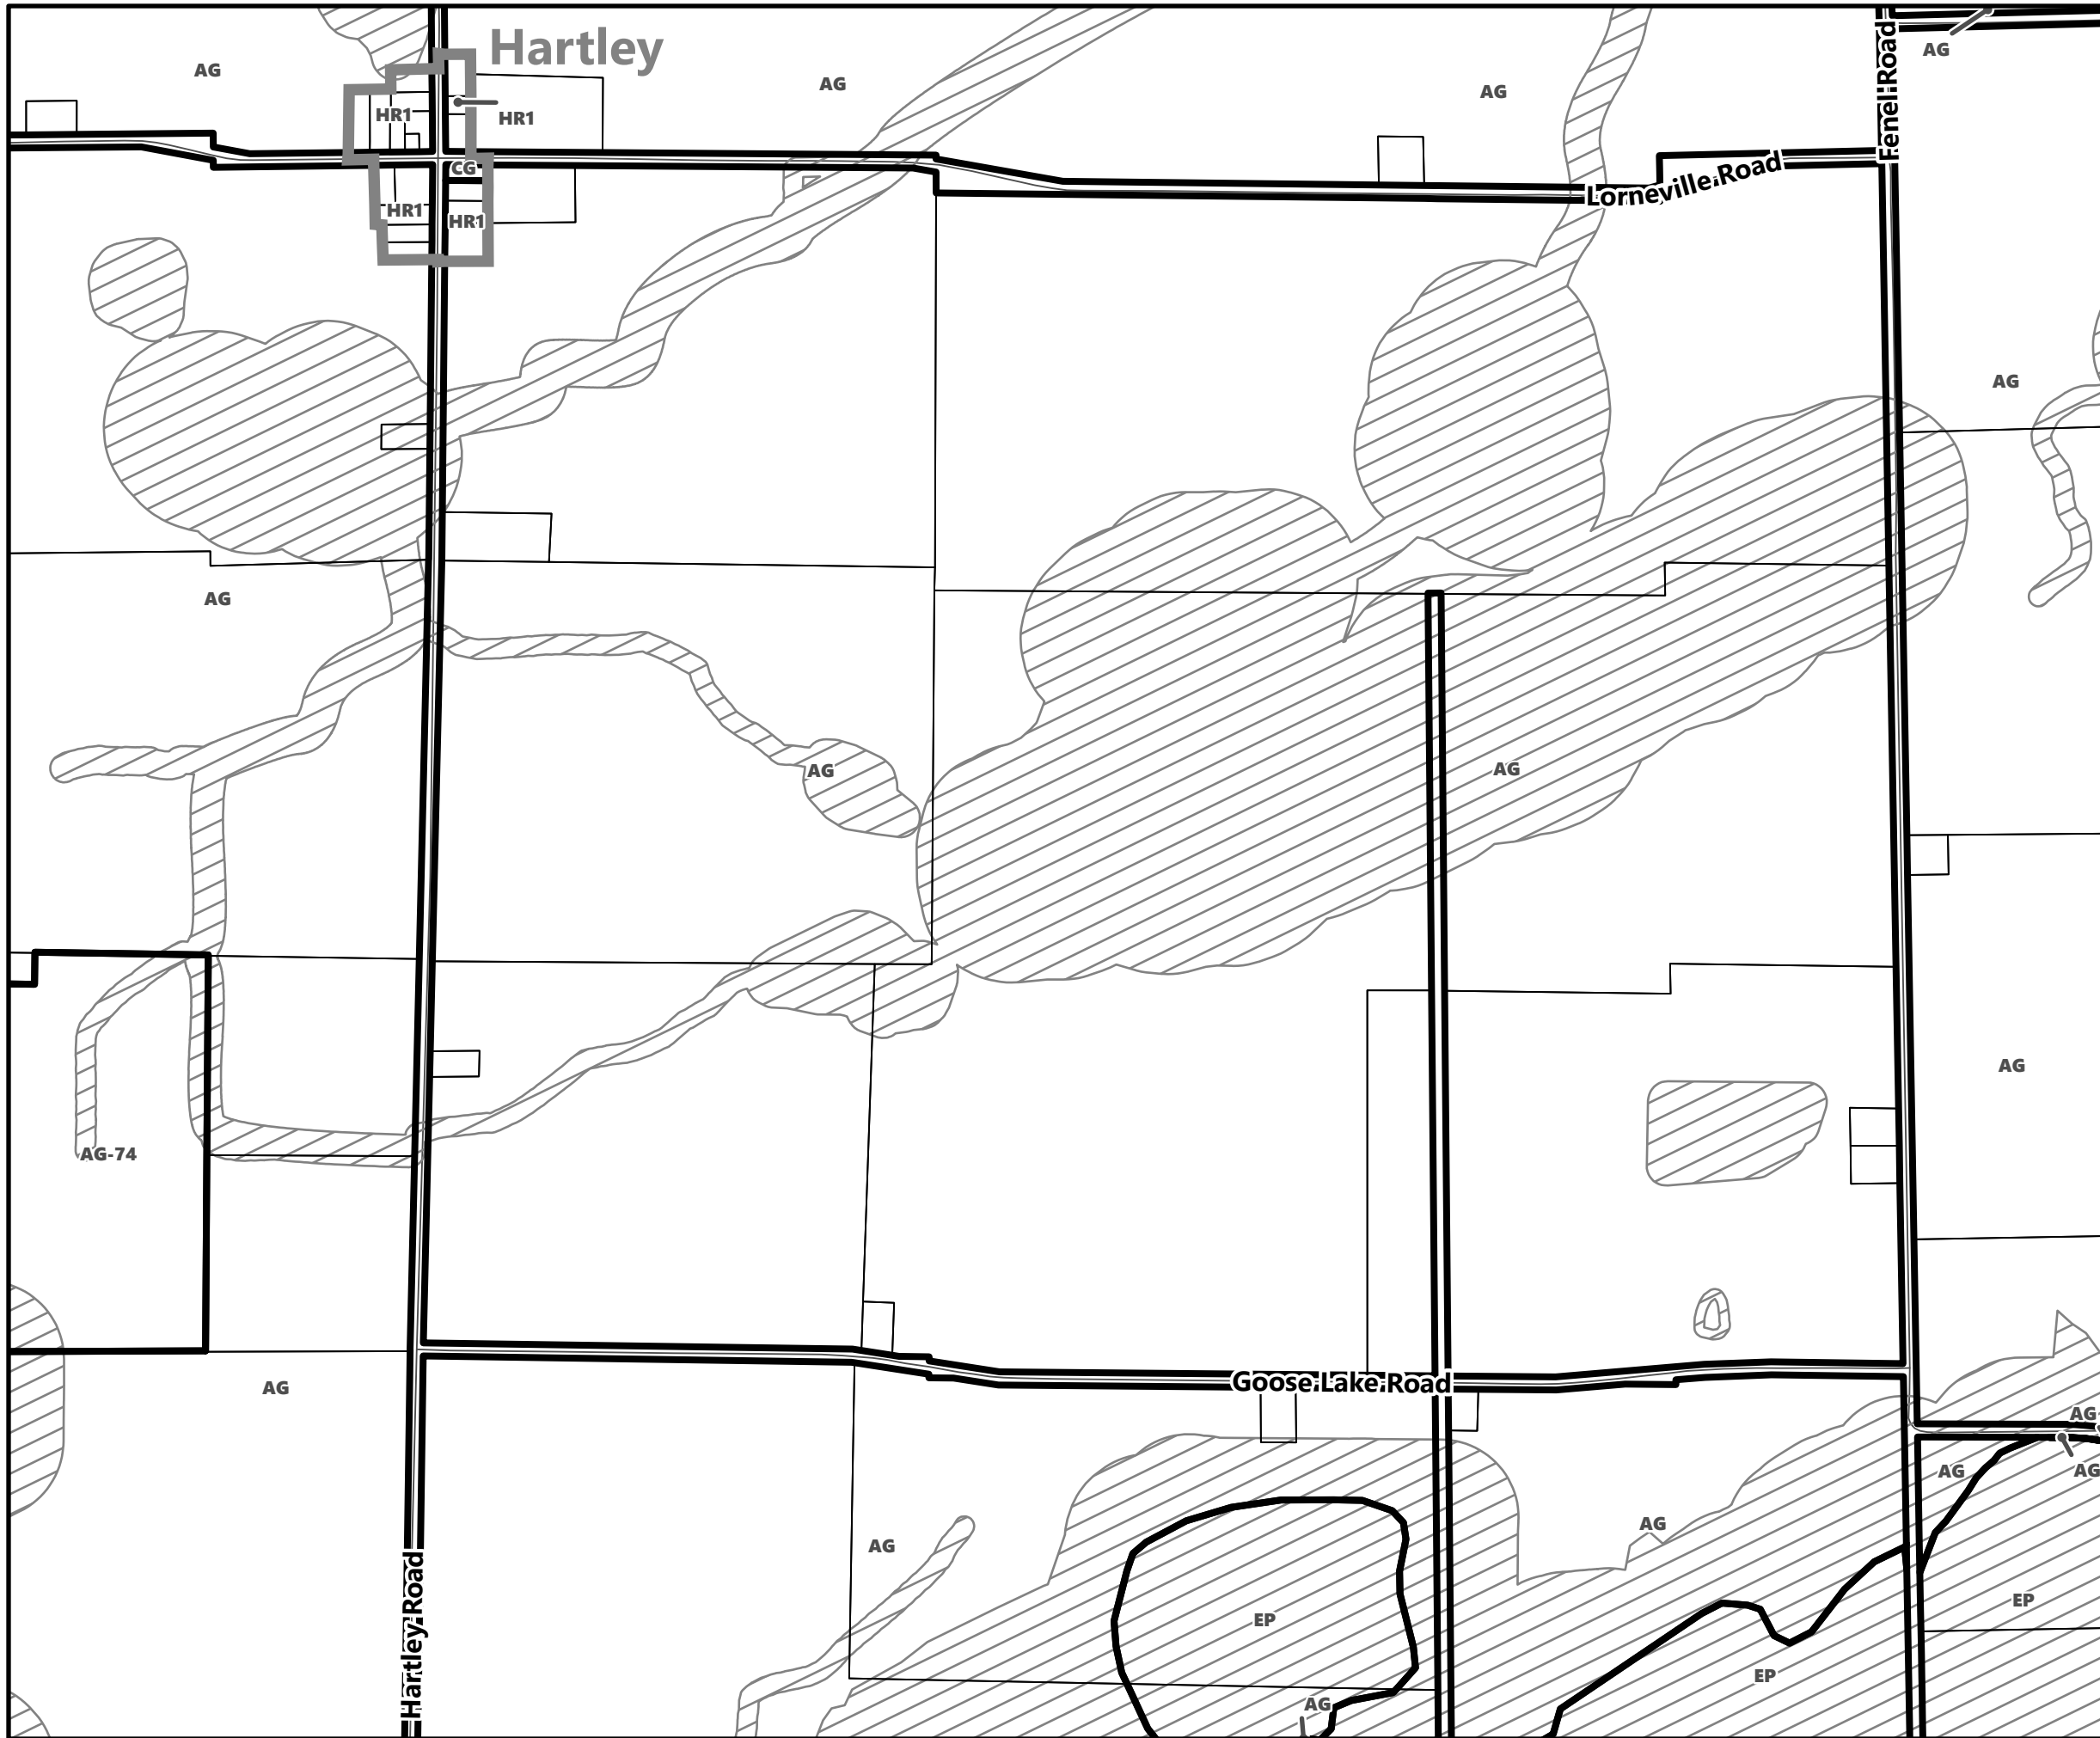

City of Kawartha Lakes Rural Zoning By-law Schedule A-D7

Legend

- City of Kawartha Lakes Boundary
- Zone Boundary
- ▨ Conservation Authority Regulated Area
- ▨ Kawartha Region Conservation Authority