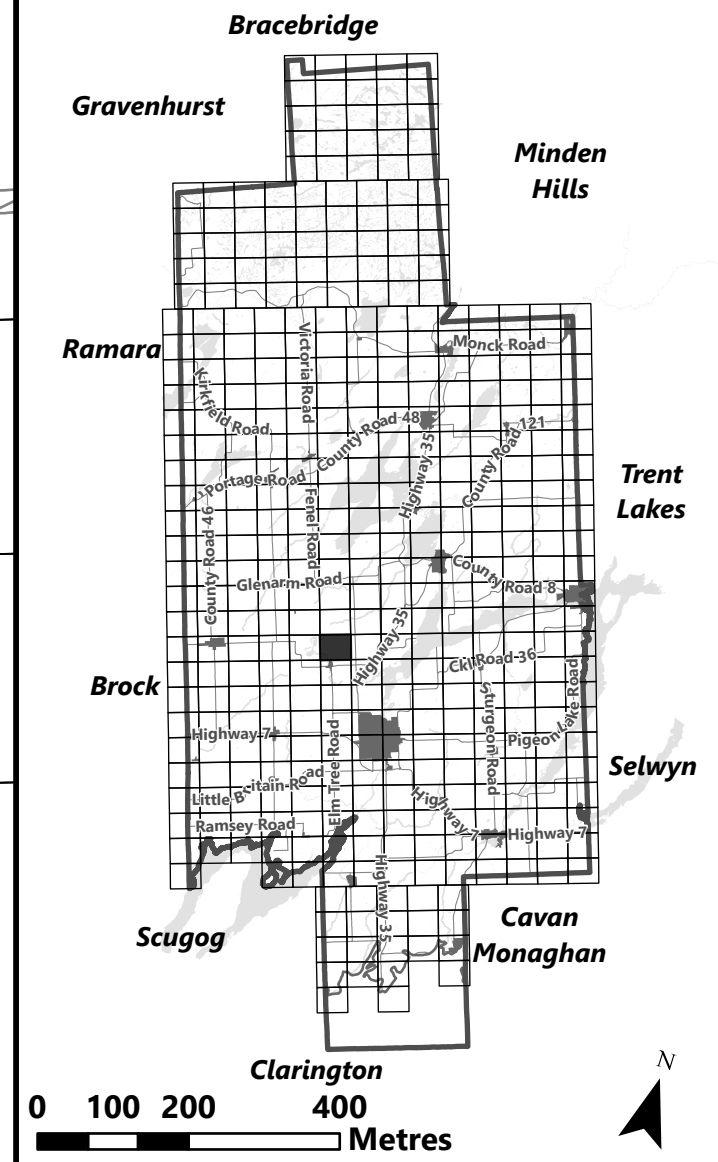

City of Kawartha Lakes Rural Zoning By-law Schedule A-D22

Legend

- City of Kawartha Lakes Boundary
- Zone Boundary
- Conservation Authority Regulated Area
- Kawartha Region Conservation Authority