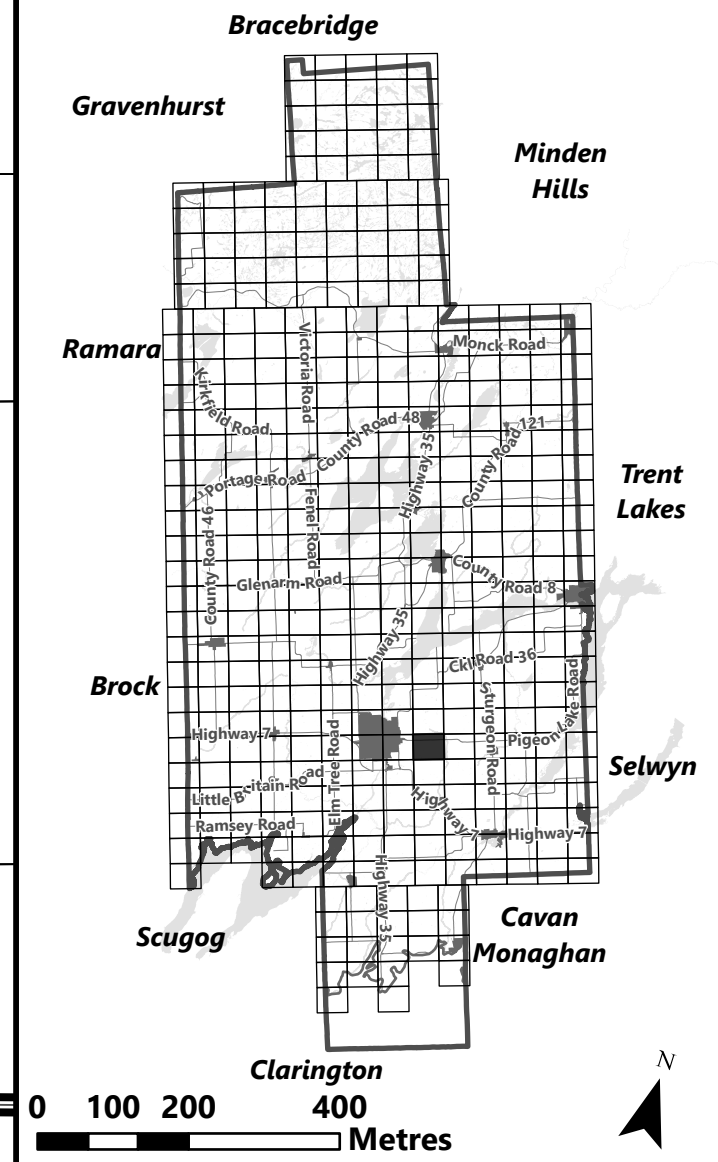

Legend

- City of Kawartha Lakes Boundary
- Zone Boundary
- Conservation Authority Regulated Area
- Kawartha Region Conservation Authority

March 2024

Sources:
MNDMNR, City of Kawartha Lakes and Teranet
Projection:
NAD 1983 UTM Zone 17N