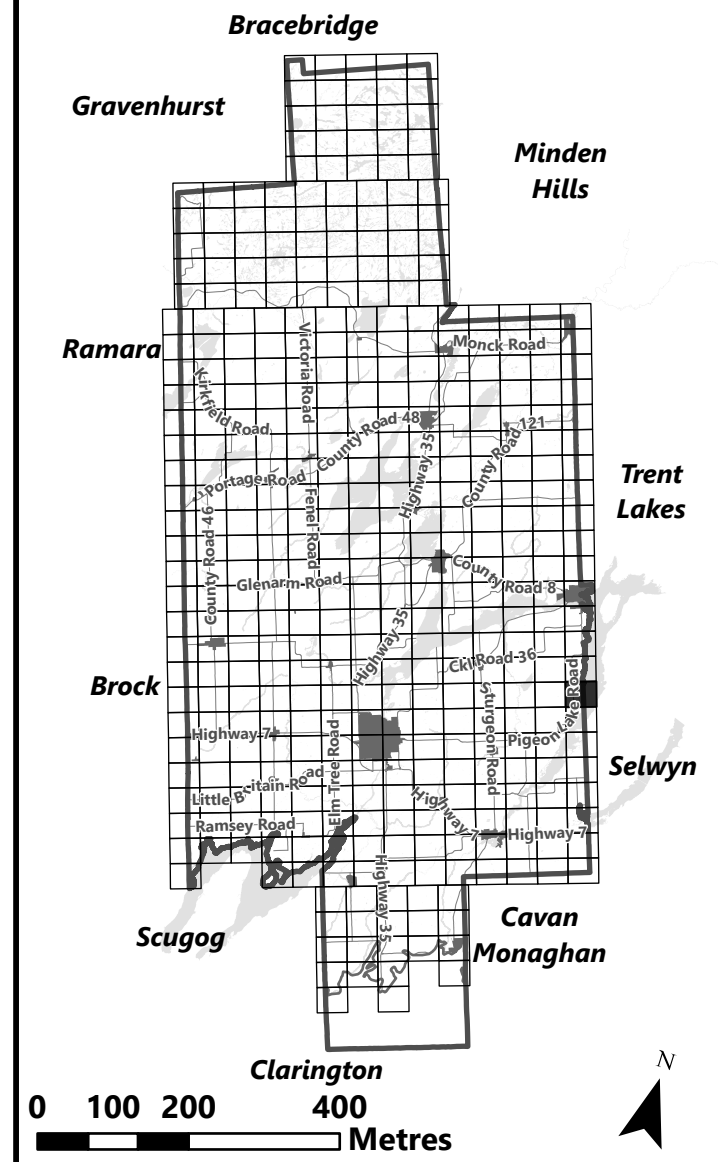

City of Kawartha Lakes Rural Zoning By-law Schedule A-D58

Legend

- City of Kawartha Lakes Boundary
- Zone Boundary
- Conservation Authority Regulated Area
- Kawartha Region Conservation Authority

March 2024

Sources:
MNDMNR, City of Kawartha Lakes and Teranet
Projection:
NAD 1983 UTM Zone 17N