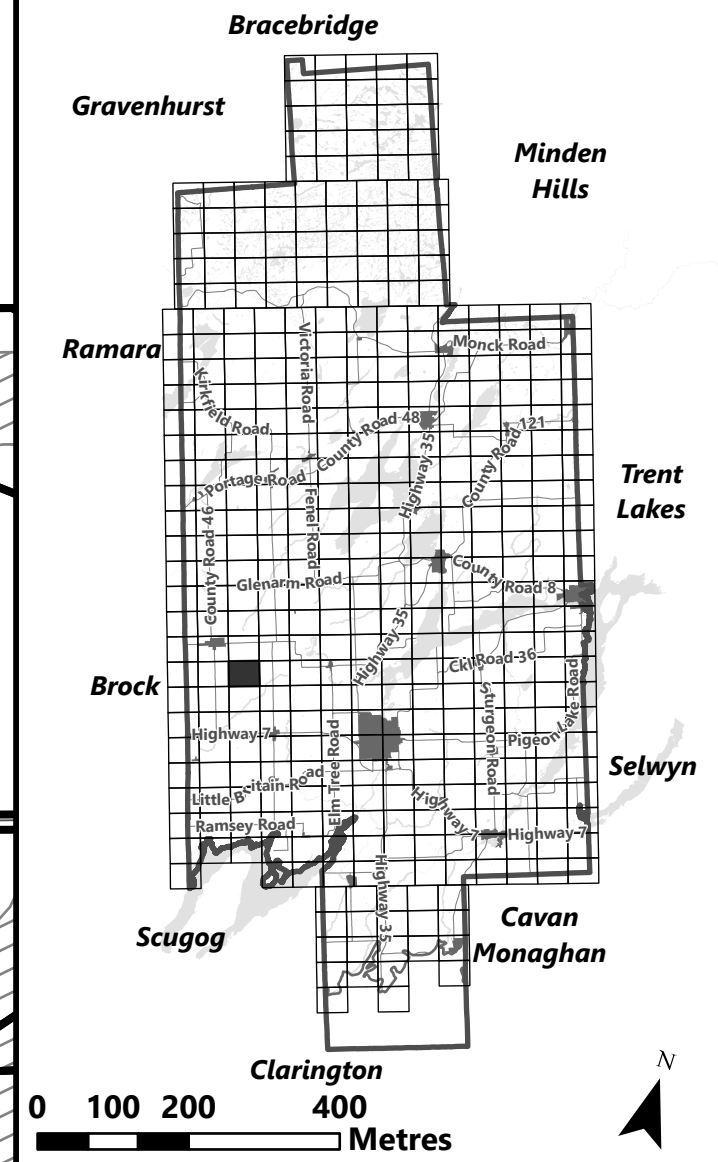

City of Kawartha Lakes Rural Zoning By-law Schedule A-D33

Legend

- City of Kawartha Lakes Boundary
- Zone Boundary
- **Conservation Authority Regulated Area**
  - Kawartha Region Conservation Authority
  - Lake Simcoe Region Conservation Authority

March 2024

Sources:
MNDMNR, City of Kawartha Lakes and Teranet
Projection:
NAD 1983 UTM Zone 17N