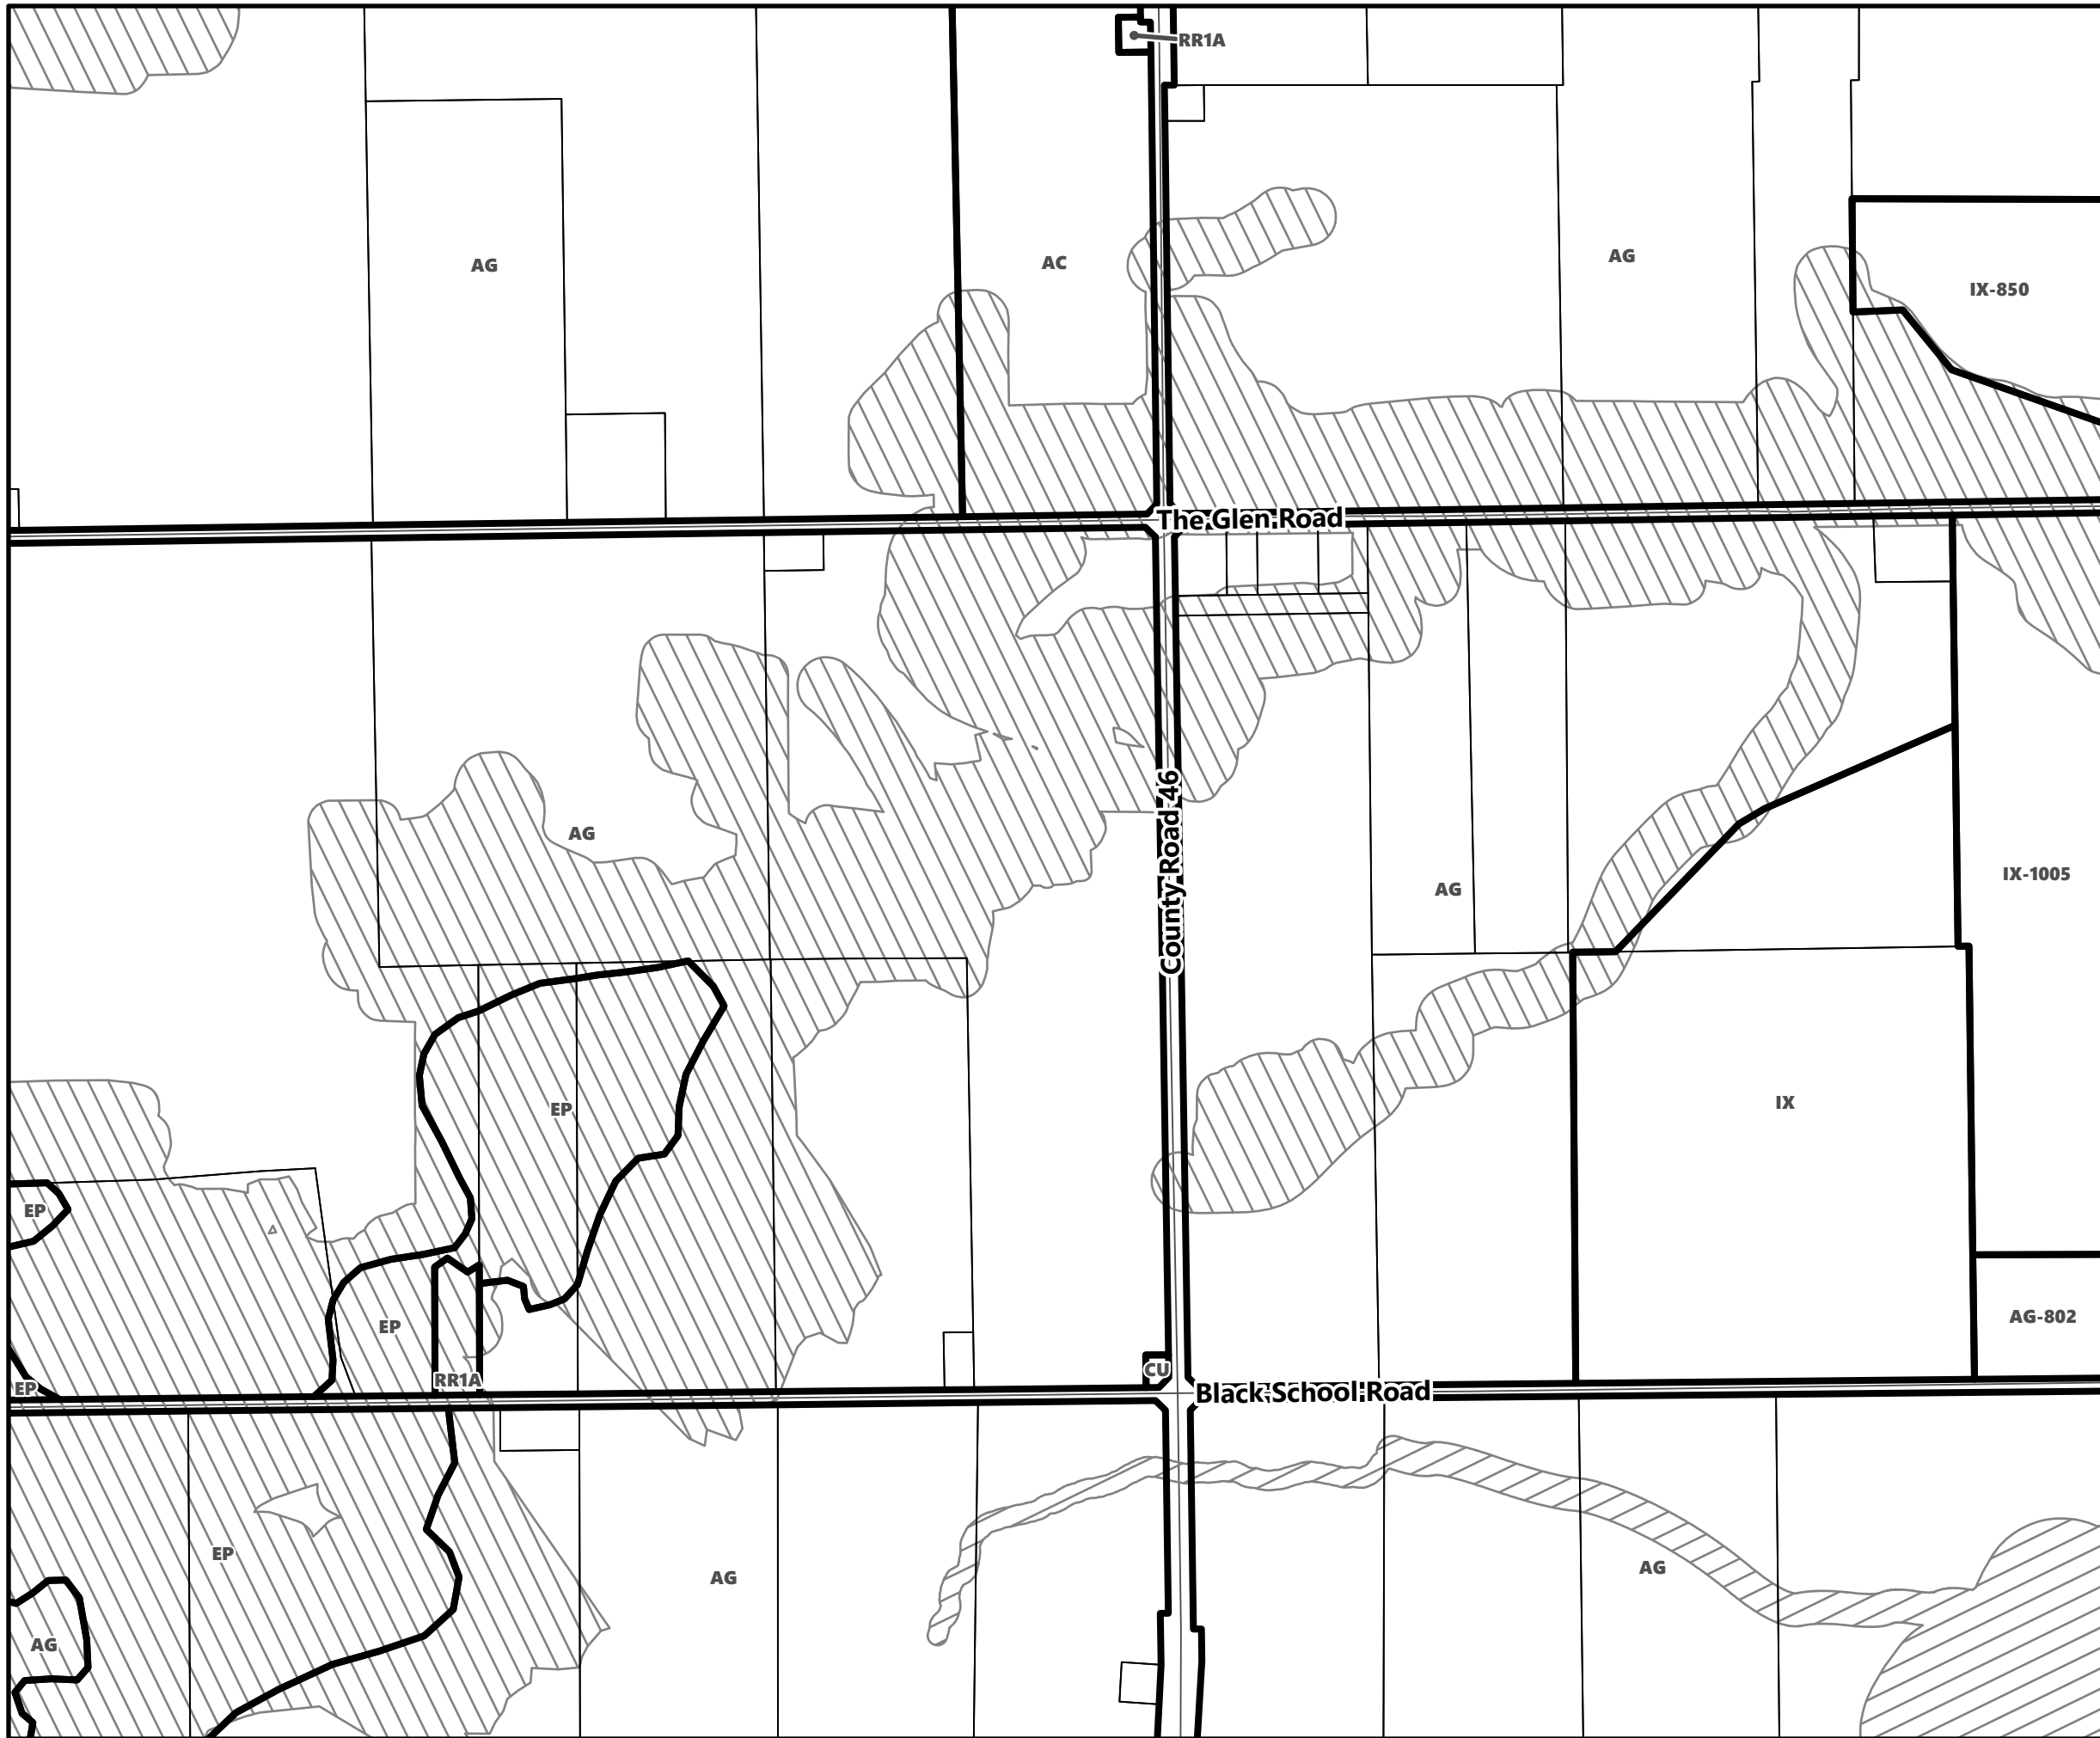

City of Kawartha Lakes Rural Zoning By-law Schedule A-D32

Legend

- City of Kawartha Lakes Boundary
- Zone Boundary
- **Conservation Authority Regulated Area**
  - Kawartha Region Conservation Authority
  - Lake Simcoe Region Conservation Authority