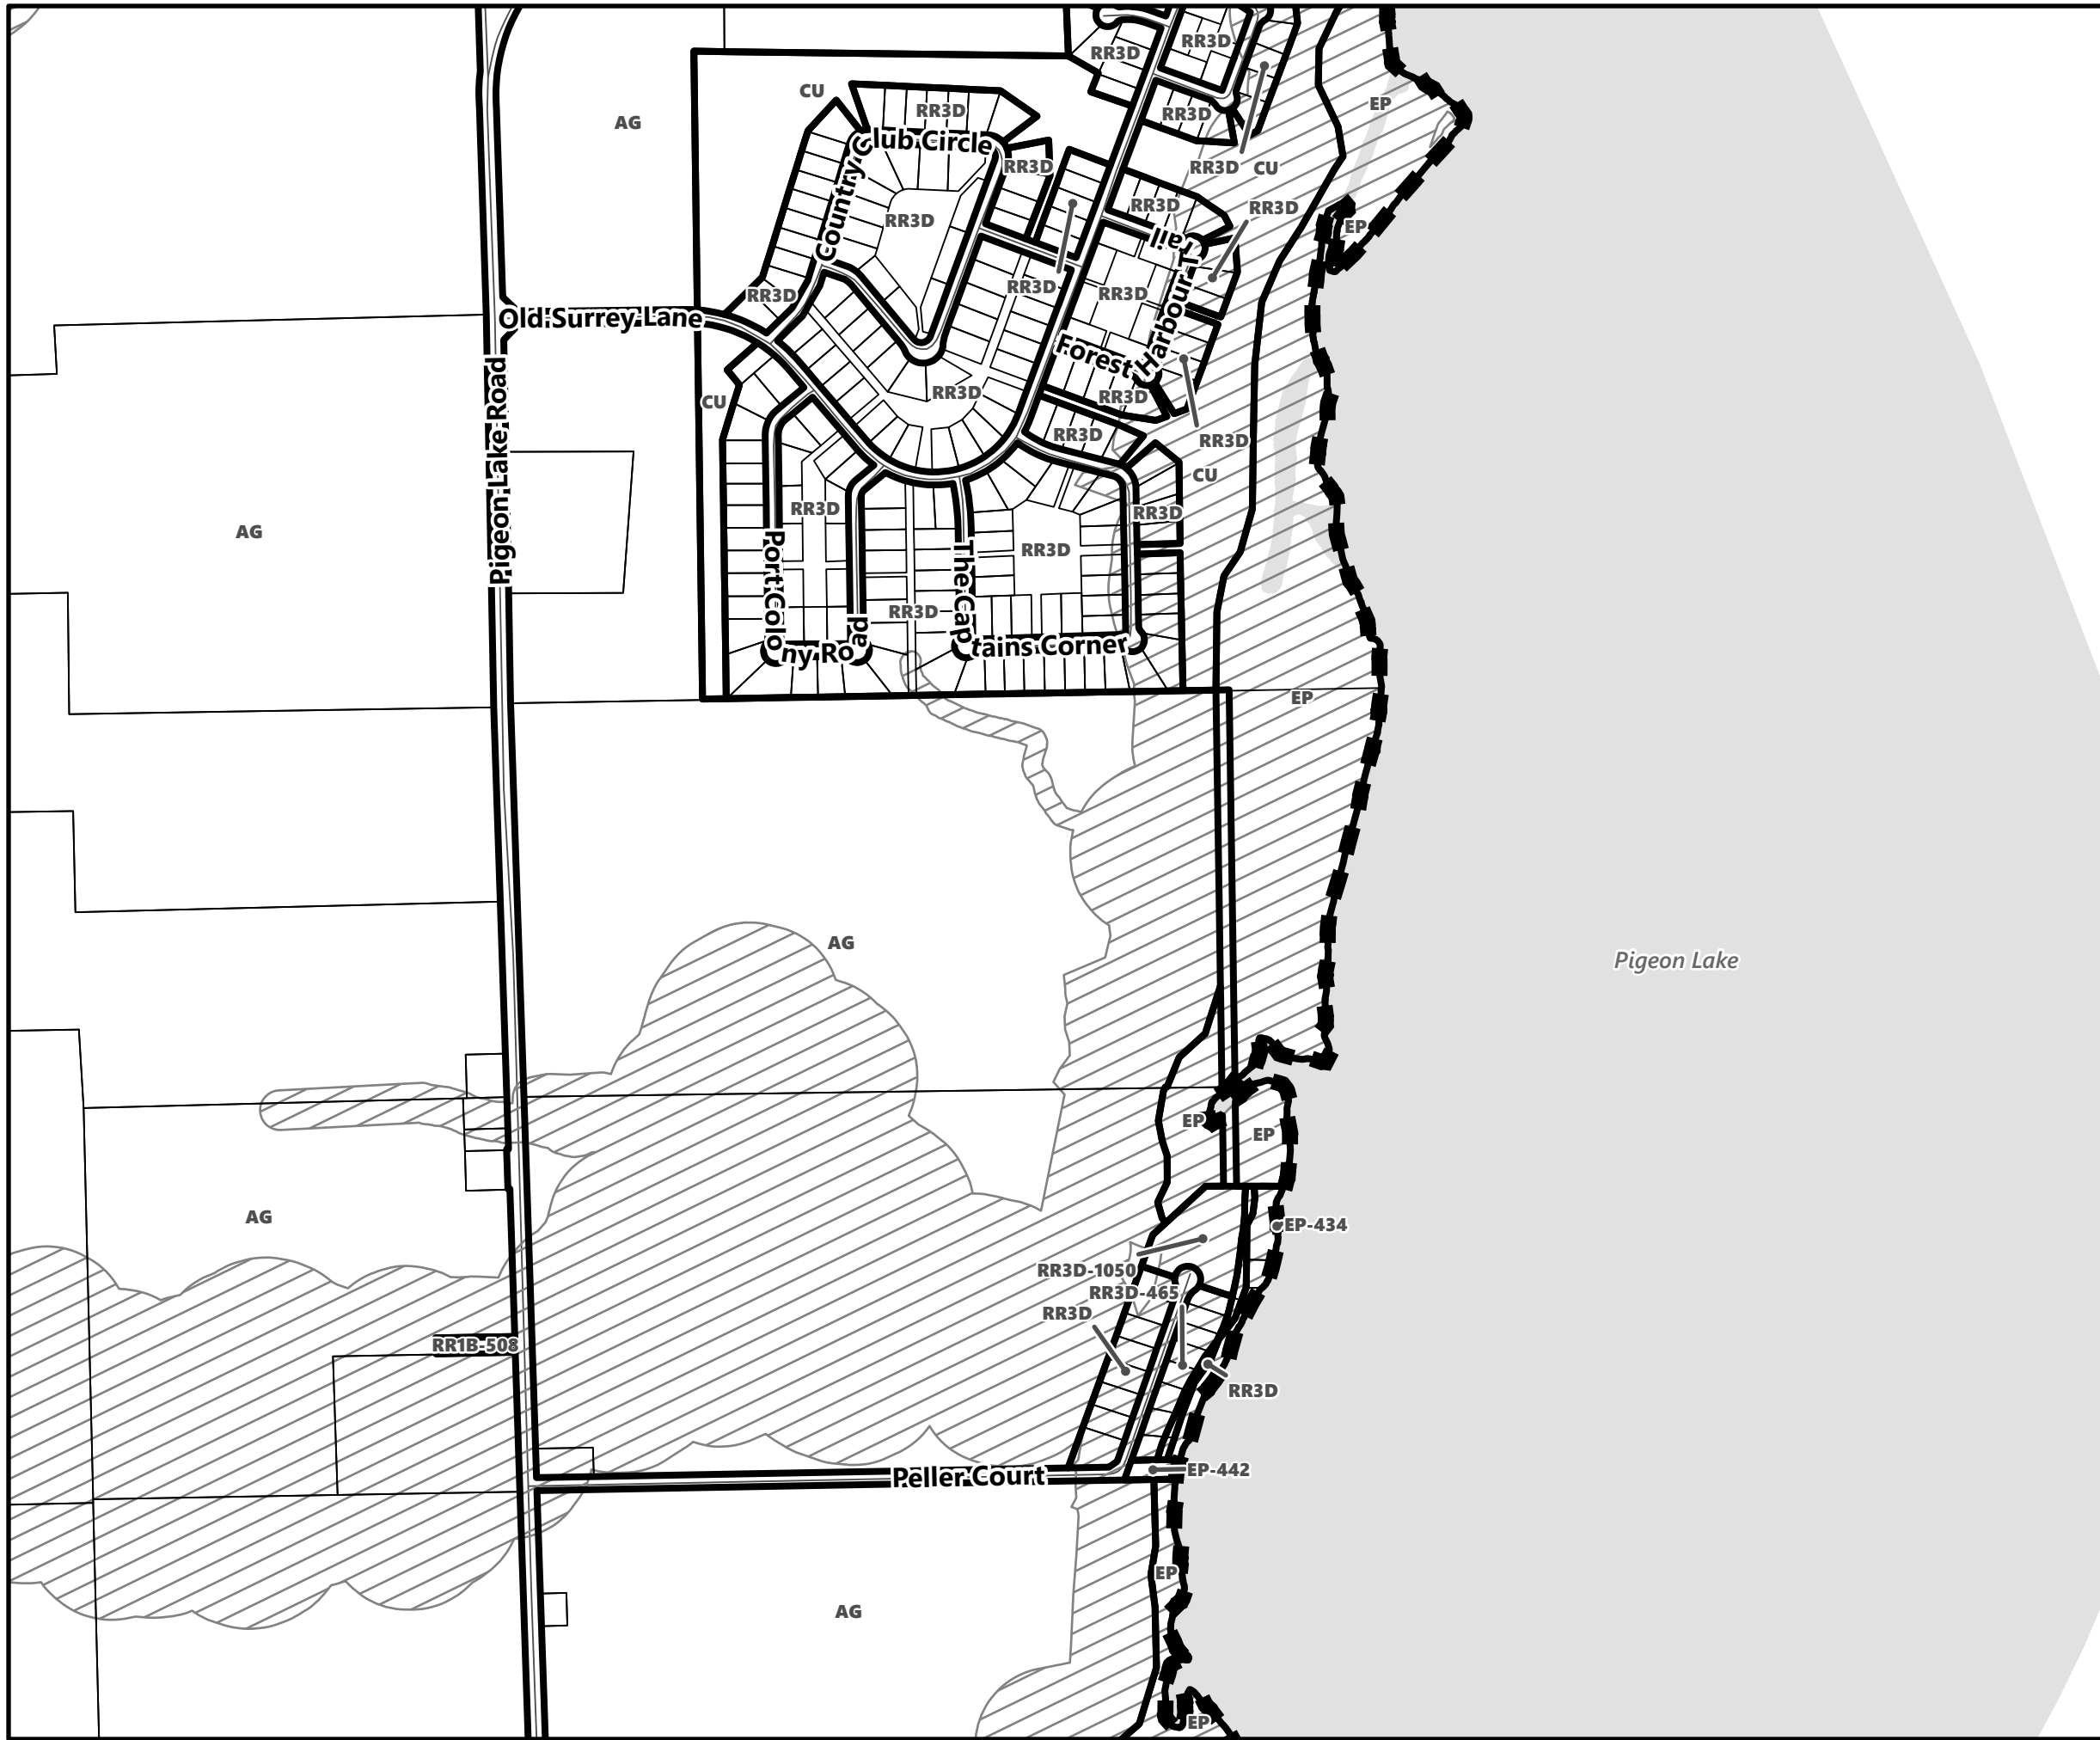

City of Kawartha Lakes Rural Zoning By-law Schedule A-D44

Legend

- City of Kawartha Lakes Boundary
- Zone Boundary
- Conservation Authority Regulated Area
- Kawartha Region Conservation Authority