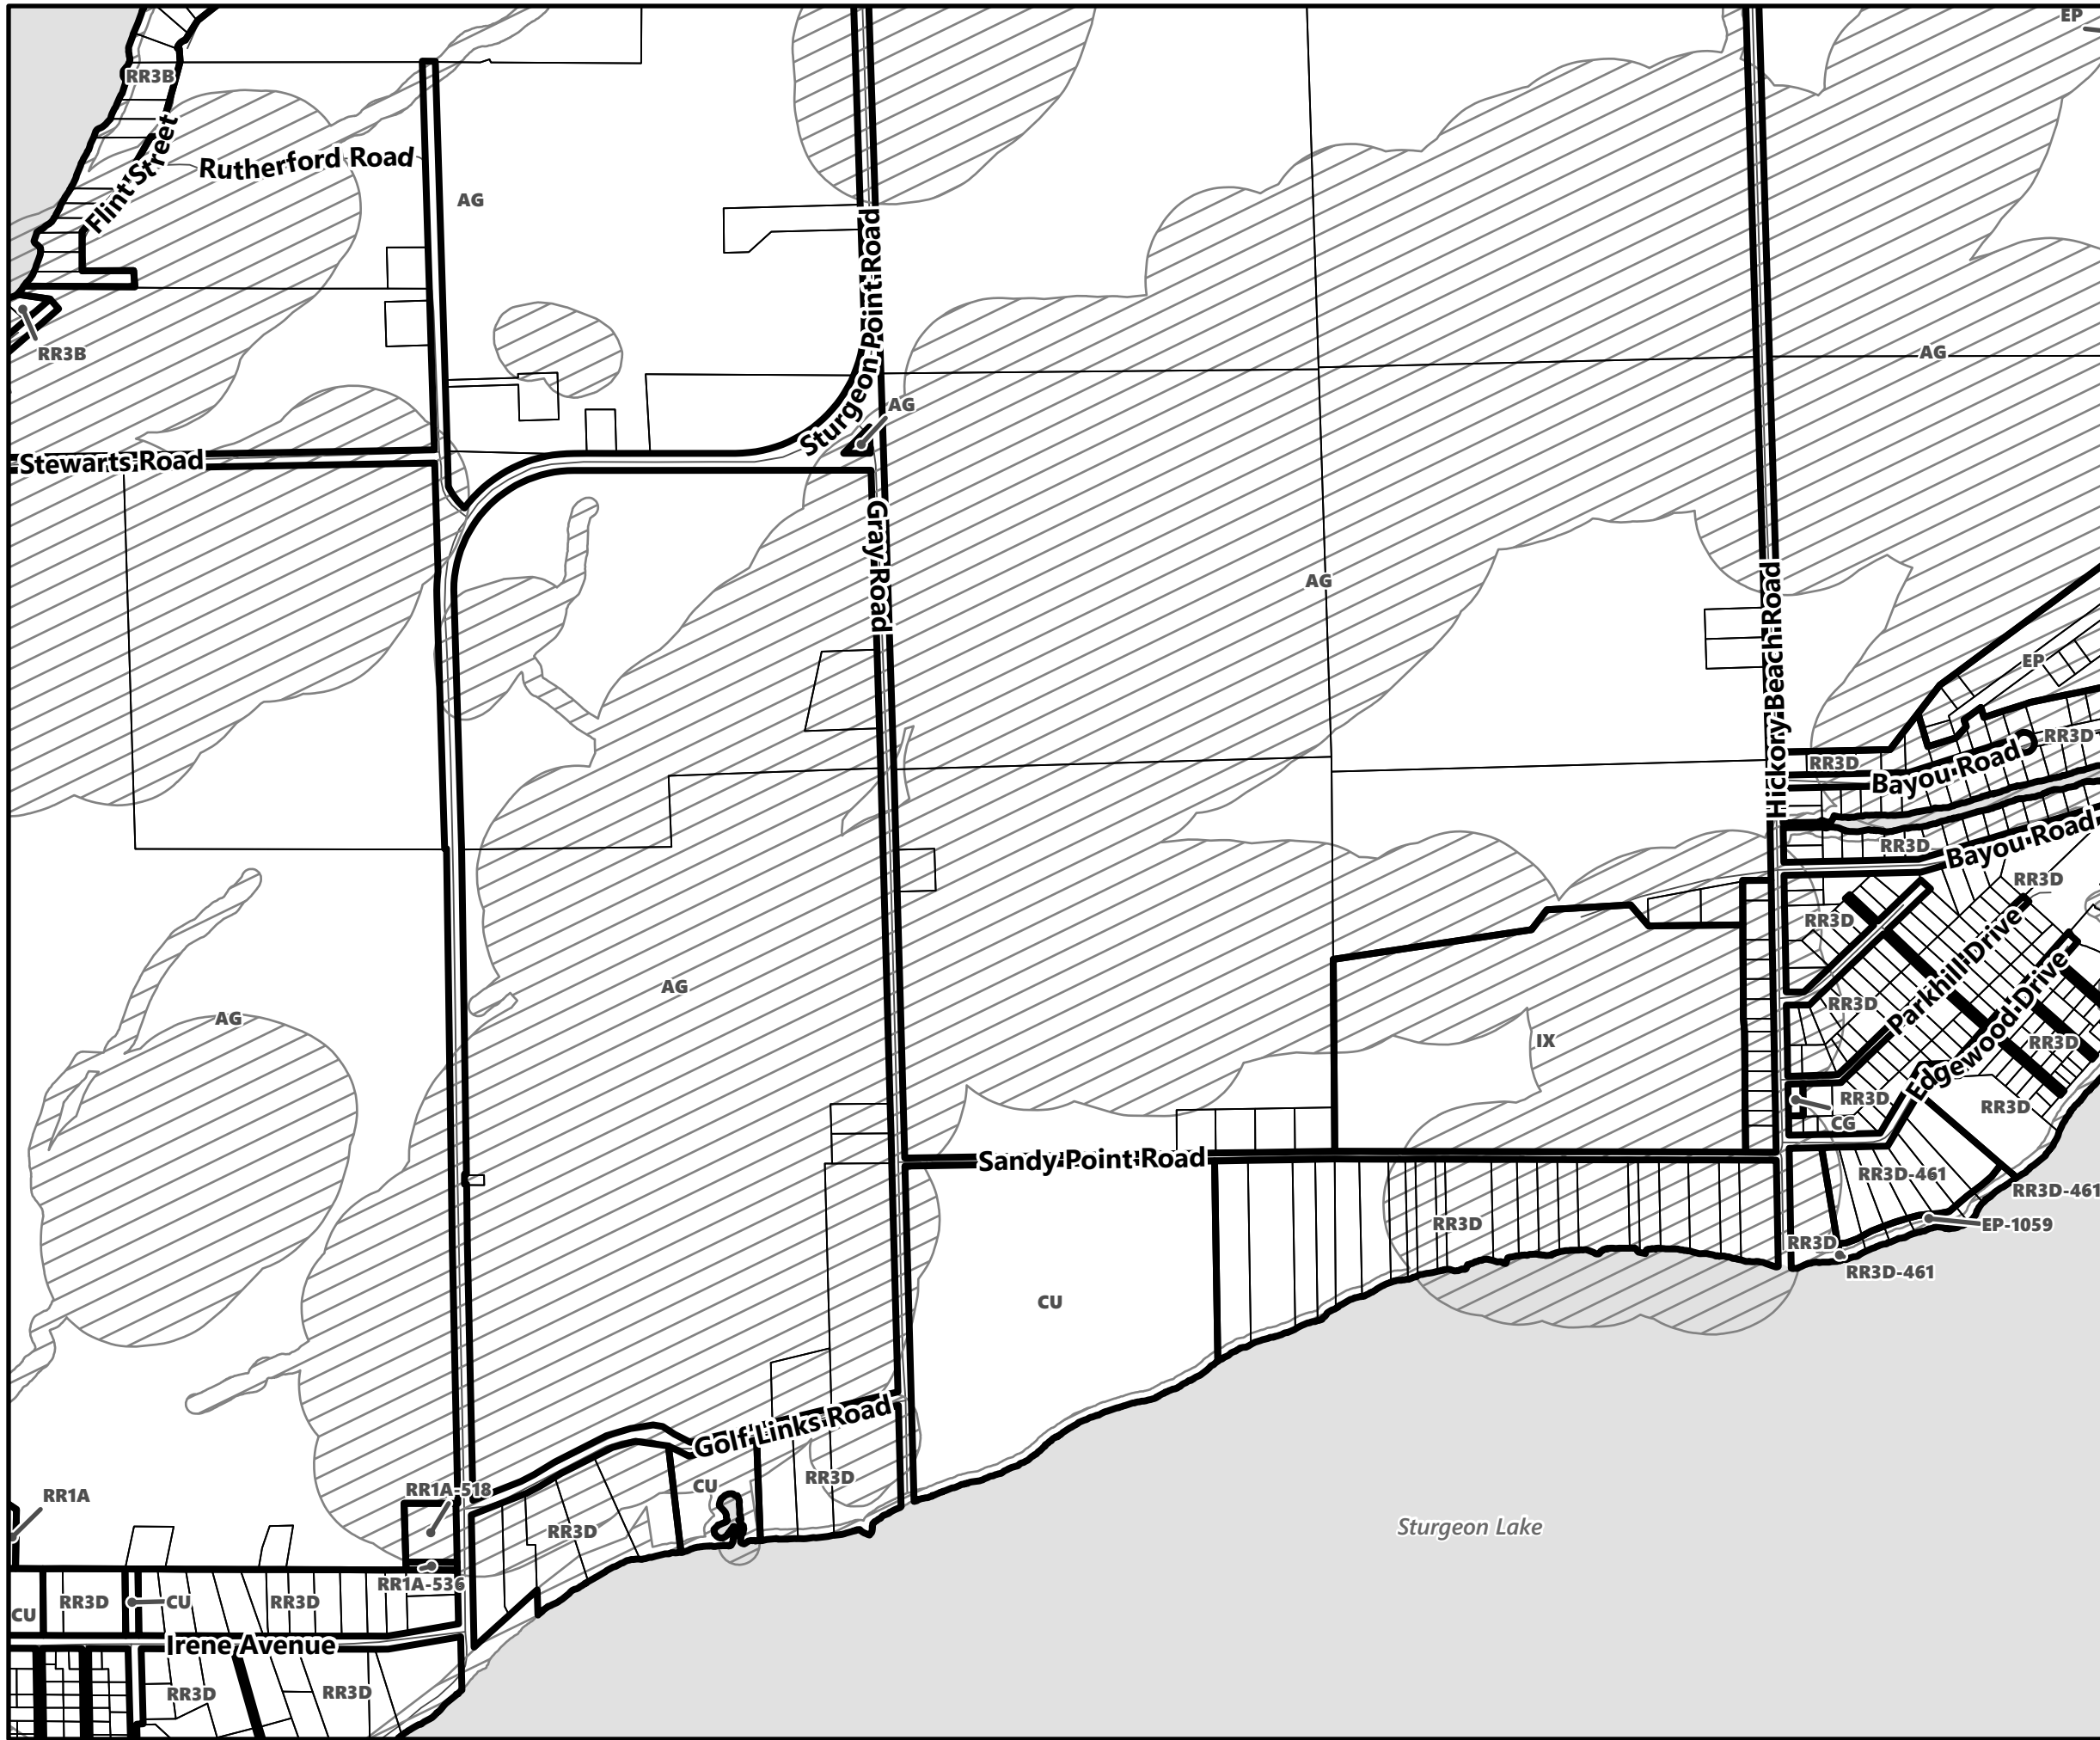

**City of Kawartha Lakes
Rural Zoning By-law
Schedule A-D12**

Legend

- City of Kawartha Lakes Boundary
- Zone Boundary
- Conservation Authority Regulated Area
- Kawartha Region Conservation Authority