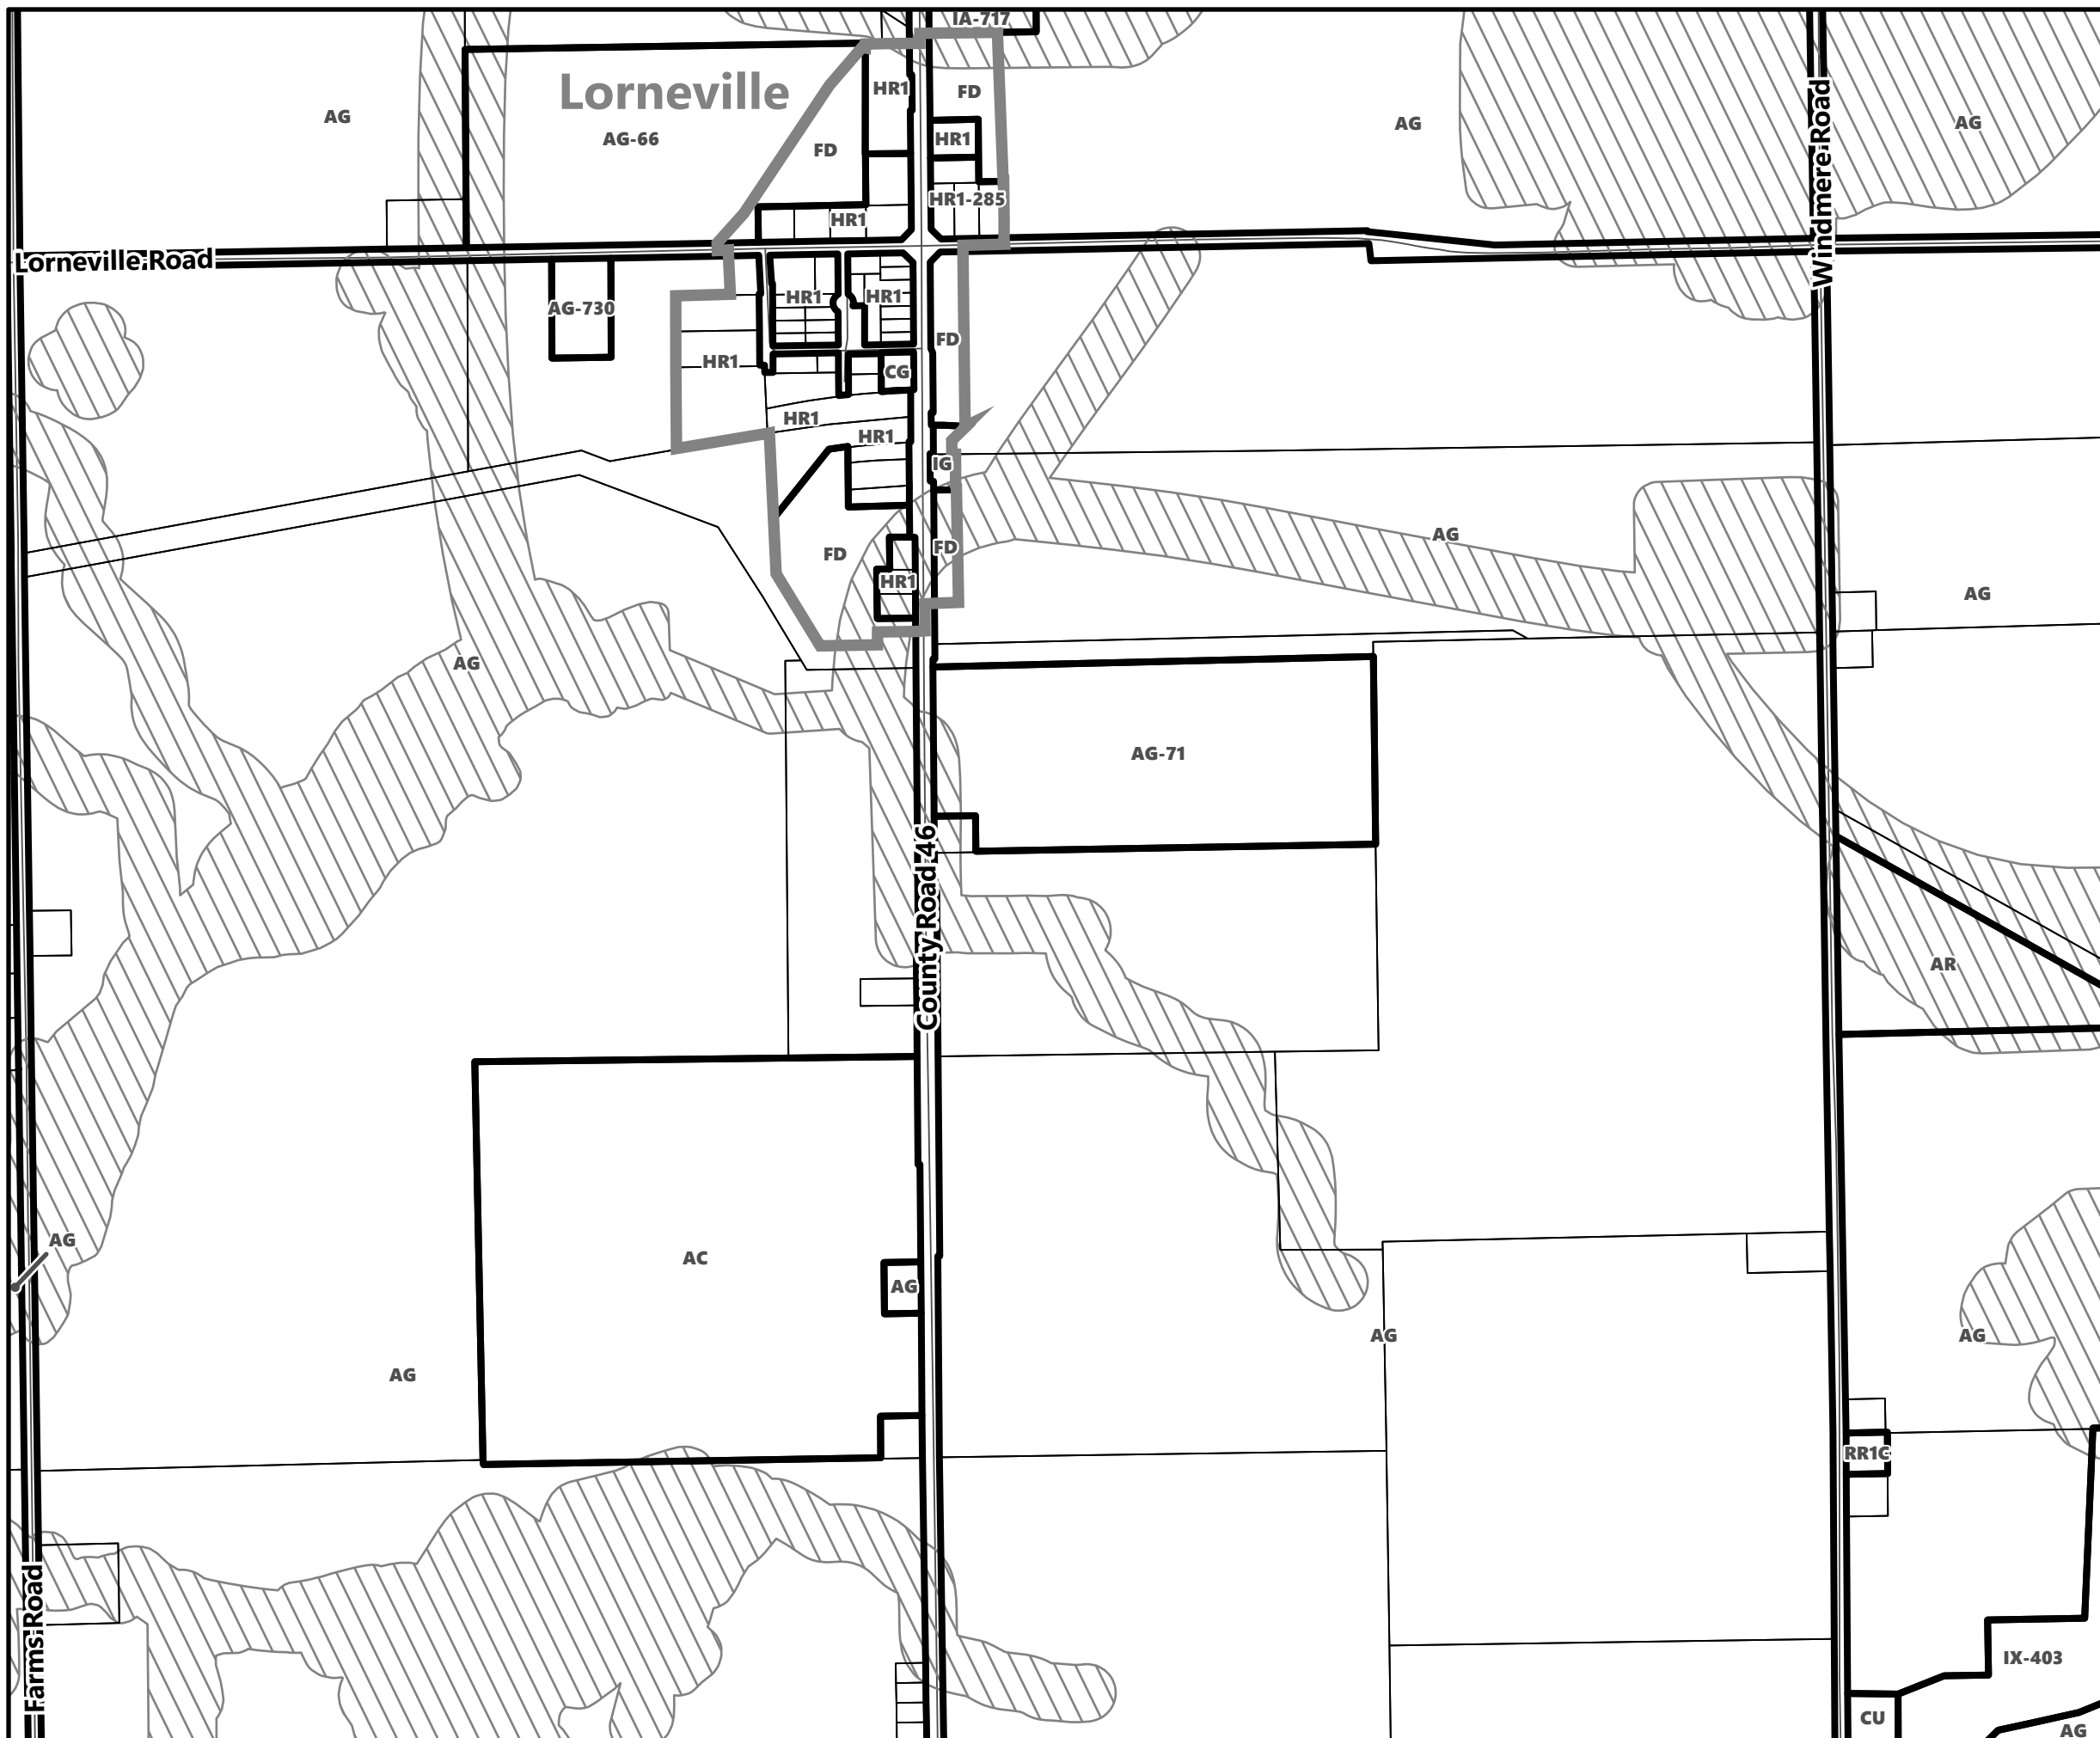

**City of Kawartha Lakes
Rural Zoning By-law
Schedule A-D4**

Legend

- City of Kawartha Lakes Boundary
- Zone Boundary
- ▨ Conservation Authority Regulated Area
- ▨ Lake Simcoe Region Conservation Authority

March 2024

Sources:
MNDMNR, City of Kawartha Lakes and Teranet
Projection:
NAD 1983 UTM Zone 17N