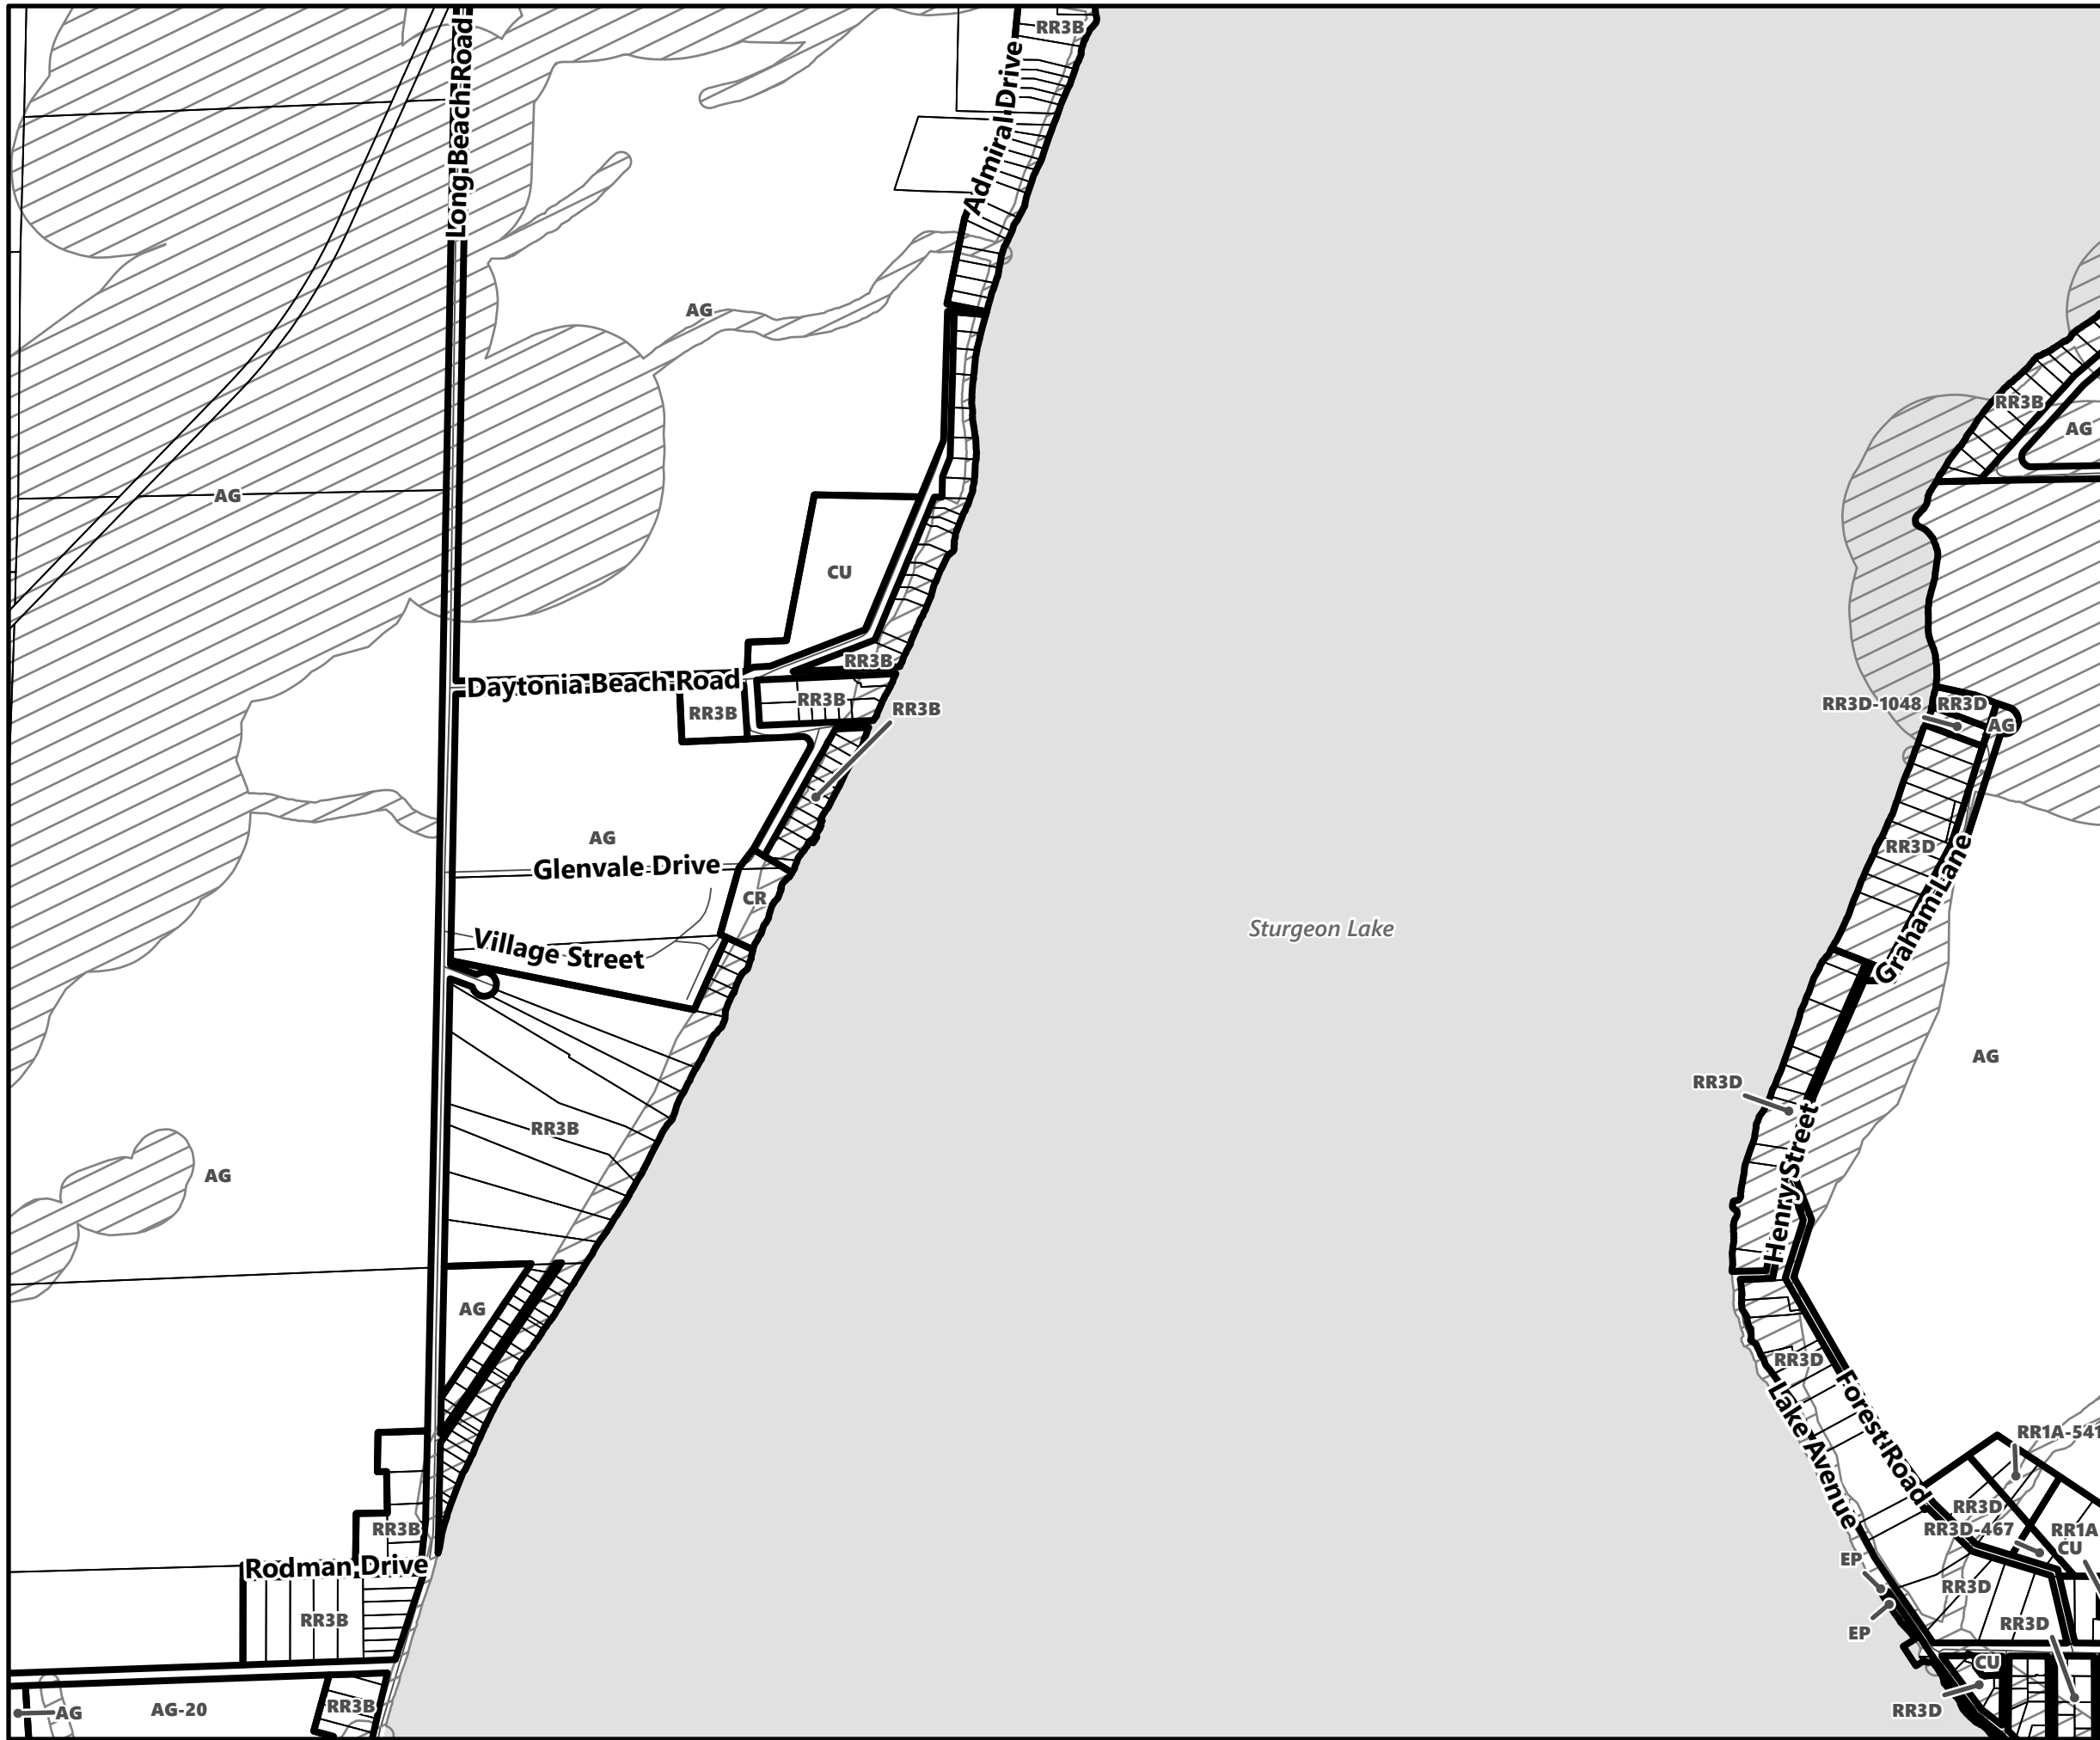

City of Kawartha Lakes Rural Zoning By-law Schedule A-D11

Legend

- City of Kawartha Lakes Boundary
- Zone Boundary
- ▨ Conservation Authority Regulated Area
- ▨ Kawartha Region Conservation Authority

March 2024

Sources:
MNDMNR, City of Kawartha Lakes and Teranet
Projection:
NAD 1983 UTM Zone 17N