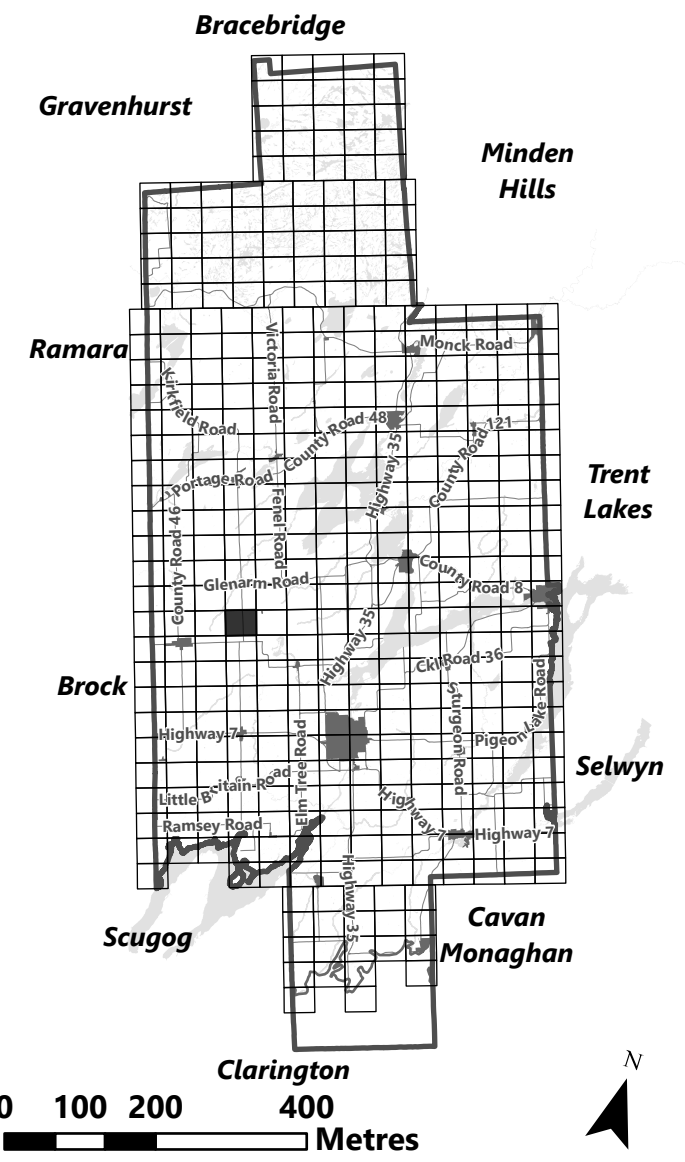

City of Kawartha Lakes Rural Zoning By-law Schedule A-D6

Legend

- City of Kawartha Lakes Boundary
- Zone Boundary
- ▨ Conservation Authority Regulated Area
- ▨ Kawartha Region Conservation Authority

March 2024

Sources:
MNDMNR, City of Kawartha Lakes and Teranet
Projection:
NAD 1983 UTM Zone 17N