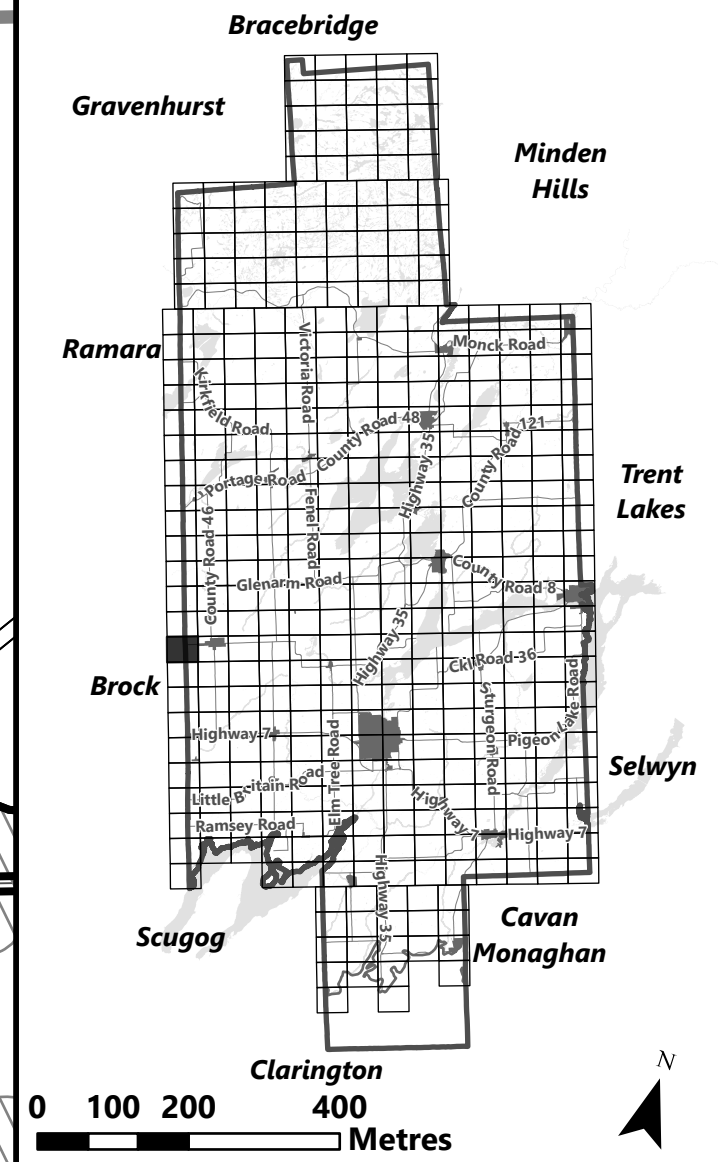

March 2024

Sources:
MNDMNR, City of Kawartha Lakes and Teranet
Projection:
NAD 1983 UTM Zone 17N

City of Kawartha Lakes Rural Zoning By-law Schedule A-D17

Legend

- City of Kawartha Lakes Boundary
- Zone Boundary
- Conservation Authority Regulated Area**
- Lake Simcoe Region Conservation Authority