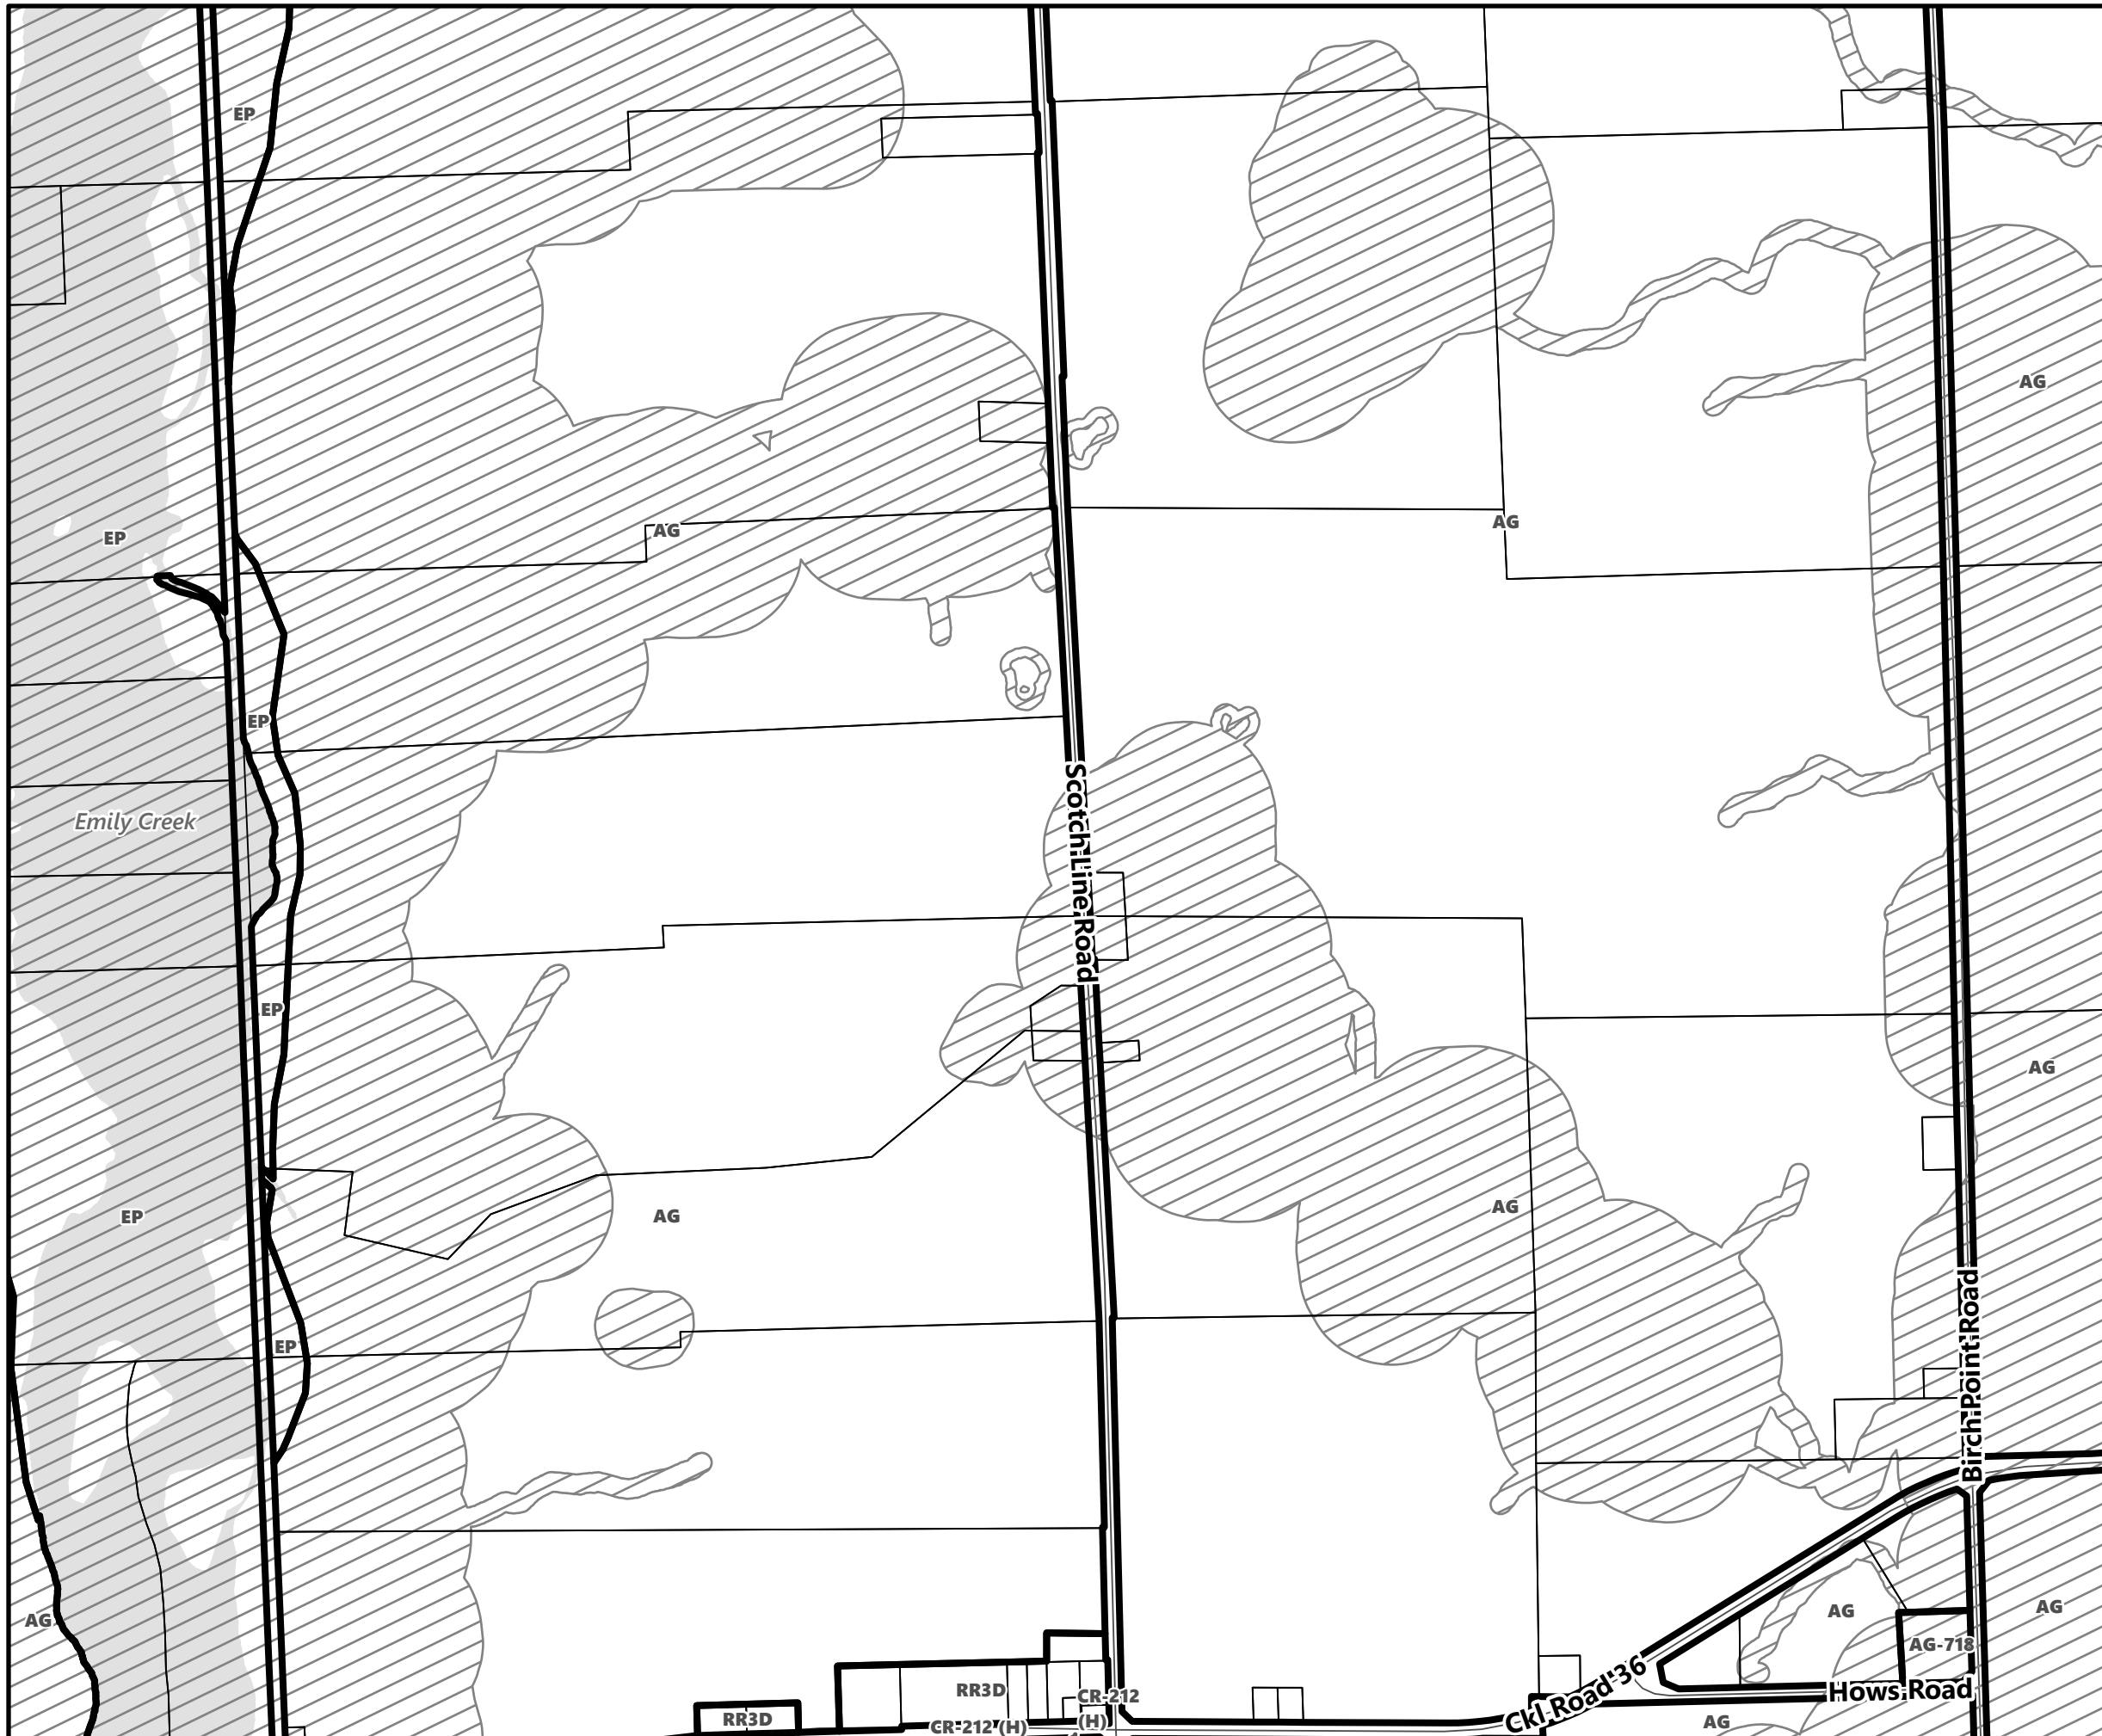

**City of Kawartha Lakes
Rural Zoning By-law
Schedule A-D28**

1. **Legend**
2. City of Kawartha Lakes Boundary
   - Zone Boundary
   - Conservation Authority Regulated Area
   - Kawartha Region Conservation Authority