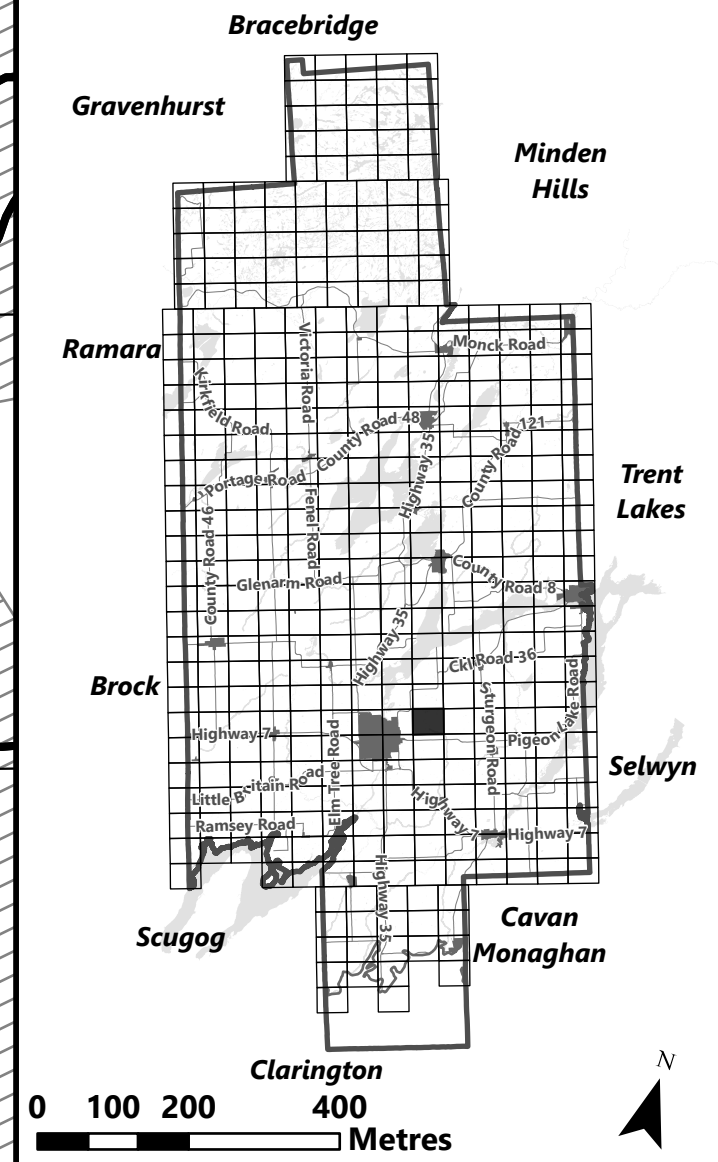

**City of Kawartha Lakes
Rural Zoning By-law
Schedule A-D67**

Legend

- City of Kawartha Lakes Boundary
- Zone Boundary
- Conservation Authority Regulated Area
- Kawartha Region Conservation Authority