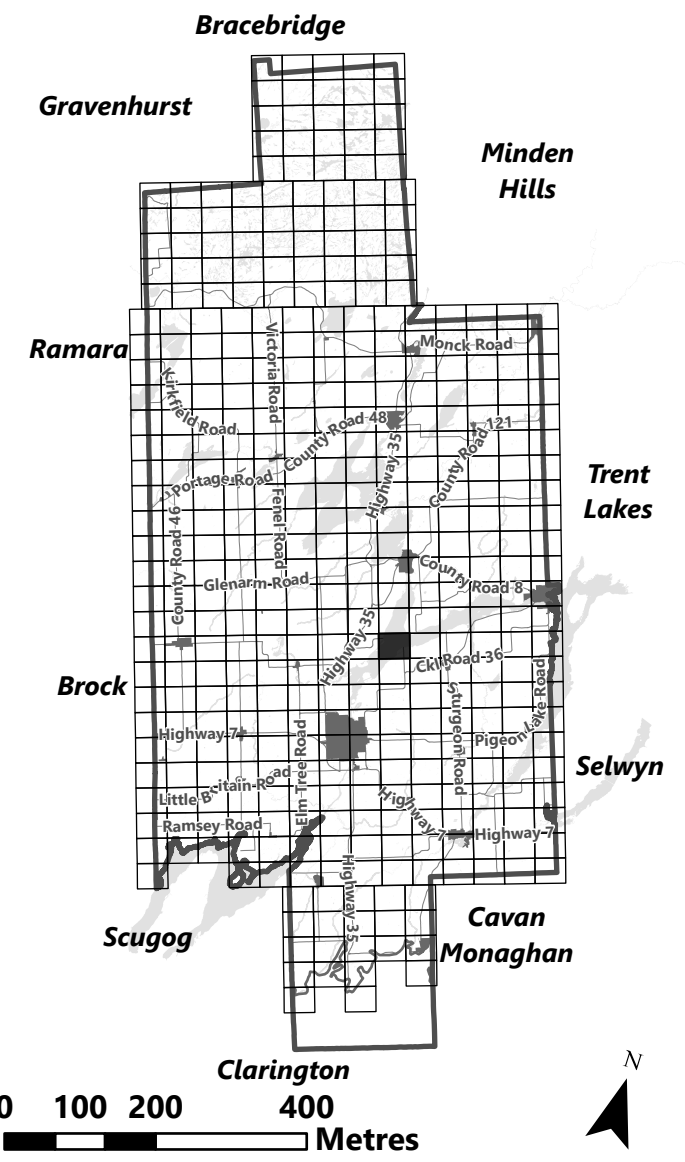

City of Kawartha Lakes Rural Zoning By-law Schedule A-D25

Legend

- City of Kawartha Lakes Boundary
- Zone Boundary
- Conservation Authority Regulated Area
- Kawartha Region Conservation Authority