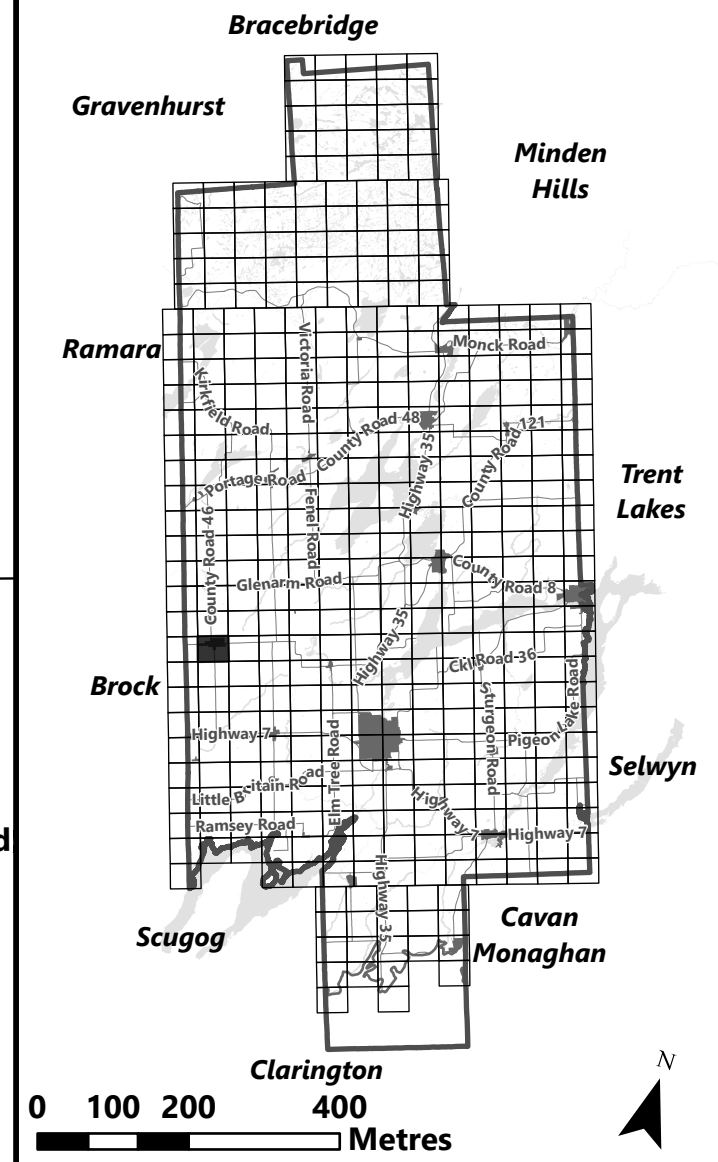

March 2024

Sources:
MNDMNR, City of Kawartha Lakes and Teranet
Projection:
NAD 1983 UTM Zone 17N

City of Kawartha Lakes Rural Zoning By-law Schedule A-D18

Legend

- City of Kawartha Lakes Boundary
- Zone Boundary
- Conservation Authority Regulated Area
- Lake Simcoe Region Conservation Authority