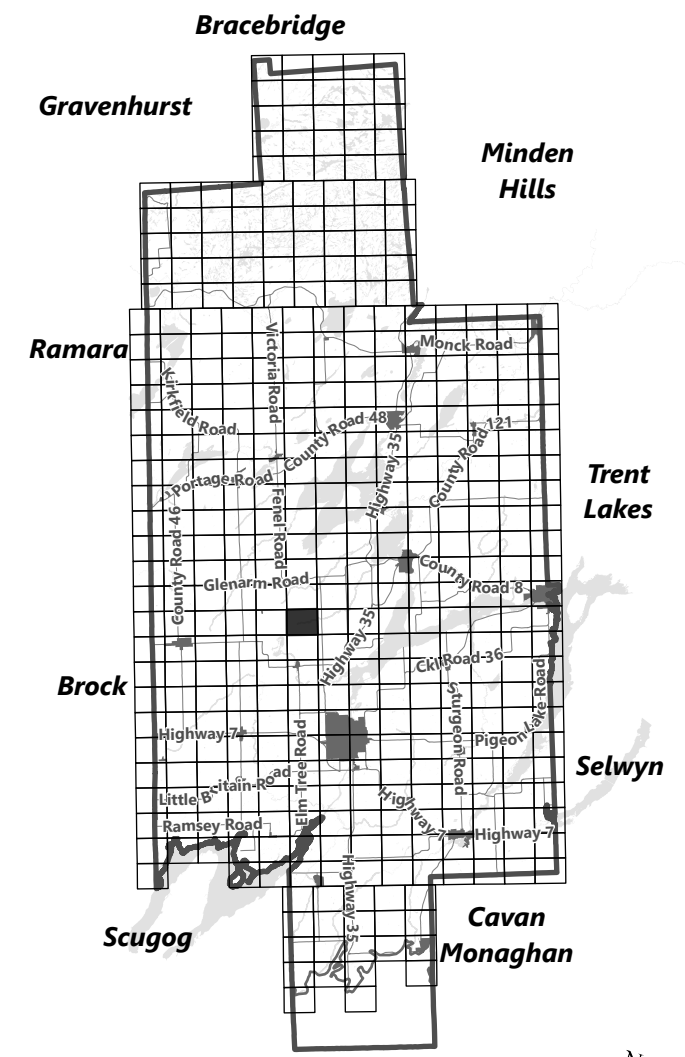

City of Kawartha Lakes Rural Zoning By-law Schedule A-D8

Legend

- City of Kawartha Lakes Boundary
- Zone Boundary
- ▨ Conservation Authority Regulated Area
- ▨ Kawartha Region Conservation Authority