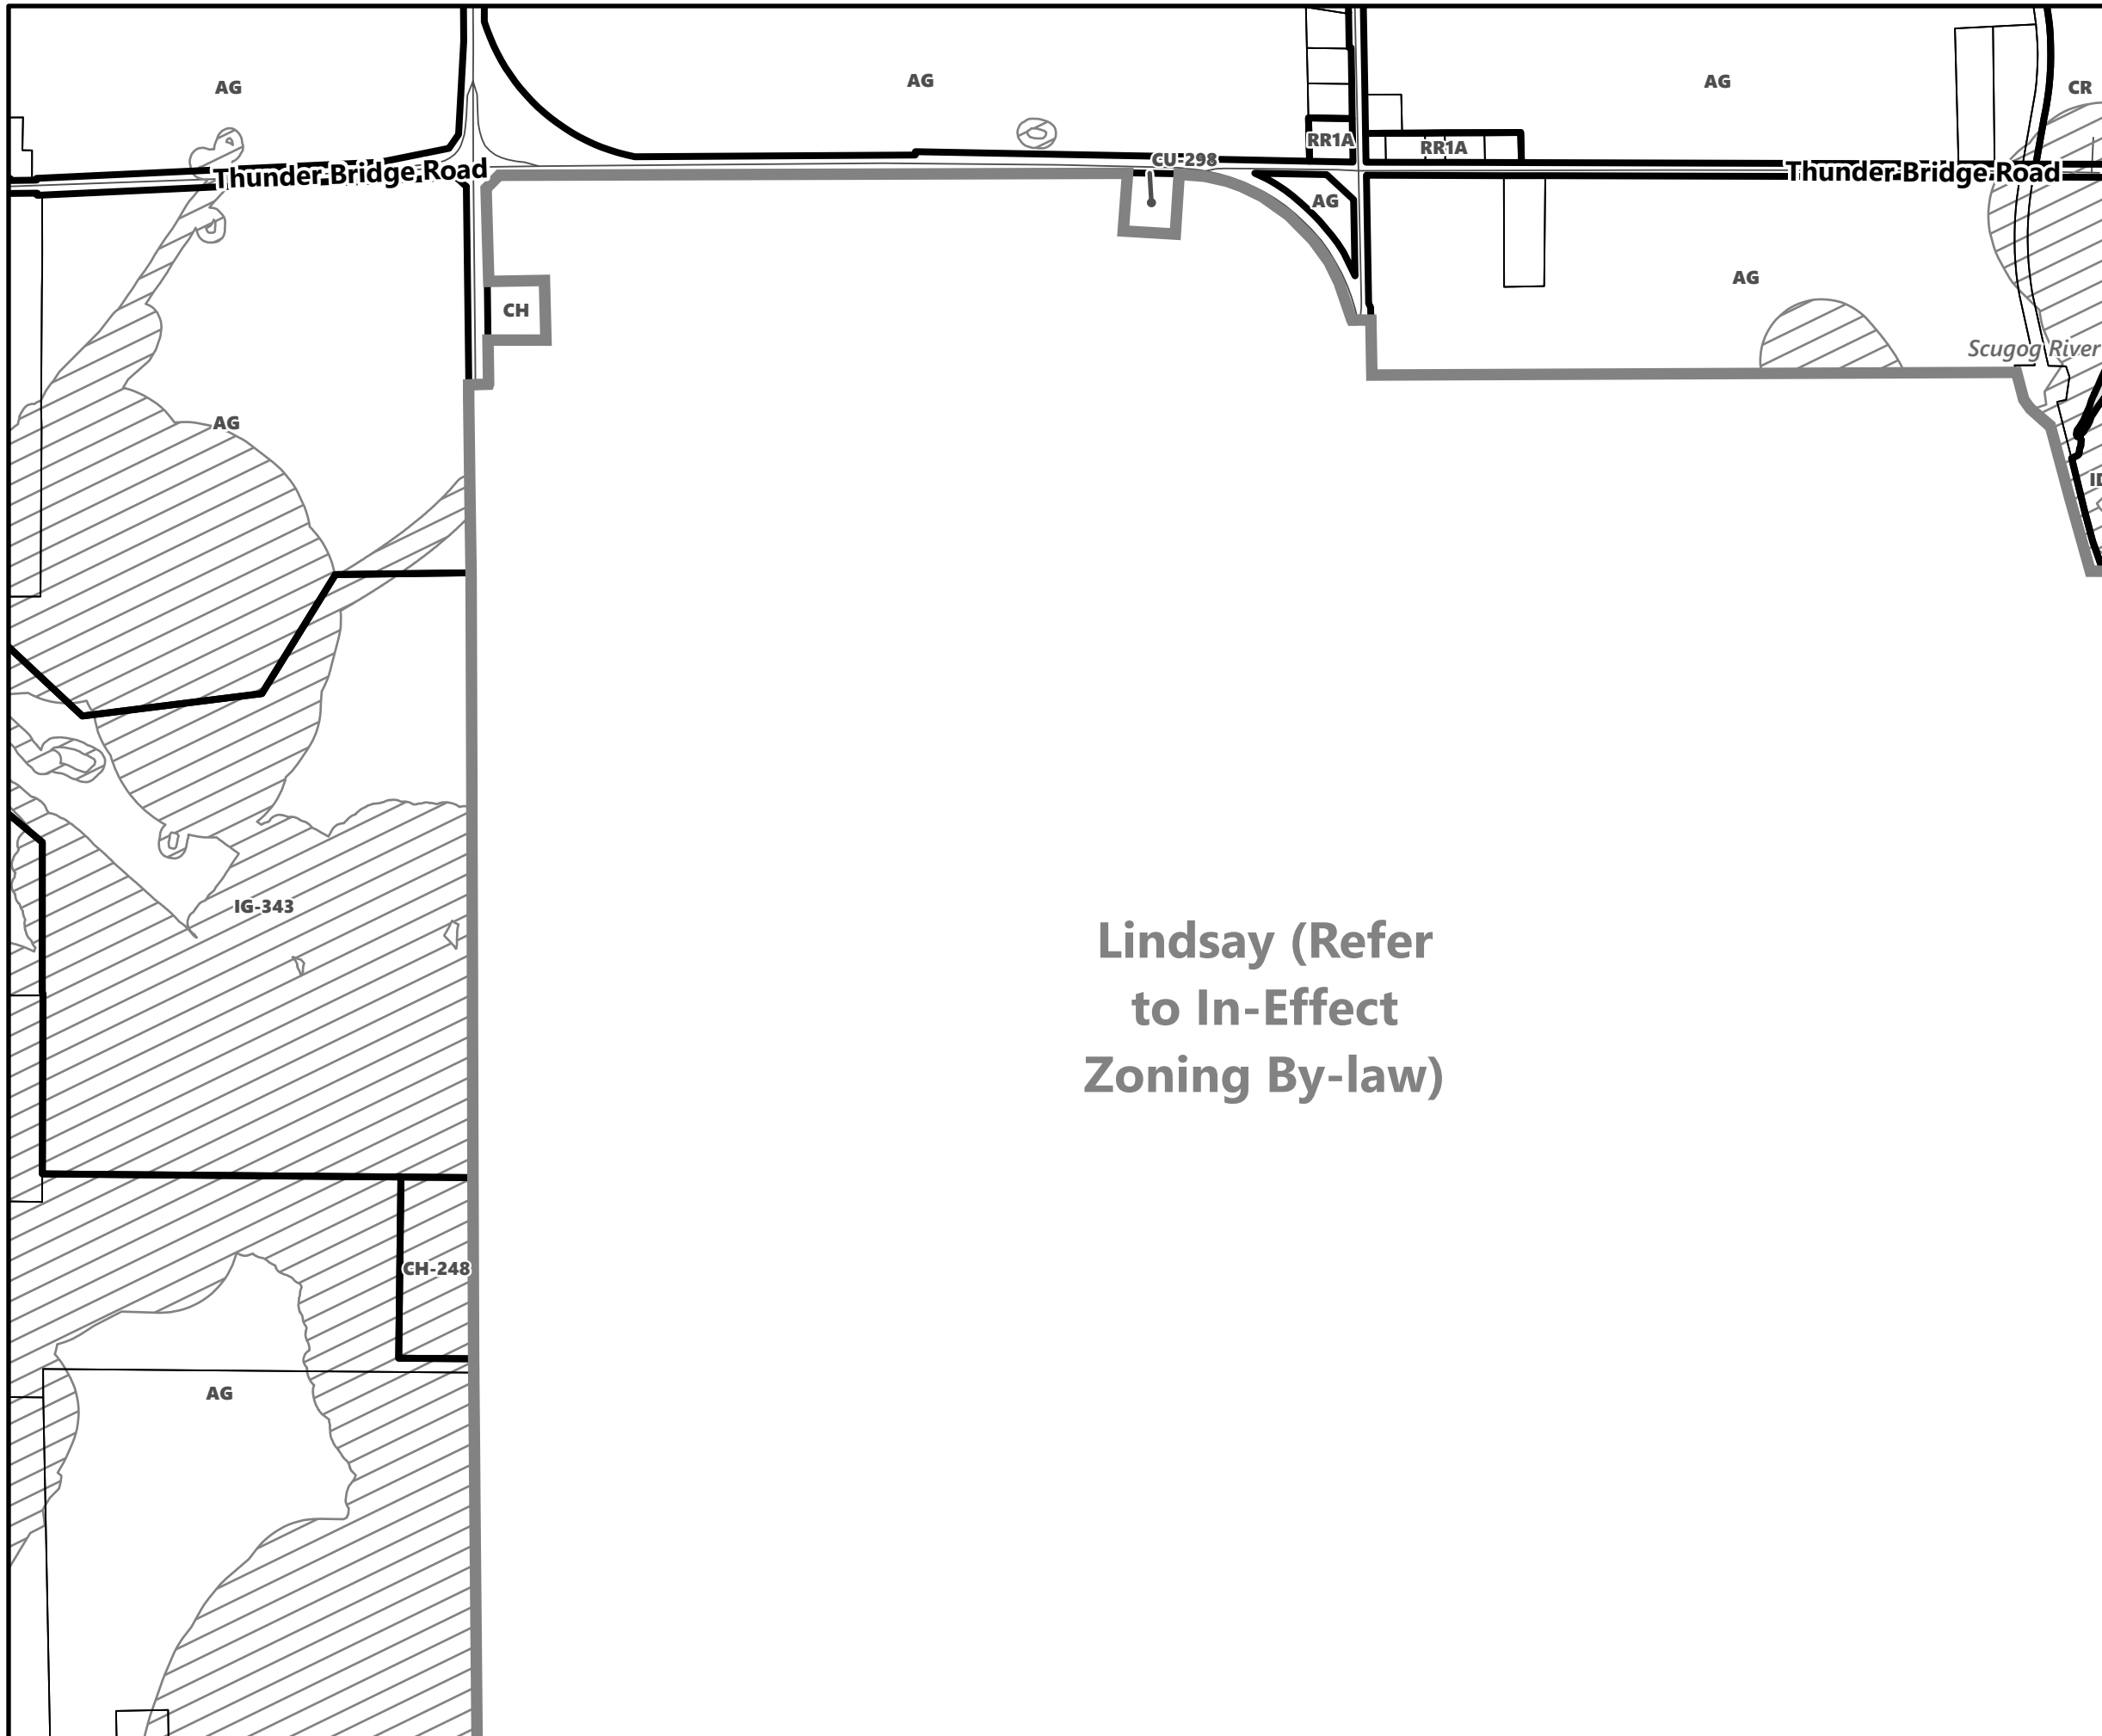

March 2024

Sources:
MNDMNR, City of Kawartha Lakes and Teranet
Projection:
NAD 1983 UTM Zone 17N

City of Kawartha Lakes Rural Zoning By-law Schedule A-D65

Legend

- City of Kawartha Lakes Boundary
- Zone Boundary
- Conservation Authority Regulated Area
- Kawartha Region Conservation Authority