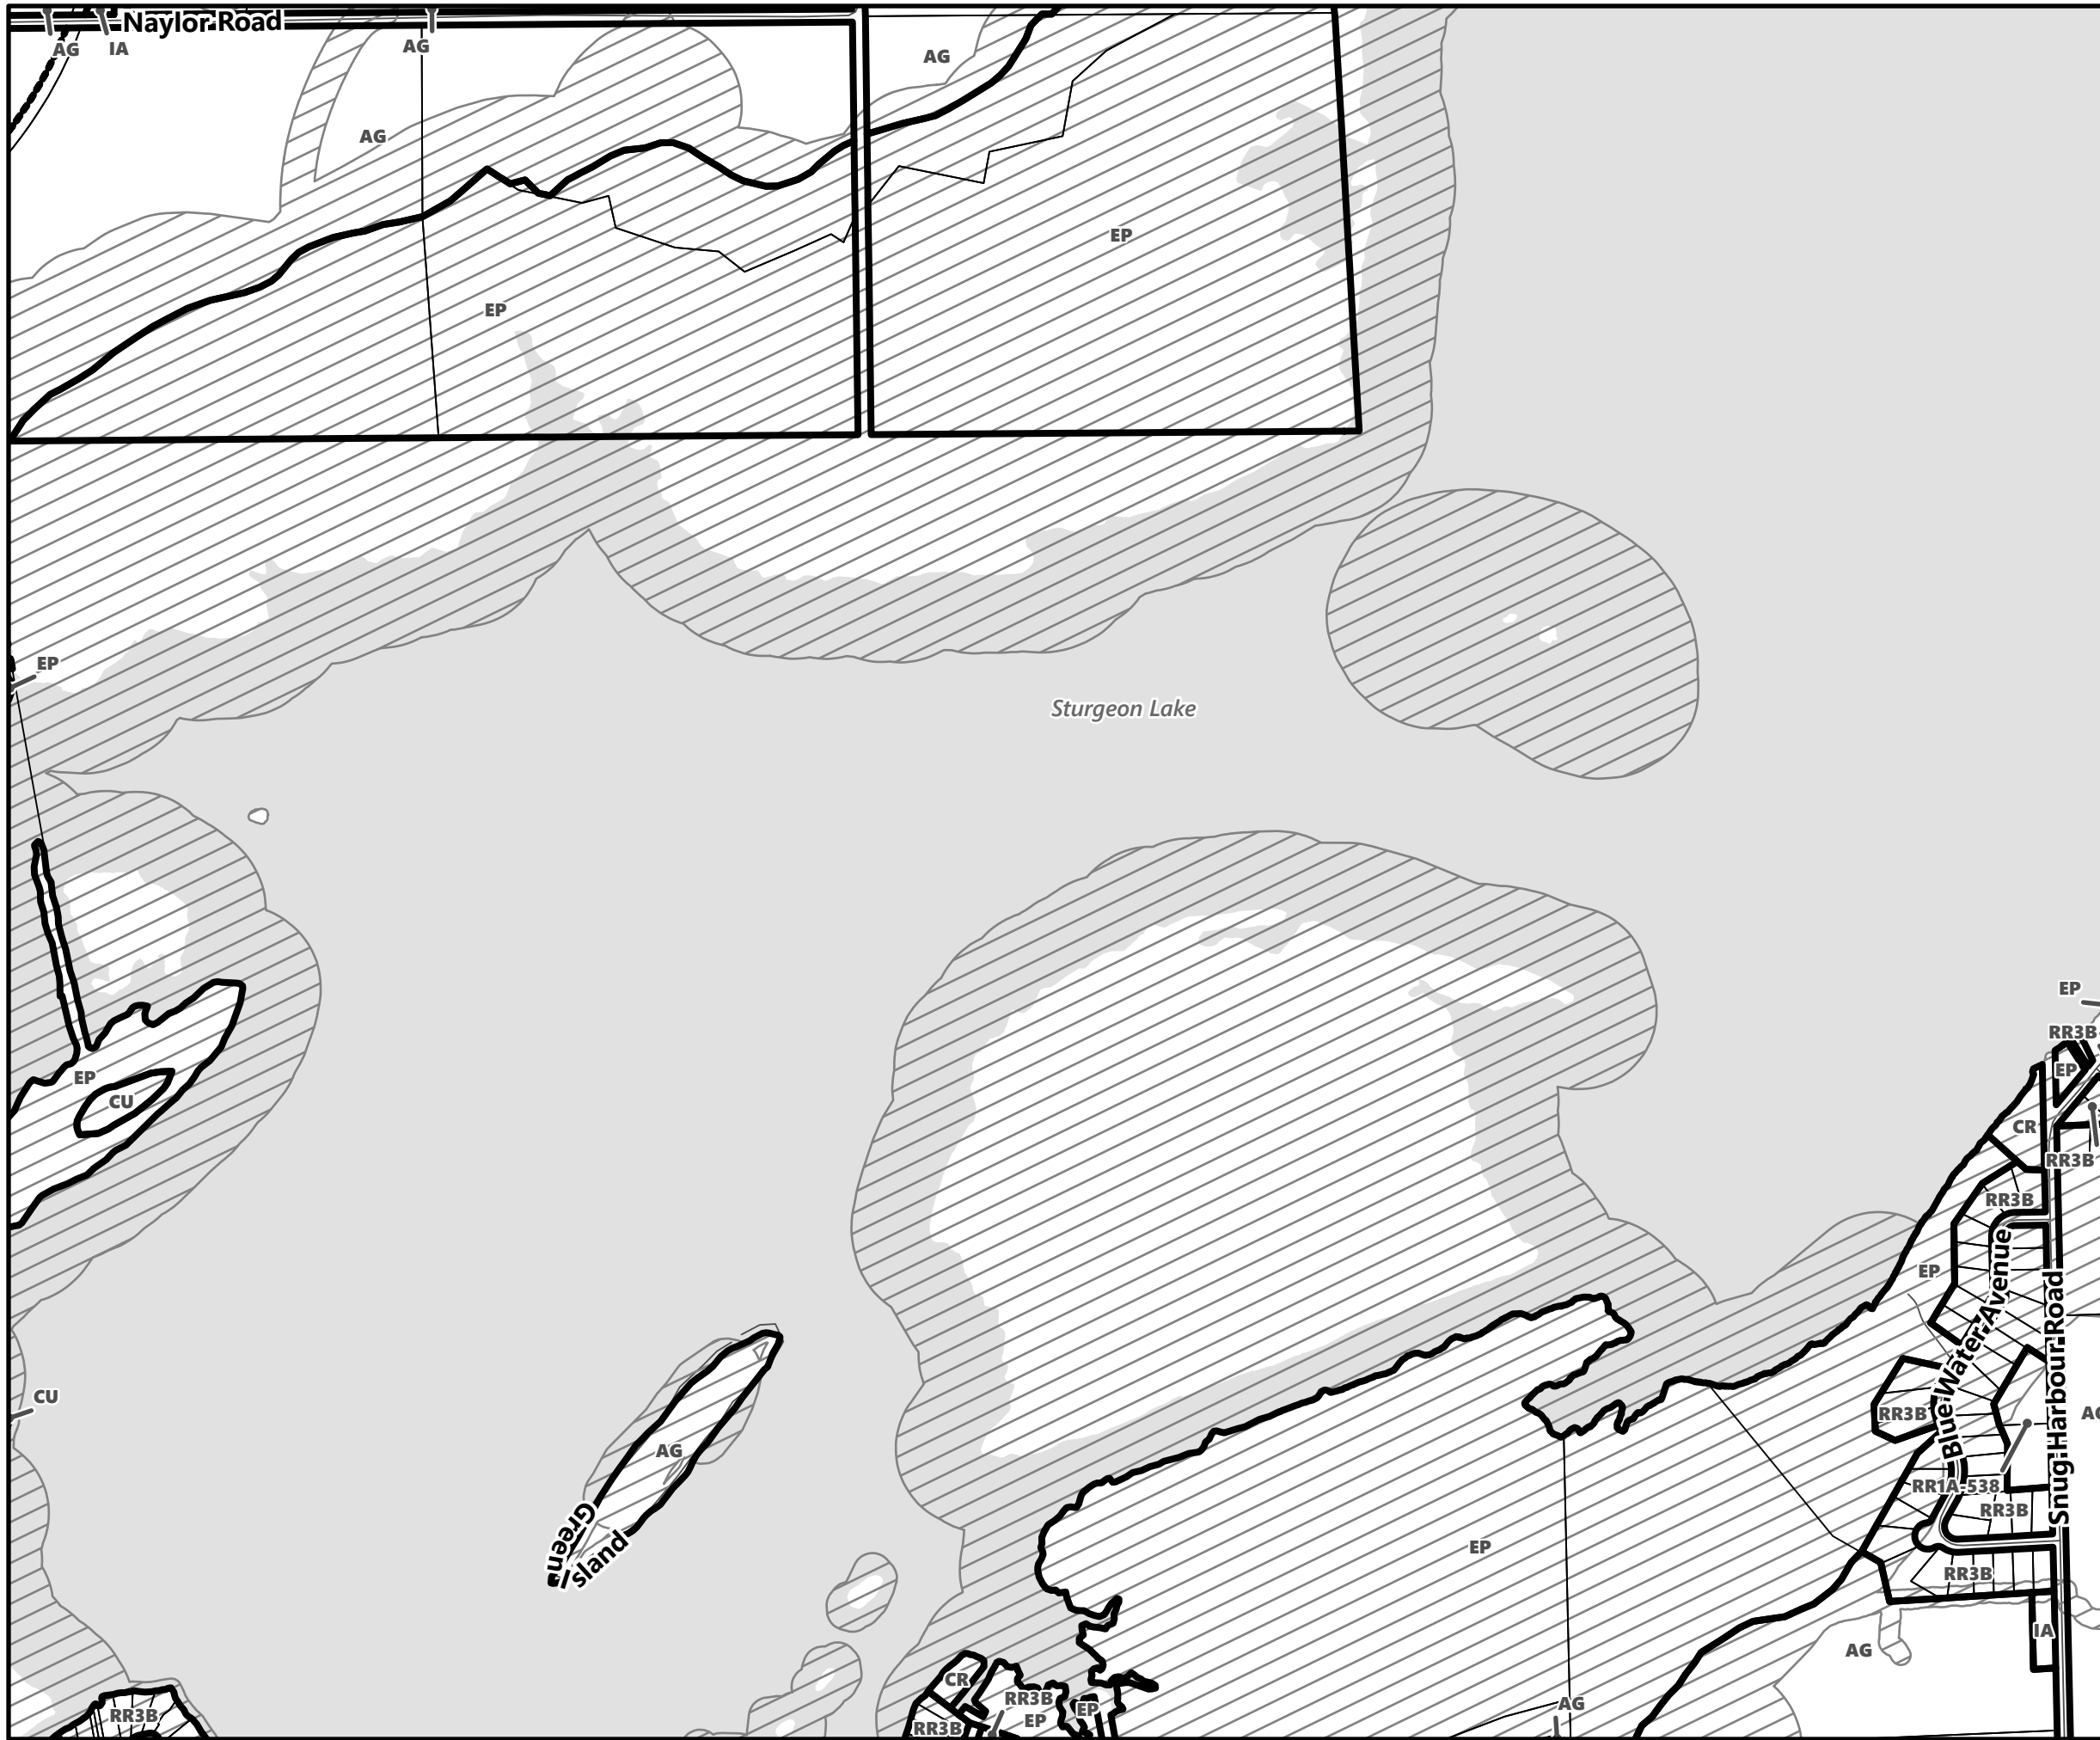

Legend

- City of Kawartha Lakes Boundary
- Zone Boundary
- ▨ Conservation Authority Regulated Area
- ▨ Kawartha Region Conservation Authority

City of Kawartha Lakes Rural Zoning By-law Schedule A-D37

- Legend**
- City of Kawartha Lakes Boundary
 - Zone Boundary
 - ▨ Conservation Authority Regulated Area
 - ▨ Kawartha Region Conservation Authority