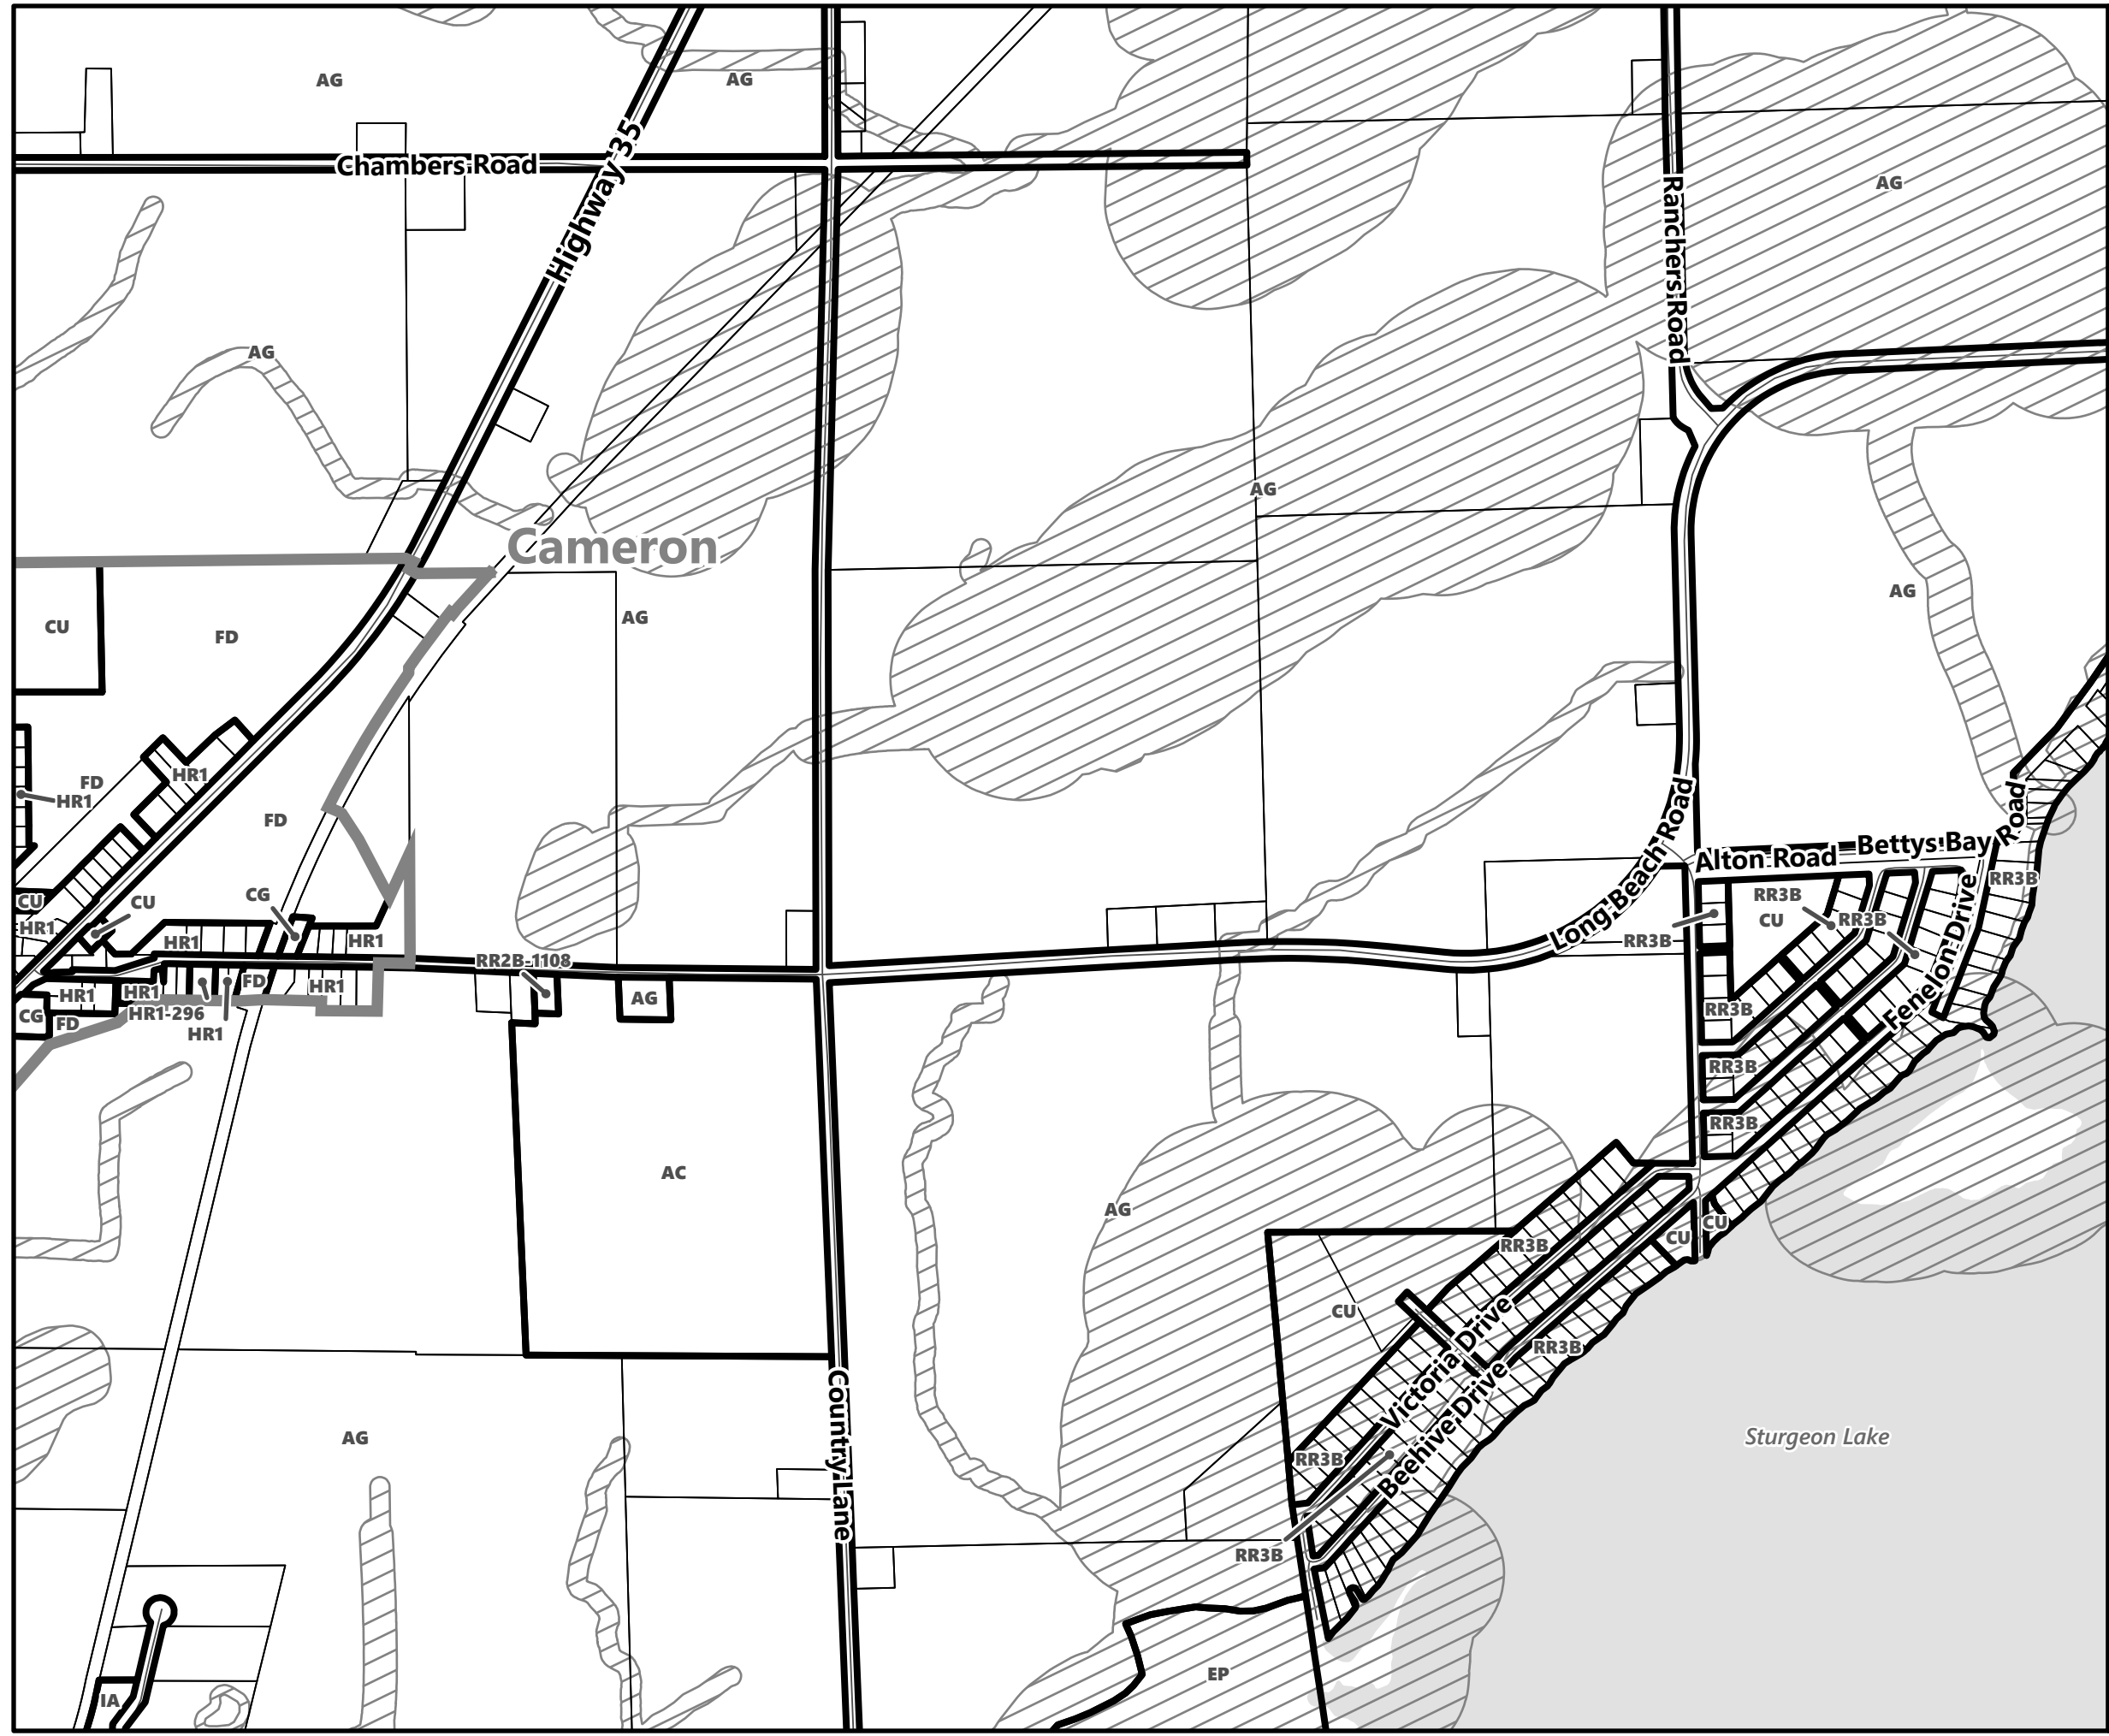

City of Kawartha Lakes Rural Zoning By-law Schedule A-D24

1. **Legend**
2. City of Kawartha Lakes Boundary
   - Zone Boundary
   - Conservation Authority Regulated Area
   - Kawartha Region Conservation Authority