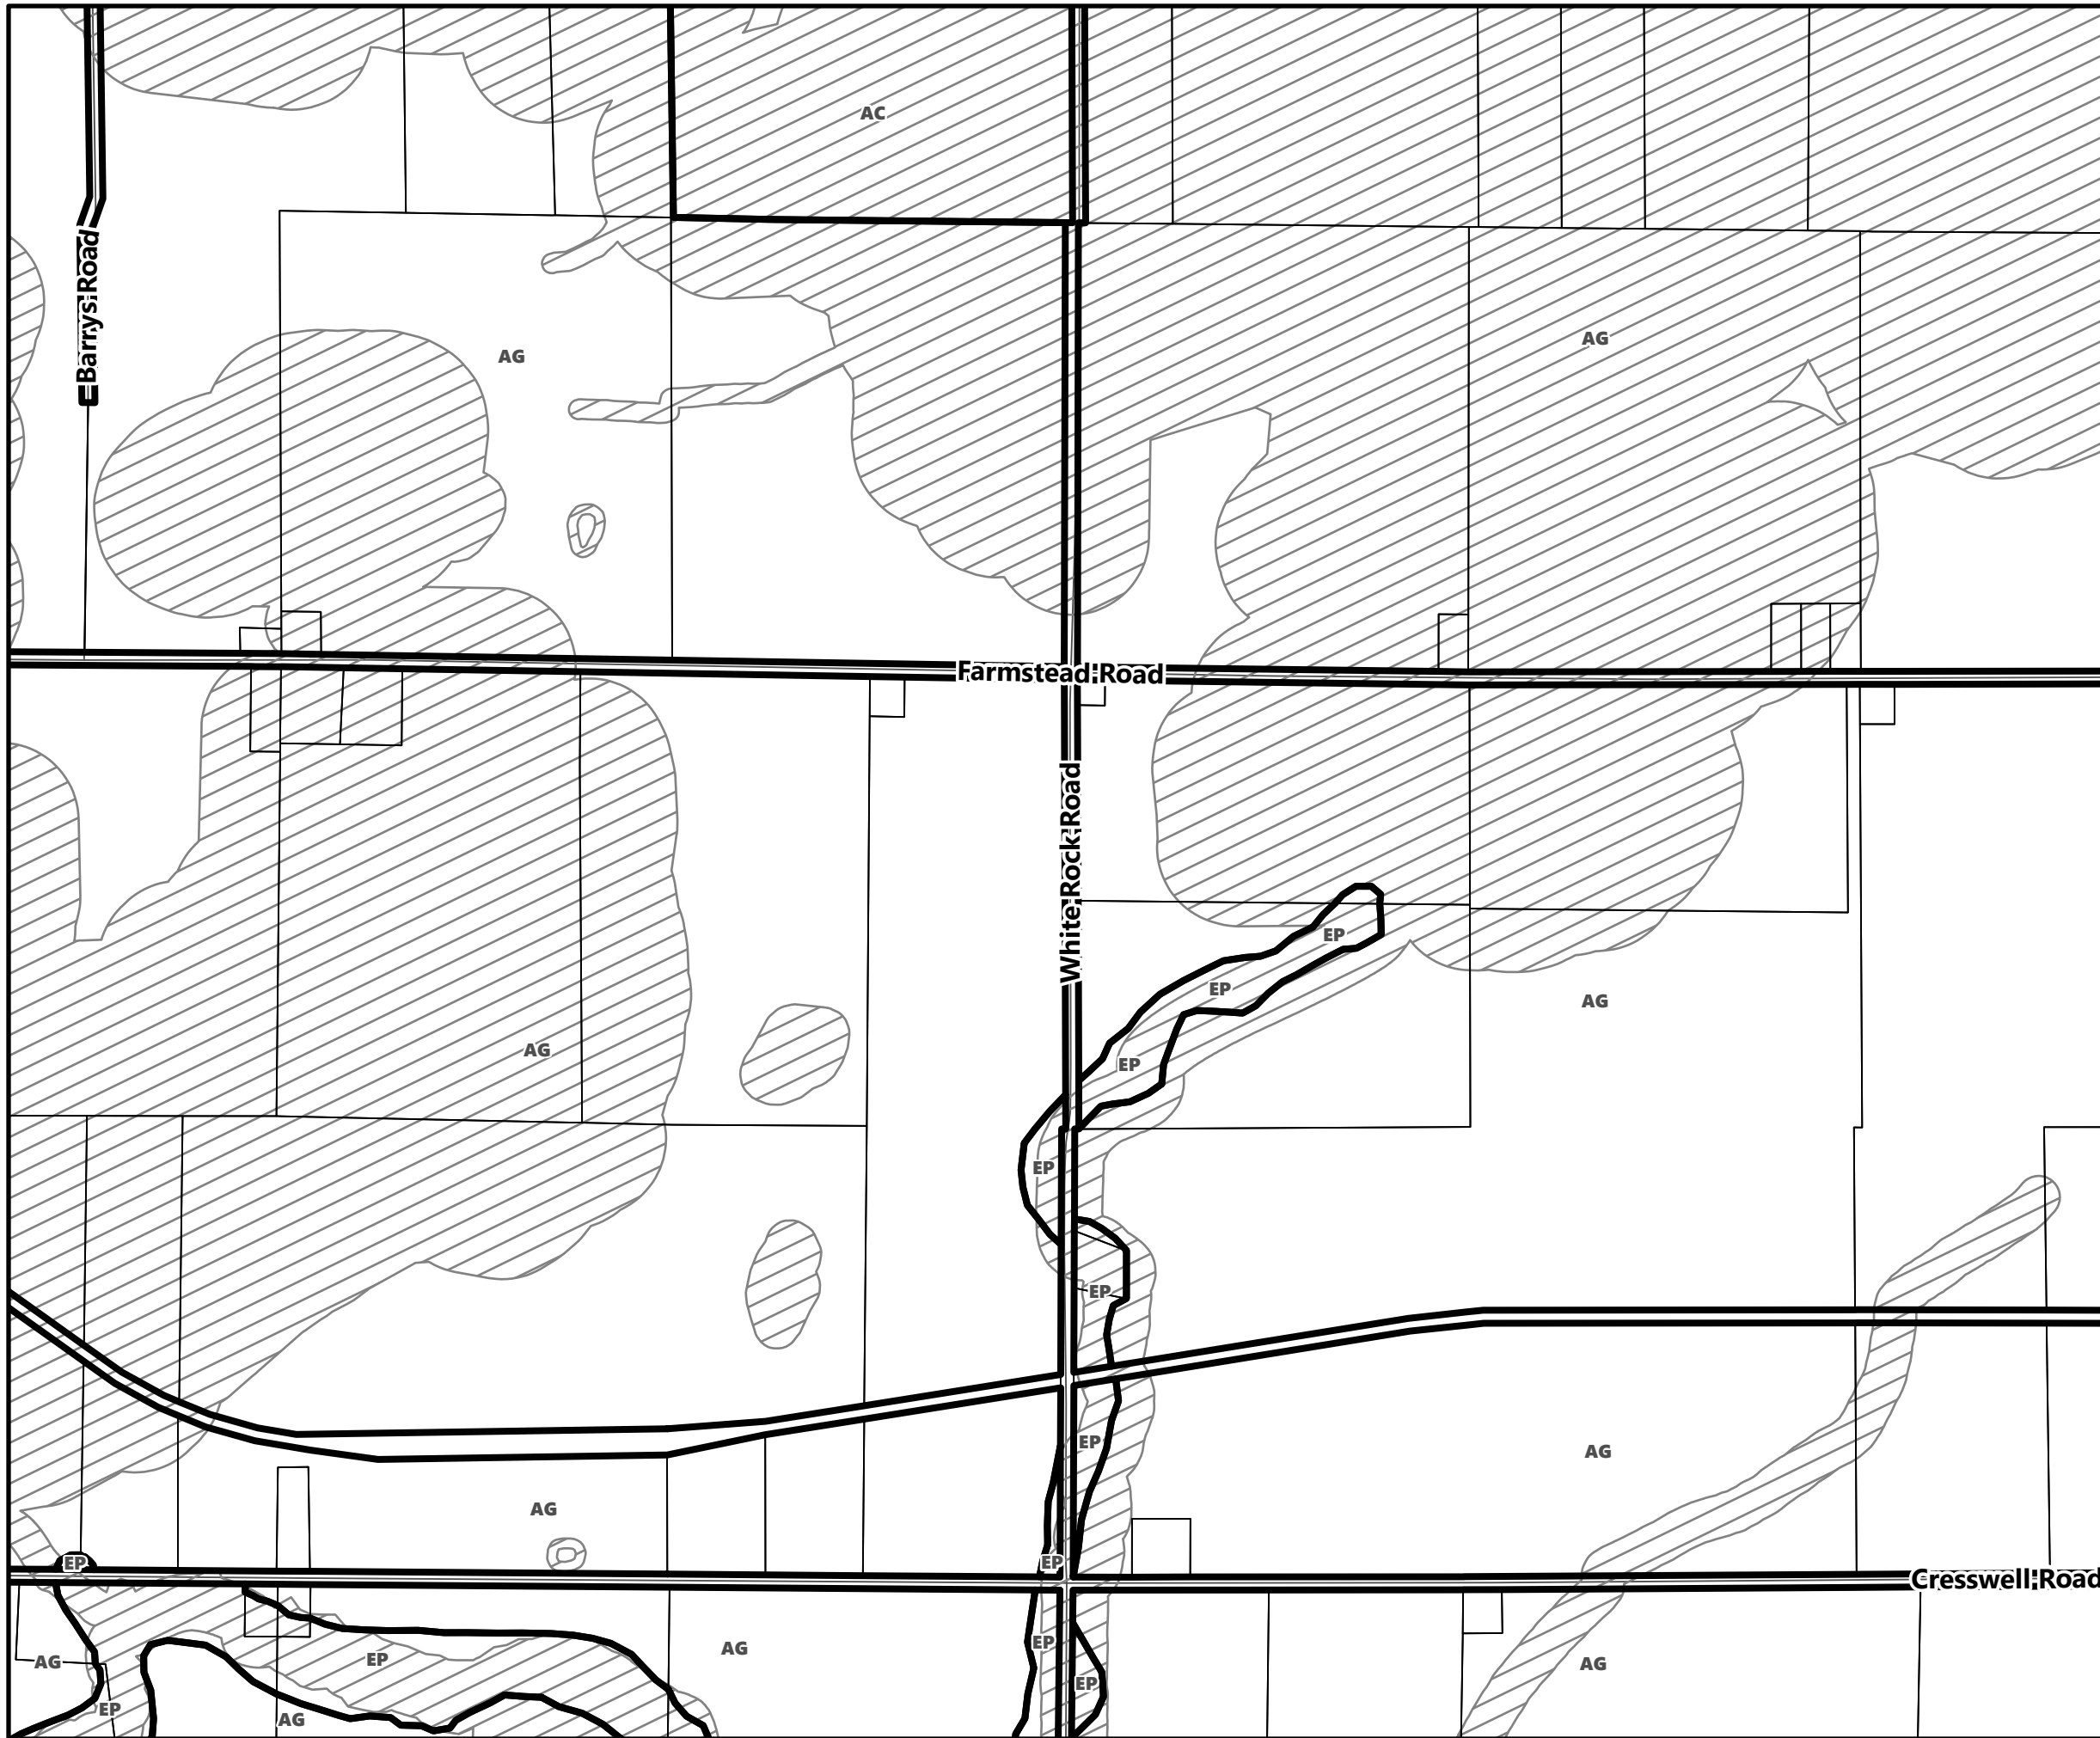

**City of Kawartha Lakes
Rural Zoning By-law
Schedule A-D76**

Legend

- City of Kawartha Lakes Boundary
- Zone Boundary
- Conservation Authority Regulated Area
- Kawartha Region Conservation Authority

City of Kawartha Lakes Rural Zoning By-law Schedule A-D77