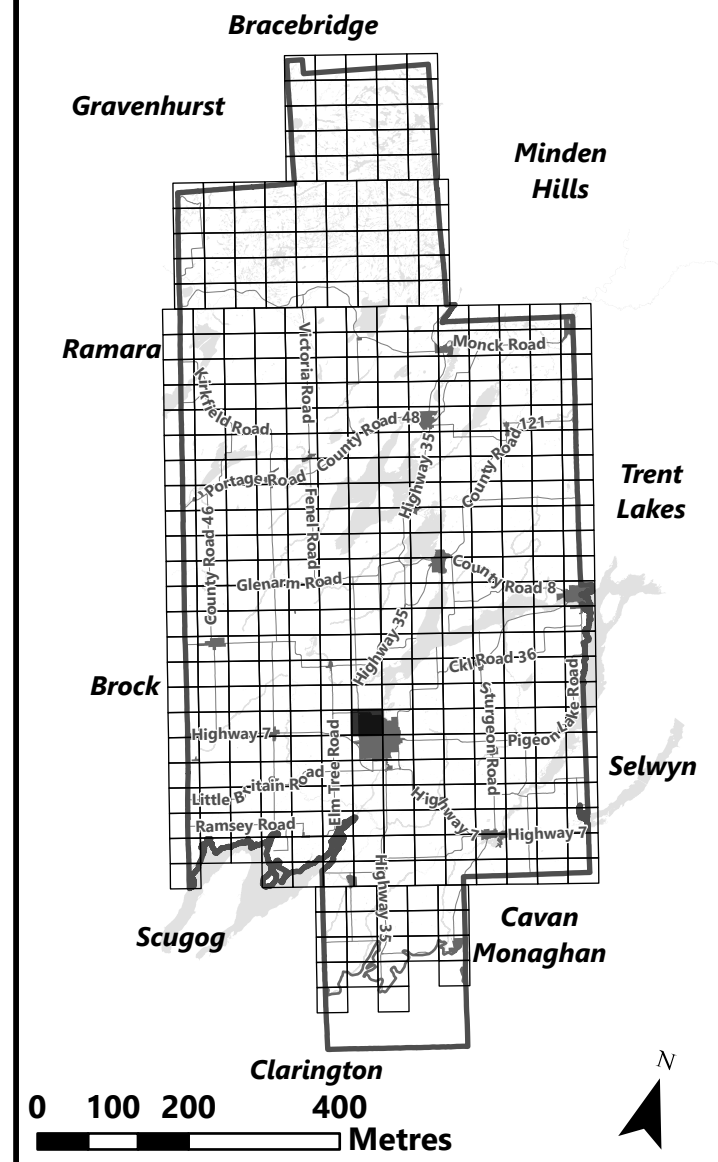

City of Kawartha Lakes Rural Zoning By-law Schedule A-D65

Legend

- City of Kawartha Lakes Boundary
- Zone Boundary
- Conservation Authority Regulated Area
- Kawartha Region Conservation Authority

Lindsay (Refer
to In-Effect
Zoning By-law)