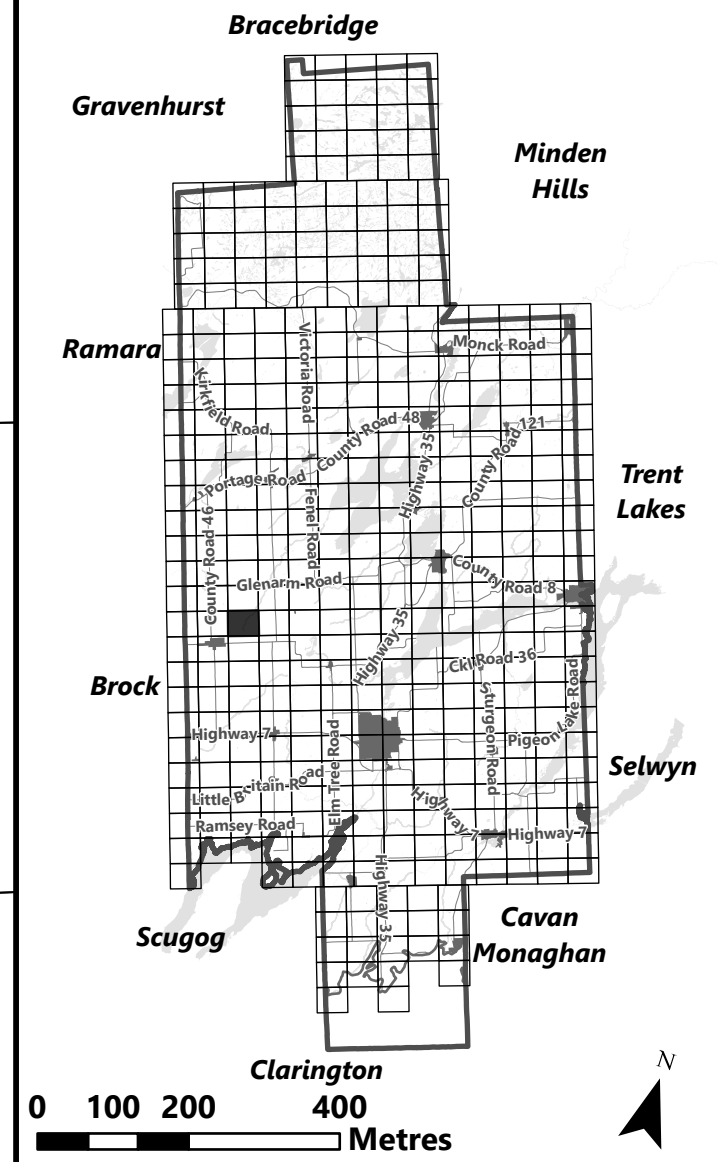

March 2024

Sources:
MNDMNR, City of Kawartha Lakes and Teranet
Projection:
NAD 1983 UTM Zone 17N

**City of Kawartha Lakes
Rural Zoning By-law
Schedule A-D5**

Legend

-  City of Kawartha Lakes Boundary
-  Zone Boundary
- Conservation Authority Regulated Area
 -  Kawartha Region Conservation Authority
 -  Lake Simcoe Region Conservation Authority