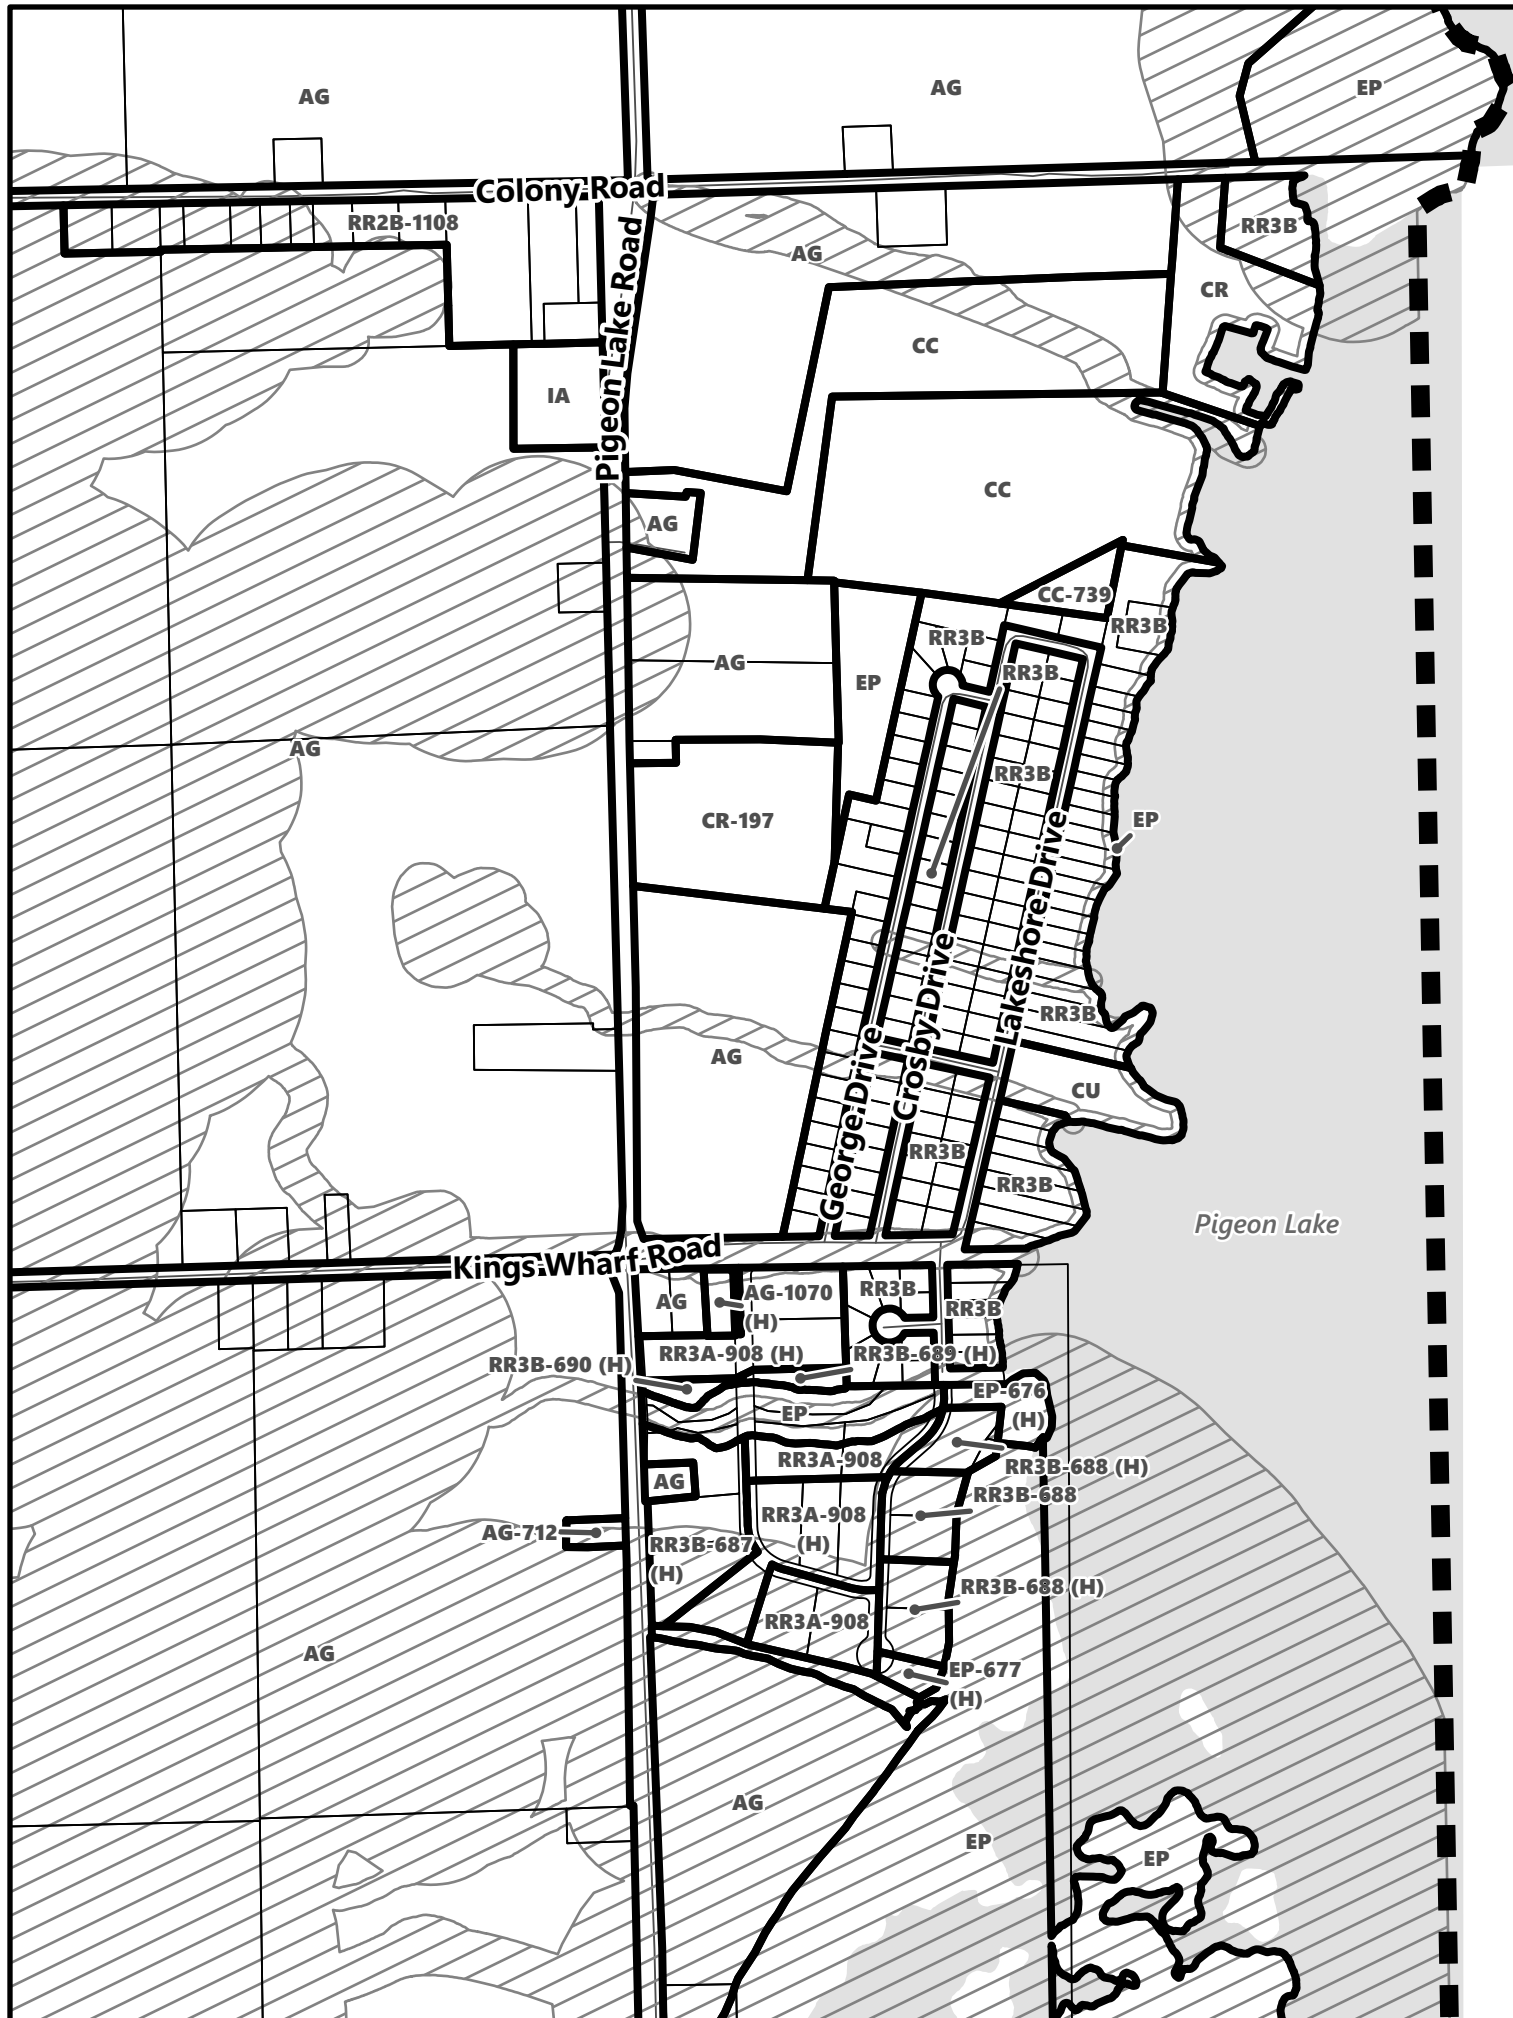

City of Kawartha Lakes Rural Zoning By-law Schedule A-D58

Legend

- City of Kawartha Lakes Boundary
- Zone Boundary
- Conservation Authority Regulated Area
- Kawartha Region Conservation Authority

March 2024