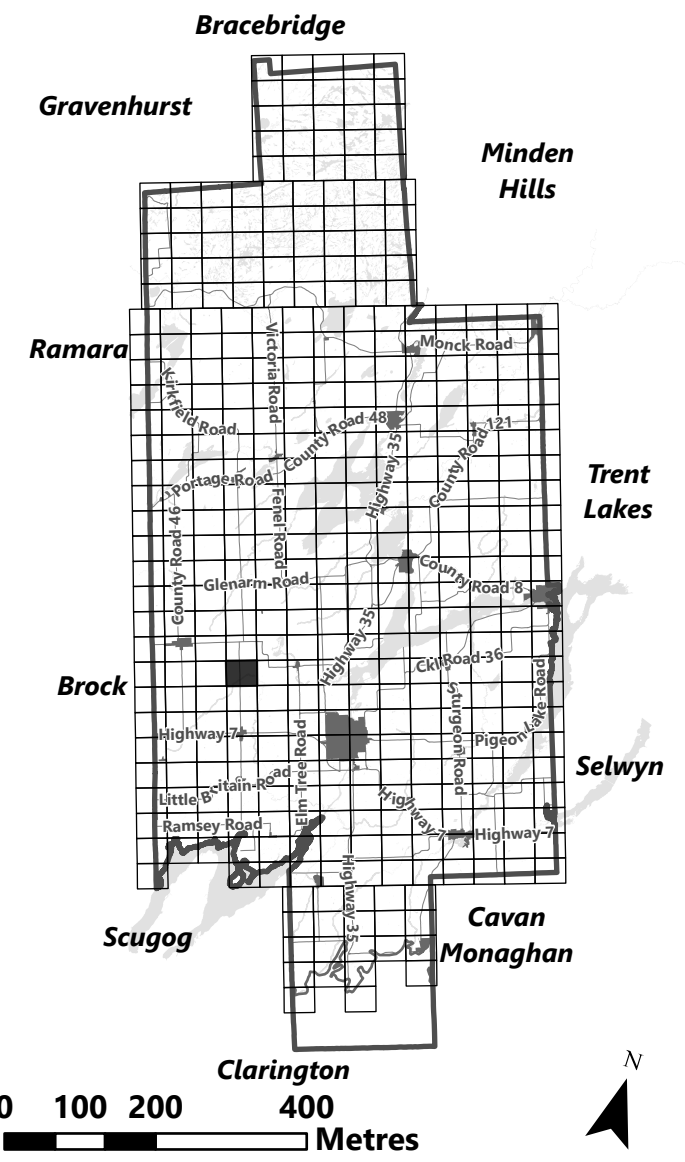

March 2024

Sources:
MNDMNR, City of Kawartha Lakes and Teranet
Projection:
NAD 1983 UTM Zone 17N

Kawartha Lakes

City of Kawartha Lakes

Rural Zoning By-law

Schedule A-D34

- Legend**
- City of Kawartha Lakes Boundary
 - Zone Boundary
 - ▨ Conservation Authority Regulated Area
 - ▨ Kawartha Region Conservation Authority