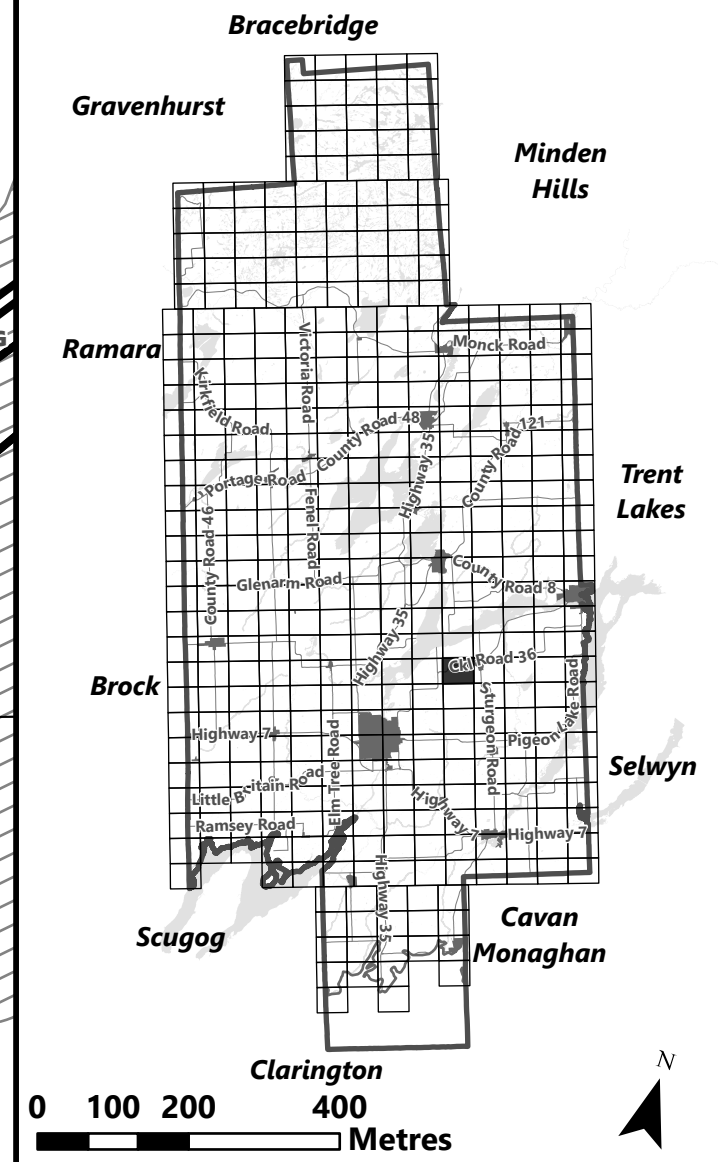

March 2024

Sources:
MNDMNR, City of Kawartha Lakes and Teranet
Projection:
NAD 1983 UTM Zone 17N

City of Kawartha Lakes Rural Zoning By-law Schedule A-D40

Legend

- City of Kawartha Lakes Boundary
- Zone Boundary
- Conservation Authority Regulated Area
- Kawartha Region Conservation Authority