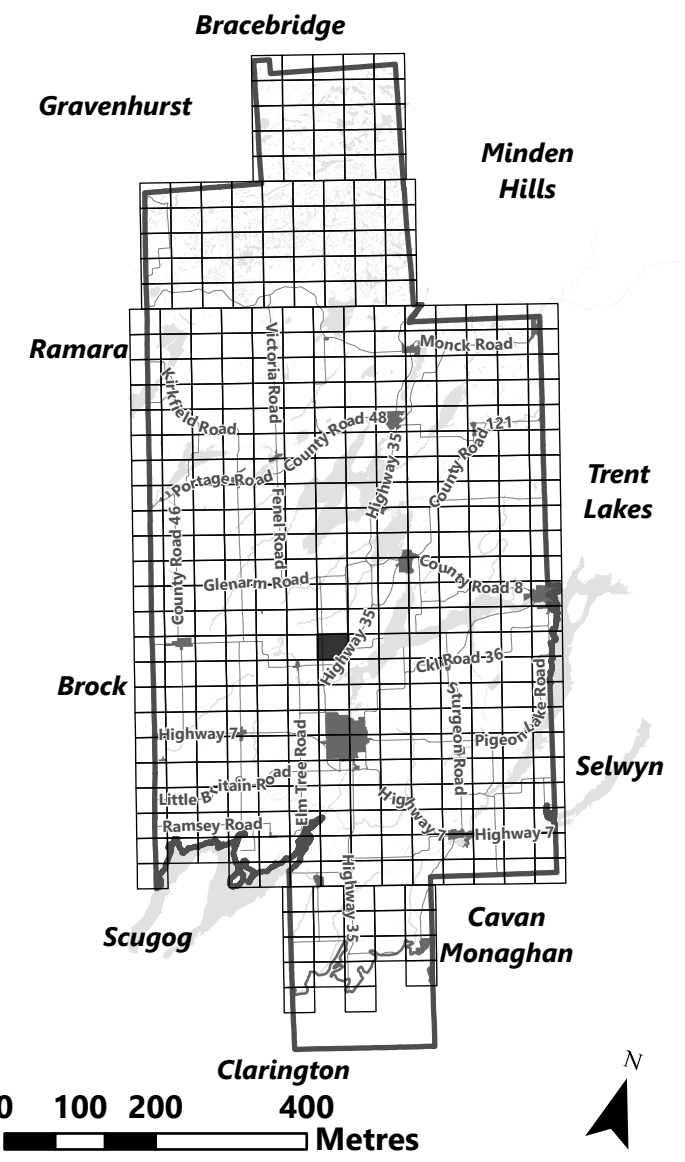

City of Kawartha Lakes Rural Zoning By-law Schedule A-D23

1. **Legend**
2. City of Kawartha Lakes Boundary
   - Zone Boundary
   - ▨ Conservation Authority Regulated Area
   - ▨ Kawartha Region Conservation Authority