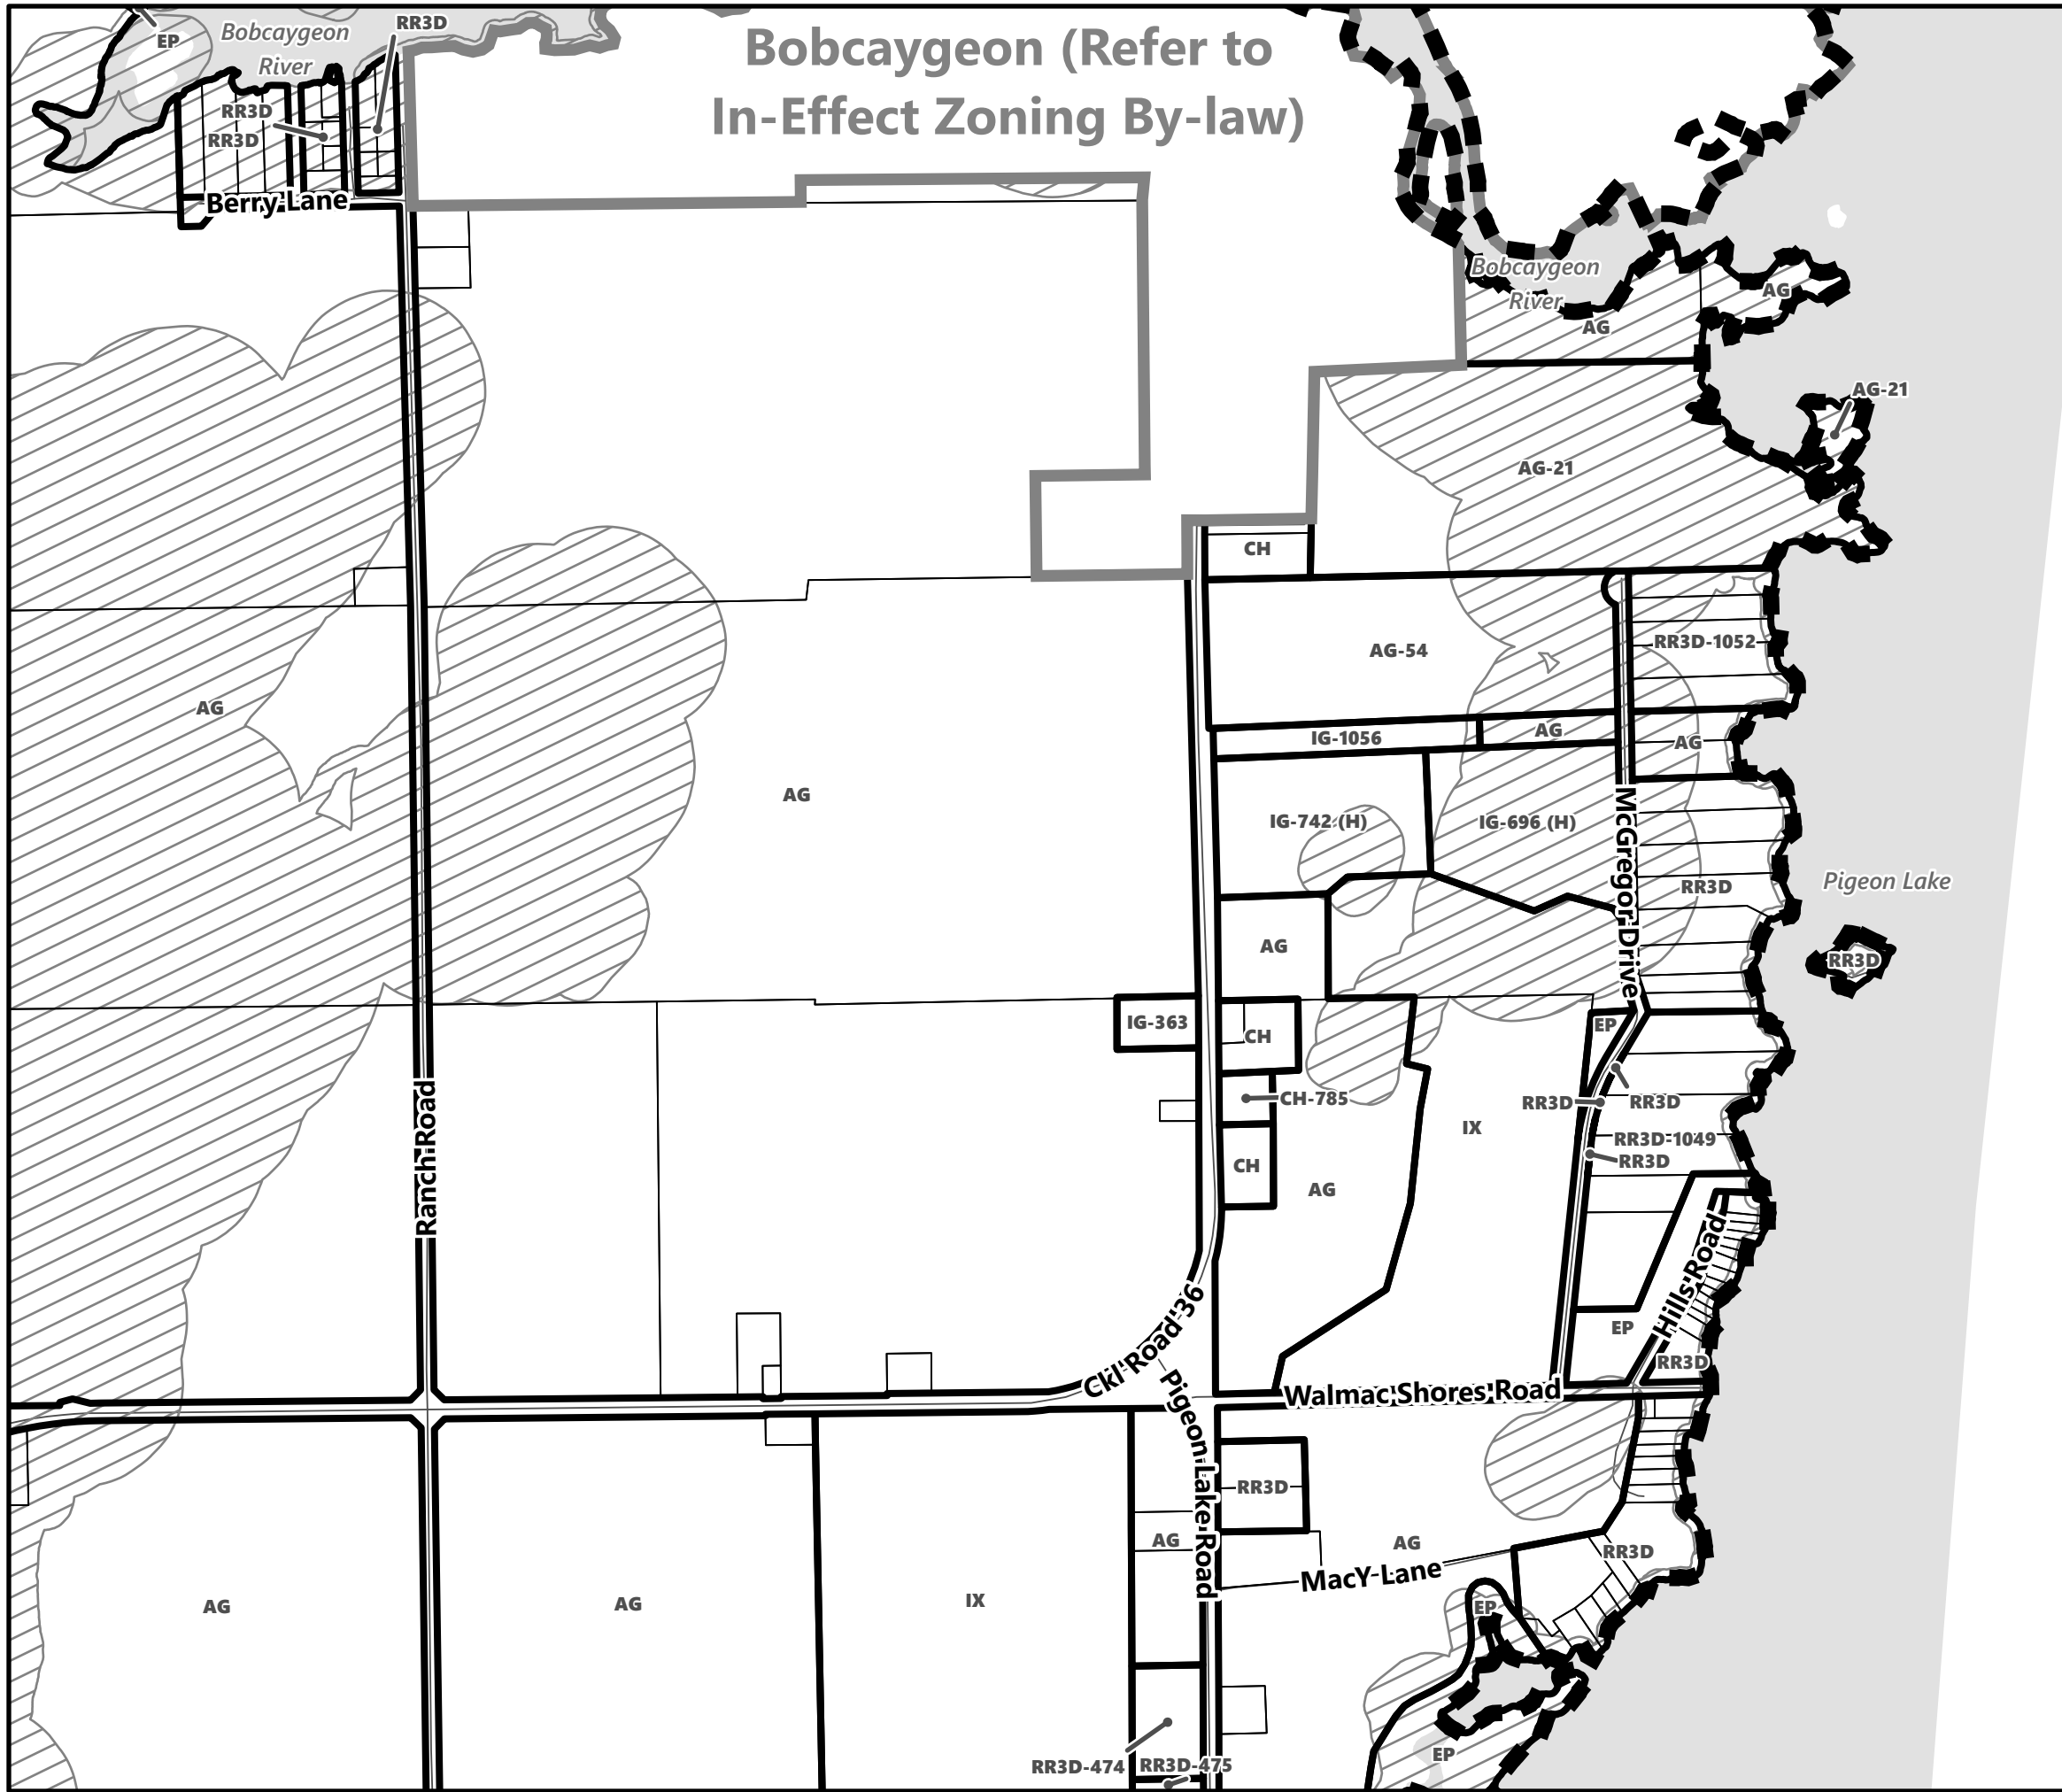

Bobcaygeon (Refer to In-Effect Zoning By-law)

City of Kawartha Lakes Rural Zoning By-law Schedule A-D16

Legend

-  City of Kawartha Lakes Boundary
-  Zone Boundary
- Conservation Authority Regulated Area**
-  Kawartha Region Conservation Authority