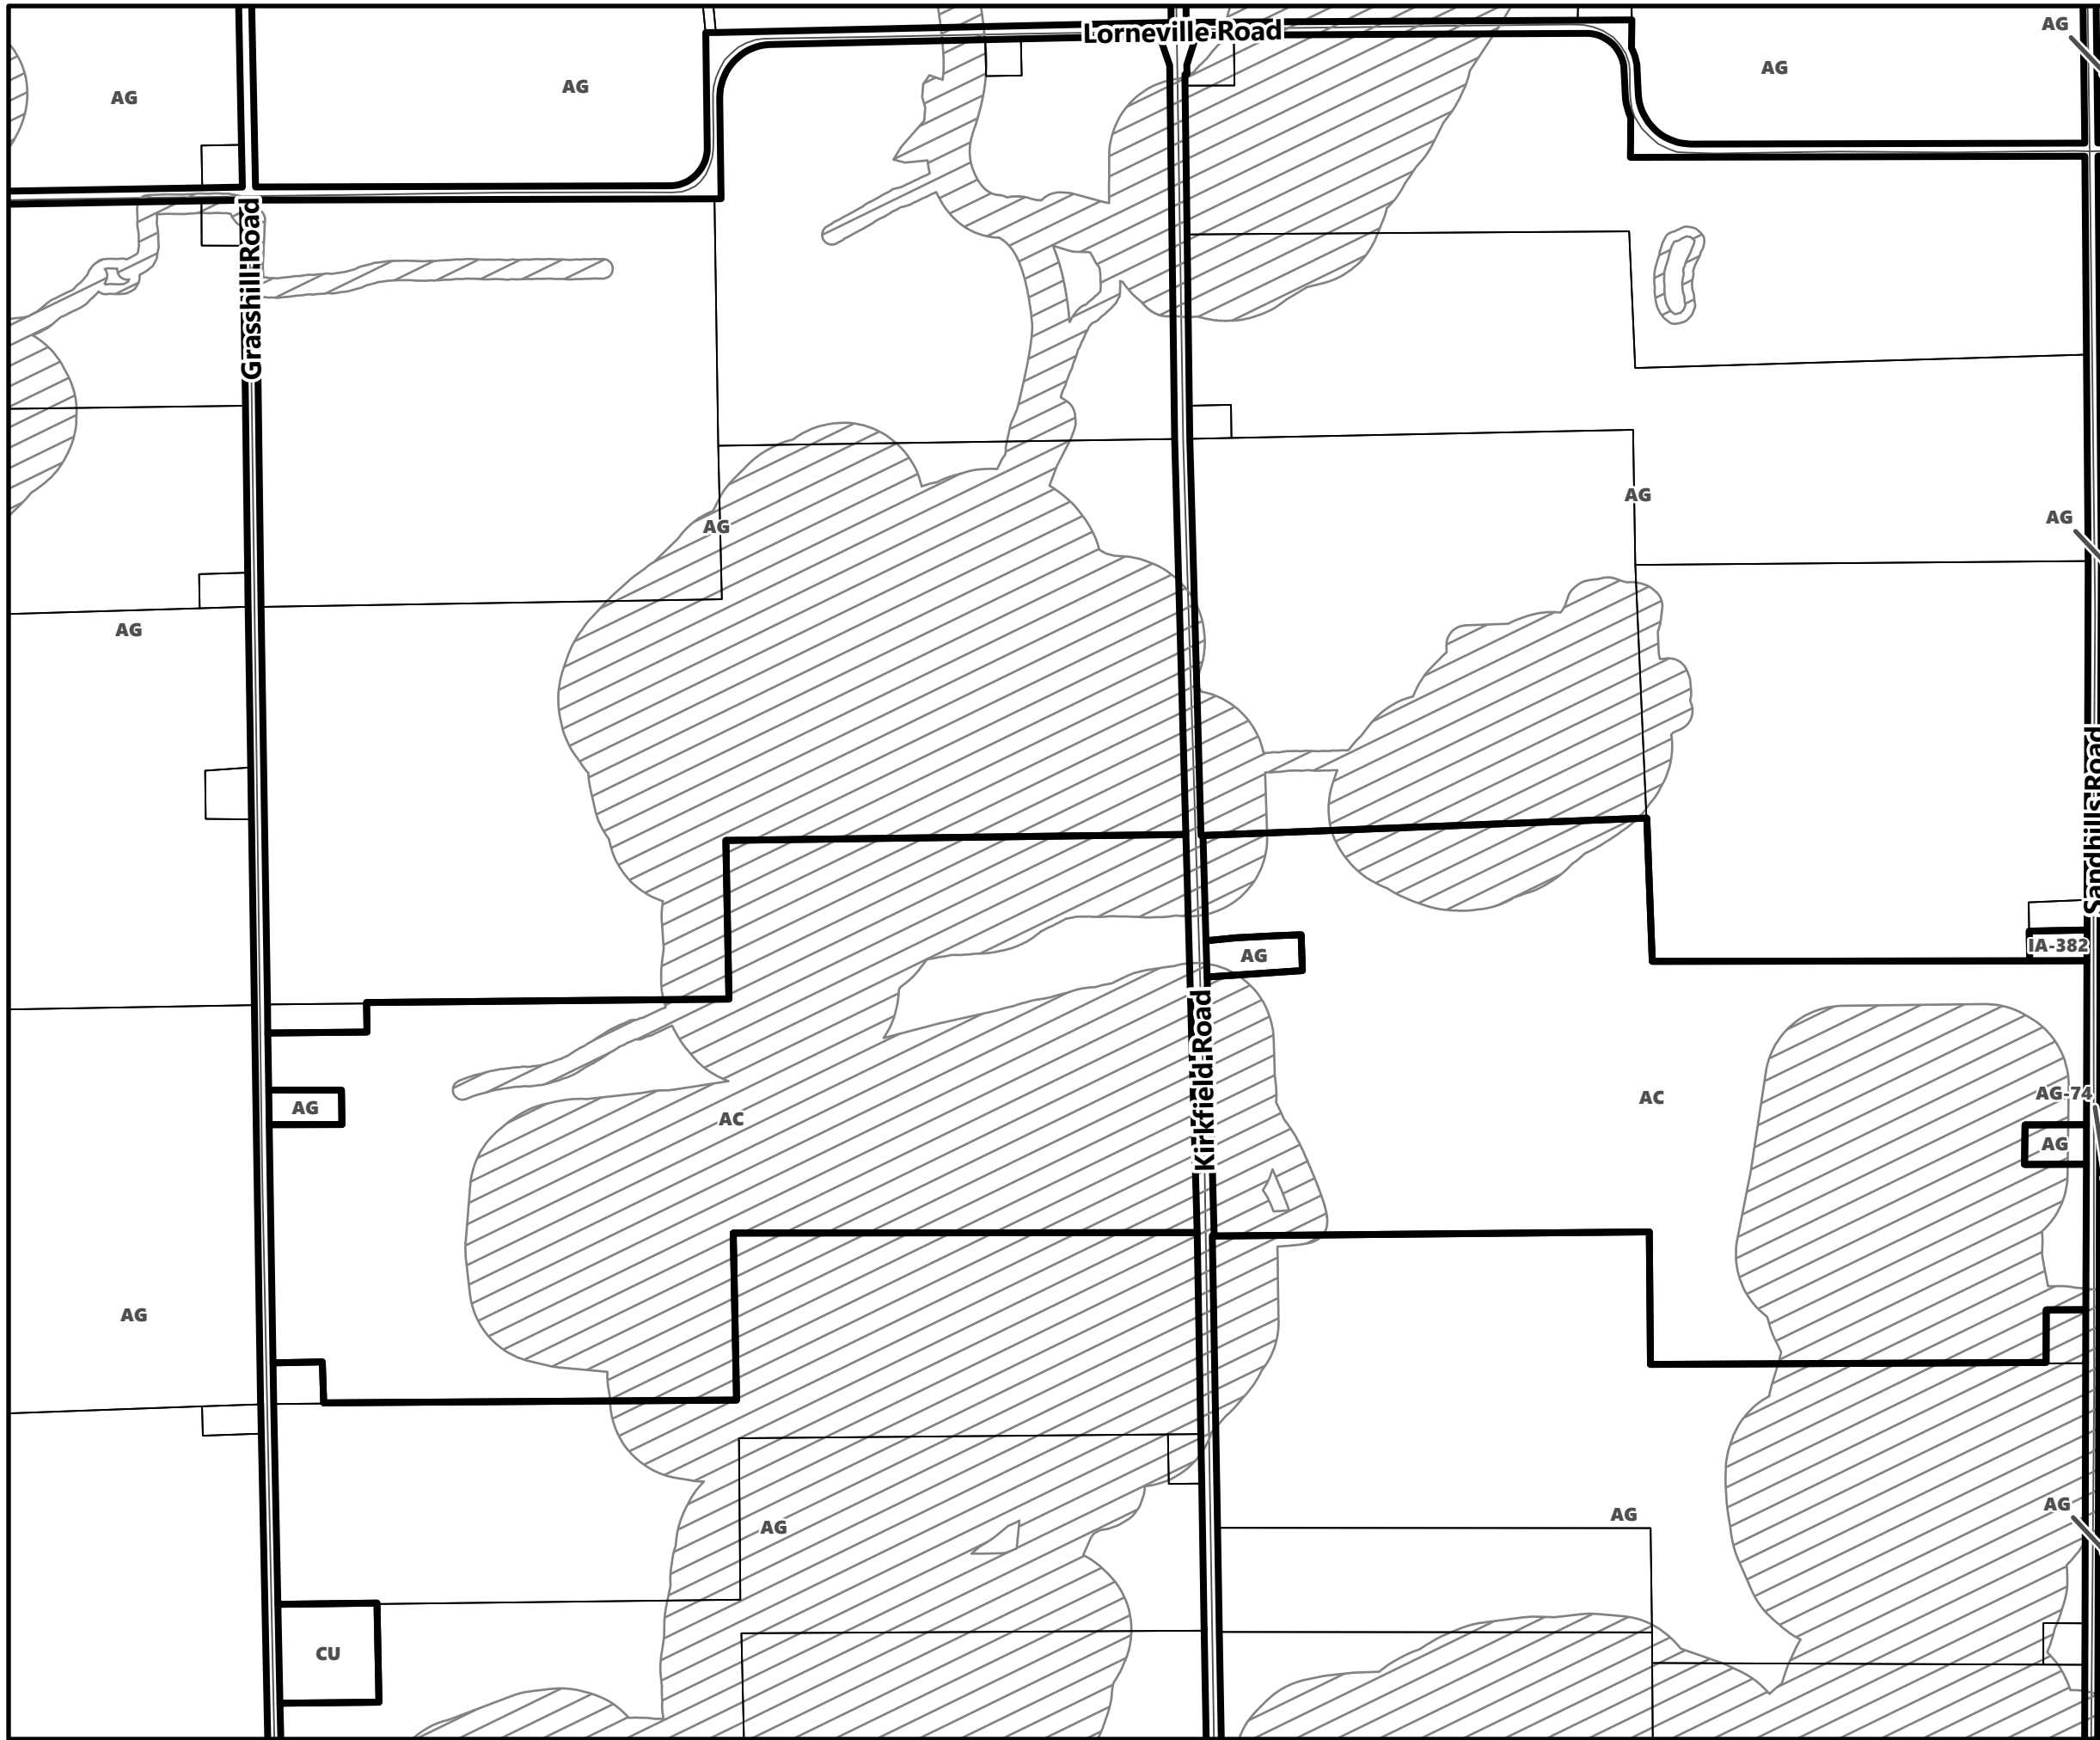

City of Kawartha Lakes Rural Zoning By-law Schedule A-D6

Legend

- City of Kawartha Lakes Boundary
- Zone Boundary
- ▨ Conservation Authority Regulated Area
- ▨ Kawartha Region Conservation Authority

March 2024

Sources:
MNDMNR, City of Kawartha Lakes and Teranet
Projection:
NAD 1983 UTM Zone 17N