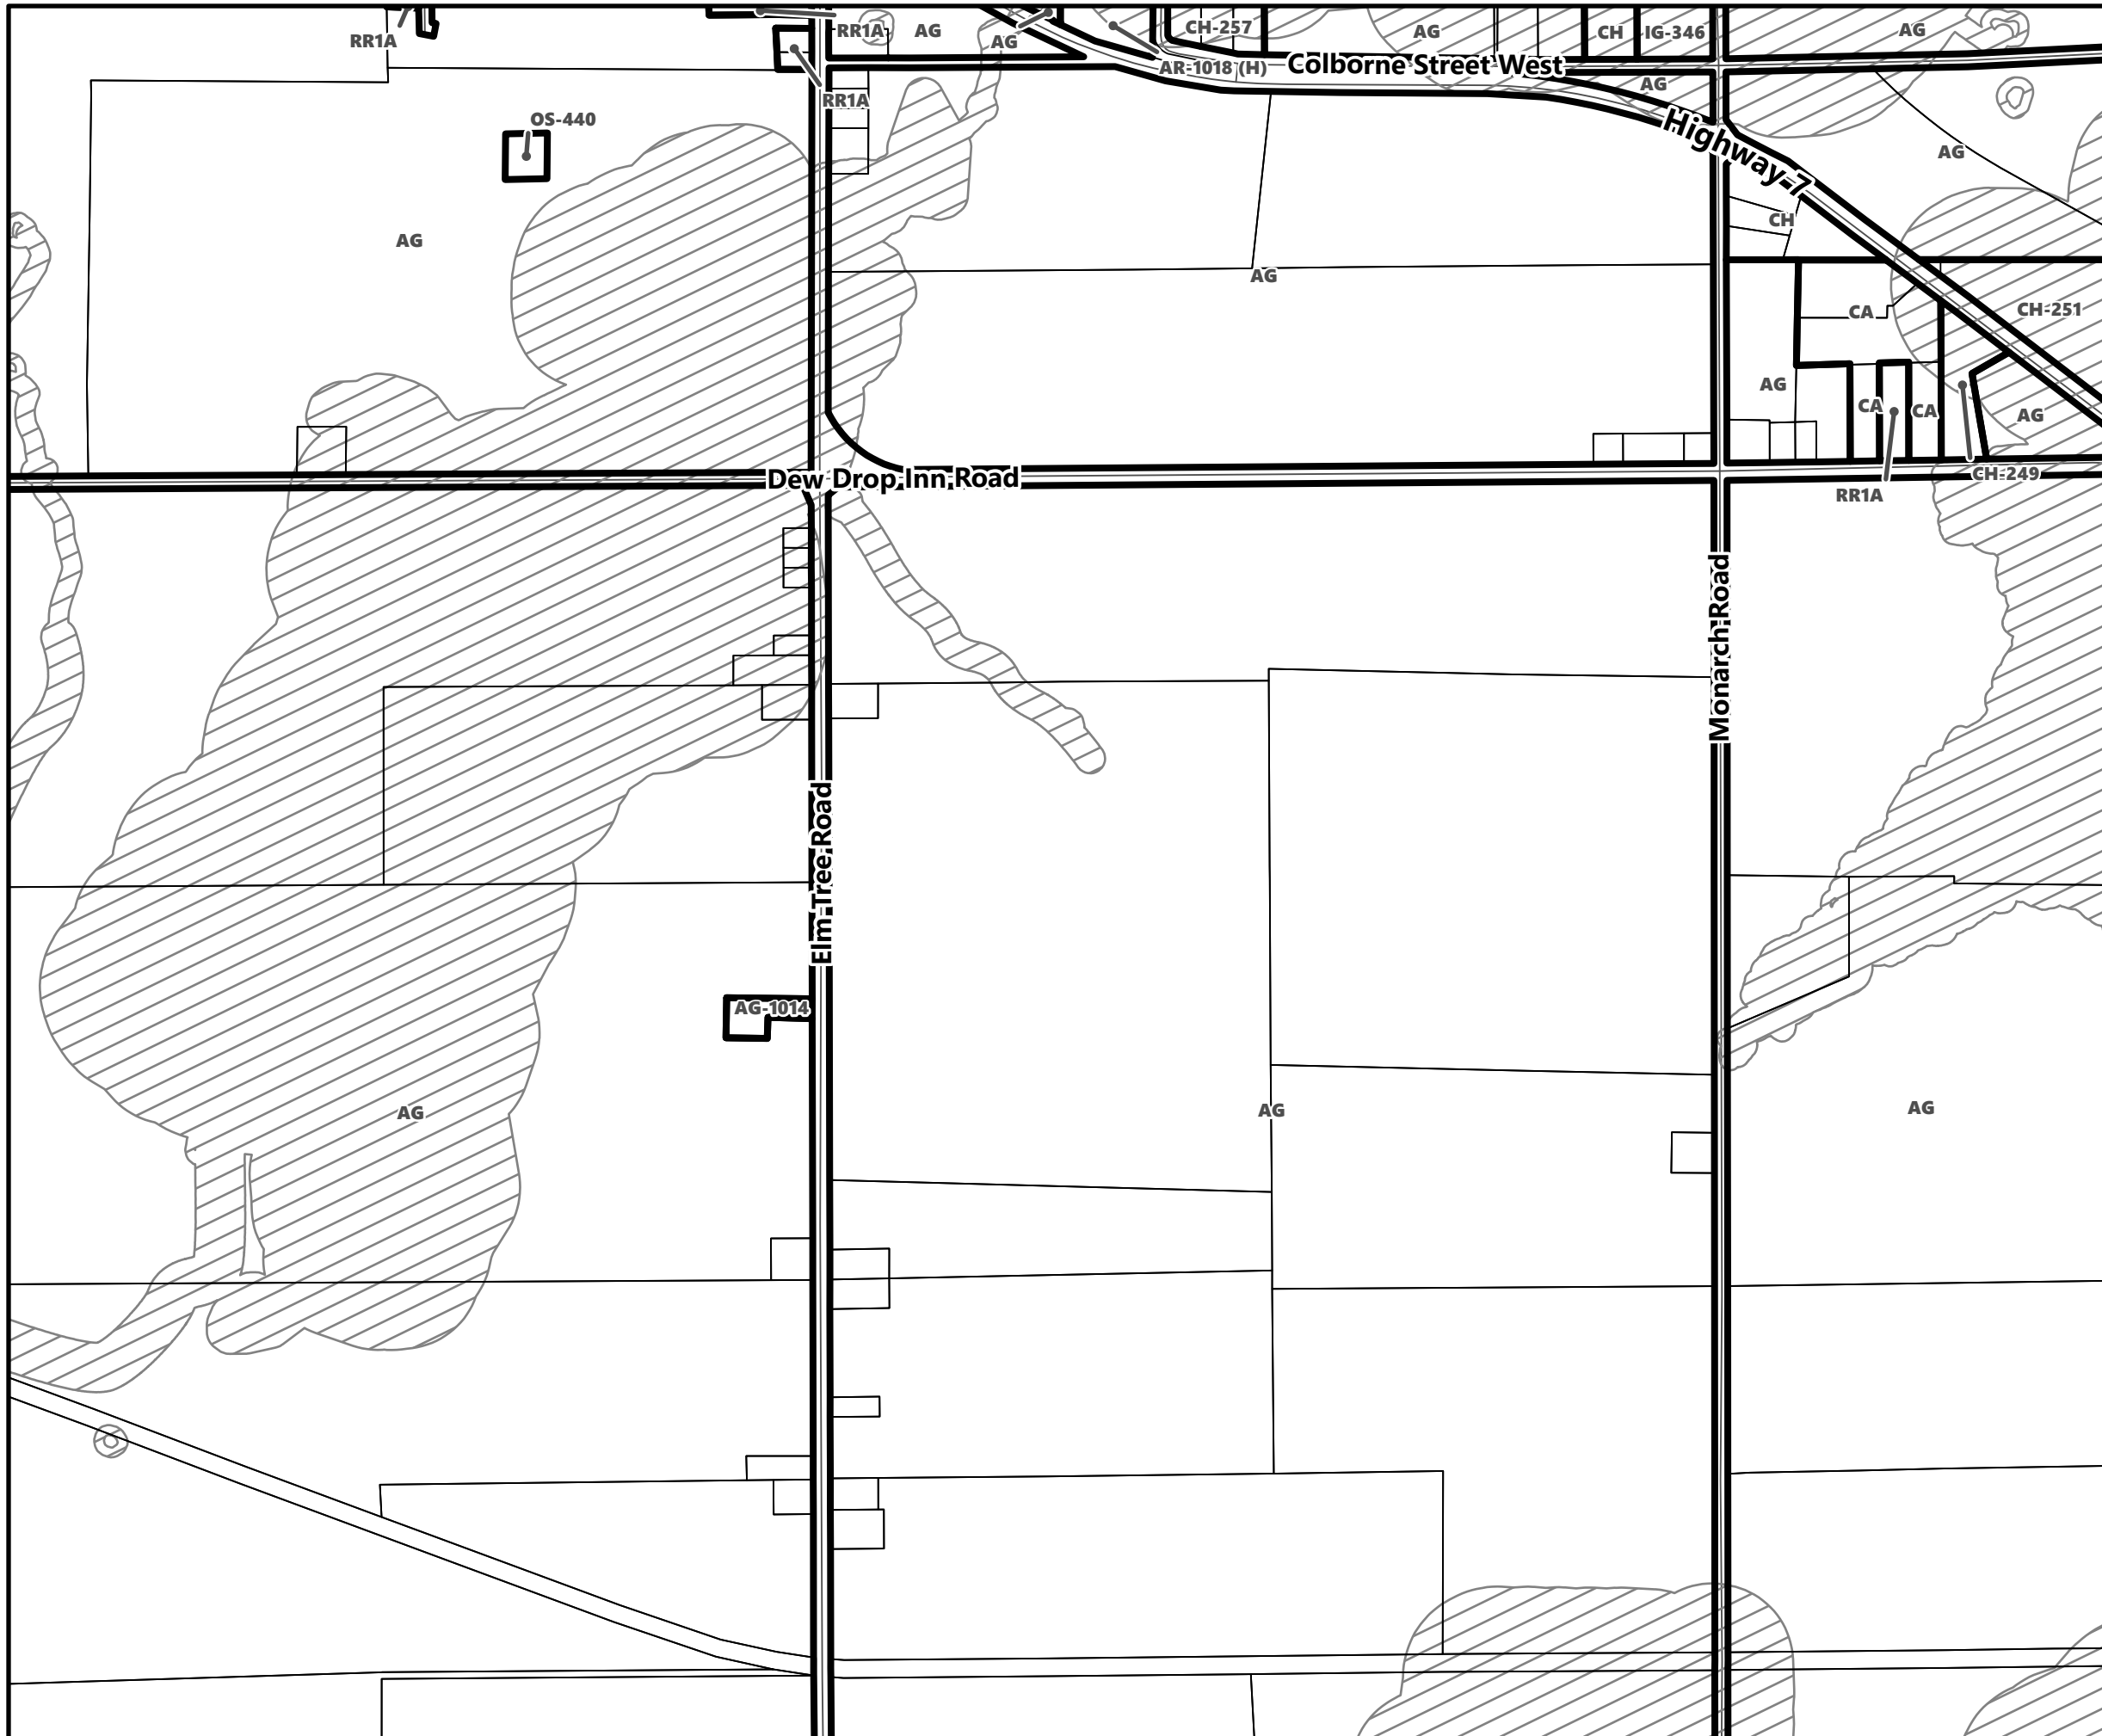

City of Kawartha Lakes Rural Zoning By-law Schedule A-D78

Legend

- City of Kawartha Lakes Boundary
- Zone Boundary
- Conservation Authority Regulated Area
- Kawartha Region Conservation Authority

March 2024

Sources:
MNDMNR, City of Kawartha Lakes and Teranet
Projection:
NAD 1983 UTM Zone 17N