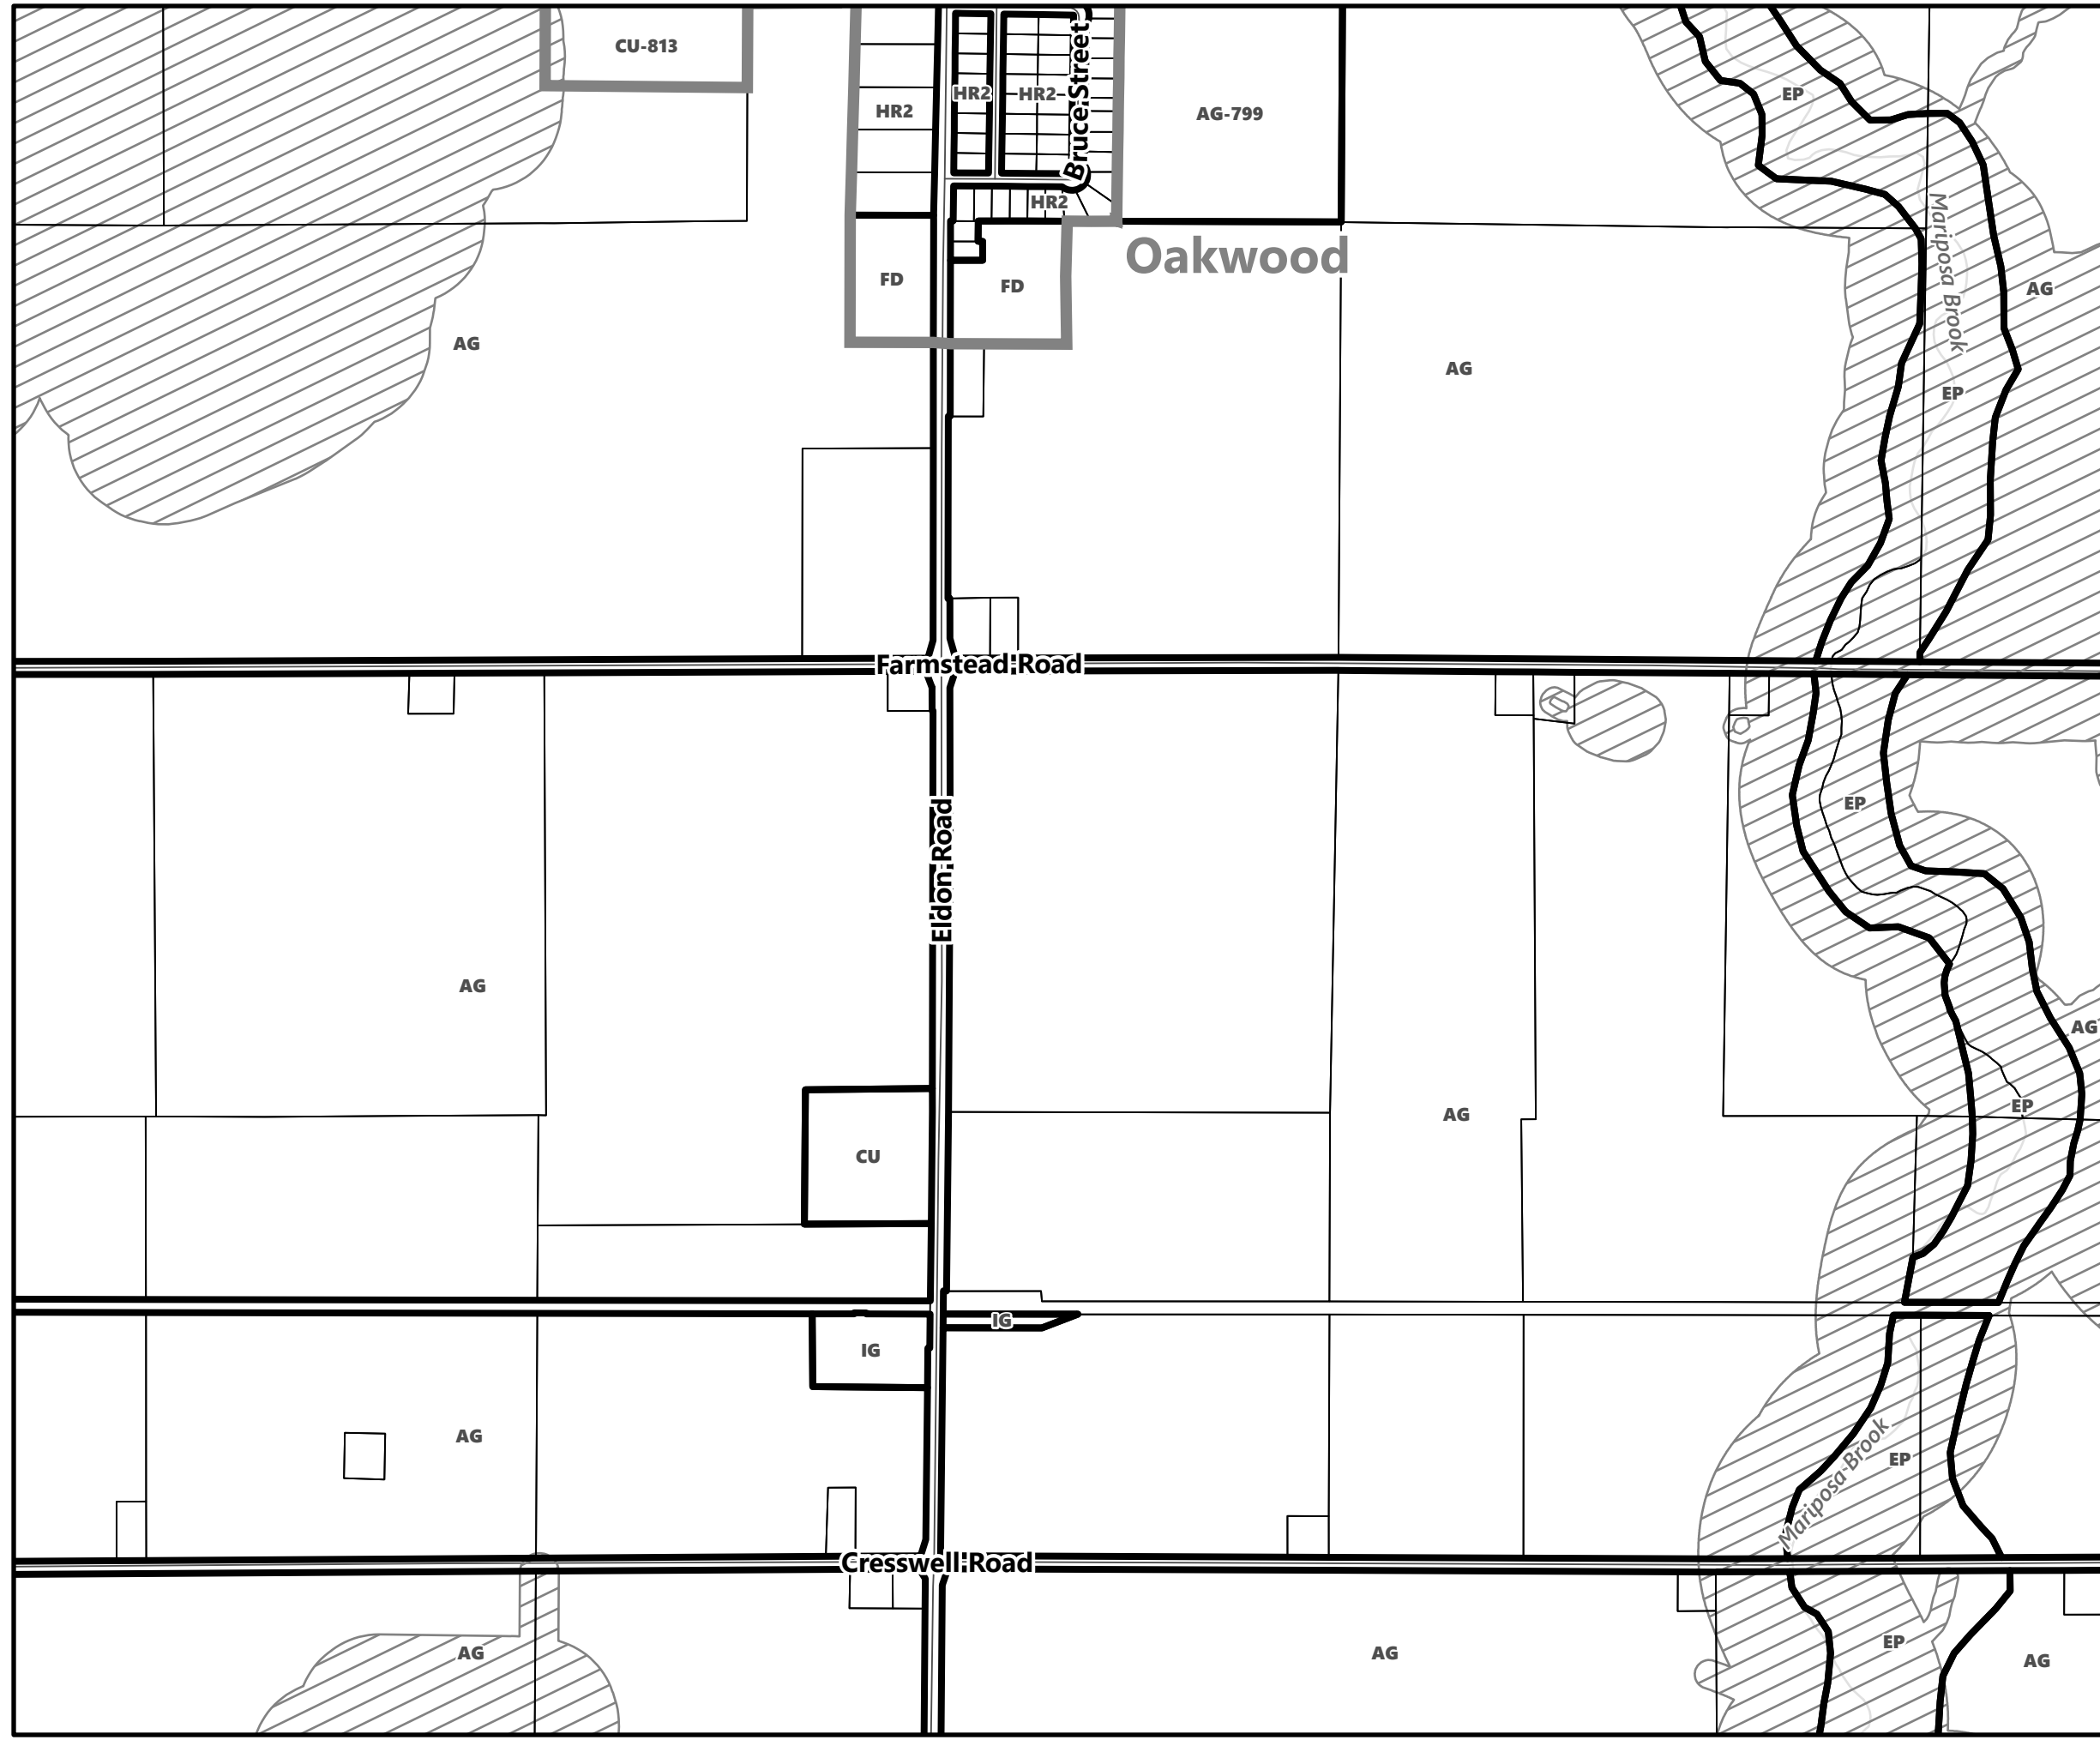

**City of Kawartha Lakes
Rural Zoning By-law
Schedule A-D76**

Legend

- City of Kawartha Lakes Boundary
- Zone Boundary
- Conservation Authority Regulated Area
- Kawartha Region Conservation Authority

City of Kawartha Lakes Rural Zoning By-law Schedule A-D77