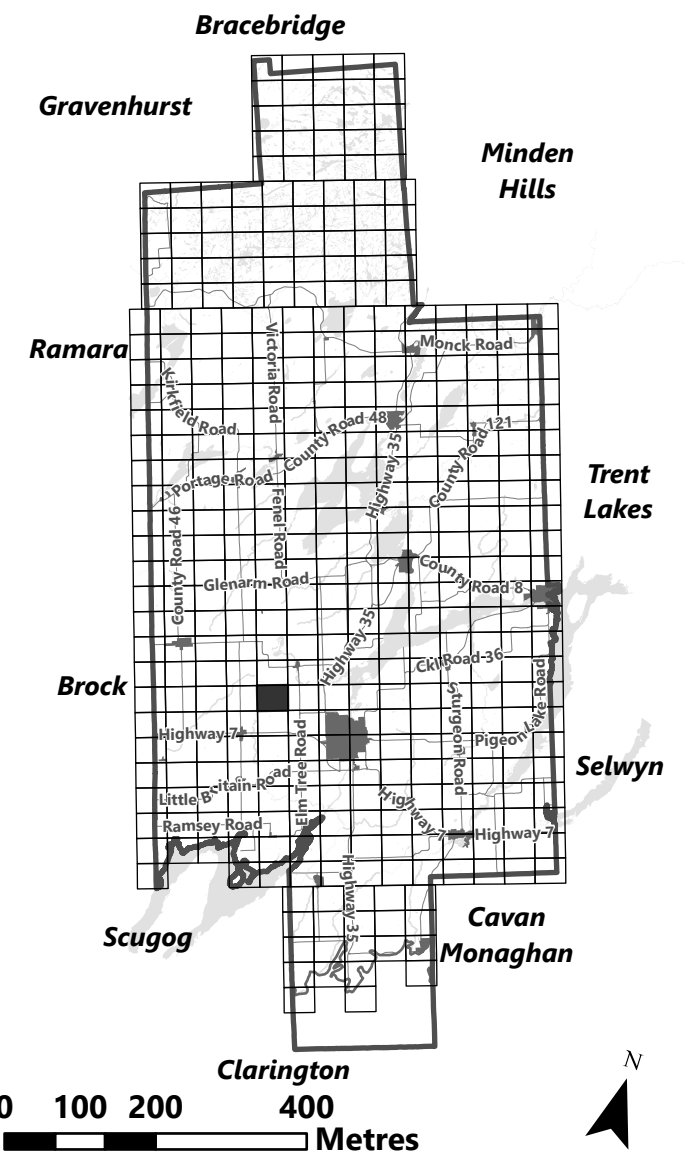

**City of Kawartha Lakes
Rural Zoning By-law
Schedule A-D49**

Legend

- City of Kawartha Lakes Boundary
- Zone Boundary
- Conservation Authority Regulated Area
  Kawartha Region Conservation Authority