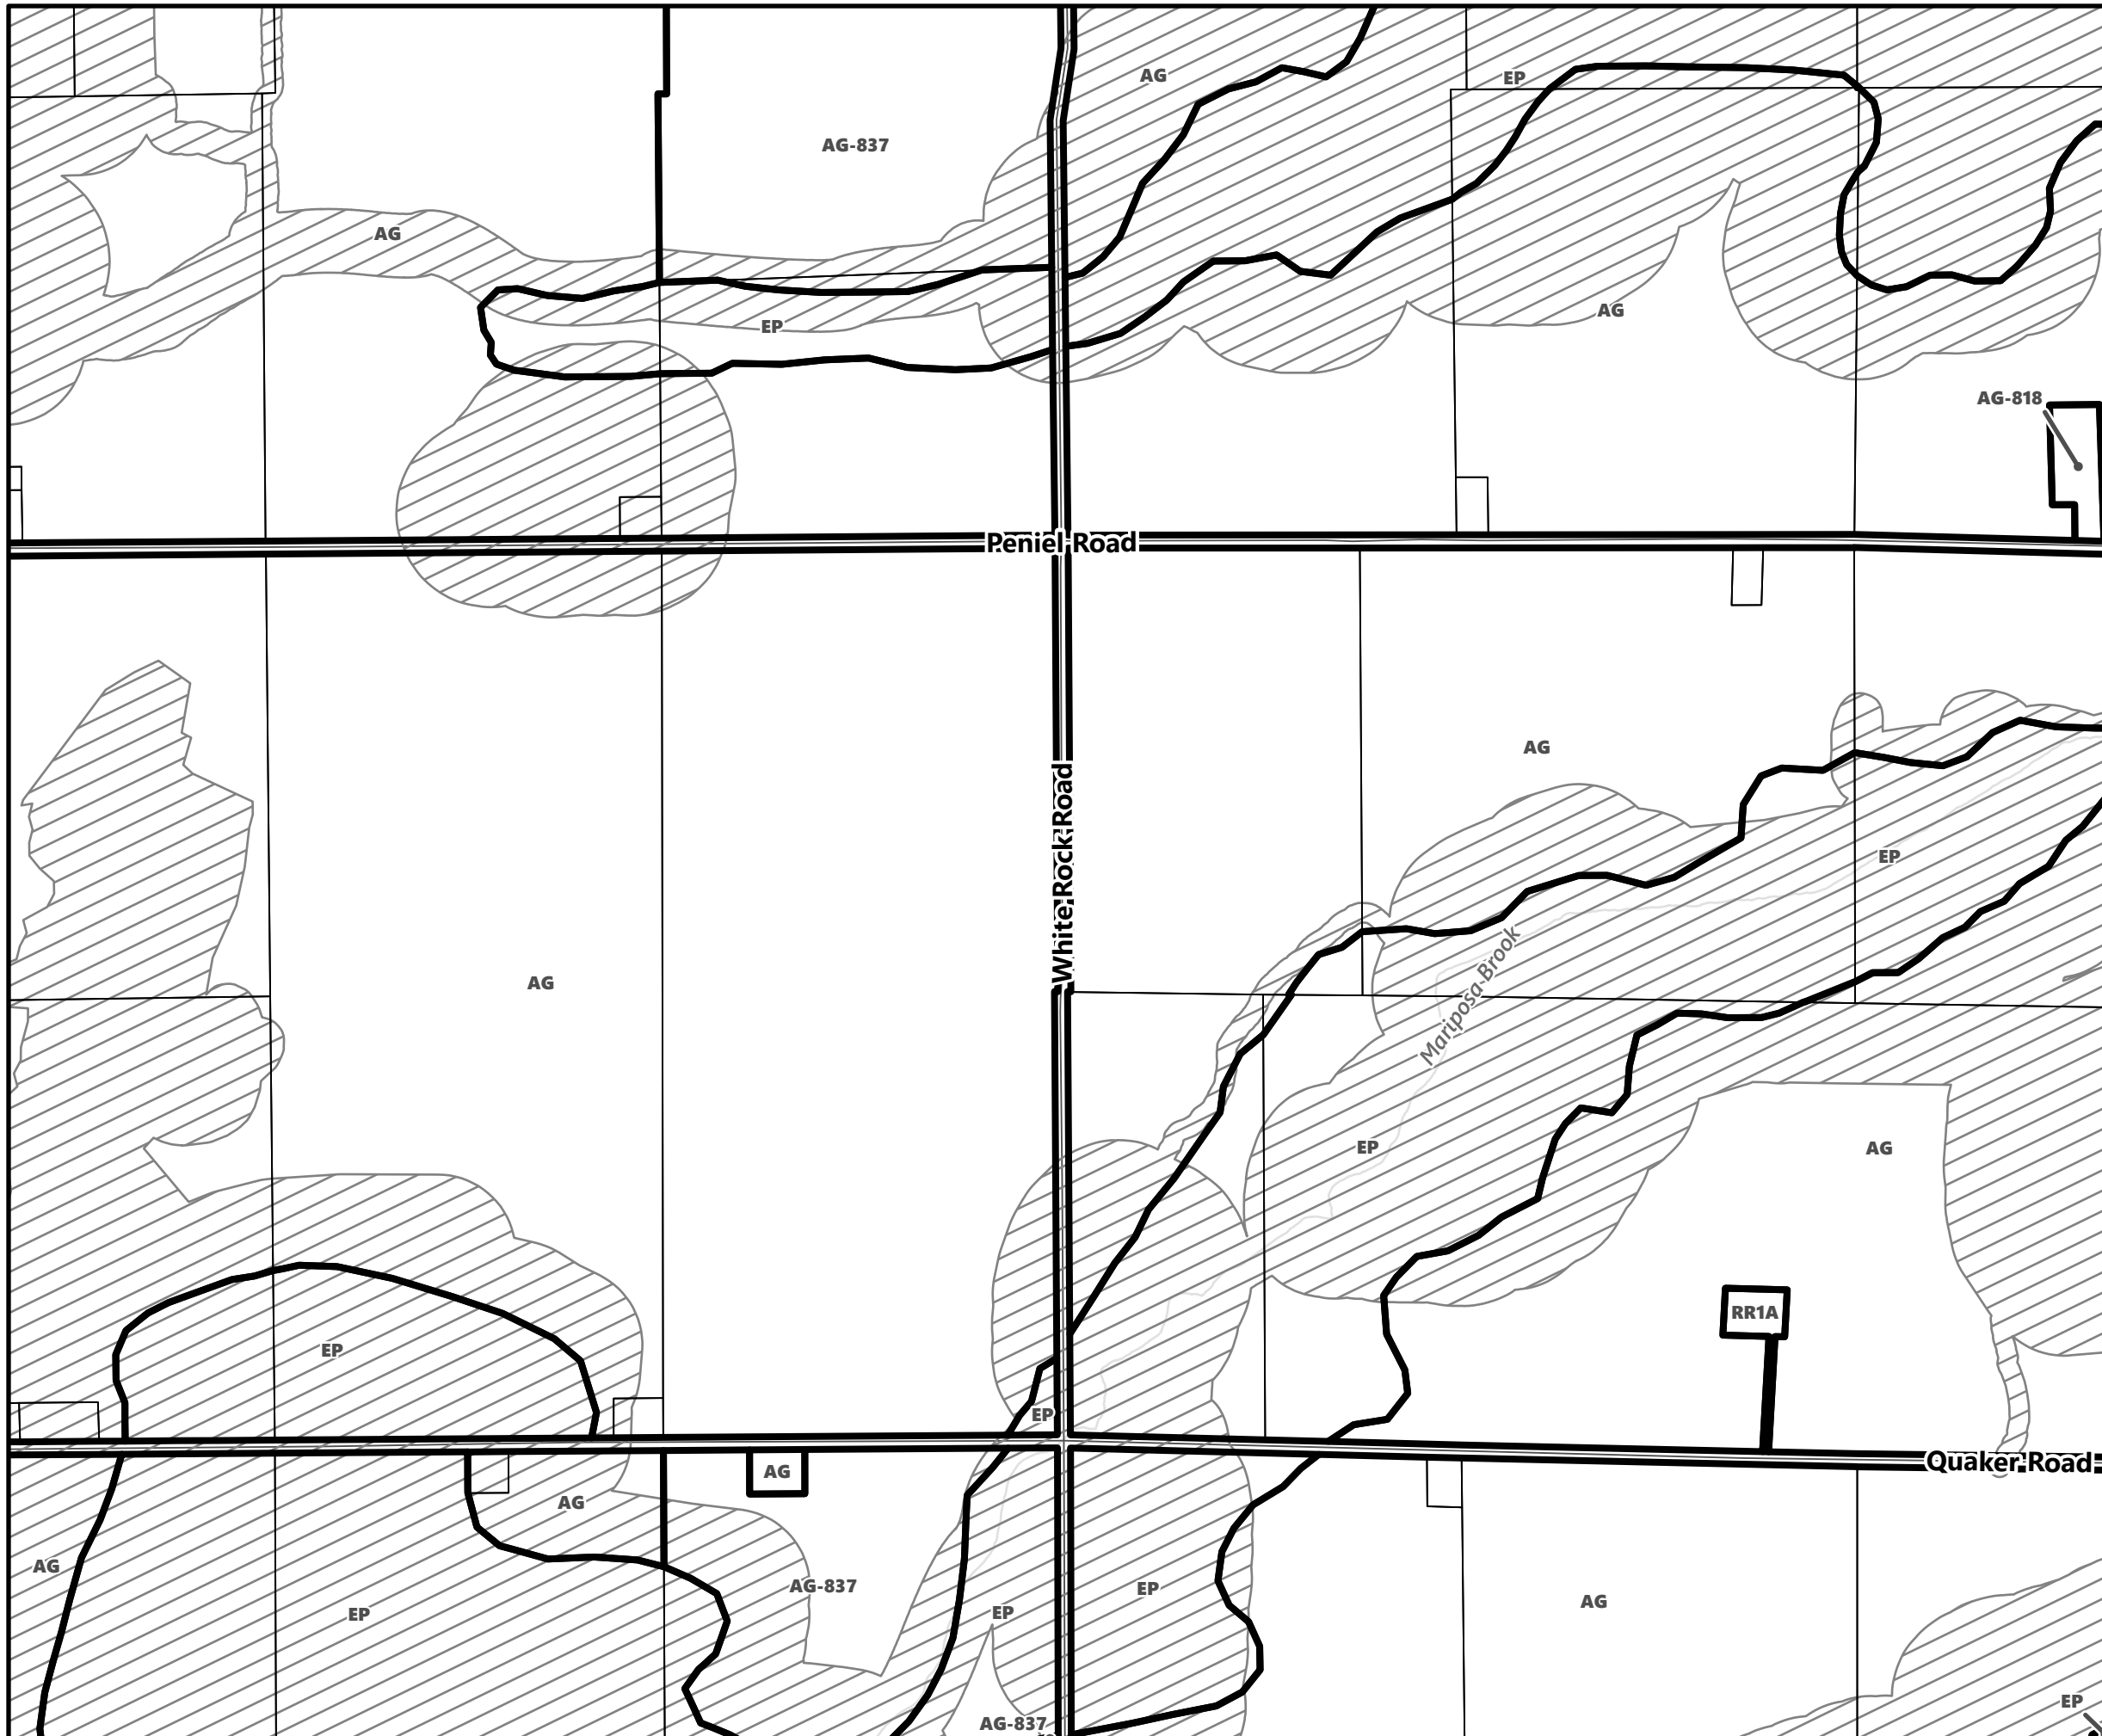

**City of Kawartha Lakes
Rural Zoning By-law
Schedule A-D47**

1. **Legend**
2. City of Kawartha Lakes Boundary
   - Zone Boundary
   - Conservation Authority Regulated Area
   - Kawartha Region Conservation Authority