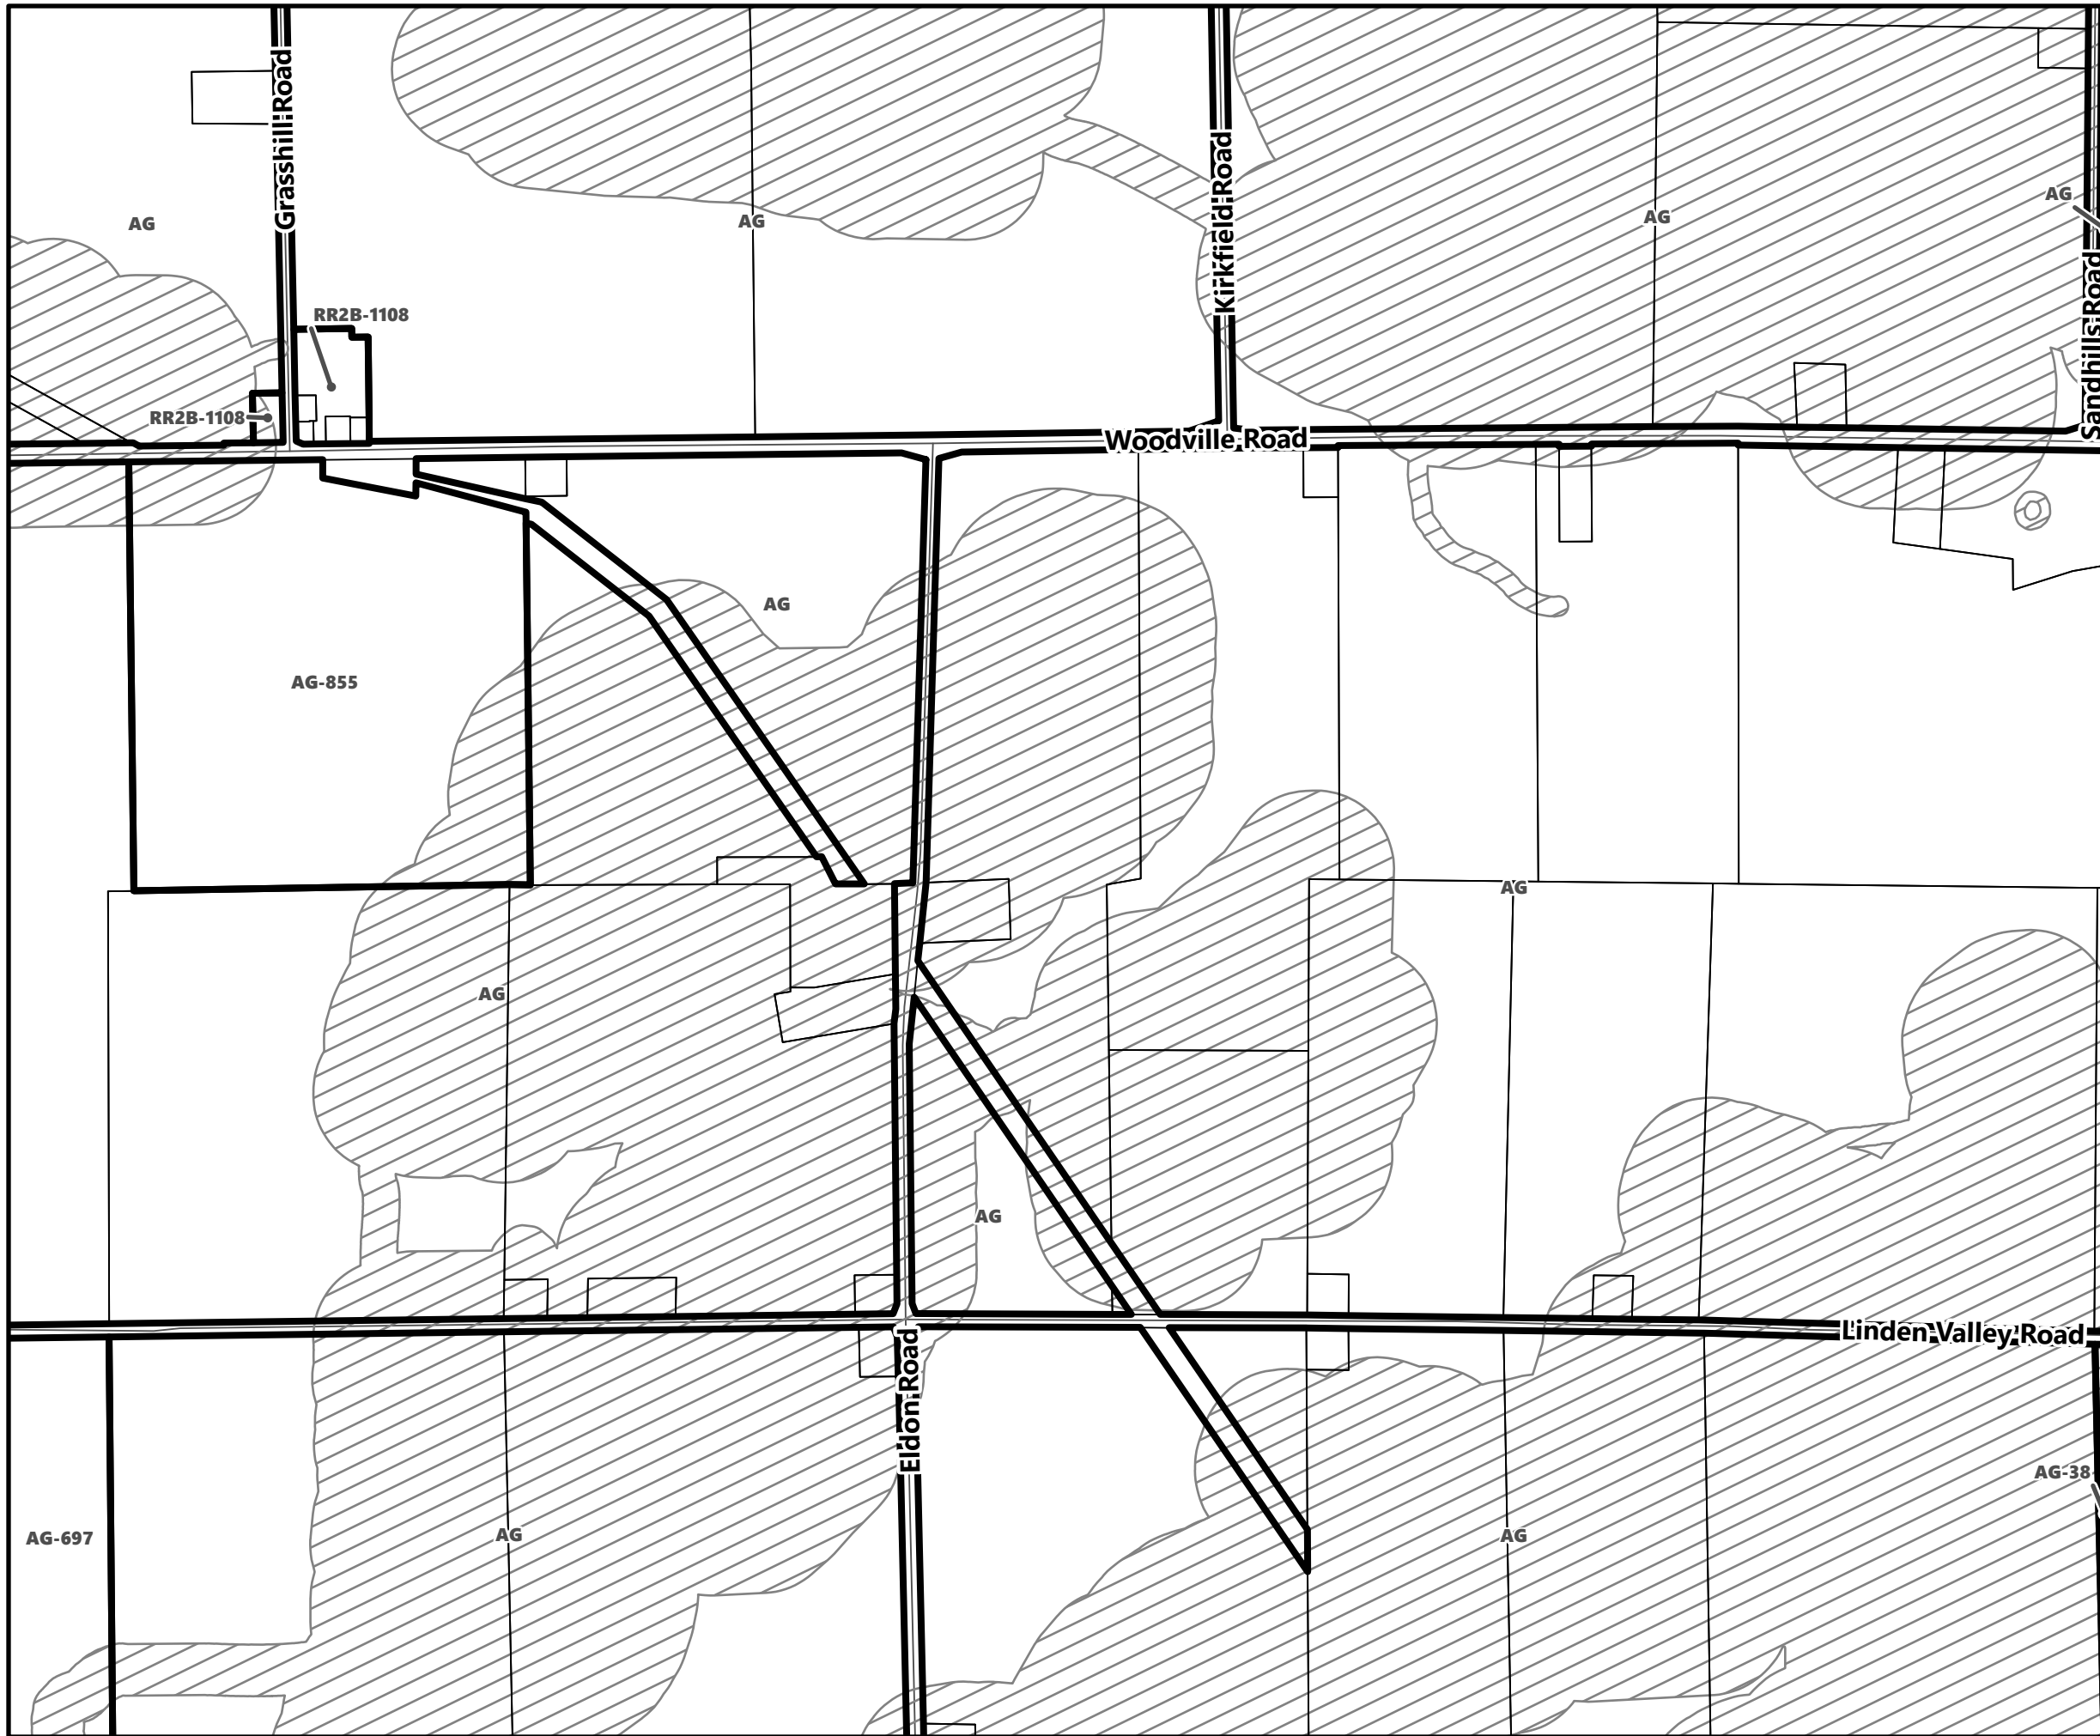

**City of Kawartha Lakes
Rural Zoning By-law
Schedule A-D20**

Legend

- City of Kawartha Lakes Boundary
- Zone Boundary
- **Conservation Authority Regulated Area**
- Kawartha Region Conservation Authority