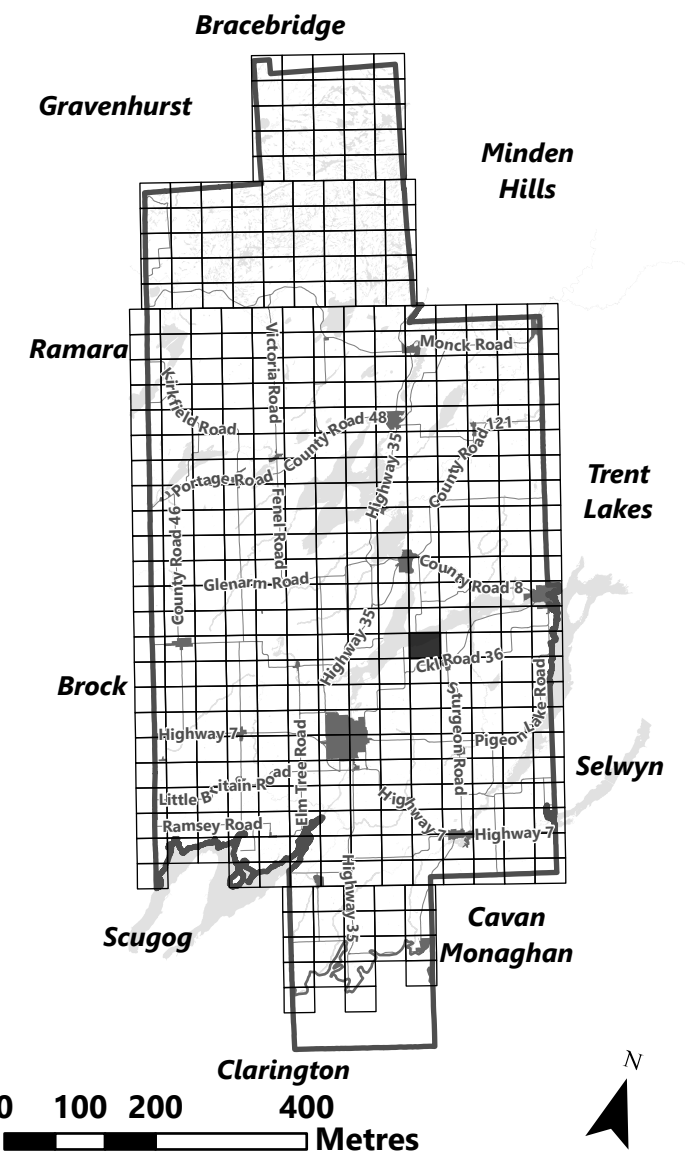

City of Kawartha Lakes Rural Zoning By-law Schedule A-D26

Legend

- City of Kawartha Lakes Boundary
- Zone Boundary
- ▨ Conservation Authority Regulated Area
- ▨ Kawartha Region Conservation Authority