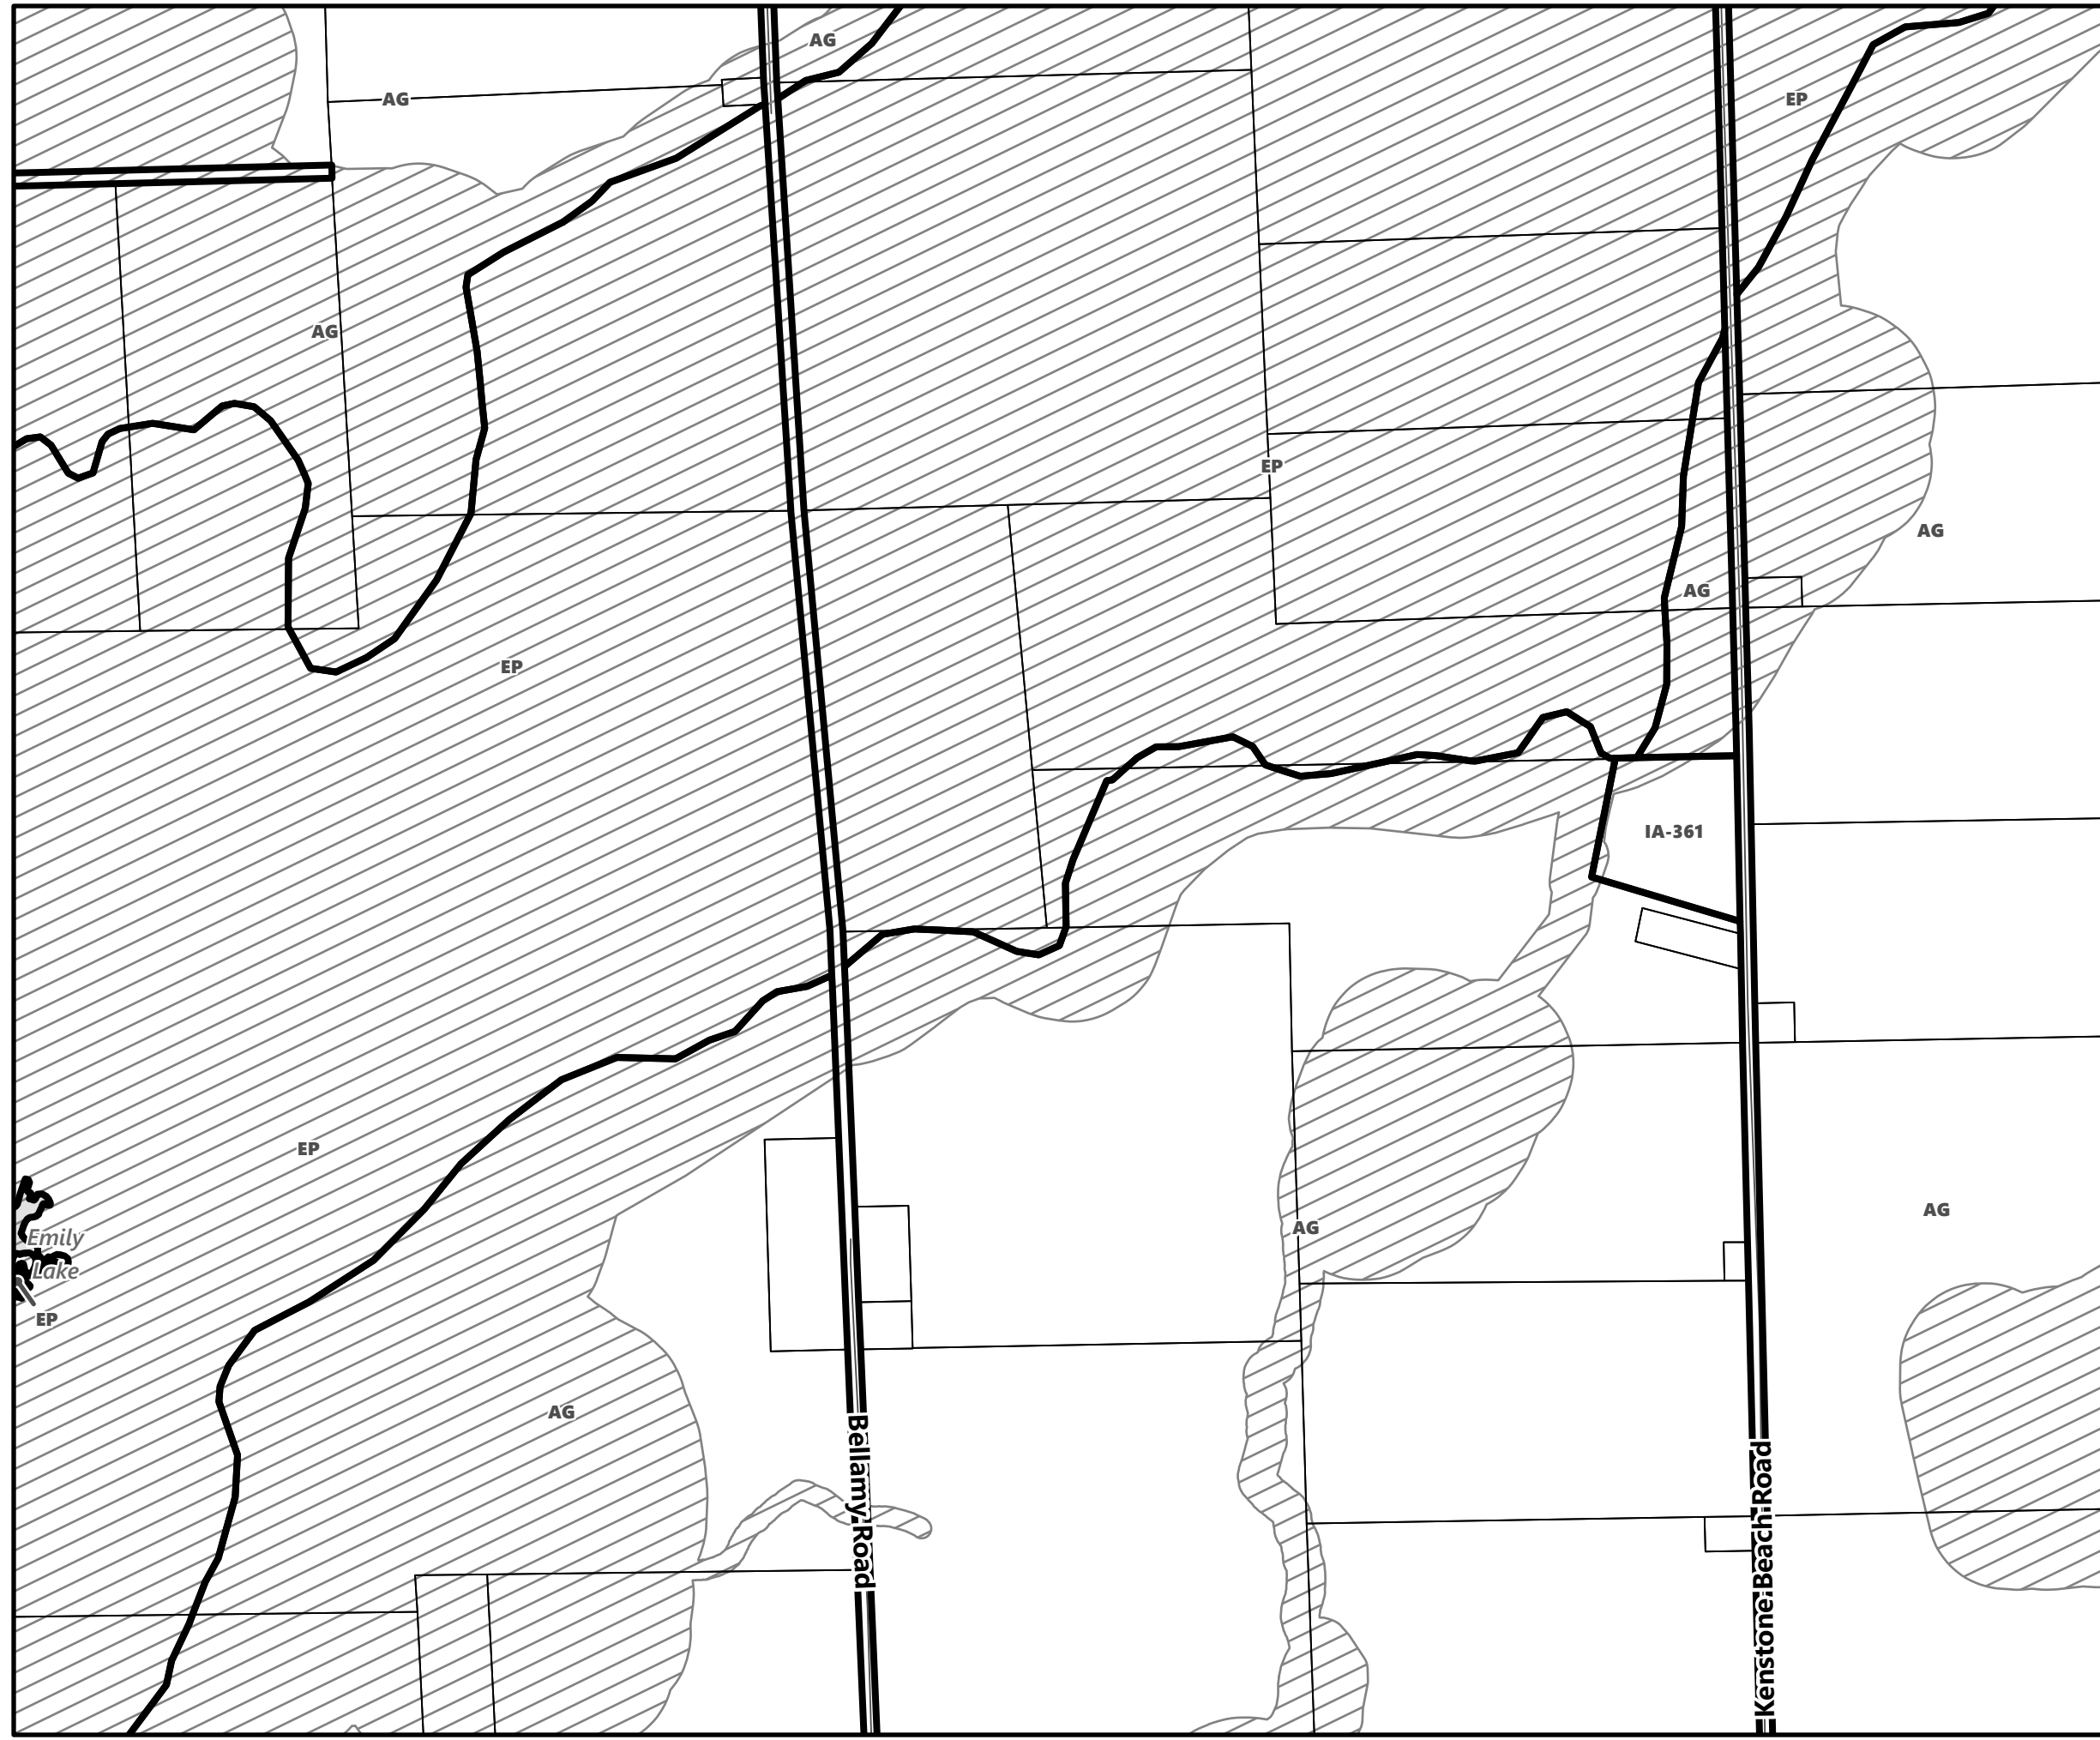

City of Kawartha Lakes Rural Zoning By-law Schedule A-D43

Legend

- City of Kawartha Lakes Boundary
- Zone Boundary
- ▨ Conservation Authority Regulated Area
- ▨ Kawartha Region Conservation Authority

March 2024

Sources:
MNDMNR, City of Kawartha Lakes and Teranet
Projection:
NAD 1983 UTM Zone 17N