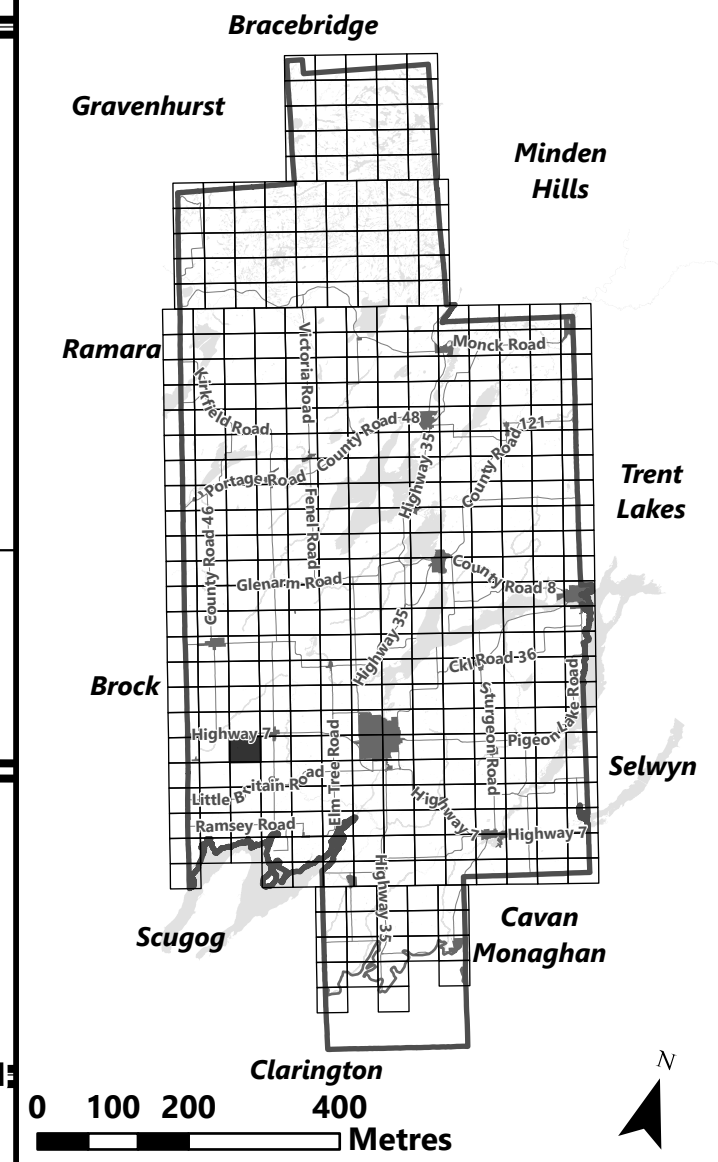

Cresswell
HR2
HR2
FD

March 2024

Sources:
MNDMNR, City of Kawartha Lakes and Teranet
Projection:
NAD 1983 UTM Zone 17N

**City of Kawartha Lakes
Rural Zoning By-law
Schedule A-D75**

Legend

-  City of Kawartha Lakes Boundary
-  Zone Boundary
- Conservation Authority Regulated Area**
-  Kawartha Region Conservation Authority