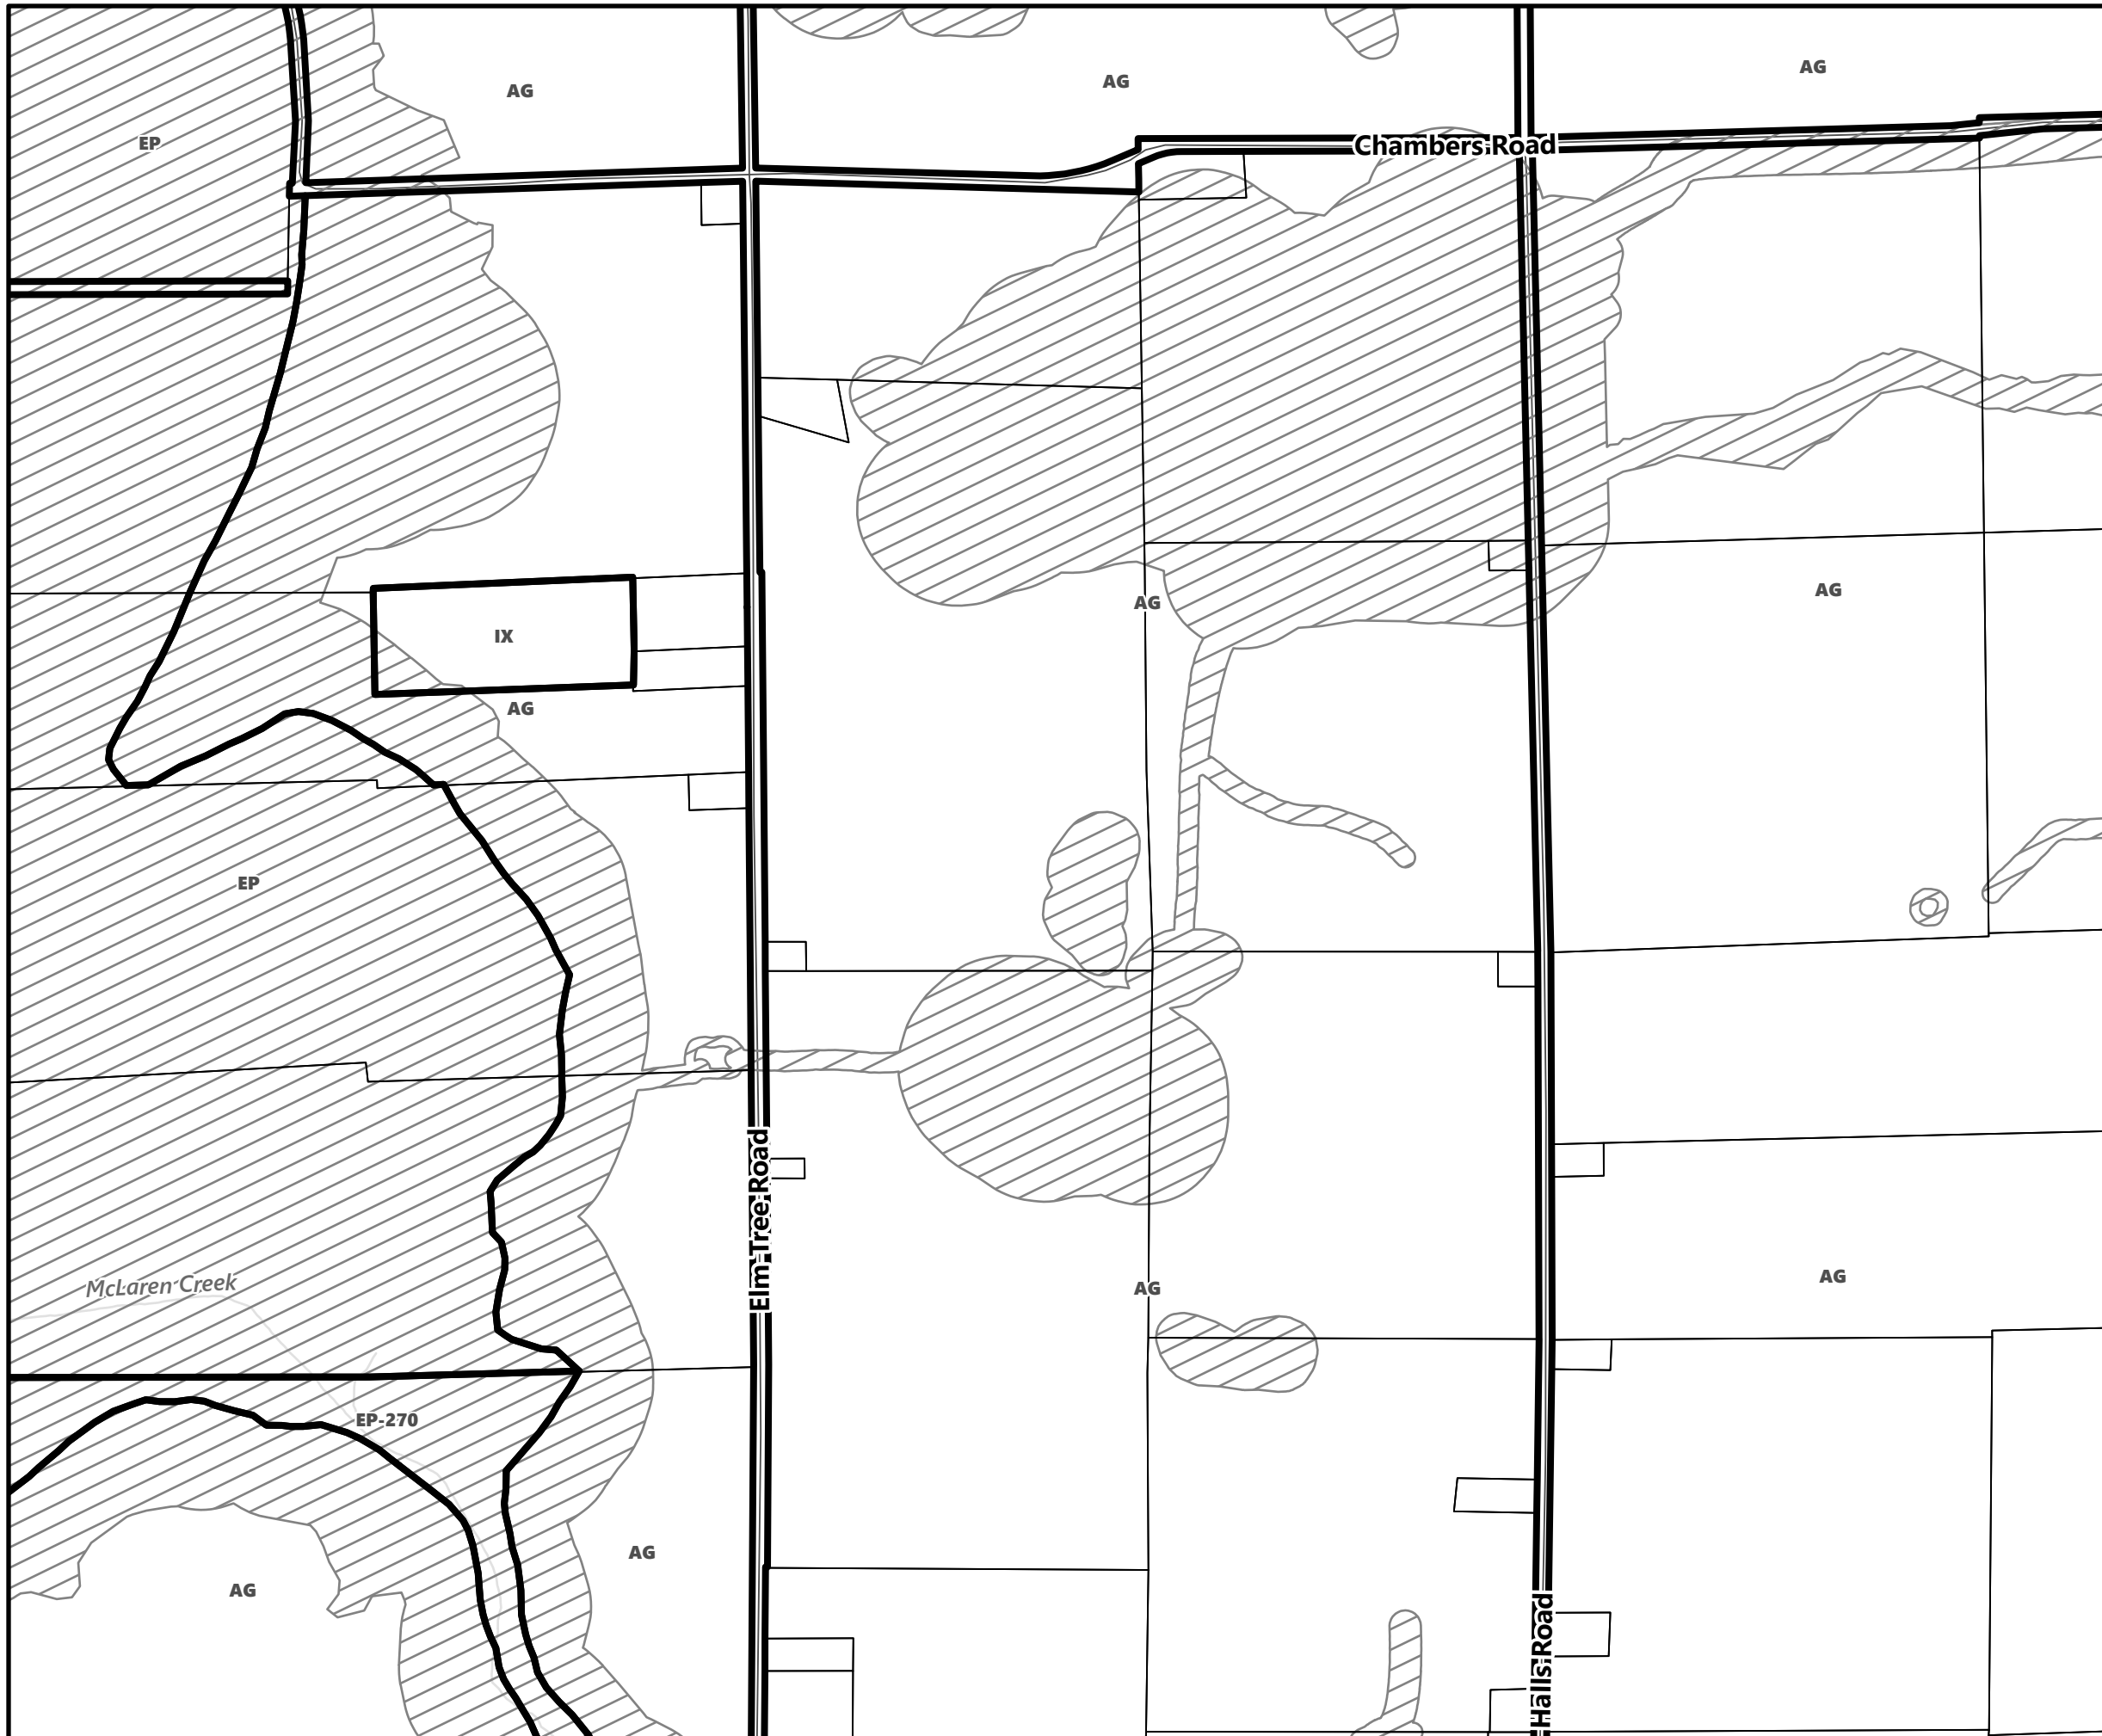

City of Kawartha Lakes Rural Zoning By-law Schedule A-D22

Legend

- City of Kawartha Lakes Boundary
- Zone Boundary
- Conservation Authority Regulated Area
- Kawartha Region Conservation Authority