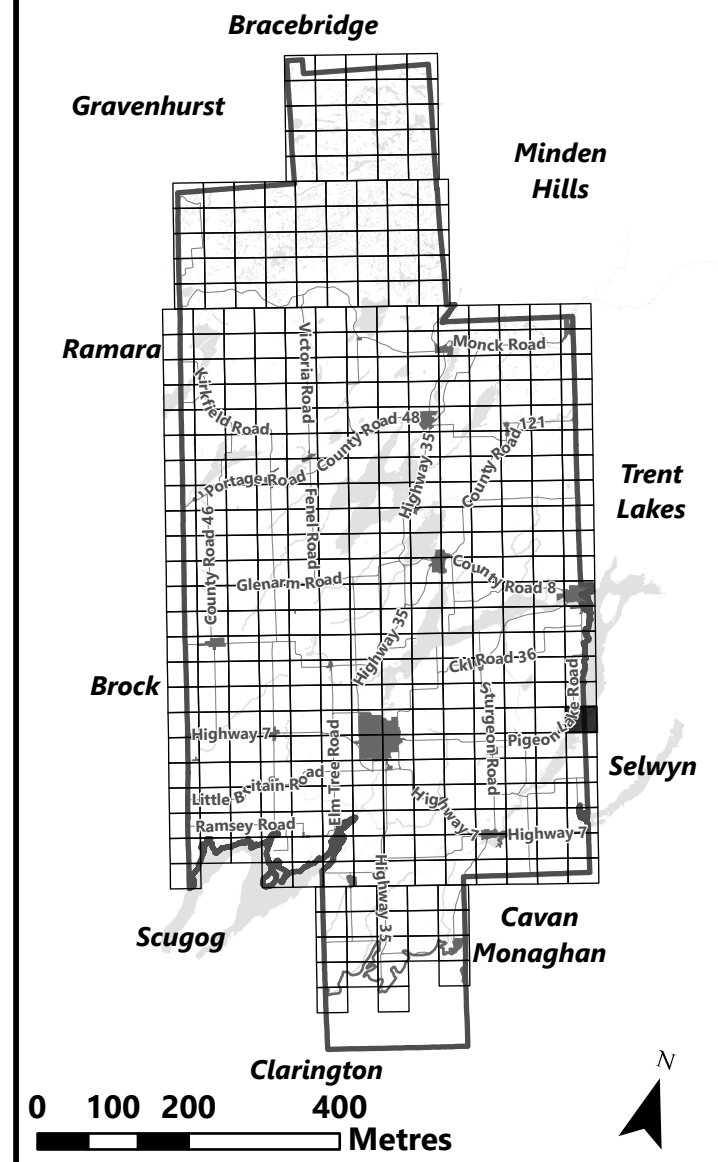

March 2024

Sources:
MNDMNR, City of Kawartha Lakes and Teranet
Projection:
NAD 1983 UTM Zone 17N

City of Kawartha Lakes Rural Zoning By-law Schedule A-D72

Legend

- City of Kawartha Lakes Boundary
- Zone Boundary
- Conservation Authority Regulated Area**
 - Kawartha Region Conservation Authority
 - Otonabee Region Conservation Authority