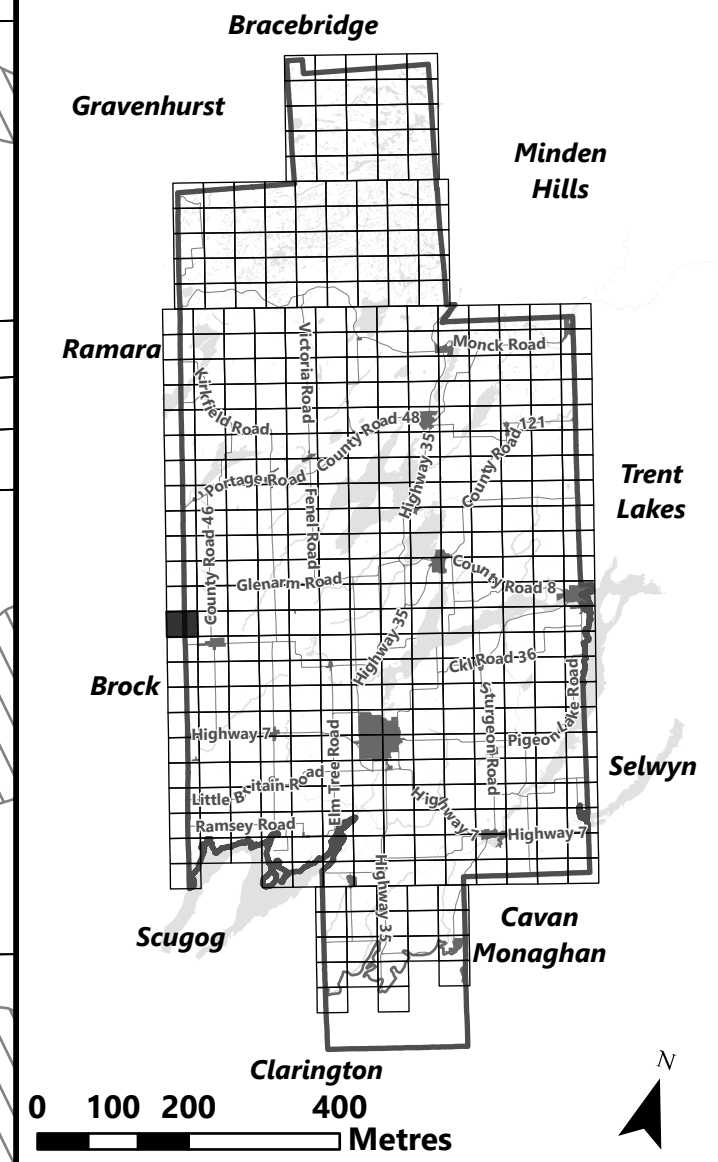

City of Kawartha Lakes Rural Zoning By-law Schedule A-D3

Legend

-  City of Kawartha Lakes Boundary
-  Zone Boundary
- Conservation Authority Regulated Area**
-  Lake Simcoe Region Conservation Authority