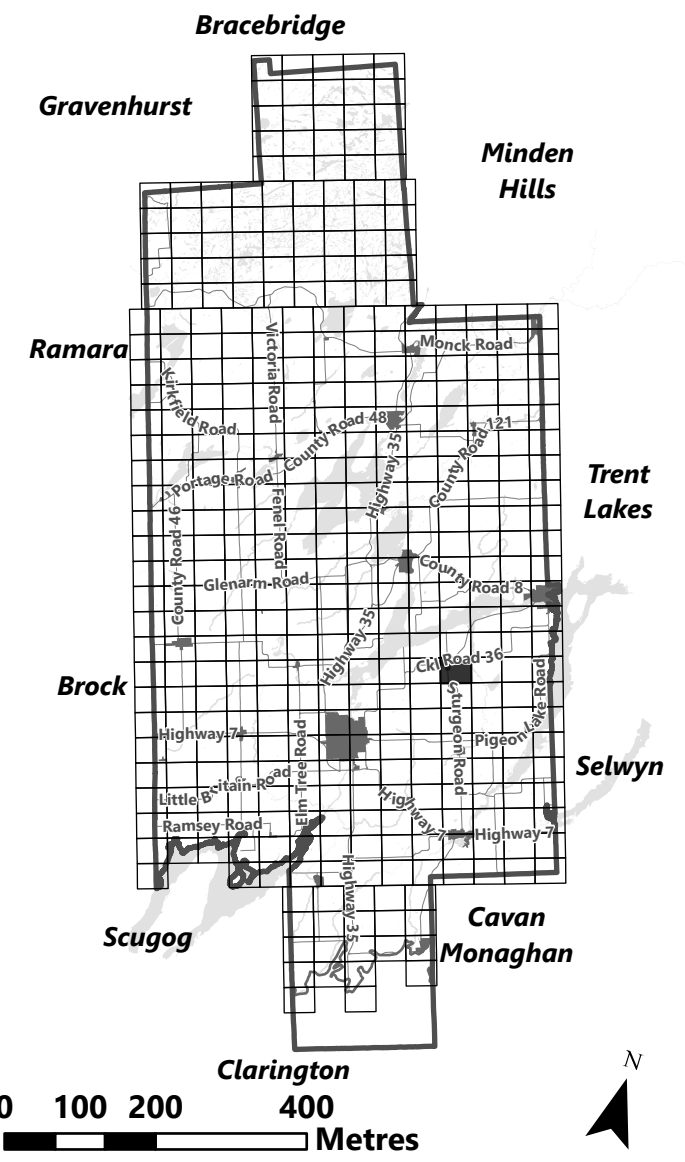

City of Kawartha Lakes Rural Zoning By-law Schedule A-D41

1. **Legend**
2. City of Kawartha Lakes Boundary
   - Zone Boundary
   - ▨ Conservation Authority Regulated Area
   - ▨ Kawartha Region Conservation Authority