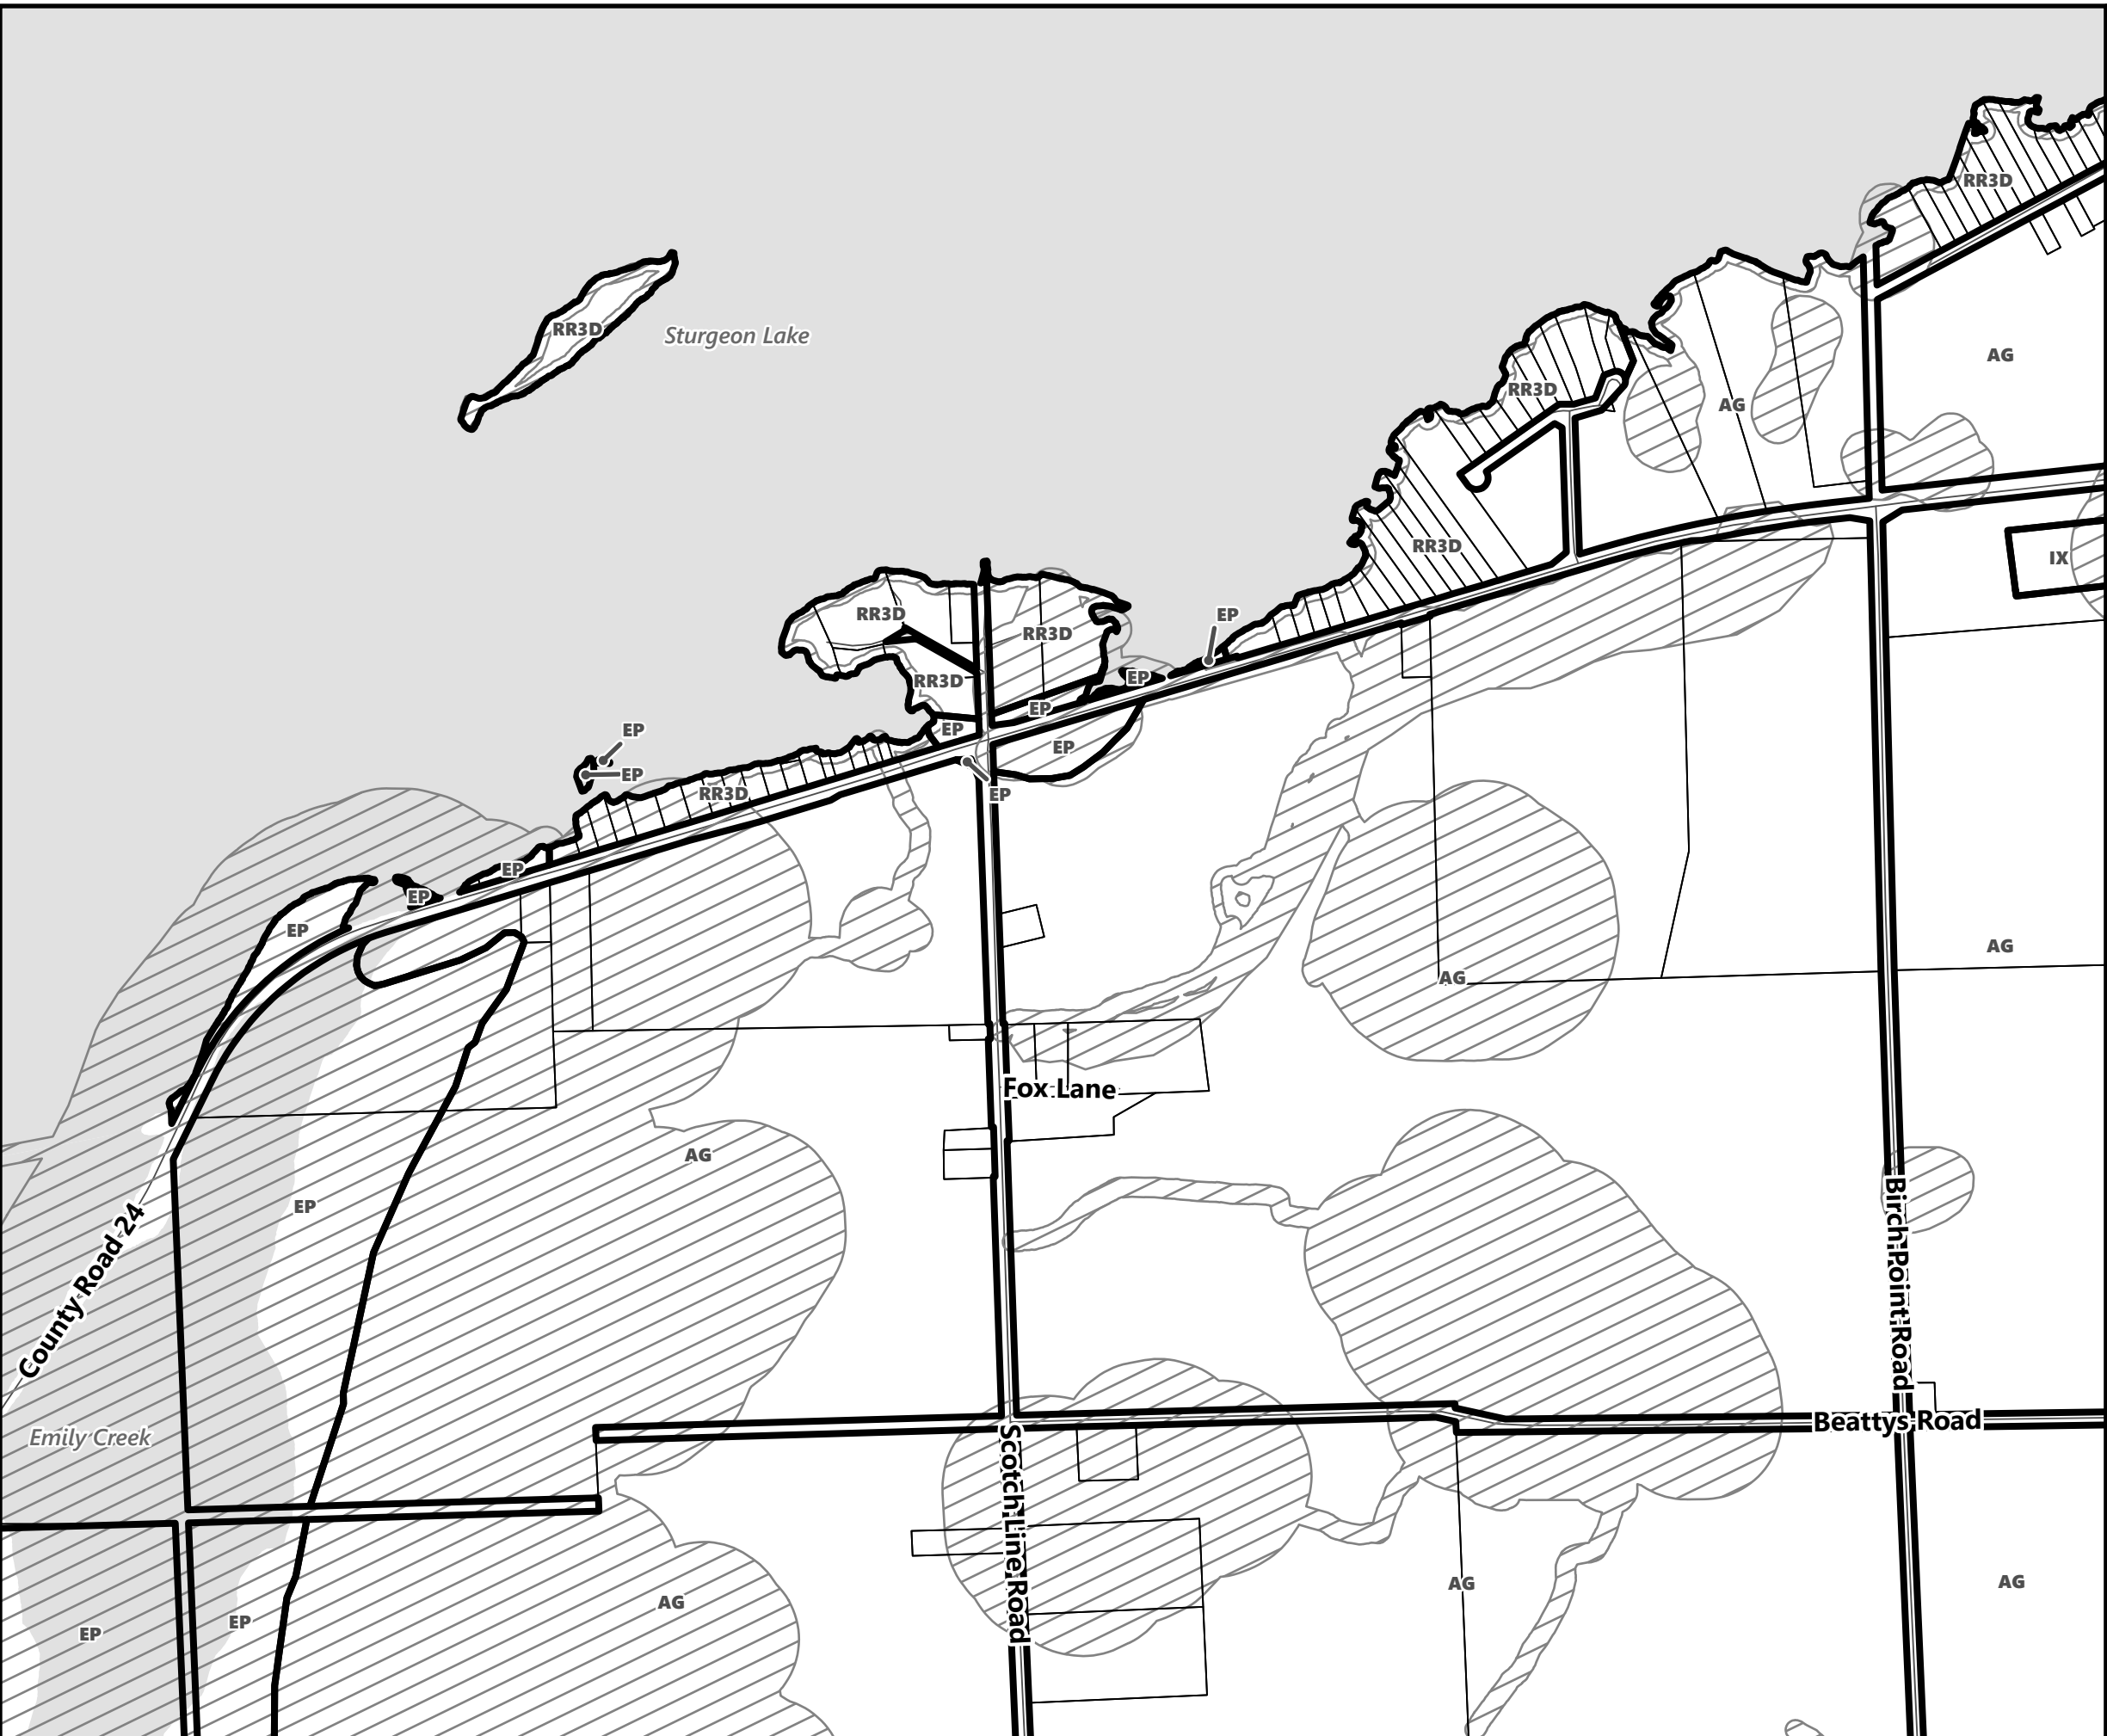

City of Kawartha Lakes Rural Zoning By-law Schedule A-D14

1. **Legend**
2. City of Kawartha Lakes Boundary
   - Zone Boundary
   - ▨ Conservation Authority Regulated Area
   - ▨ Kawartha Region Conservation Authority

March 2024

Sources:
MNDMNR, City of Kawartha Lakes and Teranet
Projection:
NAD 1983 UTM Zone 17N