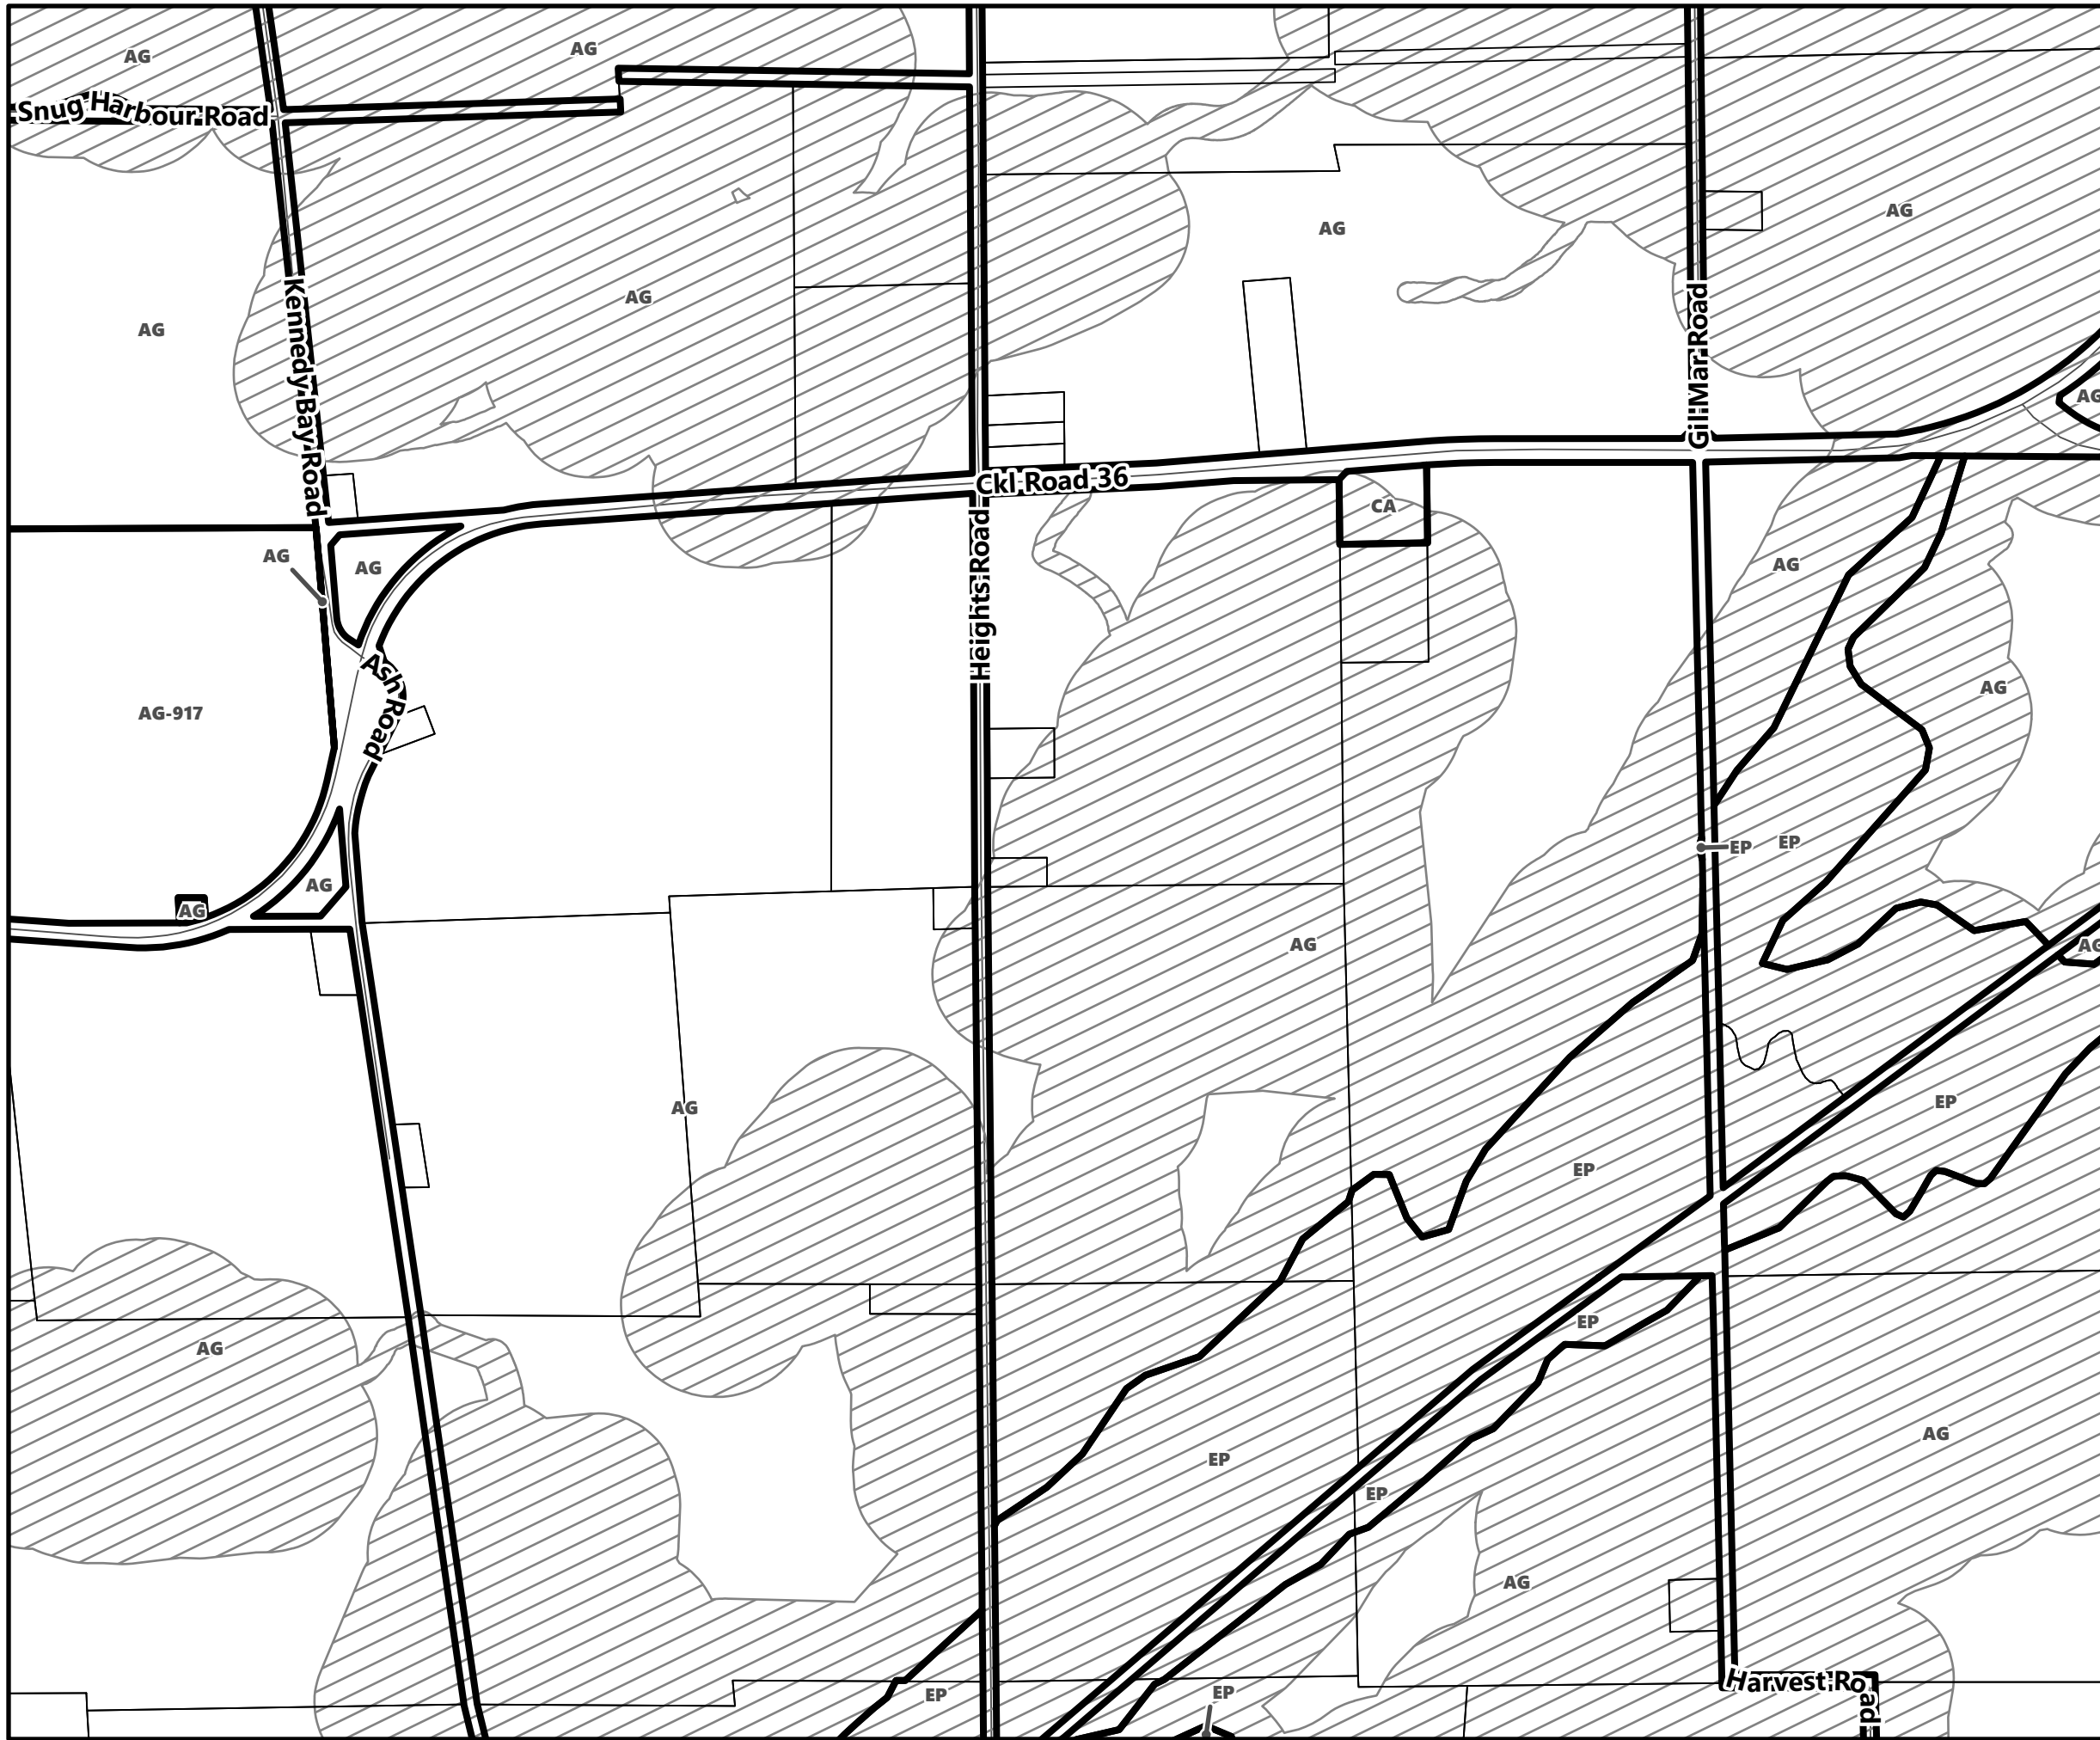

March 2024

Sources:
MNDMNR, City of Kawartha Lakes and Teranet
Projection:
NAD 1983 UTM Zone 17N

City of Kawartha Lakes Rural Zoning By-law Schedule A-D40

Legend

- City of Kawartha Lakes Boundary
- Zone Boundary
- Conservation Authority Regulated Area
- Kawartha Region Conservation Authority