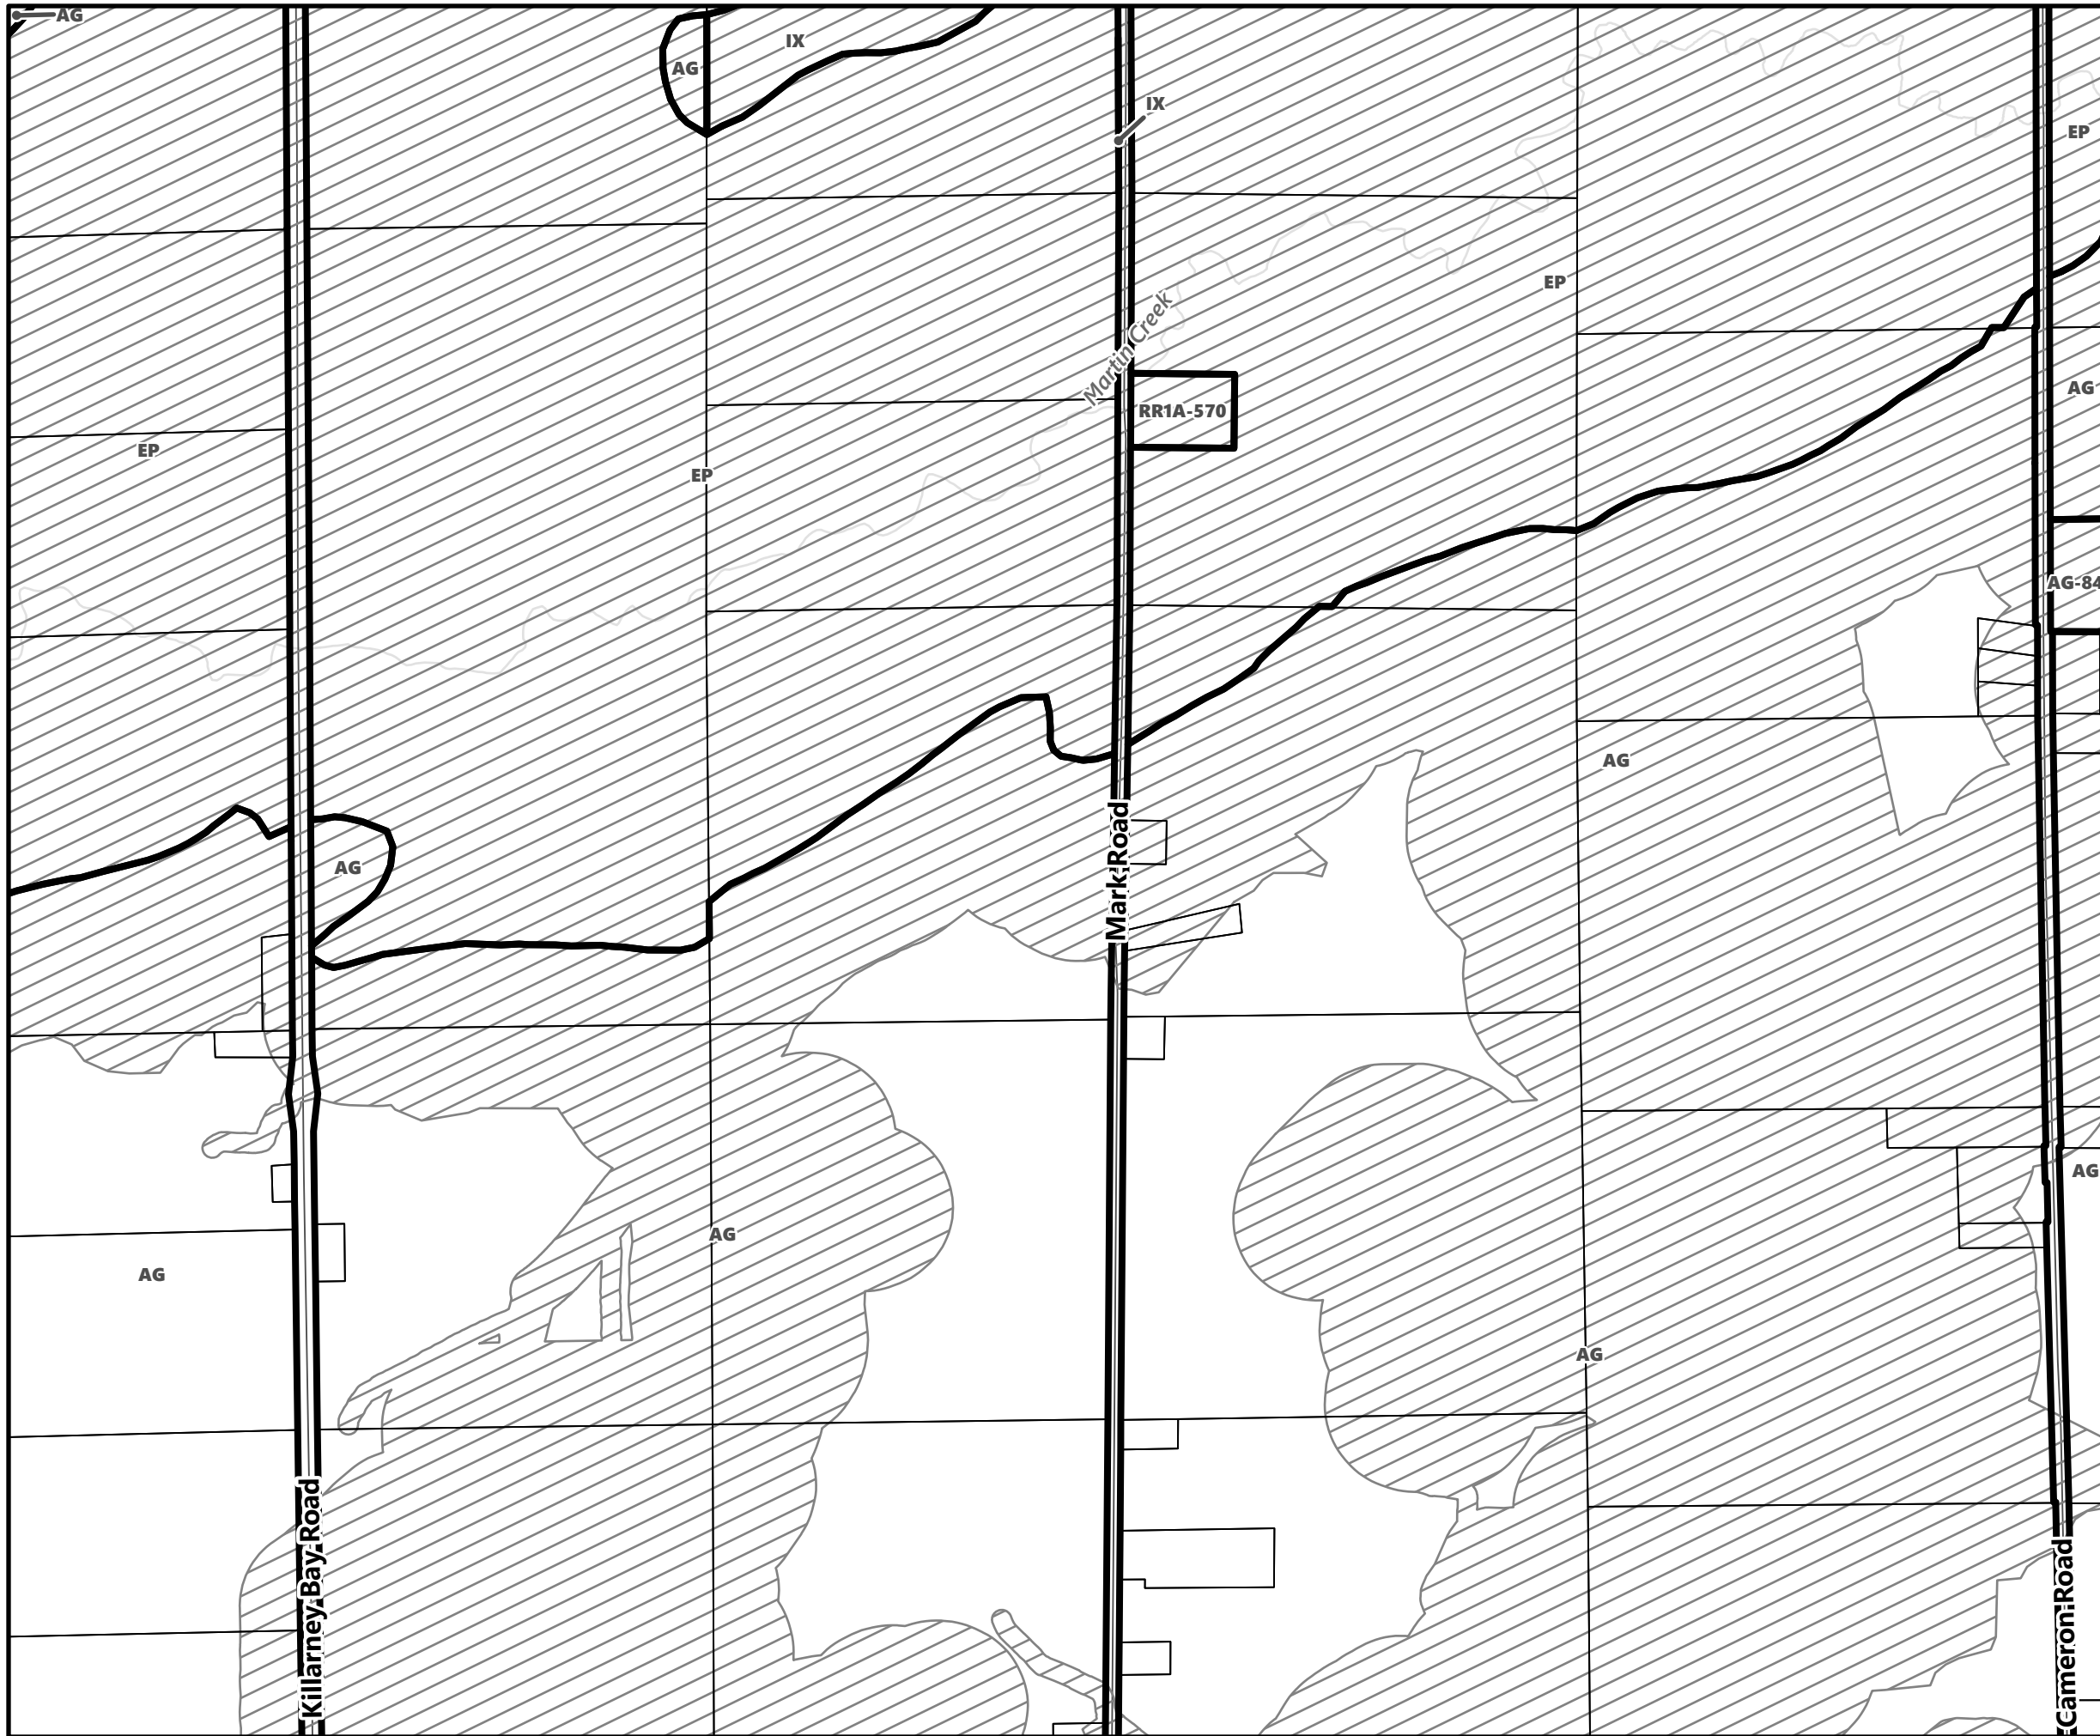

City of Kawartha Lakes Rural Zoning By-law Schedule A-D9

Legend

- City of Kawartha Lakes Boundary
- Zone Boundary
- ▨ Conservation Authority Regulated Area
- ▨ Kawartha Region Conservation Authority

March 2024

Sources:
MNDMNR, City of Kawartha Lakes and Teranet
Projection:
NAD 1983 UTM Zone 17N