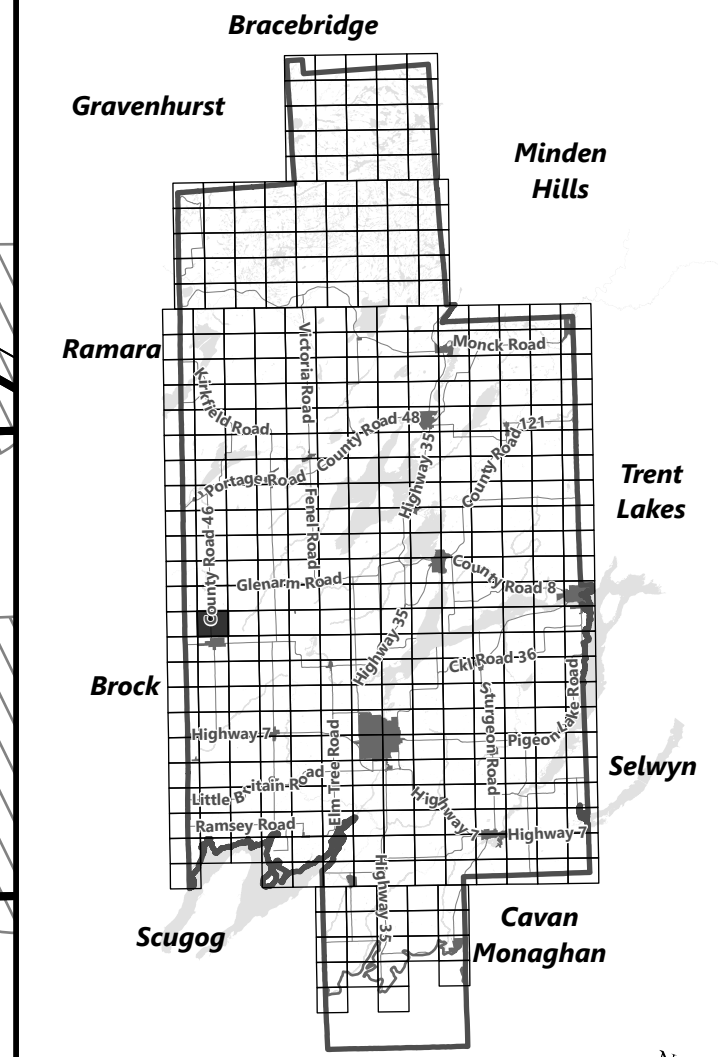

**City of Kawartha Lakes
Rural Zoning By-law
Schedule A-D4**

Legend

- City of Kawartha Lakes Boundary
- Zone Boundary
- ▨ Conservation Authority Regulated Area
- ▨ Lake Simcoe Region Conservation Authority

March 2024

Sources:
MNDMNR, City of Kawartha Lakes and Teranet
Projection:
NAD 1983 UTM Zone 17N