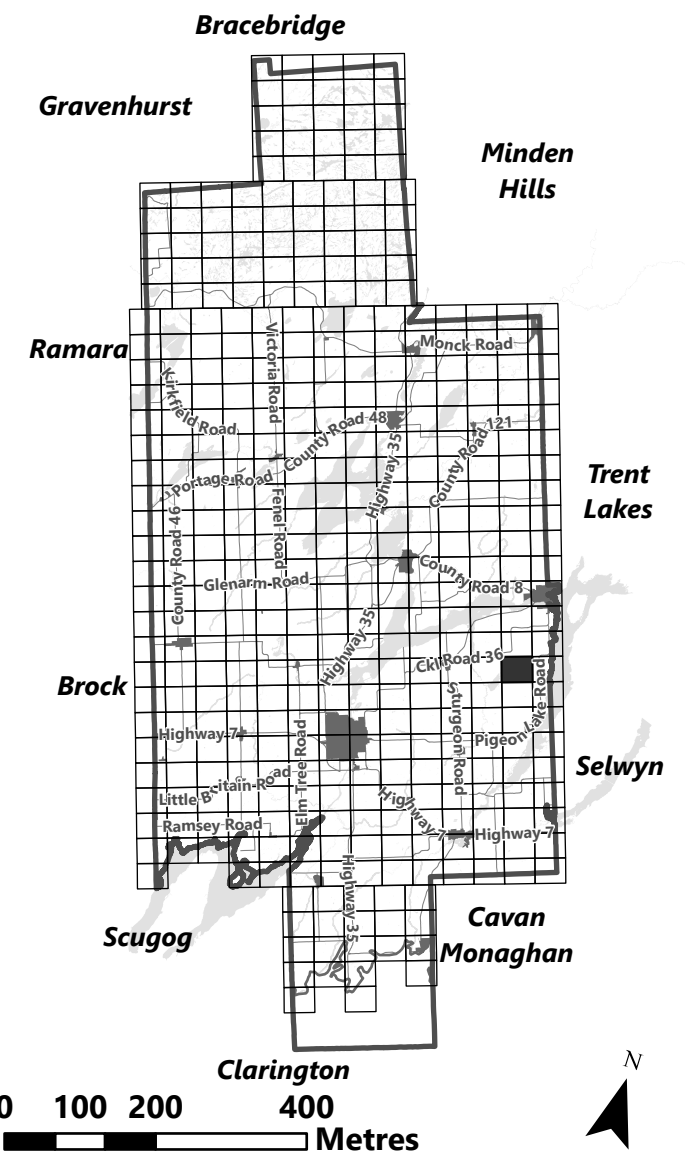

City of Kawartha Lakes Rural Zoning By-law Schedule A-D43

Legend

- City of Kawartha Lakes Boundary
- Zone Boundary
- ▨ Conservation Authority Regulated Area
- ▨ Kawartha Region Conservation Authority

March 2024

Sources:
MNDMNR, City of Kawartha Lakes and Teranet
Projection:
NAD 1983 UTM Zone 17N