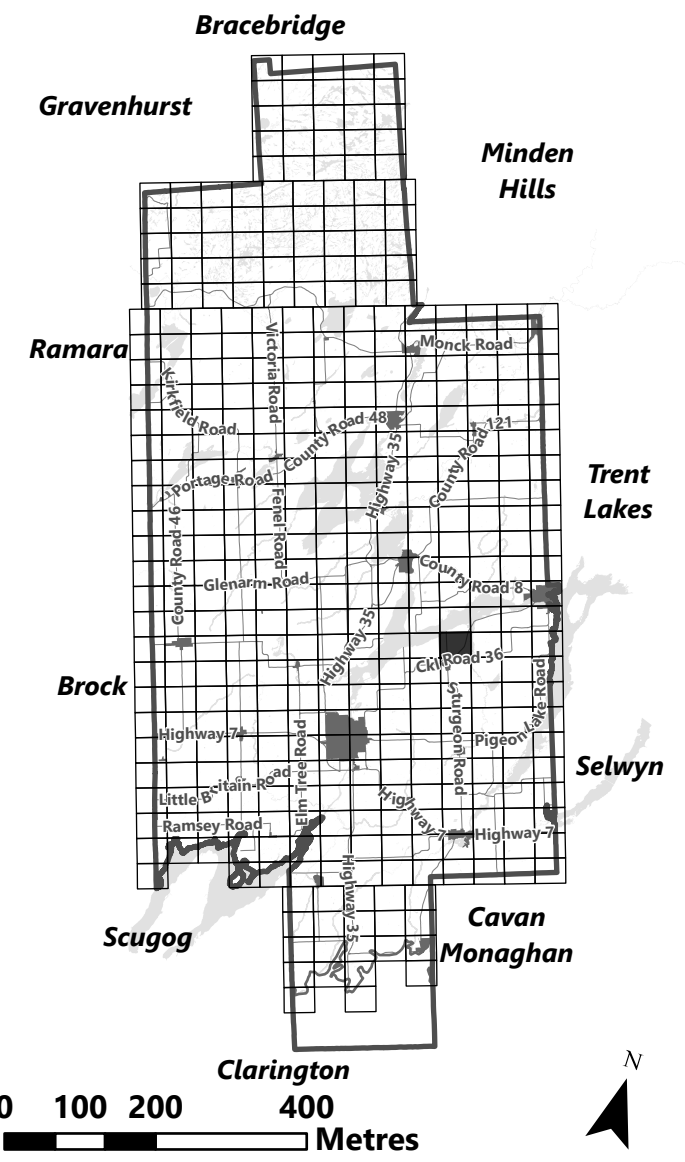

City of Kawartha Lakes Rural Zoning By-law Schedule A-D27

Legend

- City of Kawartha Lakes Boundary
- Zone Boundary
- ▨ Conservation Authority Regulated Area
- ▨ Kawartha Region Conservation Authority

March 2024

Sources:
MNDMNR, City of Kawartha Lakes and Teranet
Projection:
NAD 1983 UTM Zone 17N