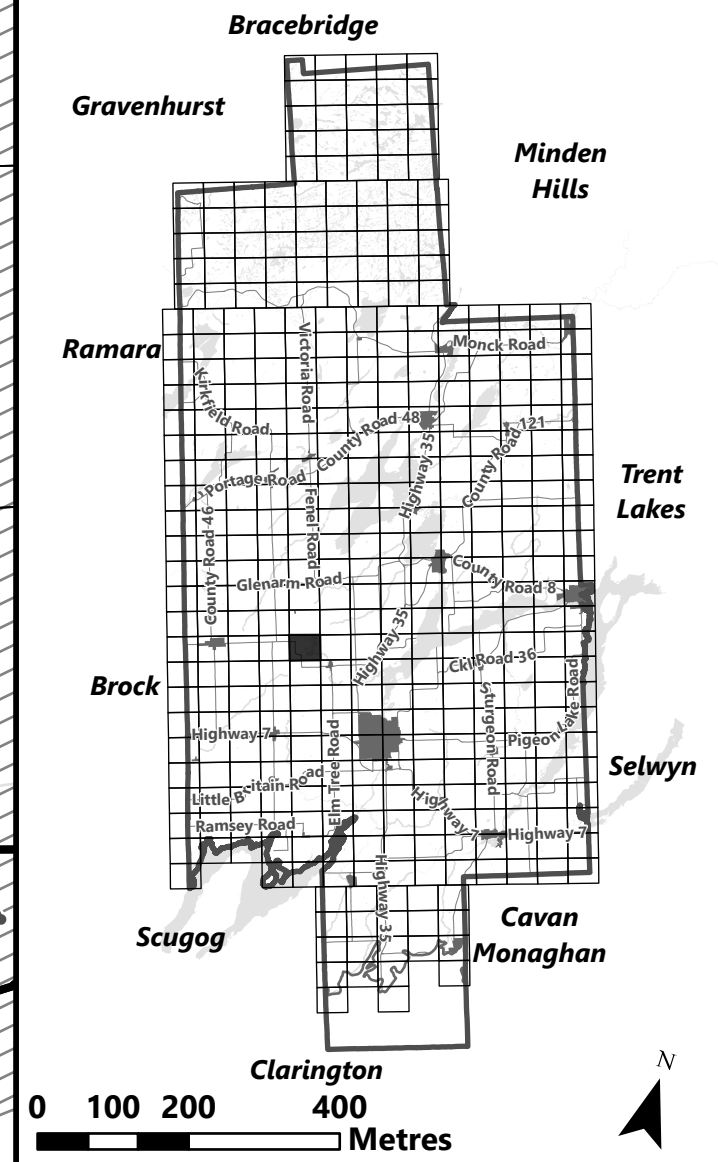

City of Kawartha Lakes Rural Zoning By-law Schedule A-D21

Legend

- City of Kawartha Lakes Boundary
- Zone Boundary
- Conservation Authority Regulated Area
- Kawartha Region Conservation Authority

March 2024

Sources:
MNDMNR, City of Kawartha Lakes and Teranet
Projection:
NAD 1983 UTM Zone 17N