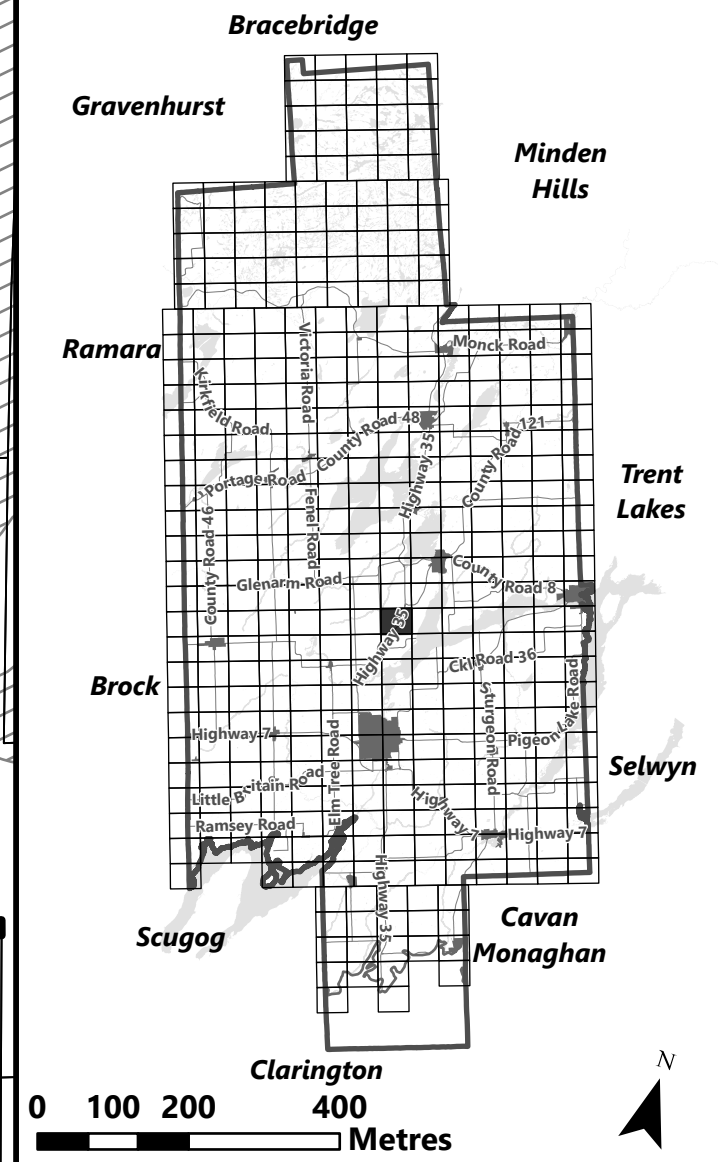

**City of Kawartha Lakes
Rural Zoning By-law
Schedule A-D10**

Legend

- City of Kawartha Lakes Boundary
- Zone Boundary
- **Conservation Authority Regulated Area**
- Kawartha Region Conservation Authority