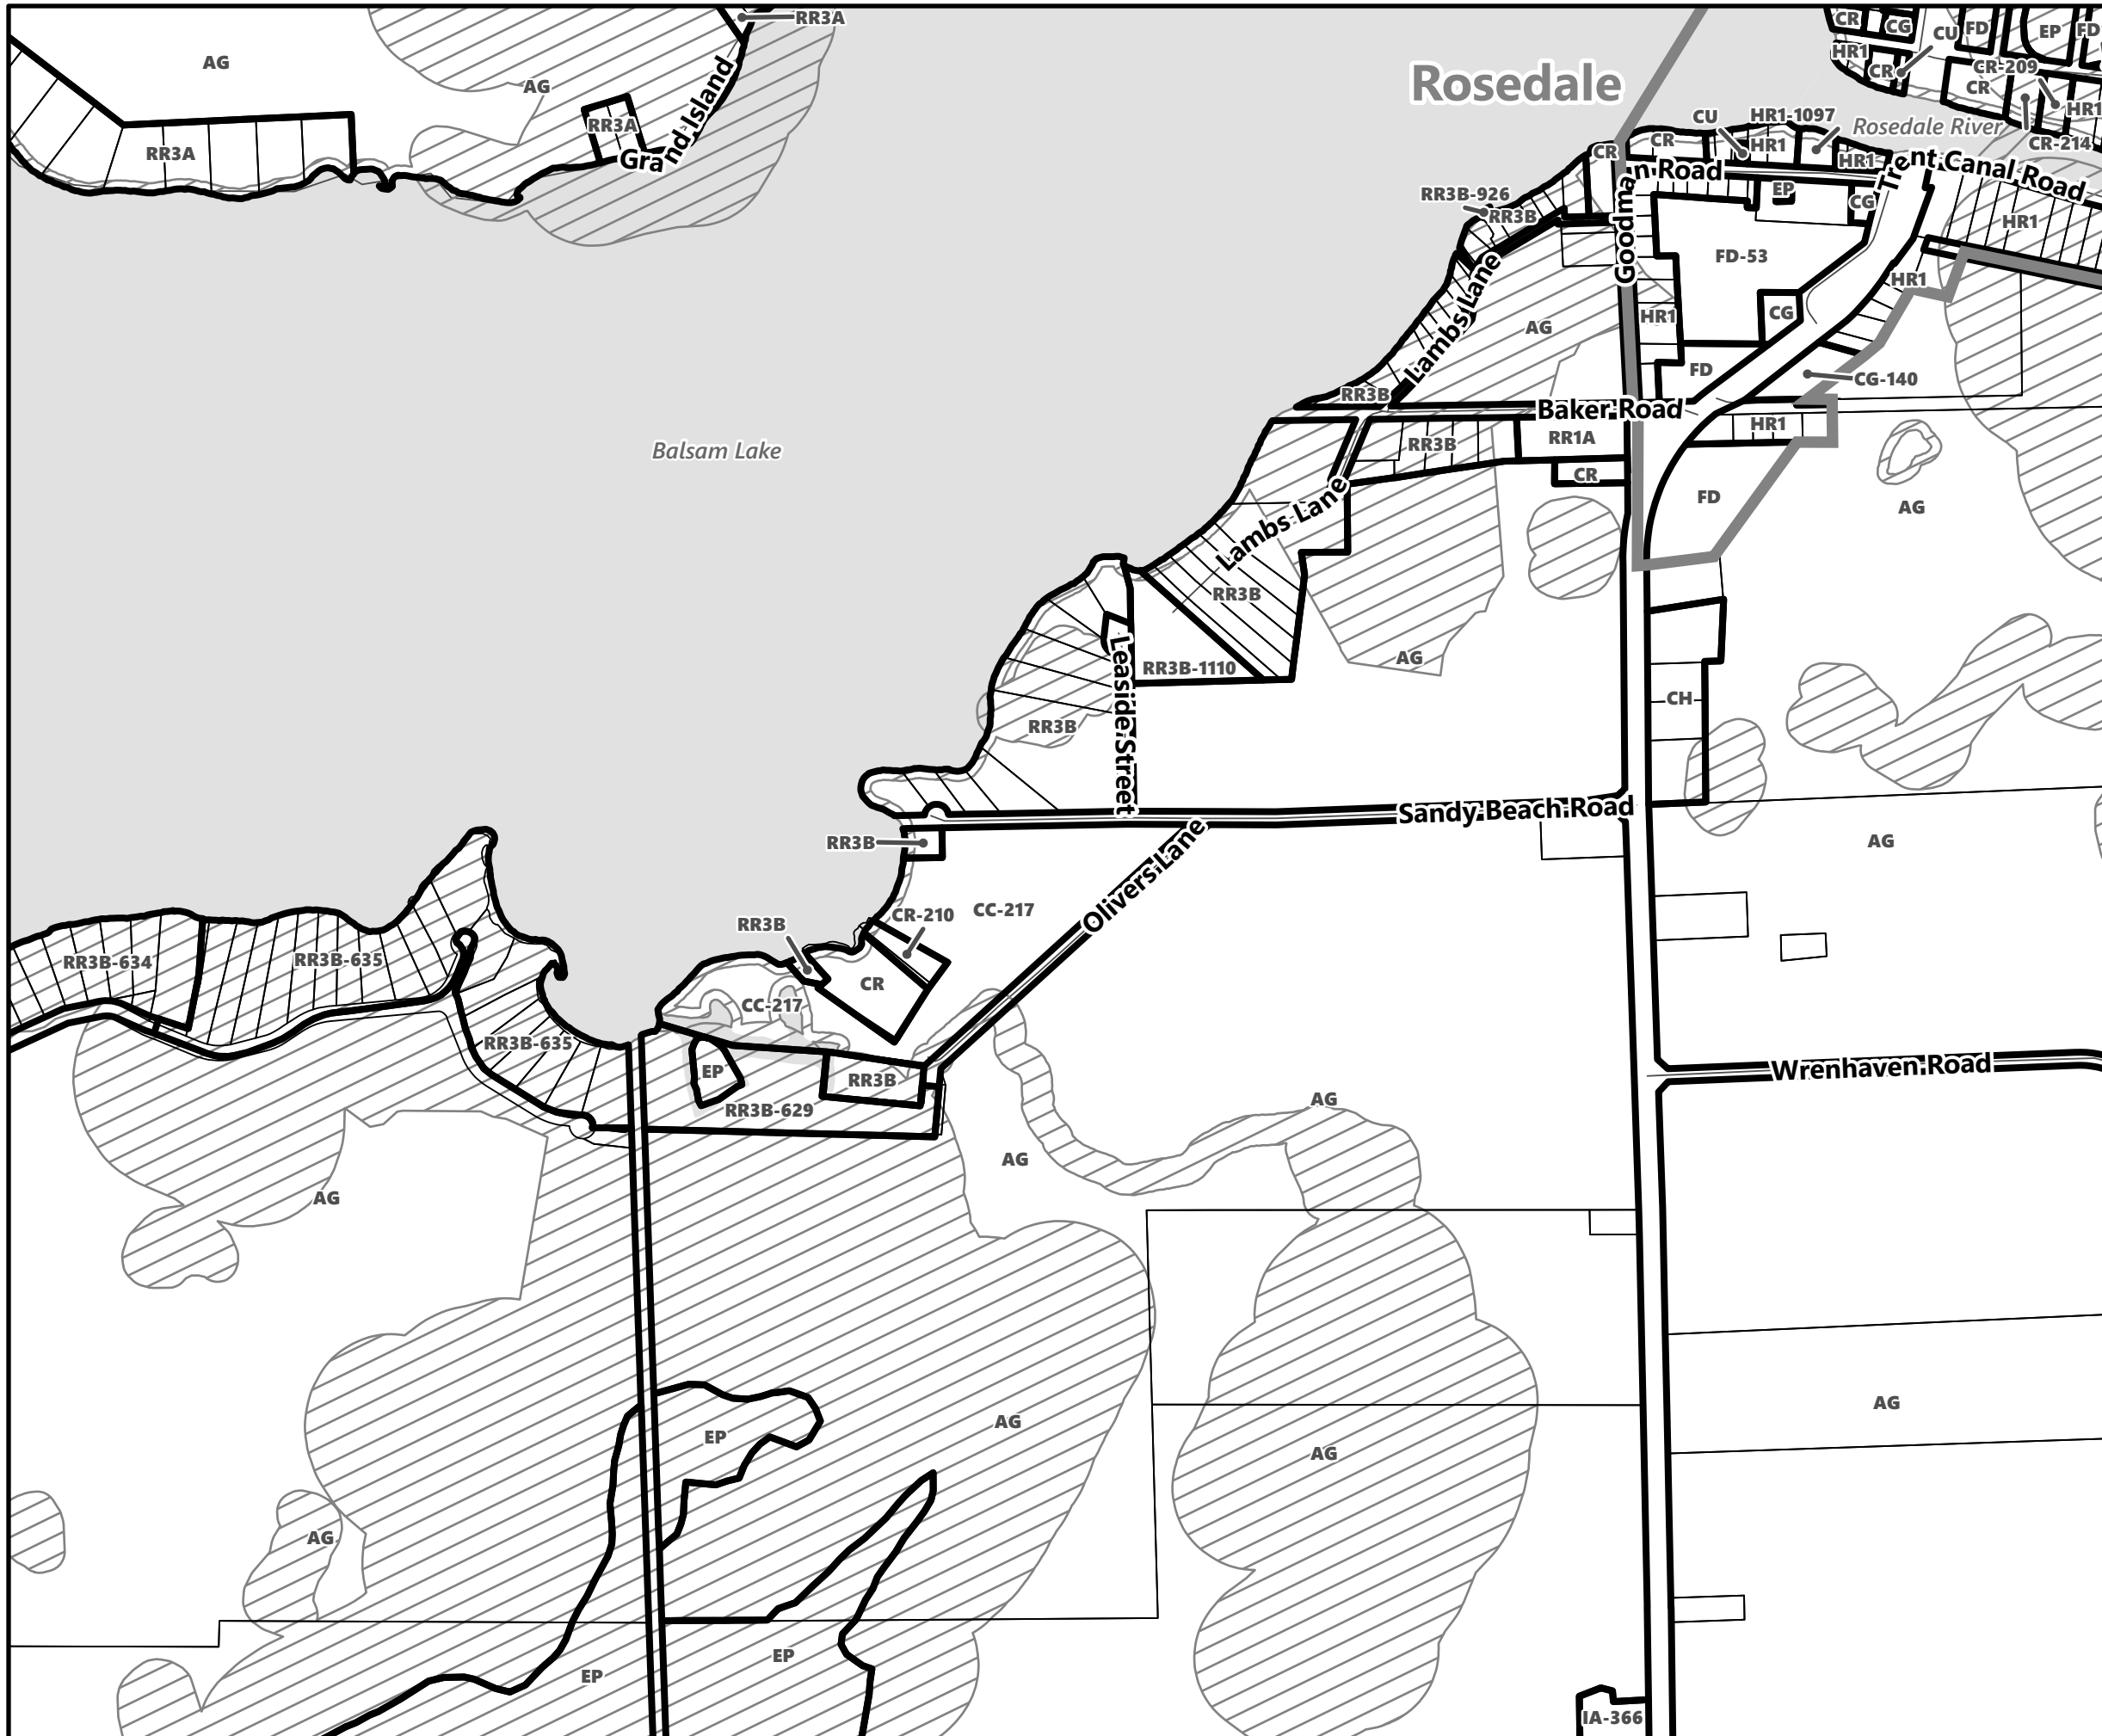

City of Kawartha Lakes Rural Zoning By-law Schedule A-C24

Legend

- City of Kawartha Lakes Boundary
- Zone Boundary
- Conservation Authority Regulated Area
- Kawartha Region Conservation Authority