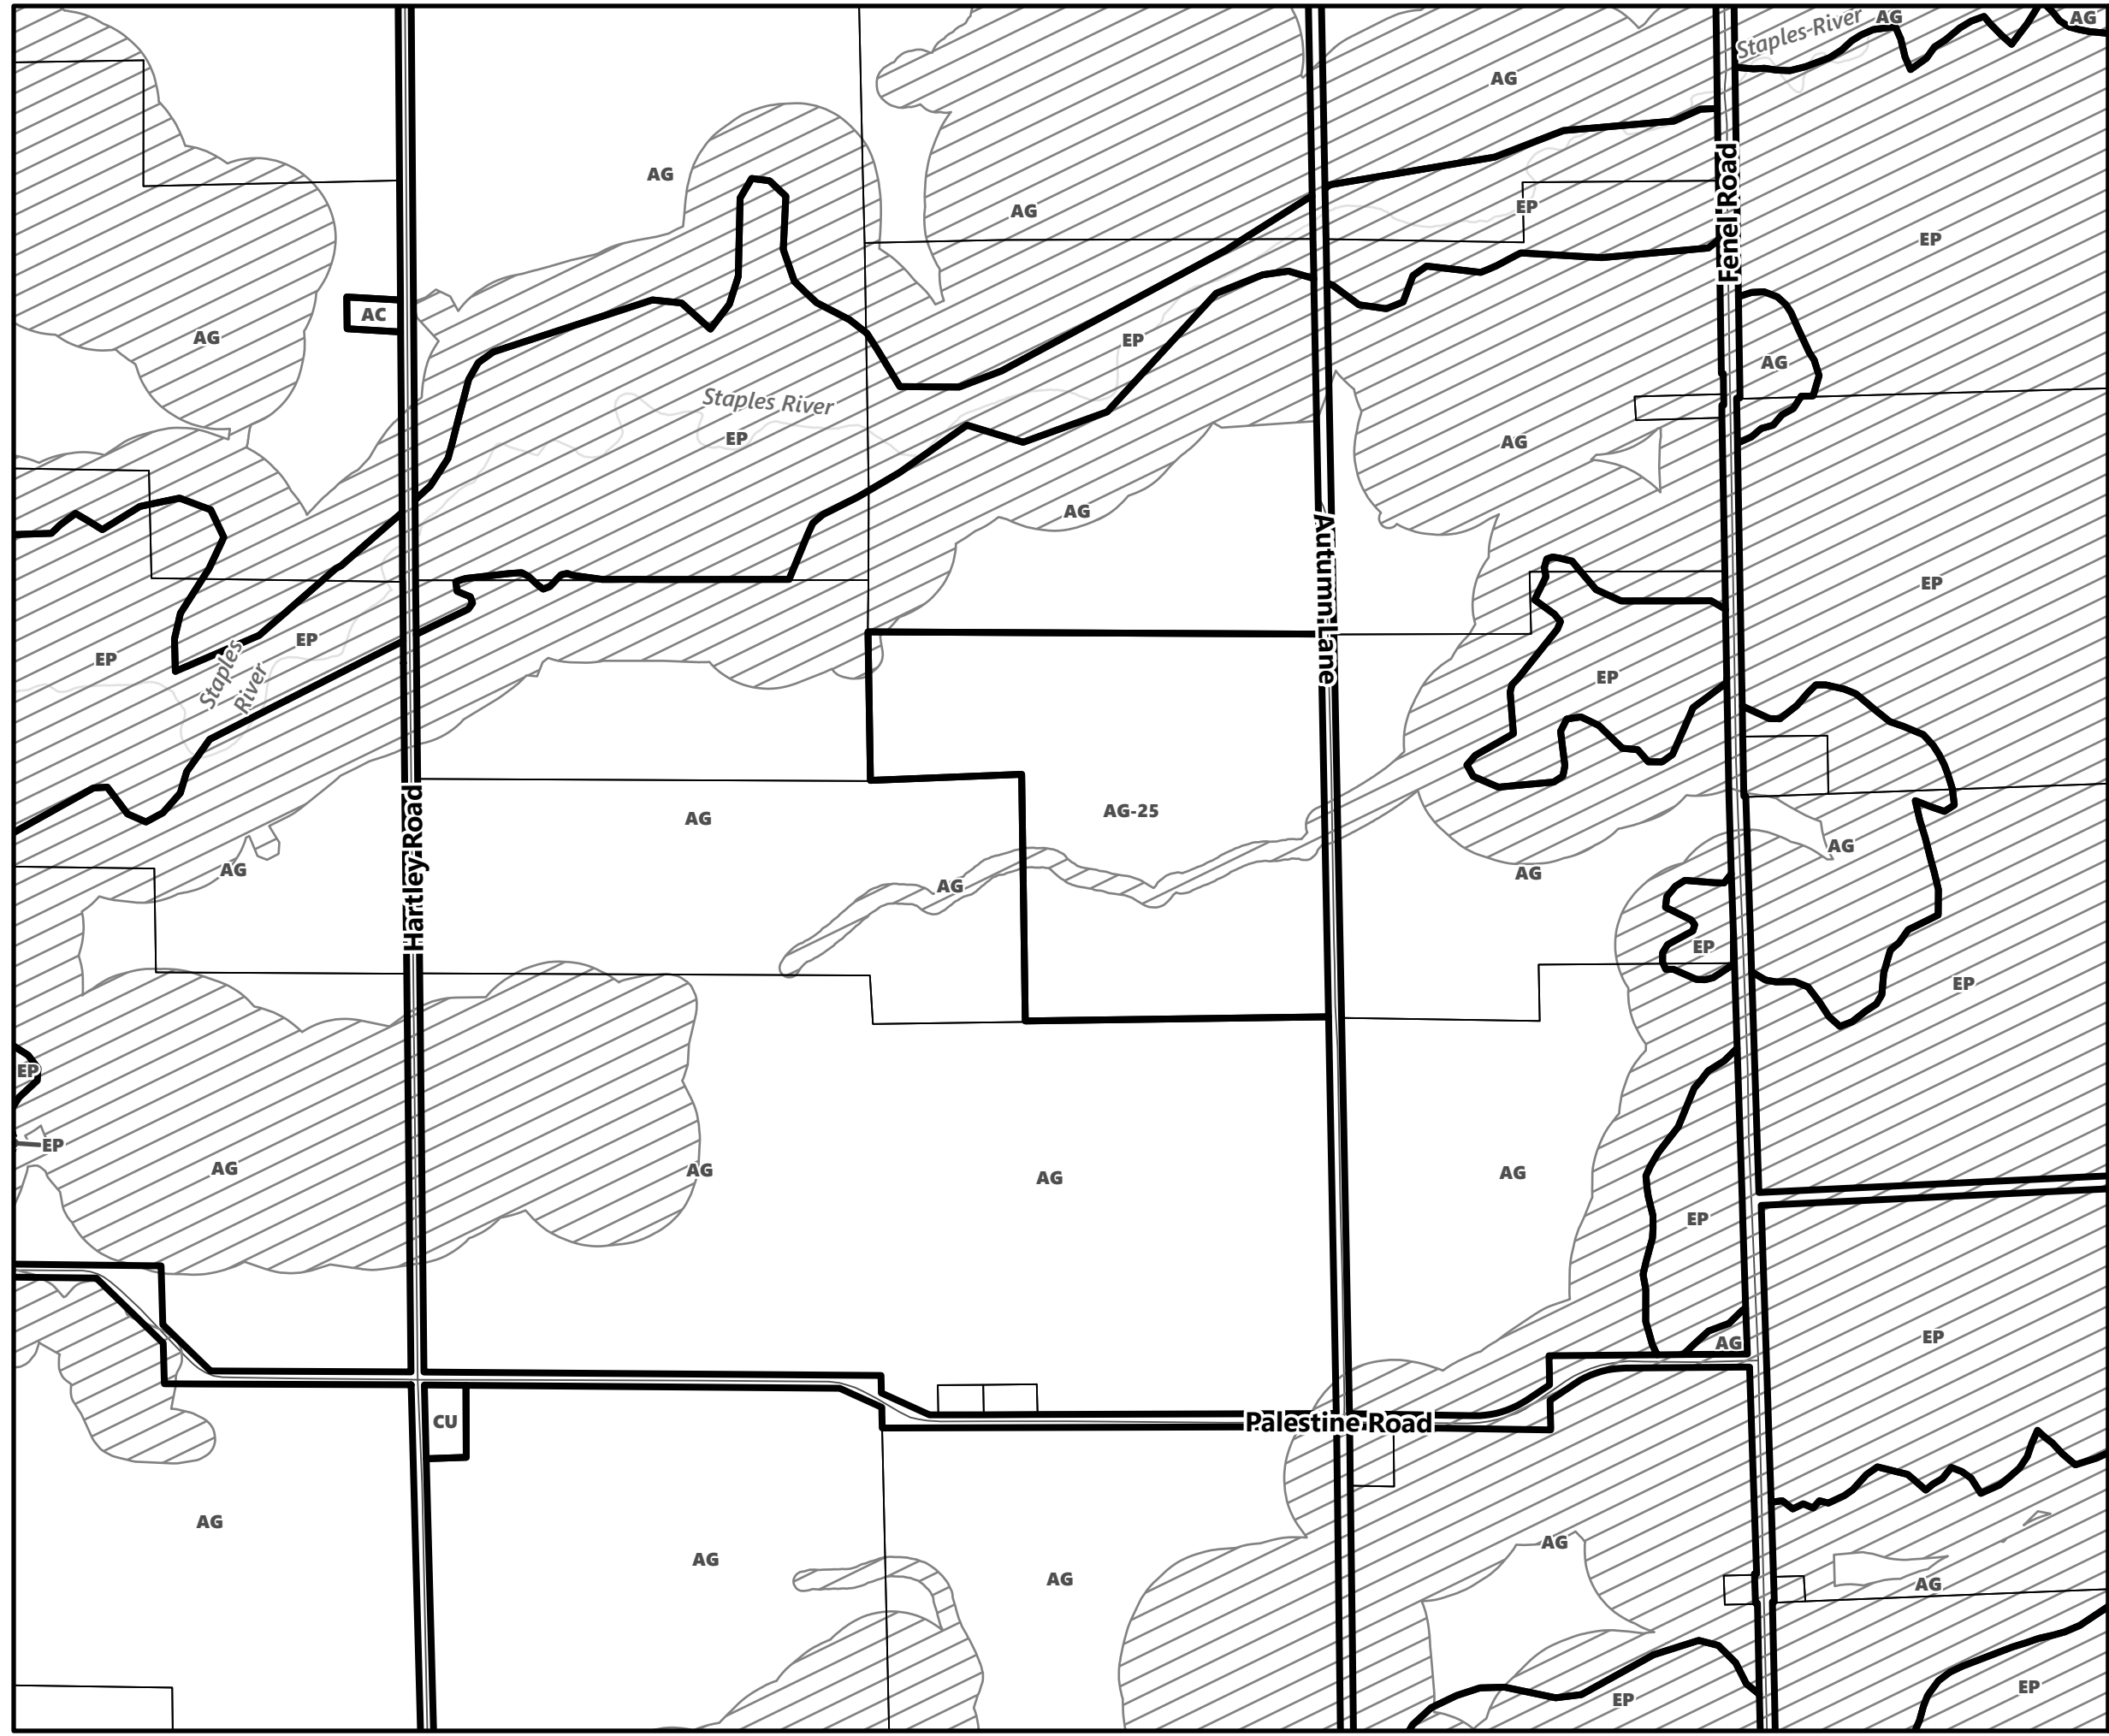

City of Kawartha Lakes Rural Zoning By-law Schedule A-C35

1. **Legend**
2. City of Kawartha Lakes Boundary
   - Zone Boundary
   - ▨ Conservation Authority Regulated Area
   - ▨ Kawartha Region Conservation Authority