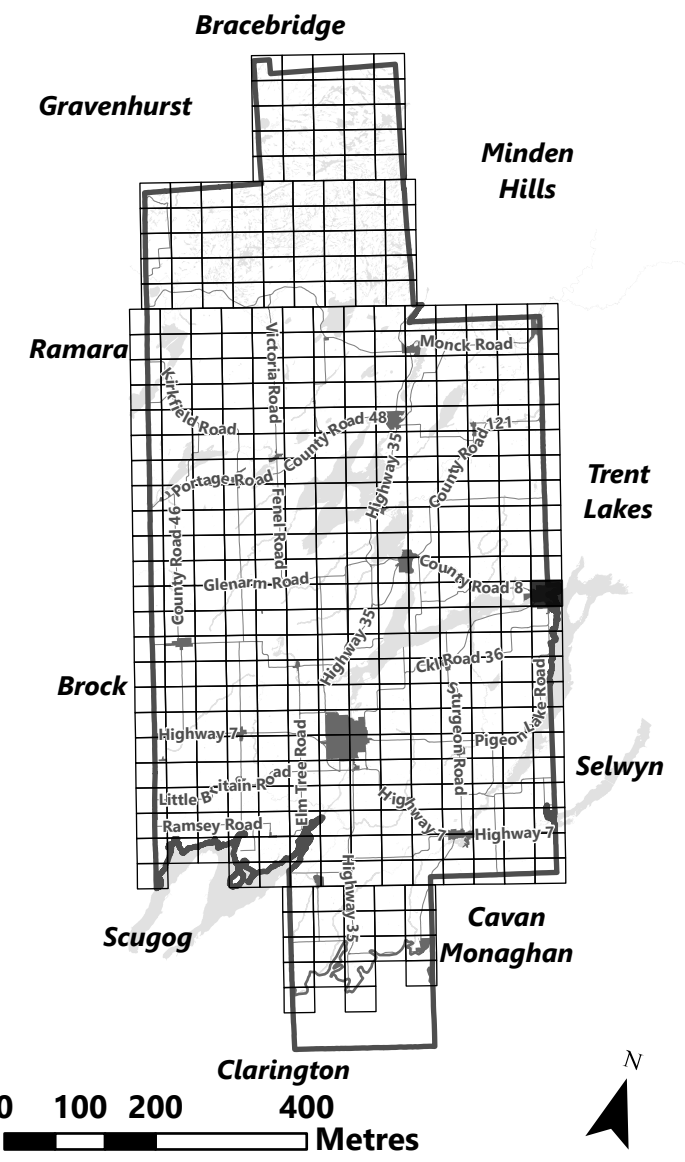

**City of Kawartha Lakes
Rural Zoning By-law
Schedule A-C72**

Legend

- City of Kawartha Lakes Boundary
- Zone Boundary
- **Conservation Authority Regulated Area**
- Kawartha Region Conservation Authority

May 2024

Sources:
MNDMNR, City of Kawartha Lakes and Teranet
Projection:
NAD 1983 UTM Zone 17N