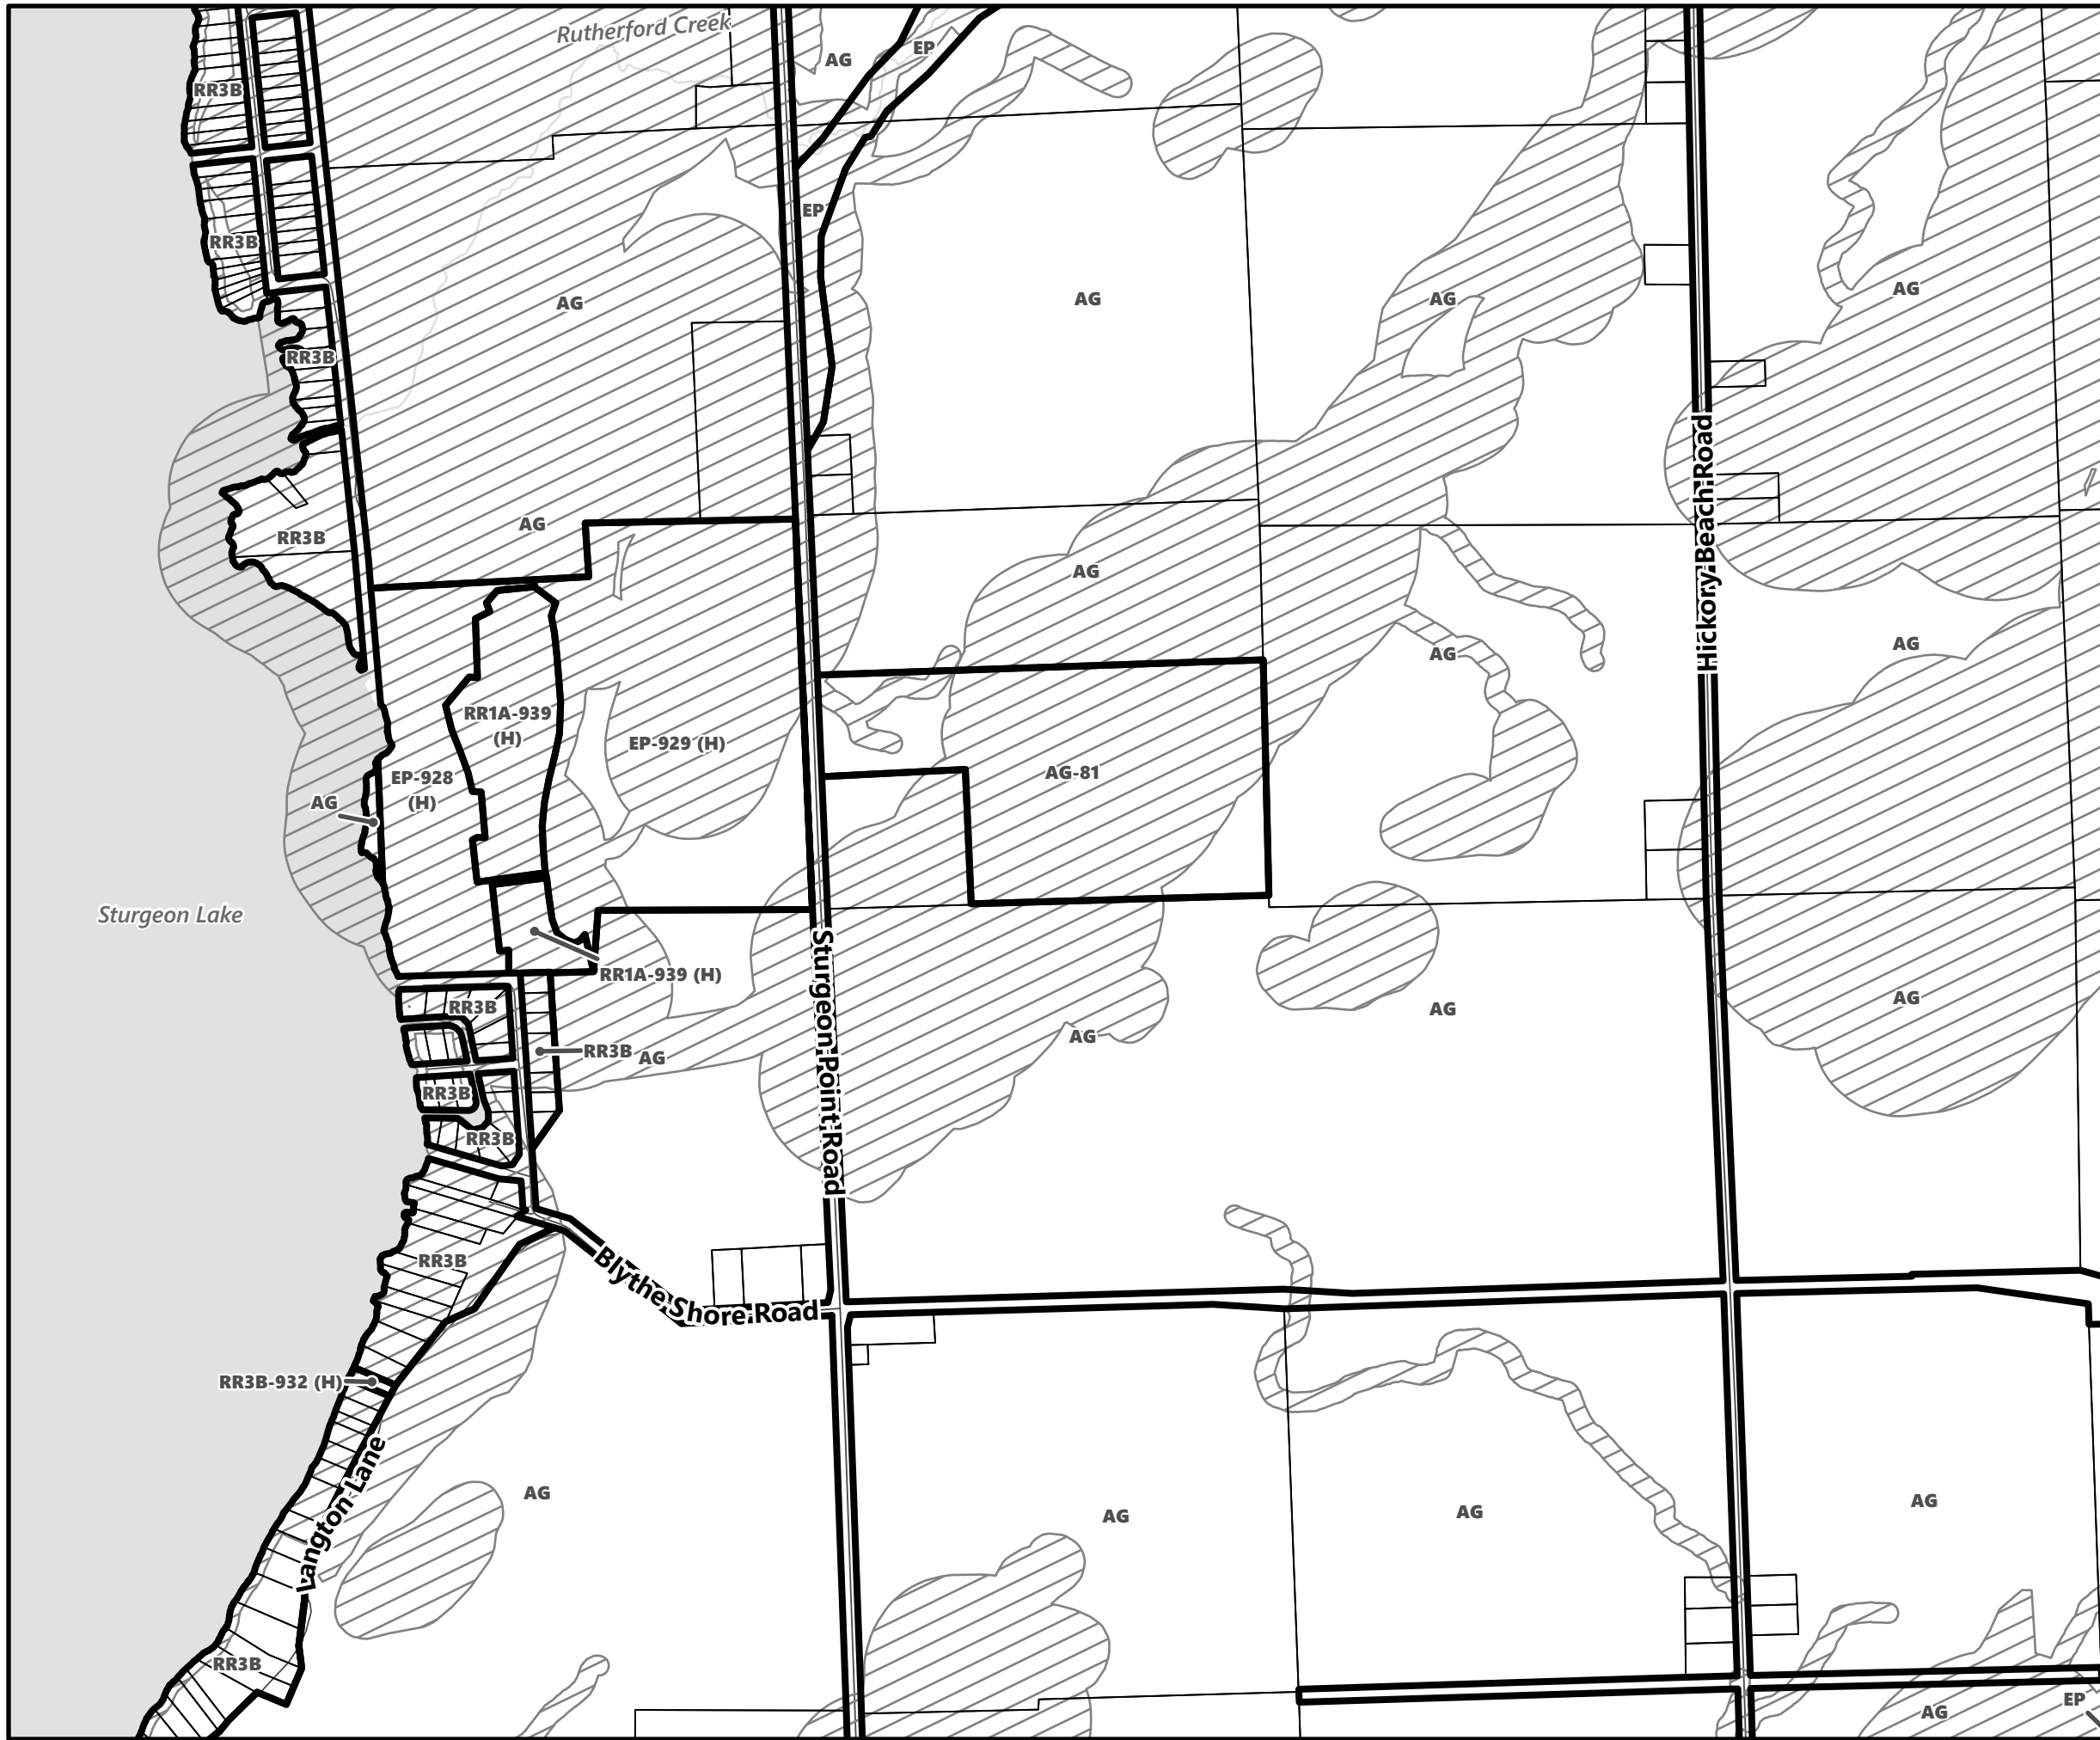

City of Kawartha Lakes Rural Zoning By-law Schedule A-C68

Legend

- City of Kawartha Lakes Boundary
- Zone Boundary
- ▨ Conservation Authority Regulated Area
- ▨ Kawartha Region Conservation Authority