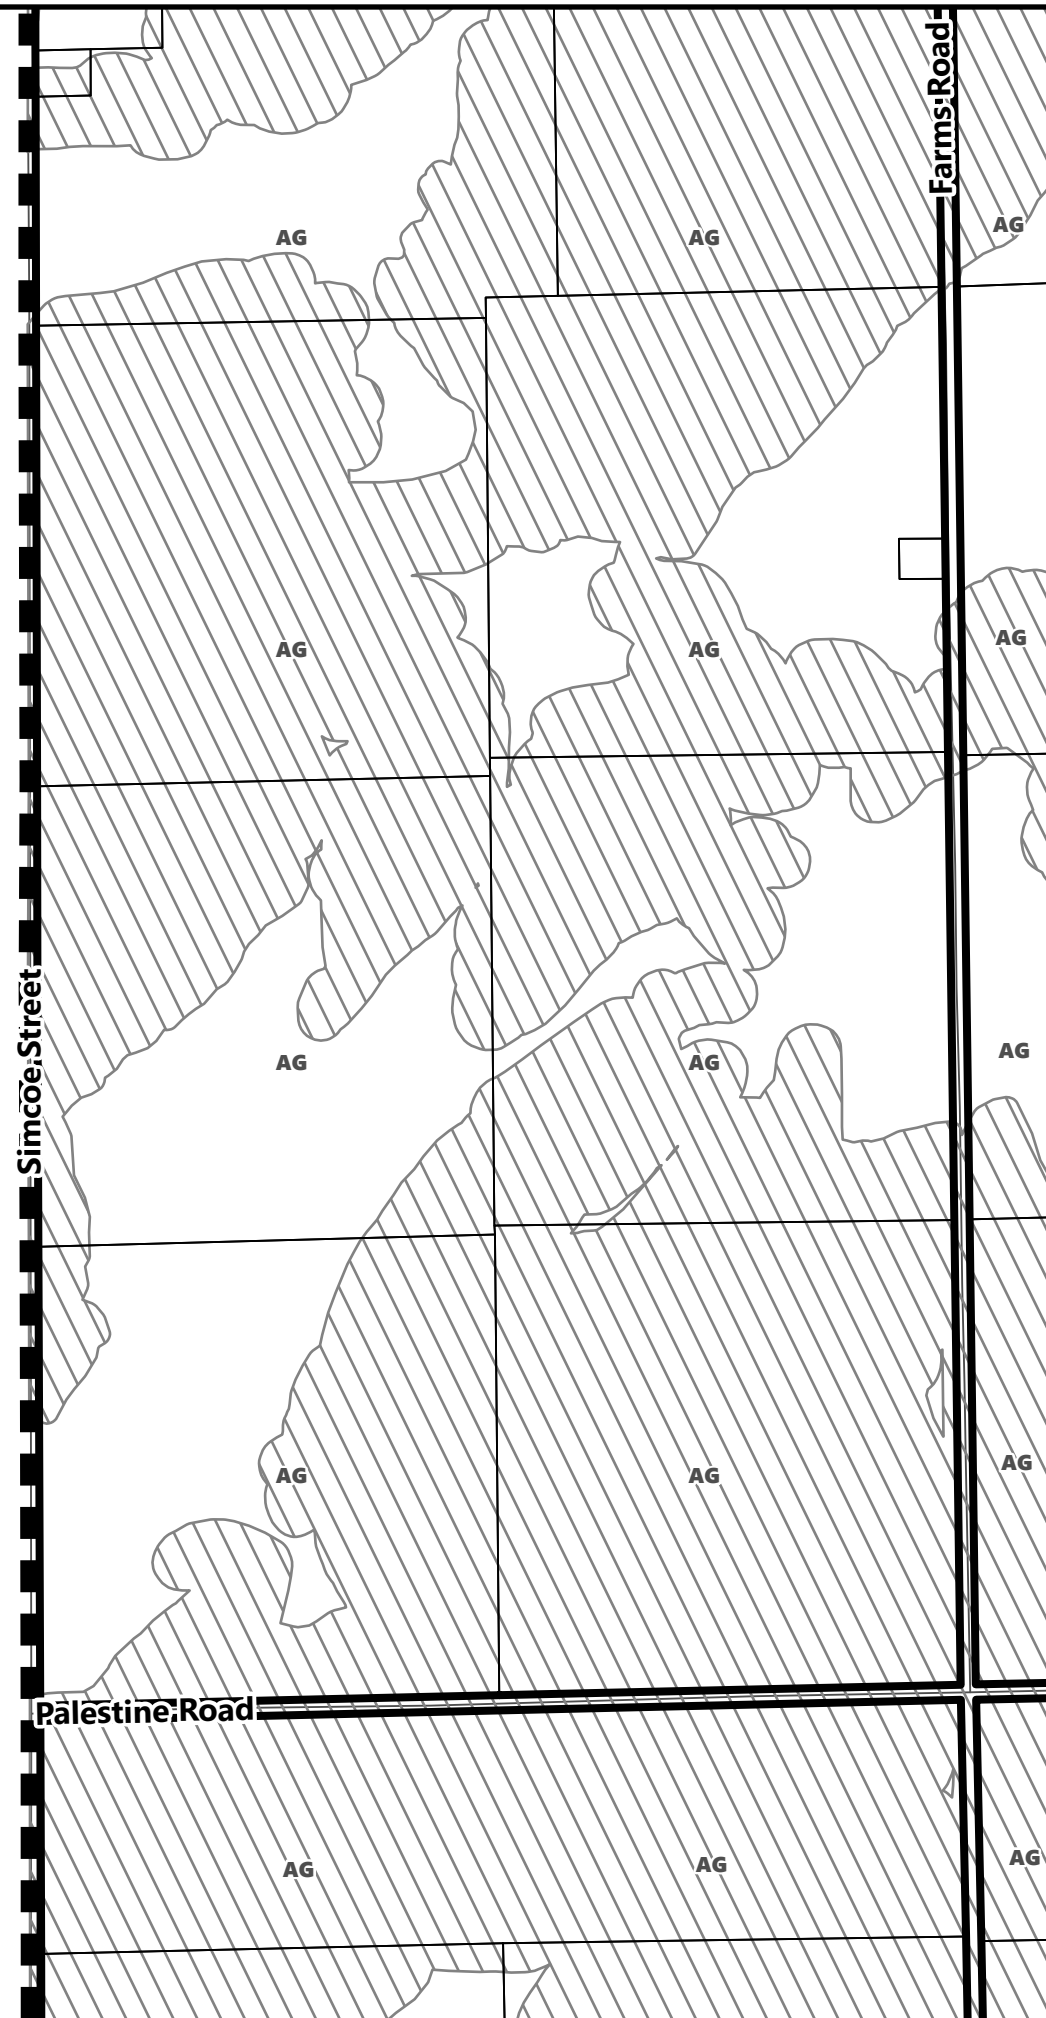

City of Kawartha Lakes Rural Zoning By-law Schedule A-C31

Legend

- City of Kawartha Lakes Boundary
- Zone Boundary
- **Conservation Authority Regulated Area**
- Lake Simcoe Region Conservation Authority