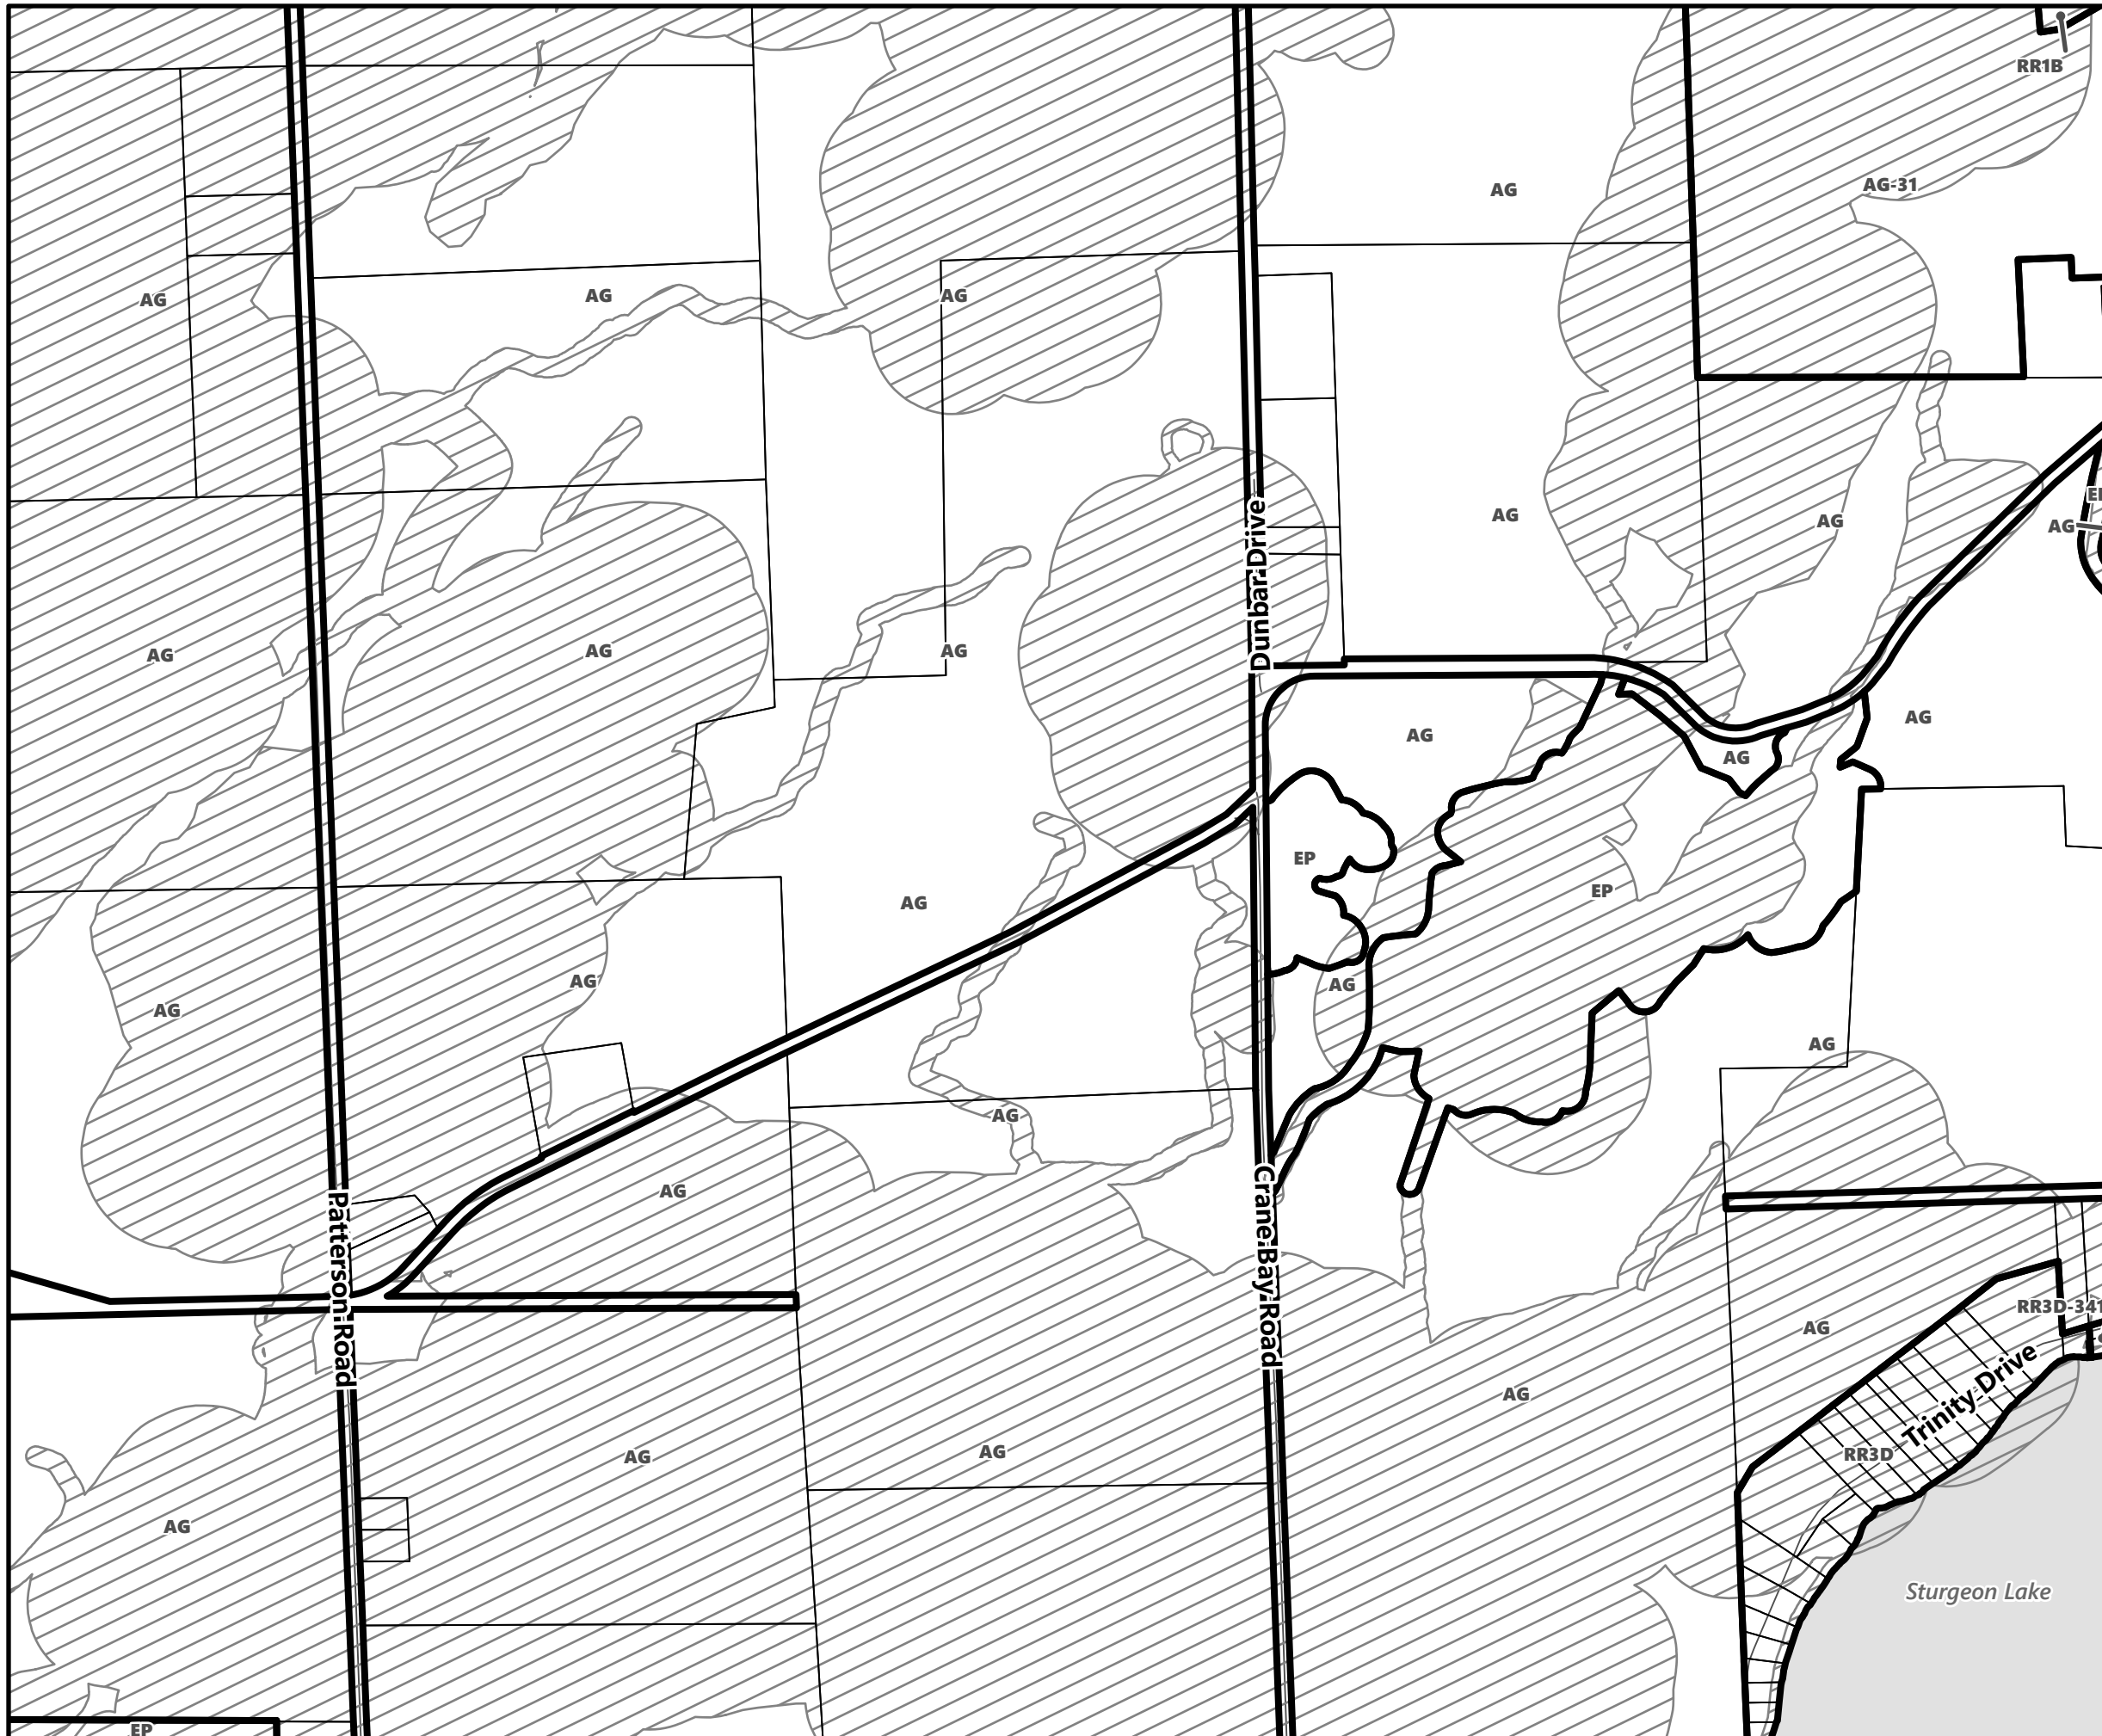

City of Kawartha Lakes Rural Zoning By-law Schedule A-C69

1. **Legend**
2. City of Kawartha Lakes Boundary
   - Zone Boundary
   - ▨ Conservation Authority Regulated Area
   - ▨ Kawartha Region Conservation Authority

May 2024

Sources:
MNDMNR, City of Kawartha Lakes and Teranet
Projection:
NAD 1983 UTM Zone 17N