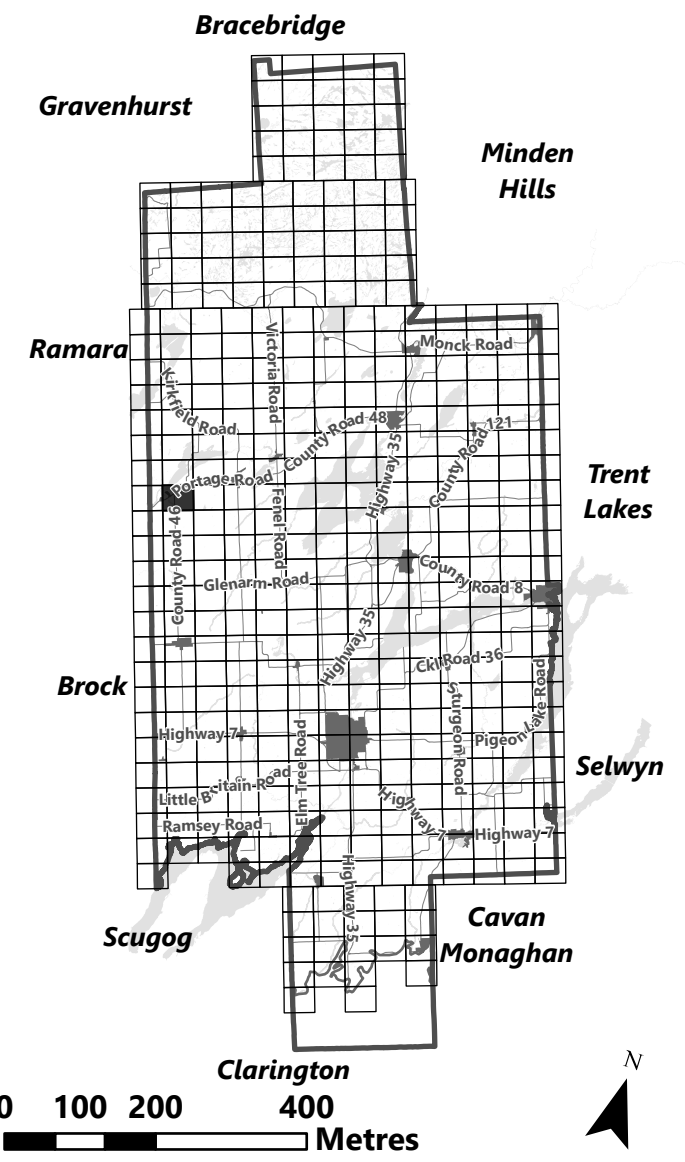

City of Kawartha Lakes Rural Zoning By-law Schedule A-C4

Legend

- City of Kawartha Lakes Boundary
- Zone Boundary
- ▨ Conservation Authority Regulated Area
- ▨ Lake Simcoe Region Conservation Authority

May 2024

Sources:
MNDMNR, City of Kawartha Lakes and Teranet
Projection:
NAD 1983 UTM Zone 17N