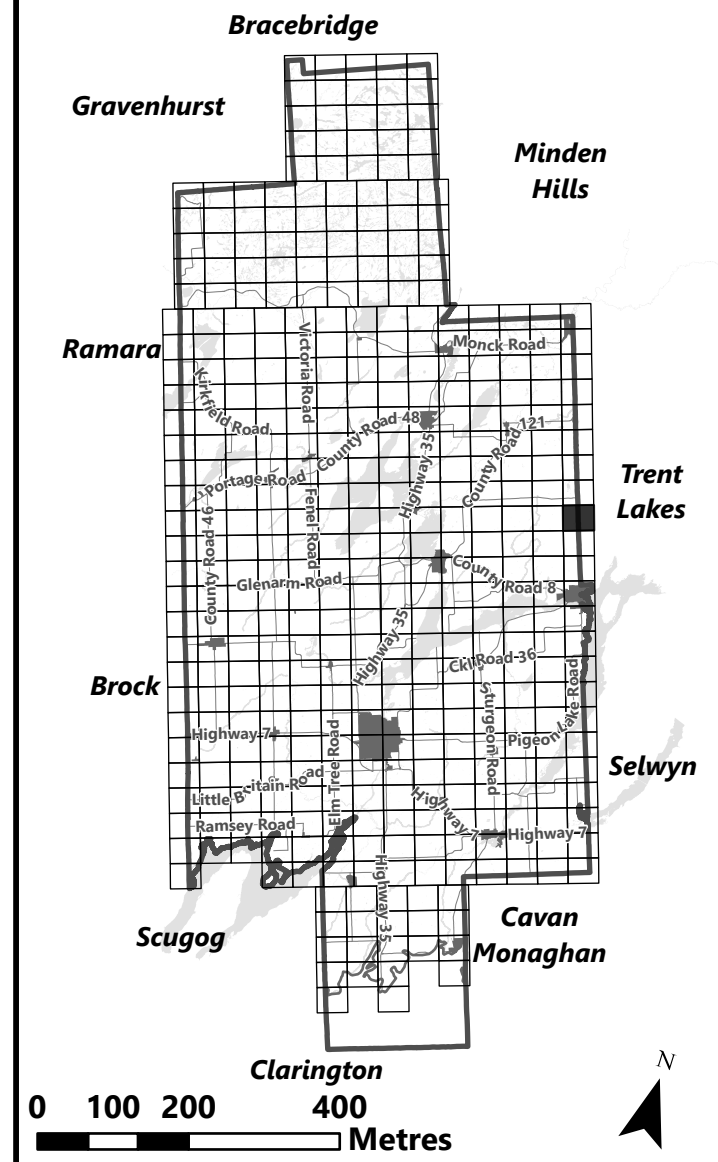

City of Kawartha Lakes Rural Zoning By-law Schedule A-C30

Legend

- City of Kawartha Lakes Boundary
- Zone Boundary
- ▨ Conservation Authority Regulated Area
- ▨ Kawartha Region Conservation Authority