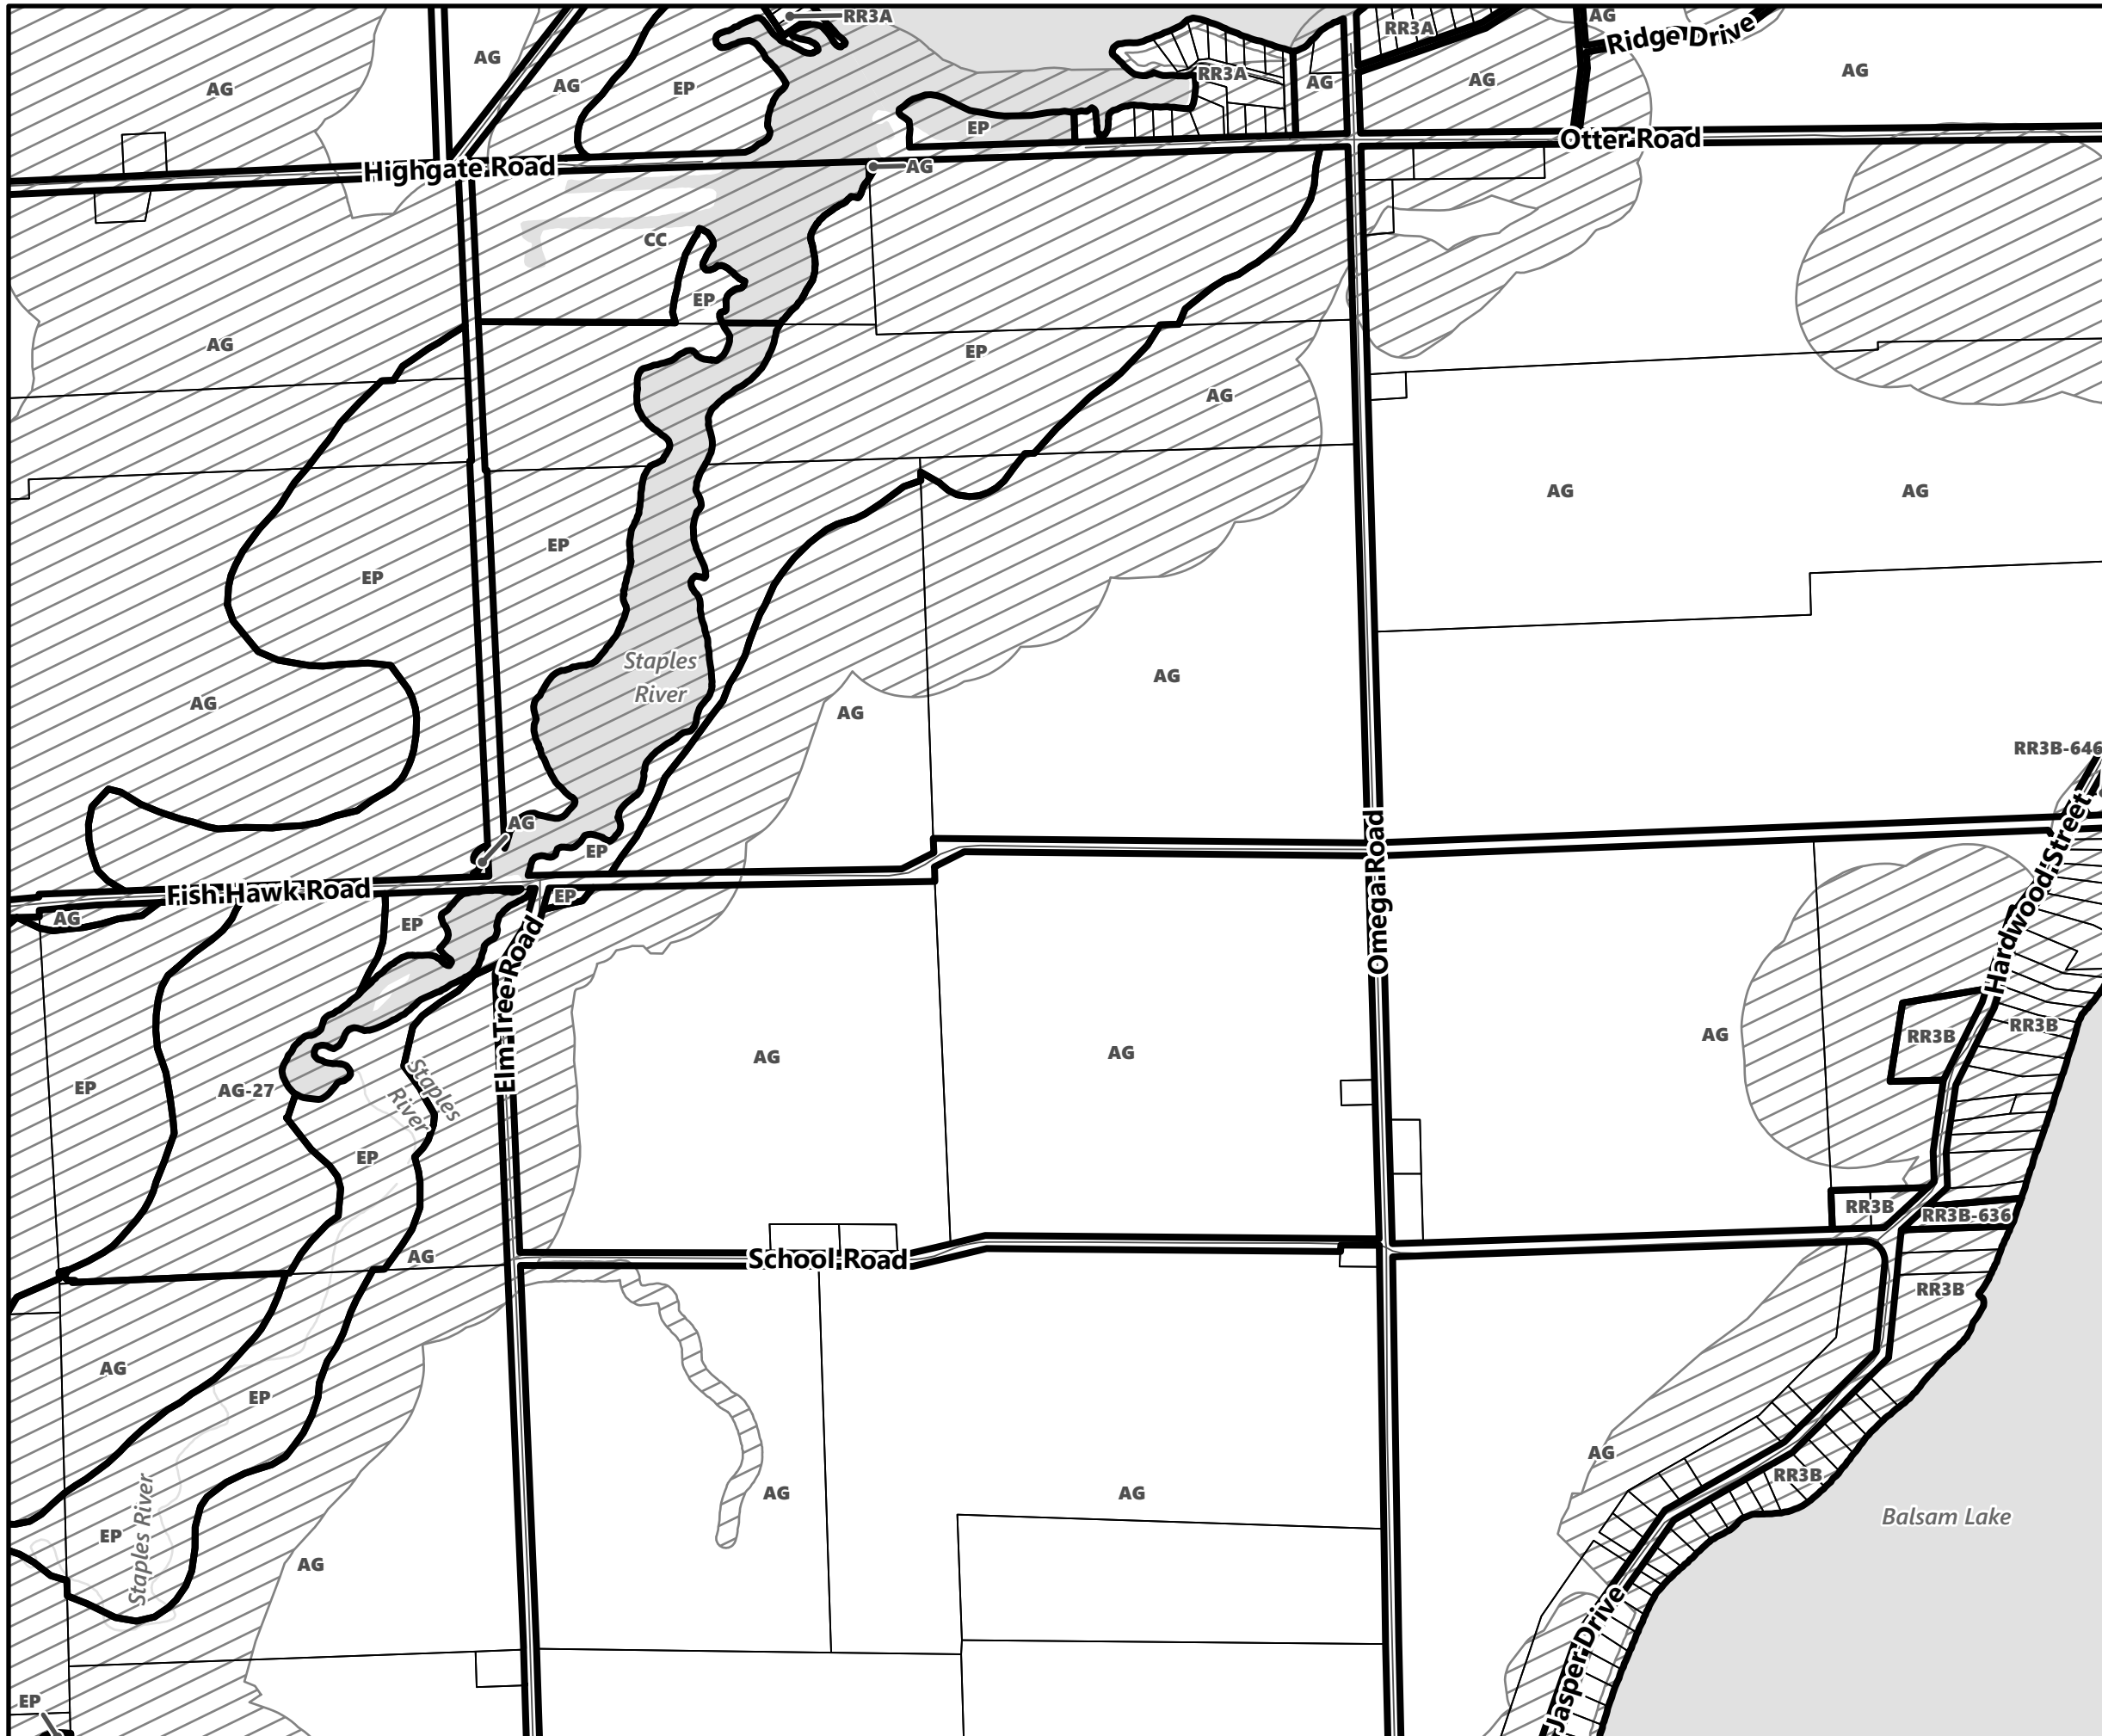

City of Kawartha Lakes Rural Zoning By-law Schedule A-C22

Legend

- City of Kawartha Lakes Boundary
- Zone Boundary
- Conservation Authority Regulated Area
- Kawartha Region Conservation Authority