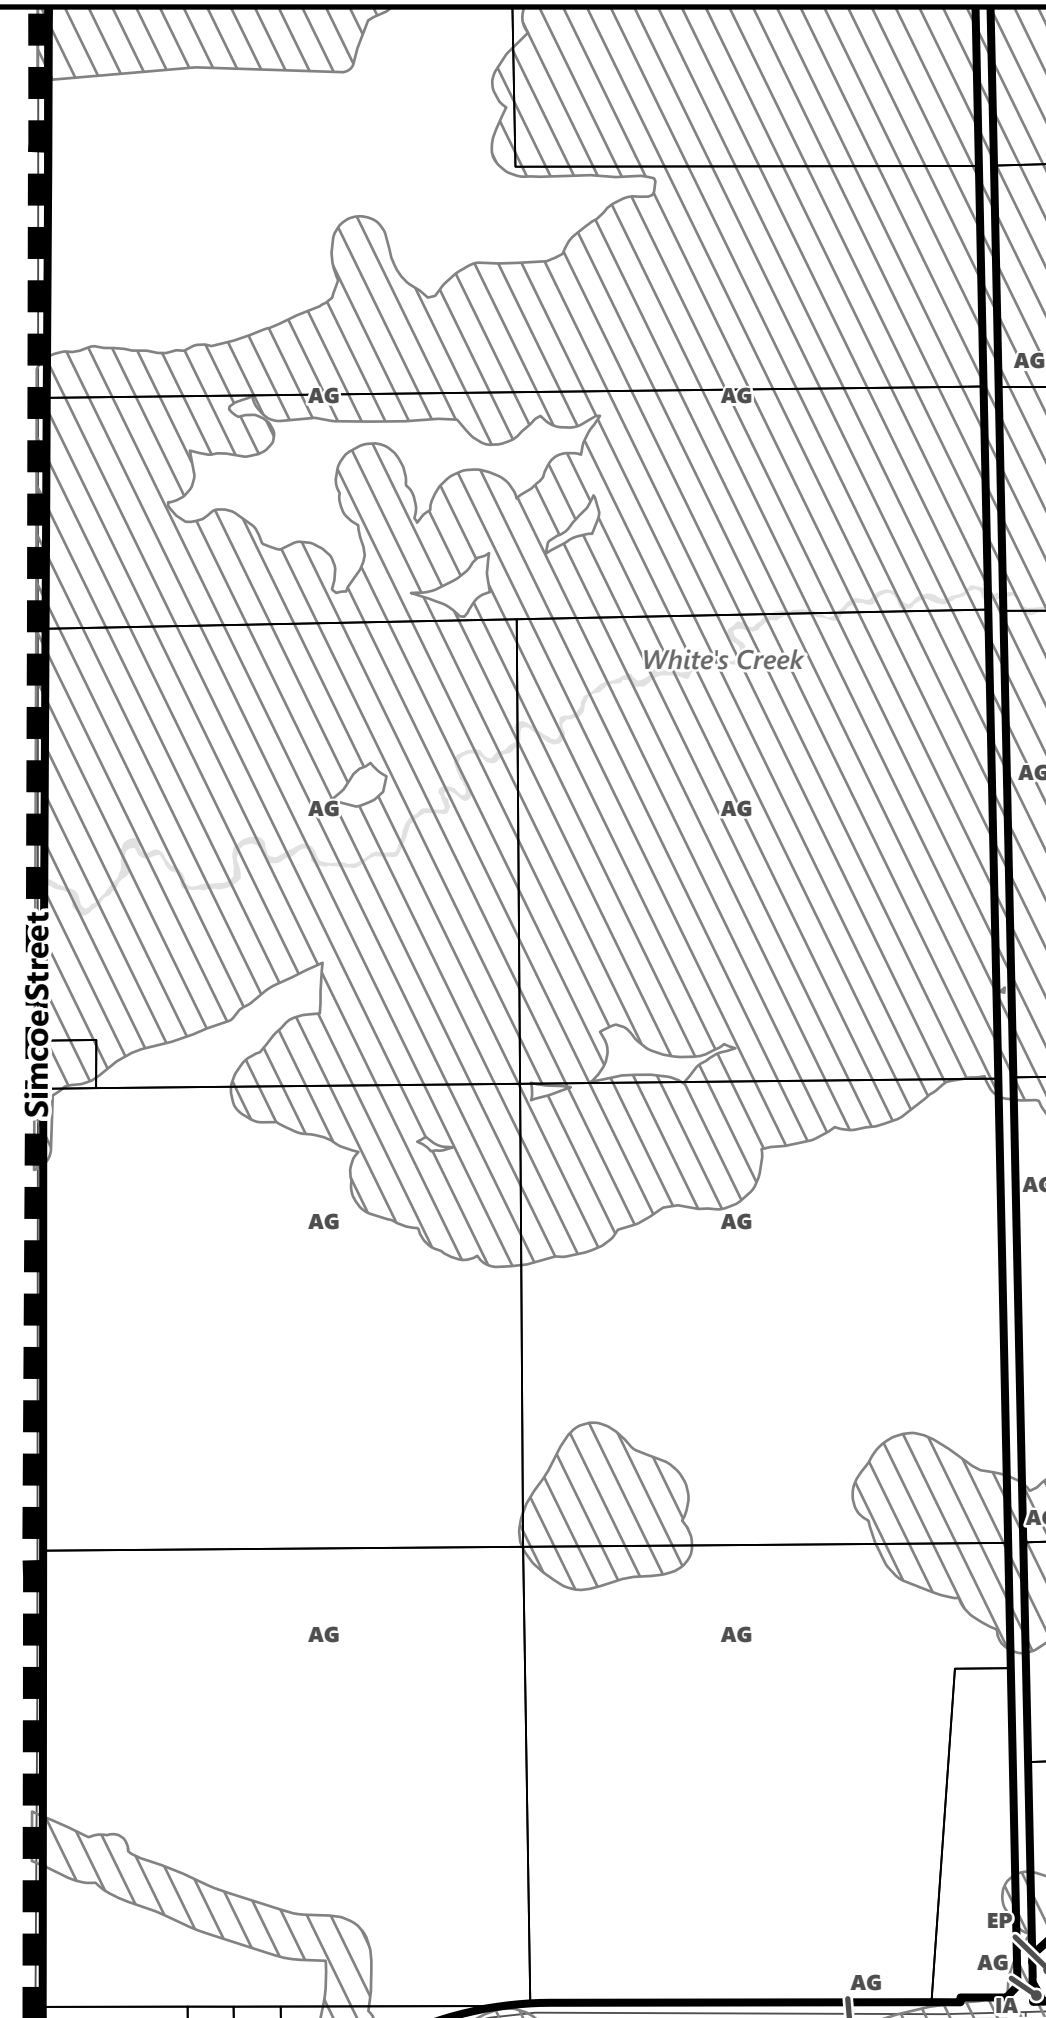

City of Kawartha Lakes Rural Zoning By-law Schedule A-C45

Legend

- City of Kawartha Lakes Boundary
- Zone Boundary
- ▨ Conservation Authority Regulated Area
- ▨ Lake Simcoe Region Conservation Authority

May 2024

Sources:
MNDMNR, City of Kawartha Lakes and Teranet
Projection:
NAD 1983 UTM Zone 17N