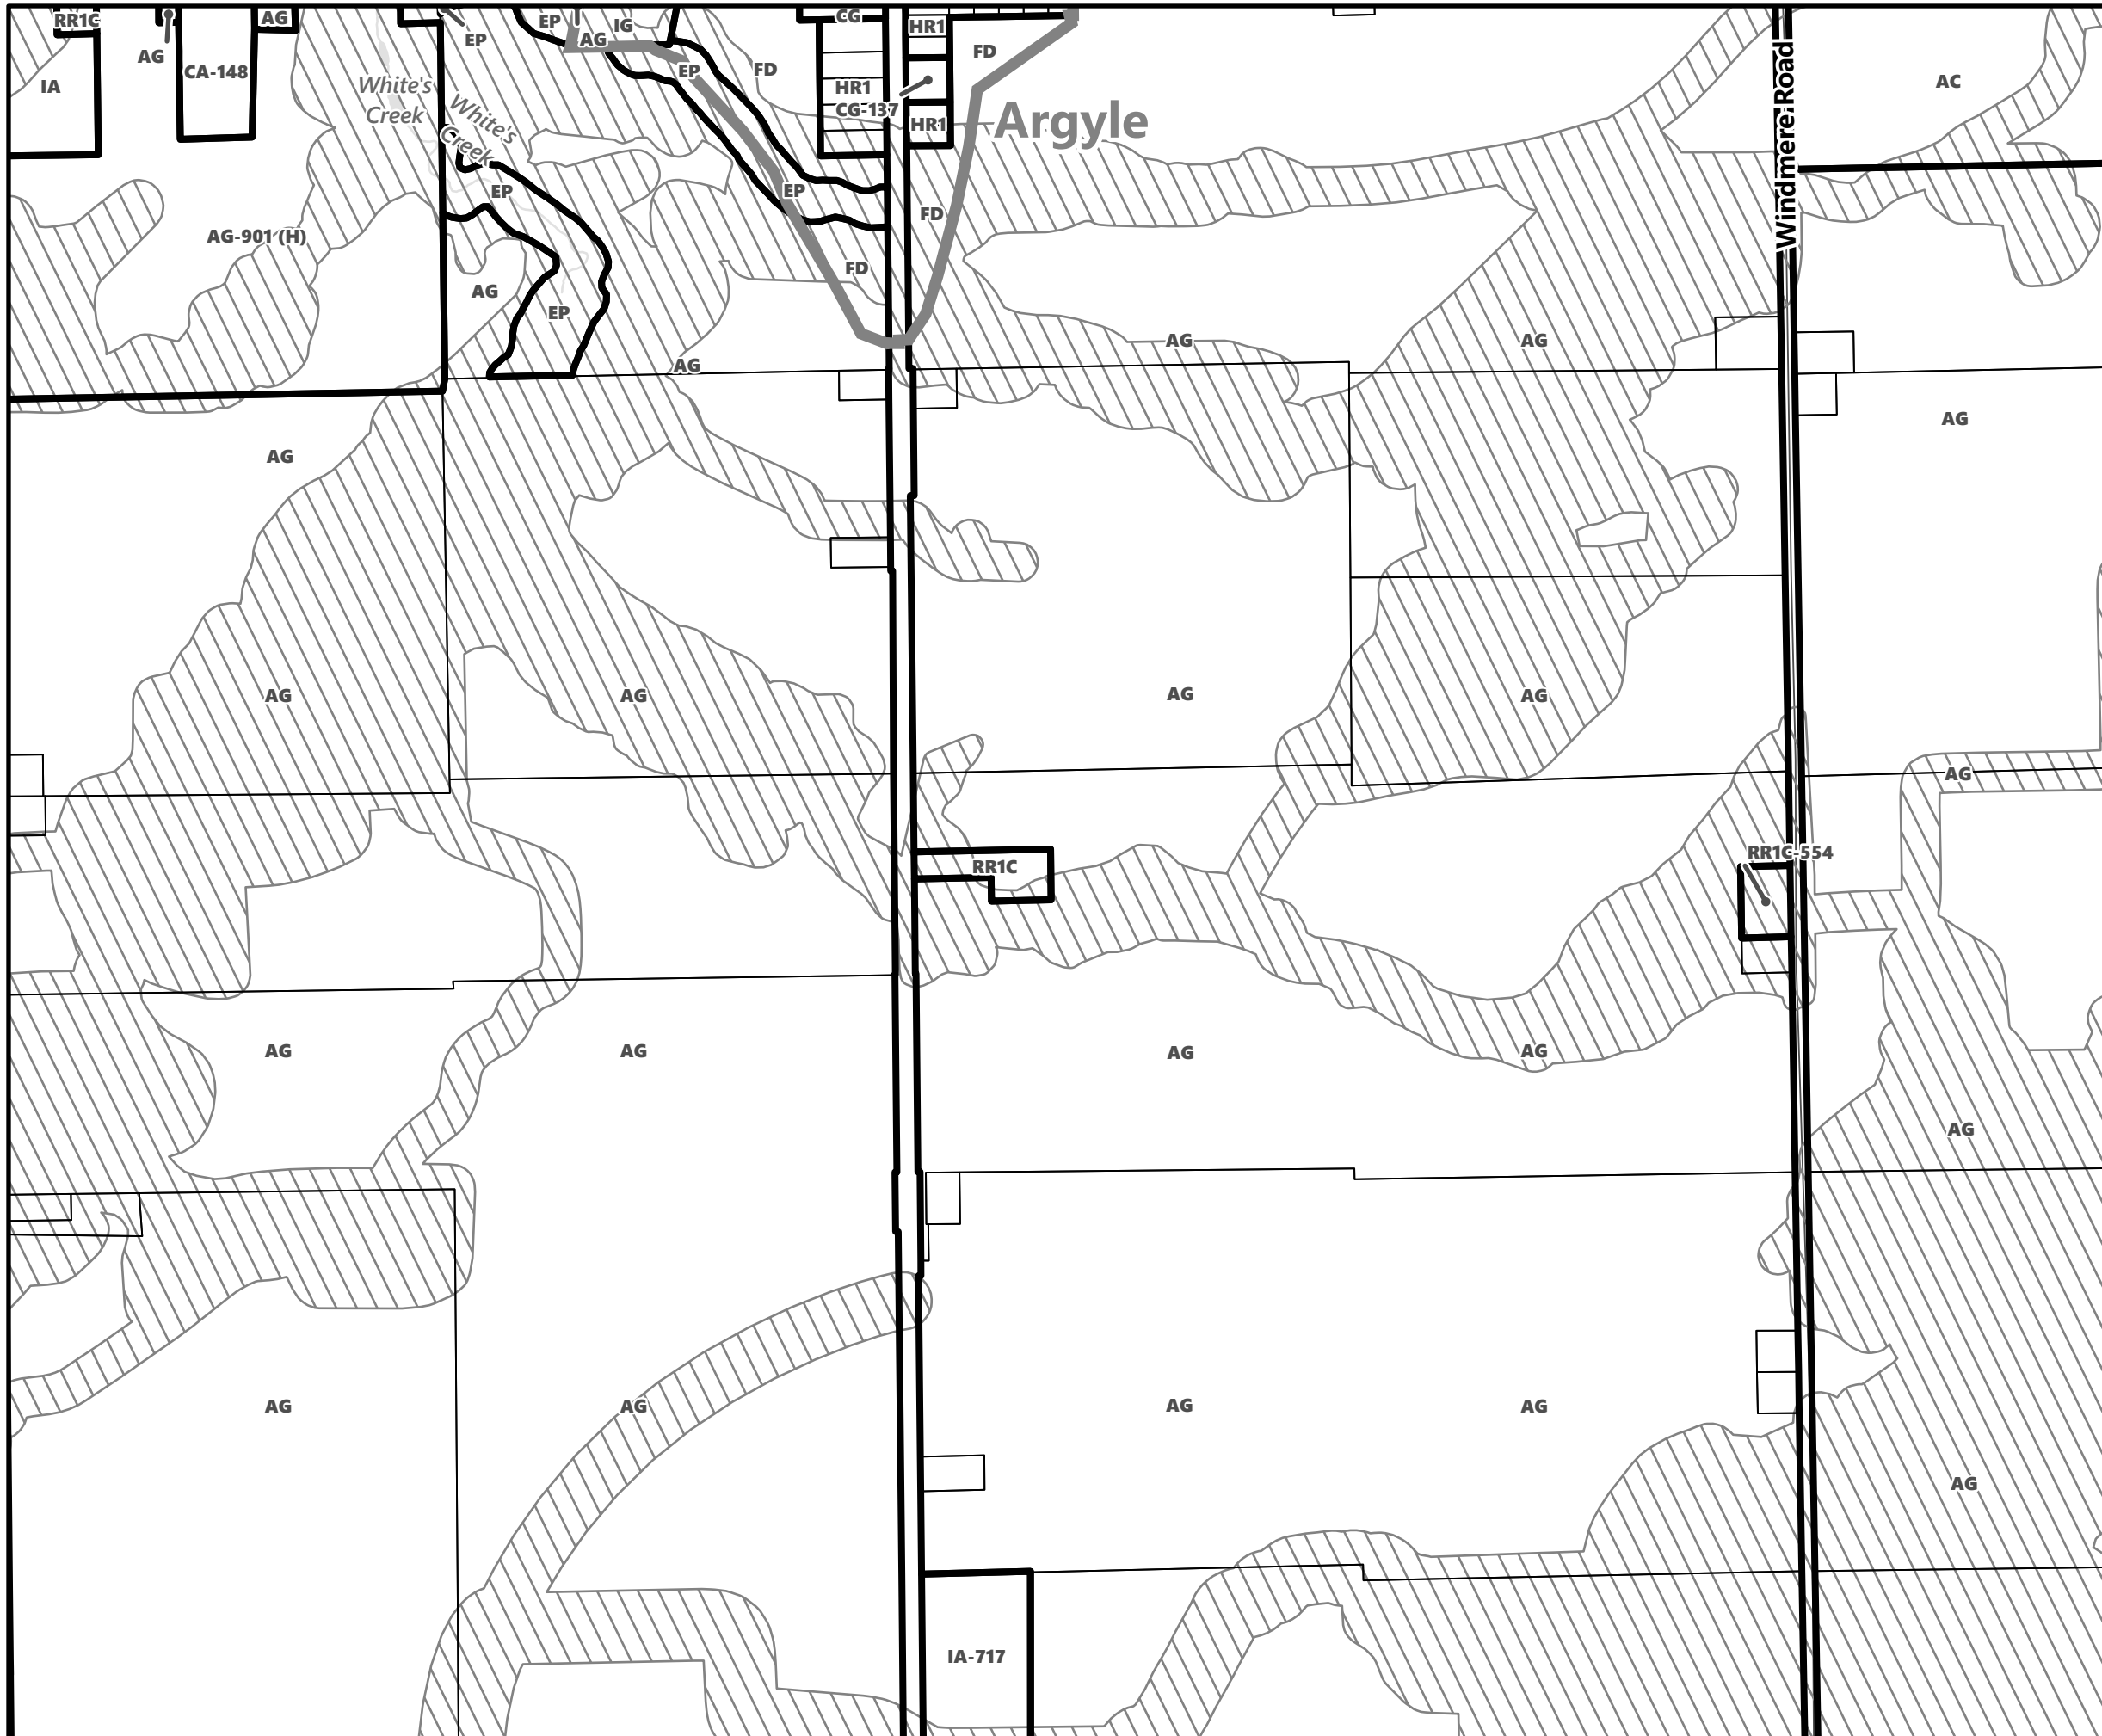

City of Kawartha Lakes Rural Zoning By-law Schedule A-C60

Legend

- City of Kawartha Lakes Boundary
- Zone Boundary
- Conservation Authority Regulated Area
- Lake Simcoe Region Conservation Authority