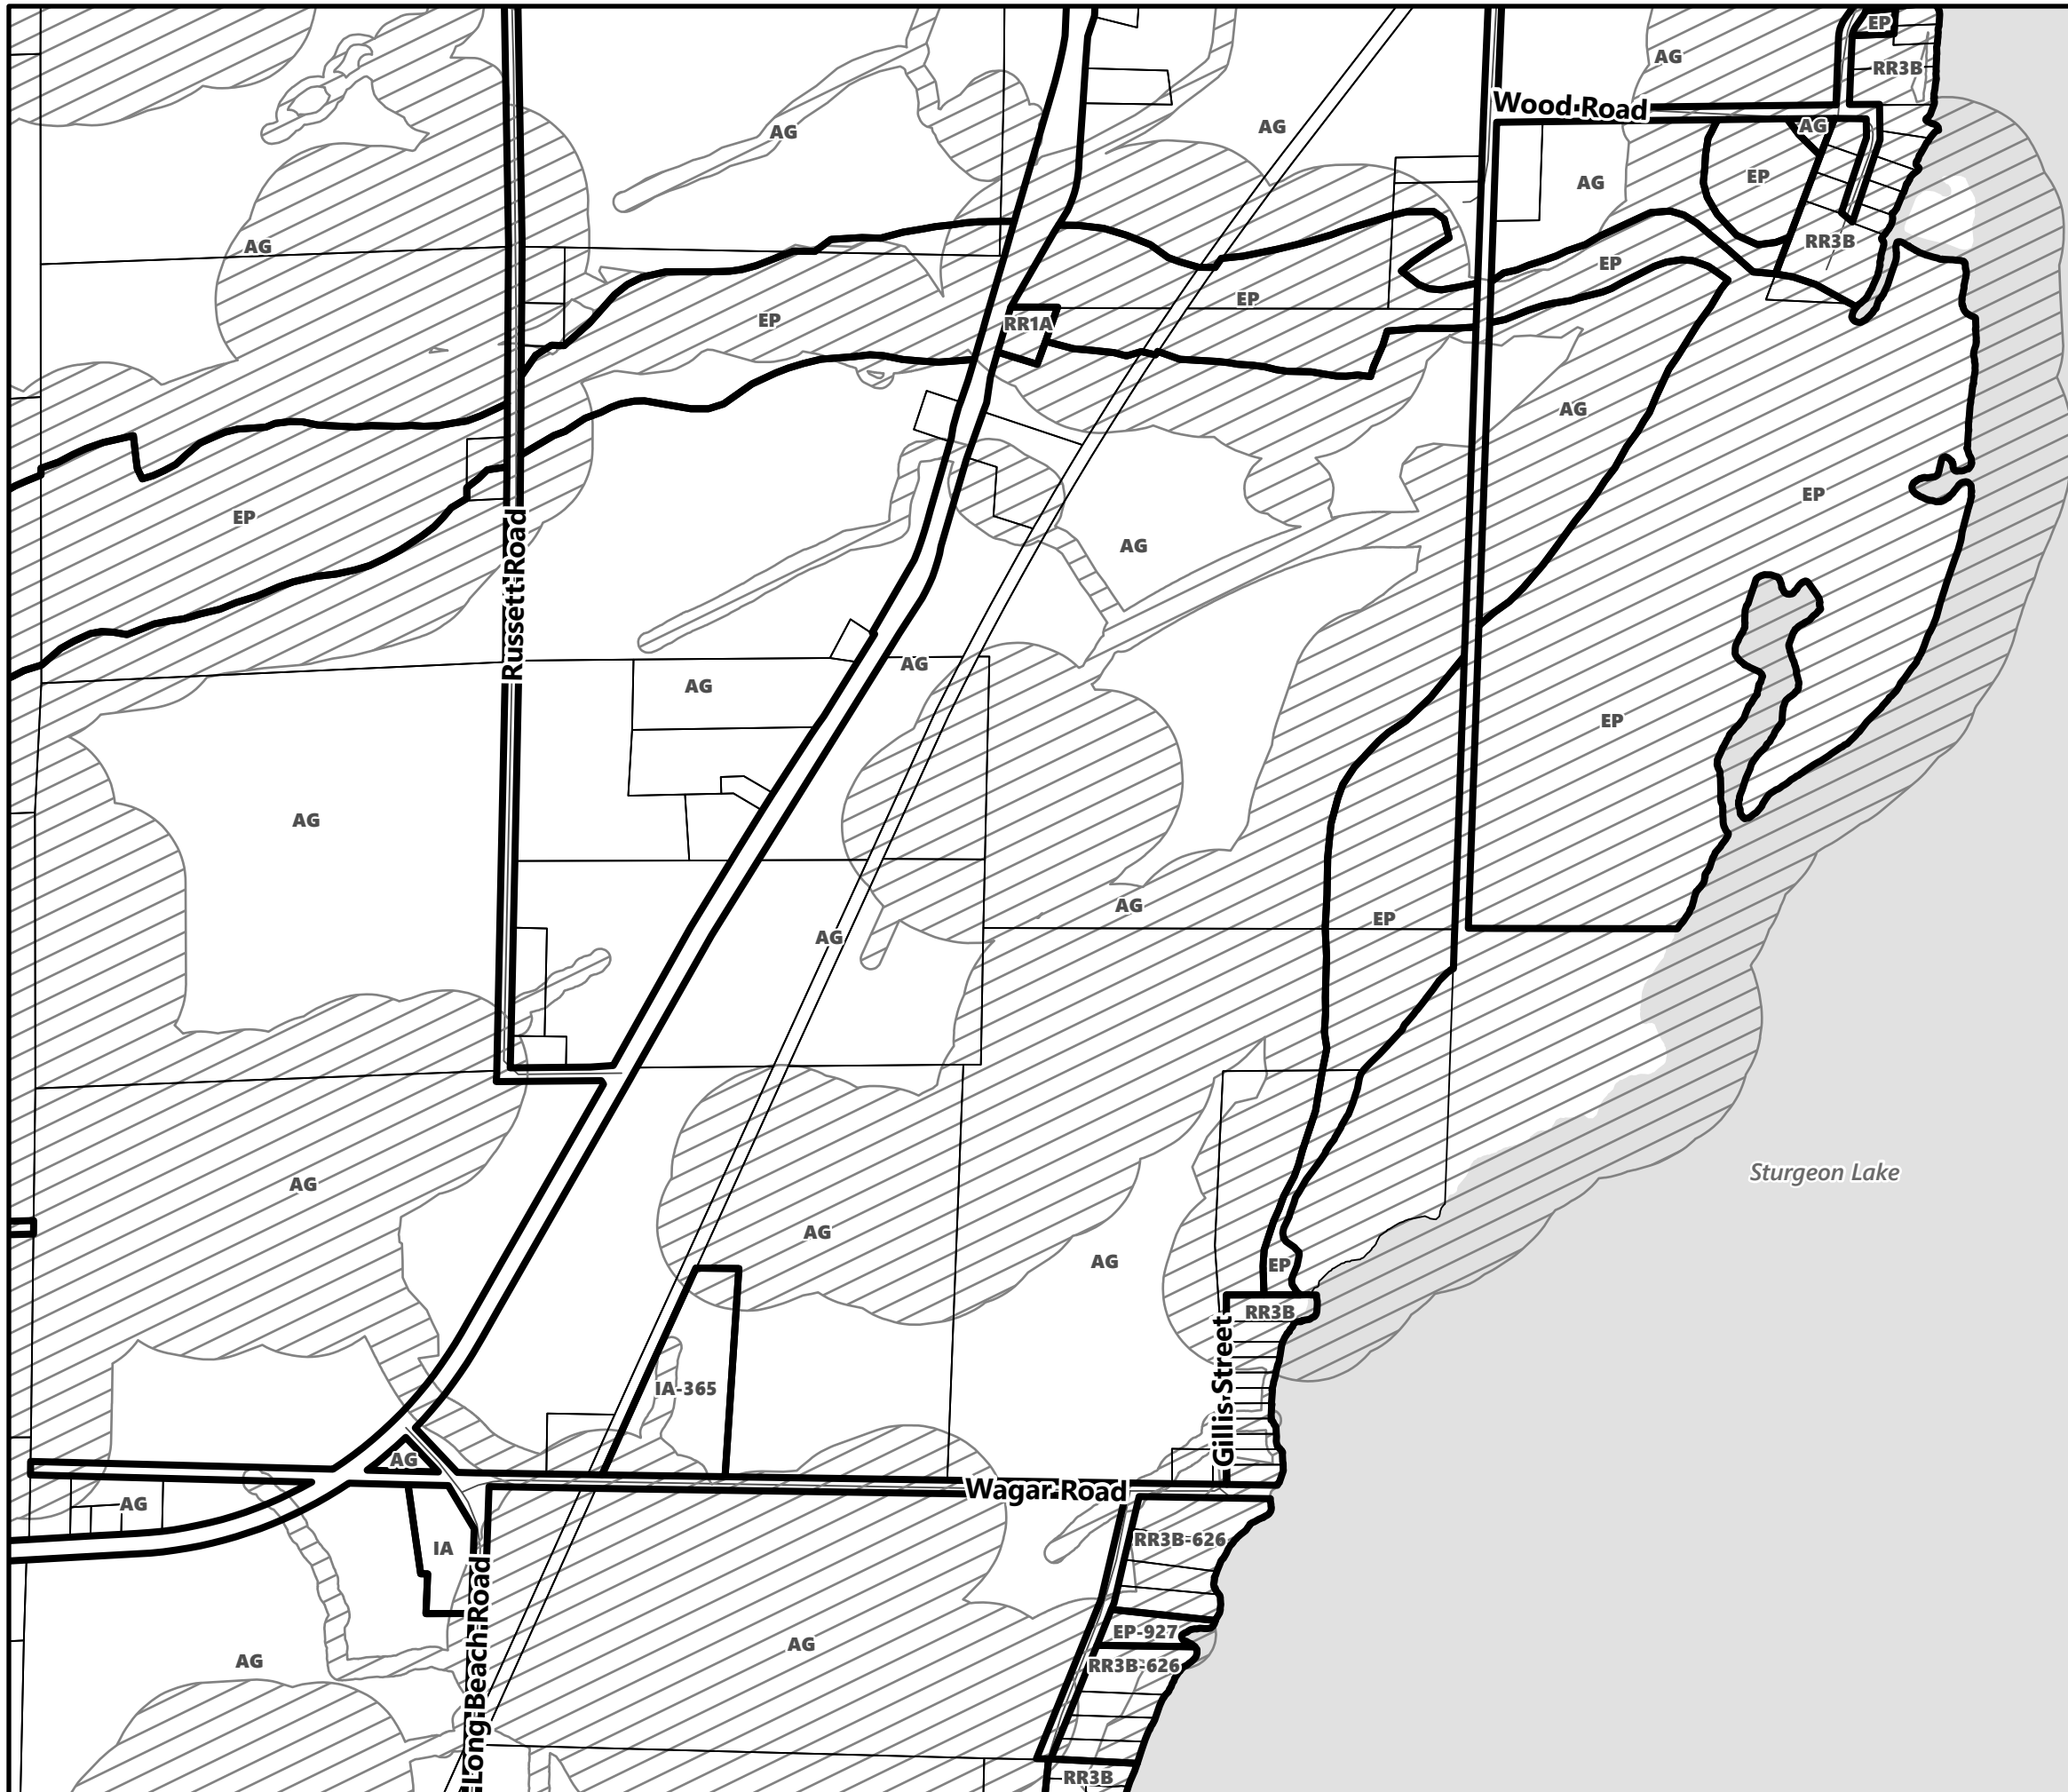

**City of Kawartha Lakes
Rural Zoning By-law
Schedule A-C67**

1. **Legend**
2. City of Kawartha Lakes Boundary
   - Zone Boundary
   - Conservation Authority Regulated Area
   - Kawartha Region Conservation Authority