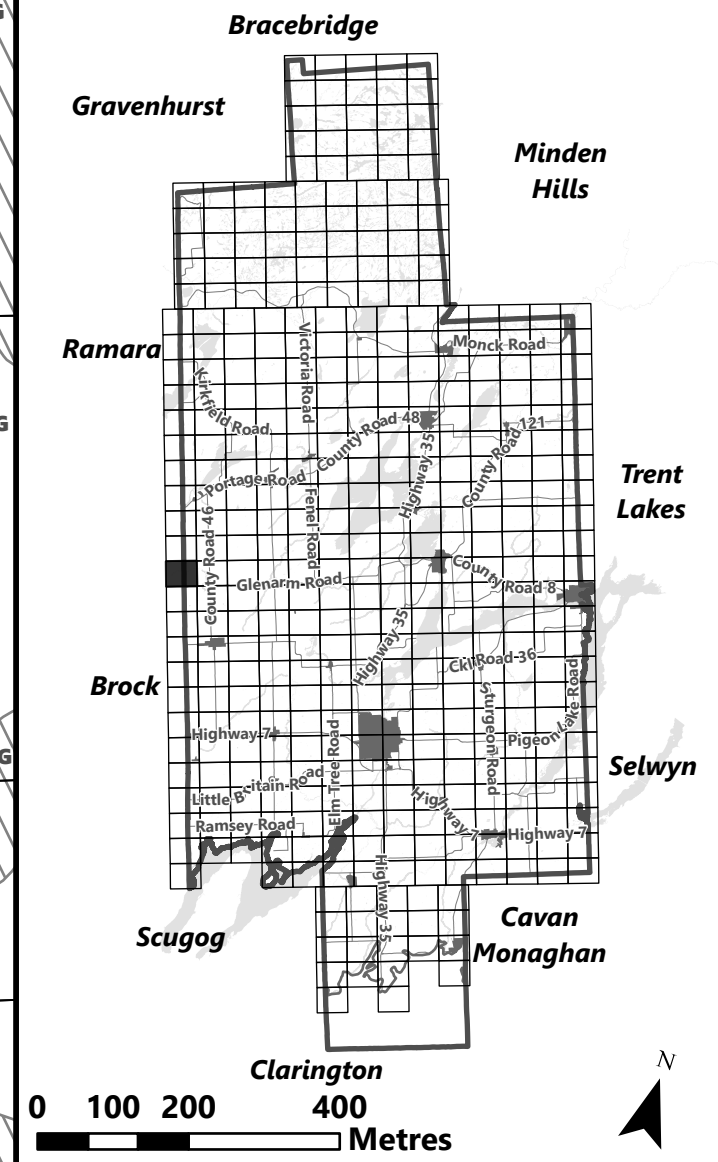

City of Kawartha Lakes Rural Zoning By-law Schedule A-C45

Legend

- City of Kawartha Lakes Boundary
- Zone Boundary
- ▨ Conservation Authority Regulated Area
- ▨ Lake Simcoe Region Conservation Authority

May 2024

Sources:
MNDMNR, City of Kawartha Lakes and Teranet
Projection:
NAD 1983 UTM Zone 17N