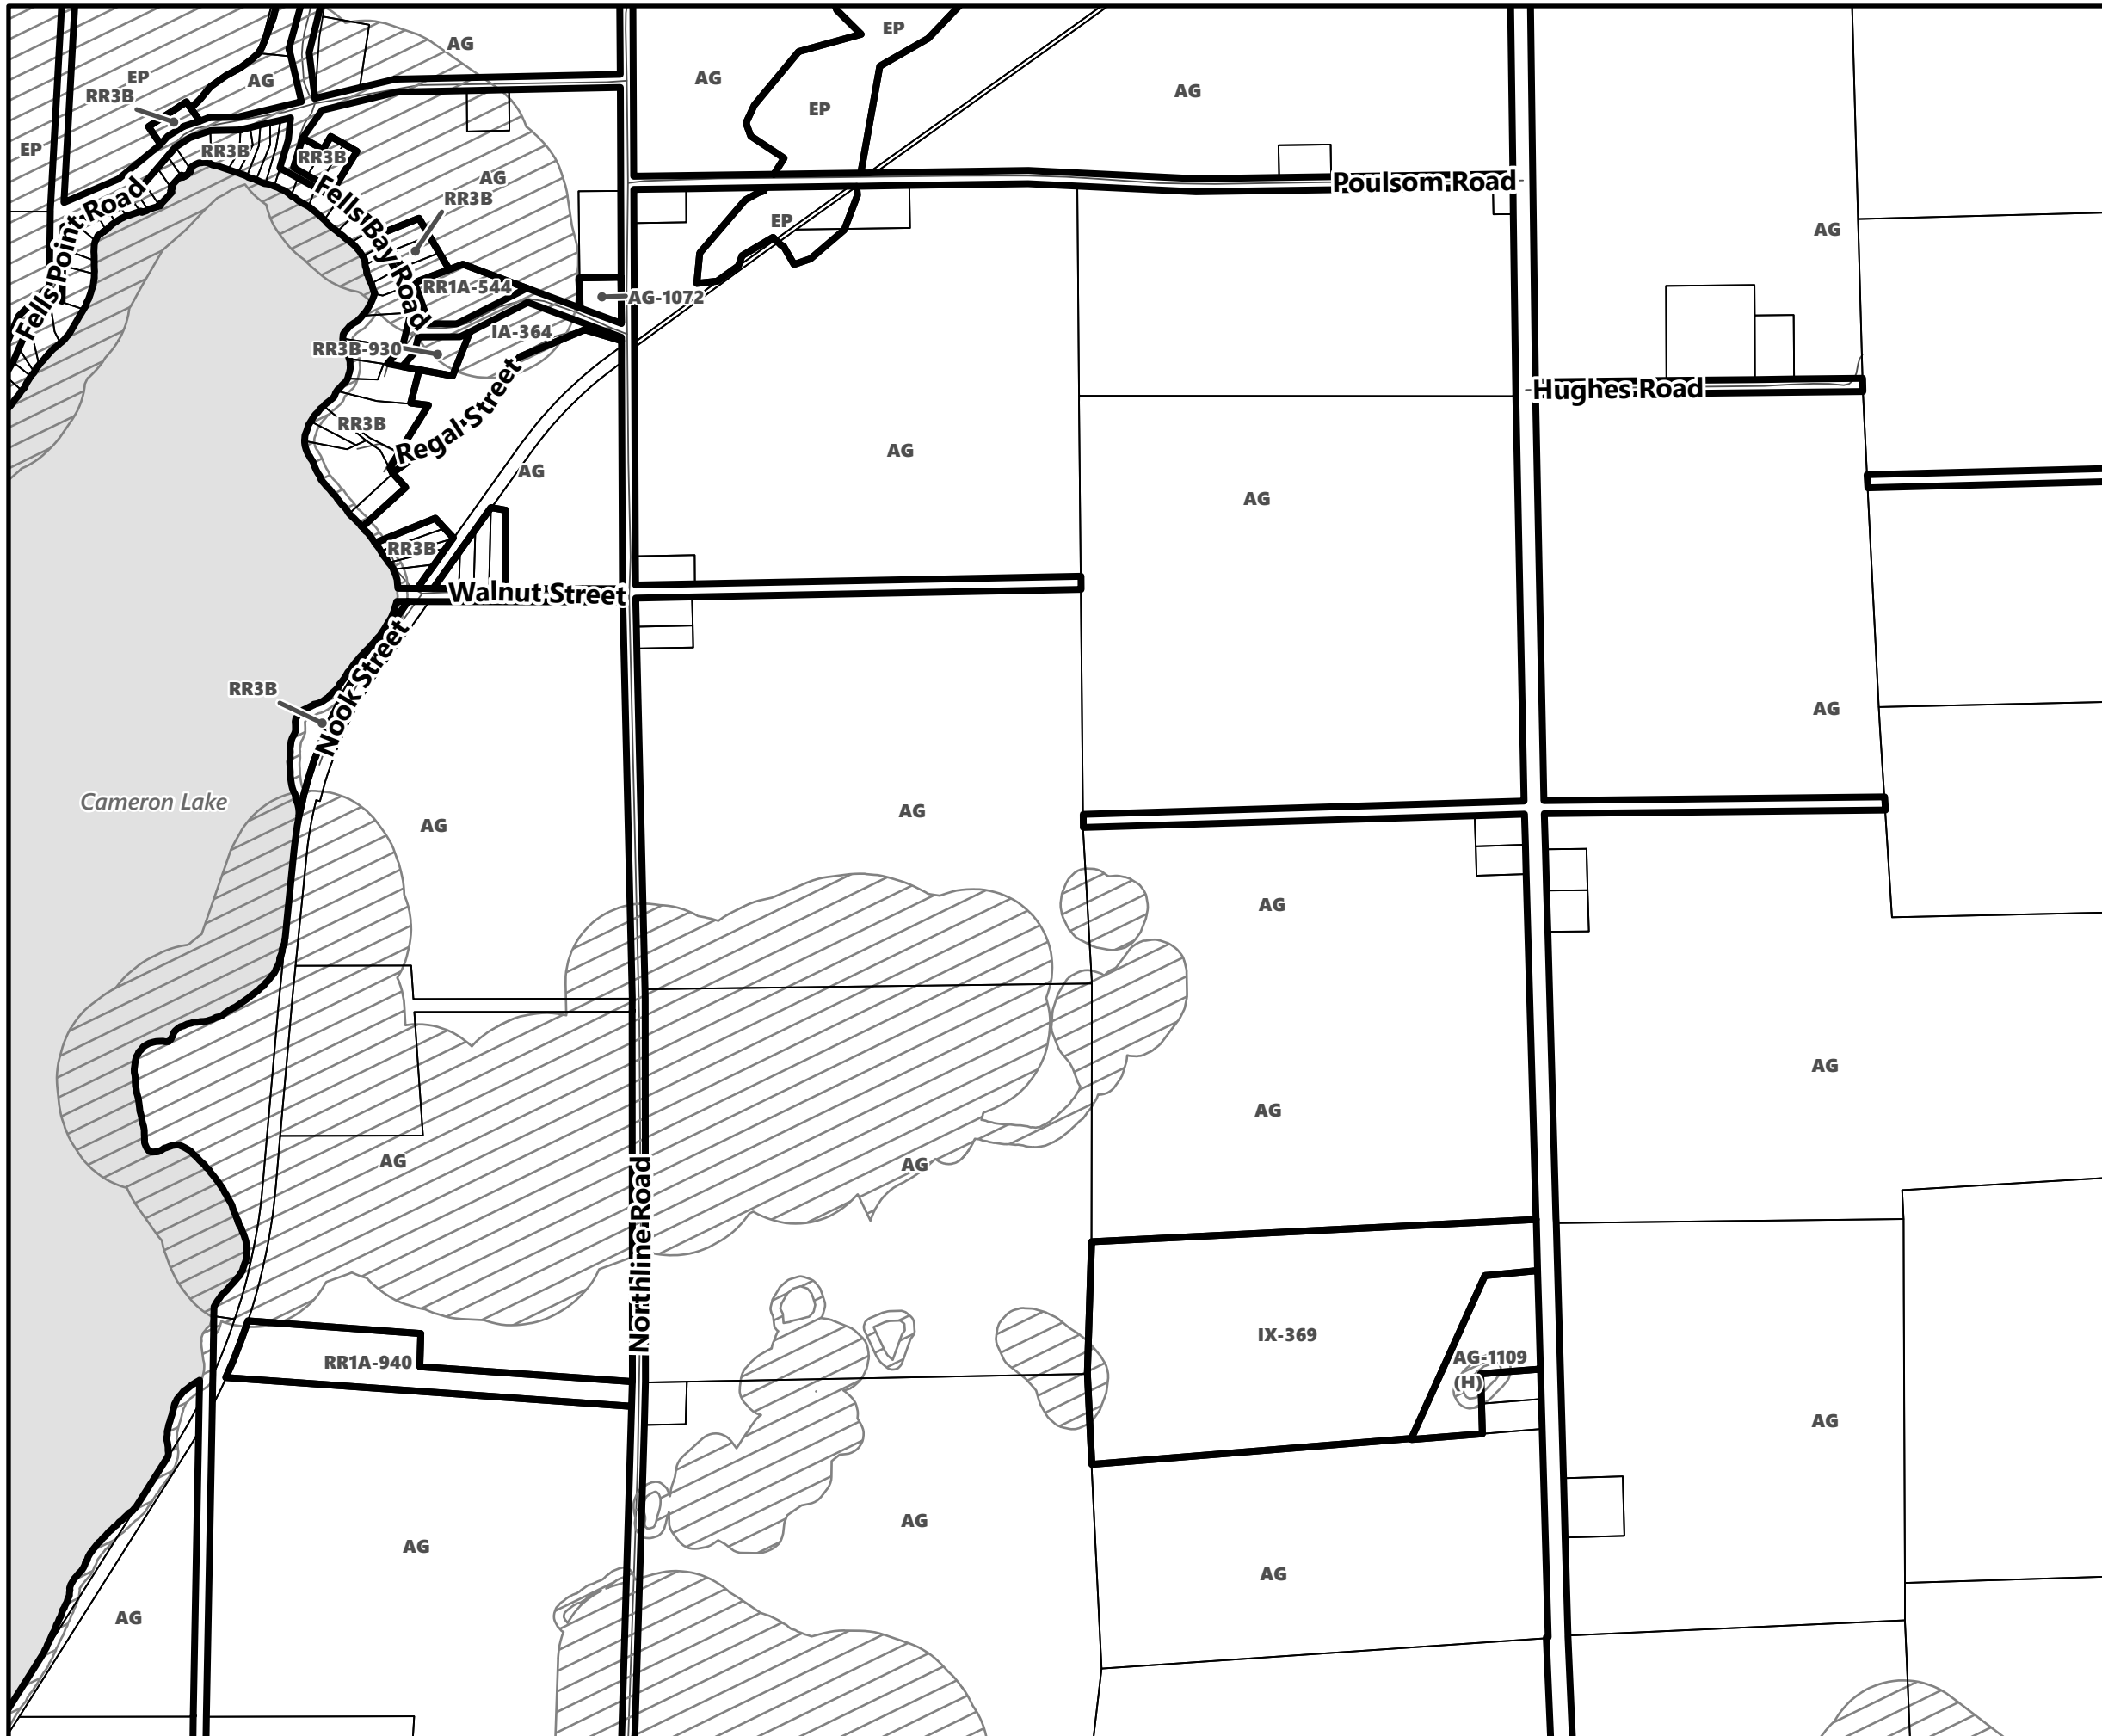

City of Kawartha Lakes Rural Zoning By-law Schedule A-C26

Legend

- City of Kawartha Lakes Boundary
- Zone Boundary
- Conservation Authority Regulated Area
- Kawartha Region Conservation Authority

May 2024

Sources:
MNDMNR, City of Kawartha Lakes and Teranet
Projection:
NAD 1983 UTM Zone 17N