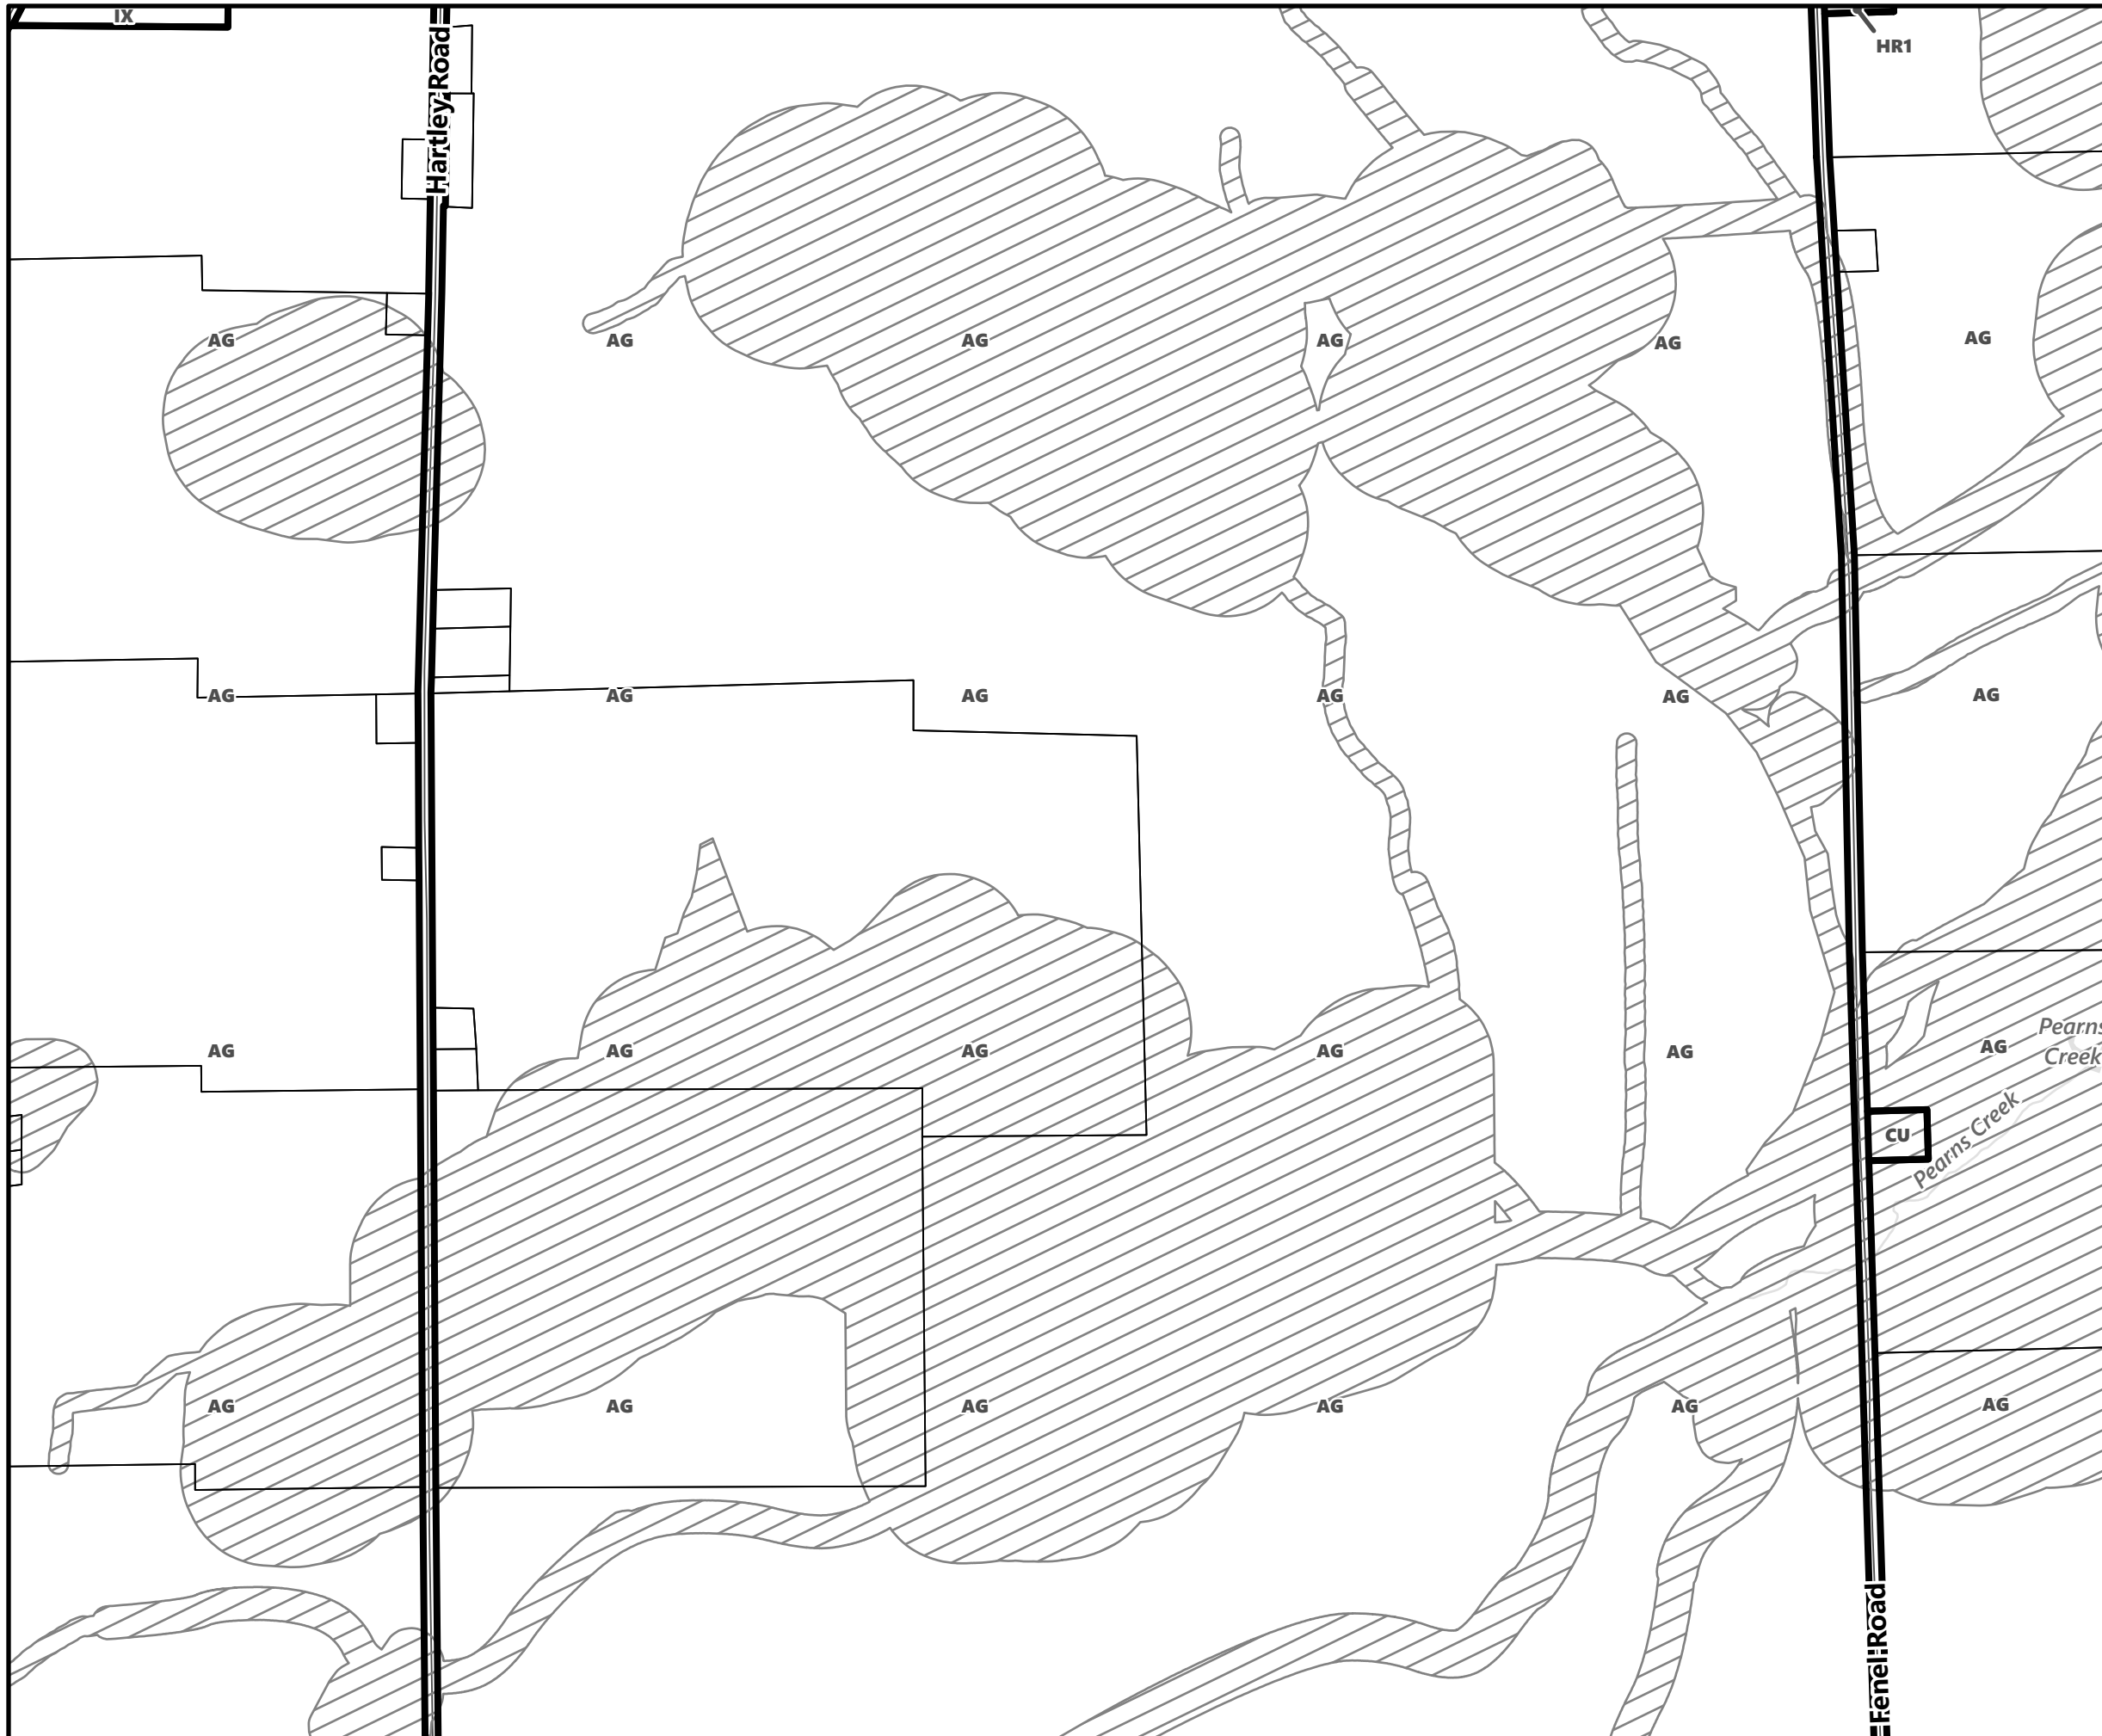

City of Kawartha Lakes Rural Zoning By-law Schedule A-C63

Legend

- City of Kawartha Lakes Boundary
- Zone Boundary
- **Conservation Authority Regulated Area**
  - Kawartha Region Conservation Authority

May 2024

Sources:
MNDMNR, City of Kawartha Lakes and Teranet
Projection:
NAD 1983 UTM Zone 17N