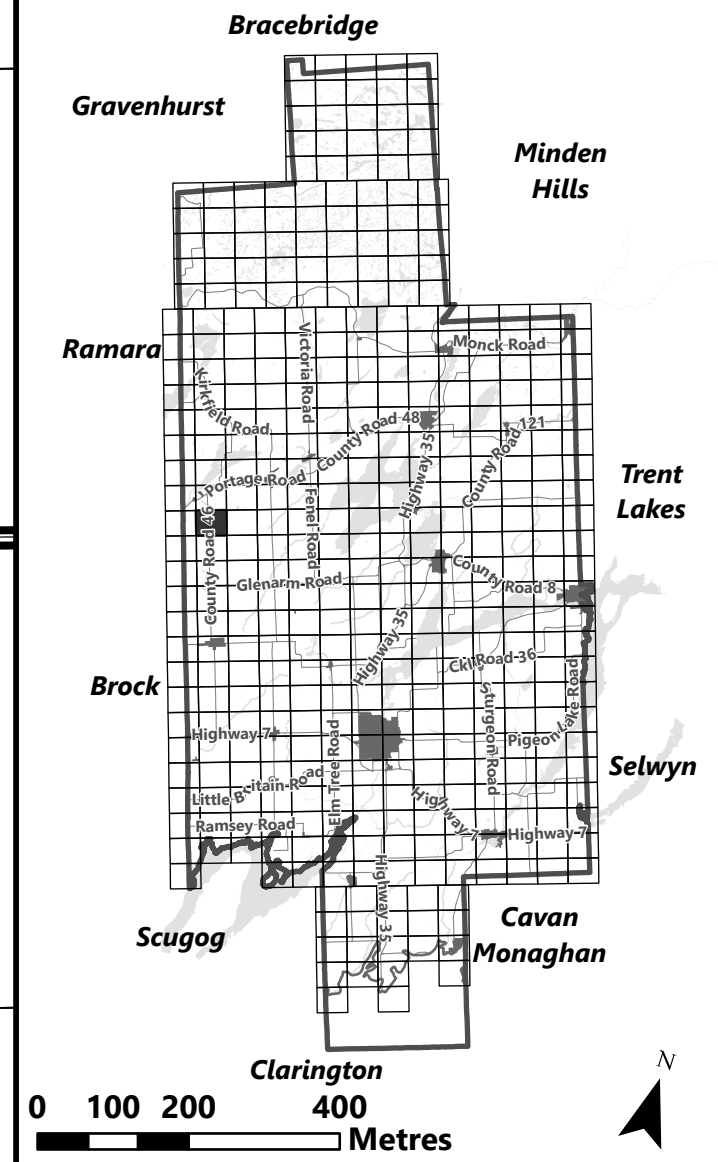

City of Kawartha Lakes Rural Zoning By-law Schedule A-C18

Legend

- City of Kawartha Lakes Boundary
- Zone Boundary
- ▨ Conservation Authority Regulated Area
- ▨ Lake Simcoe Region Conservation Authority