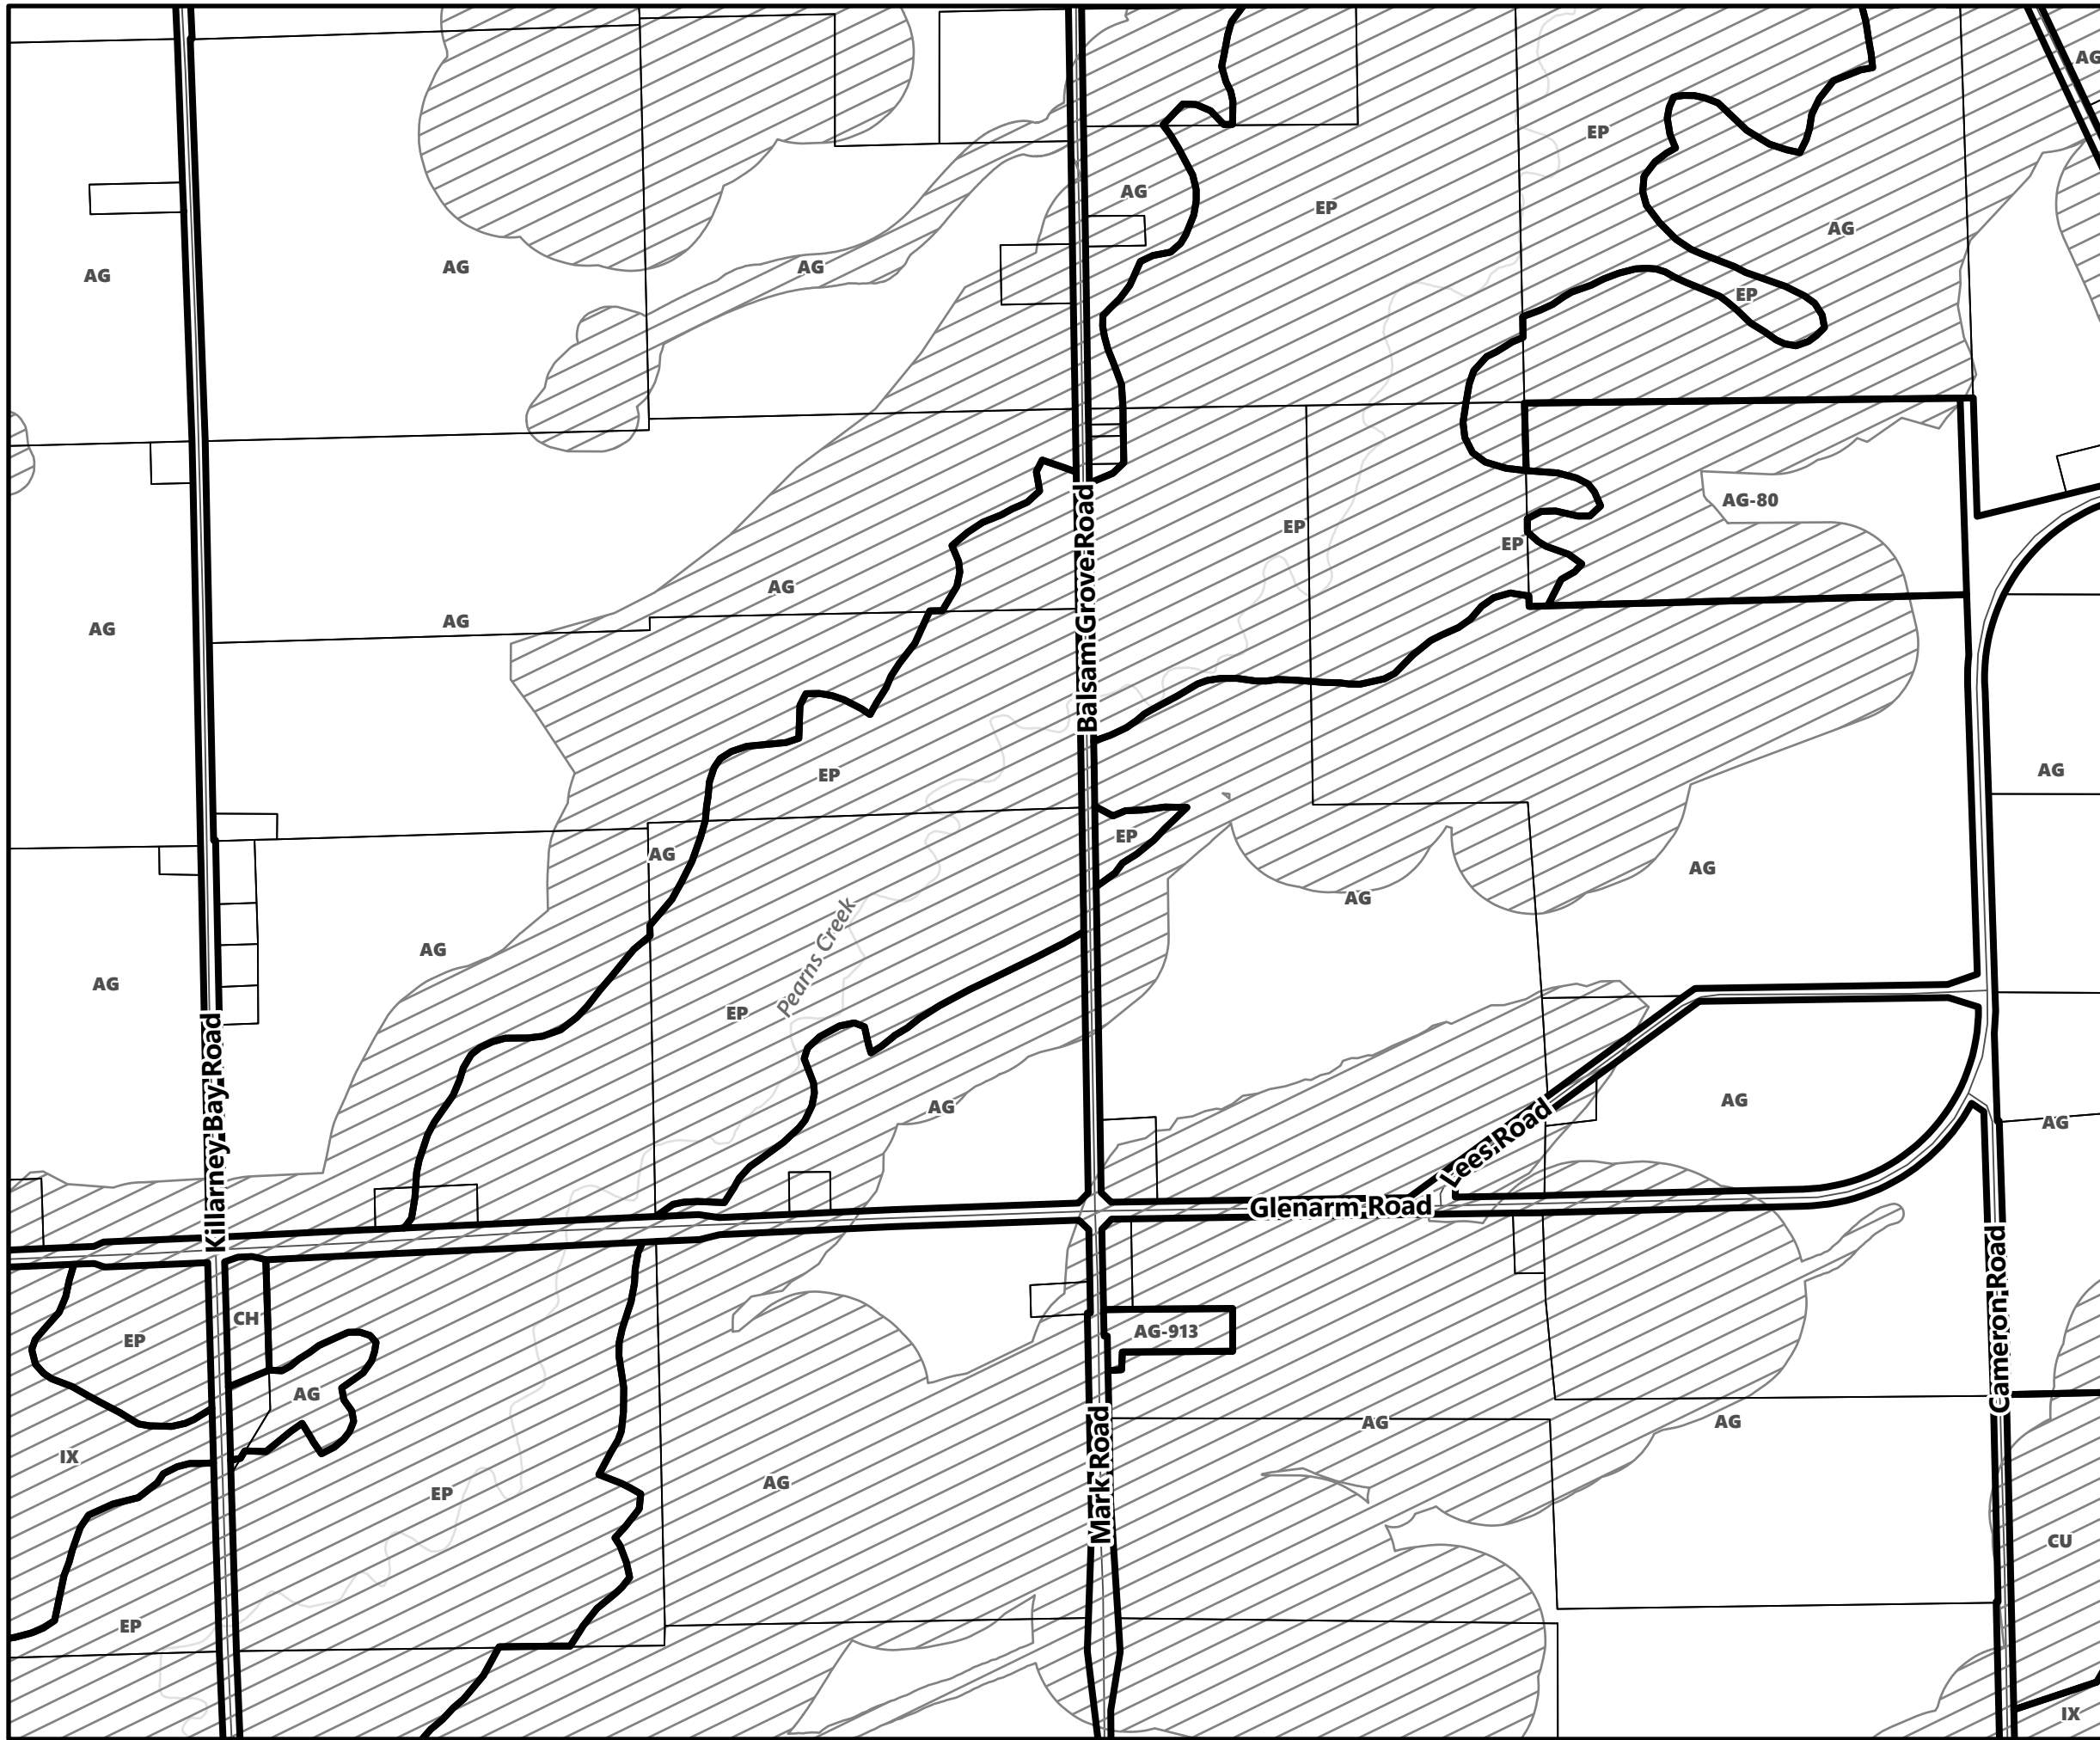

City of Kawartha Lakes Rural Zoning By-law Schedule A-C51

Legend

- City of Kawartha Lakes Boundary
- Zone Boundary
- ▨ Conservation Authority Regulated Area
- ▨ Kawartha Region Conservation Authority