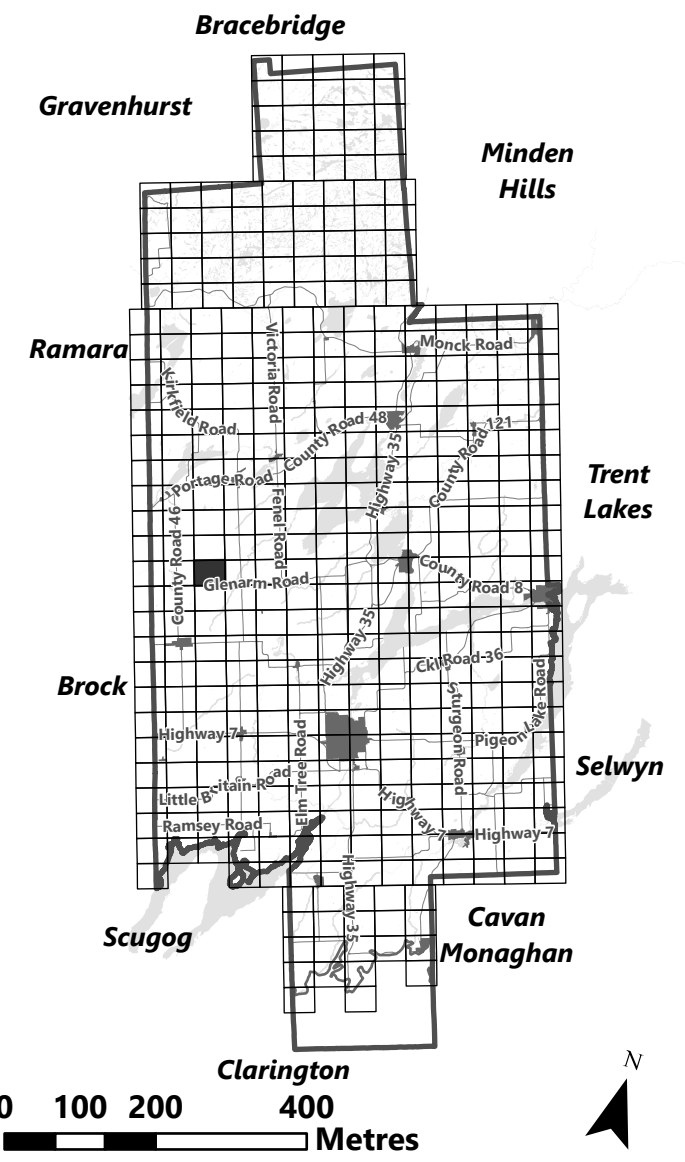

**City of Kawartha Lakes
Rural Zoning By-law
Schedule A-C47**

Legend

- City of Kawartha Lakes Boundary
- Zone Boundary
- **Conservation Authority Regulated Area**
  - Kawartha Region Conservation Authority
  - Lake Simcoe Region Conservation Authority

May 2024

Sources:
MNDMNR, City of Kawartha Lakes and Teranet
Projection:
NAD 1983 UTM Zone 17N