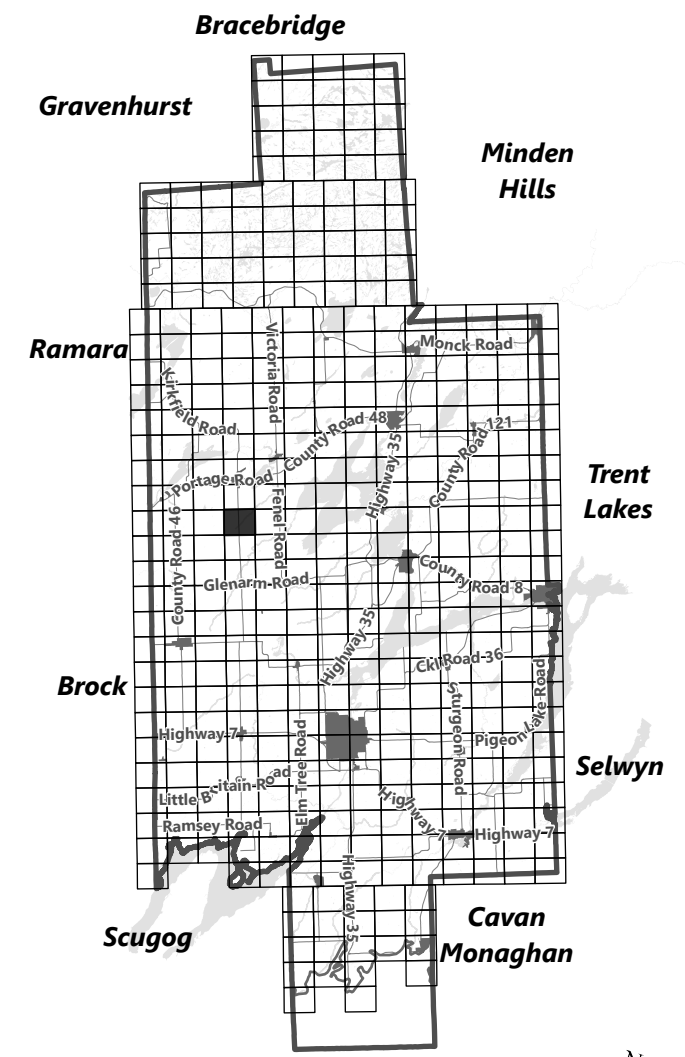

City of Kawartha Lakes Rural Zoning By-law Schedule A-C20

Legend

- City of Kawartha Lakes Boundary
- Zone Boundary
- Conservation Authority Regulated Area
- Kawartha Region Conservation Authority

May 2024

Sources:
MNDMNR, City of Kawartha Lakes and Teranet
Projection:
NAD 1983 UTM Zone 17N