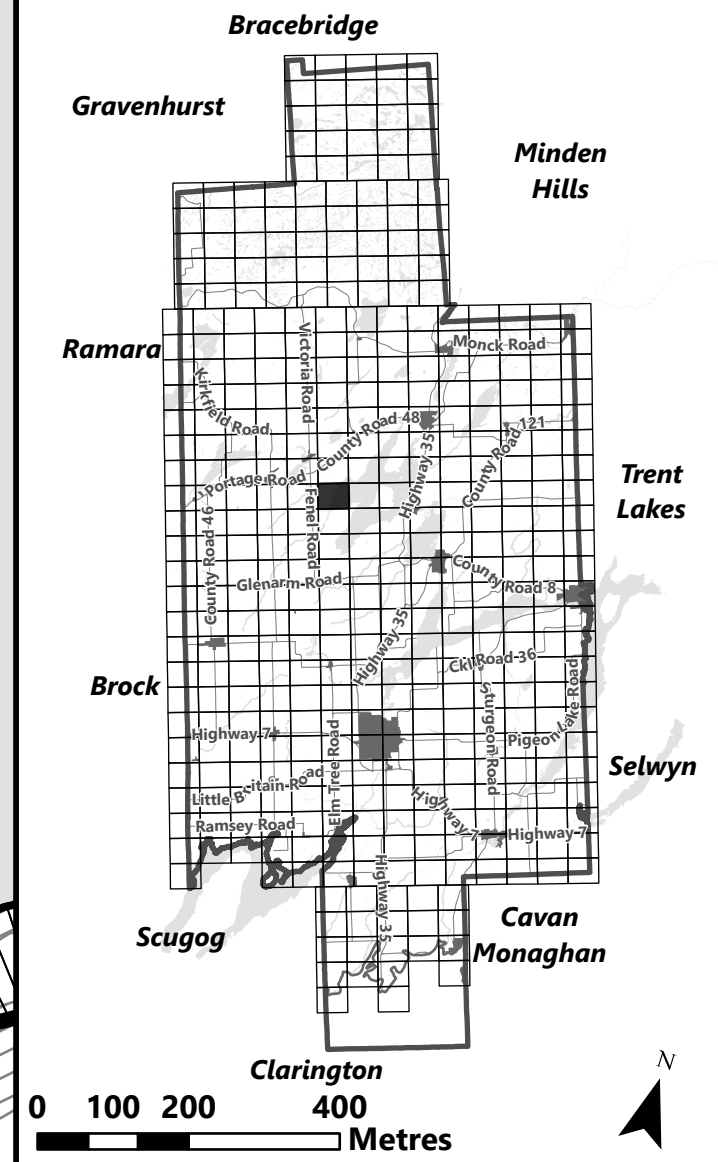

City of Kawartha Lakes Rural Zoning By-law Schedule A-C8

Legend

- City of Kawartha Lakes Boundary
- Zone Boundary
- ▨ Conservation Authority Regulated Area
- ▨ Kawartha Region Conservation Authority