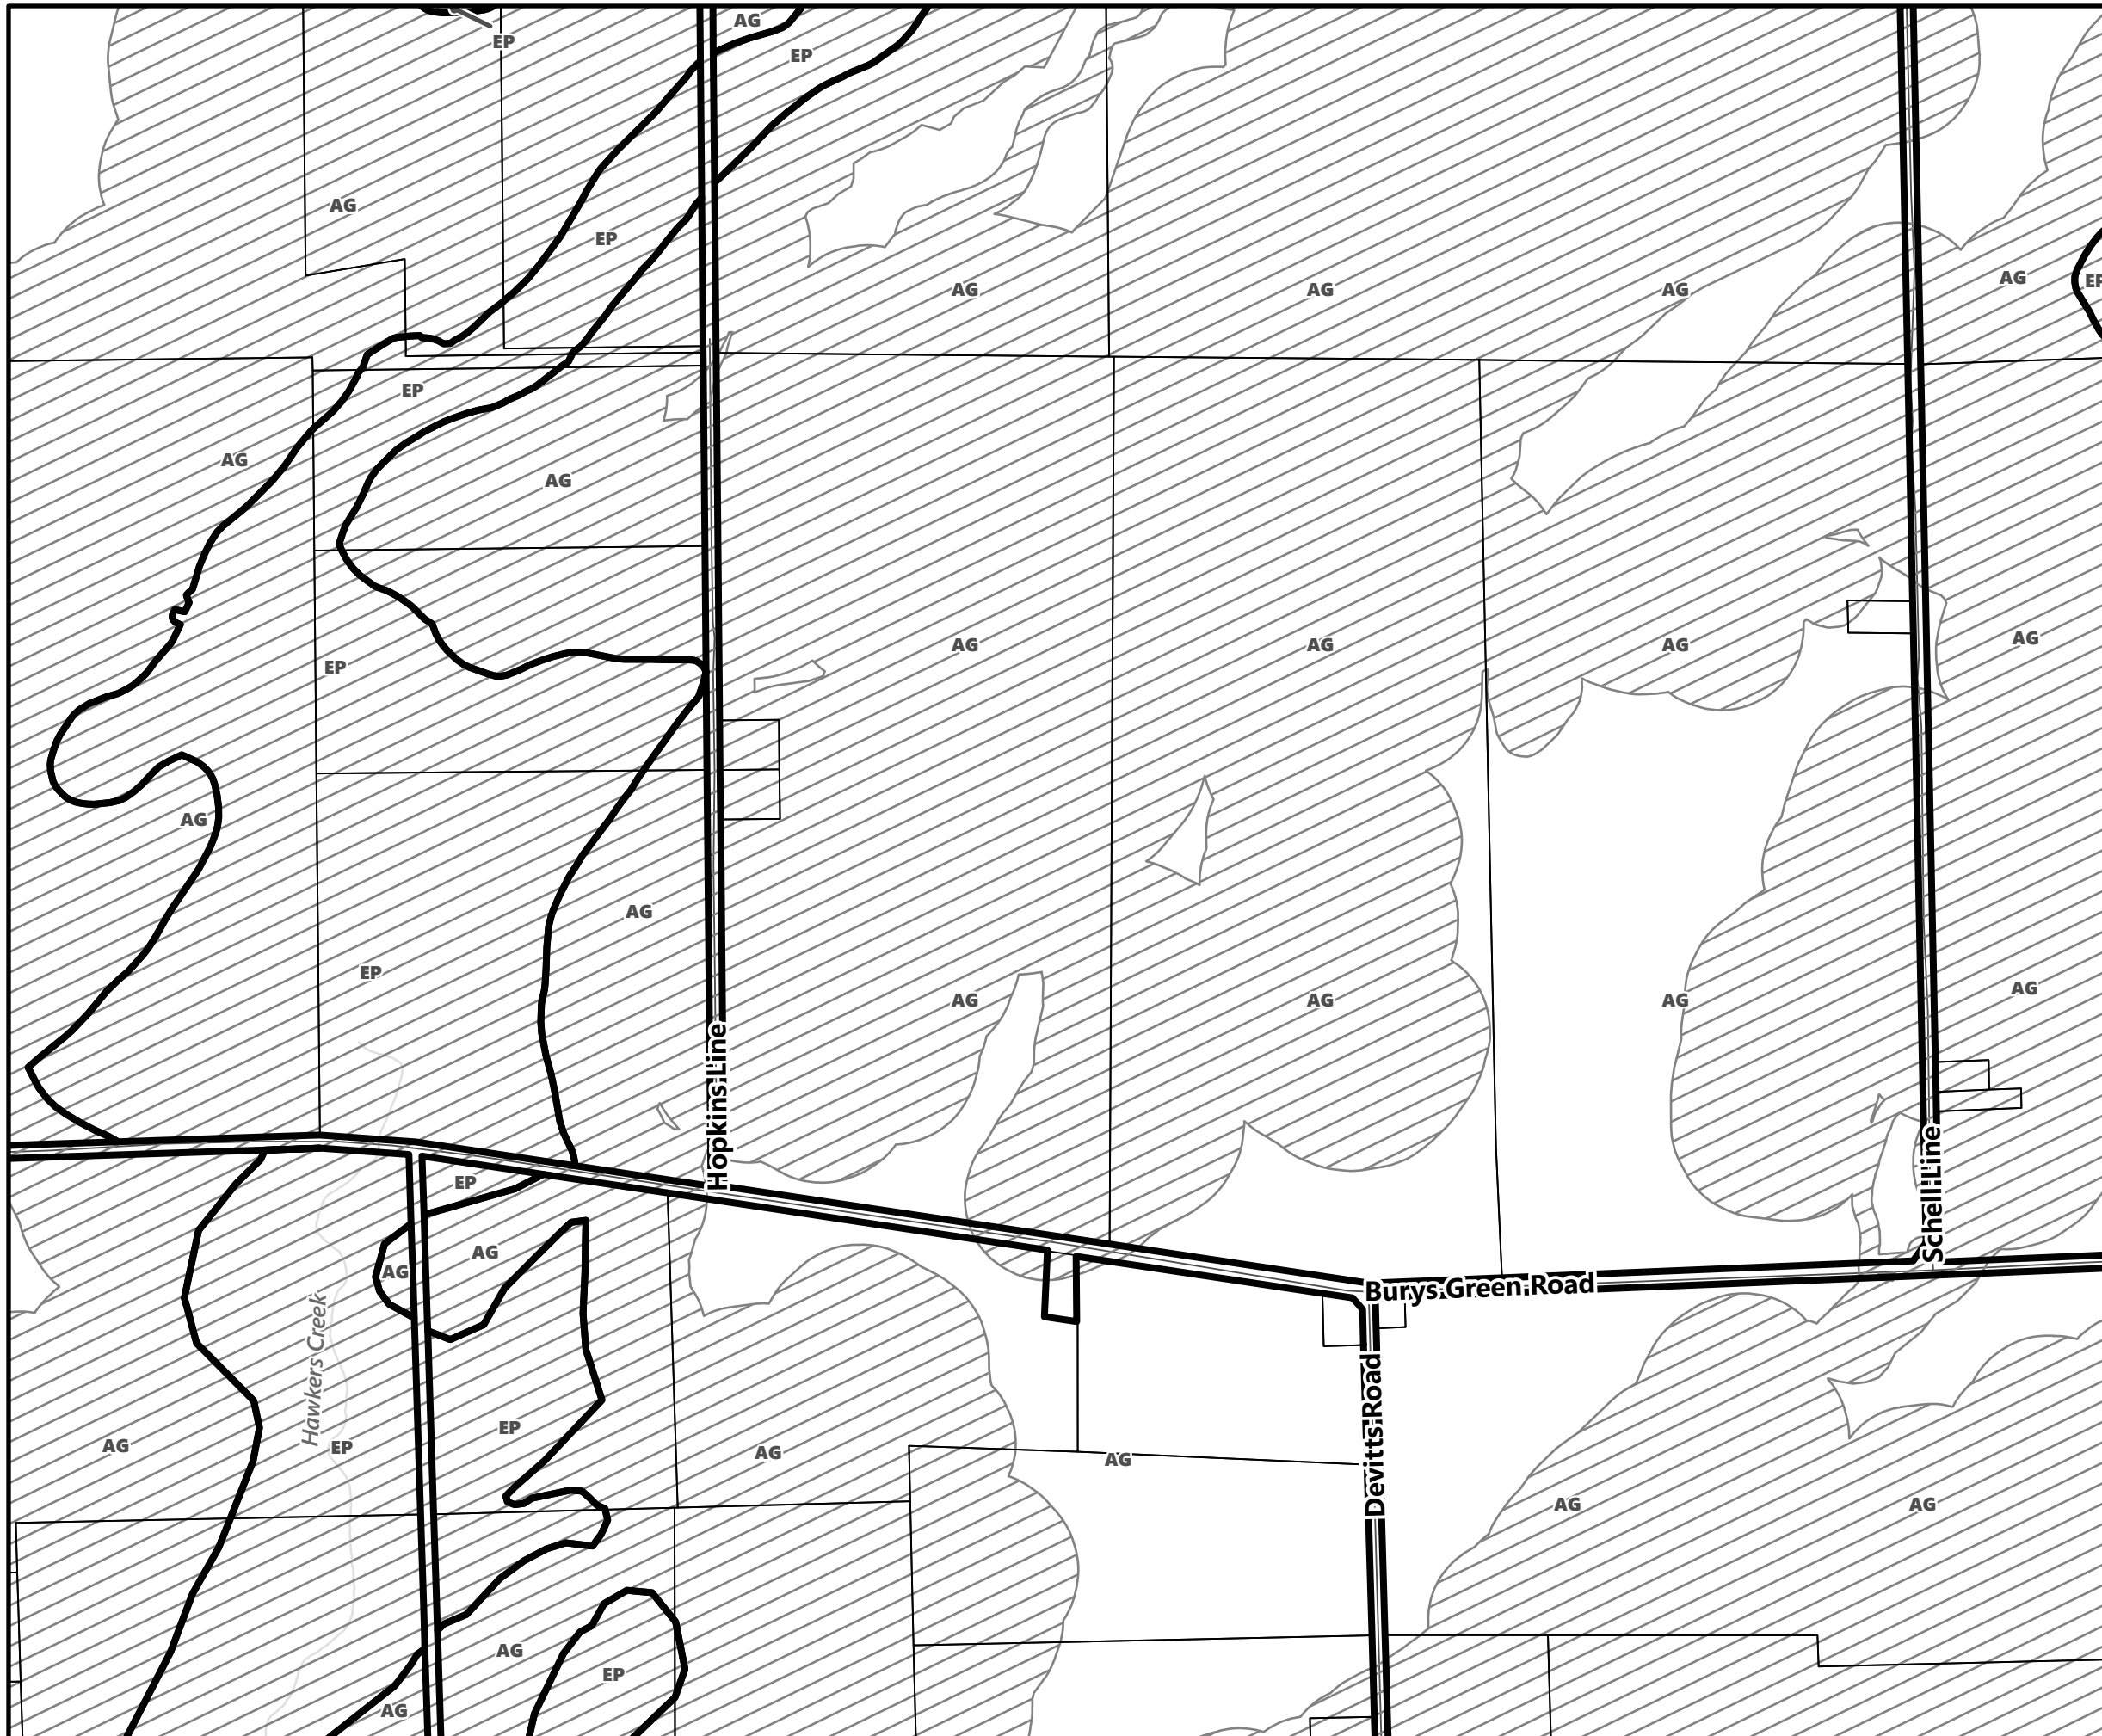

City of Kawartha Lakes Rural Zoning By-law Schedule A-C15

Legend

- City of Kawartha Lakes Boundary
- Zone Boundary
- ▨ Conservation Authority Regulated Area
- ▨ Kawartha Region Conservation Authority

May 2024

Sources:
MNDMNR, City of Kawartha Lakes and Teranet
Projection:
NAD 1983 UTM Zone 17N