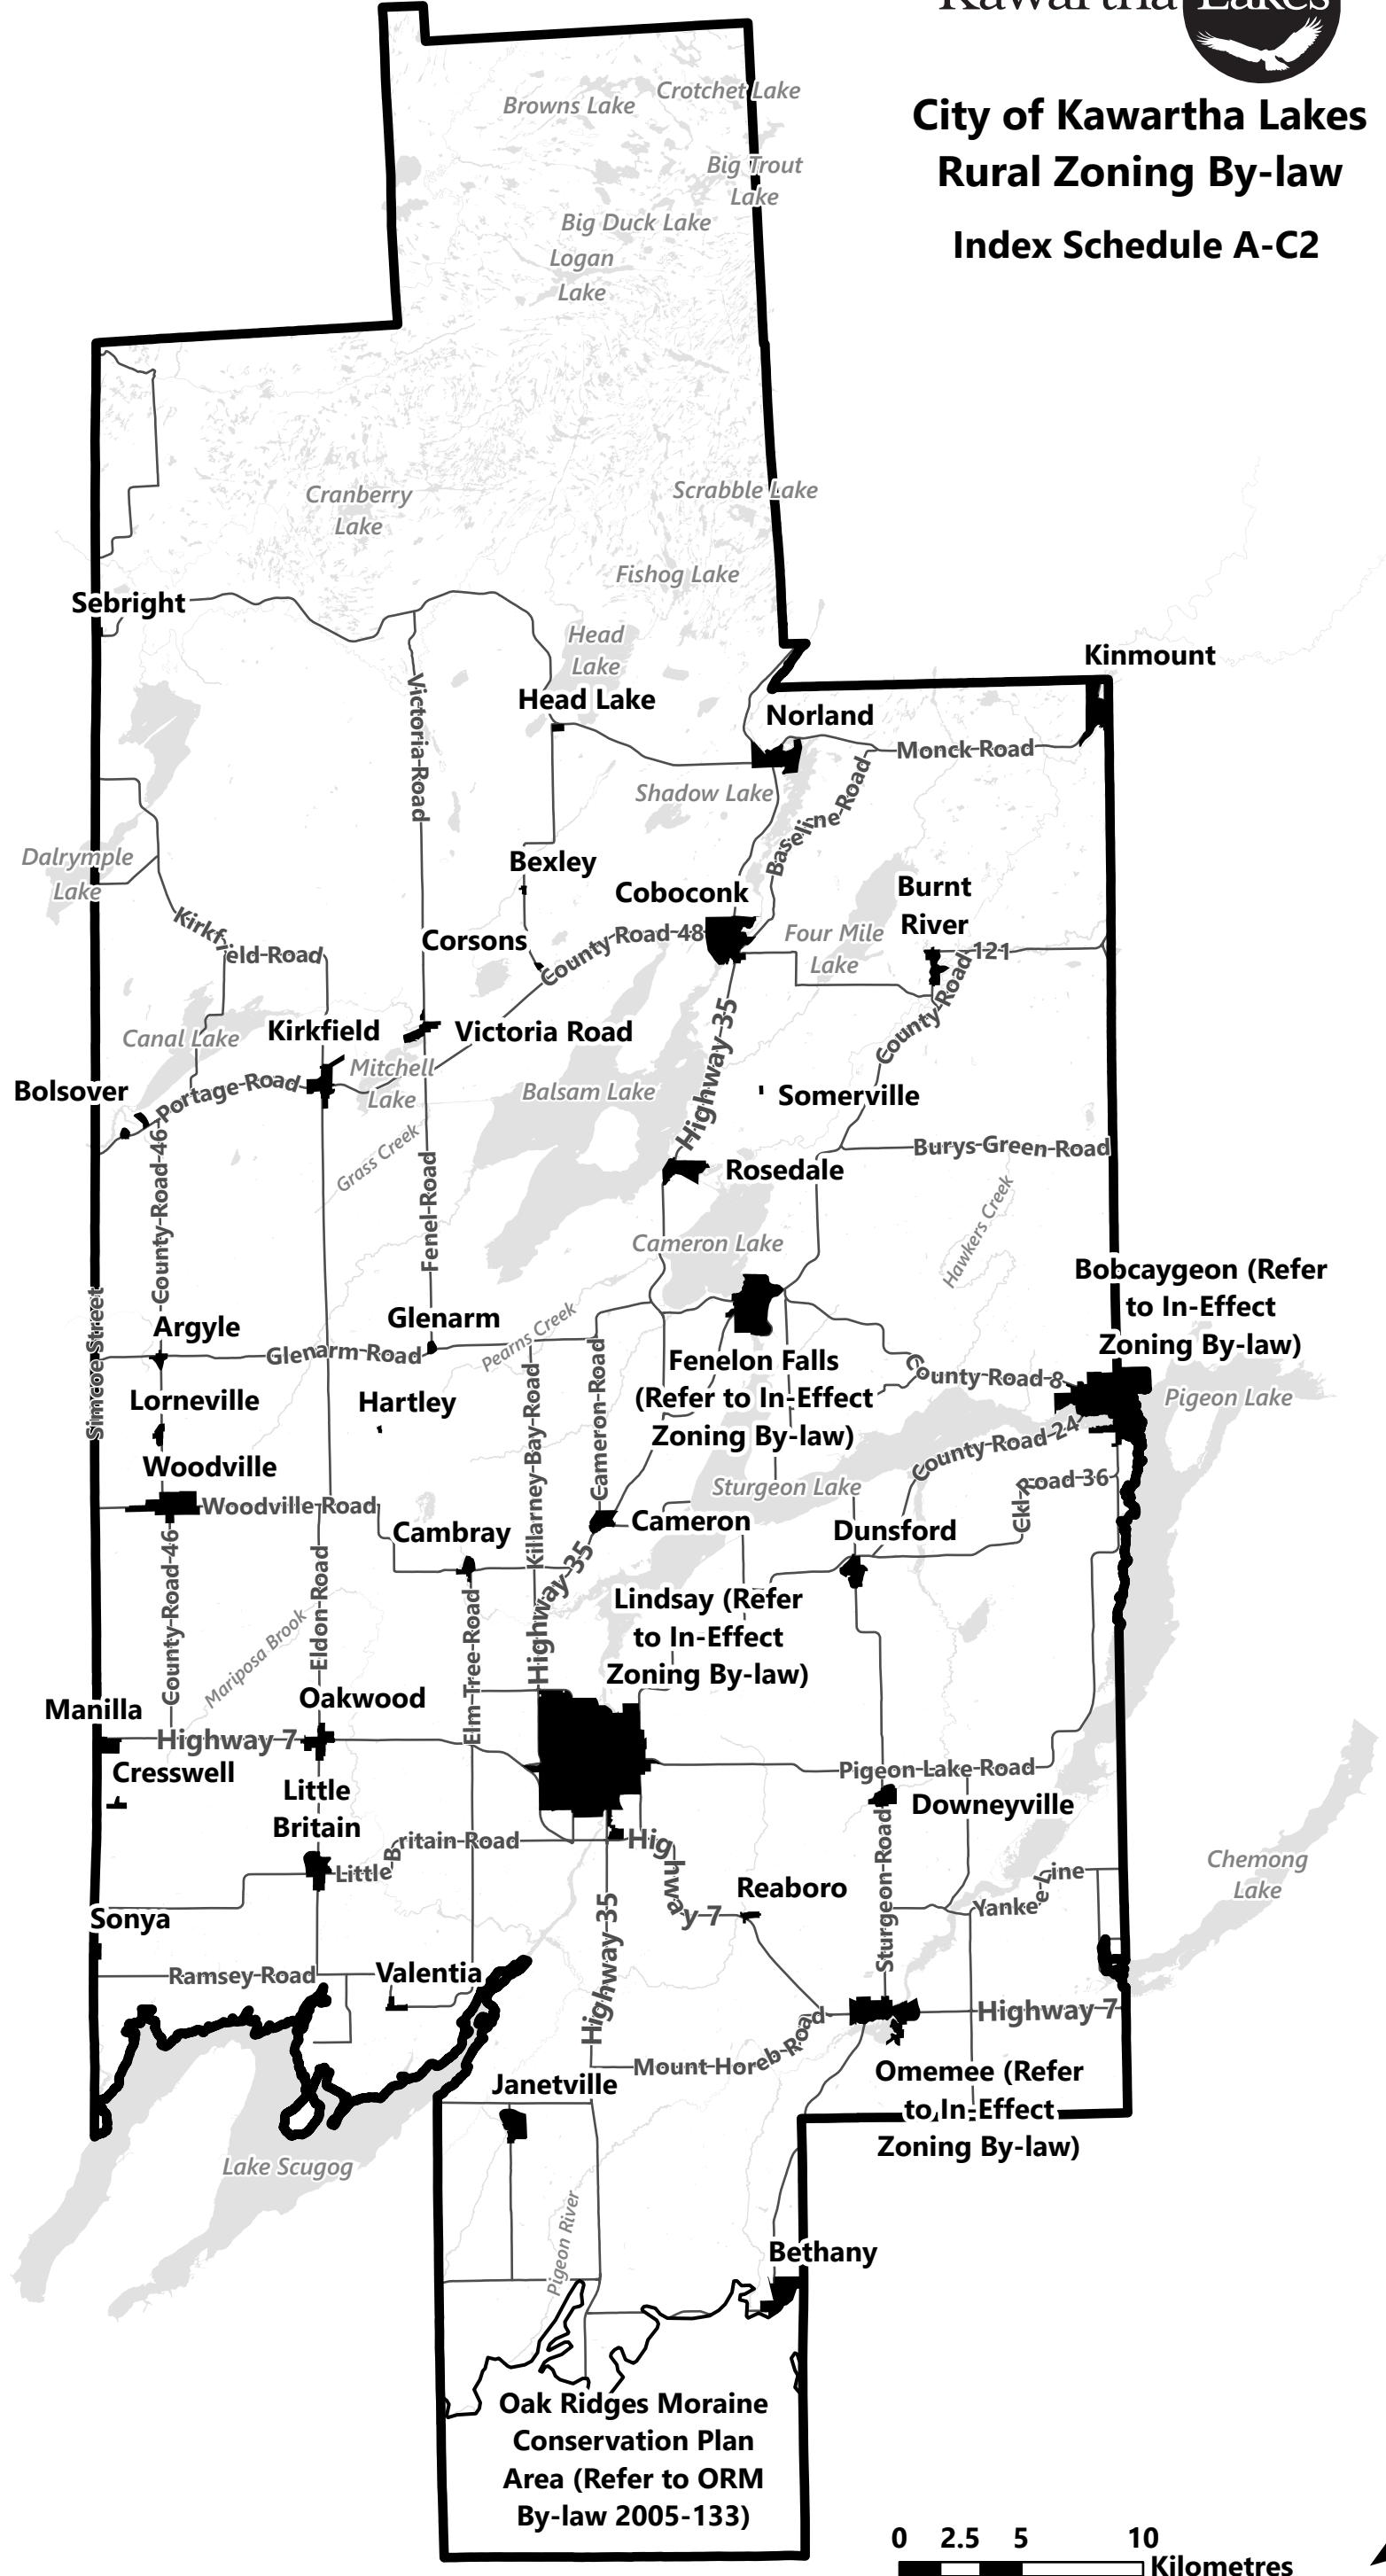

*To navigate quickly to a map page, enter the index number within the corresponding Package in the page number interface of your PDF program.*

**City of Kawartha Lakes  
Rural Zoning By-law  
Index Schedule A-C2**