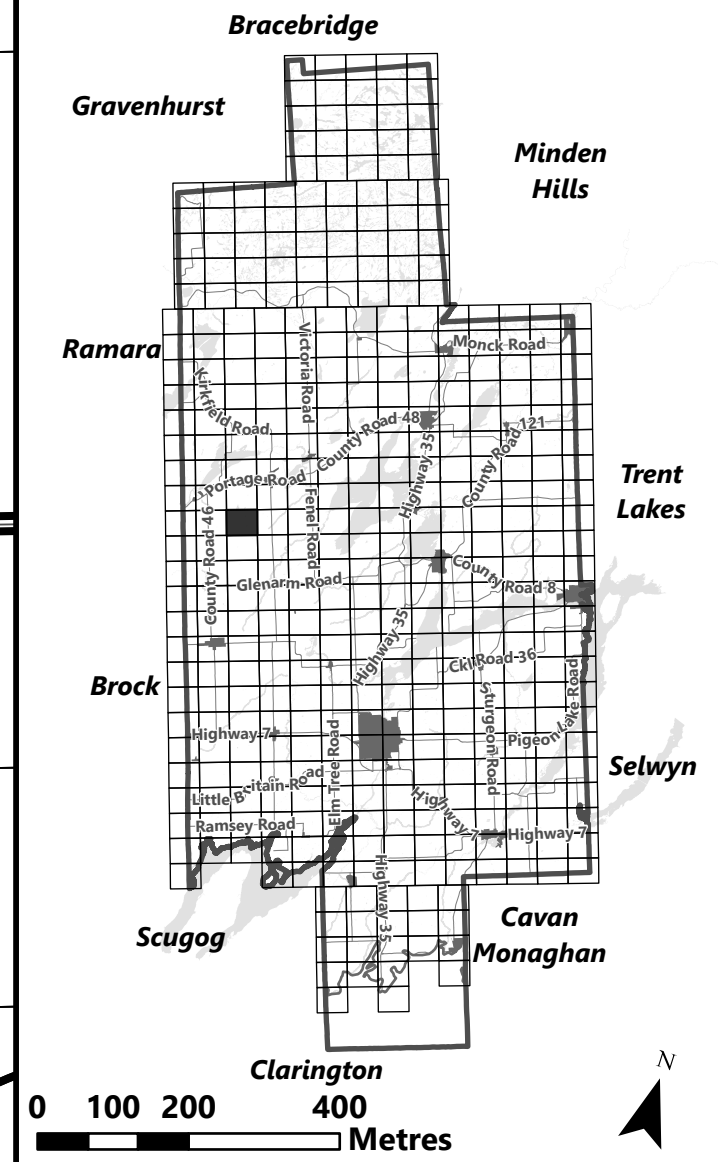

City of Kawartha Lakes Rural Zoning By-law Schedule A-C19

Legend

- City of Kawartha Lakes Boundary
- Zone Boundary
- ▨ Conservation Authority Regulated Area
- ▨ Lake Simcoe Region Conservation Authority

May 2024

Sources:
MNDMNR, City of Kawartha Lakes and Teranet
Projection:
NAD 1983 UTM Zone 17N