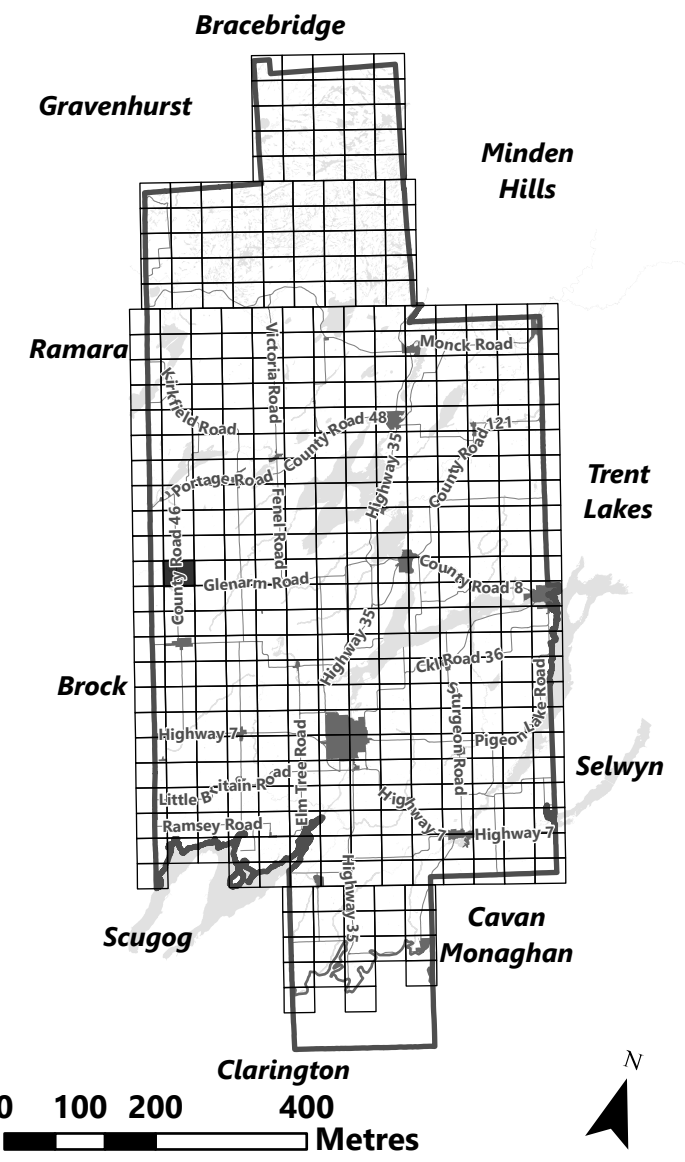

City of Kawartha Lakes Rural Zoning By-law Schedule A-C46

Legend

- City of Kawartha Lakes Boundary
- Zone Boundary
- ▨ Conservation Authority Regulated Area
- ▨ Lake Simcoe Region Conservation Authority