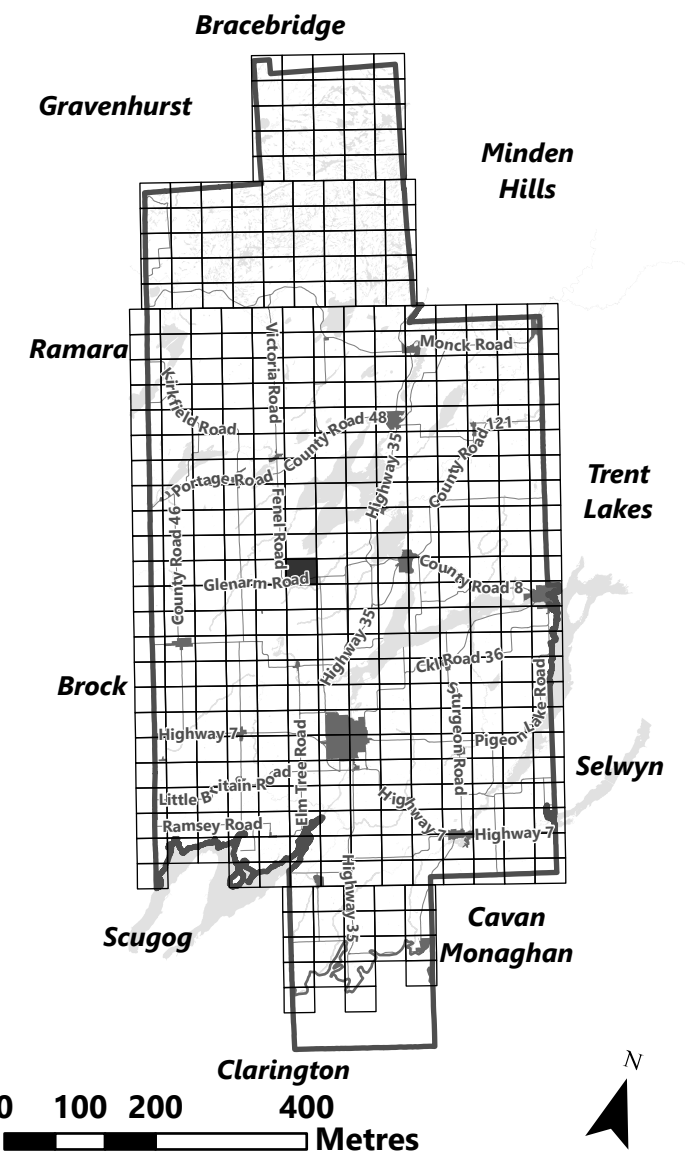

May 2024

Sources:  
MNDMNR, City of Kawartha Lakes and Teranet  
Projection:  
NAD 1983 UTM Zone 17N

**City of Kawartha Lakes  
Rural Zoning By-law  
Schedule A-C50**

**Legend**

-  City of Kawartha Lakes Boundary
-  Zone Boundary
-  Conservation Authority Regulated Area
-  Kawartha Region Conservation Authority