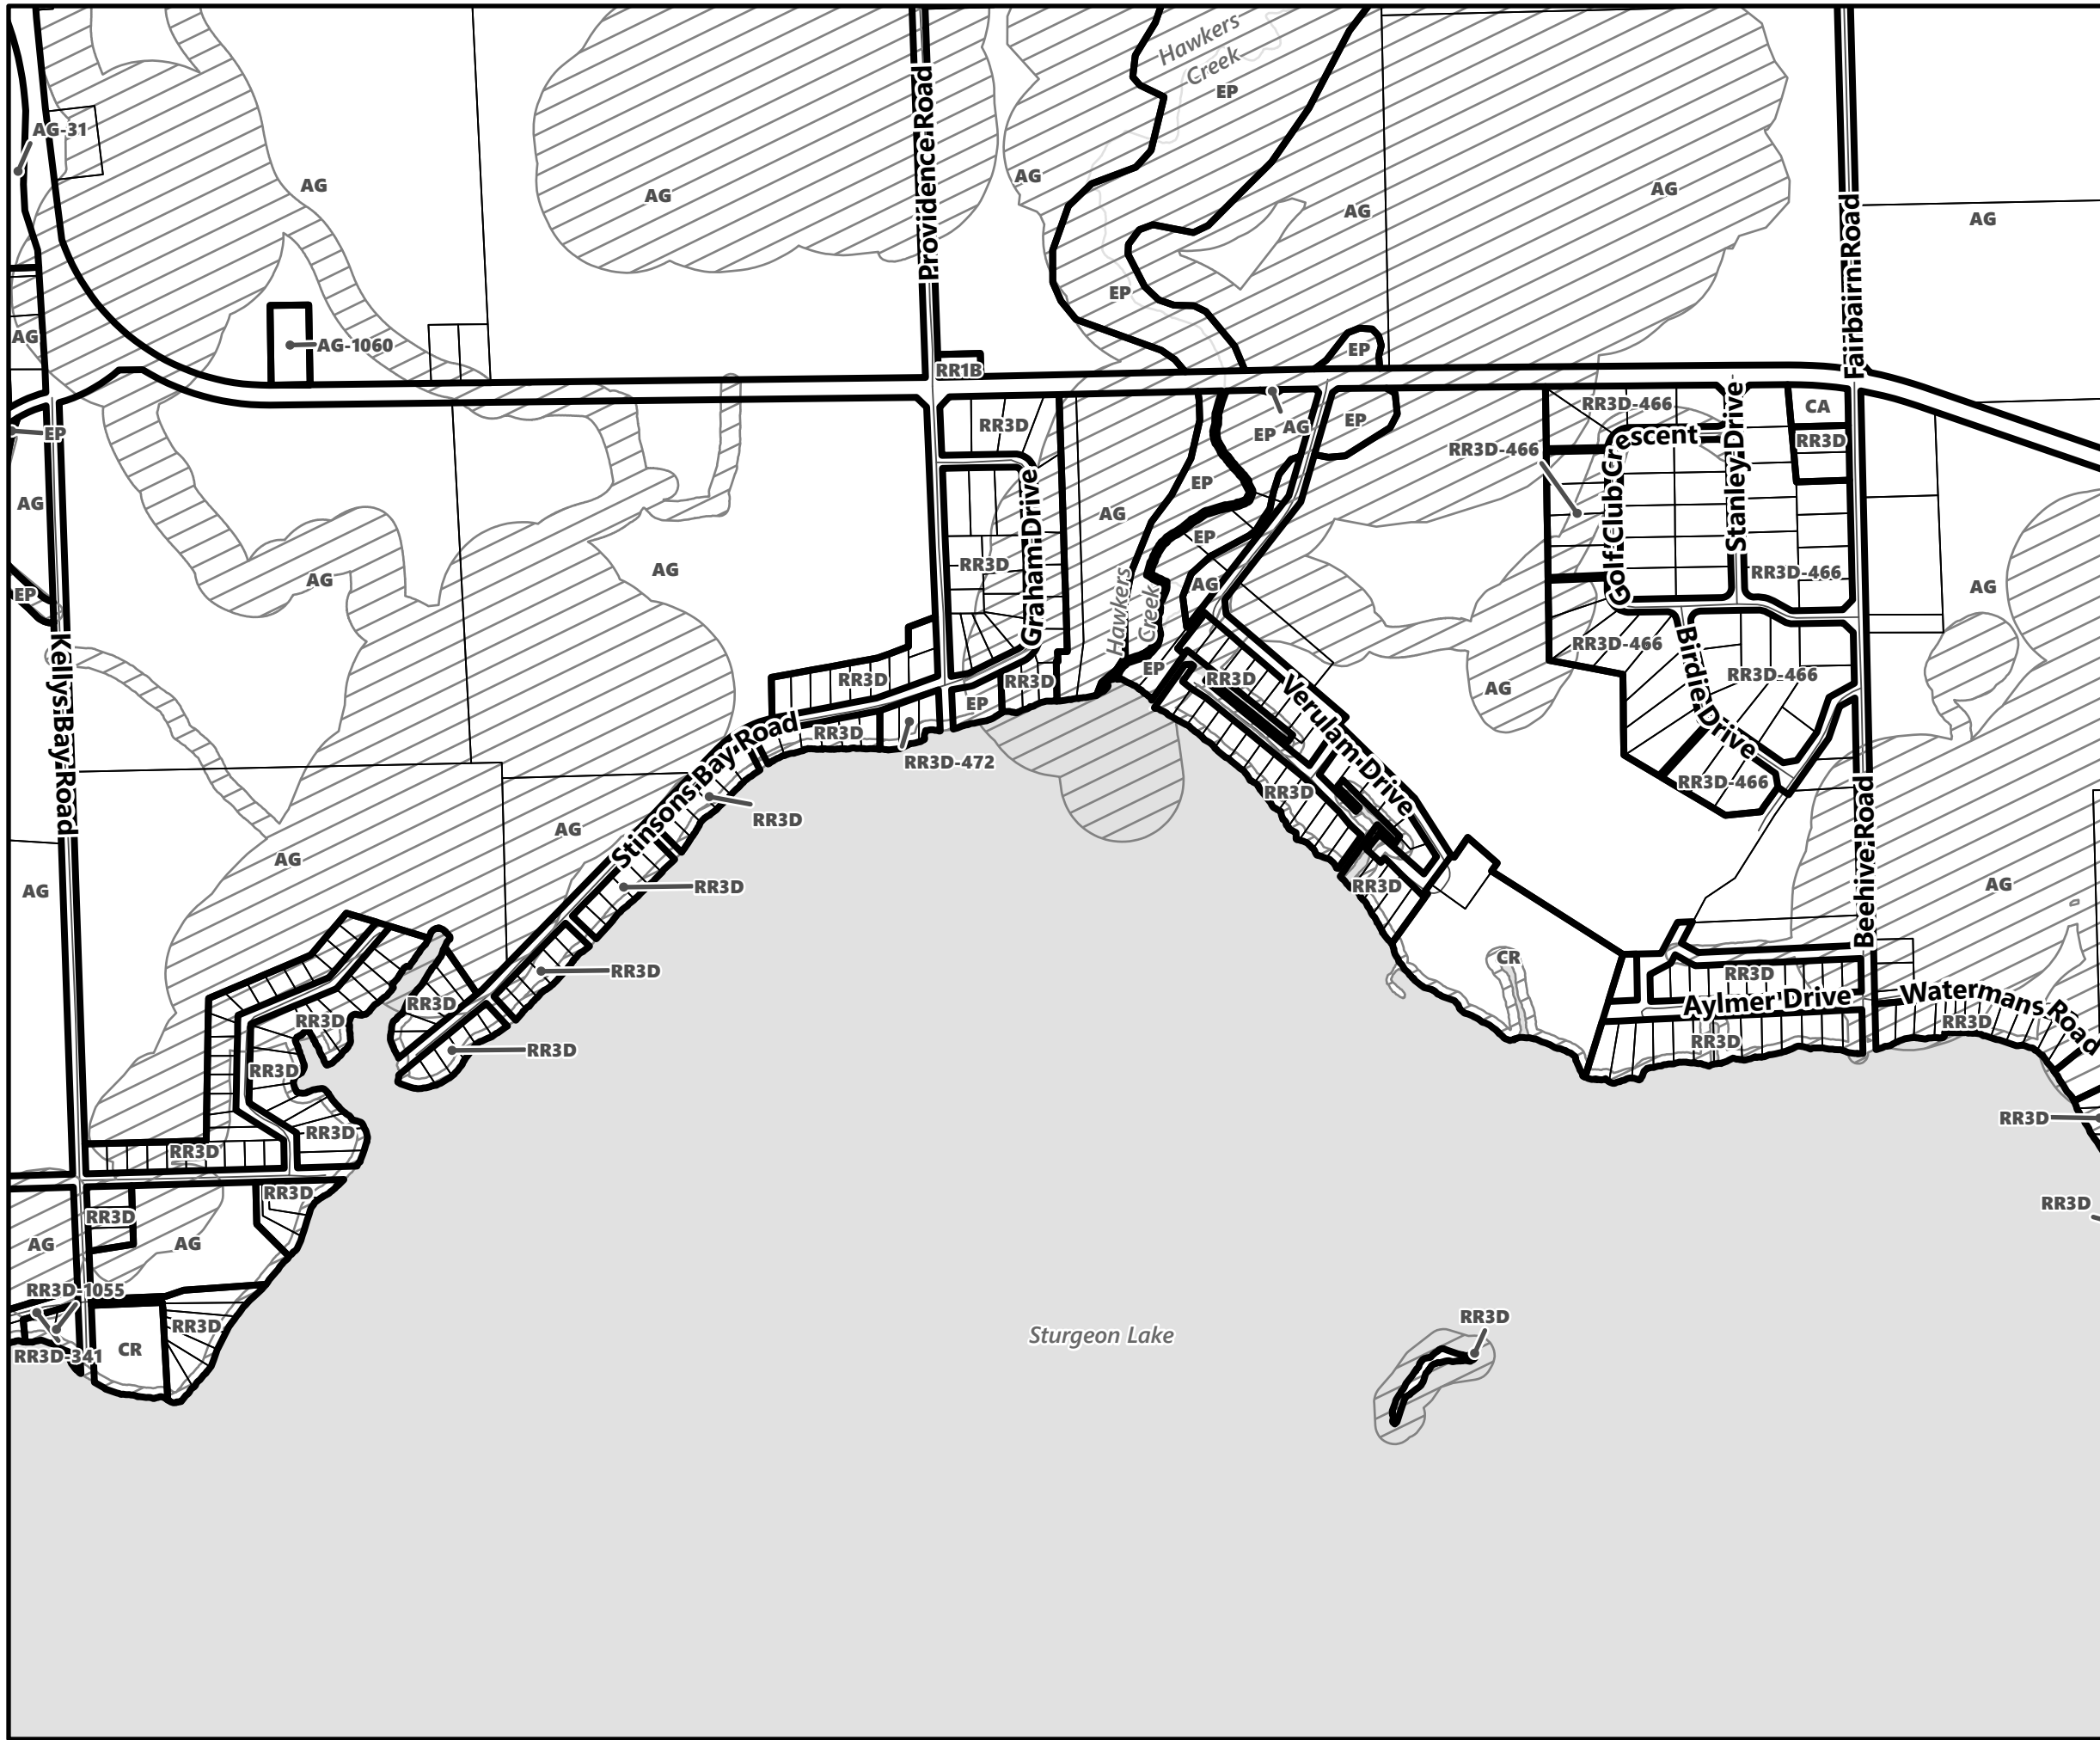

**City of Kawartha Lakes
Rural Zoning By-law
Schedule A-C70**

Legend

- City of Kawartha Lakes Boundary
- Zone Boundary
- Conservation Authority Regulated Area
- Kawartha Region Conservation Authority