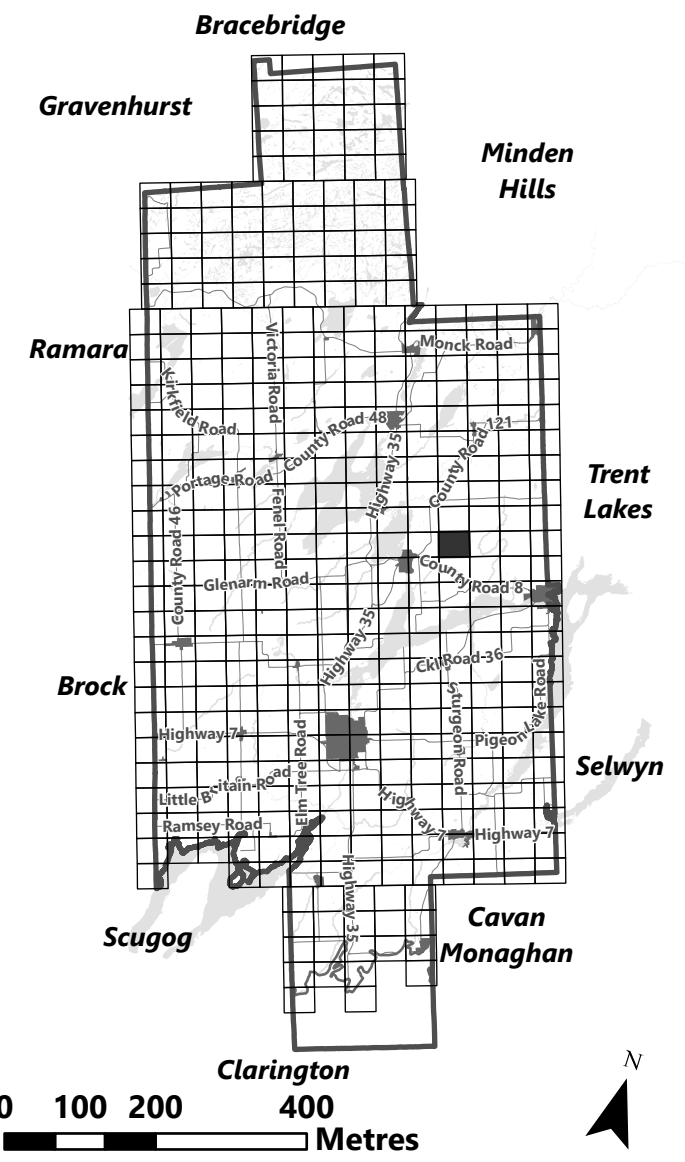

City of Kawartha Lakes Rural Zoning By-law Schedule A-C41

1. **Legend**
2. City of Kawartha Lakes Boundary
   - Zone Boundary
   - ▨ Conservation Authority Regulated Area
   - ▨ Kawartha Region Conservation Authority