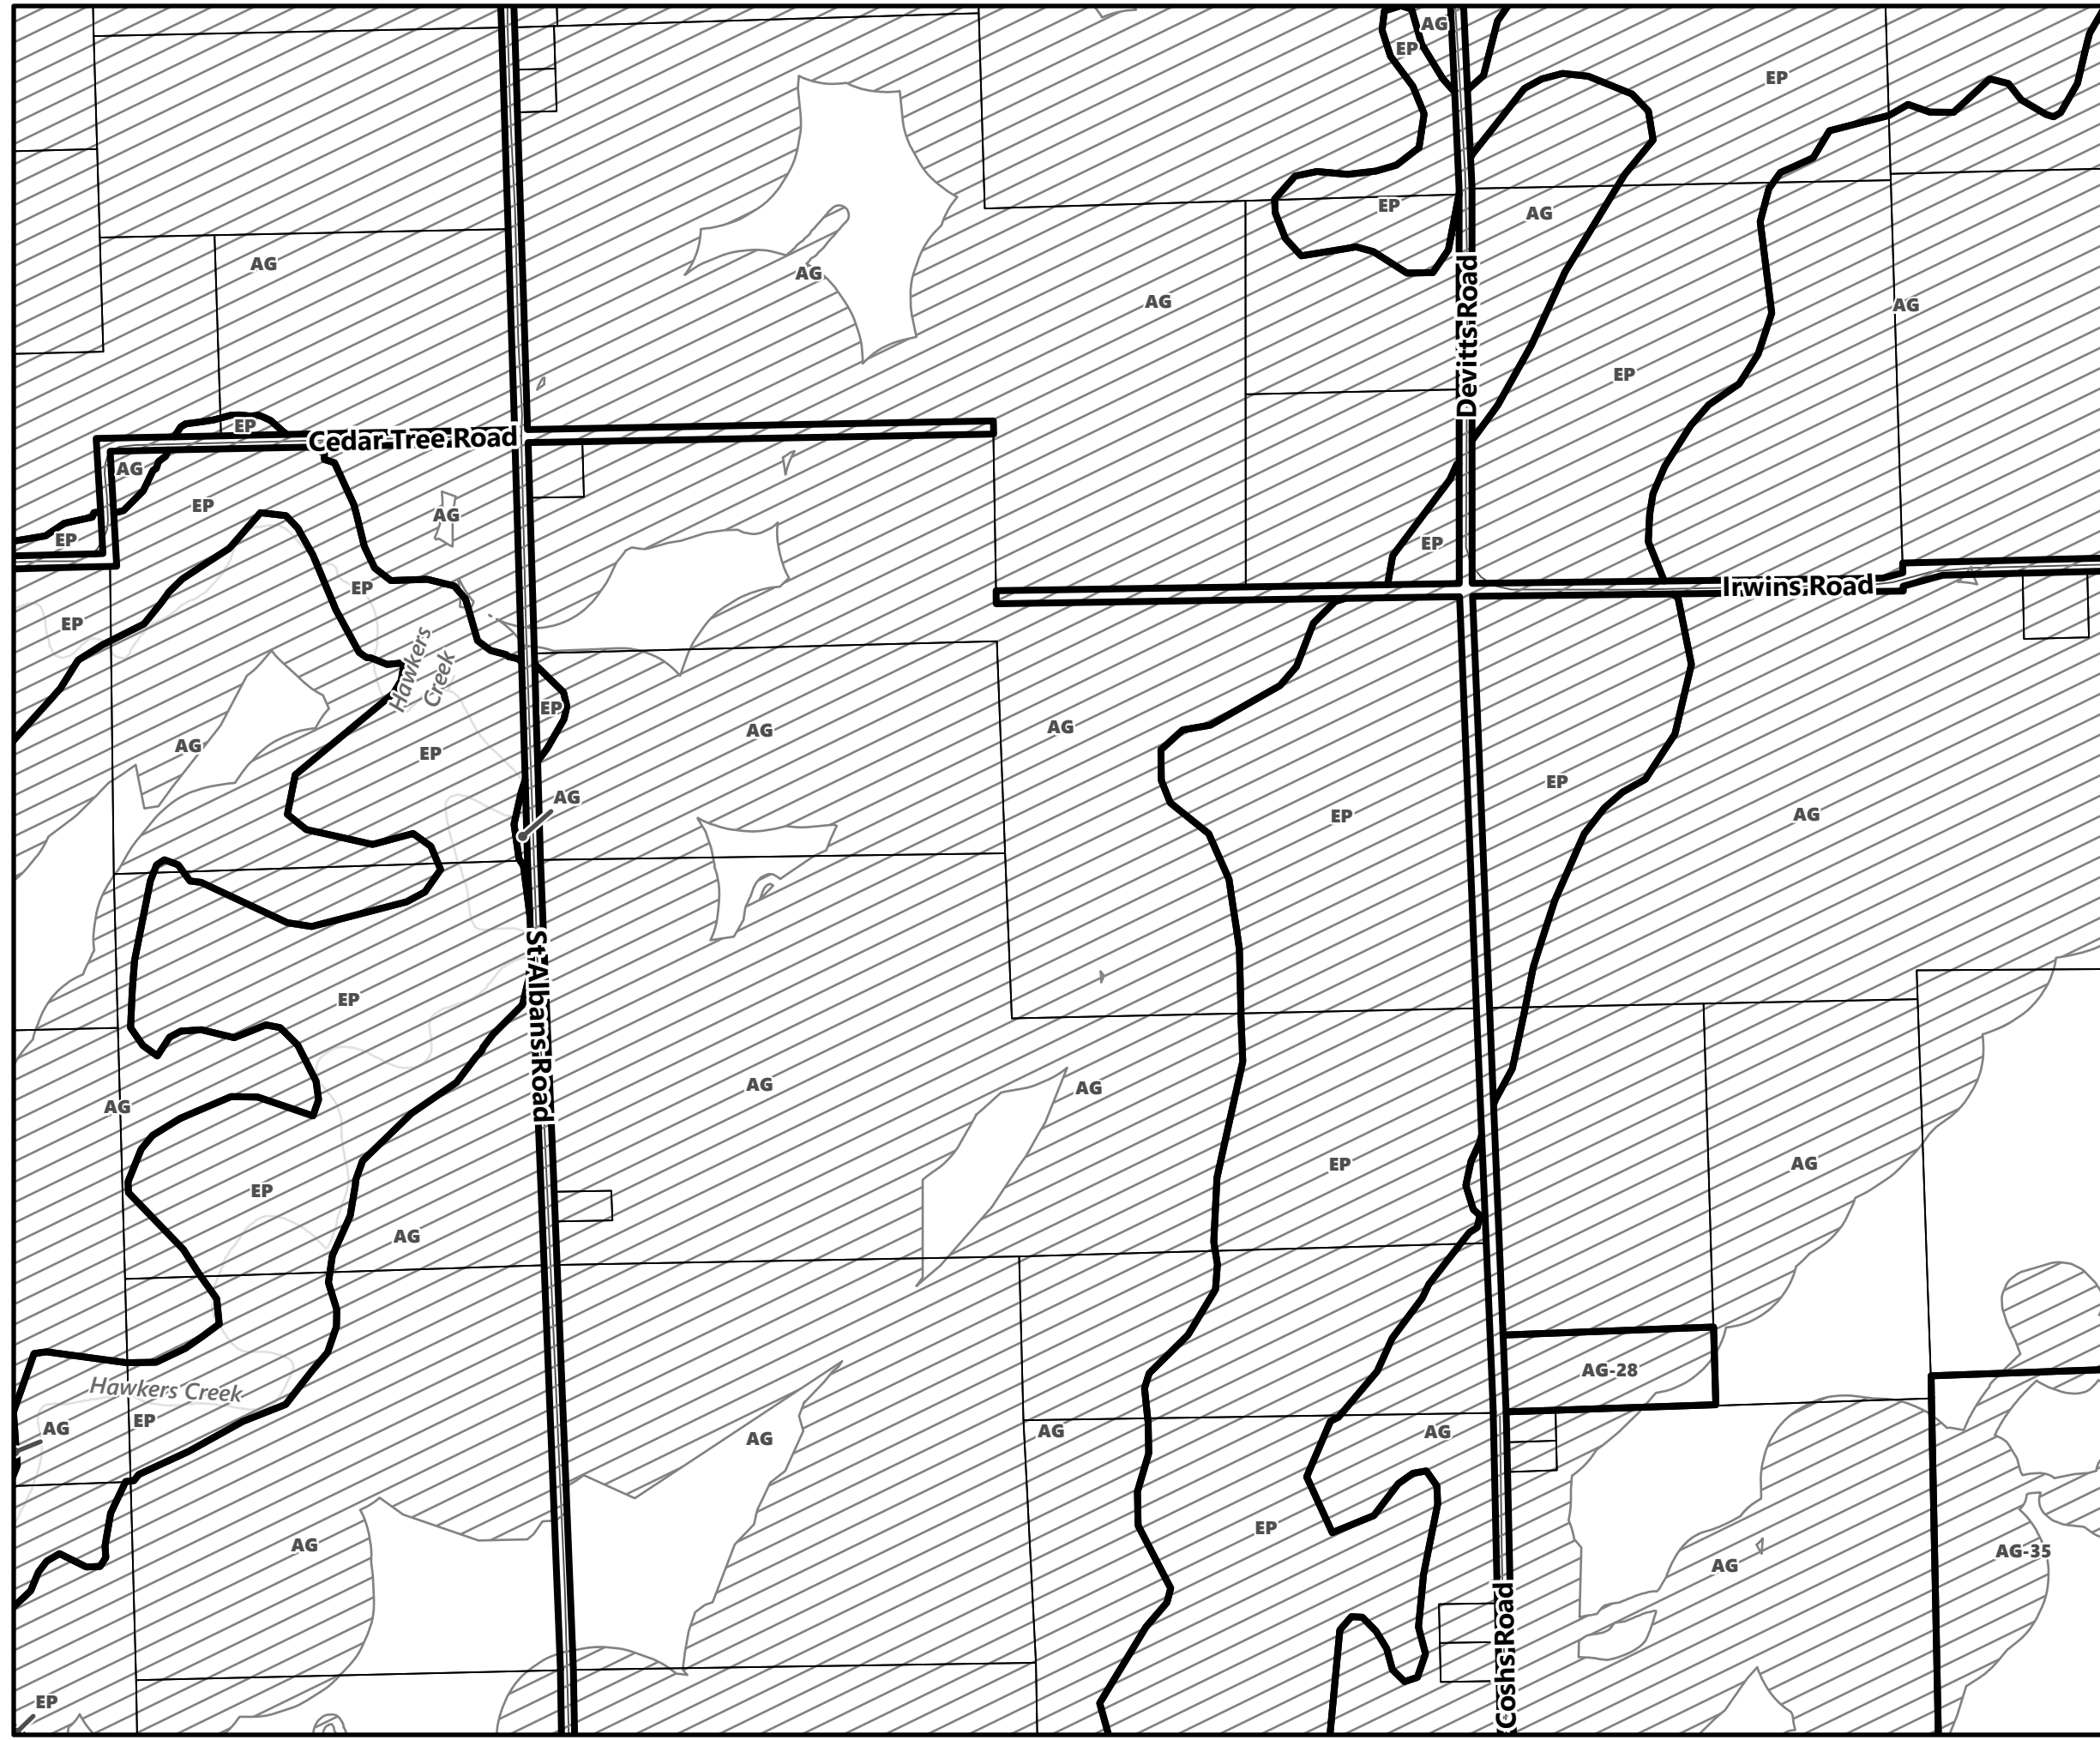

**City of Kawartha Lakes
Rural Zoning By-law
Schedule A-C43**

Legend

- City of Kawartha Lakes Boundary
- Zone Boundary
- Conservation Authority Regulated Area
- Kawartha Region Conservation Authority

May 2024

Sources:
MNDMNR, City of Kawartha Lakes and Teranet
Projection:
NAD 1983 UTM Zone 17N