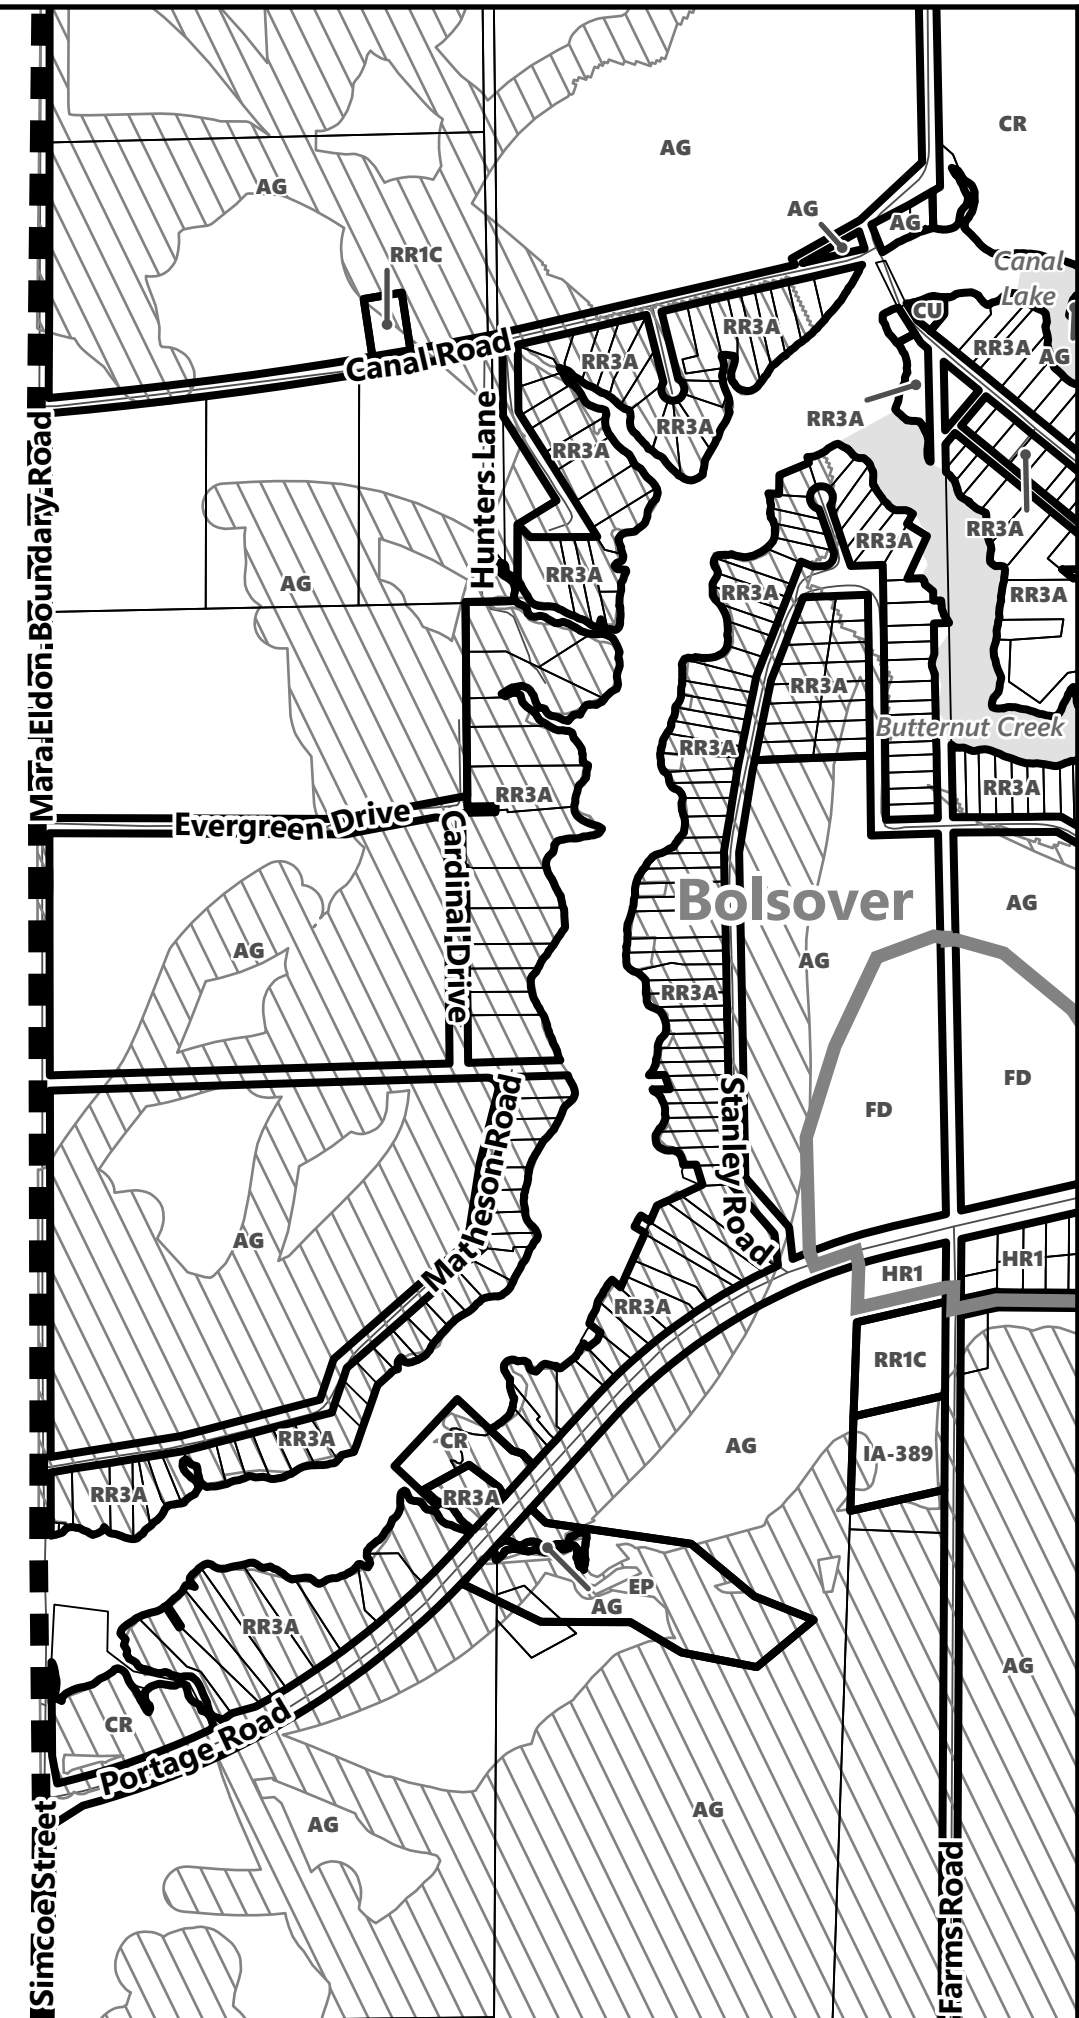

City of Kawartha Lakes Rural Zoning By-law Schedule A-C3

1. **Legend**
2. City of Kawartha Lakes Boundary
   - Zone Boundary
   - ▨ Conservation Authority Regulated Area
   - ▨ Lake Simcoe Region Conservation Authority