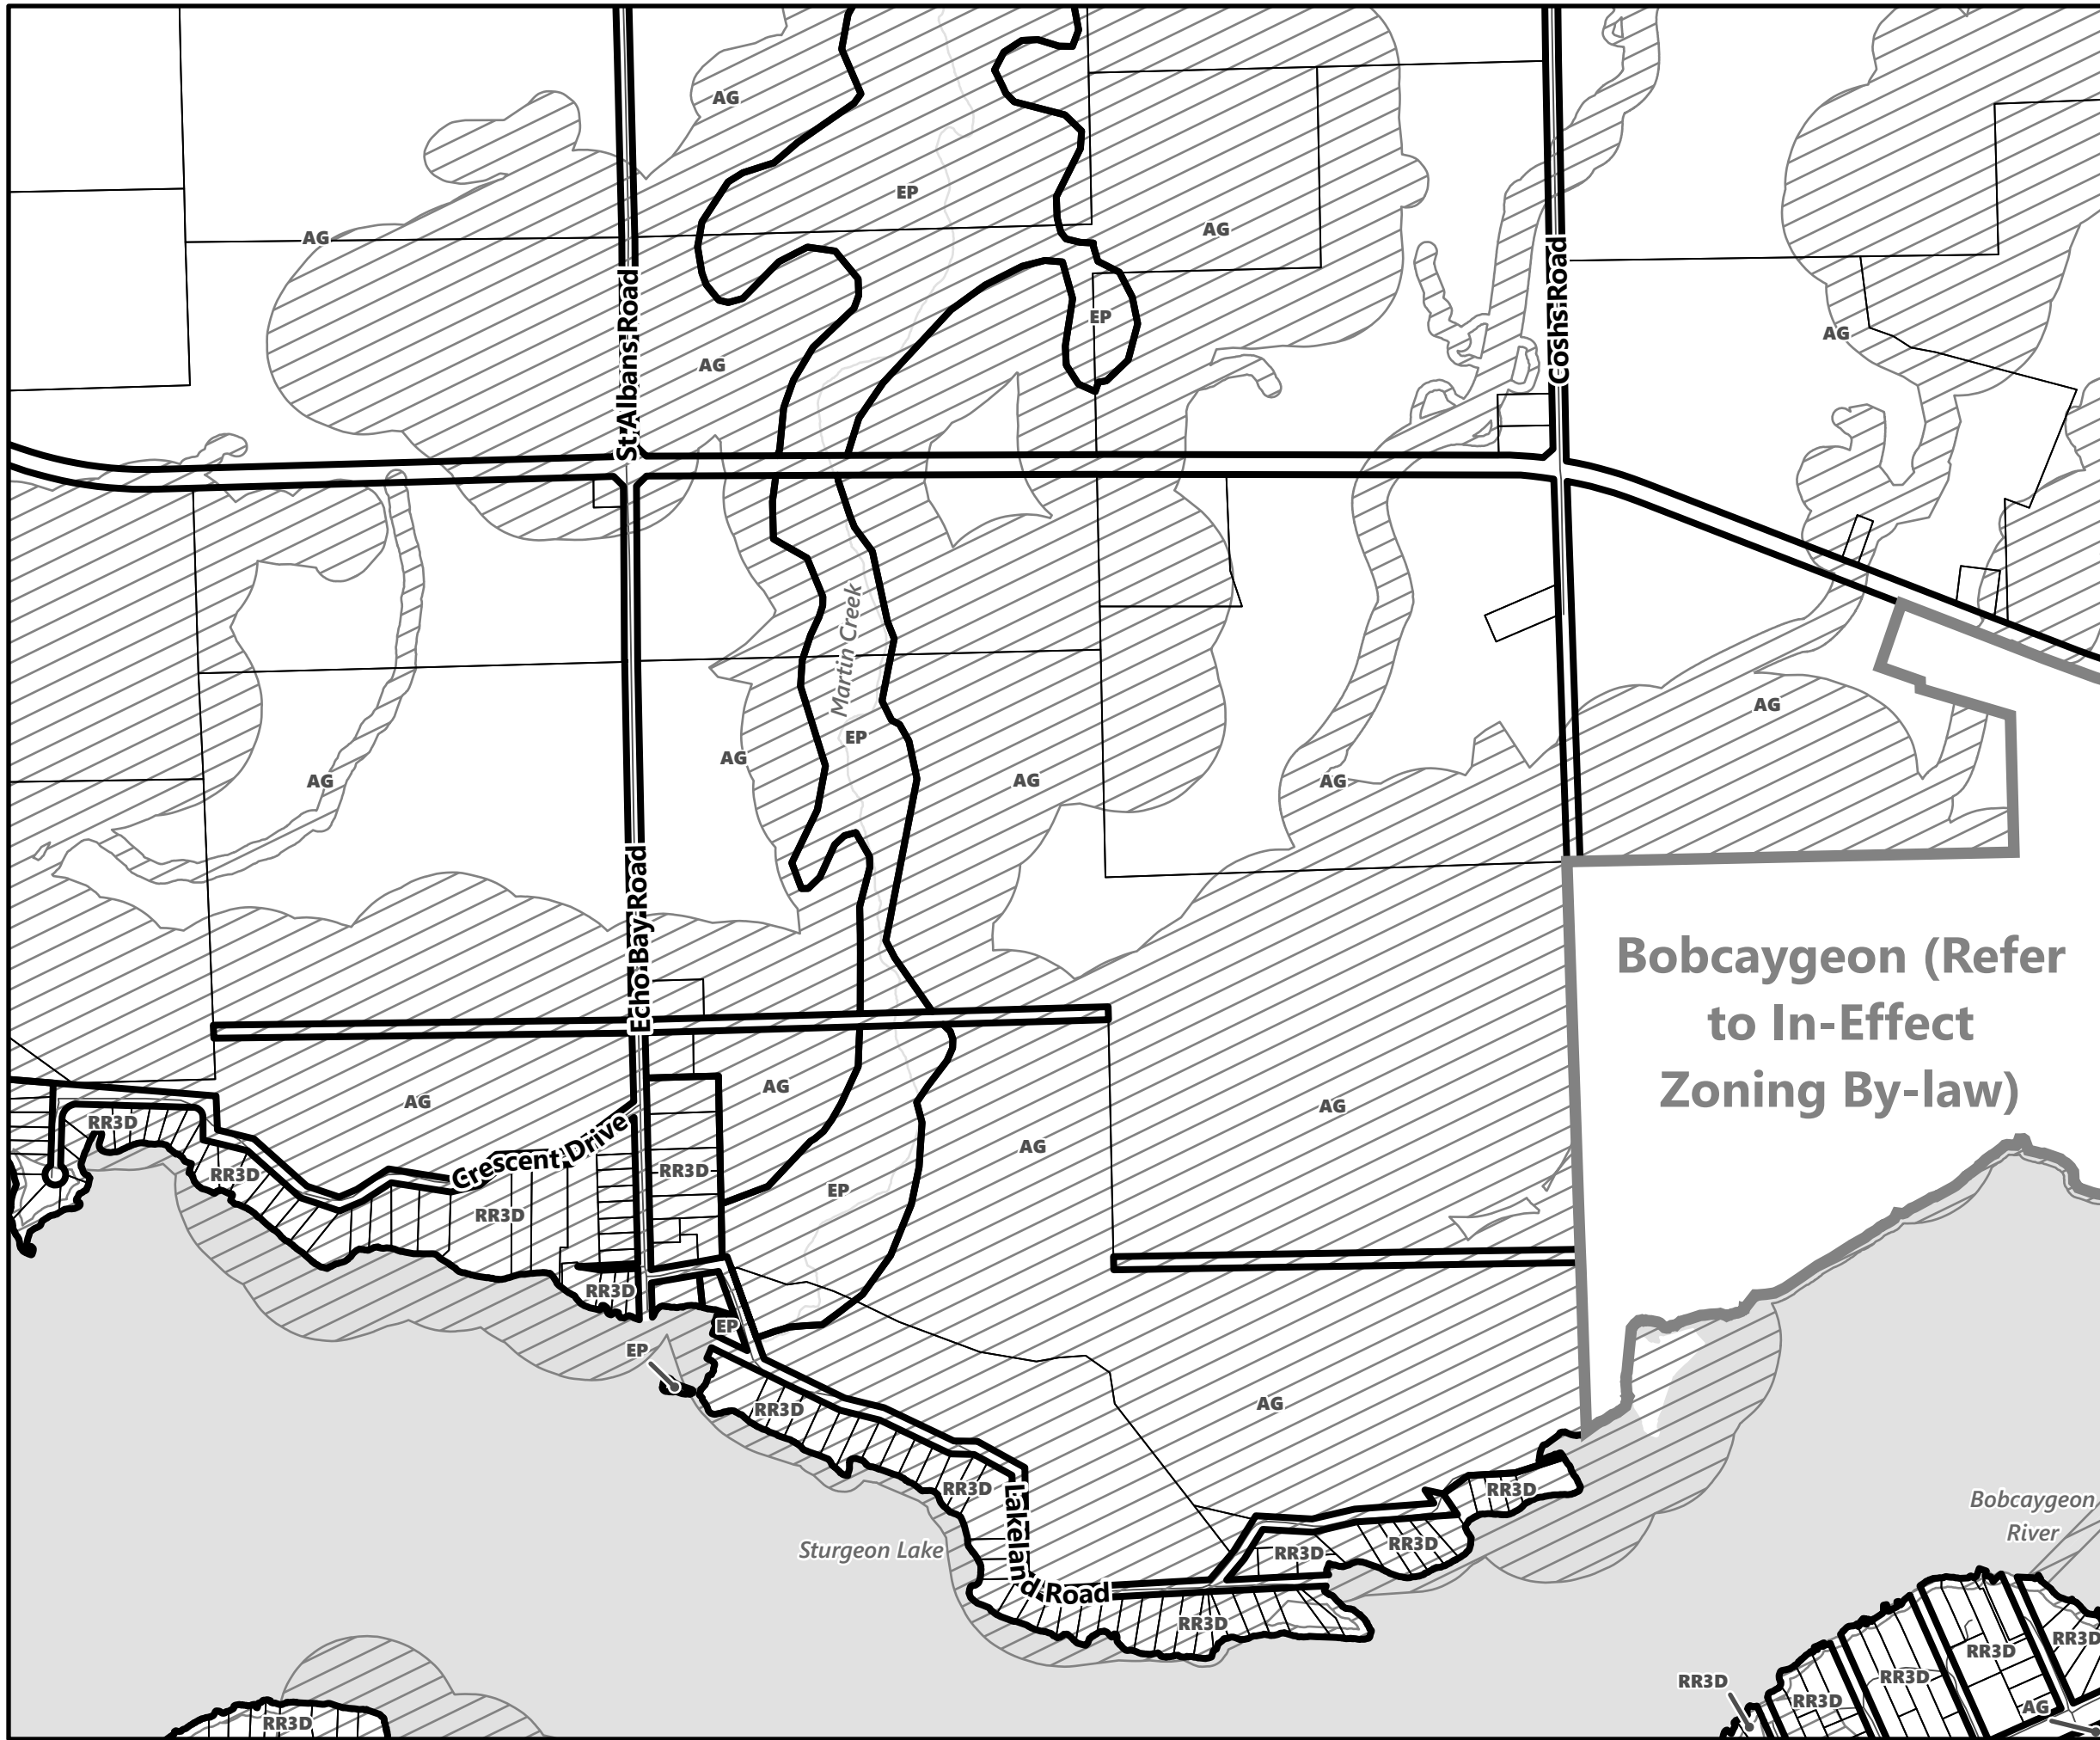

City of Kawartha Lakes Rural Zoning By-law Schedule A-C71

Legend

- City of Kawartha Lakes Boundary
- Zone Boundary
- Conservation Authority Regulated Area
- Kawartha Region Conservation Authority

Bobcaygeon (Refer to In-Effect Zoning By-law)