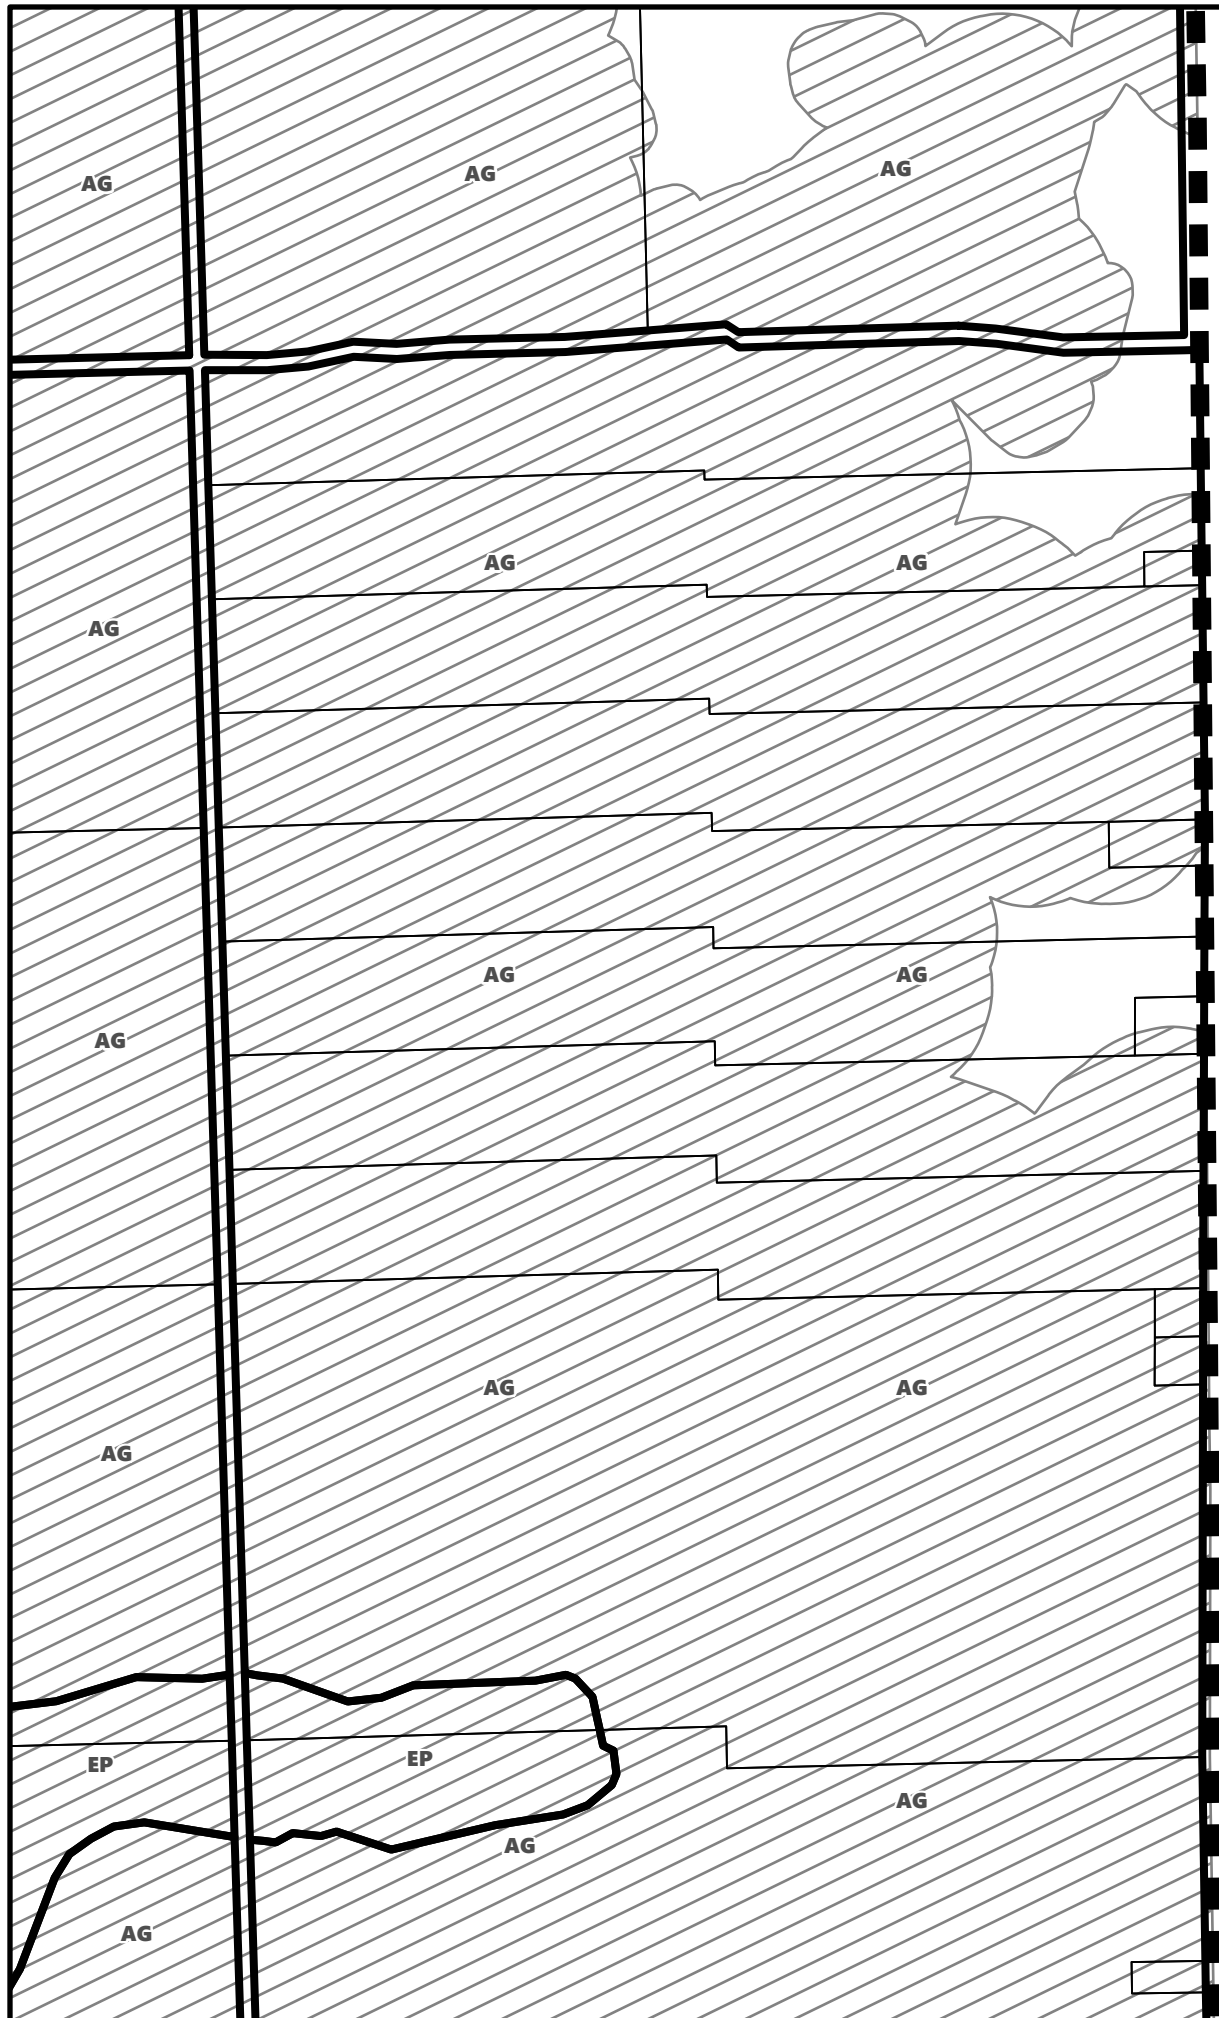

City of Kawartha Lakes Rural Zoning By-law Schedule A-C30

Legend

- City of Kawartha Lakes Boundary
- Zone Boundary
- ▨ Conservation Authority Regulated Area
- ▨ Kawartha Region Conservation Authority