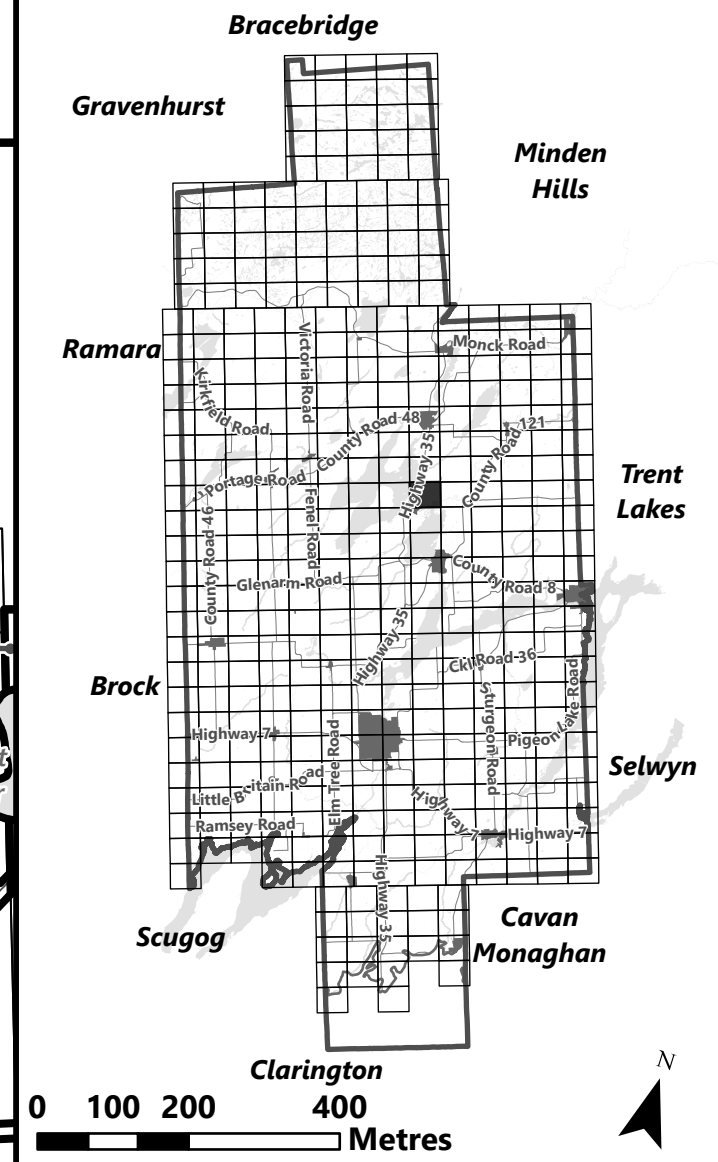

City of Kawartha Lakes Rural Zoning By-law Schedule A-C11

Legend

- City of Kawartha Lakes Boundary
- Zone Boundary
- Conservation Authority Regulated Area
- Kawartha Region Conservation Authority