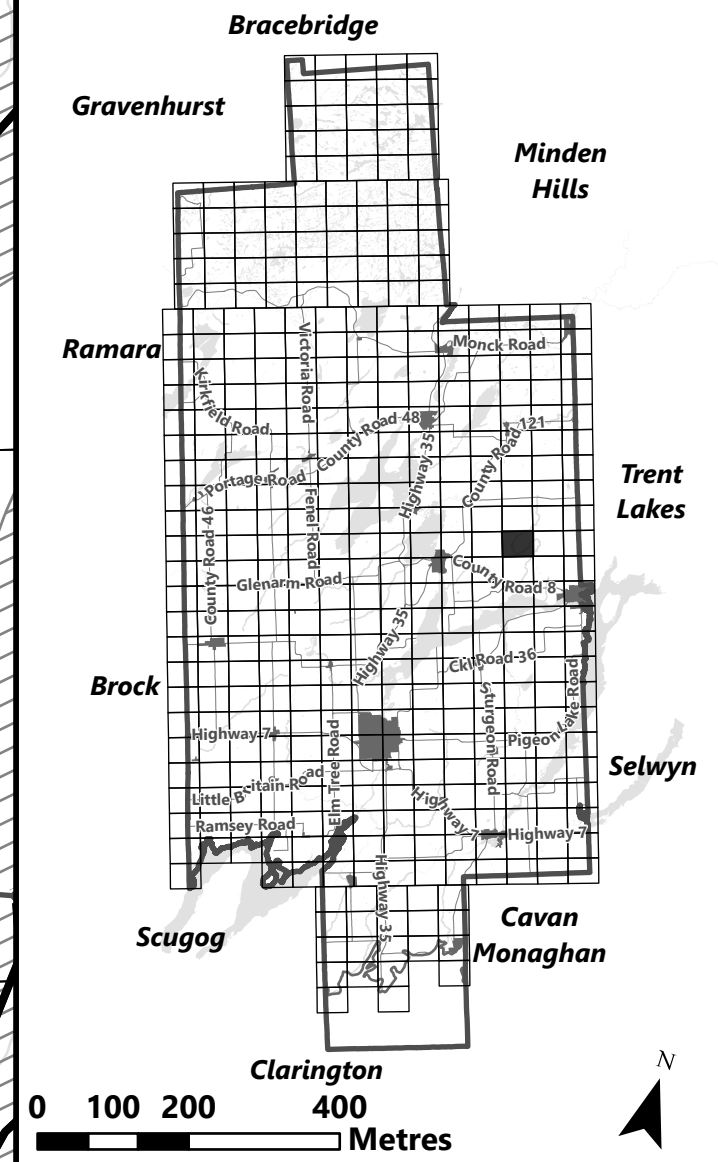

City of Kawartha Lakes Rural Zoning By-law Schedule A-C42

Legend

- City of Kawartha Lakes Boundary
- Zone Boundary
- Conservation Authority Regulated Area
- Kawartha Region Conservation Authority