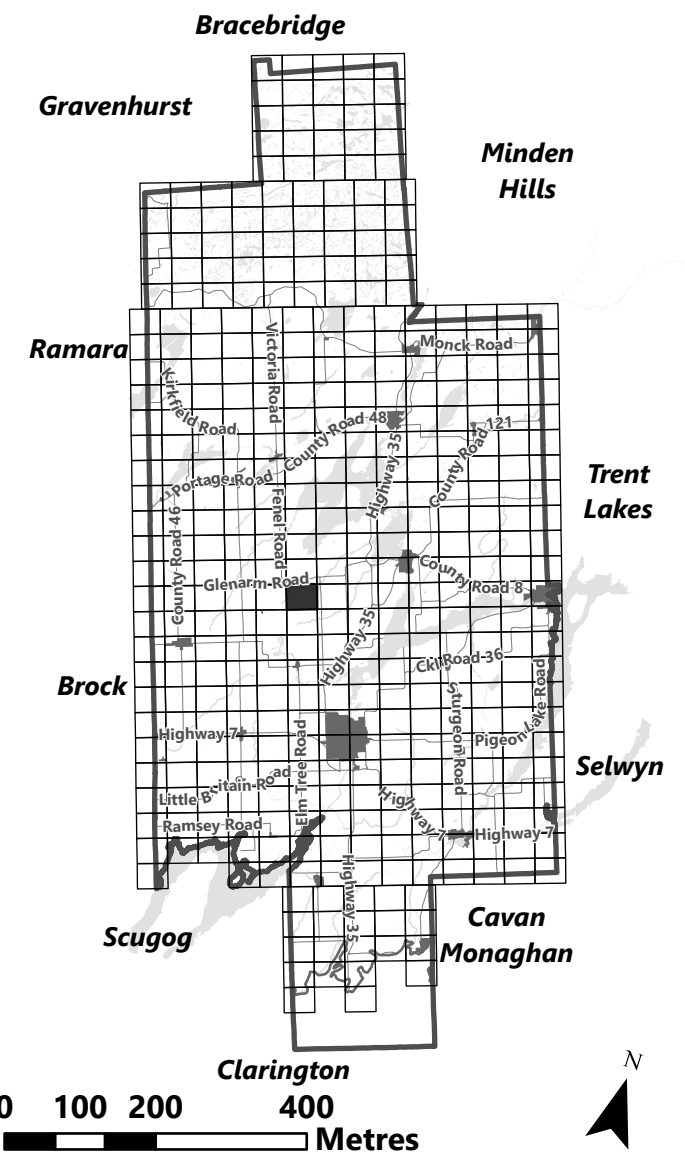

**City of Kawartha Lakes
Rural Zoning By-law
Schedule A-C64**

Legend

- City of Kawartha Lakes Boundary
- Zone Boundary
- **Conservation Authority Regulated Area**
- Kawartha Region Conservation Authority