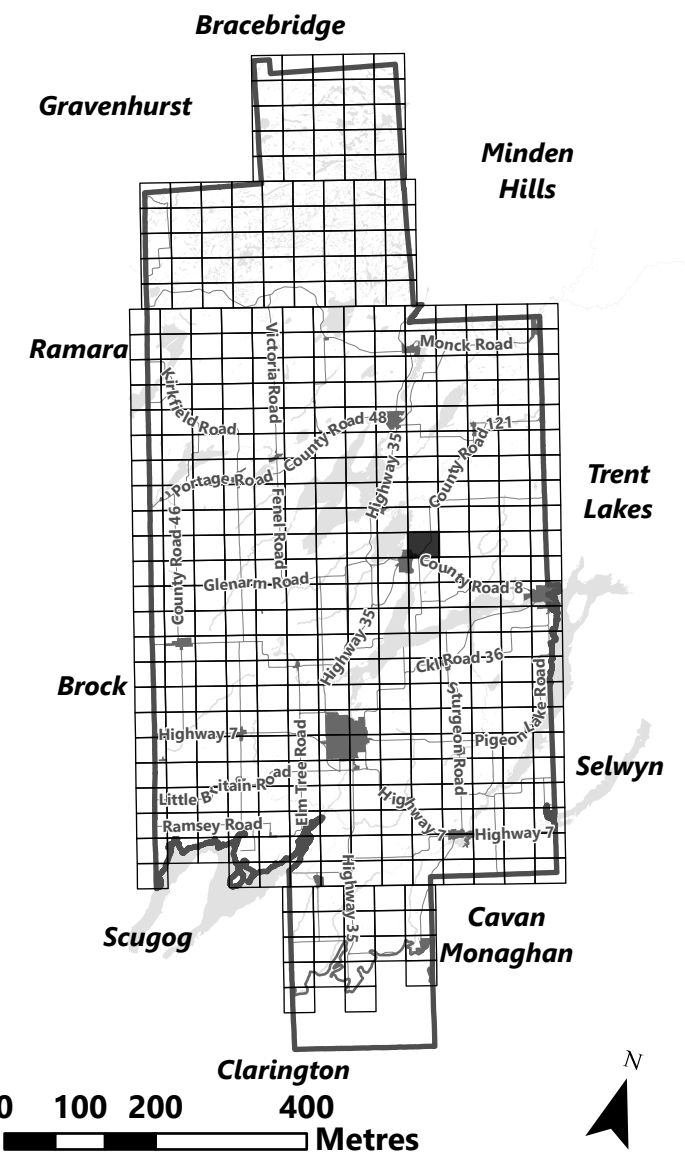

City of Kawartha Lakes Rural Zoning By-law Schedule A-C40

1. **Legend**
2. City of Kawartha Lakes Boundary
   - Zone Boundary
   - ▨ Conservation Authority Regulated Area
   - ▨ Kawartha Region Conservation Authority

May 2024

Sources:
MNDMNR, City of Kawartha Lakes and Teranet
Projection:
NAD 1983 UTM Zone 17N