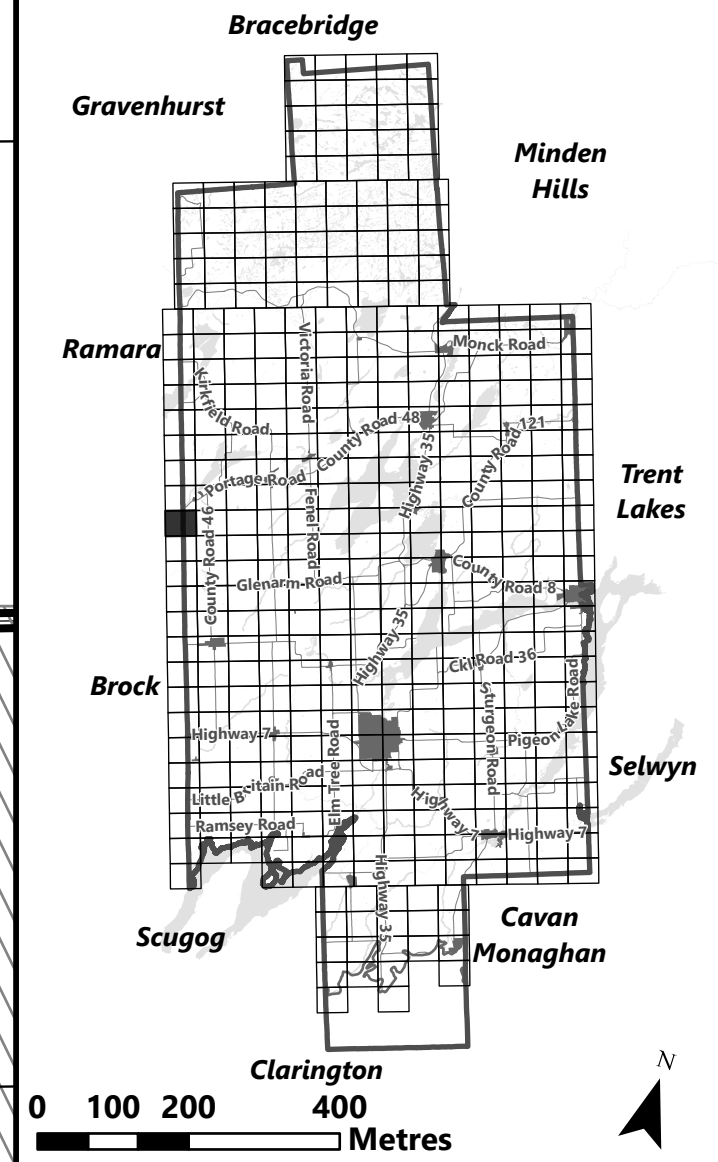

City of Kawartha Lakes Rural Zoning By-law Schedule A-C17

Legend

- City of Kawartha Lakes Boundary
- Zone Boundary
- ▨ Conservation Authority Regulated Area
- ▨ Lake Simcoe Region Conservation Authority