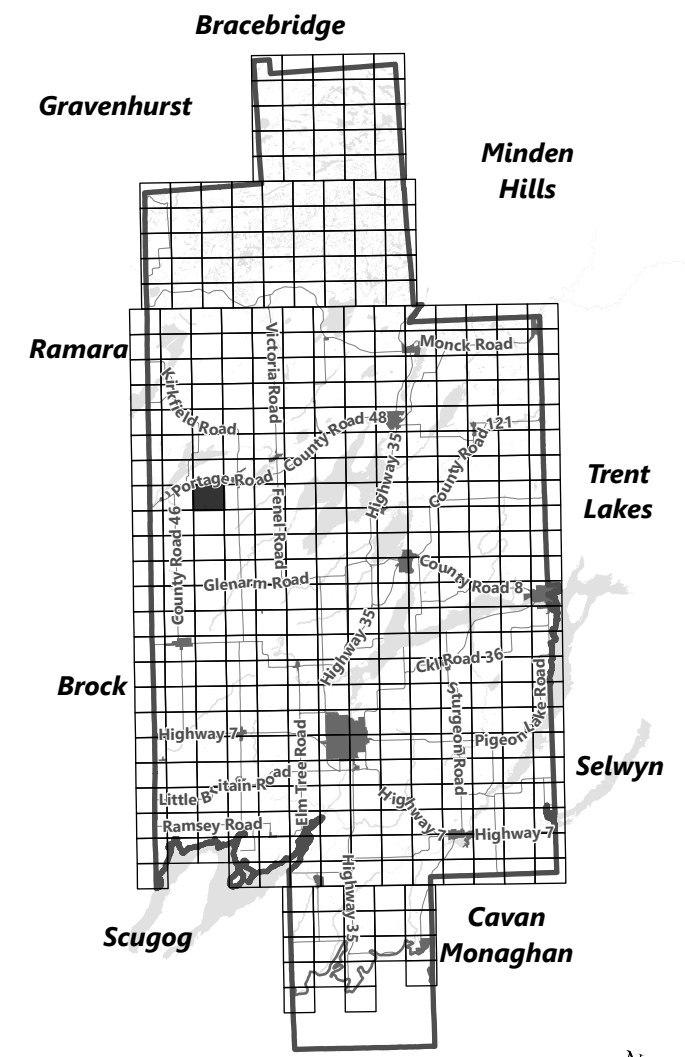

IA-386

City of Kawartha Lakes Rural Zoning By-law Schedule A-C5

Legend

- City of Kawartha Lakes Boundary
- Zone Boundary

May 2024

Sources:
MNDMNR, City of Kawartha Lakes and Teranet
Projection:
NAD 1983 UTM Zone 17N