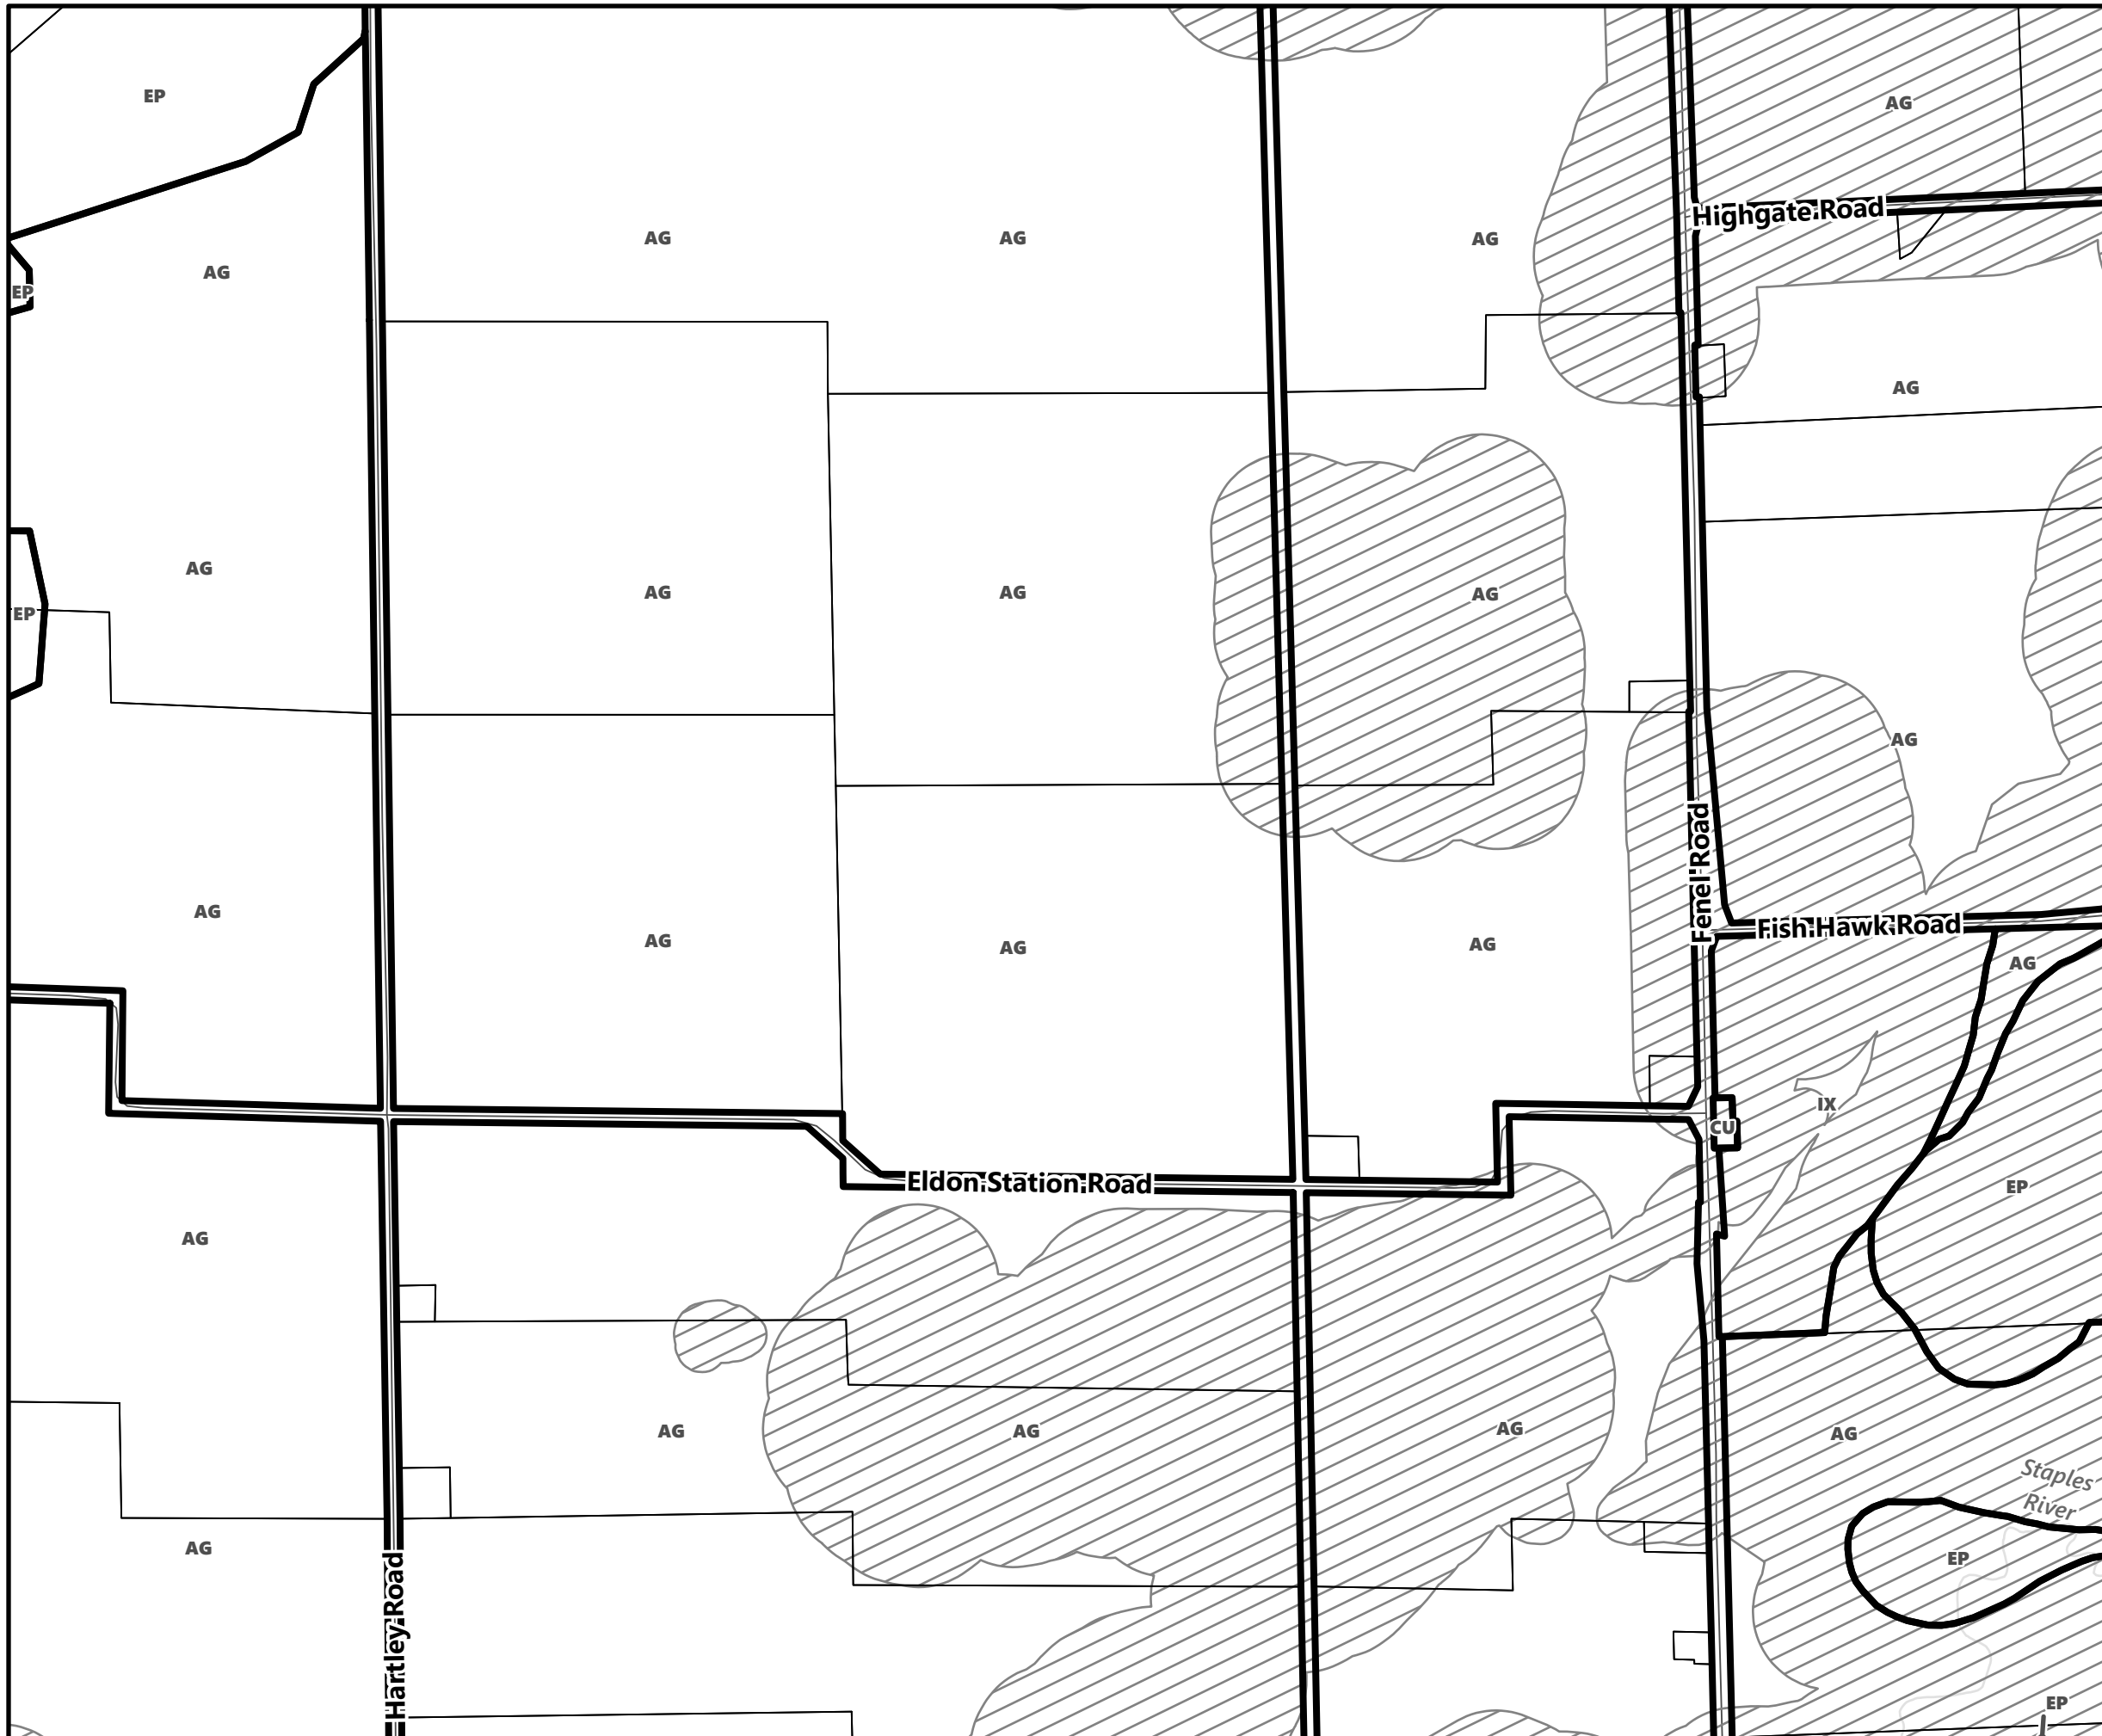

City of Kawartha Lakes Rural Zoning By-law Schedule A-C21

Legend

- City of Kawartha Lakes Boundary
- Zone Boundary
- ▨ Conservation Authority Regulated Area
- ▨ Kawartha Region Conservation Authority