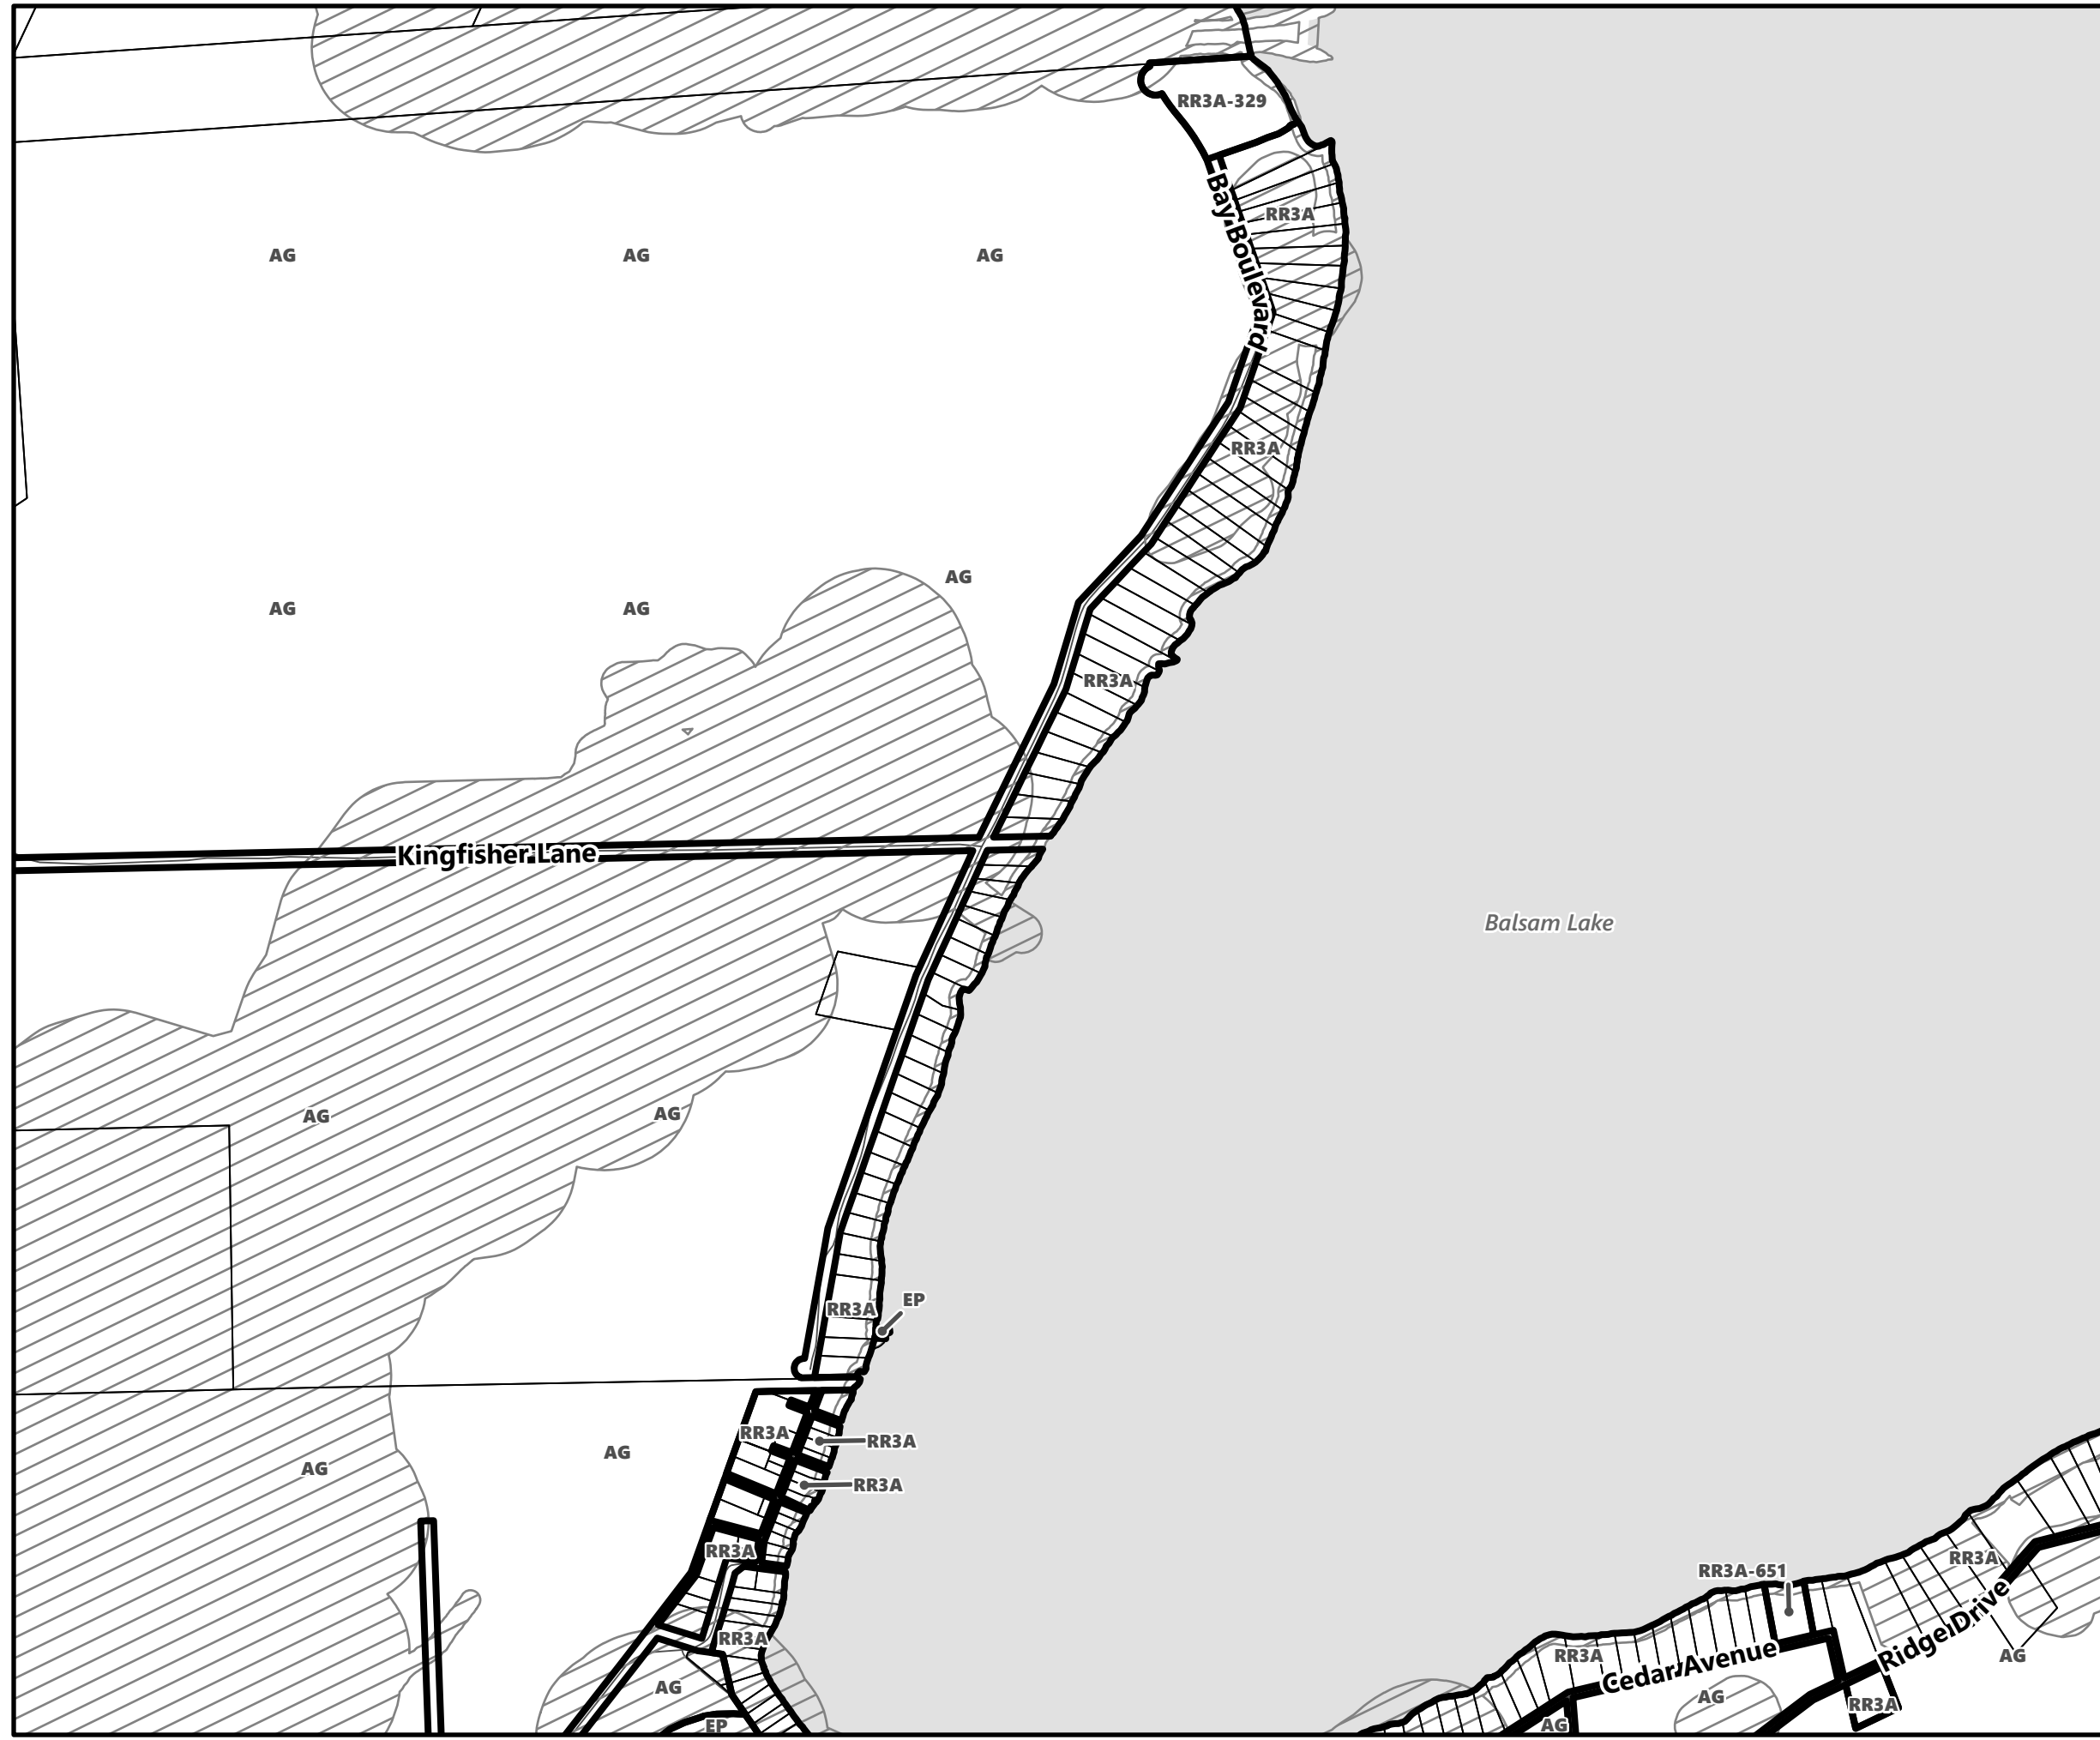

City of Kawartha Lakes Rural Zoning By-law Schedule A-C8

Legend

- City of Kawartha Lakes Boundary
- Zone Boundary
- ▨ Conservation Authority Regulated Area
- ▨ Kawartha Region Conservation Authority