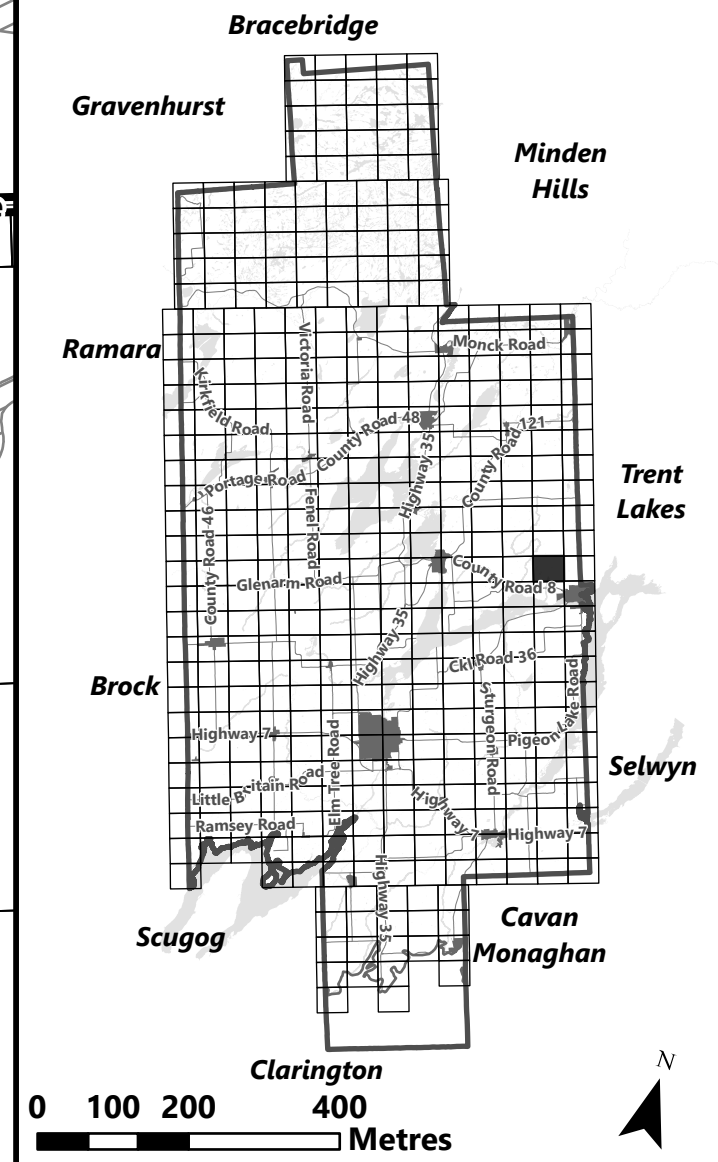

**City of Kawartha Lakes
Rural Zoning By-law
Schedule A-C57**

Legend

- City of Kawartha Lakes Boundary
- Zone Boundary
- **Conservation Authority Regulated Area**
- Kawartha Region Conservation Authority