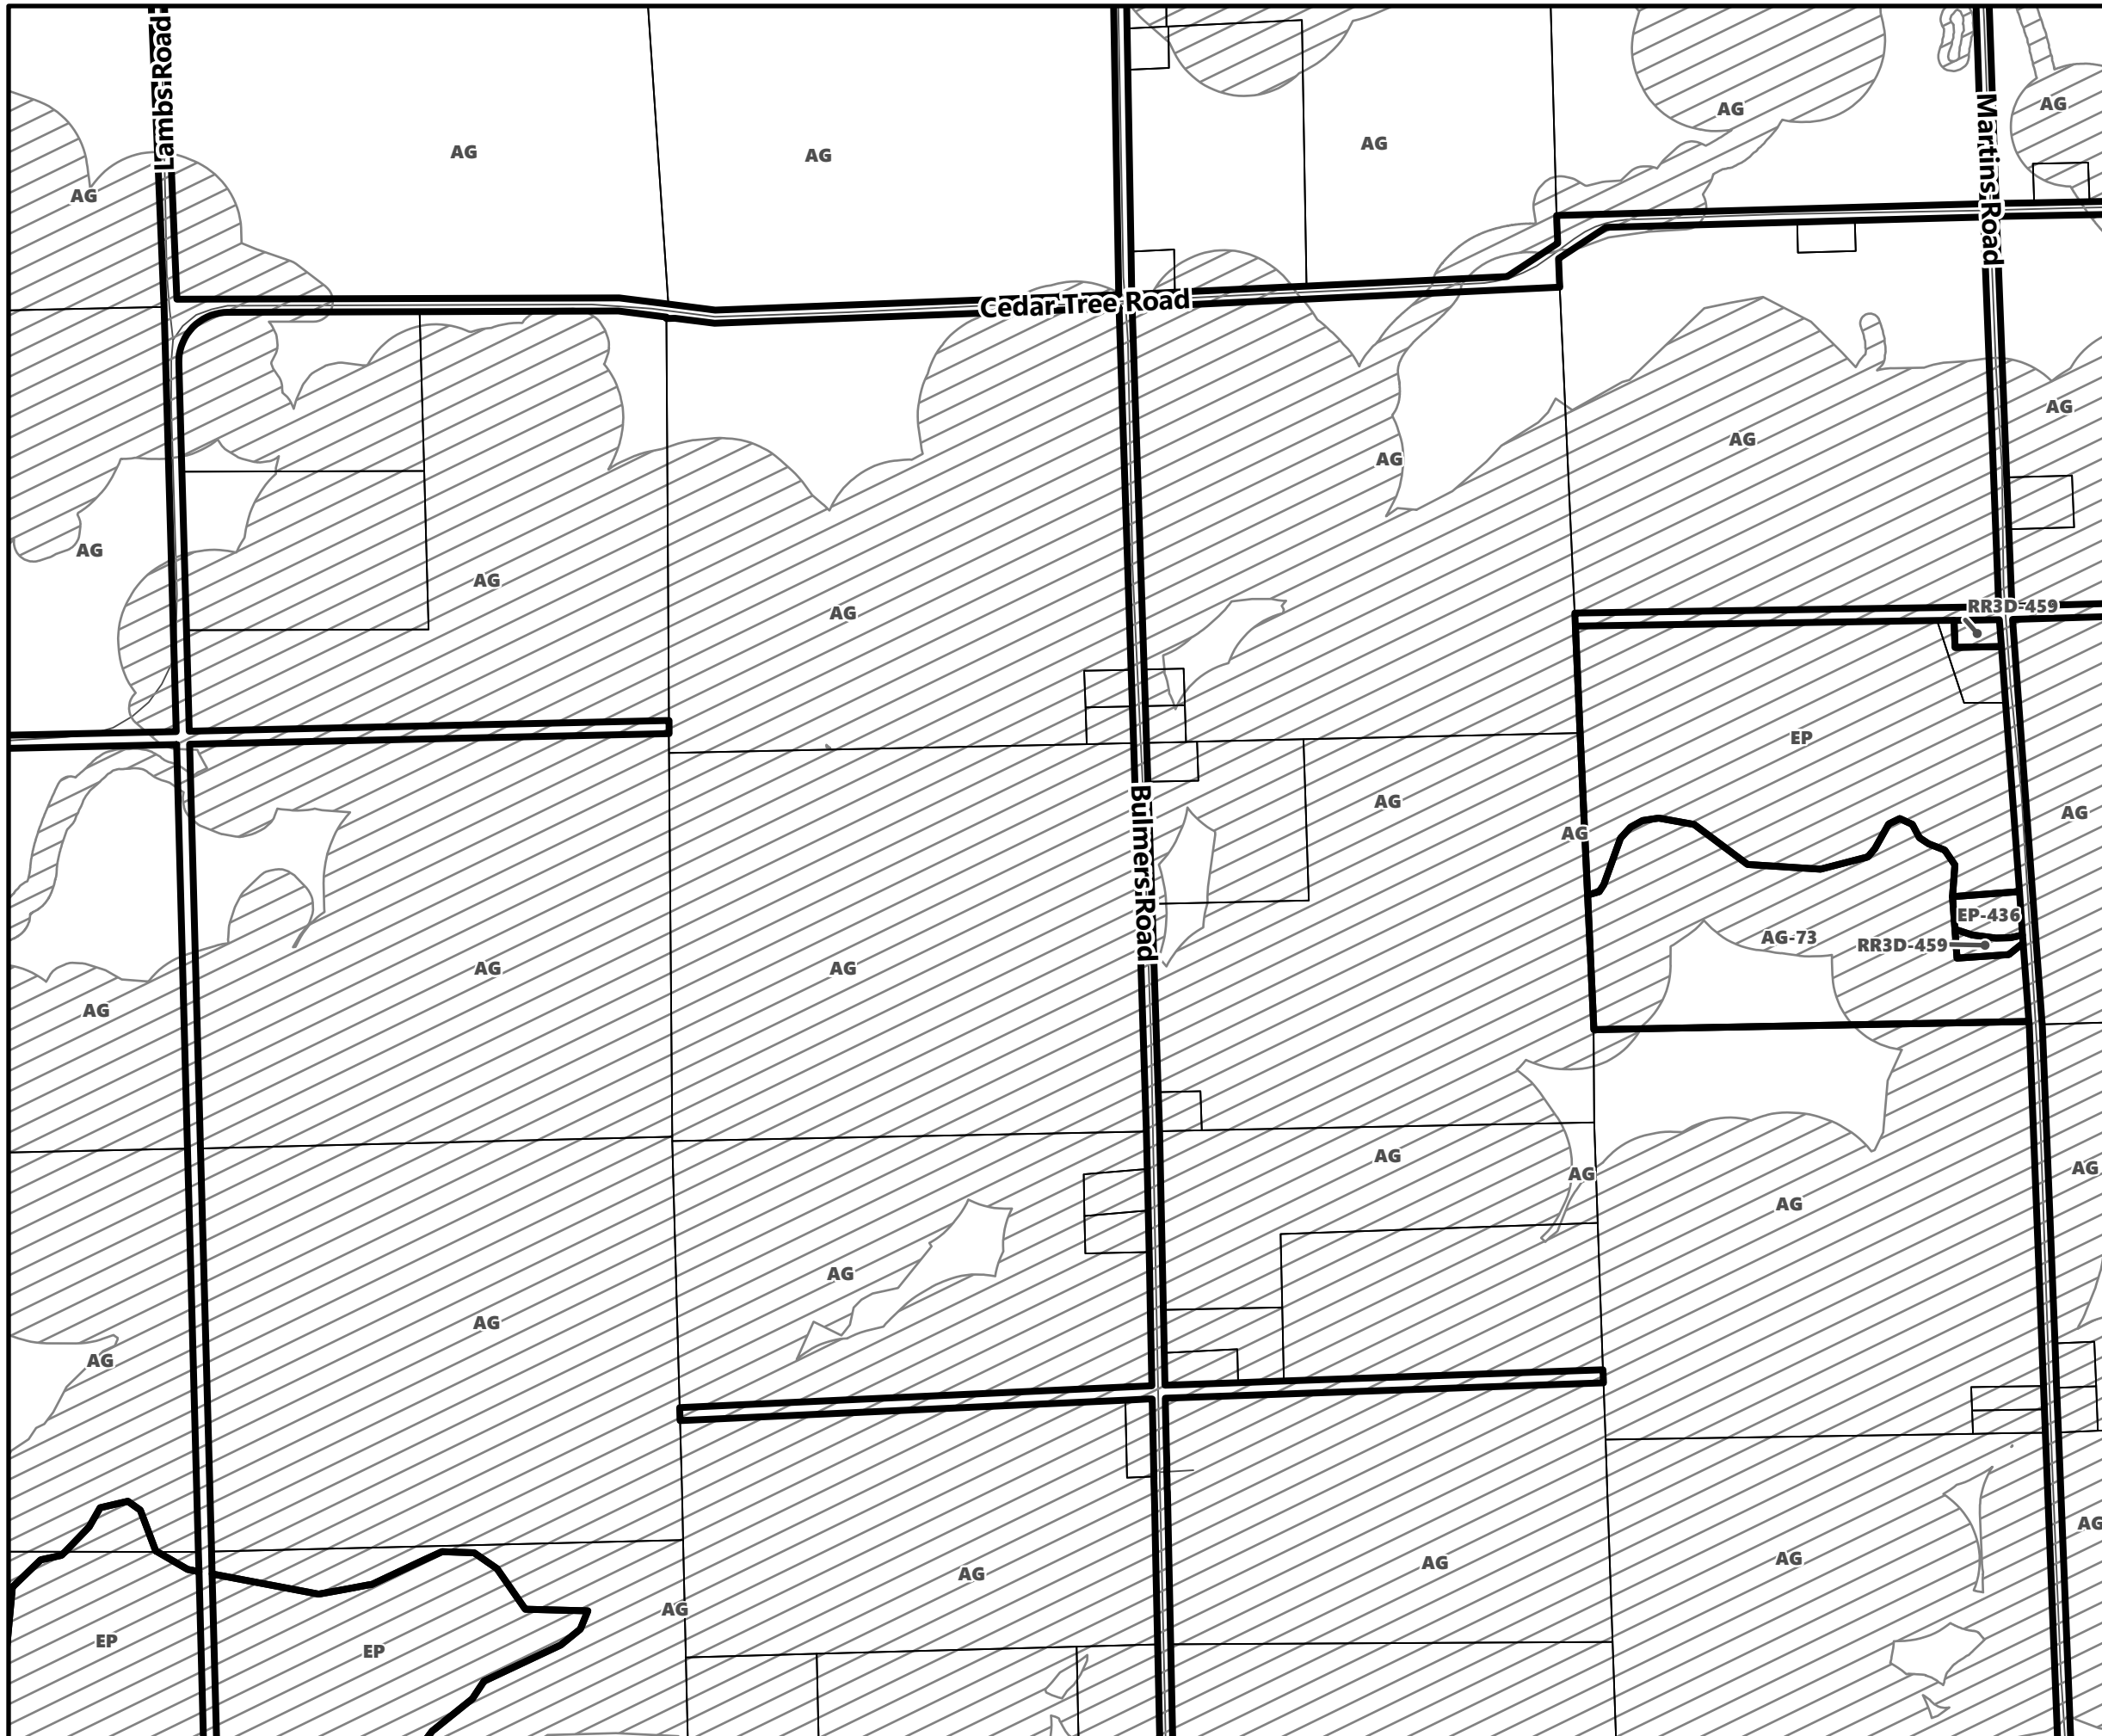

City of Kawartha Lakes Rural Zoning By-law Schedule A-C41

1. **Legend**
2. City of Kawartha Lakes Boundary
   - Zone Boundary
   - ▨ Conservation Authority Regulated Area
   - ▨ Kawartha Region Conservation Authority