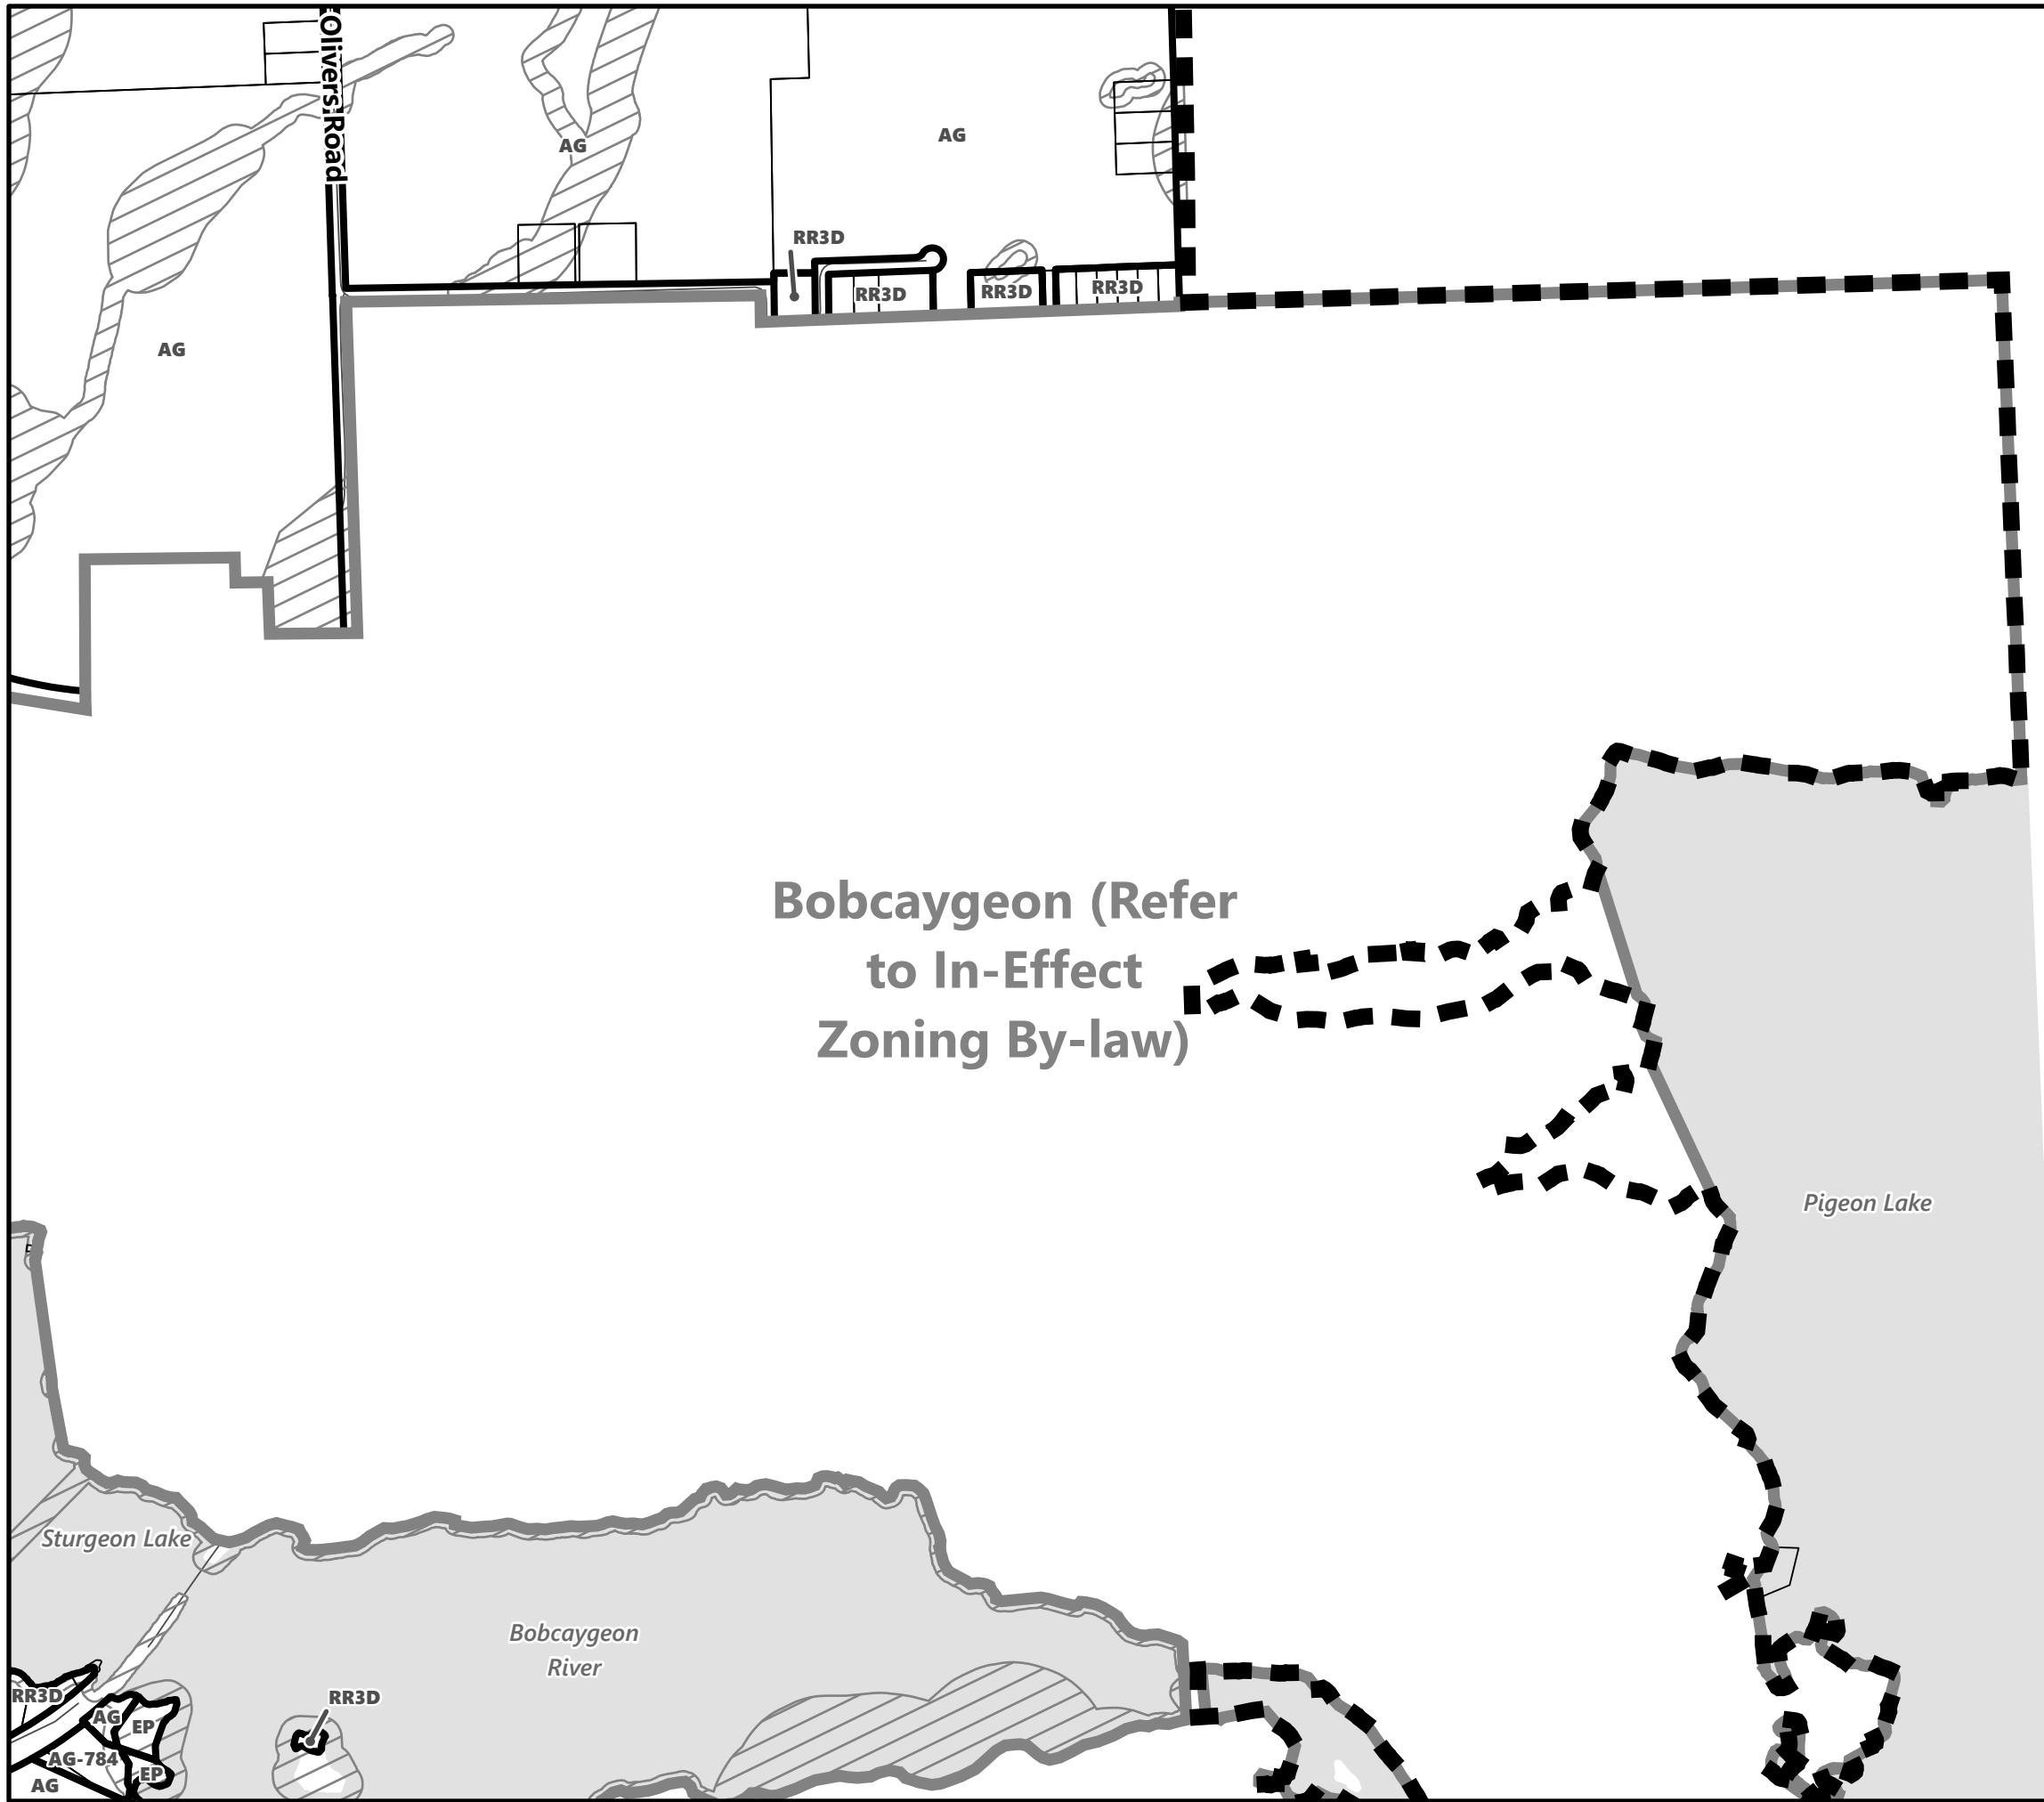

**City of Kawartha Lakes
Rural Zoning By-law
Schedule A-C72**

Legend

- City of Kawartha Lakes Boundary
- Zone Boundary
- **Conservation Authority Regulated Area**
- Kawartha Region Conservation Authority

May 2024

Sources:
MNDMNR, City of Kawartha Lakes and Teranet
Projection:
NAD 1983 UTM Zone 17N