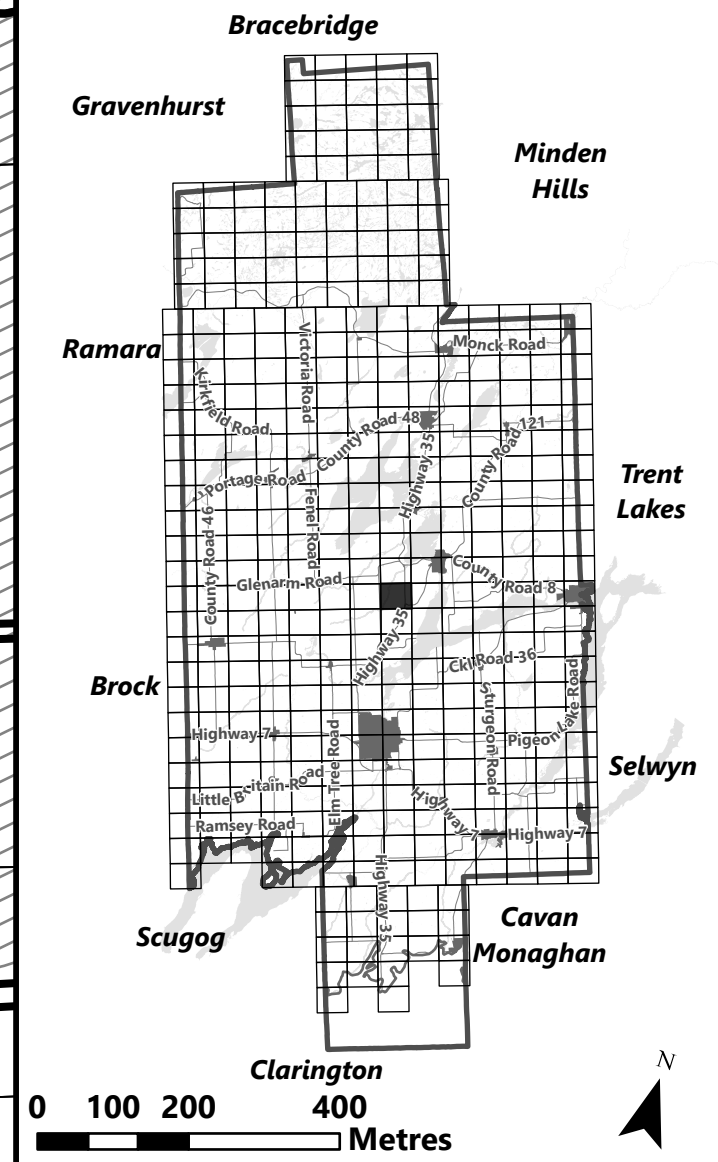

City of Kawartha Lakes Rural Zoning By-law Schedule A-C66

Legend

- City of Kawartha Lakes Boundary
- Zone Boundary
- ▨ Conservation Authority Regulated Area
- ▨ Kawartha Region Conservation Authority