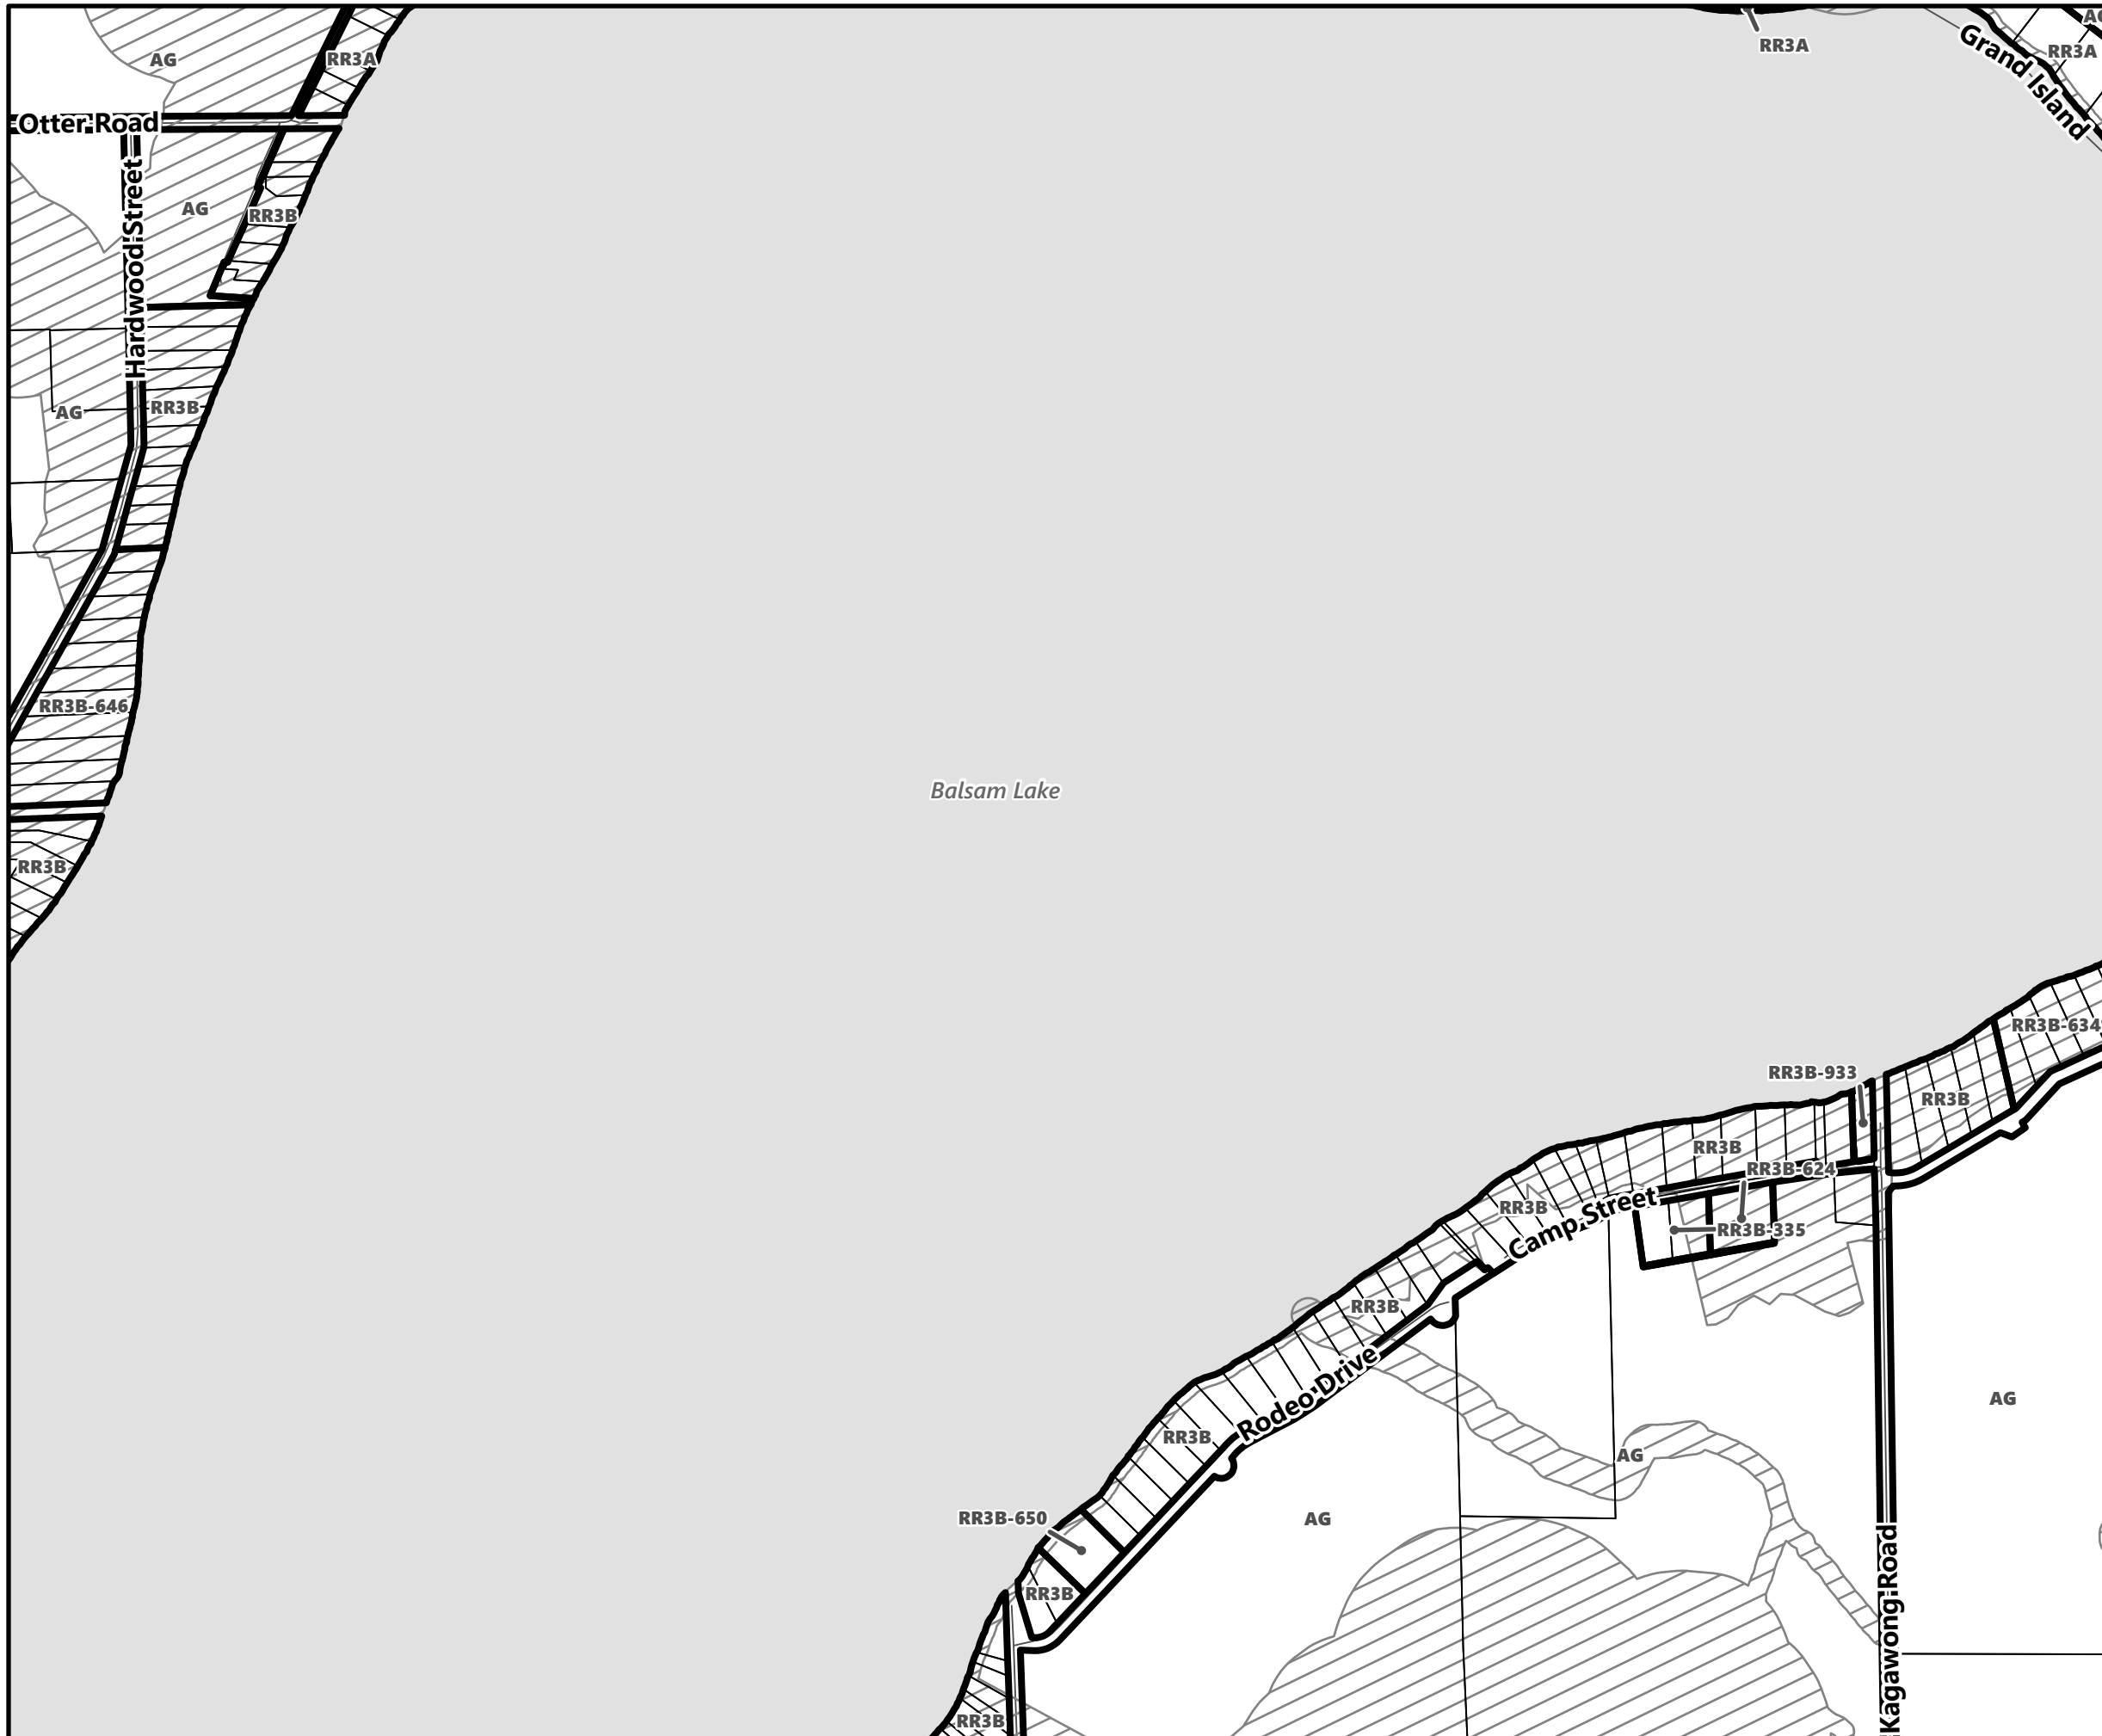

City of Kawartha Lakes Rural Zoning By-law Schedule A-C23

Legend

- City of Kawartha Lakes Boundary
- Zone Boundary
- ▨ Conservation Authority Regulated Area
- ▨ Kawartha Region Conservation Authority