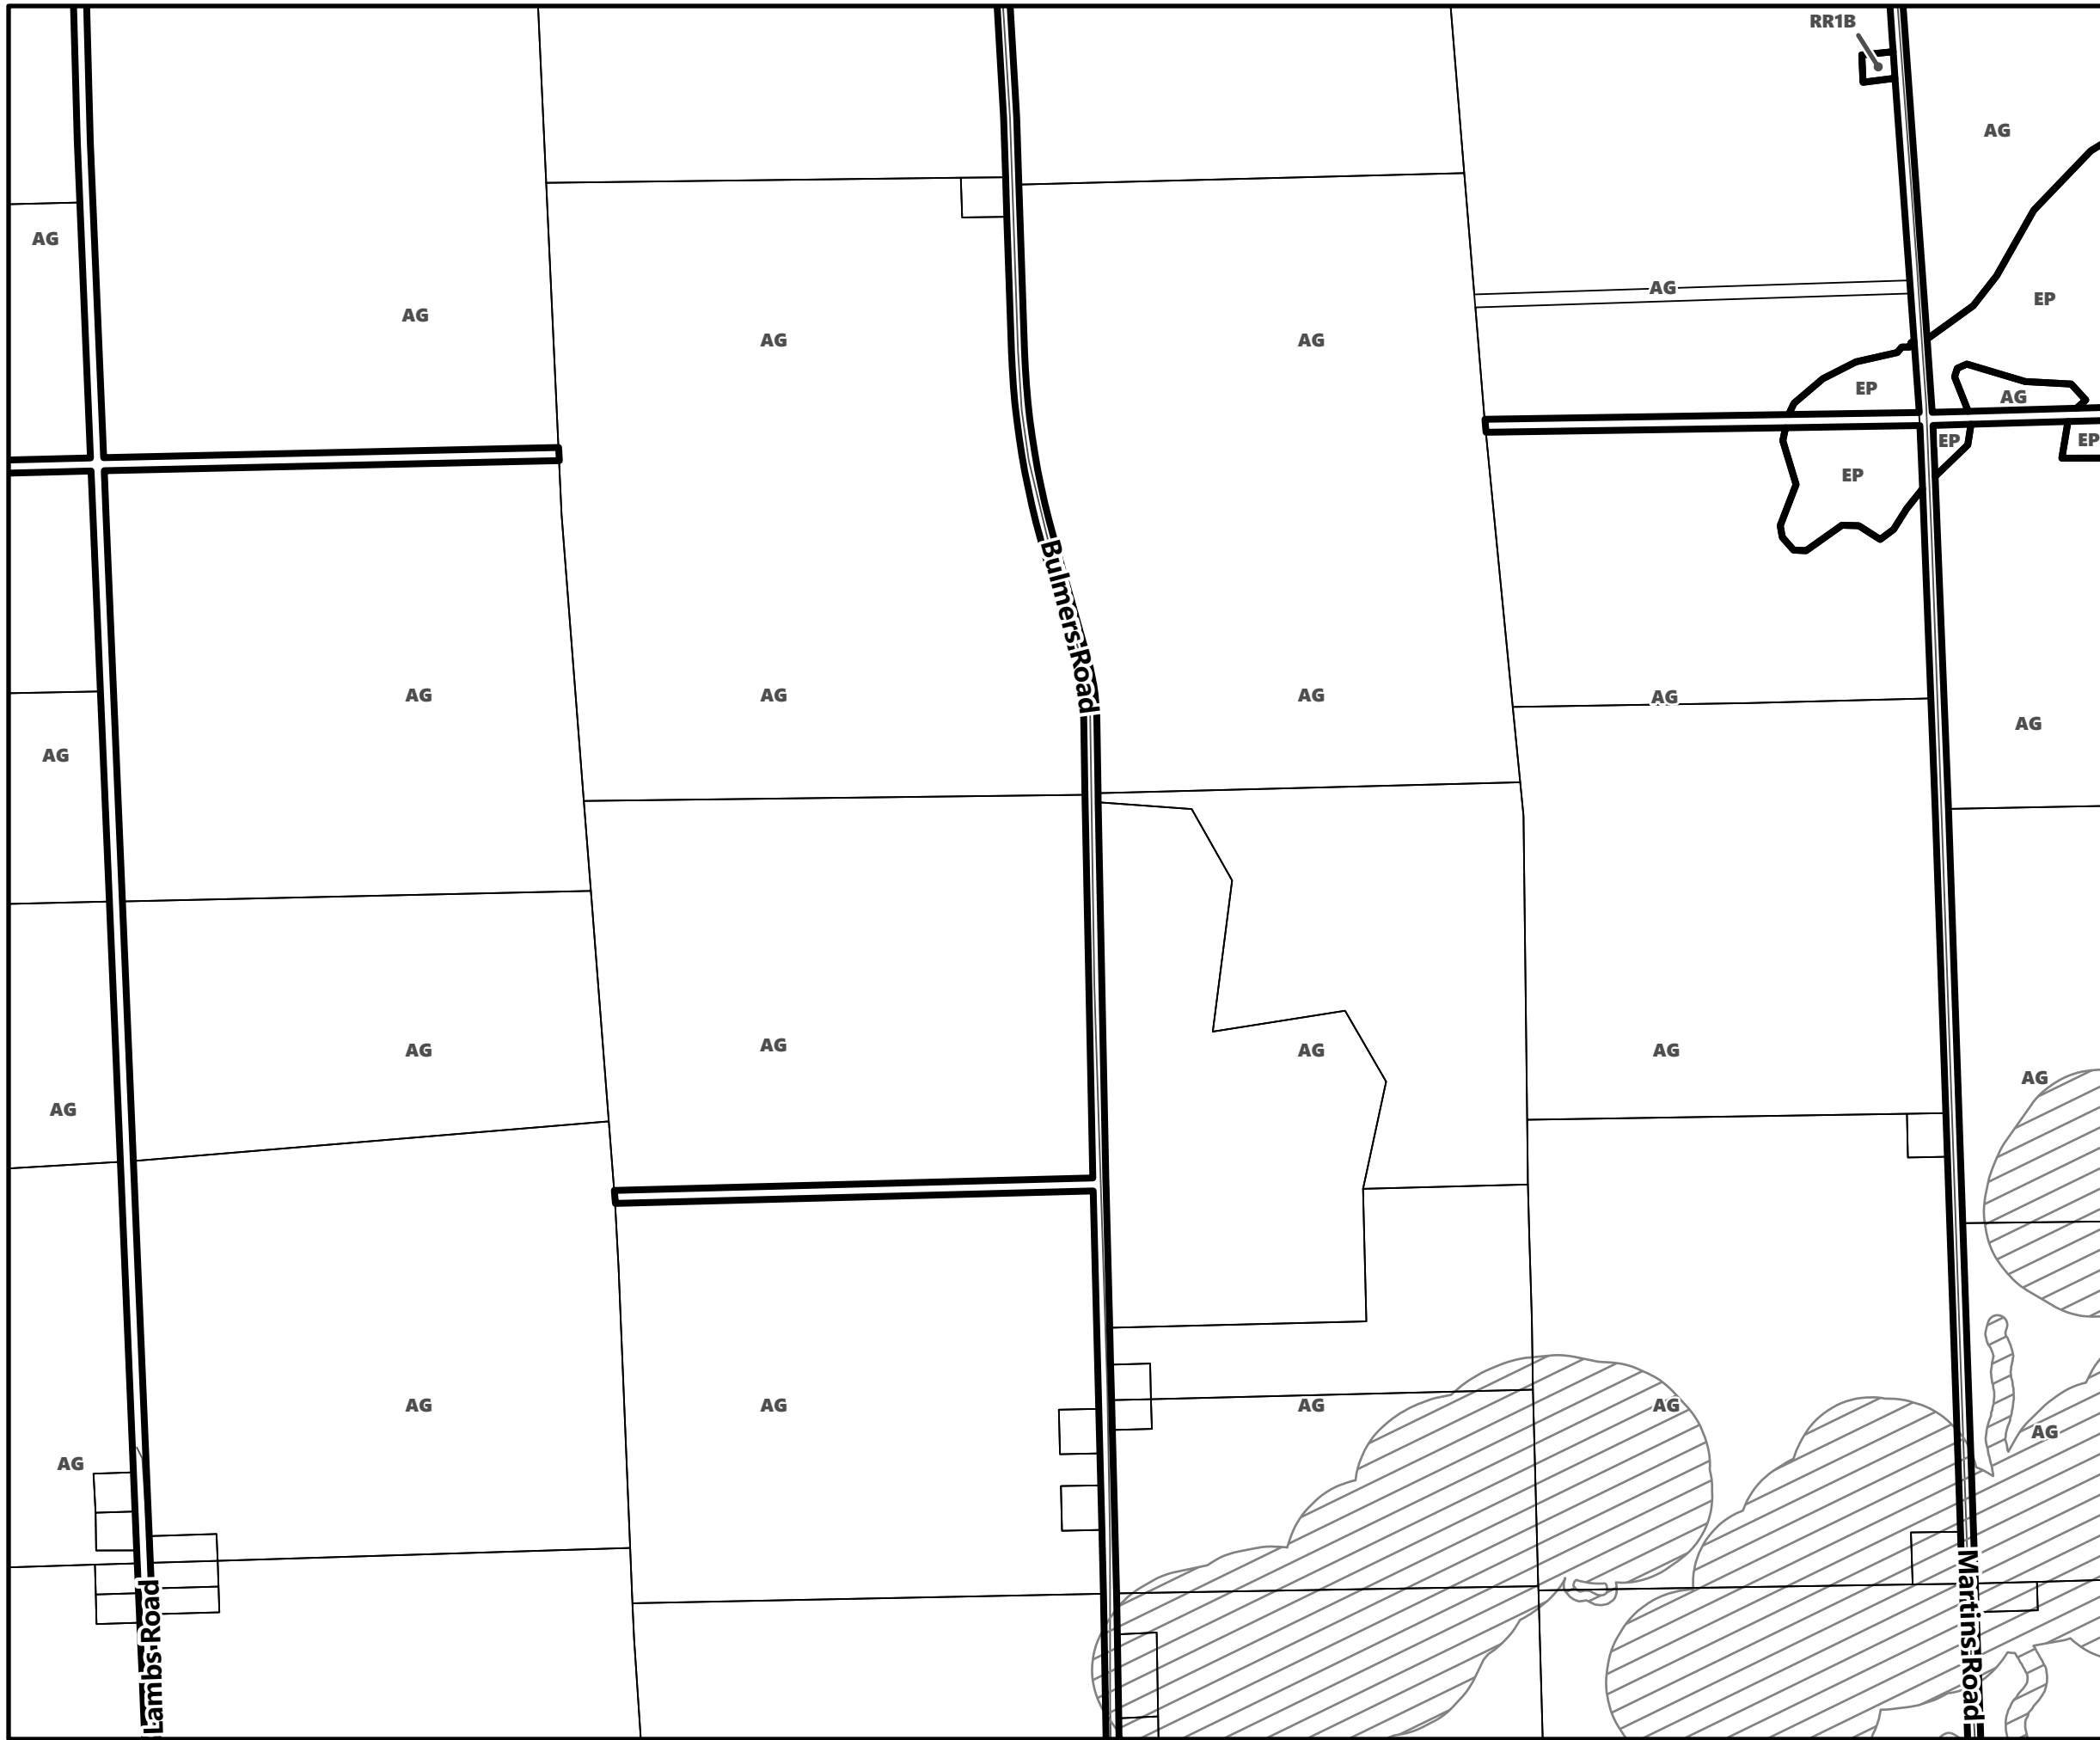

City of Kawartha Lakes Rural Zoning By-law Schedule A-C27

Legend

- City of Kawartha Lakes Boundary
- Zone Boundary
- Conservation Authority Regulated Area
- Kawartha Region Conservation Authority