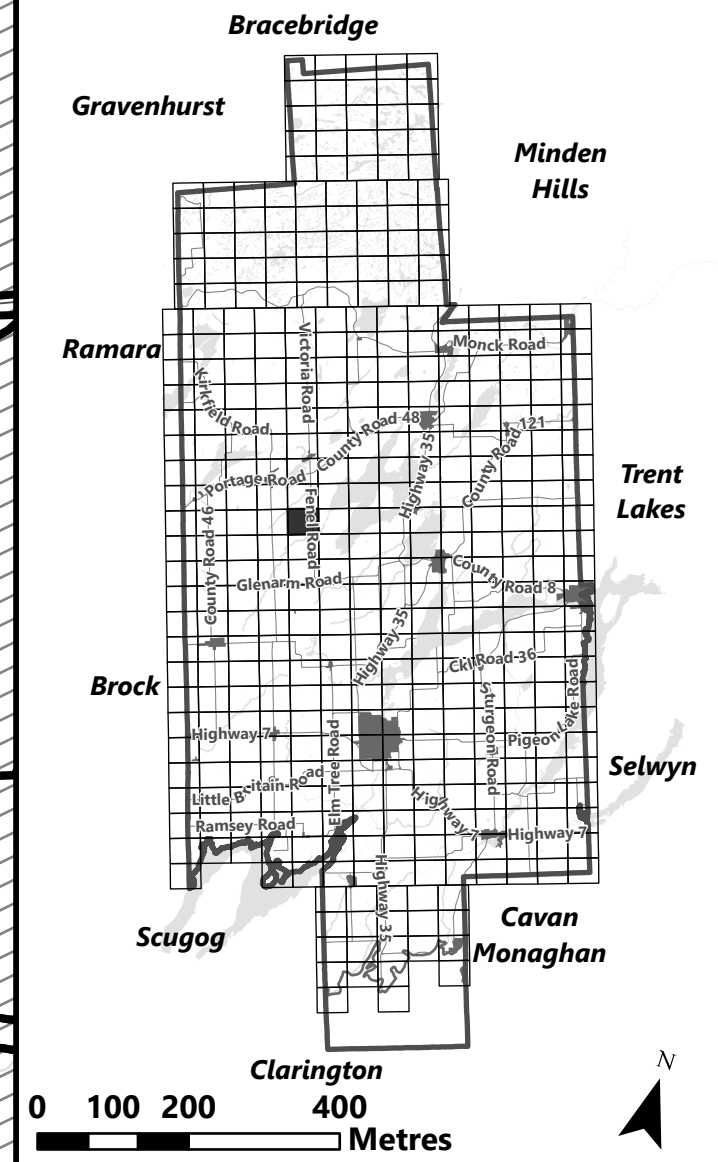

City of Kawartha Lakes Rural Zoning By-law Schedule A-C21

Legend

- City of Kawartha Lakes Boundary
- Zone Boundary
- ▨ Conservation Authority Regulated Area
- ▨ Kawartha Region Conservation Authority