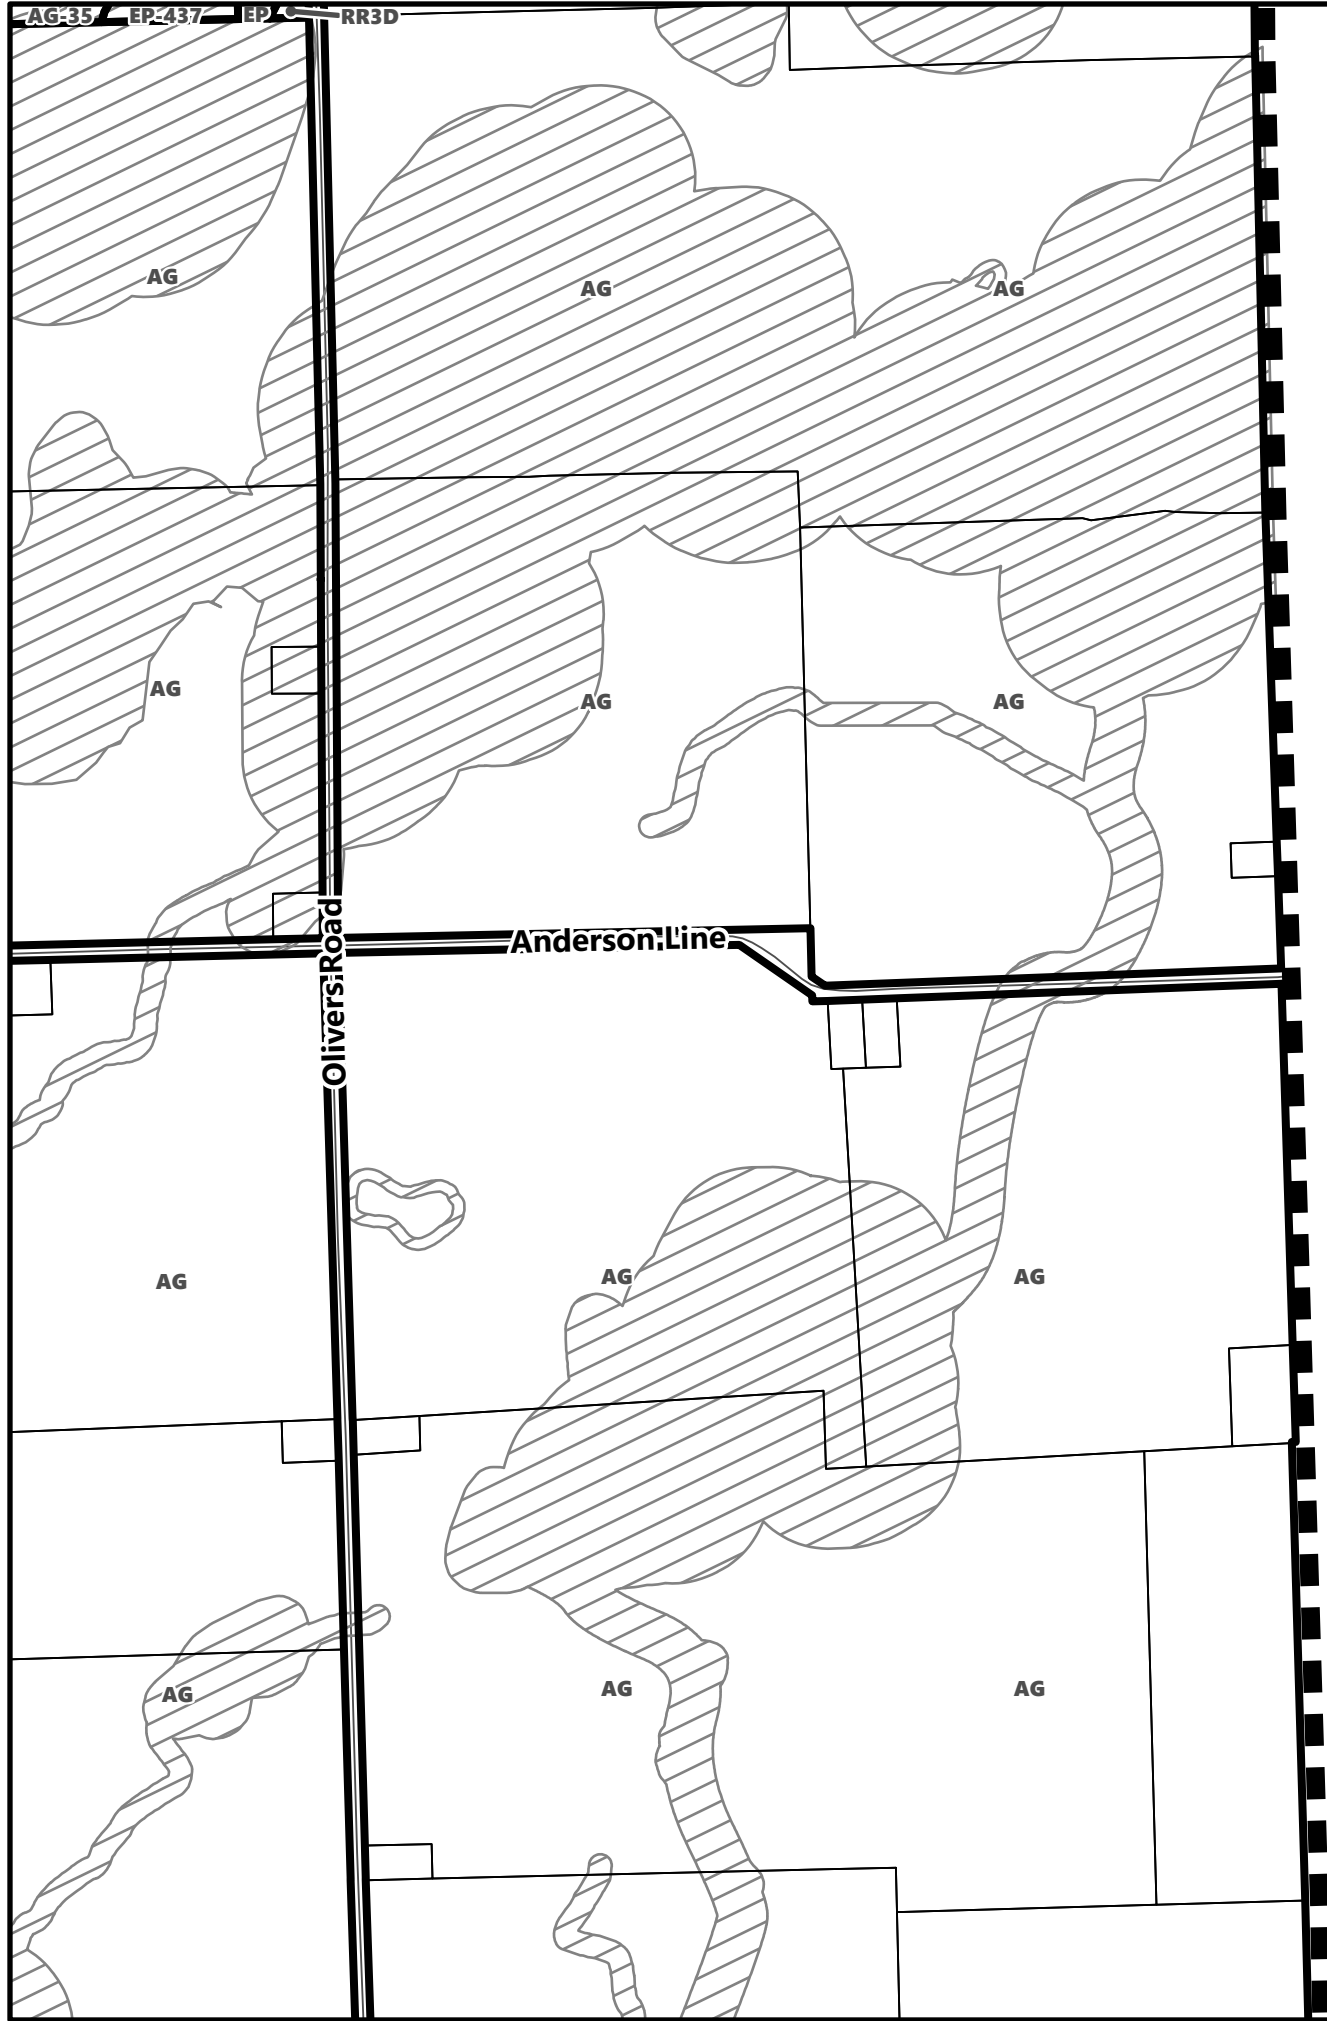

**City of Kawartha Lakes
Rural Zoning By-law
Schedule A-C58**

1. **Legend**
2. City of Kawartha Lakes Boundary
   - Zone Boundary
   - ▨ Conservation Authority Regulated Area
   - ▨ Kawartha Region Conservation Authority