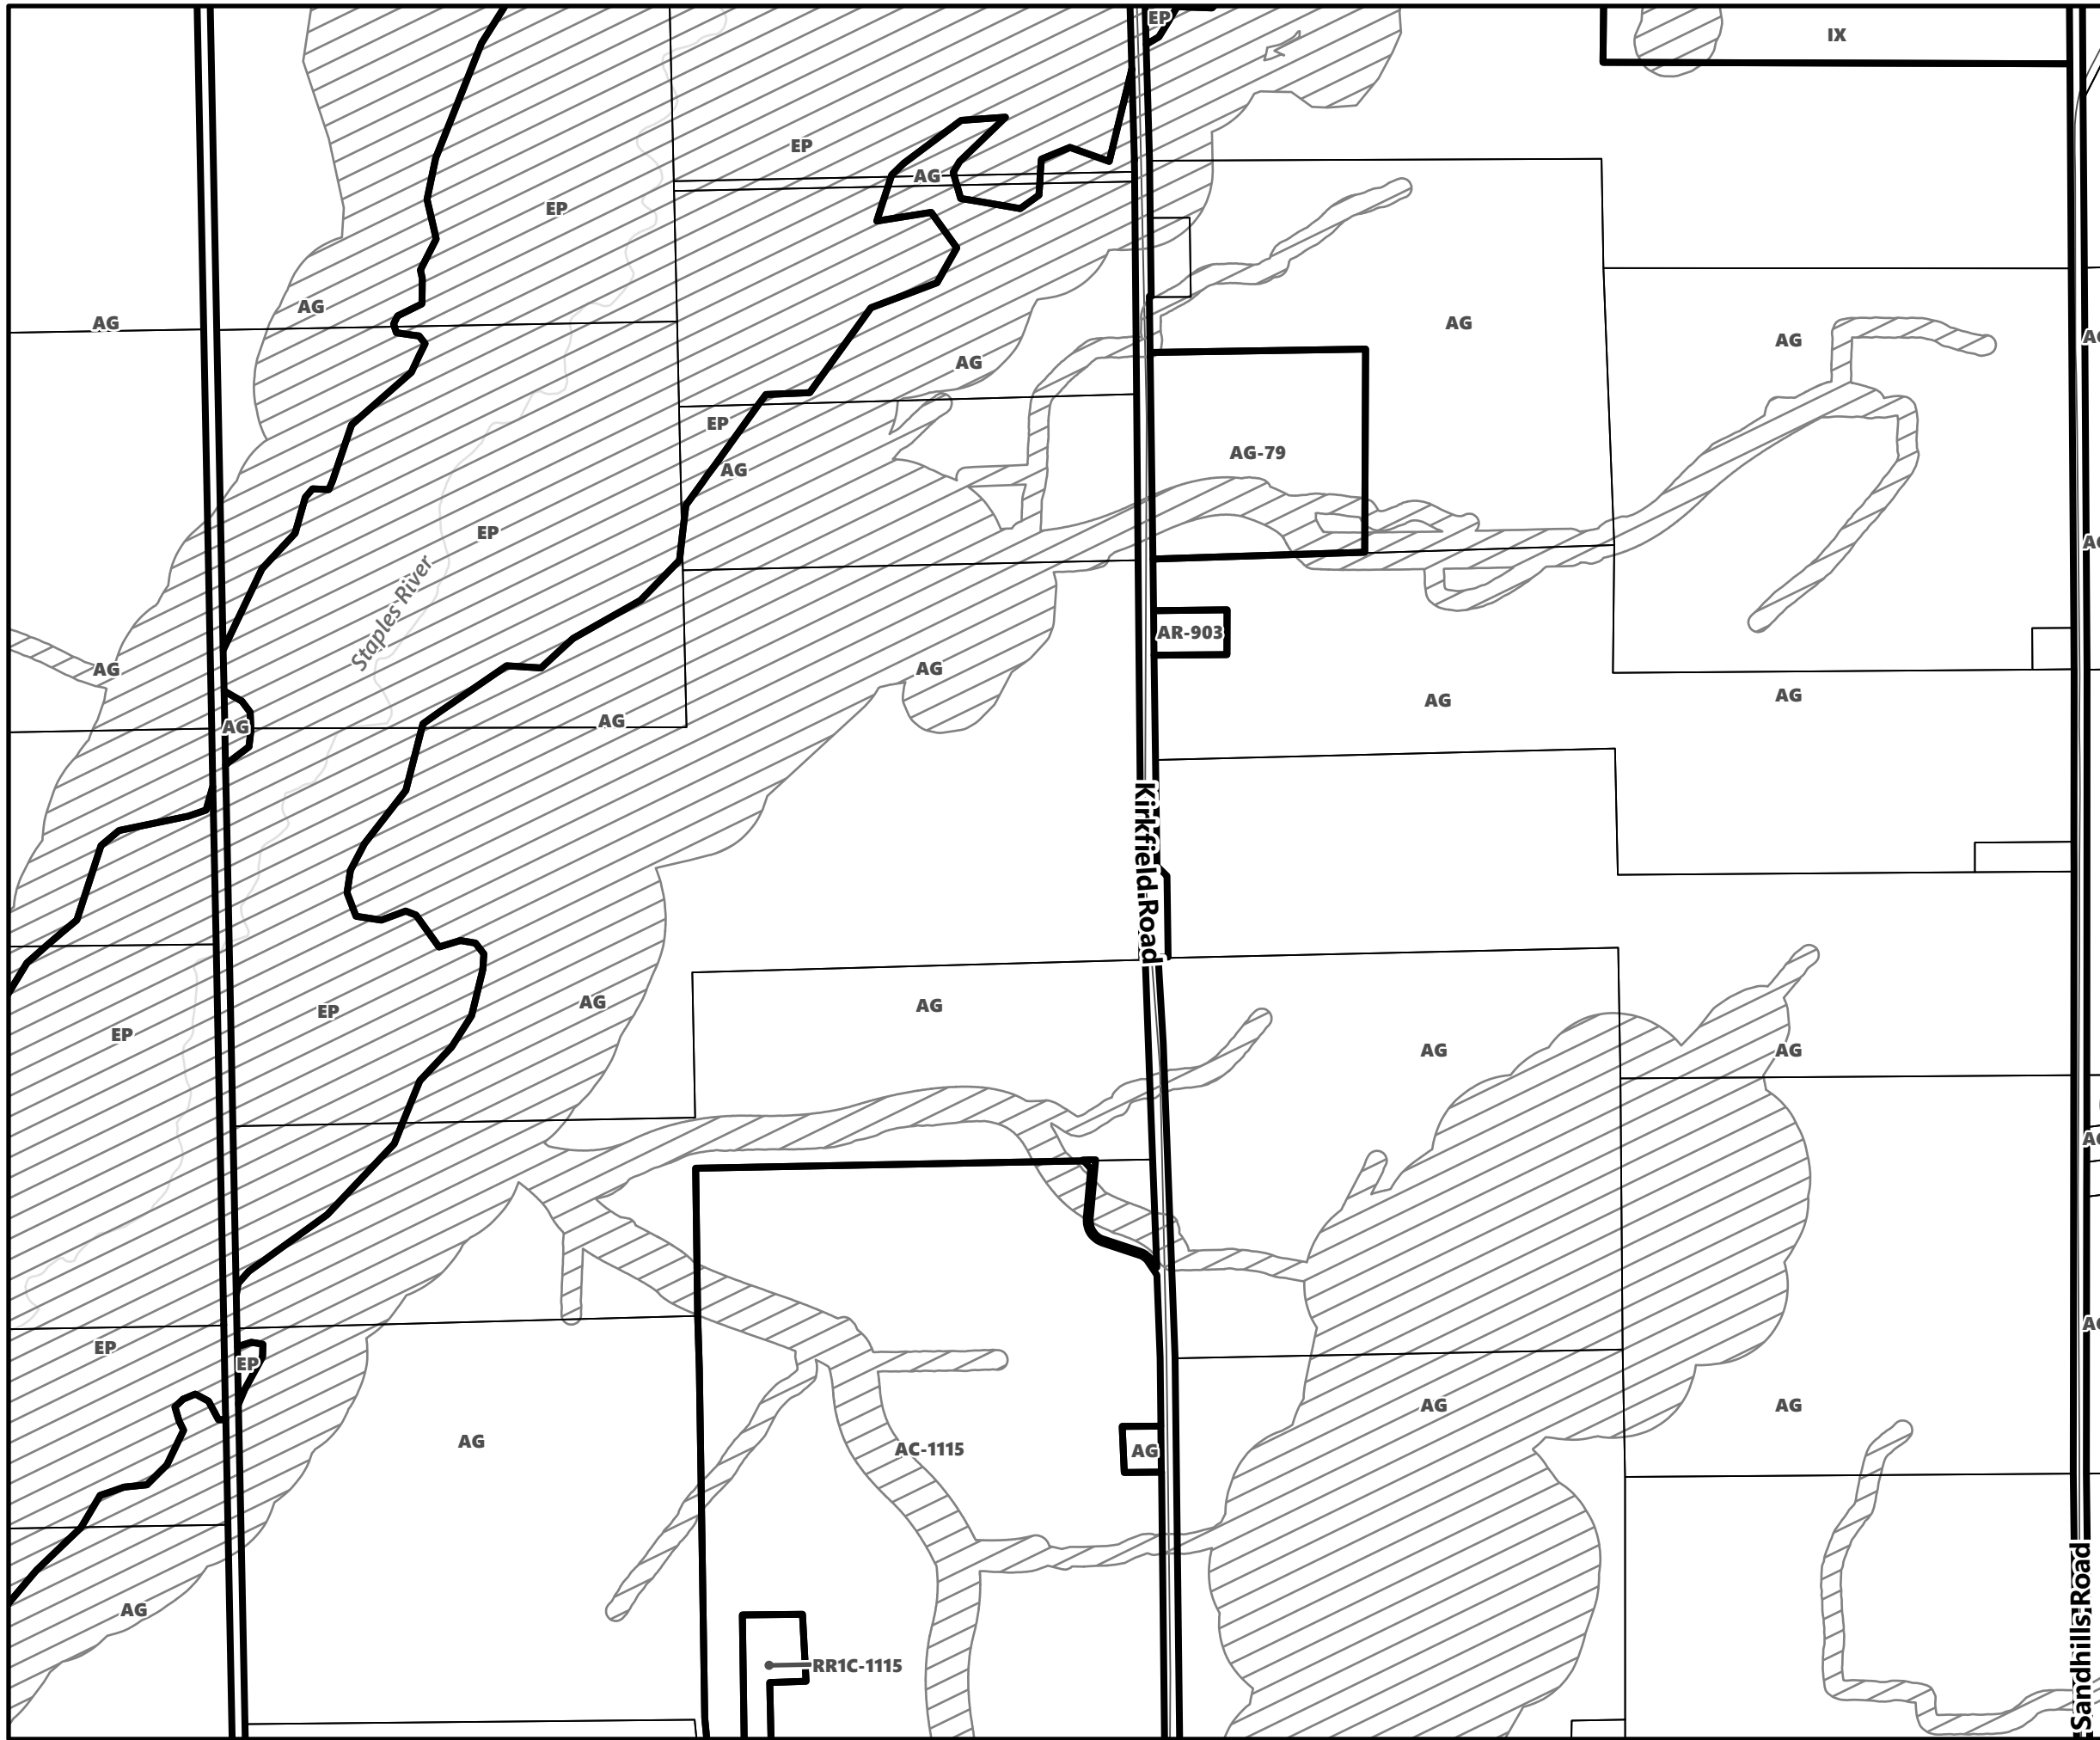

City of Kawartha Lakes Rural Zoning By-law Schedule A-C62

Legend

- City of Kawartha Lakes Boundary
- Zone Boundary
- ▨ Conservation Authority Regulated Area
- ▨ Kawartha Region Conservation Authority