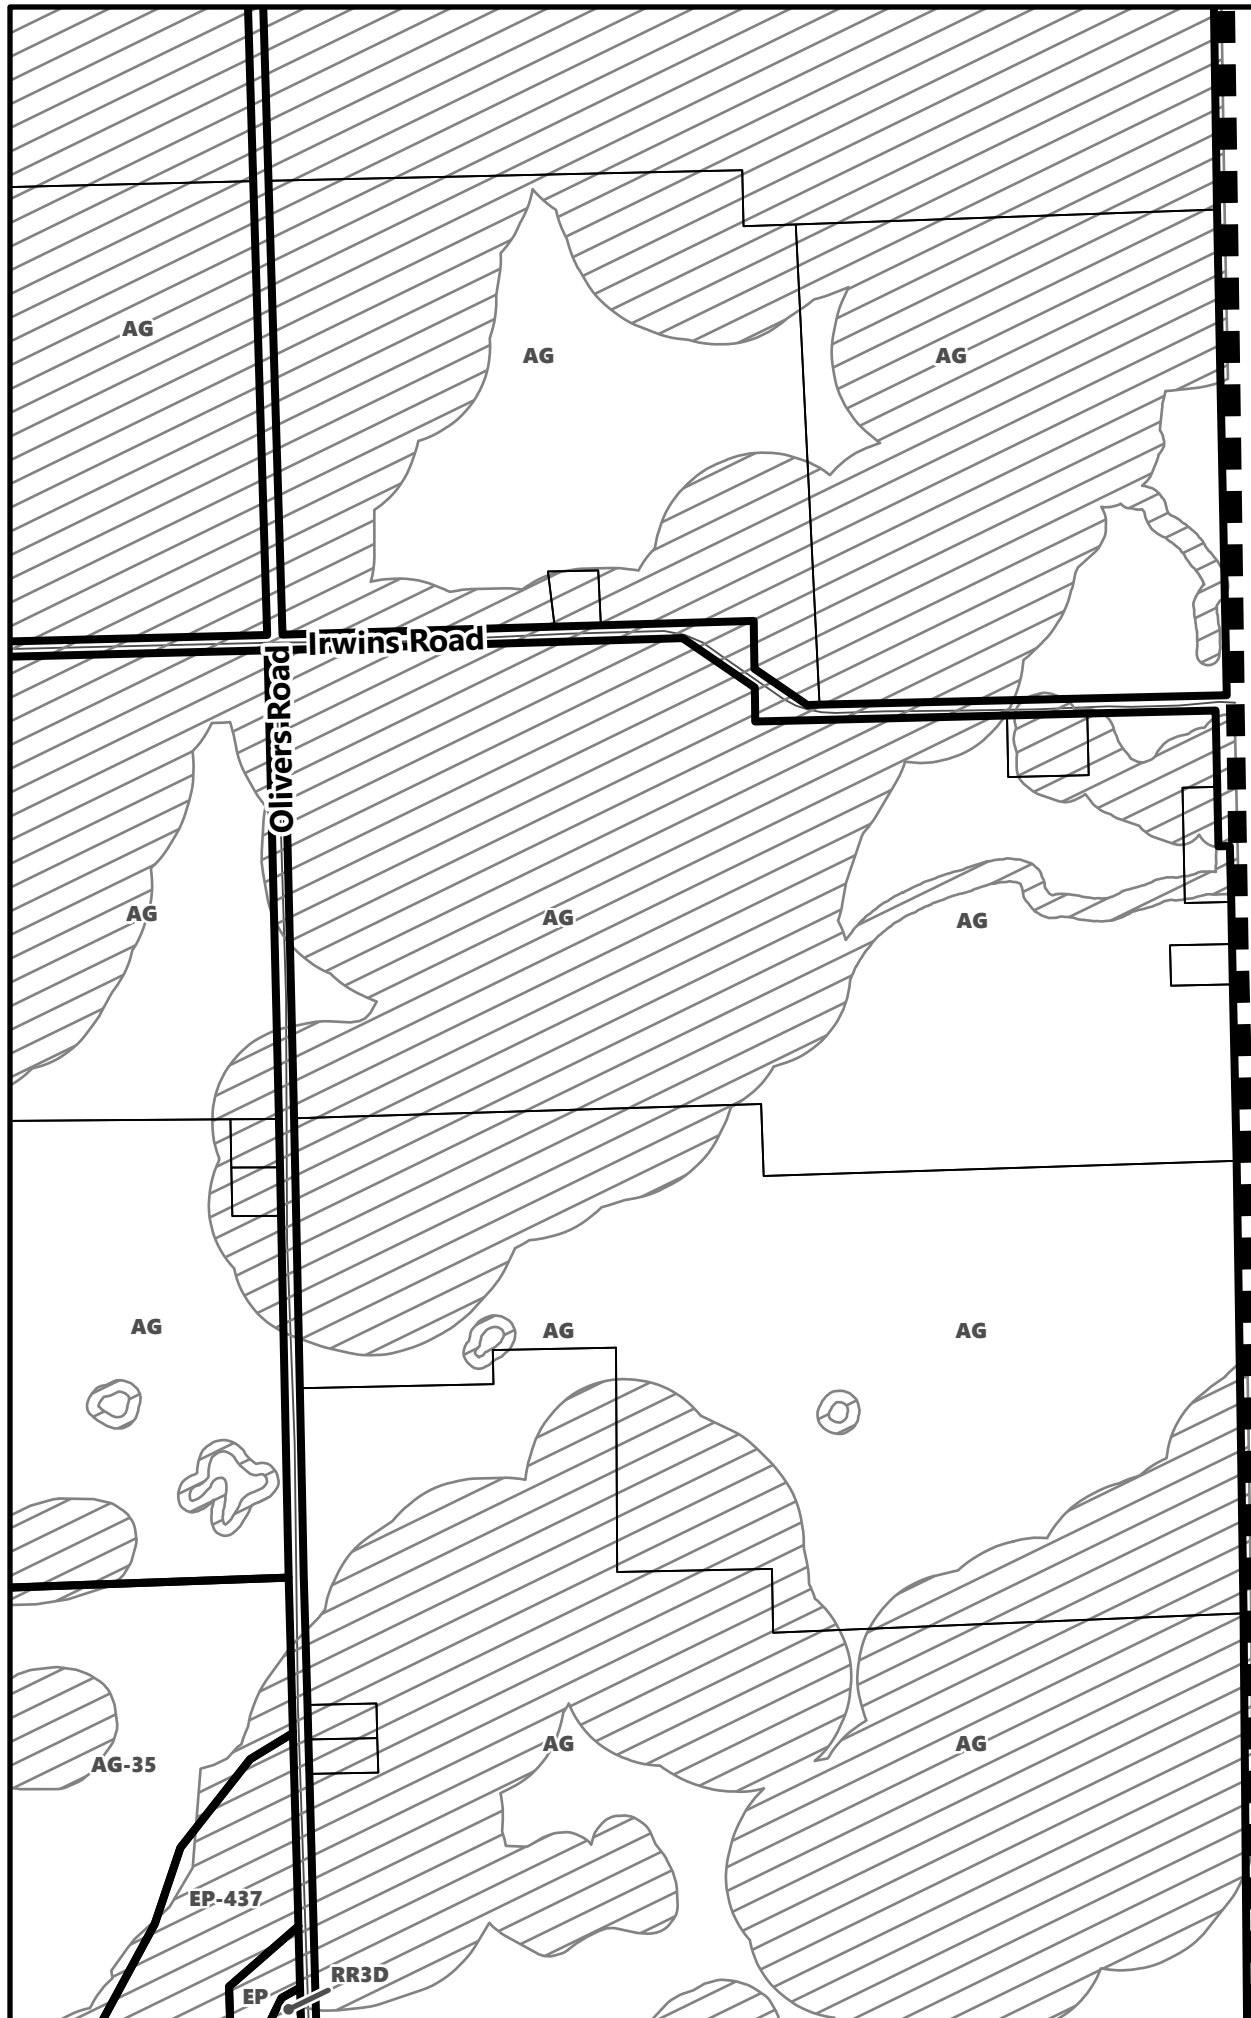

City of Kawartha Lakes Rural Zoning By-law Schedule A-C44

Legend

- City of Kawartha Lakes Boundary
- Zone Boundary
- ▨ Conservation Authority Regulated Area
- ▨ Kawartha Region Conservation Authority

May 2024

Sources:
MNDMNR, City of Kawartha Lakes and Teranet
Projection:
NAD 1983 UTM Zone 17N