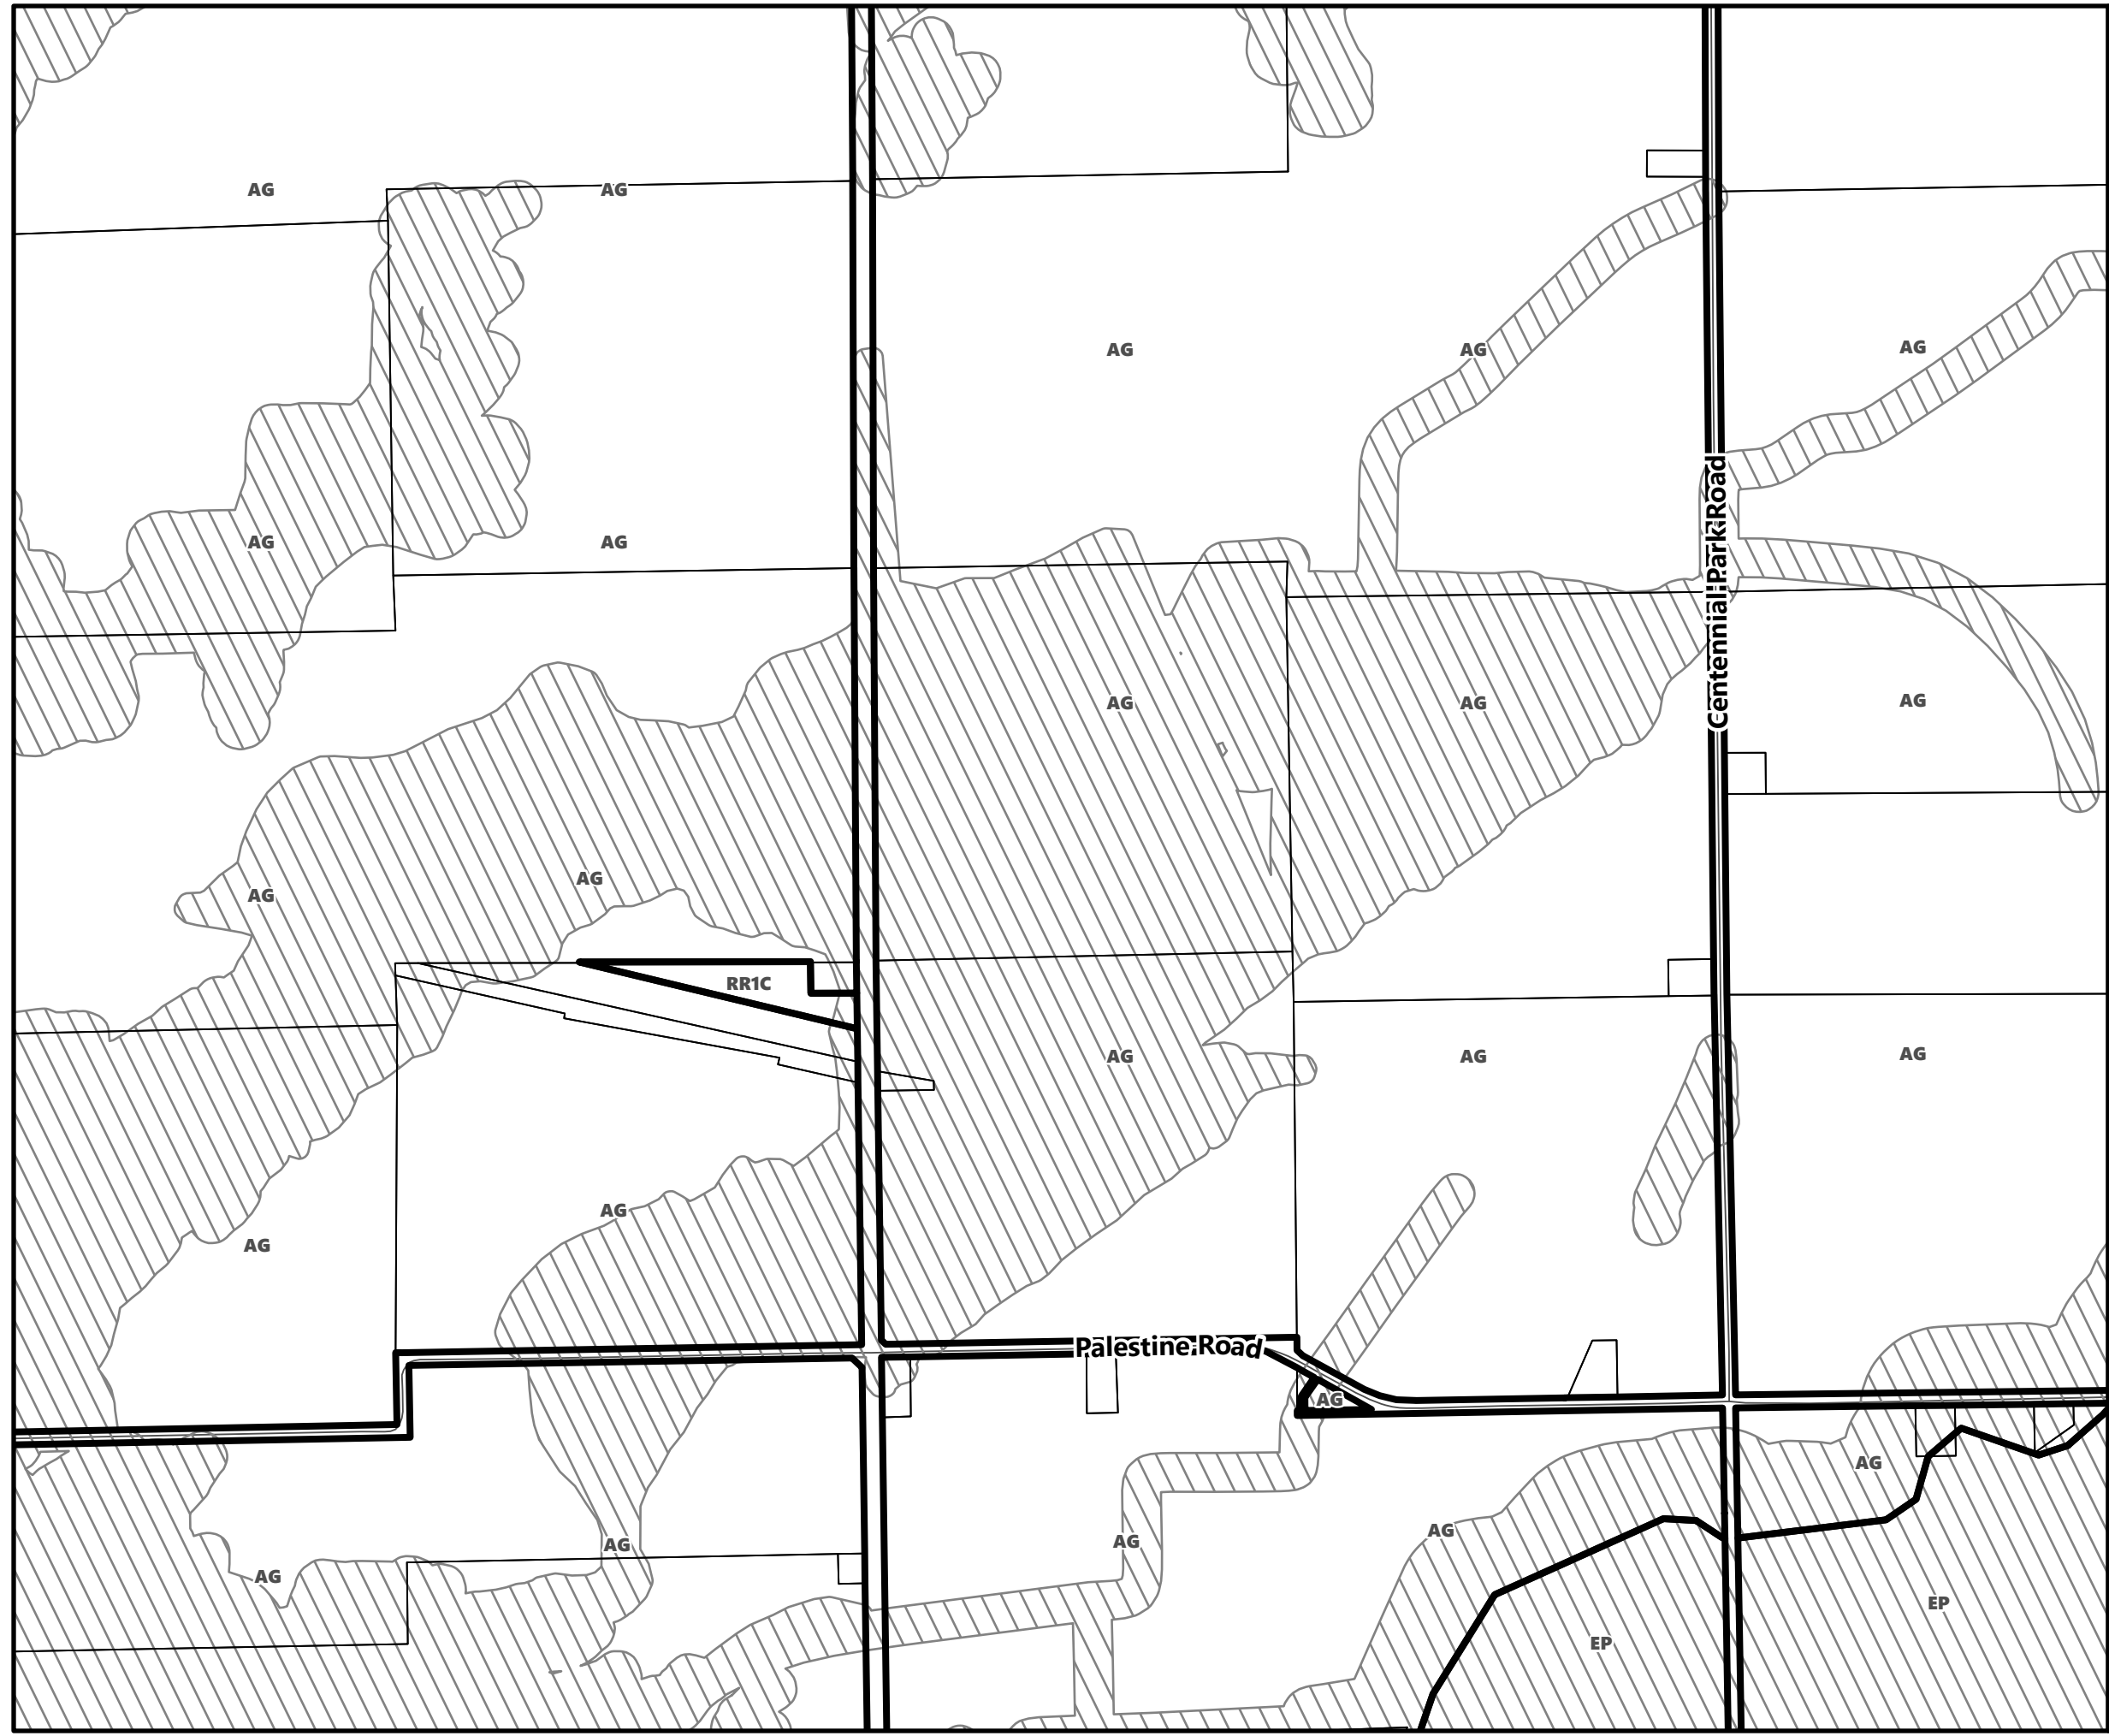

City of Kawartha Lakes Rural Zoning By-law Schedule A-C32

1. **Legend**
2. City of Kawartha Lakes Boundary
   - Zone Boundary
   - ▨ Conservation Authority Regulated Area
   - ▨ Lake Simcoe Region Conservation Authority

May 2024

Sources:
MNDMNR, City of Kawartha Lakes and Teranet
Projection:
NAD 1983 UTM Zone 17N