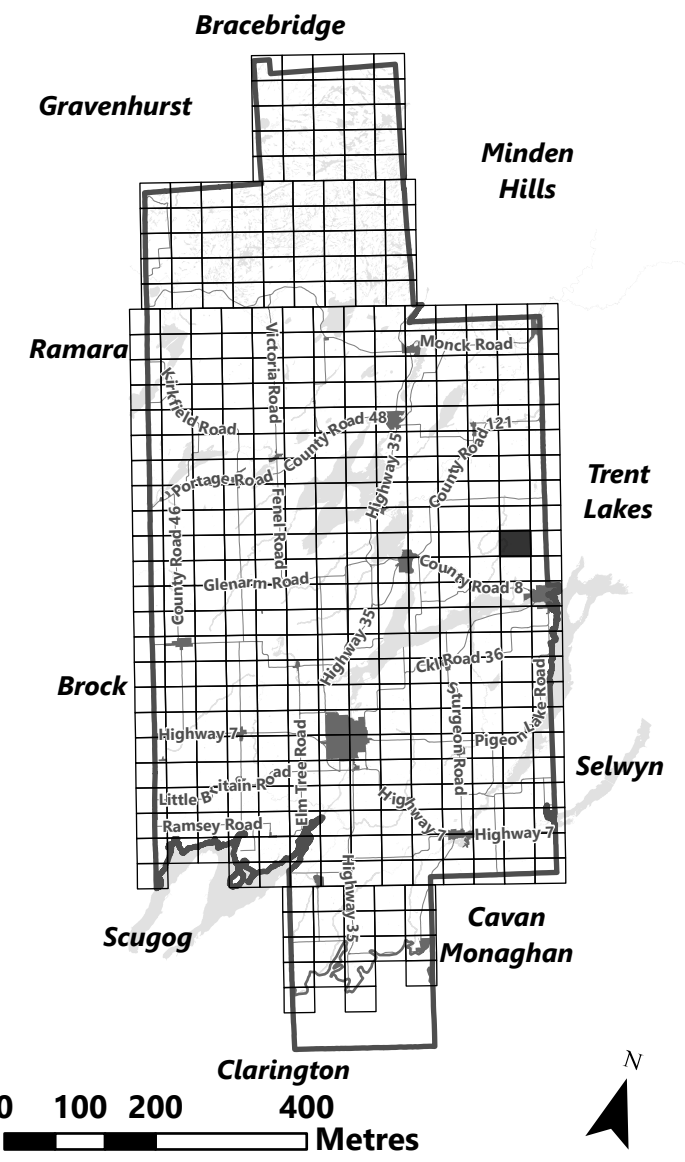

**Legend**

-  City of Kawartha Lakes Boundary
-  Zone Boundary
-  Conservation Authority Regulated Area
-  Kawartha Region Conservation Authority

May 2024

Sources:  
MNDMNR, City of Kawartha Lakes and Teranet  
Projection:  
NAD 1983 UTM Zone 17N