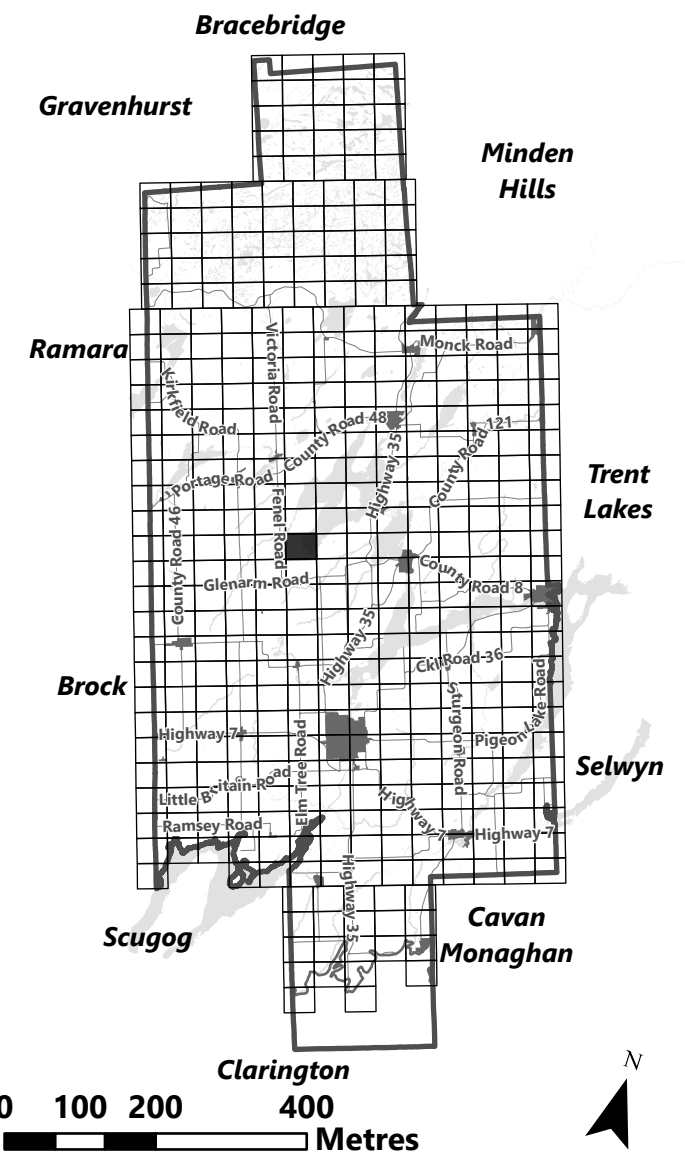

**City of Kawartha Lakes
Rural Zoning By-law
Schedule A-C36**

Legend

- City of Kawartha Lakes Boundary
- Zone Boundary
- Conservation Authority Regulated Area
- Kawartha Region Conservation Authority

May 2024

Sources:
MNDMNR, City of Kawartha Lakes and Teranet
Projection:
NAD 1983 UTM Zone 17N