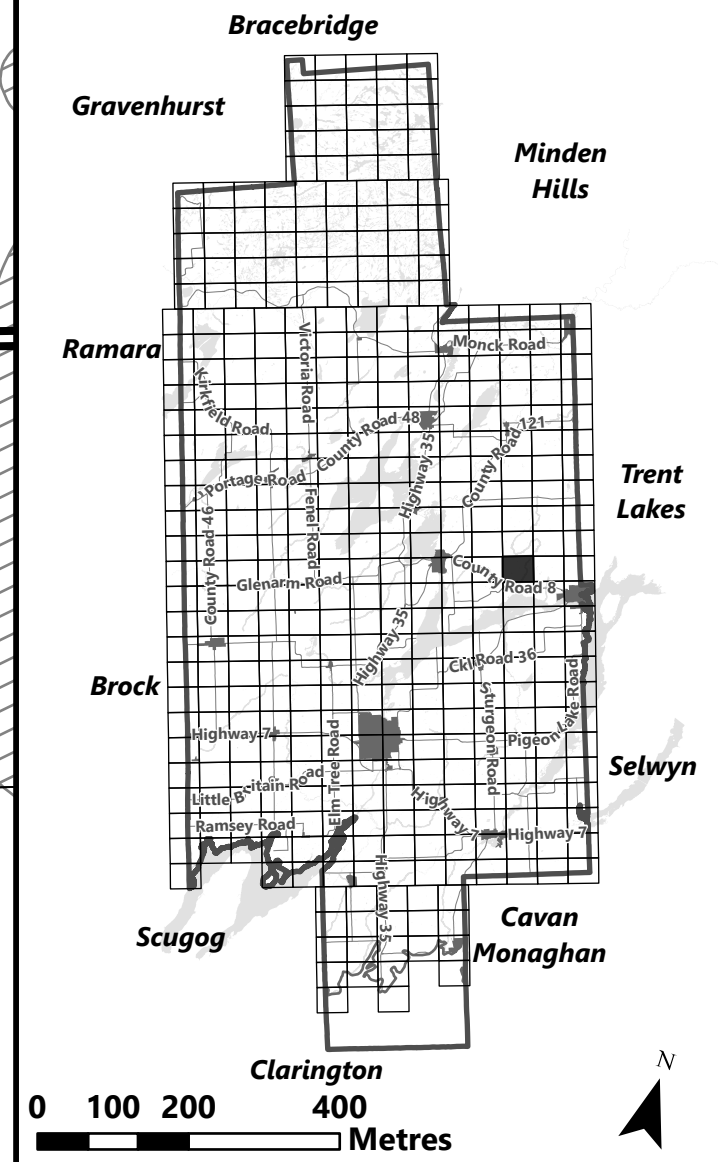

City of Kawartha Lakes Rural Zoning By-law Schedule A-C56

Legend

- City of Kawartha Lakes Boundary
- Zone Boundary
- ▨ Conservation Authority Regulated Area
- ▨ Kawartha Region Conservation Authority