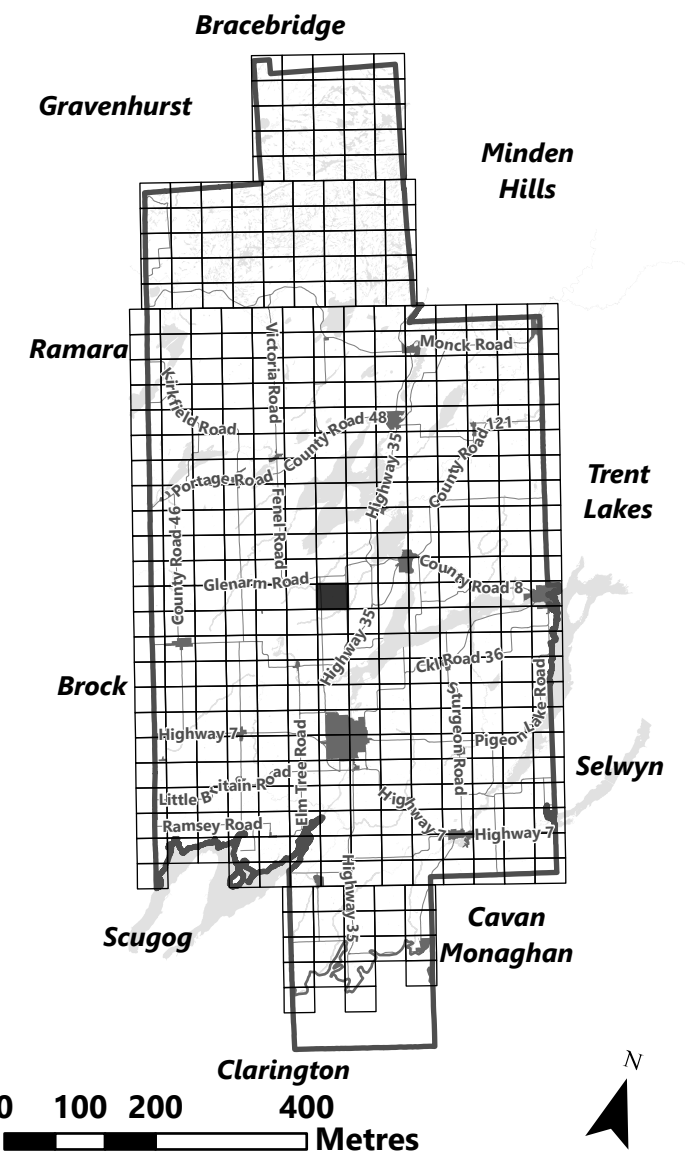

**City of Kawartha Lakes
Rural Zoning By-law
Schedule A-C65**

Legend

- City of Kawartha Lakes Boundary
- Zone Boundary
- **Conservation Authority Regulated Area**
- Kawartha Region Conservation Authority