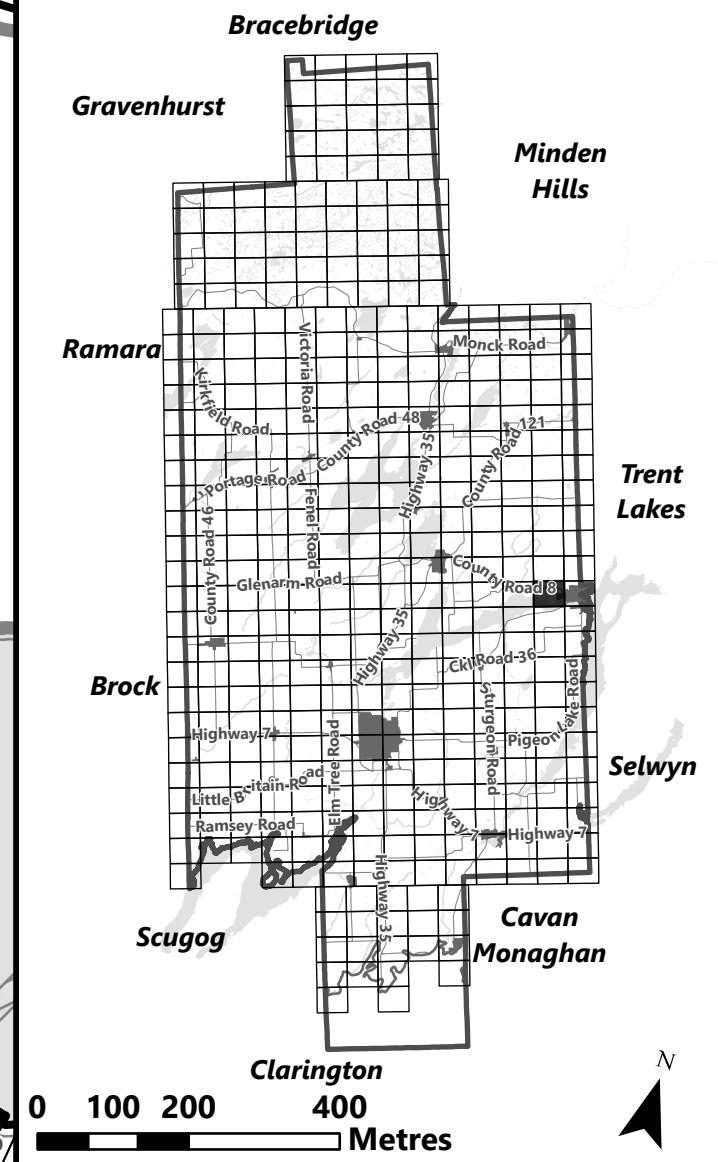

May 2024

Sources:
MNDMNR, City of Kawartha Lakes and Teranet
Projection:
NAD 1983 UTM Zone 17N