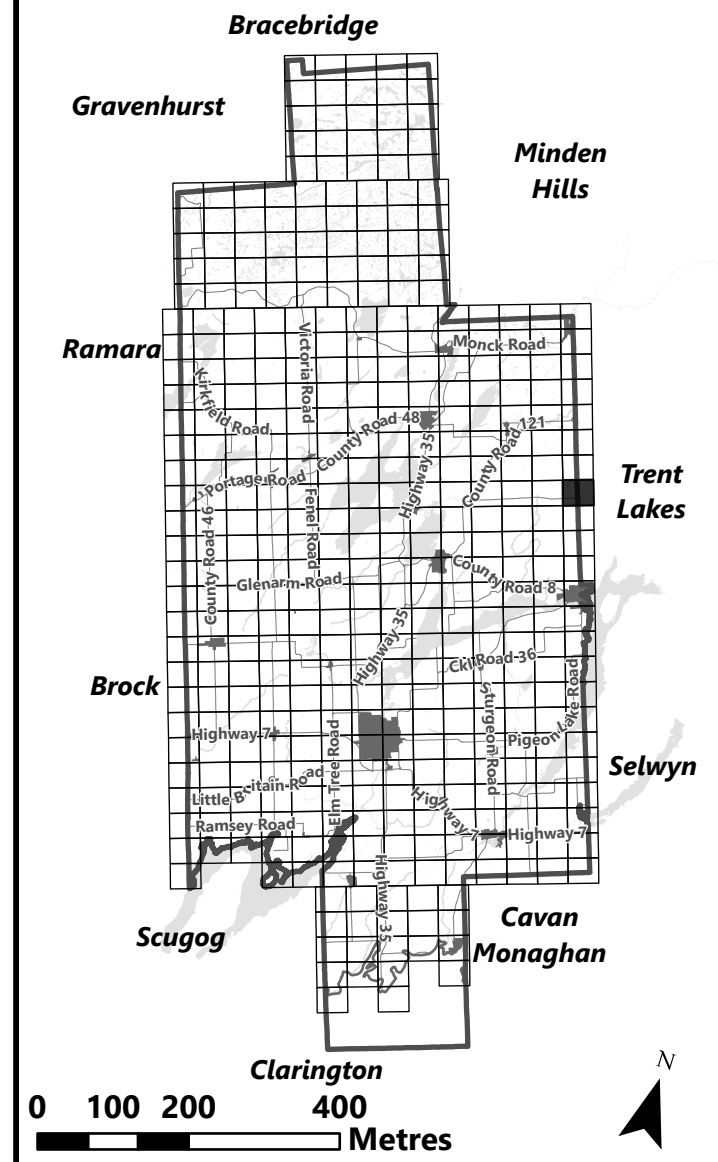

City of Kawartha Lakes Rural Zoning By-law Schedule A-C16

Legend

- City of Kawartha Lakes Boundary
- Zone Boundary
- ▨ Conservation Authority Regulated Area
- ▨ Kawartha Region Conservation Authority

May 2024

Sources:
MNDMNR, City of Kawartha Lakes and Teranet
Projection:
NAD 1983 UTM Zone 17N