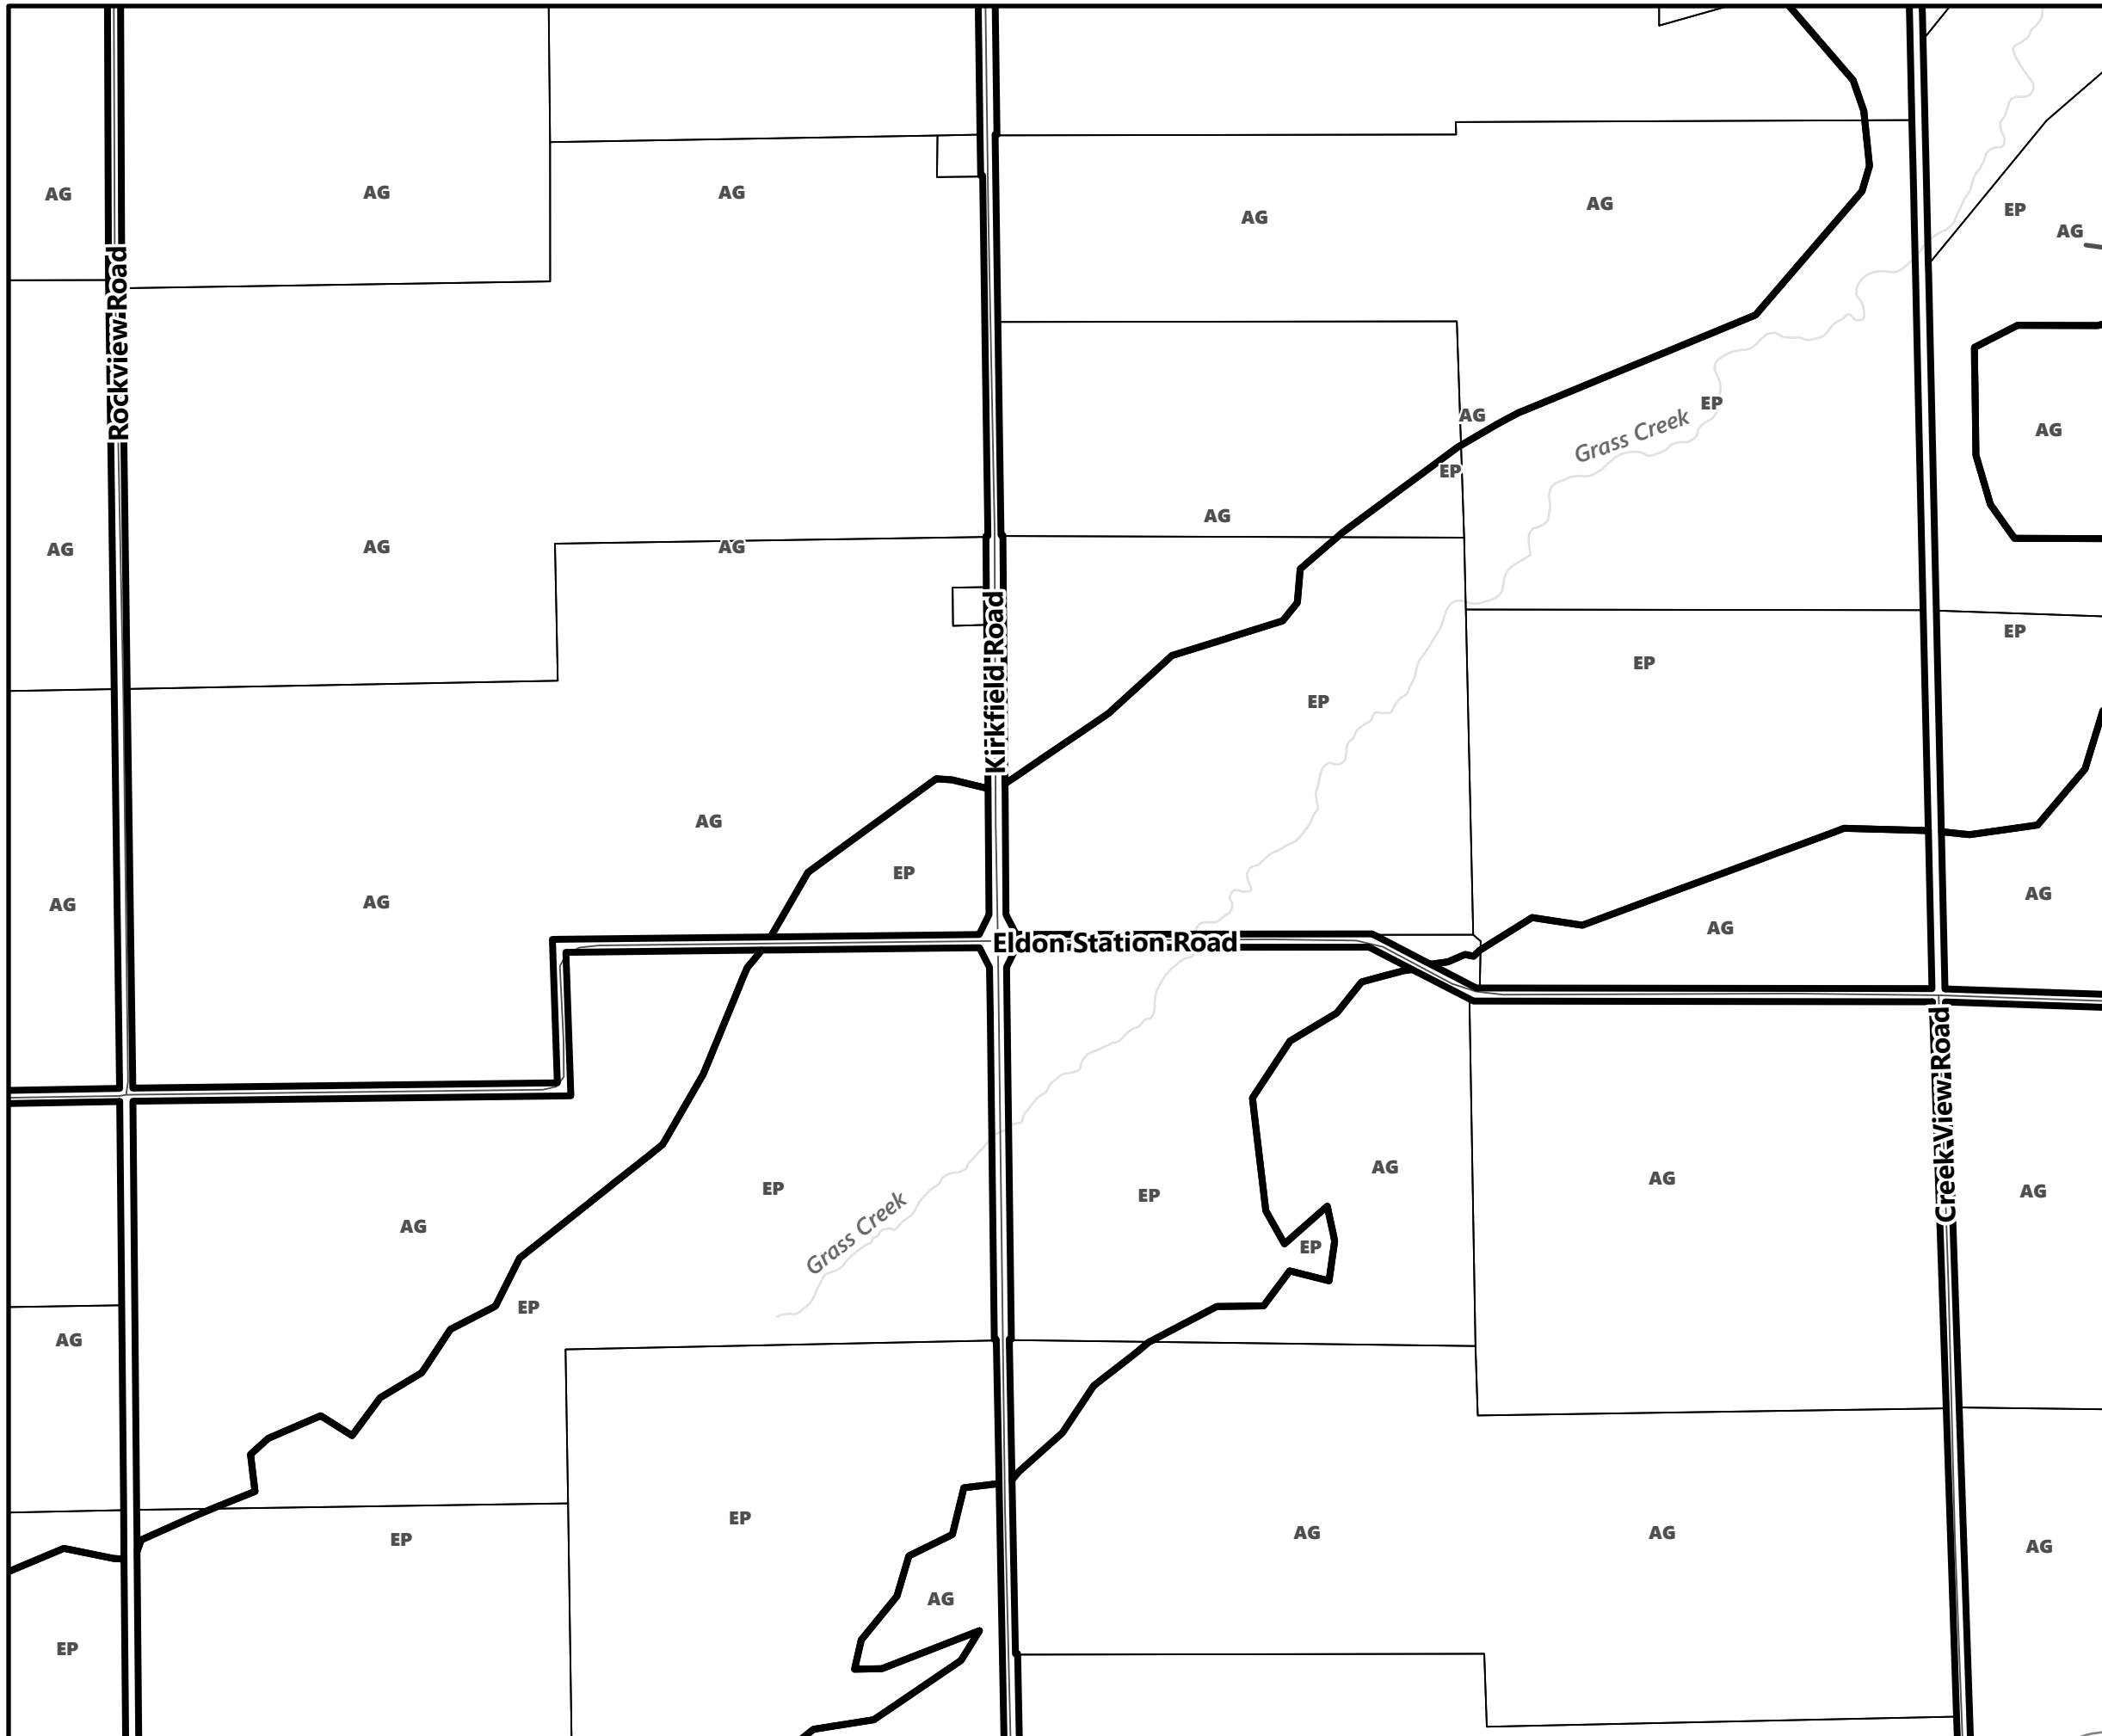

City of Kawartha Lakes Rural Zoning By-law Schedule A-C20

Legend

- City of Kawartha Lakes Boundary
- Zone Boundary
- Conservation Authority Regulated Area
- Kawartha Region Conservation Authority

May 2024

Sources:
MNDMNR, City of Kawartha Lakes and Teranet
Projection:
NAD 1983 UTM Zone 17N