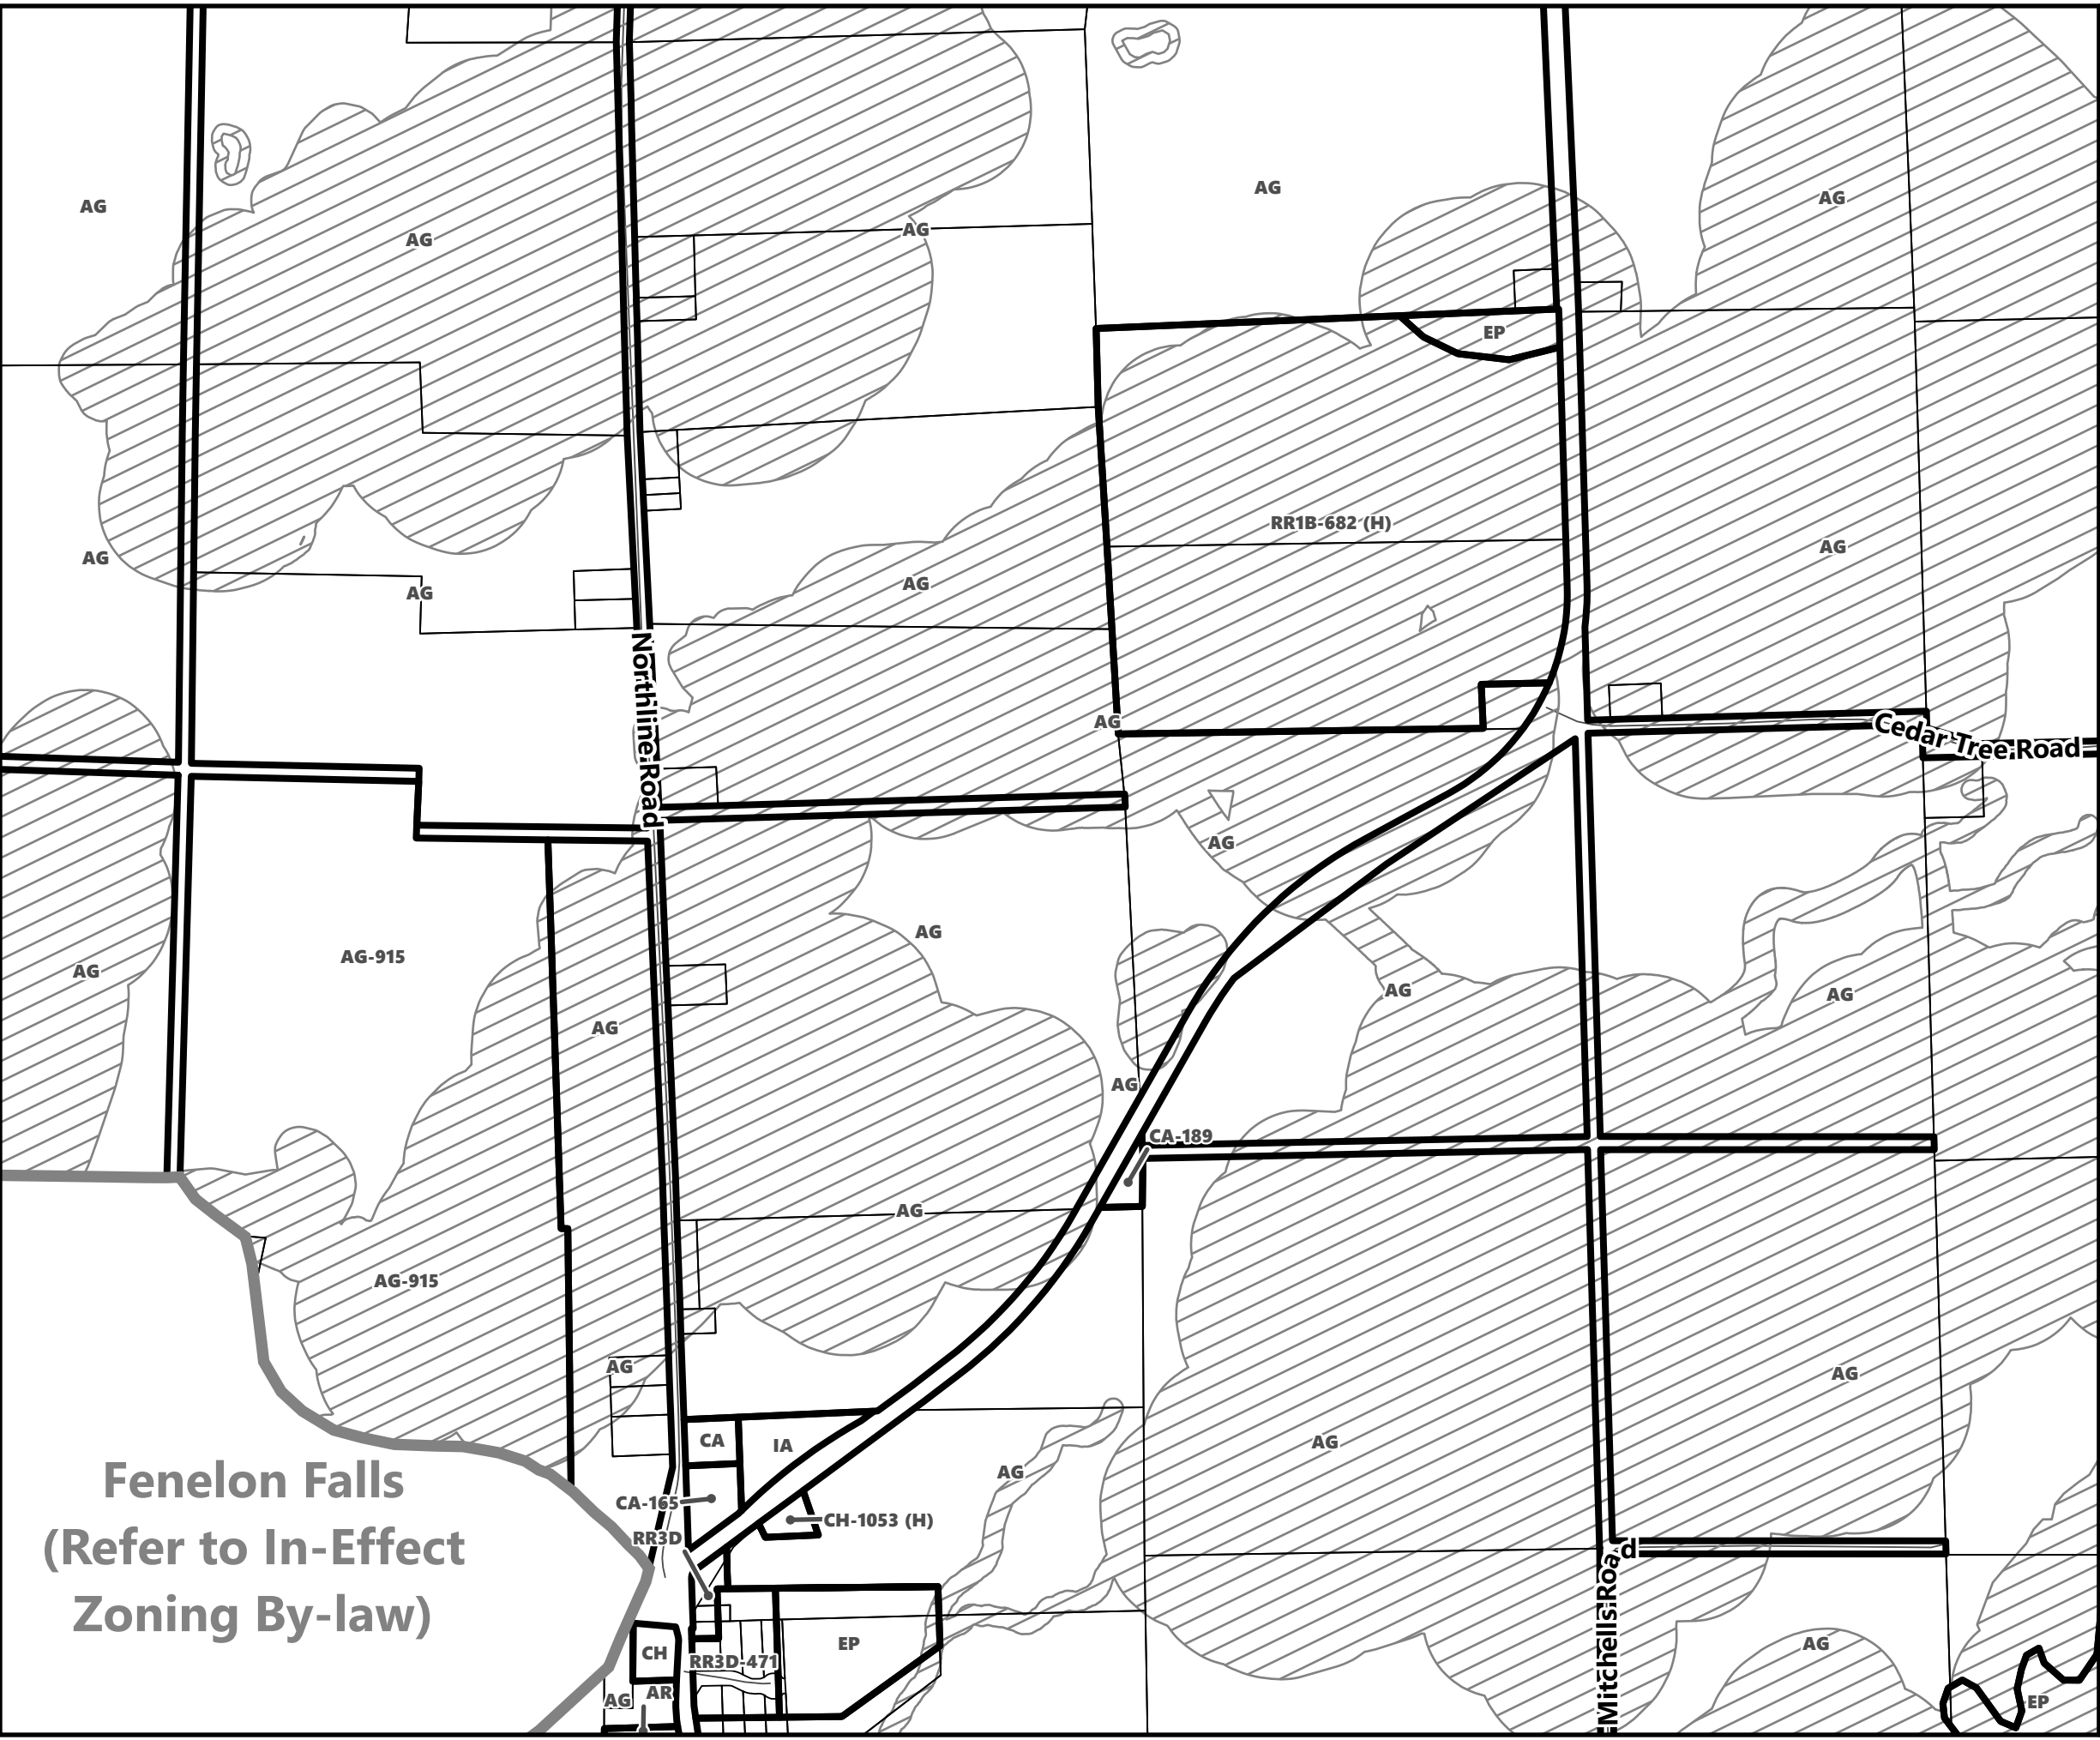

Fenelon Falls
(Refer to In-Effect
Zoning By-law)