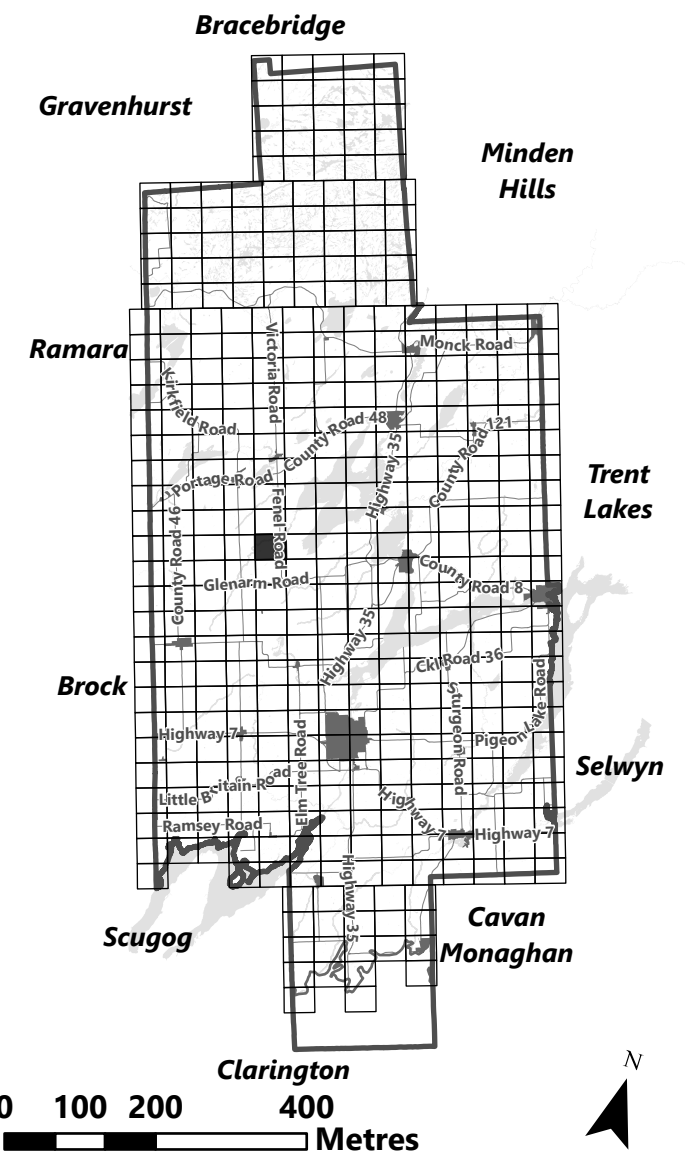

City of Kawartha Lakes Rural Zoning By-law Schedule A-C35

1. **Legend**
2. City of Kawartha Lakes Boundary
   - Zone Boundary
   - ▨ Conservation Authority Regulated Area
   - ▨ Kawartha Region Conservation Authority