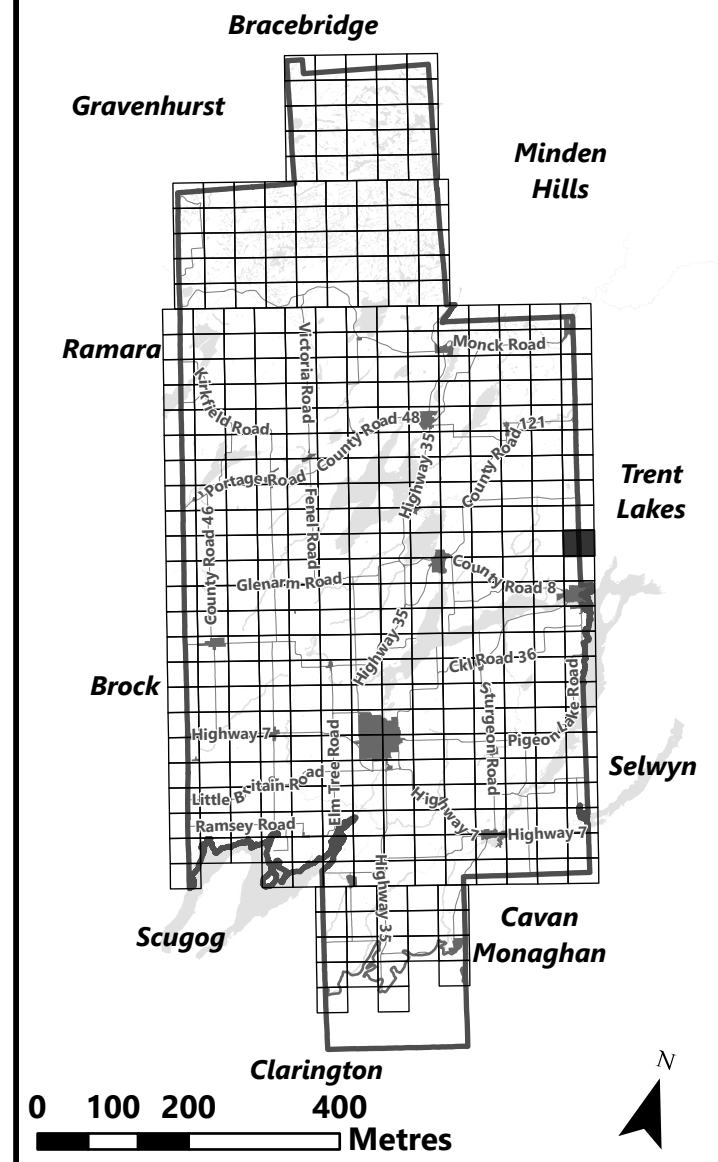

City of Kawartha Lakes Rural Zoning By-law Schedule A-C44

Legend

- City of Kawartha Lakes Boundary
- Zone Boundary
- ▨ Conservation Authority Regulated Area
- ▨ Kawartha Region Conservation Authority

May 2024

Sources:
MNDMNR, City of Kawartha Lakes and Teranet
Projection:
NAD 1983 UTM Zone 17N