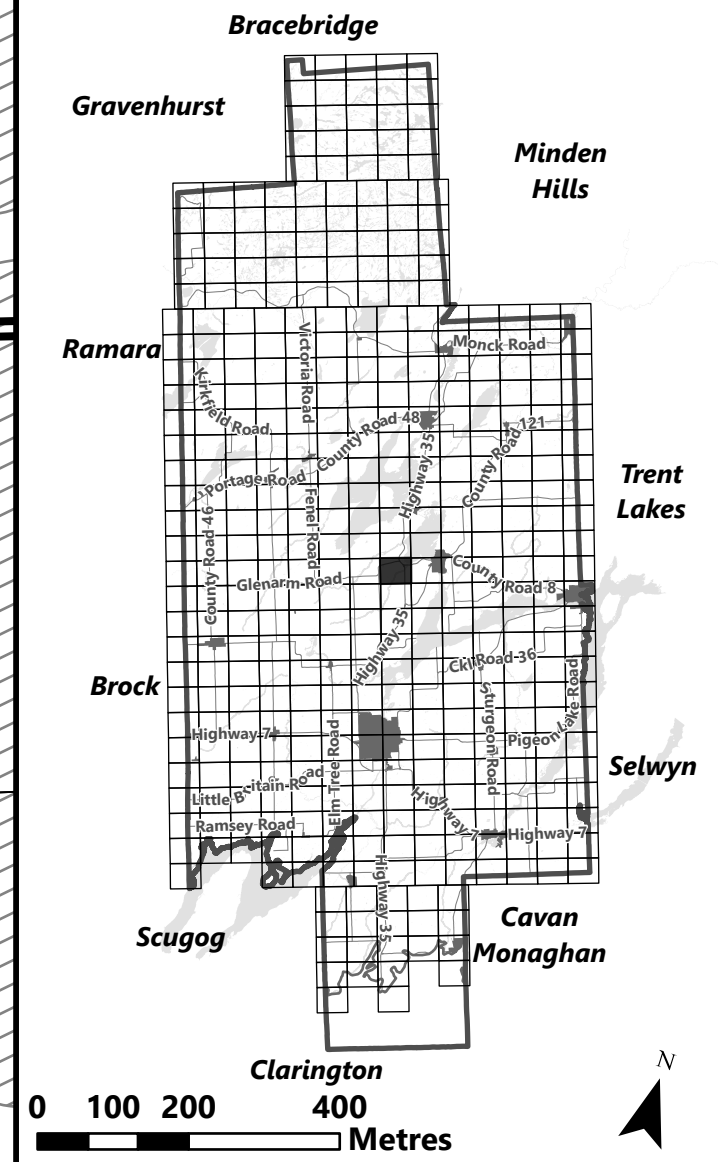

**City of Kawartha Lakes
Rural Zoning By-law
Schedule A-C52**

Legend

- City of Kawartha Lakes Boundary
- Zone Boundary
- Conservation Authority Regulated Area
- Kawartha Region Conservation Authority