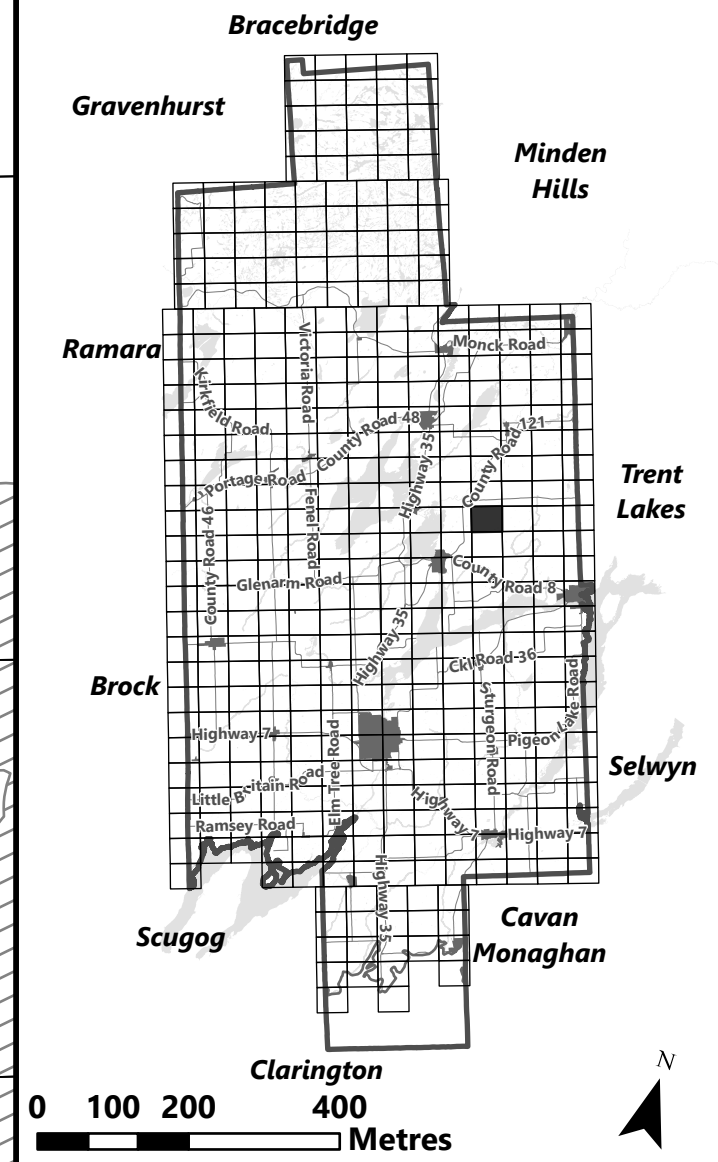

City of Kawartha Lakes Rural Zoning By-law Schedule A-C27

Legend

- City of Kawartha Lakes Boundary
- Zone Boundary
- Conservation Authority Regulated Area
- Kawartha Region Conservation Authority