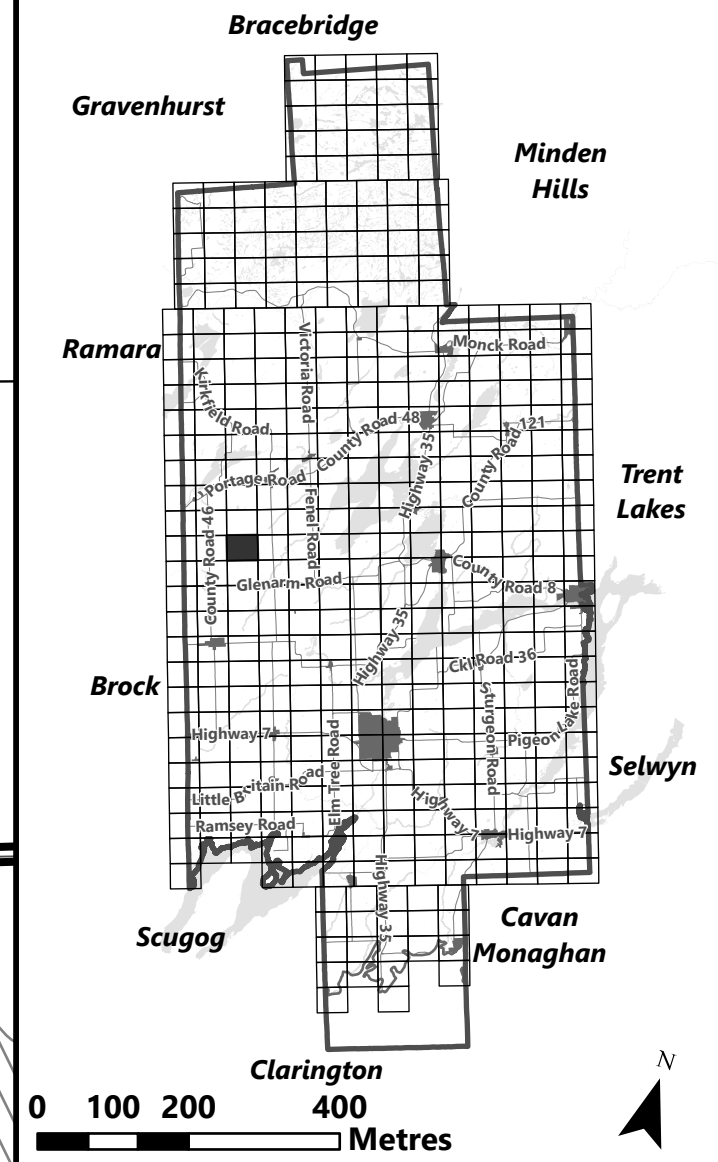

City of Kawartha Lakes Rural Zoning By-law Schedule A-C33

Legend

- City of Kawartha Lakes Boundary
- Zone Boundary
- ▨ Conservation Authority Regulated Area
- ▨ Lake Simcoe Region Conservation Authority