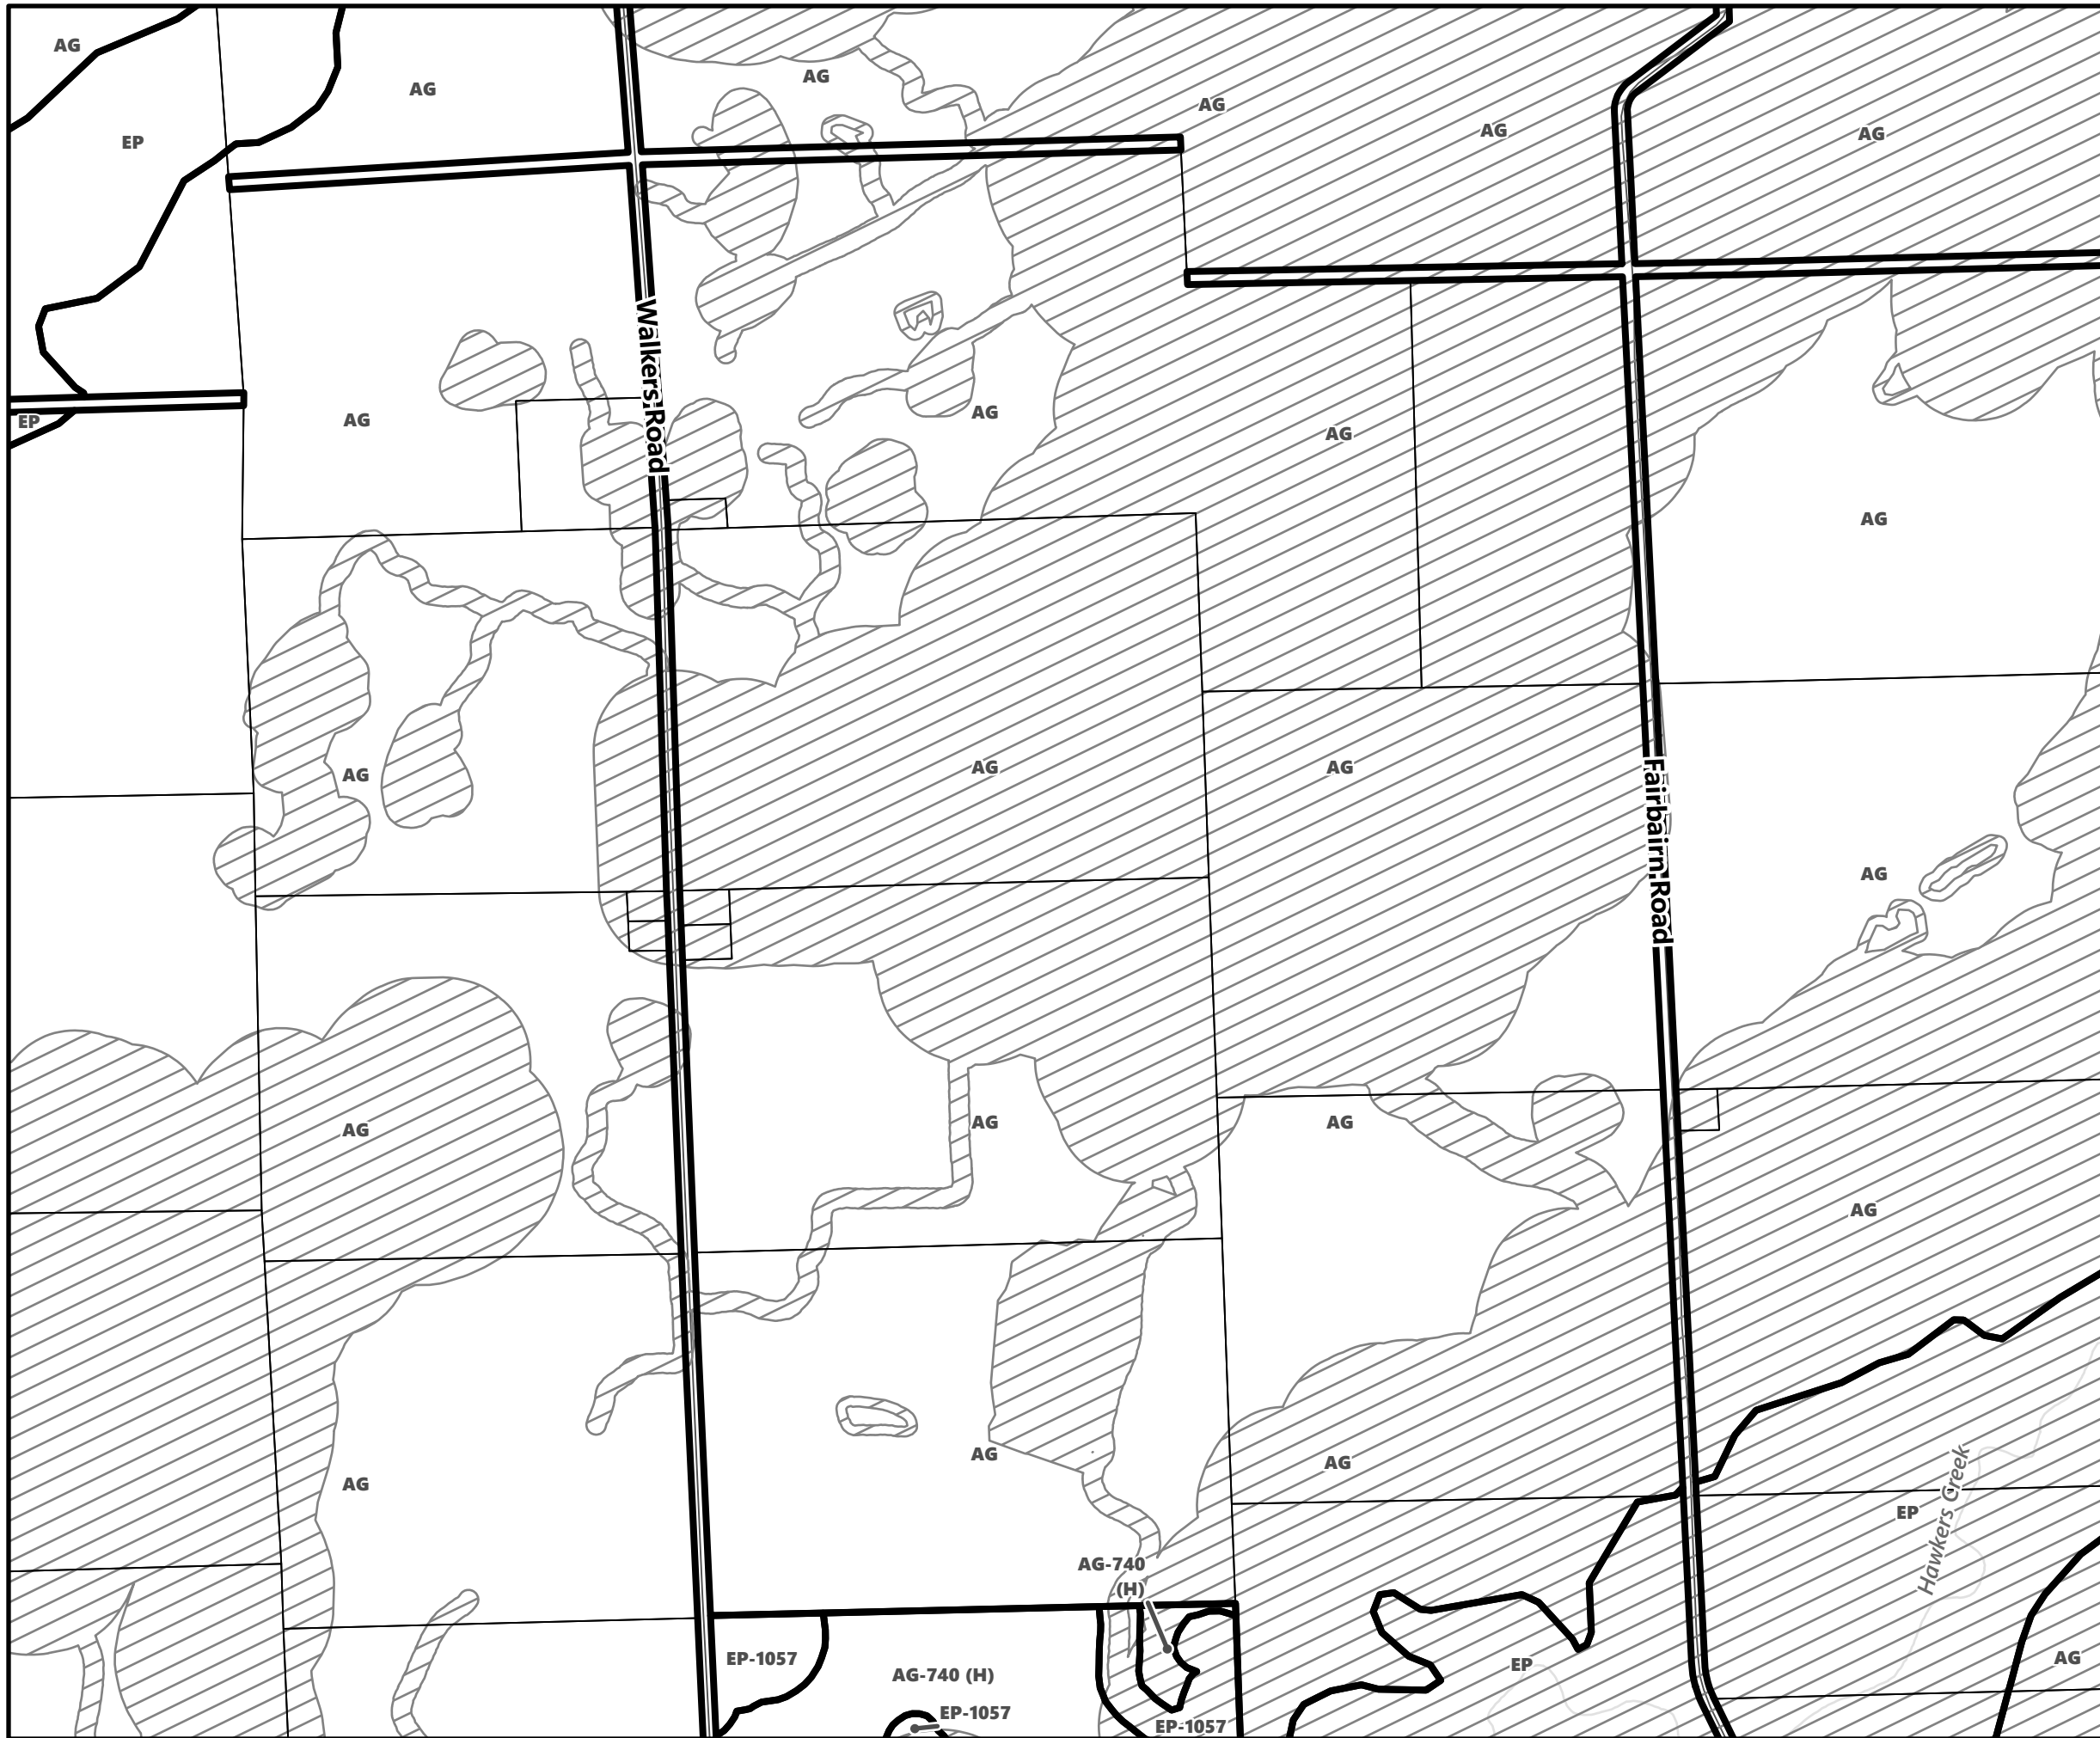

City of Kawartha Lakes Rural Zoning By-law Schedule A-C28

Legend

- City of Kawartha Lakes Boundary
- Zone Boundary
- ▨ Conservation Authority Regulated Area
- ▨ Kawartha Region Conservation Authority