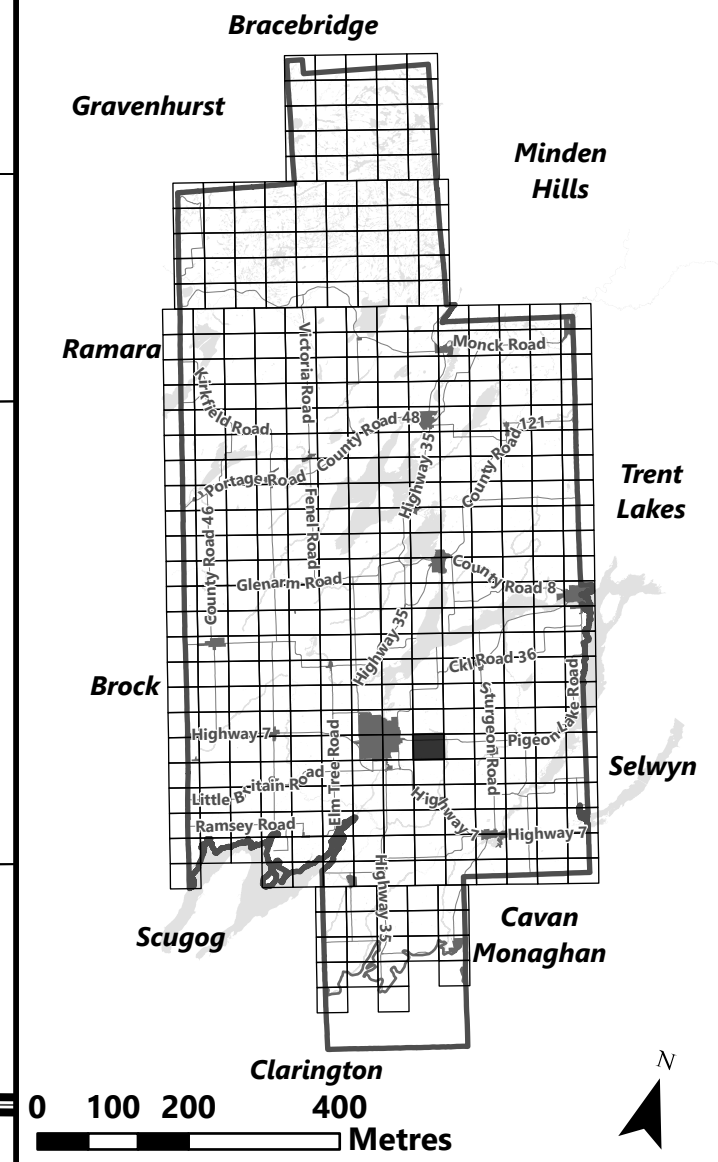

Legend

-  City of Kawartha Lakes Boundary
-  Zone Boundary
-  Conservation Authority Regulated Area
-  Kawartha Region Conservation Authority

May 2024

Sources:
MNDMNR, City of Kawartha Lakes and Teranet
Projection:
NAD 1983 UTM Zone 17N