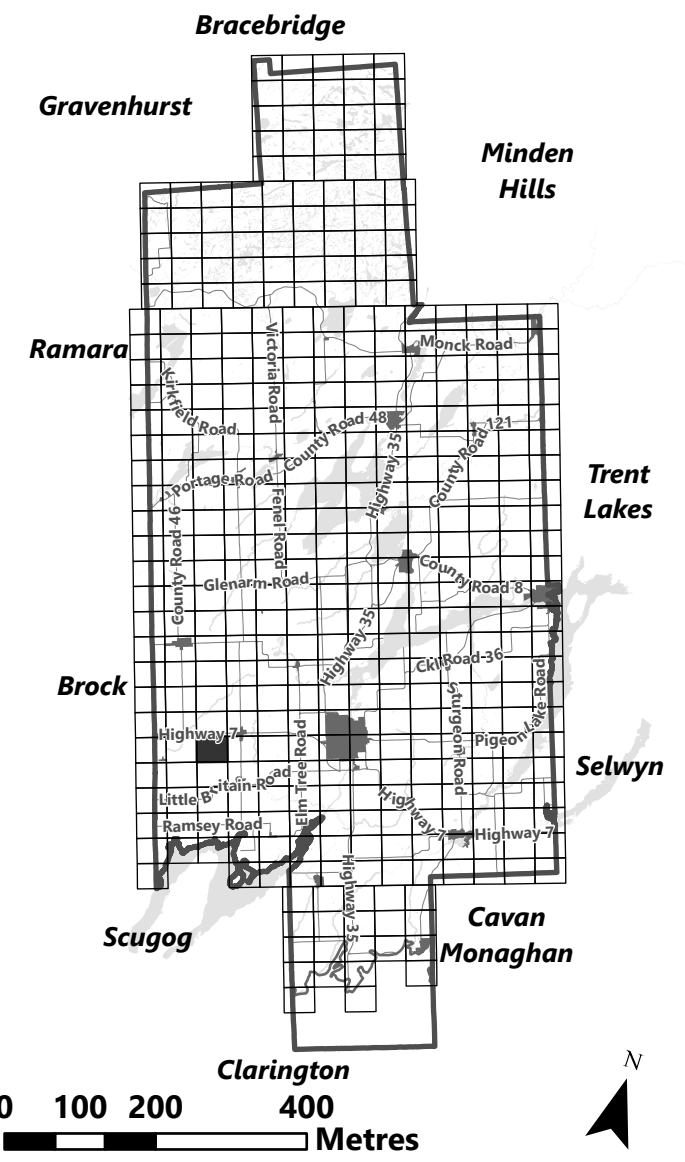

**City of Kawartha Lakes
Rural Zoning By-law
Schedule A-D75**

Legend

- City of Kawartha Lakes Boundary
- Zone Boundary
- **Conservation Authority Regulated Area**
- Kawartha Region Conservation Authority