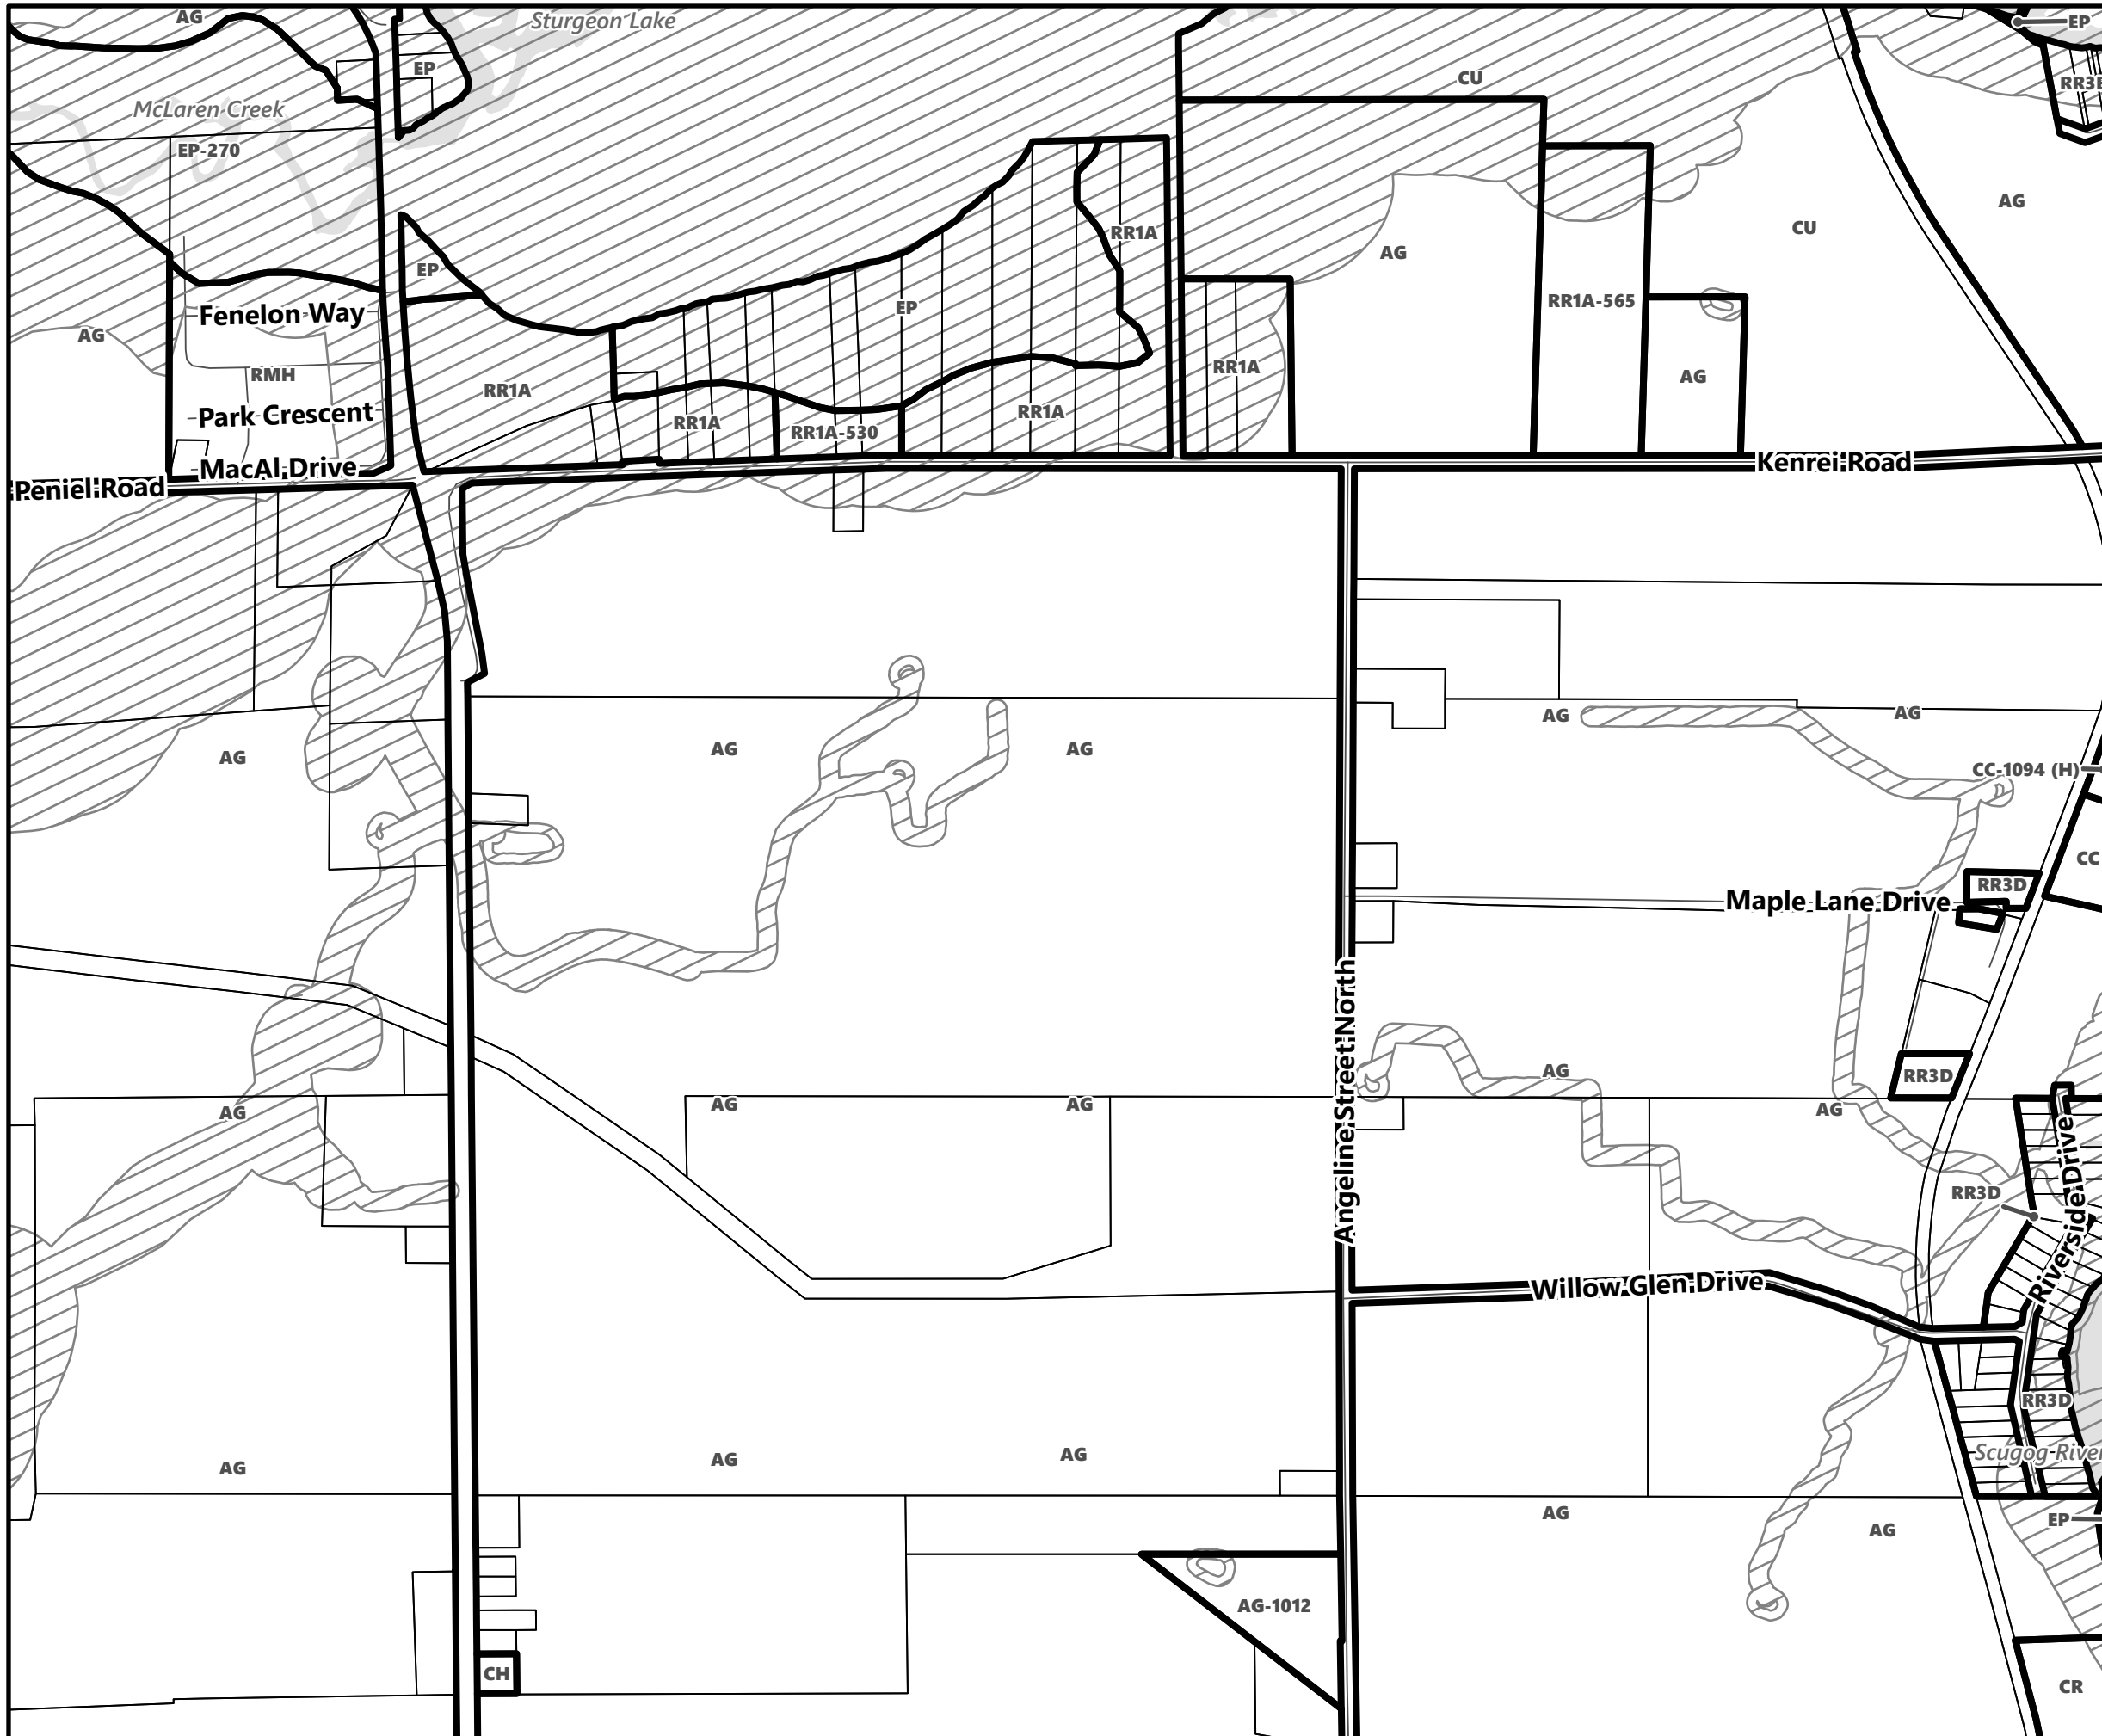

City of Kawartha Lakes Rural Zoning By-law Schedule A-D52

Legend

- City of Kawartha Lakes Boundary
- Zone Boundary
- ▨ Conservation Authority Regulated Area
- ▨ Kawartha Region Conservation Authority

May 2024