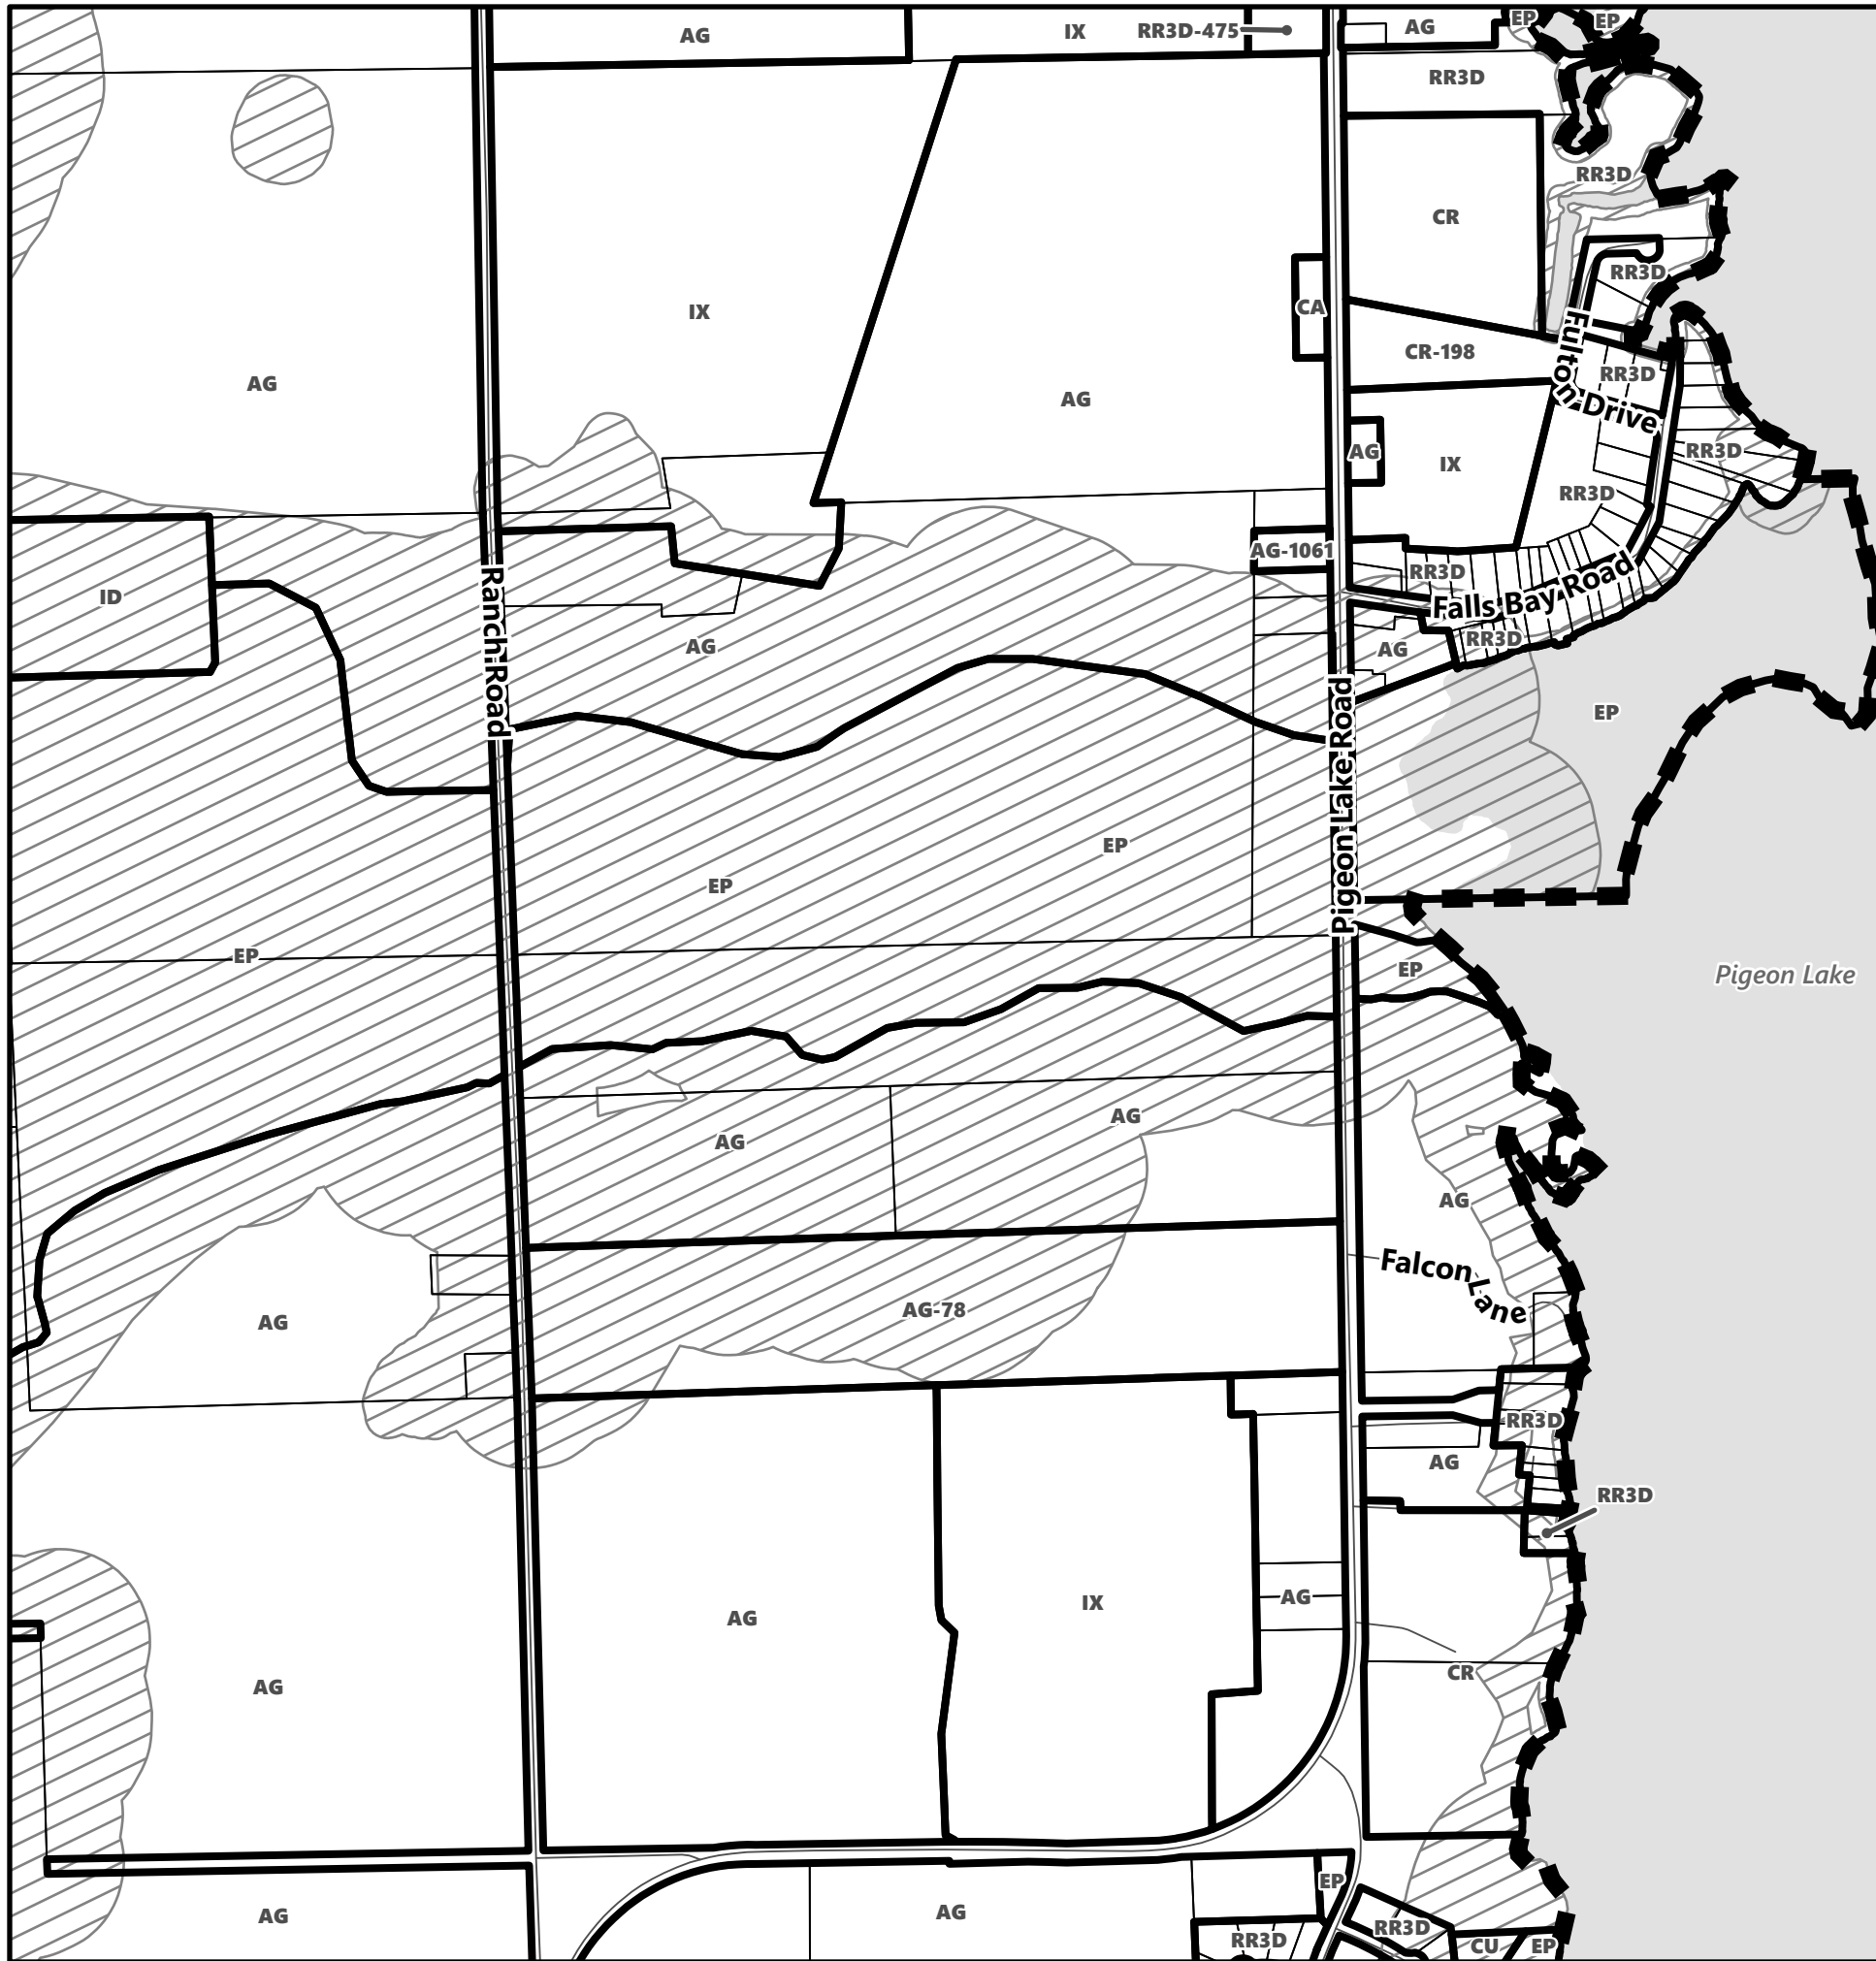

May 2024

Sources:
MNDMNR, City of Kawartha Lakes and Teranet
Projection:
NAD 1983 UTM Zone 17N

City of Kawartha Lakes Rural Zoning By-law Schedule A-D30

Legend

- City of Kawartha Lakes Boundary
- Zone Boundary
- ▨ Conservation Authority Regulated Area
- ▨ Kawartha Region Conservation Authority