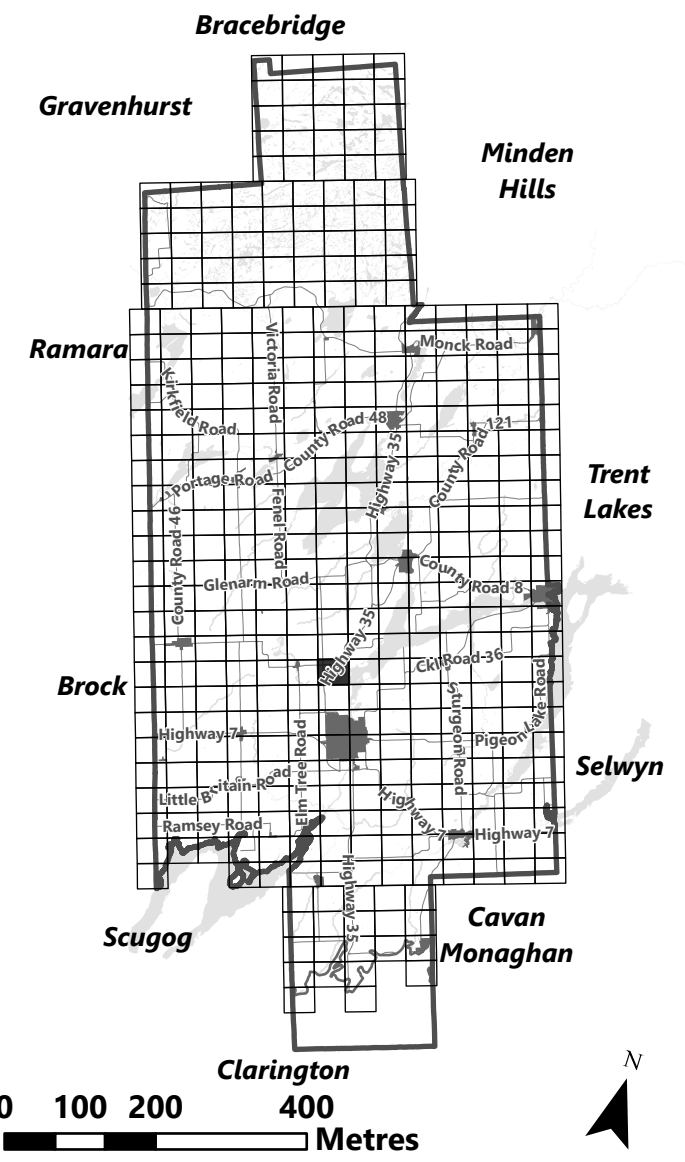

**City of Kawartha Lakes
Rural Zoning By-law
Schedule A-D37**

Legend

- City of Kawartha Lakes Boundary
- Zone Boundary
- ▨ Conservation Authority Regulated Area
- ▨ Kawartha Region Conservation Authority

May 2024

Sources:
MNDMNR, City of Kawartha Lakes and Teranet
Projection:
NAD 1983 UTM Zone 17N