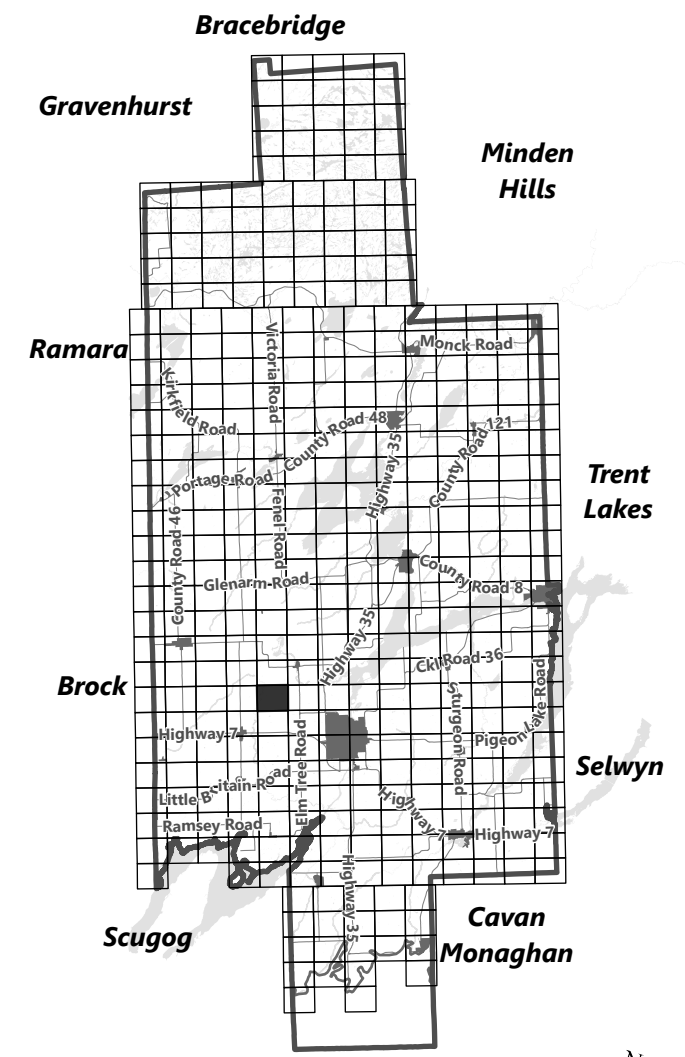

**City of Kawartha Lakes
Rural Zoning By-law
Schedule A-D49**

Legend

- City of Kawartha Lakes Boundary
- Zone Boundary
- Conservation Authority Regulated Area
- Kawartha Region Conservation Authority

May 2024

Sources:
MNDMNR, City of Kawartha Lakes and Teranet
Projection:
NAD 1983 UTM Zone 17N