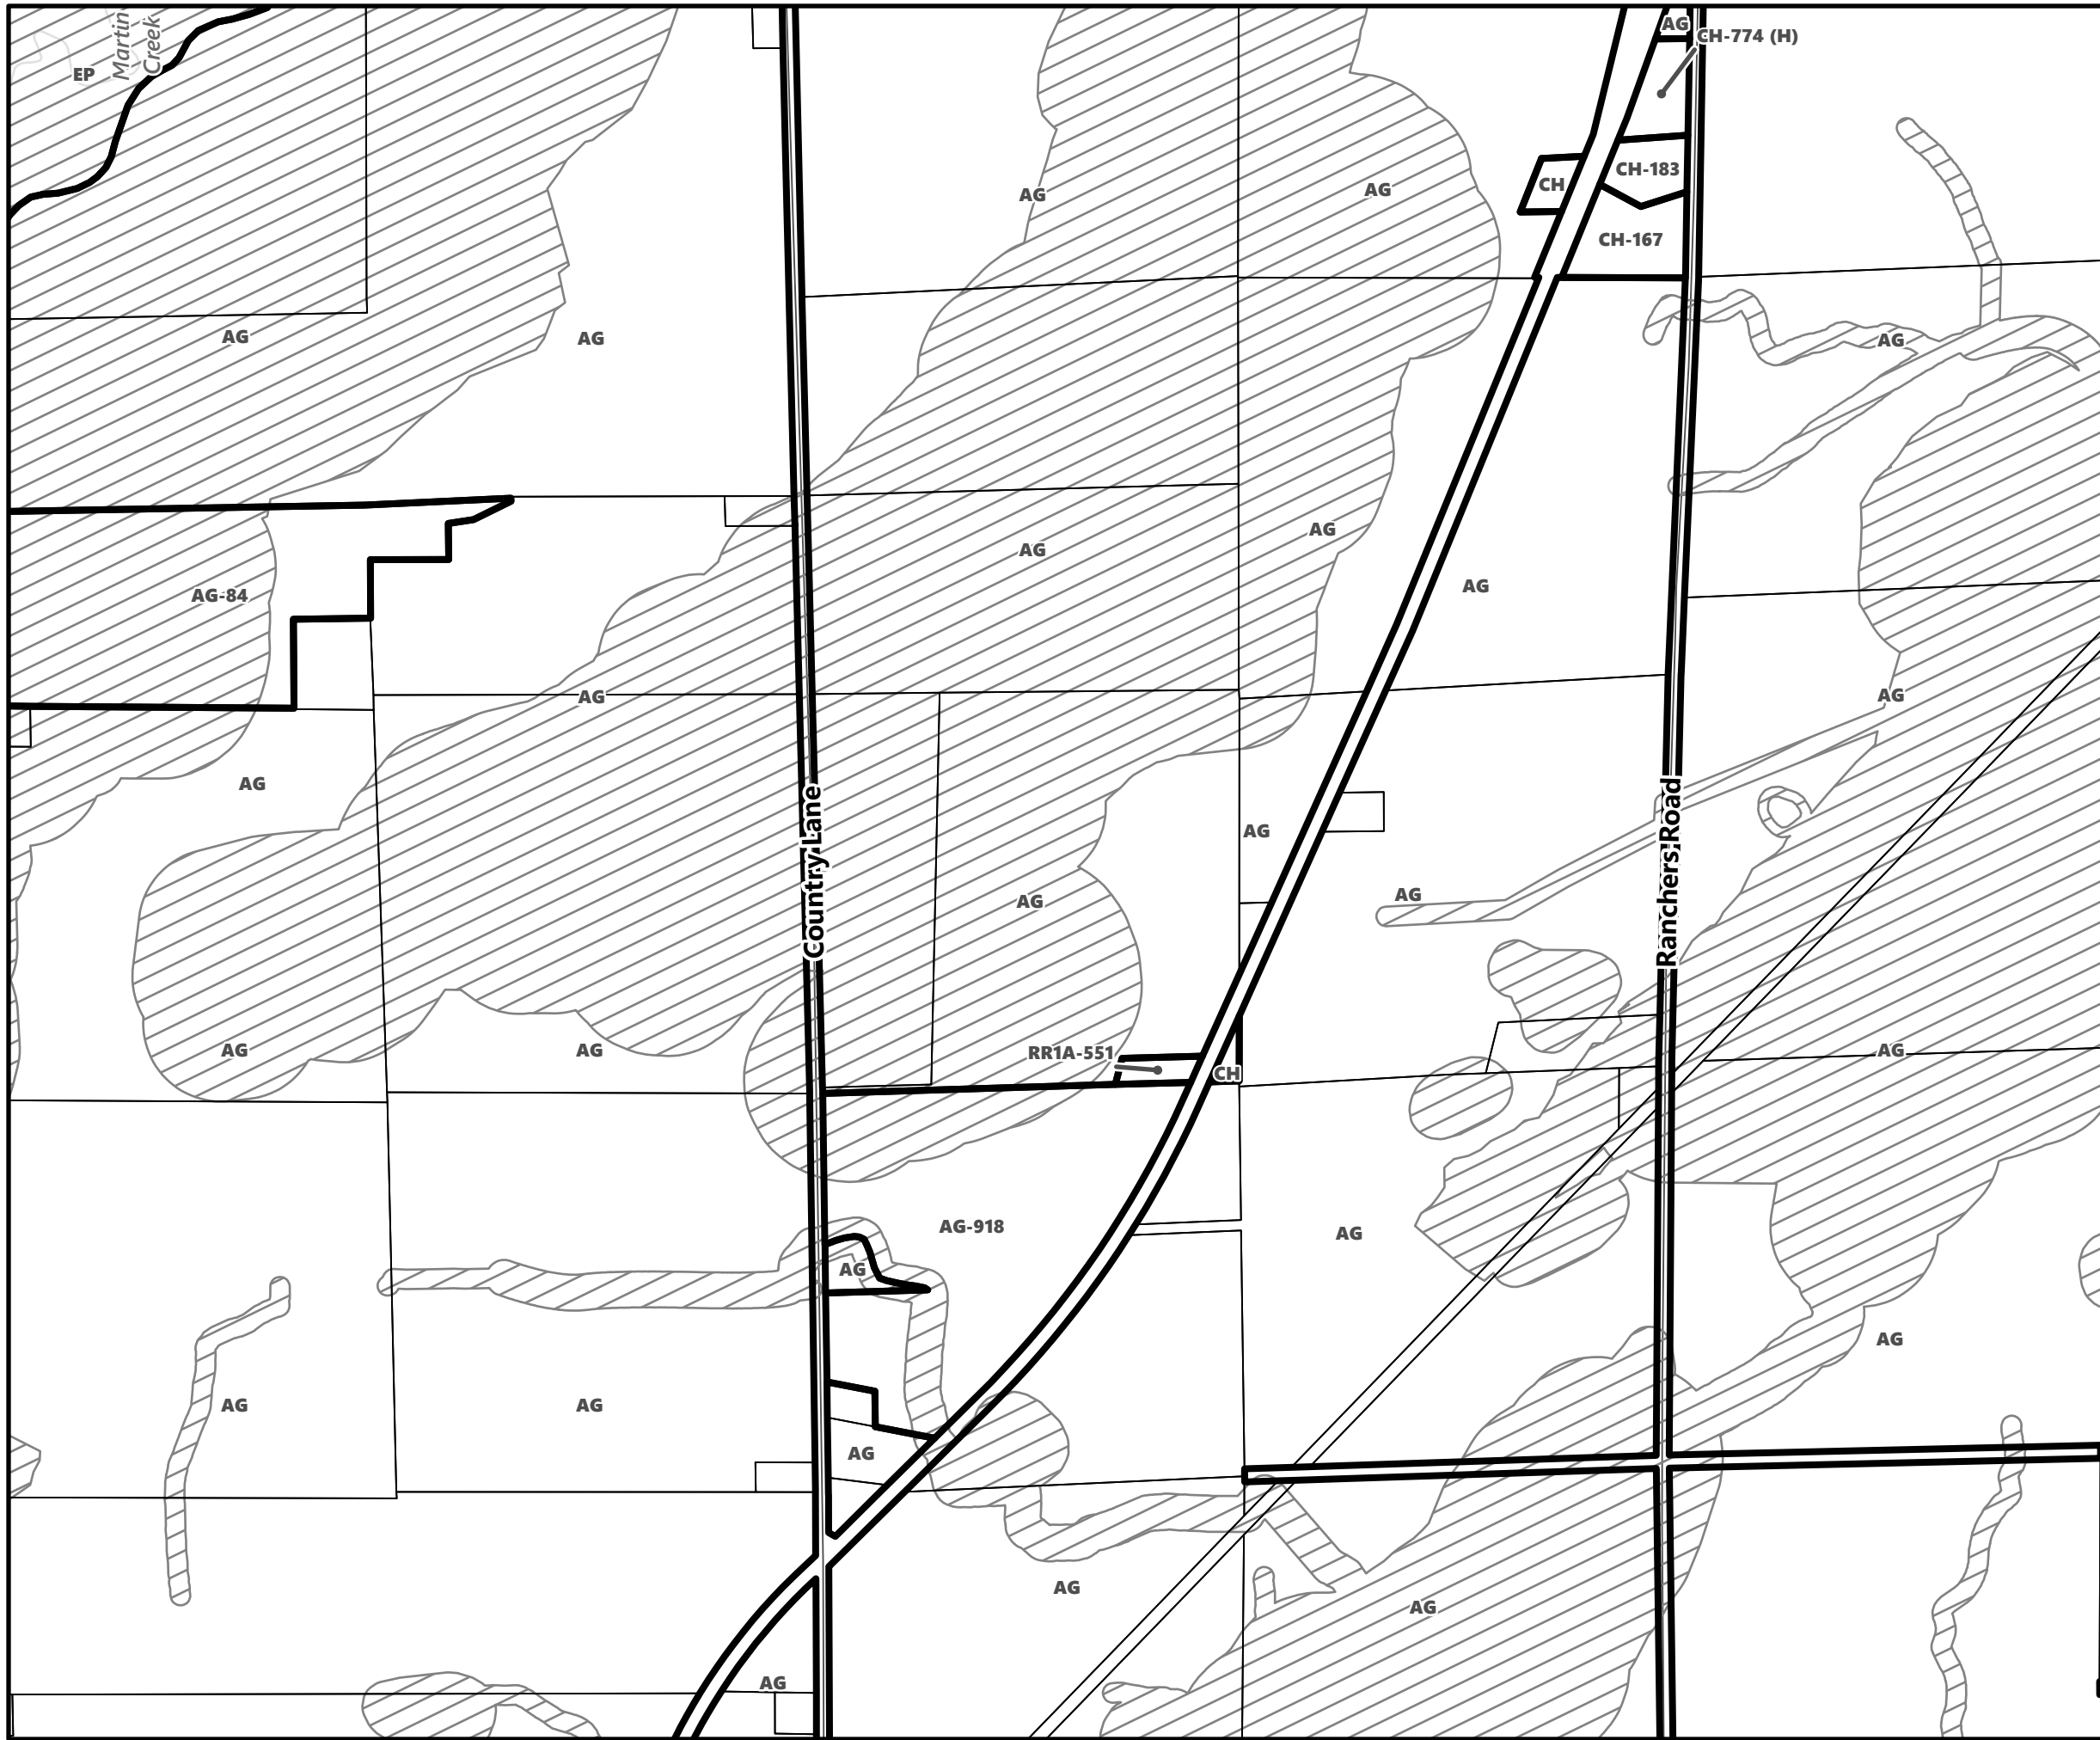

May 2024

Sources:
MNDMNR, City of Kawartha Lakes and Teranet
Projection:
NAD 1983 UTM Zone 17N

City of Kawartha Lakes Rural Zoning By-law Schedule A-D10

Legend

- City of Kawartha Lakes Boundary
- Zone Boundary
- ▨ Conservation Authority Regulated Area
- ▨ Kawartha Region Conservation Authority