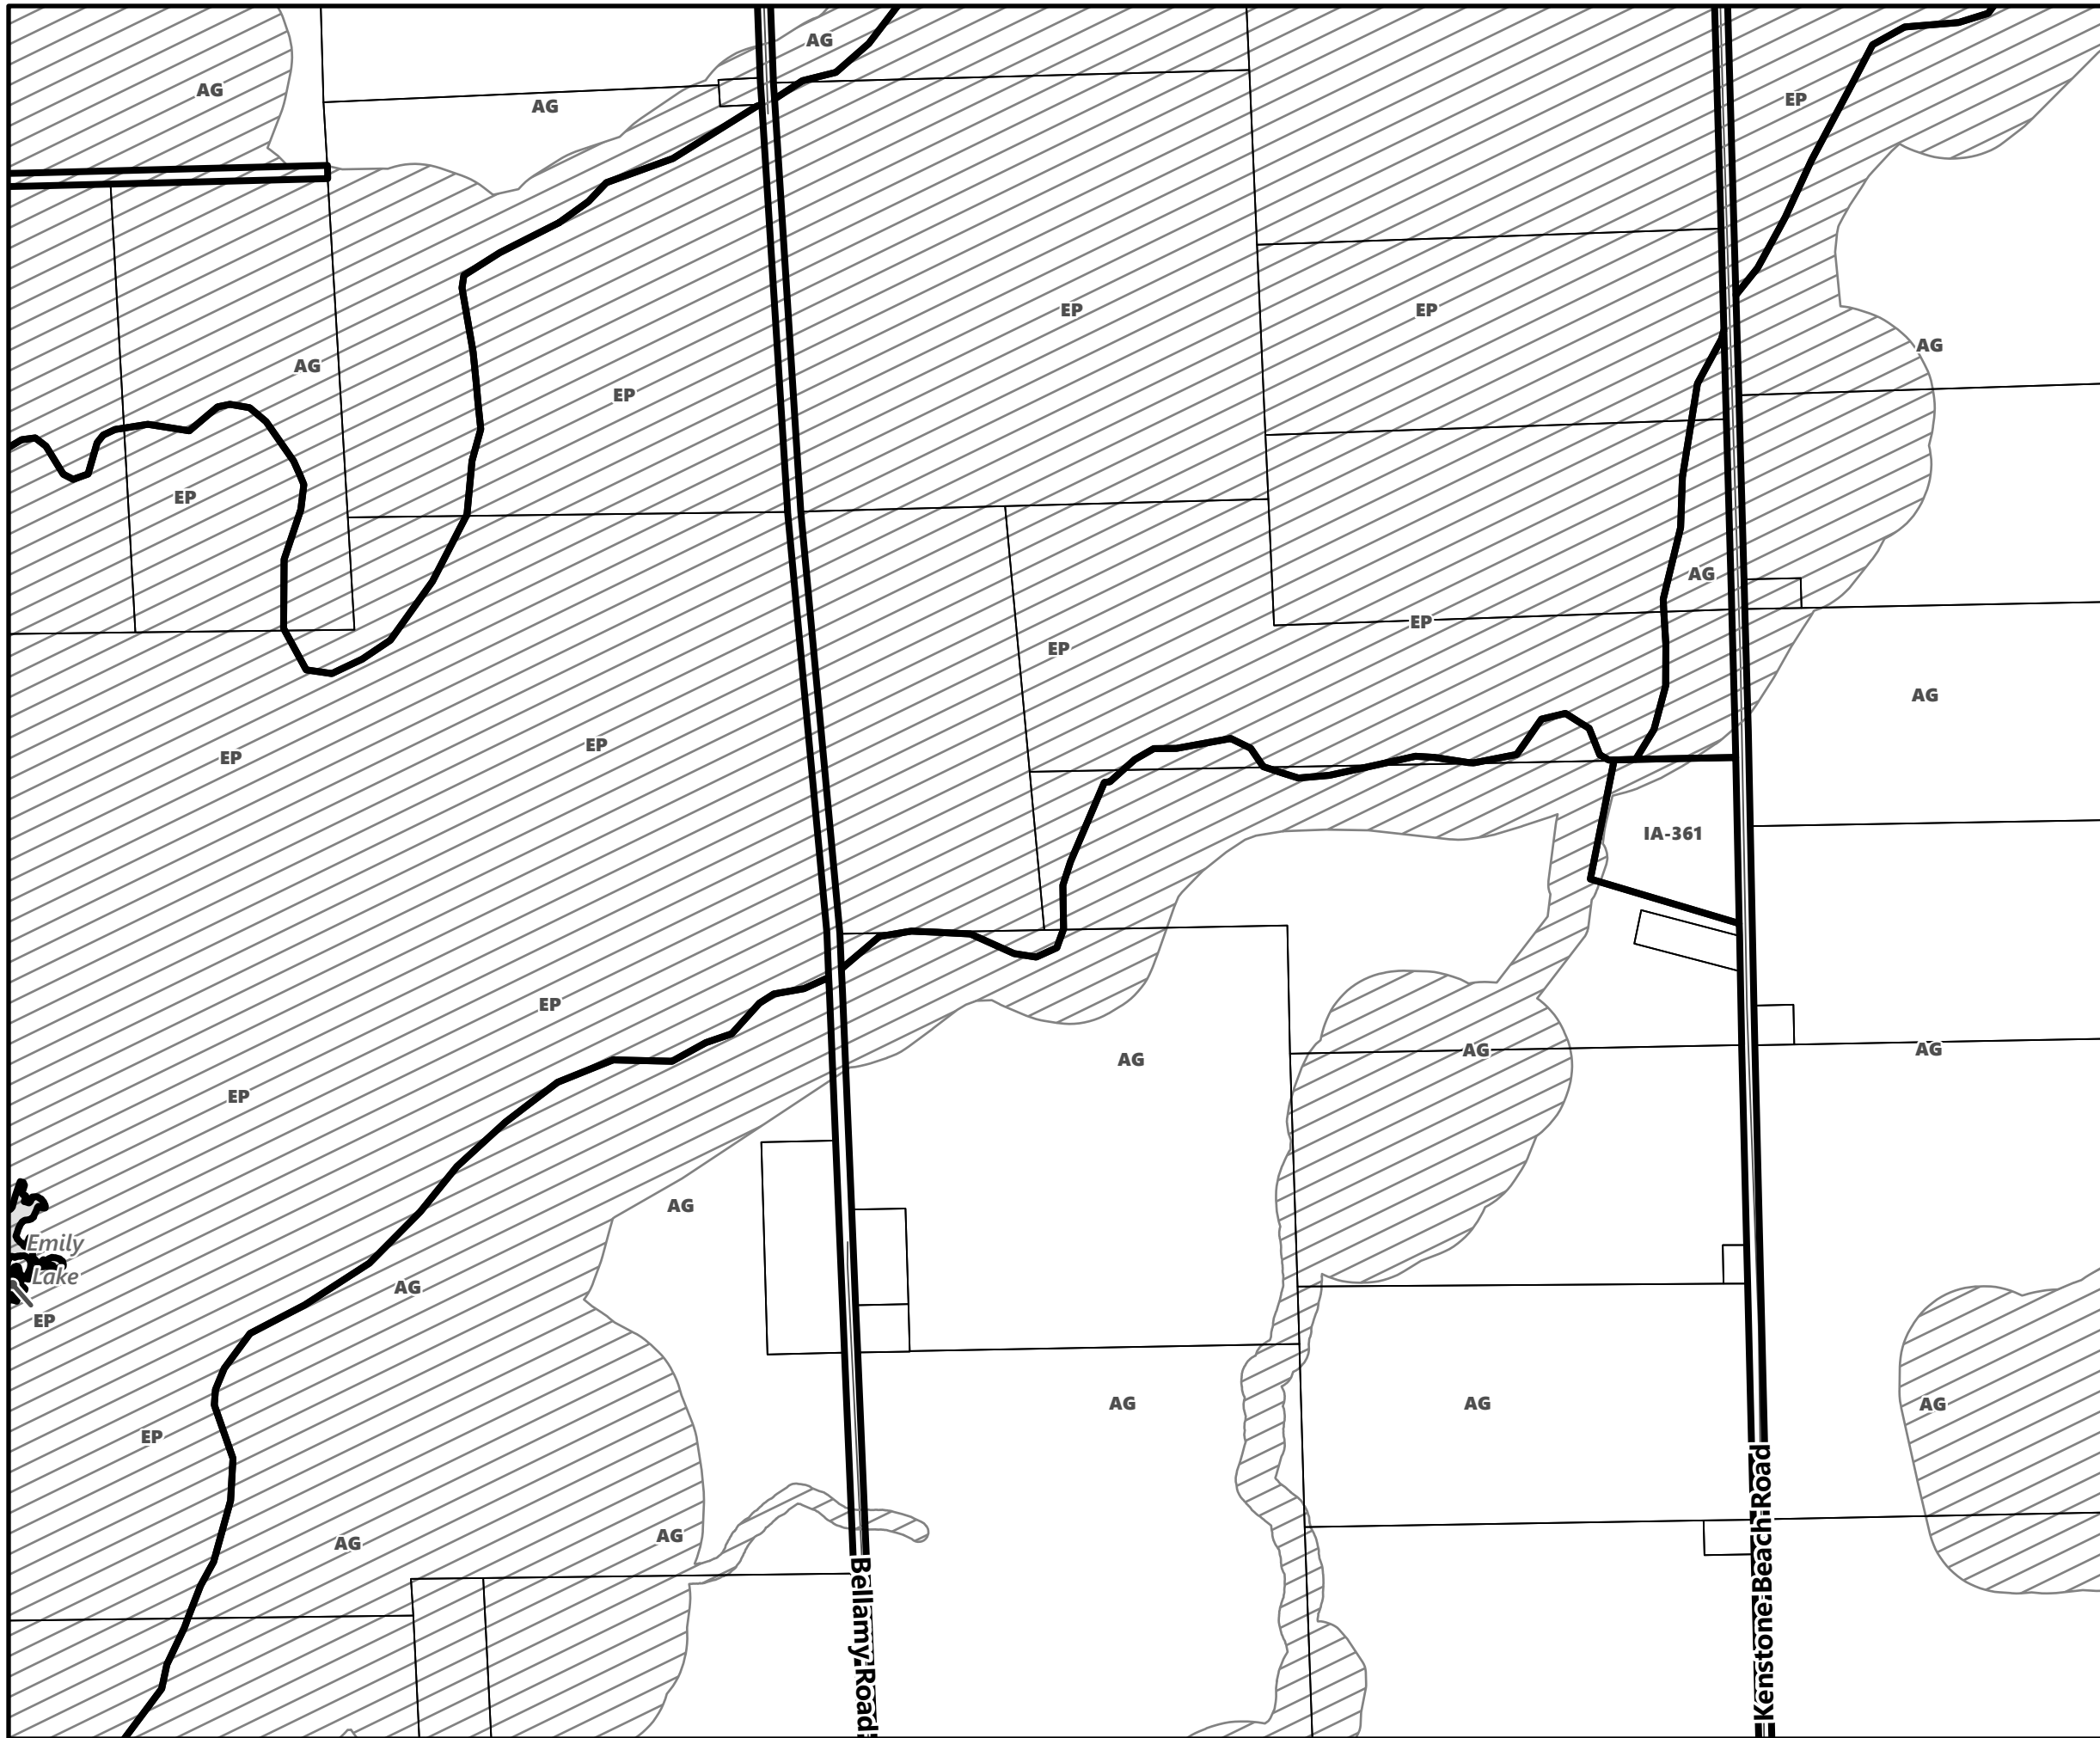

City of Kawartha Lakes Rural Zoning By-law Schedule A-D43

Legend

- City of Kawartha Lakes Boundary
- Zone Boundary
- ▨ Conservation Authority Regulated Area
- ▨ Kawartha Region Conservation Authority

May 2024

Sources:
MNDMNR, City of Kawartha Lakes and Teranet
Projection:
NAD 1983 UTM Zone 17N