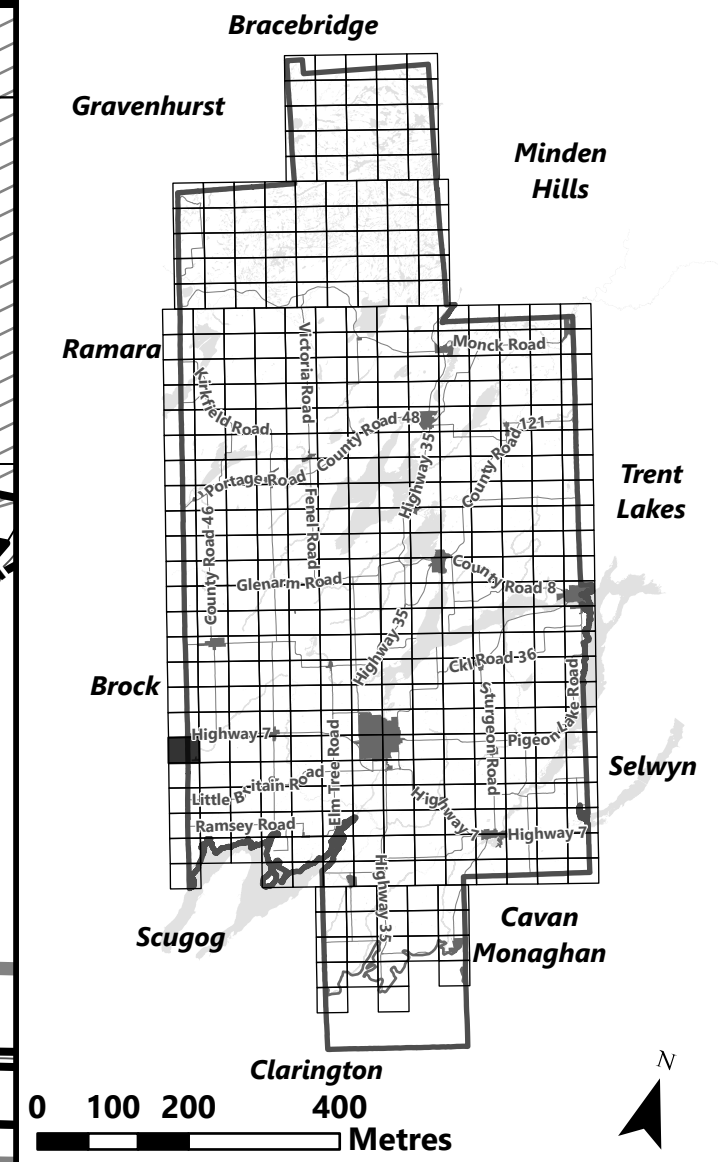

City of Kawartha Lakes Rural Zoning By-law Schedule A-D73

Legend

- City of Kawartha Lakes Boundary
- Zone Boundary
- Conservation Authority Regulated Area
- Kawartha Region Conservation Authority

May 2024

Sources:
MNDMNR, City of Kawartha Lakes and Teranet
Projection:
NAD 1983 UTM Zone 17N