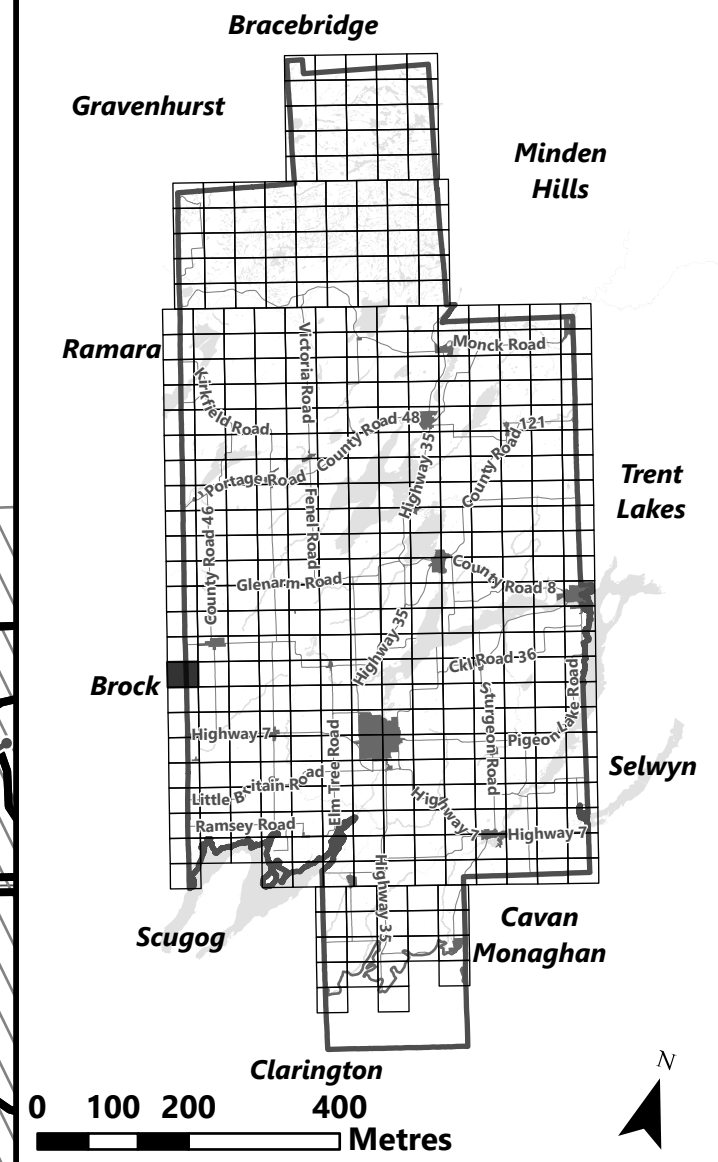

May 2024

Sources:
MNDMNR, City of Kawartha Lakes and Teranet
Projection:
NAD 1983 UTM Zone 17N

City of Kawartha Lakes Rural Zoning By-law Schedule A-D31

Legend

- City of Kawartha Lakes Boundary
- Zone Boundary
- ▨ Conservation Authority Regulated Area
- ▨ Lake Simcoe Region Conservation Authority