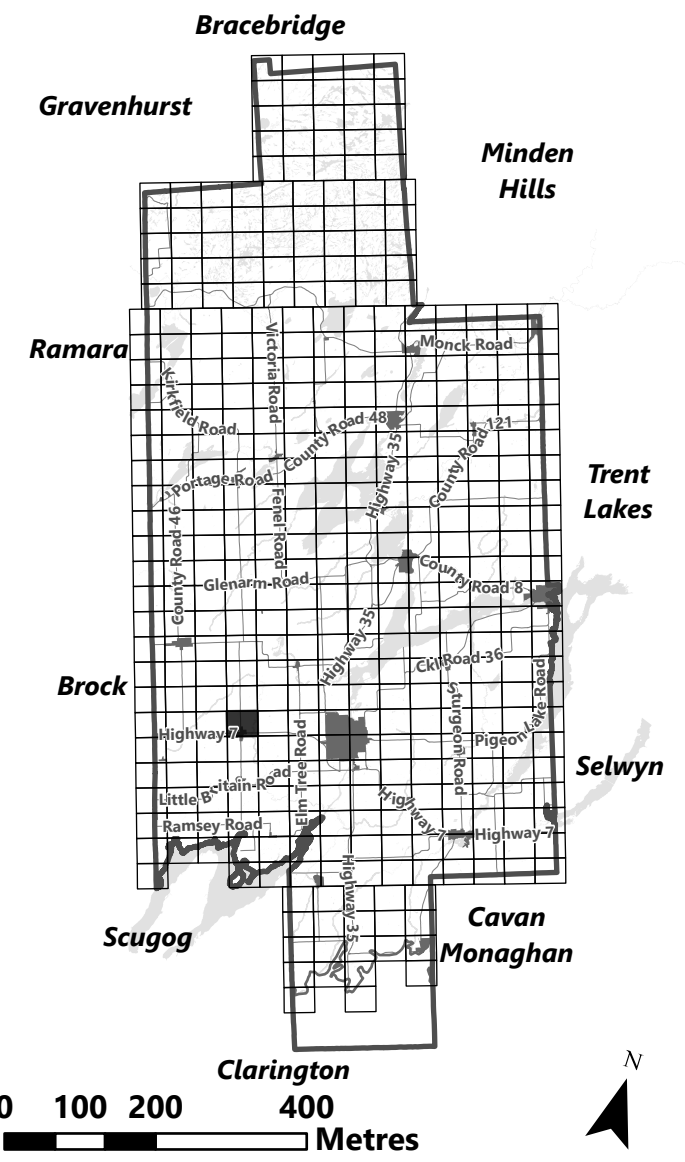

City of Kawartha Lakes Rural Zoning By-law Schedule A-D62

1. **Legend**
2. City of Kawartha Lakes Boundary
   - Zone Boundary
   - ▨ Conservation Authority Regulated Area
   - ▨ Kawartha Region Conservation Authority