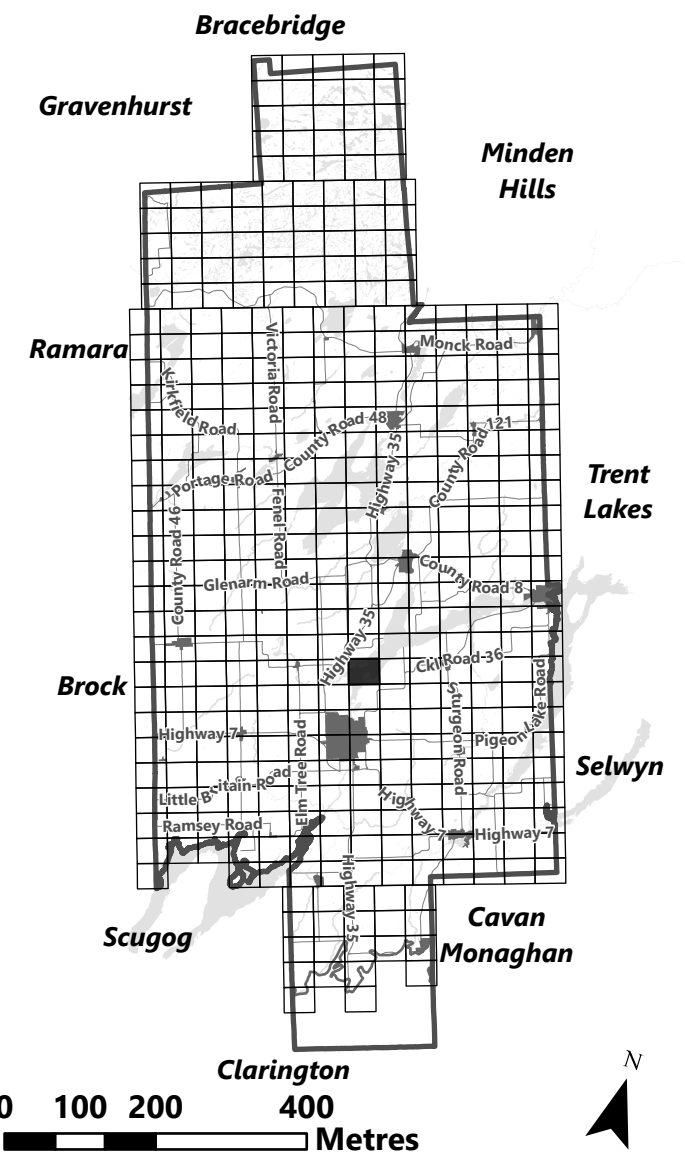

May 2024

Sources:
MNDMNR, City of Kawartha Lakes and Teranet
Projection:
NAD 1983 UTM Zone 17N

Kawartha Lakes

City of Kawartha Lakes

Rural Zoning By-law

Schedule A-D38

- Legend**
- City of Kawartha Lakes Boundary
 - Zone Boundary
 - ▨ Conservation Authority Regulated Area
 - ▨ Kawartha Region Conservation Authority