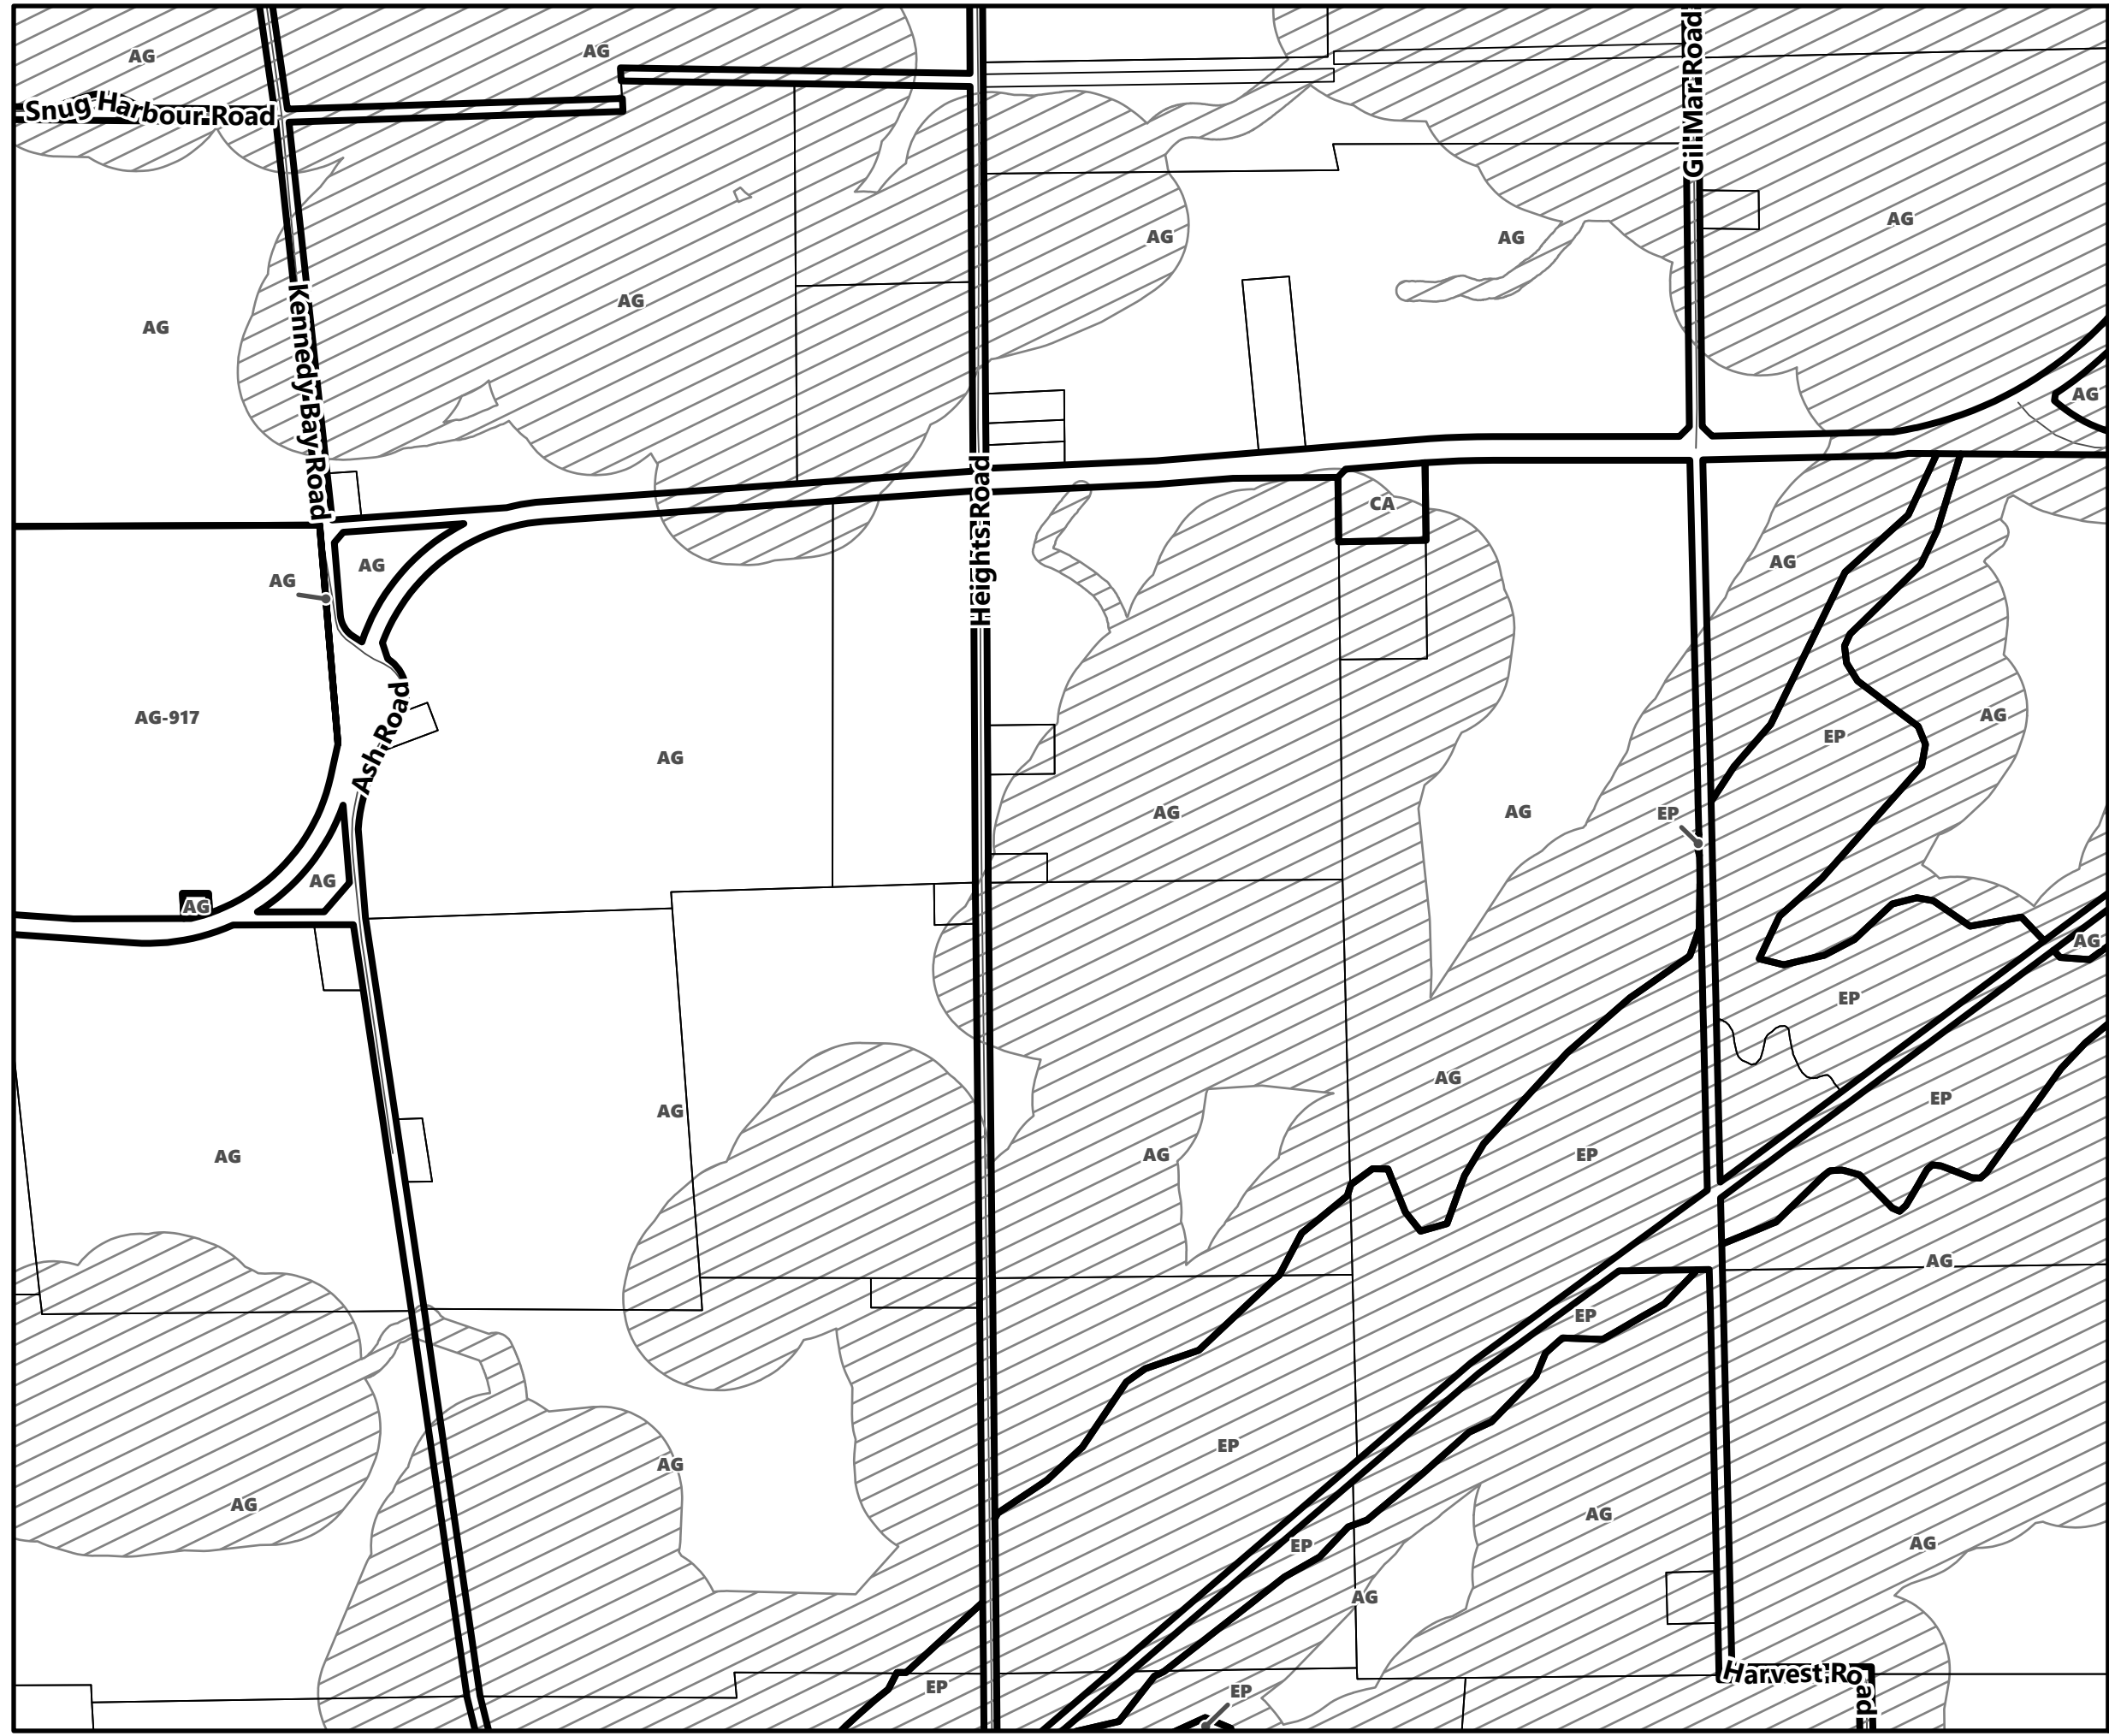

City of Kawartha Lakes Rural Zoning By-law Schedule A-D40

1. **Legend**
2. City of Kawartha Lakes Boundary
   - Zone Boundary
   - Conservation Authority Regulated Area
   - Kawartha Region Conservation Authority