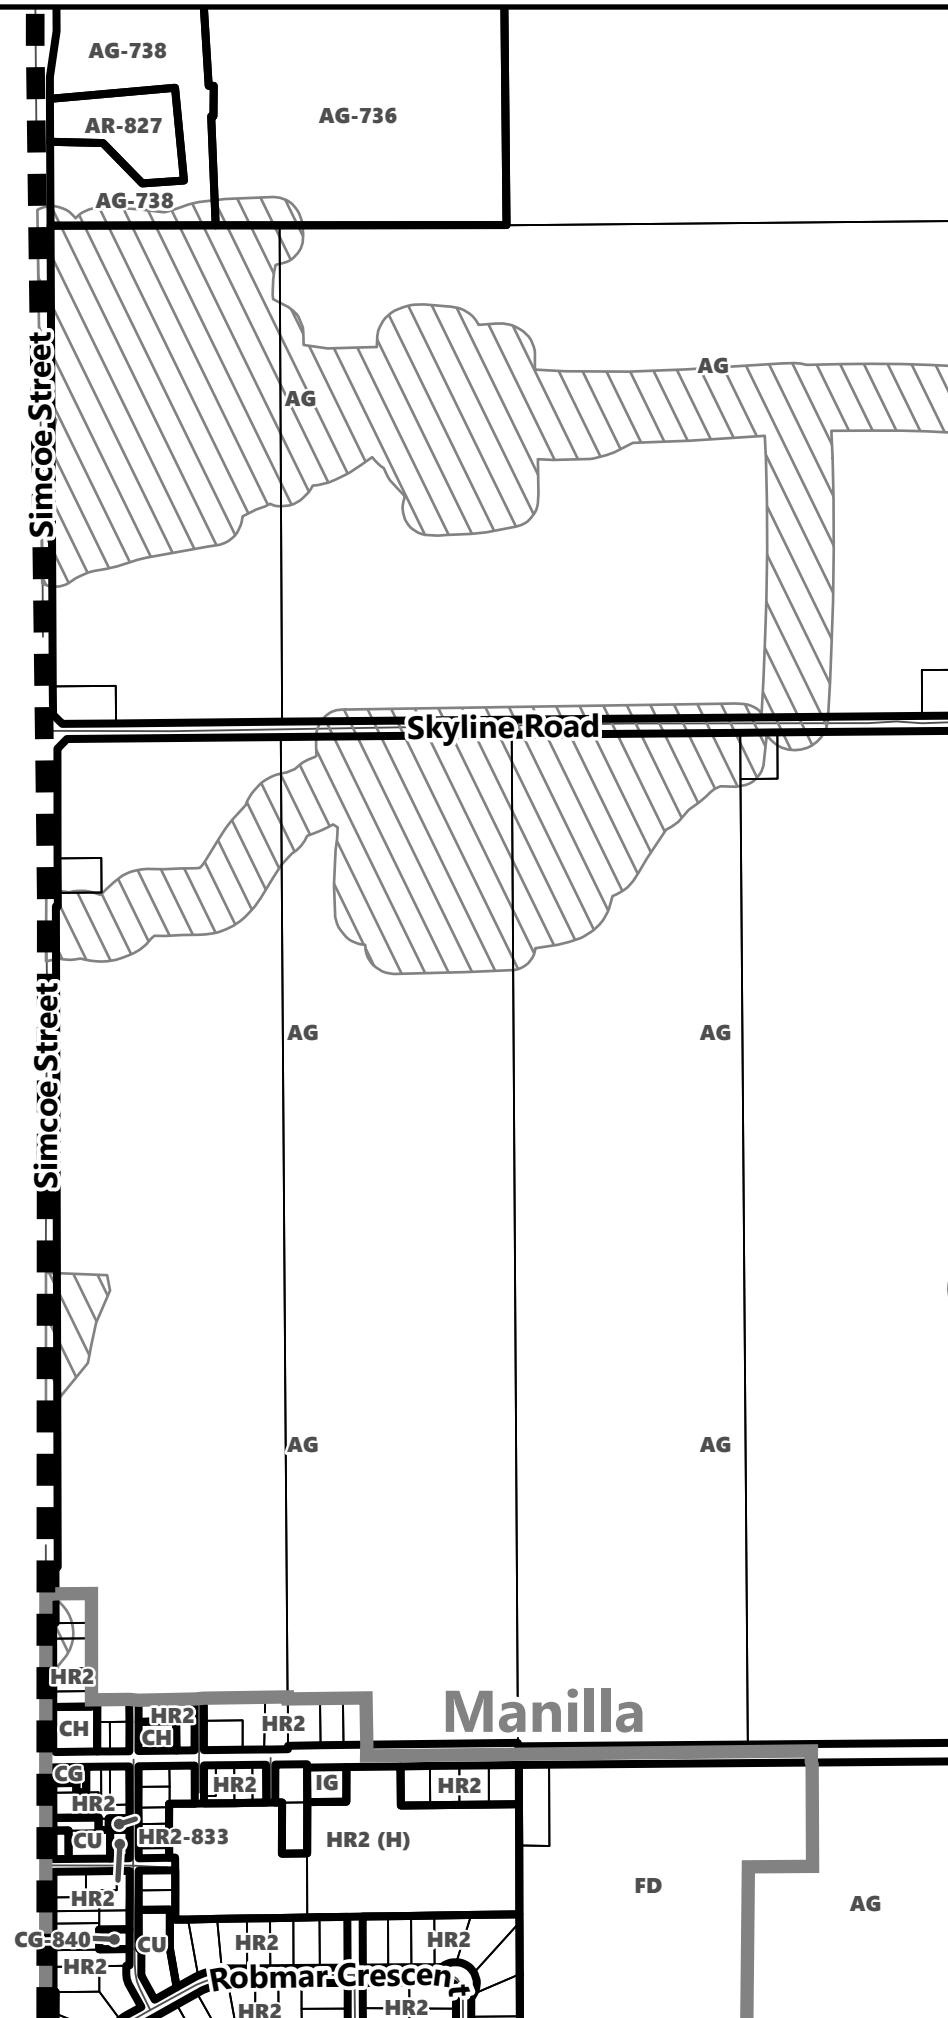

City of Kawartha Lakes Rural Zoning By-law Schedule A-D59

Legend

- City of Kawartha Lakes Boundary
- Zone Boundary
- **Conservation Authority Regulated Area**
  - Kawartha Region Conservation Authority
  - Lake Simcoe Region Conservation Authority

May 2024

Sources:
MNDMNR, City of Kawartha Lakes and Teranet
Projection:
NAD 1983 UTM Zone 17N