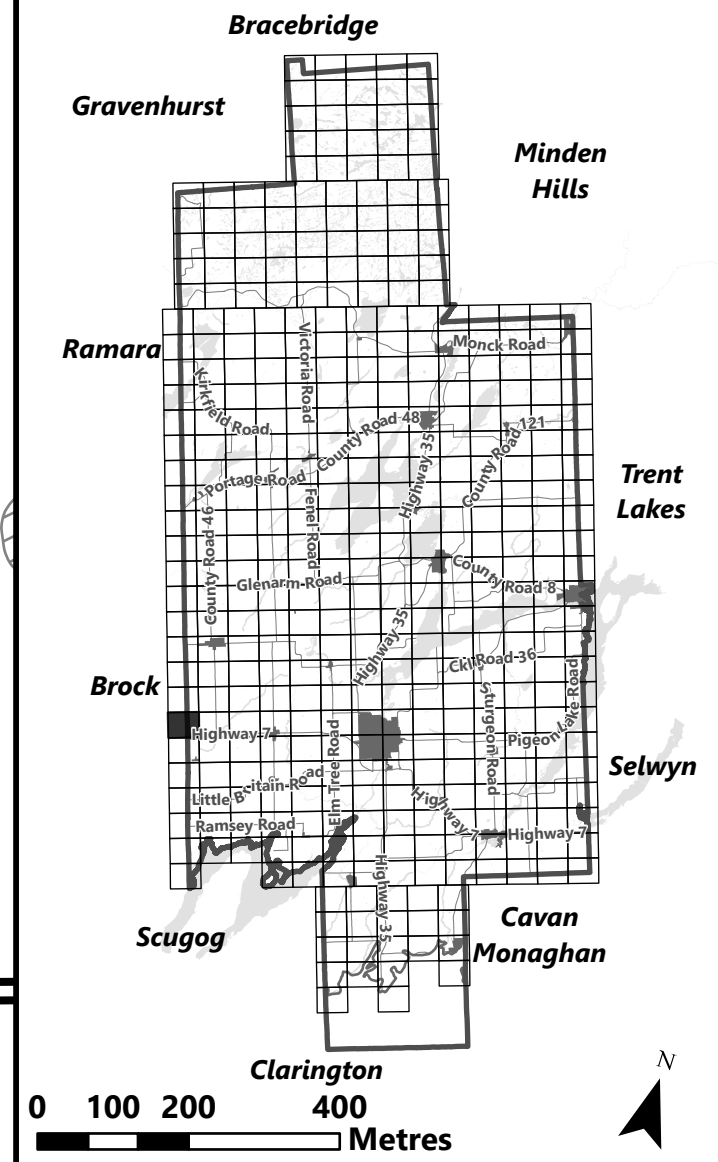

City of Kawartha Lakes Rural Zoning By-law Schedule A-D59

Legend

- City of Kawartha Lakes Boundary
- Zone Boundary
- **Conservation Authority Regulated Area**
  - Kawartha Region Conservation Authority
  - Lake Simcoe Region Conservation Authority

May 2024

Sources:
MNDMNR, City of Kawartha Lakes and Teranet
Projection:
NAD 1983 UTM Zone 17N