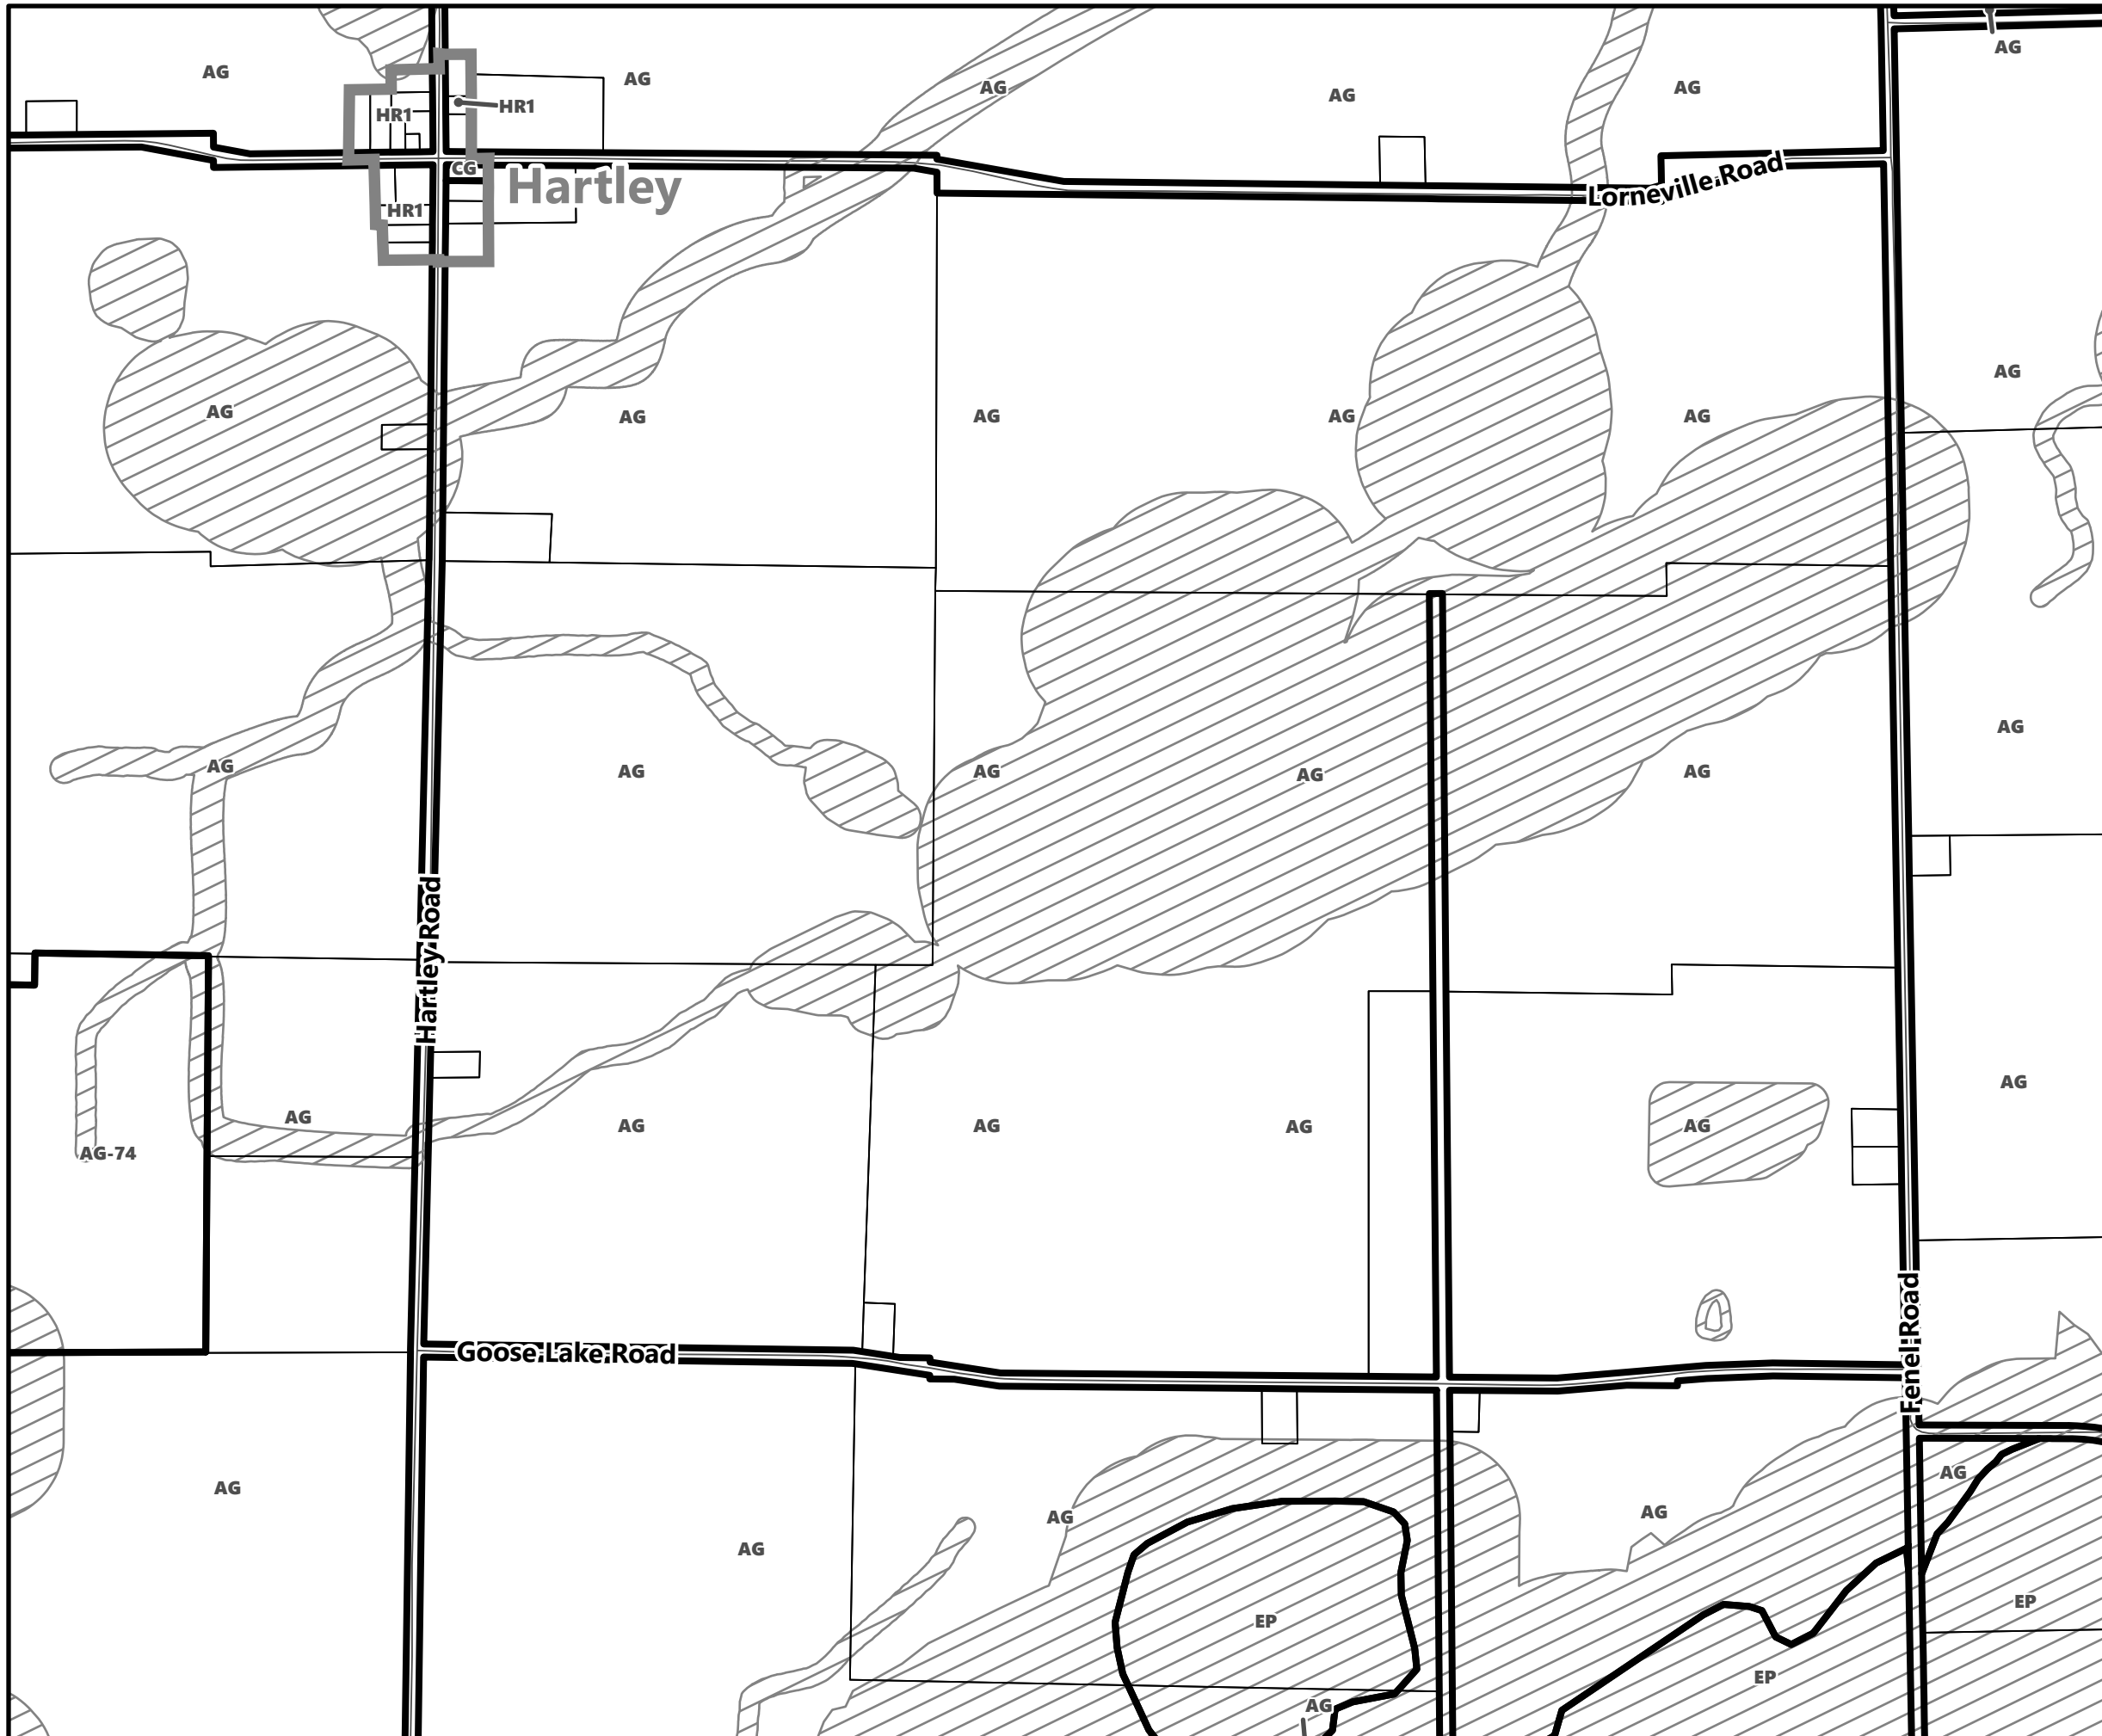

City of Kawartha Lakes Rural Zoning By-law Schedule A-D7

Legend

- City of Kawartha Lakes Boundary
- Zone Boundary
- ▨ Conservation Authority Regulated Area
- ▨ Kawartha Region Conservation Authority

May 2024

Sources:
MNDMNR, City of Kawartha Lakes and Teranet
Projection:
NAD 1983 UTM Zone 17N