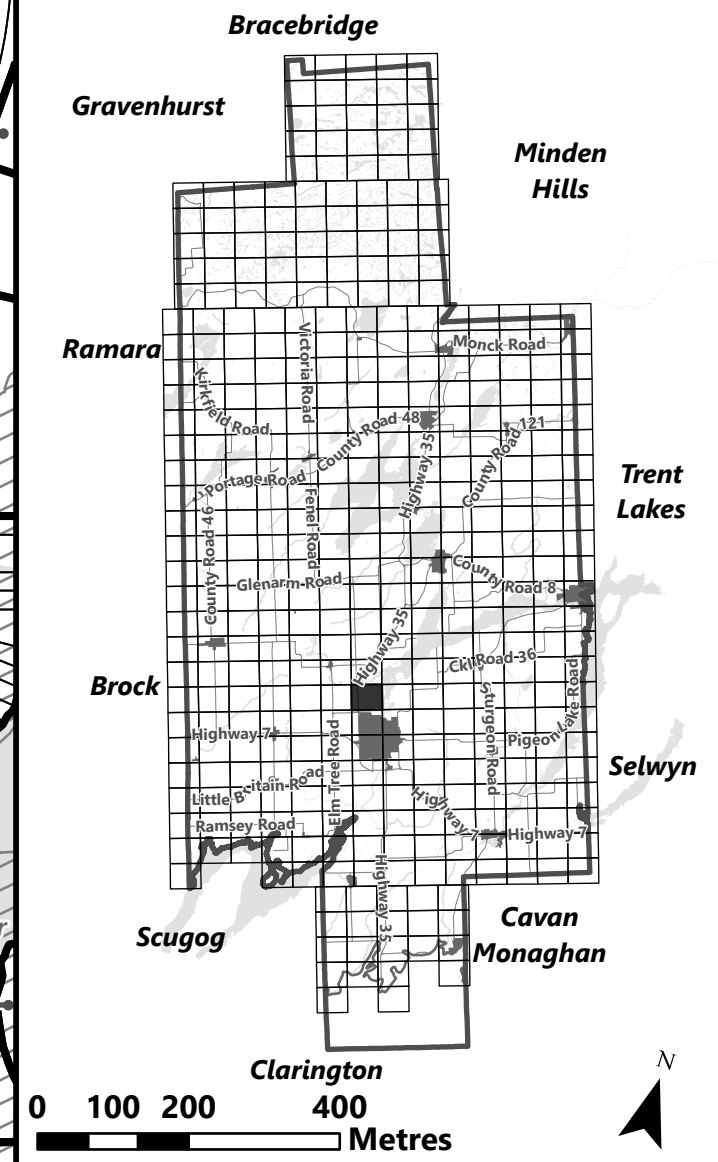

May 2024

Sources:
MNDMNR, City of Kawartha Lakes and Teranet
Projection:
NAD 1983 UTM Zone 17N

City of Kawartha Lakes Rural Zoning By-law Schedule A-D51

Legend

- City of Kawartha Lakes Boundary
- Zone Boundary
- Conservation Authority Regulated Area
- Kawartha Region Conservation Authority