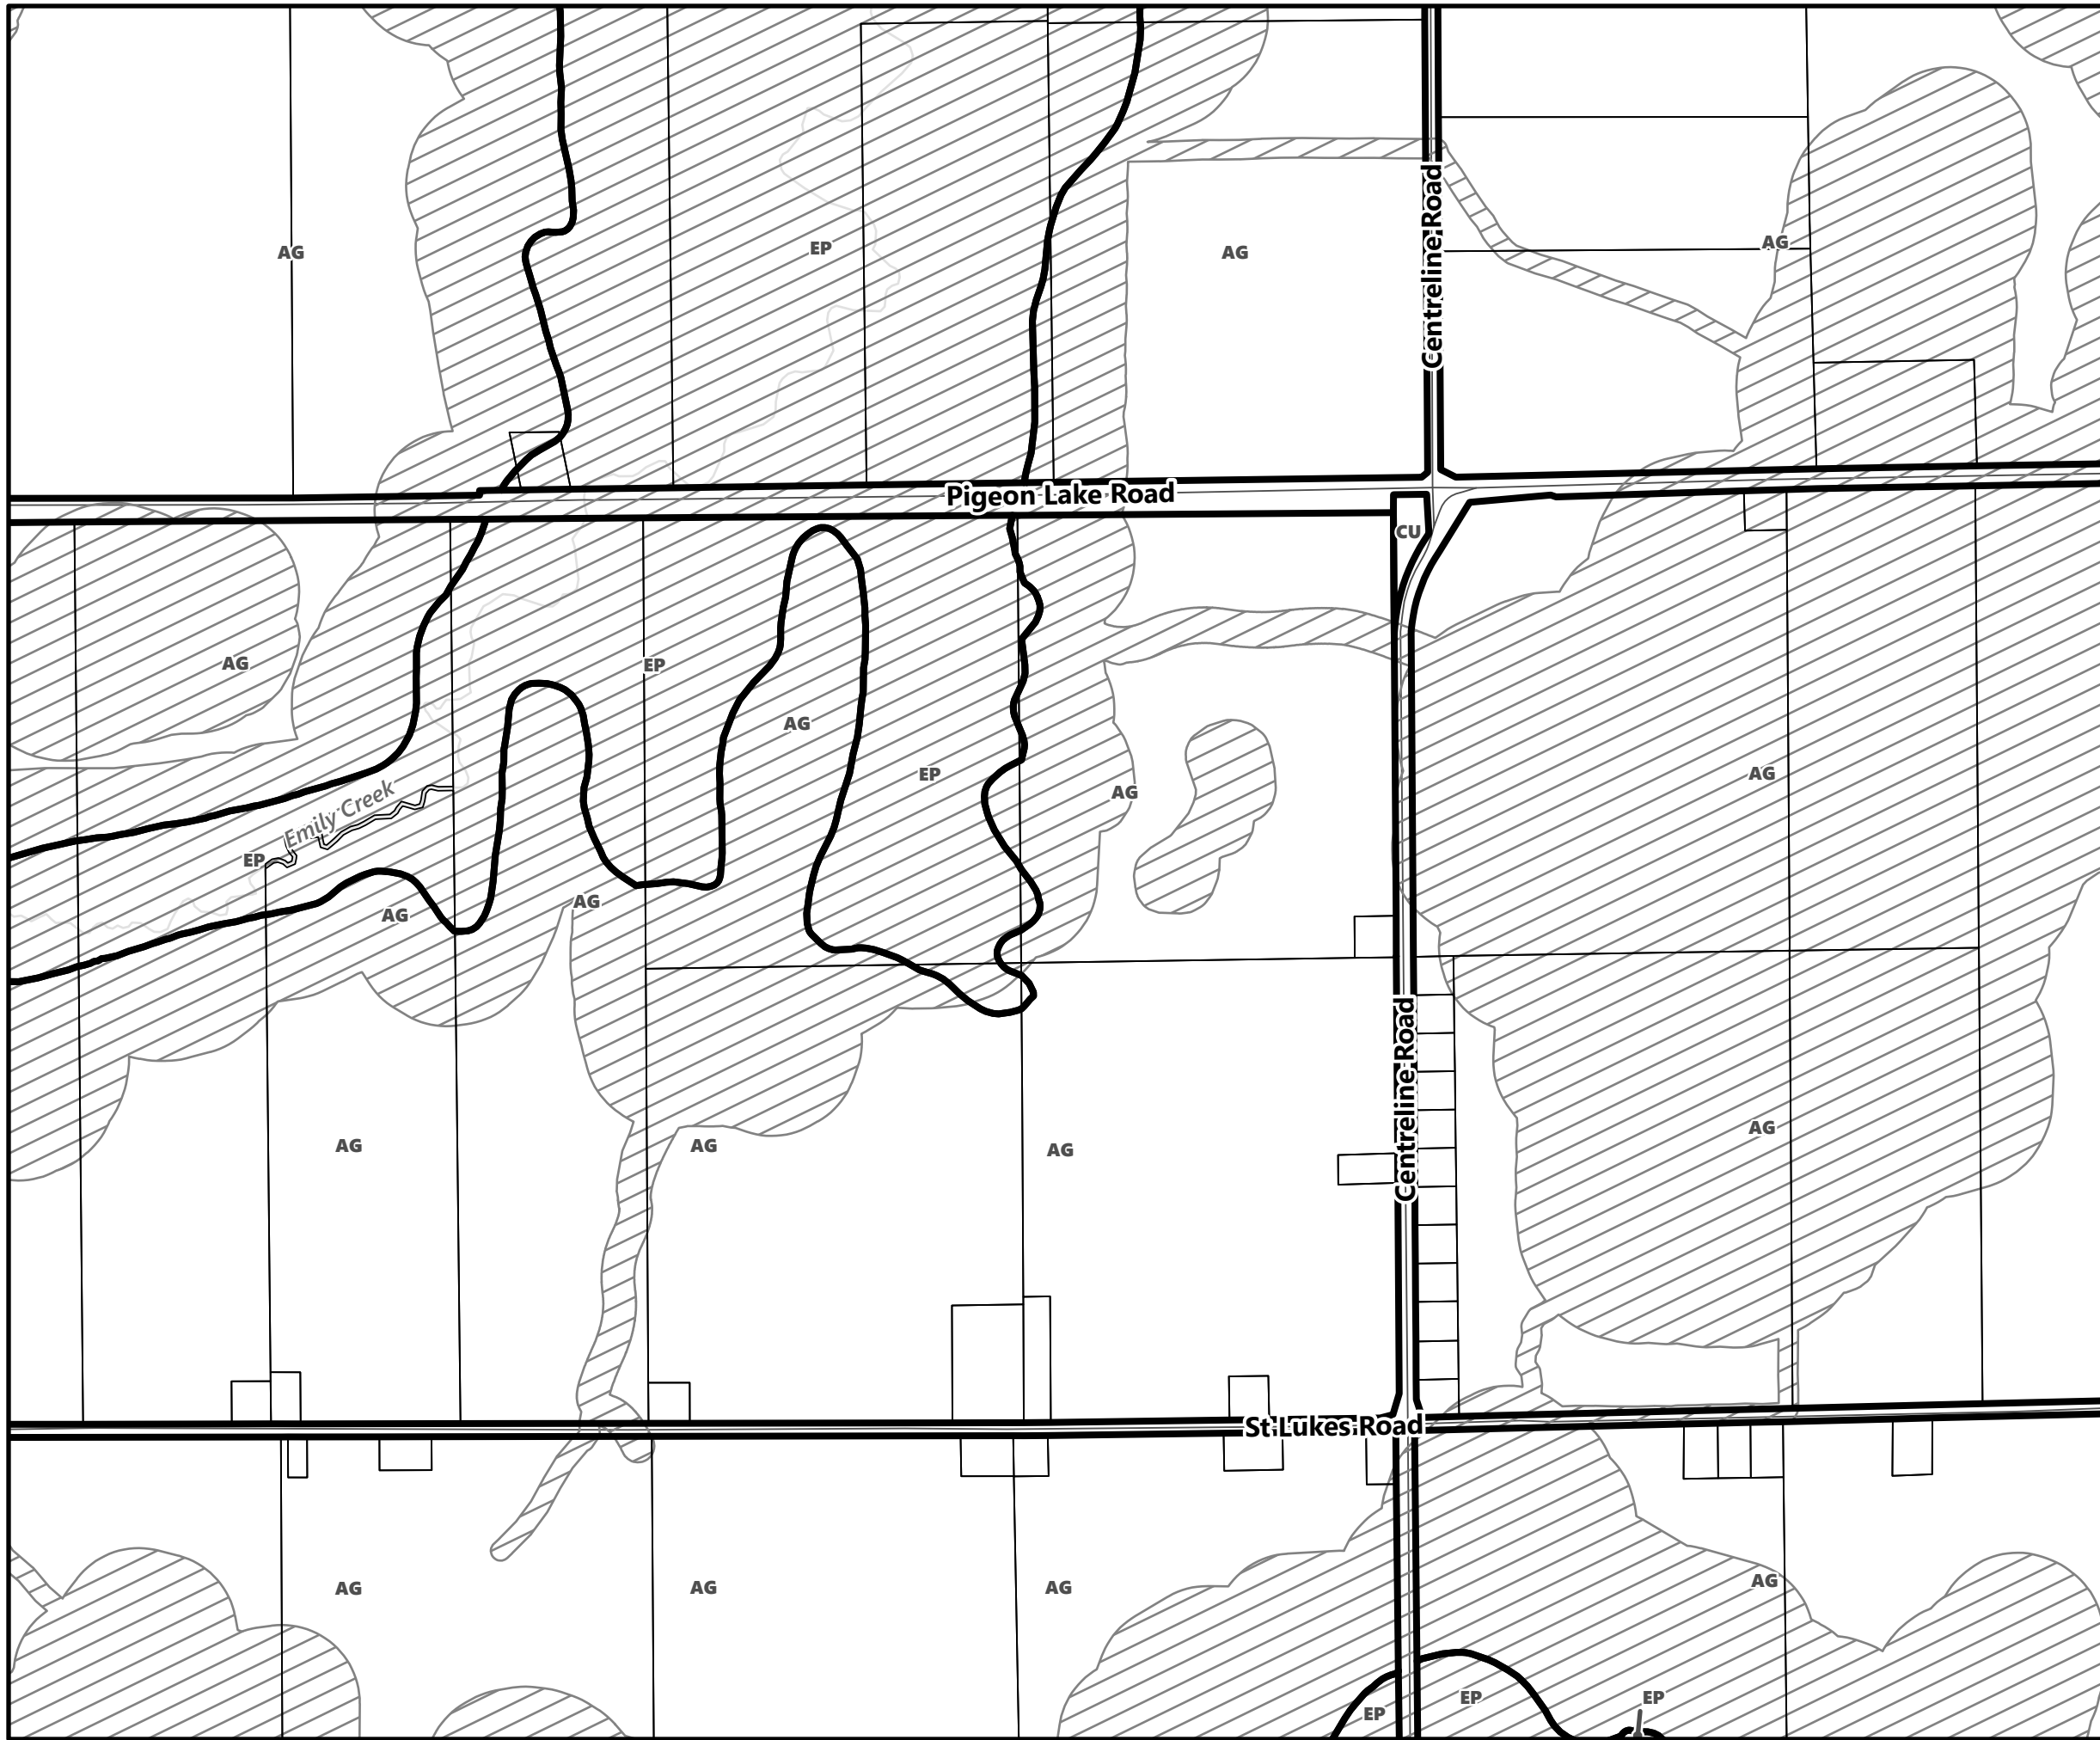

City of Kawartha Lakes Rural Zoning By-law Schedule A-D84

Legend

■ City of Kawartha Lakes Boundary

— Zone Boundary

Conservation Authority Regulated Area

▨ Kawartha Region Conservation Authority

May 2024

Sources:
MNDMNR, City of Kawartha Lakes and Teranet
Projection:
NAD 1983 UTM Zone 17N