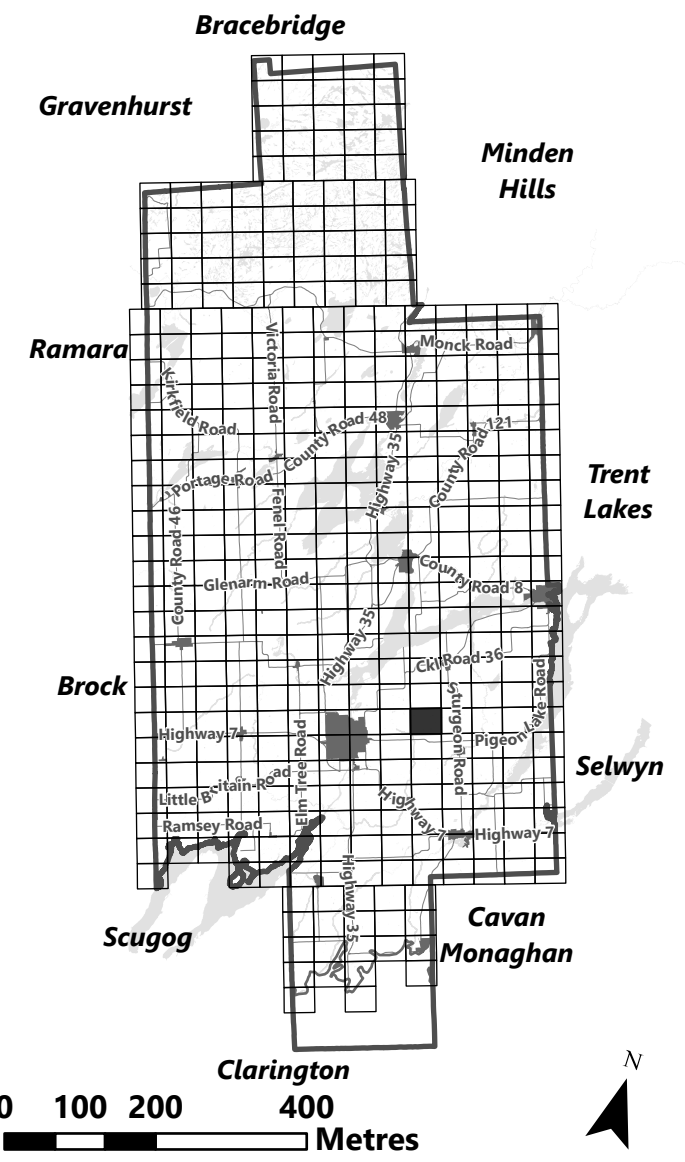

City of Kawartha Lakes Rural Zoning By-law Schedule A-D68

Legend

- City of Kawartha Lakes Boundary
- Zone Boundary
- Conservation Authority Regulated Area
- Kawartha Region Conservation Authority

May 2024

Sources:
MNDMNR, City of Kawartha Lakes and Teranet
Projection:
NAD 1983 UTM Zone 17N