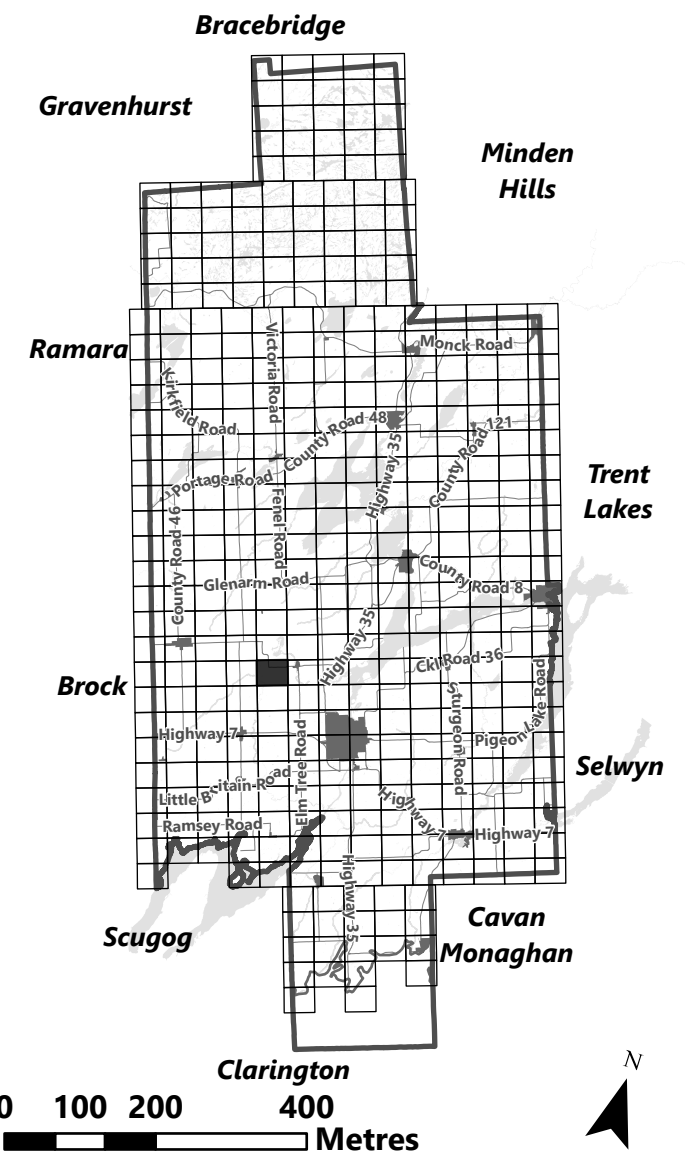

May 2024

Sources:
MNDMNR, City of Kawartha Lakes and Teranet
Projection:
NAD 1983 UTM Zone 17N

City of Kawartha Lakes Rural Zoning By-law Schedule A-D35

Legend

- City of Kawartha Lakes Boundary
- Zone Boundary
- Conservation Authority Regulated Area
- Kawartha Region Conservation Authority