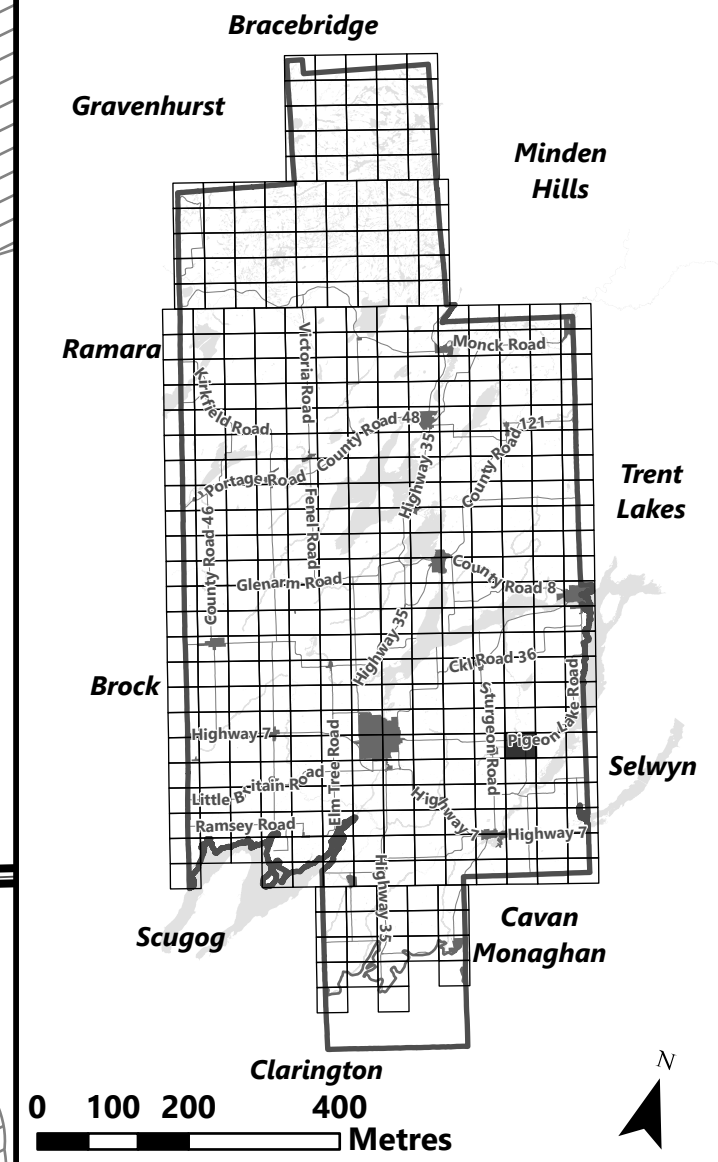

City of Kawartha Lakes Rural Zoning By-law Schedule A-D84

Legend

■ City of Kawartha Lakes Boundary

— Zone Boundary

Conservation Authority Regulated Area

▨ Kawartha Region Conservation Authority

May 2024

Sources:
MNDMNR, City of Kawartha Lakes and Teranet
Projection:
NAD 1983 UTM Zone 17N