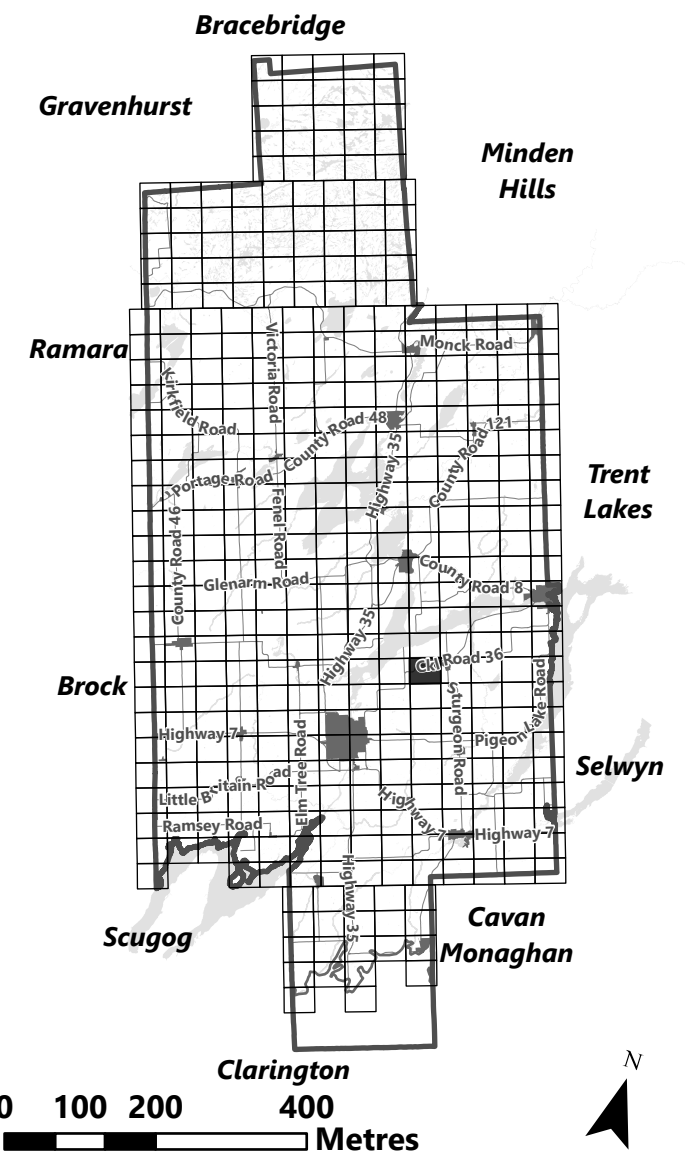

City of Kawartha Lakes Rural Zoning By-law Schedule A-D40

1. **Legend**
2. City of Kawartha Lakes Boundary
   - Zone Boundary
   - Conservation Authority Regulated Area
   - Kawartha Region Conservation Authority