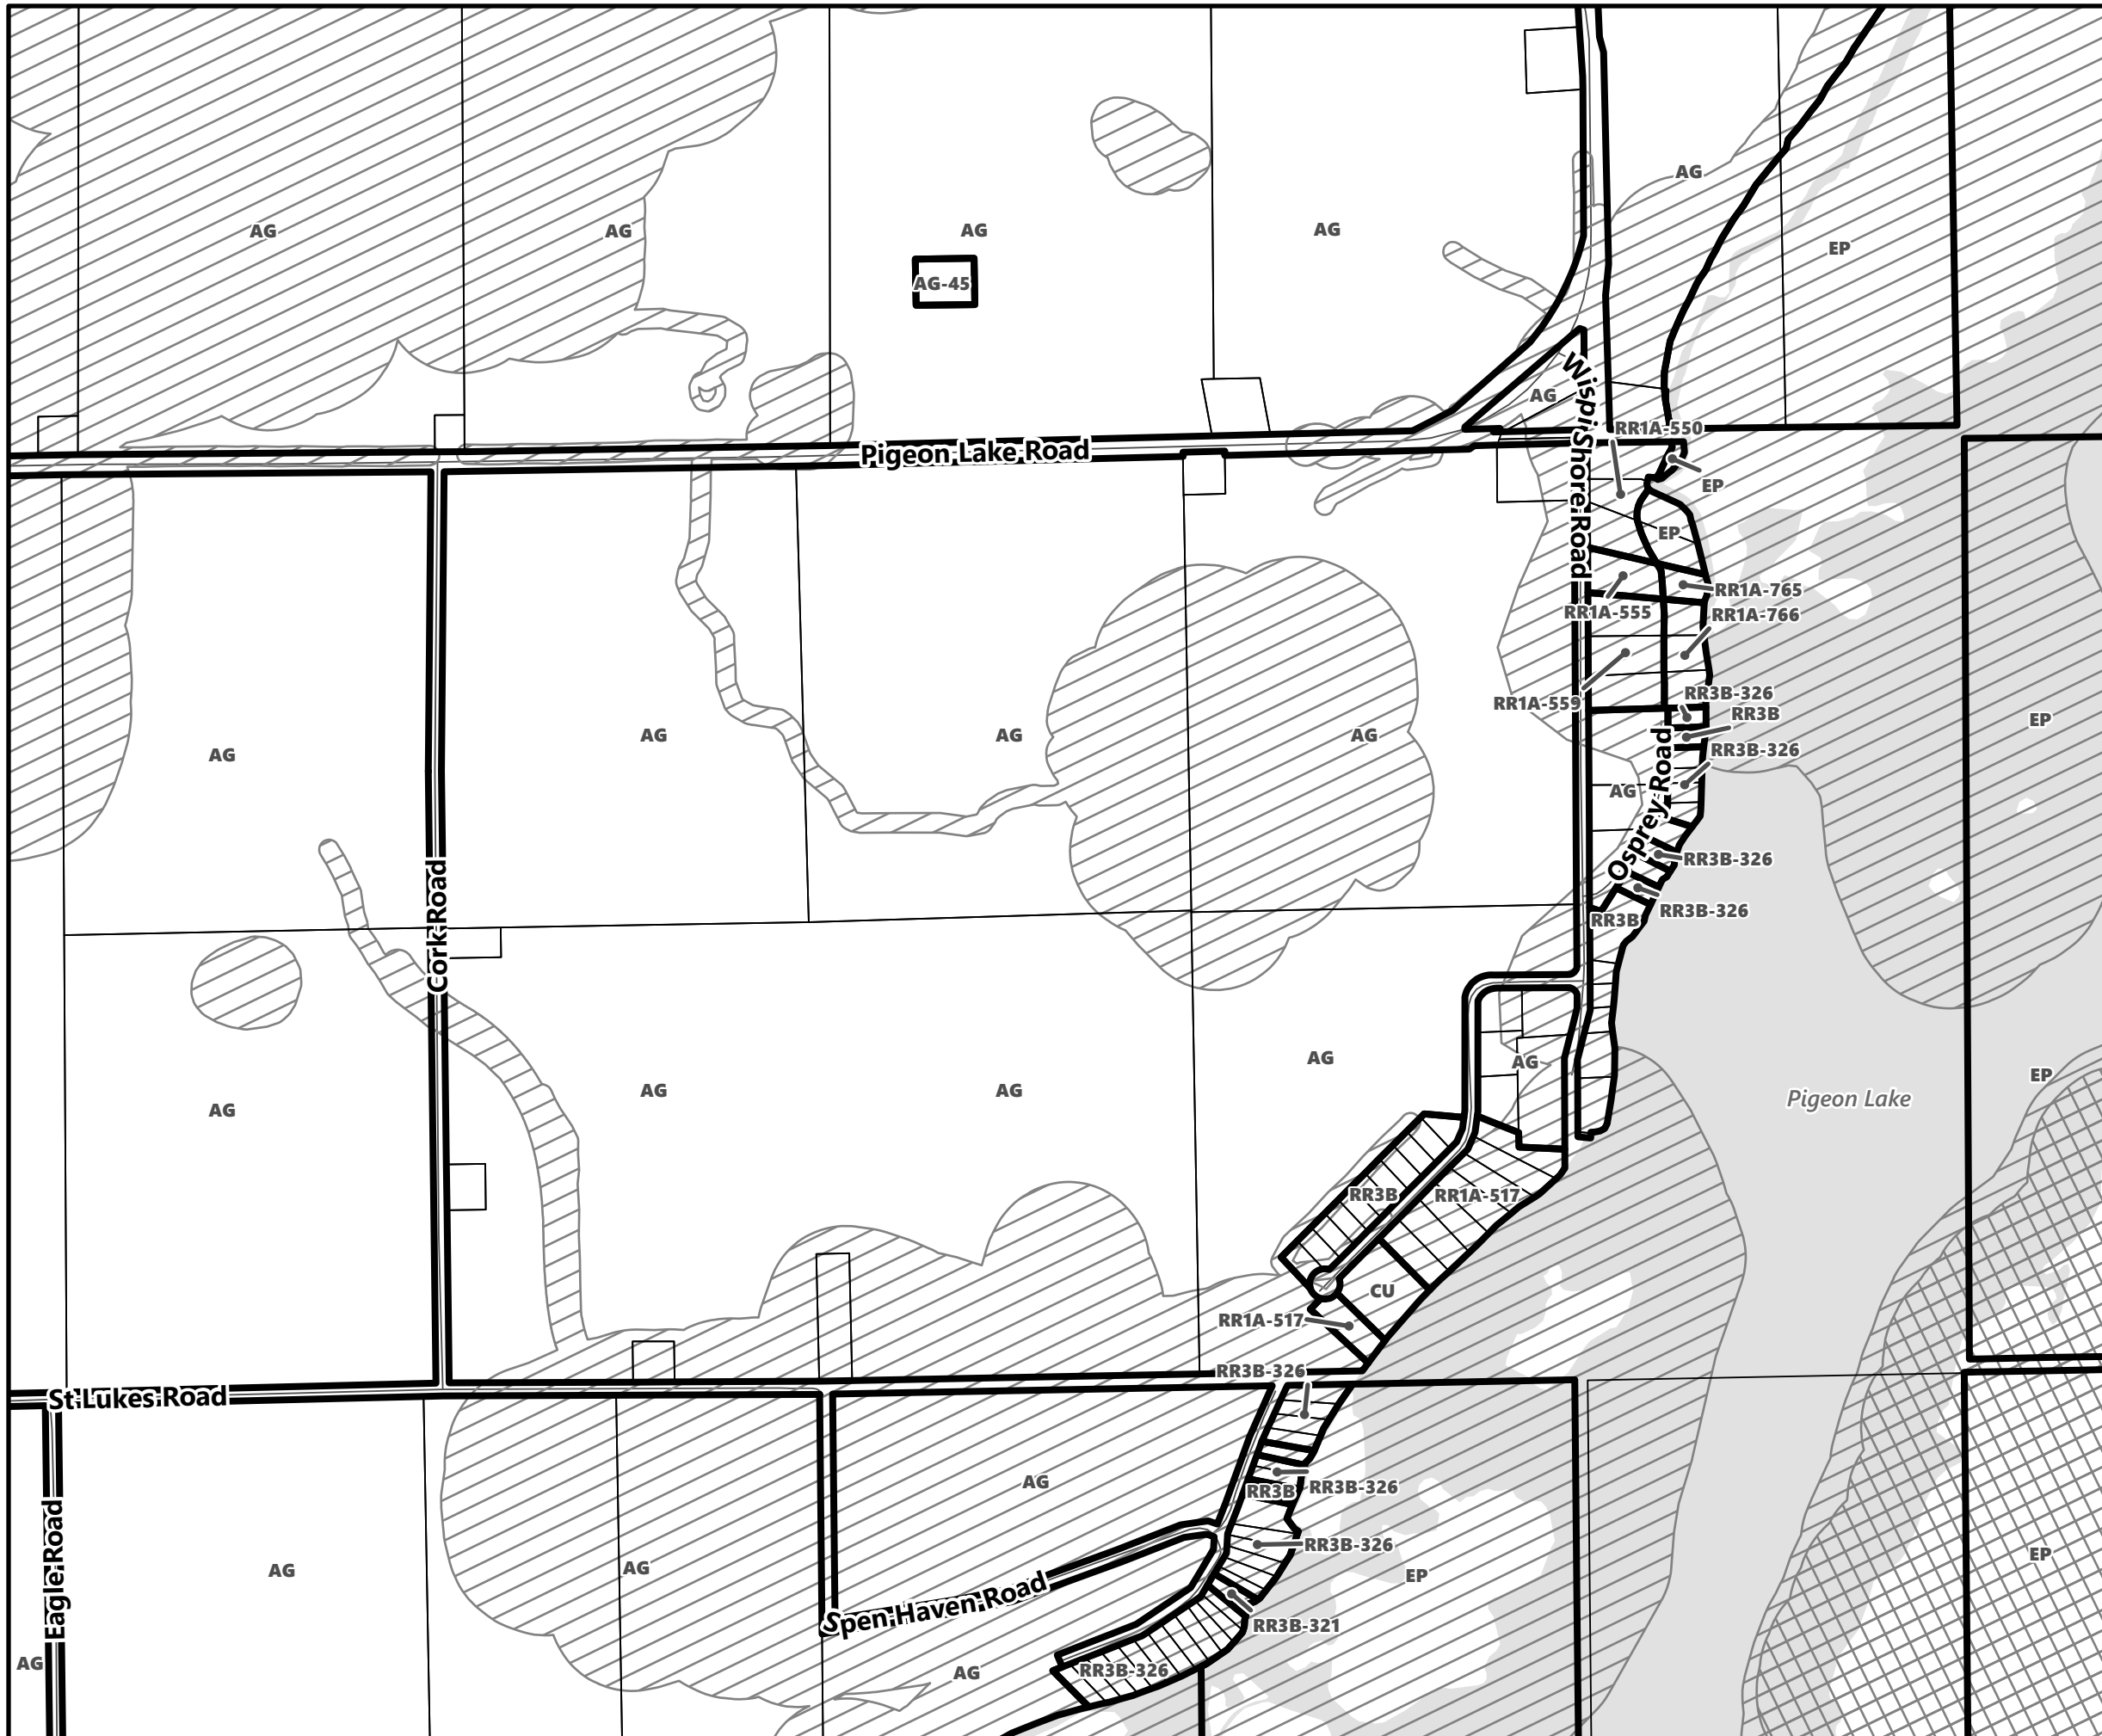

Legend

-  City of Kawartha Lakes Boundary
-  Zone Boundary
- Conservation Authority Regulated Area**
-  Kawartha Region Conservation Authority
-  Otonabee Region Conservation Authority

City of Kawartha Lakes Rural Zoning By-law Schedule A-D86