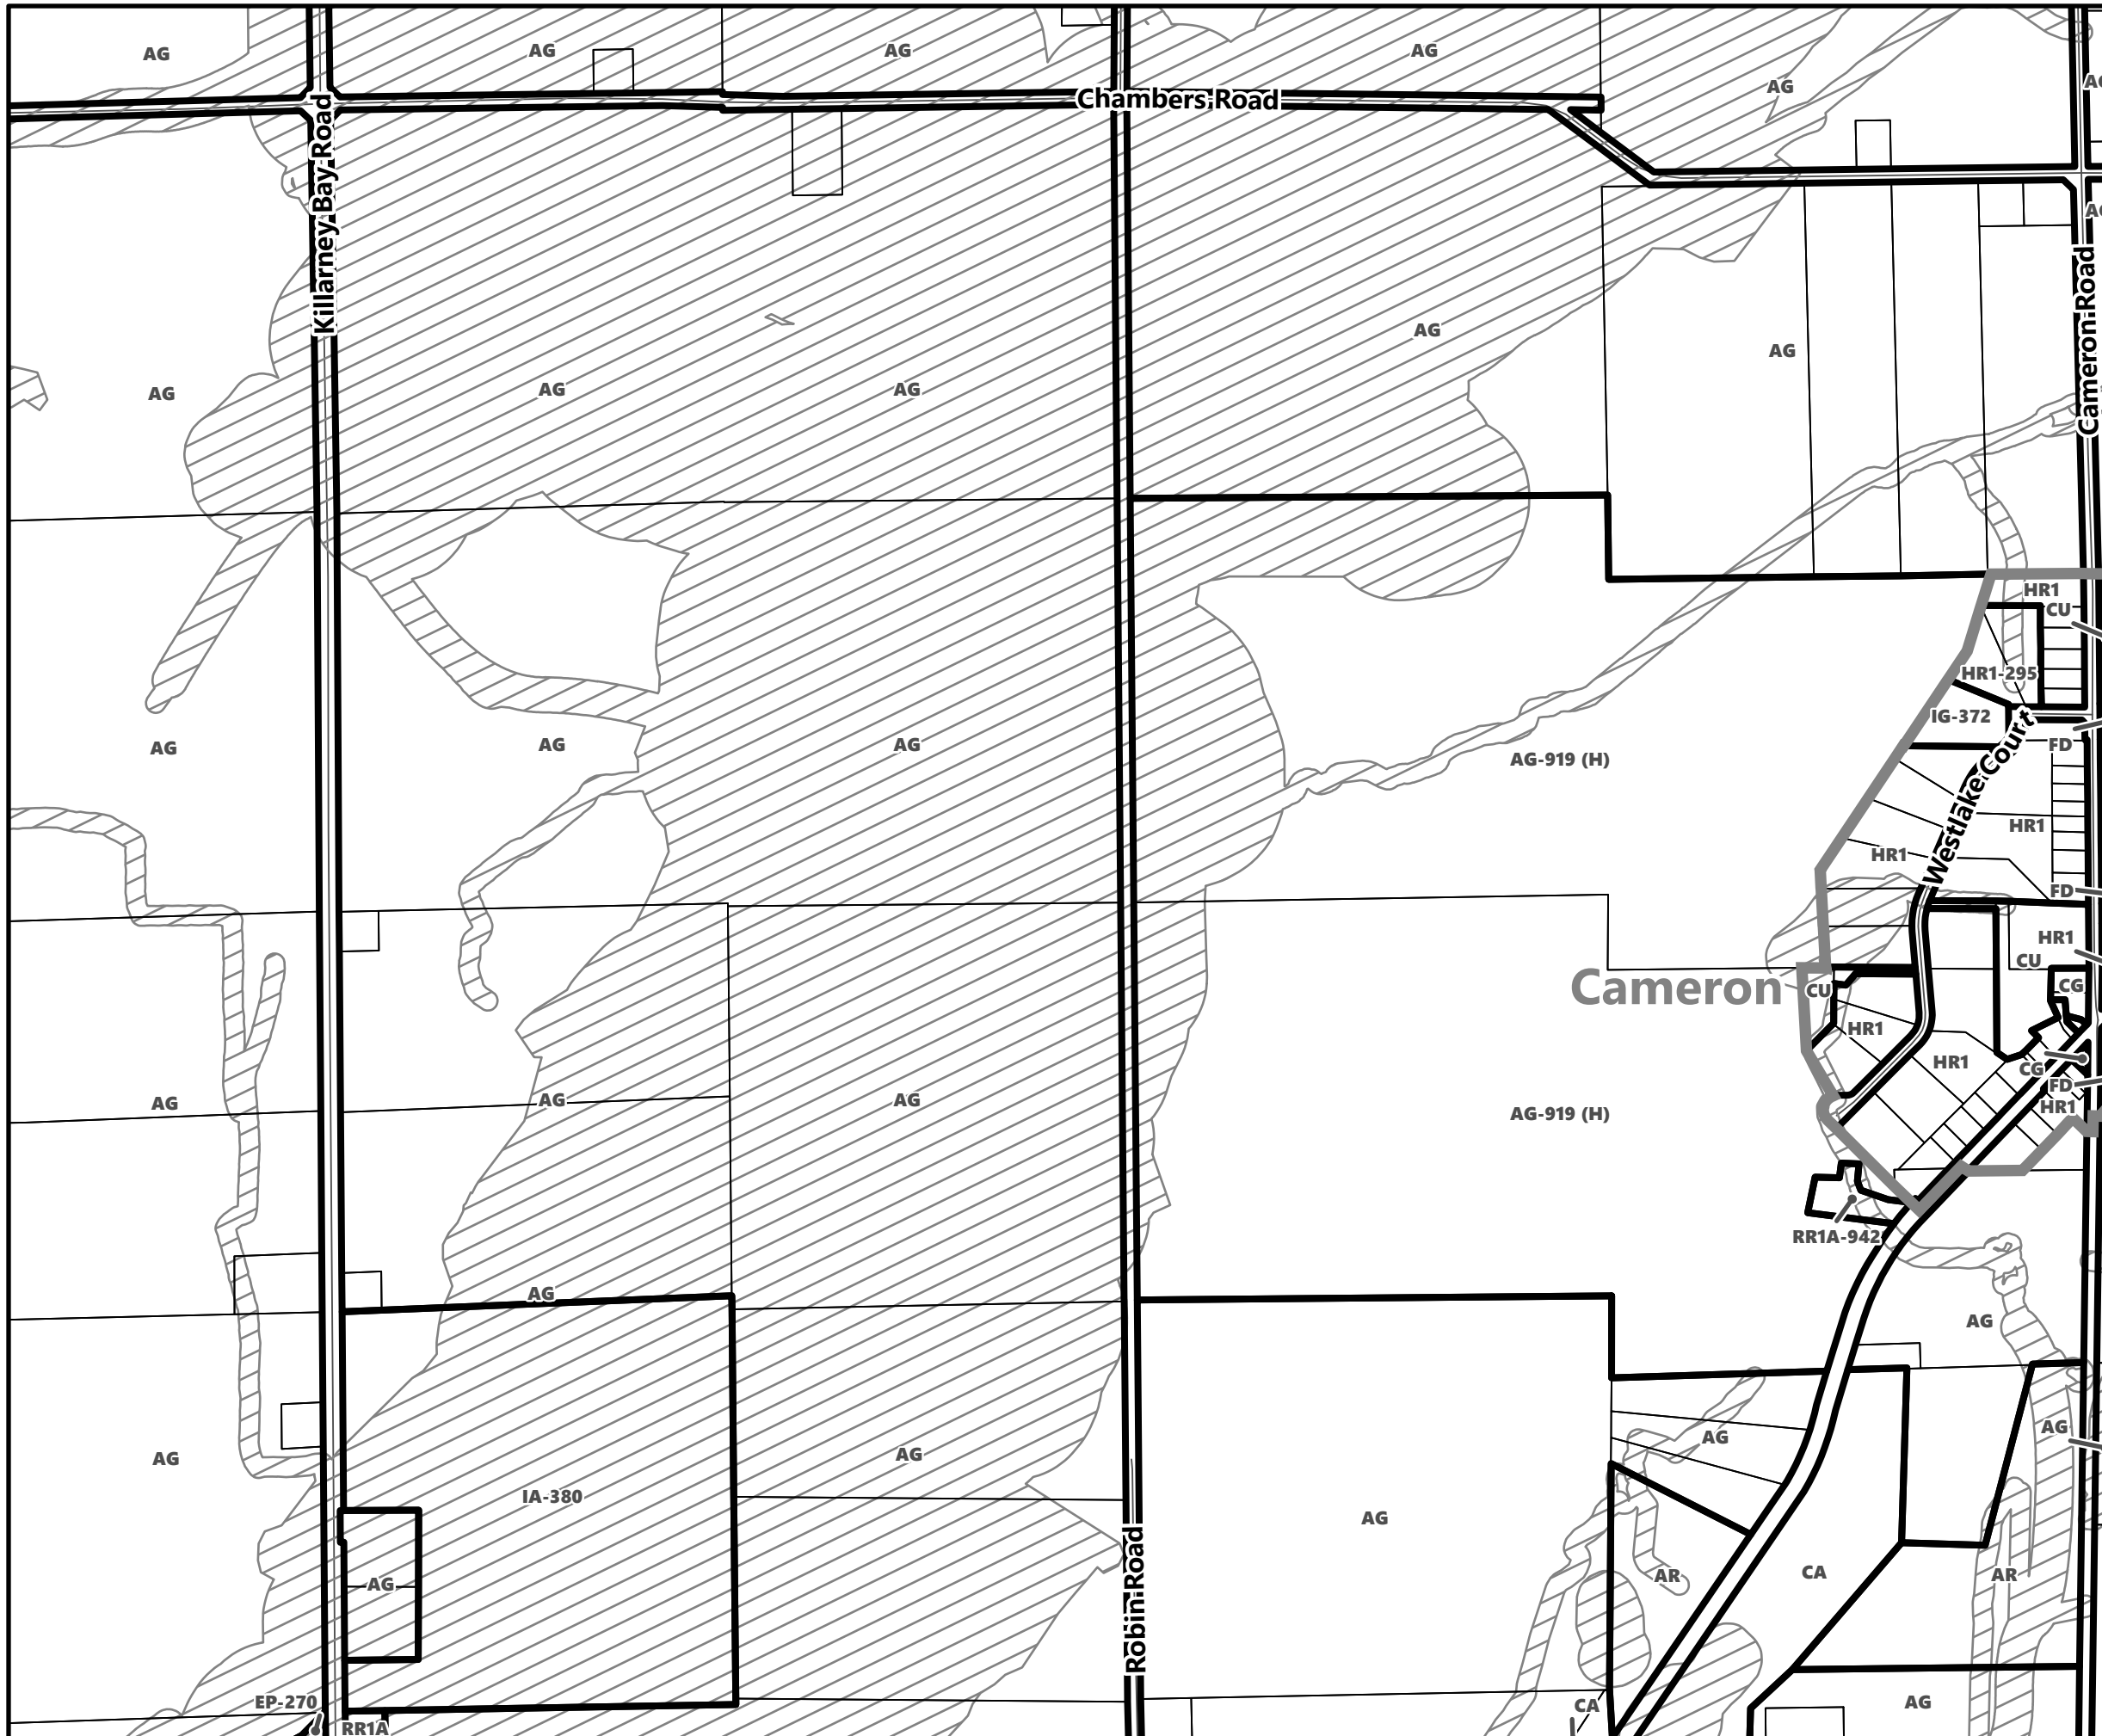

City of Kawartha Lakes Rural Zoning By-law Schedule A-D23

1. **Legend**
2. City of Kawartha Lakes Boundary
   - Zone Boundary
   - ▨ Conservation Authority Regulated Area
   - ▨ Kawartha Region Conservation Authority