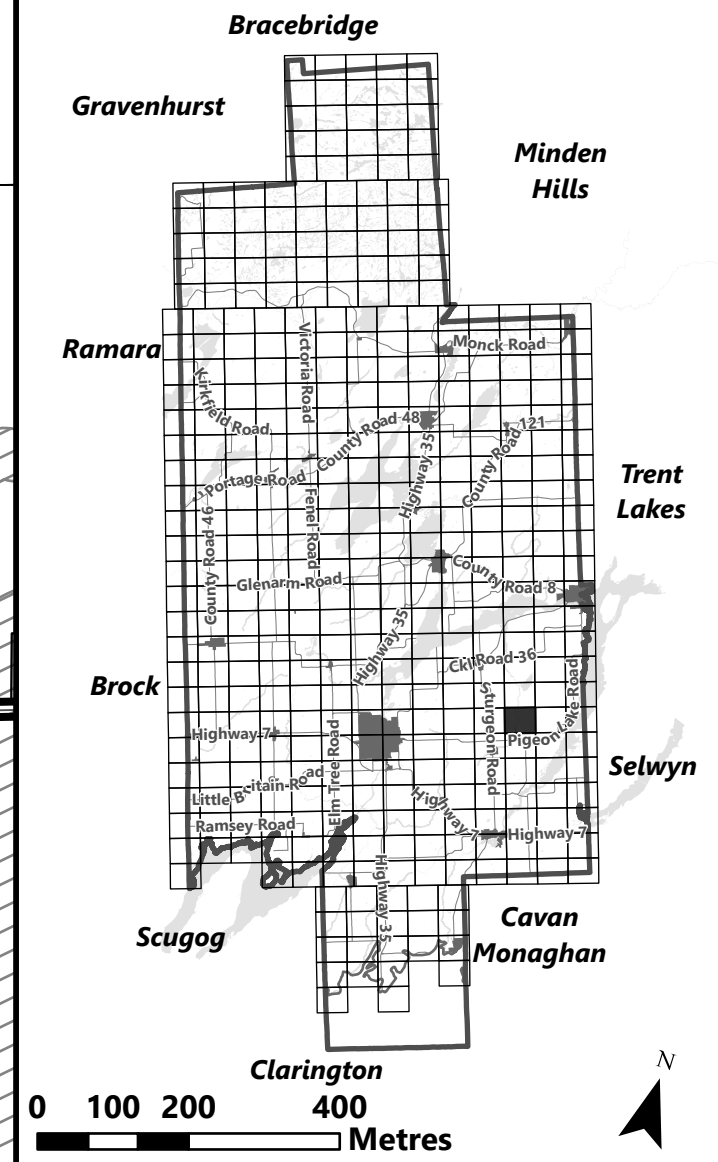

City of Kawartha Lakes Rural Zoning By-law Schedule A-D70

Legend

- City of Kawartha Lakes Boundary
- Zone Boundary
- ▨ Conservation Authority Regulated Area
- ▨ Kawartha Region Conservation Authority