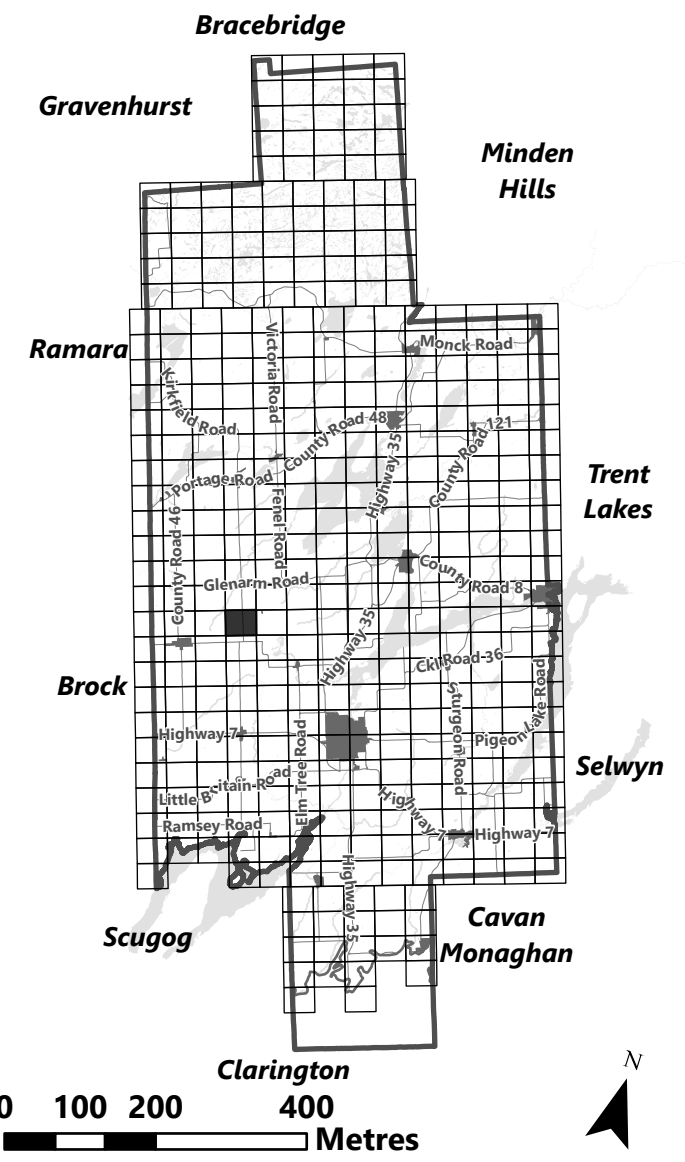

City of Kawartha Lakes Rural Zoning By-law Schedule A-D6

Legend

- City of Kawartha Lakes Boundary
- Zone Boundary
- ▨ Conservation Authority Regulated Area
- ▨ Kawartha Region Conservation Authority

May 2024

Sources:
MNDMNR, City of Kawartha Lakes and Teranet
Projection:
NAD 1983 UTM Zone 17N