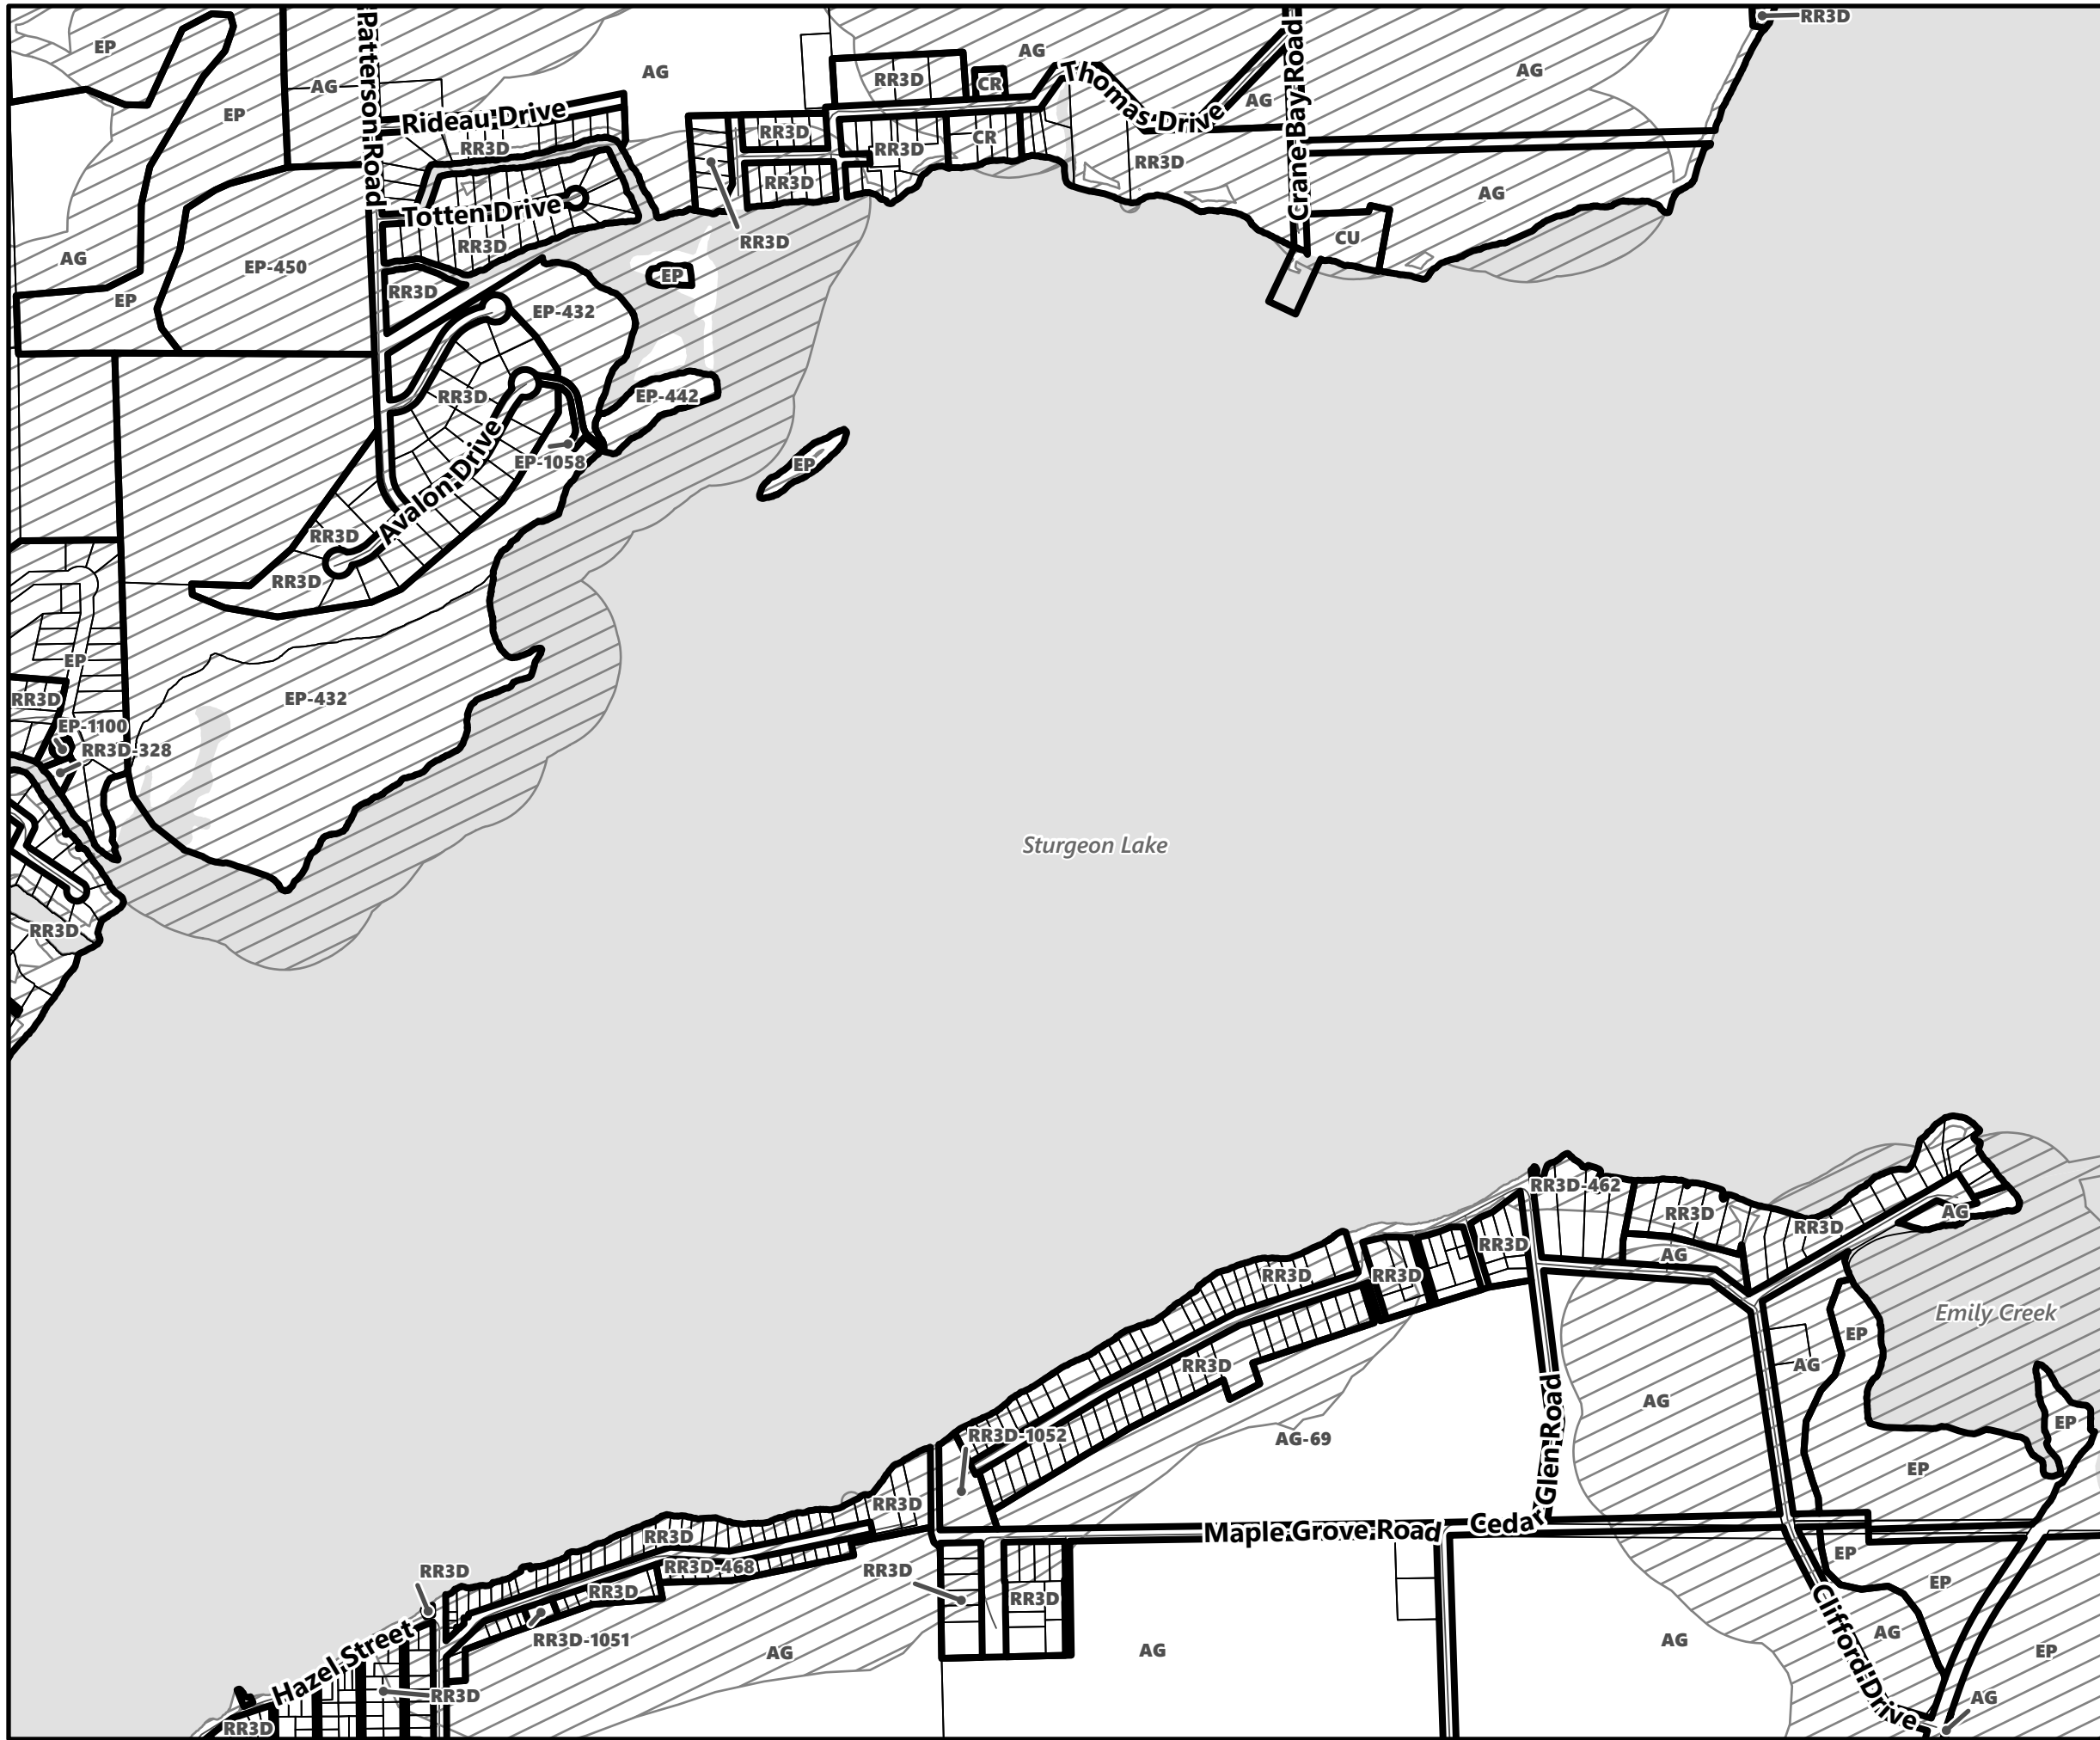

May 2024

Sources:
MNDMNR, City of Kawartha Lakes and Teranet
Projection:
NAD 1983 UTM Zone 17N

City of Kawartha Lakes Rural Zoning By-law Schedule A-D13

Legend

- City of Kawartha Lakes Boundary
- Zone Boundary
- ▨ Conservation Authority Regulated Area
- ▨ Kawartha Region Conservation Authority