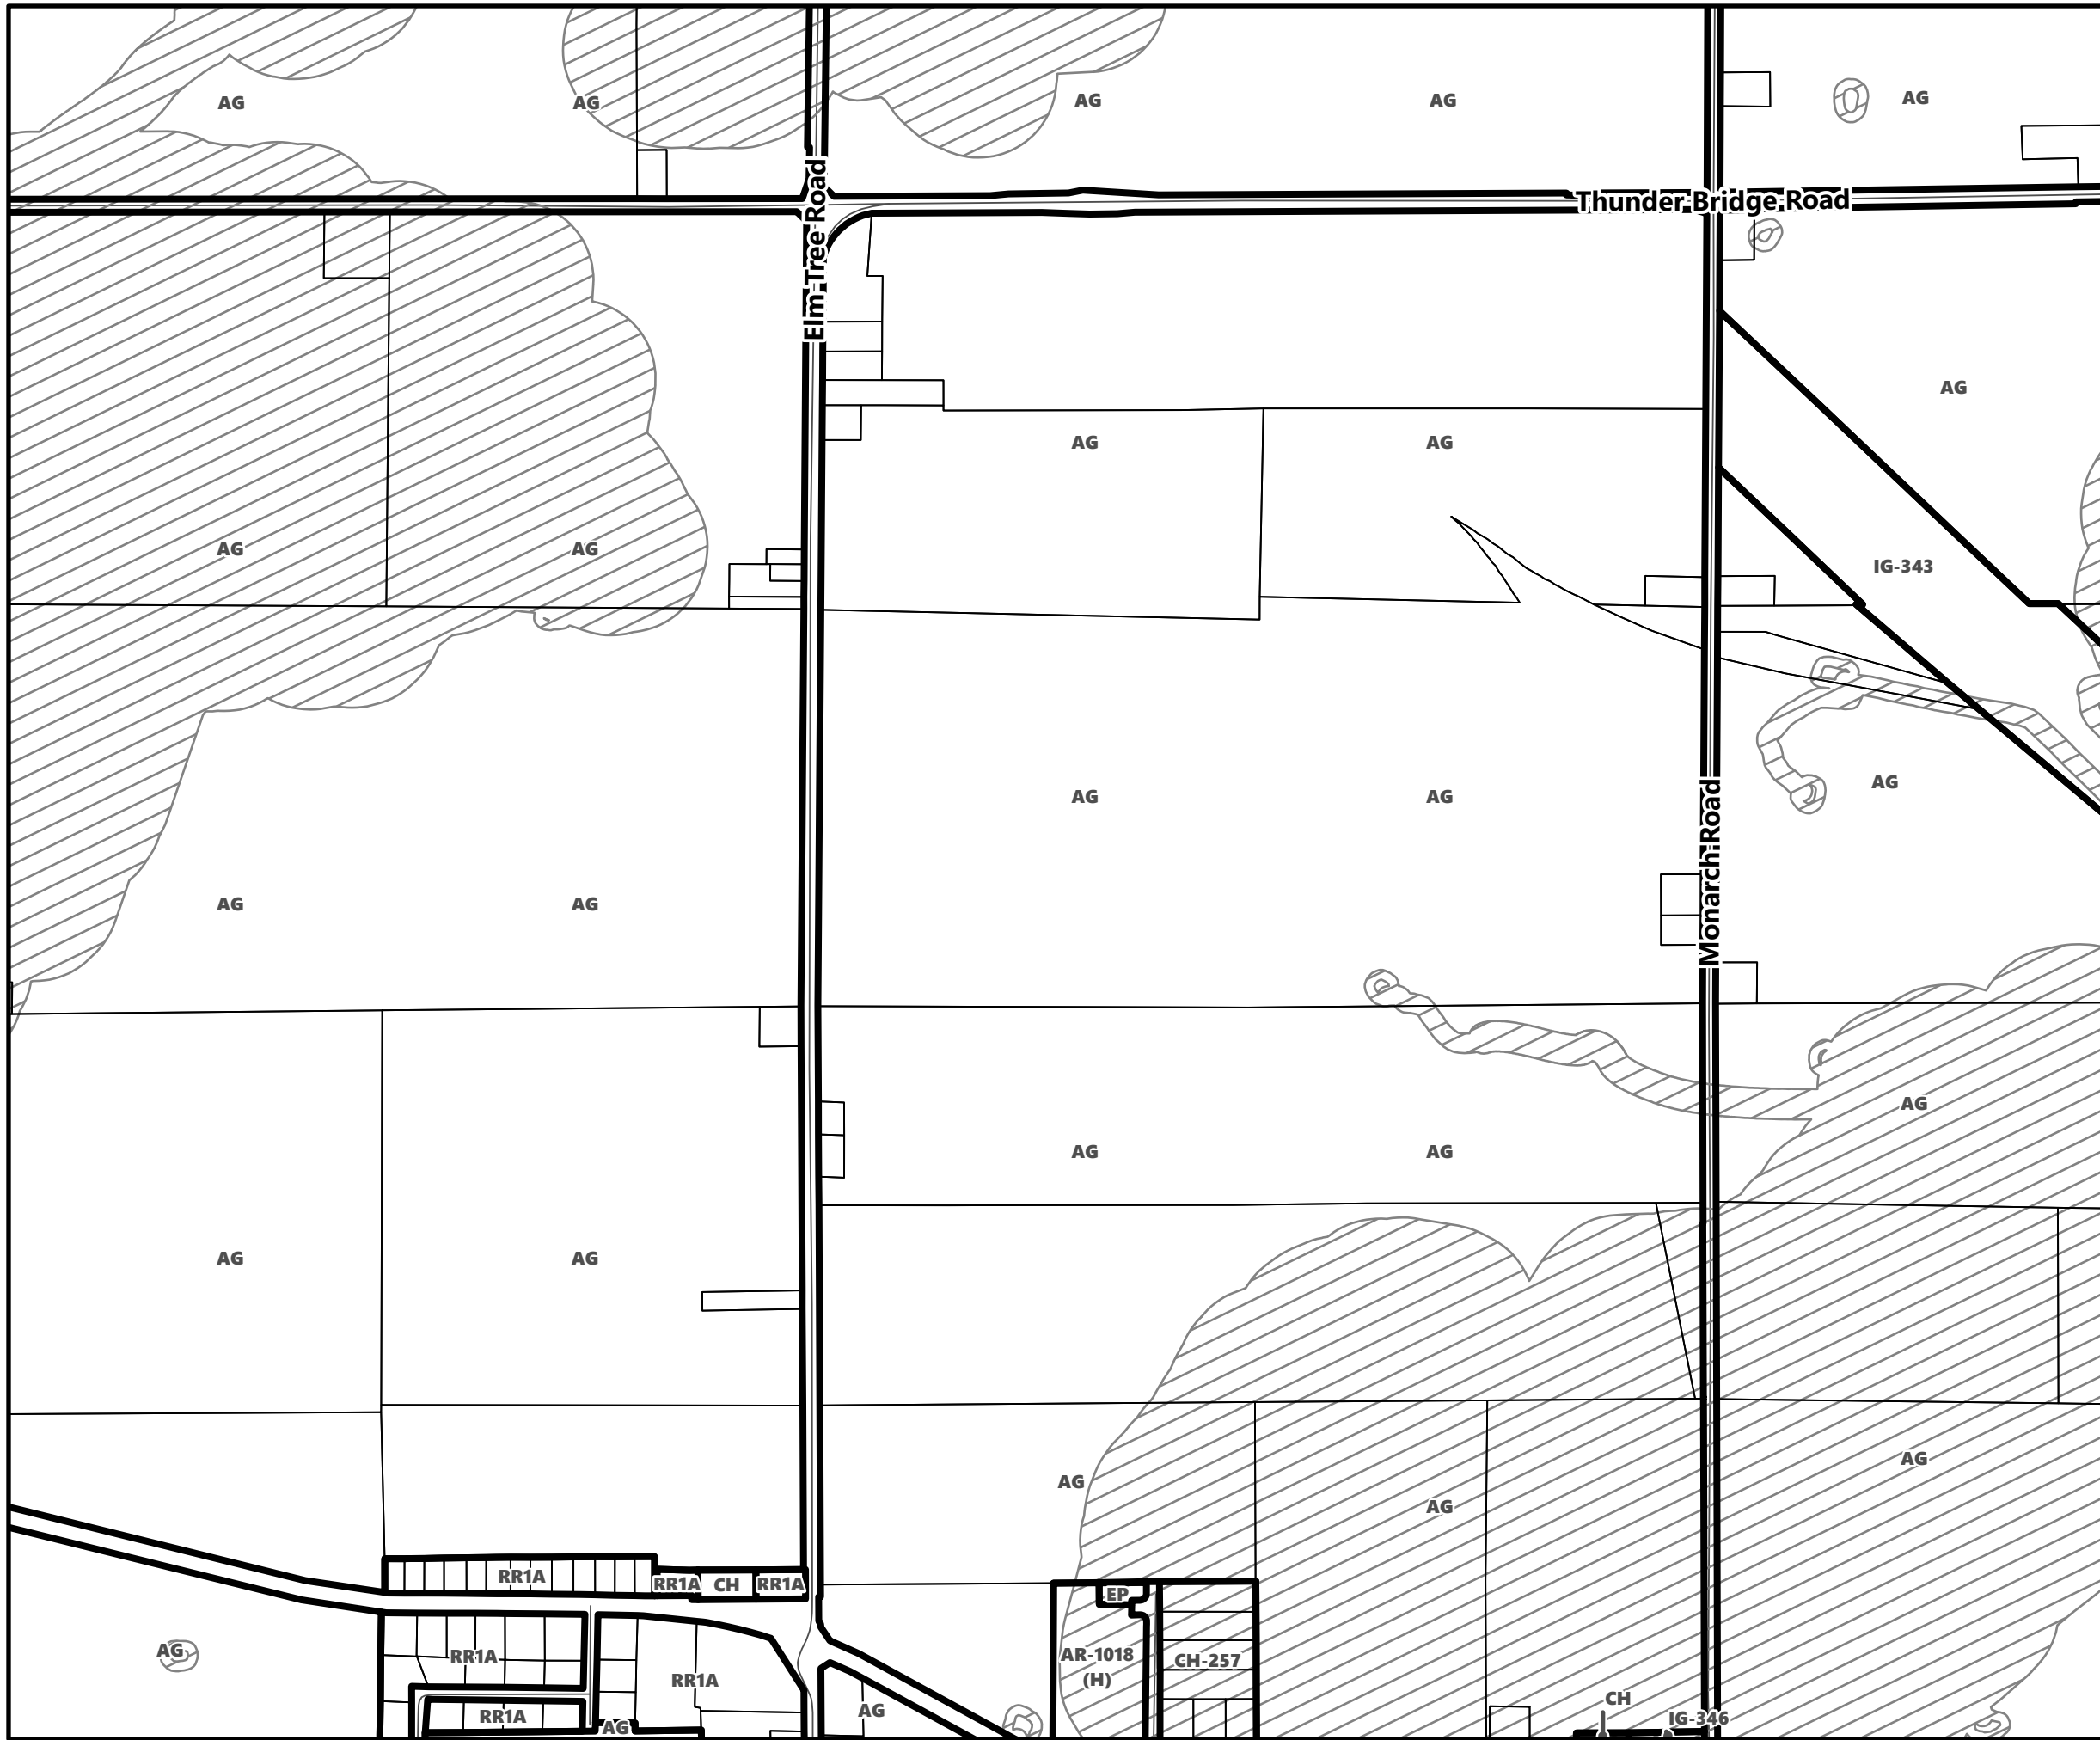

City of Kawartha Lakes Rural Zoning By-law Schedule A-D64

Legend

- City of Kawartha Lakes Boundary
- Zone Boundary
- Conservation Authority Regulated Area
- Kawartha Region Conservation Authority