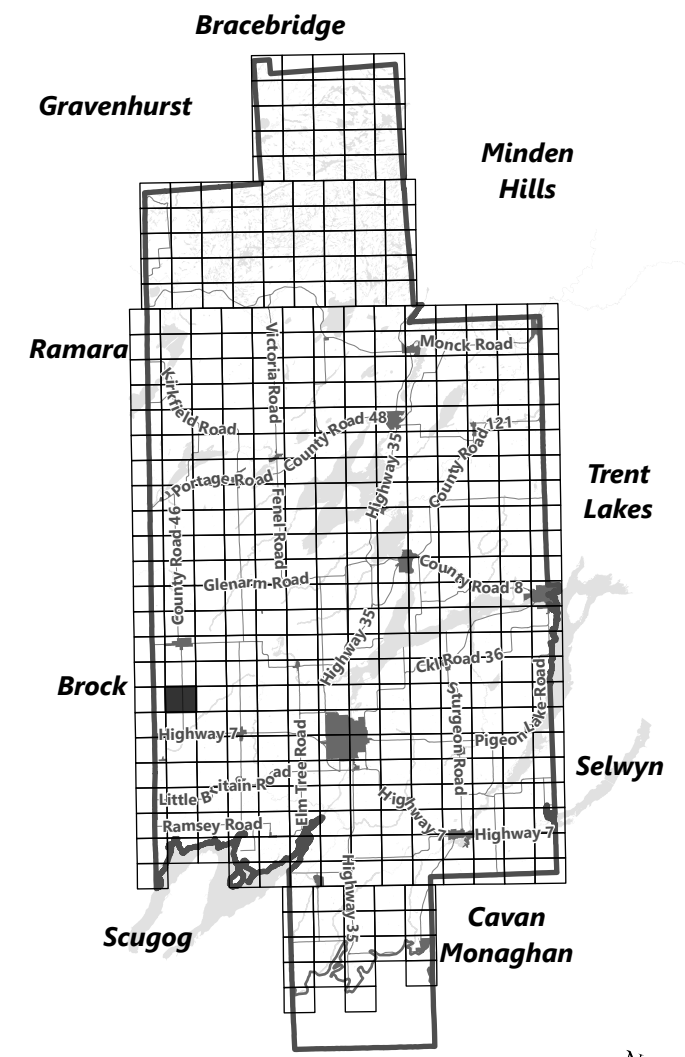

**City of Kawartha Lakes
Rural Zoning By-law
Schedule A-D46**

Legend

- City of Kawartha Lakes Boundary
- Zone Boundary
- **Conservation Authority Regulated Area**
  - Kawartha Region Conservation Authority
  - Lake Simcoe Region Conservation Authority

May 2024

Sources:
MNDMNR, City of Kawartha Lakes and Teranet
Projection:
NAD 1983 UTM Zone 17N