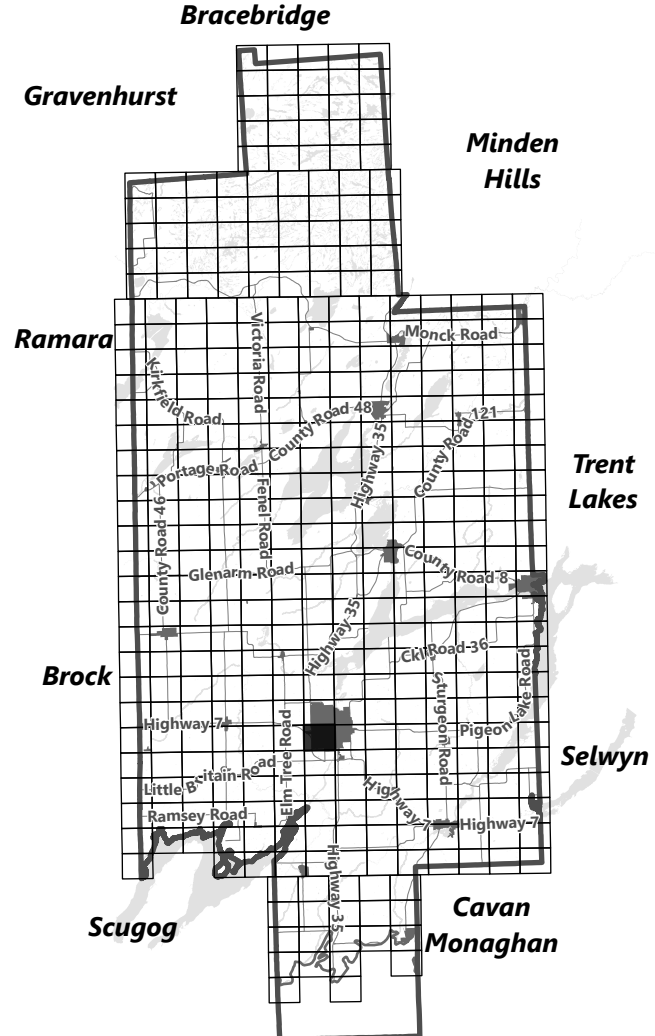

Lindsay (Refer to In-Effect Zoning By-law)

**City of Kawartha Lakes
Rural Zoning By-law
Schedule A-D79**

1. **Legend**
2. City of Kawartha Lakes Boundary
   - Zone Boundary
   - ▨ Conservation Authority Regulated Area
   - ▨ Kawartha Region Conservation Authority