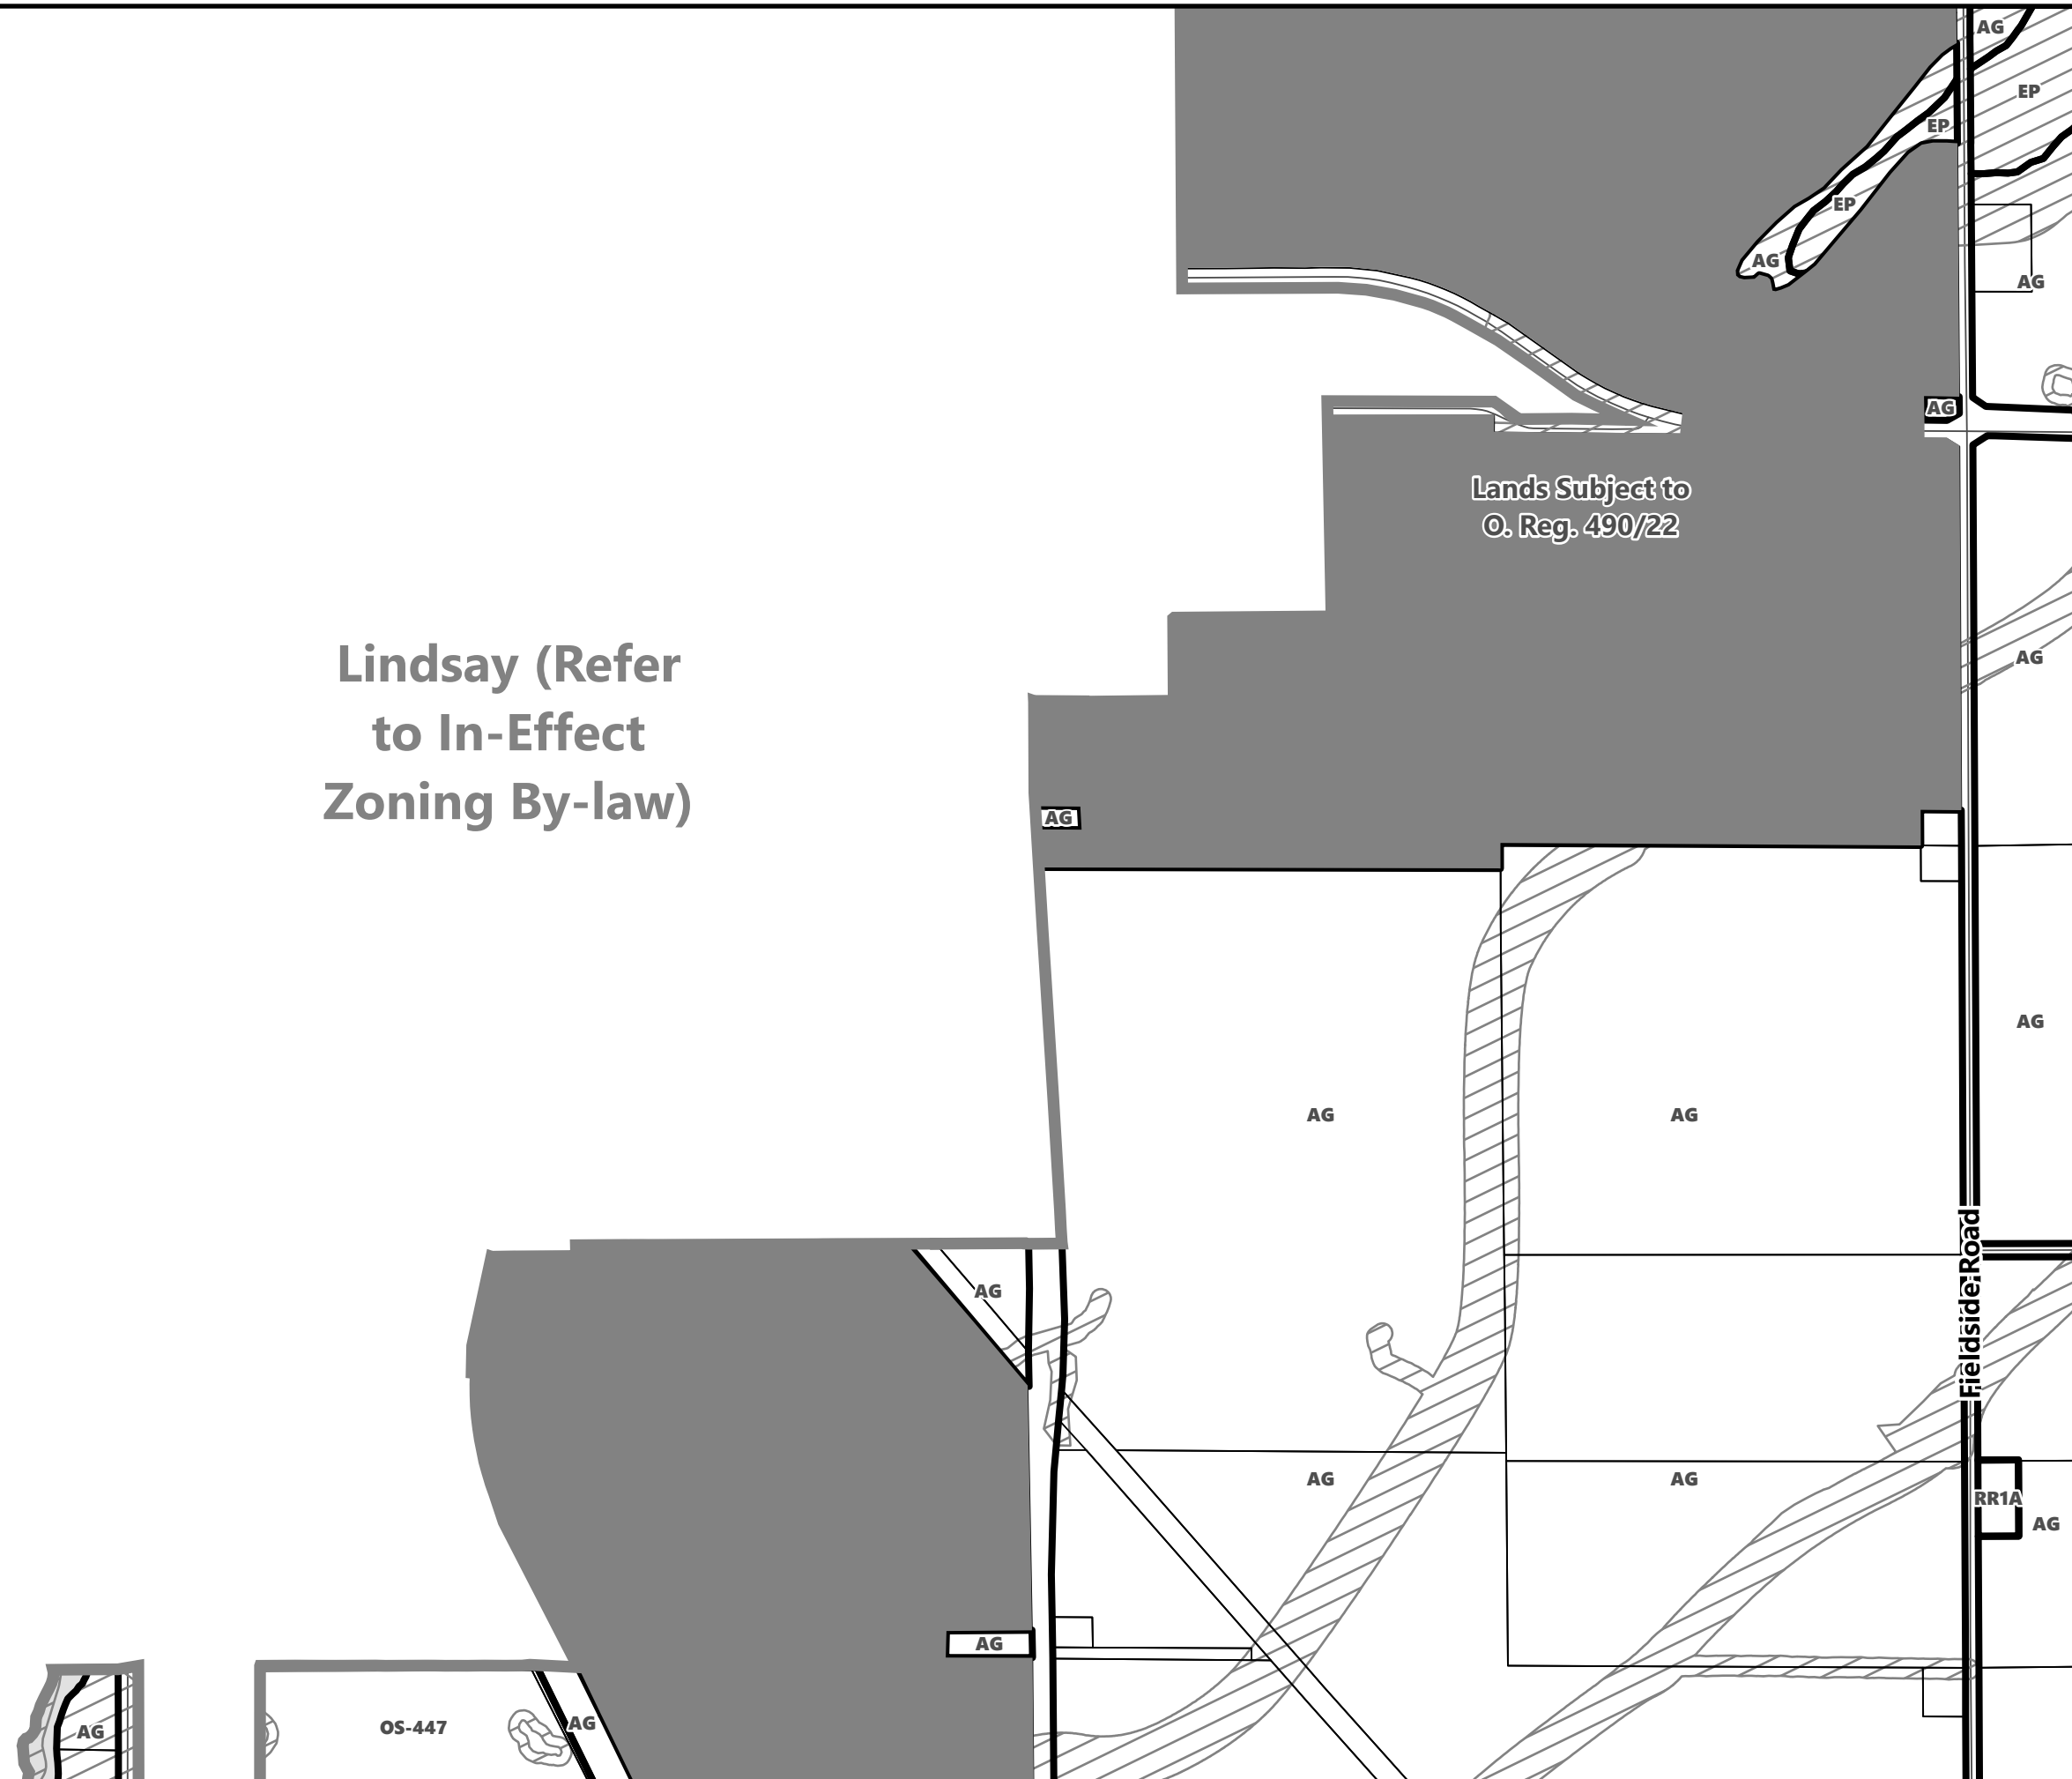

**City of Kawartha Lakes
Rural Zoning By-law
Schedule A-D80**

Legend

- City of Kawartha Lakes Boundary
- Zone Boundary
- Minister's Zoning Order
- Conservation Authority Regulated Area
- Kawartha Region Conservation Authority

Lindsay (Refer
to In-Effect
Zoning By-law)

Lands Subject to
O. Reg. 490/22

May 2024

Sources:
MNDMNR, City of Kawartha Lakes and Teranet
Projection:
NAD 1983 UTM Zone 17N