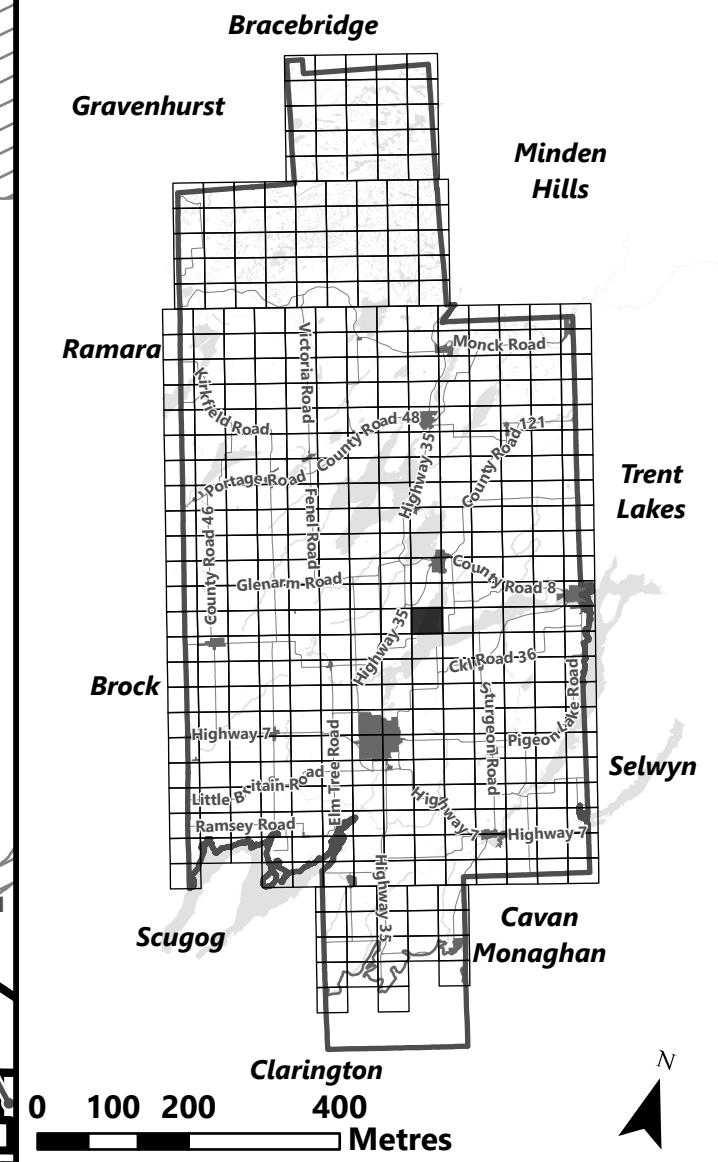

**City of Kawartha Lakes
Rural Zoning By-law
Schedule A-D11**

Legend

- City of Kawartha Lakes Boundary
- Zone Boundary
- ▨ Conservation Authority Regulated Area
- ▨ Kawartha Region Conservation Authority

May 2024

Sources:
MNDMNR, City of Kawartha Lakes and Teranet
Projection:
NAD 1983 UTM Zone 17N