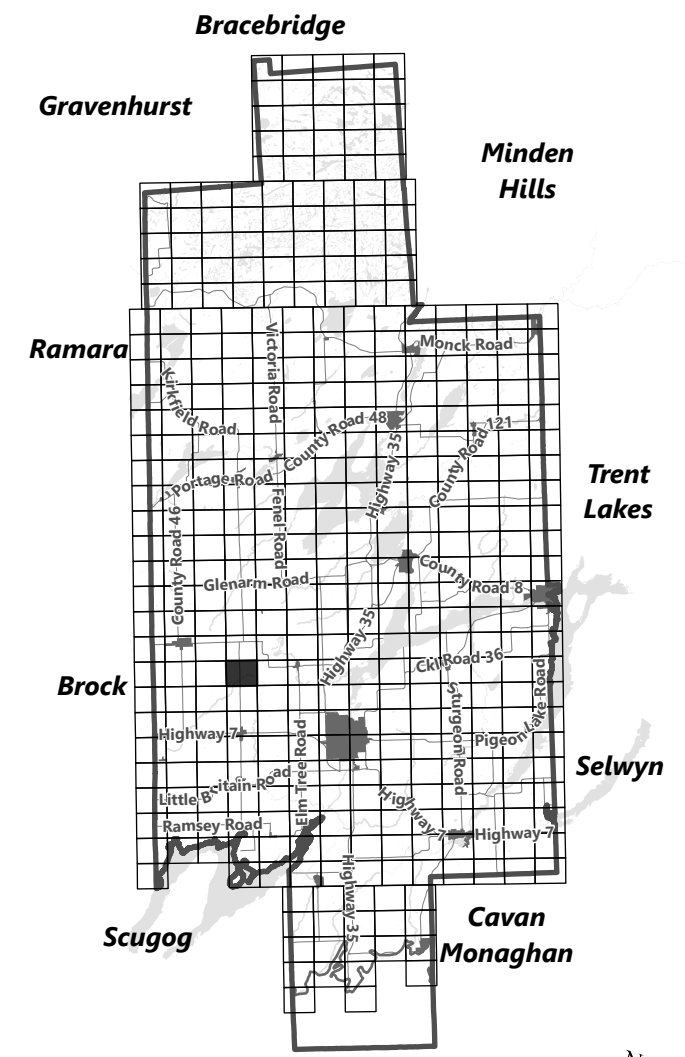

May 2024

Sources:
MNDMNR, City of Kawartha Lakes and Teranet
Projection:
NAD 1983 UTM Zone 17N