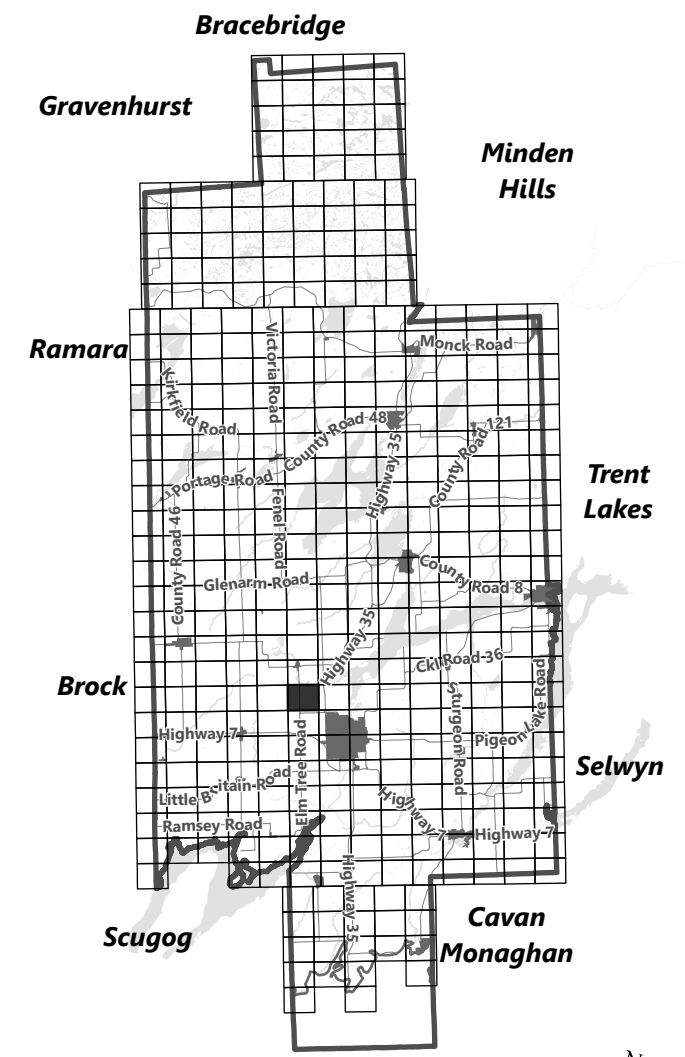

May 2024

Sources:
MNDMNR, City of Kawartha Lakes and Teranet
Projection:
NAD 1983 UTM Zone 17N

City of Kawartha Lakes Rural Zoning By-law Schedule A-D50

Legend

- City of Kawartha Lakes Boundary
- Zone Boundary
- ▨ Conservation Authority Regulated Area
- ▨ Kawartha Region Conservation Authority