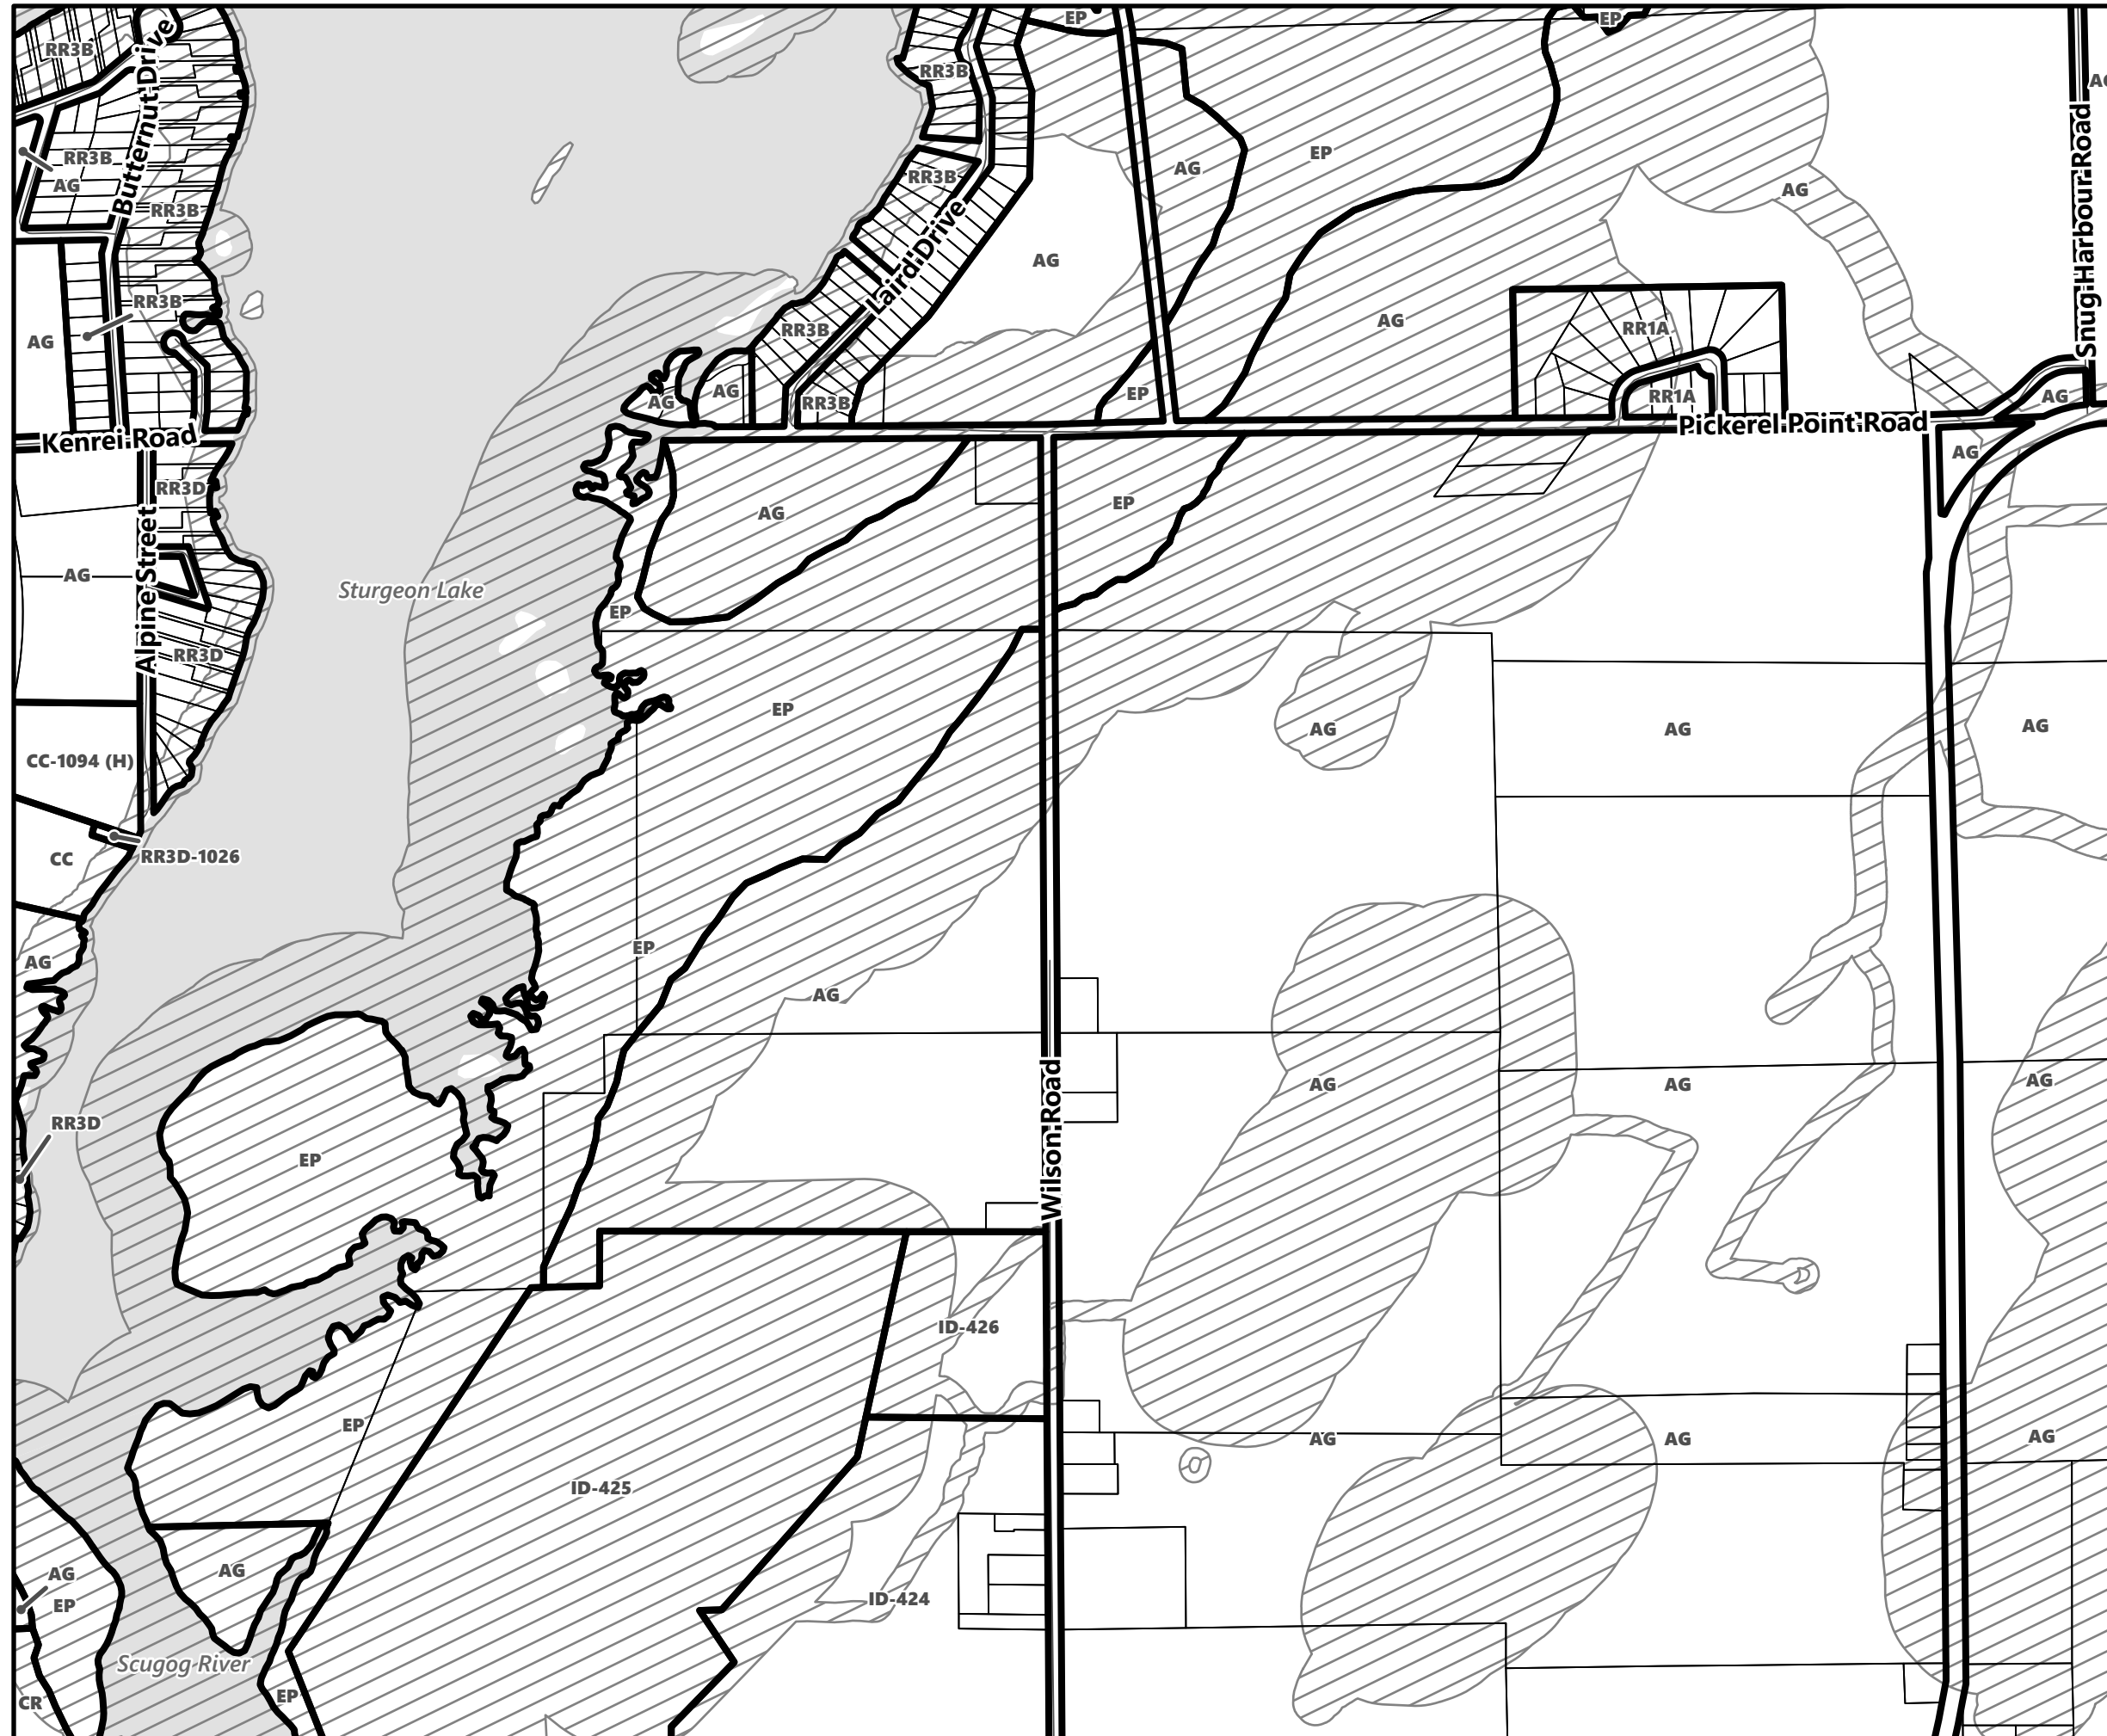

City of Kawartha Lakes Rural Zoning By-law Schedule A-D52

Legend

- City of Kawartha Lakes Boundary
- Zone Boundary
- ▨ Conservation Authority Regulated Area
- ▨ Kawartha Region Conservation Authority

May 2024

Sources:
MNDMNR, City of Kawartha Lakes and Teranet
Projection:
NAD 1983 UTM Zone 17N