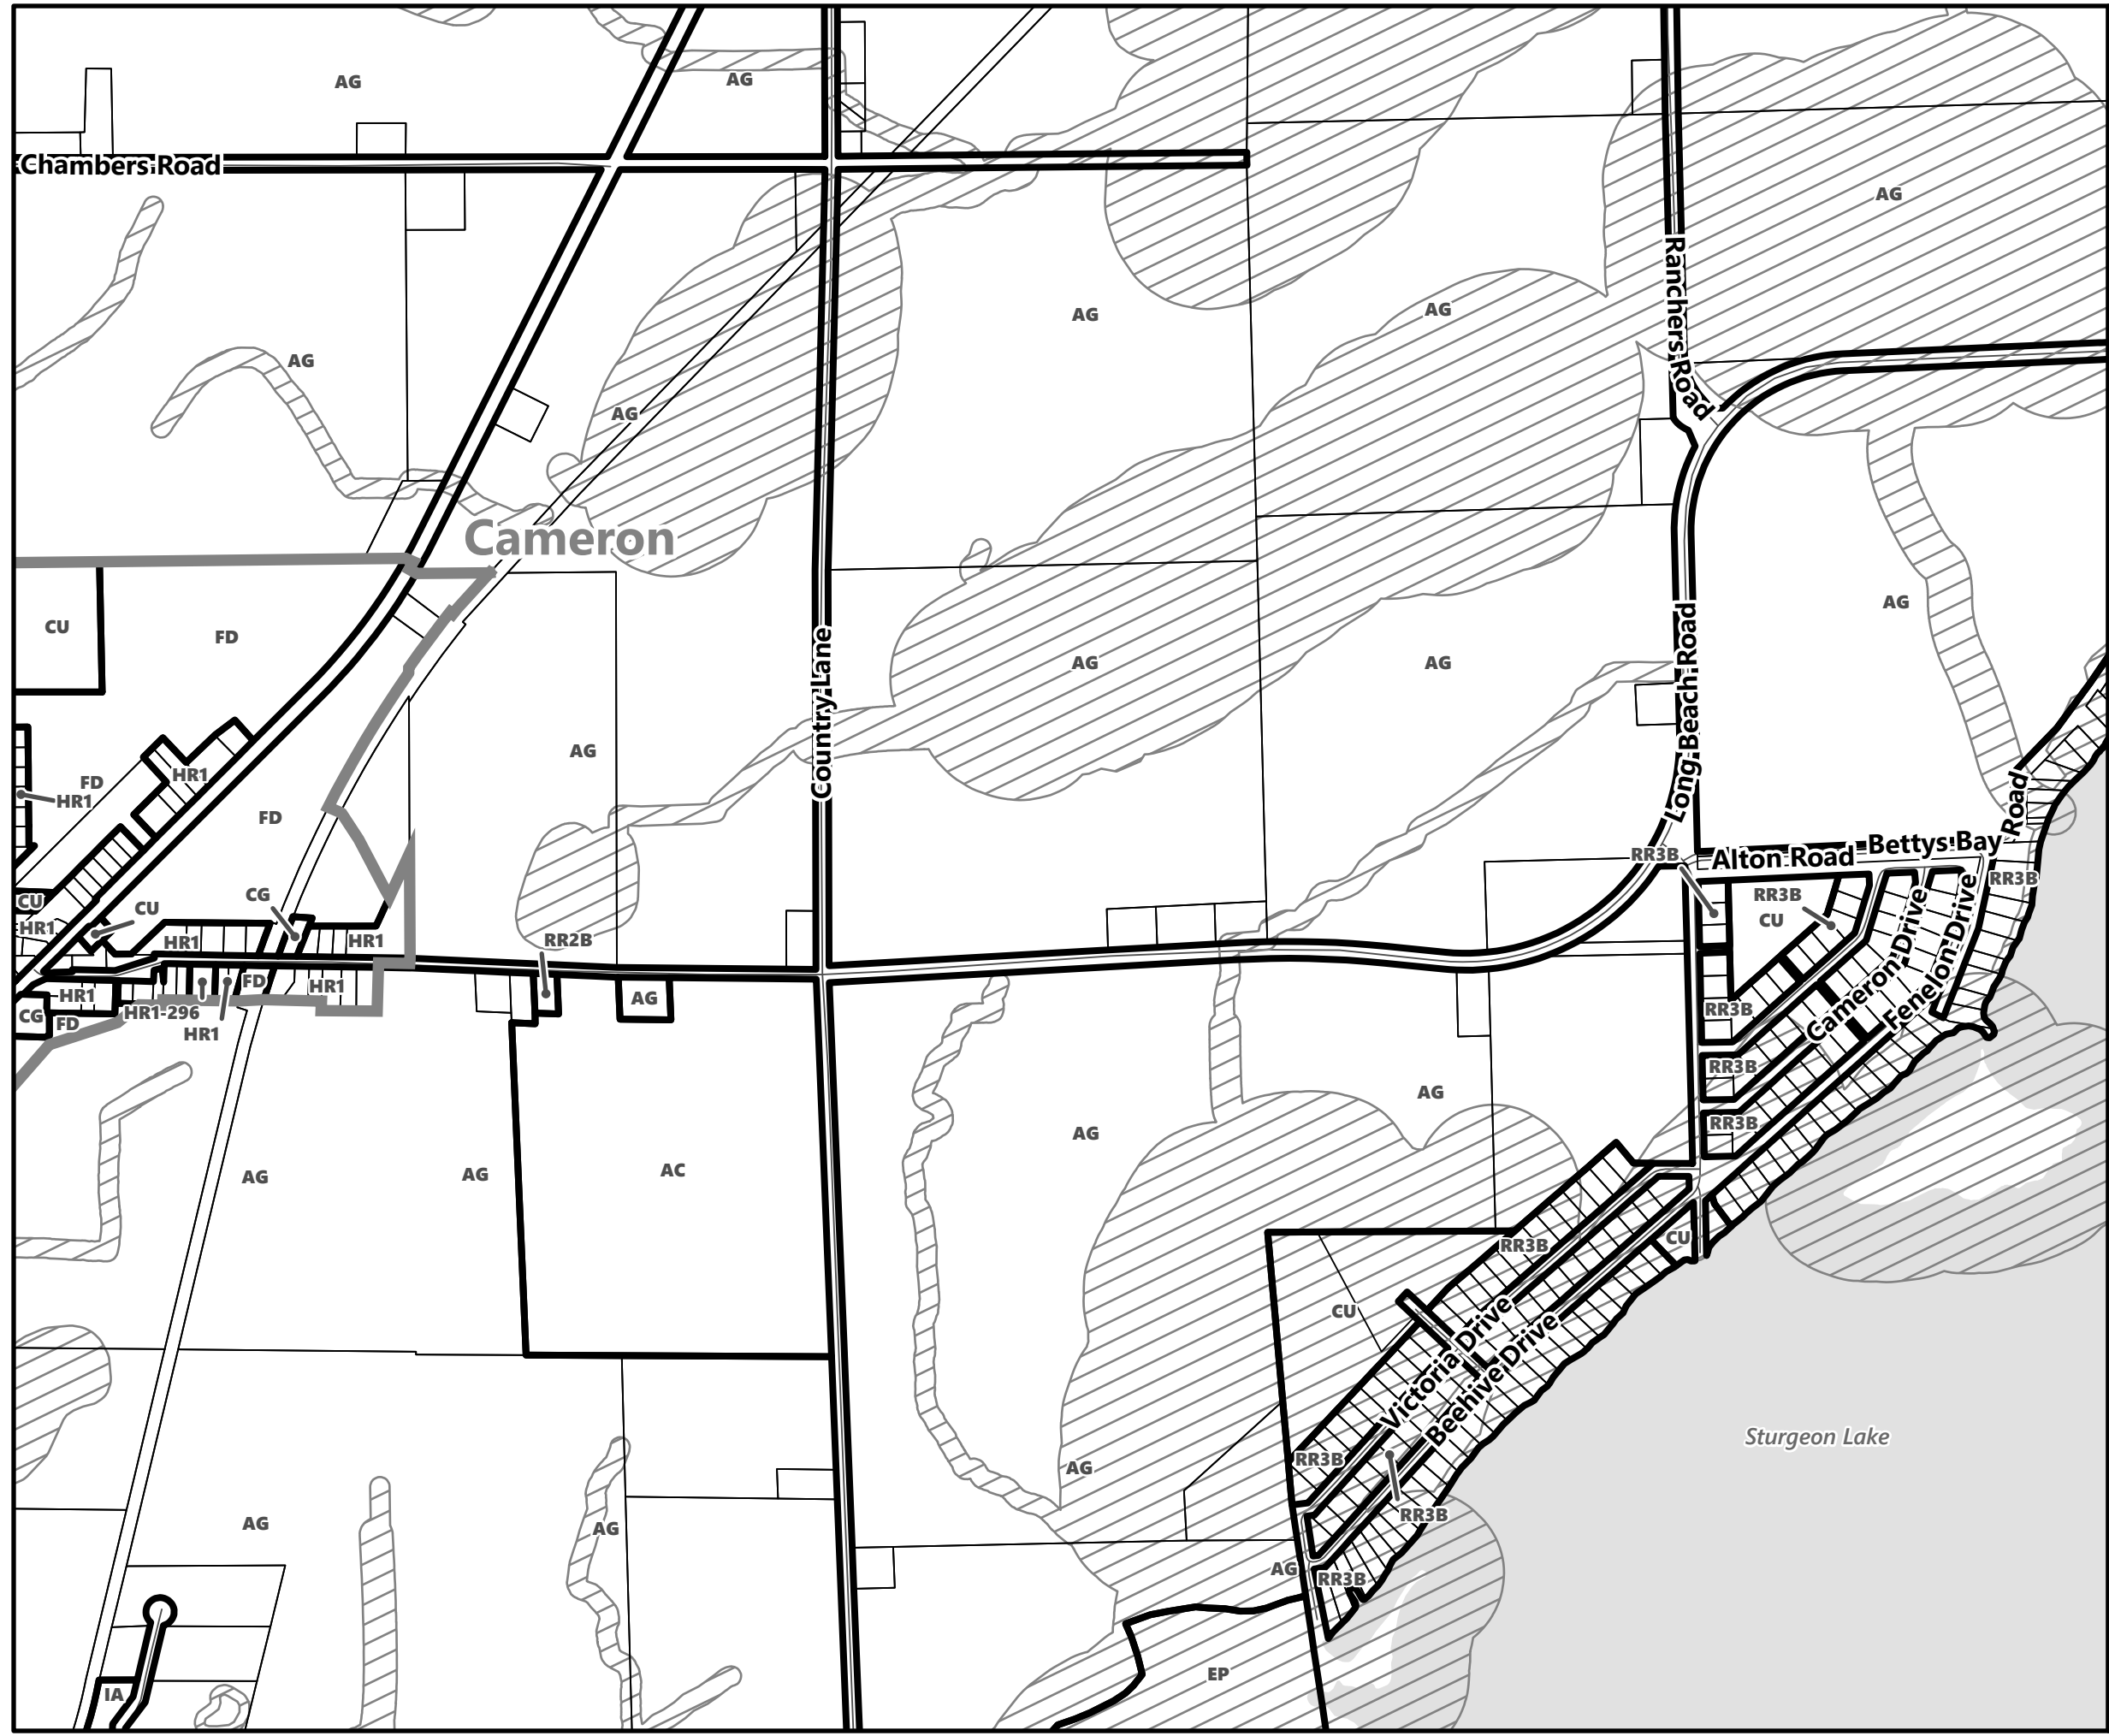

City of Kawartha Lakes Rural Zoning By-law Schedule A-D24

1. **Legend**
2. City of Kawartha Lakes Boundary
   - Zone Boundary
   - ▨ Conservation Authority Regulated Area
   - ▨ Kawartha Region Conservation Authority

May 2024

Sources:
MNDMNR, City of Kawartha Lakes and Teranet
Projection:
NAD 1983 UTM Zone 17N