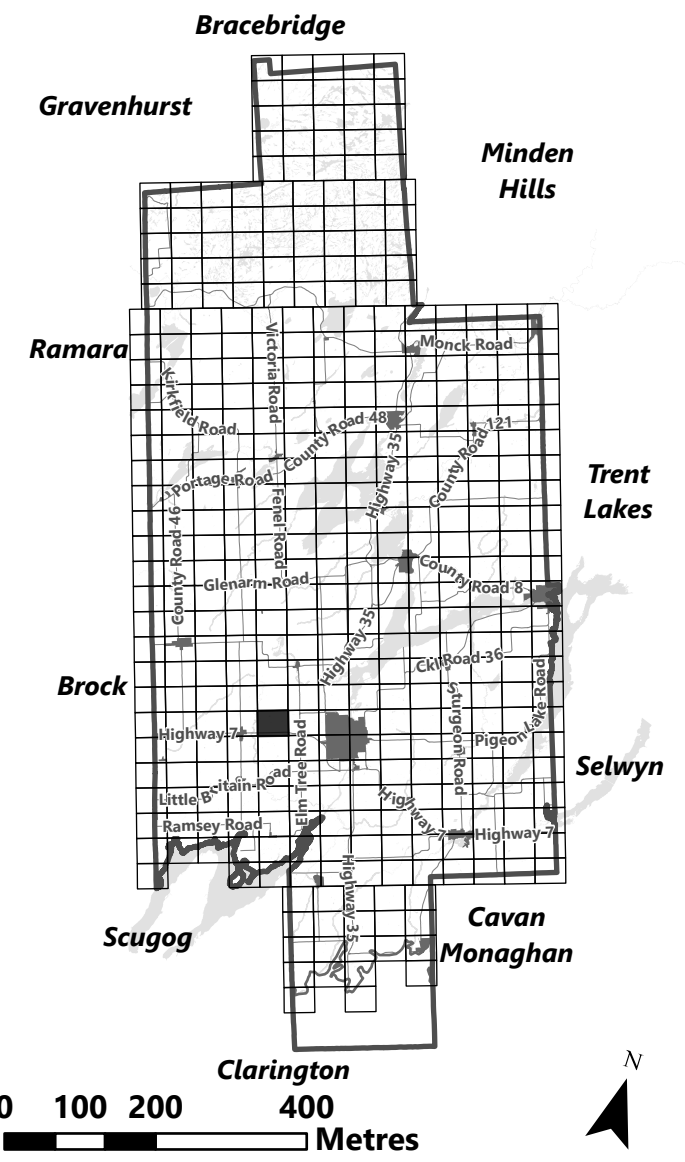

City of Kawartha Lakes Rural Zoning By-law Schedule A-D63

Legend

- City of Kawartha Lakes Boundary
- Zone Boundary
- Conservation Authority Regulated Area
- Kawartha Region Conservation Authority

May 2024

Sources:
MNDMNR, City of Kawartha Lakes and Teranet
Projection:
NAD 1983 UTM Zone 17N