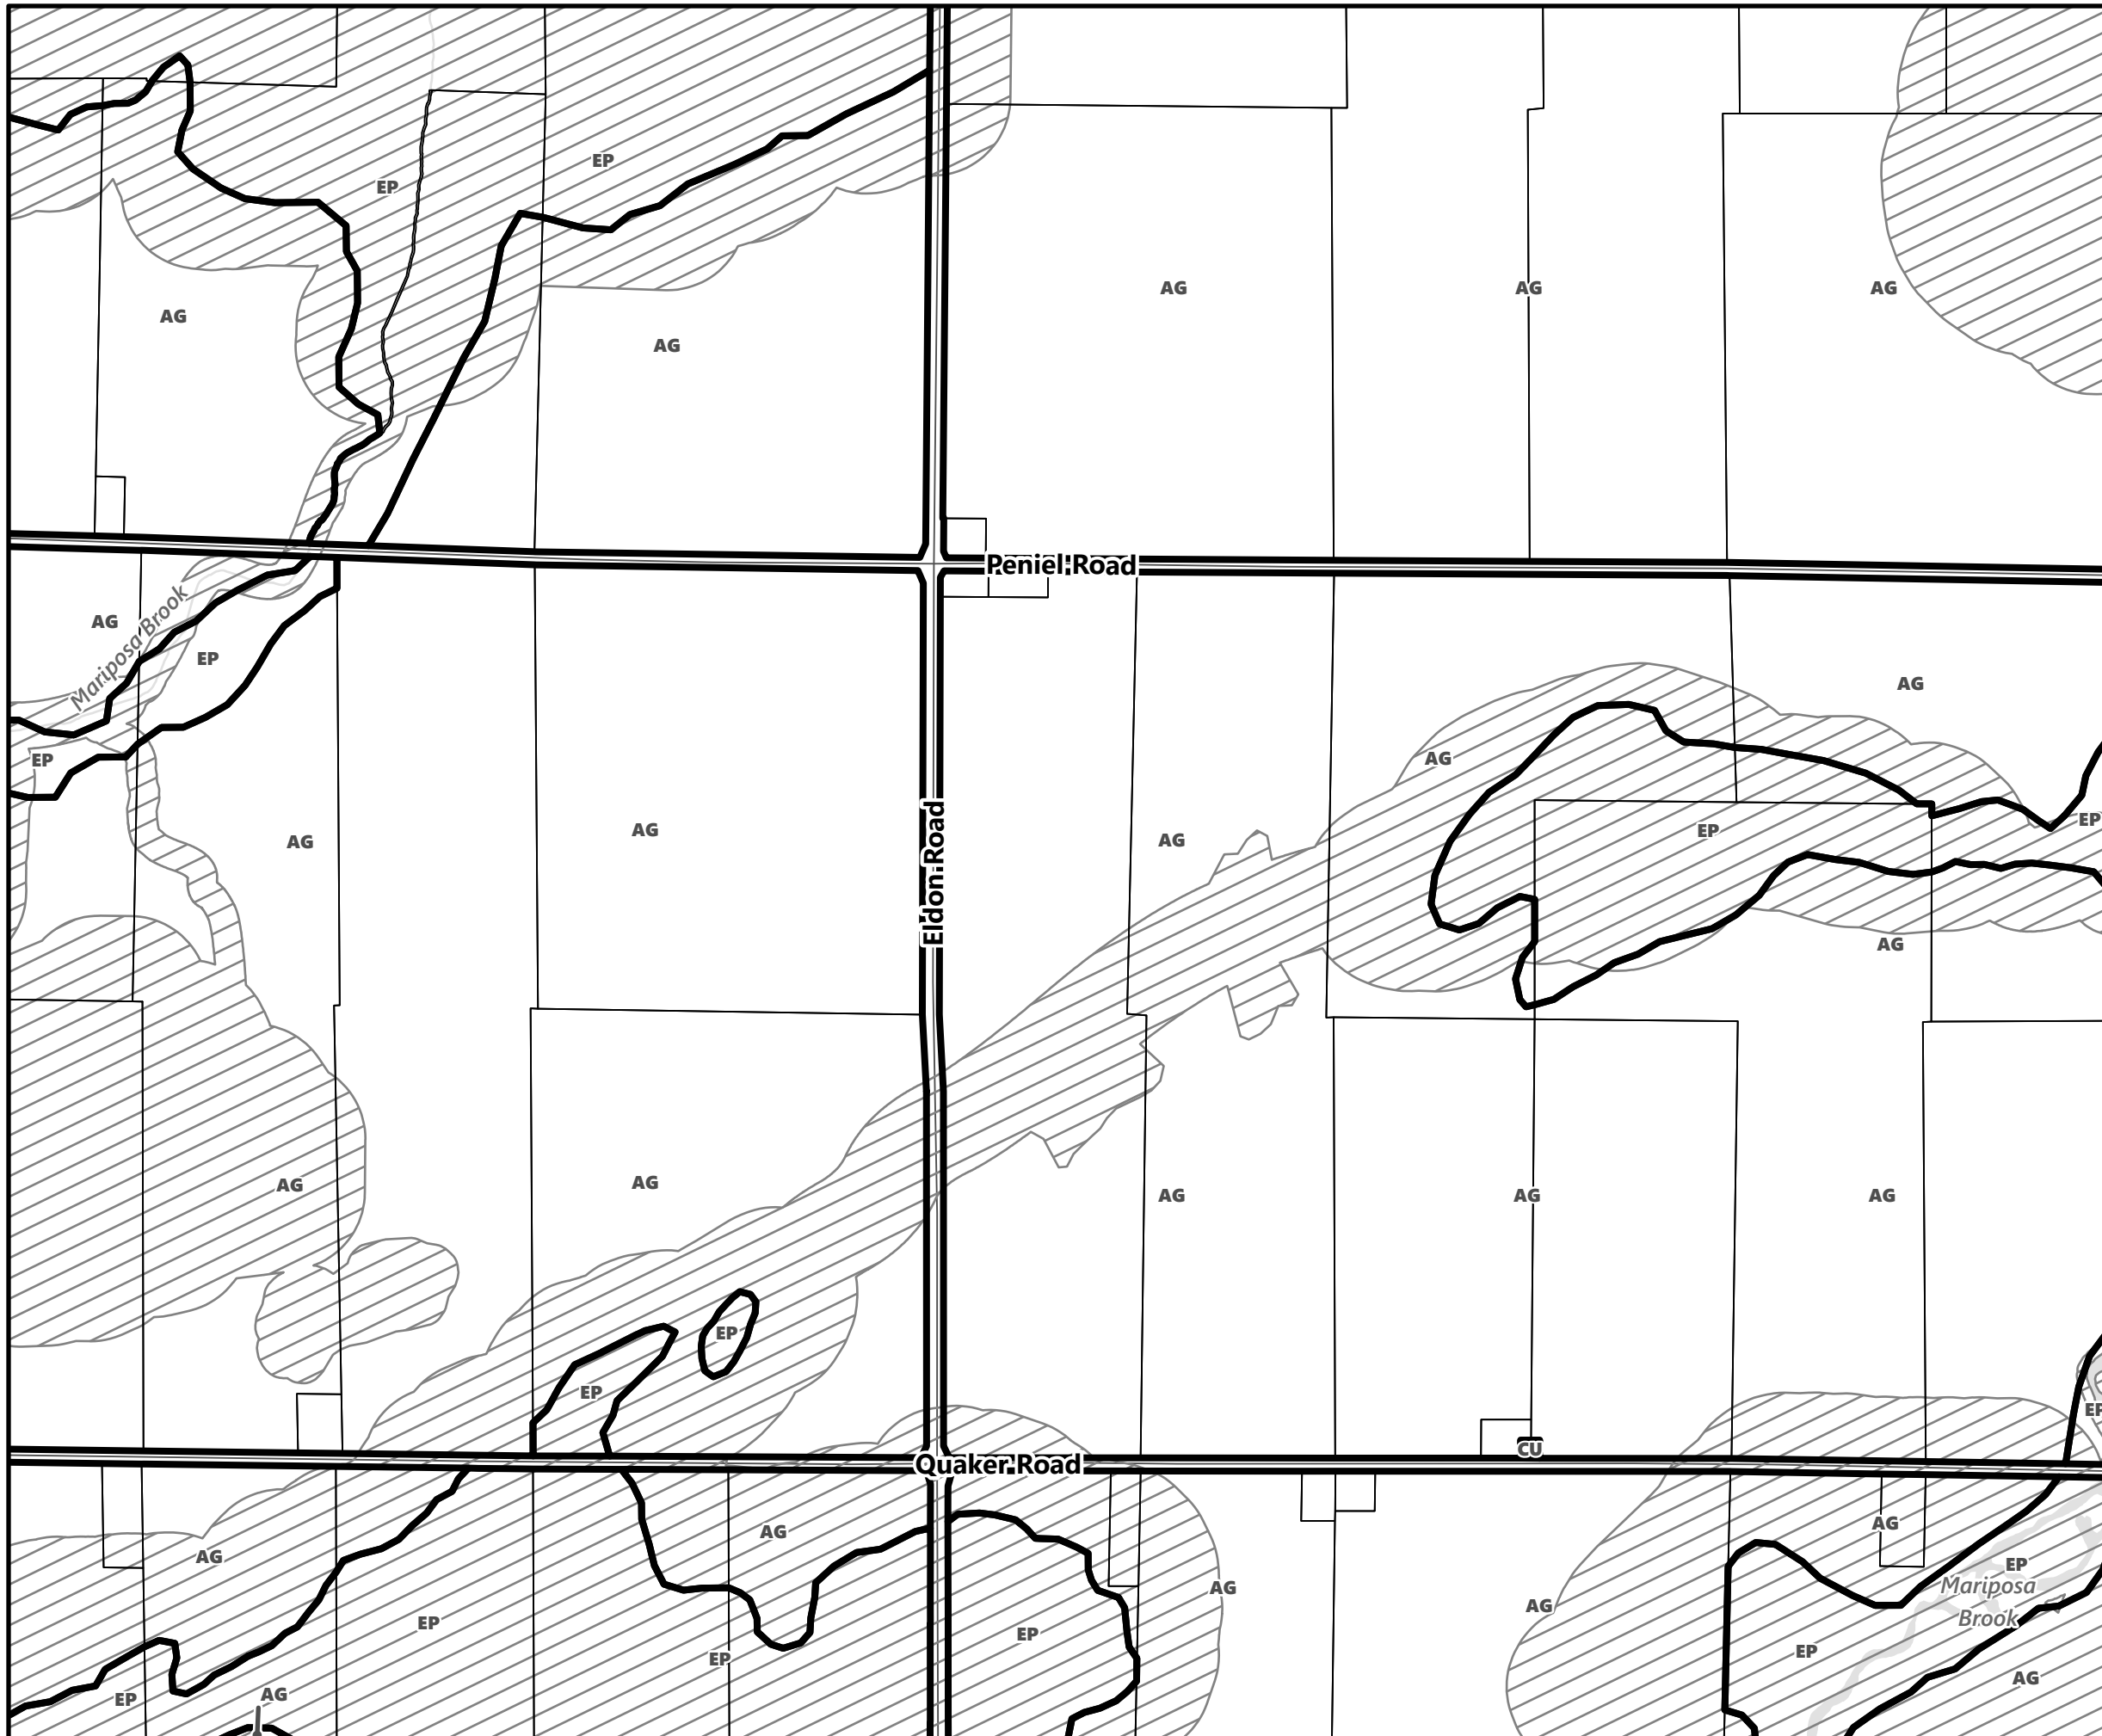

City of Kawartha Lakes Rural Zoning By-law Schedule A-D48

Legend

- City of Kawartha Lakes Boundary
- Zone Boundary
- ▨ Conservation Authority Regulated Area
- ▨ Kawartha Region Conservation Authority

May 2024

Sources:
MNDMNR, City of Kawartha Lakes and Teranet
Projection:
NAD 1983 UTM Zone 17N