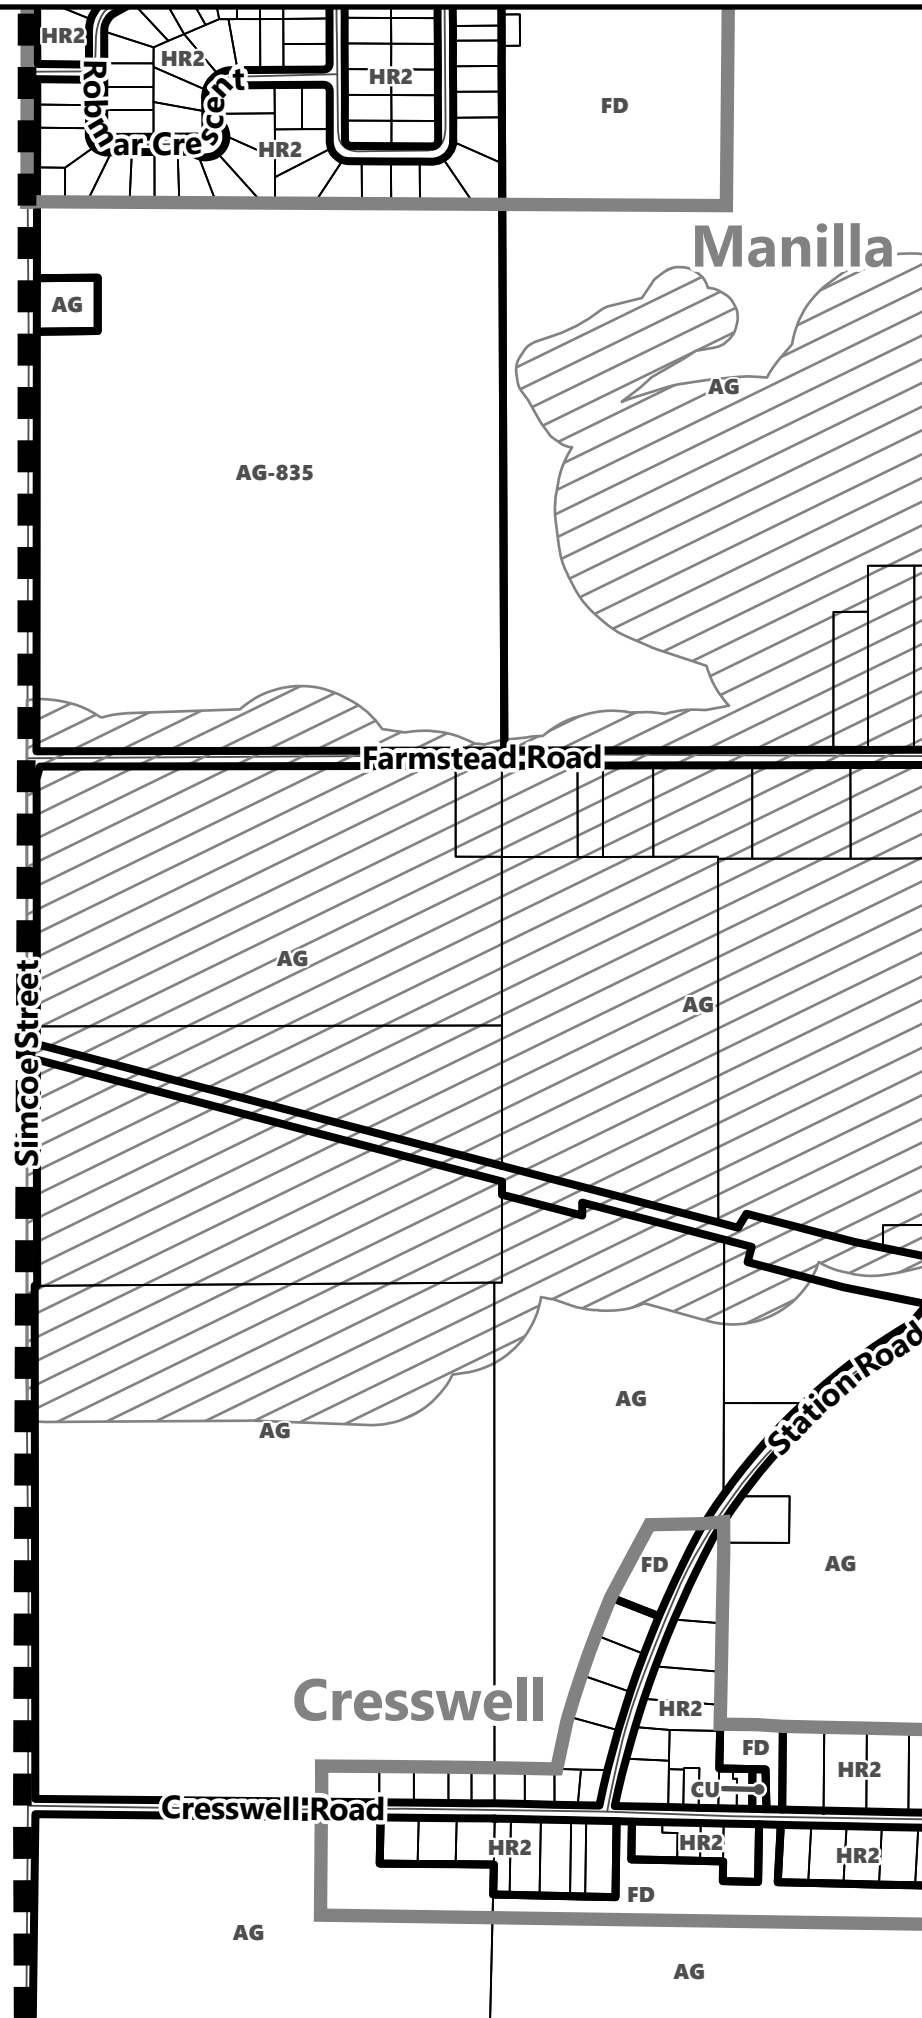

City of Kawartha Lakes Rural Zoning By-law Schedule A-D73

Legend

- City of Kawartha Lakes Boundary
- Zone Boundary
- Conservation Authority Regulated Area
- Kawartha Region Conservation Authority

May 2024