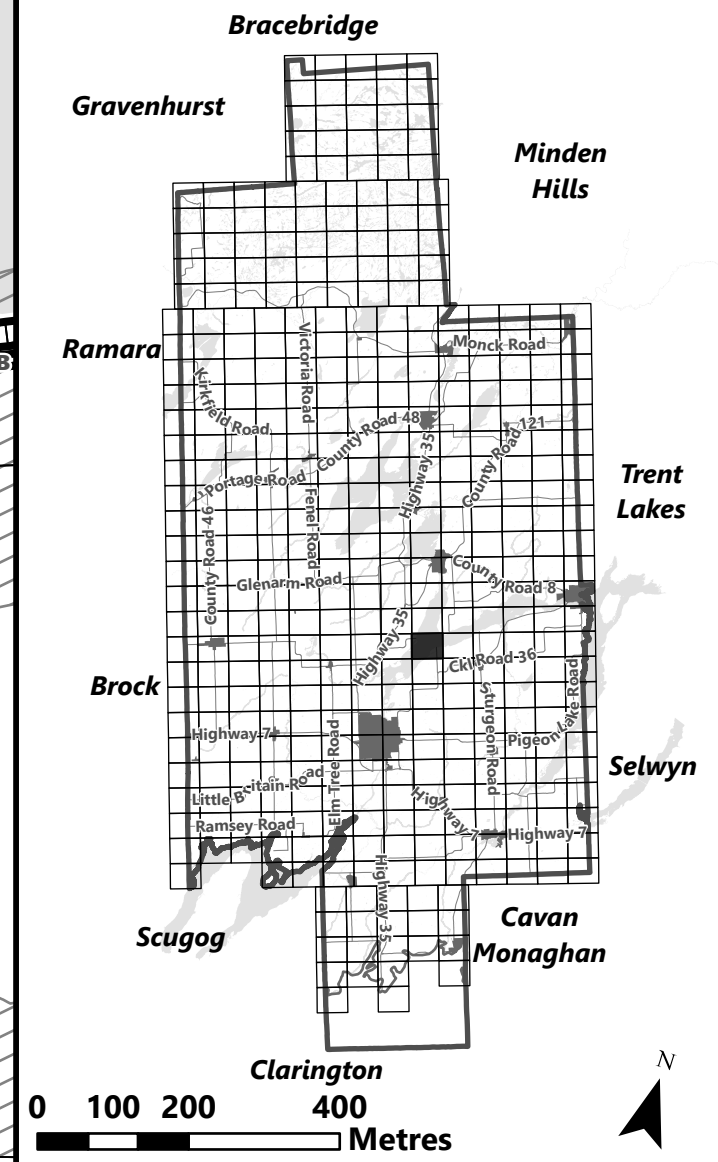

**City of Kawartha Lakes
Rural Zoning By-law
Schedule A-D25**

Legend

- City of Kawartha Lakes Boundary
- Zone Boundary
- ▨ Conservation Authority Regulated Area
- ▨ Kawartha Region Conservation Authority