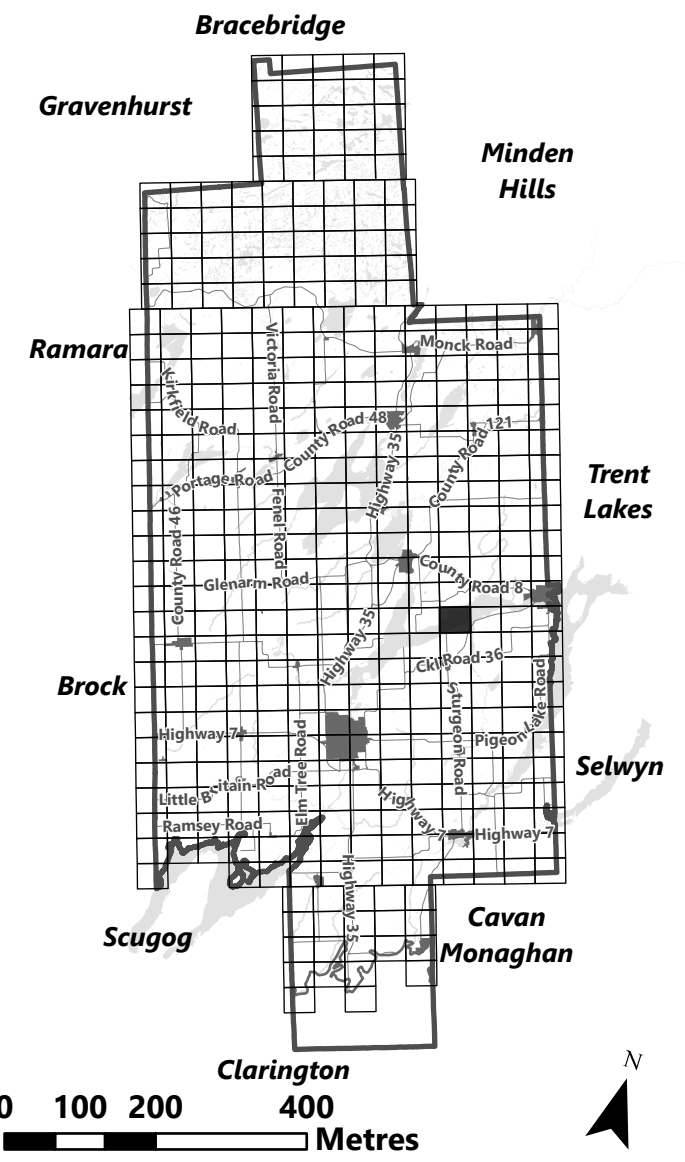

May 2024

Sources:
MNDMNR, City of Kawartha Lakes and Teranet
Projection:
NAD 1983 UTM Zone 17N

City of Kawartha Lakes Rural Zoning By-law Schedule A-D13

Legend

- City of Kawartha Lakes Boundary
- Zone Boundary
- ▨ Conservation Authority Regulated Area
- ▨ Kawartha Region Conservation Authority