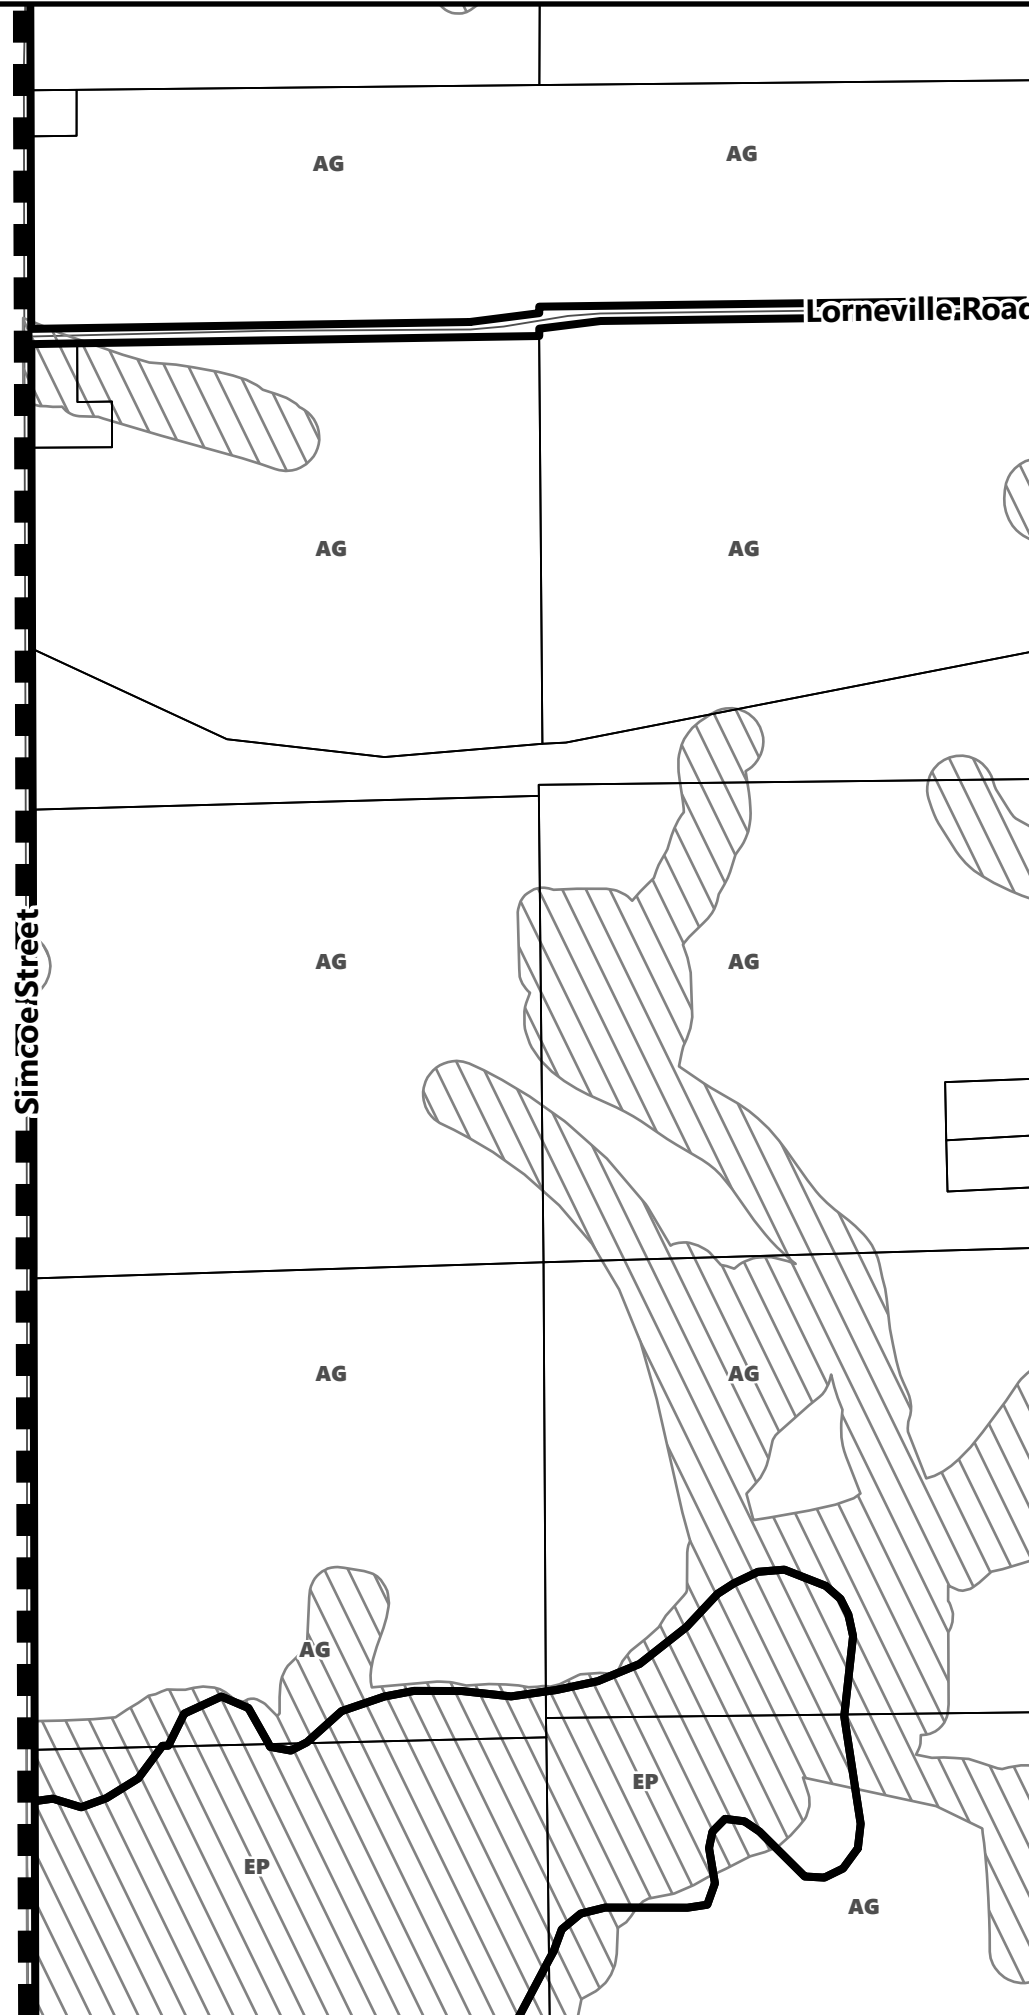

0 2.5 5 10
Kilometres

May 2024

Sources:
MNDMNRF and City of Kawartha Lakes
Projection:
NAD 1983 UTM Zone 17N

City of Kawartha Lakes Rural Zoning By-law Schedule A-D3

Legend

- City of Kawartha Lakes Boundary
- Zone Boundary
- Conservation Authority Regulated Area**
- Lake Simcoe Region Conservation Authority