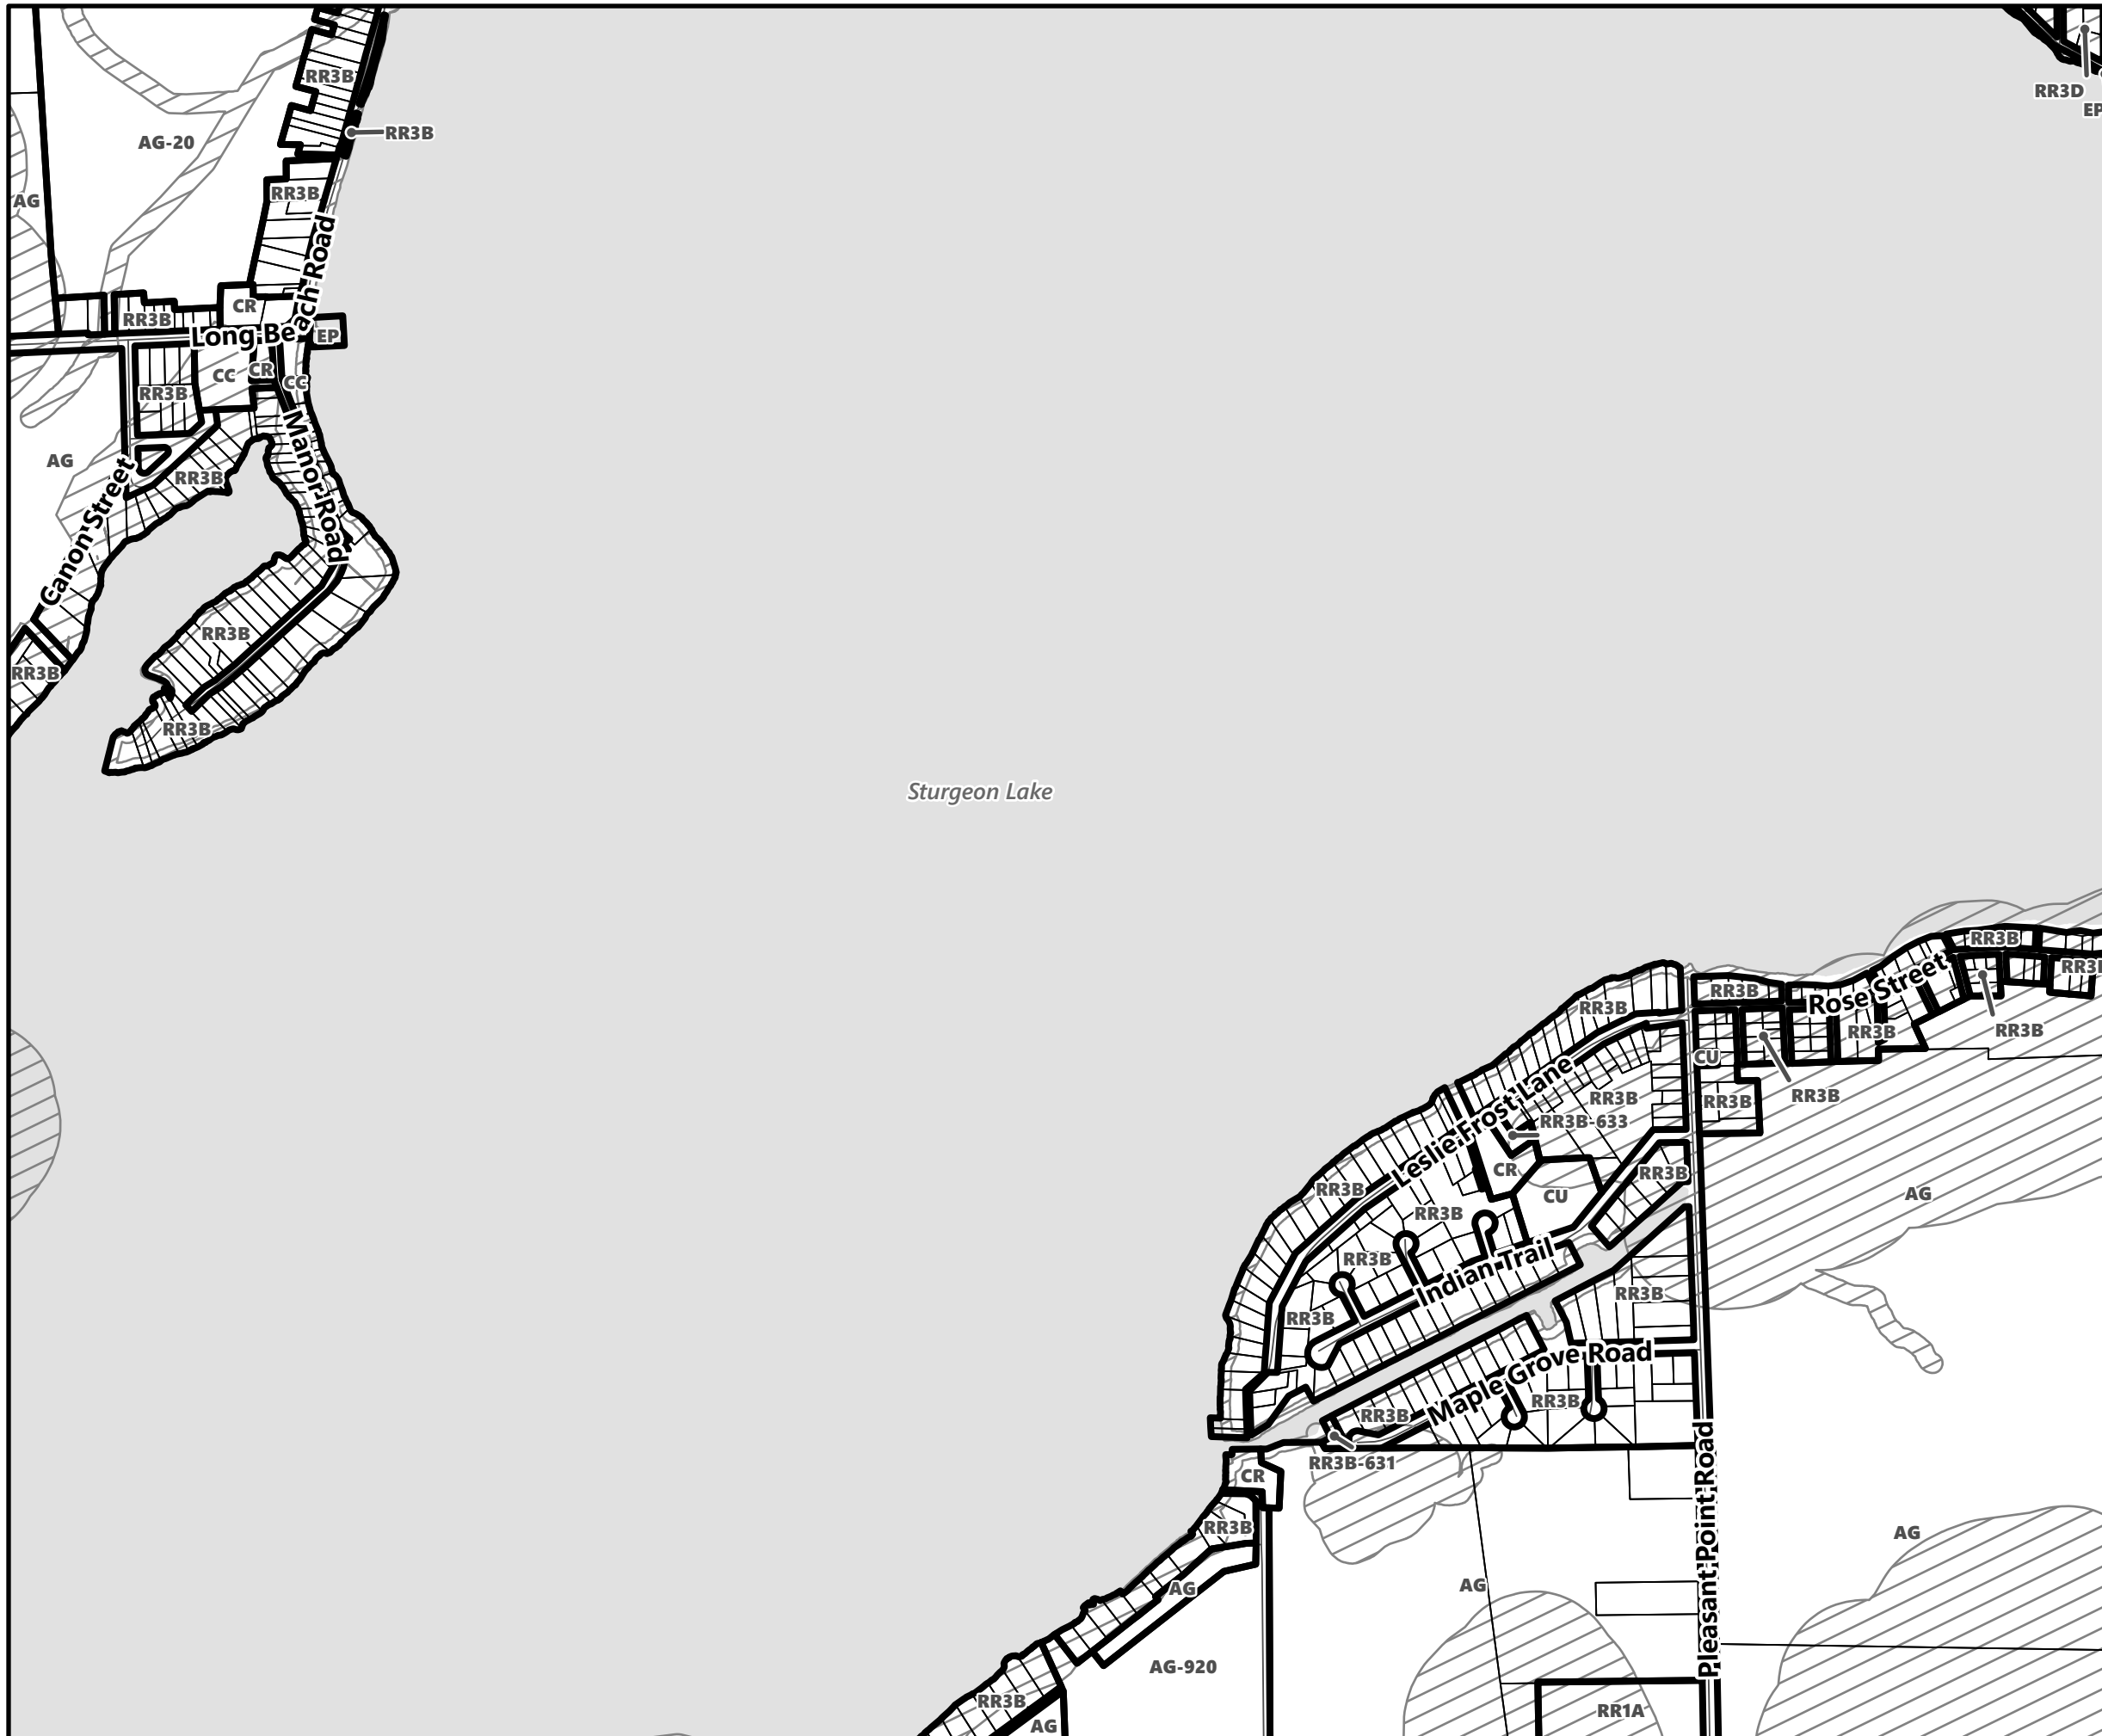

**City of Kawartha Lakes
Rural Zoning By-law
Schedule A-D25**

Legend

- City of Kawartha Lakes Boundary
- Zone Boundary
- ▨ Conservation Authority Regulated Area
- ▨ Kawartha Region Conservation Authority