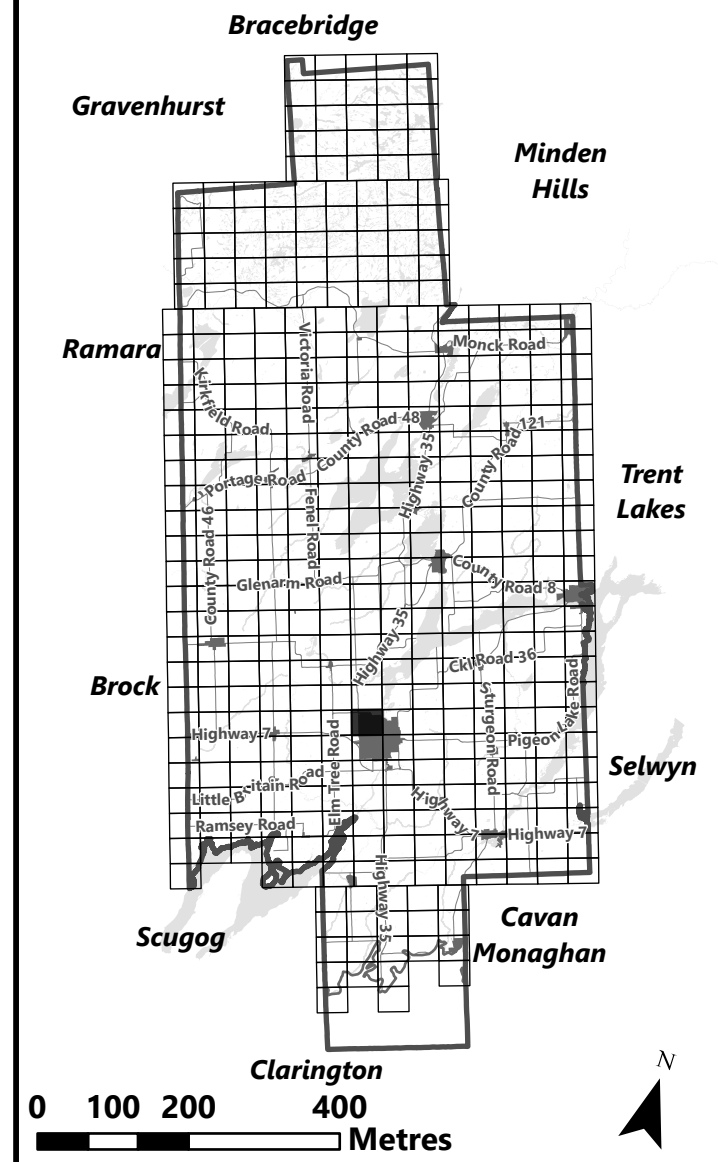

City of Kawartha Lakes Rural Zoning By-law Schedule A-D65

Legend

- City of Kawartha Lakes Boundary
- Zone Boundary
- Conservation Authority Regulated Area
- Kawartha Region Conservation Authority