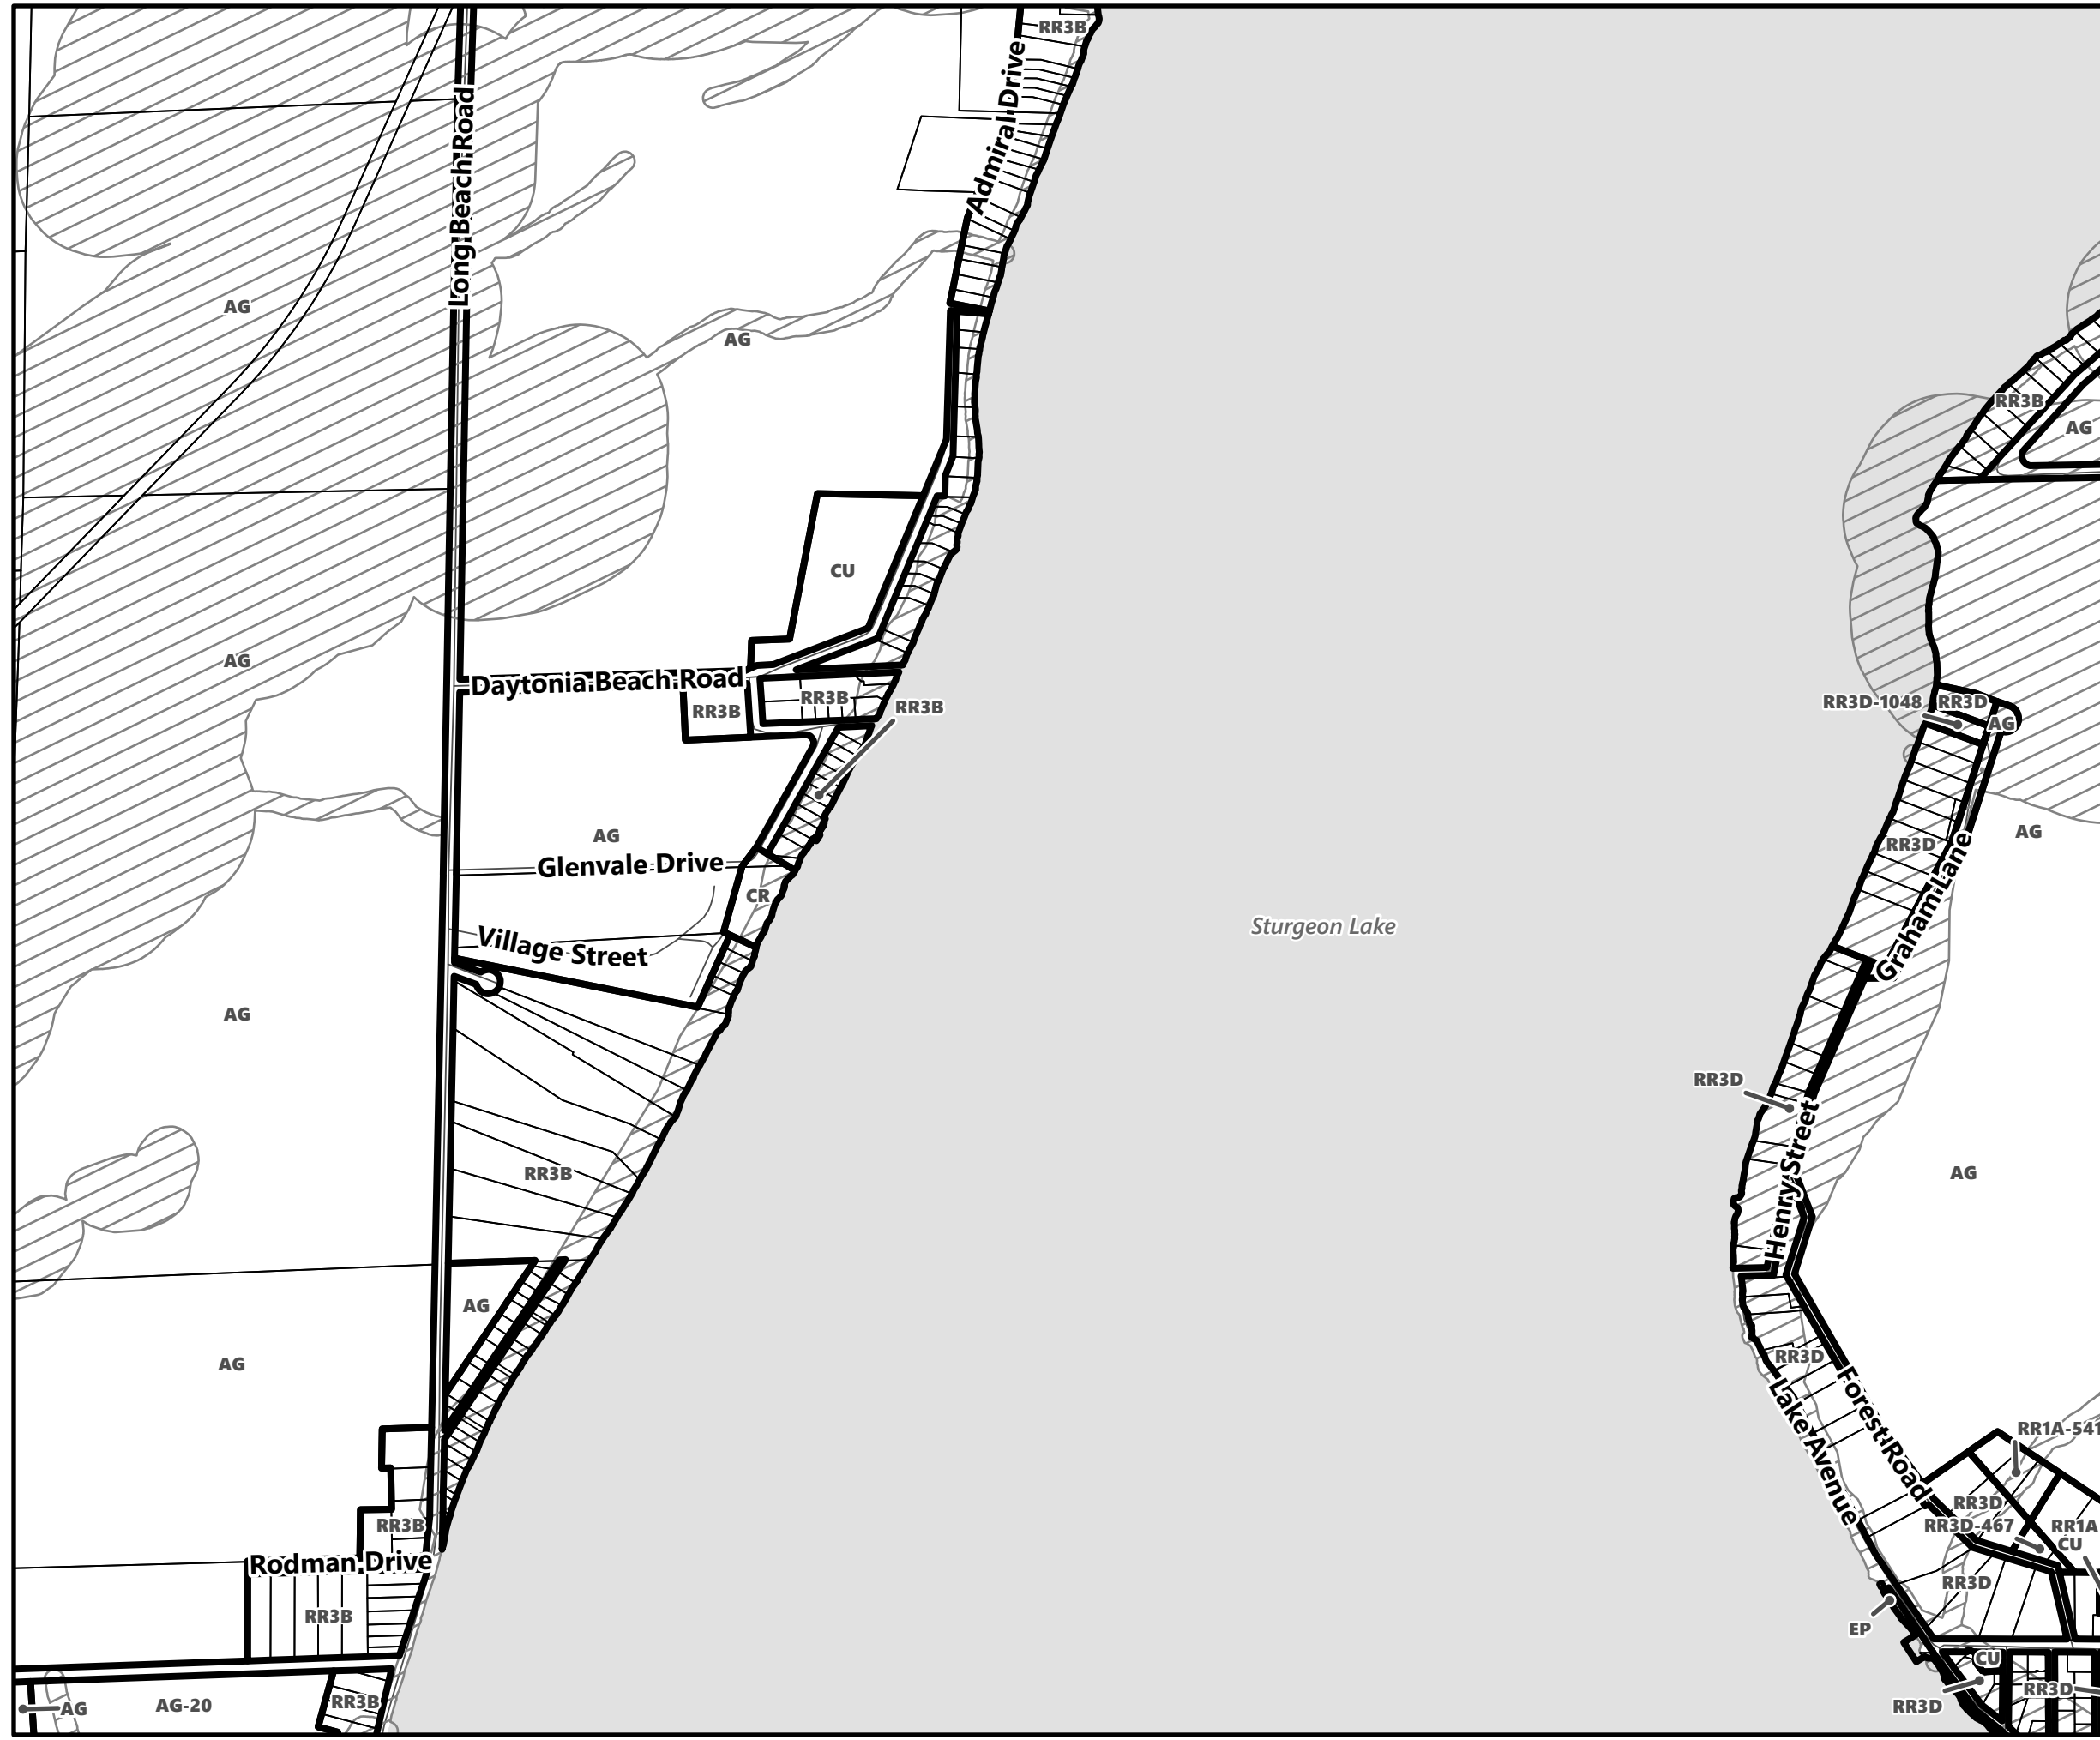

**City of Kawartha Lakes
Rural Zoning By-law
Schedule A-D11**

Legend

- City of Kawartha Lakes Boundary
- Zone Boundary
- ▨ Conservation Authority Regulated Area
- ▨ Kawartha Region Conservation Authority

May 2024

Sources:
MNDMNR, City of Kawartha Lakes and Teranet
Projection:
NAD 1983 UTM Zone 17N