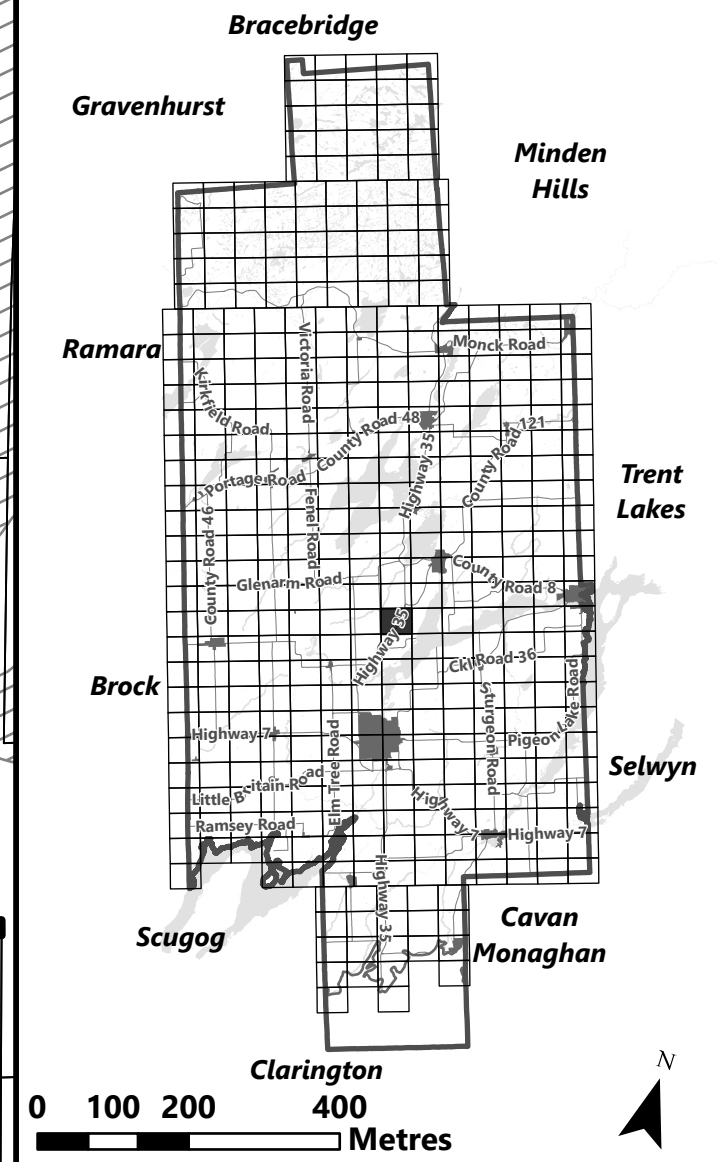

May 2024

Sources:
MNDMNR, City of Kawartha Lakes and Teranet
Projection:
NAD 1983 UTM Zone 17N

City of Kawartha Lakes Rural Zoning By-law Schedule A-D10

Legend

- City of Kawartha Lakes Boundary
- Zone Boundary
- ▨ Conservation Authority Regulated Area
- ▨ Kawartha Region Conservation Authority