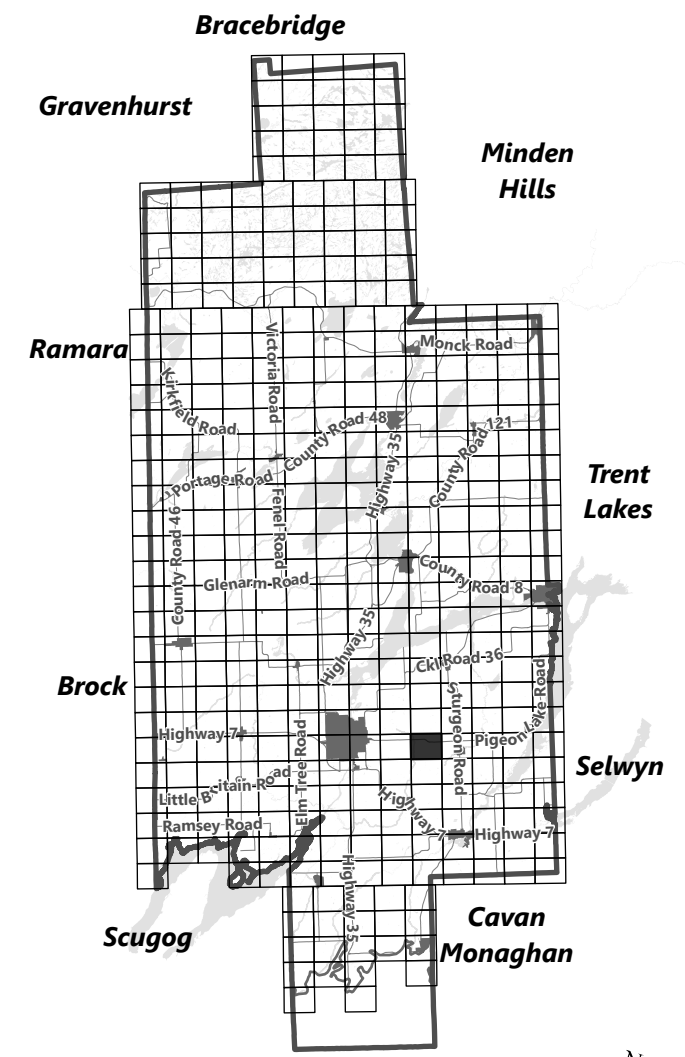

City of Kawartha Lakes Rural Zoning By-law Schedule A-D82

1. **Legend**
2. City of Kawartha Lakes Boundary
   - Zone Boundary
   - ▨ Conservation Authority Regulated Area
   - ▨ Kawartha Region Conservation Authority

May 2024

Sources:
MNDMNR, City of Kawartha Lakes and Teranet
Projection:
NAD 1983 UTM Zone 17N