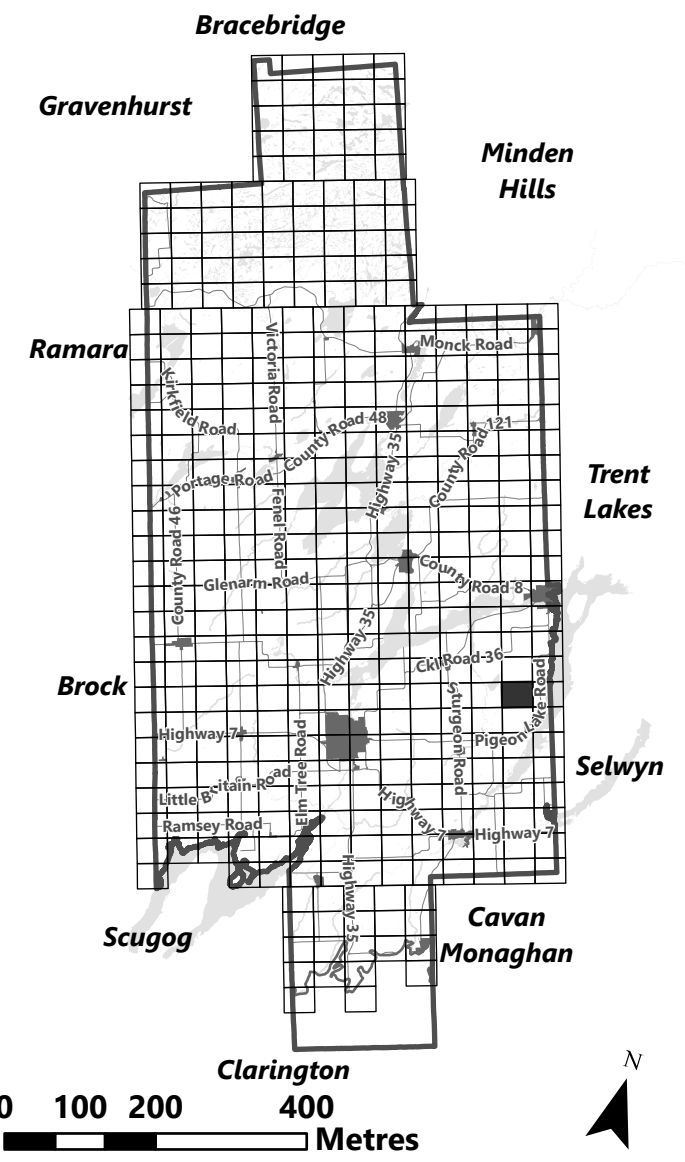

City of Kawartha Lakes Rural Zoning By-law Schedule A-D57

1. **Legend**
2. City of Kawartha Lakes Boundary
   - Zone Boundary
   - ▨ Conservation Authority Regulated Area
   - ▨ Kawartha Region Conservation Authority