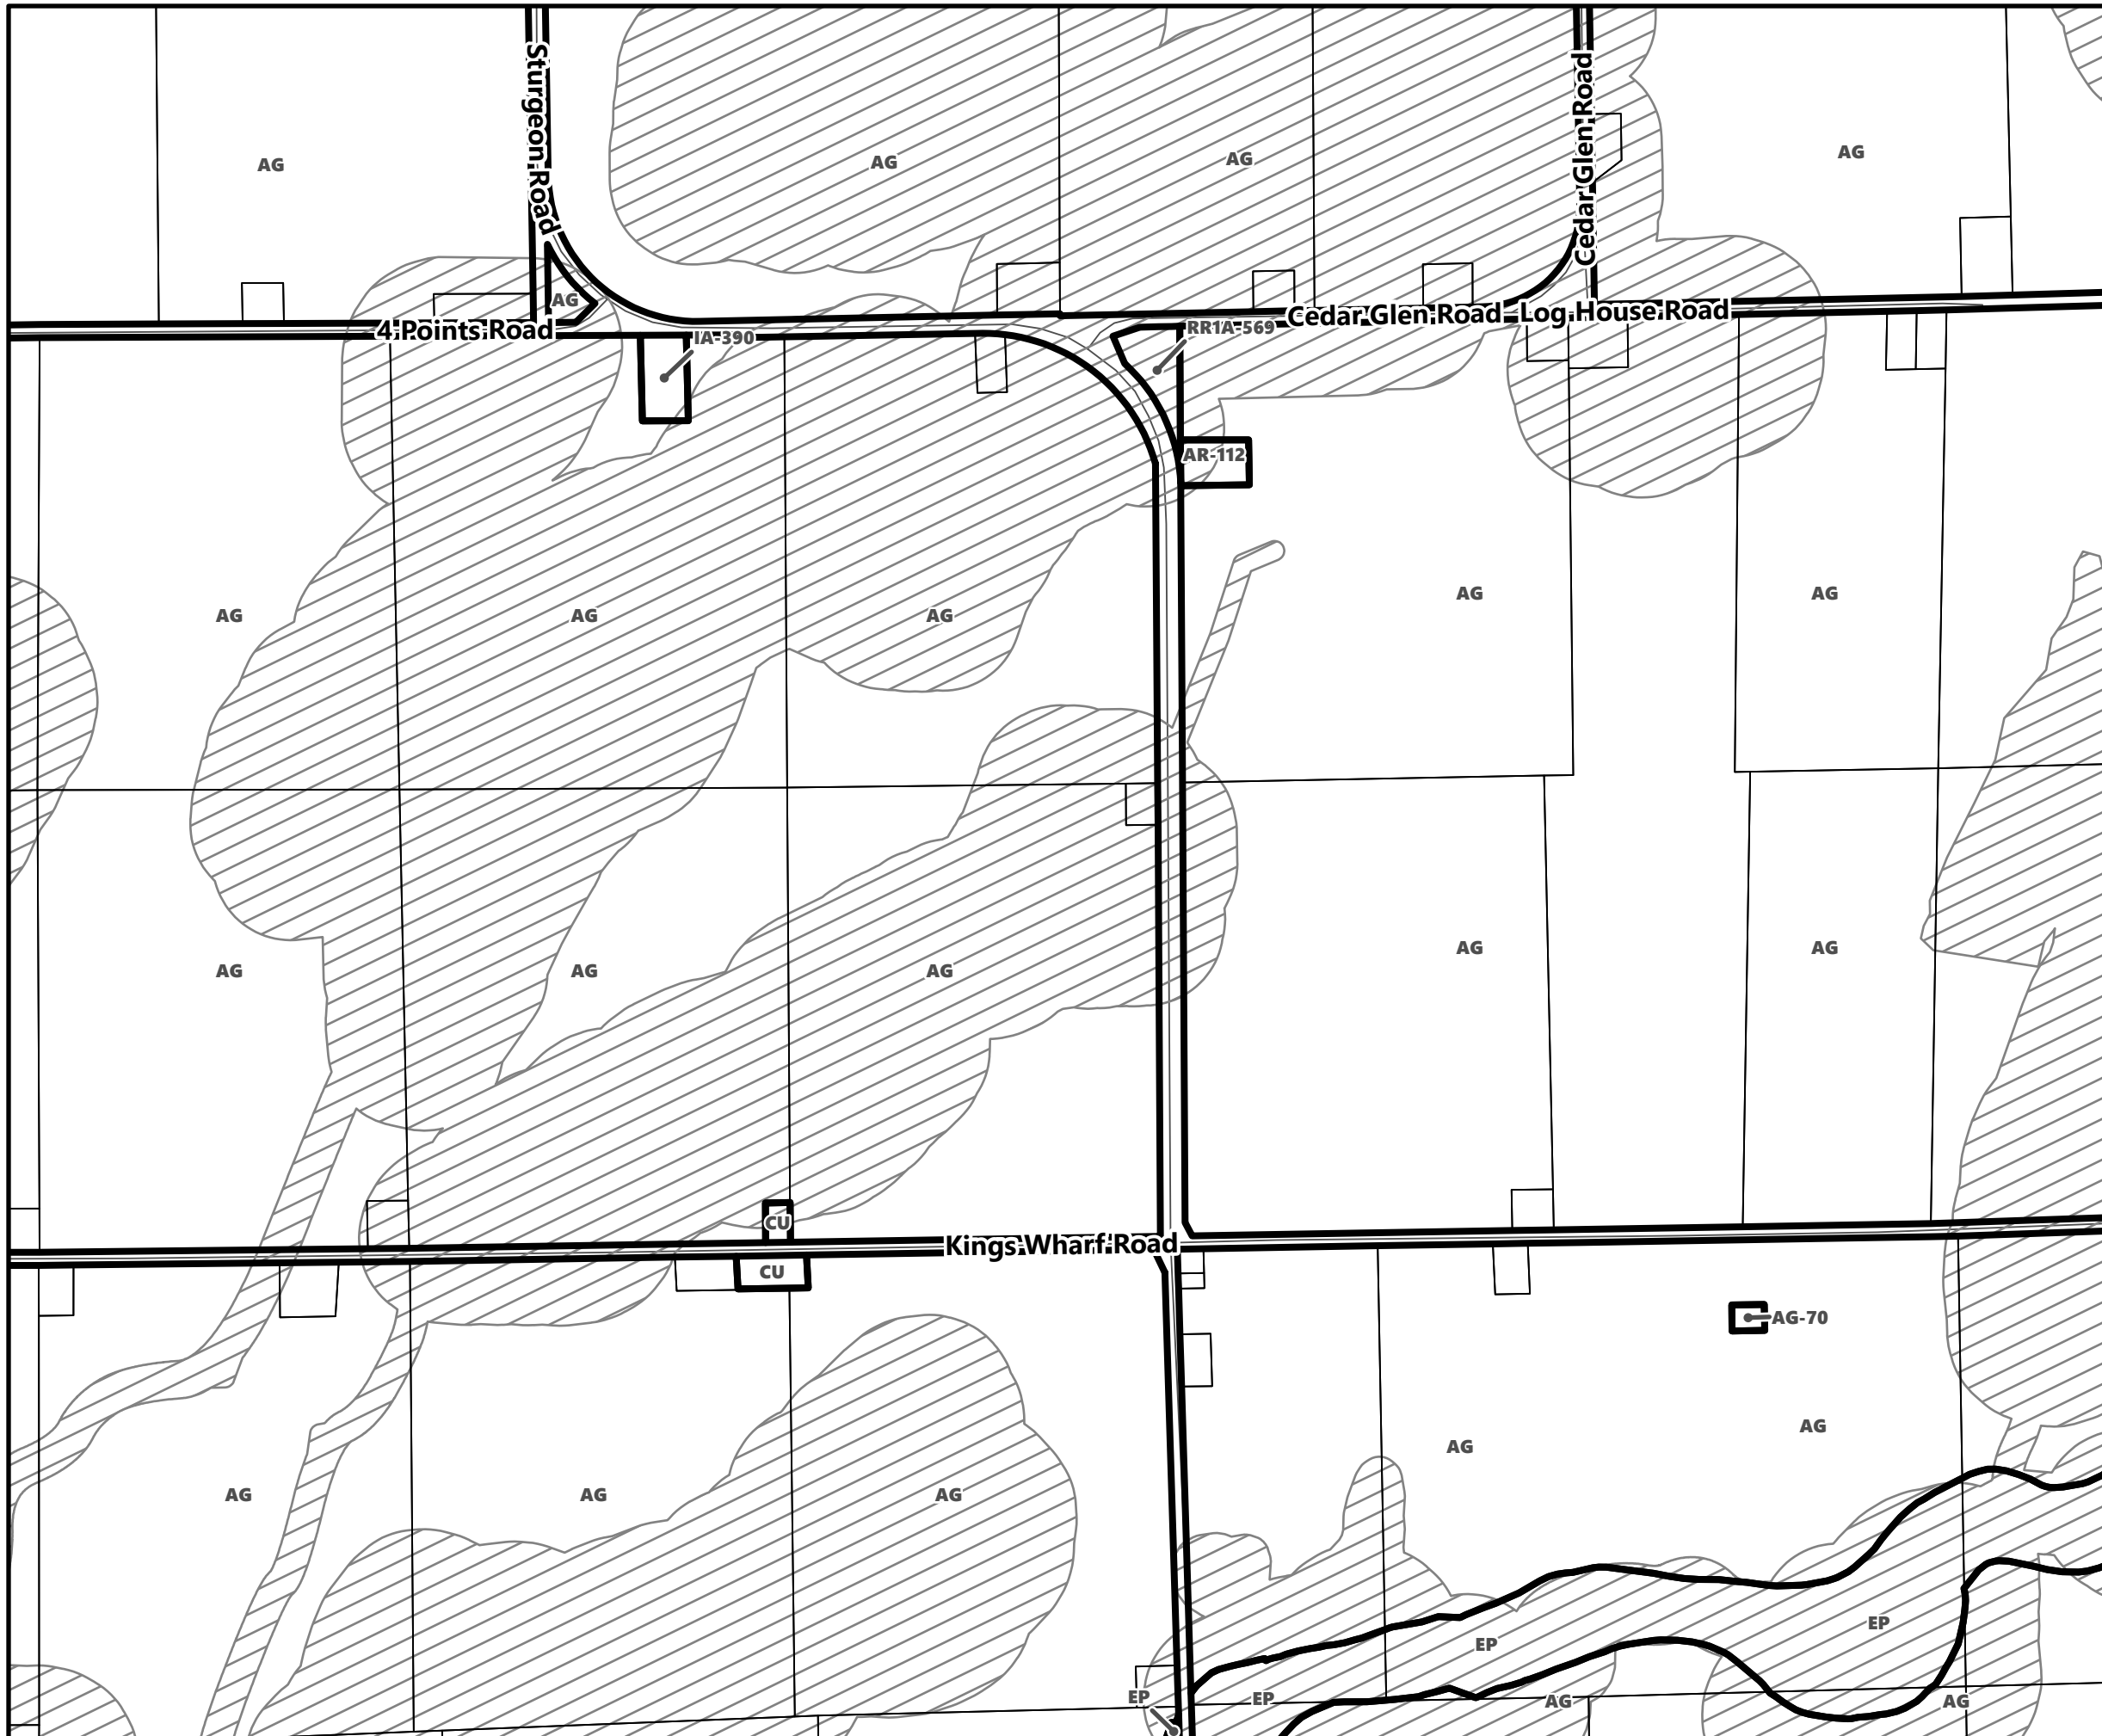

**City of Kawartha Lakes
Rural Zoning By-law
Schedule A-D55**

1. **Legend**
2. City of Kawartha Lakes Boundary
   - Zone Boundary
   - **Conservation Authority Regulated Area**
   - Kawartha Region Conservation Authority