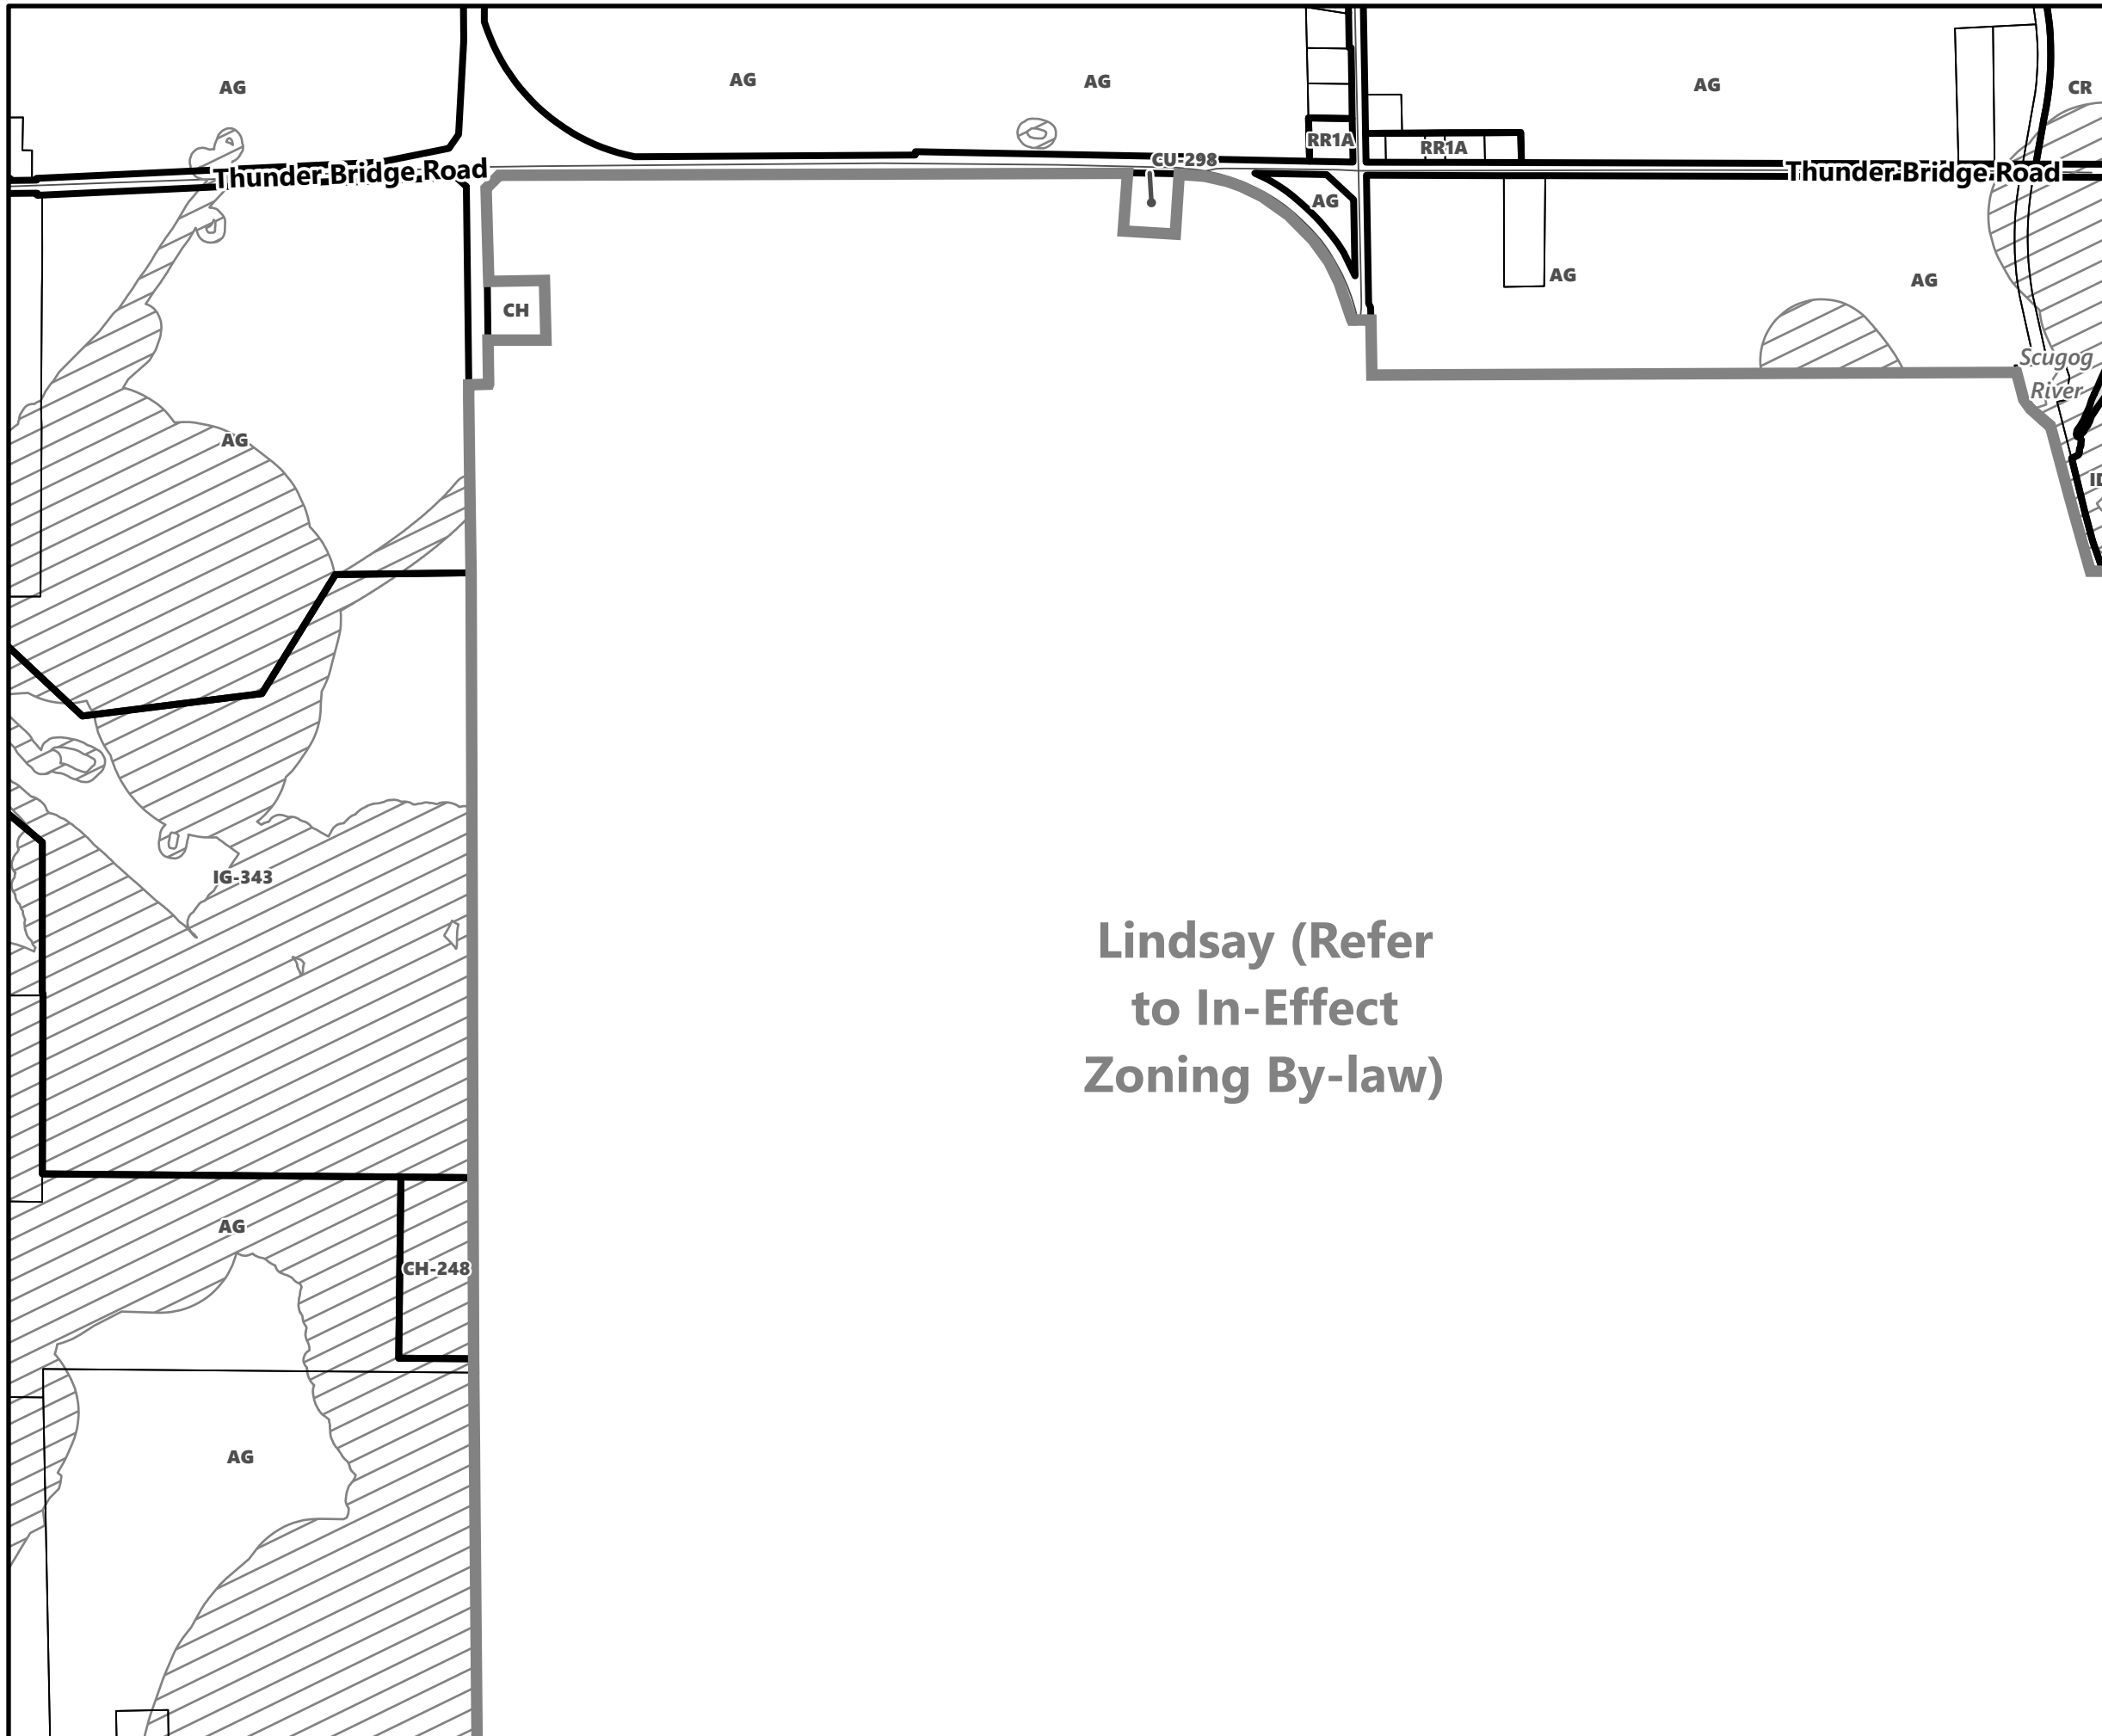

City of Kawartha Lakes Rural Zoning By-law Schedule A-D65

Legend

- City of Kawartha Lakes Boundary
- Zone Boundary
- Conservation Authority Regulated Area
- Kawartha Region Conservation Authority