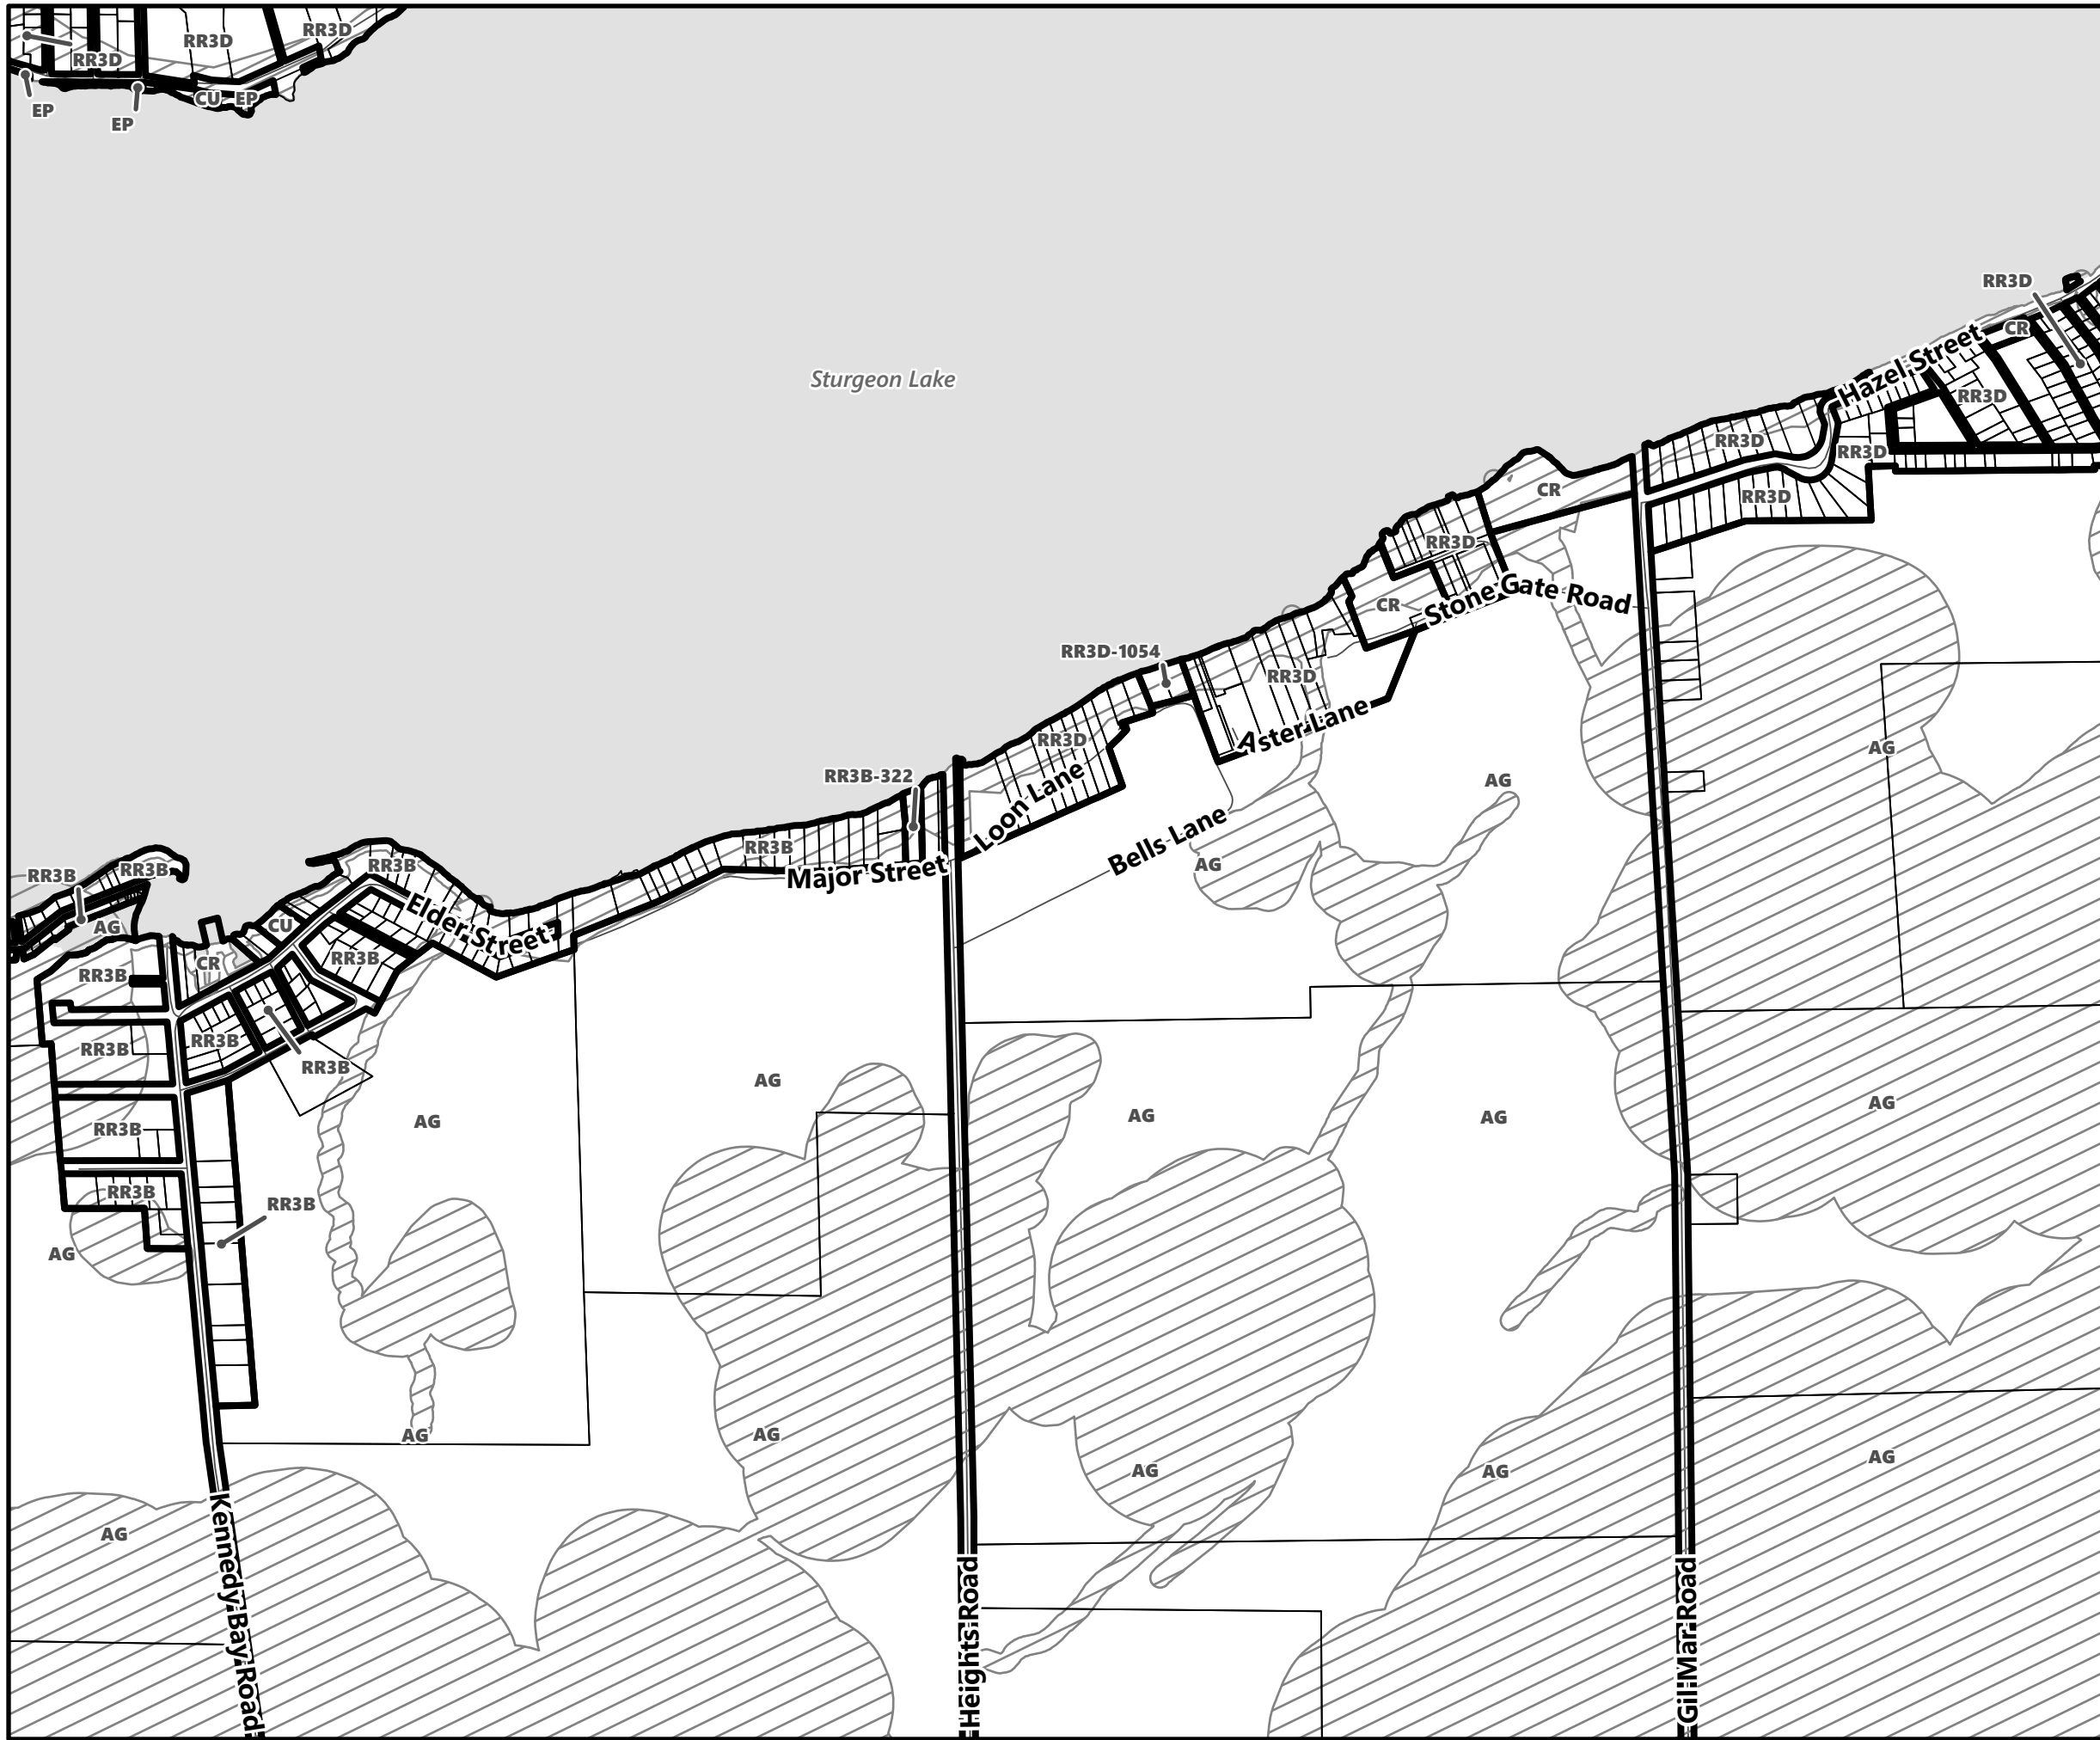

City of Kawartha Lakes Rural Zoning By-law Schedule A-D26

Legend

- City of Kawartha Lakes Boundary
- Zone Boundary
- Conservation Authority Regulated Area
- Kawartha Region Conservation Authority

Kawartha Lakes