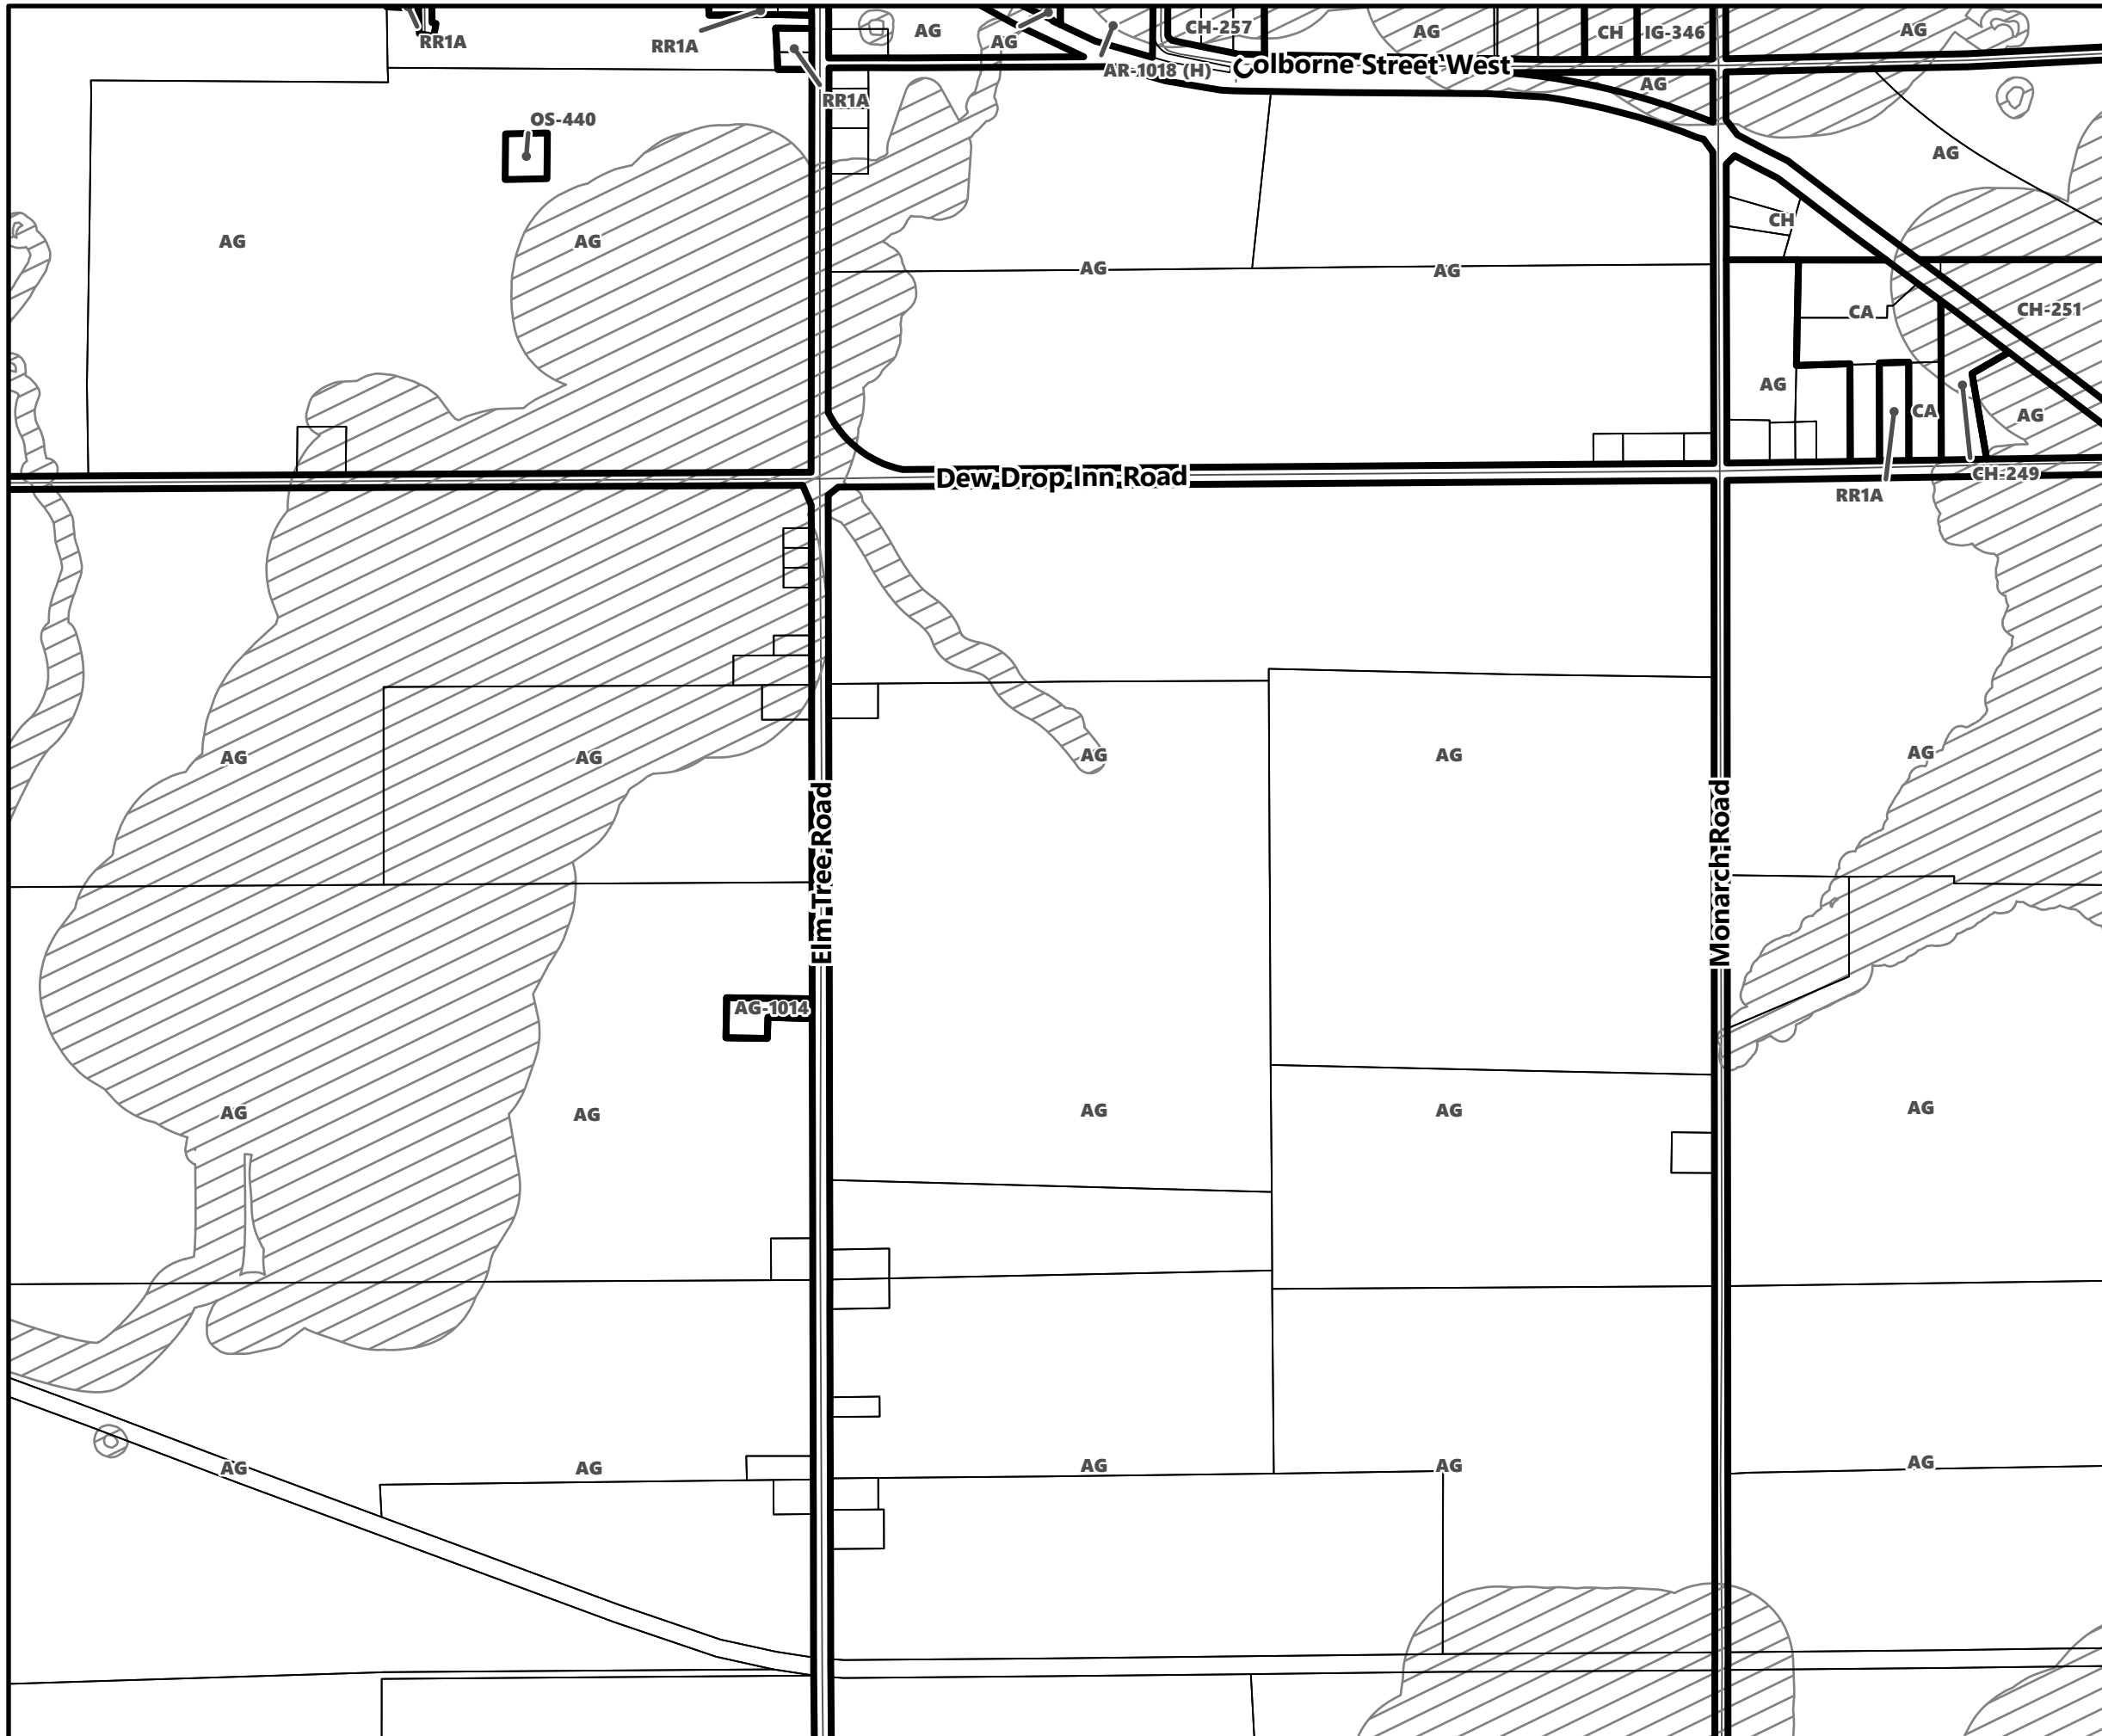

May 2024

Sources:
MNDMNR, City of Kawartha Lakes and Teranet
Projection:
NAD 1983 UTM Zone 17N

City of Kawartha Lakes Rural Zoning By-law Schedule A-D78

Legend

- City of Kawartha Lakes Boundary
- Zone Boundary
- ▨ Conservation Authority Regulated Area
- ▨ Kawartha Region Conservation Authority