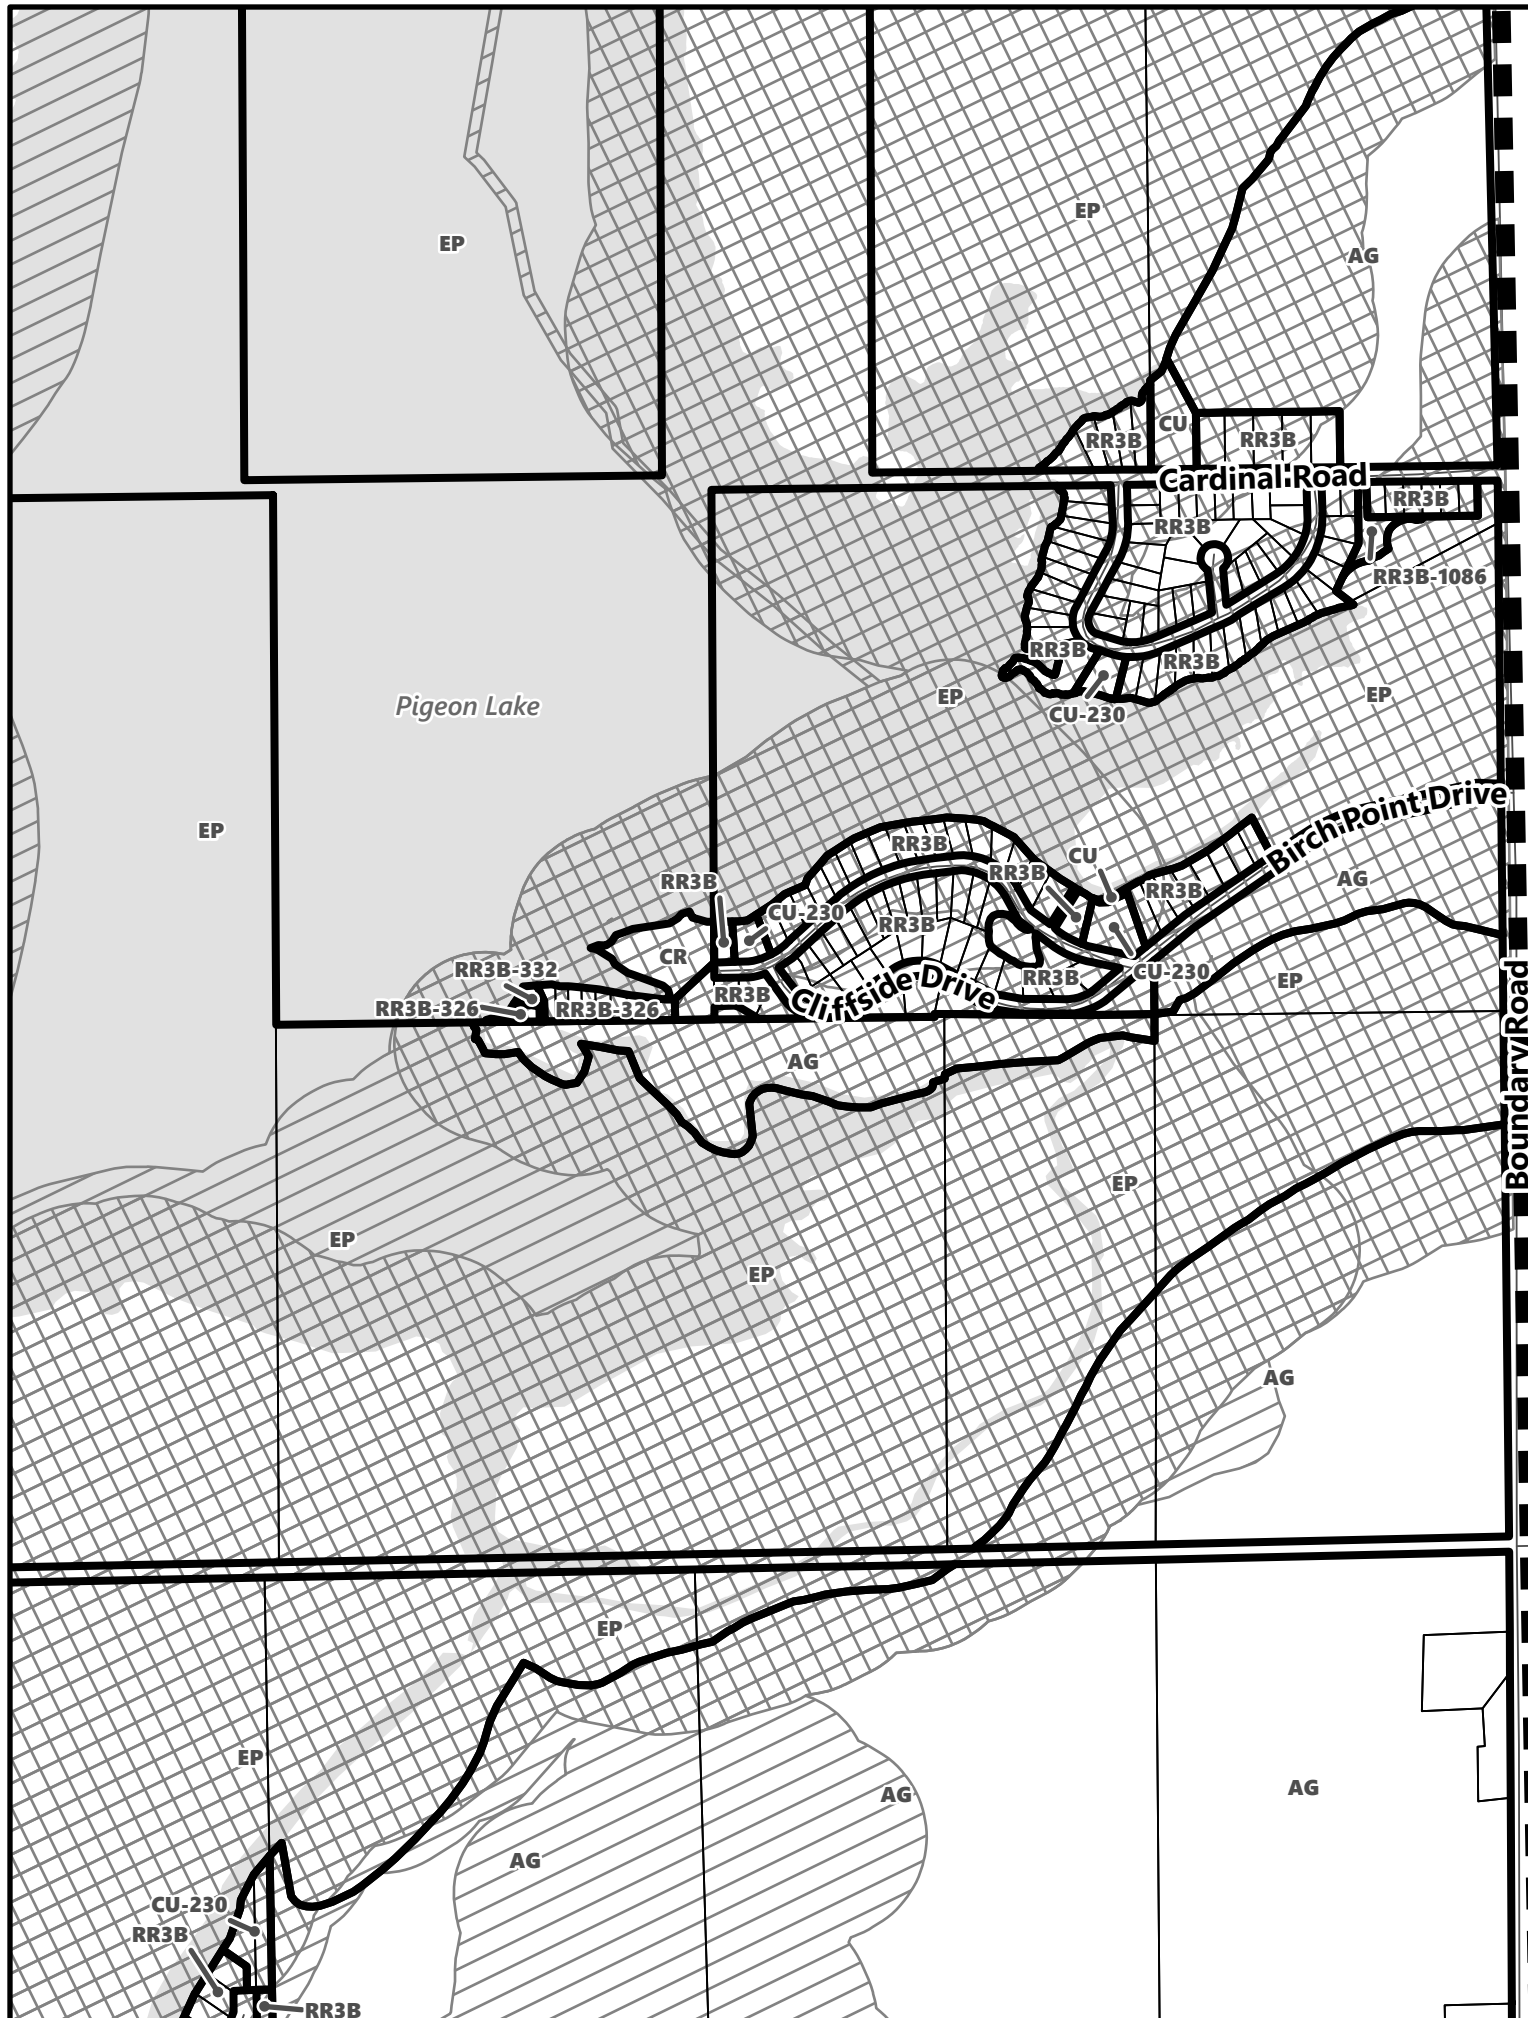

City of Kawartha Lakes Rural Zoning By-law Schedule A-D86

Legend

- City of Kawartha Lakes Boundary
- Zone Boundary
- Conservation Authority Regulated Area
  - Kawartha Region Conservation Authority
  - Otonabee Region Conservation Authority

May 2024

Sources:
MNDMNR, City of Kawartha Lakes and Teranet
Projection:
NAD 1983 UTM Zone 17N