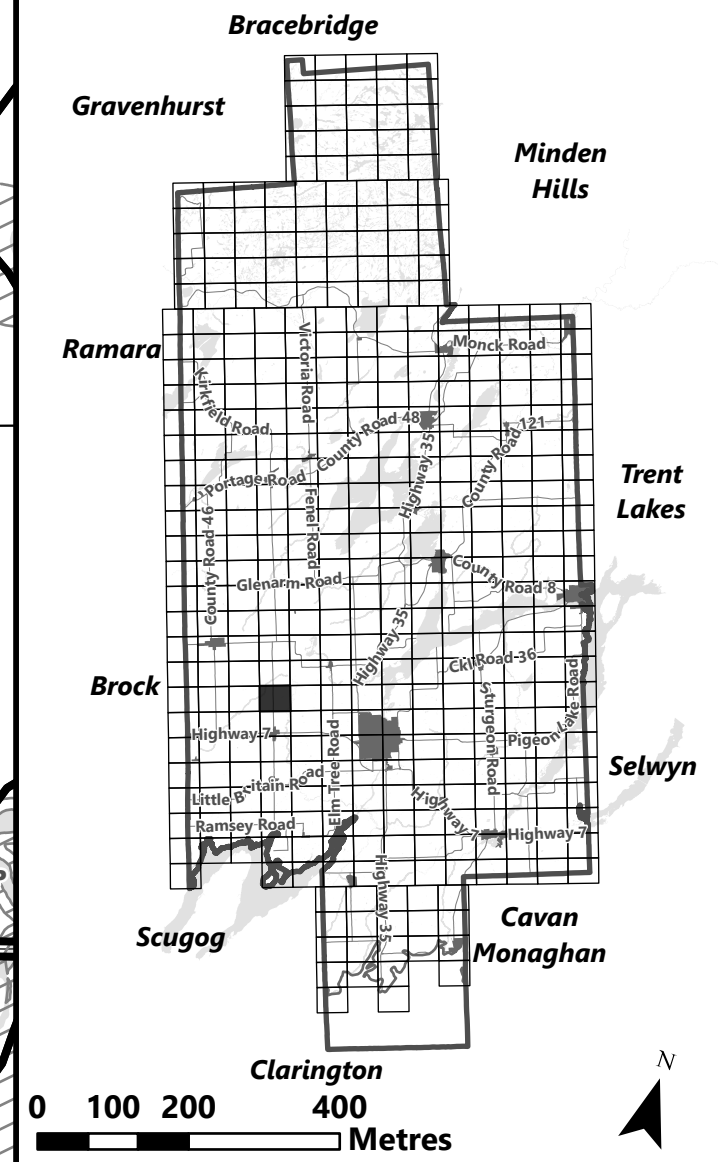

City of Kawartha Lakes Rural Zoning By-law Schedule A-D48

Legend

- City of Kawartha Lakes Boundary
- Zone Boundary
- ▨ Conservation Authority Regulated Area
- ▨ Kawartha Region Conservation Authority

May 2024

Sources:
MNDMNR, City of Kawartha Lakes and Teranet
Projection:
NAD 1983 UTM Zone 17N