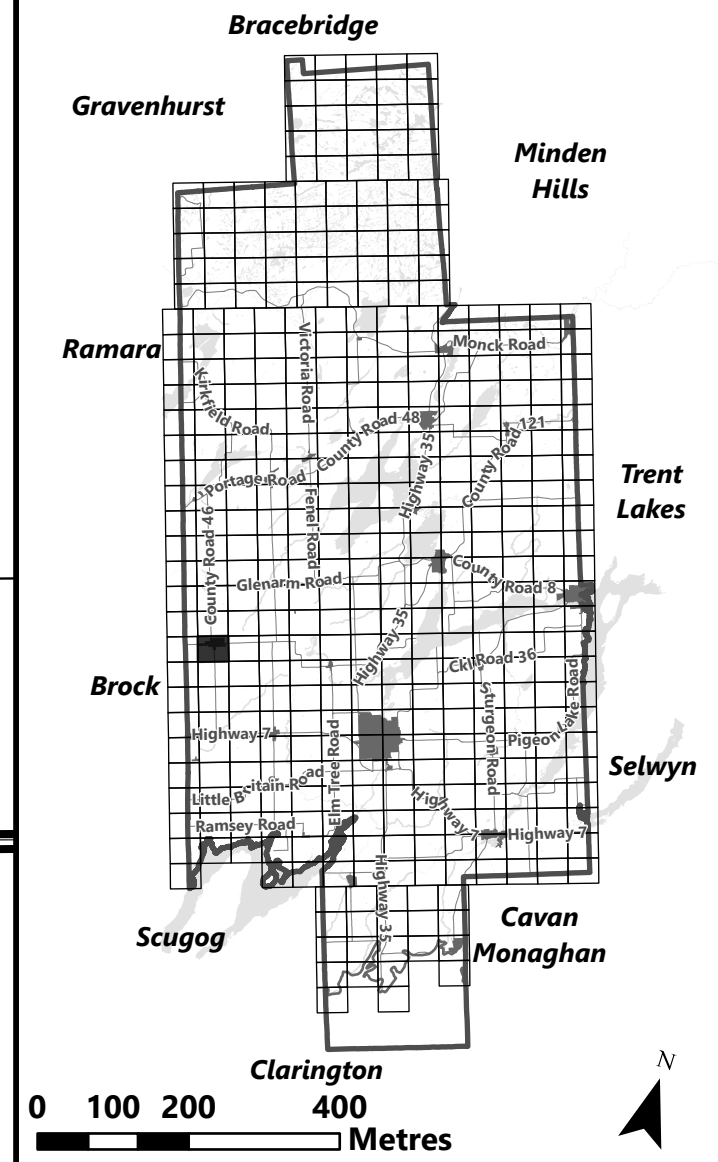

City of Kawartha Lakes Rural Zoning By-law Schedule A-D18

Legend

- City of Kawartha Lakes Boundary
- Zone Boundary
- Conservation Authority Regulated Area
- Lake Simcoe Region Conservation Authority