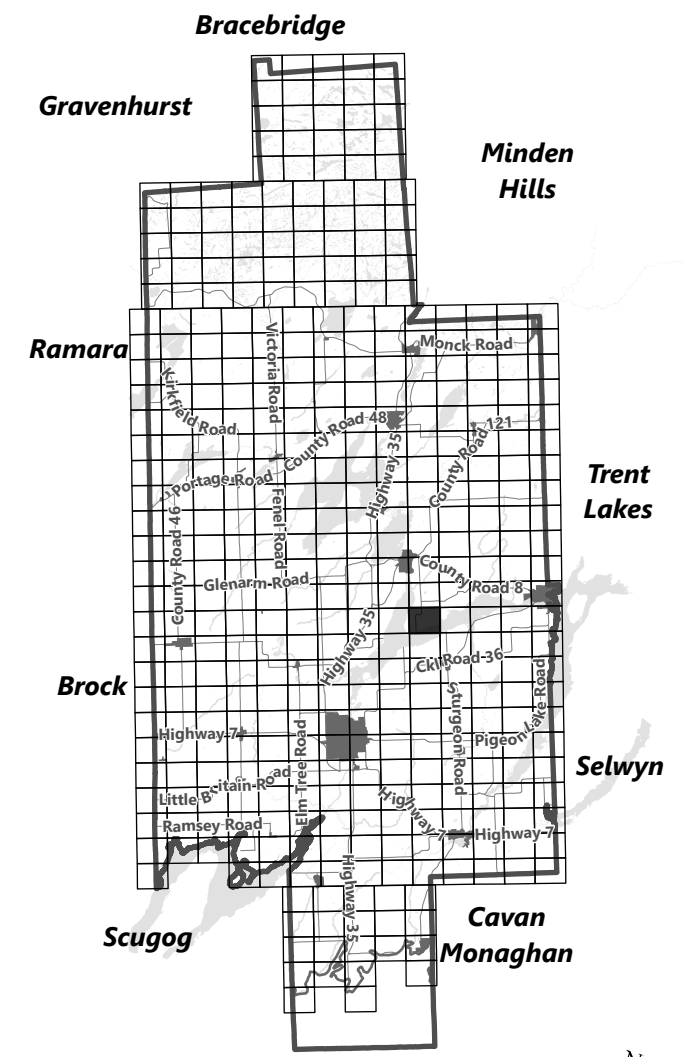

May 2024

Sources:
MNDMNR, City of Kawartha Lakes and Teranet
Projection:
NAD 1983 UTM Zone 17N

City of Kawartha Lakes Rural Zoning By-law Schedule A-D12

Legend

- City of Kawartha Lakes Boundary
- Zone Boundary
- Conservation Authority Regulated Area
- Kawartha Region Conservation Authority