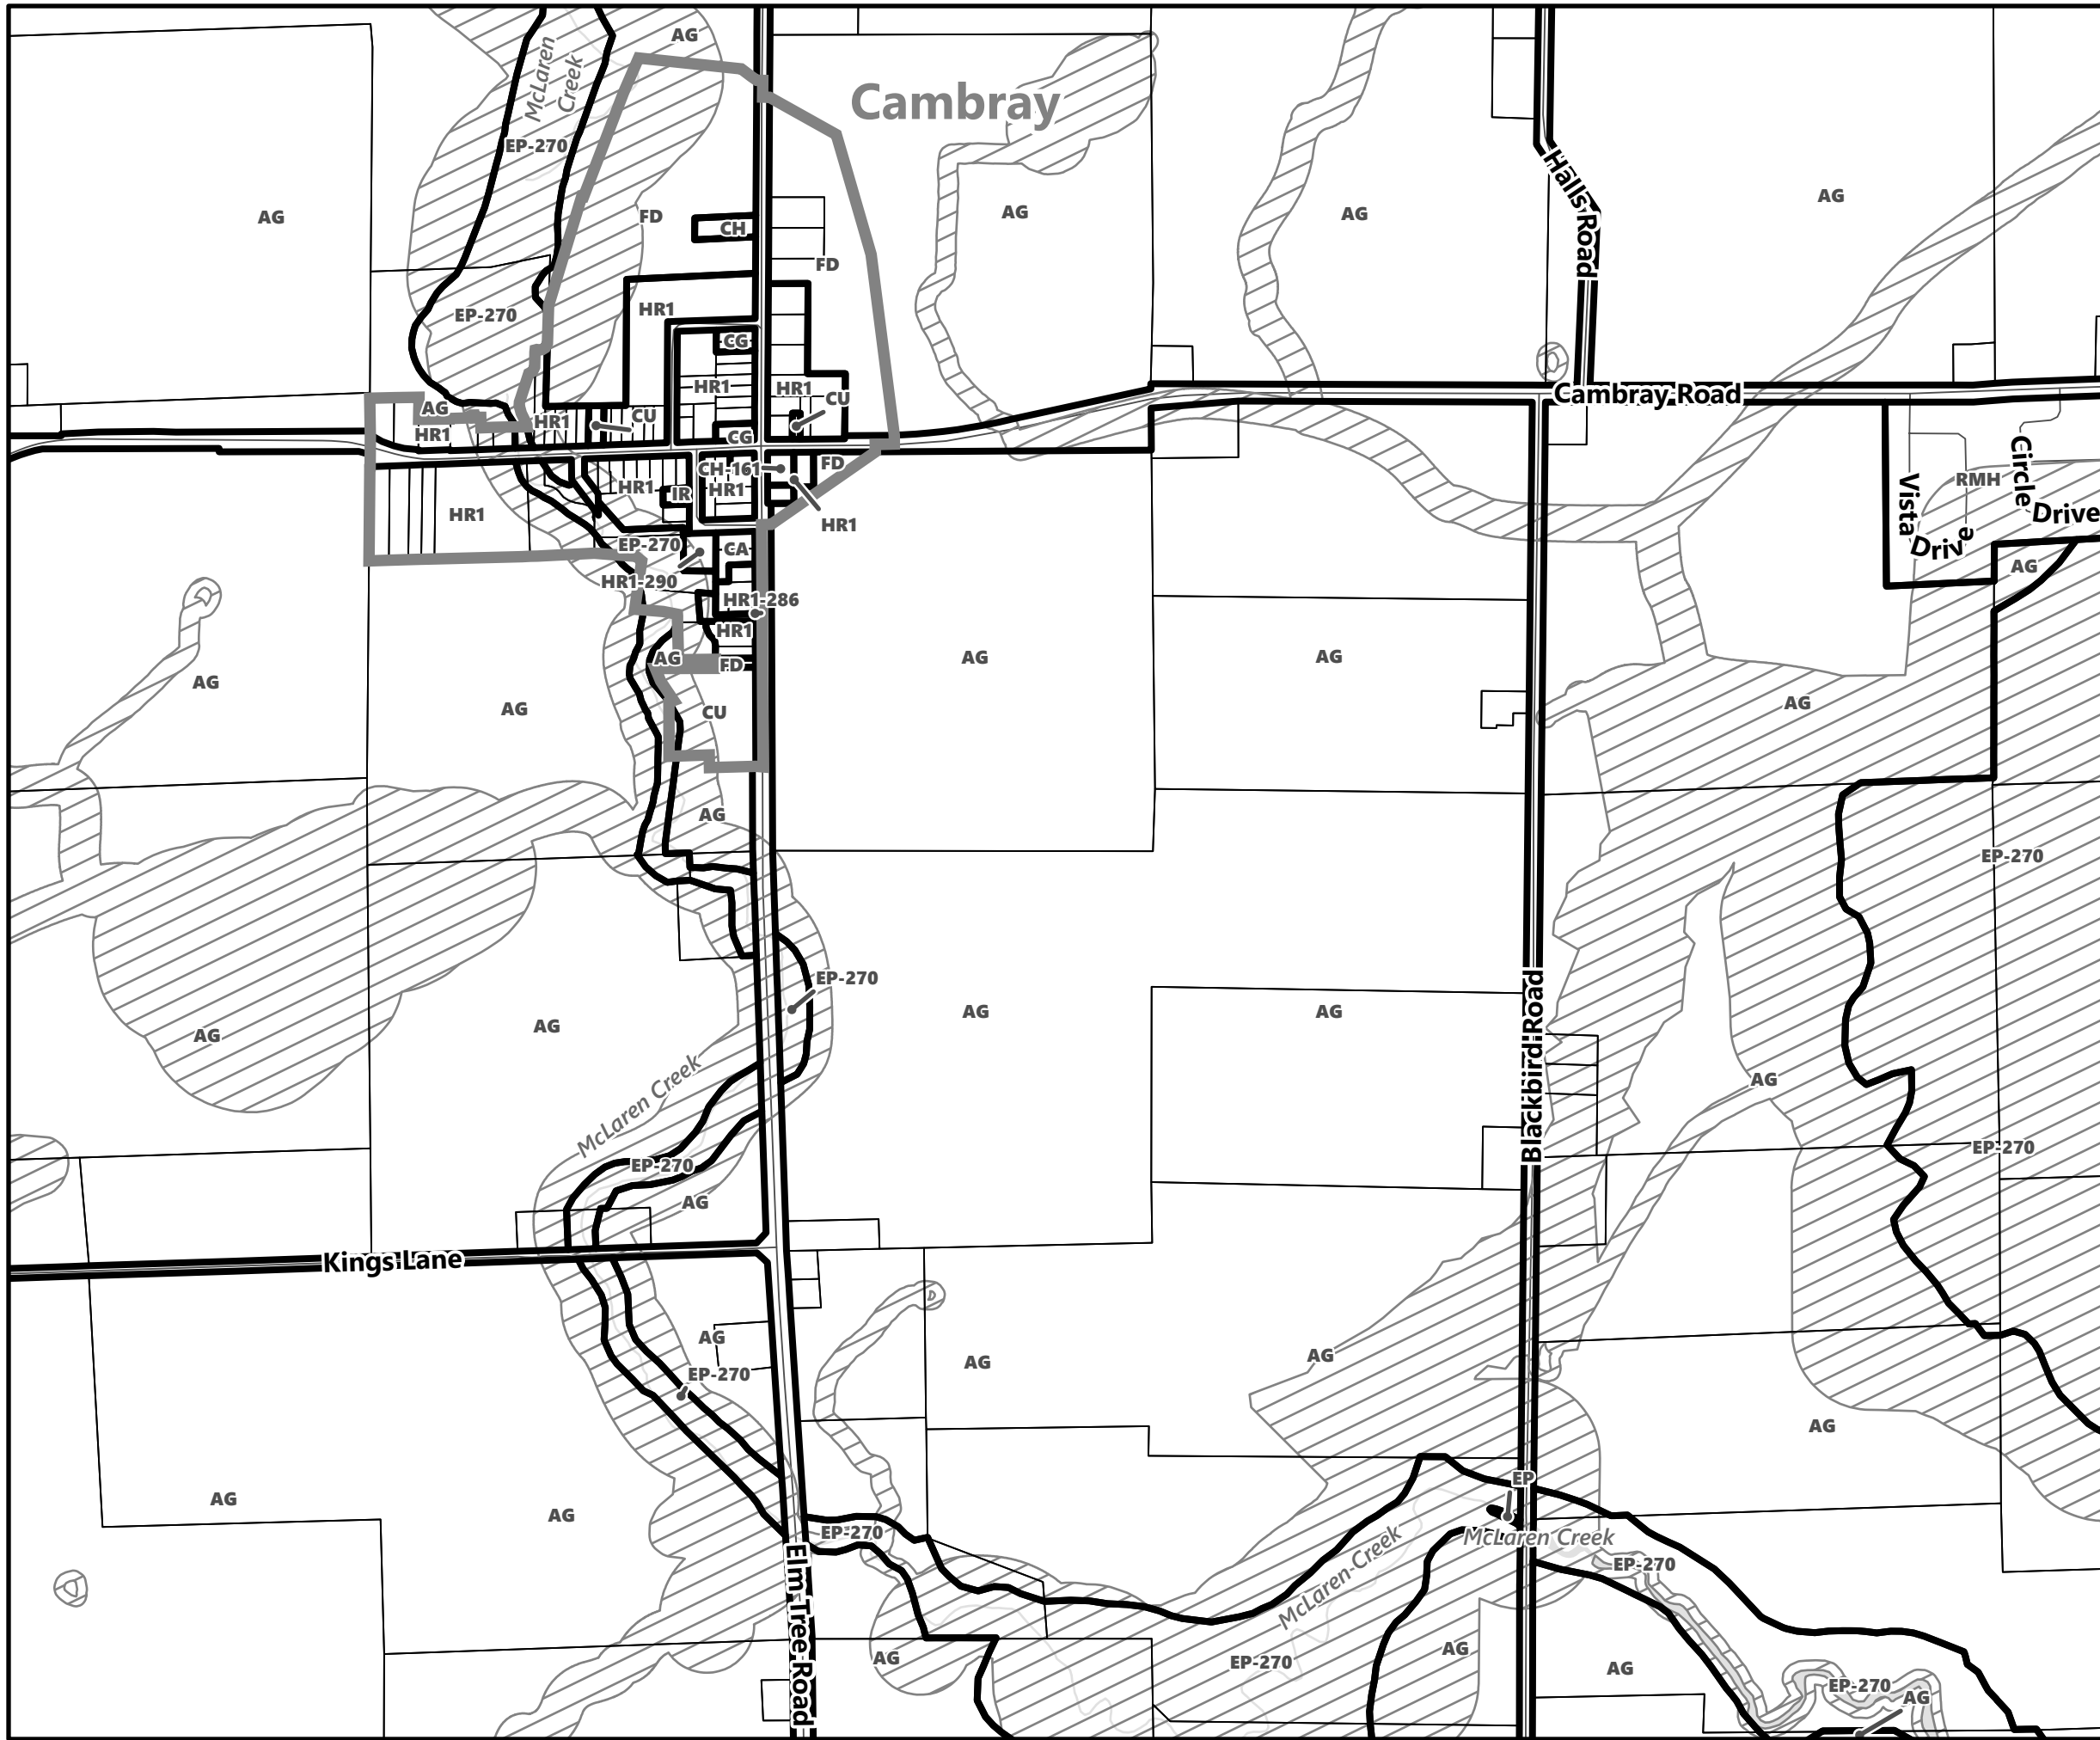

**City of Kawartha Lakes
Rural Zoning By-law
Schedule A-D36**

Legend

- City of Kawartha Lakes Boundary
- Zone Boundary
- Conservation Authority Regulated Area
- Kawartha Region Conservation Authority