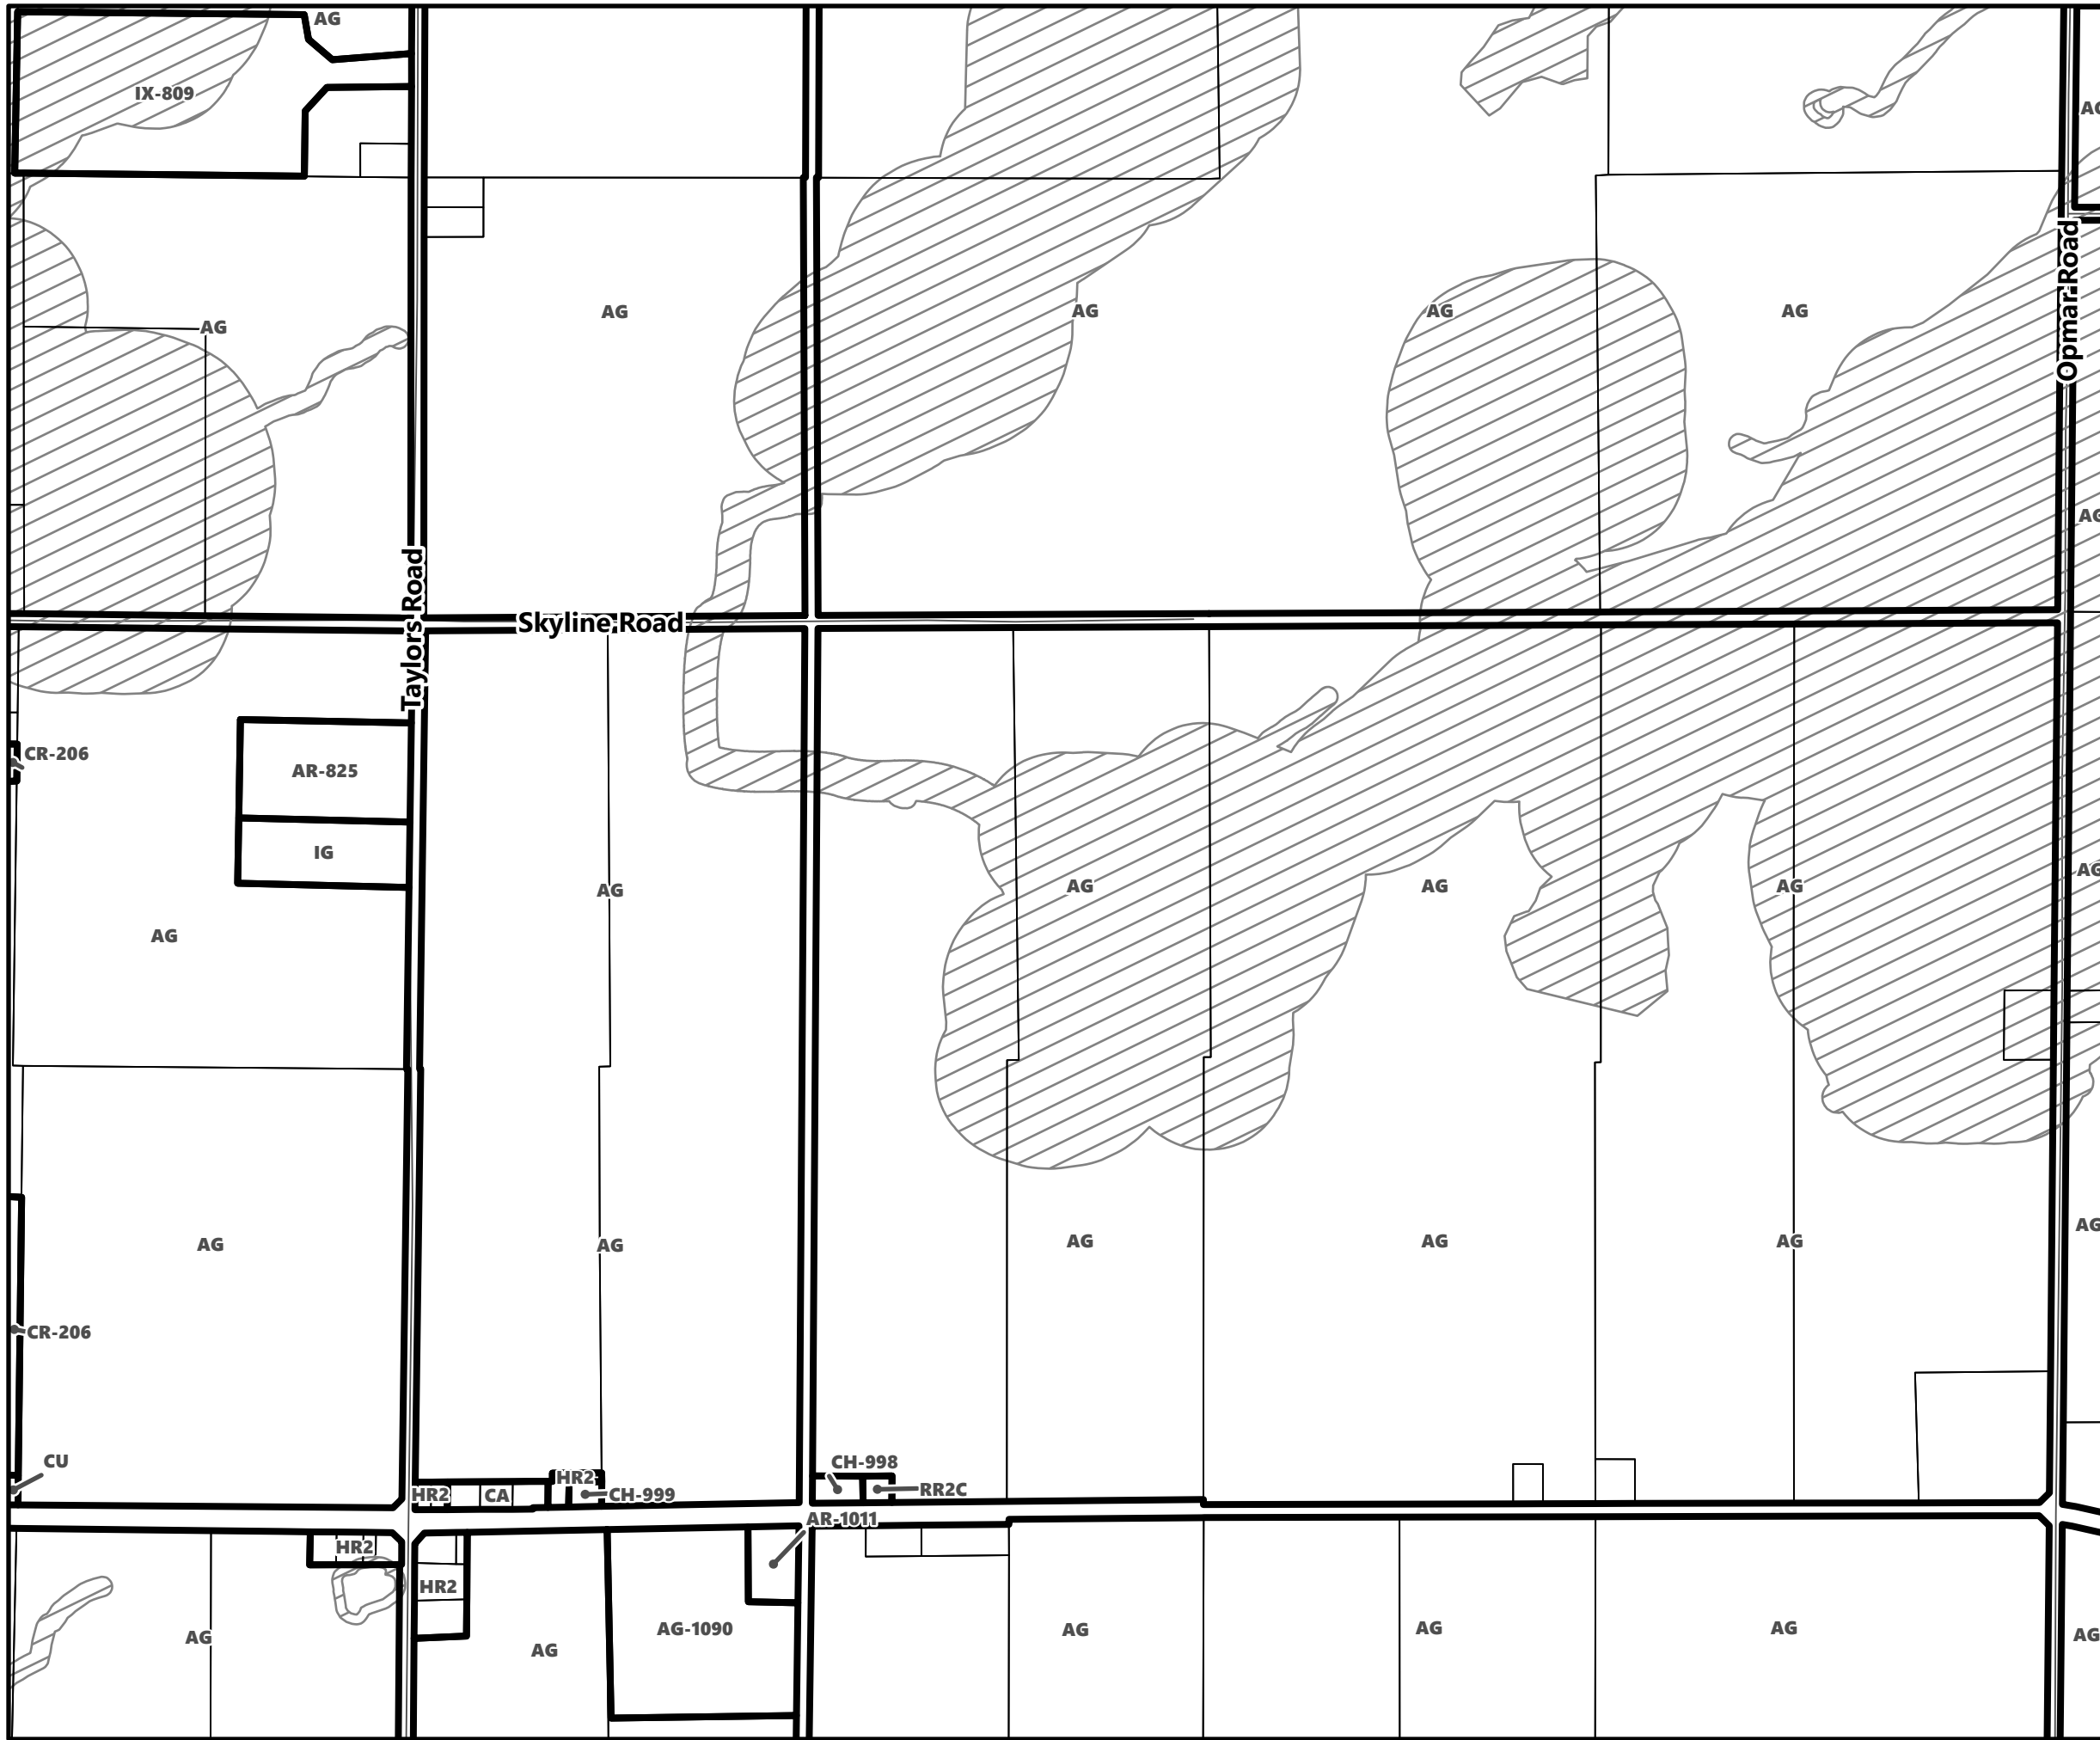

City of Kawartha Lakes Rural Zoning By-law Schedule A-D63

Legend

- City of Kawartha Lakes Boundary
- Zone Boundary
- Conservation Authority Regulated Area
- Kawartha Region Conservation Authority

May 2024