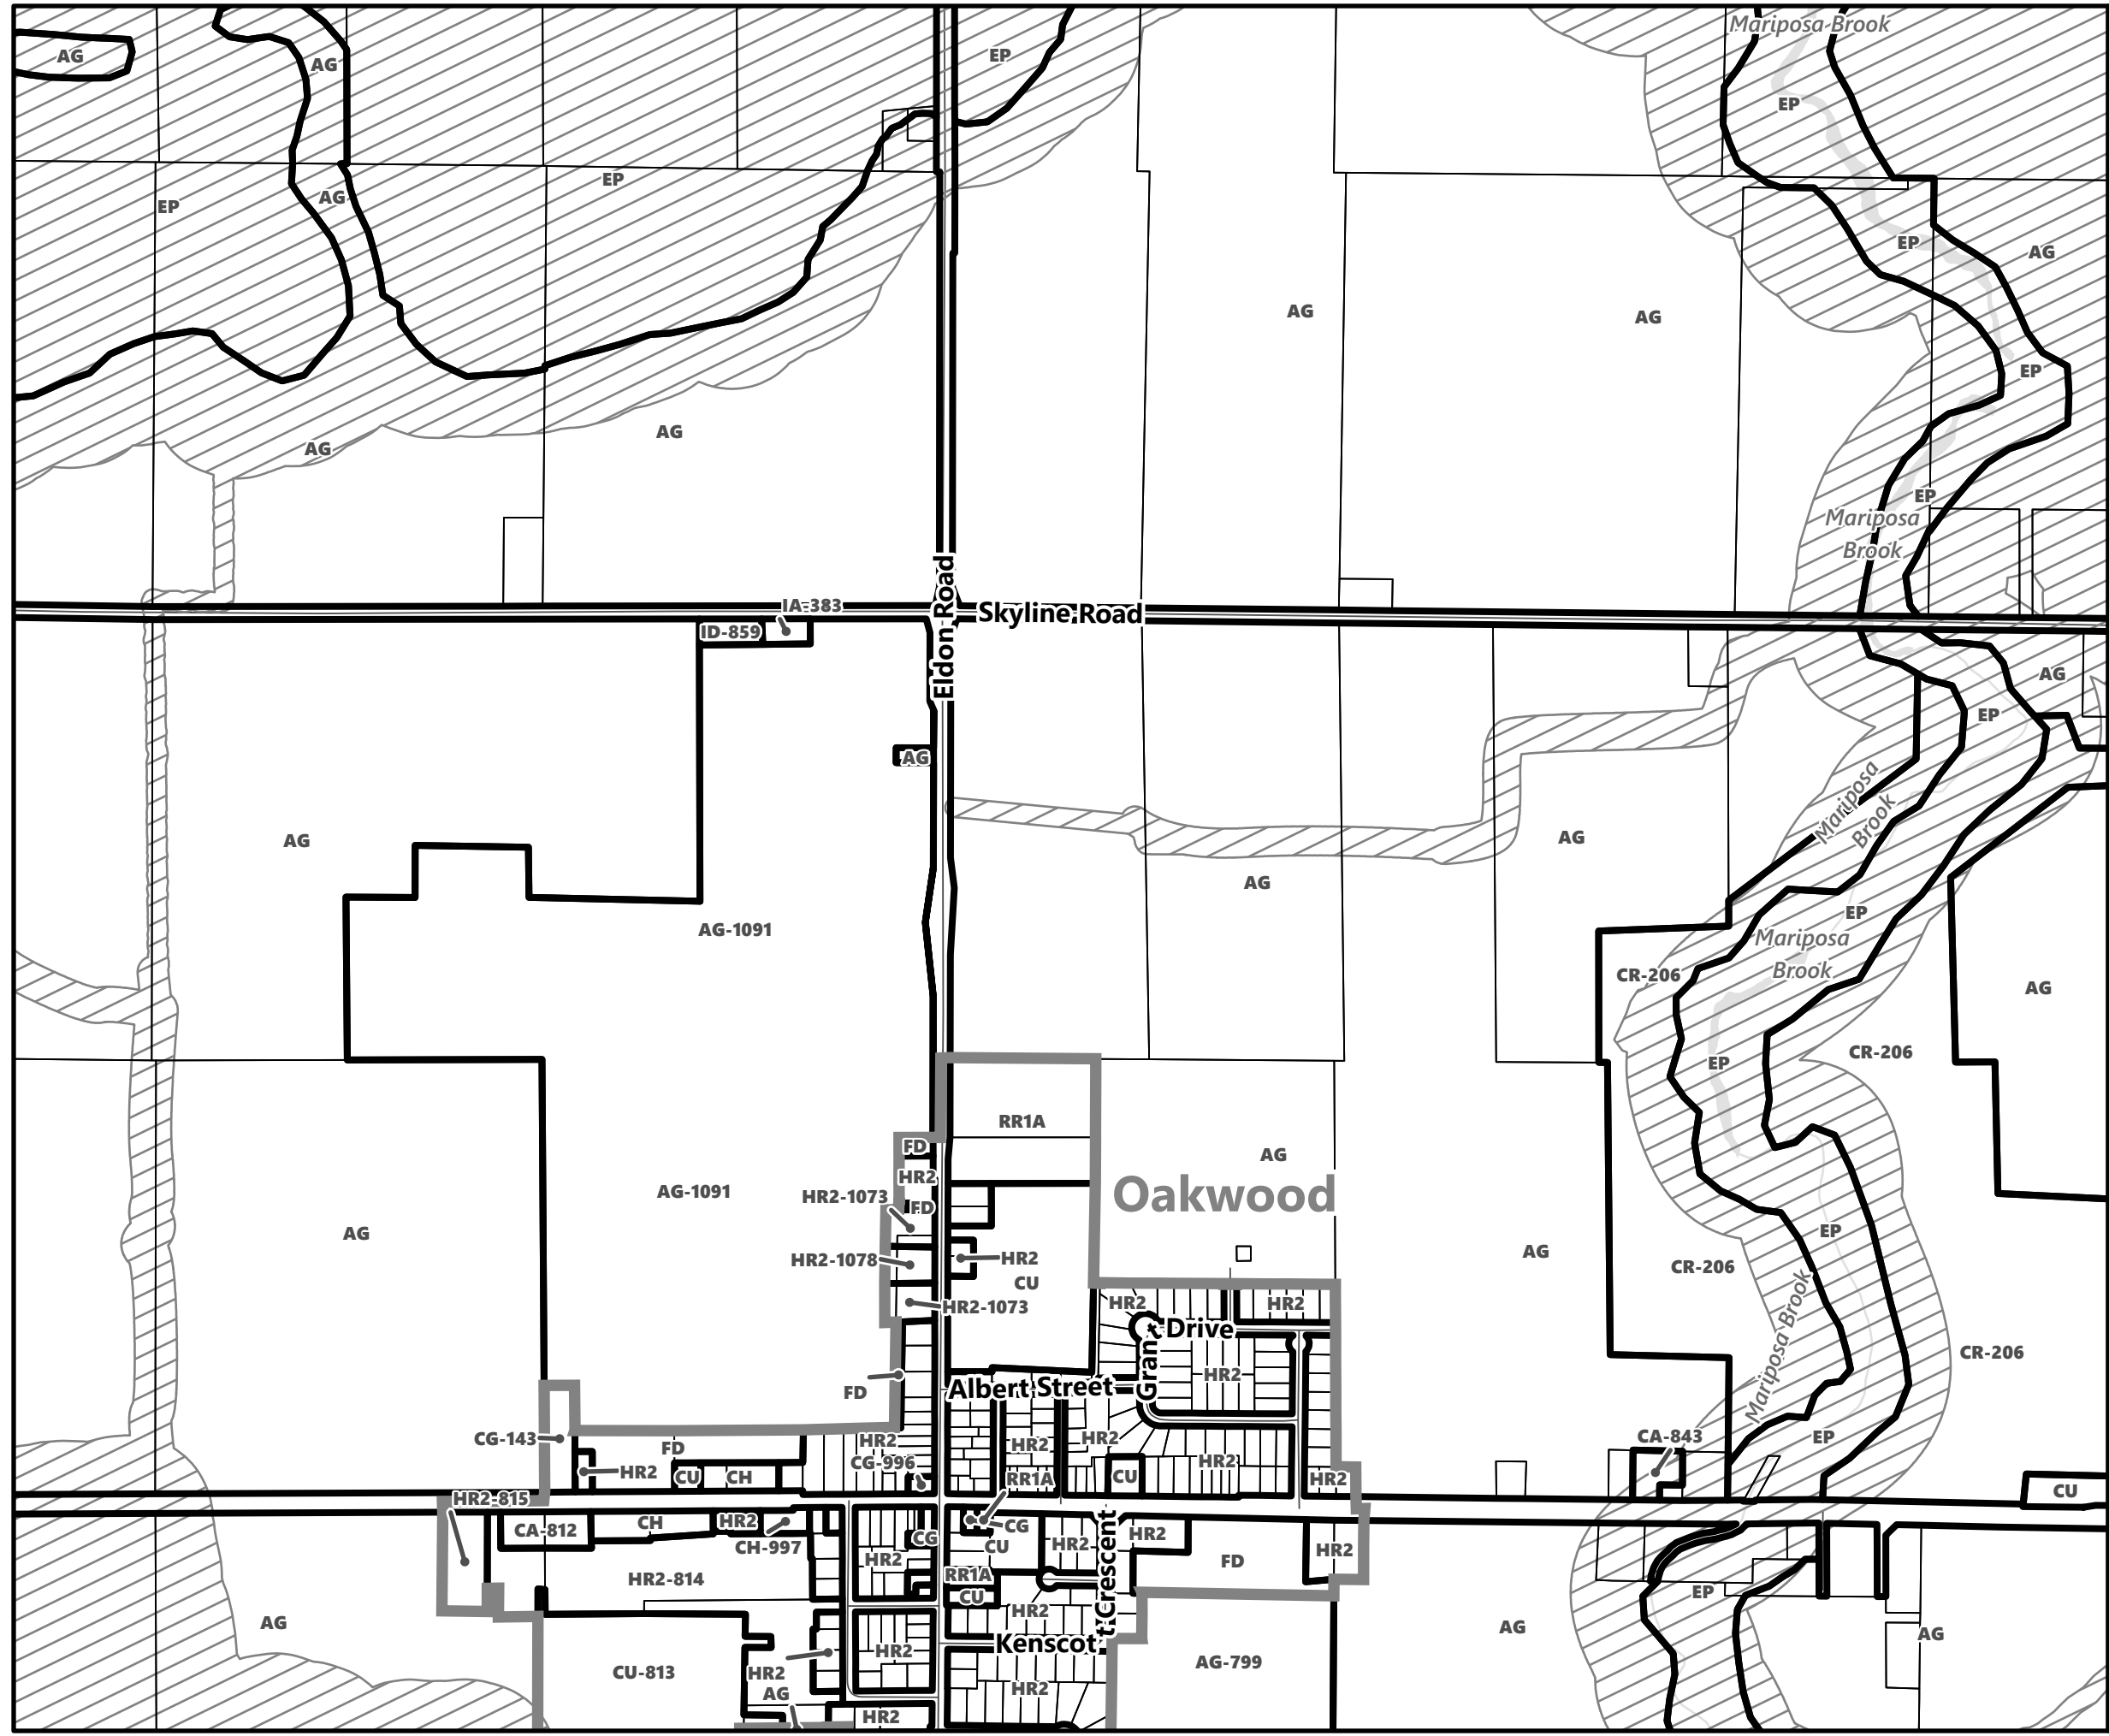

City of Kawartha Lakes Rural Zoning By-law Schedule A-D62

1. **Legend**
2. City of Kawartha Lakes Boundary
   - Zone Boundary
   - ▨ Conservation Authority Regulated Area
   - ▨ Kawartha Region Conservation Authority