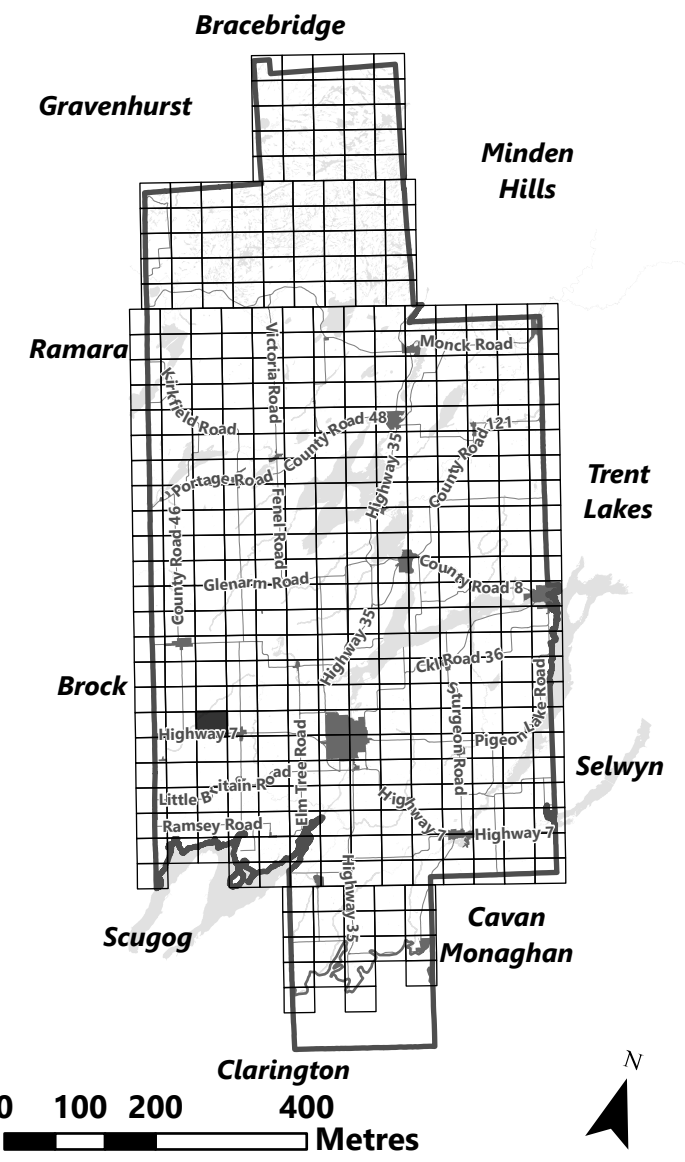

City of Kawartha Lakes Rural Zoning By-law Schedule A-D61

1. **Legend**
2. City of Kawartha Lakes Boundary
   - Zone Boundary
   - ▨ Conservation Authority Regulated Area
   - ▨ Kawartha Region Conservation Authority