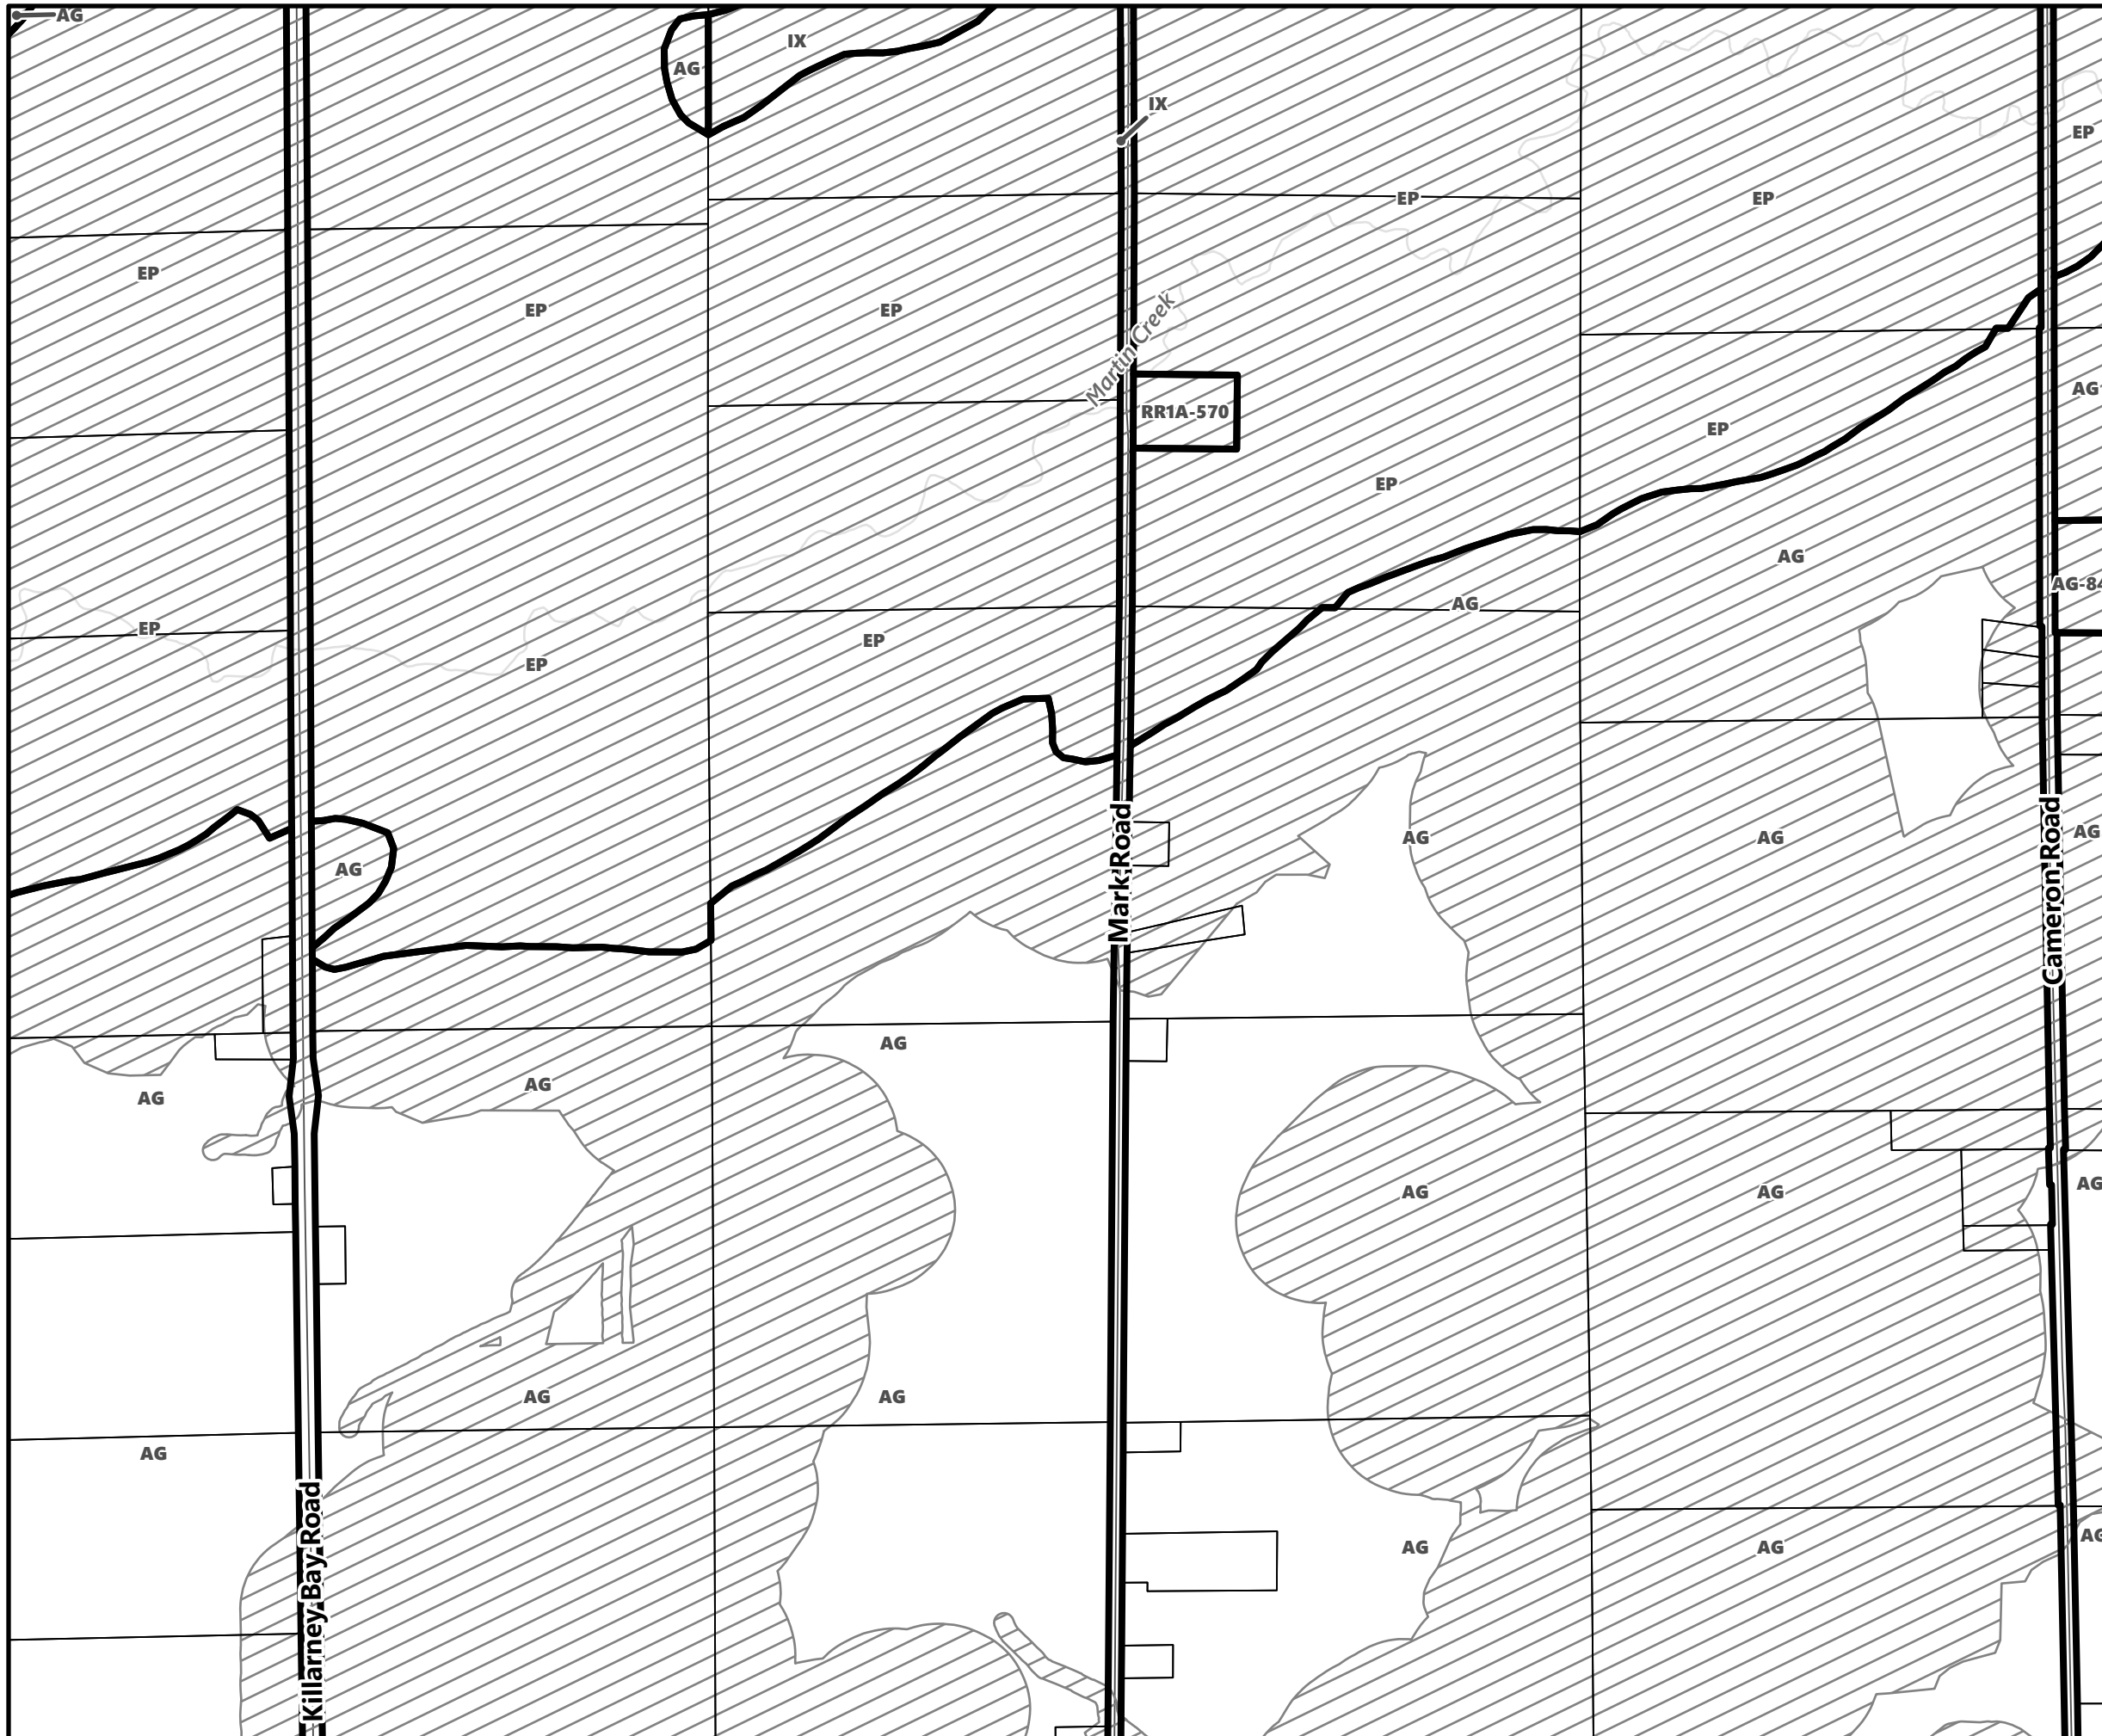

City of Kawartha Lakes Rural Zoning By-law Schedule A-D9

1. **Legend**
2. City of Kawartha Lakes Boundary
   - Zone Boundary
   - ▨ Conservation Authority Regulated Area
   - ▨ Kawartha Region Conservation Authority

May 2024

Sources:
MNDMNR, City of Kawartha Lakes and Teranet
Projection:
NAD 1983 UTM Zone 17N