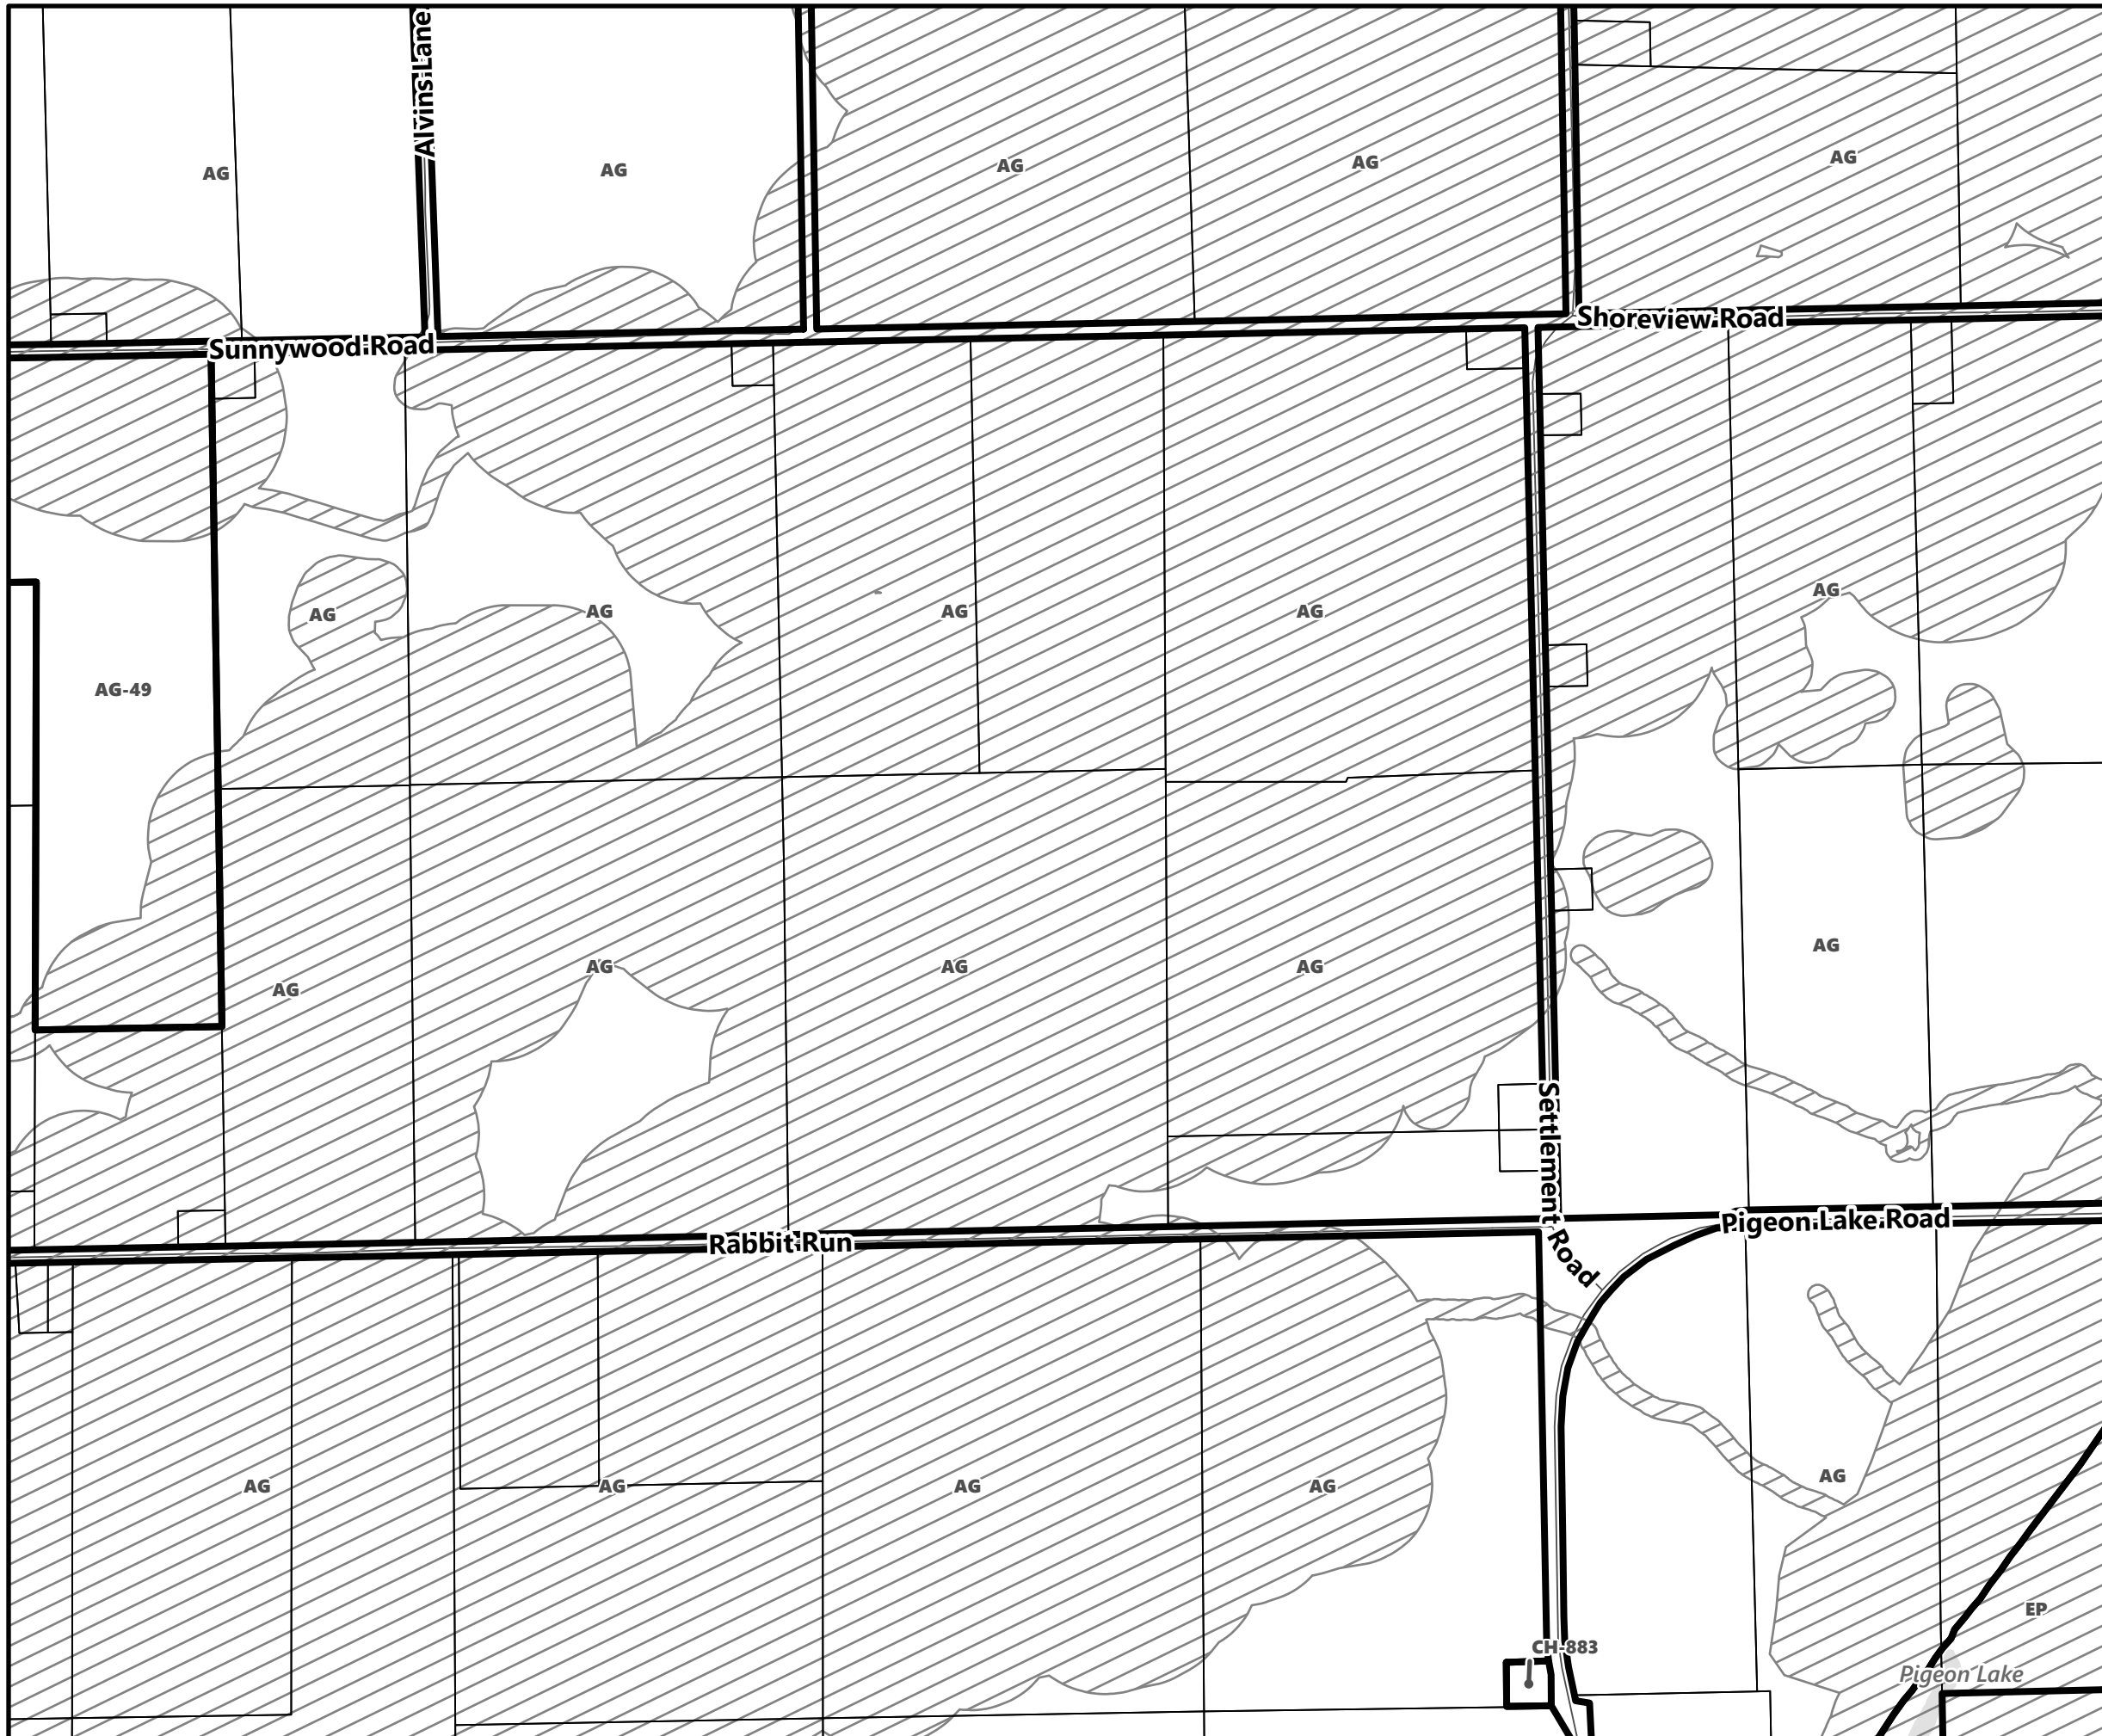

City of Kawartha Lakes Rural Zoning By-law Schedule A-D71

Legend

- City of Kawartha Lakes Boundary
- Zone Boundary
- Conservation Authority Regulated Area
- Kawartha Region Conservation Authority