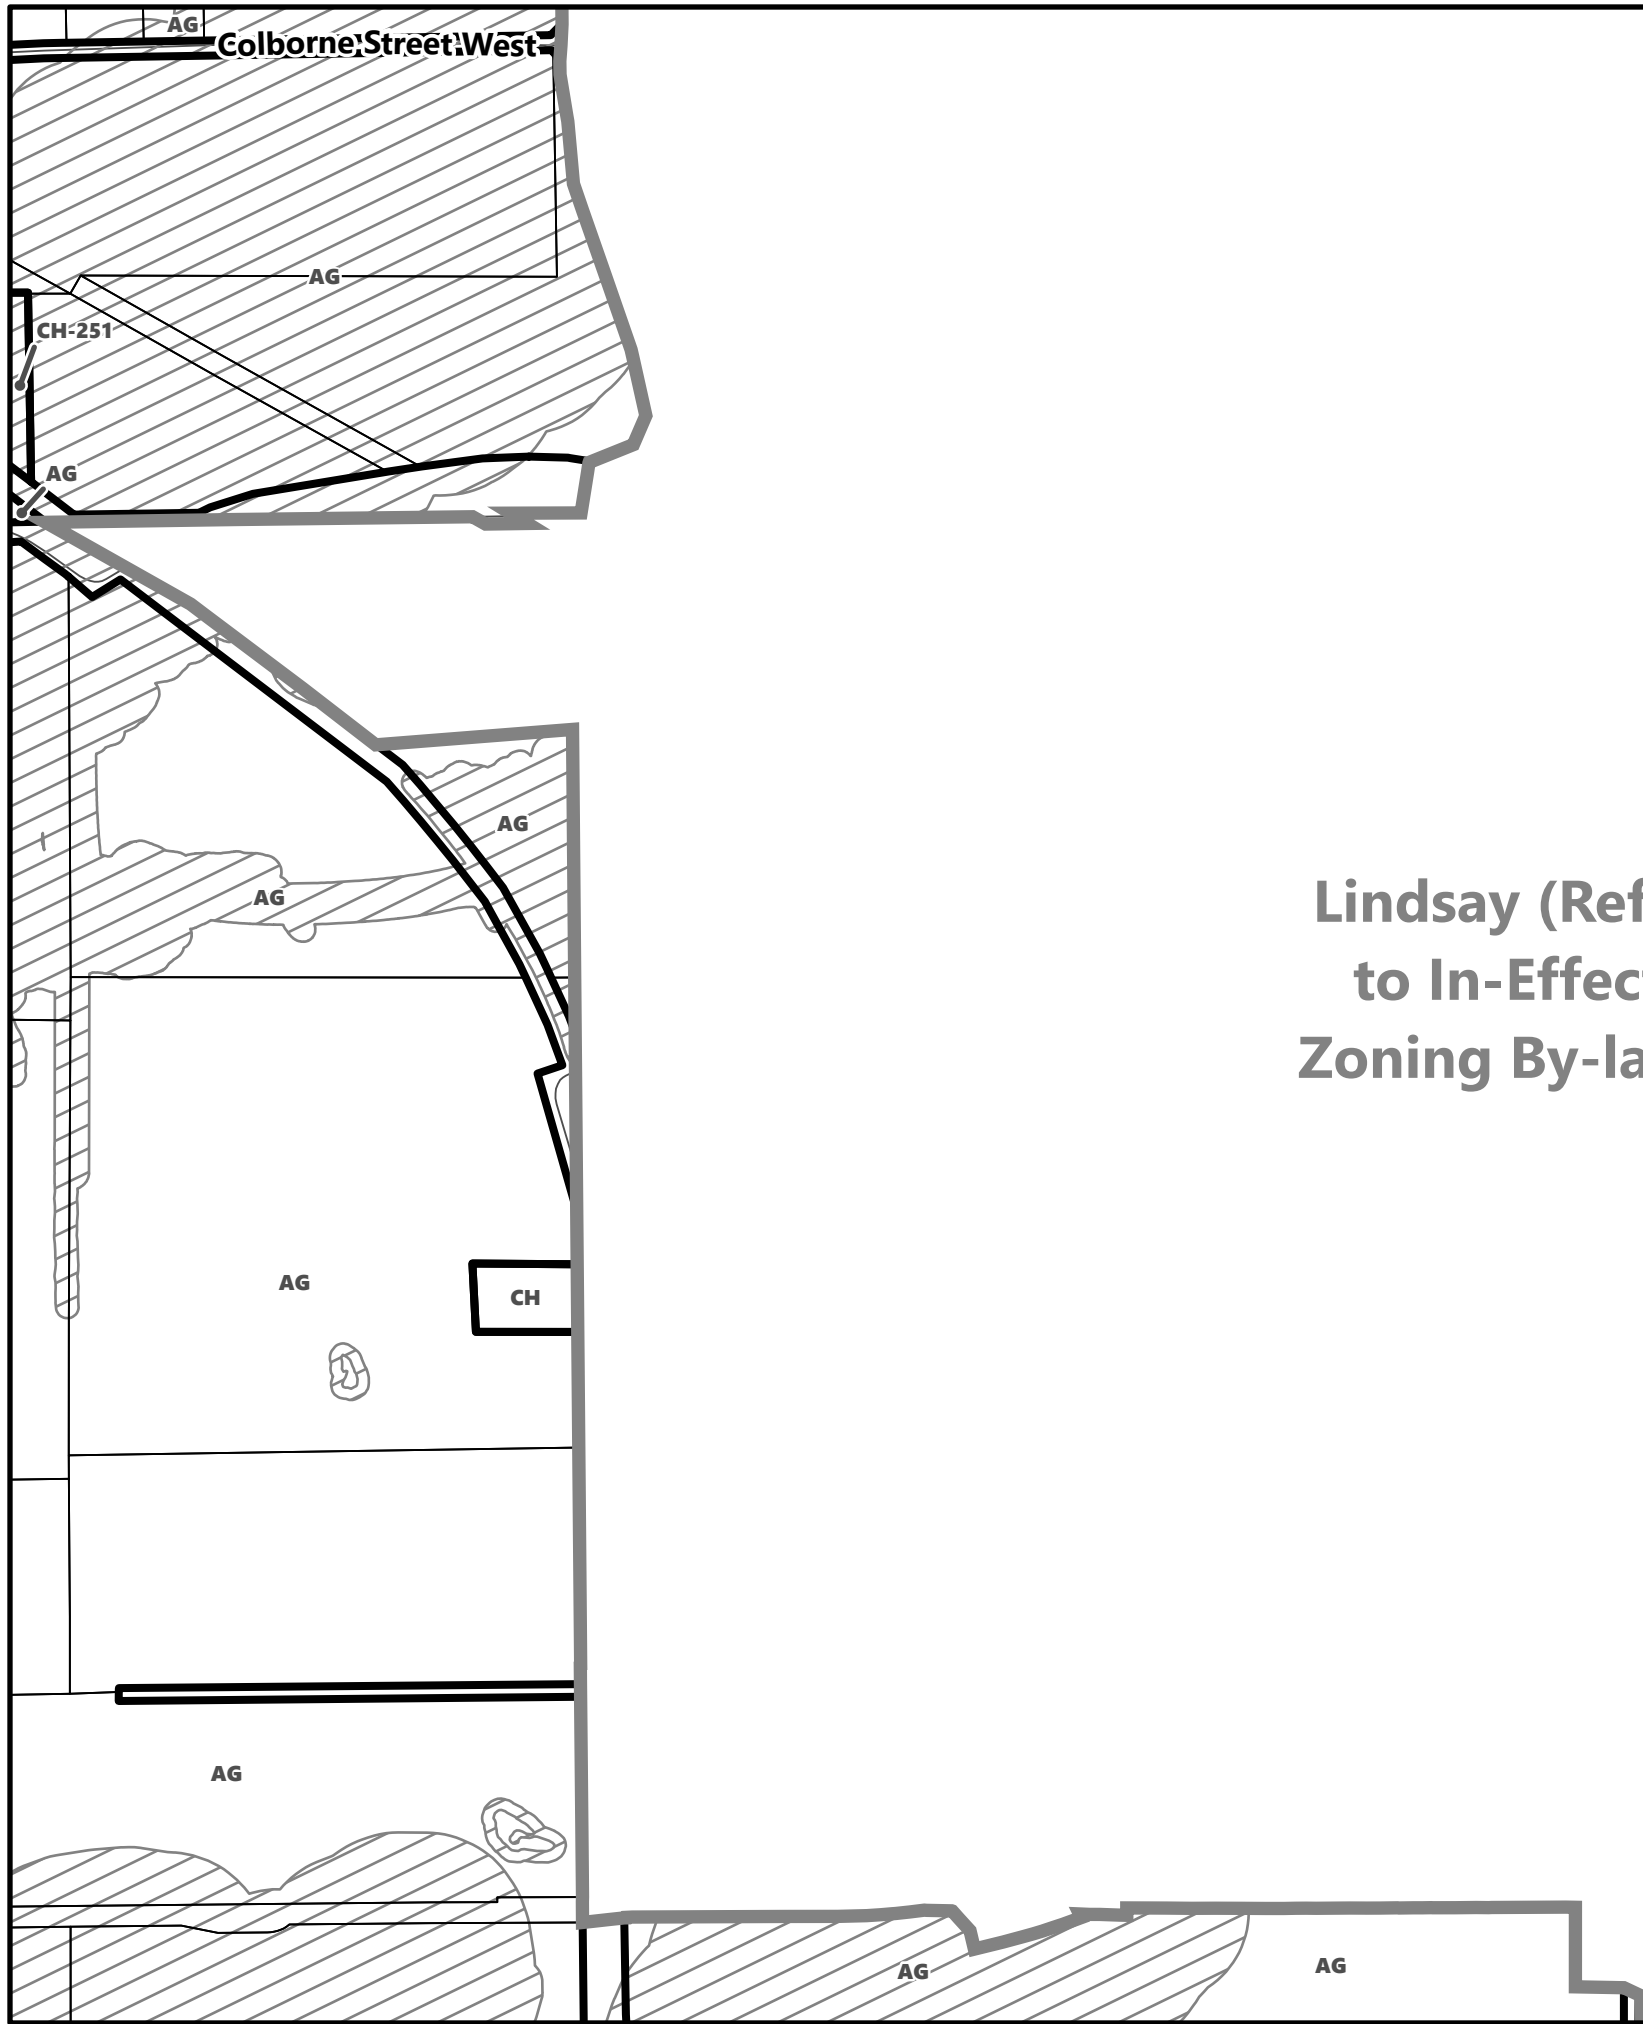

May 2024

Sources:
MNDMNR, City of Kawartha Lakes and Teranet
Projection:
NAD 1983 UTM Zone 17N

City of Kawartha Lakes Rural Zoning By-law Schedule A-D78

Legend

- City of Kawartha Lakes Boundary
- Zone Boundary
- ▨ Conservation Authority Regulated Area
- ▨ Kawartha Region Conservation Authority