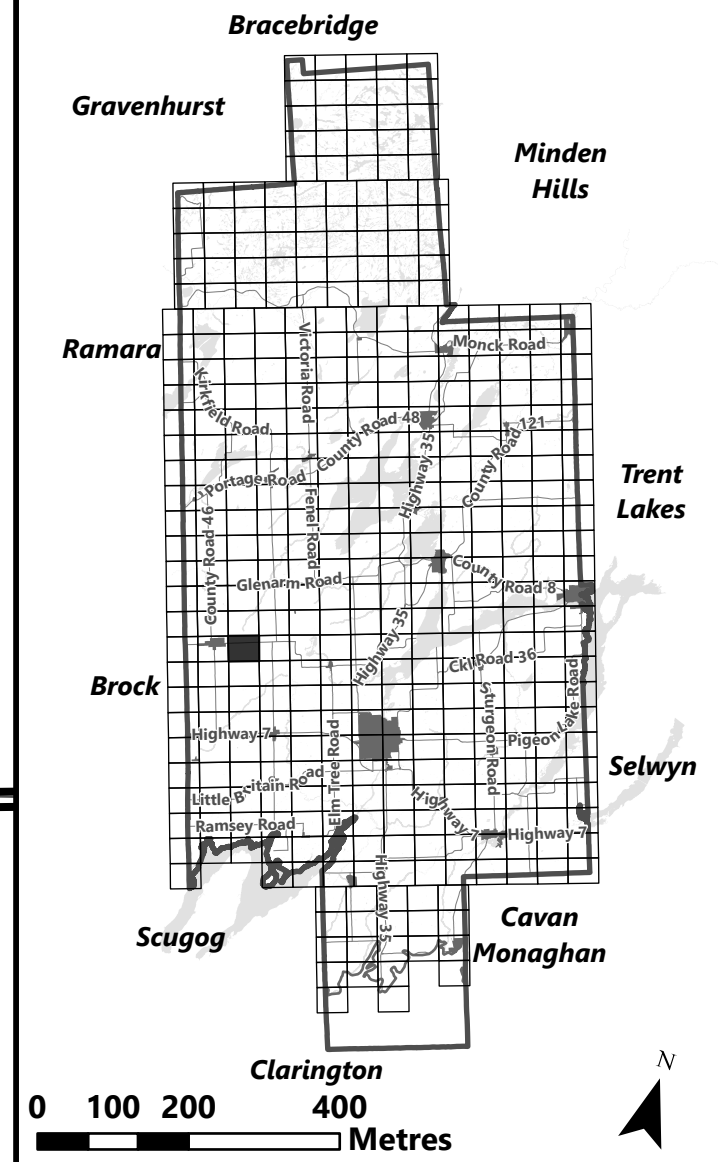

City of Kawartha Lakes Rural Zoning By-law Schedule A-D19

Legend

- City of Kawartha Lakes Boundary
- Zone Boundary
- **Conservation Authority Regulated Area**
  - Kawartha Region Conservation Authority
  - Lake Simcoe Region Conservation Authority