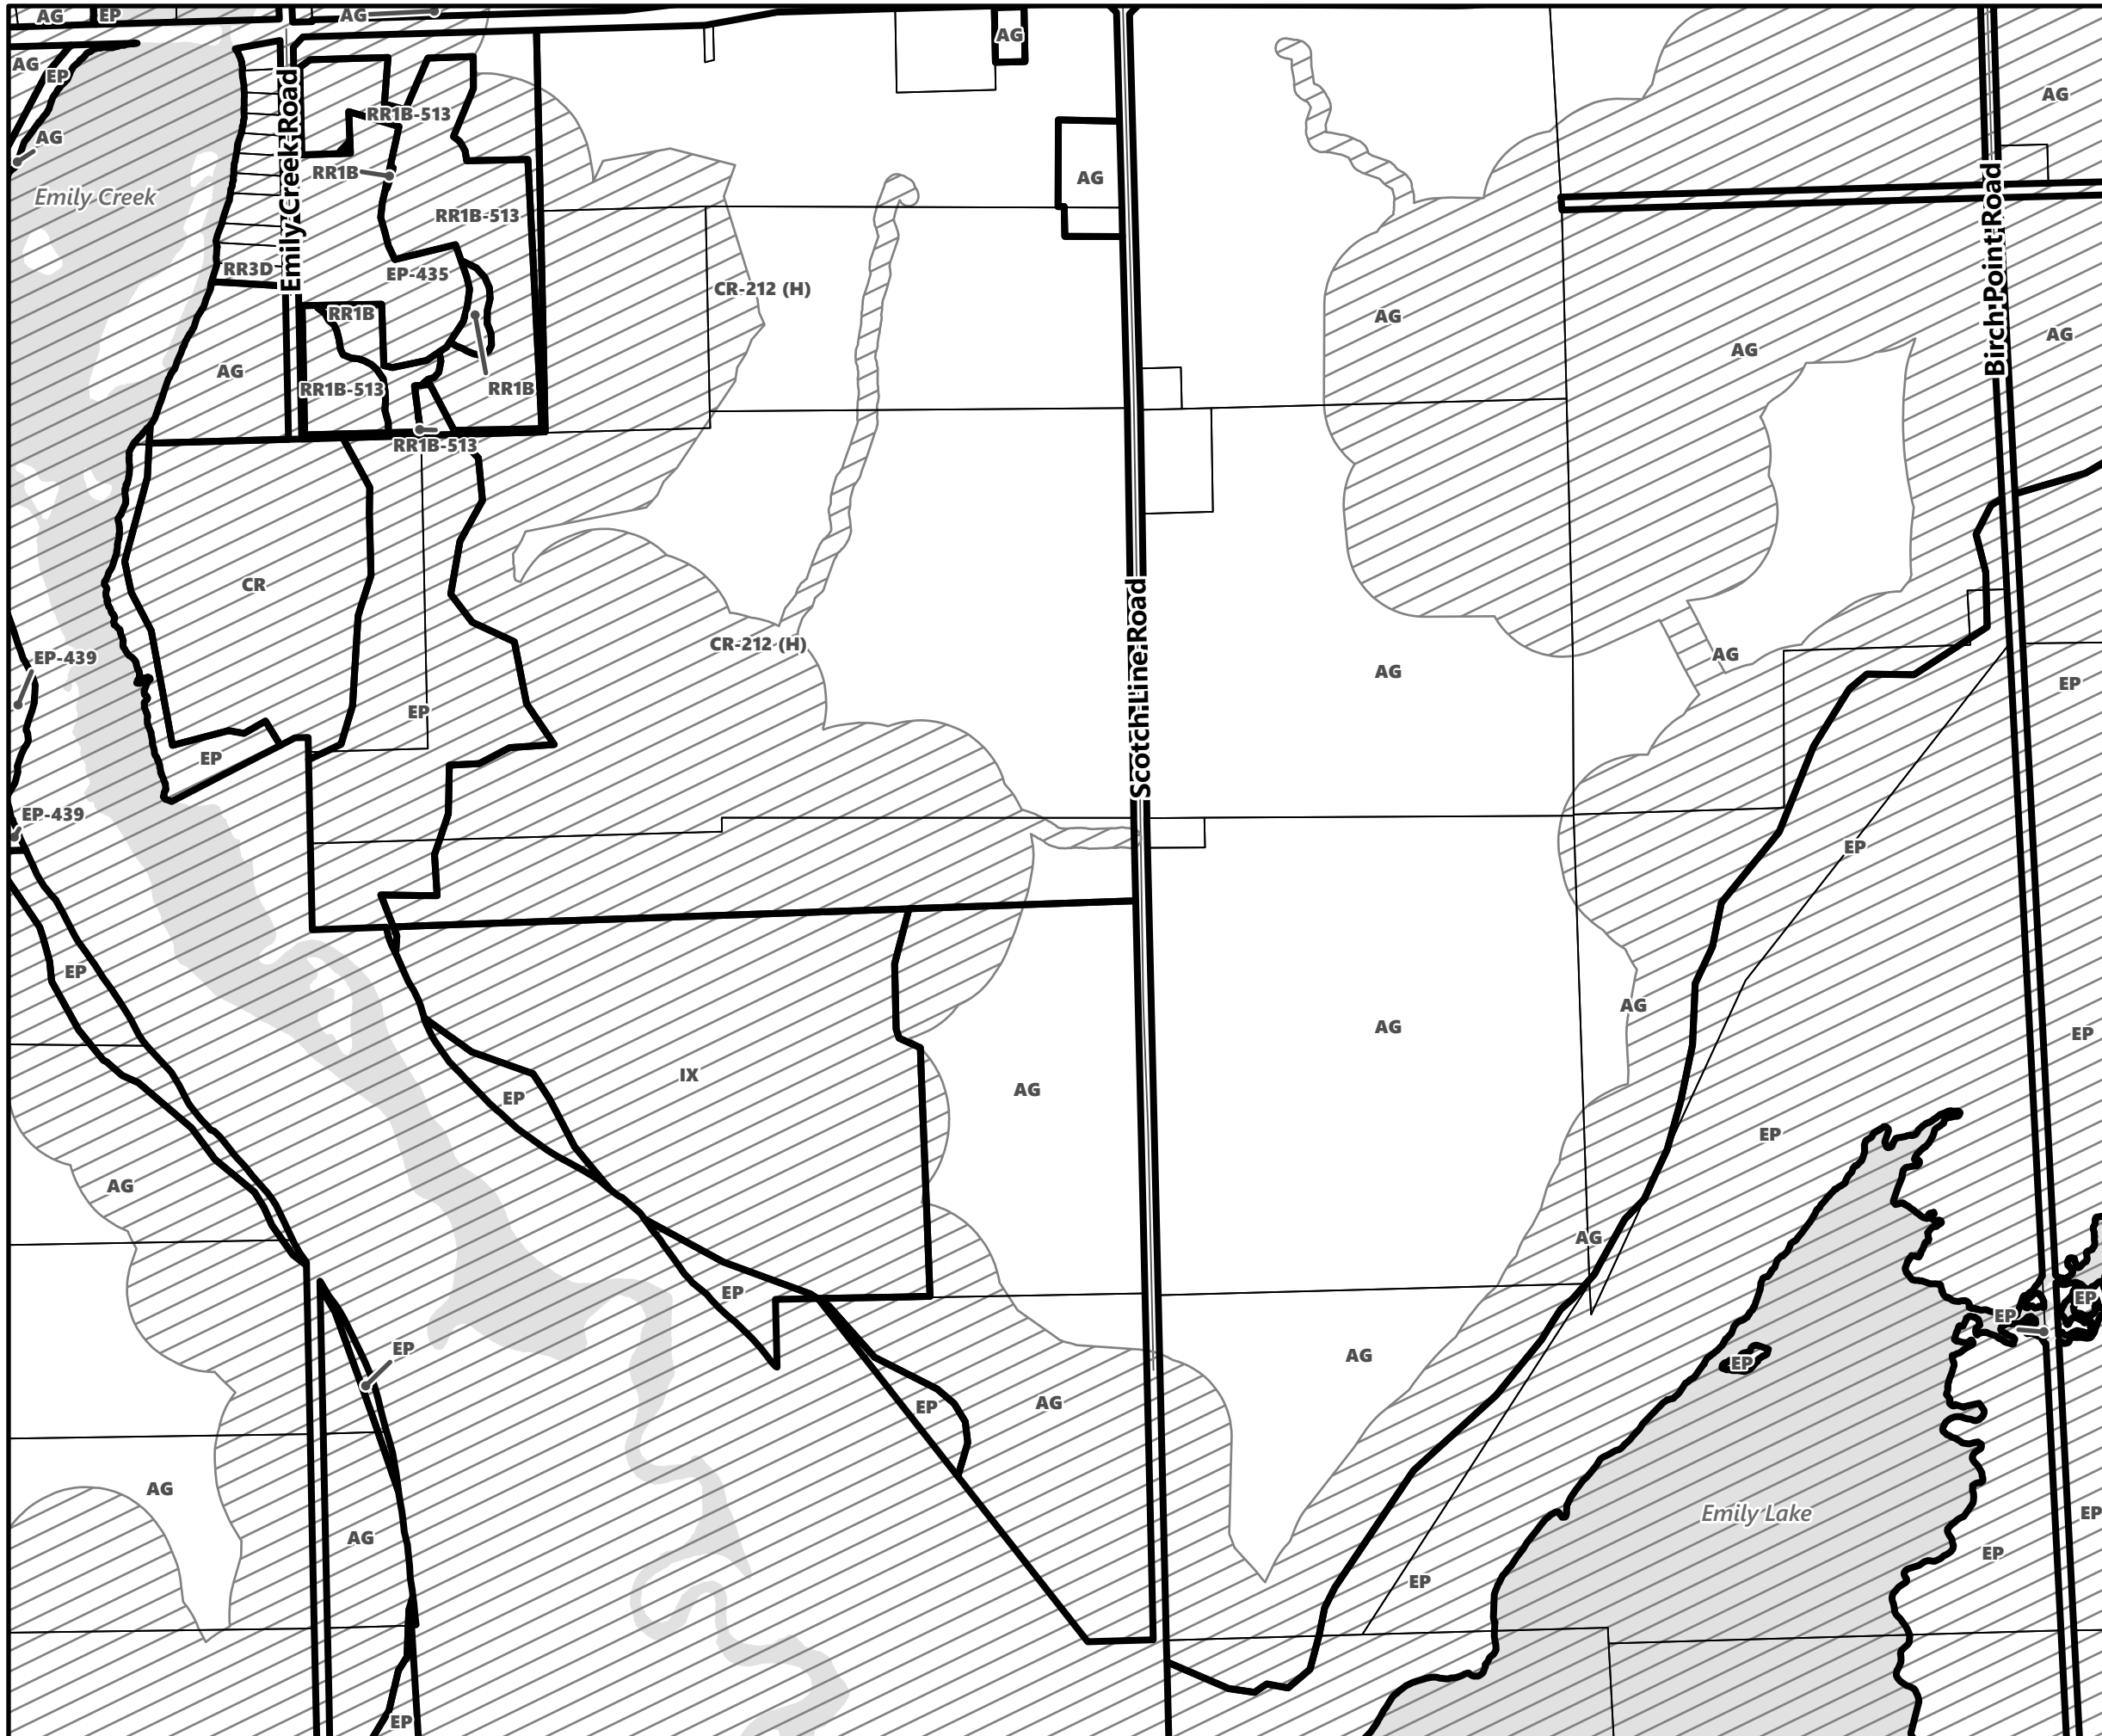

City of Kawartha Lakes Rural Zoning By-law Schedule A-D42

1. **Legend**
2. City of Kawartha Lakes Boundary
   - Zone Boundary
   - Conservation Authority Regulated Area
   - Kawartha Region Conservation Authority