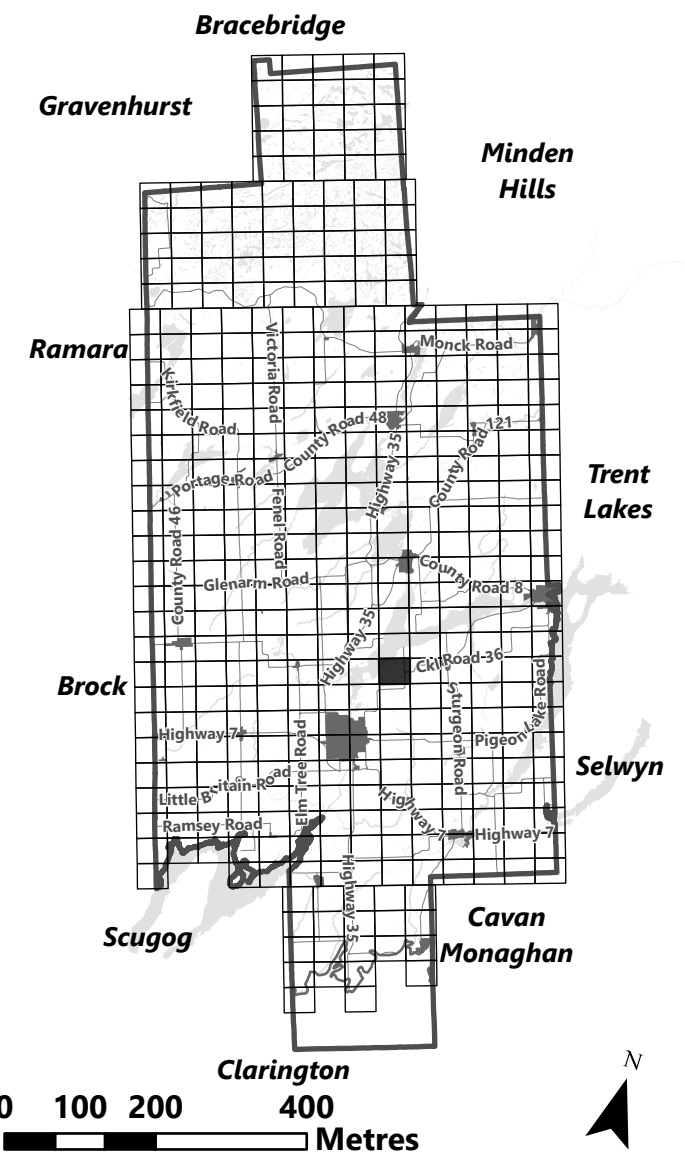

City of Kawartha Lakes Rural Zoning By-law Schedule A-D39

Legend

- City of Kawartha Lakes Boundary
- Zone Boundary
- ▨ Conservation Authority Regulated Area
- ▨ Kawartha Region Conservation Authority

May 2024

Sources:
MNDMNR, City of Kawartha Lakes and Teranet
Projection:
NAD 1983 UTM Zone 17N