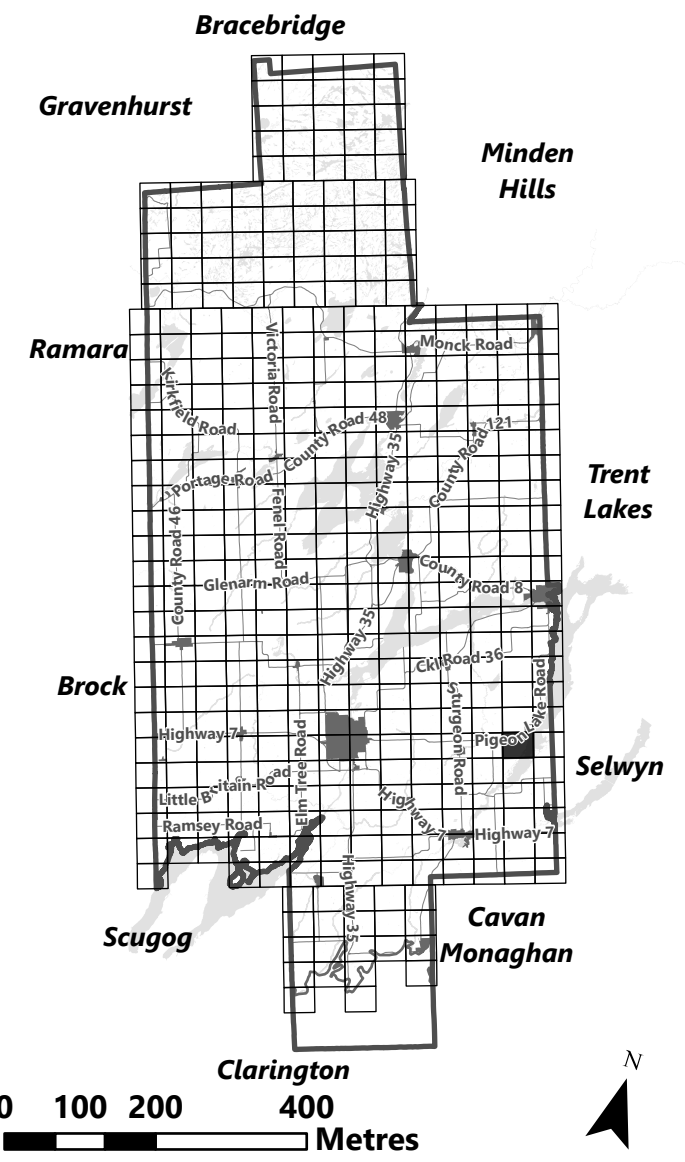

**City of Kawartha Lakes
Rural Zoning By-law
Schedule A-D85**

Legend

- City of Kawartha Lakes Boundary
- Zone Boundary
- **Conservation Authority Regulated Area**
- Kawartha Region Conservation Authority
- Otonabee Region Conservation Authority