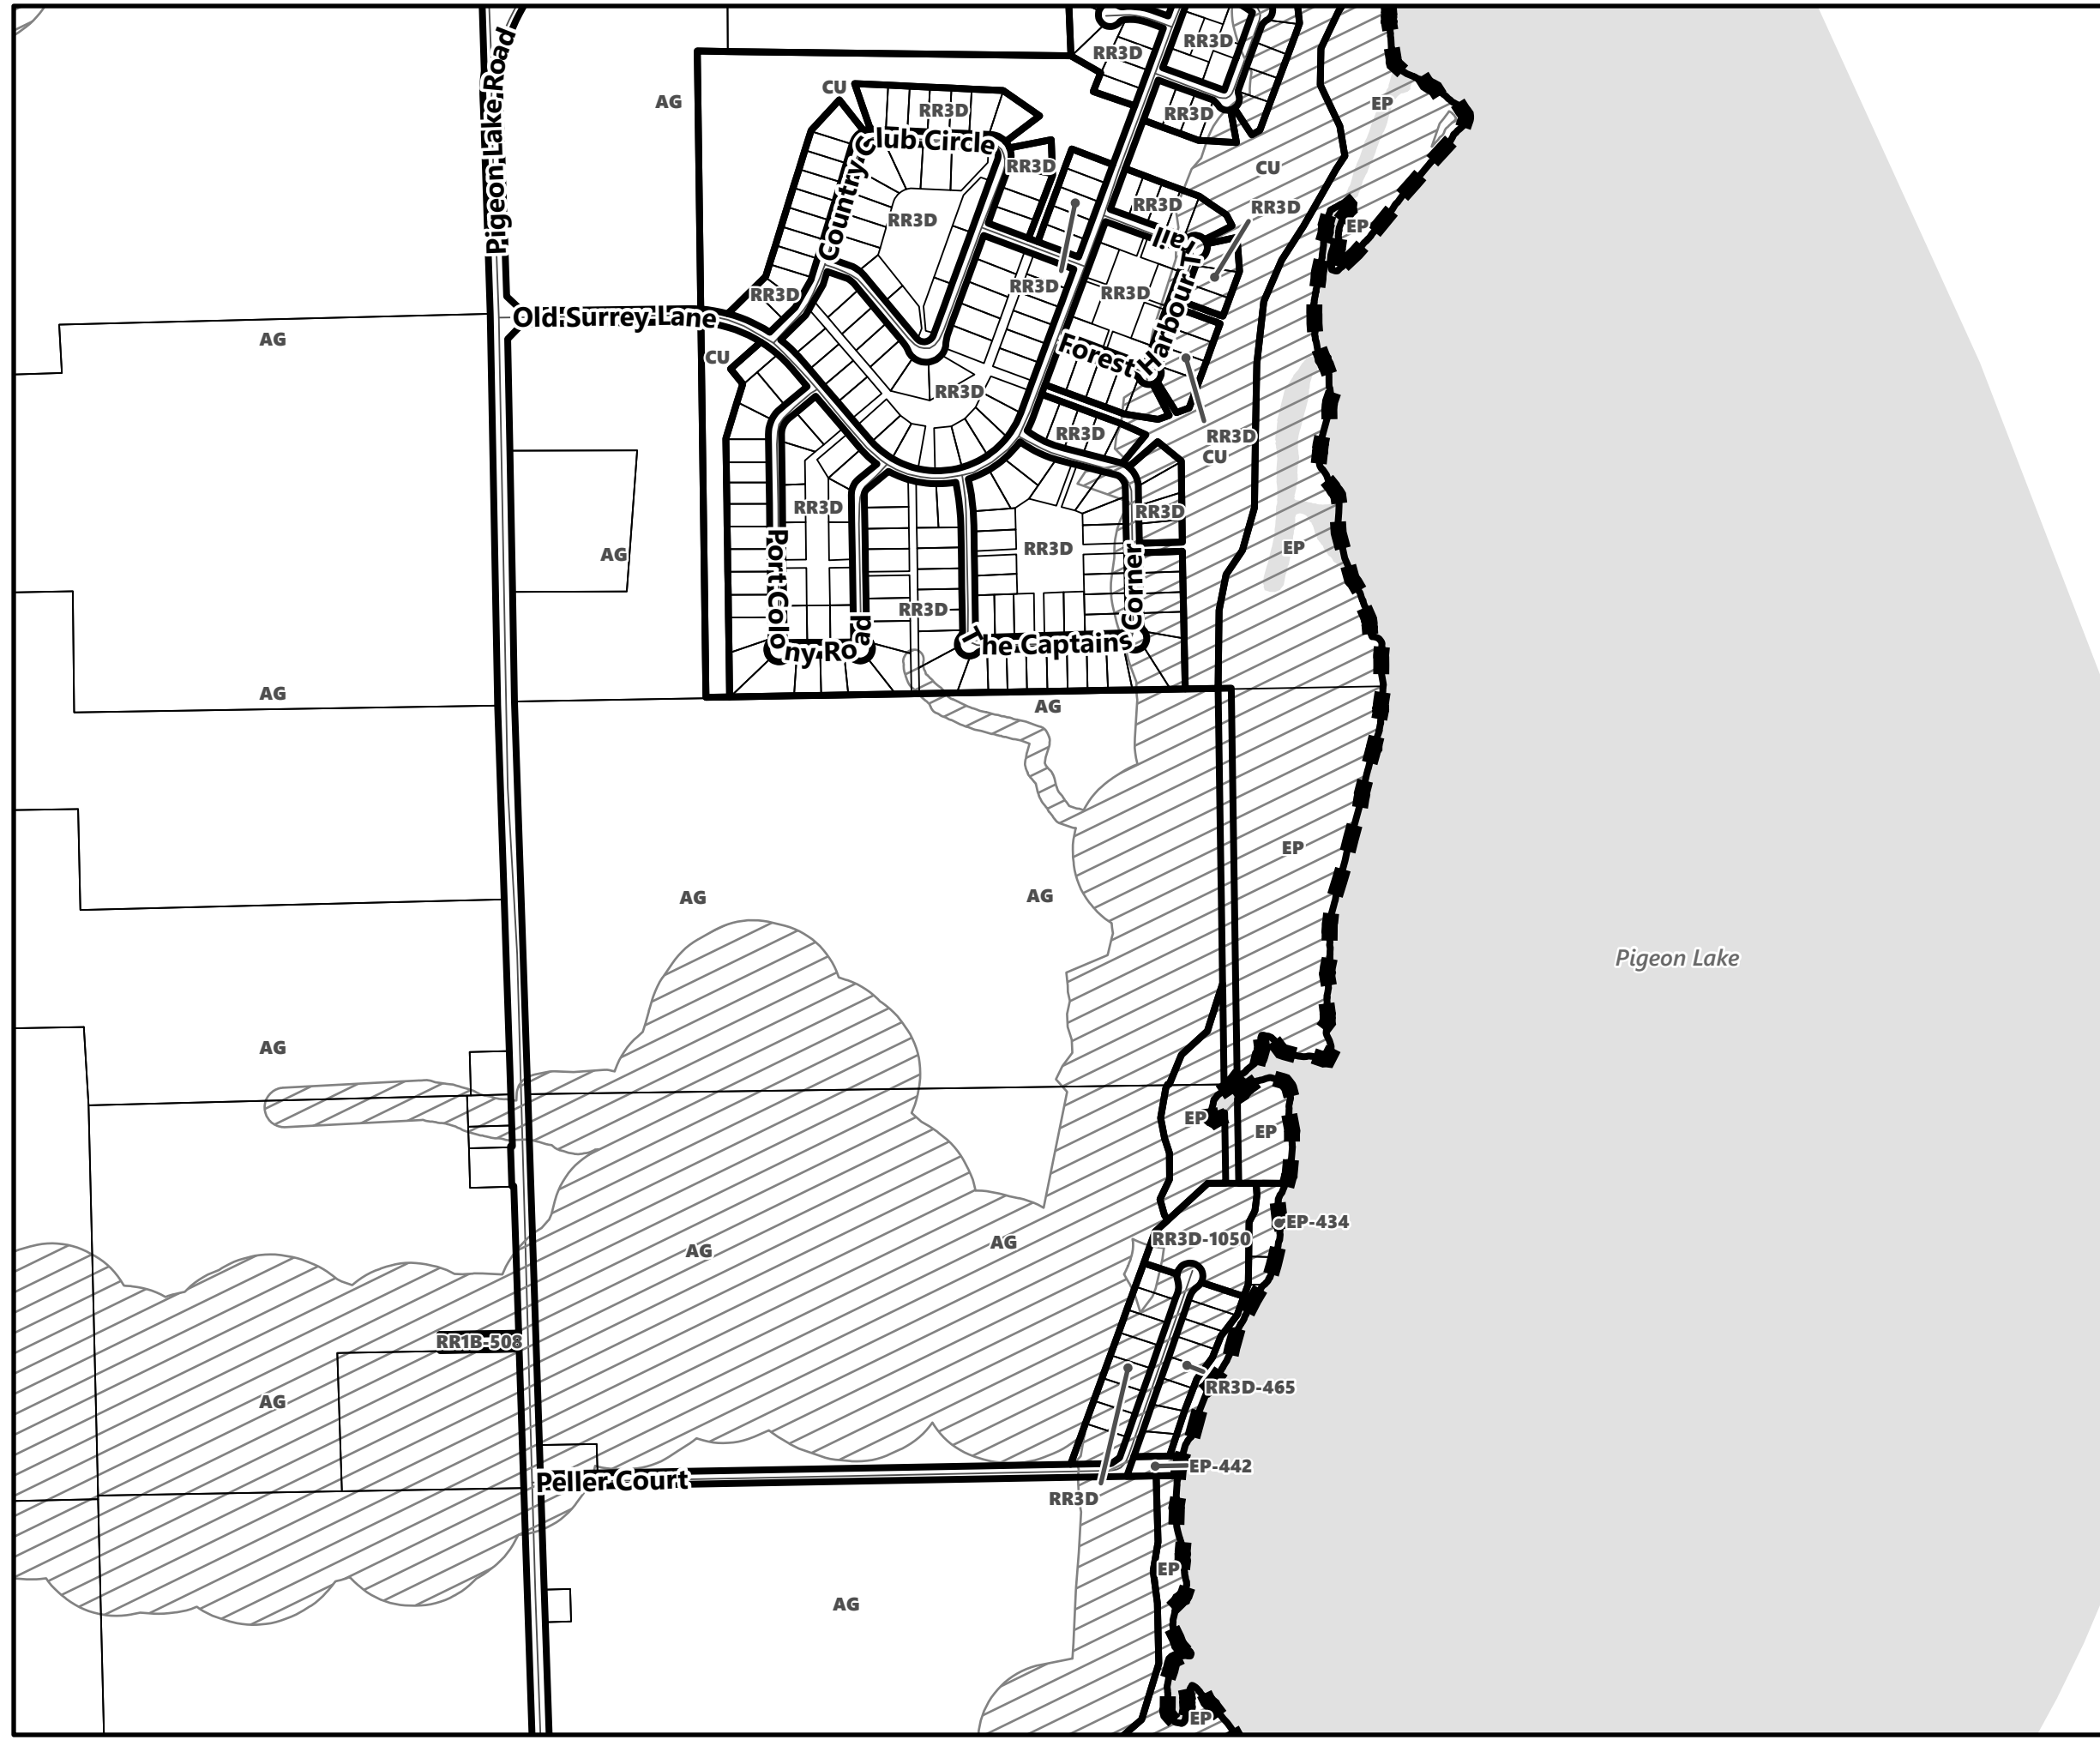

City of Kawartha Lakes Rural Zoning By-law Schedule A-D44

1. **Legend**
2. City of Kawartha Lakes Boundary
   - Zone Boundary
   - Conservation Authority Regulated Area
   - Kawartha Region Conservation Authority