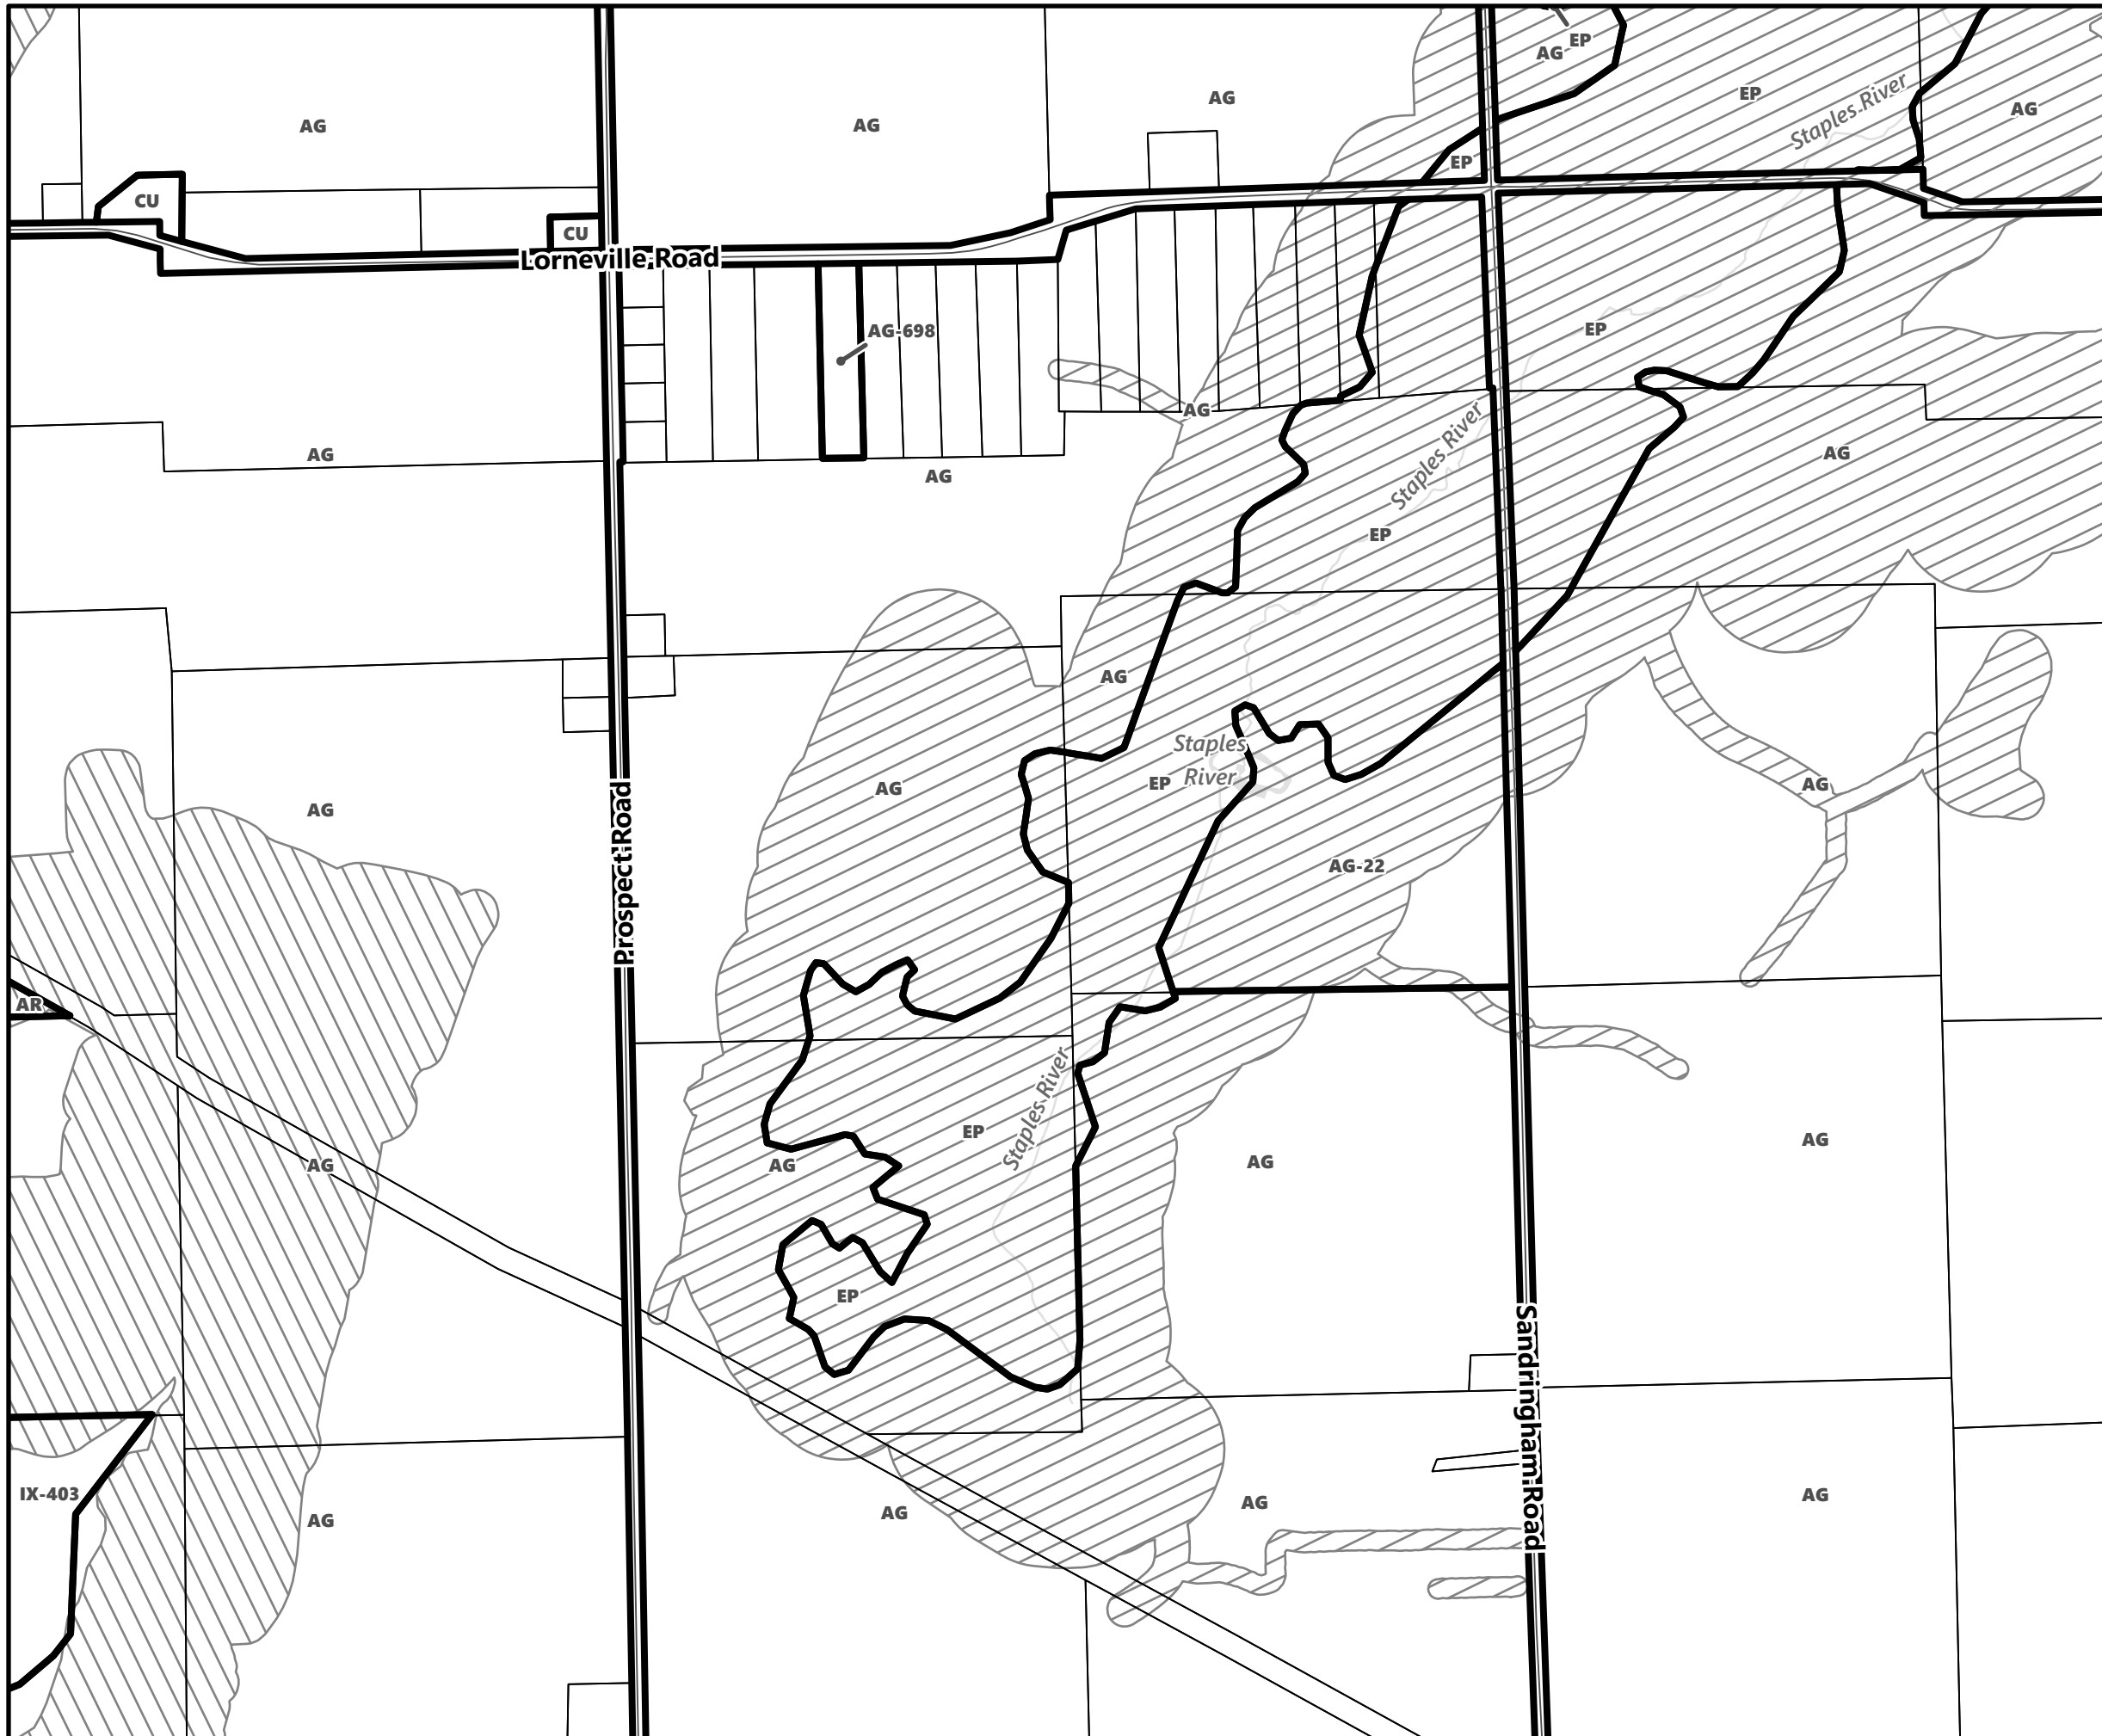

May 2024

Sources:
MNDMNR, City of Kawartha Lakes and Teranet
Projection:
NAD 1983 UTM Zone 17N

City of Kawartha Lakes Rural Zoning By-law Schedule A-D5

Legend

- City of Kawartha Lakes Boundary
- Zone Boundary
- Conservation Authority Regulated Area
 - Kawartha Region Conservation Authority
 - Lake Simcoe Region Conservation Authority