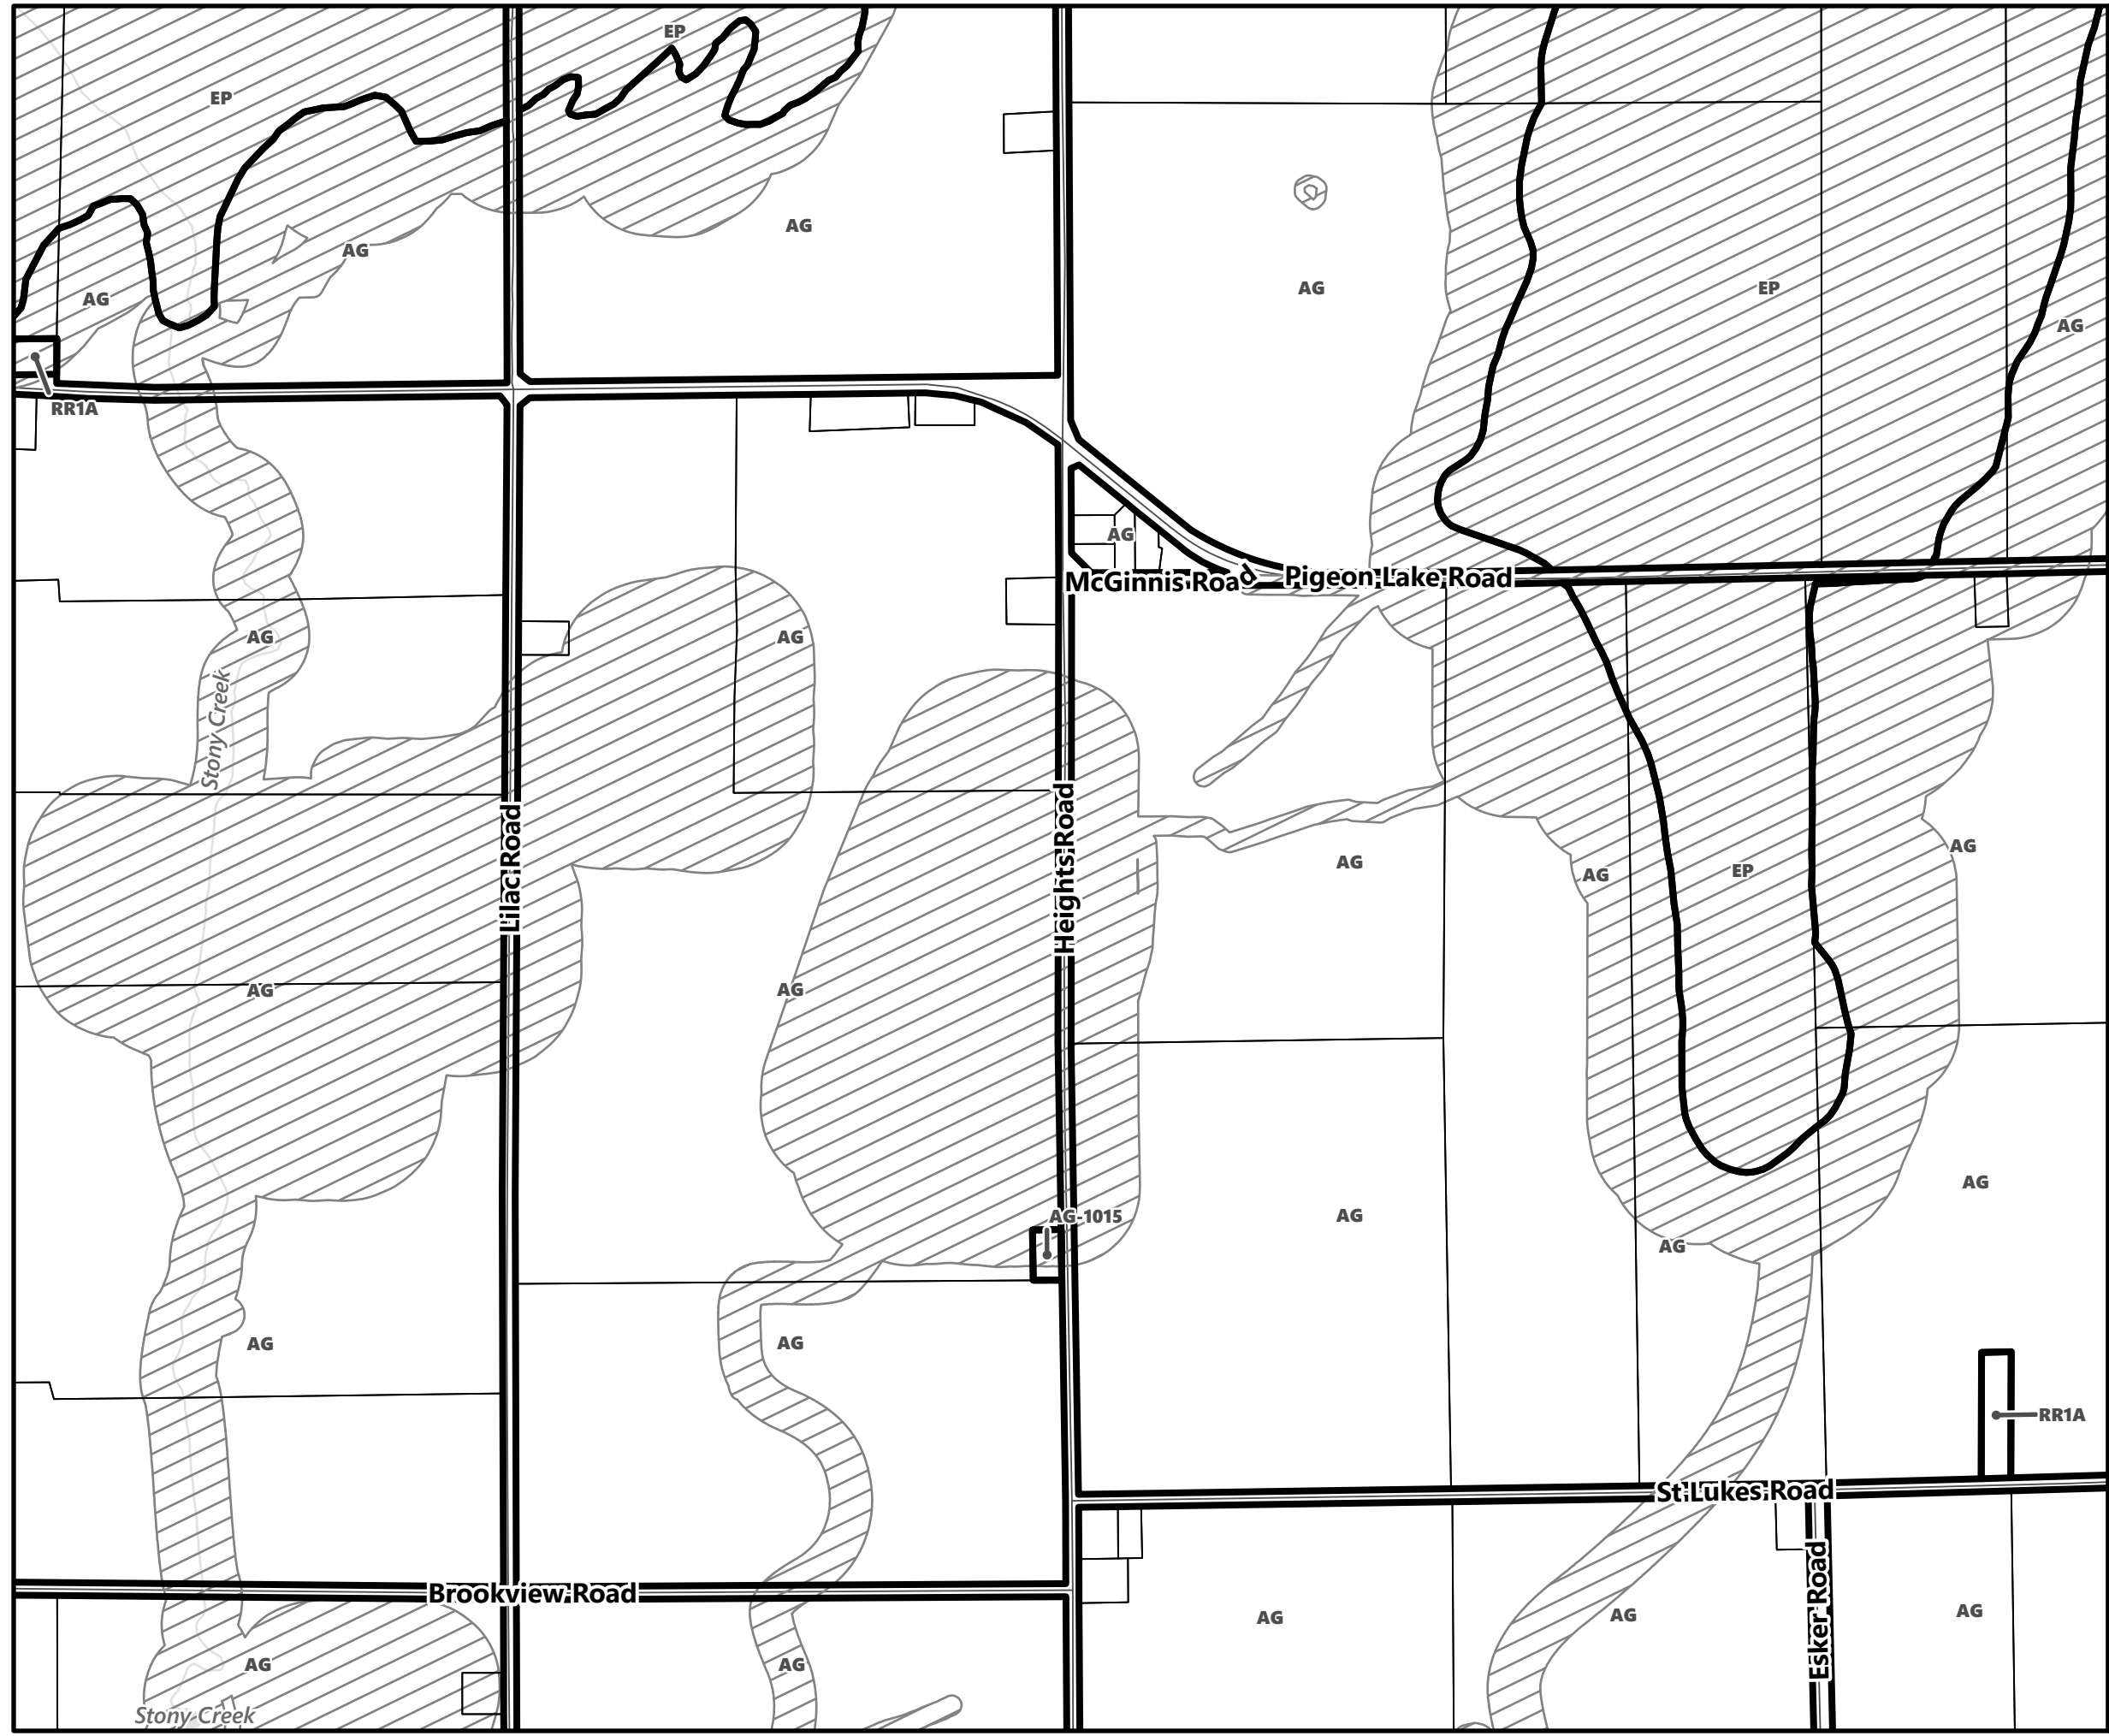

City of Kawartha Lakes Rural Zoning By-law Schedule A-D82

1. **Legend**
2. City of Kawartha Lakes Boundary
   - Zone Boundary
   - ▨ Conservation Authority Regulated Area
   - ▨ Kawartha Region Conservation Authority

May 2024

Sources:
MNDMNR, City of Kawartha Lakes and Teranet
Projection:
NAD 1983 UTM Zone 17N