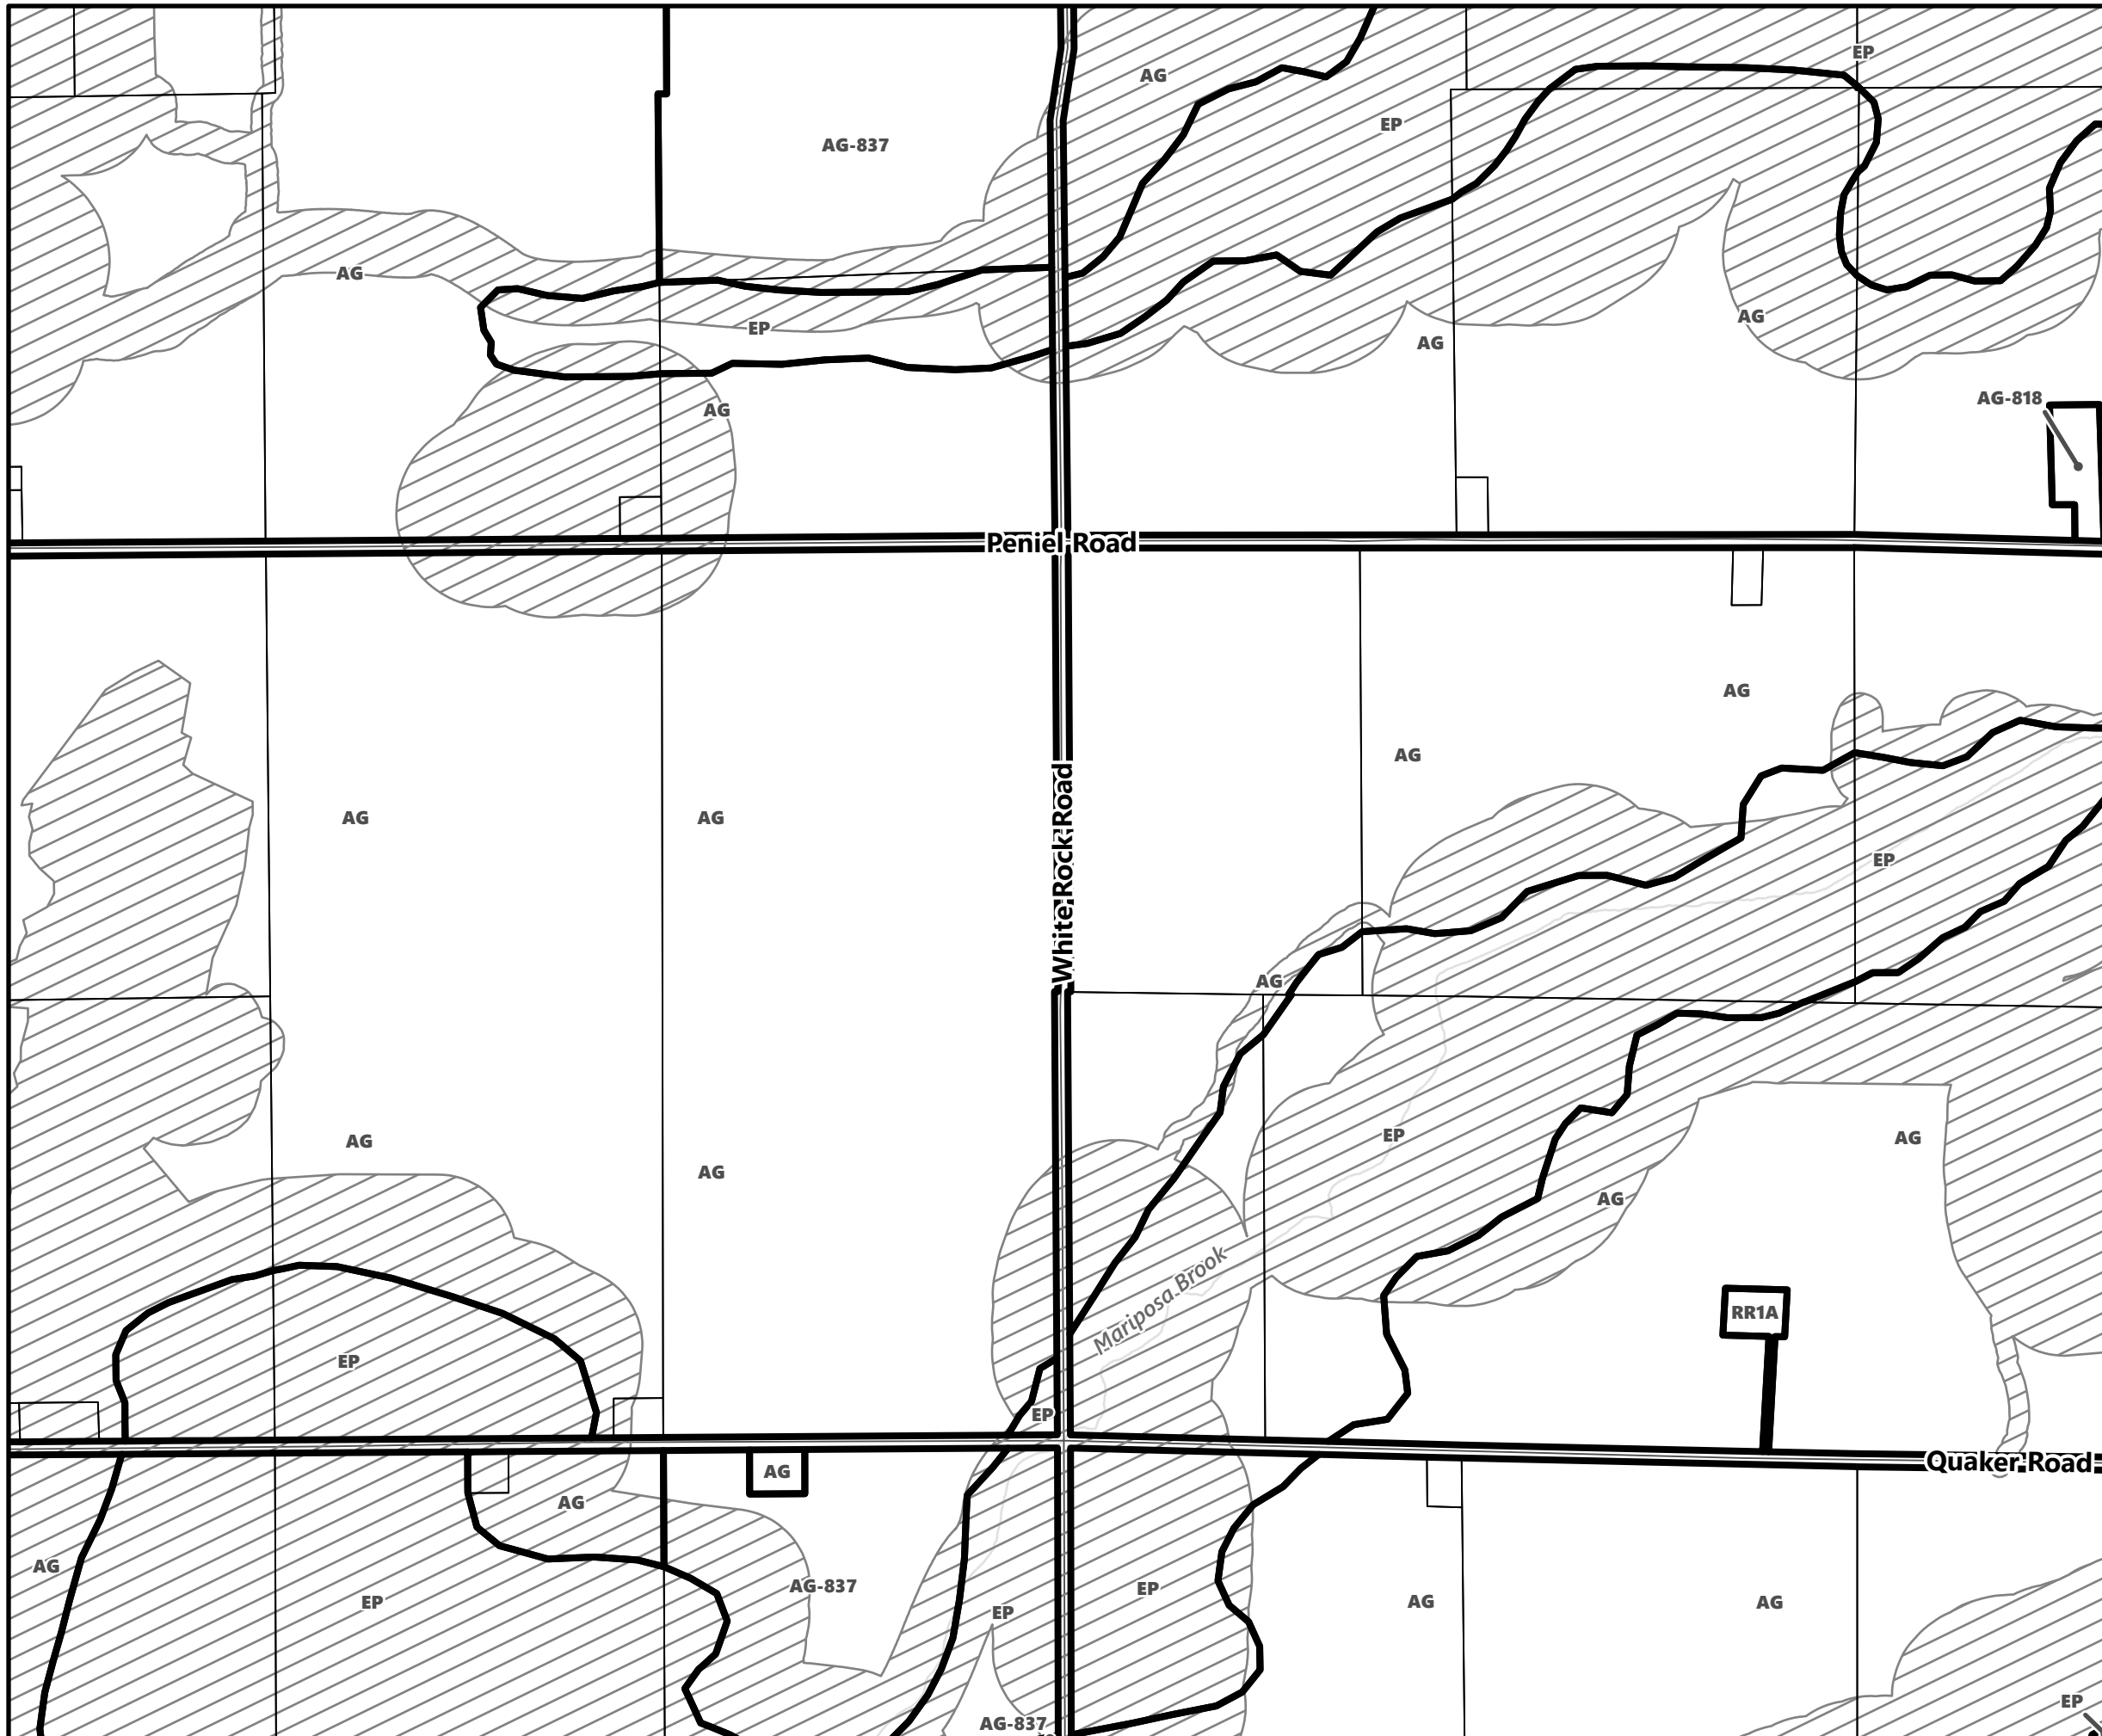

May 2024

Sources:
MNDMNR, City of Kawartha Lakes and Teranet
Projection:
NAD 1983 UTM Zone 17N

City of Kawartha Lakes Rural Zoning By-law Schedule A-D47

Legend

- City of Kawartha Lakes Boundary
- Zone Boundary
- ▨ Conservation Authority Regulated Area
- ▨ Kawartha Region Conservation Authority