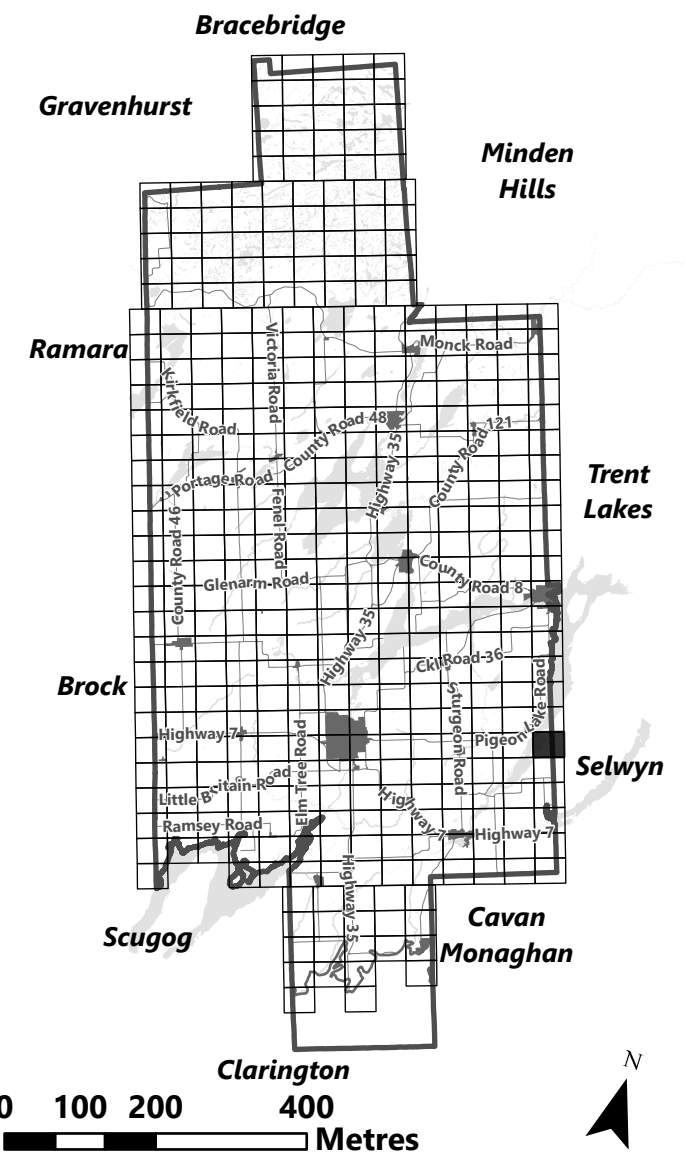

City of Kawartha Lakes Rural Zoning By-law Schedule A-D86

Legend

- City of Kawartha Lakes Boundary
- Zone Boundary
- Conservation Authority Regulated Area
  - Kawartha Region Conservation Authority
  - Otonabee Region Conservation Authority

May 2024

Sources:
MNDMNR, City of Kawartha Lakes and Teranet
Projection:
NAD 1983 UTM Zone 17N