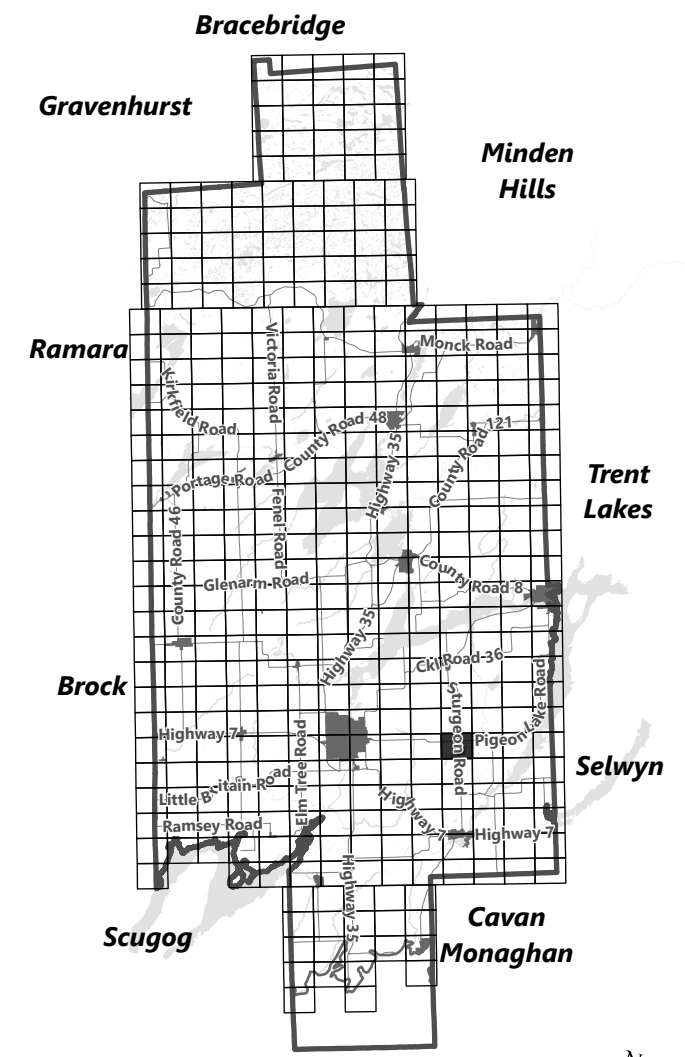

May 2024

Sources:
MNDMNR, City of Kawartha Lakes and Teranet
Projection:
NAD 1983 UTM Zone 17N

City of Kawartha Lakes Rural Zoning By-law Schedule A-D83

Legend

- City of Kawartha Lakes Boundary
- Zone Boundary
- ▨ Conservation Authority Regulated Area
- ▨ Kawartha Region Conservation Authority