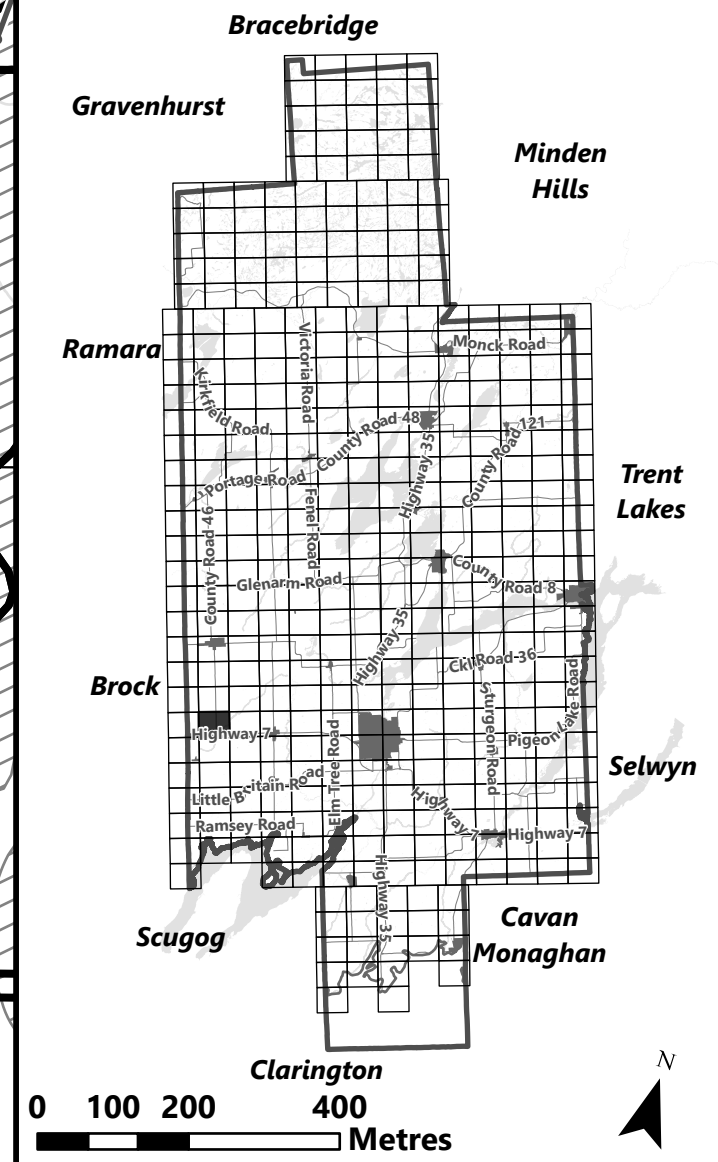

City of Kawartha Lakes Rural Zoning By-law Schedule A-D60

Legend

- City of Kawartha Lakes Boundary
- Zone Boundary
- **Conservation Authority Regulated Area**
  - Kawartha Region Conservation Authority
  - Lake Simcoe Region Conservation Authority