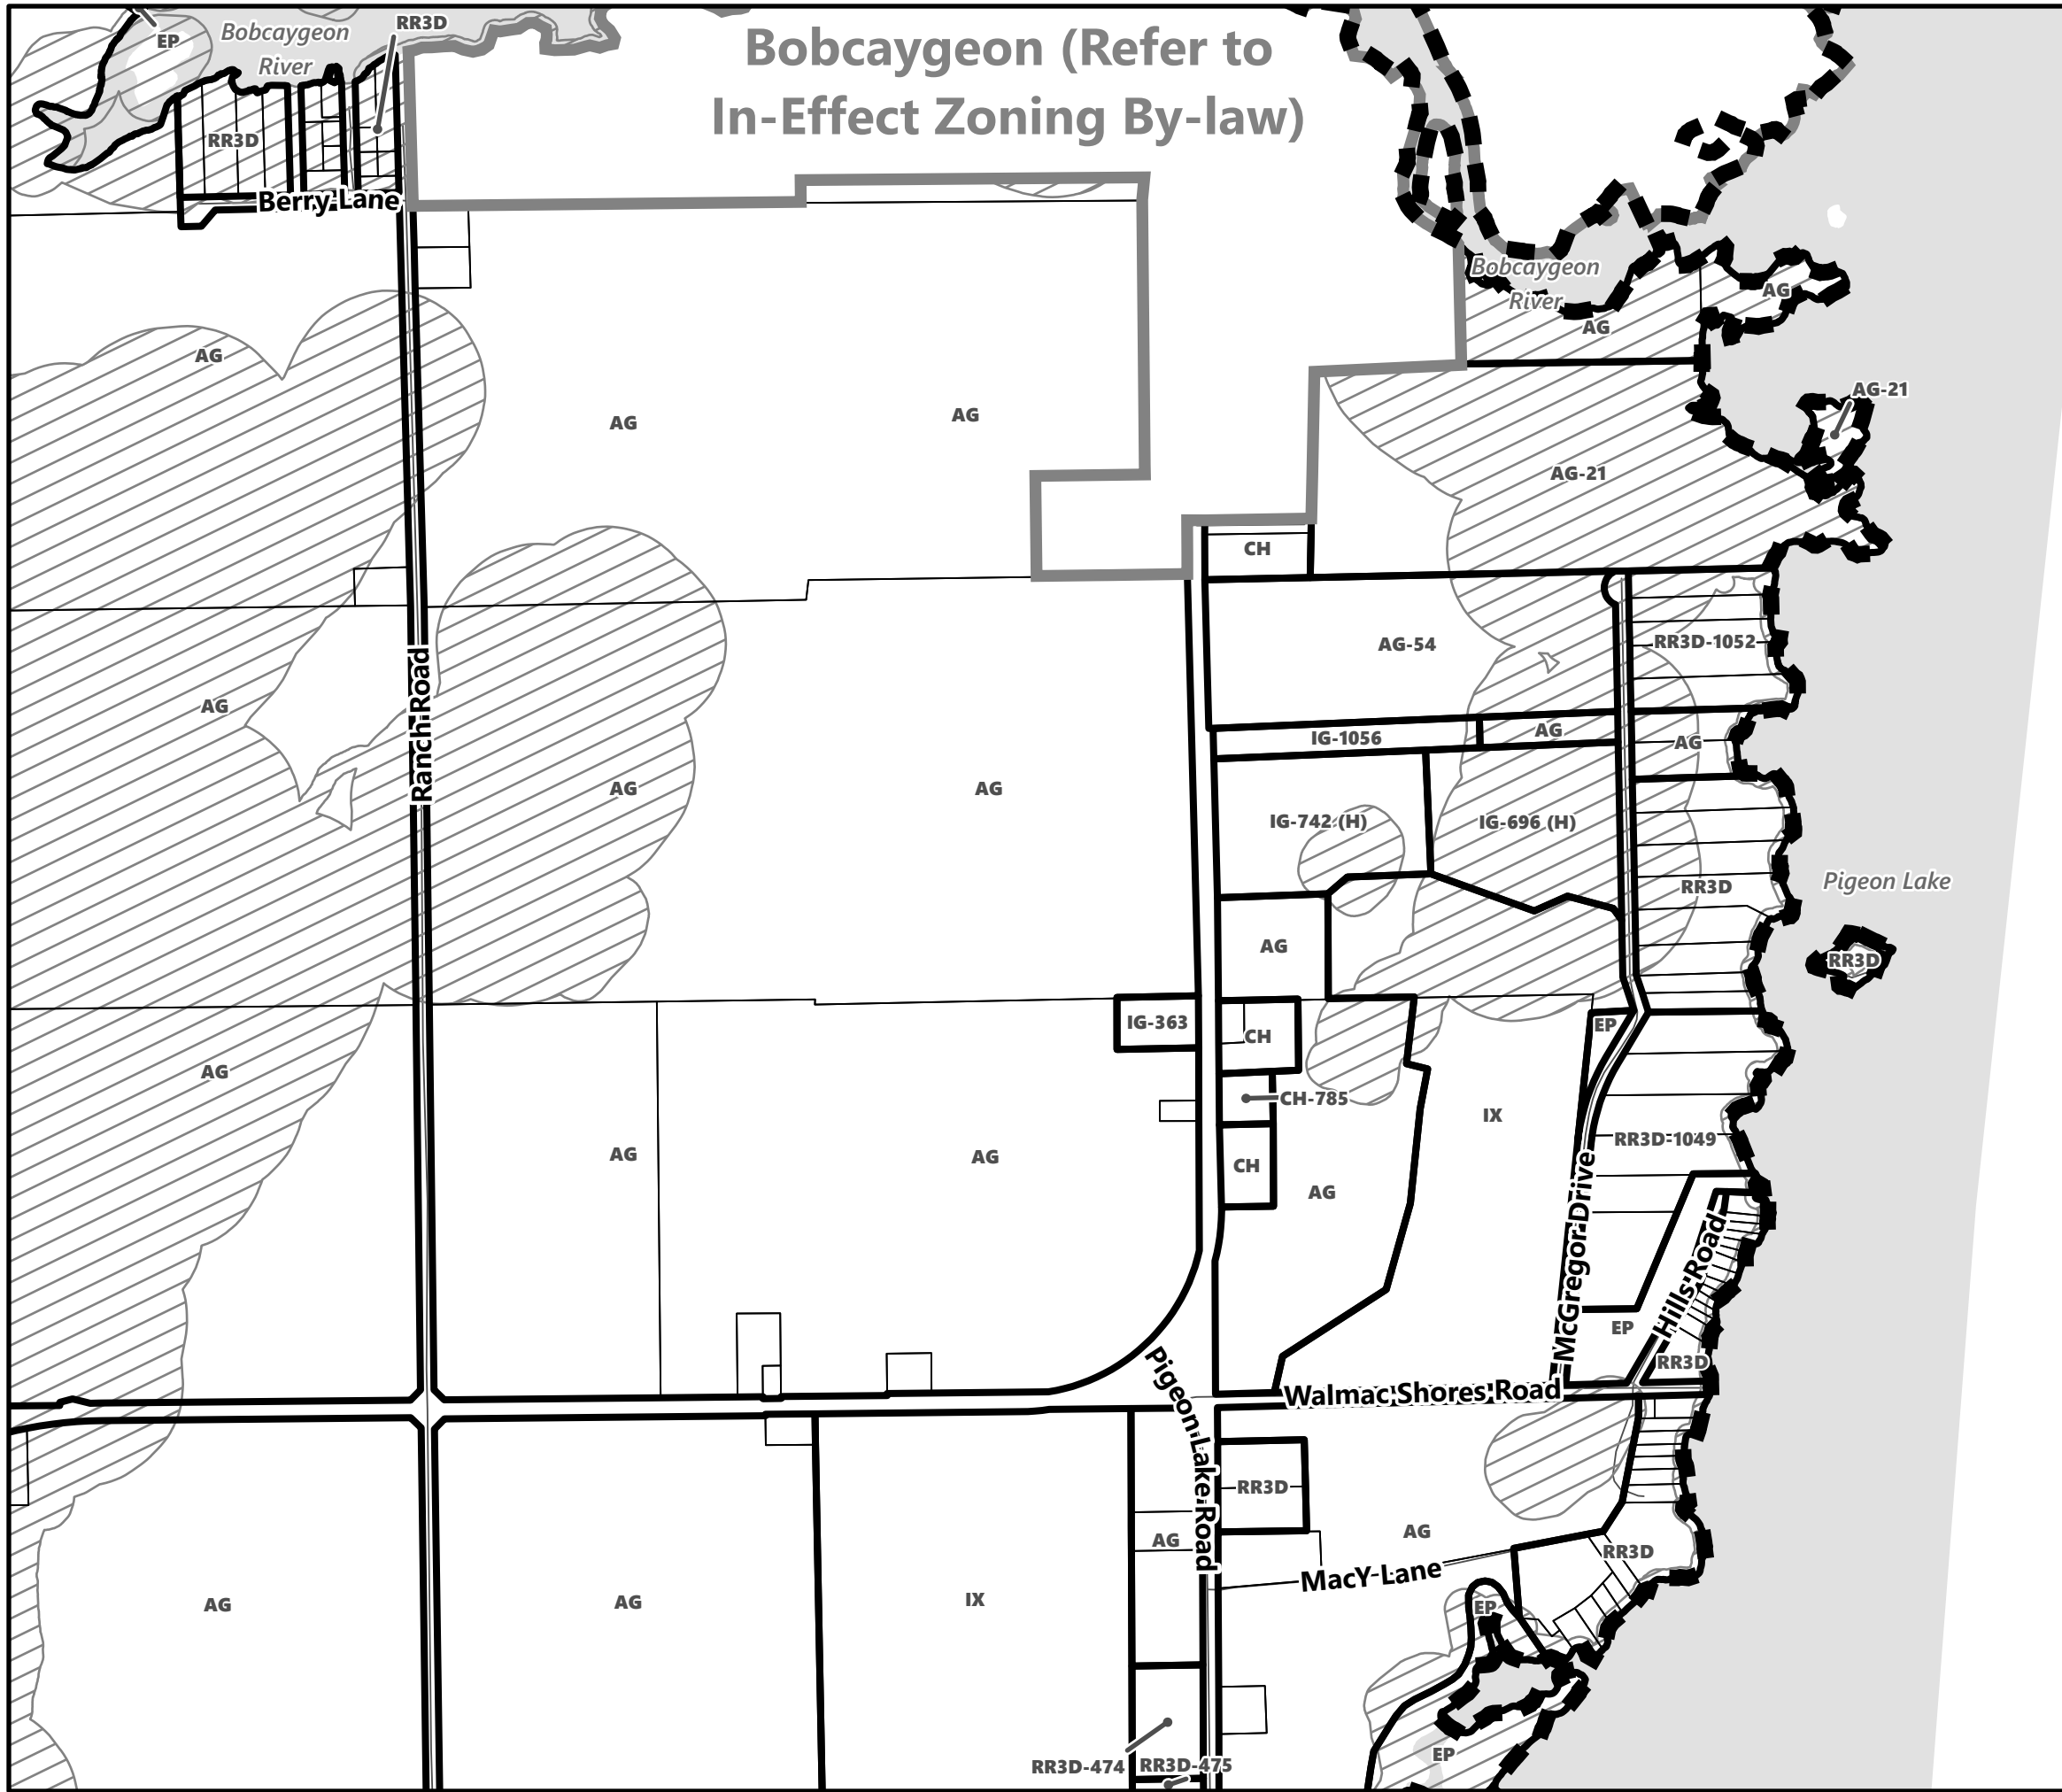

Bobcaygeon (Refer to In-Effect Zoning By-law)