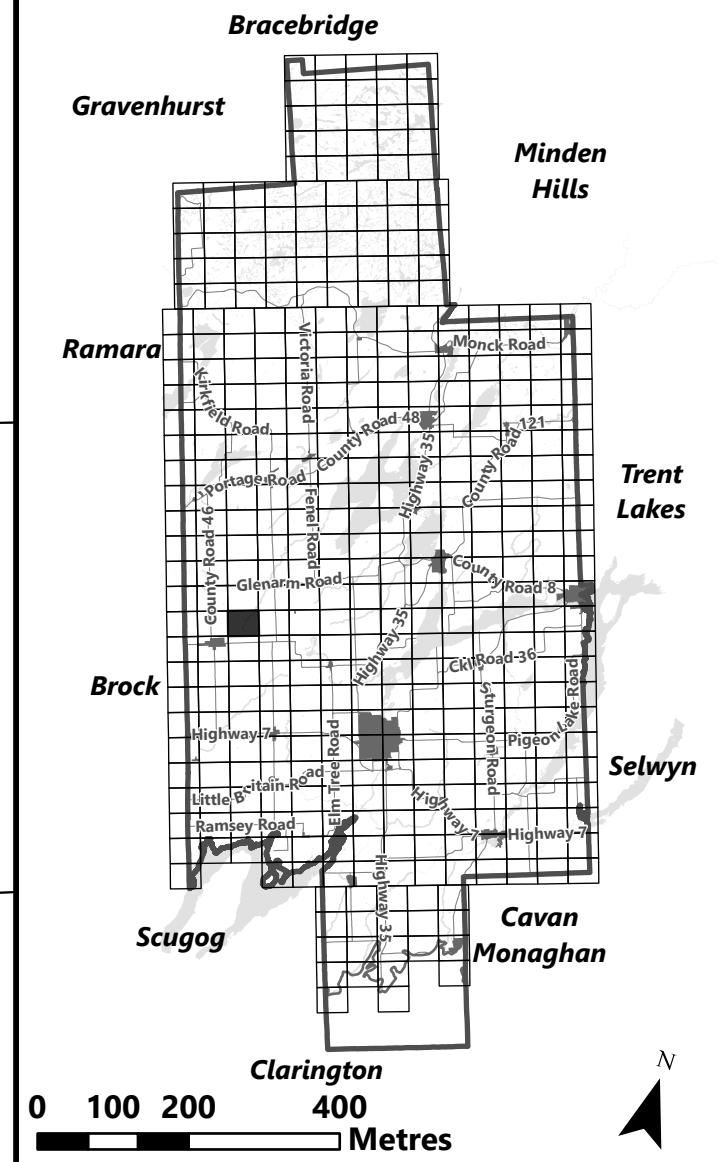

May 2024

Sources:
MNDMNR, City of Kawartha Lakes and Teranet
Projection:
NAD 1983 UTM Zone 17N

City of Kawartha Lakes Rural Zoning By-law Schedule A-D5

Legend

- City of Kawartha Lakes Boundary
- Zone Boundary
- Conservation Authority Regulated Area
 - Kawartha Region Conservation Authority
 - Lake Simcoe Region Conservation Authority