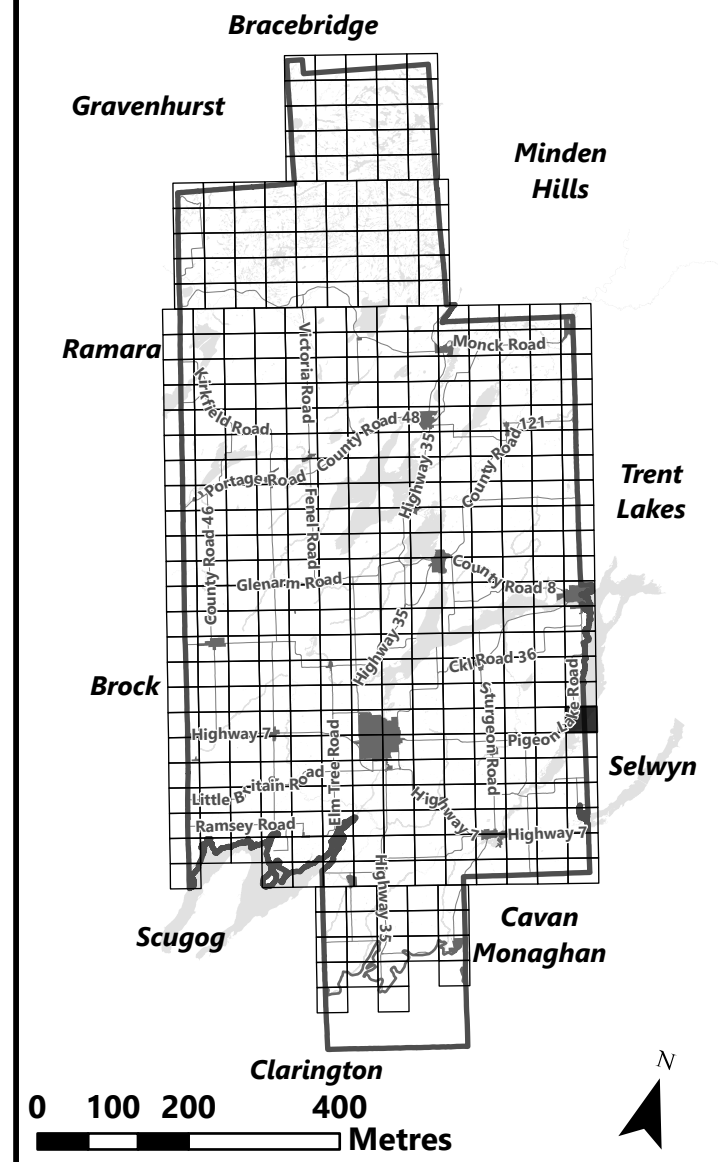

Legend

- City of Kawartha Lakes Boundary
- Zone Boundary
- Conservation Authority Regulated Area
- Kawartha Region Conservation Authority

City of Kawartha Lakes Rural Zoning By-law Schedule A-D72

Legend

- City of Kawartha Lakes Boundary
- Zone Boundary
- Conservation Authority Regulated Area
 - Kawartha Region Conservation Authority
 - Otonabee Region Conservation Authority