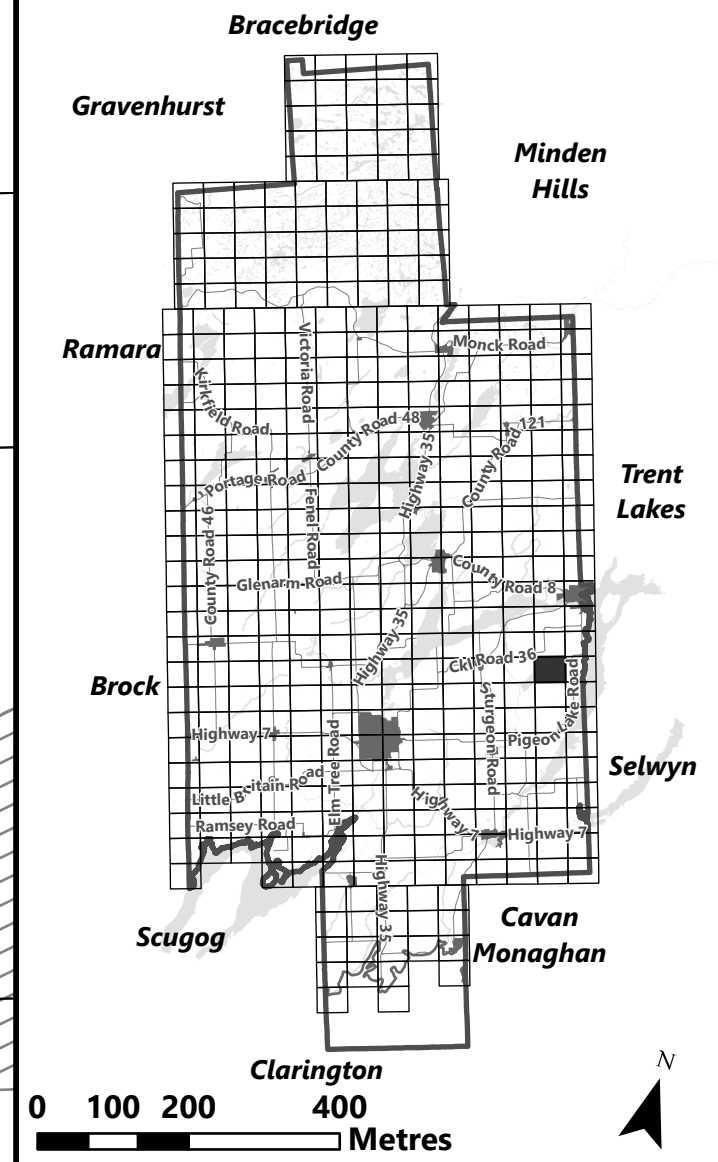

City of Kawartha Lakes Rural Zoning By-law Schedule A-D43

Legend

- City of Kawartha Lakes Boundary
- Zone Boundary
- ▨ Conservation Authority Regulated Area
- ▨ Kawartha Region Conservation Authority

May 2024

Sources:
MNDMNR, City of Kawartha Lakes and Teranet
Projection:
NAD 1983 UTM Zone 17N