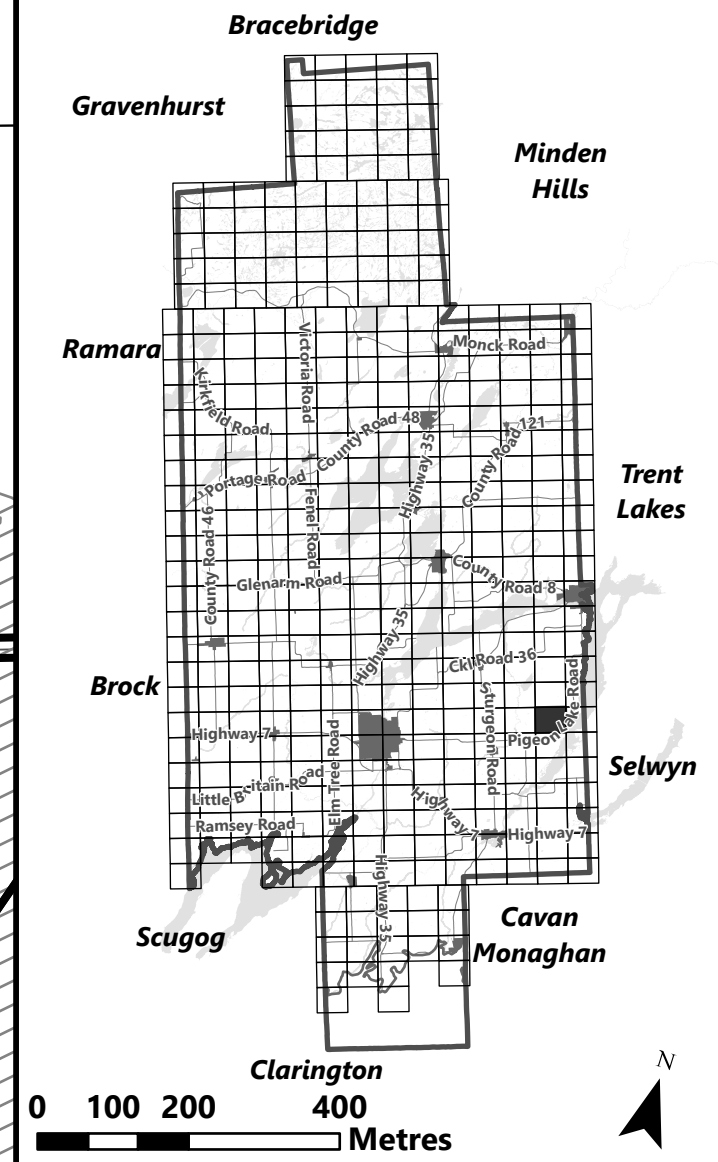

City of Kawartha Lakes Rural Zoning By-law Schedule A-D71

Legend

- City of Kawartha Lakes Boundary
- Zone Boundary
- Conservation Authority Regulated Area
- Kawartha Region Conservation Authority