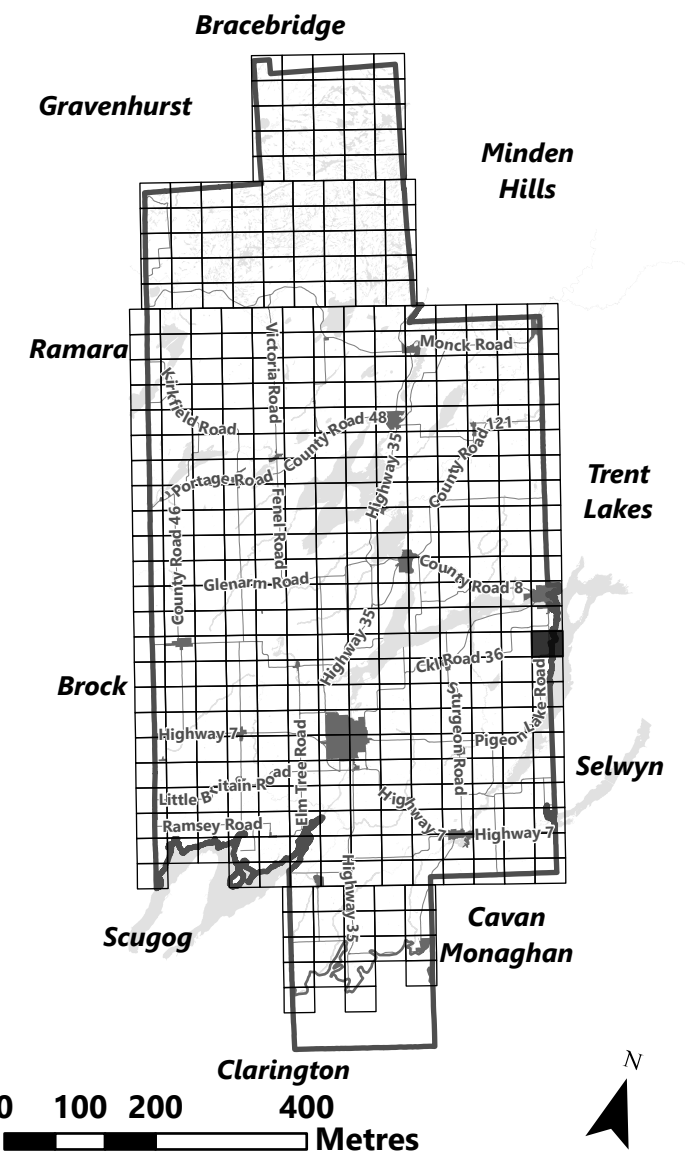

May 2024

Sources:
MNDMNR, City of Kawartha Lakes and Teranet
Projection:
NAD 1983 UTM Zone 17N

City of Kawartha Lakes Rural Zoning By-law Schedule A-D30

Legend

- City of Kawartha Lakes Boundary
- Zone Boundary
- ▨ Conservation Authority Regulated Area
- ▨ Kawartha Region Conservation Authority