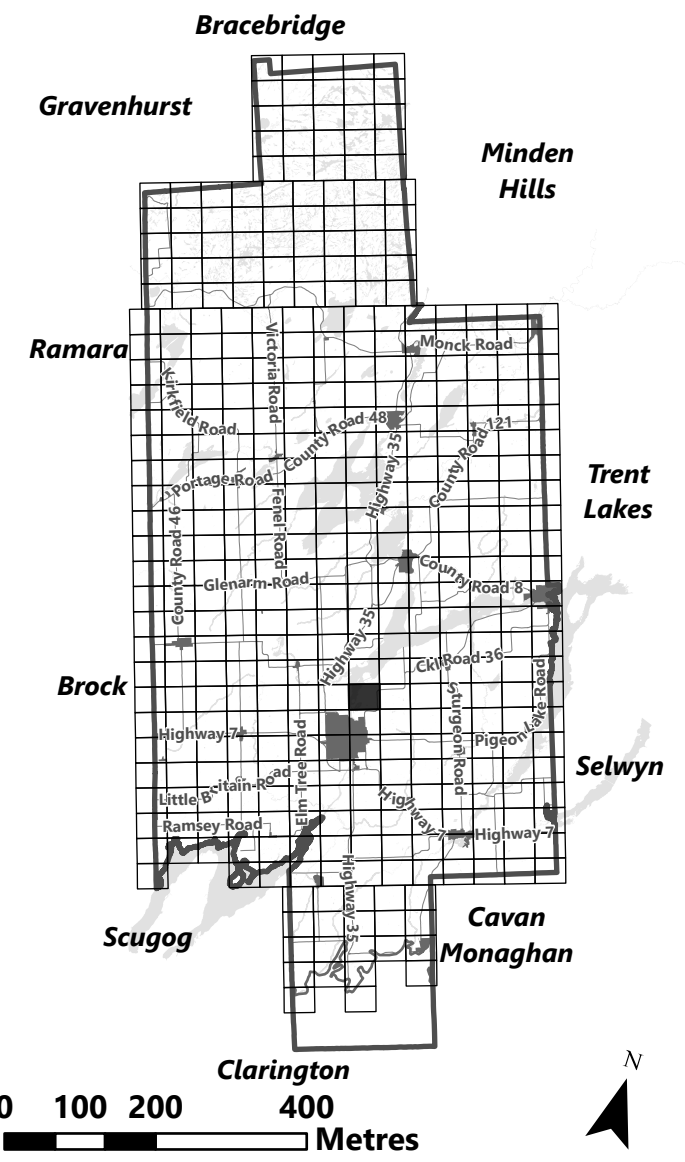

City of Kawartha Lakes Rural Zoning By-law Schedule A-D52

Legend

- City of Kawartha Lakes Boundary
- Zone Boundary
- ▨ Conservation Authority Regulated Area
- ▨ Kawartha Region Conservation Authority

May 2024

Sources:
MNDMNR, City of Kawartha Lakes and Teranet
Projection:
NAD 1983 UTM Zone 17N