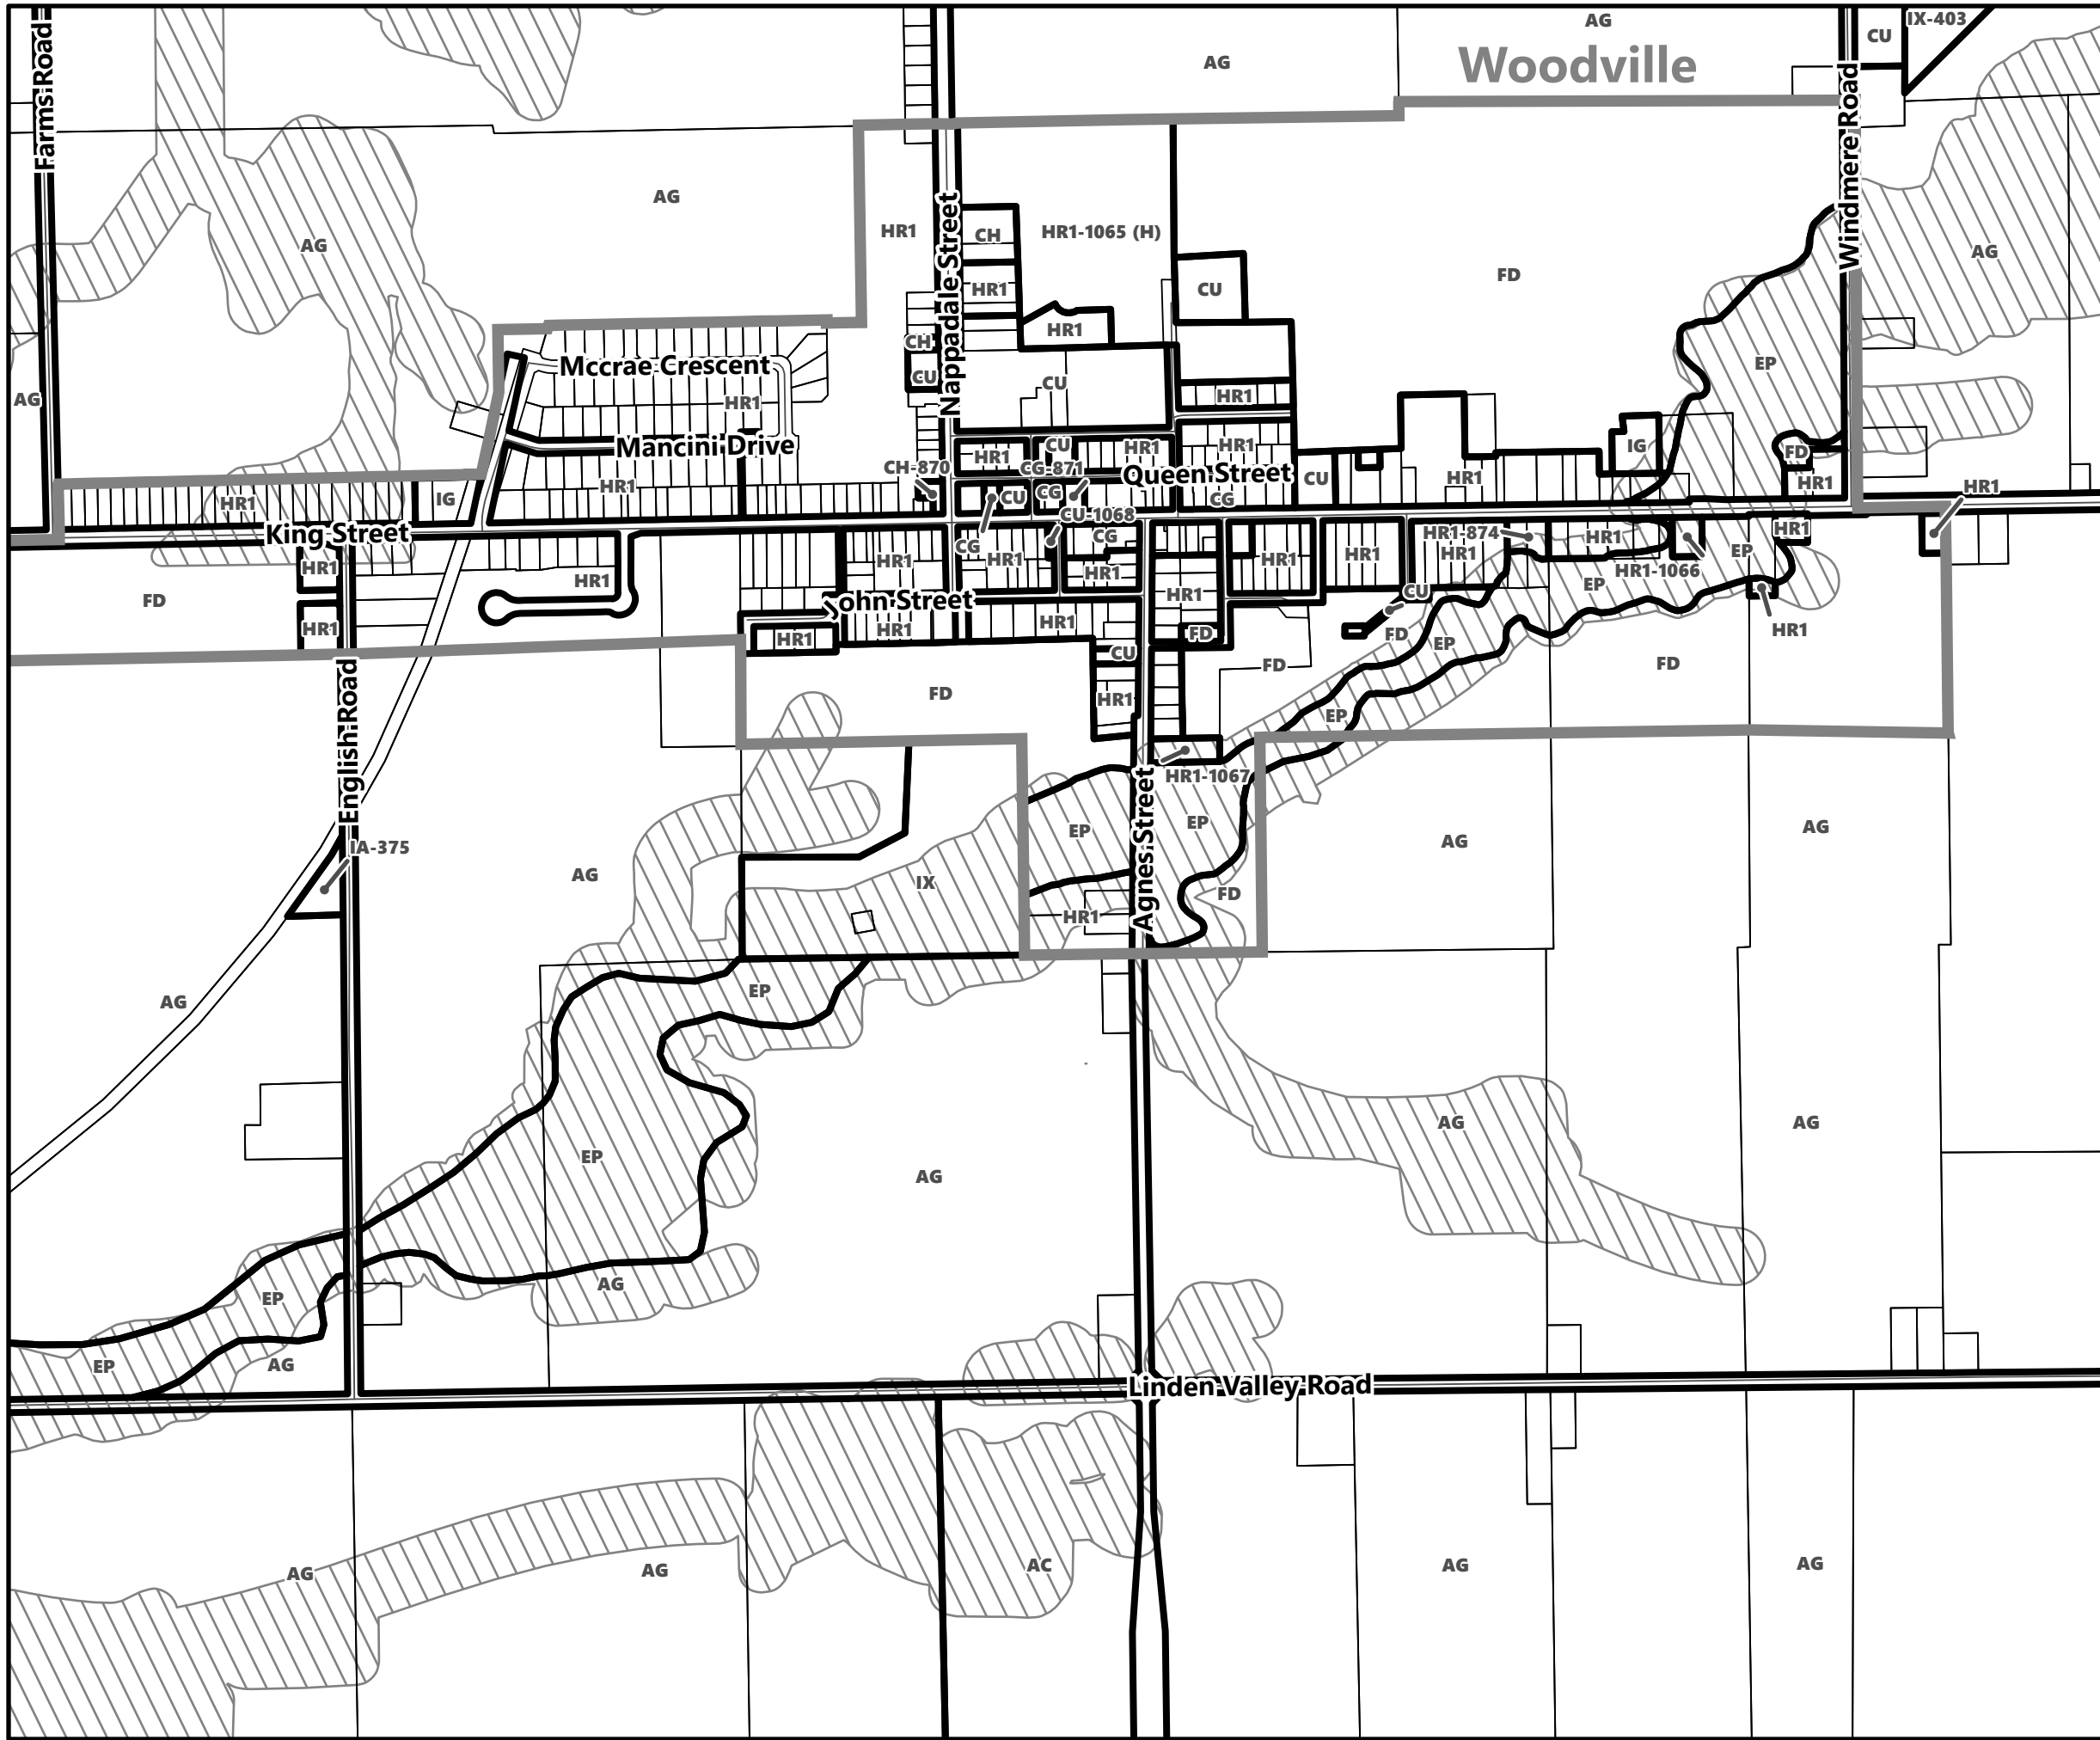

City of Kawartha Lakes Rural Zoning By-law Schedule A-D18

Legend

- City of Kawartha Lakes Boundary
- Zone Boundary
- Conservation Authority Regulated Area
- Lake Simcoe Region Conservation Authority