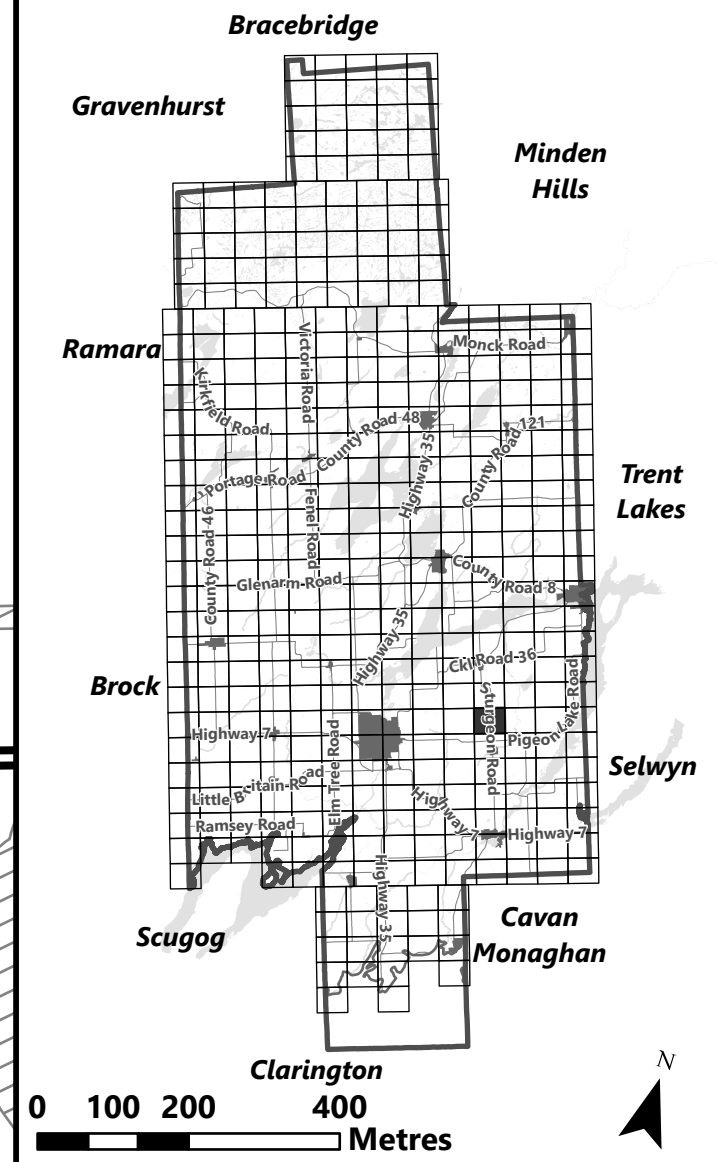

City of Kawartha Lakes Rural Zoning By-law Schedule A-D69

Legend

- City of Kawartha Lakes Boundary
- Zone Boundary
- ▨ Conservation Authority Regulated Area
- ▨ Kawartha Region Conservation Authority