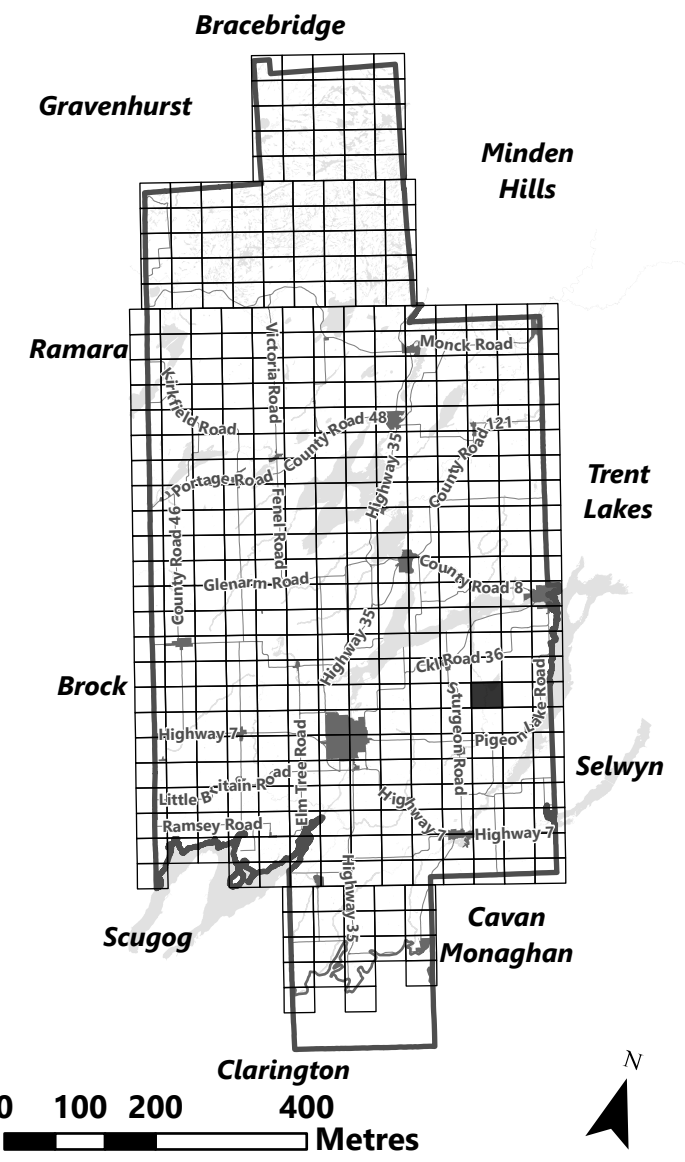

City of Kawartha Lakes Rural Zoning By-law Schedule A-D56

1. **Legend**
2. City of Kawartha Lakes Boundary
   - Zone Boundary
   - ▨ Conservation Authority Regulated Area
   - ▨ Kawartha Region Conservation Authority