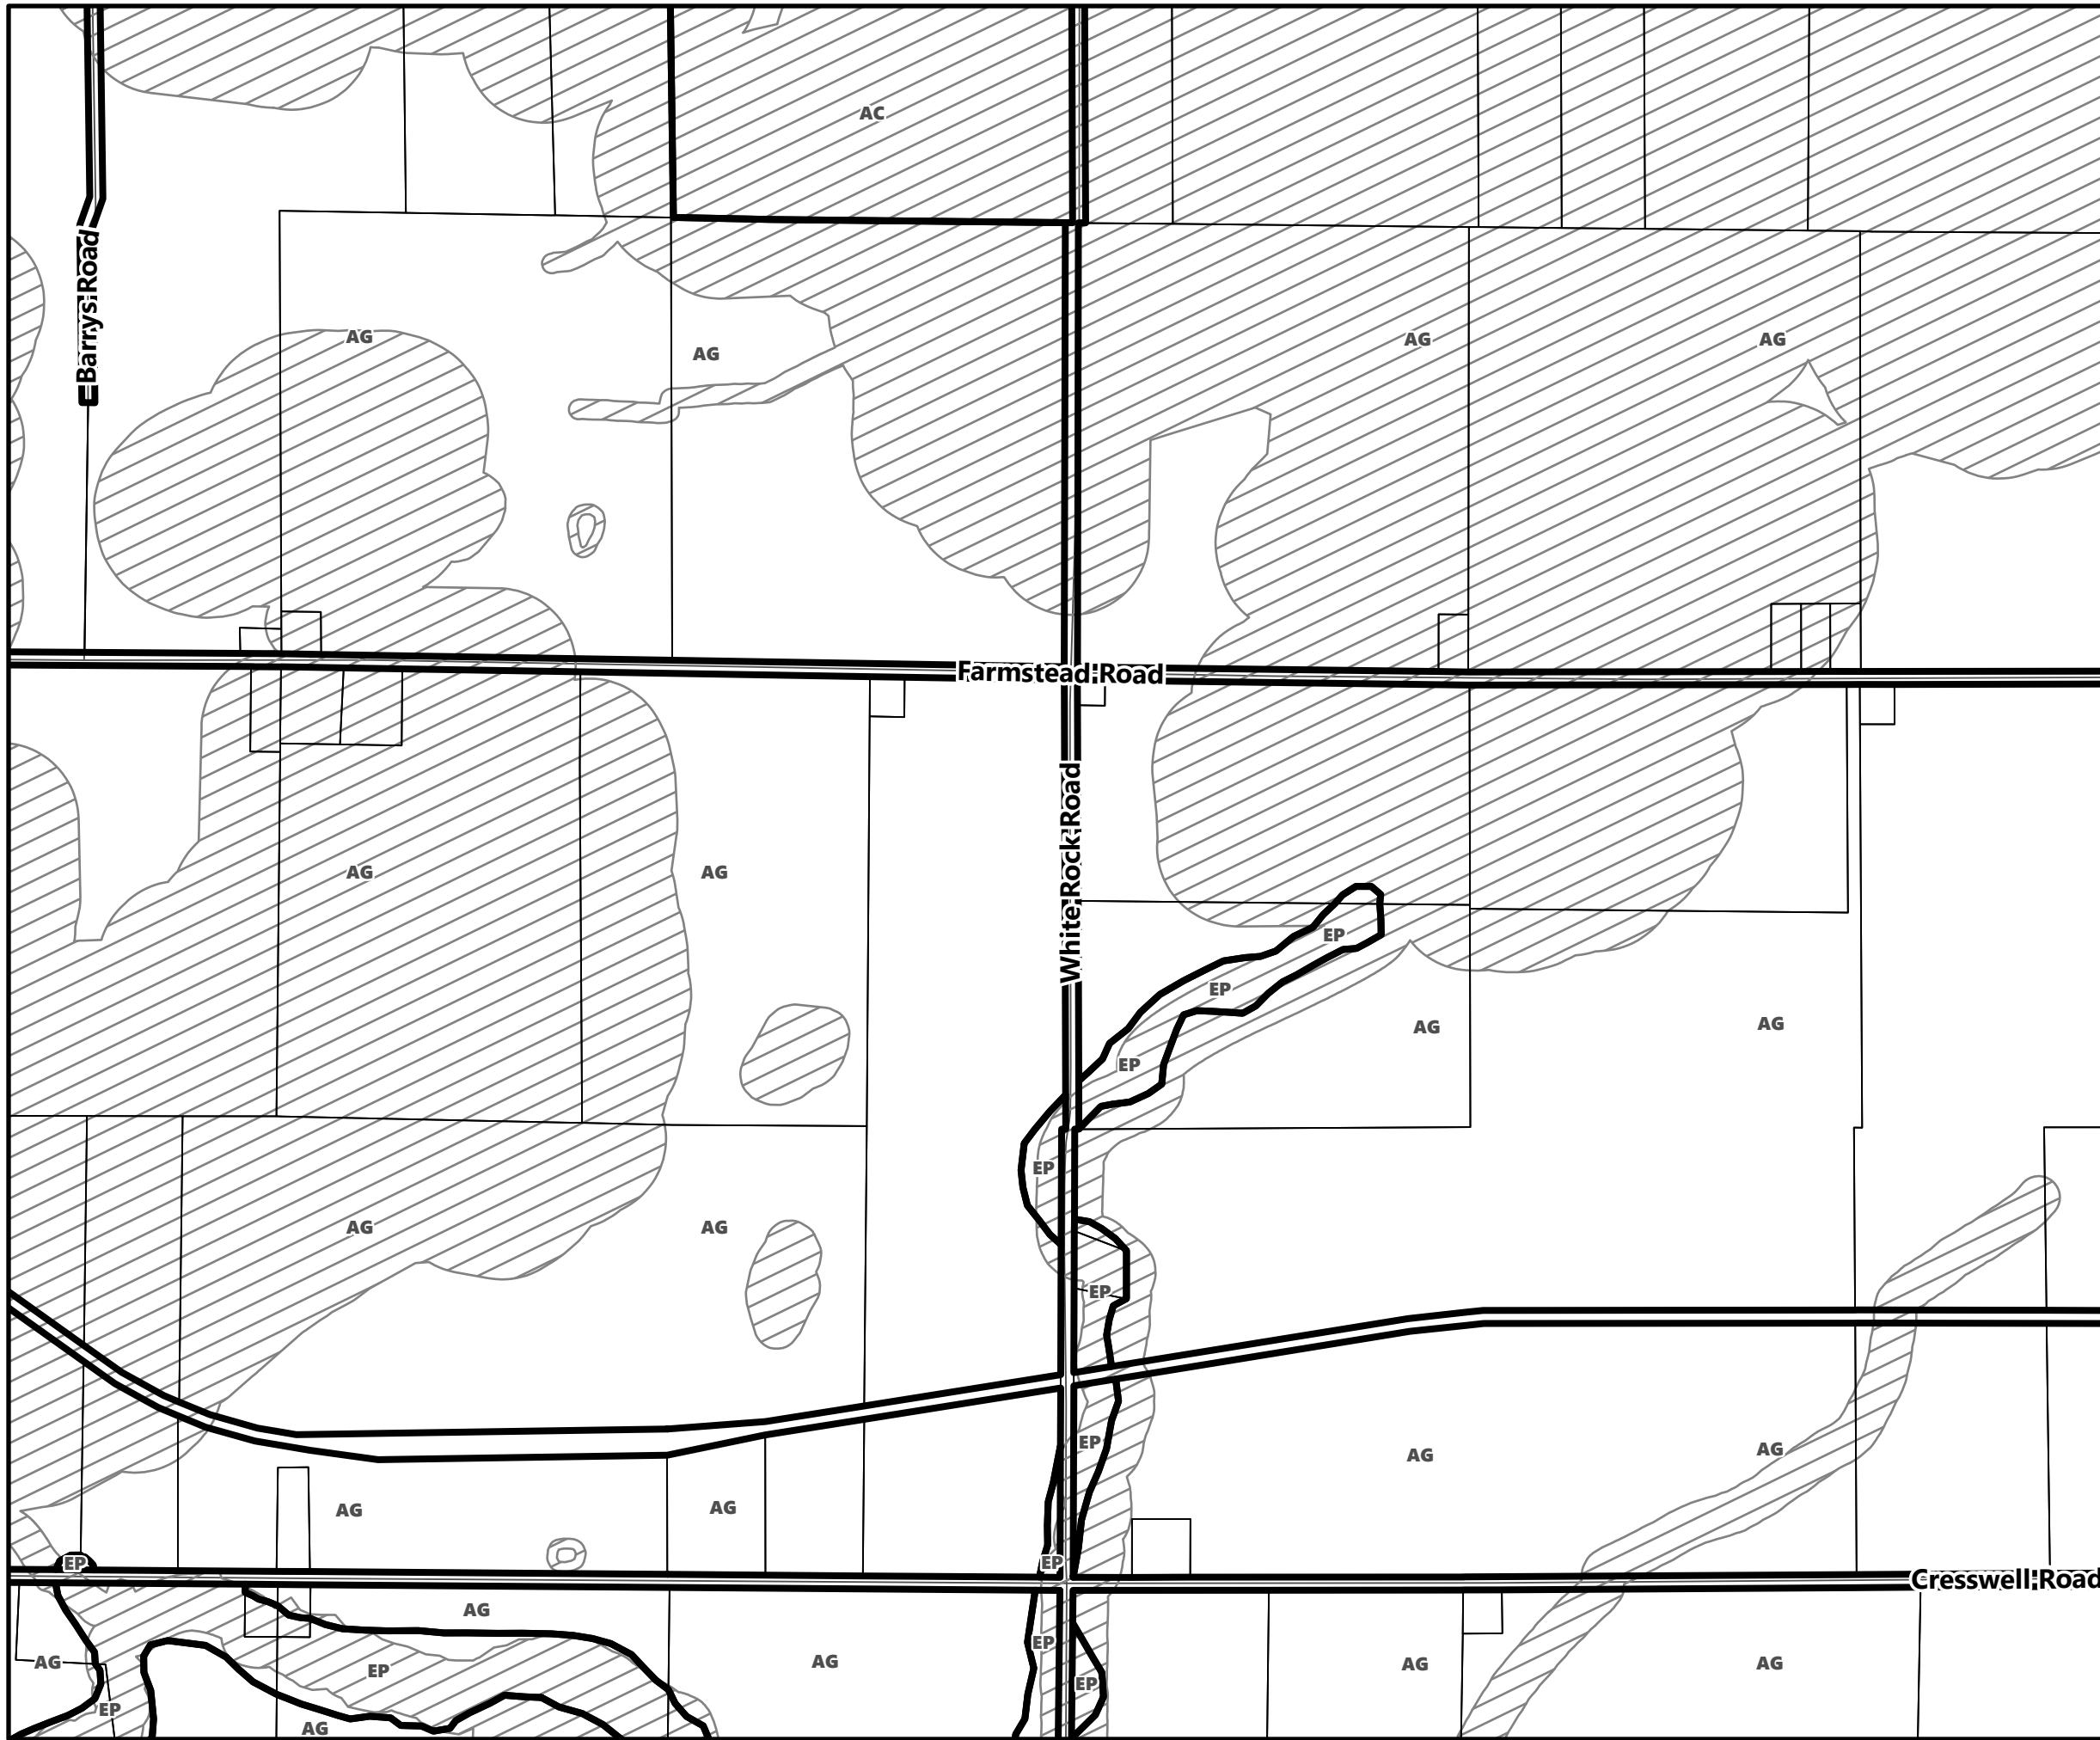

**City of Kawartha Lakes
Rural Zoning By-law
Schedule A-D75**

Legend

- City of Kawartha Lakes Boundary
- Zone Boundary
- **Conservation Authority Regulated Area**
- Kawartha Region Conservation Authority