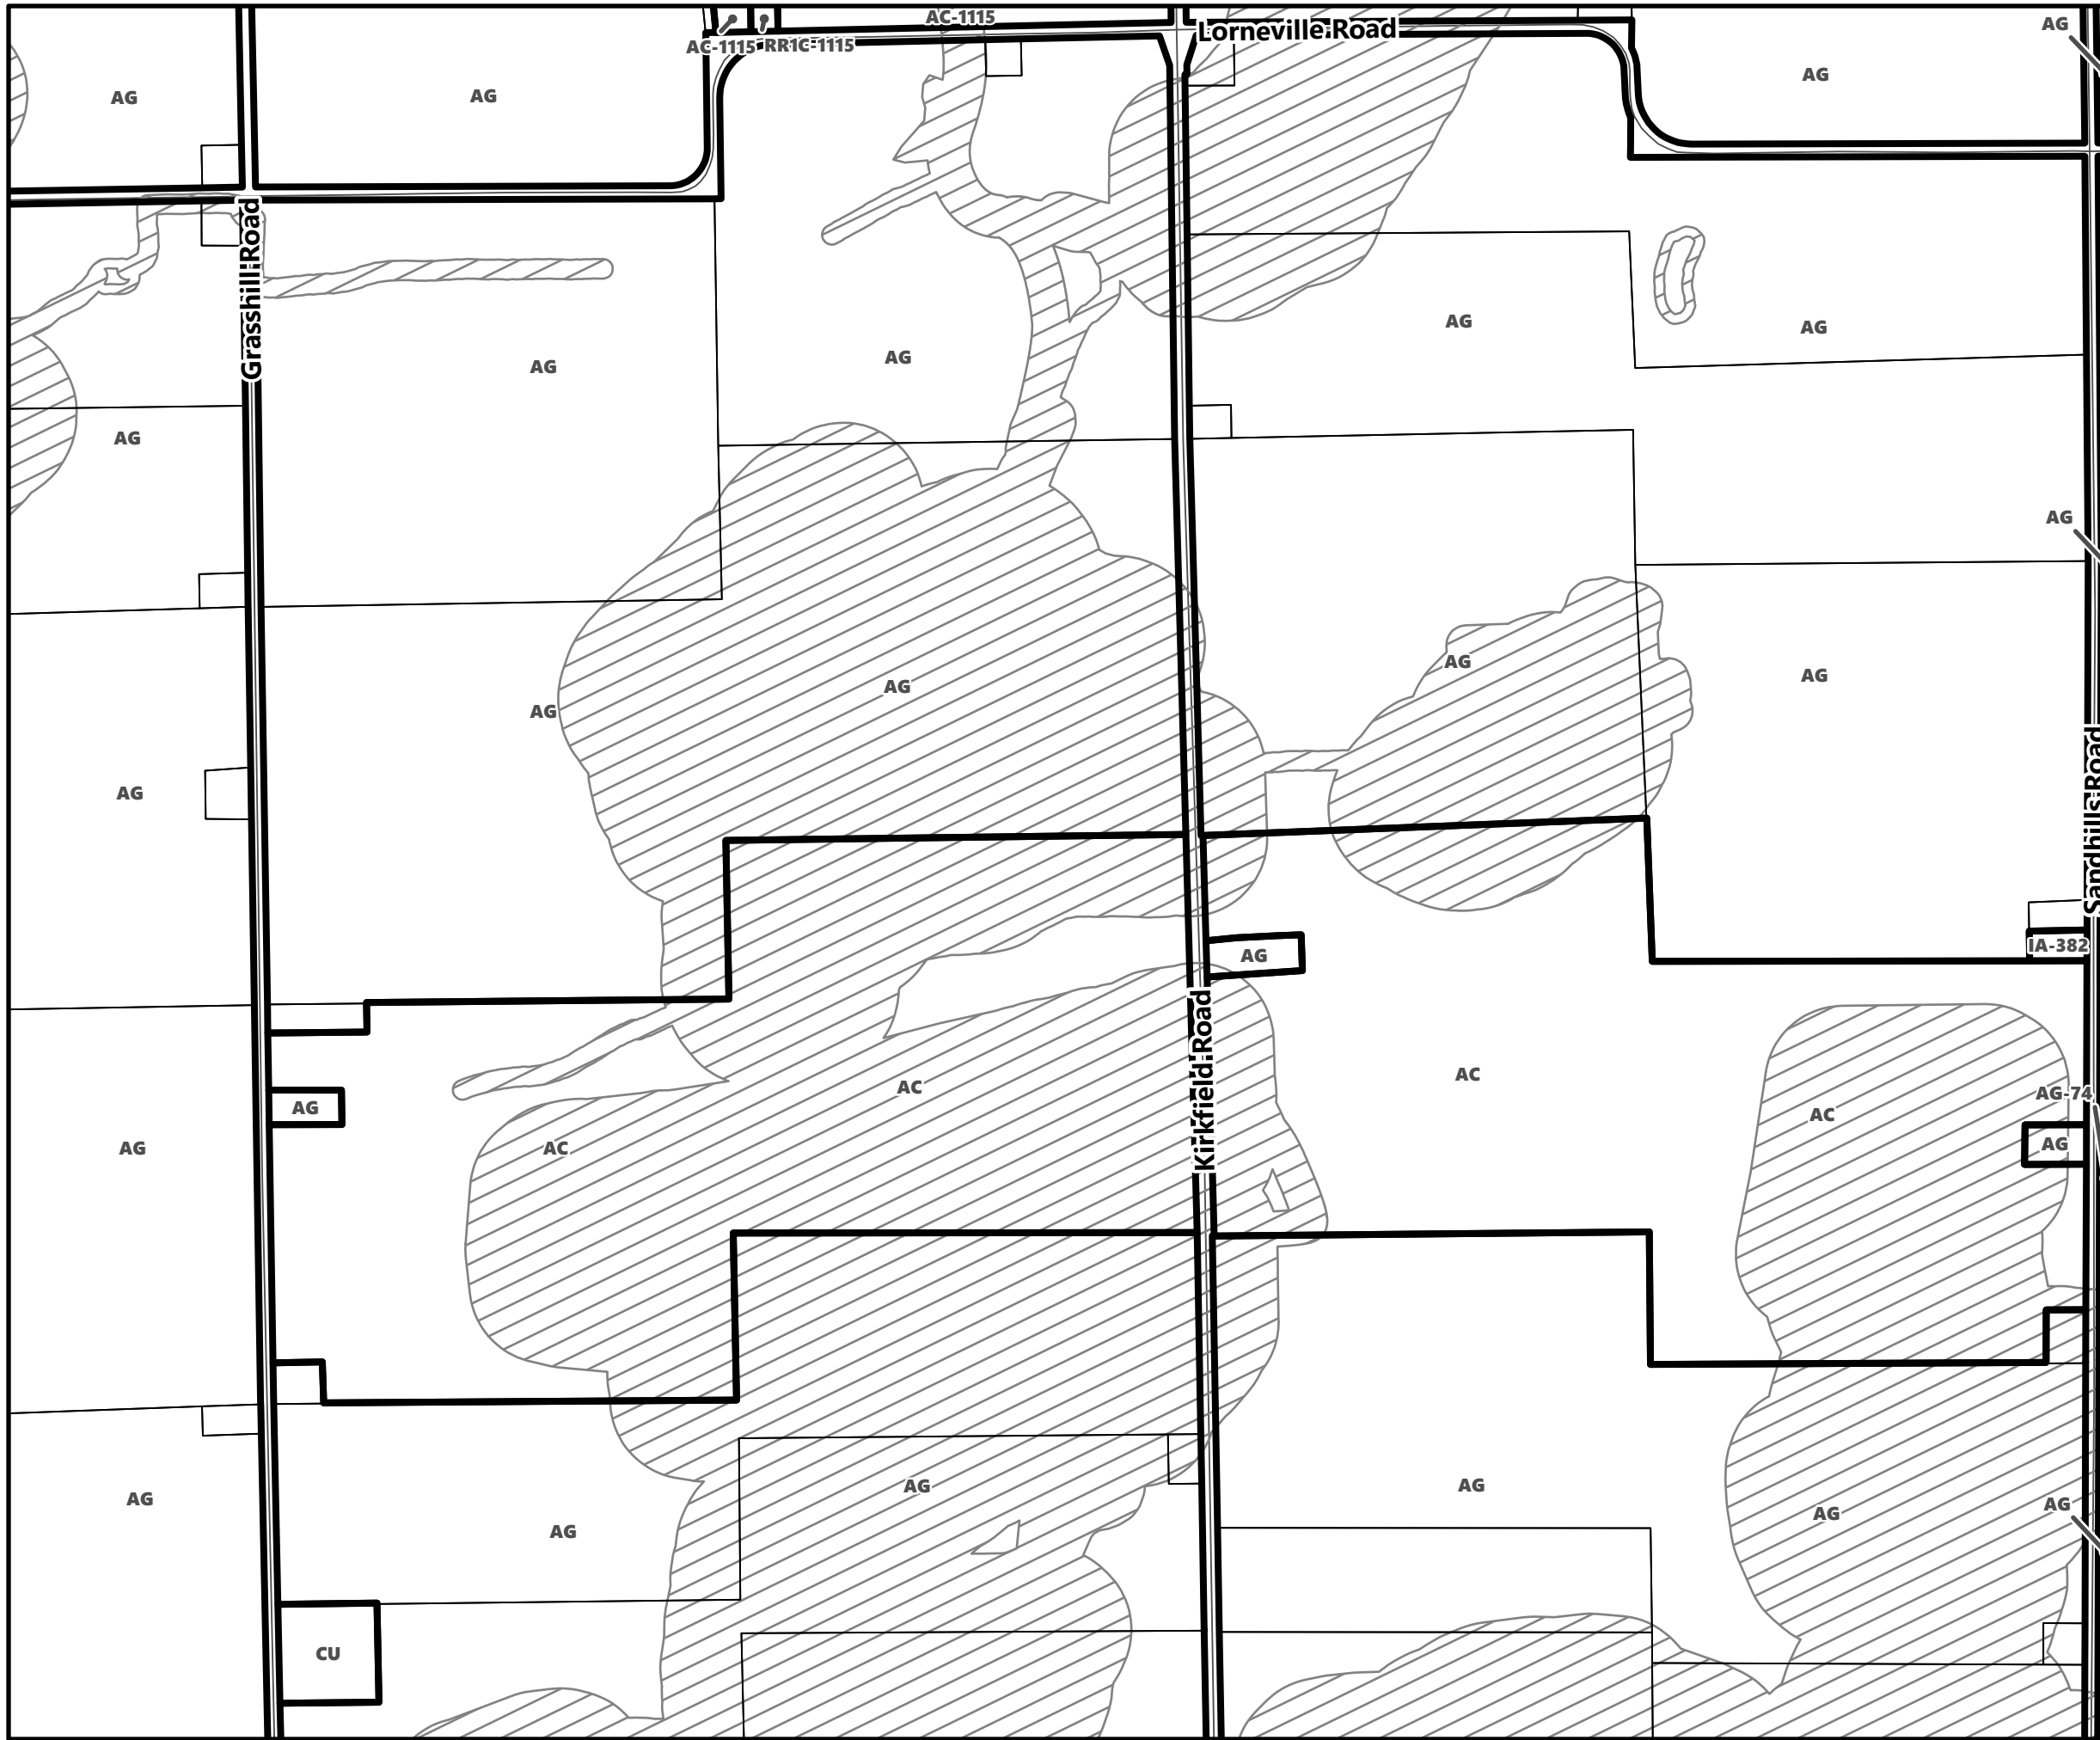

City of Kawartha Lakes Rural Zoning By-law Schedule A-D6

Legend

- City of Kawartha Lakes Boundary
- Zone Boundary
- ▨ Conservation Authority Regulated Area
- ▨ Kawartha Region Conservation Authority

May 2024

Sources:
MNDMNR, City of Kawartha Lakes and Teranet
Projection:
NAD 1983 UTM Zone 17N