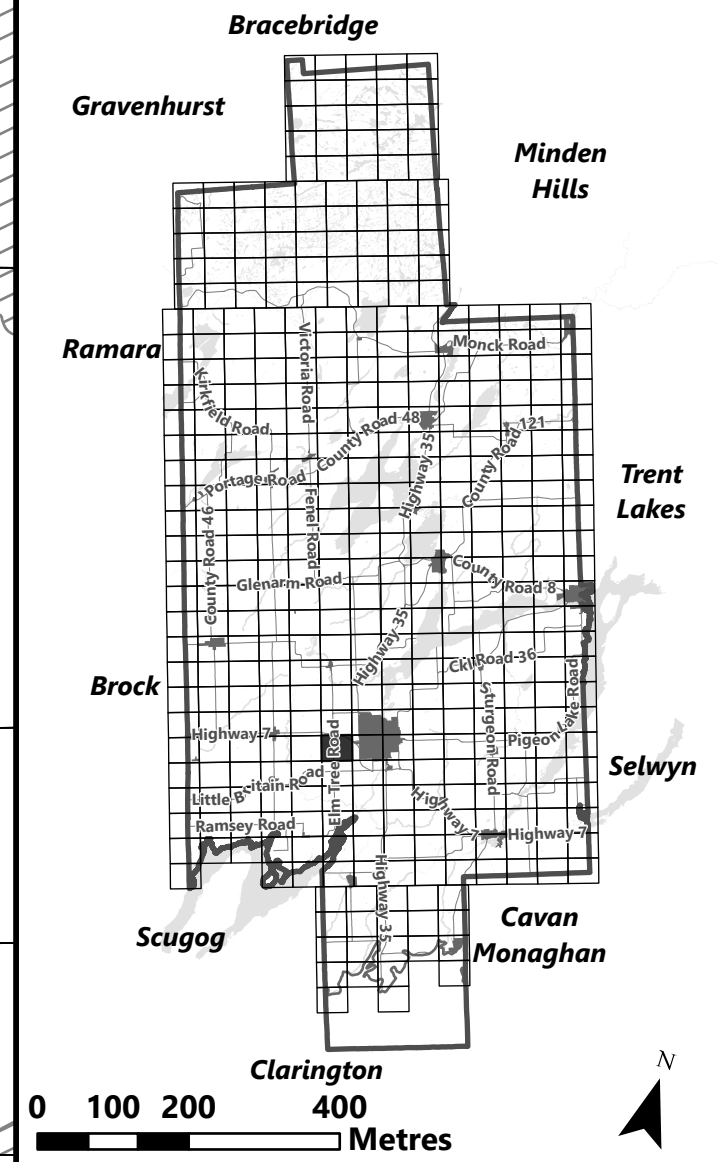

May 2024

Sources:
MNDMNR, City of Kawartha Lakes and Teranet
Projection:
NAD 1983 UTM Zone 17N

City of Kawartha Lakes Rural Zoning By-law Schedule A-D78

Legend

- City of Kawartha Lakes Boundary
- Zone Boundary
- ▨ Conservation Authority Regulated Area
- ▨ Kawartha Region Conservation Authority