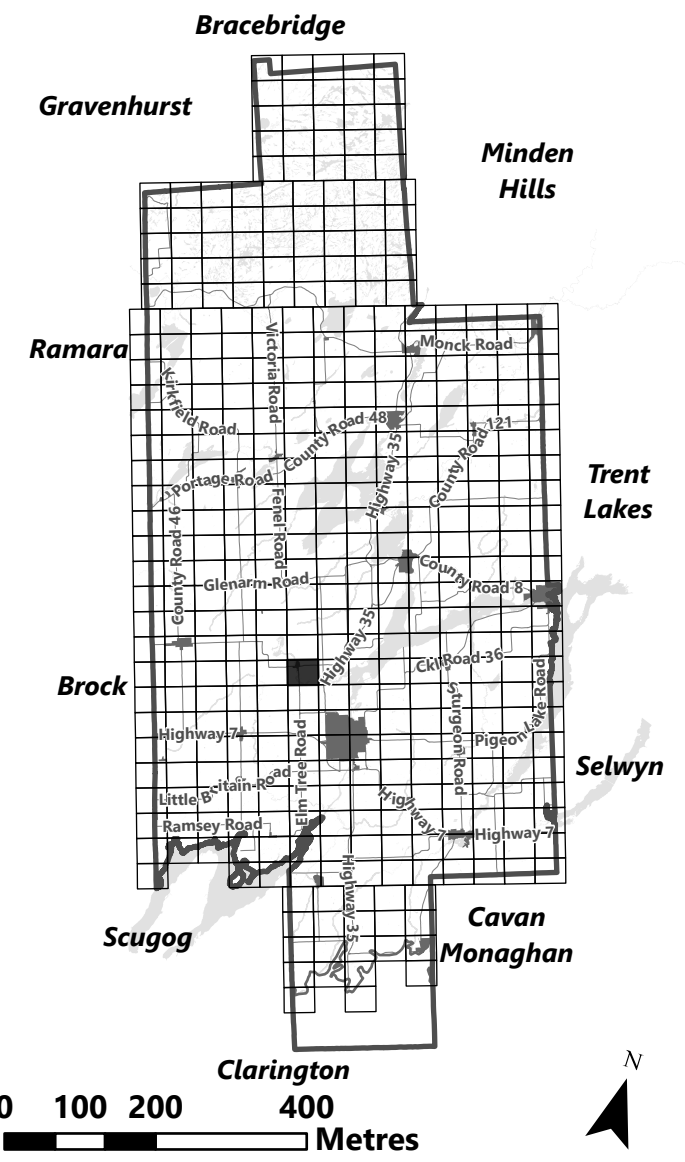

**City of Kawartha Lakes
Rural Zoning By-law
Schedule A-D36**

Legend

- City of Kawartha Lakes Boundary
- Zone Boundary
- Conservation Authority Regulated Area
- Kawartha Region Conservation Authority