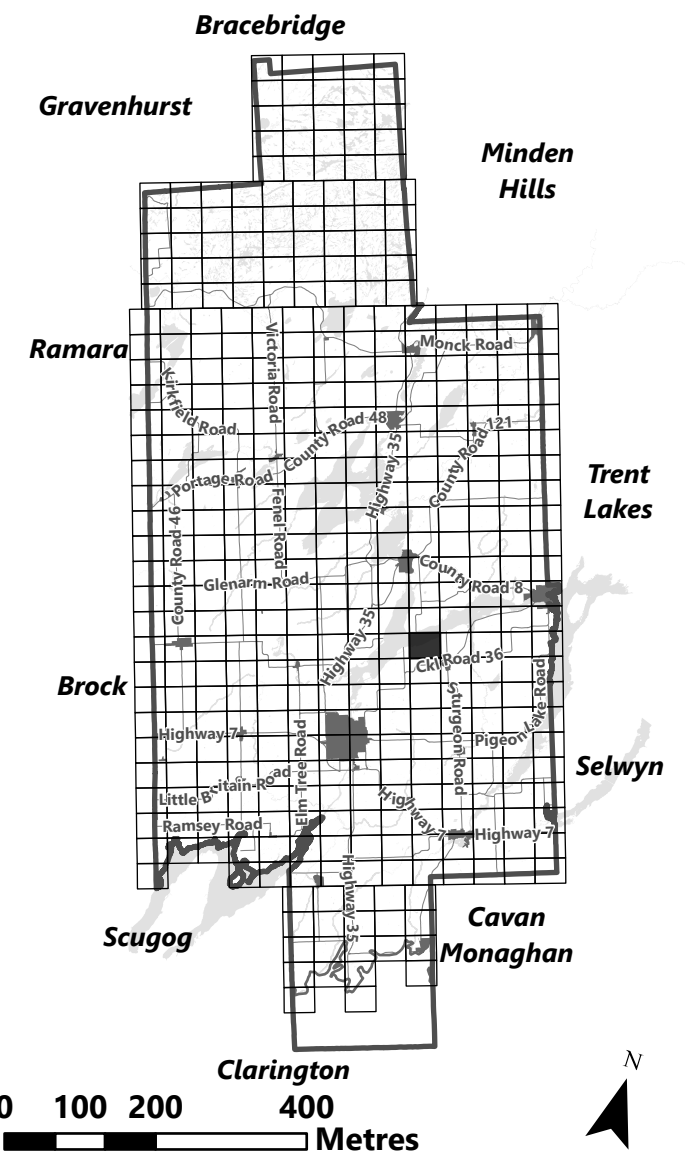

City of Kawartha Lakes Rural Zoning By-law Schedule A-D26

Legend

- City of Kawartha Lakes Boundary
- Zone Boundary
- Conservation Authority Regulated Area
- Kawartha Region Conservation Authority