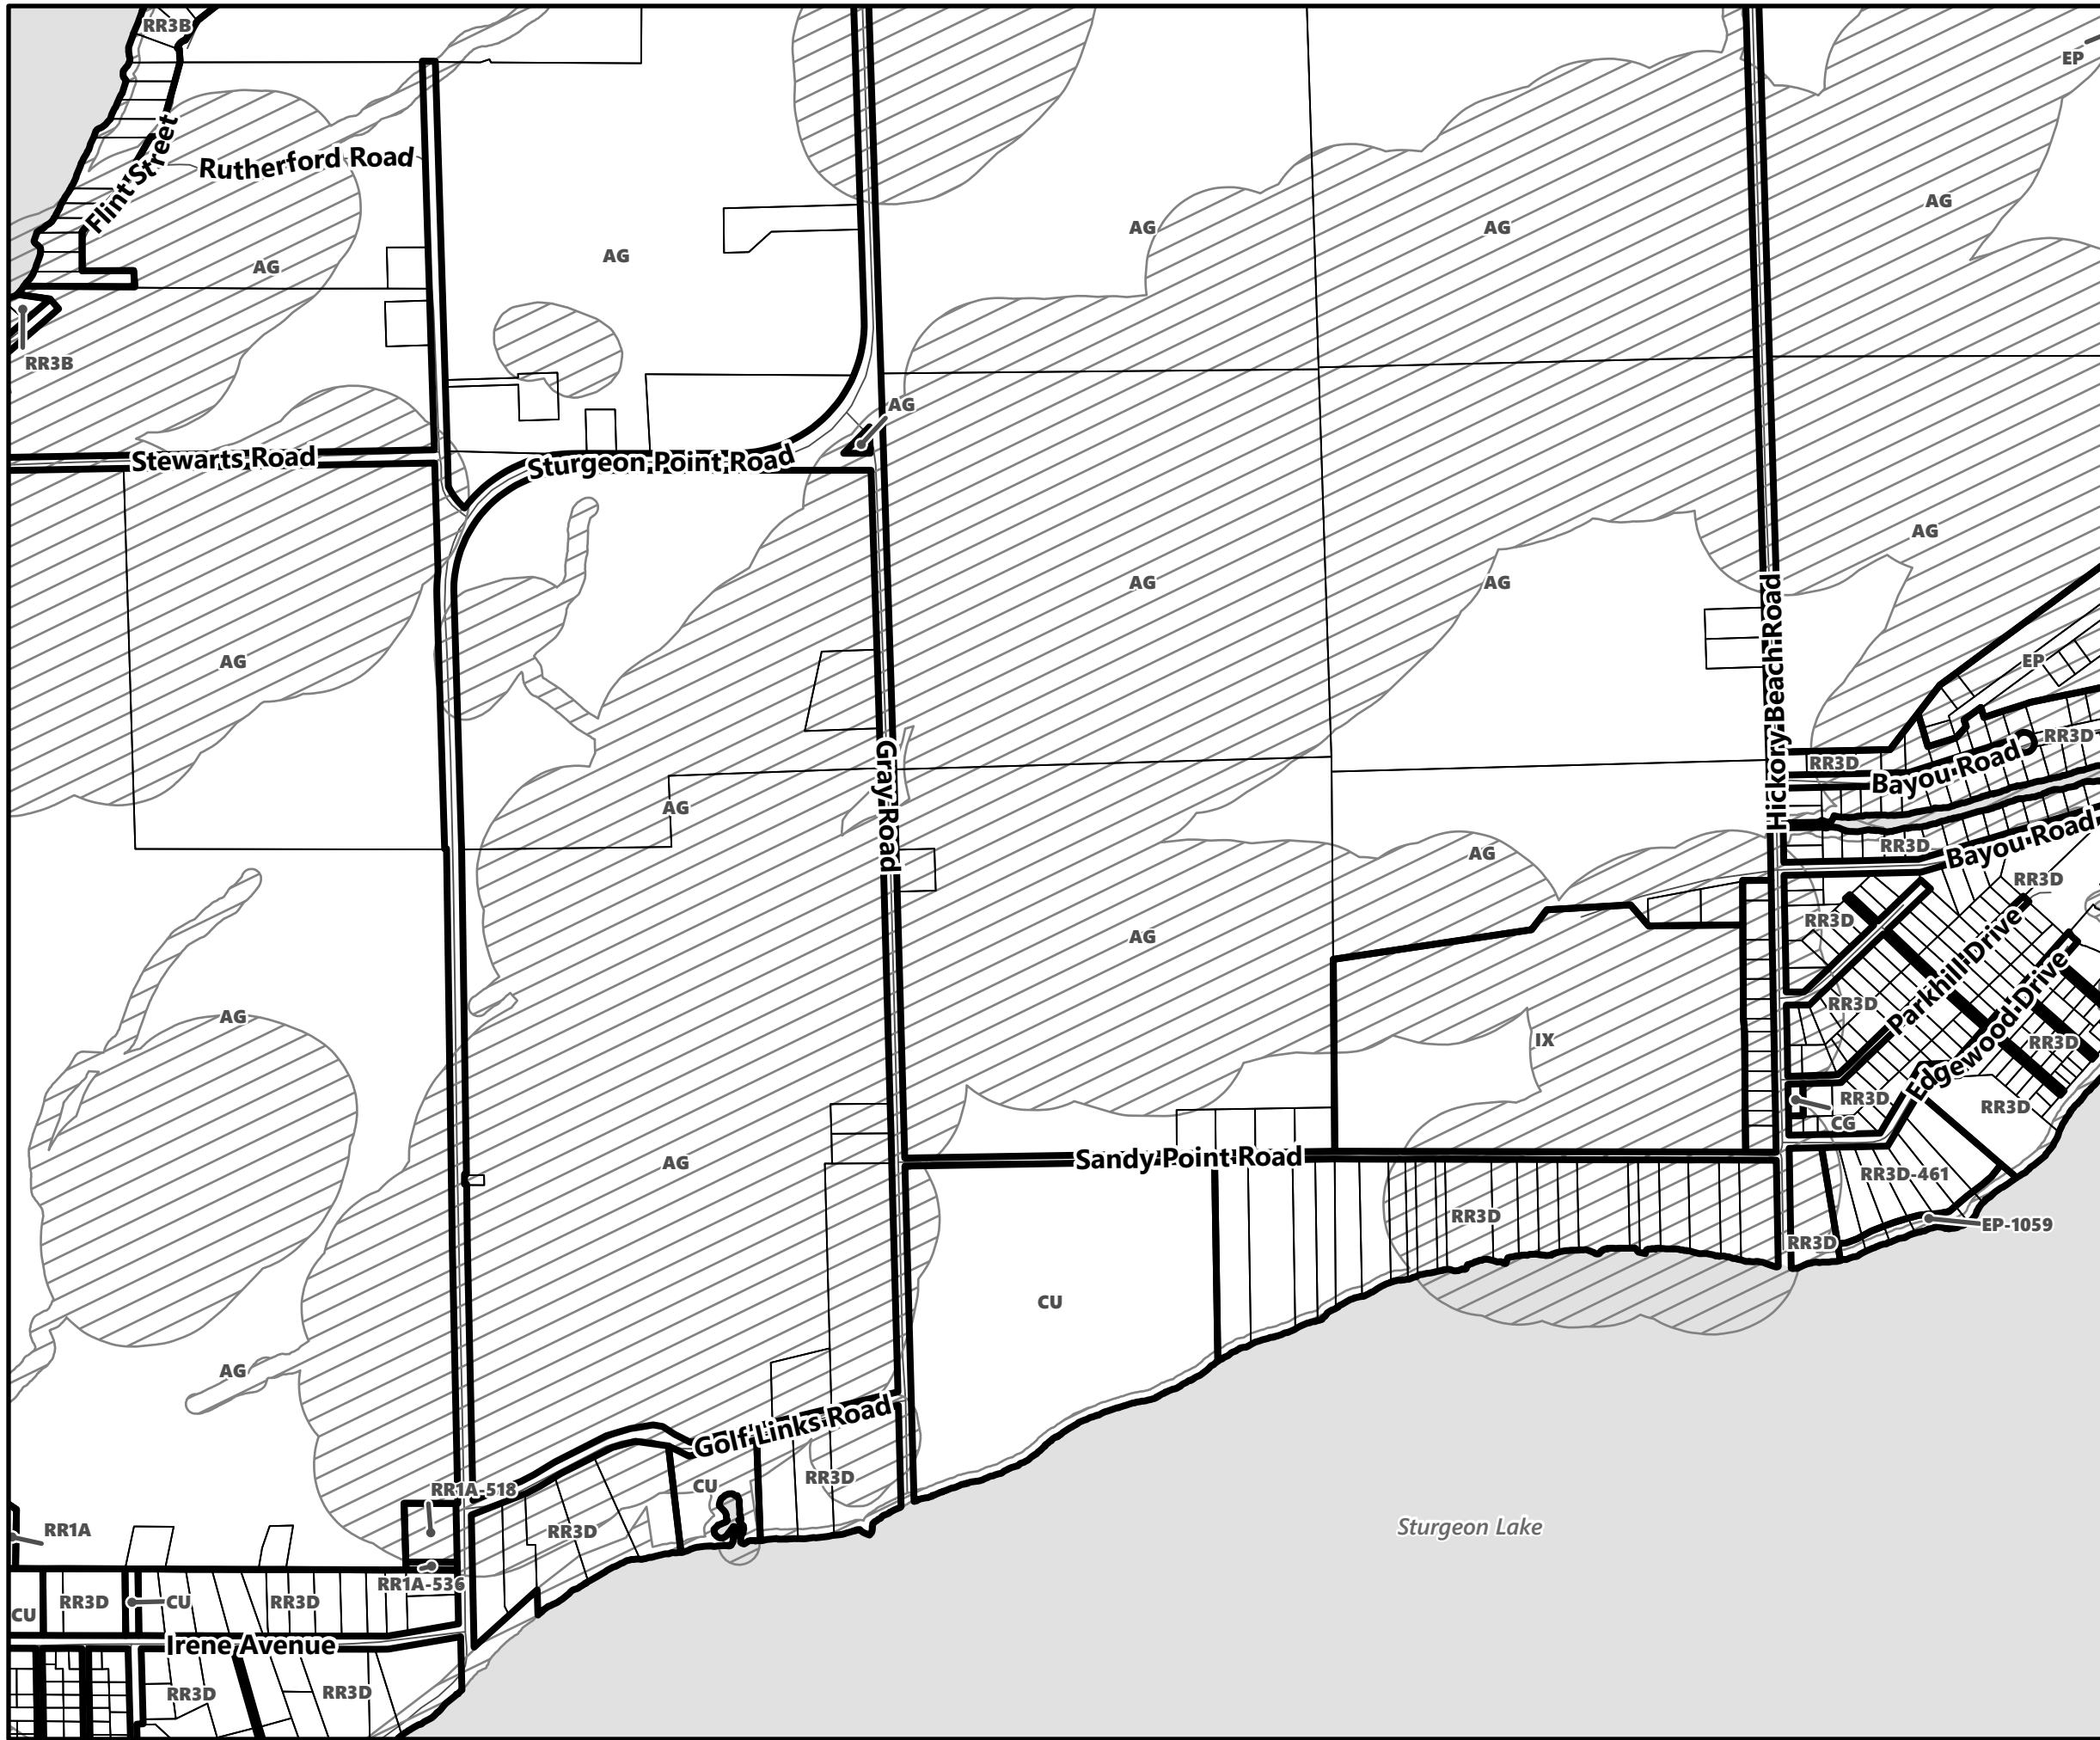

May 2024

Sources:
MNDMNR, City of Kawartha Lakes and Teranet
Projection:
NAD 1983 UTM Zone 17N

City of Kawartha Lakes Rural Zoning By-law Schedule A-D12

Legend

- City of Kawartha Lakes Boundary
- Zone Boundary
- Conservation Authority Regulated Area
- Kawartha Region Conservation Authority