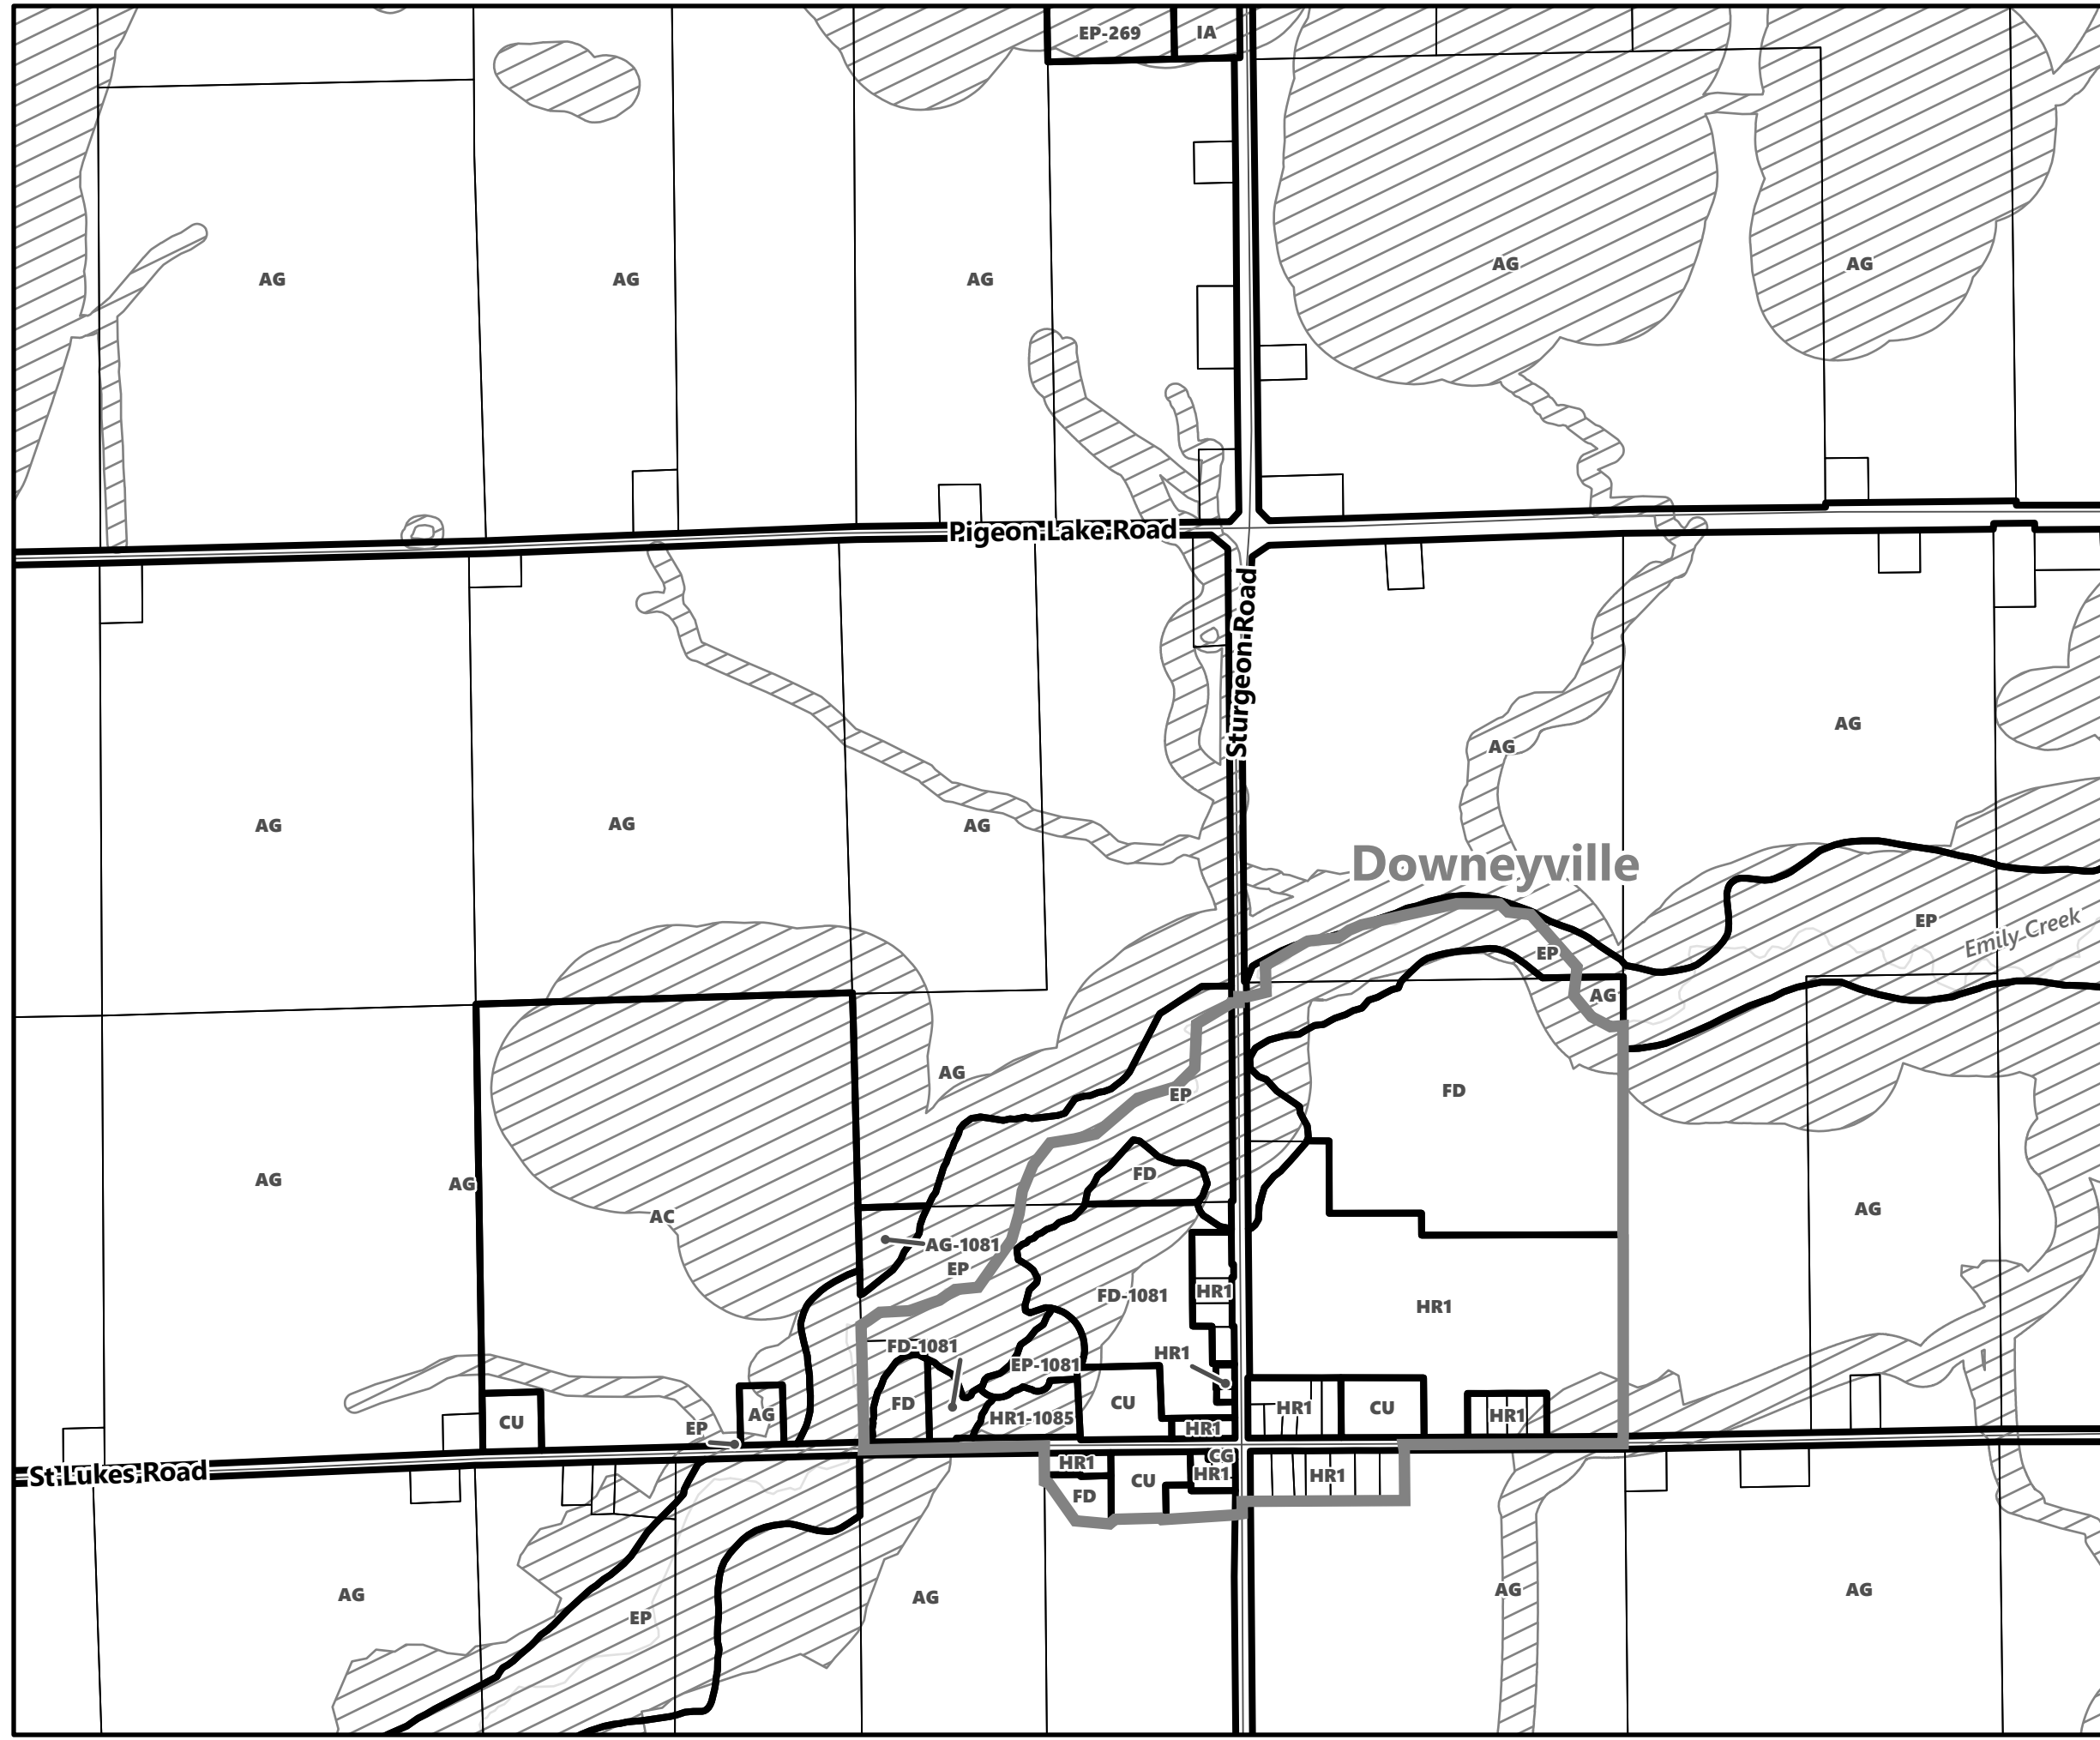

May 2024

Sources:
MNDMNR, City of Kawartha Lakes and Teranet
Projection:
NAD 1983 UTM Zone 17N

City of Kawartha Lakes Rural Zoning By-law Schedule A-D83

Legend

- City of Kawartha Lakes Boundary
- Zone Boundary
- ▨ Conservation Authority Regulated Area
- ▨ Kawartha Region Conservation Authority