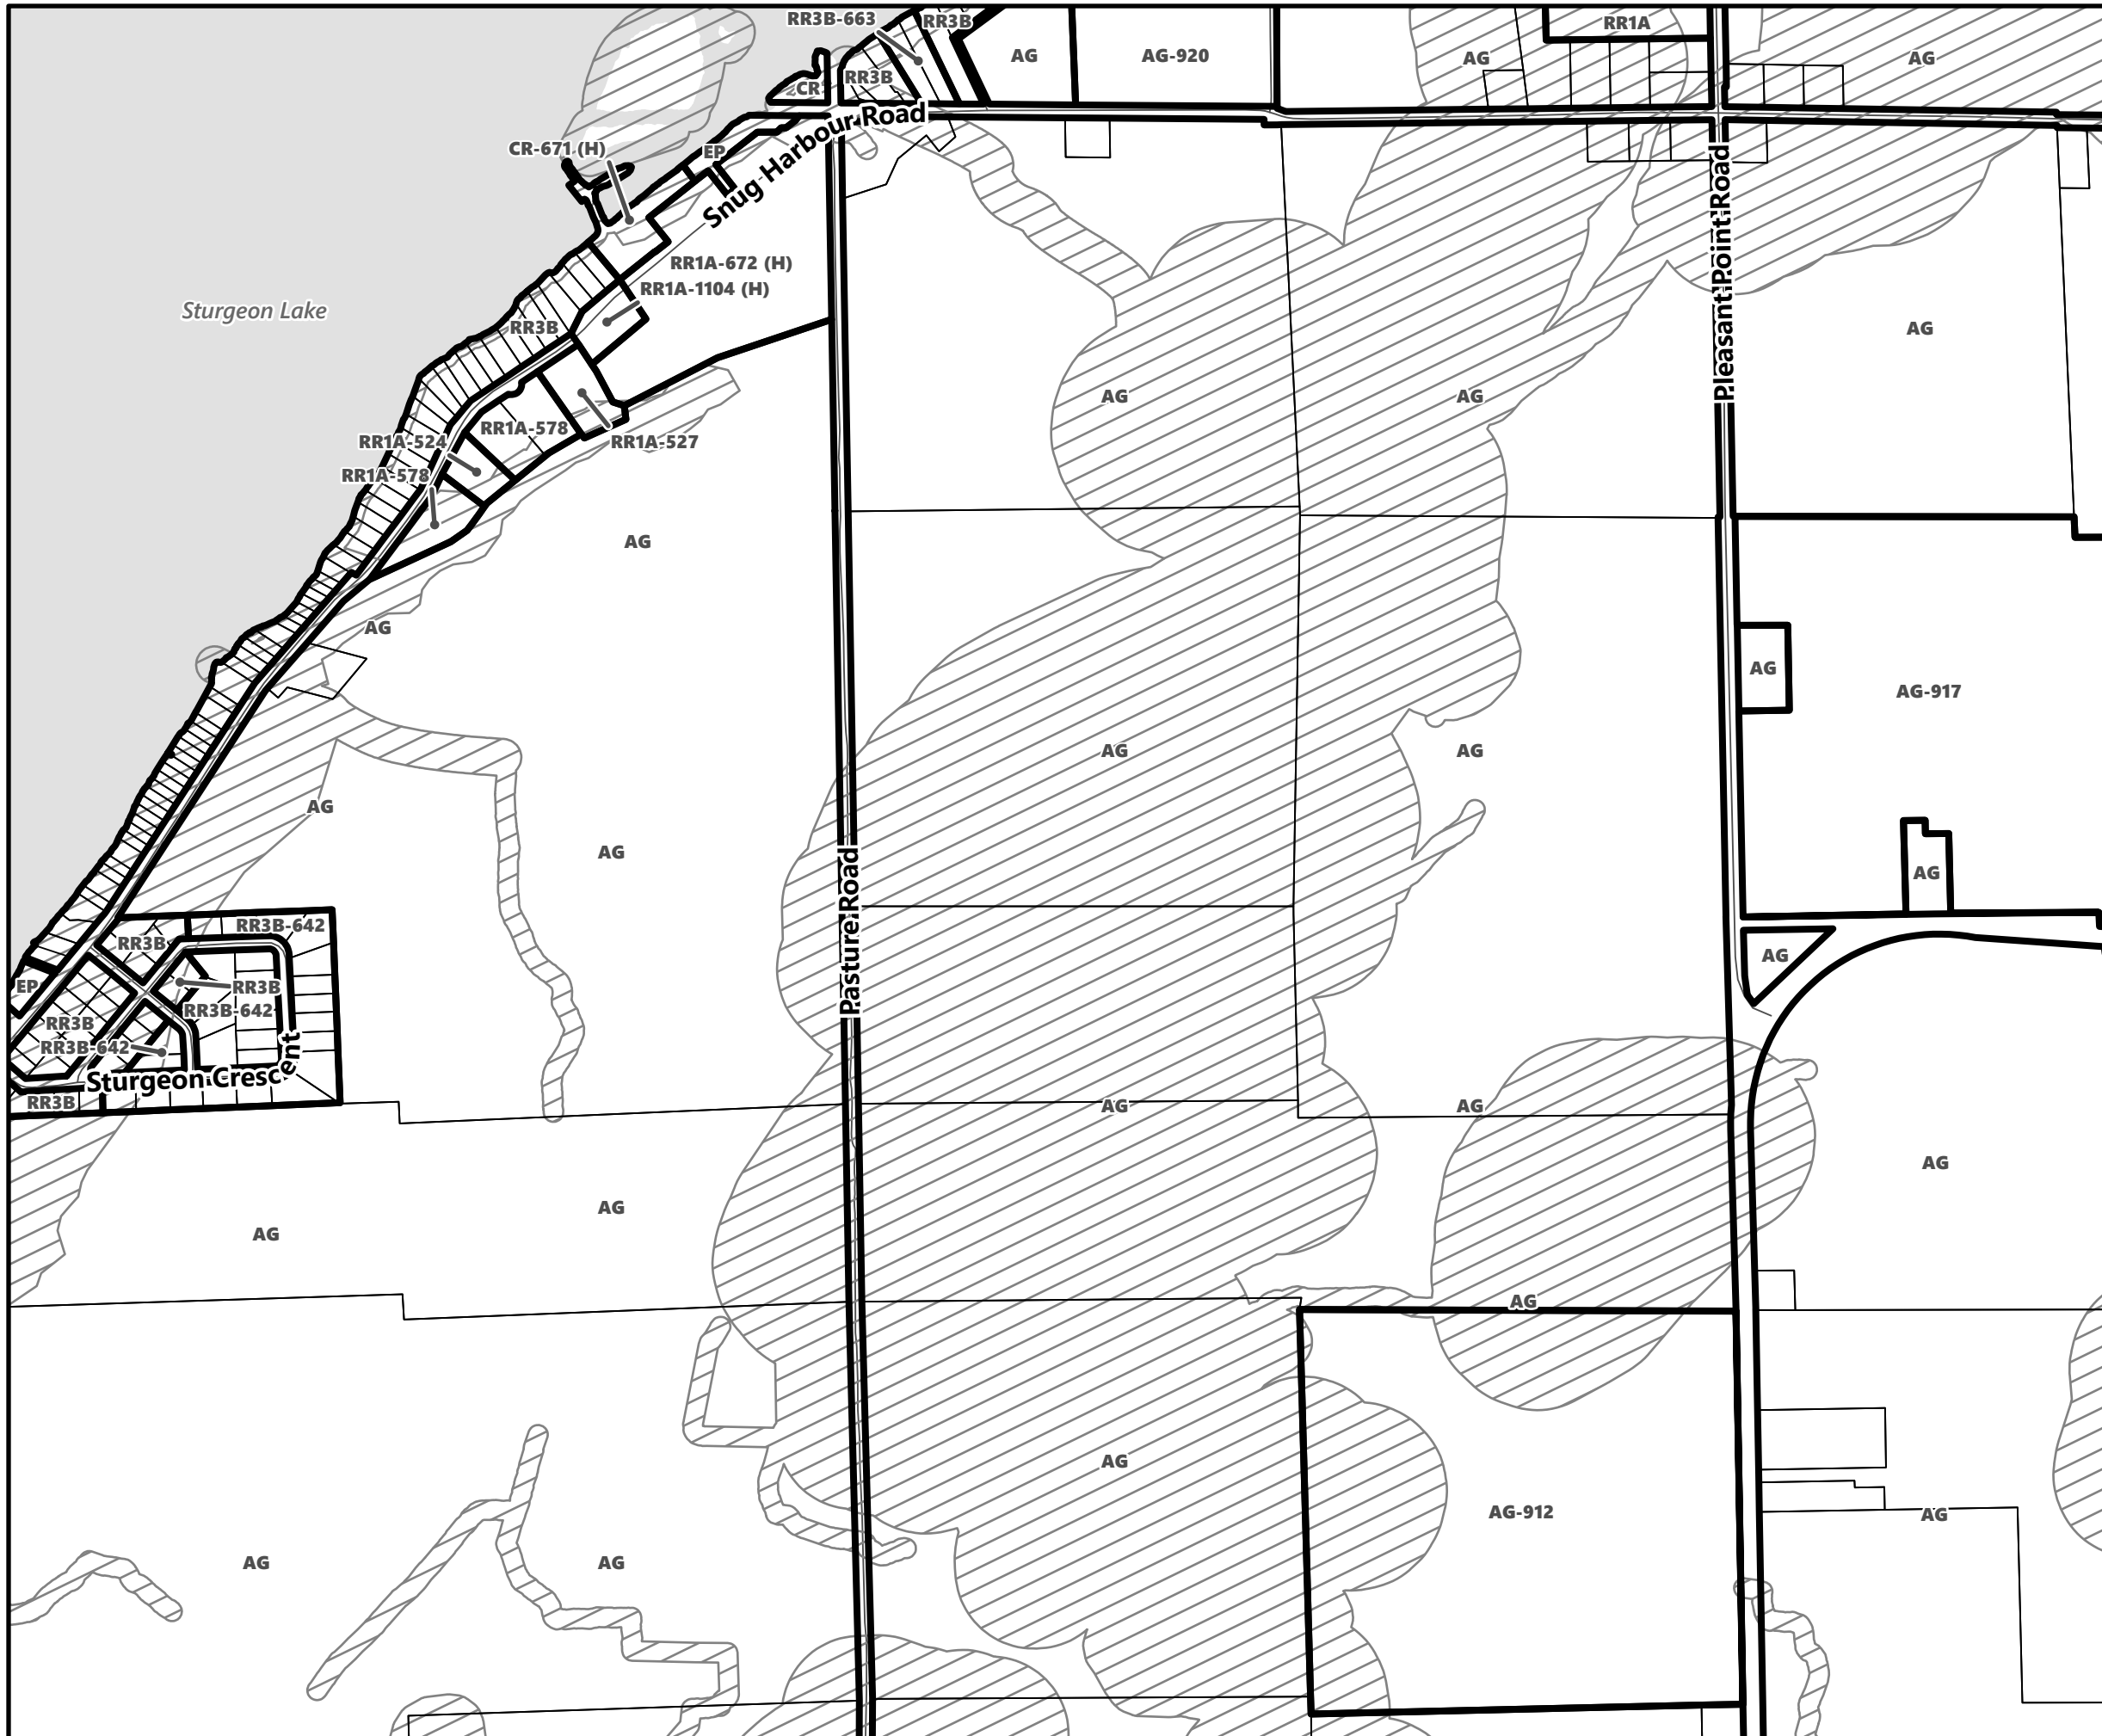

City of Kawartha Lakes Rural Zoning By-law Schedule A-D39

Legend

- City of Kawartha Lakes Boundary
- Zone Boundary
- ▨ Conservation Authority Regulated Area
- ▨ Kawartha Region Conservation Authority

May 2024

Sources:
MNDMNR, City of Kawartha Lakes and Teranet
Projection:
NAD 1983 UTM Zone 17N