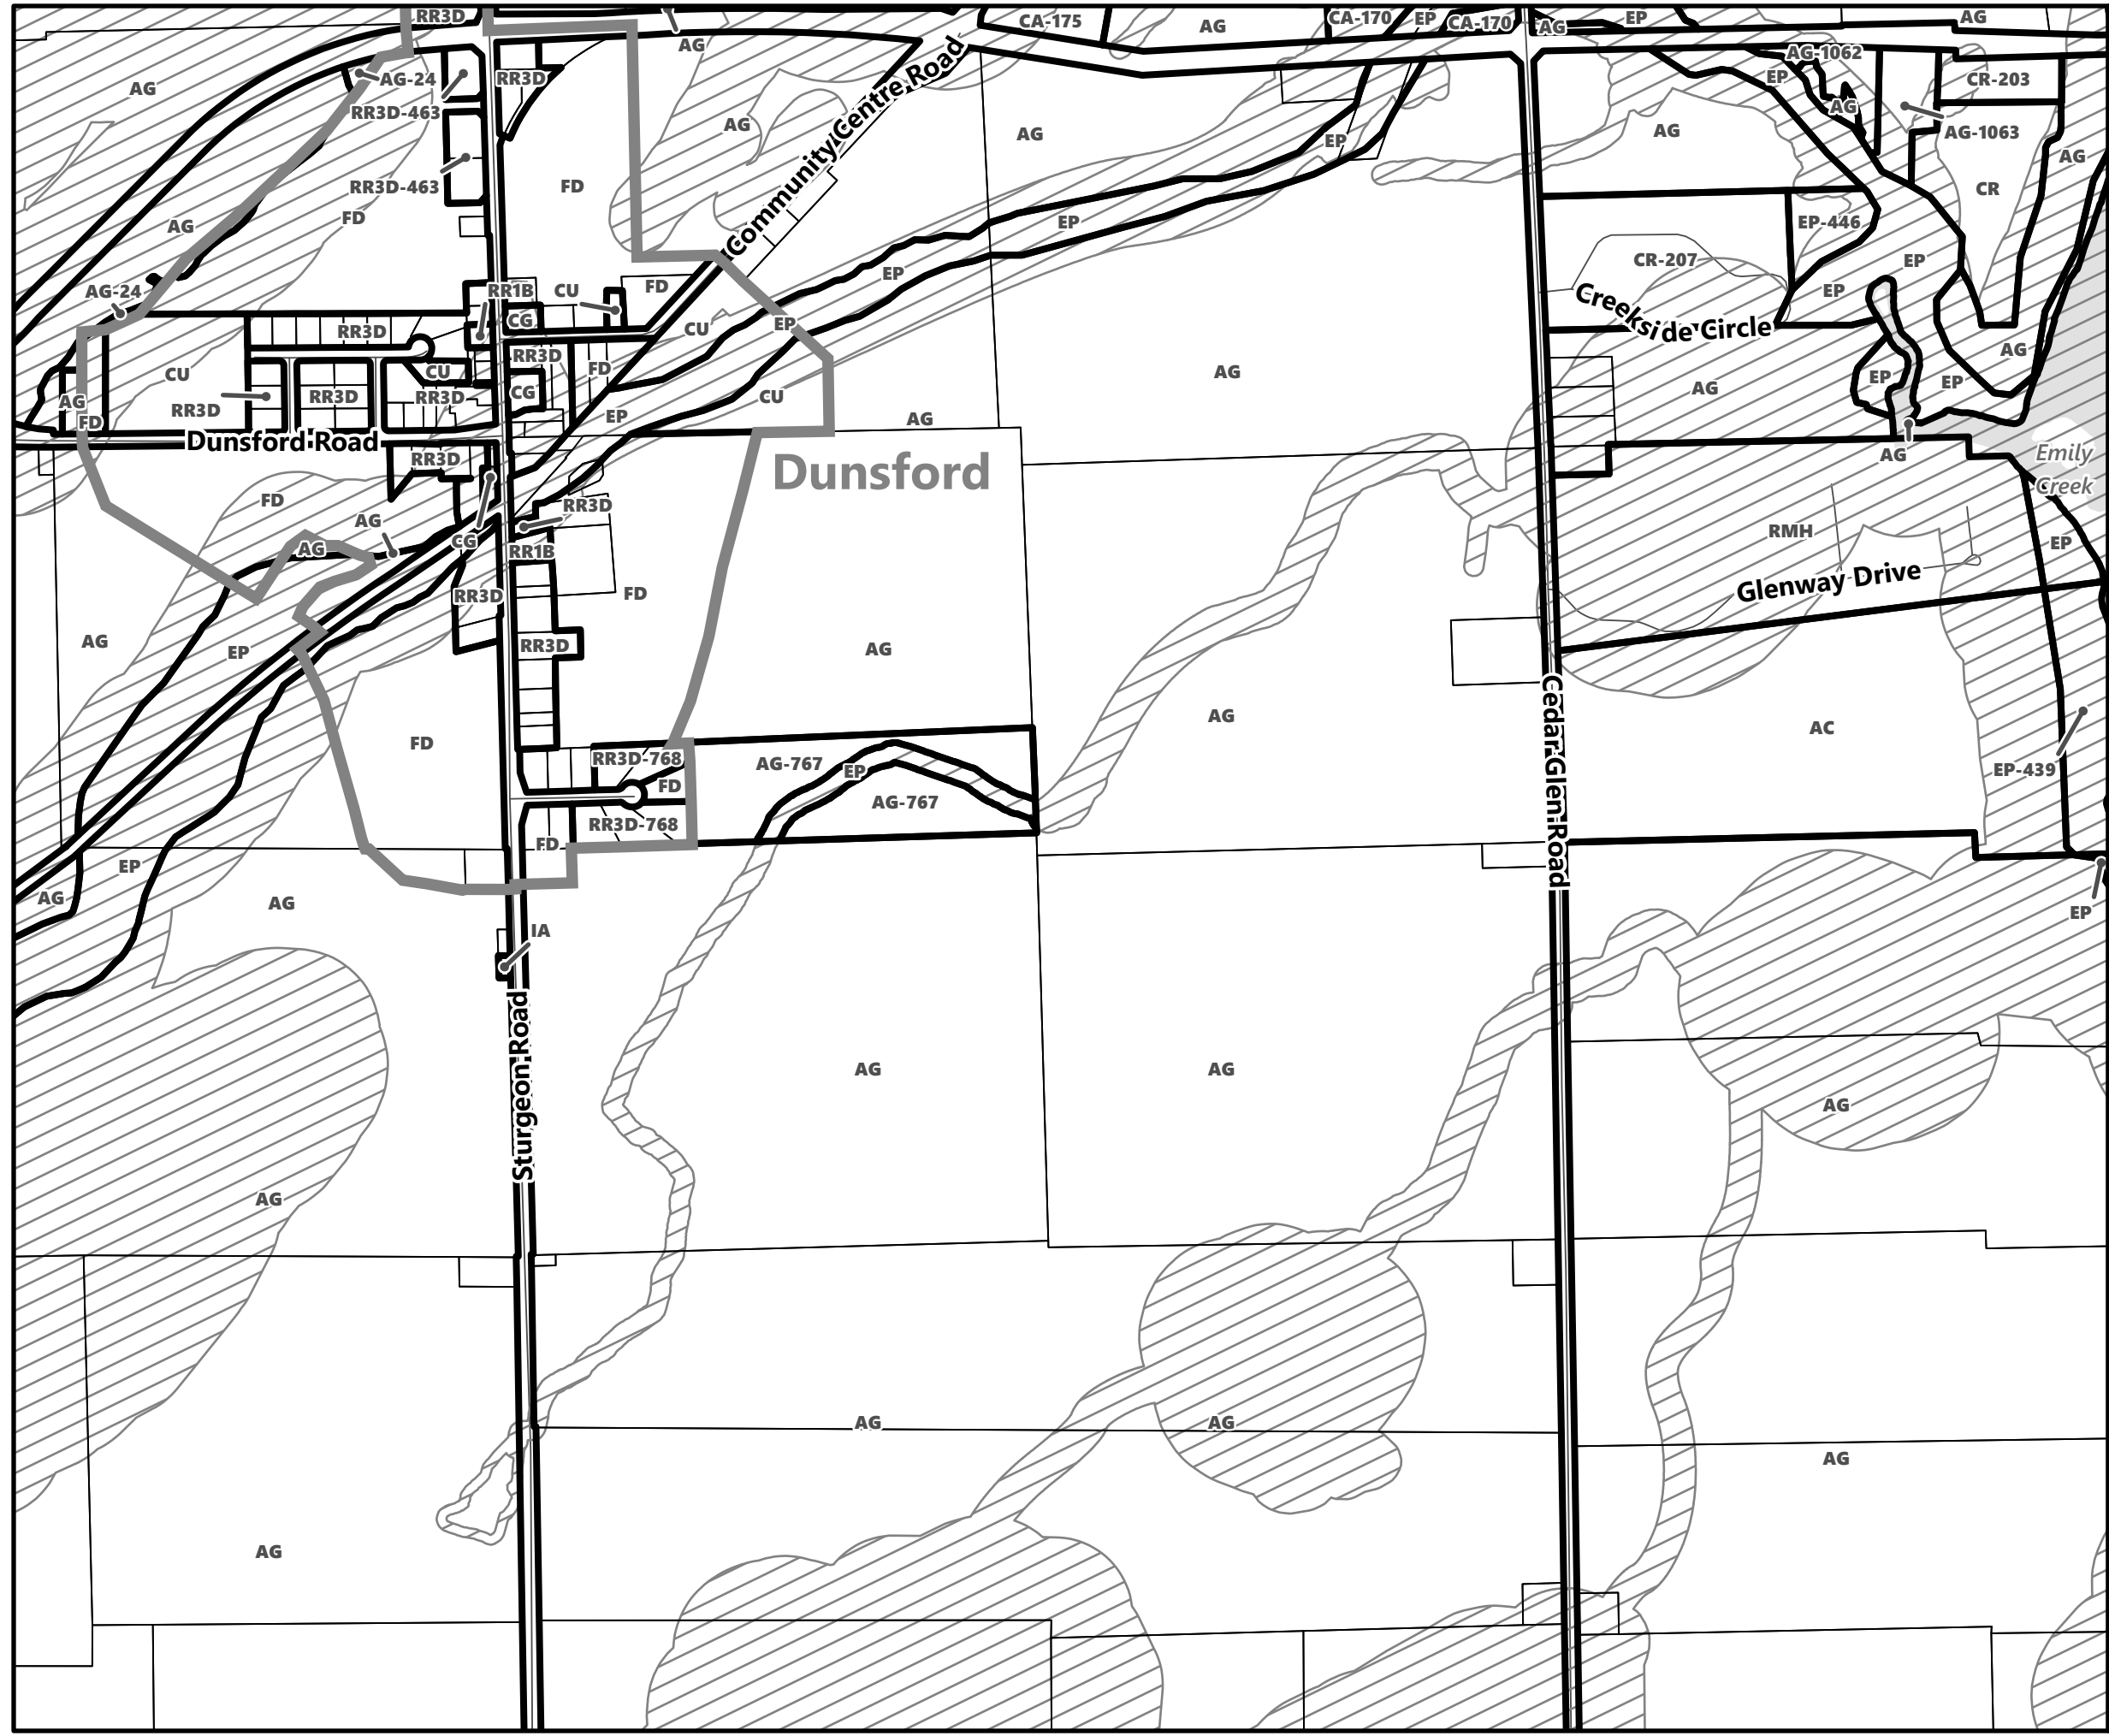

City of Kawartha Lakes Rural Zoning By-law Schedule A-D41

1. **Legend**
2. City of Kawartha Lakes Boundary
   - Zone Boundary
   - ▨ Conservation Authority Regulated Area
   - ▨ Kawartha Region Conservation Authority