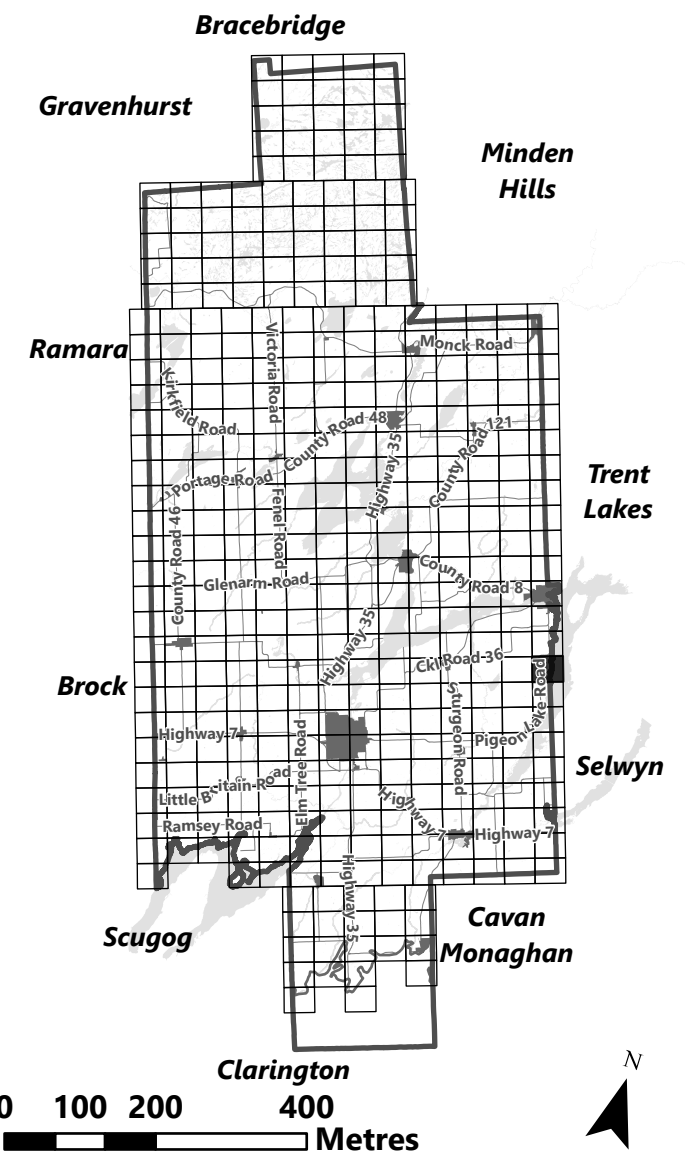

City of Kawartha Lakes Rural Zoning By-law Schedule A-D44

1. **Legend**
2. City of Kawartha Lakes Boundary
   - Zone Boundary
   - Conservation Authority Regulated Area
   - Kawartha Region Conservation Authority