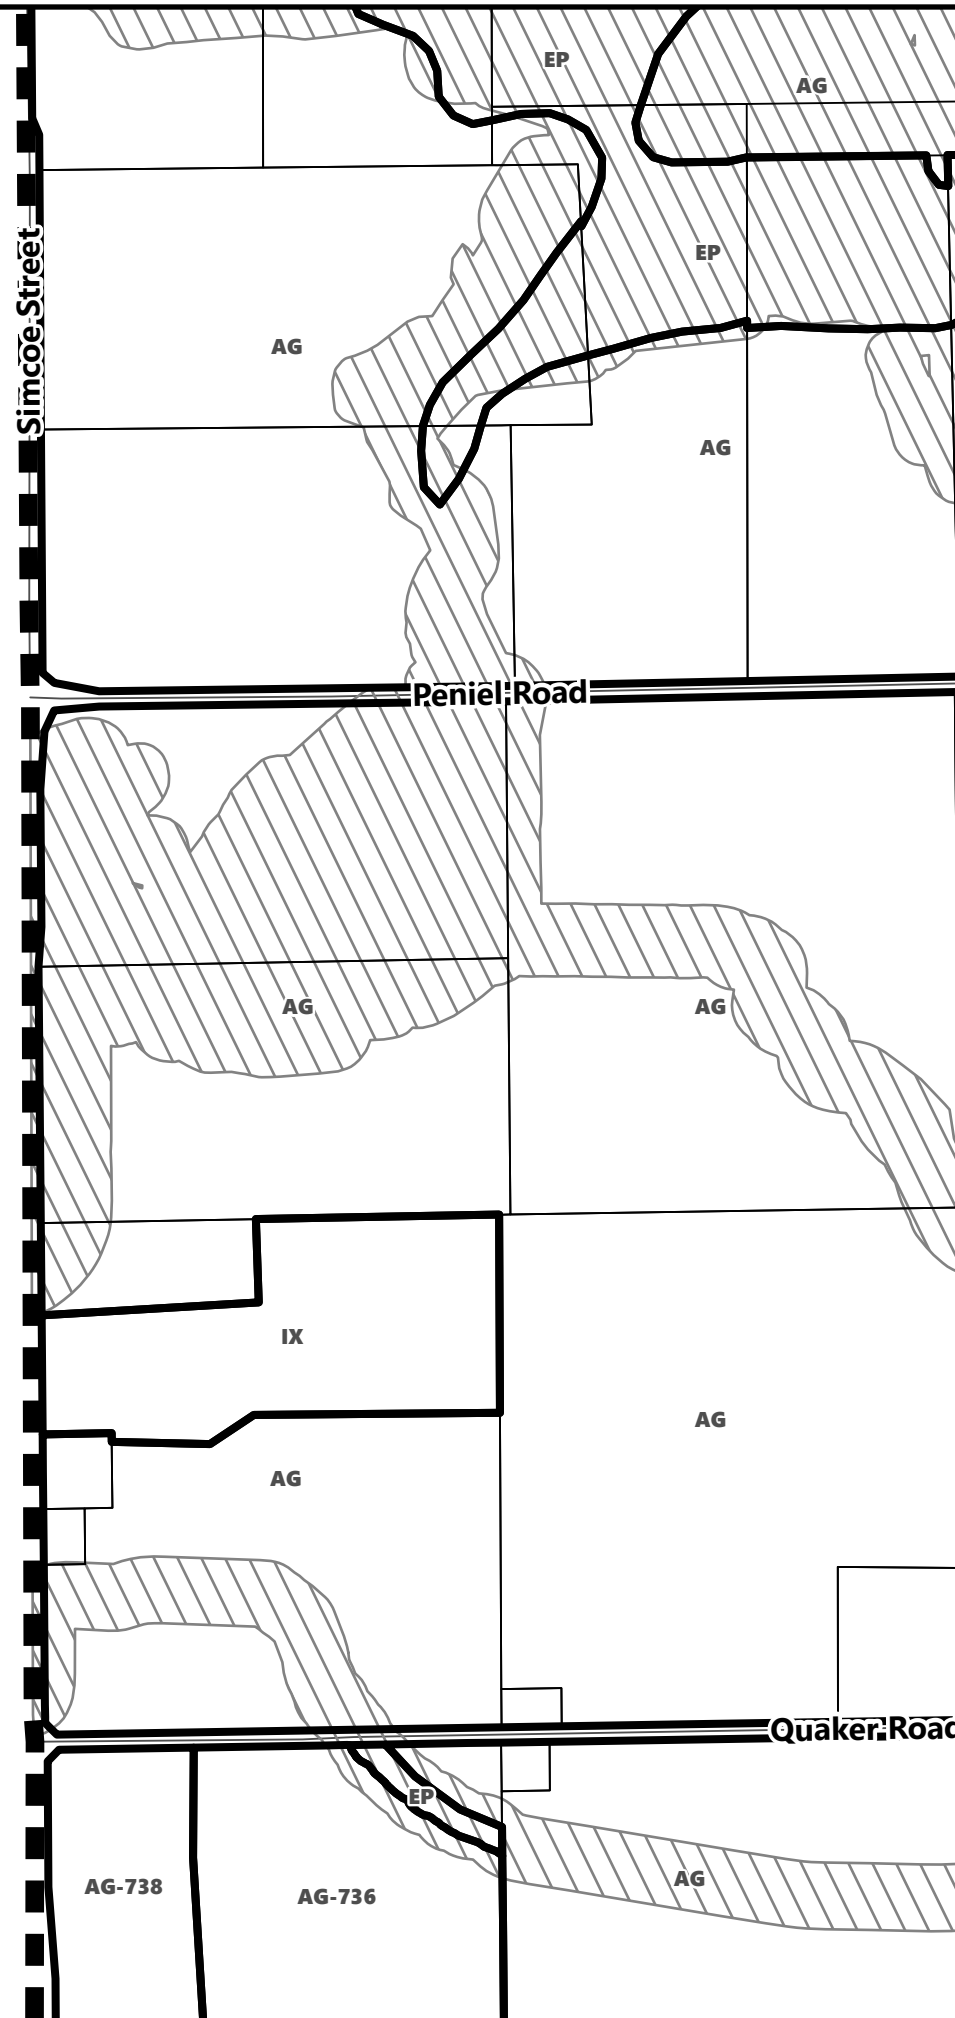

City of Kawartha Lakes Rural Zoning By-law Schedule A-D45

Legend

- City of Kawartha Lakes Boundary
- Zone Boundary
- **Conservation Authority Regulated Area**
- Lake Simcoe Region Conservation Authority

May 2024

Sources:
MNDMNR, City of Kawartha Lakes and Teranet
Projection:
NAD 1983 UTM Zone 17N