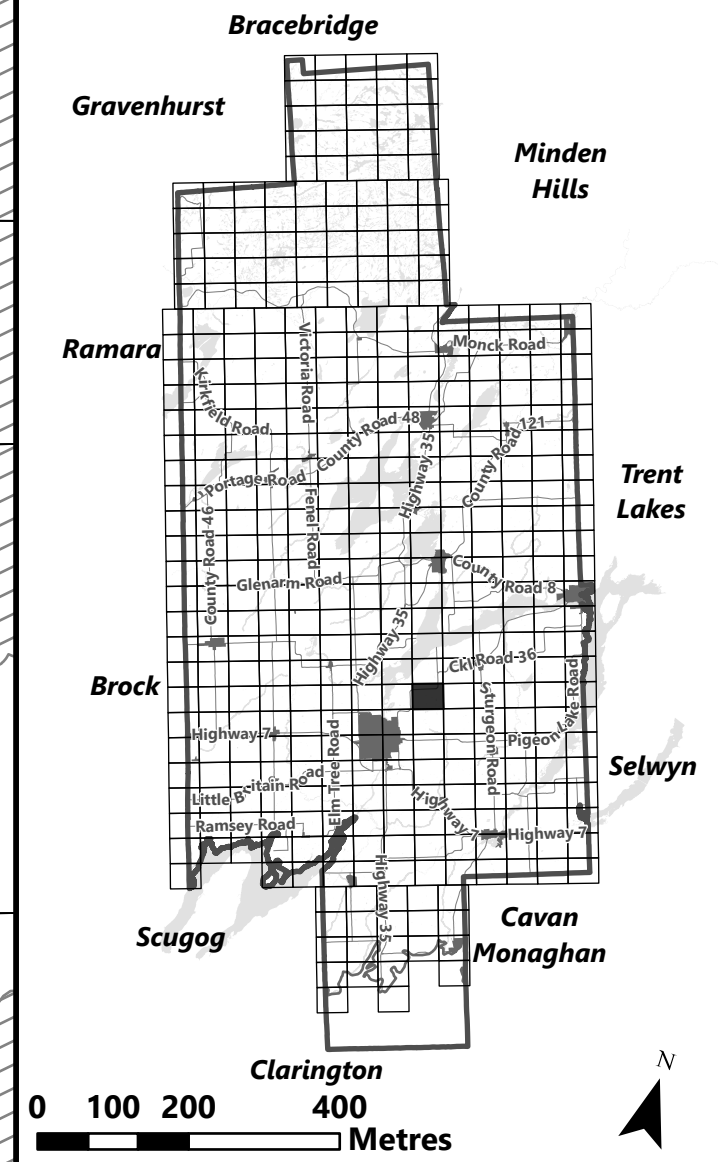

City of Kawartha Lakes Rural Zoning By-law Schedule A-D53

Legend

- City of Kawartha Lakes Boundary
- Zone Boundary
- ▨ Conservation Authority Regulated Area
- ▨ Kawartha Region Conservation Authority