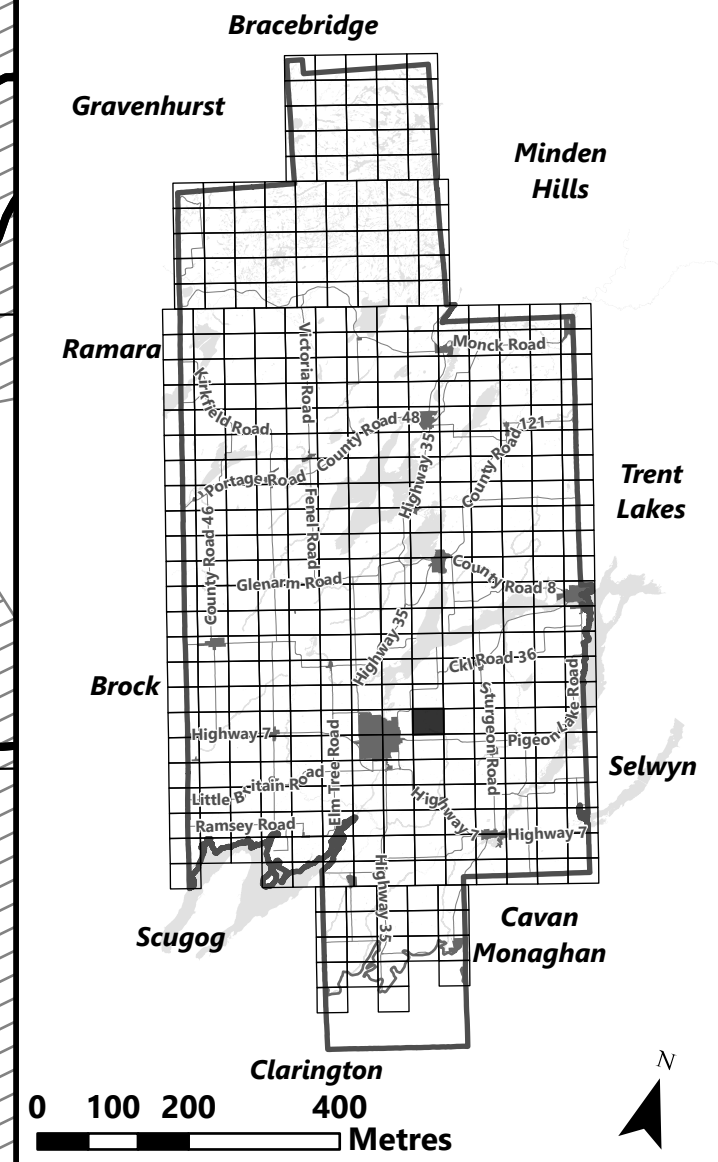

Legend

-  City of Kawartha Lakes Boundary
-  Zone Boundary
-  Conservation Authority Regulated Area
-  Kawartha Region Conservation Authority

May 2024

Sources:
MNDMNR, City of Kawartha Lakes and Teranet
Projection:
NAD 1983 UTM Zone 17N