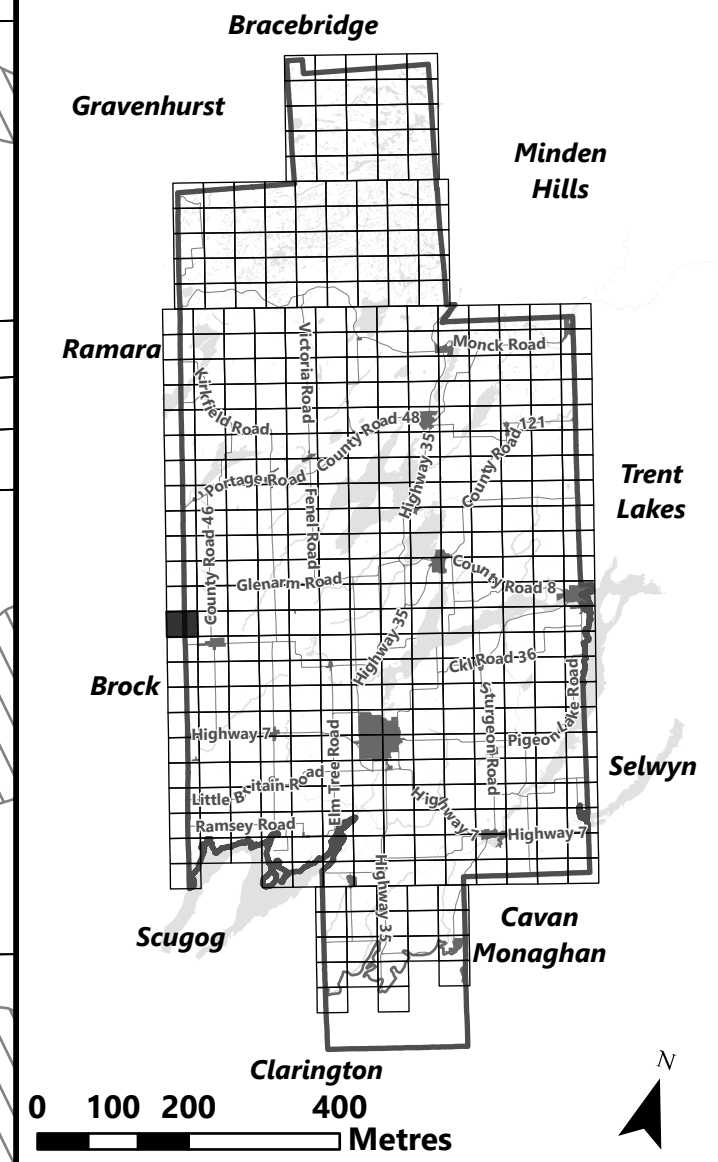

0 2.5 5 10
Kilometres

May 2024

Sources:
MNDMNRF and City of Kawartha Lakes
Projection:
NAD 1983 UTM Zone 17N

City of Kawartha Lakes Rural Zoning By-law Schedule A-D3

Legend

- City of Kawartha Lakes Boundary
- Zone Boundary
- Conservation Authority Regulated Area**
- Lake Simcoe Region Conservation Authority