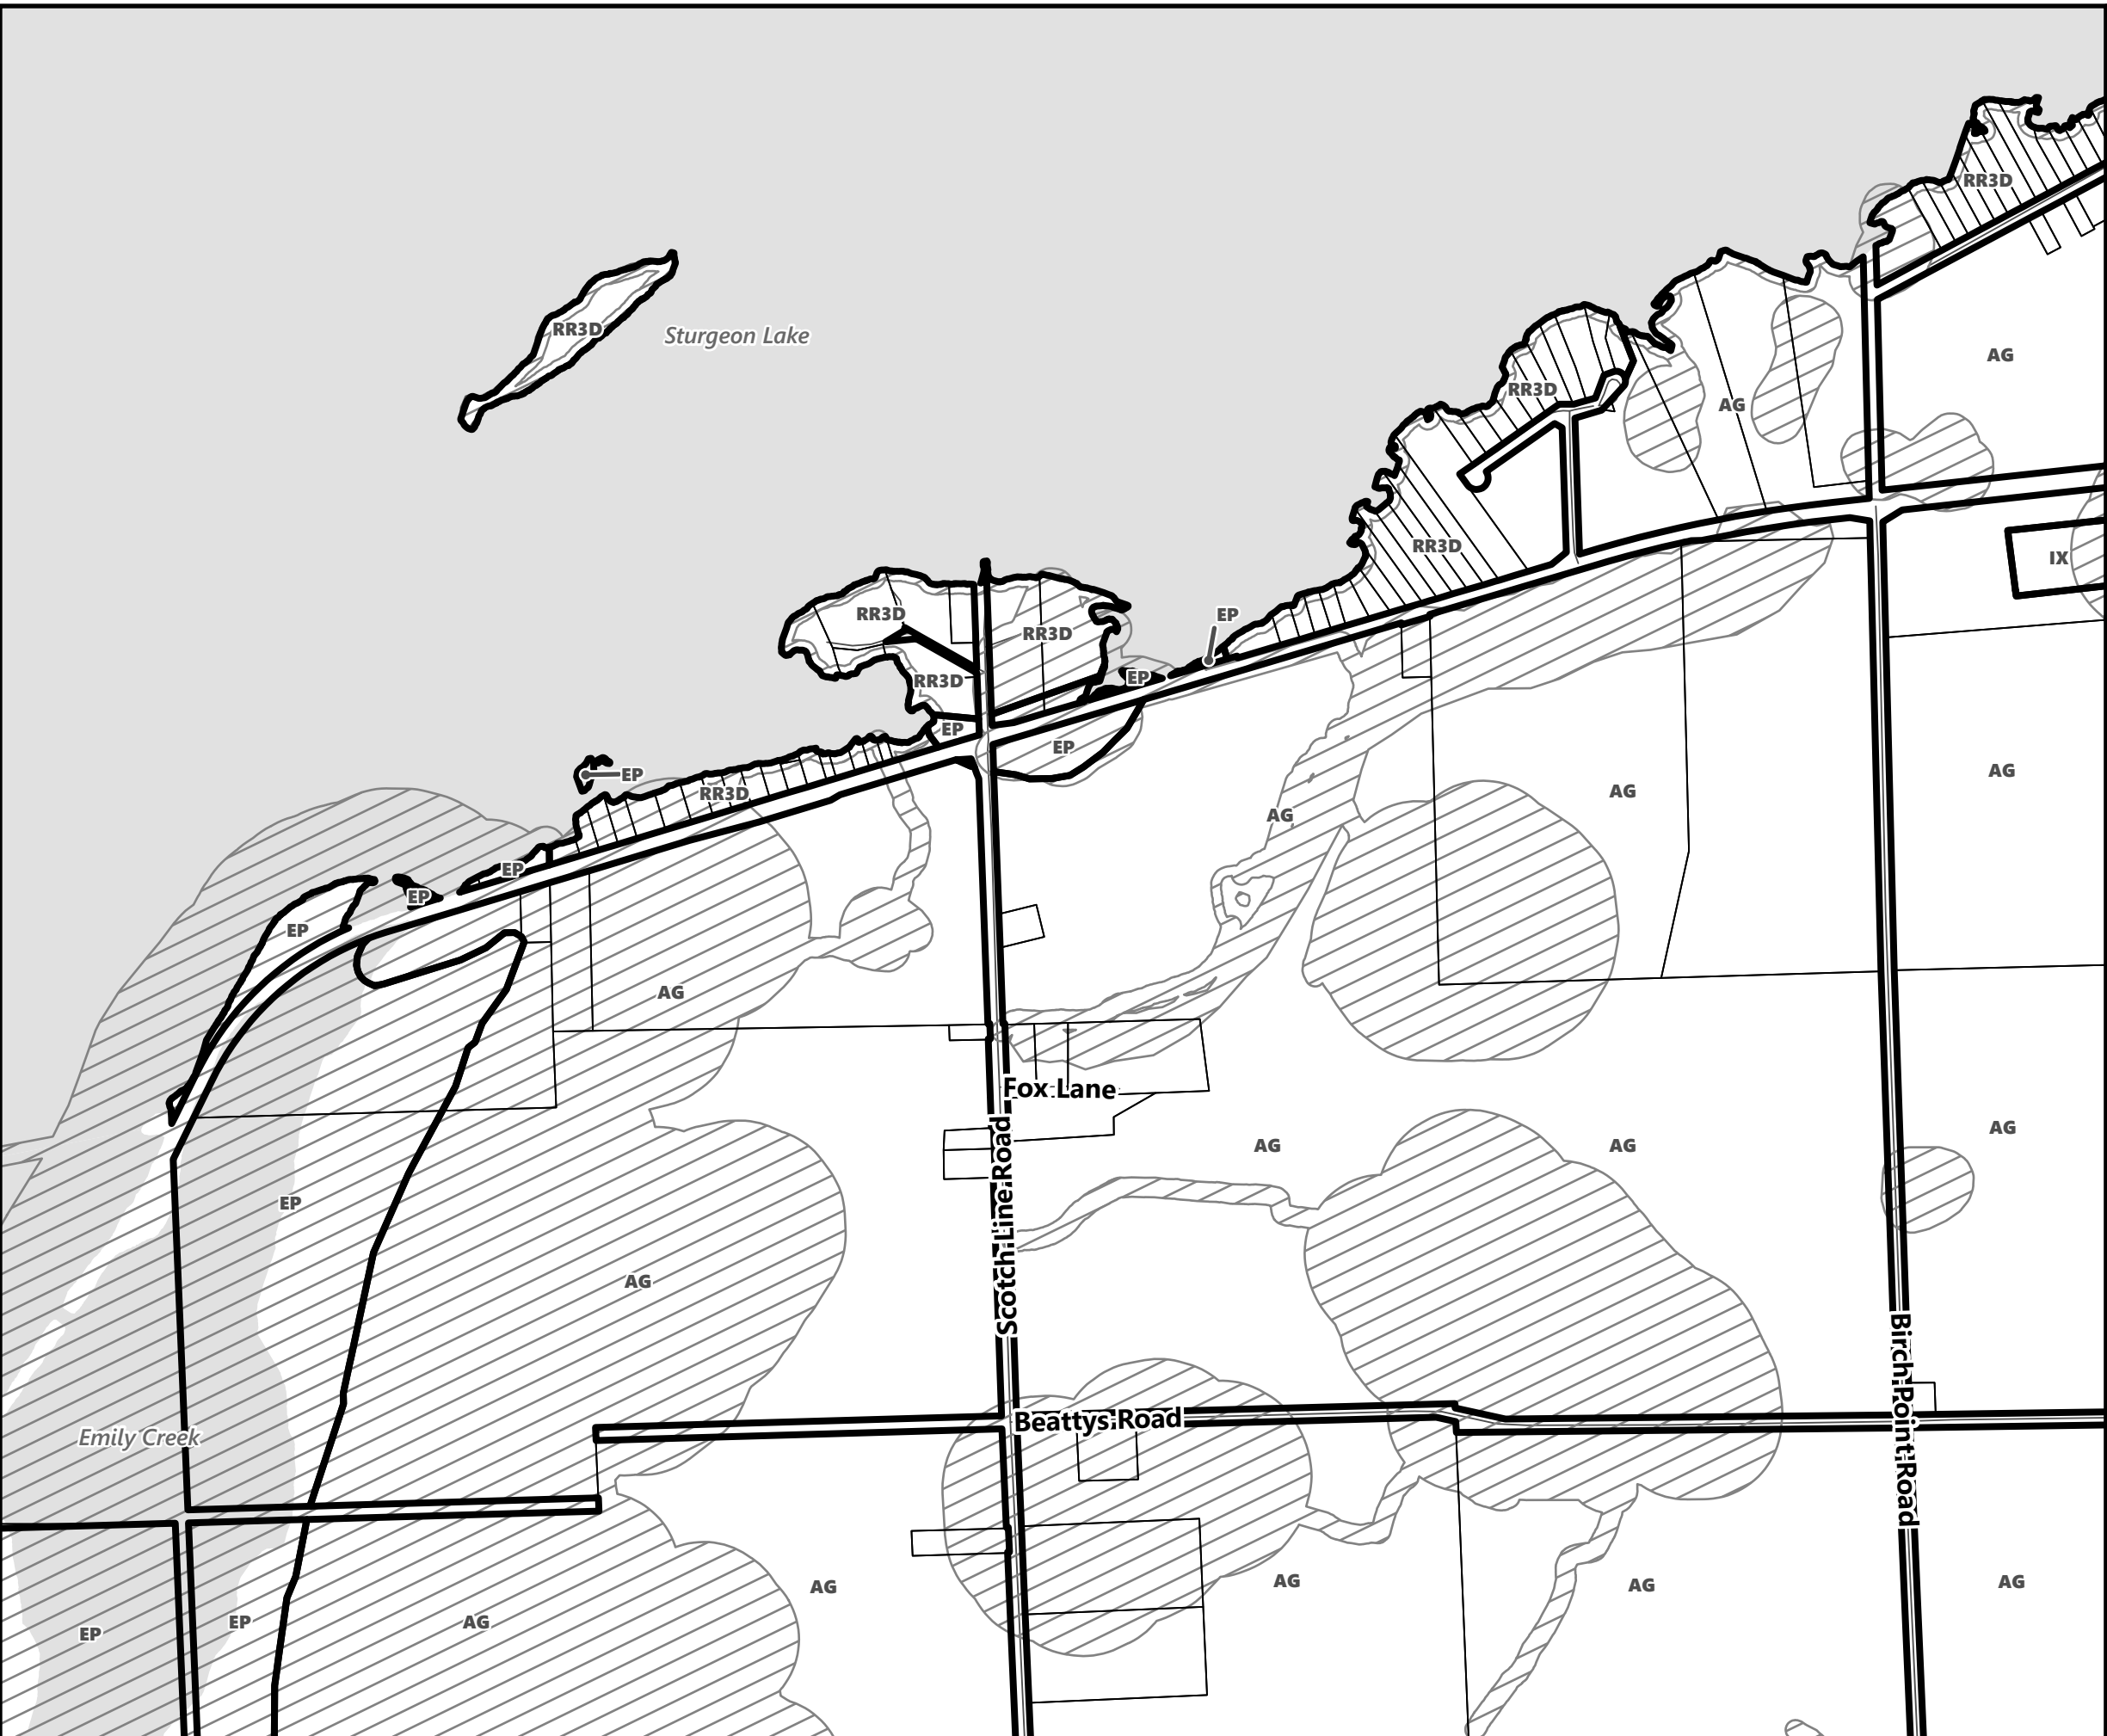

City of Kawartha Lakes Rural Zoning By-law Schedule A-D14

1. **Legend**
2. City of Kawartha Lakes Boundary
   - Zone Boundary
   - ▨ Conservation Authority Regulated Area
   - ▨ Kawartha Region Conservation Authority

May 2024

Sources:
MNDMNR, City of Kawartha Lakes and Teranet
Projection:
NAD 1983 UTM Zone 17N