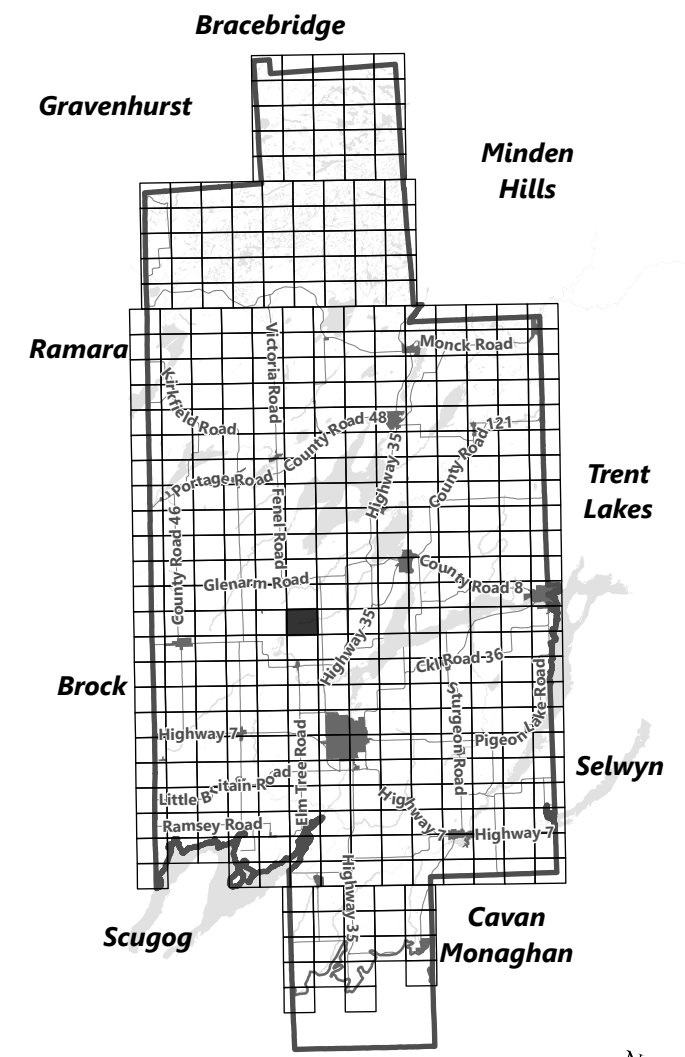

May 2024

Sources:
MNDMNR, City of Kawartha Lakes and Teranet
Projection:
NAD 1983 UTM Zone 17N

City of Kawartha Lakes Rural Zoning By-law Schedule A-D8

Legend

- City of Kawartha Lakes Boundary
- Zone Boundary
- ▨ Conservation Authority Regulated Area
- ▨ Kawartha Region Conservation Authority