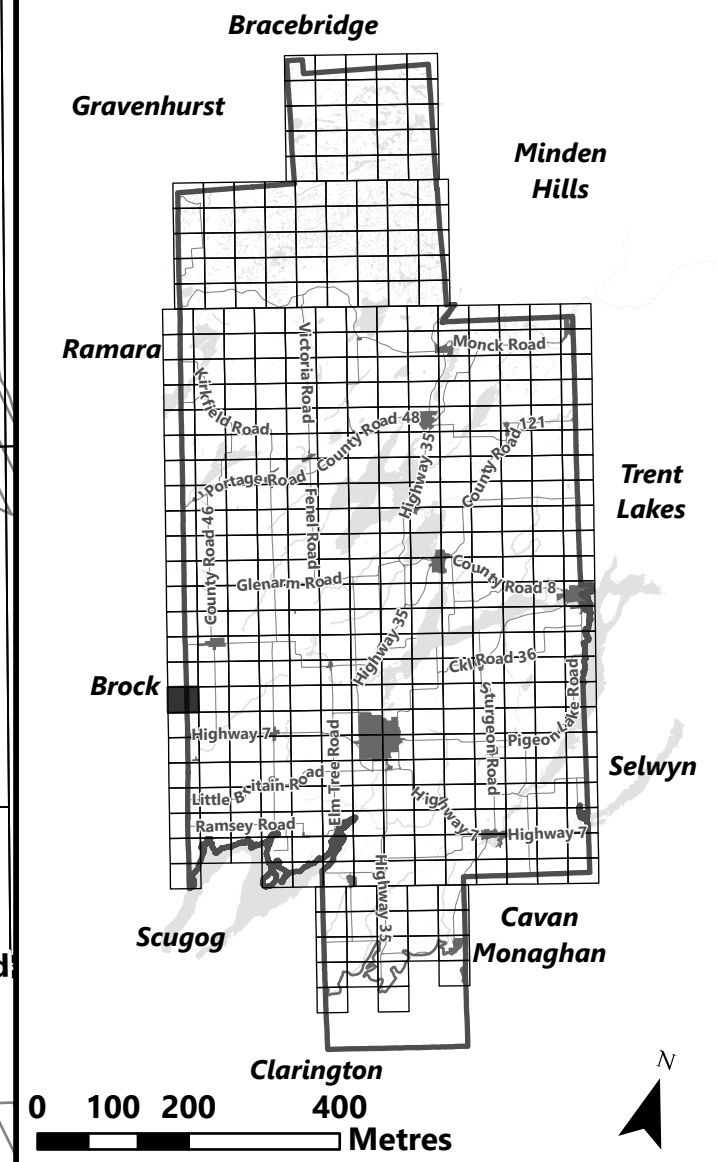

City of Kawartha Lakes Rural Zoning By-law Schedule A-D45

Legend

- City of Kawartha Lakes Boundary
- Zone Boundary
- **Conservation Authority Regulated Area**
- Lake Simcoe Region Conservation Authority

May 2024

Sources:
MNDMNR, City of Kawartha Lakes and Teranet
Projection:
NAD 1983 UTM Zone 17N