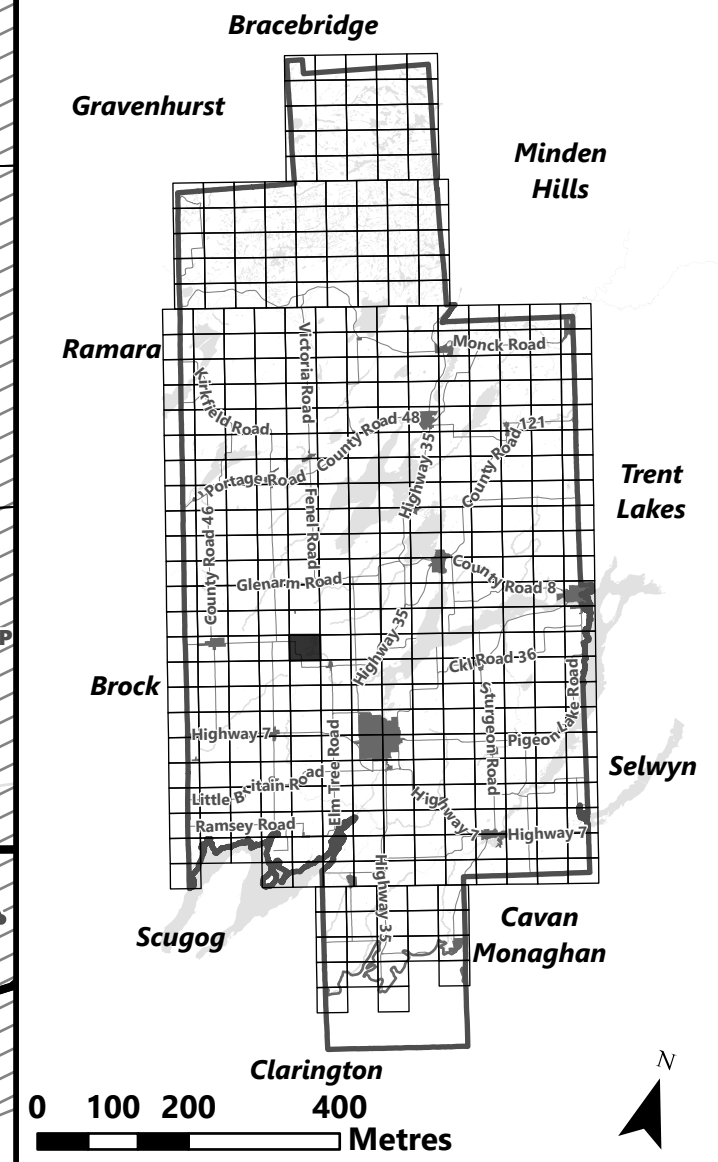

City of Kawartha Lakes Rural Zoning By-law Schedule A-D21

Legend

- City of Kawartha Lakes Boundary
- Zone Boundary
- Conservation Authority Regulated Area
- Kawartha Region Conservation Authority