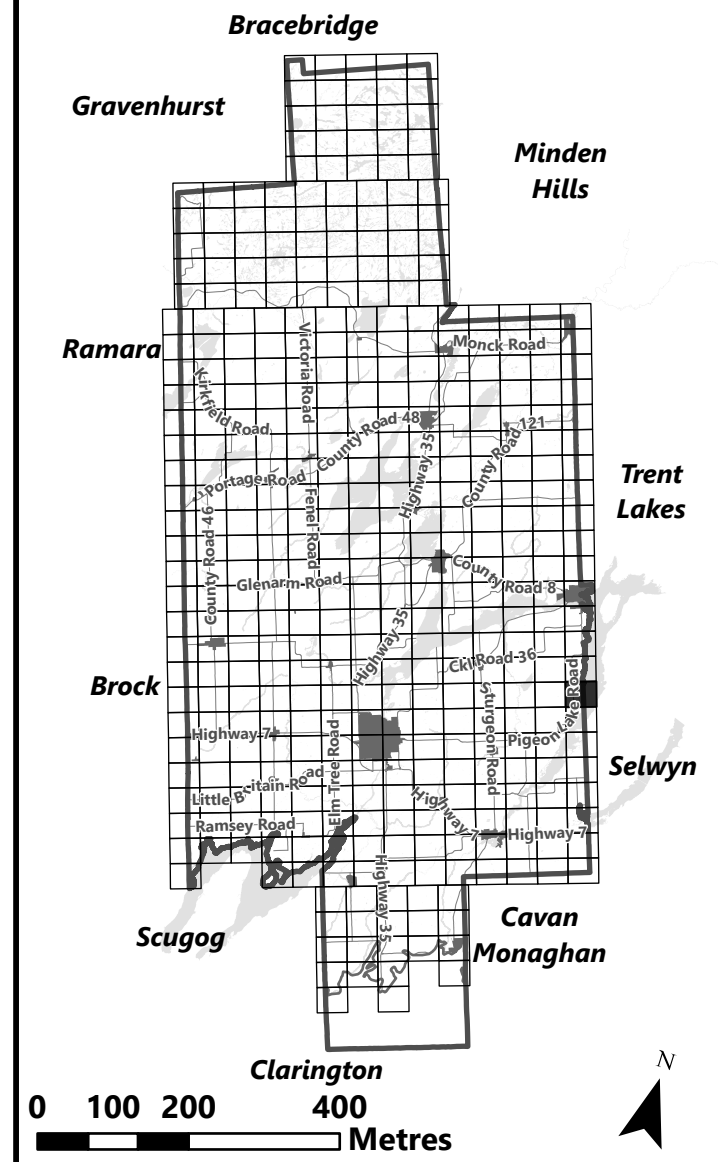

City of Kawartha Lakes Rural Zoning By-law Schedule A-D58

Legend

- City of Kawartha Lakes Boundary
- Zone Boundary
- Conservation Authority Regulated Area
- Kawartha Region Conservation Authority