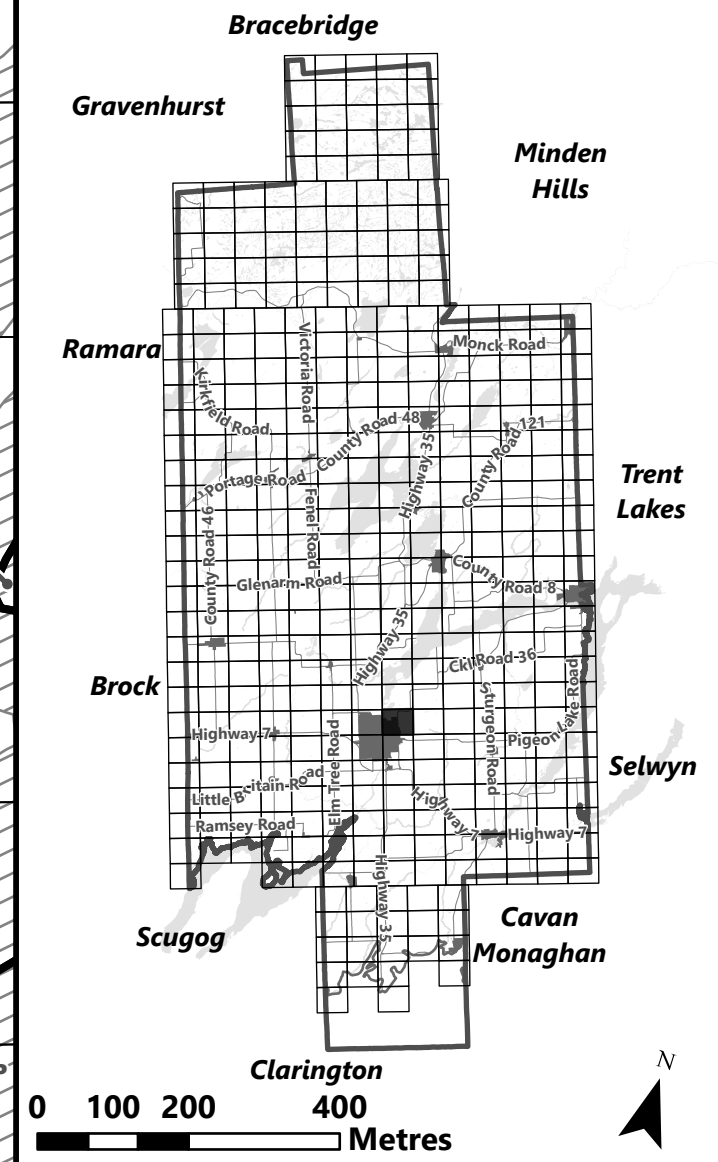

**City of Kawartha Lakes
Rural Zoning By-law
Schedule A-D66**

Legend

- City of Kawartha Lakes Boundary
- Zone Boundary
- Minister's Zoning Order
- Conservation Authority Regulated Area
- Kawartha Region Conservation Authority