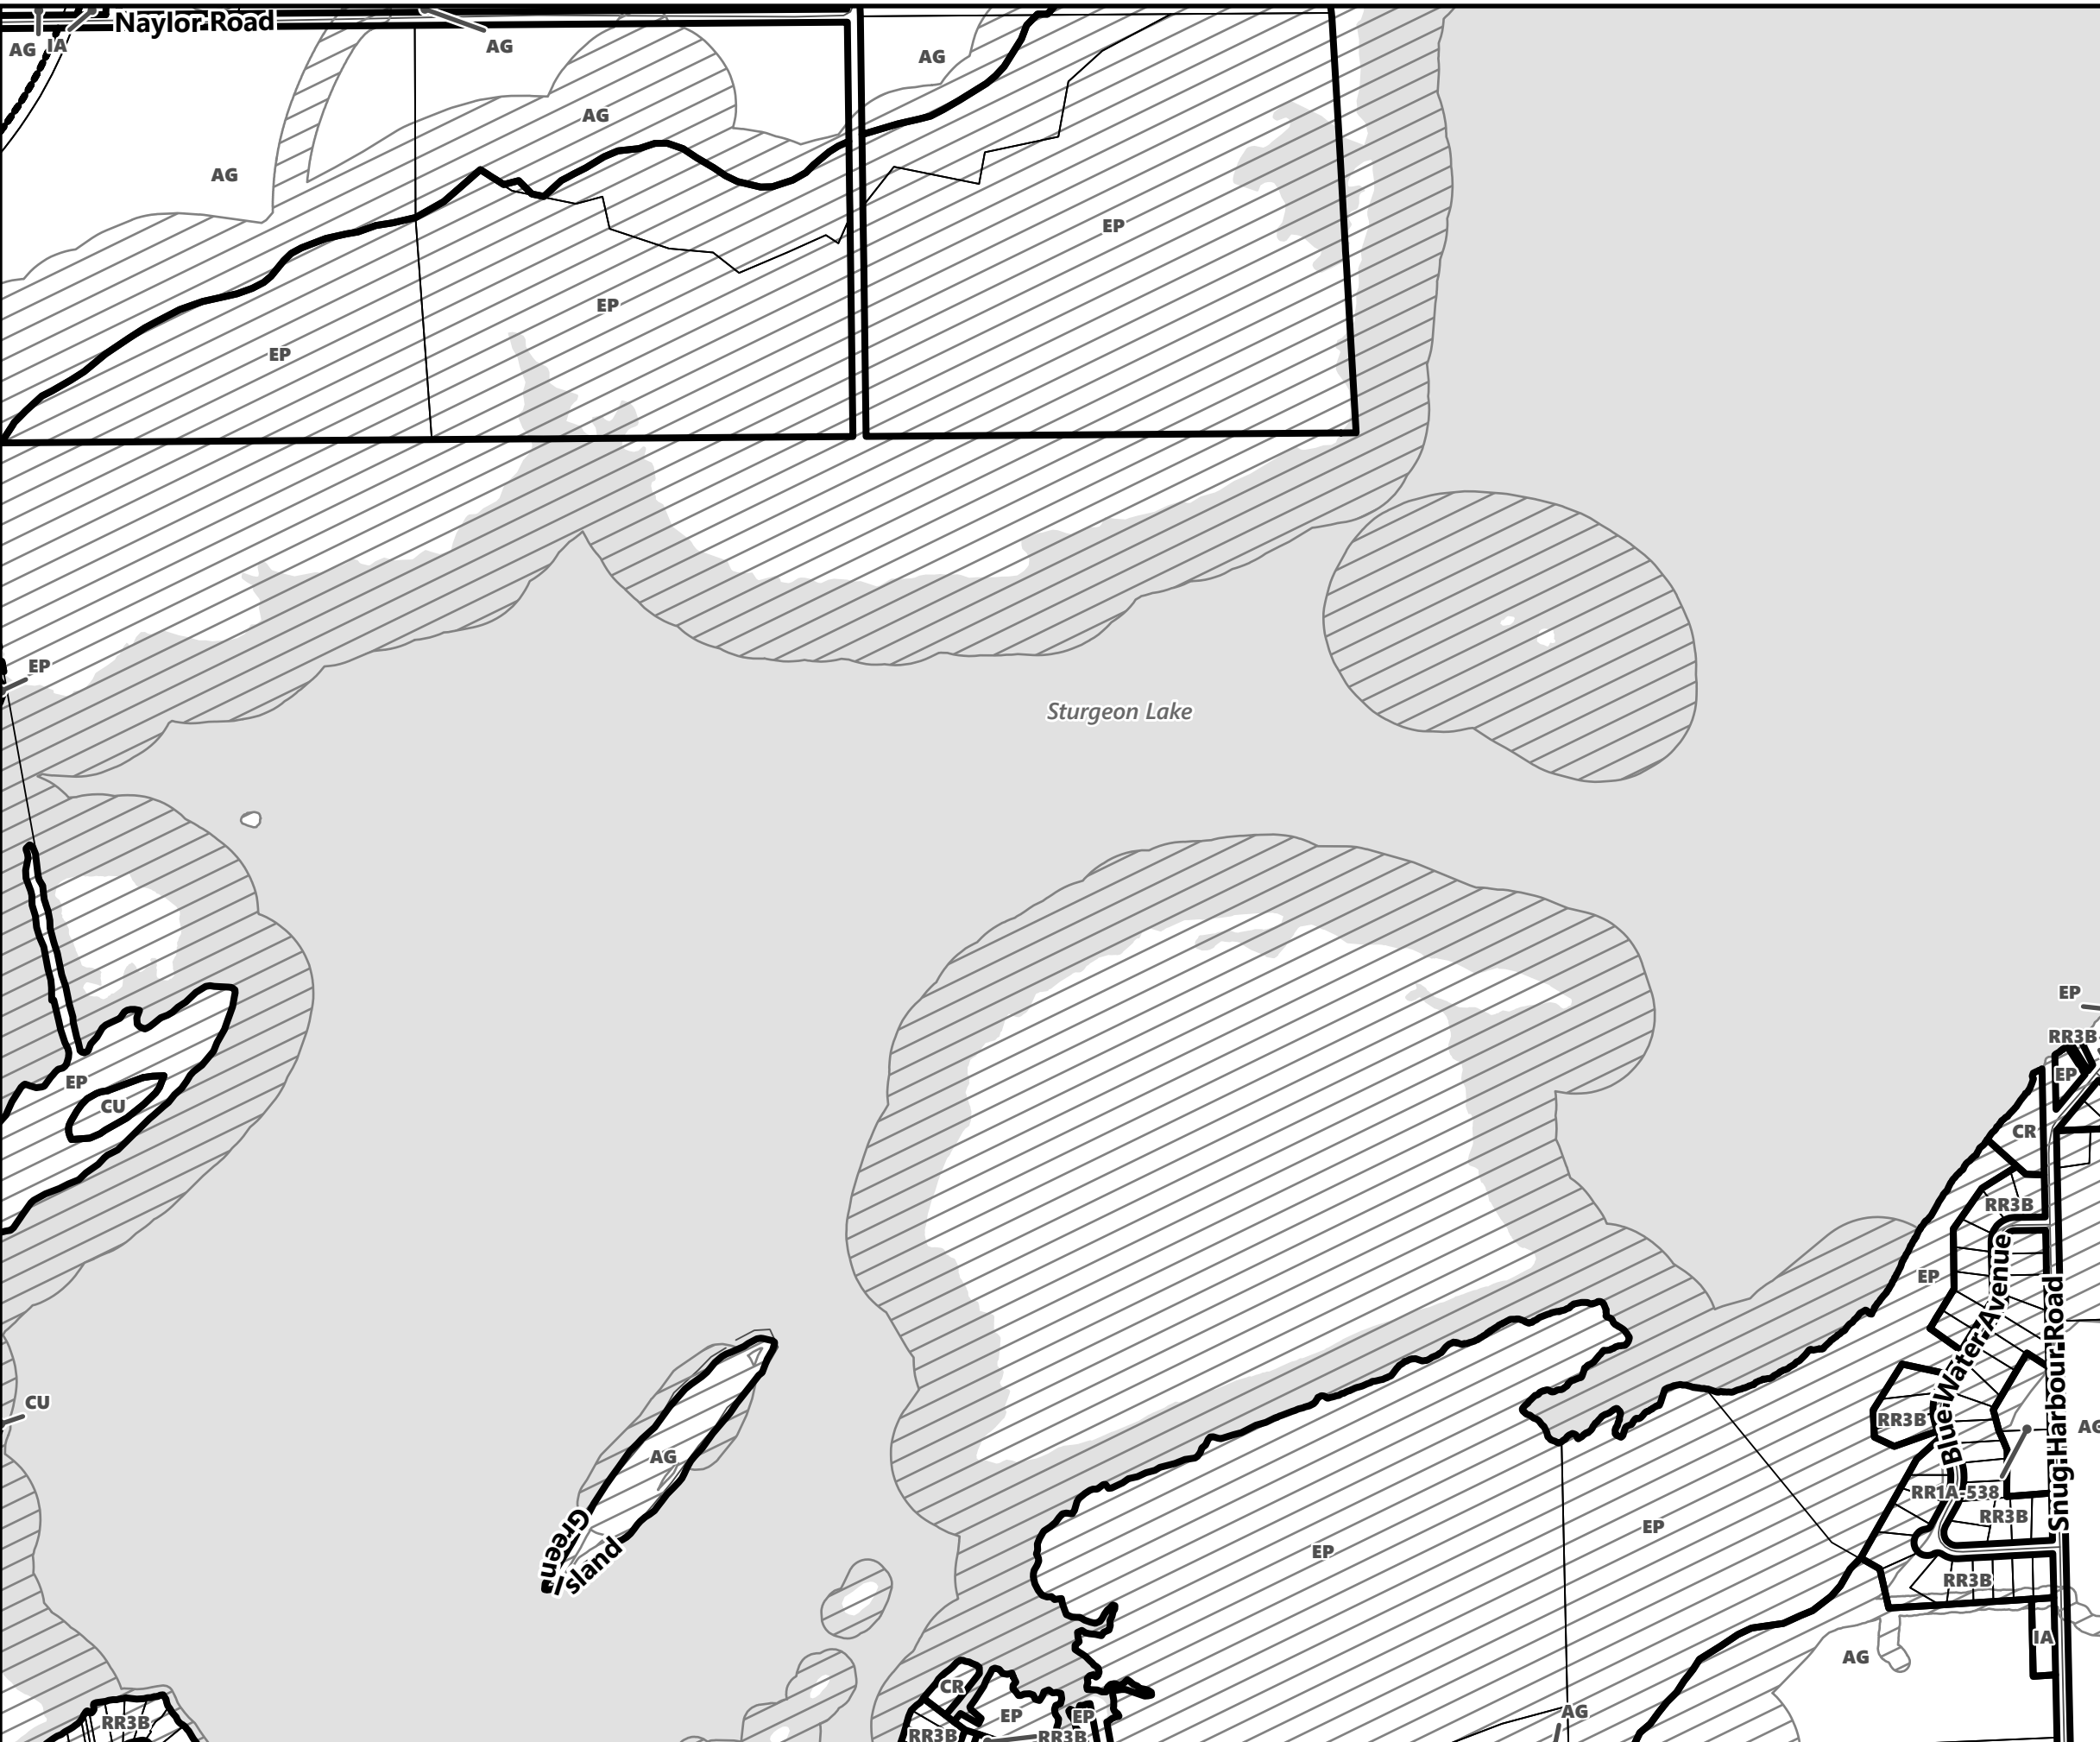

Kawartha Lakes

City of Kawartha Lakes

Rural Zoning By-law

Schedule A-D38

1. **Legend**
2. City of Kawartha Lakes Boundary
   - Zone Boundary
   - ▨ Conservation Authority Regulated Area
   - ▨ Kawartha Region Conservation Authority