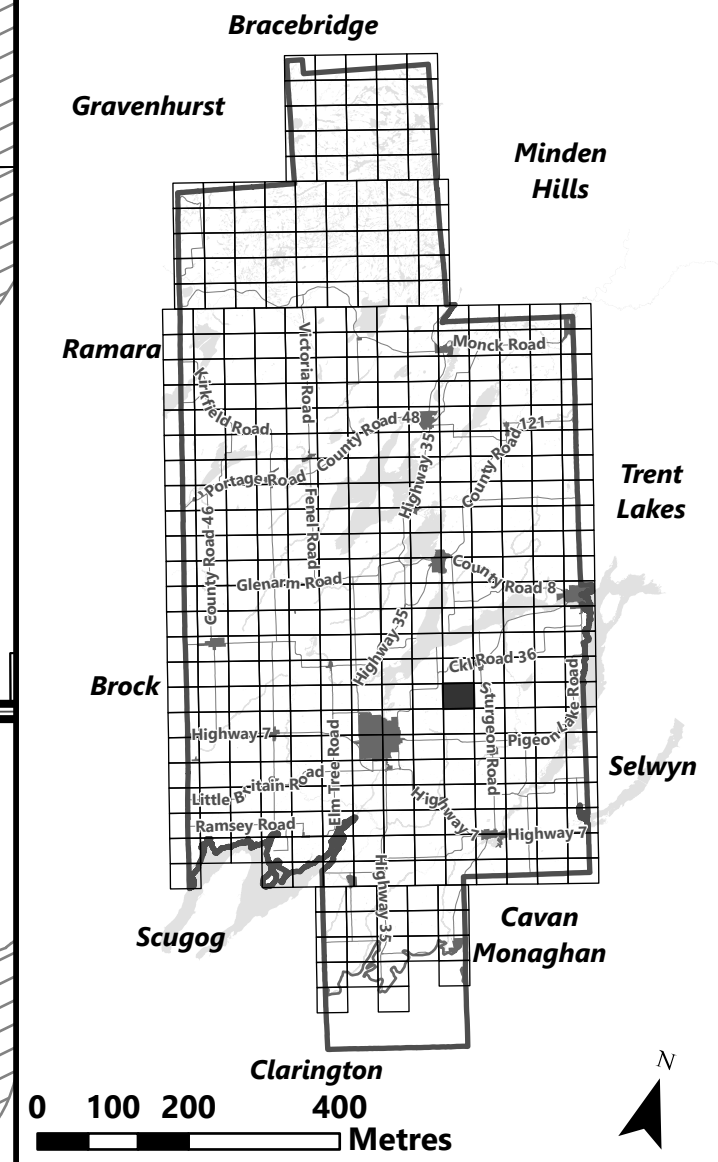

City of Kawartha Lakes Rural Zoning By-law Schedule A-D54

Legend

- City of Kawartha Lakes Boundary
- Zone Boundary
- Conservation Authority Regulated Area
- Kawartha Region Conservation Authority

May 2024

Sources:
MNDMNR, City of Kawartha Lakes and Teranet
Projection:
NAD 1983 UTM Zone 17N