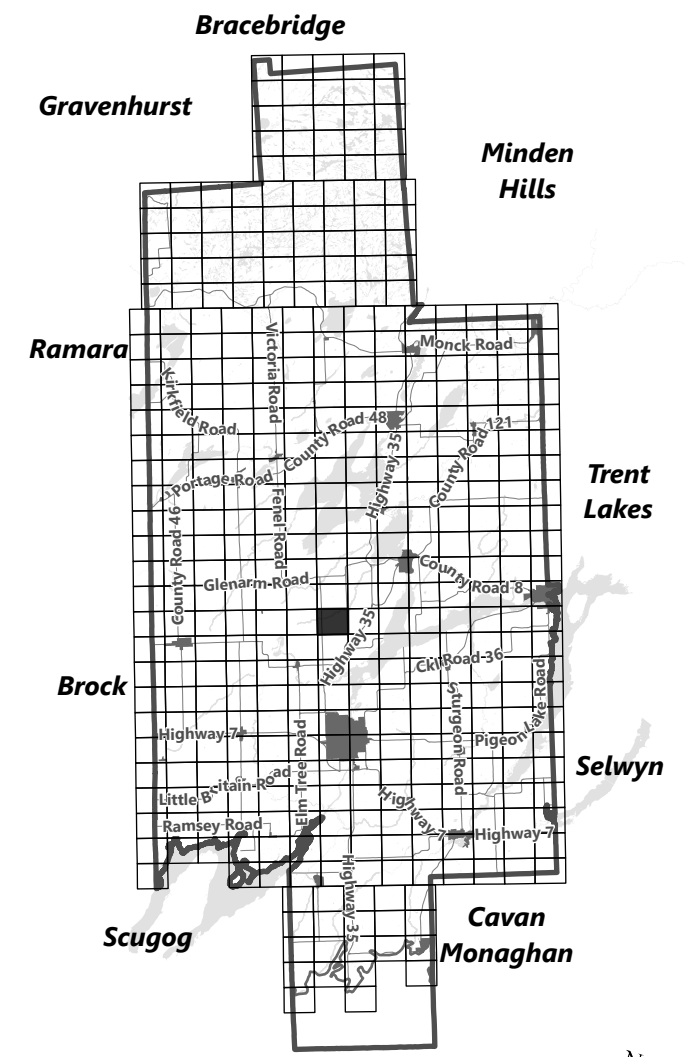

City of Kawartha Lakes Rural Zoning By-law Schedule A-D9

1. **Legend**
2. City of Kawartha Lakes Boundary
   - Zone Boundary
   - ▨ Conservation Authority Regulated Area
   - ▨ Kawartha Region Conservation Authority

May 2024

Sources:
MNDMNR, City of Kawartha Lakes and Teranet
Projection:
NAD 1983 UTM Zone 17N