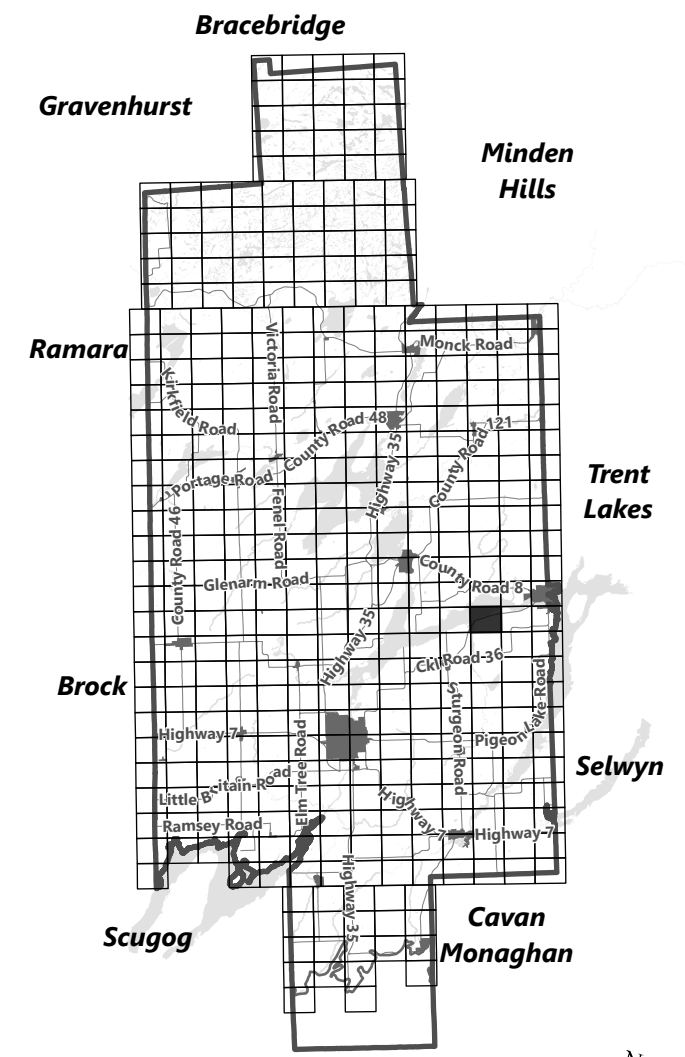

City of Kawartha Lakes Rural Zoning By-law Schedule A-D14

1. **Legend**
2. City of Kawartha Lakes Boundary
   - Zone Boundary
   - ▨ Conservation Authority Regulated Area
   - ▨ Kawartha Region Conservation Authority

May 2024

Sources:
MNDMNR, City of Kawartha Lakes and Teranet
Projection:
NAD 1983 UTM Zone 17N