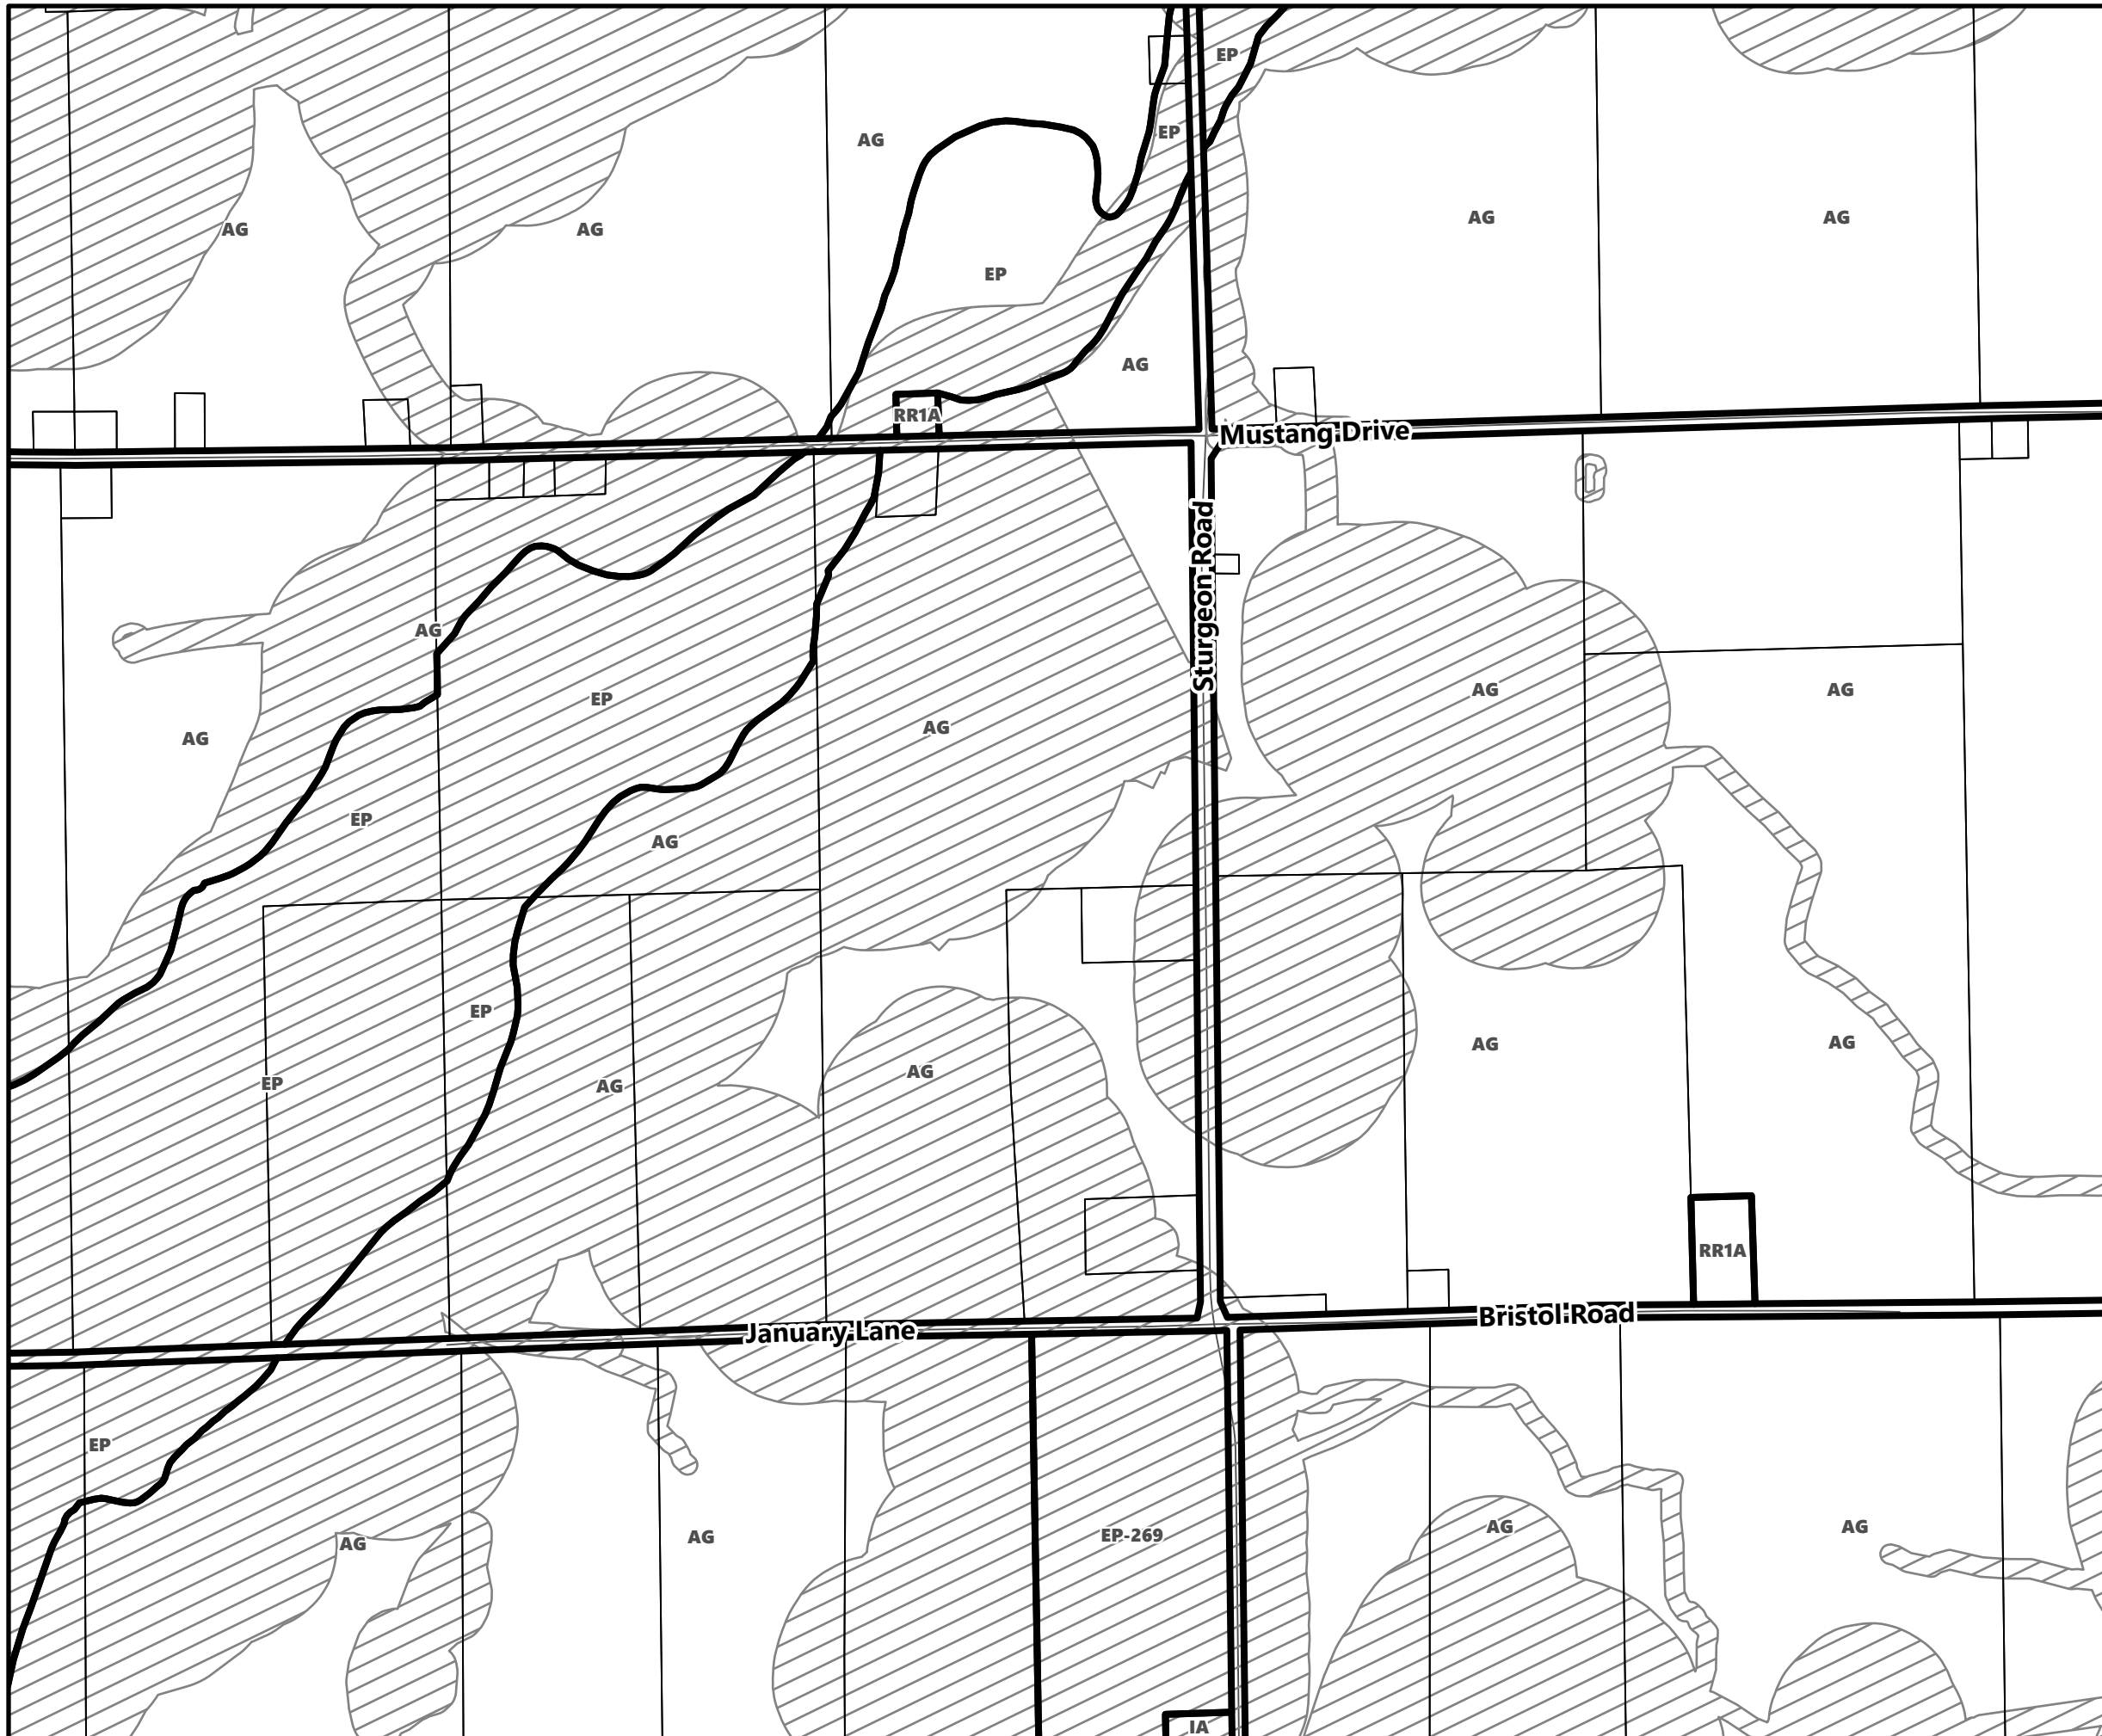

City of Kawartha Lakes Rural Zoning By-law Schedule A-D69

Legend

- City of Kawartha Lakes Boundary
- Zone Boundary
- ▨ Conservation Authority Regulated Area
- ▨ Kawartha Region Conservation Authority