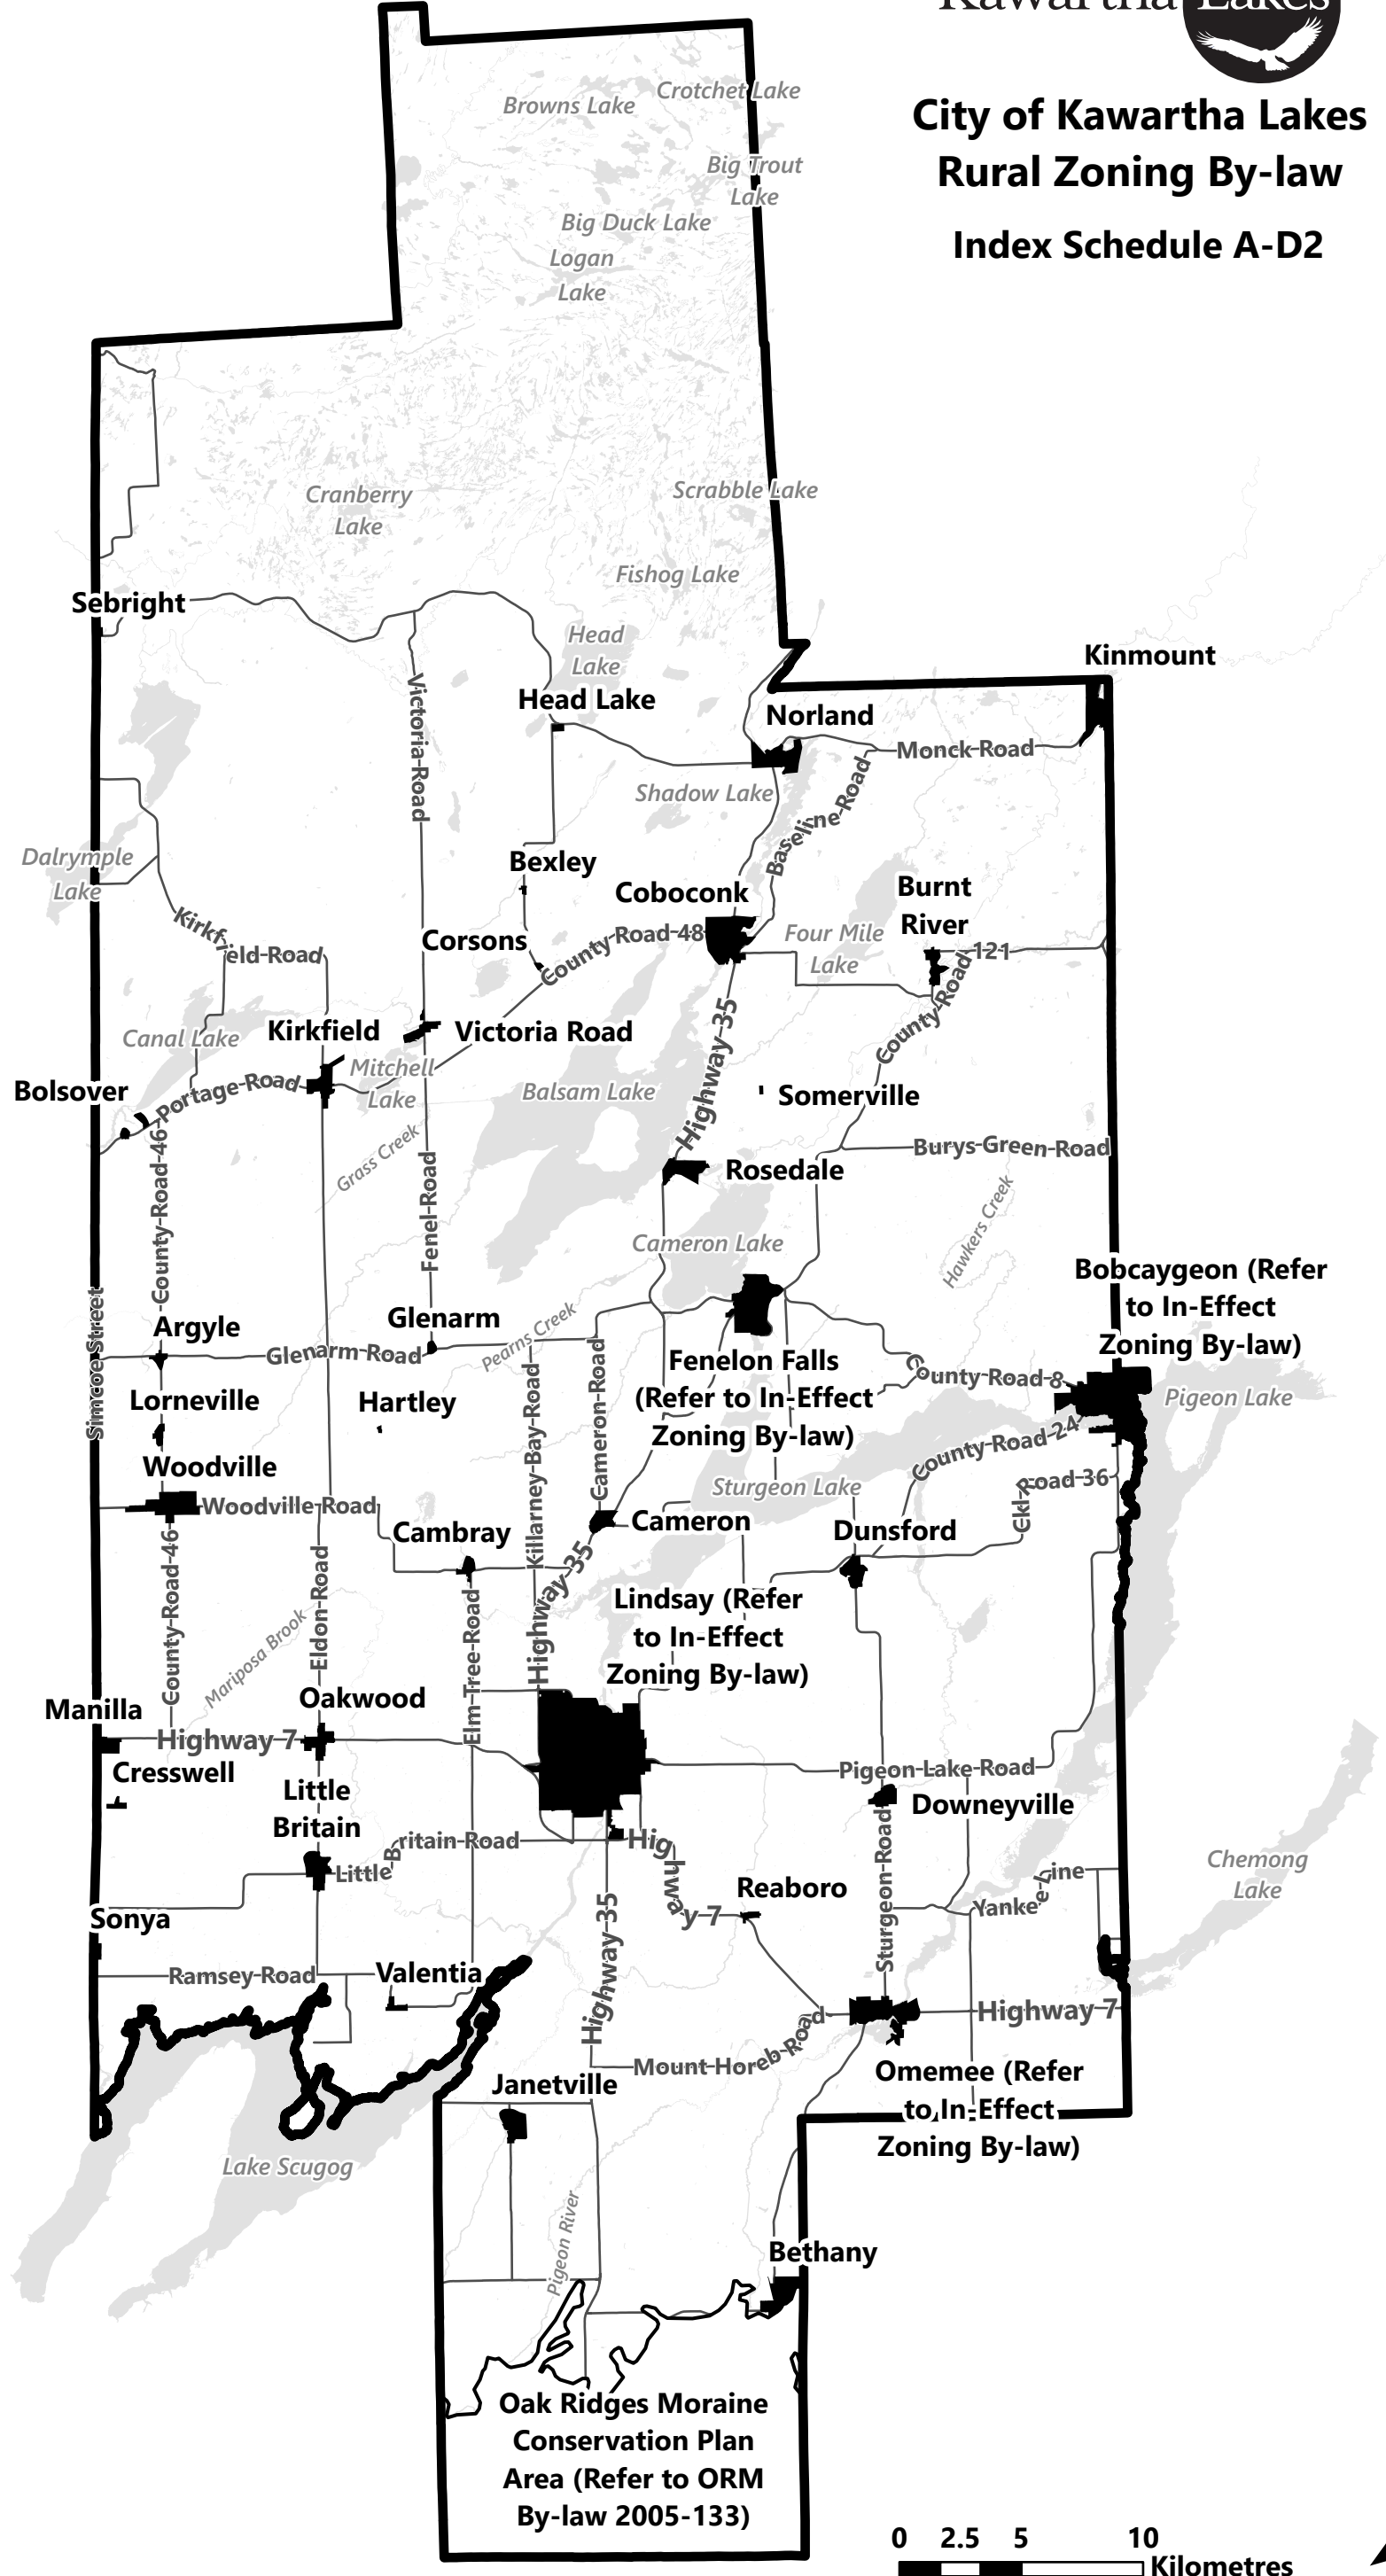

To navigate quickly to a map page, enter the index number within the corresponding Package in the page number interface of your PDF program.

**City of Kawartha Lakes
Rural Zoning By-law
Index Schedule A-D2**