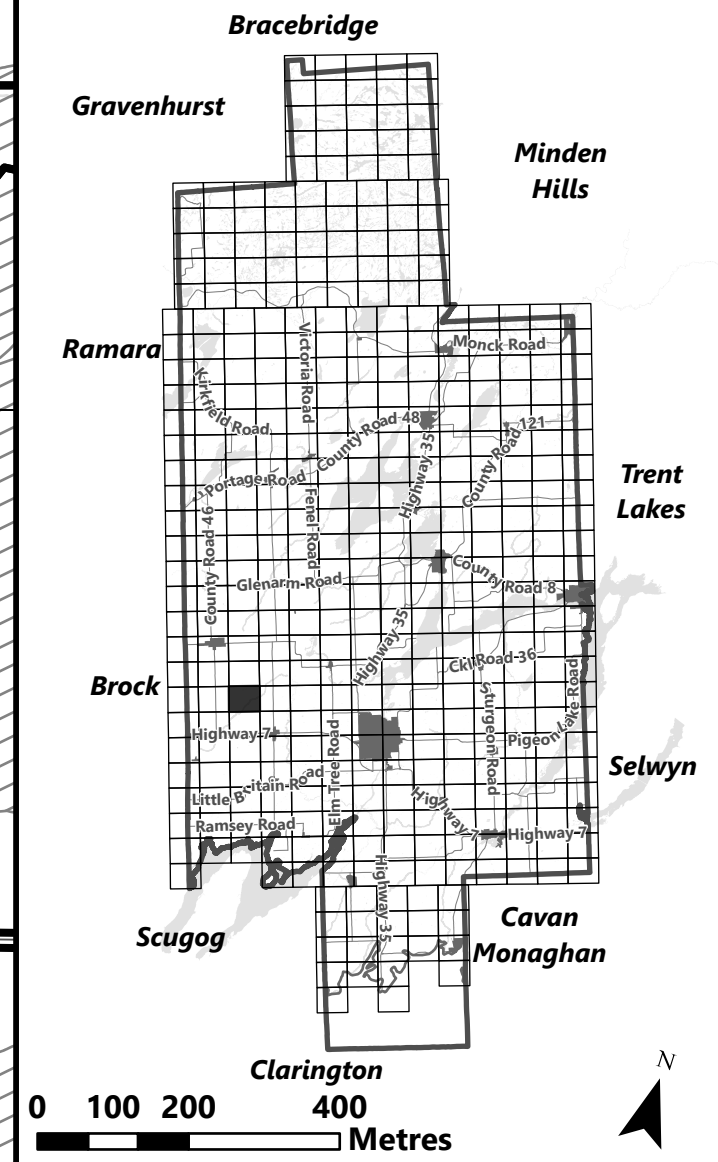

May 2024

Sources:
MNDMNR, City of Kawartha Lakes and Teranet
Projection:
NAD 1983 UTM Zone 17N

City of Kawartha Lakes Rural Zoning By-law Schedule A-D47

Legend

- City of Kawartha Lakes Boundary
- Zone Boundary
- ▨ Conservation Authority Regulated Area
- ▨ Kawartha Region Conservation Authority