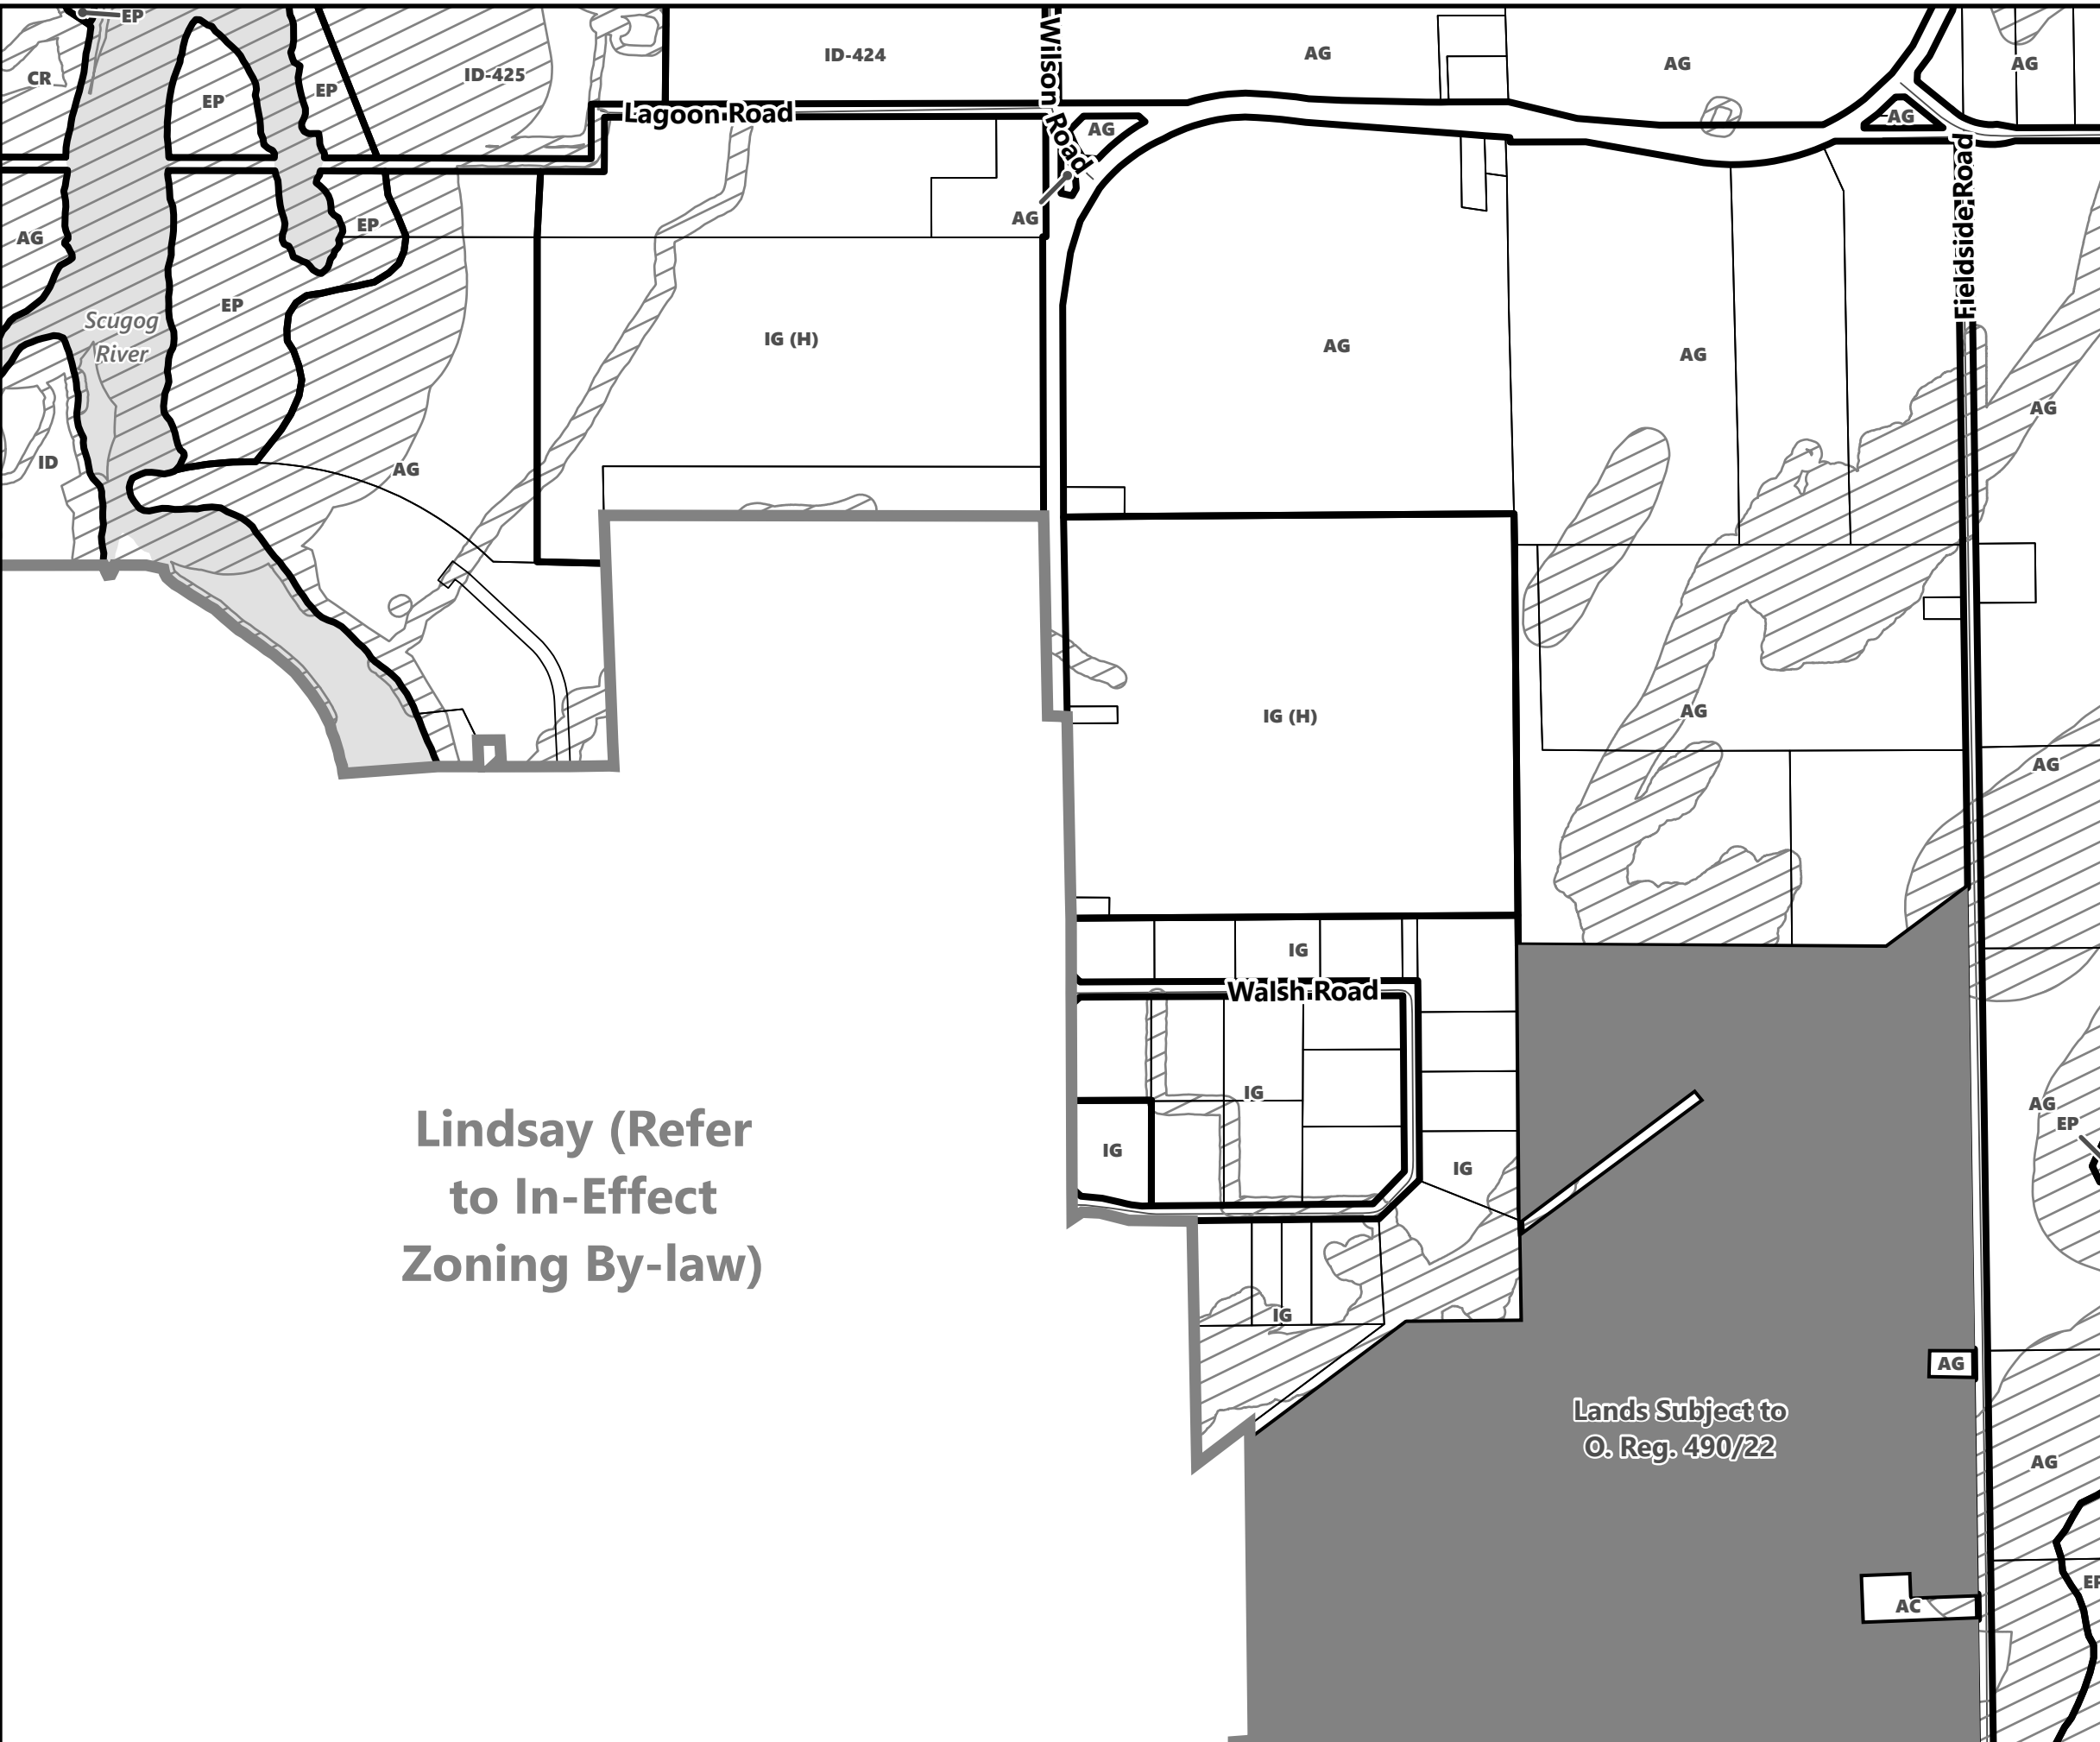

**City of Kawartha Lakes
Rural Zoning By-law
Schedule A-D66**

Legend

- City of Kawartha Lakes Boundary
- Zone Boundary
- Minister's Zoning Order
- Conservation Authority Regulated Area
- Kawartha Region Conservation Authority