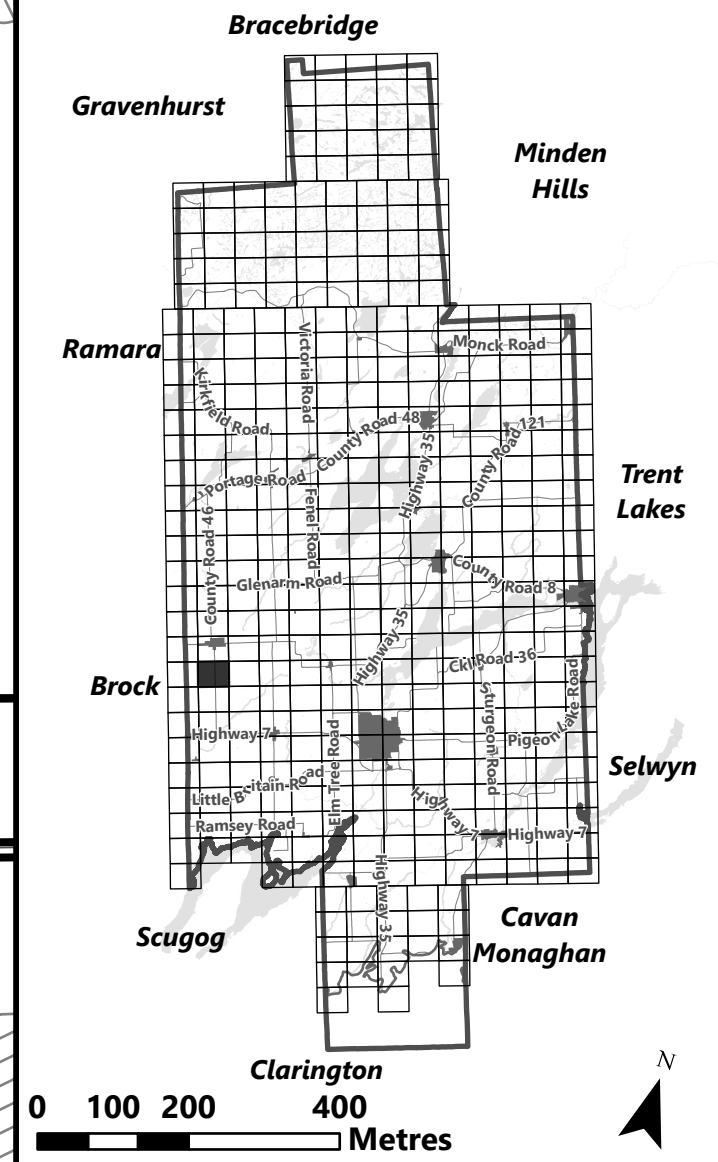

City of Kawartha Lakes Rural Zoning By-law Schedule A-D32

Legend

- City of Kawartha Lakes Boundary
- Zone Boundary
- Conservation Authority Regulated Area
  - ▨ Kawartha Region Conservation Authority
  - ▧ Lake Simcoe Region Conservation Authority

May 2024

Sources:
MNDMNR, City of Kawartha Lakes and Teranet
Projection:
NAD 1983 UTM Zone 17N