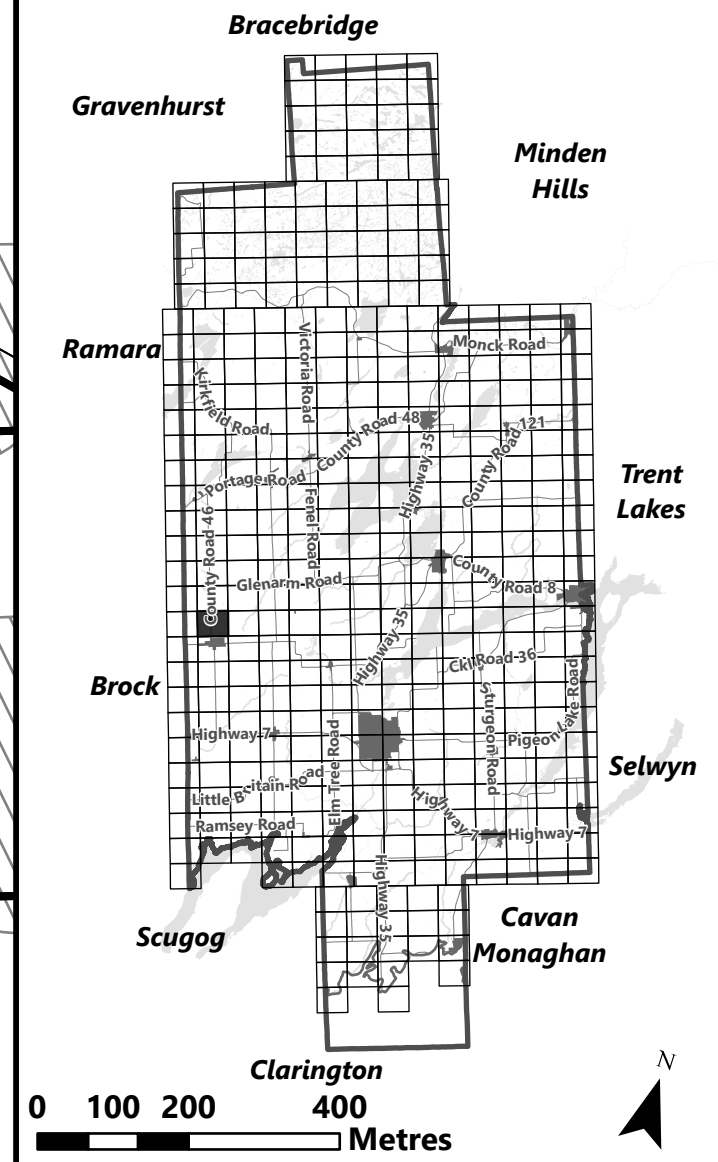

May 2024

Sources:
MNDMNR, City of Kawartha Lakes and Teranet
Projection:
NAD 1983 UTM Zone 17N

City of Kawartha Lakes Rural Zoning By-law Schedule A-D4

Legend

- City of Kawartha Lakes Boundary
- Zone Boundary
- Conservation Authority Regulated Area
- Lake Simcoe Region Conservation Authority