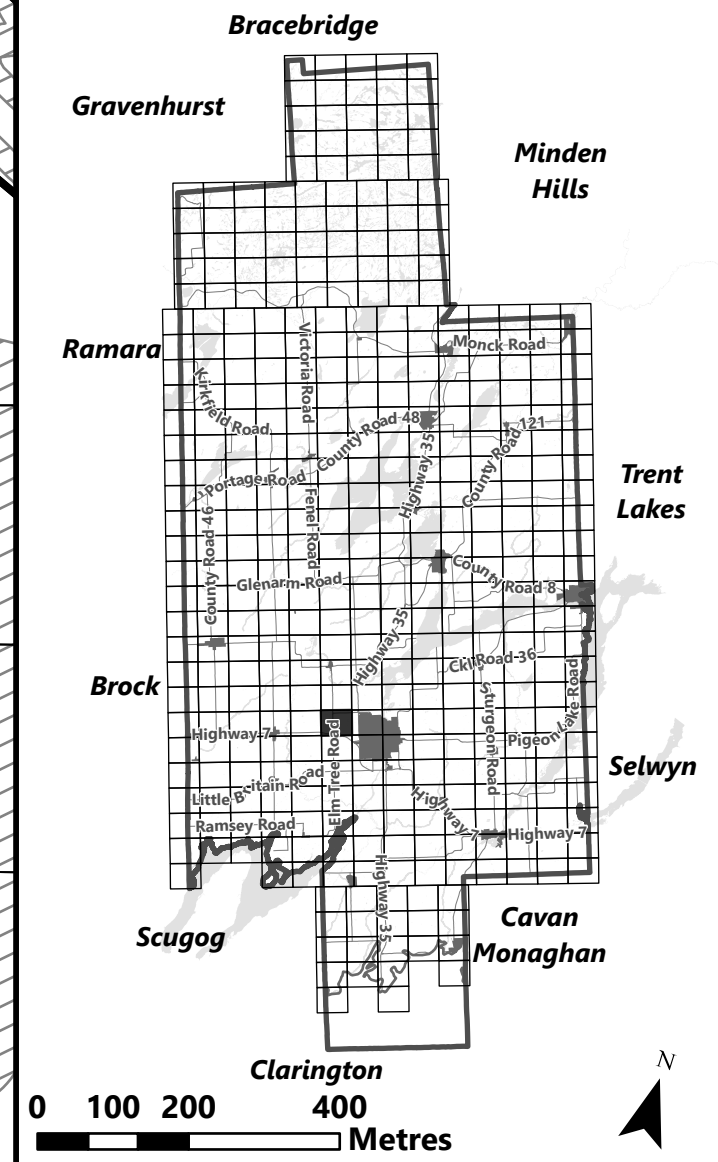

City of Kawartha Lakes Rural Zoning By-law Schedule A-D64

Legend

- City of Kawartha Lakes Boundary
- Zone Boundary
- Conservation Authority Regulated Area
- Kawartha Region Conservation Authority