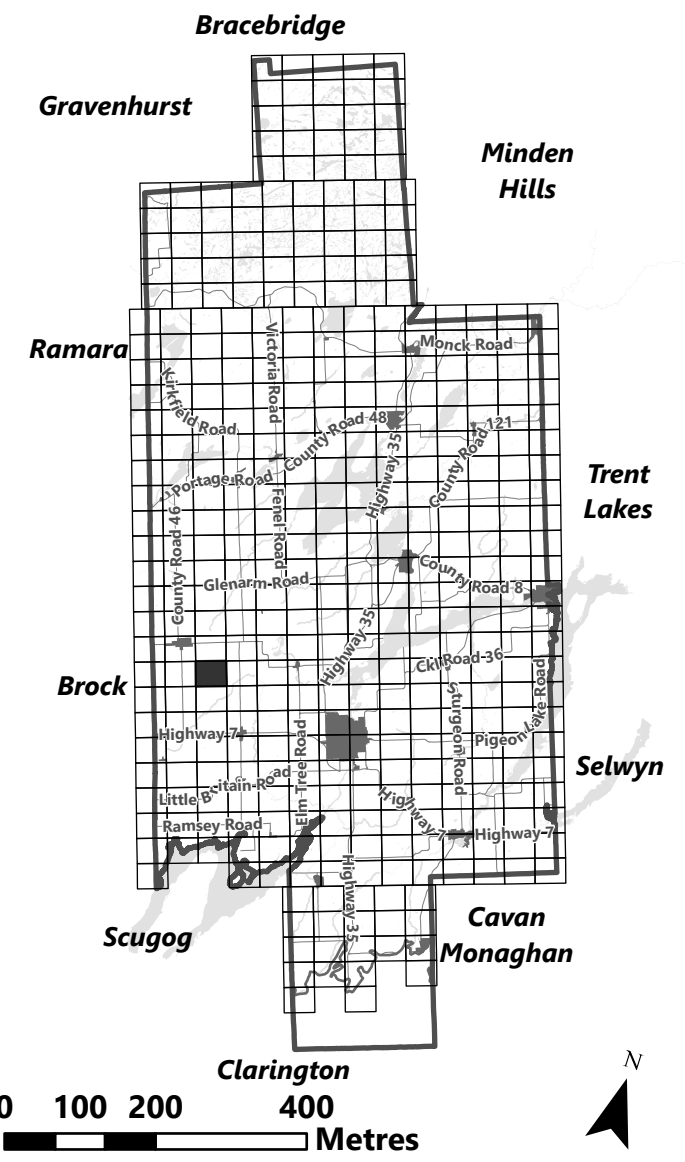

May 2024

Sources:
MNDMNR, City of Kawartha Lakes and Teranet
Projection:
NAD 1983 UTM Zone 17N

City of Kawartha Lakes Rural Zoning By-law Schedule A-D33

Legend

- City of Kawartha Lakes Boundary
- Zone Boundary
- Conservation Authority Regulated Area**
 - Kawartha Region Conservation Authority
 - Lake Simcoe Region Conservation Authority