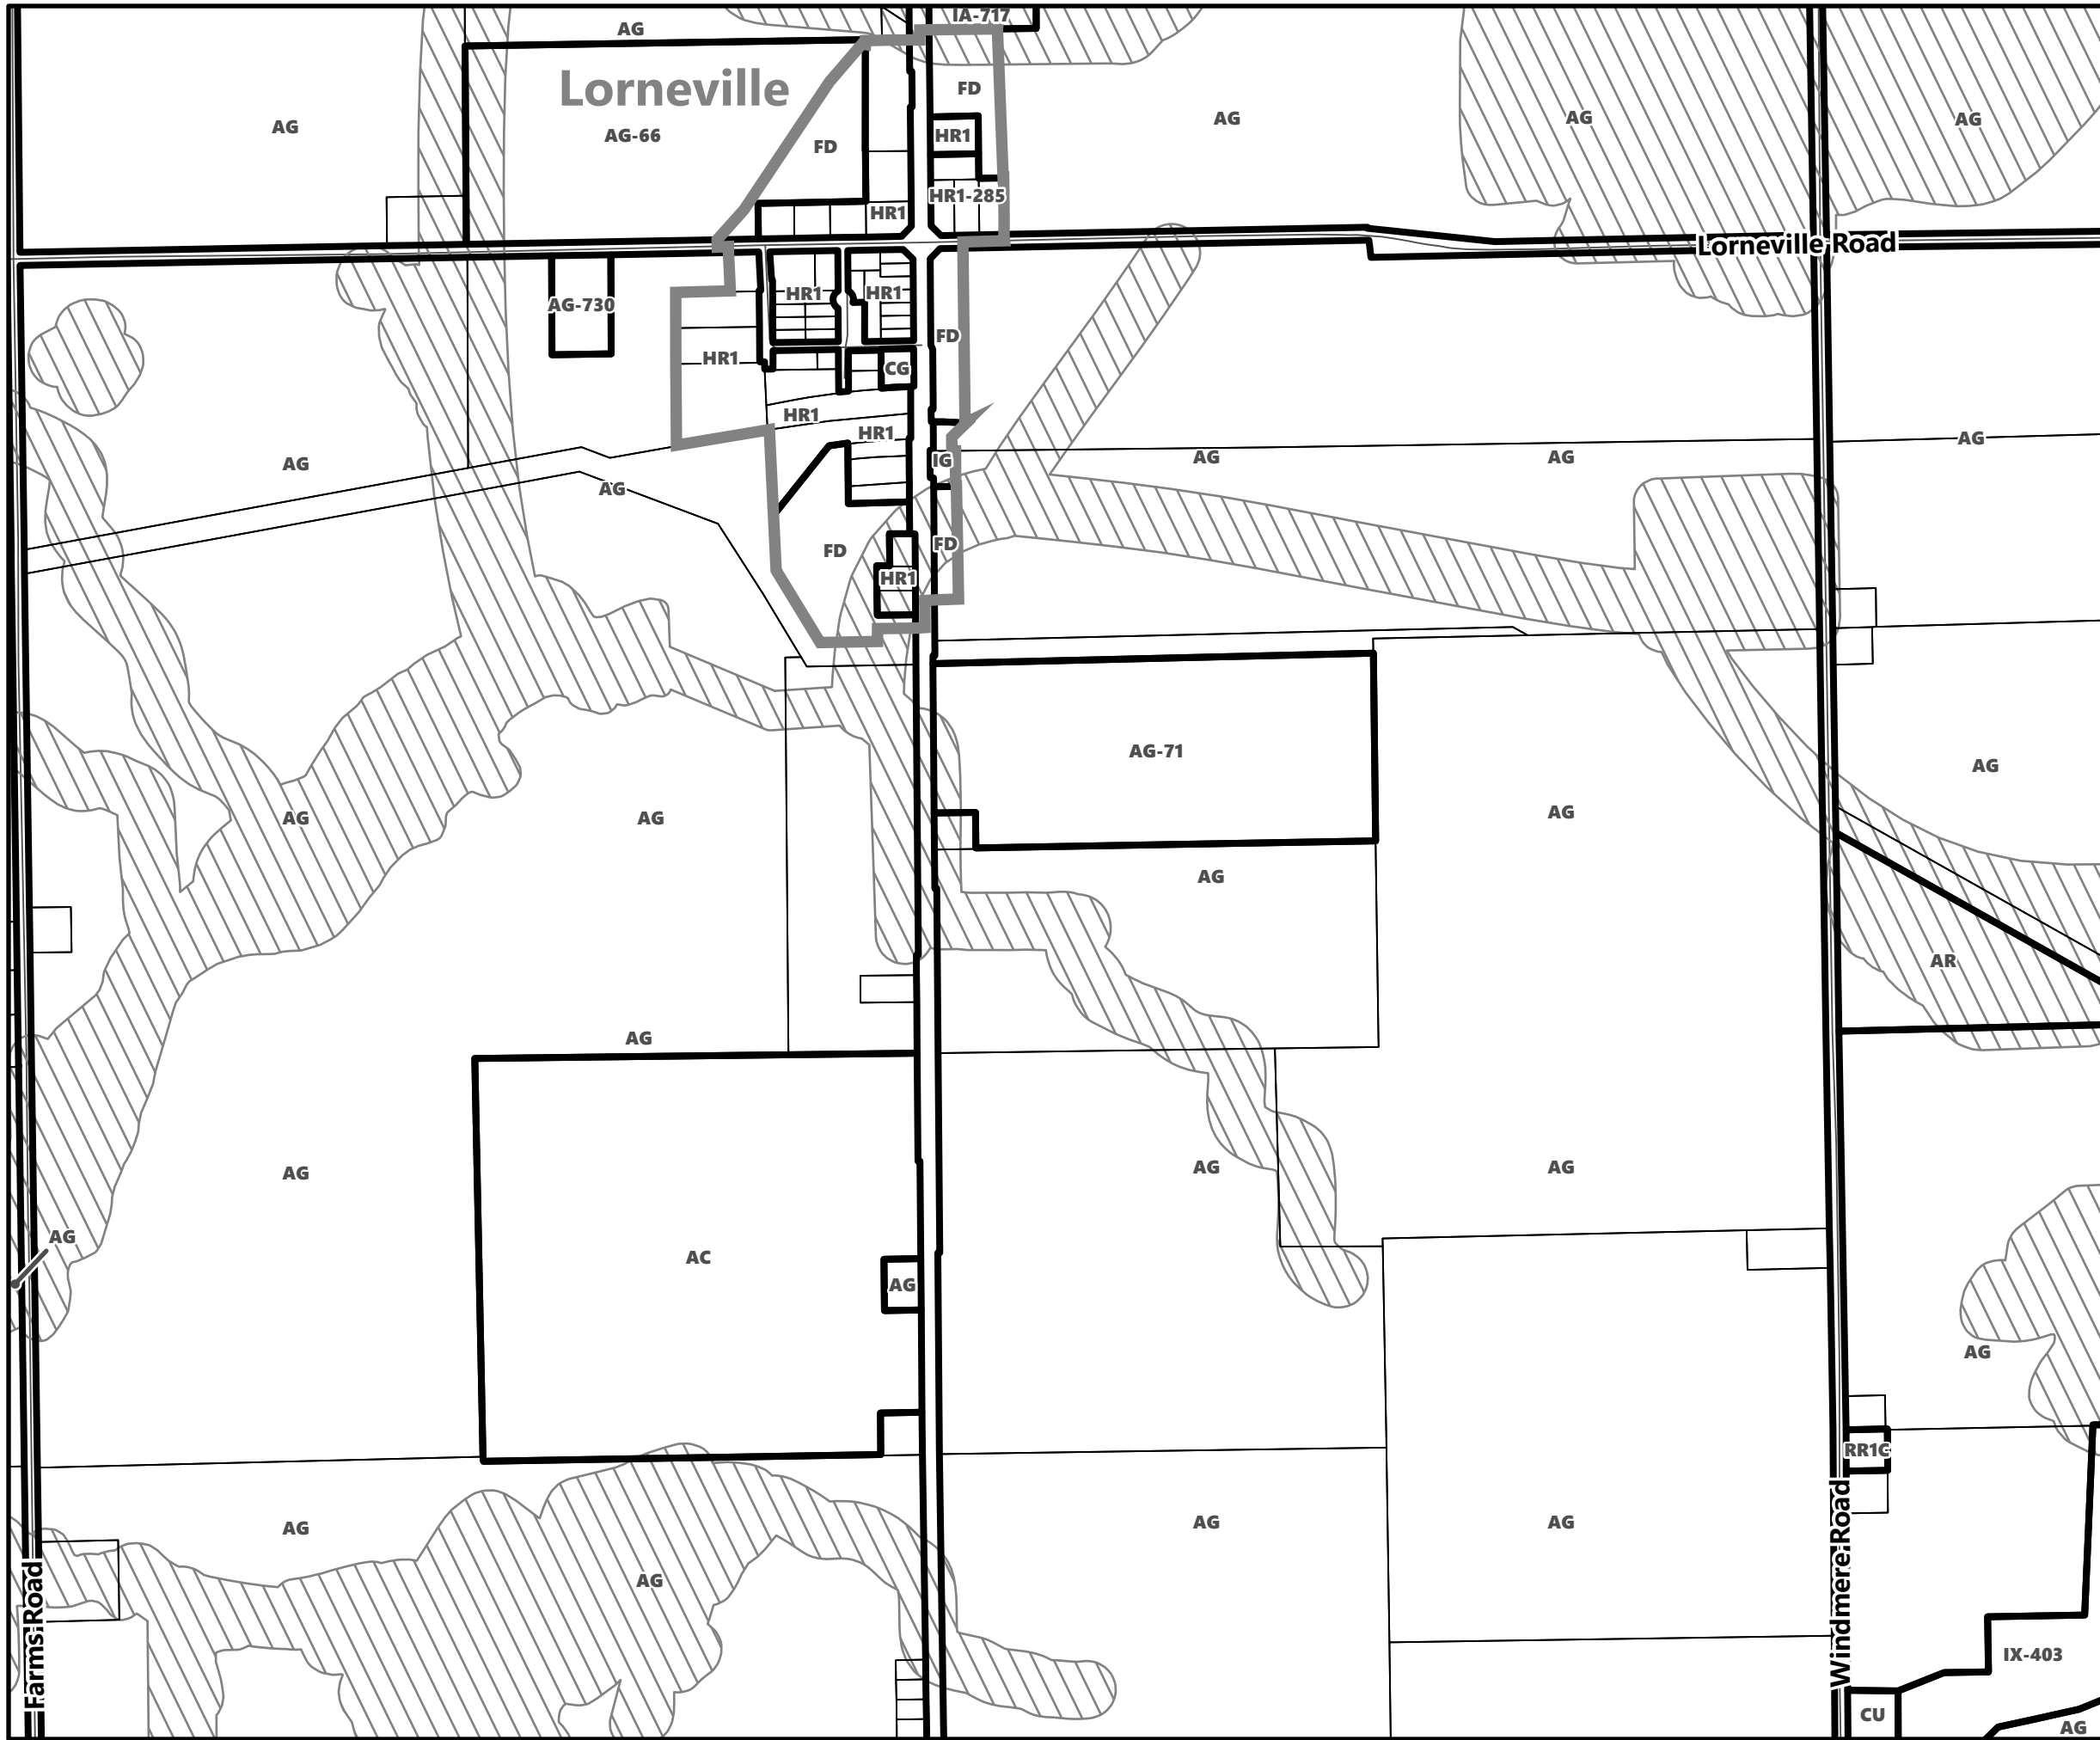

May 2024

Sources:
MNDMNR, City of Kawartha Lakes and Teranet
Projection:
NAD 1983 UTM Zone 17N

City of Kawartha Lakes Rural Zoning By-law Schedule A-D4

Legend

- City of Kawartha Lakes Boundary
- Zone Boundary
- Conservation Authority Regulated Area
- Lake Simcoe Region Conservation Authority