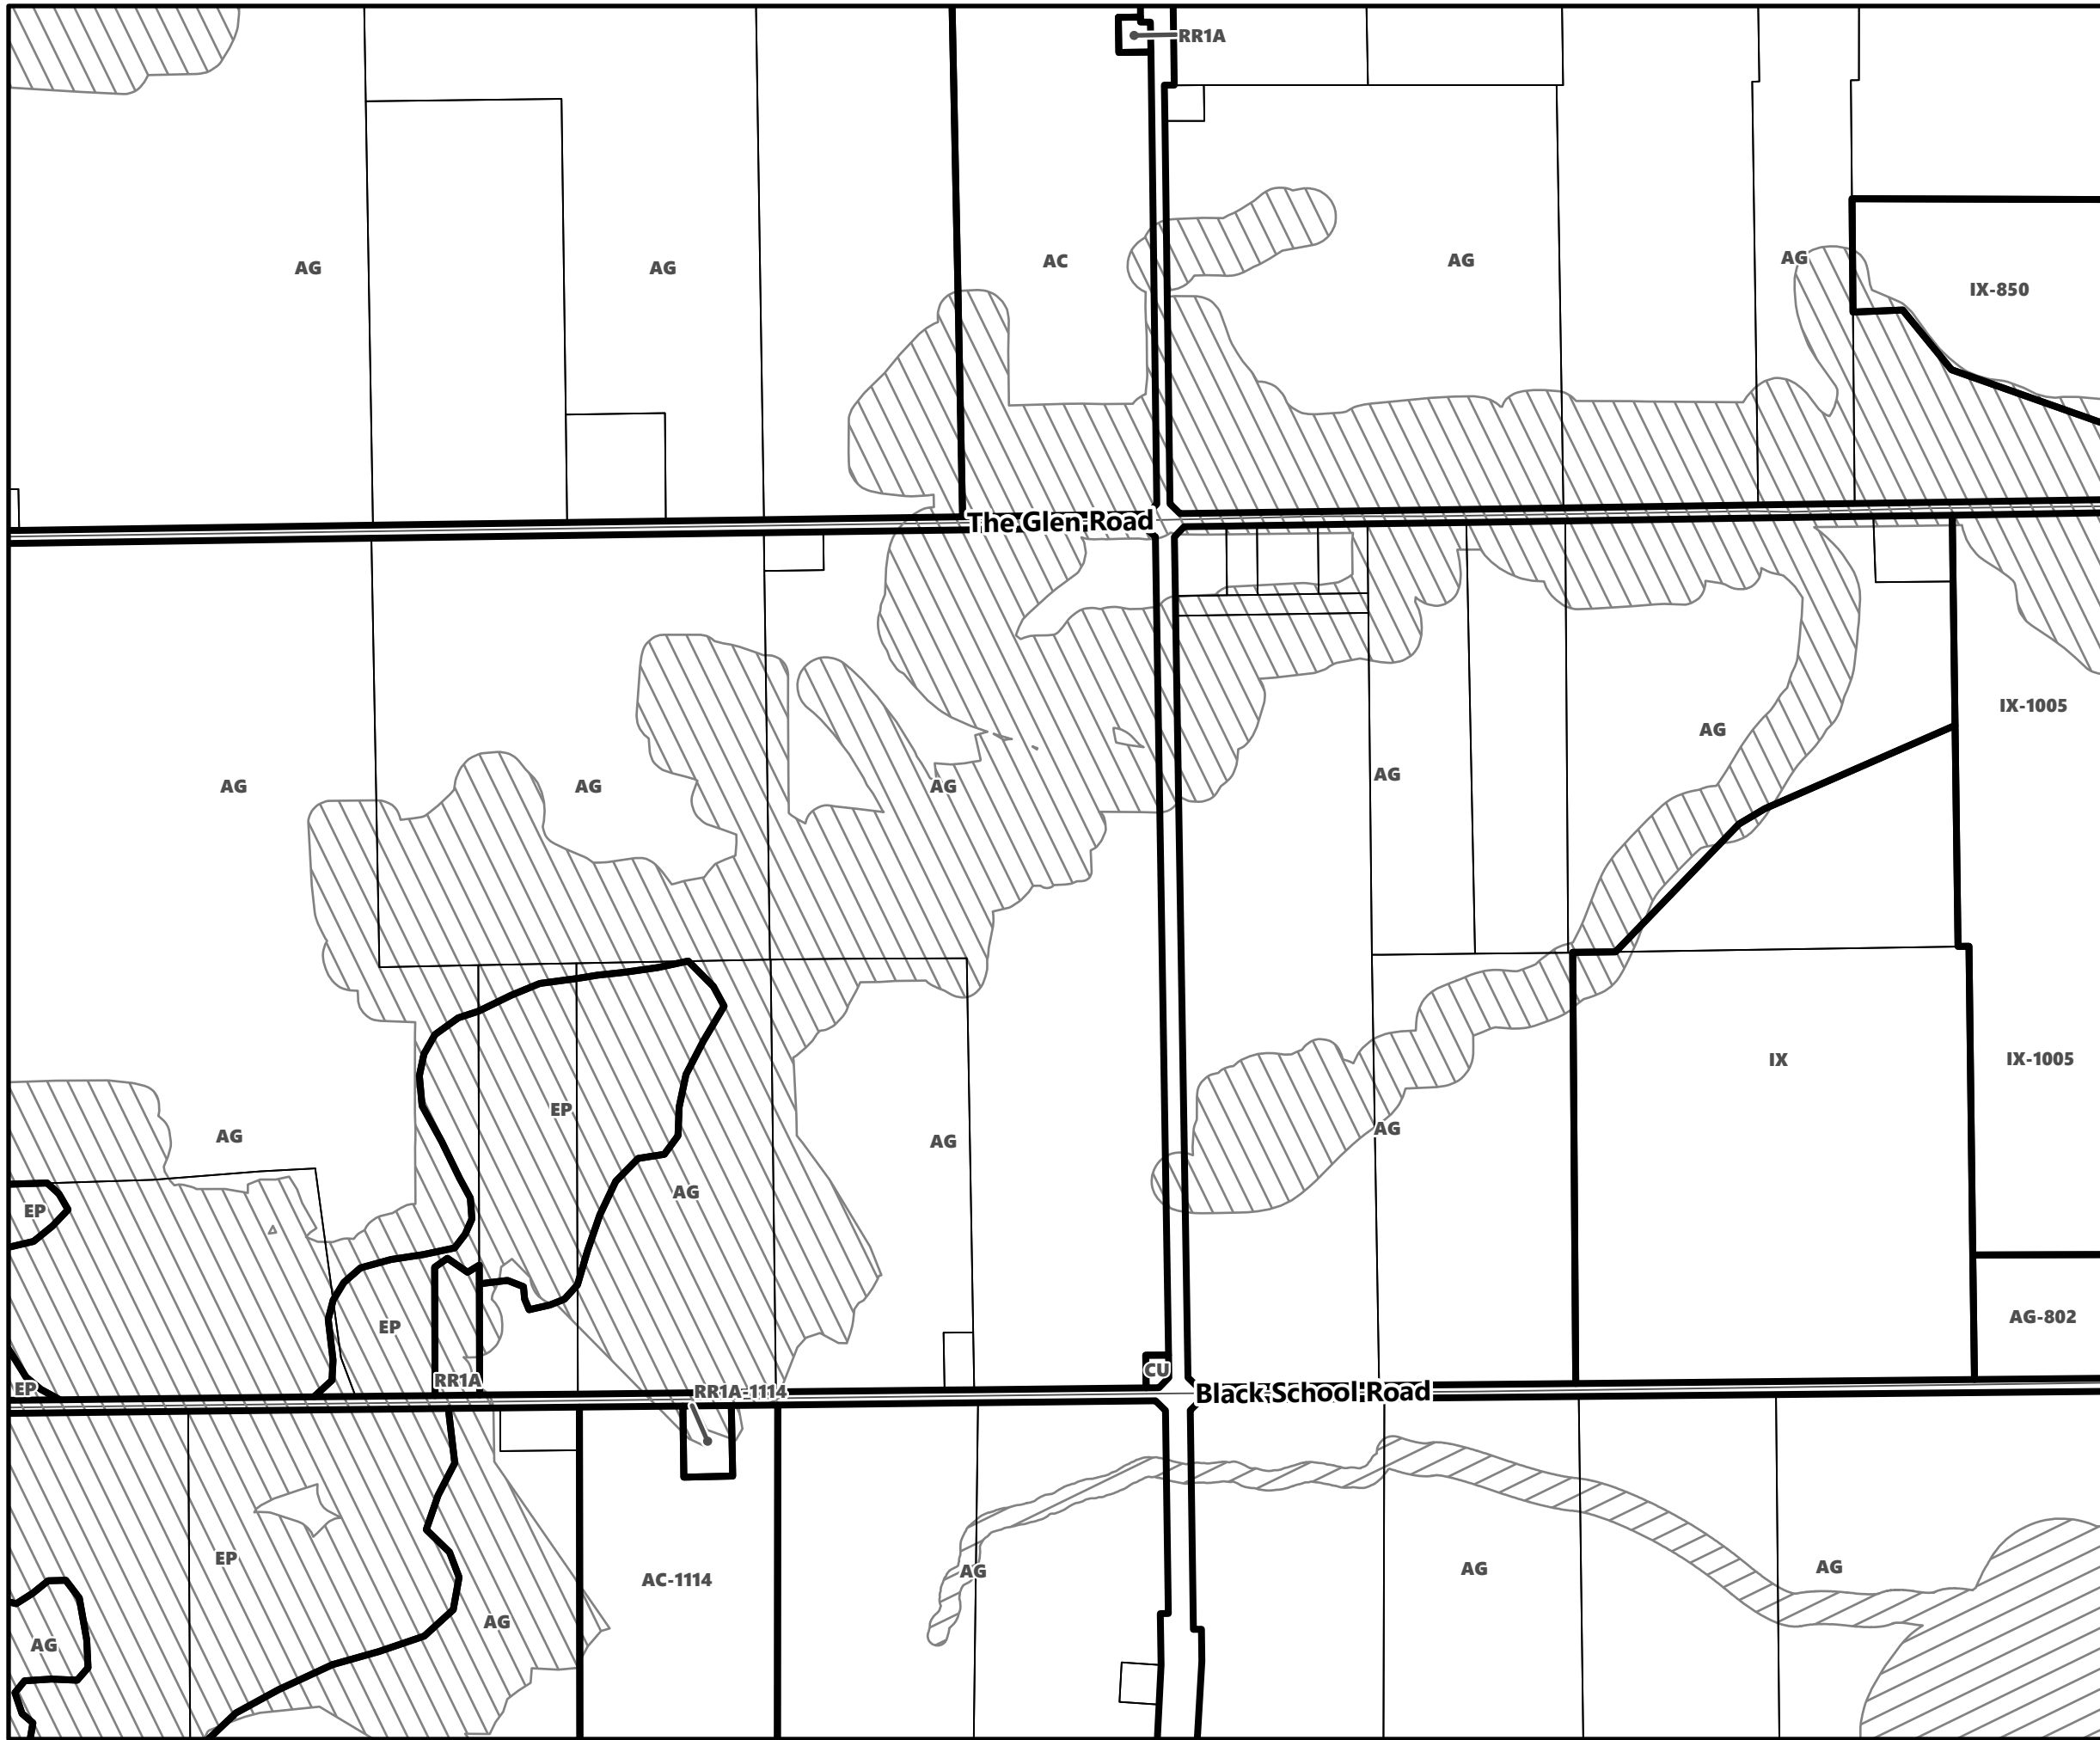

City of Kawartha Lakes Rural Zoning By-law Schedule A-D32

Legend

- City of Kawartha Lakes Boundary
- Zone Boundary
- Conservation Authority Regulated Area
  - ▨ Kawartha Region Conservation Authority
  - ▧ Lake Simcoe Region Conservation Authority

May 2024

Sources:
MNDMNR, City of Kawartha Lakes and Teranet
Projection:
NAD 1983 UTM Zone 17N