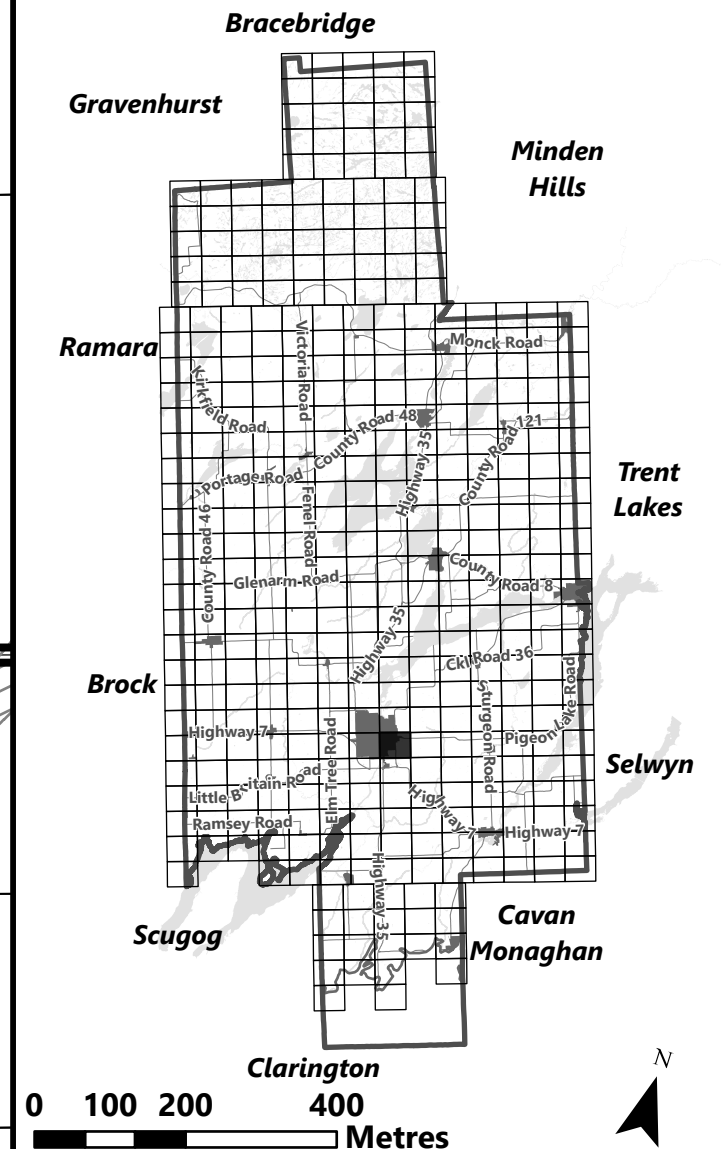

**City of Kawartha Lakes
Rural Zoning By-law
Schedule A-D80**

Legend

- City of Kawartha Lakes Boundary
- Zone Boundary
- Minister's Zoning Order
- Conservation Authority Regulated Area
- Kawartha Region Conservation Authority

Lindsay (Refer
to In-Effect
Zoning By-law)

Lands Subject to
O. Reg. 490/22

May 2024

Sources:
MNDMNR, City of Kawartha Lakes and Teranet
Projection:
NAD 1983 UTM Zone 17N