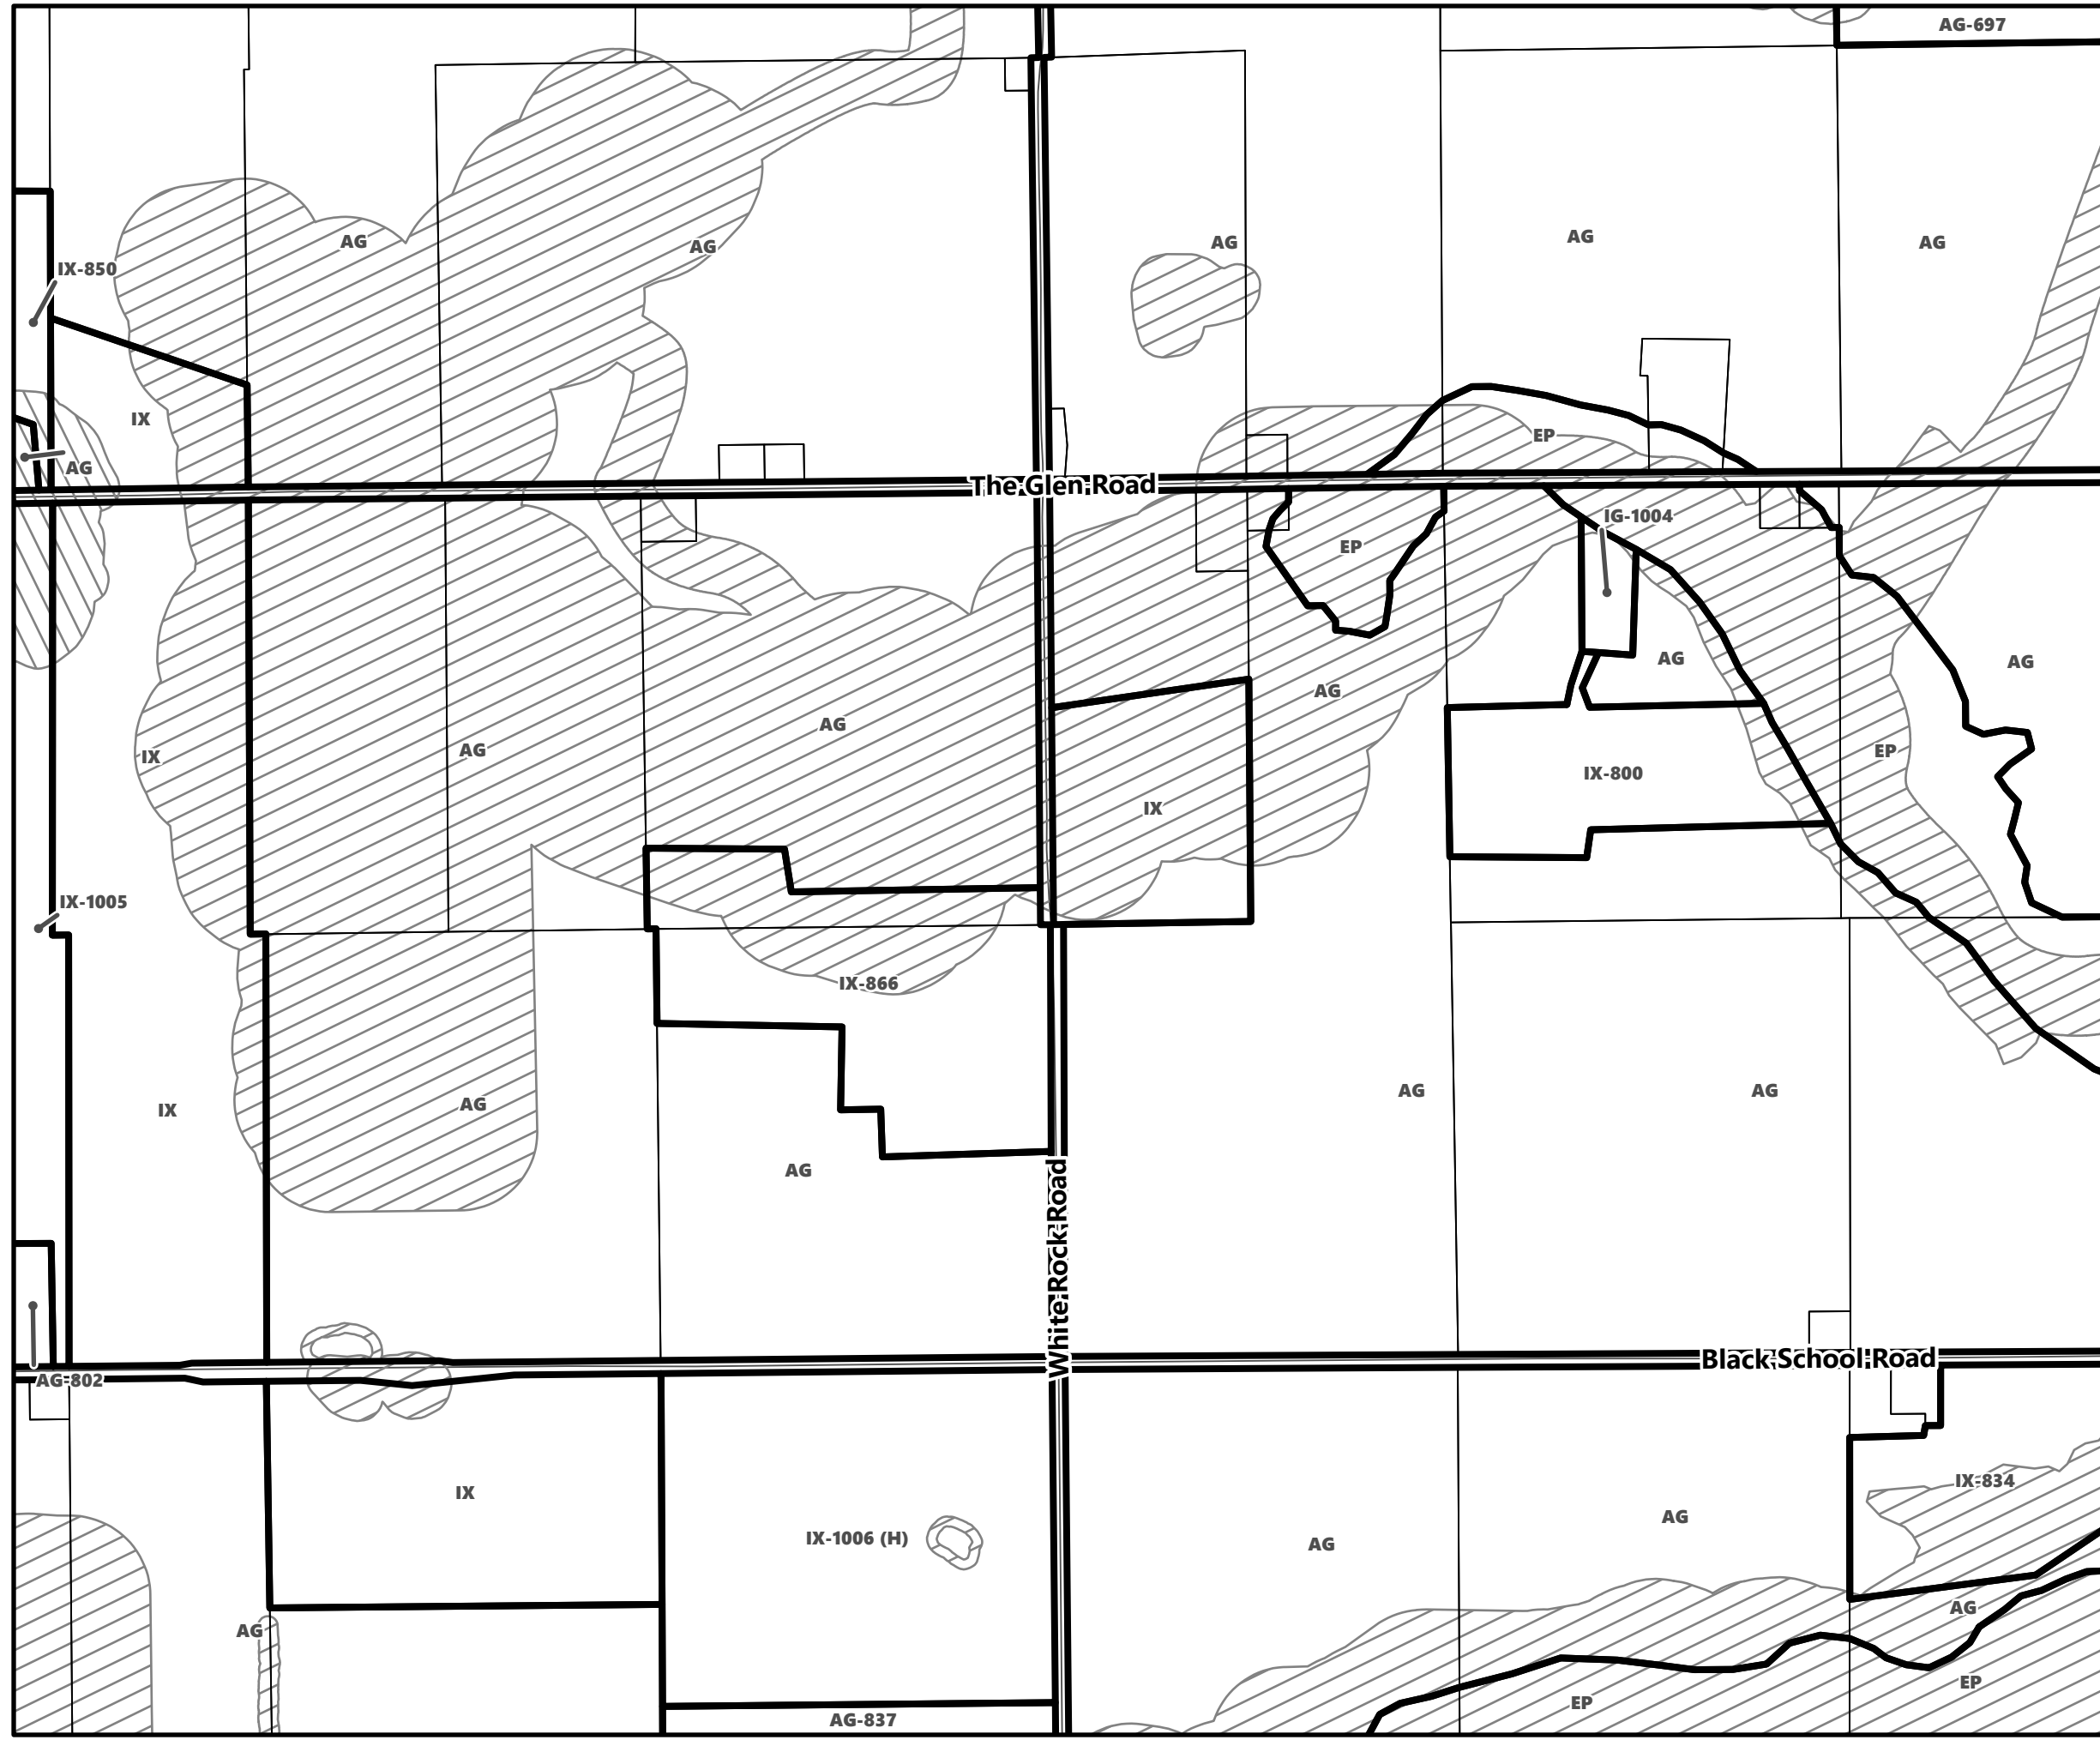

May 2024

Sources:
MNDMNR, City of Kawartha Lakes and Teranet
Projection:
NAD 1983 UTM Zone 17N

City of Kawartha Lakes Rural Zoning By-law Schedule A-D33

Legend

- City of Kawartha Lakes Boundary
- Zone Boundary
- Conservation Authority Regulated Area**
 - Kawartha Region Conservation Authority
 - Lake Simcoe Region Conservation Authority