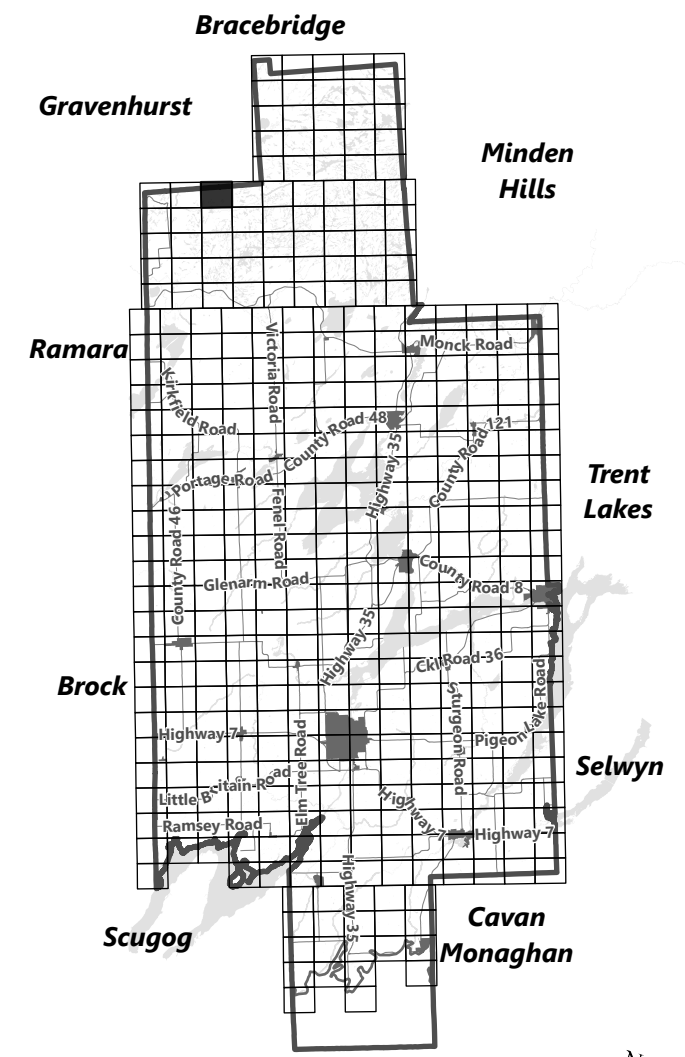

City of Kawartha Lakes Rural Zoning By-law Schedule A-A30

1. **Legend**
2. City of Kawartha Lakes Boundary
   - Zone Boundary

May 2024

Sources:
MNDMNR, City of Kawartha Lakes and Teranet
Projection:
NAD 1983 UTM Zone 17N