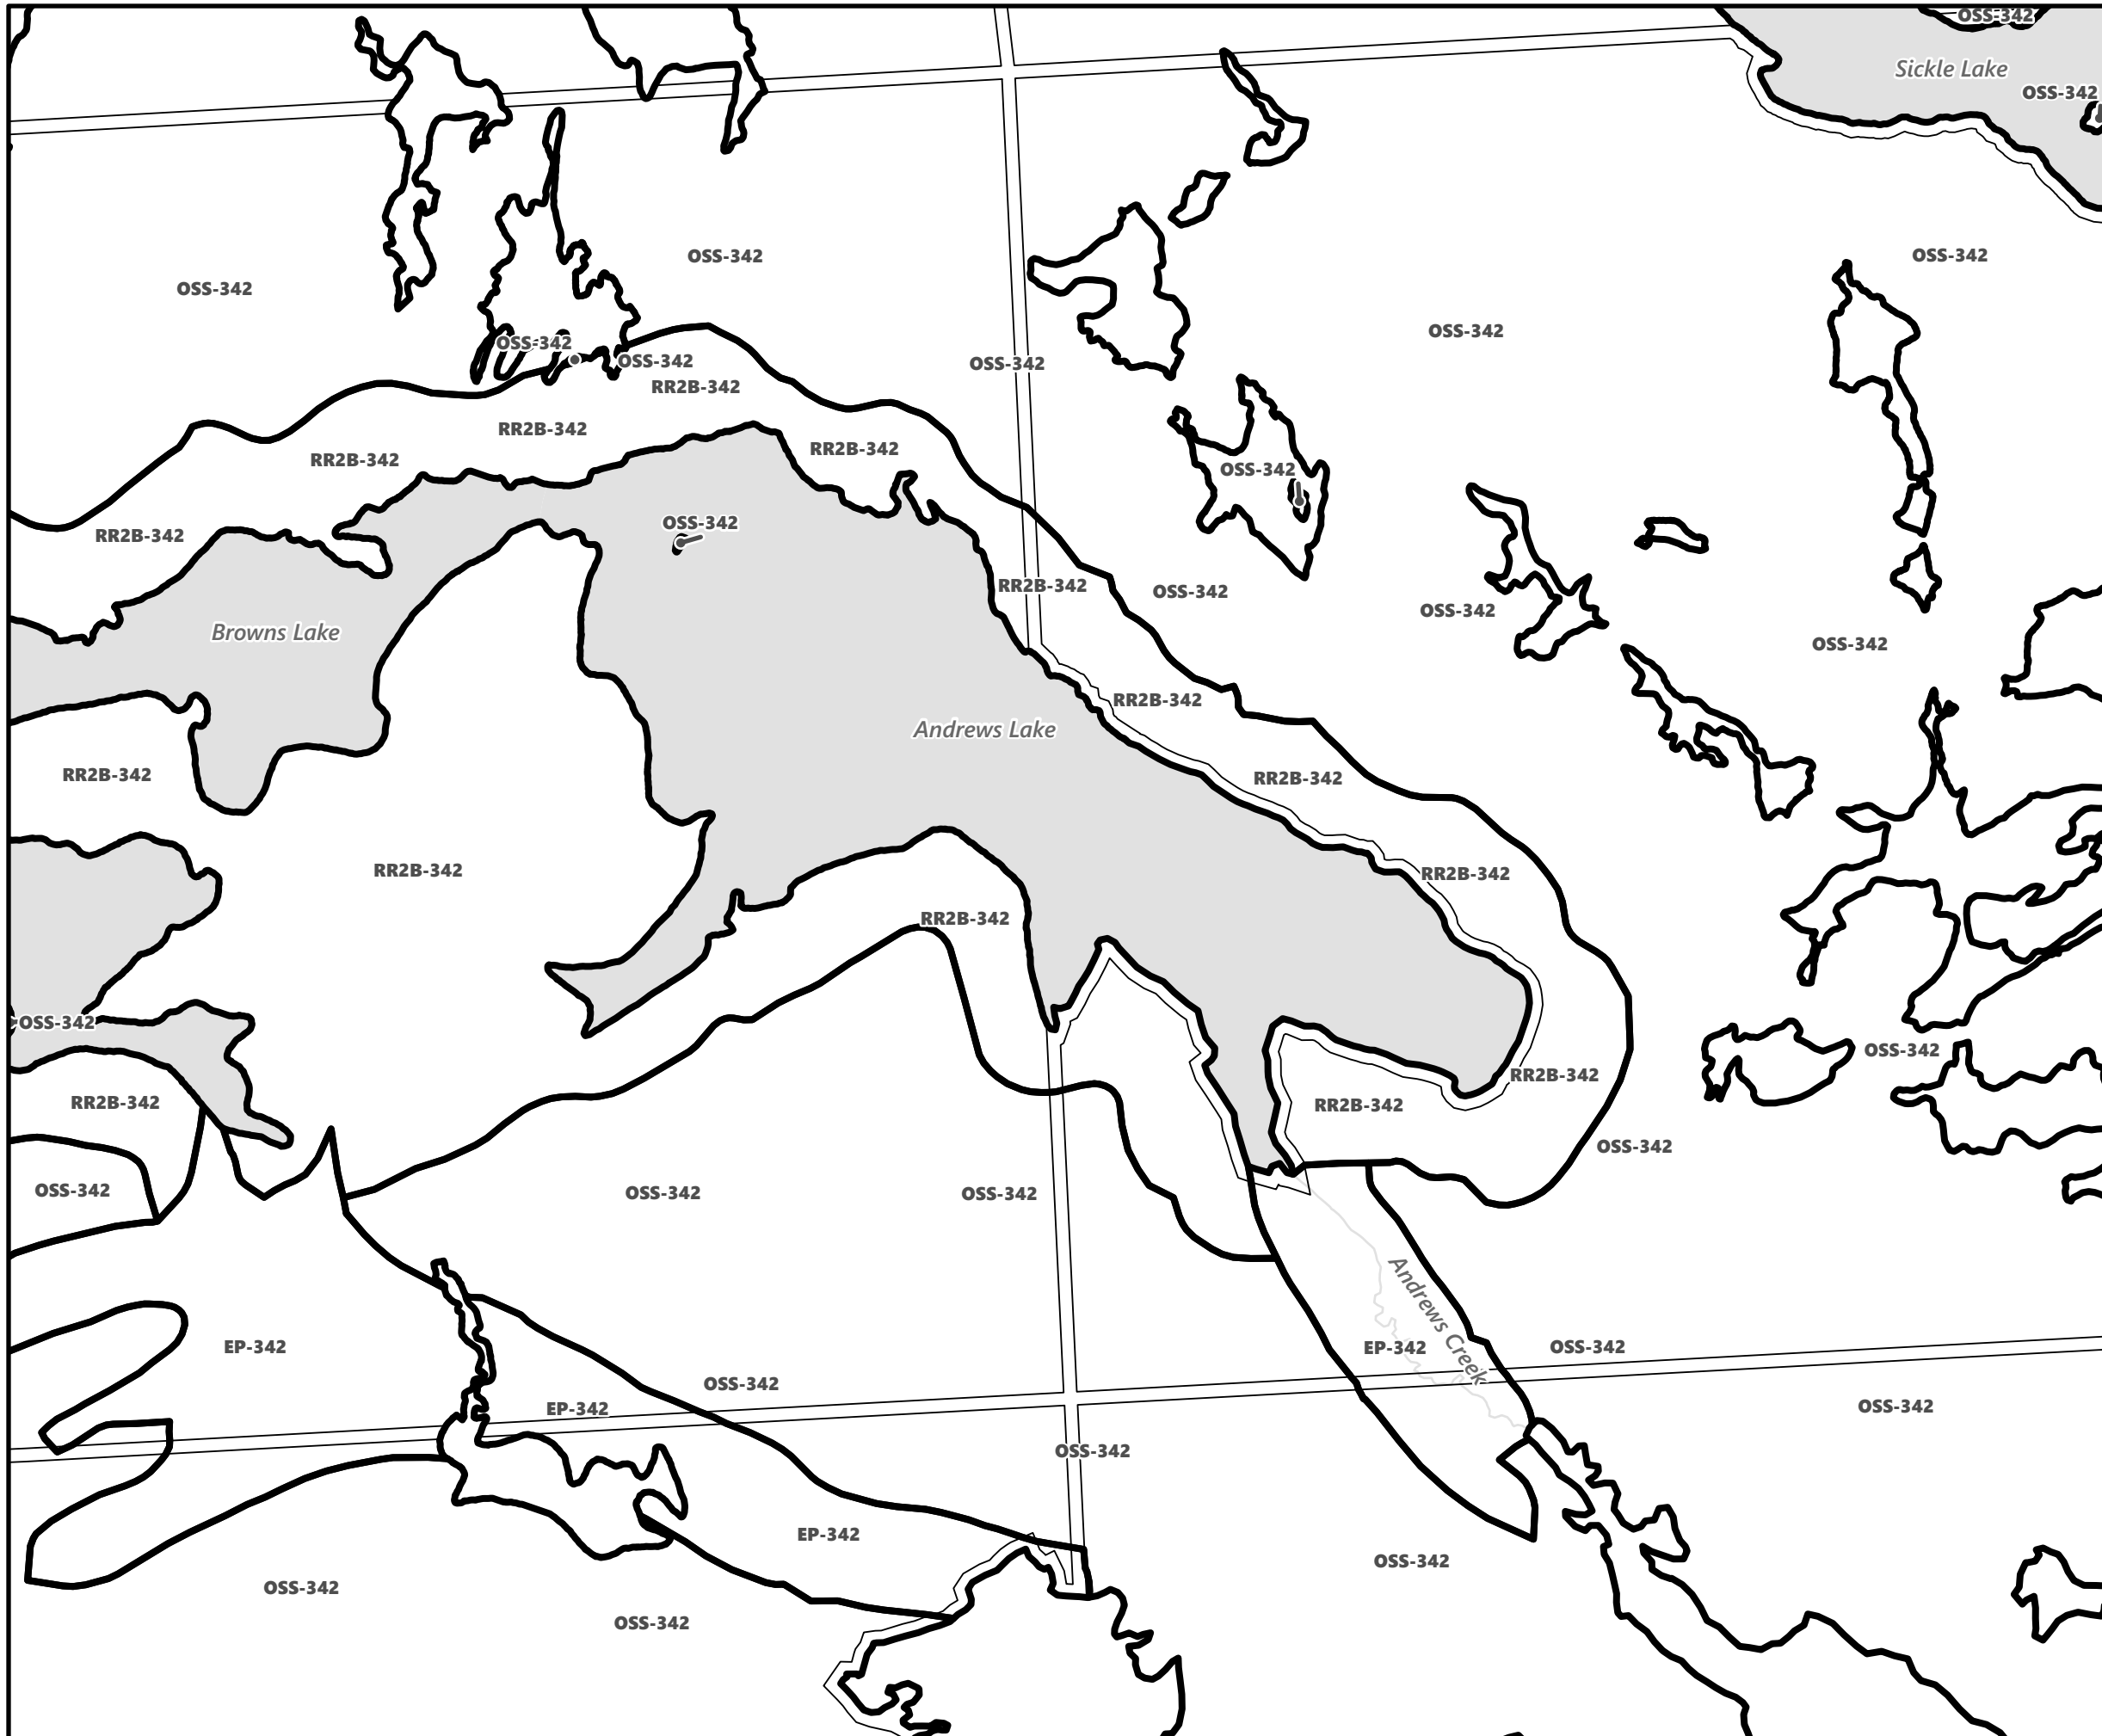

May 2024

Sources:
MNDMNR, City of Kawartha Lakes and Teranet
Projection:
NAD 1983 UTM Zone 17N

City of Kawartha Lakes Rural Zoning By-law Schedule A-A11

Legend

- City of Kawartha Lakes Boundary
- Zone Boundary