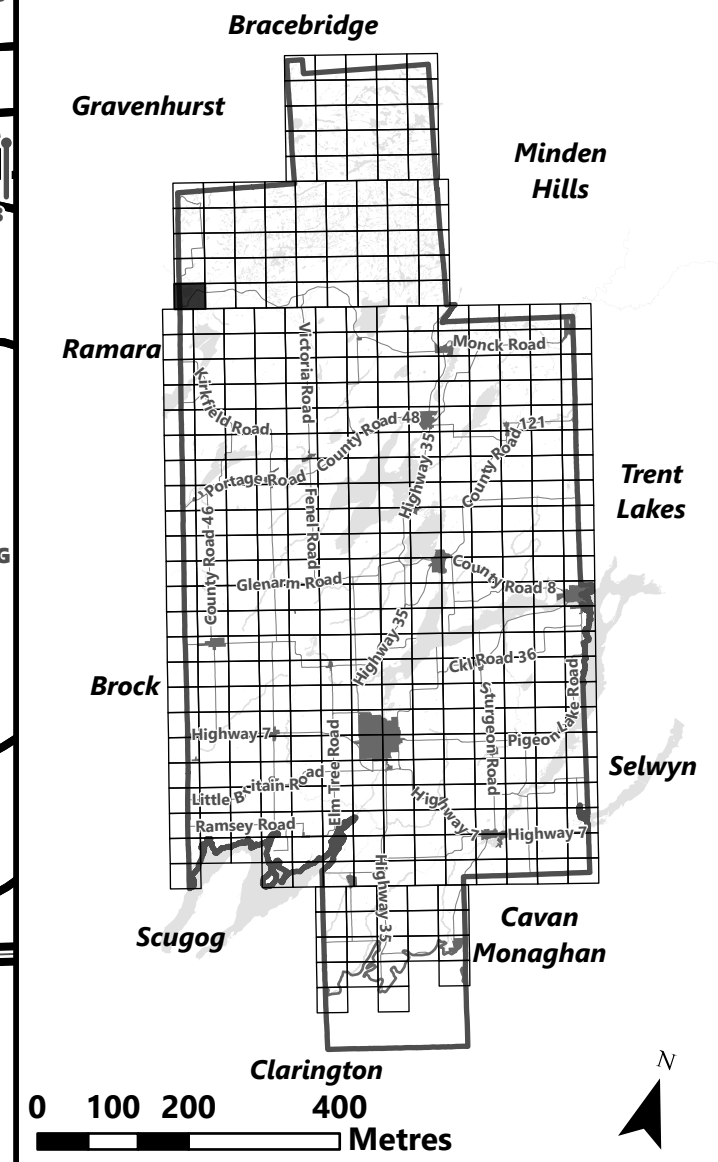

May 2024

Sources:
MNDMNR, City of Kawartha Lakes and Teranet
Projection:
NAD 1983 UTM Zone 17N

City of Kawartha Lakes Rural Zoning By-law Schedule A-A64

Legend

- City of Kawartha Lakes Boundary
- Zone Boundary