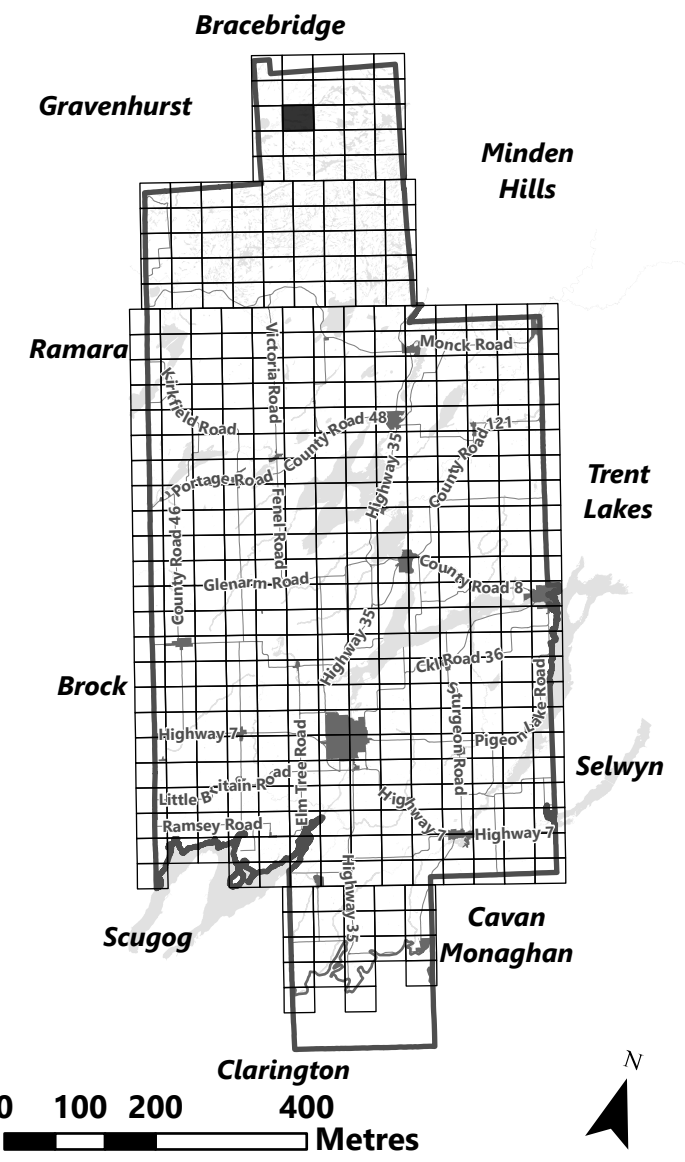

May 2024

Sources:
MNDMNR, City of Kawartha Lakes and Teranet
Projection:
NAD 1983 UTM Zone 17N

City of Kawartha Lakes Rural Zoning By-law Schedule A-A14

Legend

- City of Kawartha Lakes Boundary
- Zone Boundary