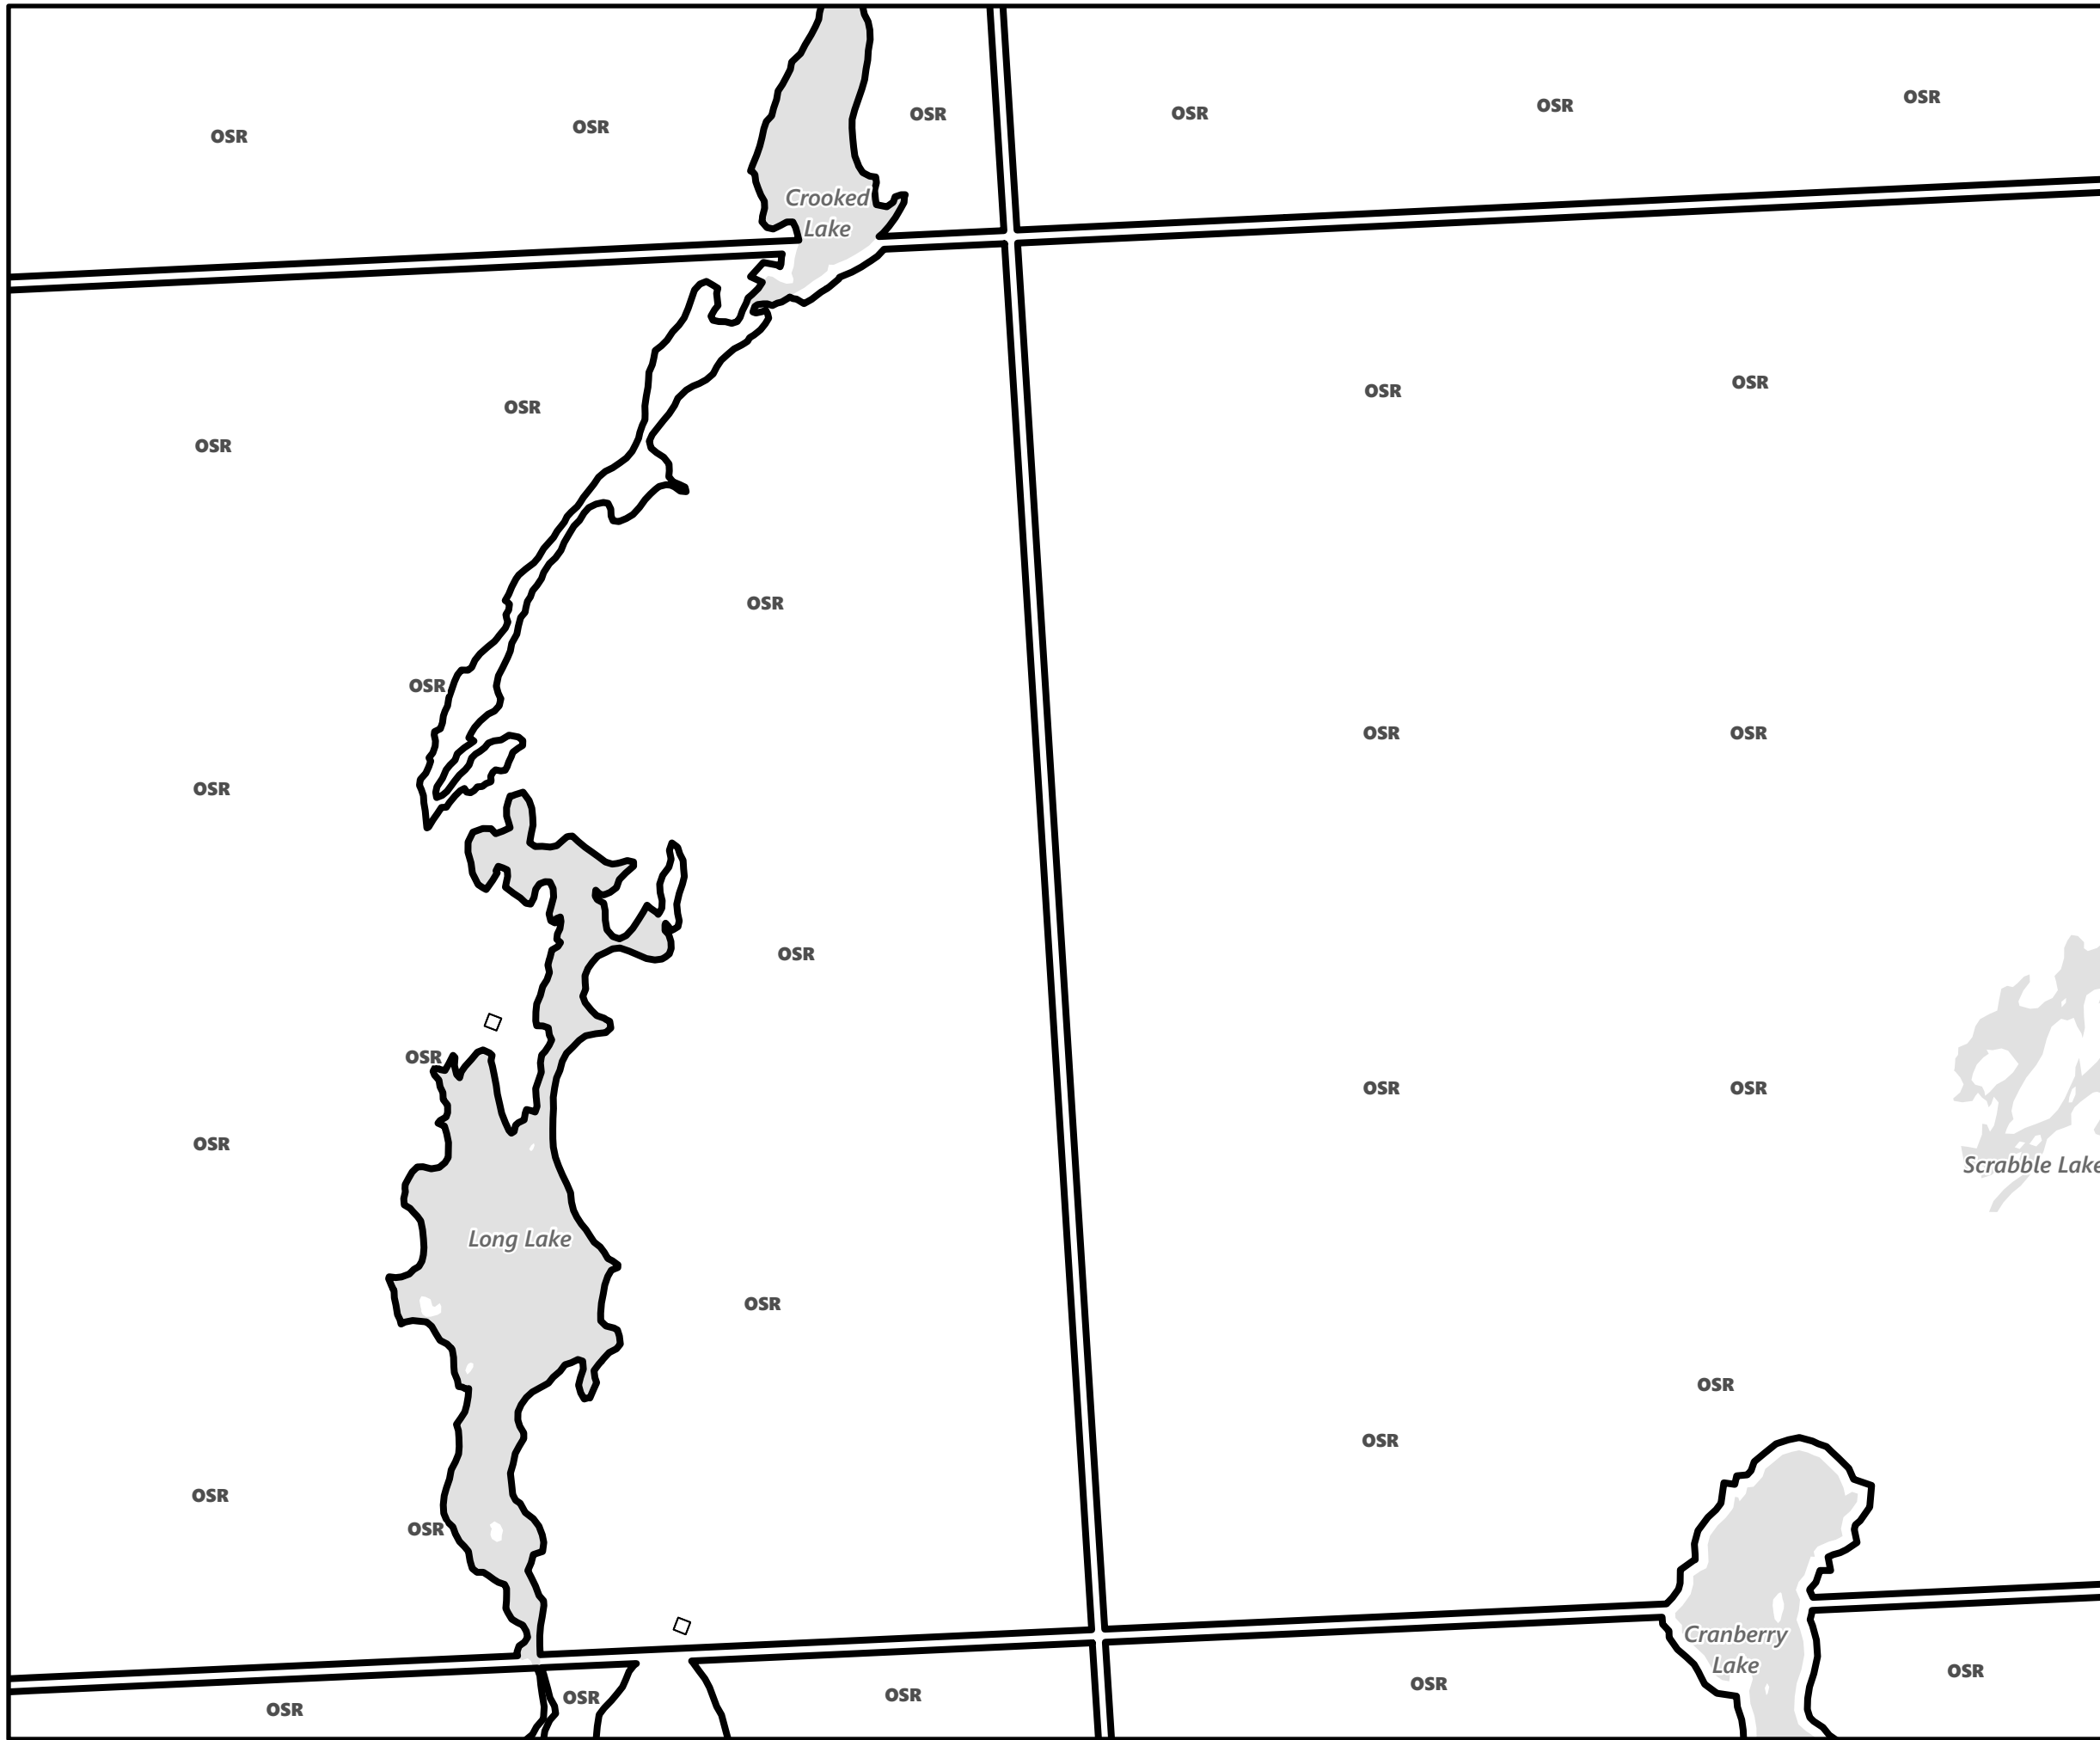

May 2024

Sources:
MNDMNR, City of Kawartha Lakes and Teranet
Projection:
NAD 1983 UTM Zone 17N

City of Kawartha Lakes Rural Zoning By-law Schedule A-A53

Legend

- City of Kawartha Lakes Boundary
- Zone Boundary