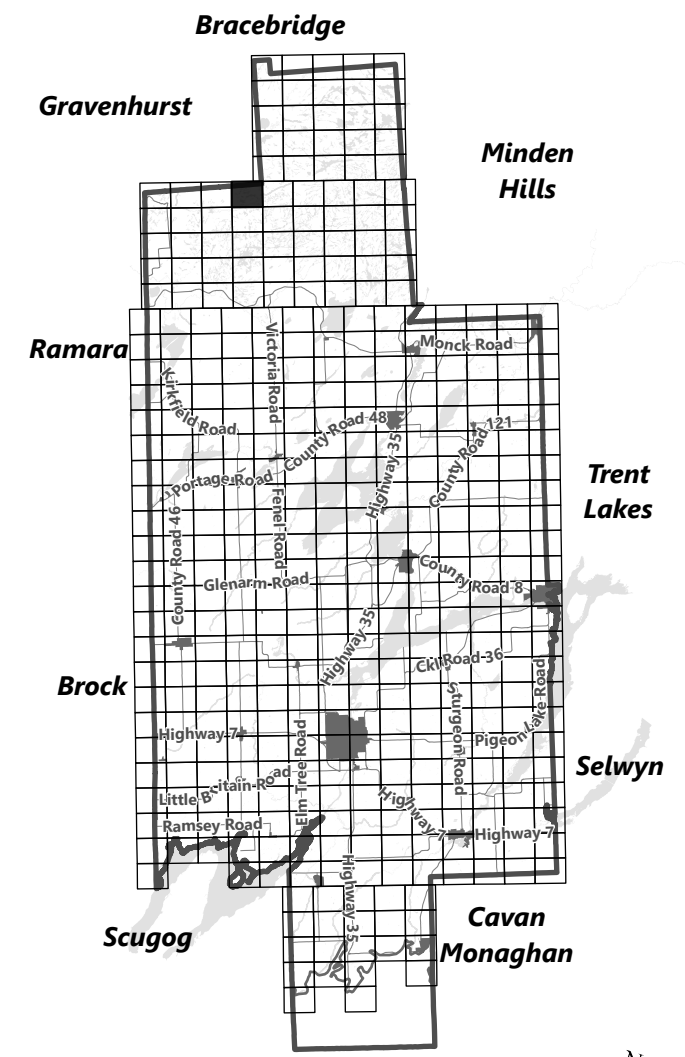

City of Kawartha Lakes Rural Zoning By-law Schedule A-A31

1. **Legend**
2. City of Kawartha Lakes Boundary
   - Zone Boundary

May 2024

Sources: MNDMNR, City of Kawartha Lakes and Teranet
Projection: NAD 1983 UTM Zone 17N