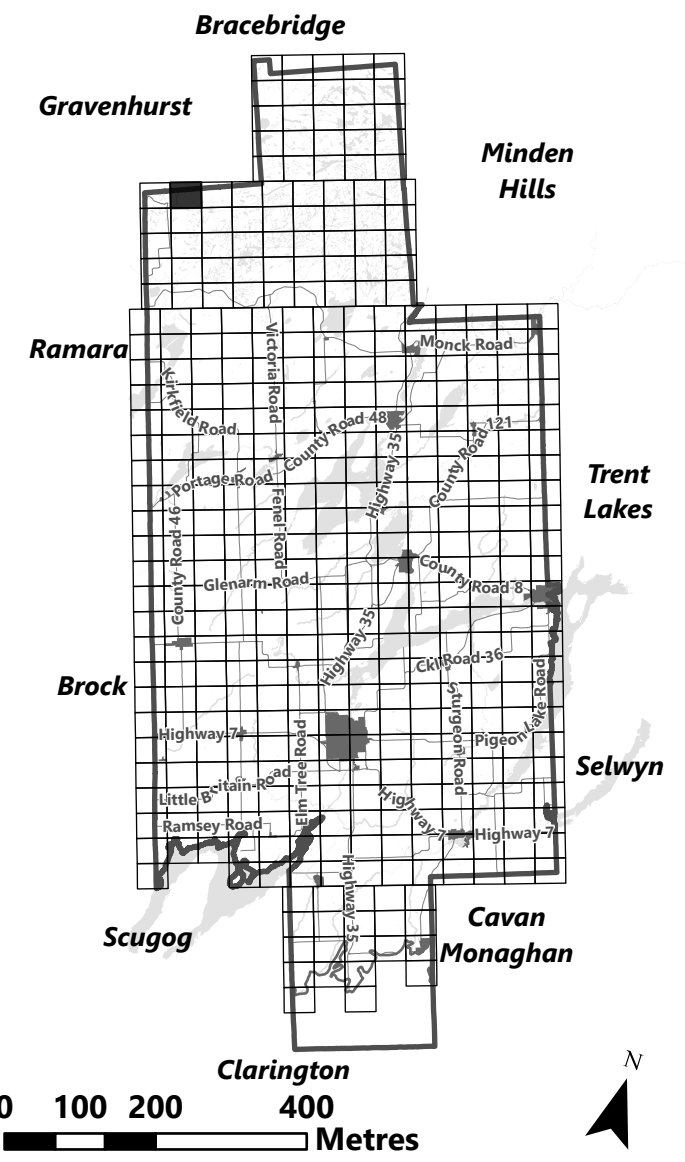

May 2024

Sources:
MNDMNR, City of Kawartha Lakes and Teranet
Projection:
NAD 1983 UTM Zone 17N

City of Kawartha Lakes Rural Zoning By-law Schedule A-A29

Legend

- City of Kawartha Lakes Boundary
- Zone Boundary