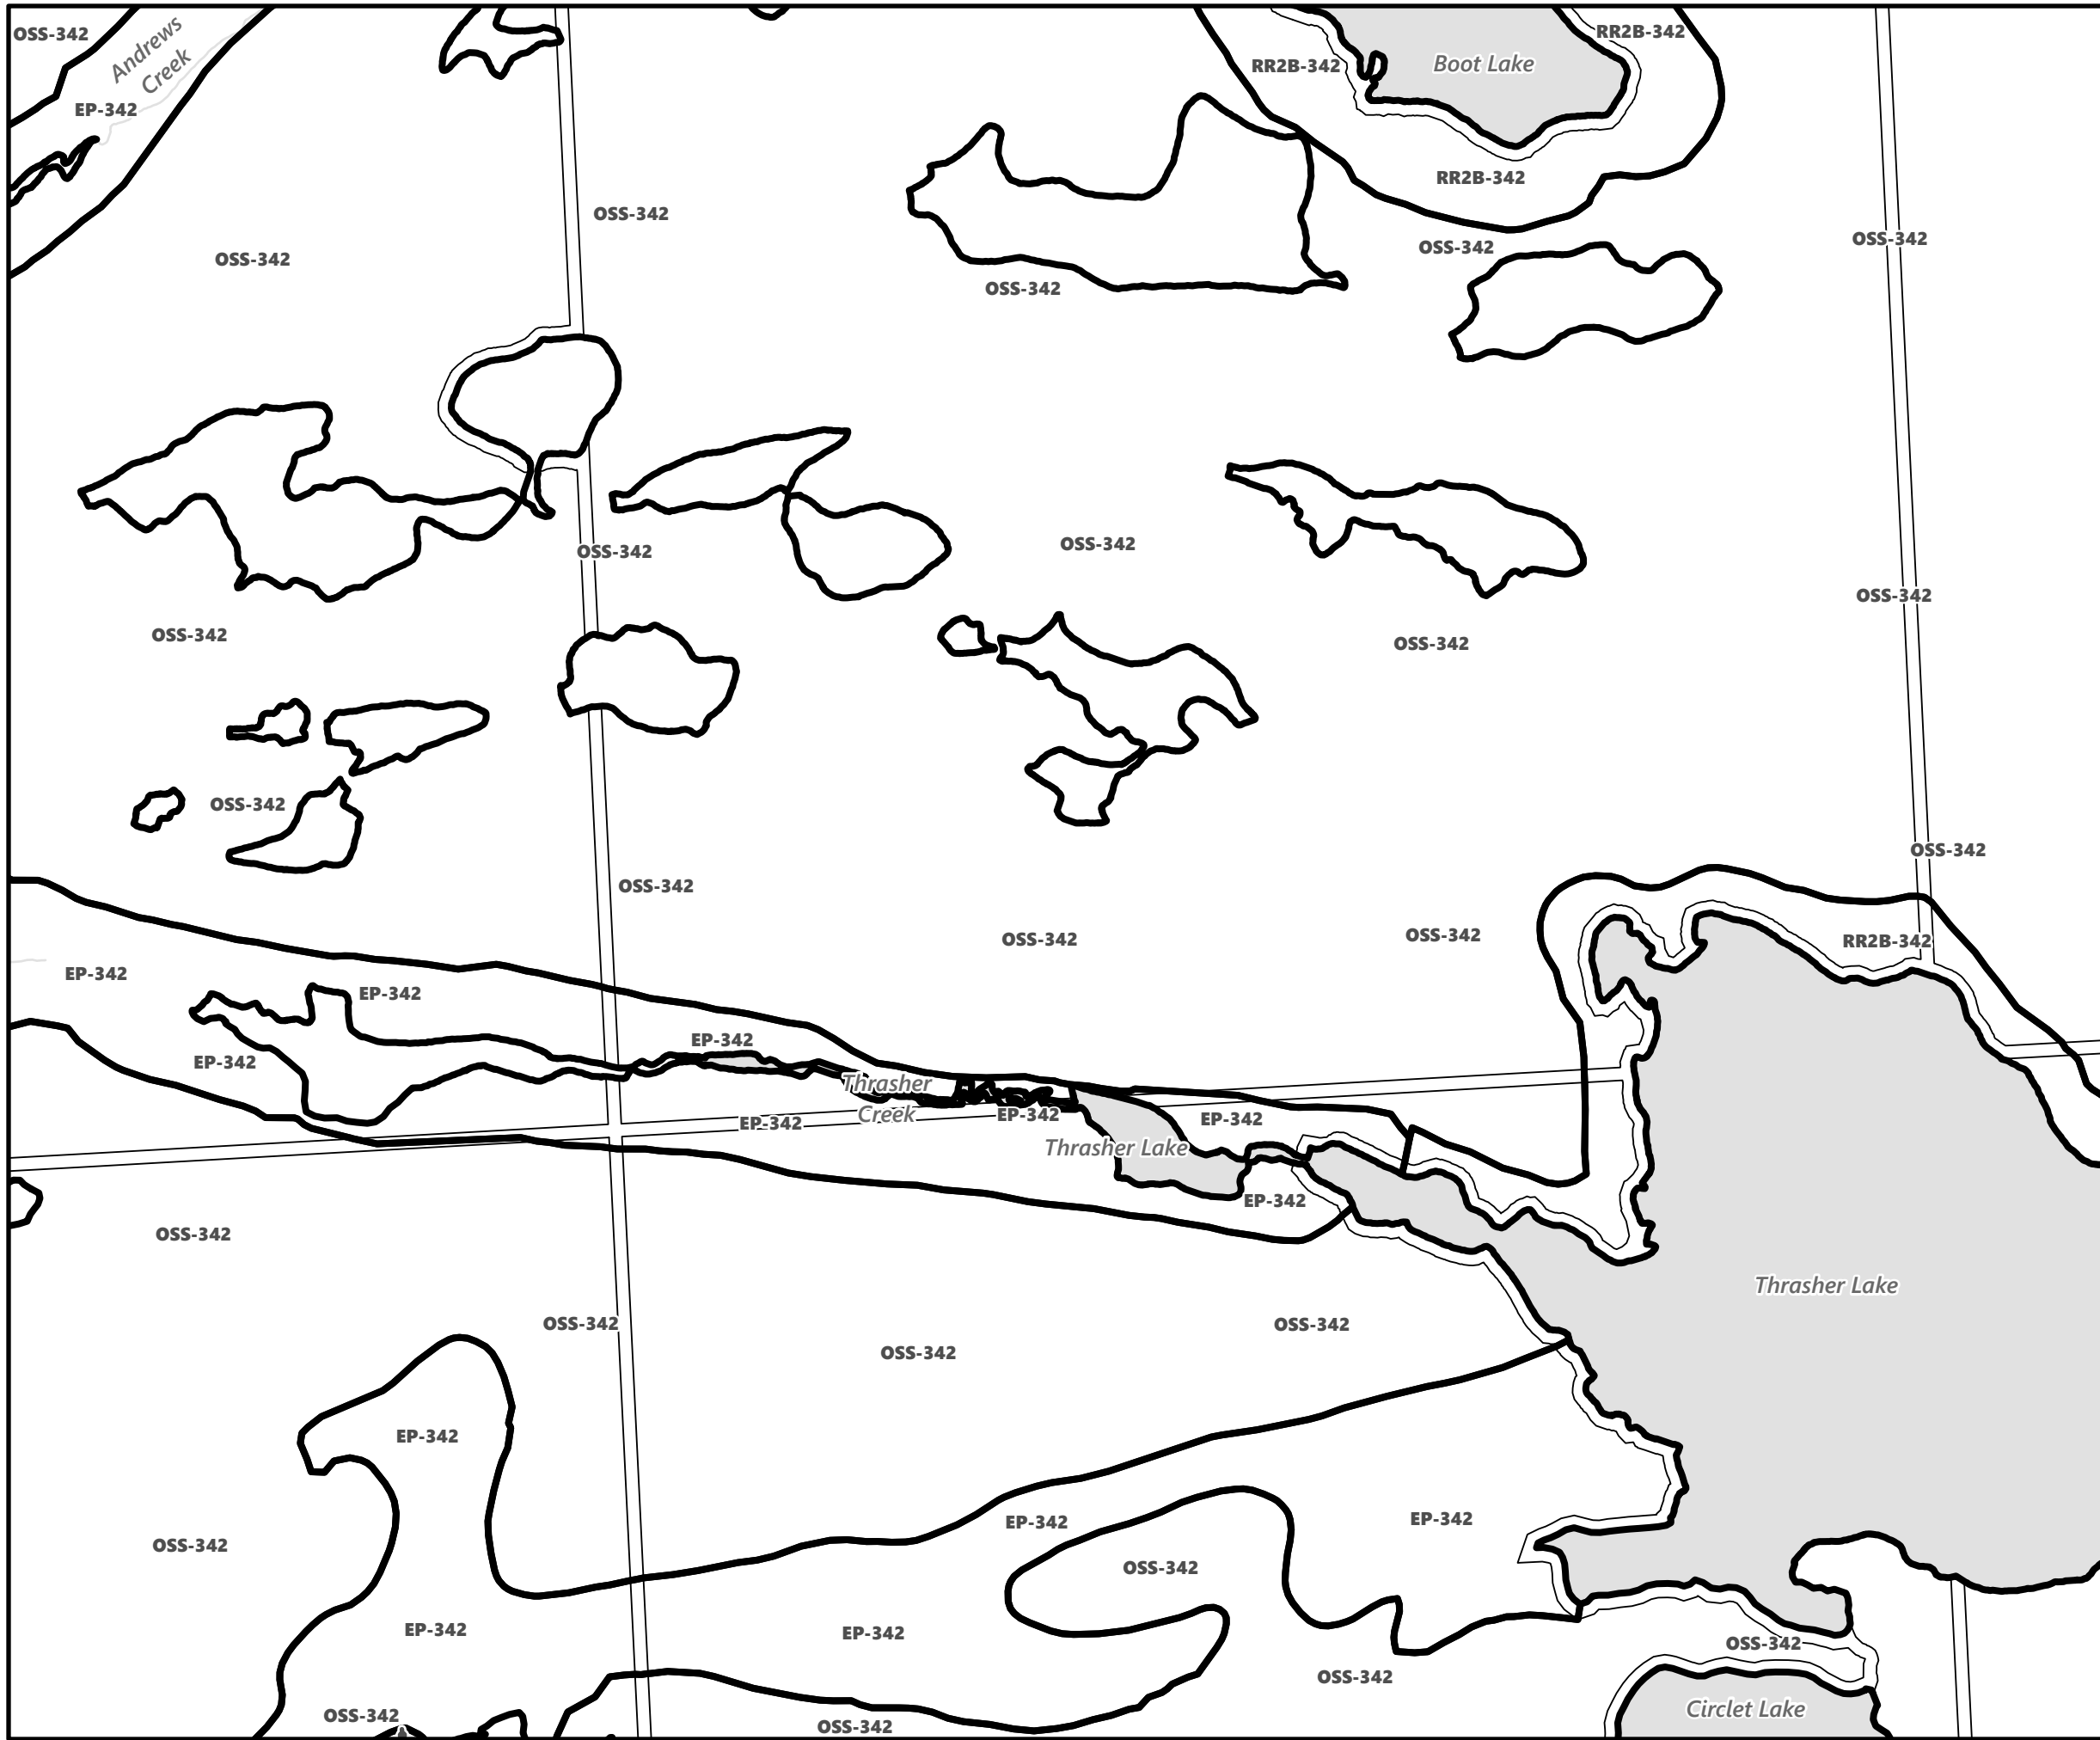

Kawartha Lakes

City of Kawartha Lakes Rural Zoning By-law Schedule A-A15

Legend

- City of Kawartha Lakes Boundary
- Zone Boundary

Clarington

0 100 200 400 Metres

Sources: MNDMNR, City of Kawartha Lakes and Teranet
Projection: NAD 1983 UTM Zone 17N

May 2024