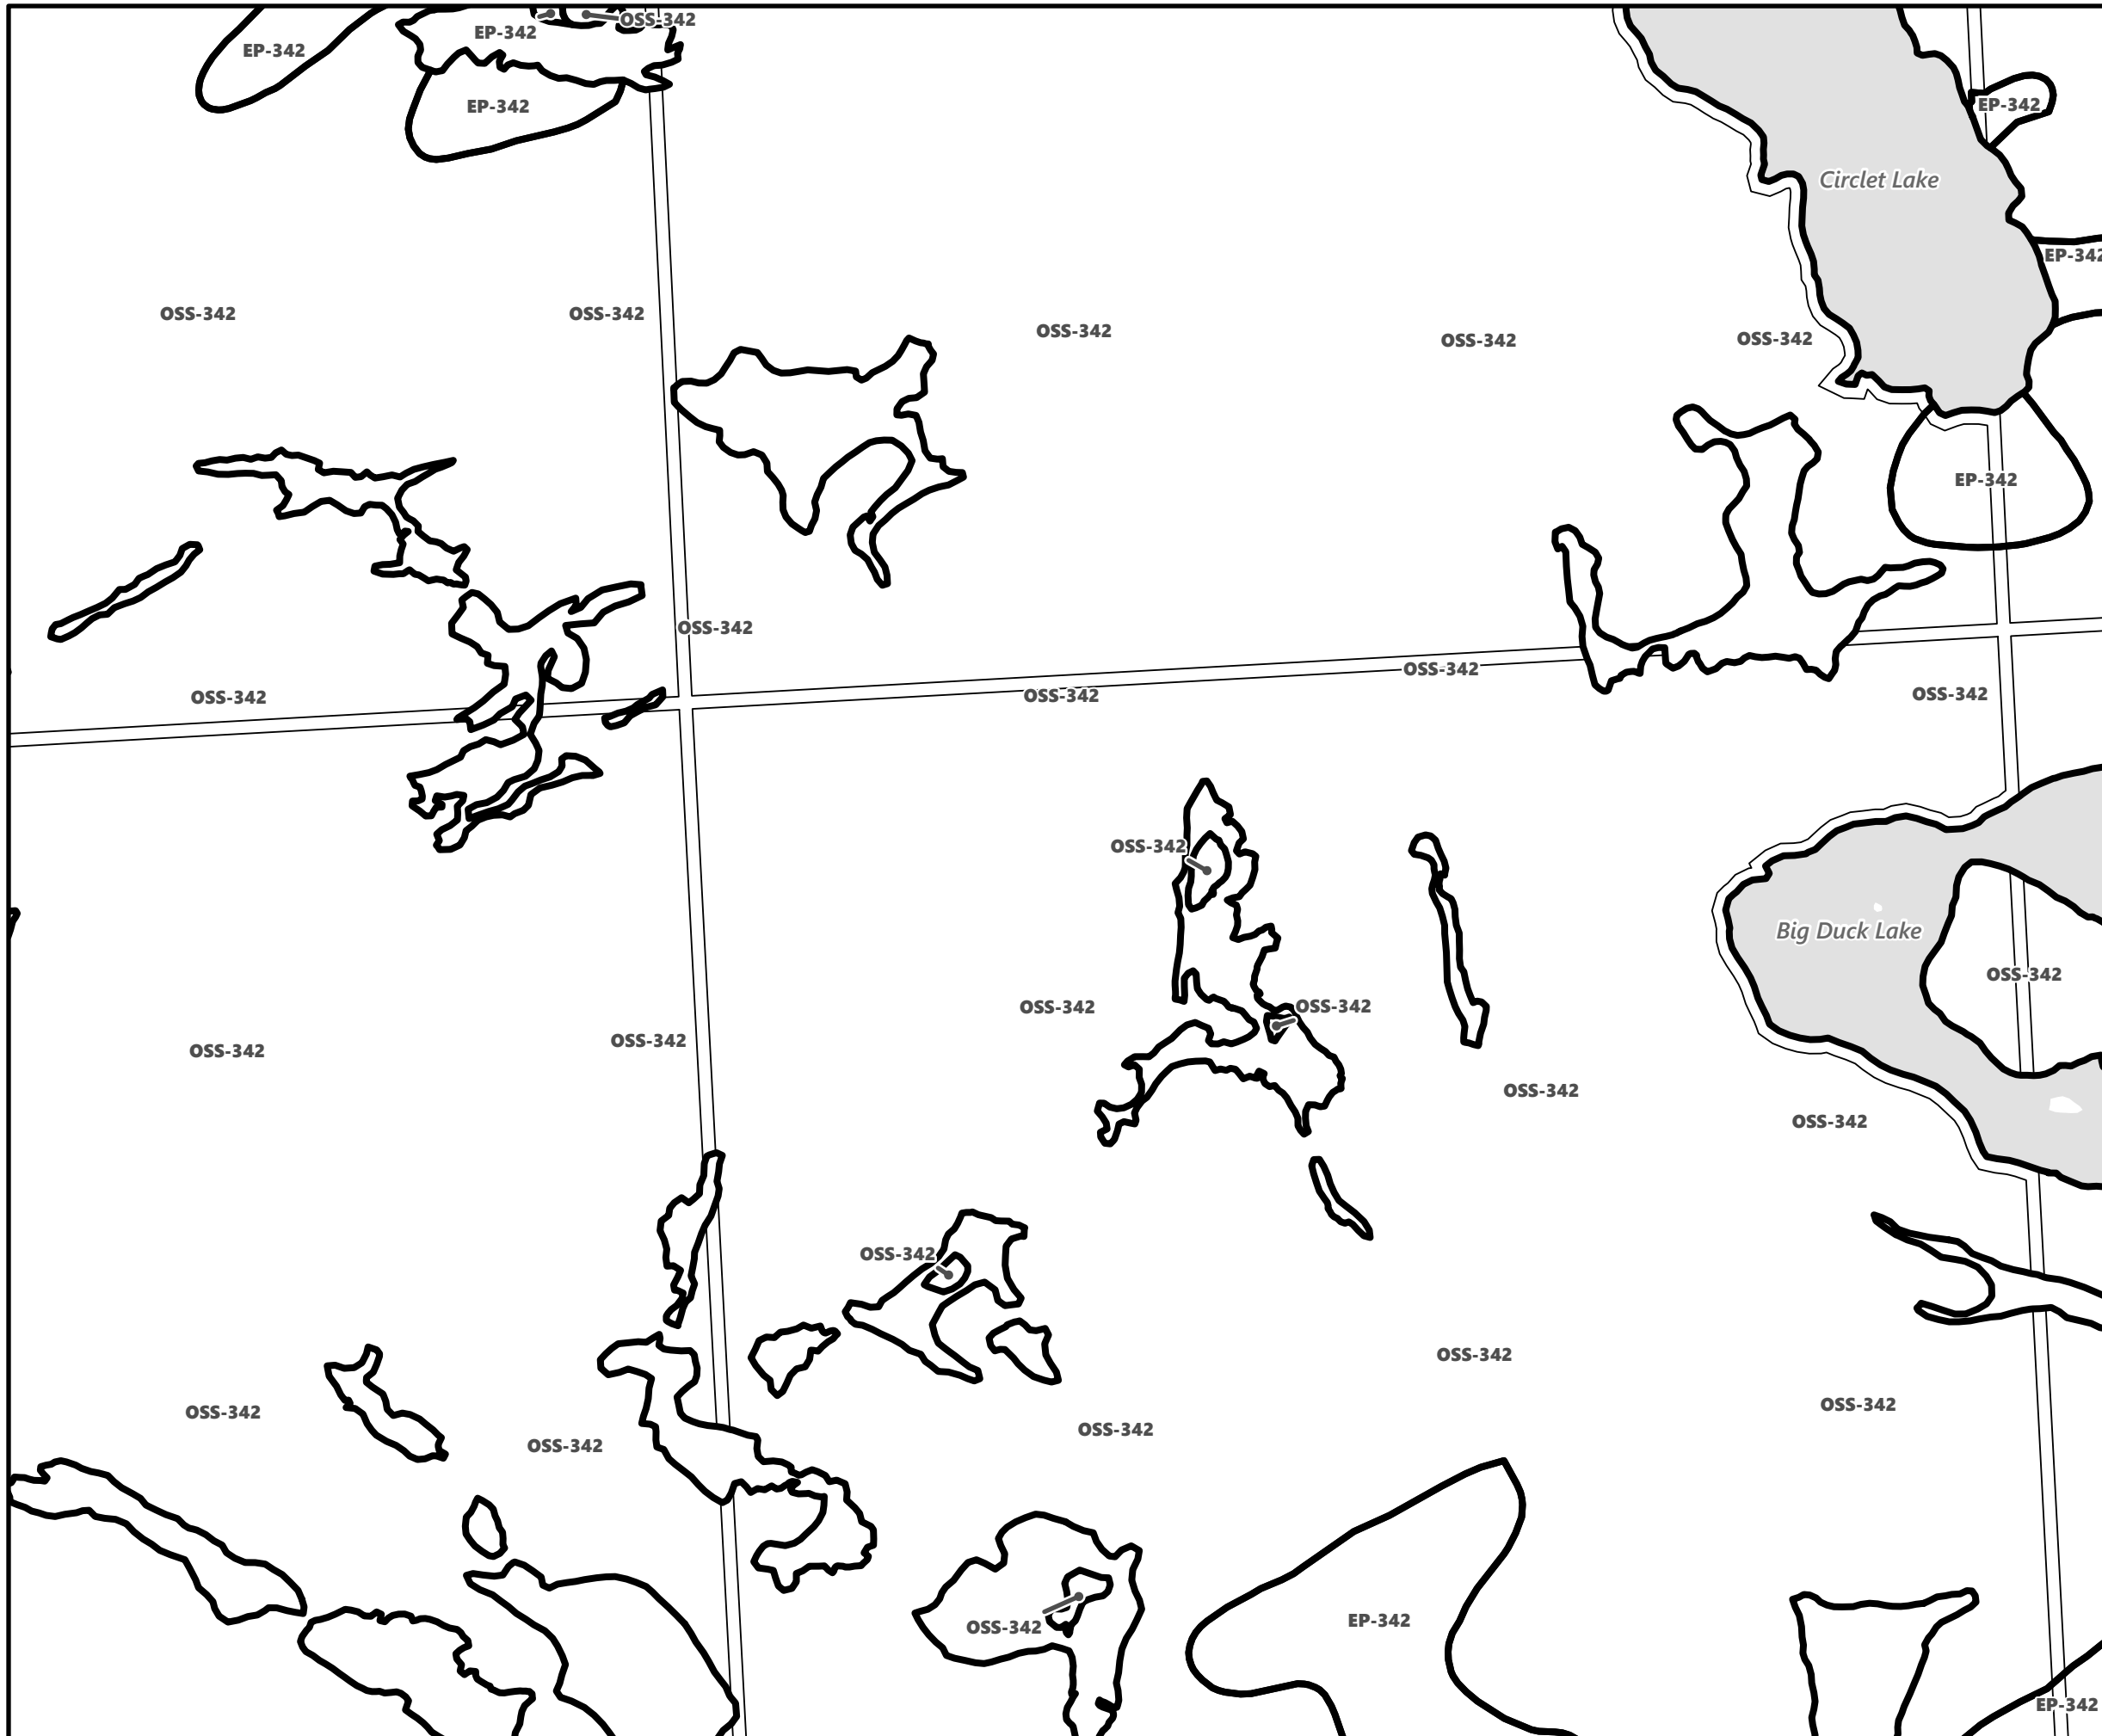

May 2024

Sources:
MNDMNR, City of Kawartha Lakes and Teranet
Projection:
NAD 1983 UTM Zone 17N

City of Kawartha Lakes Rural Zoning By-law Schedule A-A20

Legend

- City of Kawartha Lakes Boundary
- Zone Boundary