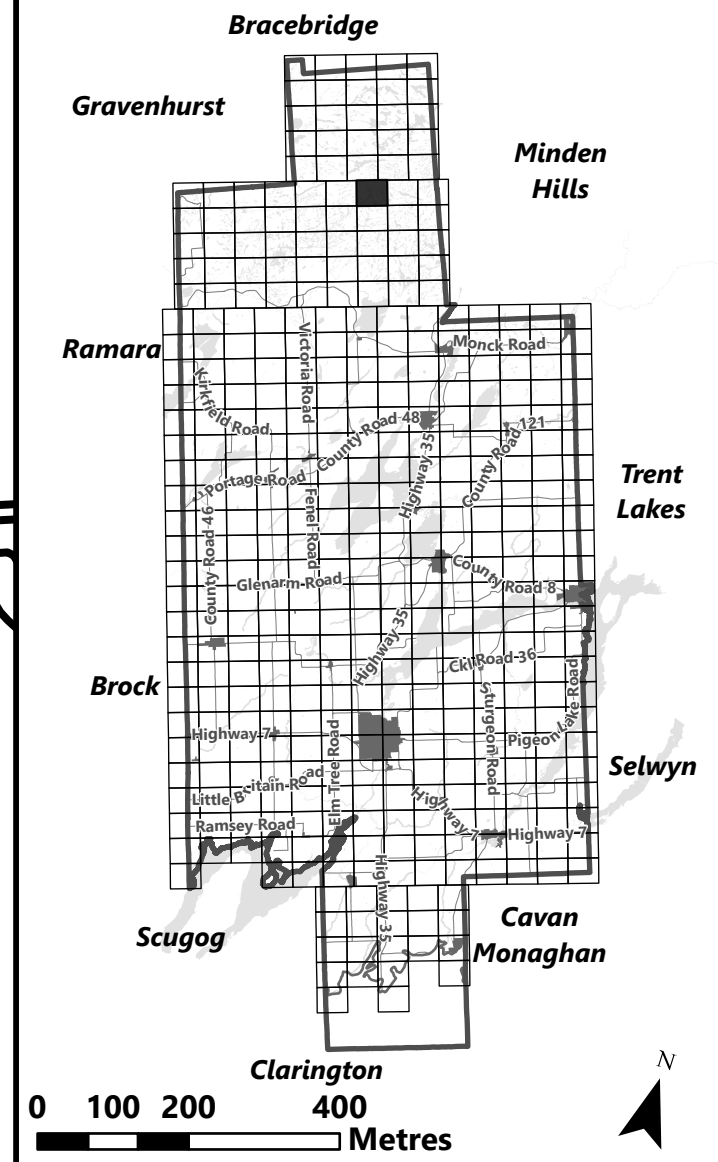

May 2024

Sources:
MNDMNR, City of Kawartha Lakes and Teranet
Projection:
NAD 1983 UTM Zone 17N

City of Kawartha Lakes Rural Zoning By-law Schedule A-A34

Legend

- City of Kawartha Lakes Boundary
- Zone Boundary