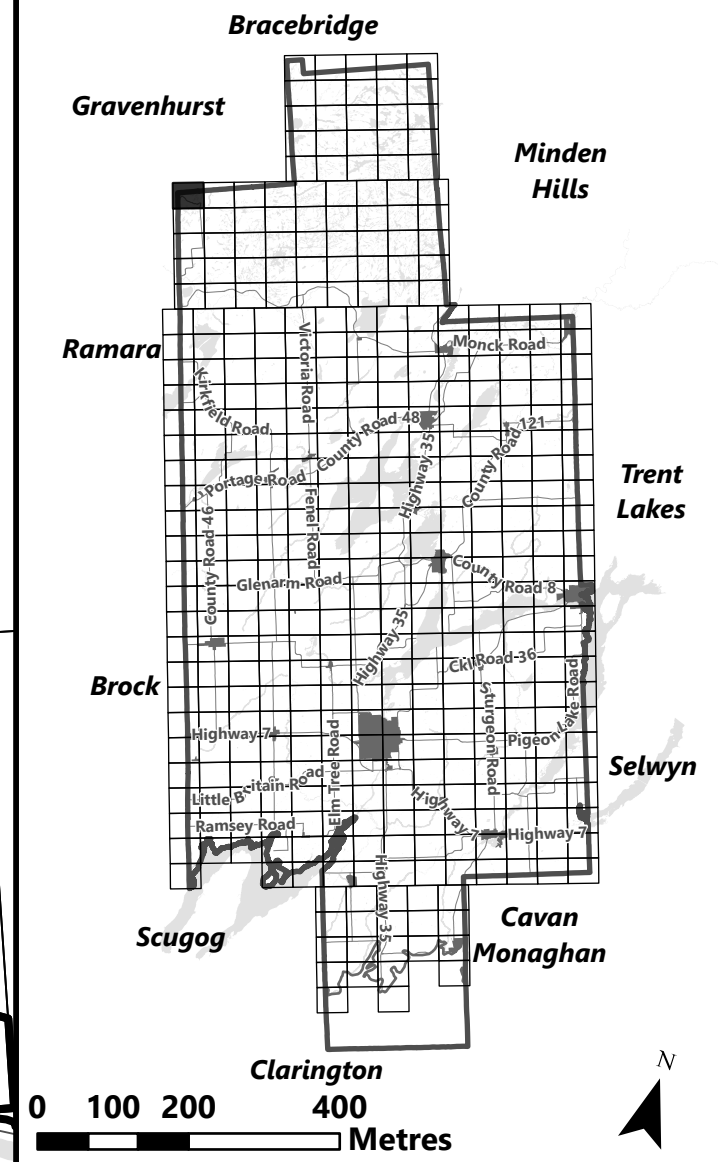

May 2024

Sources:
MNDMNR, City of Kawartha Lakes and Teranet
Projection:
NAD 1983 UTM Zone 17N

City of Kawartha Lakes Rural Zoning By-law Schedule A-A28

Legend

- City of Kawartha Lakes Boundary
- Zone Boundary