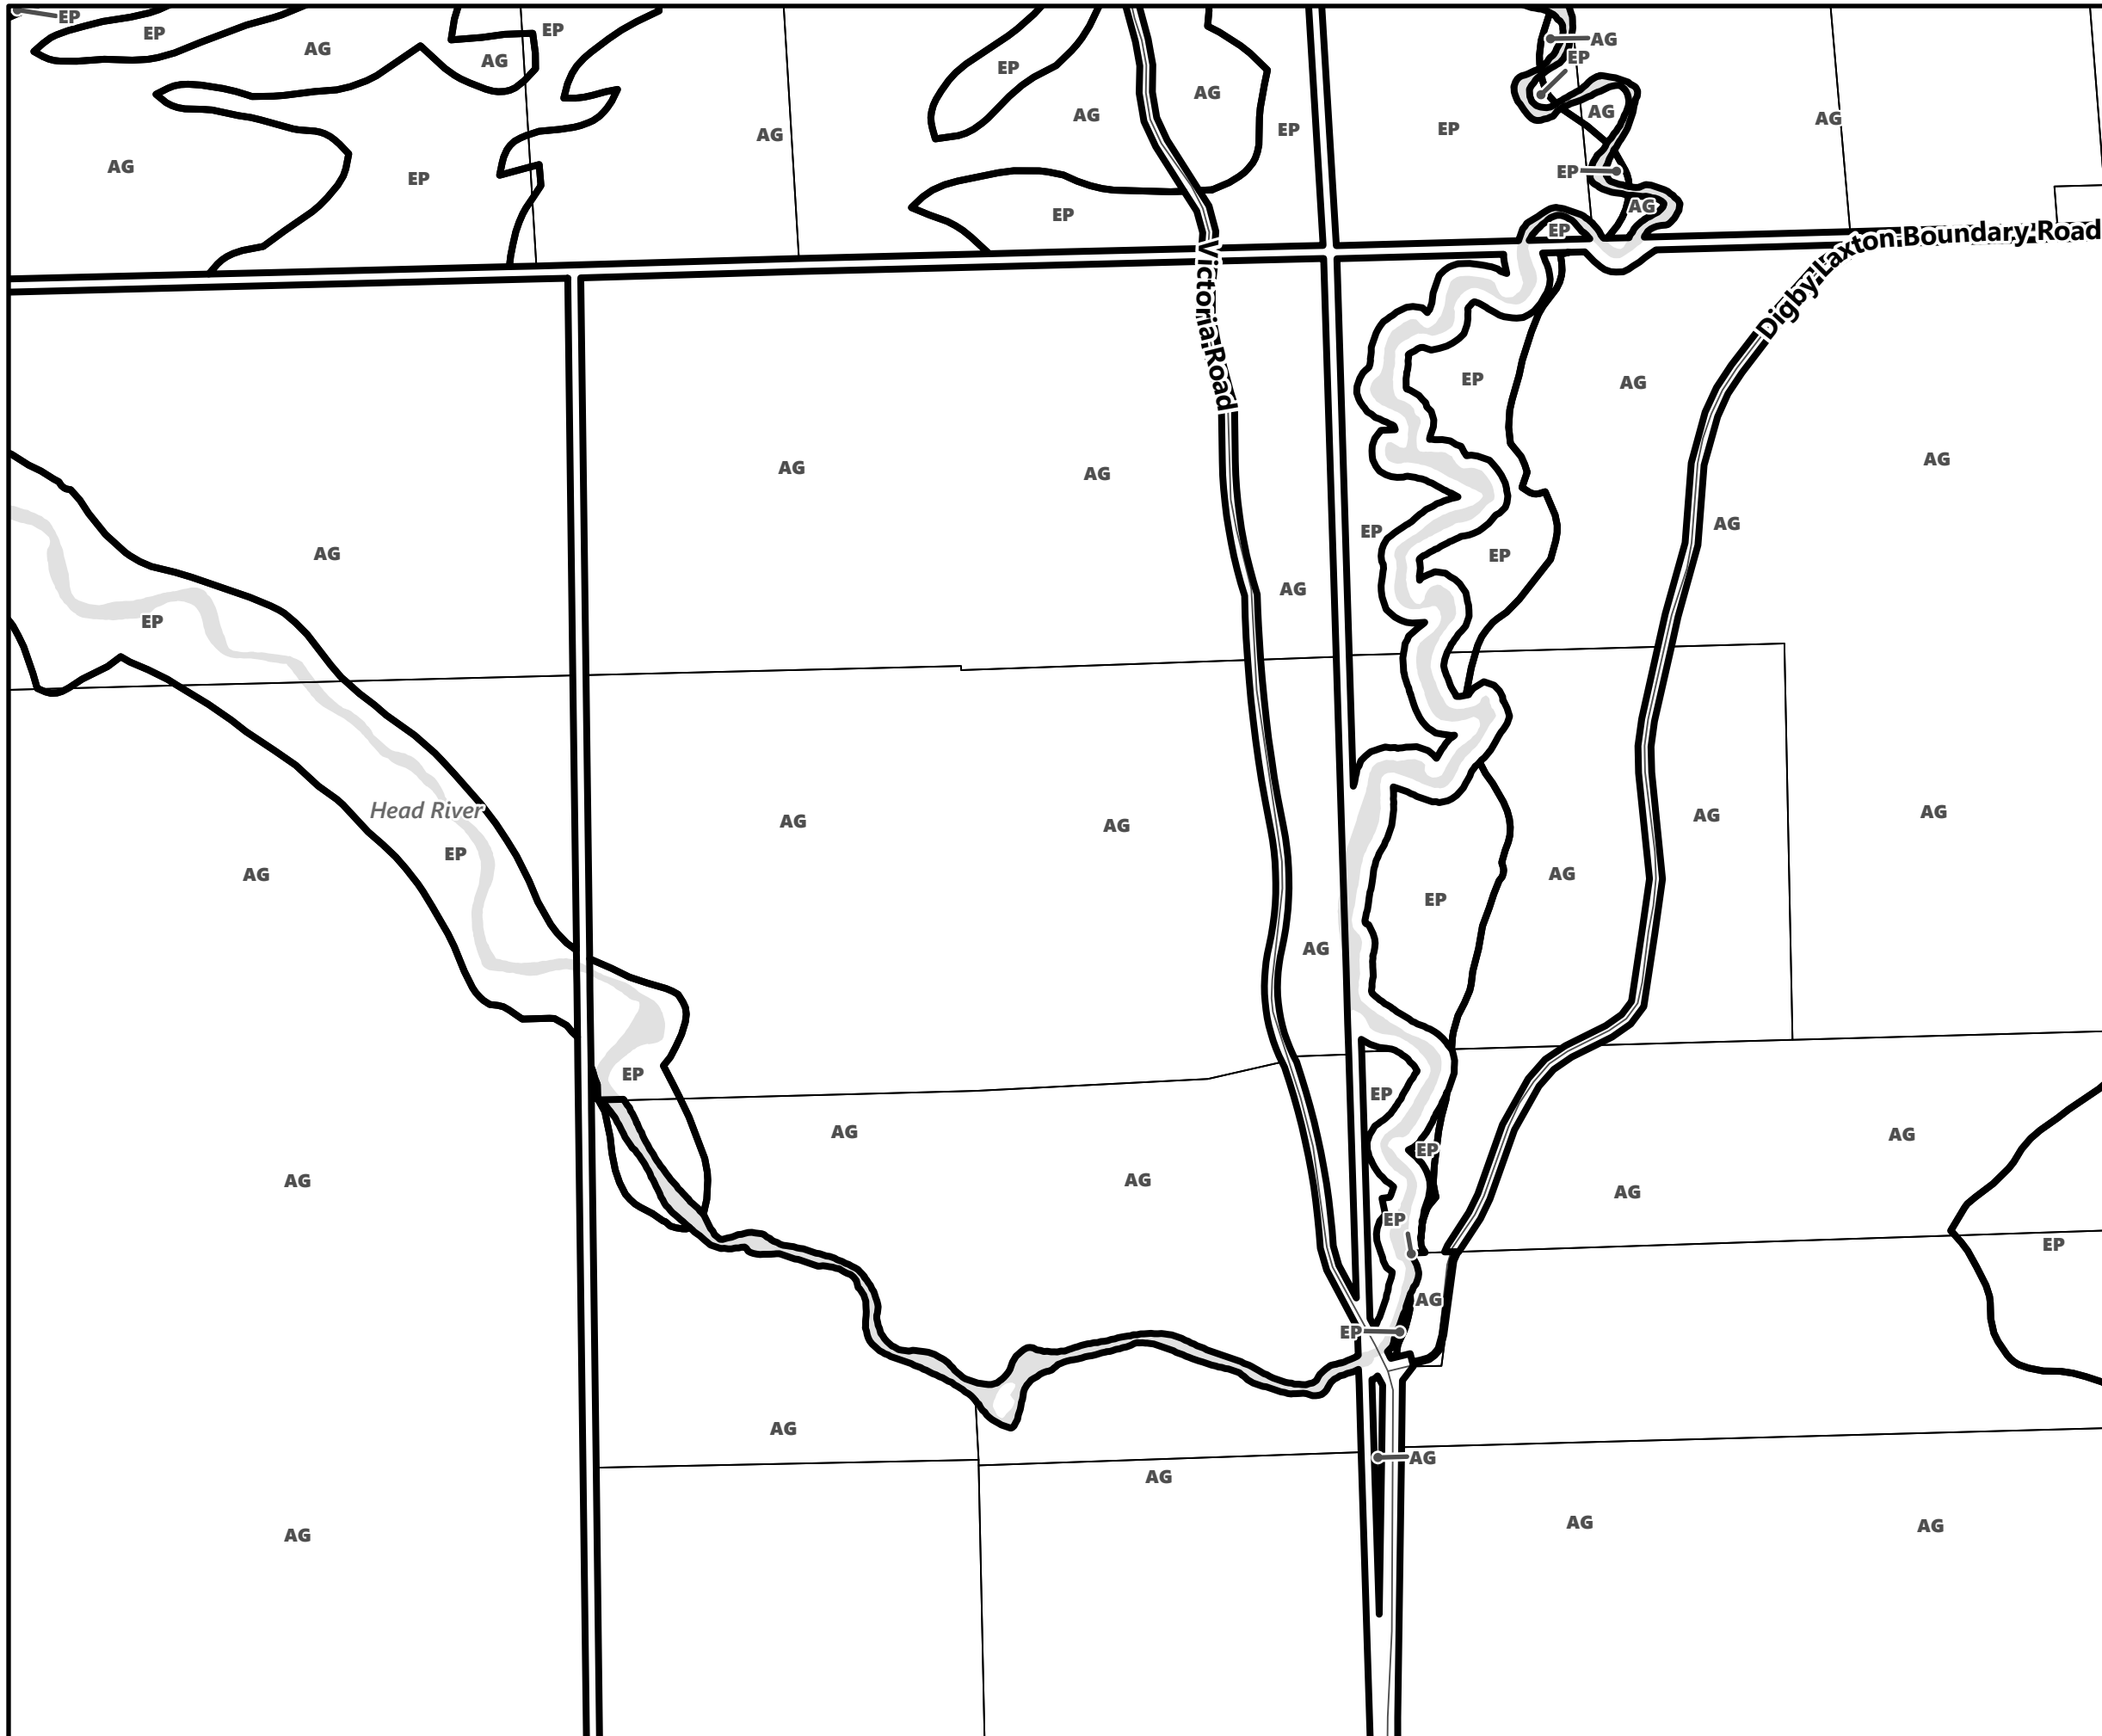

May 2024

Sources:
MNDMNR, City of Kawartha Lakes and Teranet
Projection:
NAD 1983 UTM Zone 17N

City of Kawartha Lakes Rural Zoning By-law Schedule A-A77

Legend

- City of Kawartha Lakes Boundary
- Zone Boundary