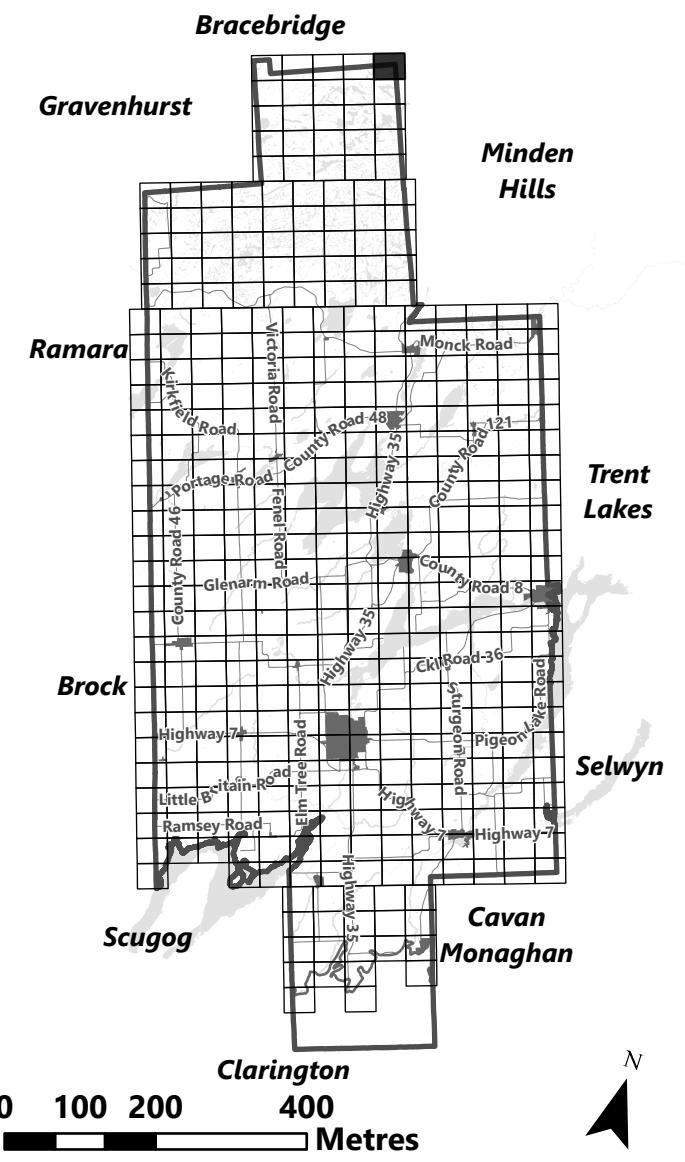

Legend

- City of Kawartha Lakes Boundary
- Zone Boundary

City of Kawartha Lakes Rural Zoning By-law Schedule A-A7

Legend

- City of Kawartha Lakes Boundary
- Zone Boundary

May 2024

Sources:
MNDMNR, City of Kawartha Lakes and Teranet
Projection:
NAD 1983 UTM Zone 17N