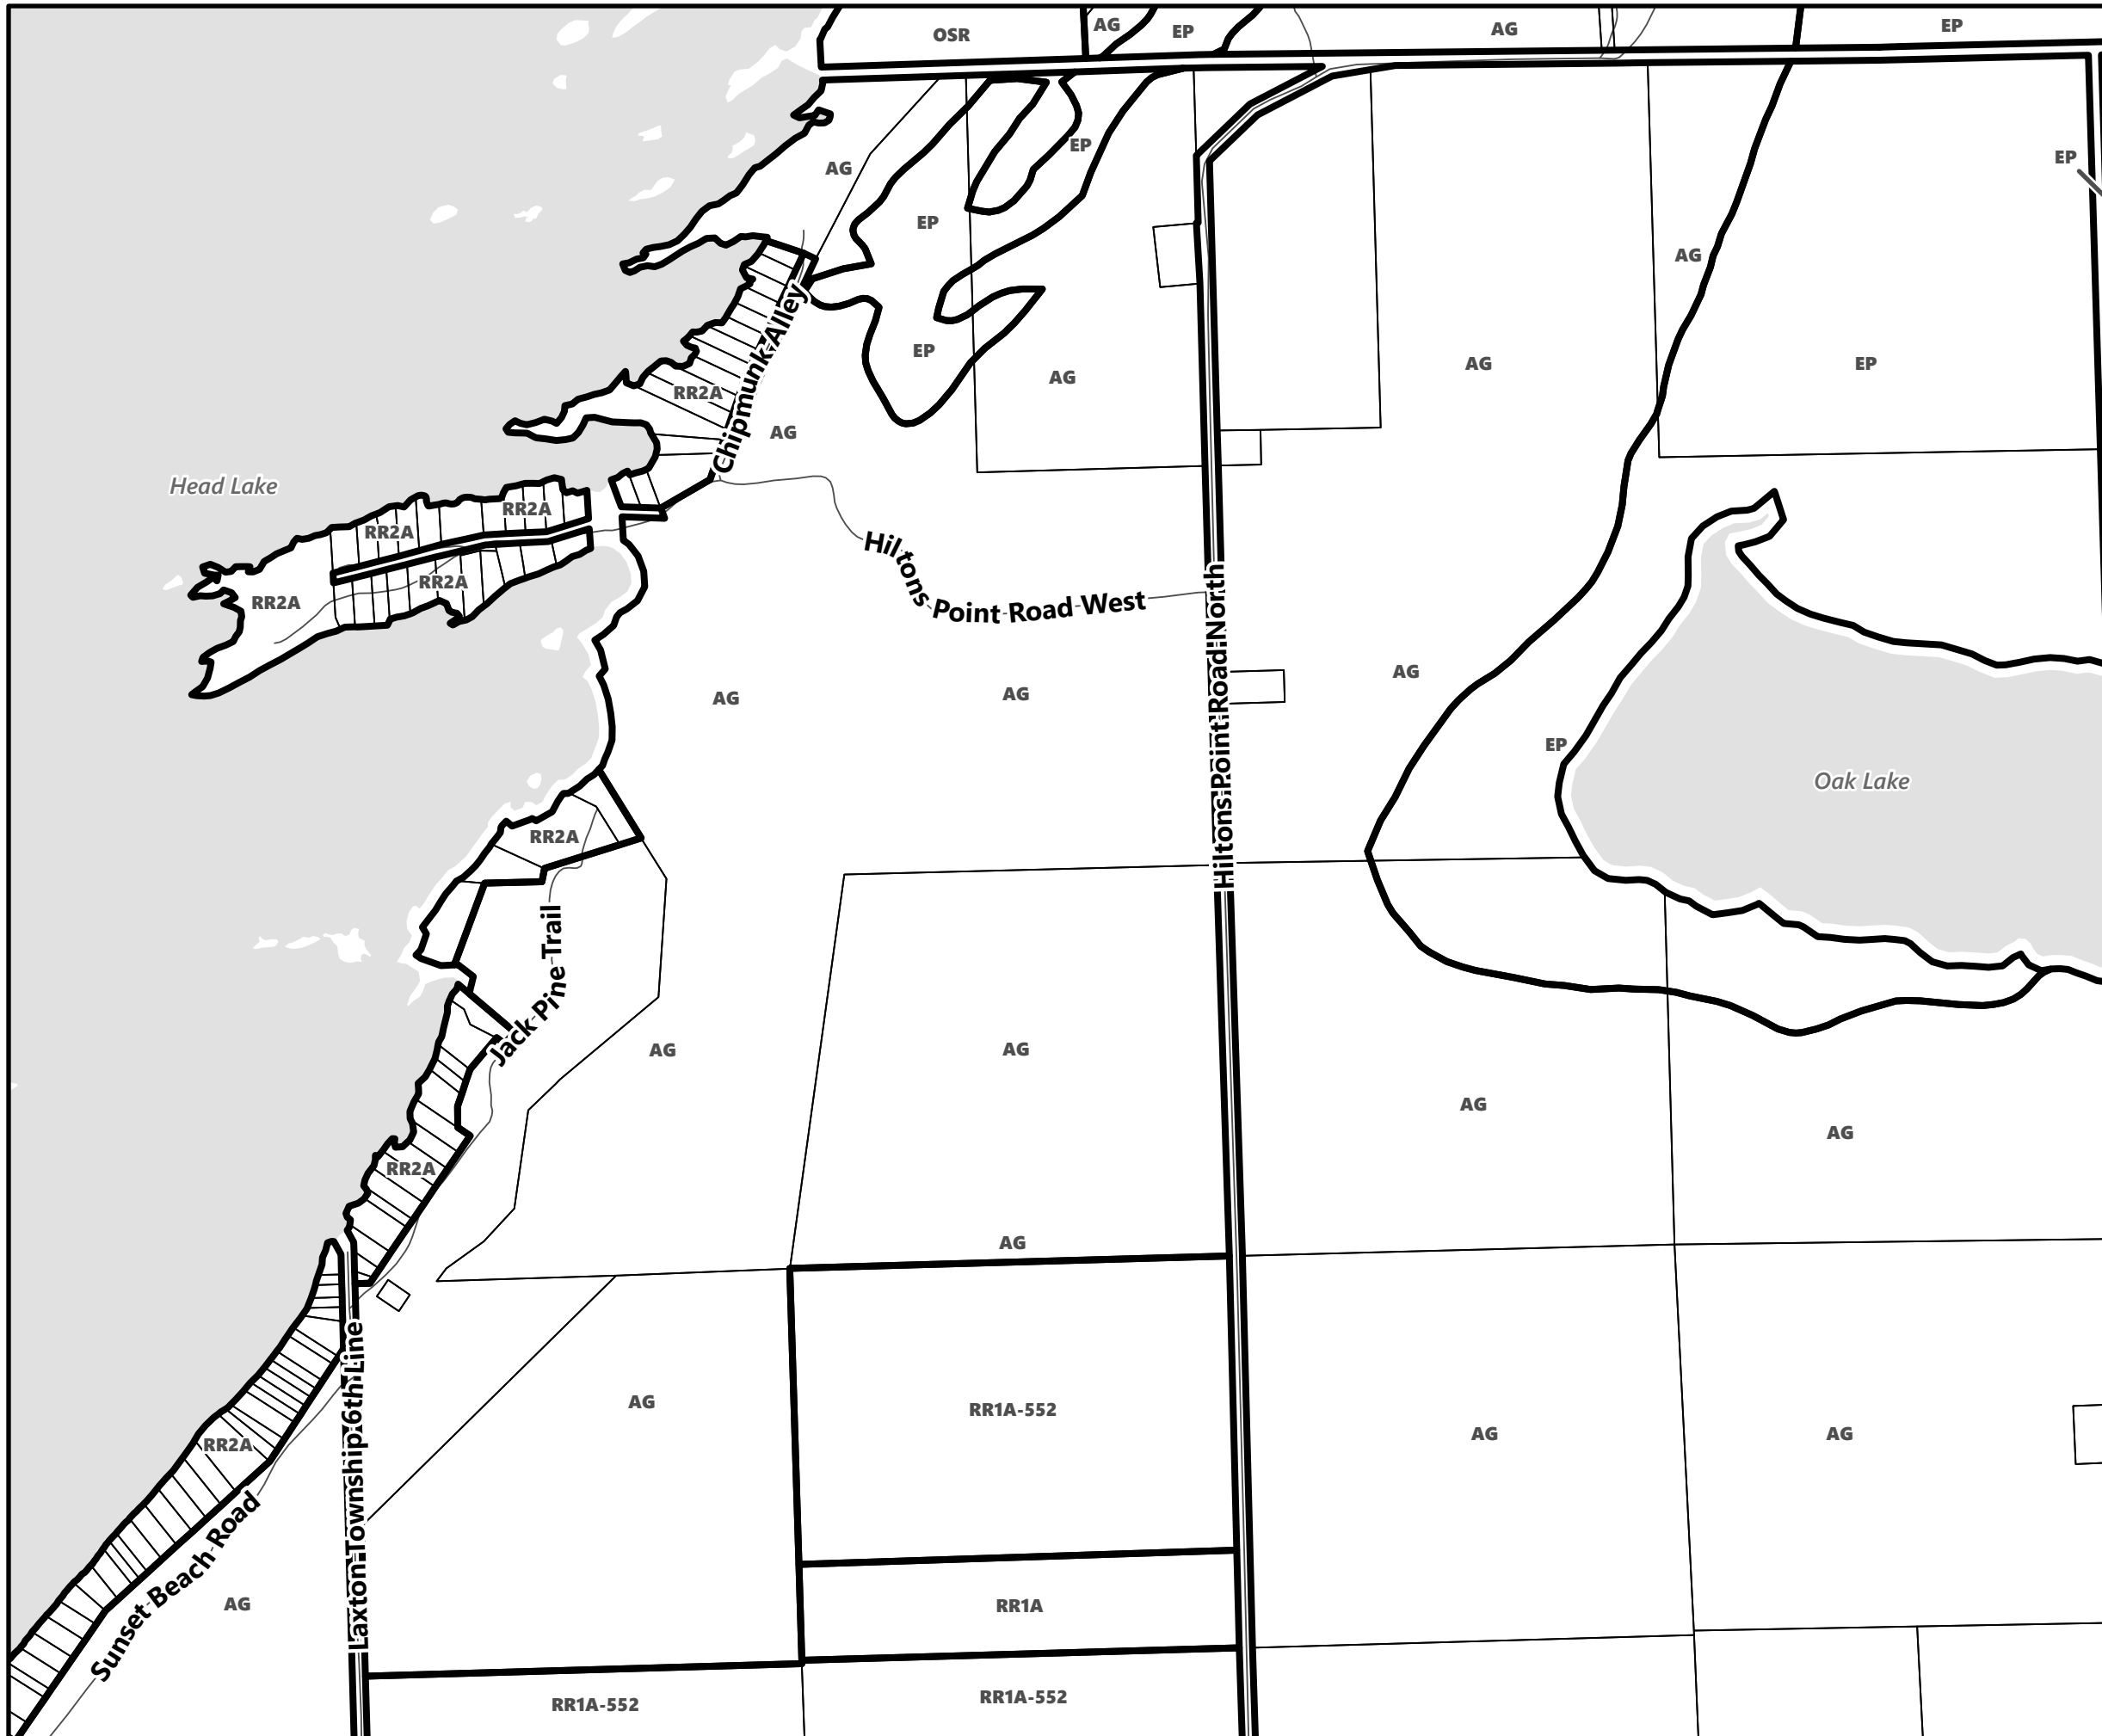

City of Kawartha Lakes Rural Zoning By-law Schedule A-A80

Legend

- City of Kawartha Lakes Boundary
- Zone Boundary