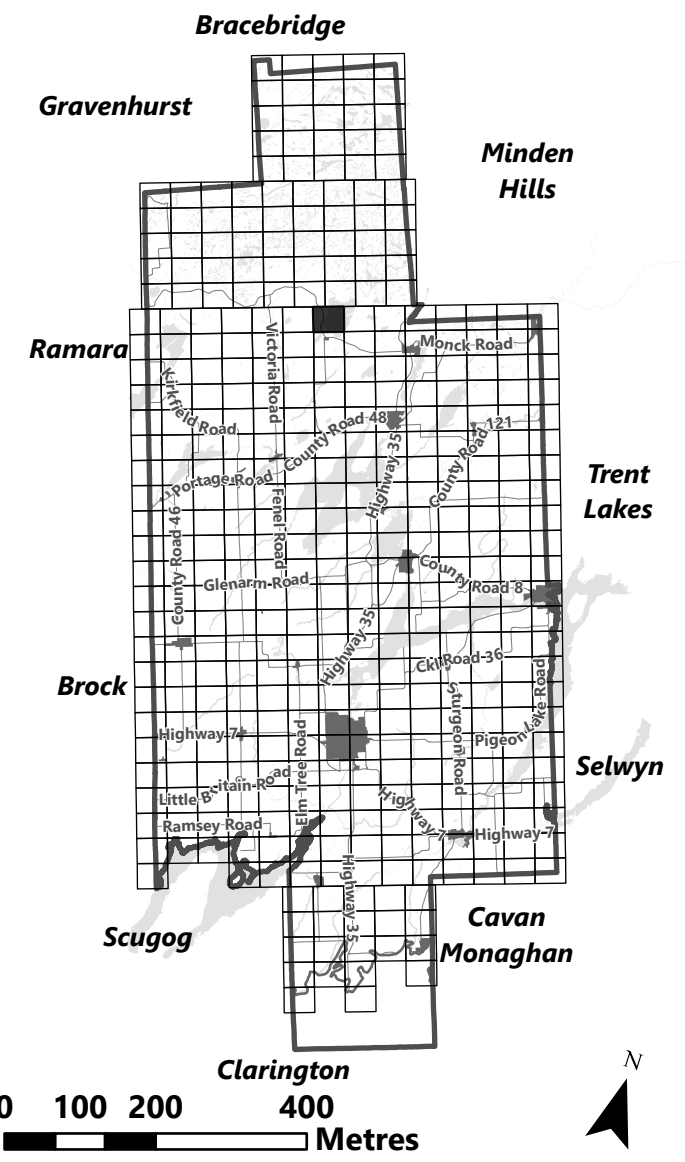

May 2024

Sources:
MNDMNR, City of Kawartha Lakes and Teranet
Projection:
NAD 1983 UTM Zone 17N

City of Kawartha Lakes Rural Zoning By-law Schedule A-A79

Legend

- City of Kawartha Lakes Boundary
- Zone Boundary