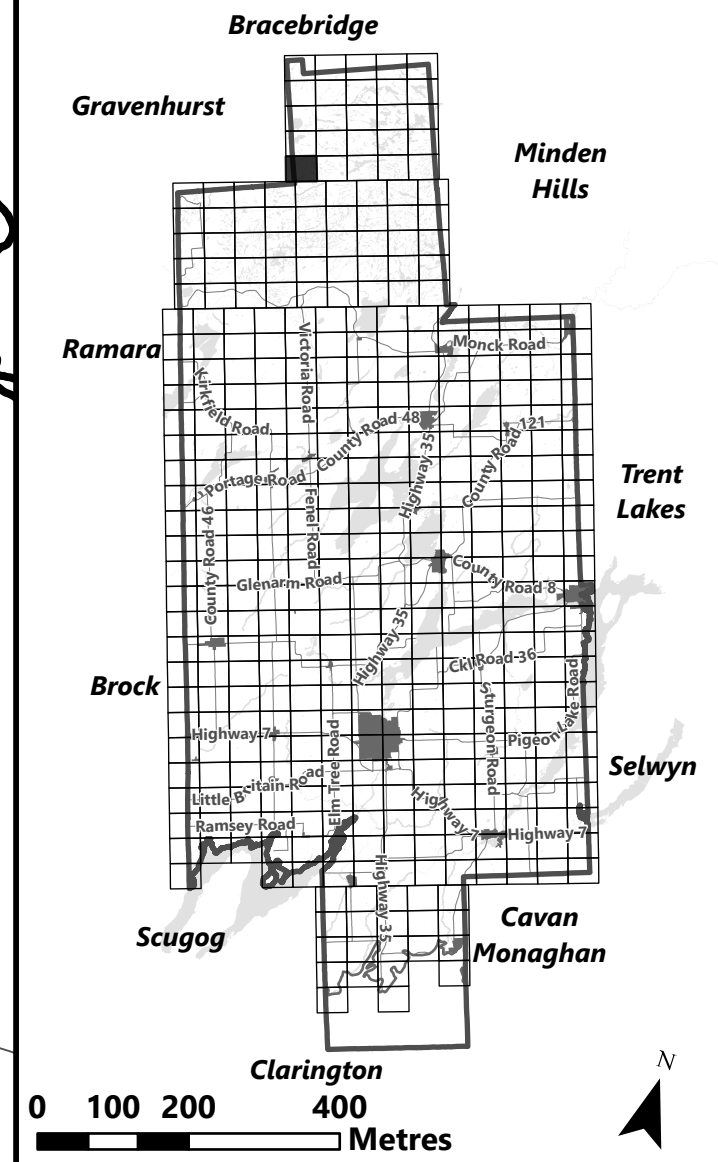

May 2024

Sources:
MNDMNR, City of Kawartha Lakes and Teranet
Projection:
NAD 1983 UTM Zone 17N

City of Kawartha Lakes Rural Zoning By-law Schedule A-A23

Legend

- City of Kawartha Lakes Boundary
- Zone Boundary