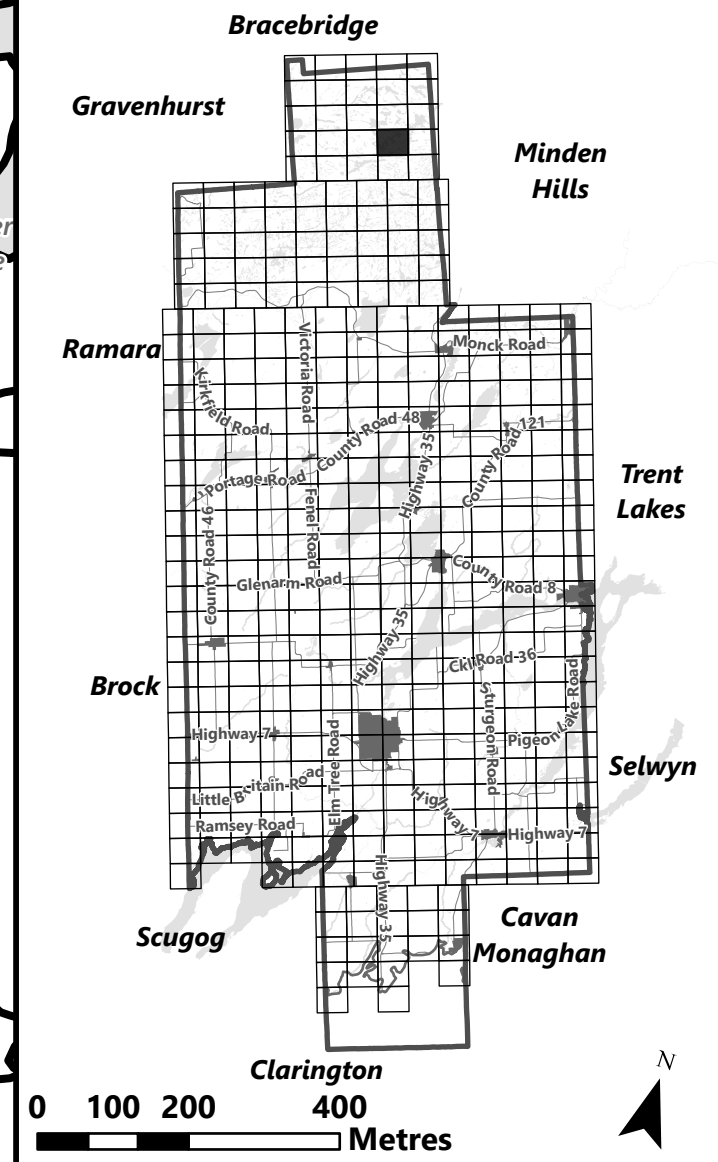

May 2024

Sources: MNDMNR, City of Kawartha Lakes and Teranet
Projection: NAD 1983 UTM Zone 17N

City of Kawartha Lakes Rural Zoning By-law Schedule A-A21

Legend

- City of Kawartha Lakes Boundary
- Zone Boundary