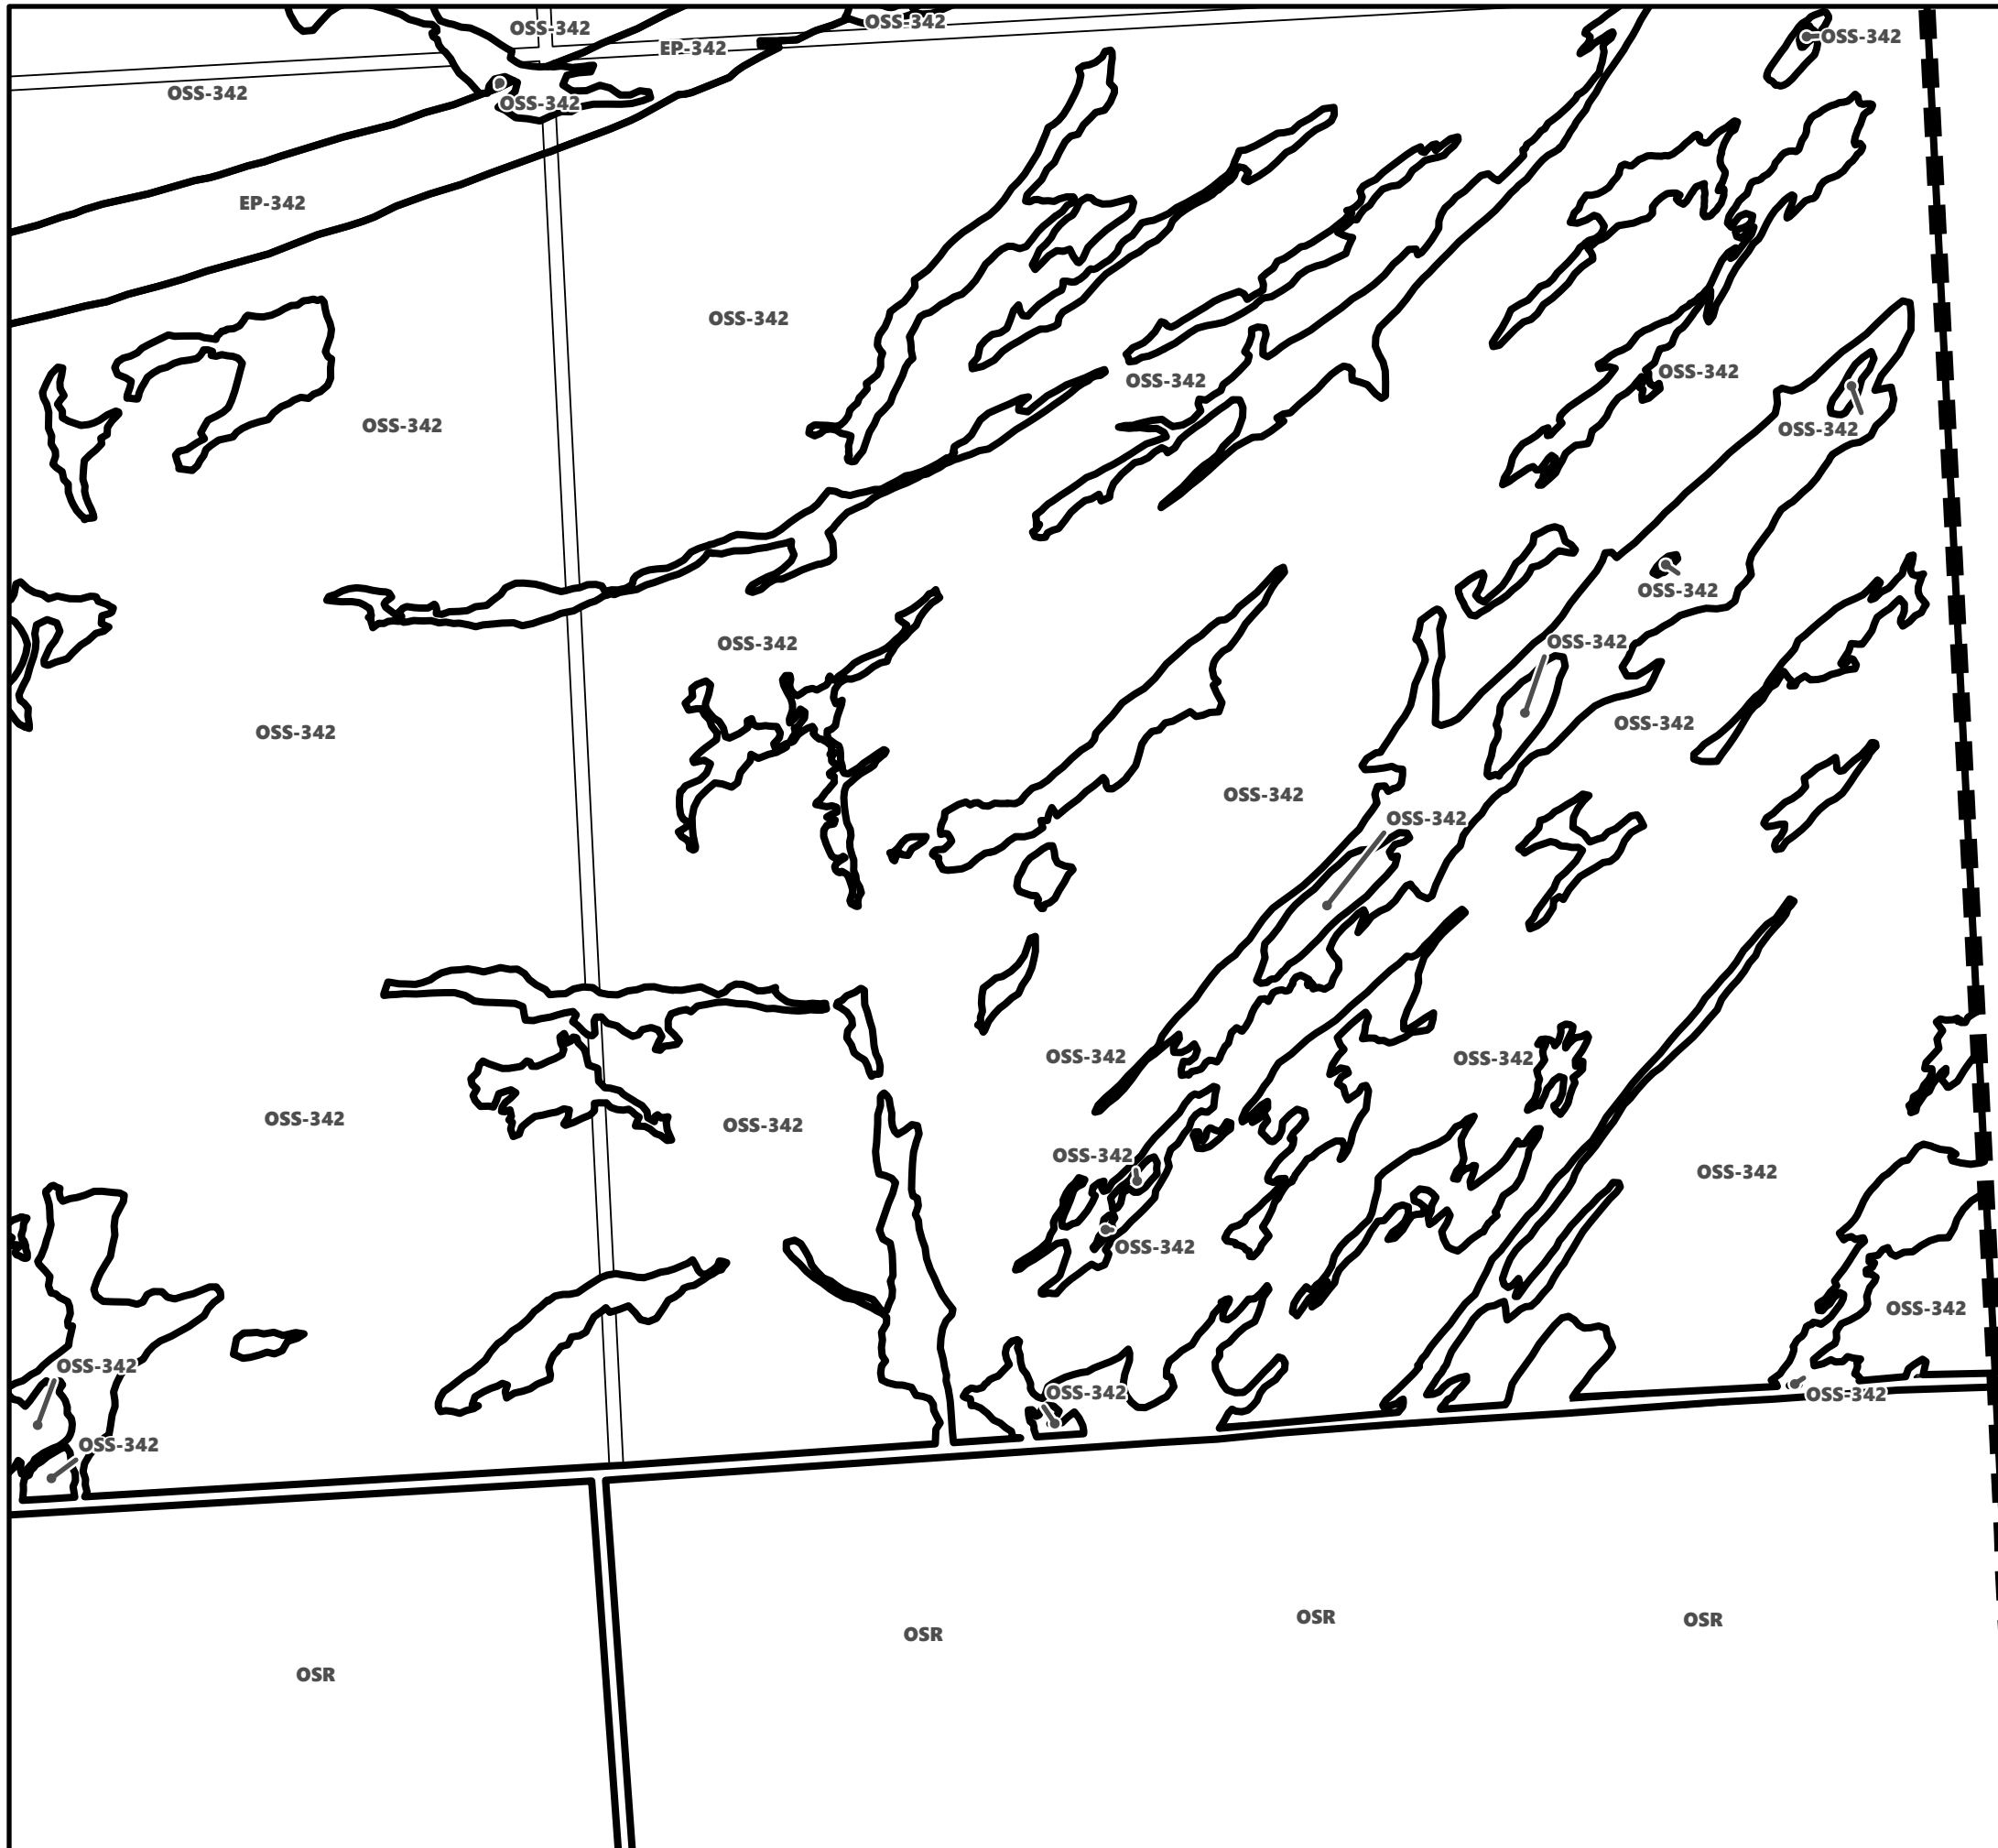

May 2024

Sources:
MNDMNR, City of Kawartha Lakes and Teranet
Projection:
NAD 1983 UTM Zone 17N

City of Kawartha Lakes Rural Zoning By-law Schedule A-A27

Legend

- City of Kawartha Lakes Boundary
- Zone Boundary