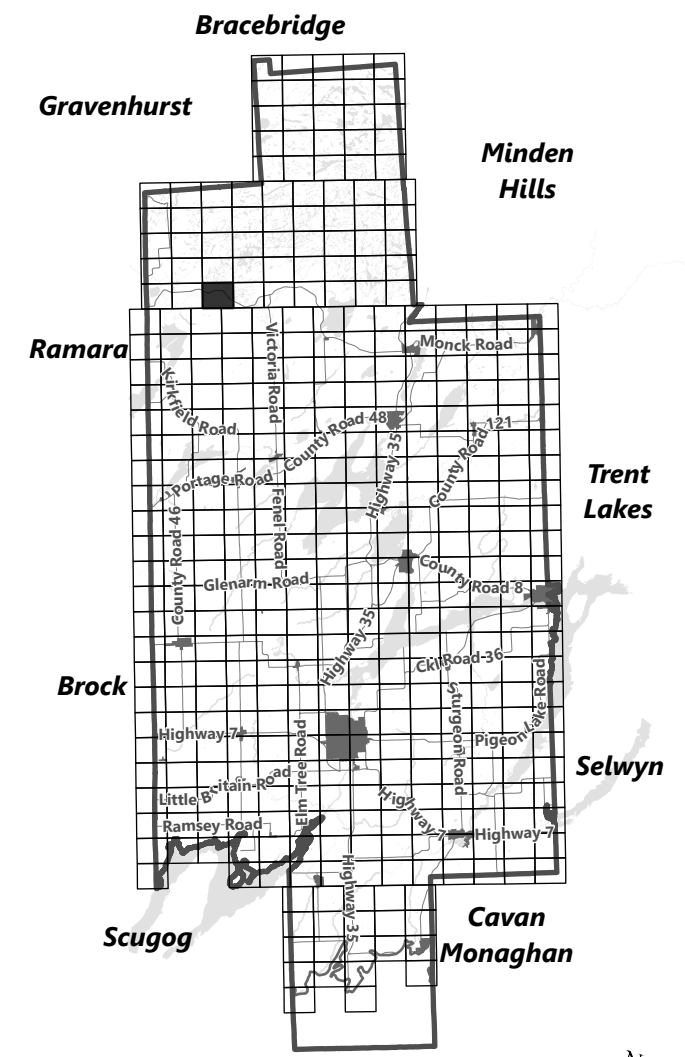

City of Kawartha Lakes Rural Zoning By-law Schedule A-A66

1. **Legend**
2. City of Kawartha Lakes Boundary
   - Zone Boundary

May 2024

Sources:
MNDMNR, City of Kawartha Lakes and Teranet
Projection:
NAD 1983 UTM Zone 17N