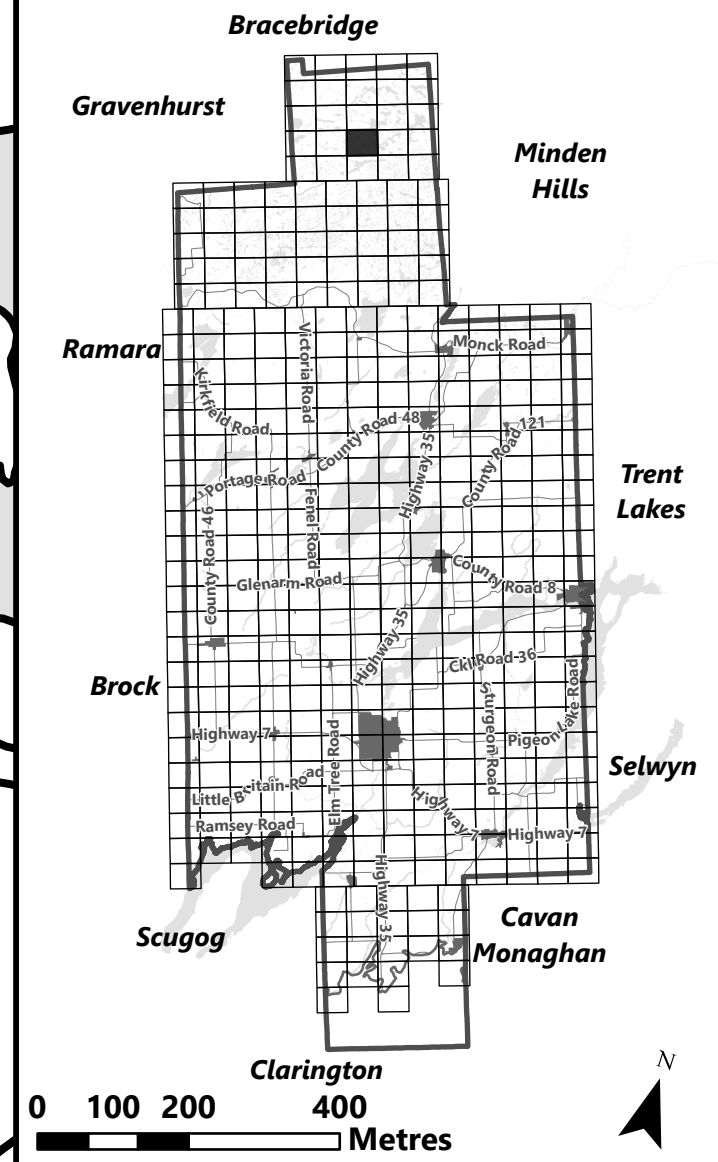

May 2024

Sources:
MNDMNR, City of Kawartha Lakes and Teranet
Projection:
NAD 1983 UTM Zone 17N

City of Kawartha Lakes Rural Zoning By-law Schedule A-A20

Legend

- City of Kawartha Lakes Boundary
- Zone Boundary