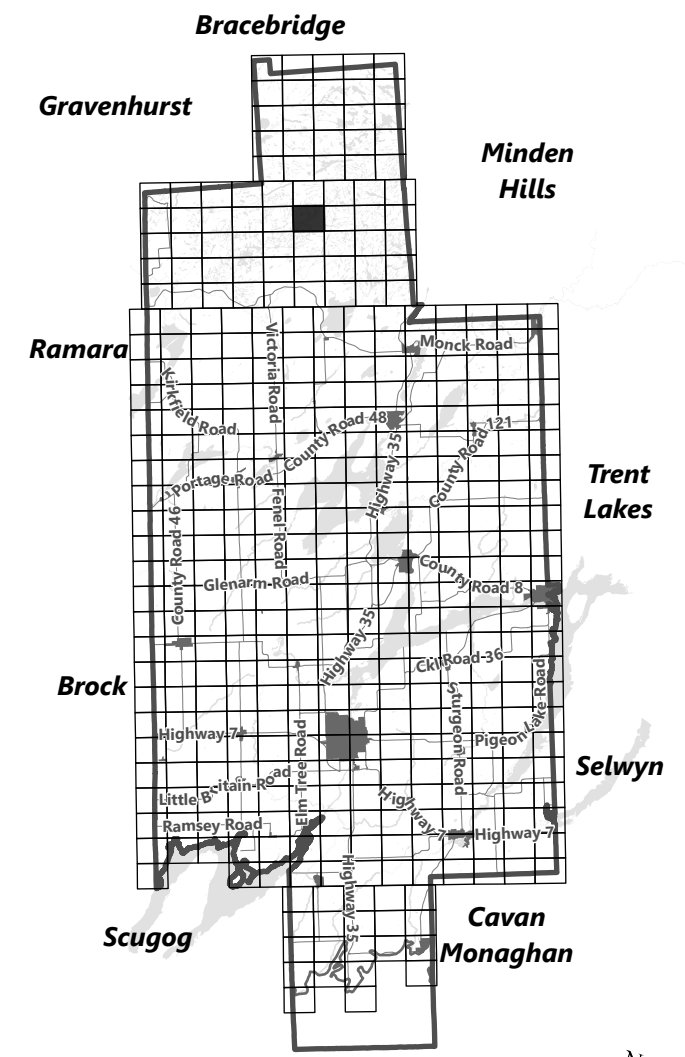

City of Kawartha Lakes Rural Zoning By-law Schedule A-A42

Legend

- City of Kawartha Lakes Boundary
- Zone Boundary

May 2024

Sources:
MNDMNR, City of Kawartha Lakes and Teranet
Projection:
NAD 1983 UTM Zone 17N