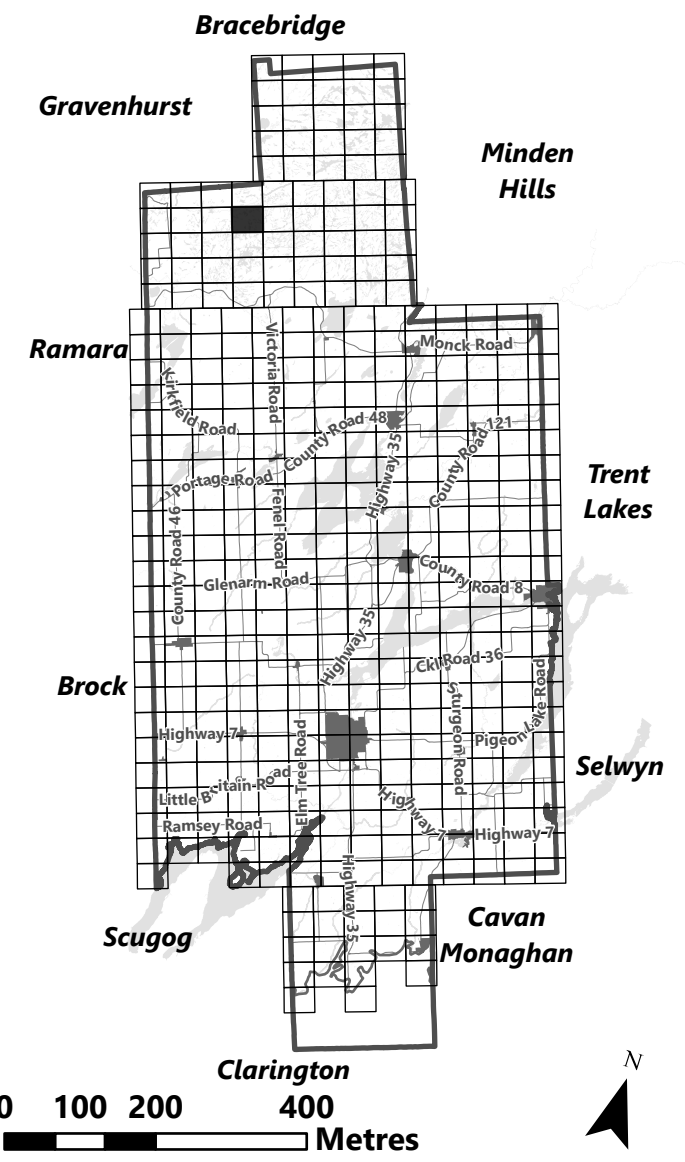

City of Kawartha Lakes Rural Zoning By-law Schedule A-A40

Legend

- City of Kawartha Lakes Boundary
- Zone Boundary

May 2024

Sources: MNDMNR, City of Kawartha Lakes and Teranet
Projection: NAD 1983 UTM Zone 17N