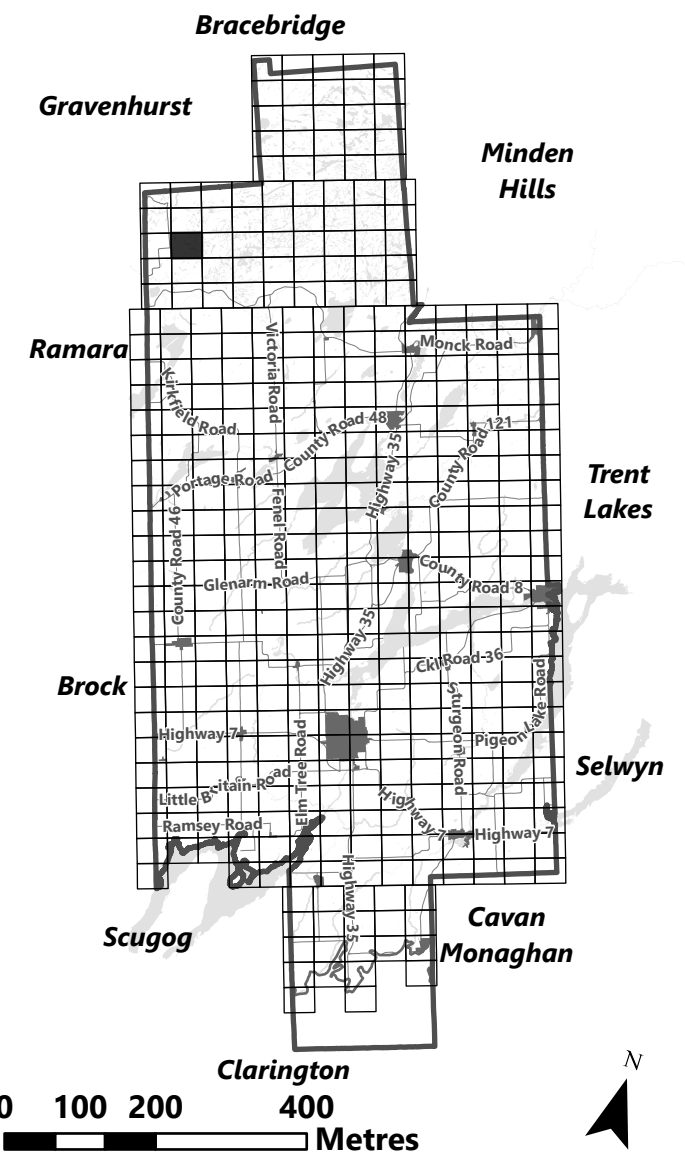

**City of Kawartha Lakes
Rural Zoning By-law
Schedule A-A47**

Legend

- City of Kawartha Lakes Boundary
- Zone Boundary

May 2024

Sources:
MNDMNR, City of Kawartha Lakes and Teranet
Projection:
NAD 1983 UTM Zone 17N