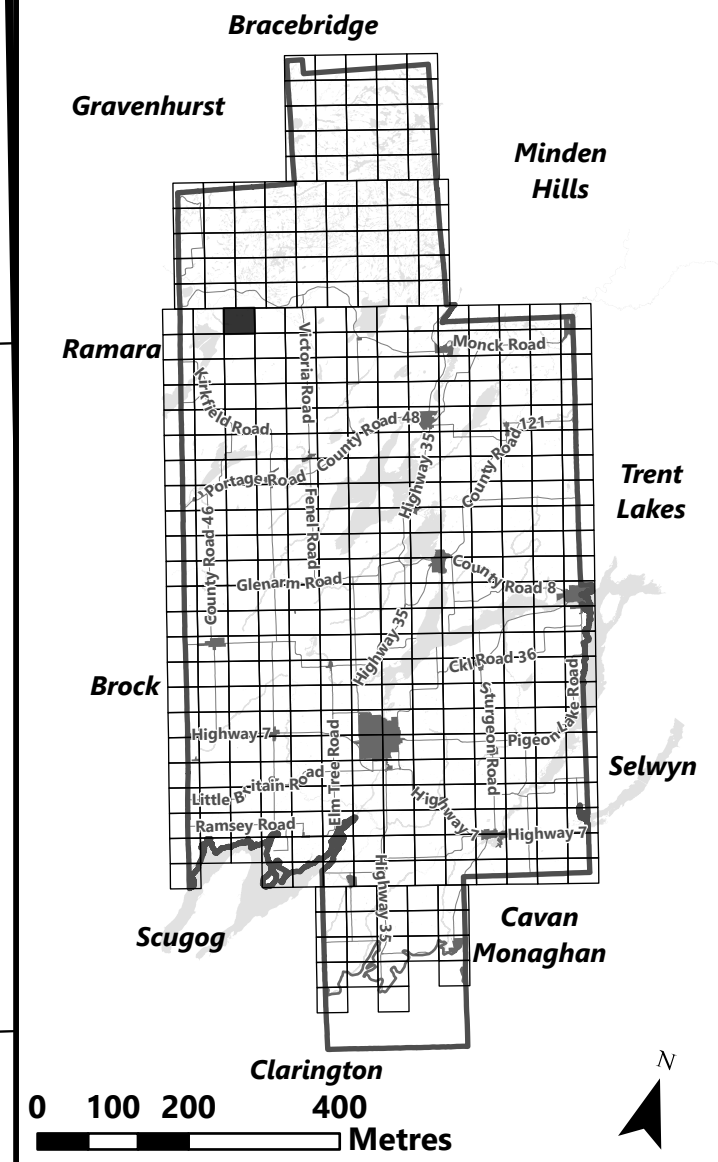

May 2024

Sources: MNDMNR, City of Kawartha Lakes and Teranet
 Projection: NAD 1983 UTM Zone 17N

City of Kawartha Lakes Rural Zoning By-law Schedule A-A75

Legend

- City of Kawartha Lakes Boundary
- Zone Boundary