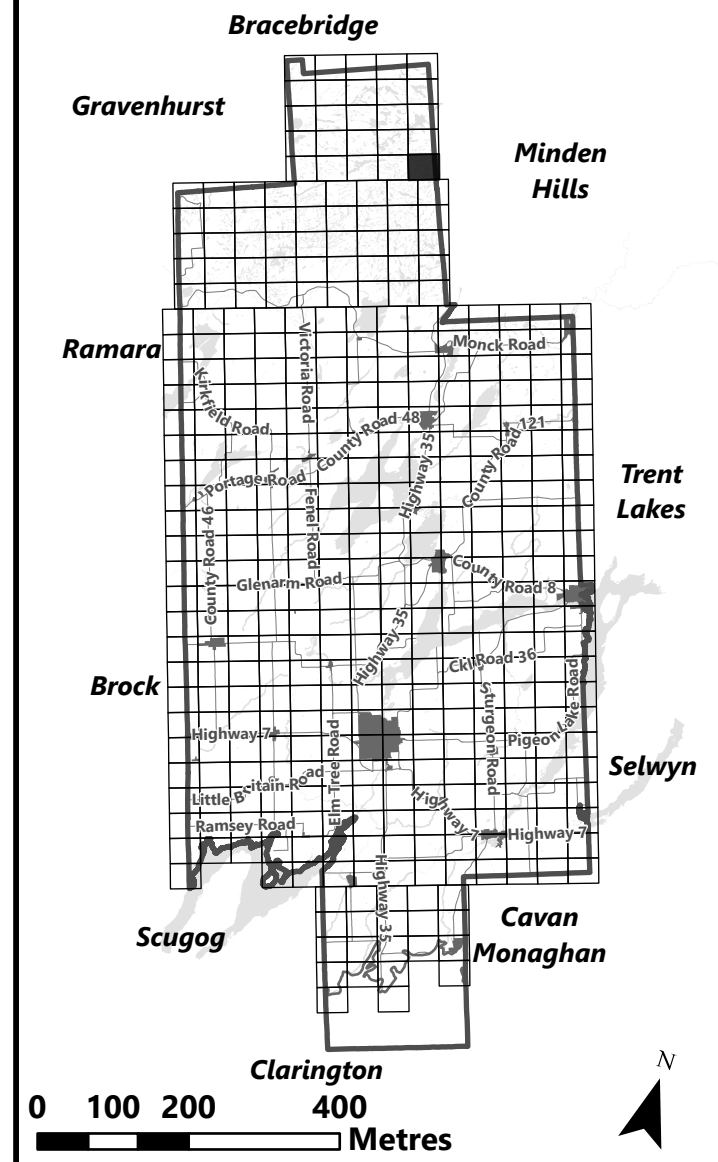

May 2024

Sources:
MNDMNR, City of Kawartha Lakes and Teranet
Projection:
NAD 1983 UTM Zone 17N

City of Kawartha Lakes Rural Zoning By-law Schedule A-A27

Legend

- City of Kawartha Lakes Boundary
- Zone Boundary