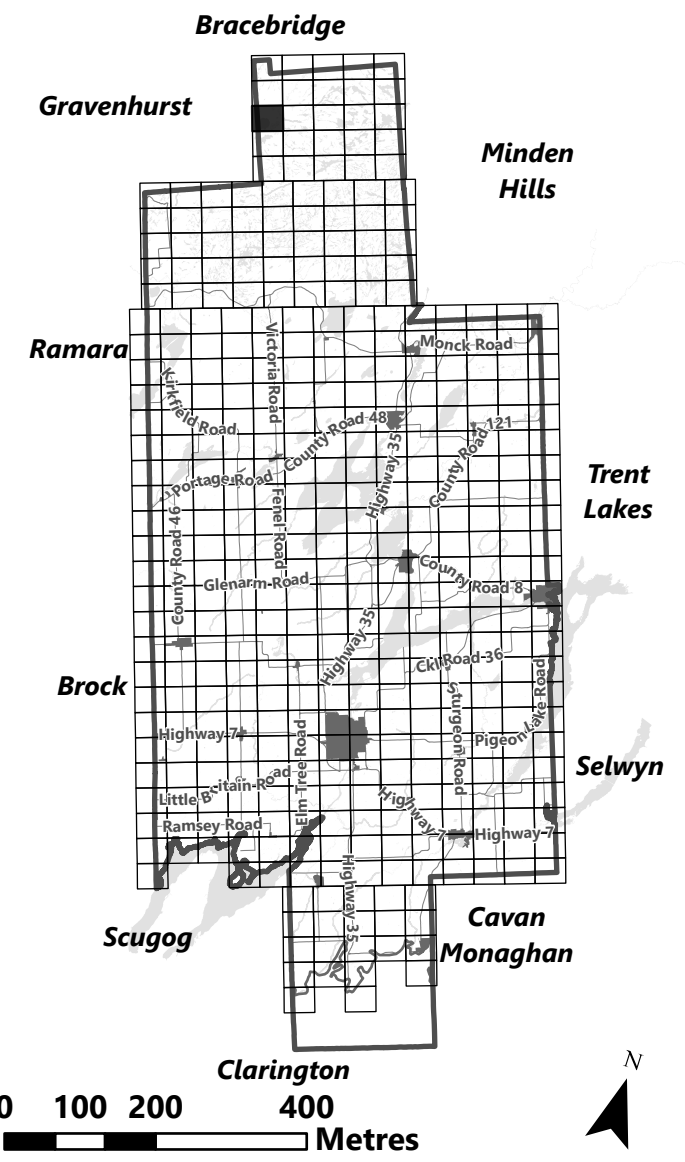

May 2024

Sources:
MNDMNR, City of Kawartha Lakes and Teranet
Projection:
NAD 1983 UTM Zone 17N

City of Kawartha Lakes Rural Zoning By-law Schedule A-A13

Legend

- City of Kawartha Lakes Boundary
- Zone Boundary