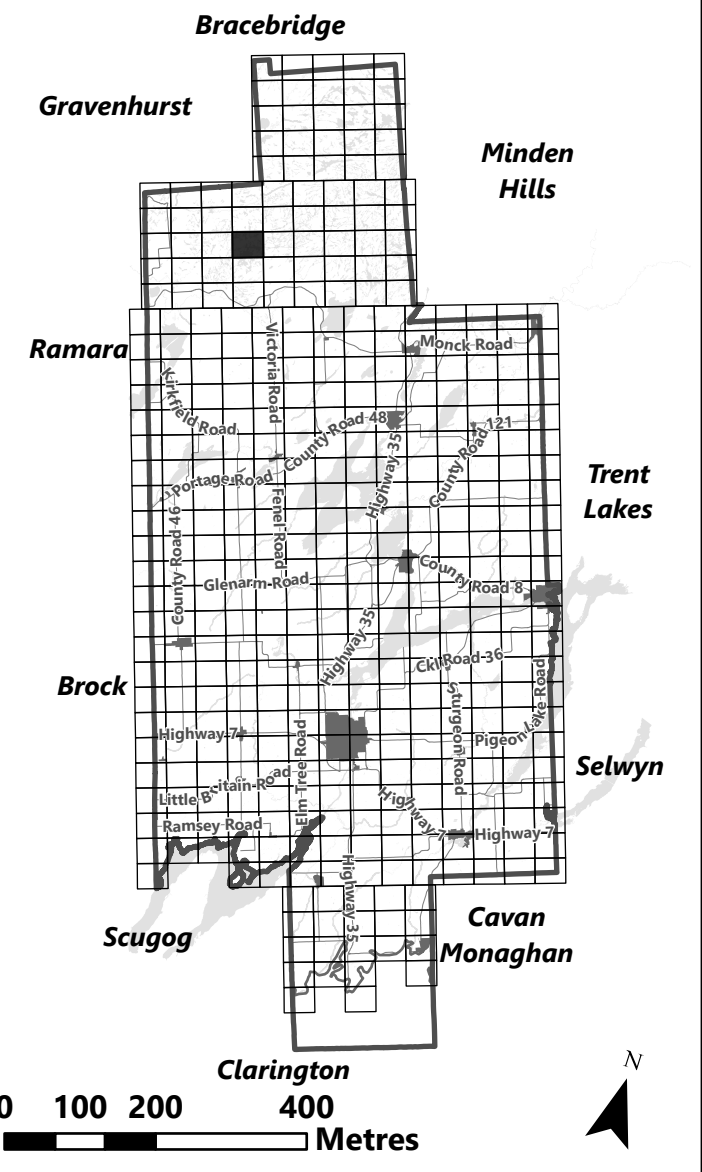

City of Kawartha Lakes Rural Zoning By-law Schedule A-A49

1. **Legend**
2. City of Kawartha Lakes Boundary
   - Zone Boundary

May 2024

Sources:
MNDMNR, City of Kawartha Lakes and Teranet
Projection:
NAD 1983 UTM Zone 17N