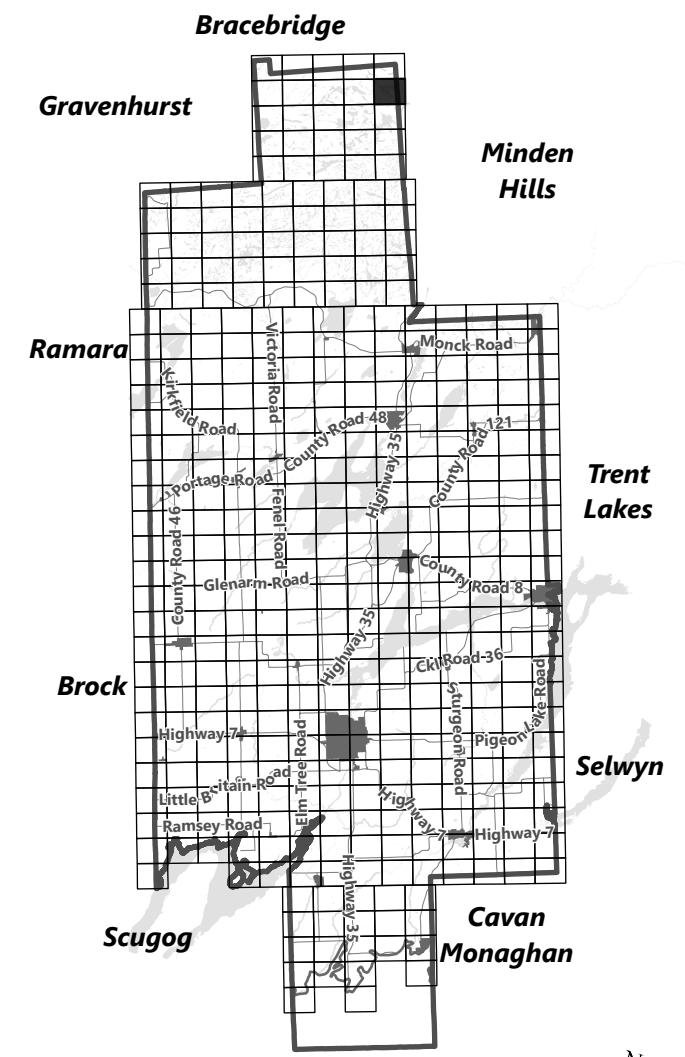

May 2024

Sources:
MNDMNR, City of Kawartha Lakes and Teranet
Projection:
NAD 1983 UTM Zone 17N