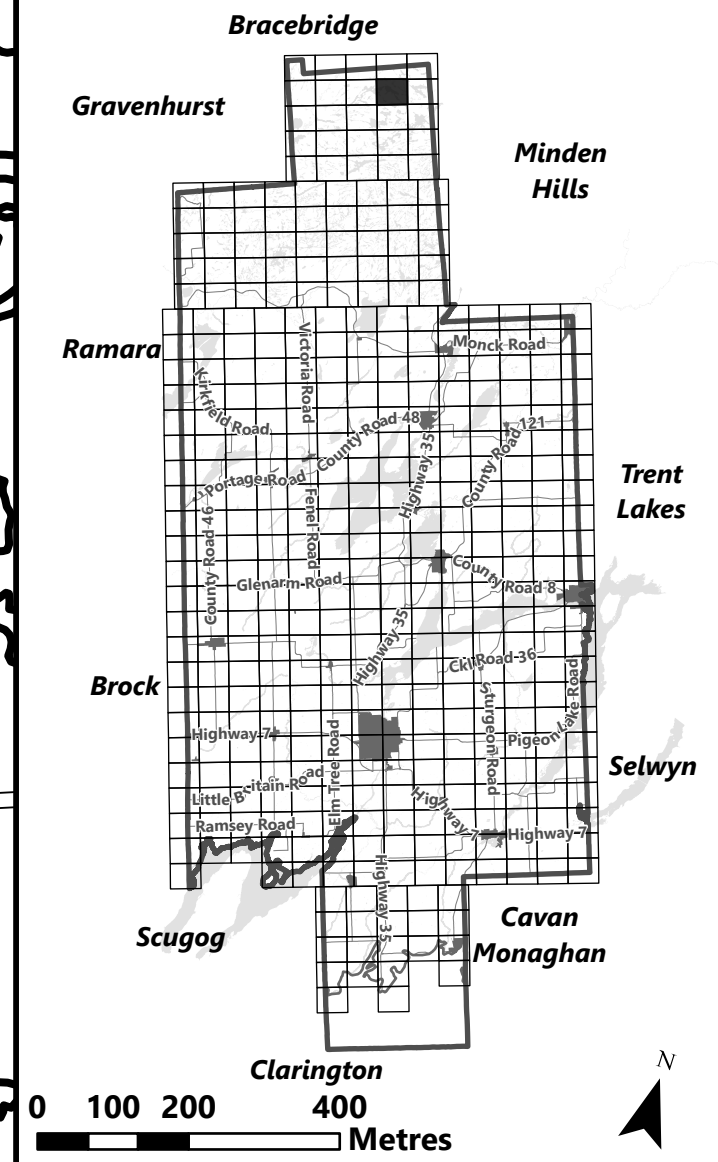

May 2024

Sources:
MNDMNR, City of Kawartha Lakes and Teranet
Projection:
NAD 1983 UTM Zone 17N

City of Kawartha Lakes Rural Zoning By-law Schedule A-A11

Legend

- City of Kawartha Lakes Boundary
- Zone Boundary