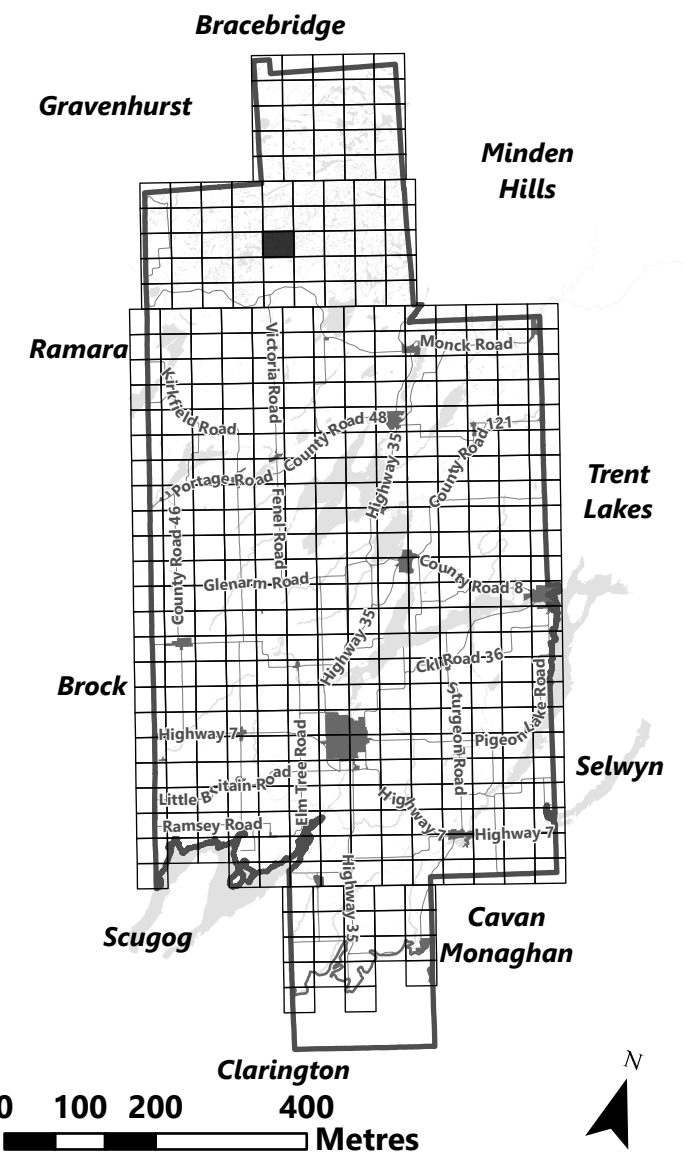

May 2024

Sources:
MNDMNR, City of Kawartha Lakes and Teranet
Projection:
NAD 1983 UTM Zone 17N

City of Kawartha Lakes Rural Zoning By-law Schedule A-A50

Legend

- City of Kawartha Lakes Boundary
- Zone Boundary