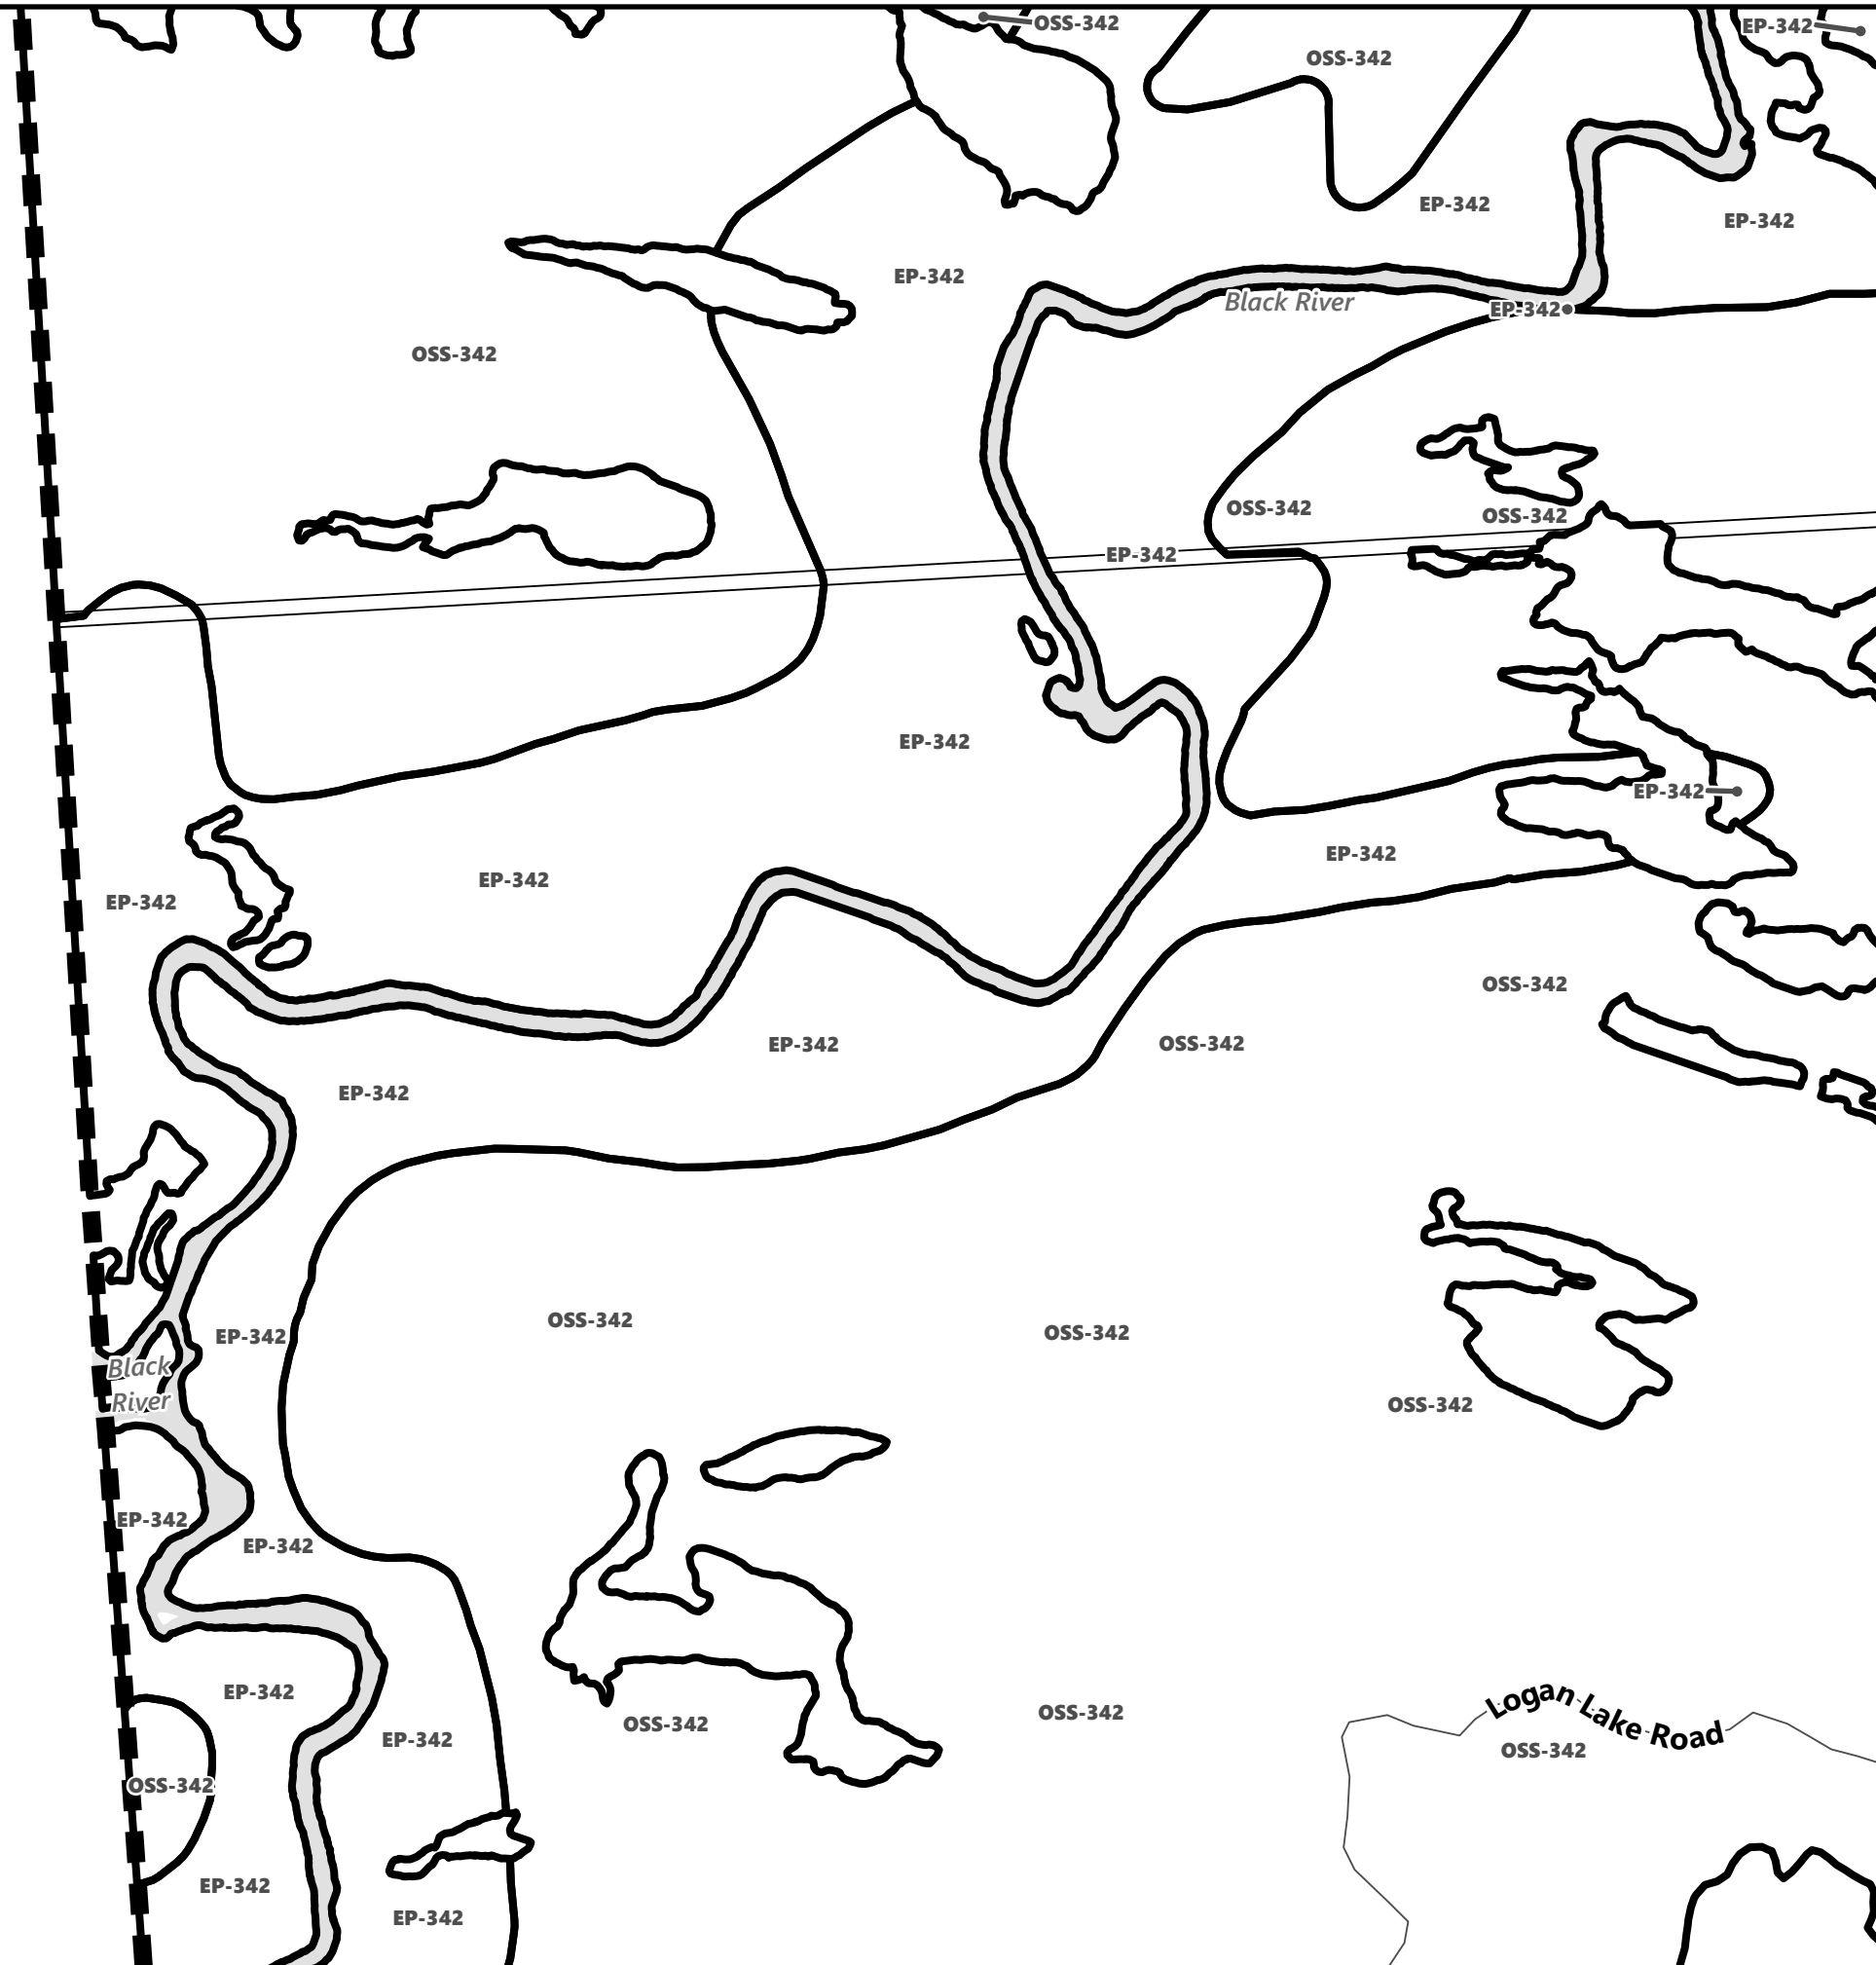

May 2024

Sources:
MNDMNR, City of Kawartha Lakes and Teranet
Projection:
NAD 1983 UTM Zone 17N

City of Kawartha Lakes Rural Zoning By-law Schedule A-A23

Legend

- City of Kawartha Lakes Boundary
- Zone Boundary