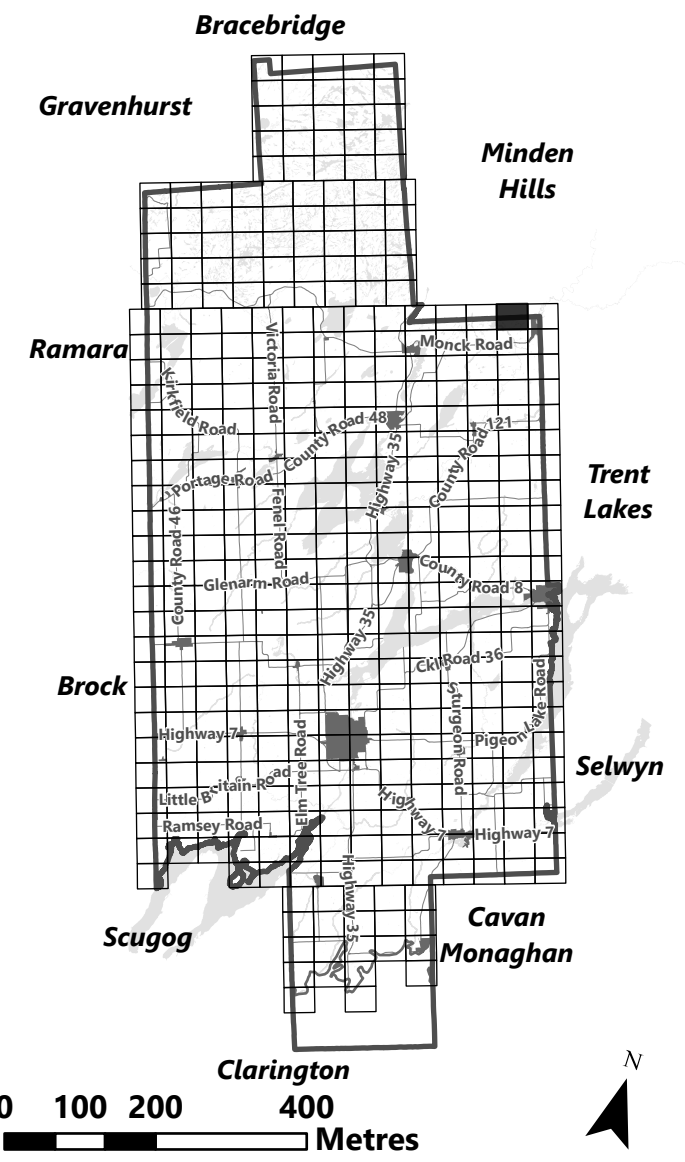

City of Kawartha Lakes Rural Zoning By-law Schedule A-A85

Legend

- City of Kawartha Lakes Boundary
- Zone Boundary

May 2024

Sources:
MNDMNR, City of Kawartha Lakes and Teranet
Projection:
NAD 1983 UTM Zone 17N