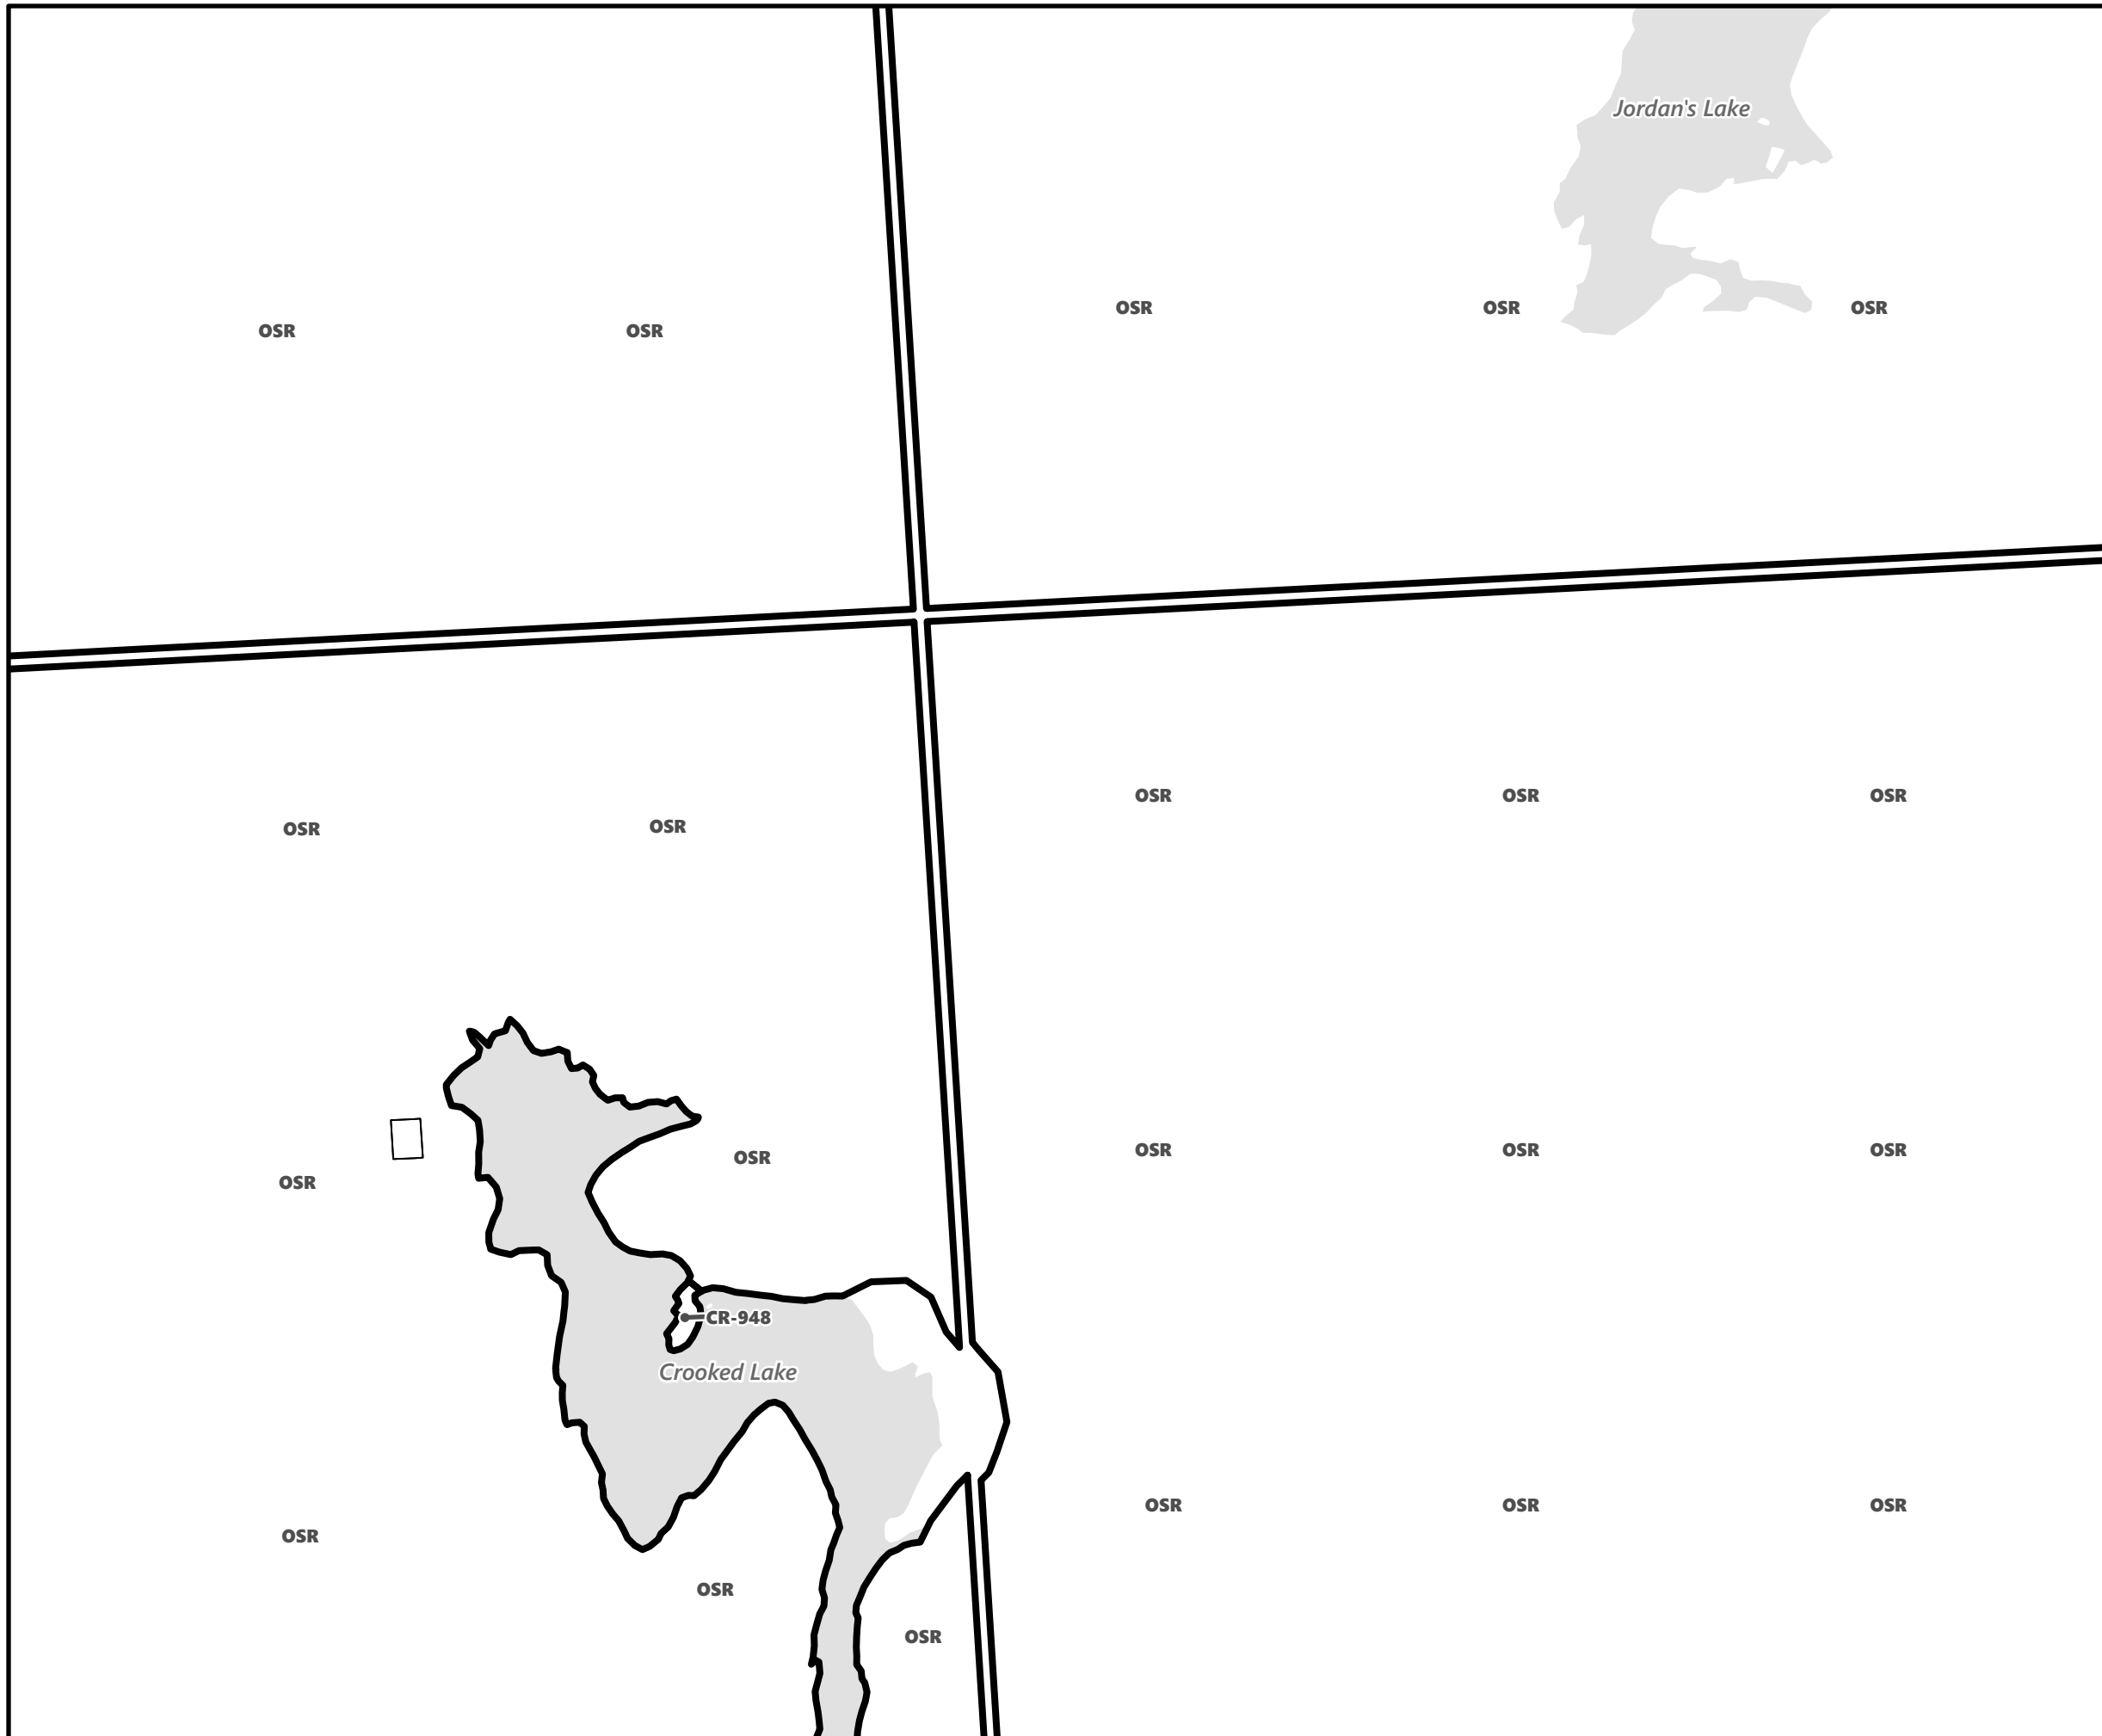

May 2024

Sources:
MNDMNR, City of Kawartha Lakes and Teranet
Projection:
NAD 1983 UTM Zone 17N

City of Kawartha Lakes Rural Zoning By-law Schedule A-A45

Legend

- City of Kawartha Lakes Boundary
- Zone Boundary