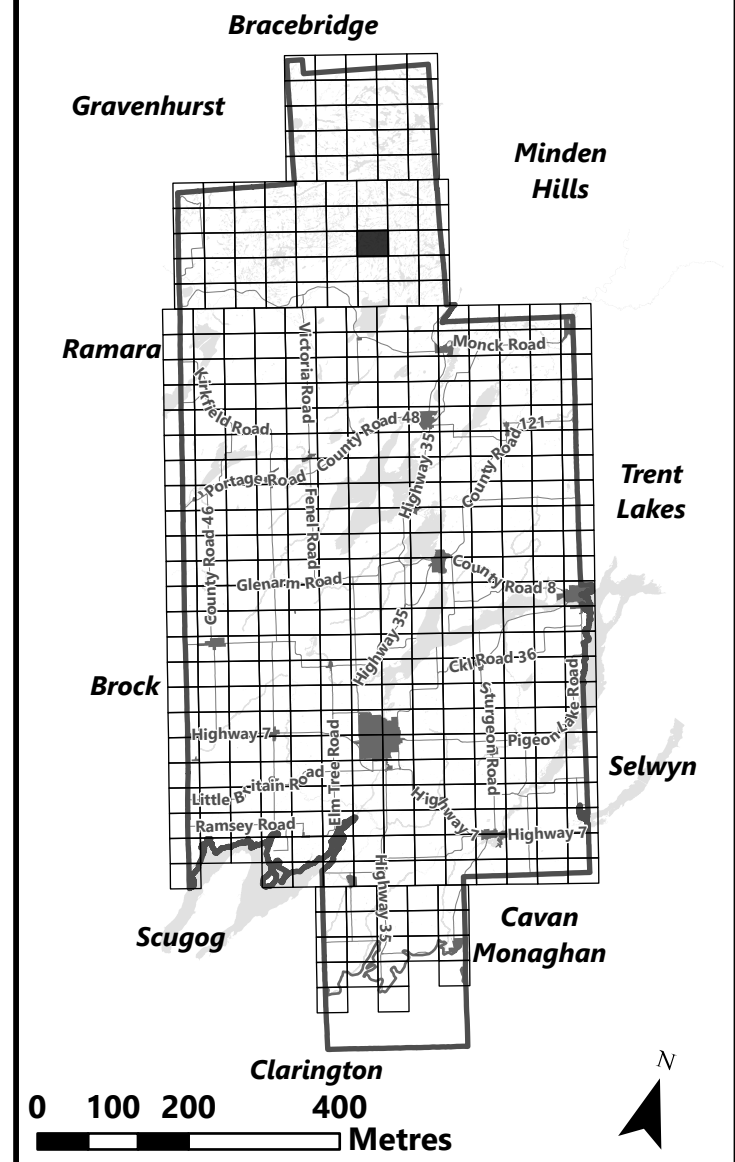

May 2024

Sources:
MNDMNR, City of Kawartha Lakes and Teranet
Projection:
NAD 1983 UTM Zone 17N

City of Kawartha Lakes Rural Zoning By-law Schedule A-A53

Legend

- City of Kawartha Lakes Boundary
- Zone Boundary