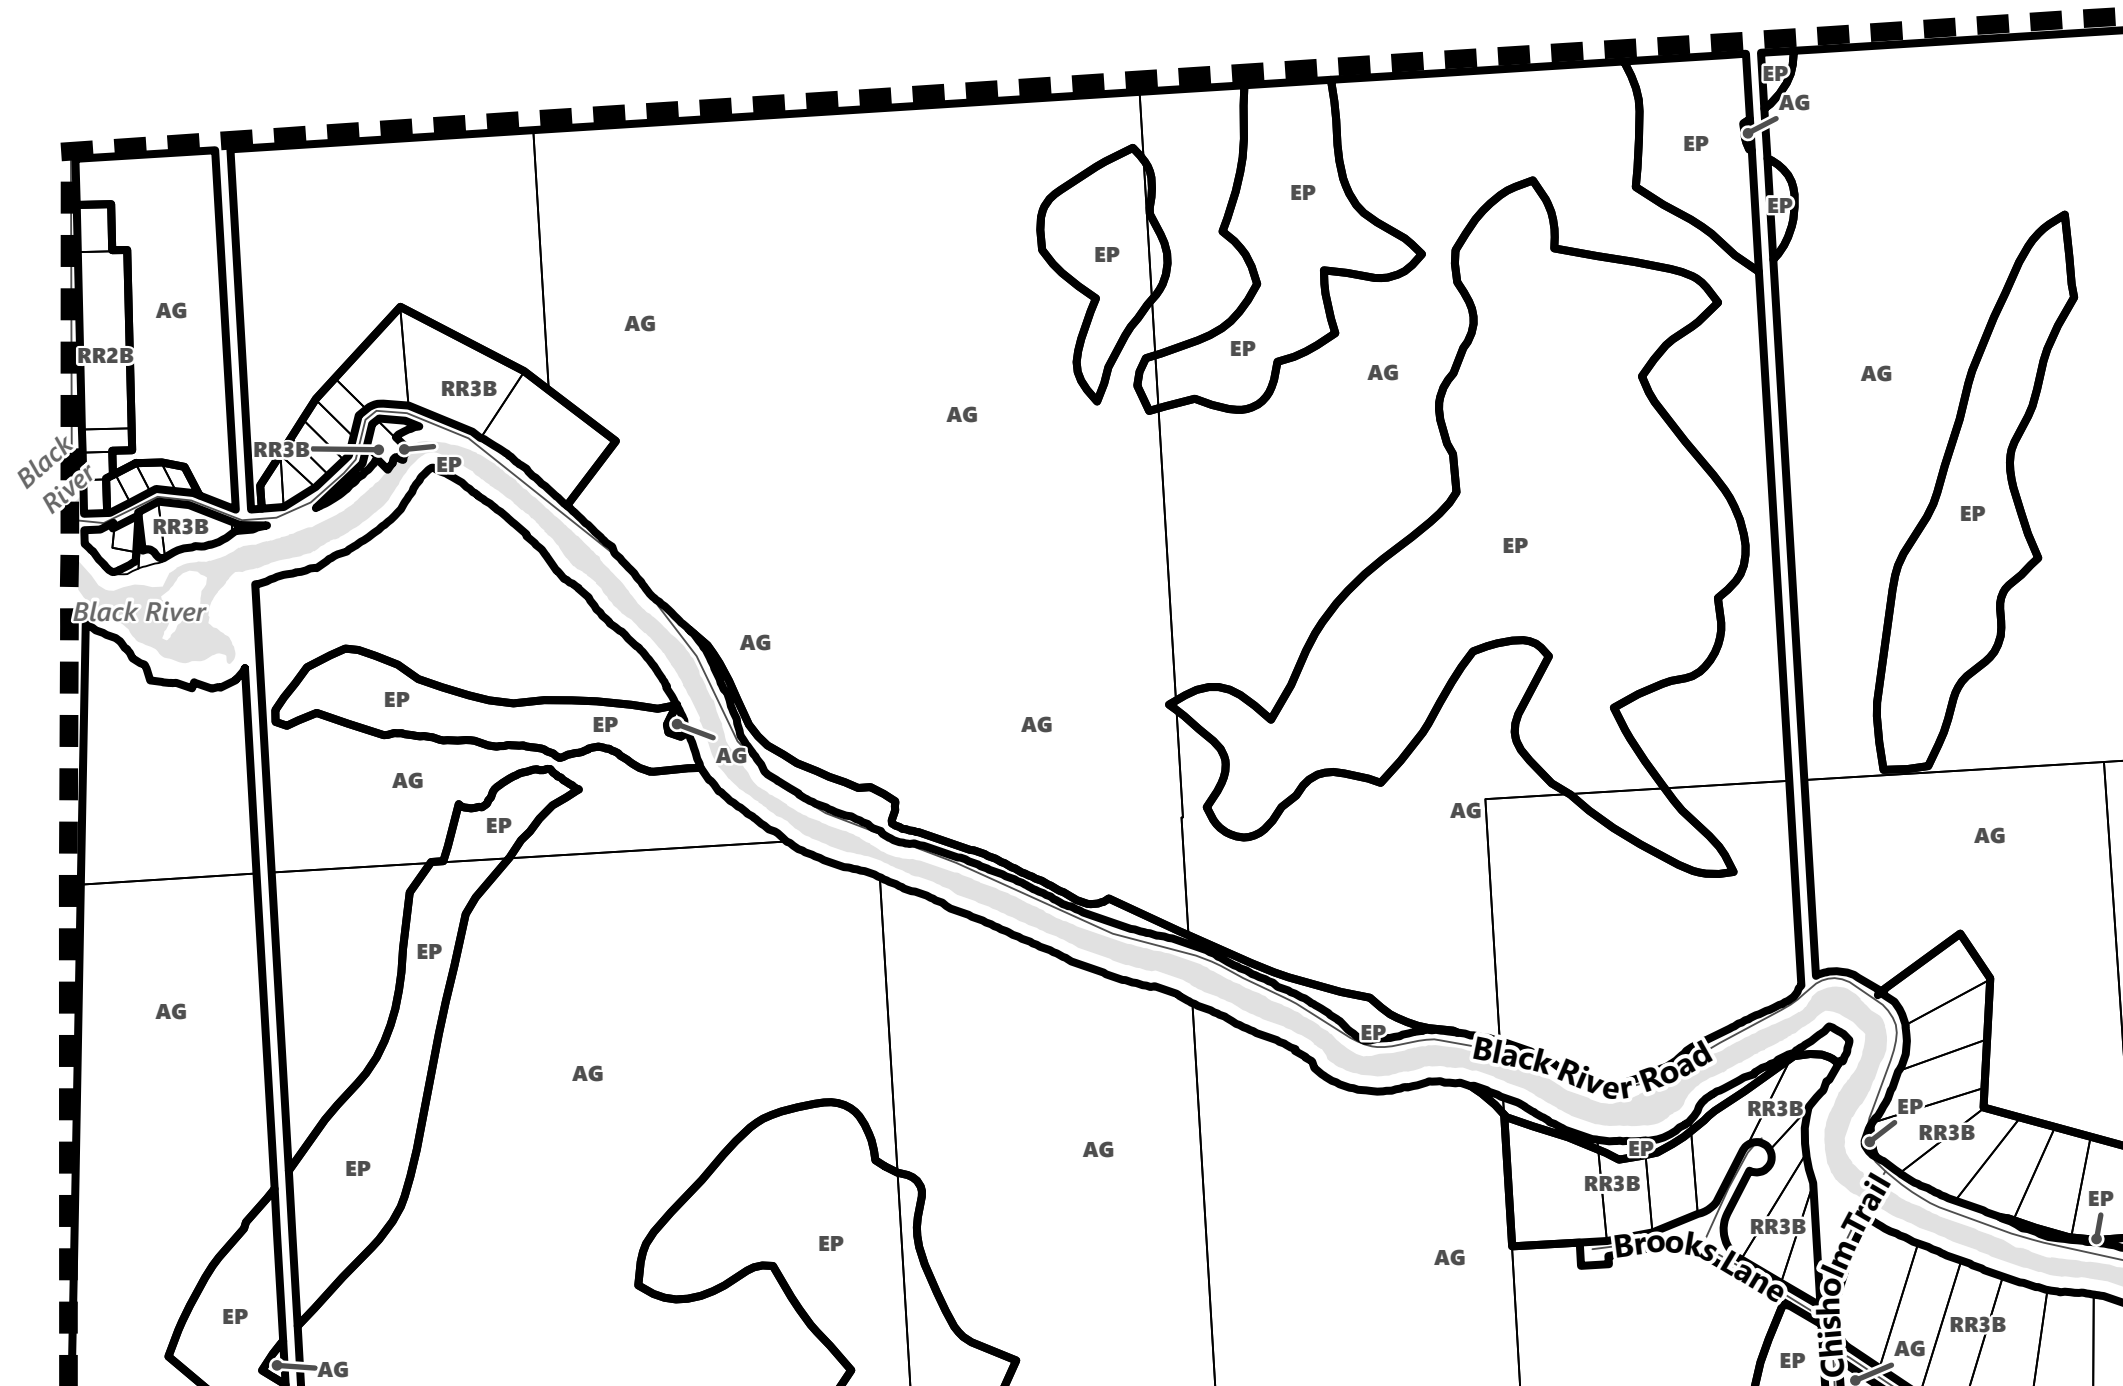

May 2024

Sources:
MNDMNR, City of Kawartha Lakes and Teranet
Projection:
NAD 1983 UTM Zone 17N

City of Kawartha Lakes Rural Zoning By-law Schedule A-A28

Legend

- City of Kawartha Lakes Boundary
- Zone Boundary