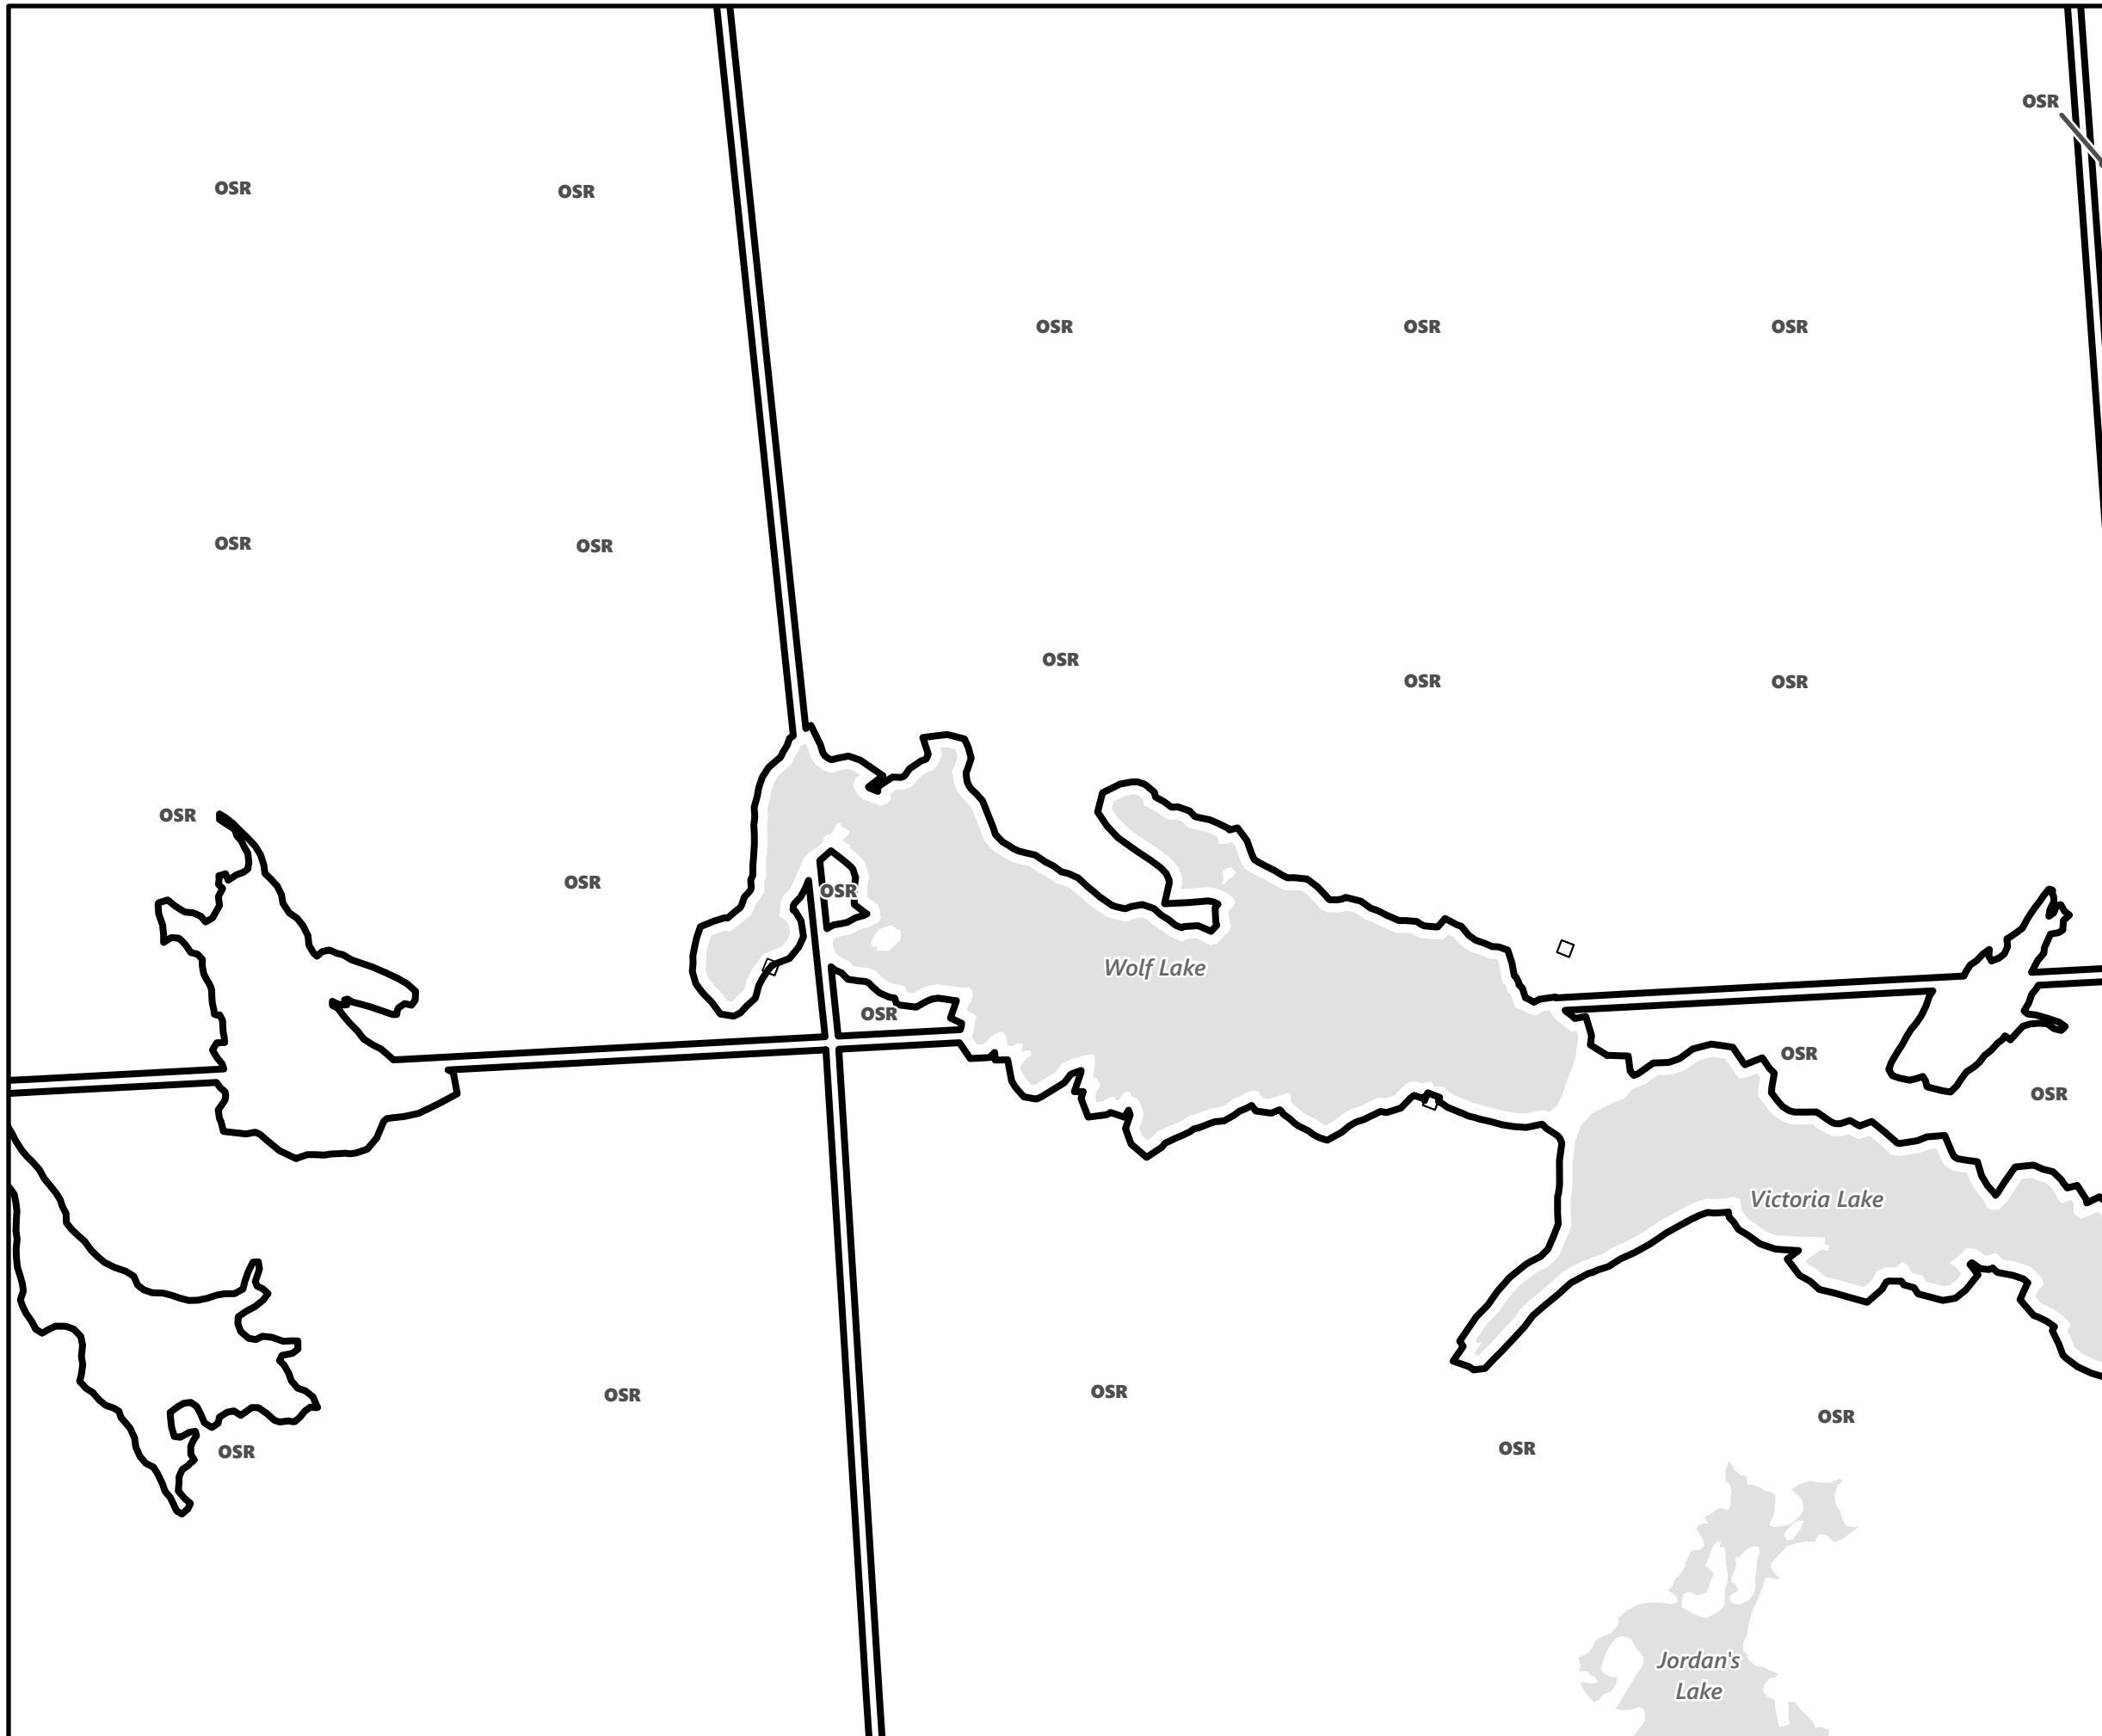

City of Kawartha Lakes Rural Zoning By-law Schedule A-A35

Legend

- City of Kawartha Lakes Boundary
- Zone Boundary

May 2024

Sources:
MNDMNR, City of Kawartha Lakes and Teranet
Projection:
NAD 1983 UTM Zone 17N