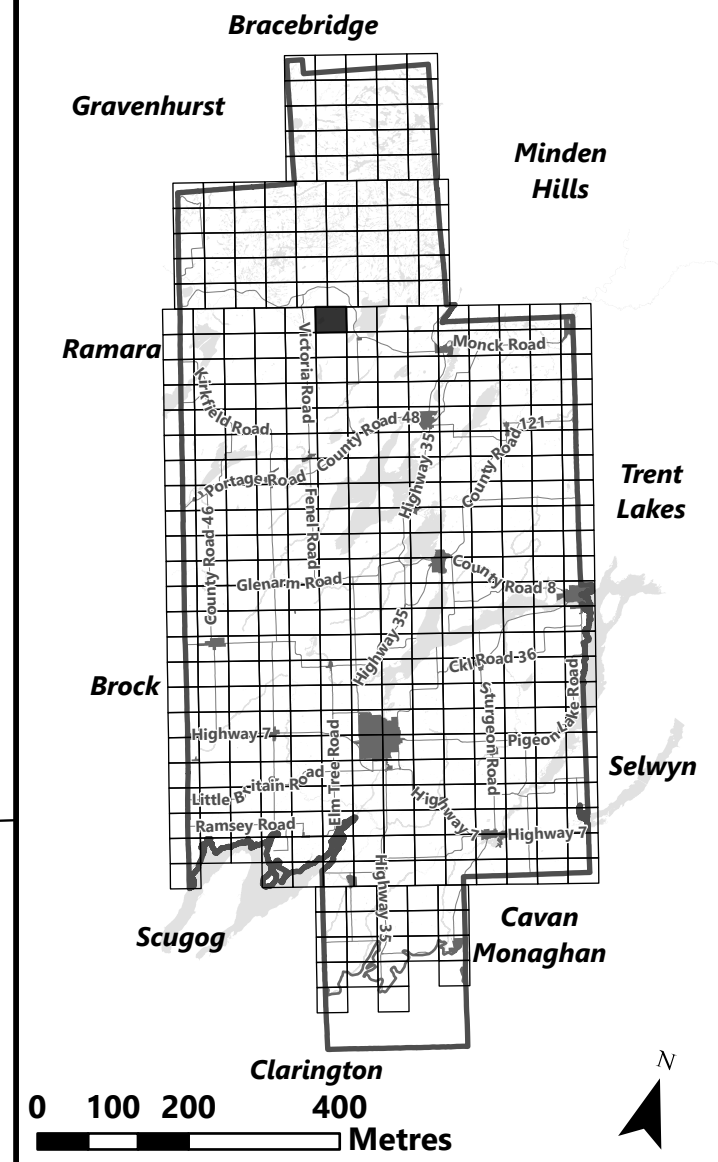

May 2024

Sources:
MNDMNR, City of Kawartha Lakes and Teranet
Projection:
NAD 1983 UTM Zone 17N

City of Kawartha Lakes Rural Zoning By-law Schedule A-A78

Legend

- City of Kawartha Lakes Boundary
- Zone Boundary