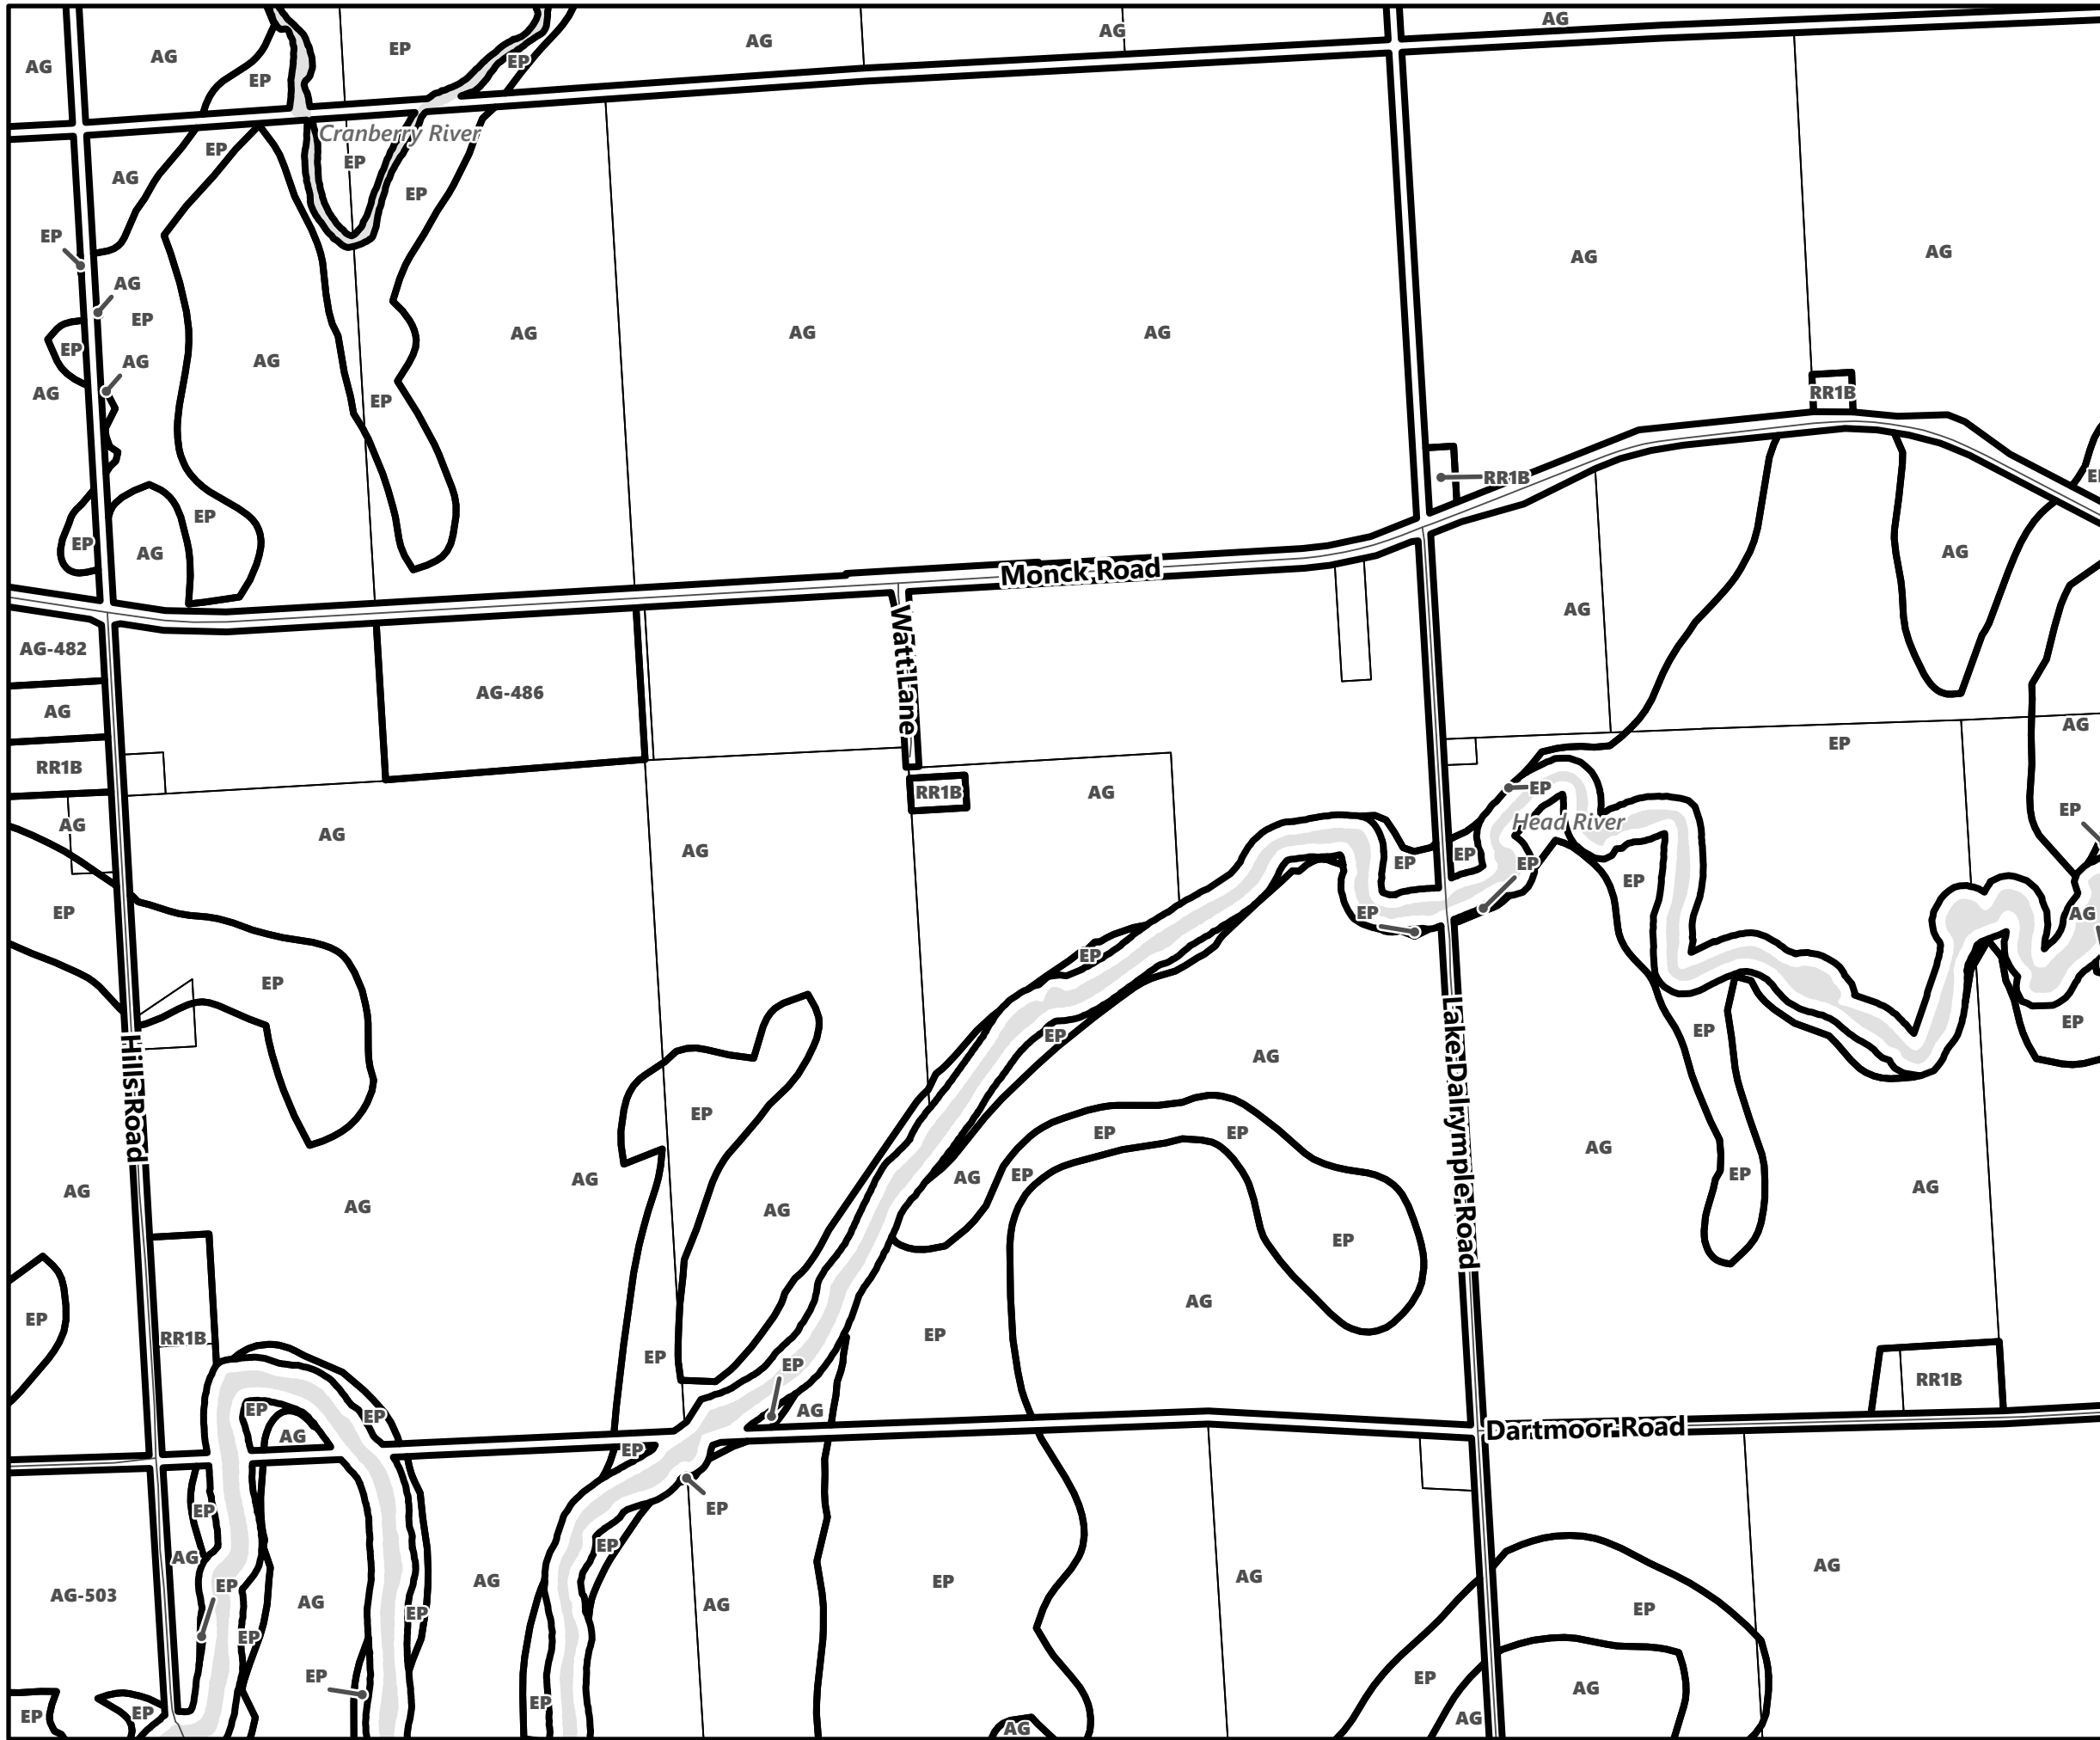

Sebright

May 2024

Sources:
MNDMNR, City of Kawartha Lakes and Teranet
Projection:
NAD 1983 UTM Zone 17N

City of Kawartha Lakes Rural Zoning By-law Schedule A-A65

Legend

- City of Kawartha Lakes Boundary
- Zone Boundary