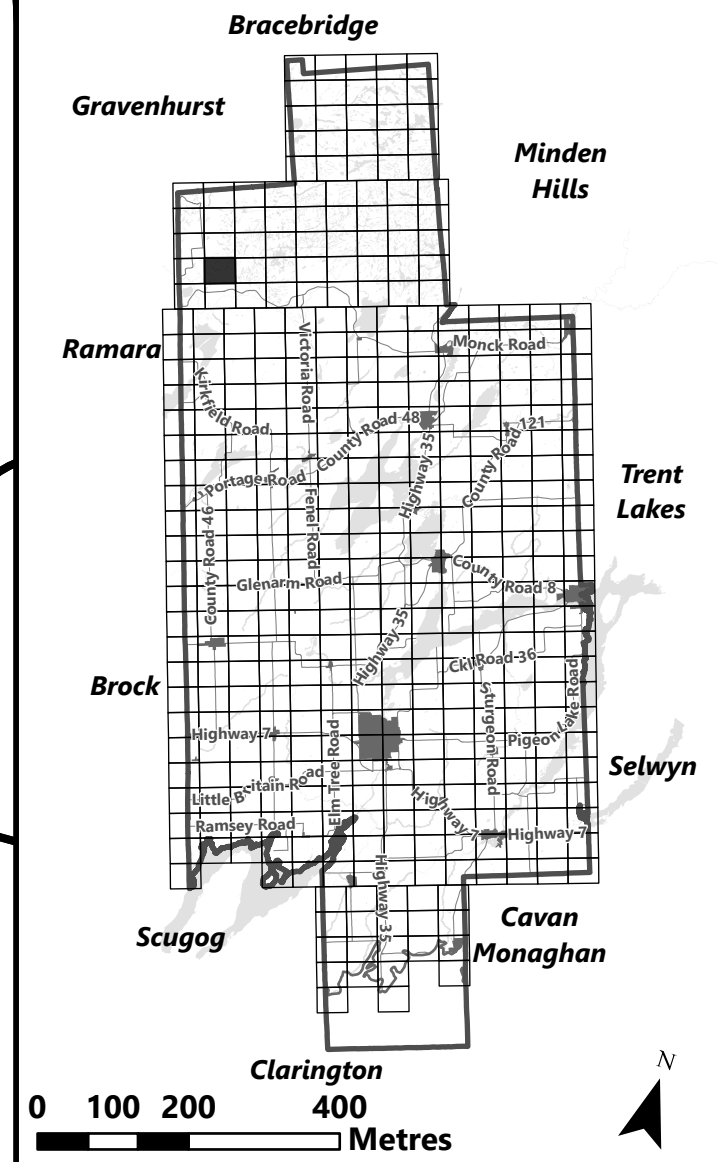

City of Kawartha Lakes Rural Zoning By-law Schedule A-A56

Legend

- City of Kawartha Lakes Boundary
- Zone Boundary