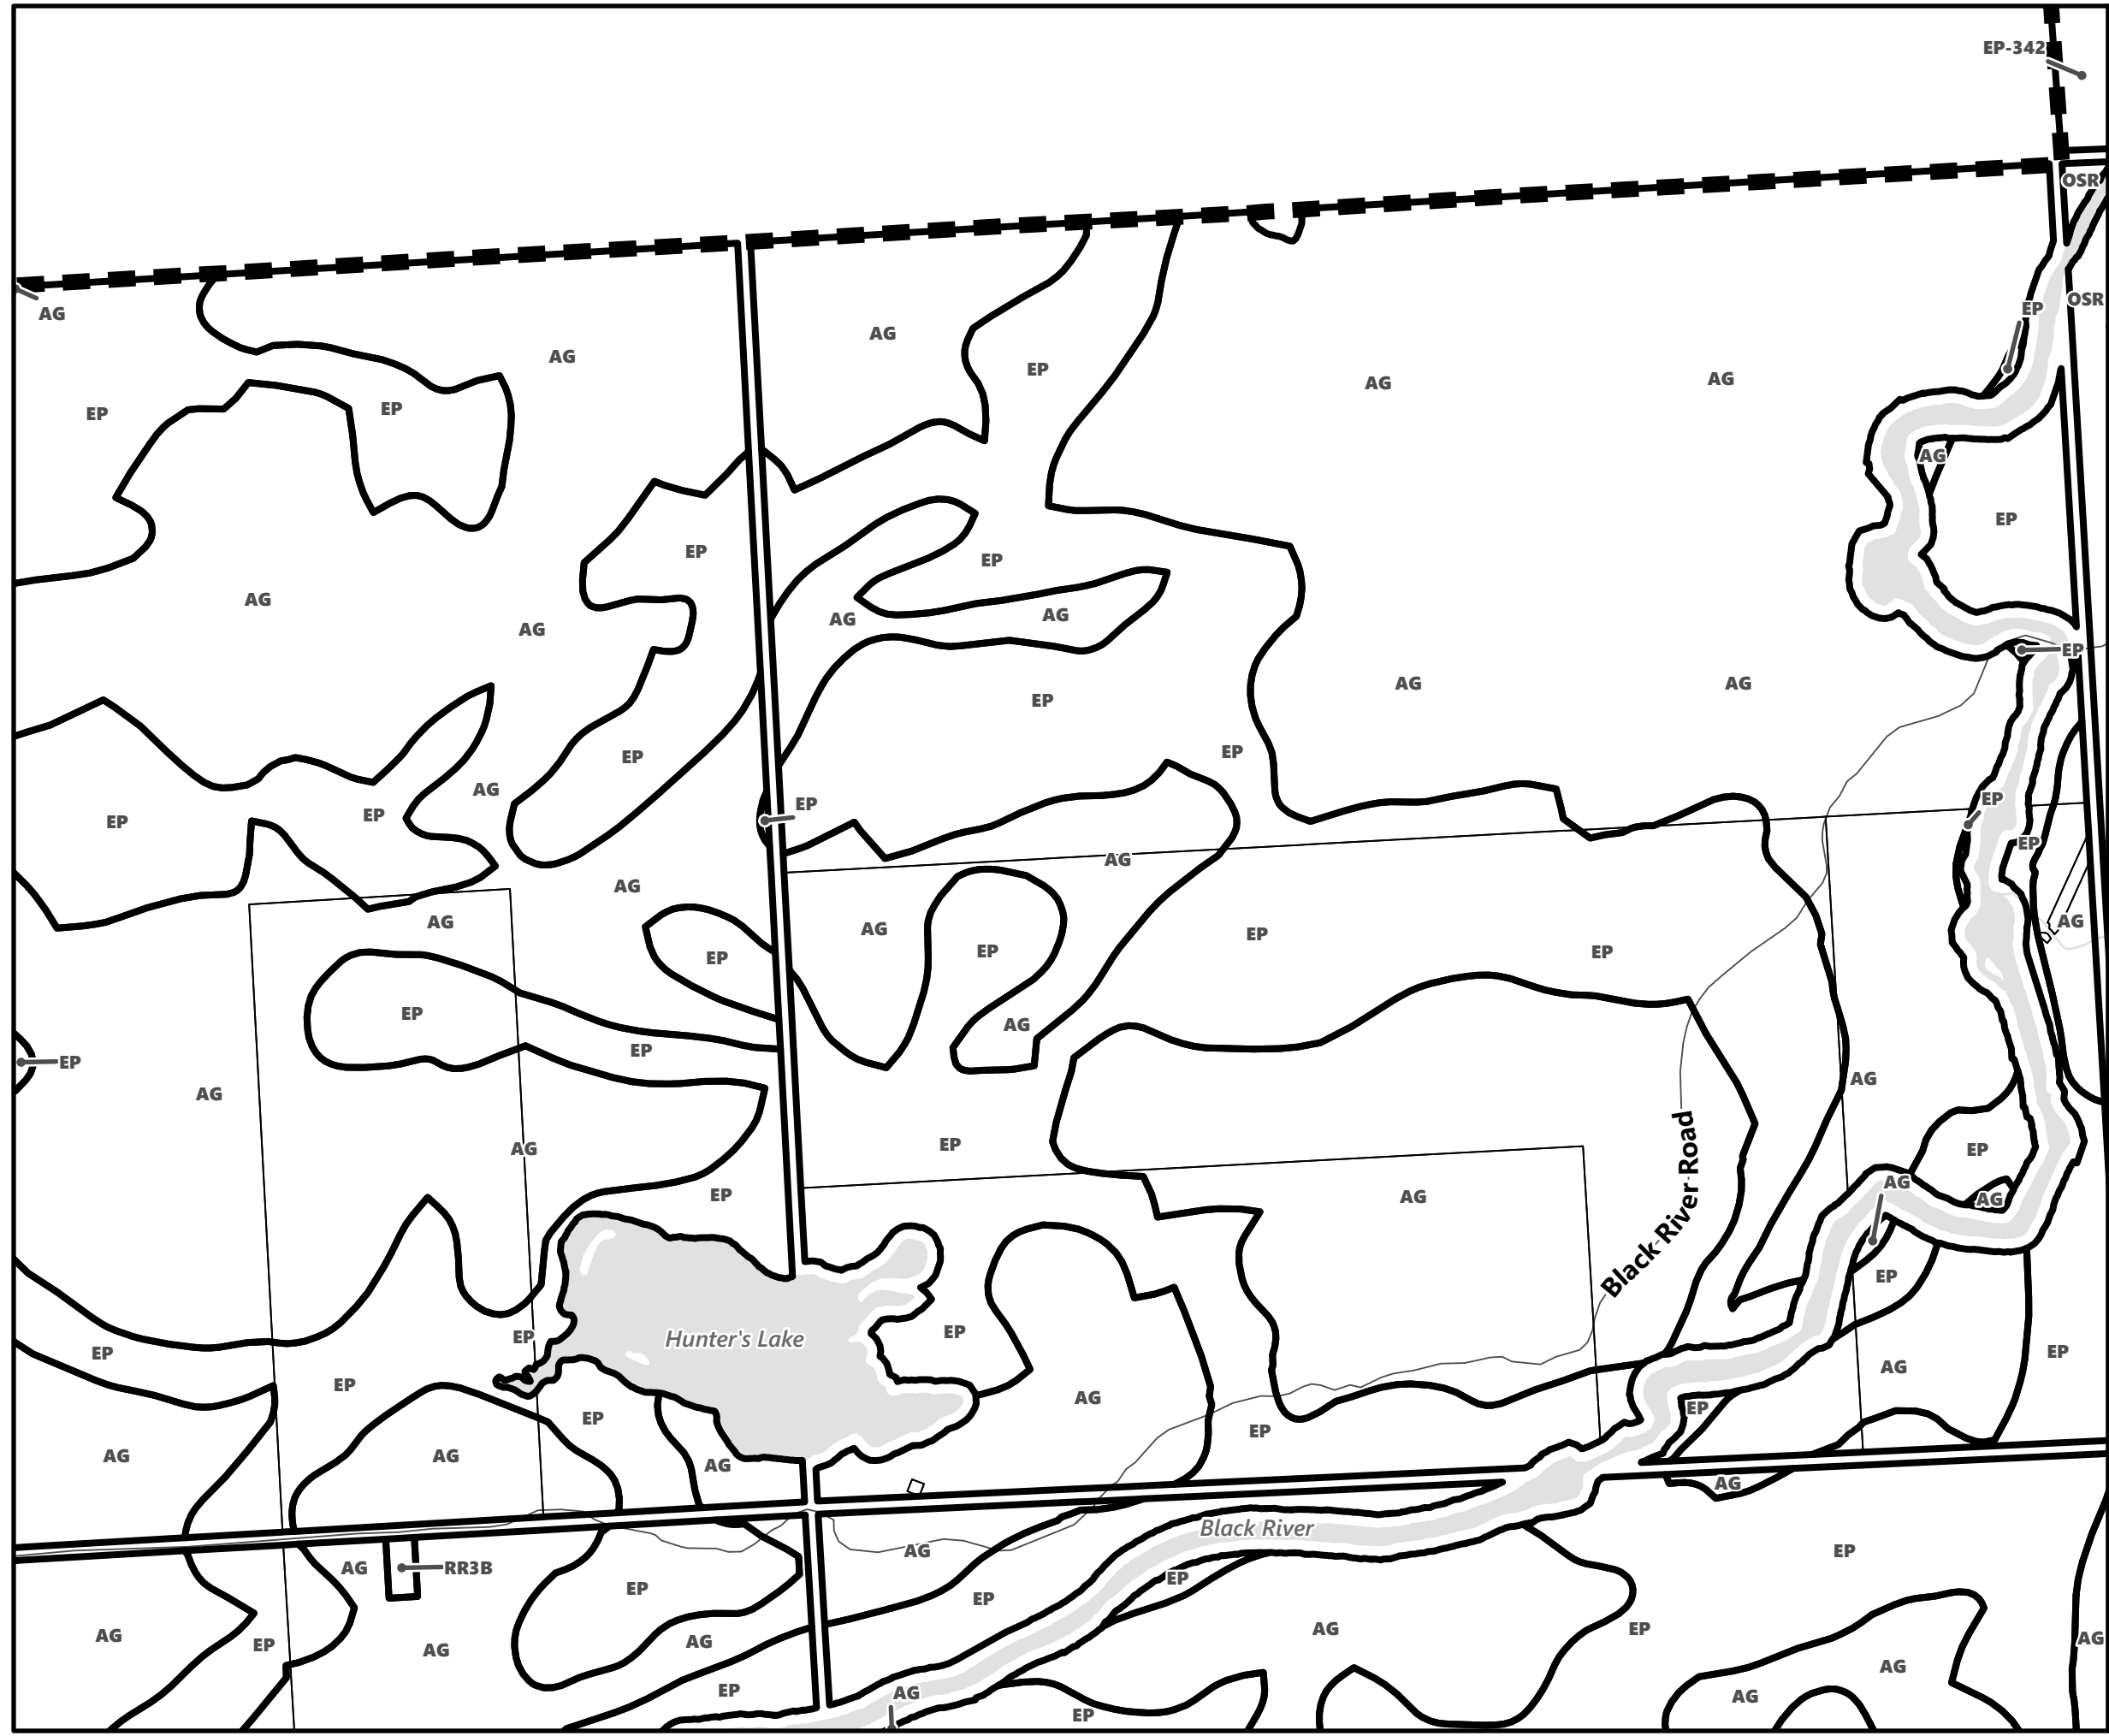

City of Kawartha Lakes Rural Zoning By-law Schedule A-A31

1. **Legend**
2. City of Kawartha Lakes Boundary
   - Zone Boundary

May 2024

Sources: MNDMNR, City of Kawartha Lakes and Teranet
Projection: NAD 1983 UTM Zone 17N