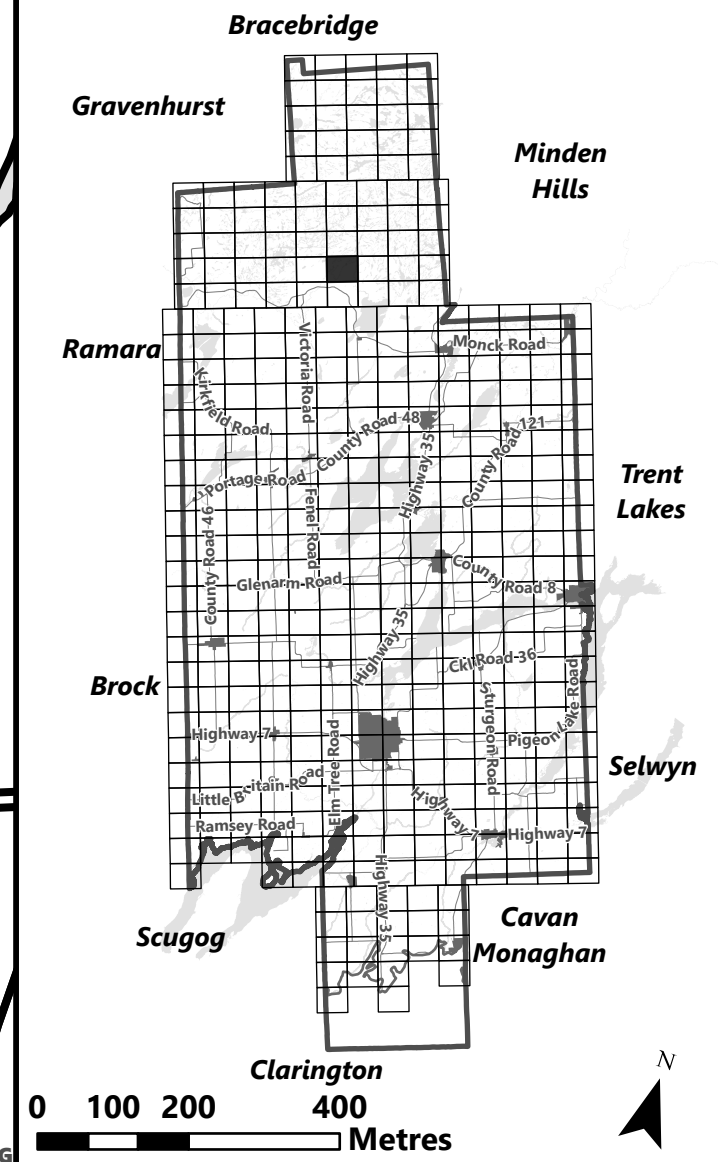

May 2024

Sources: MNDMNR, City of Kawartha Lakes and Teranet
Projection: NAD 1983 UTM Zone 17N

City of Kawartha Lakes Rural Zoning By-law Schedule A-A60

Legend

- City of Kawartha Lakes Boundary
- Zone Boundary