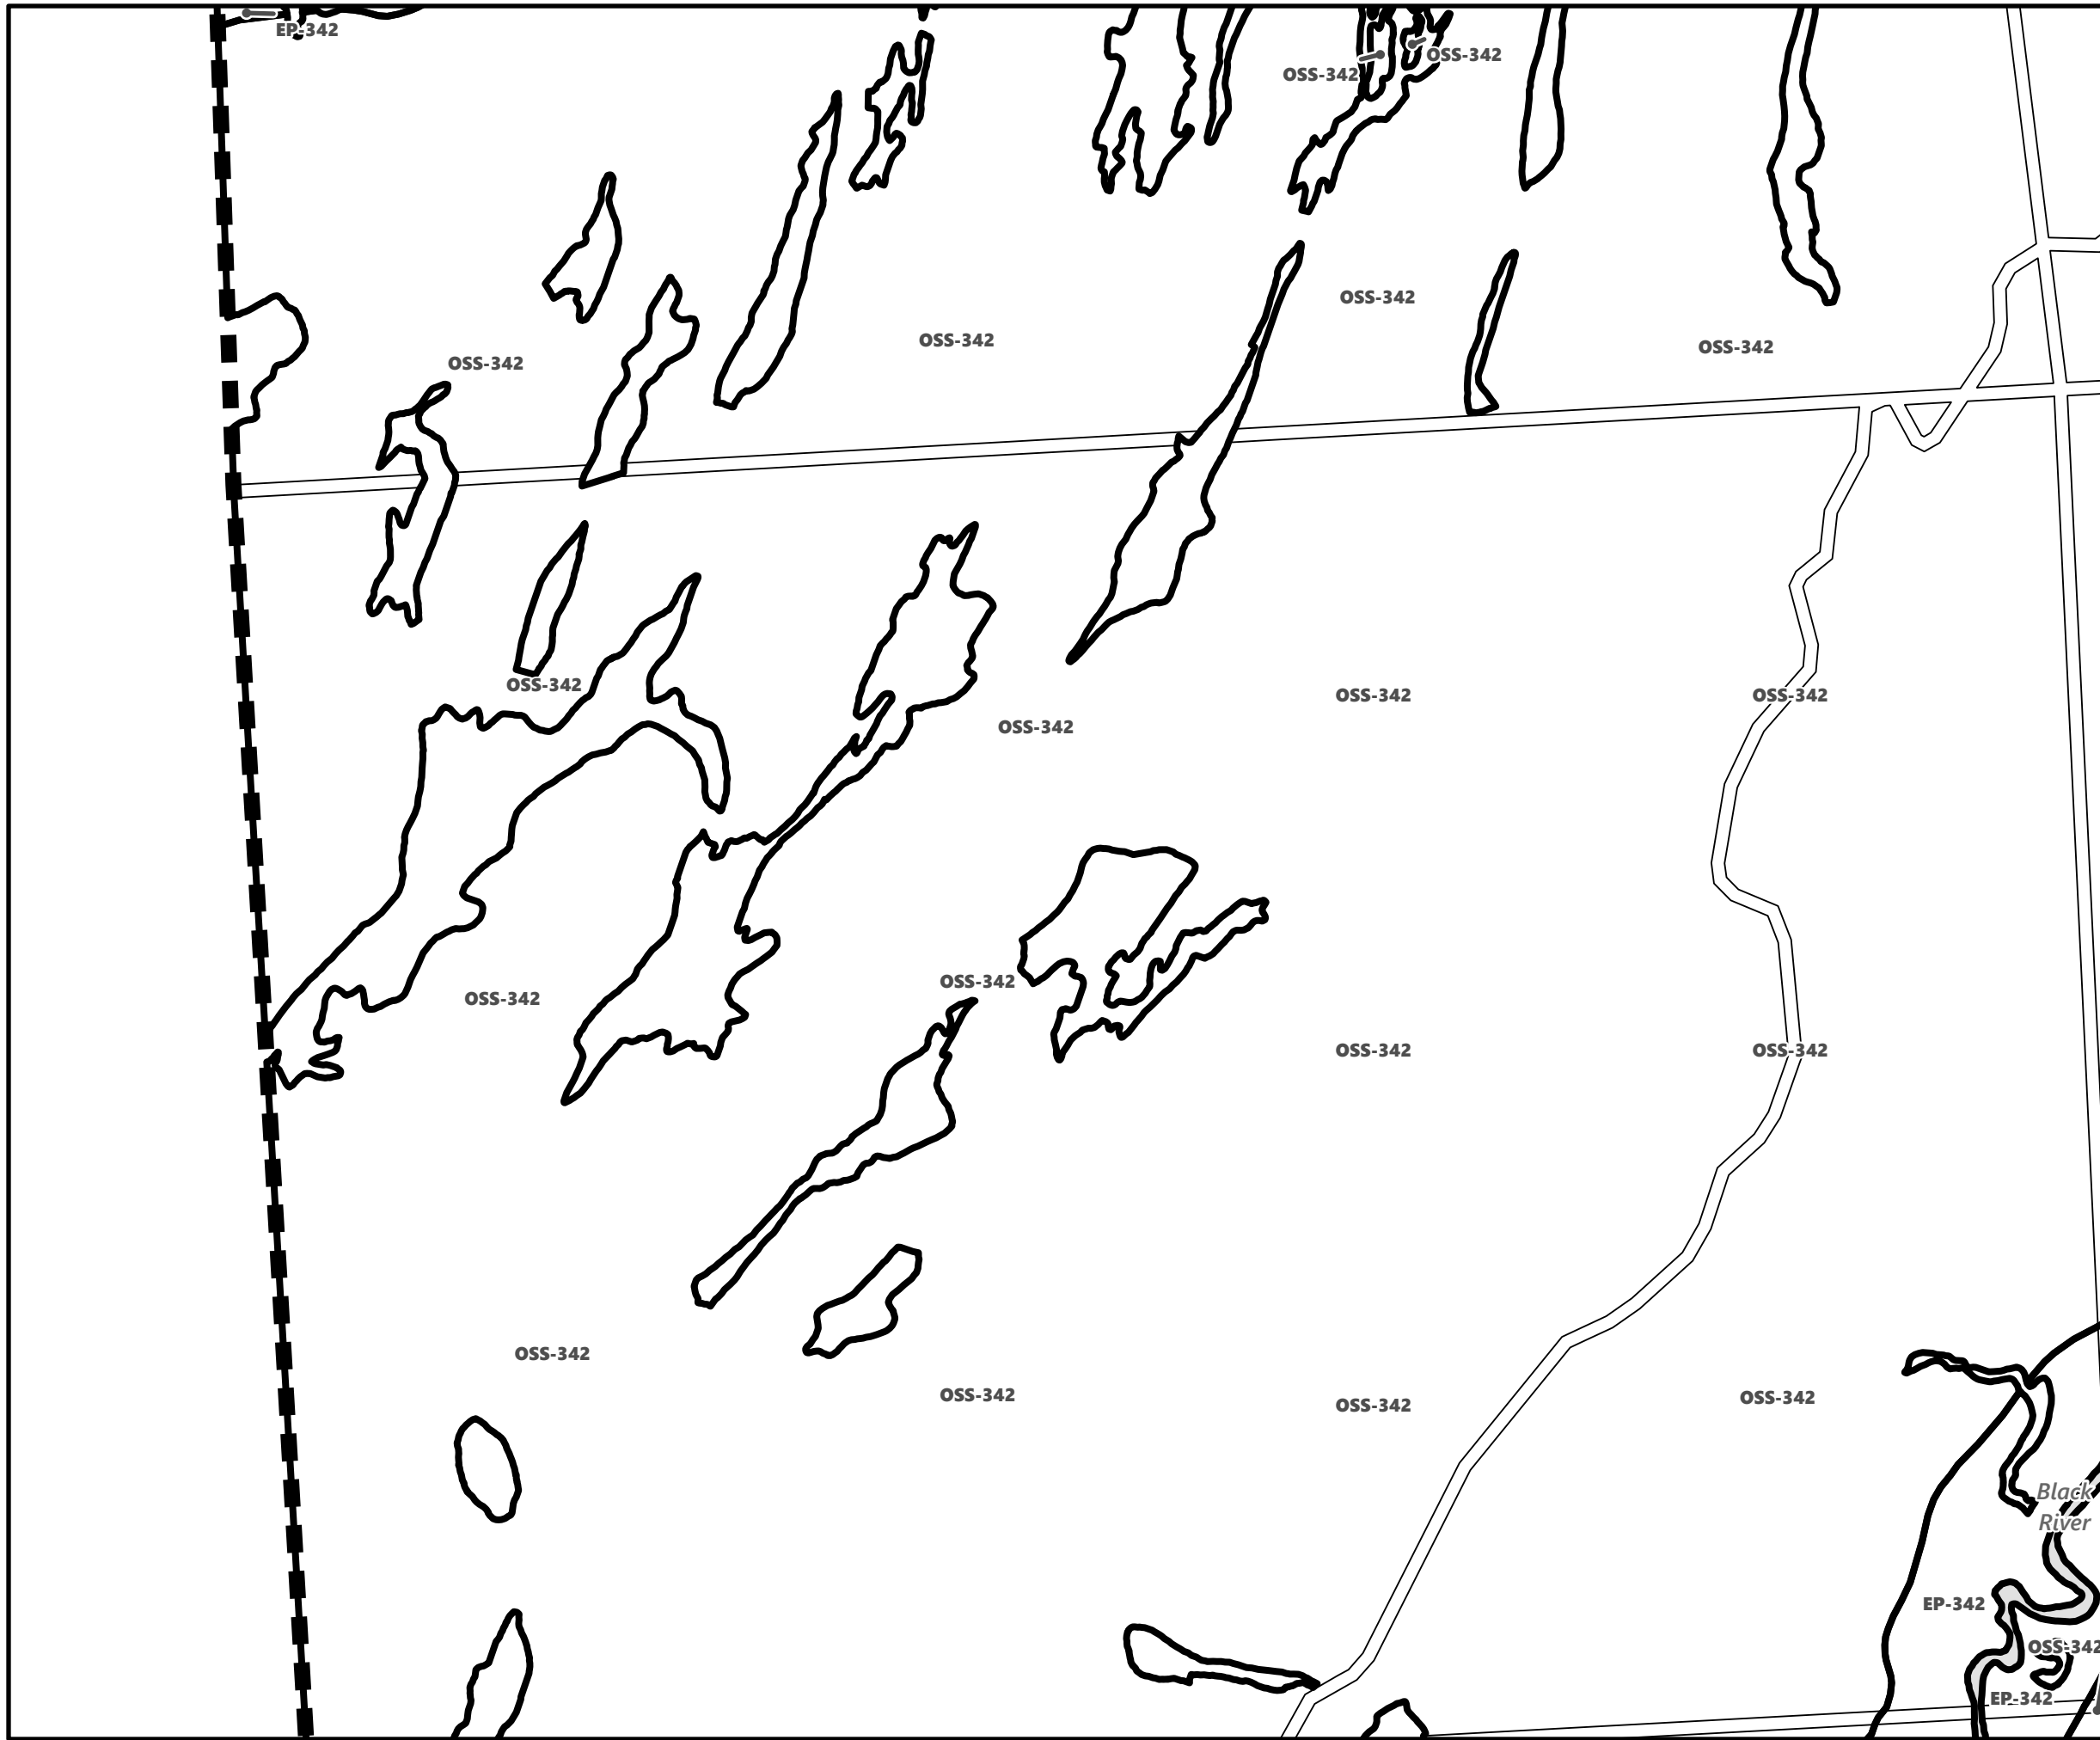

City of Kawartha Lakes Rural Zoning By-law Schedule A-A8

Legend

- City of Kawartha Lakes Boundary
- Zone Boundary

May 2024

Sources:
MNDMNR, City of Kawartha Lakes and Teranet
Projection:
NAD 1983 UTM Zone 17N