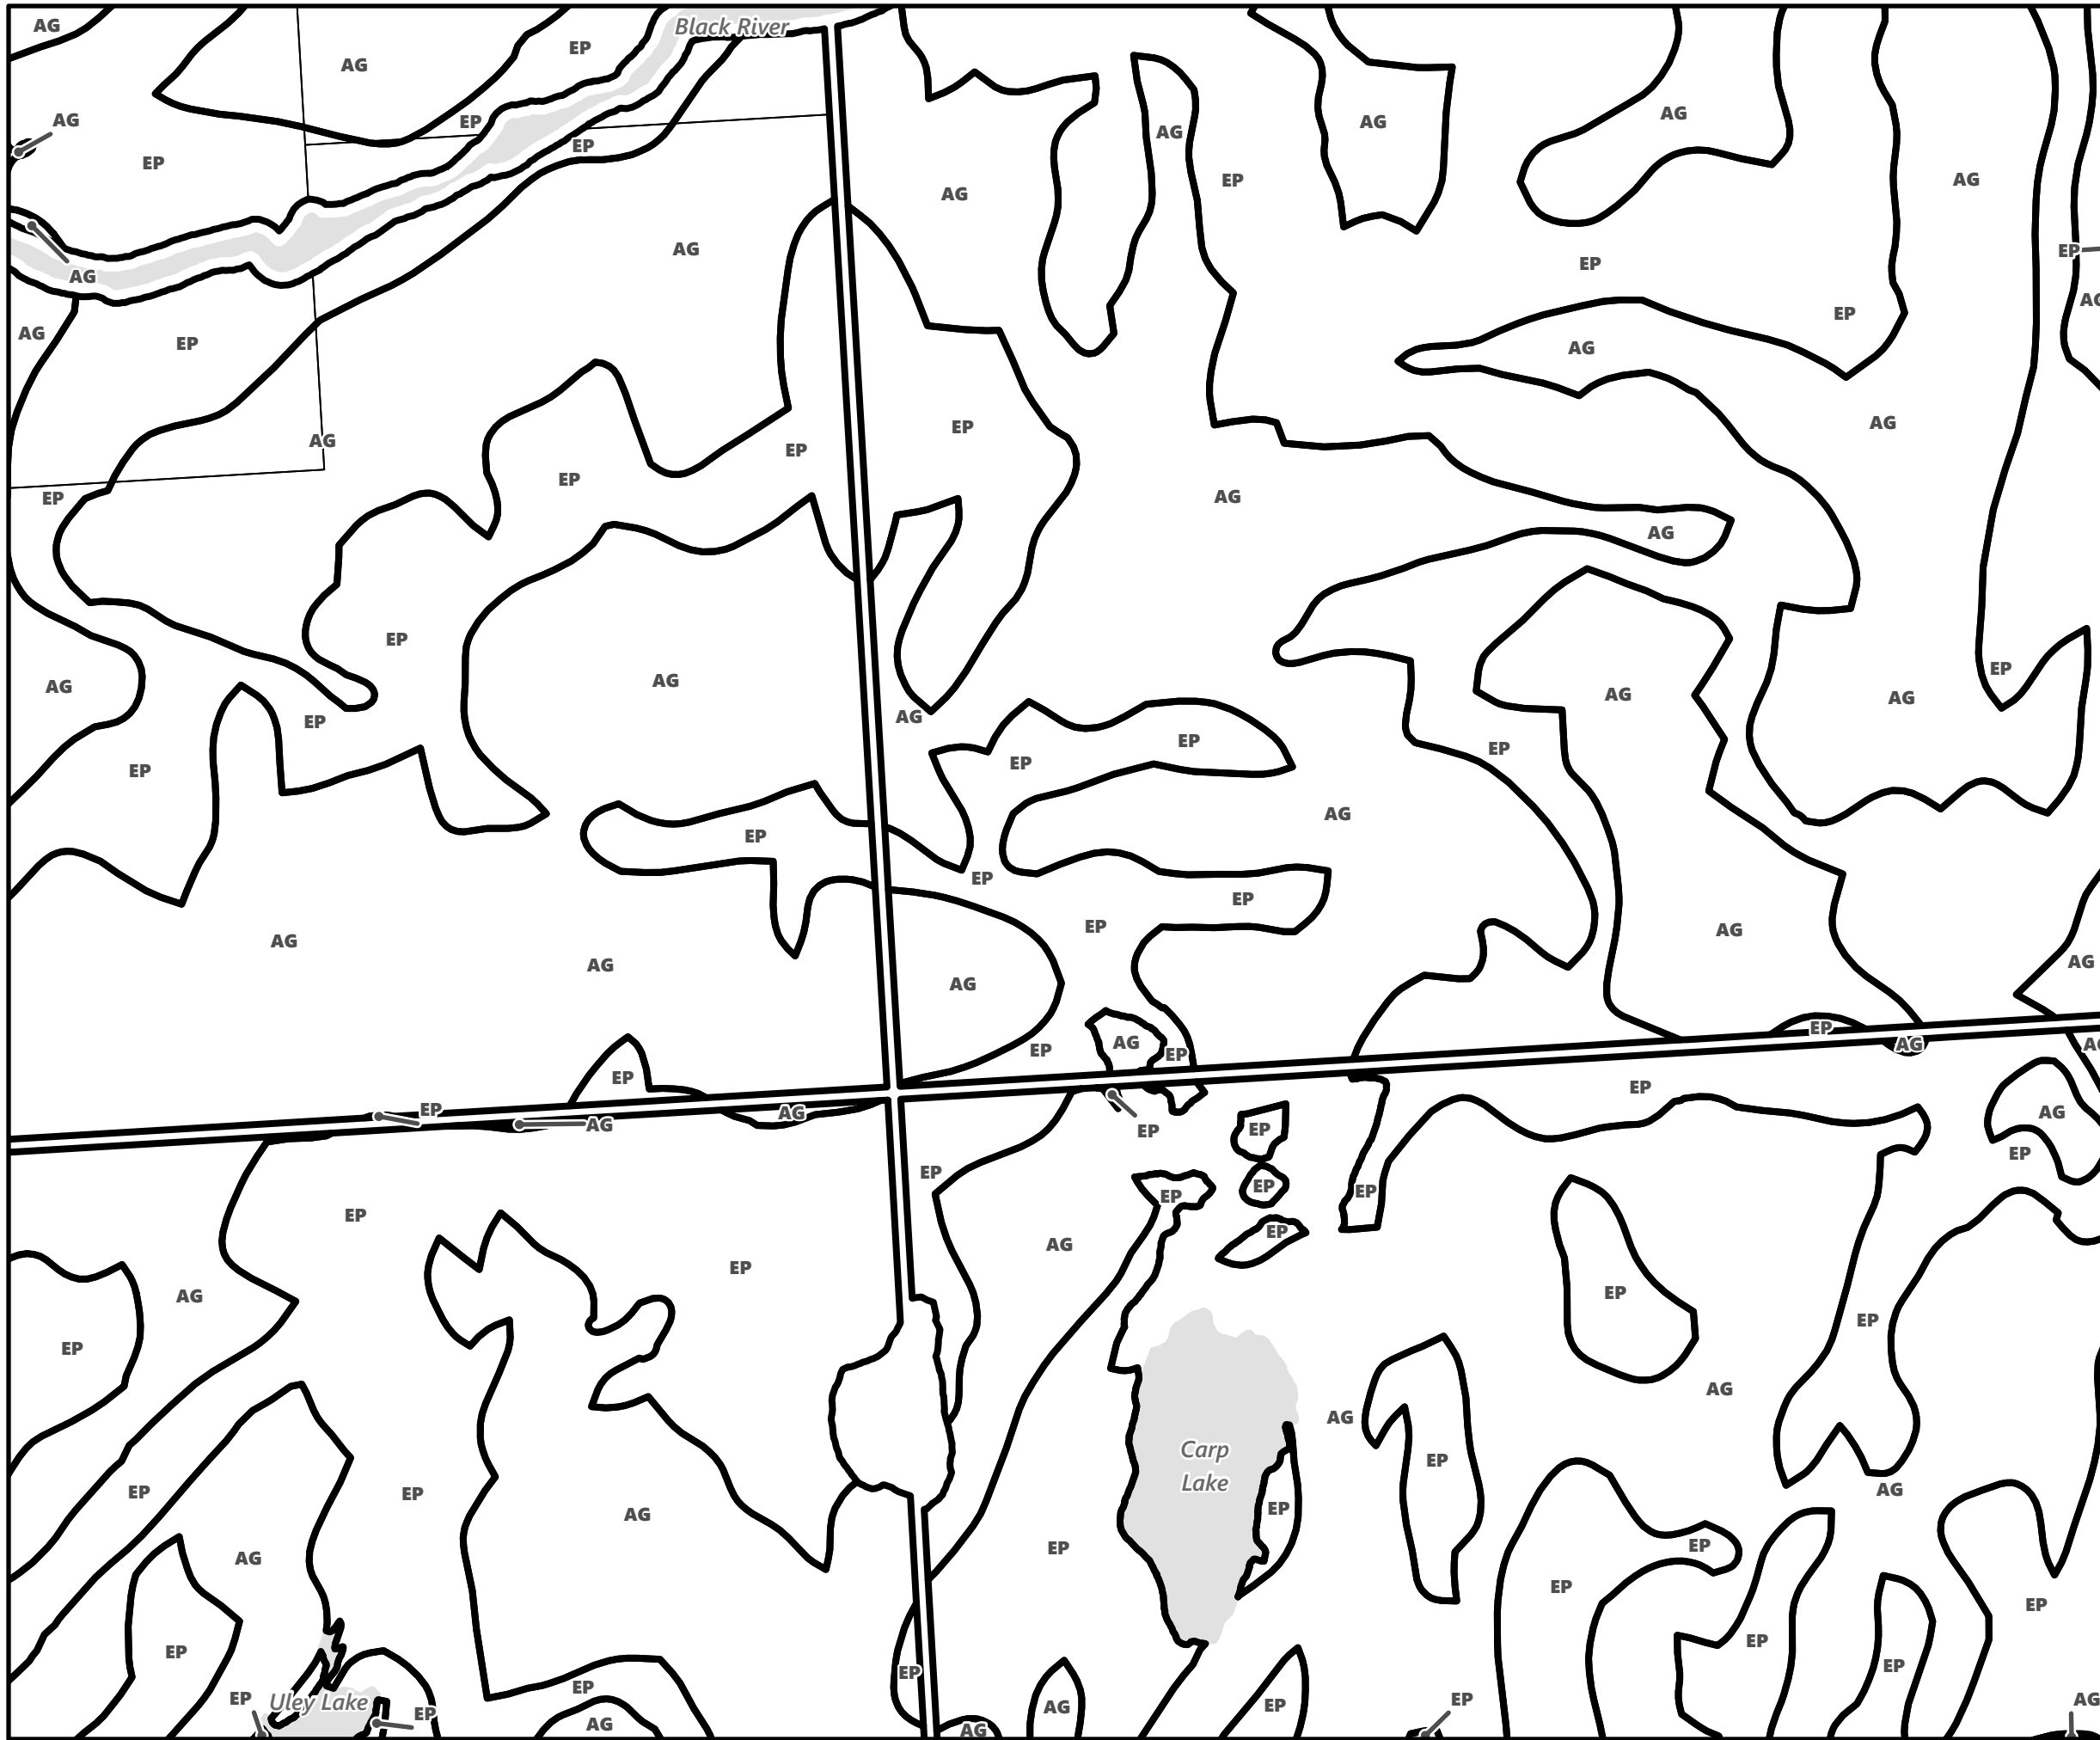

City of Kawartha Lakes Rural Zoning By-law Schedule A-A40

Legend

- City of Kawartha Lakes Boundary
- Zone Boundary

May 2024

Sources: MNDMNR, City of Kawartha Lakes and Teranet
Projection: NAD 1983 UTM Zone 17N