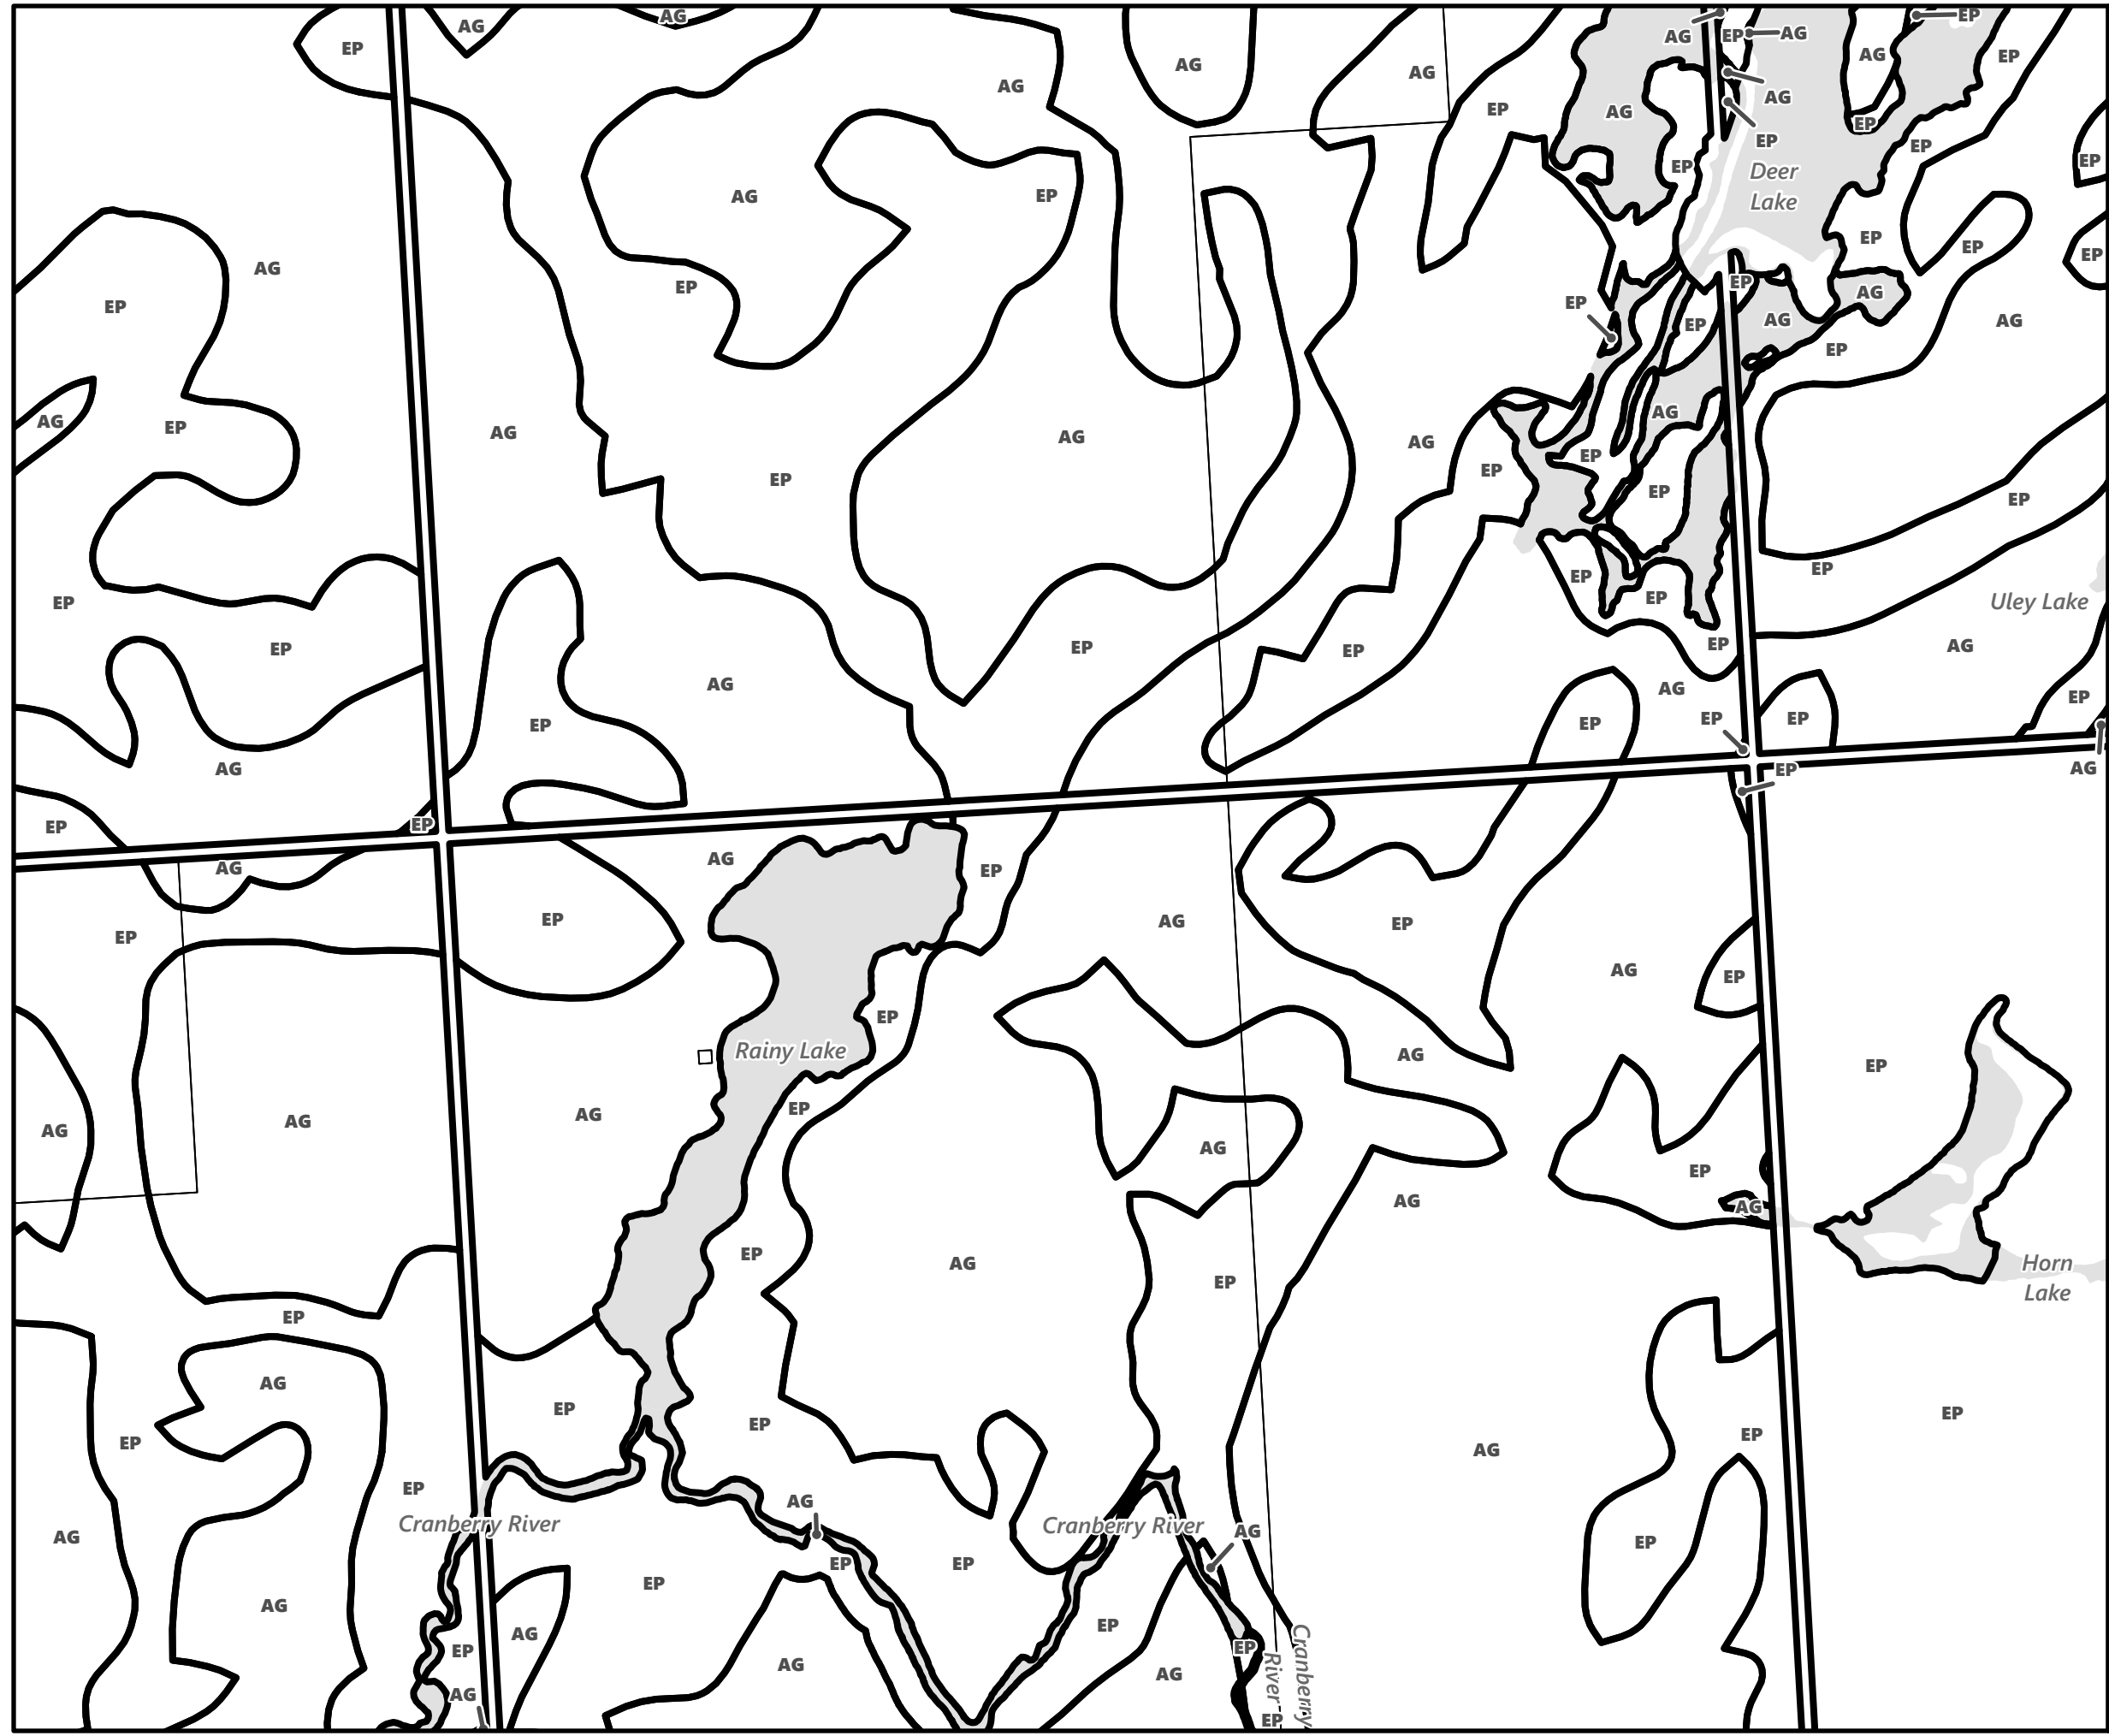

May 2024

Sources:
MNDMNR, City of Kawartha Lakes and Teranet
Projection:
NAD 1983 UTM Zone 17N

City of Kawartha Lakes Rural Zoning By-law Schedule A-A48

Legend

- City of Kawartha Lakes Boundary
- Zone Boundary