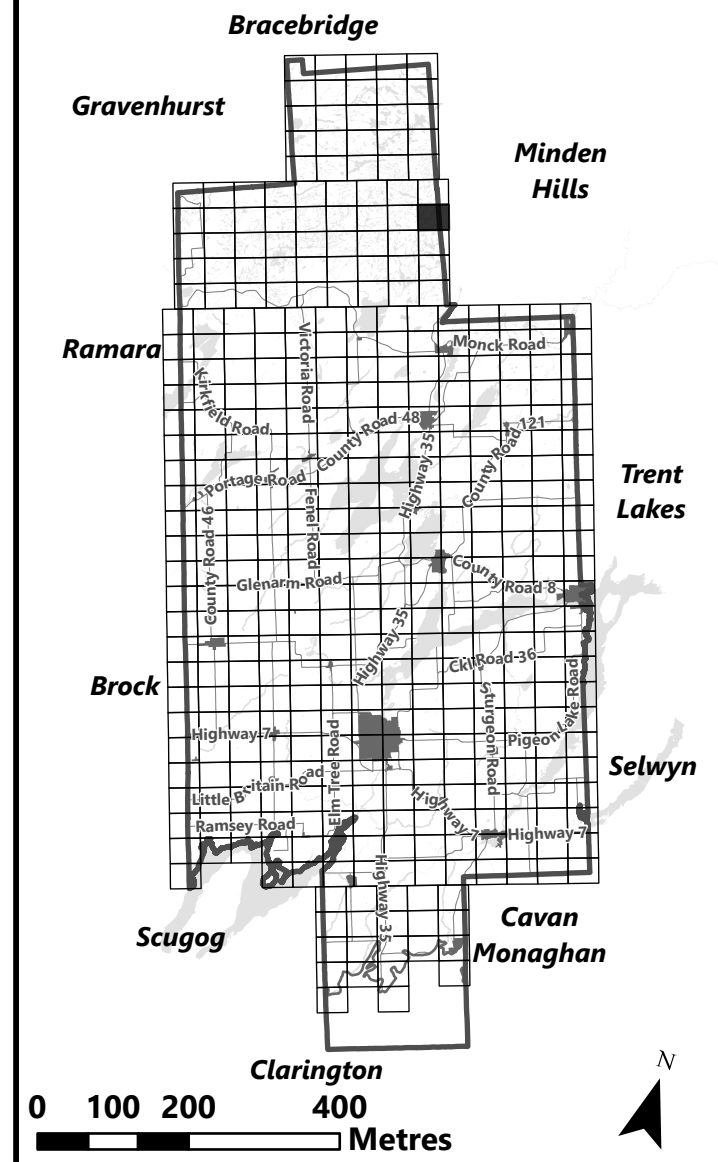

May 2024

Sources:
MNDMNR, City of Kawartha Lakes and Teranet
Projection:
NAD 1983 UTM Zone 17N

City of Kawartha Lakes Rural Zoning By-law Schedule A-A45

Legend

- City of Kawartha Lakes Boundary
- Zone Boundary