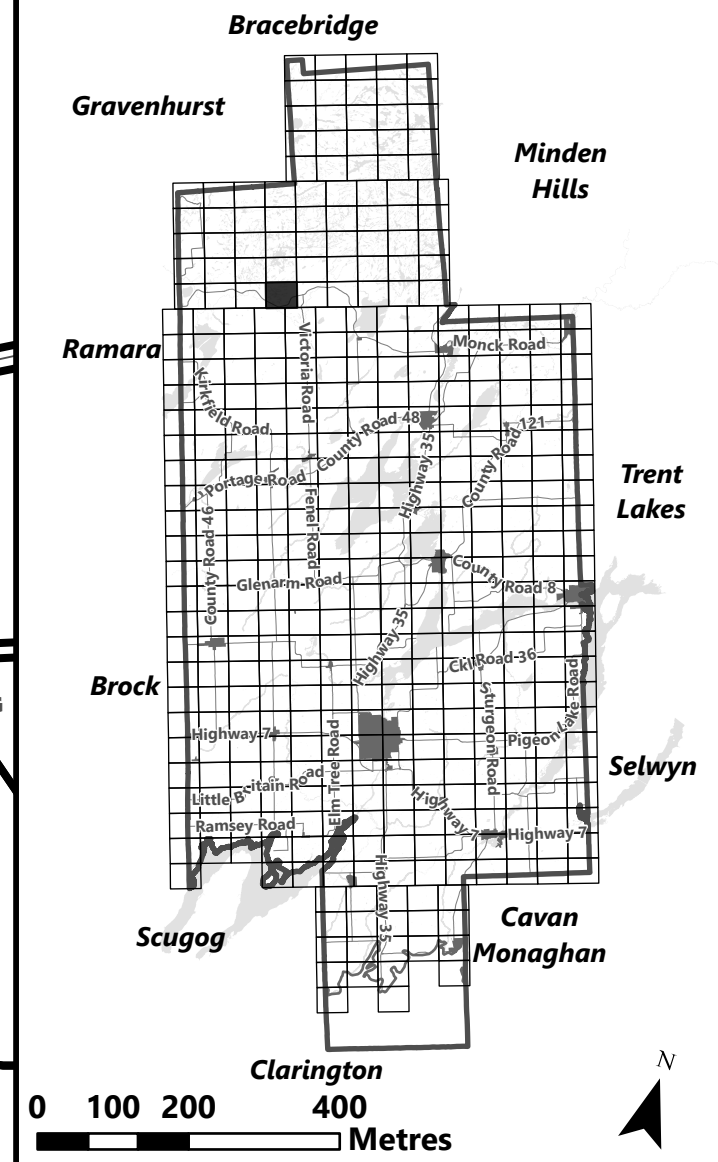

May 2024

Sources:
MNDMNR, City of Kawartha Lakes and Teranet
Projection:
NAD 1983 UTM Zone 17N

City of Kawartha Lakes Rural Zoning By-law Schedule A-A67

Legend

- City of Kawartha Lakes Boundary
- Zone Boundary