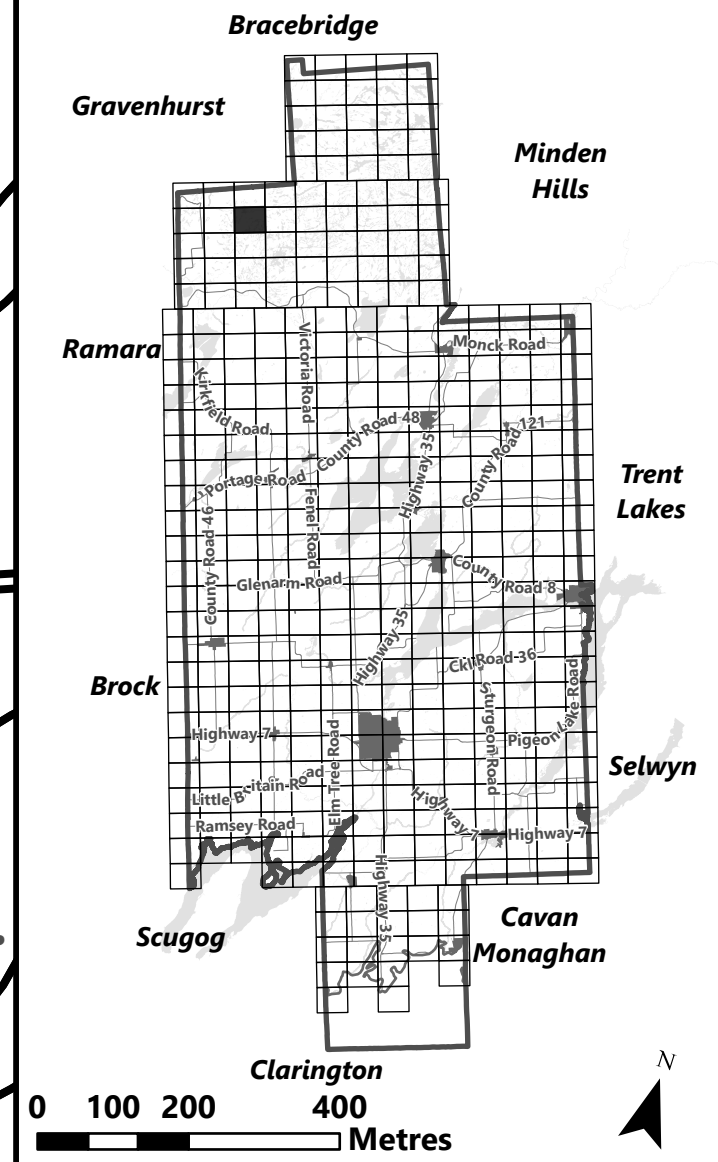

City of Kawartha Lakes Rural Zoning By-law Schedule A-A39

Legend

- City of Kawartha Lakes Boundary
- Zone Boundary

May 2024

Sources: MNDMNR, City of Kawartha Lakes and Teranet
Projection: NAD 1983 UTM Zone 17N