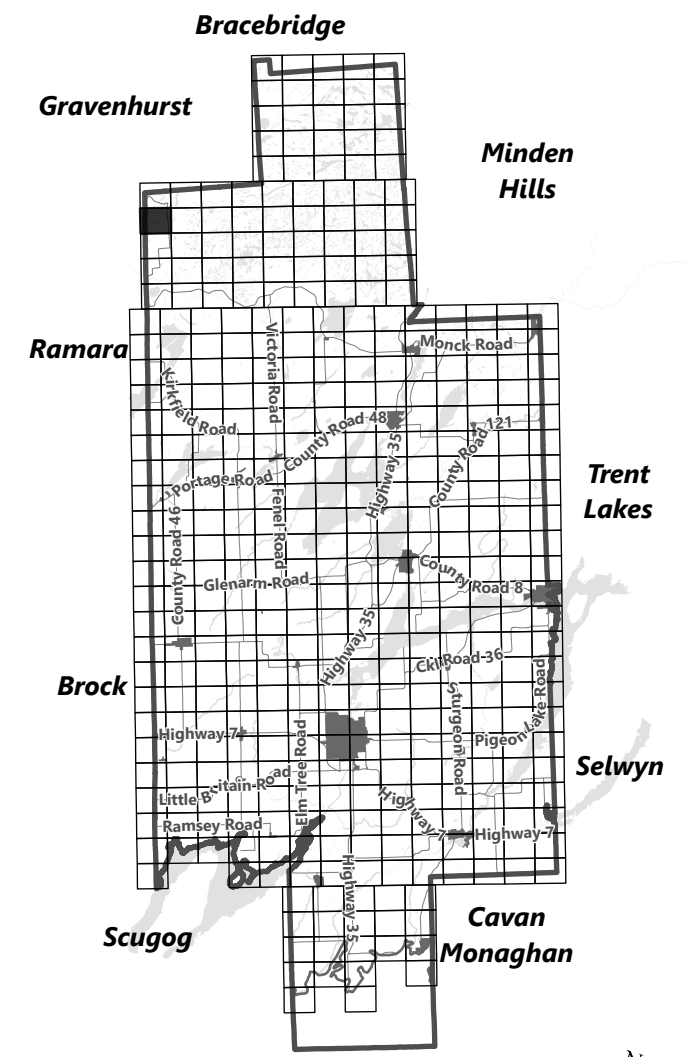

City of Kawartha Lakes Rural Zoning By-law Schedule A-A37

Legend

- City of Kawartha Lakes Boundary
- Zone Boundary

May 2024

Sources:
MNDMNR, City of Kawartha Lakes and Teranet
Projection:
NAD 1983 UTM Zone 17N