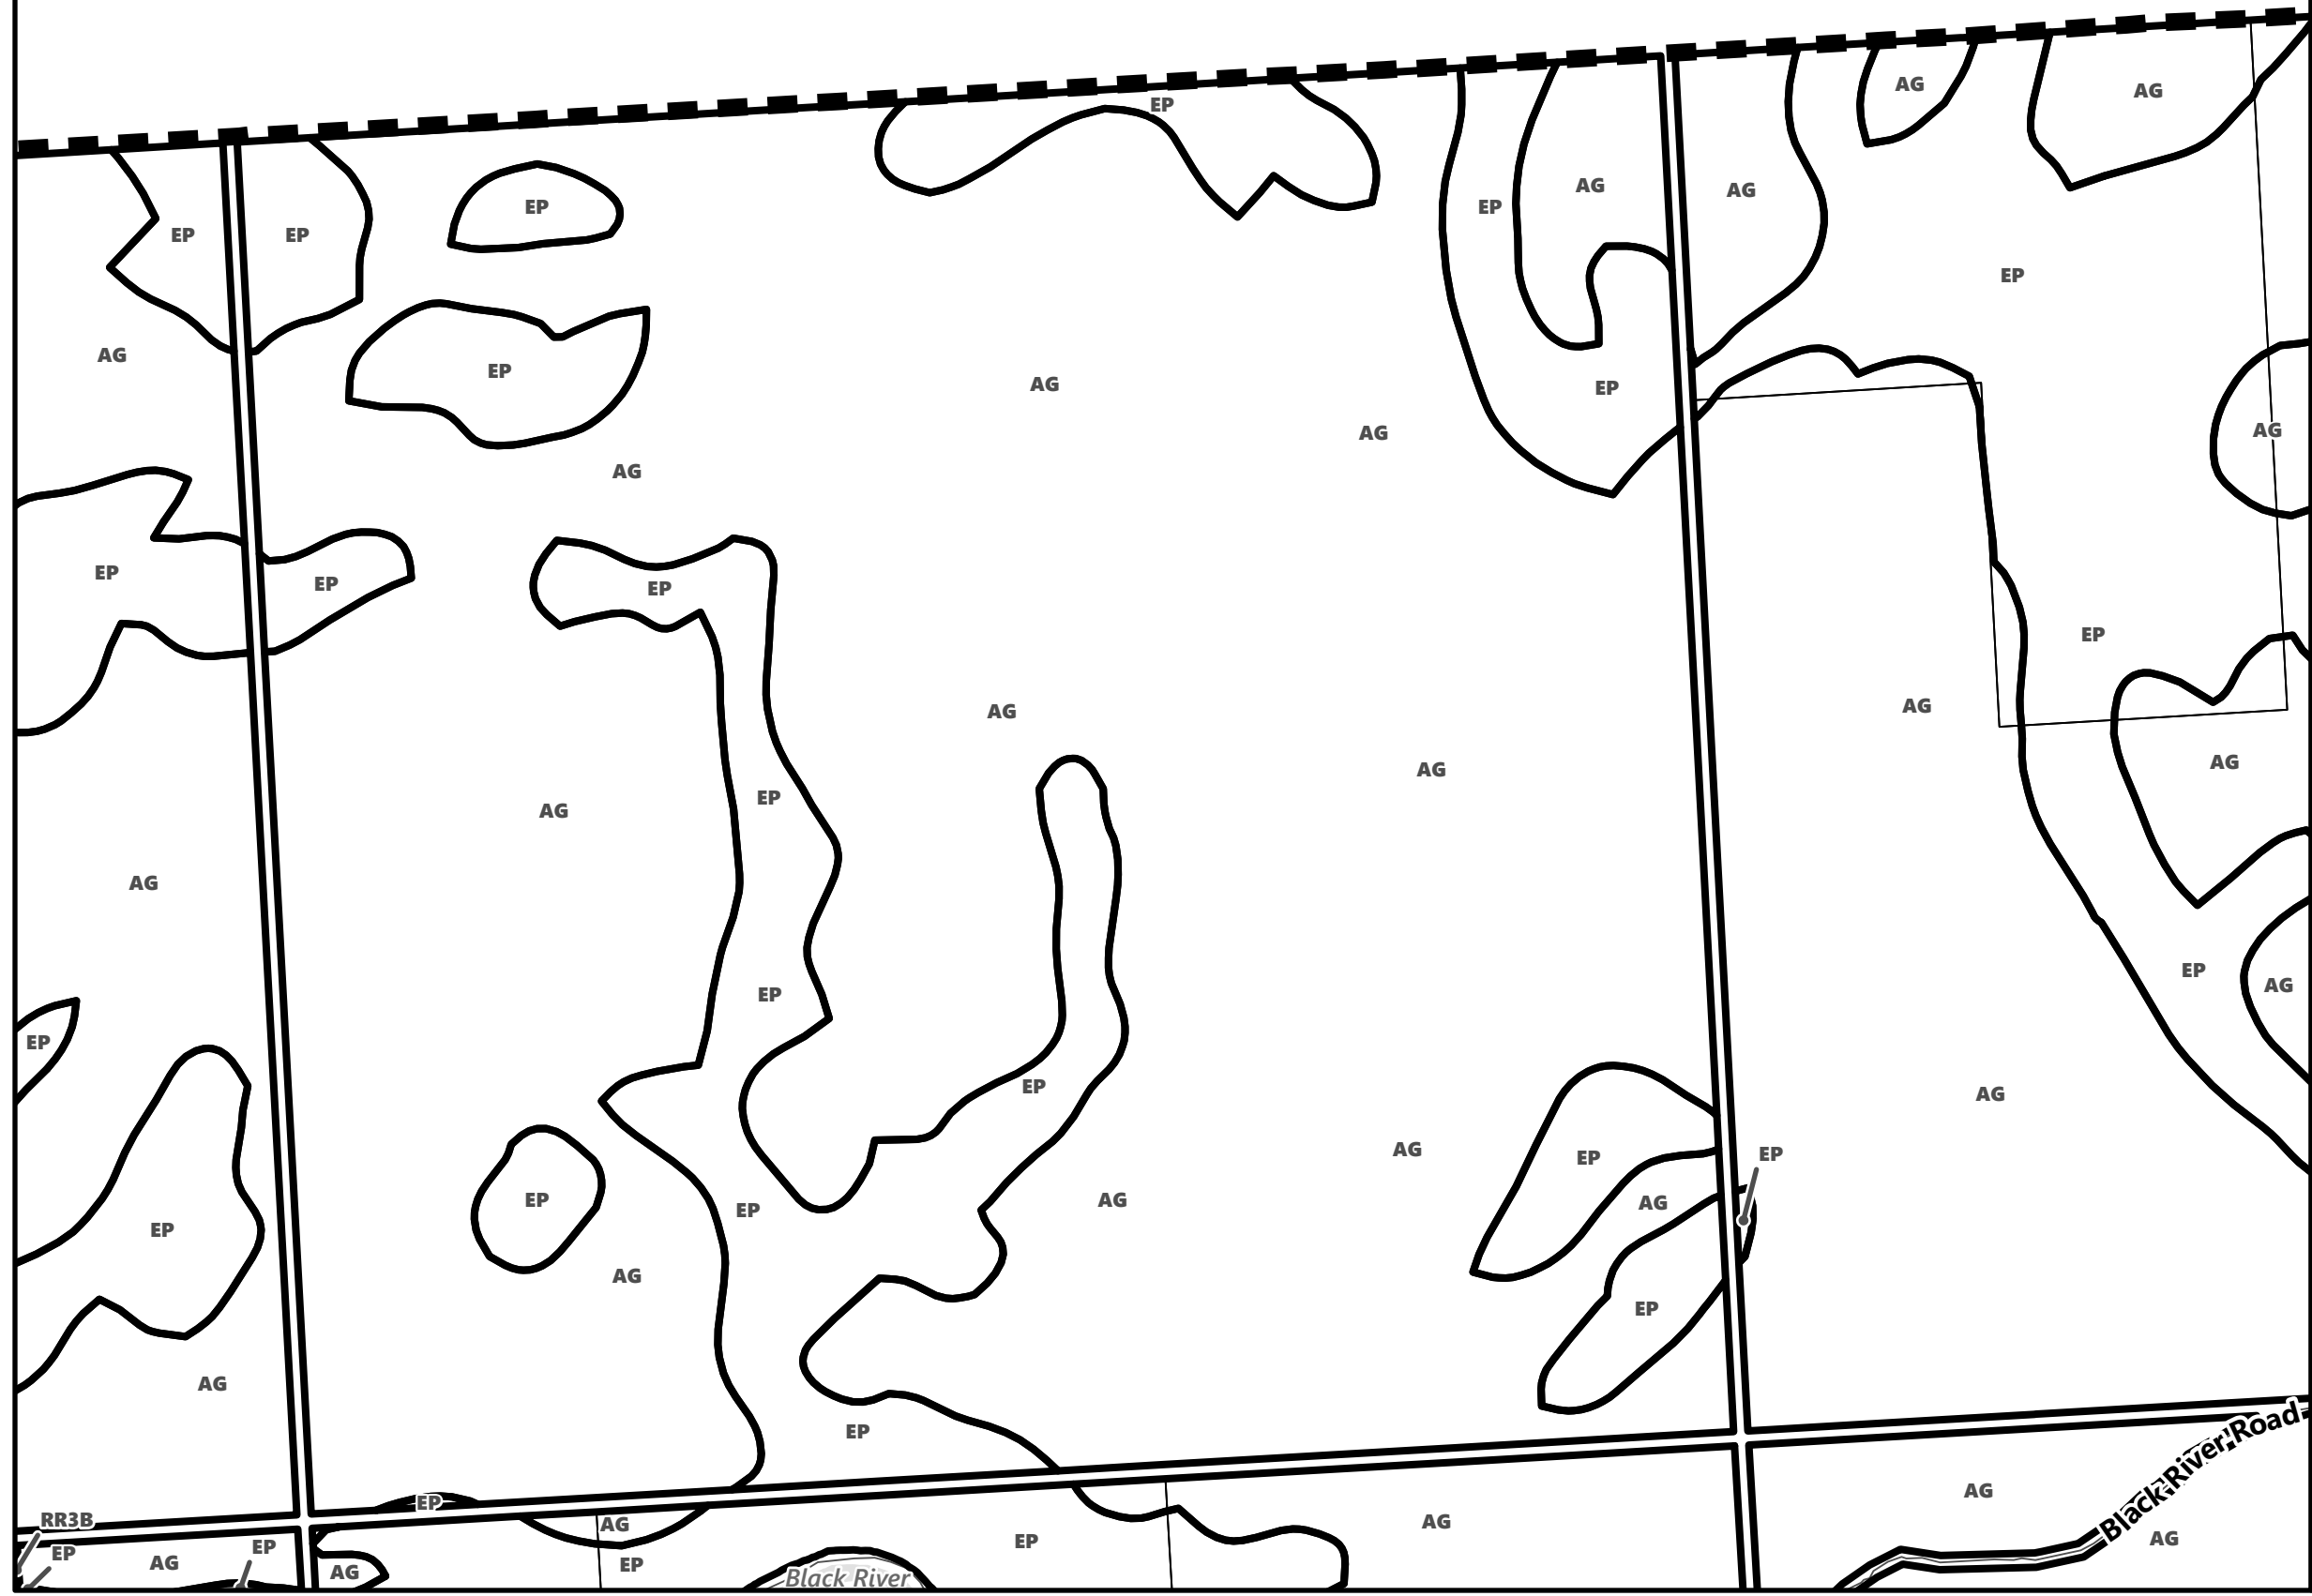

City of Kawartha Lakes Rural Zoning By-law Schedule A-A30

1. **Legend**
2. City of Kawartha Lakes Boundary
   - Zone Boundary

May 2024

Sources:
MNDMNR, City of Kawartha Lakes and Teranet
Projection:
NAD 1983 UTM Zone 17N