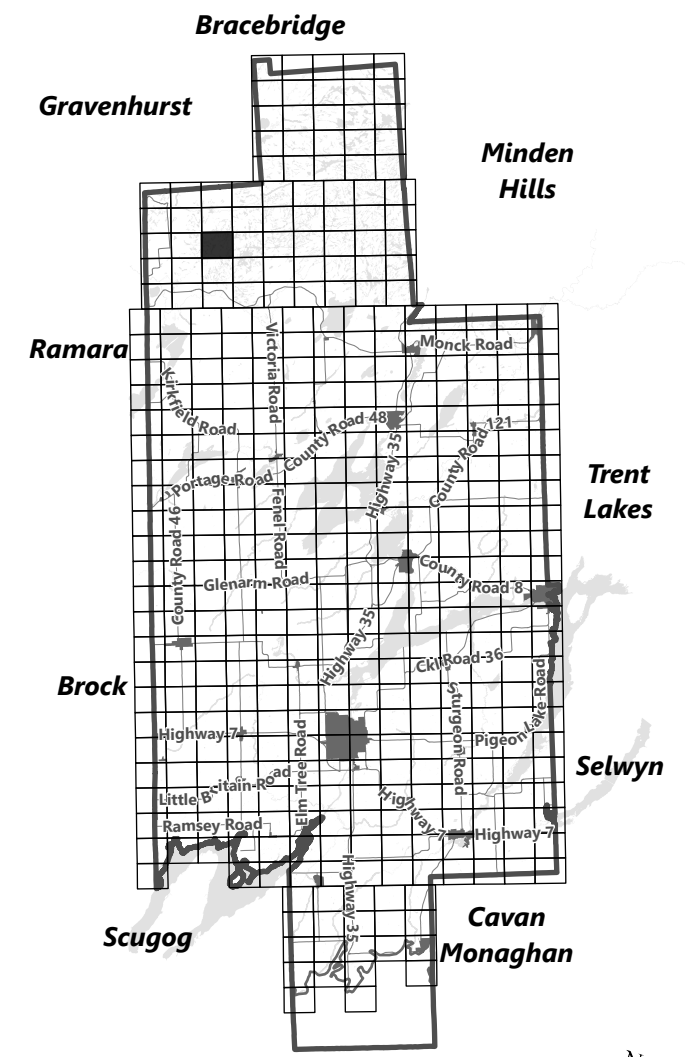

May 2024

Sources:
MNDMNR, City of Kawartha Lakes and Teranet
Projection:
NAD 1983 UTM Zone 17N

City of Kawartha Lakes Rural Zoning By-law Schedule A-A48

Legend

- City of Kawartha Lakes Boundary
- Zone Boundary