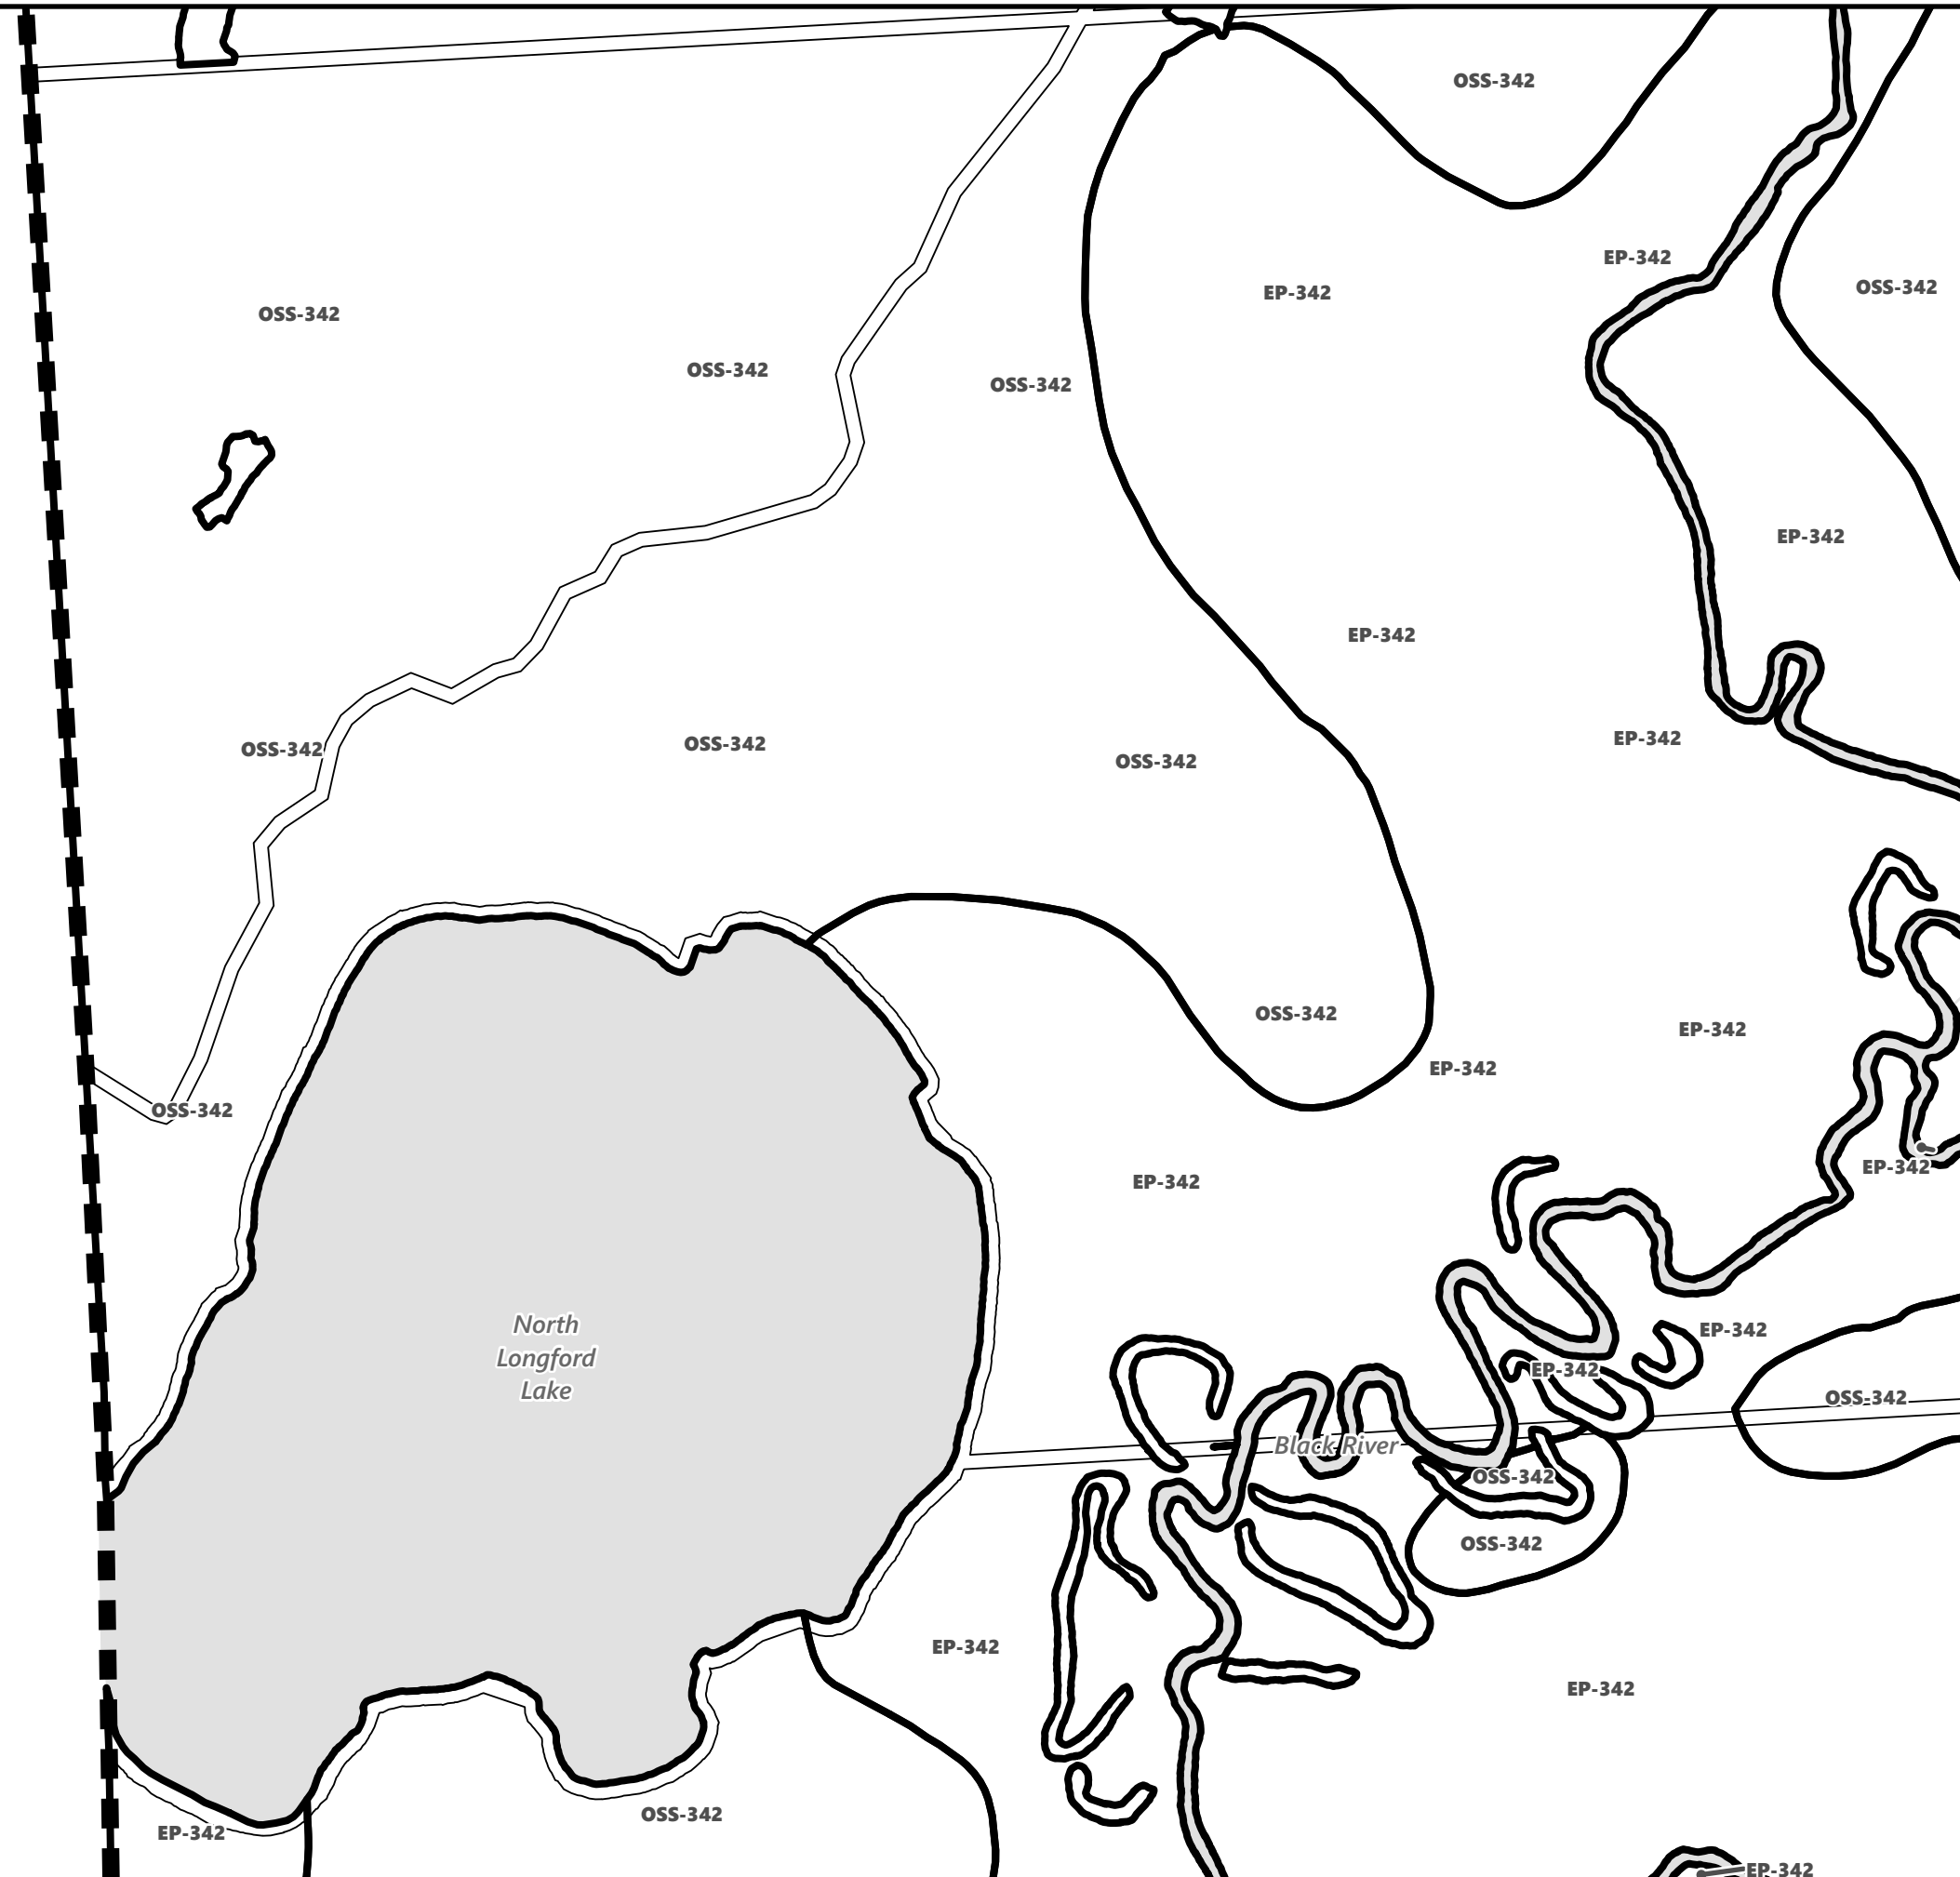

May 2024

Sources:
MNDMNR, City of Kawartha Lakes and Teranet
Projection:
NAD 1983 UTM Zone 17N

City of Kawartha Lakes Rural Zoning By-law Schedule A-A13

Legend

- City of Kawartha Lakes Boundary
- Zone Boundary