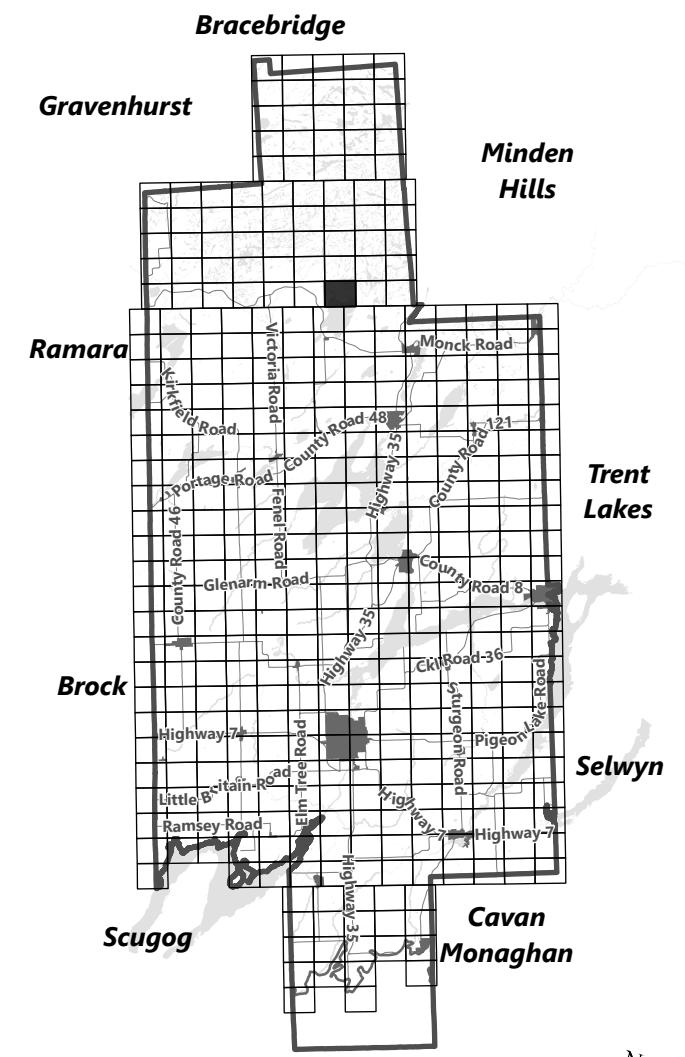

City of Kawartha Lakes Rural Zoning By-law Schedule A-A70

Legend

- City of Kawartha Lakes Boundary
- Zone Boundary

May 2024

Sources:
MNDMNR, City of Kawartha Lakes and Teranet
Projection:
NAD 1983 UTM Zone 17N