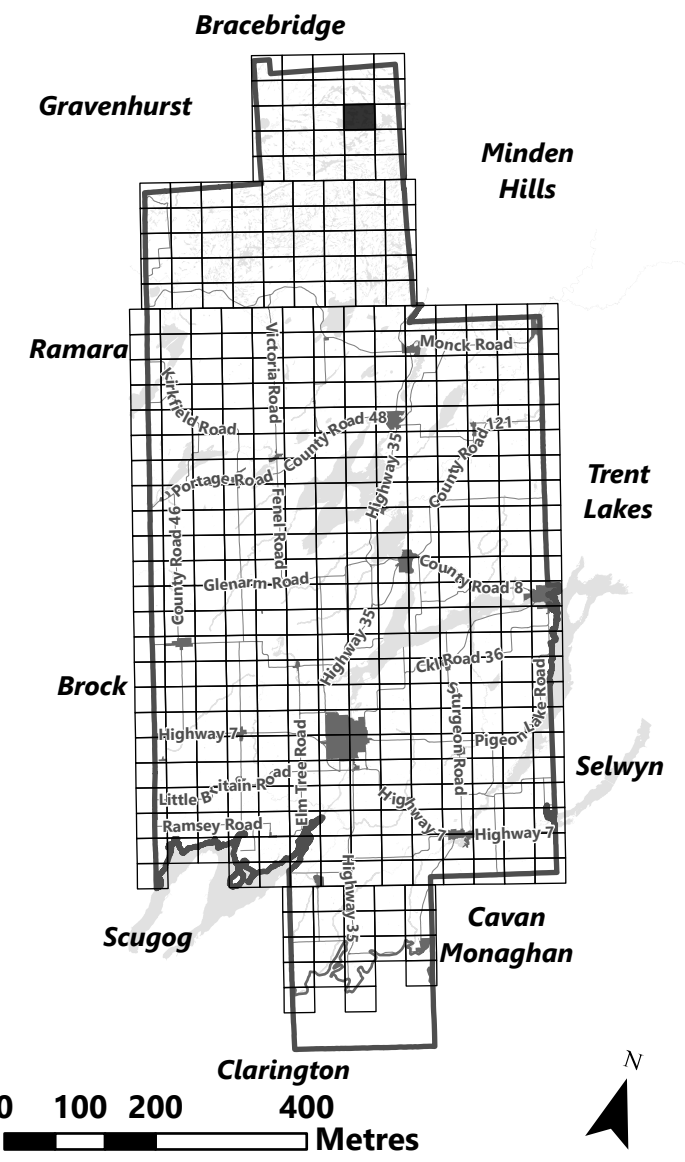

Clarington

0 100 200 400 Metres

Sources: MNDMNR, City of Kawartha Lakes and Teranet
 Projection: NAD 1983 UTM Zone 17N

May 2024

**City of Kawartha Lakes
Rural Zoning By-law
Schedule A-A16**

- Legend**
-  City of Kawartha Lakes Boundary
 -  Zone Boundary