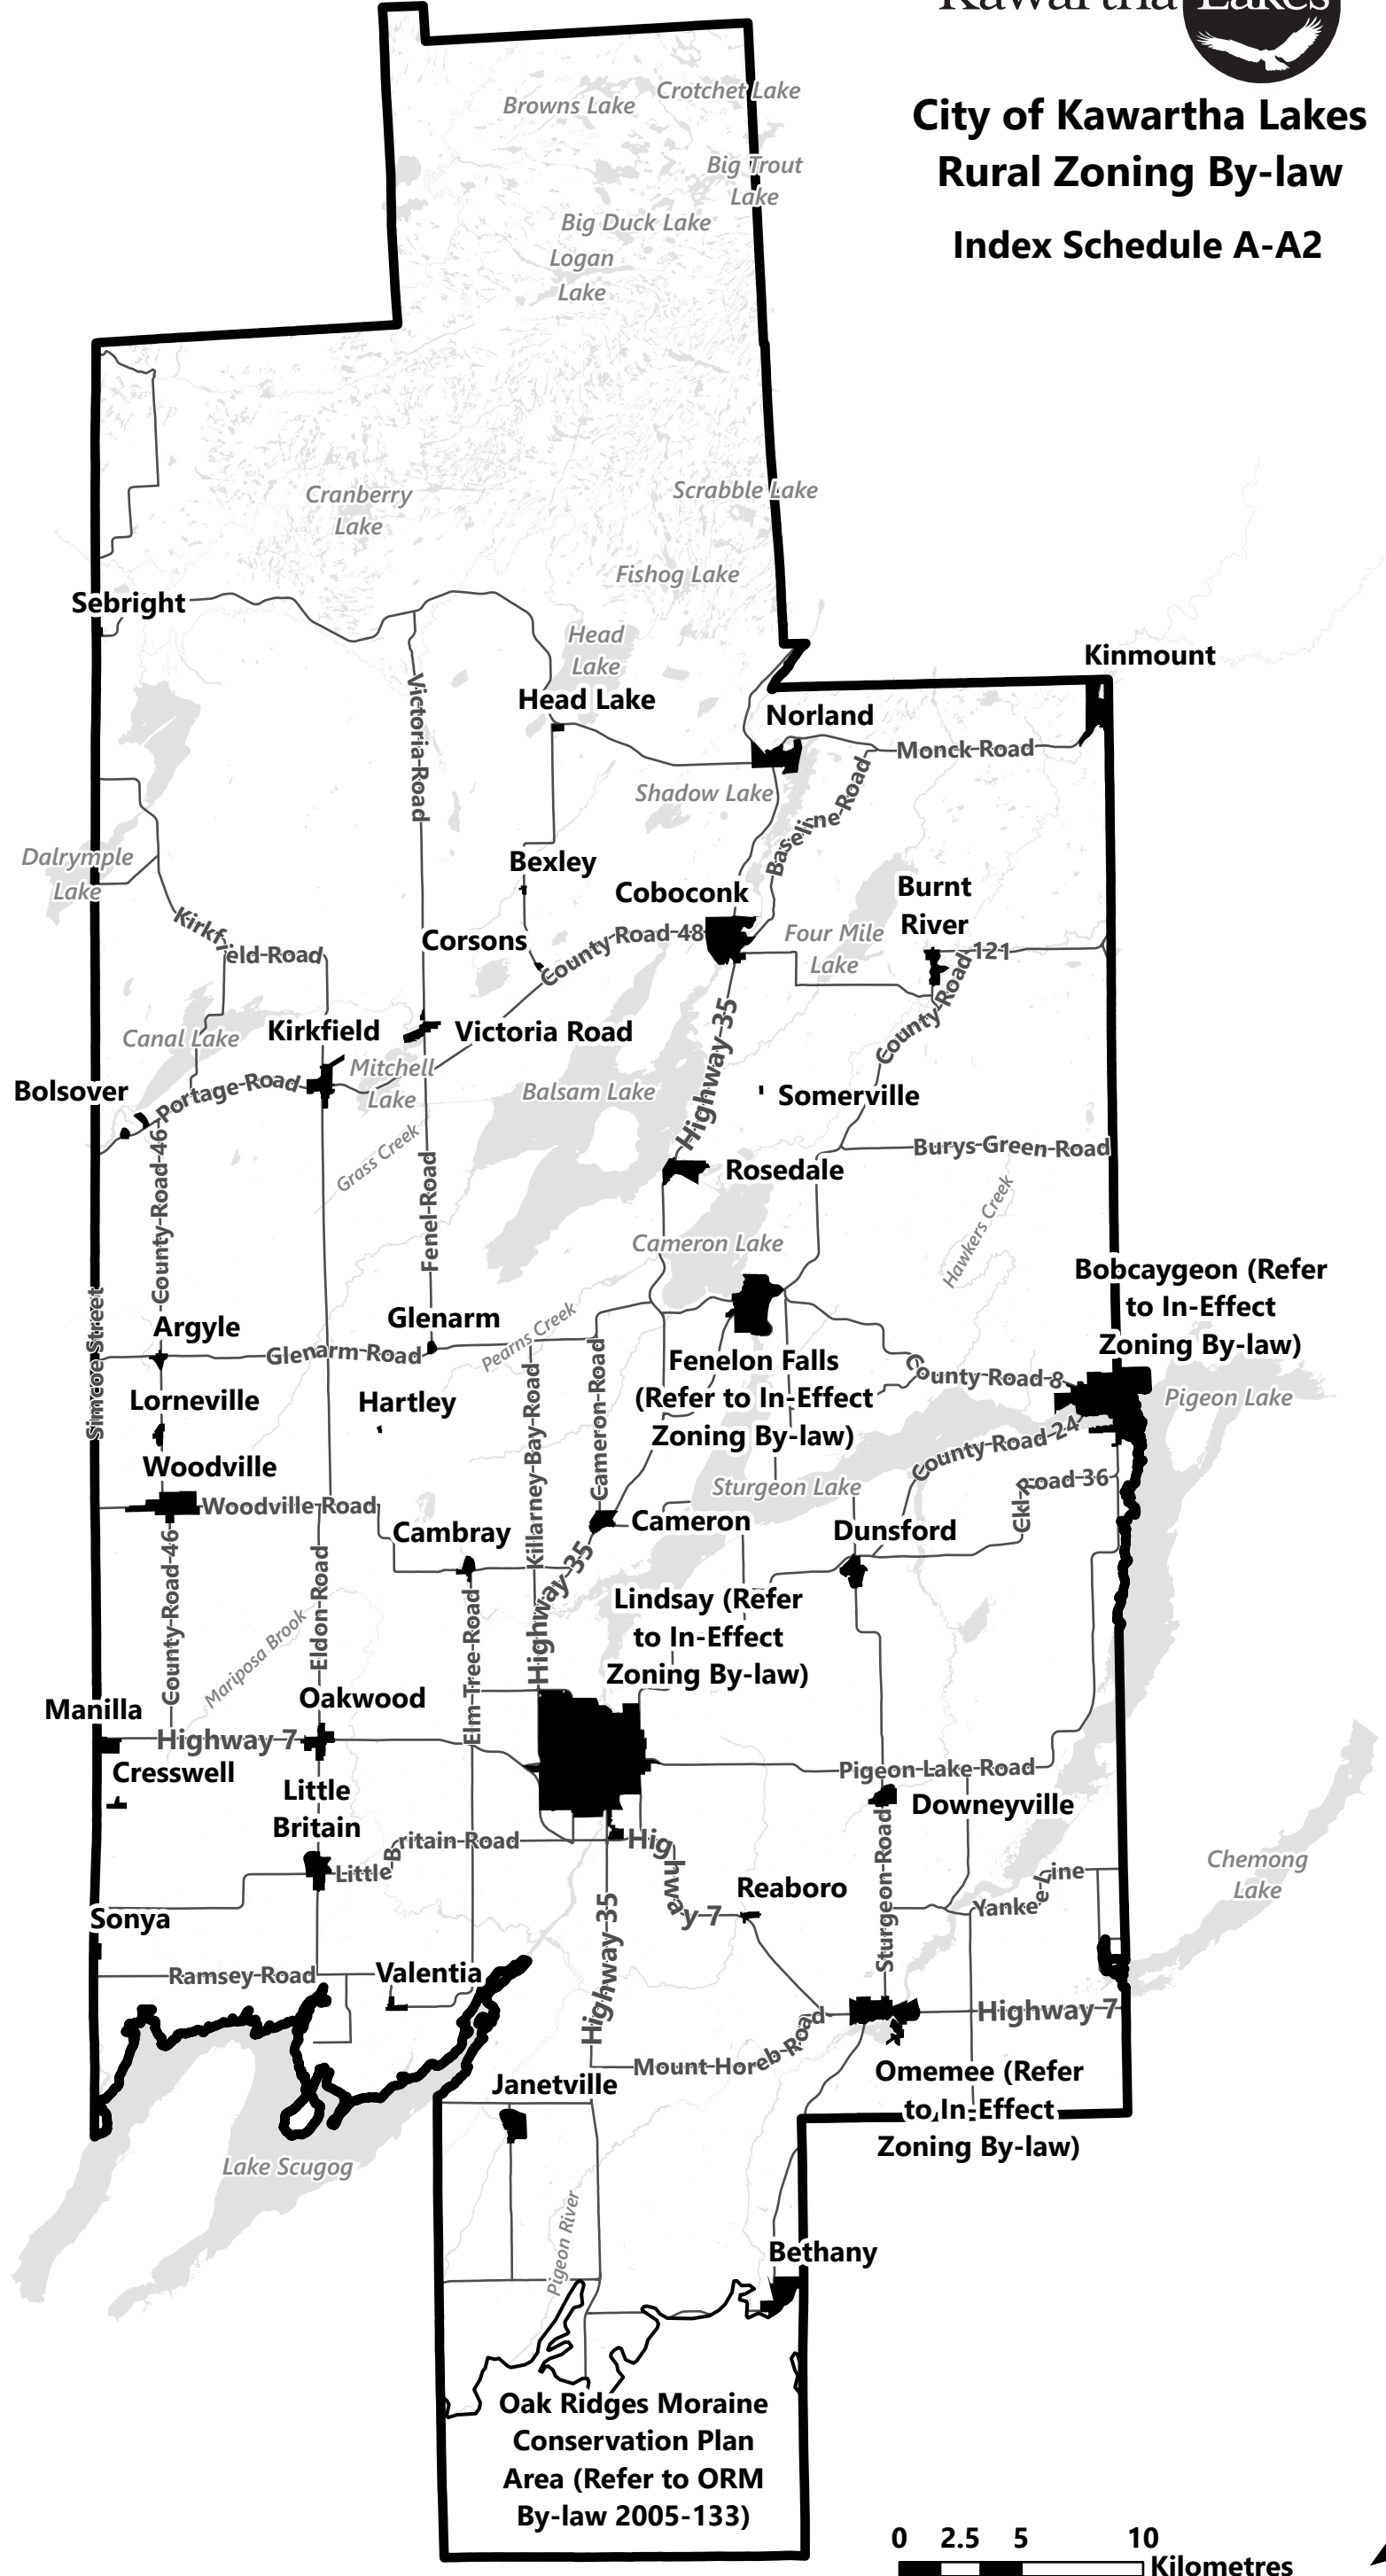

To navigate quickly to a map page, enter the index number within the corresponding Package in the page number interface of your PDF program.

**City of Kawartha Lakes
Rural Zoning By-law
Index Schedule A-A2**