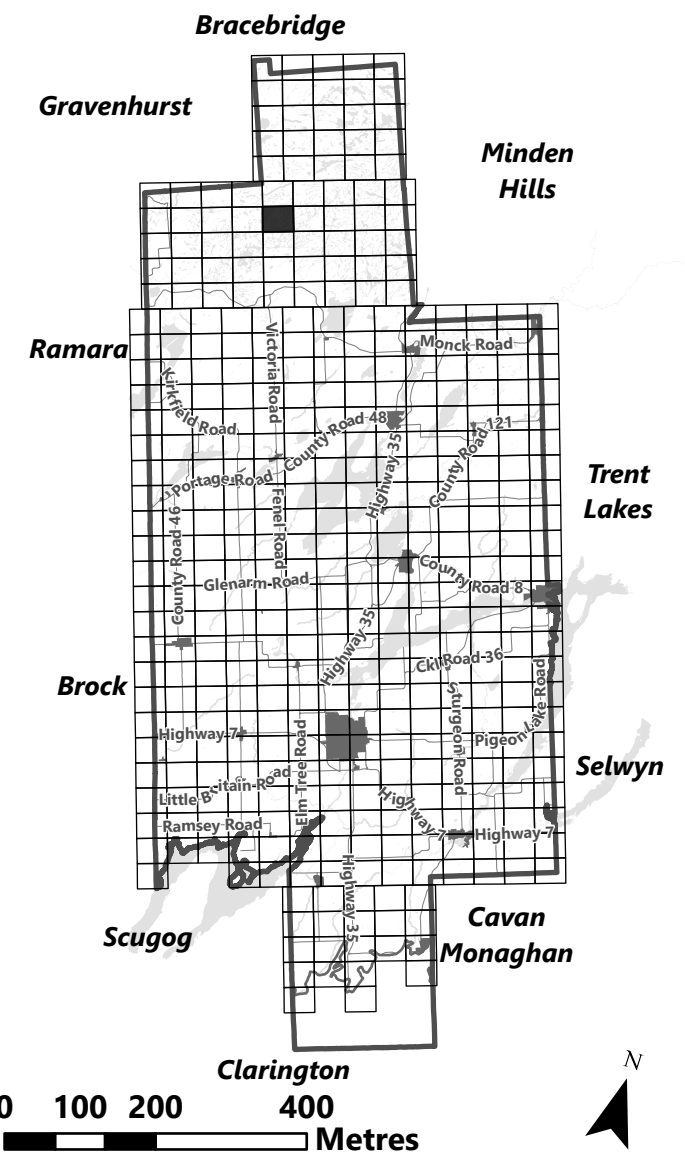

City of Kawartha Lakes Rural Zoning By-law Schedule A-A41

Legend

- City of Kawartha Lakes Boundary
- Zone Boundary

May 2024

Sources:
MNDMNR, City of Kawartha Lakes and Teranet
Projection:
NAD 1983 UTM Zone 17N