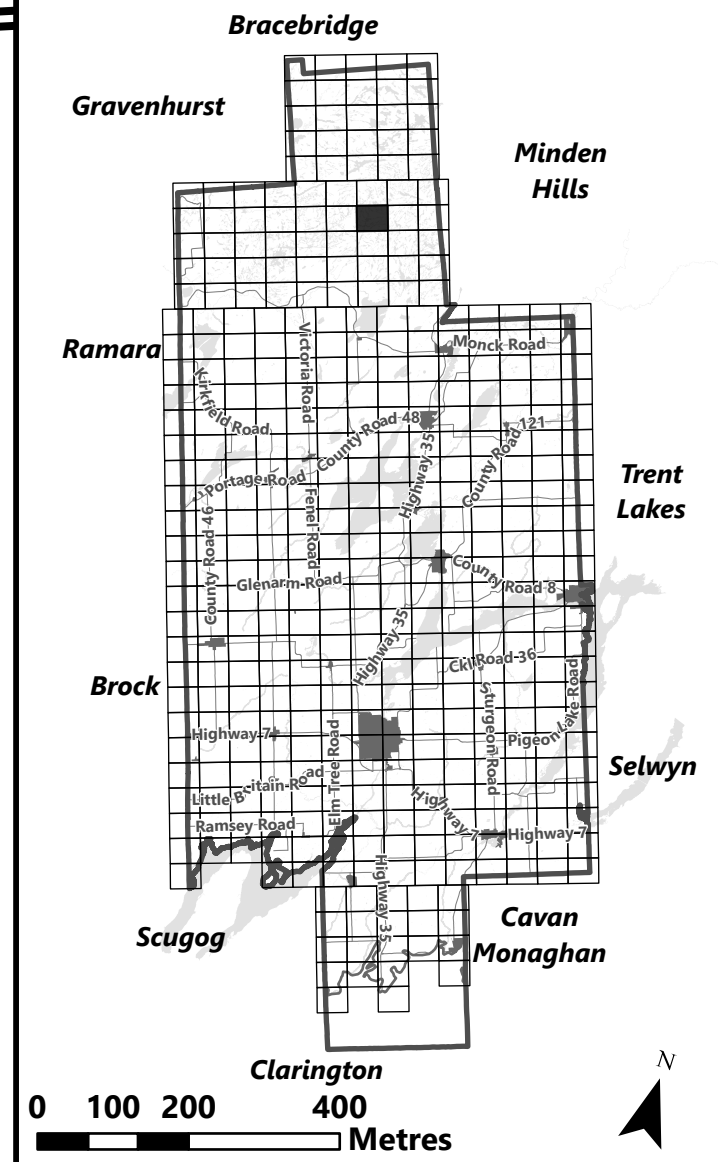

City of Kawartha Lakes Rural Zoning By-law Schedule A-A43

Legend

- City of Kawartha Lakes Boundary
- Zone Boundary