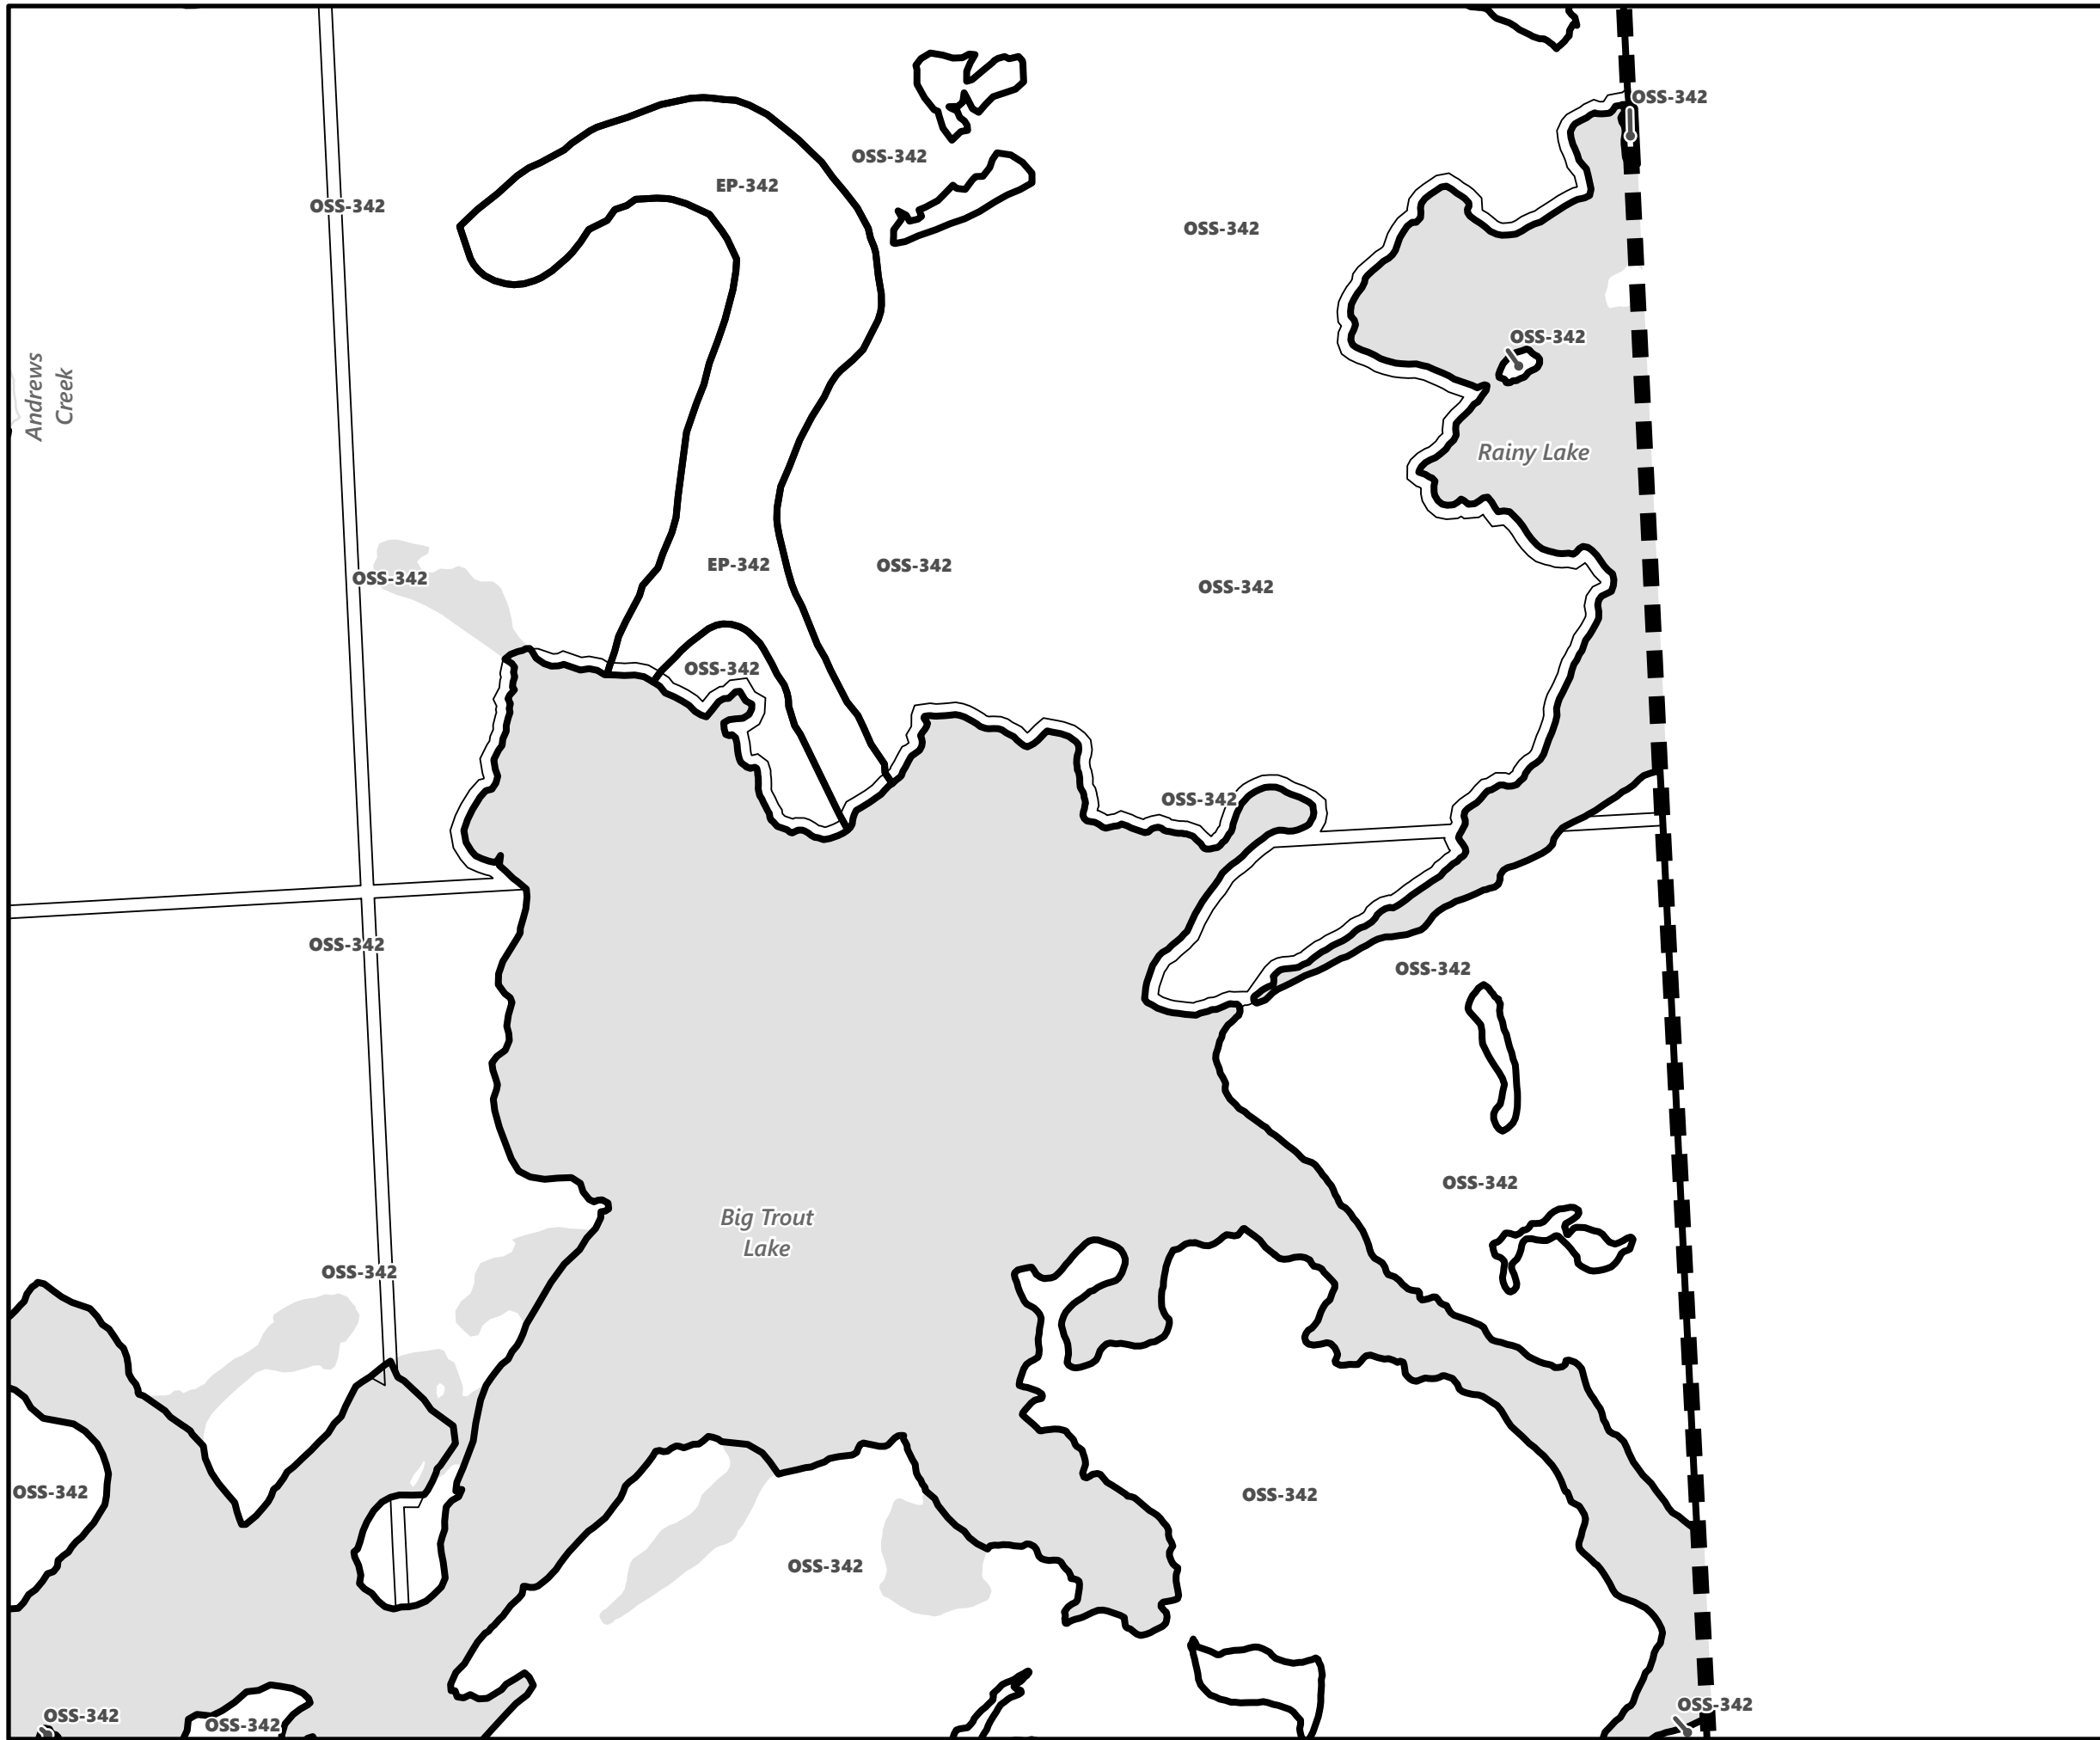

City of Kawartha Lakes Rural Zoning By-law Schedule A-A17

Legend

- City of Kawartha Lakes Boundary
- Zone Boundary

May 2024

Sources:
MNDMNR, City of Kawartha Lakes and Teranet
Projection:
NAD 1983 UTM Zone 17N