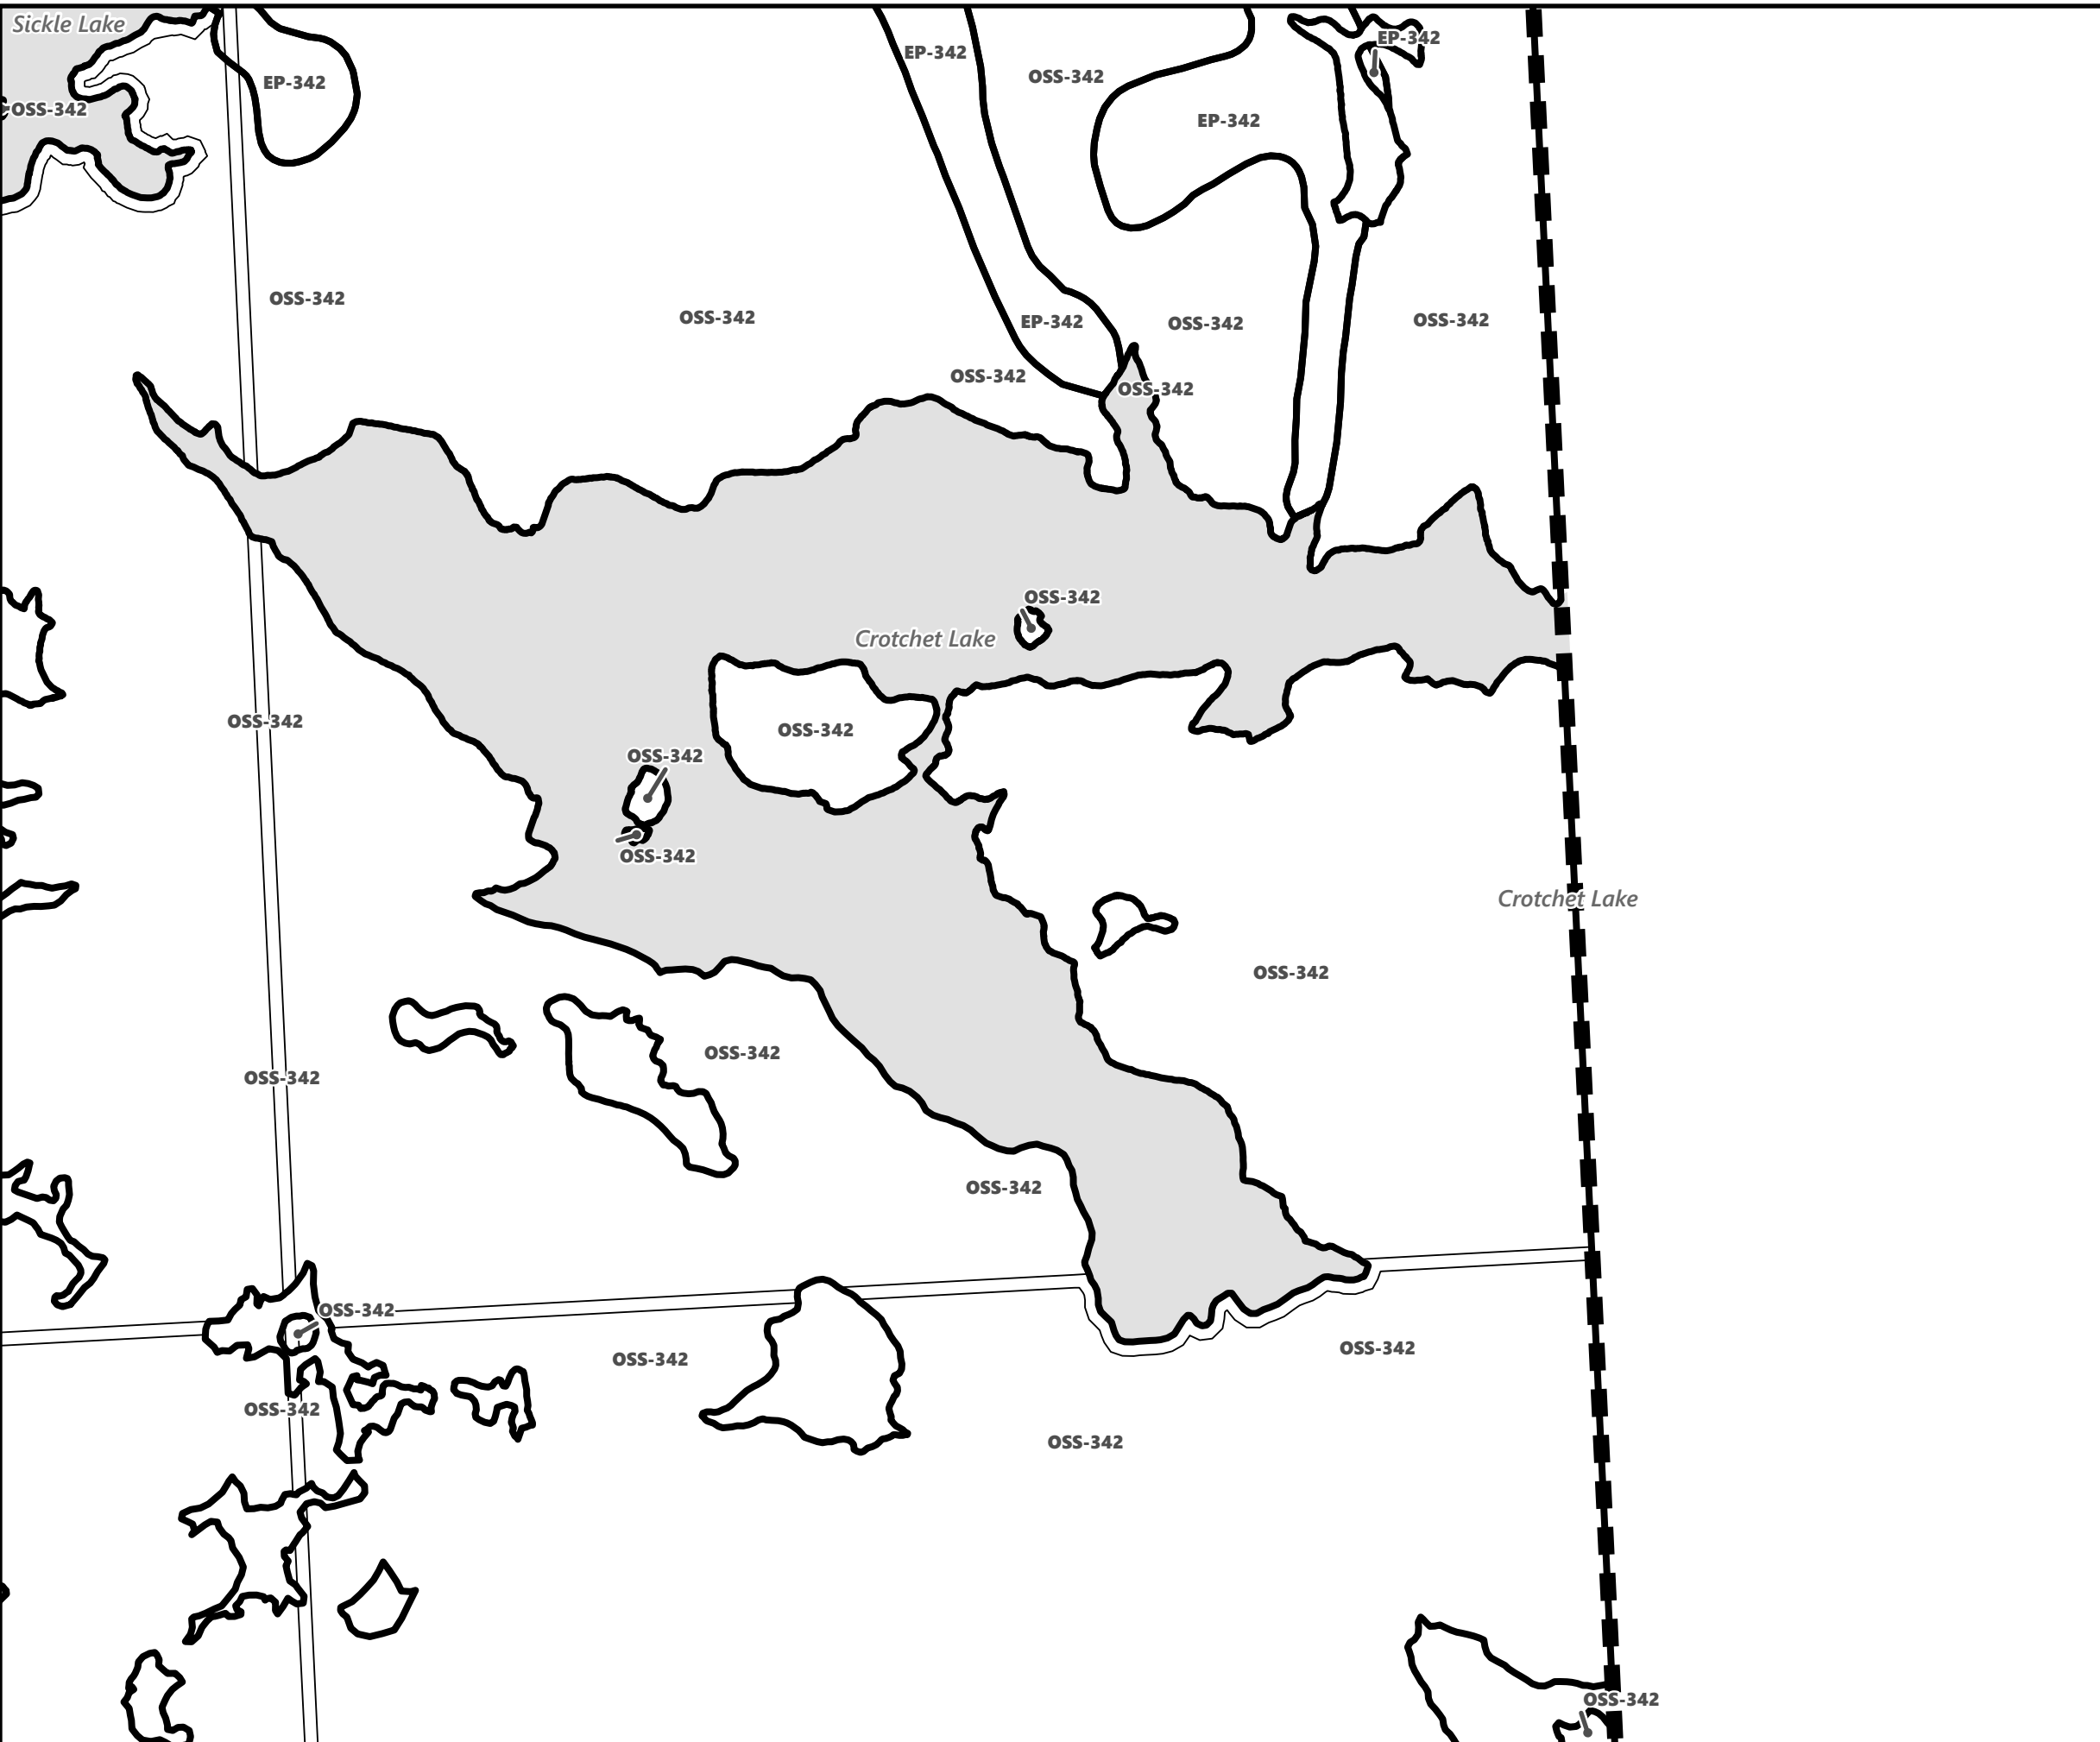

**City of Kawartha Lakes
Rural Zoning By-law
Schedule A-A12**

1. **Legend**
2. City of Kawartha Lakes Boundary
   - Zone Boundary