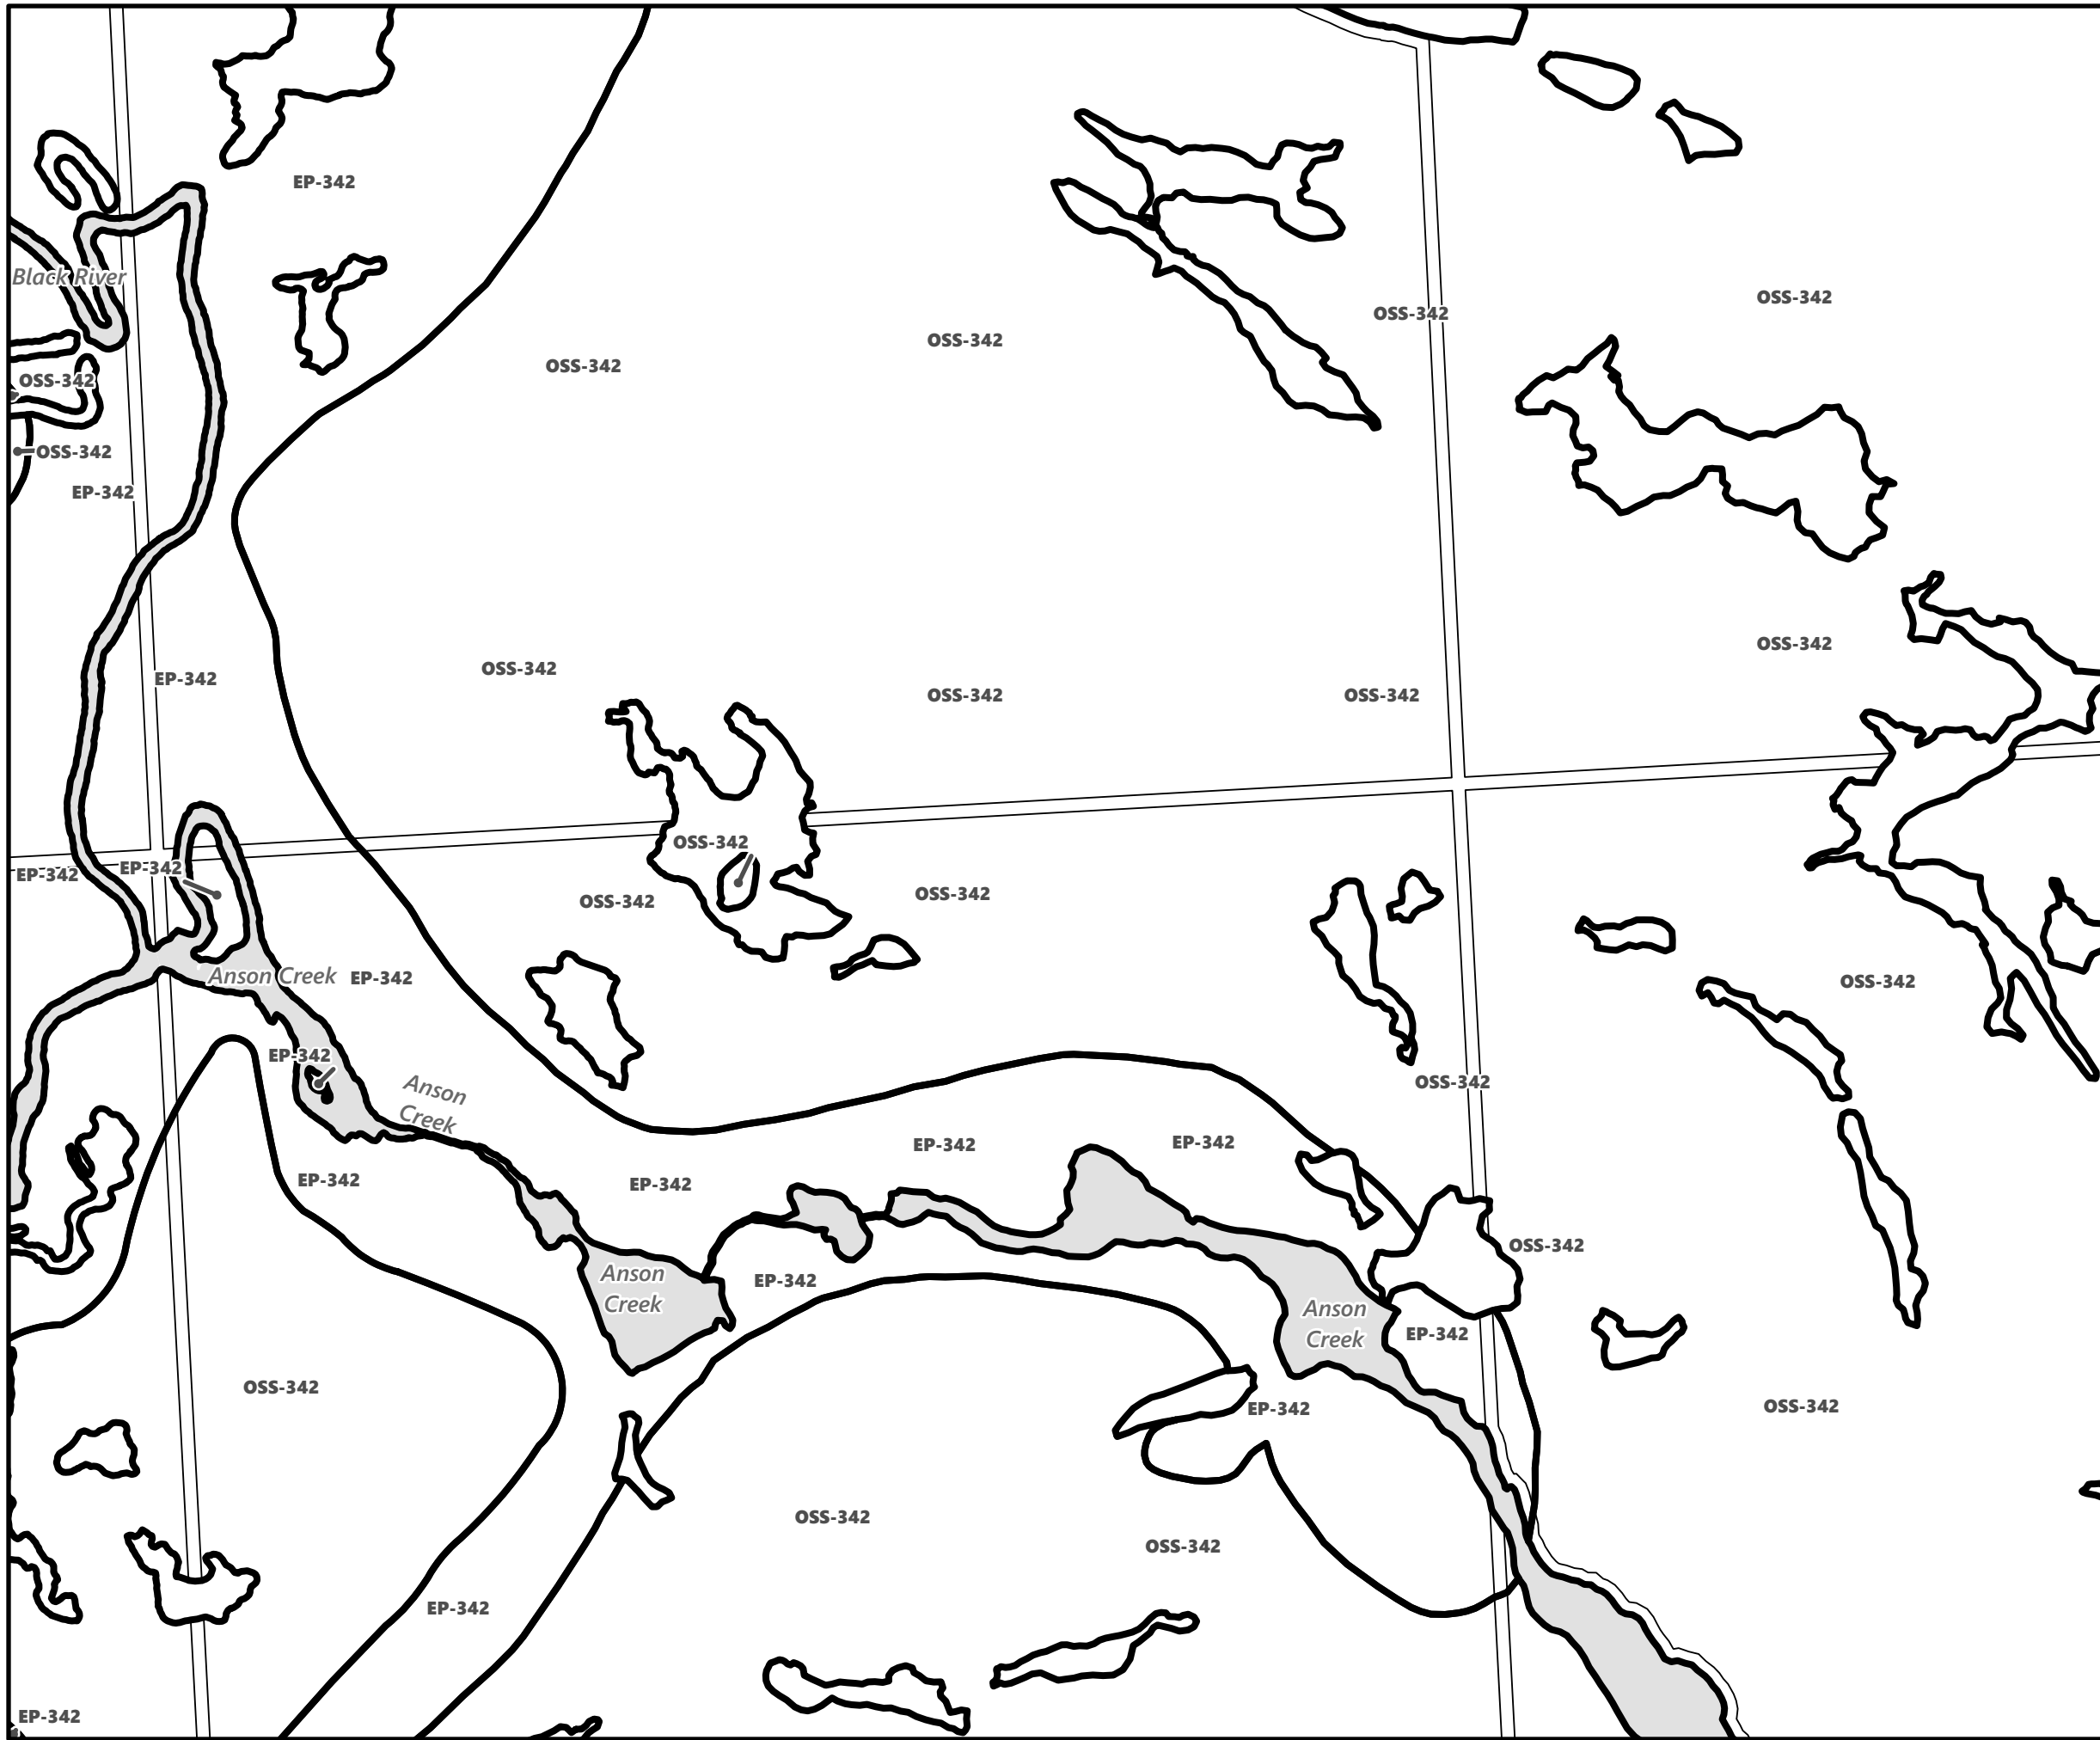

City of Kawartha Lakes Rural Zoning By-law Schedule A-A18

Legend

- City of Kawartha Lakes Boundary
- Zone Boundary

**City of Kawartha Lakes
Rural Zoning By-law
Schedule A-A19**

Legend

-  City of Kawartha Lakes Boundary
-  Zone Boundary