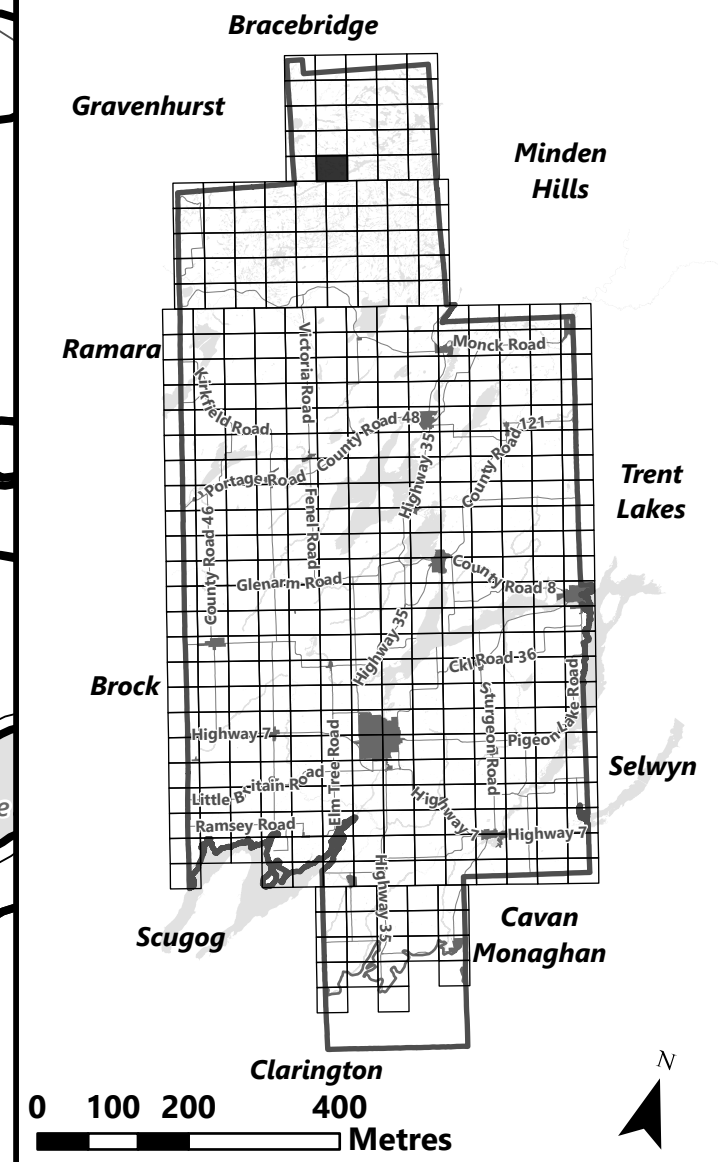

May 2024

Sources:
MNDMNR, City of Kawartha Lakes and Teranet
Projection:
NAD 1983 UTM Zone 17N

City of Kawartha Lakes Rural Zoning By-law Schedule A-A24

Legend

- City of Kawartha Lakes Boundary
- Zone Boundary