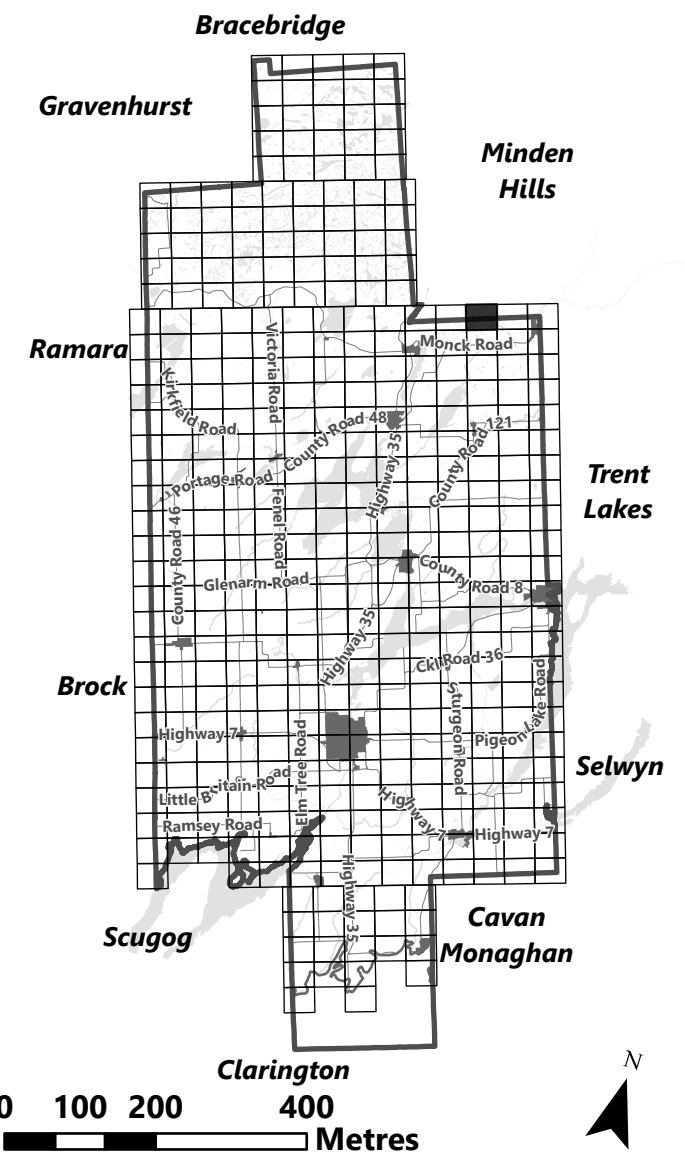

City of Kawartha Lakes Rural Zoning By-law Schedule A-A84

Legend

- City of Kawartha Lakes Boundary
- Zone Boundary

May 2024

Sources:
MNDMNR, City of Kawartha Lakes and Teranet
Projection:
NAD 1983 UTM Zone 17N