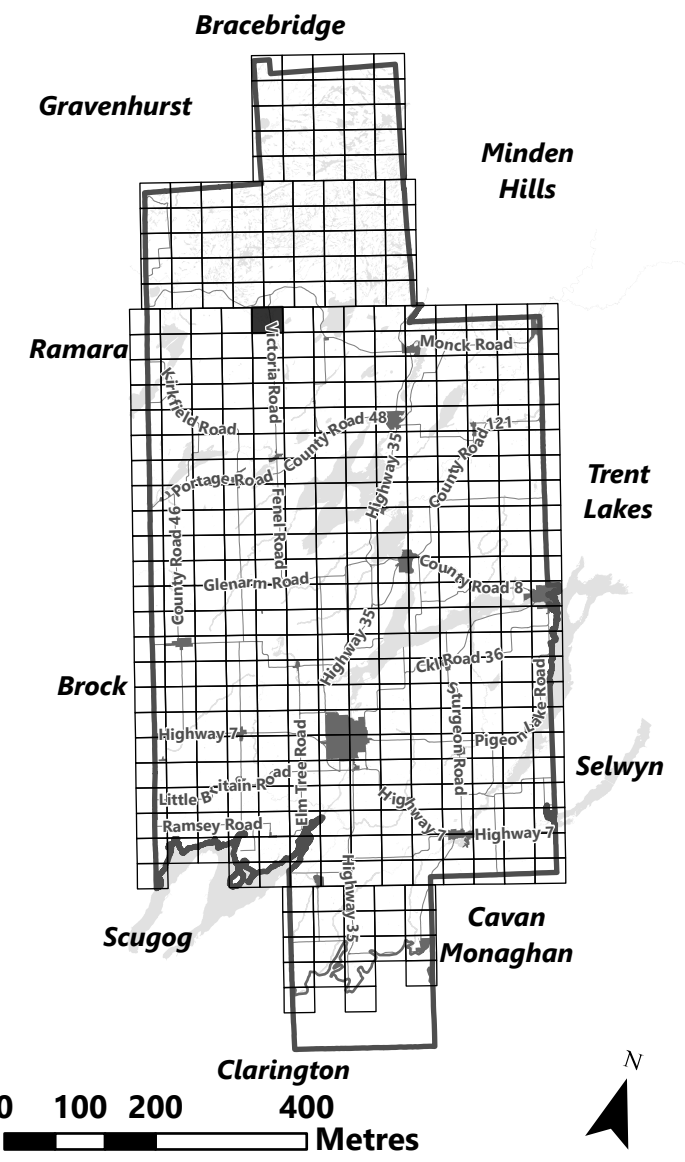

May 2024

Sources:
MNDMNR, City of Kawartha Lakes and Teranet
Projection:
NAD 1983 UTM Zone 17N

City of Kawartha Lakes Rural Zoning By-law Schedule A-A77

Legend

- City of Kawartha Lakes Boundary
- Zone Boundary