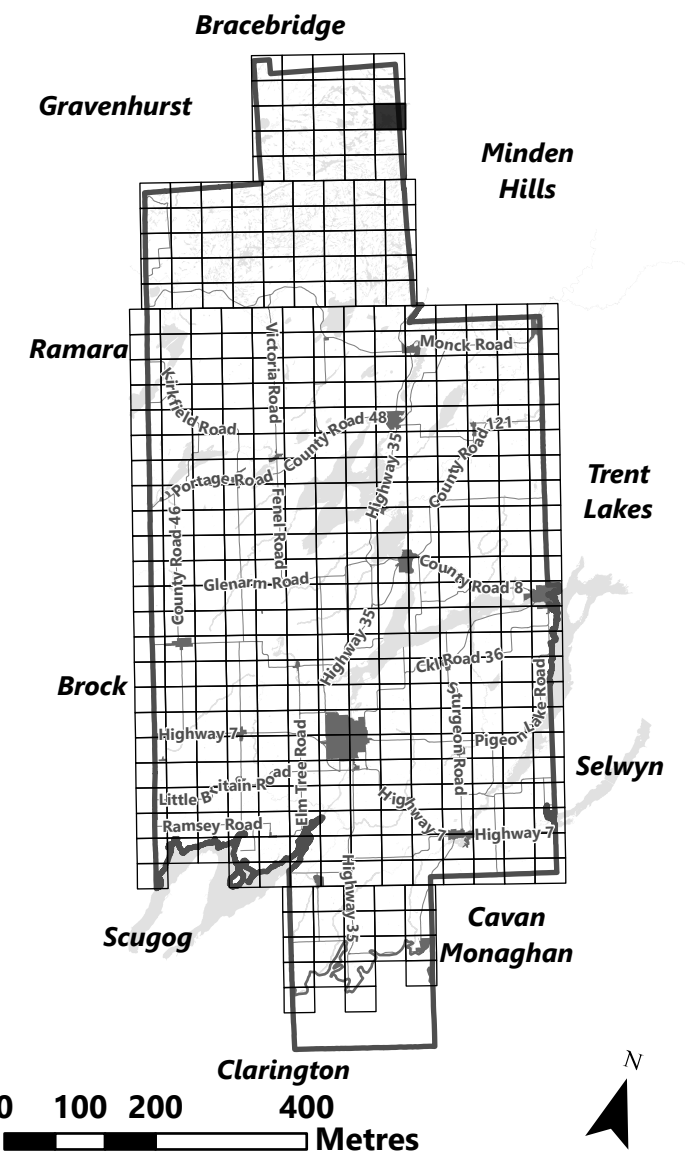

City of Kawartha Lakes Rural Zoning By-law Schedule A-A17

Legend

- City of Kawartha Lakes Boundary
- Zone Boundary

May 2024

Sources:
MNDMNR, City of Kawartha Lakes and Teranet
Projection:
NAD 1983 UTM Zone 17N