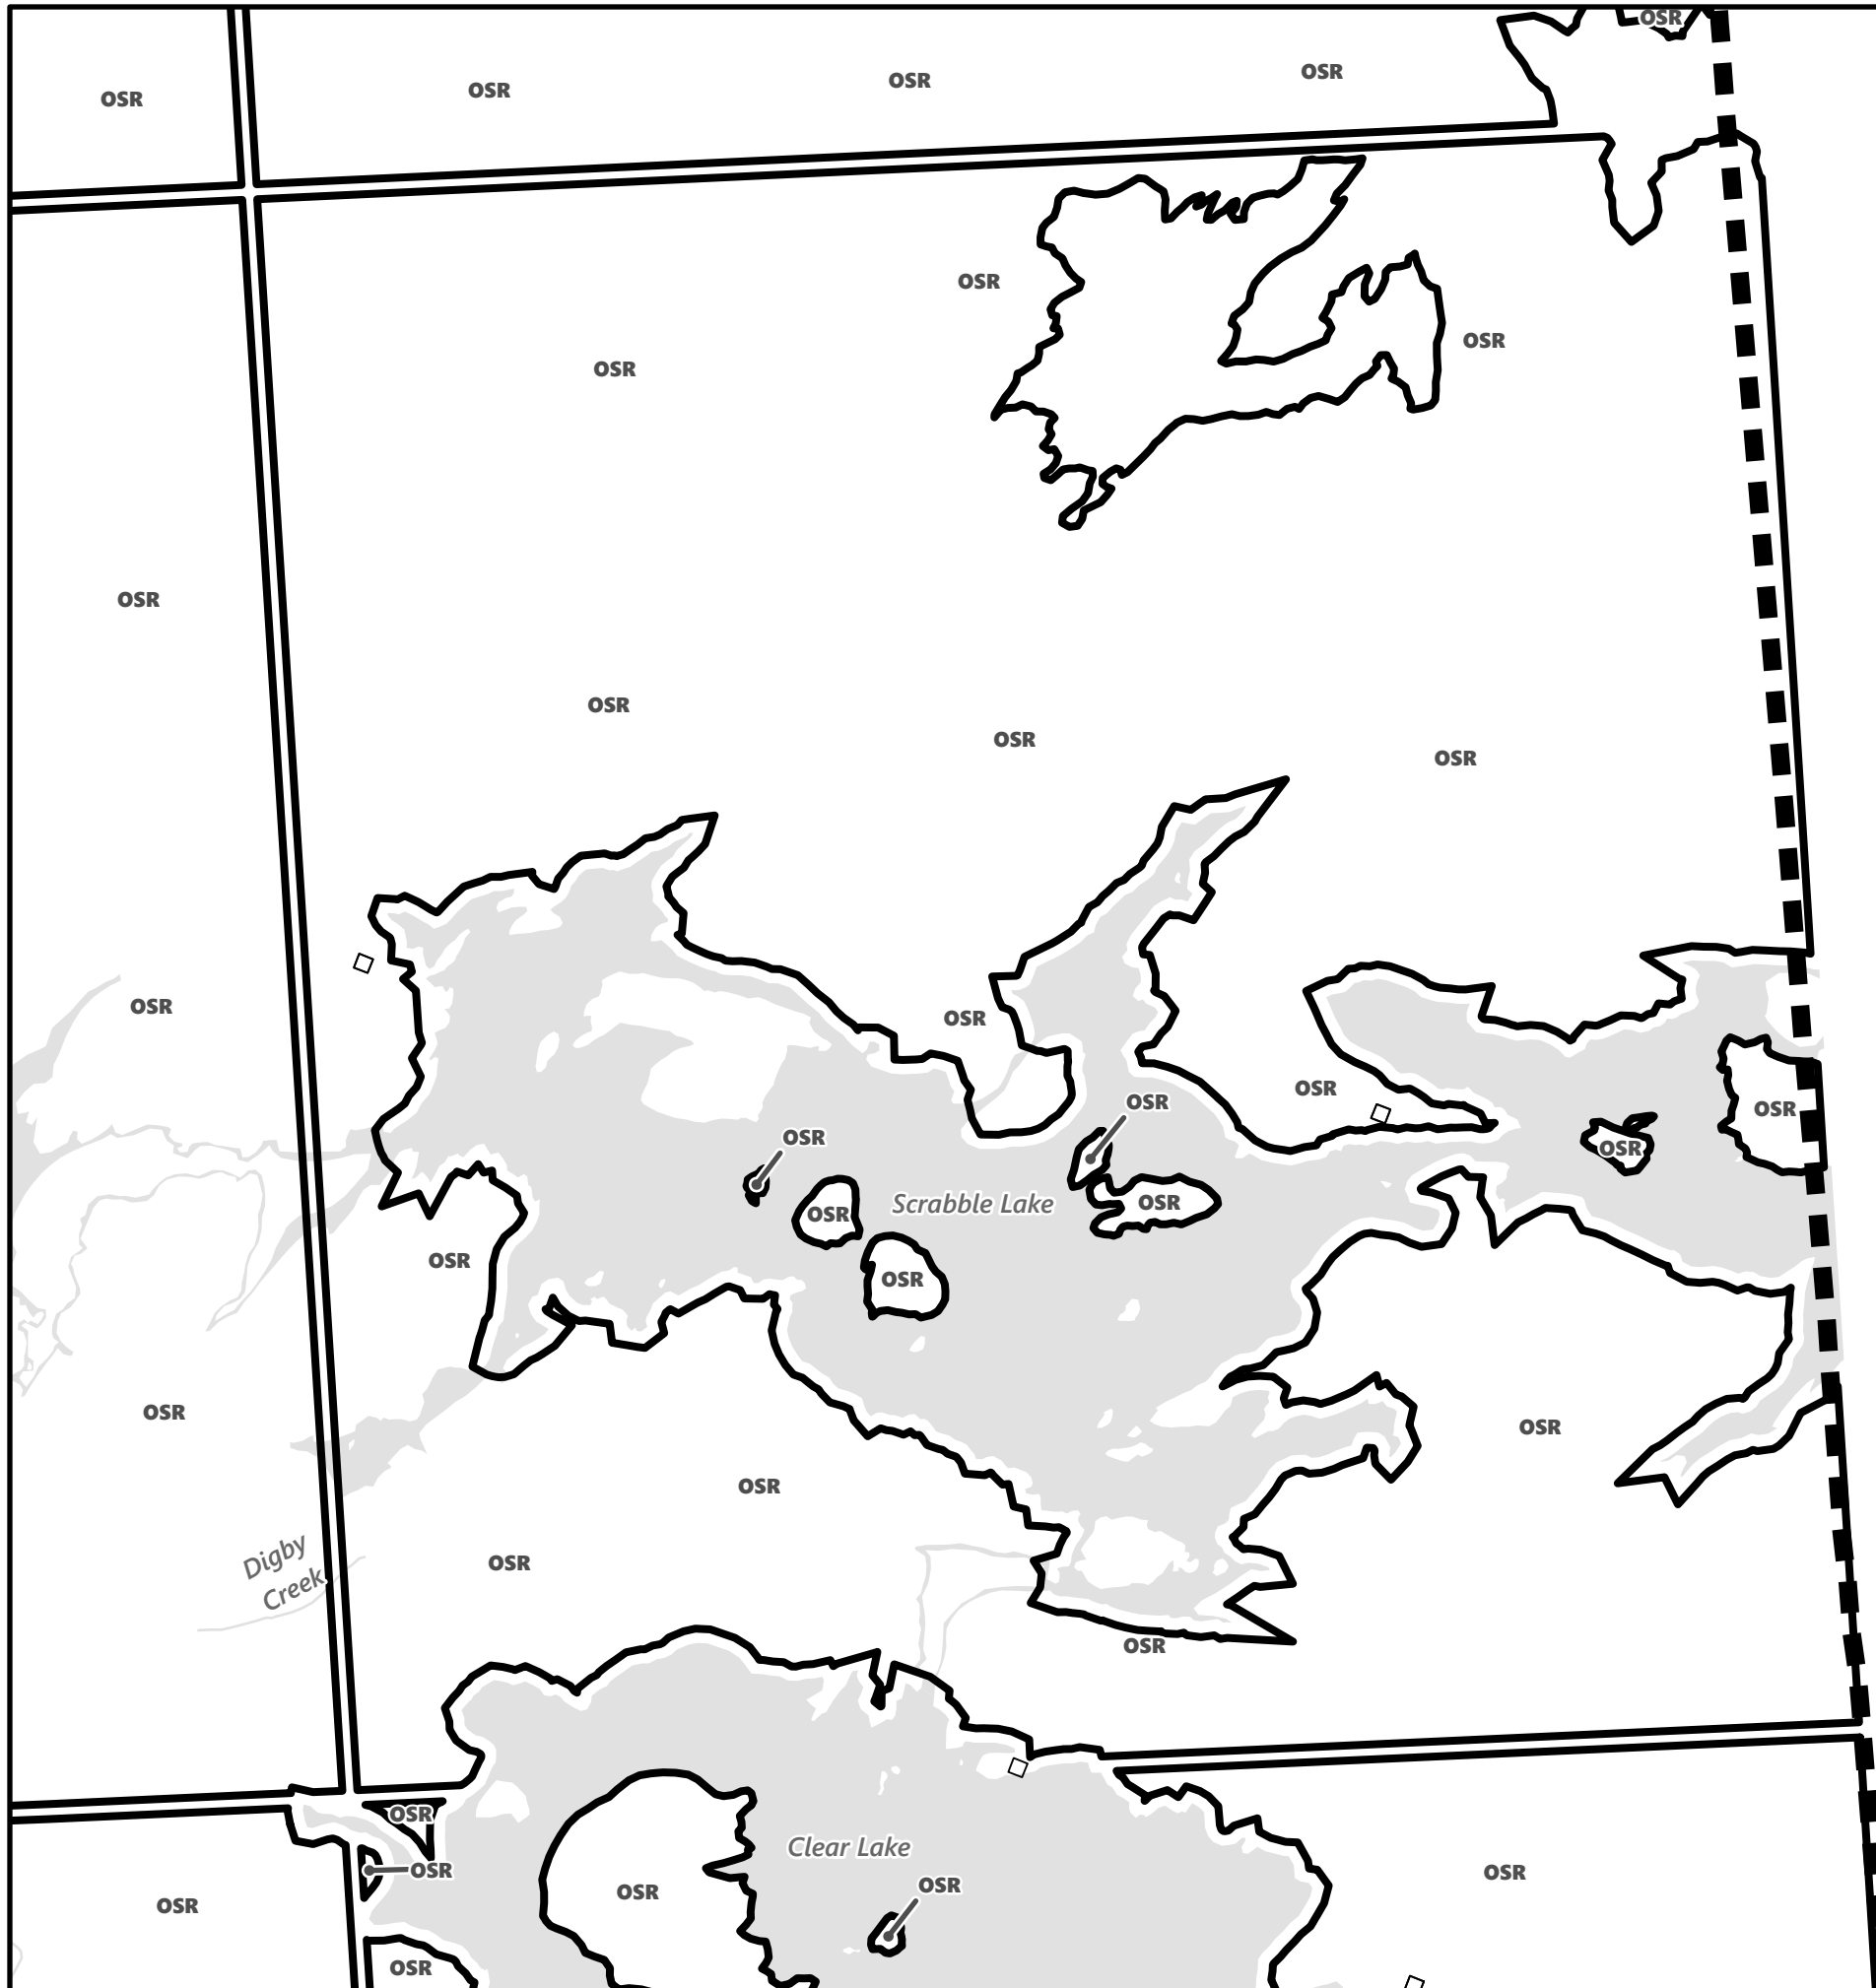

May 2024

Sources:
MNDMNR, City of Kawartha Lakes and Teranet
Projection:
NAD 1983 UTM Zone 17N

City of Kawartha Lakes Rural Zoning By-law Schedule A-A54

Legend

- City of Kawartha Lakes Boundary
- Zone Boundary