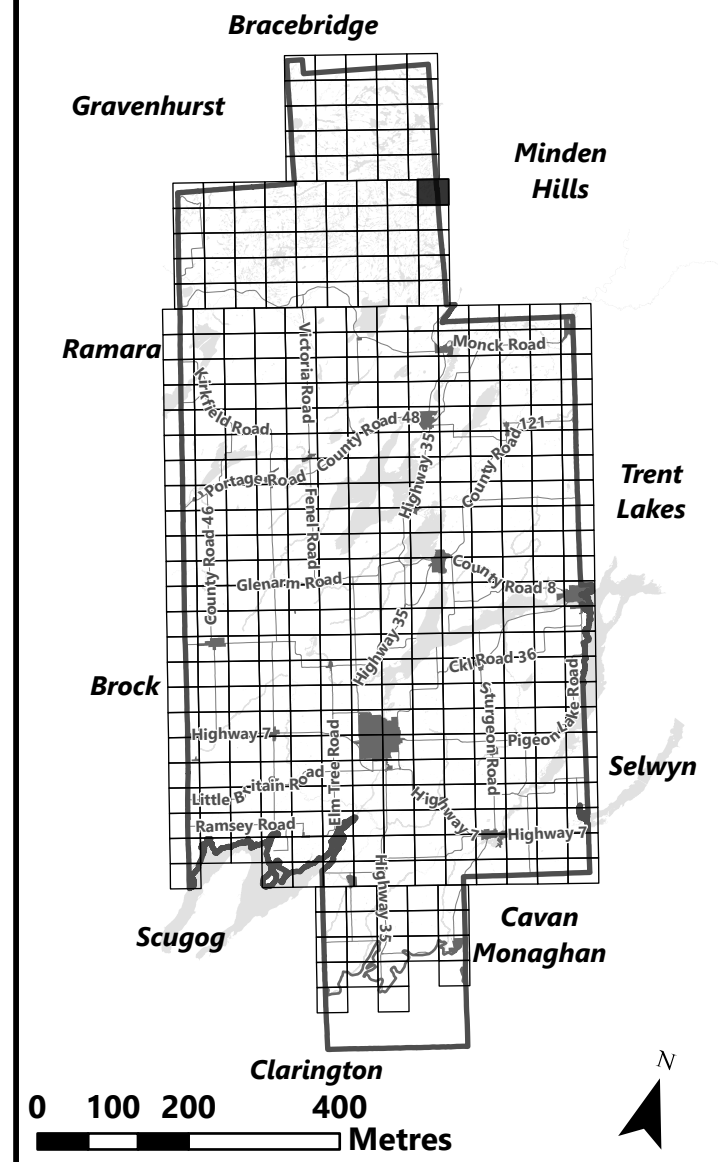

City of Kawartha Lakes Rural Zoning By-law Schedule A-A36

Legend

- City of Kawartha Lakes Boundary
- Zone Boundary

May 2024

Sources:
MNDMNR, City of Kawartha Lakes and Teranet
Projection:
NAD 1983 UTM Zone 17N