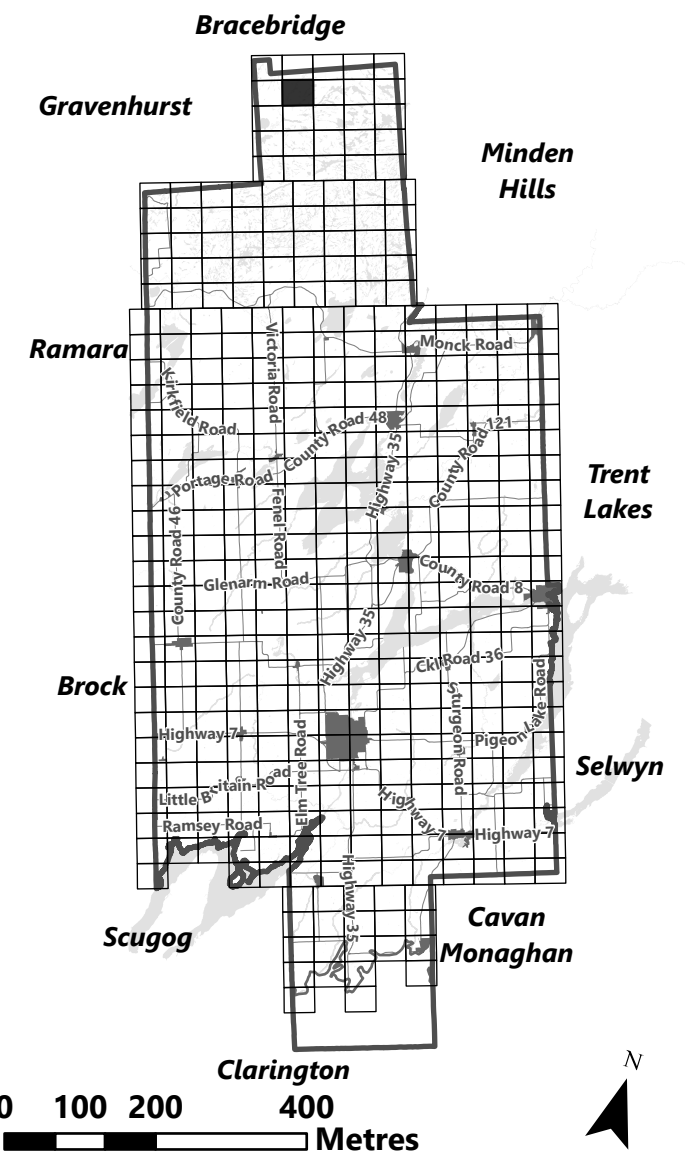

City of Kawartha Lakes Rural Zoning By-law Schedule A-A9

1. **Legend**
2. City of Kawartha Lakes Boundary
   - Zone Boundary