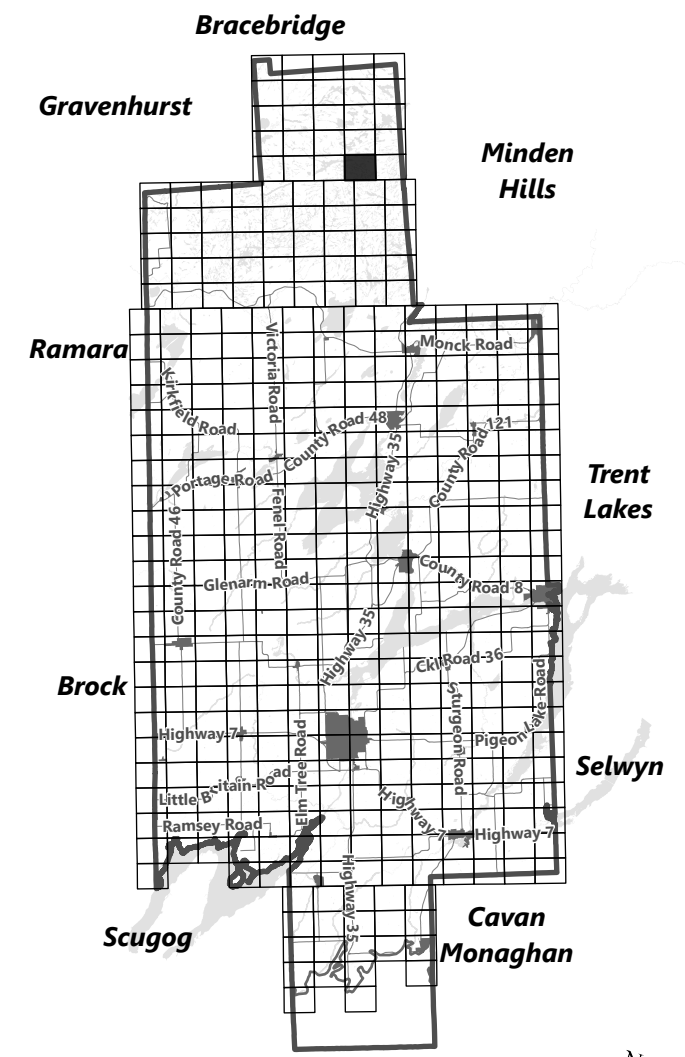

May 2024

Sources:
MNDMNR, City of Kawartha Lakes and Teranet
Projection:
NAD 1983 UTM Zone 17N