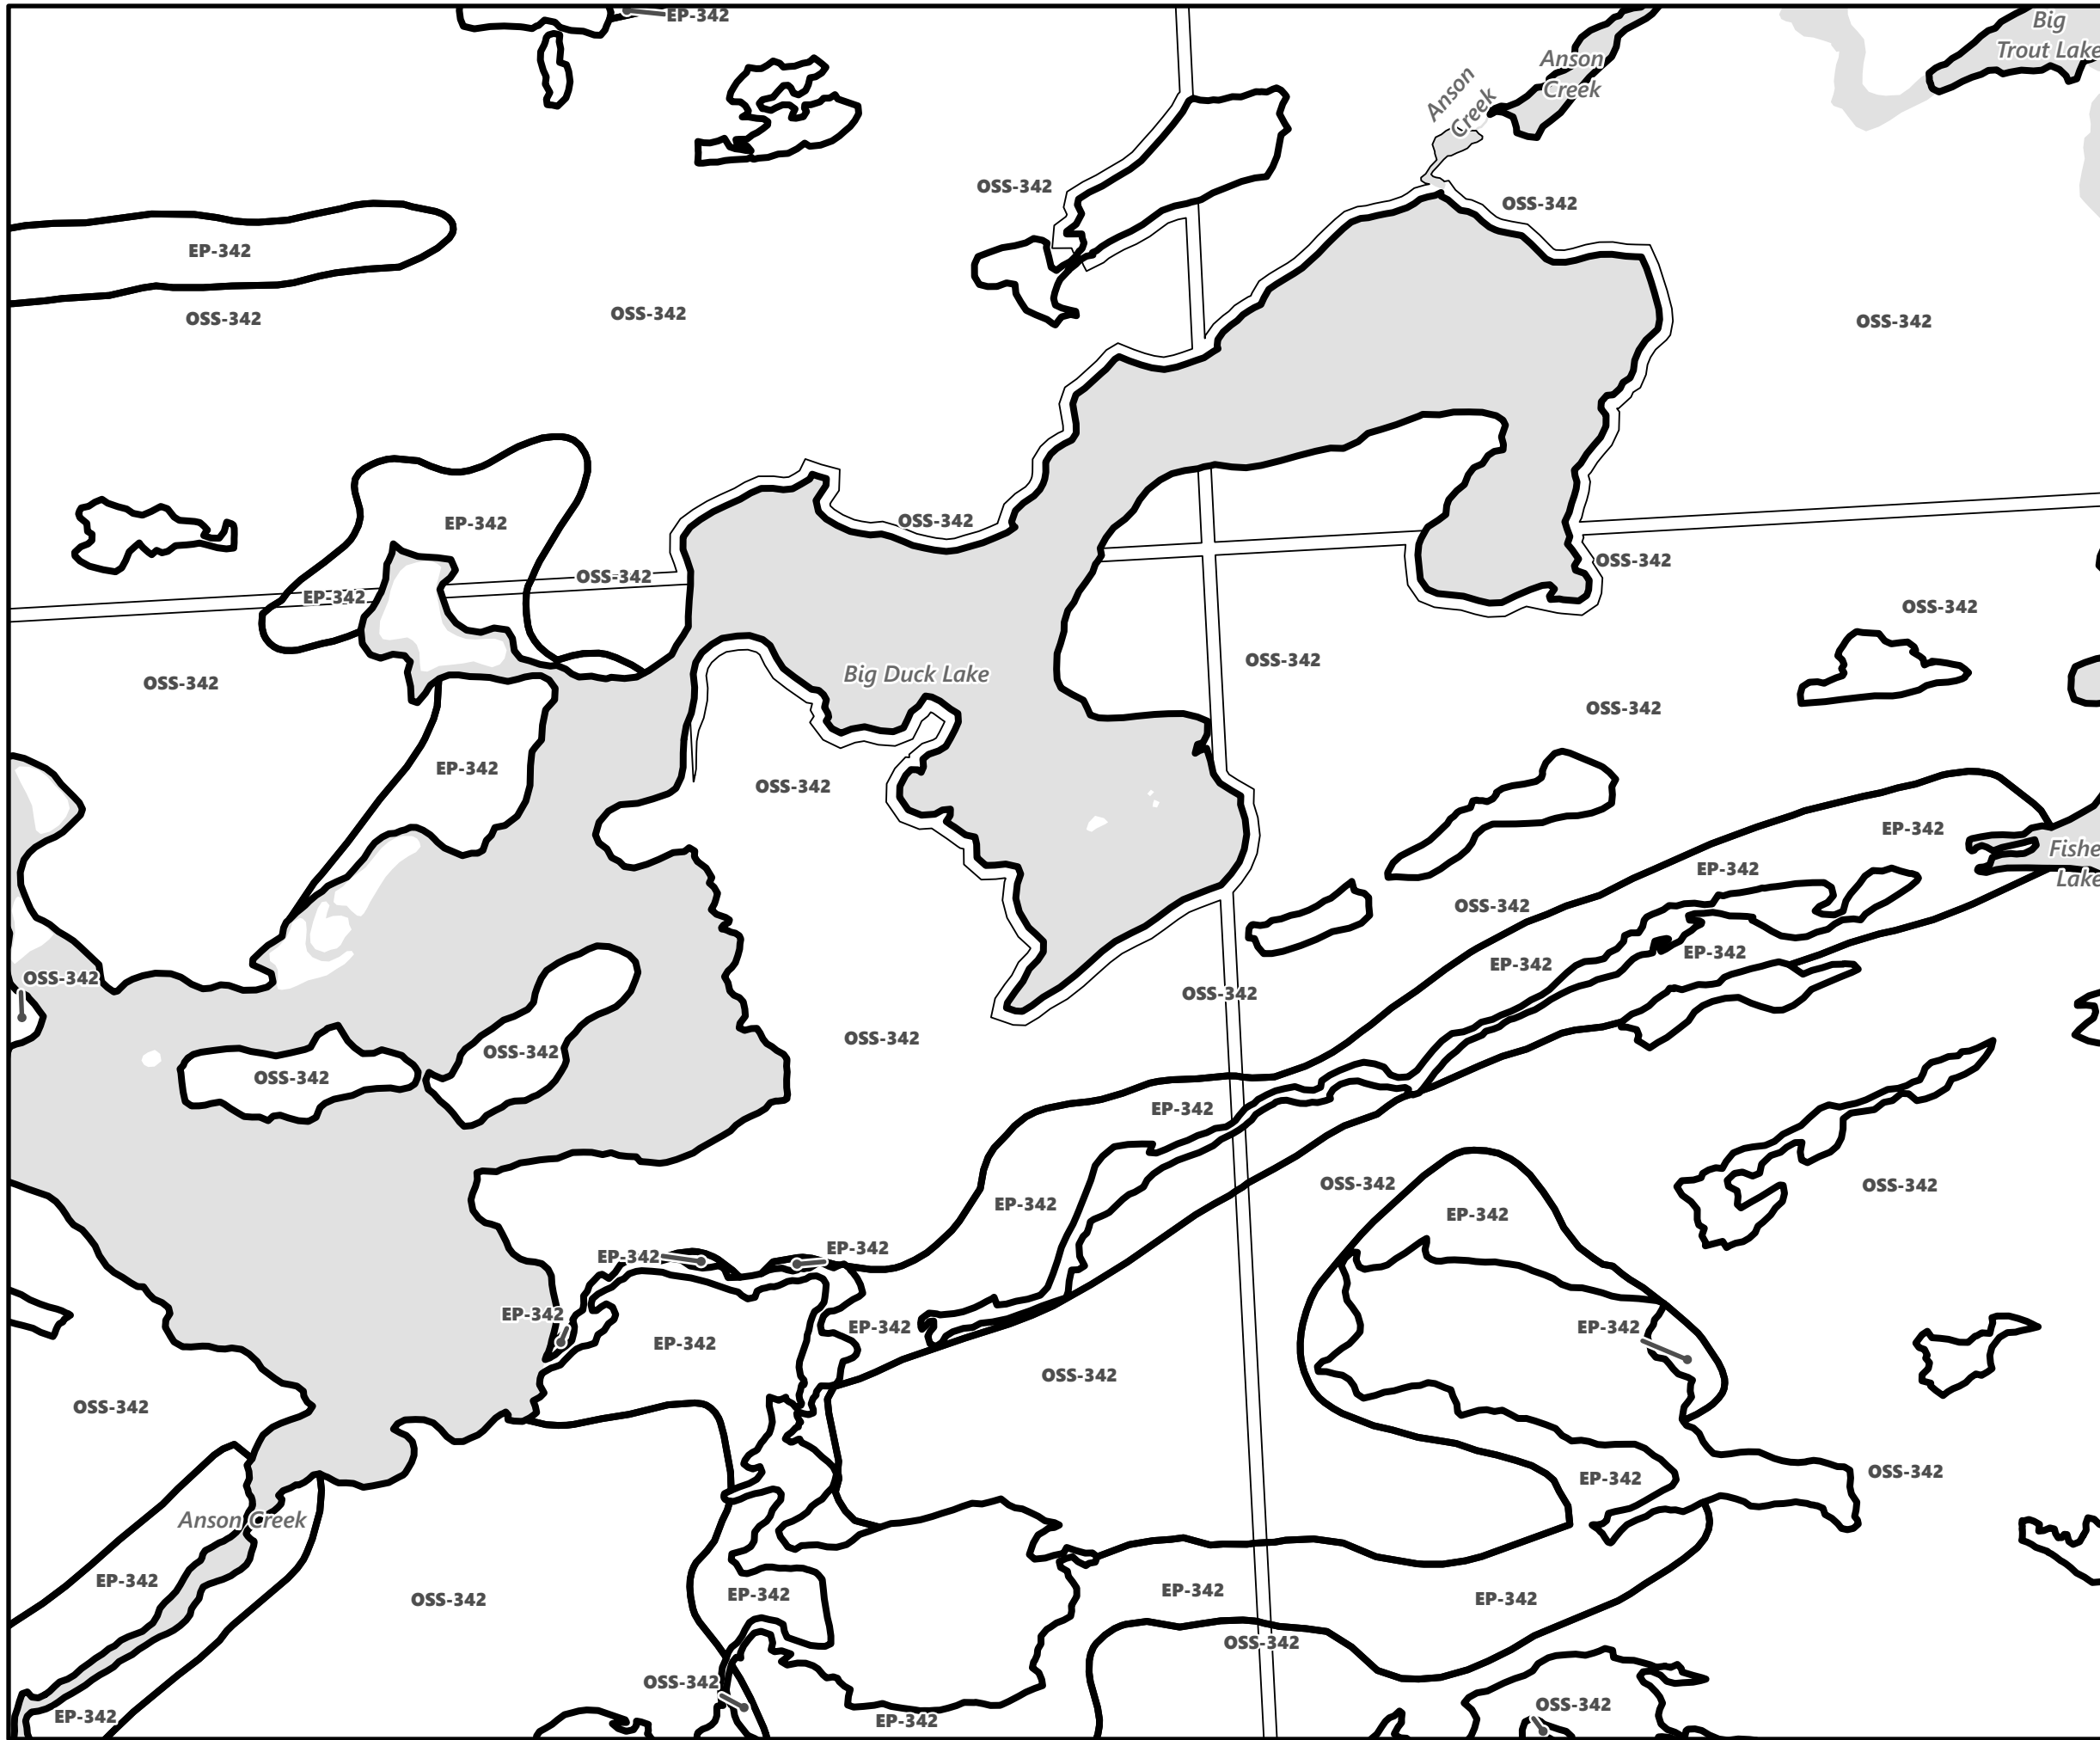

May 2024

Sources: MNDMNR, City of Kawartha Lakes and Teranet
Projection: NAD 1983 UTM Zone 17N

City of Kawartha Lakes Rural Zoning By-law Schedule A-A21

Legend

- City of Kawartha Lakes Boundary
- Zone Boundary