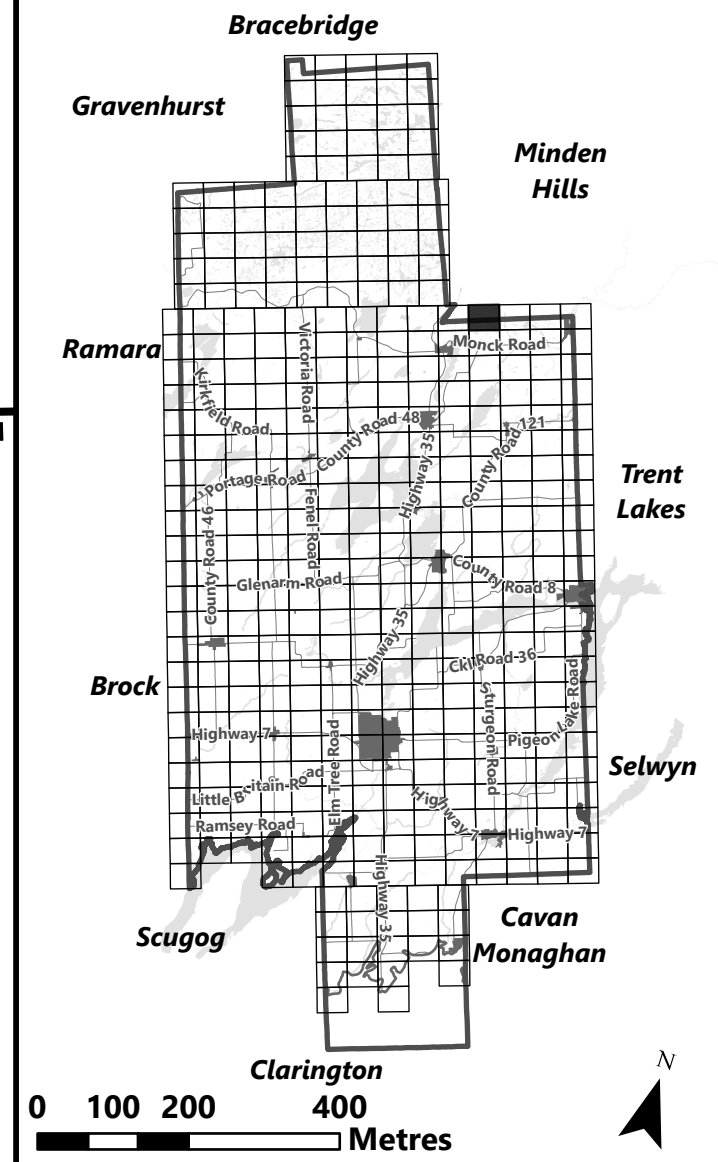

City of Kawartha Lakes Rural Zoning By-law Schedule A-A83

Legend

- City of Kawartha Lakes Boundary
- Zone Boundary

May 2024

Sources:
MNDMNR, City of Kawartha Lakes and Teranet
Projection:
NAD 1983 UTM Zone 17N