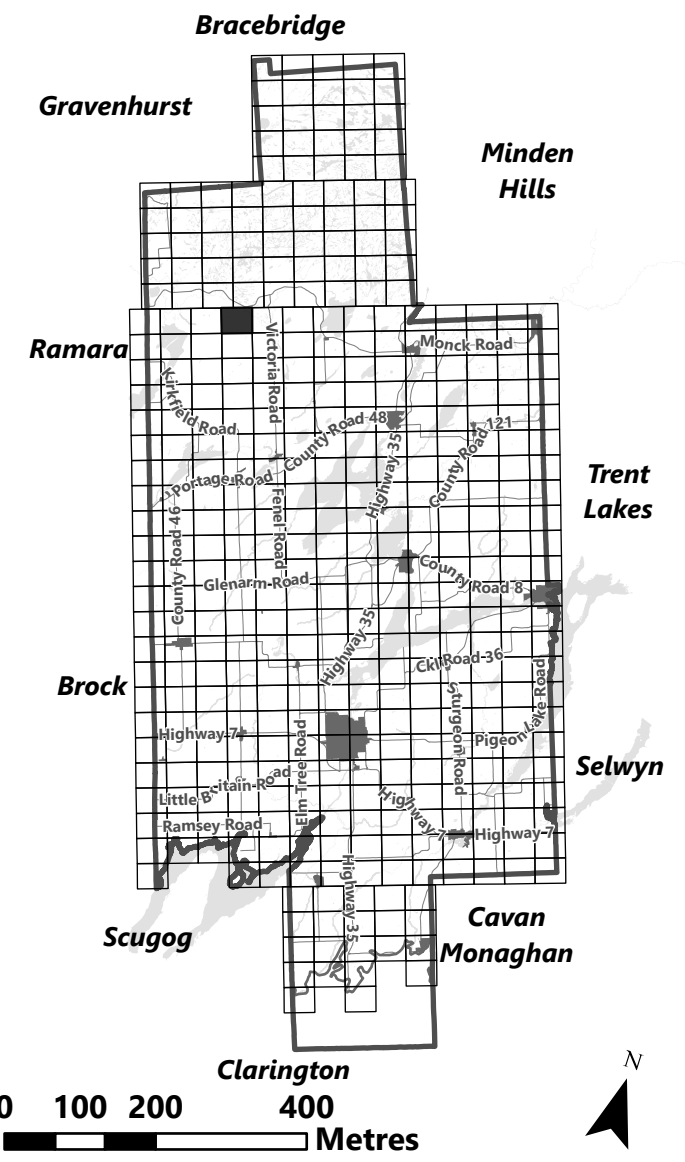

May 2024

Sources:
MNDMNR, City of Kawartha Lakes and Teranet
Projection:
NAD 1983 UTM Zone 17N

City of Kawartha Lakes Rural Zoning By-law Schedule A-A76

Legend

- City of Kawartha Lakes Boundary
- Zone Boundary