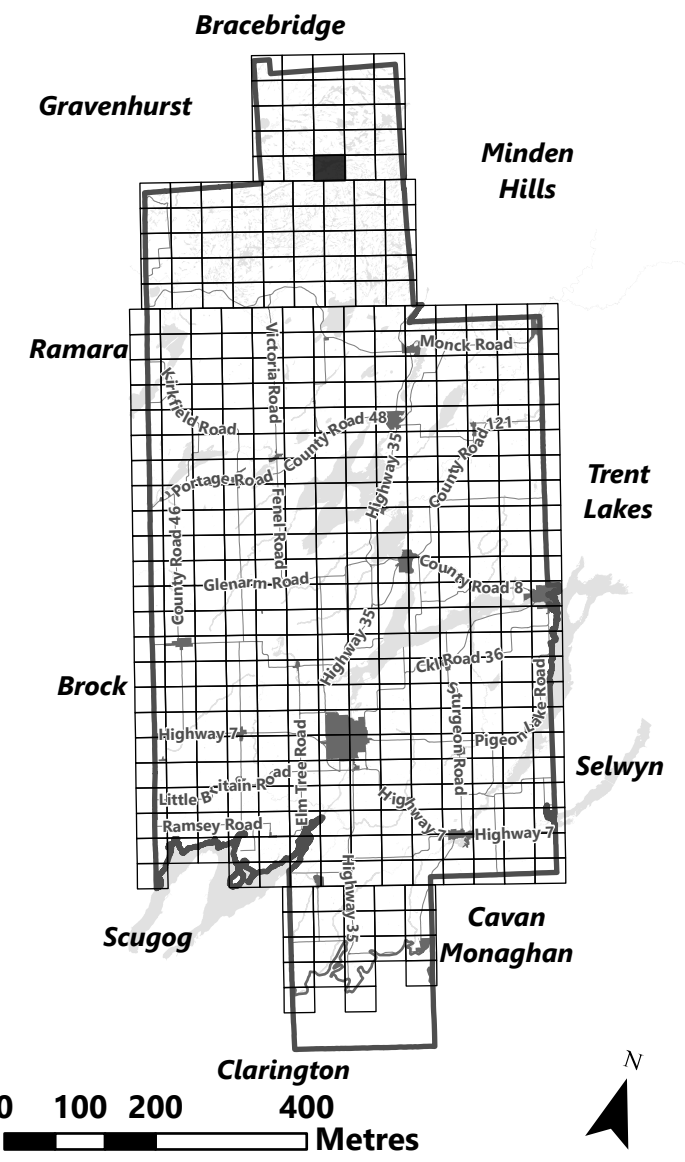

May 2024

Sources:
MNDMNR, City of Kawartha Lakes and Teranet
Projection:
NAD 1983 UTM Zone 17N

City of Kawartha Lakes Rural Zoning By-law Schedule A-A25

Legend

- City of Kawartha Lakes Boundary
- Zone Boundary