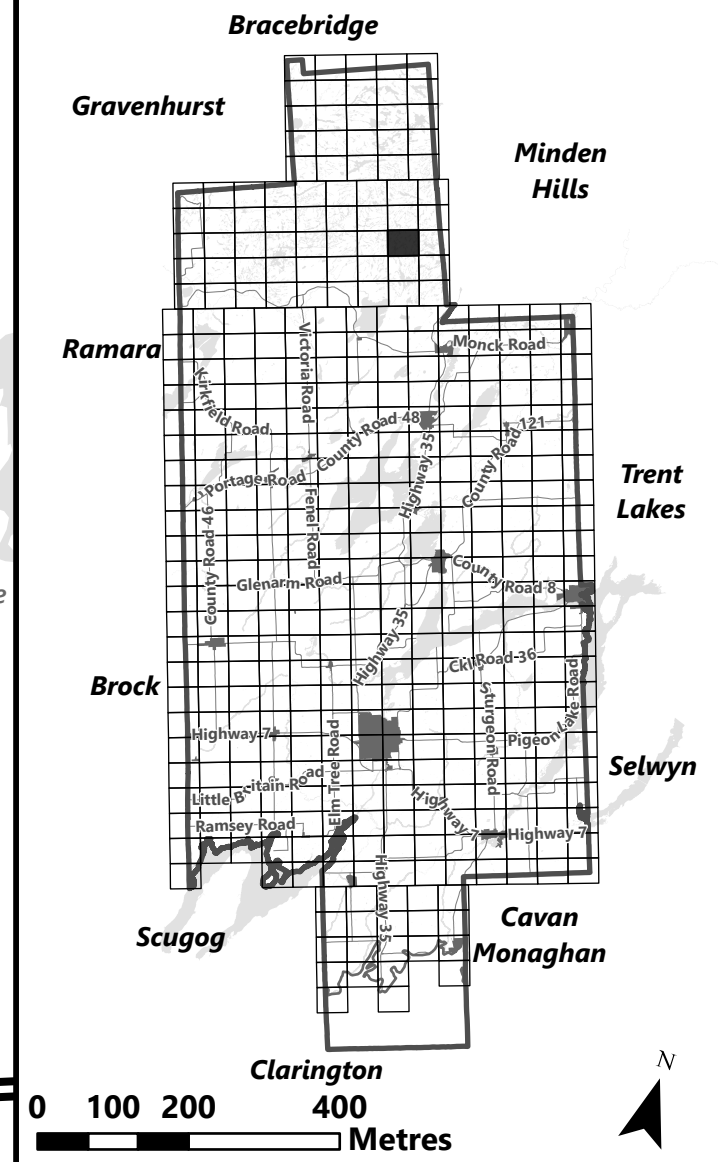

May 2024

Sources:
MNDMNR, City of Kawartha Lakes and Teranet
Projection:
NAD 1983 UTM Zone 17N

City of Kawartha Lakes Rural Zoning By-law Schedule A-A53

Legend

- City of Kawartha Lakes Boundary
- Zone Boundary