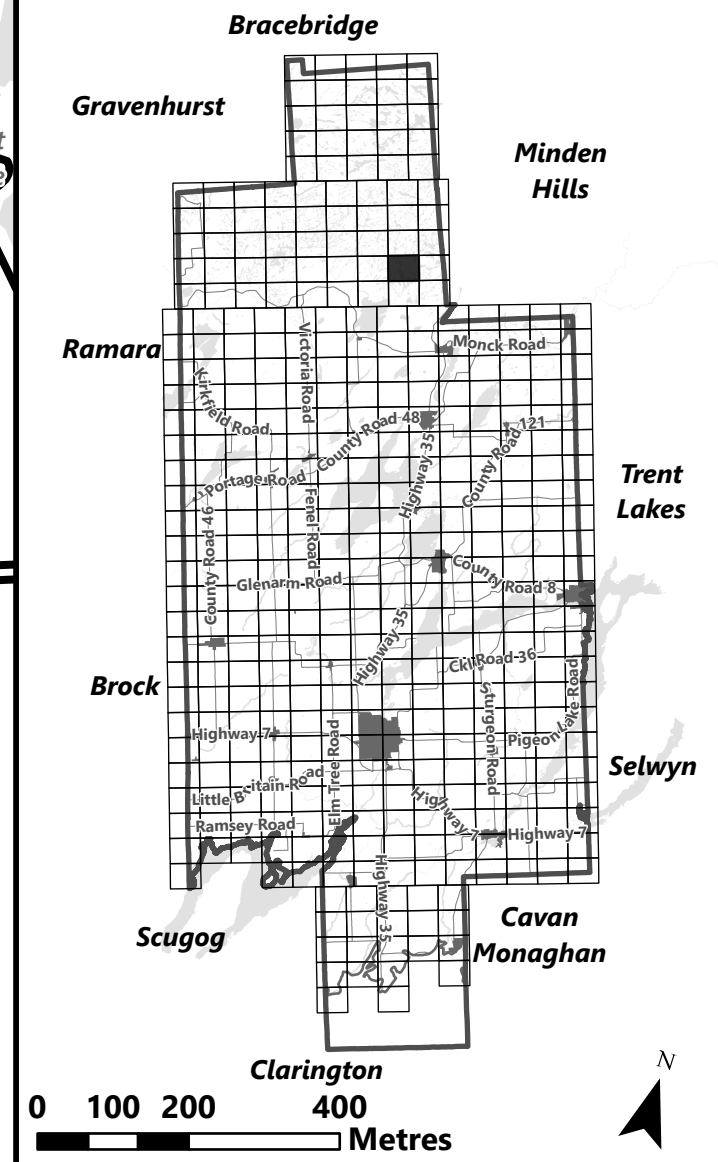

City of Kawartha Lakes Rural Zoning By-law Schedule A-A62

Legend

- City of Kawartha Lakes Boundary
- Zone Boundary