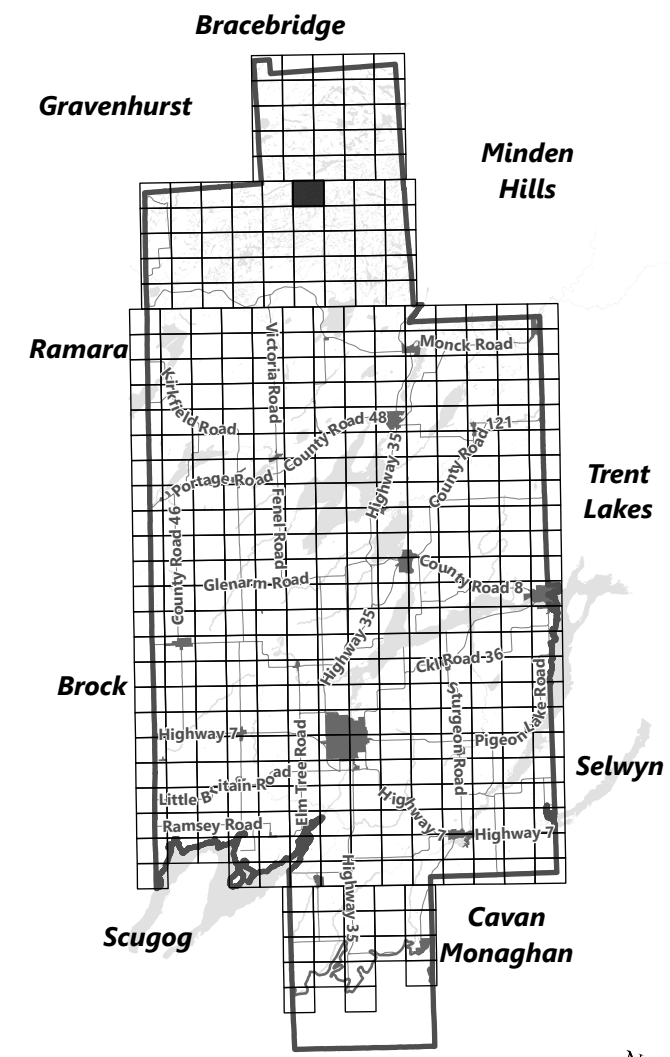

May 2024

Sources:
MNDMNR, City of Kawartha Lakes and Teranet
Projection:
NAD 1983 UTM Zone 17N

City of Kawartha Lakes Rural Zoning By-law Schedule A-A33

Legend

- City of Kawartha Lakes Boundary
- Zone Boundary