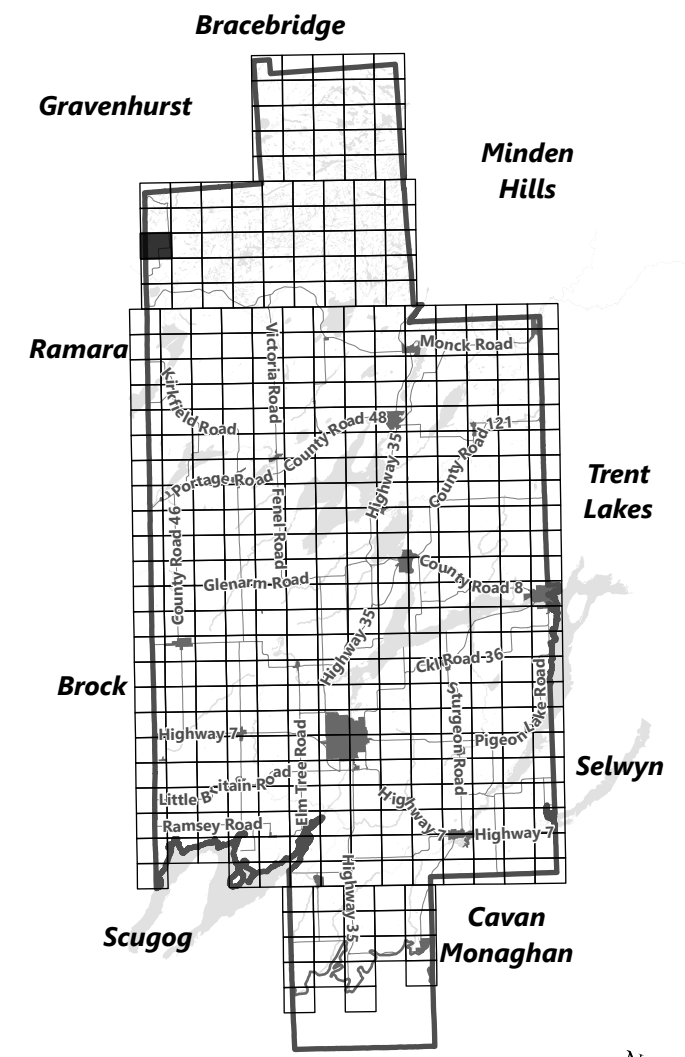

May 2024

Sources:
MNDMNR, City of Kawartha Lakes and Teranet
Projection:
NAD 1983 UTM Zone 17N

City of Kawartha Lakes Rural Zoning By-law Schedule A-A46

Legend

- City of Kawartha Lakes Boundary
- Zone Boundary