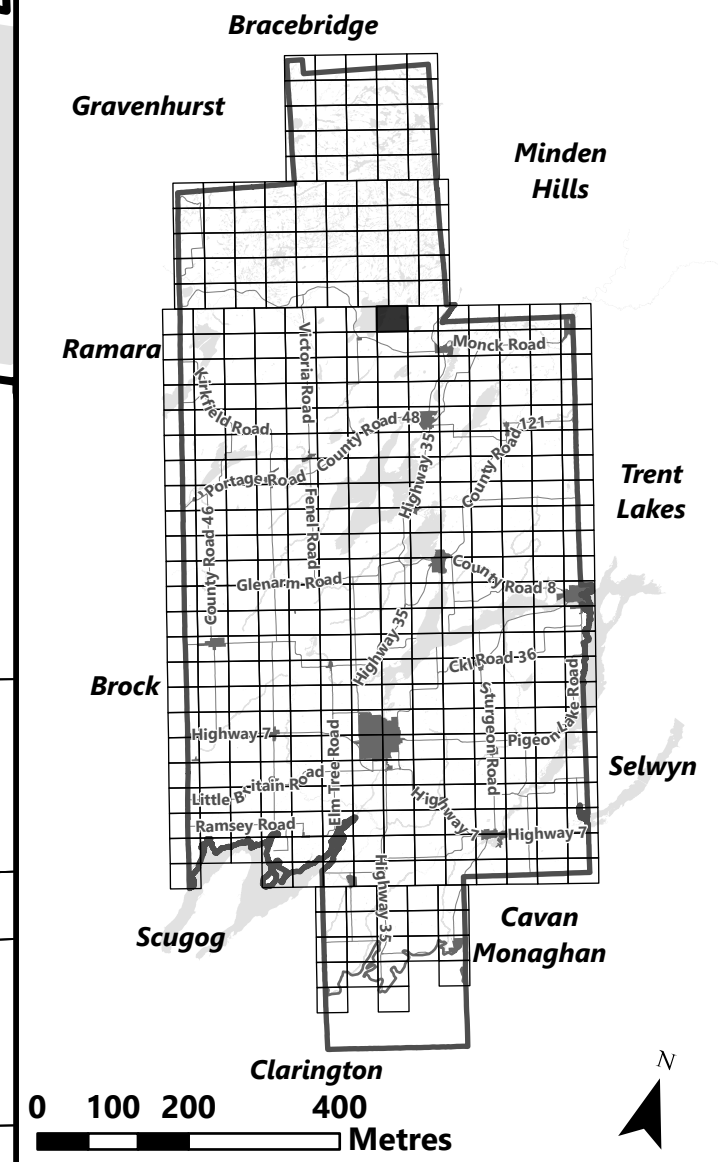

City of Kawartha Lakes Rural Zoning By-law Schedule A-A80

Legend

- City of Kawartha Lakes Boundary
- Zone Boundary