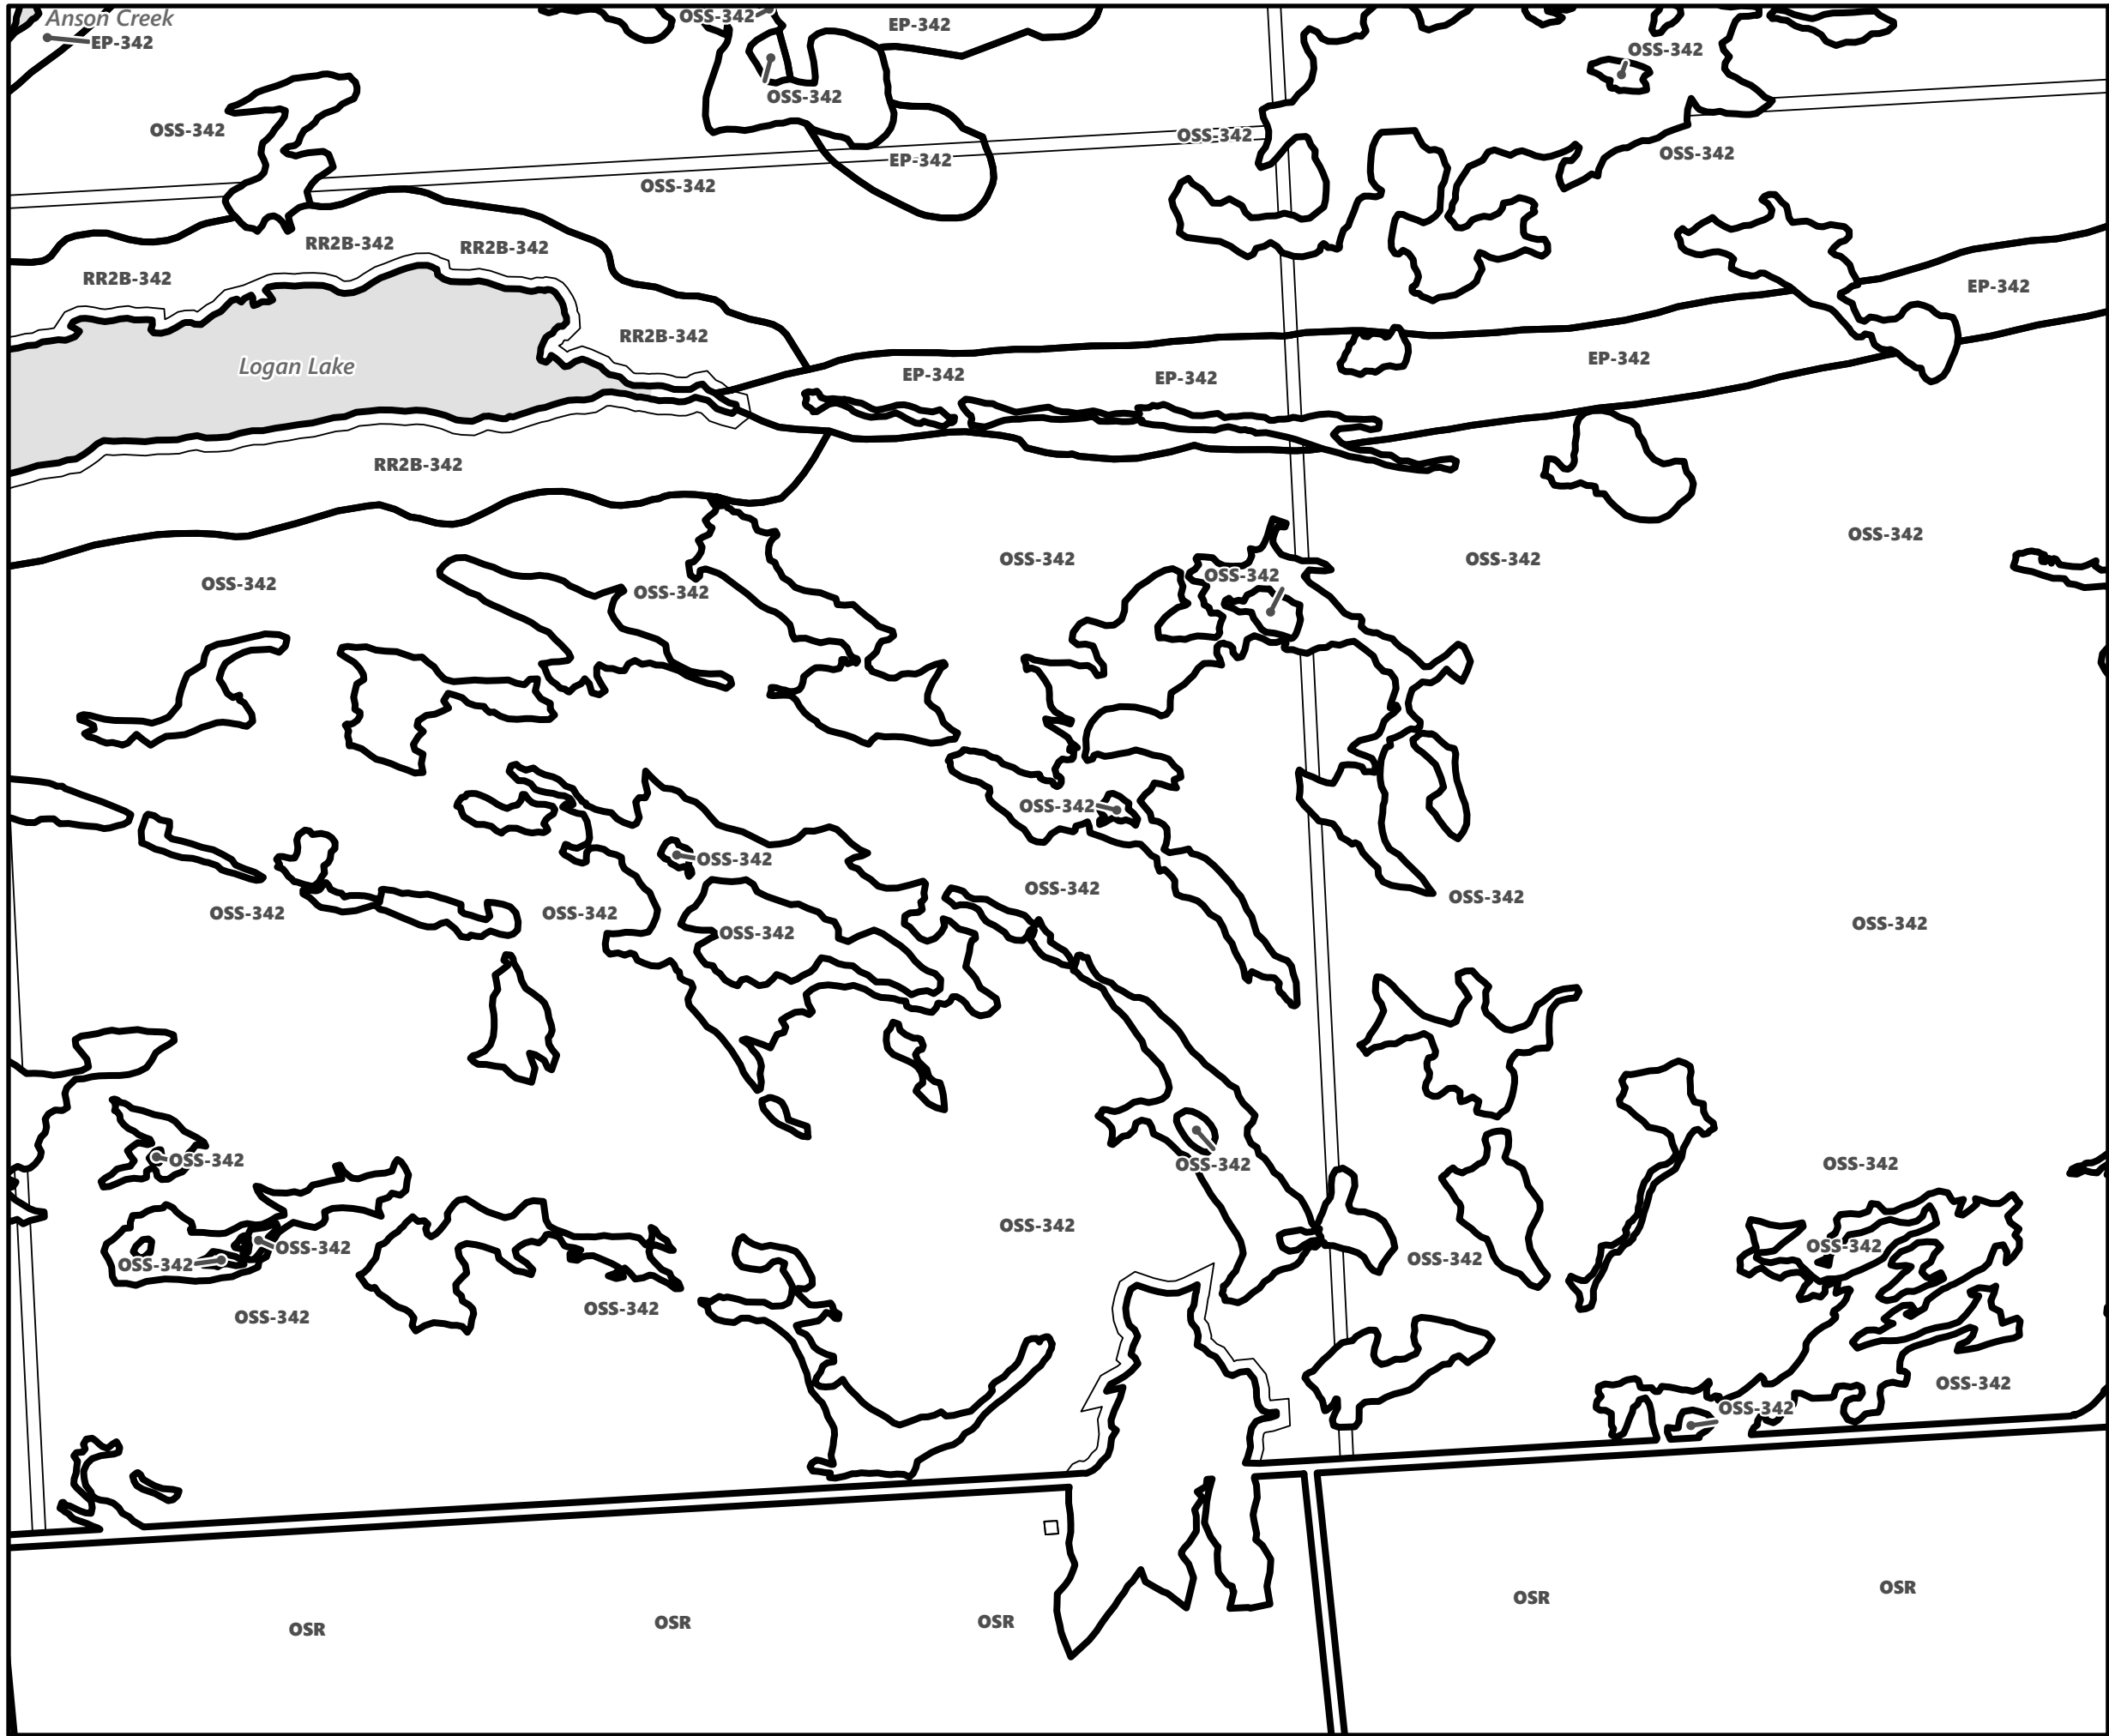

City of Kawartha Lakes Rural Zoning By-law Schedule A-A26

1. **Legend**
2. City of Kawartha Lakes Boundary
   - Zone Boundary