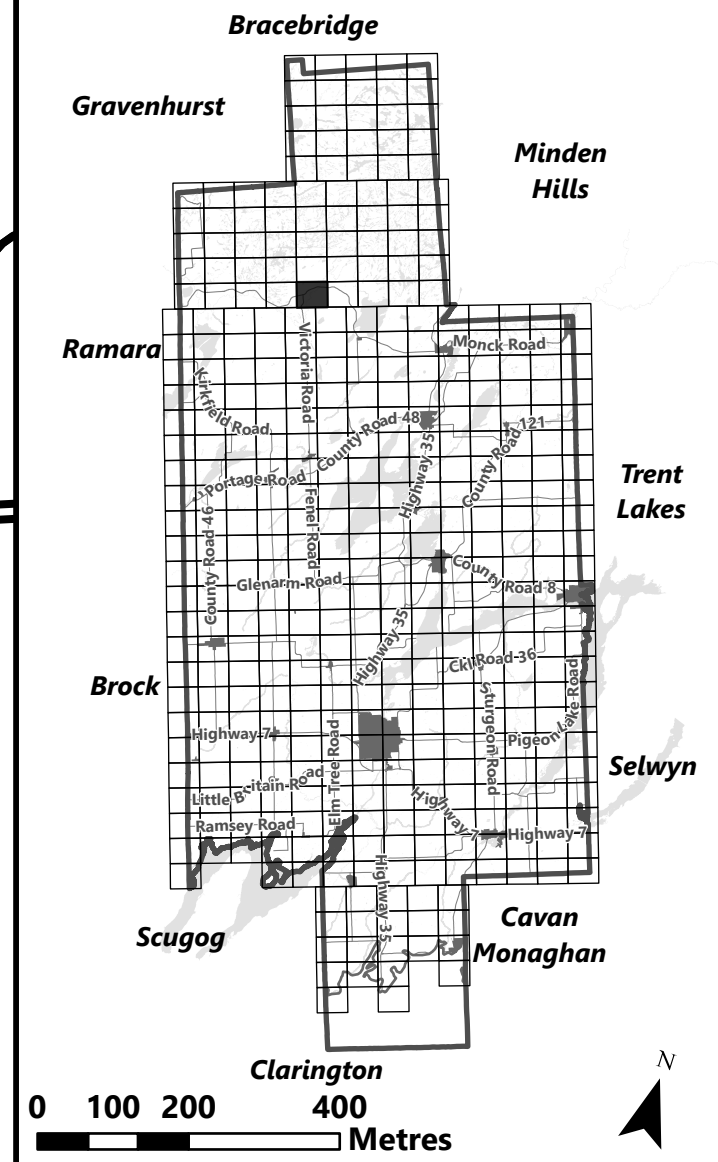

May 2024

Sources: MNDMNR, City of Kawartha Lakes and Teranet
Projection: NAD 1983 UTM Zone 17N

City of Kawartha Lakes Rural Zoning By-law Schedule A-A68

Legend

- City of Kawartha Lakes Boundary
- Zone Boundary