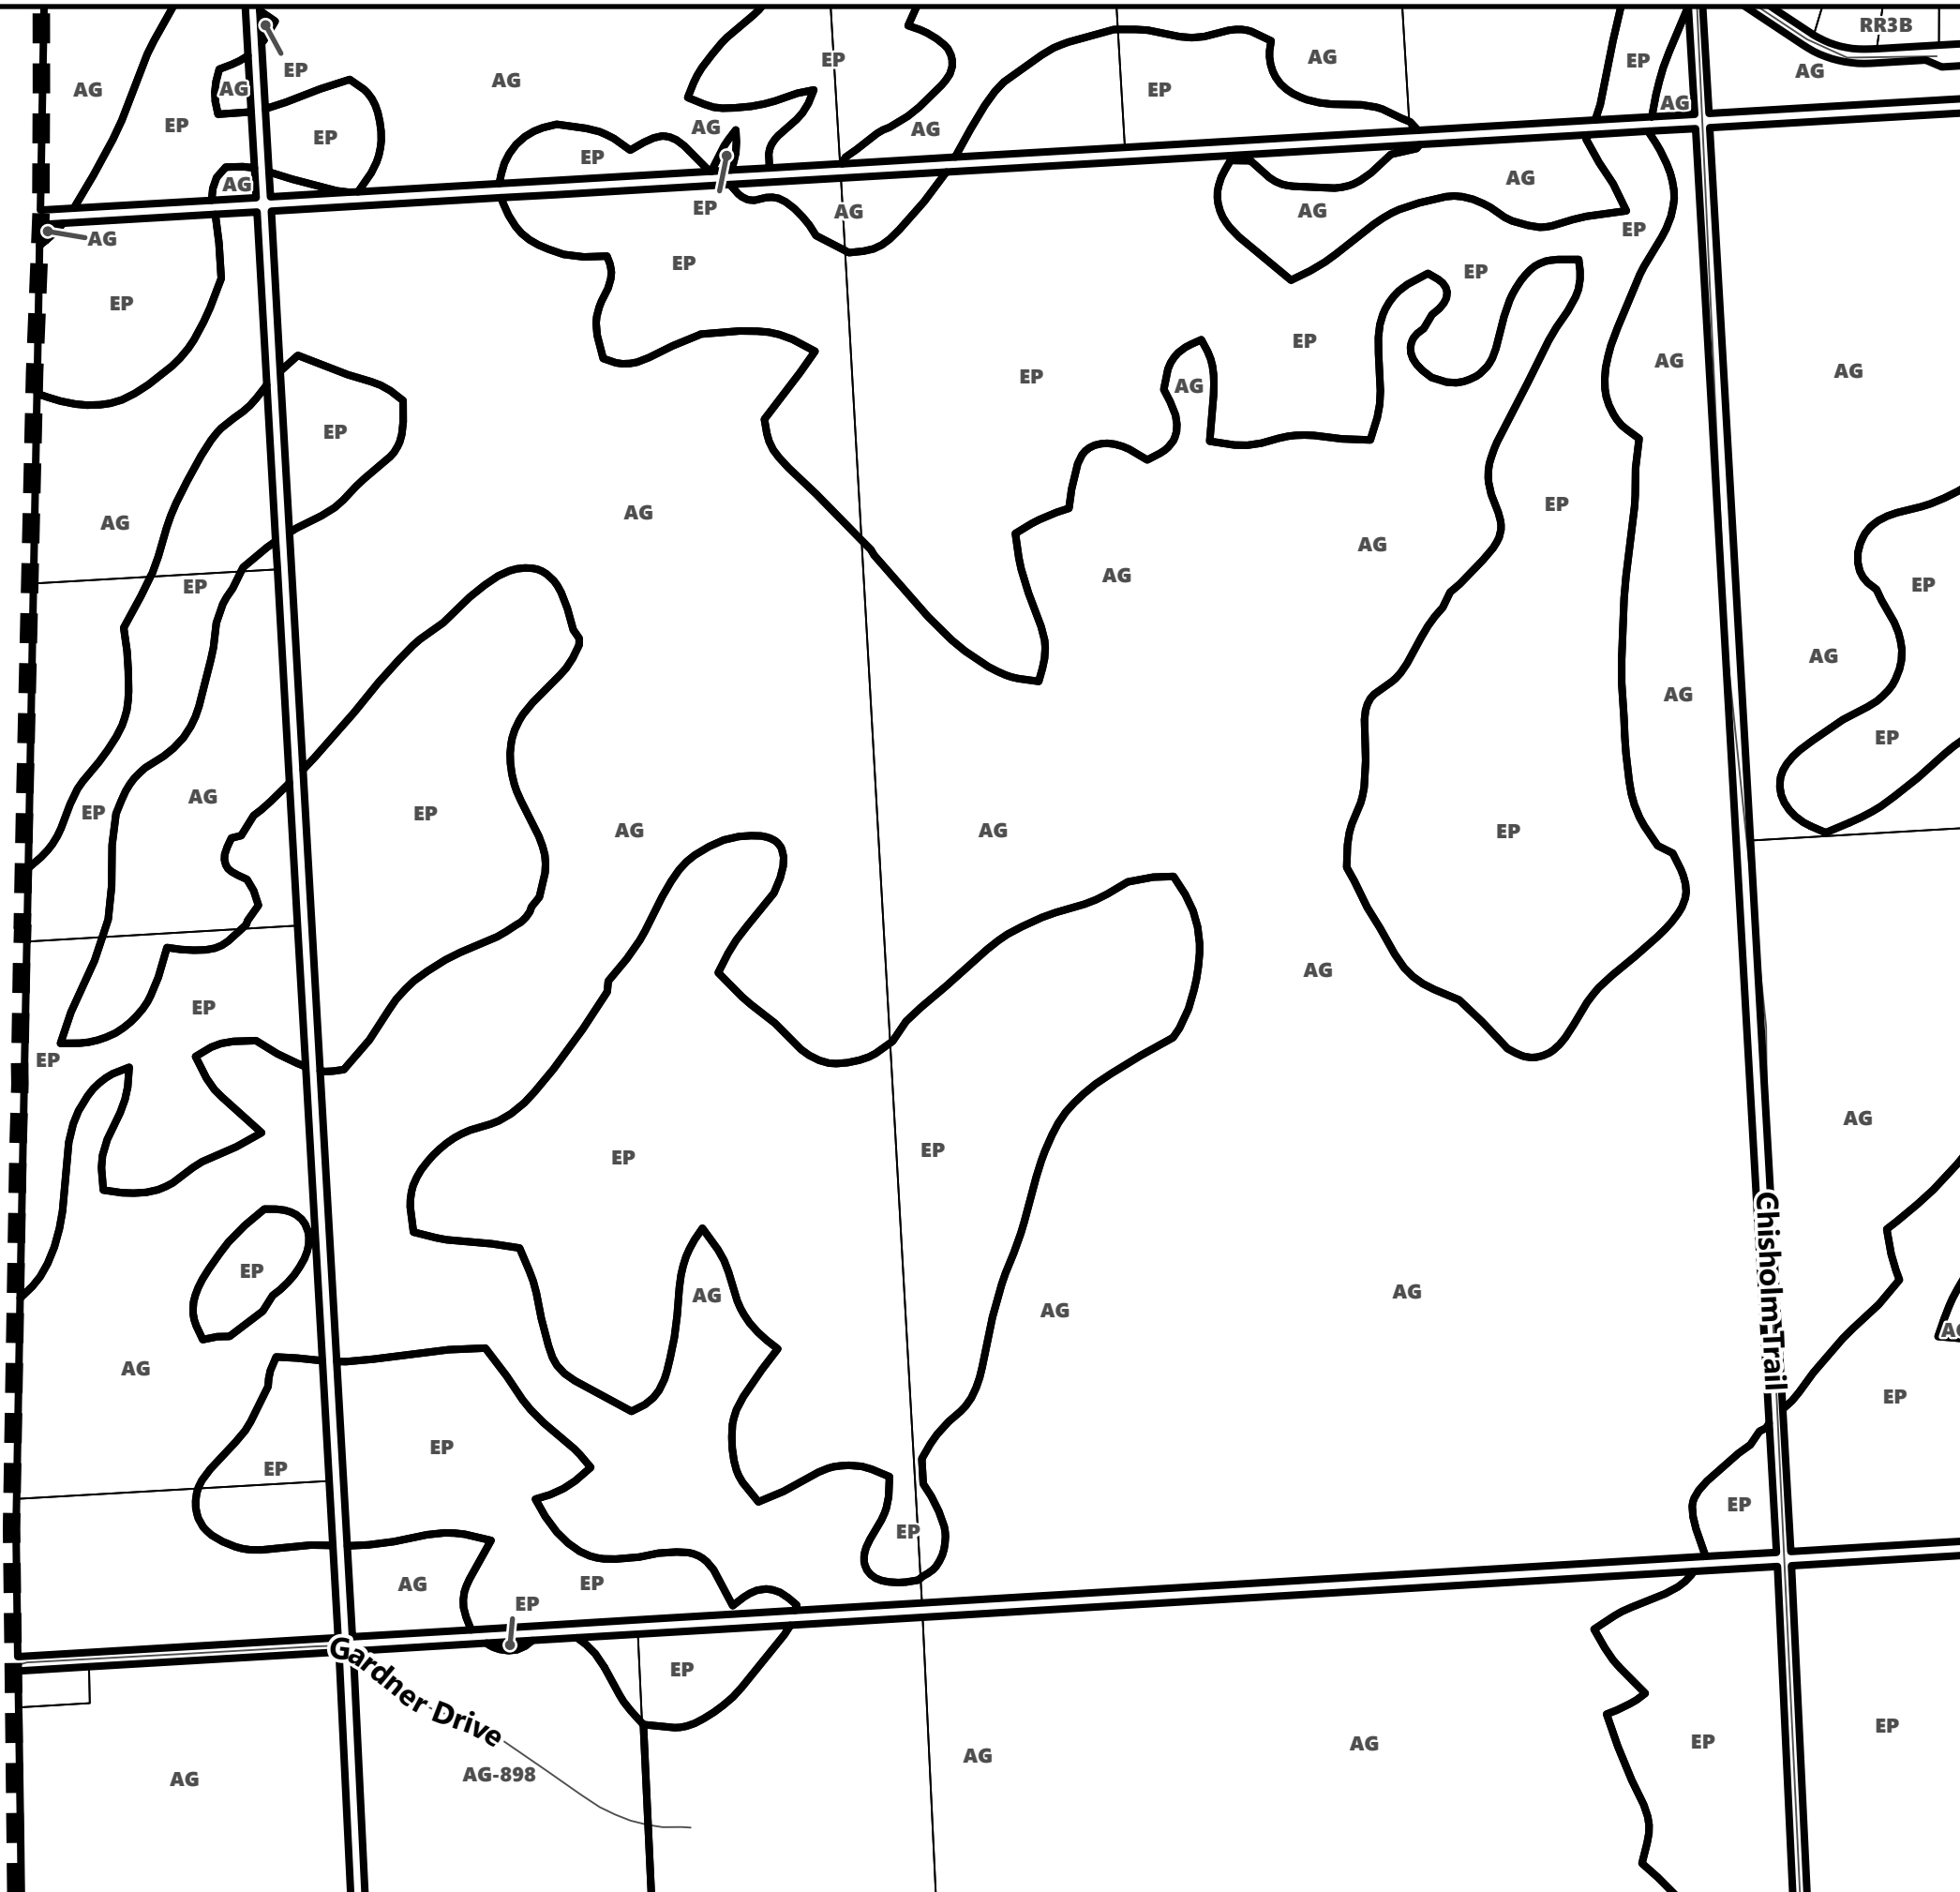

City of Kawartha Lakes Rural Zoning By-law Schedule A-A37

Legend

- City of Kawartha Lakes Boundary
- Zone Boundary

May 2024

Sources:
MNDMNR, City of Kawartha Lakes and Teranet
Projection:
NAD 1983 UTM Zone 17N