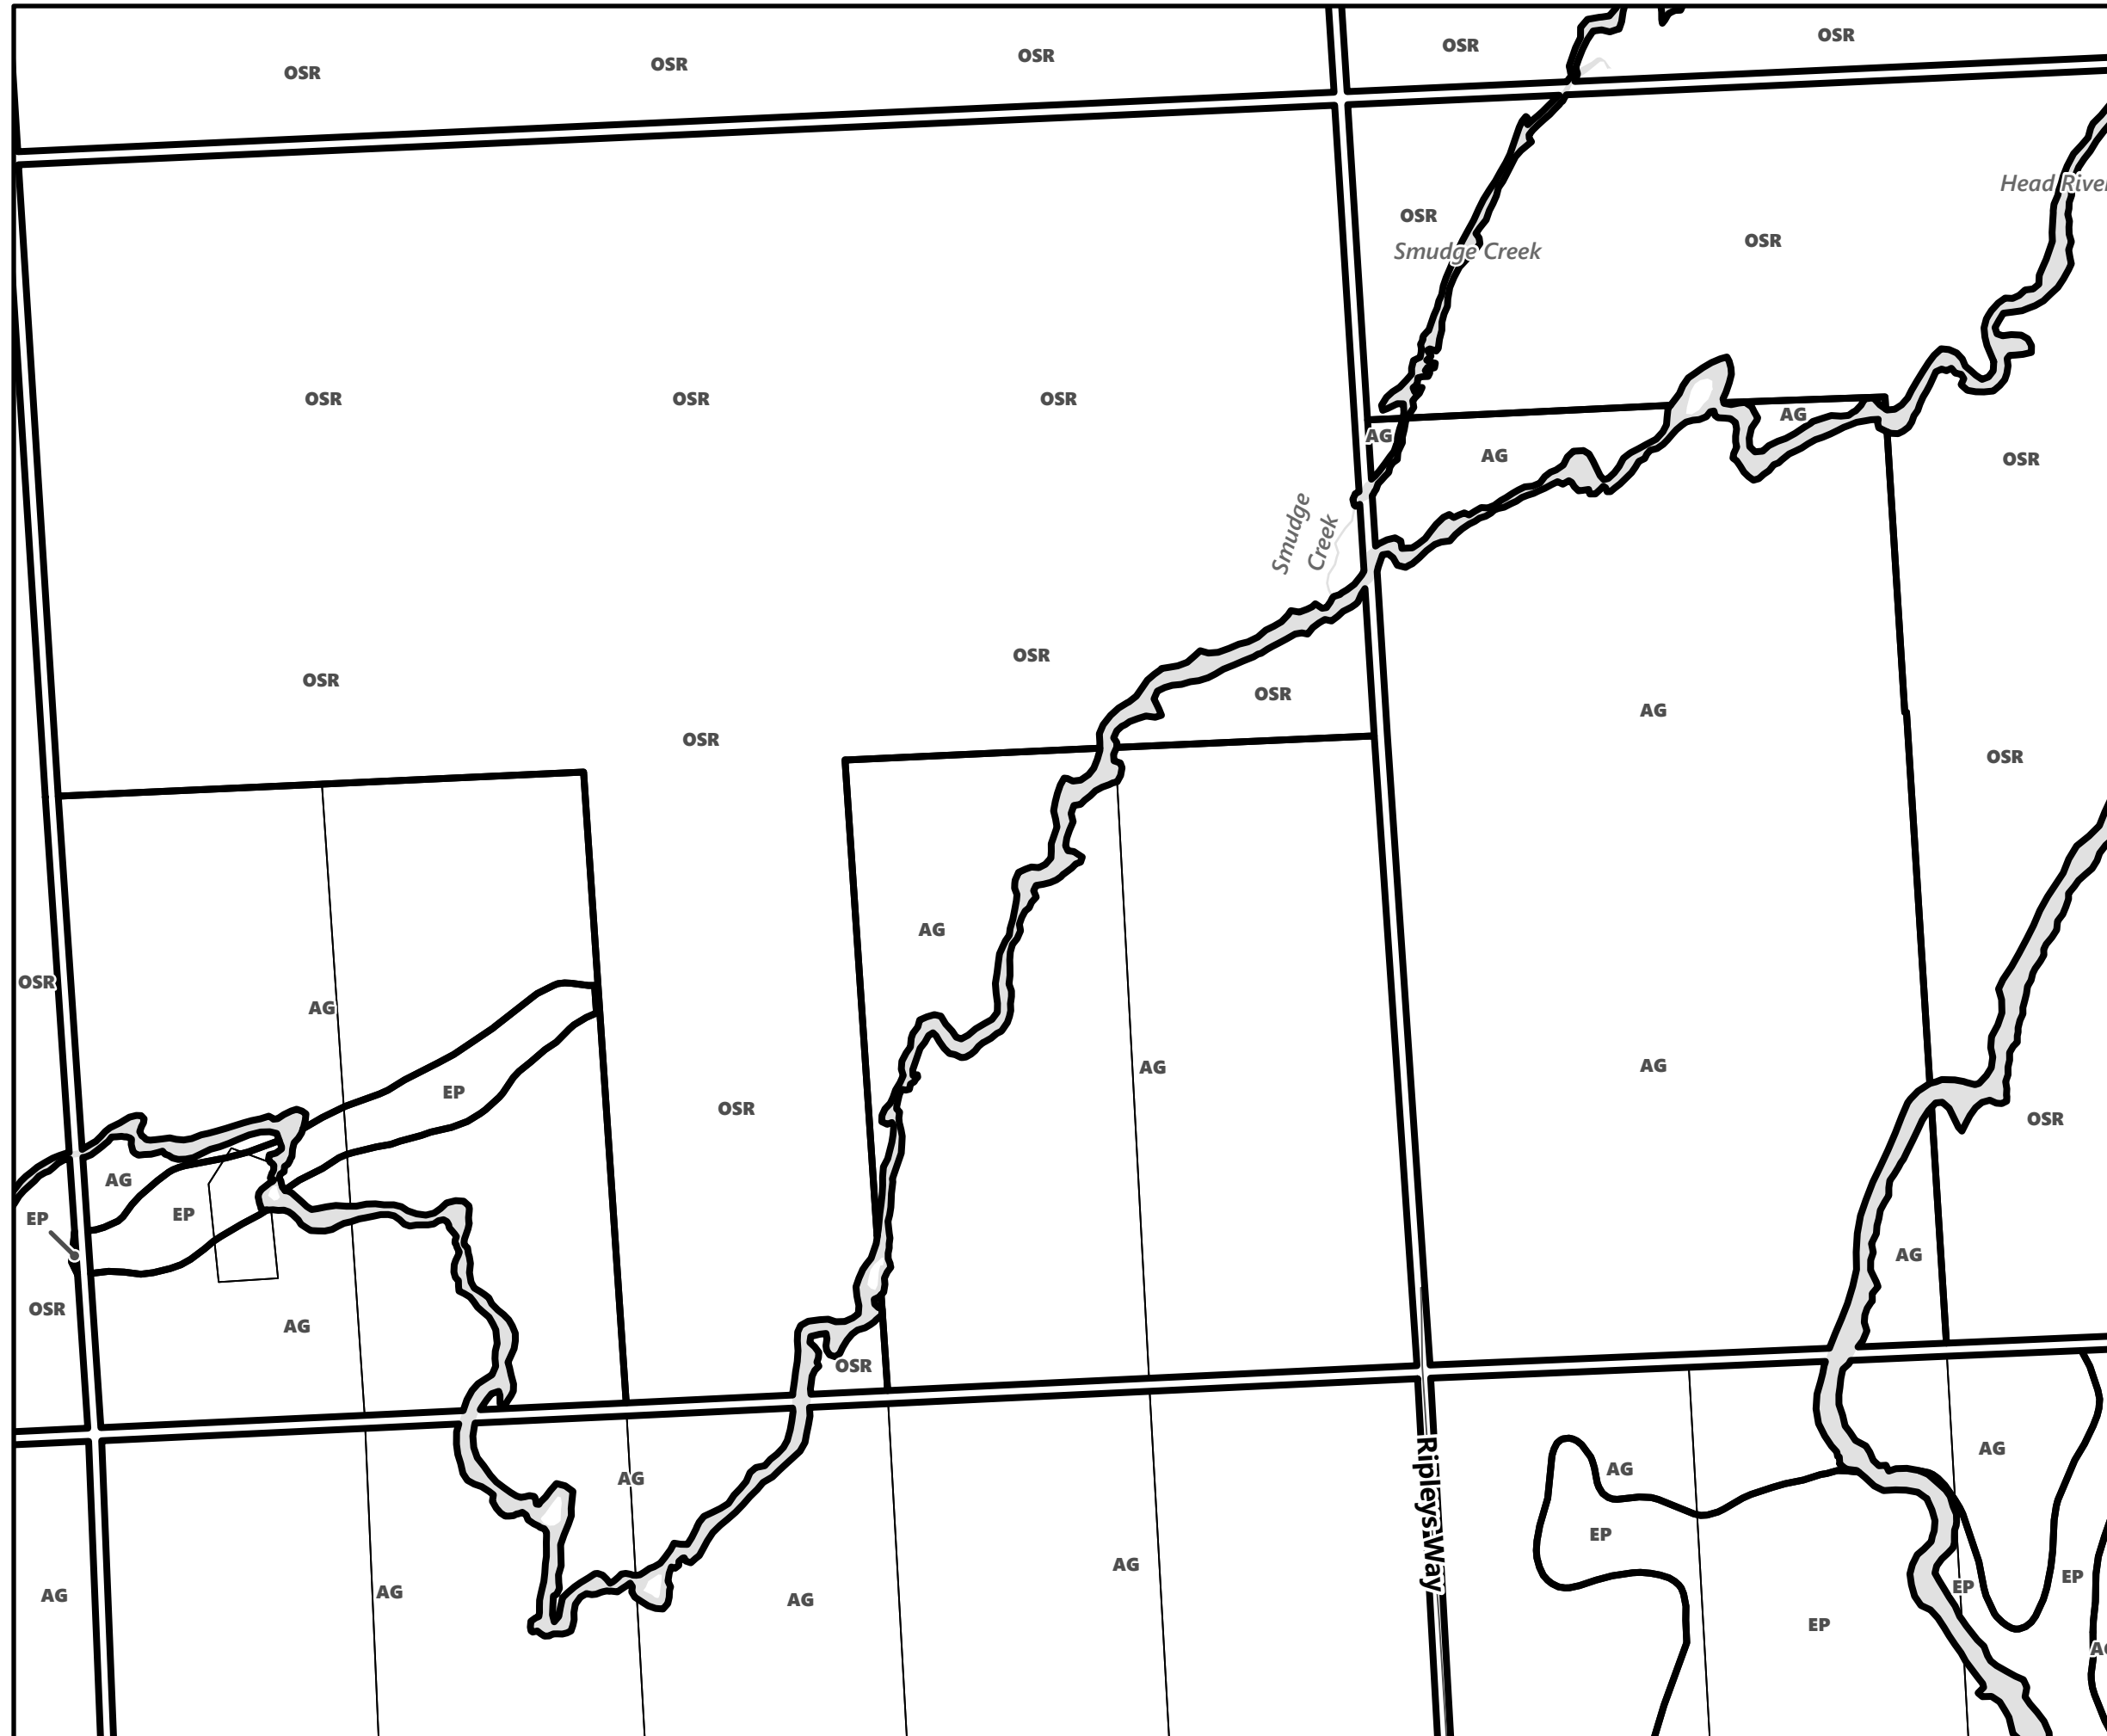

May 2024

Sources: MNDMNR, City of Kawartha Lakes and Teranet
Projection: NAD 1983 UTM Zone 17N

City of Kawartha Lakes Rural Zoning By-law Schedule A-A60

Legend

- City of Kawartha Lakes Boundary
- Zone Boundary