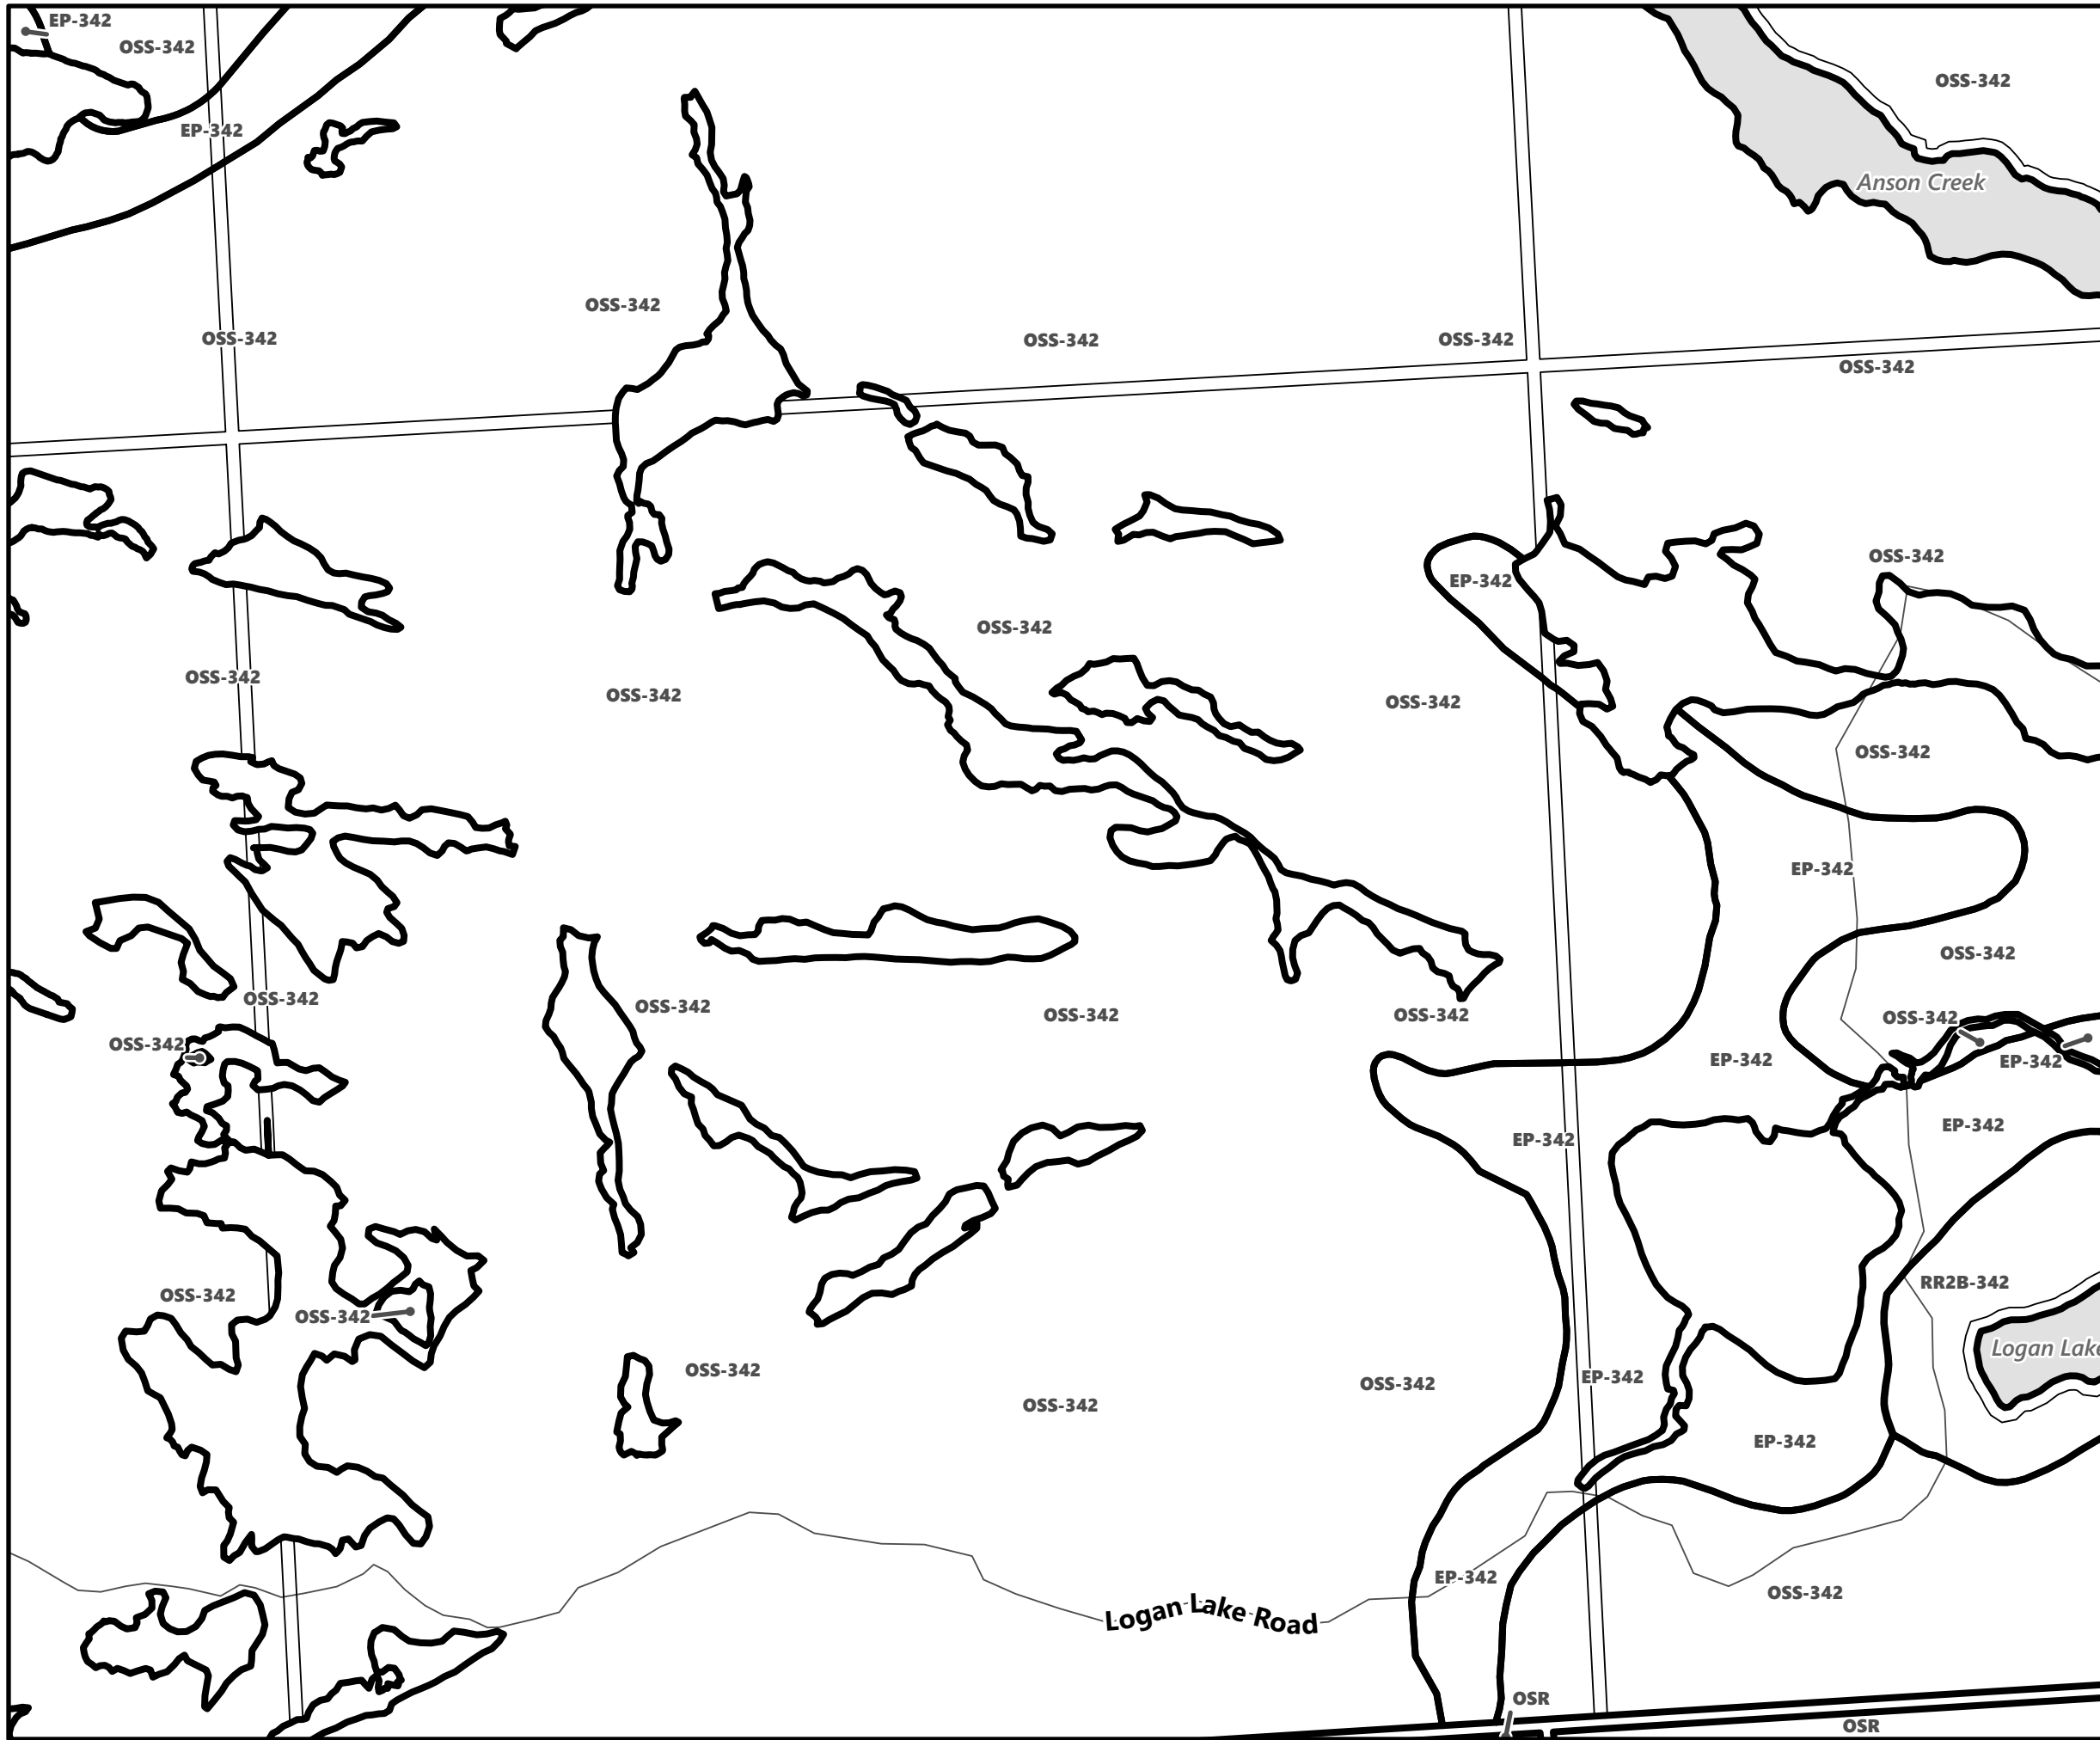

May 2024

Sources:
MNDMNR, City of Kawartha Lakes and Teranet
Projection:
NAD 1983 UTM Zone 17N

City of Kawartha Lakes Rural Zoning By-law Schedule A-A24

Legend

- City of Kawartha Lakes Boundary
- Zone Boundary