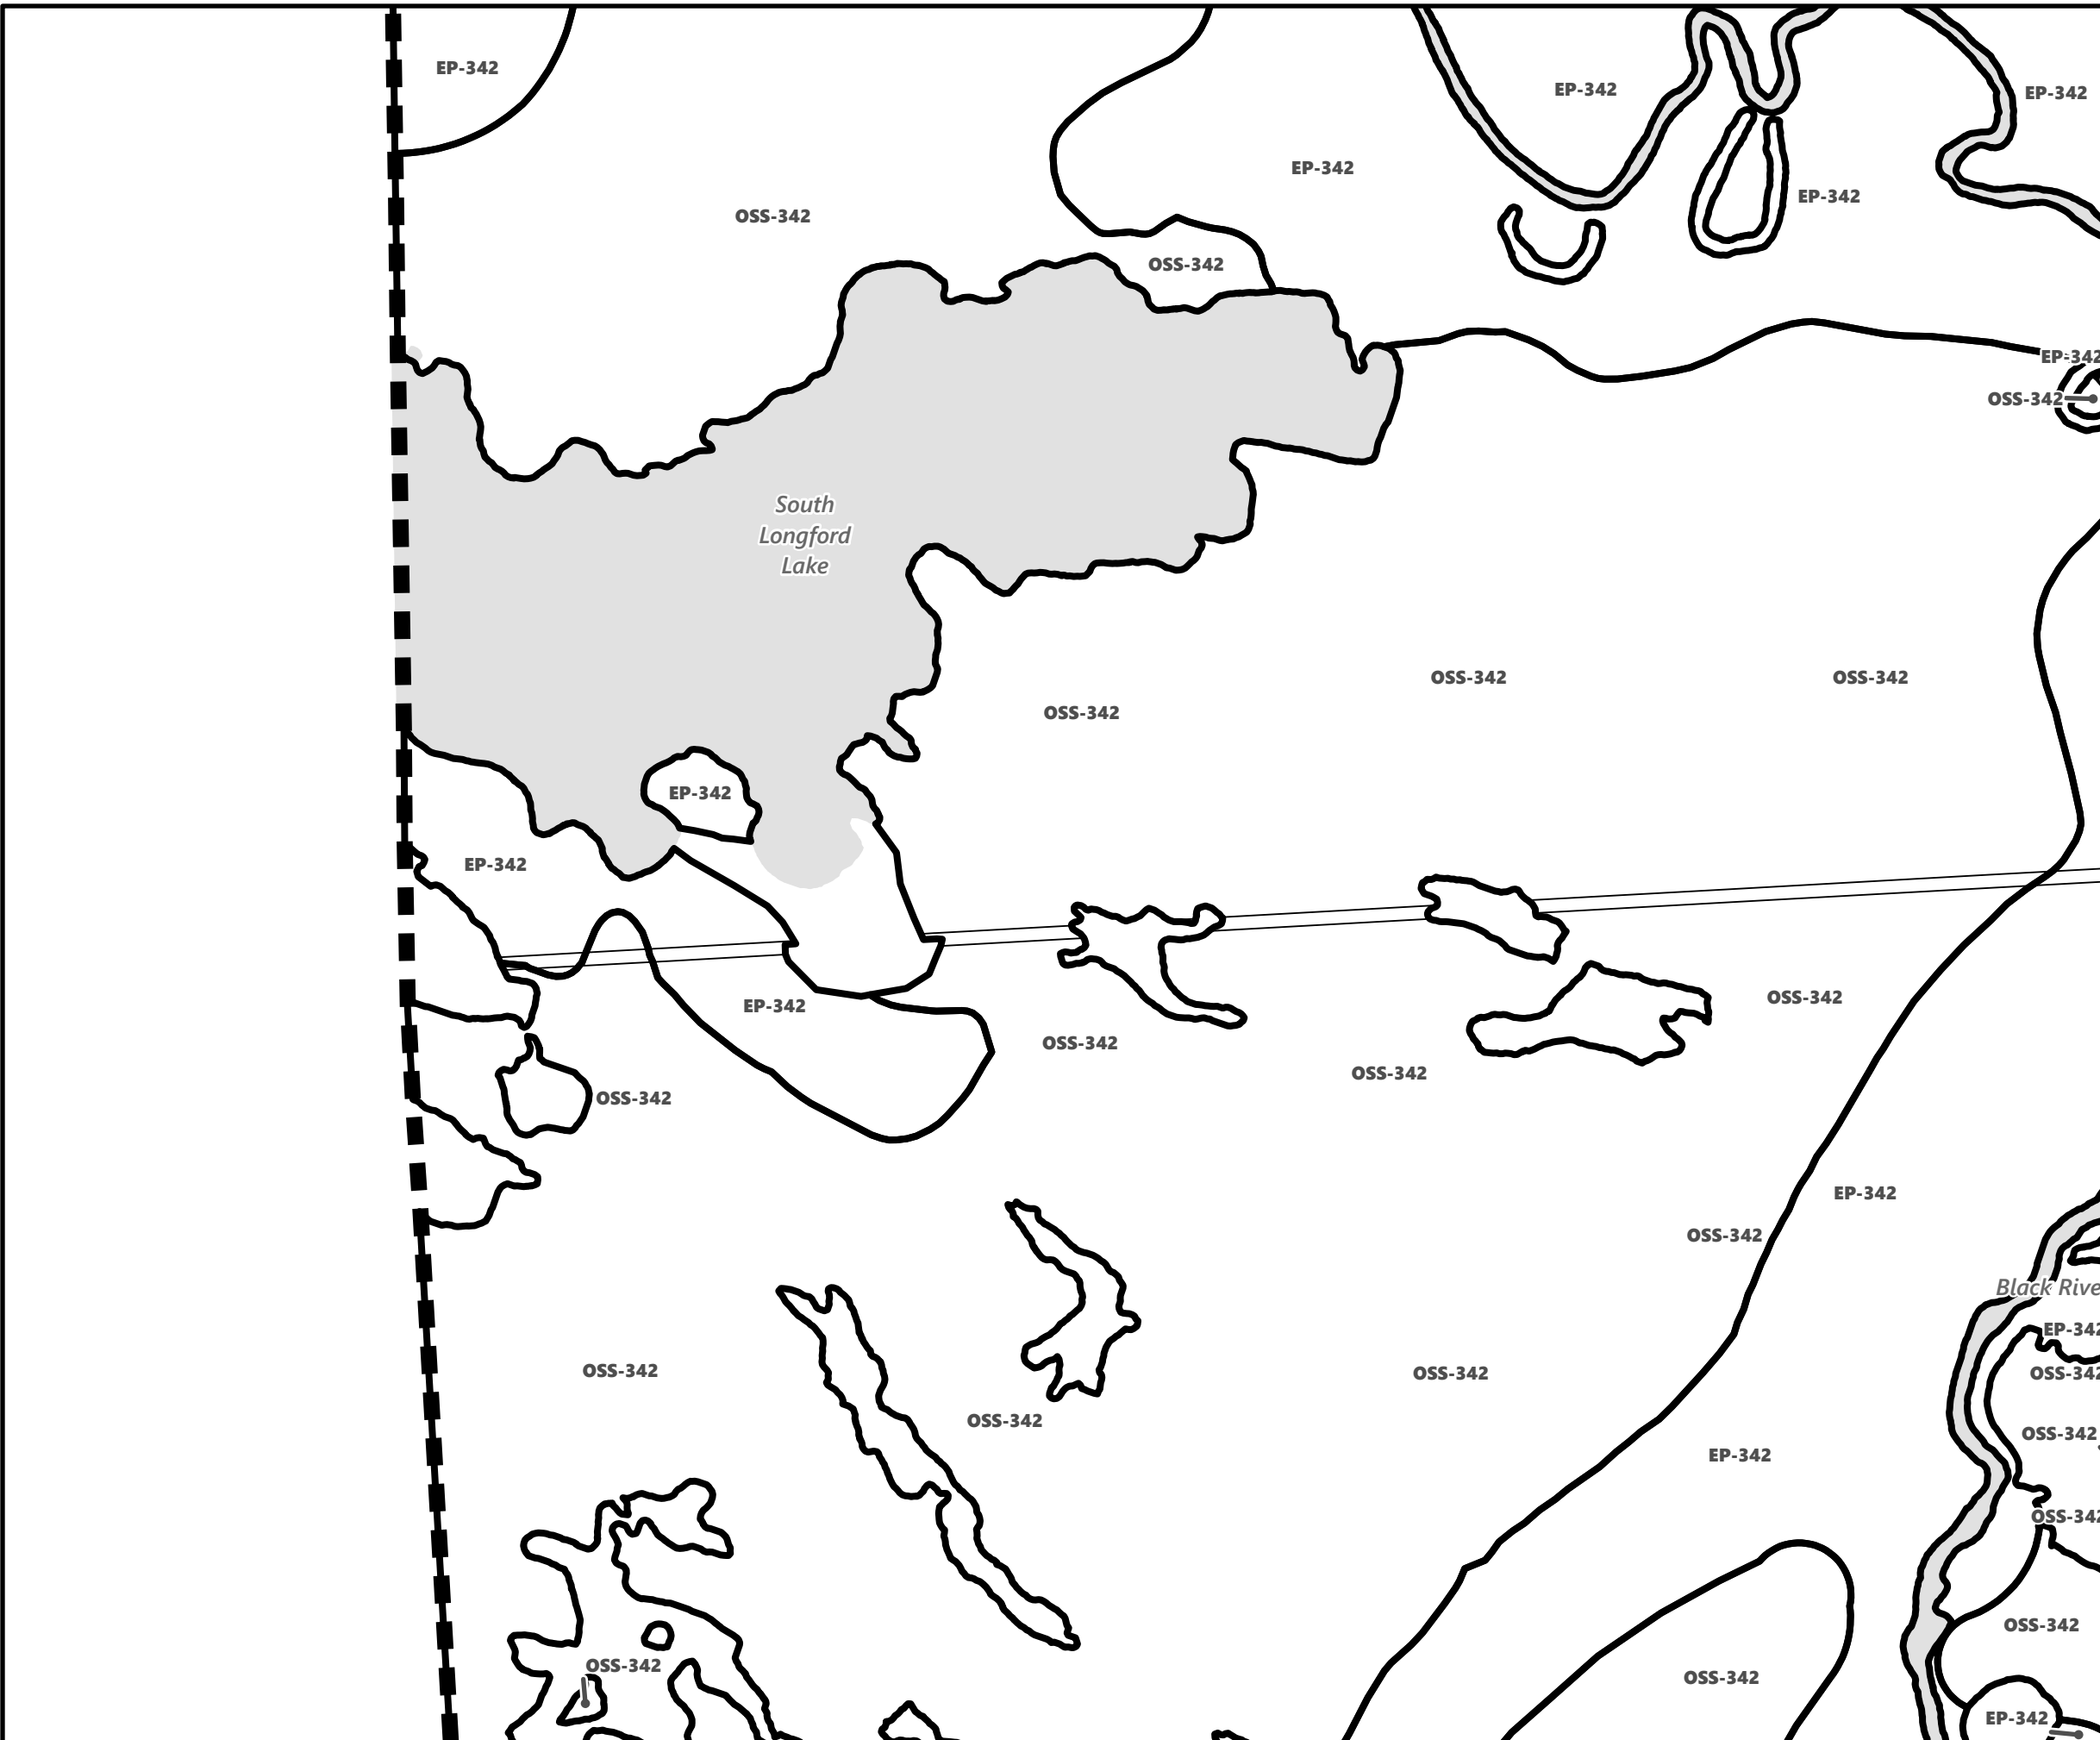

City of Kawartha Lakes Rural Zoning By-law Schedule A-A18

Legend

- City of Kawartha Lakes Boundary
- Zone Boundary