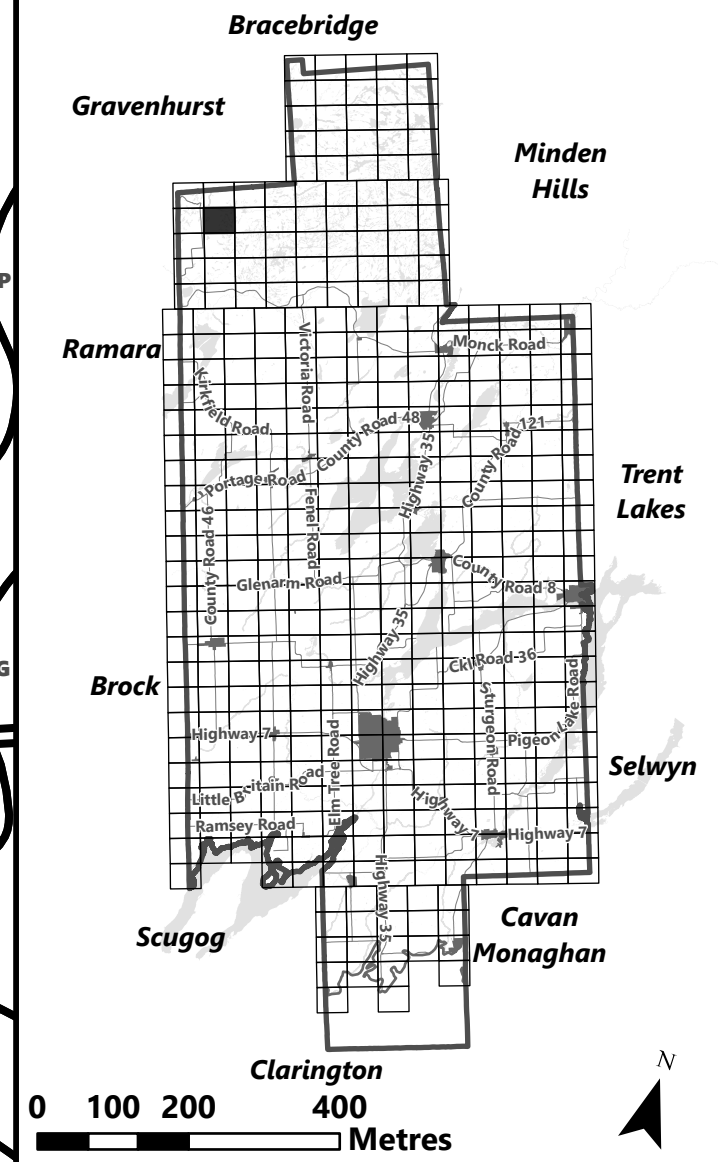

City of Kawartha Lakes Rural Zoning By-law Schedule A-A38

Legend

- City of Kawartha Lakes Boundary
- Zone Boundary

May 2024

Sources:
MNDMNR, City of Kawartha Lakes and Teranet
Projection:
NAD 1983 UTM Zone 17N