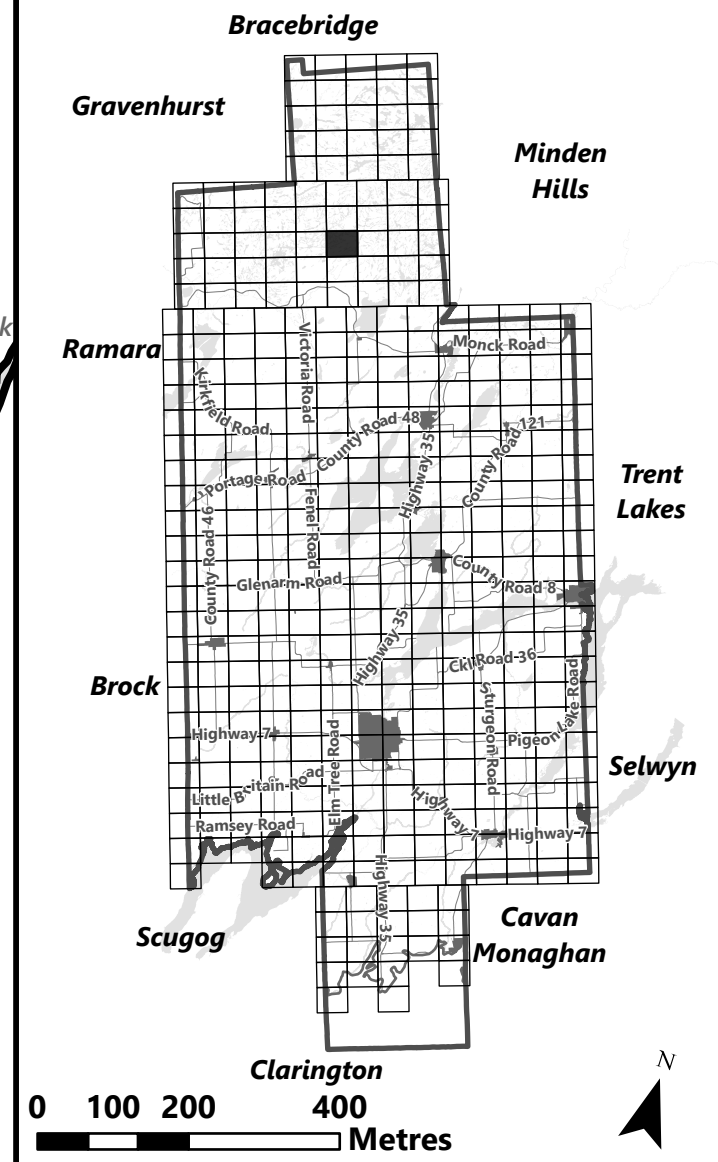

City of Kawartha Lakes Rural Zoning By-law Schedule A-A51

Legend

- City of Kawartha Lakes Boundary
- Zone Boundary