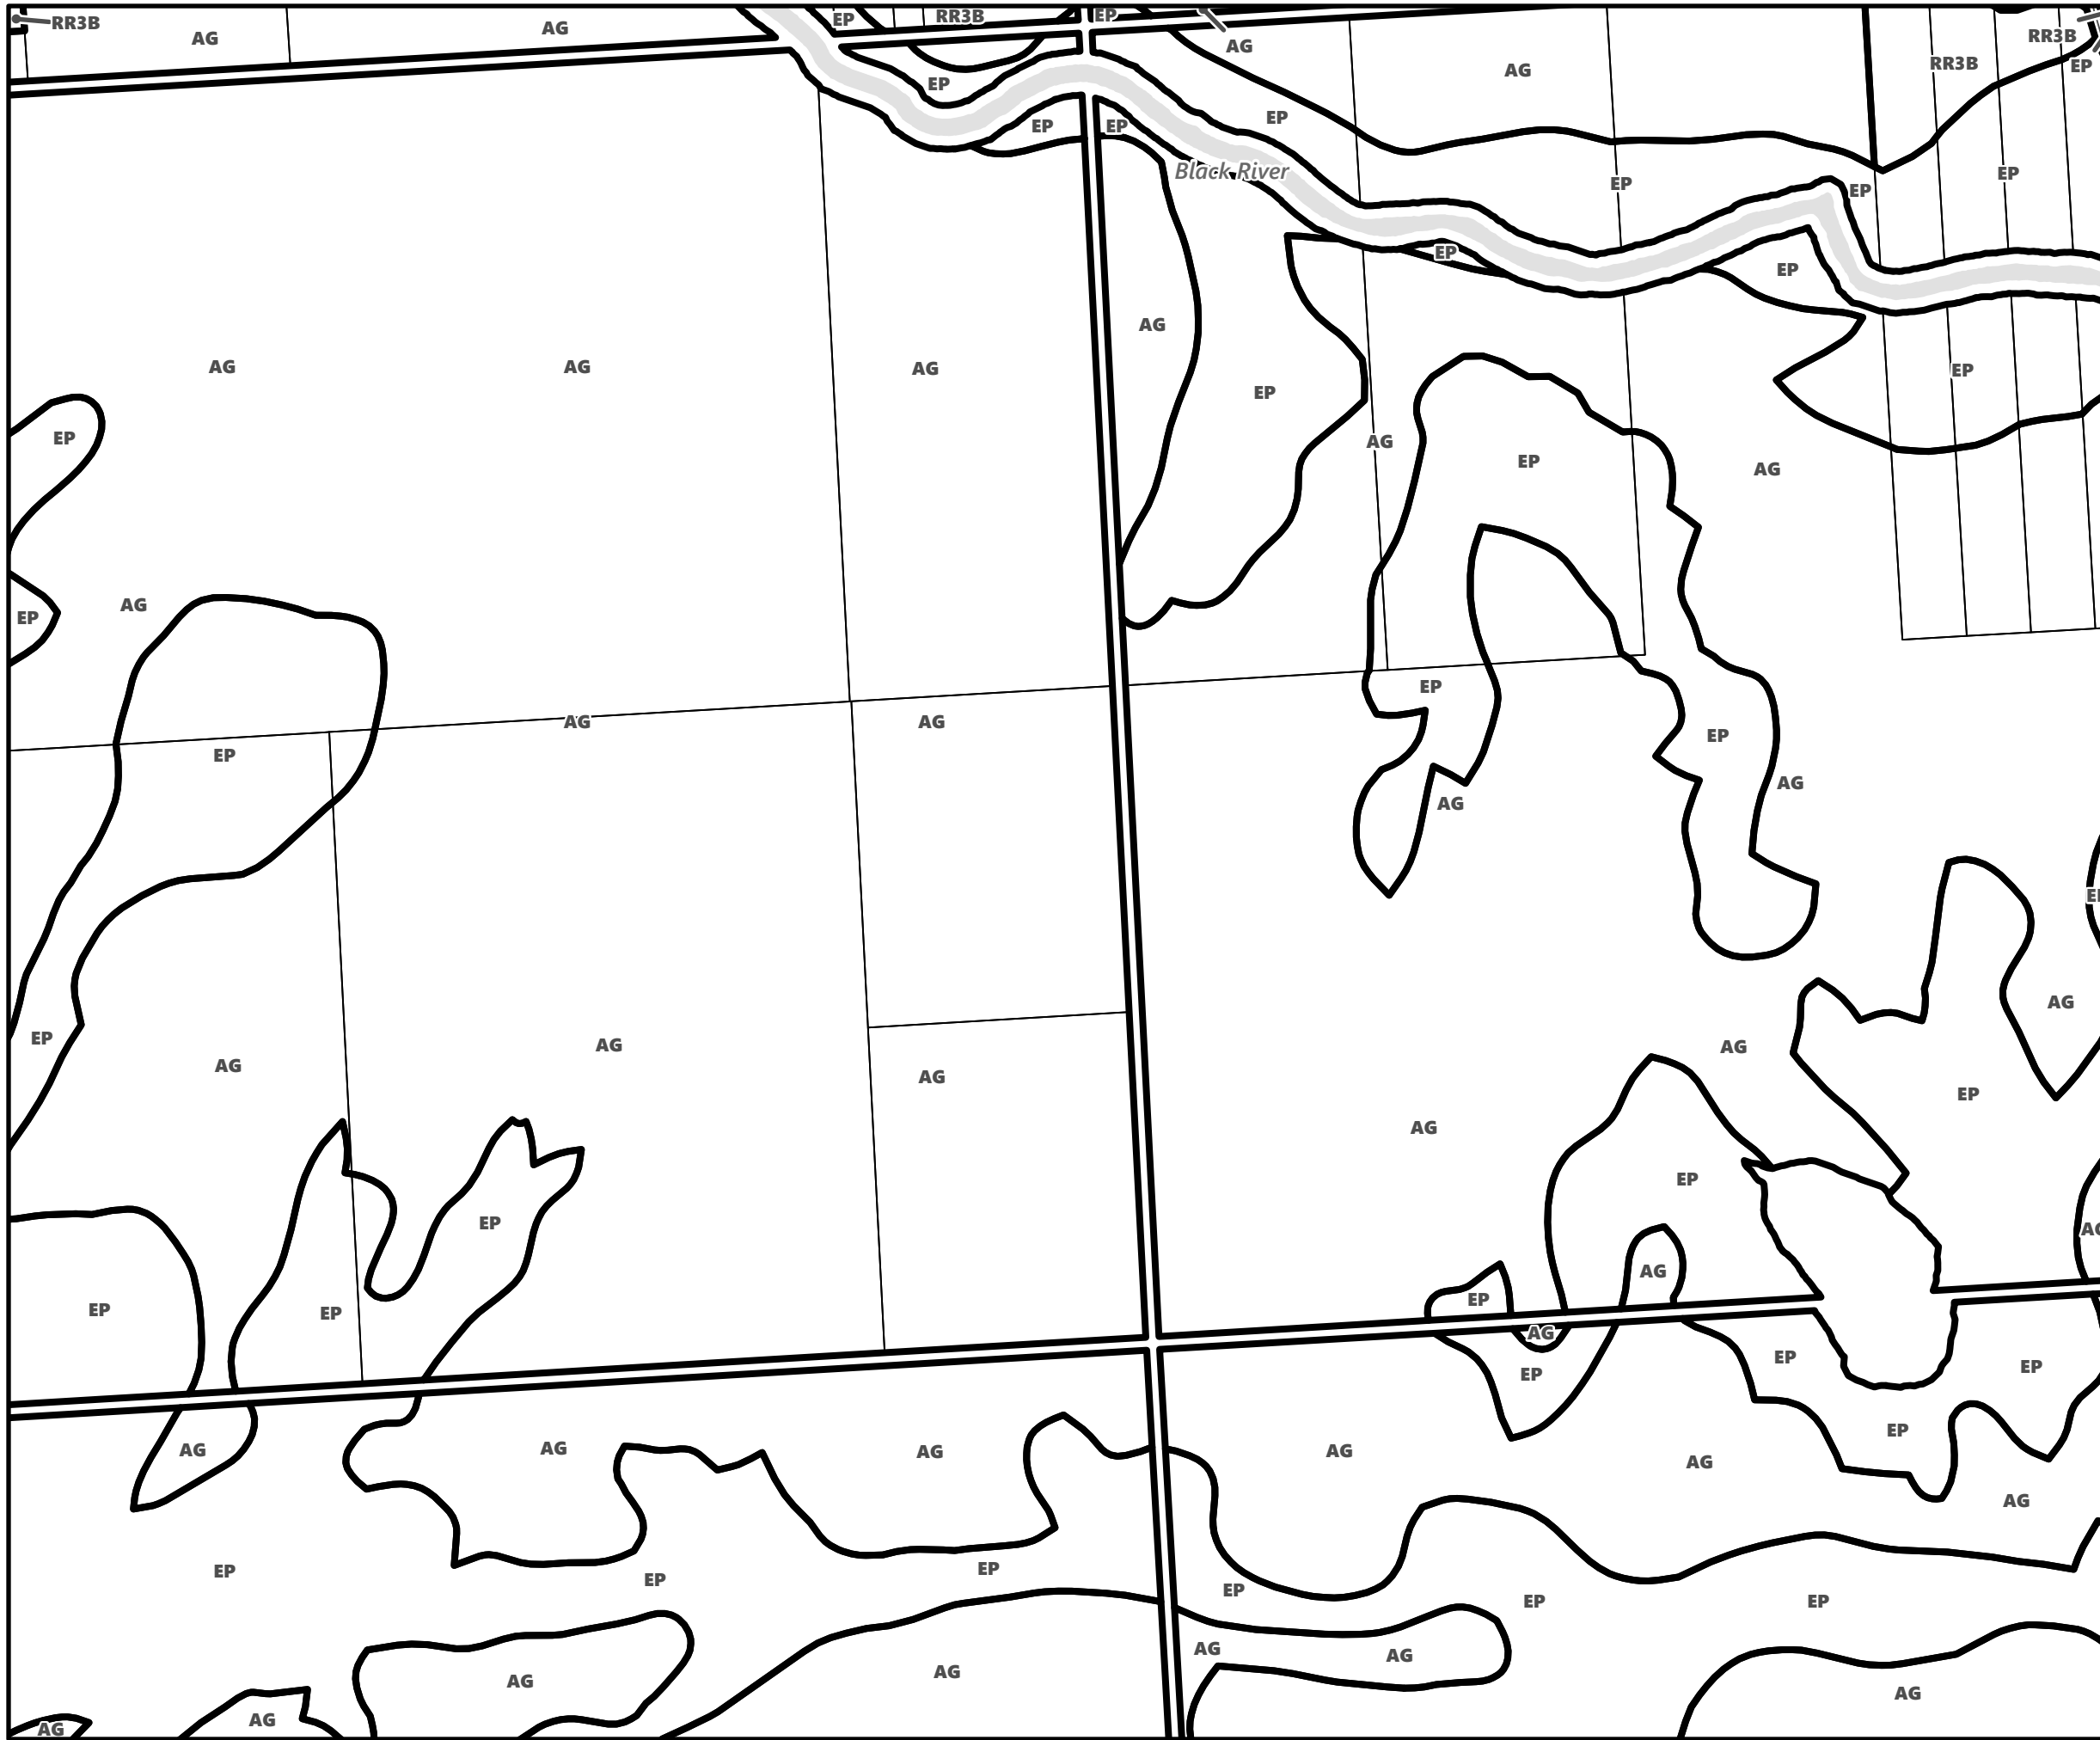

City of Kawartha Lakes Rural Zoning By-law Schedule A-A38

Legend

- City of Kawartha Lakes Boundary
- Zone Boundary

May 2024

Sources:
MNDMNR, City of Kawartha Lakes and Teranet
Projection:
NAD 1983 UTM Zone 17N