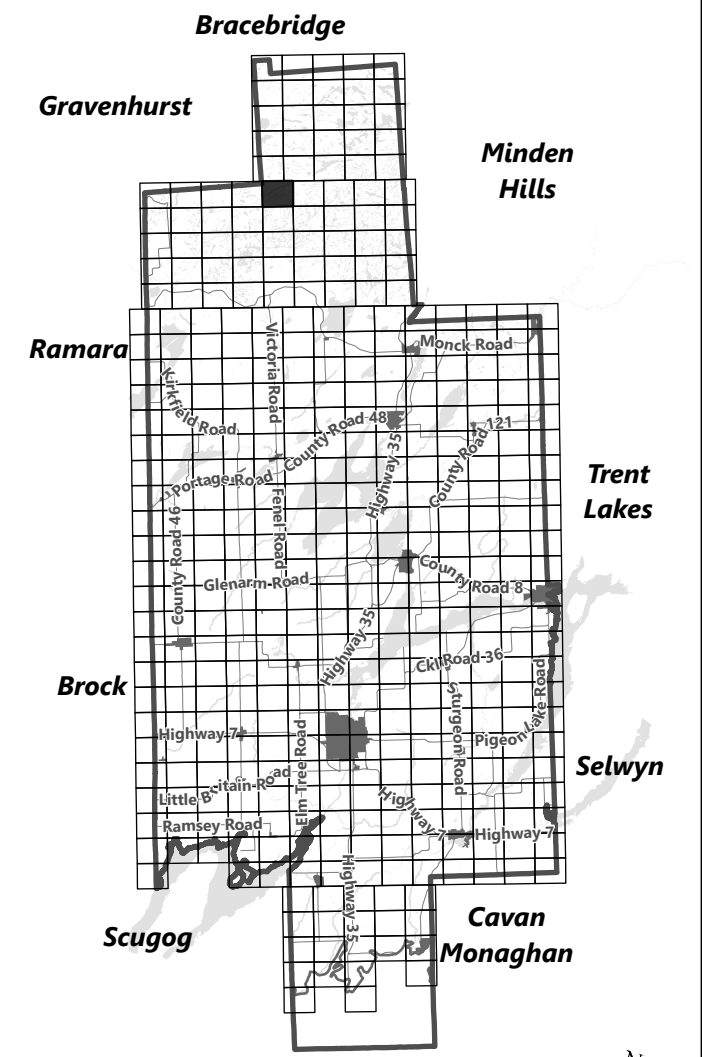

May 2024

Sources: MNDMNR, City of Kawartha Lakes and Teranet
Projection: NAD 1983 UTM Zone 17N

Kawartha Lakes

City of Kawartha Lakes Rural Zoning By-law Schedule A-A32

- Legend**
- City of Kawartha Lakes Boundary
 - Zone Boundary