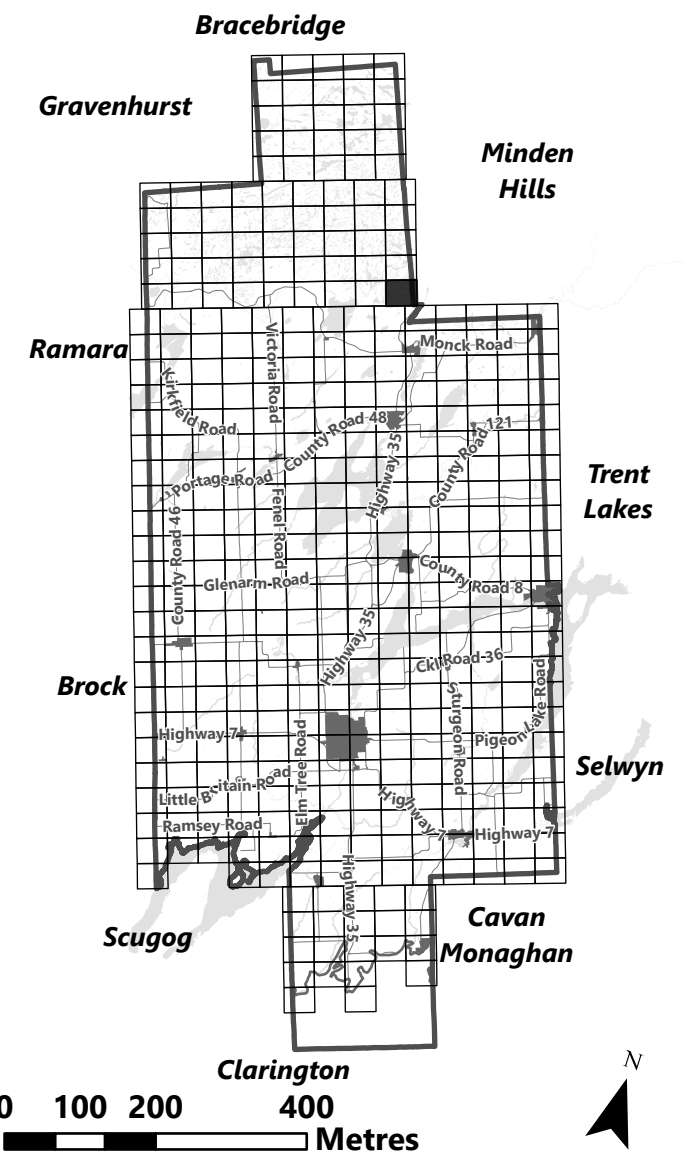

**City of Kawartha Lakes
Rural Zoning By-law
Schedule A-A72**

Legend

- City of Kawartha Lakes Boundary
- Zone Boundary