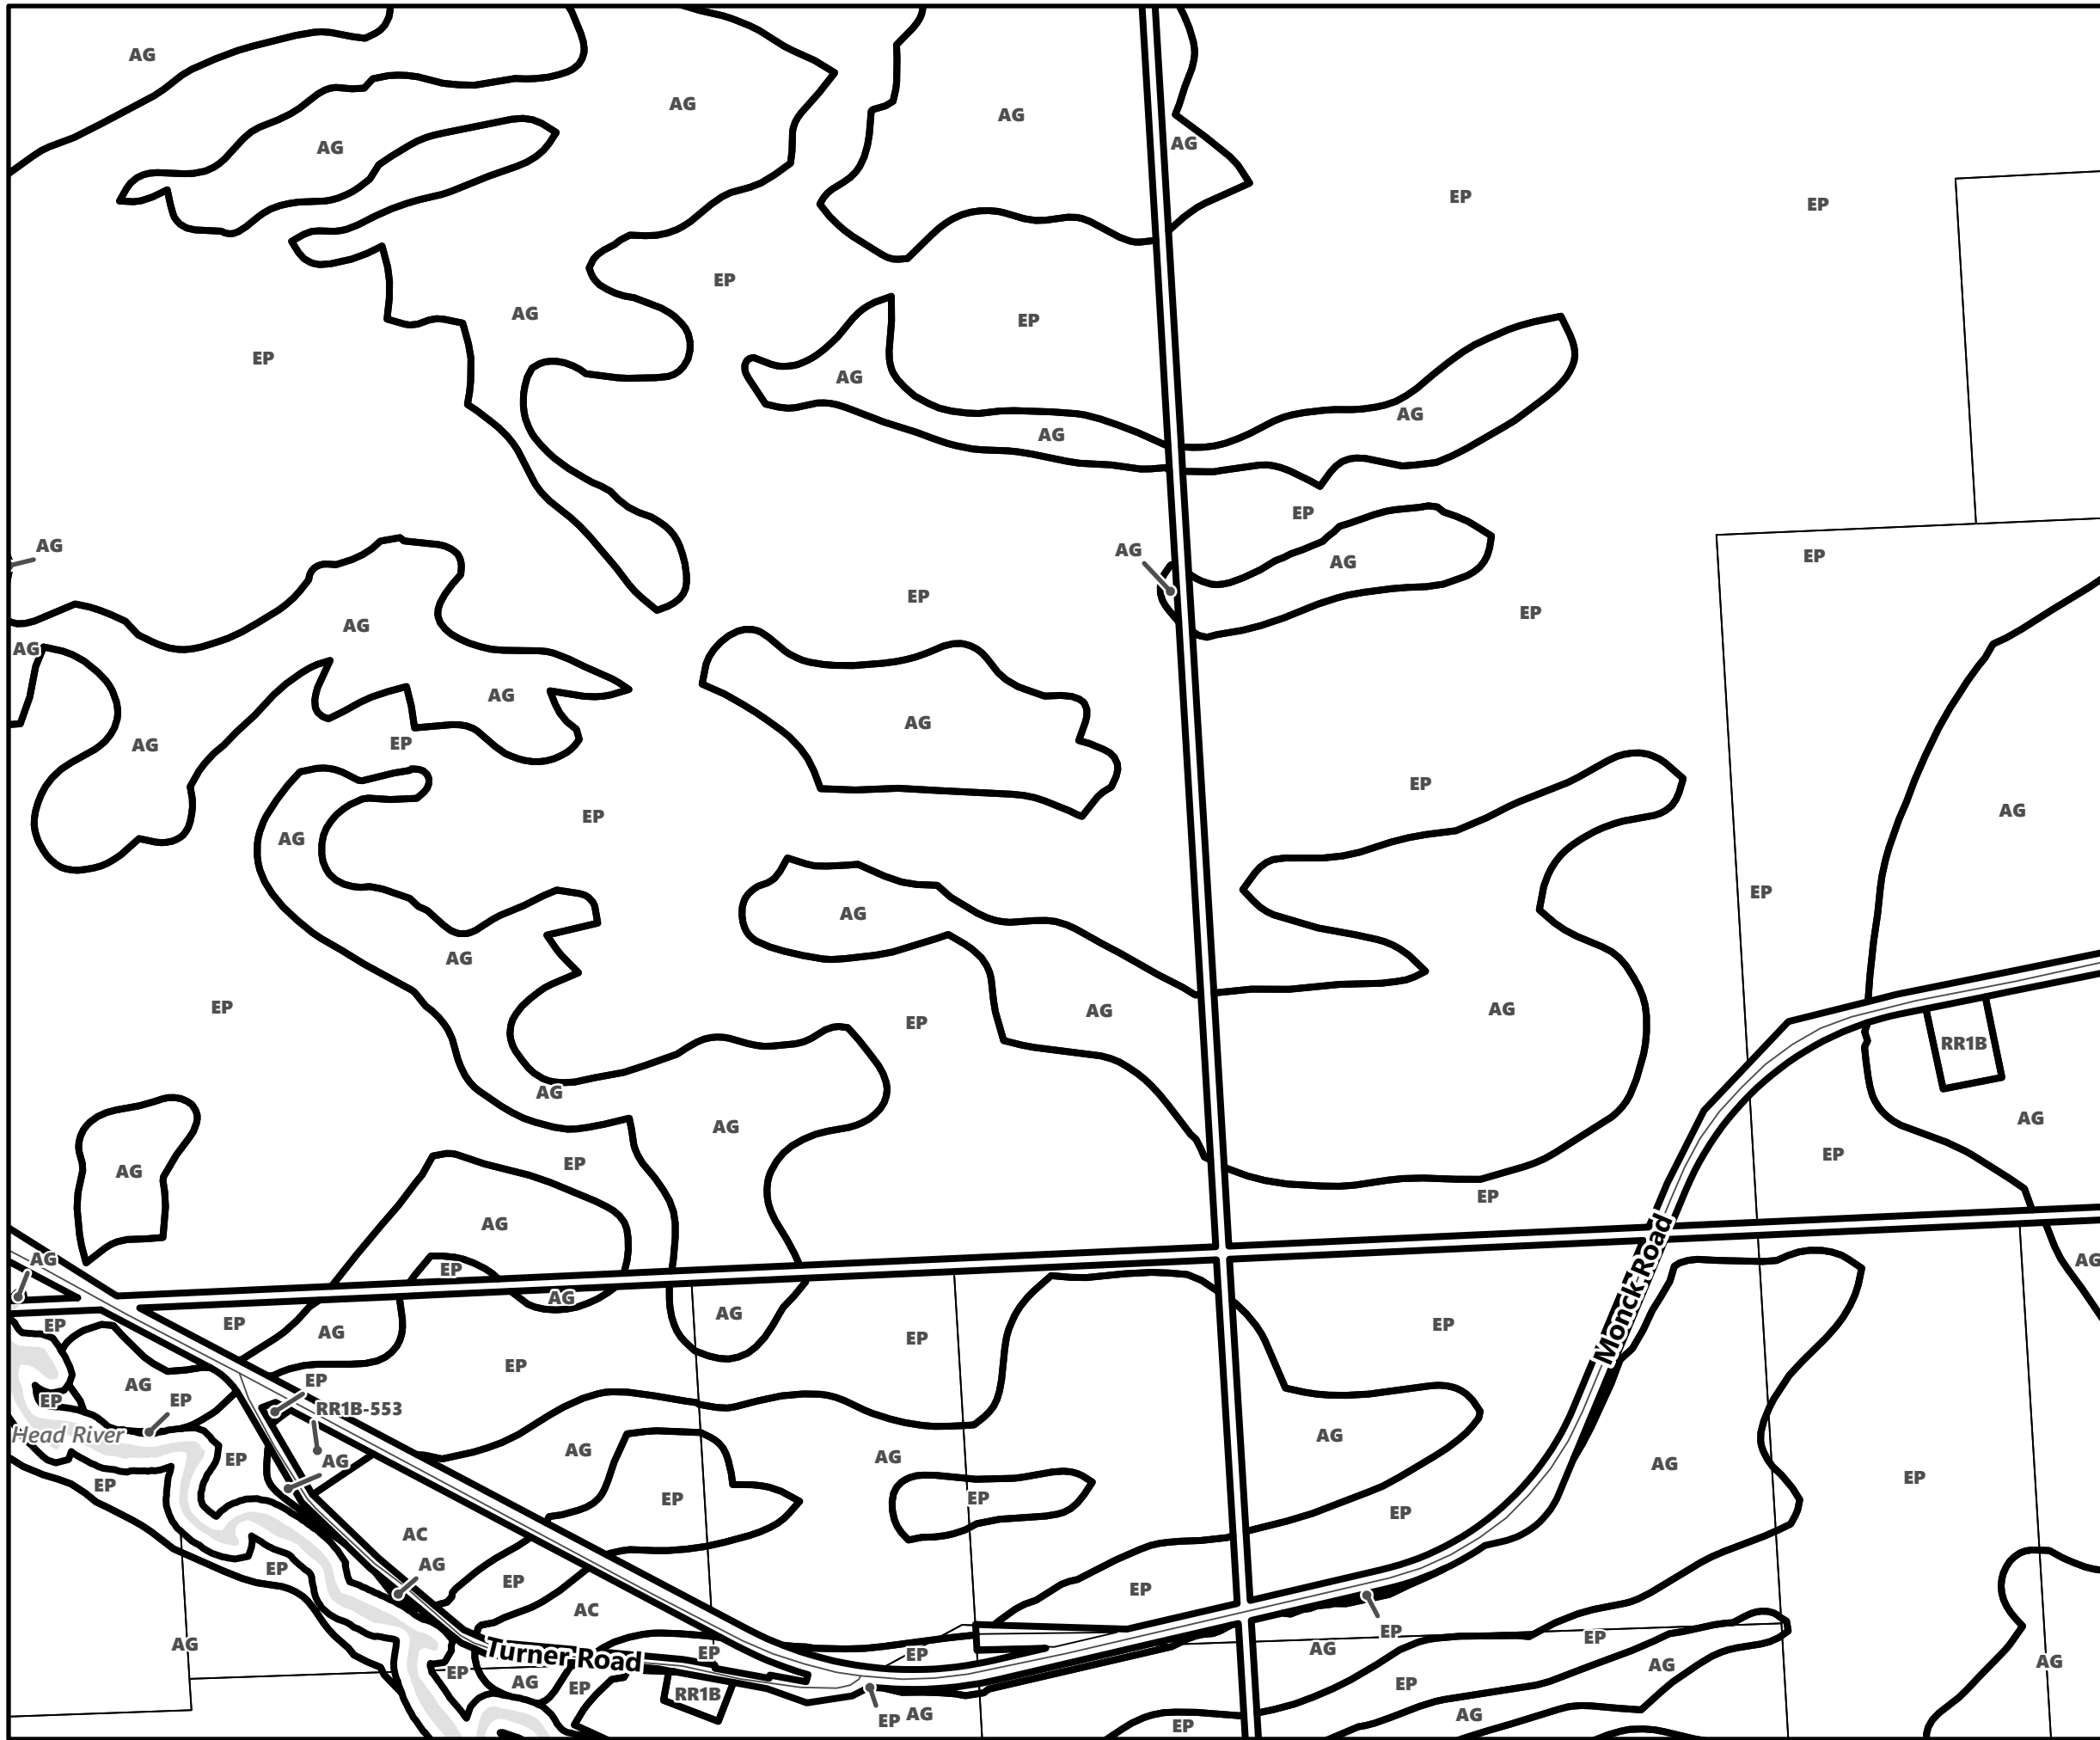

May 2024

Sources:
MNDMNR, City of Kawartha Lakes and Teranet
Projection:
NAD 1983 UTM Zone 17N

City of Kawartha Lakes Rural Zoning By-law Schedule A-A67

Legend

- City of Kawartha Lakes Boundary
- Zone Boundary