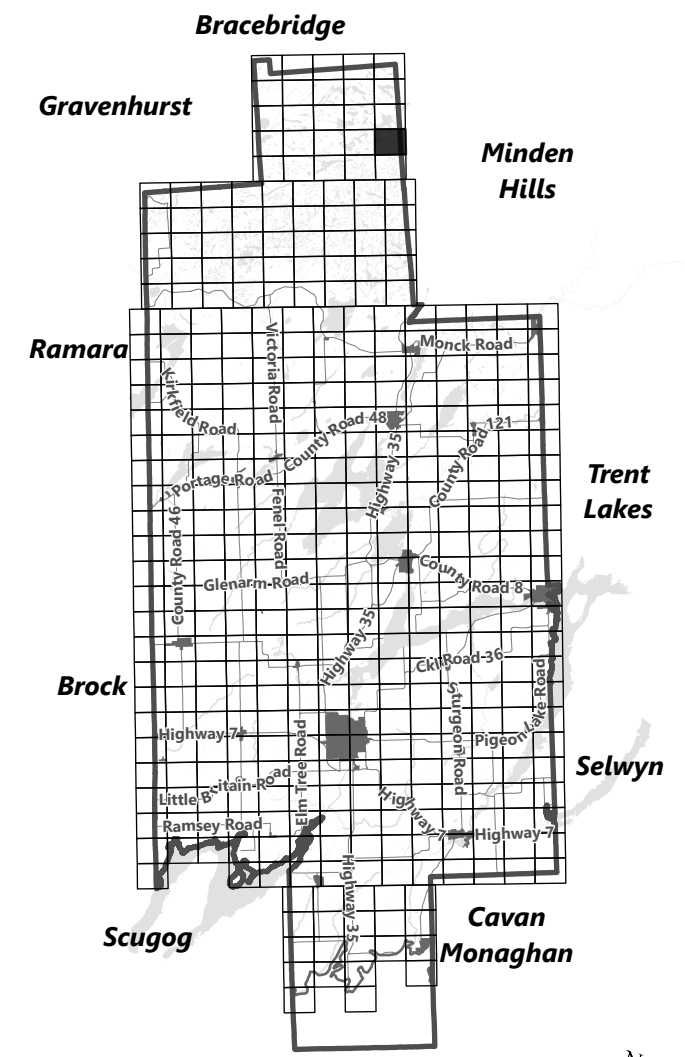

May 2024

Sources:
MNDMNR, City of Kawartha Lakes and Teranet
Projection:
NAD 1983 UTM Zone 17N

City of Kawartha Lakes Rural Zoning By-law Schedule A-A22

Legend

- City of Kawartha Lakes Boundary
- Zone Boundary