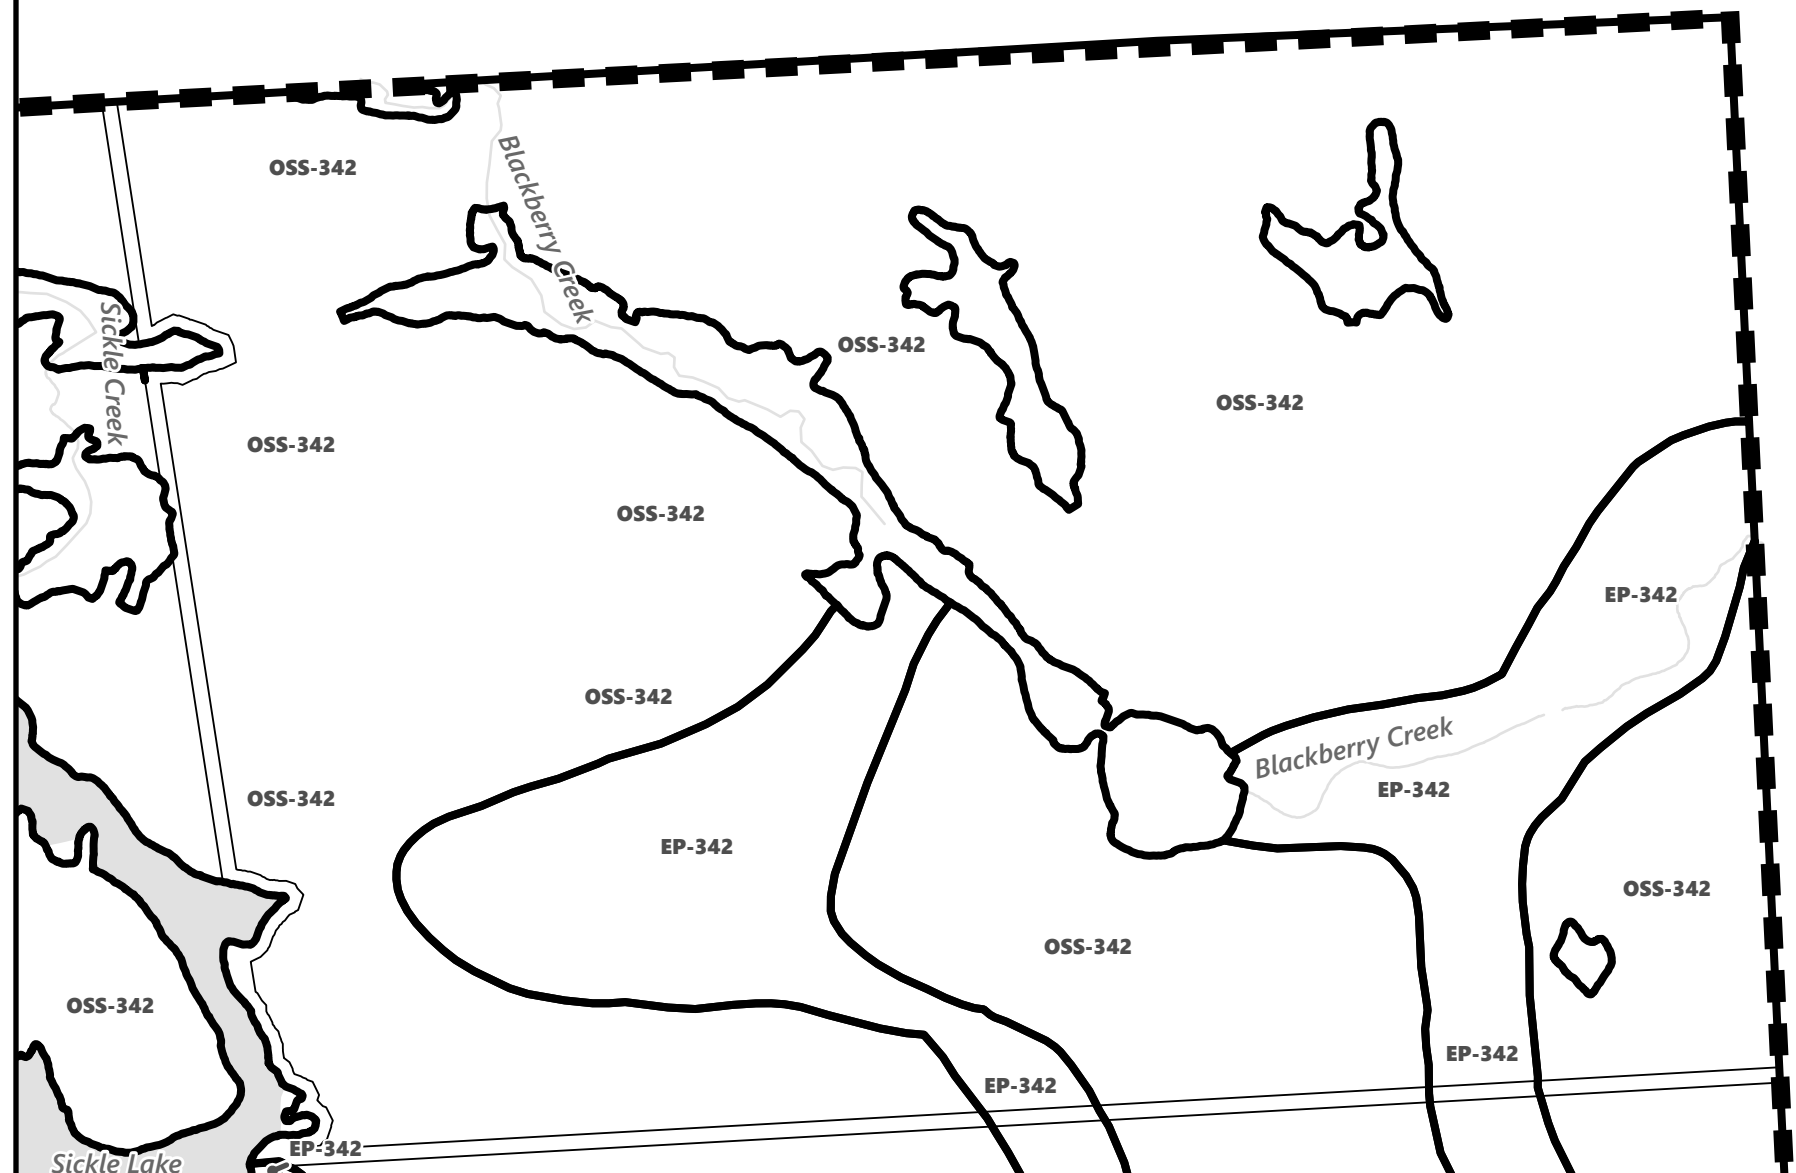

Legend

- City of Kawartha Lakes Boundary
- Zone Boundary

City of Kawartha Lakes Rural Zoning By-law Schedule A-A7

Legend

- City of Kawartha Lakes Boundary
- Zone Boundary

May 2024

Sources:
MNDMNR, City of Kawartha Lakes and Teranet
Projection:
NAD 1983 UTM Zone 17N