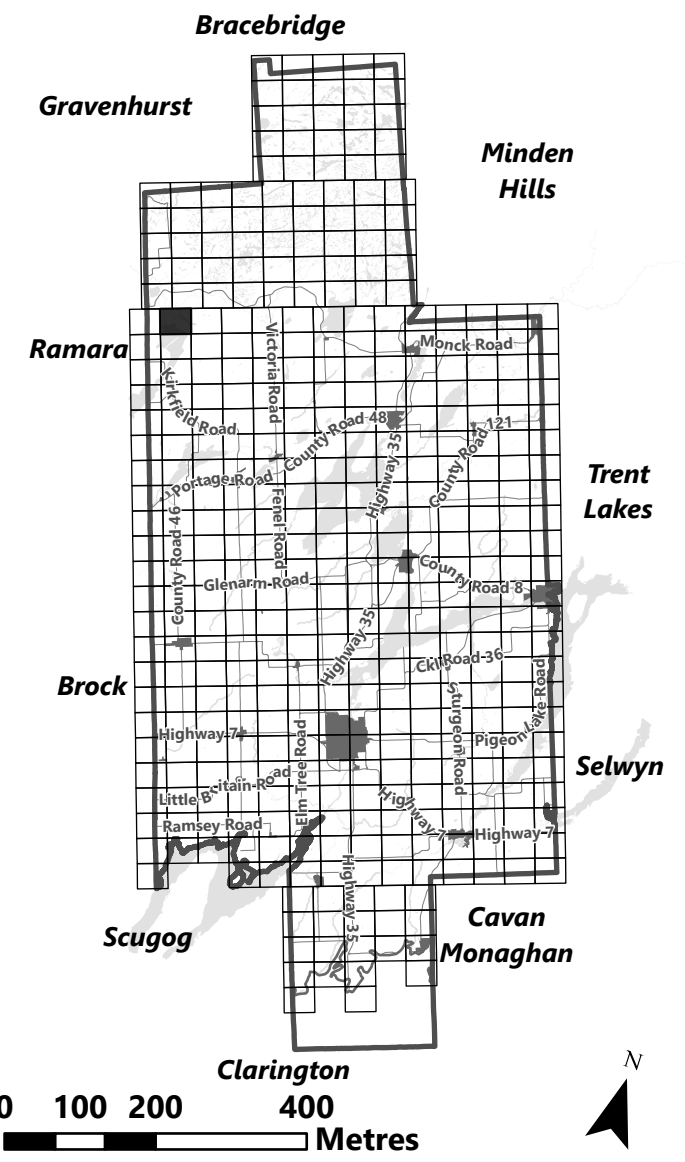

May 2024

Sources:
MNDMNR, City of Kawartha Lakes and Teranet
Projection:
NAD 1983 UTM Zone 17N

City of Kawartha Lakes Rural Zoning By-law Schedule A-A74

Legend

- City of Kawartha Lakes Boundary
- Zone Boundary