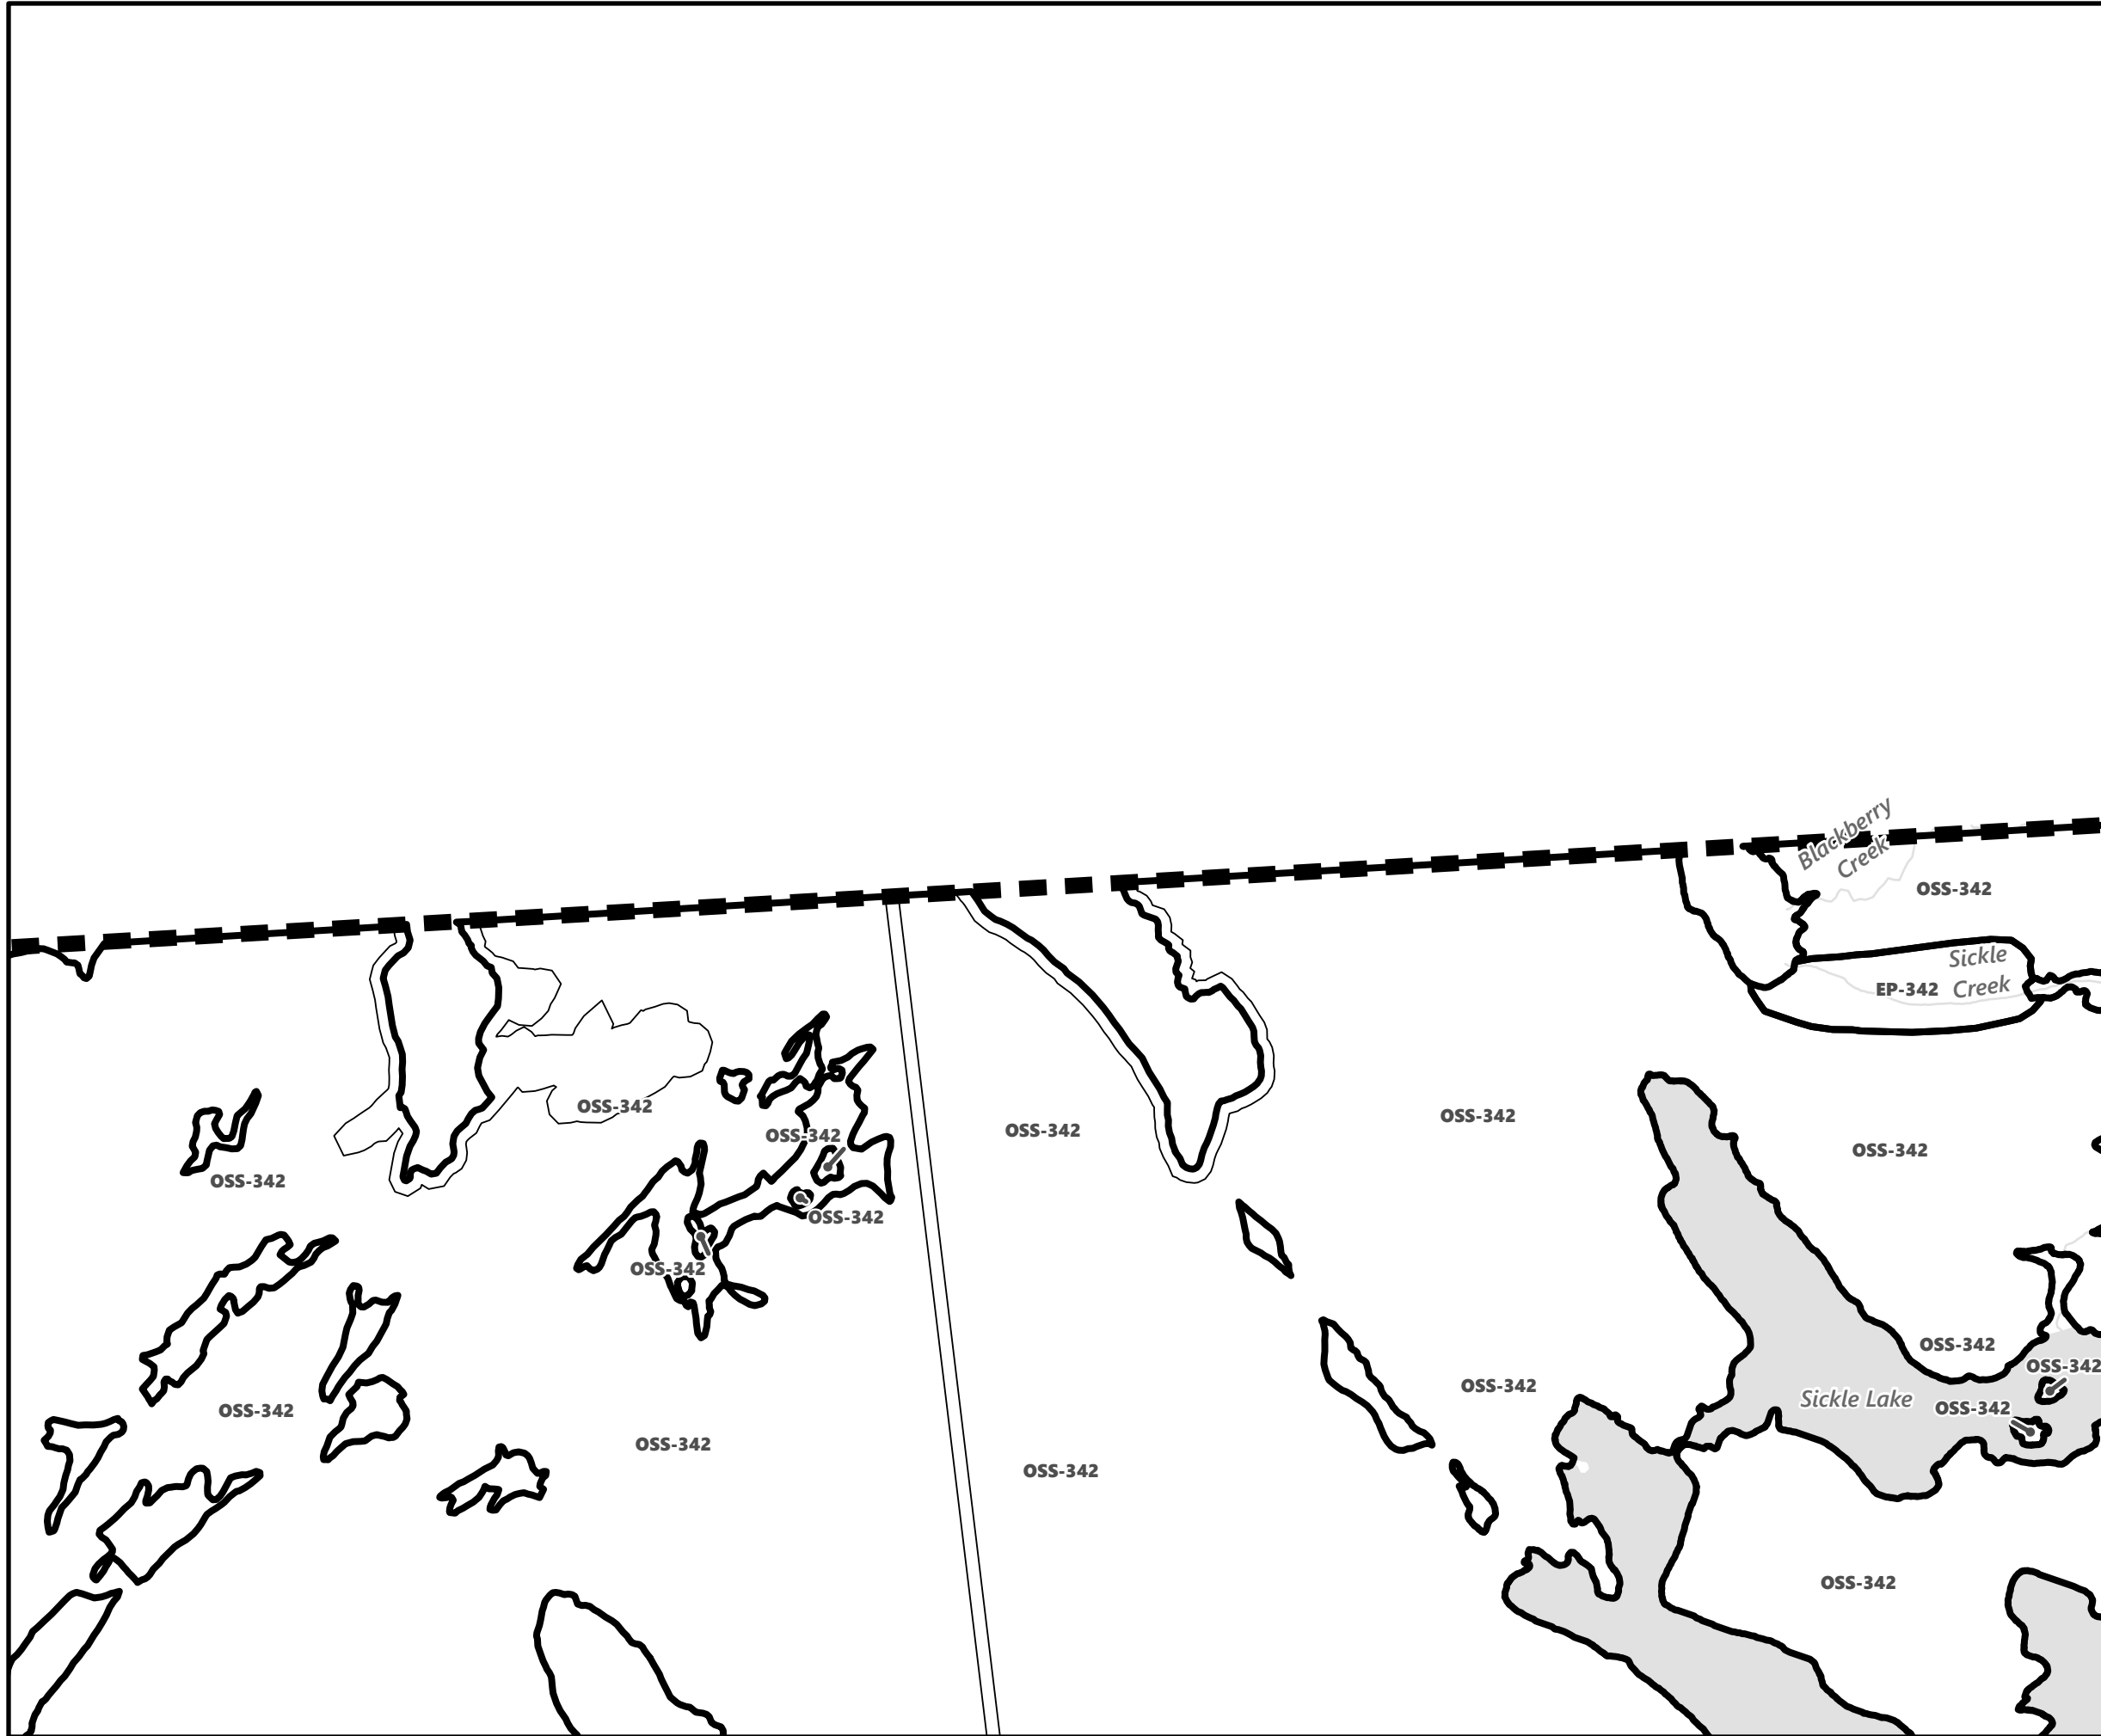

City of Kawartha Lakes Rural Zoning By-law Schedule A-A6

Legend

- City of Kawartha Lakes Boundary
- Zone Boundary