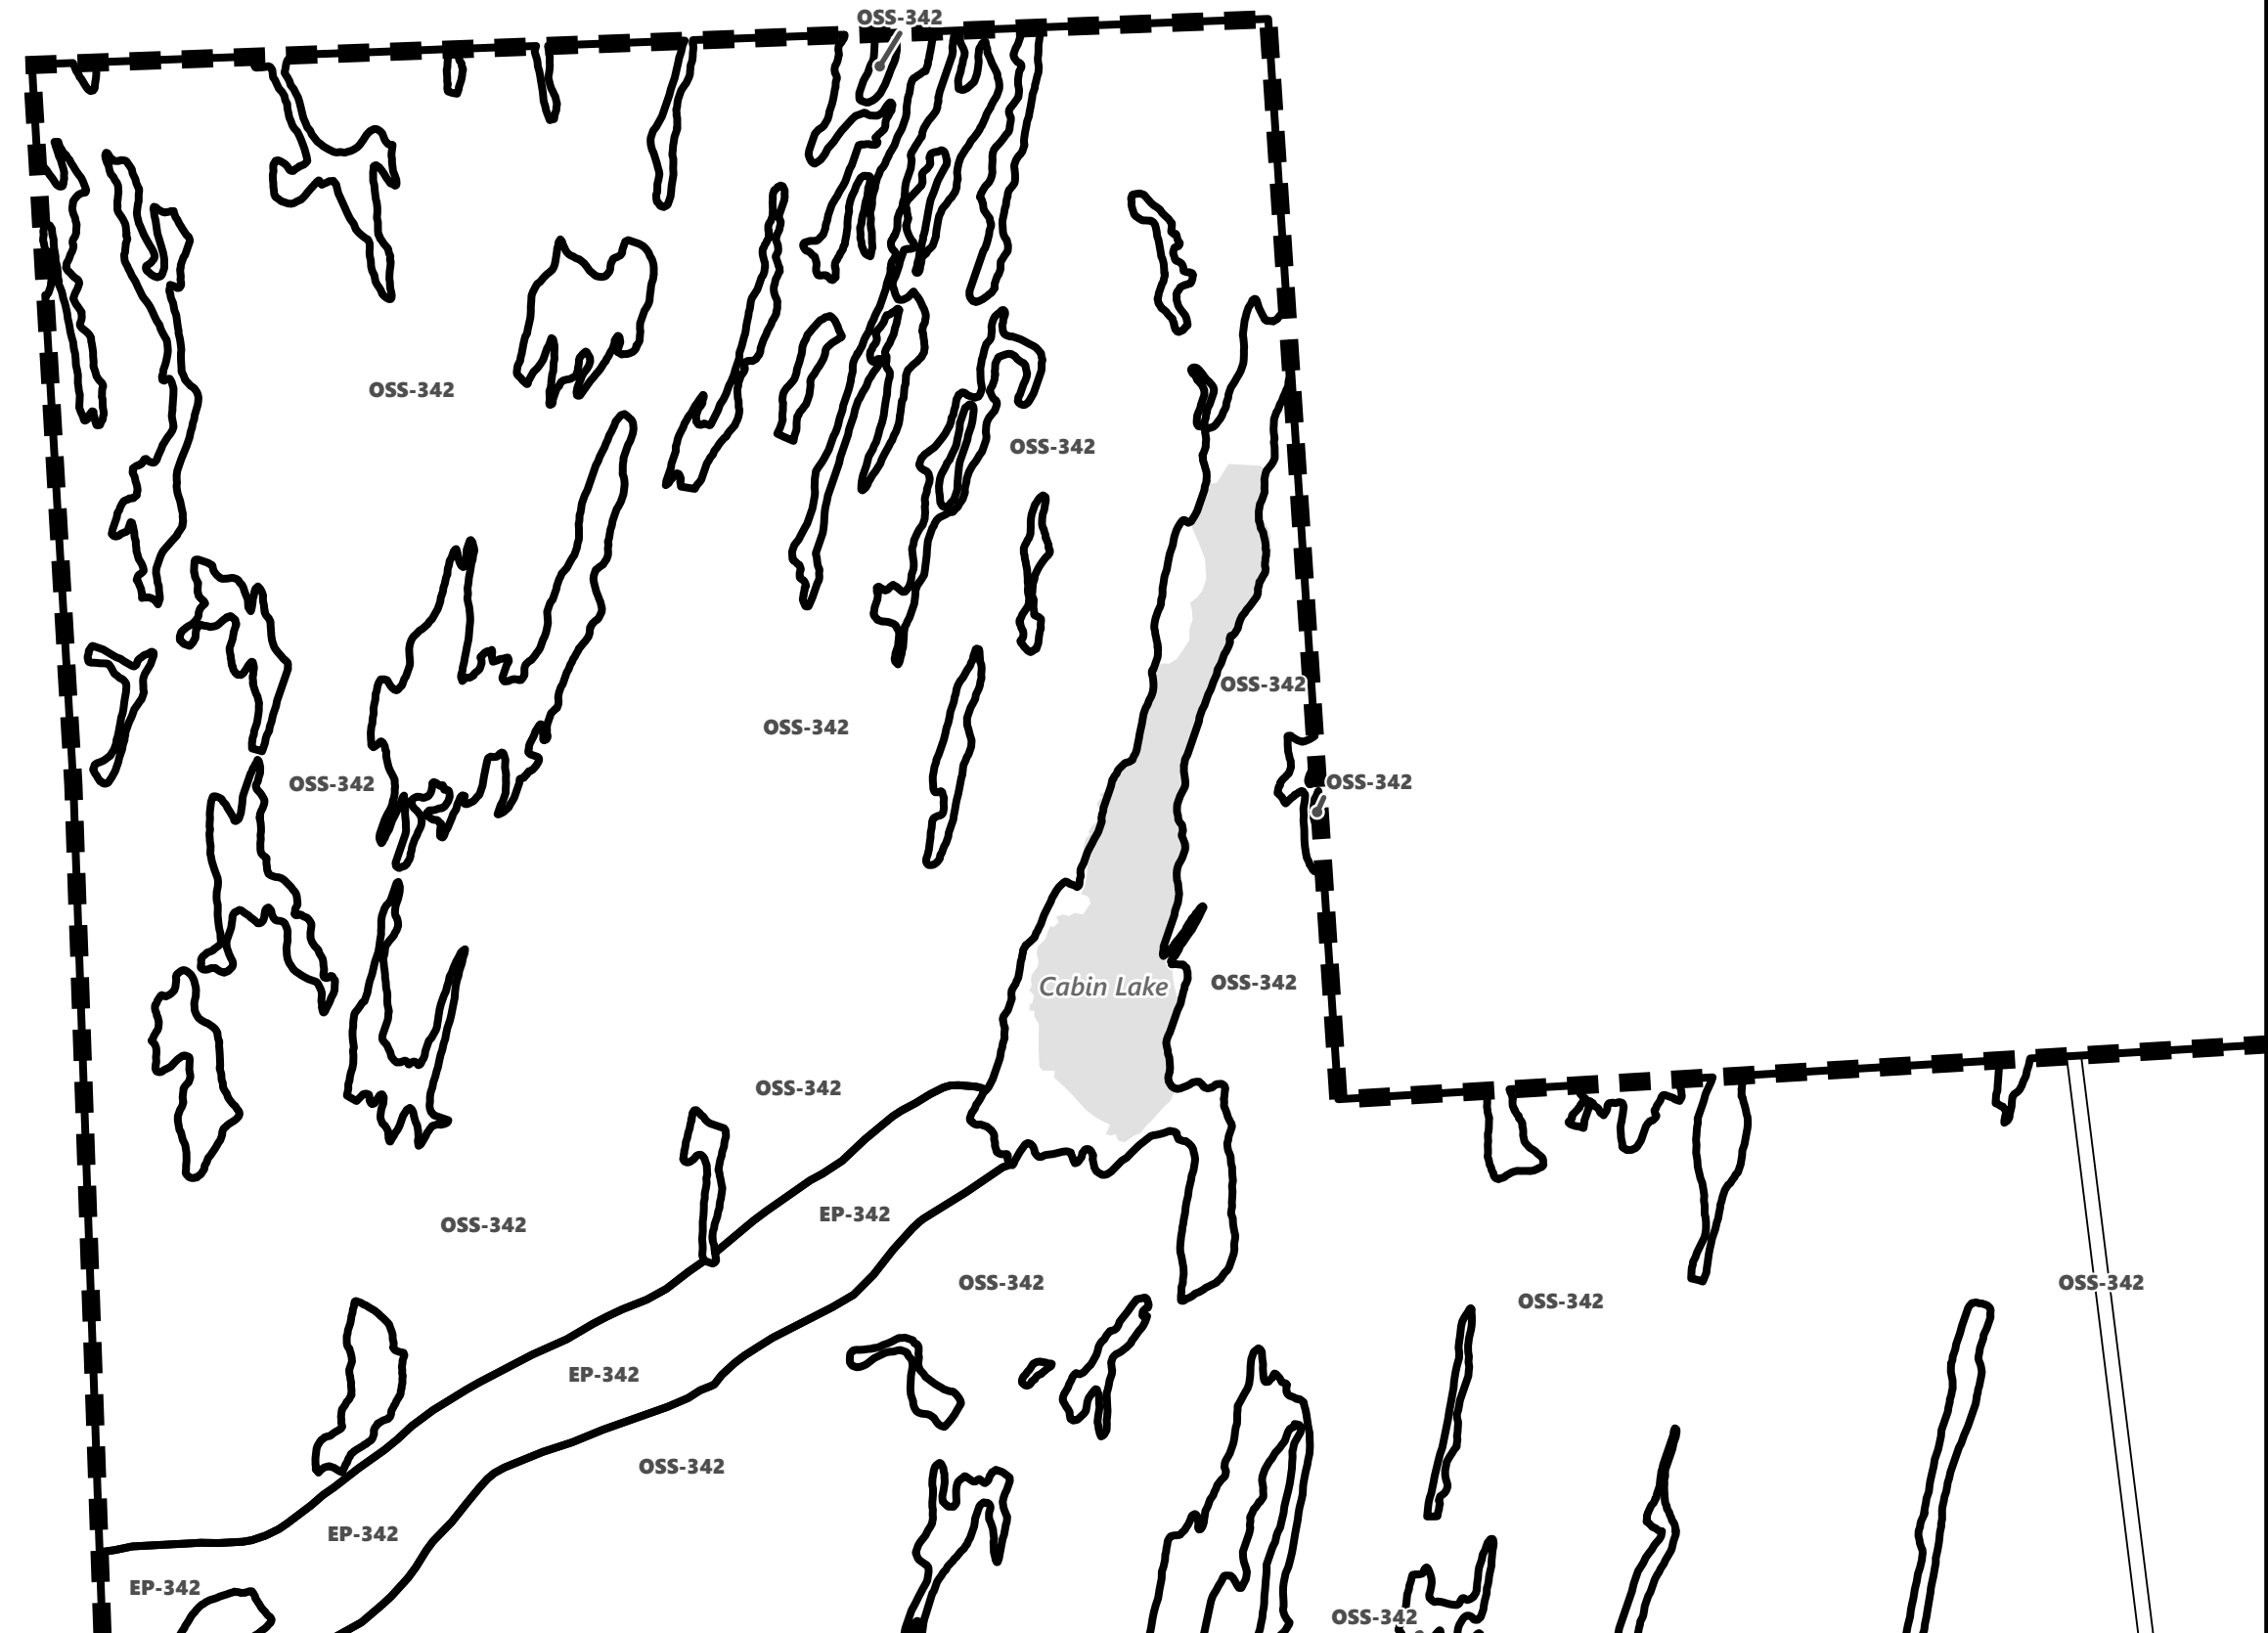

May 2024

Sources:
MNDMNR and City of Kawartha Lakes
Projection:
NAD 1983 UTM Zone 17N

City of Kawartha Lakes Rural Zoning By-law Schedule A-A3

Legend

- City of Kawartha Lakes Boundary
- Zone Boundary

City of Kawartha Lakes Rural Zoning By-law Schedule A-A4