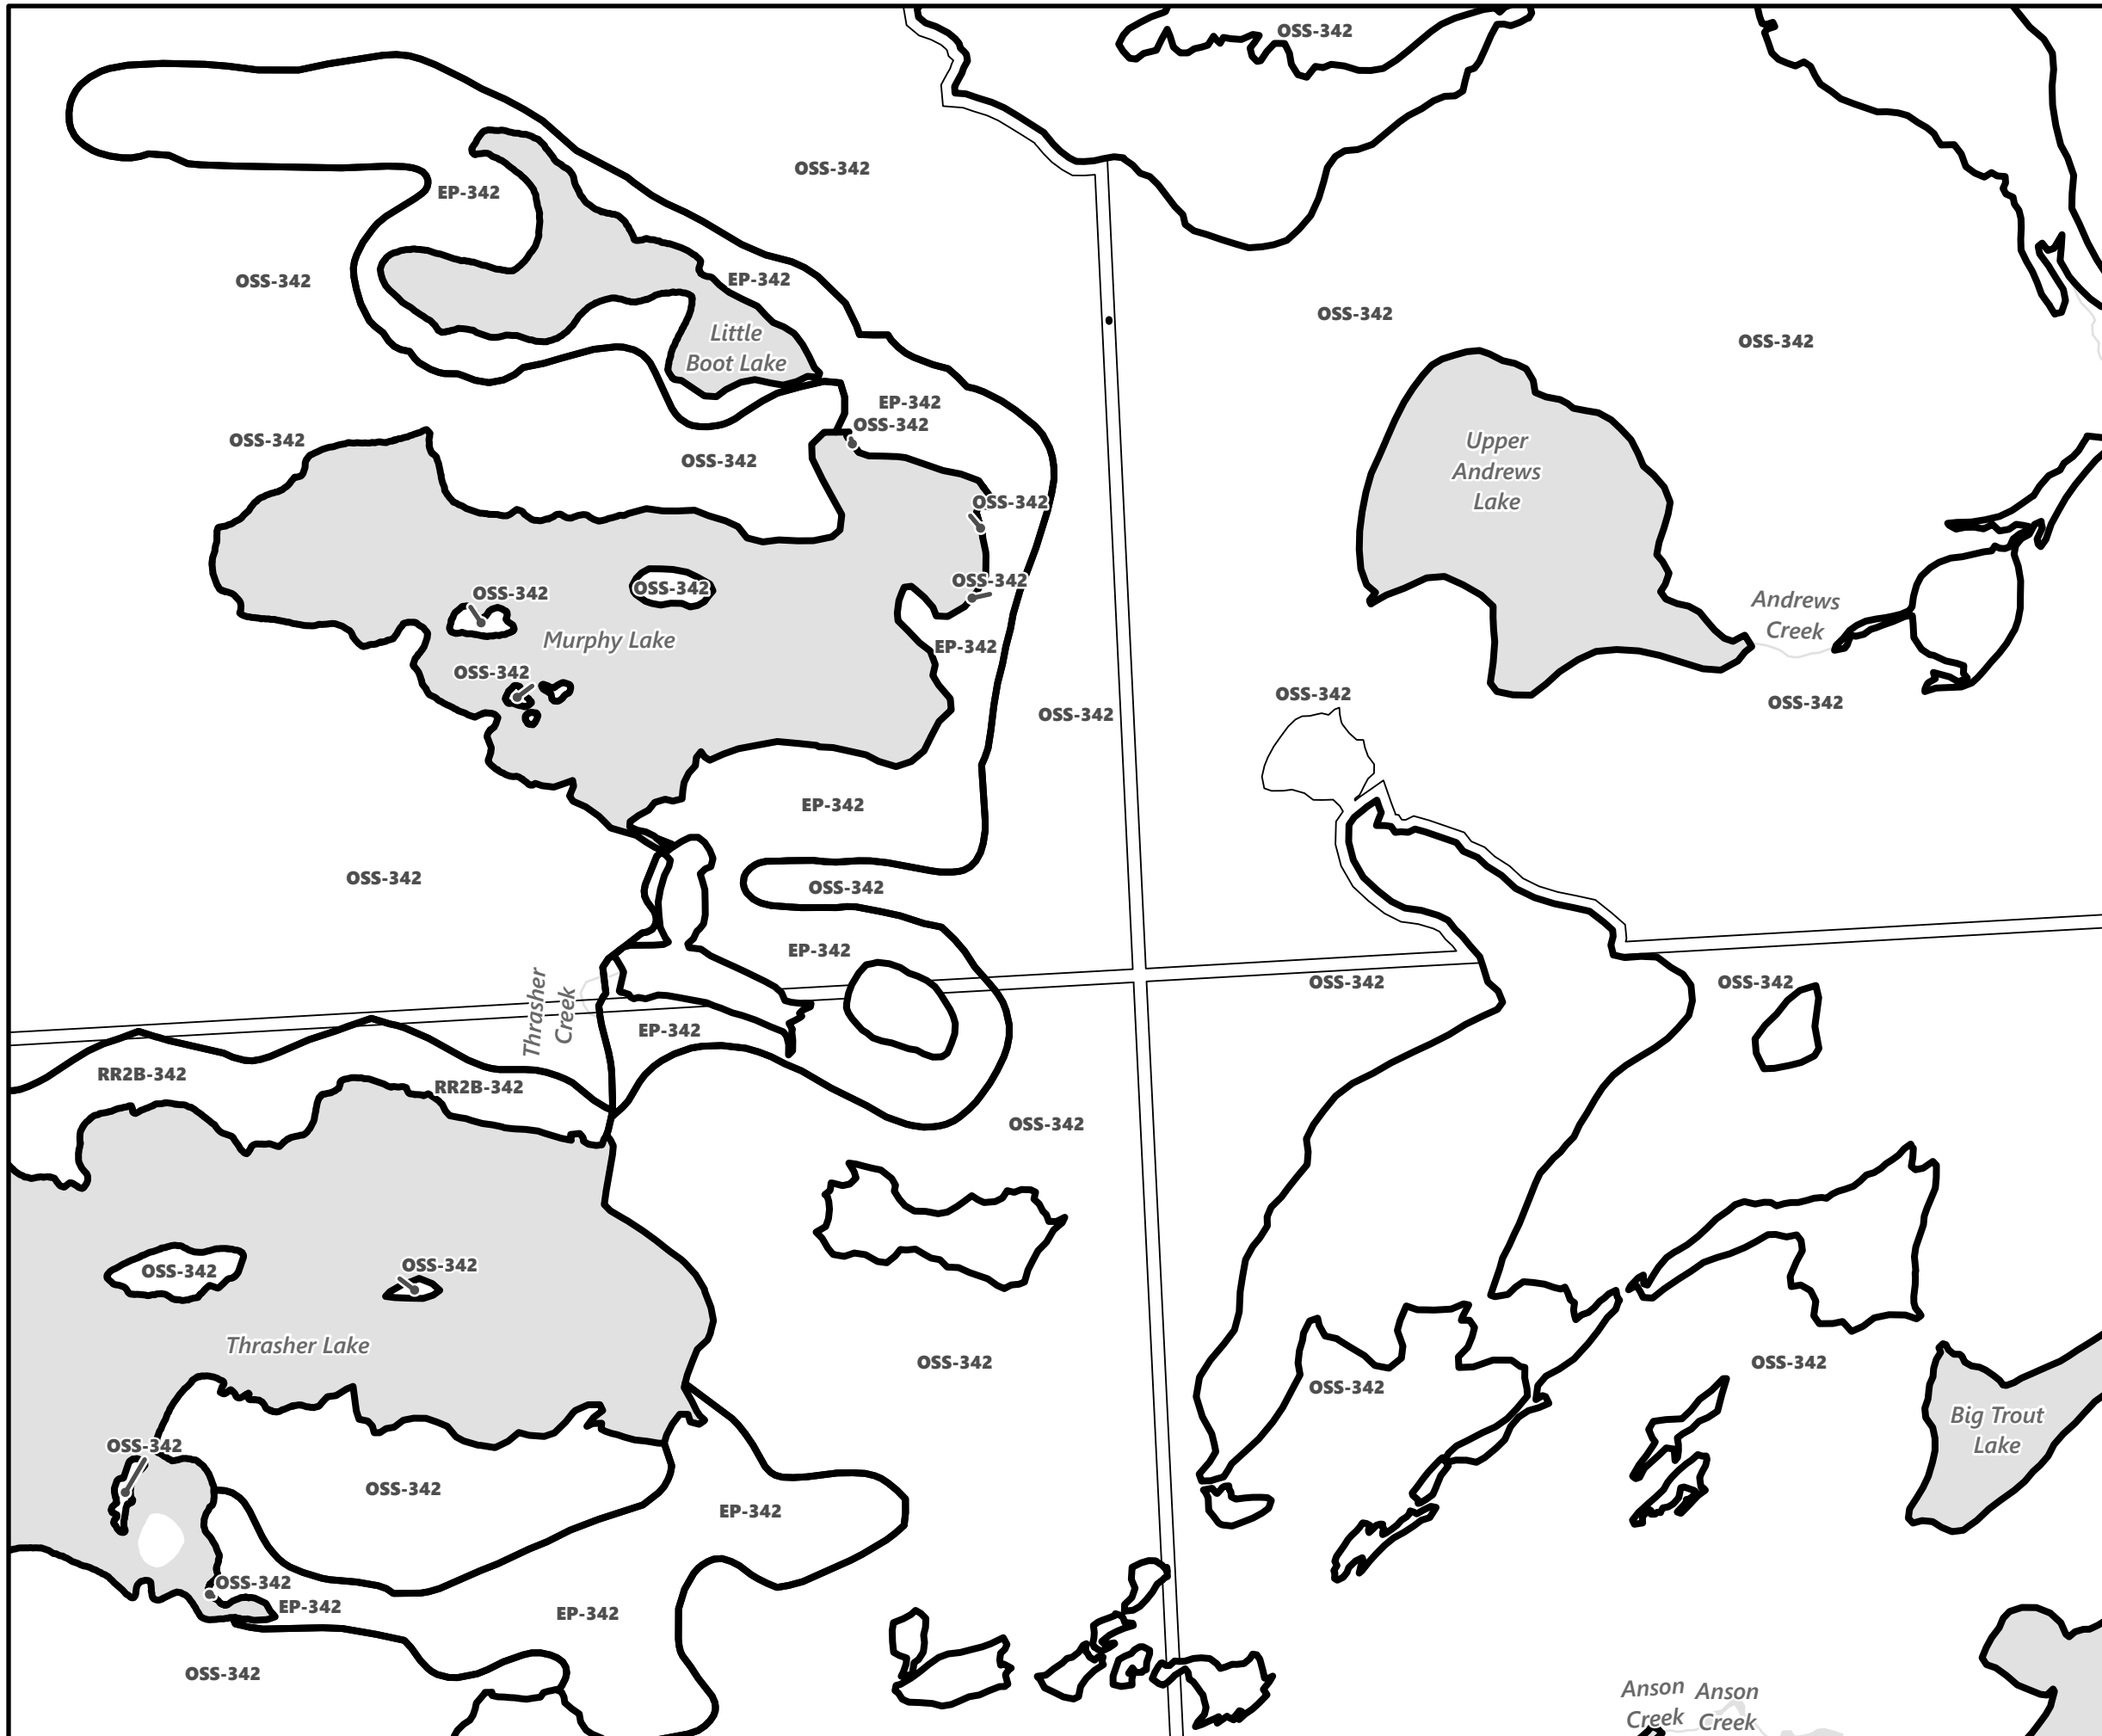

City of Kawartha Lakes Rural Zoning By-law Schedule A-A17

Legend

- City of Kawartha Lakes Boundary
- Zone Boundary

May 2024

Sources:
MNDMNR, City of Kawartha Lakes and Teranet
Projection:
NAD 1983 UTM Zone 17N