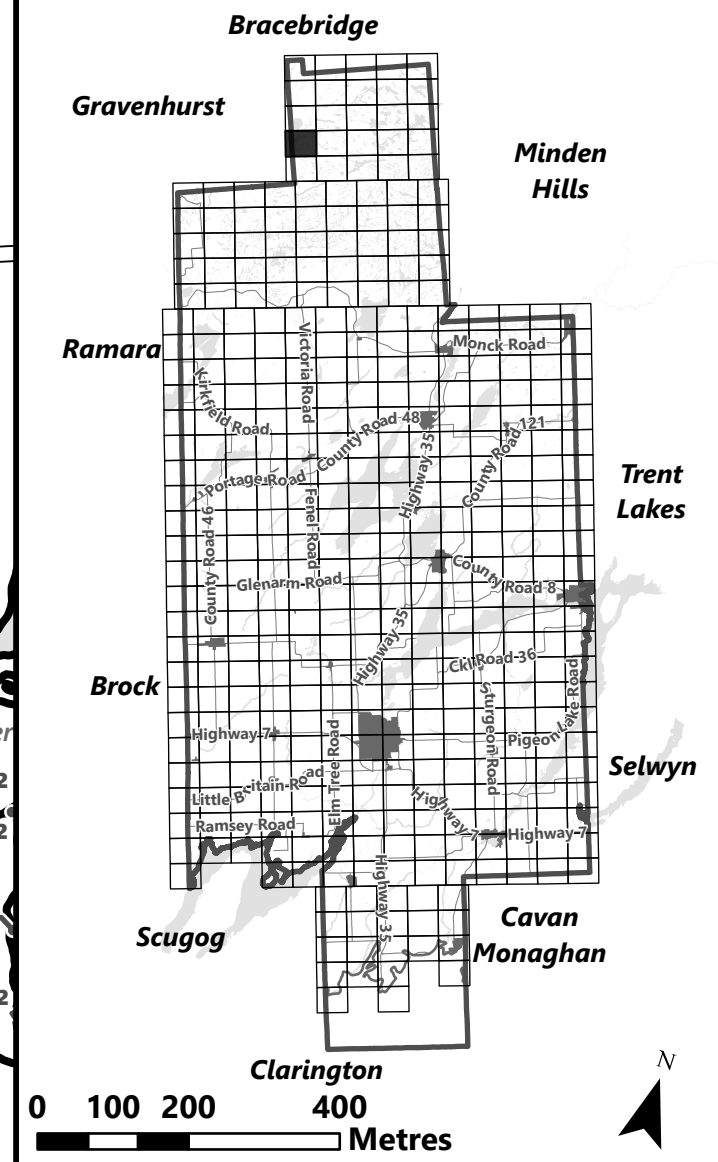

City of Kawartha Lakes Rural Zoning By-law Schedule A-A18

Legend

- City of Kawartha Lakes Boundary
- Zone Boundary