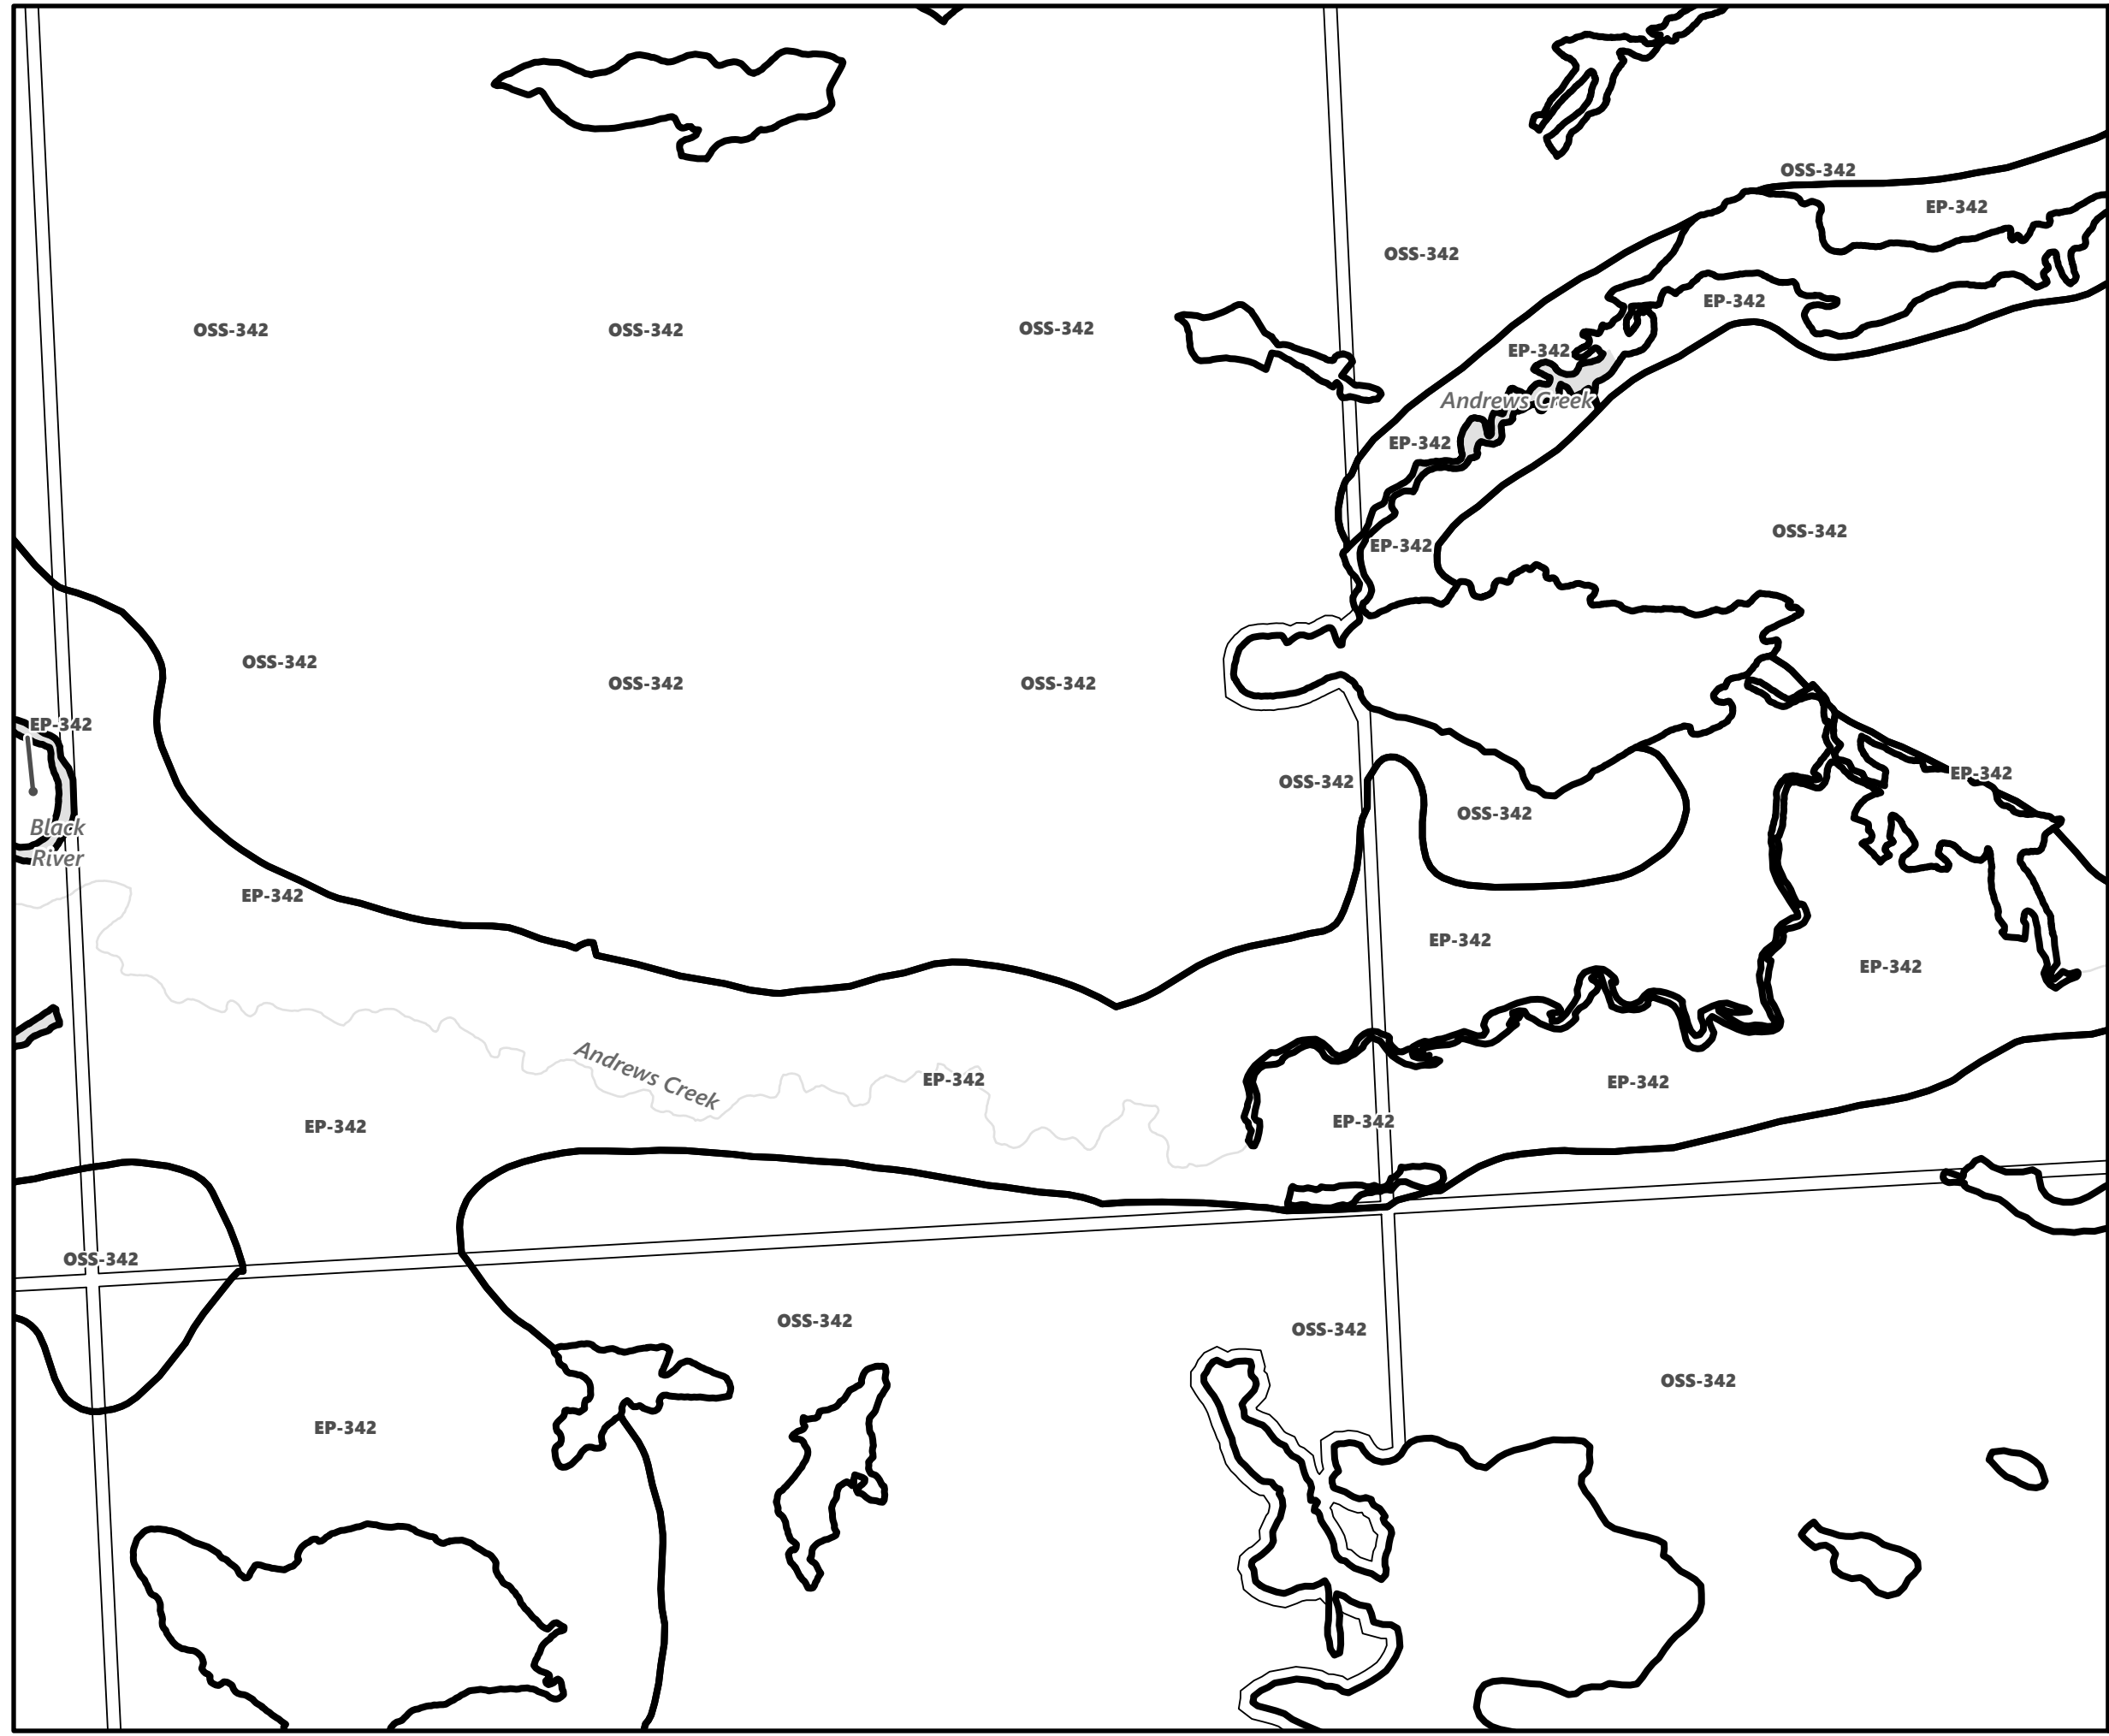

May 2024

Sources:
MNDMNR, City of Kawartha Lakes and Teranet
Projection:
NAD 1983 UTM Zone 17N

City of Kawartha Lakes Rural Zoning By-law Schedule A-A14

Legend

- City of Kawartha Lakes Boundary
- Zone Boundary