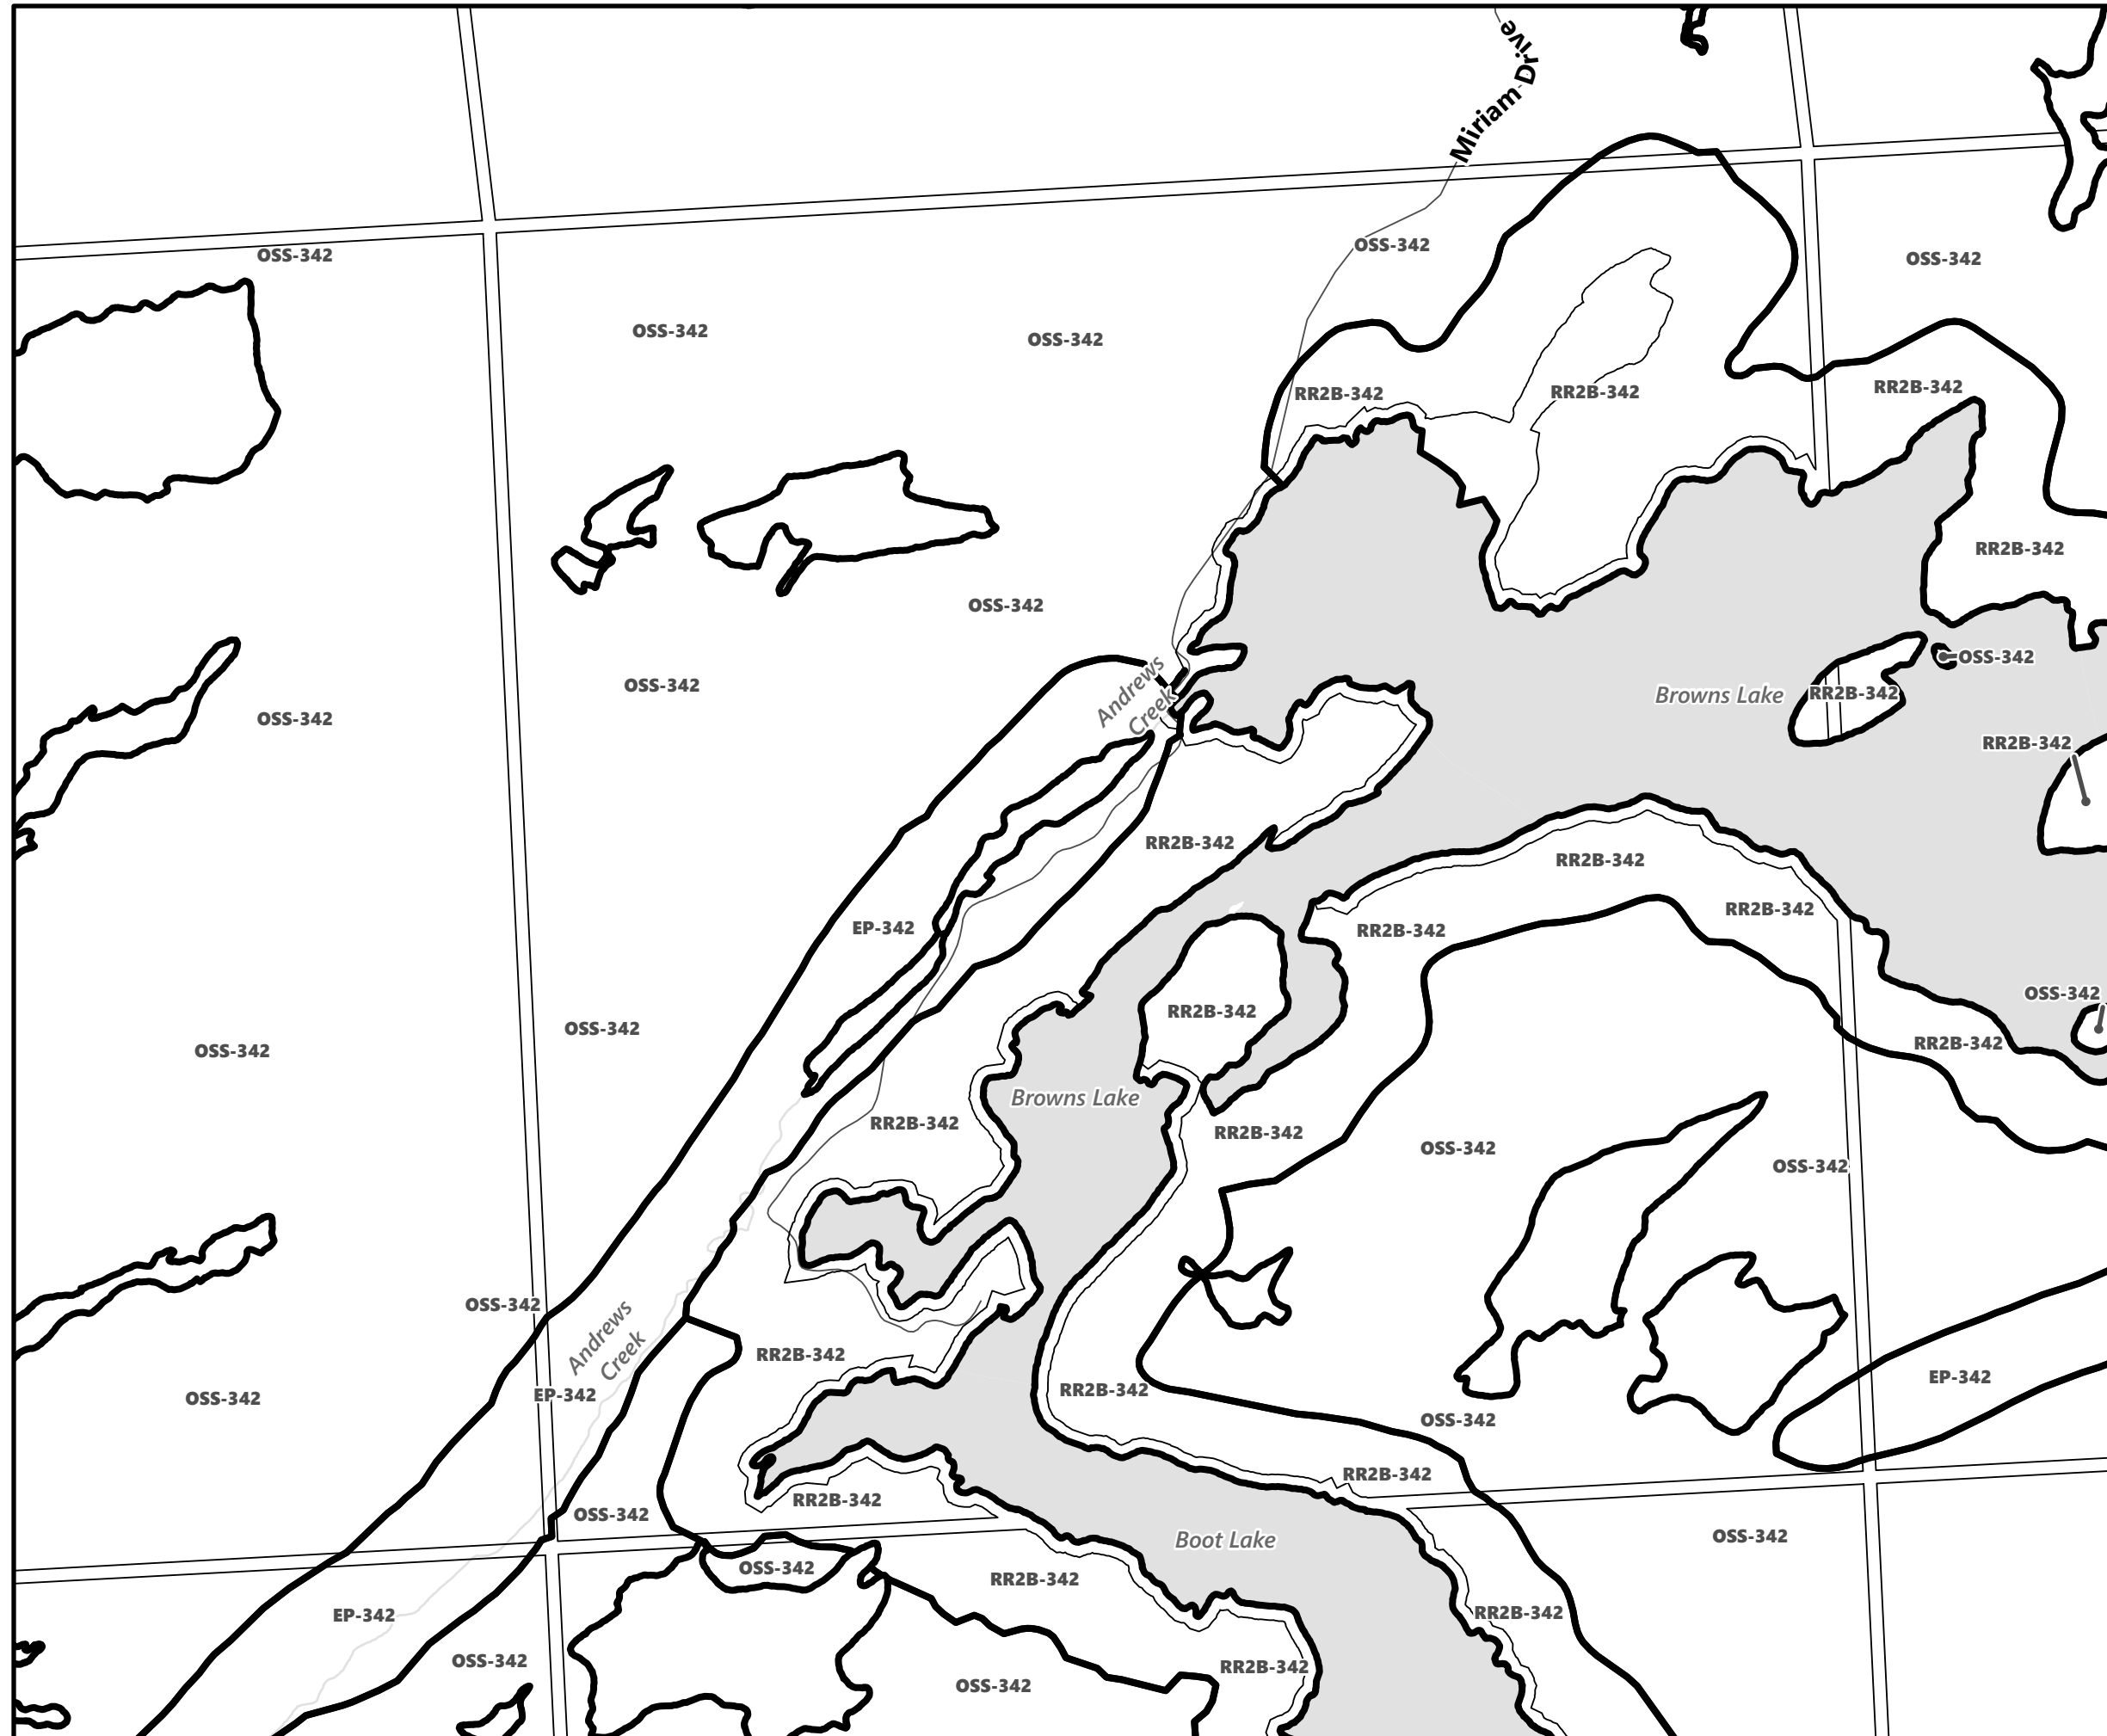

City of Kawartha Lakes Rural Zoning By-law Schedule A-A9

- Legend**
- City of Kawartha Lakes Boundary
 - Zone Boundary

City of Kawartha Lakes Rural Zoning By-law Schedule A-A10

Legend

- City of Kawartha Lakes Boundary
- Zone Boundary