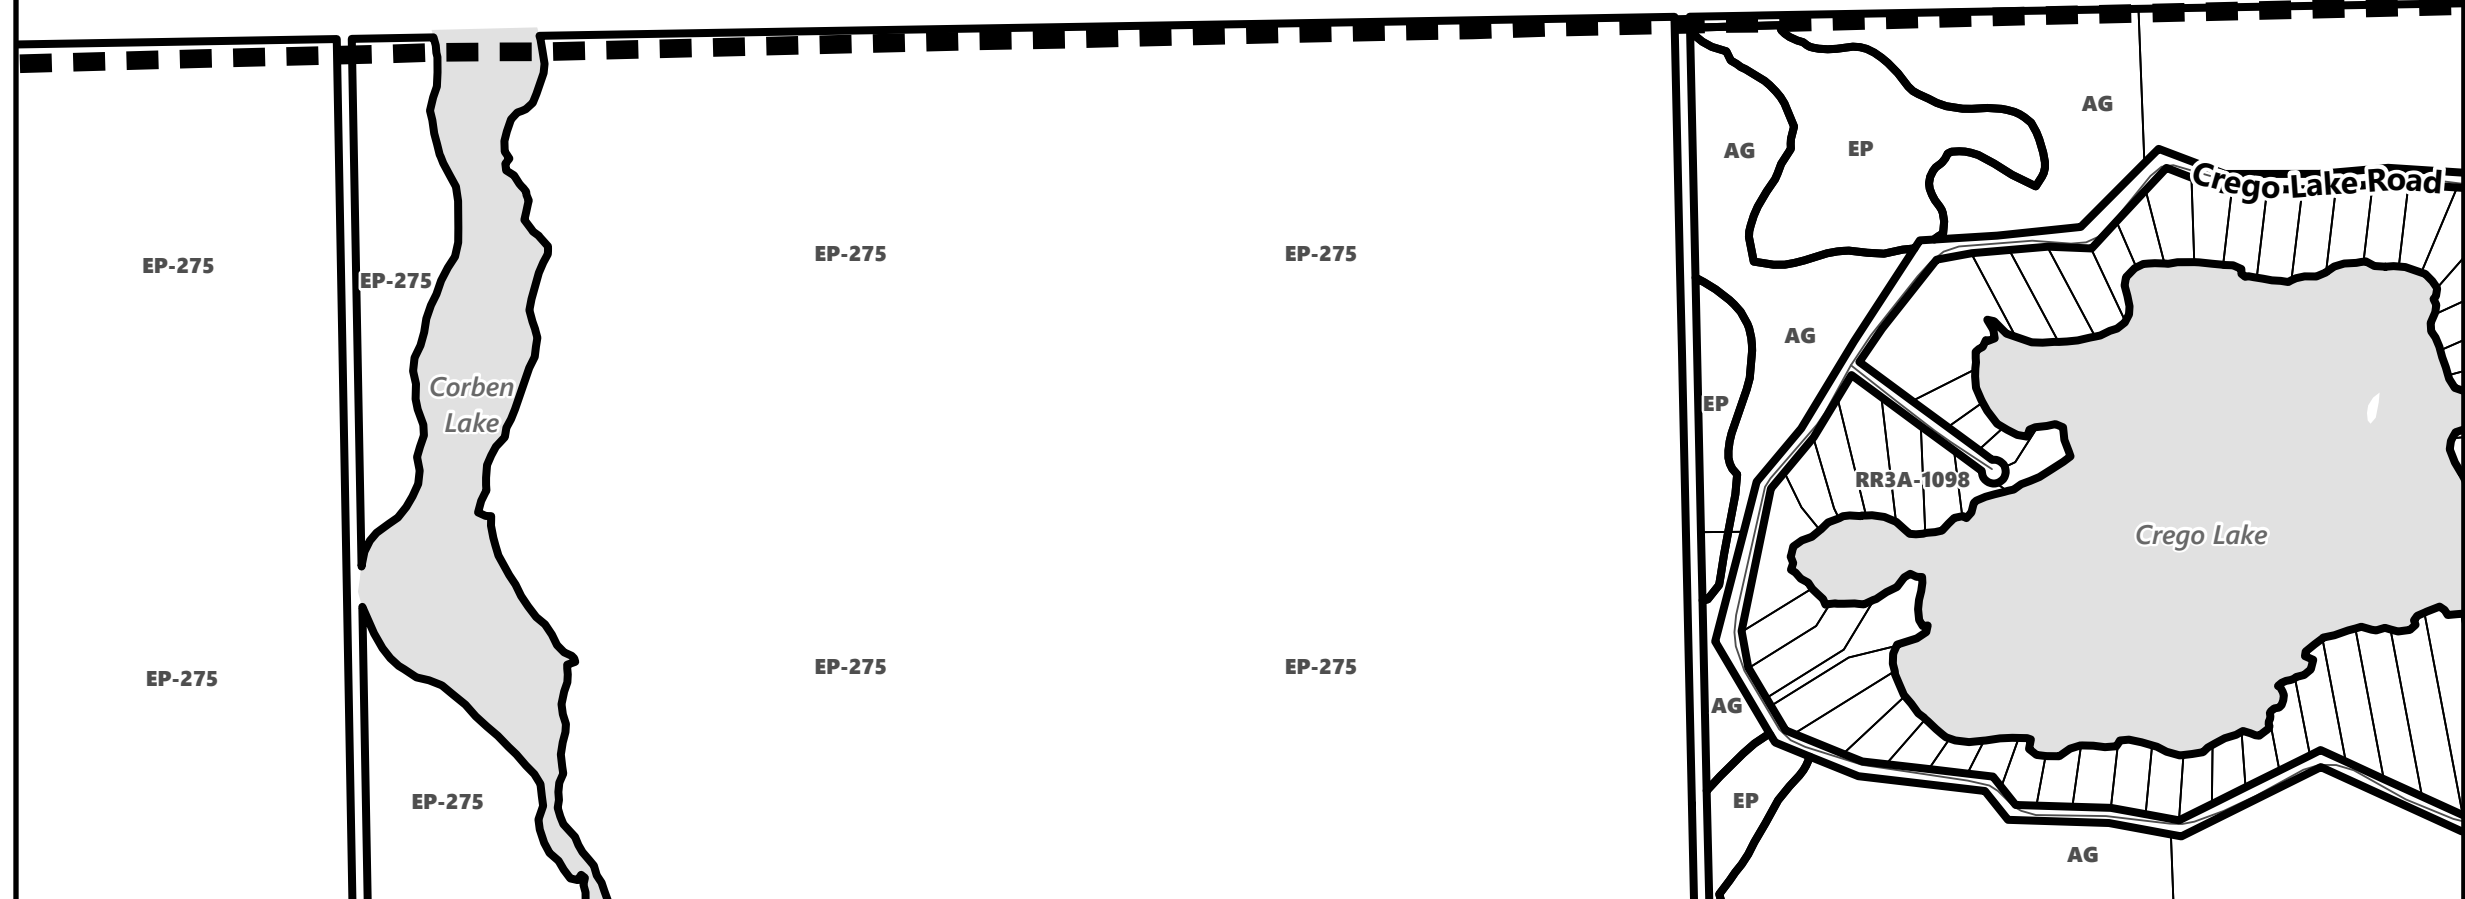

City of Kawartha Lakes Rural Zoning By-law Schedule A-A84

Legend

- City of Kawartha Lakes Boundary
- Zone Boundary

May 2024

Sources:
MNDMNR, City of Kawartha Lakes and Teranet
Projection:
NAD 1983 UTM Zone 17N