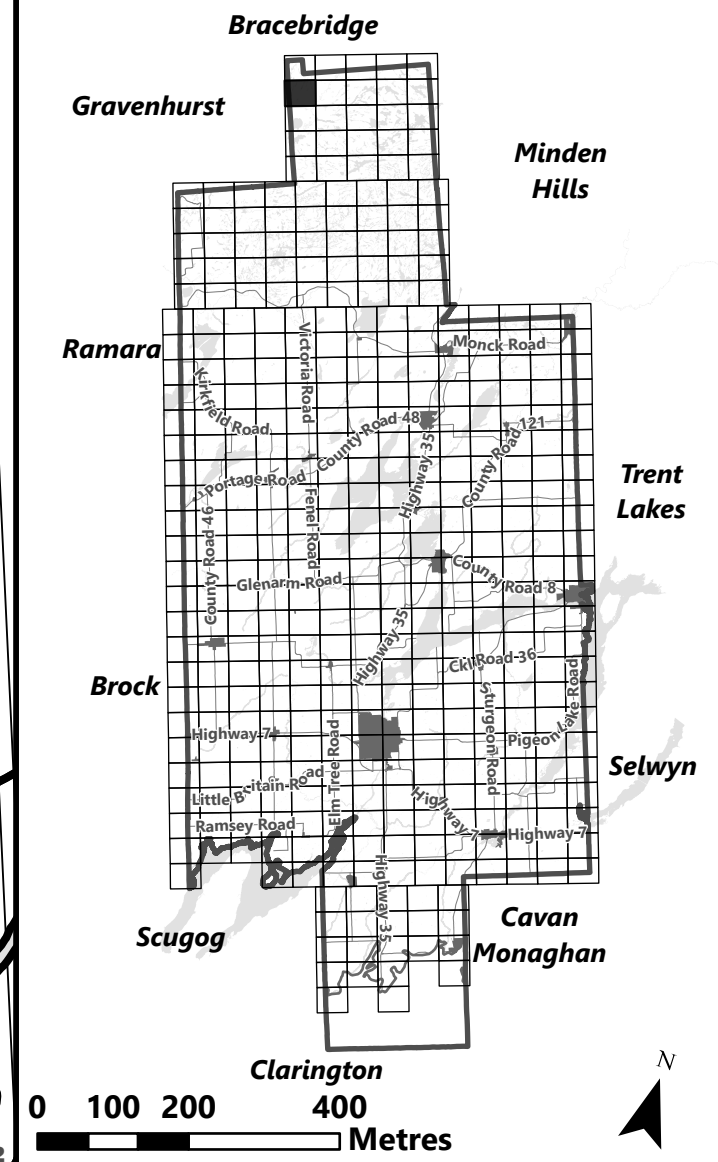

City of Kawartha Lakes Rural Zoning By-law Schedule A-A8

Legend

- City of Kawartha Lakes Boundary
- Zone Boundary

May 2024

Sources:
MNDMNR, City of Kawartha Lakes and Teranet
Projection:
NAD 1983 UTM Zone 17N