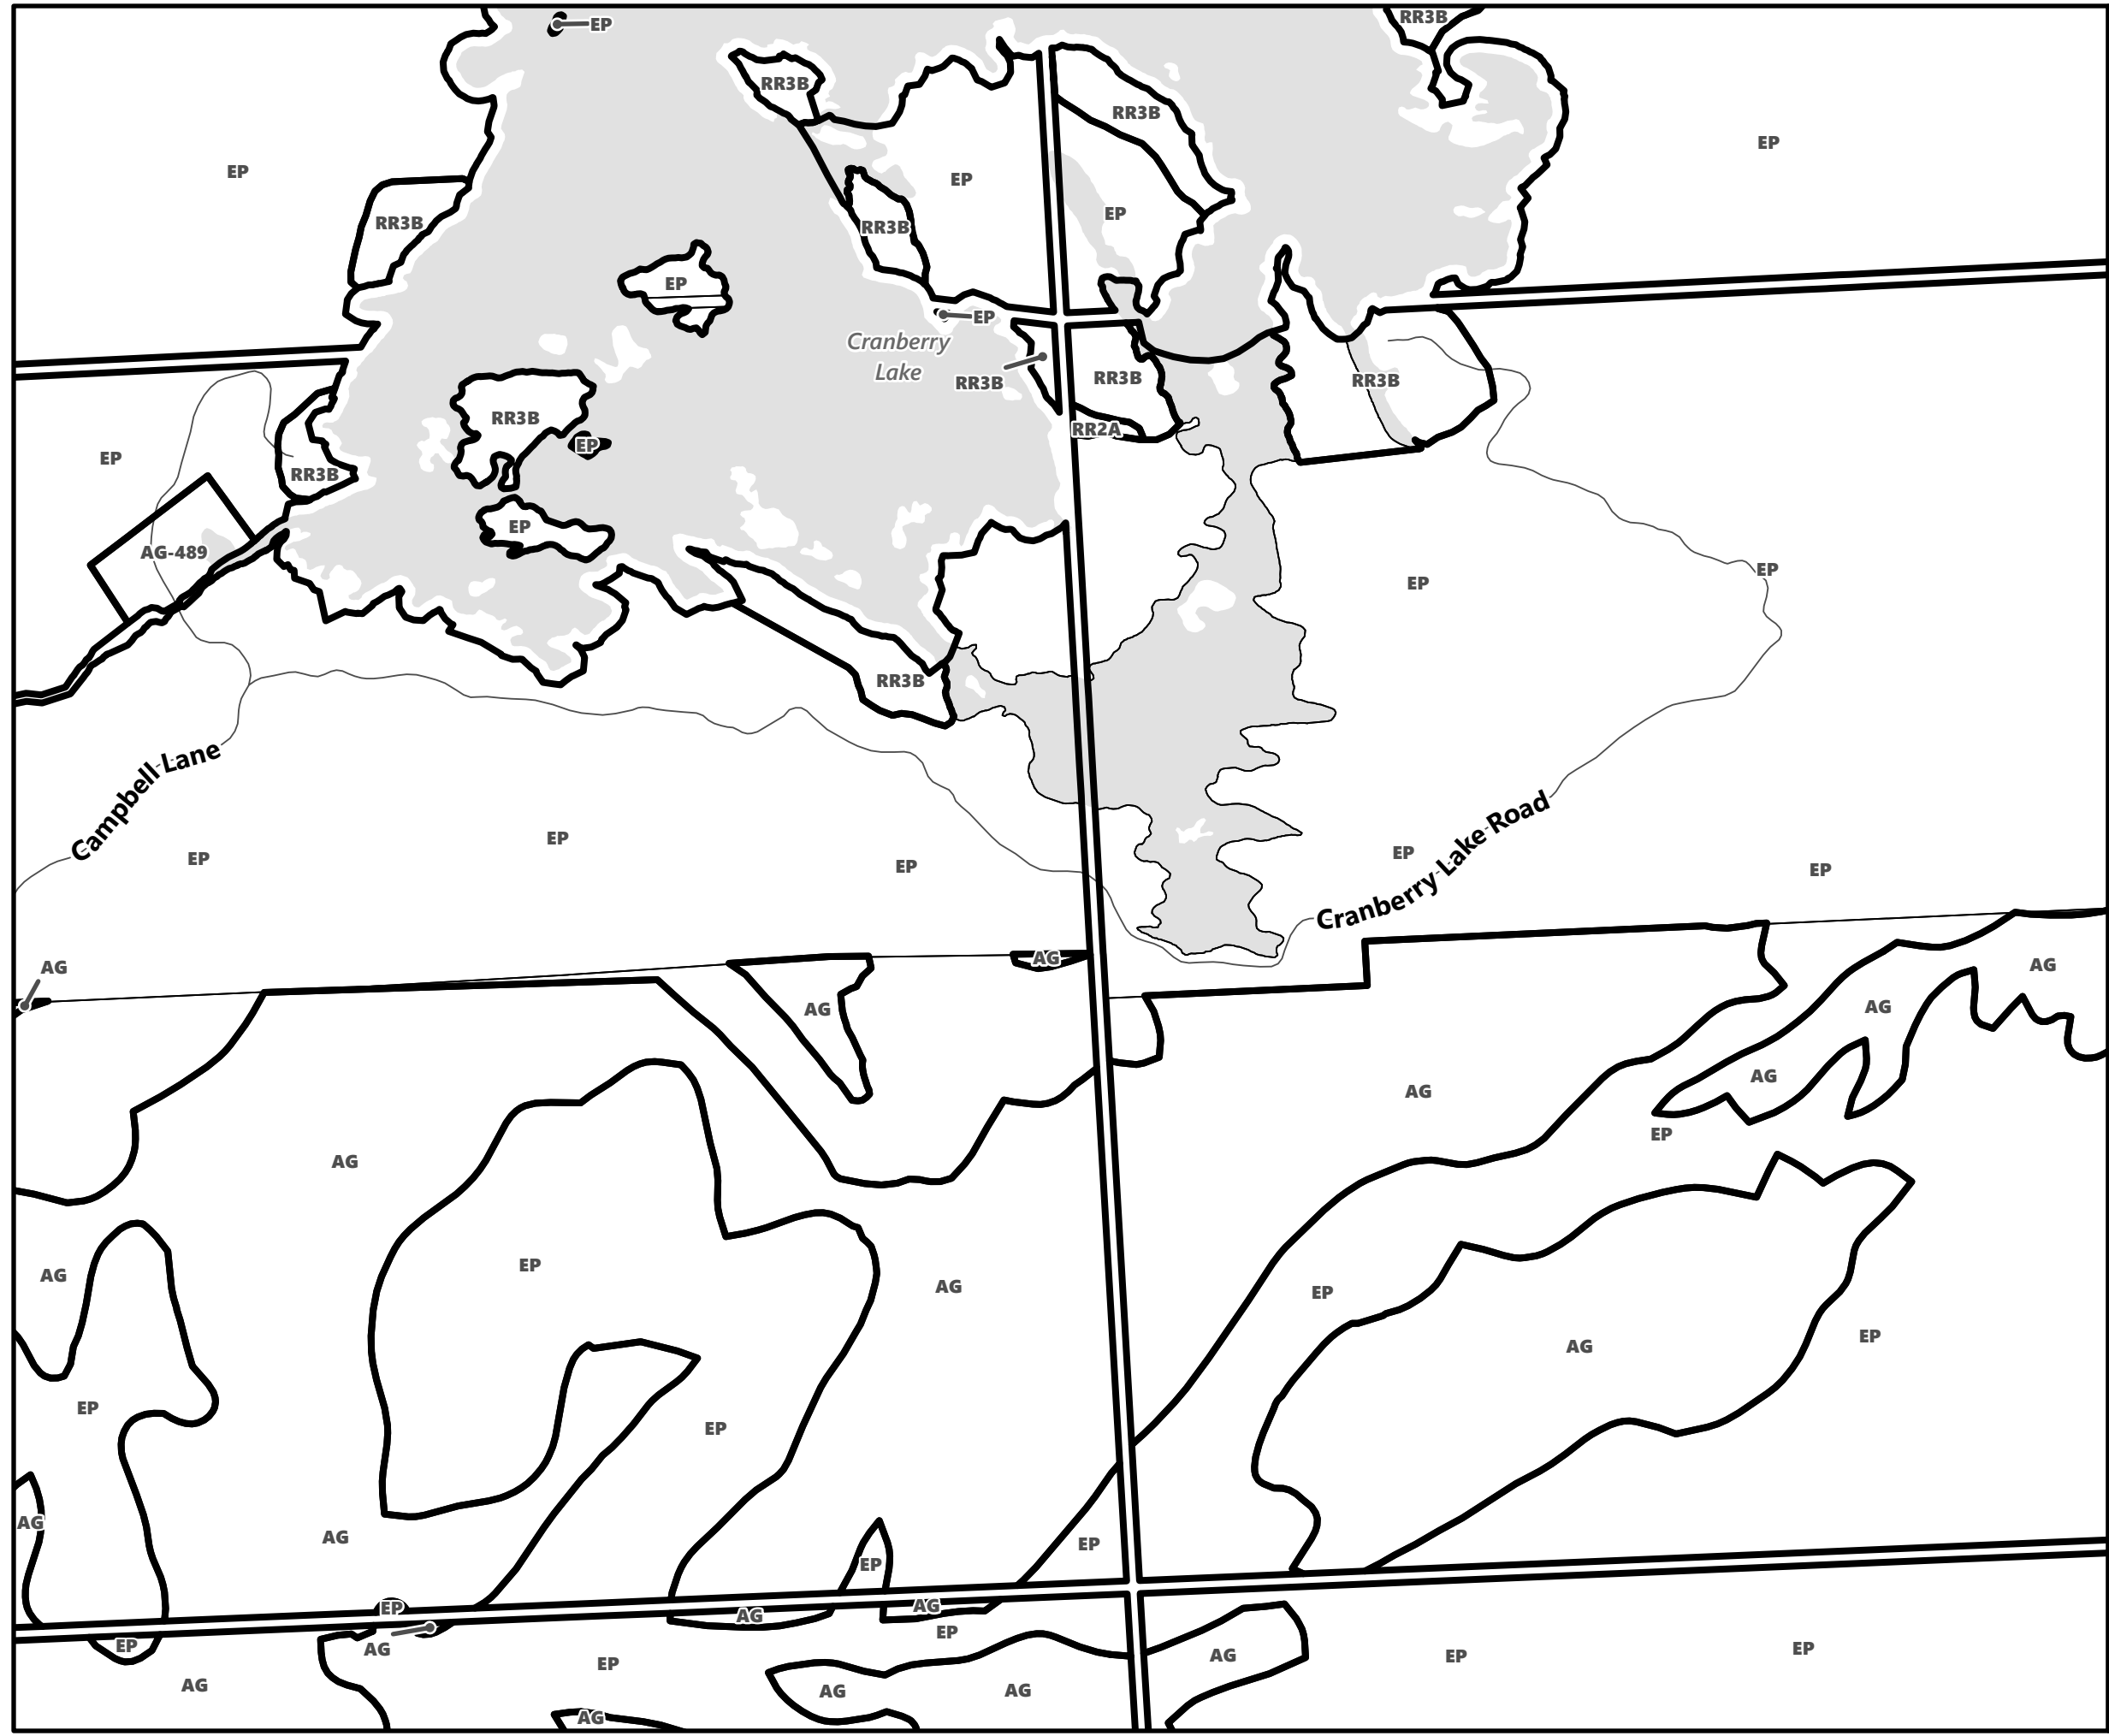

City of Kawartha Lakes Rural Zoning By-law Schedule A-A58

1. **Legend**
2. City of Kawartha Lakes Boundary
   - Zone Boundary

May 2024

Sources:
MNDMNR, City of Kawartha Lakes and Teranet
Projection:
NAD 1983 UTM Zone 17N