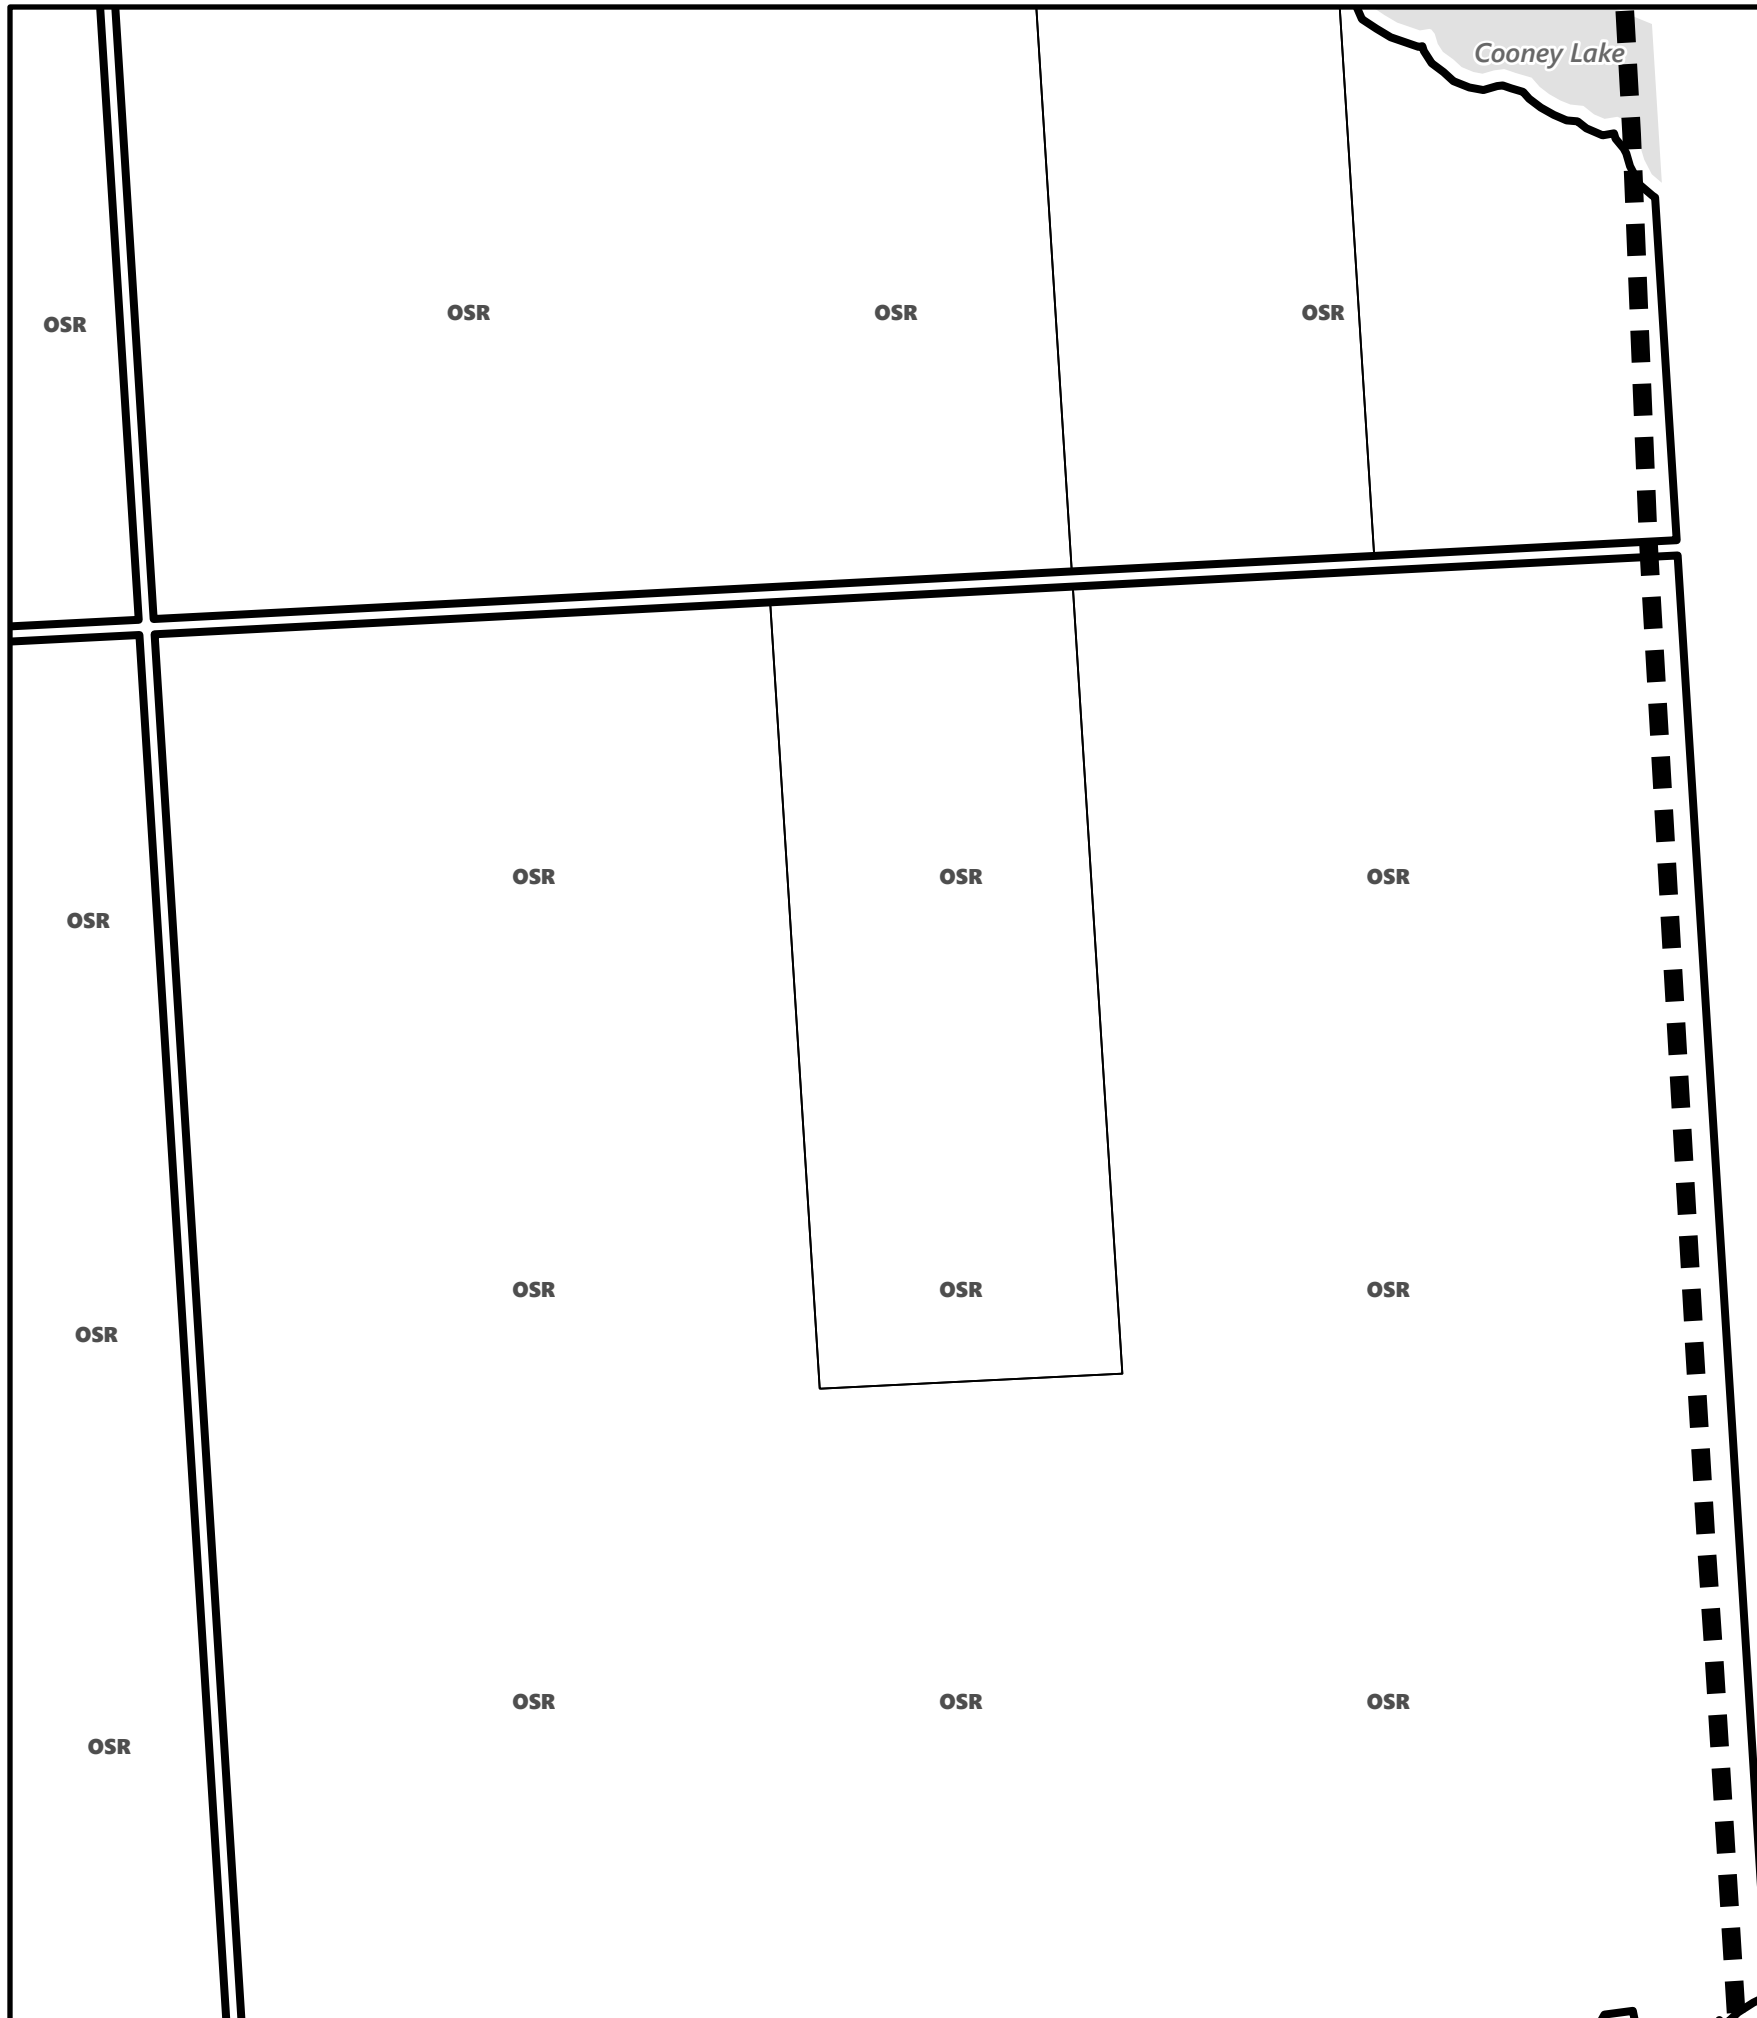

May 2024

Sources:
MNDMNR, City of Kawartha Lakes and Teranet
Projection:
NAD 1983 UTM Zone 17N

City of Kawartha Lakes Rural Zoning By-law Schedule A-A45

Legend

- City of Kawartha Lakes Boundary
- Zone Boundary