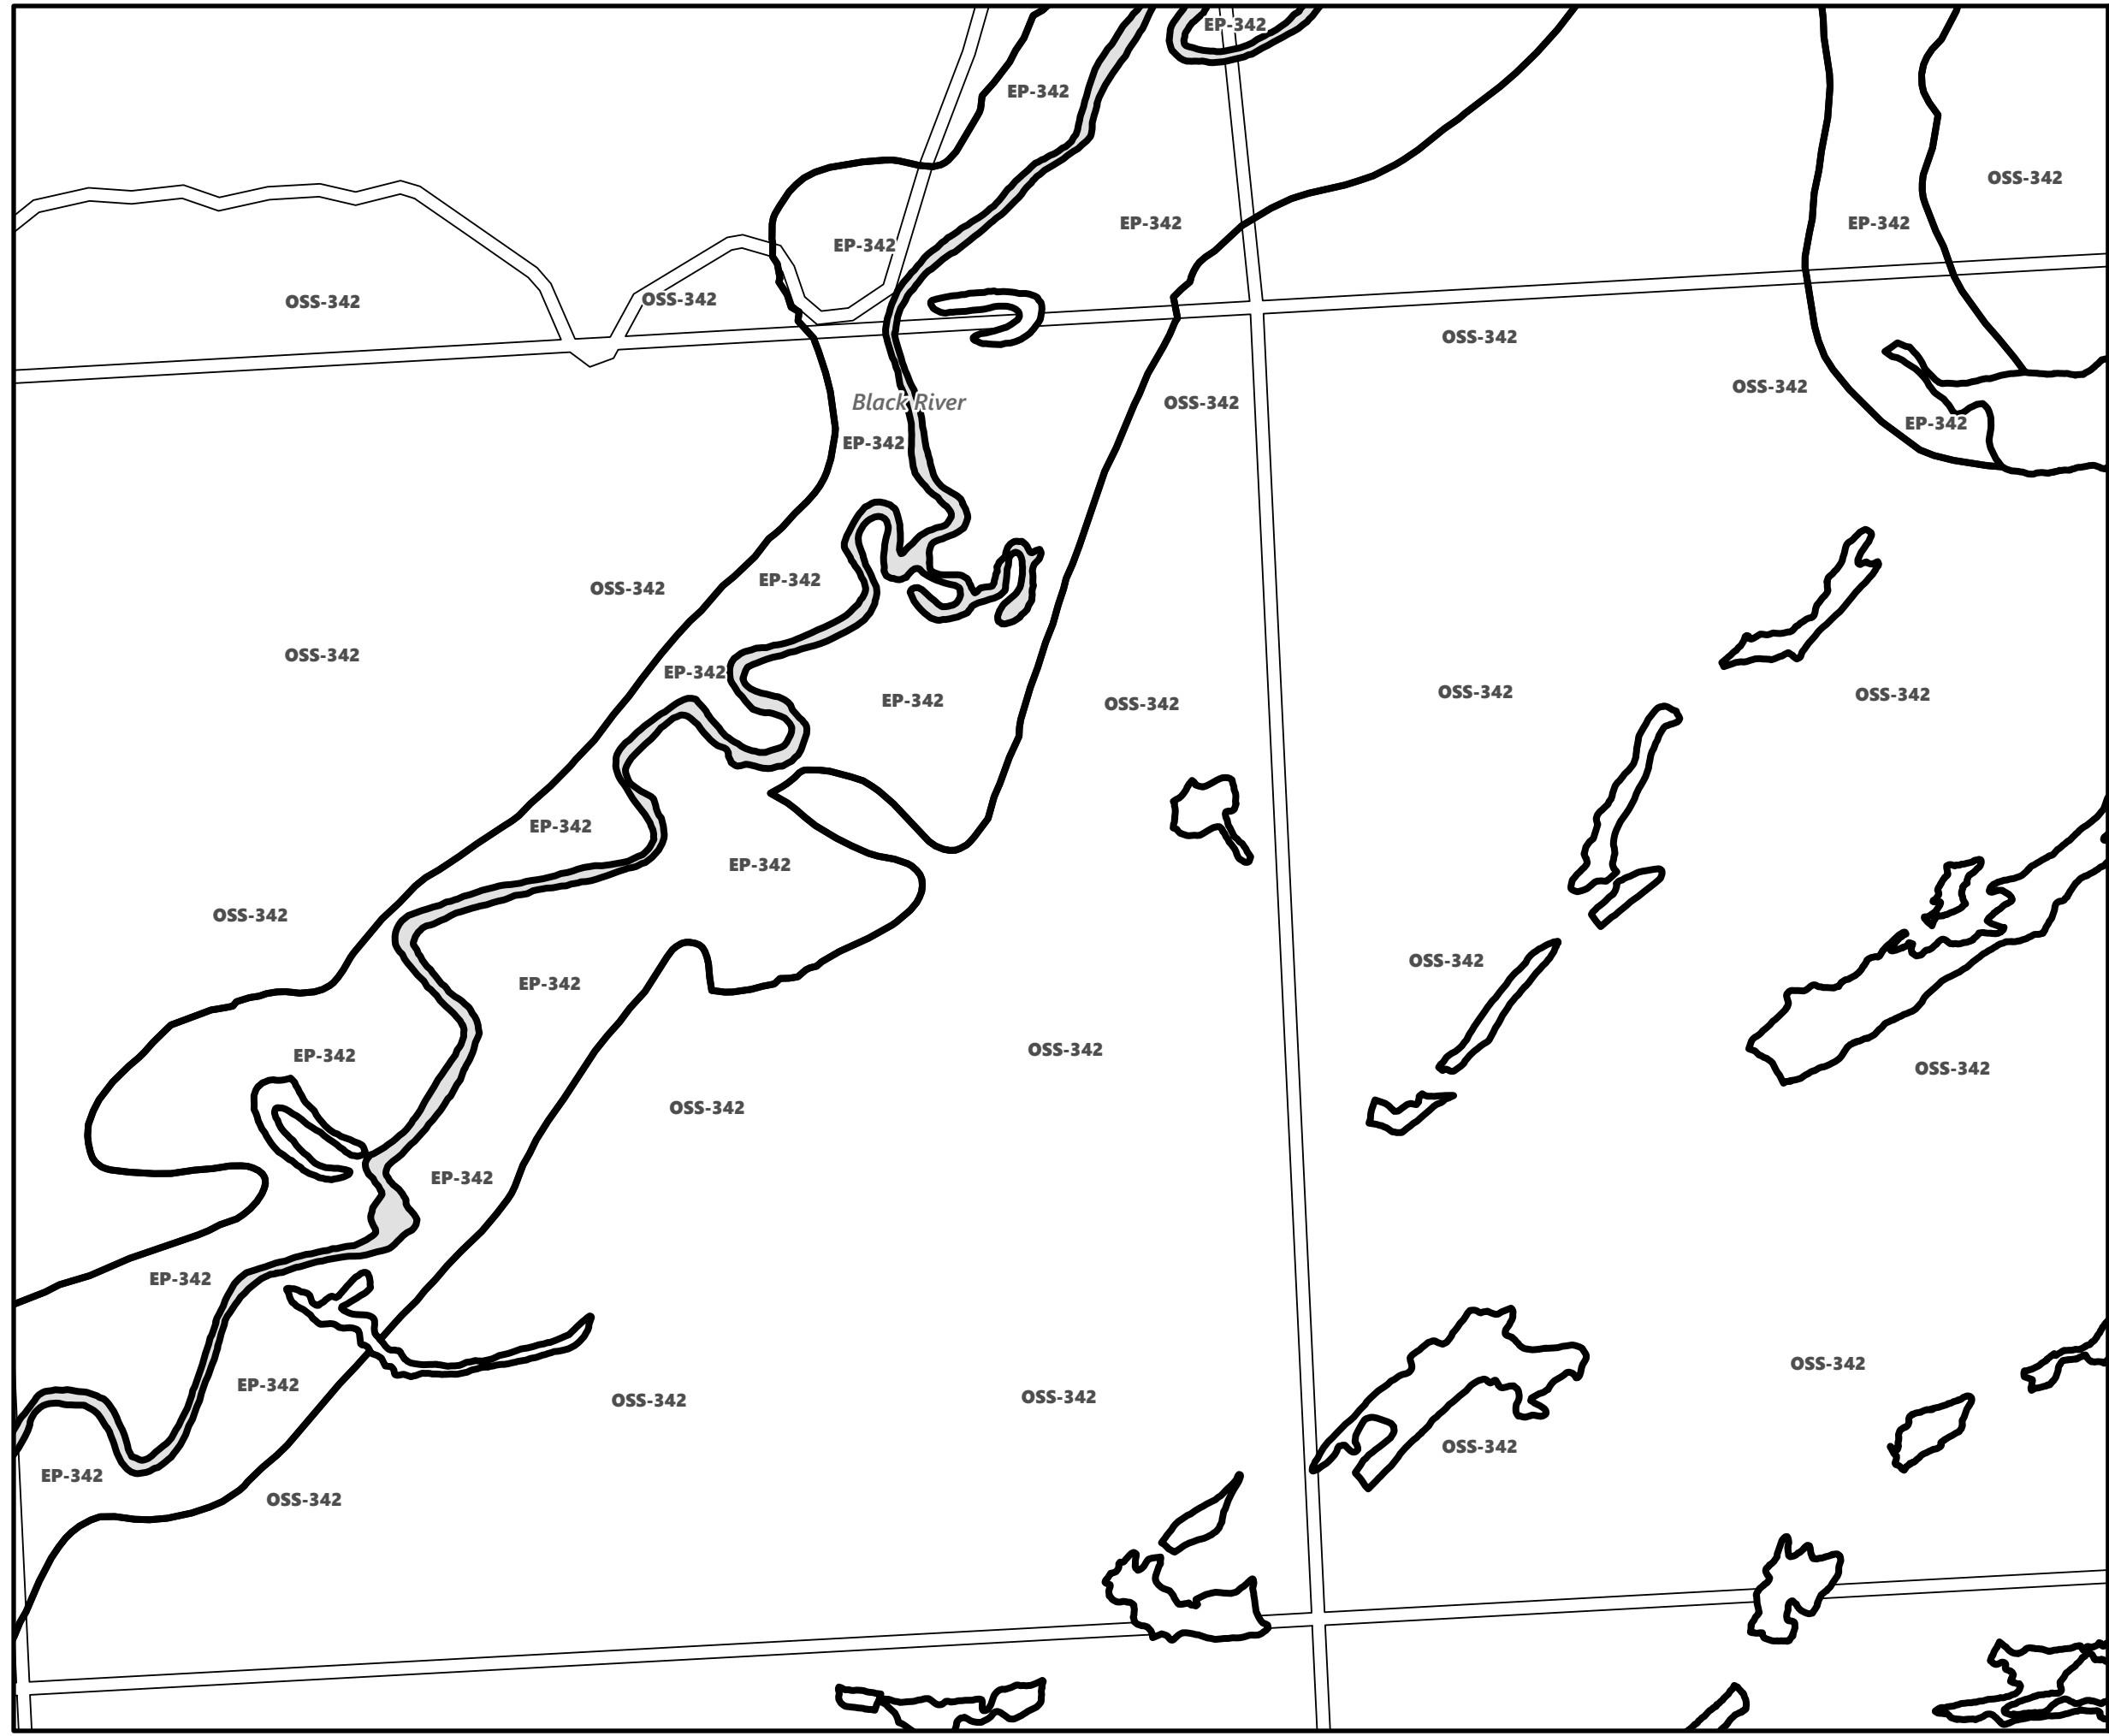

City of Kawartha Lakes Rural Zoning By-law Schedule A-A9

1. **Legend**
2. City of Kawartha Lakes Boundary
   - Zone Boundary