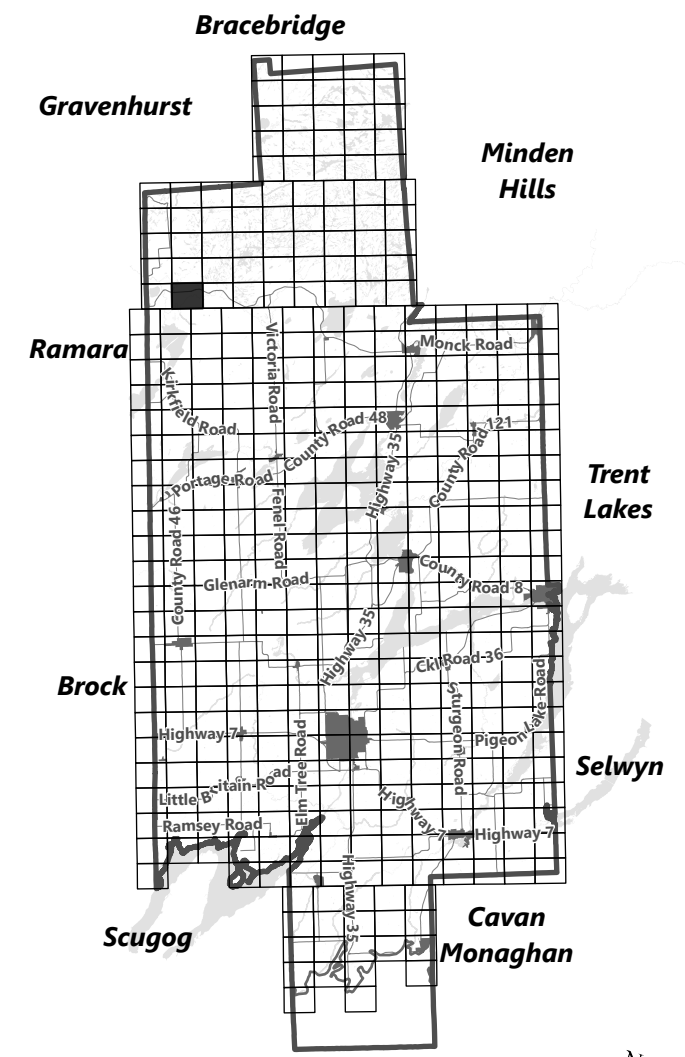

Sebright

May 2024

Sources:
MNDMNR, City of Kawartha Lakes and Teranet
Projection:
NAD 1983 UTM Zone 17N

City of Kawartha Lakes Rural Zoning By-law Schedule A-A65

Legend

- City of Kawartha Lakes Boundary
- Zone Boundary