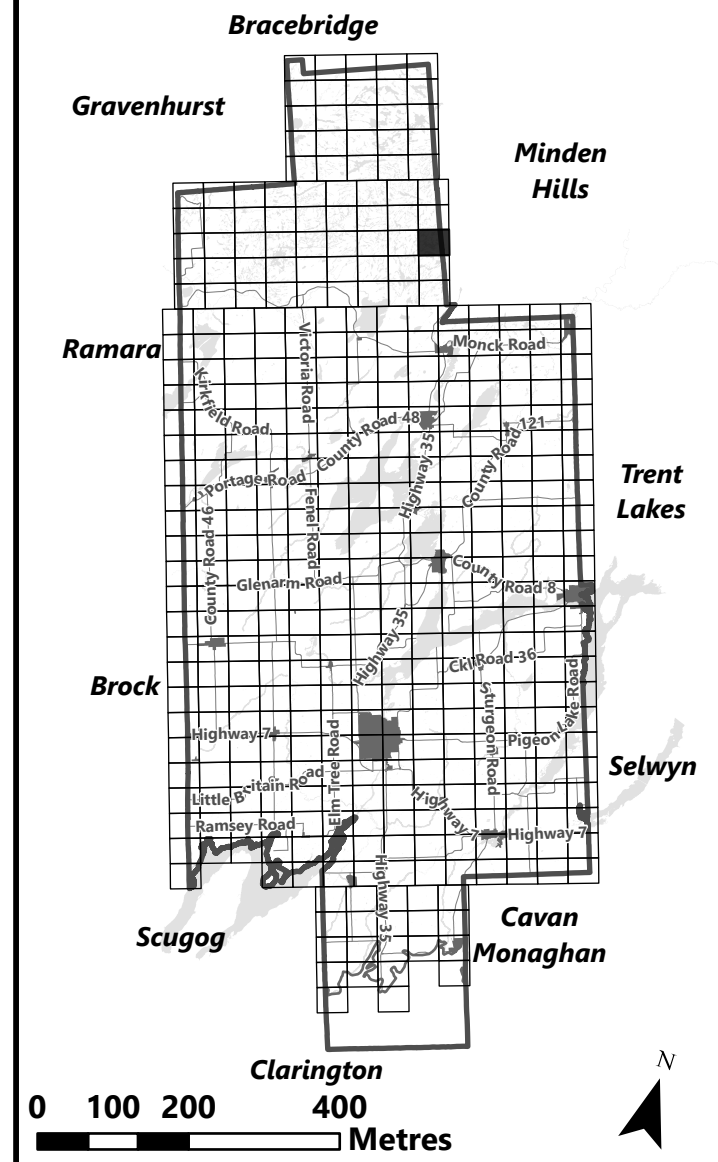

May 2024

Sources:
MNDMNR, City of Kawartha Lakes and Teranet
Projection:
NAD 1983 UTM Zone 17N

City of Kawartha Lakes Rural Zoning By-law Schedule A-A54

Legend

- City of Kawartha Lakes Boundary
- Zone Boundary