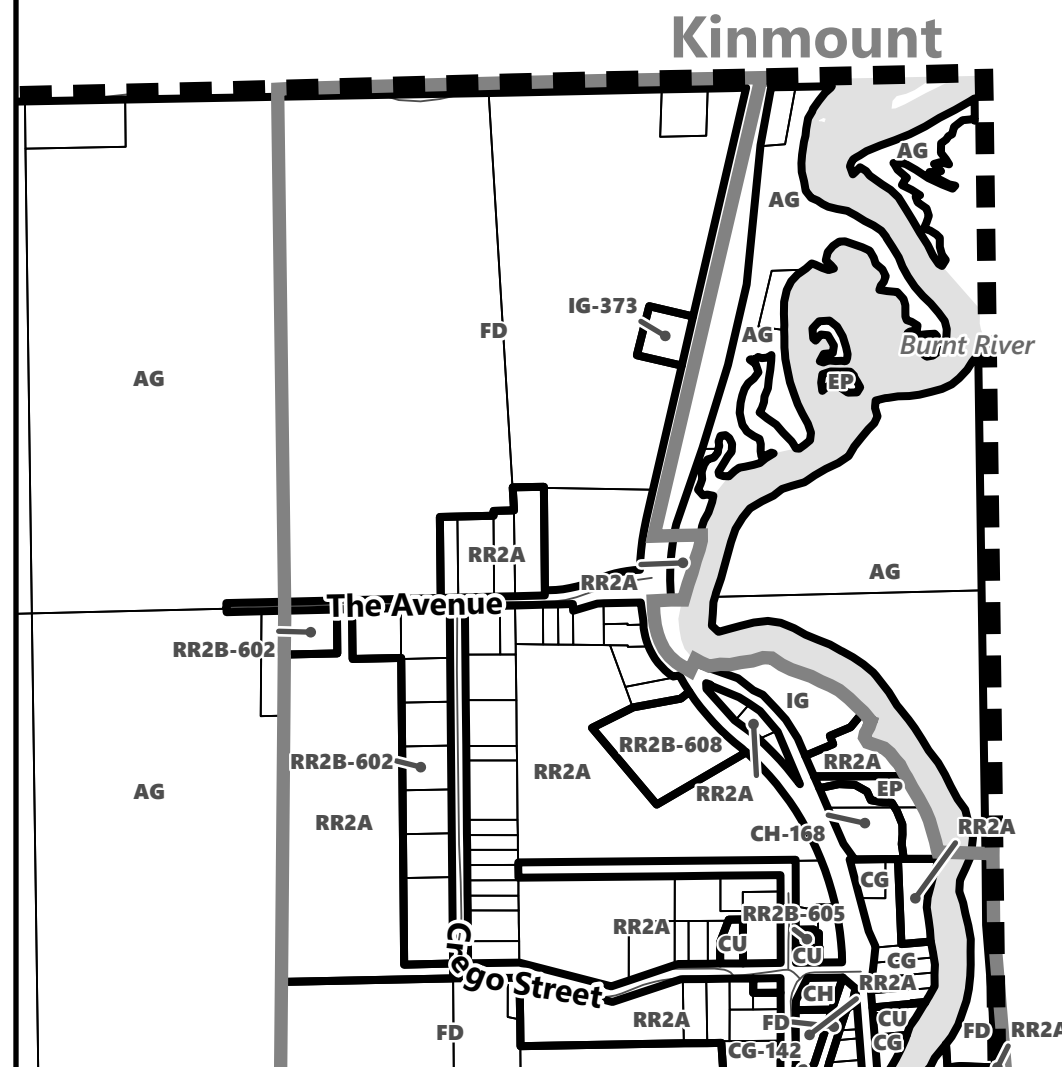

City of Kawartha Lakes Rural Zoning By-law Schedule A-A86

Legend

- City of Kawartha Lakes Boundary
- Zone Boundary

May 2024

Sources:
MNDMNR, City of Kawartha Lakes and Teranet
Projection:
NAD 1983 UTM Zone 17N