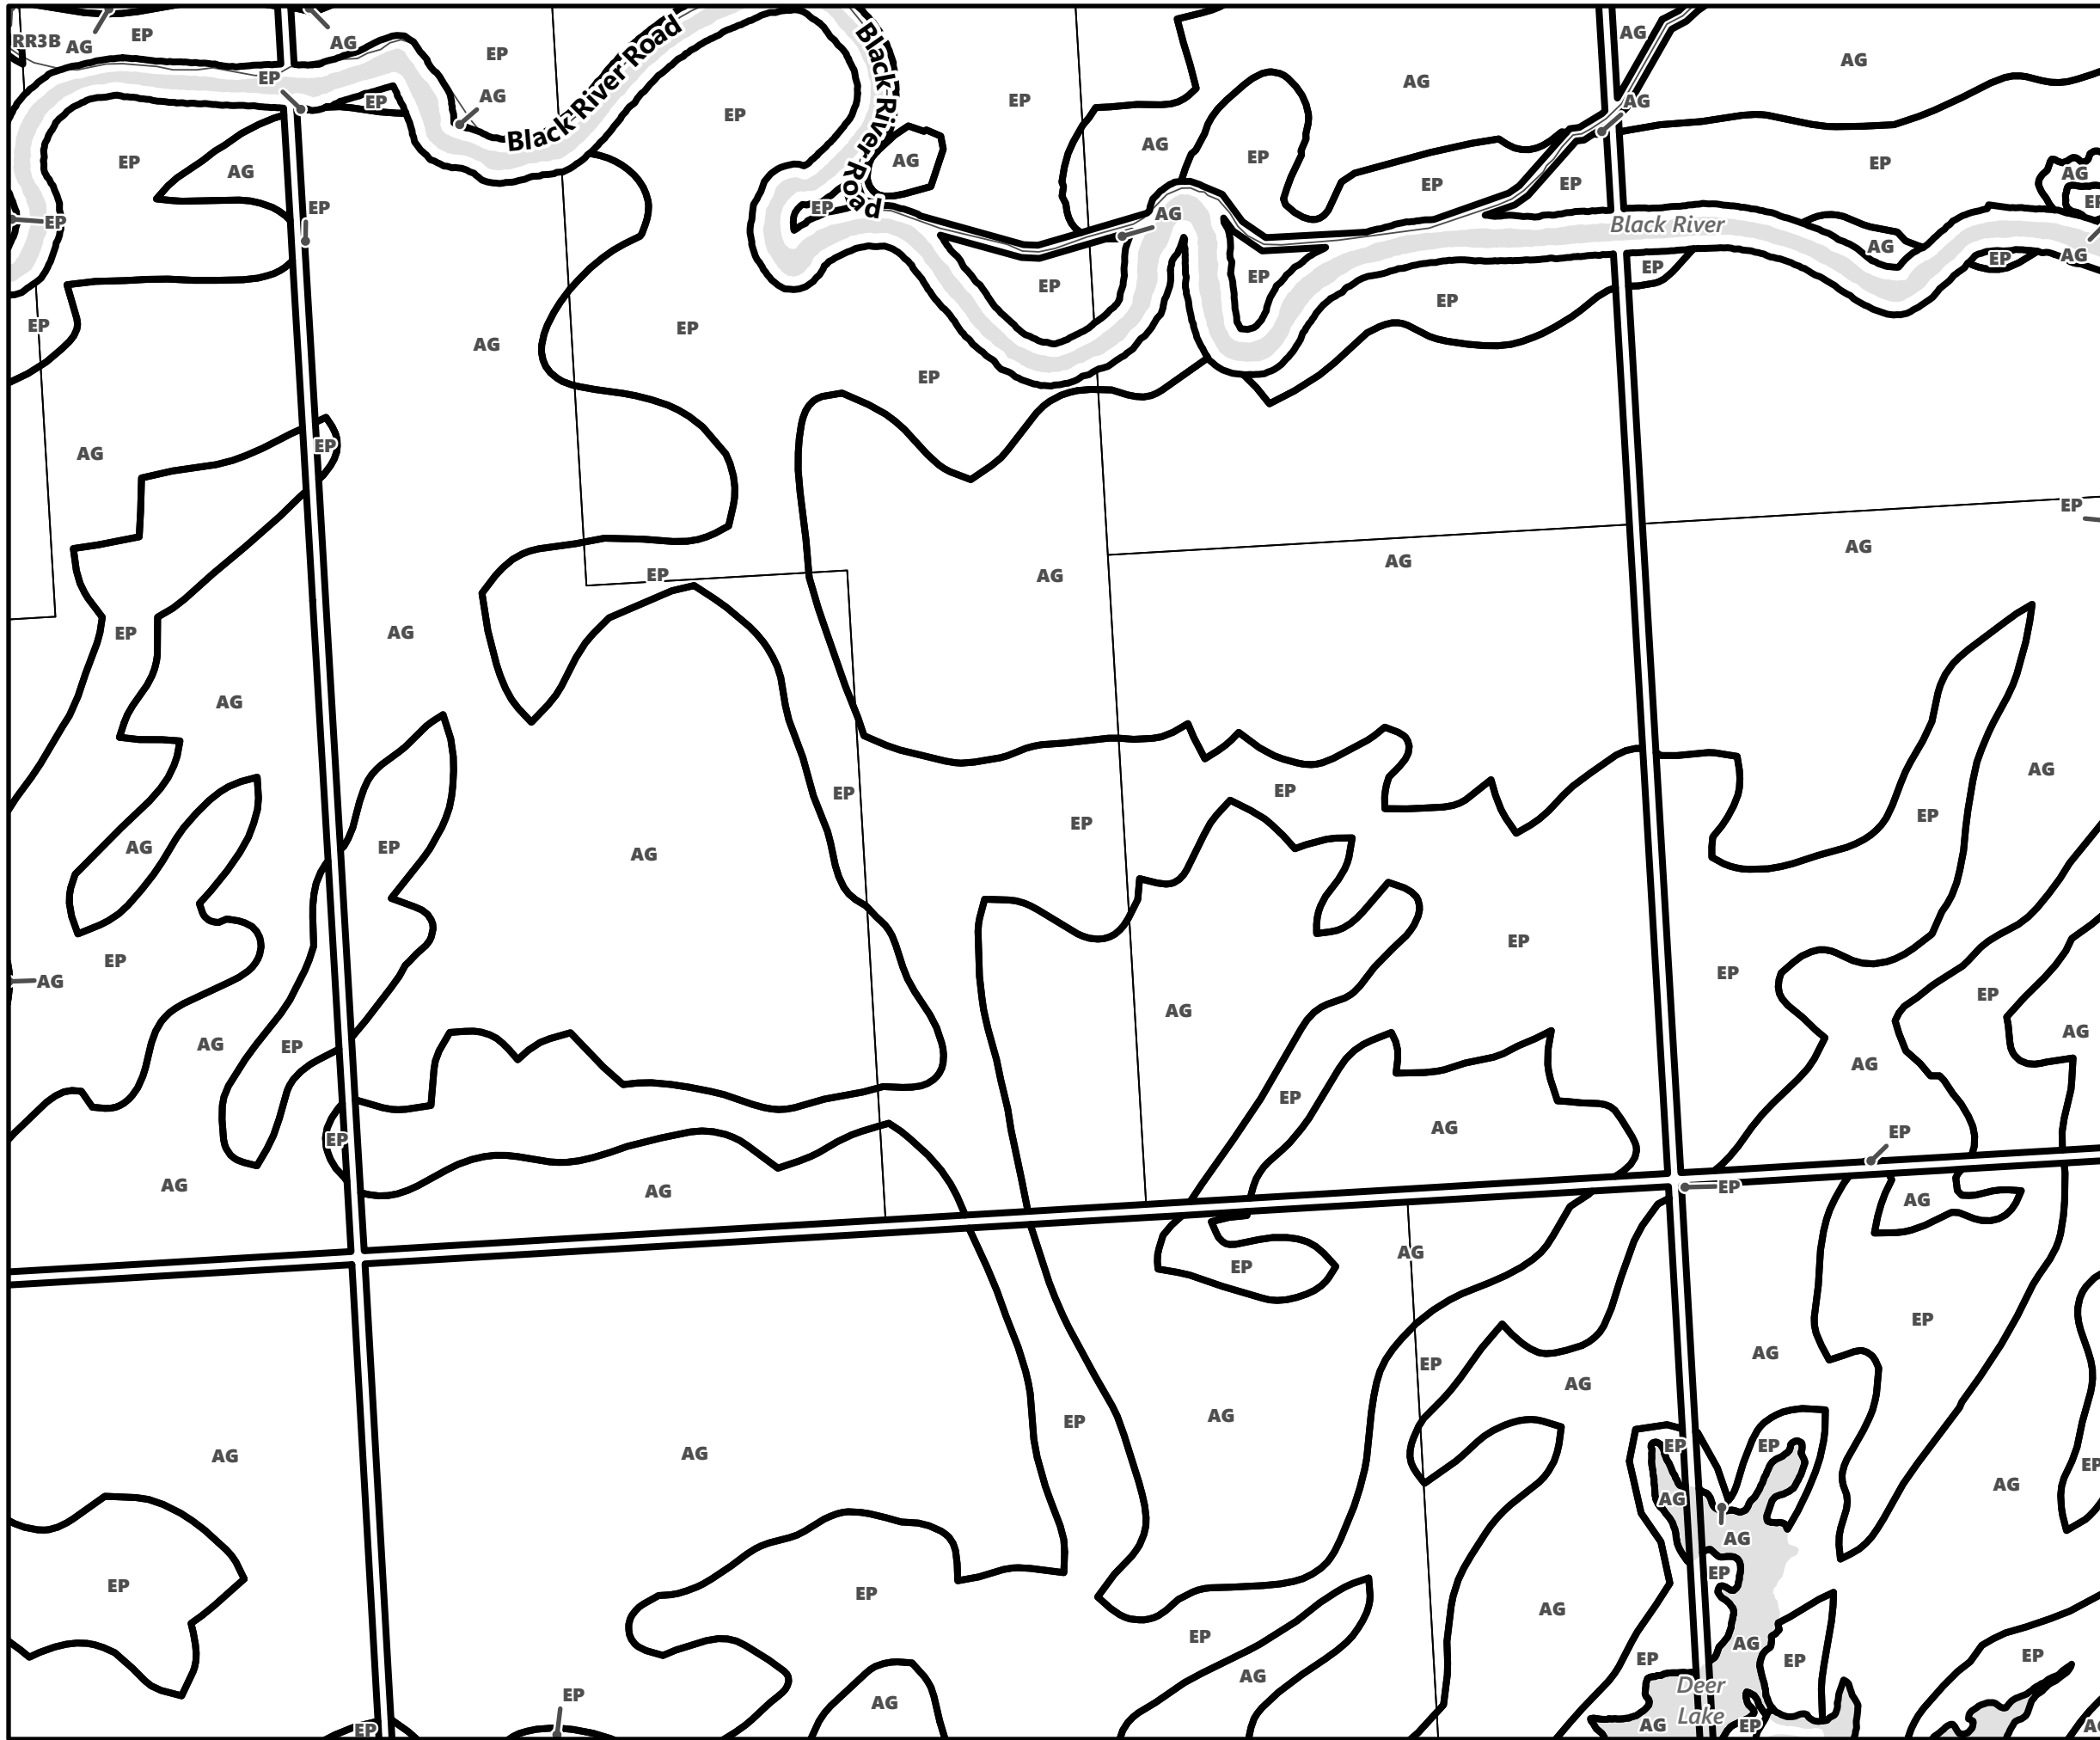

City of Kawartha Lakes Rural Zoning By-law Schedule A-A39

Legend

- City of Kawartha Lakes Boundary
- Zone Boundary

May 2024

Sources: MNDMNR, City of Kawartha Lakes and Teranet
Projection: NAD 1983 UTM Zone 17N