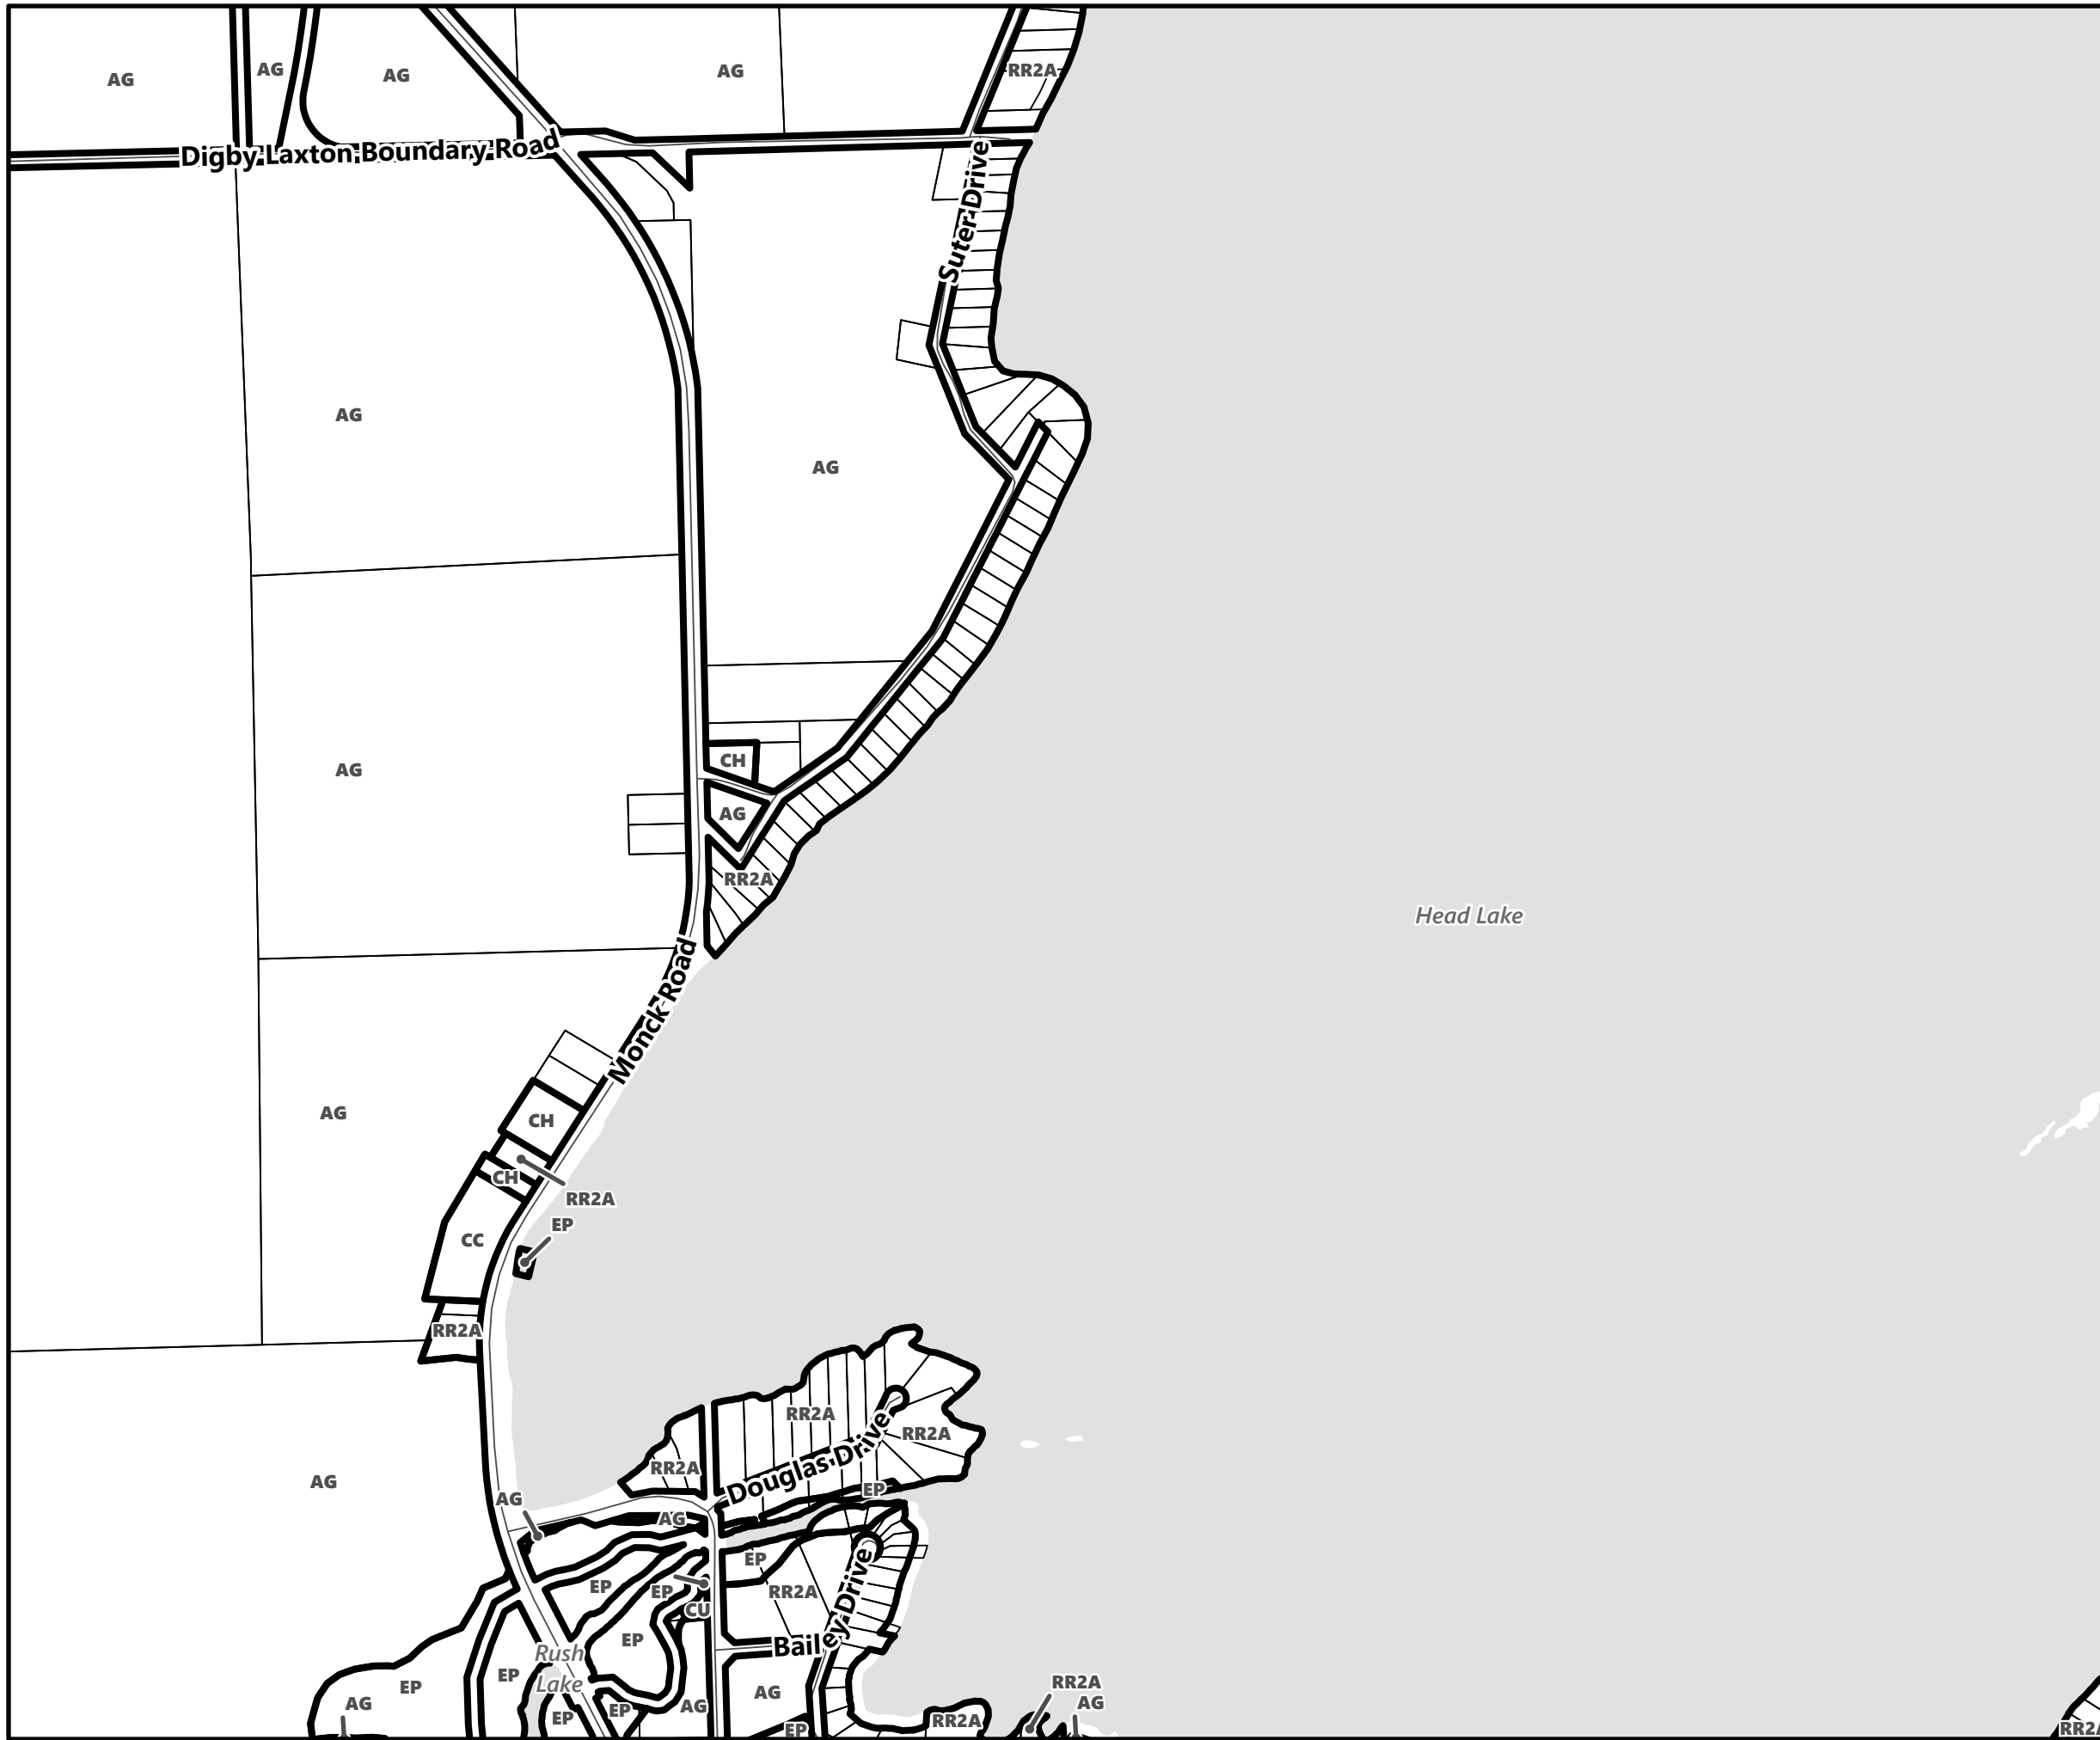

May 2024

Sources:
MNDMNR, City of Kawartha Lakes and Teranet
Projection:
NAD 1983 UTM Zone 17N

City of Kawartha Lakes Rural Zoning By-law Schedule A-A79

Legend

- City of Kawartha Lakes Boundary
- Zone Boundary