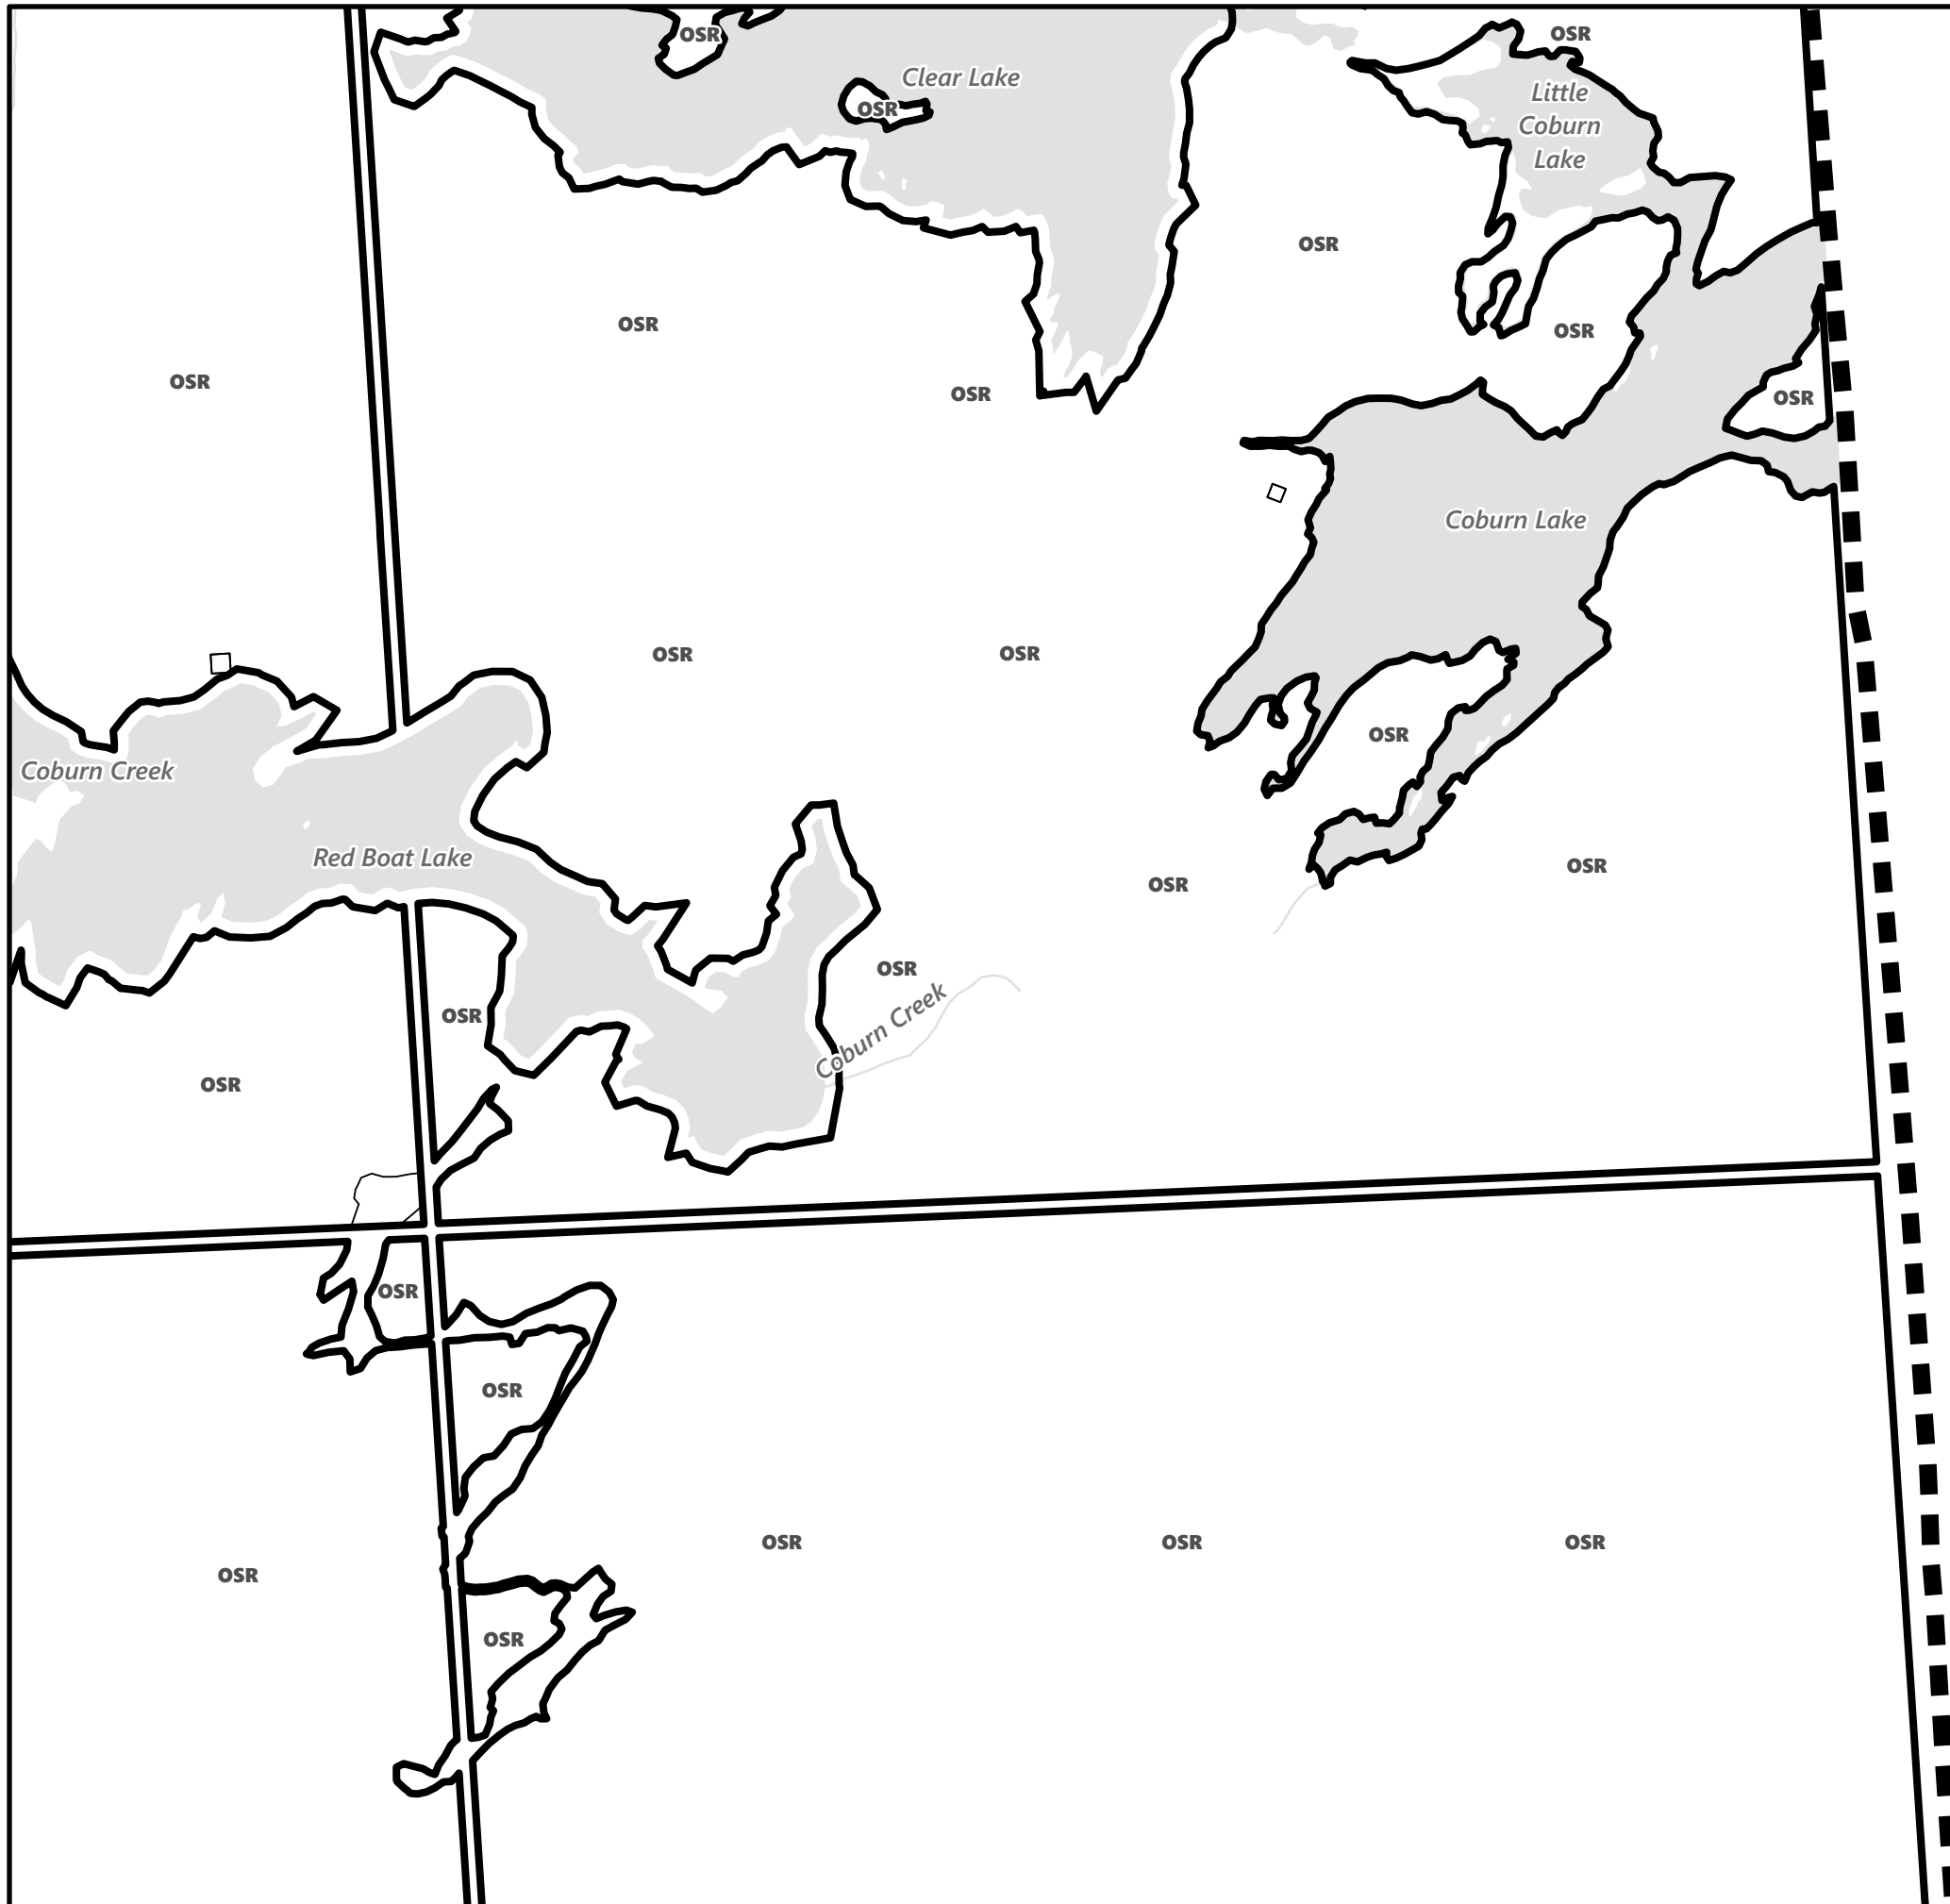

City of Kawartha Lakes Rural Zoning By-law Schedule A-A62

Legend

- City of Kawartha Lakes Boundary
- Zone Boundary

City of Kawartha Lakes Rural Zoning By-law Schedule A-A63

Legend

- City of Kawartha Lakes Boundary
- Zone Boundary