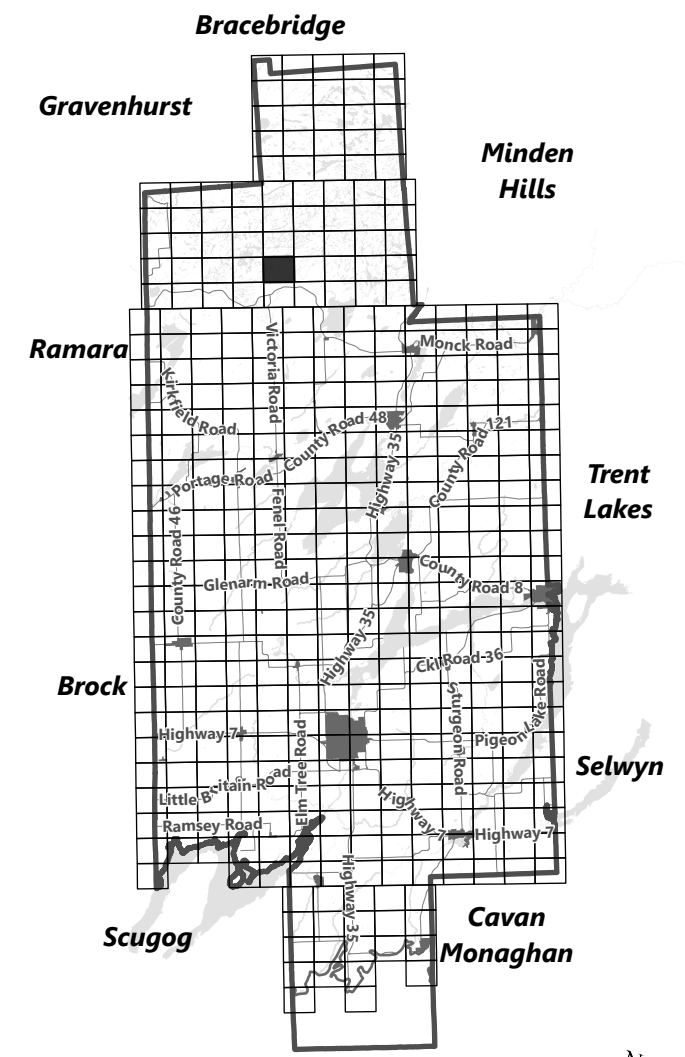

May 2024

Sources:
MNDMNR, City of Kawartha Lakes and Teranet
Projection:
NAD 1983 UTM Zone 17N

City of Kawartha Lakes Rural Zoning By-law Schedule A-A59

Legend

- City of Kawartha Lakes Boundary
- Zone Boundary