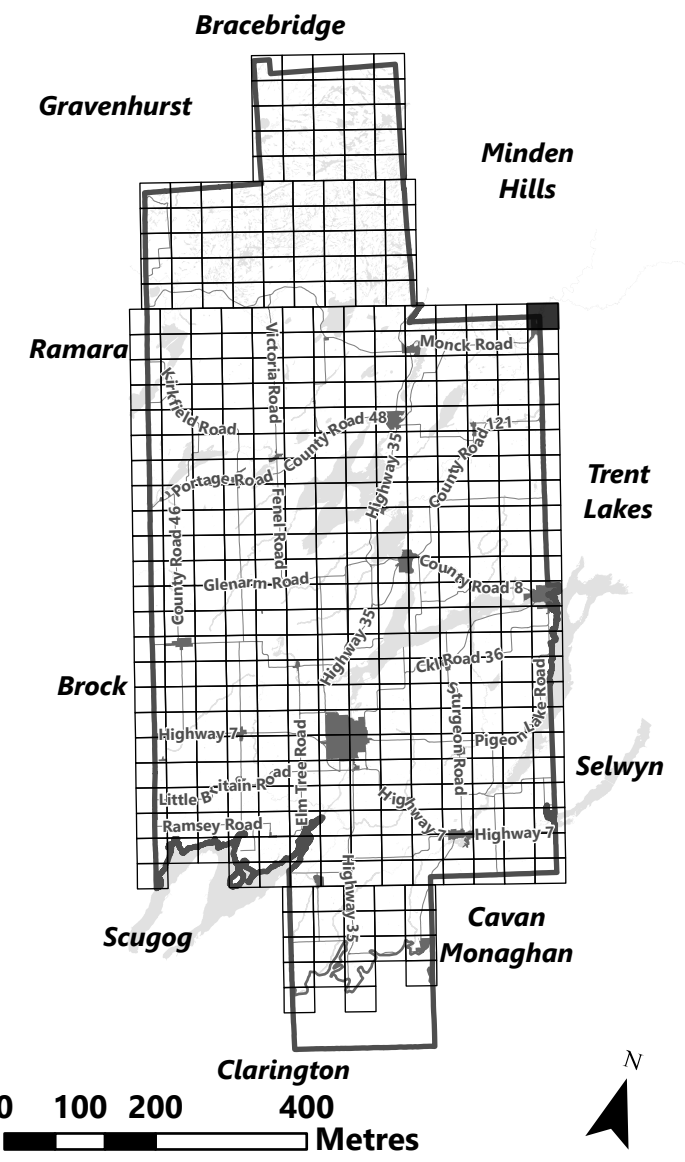

City of Kawartha Lakes Rural Zoning By-law Schedule A-A86

Legend

- City of Kawartha Lakes Boundary
- Zone Boundary

May 2024

Sources:
MNDMNR, City of Kawartha Lakes and Teranet
Projection:
NAD 1983 UTM Zone 17N