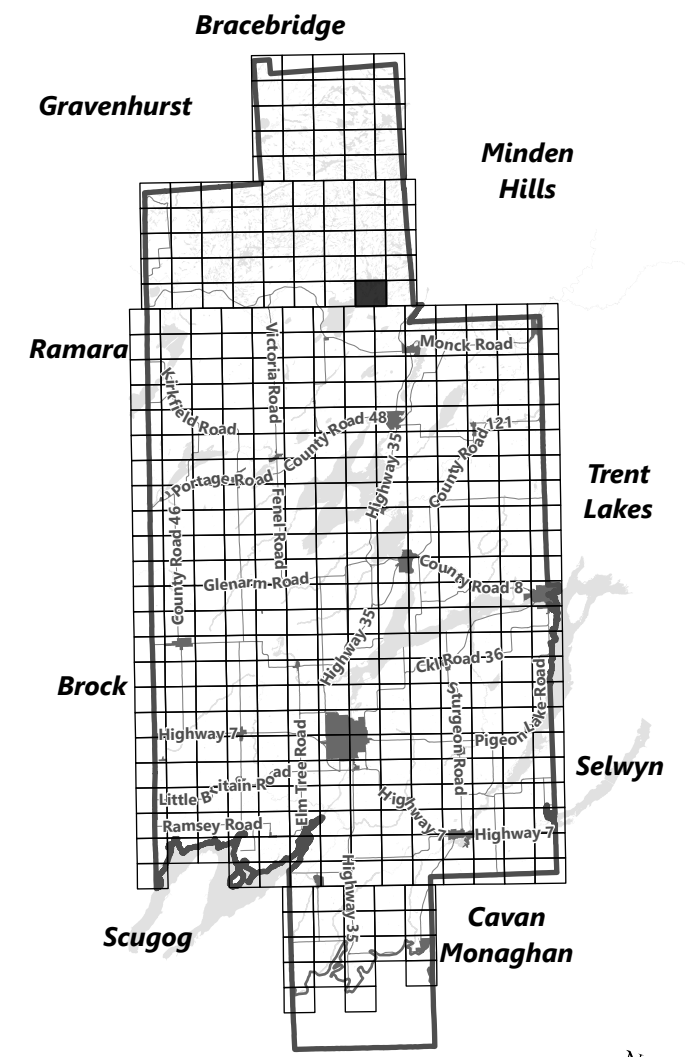

**City of Kawartha Lakes
Rural Zoning By-law
Schedule A-A71**

Legend

- City of Kawartha Lakes Boundary
- Zone Boundary

May 2024

Sources: MNDMNR, City of Kawartha Lakes and Teranet
Projection: NAD 1983 UTM Zone 17N