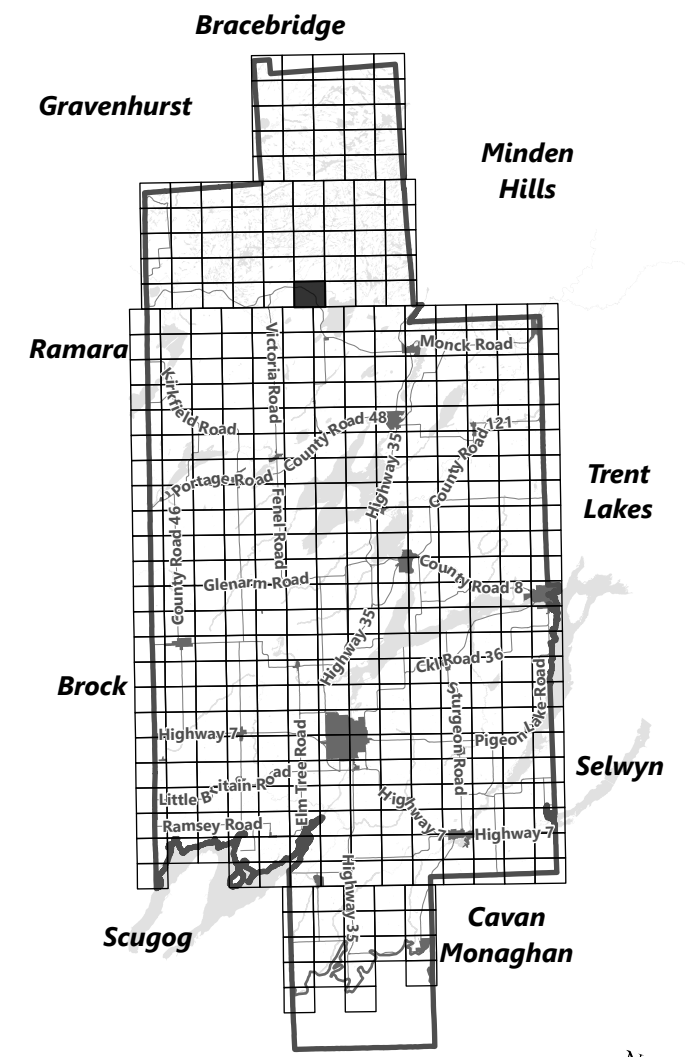

City of Kawartha Lakes Rural Zoning By-law Schedule A-A69

1. **Legend**
2. City of Kawartha Lakes Boundary
   - Zone Boundary

May 2024

Sources:
MNDMNR, City of Kawartha Lakes and Teranet
Projection:
NAD 1983 UTM Zone 17N