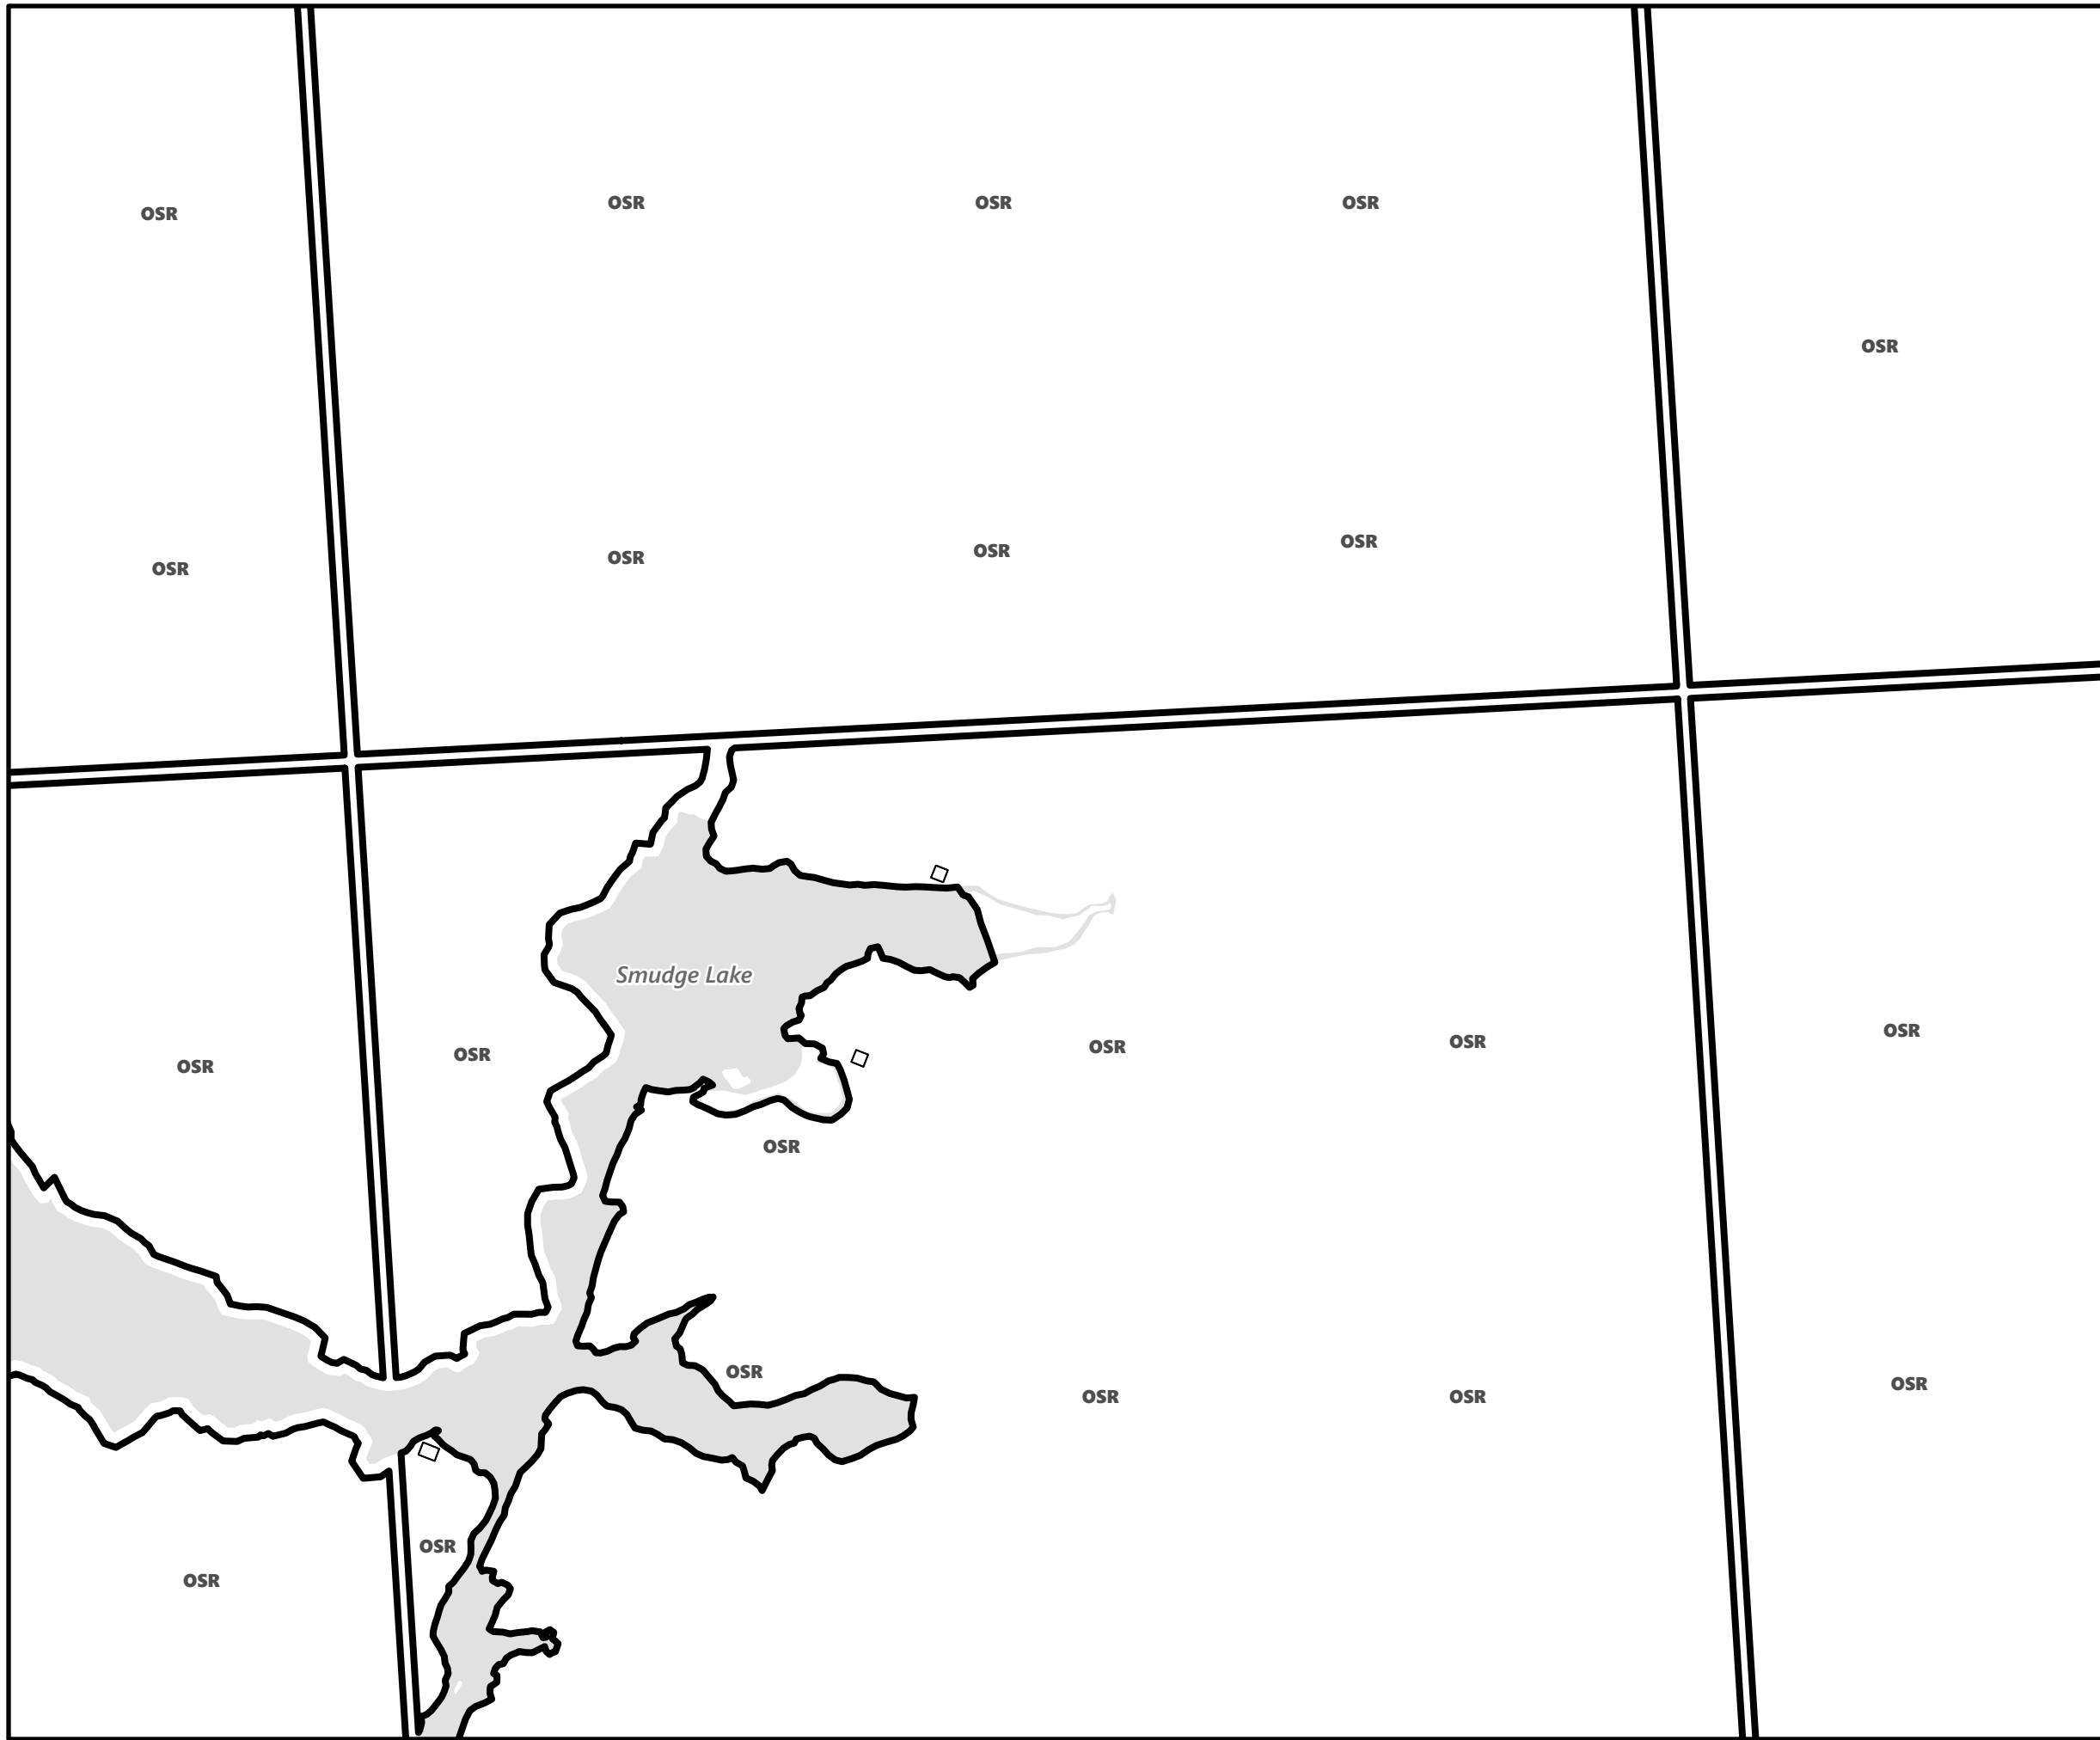

City of Kawartha Lakes Rural Zoning By-law Schedule A-A43

Legend

- City of Kawartha Lakes Boundary
- Zone Boundary