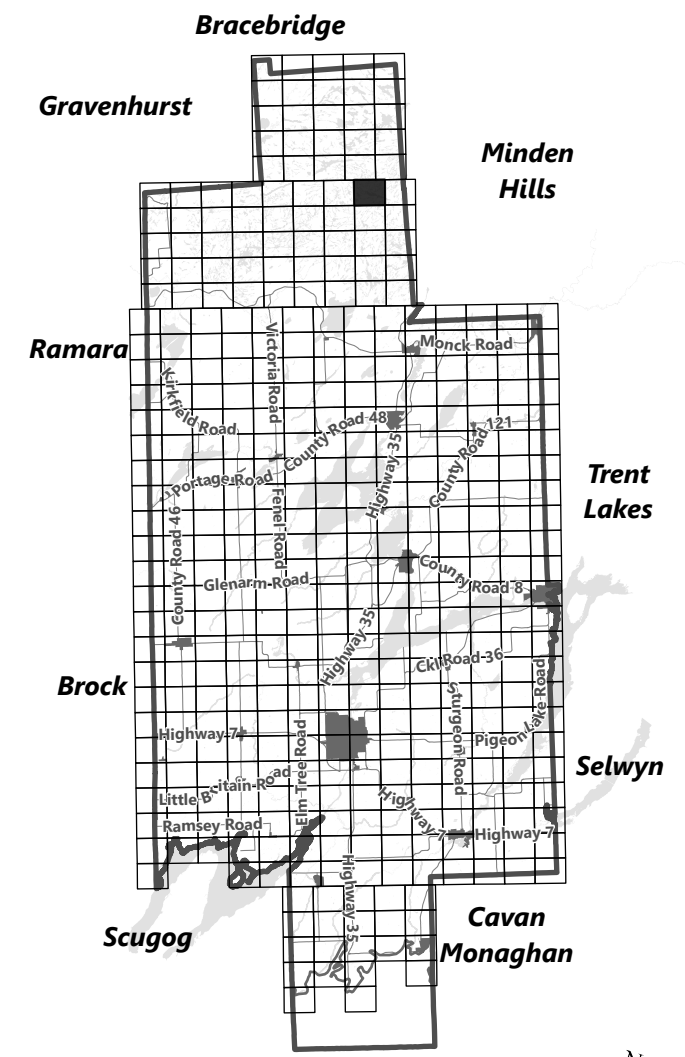

City of Kawartha Lakes Rural Zoning By-law Schedule A-A35

Legend

- City of Kawartha Lakes Boundary
- Zone Boundary

May 2024

Sources:
MNDMNR, City of Kawartha Lakes and Teranet
Projection:
NAD 1983 UTM Zone 17N