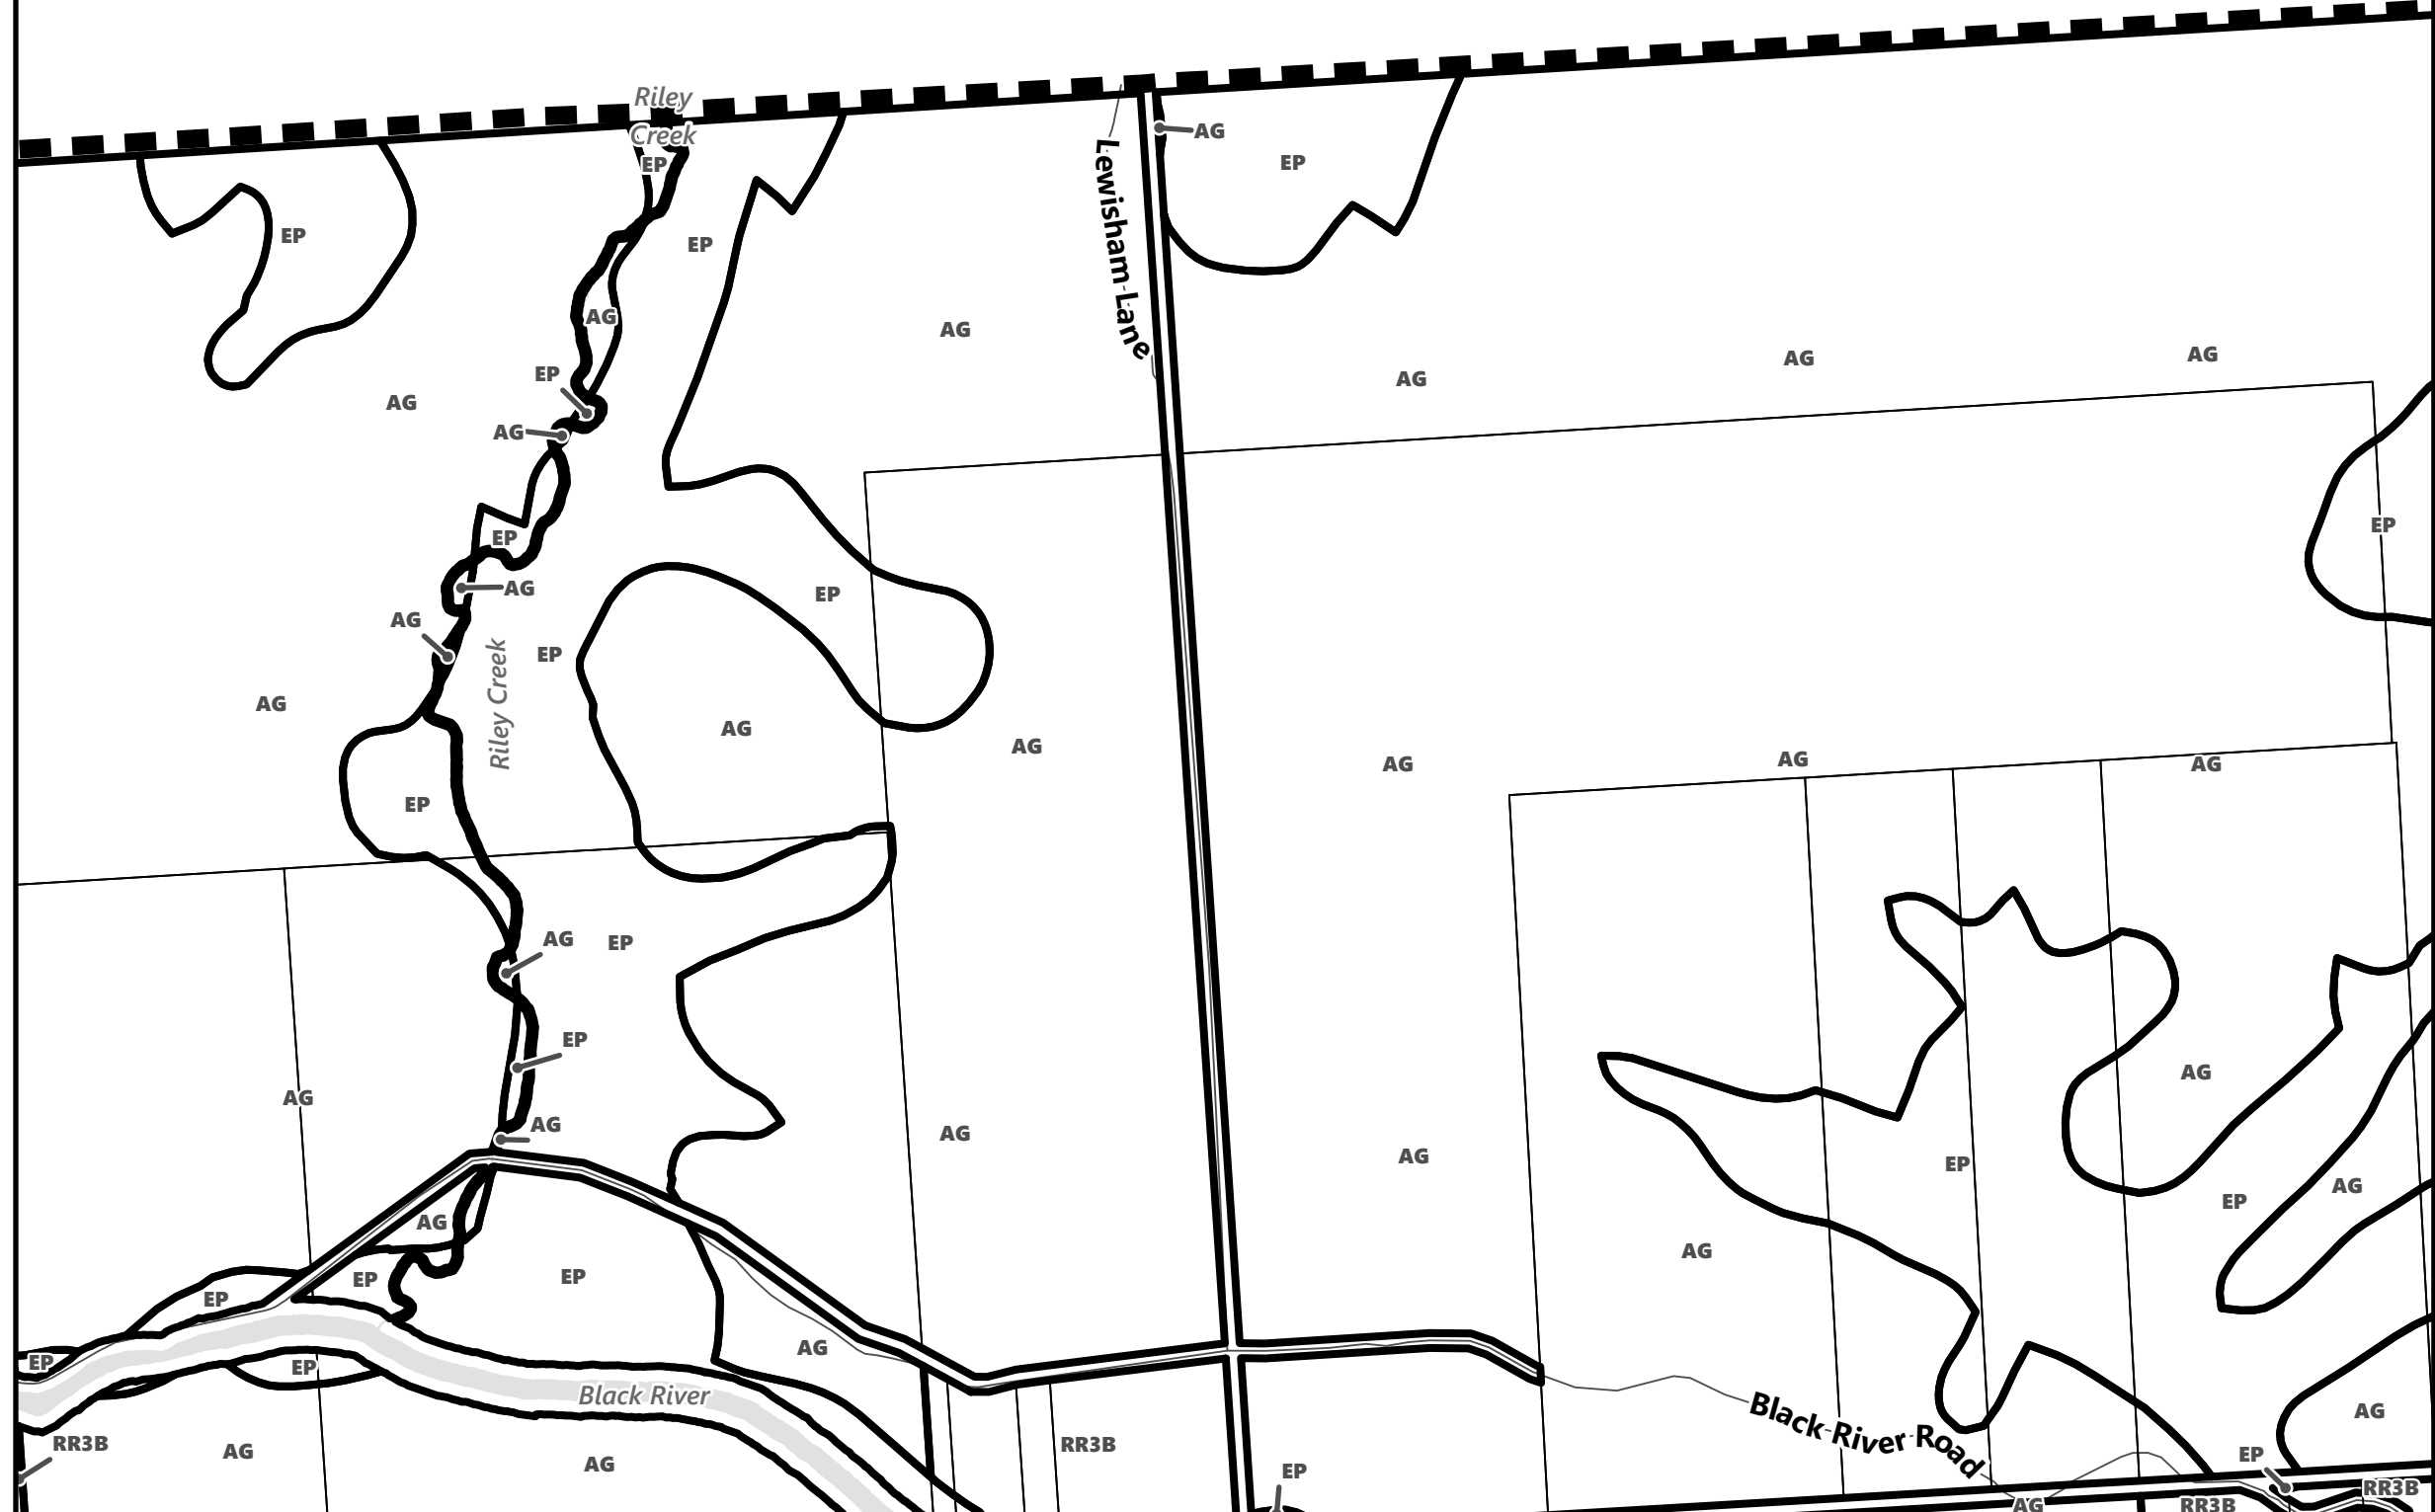

May 2024

Sources:
MNDMNR, City of Kawartha Lakes and Teranet
Projection:
NAD 1983 UTM Zone 17N

City of Kawartha Lakes Rural Zoning By-law Schedule A-A29

Legend

- City of Kawartha Lakes Boundary
- Zone Boundary