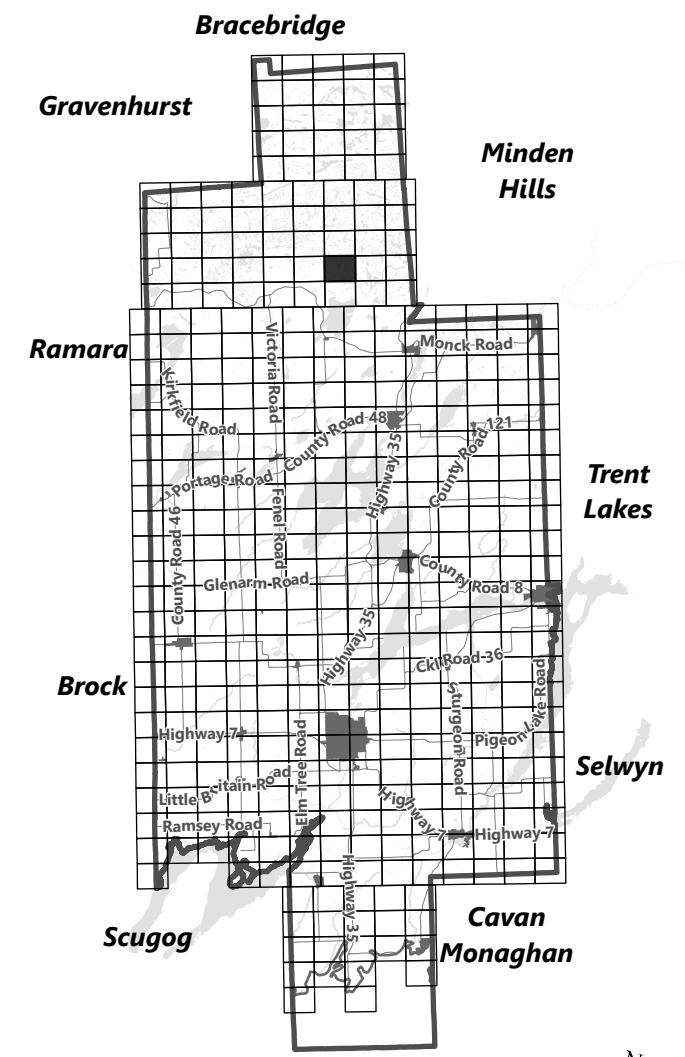

May 2024

Sources:
MNDMNR, City of Kawartha Lakes and Teranet
Projection:
NAD 1983 UTM Zone 17N