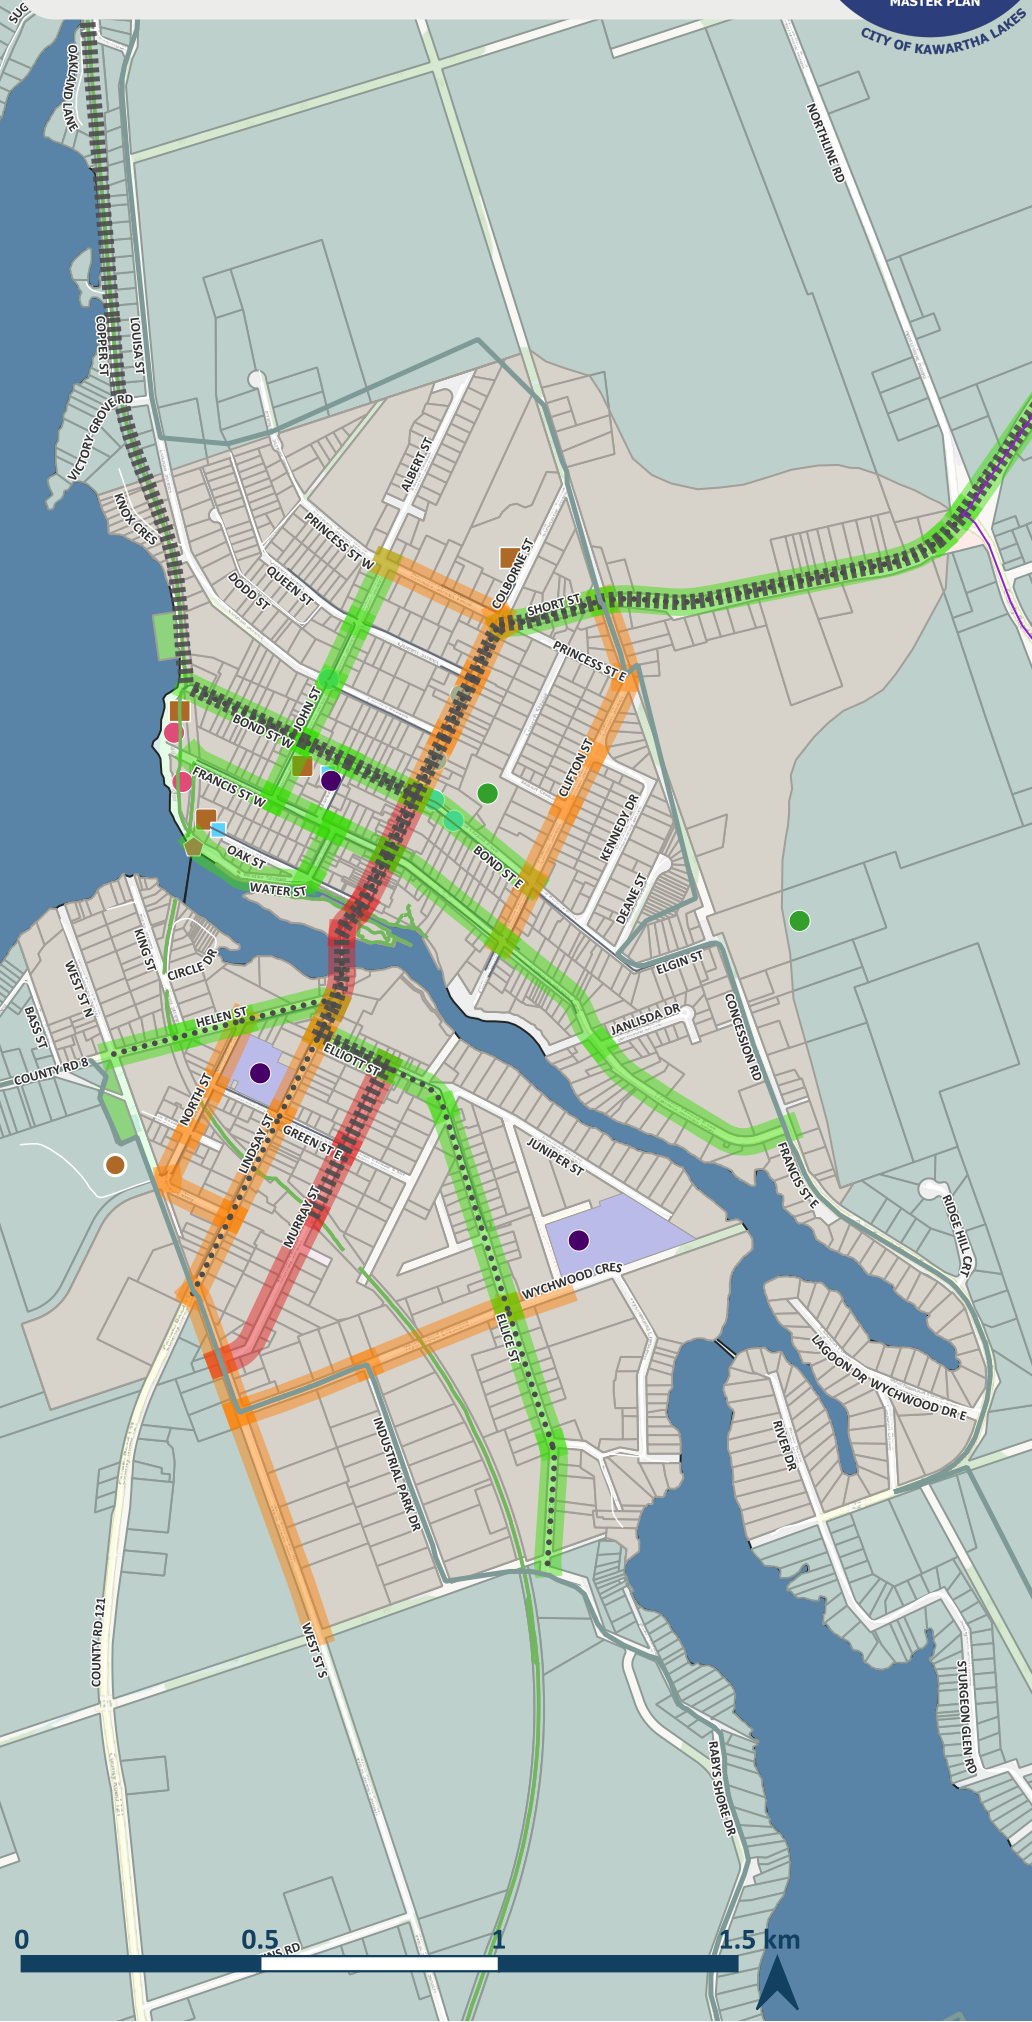

# Proposed ATMP Phasing Fenelon Falls

### Boundaries

- Population Centre Boundary
- Urban Settlements
- Property Fabric

### Existing Active Transportation Routes

- Sidewalks
- Trails
- Cycling Facilities

### Destinations

- Sport fields
- Schools
- Schools
- Religious Institutions
- Museums/libraries
- Community Centres
- Cemeteries
- Boat Launches
- Arenas
- Beaches
- Hospitals
- Parks