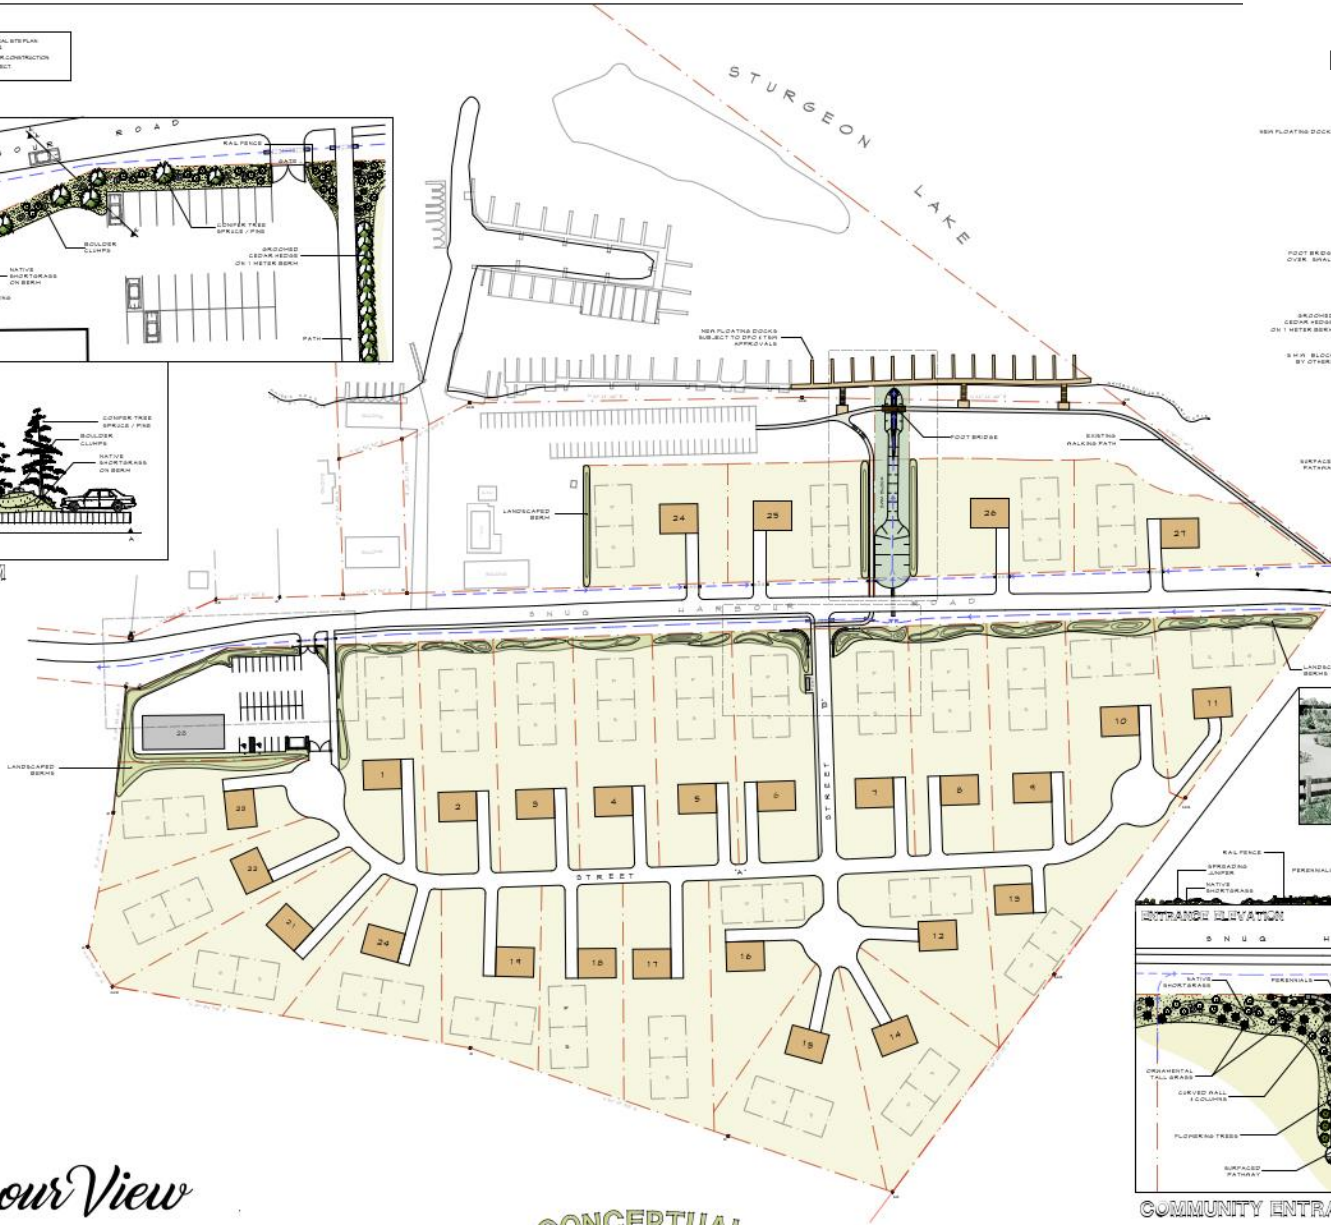

PATH TO MARINA