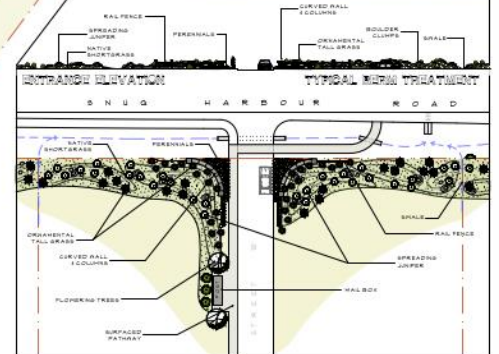

COMMUNITY ENTRANCE

Harbour View

A WATERFRONT AND MOORING COMMUNITY
AT THE SNUG HARBOUR

* 227 SNUG HARBOUR ROAD • LINDSAY, ONTARIO CANADA *

CONCEPTUAL
LANDSCAPE
SITE PLAN

SCALE: PROJECT: DRAWING: DATE: 1:600 222-07 CL-1 1 JUNE 26, 22