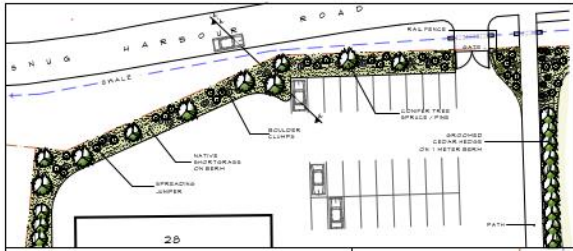

* NOTES

ROADSIDE BERM