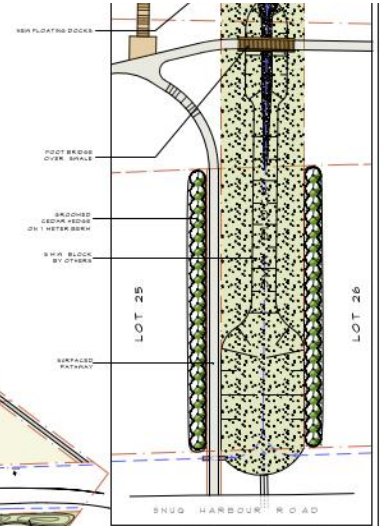

PATH TO MARINA