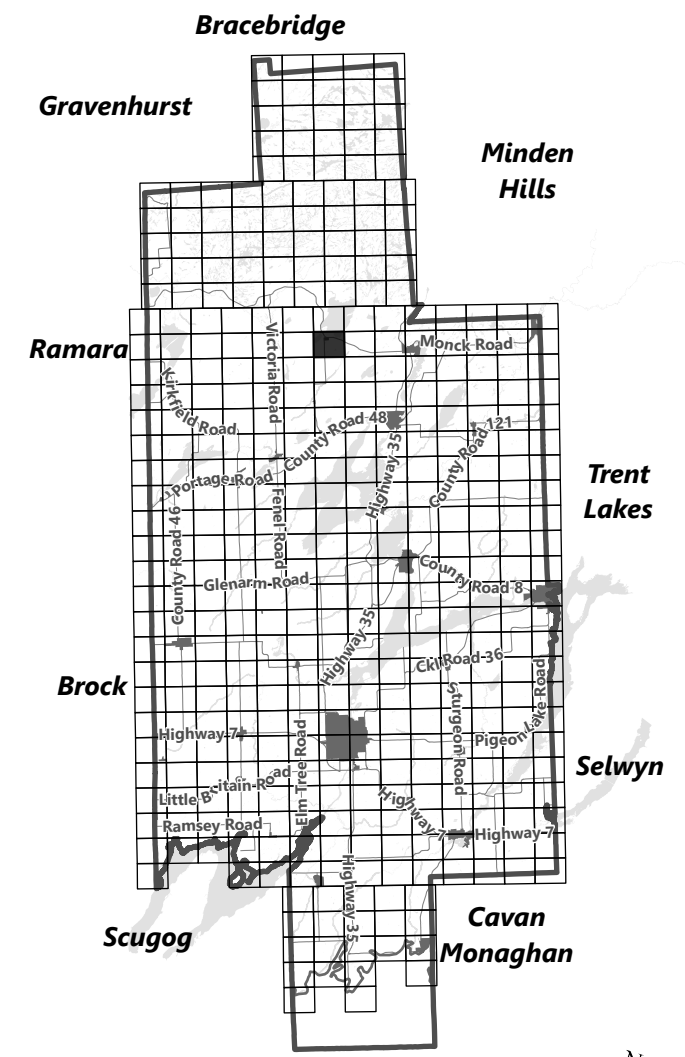

May 2024

Sources:
MNDMNR, City of Kawartha Lakes and Teranet
Projection:
NAD 1983 UTM Zone 17N