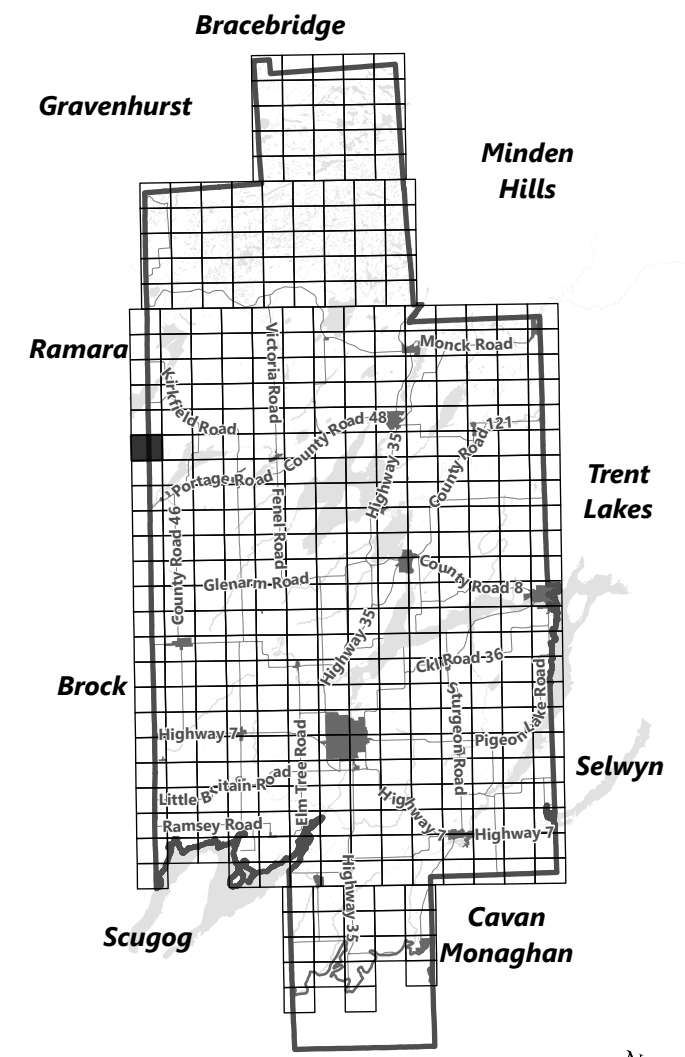

City of Kawartha Lakes Rural Zoning By-law Schedule A-B59

Legend

- City of Kawartha Lakes Boundary
- Zone Boundary

May 2024

Sources:
MNDMNR, City of Kawartha Lakes and Teranet
Projection:
NAD 1983 UTM Zone 17N