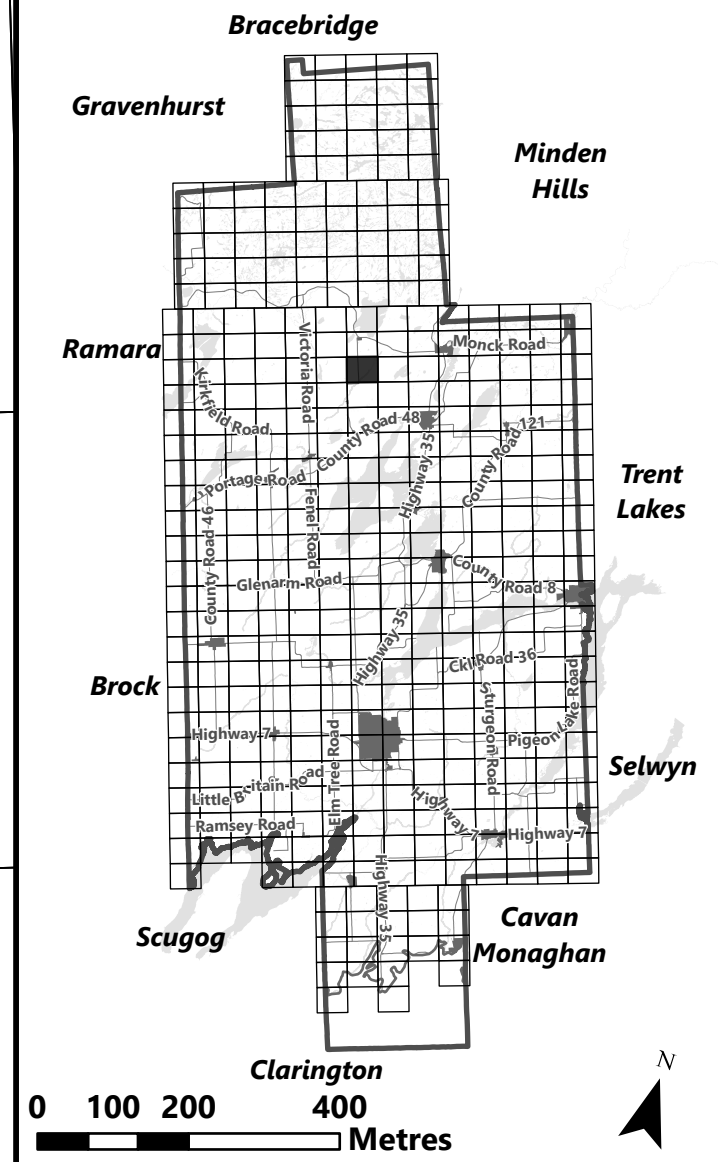

City of Kawartha Lakes Rural Zoning By-law Schedule A-B23

Legend

- City of Kawartha Lakes Boundary
- Zone Boundary

May 2024

Sources:
MNDMNR, City of Kawartha Lakes and Teranet
Projection:
NAD 1983 UTM Zone 17N