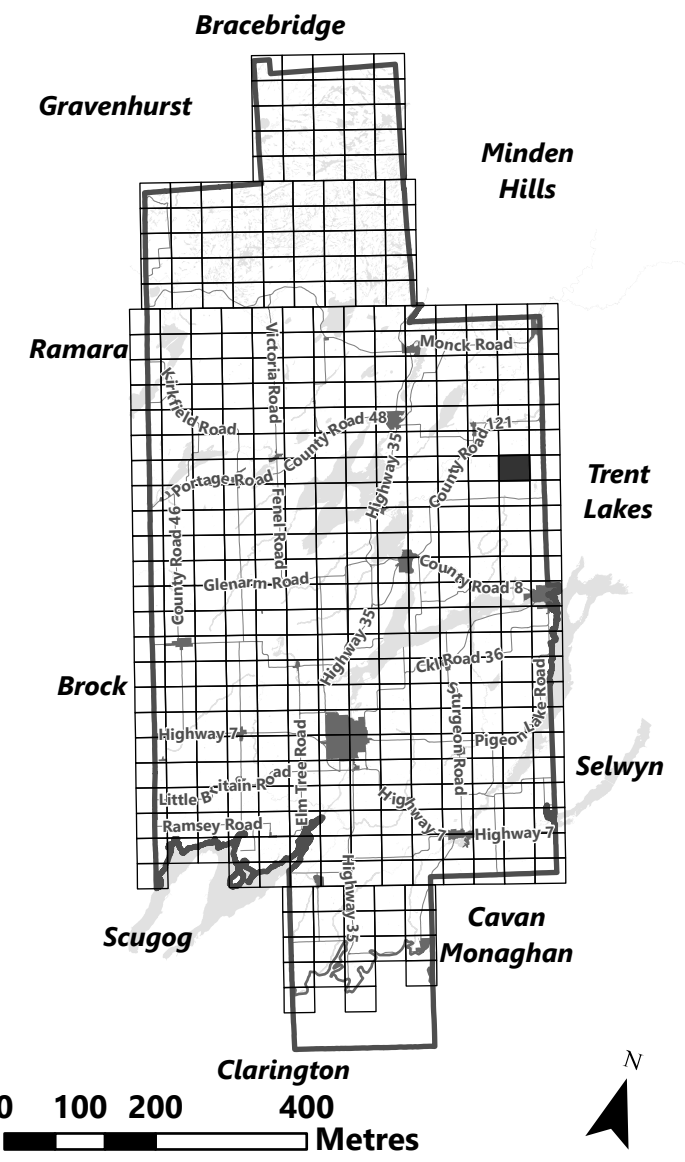

City of Kawartha Lakes Rural Zoning By-law Schedule A-B85

Legend

- City of Kawartha Lakes Boundary
- Zone Boundary
- Conservation Authority Regulated Area
- Kawartha Region Conservation Authority