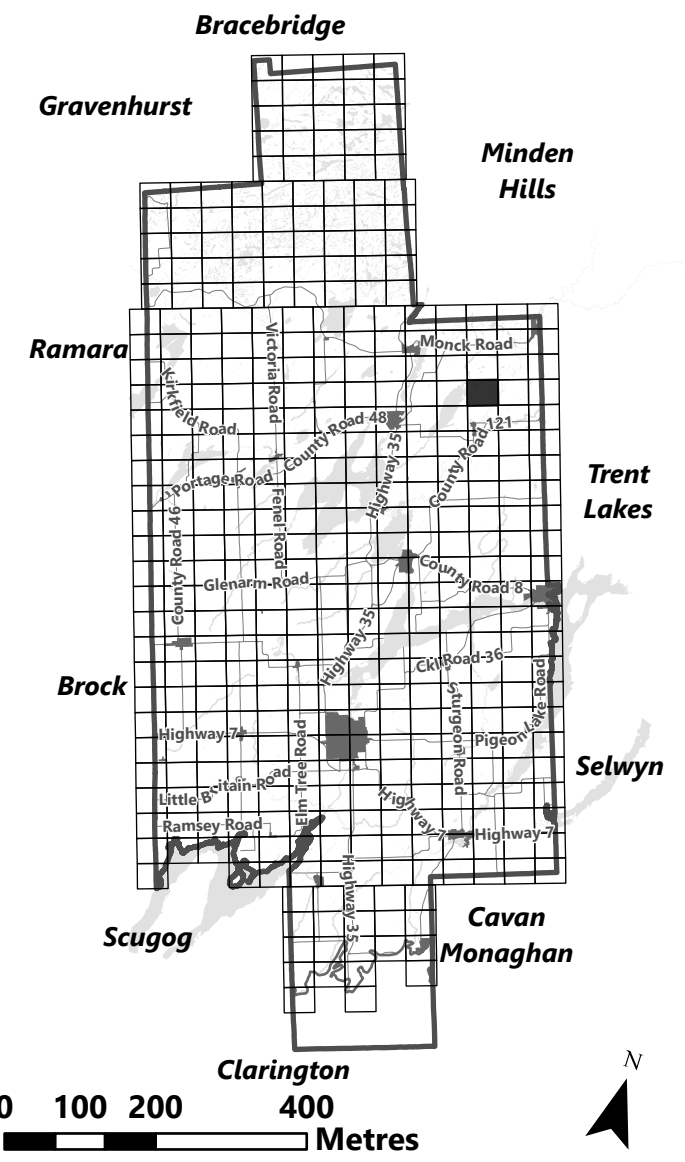

City of Kawartha Lakes Rural Zoning By-law Schedule A-B42

Legend

- City of Kawartha Lakes Boundary
- Zone Boundary

May 2024

Sources:
MNDMNR, City of Kawartha Lakes and Teranet
Projection:
NAD 1983 UTM Zone 17N