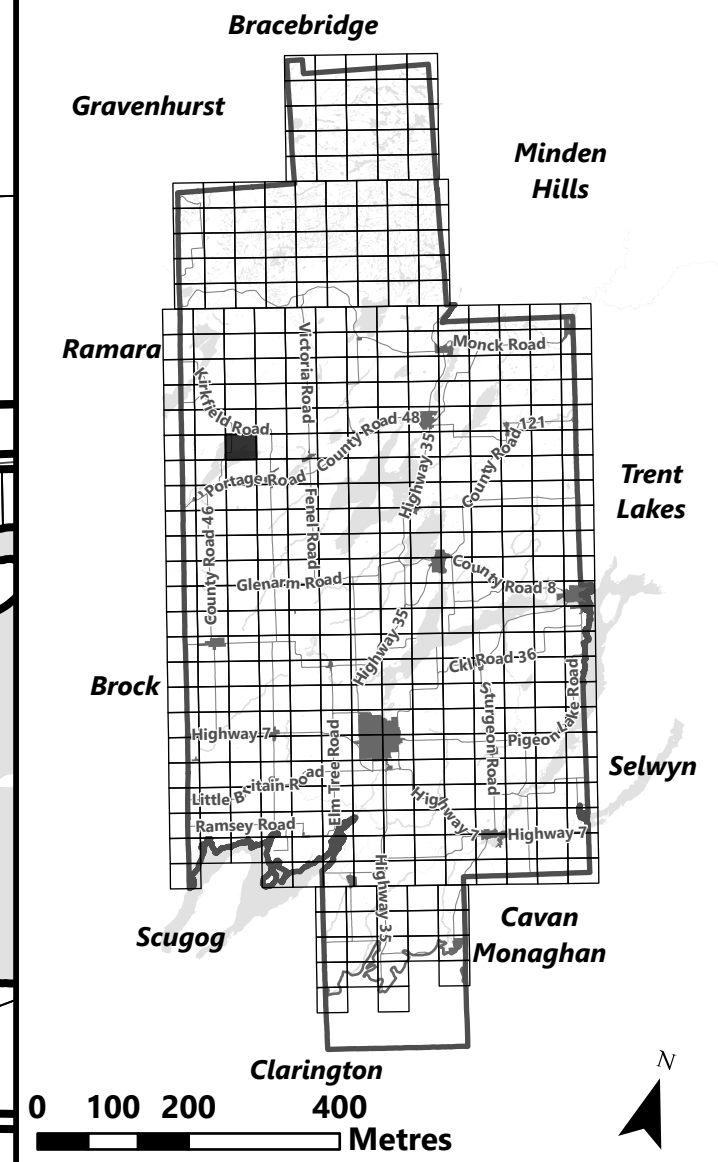

City of Kawartha Lakes Rural Zoning By-law Schedule A-B61

Legend

- City of Kawartha Lakes Boundary
- Zone Boundary

May 2024

Sources:
MNDMNR, City of Kawartha Lakes and Teranet
Projection:
NAD 1983 UTM Zone 17N