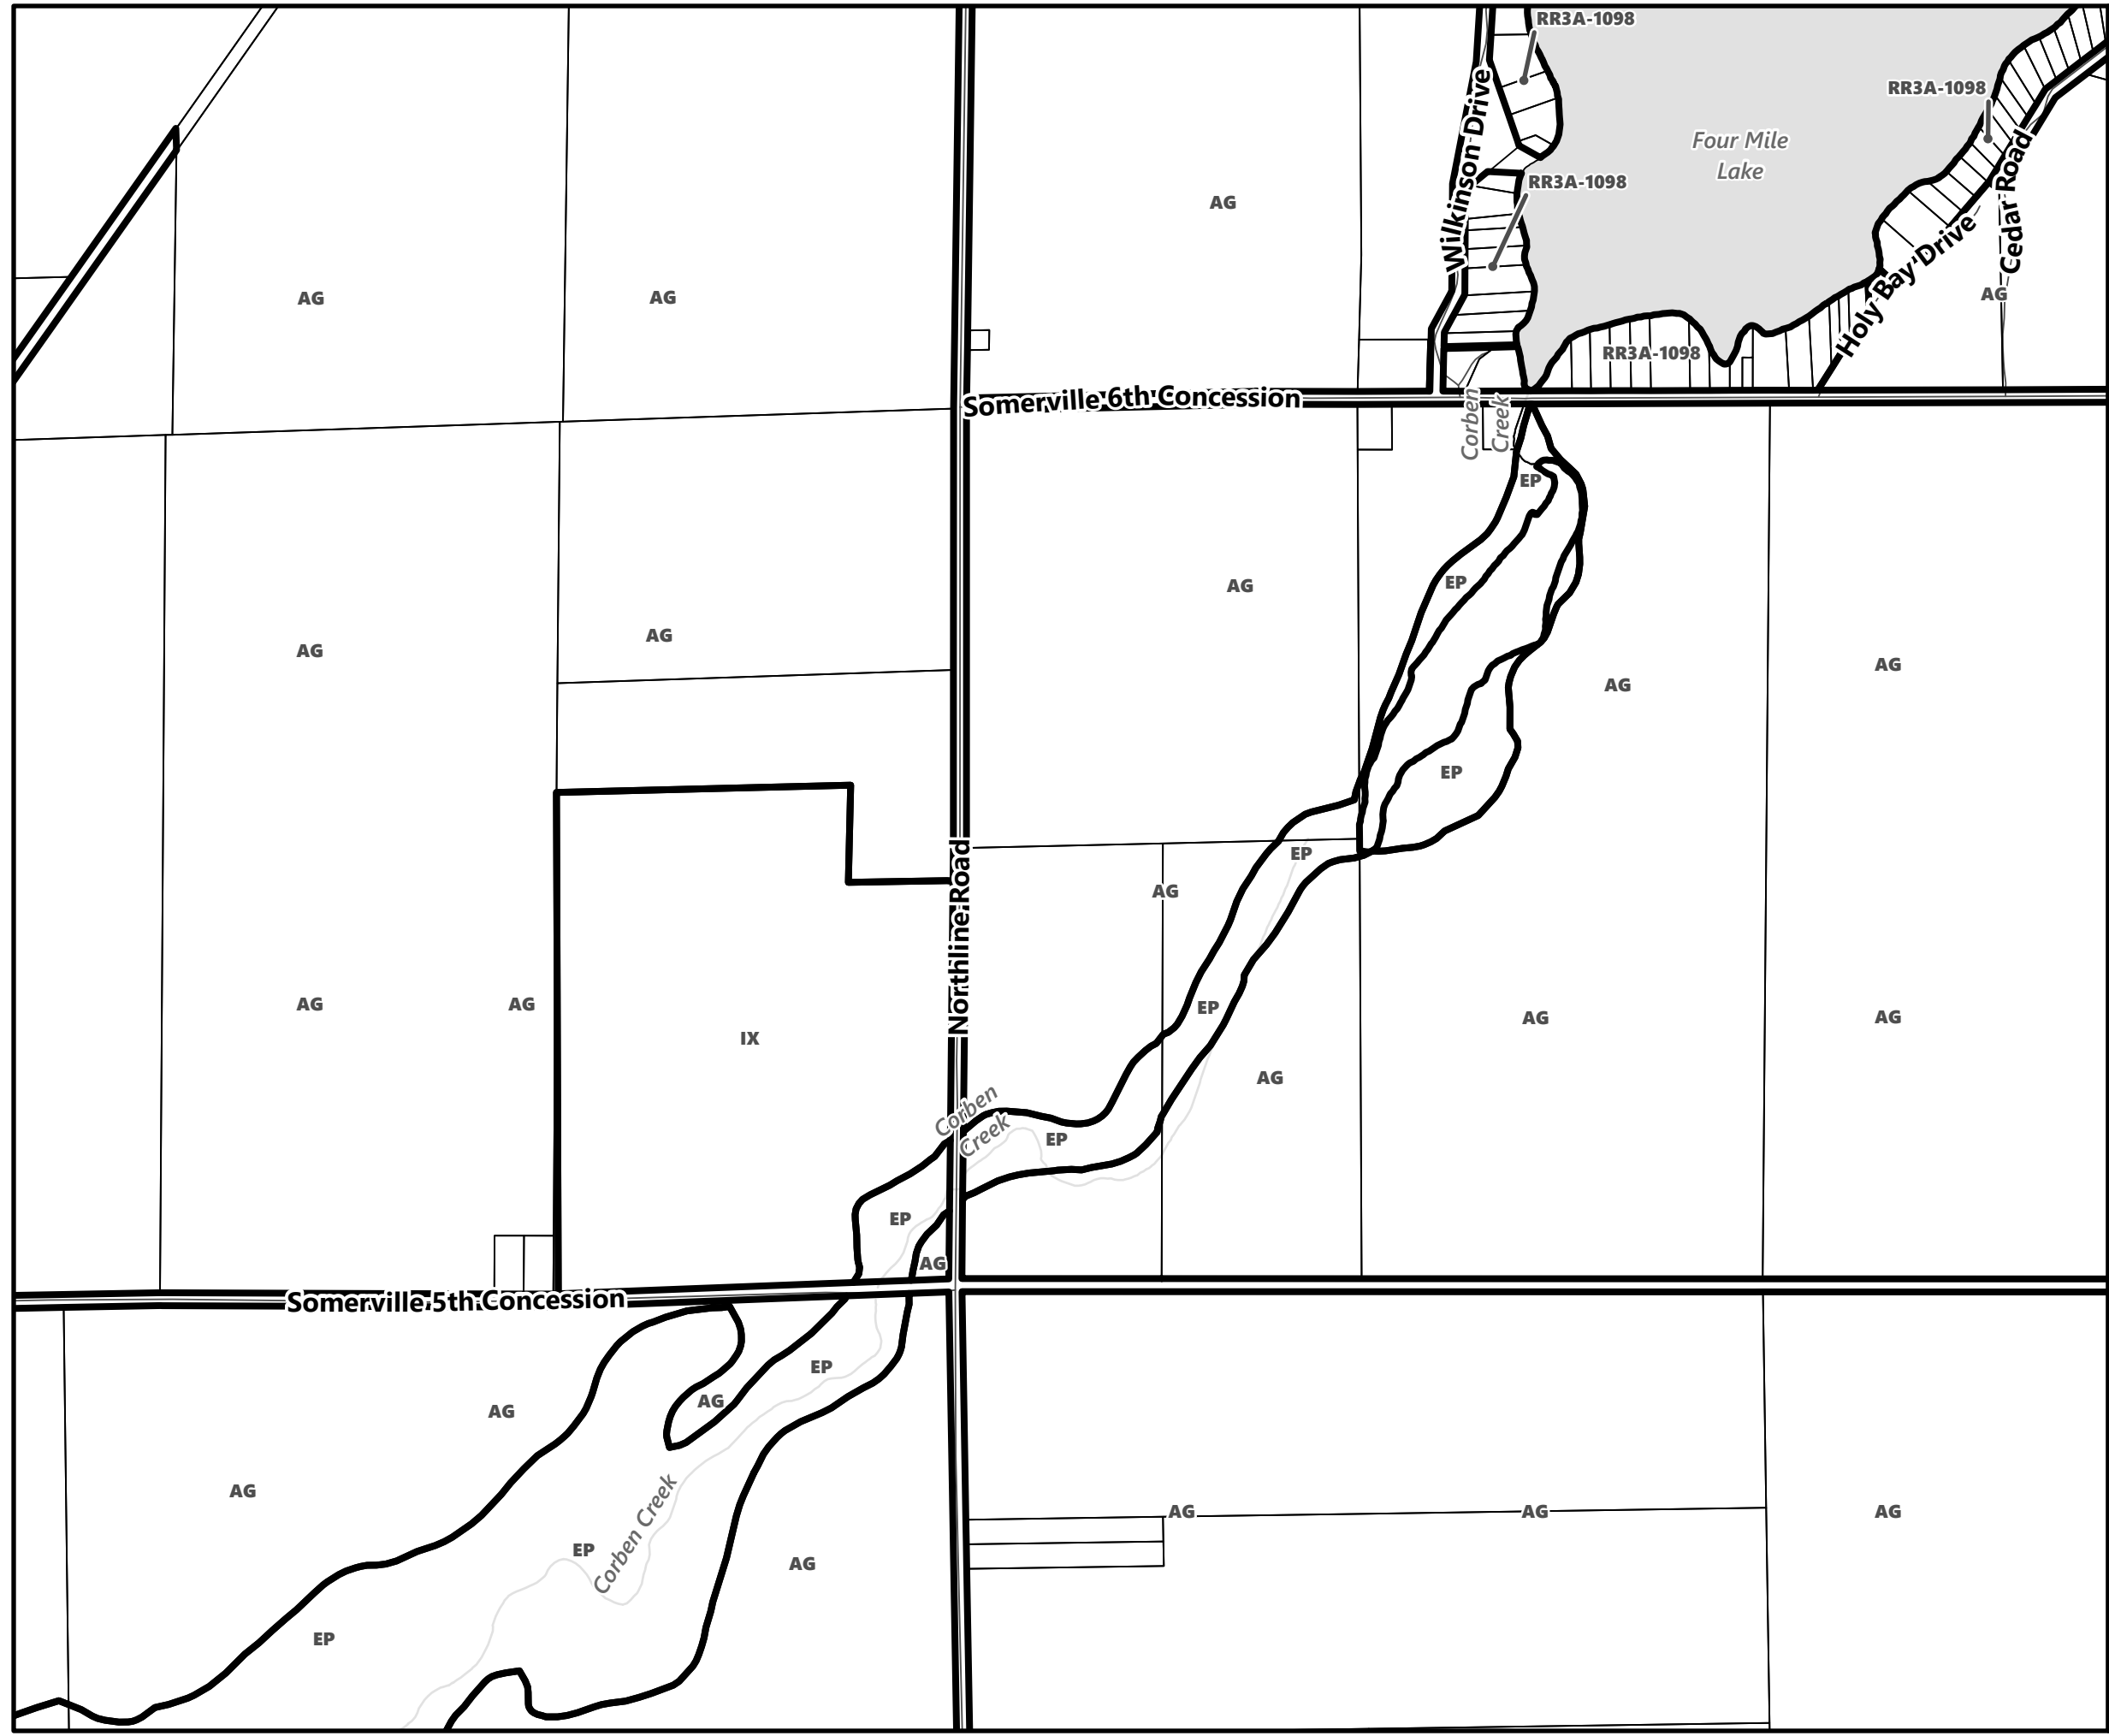

City of Kawartha Lakes Rural Zoning By-law Schedule A-B68

1. **Legend**
2. City of Kawartha Lakes Boundary
   - Zone Boundary