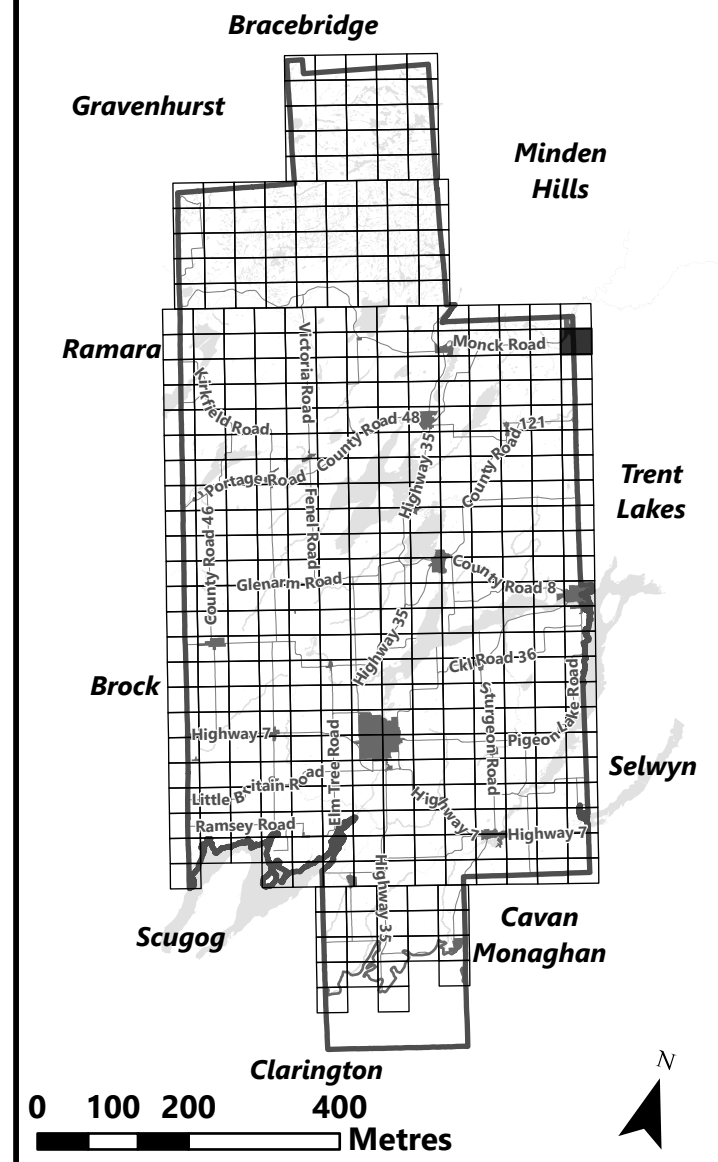

City of Kawartha Lakes Rural Zoning By-law Schedule A-B16

Legend

- City of Kawartha Lakes Boundary
- Zone Boundary

May 2024

Sources:
MNDMNR, City of Kawartha Lakes and Teranet
Projection:
NAD 1983 UTM Zone 17N