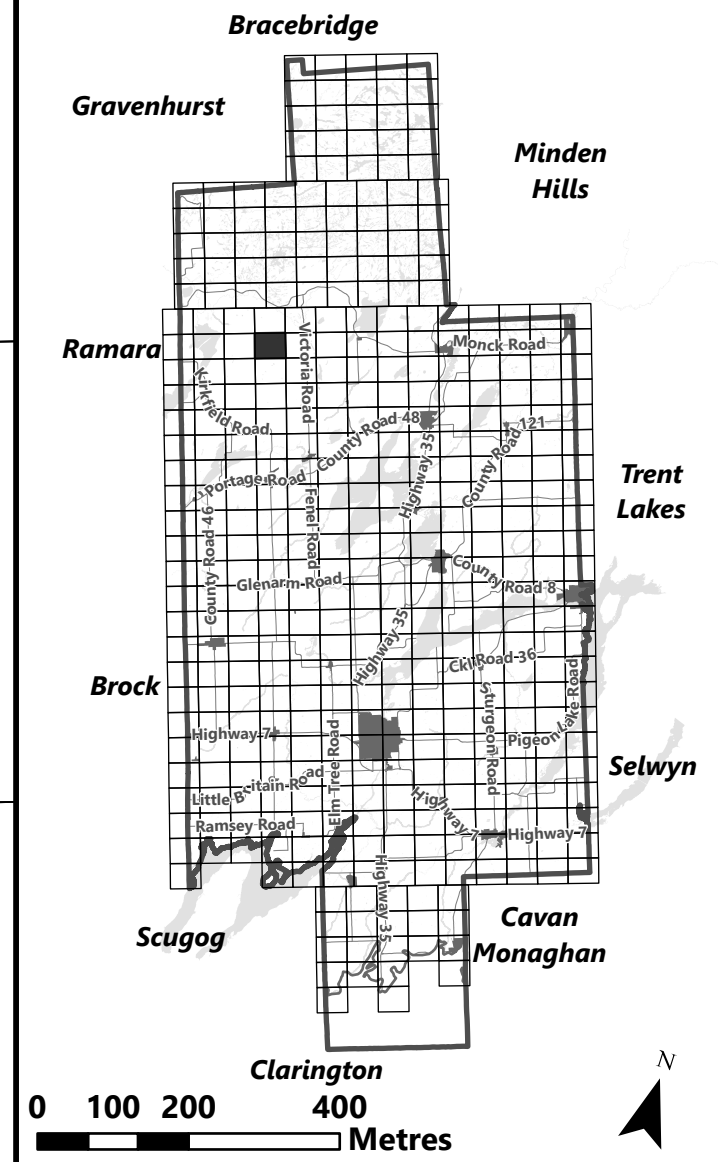

City of Kawartha Lakes Rural Zoning By-law Schedule A-B6

Legend

- City of Kawartha Lakes Boundary
- Zone Boundary

May 2024

Sources:
MNDMNR, City of Kawartha Lakes and Teranet
Projection:
NAD 1983 UTM Zone 17N