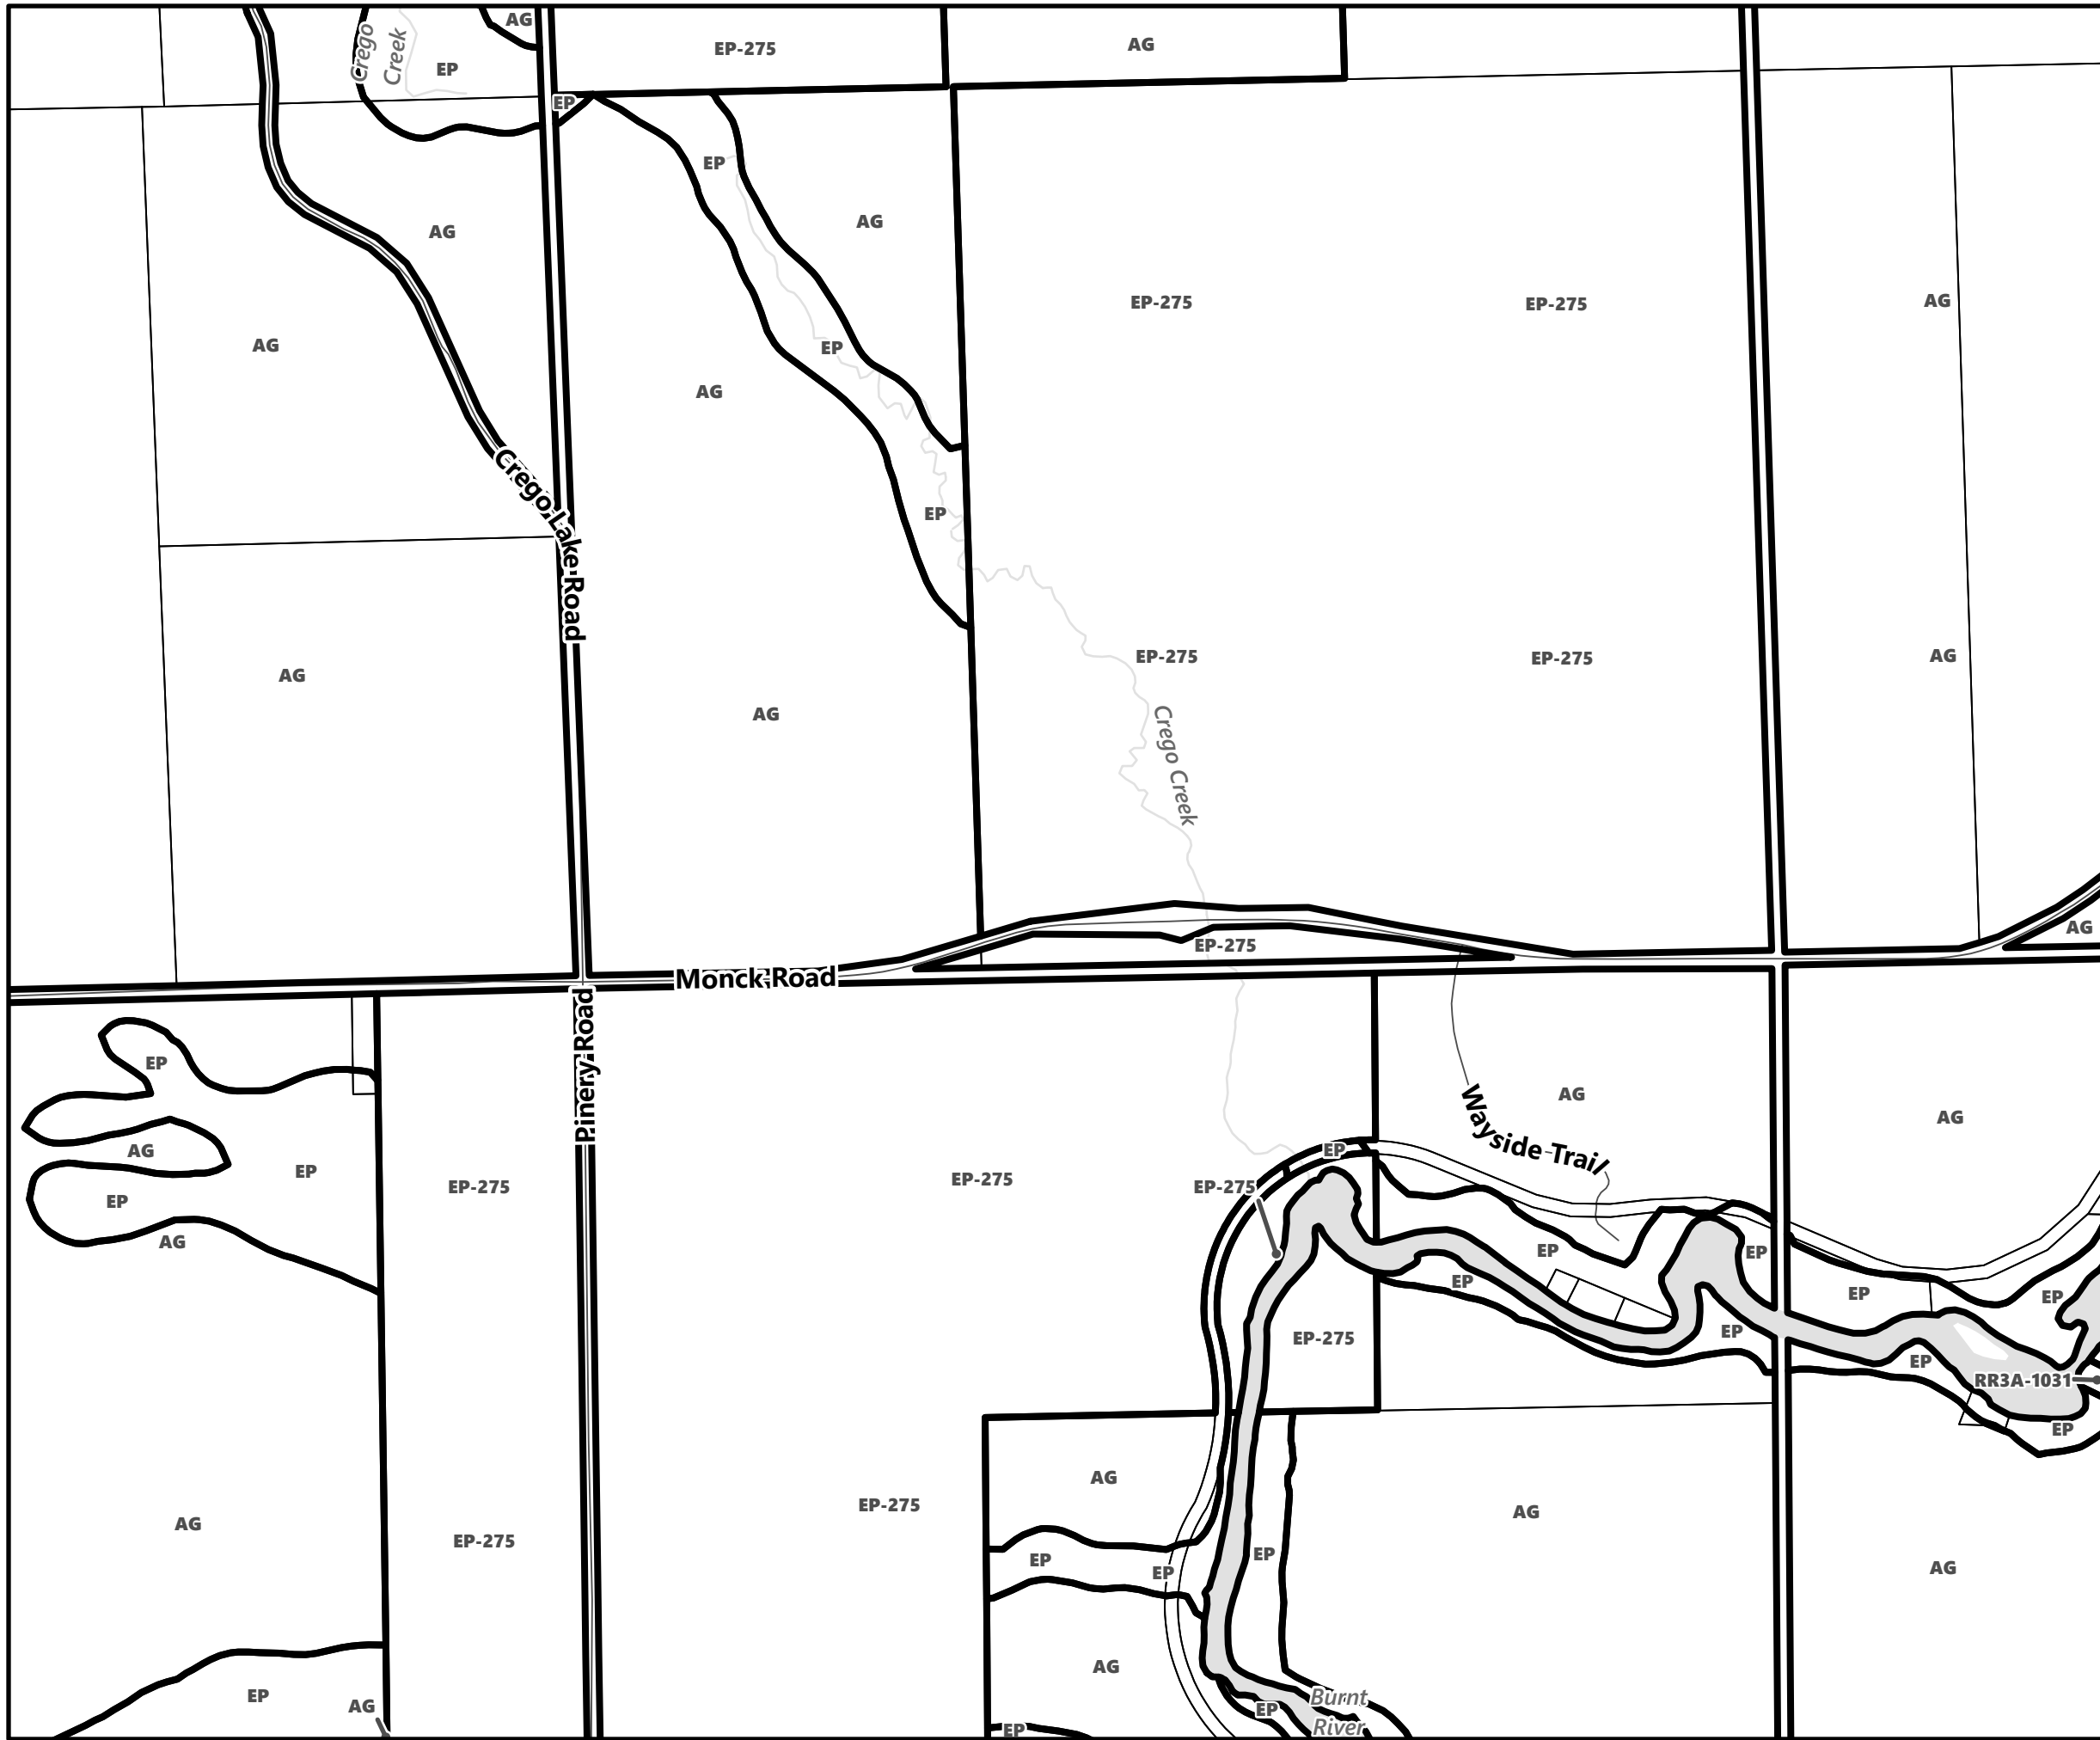

City of Kawartha Lakes Rural Zoning By-law Schedule A-B15

Legend

- City of Kawartha Lakes Boundary
- Zone Boundary

May 2024

Sources:
MNDMNR, City of Kawartha Lakes and Teranet
Projection:
NAD 1983 UTM Zone 17N