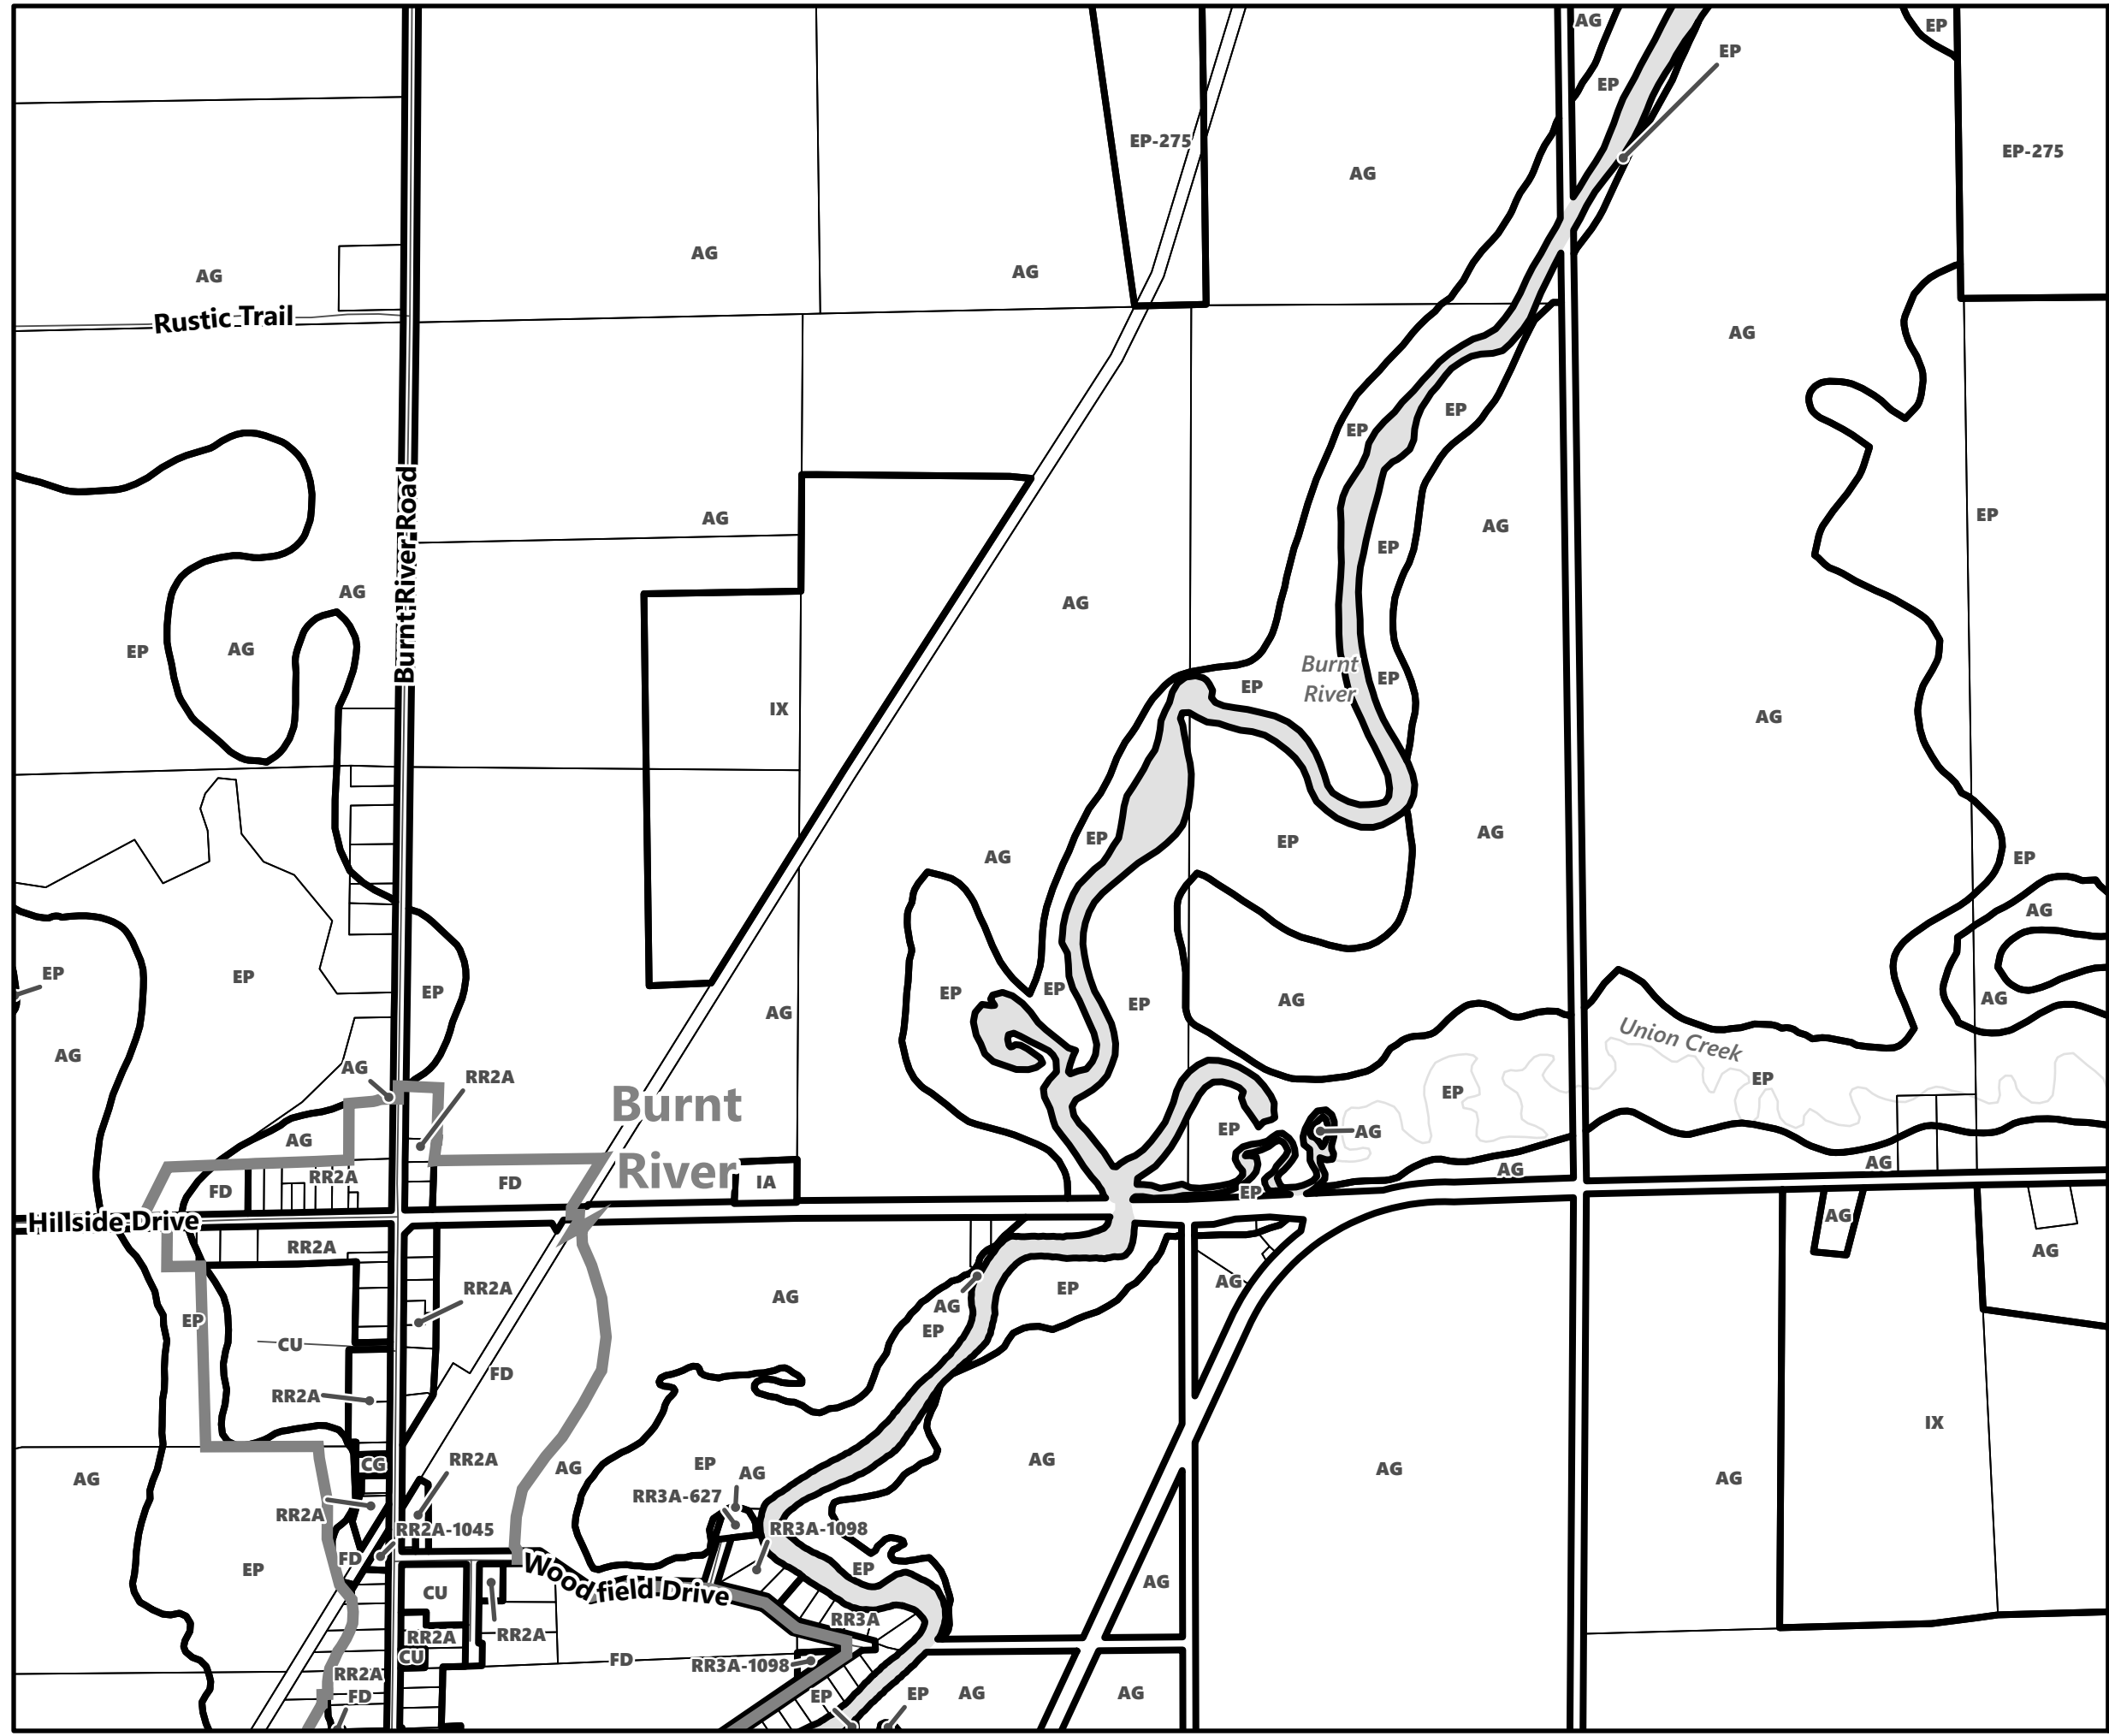

City of Kawartha Lakes Rural Zoning By-law Schedule A-B56

1. **Legend**
2. City of Kawartha Lakes Boundary
   - Zone Boundary