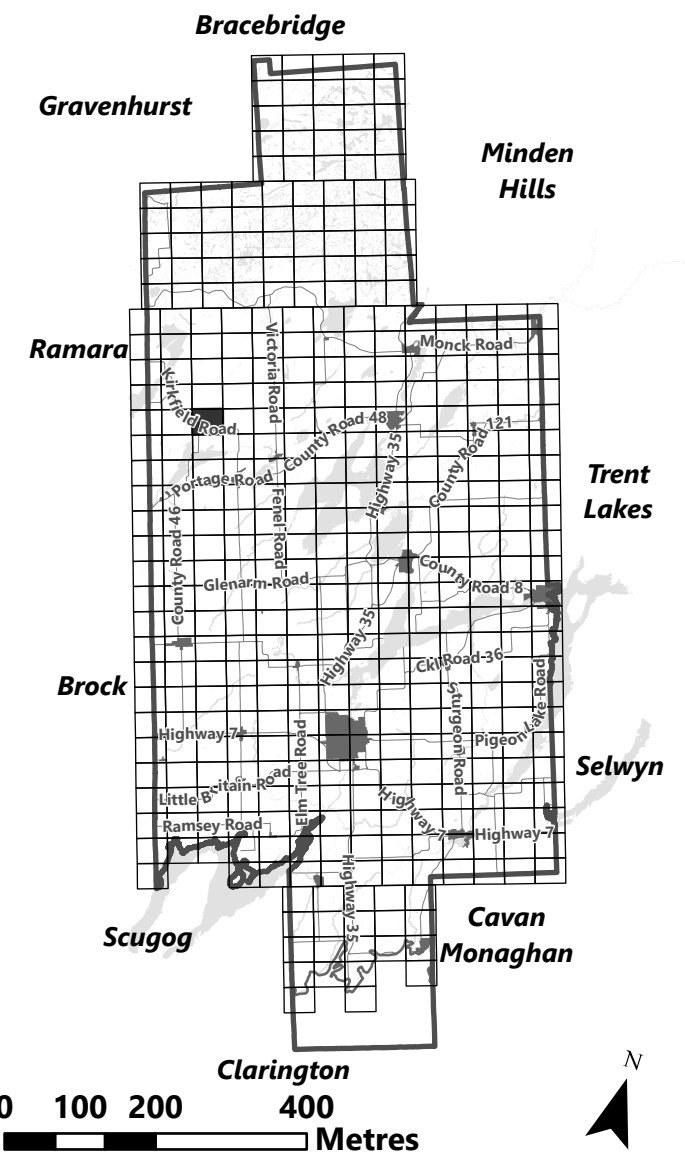

City of Kawartha Lakes Rural Zoning By-law Schedule A-B47

Legend

- City of Kawartha Lakes Boundary
- Zone Boundary

May 2024

Sources:
MNDMNR, City of Kawartha Lakes and Teranet
Projection:
NAD 1983 UTM Zone 17N