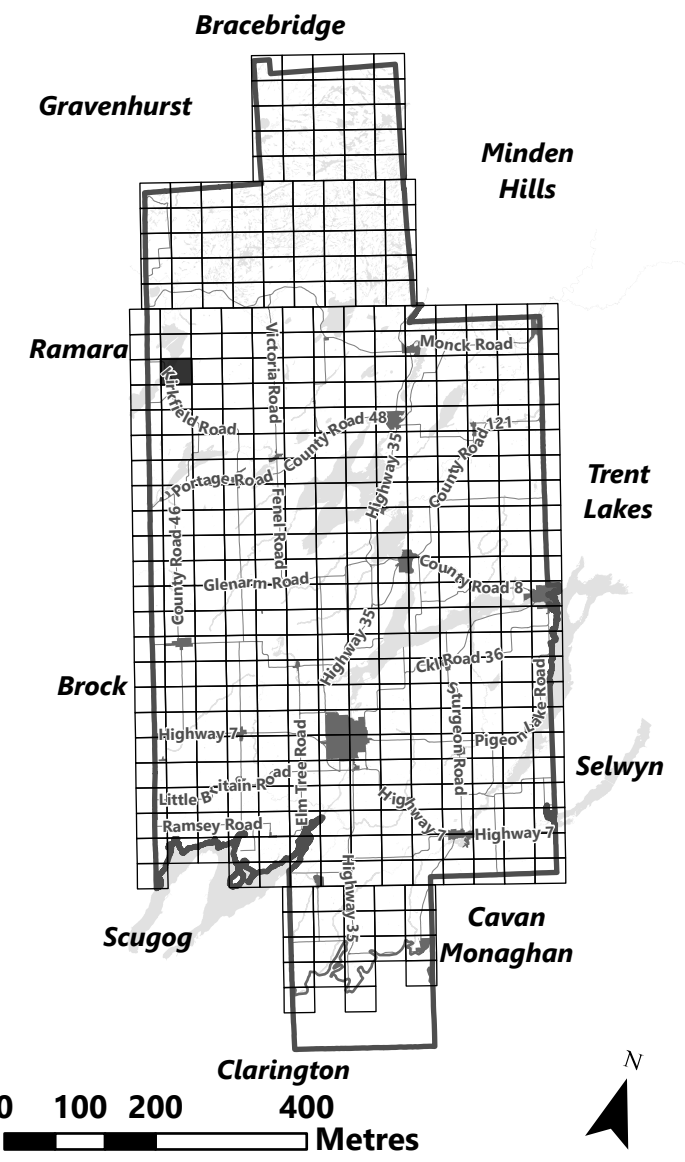

City of Kawartha Lakes Rural Zoning By-law Schedule A-B18

Legend

- City of Kawartha Lakes Boundary
- Zone Boundary

May 2024

Sources:
MNDMNR, City of Kawartha Lakes and Teranet
Projection:
NAD 1983 UTM Zone 17N