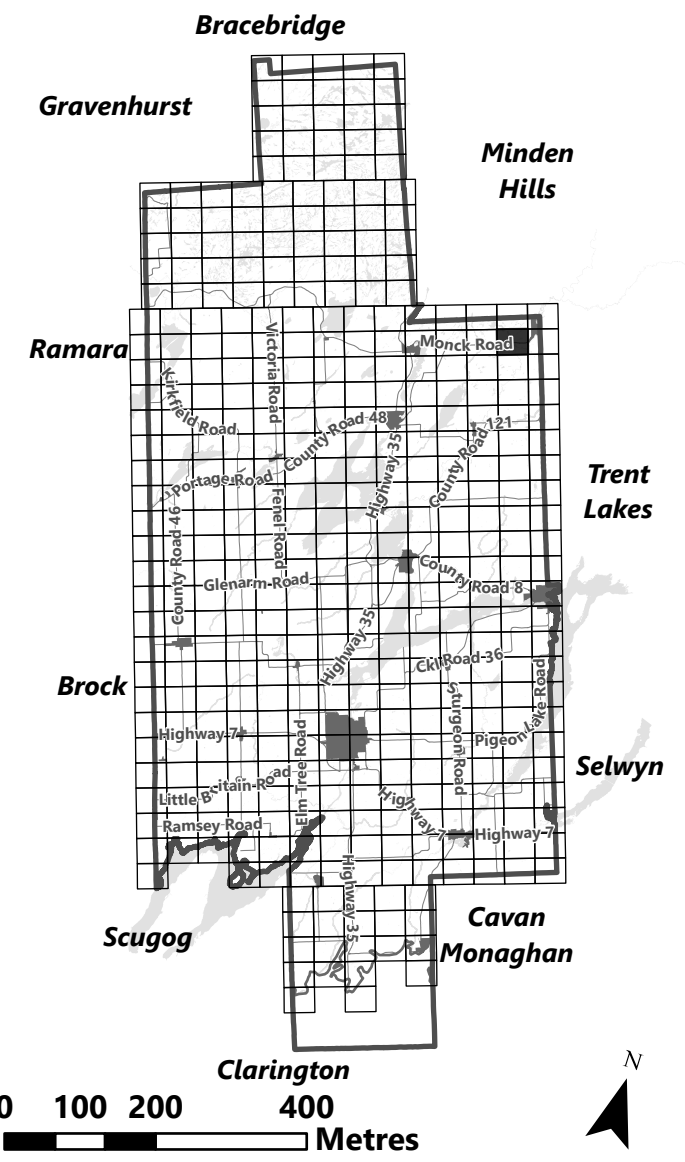

City of Kawartha Lakes Rural Zoning By-law Schedule A-B15

Legend

- City of Kawartha Lakes Boundary
- Zone Boundary

May 2024

Sources:
MNDMNR, City of Kawartha Lakes and Teranet
Projection:
NAD 1983 UTM Zone 17N