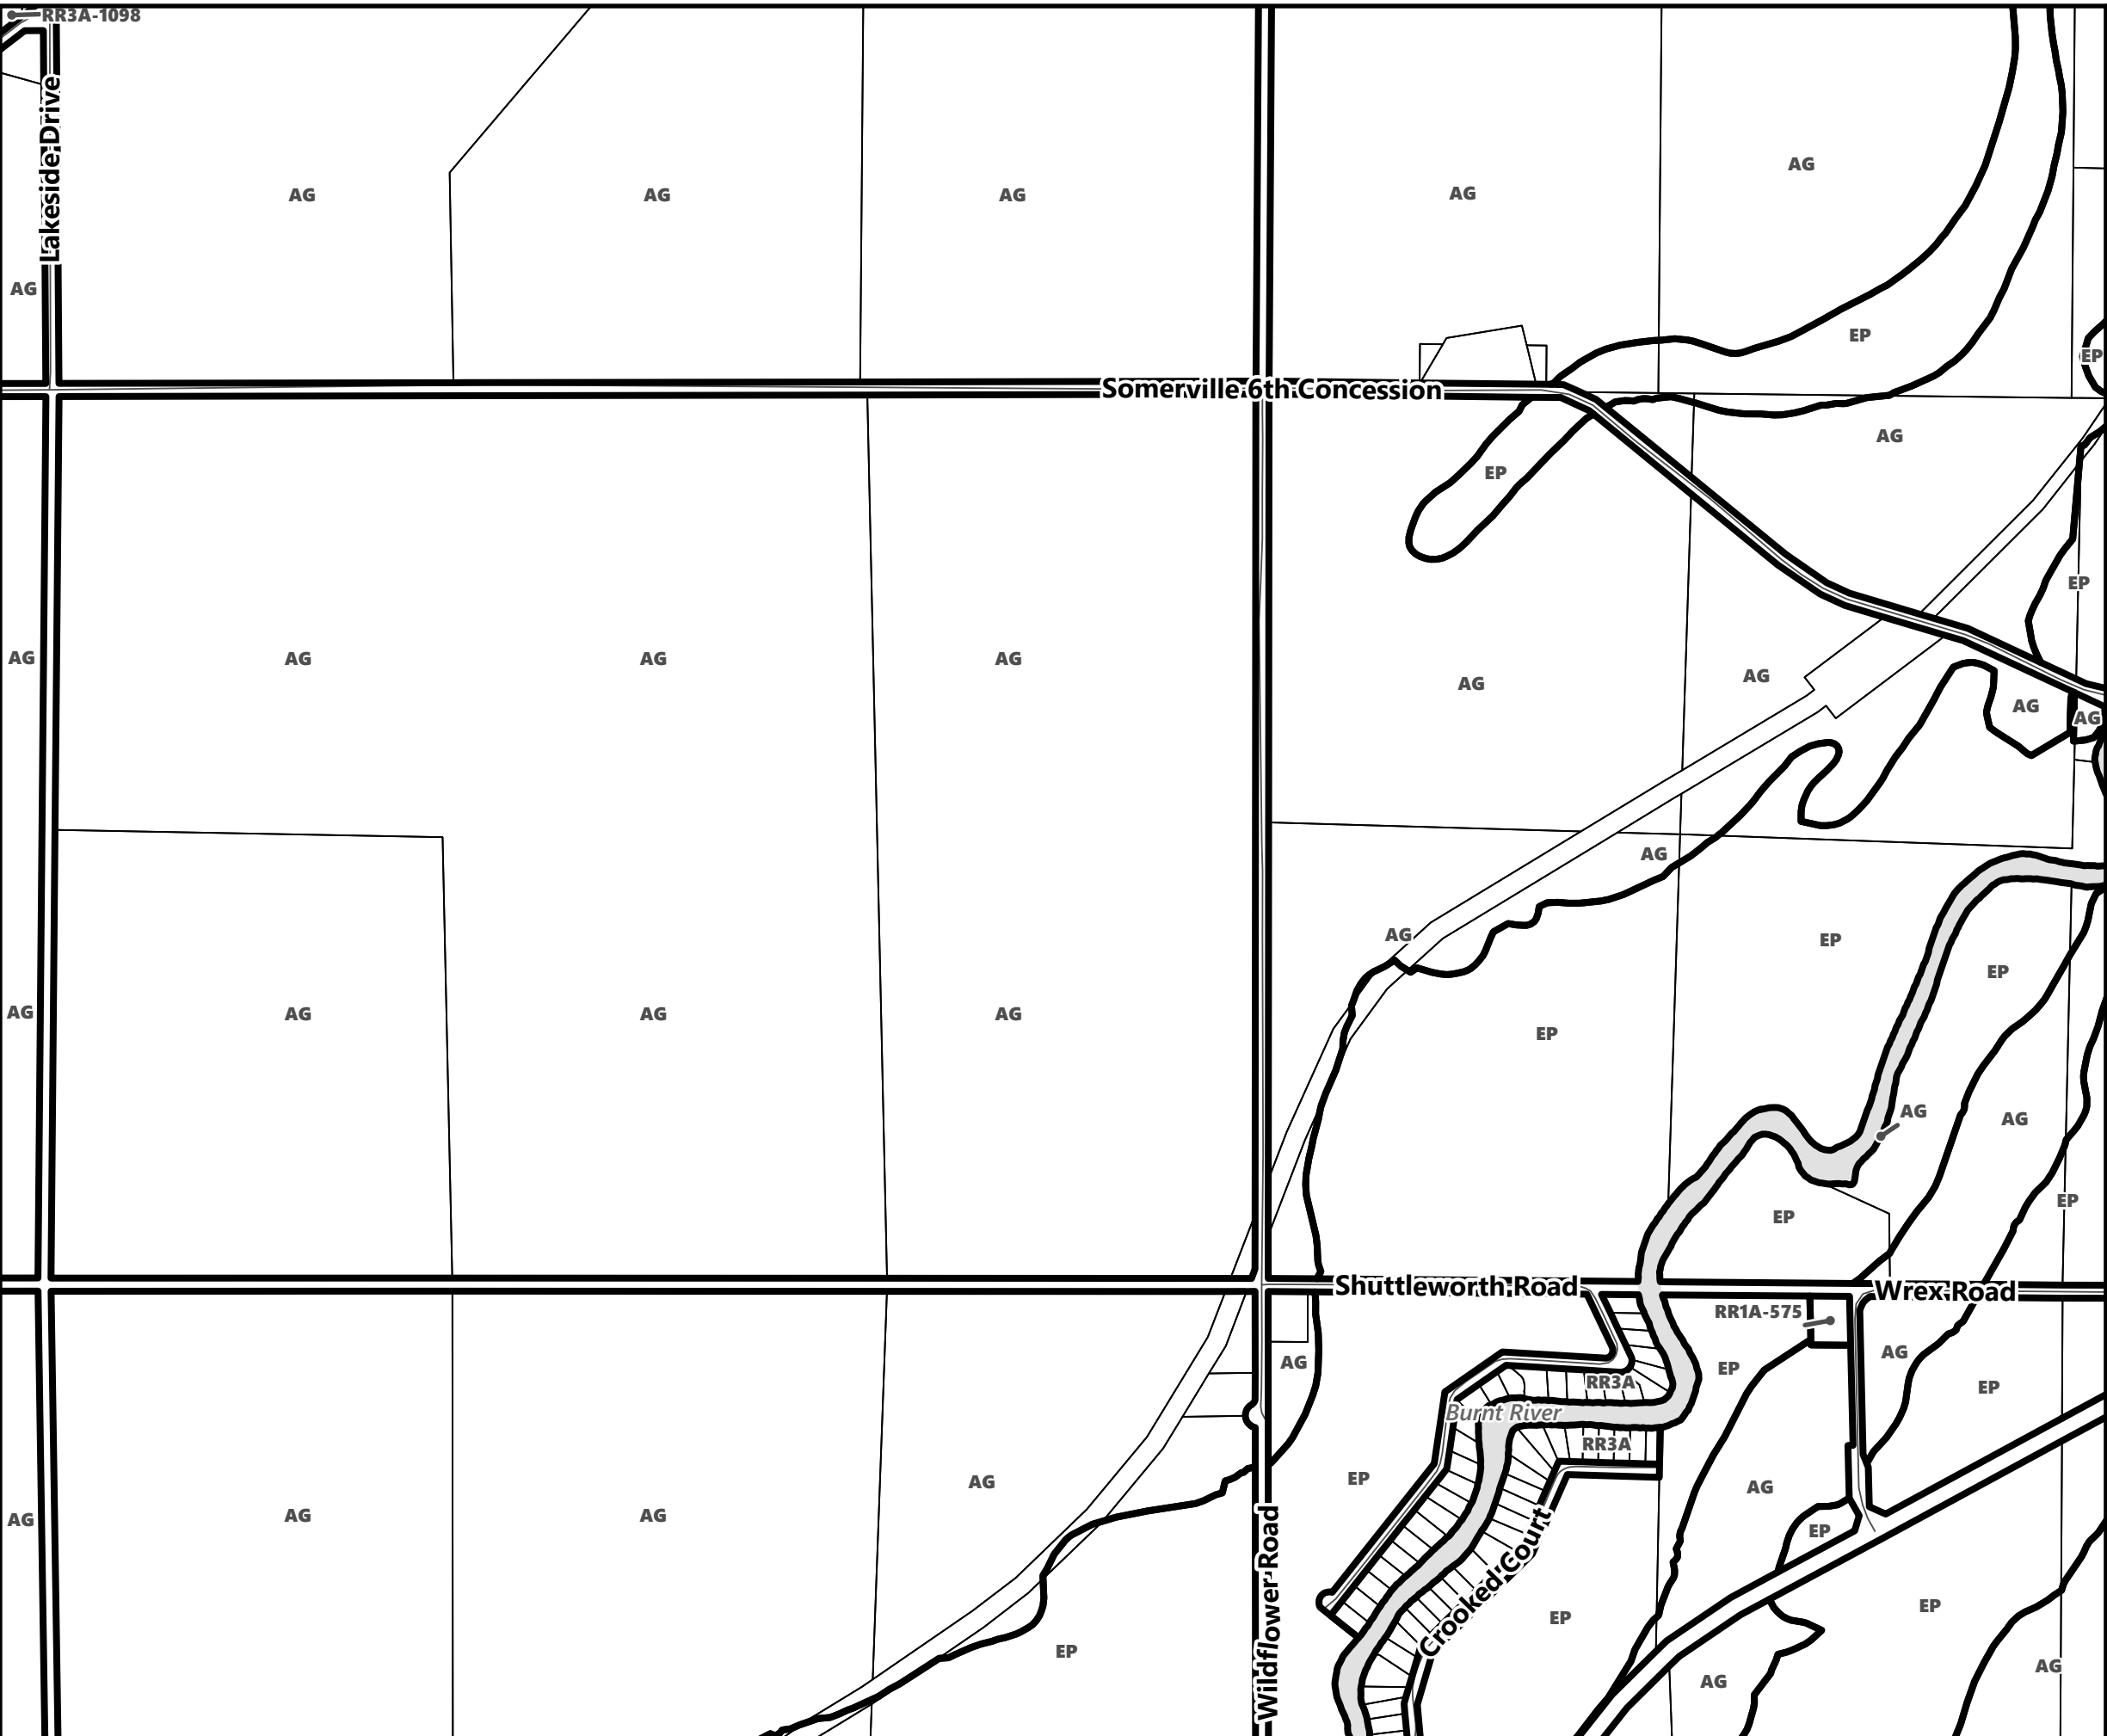

**City of Kawartha Lakes
Rural Zoning By-law
Schedule A-B69**

1. **Legend**
2. City of Kawartha Lakes Boundary
   - Zone Boundary