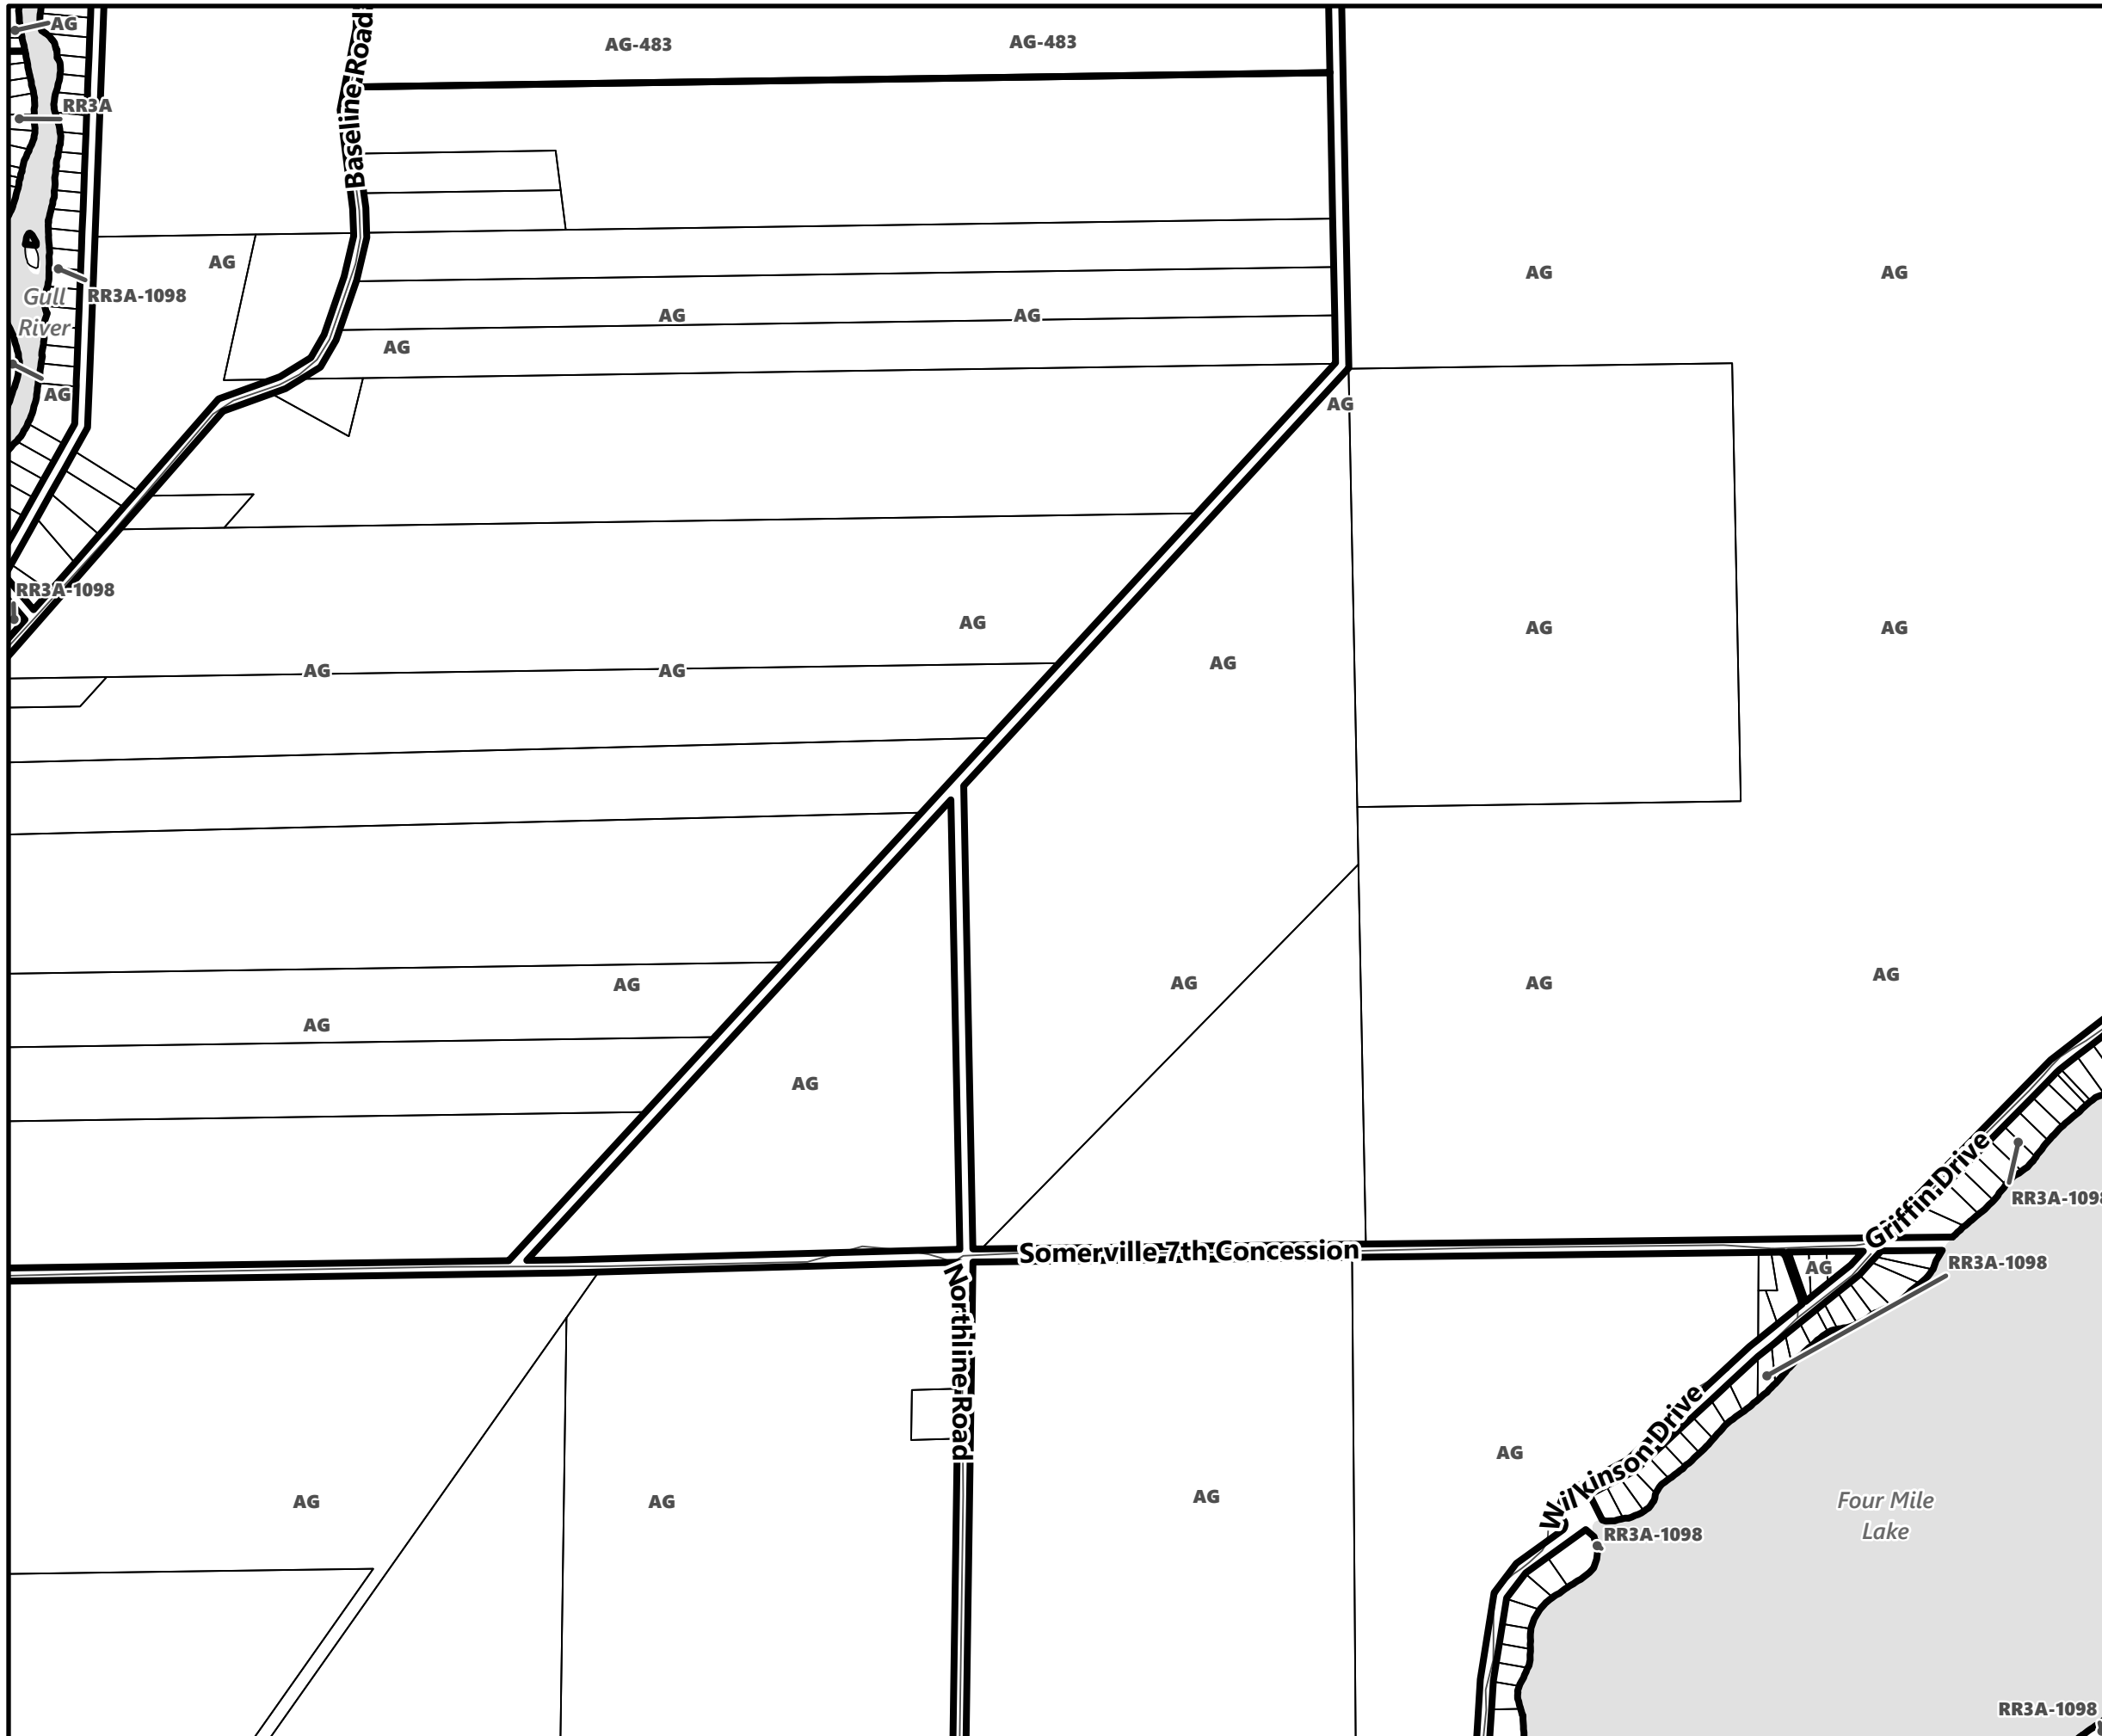

City of Kawartha Lakes Rural Zoning By-law Schedule A-B54

Legend

- City of Kawartha Lakes Boundary
- Zone Boundary