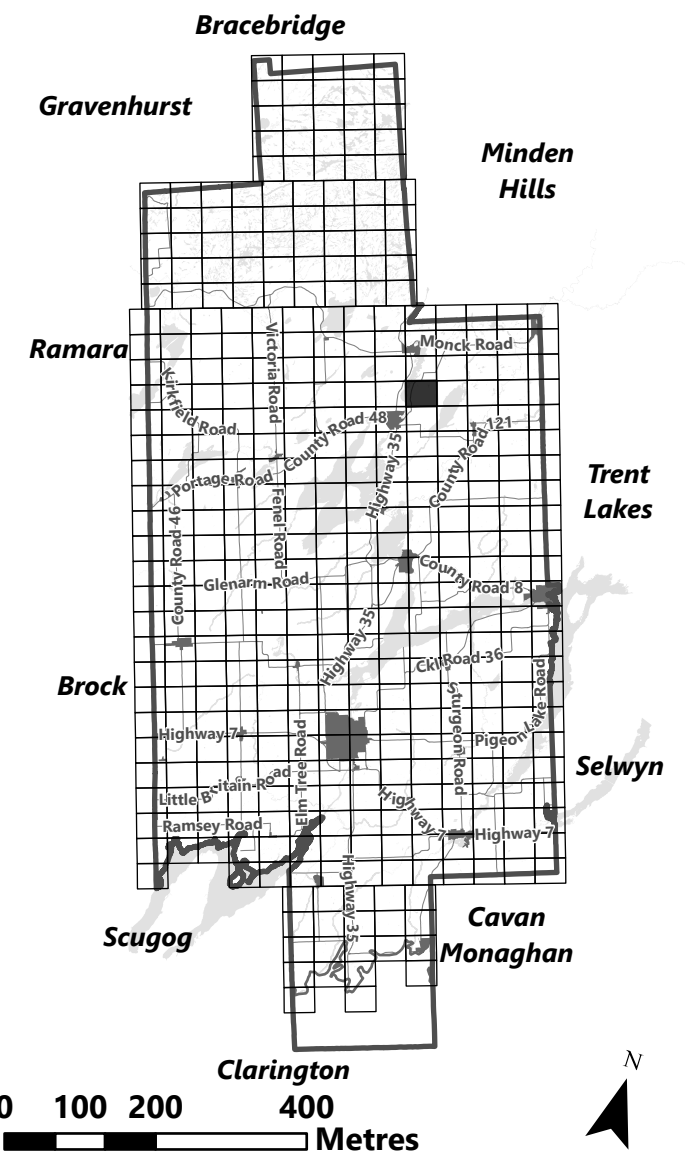

**City of Kawartha Lakes
Rural Zoning By-law
Schedule A-B40**

Legend

- City of Kawartha Lakes Boundary
- Zone Boundary