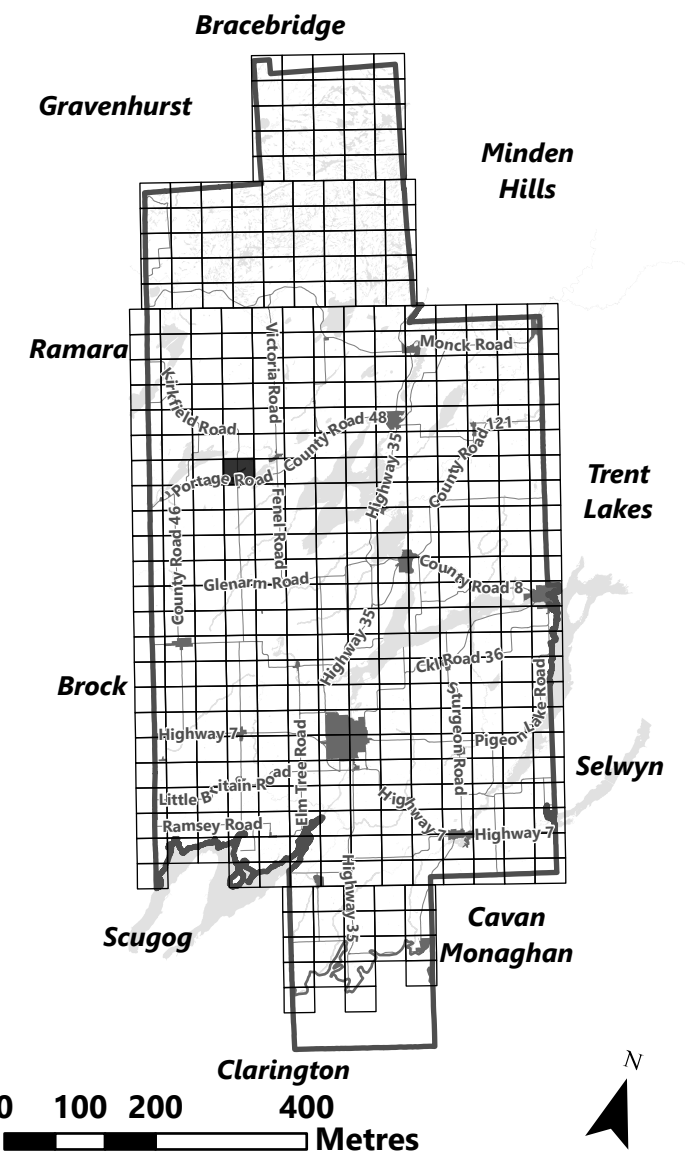

City of Kawartha Lakes Rural Zoning By-law Schedule A-B76

Legend

- City of Kawartha Lakes Boundary
- Zone Boundary

May 2024

Sources:
MNDMNR, City of Kawartha Lakes and Teranet
Projection:
NAD 1983 UTM Zone 17N