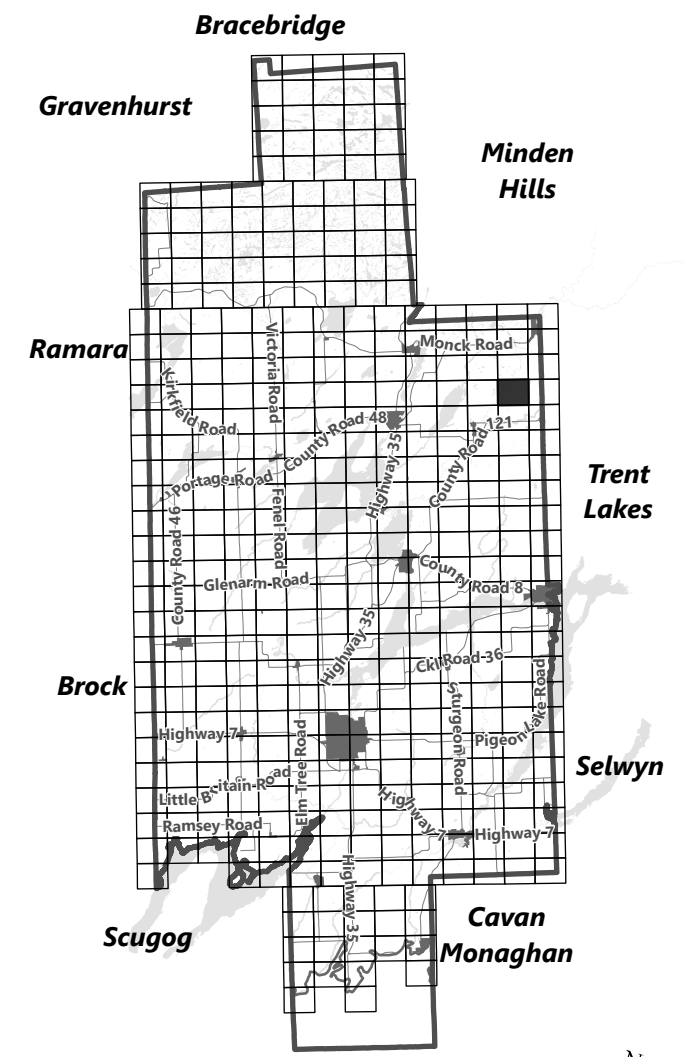

**City of Kawartha Lakes
Rural Zoning By-law
Schedule A-B43**

1. **Legend**
2. City of Kawartha Lakes Boundary
   - Zone Boundary

May 2024

Sources:
MNDMNR, City of Kawartha Lakes and Teranet
Projection:
NAD 1983 UTM Zone 17N