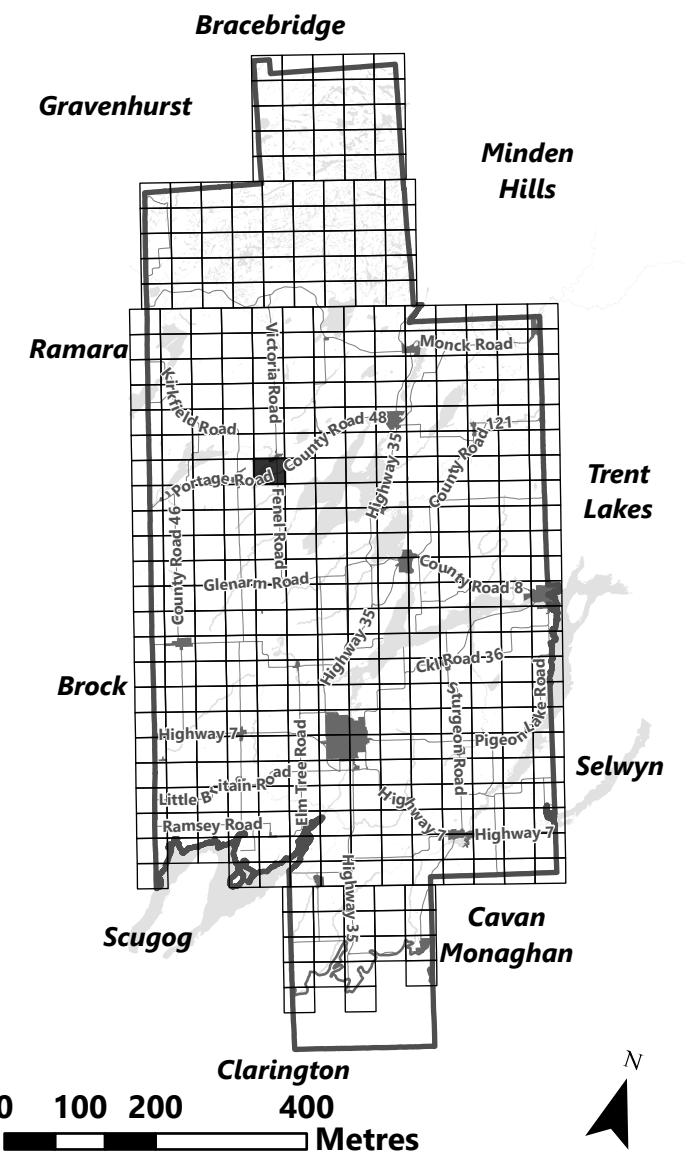

May 2024

Sources:
MNDMNR, City of Kawartha Lakes and Teranet
Projection:
NAD 1983 UTM Zone 17N