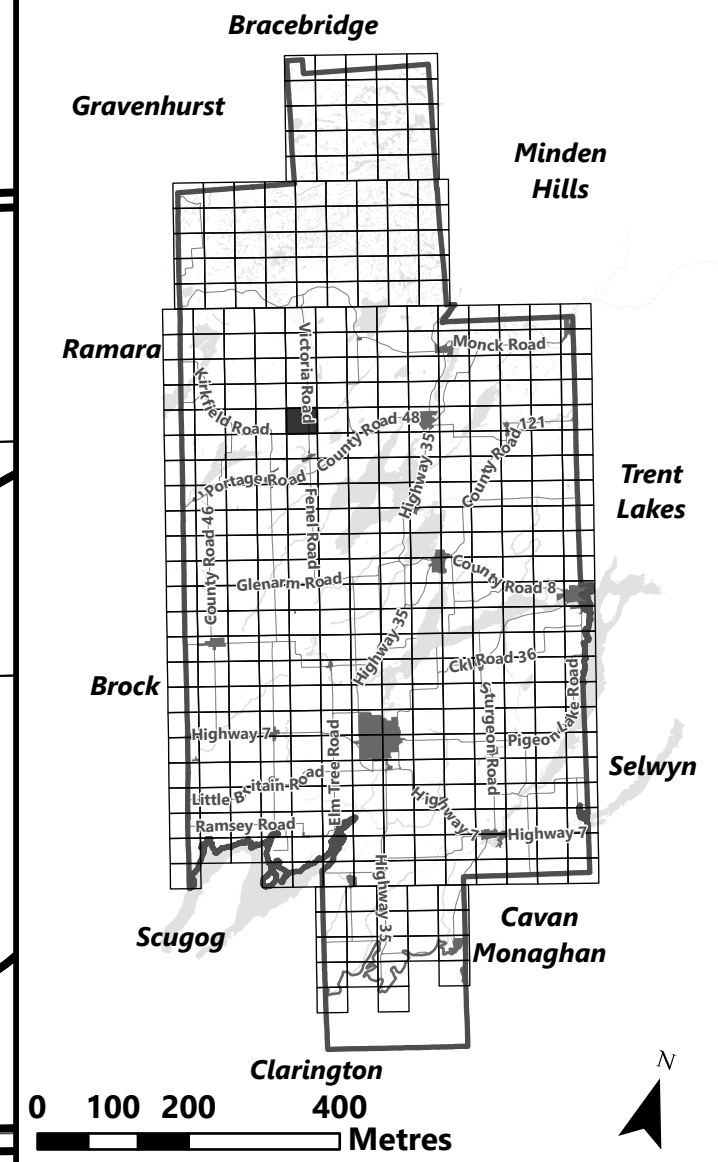

**City of Kawartha Lakes
Rural Zoning By-law
Schedule A-B49**

Legend

- City of Kawartha Lakes Boundary
- Zone Boundary

May 2024

Sources:
MNDMNR, City of Kawartha Lakes and Teranet
Projection:
NAD 1983 UTM Zone 17N