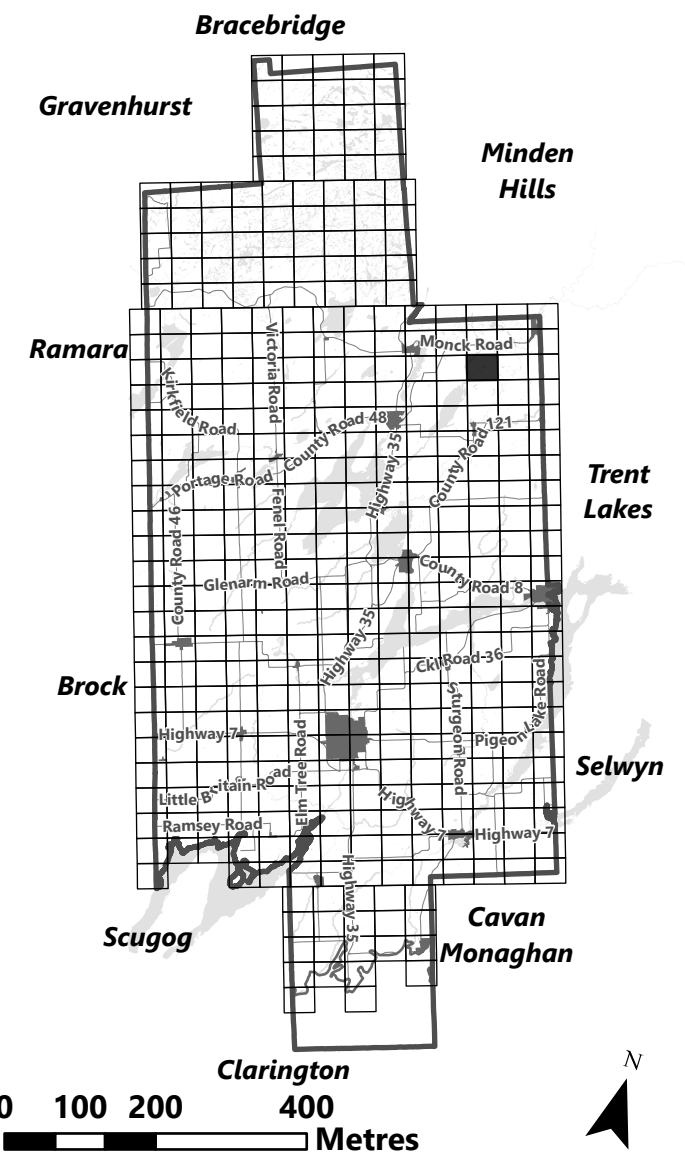

City of Kawartha Lakes Rural Zoning By-law Schedule A-B28

Legend

- City of Kawartha Lakes Boundary
- Zone Boundary

May 2024

Sources:
MNDMNR, City of Kawartha Lakes and Teranet
Projection:
NAD 1983 UTM Zone 17N