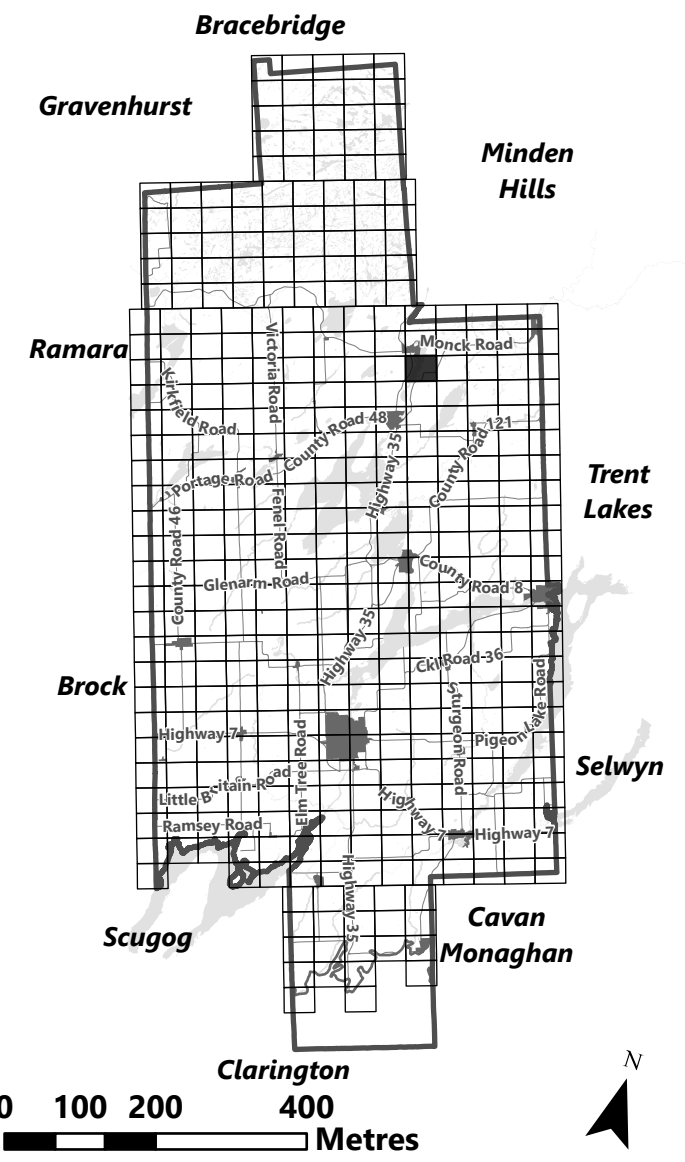

**City of Kawartha Lakes
Rural Zoning By-law
Schedule A-B26**

Legend

- City of Kawartha Lakes Boundary
- Zone Boundary

May 2024

Sources: MNDMNR, City of Kawartha Lakes and Teranet
Projection: NAD 1983 UTM Zone 17N