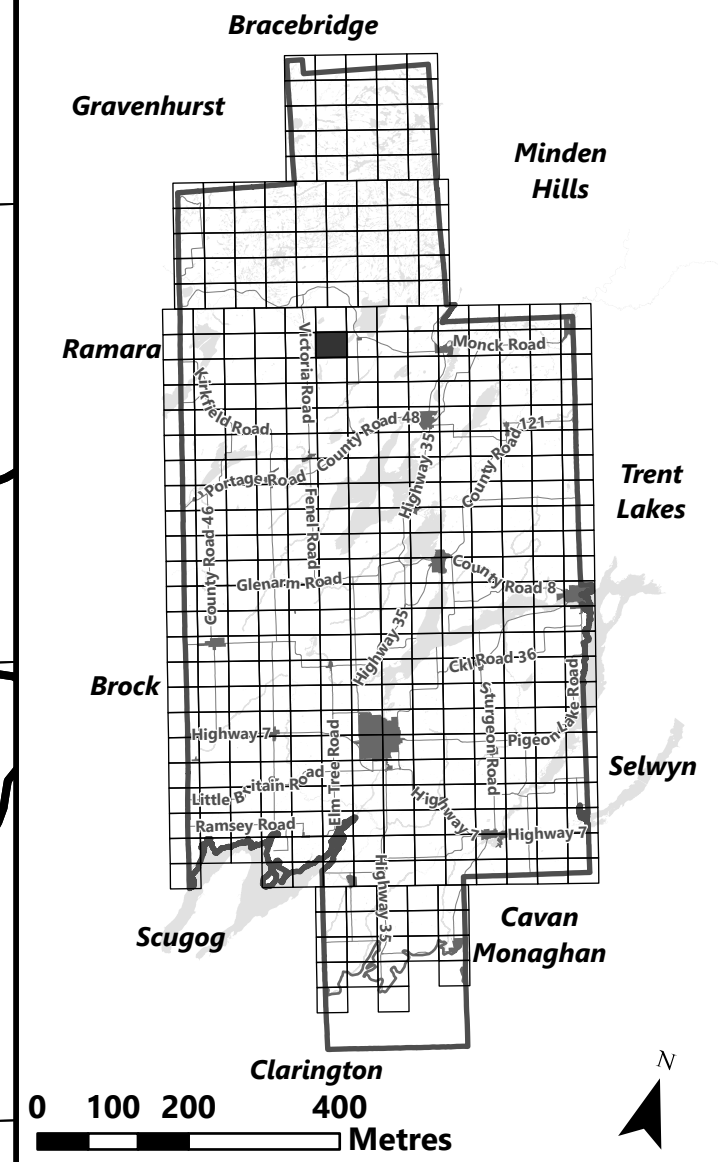

City of Kawartha Lakes Rural Zoning By-law Schedule A-B8

Legend

- City of Kawartha Lakes Boundary
- Zone Boundary

May 2024

Sources:
MNDMNR, City of Kawartha Lakes and Teranet
Projection:
NAD 1983 UTM Zone 17N