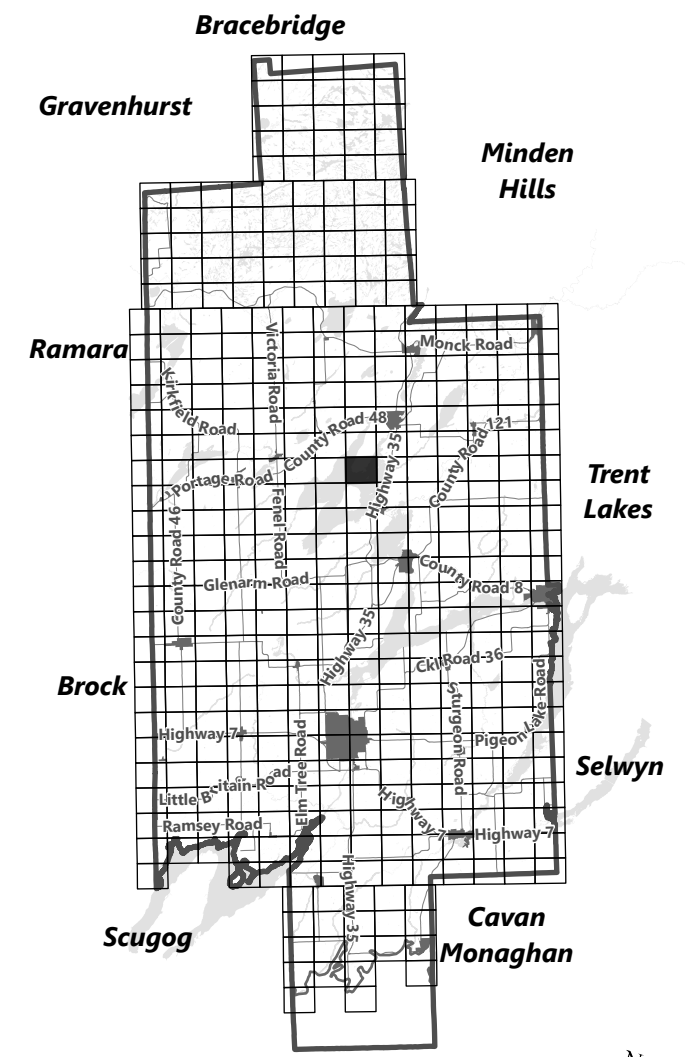

City of Kawartha Lakes Rural Zoning By-law Schedule A-B80

Legend

- City of Kawartha Lakes Boundary
- Zone Boundary
- Conservation Authority Regulated Area
- Kawartha Region Conservation Authority

May 2024

Sources:
MNDMNR, City of Kawartha Lakes and Teranet
Projection:
NAD 1983 UTM Zone 17N