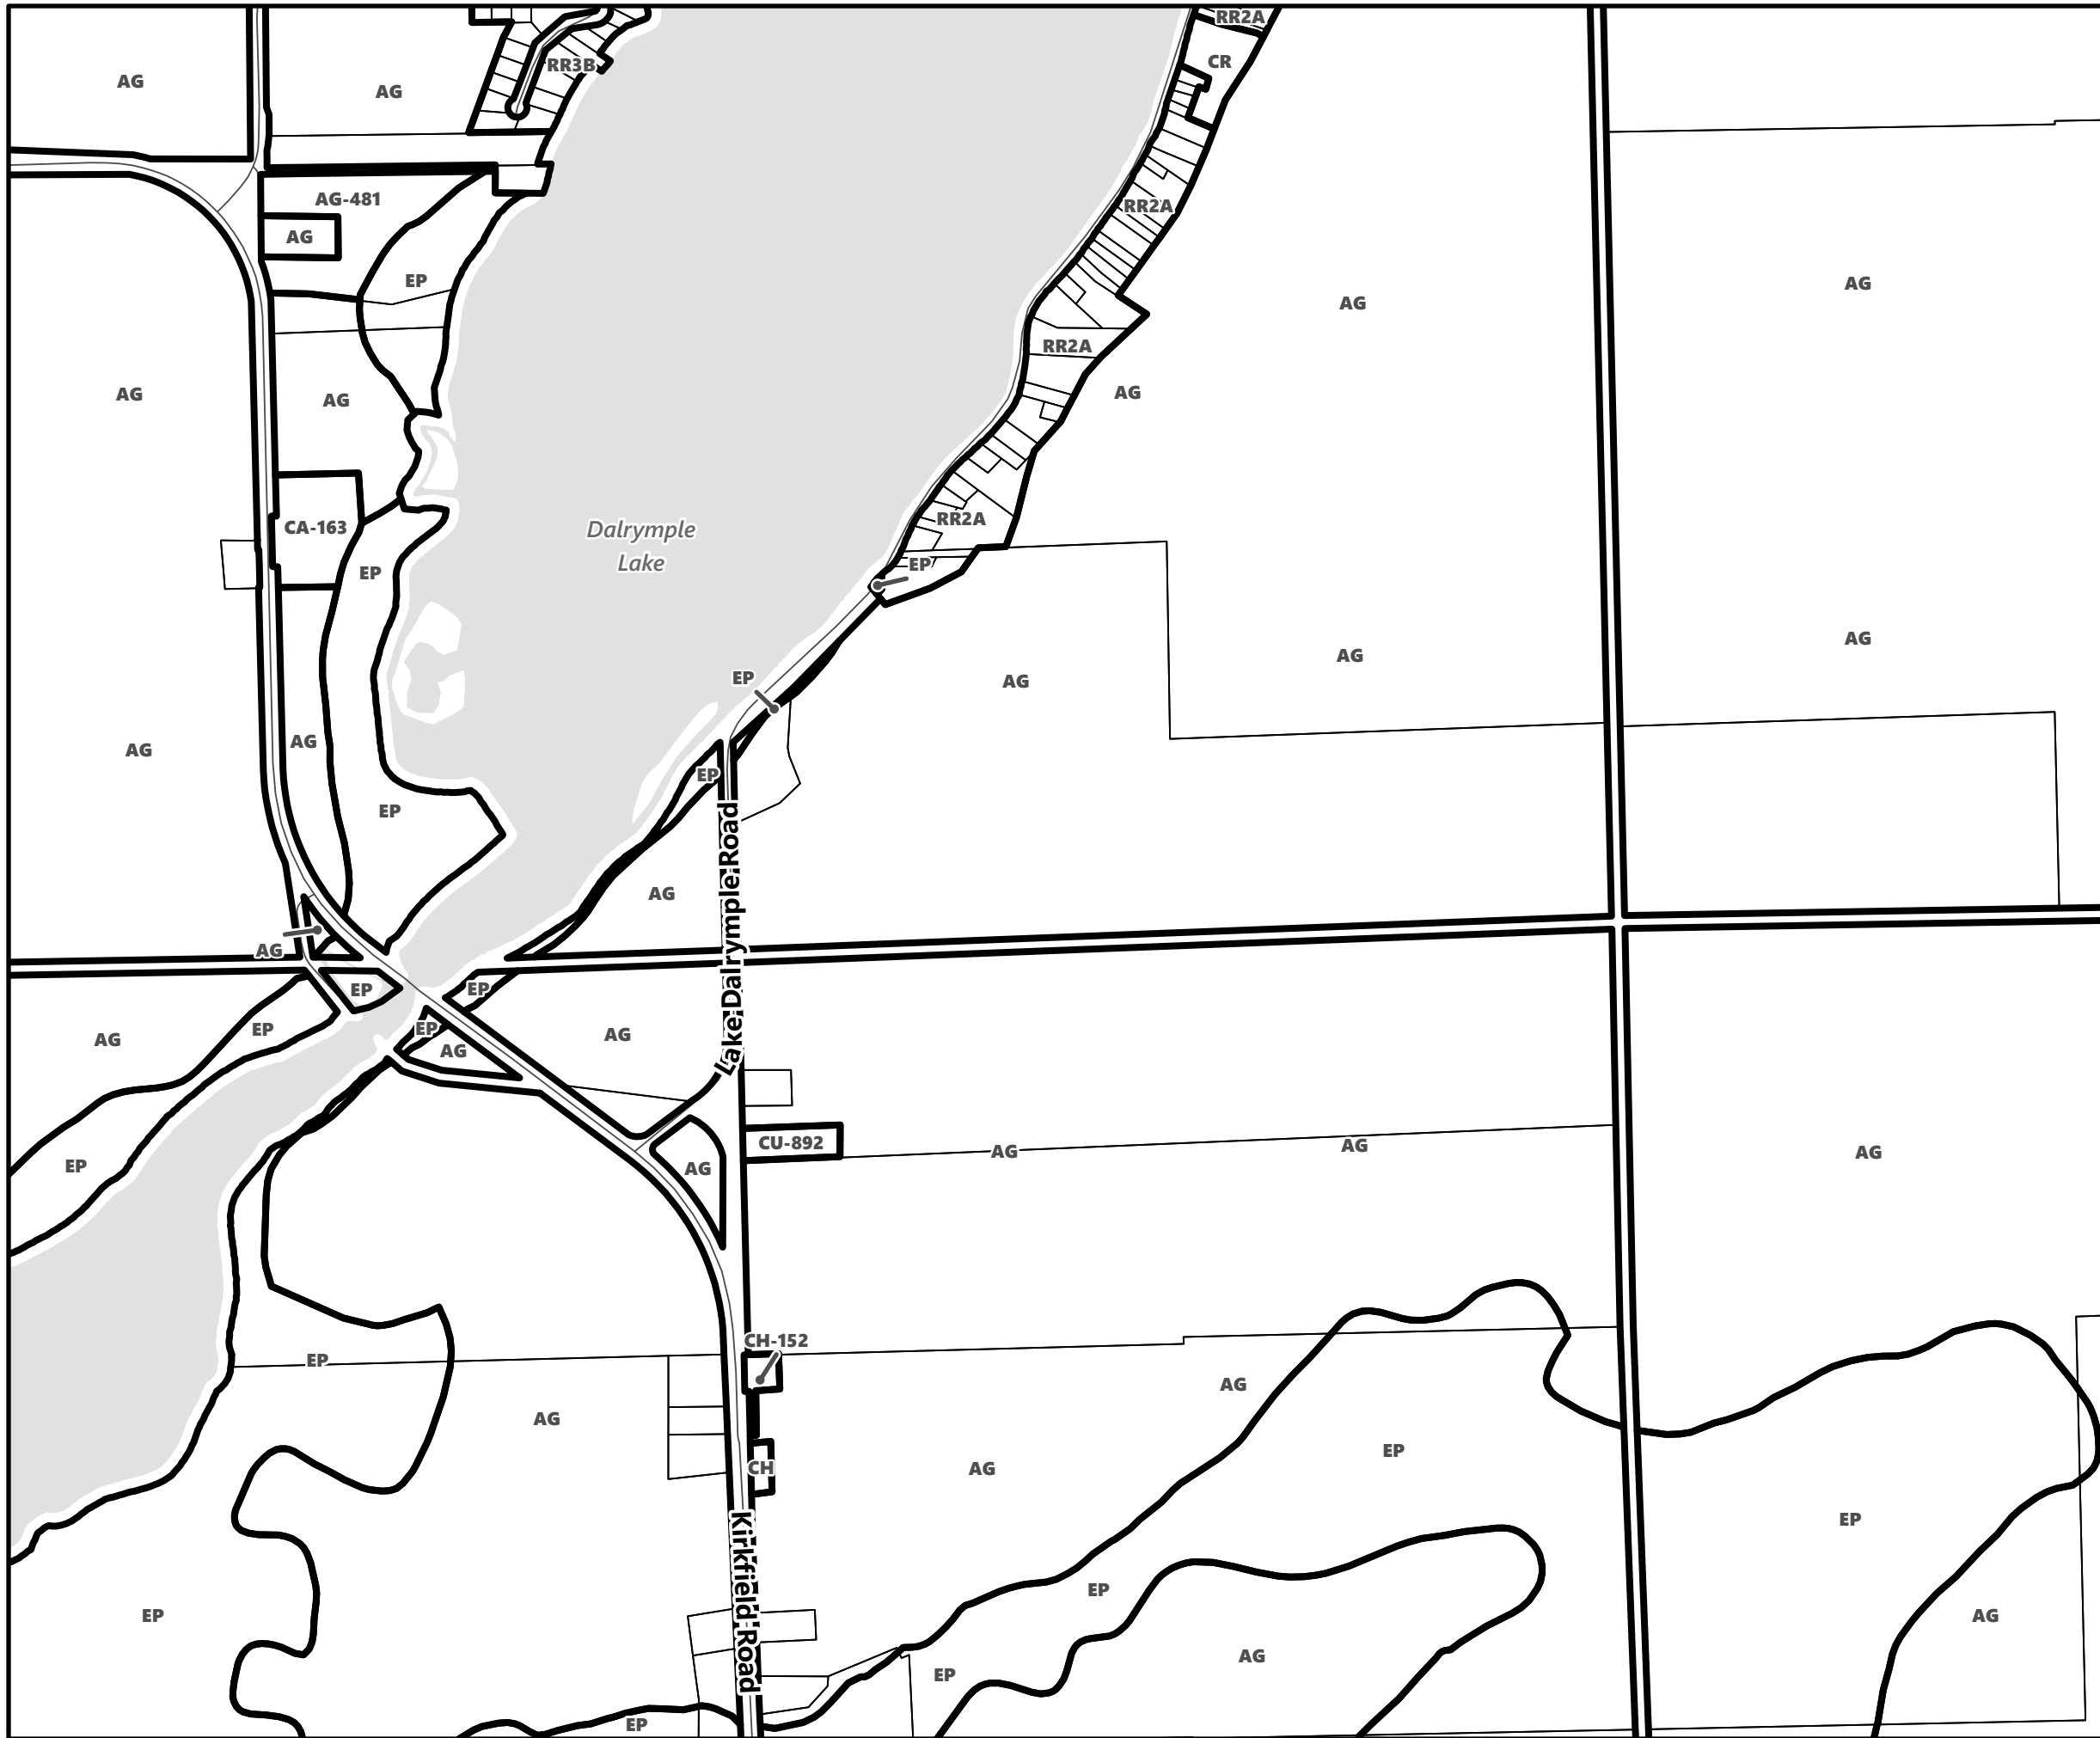

City of Kawartha Lakes Rural Zoning By-law Schedule A-B18

Legend

- City of Kawartha Lakes Boundary
- Zone Boundary

May 2024

Sources:
MNDMNR, City of Kawartha Lakes and Teranet
Projection:
NAD 1983 UTM Zone 17N