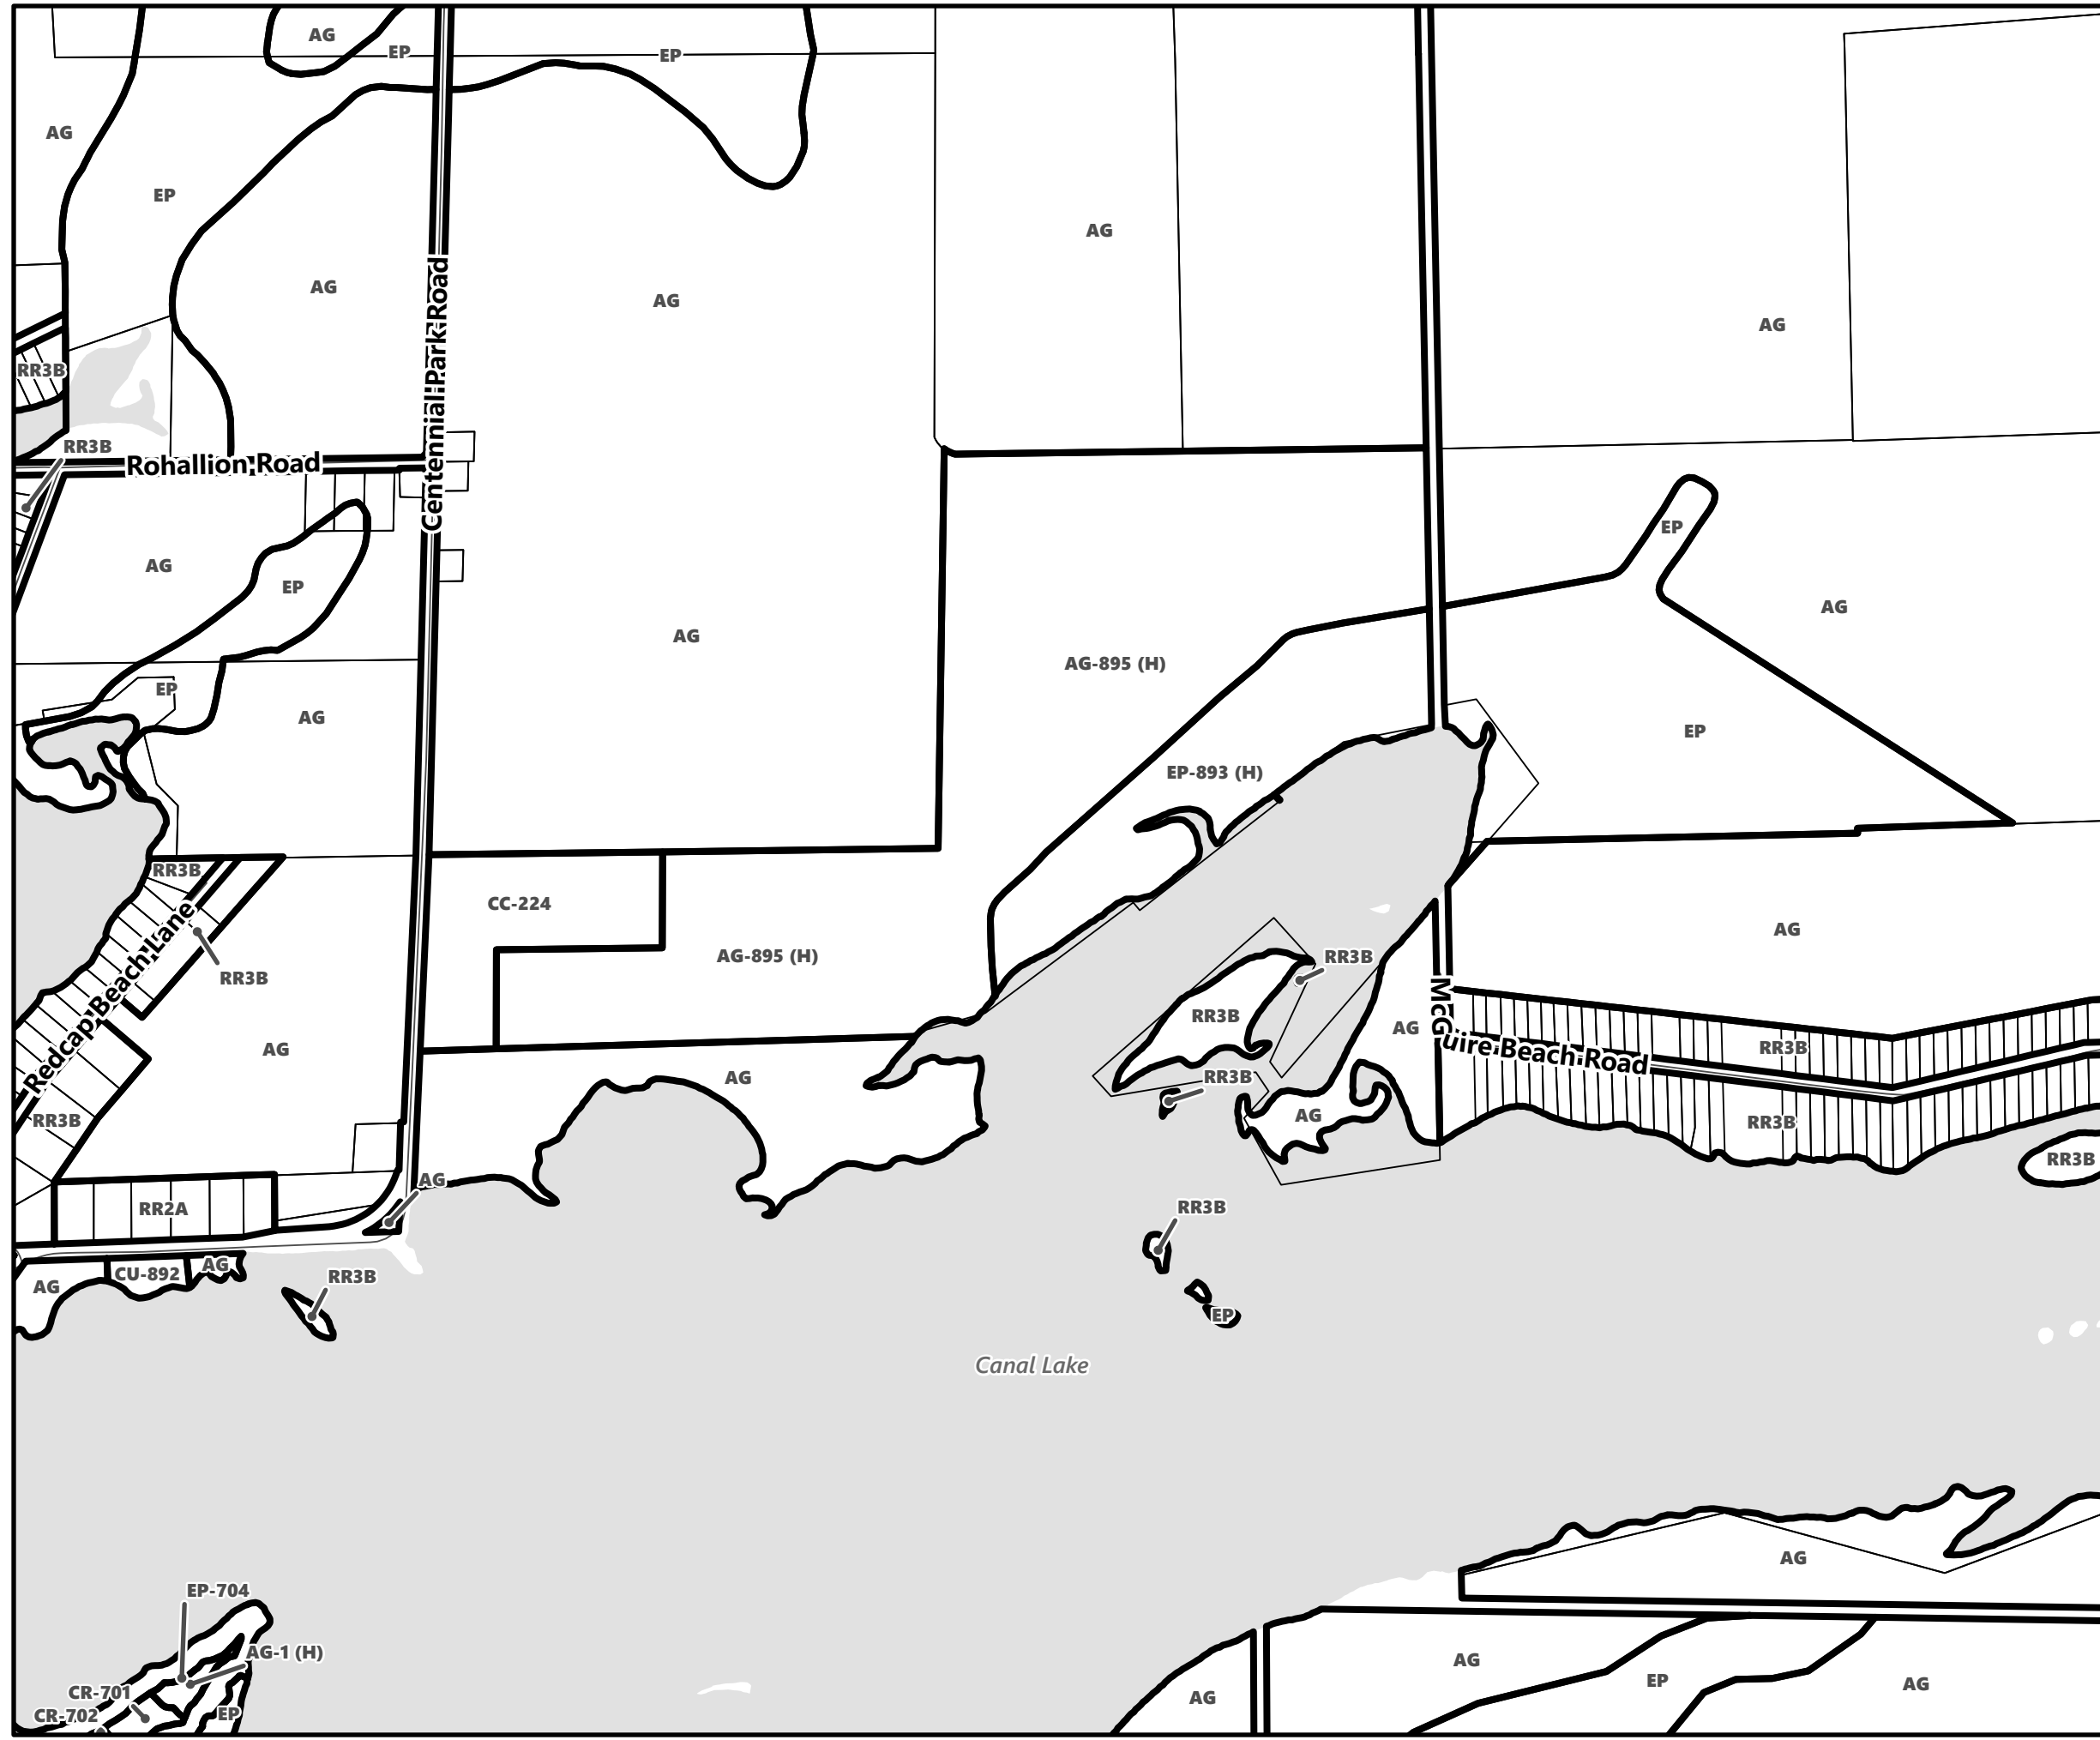

City of Kawartha Lakes Rural Zoning By-law Schedule A-B61

Legend

- City of Kawartha Lakes Boundary
- Zone Boundary

May 2024

Sources:
MNDMNR, City of Kawartha Lakes and Teranet
Projection:
NAD 1983 UTM Zone 17N