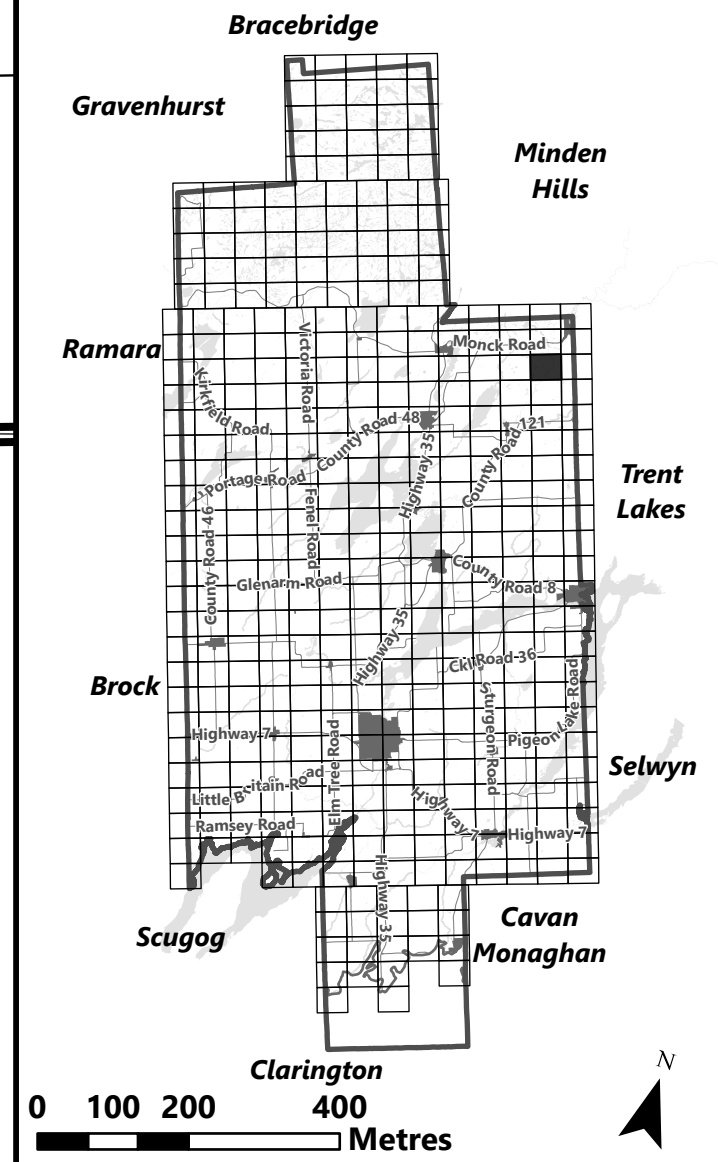

City of Kawartha Lakes Rural Zoning By-law Schedule A-B29

Legend

- City of Kawartha Lakes Boundary
- Zone Boundary