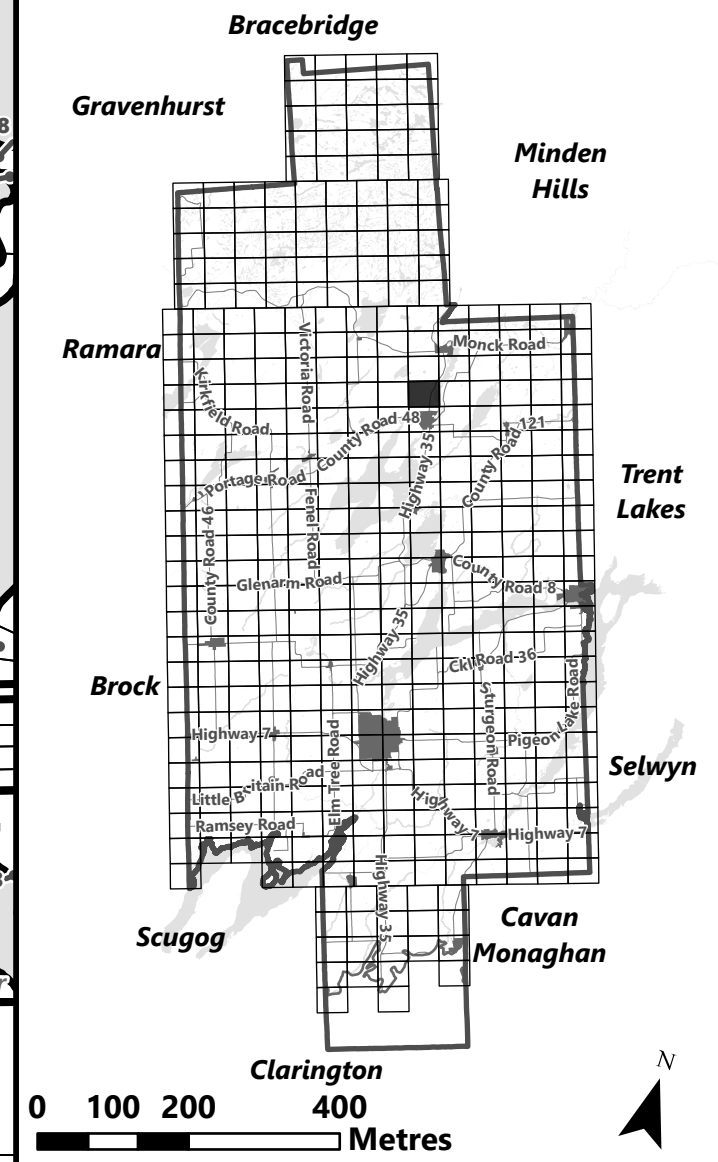

City of Kawartha Lakes Rural Zoning By-law Schedule A-B39

Legend

- City of Kawartha Lakes Boundary
- Zone Boundary
- ▨ Conservation Authority Regulated Area
- ▨ Kawartha Region Conservation Authority