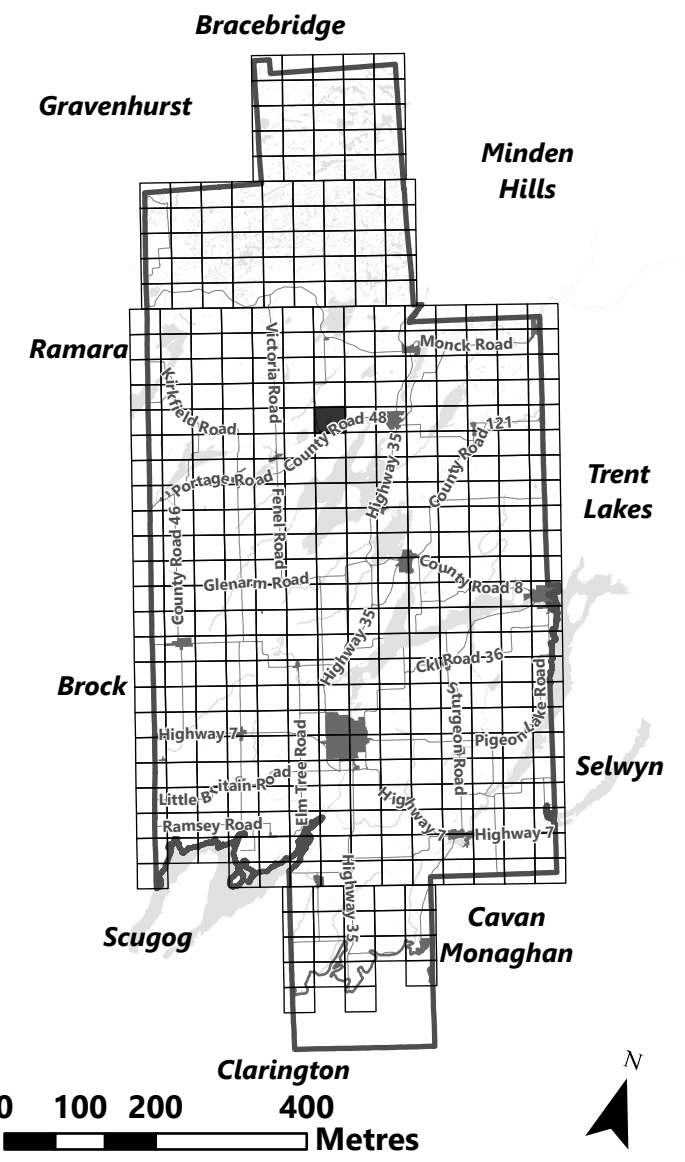

City of Kawartha Lakes Rural Zoning By-law Schedule A-B51

Legend

- City of Kawartha Lakes Boundary
- Zone Boundary
- ▨ Conservation Authority Regulated Area
- ▨ Kawartha Region Conservation Authority

May 2024

Sources:
MNDMNR, City of Kawartha Lakes and Teranet
Projection:
NAD 1983 UTM Zone 17N