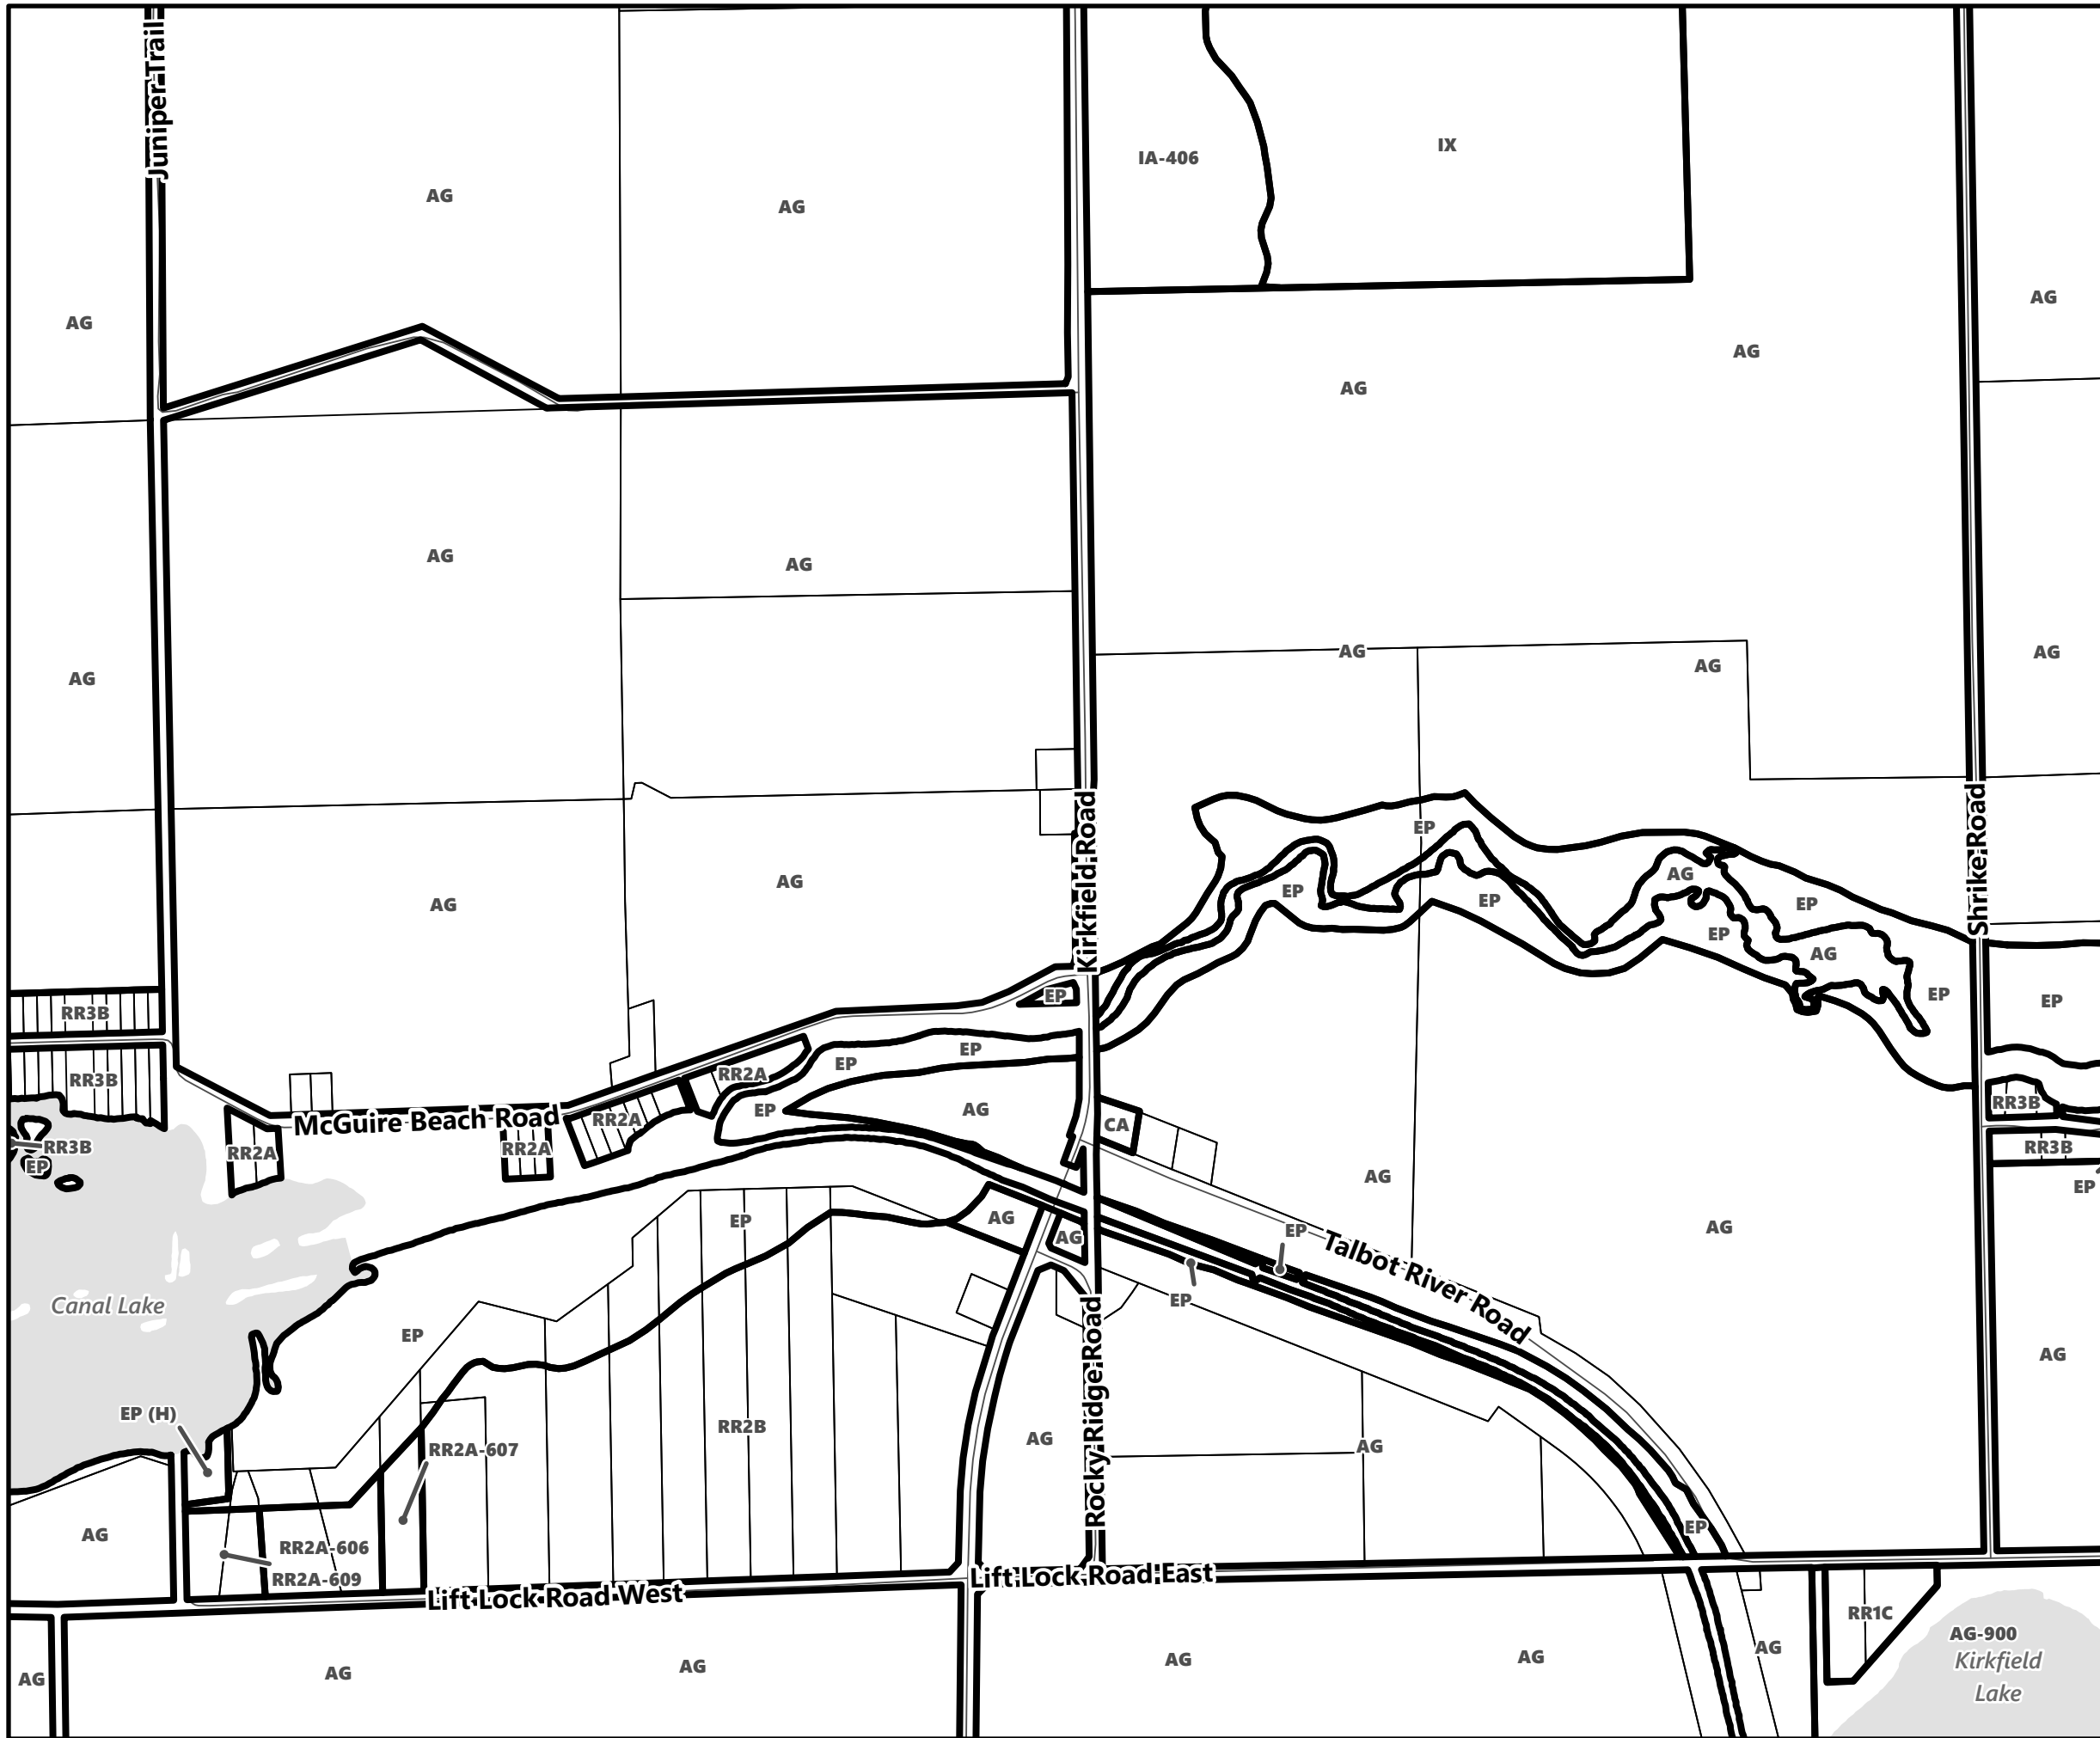

City of Kawartha Lakes Rural Zoning By-law Schedule A-B62

Legend

- City of Kawartha Lakes Boundary
- Zone Boundary