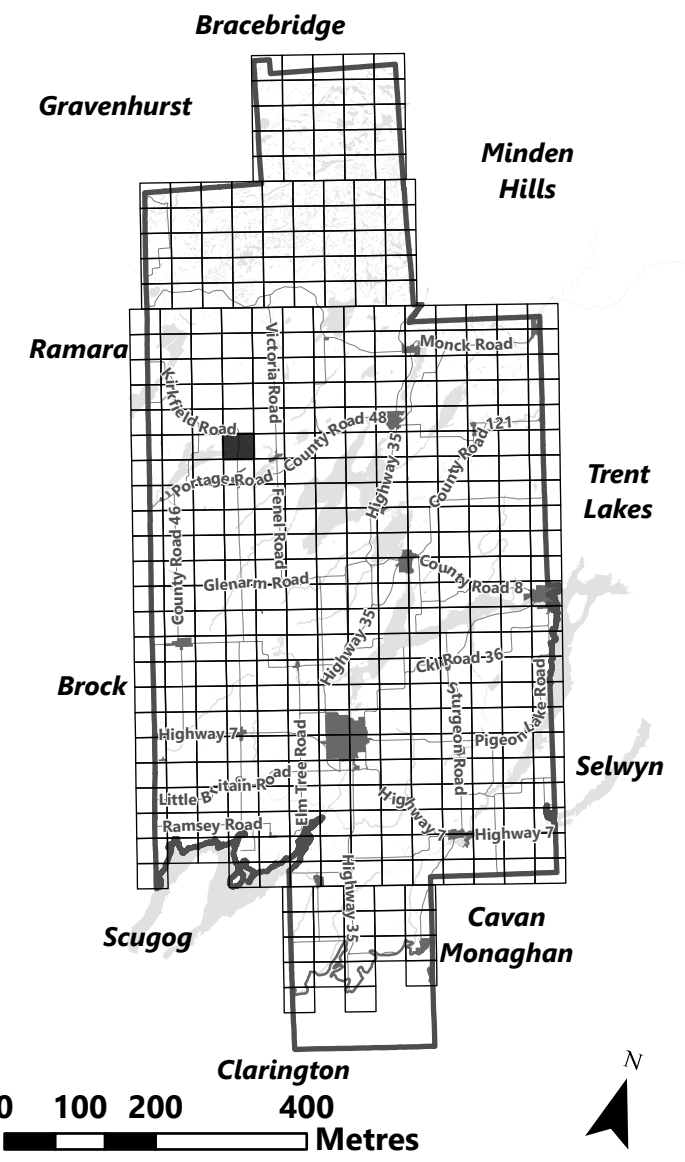

City of Kawartha Lakes Rural Zoning By-law Schedule A-B62

Legend

- City of Kawartha Lakes Boundary
- Zone Boundary