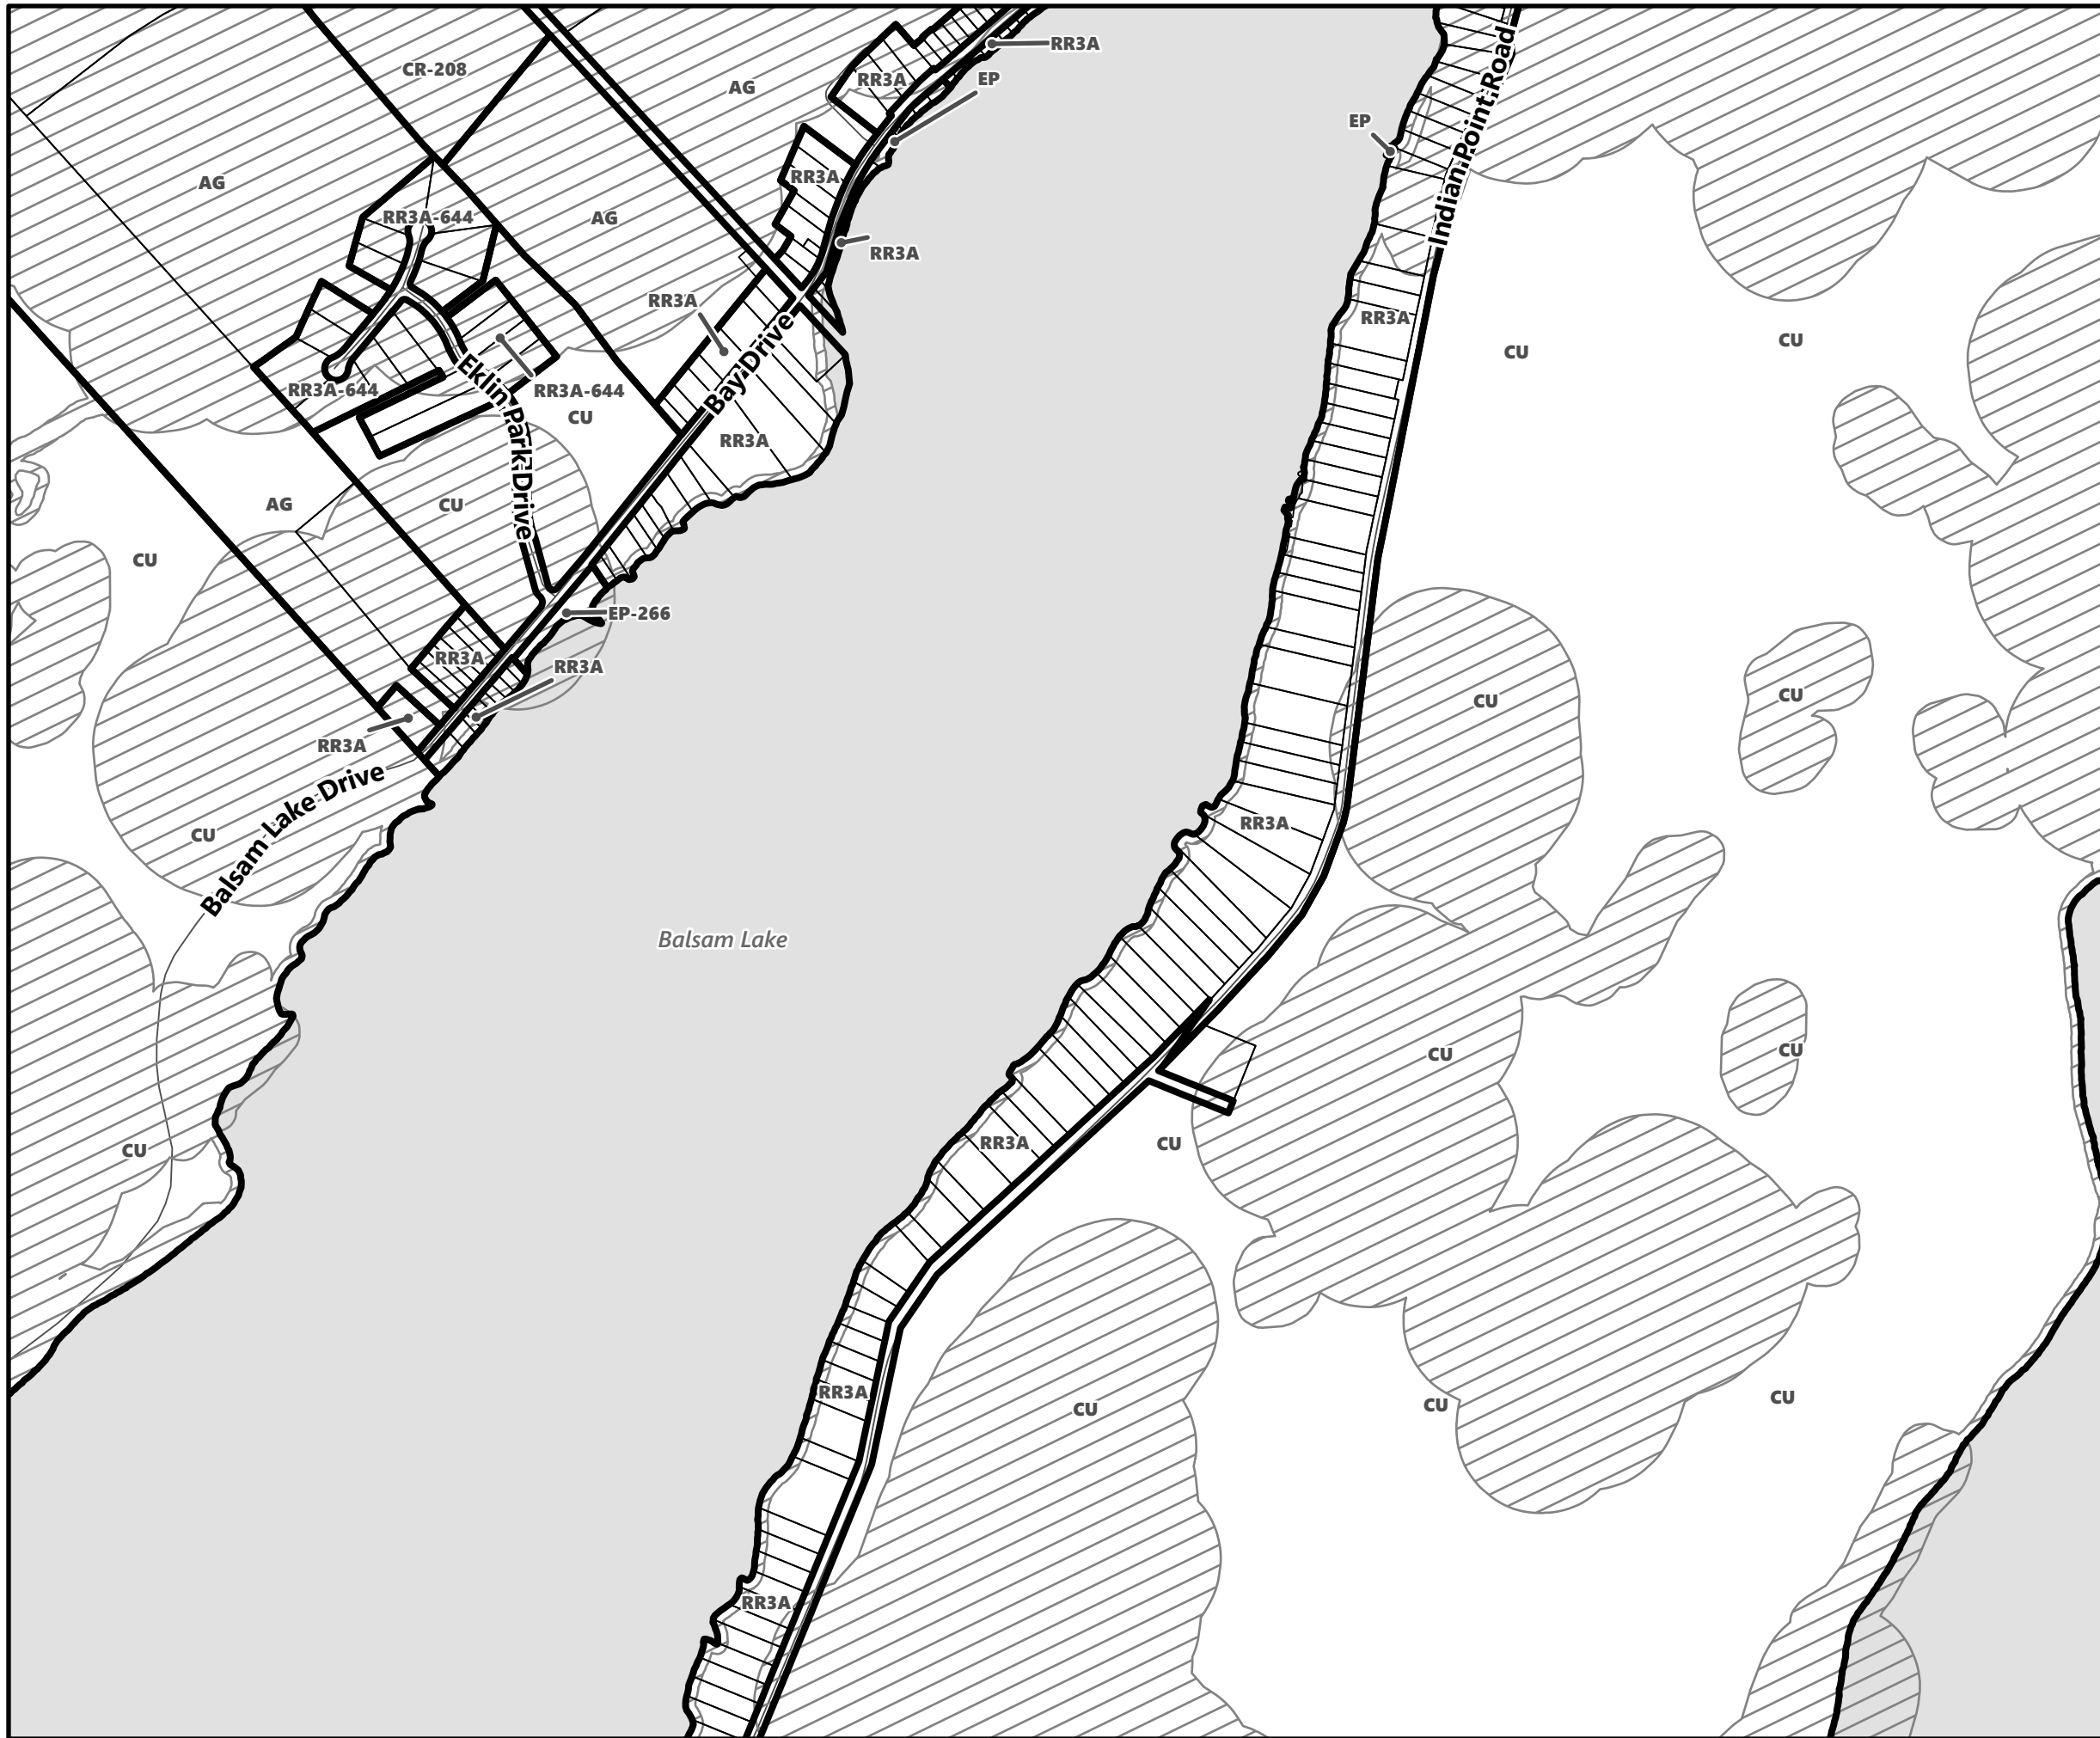

City of Kawartha Lakes Rural Zoning By-law Schedule A-B66

Legend

- City of Kawartha Lakes Boundary
- Zone Boundary
- ▨ Conservation Authority Regulated Area
- ▨ Kawartha Region Conservation Authority

May 2024
Sources: MNDMNR, City of Kawartha Lakes and Teranet
Projection: NAD 1983 UTM Zone 17N