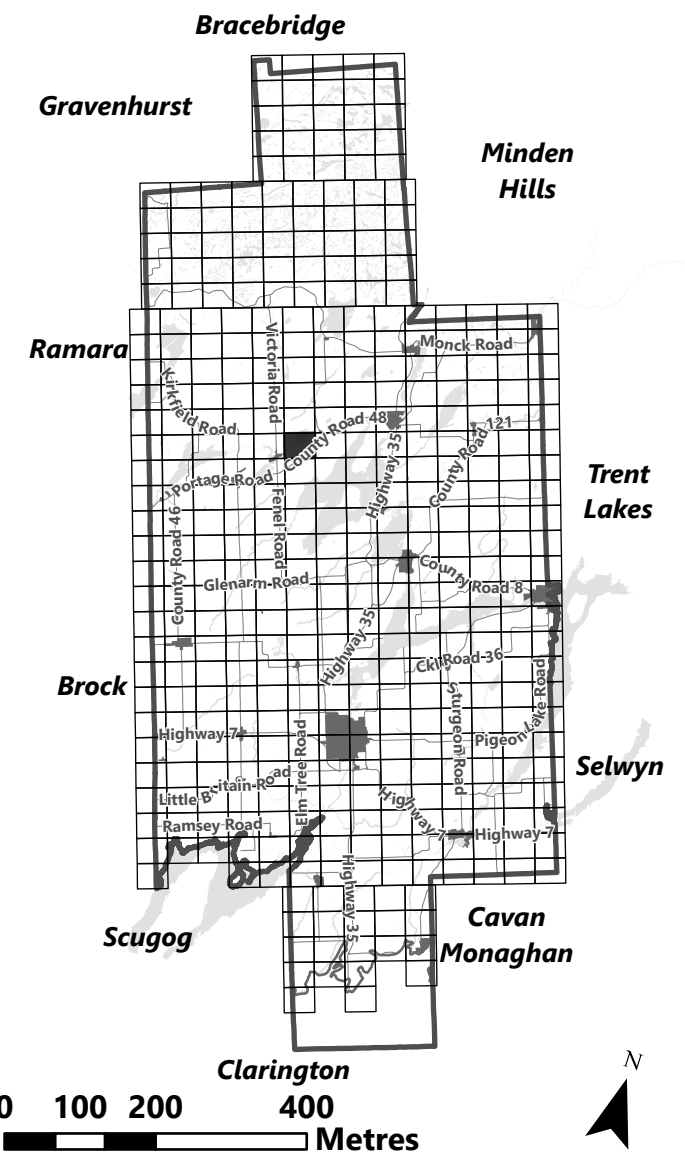

City of Kawartha Lakes Rural Zoning By-law Schedule A-B64

Legend

- City of Kawartha Lakes Boundary
- Zone Boundary
- ▨ Conservation Authority Regulated Area
- ▨ Kawartha Region Conservation Authority

May 2024

Sources:
MNDMNR, City of Kawartha Lakes and Teranet
Projection:
NAD 1983 UTM Zone 17N