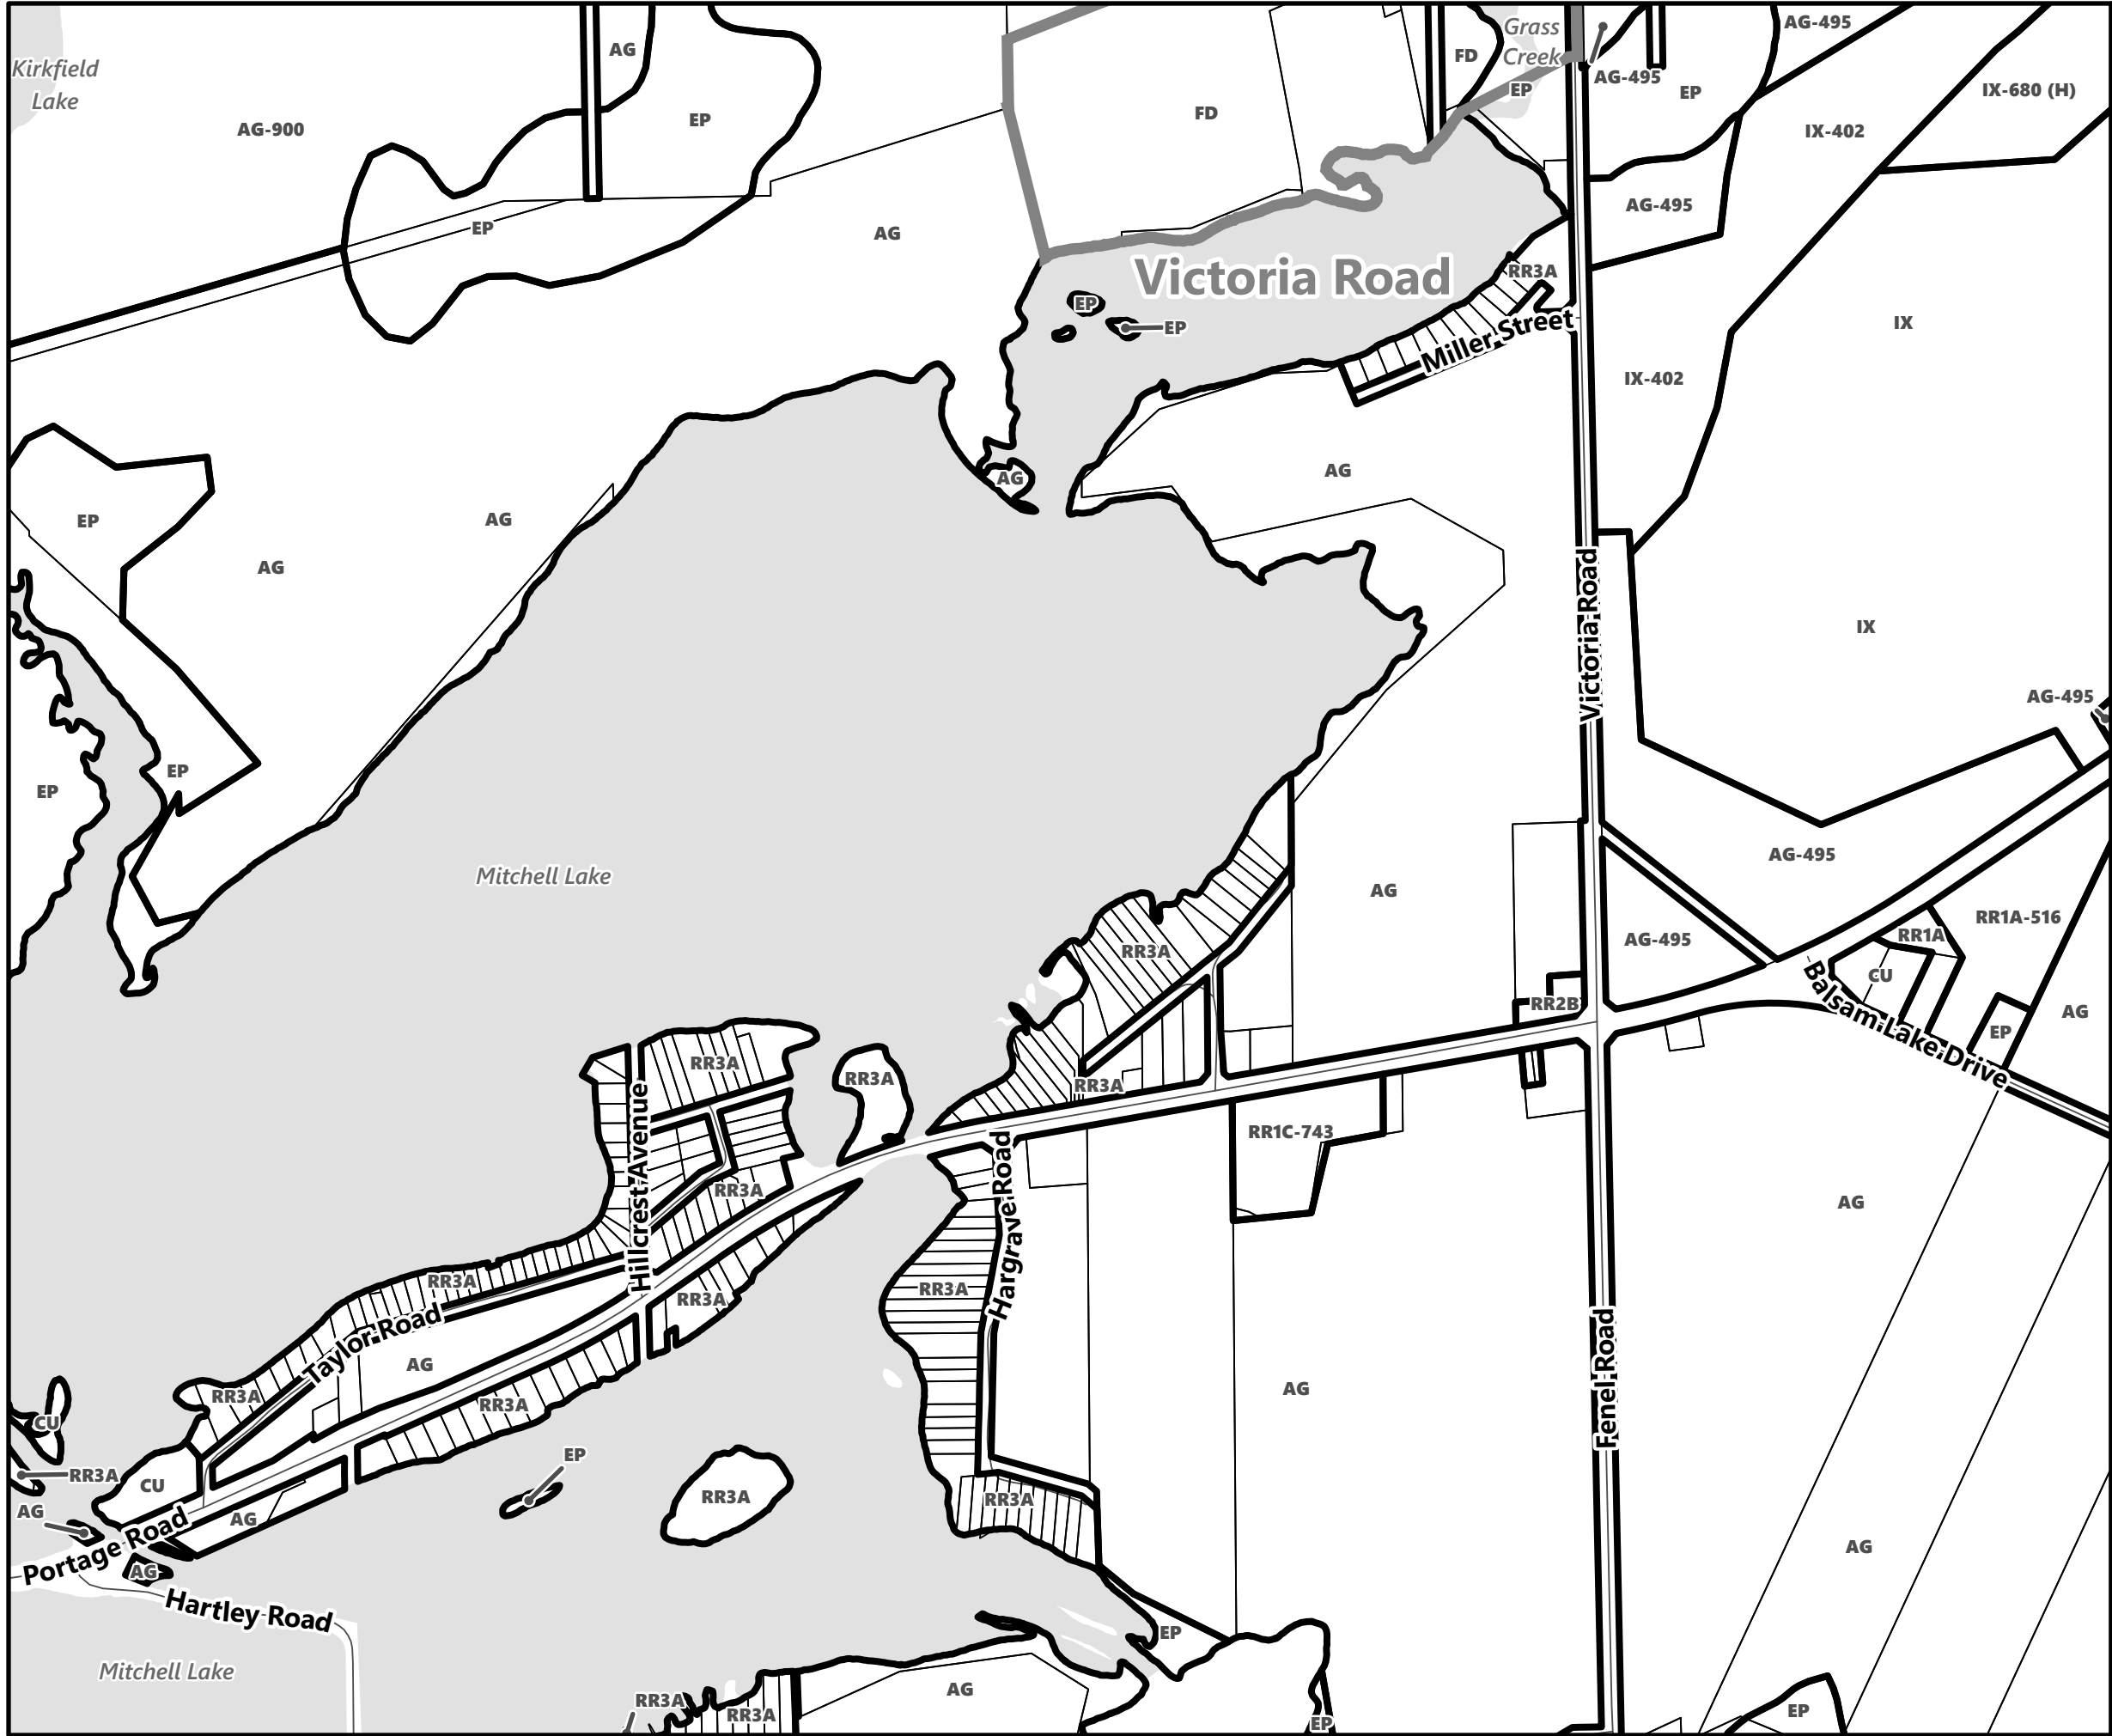

## Legend

- City of Kawartha Lakes Boundary
- Zone Boundary

May 2024

Sources:  
MNDMNR, City of Kawartha Lakes and Teranet  
Projection:  
NAD 1983 UTM Zone 17N