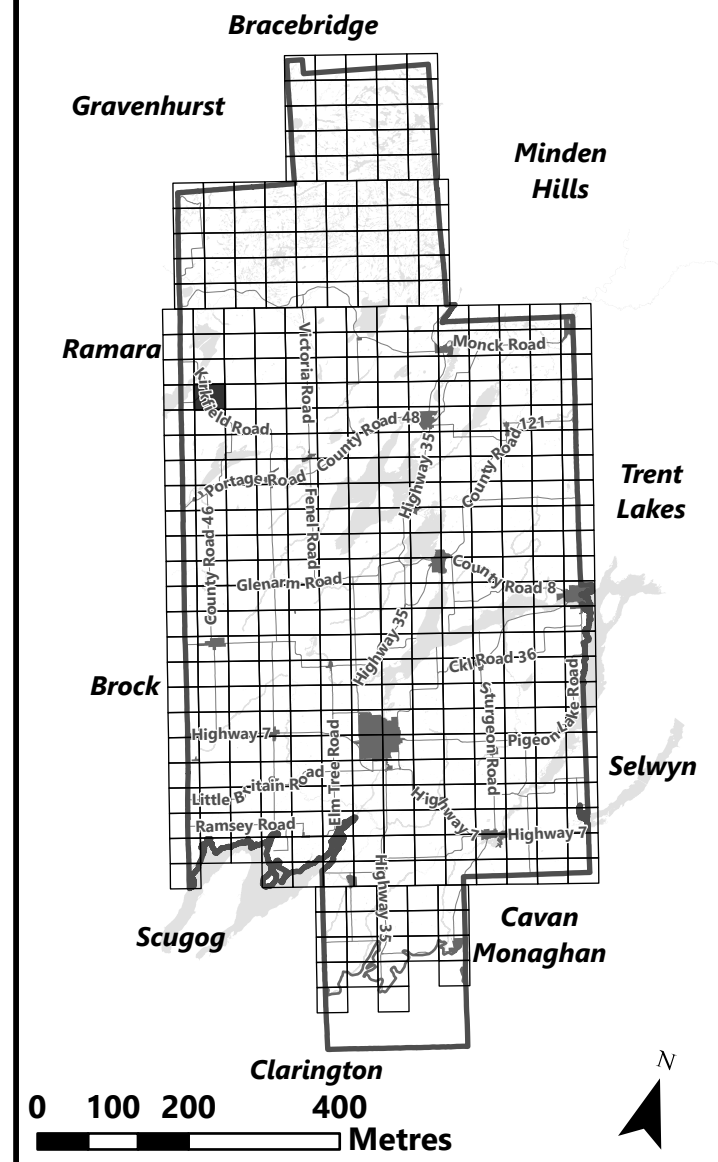

City of Kawartha Lakes Rural Zoning By-law Schedule A-B32

Legend

- City of Kawartha Lakes Boundary
- Zone Boundary