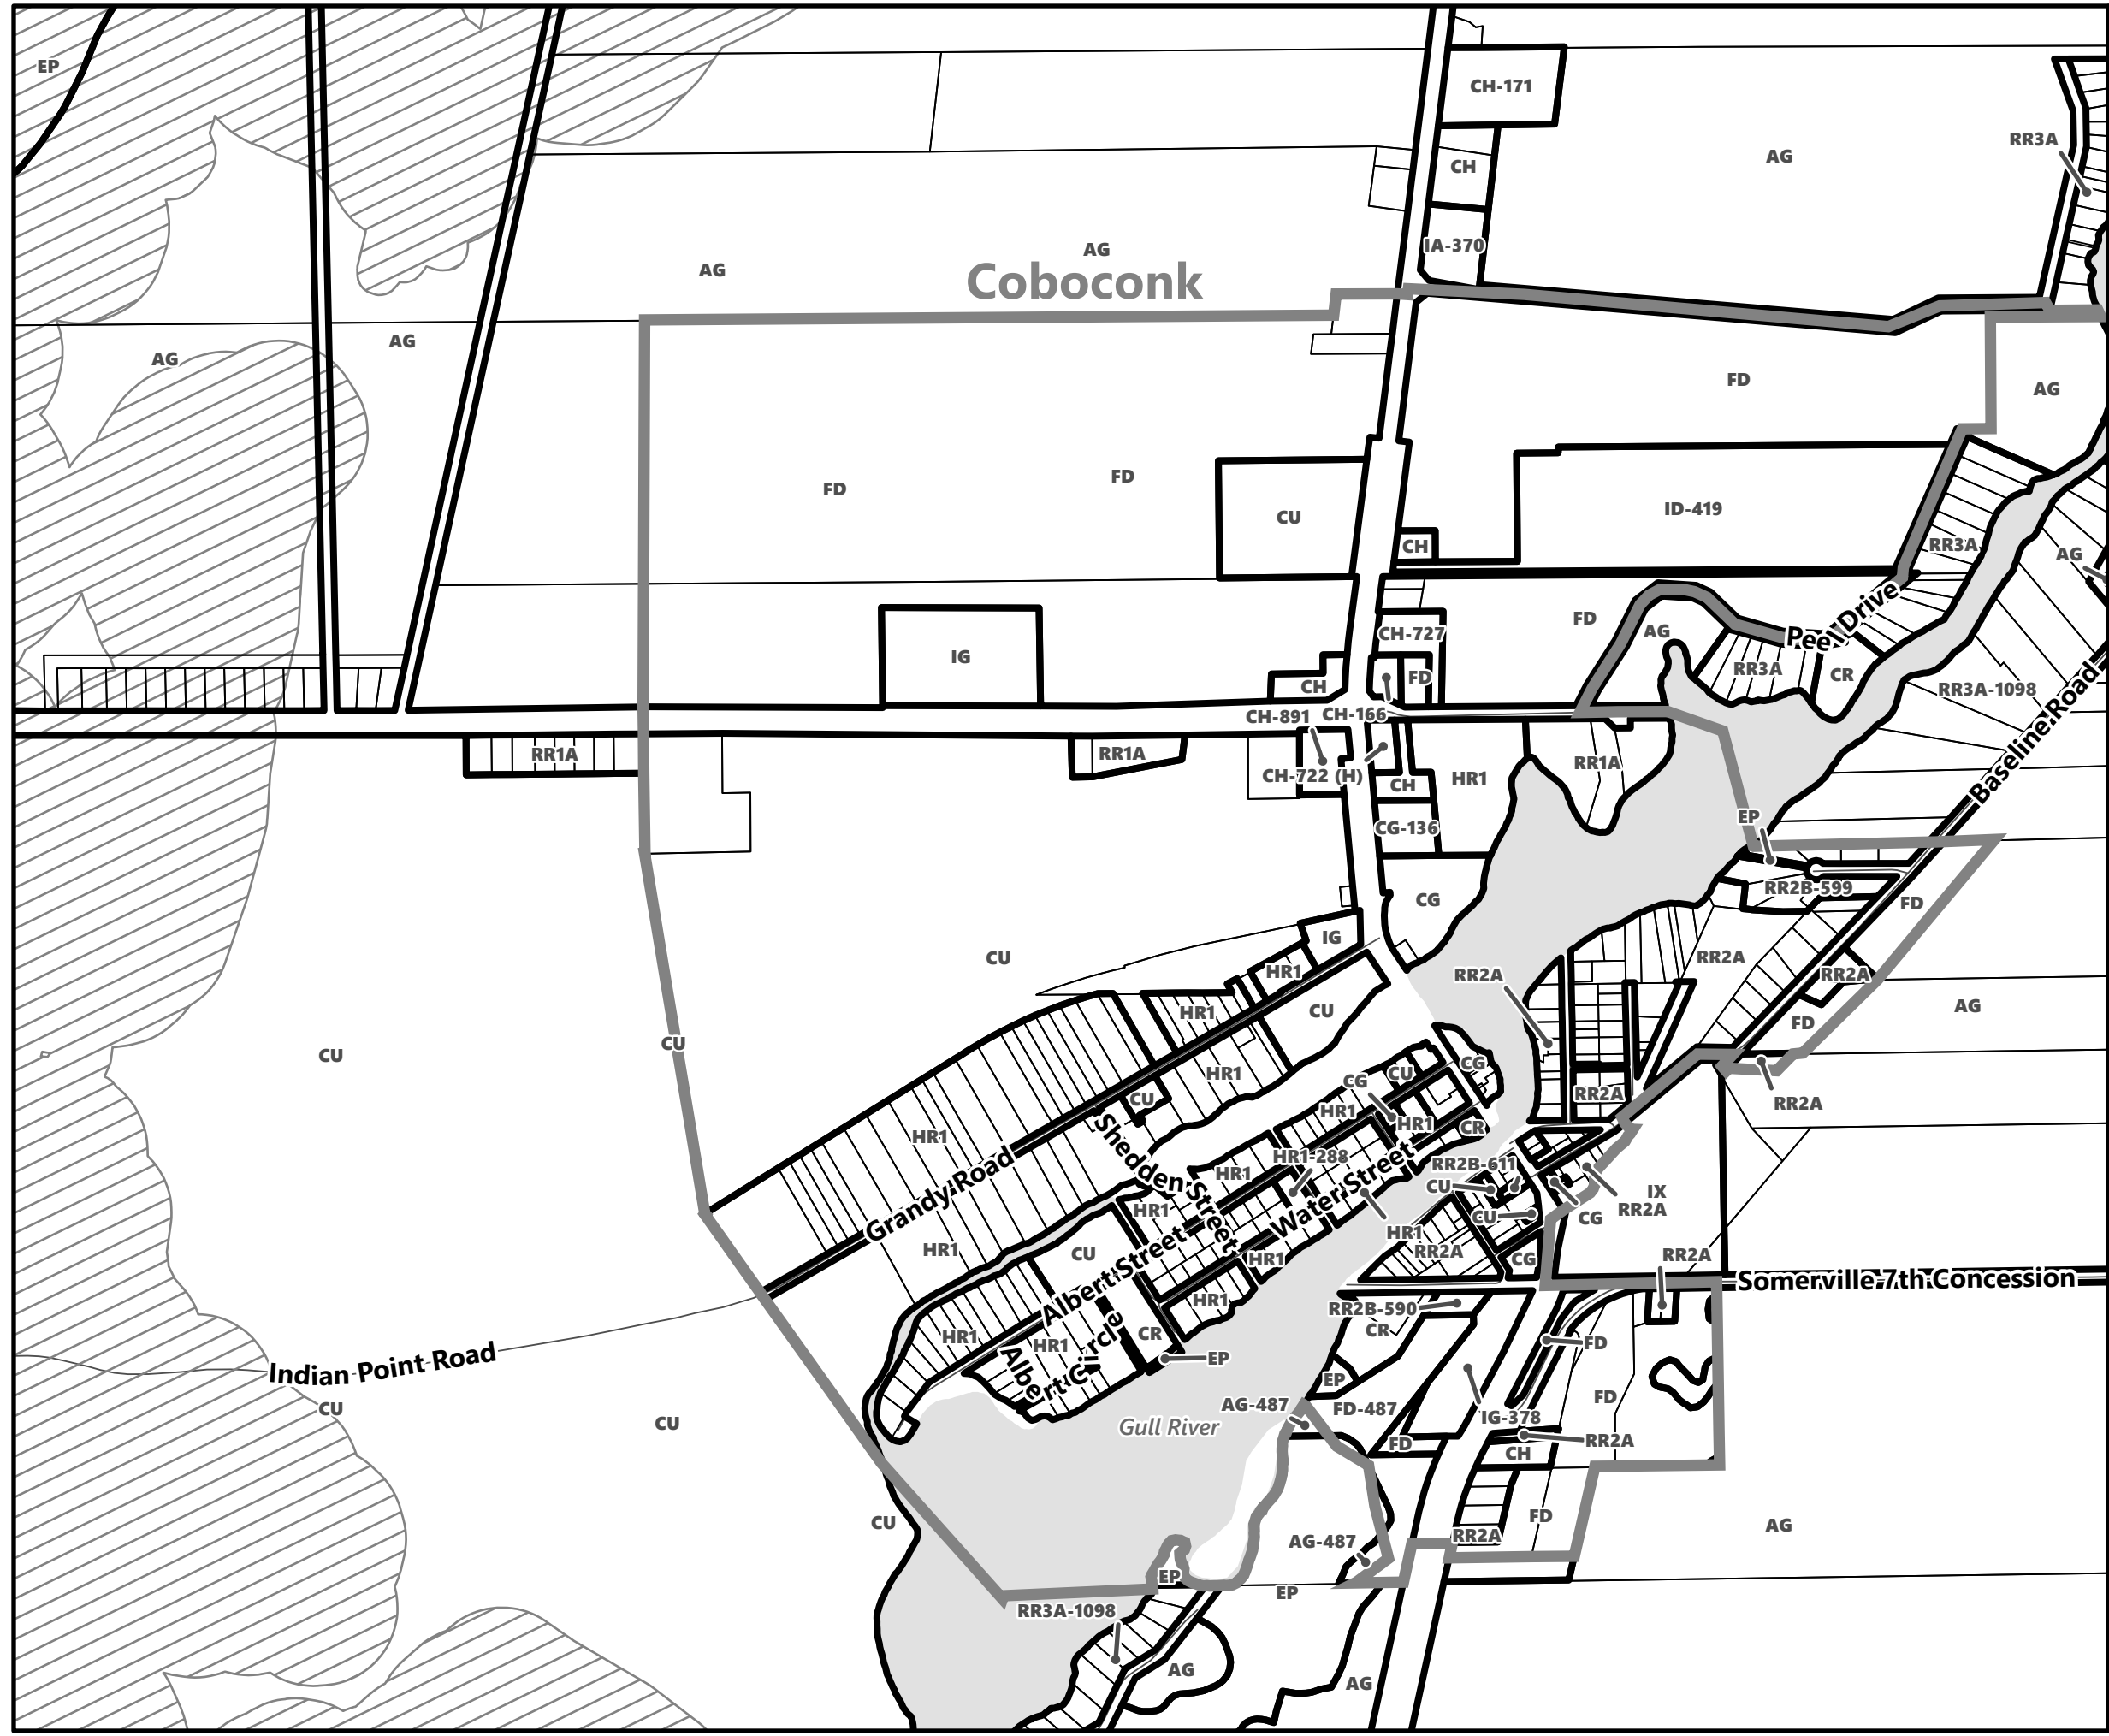

City of Kawartha Lakes Rural Zoning By-law Schedule A-B53

1. **Legend**
2. City of Kawartha Lakes Boundary
   - Zone Boundary
   - ▨ Conservation Authority Regulated Area
   - ▨ Kawartha Region Conservation Authority