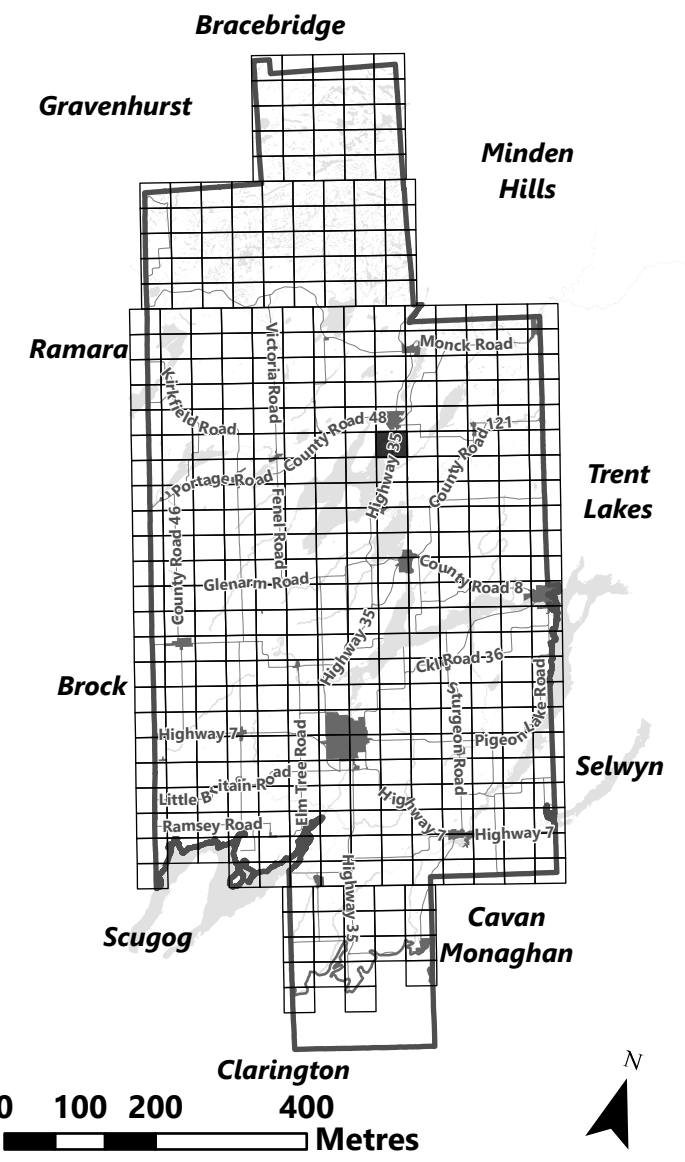

**City of Kawartha Lakes
Rural Zoning By-law
Schedule A-B67**

1. **Legend**
2. City of Kawartha Lakes Boundary
   - Zone Boundary
   - **Conservation Authority Regulated Area**
   - Kawartha Region Conservation Authority