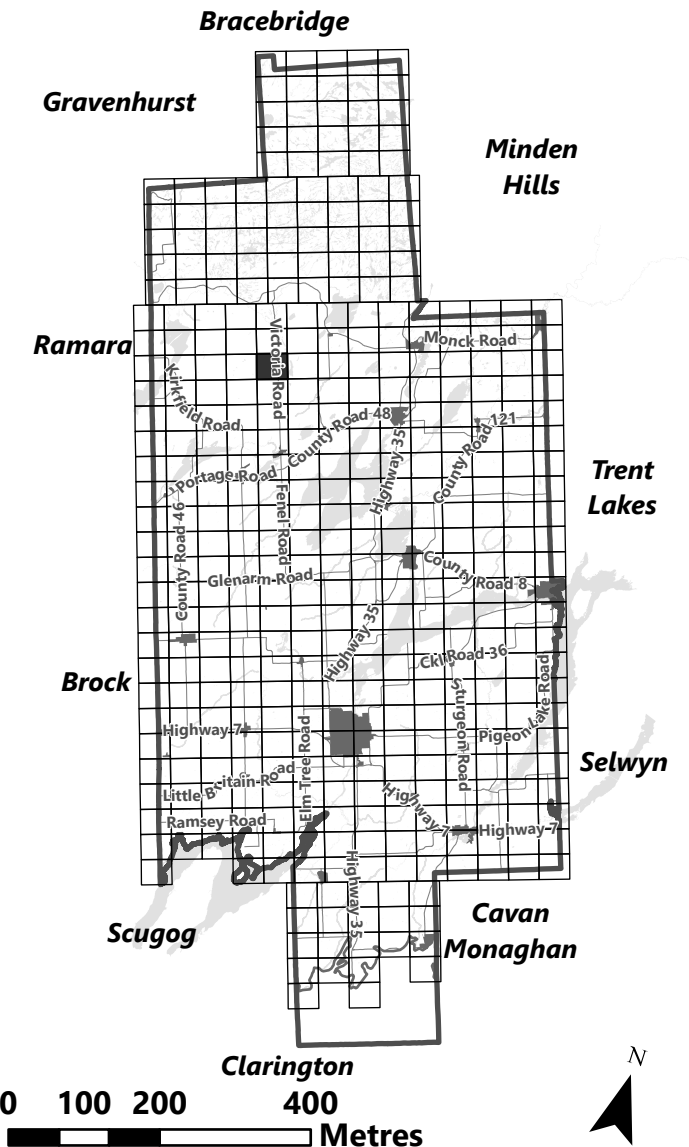

City of Kawartha Lakes Rural Zoning By-law Schedule A-B21

Legend

- City of Kawartha Lakes Boundary
- Zone Boundary

May 2024

Sources:
MNDMNR, City of Kawartha Lakes and Teranet
Projection:
NAD 1983 UTM Zone 17N