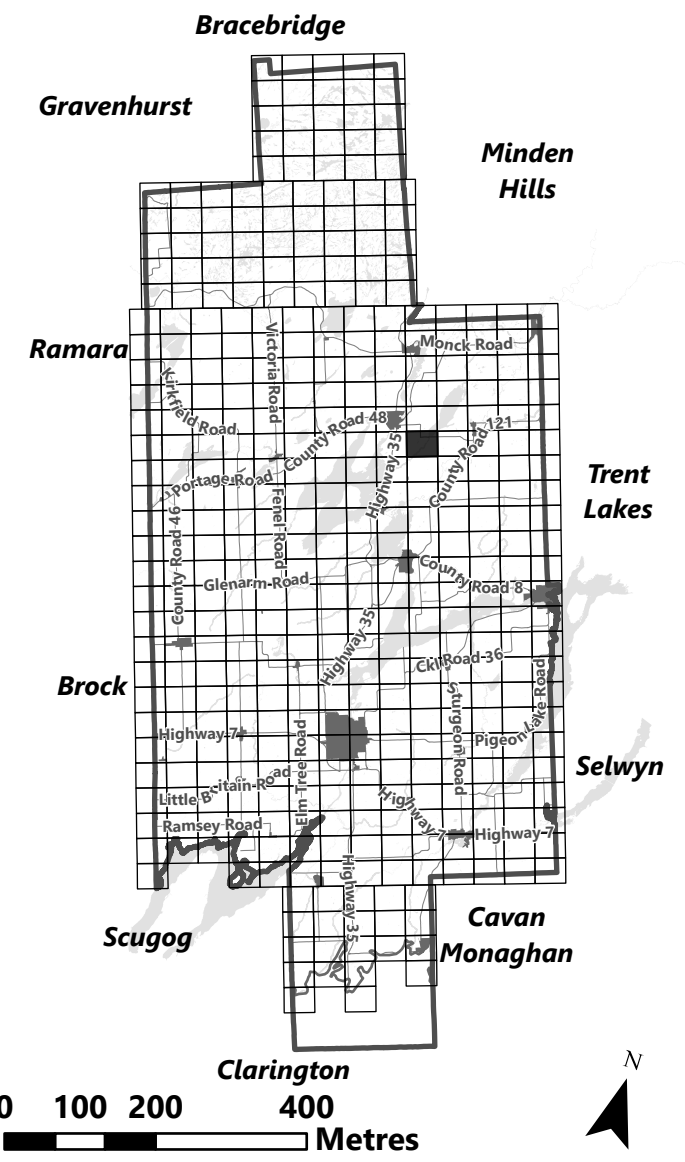

City of Kawartha Lakes Rural Zoning By-law Schedule A-B68

1. **Legend**
2. City of Kawartha Lakes Boundary
   - Zone Boundary