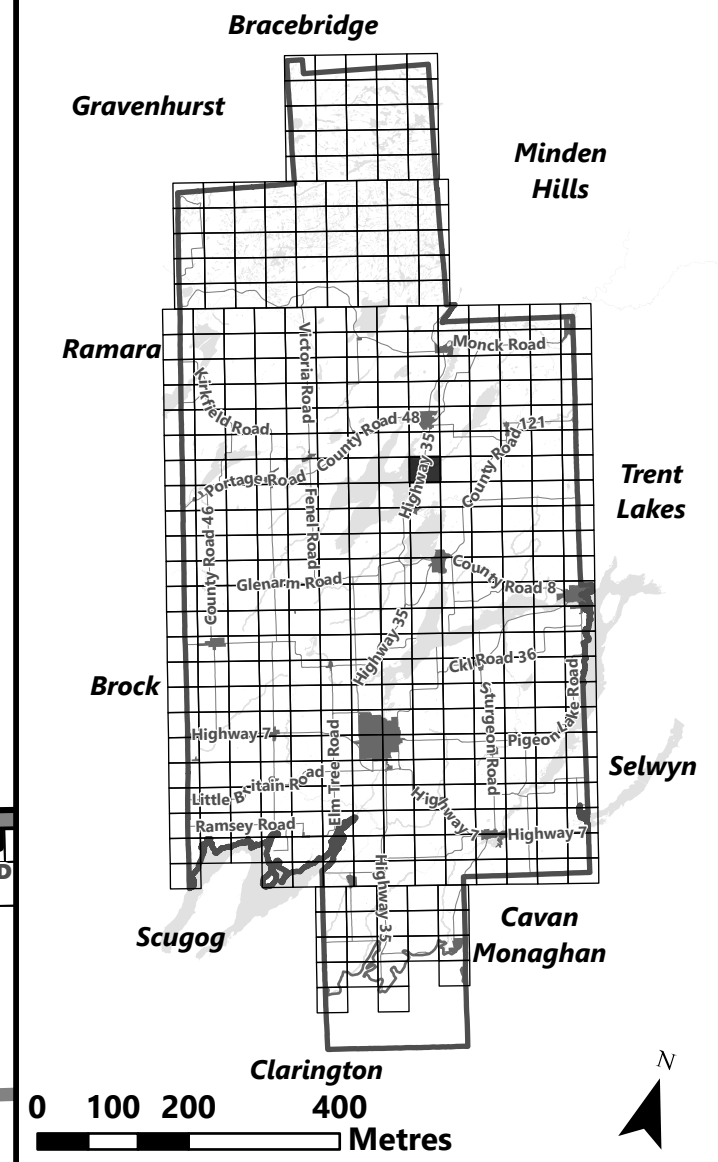

City of Kawartha Lakes Rural Zoning By-law Schedule A-B81

Legend

- City of Kawartha Lakes Boundary
- Zone Boundary
- Conservation Authority Regulated Area
- Kawartha Region Conservation Authority