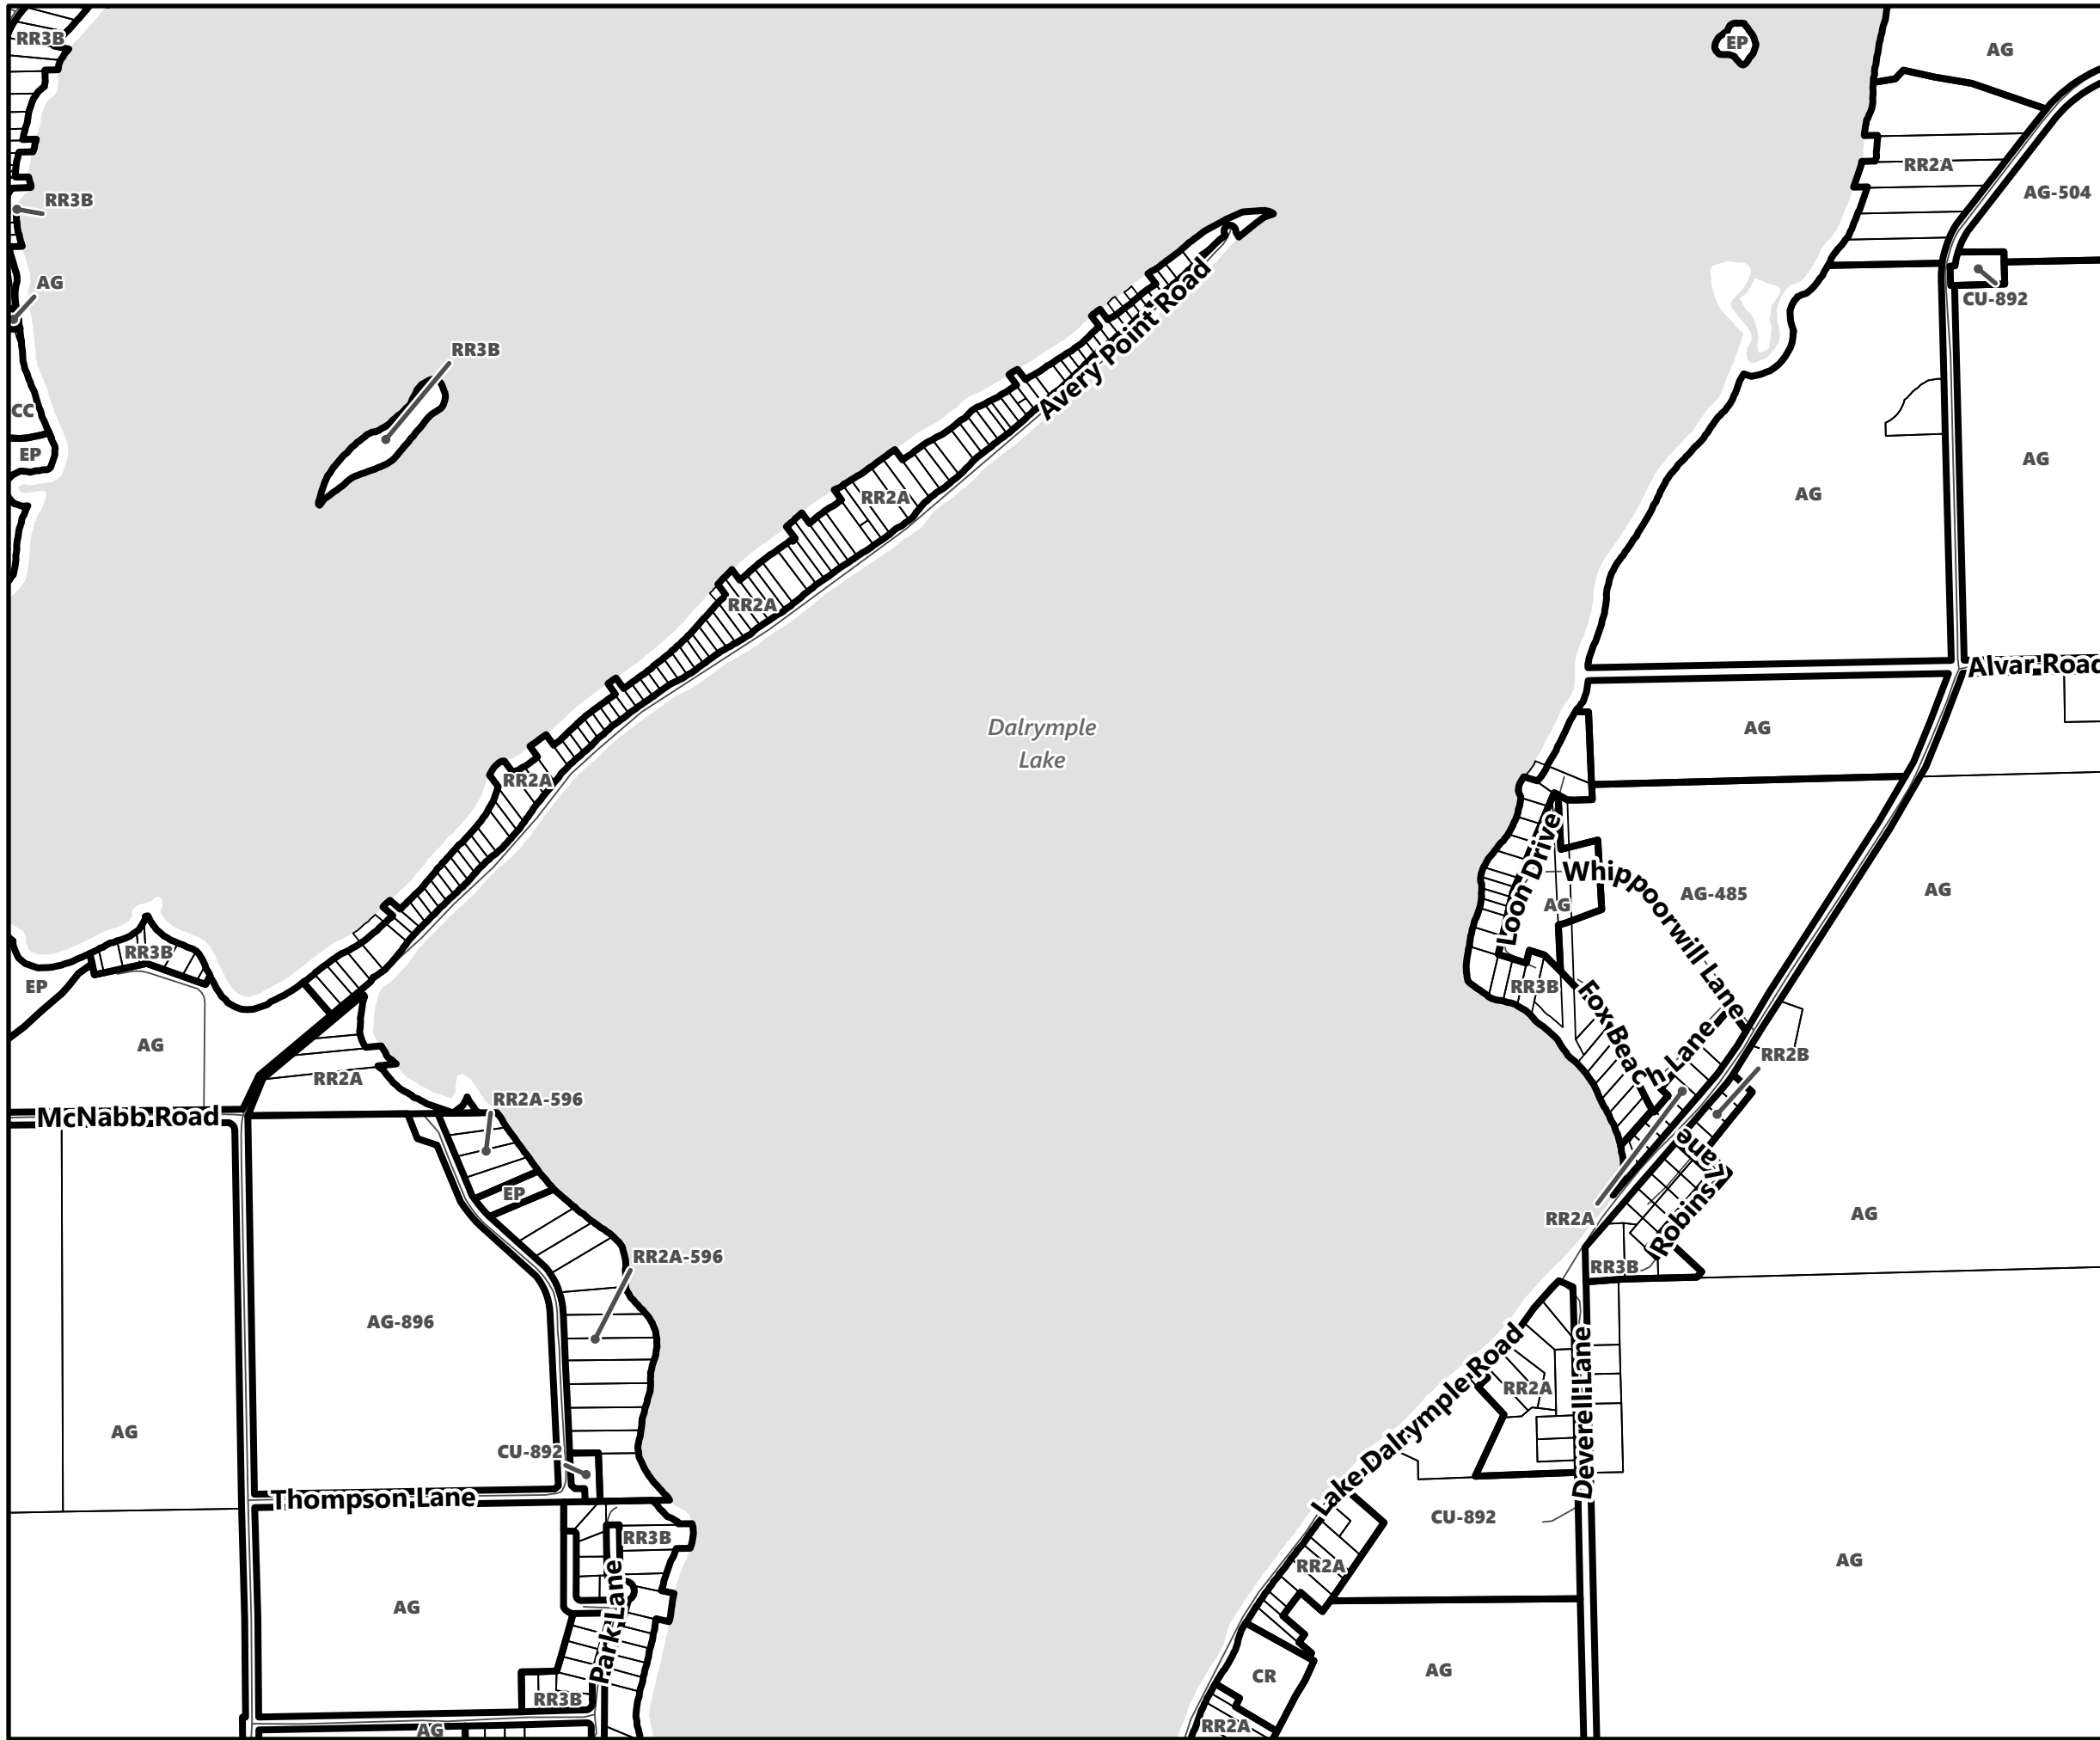

City of Kawartha Lakes Rural Zoning By-law Schedule A-B4

Legend

- City of Kawartha Lakes Boundary
- Zone Boundary

May 2024

Sources:
MNDMNR, City of Kawartha Lakes and Teranet
Projection:
NAD 1983 UTM Zone 17N