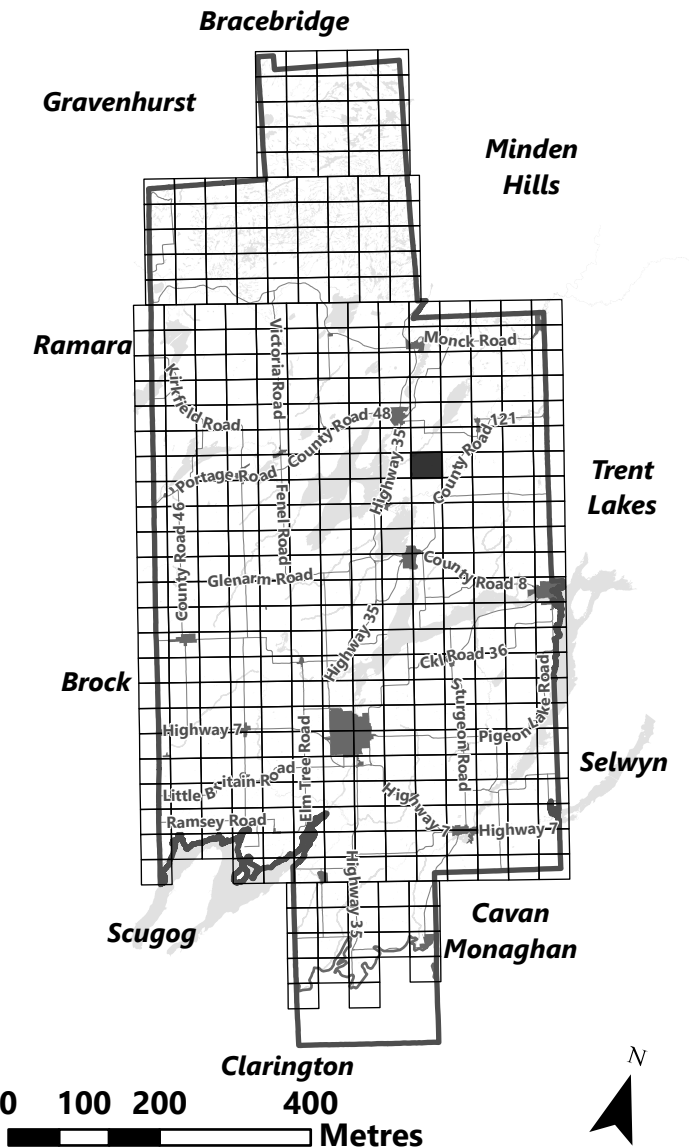

**Legend**

-  City of Kawartha Lakes Boundary
-  Zone Boundary

May 2024

Sources:  
MNDMNR, City of Kawartha Lakes and Teranet  
Projection:  
NAD 1983 UTM Zone 17N