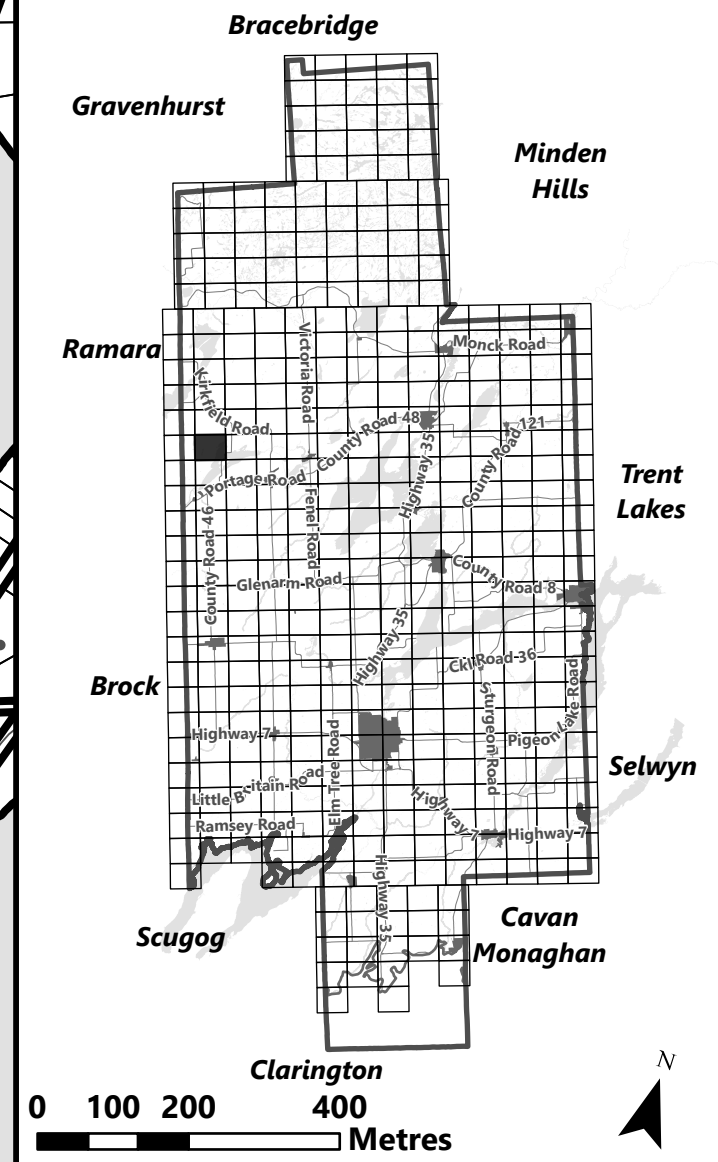

City of Kawartha Lakes Rural Zoning By-law Schedule A-B60

Legend

- City of Kawartha Lakes Boundary
- Zone Boundary

May 2024

Sources:
MNDMNR, City of Kawartha Lakes and Teranet
Projection:
NAD 1983 UTM Zone 17N