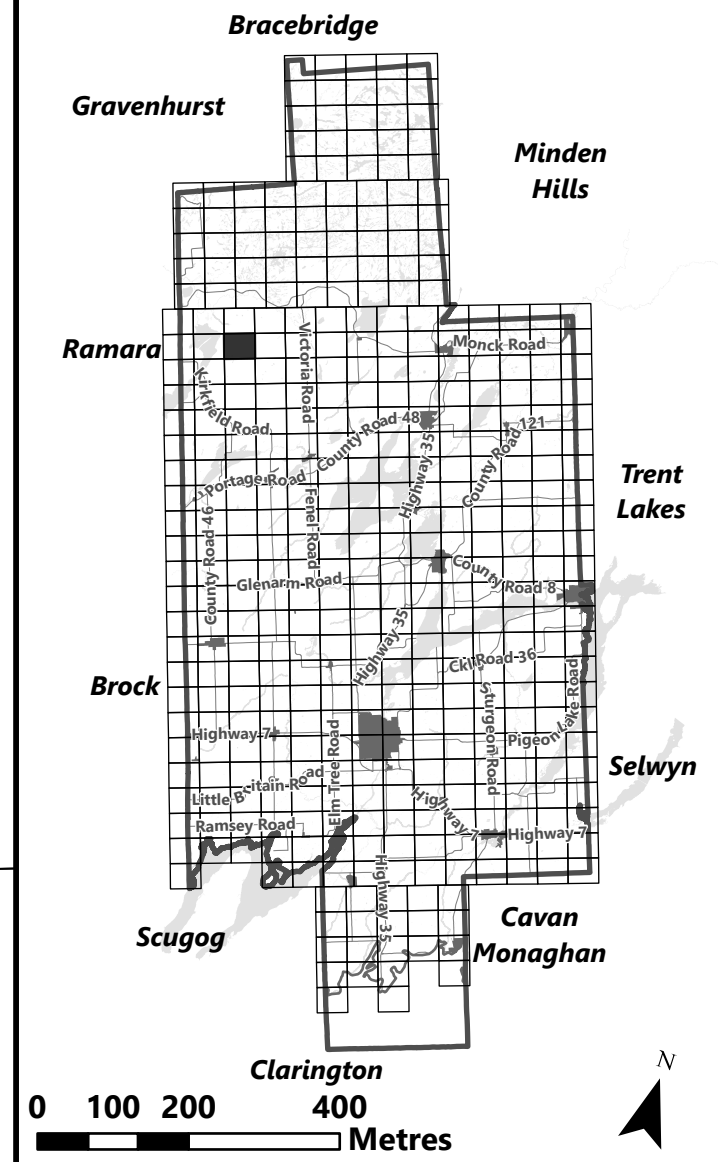

City of Kawartha Lakes Rural Zoning By-law Schedule A-B5

Legend

- City of Kawartha Lakes Boundary
- Zone Boundary

May 2024

Sources:
MNDMNR, City of Kawartha Lakes and Teranet
Projection:
NAD 1983 UTM Zone 17N