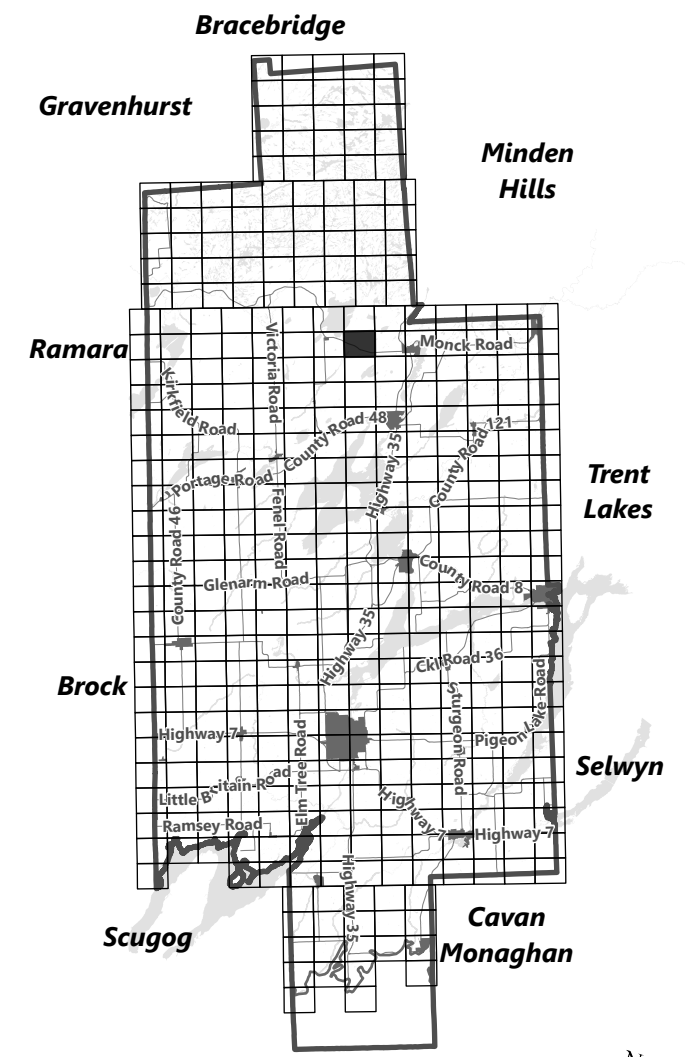

May 2024

Sources:
MNDMNR, City of Kawartha Lakes and Teranet
Projection:
NAD 1983 UTM Zone 17N