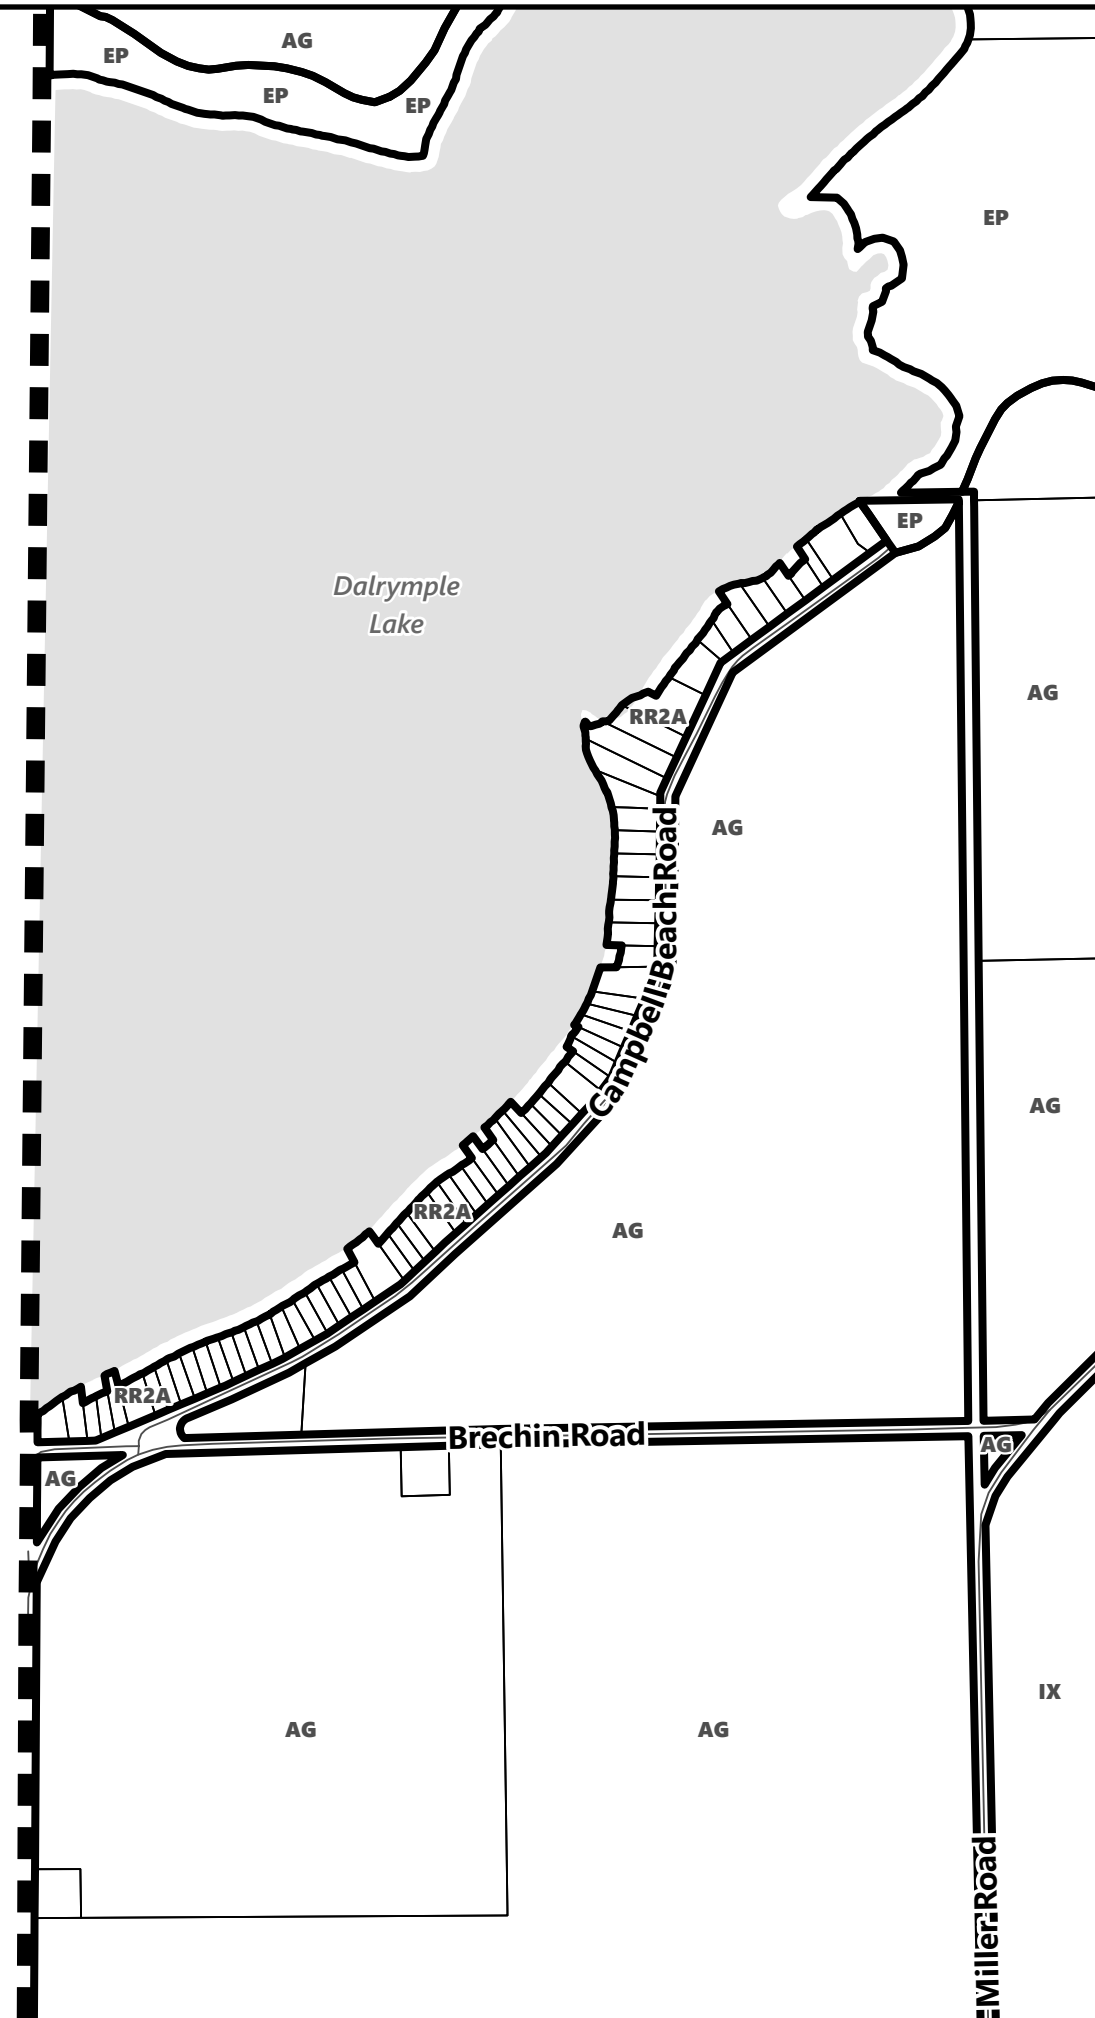

City of Kawartha Lakes Rural Zoning By-law Schedule A-B31

Legend

- City of Kawartha Lakes Boundary
- Zone Boundary

May 2024

Sources:
MNDMNR, City of Kawartha Lakes and Teranet
Projection:
NAD 1983 UTM Zone 17N