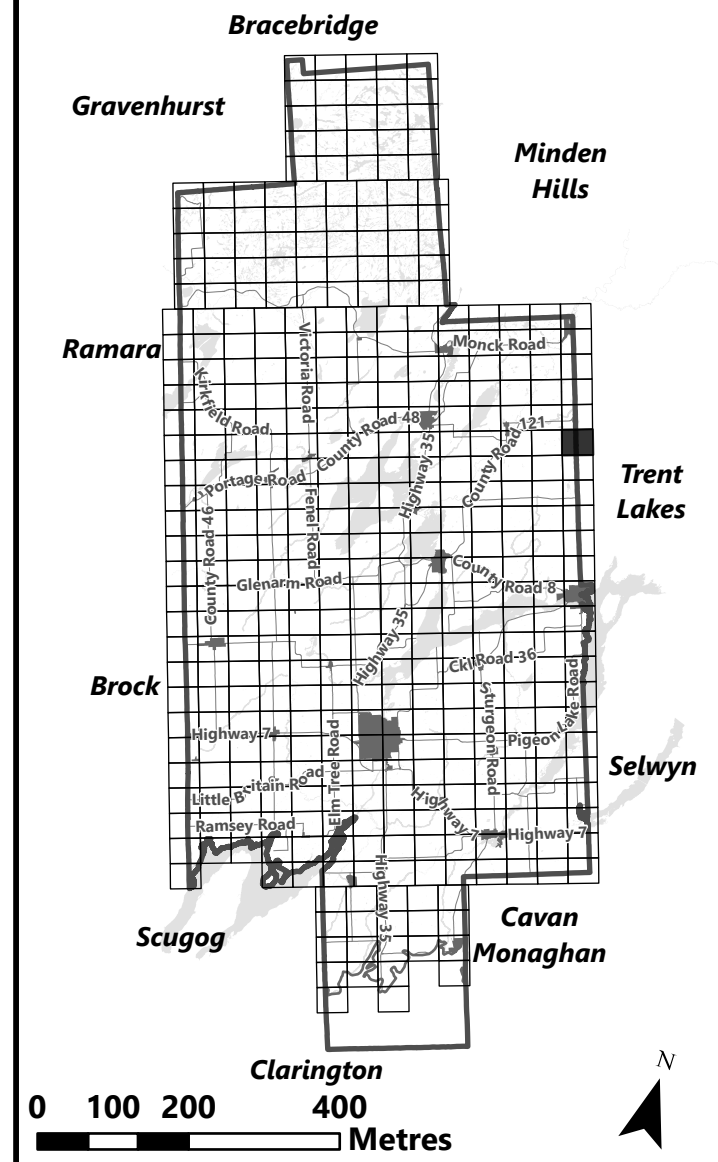

City of Kawartha Lakes Rural Zoning By-law Schedule A-B72

Legend

- City of Kawartha Lakes Boundary
- Zone Boundary
- ▨ Conservation Authority Regulated Area
- ▨ Kawartha Region Conservation Authority