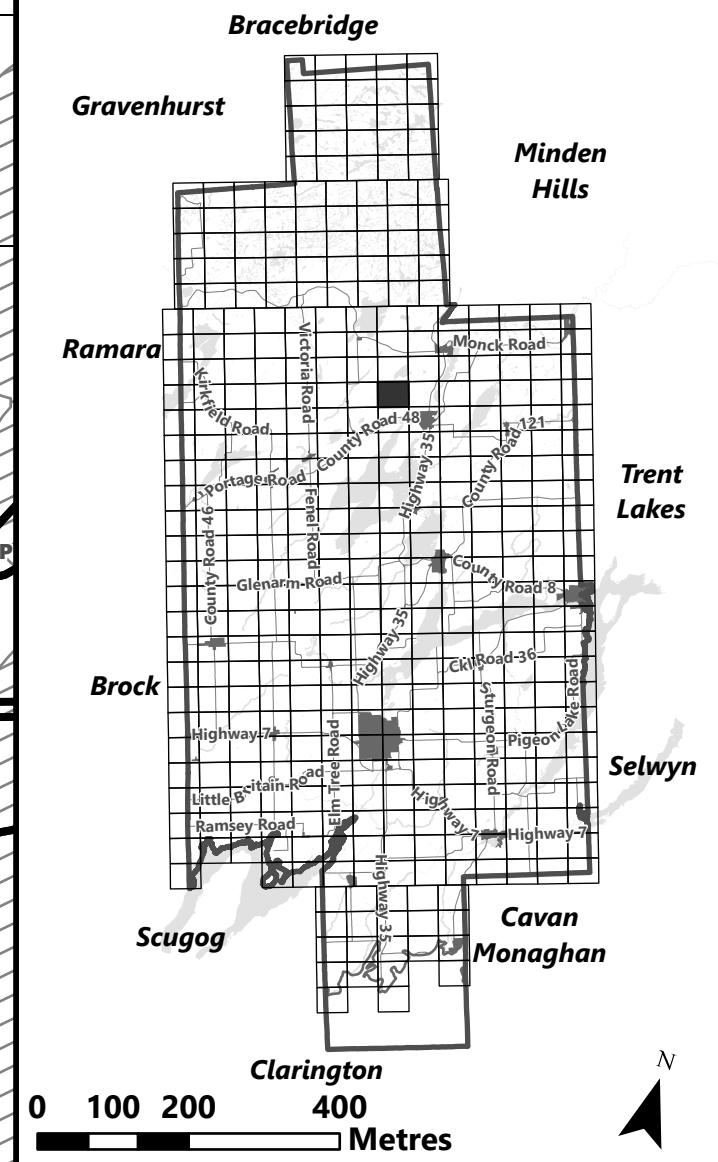

May 2024

Sources:
MNDMNR, City of Kawartha Lakes and Teranet
Projection:
NAD 1983 UTM Zone 17N