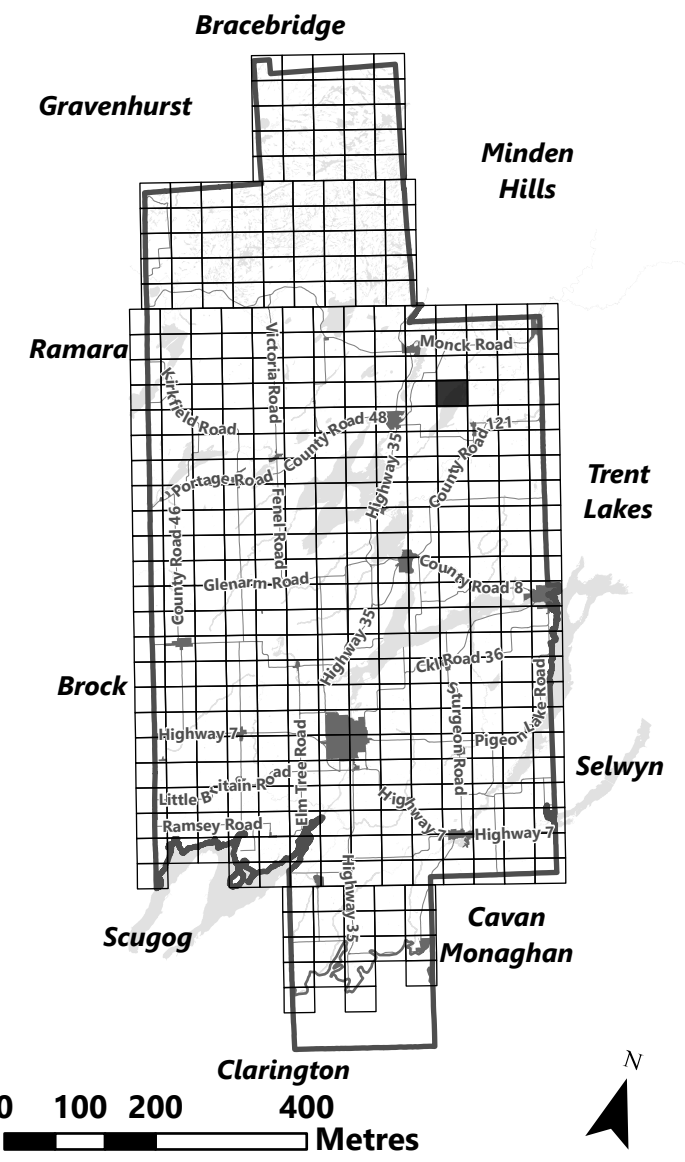

**Legend**

-  City of Kawartha Lakes Boundary
-  Zone Boundary

**City of Kawartha Lakes  
Rural Zoning By-law  
Schedule A-B41**

**Legend**

-  City of Kawartha Lakes Boundary
-  Zone Boundary

May 2024

Sources:  
MNDMNR, City of Kawartha Lakes and Teranet  
Projection:  
NAD 1983 UTM Zone 17N