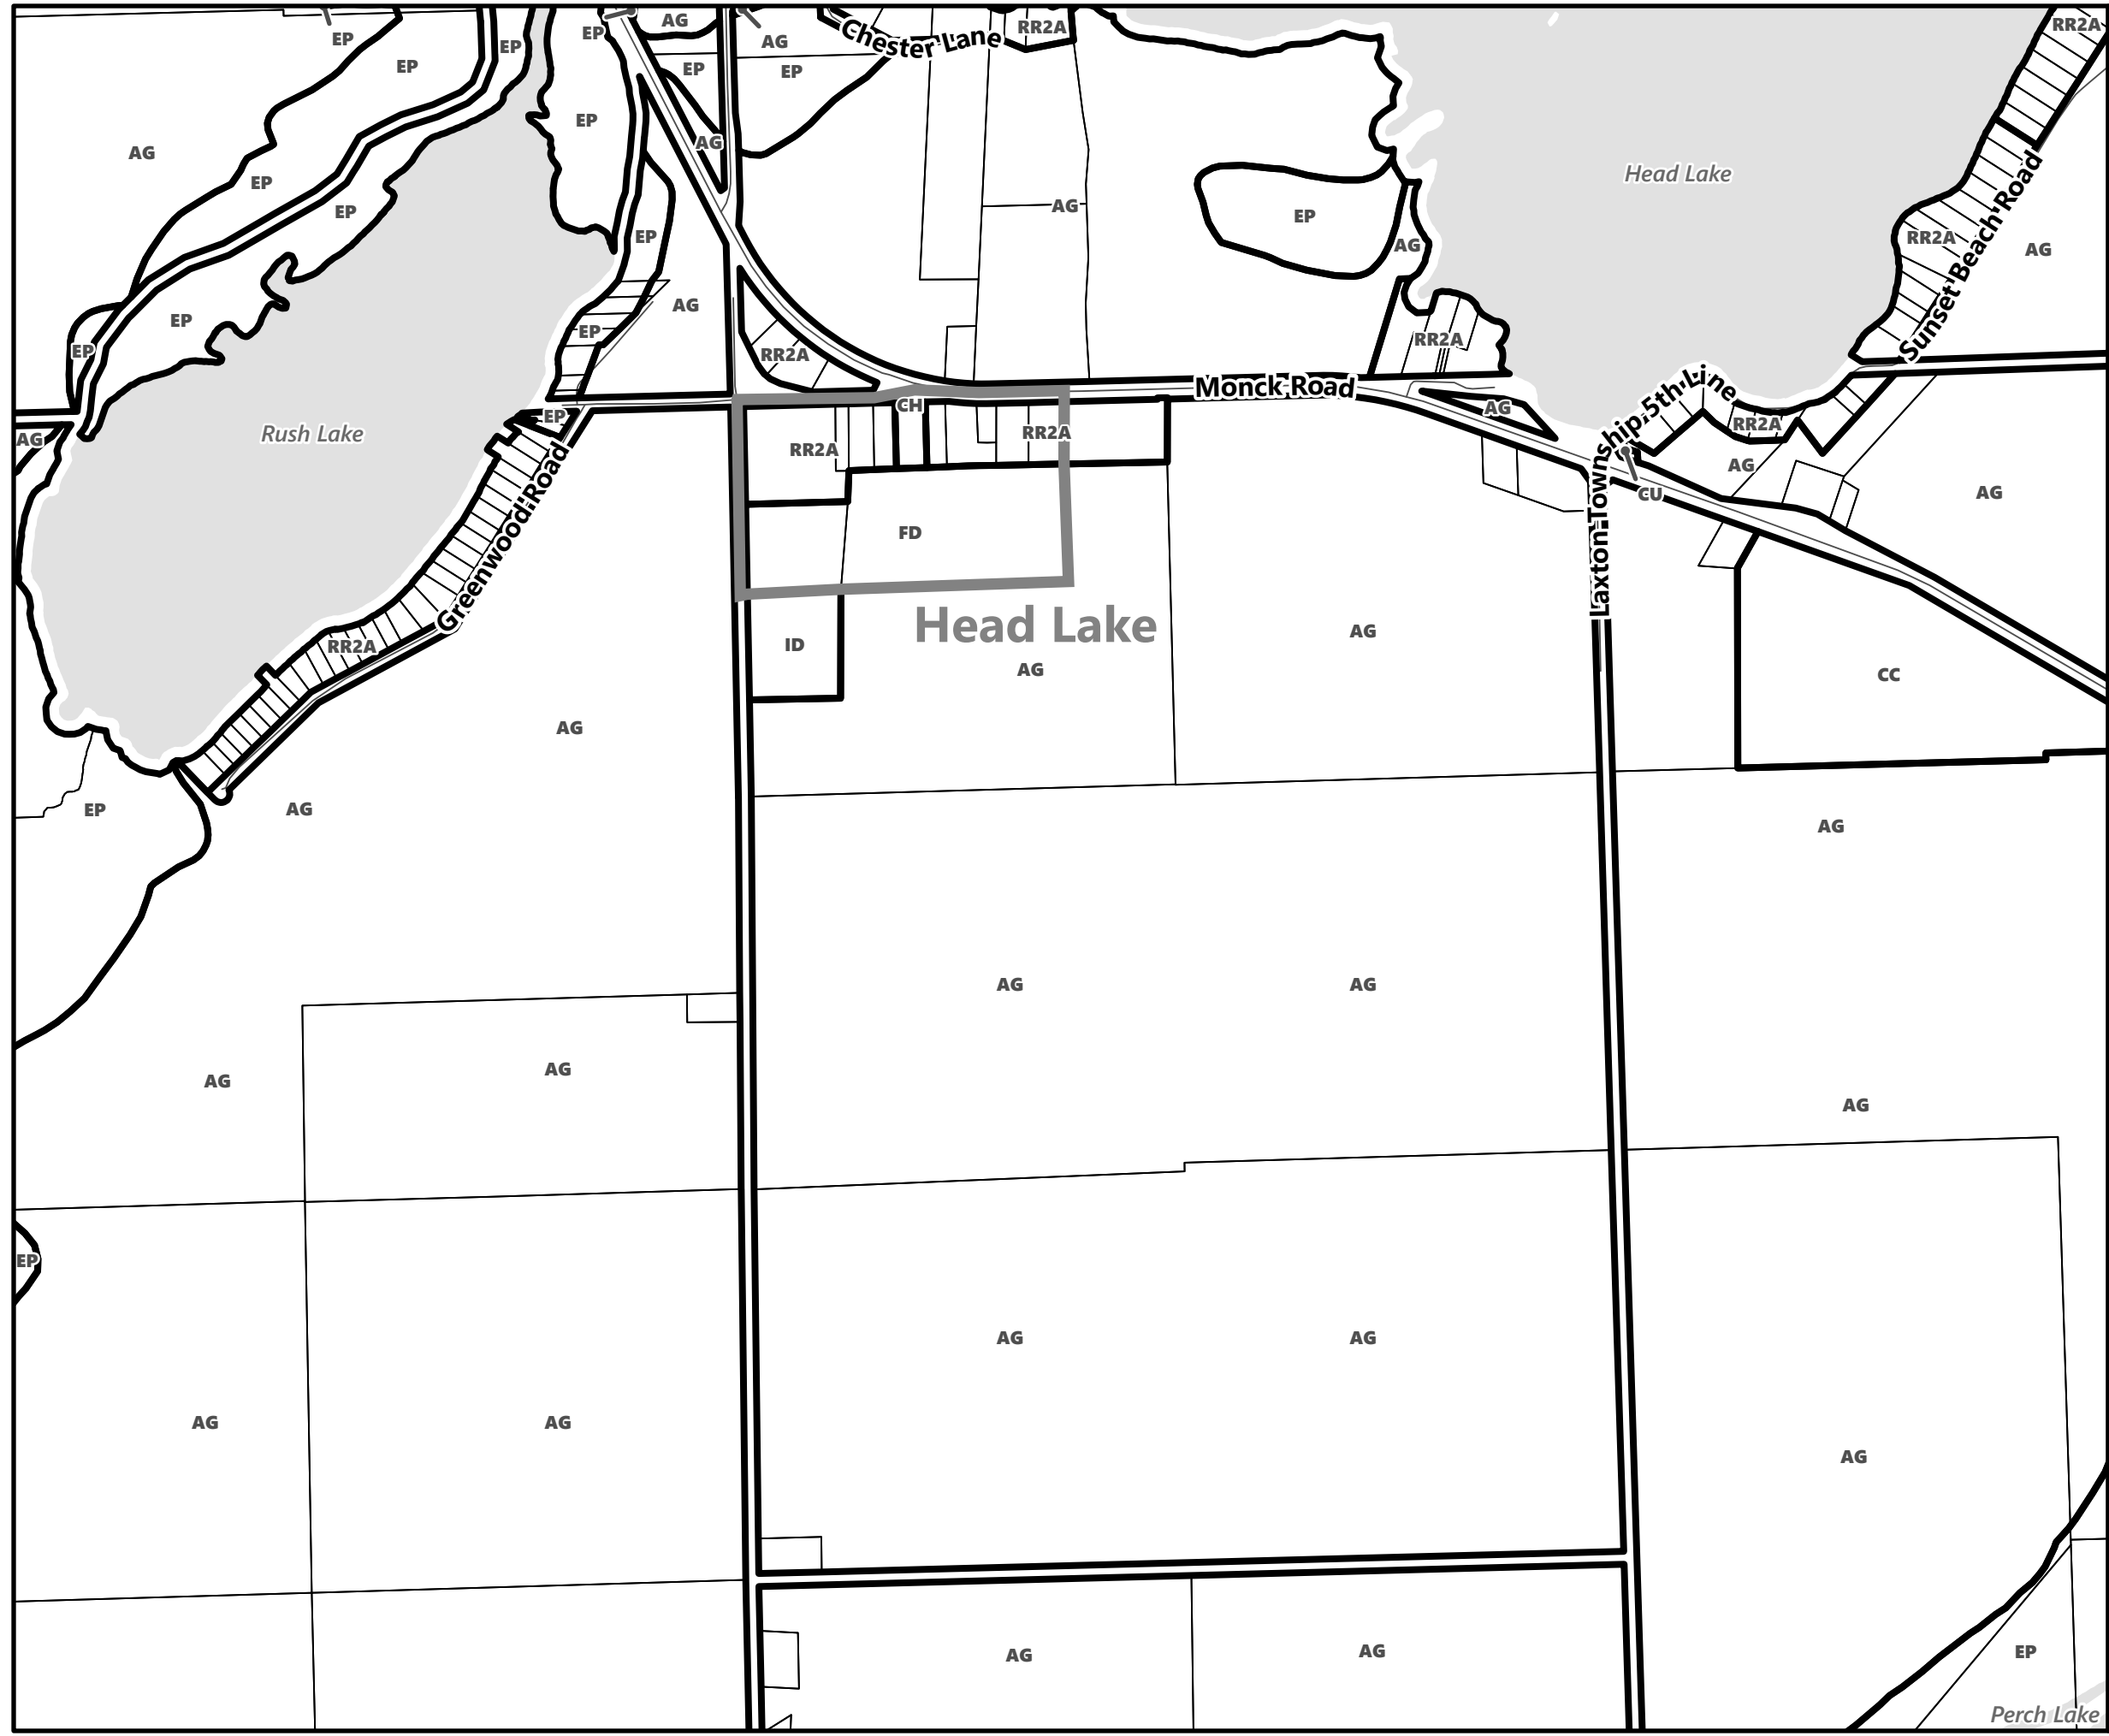

### Legend

- City of Kawartha Lakes Boundary
- Zone Boundary

May 2024

Sources:  
MNDMNR, City of Kawartha Lakes and Teranet  
Projection:  
NAD 1983 UTM Zone 17N

**City of Kawartha Lakes  
Rural Zoning By-law  
Schedule A-B9**