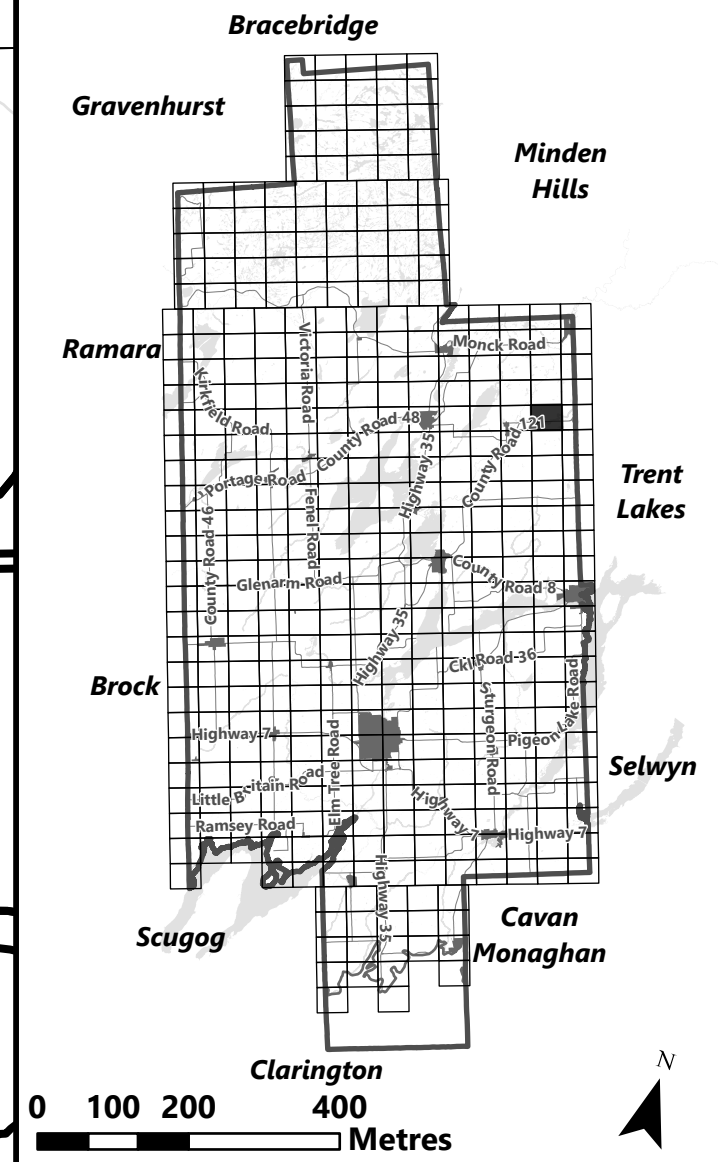

City of Kawartha Lakes Rural Zoning By-law Schedule A-B57

Legend

- City of Kawartha Lakes Boundary
- Zone Boundary