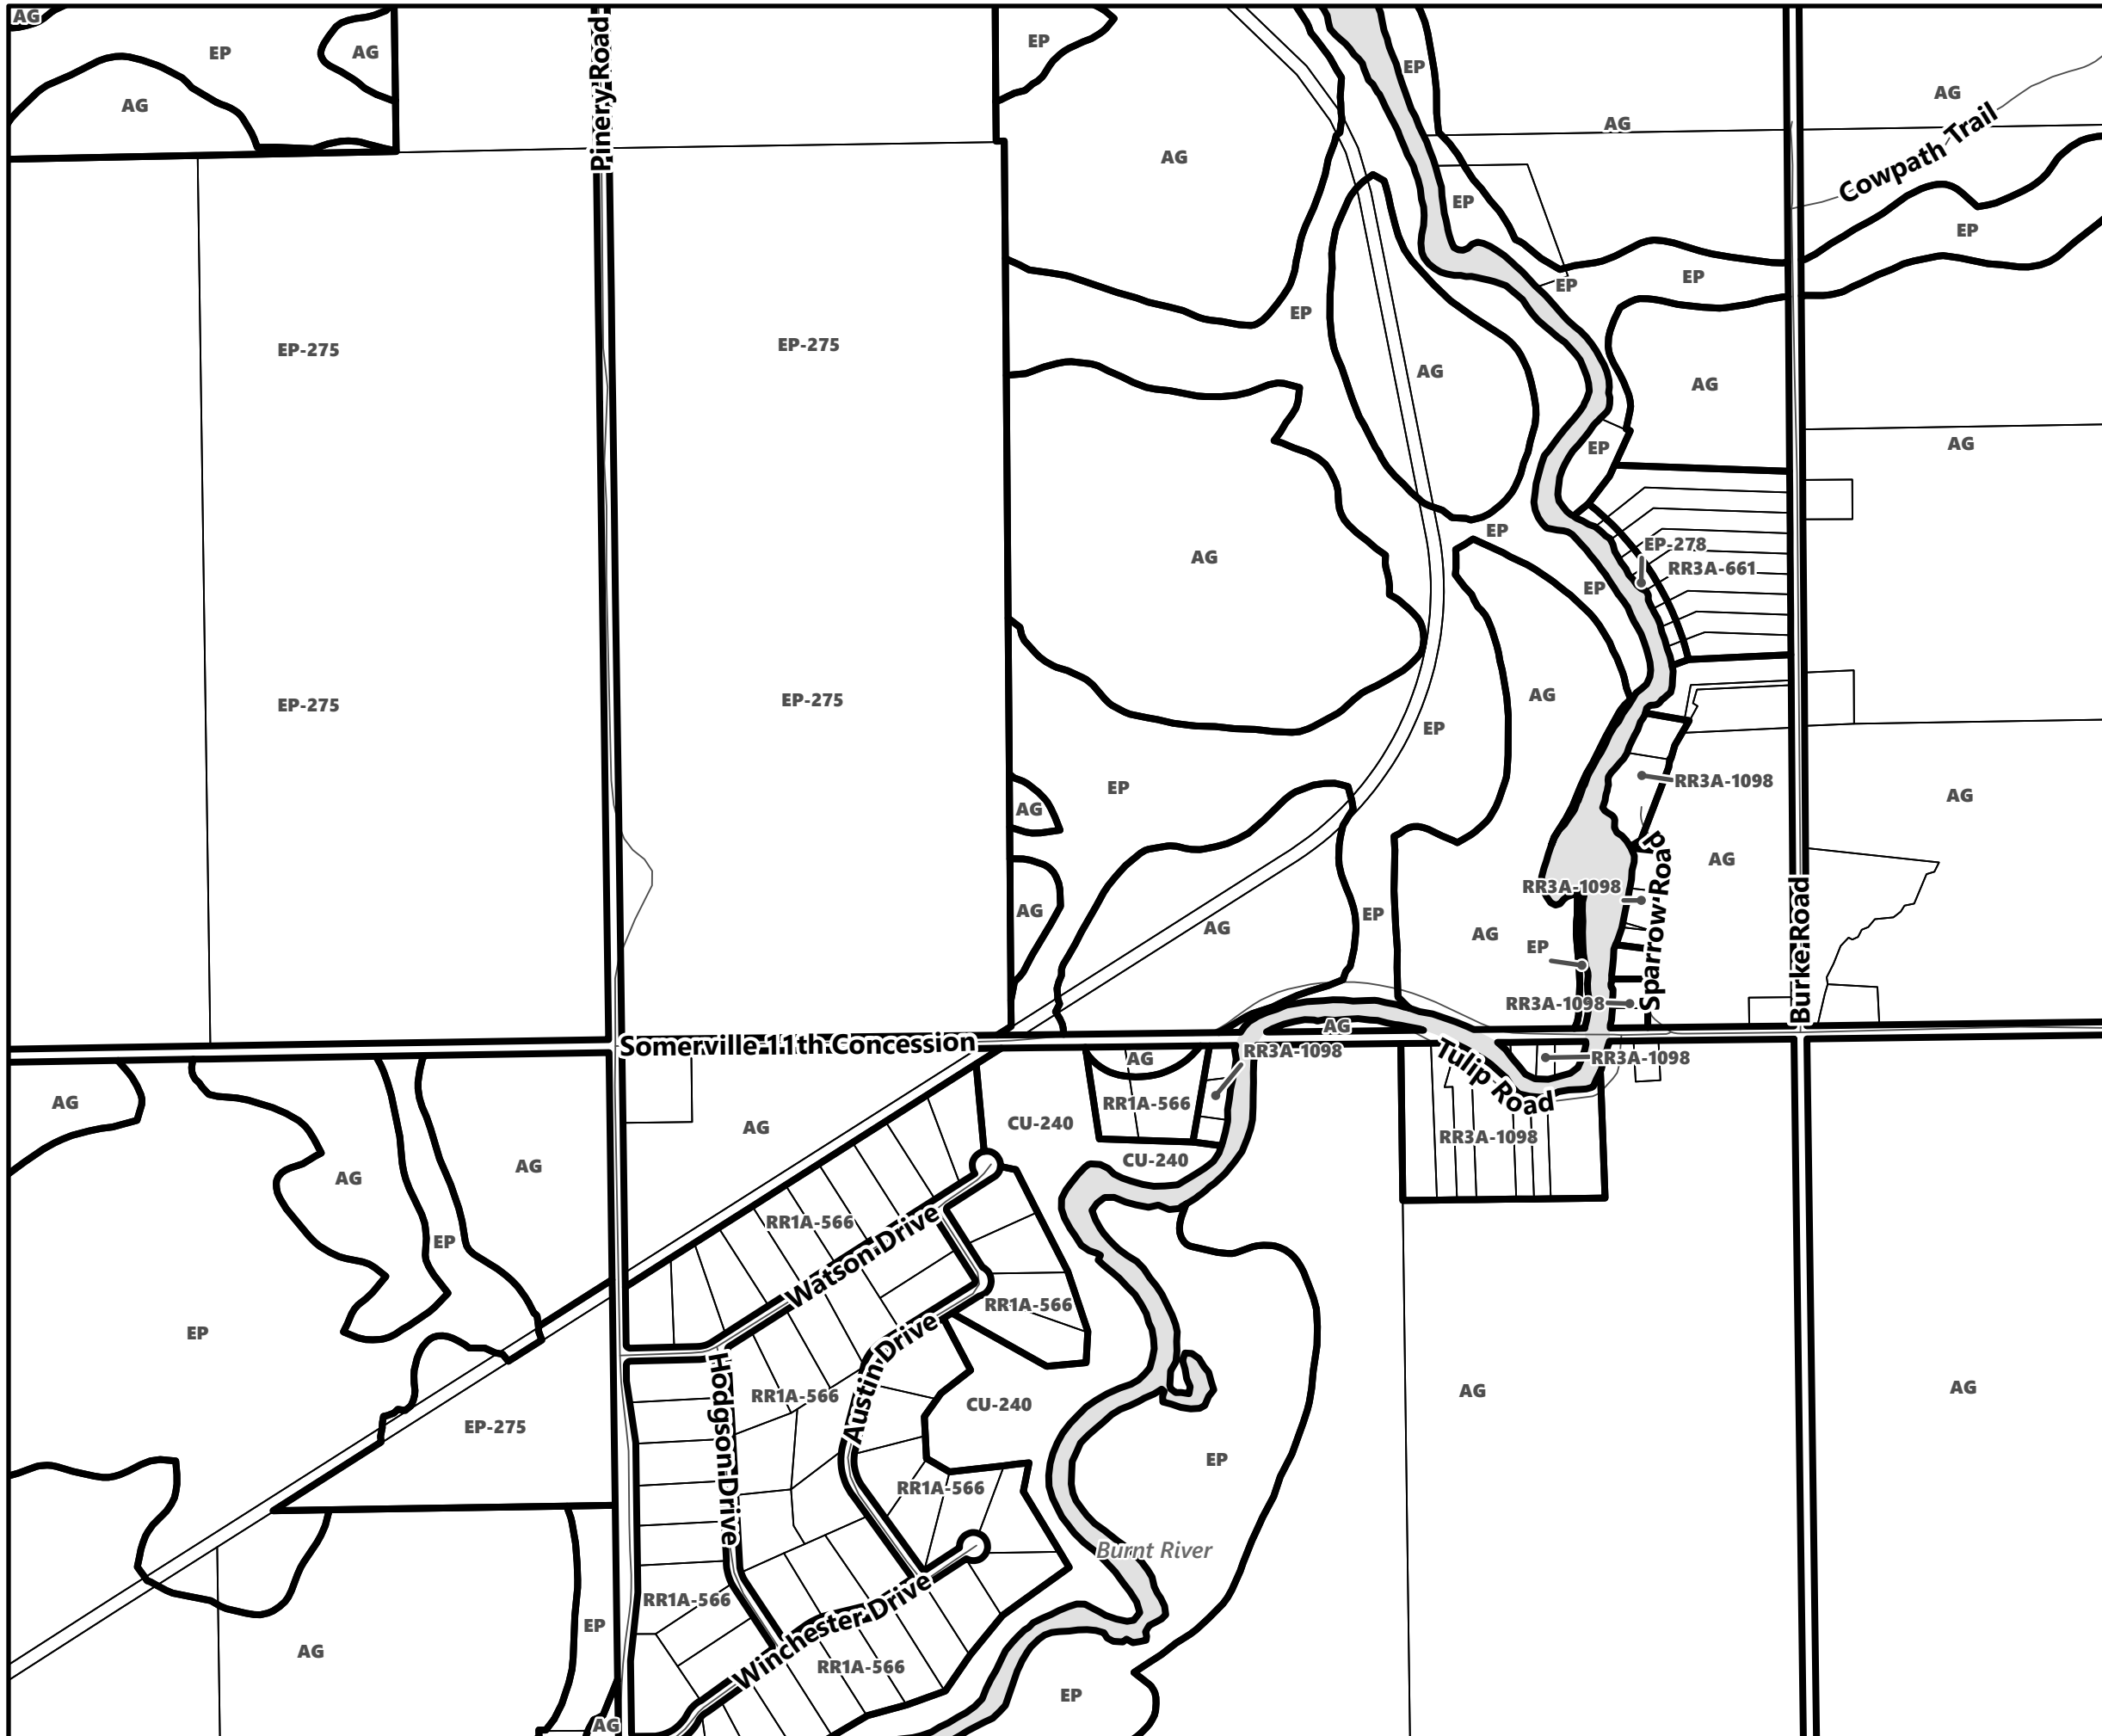

City of Kawartha Lakes Rural Zoning By-law Schedule A-B29

Legend

- City of Kawartha Lakes Boundary
- Zone Boundary