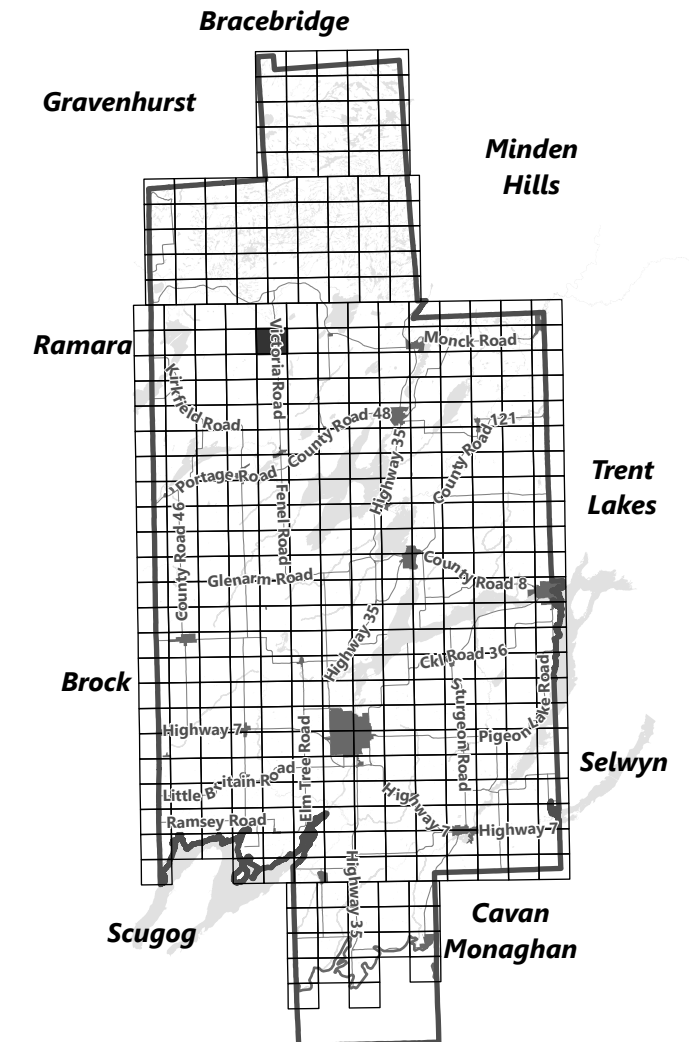

City of Kawartha Lakes Rural Zoning By-law Schedule A-B7

Legend

- City of Kawartha Lakes Boundary
- Zone Boundary

May 2024

Sources:
MNDMNR, City of Kawartha Lakes and Teranet
Projection:
NAD 1983 UTM Zone 17N