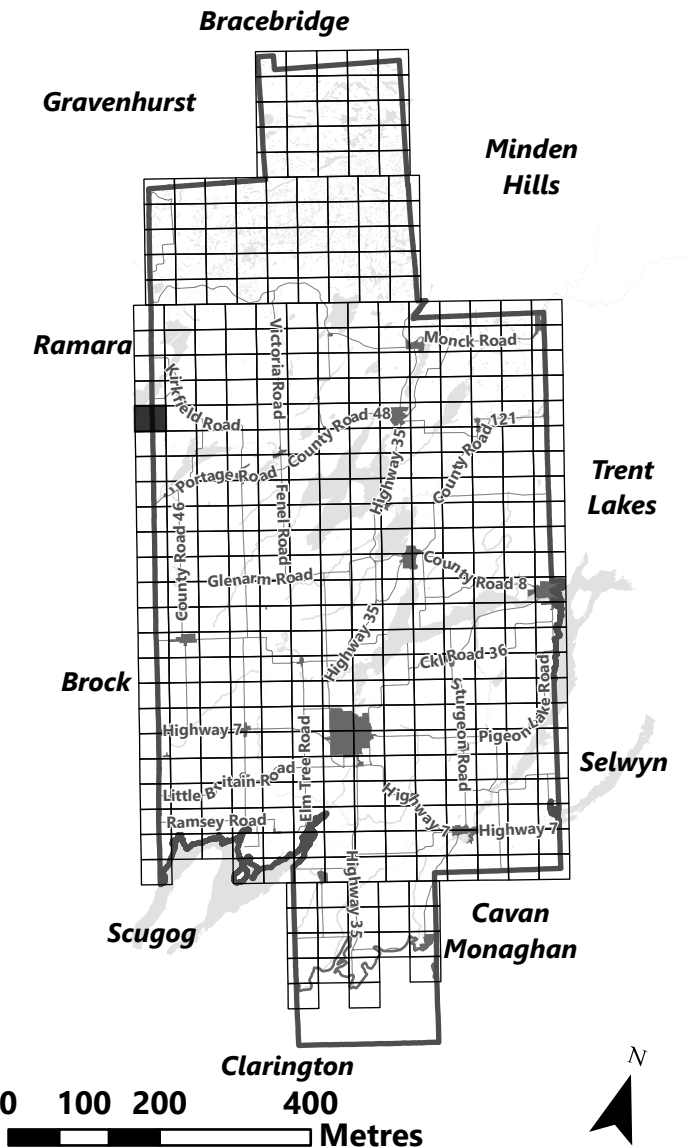

City of Kawartha Lakes Rural Zoning By-law Schedule A-B45

Legend

- City of Kawartha Lakes Boundary
- Zone Boundary

May 2024

Sources:
MNDMNR, City of Kawartha Lakes and Teranet
Projection:
NAD 1983 UTM Zone 17N