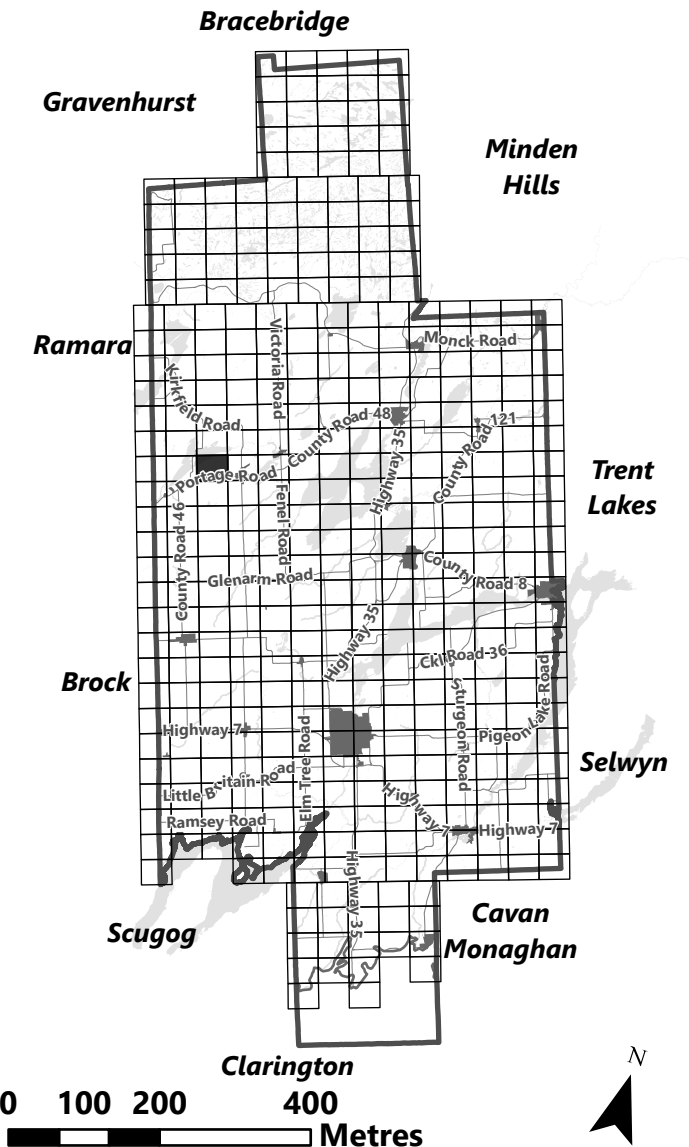

City of Kawartha Lakes Rural Zoning By-law Schedule A-B75

Legend

- City of Kawartha Lakes Boundary
- Zone Boundary

May 2024

Sources:
MNDMNR, City of Kawartha Lakes and Teranet
Projection:
NAD 1983 UTM Zone 17N