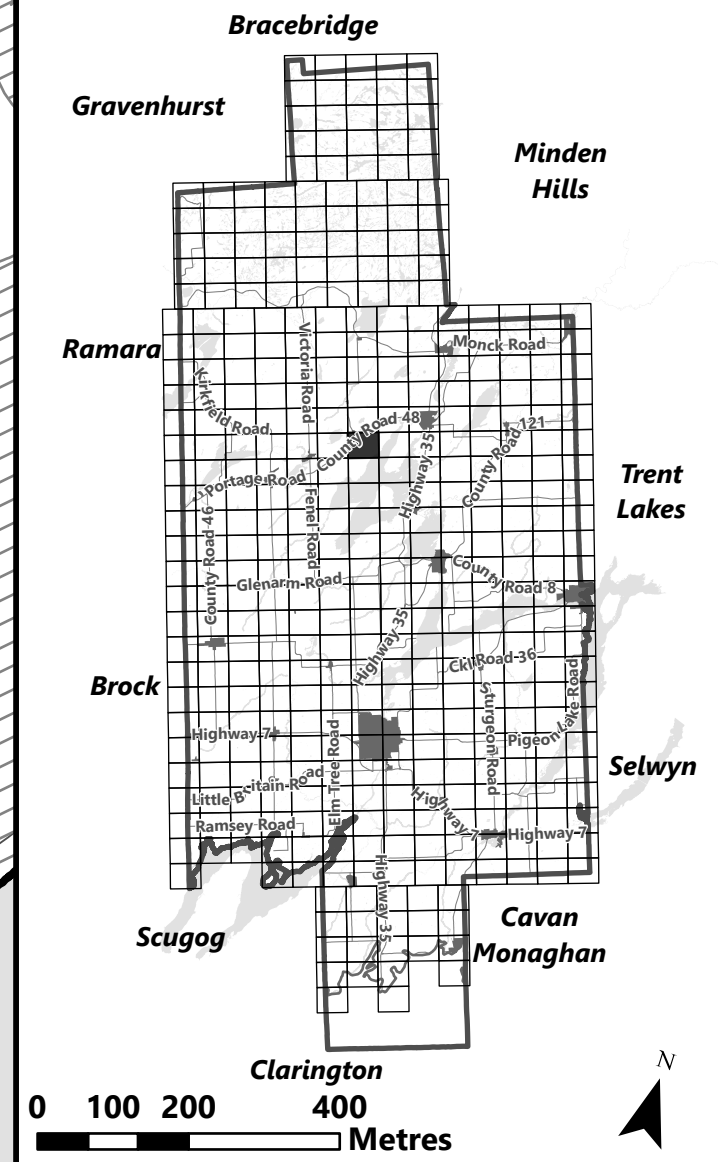

City of Kawartha Lakes Rural Zoning By-law Schedule A-B65

Legend

- City of Kawartha Lakes Boundary
- Zone Boundary
- ▨ Conservation Authority Regulated Area
- ▨ Kawartha Region Conservation Authority