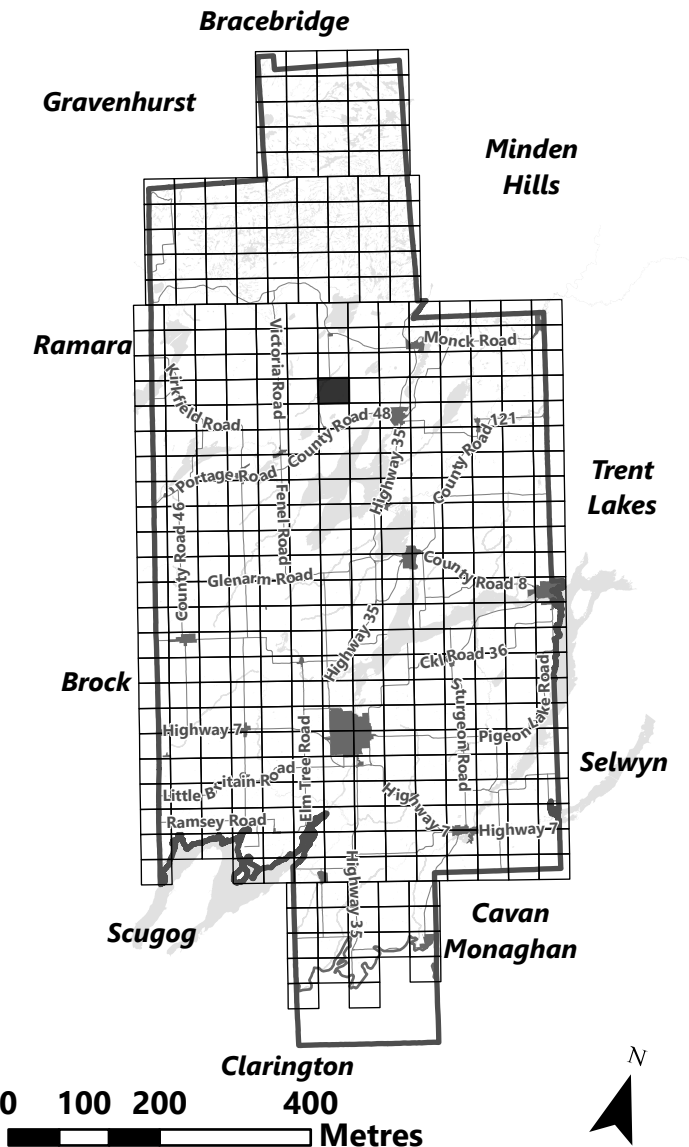

City of Kawartha Lakes Rural Zoning By-law Schedule A-B37

Legend

- City of Kawartha Lakes Boundary
- Zone Boundary

May 2024

Sources:
MNDMNR, City of Kawartha Lakes and Teranet
Projection:
NAD 1983 UTM Zone 17N