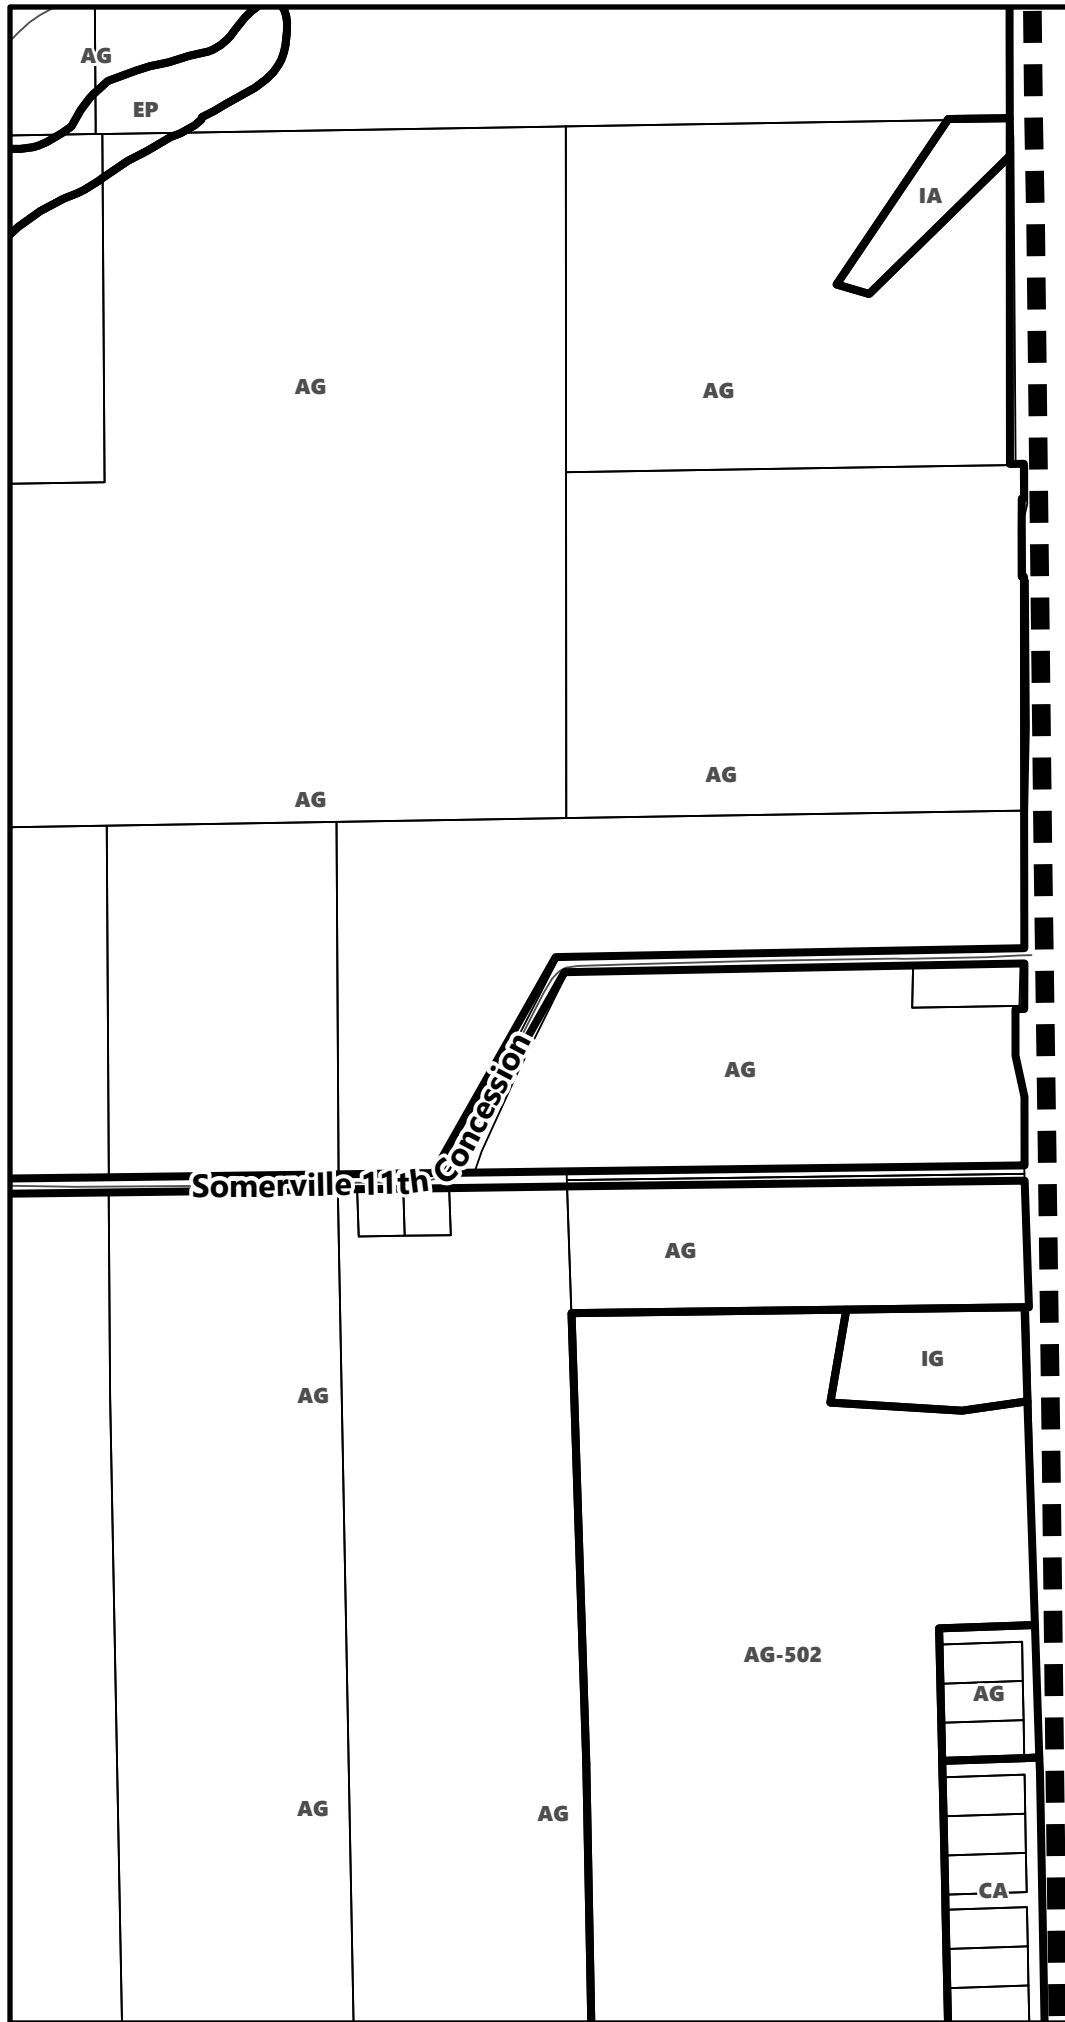

City of Kawartha Lakes Rural Zoning By-law Schedule A-B30

Legend

- City of Kawartha Lakes Boundary
- Zone Boundary

May 2024

Sources:
MNDMNR, City of Kawartha Lakes and Teranet
Projection:
NAD 1983 UTM Zone 17N