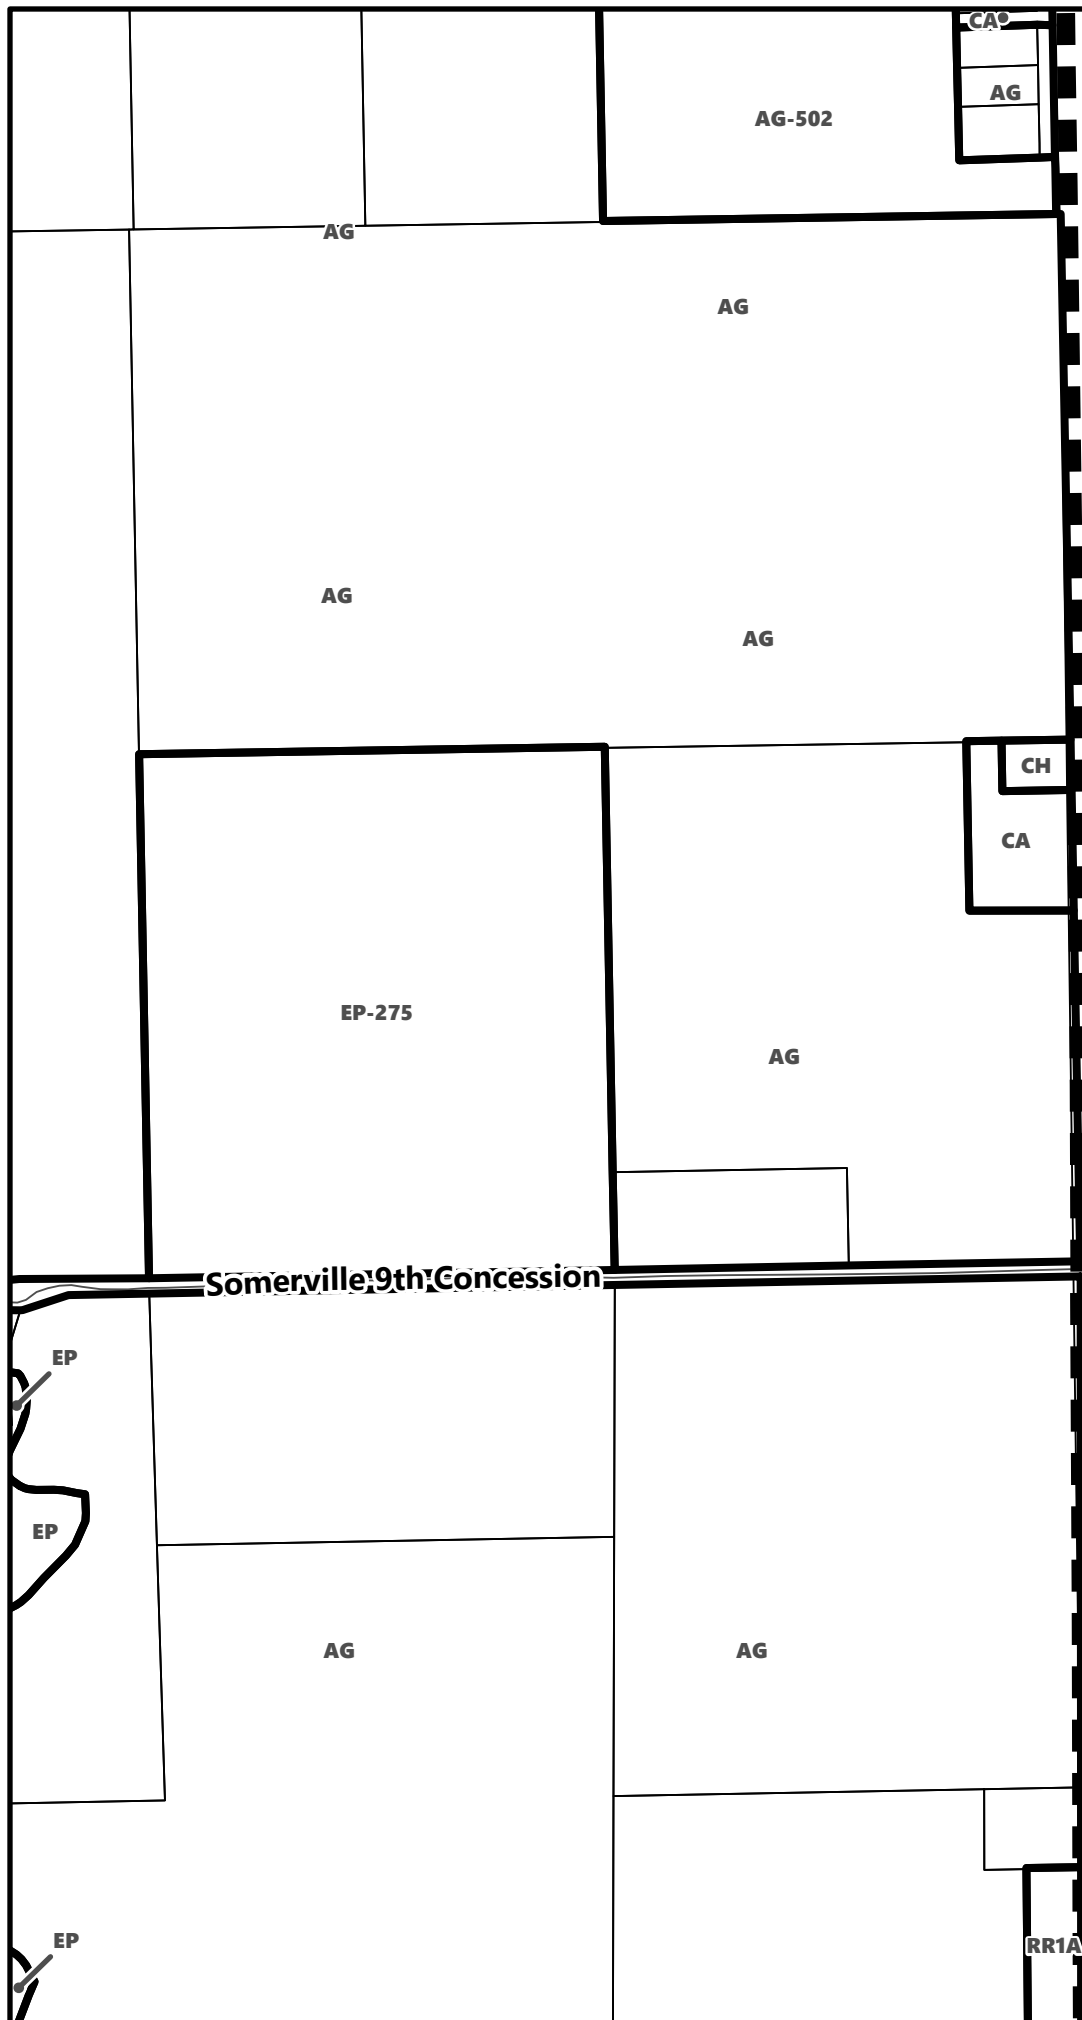

## Legend

- City of Kawartha Lakes Boundary
- Zone Boundary

May 2024

Sources:  
MNDMNR, City of Kawartha Lakes and Teranet  
Projection:  
NAD 1983 UTM Zone 17N