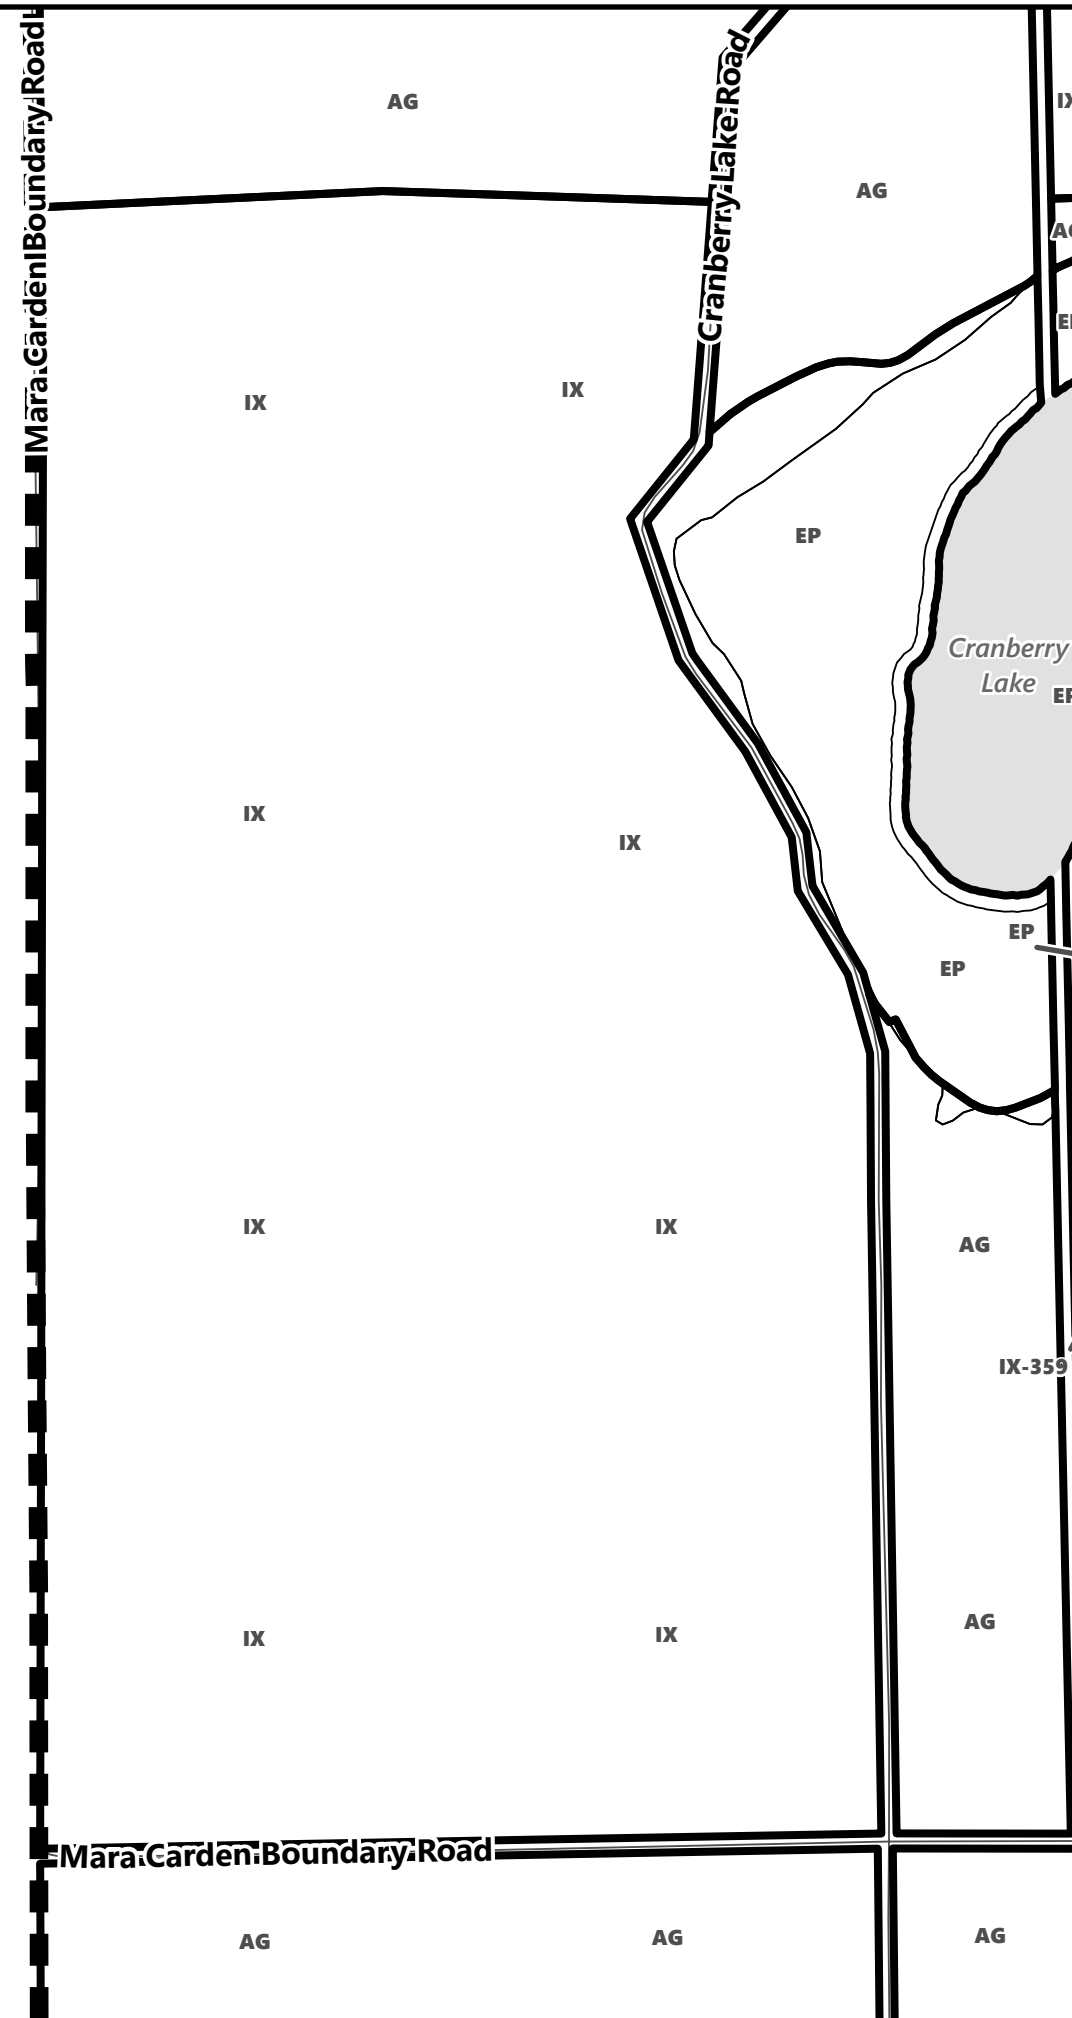

City of Kawartha Lakes Rural Zoning By-law Schedule A-B59

Legend

- City of Kawartha Lakes Boundary
- Zone Boundary

May 2024

Sources:
MNDMNR, City of Kawartha Lakes and Teranet
Projection:
NAD 1983 UTM Zone 17N