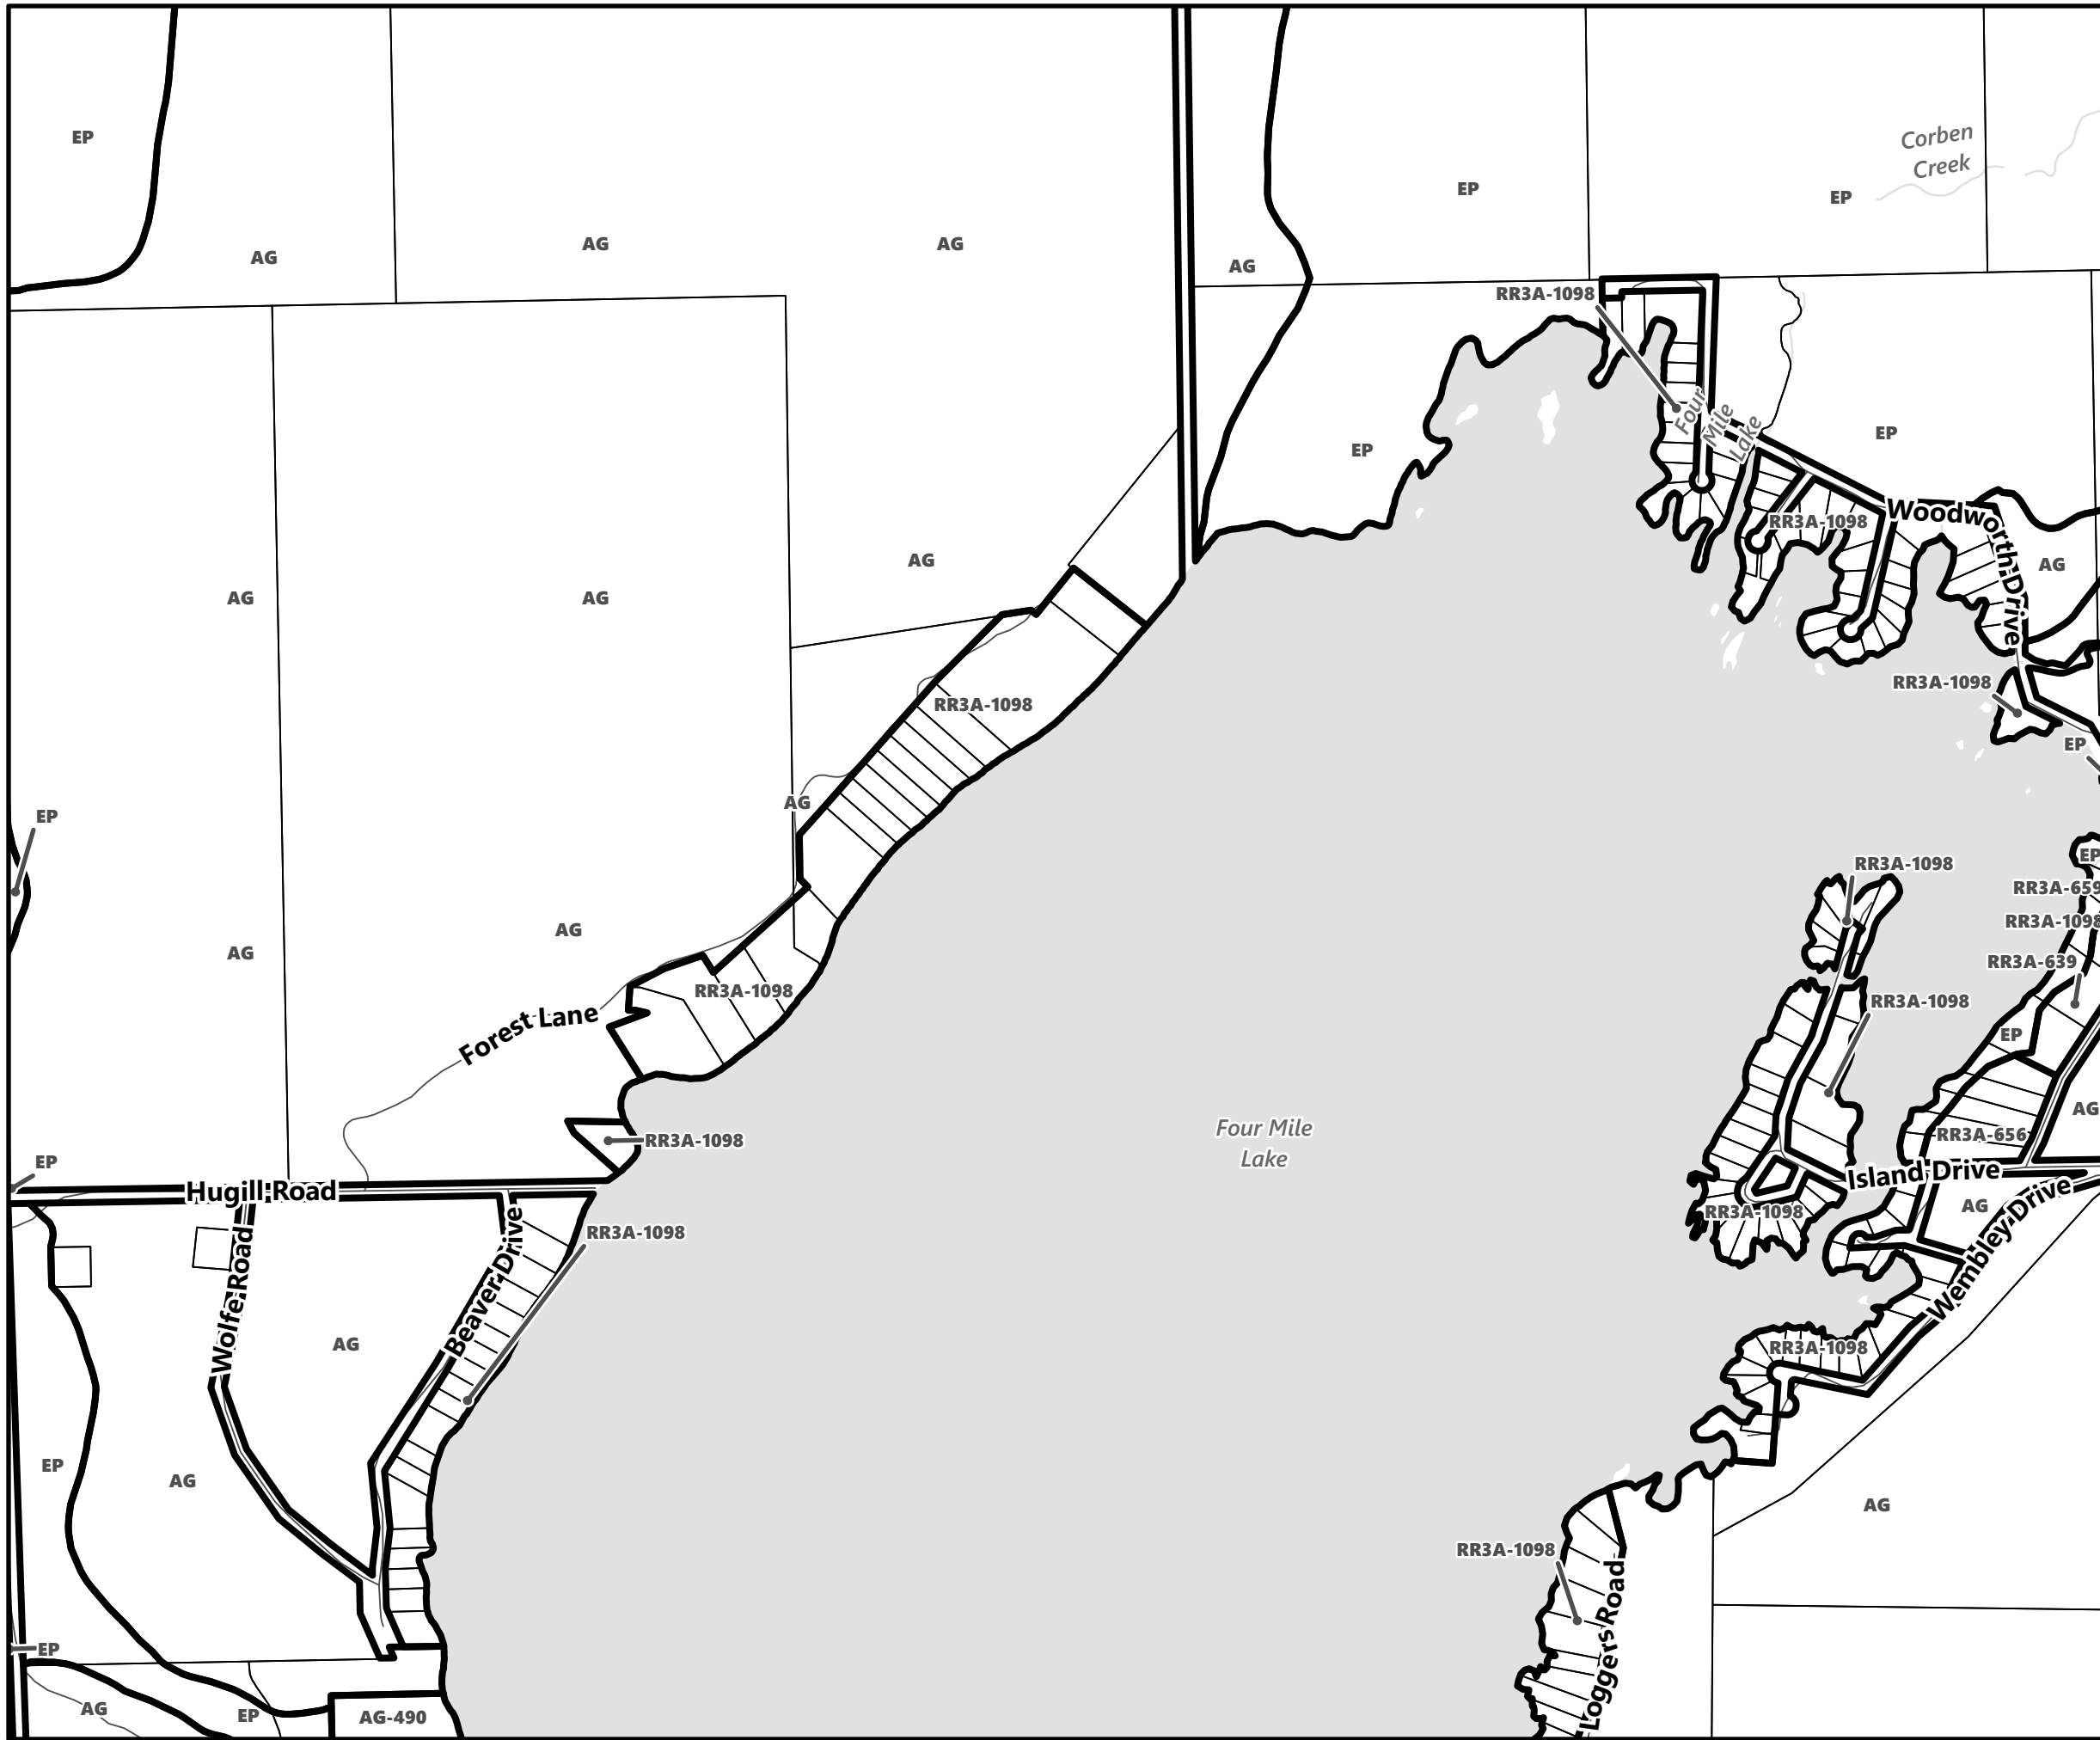

**Legend**

-  City of Kawartha Lakes Boundary
-  Zone Boundary

**City of Kawartha Lakes  
Rural Zoning By-law  
Schedule A-B41**

**Legend**

-  City of Kawartha Lakes Boundary
-  Zone Boundary

May 2024

Sources:  
MNDMNR, City of Kawartha Lakes and Teranet  
Projection:  
NAD 1983 UTM Zone 17N