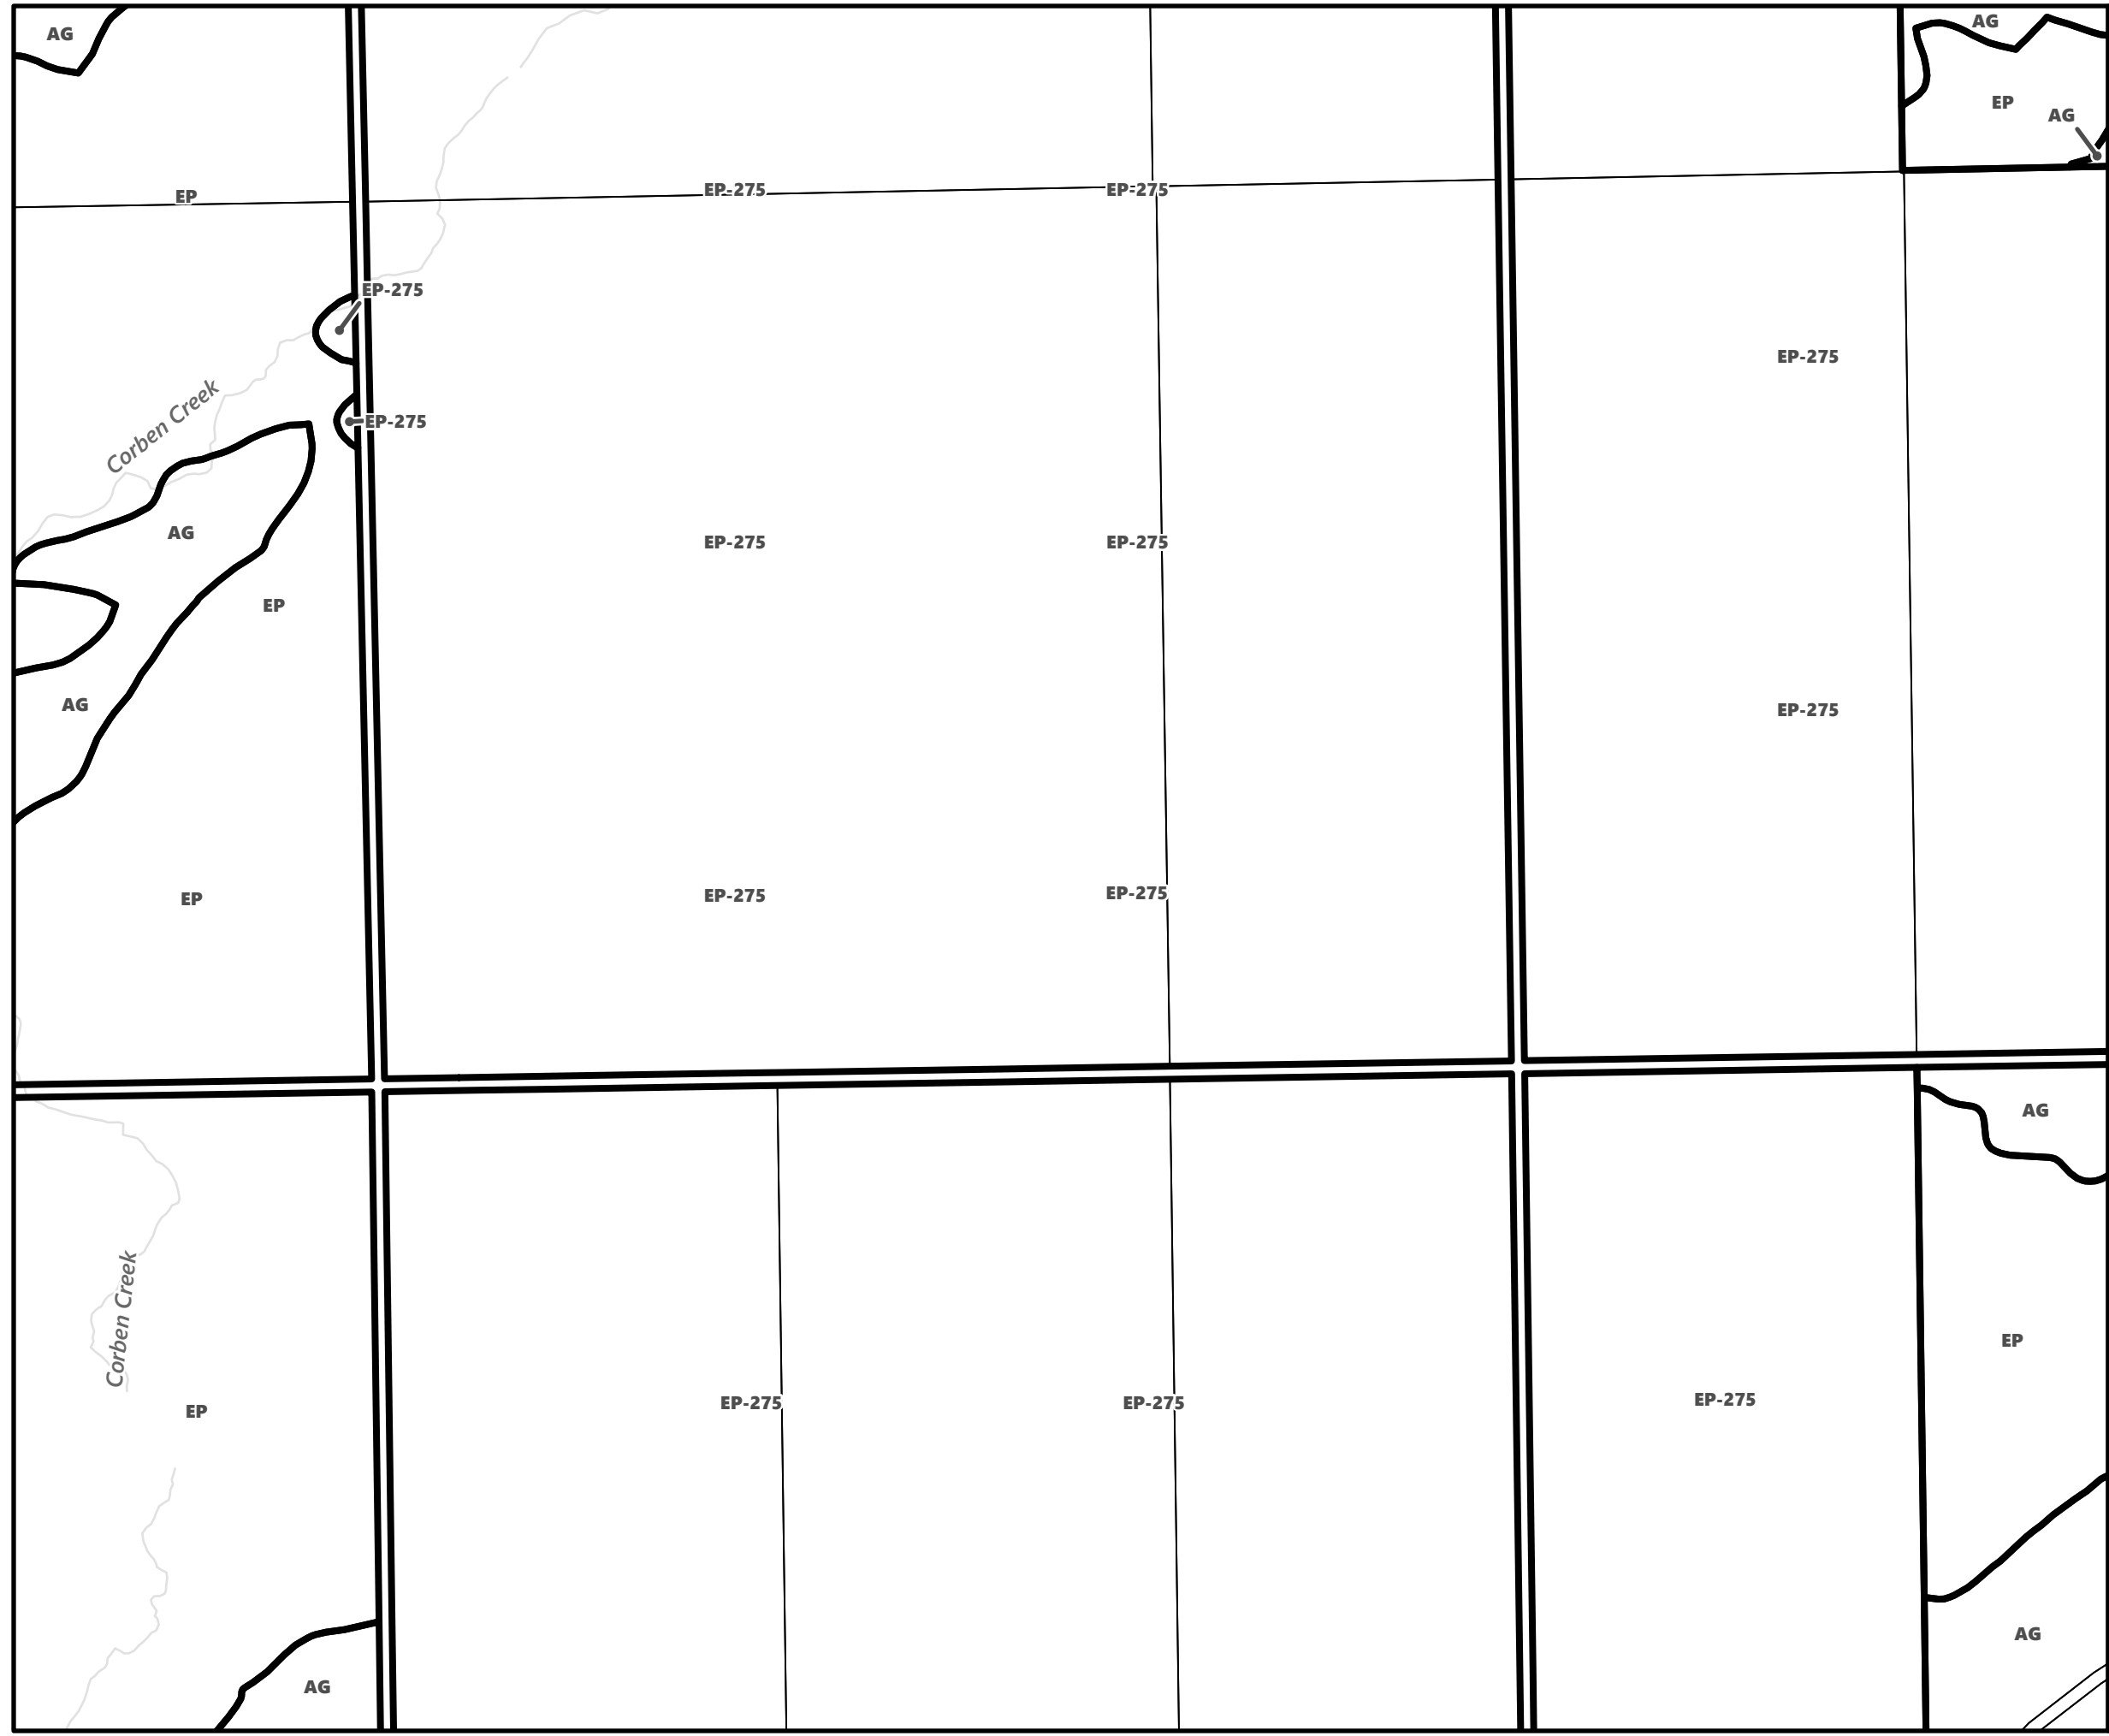

City of Kawartha Lakes Rural Zoning By-law Schedule A-B28

Legend

- City of Kawartha Lakes Boundary
- Zone Boundary

May 2024

Sources:
MNDMNR, City of Kawartha Lakes and Teranet
Projection:
NAD 1983 UTM Zone 17N