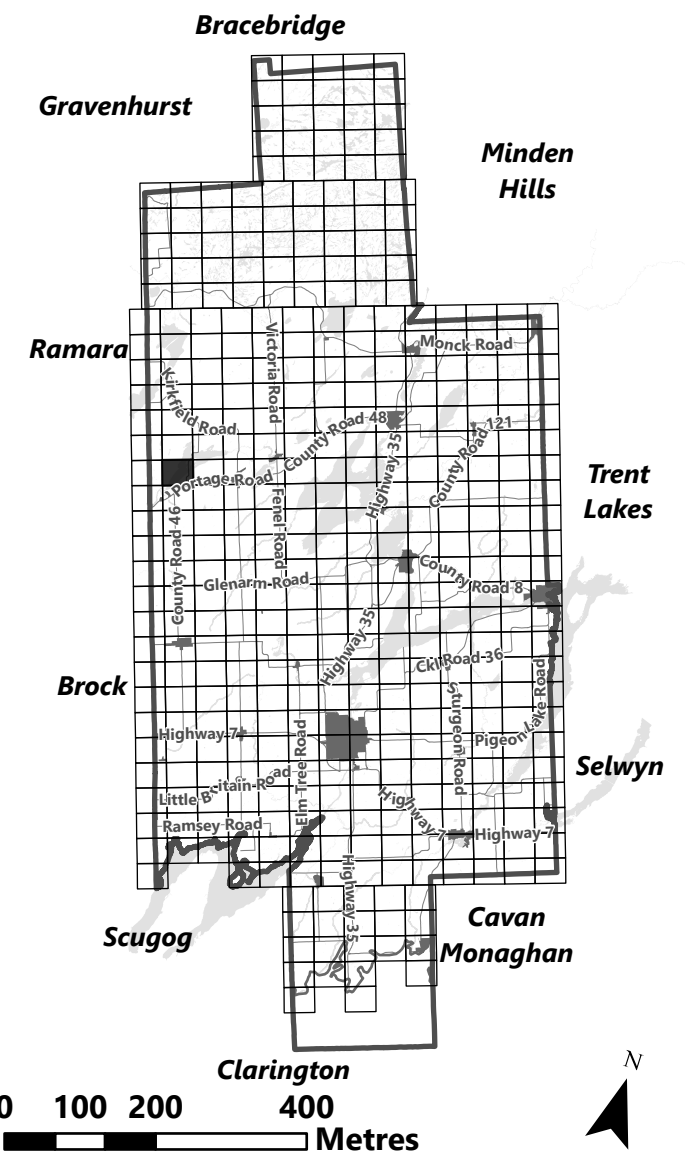

### Legend

- City of Kawartha Lakes Boundary
- Zone Boundary

May 2024

Sources: MNDMNR, City of Kawartha Lakes and Teranet  
Projection: NAD 1983 UTM Zone 17N