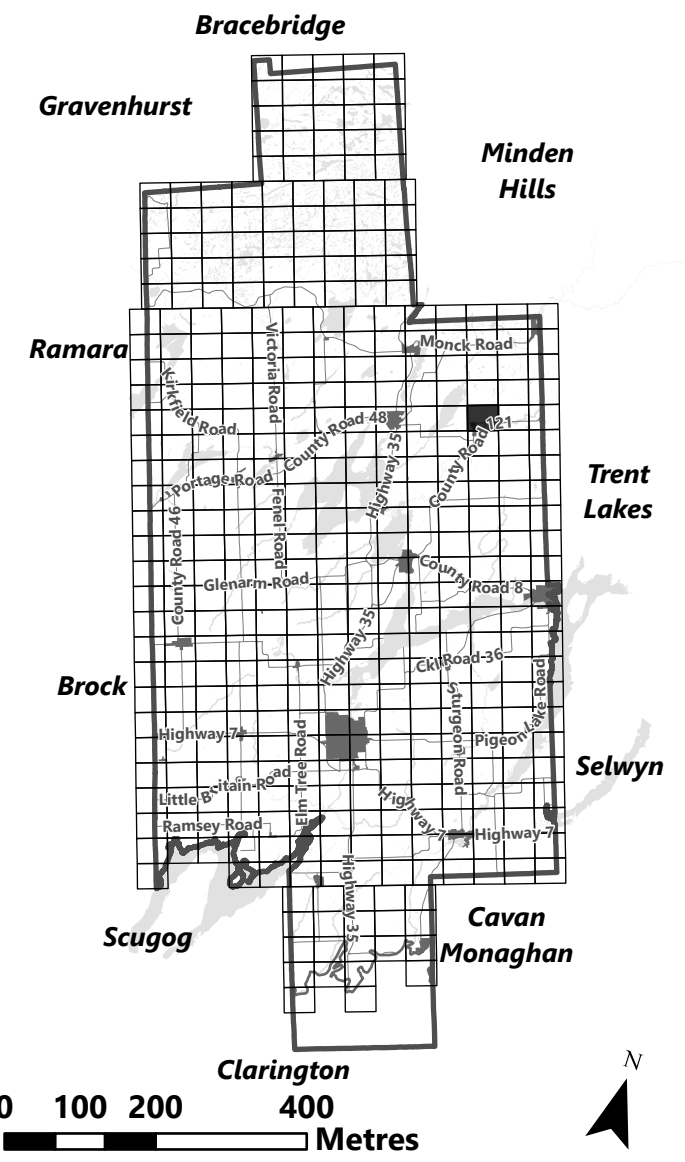

City of Kawartha Lakes Rural Zoning By-law Schedule A-B56

1. **Legend**
2. City of Kawartha Lakes Boundary
   - Zone Boundary