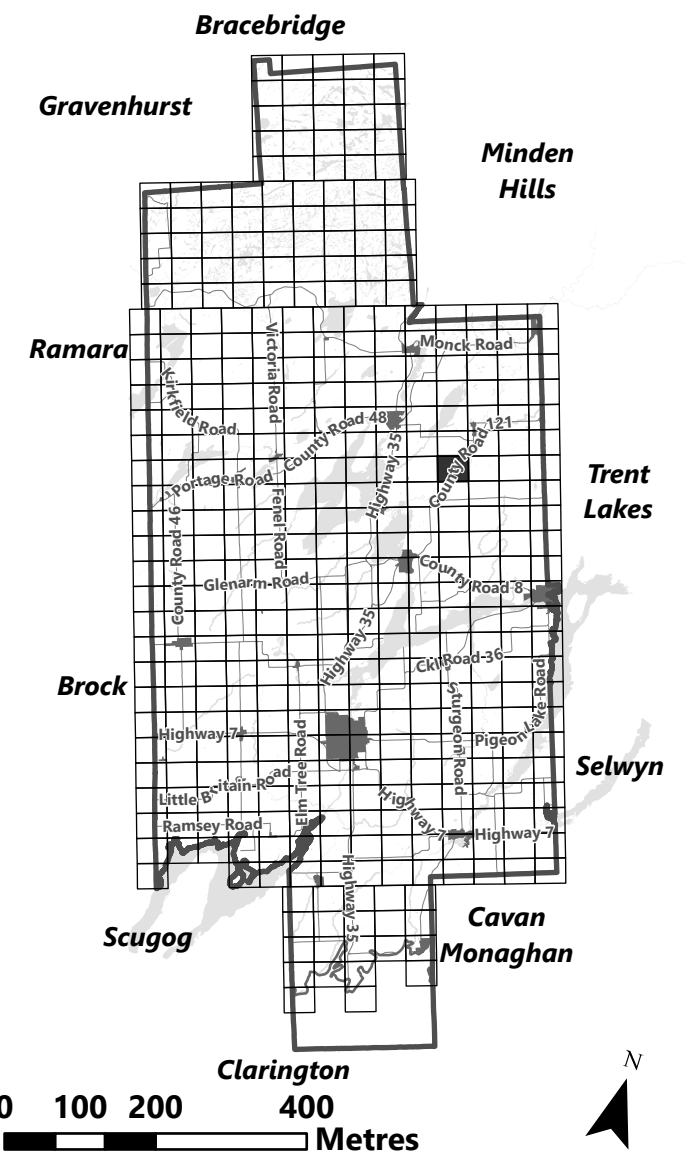

City of Kawartha Lakes Rural Zoning By-law Schedule A-B83

Legend

- City of Kawartha Lakes Boundary
- Zone Boundary

May 2024

Sources:
MNDMNR, City of Kawartha Lakes and Teranet
Projection:
NAD 1983 UTM Zone 17N