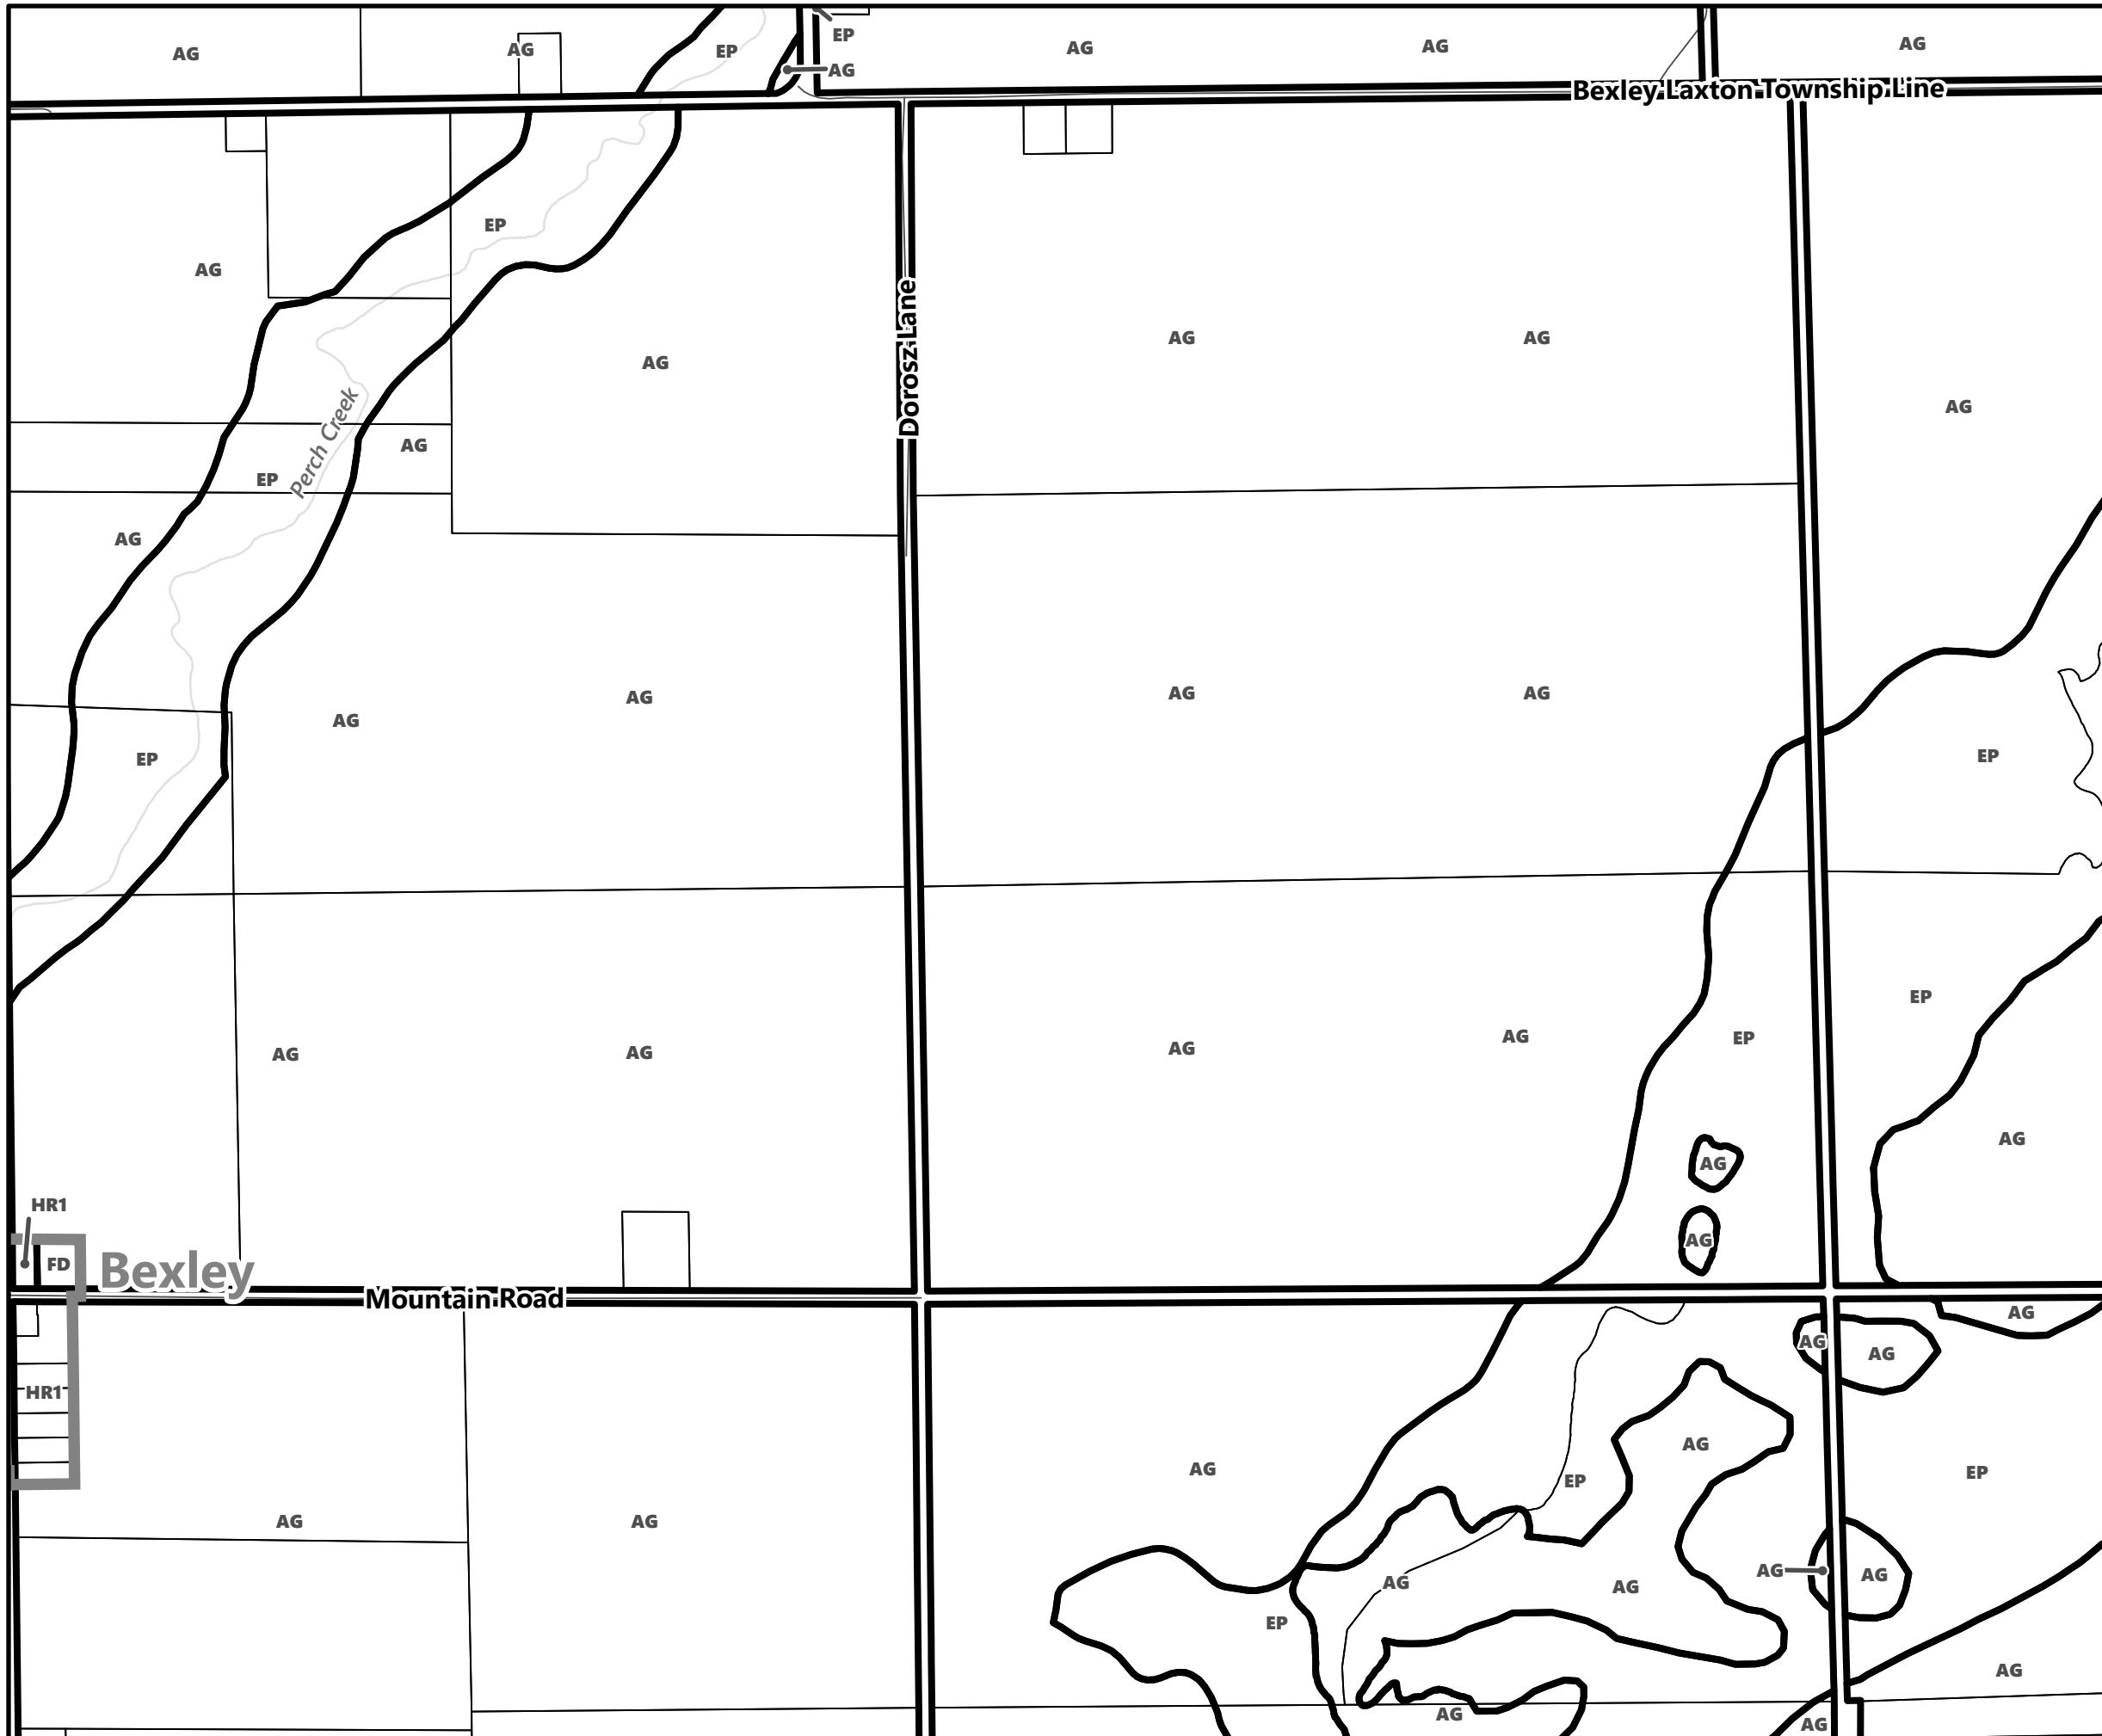

City of Kawartha Lakes Rural Zoning By-law Schedule A-B37

Legend

- City of Kawartha Lakes Boundary
- Zone Boundary

May 2024

Sources:
MNDMNR, City of Kawartha Lakes and Teranet
Projection:
NAD 1983 UTM Zone 17N