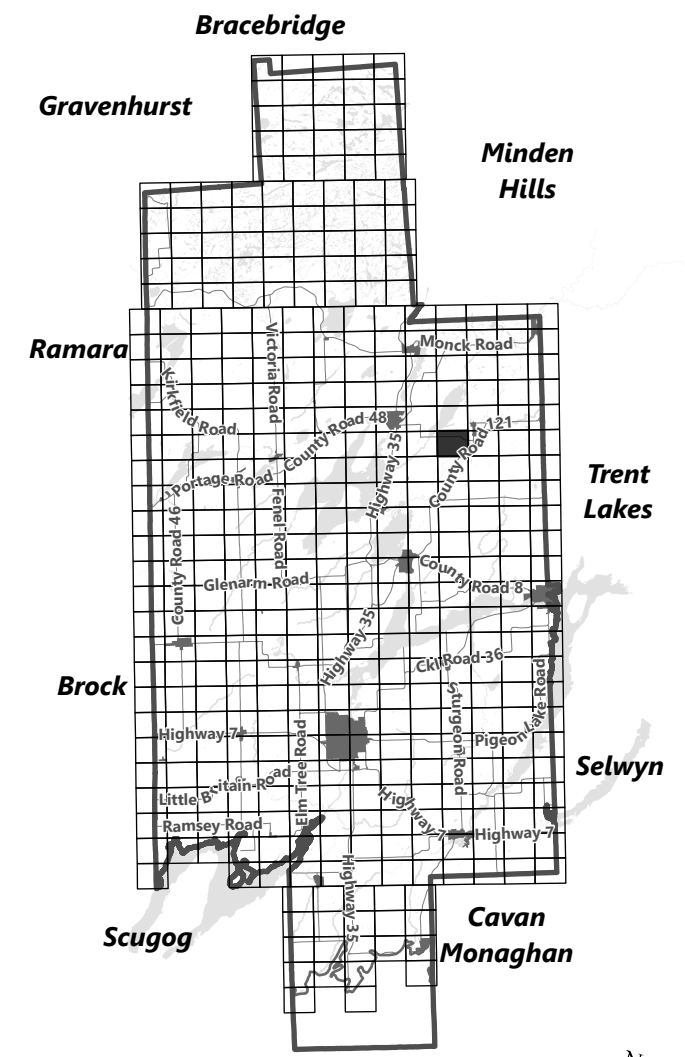

May 2024

Sources:  
MNDMNR, City of Kawartha Lakes and Teranet  
Projection:  
NAD 1983 UTM Zone 17N