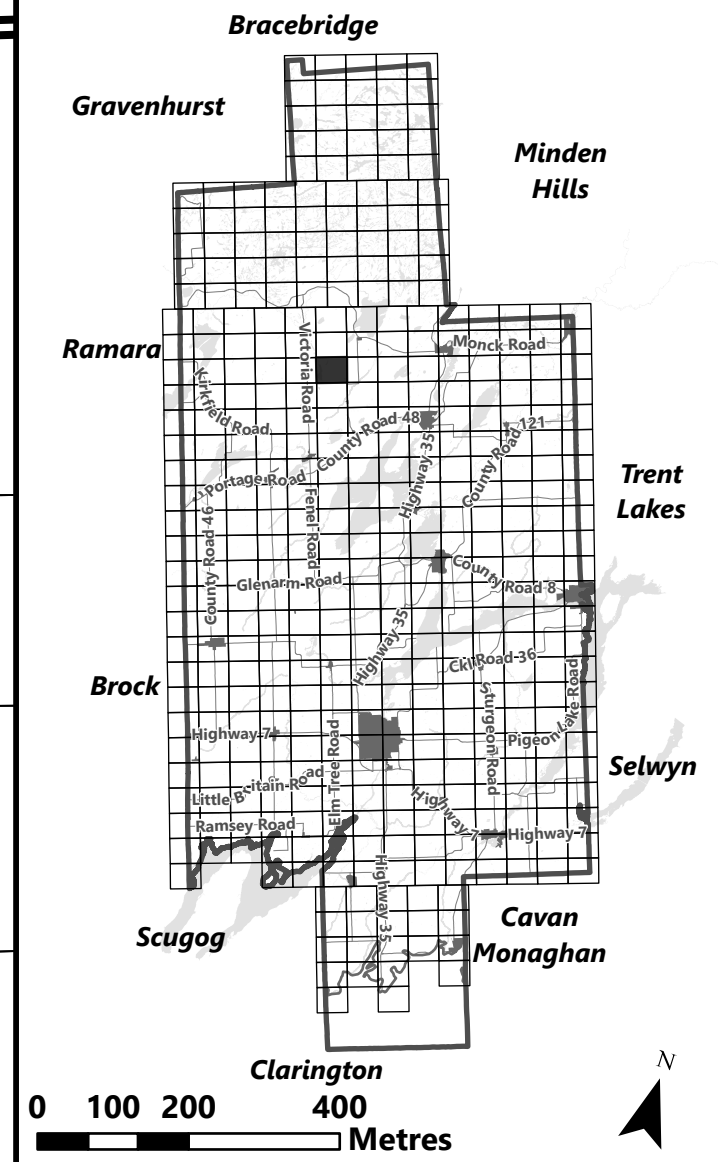

City of Kawartha Lakes Rural Zoning By-law Schedule A-B22

Legend

- City of Kawartha Lakes Boundary
- Zone Boundary

May 2024

Sources:
MNDMNR, City of Kawartha Lakes and Teranet
Projection:
NAD 1983 UTM Zone 17N