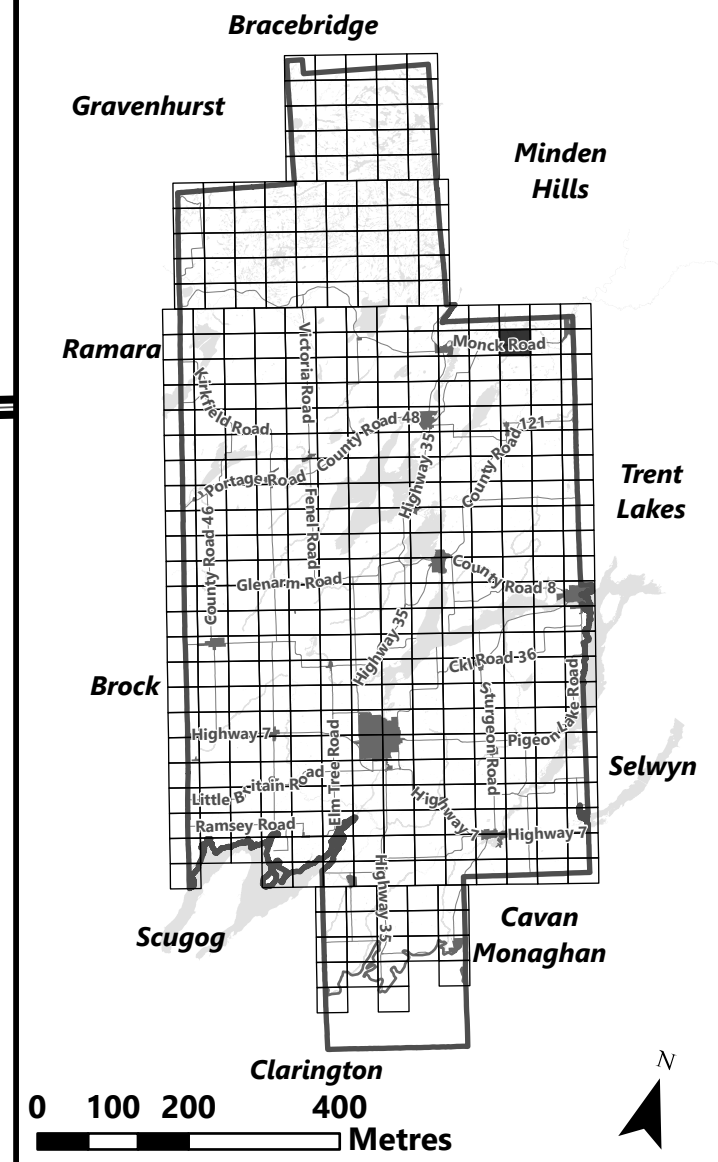

City of Kawartha Lakes Rural Zoning By-law Schedule A-B14

Legend

- City of Kawartha Lakes Boundary
- Zone Boundary

May 2024

Sources:
MNDMNR, City of Kawartha Lakes and Teranet
Projection:
NAD 1983 UTM Zone 17N