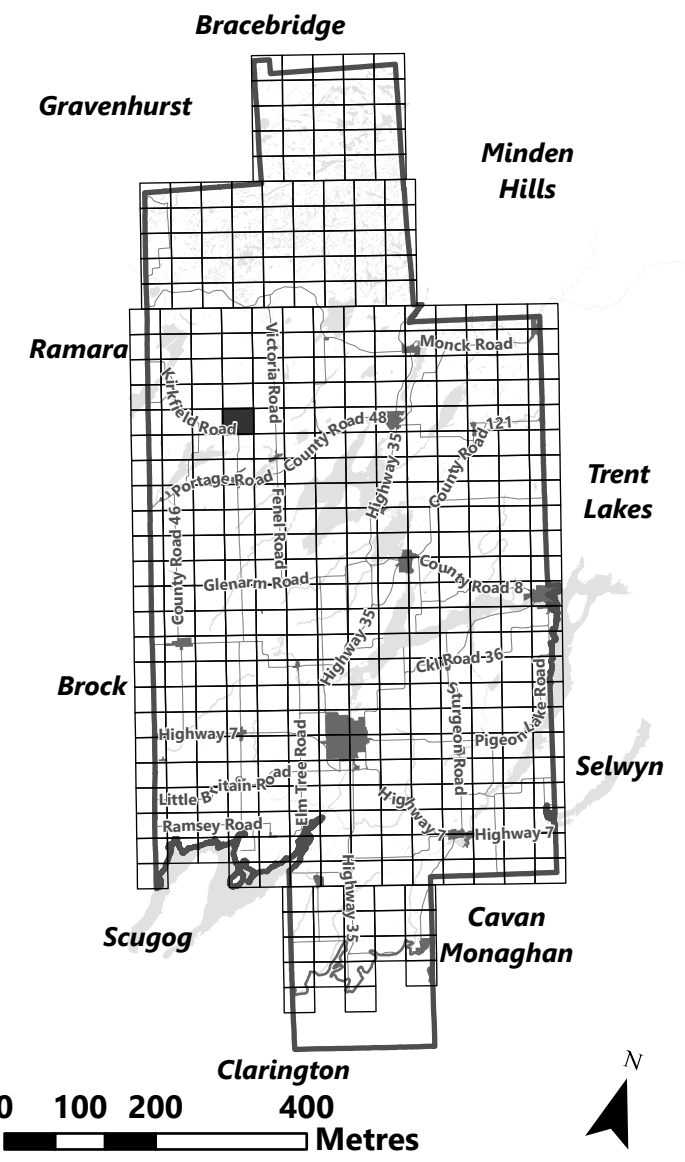

City of Kawartha Lakes Rural Zoning By-law Schedule A-B48

Legend

- City of Kawartha Lakes Boundary
- Zone Boundary

May 2024

Sources:
MNDMNR, City of Kawartha Lakes and Teranet
Projection:
NAD 1983 UTM Zone 17N