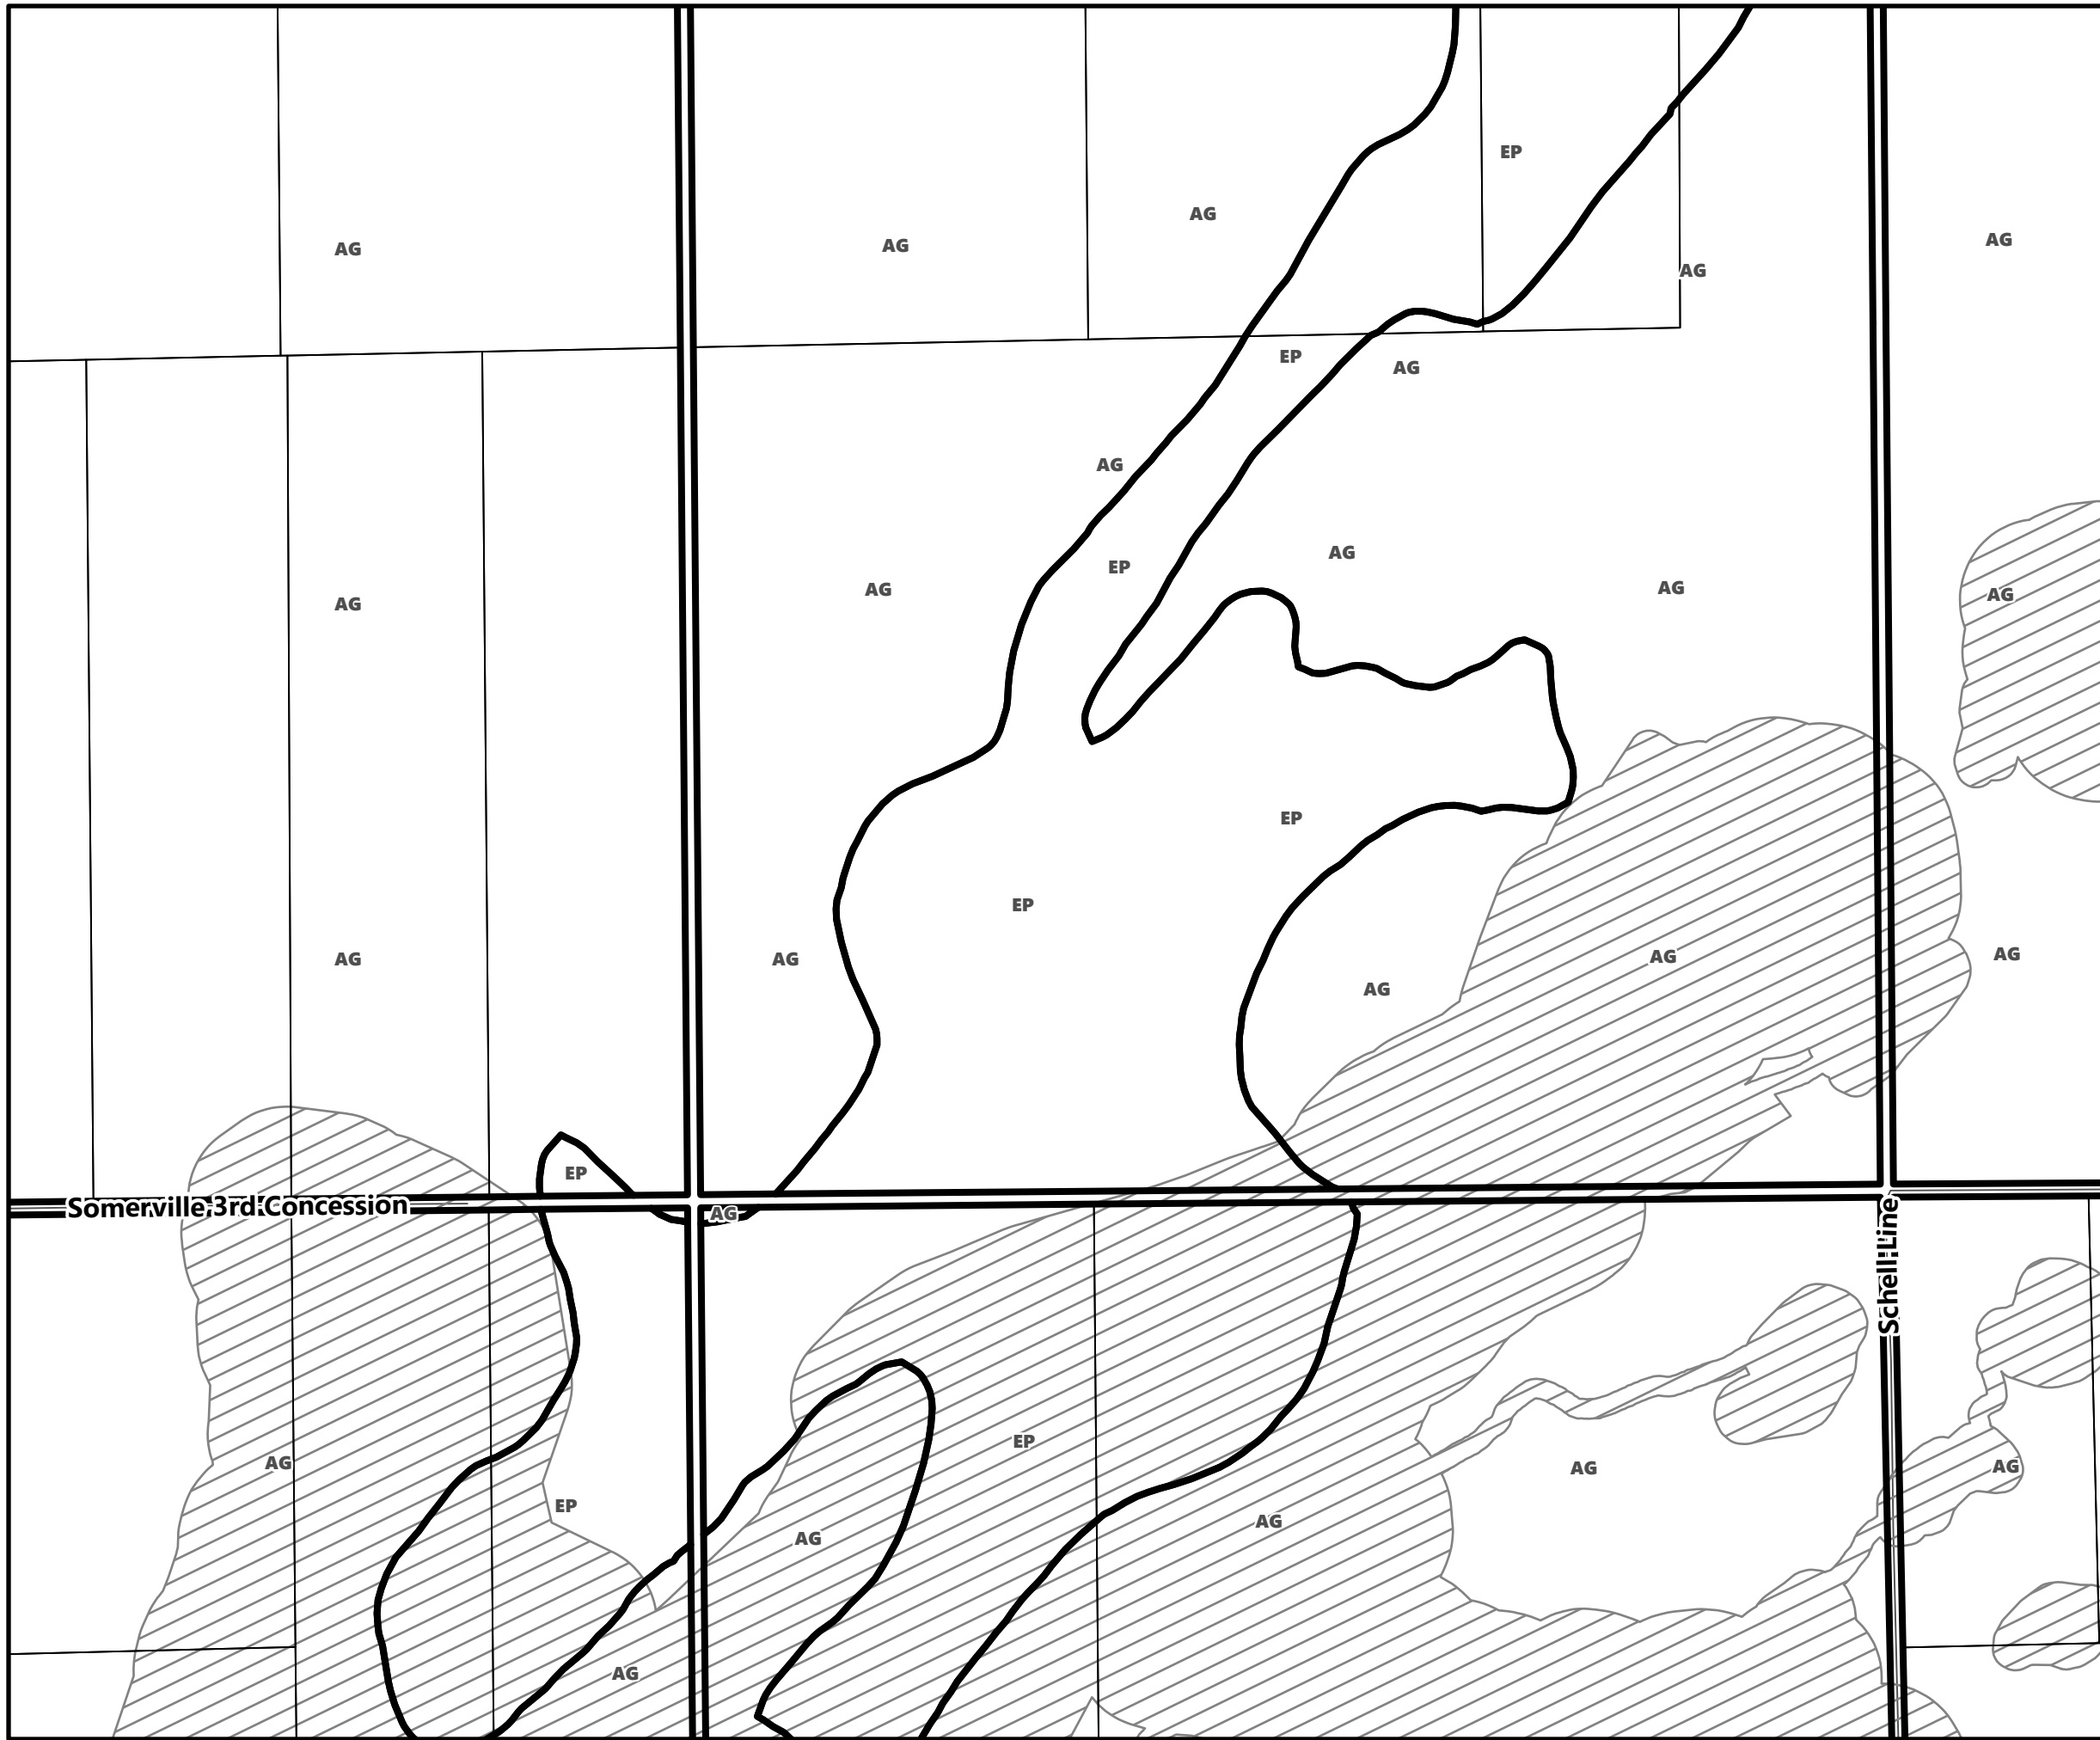

City of Kawartha Lakes Rural Zoning By-law Schedule A-B85

Legend

- City of Kawartha Lakes Boundary
- Zone Boundary
- Conservation Authority Regulated Area
- Kawartha Region Conservation Authority