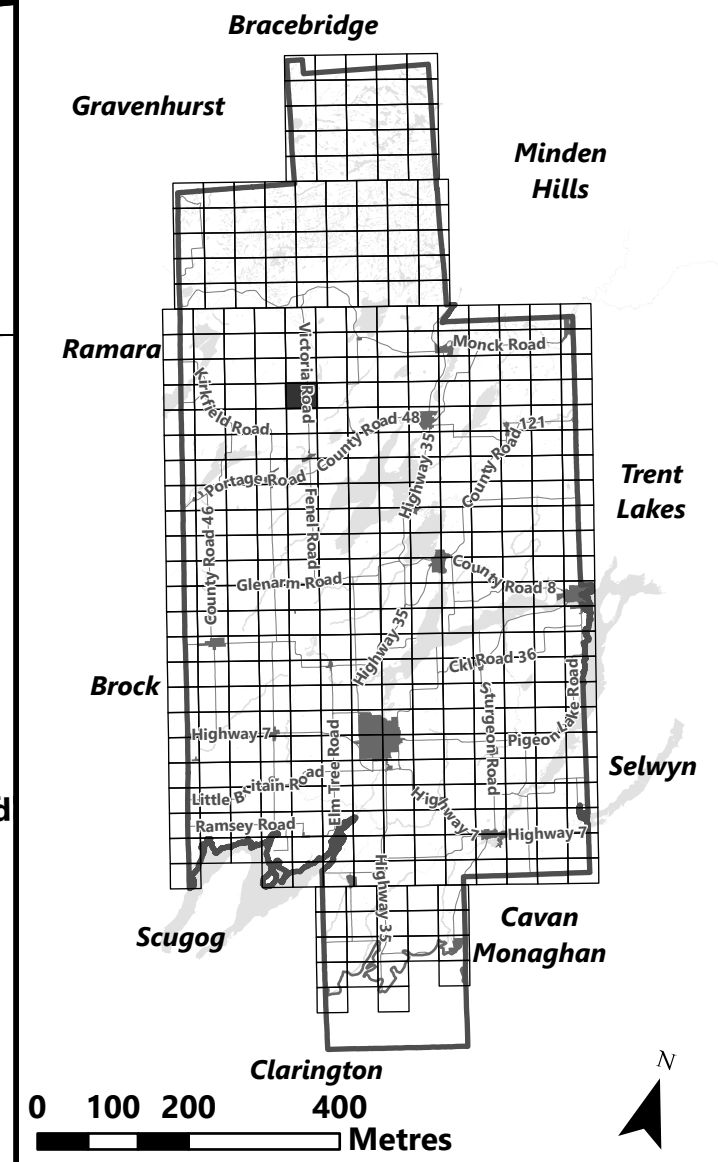

City of Kawartha Lakes Rural Zoning By-law Schedule A-B35

Legend

- City of Kawartha Lakes Boundary
- Zone Boundary