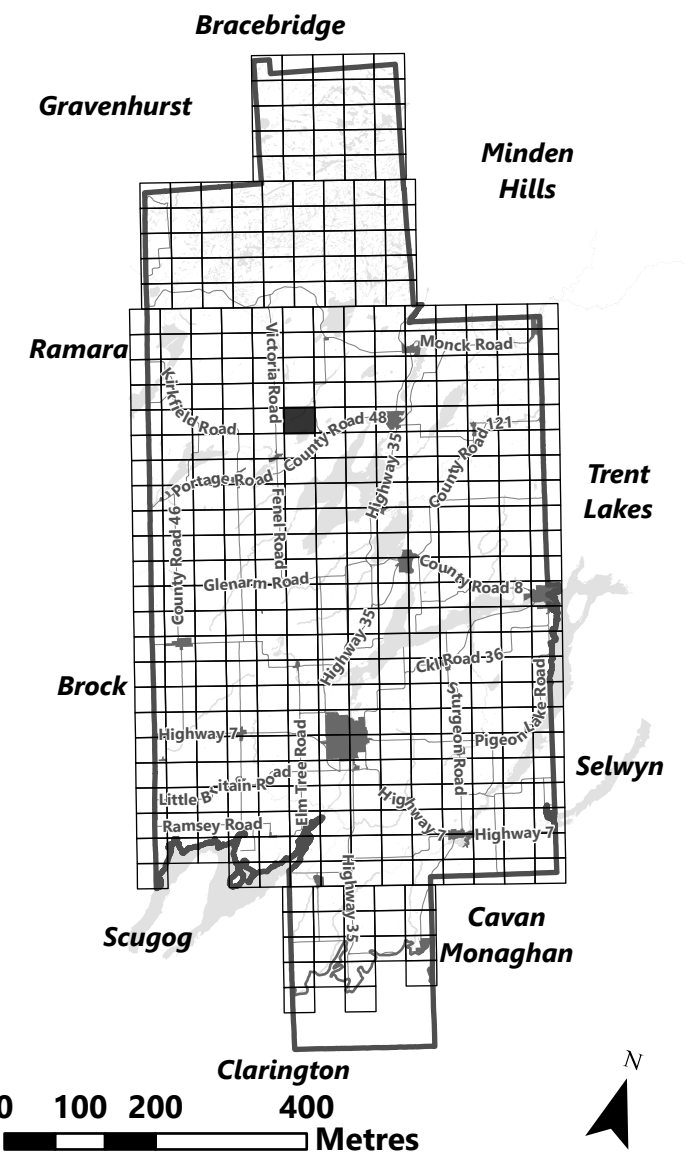

City of Kawartha Lakes Rural Zoning By-law Schedule A-B50

1. **Legend**
2. City of Kawartha Lakes Boundary
   - Zone Boundary