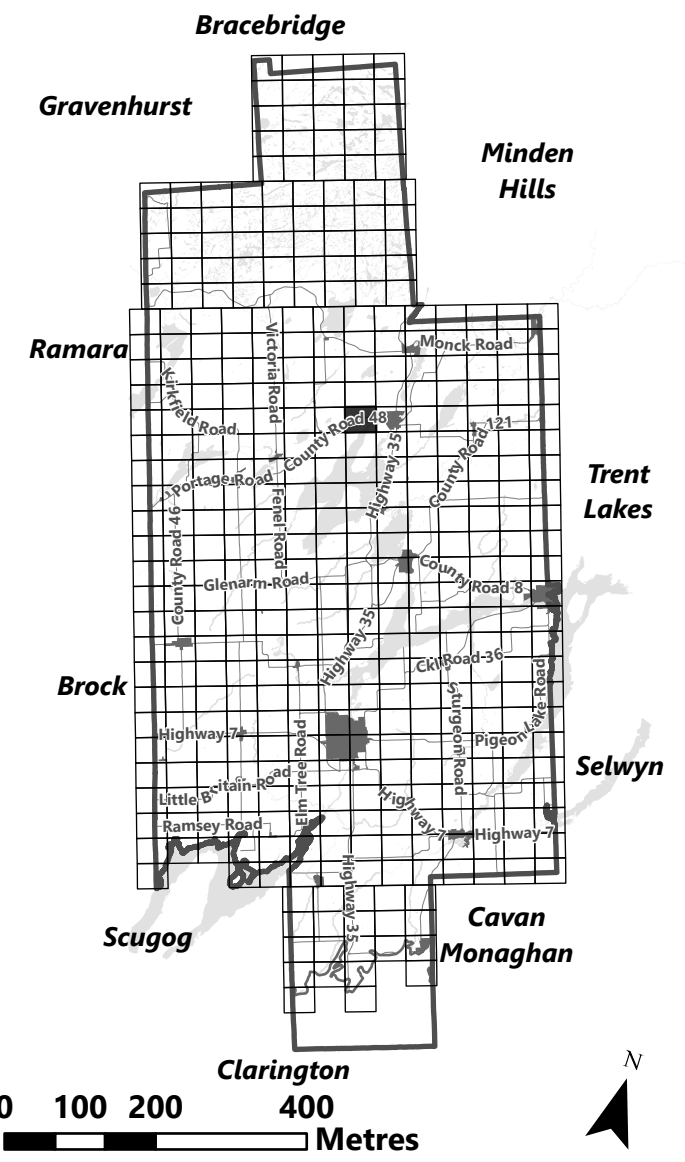

City of Kawartha Lakes Rural Zoning By-law Schedule A-B52

Legend

- City of Kawartha Lakes Boundary
- Zone Boundary
- ▨ Conservation Authority Regulated Area
- ▨ Kawartha Region Conservation Authority