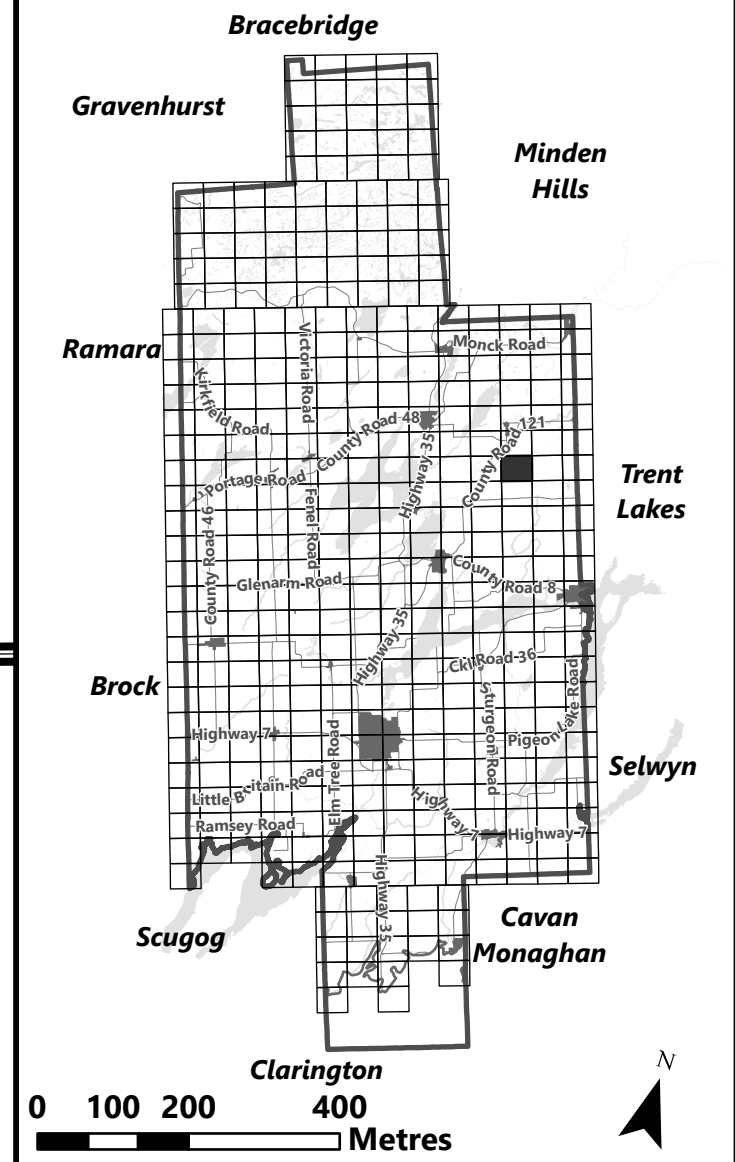

City of Kawartha Lakes Rural Zoning By-law Schedule A-B84

Legend

- City of Kawartha Lakes Boundary
- Zone Boundary

May 2024

Sources:
MNDMNR, City of Kawartha Lakes and Teranet
Projection:
NAD 1983 UTM Zone 17N