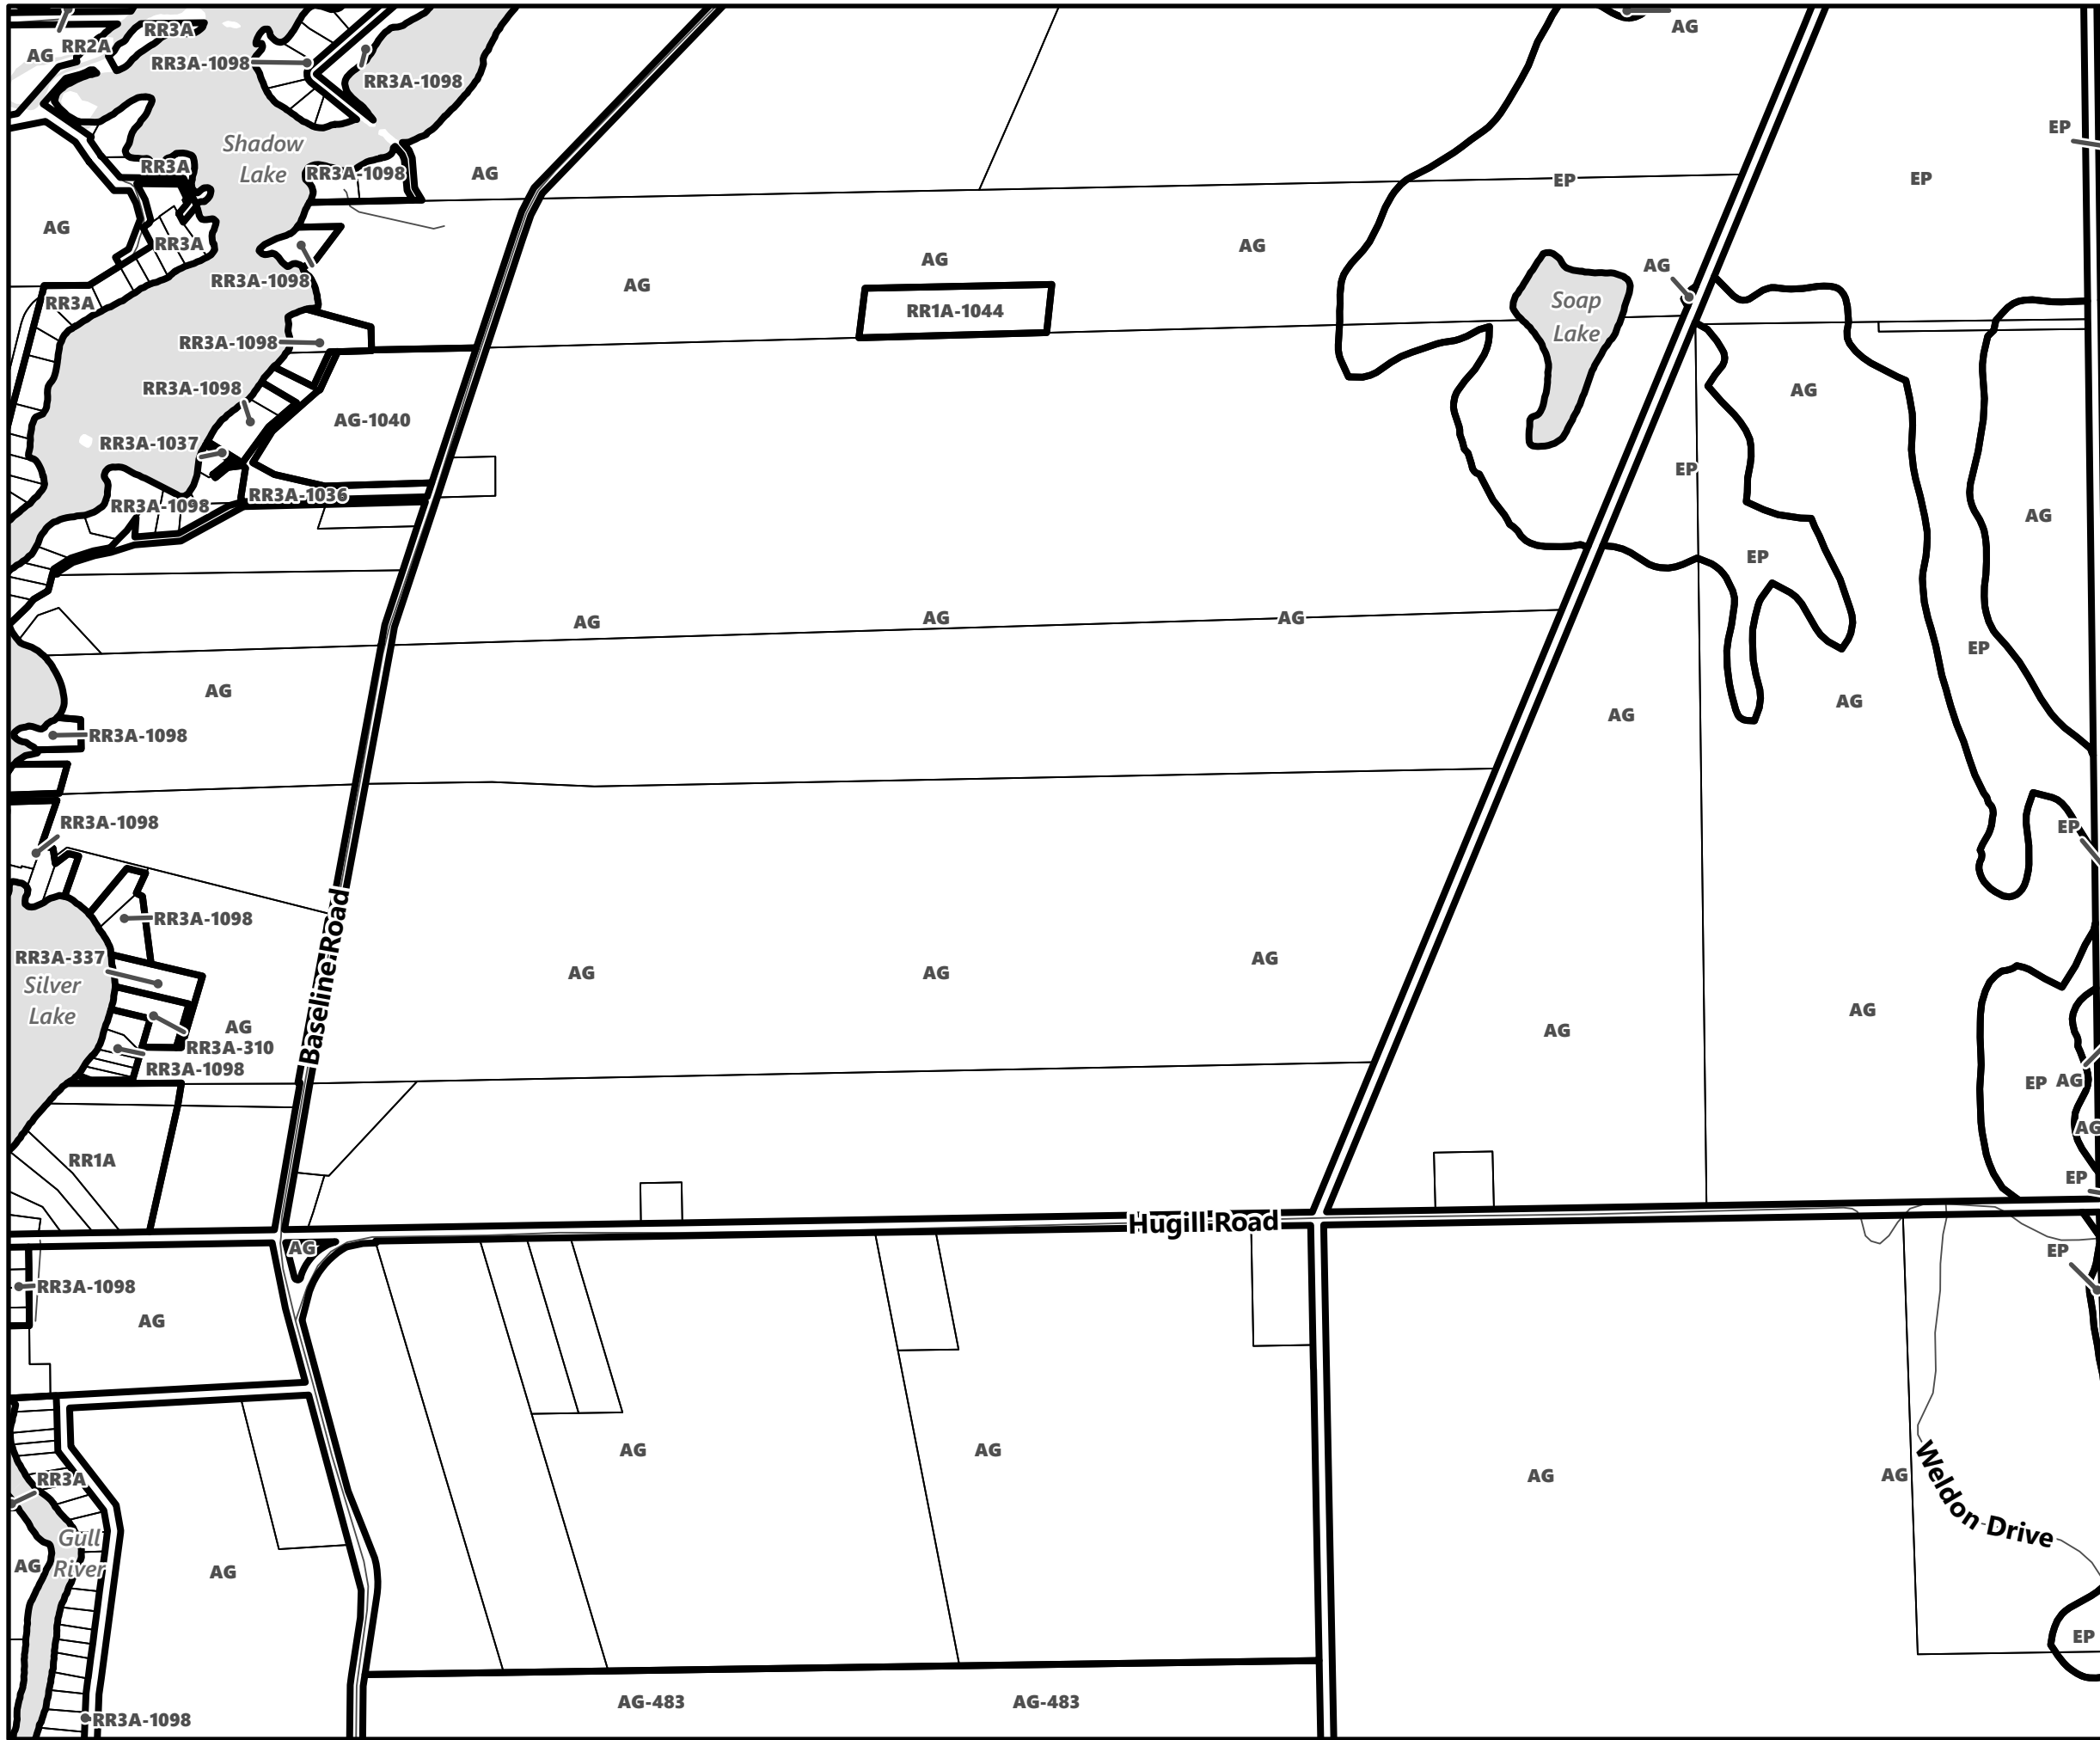

**City of Kawartha Lakes
Rural Zoning By-law
Schedule A-B40**

Legend

- City of Kawartha Lakes Boundary
- Zone Boundary