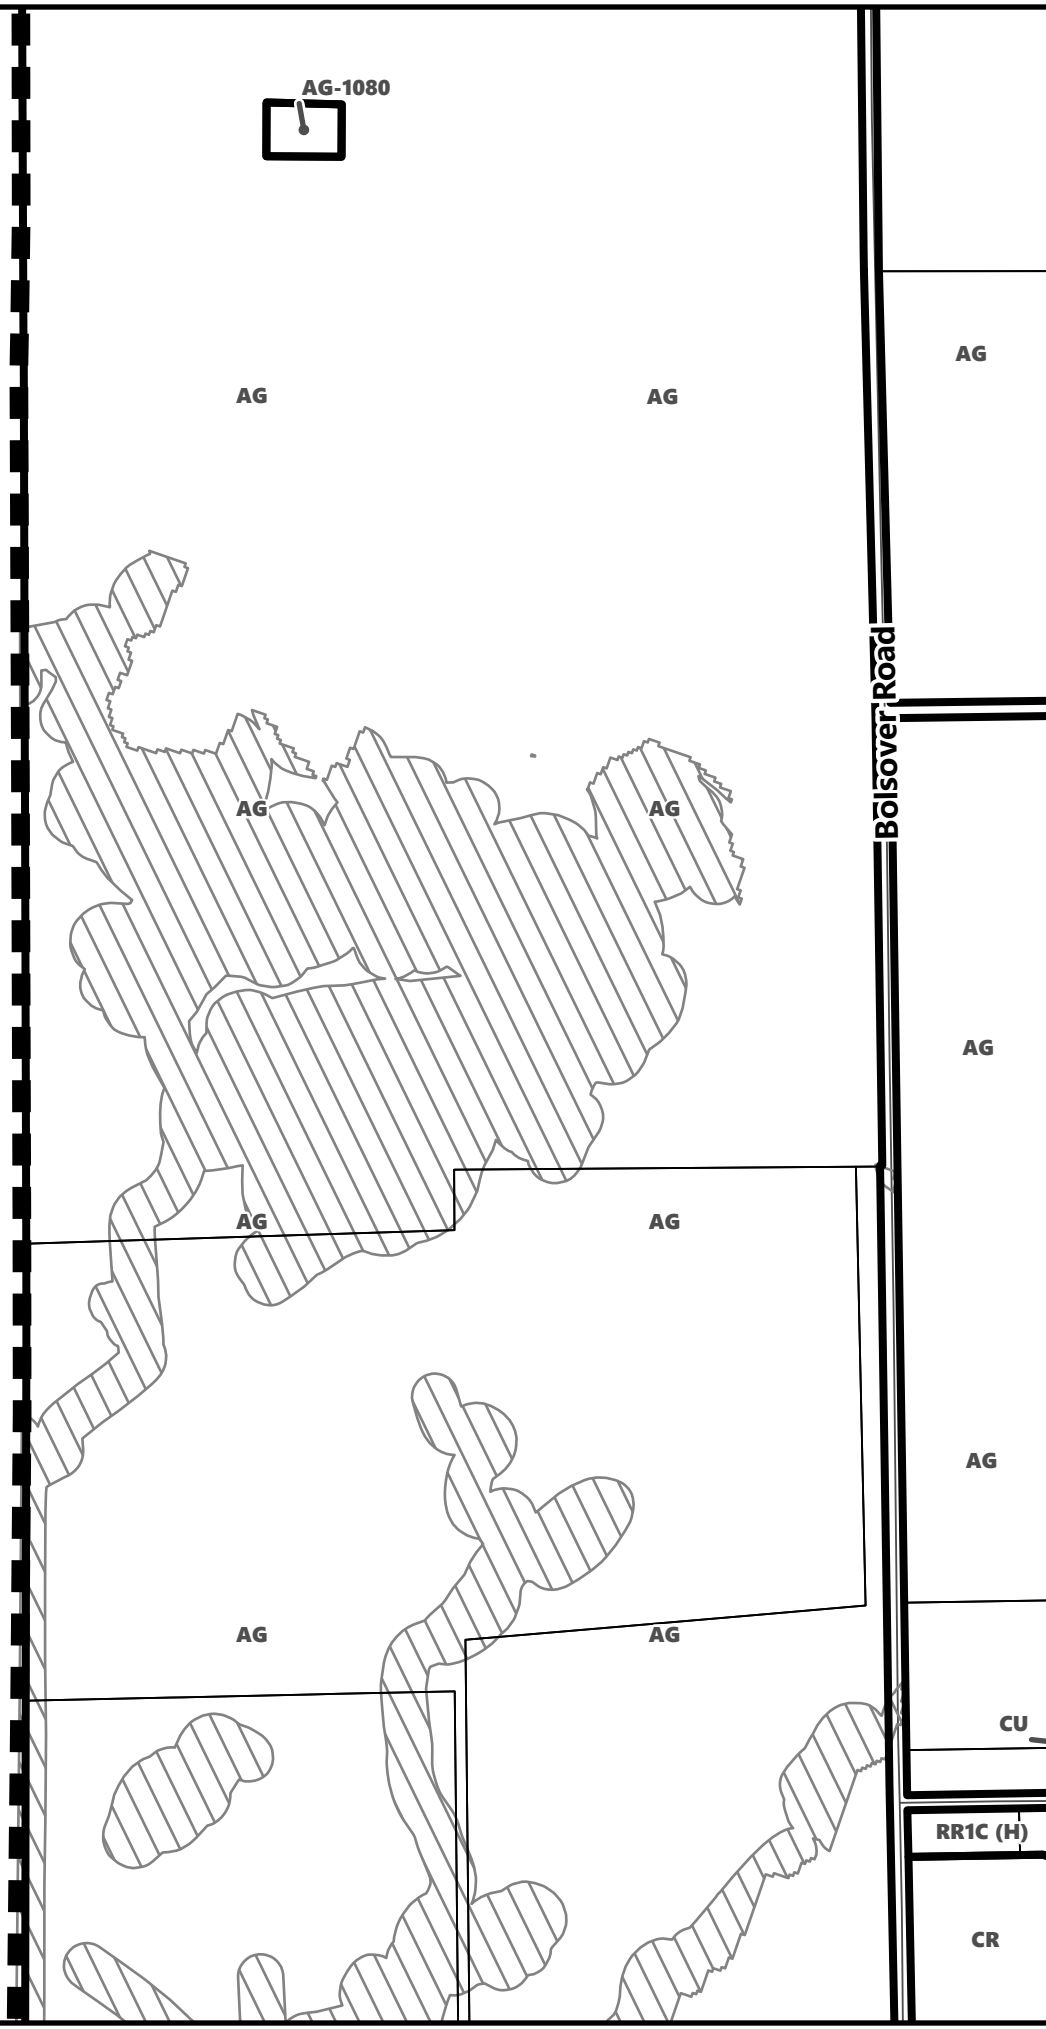

May 2024

Sources:
MNDMNR, City of Kawartha Lakes and Teranet
Projection:
NAD 1983 UTM Zone 17N

AG-1080