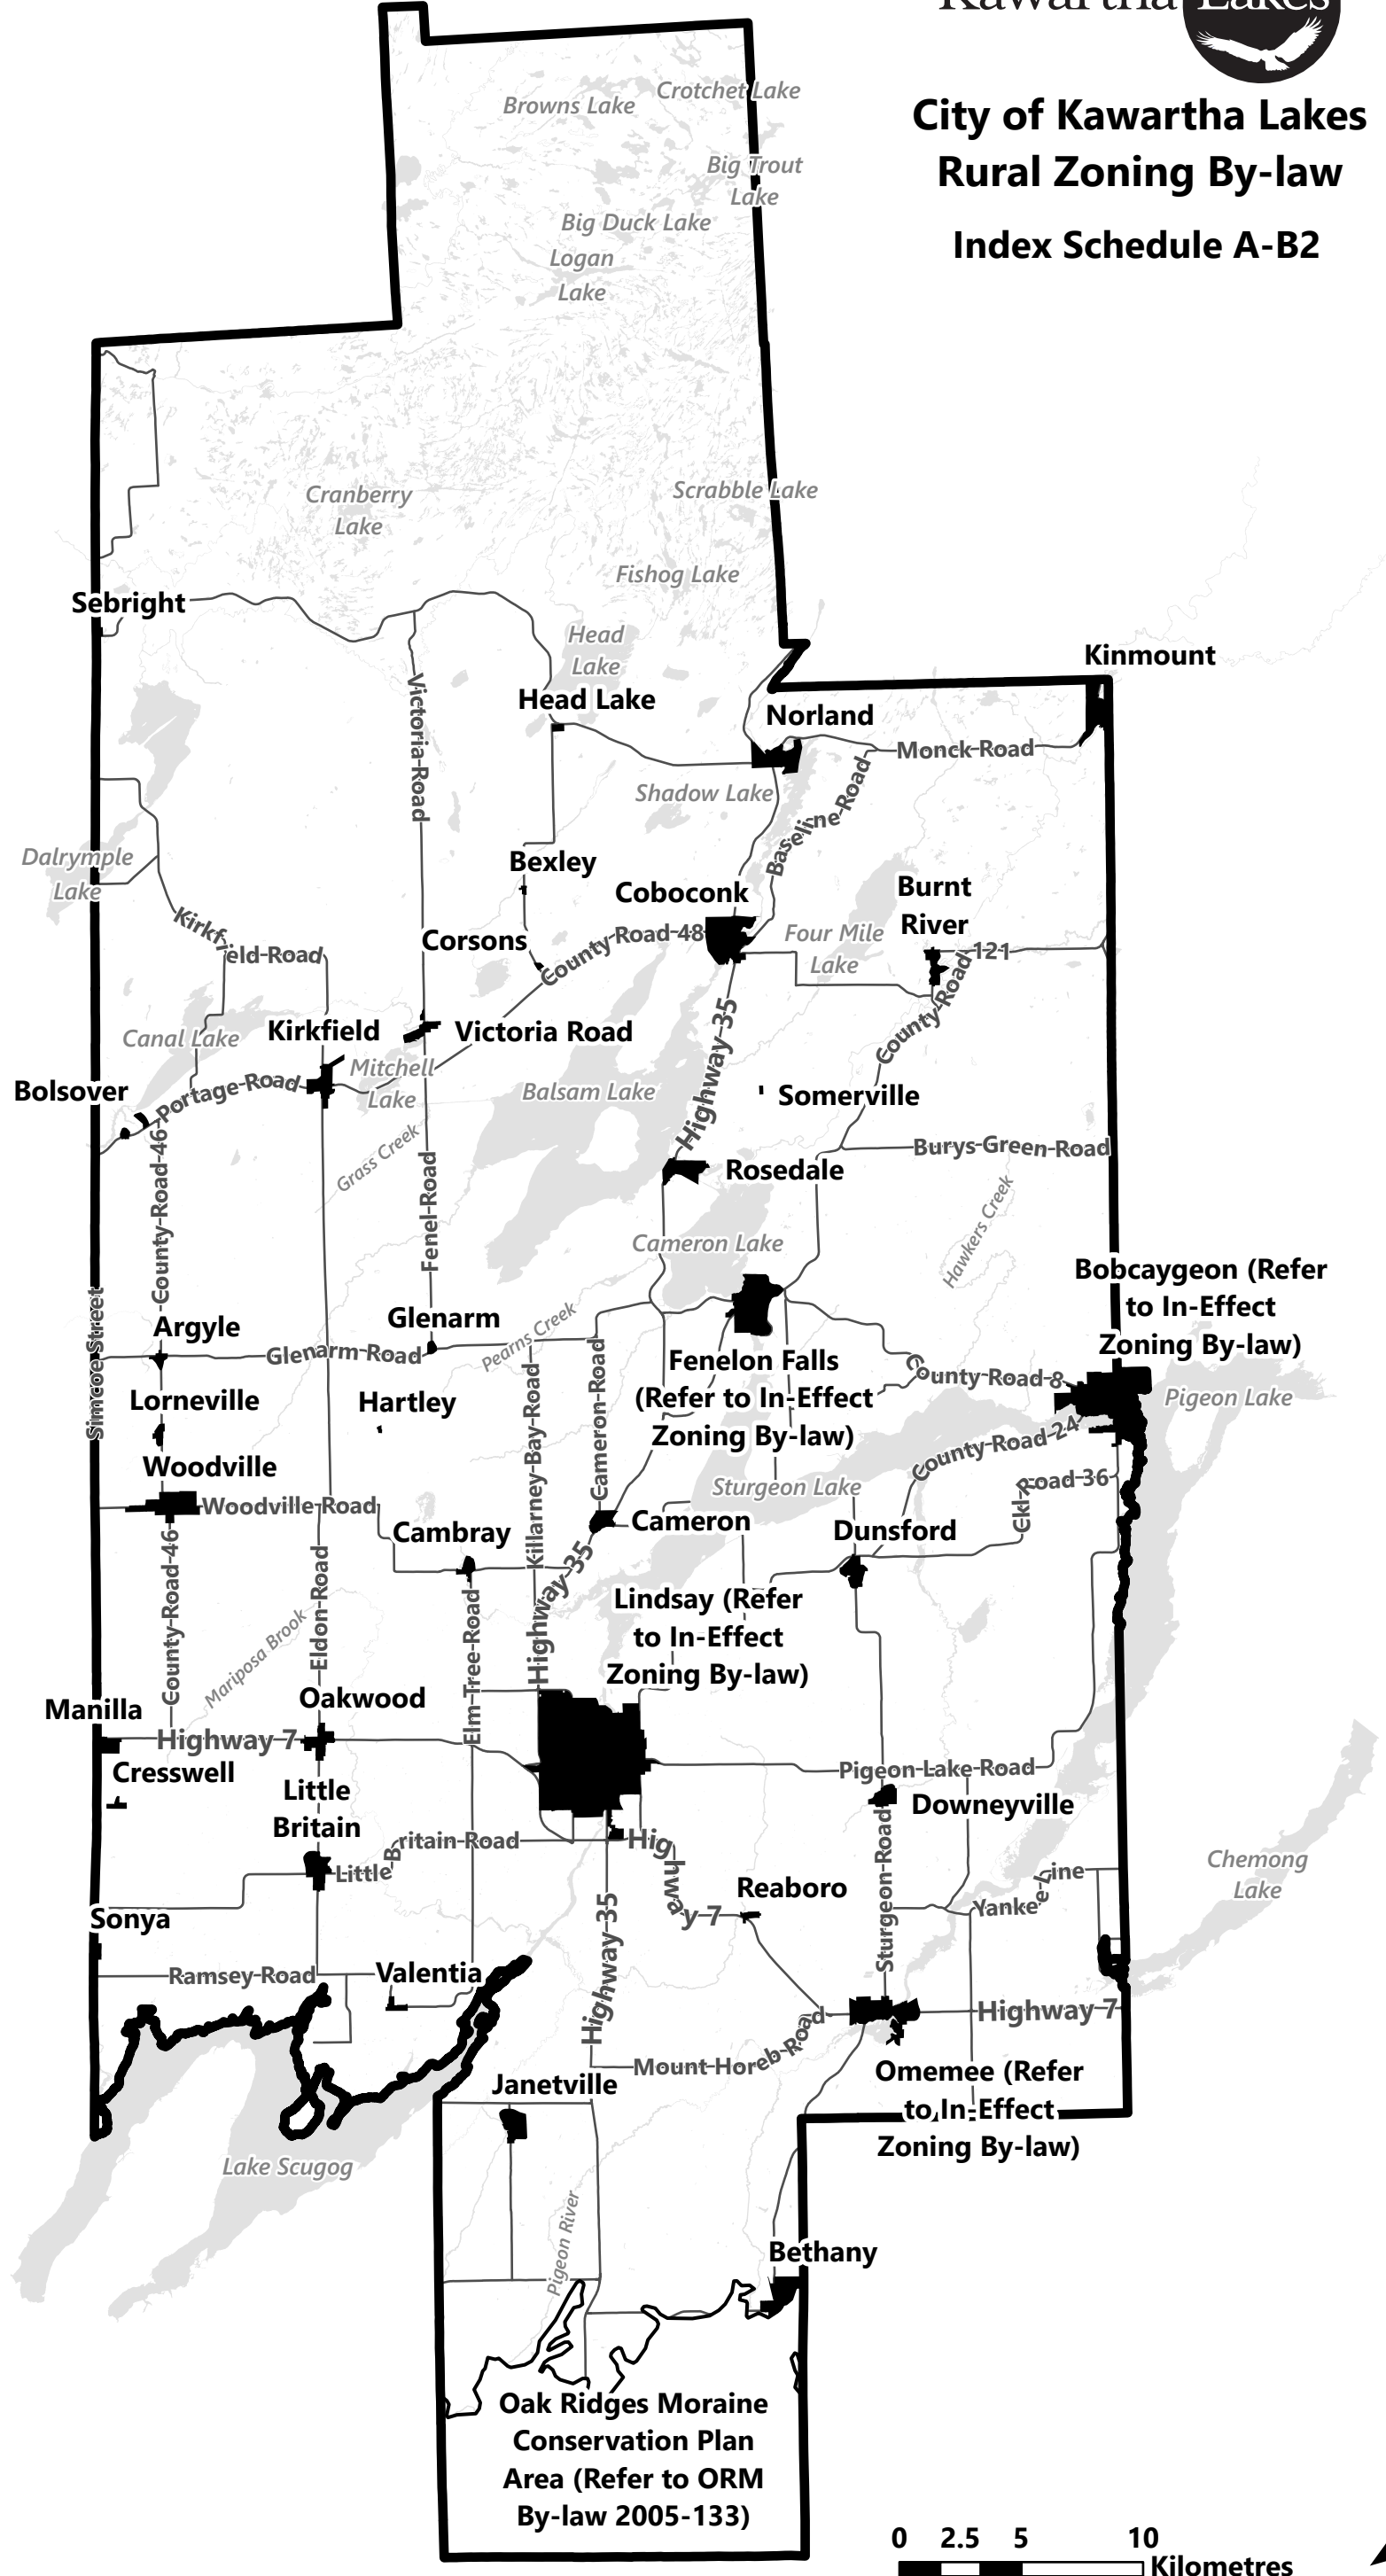

*To navigate quickly to a map page, enter the index number within the corresponding Package in the page number interface of your PDF program.*

**City of Kawartha Lakes  
Rural Zoning By-law  
Index Schedule A-B2**