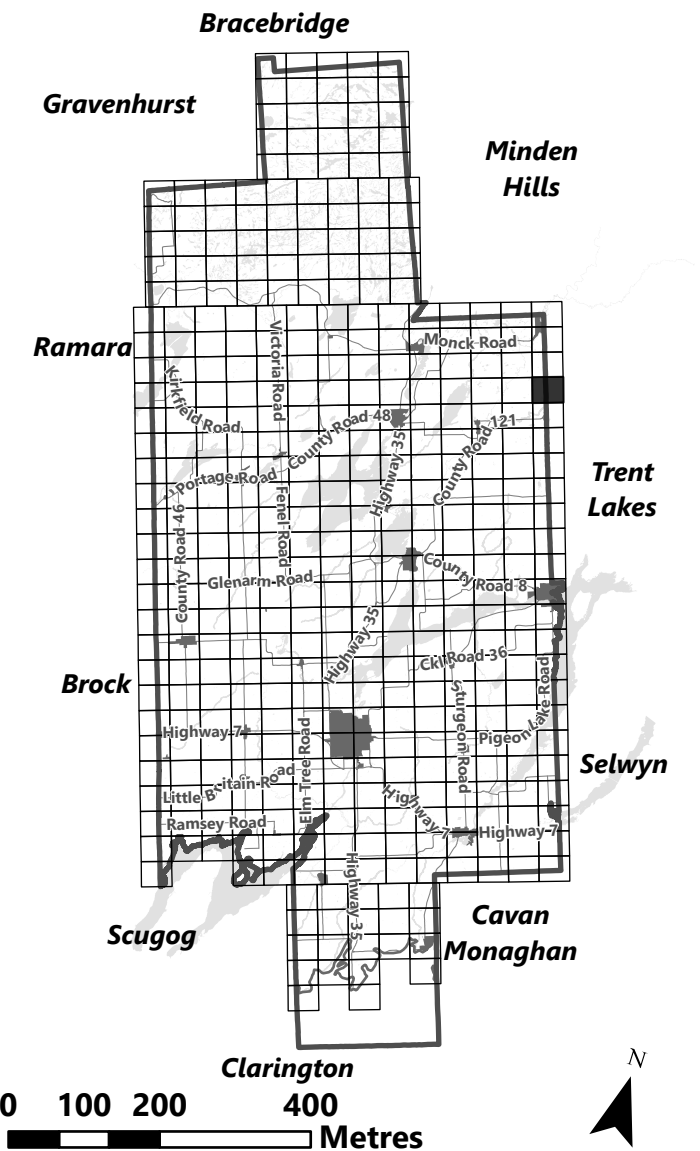

City of Kawartha Lakes Rural Zoning By-law Schedule A-B44

Legend

- City of Kawartha Lakes Boundary
- Zone Boundary

May 2024

Sources:
MNDMNR, City of Kawartha Lakes and Teranet
Projection:
NAD 1983 UTM Zone 17N