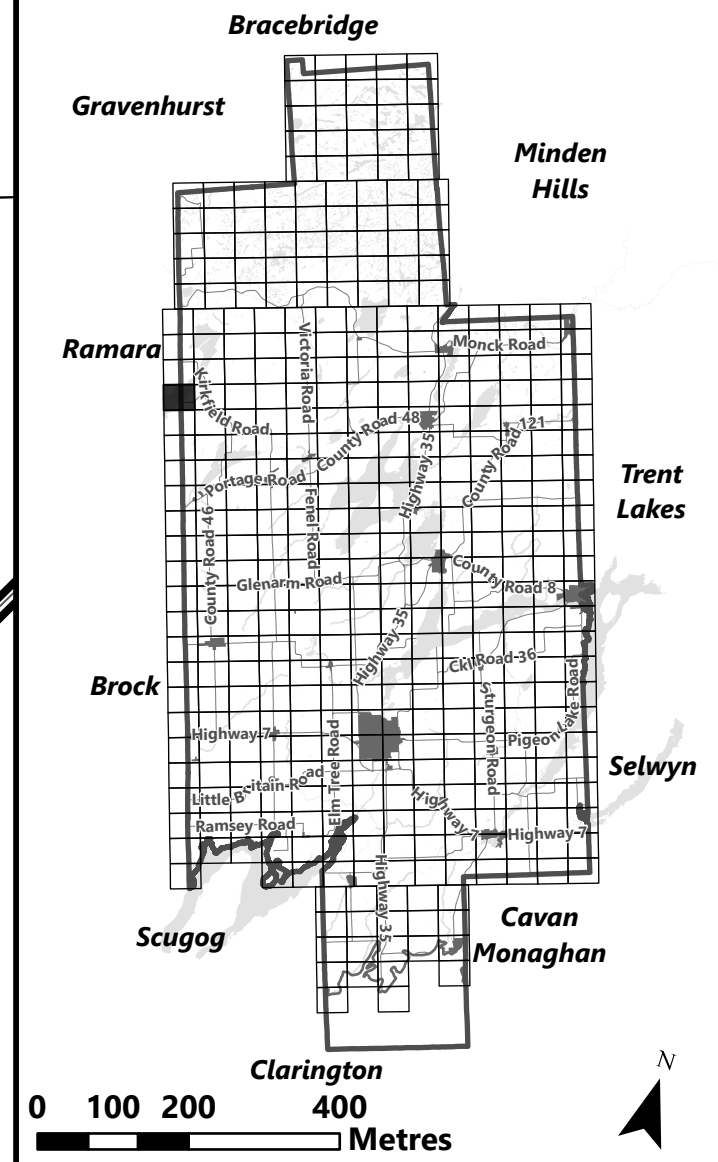

City of Kawartha Lakes Rural Zoning By-law Schedule A-B31

Legend

- City of Kawartha Lakes Boundary
- Zone Boundary

May 2024

Sources:
MNDMNR, City of Kawartha Lakes and Teranet
Projection:
NAD 1983 UTM Zone 17N