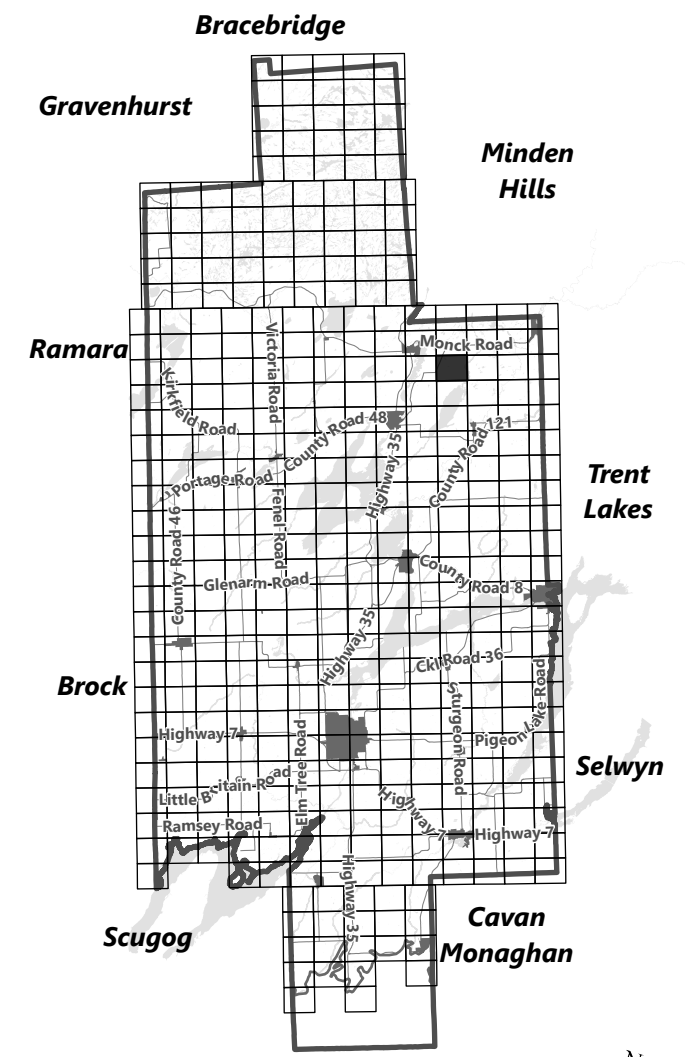

City of Kawartha Lakes Rural Zoning By-law Schedule A-B27

Legend

- City of Kawartha Lakes Boundary
- Zone Boundary

May 2024

Sources:
MNDMNR, City of Kawartha Lakes and Teranet
Projection:
NAD 1983 UTM Zone 17N