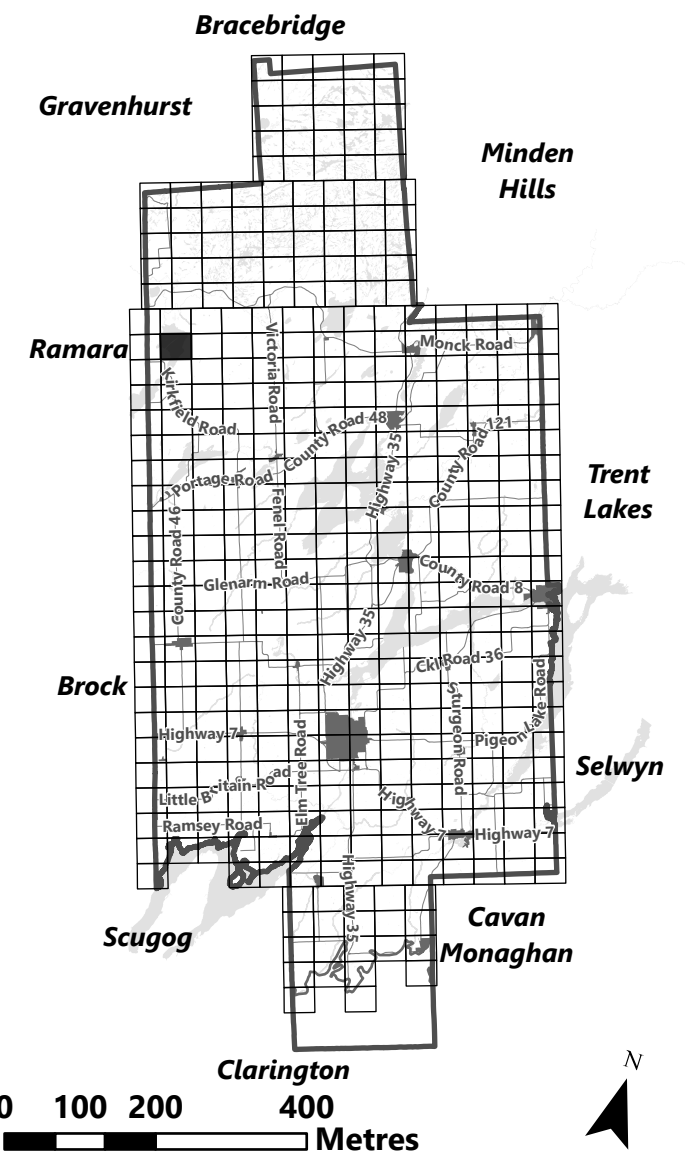

City of Kawartha Lakes Rural Zoning By-law Schedule A-B4

Legend

- City of Kawartha Lakes Boundary
- Zone Boundary

May 2024

Sources:
MNDMNR, City of Kawartha Lakes and Teranet
Projection:
NAD 1983 UTM Zone 17N