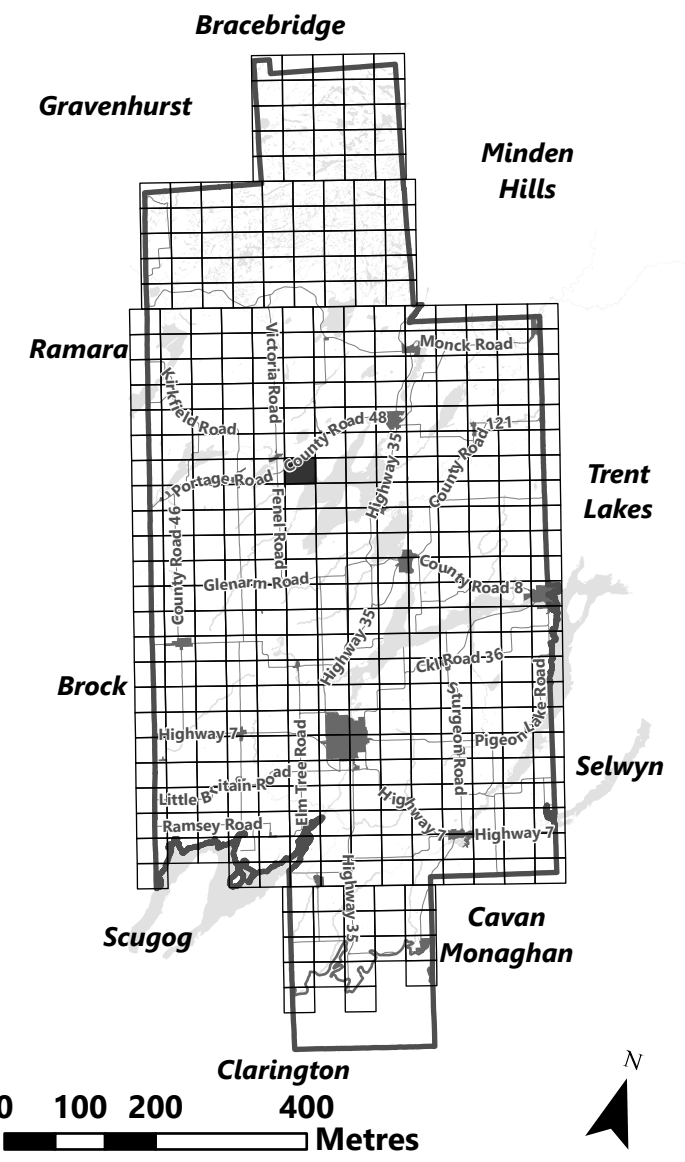

City of Kawartha Lakes Rural Zoning By-law Schedule A-B78

Legend

- City of Kawartha Lakes Boundary
- Zone Boundary
- ▨ Conservation Authority Regulated Area
- ▨ Kawartha Region Conservation Authority

May 2024

Sources:
MNDMNR, City of Kawartha Lakes and Teranet
Projection:
NAD 1983 UTM Zone 17N