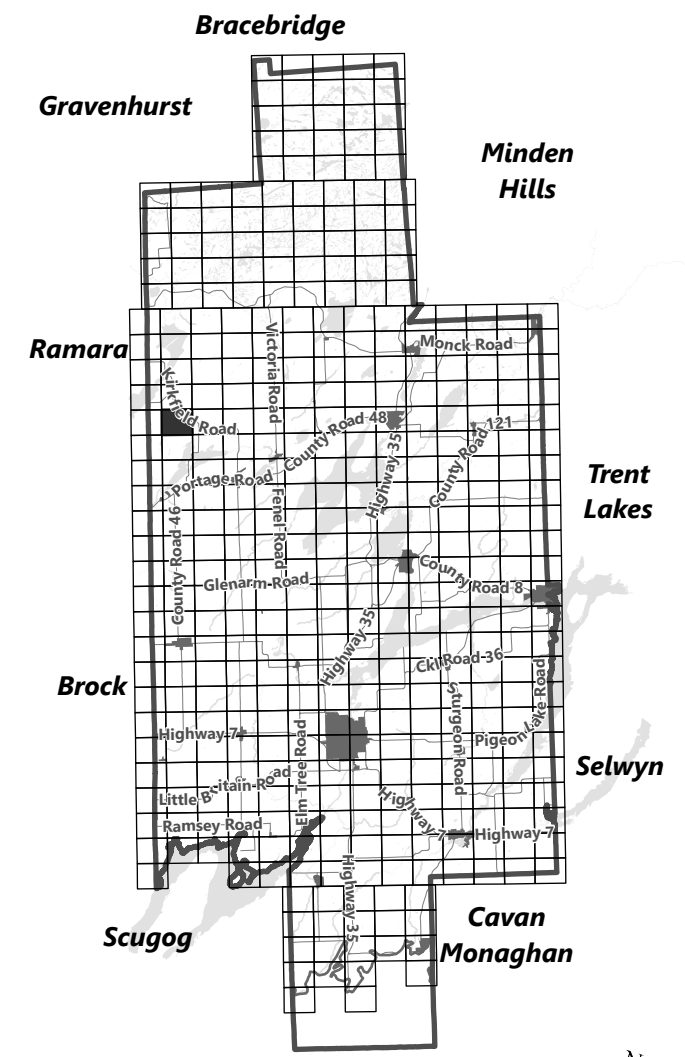

City of Kawartha Lakes Rural Zoning By-law Schedule A-B46

Legend

- City of Kawartha Lakes Boundary
- Zone Boundary

May 2024

Sources:
MNDMNR, City of Kawartha Lakes and Teranet
Projection:
NAD 1983 UTM Zone 17N