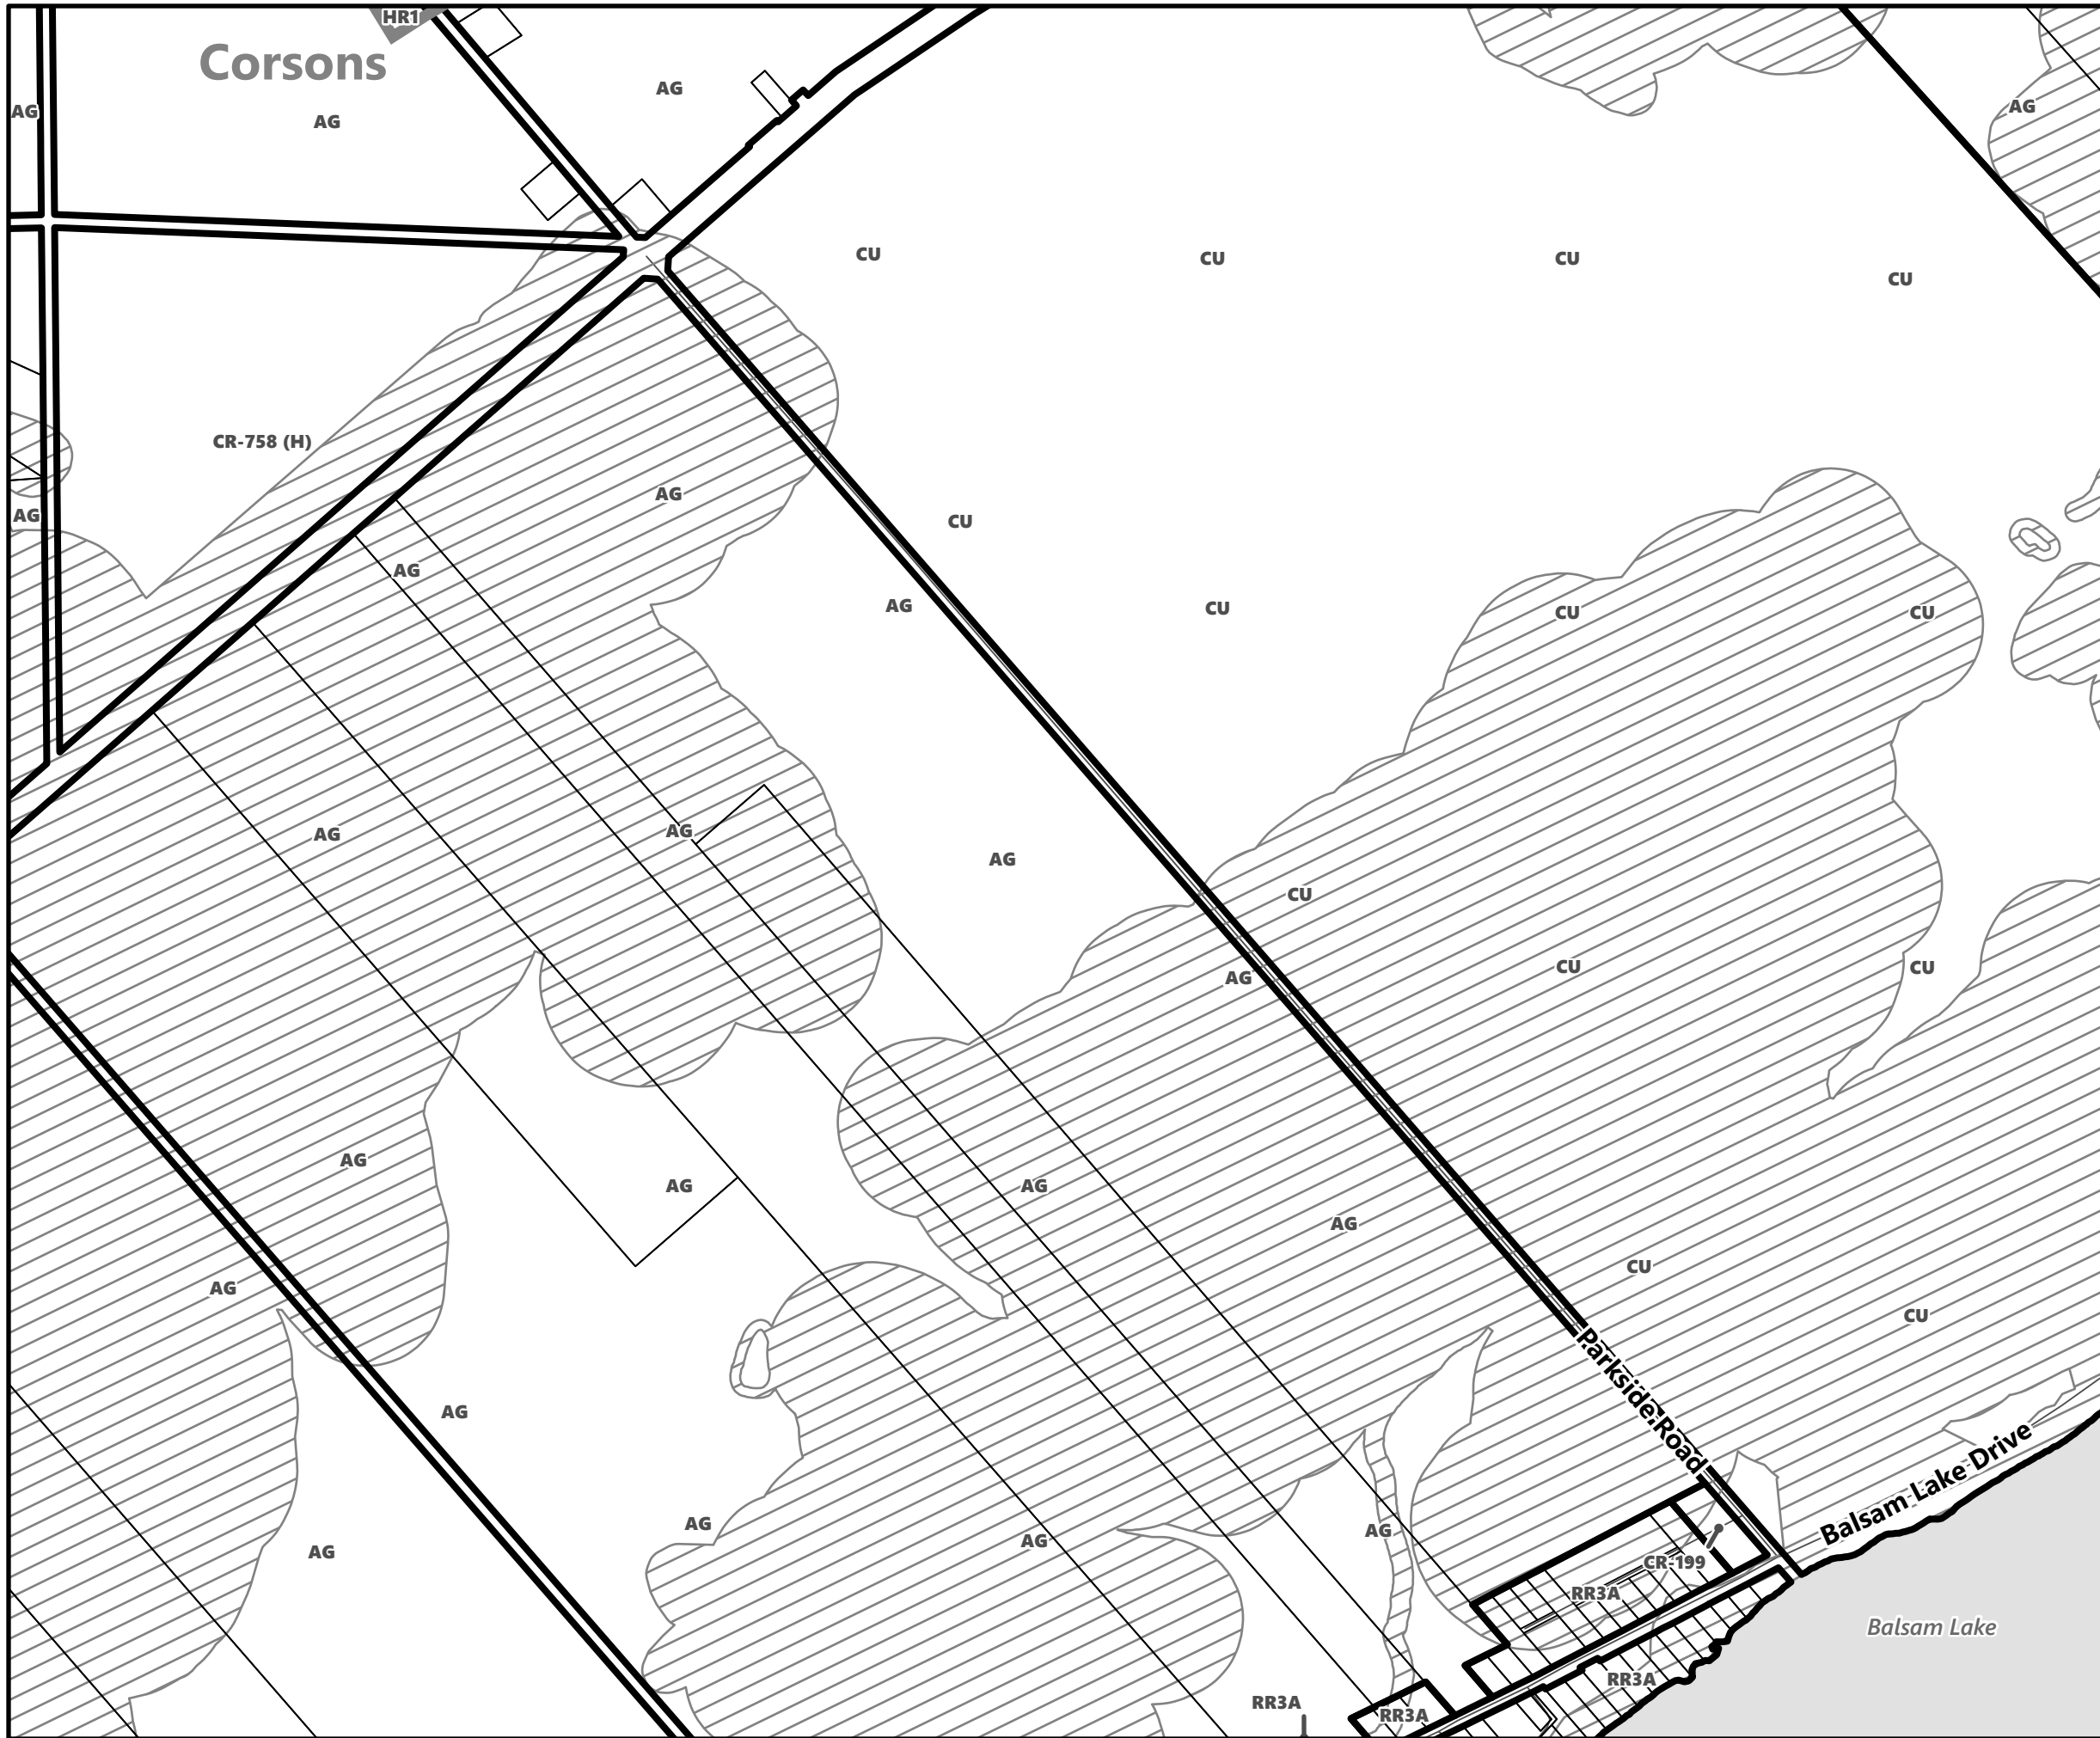

City of Kawartha Lakes Rural Zoning By-law Schedule A-B65

Legend

- City of Kawartha Lakes Boundary
- Zone Boundary
- ▨ Conservation Authority Regulated Area
- ▨ Kawartha Region Conservation Authority