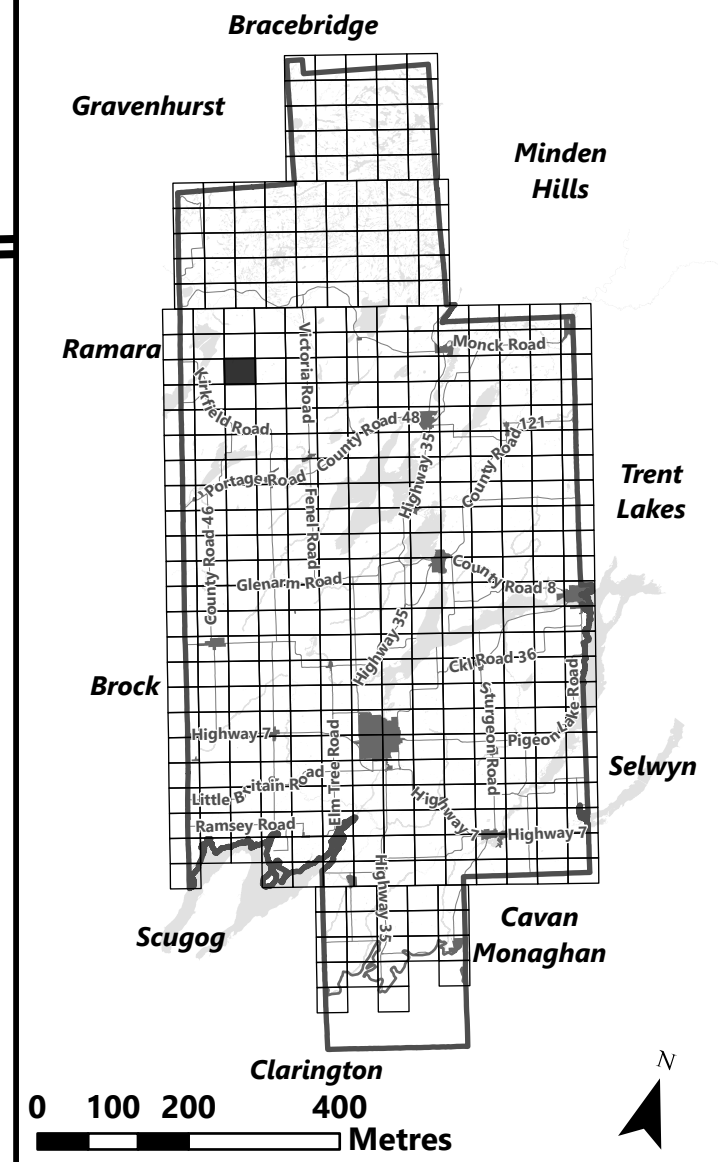

City of Kawartha Lakes Rural Zoning By-law Schedule A-B19

Legend

- City of Kawartha Lakes Boundary
- Zone Boundary