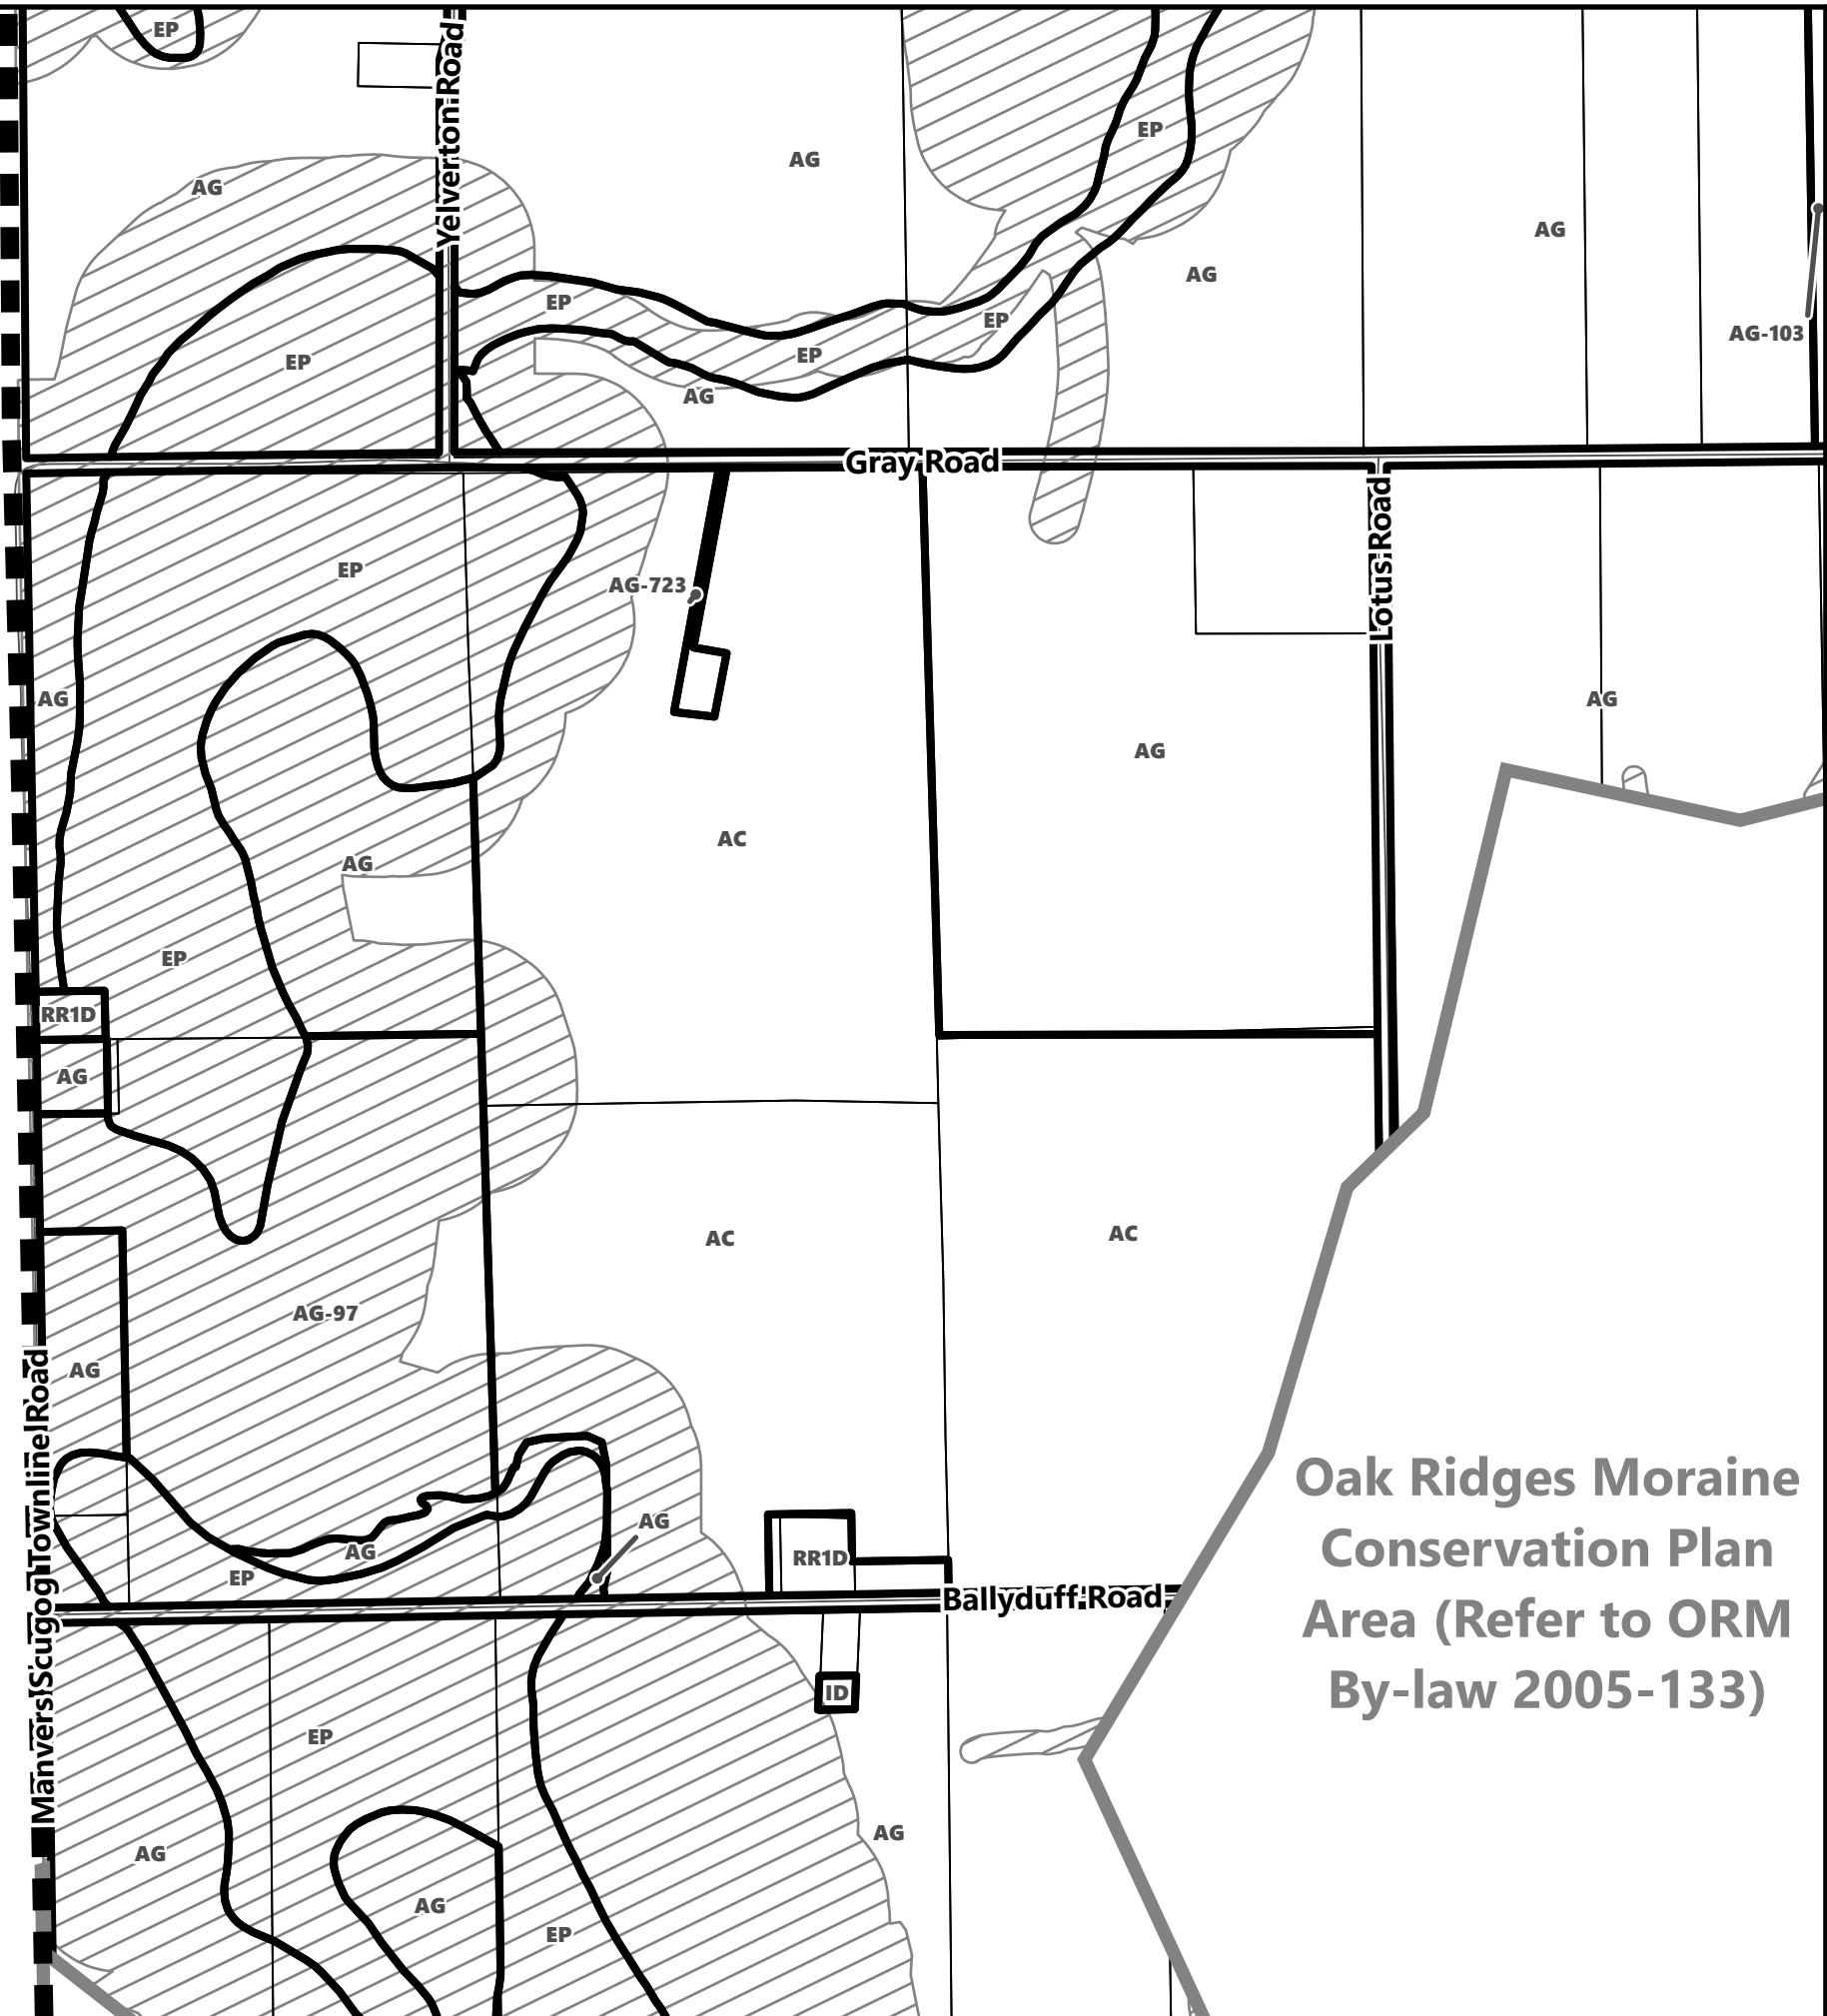

**City of Kawartha Lakes
Rural Zoning By-law
Schedule A-E86**

1. **Legend**
2. City of Kawartha Lakes Boundary
   - Zone Boundary
   - Conservation Authority Regulated Area
   - Kawartha Region Conservation Authority