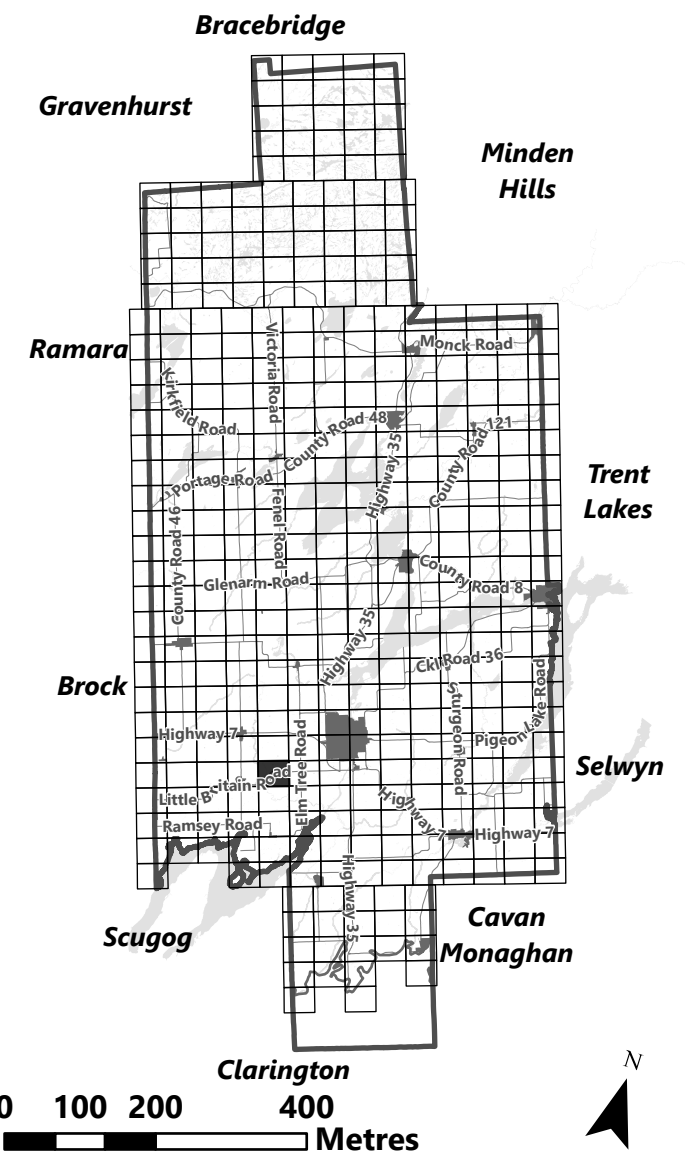

**City of Kawartha Lakes
Rural Zoning By-law
Schedule A-E7**

Legend

- City of Kawartha Lakes Boundary
- Zone Boundary
- ▨ Conservation Authority Regulated Area
- ▨ Kawartha Region Conservation Authority

May 2024

Sources: MNDMNR, City of Kawartha Lakes and Teranet
Projection: NAD 1983 UTM Zone 17N