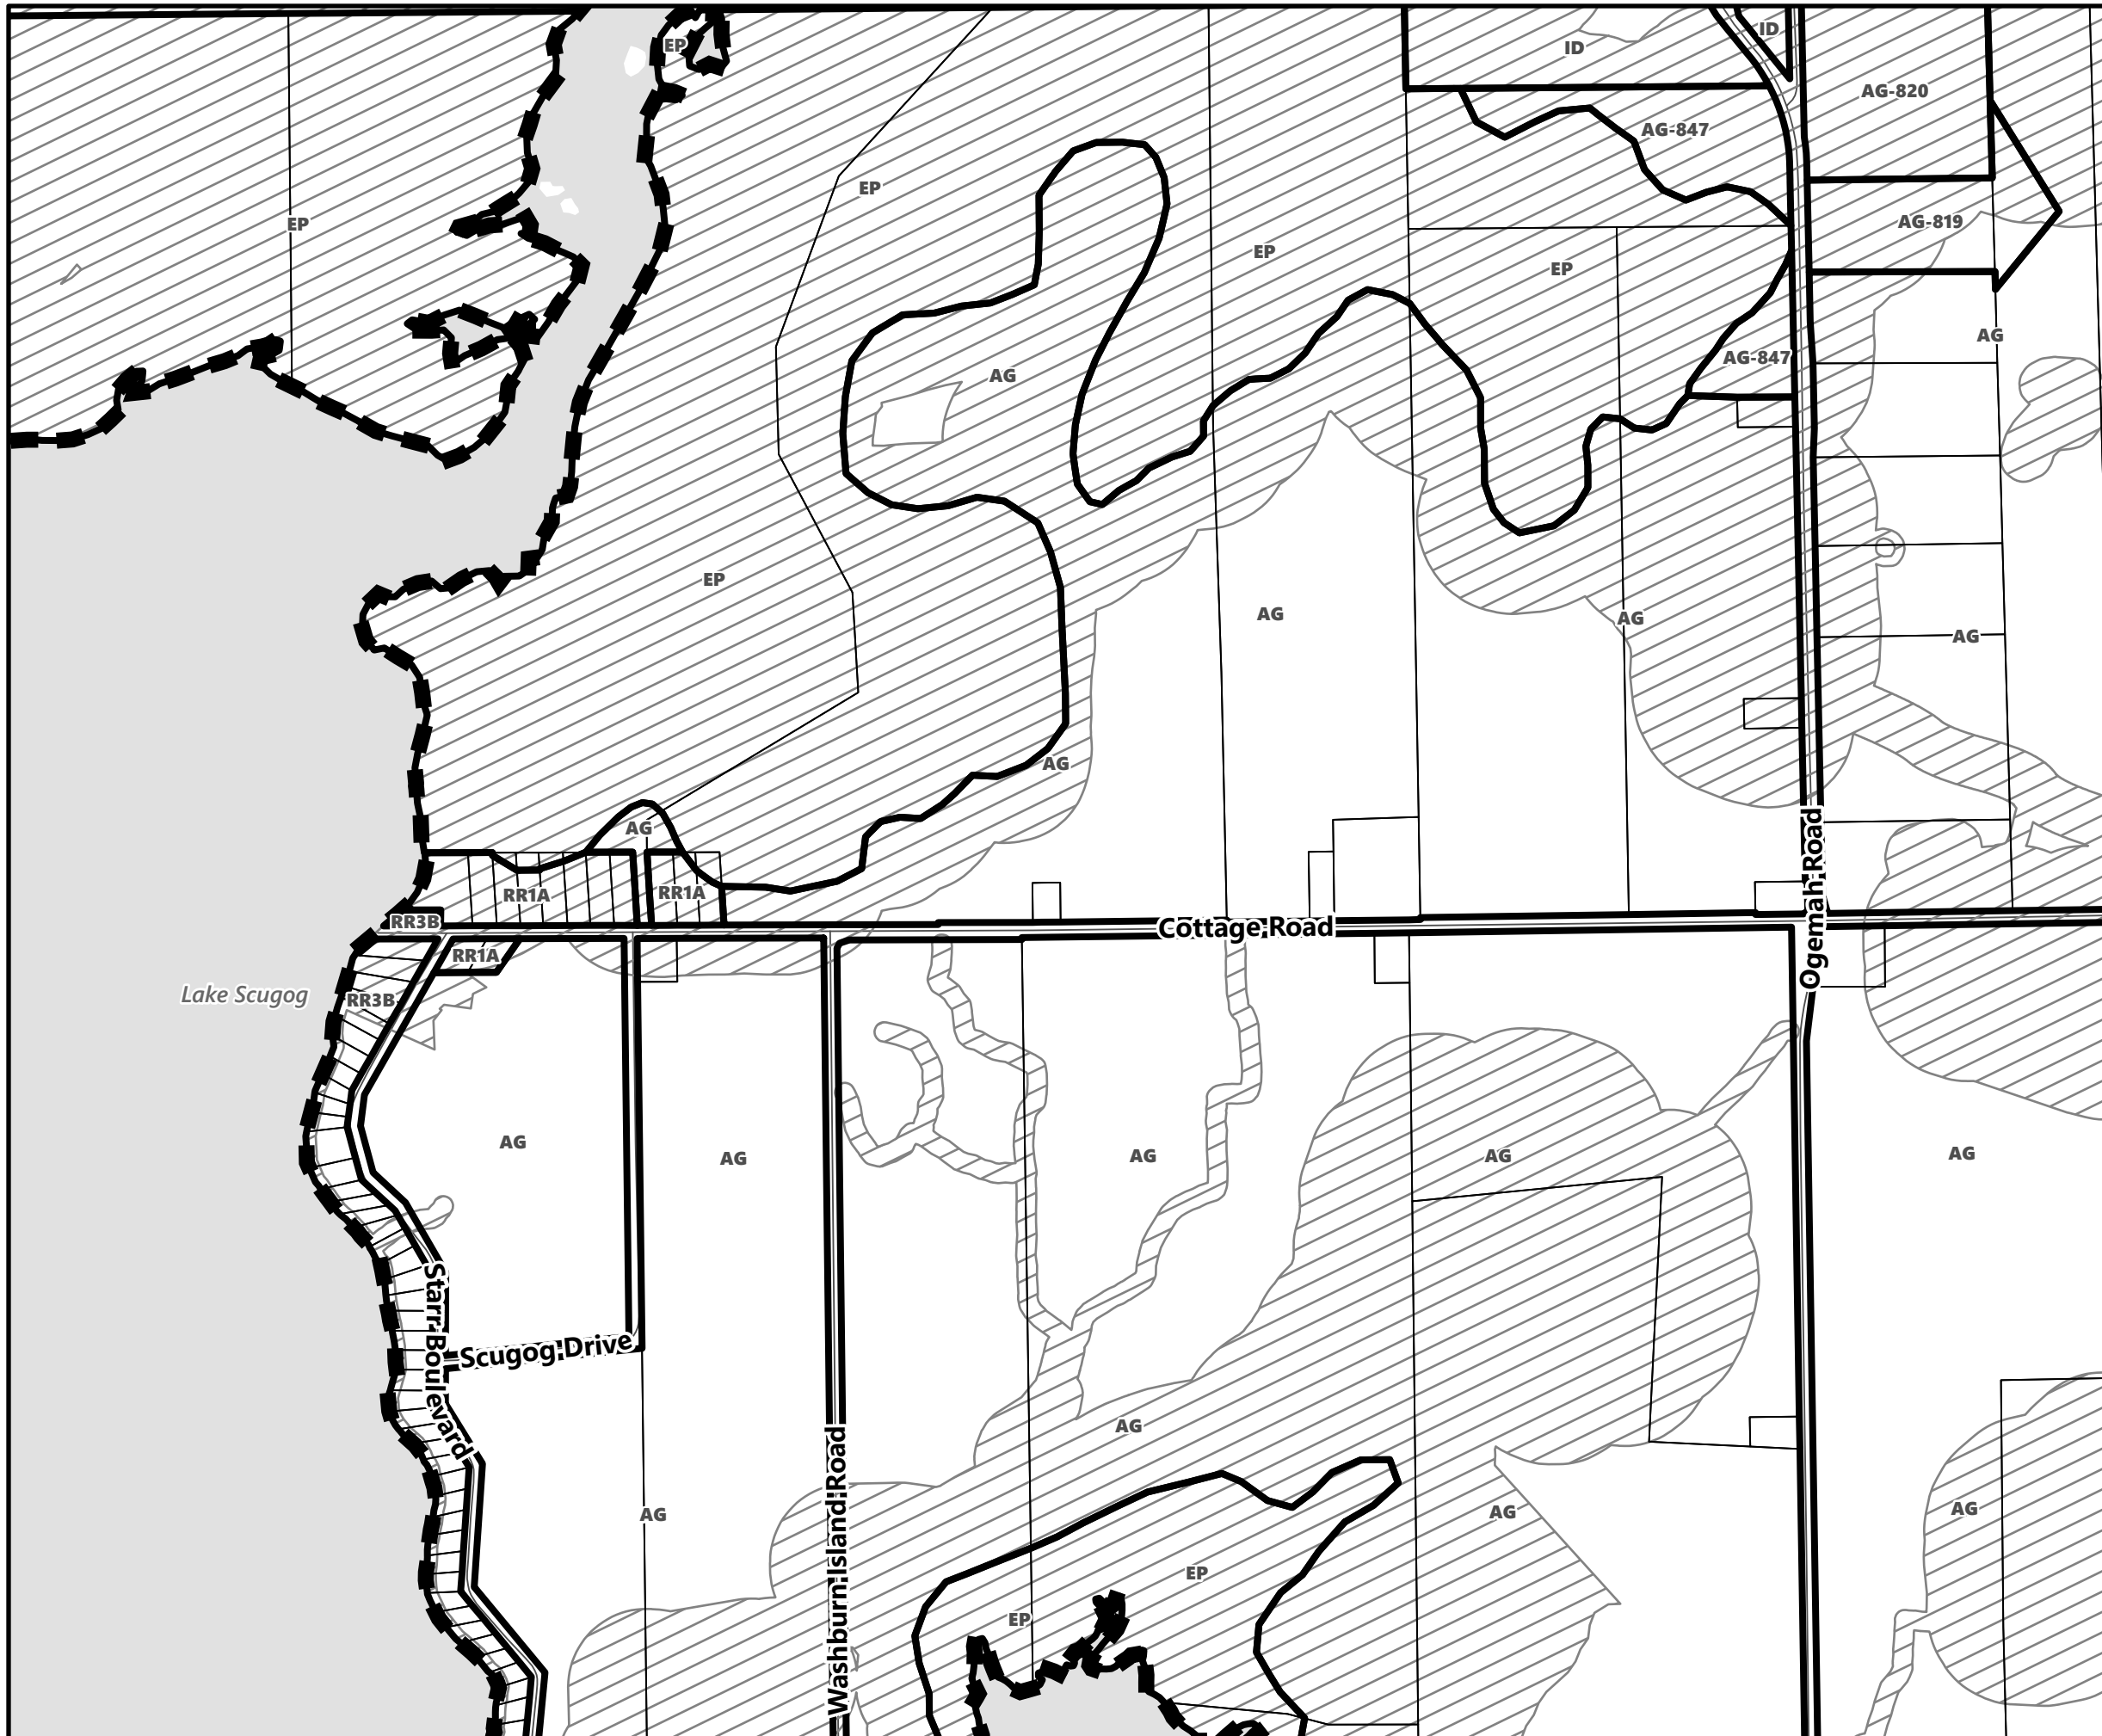

**City of Kawartha Lakes
Rural Zoning By-law
Schedule A-E48**

1. **Legend**
2. City of Kawartha Lakes Boundary
   - Zone Boundary
   - Conservation Authority Regulated Area
   - Kawartha Region Conservation Authority