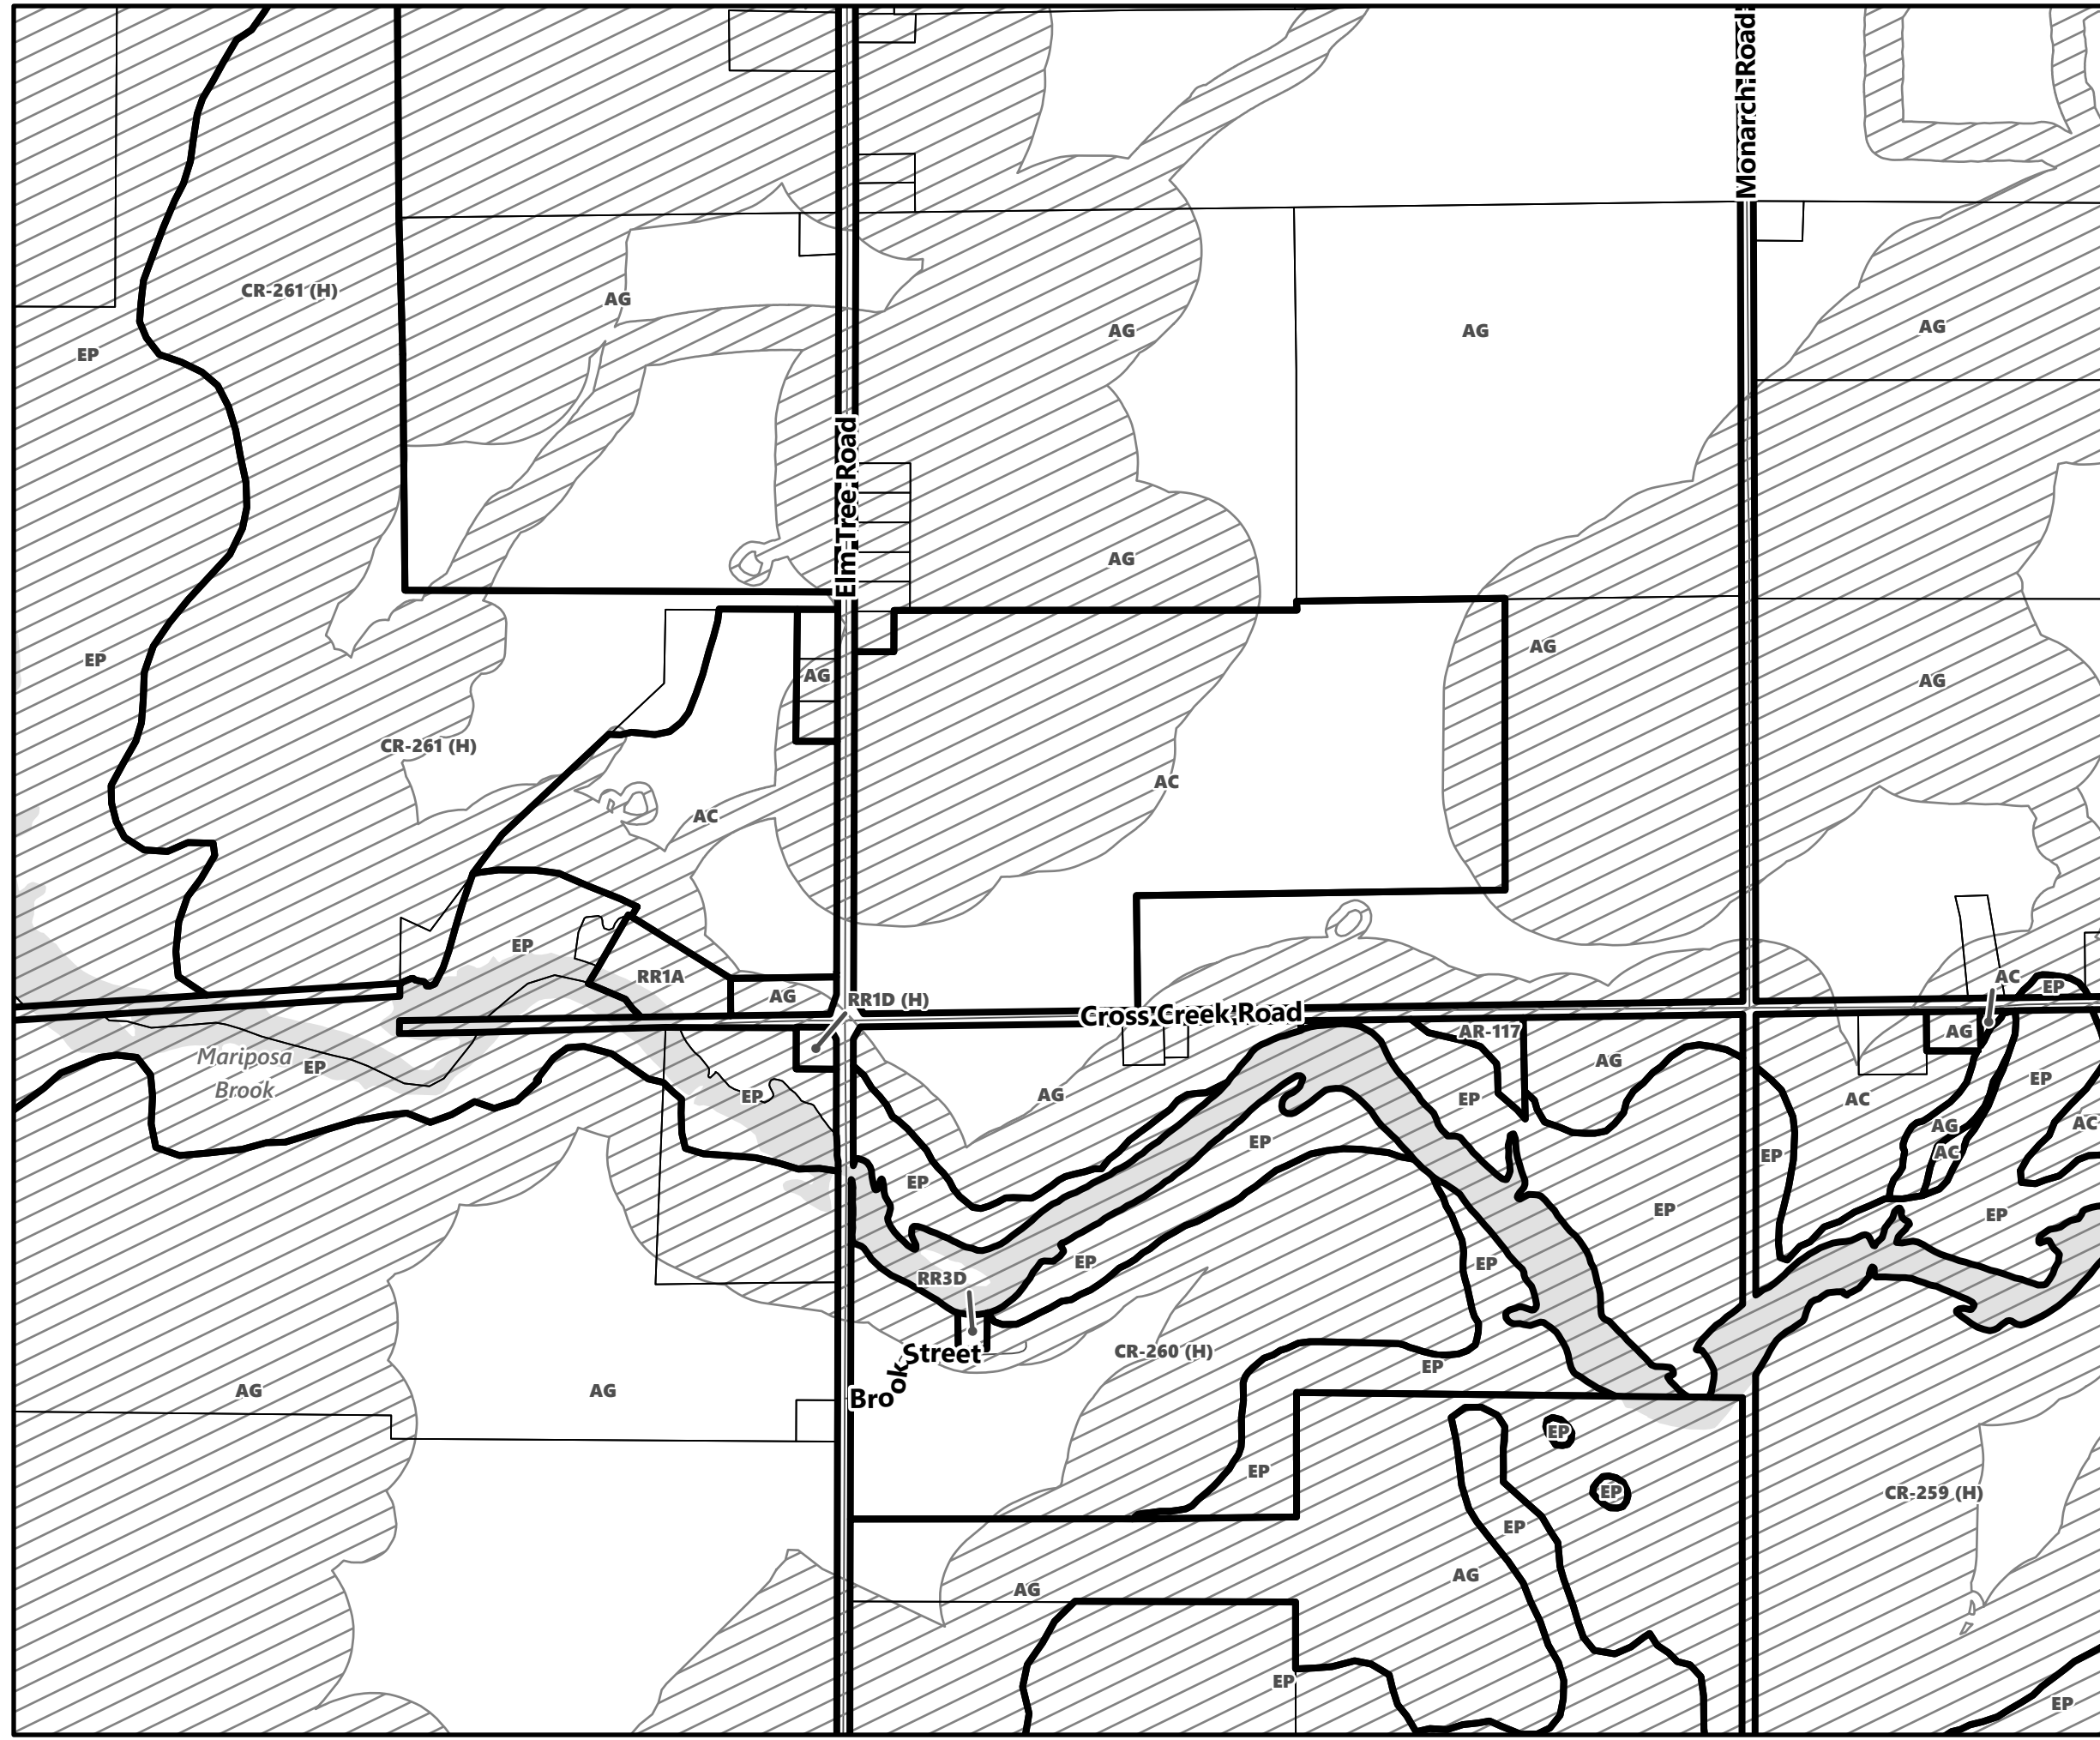

City of Kawartha Lakes Rural Zoning By-law Schedule A-E22

Legend

- City of Kawartha Lakes Boundary
- Zone Boundary
- Conservation Authority Regulated Area
- Kawartha Region Conservation Authority

May 2024

Sources:
MNDMNR, City of Kawartha Lakes and Teranet
Projection:
NAD 1983 UTM Zone 17N