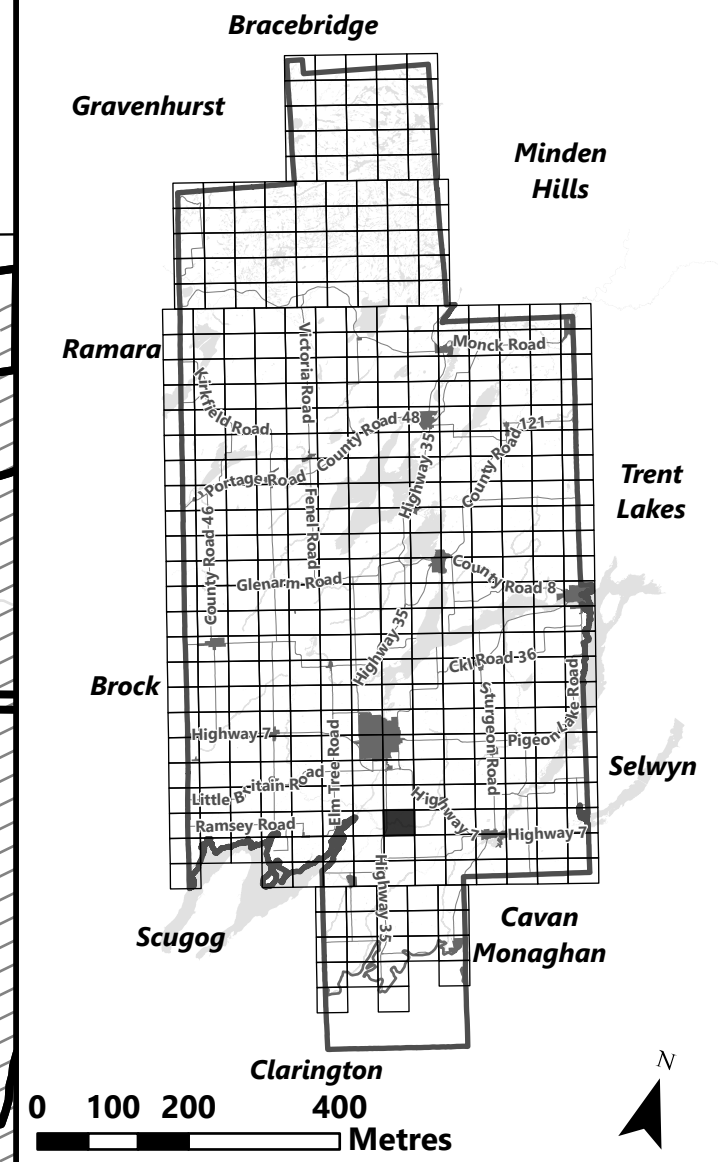

City of Kawartha Lakes Rural Zoning By-law Schedule A-E38

Legend

- City of Kawartha Lakes Boundary
- Zone Boundary
- ▨ Conservation Authority Regulated Area
- ▨ Kawartha Region Conservation Authority

May 2024

Sources:
MNDMNR, City of Kawartha Lakes and Teranet
Projection:
NAD 1983 UTM Zone 17N