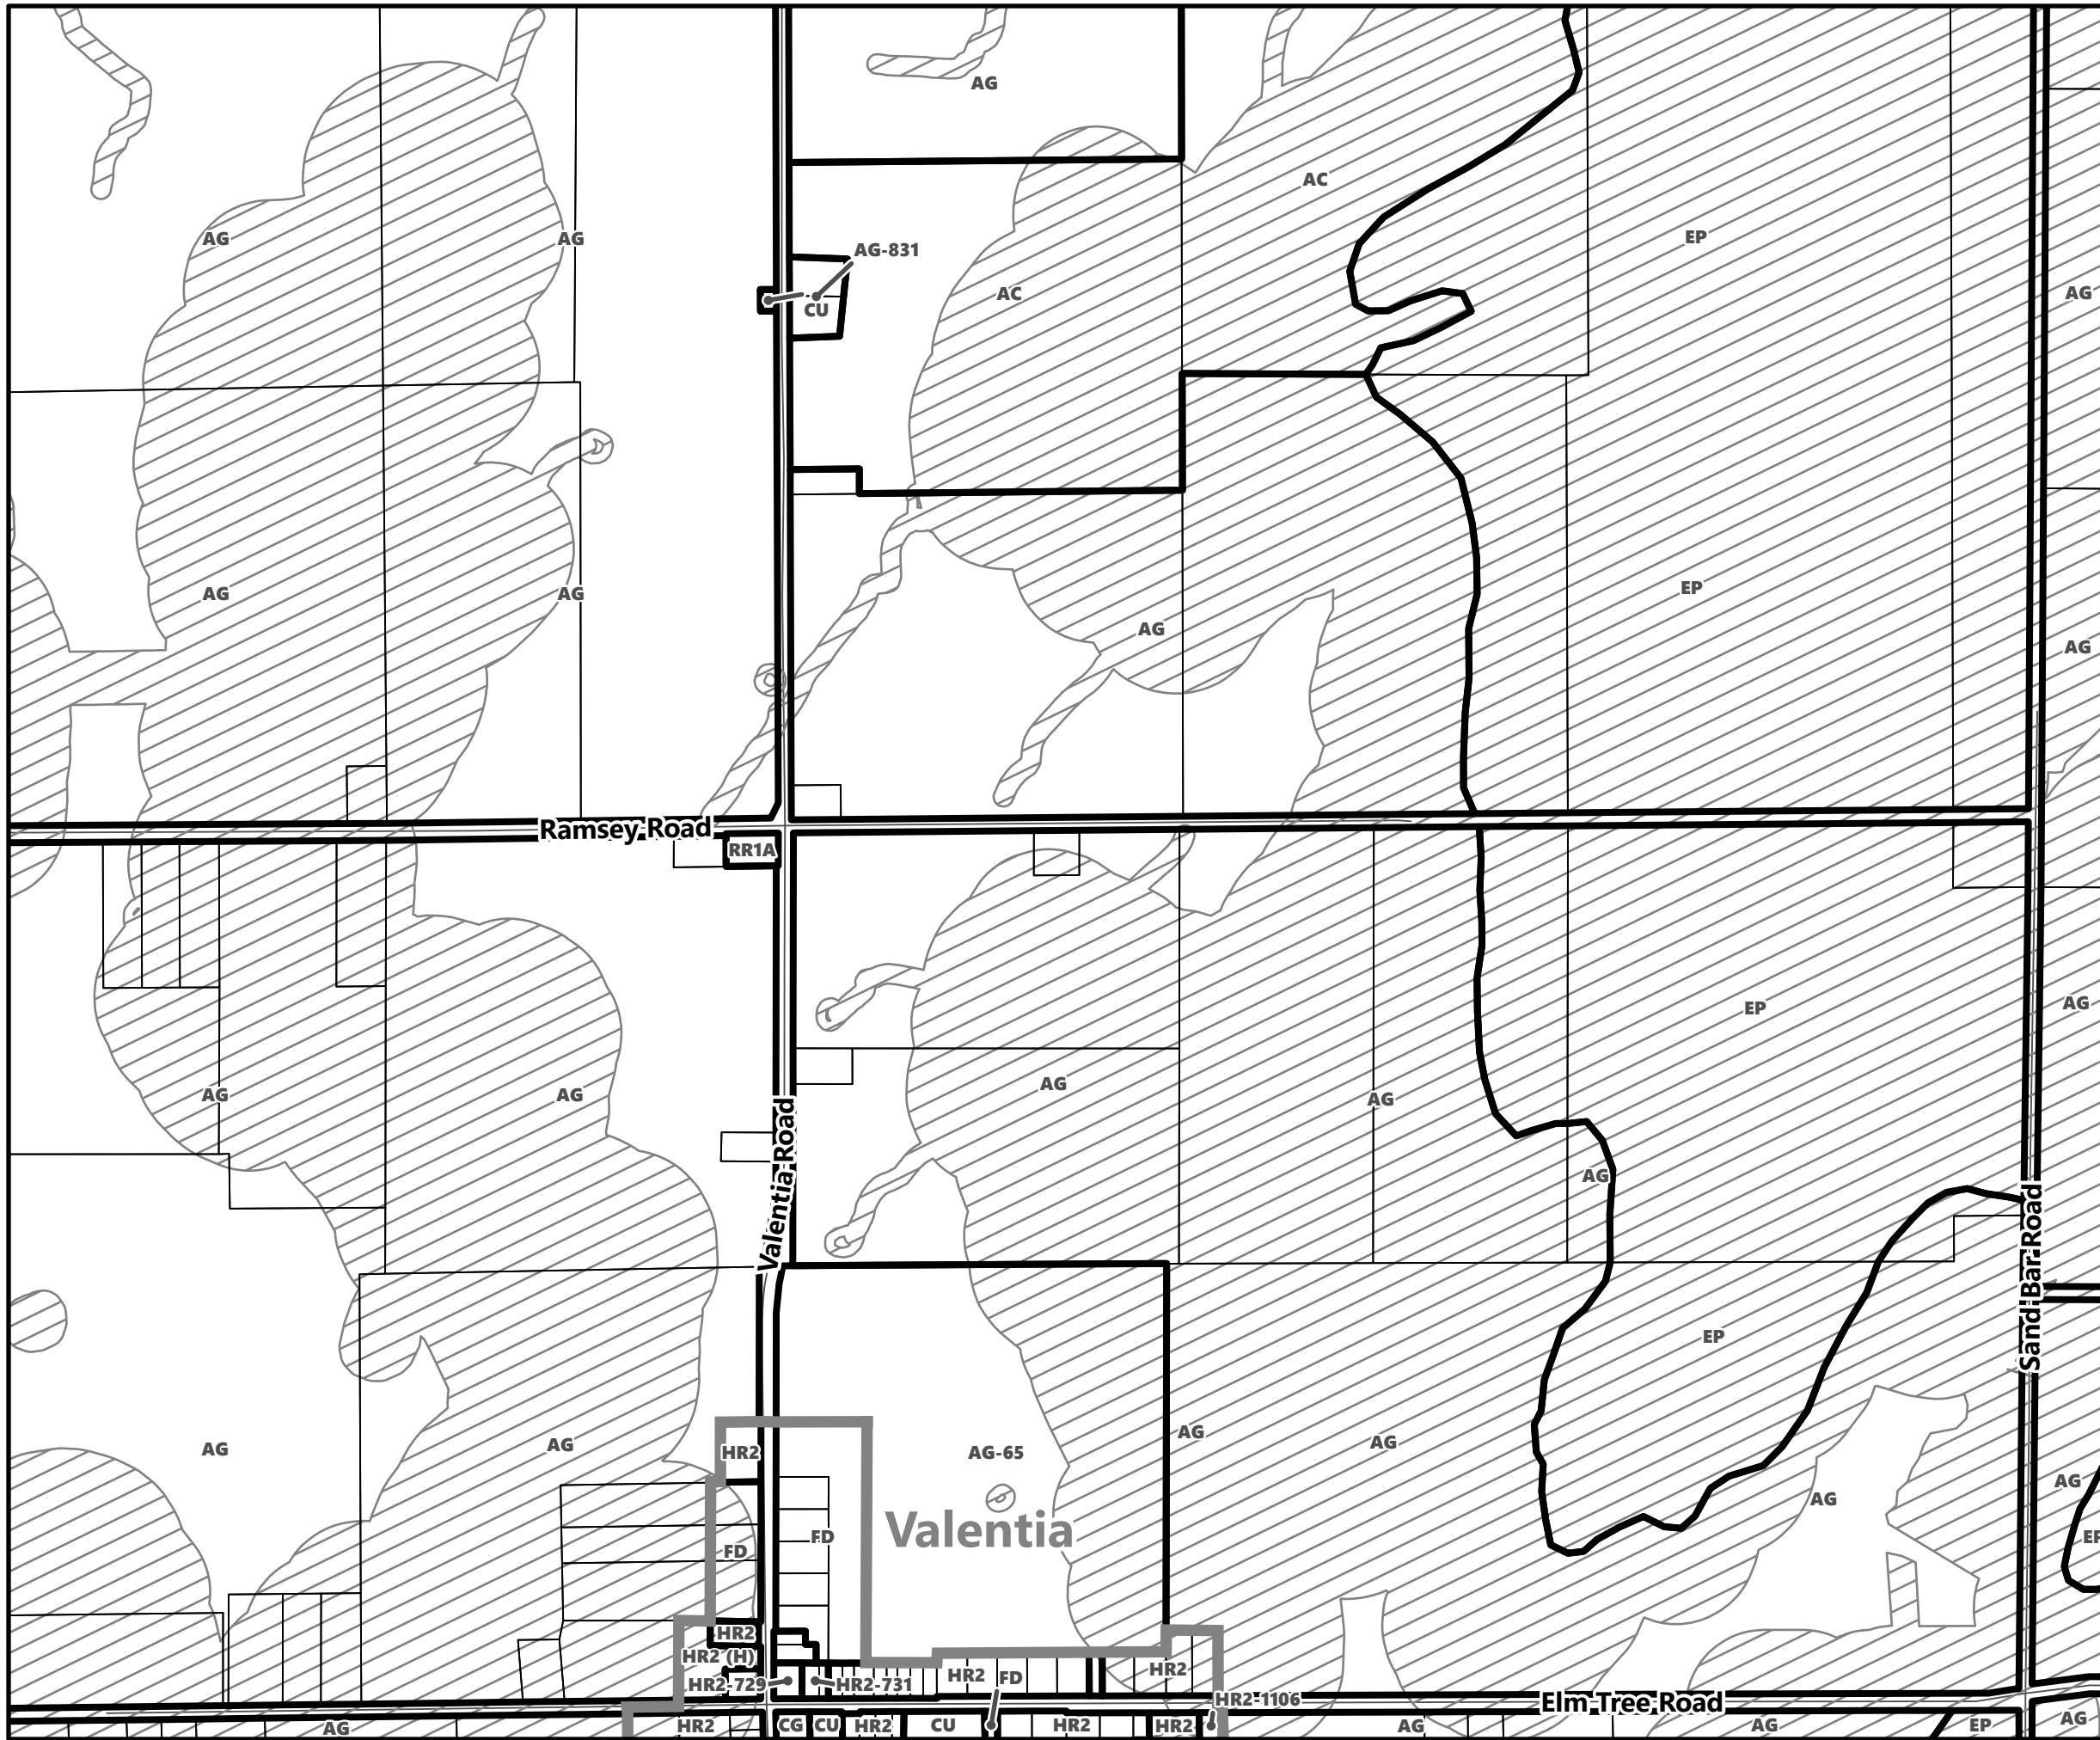

**City of Kawartha Lakes
Rural Zoning By-law
Schedule A-E35**

Legend

- City of Kawartha Lakes Boundary
- Zone Boundary
- Conservation Authority Regulated Area
- Kawartha Region Conservation Authority