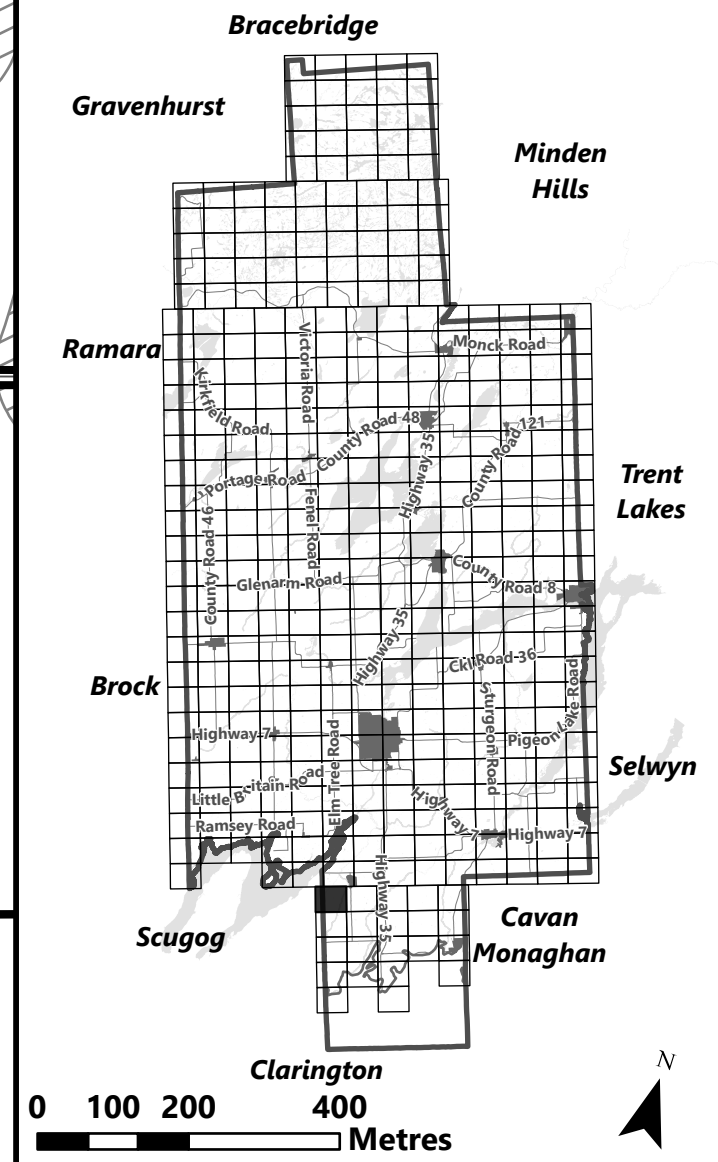

City of Kawartha Lakes Rural Zoning By-law Schedule A-E71

Legend

- City of Kawartha Lakes Boundary
- Zone Boundary
- Conservation Authority Regulated Area
- Kawartha Region Conservation Authority