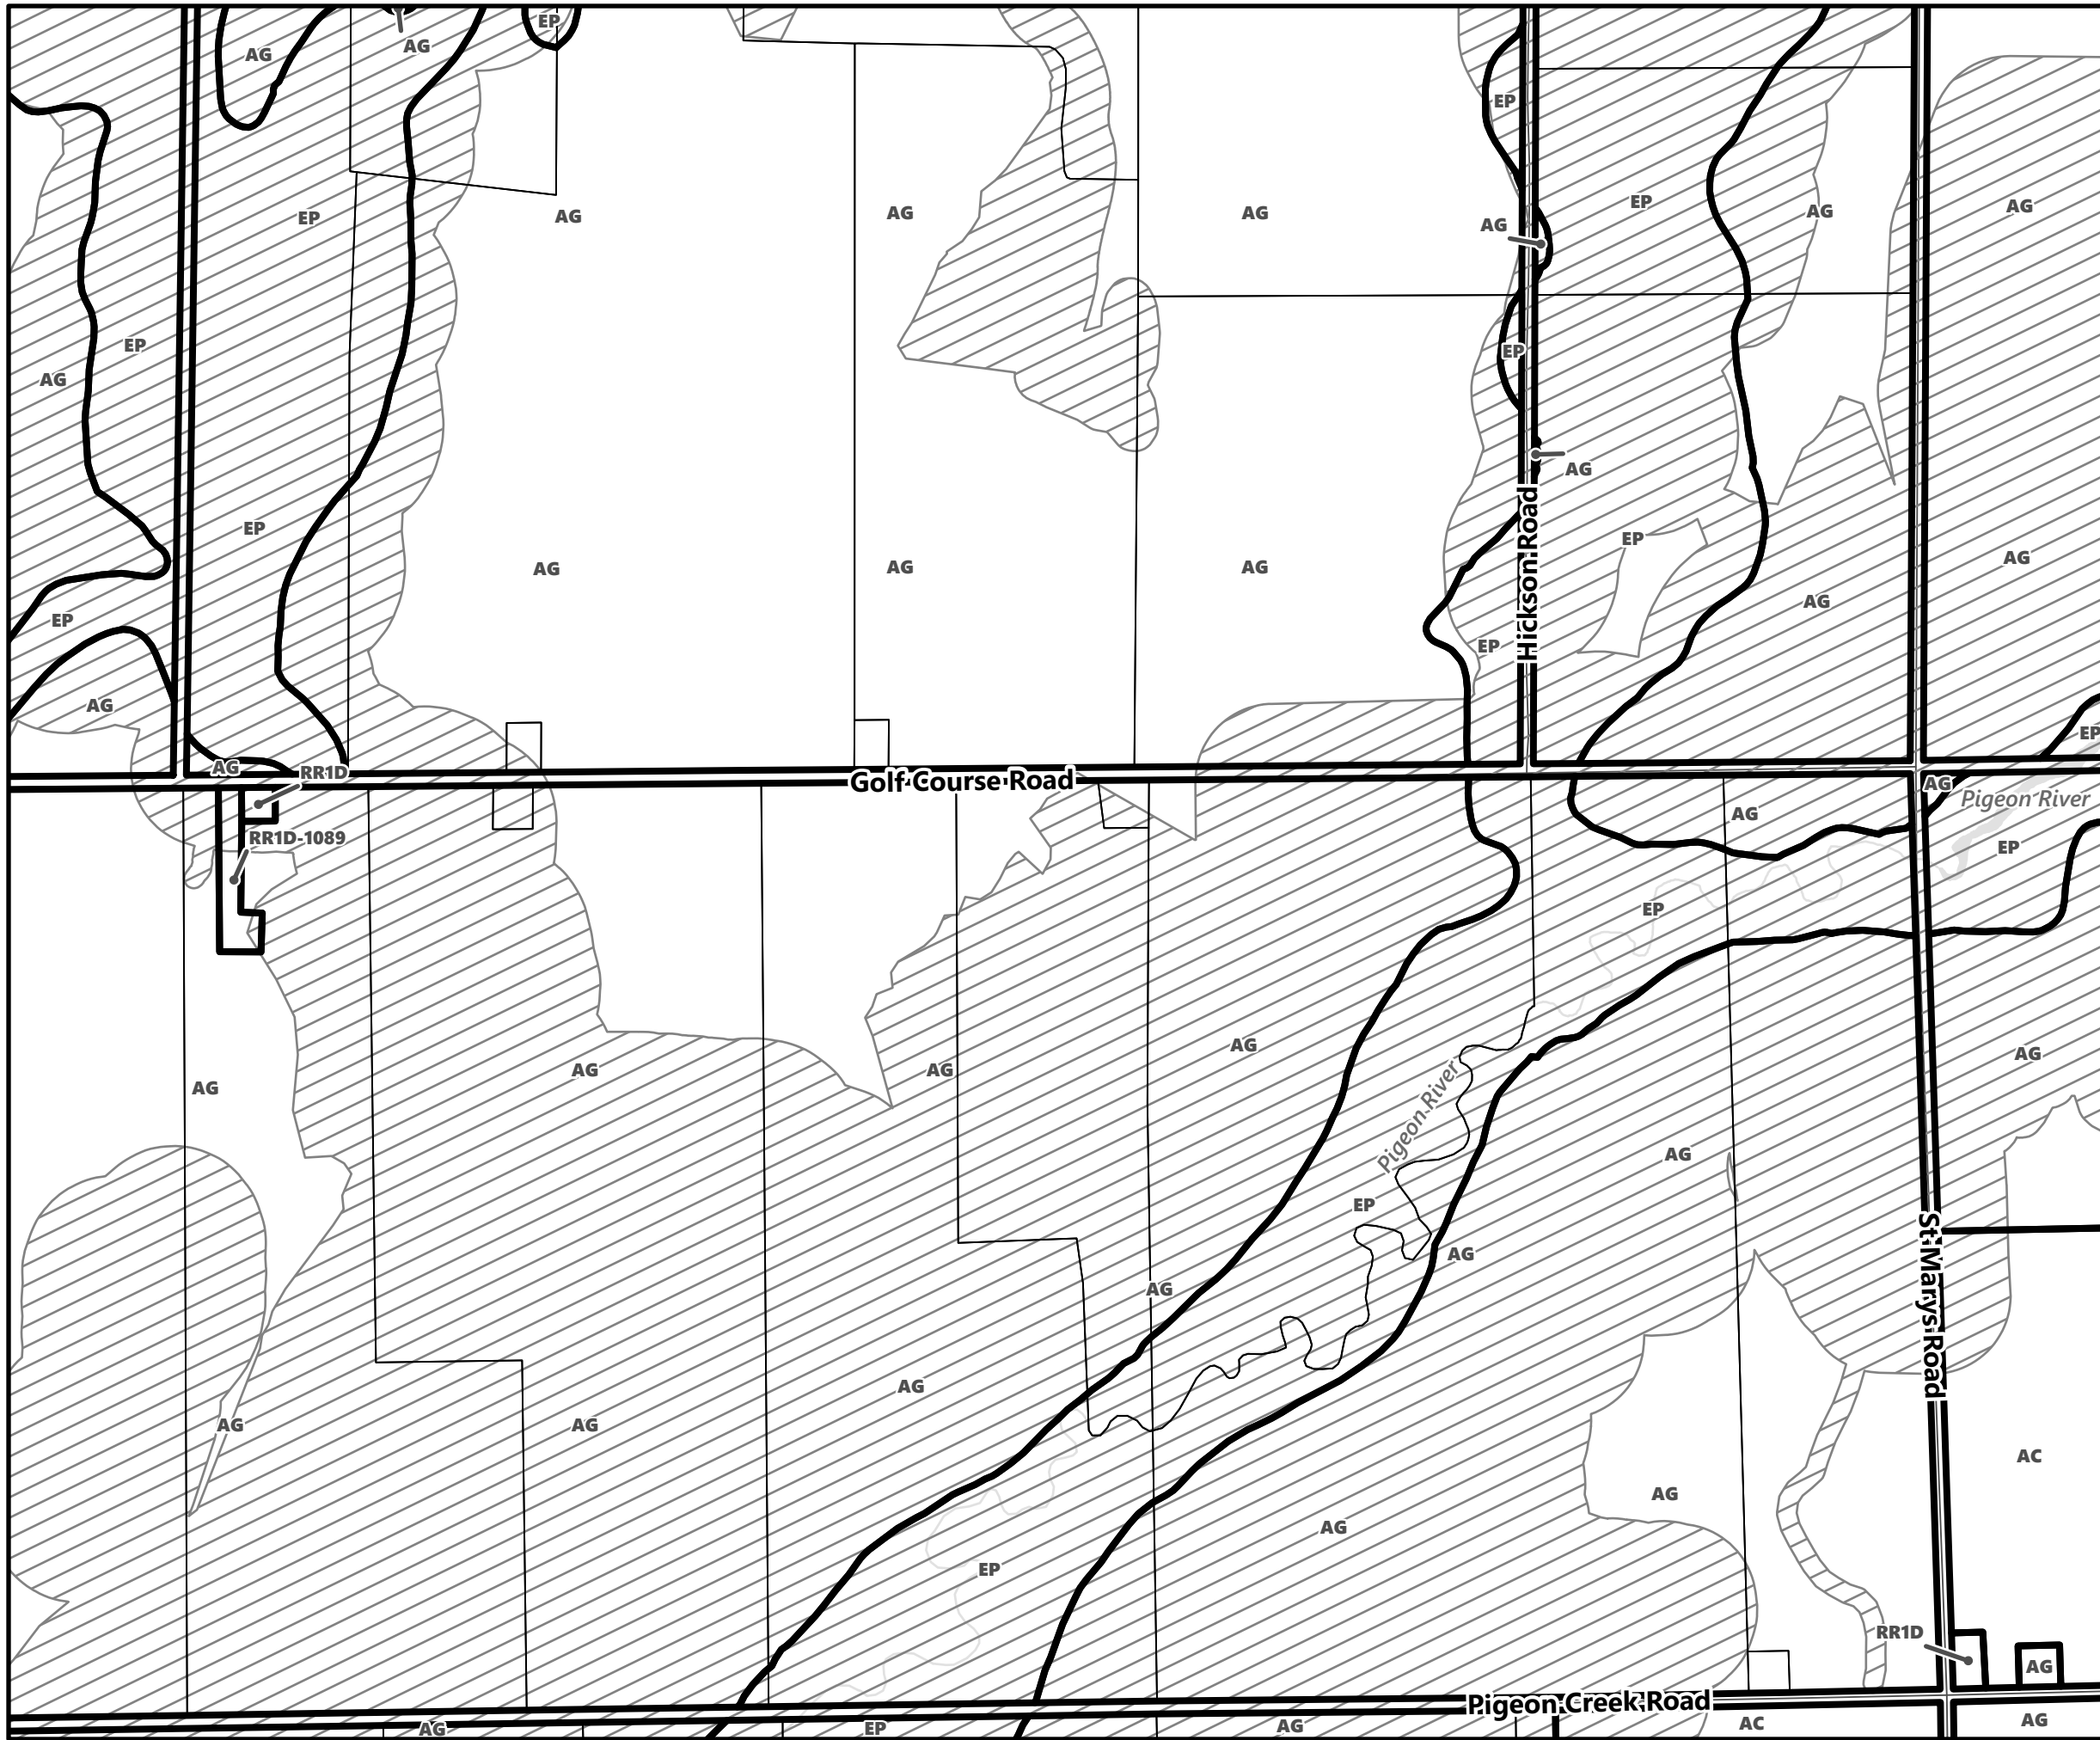

City of Kawartha Lakes Rural Zoning By-law Schedule A-E64

Legend

- City of Kawartha Lakes Boundary
- Zone Boundary
- ▨ Conservation Authority Regulated Area
- ▨ Kawartha Region Conservation Authority