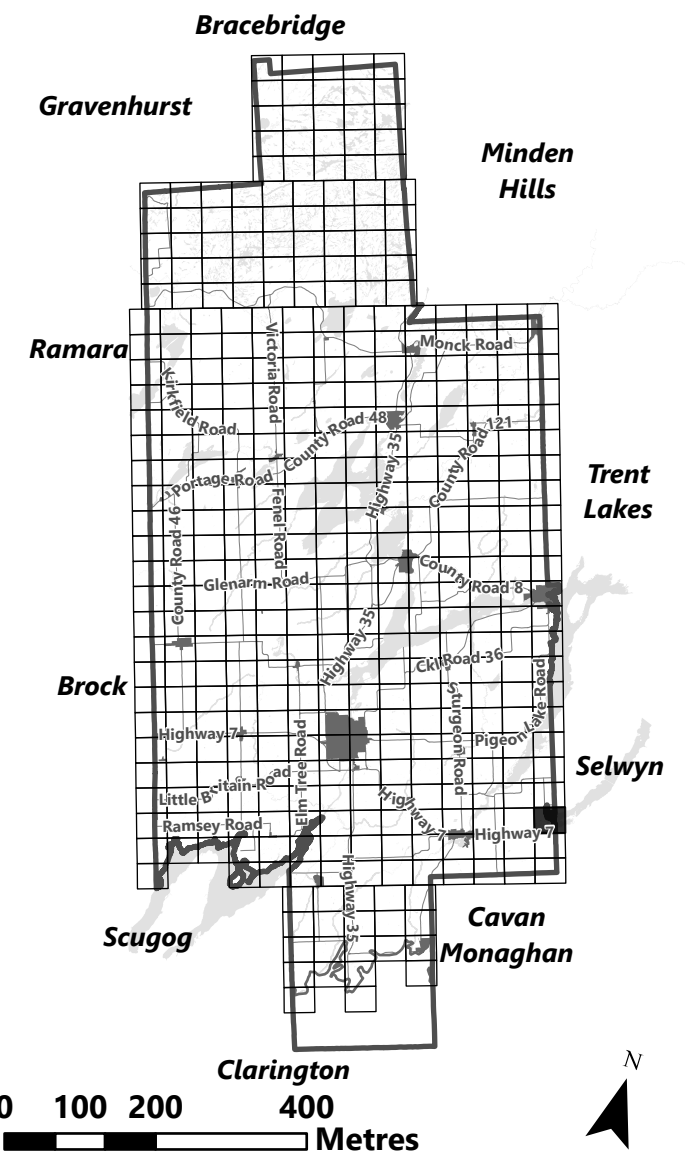

City of Kawartha Lakes Rural Zoning By-law Schedule A-E44

1. **Legend**
2. City of Kawartha Lakes Boundary
   - Zone Boundary
   - Conservation Authority Regulated Area
     - ▨ Kawartha Region Conservation Authority
     - ▩ Otonabee Region Conservation Authority