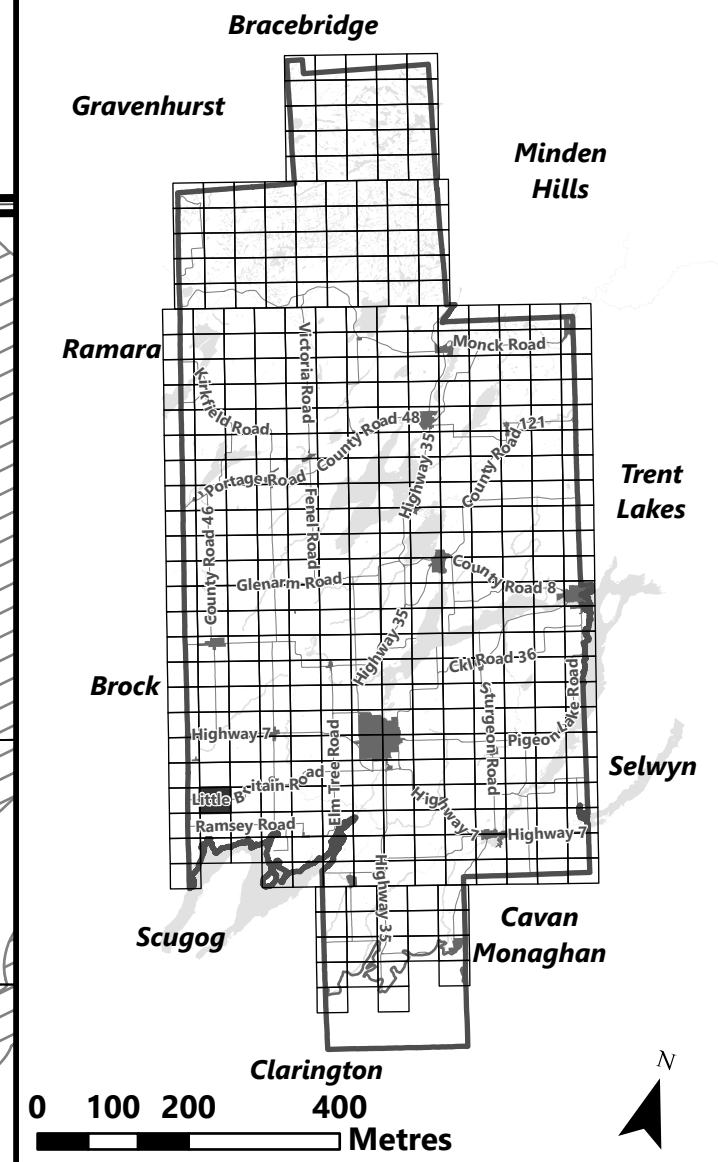

May 2024

Sources:
MNDMNR, City of Kawartha Lakes and Teranet
Projection:
NAD 1983 UTM Zone 17N

City of Kawartha Lakes Rural Zoning By-law Schedule A-E18

Legend

- City of Kawartha Lakes Boundary
- Zone Boundary
- ▨ Conservation Authority Regulated Area
- ▨ Kawartha Region Conservation Authority