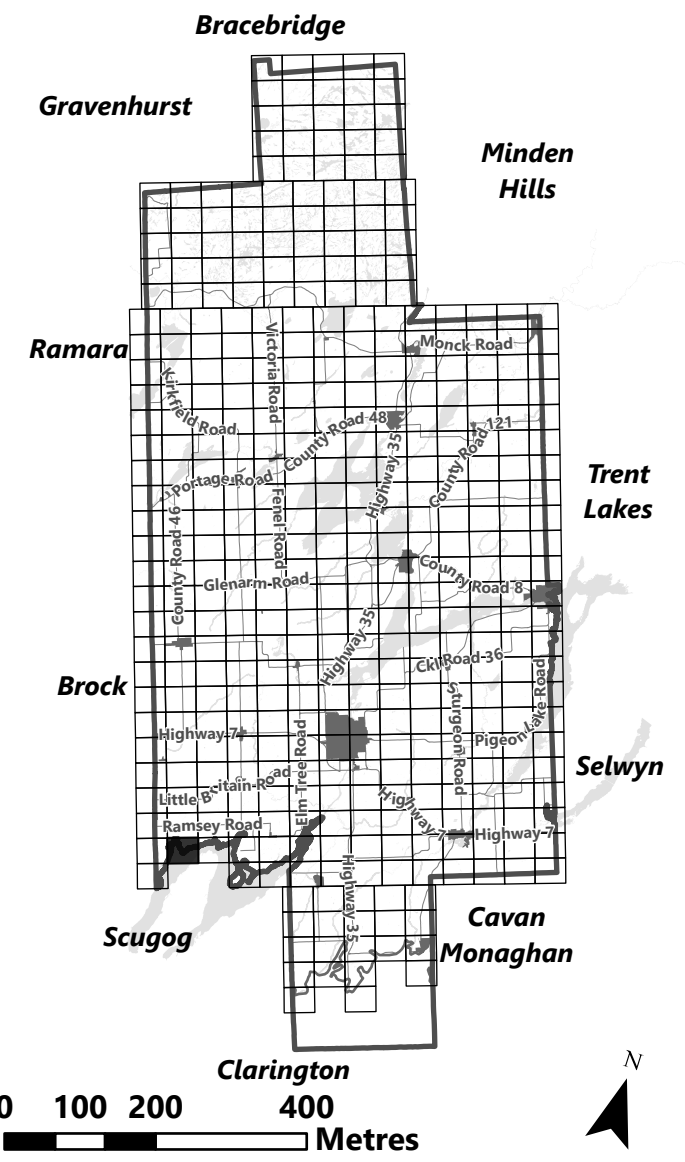

City of Kawartha Lakes Rural Zoning By-law Schedule A-E46

Legend

- City of Kawartha Lakes Boundary
- Zone Boundary
- Conservation Authority Regulated Area
- Kawartha Region Conservation Authority

May 2024

Sources:
MNDMNR, City of Kawartha Lakes and Teranet
Projection:
NAD 1983 UTM Zone 17N