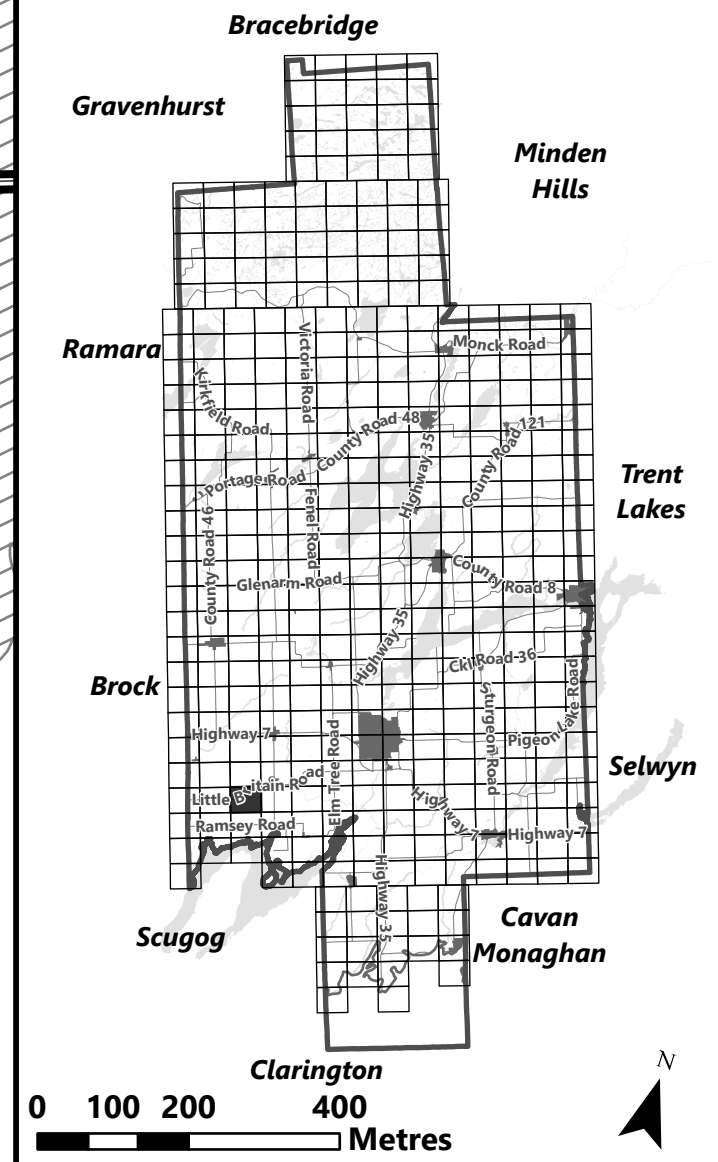

City of Kawartha Lakes Rural Zoning By-law Schedule A-E19

Legend

- City of Kawartha Lakes Boundary
- Zone Boundary
- Conservation Authority Regulated Area
- Kawartha Region Conservation Authority

May 2024

Sources:
MNDMNR, City of Kawartha Lakes and Teranet
Projection:
NAD 1983 UTM Zone 17N