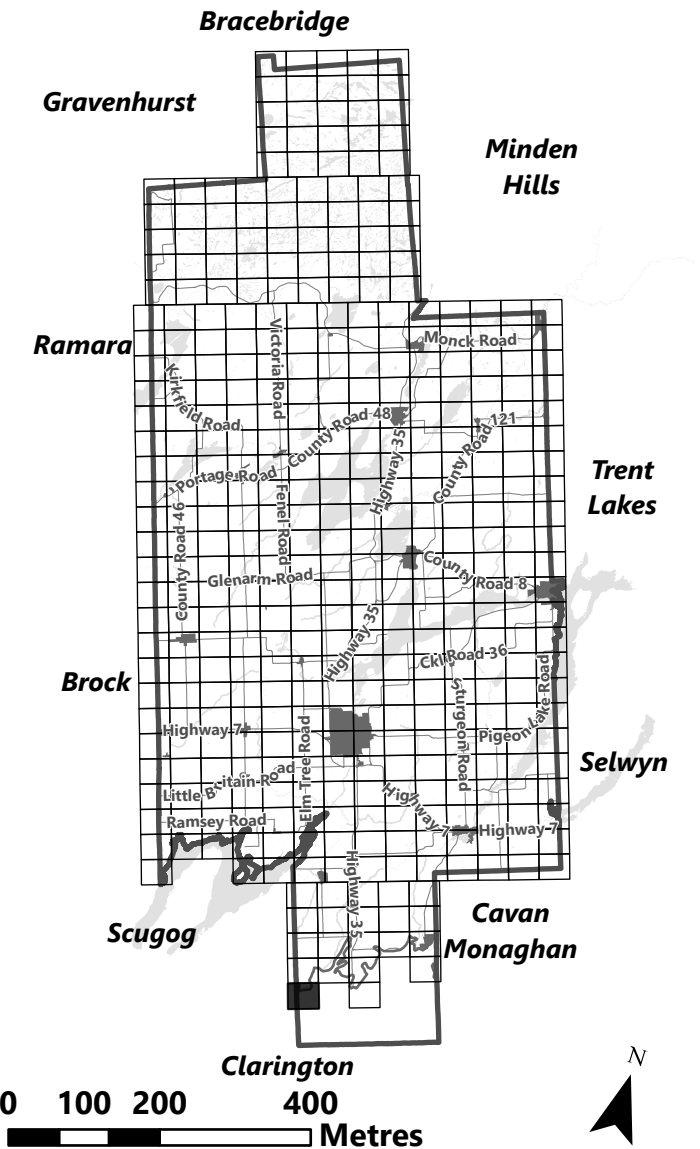

**Oak Ridges Moraine
Conservation Plan
Area (Refer to ORM
By-law 2005-133)**