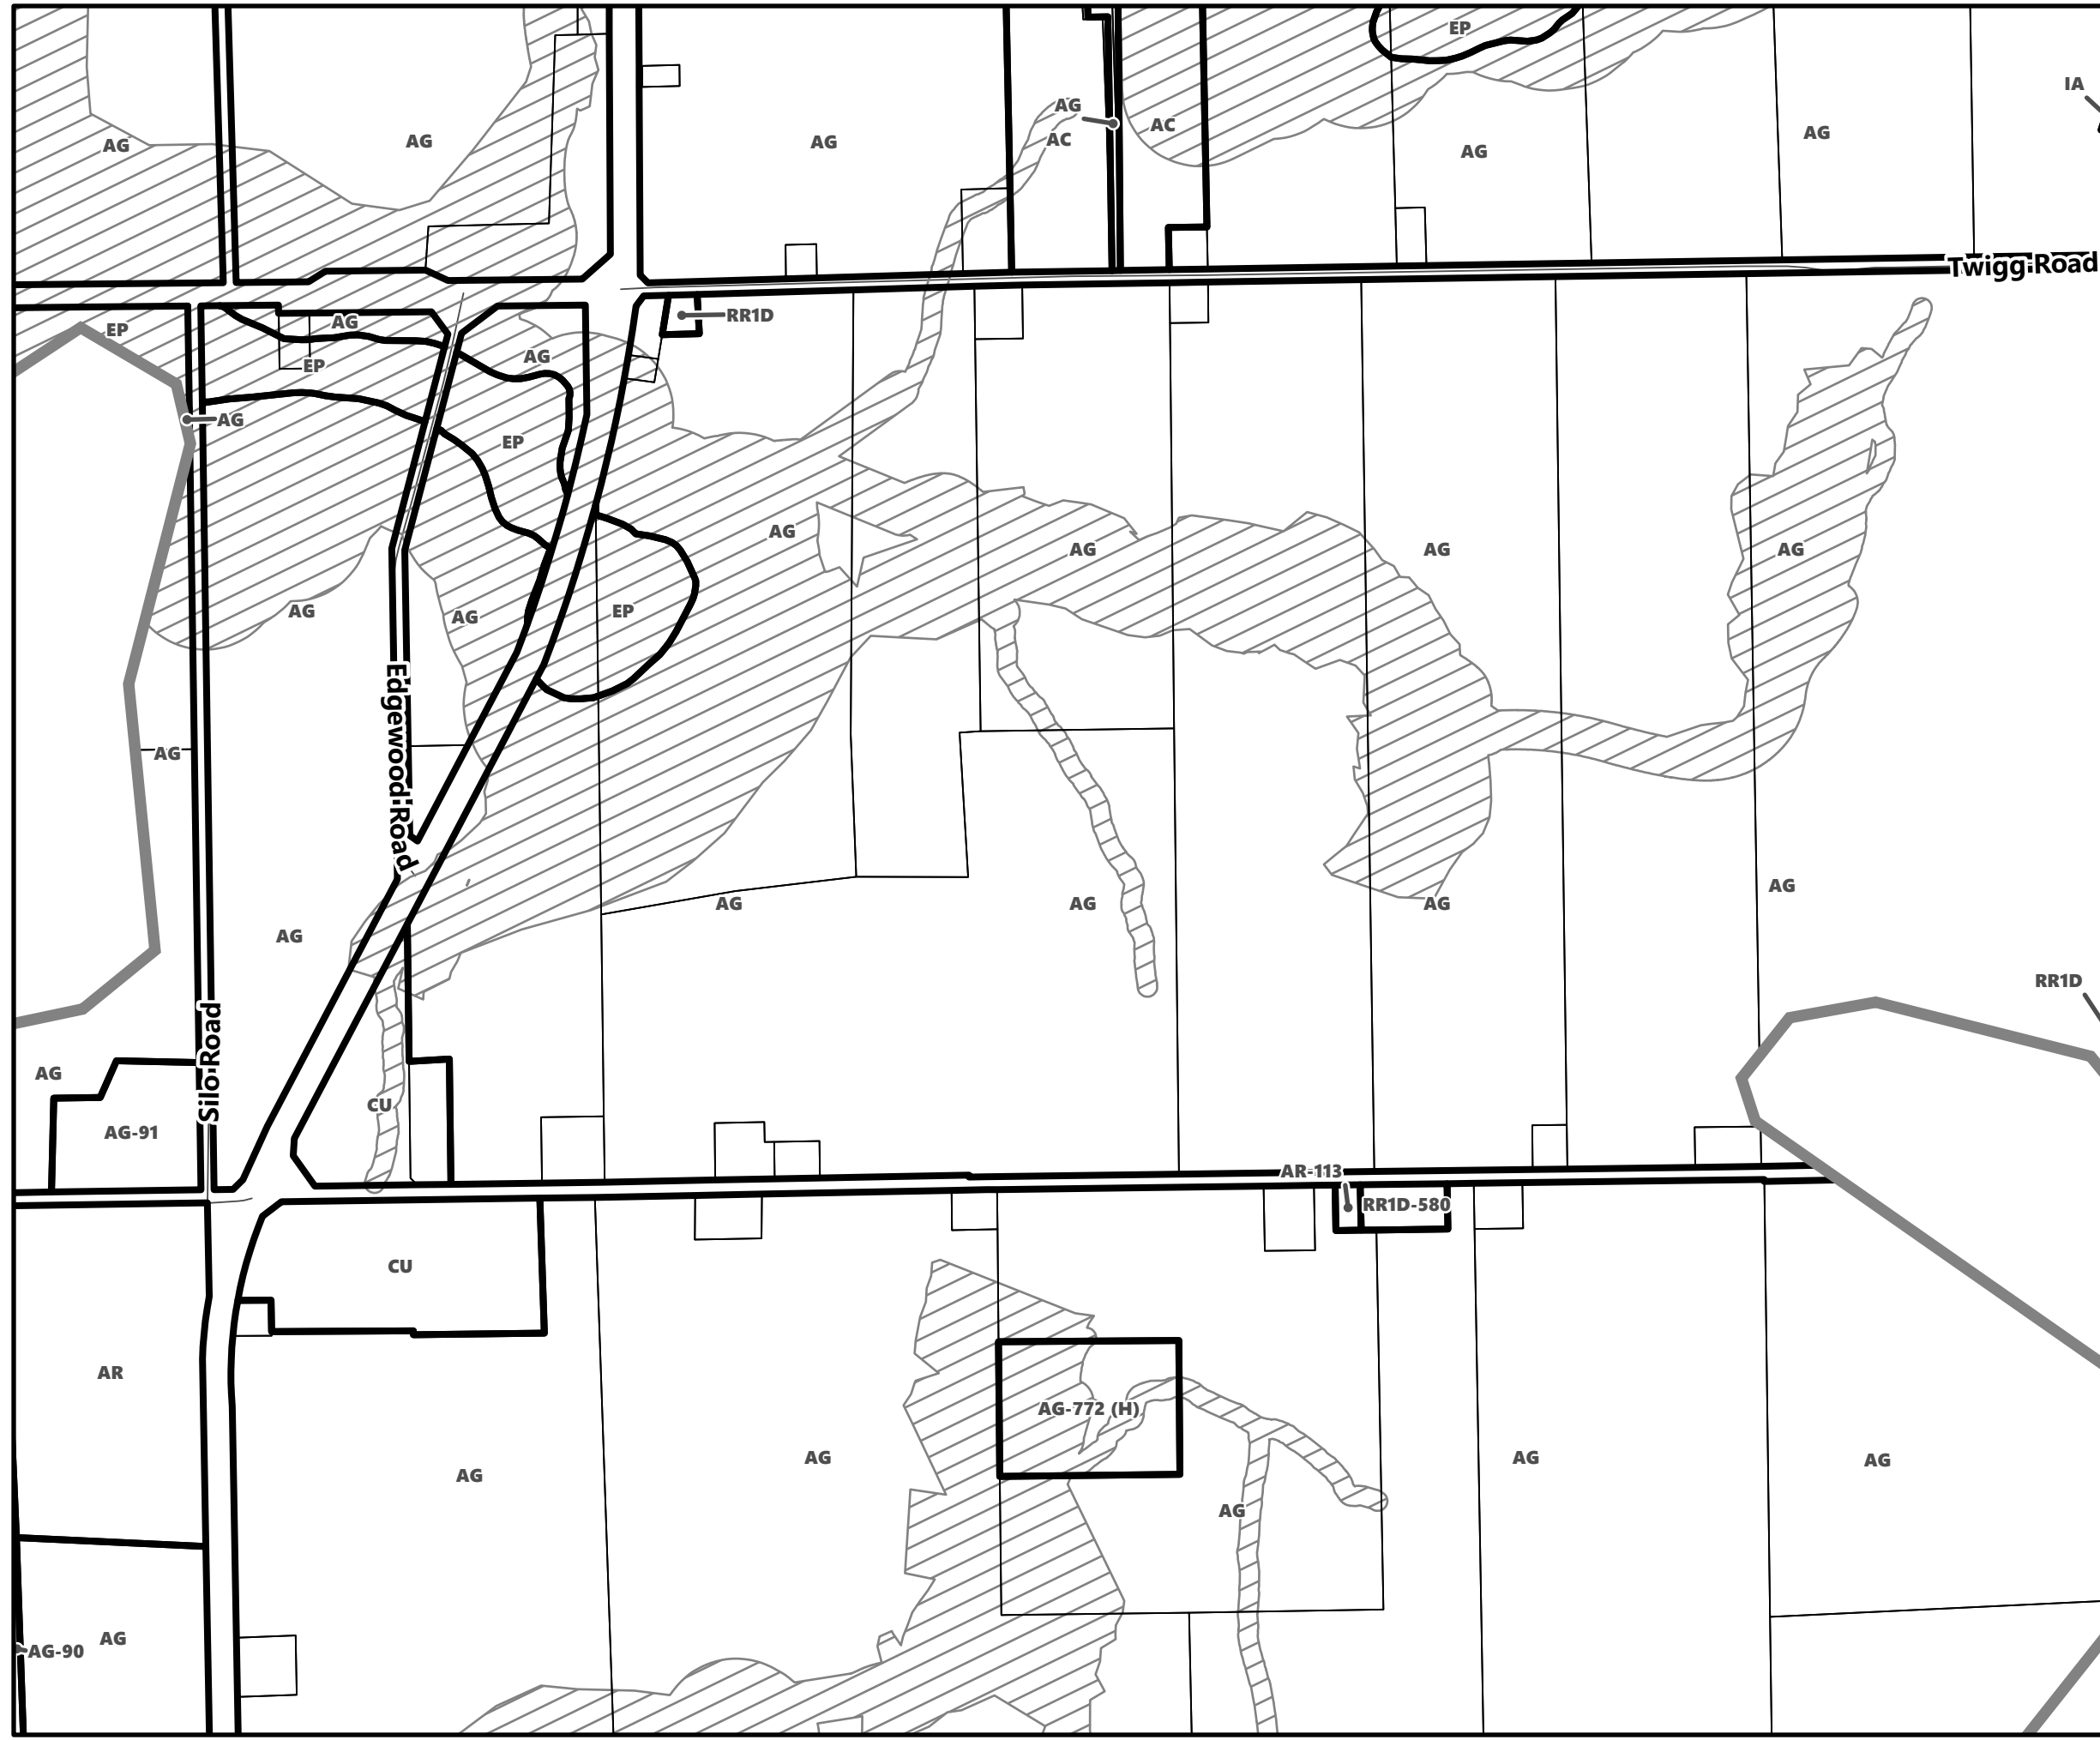

City of Kawartha Lakes Rural Zoning By-law

Schedule A-E83

Legend

- City of Kawartha Lakes Boundary
- Zone Boundary
- Conservation Authority Regulated Area
- Kawartha Region Conservation Authority

May 2024

Sources:
MNDMNR, City of Kawartha Lakes and Teranet
Projection:
NAD 1983 UTM Zone 17N