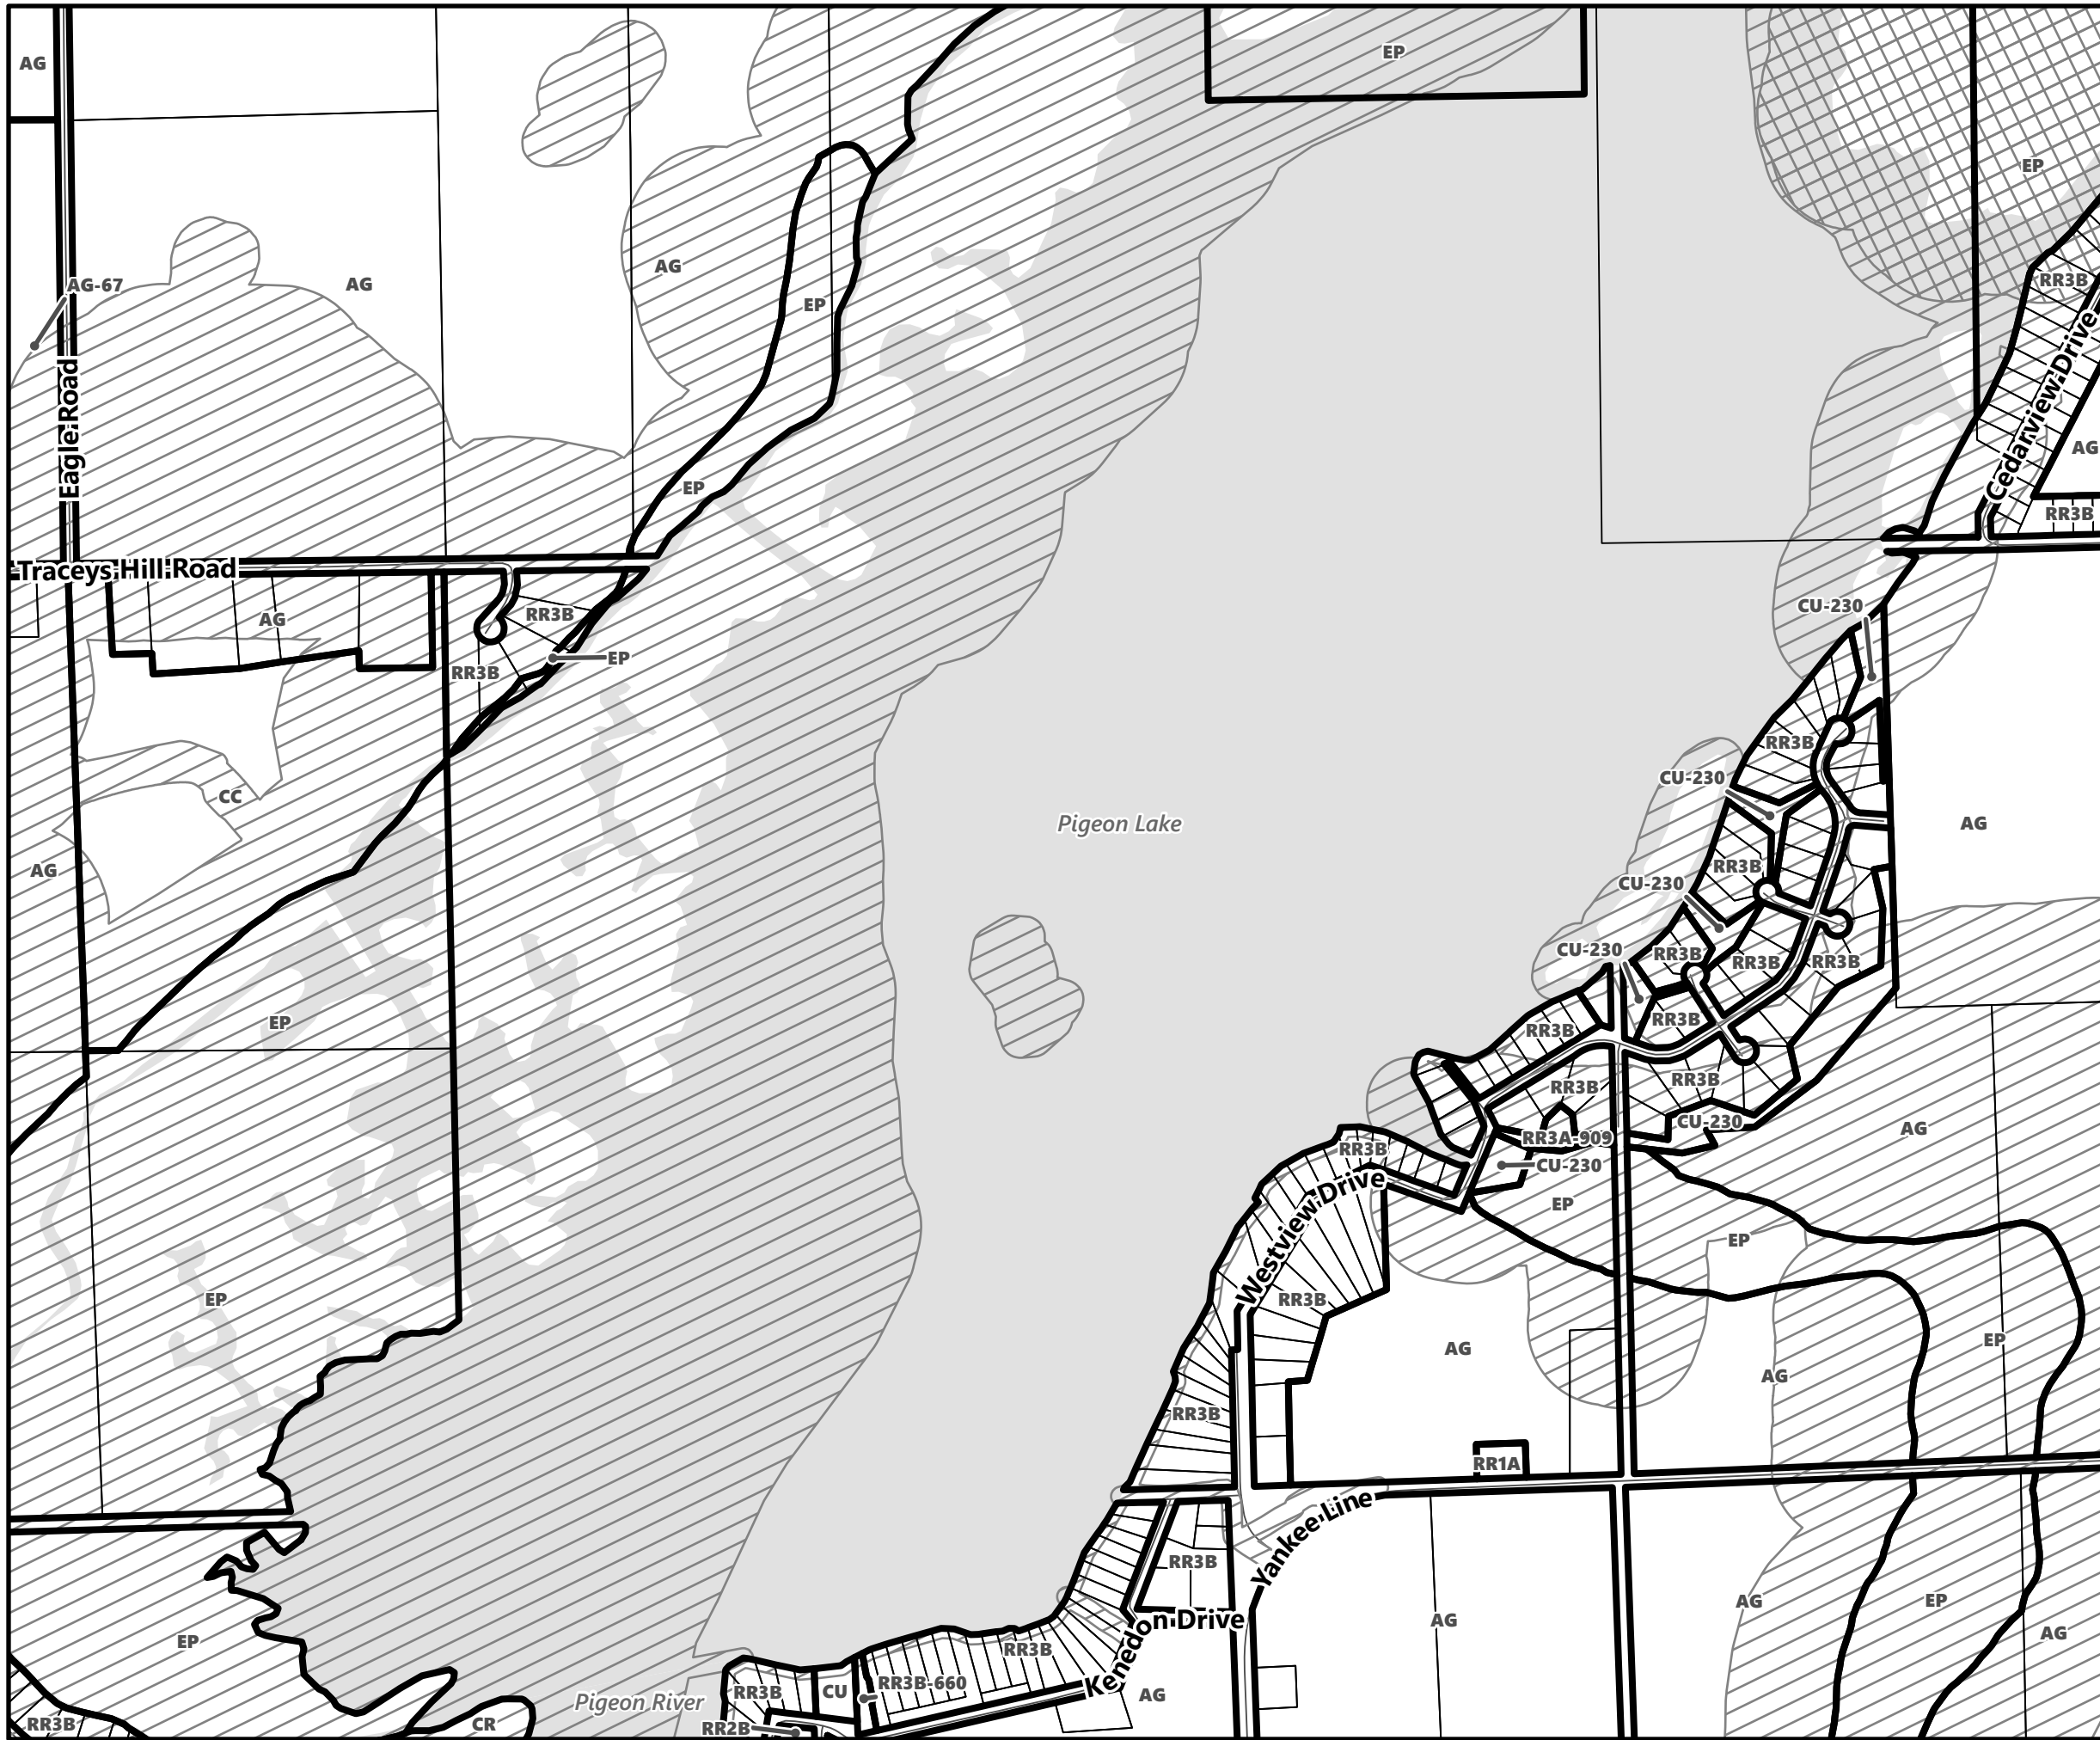

City of Kawartha Lakes Rural Zoning By-law Schedule A-E15

Legend

- City of Kawartha Lakes Boundary
- Zone Boundary
- Conservation Authority Regulated Area
  - ▨ Kawartha Region Conservation Authority
  - ▩ Otonabee Region Conservation Authority