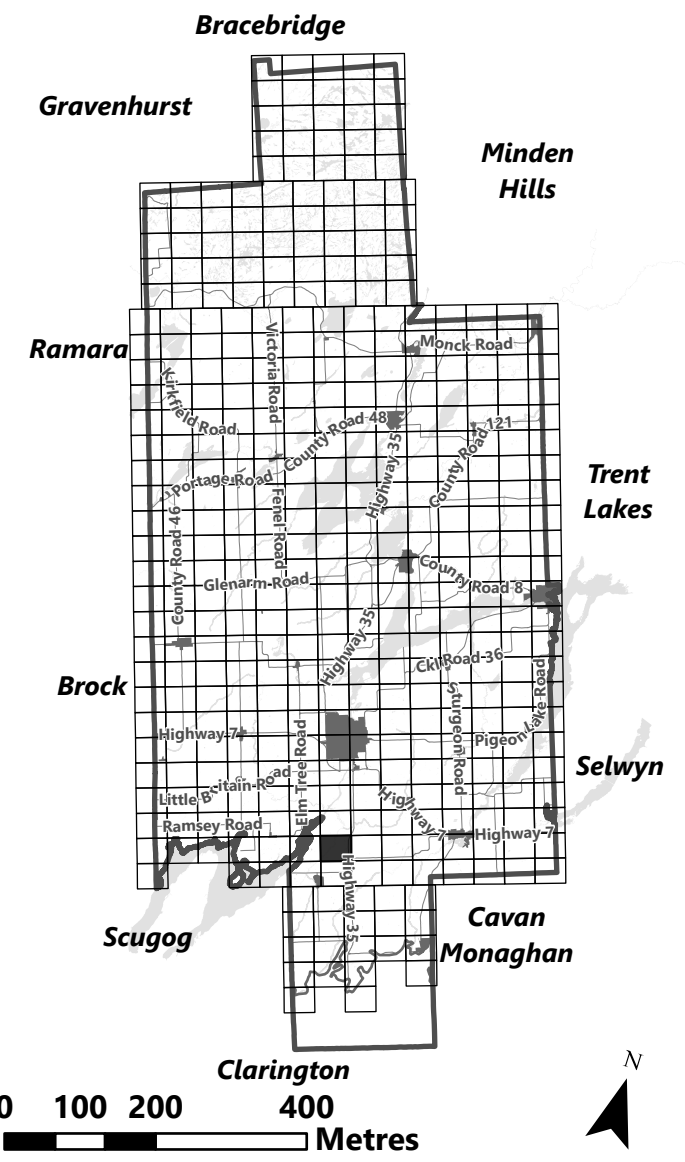

**City of Kawartha Lakes
Rural Zoning By-law
Schedule A-E51**

Legend

- City of Kawartha Lakes Boundary
- Zone Boundary
- **Conservation Authority Regulated Area**
- Kawartha Region Conservation Authority

May 2024

Sources:
MNDMNR, City of Kawartha Lakes and Teranet
Projection:
NAD 1983 UTM Zone 17N