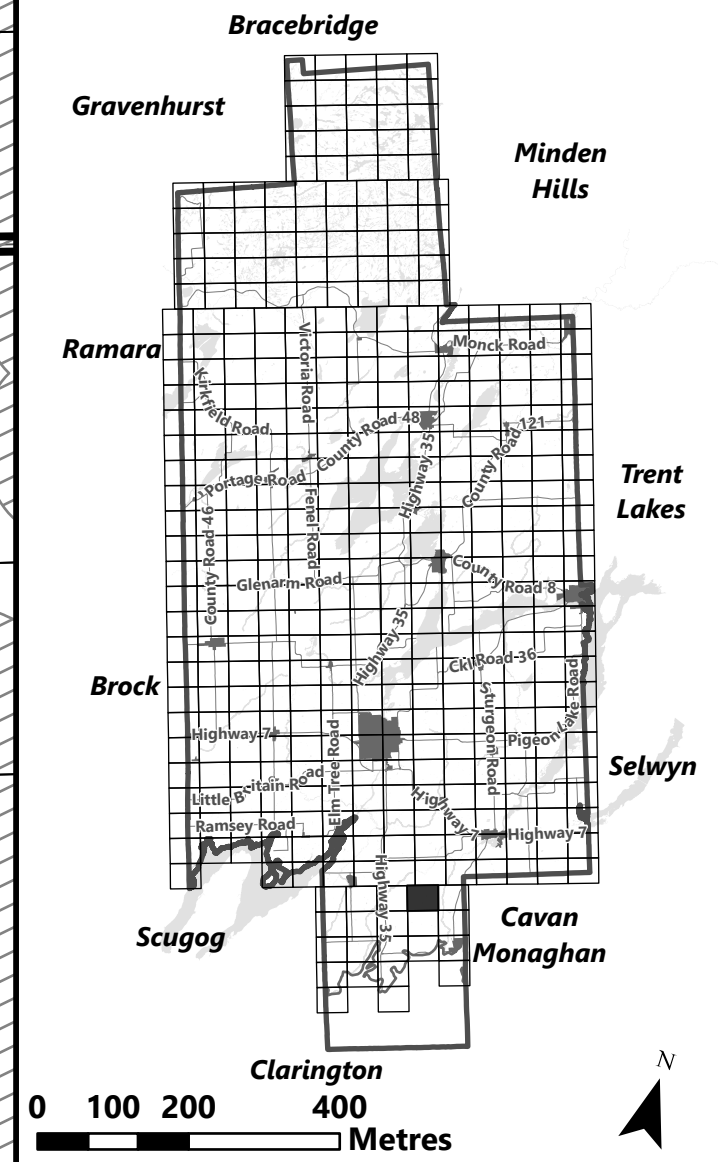

**City of Kawartha Lakes
Rural Zoning By-law
Schedule A-E74**

Legend

- City of Kawartha Lakes Boundary
- Zone Boundary
- **Conservation Authority Regulated Area**
- Kawartha Region Conservation Authority