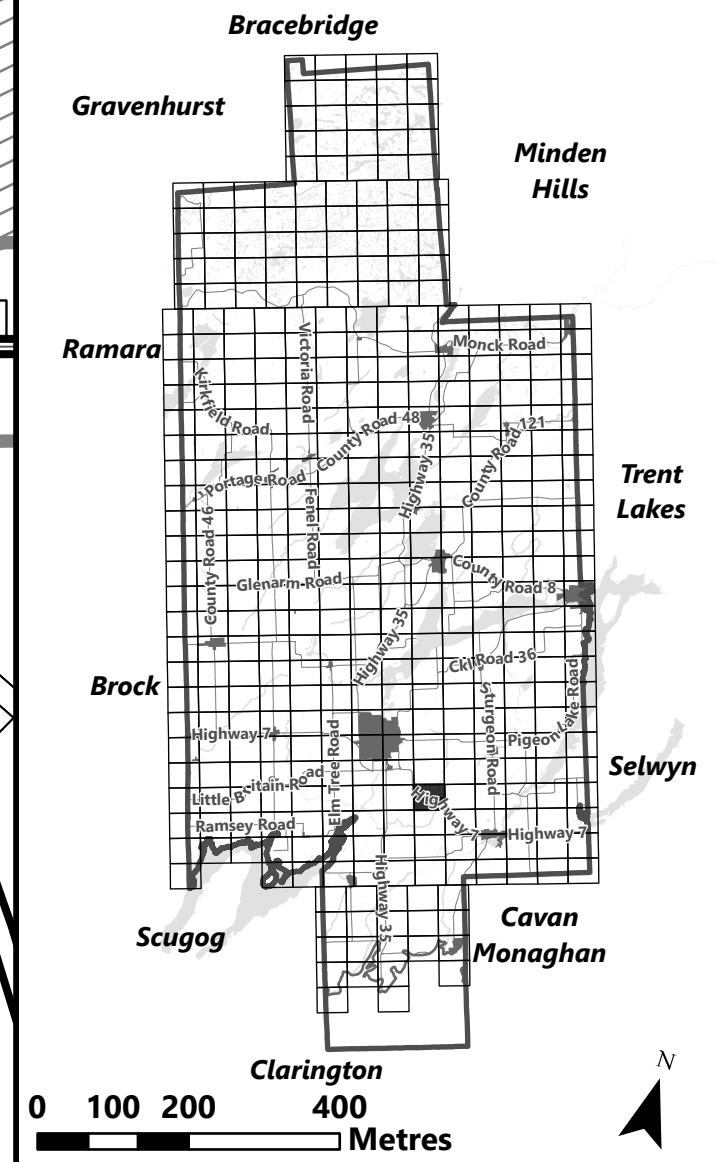

City of Kawartha Lakes Rural Zoning By-law Schedule A-E25

Legend

- City of Kawartha Lakes Boundary
- Zone Boundary
- Conservation Authority Regulated Area
- Kawartha Region Conservation Authority

May 2024

Sources:
MNDMNR, City of Kawartha Lakes and Teranet
Projection:
NAD 1983 UTM Zone 17N