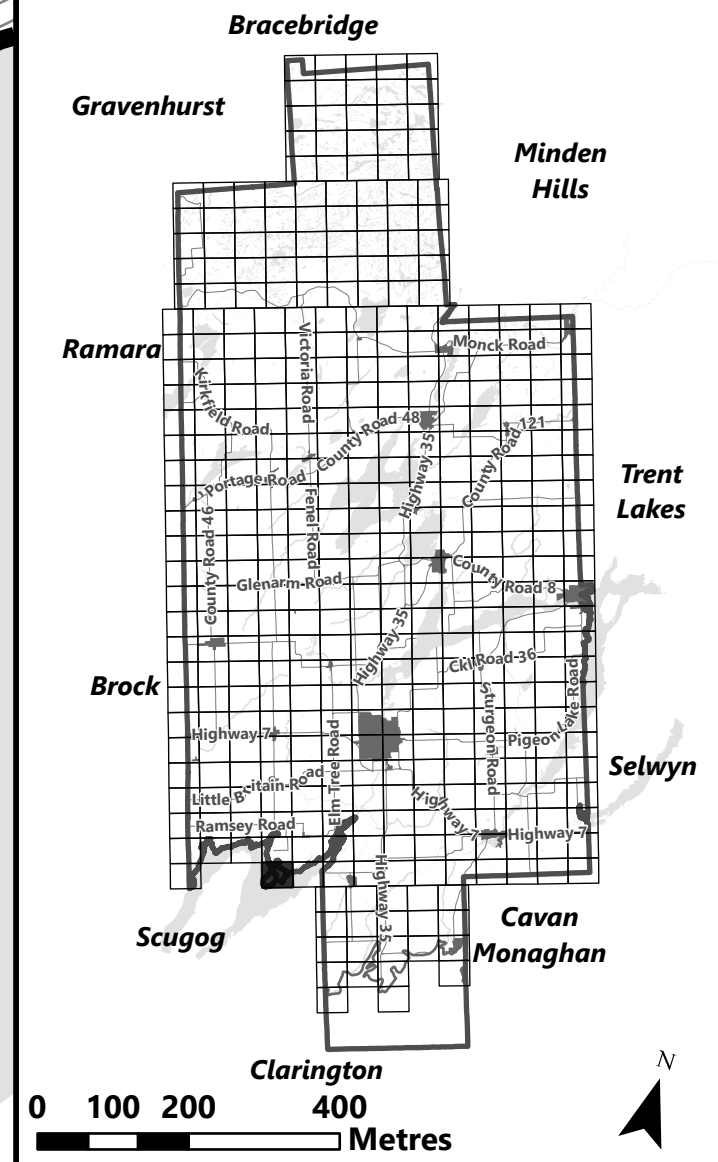

City of Kawartha Lakes Rural Zoning By-law Schedule A-E60

Legend

- City of Kawartha Lakes Boundary
- Zone Boundary
- Conservation Authority Regulated Area
- Kawartha Region Conservation Authority

May 2024

Sources:
MNDMNR, City of Kawartha Lakes and Teranet
Projection:
NAD 1983 UTM Zone 17N