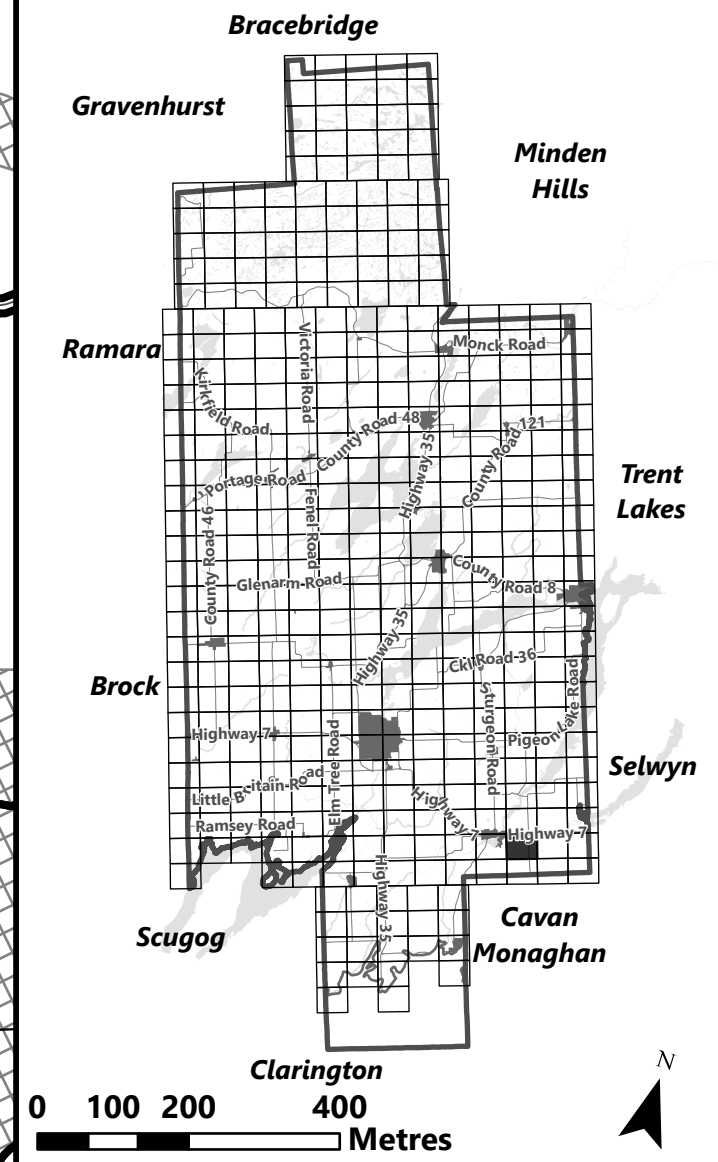

**City of Kawartha Lakes
Rural Zoning By-law
Schedule A-E56**

Legend

- City of Kawartha Lakes Boundary
- Zone Boundary
- **Conservation Authority Regulated Area**
  - Kawartha Region Conservation Authority
  - Otonabee Region Conservation Authority