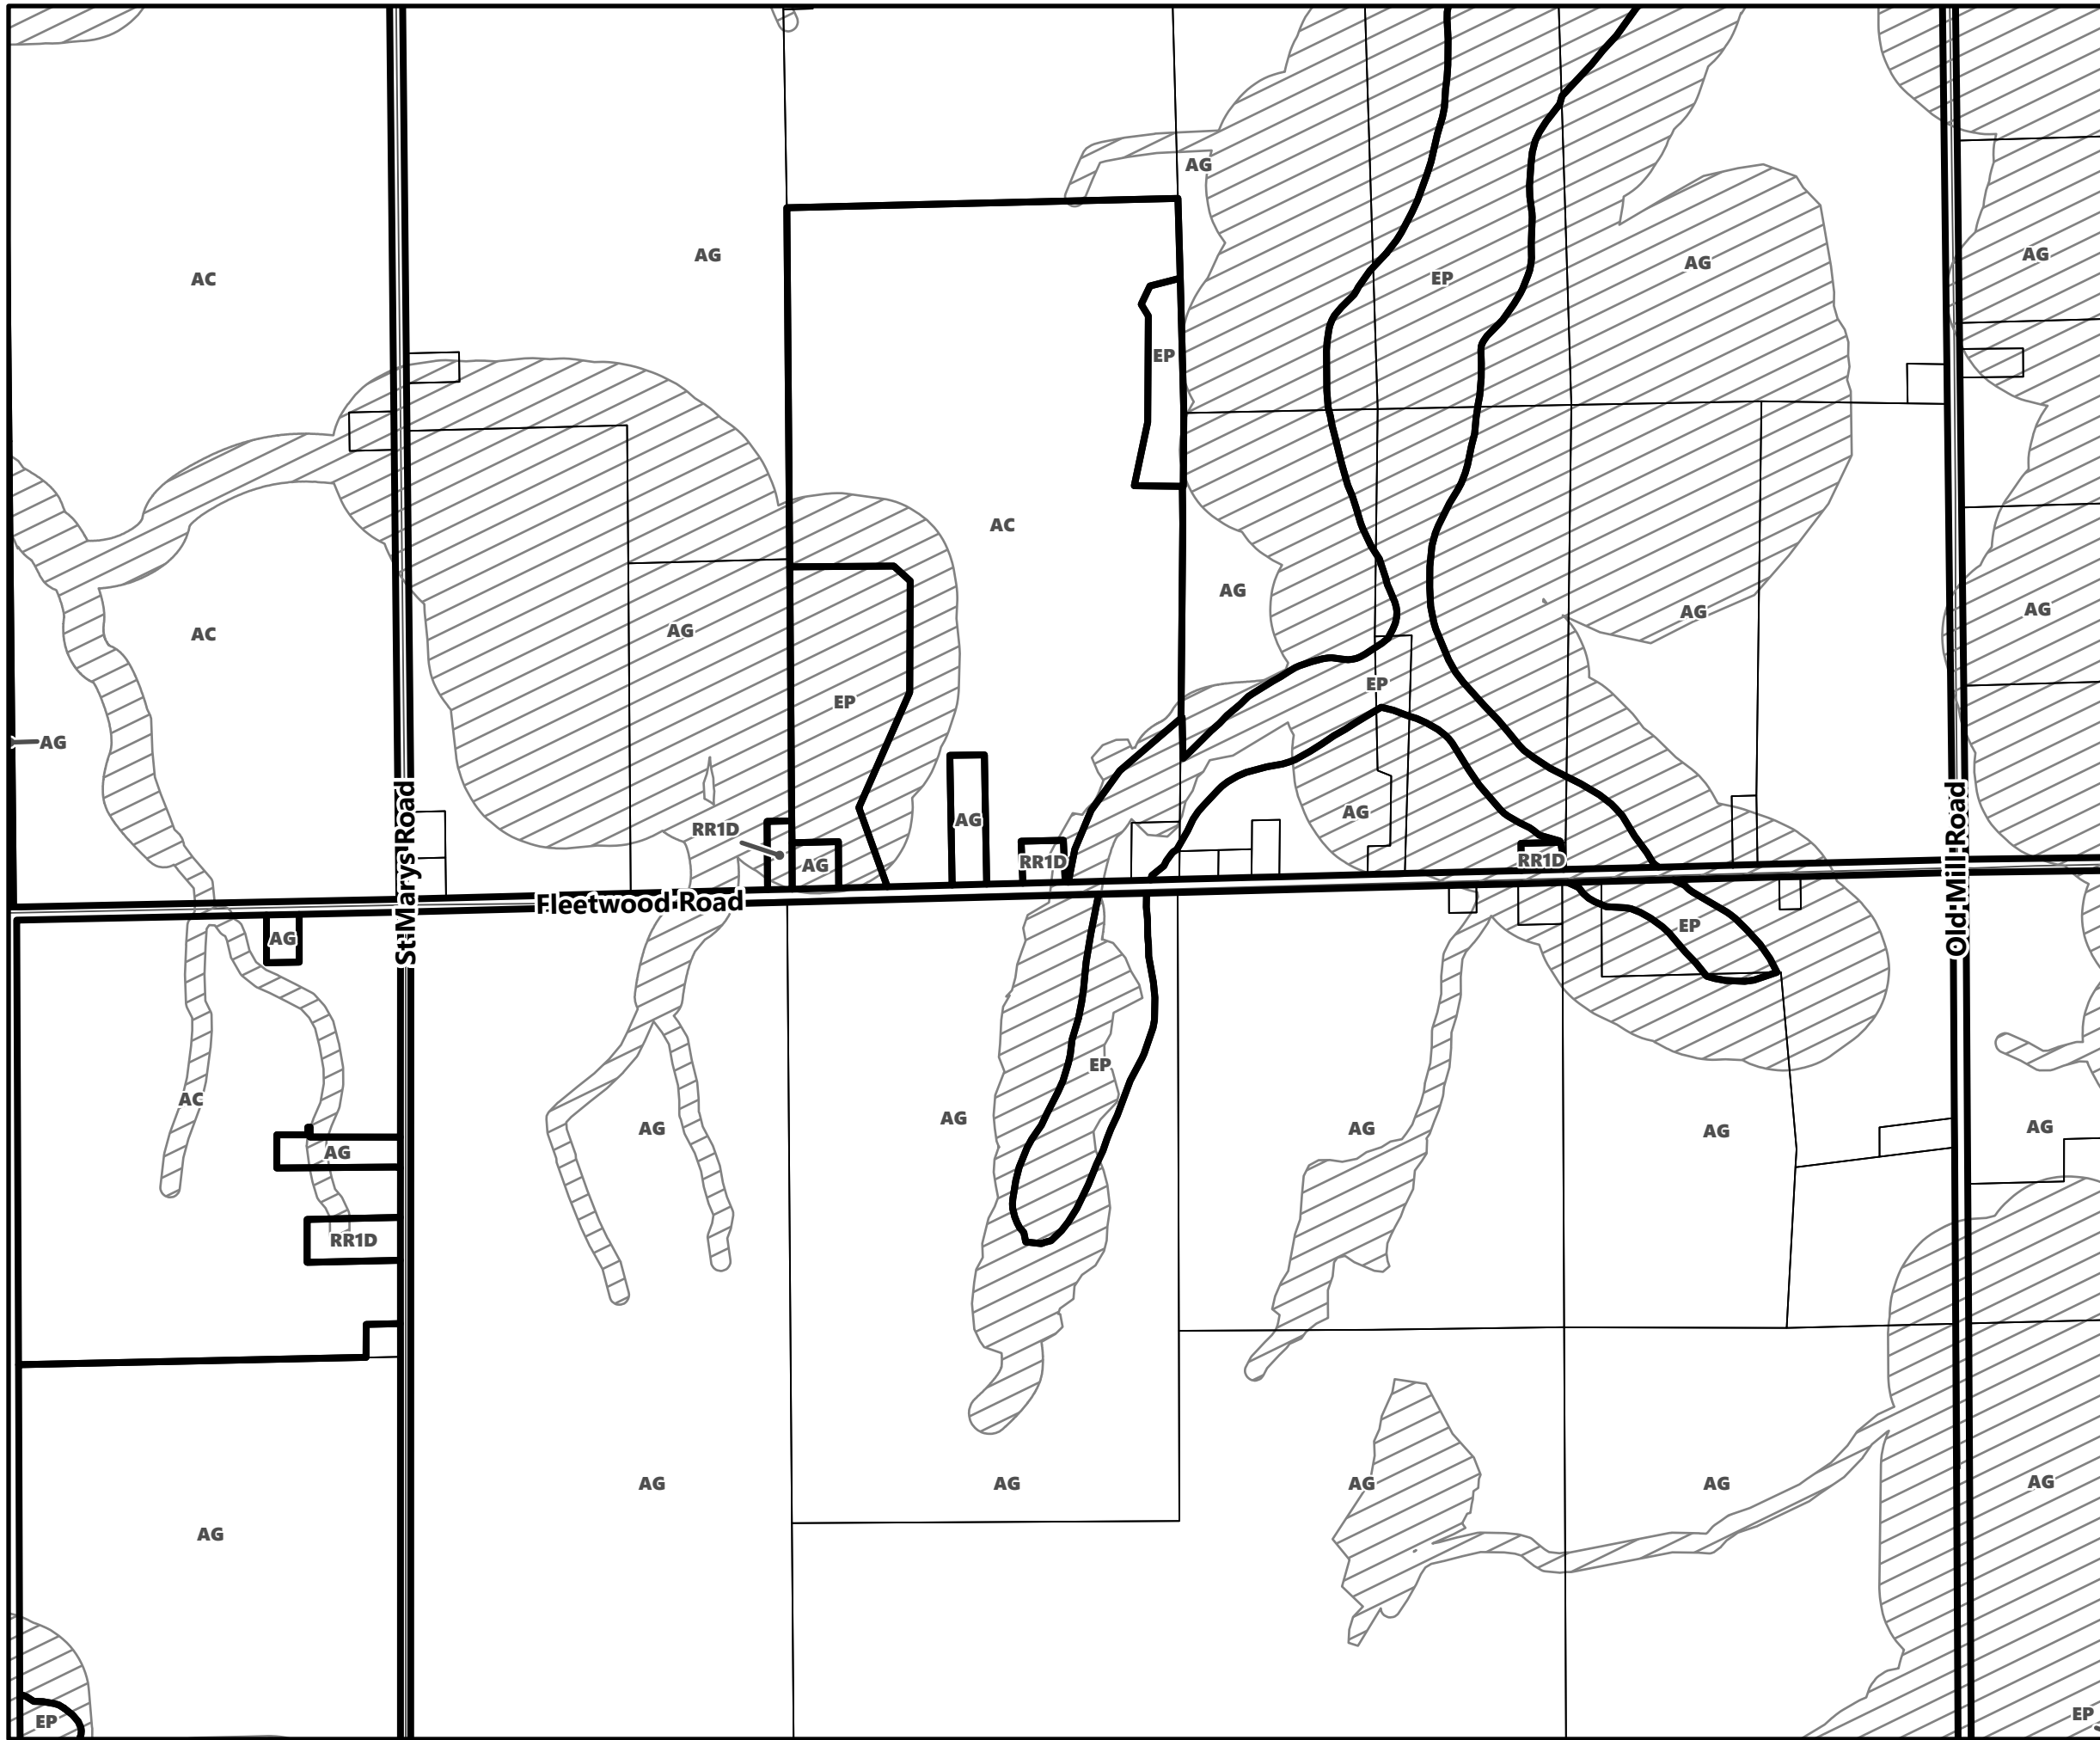

**City of Kawartha Lakes
Rural Zoning By-law
Schedule A-E74**

Legend

- City of Kawartha Lakes Boundary
- Zone Boundary
- **Conservation Authority Regulated Area**
- Kawartha Region Conservation Authority