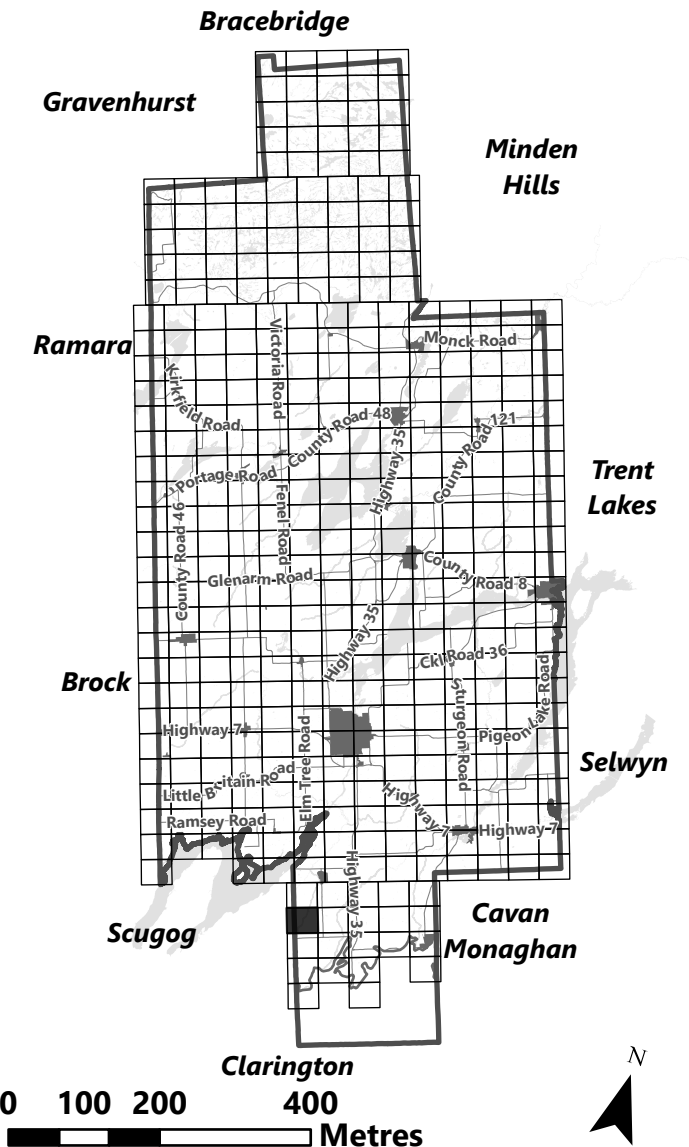

City of Kawartha Lakes Rural Zoning By-law Schedule A-E76

Legend

- City of Kawartha Lakes Boundary
- Zone Boundary
- **Conservation Authority Regulated Area**
- Kawartha Region Conservation Authority