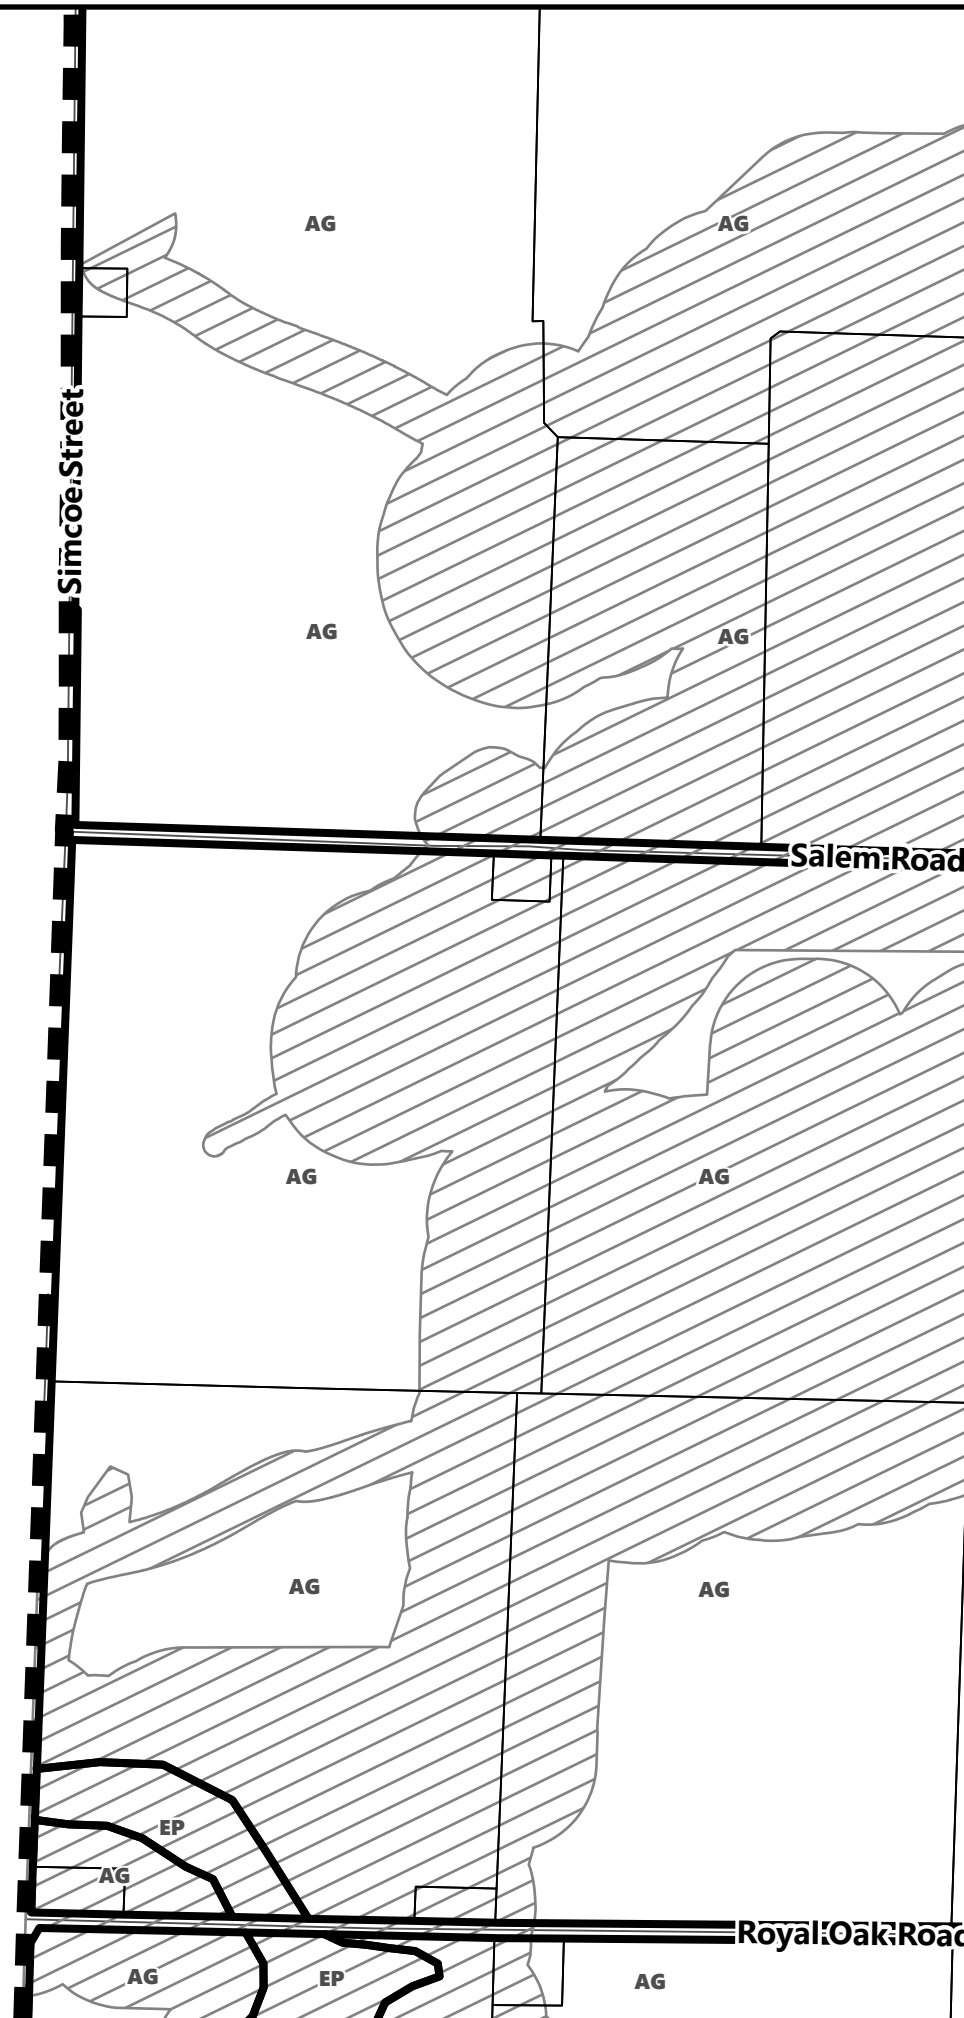

0 2.5 5 10
Kilometres

May 2024

Sources:
MNDMNR and City of Kawartha Lakes
Projection:
NAD 1983 UTM Zone 17N

City of Kawartha Lakes Rural Zoning By-law Schedule A-E3

Legend

- City of Kawartha Lakes Boundary
- Zone Boundary
- ▨ Conservation Authority Regulated Area
- ▨ Kawartha Region Conservation Authority