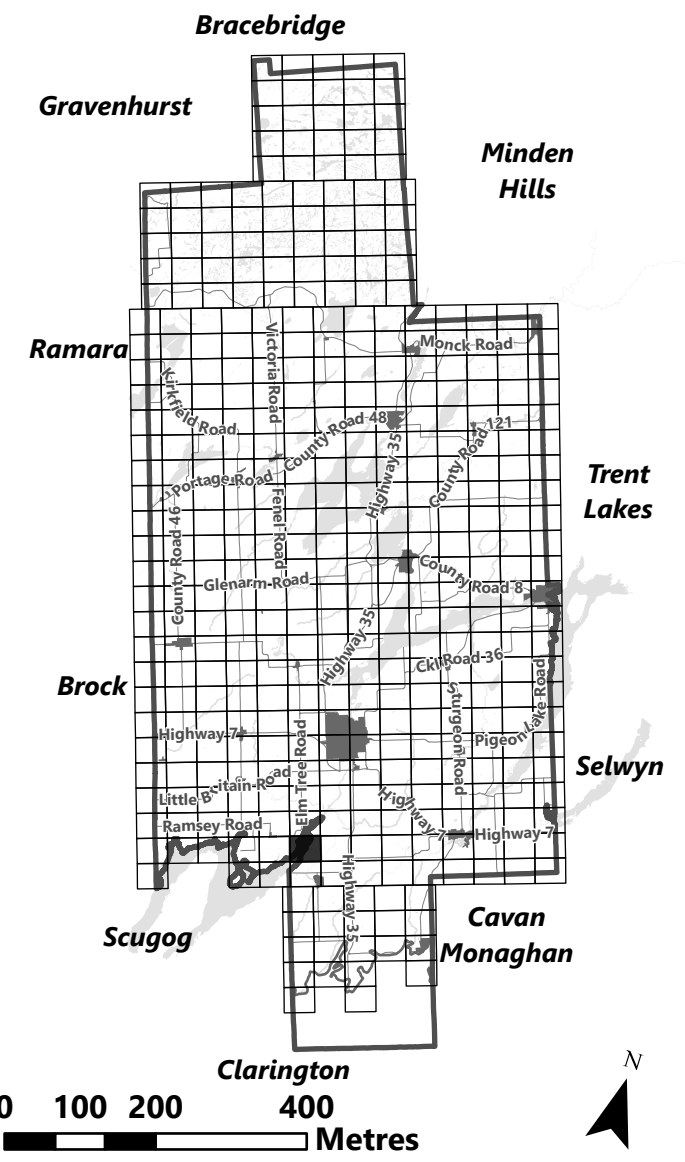

**City of Kawartha Lakes
Rural Zoning By-law
Schedule A-E50**

1. **Legend**
2. City of Kawartha Lakes Boundary
   - Zone Boundary
   - **Conservation Authority Regulated Area**
   - Kawartha Region Conservation Authority