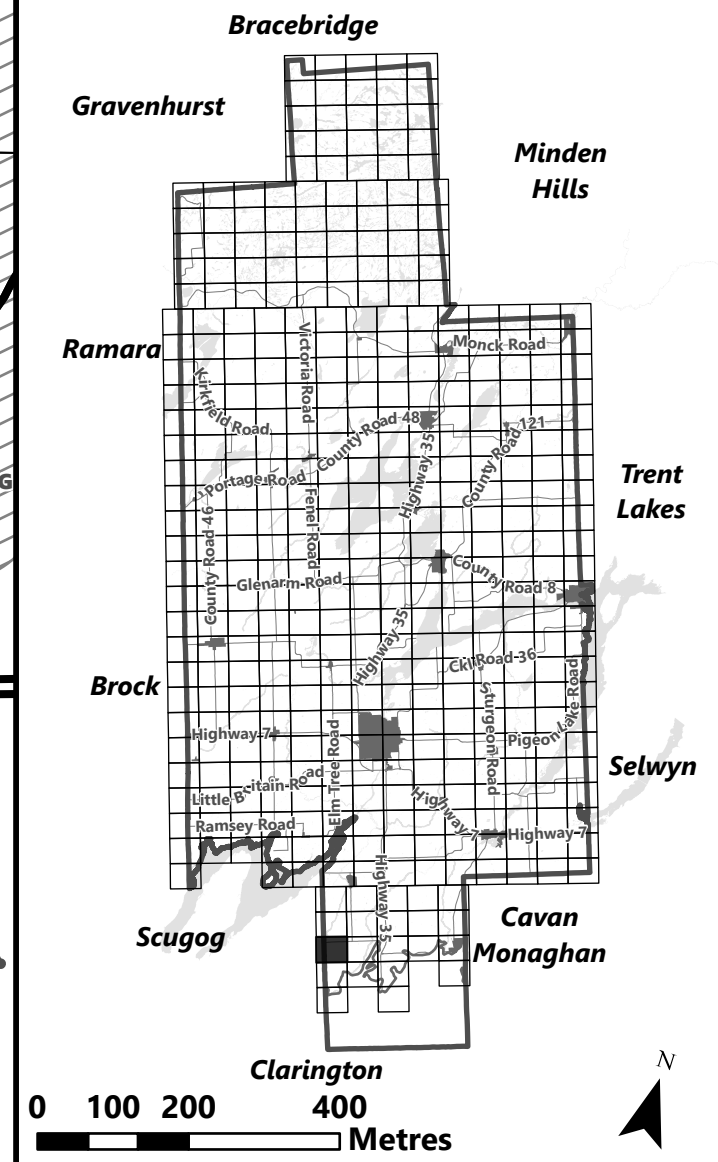

**City of Kawartha Lakes
Rural Zoning By-law
Schedule A-E81**

Legend

- City of Kawartha Lakes Boundary
- Zone Boundary
- **Conservation Authority Regulated Area**
- Kawartha Region Conservation Authority