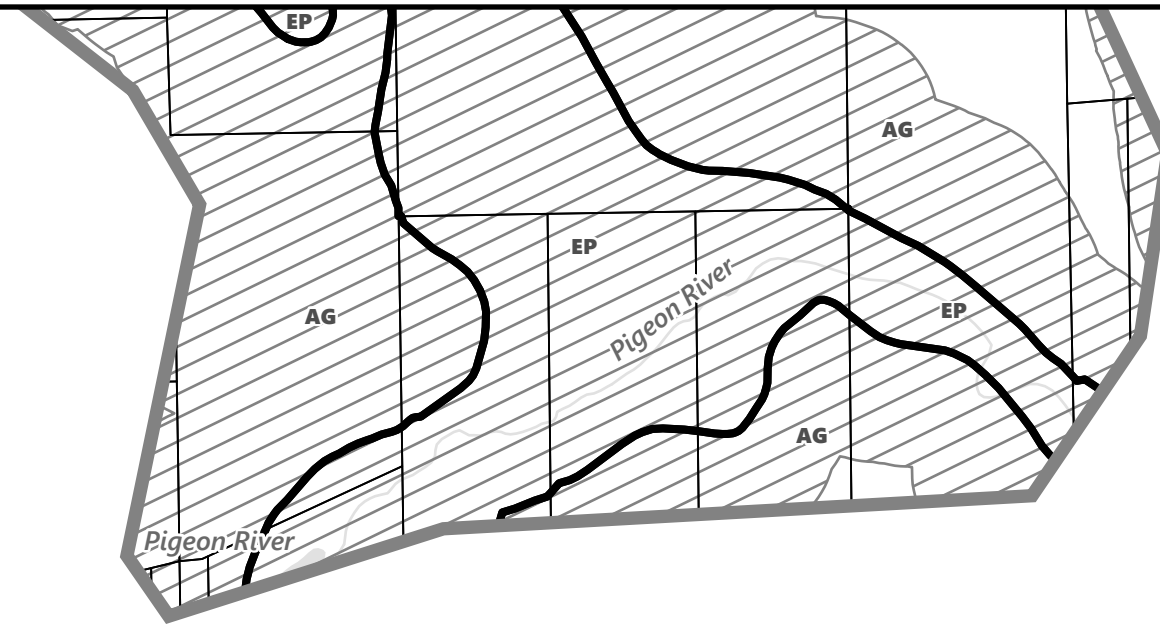

**City of Kawartha Lakes
Rural Zoning By-law
Schedule A-E90**

Legend

- City of Kawartha Lakes Boundary
- Zone Boundary
- **Conservation Authority Regulated Area**
- Kawartha Region Conservation Authority