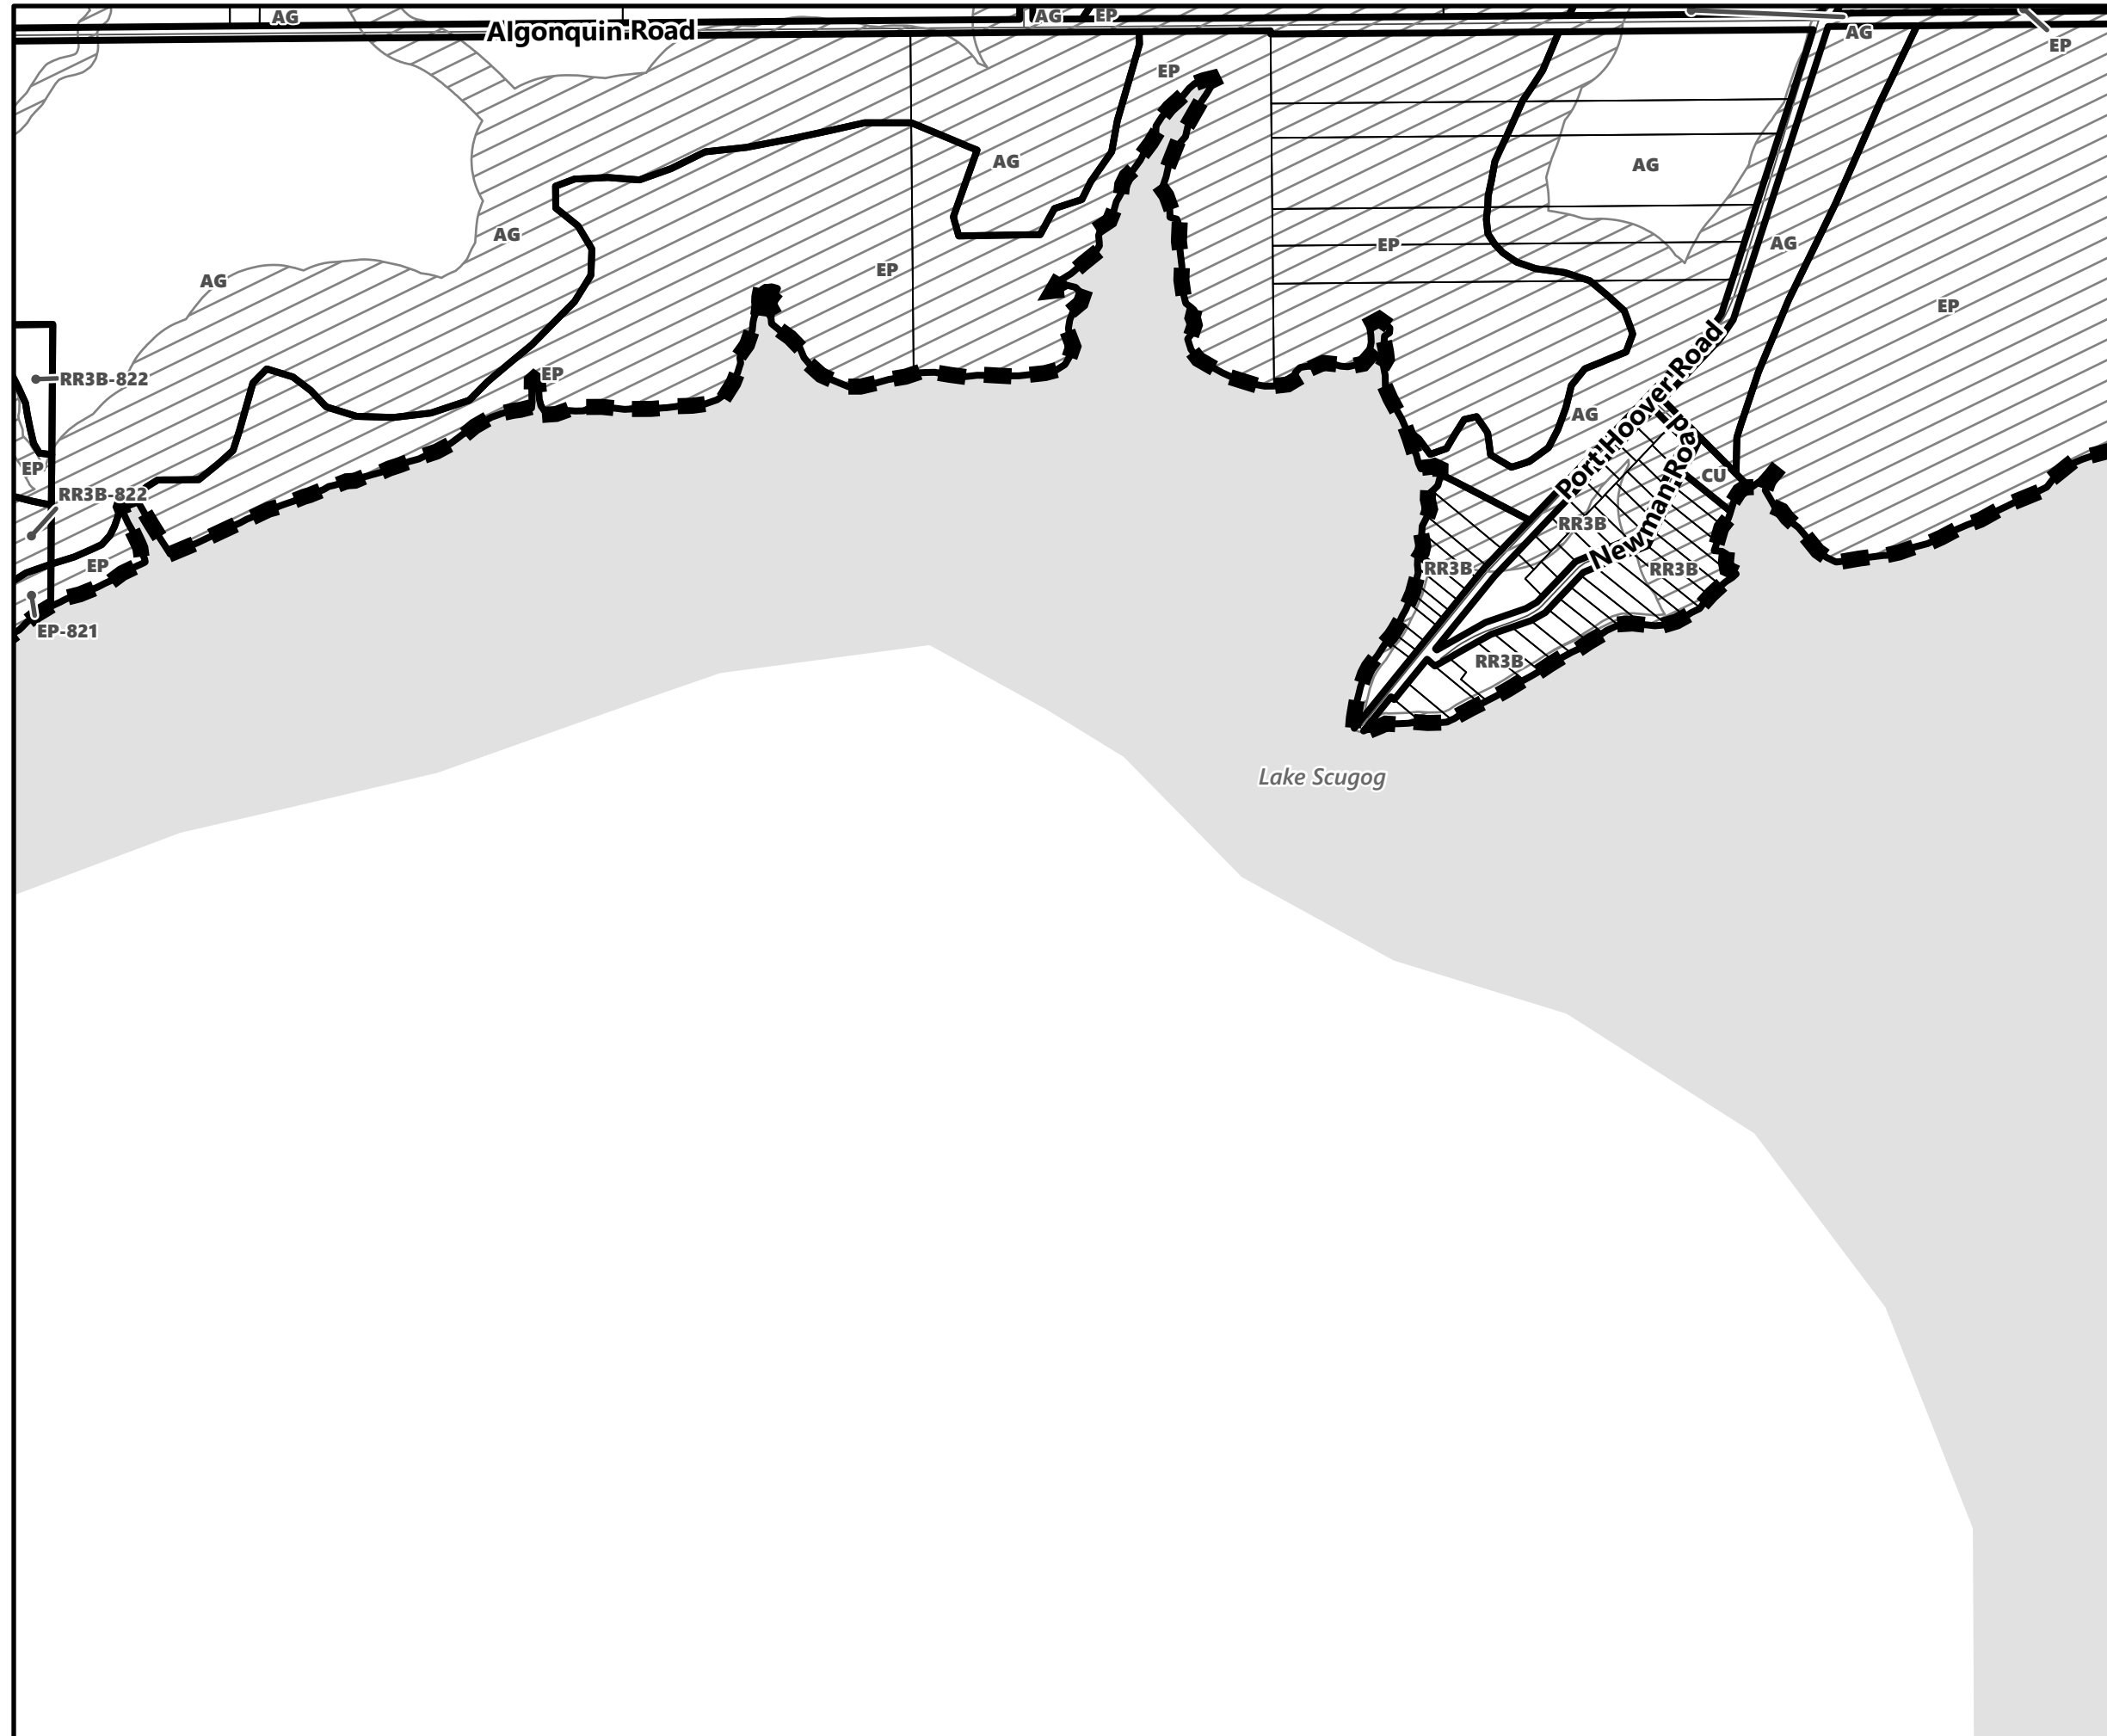

May 2024

Sources:
MNDMNR, City of Kawartha Lakes and Teranet
Projection:
NAD 1983 UTM Zone 17N

City of Kawartha Lakes Rural Zoning By-law Schedule A-E47

Legend

- City of Kawartha Lakes Boundary
- Zone Boundary
- Conservation Authority Regulated Area
- Kawartha Region Conservation Authority