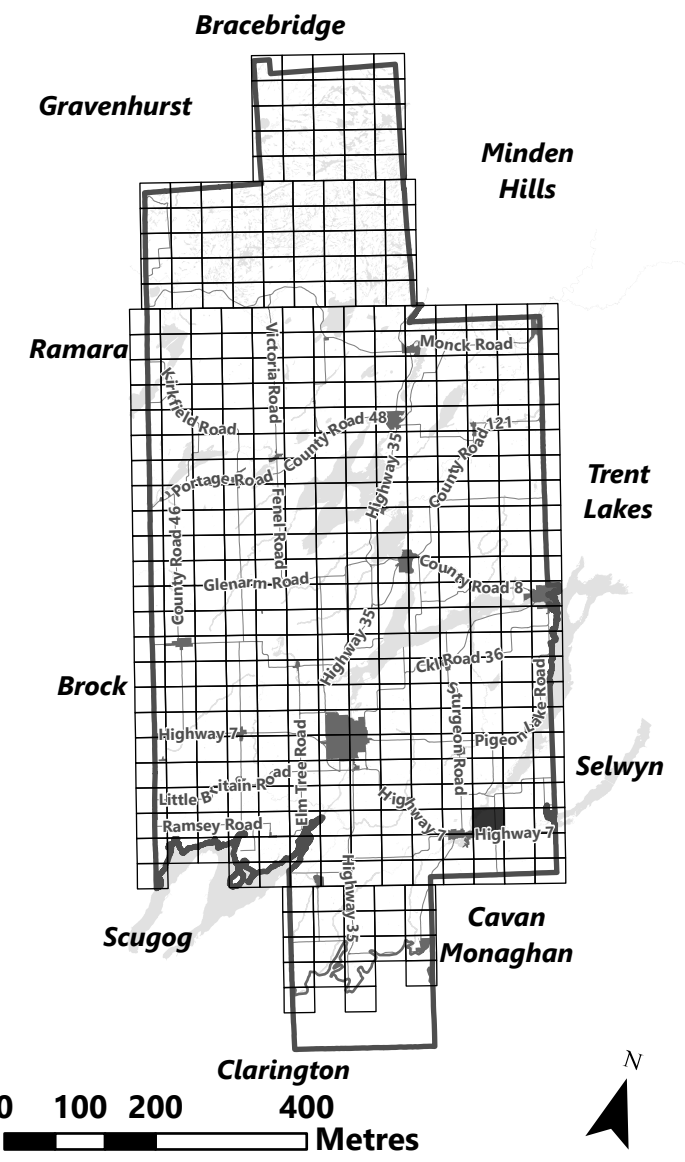

**City of Kawartha Lakes
Rural Zoning By-law
Schedule A-E42**

Legend

- City of Kawartha Lakes Boundary
- Zone Boundary
- Conservation Authority Regulated Area
  Kawartha Region Conservation Authority