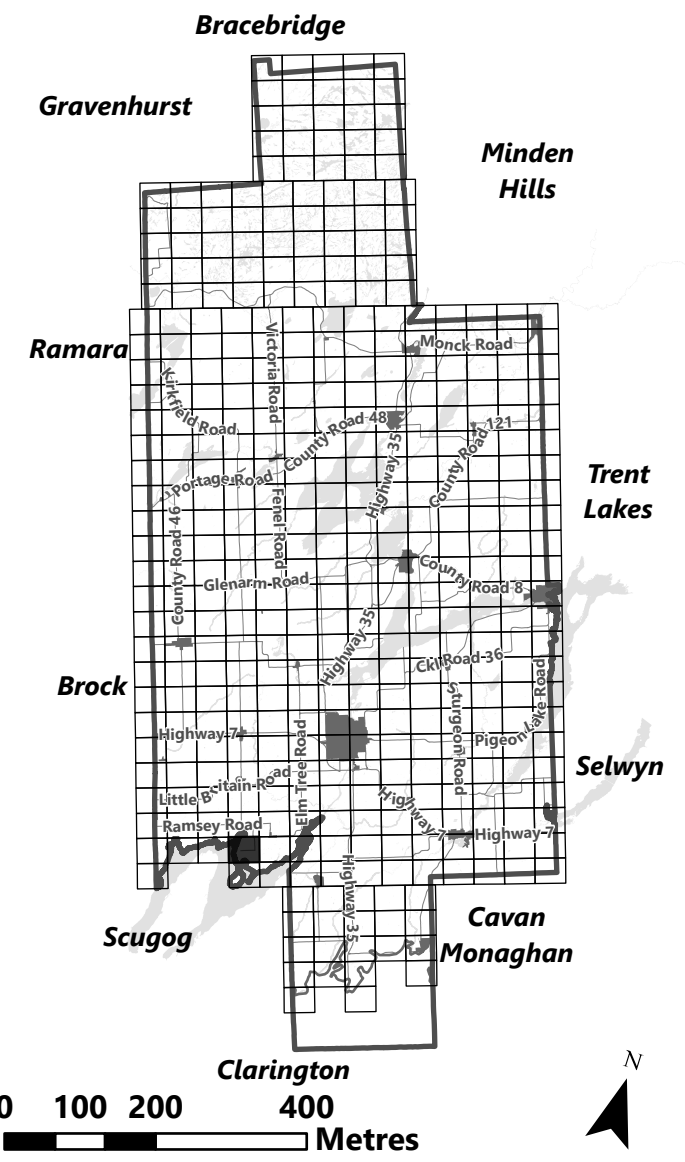

**City of Kawartha Lakes
Rural Zoning By-law
Schedule A-E48**

1. **Legend**
2. City of Kawartha Lakes Boundary
   - Zone Boundary
   - Conservation Authority Regulated Area
   - Kawartha Region Conservation Authority