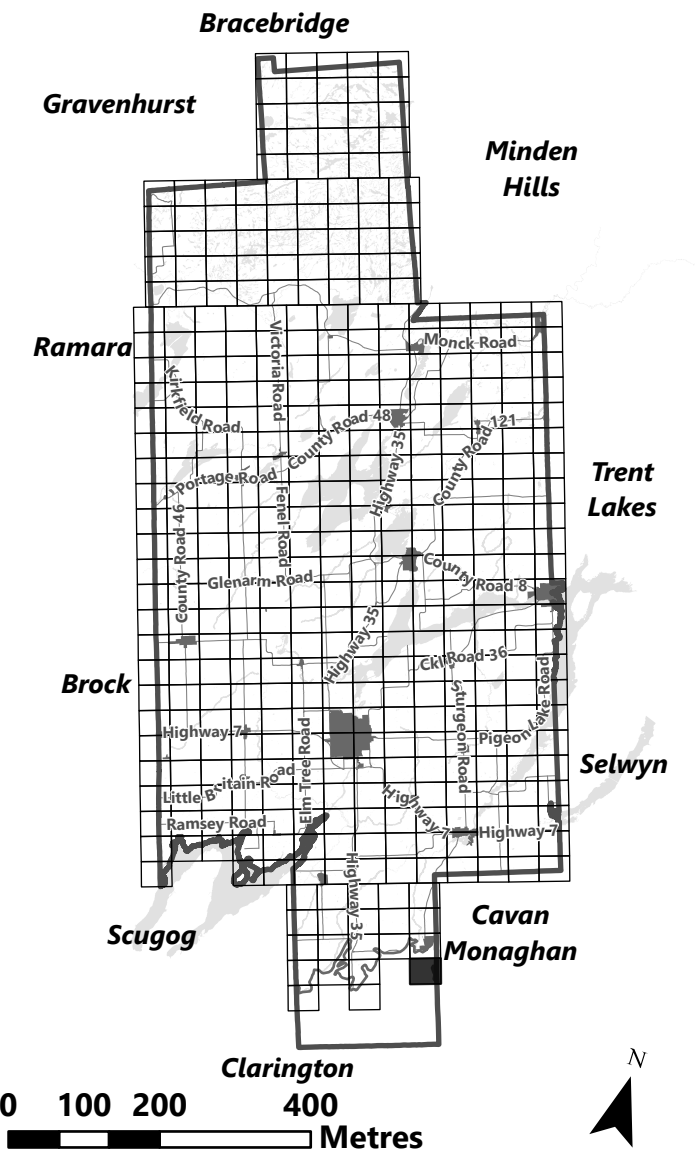

City of Kawartha Lakes
Rural Zoning By-law
Schedule A-E89

Legend

- City of Kawartha Lakes Boundary
- Zone Boundary
- Conservation Authority Regulated Area
  - ▨ Kawartha Region Conservation Authority
  - ▩ Otonabee Region Conservation Authority