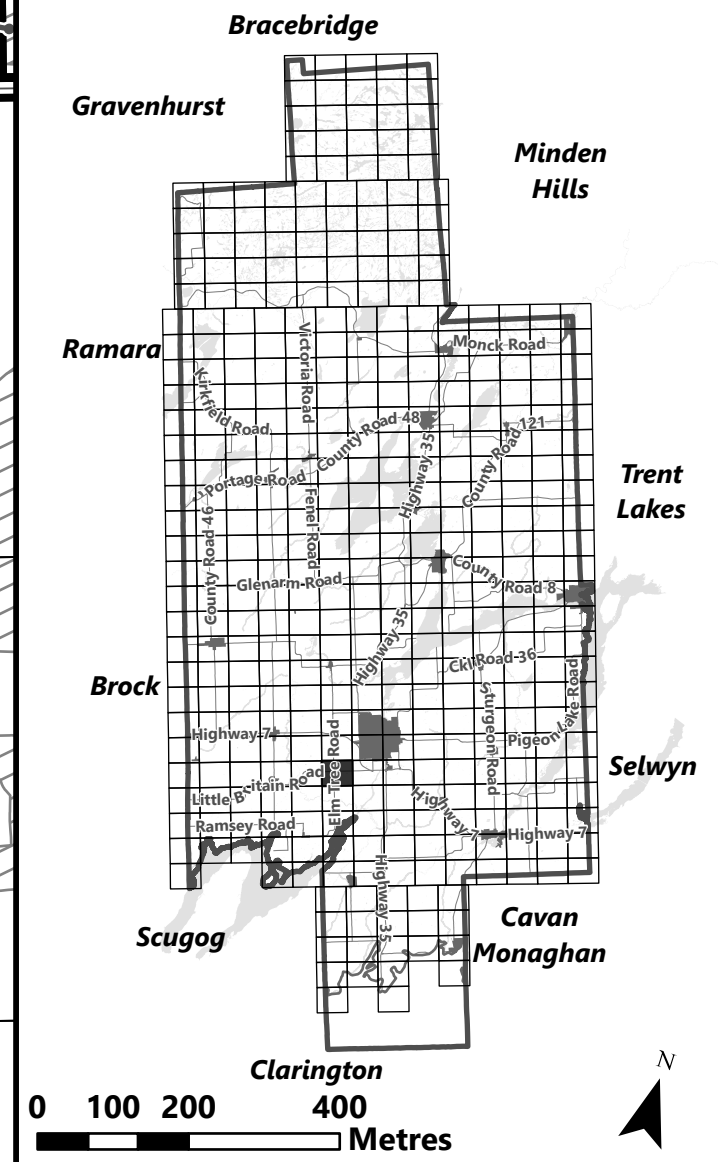

May 2024

Sources: MNDMNR, City of Kawartha Lakes and Teranet
Projection: NAD 1983 UTM Zone 17N

City of Kawartha Lakes Rural Zoning By-law Schedule A-E8

Legend

- City of Kawartha Lakes Boundary
- Zone Boundary
- Conservation Authority Regulated Area**
- Kawartha Region Conservation Authority