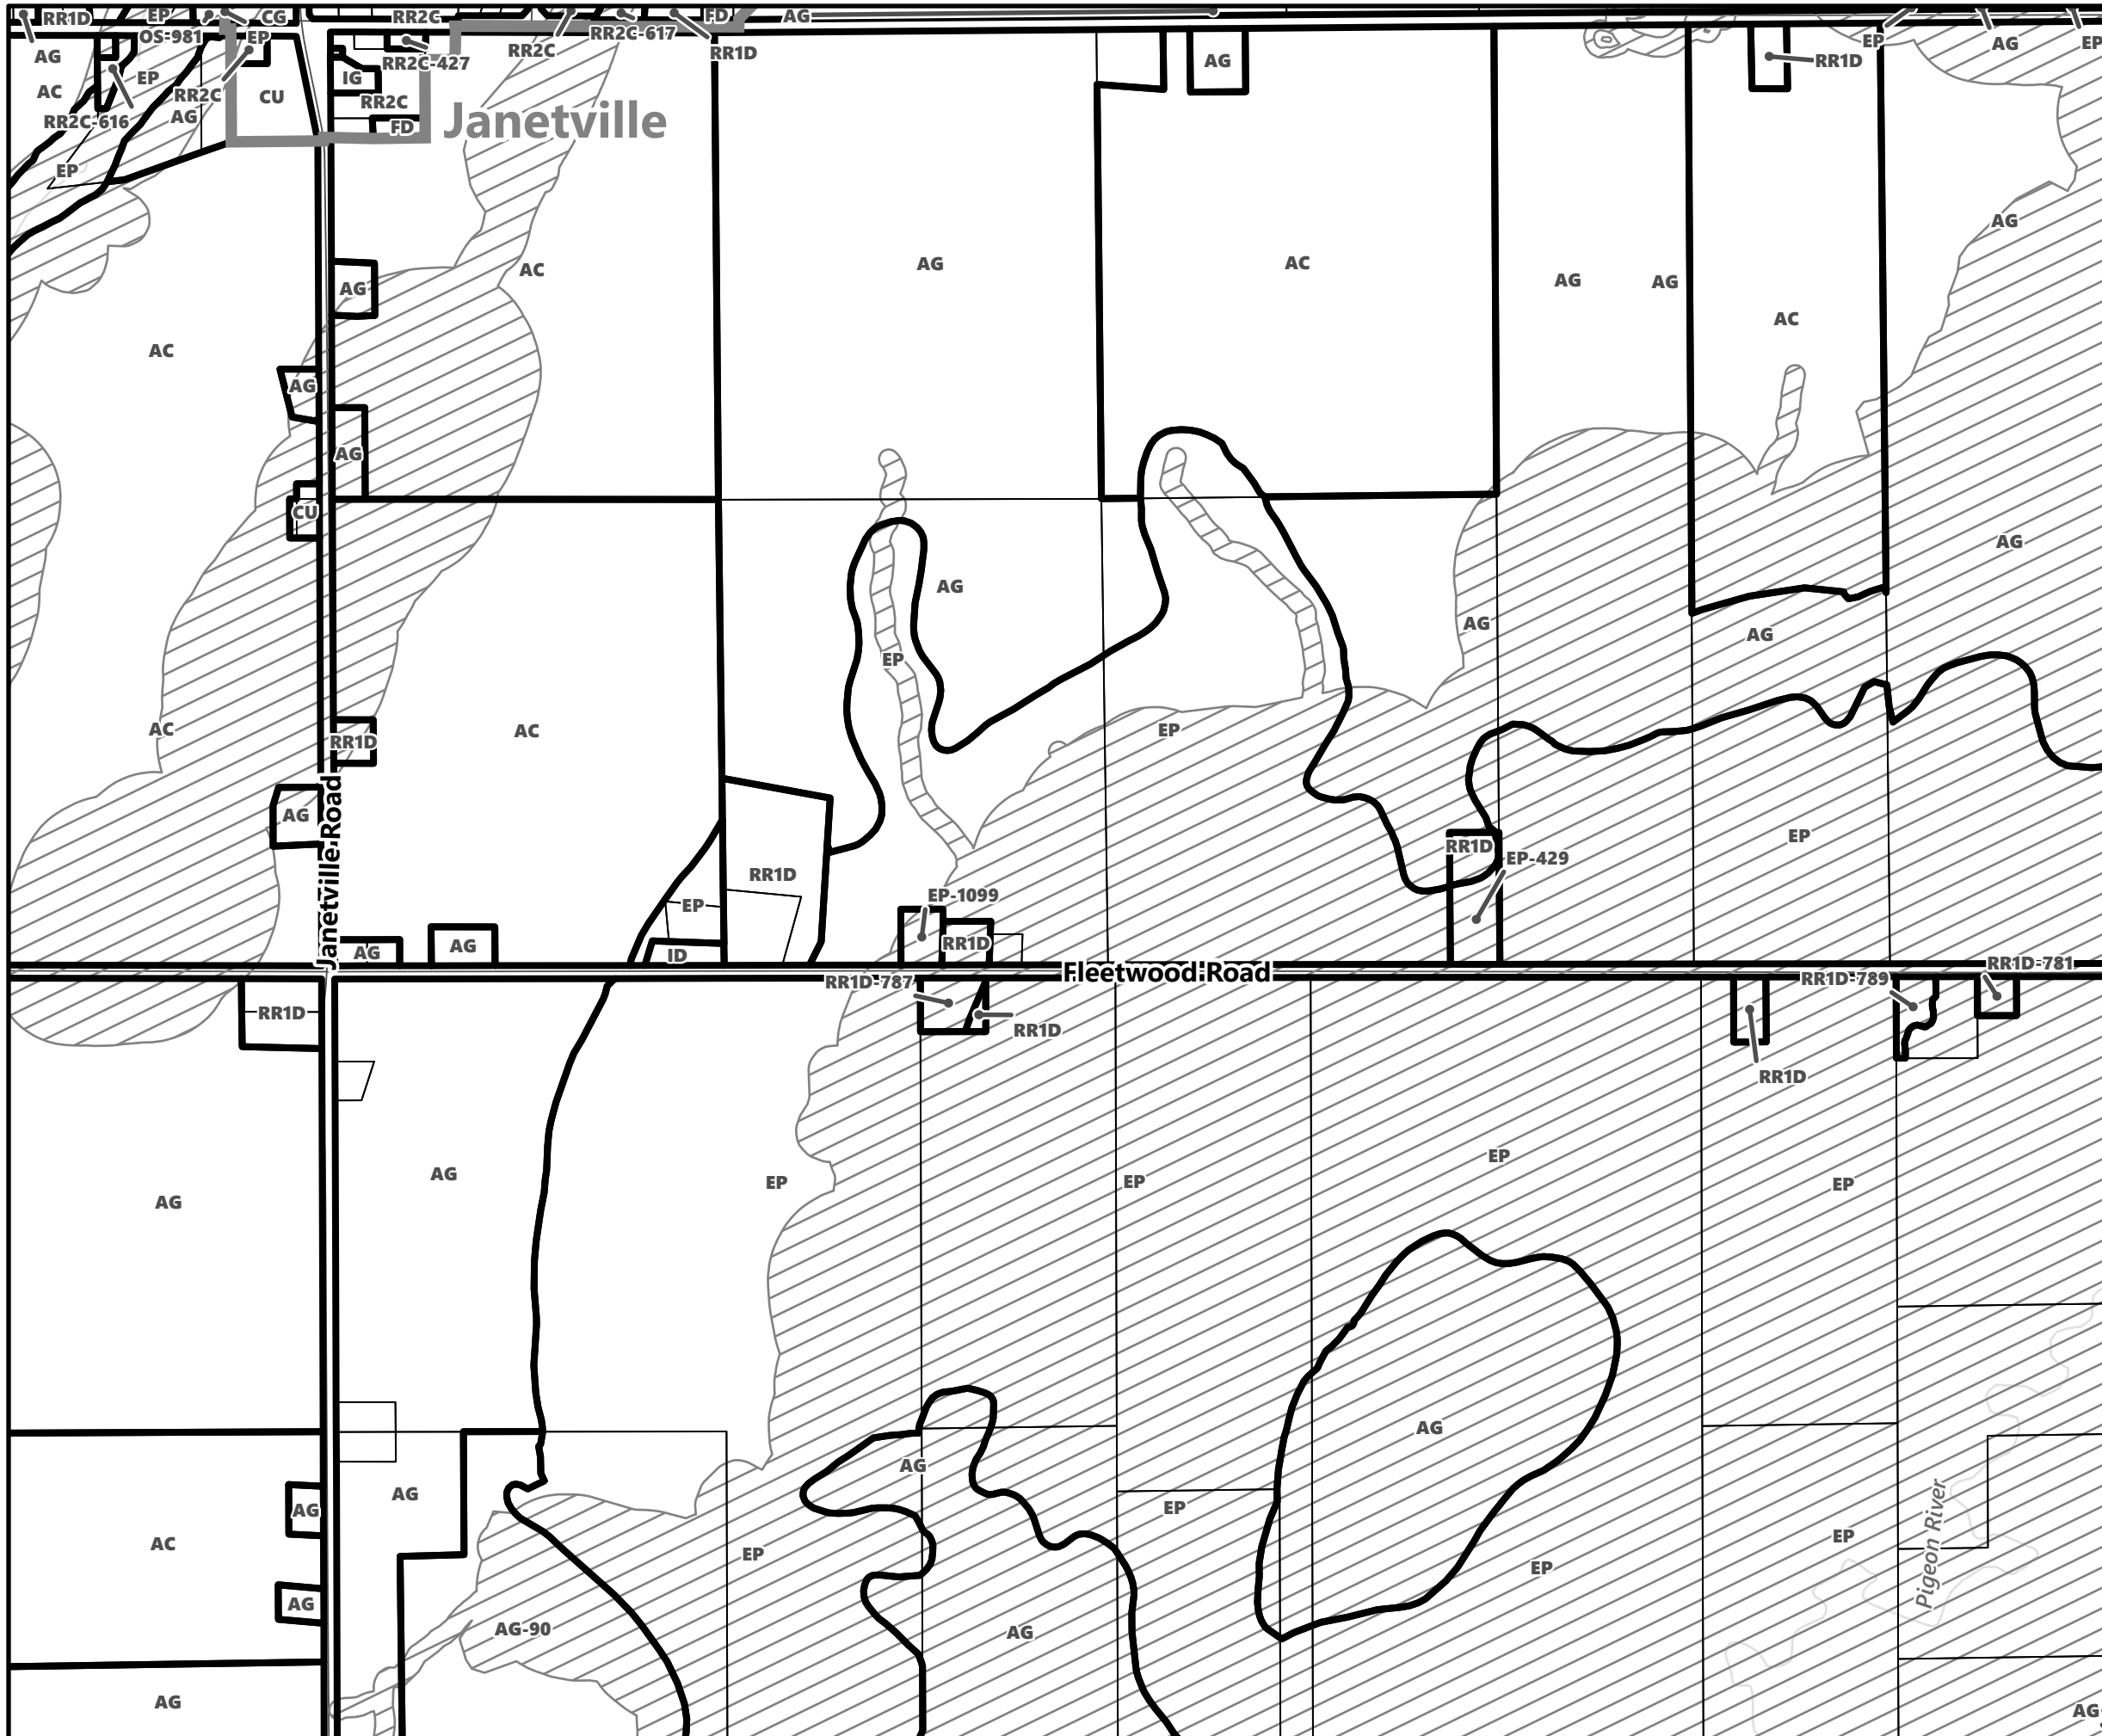

- City of Kawartha Lakes Boundary
- Zone Boundary
- Conservation Authority Regulated Area
- Kawartha Region Conservation Authority

City of Kawartha Lakes Rural Zoning By-law Schedule A-E72

Legend

- City of Kawartha Lakes Boundary
- Zone Boundary
- ▨ Conservation Authority Regulated Area
- ▨ Kawartha Region Conservation Authority