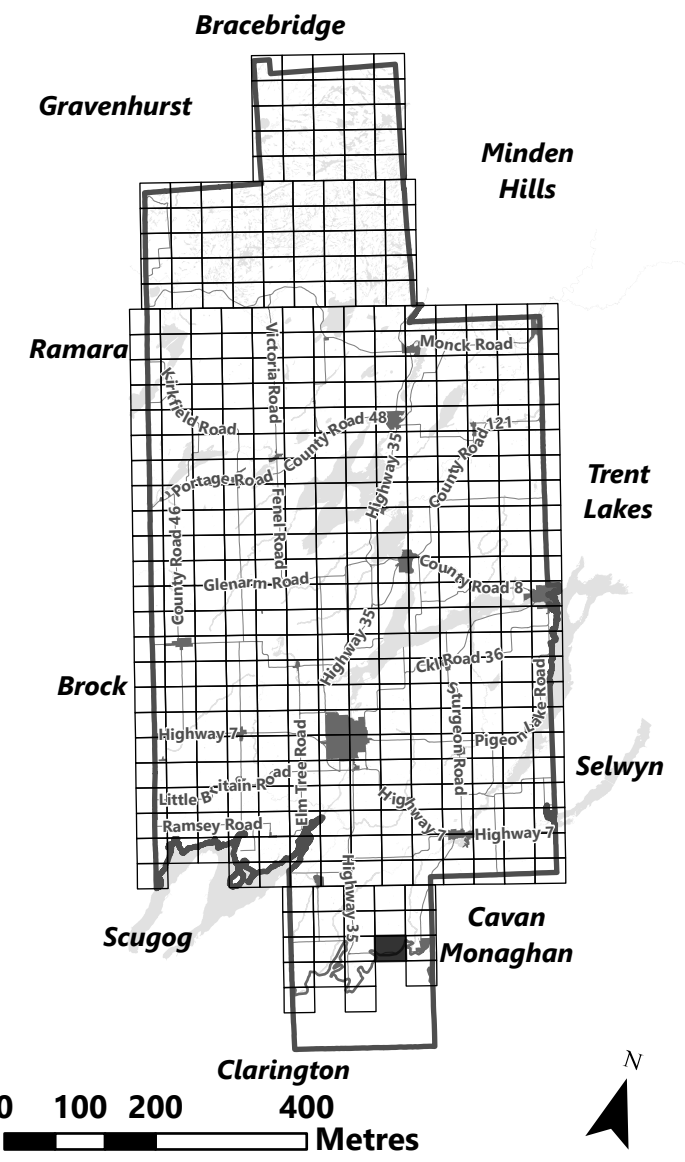

May 2024

Sources:
MNDMNR, City of Kawartha Lakes and Teranet
Projection:
NAD 1983 UTM Zone 17N