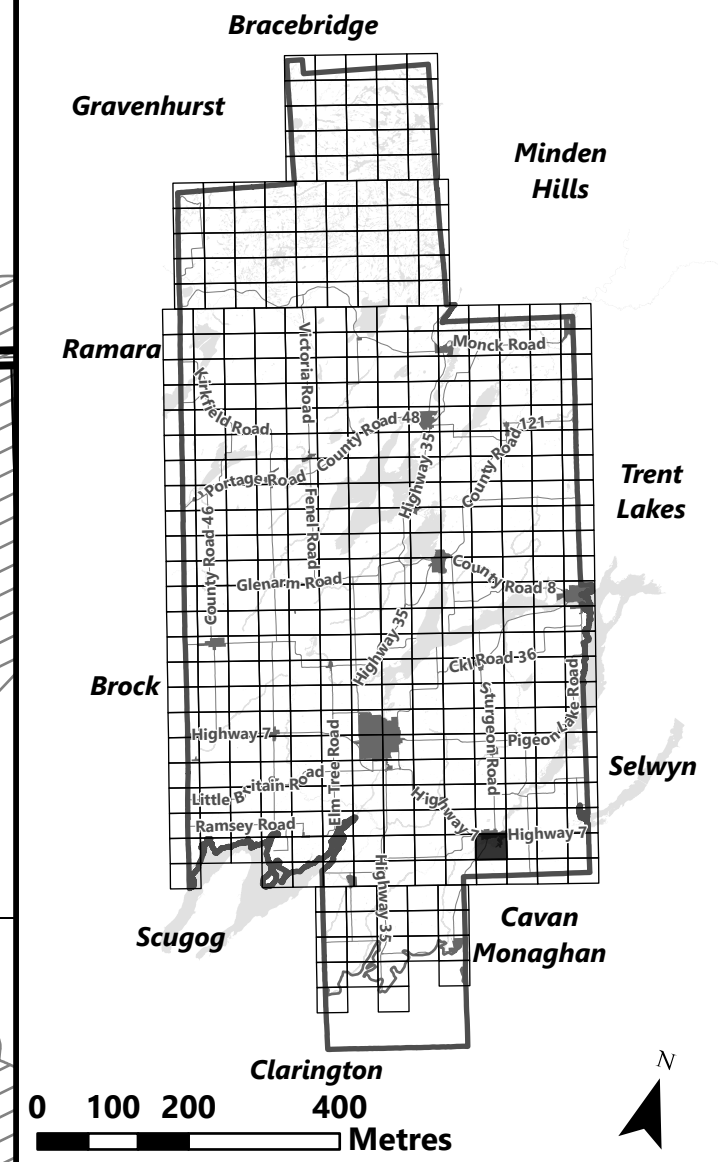

City of Kawartha Lakes Rural Zoning By-law Schedule A-E55

Legend

- City of Kawartha Lakes Boundary
- Zone Boundary
- Conservation Authority Regulated Area
- Kawartha Region Conservation Authority

Omeme (Refer to In-Effect Zoning By-law)

May 2024

Sources:
MNDMNR, City of Kawartha Lakes and Teranet
Projection:
NAD 1983 UTM Zone 17N