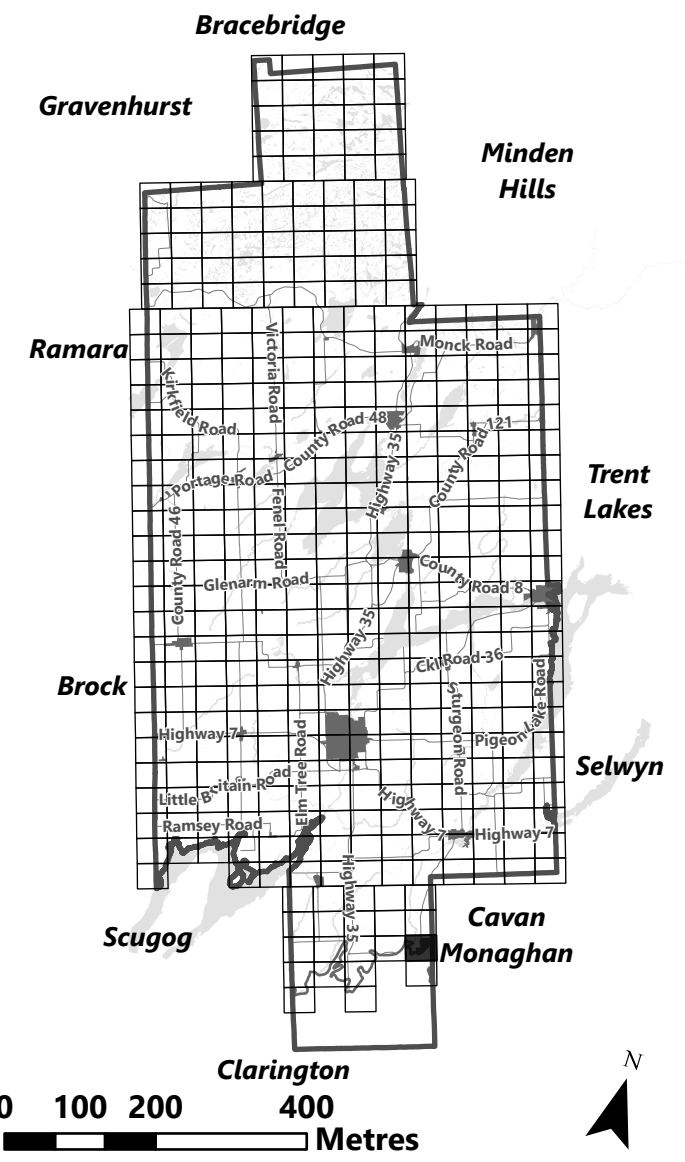

**City of Kawartha Lakes
Rural Zoning By-law
Schedule A-E85**

1. **Legend**
2. City of Kawartha Lakes Boundary
   - Zone Boundary
   - **Conservation Authority Regulated Area**
     - Kawartha Region Conservation Authority
     - Otonabee Region Conservation Authority

**Oak Ridges Moraine
Conservation Plan
Area (Refer to ORM
By-law 2005-133)**

Bethany