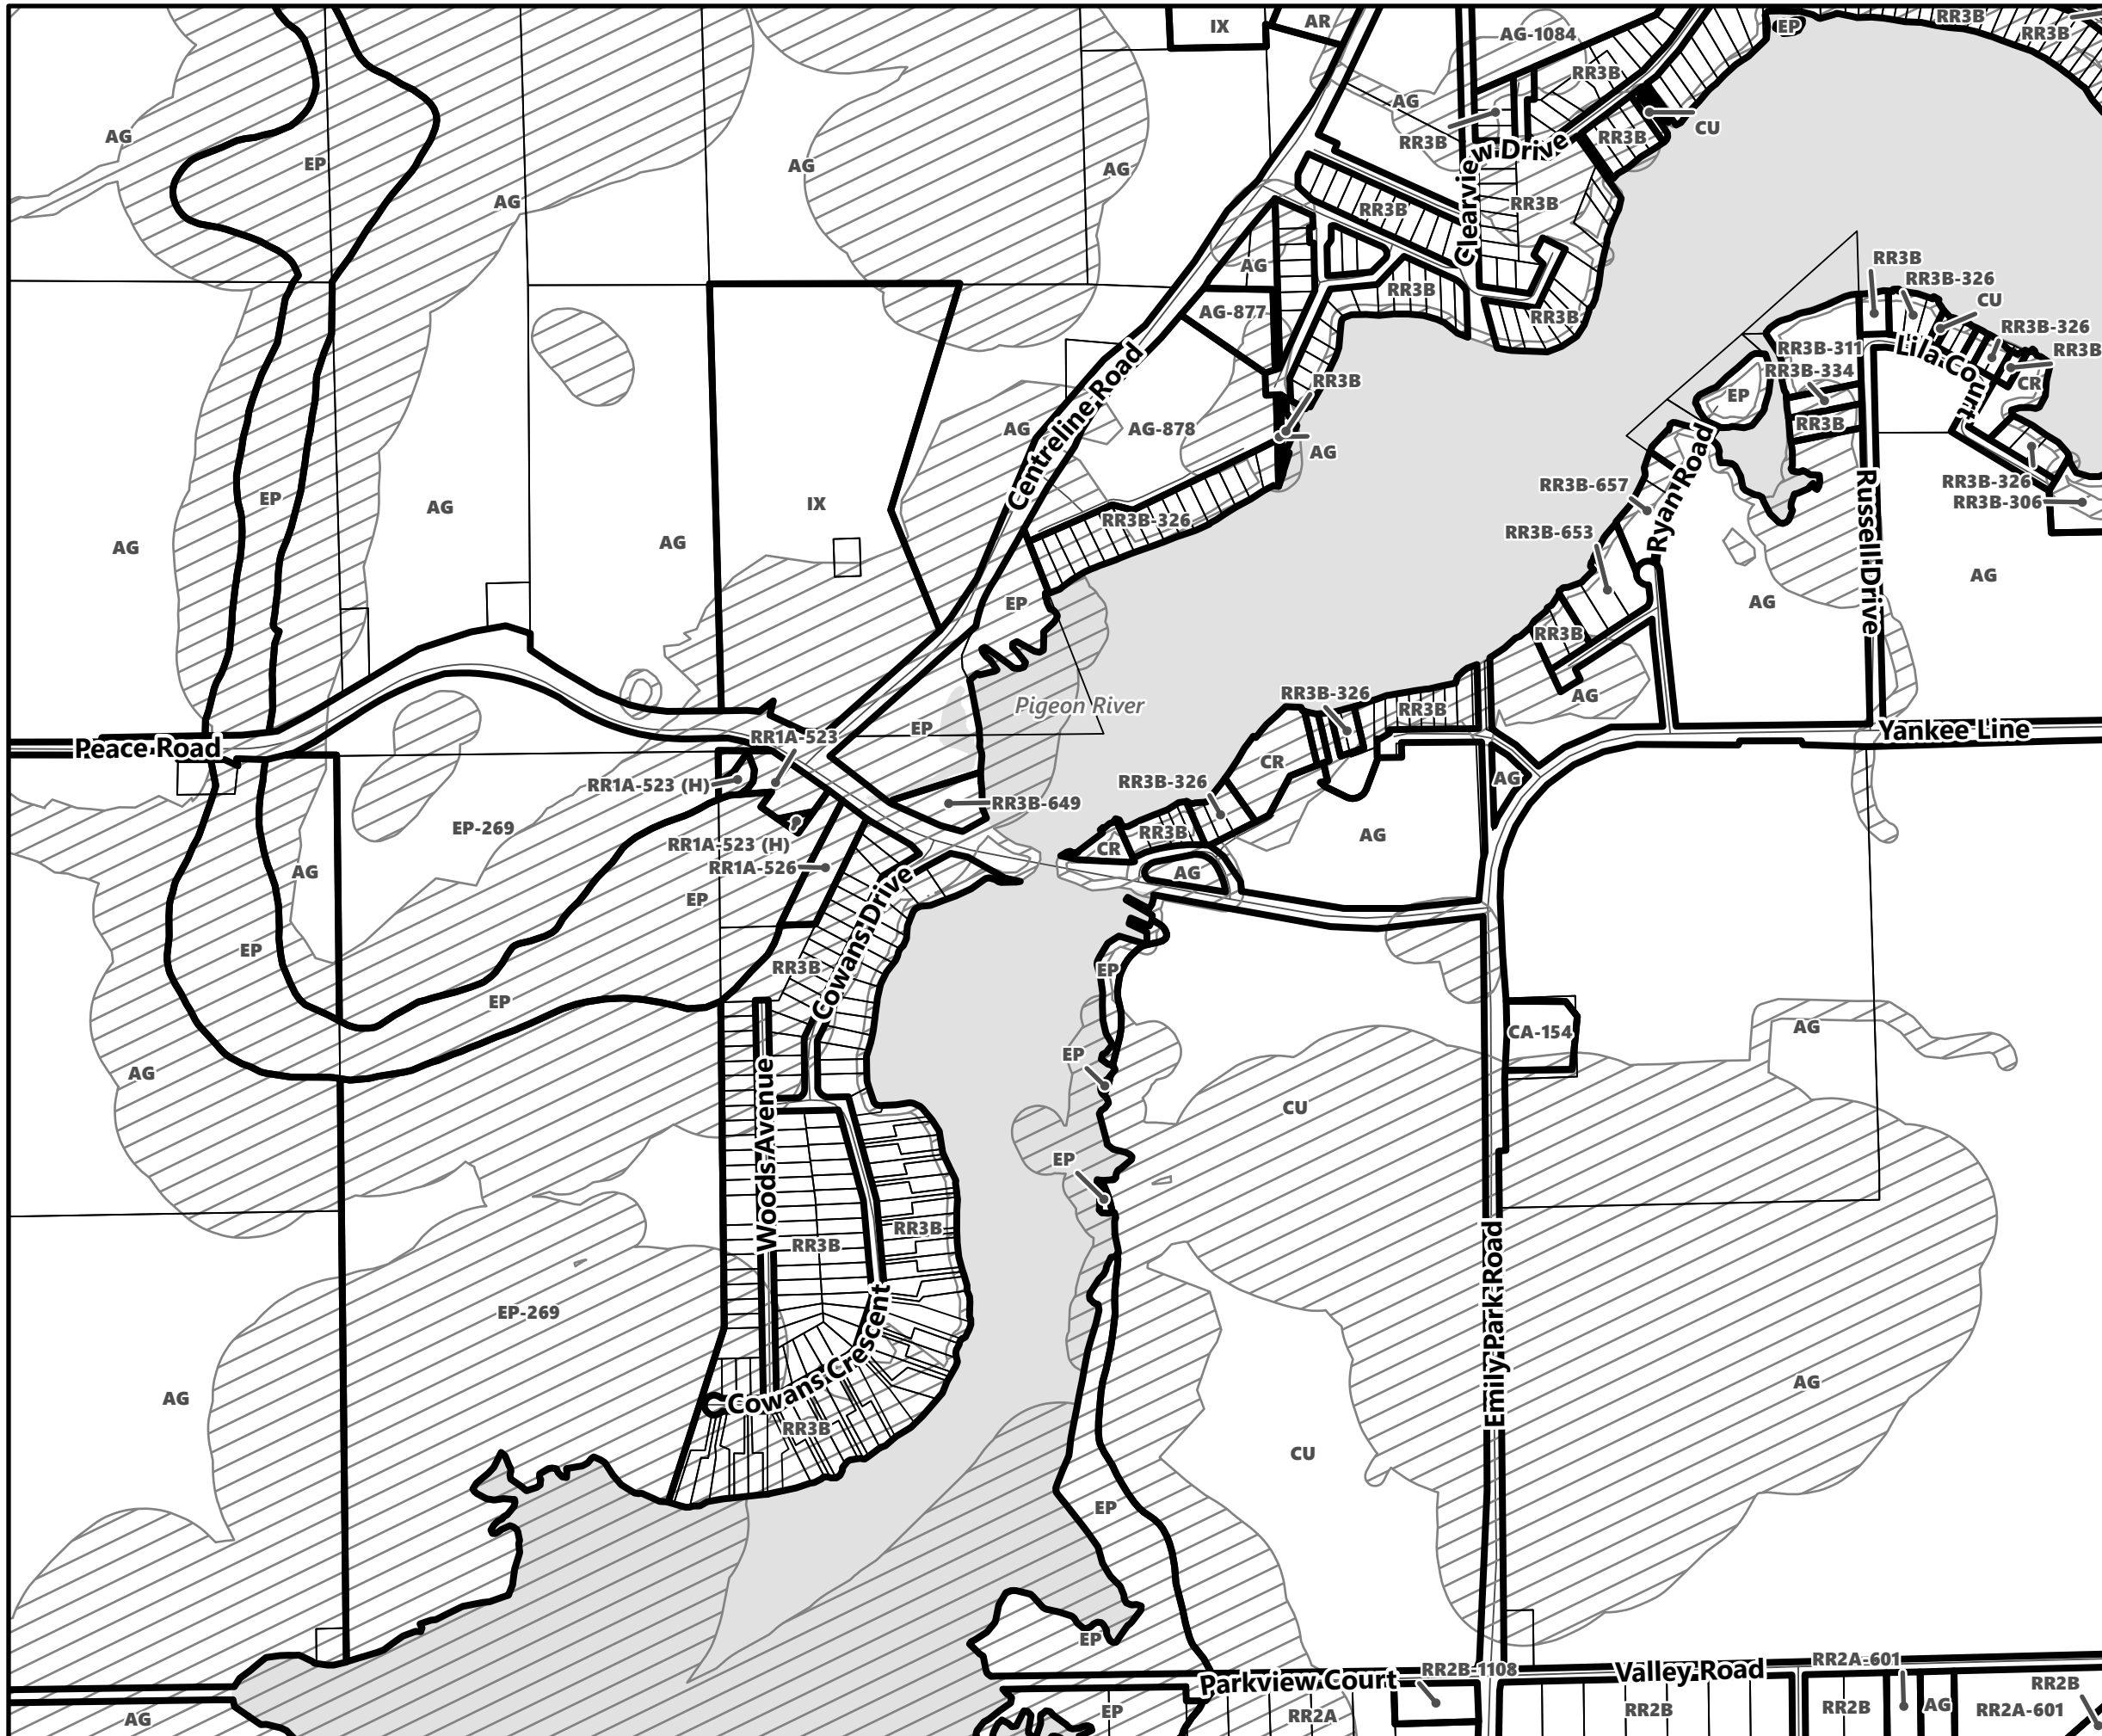

**City of Kawartha Lakes
Rural Zoning By-law
Schedule A-E28**

Legend

- City of Kawartha Lakes Boundary
- Zone Boundary
- ▨ Conservation Authority Regulated Area
- ▨ Kawartha Region Conservation Authority