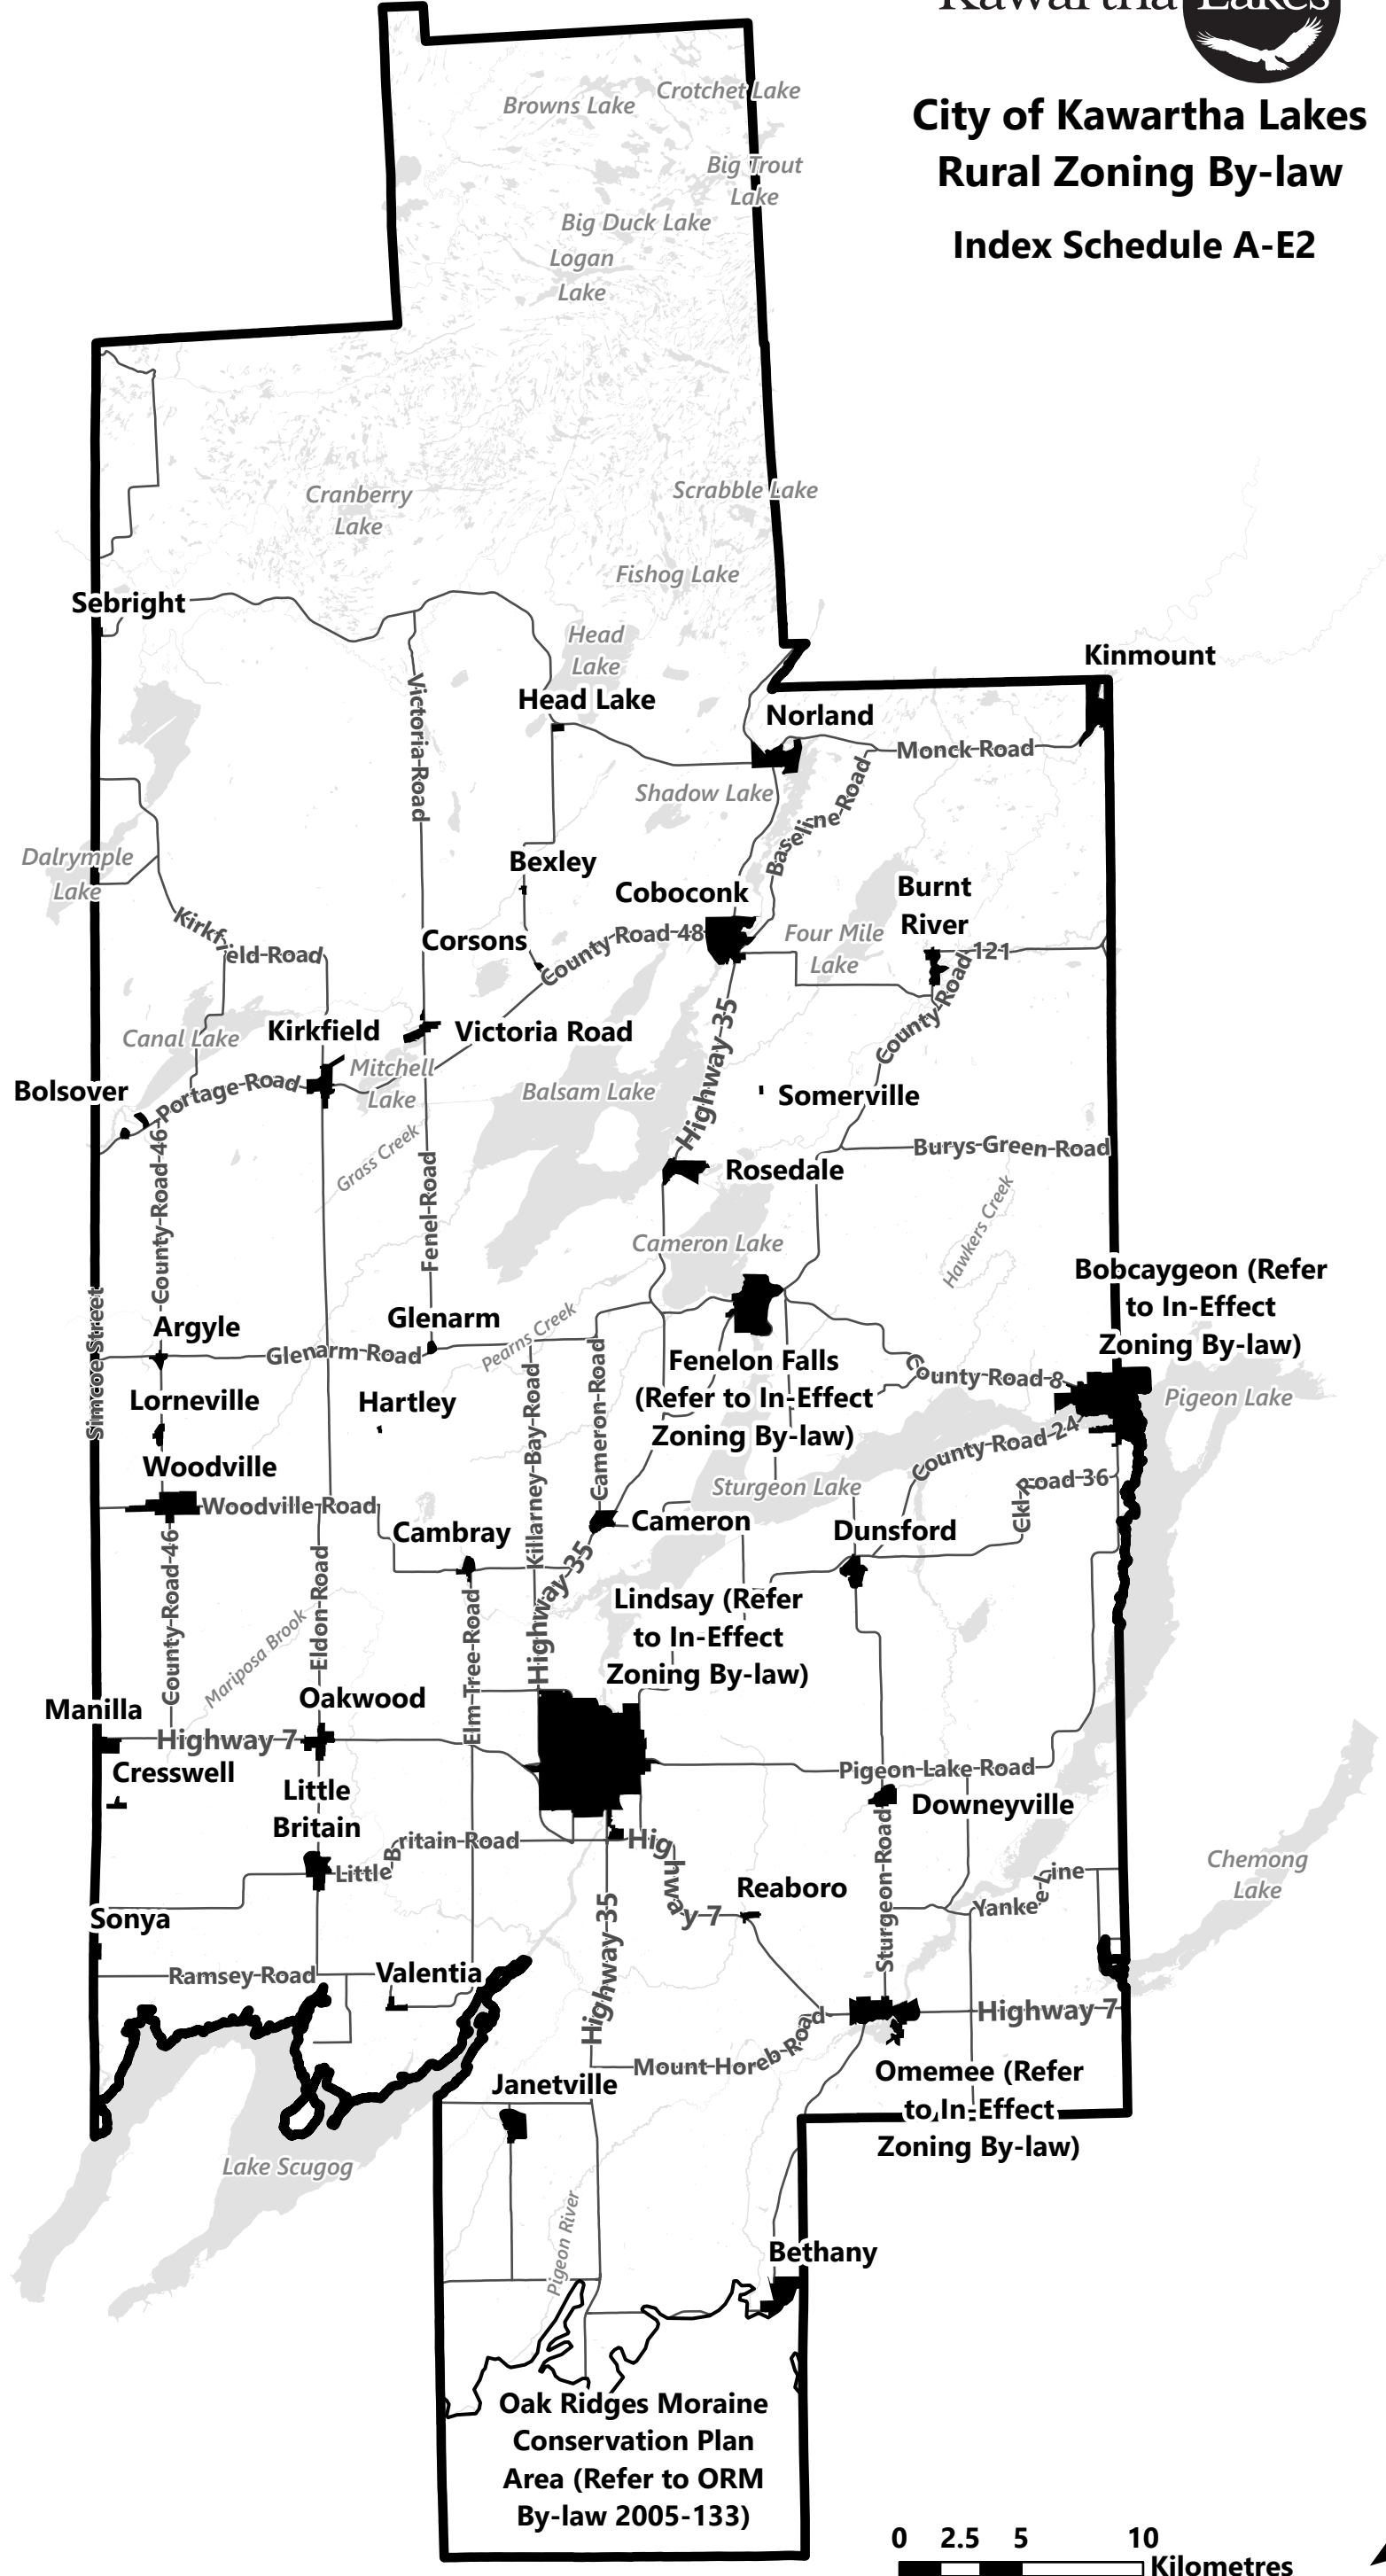

To navigate quickly to a map page, enter the index number within the corresponding Package in the page number interface of your PDF program.

**City of Kawartha Lakes
Rural Zoning By-law
Index Schedule A-E2**