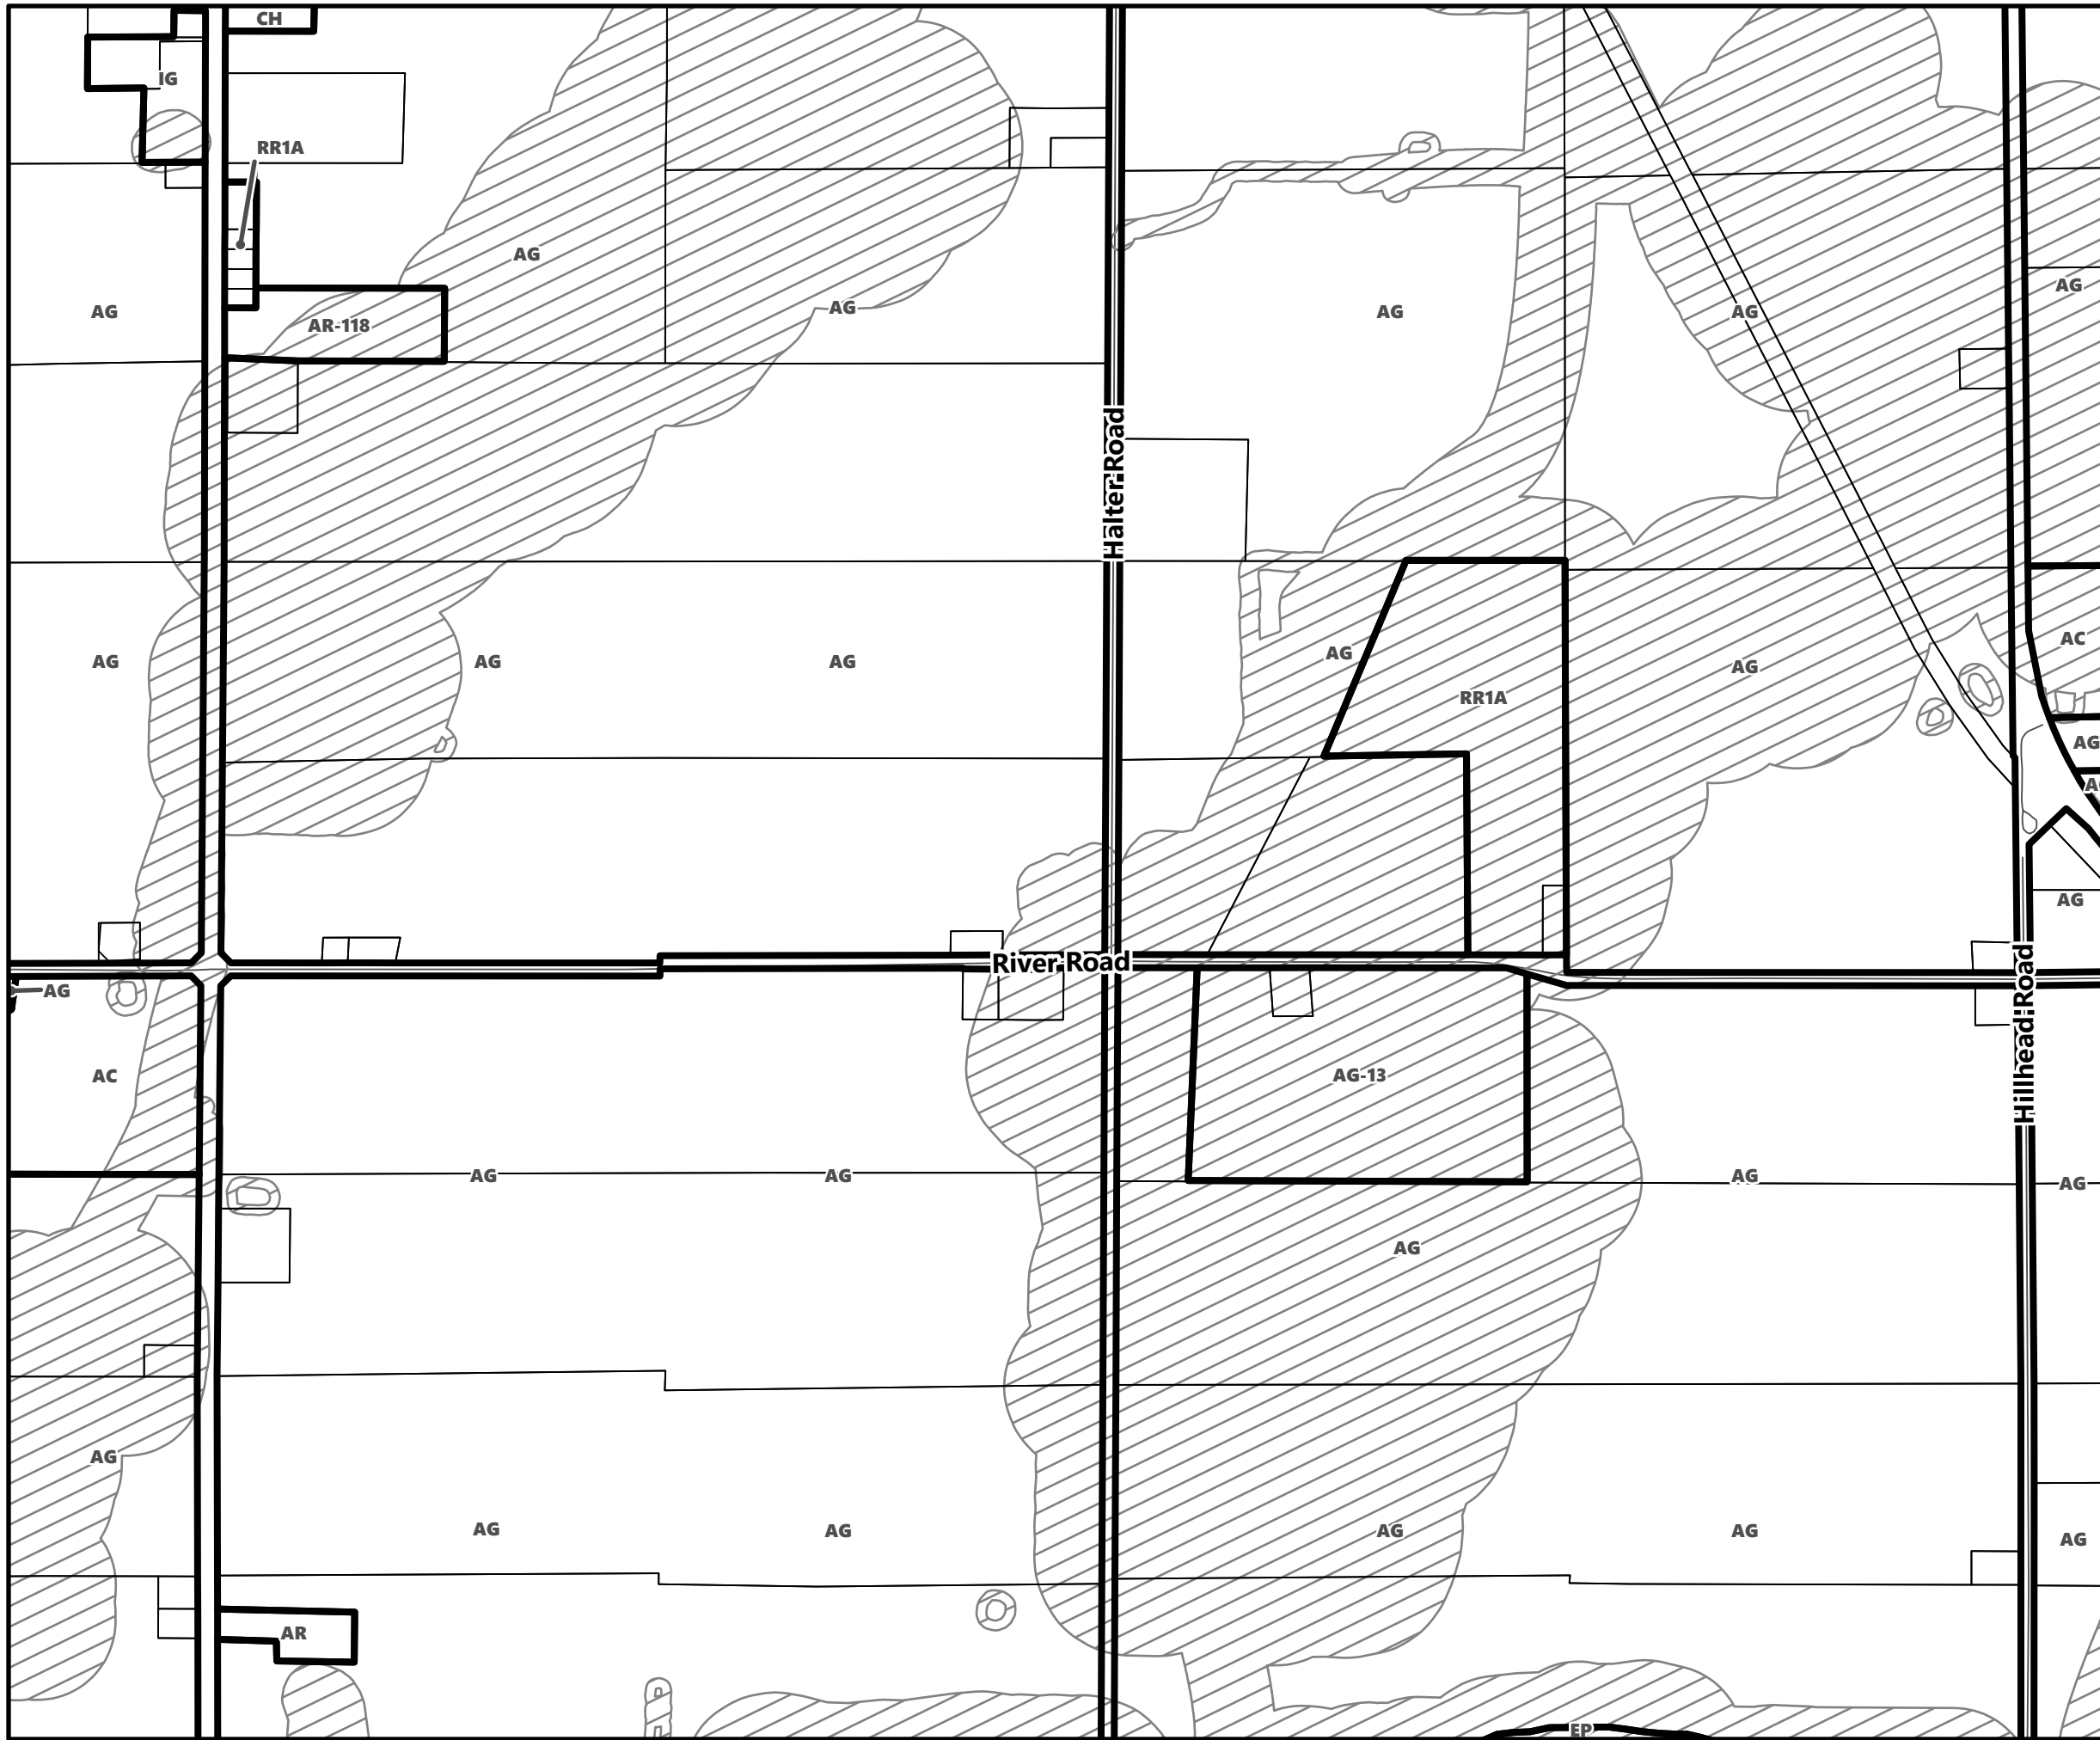

City of Kawartha Lakes Rural Zoning By-law Schedule A-E24

Legend

- City of Kawartha Lakes Boundary
- Zone Boundary
- ▨ Conservation Authority Regulated Area
- ▨ Kawartha Region Conservation Authority