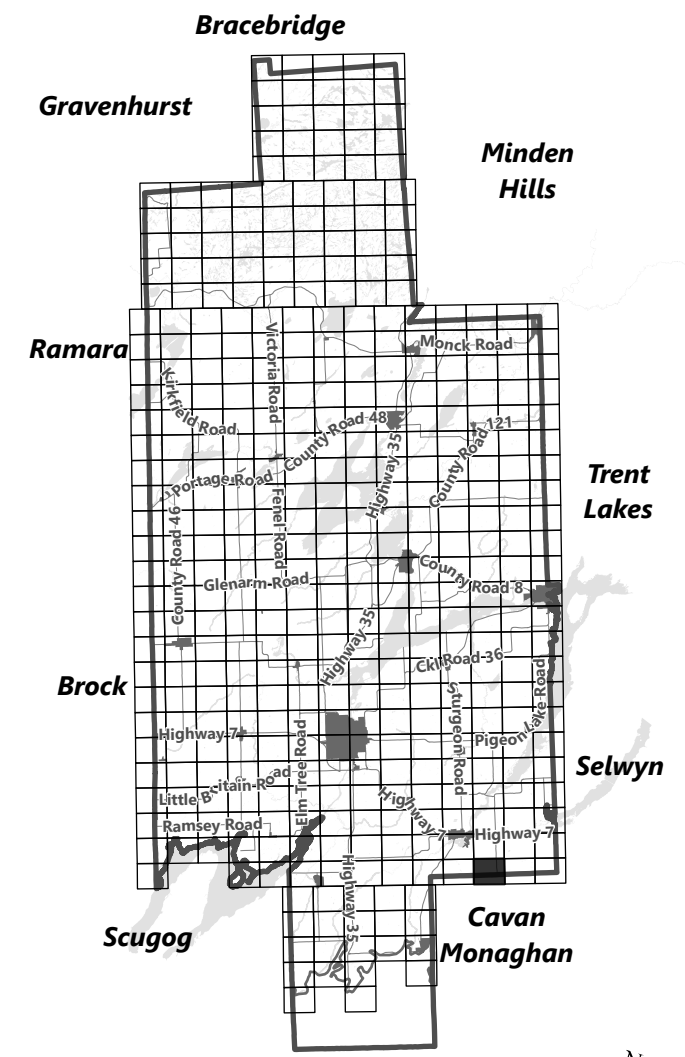

**City of Kawartha Lakes
Rural Zoning By-law
Schedule A-E68**

Legend

- City of Kawartha Lakes Boundary
- Zone Boundary
- **Conservation Authority Regulated Area**
- Kawartha Region Conservation Authority
- Otonabee Region Conservation Authority