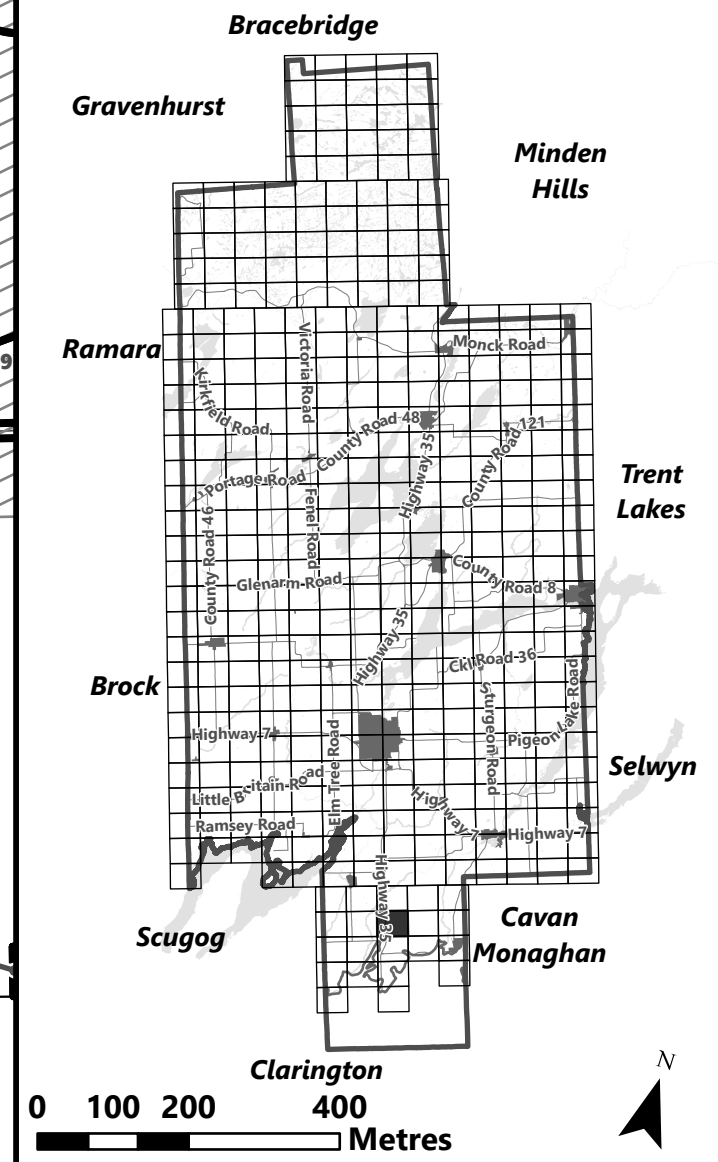

**City of Kawartha Lakes
Rural Zoning By-law
Schedule A-E78**

Legend

- City of Kawartha Lakes Boundary
- Zone Boundary
- Conservation Authority Regulated Area
- Kawartha Region Conservation Authority

May 2024

Sources:
MNDMNR, City of Kawartha Lakes and Teranet
Projection:
NAD 1983 UTM Zone 17N