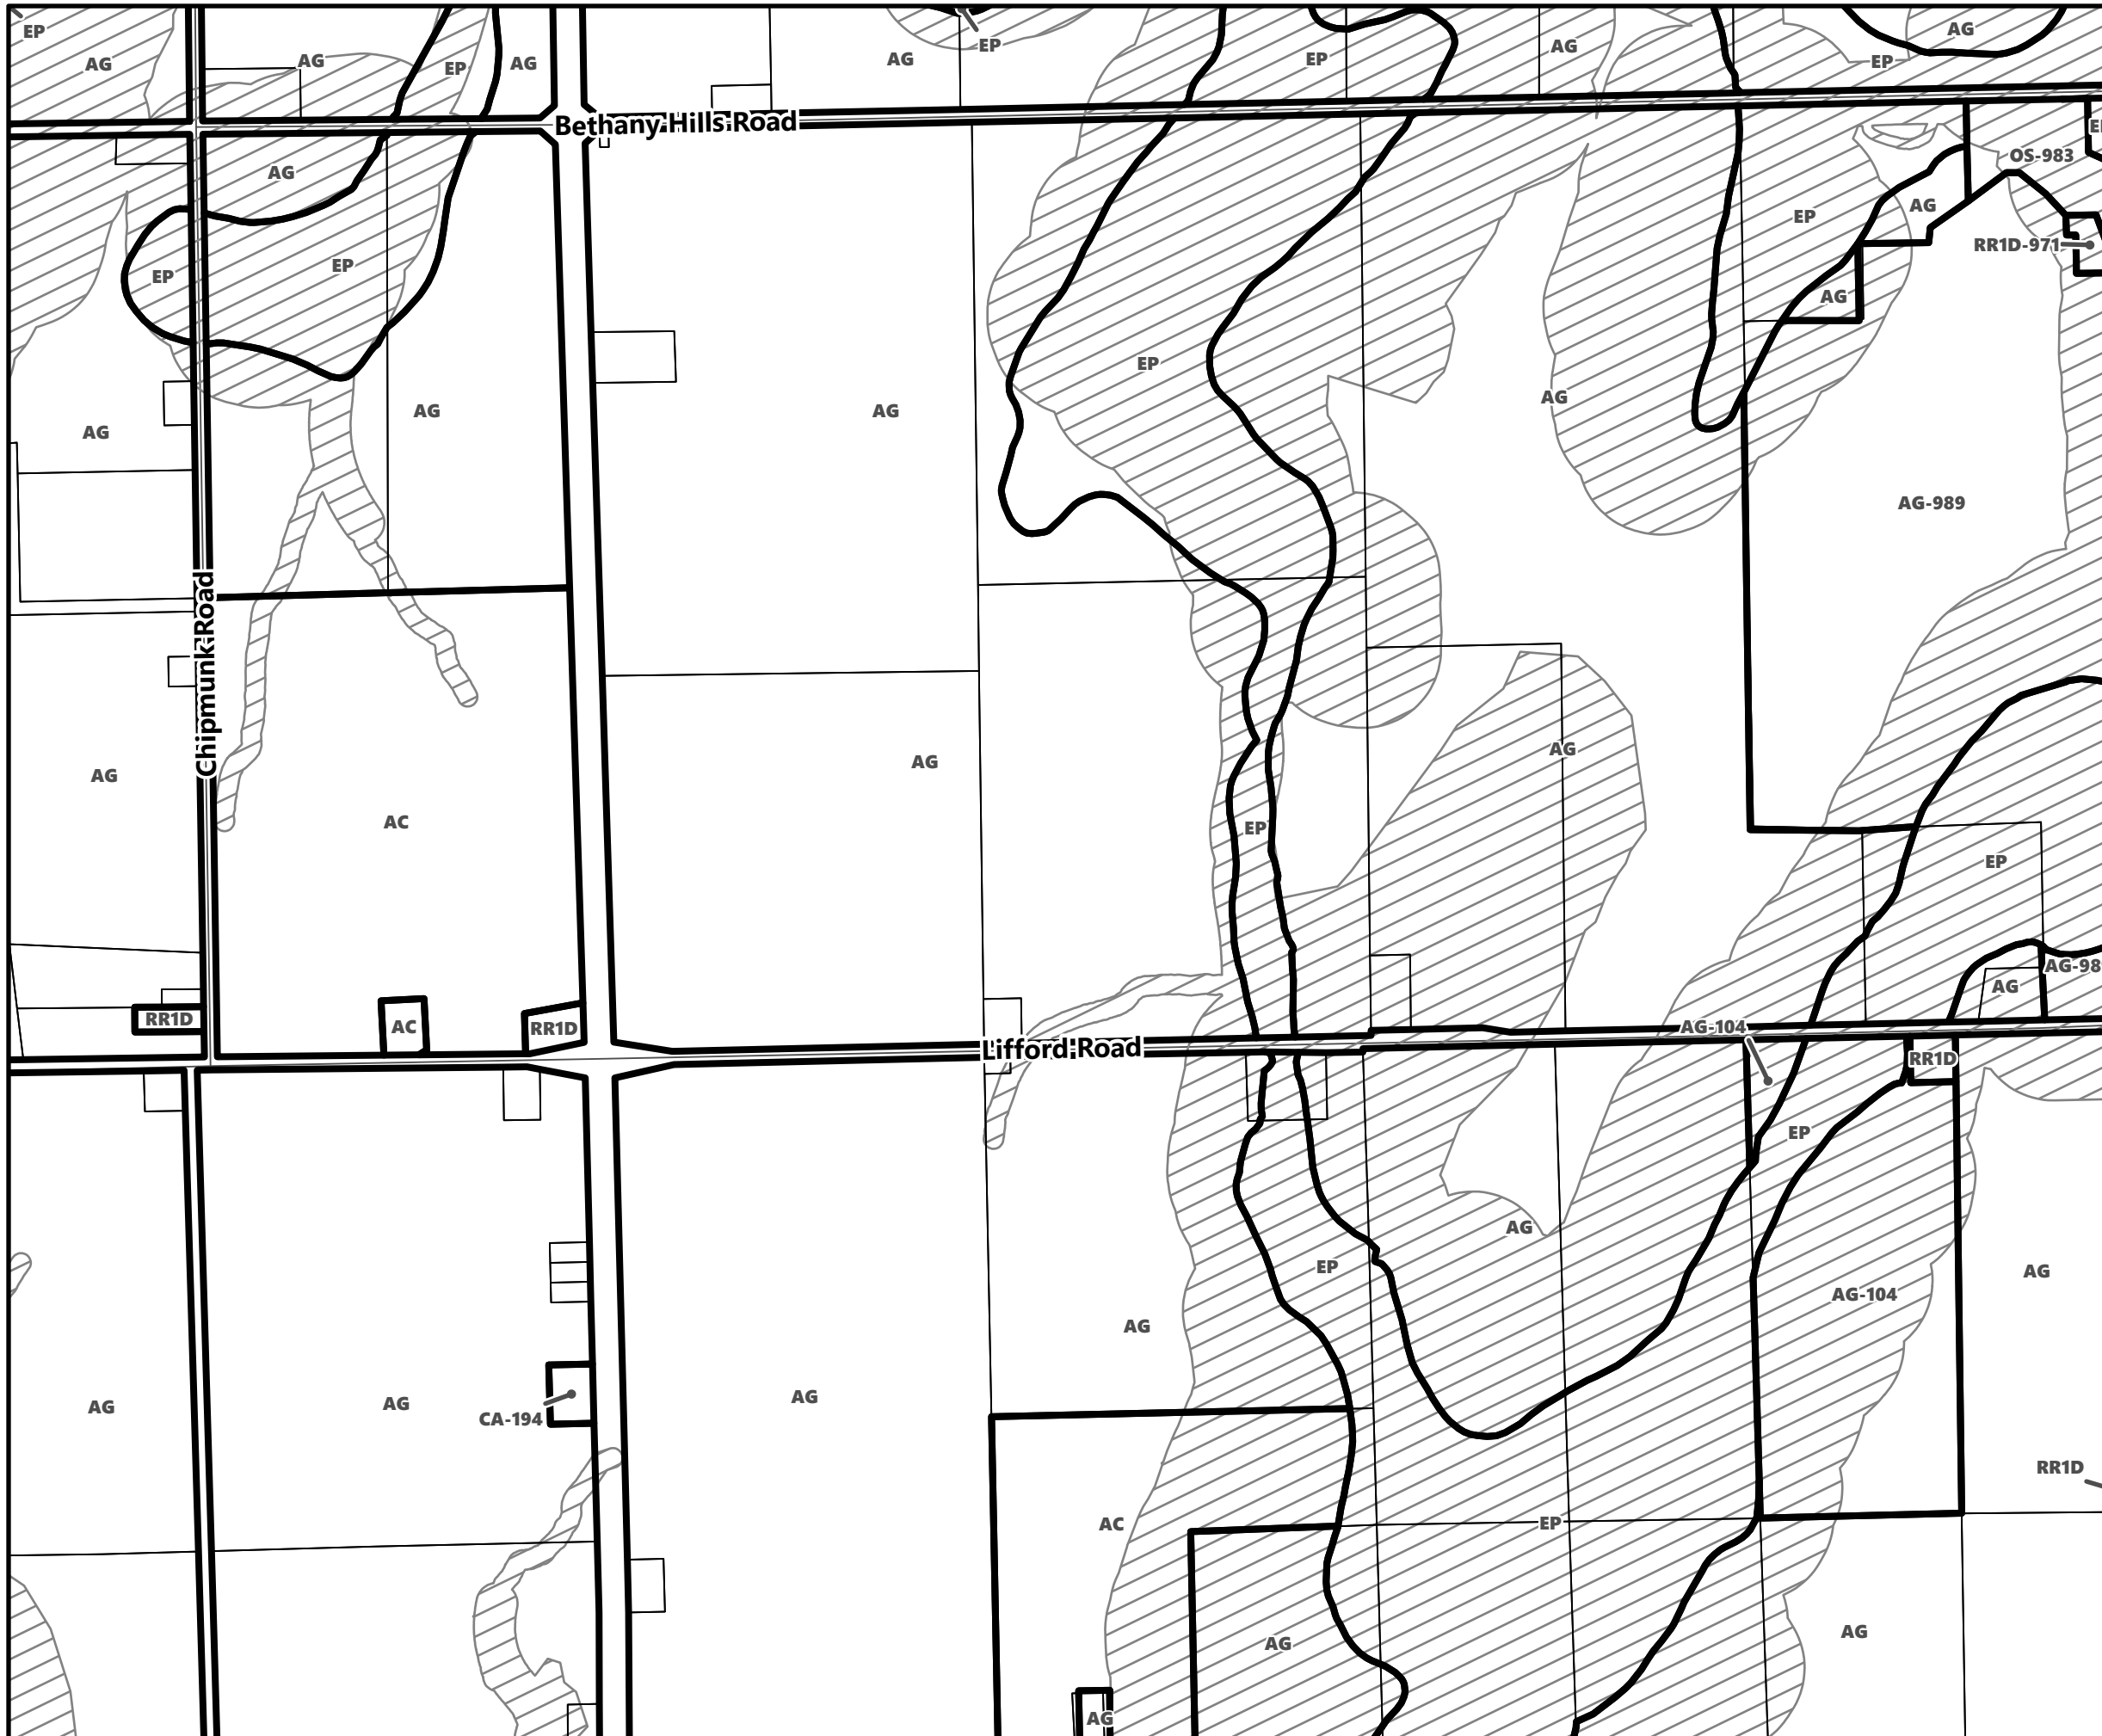

**City of Kawartha Lakes
Rural Zoning By-law
Schedule A-E78**

Legend

- City of Kawartha Lakes Boundary
- Zone Boundary
- Conservation Authority Regulated Area
- Kawartha Region Conservation Authority

May 2024

Sources:
MNDMNR, City of Kawartha Lakes and Teranet
Projection:
NAD 1983 UTM Zone 17N