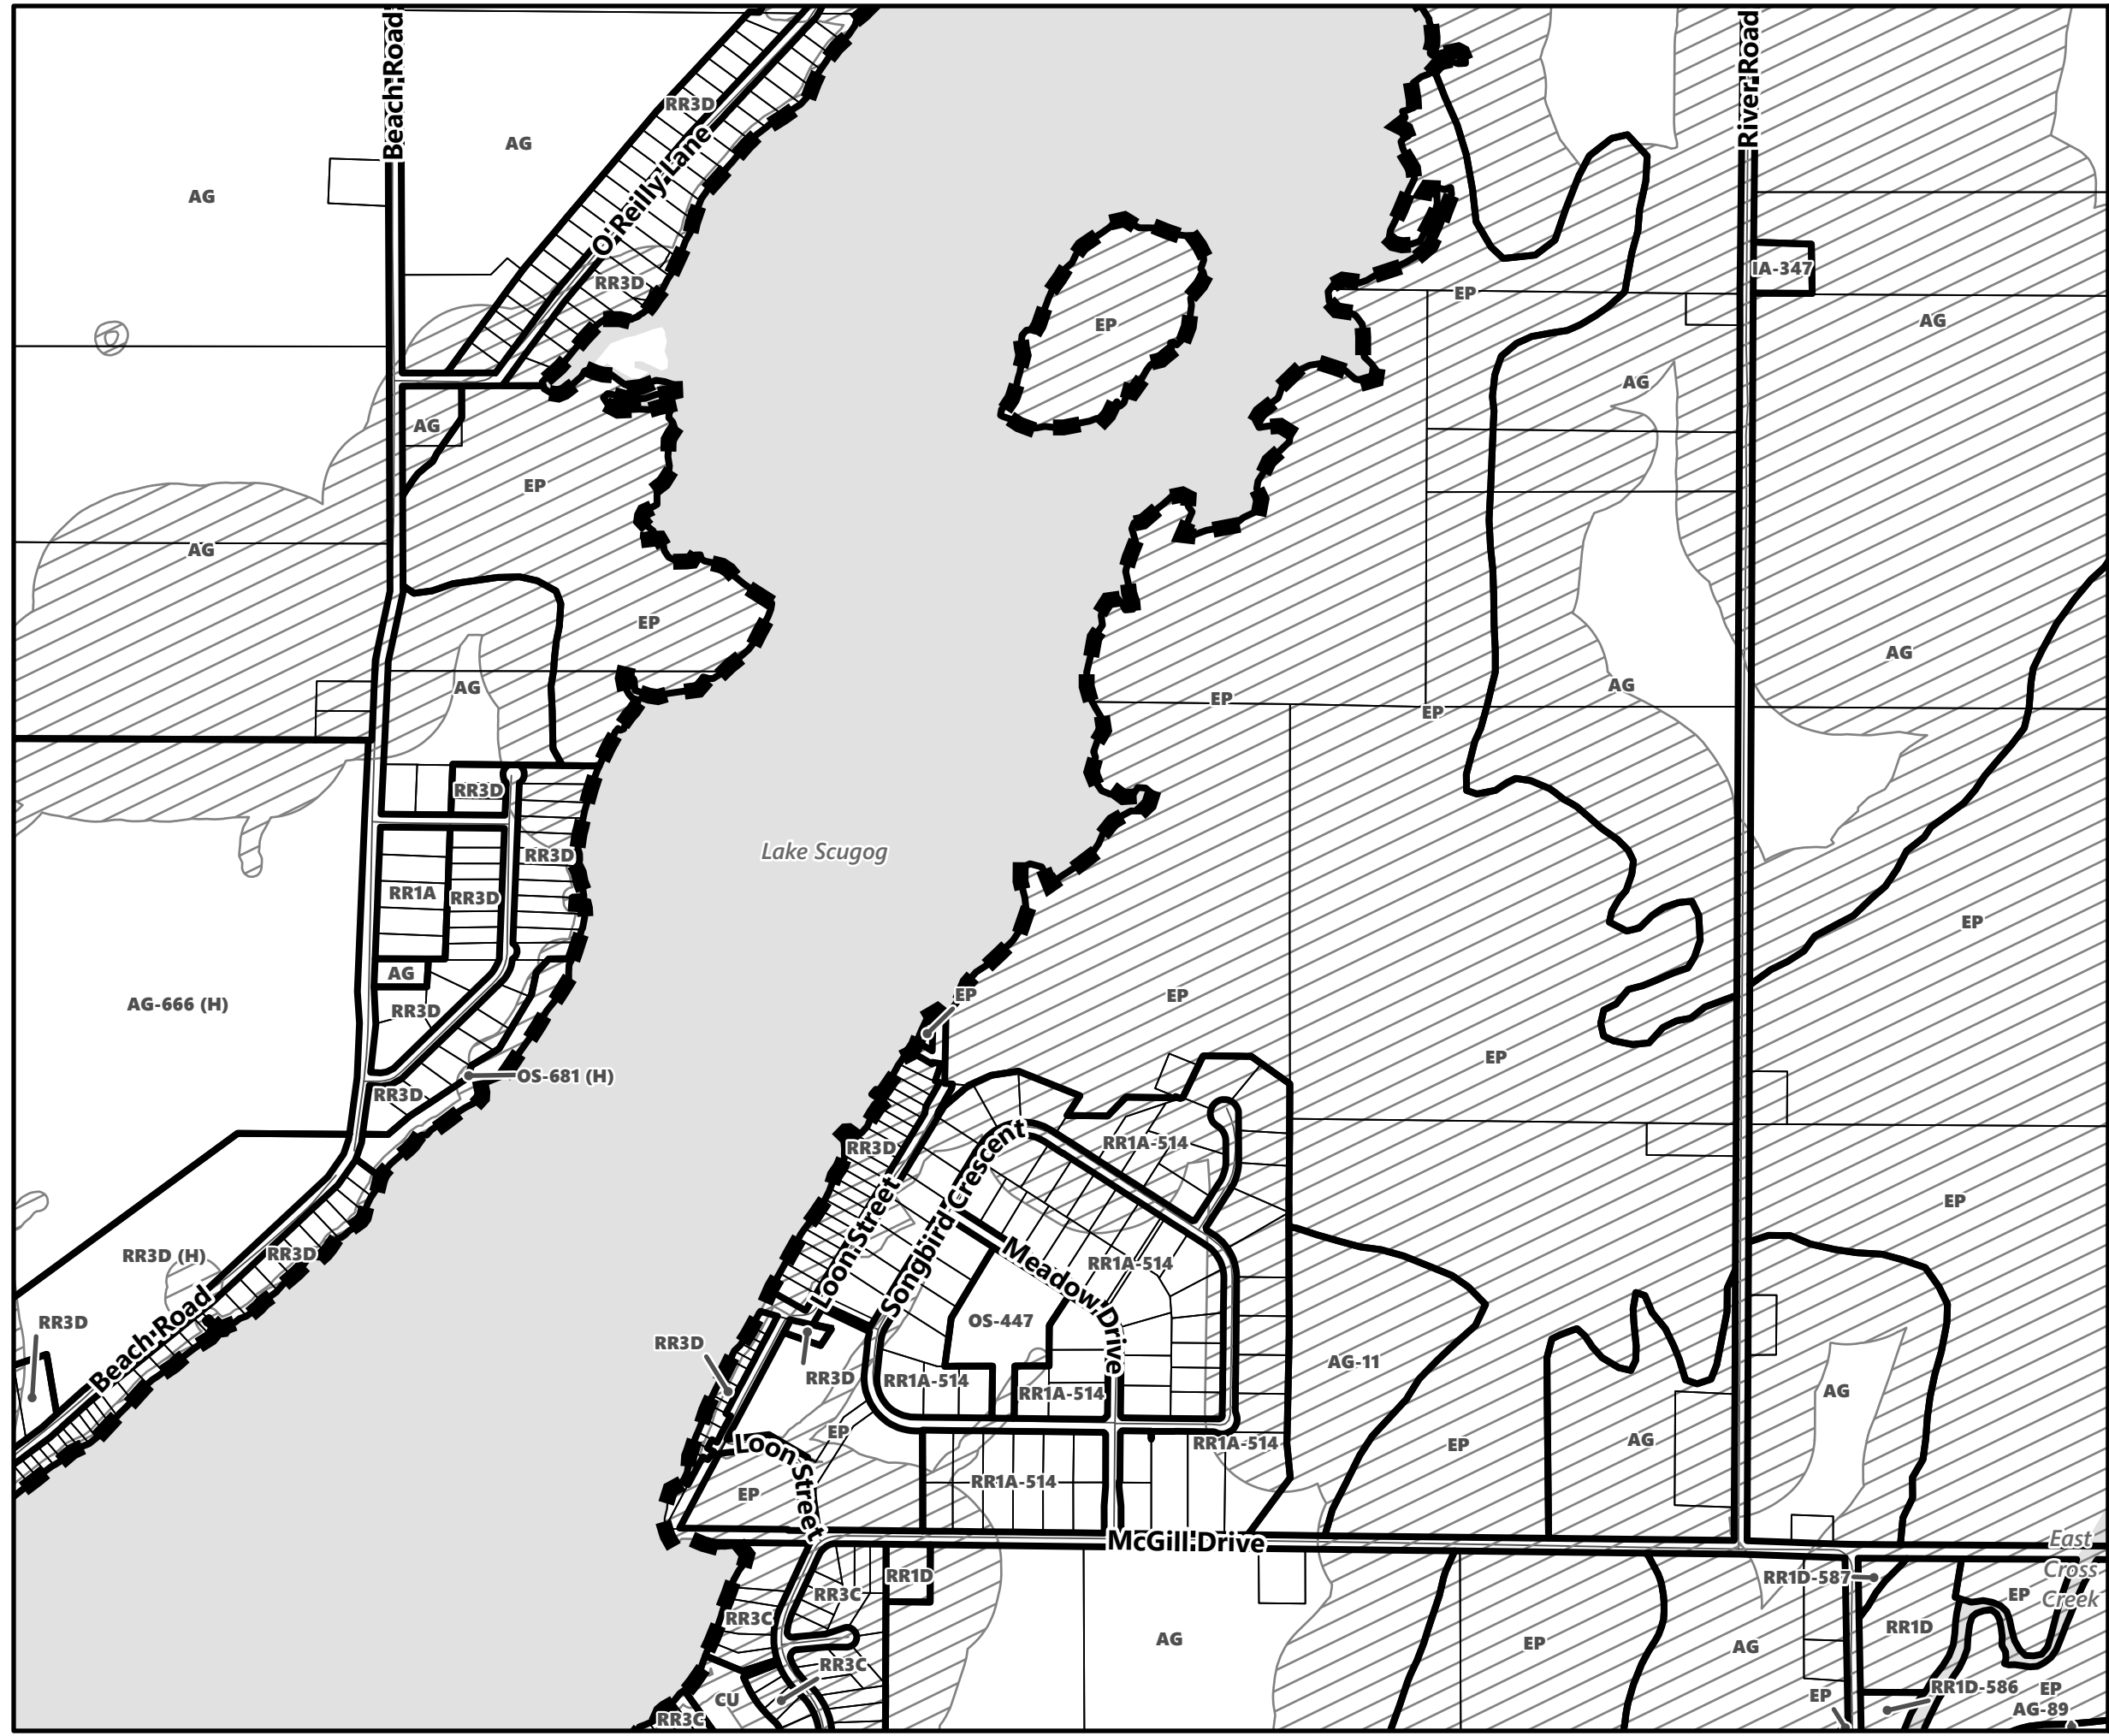

**City of Kawartha Lakes
Rural Zoning By-law
Schedule A-E50**

1. **Legend**
2. City of Kawartha Lakes Boundary
   - Zone Boundary
   - **Conservation Authority Regulated Area**
   - Kawartha Region Conservation Authority