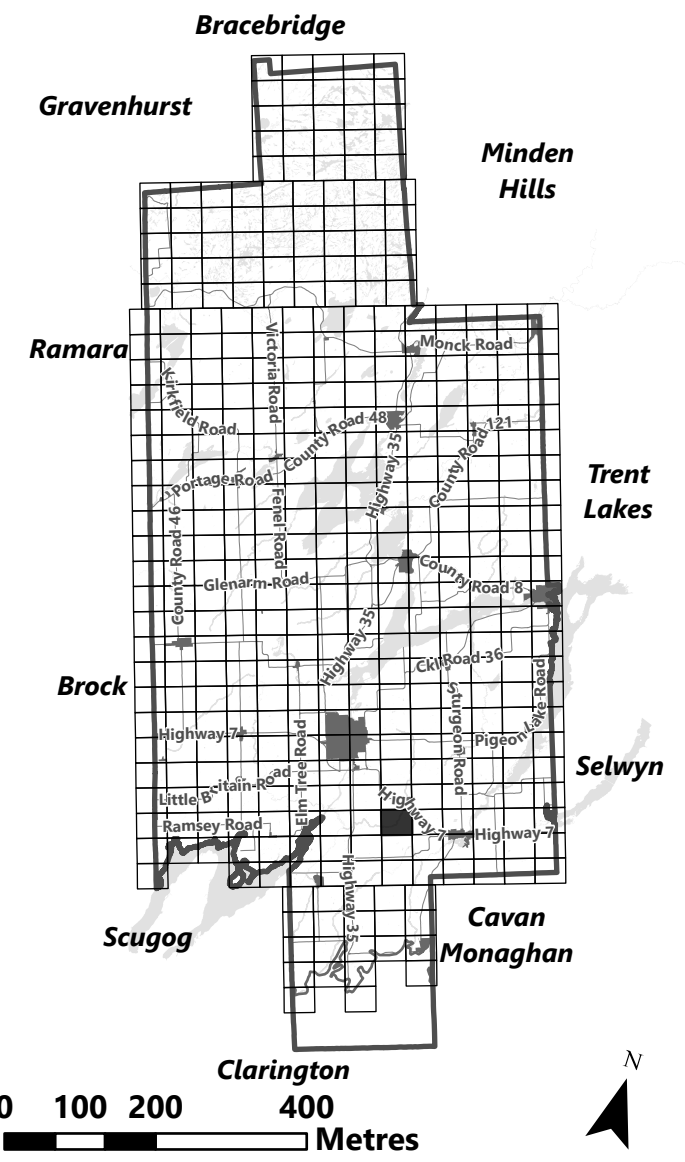

City of Kawartha Lakes Rural Zoning By-law Schedule A-E39

1. **Legend**
2. City of Kawartha Lakes Boundary
   - Zone Boundary
   - ▨ Conservation Authority Regulated Area
   - ▨ Kawartha Region Conservation Authority