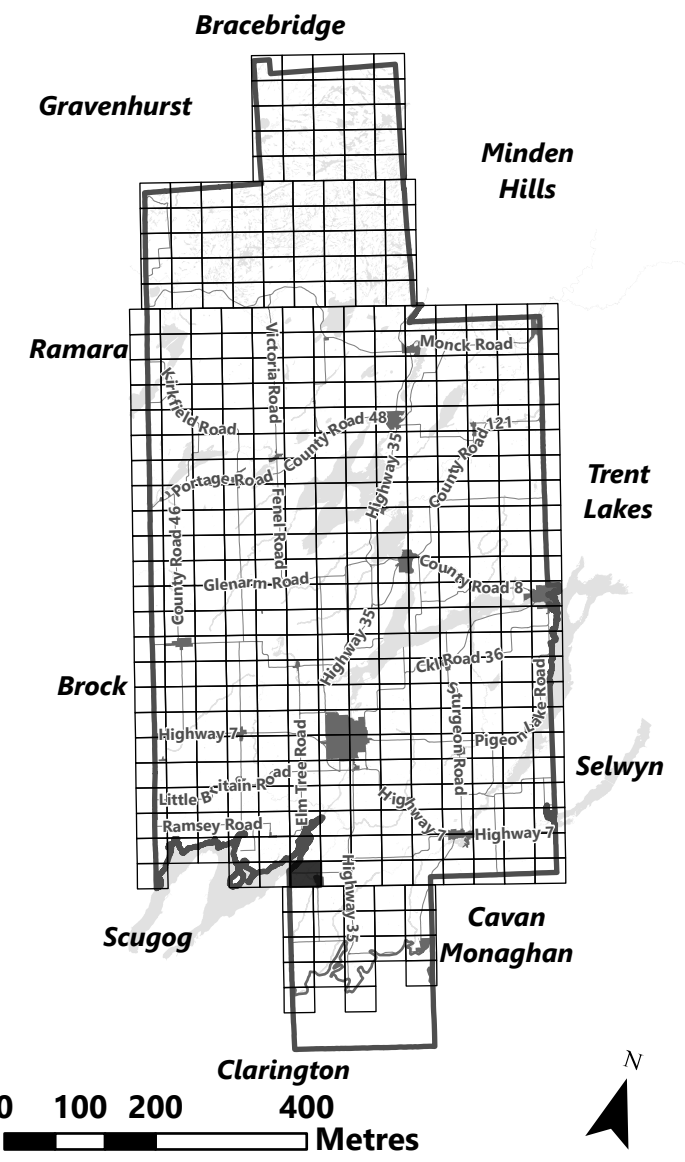

City of Kawartha Lakes Rural Zoning By-law Schedule A-E62

1. **Legend**
2. City of Kawartha Lakes Boundary
   - Zone Boundary
   - Conservation Authority Regulated Area
   - Kawartha Region Conservation Authority