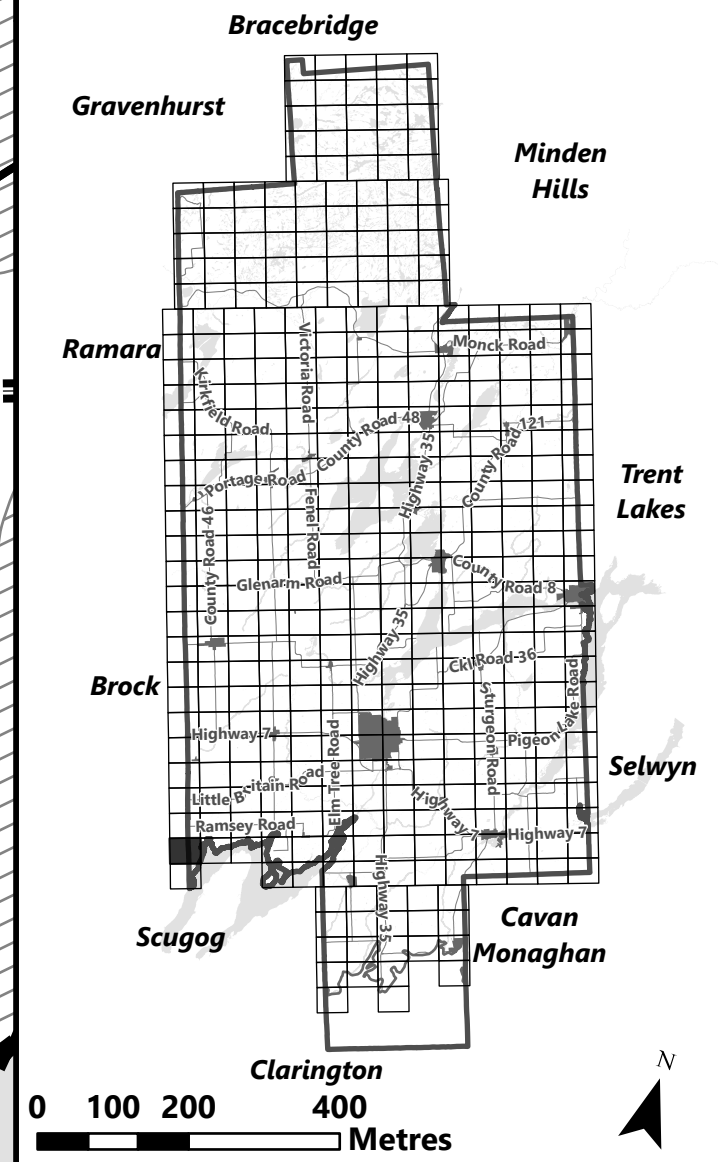

City of Kawartha Lakes Rural Zoning By-law Schedule A-E45

Legend

- City of Kawartha Lakes Boundary
- Zone Boundary
- ▨ Conservation Authority Regulated Area
- ▨ Kawartha Region Conservation Authority

May 2024

Sources:
MNDMNR, City of Kawartha Lakes and Teranet
Projection:
NAD 1983 UTM Zone 17N