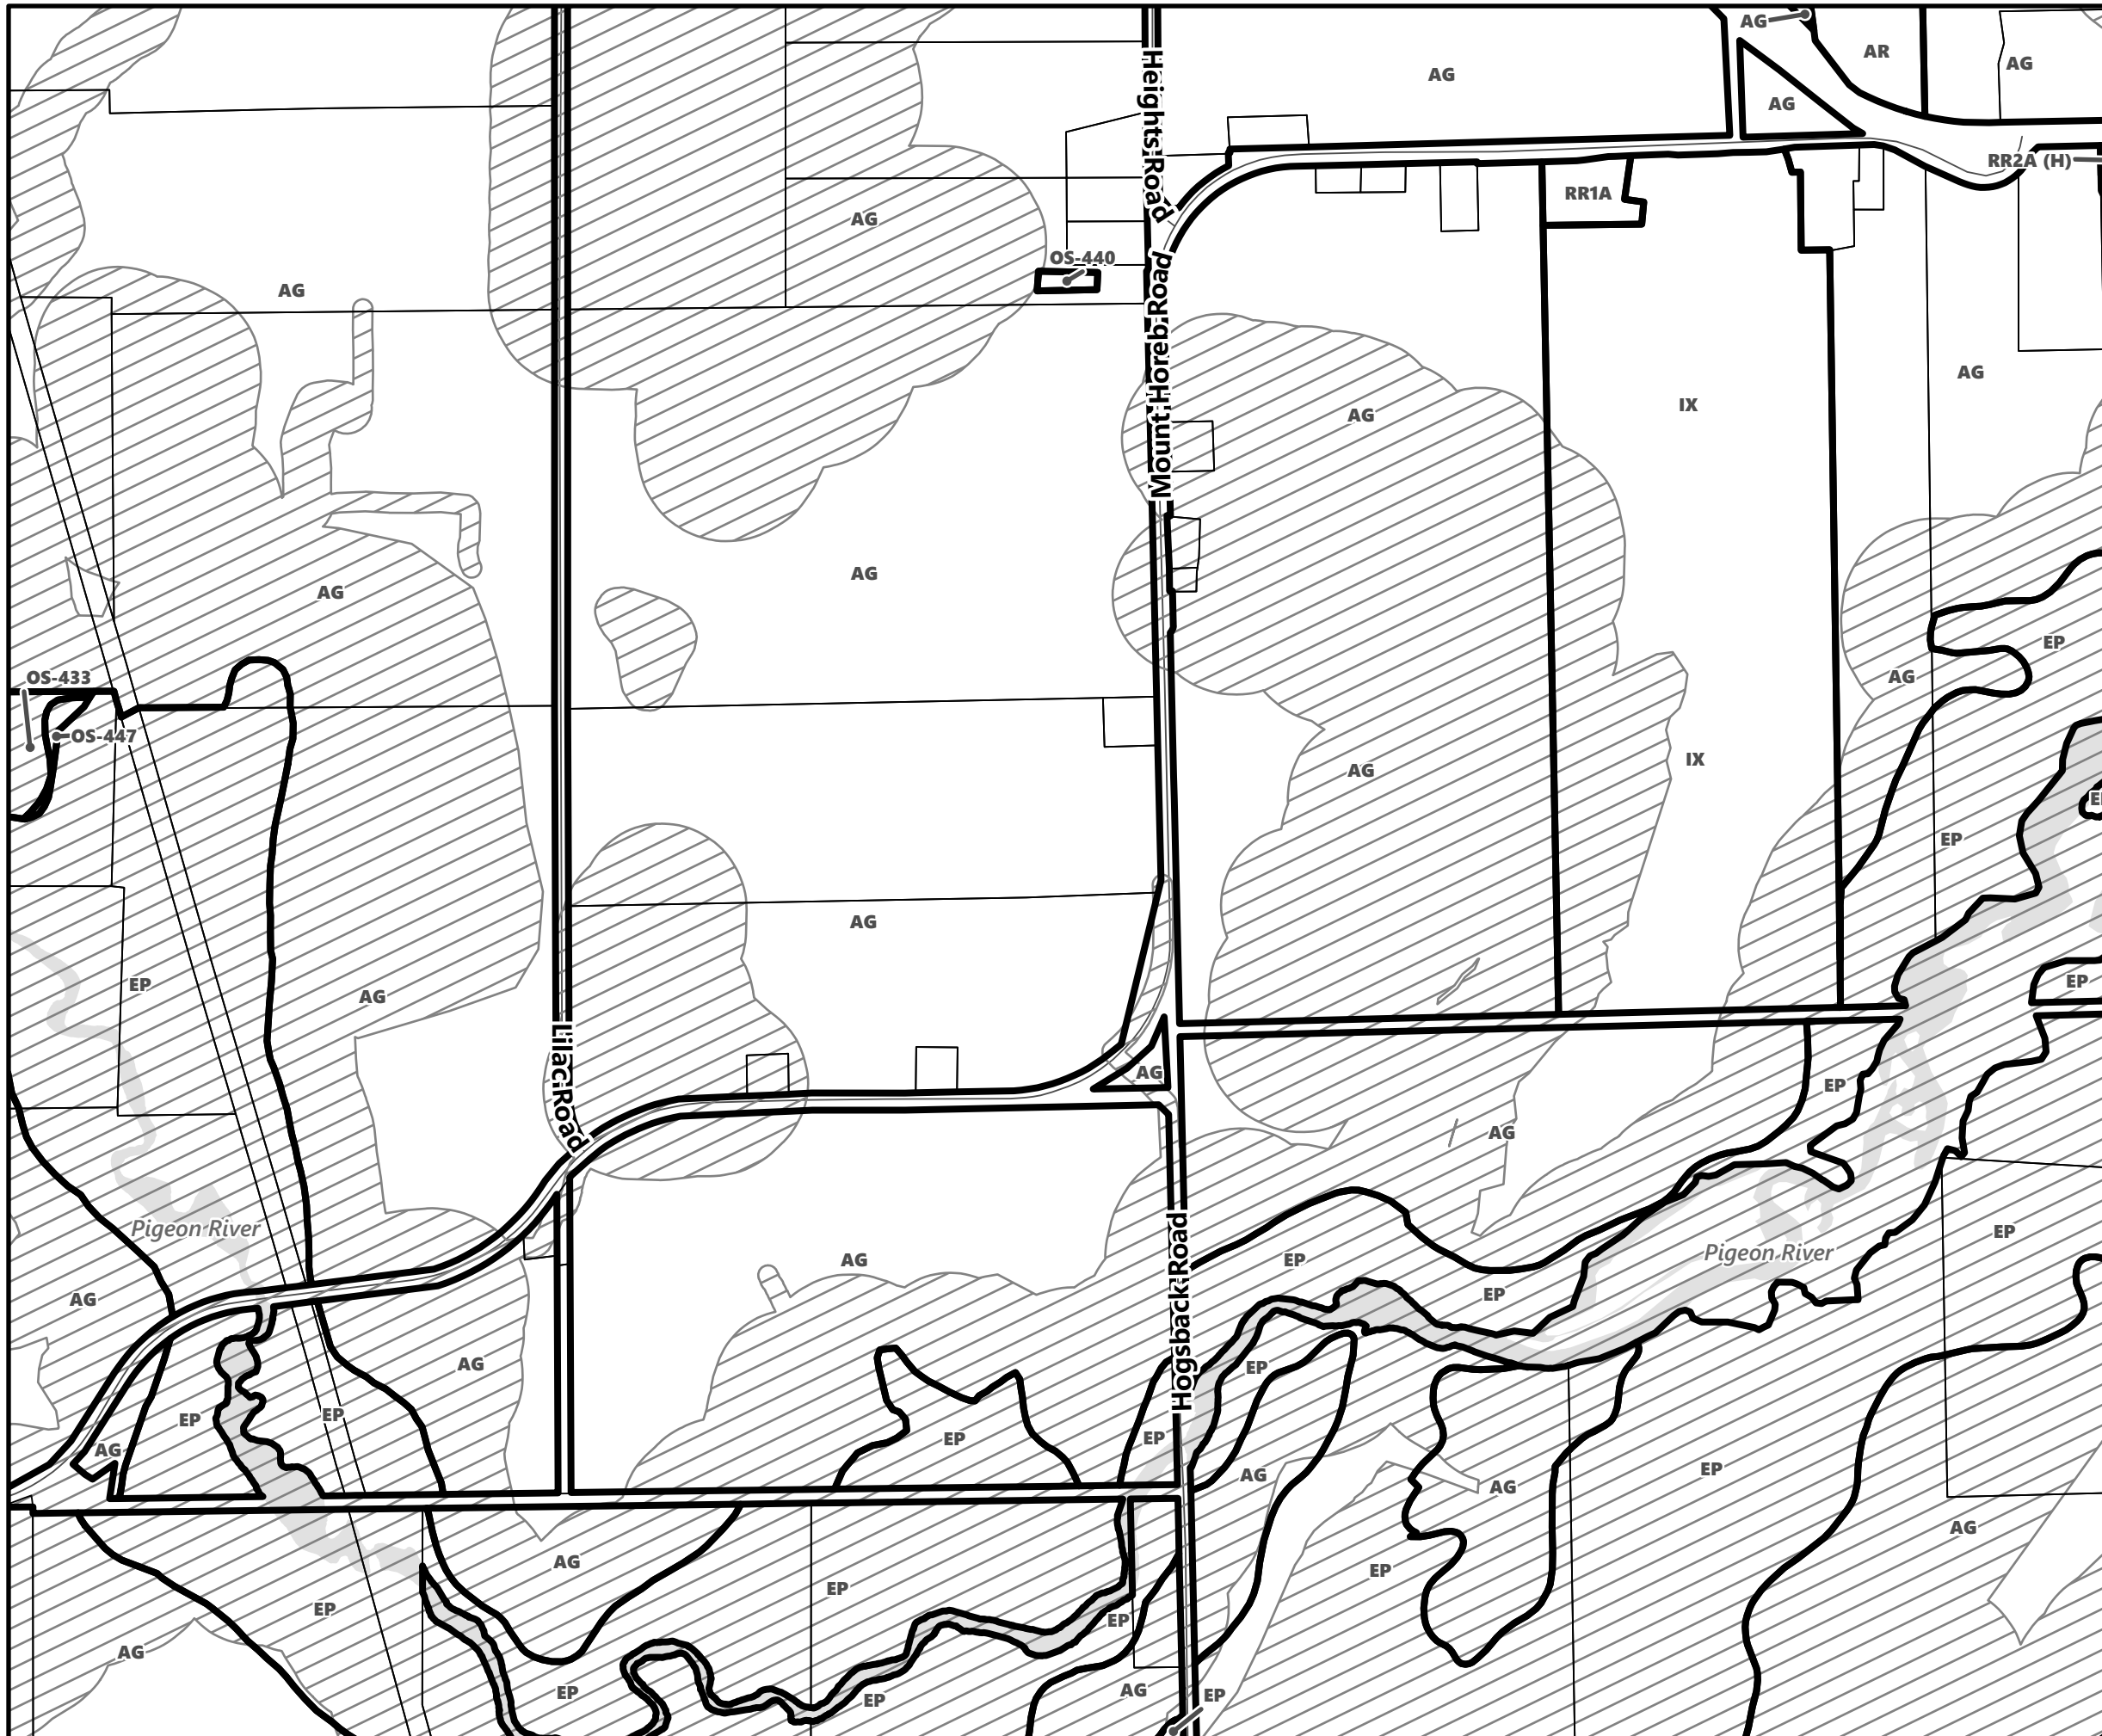

**City of Kawartha Lakes
Rural Zoning By-law
Schedule A-E54**

Legend

- City of Kawartha Lakes Boundary
- Zone Boundary
- **Conservation Authority Regulated Area**
- Kawartha Region Conservation Authority

May 2024

Sources:
MNDMNR, City of Kawartha Lakes and Teranet
Projection:
NAD 1983 UTM Zone 17N