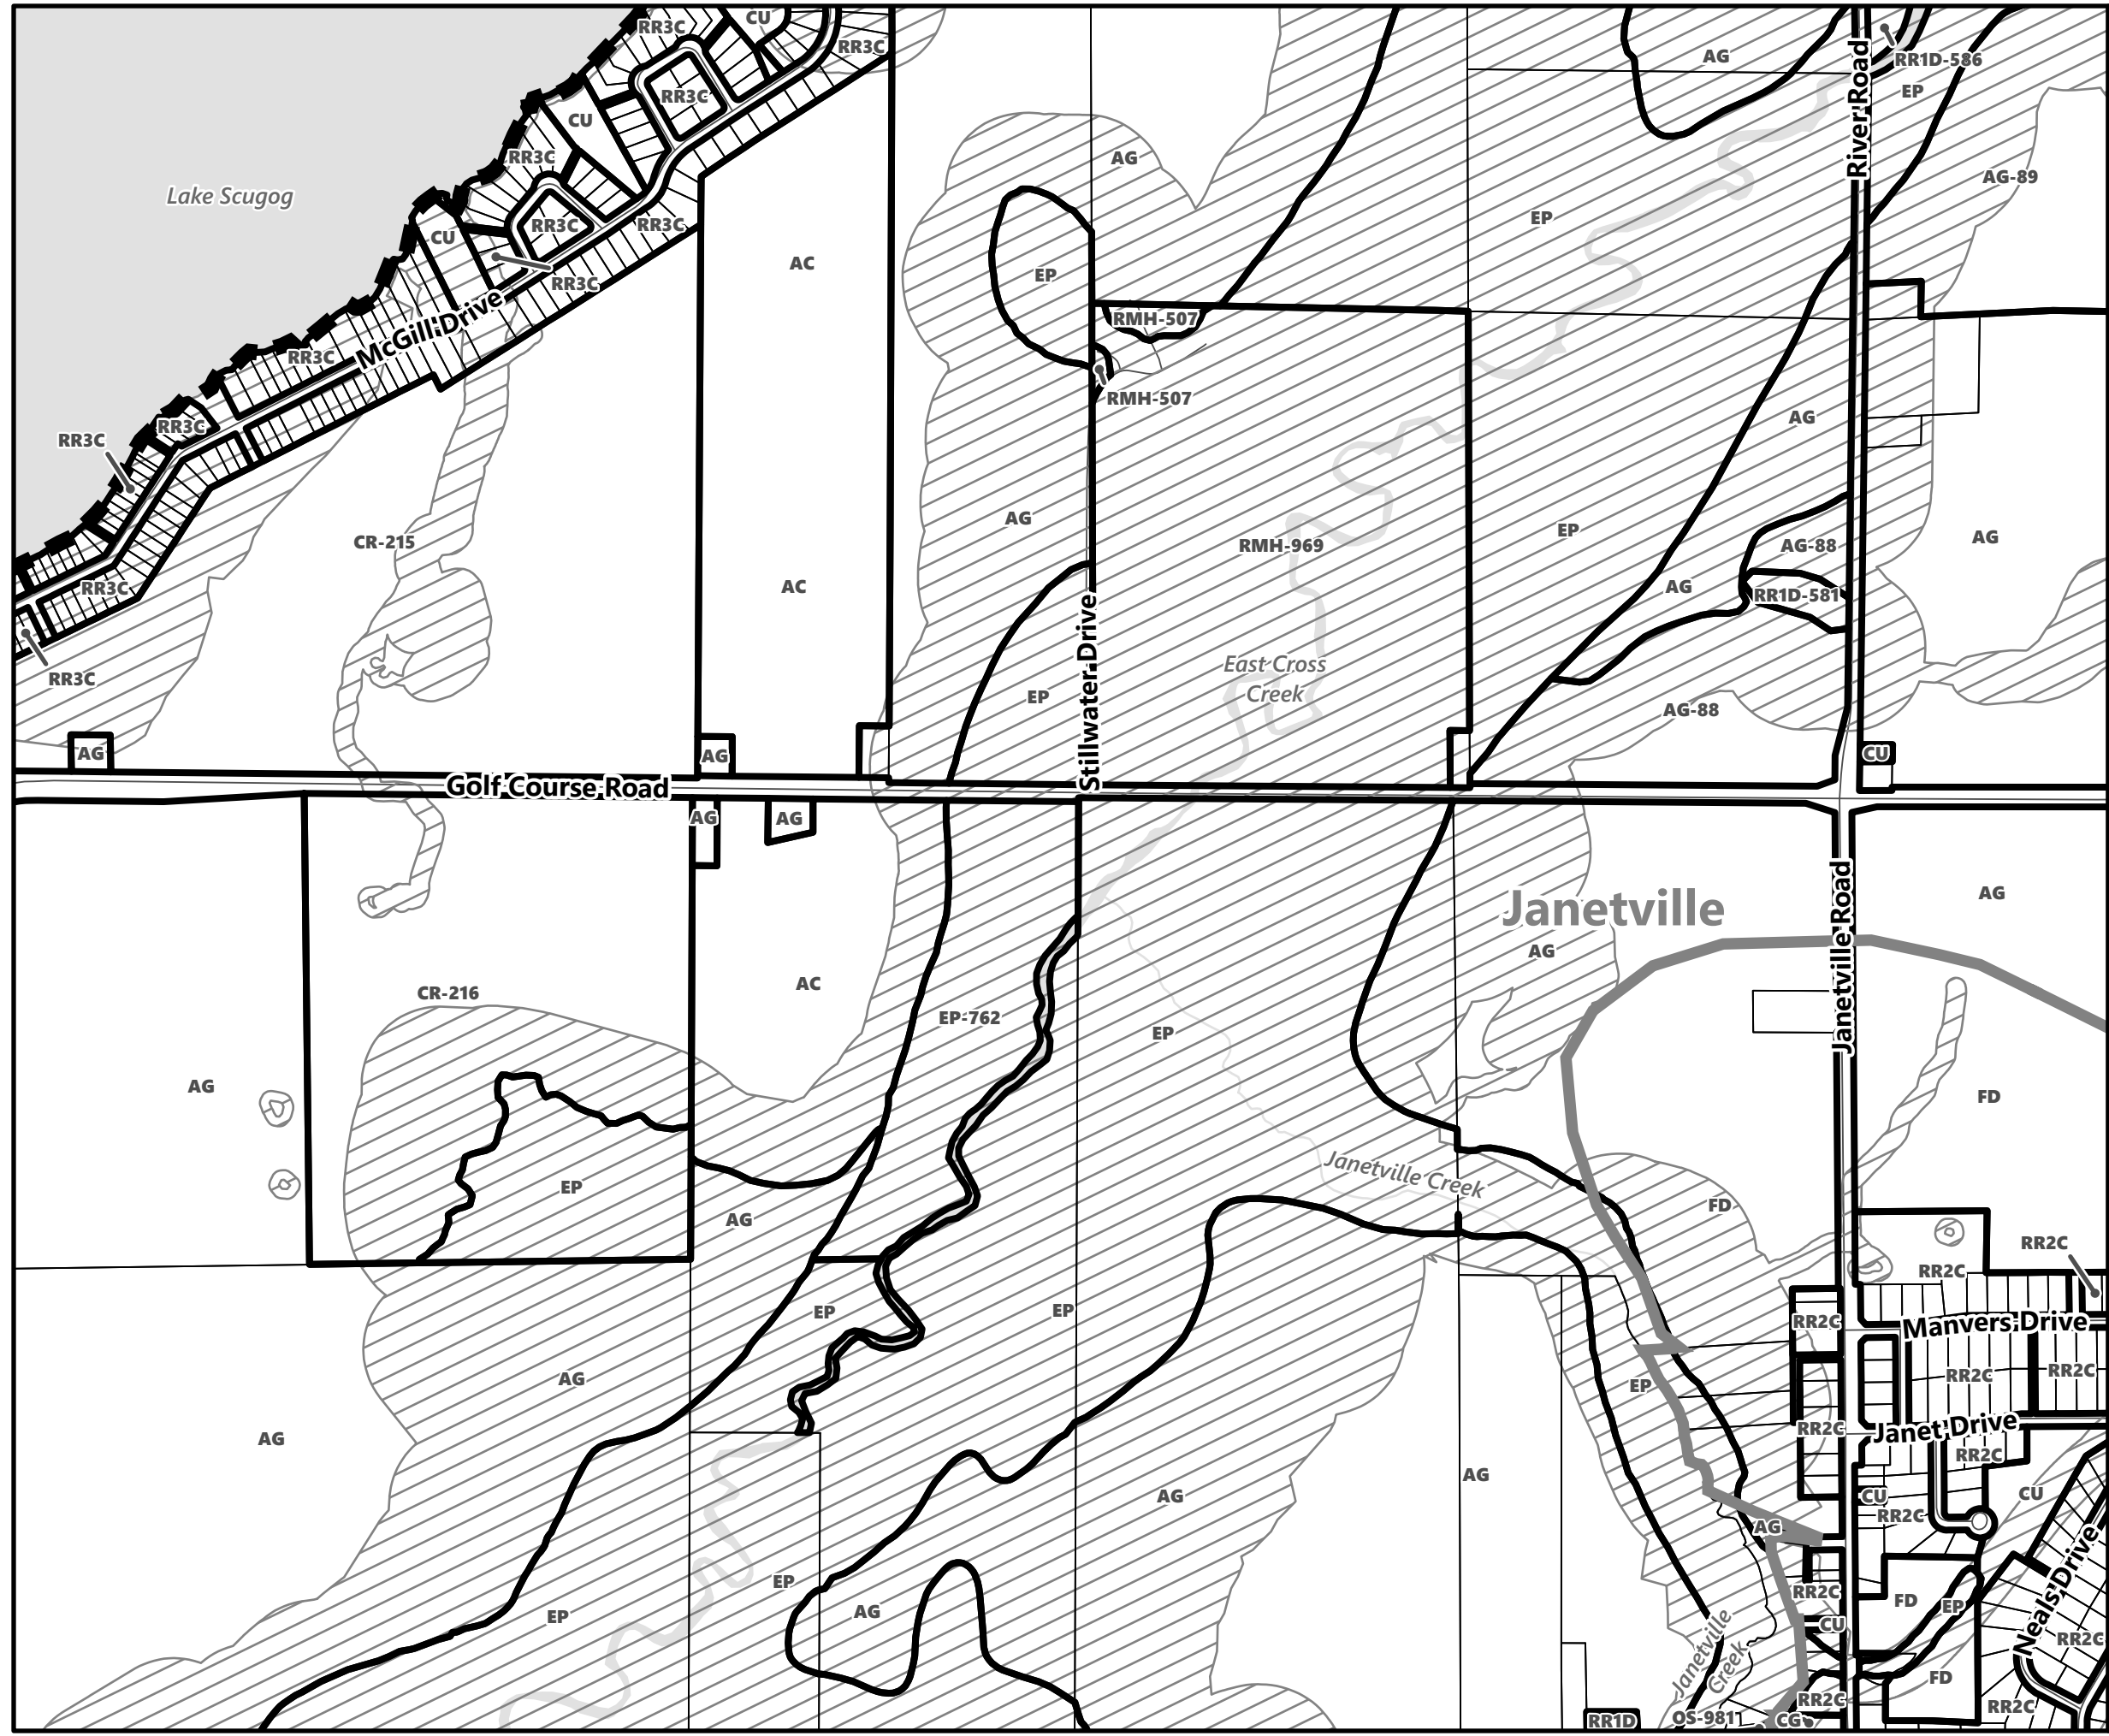

City of Kawartha Lakes Rural Zoning By-law Schedule A-E62

1. **Legend**
2. City of Kawartha Lakes Boundary
   - Zone Boundary
   - Conservation Authority Regulated Area
   - Kawartha Region Conservation Authority