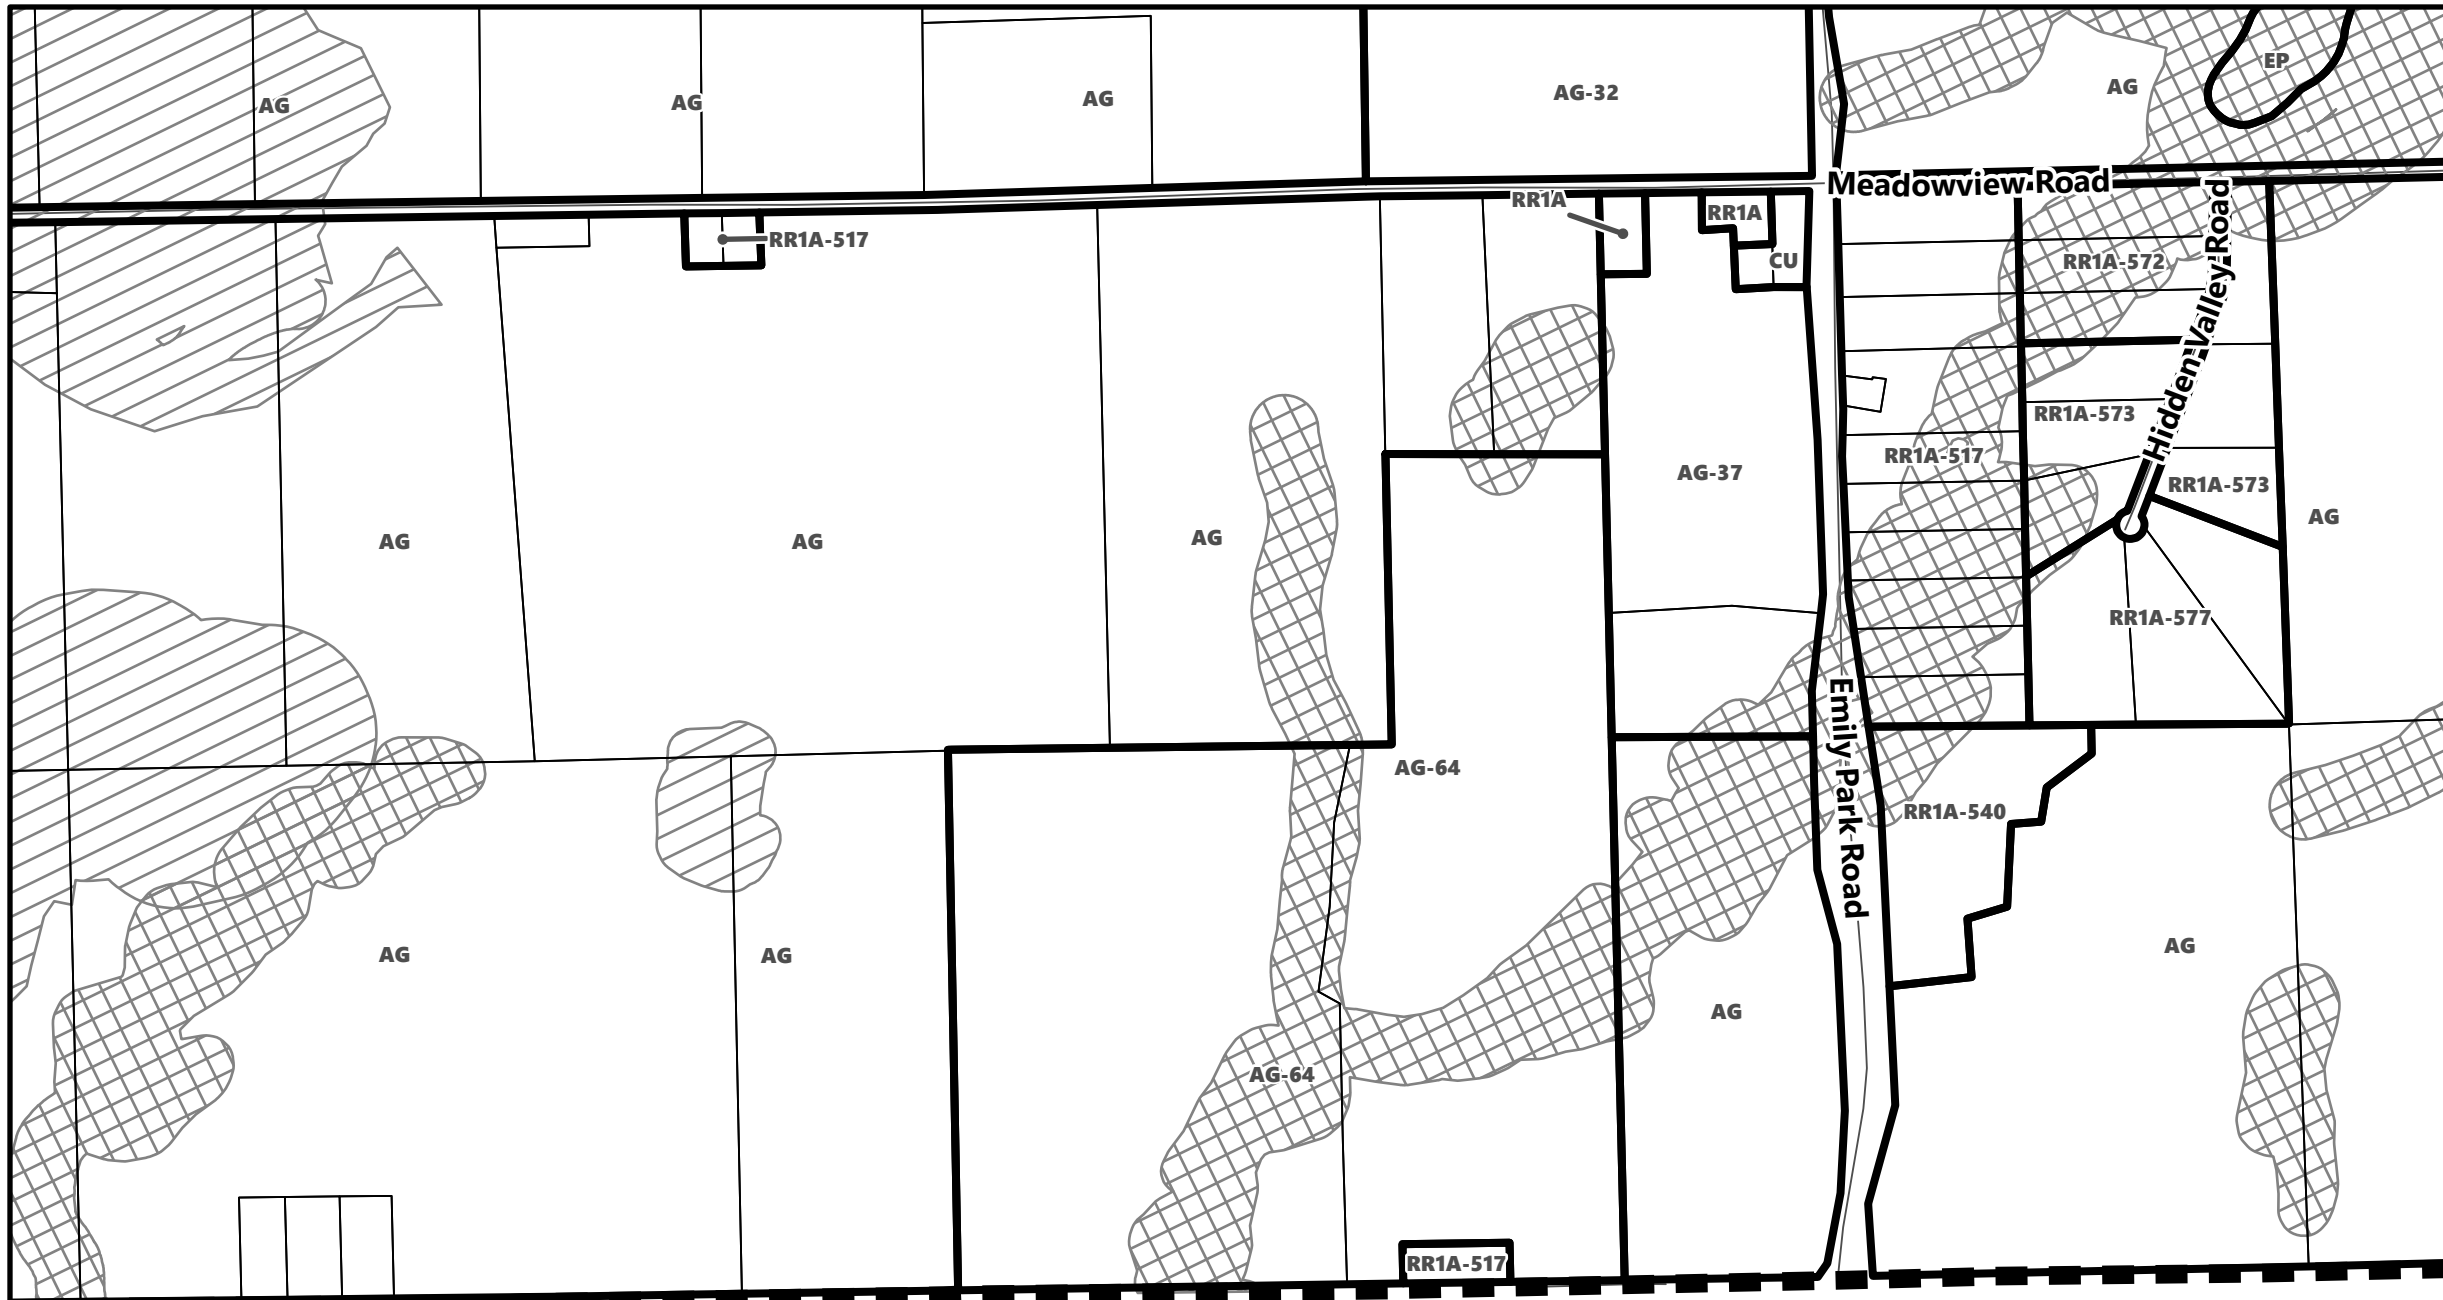

**City of Kawartha Lakes
Rural Zoning By-law
Schedule A-E68**

Legend

- City of Kawartha Lakes Boundary
- Zone Boundary
- **Conservation Authority Regulated Area**
- Kawartha Region Conservation Authority
- Otonabee Region Conservation Authority