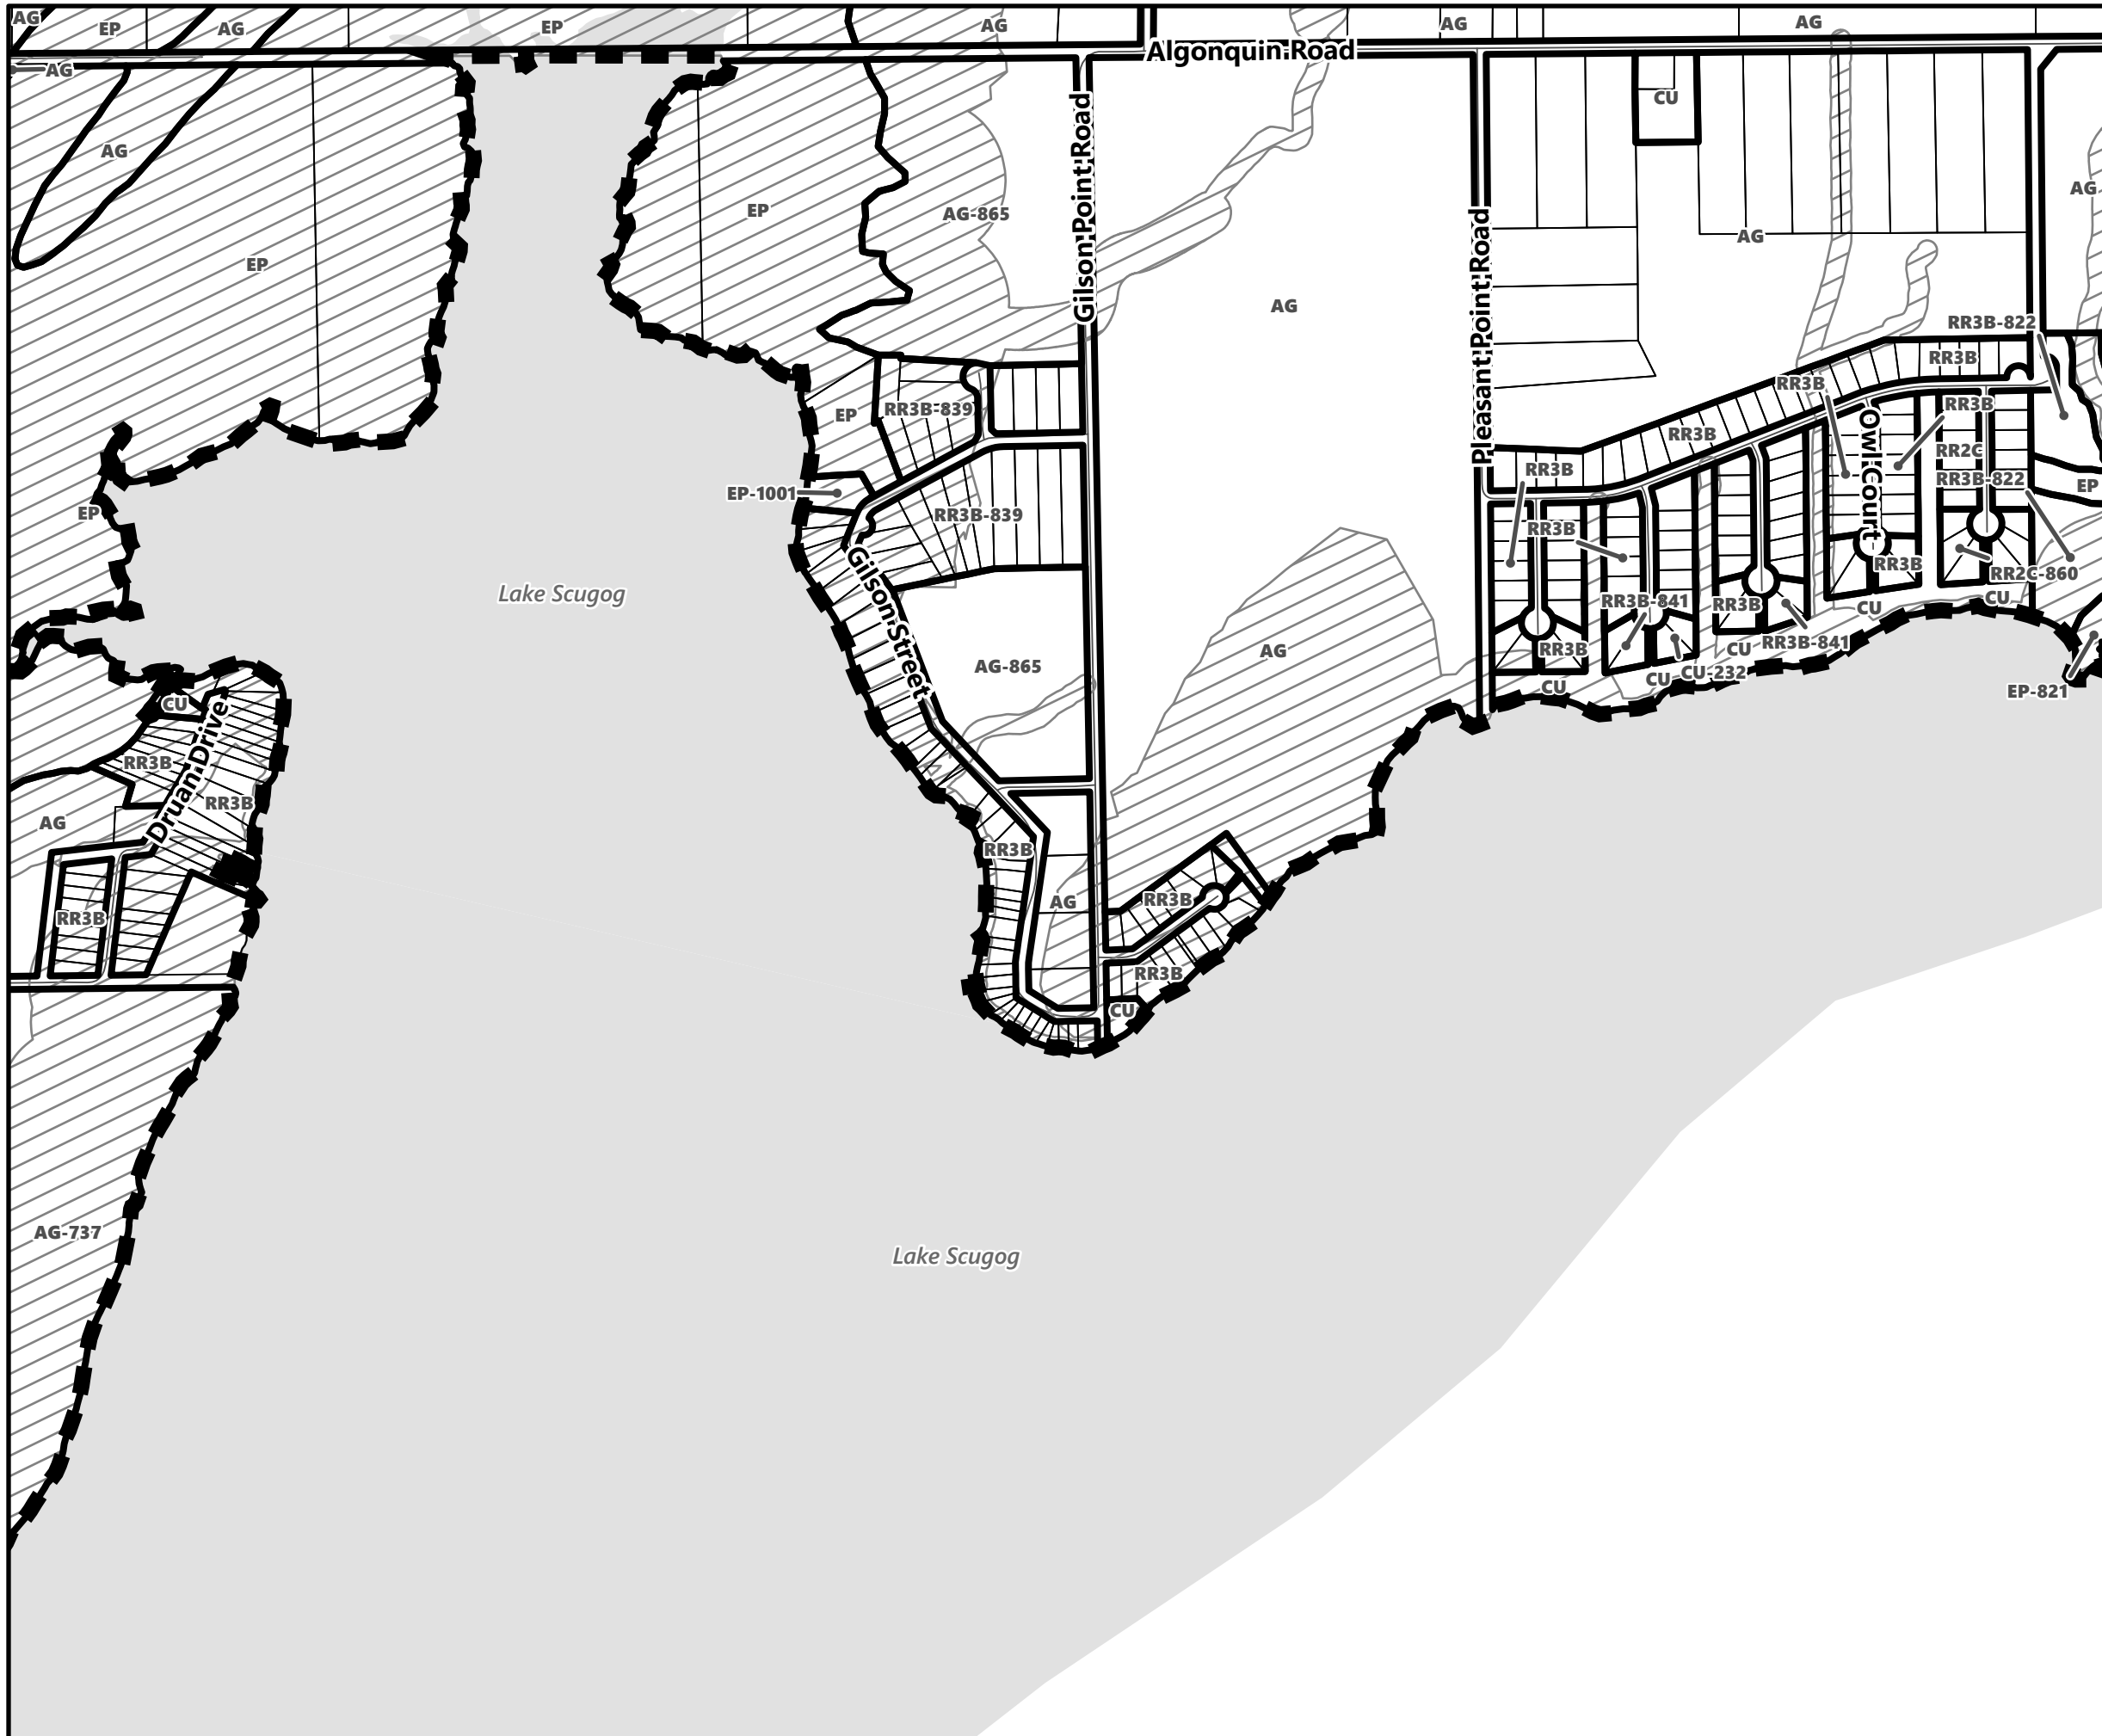

City of Kawartha Lakes Rural Zoning By-law Schedule A-E46

Legend

- City of Kawartha Lakes Boundary
- Zone Boundary
- Conservation Authority Regulated Area
- Kawartha Region Conservation Authority

May 2024

Sources:
MNDMNR, City of Kawartha Lakes and Teranet
Projection:
NAD 1983 UTM Zone 17N