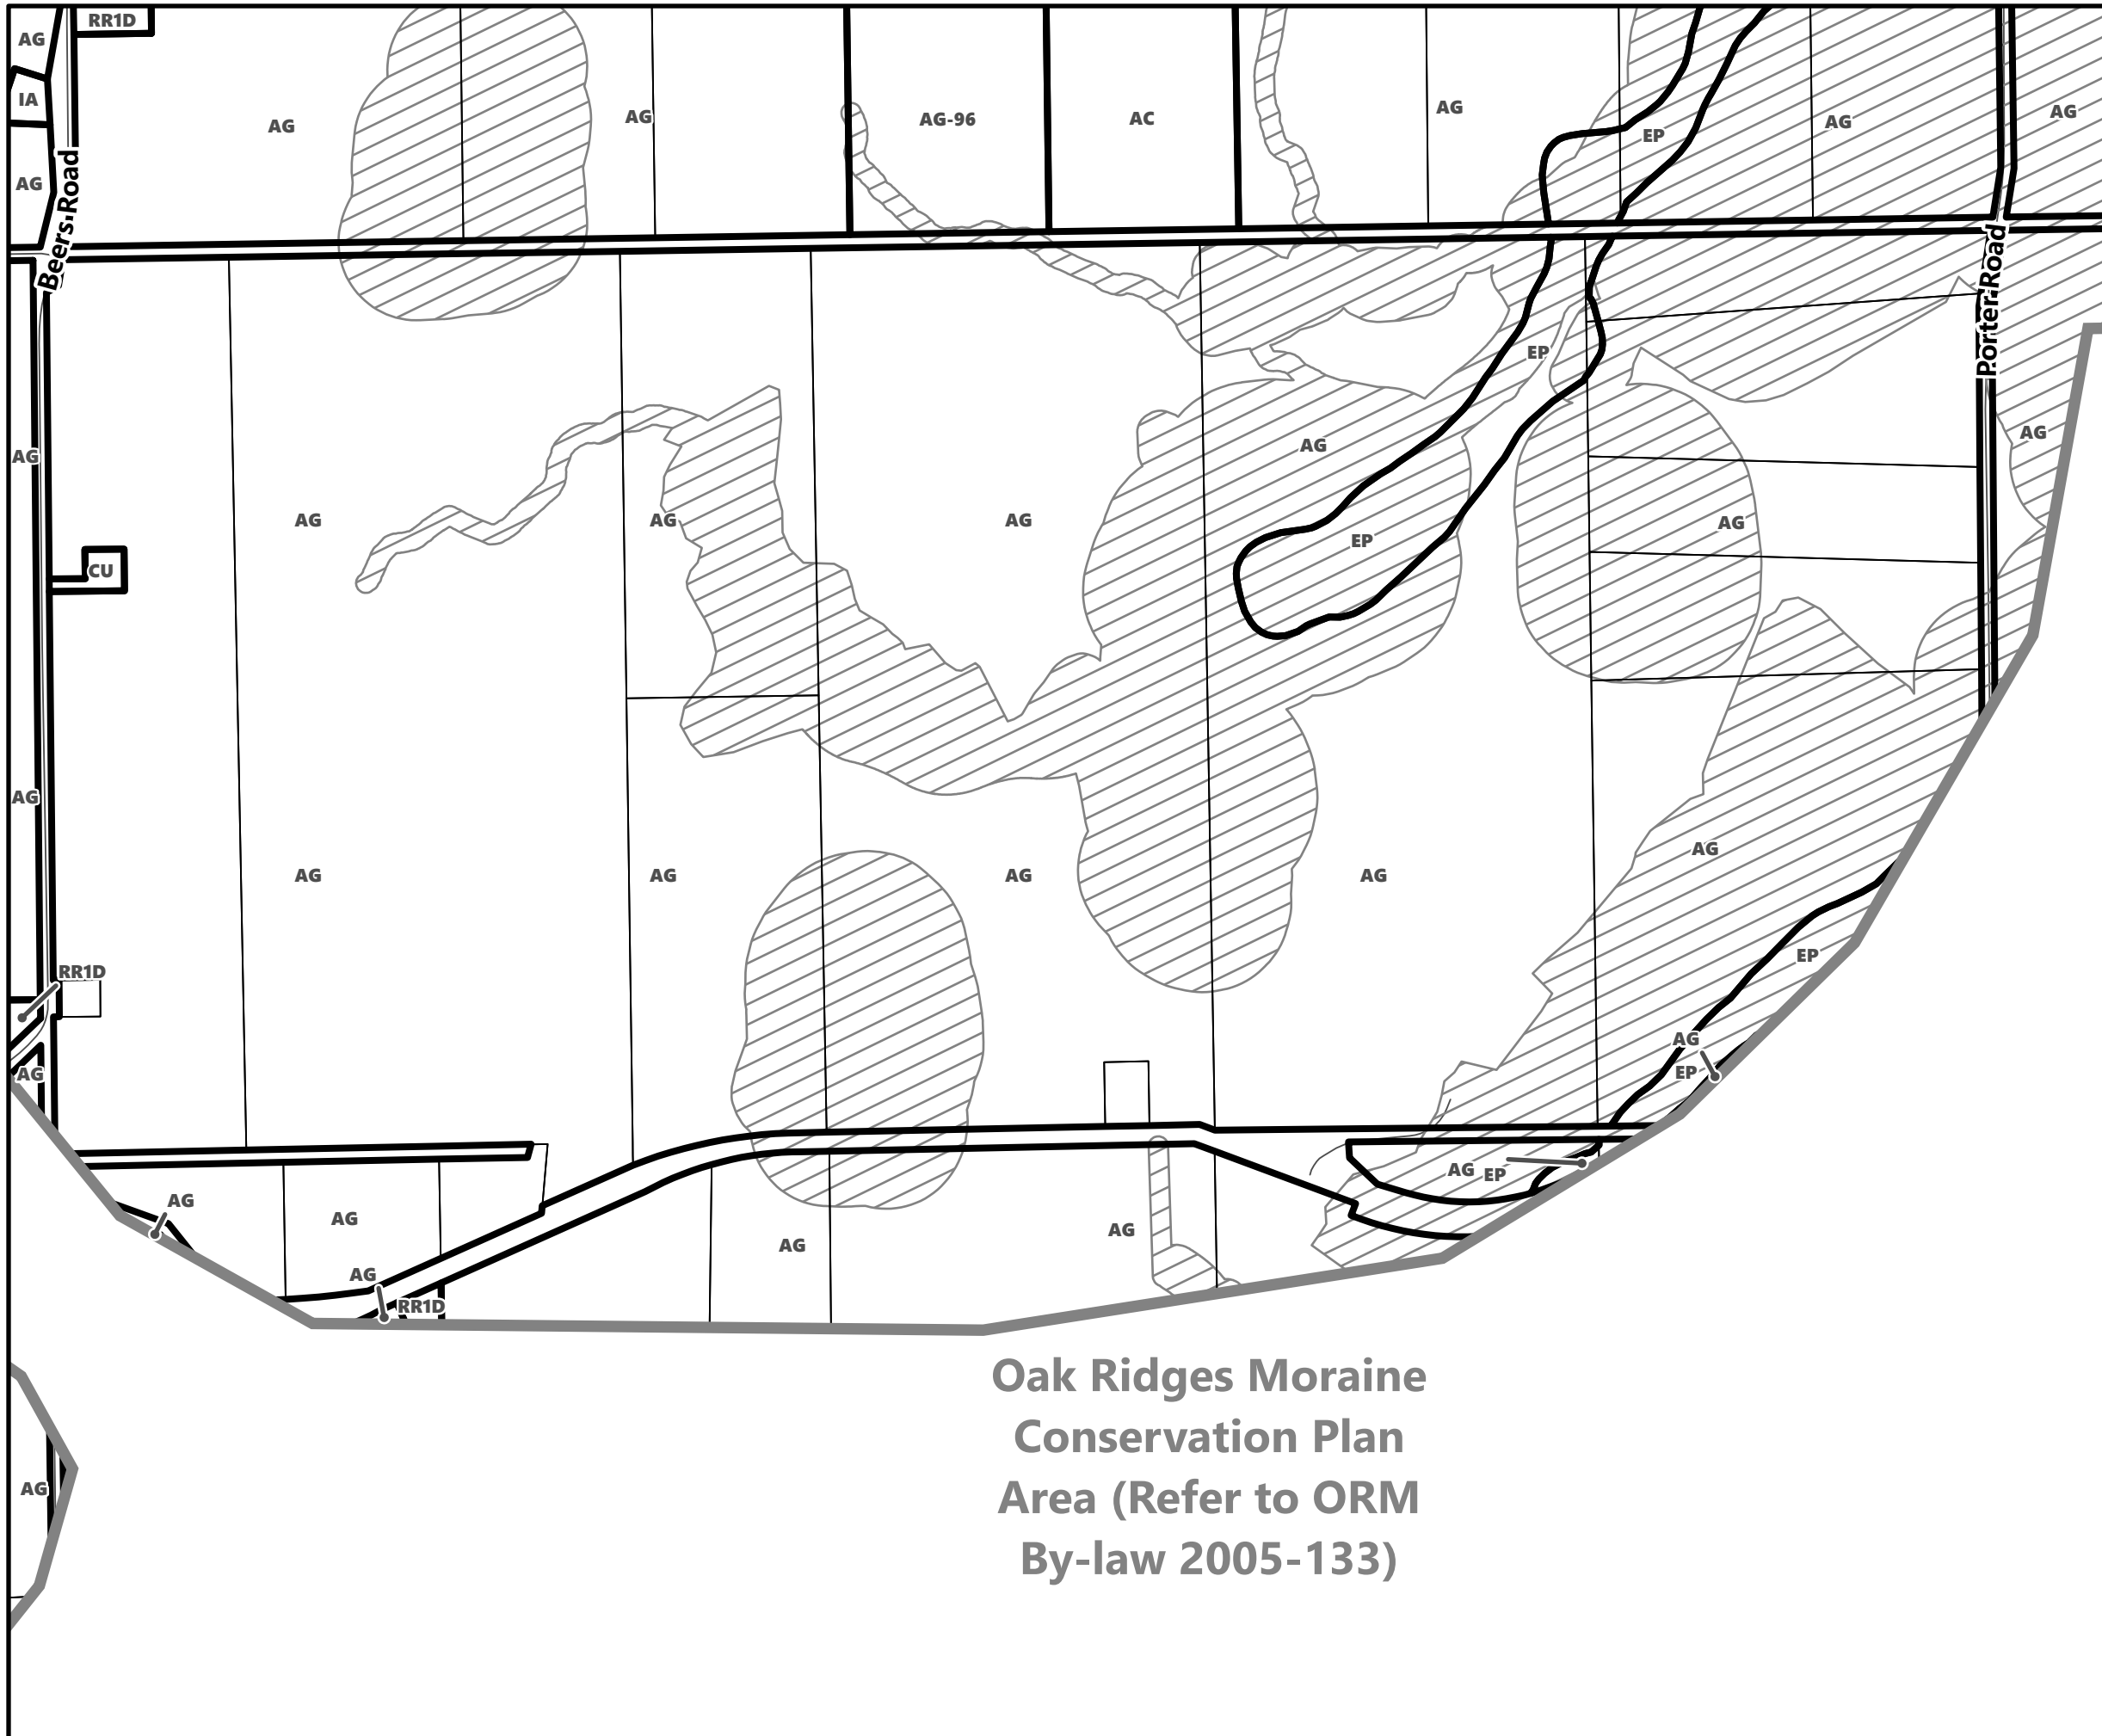

**City of Kawartha Lakes
Rural Zoning By-law
Schedule A-E84**

Legend

- City of Kawartha Lakes Boundary
- Zone Boundary
- Conservation Authority Regulated Area
- Kawartha Region Conservation Authority

**Oak Ridges Moraine
Conservation Plan
Area (Refer to ORM
By-law 2005-133)**