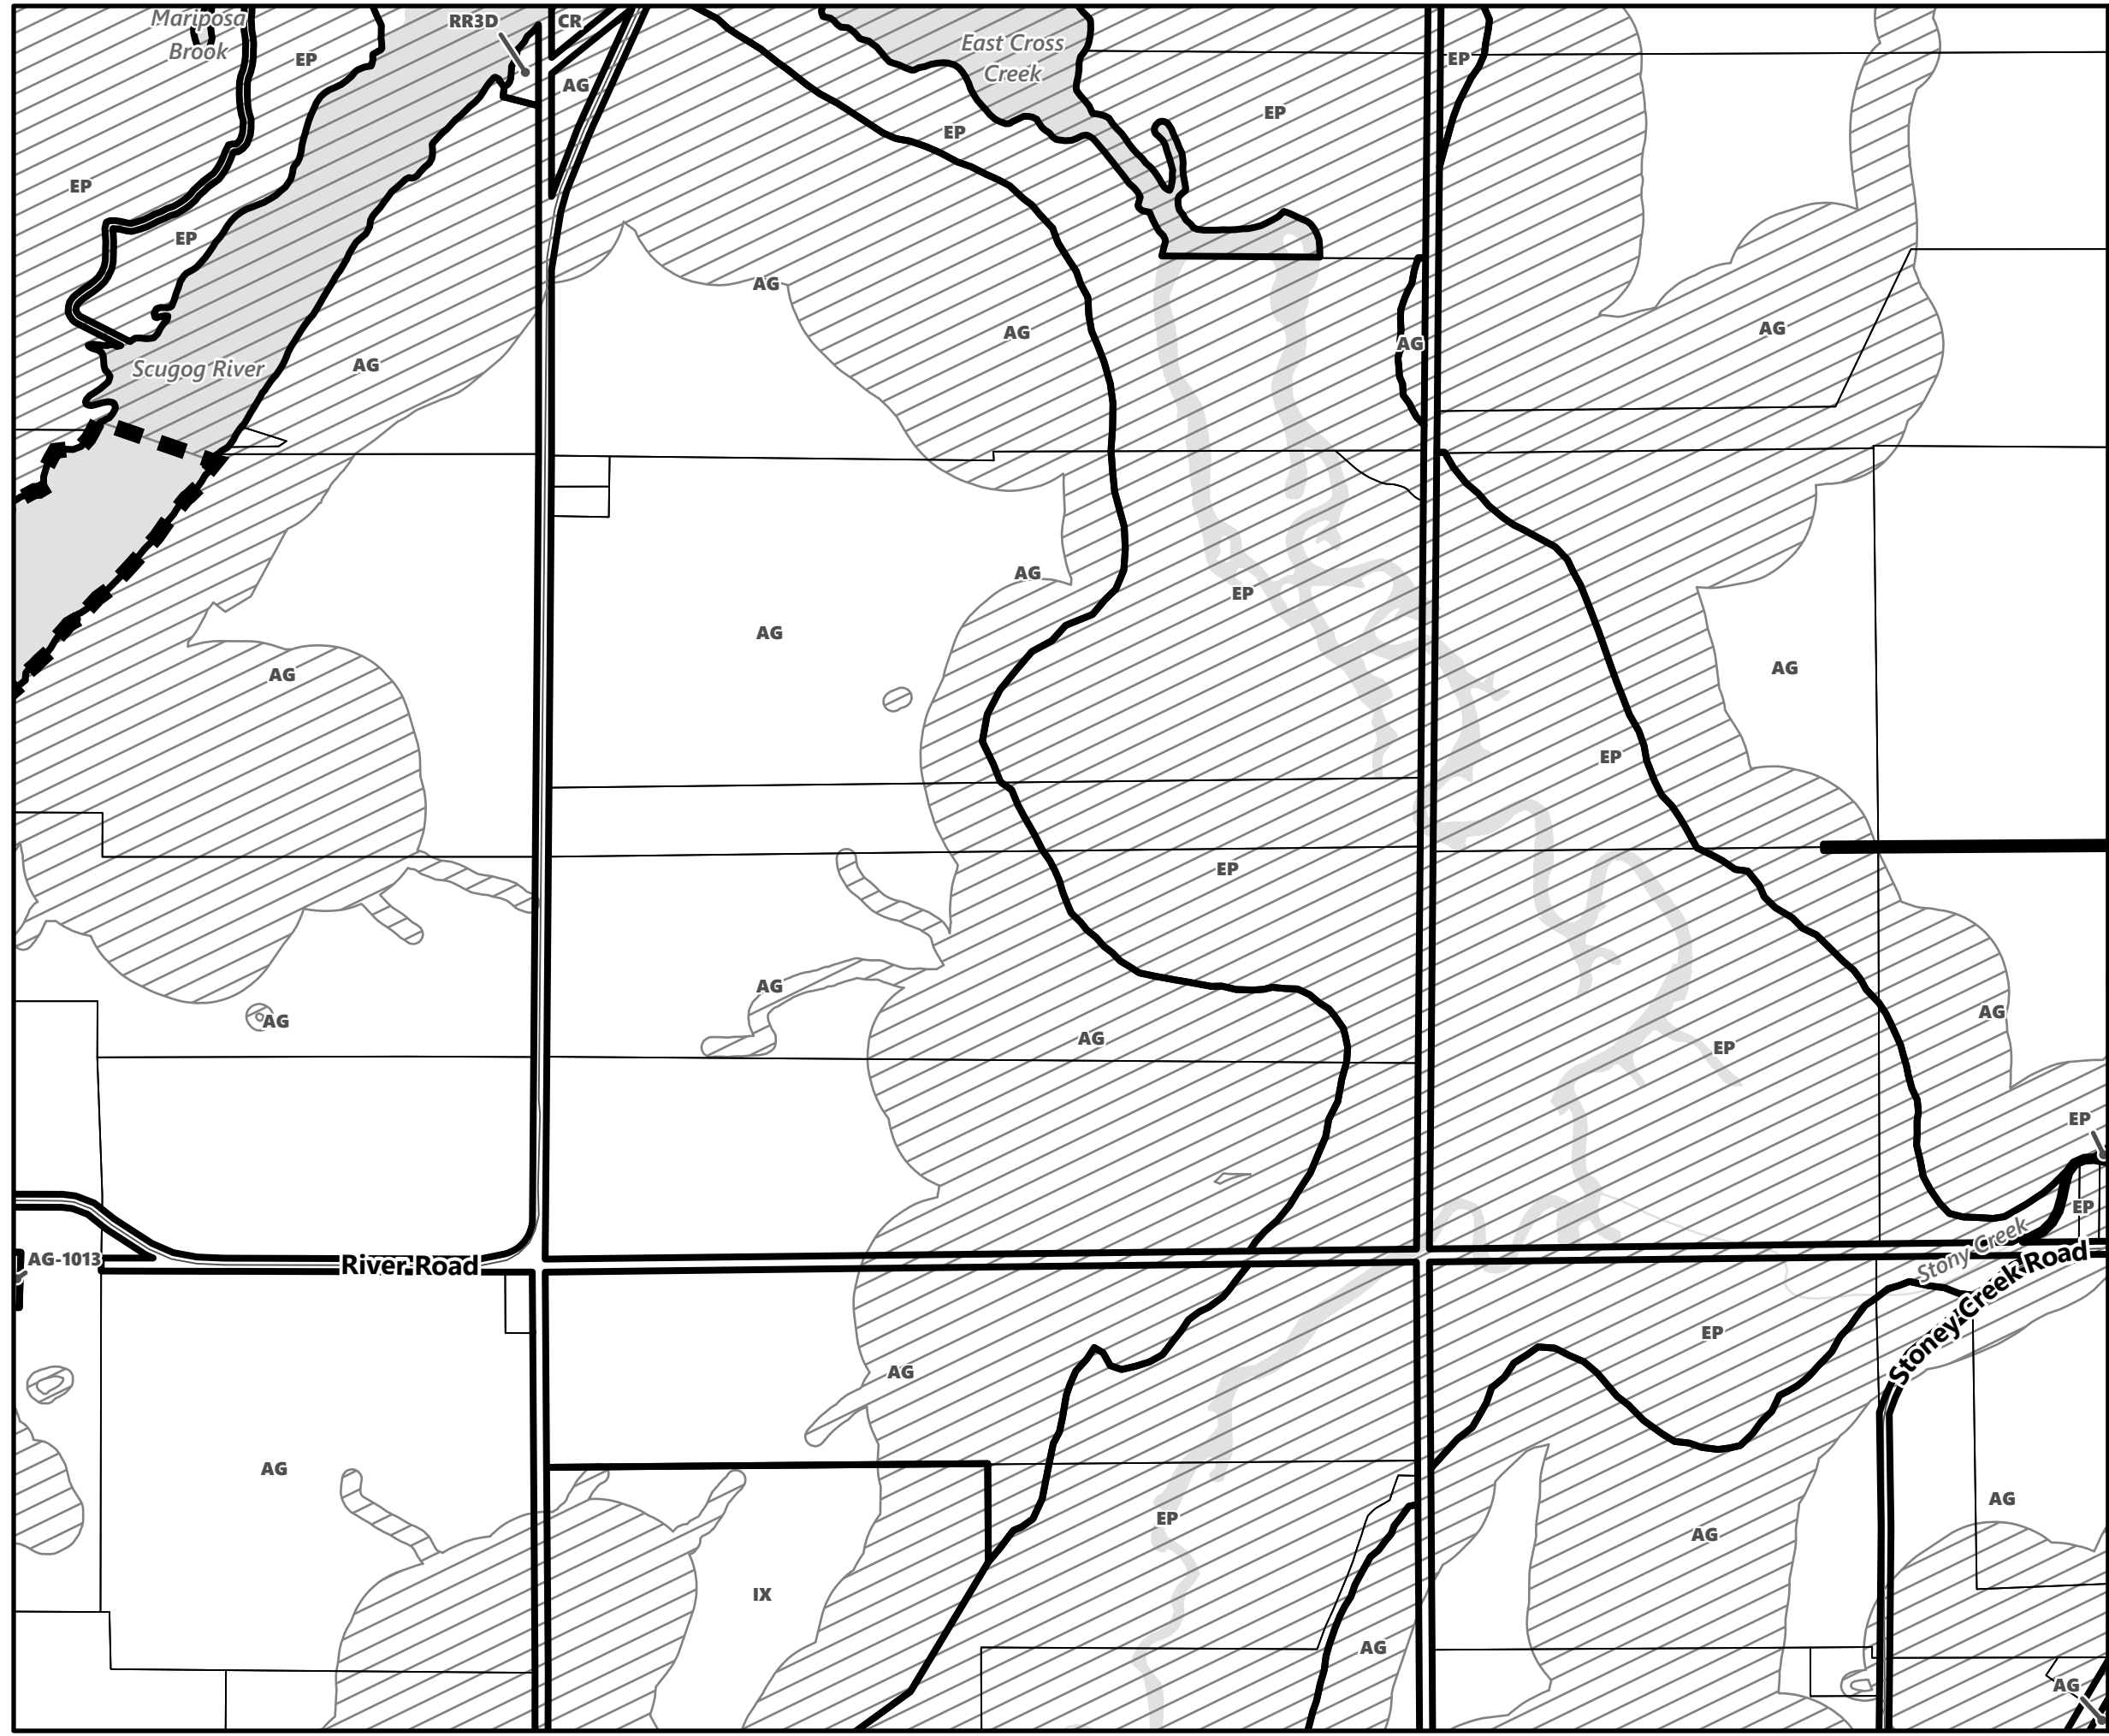

City of Kawartha Lakes Rural Zoning By-law Schedule A-E37

1. **Legend**
2. City of Kawartha Lakes Boundary
   - Zone Boundary
   - ▨ Conservation Authority Regulated Area
   - ▨ Kawartha Region Conservation Authority