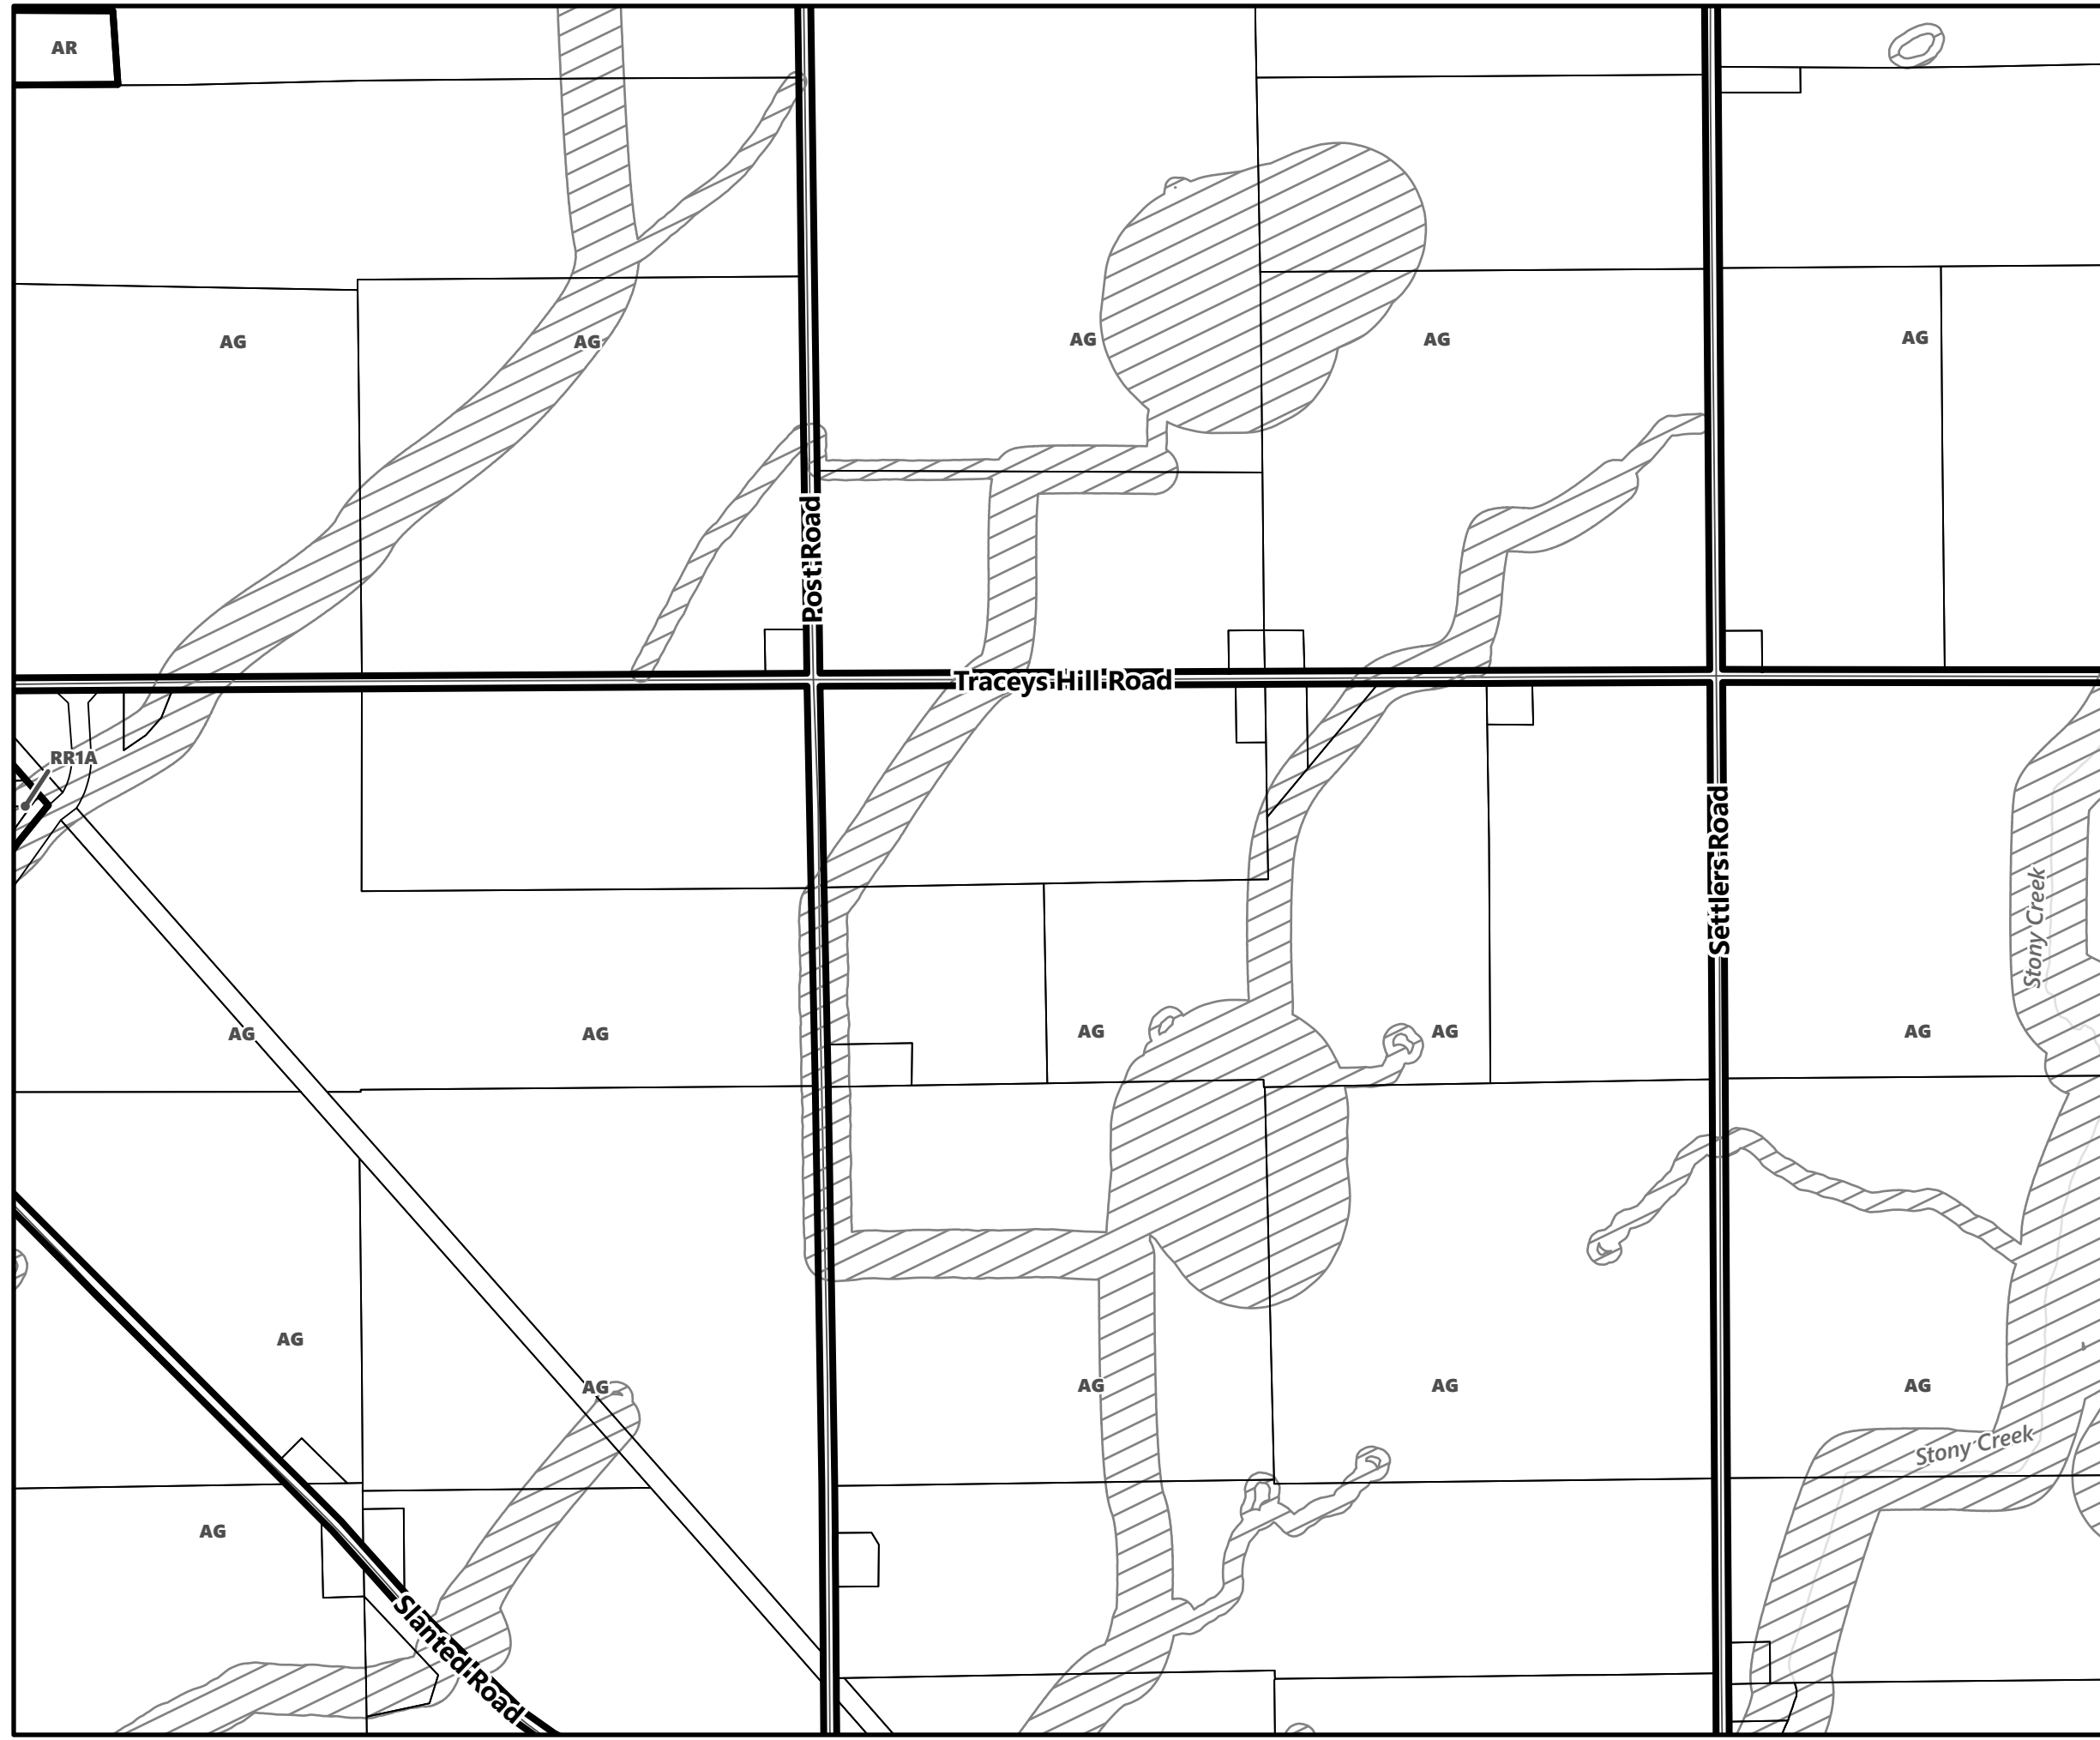

AR

City of Kawartha Lakes Rural Zoning By-law Schedule A-E11

Legend

- City of Kawartha Lakes Boundary
- Zone Boundary
- **Conservation Authority Regulated Area**
- Kawartha Region Conservation Authority

May 2024

Sources:
MNDMNR, City of Kawartha Lakes and Teranet
Projection:
NAD 1983 UTM Zone 17N