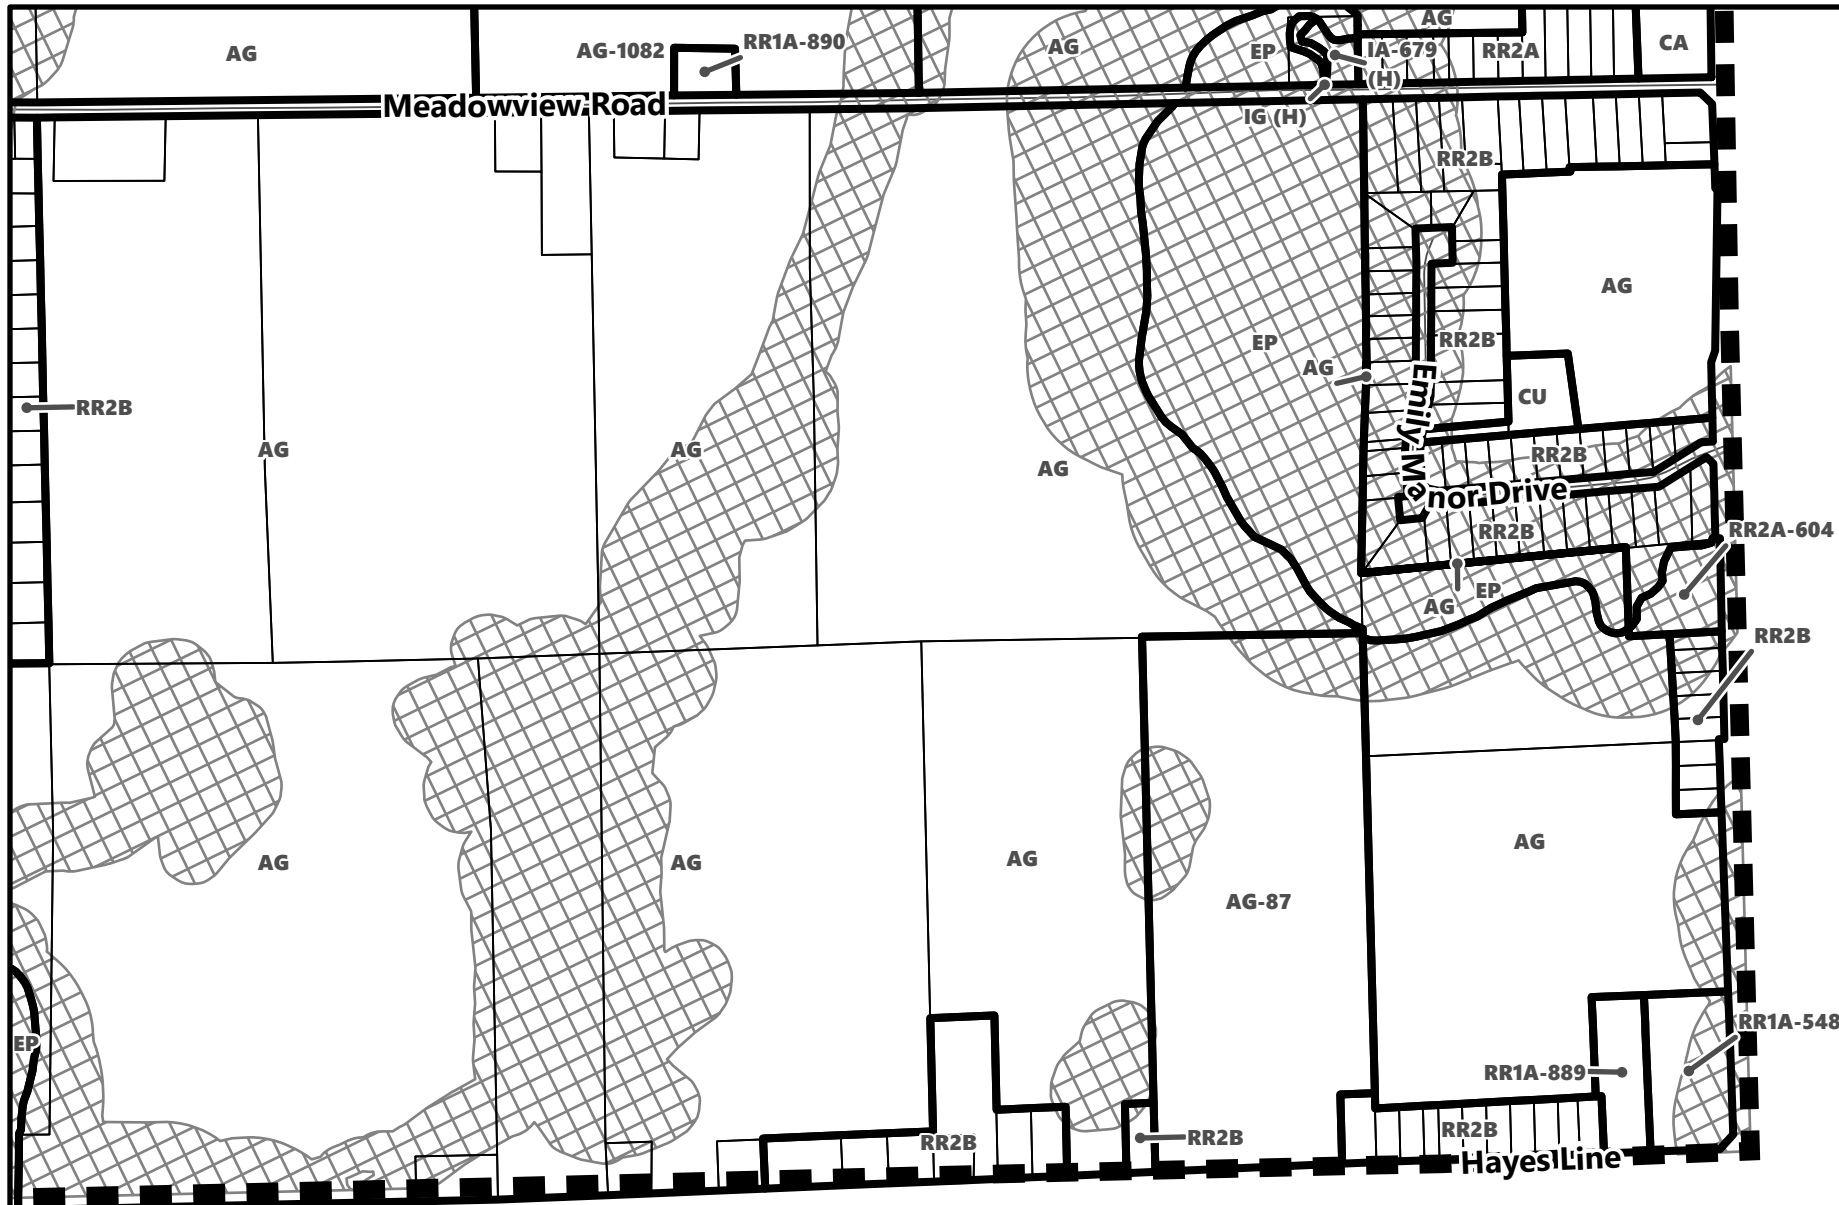

City of Kawartha Lakes Rural Zoning By-law Schedule A-E70

Legend

- City of Kawartha Lakes Boundary
- Zone Boundary
- Conservation Authority Regulated Area
- ▨ Otonabee Region Conservation Authority