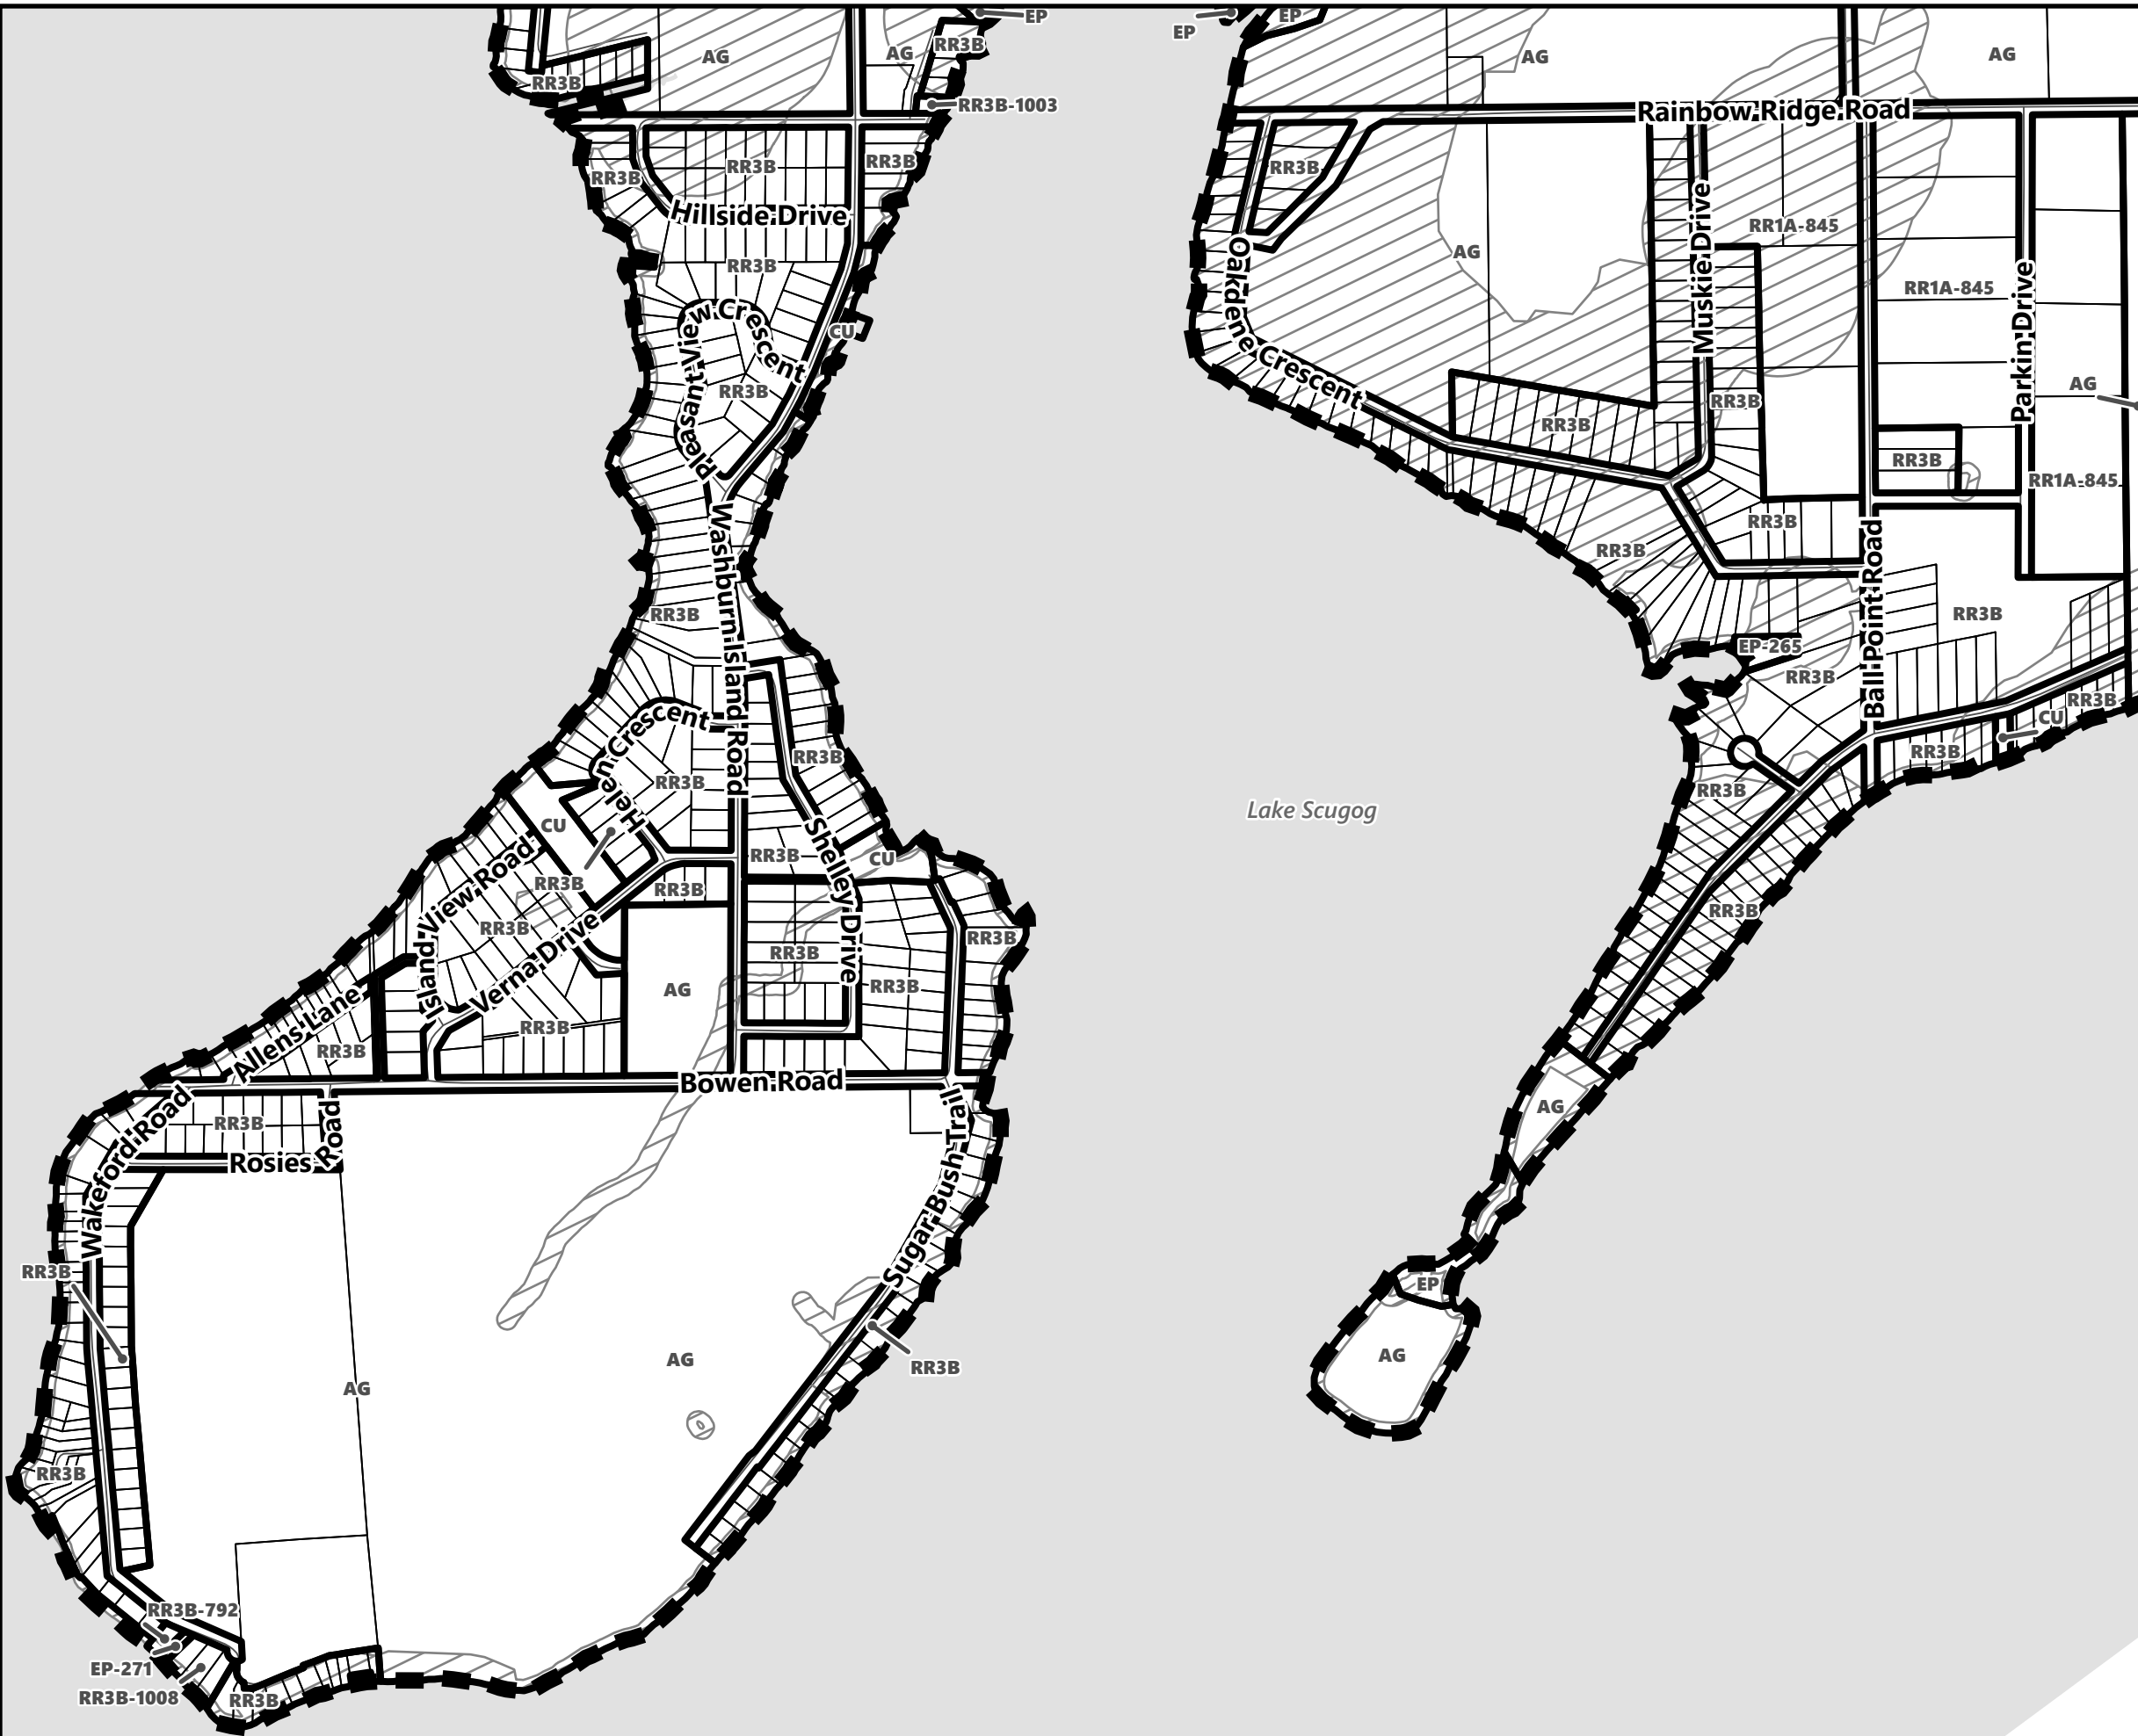

City of Kawartha Lakes Rural Zoning By-law Schedule A-E60

Legend

- City of Kawartha Lakes Boundary
- Zone Boundary
- Conservation Authority Regulated Area
- Kawartha Region Conservation Authority

May 2024

Sources:
MNDMNR, City of Kawartha Lakes and Teranet
Projection:
NAD 1983 UTM Zone 17N