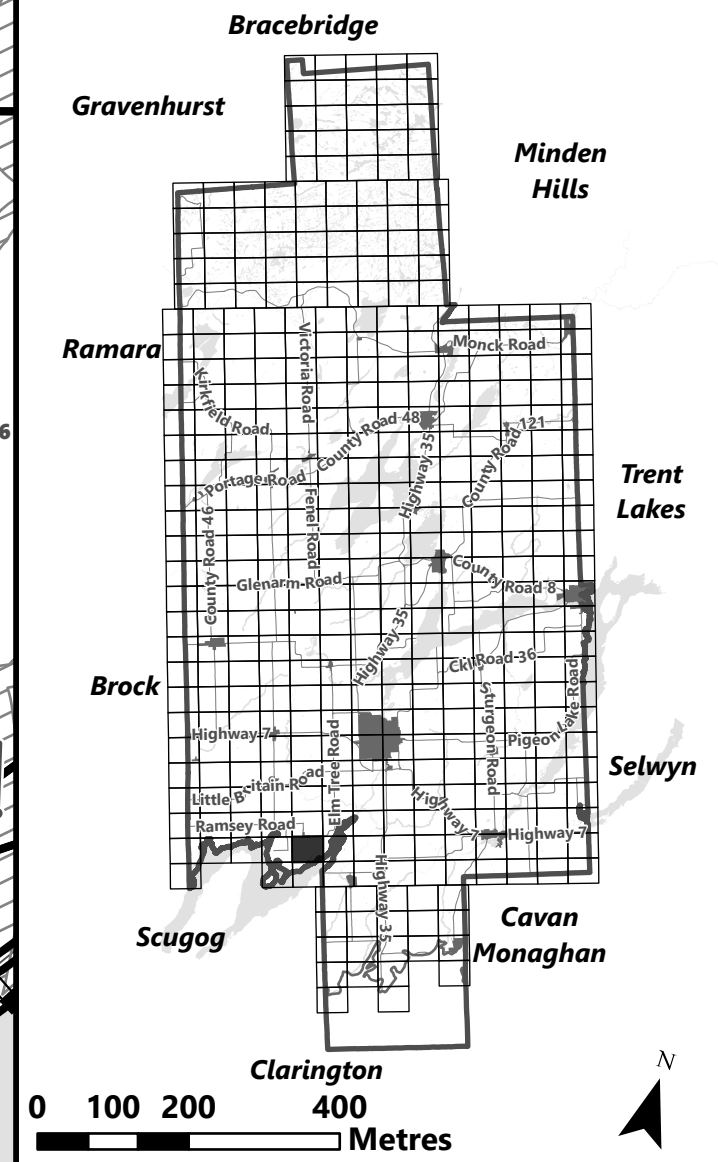

City of Kawartha Lakes Rural Zoning By-law Schedule A-E49

Legend

- City of Kawartha Lakes Boundary
- Zone Boundary
- **Conservation Authority Regulated Area**
- Kawartha Region Conservation Authority