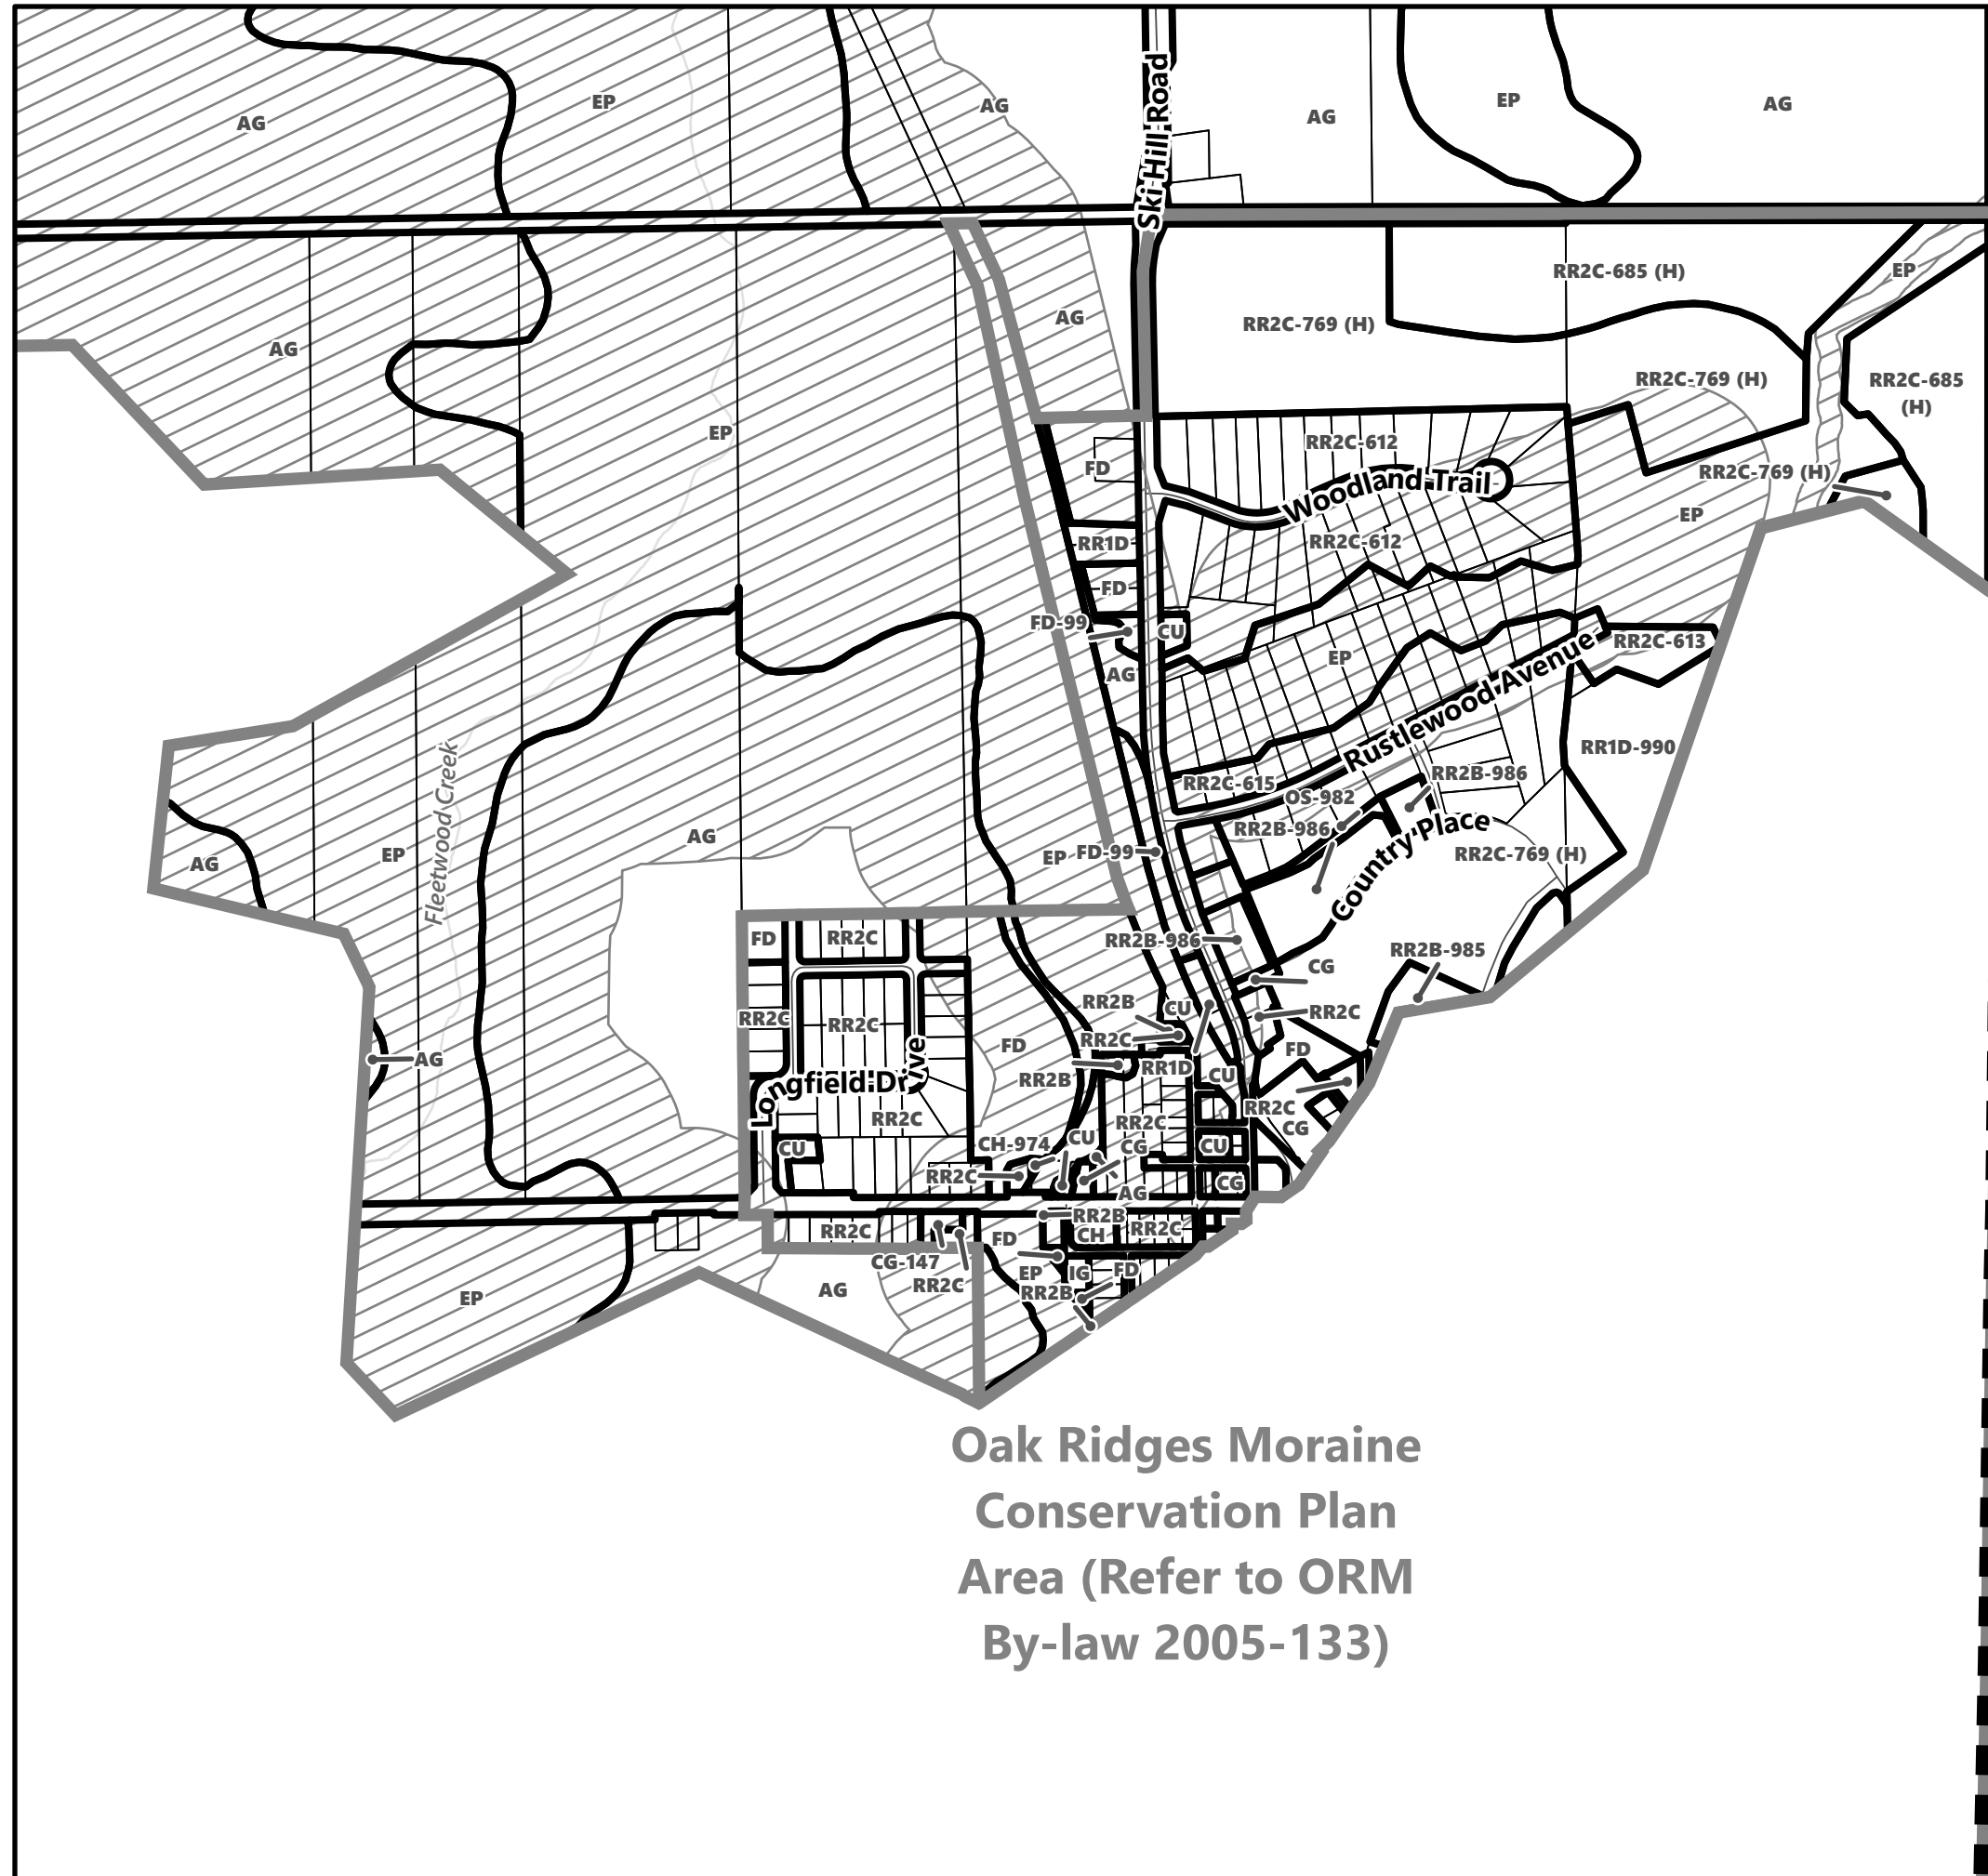

**City of Kawartha Lakes
Rural Zoning By-law
Schedule A-E85**

1. **Legend**
2. City of Kawartha Lakes Boundary
   - Zone Boundary
   - **Conservation Authority Regulated Area**
     - Kawartha Region Conservation Authority
     - Otonabee Region Conservation Authority

**Oak Ridges Moraine
Conservation Plan
Area (Refer to ORM
By-law 2005-133)**

Bethany