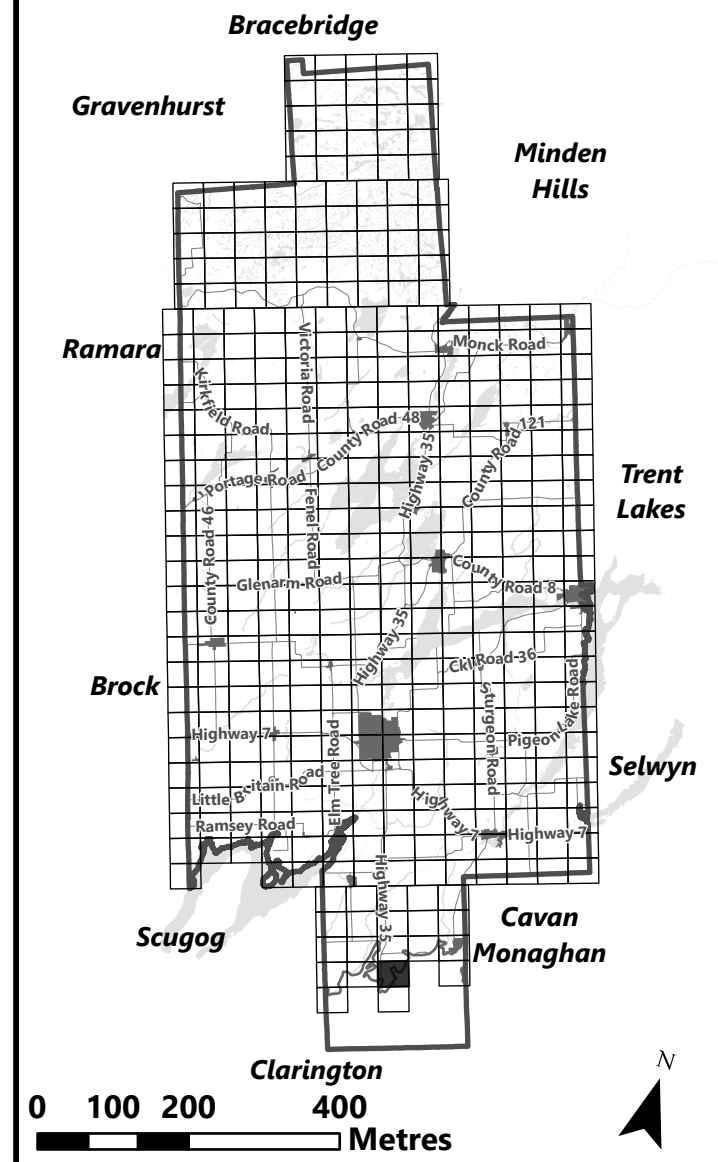

**City of Kawartha Lakes
Rural Zoning By-law
Schedule A-E88**

Legend

- City of Kawartha Lakes Boundary
- Zone Boundary
- **Conservation Authority Regulated Area**
- Kawartha Region Conservation Authority

**Oak Ridges Moraine
Conservation Plan
Area (Refer to ORM
By-law 2005-133)**