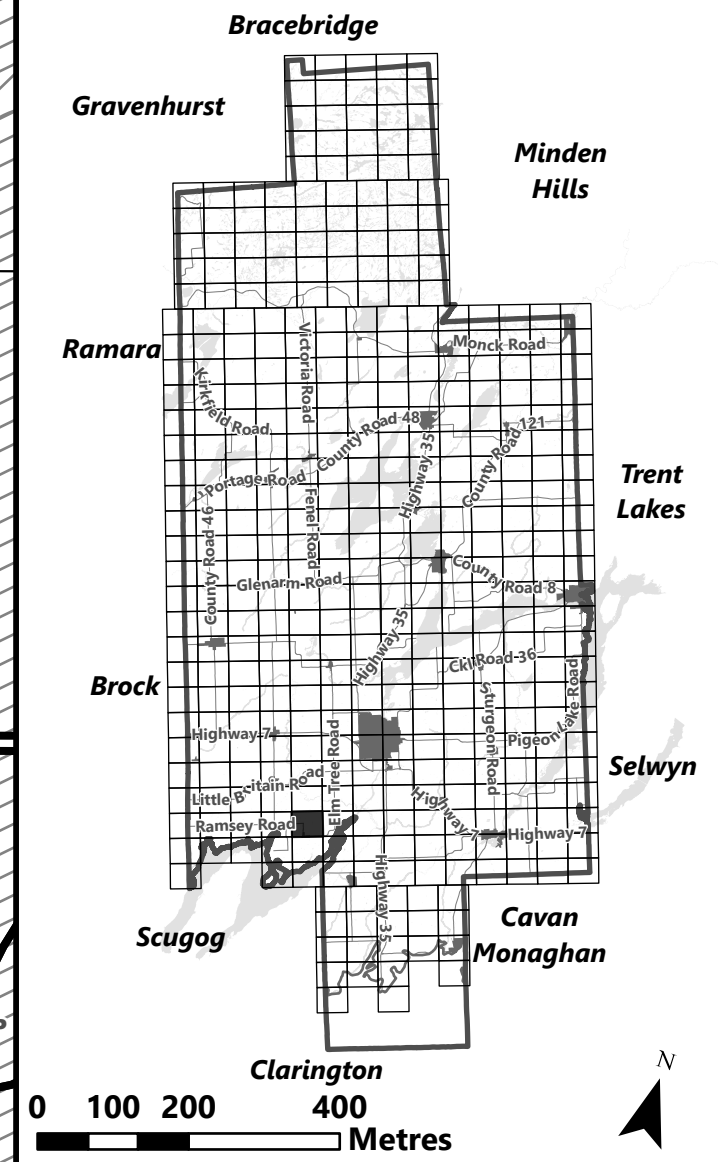

**City of Kawartha Lakes
Rural Zoning By-law
Schedule A-E35**

Legend

- City of Kawartha Lakes Boundary
- Zone Boundary
- Conservation Authority Regulated Area
- Kawartha Region Conservation Authority