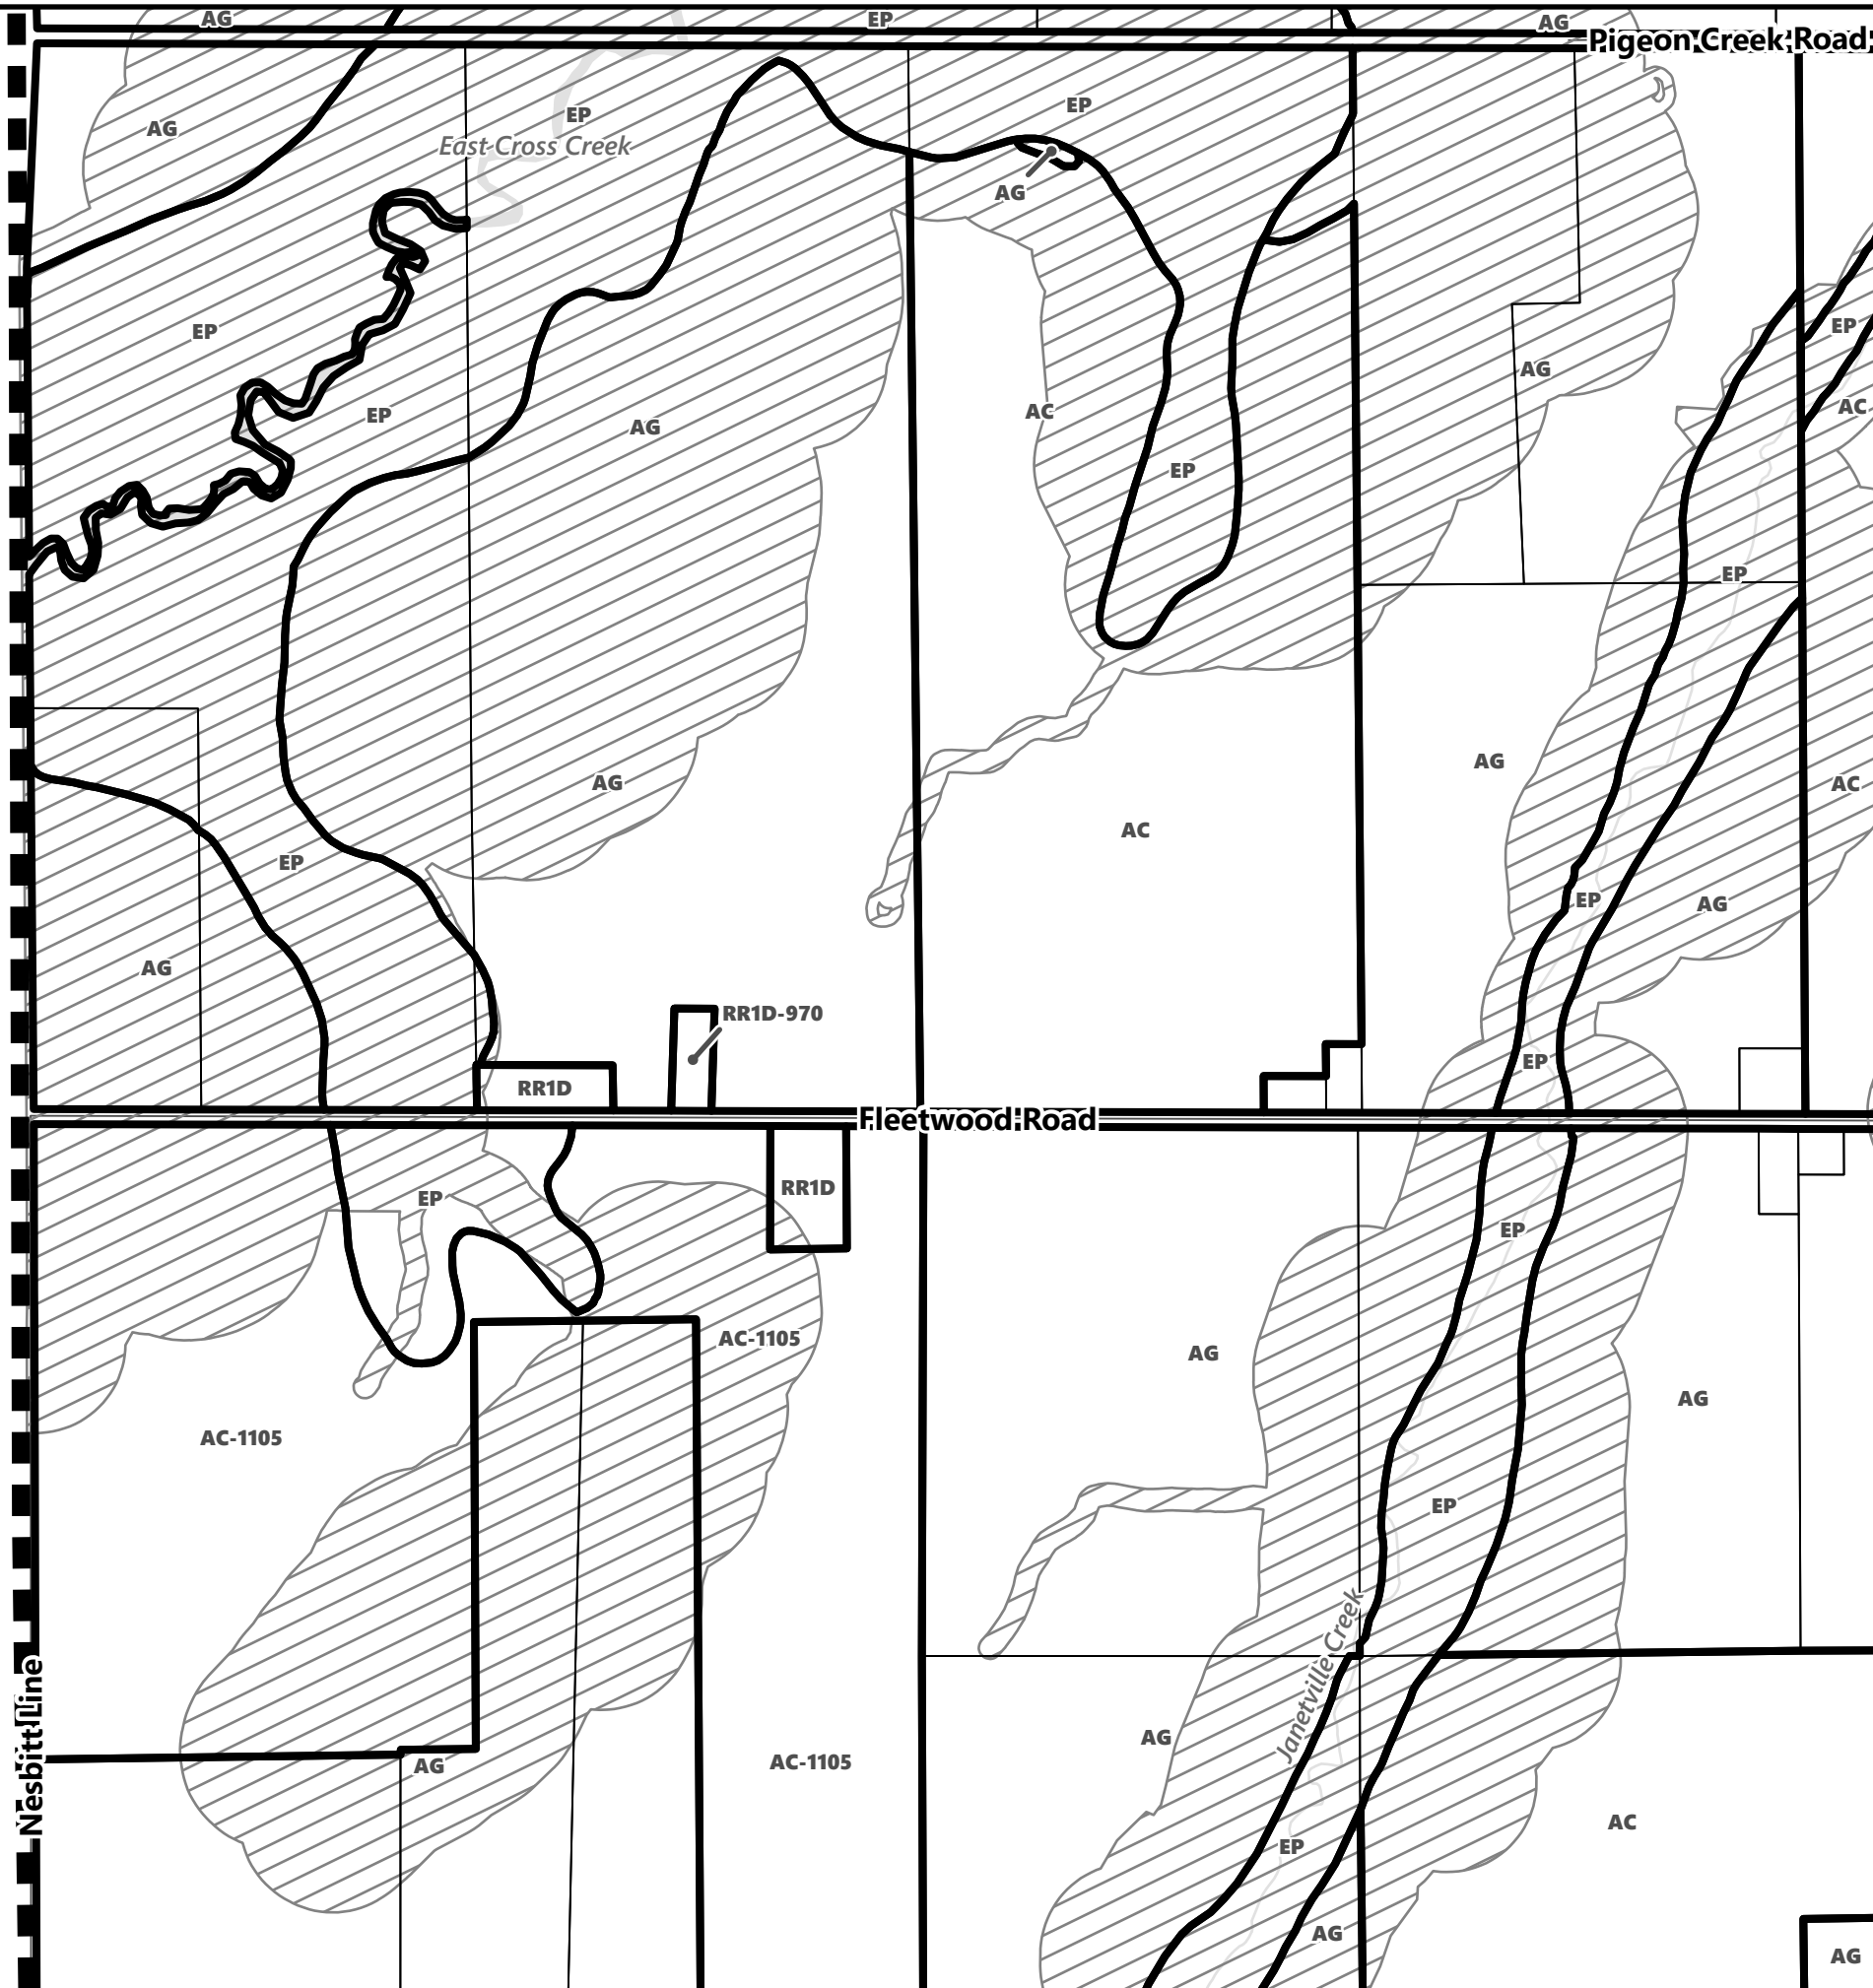

City of Kawartha Lakes Rural Zoning By-law Schedule A-E71

Legend

- City of Kawartha Lakes Boundary
- Zone Boundary
- Conservation Authority Regulated Area
- Kawartha Region Conservation Authority