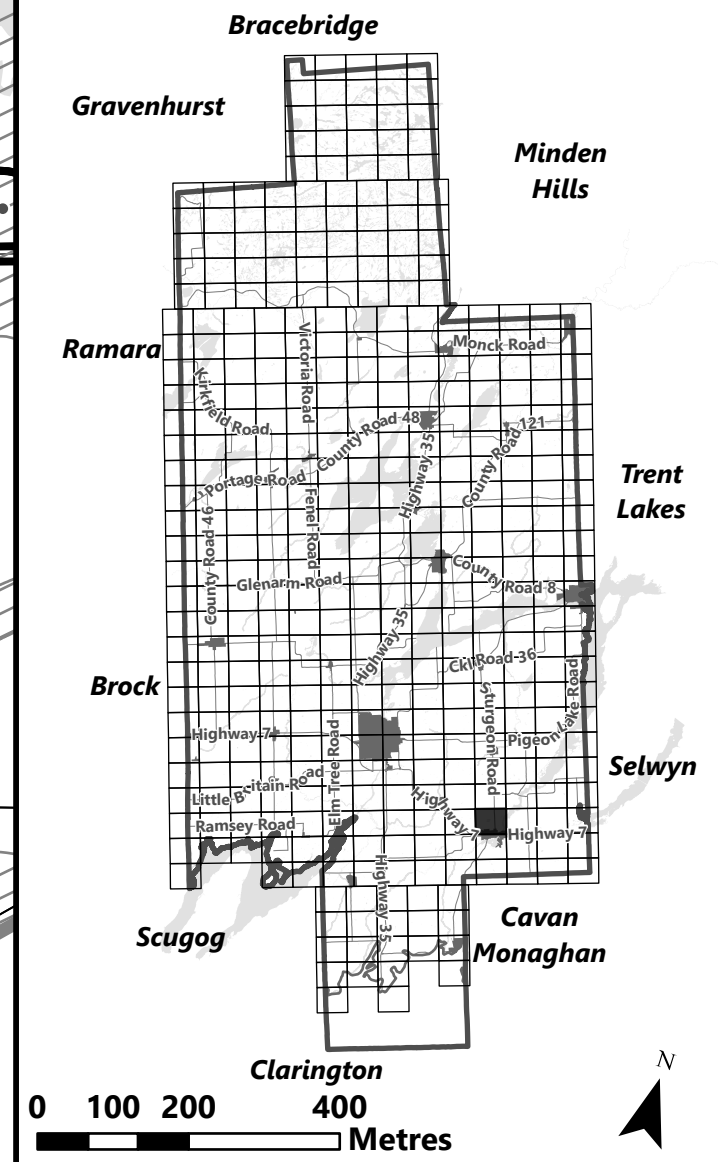

City of Kawartha Lakes Rural Zoning By-law Schedule A-E41

Legend

- City of Kawartha Lakes Boundary
- Zone Boundary
- ▨ Conservation Authority Regulated Area
- ▨ Kawartha Region Conservation Authority