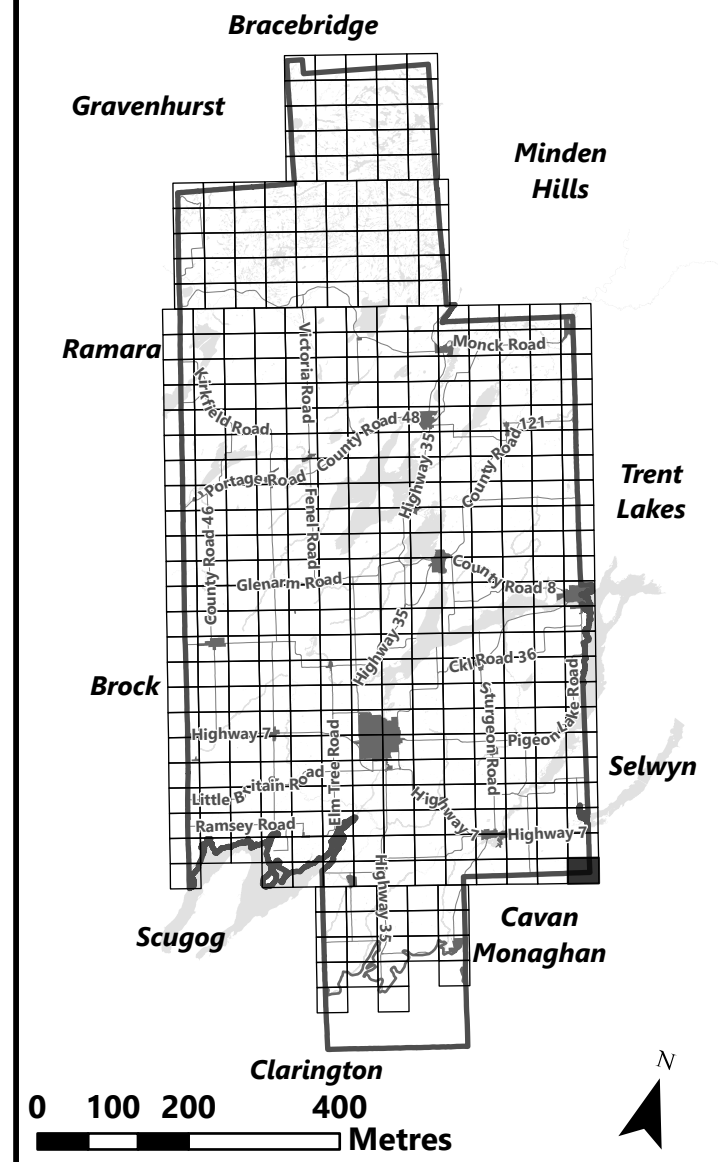

City of Kawartha Lakes Rural Zoning By-law Schedule A-E70

Legend

- City of Kawartha Lakes Boundary
- Zone Boundary
- Conservation Authority Regulated Area
- ▨ Otonabee Region Conservation Authority