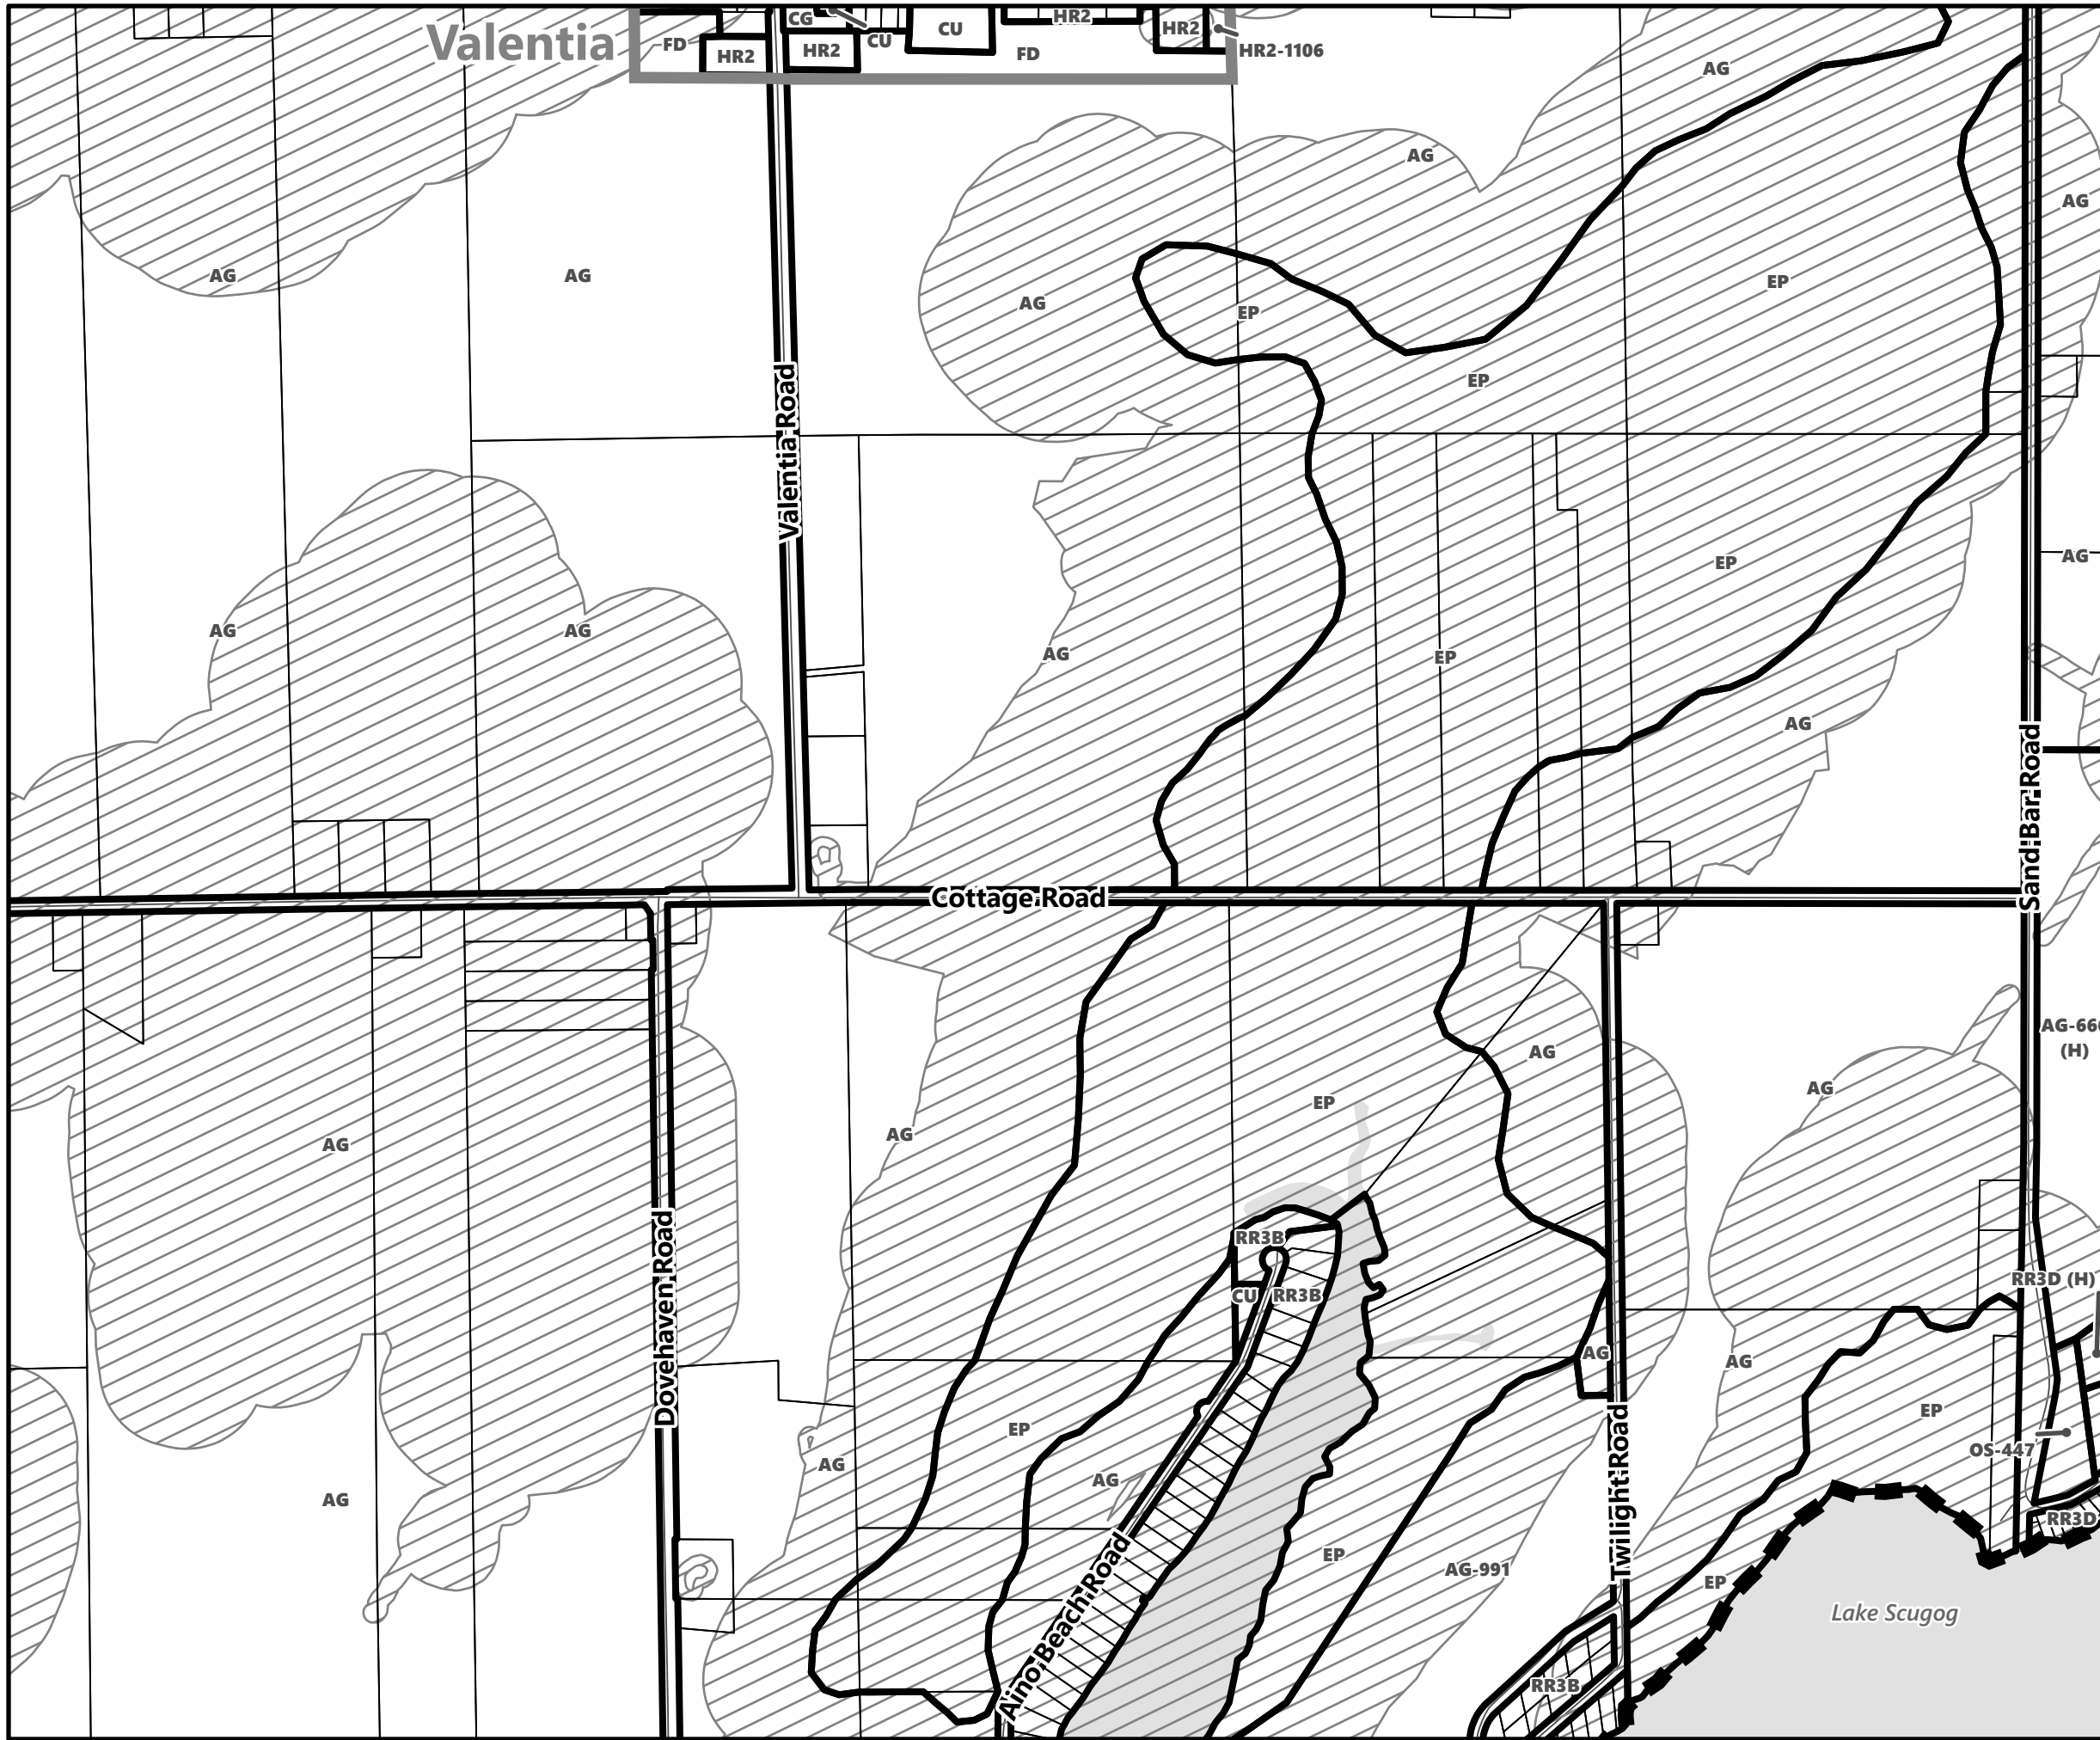

City of Kawartha Lakes Rural Zoning By-law Schedule A-E49

Legend

- City of Kawartha Lakes Boundary
- Zone Boundary
- **Conservation Authority Regulated Area**
- Kawartha Region Conservation Authority