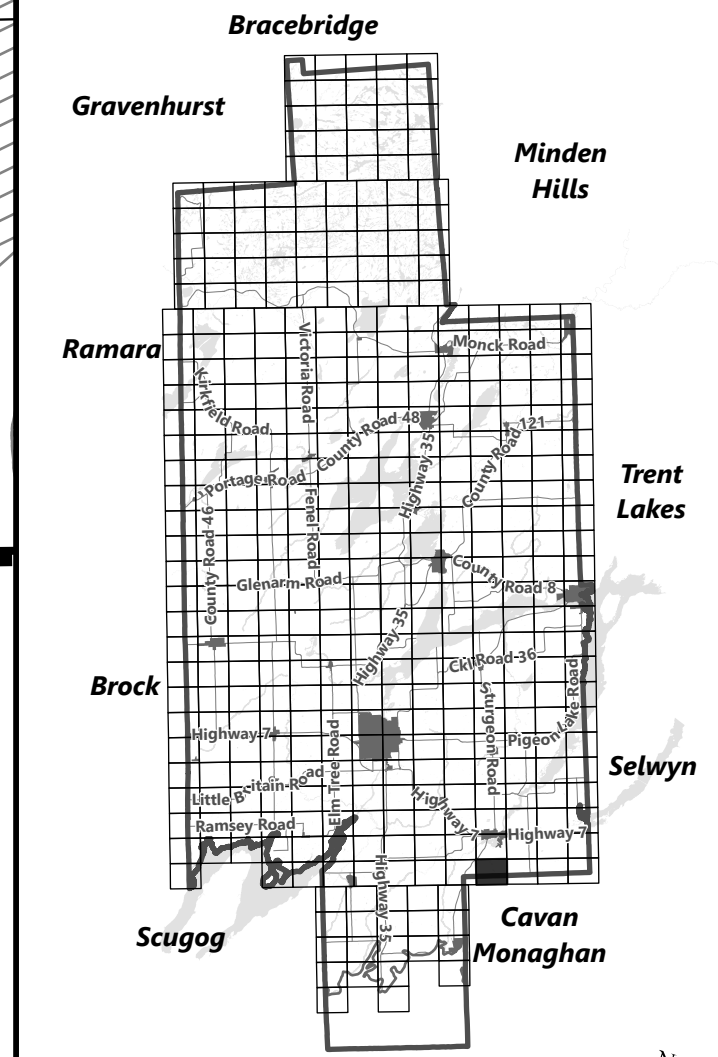

**City of Kawartha Lakes
Rural Zoning By-law
Schedule A-E67**

Legend

- City of Kawartha Lakes Boundary
- Zone Boundary
- **Conservation Authority Regulated Area**
- Kawartha Region Conservation Authority
- Otonabee Region Conservation Authority

May 2024

Sources:
MNDMNR, City of Kawartha Lakes and Teranet
Projection:
NAD 1983 UTM Zone 17N