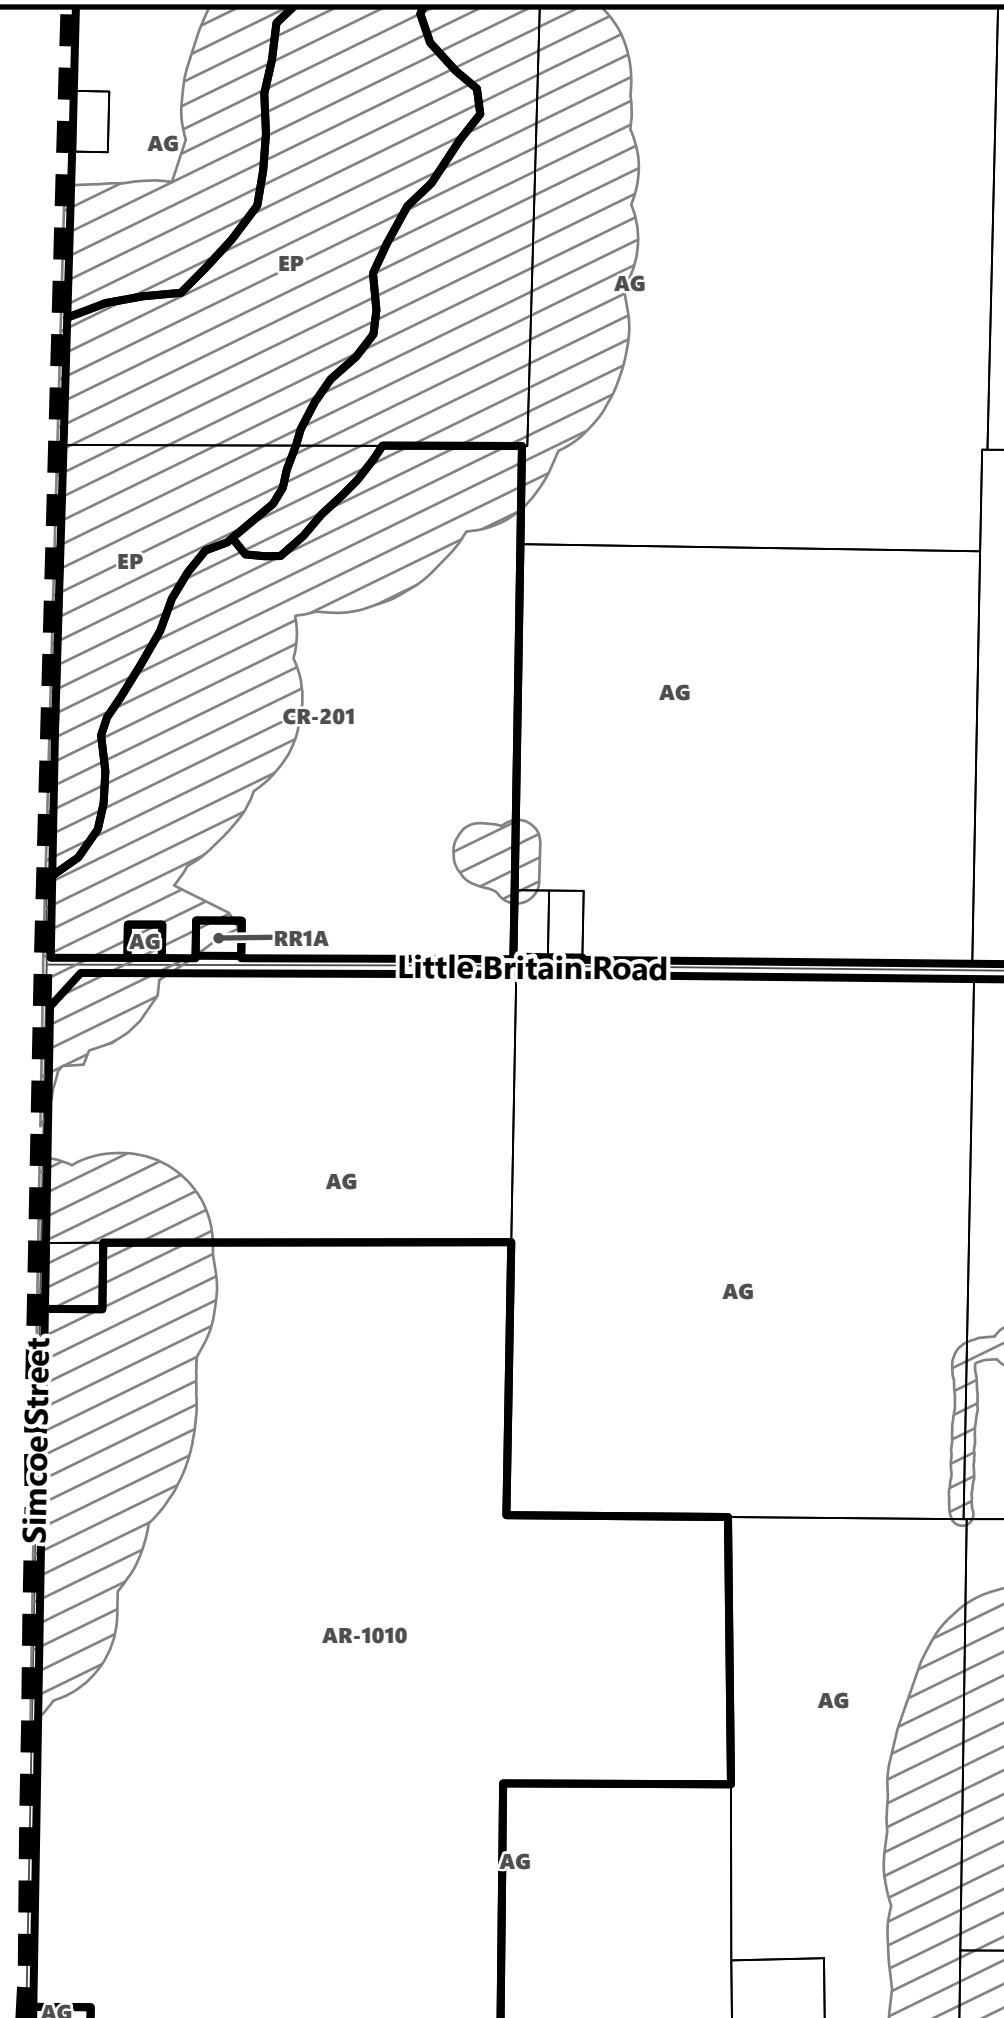

May 2024

Sources:
MNDMNR, City of Kawartha Lakes and Teranet
Projection:
NAD 1983 UTM Zone 17N

City of Kawartha Lakes Rural Zoning By-law Schedule A-E17

Legend

-  City of Kawartha Lakes Boundary
-  Zone Boundary
- Conservation Authority Regulated Area**
-  Kawartha Region Conservation Authority