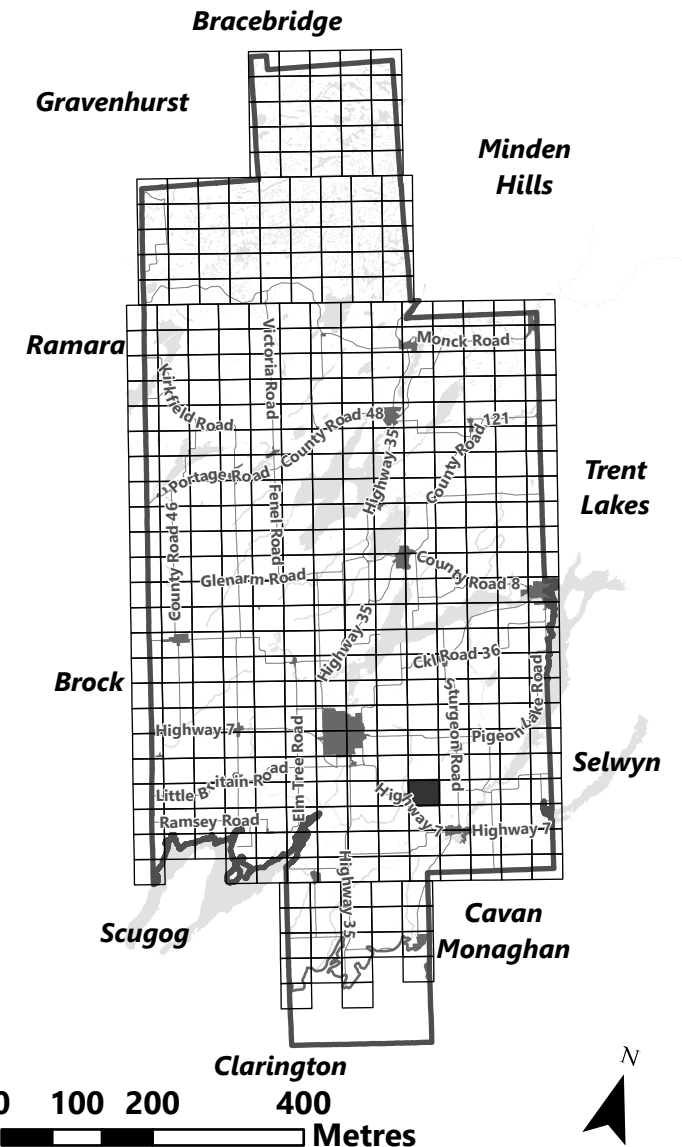

City of Kawartha Lakes Rural Zoning By-law Schedule A-E26

Legend

- City of Kawartha Lakes Boundary
- Zone Boundary
- Conservation Authority Regulated Area
- Kawartha Region Conservation Authority

May 2024

Sources:
MNDMNR, City of Kawartha Lakes and Teranet
Projection:
NAD 1983 UTM Zone 17N