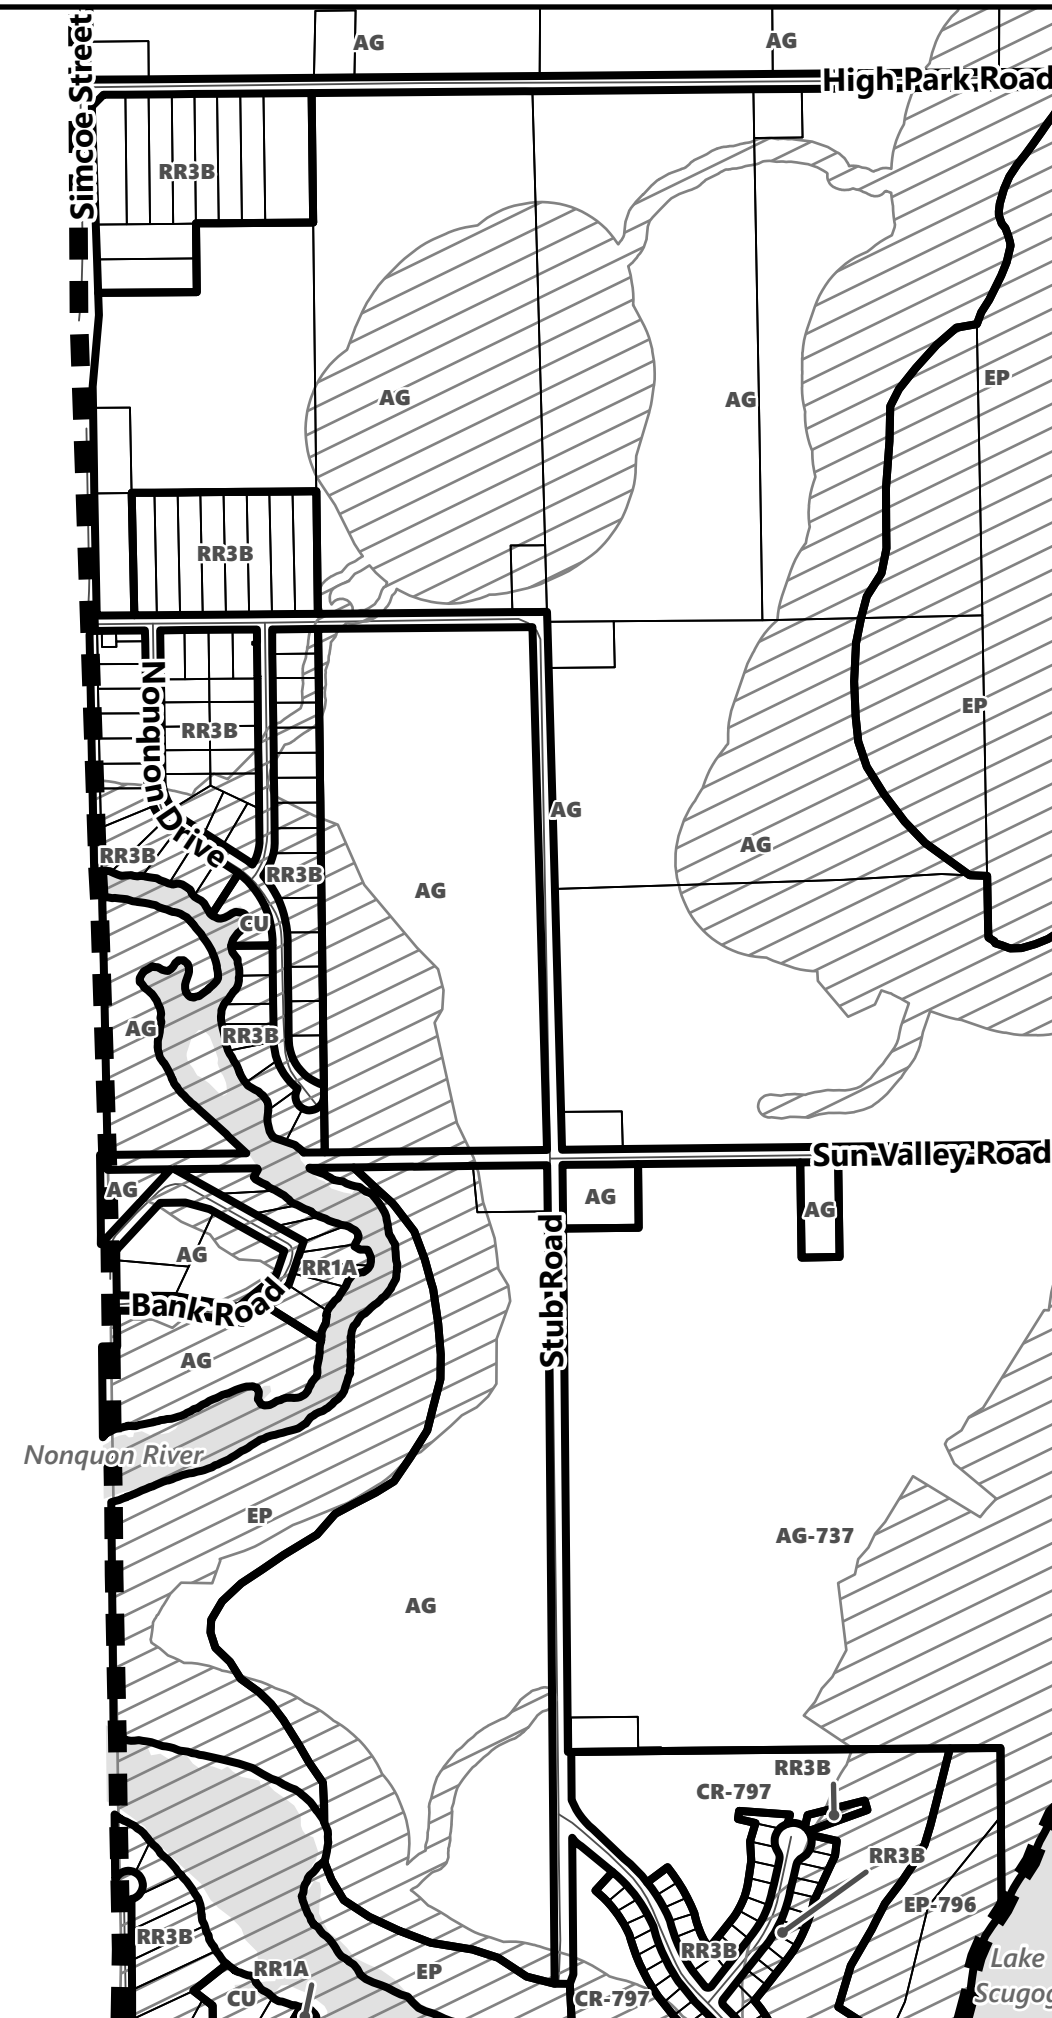

City of Kawartha Lakes Rural Zoning By-law Schedule A-E45

Legend

- City of Kawartha Lakes Boundary
- Zone Boundary
- ▨ Conservation Authority Regulated Area
- ▨ Kawartha Region Conservation Authority

May 2024

Sources:
MNDMNR, City of Kawartha Lakes and Teranet
Projection:
NAD 1983 UTM Zone 17N