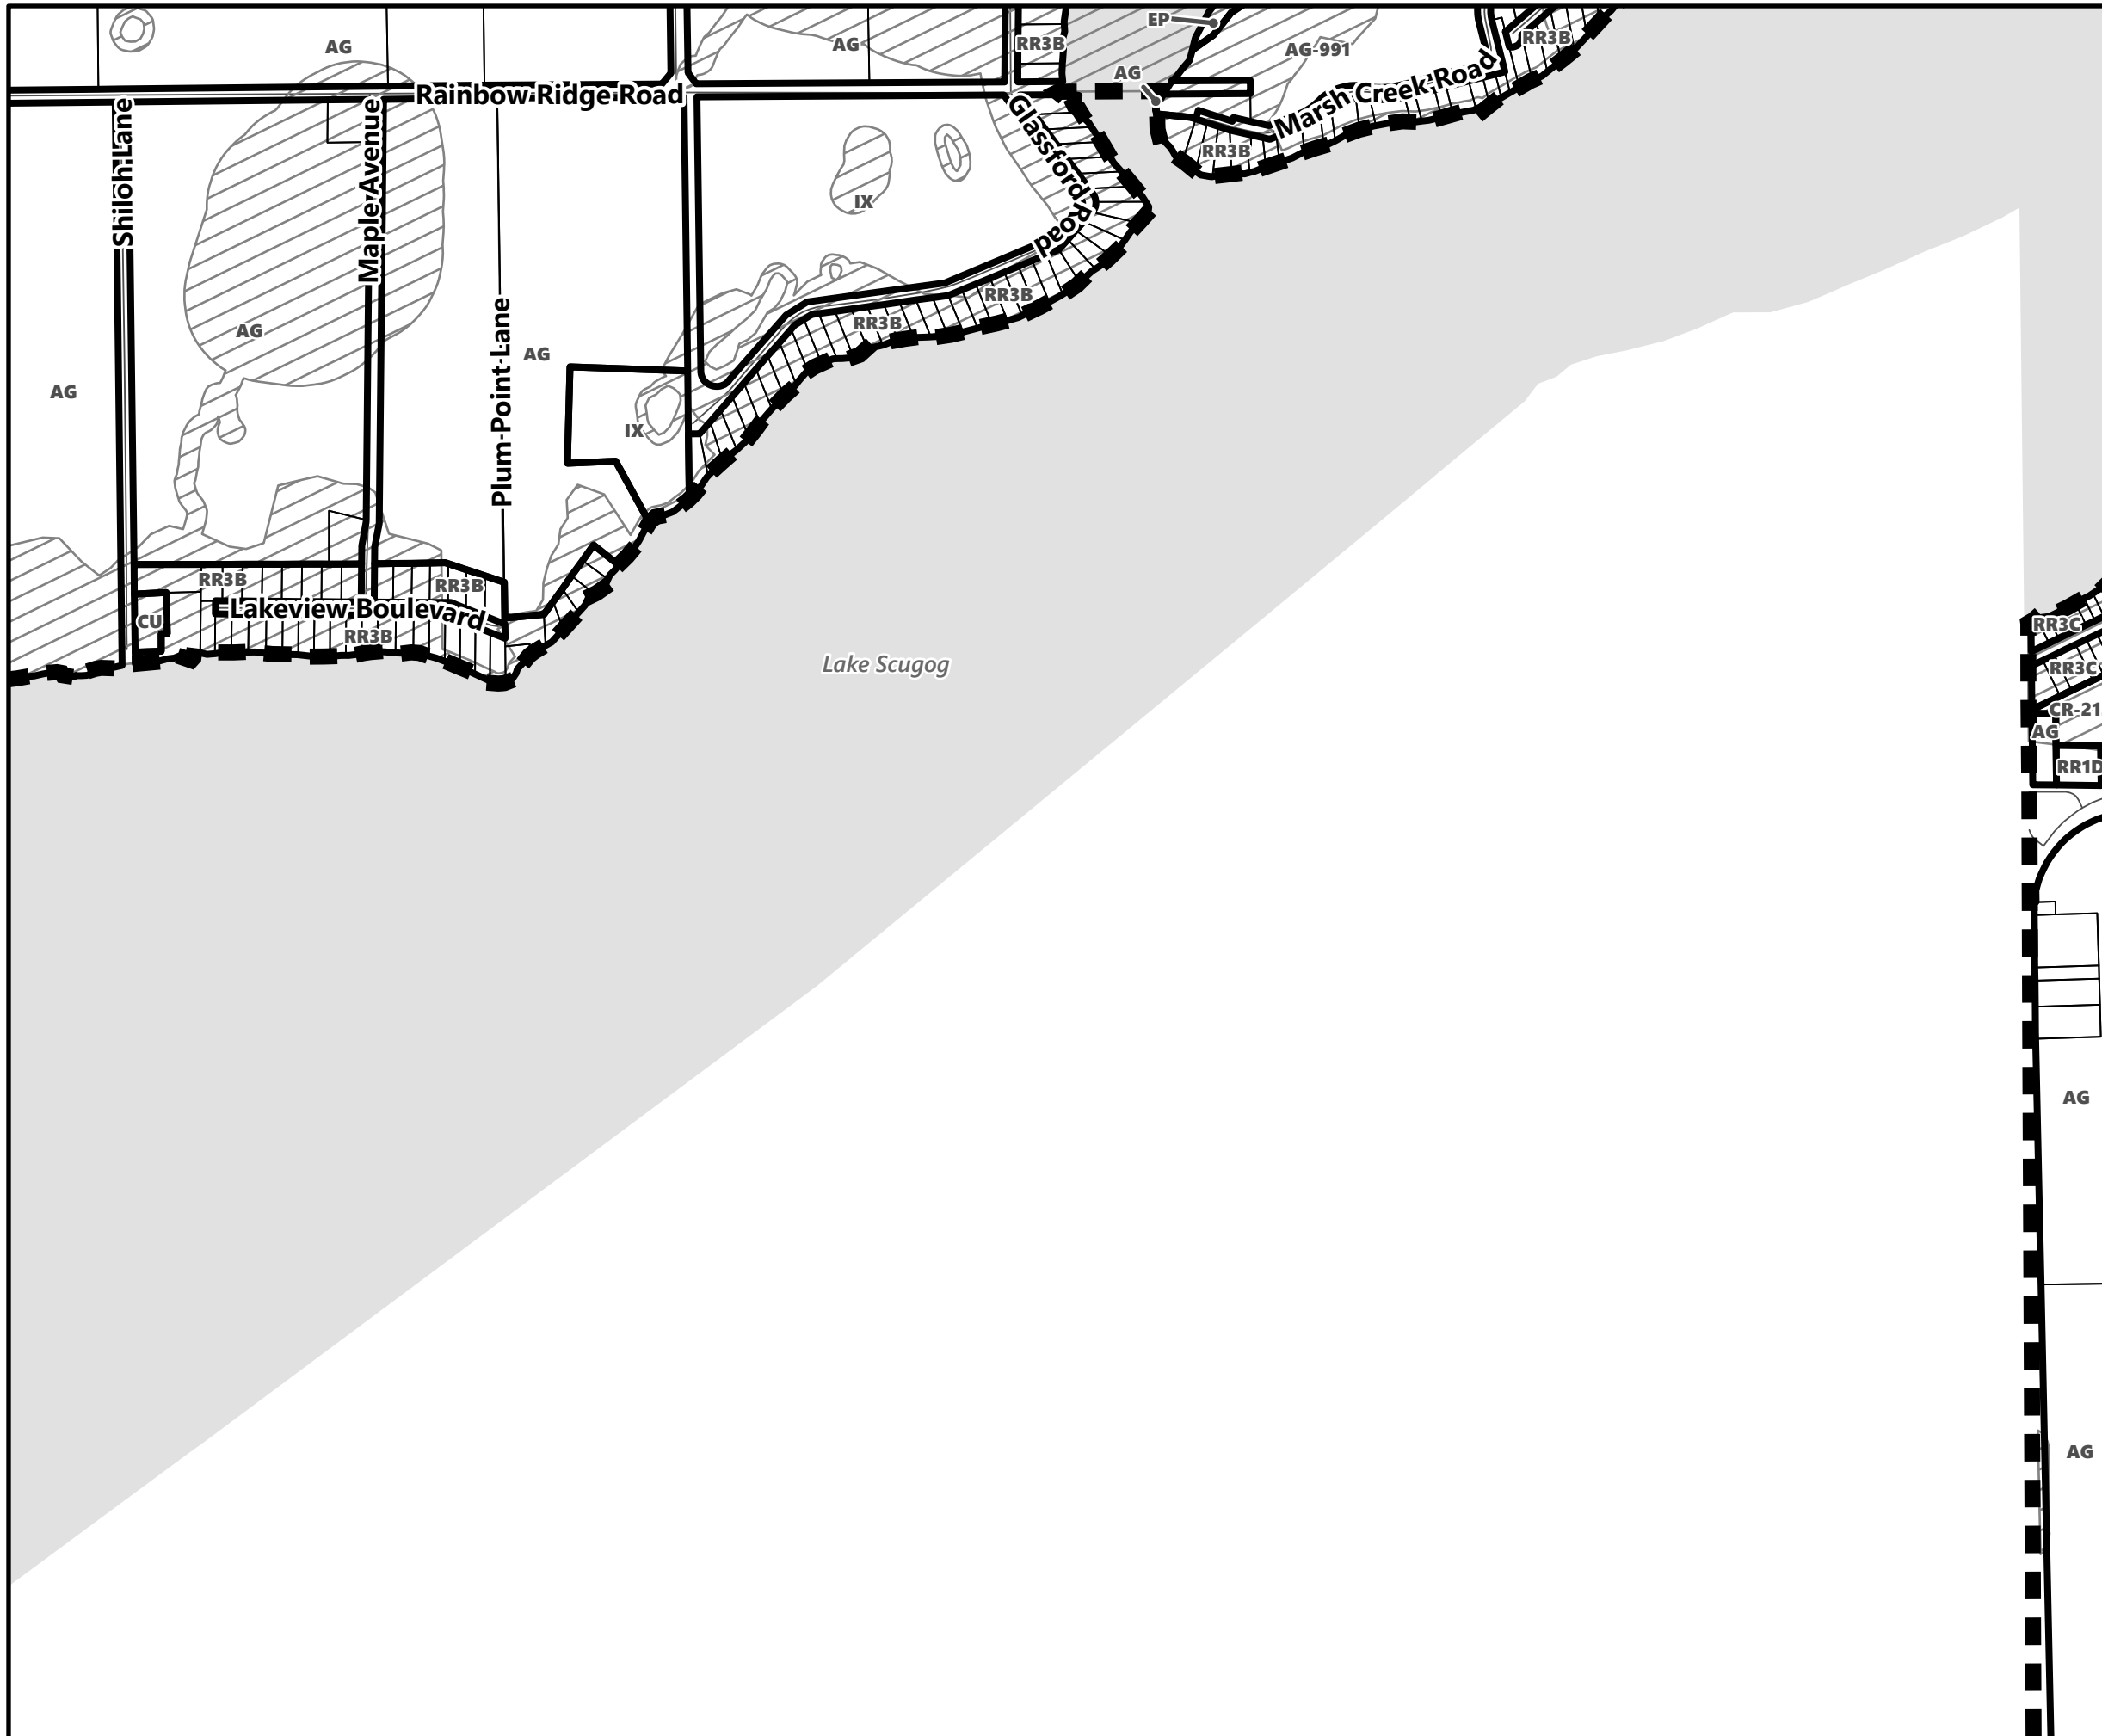

City of Kawartha Lakes Rural Zoning By-law Schedule A-E61

Legend

- City of Kawartha Lakes Boundary
- Zone Boundary
- **Conservation Authority Regulated Area**
- Kawartha Region Conservation Authority