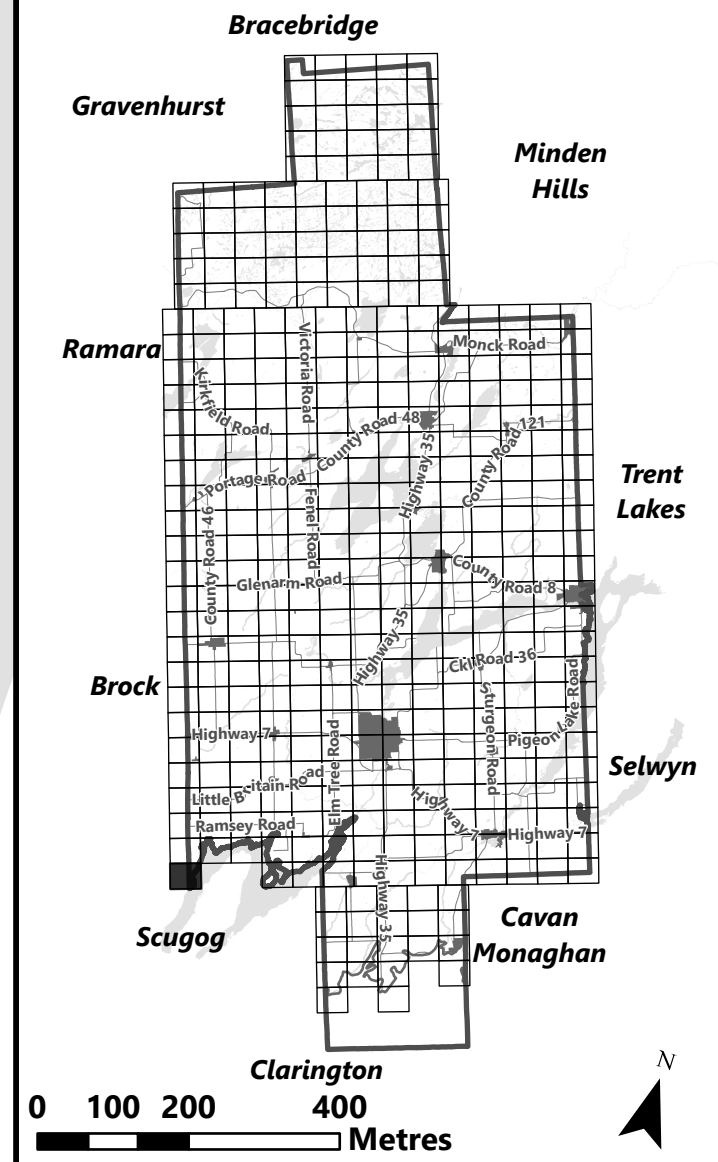

City of Kawartha Lakes Rural Zoning By-law Schedule A-E59

Legend

- City of Kawartha Lakes Boundary
- Zone Boundary
- Conservation Authority Regulated Area
- Kawartha Region Conservation Authority