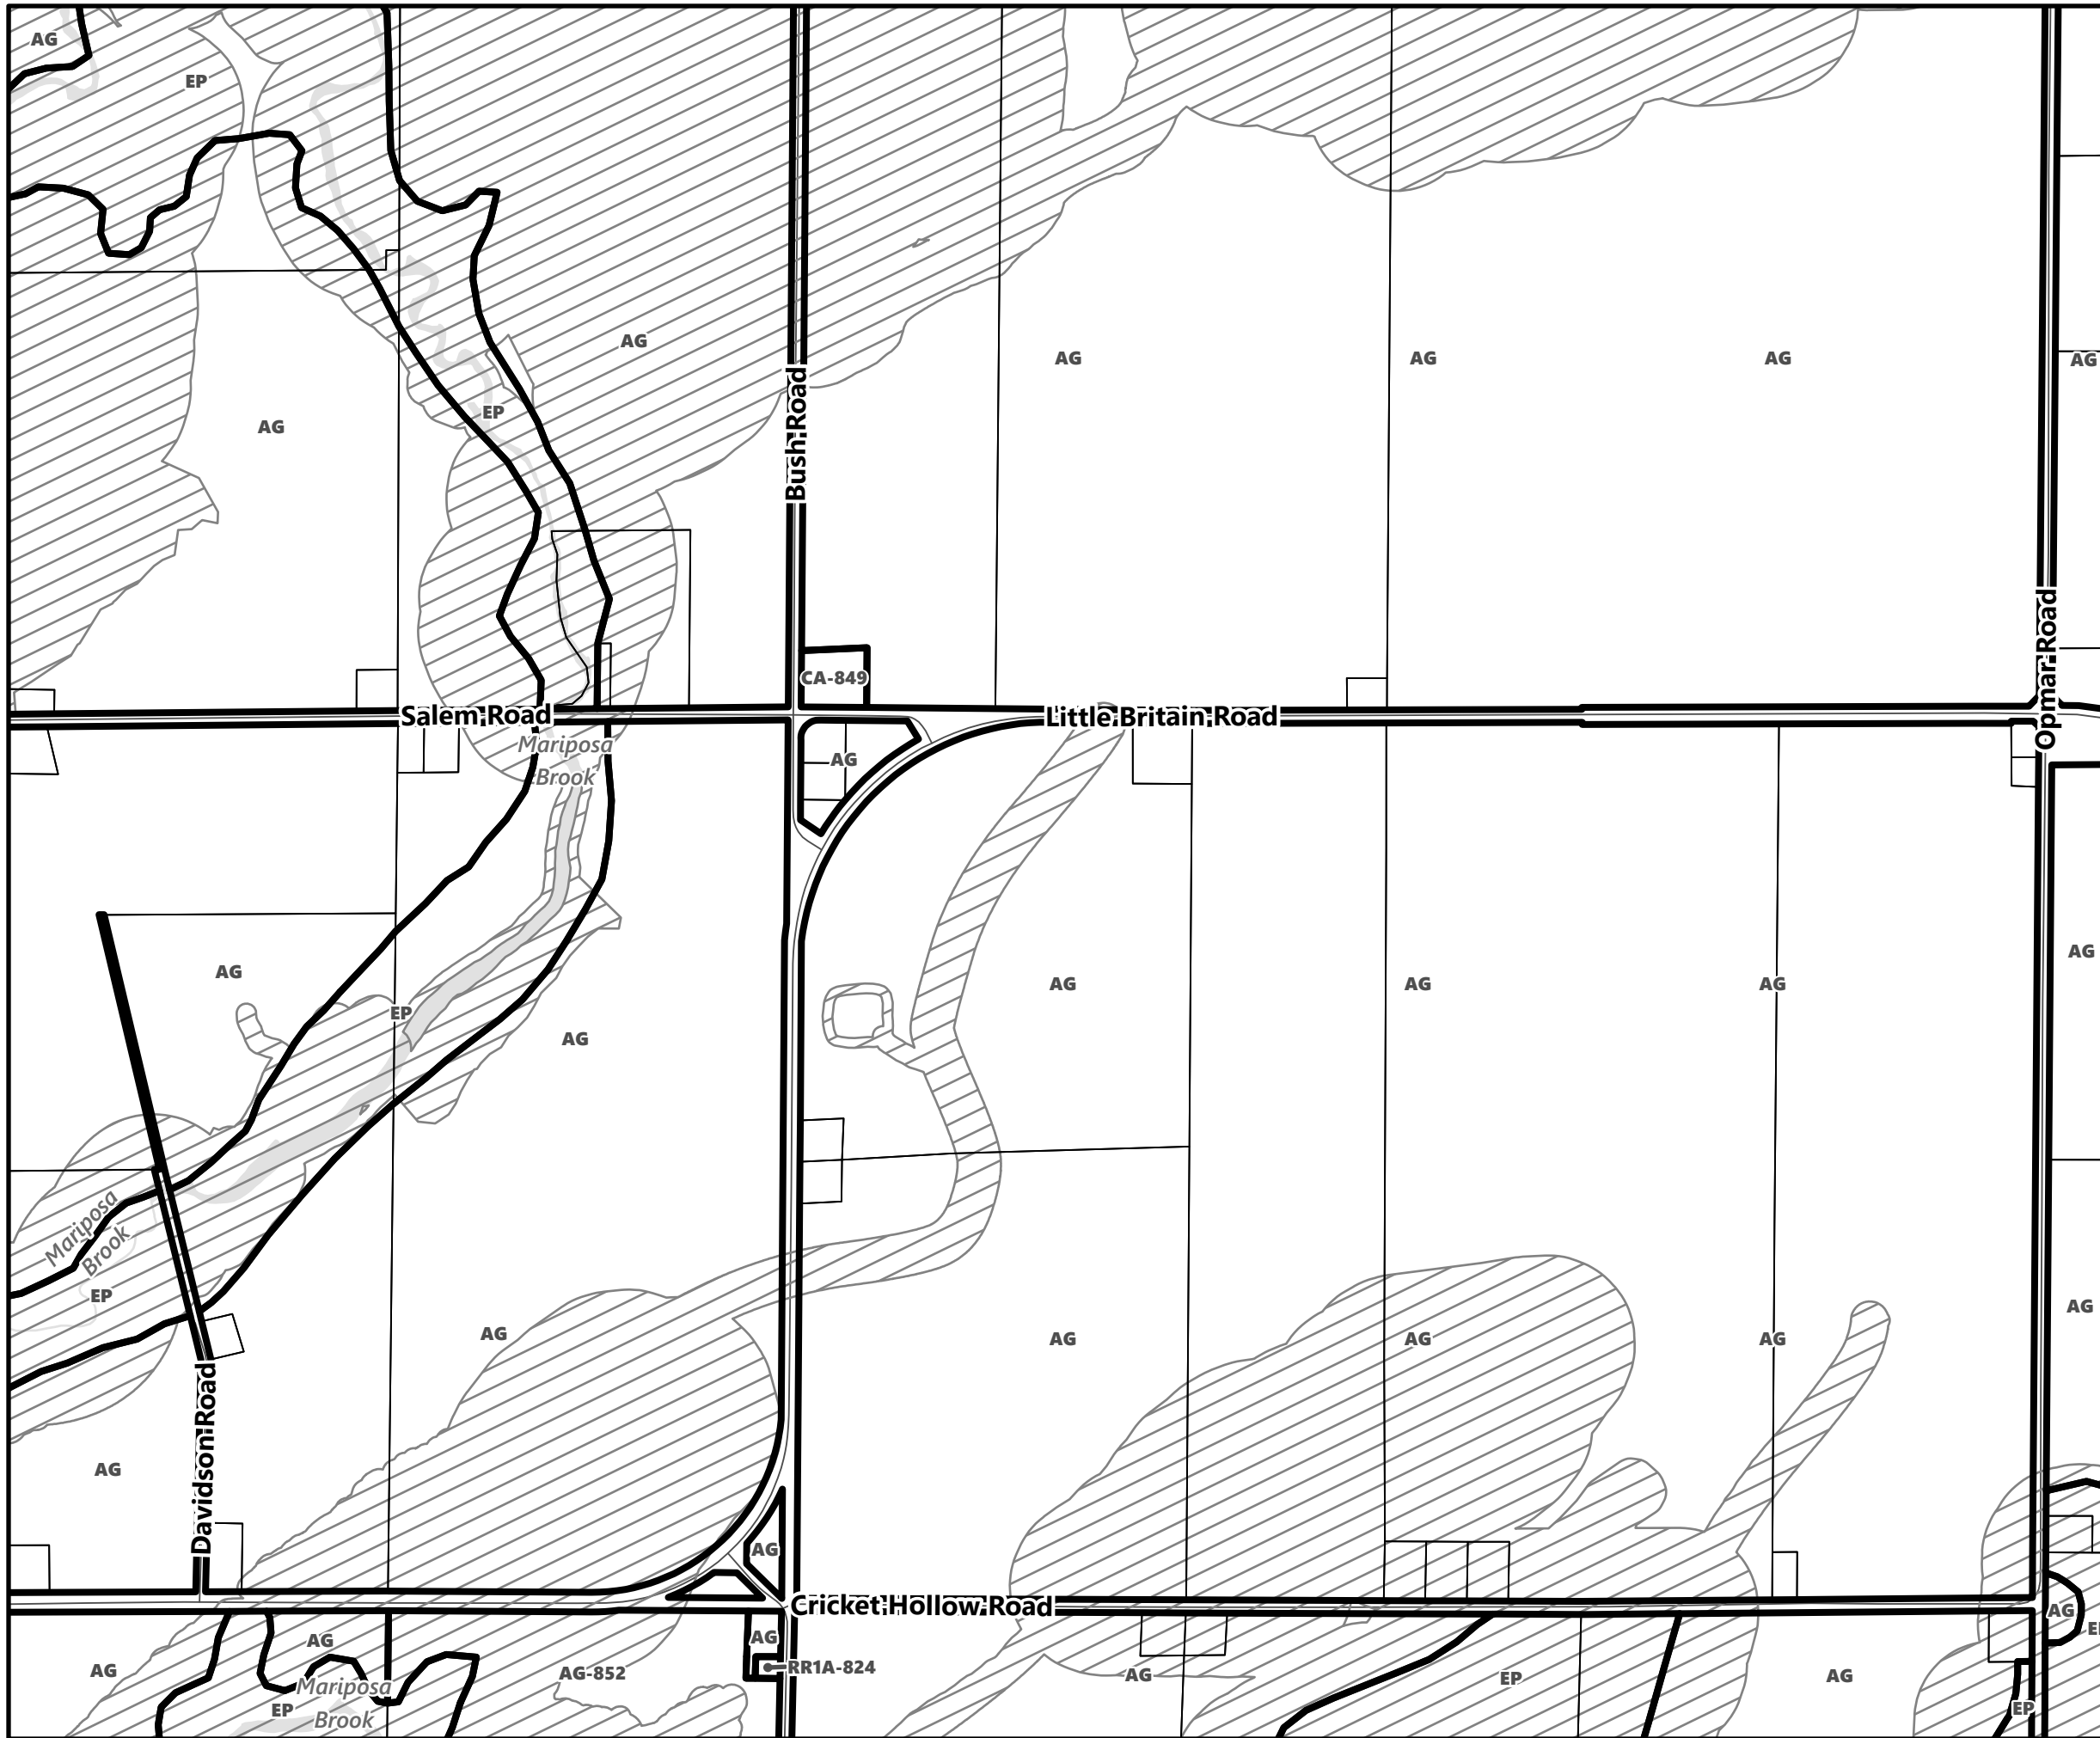

**City of Kawartha Lakes
Rural Zoning By-law
Schedule A-E7**

Legend

- City of Kawartha Lakes Boundary
- Zone Boundary
- ▨ Conservation Authority Regulated Area
- ▨ Kawartha Region Conservation Authority

May 2024

Sources: MNDMNR, City of Kawartha Lakes and Teranet
Projection: NAD 1983 UTM Zone 17N