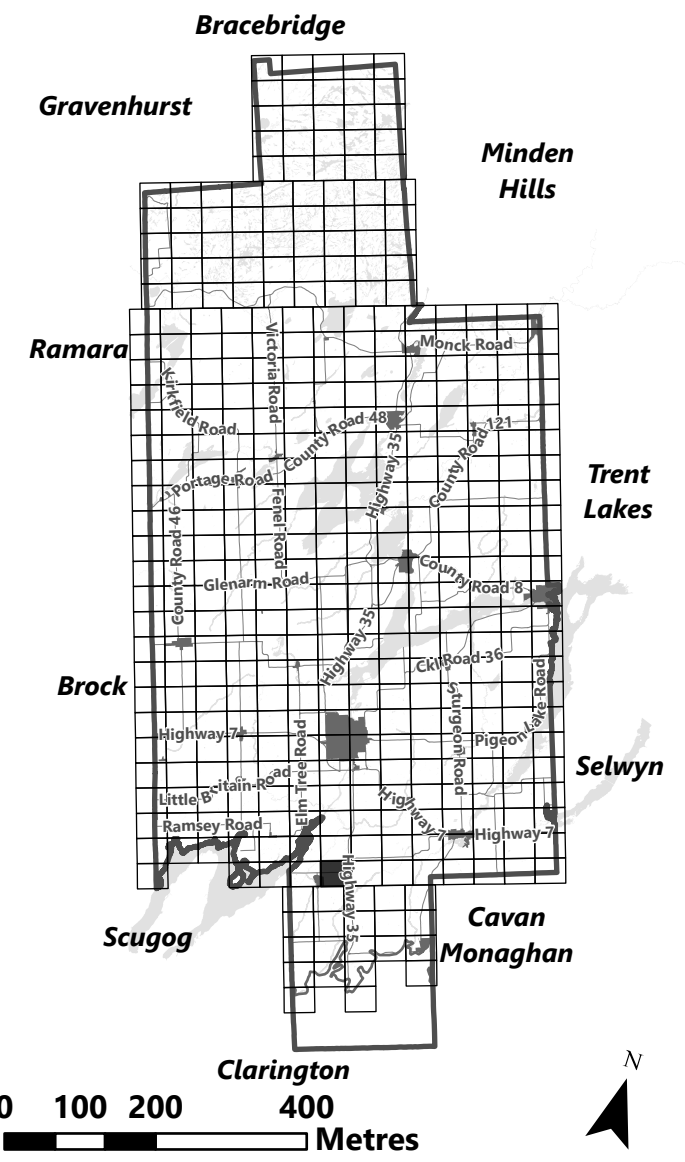

City of Kawartha Lakes Rural Zoning By-law Schedule A-E63

1. **Legend**
2. City of Kawartha Lakes Boundary
   - Zone Boundary
   - ▨ Conservation Authority Regulated Area
   - ▨ Kawartha Region Conservation Authority