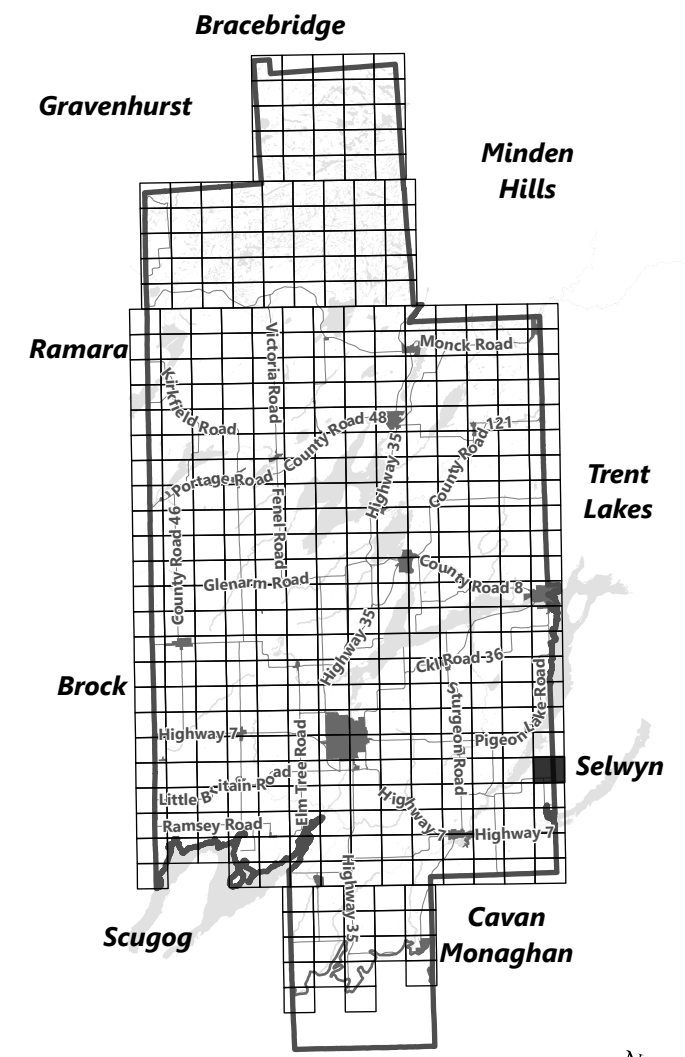

Kawartha Lakes

City of Kawartha Lakes Rural Zoning By-law Schedule A-E16

Legend

- City of Kawartha Lakes Boundary
- Zone Boundary
- **Conservation Authority Regulated Area**
  - Kawartha Region Conservation Authority
  - Otonabee Region Conservation Authority