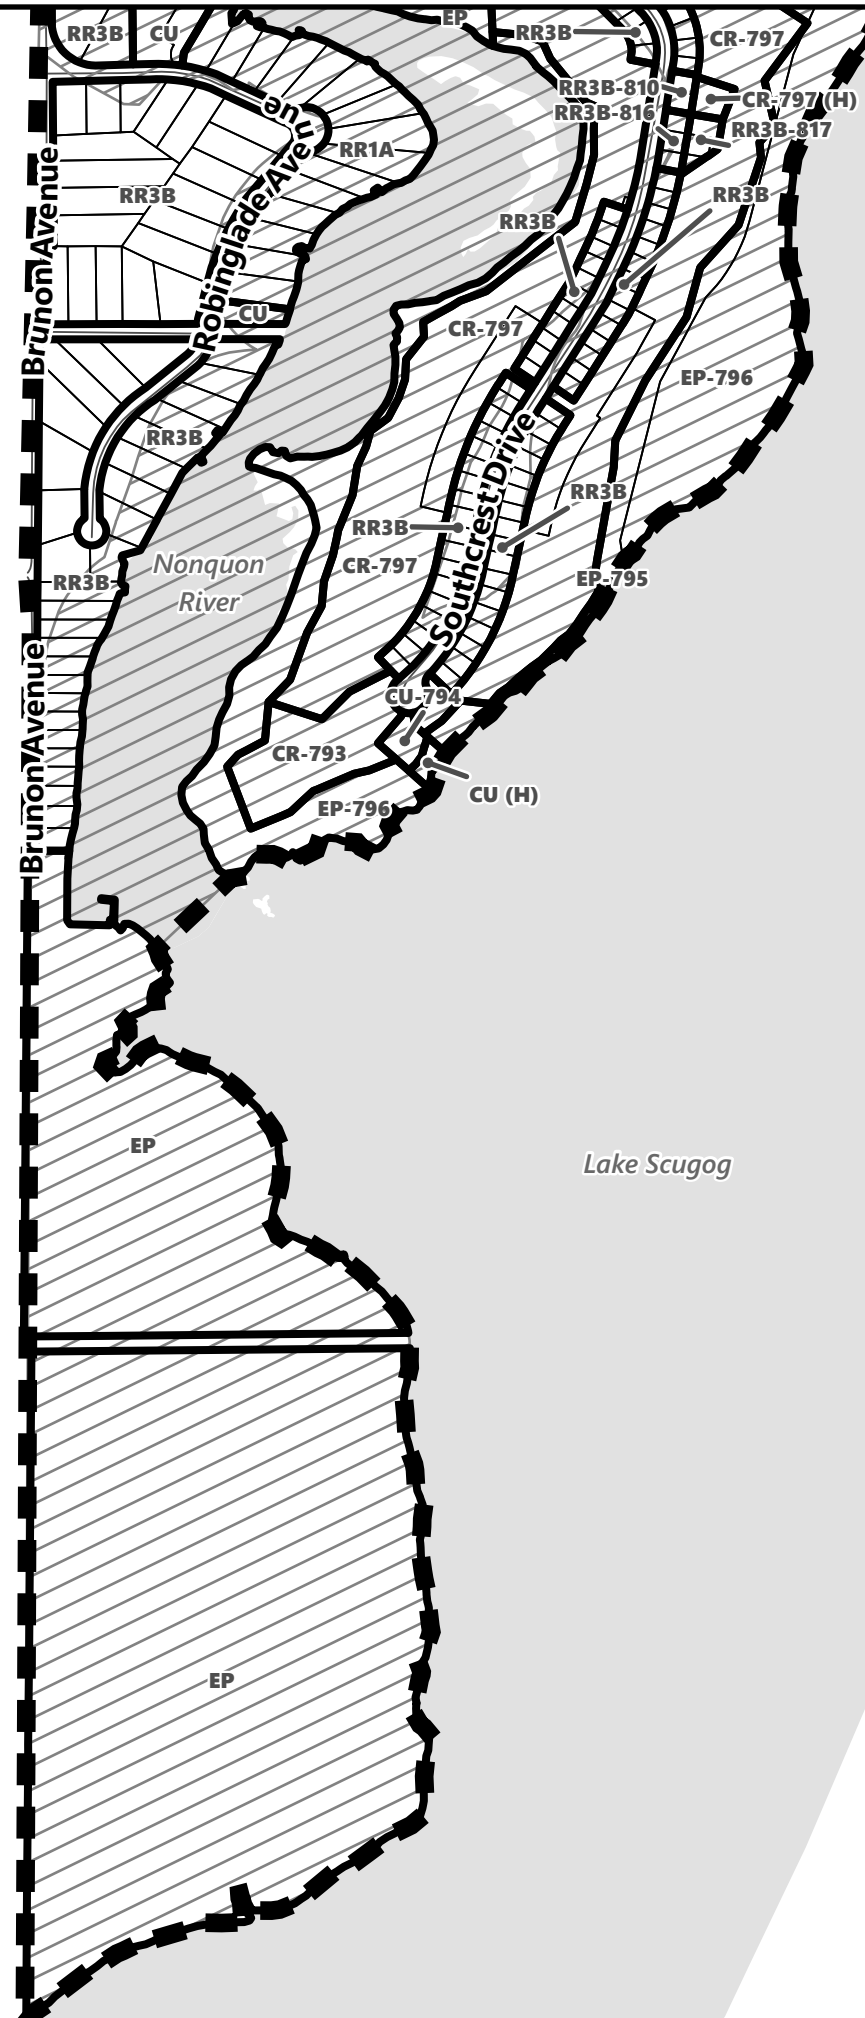

City of Kawartha Lakes Rural Zoning By-law Schedule A-E59

Legend

- City of Kawartha Lakes Boundary
- Zone Boundary
- Conservation Authority Regulated Area
- Kawartha Region Conservation Authority