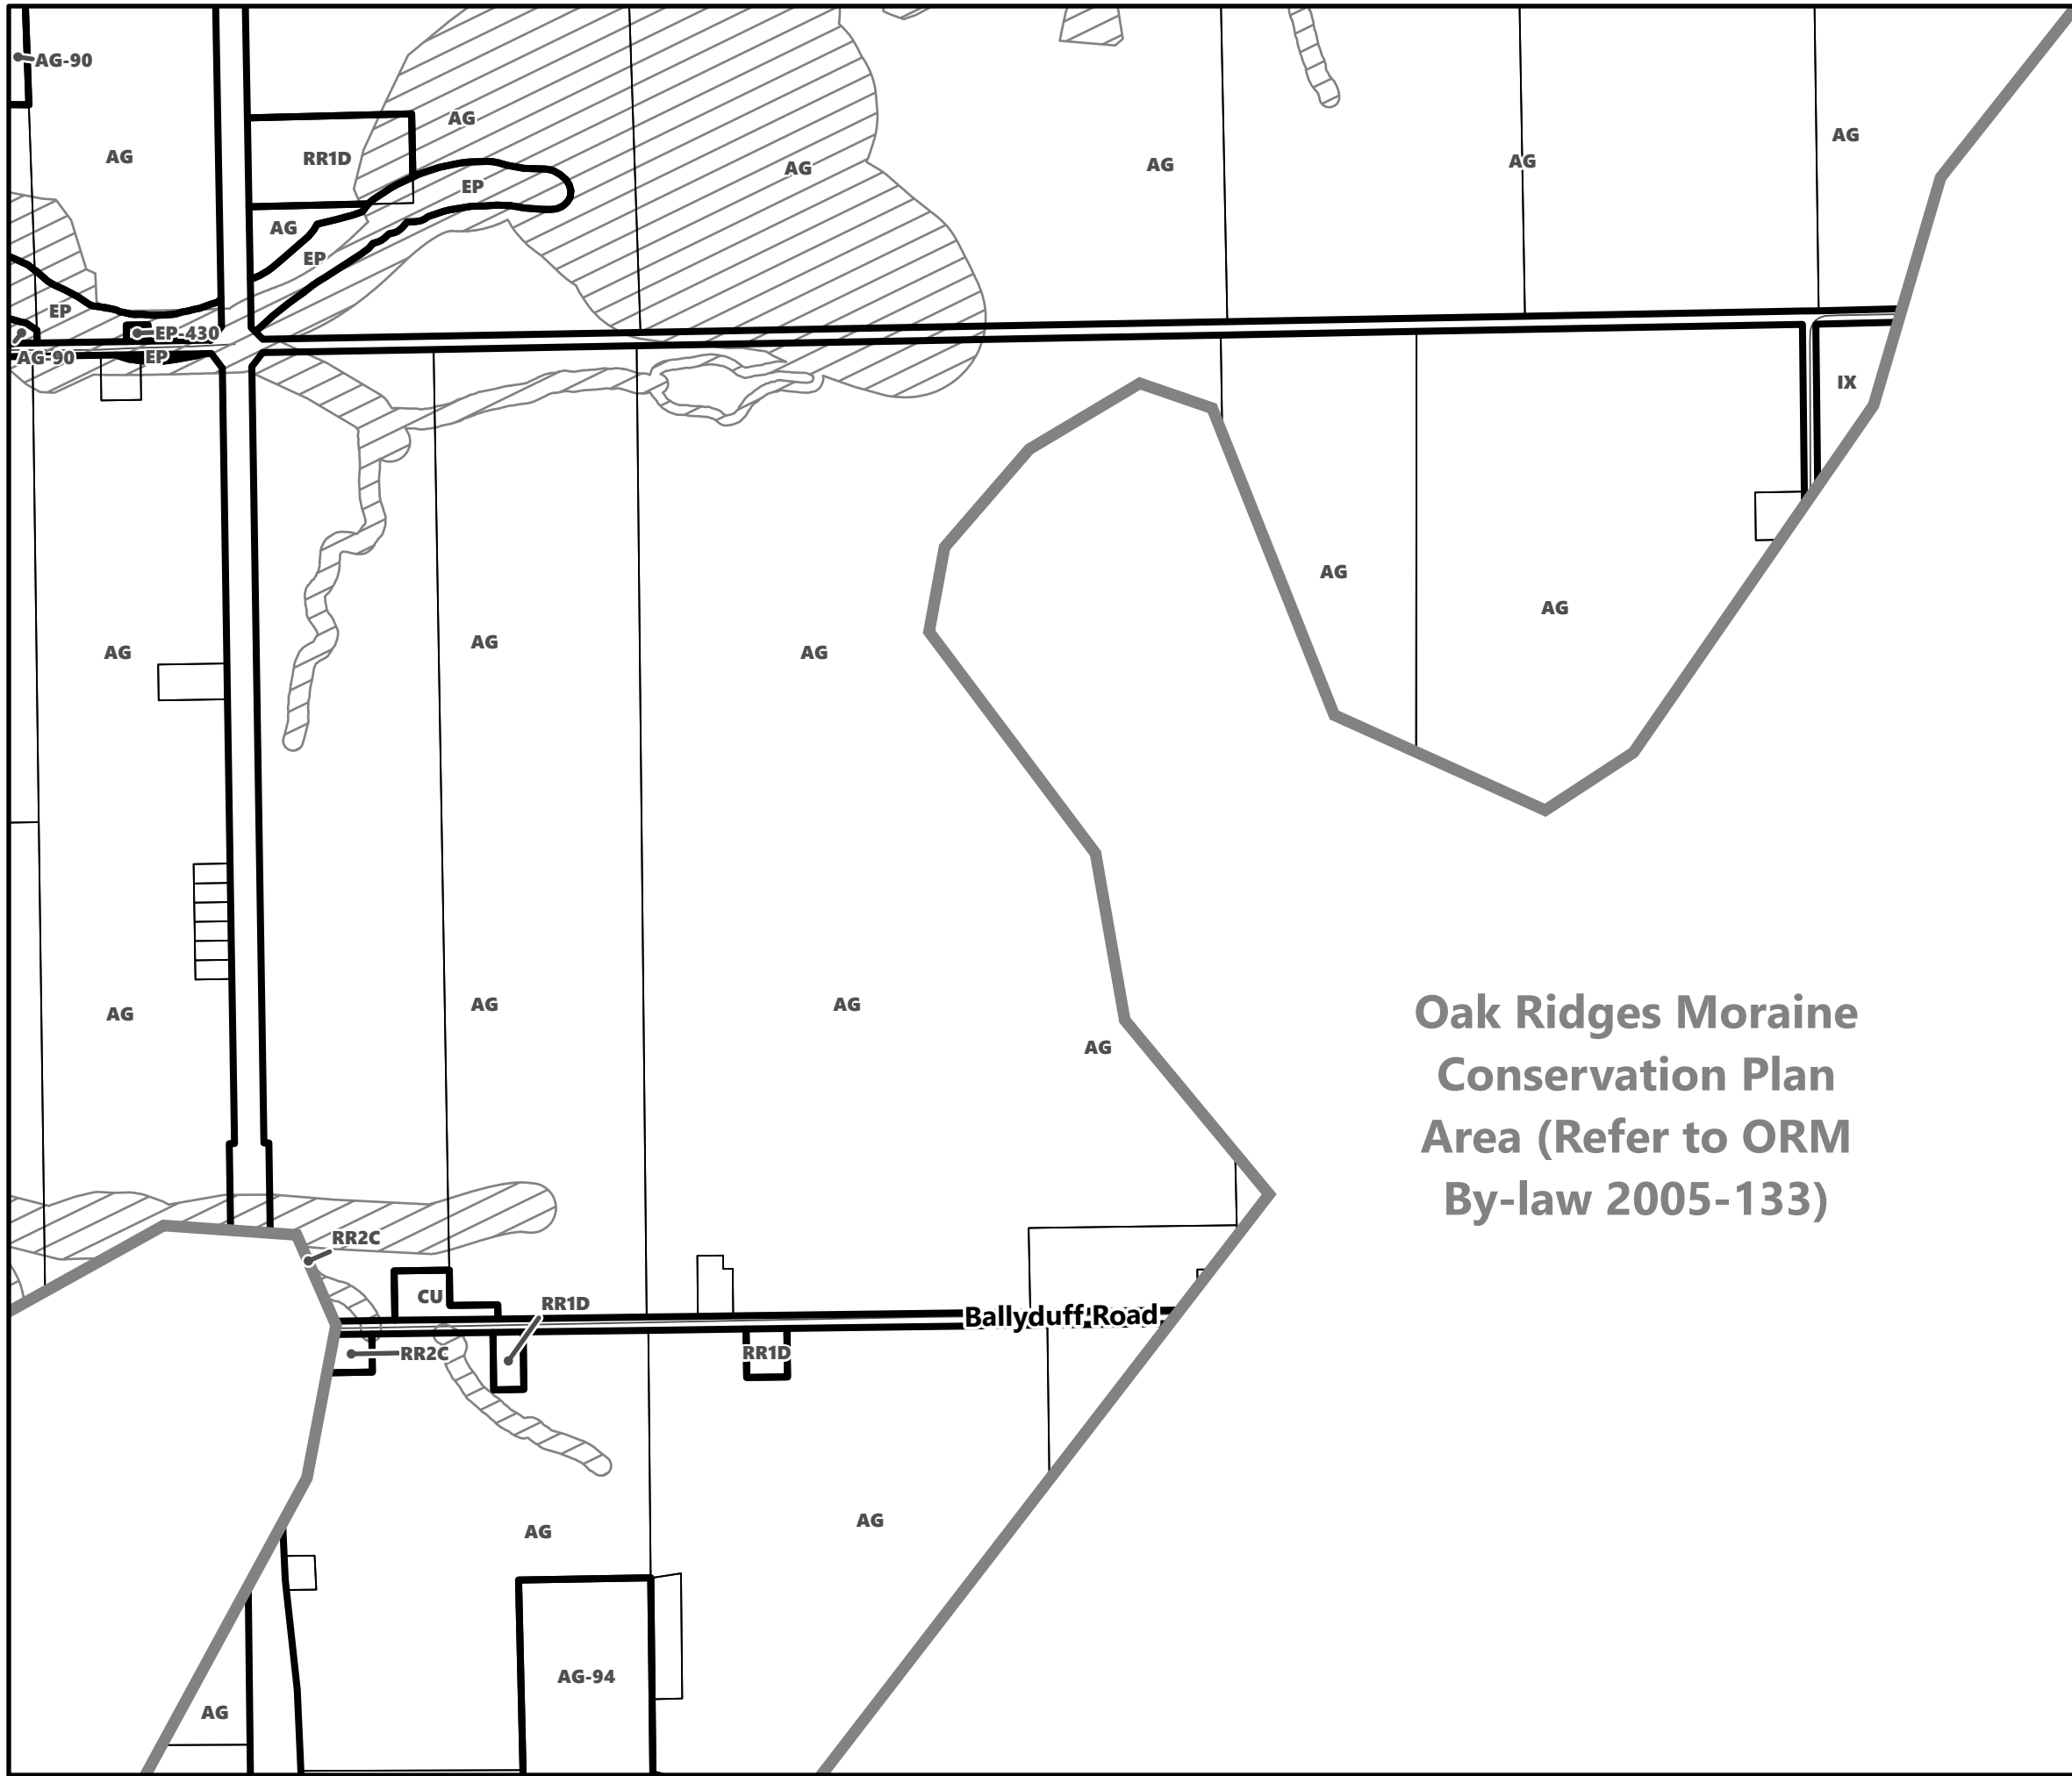

**City of Kawartha Lakes
Rural Zoning By-law
Schedule A-E88**

Legend

- City of Kawartha Lakes Boundary
- Zone Boundary
- **Conservation Authority Regulated Area**
- Kawartha Region Conservation Authority

**Oak Ridges Moraine
Conservation Plan
Area (Refer to ORM
By-law 2005-133)**