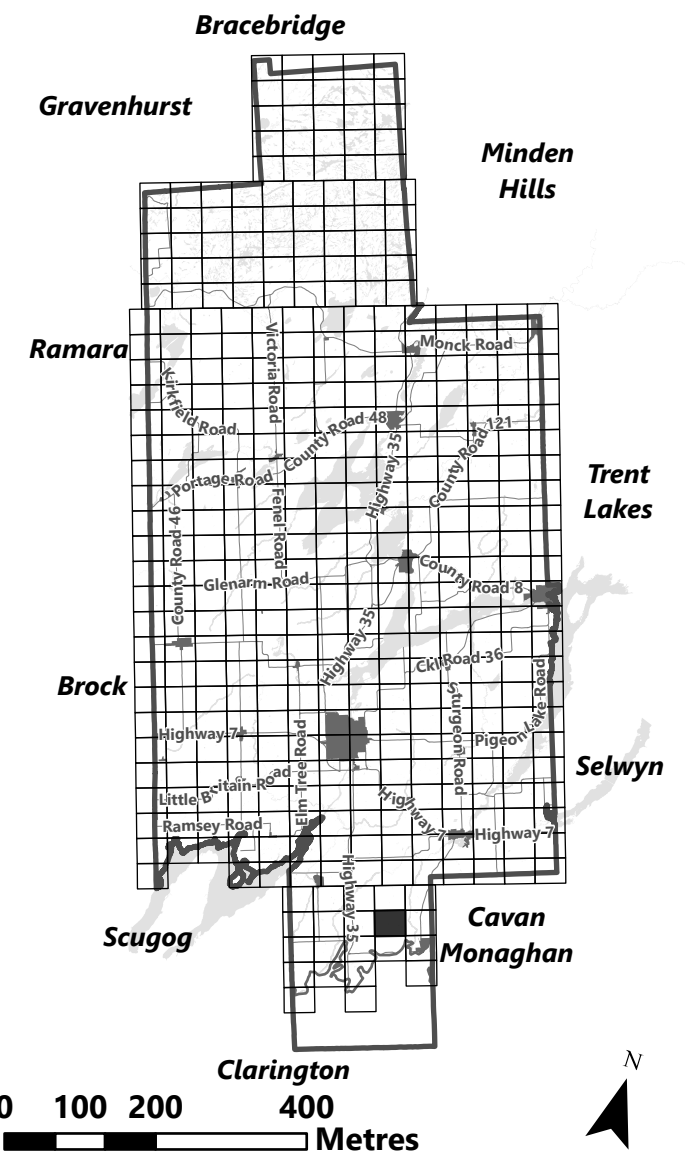

City of Kawartha Lakes Rural Zoning By-law Schedule A-E79

Legend

- City of Kawartha Lakes Boundary
- Zone Boundary
- ▨ Conservation Authority Regulated Area
- ▨ Kawartha Region Conservation Authority