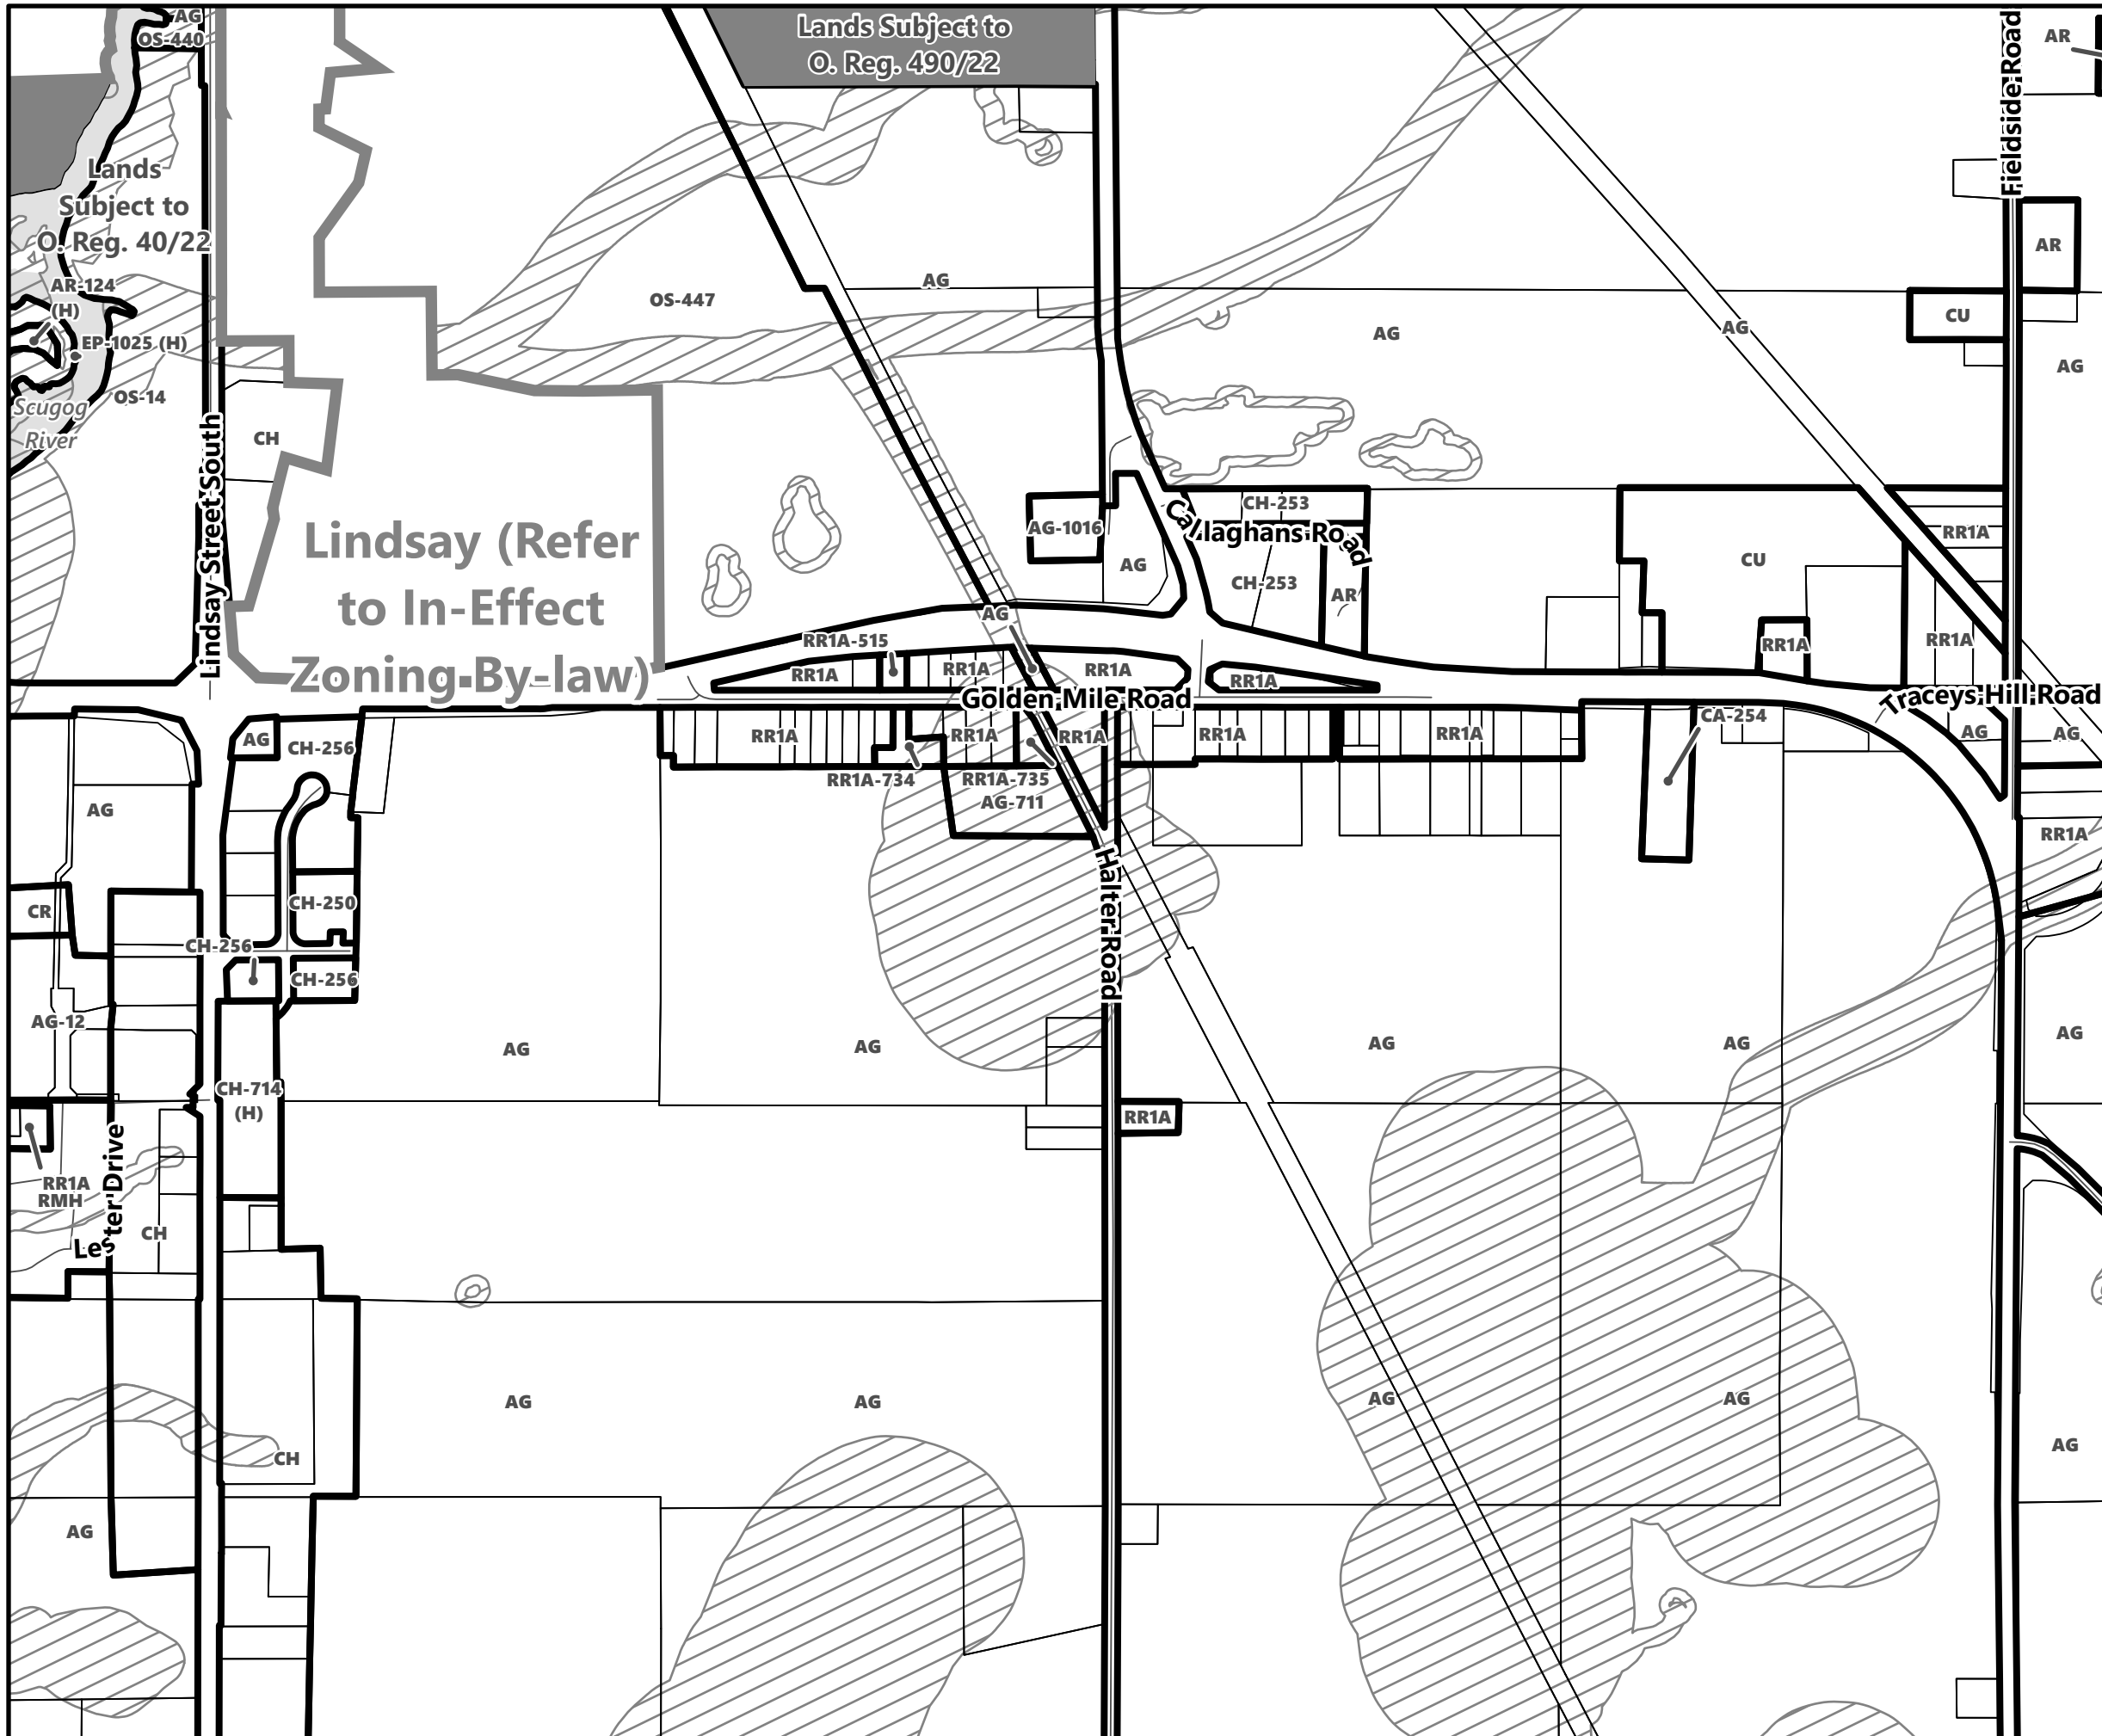

**City of Kawartha Lakes
Rural Zoning By-law
Schedule A-E10**

Legend

- City of Kawartha Lakes Boundary
- Zone Boundary
- Minister's Zoning Order
- Conservation Authority Regulated Area
- Kawartha Region Conservation Authority