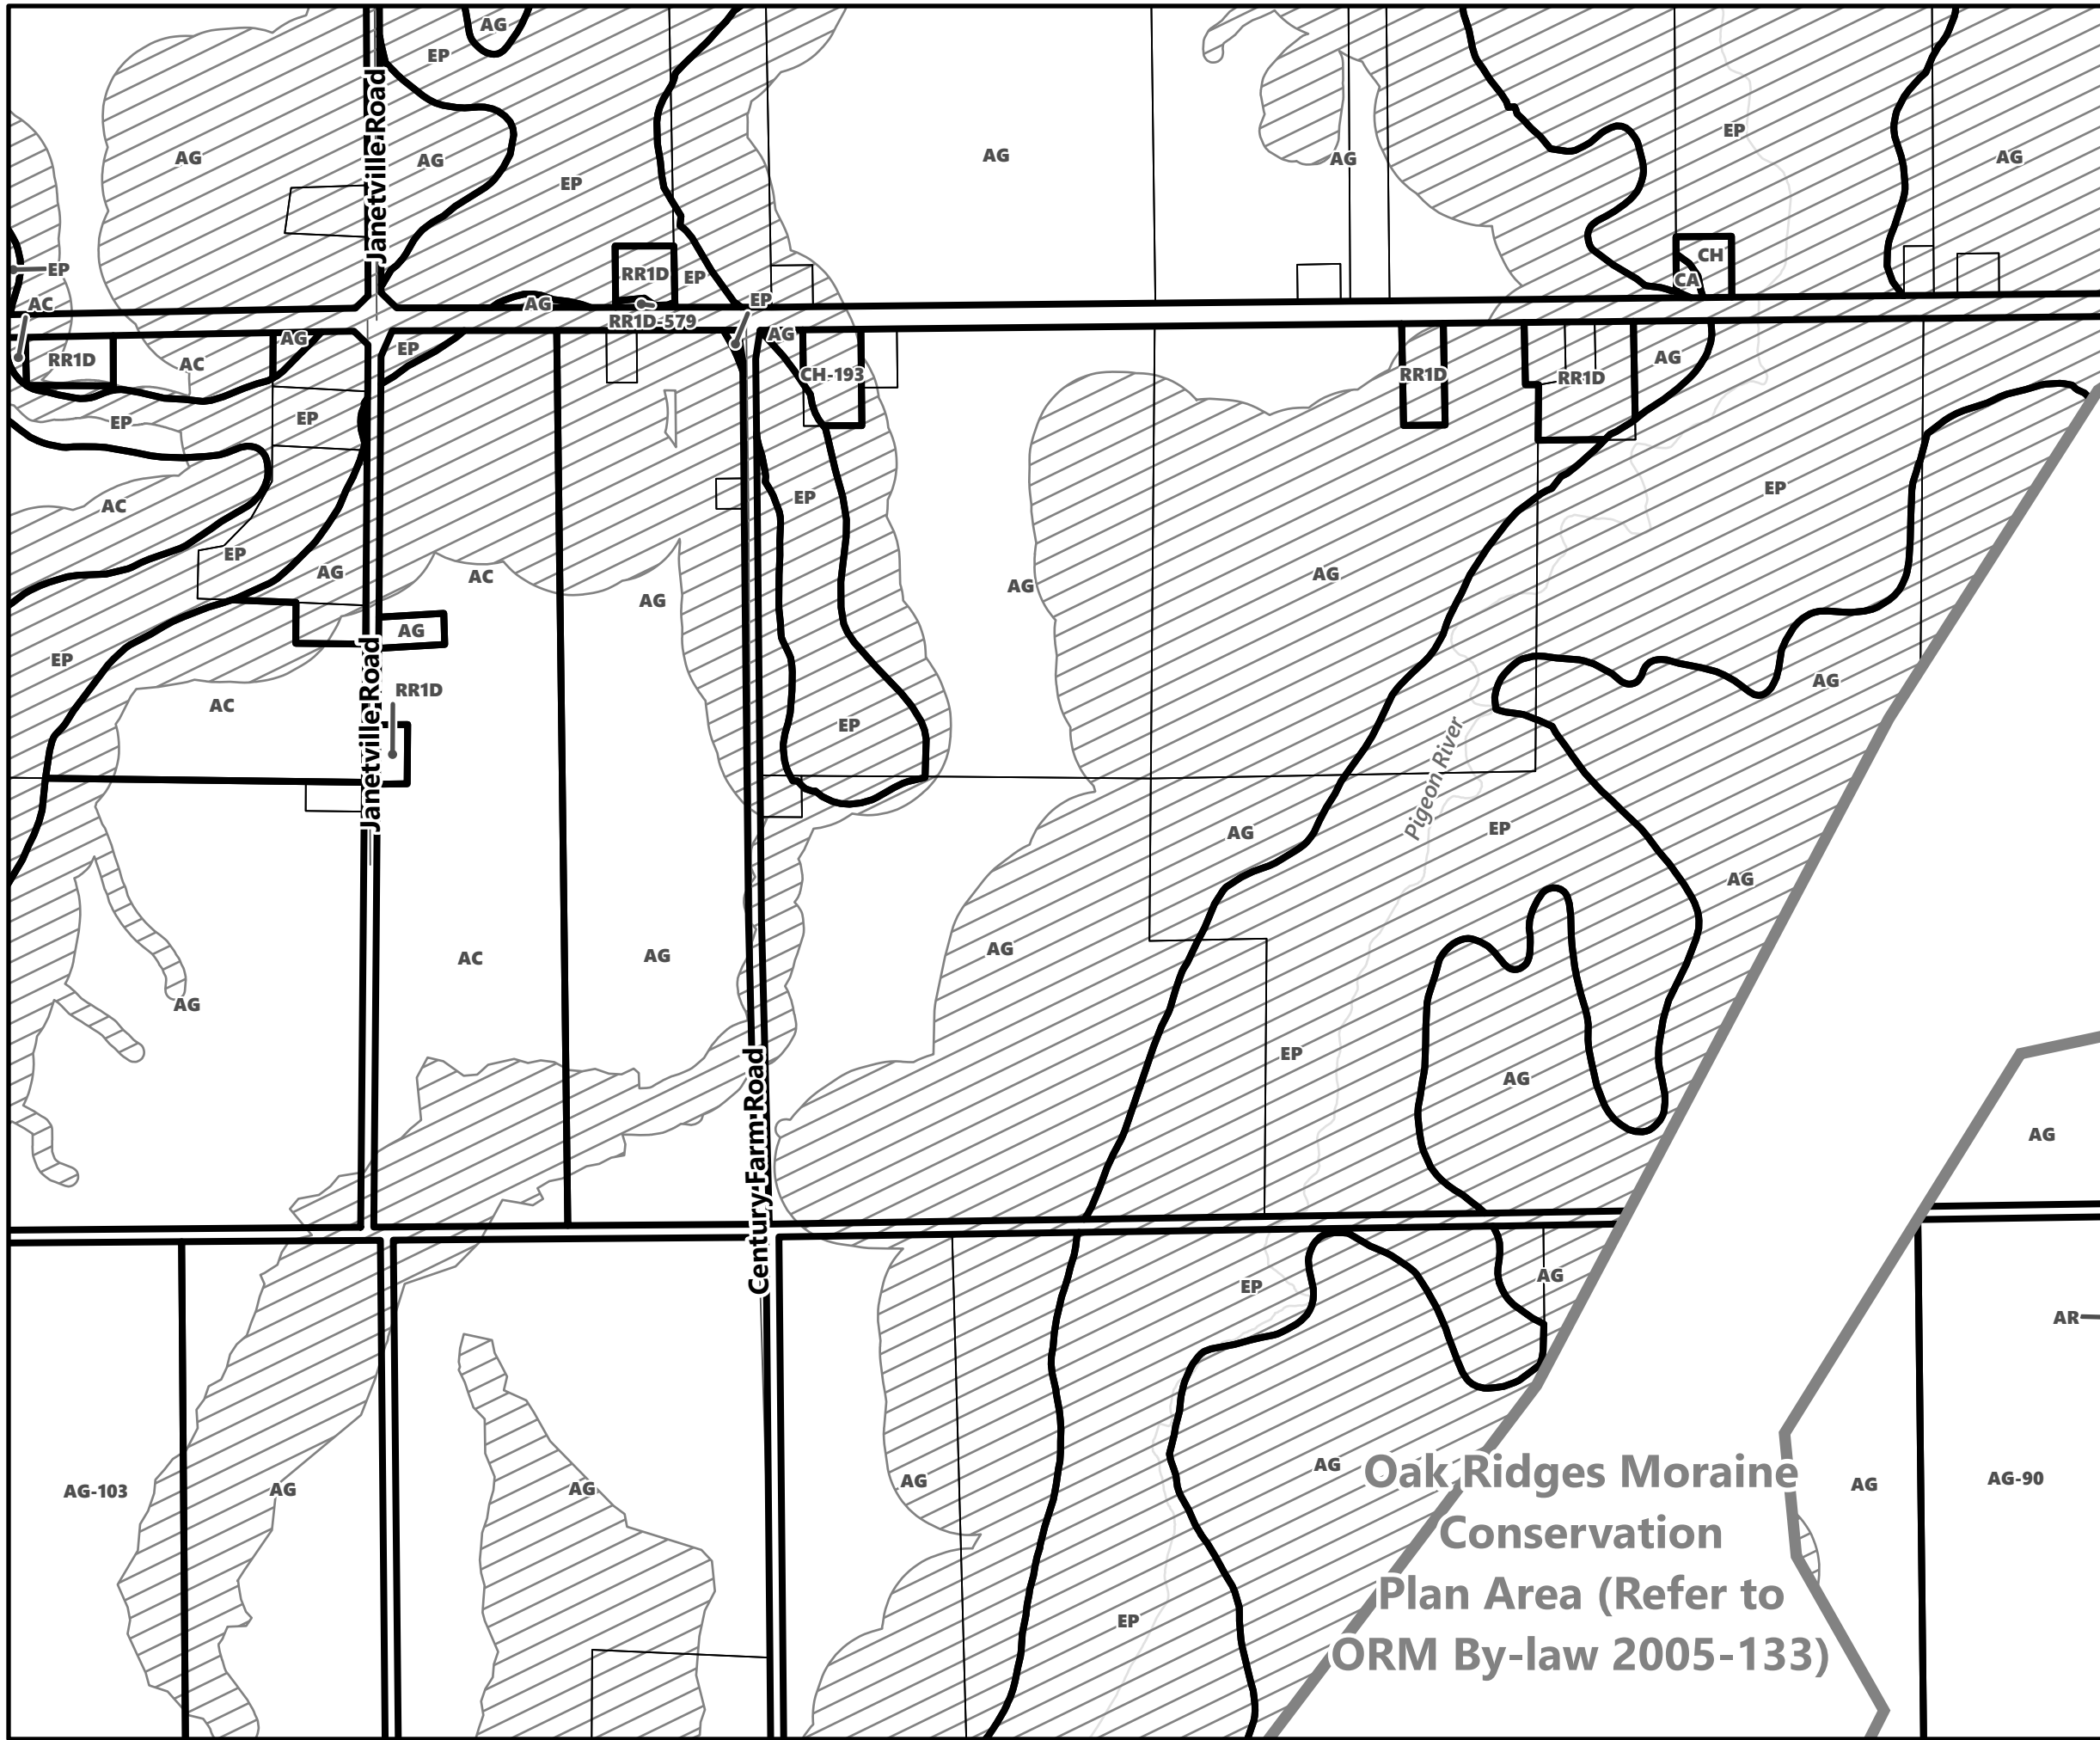

City of Kawartha Lakes Rural Zoning By-law Schedule A-E82

1. **Legend**
2. City of Kawartha Lakes Boundary
   - Zone Boundary
   - Conservation Authority Regulated Area
   - Kawartha Region Conservation Authority