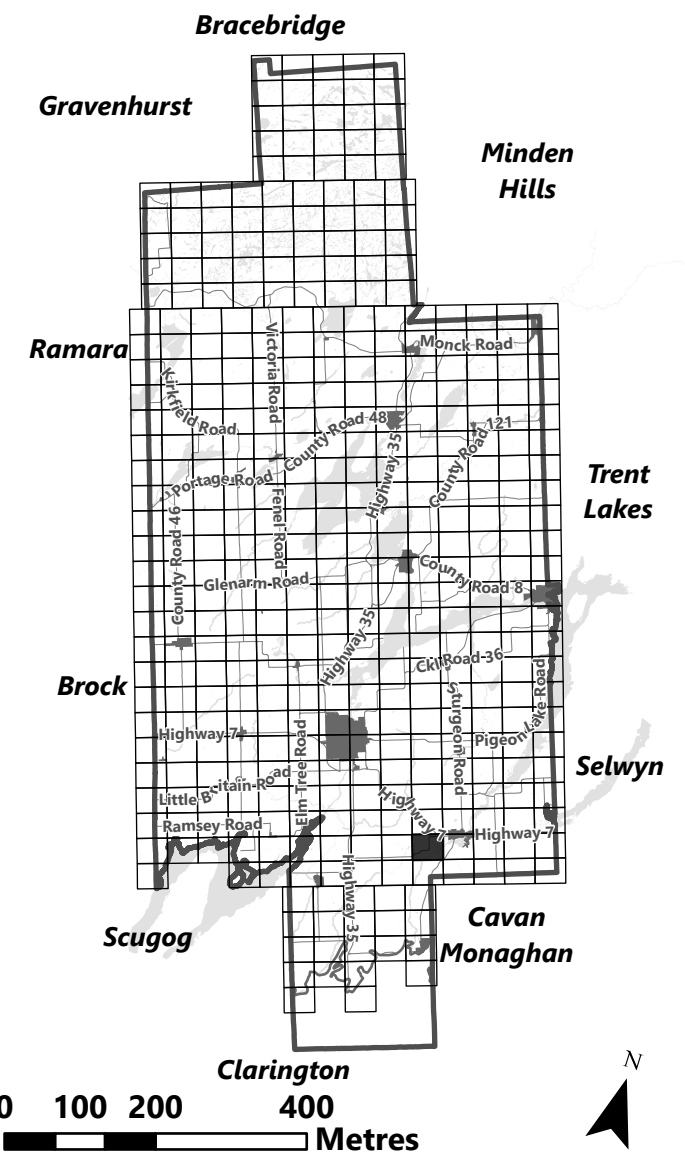

**City of Kawartha Lakes
Rural Zoning By-law
Schedule A-E54**

Legend

- City of Kawartha Lakes Boundary
- Zone Boundary
- **Conservation Authority Regulated Area**
- Kawartha Region Conservation Authority

May 2024

Sources:
MNDMNR, City of Kawartha Lakes and Teranet
Projection:
NAD 1983 UTM Zone 17N