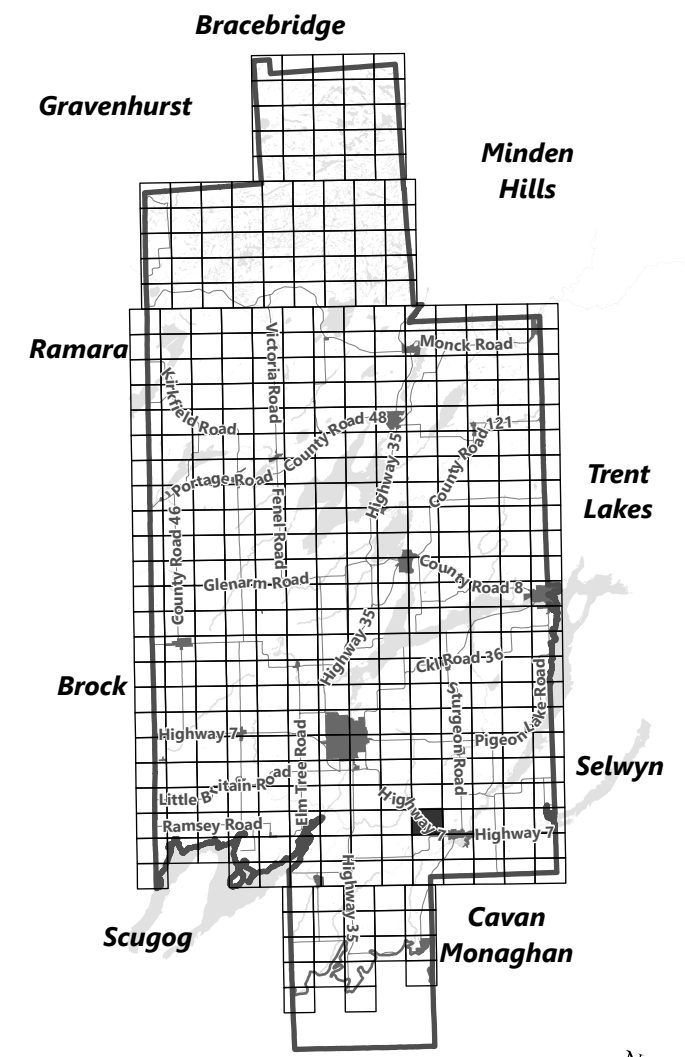

City of Kawartha Lakes Rural Zoning By-law Schedule A-E40

Legend

- City of Kawartha Lakes Boundary
- Zone Boundary
- Conservation Authority Regulated Area
- Kawartha Region Conservation Authority

May 2024

Sources:
MNDMNR, City of Kawartha Lakes and Teranet
Projection:
NAD 1983 UTM Zone 17N