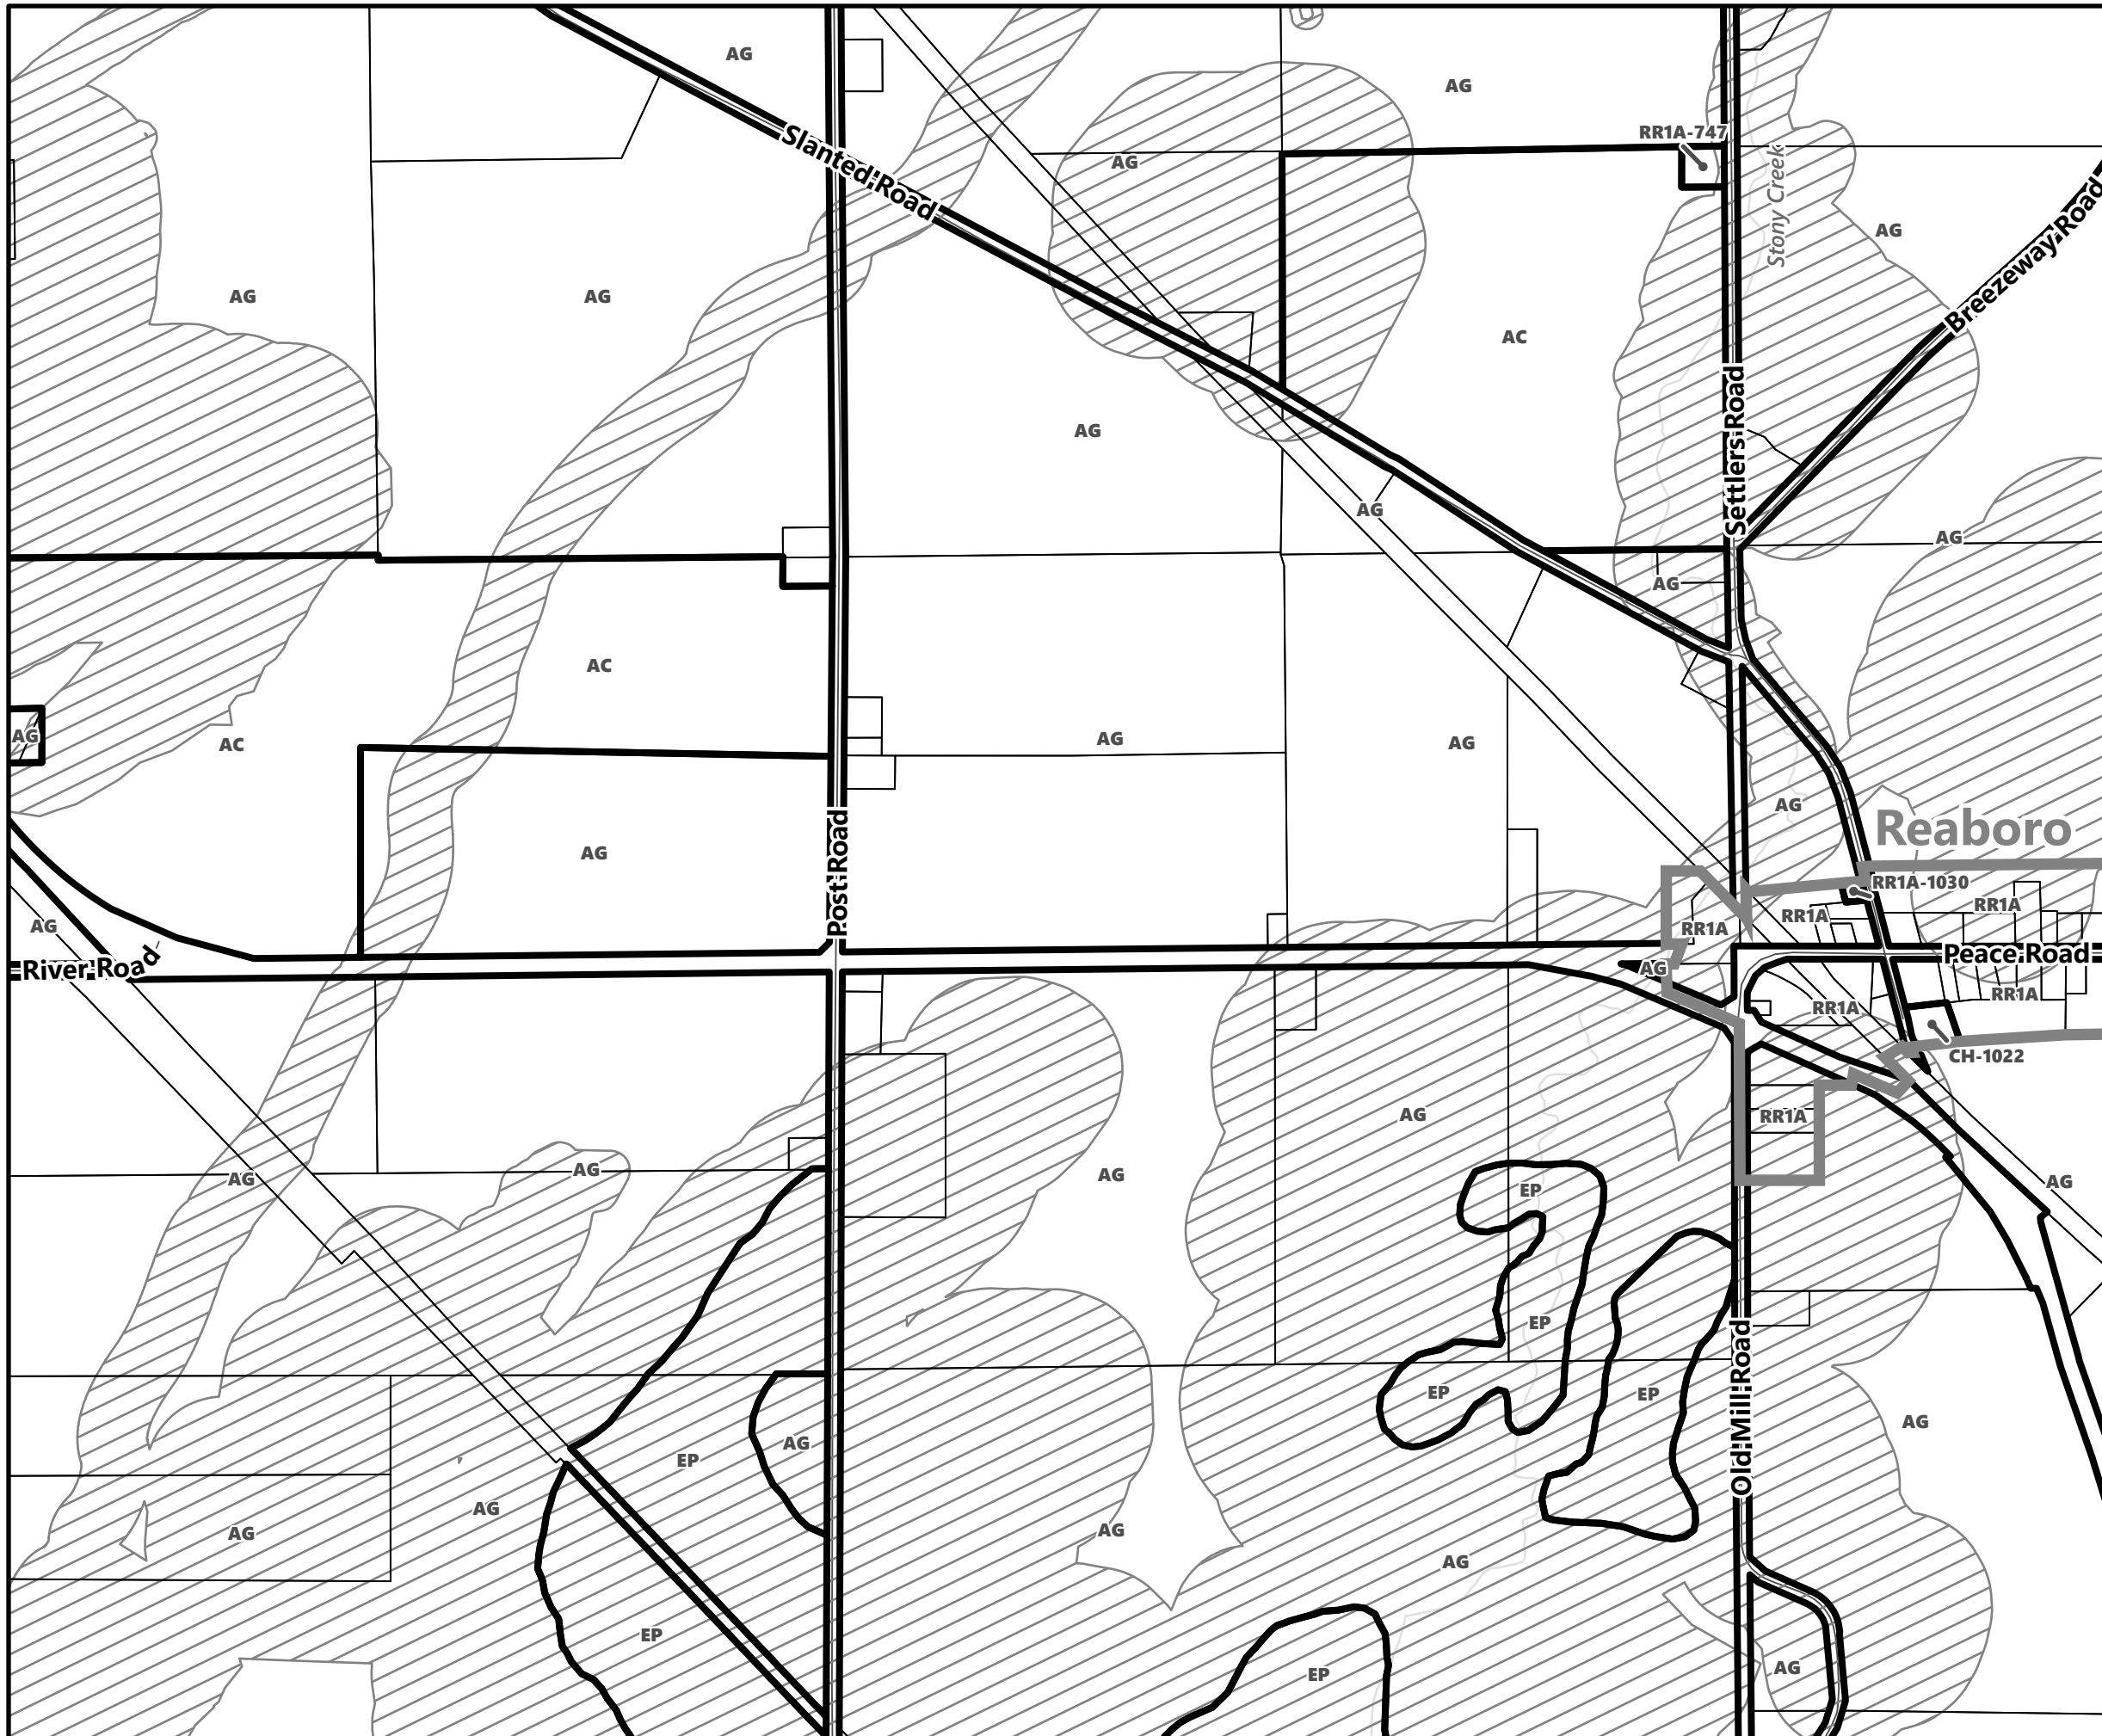

City of Kawartha Lakes Rural Zoning By-law Schedule A-E25

Legend

- City of Kawartha Lakes Boundary
- Zone Boundary
- Conservation Authority Regulated Area
- Kawartha Region Conservation Authority

May 2024

Sources:
MNDMNR, City of Kawartha Lakes and Teranet
Projection:
NAD 1983 UTM Zone 17N