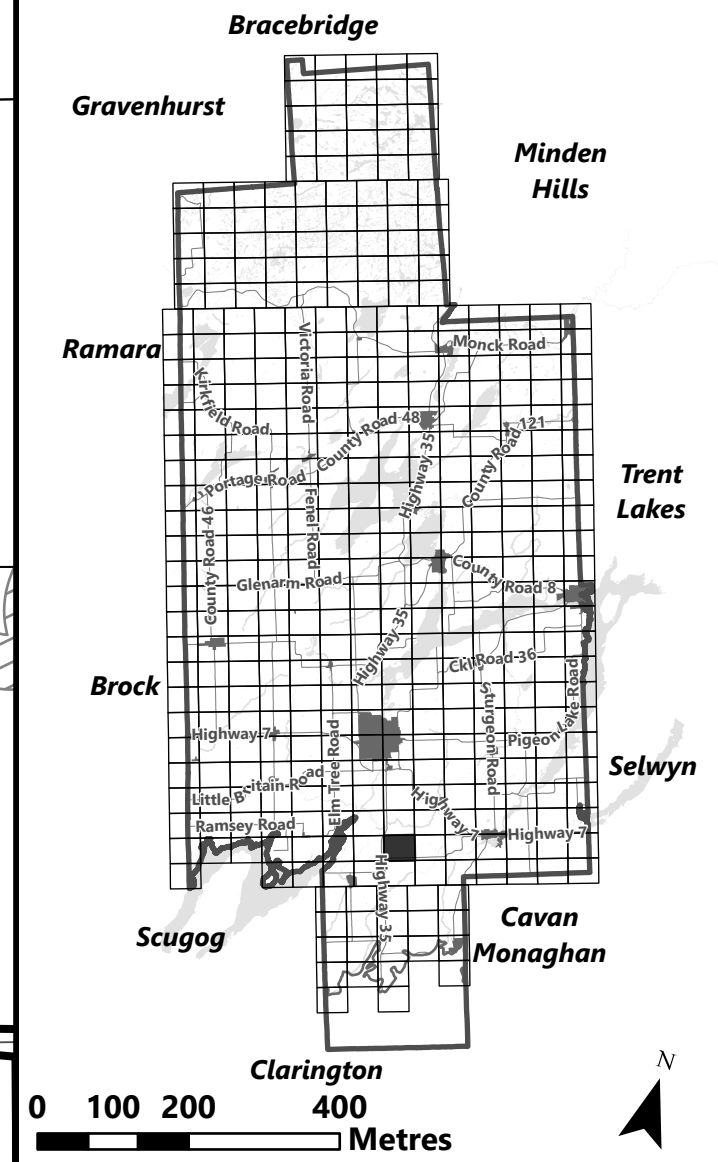

City of Kawartha Lakes Rural Zoning By-law Schedule A-E52

Legend

- City of Kawartha Lakes Boundary
- Zone Boundary
- Conservation Authority Regulated Area
- Kawartha Region Conservation Authority

May 2024

Sources:
MNDMNR, City of Kawartha Lakes and Teranet
Projection:
NAD 1983 UTM Zone 17N