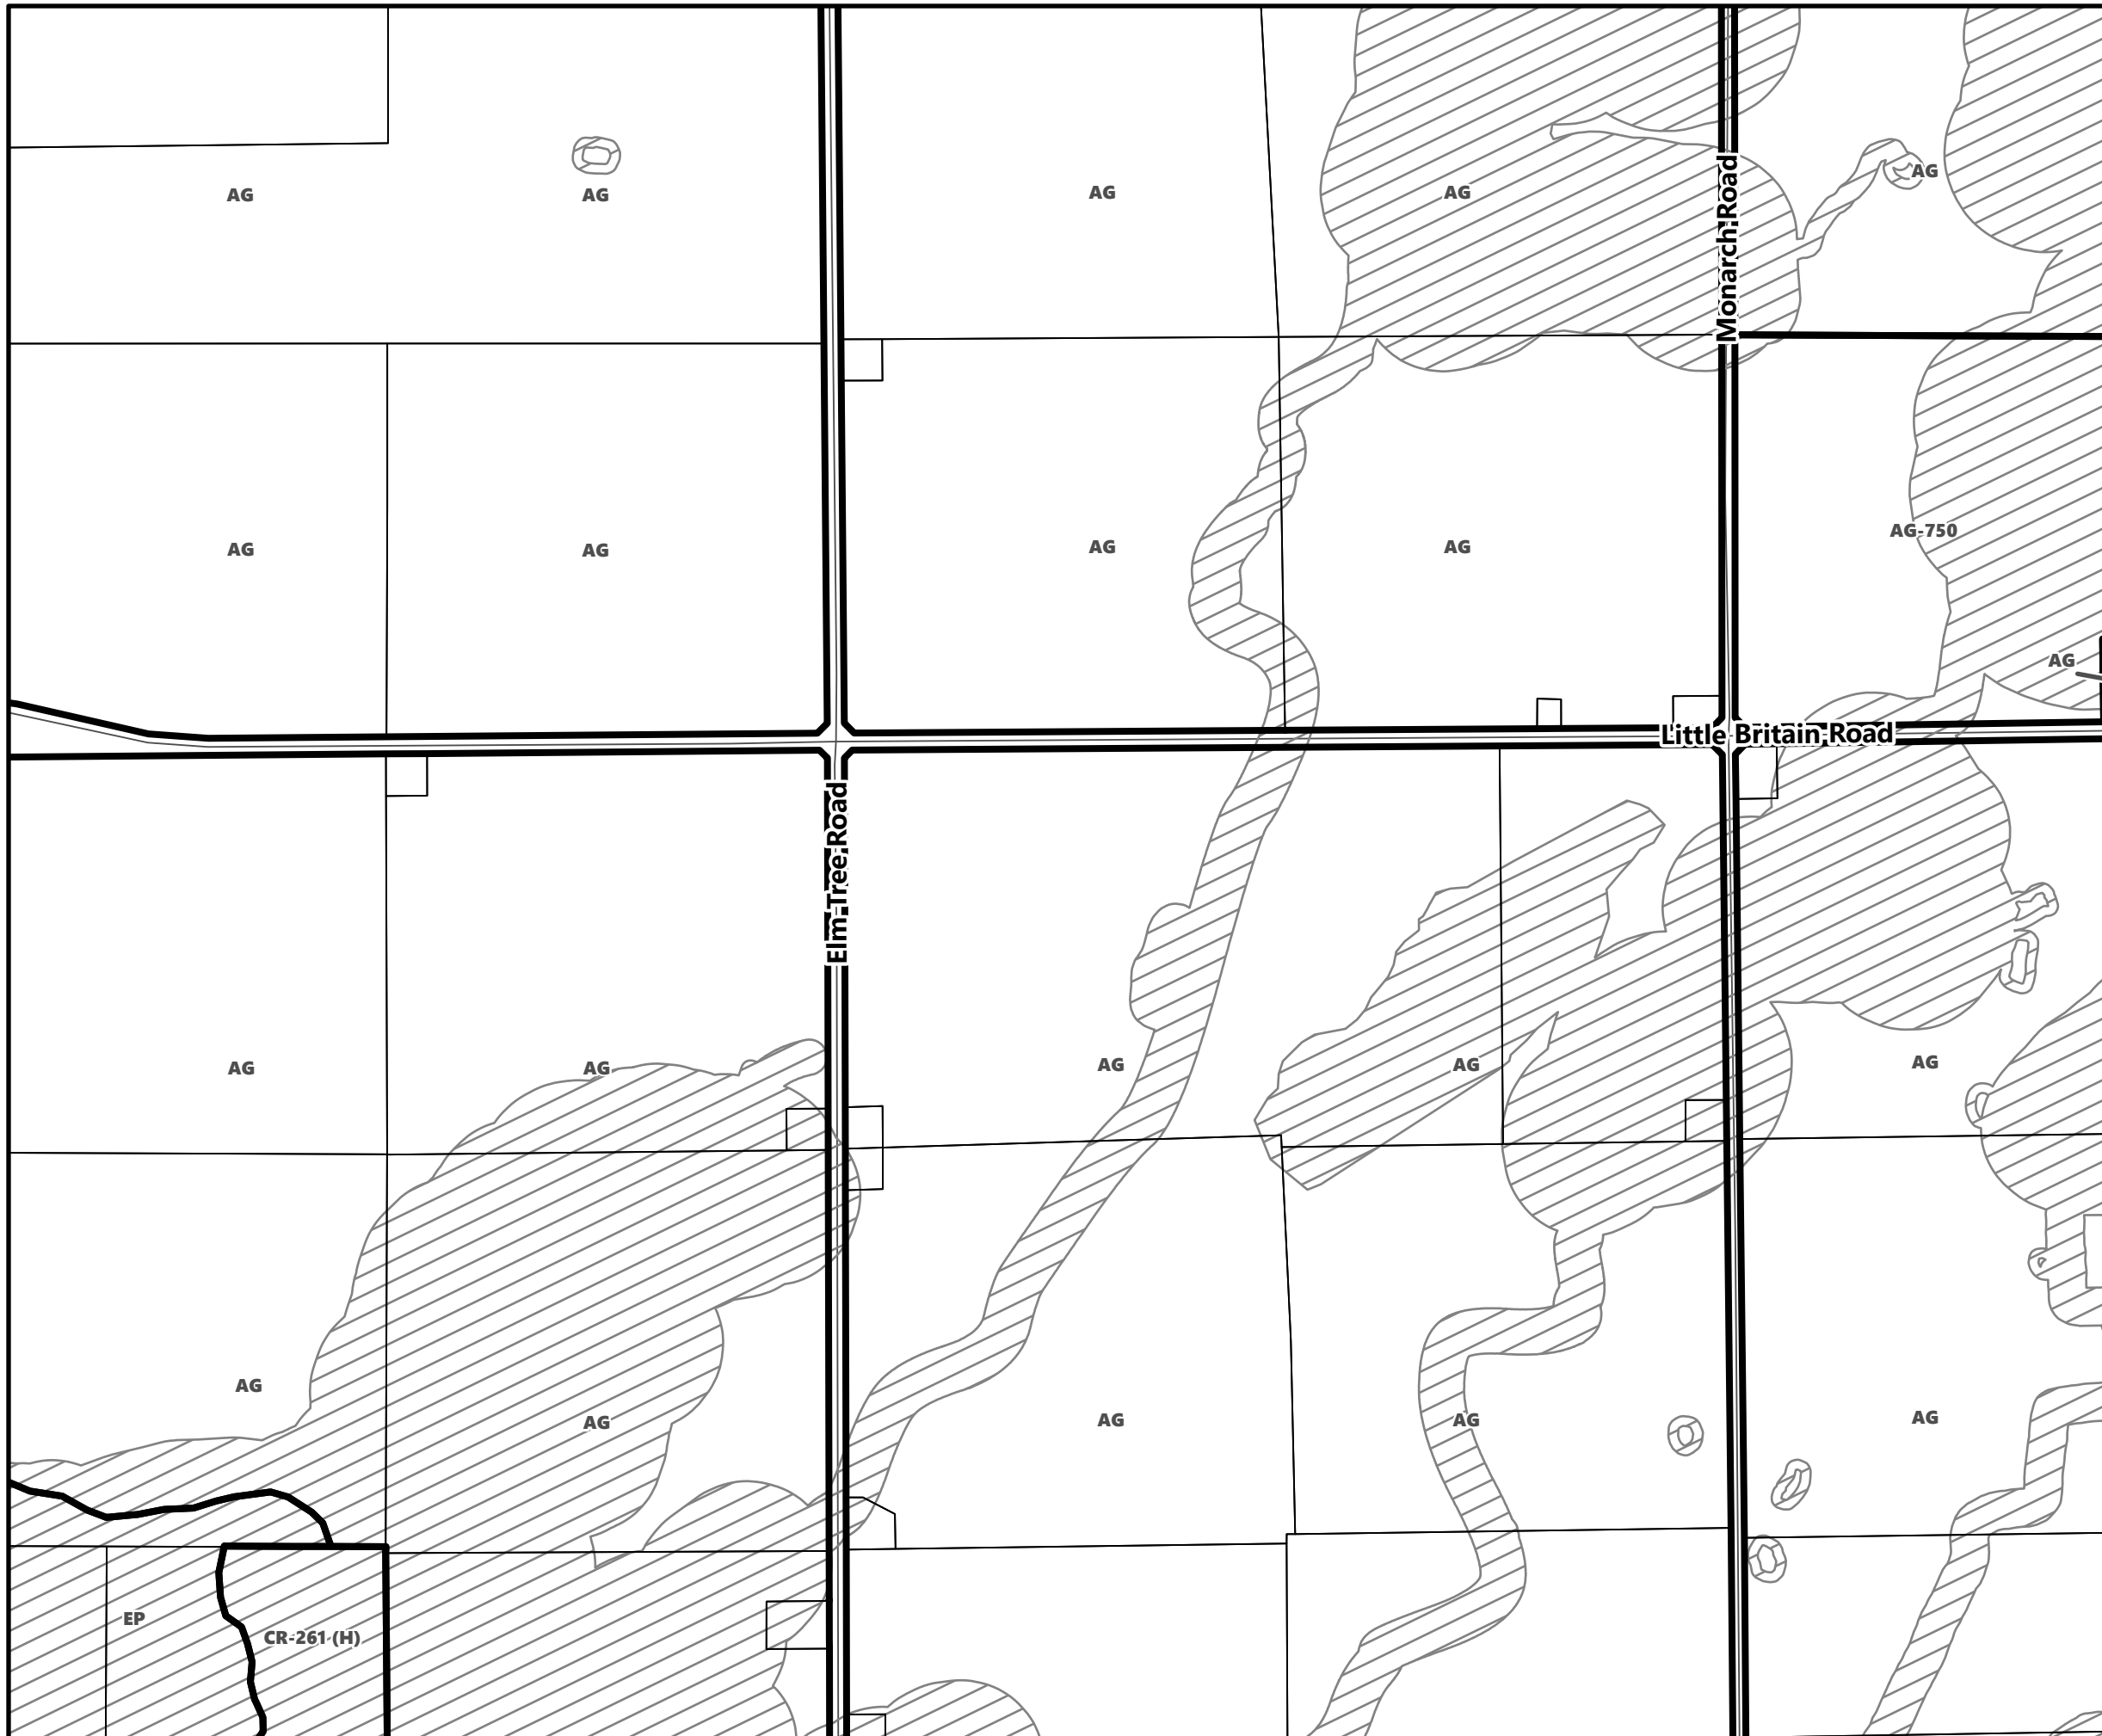

May 2024

Sources: MNDMNR, City of Kawartha Lakes and Teranet
Projection: NAD 1983 UTM Zone 17N

City of Kawartha Lakes Rural Zoning By-law Schedule A-E8

Legend

- City of Kawartha Lakes Boundary
- Zone Boundary
- Conservation Authority Regulated Area**
- Kawartha Region Conservation Authority