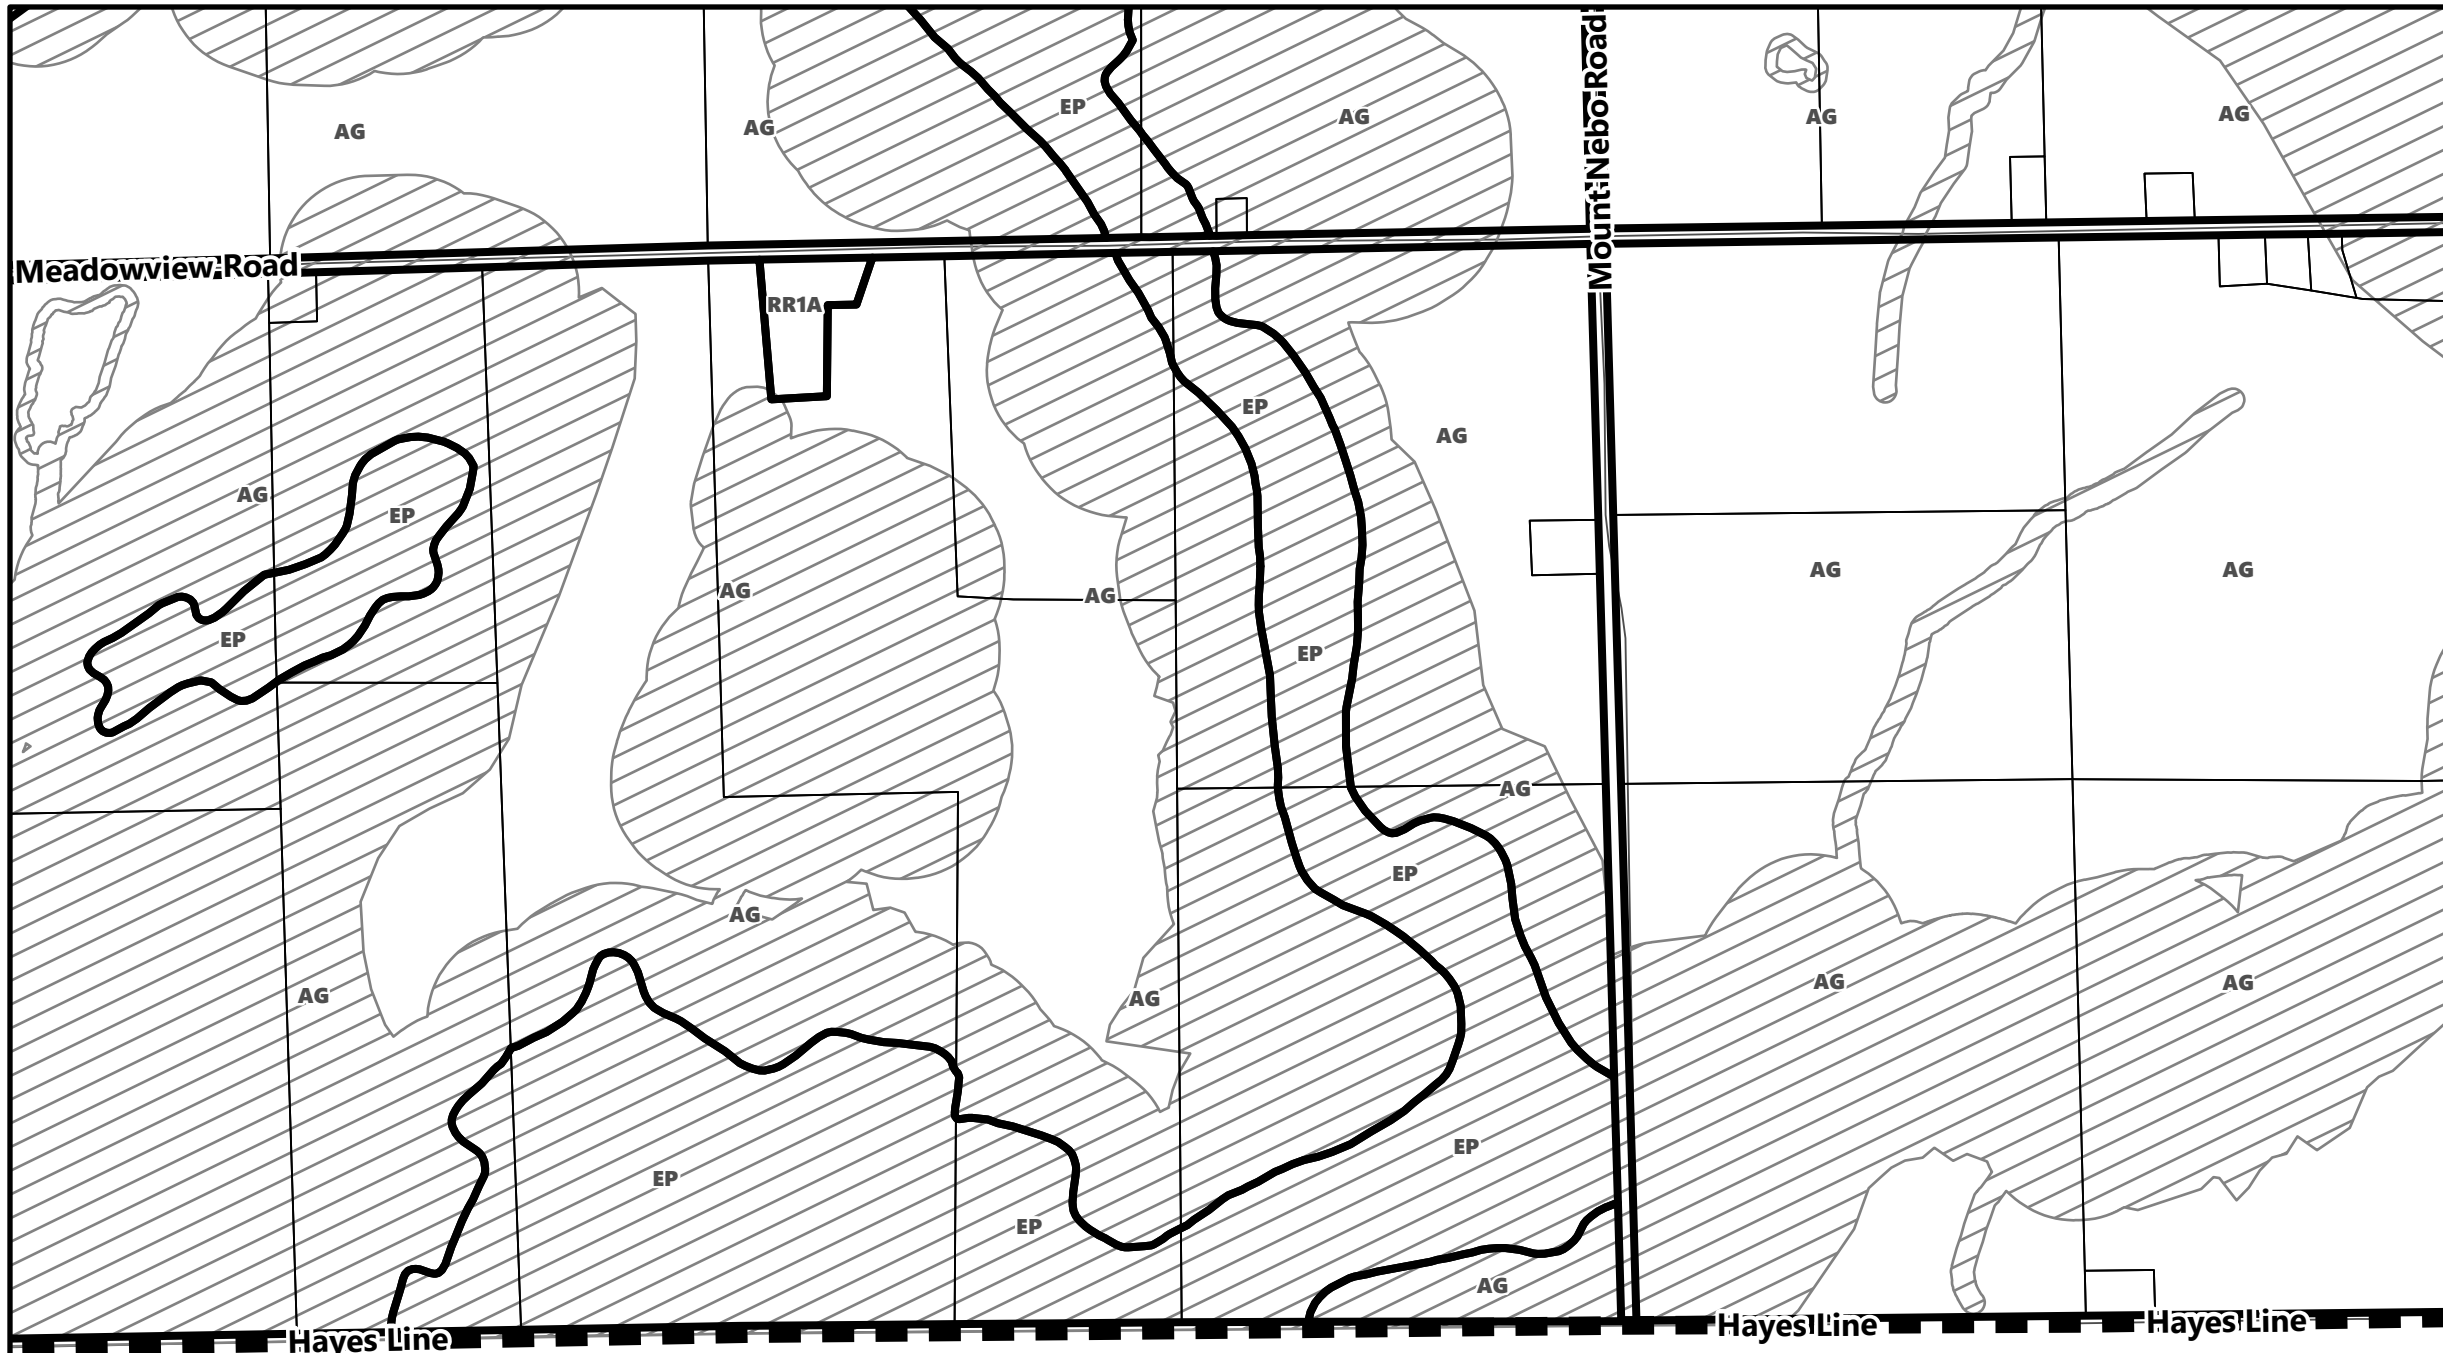

**City of Kawartha Lakes
Rural Zoning By-law
Schedule A-E67**

Legend

- City of Kawartha Lakes Boundary
- Zone Boundary
- **Conservation Authority Regulated Area**
- Kawartha Region Conservation Authority
- Otonabee Region Conservation Authority

May 2024

Sources:
MNDMNR, City of Kawartha Lakes and Teranet
Projection:
NAD 1983 UTM Zone 17N