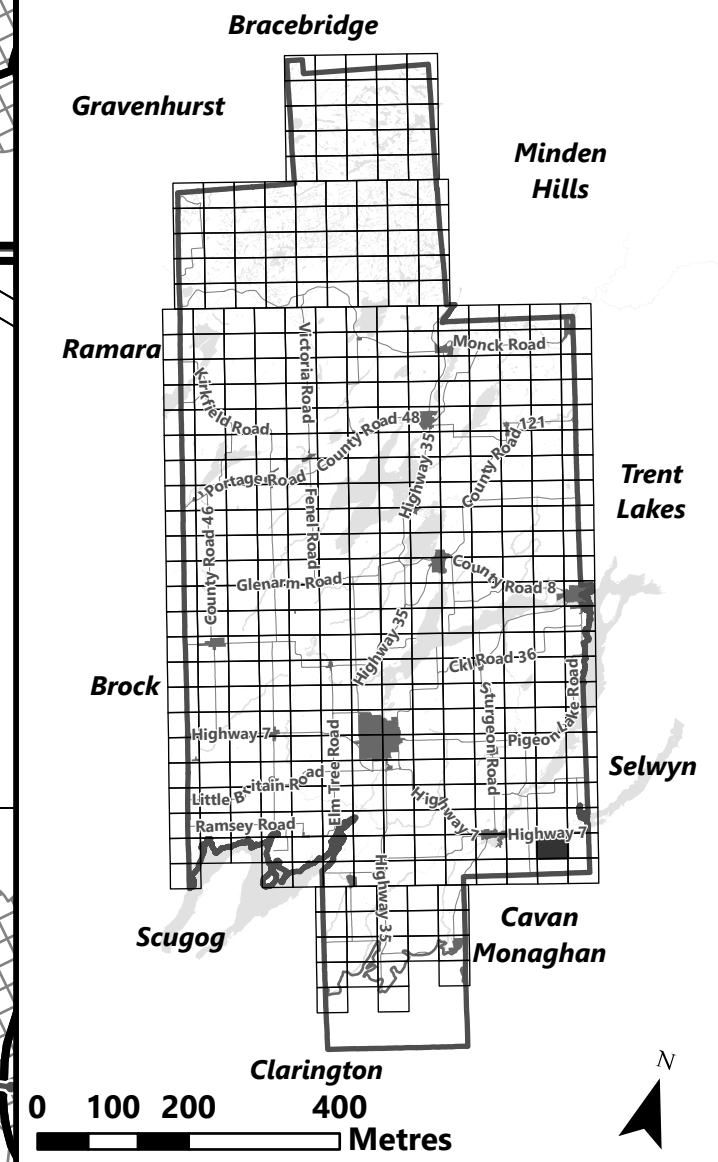

City of Kawartha Lakes Rural Zoning By-law Schedule A-E57

Legend

- City of Kawartha Lakes Boundary
- Zone Boundary
- Conservation Authority Regulated Area
  - ▨ Kawartha Region Conservation Authority
  - ▩ Otonabee Region Conservation Authority