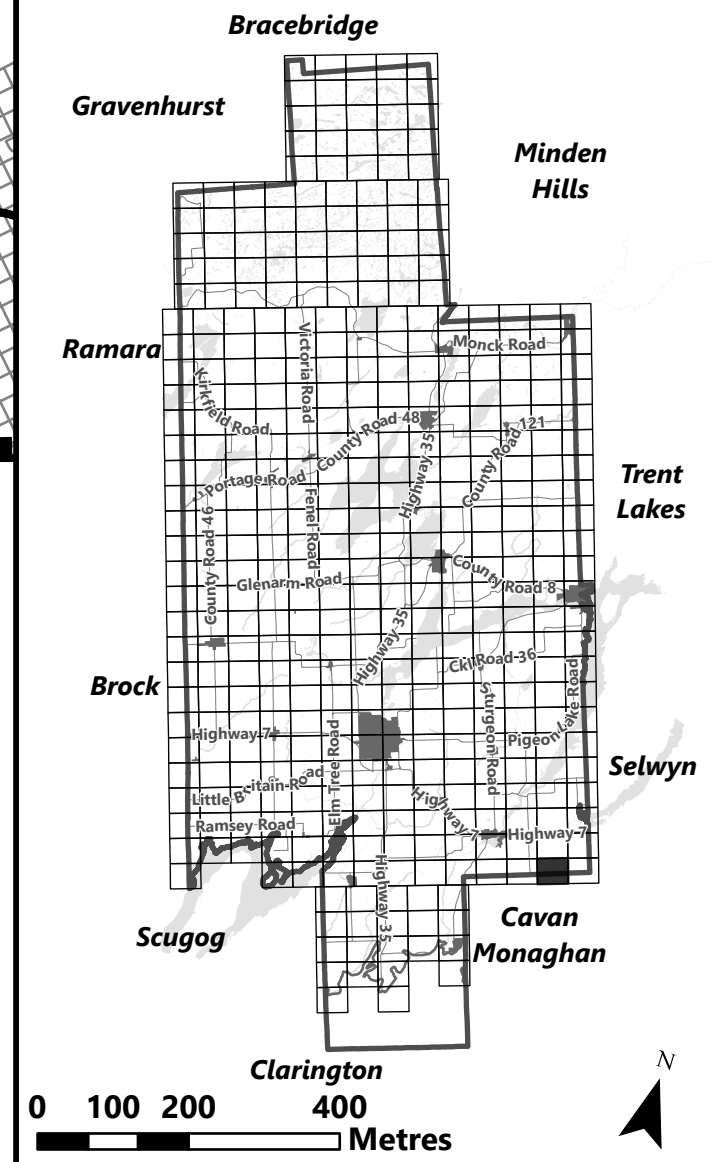

City of Kawartha Lakes Rural Zoning By-law Schedule A-E69

Legend

- City of Kawartha Lakes Boundary
- Zone Boundary
- Conservation Authority Regulated Area
- Otonabee Region Conservation Authority