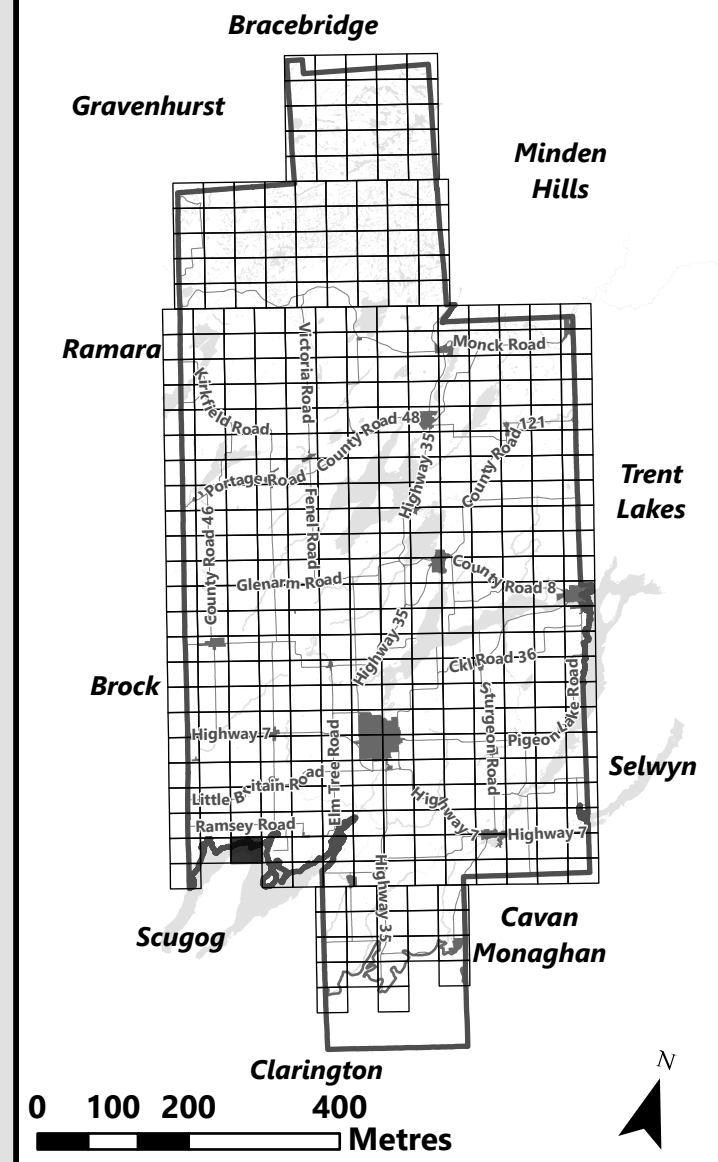

May 2024

Sources:
MNDMNR, City of Kawartha Lakes and Teranet
Projection:
NAD 1983 UTM Zone 17N

City of Kawartha Lakes Rural Zoning By-law Schedule A-E47

Legend

- City of Kawartha Lakes Boundary
- Zone Boundary
- Conservation Authority Regulated Area
- Kawartha Region Conservation Authority