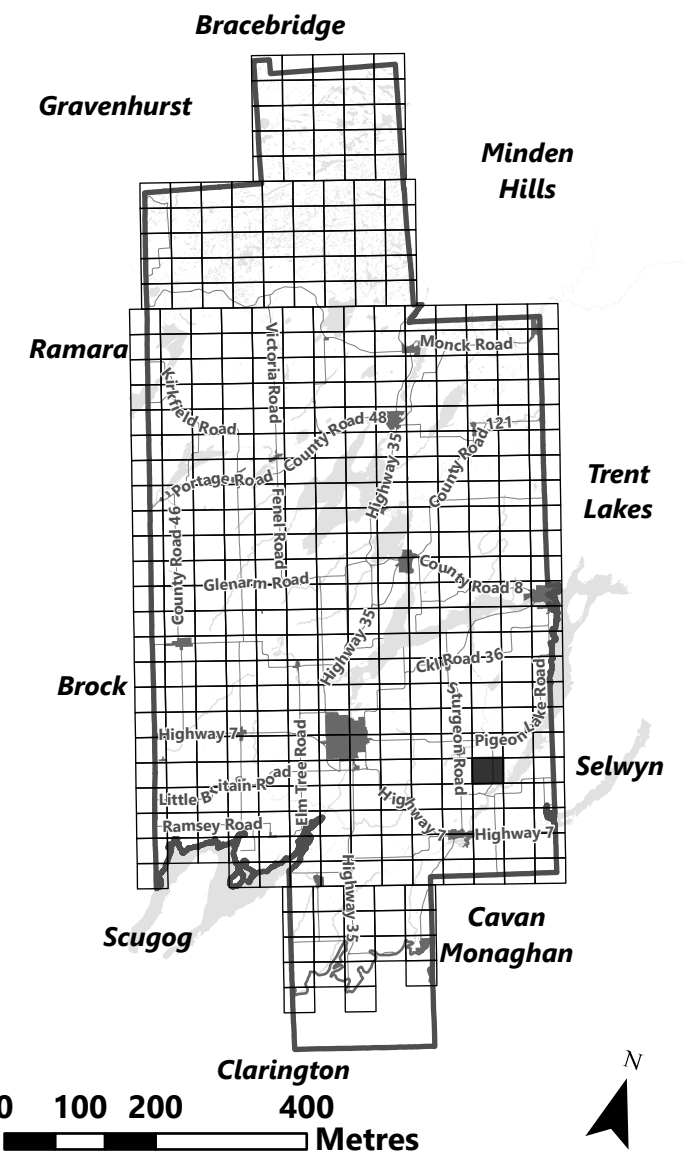

City of Kawartha Lakes Rural Zoning By-law Schedule A-E14

1. **Legend**
2. City of Kawartha Lakes Boundary
   - Zone Boundary
   - ▨ Conservation Authority Regulated Area
   - ▨ Kawartha Region Conservation Authority