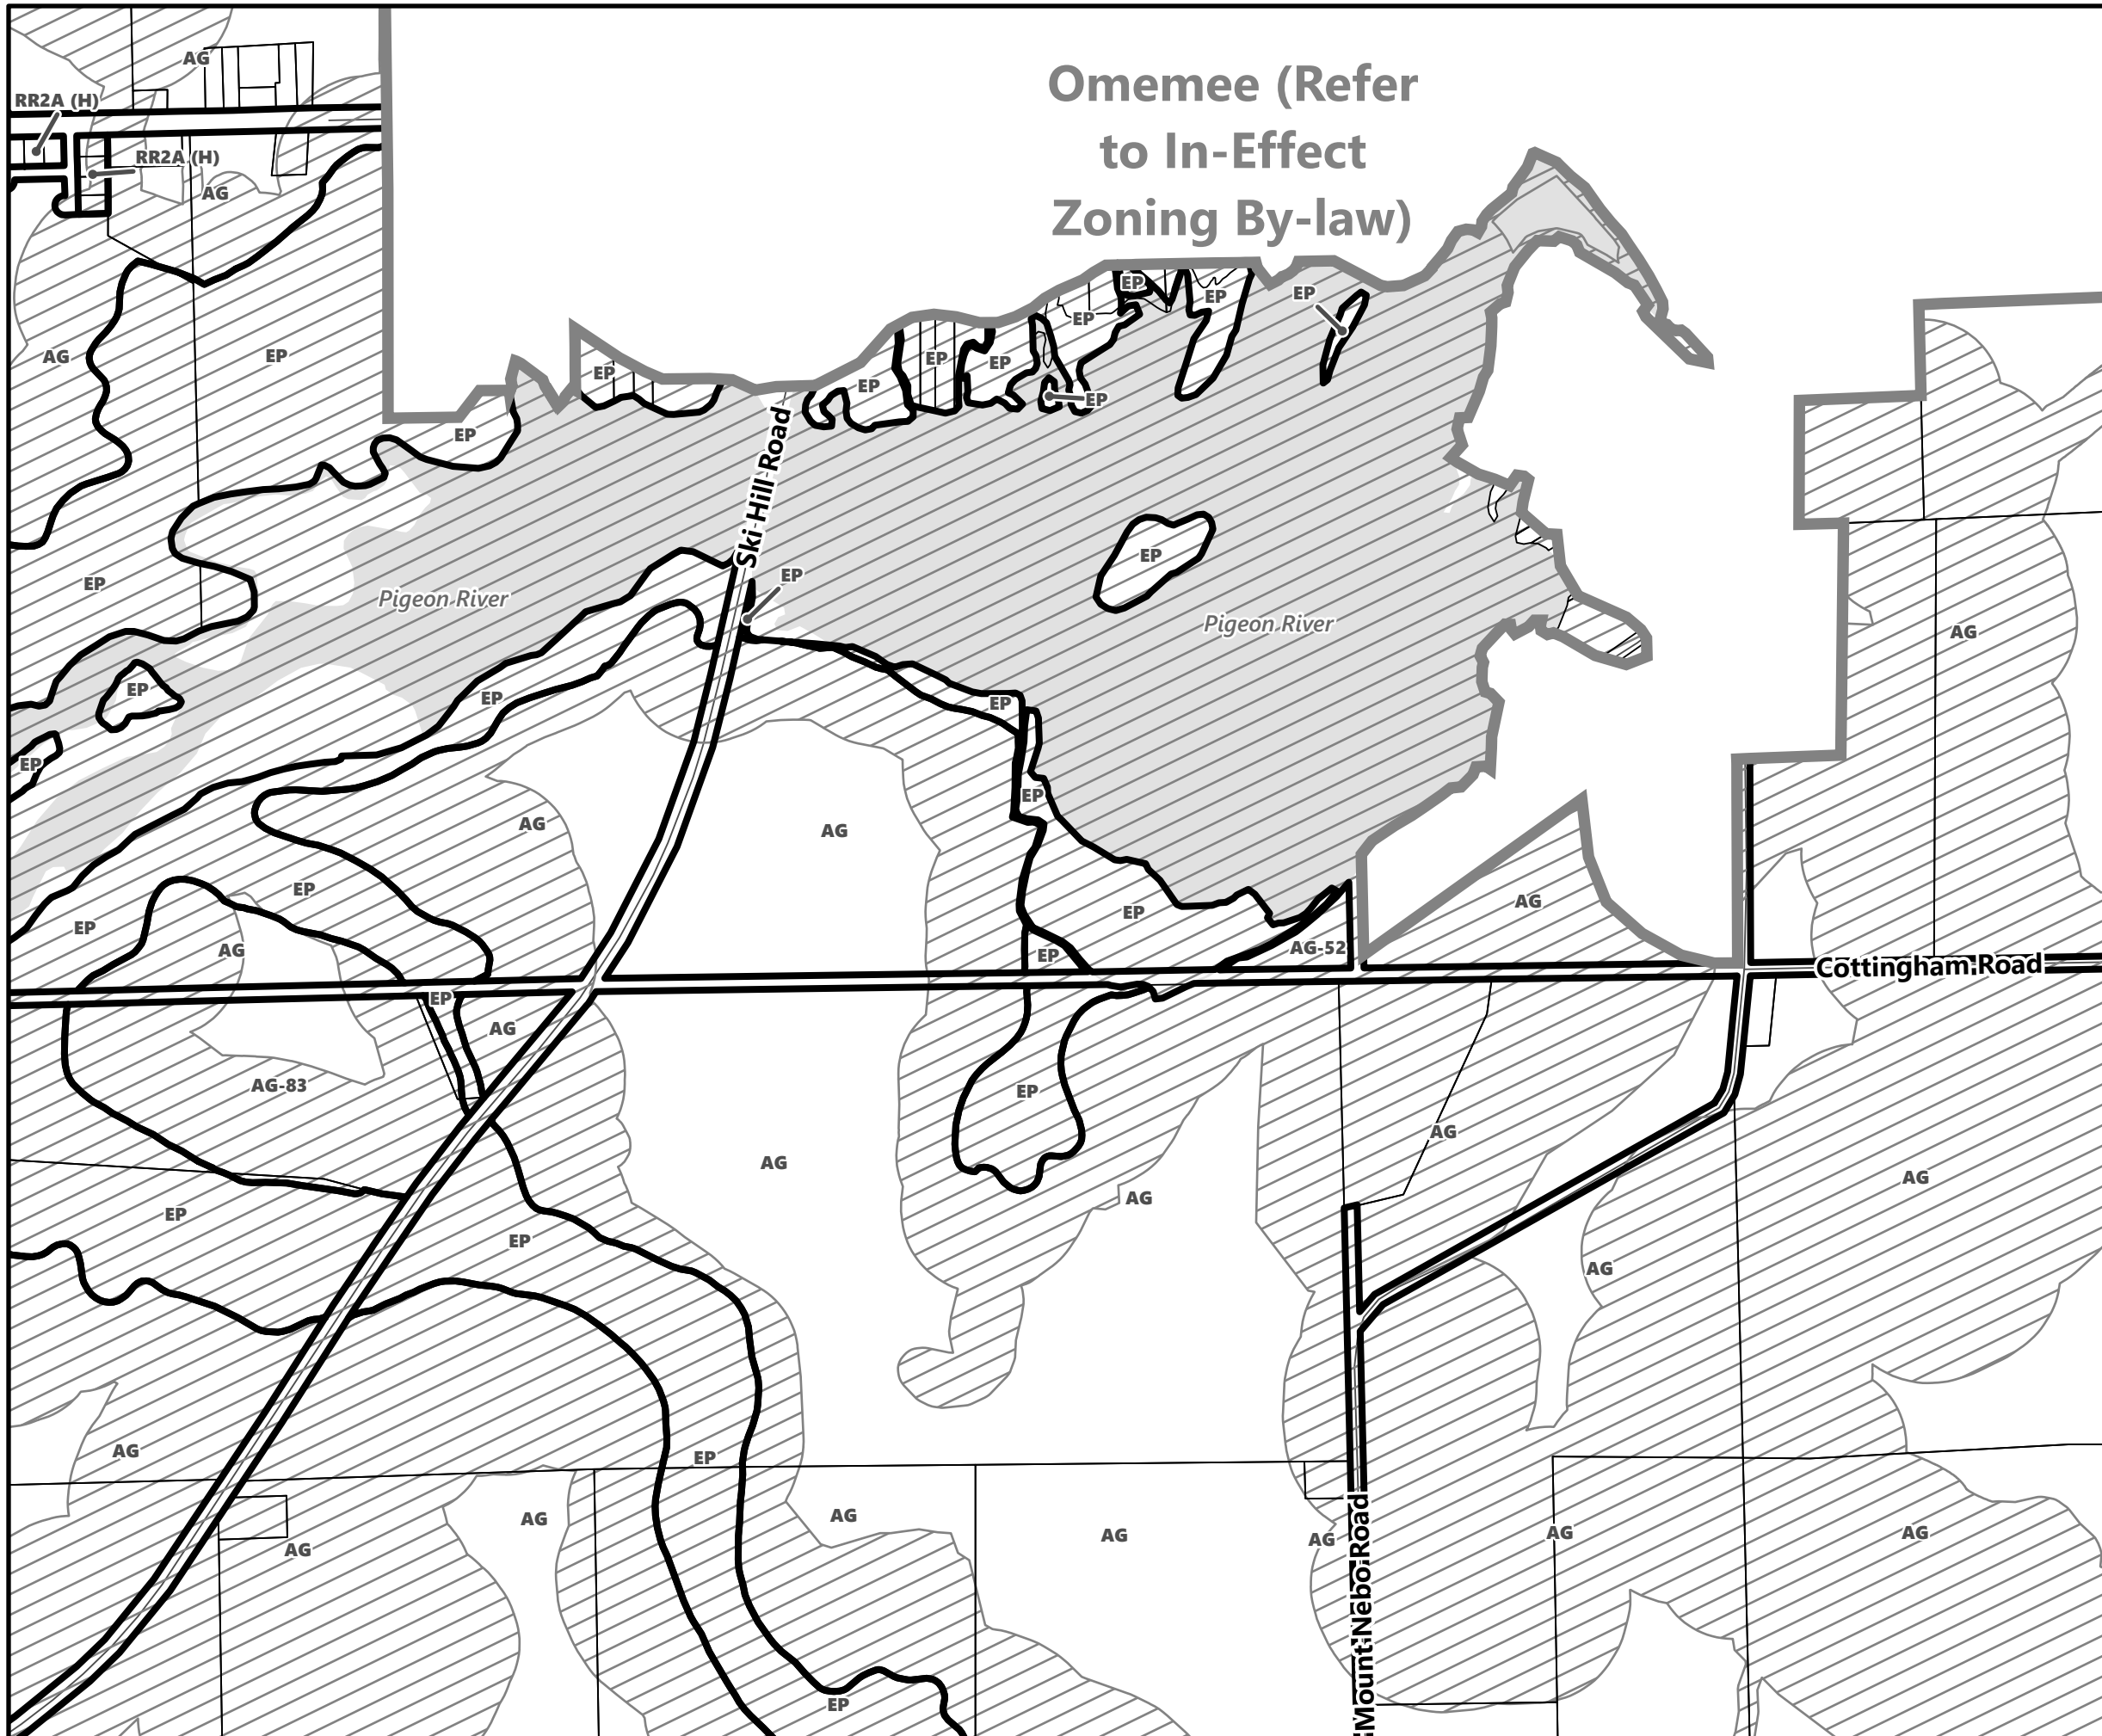

City of Kawartha Lakes Rural Zoning By-law Schedule A-E55

Legend

- City of Kawartha Lakes Boundary
- Zone Boundary
- Conservation Authority Regulated Area
- Kawartha Region Conservation Authority

Omeme (Refer to In-Effect Zoning By-law)

May 2024

Sources:
MNDMNR, City of Kawartha Lakes and Teranet
Projection:
NAD 1983 UTM Zone 17N