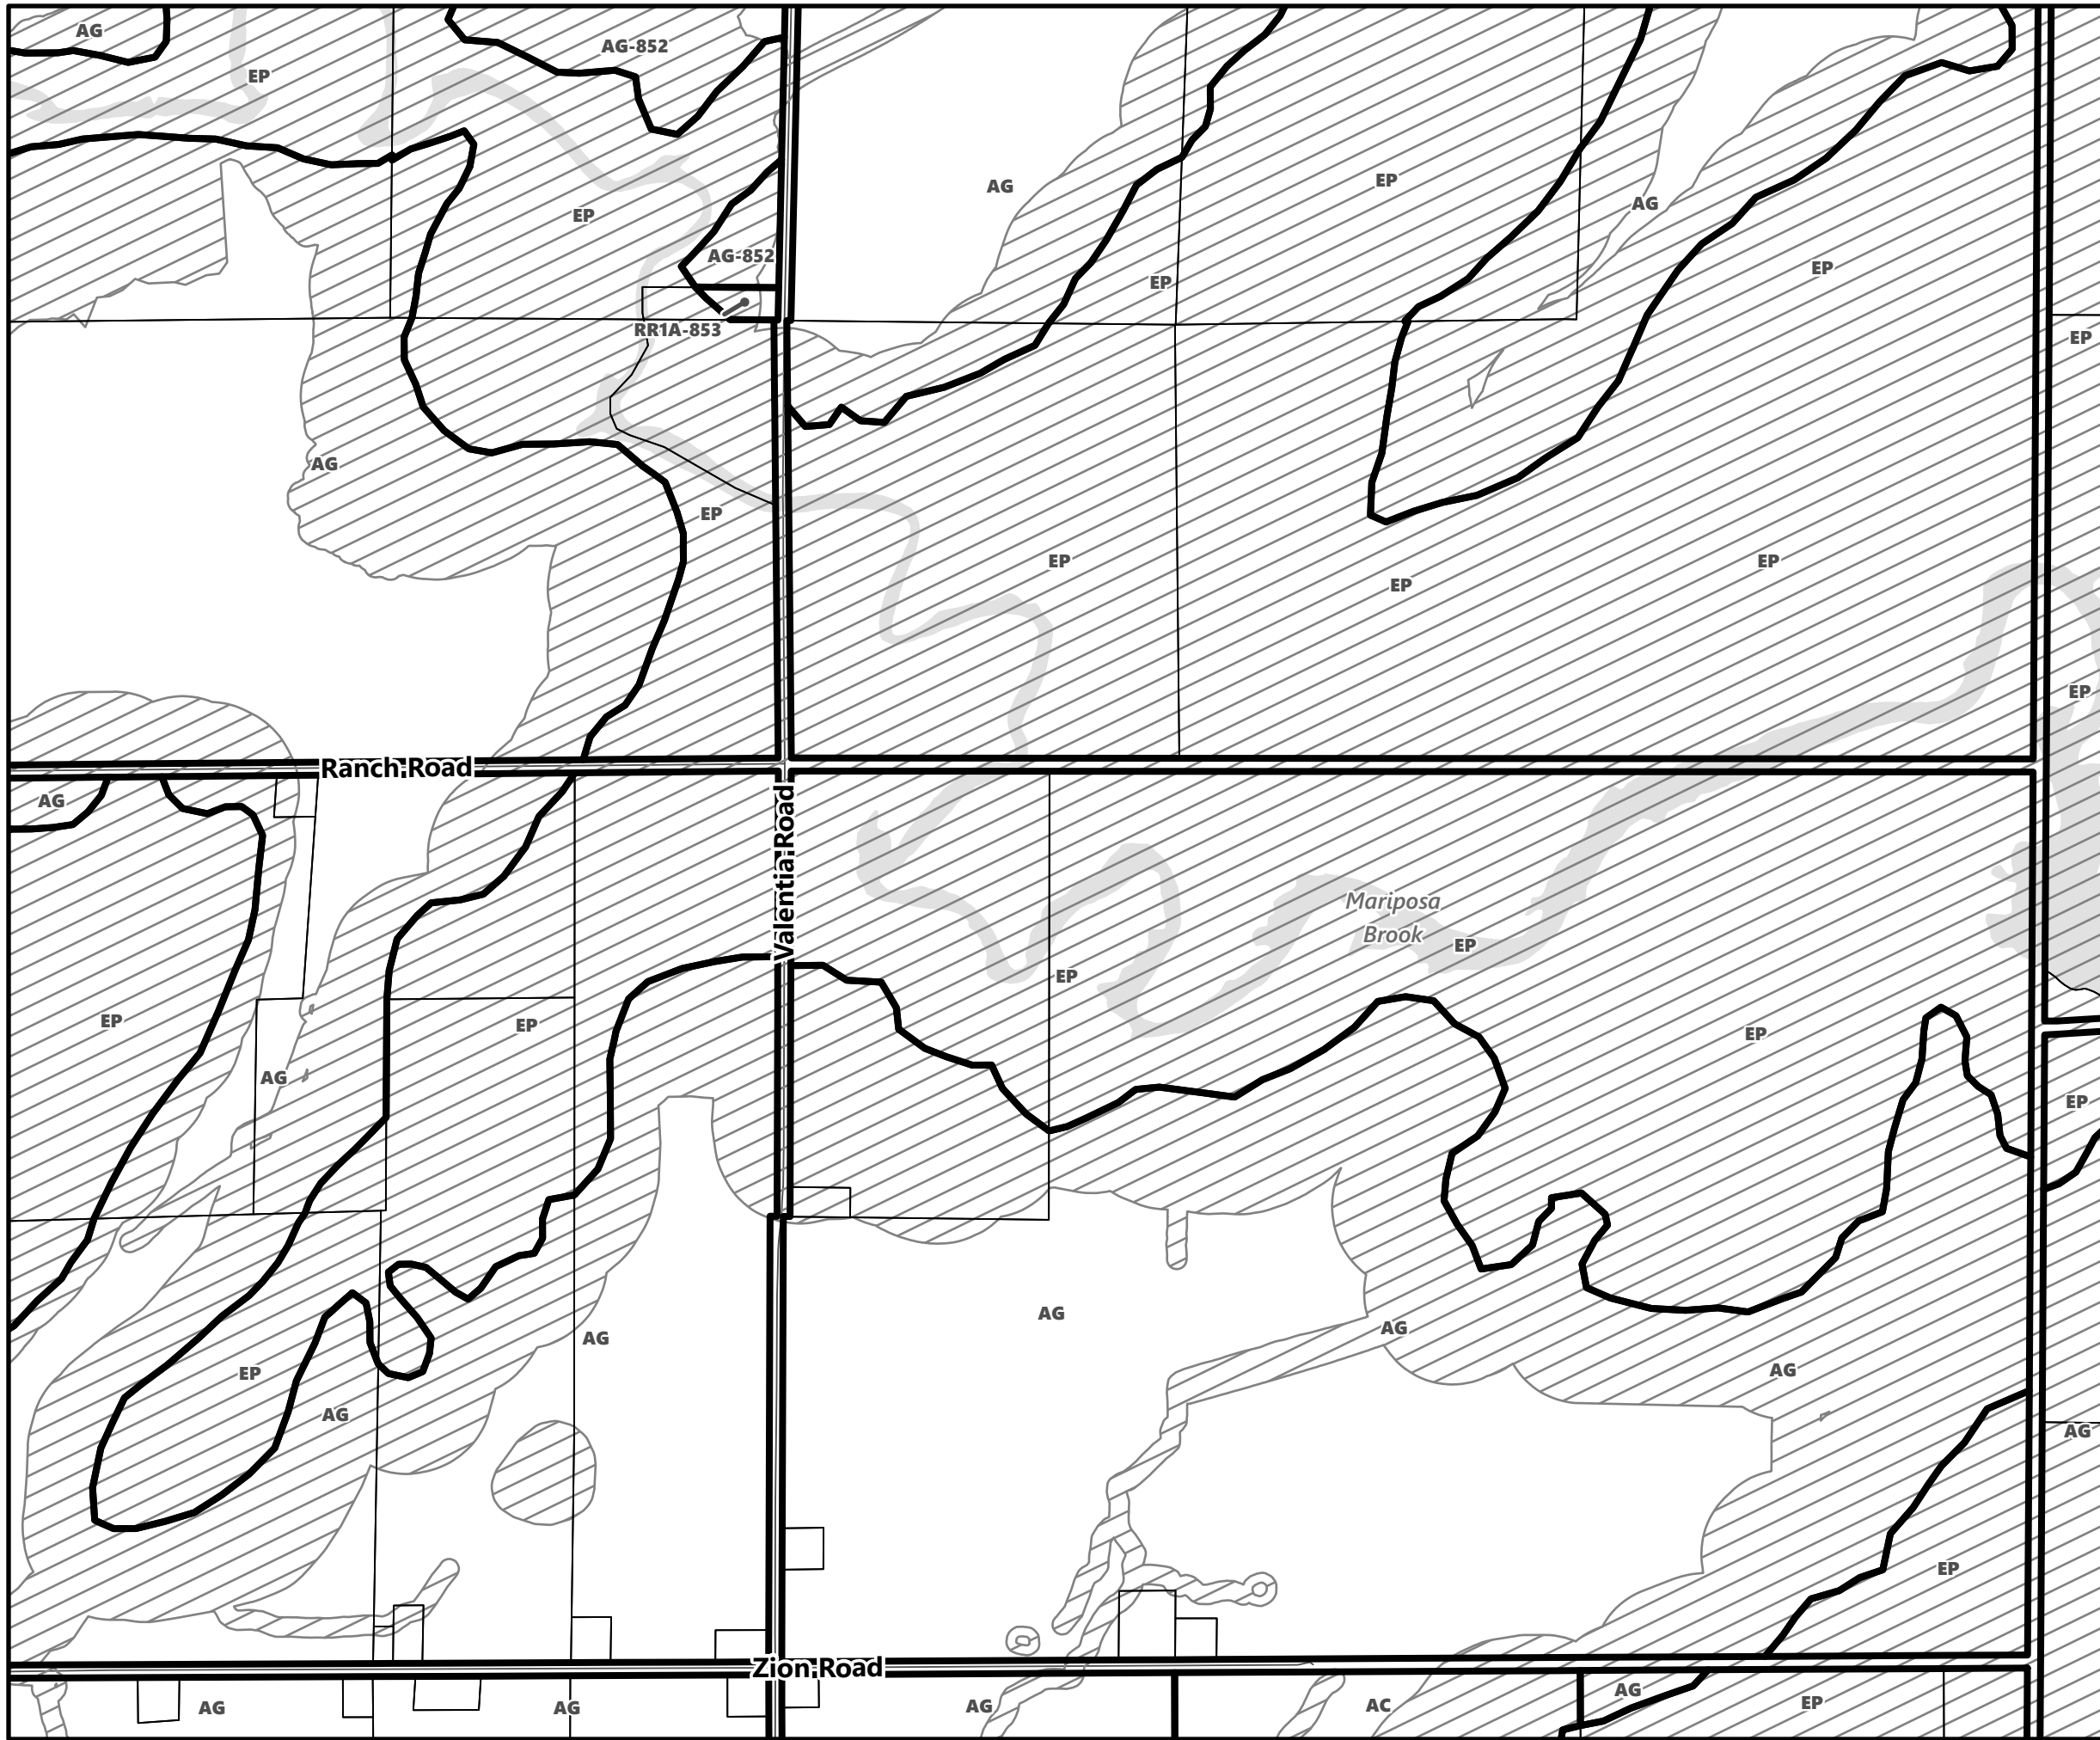

**City of Kawartha Lakes
Rural Zoning By-law
Schedule A-E21**

Legend

- City of Kawartha Lakes Boundary
- Zone Boundary
- Conservation Authority Regulated Area
- Kawartha Region Conservation Authority