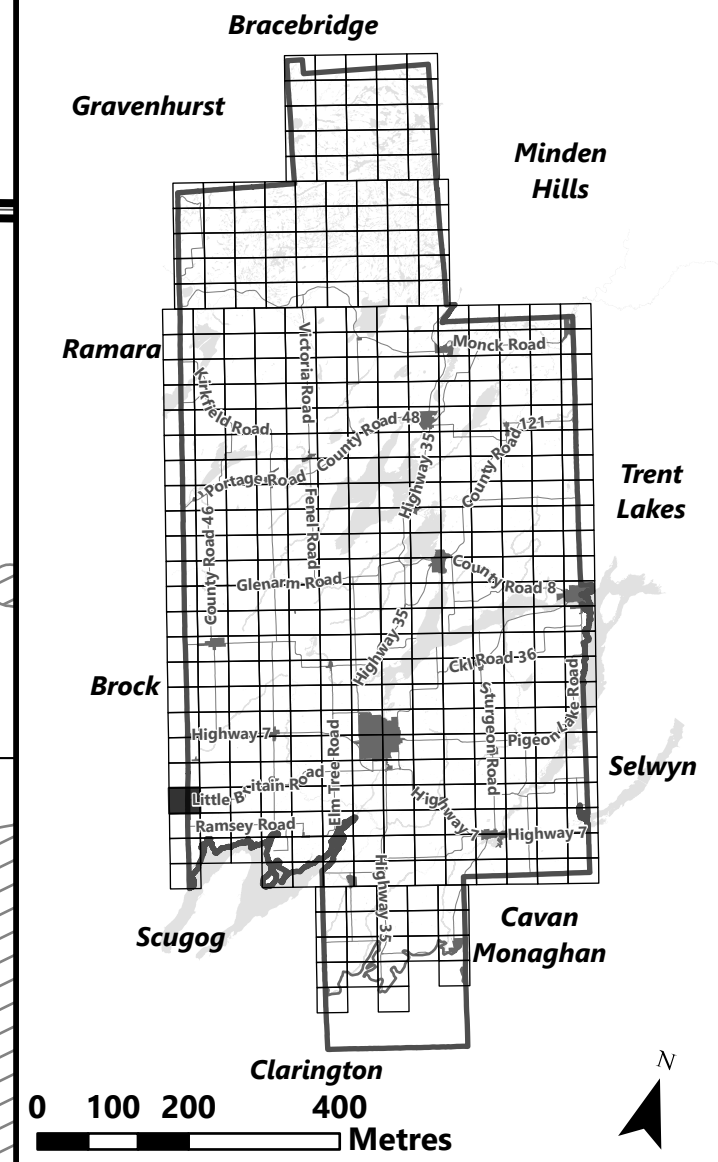

May 2024

Sources:
MNDMNR, City of Kawartha Lakes and Teranet
Projection:
NAD 1983 UTM Zone 17N

City of Kawartha Lakes Rural Zoning By-law Schedule A-E17

Legend

-  City of Kawartha Lakes Boundary
-  Zone Boundary
- Conservation Authority Regulated Area**
-  Kawartha Region Conservation Authority