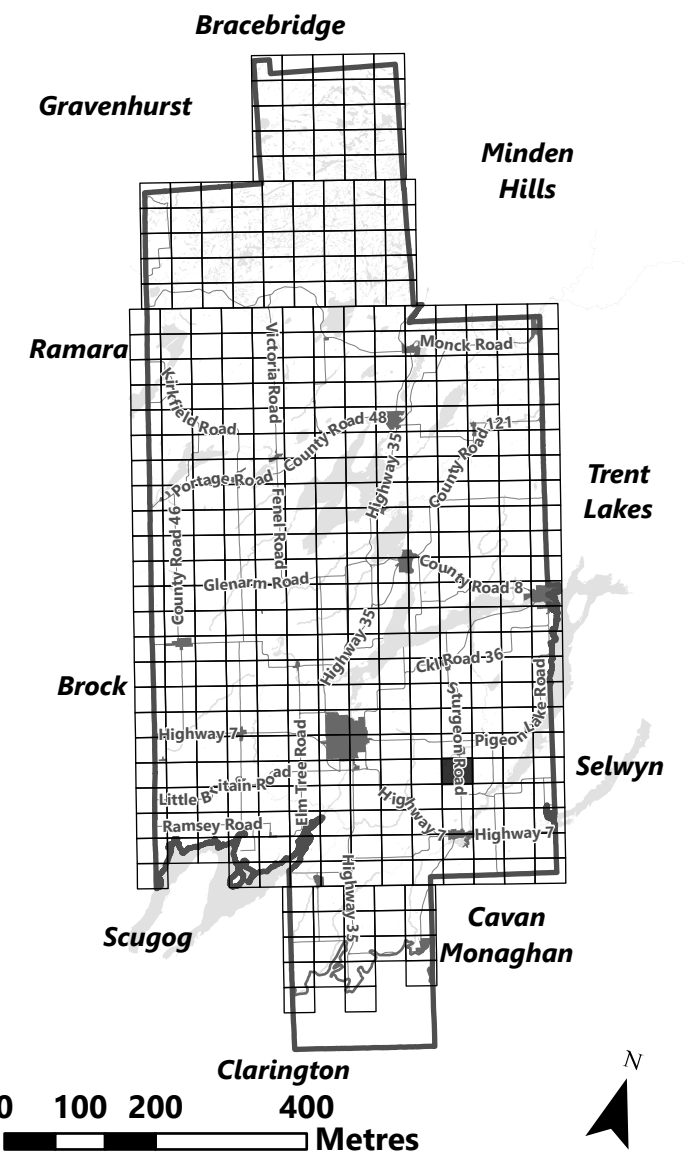

**City of Kawartha Lakes
Rural Zoning By-law
Schedule A-E13**

Legend

- City of Kawartha Lakes Boundary
- Zone Boundary
- Conservation Authority Regulated Area
- Kawartha Region Conservation Authority