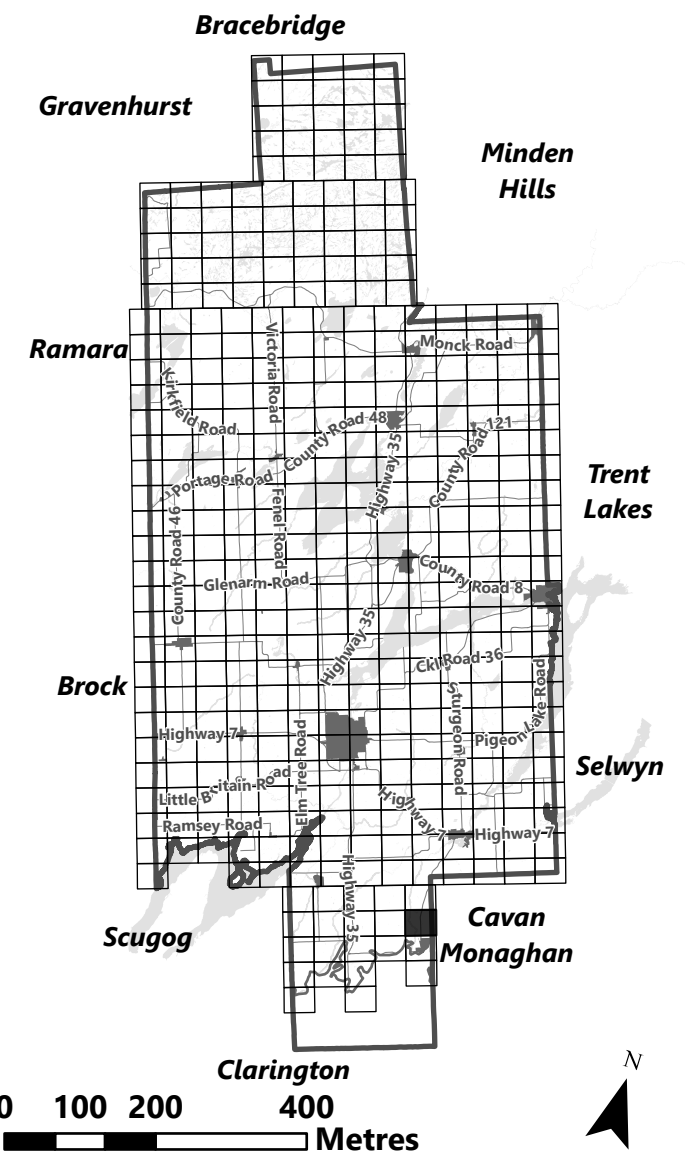

City of Kawartha Lakes Rural Zoning By-law Schedule A-E80

Legend

- City of Kawartha Lakes Boundary
- Zone Boundary
- Conservation Authority Regulated Area
  - ▨ Kawartha Region Conservation Authority
  - ▩ Otonabee Region Conservation Authority

May 2024

Sources:
MNDMNR, City of Kawartha Lakes and Teranet
Projection:
NAD 1983 UTM Zone 17N