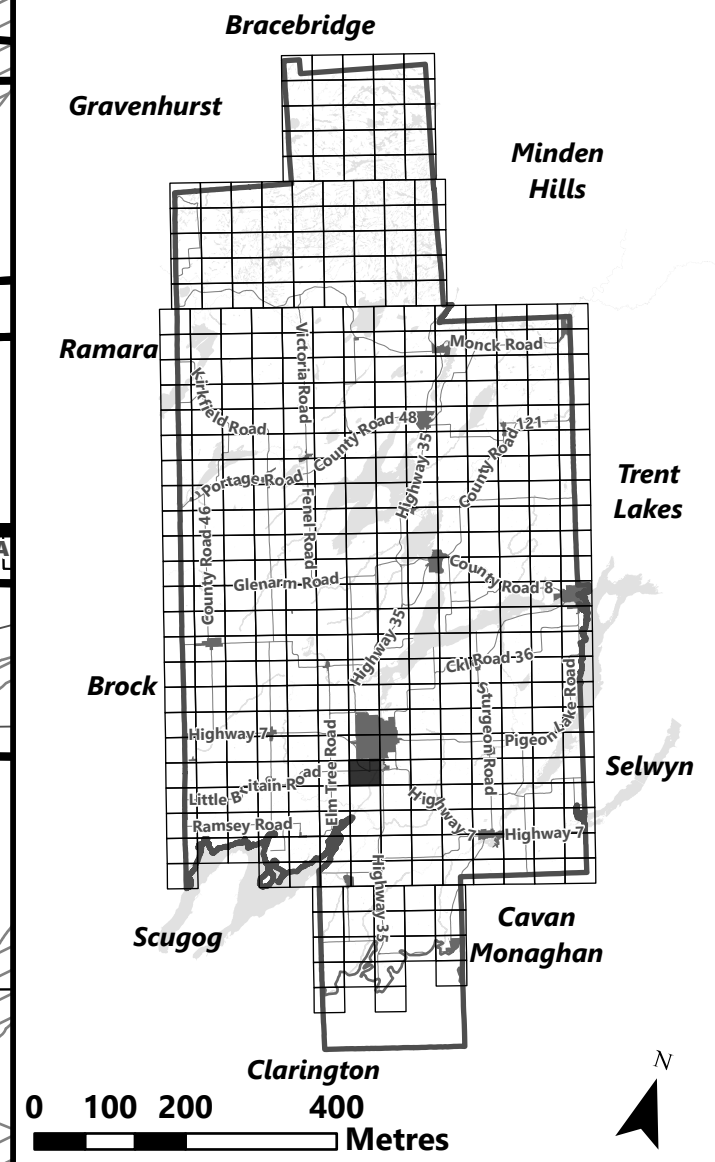

**City of Kawartha Lakes
Rural Zoning By-law
Schedule A-E9**

Legend

- City of Kawartha Lakes Boundary
- Zone Boundary
- Minister's Zoning Order
- Conservation Authority Regulated Area
- Kawartha Region Conservation Authority