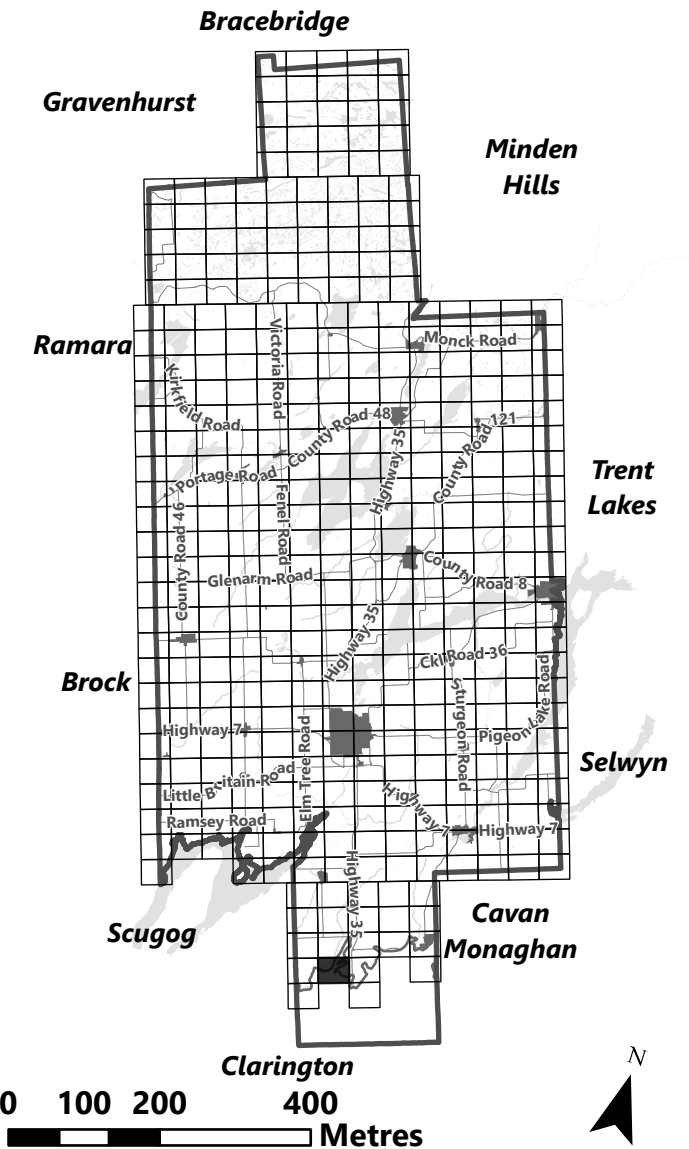

0 100 200 400
Metres

May 2024

Sources:
MNDMNR, City of Kawartha Lakes and Teranet
Projection:
NAD 1983 UTM Zone 17N