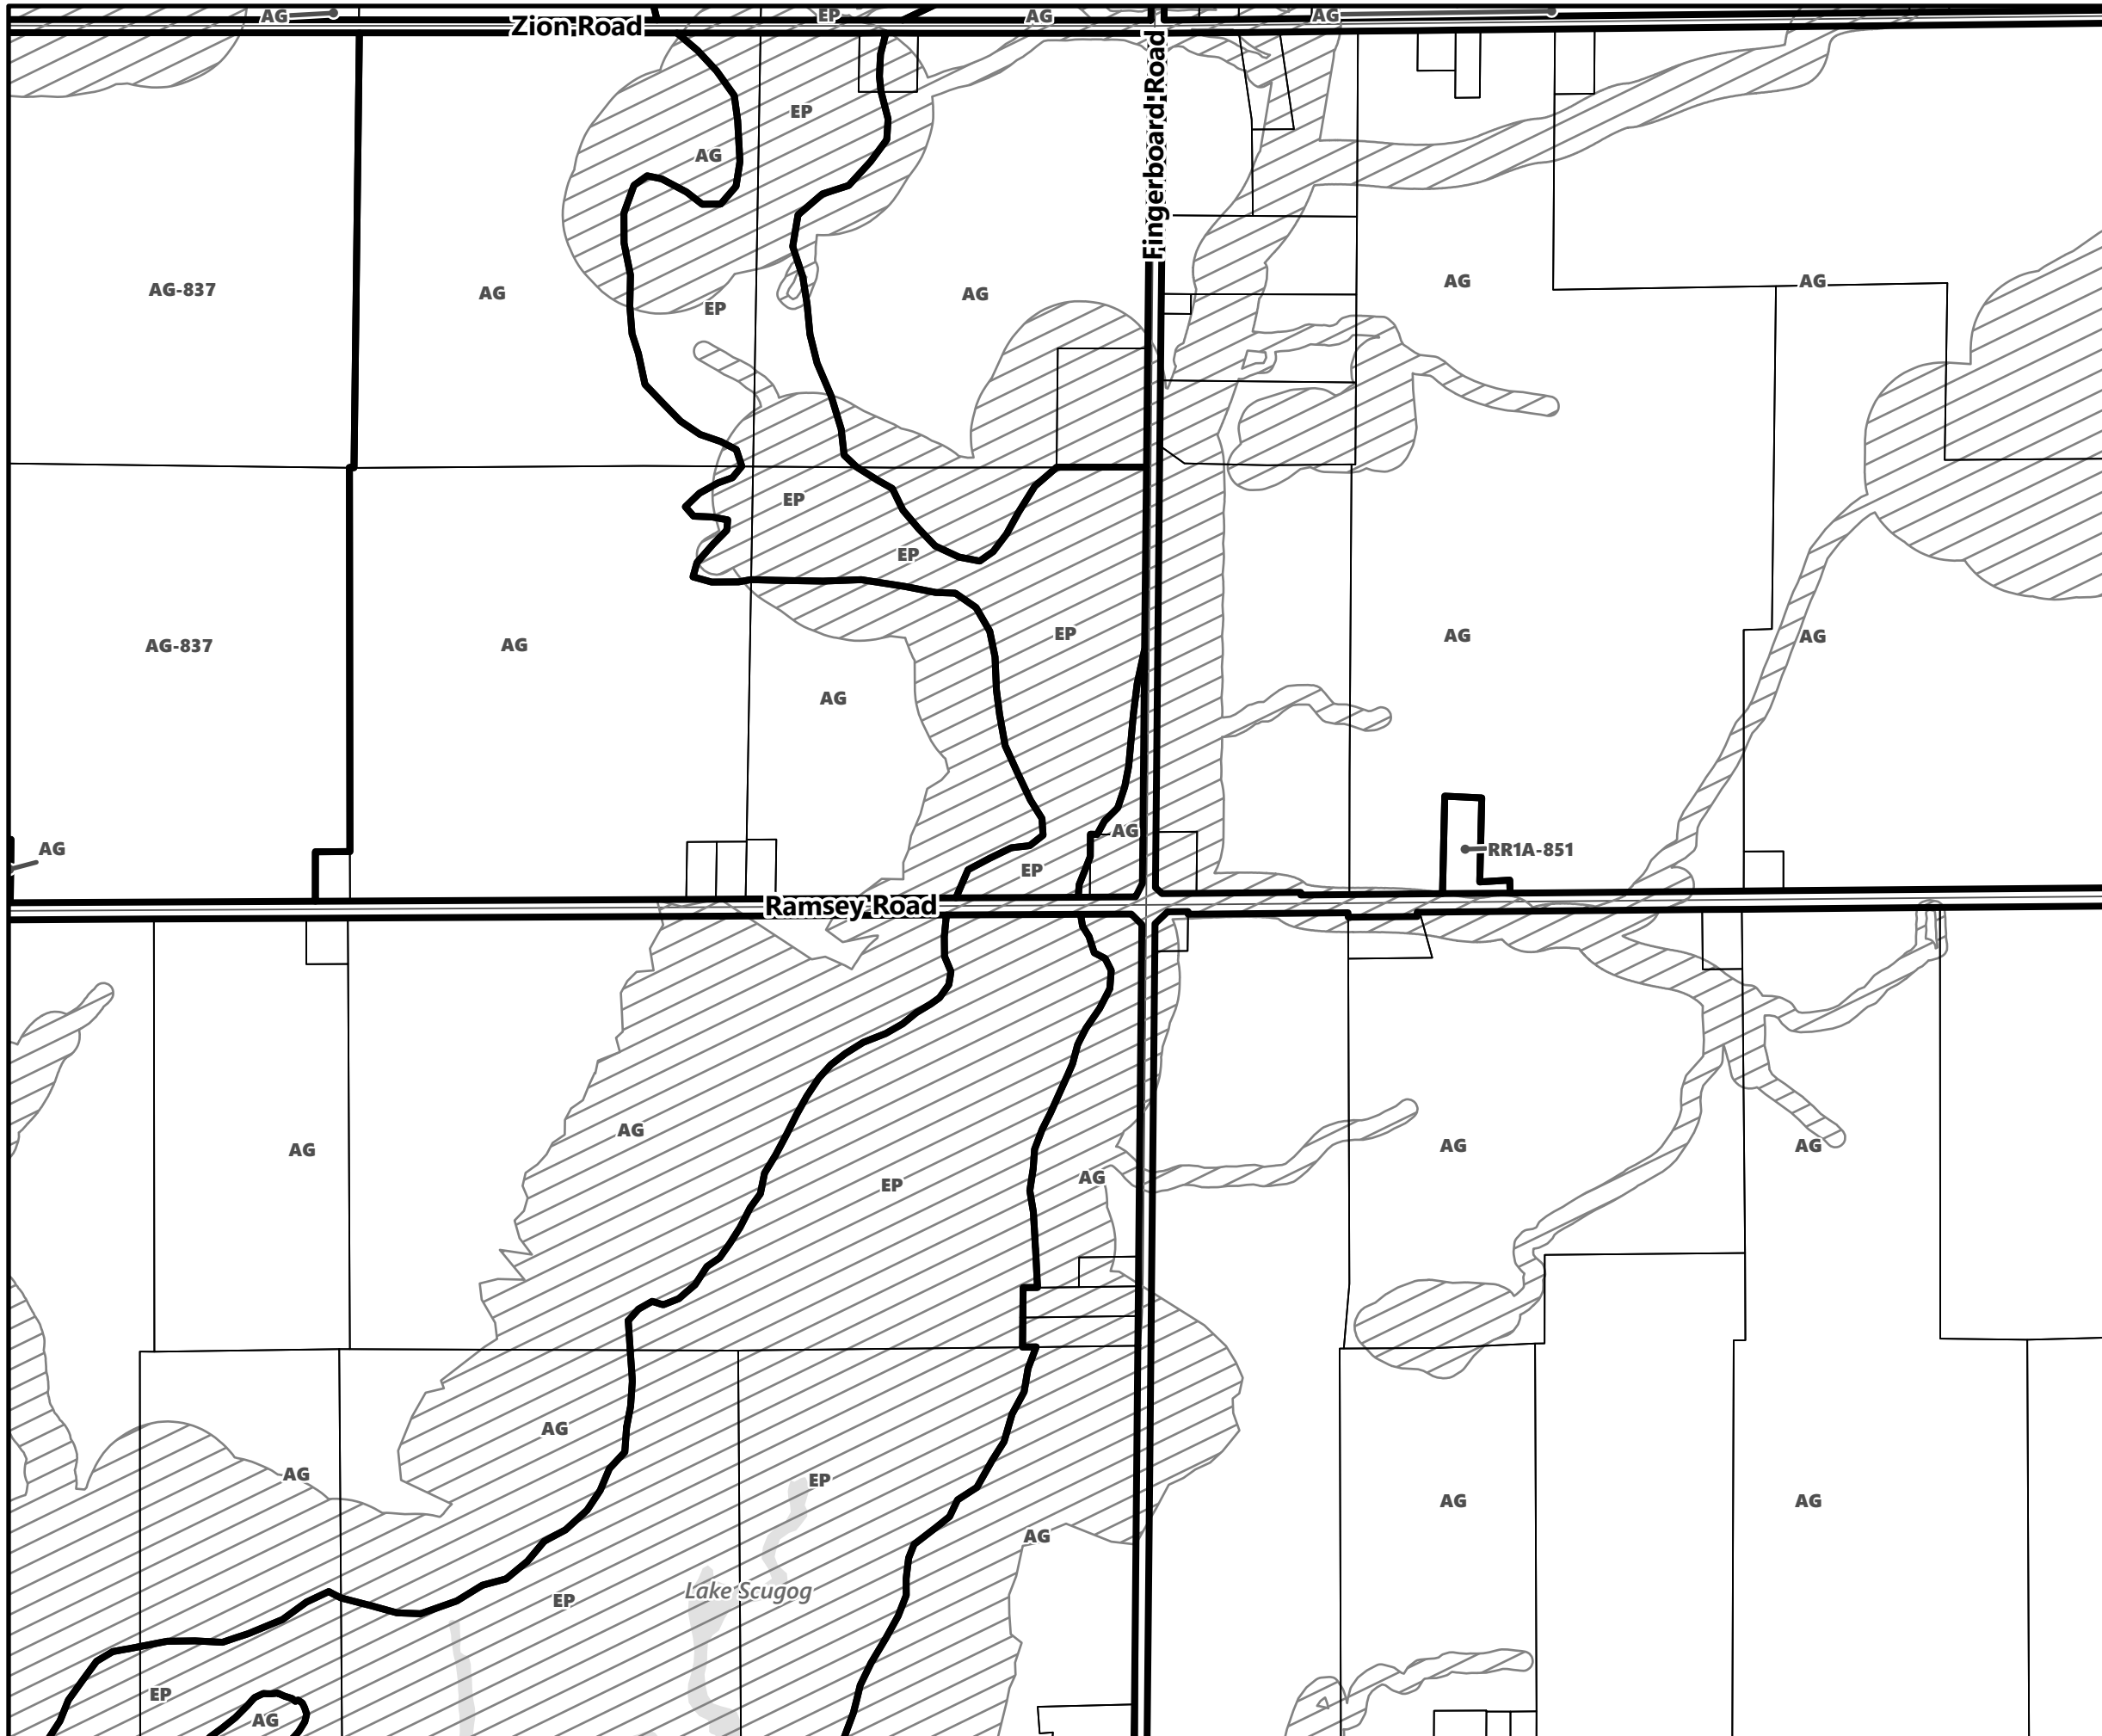

City of Kawartha Lakes Rural Zoning By-law Schedule A-E32

Legend

- City of Kawartha Lakes Boundary
- Zone Boundary
- Conservation Authority Regulated Area
- Kawartha Region Conservation Authority