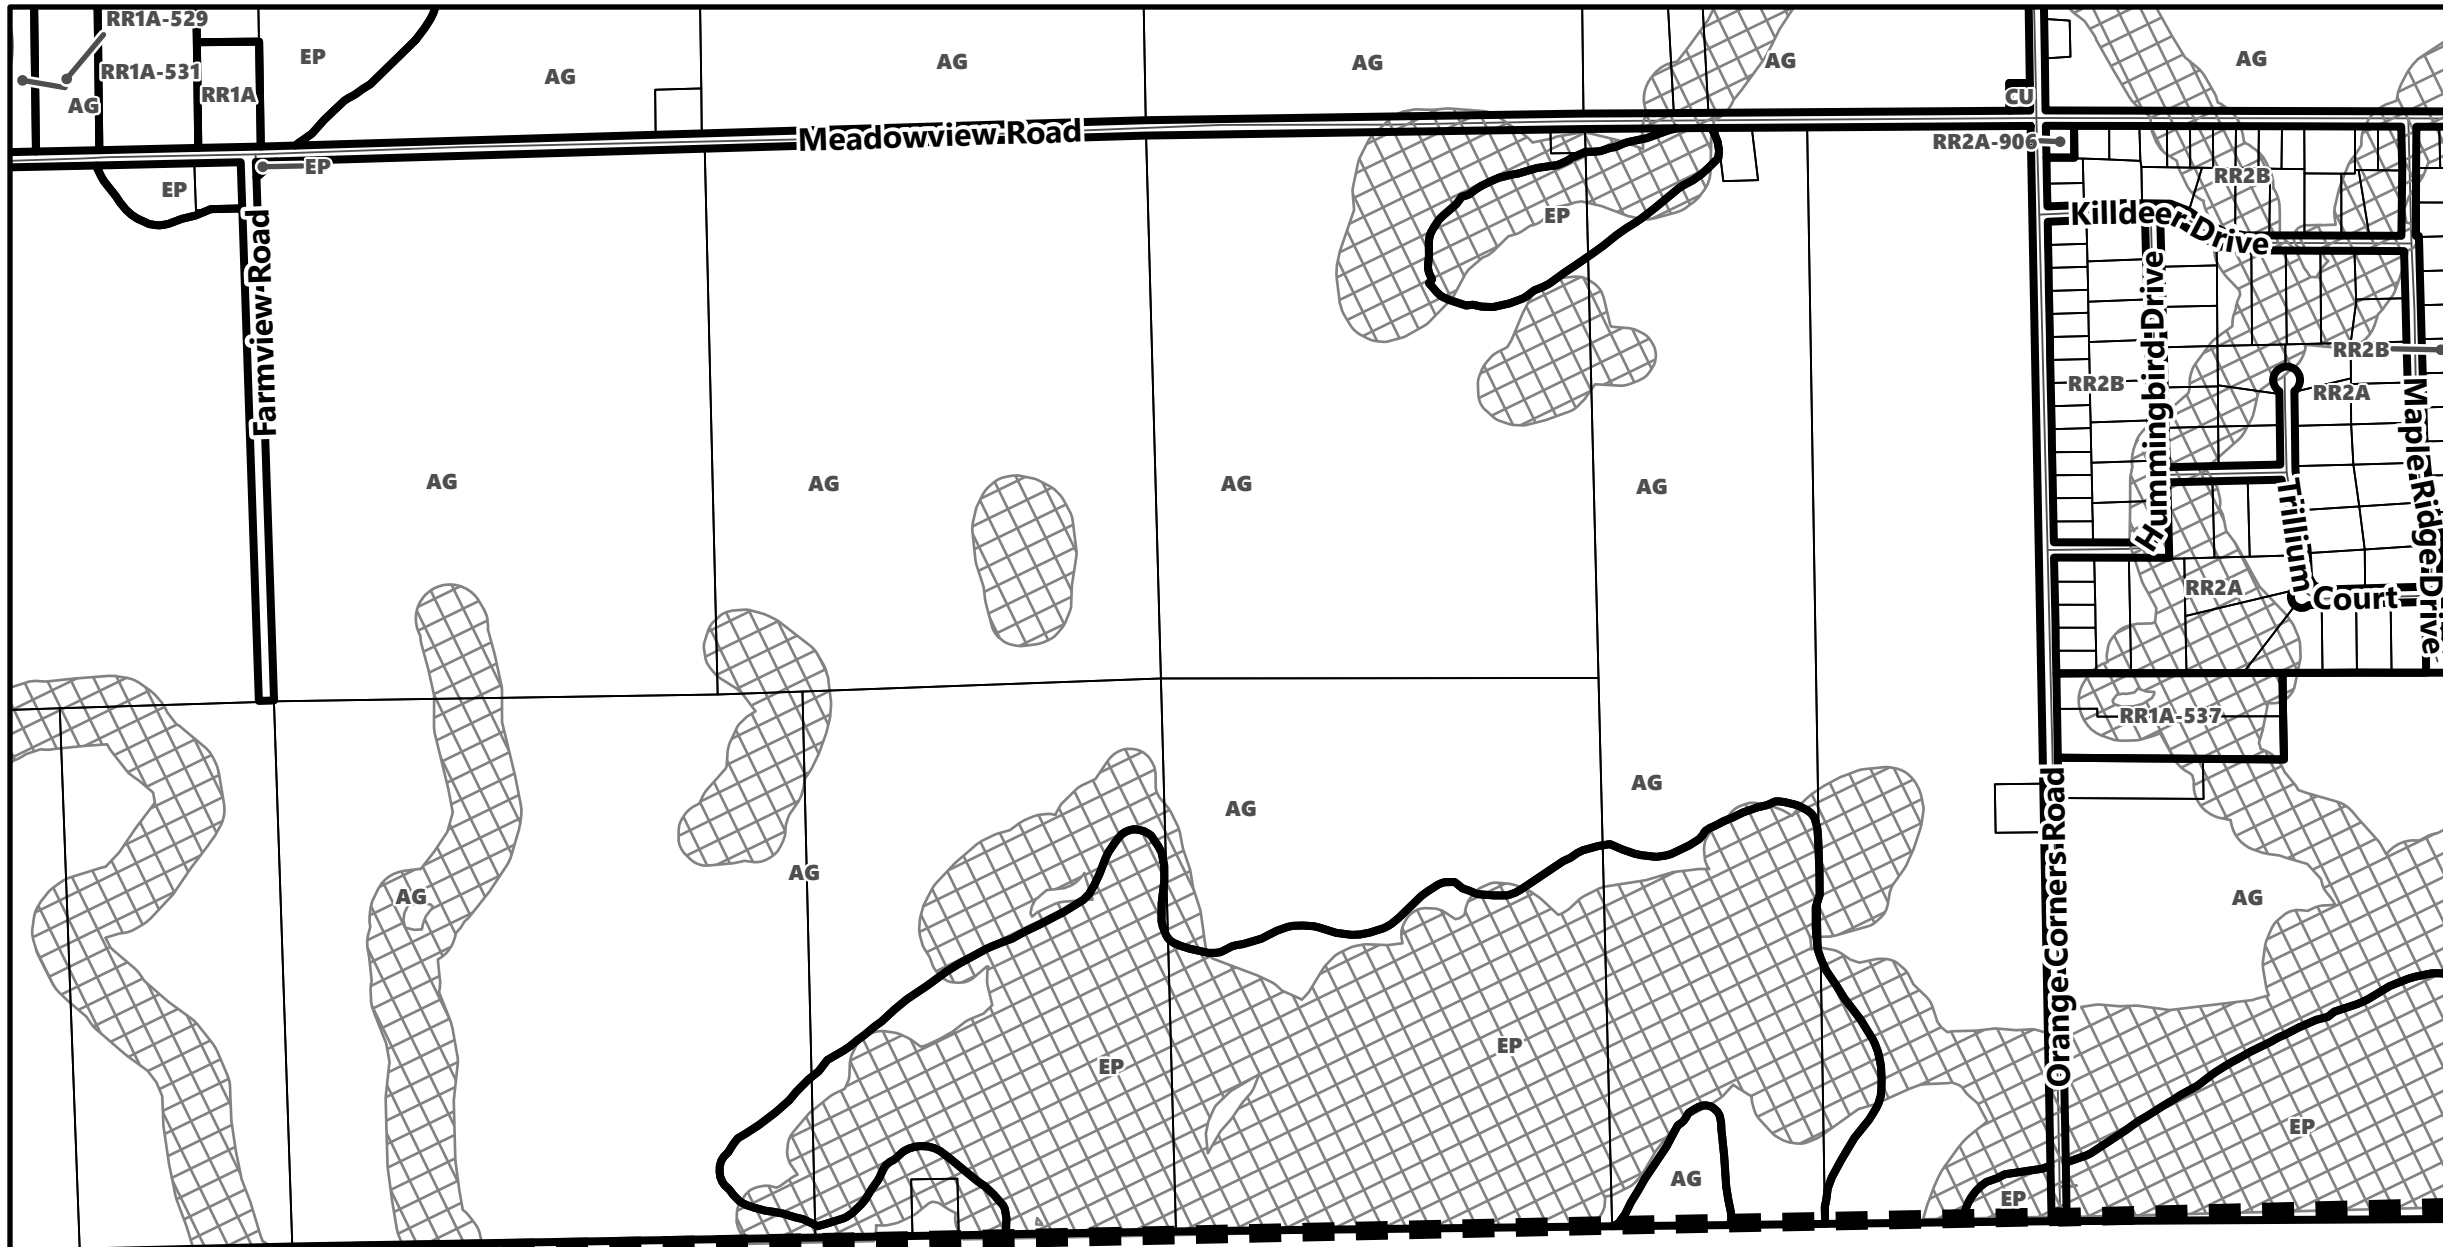

City of Kawartha Lakes Rural Zoning By-law Schedule A-E69

Legend

- City of Kawartha Lakes Boundary
- Zone Boundary
- Conservation Authority Regulated Area
- Otonabee Region Conservation Authority