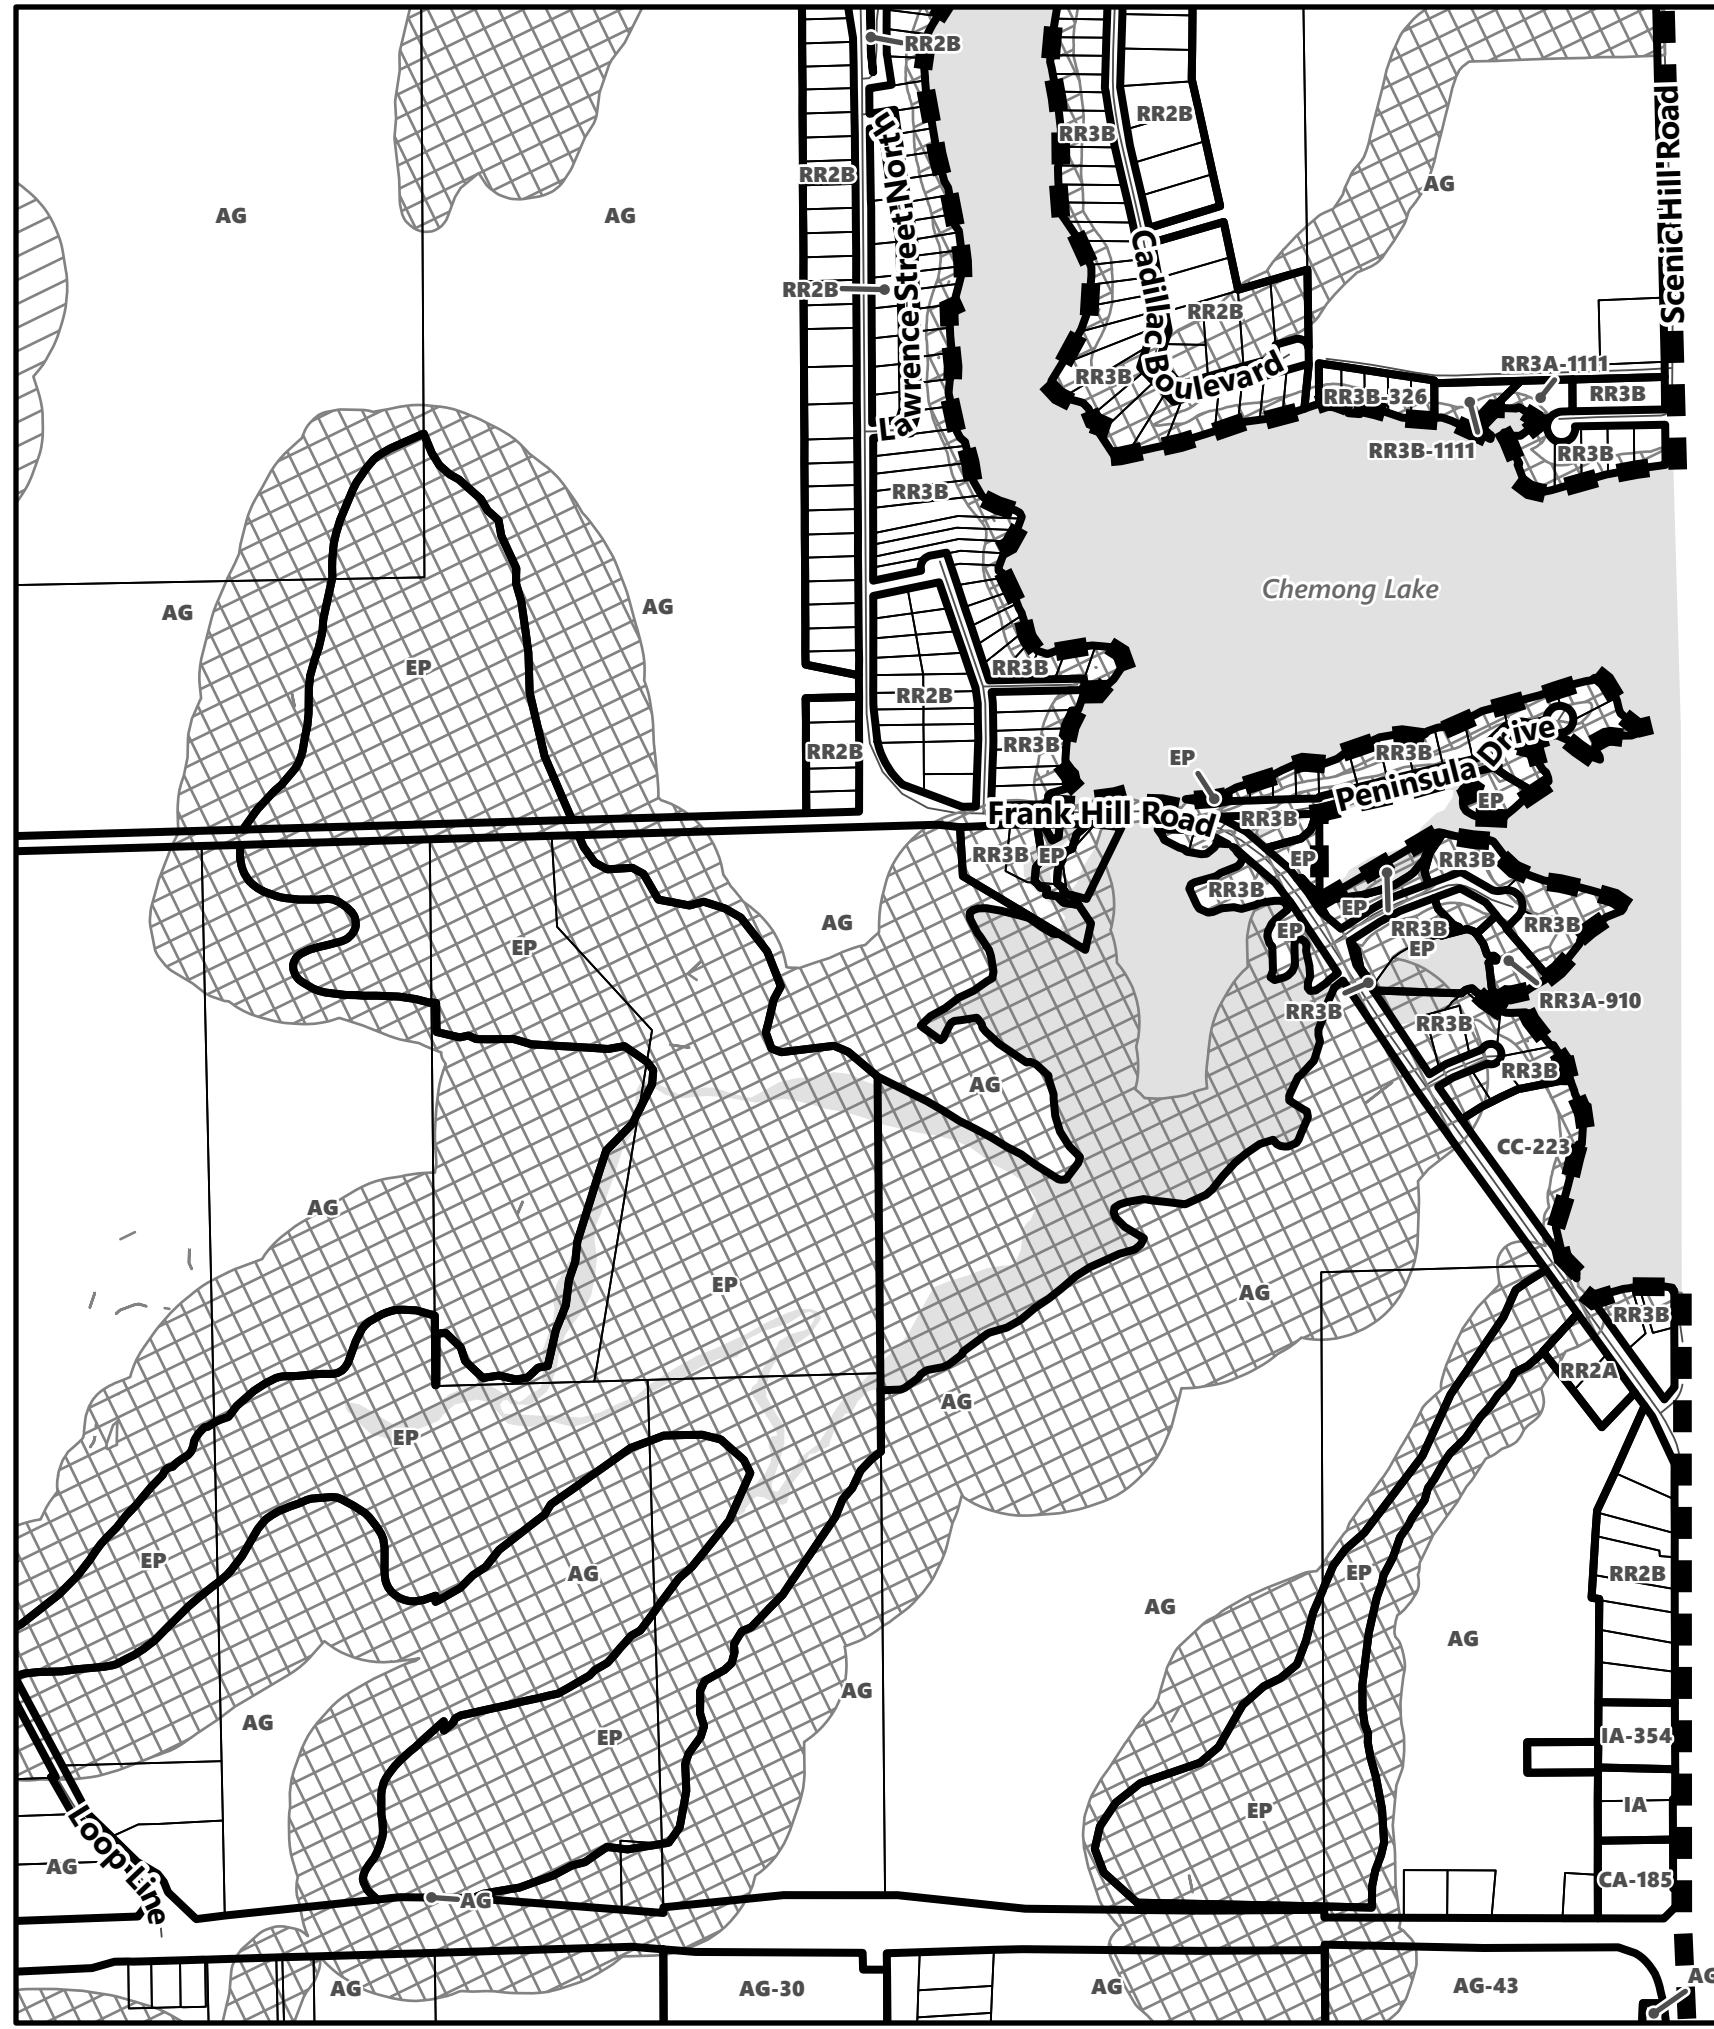

City of Kawartha Lakes Rural Zoning By-law Schedule A-E44

1. **Legend**
2. City of Kawartha Lakes Boundary
   - Zone Boundary
   - Conservation Authority Regulated Area
     - ▨ Kawartha Region Conservation Authority
     - ▩ Otonabee Region Conservation Authority