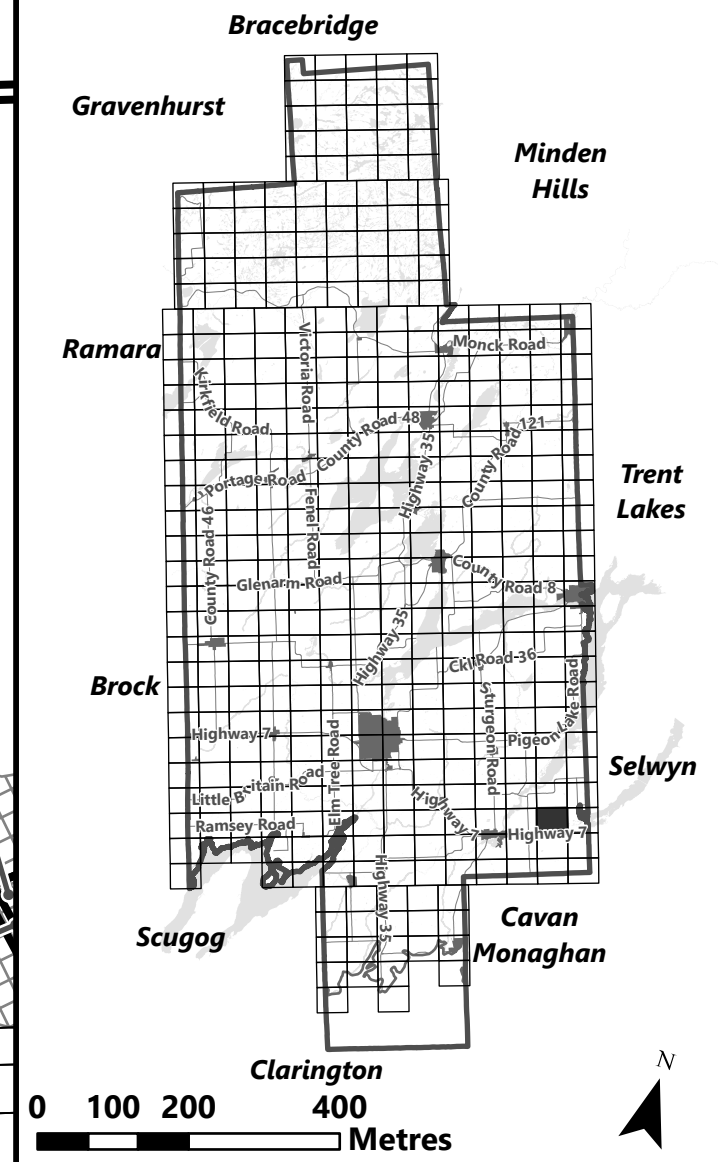

Legend

-  City of Kawartha Lakes Boundary
-  Zone Boundary
- Conservation Authority Regulated Area
 -  Kawartha Region Conservation Authority
 -  Otonabee Region Conservation Authority

May 2024

Sources: MNDMNR, City of Kawartha Lakes and Teranet
Projection: NAD 1983 UTM Zone 17N