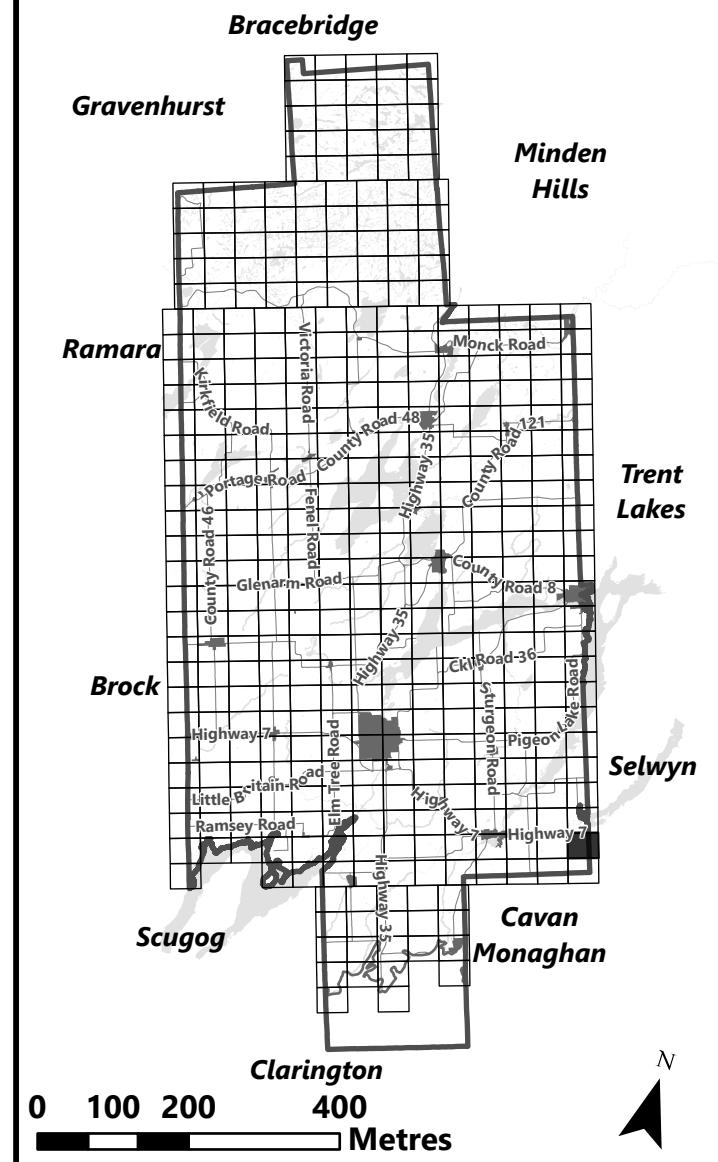

City of Kawartha Lakes Rural Zoning By-law Schedule A-E58

Legend

- City of Kawartha Lakes Boundary
- Zone Boundary
- Conservation Authority Regulated Area
- Otonabee Region Conservation Authority

May 2024

Sources:
MNDMNR, City of Kawartha Lakes and Teranet
Projection:
NAD 1983 UTM Zone 17N