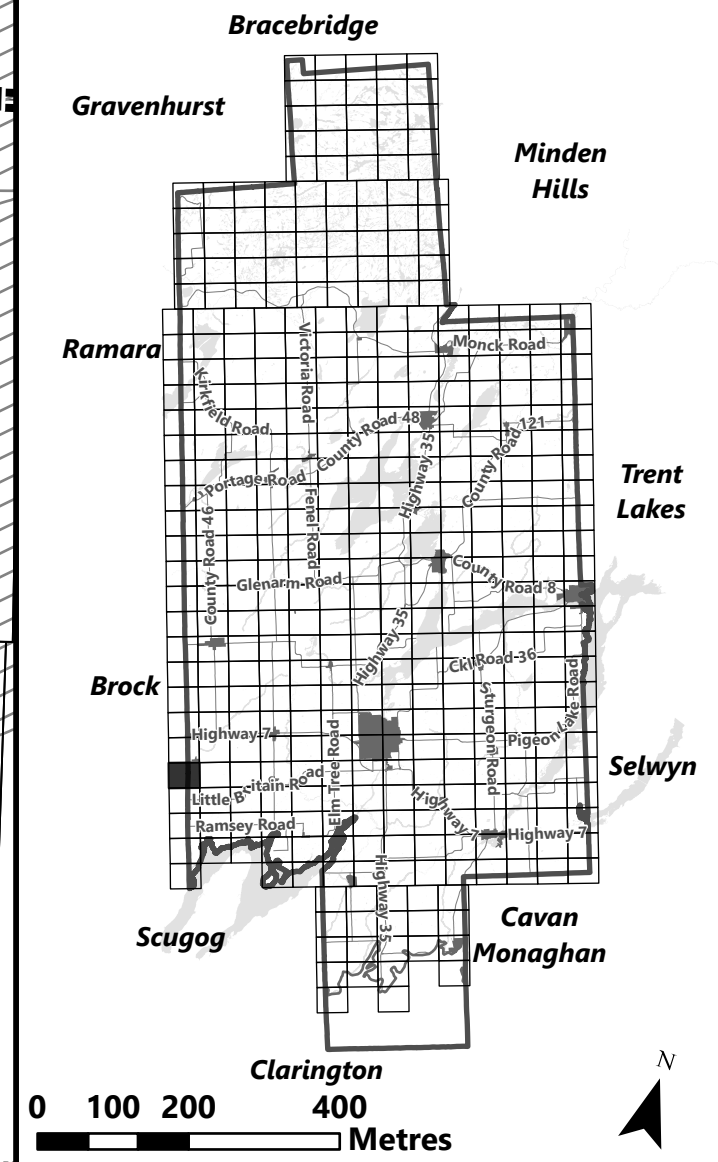

0 2.5 5 10
Kilometres

May 2024

Sources:
MNDMNR and City of Kawartha Lakes
Projection:
NAD 1983 UTM Zone 17N

City of Kawartha Lakes Rural Zoning By-law Schedule A-E3

Legend

- City of Kawartha Lakes Boundary
- Zone Boundary
- ▨ Conservation Authority Regulated Area
- ▨ Kawartha Region Conservation Authority