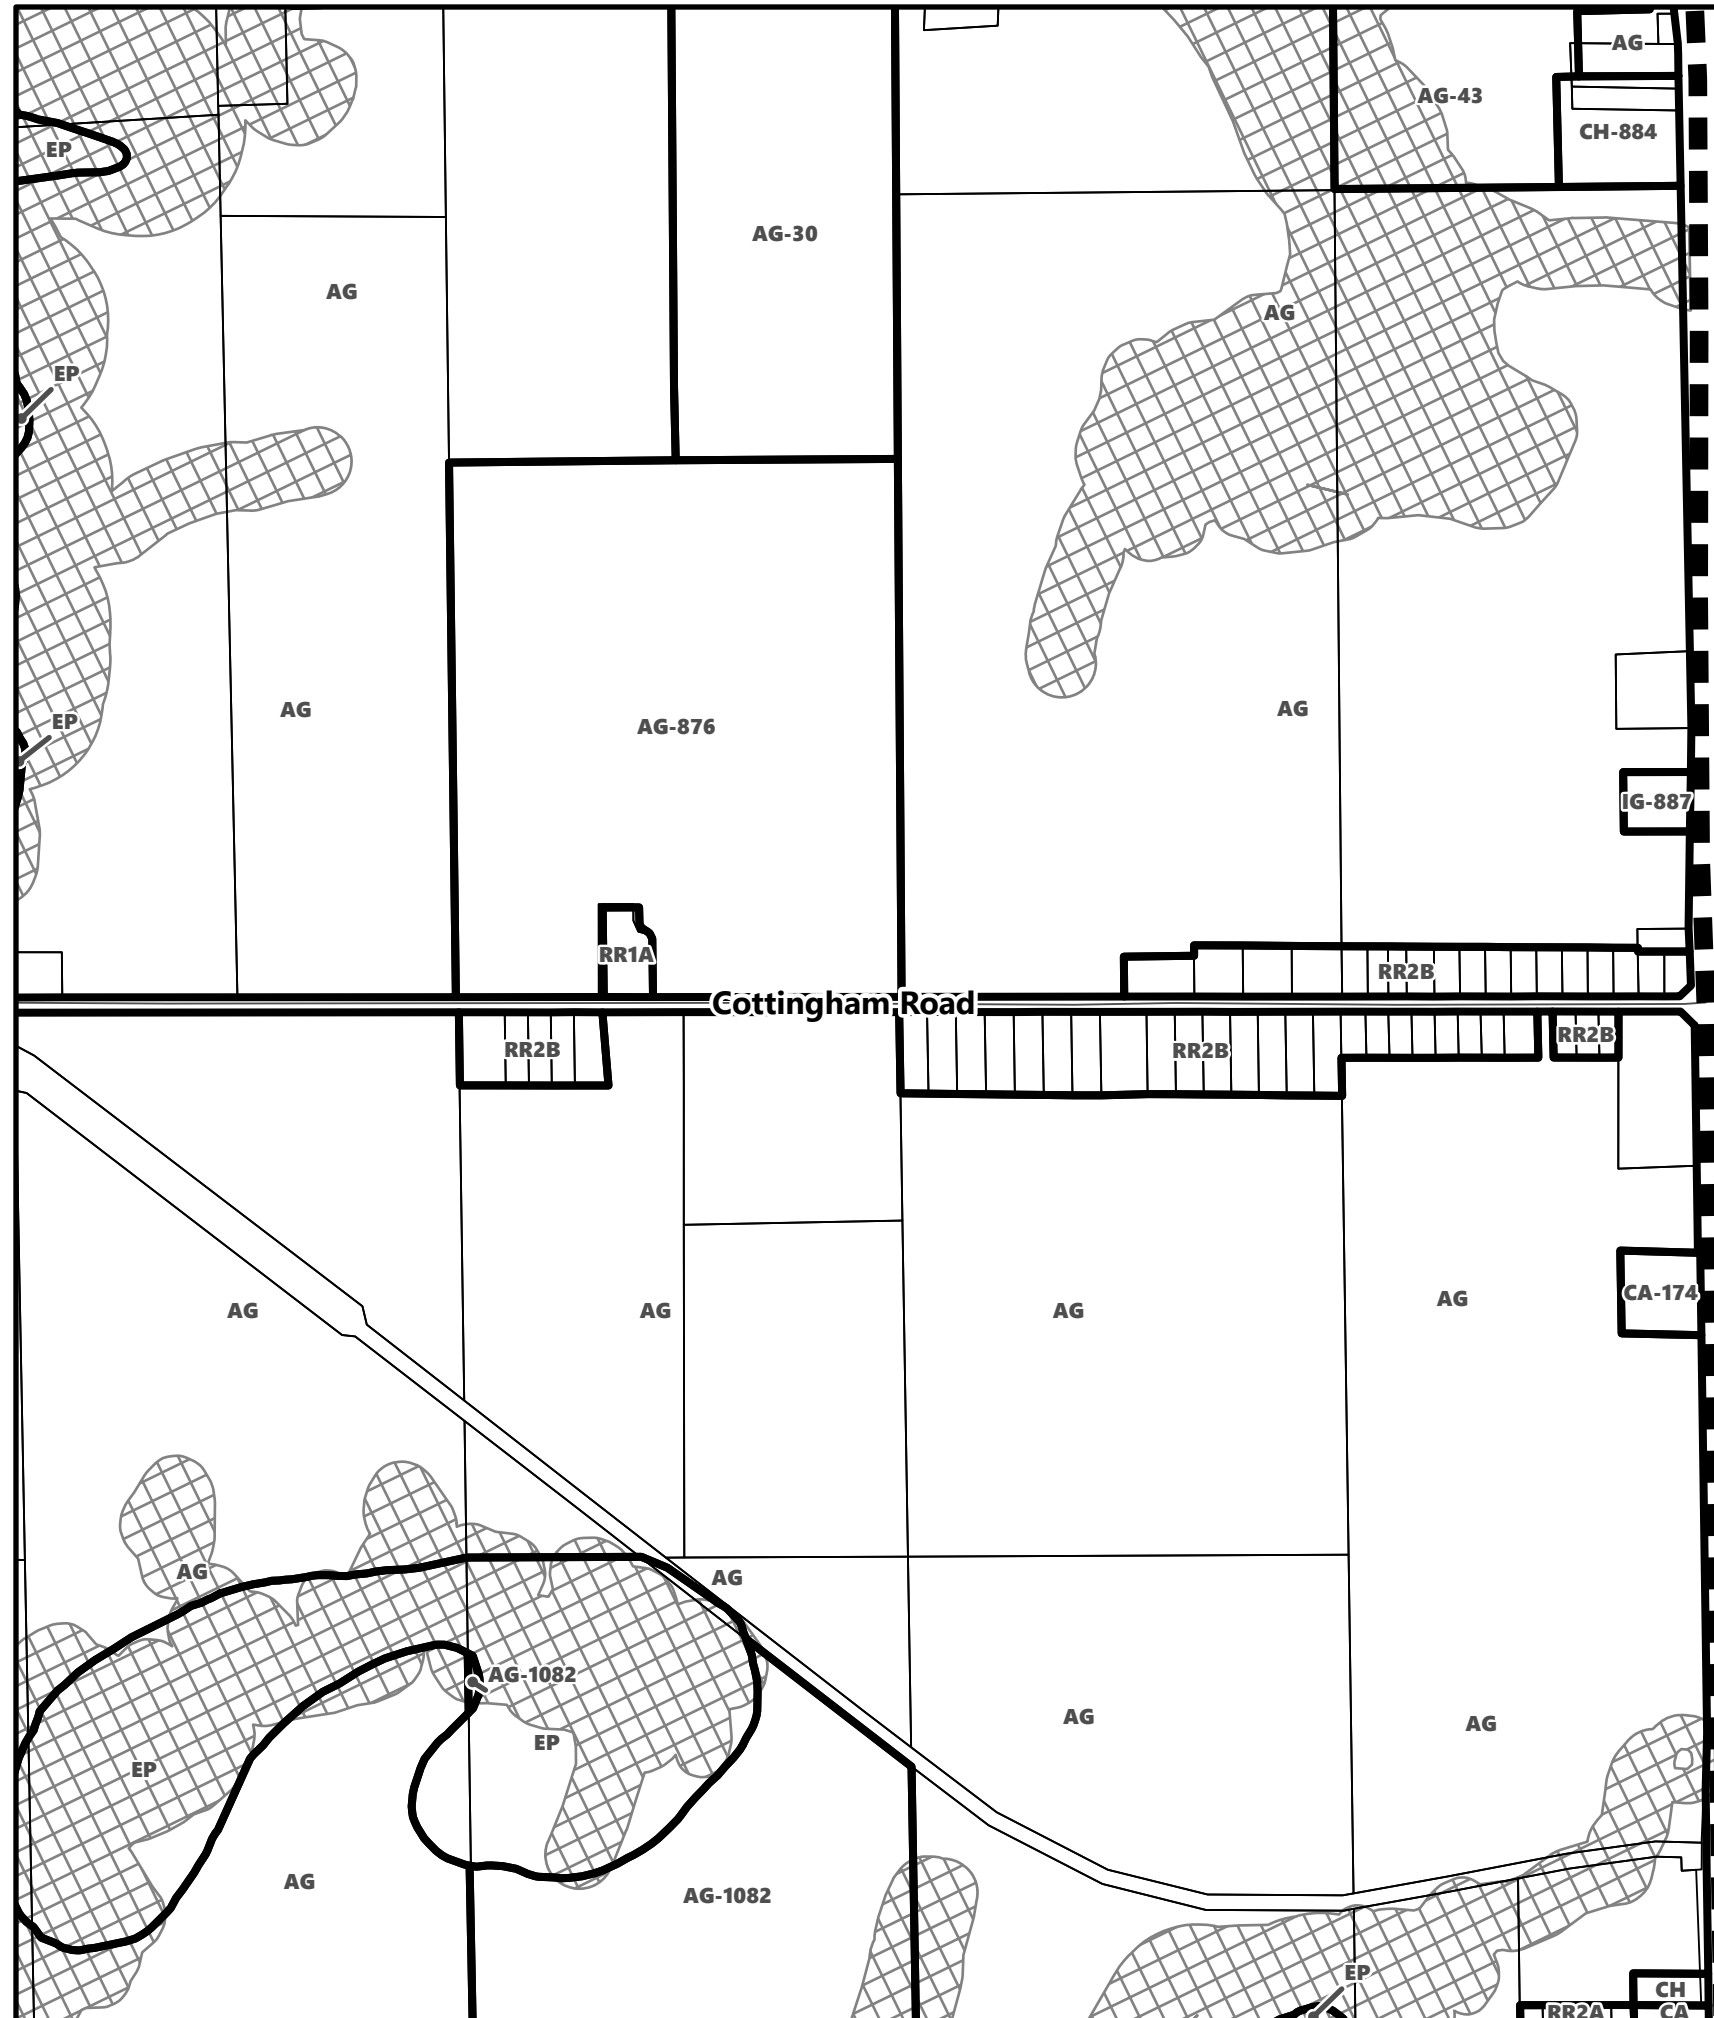

City of Kawartha Lakes Rural Zoning By-law Schedule A-E58

Legend

- City of Kawartha Lakes Boundary
- Zone Boundary
- Conservation Authority Regulated Area
- Otonabee Region Conservation Authority

May 2024

Sources:
MNDMNR, City of Kawartha Lakes and Teranet
Projection:
NAD 1983 UTM Zone 17N