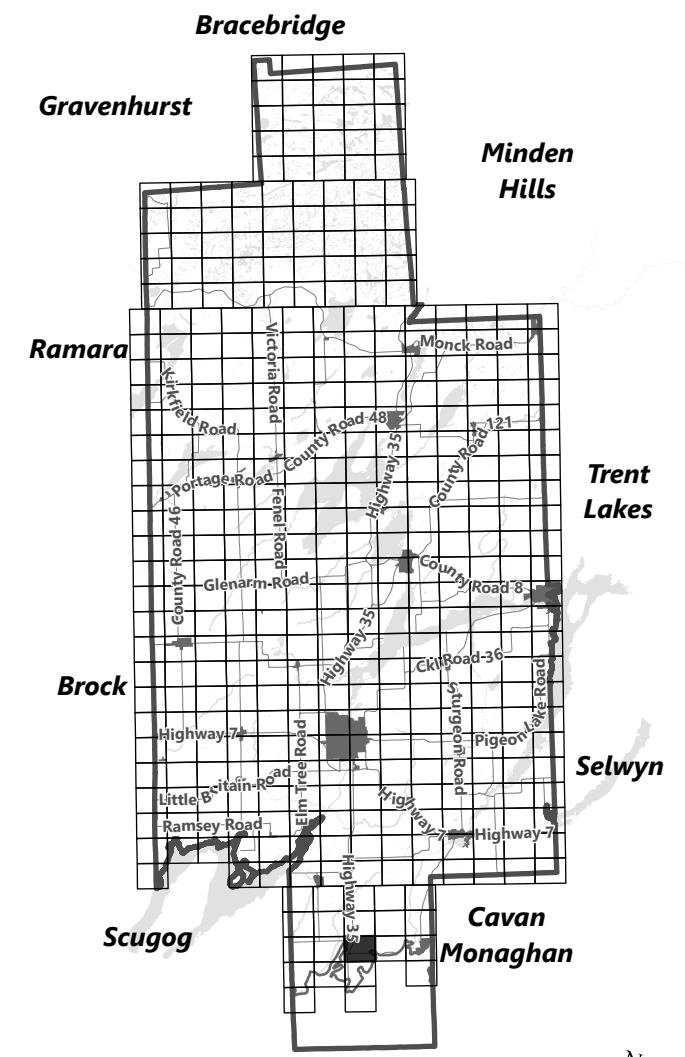

City of Kawartha Lakes Rural Zoning By-law

Schedule A-E83

Legend

- City of Kawartha Lakes Boundary
- Zone Boundary
- Conservation Authority Regulated Area
- Kawartha Region Conservation Authority

May 2024

Sources:
MNDMNR, City of Kawartha Lakes and Teranet
Projection:
NAD 1983 UTM Zone 17N