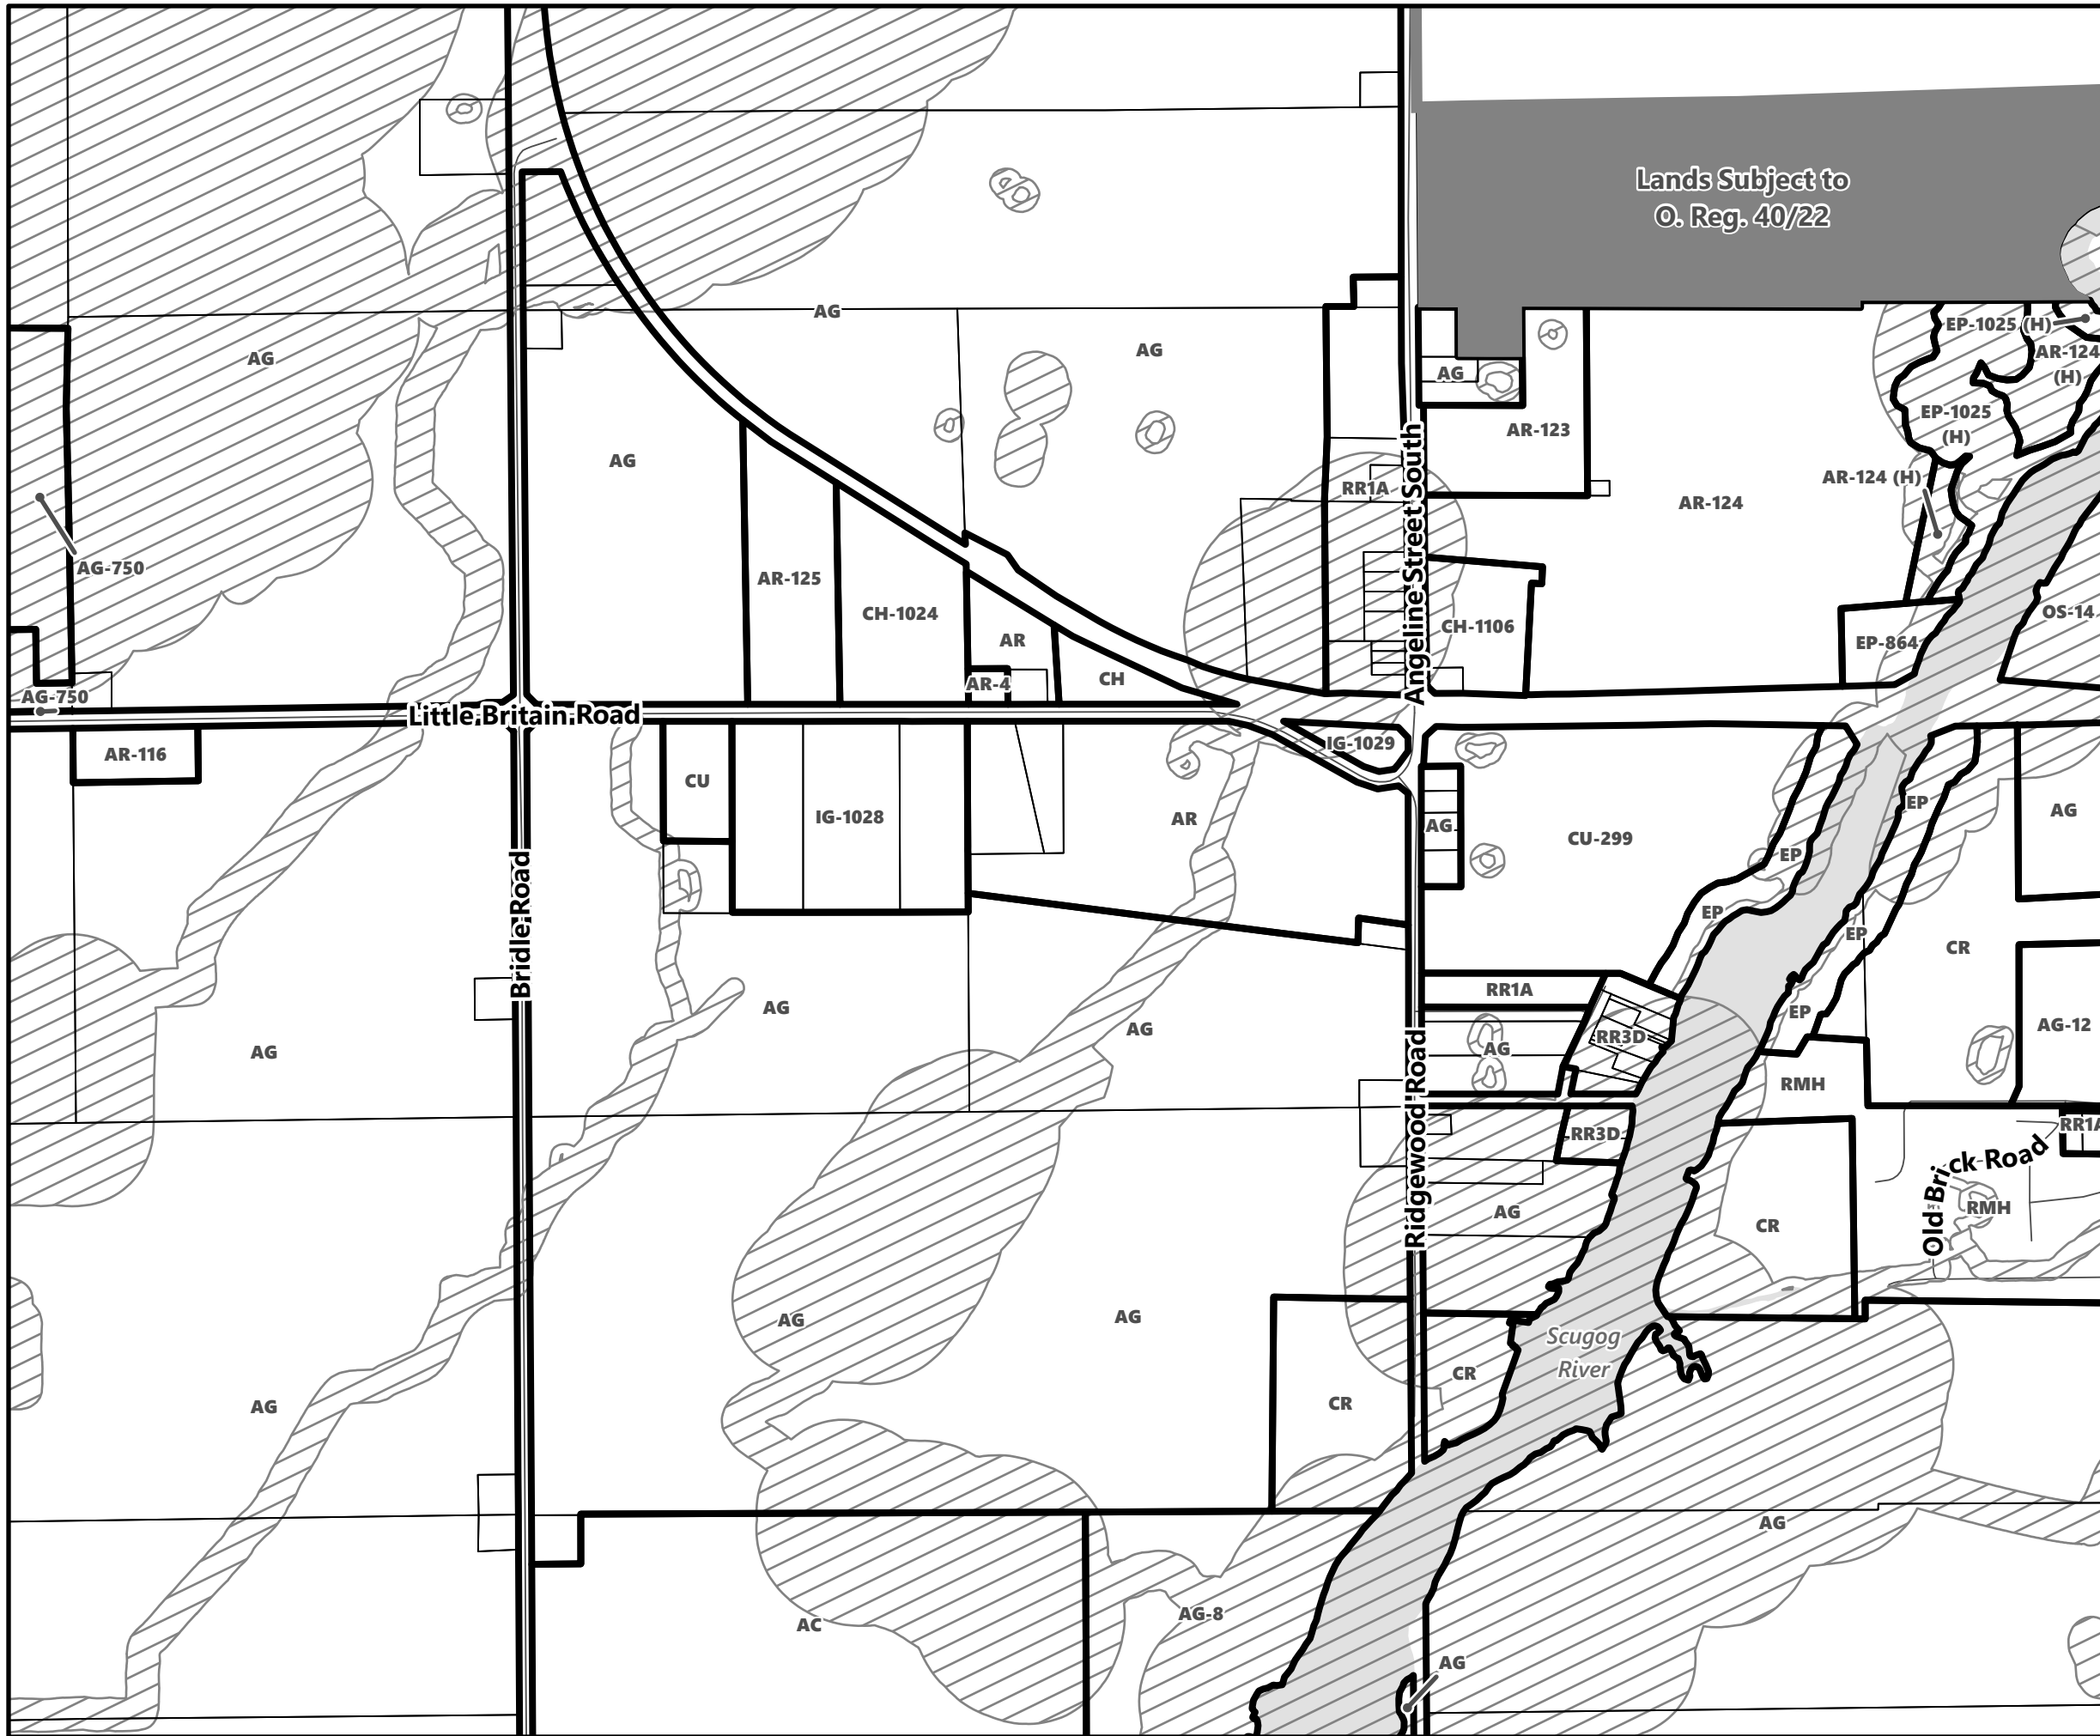

**City of Kawartha Lakes
Rural Zoning By-law
Schedule A-E9**

Legend

- City of Kawartha Lakes Boundary
- Zone Boundary
- Minister's Zoning Order
- Conservation Authority Regulated Area
- Kawartha Region Conservation Authority