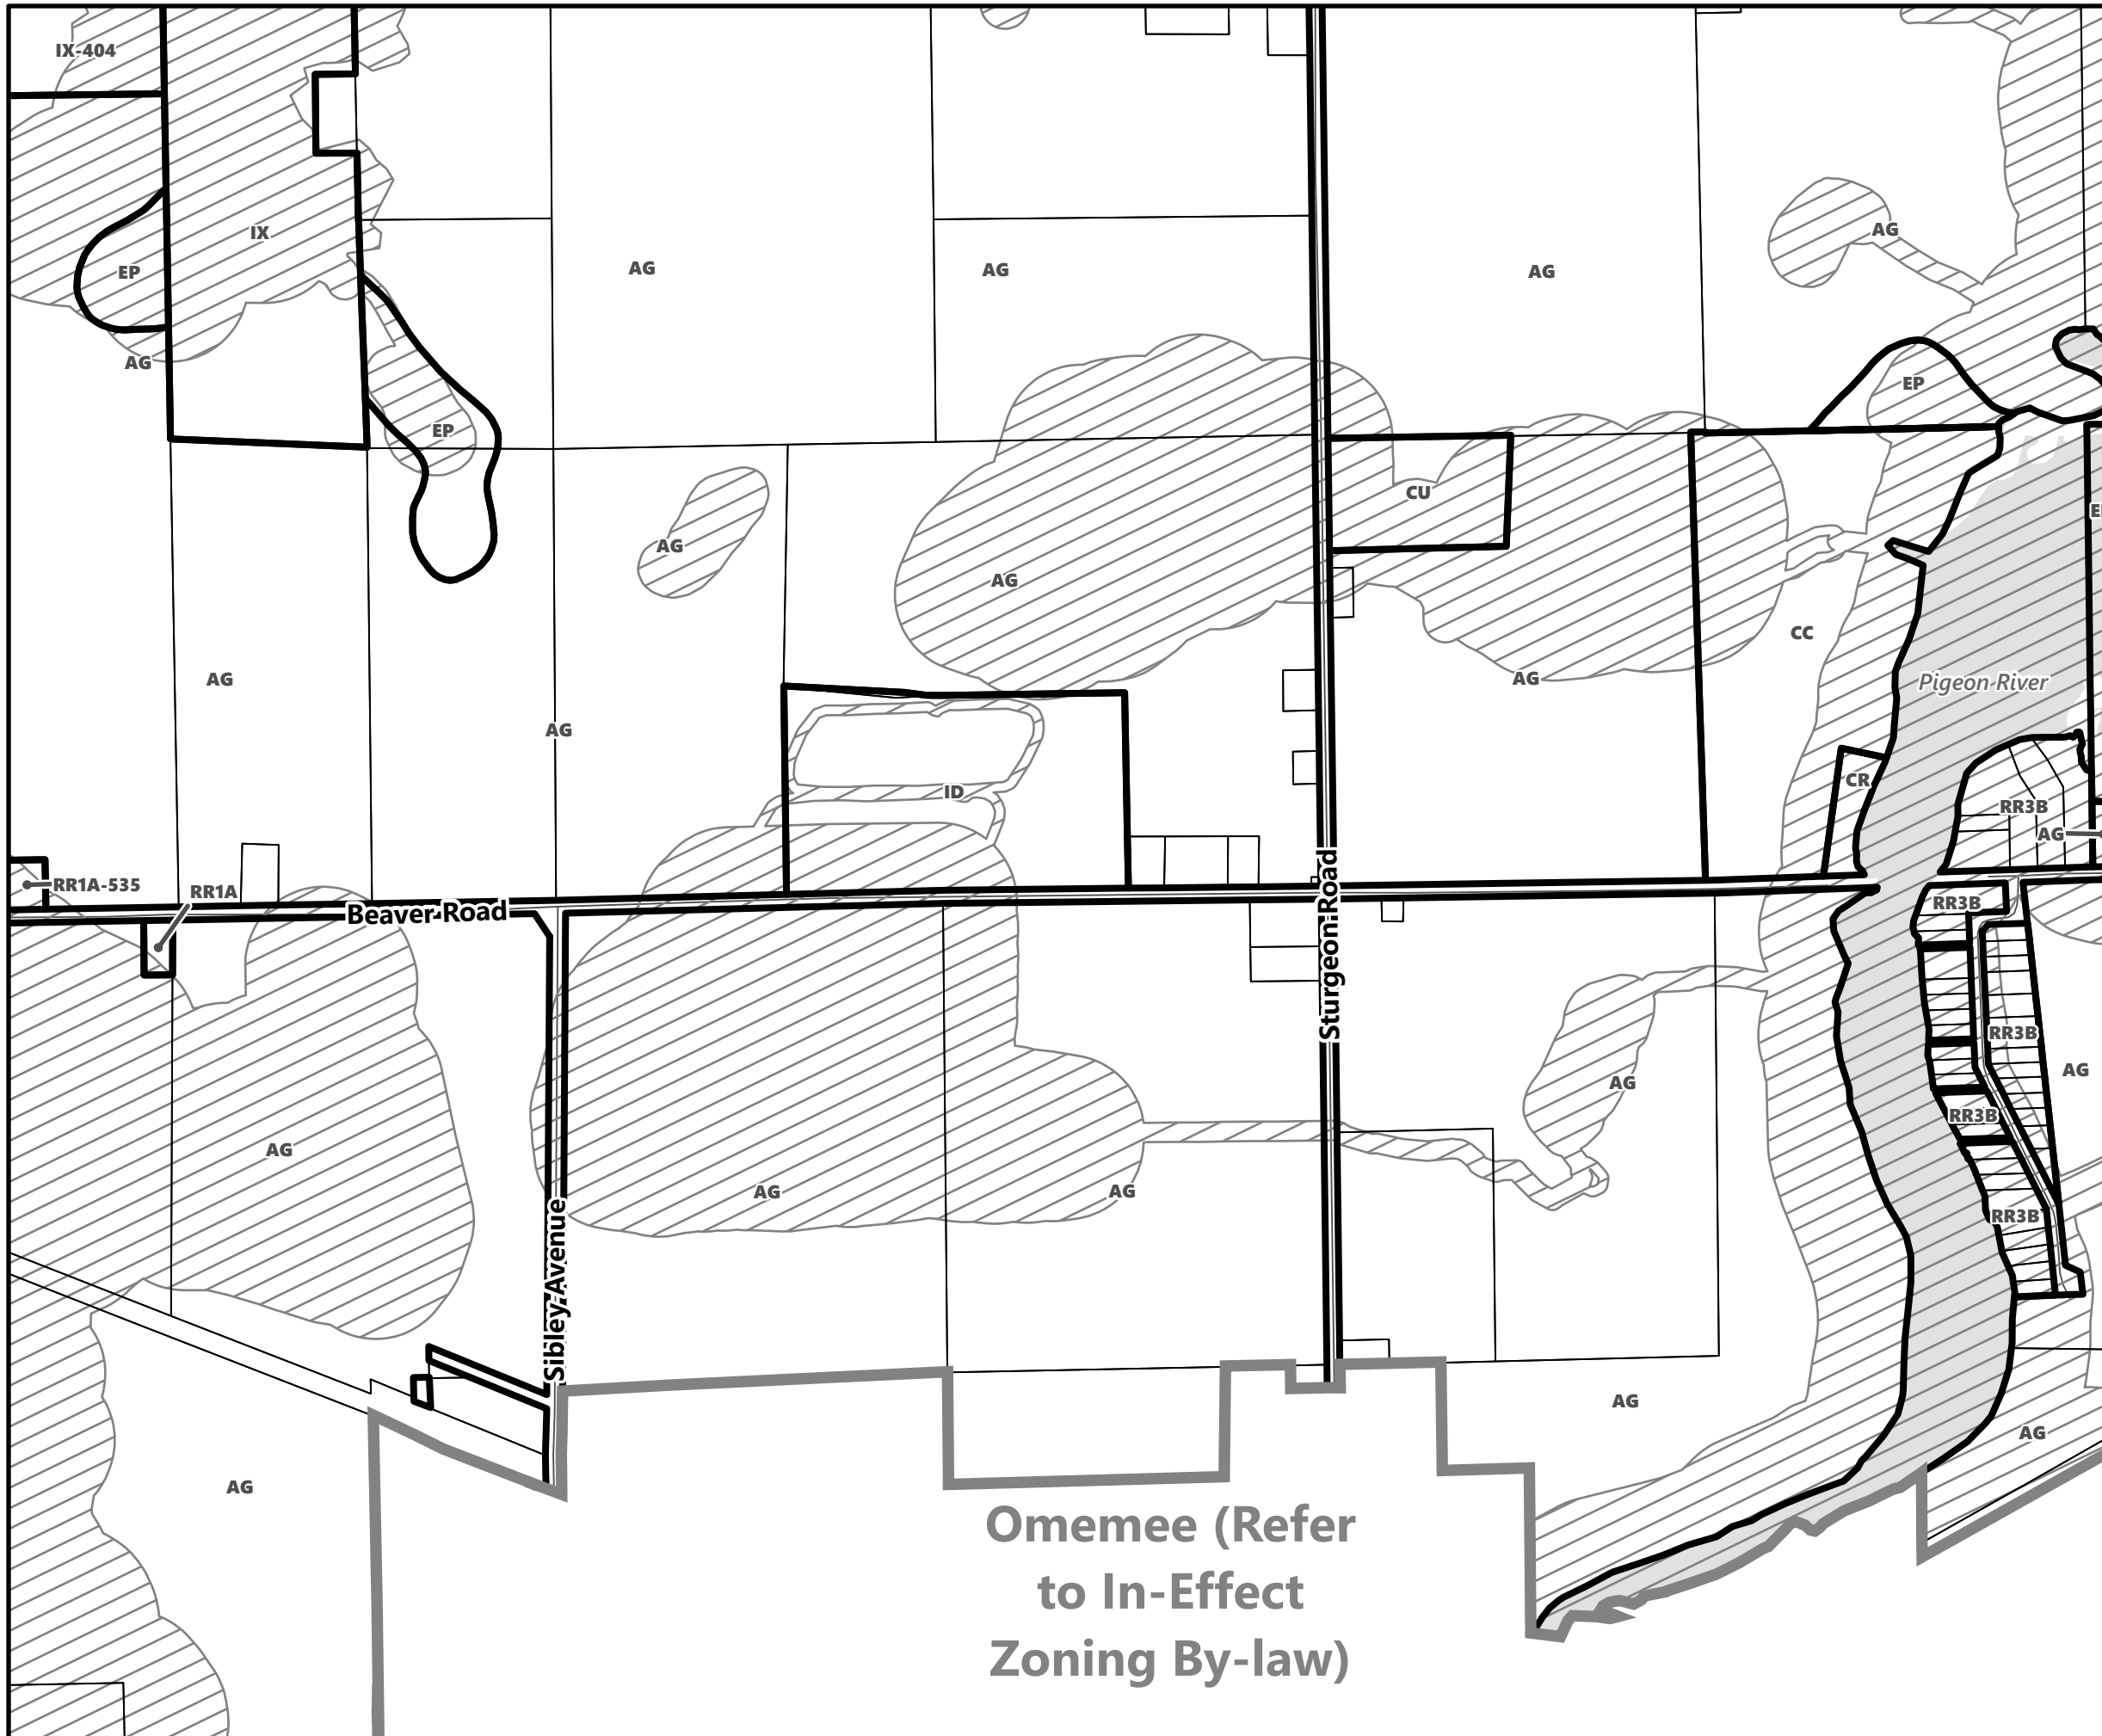

City of Kawartha Lakes Rural Zoning By-law Schedule A-E41

Legend

- City of Kawartha Lakes Boundary
- Zone Boundary
- ▨ Conservation Authority Regulated Area
- ▨ Kawartha Region Conservation Authority