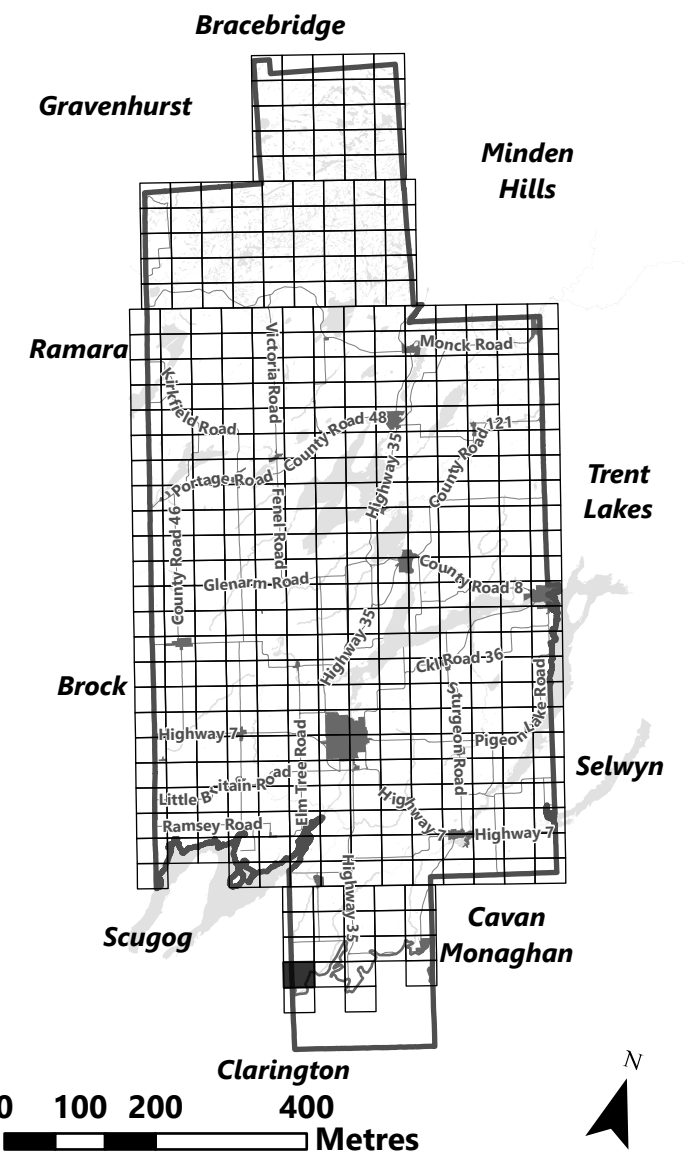

**City of Kawartha Lakes
Rural Zoning By-law
Schedule A-E86**

1. **Legend**
2. City of Kawartha Lakes Boundary
   - Zone Boundary
   - Conservation Authority Regulated Area
   - Kawartha Region Conservation Authority