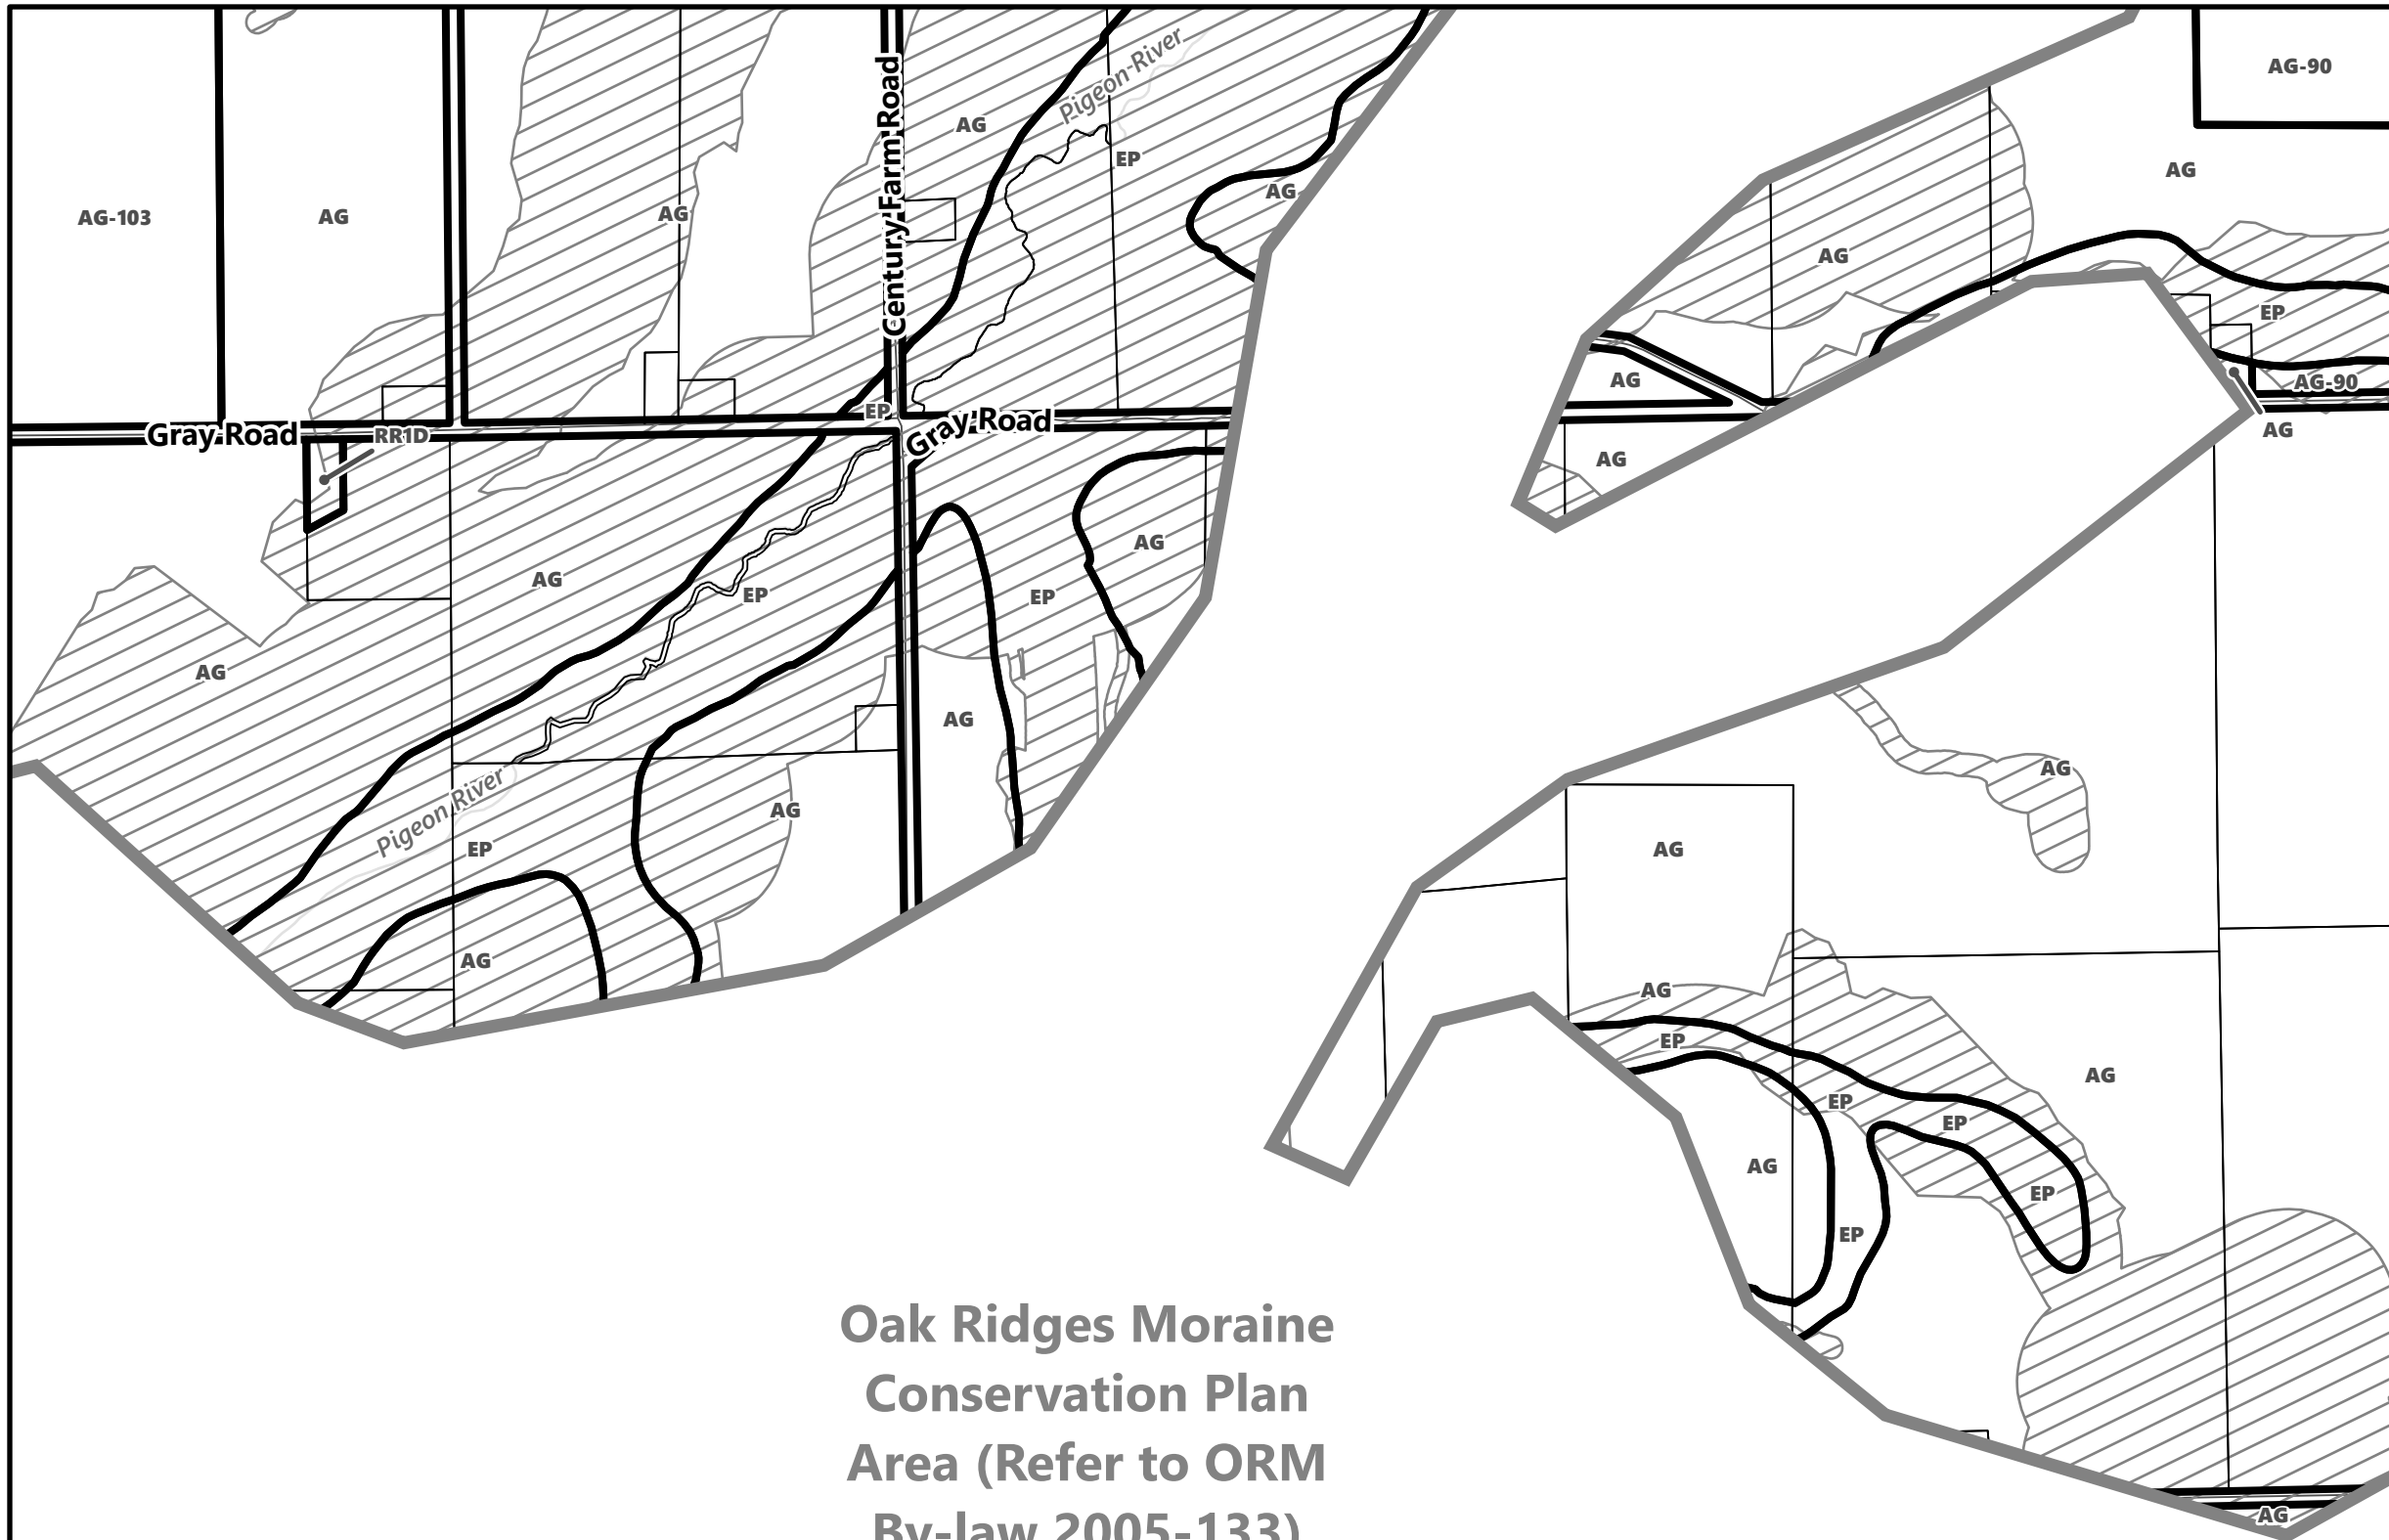

City of Kawartha Lakes Rural Zoning By-law Schedule A-E87

Legend

- City of Kawartha Lakes Boundary
- Zone Boundary
- Conservation Authority Regulated Area
- Kawartha Region Conservation Authority

**Oak Ridges Moraine
Conservation Plan
Area (Refer to ORM
By-law 2005-133)**