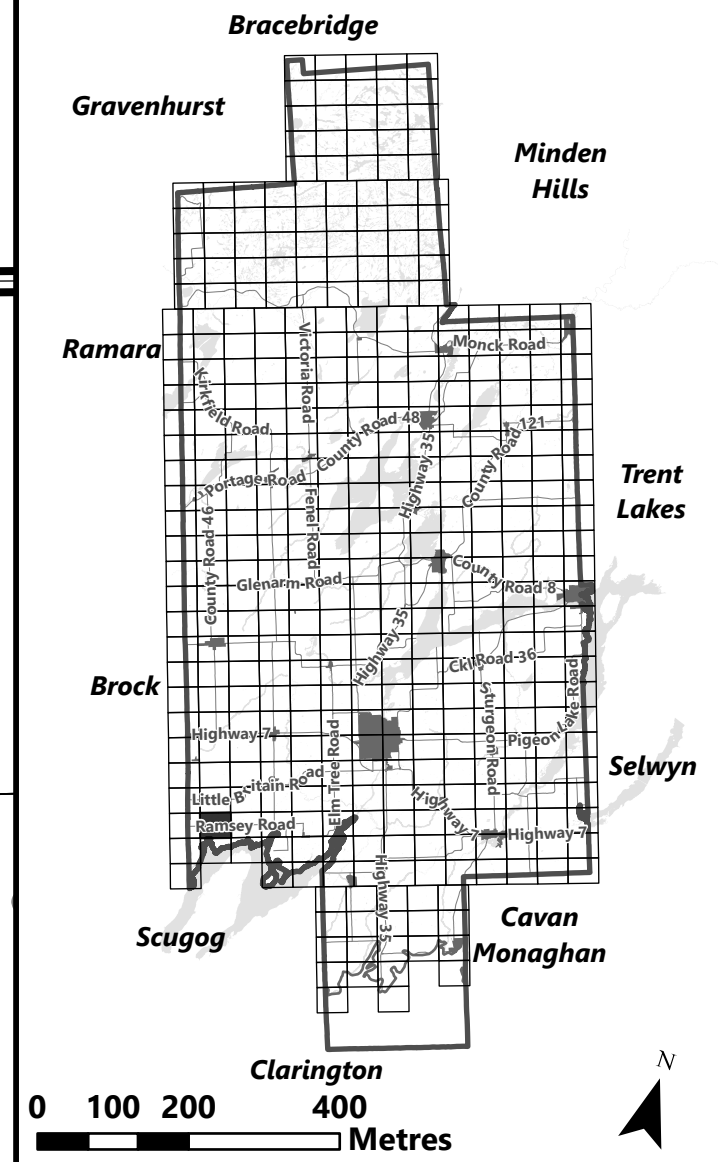

City of Kawartha Lakes Rural Zoning By-law Schedule A-E32

Legend

- City of Kawartha Lakes Boundary
- Zone Boundary
- Conservation Authority Regulated Area
- Kawartha Region Conservation Authority