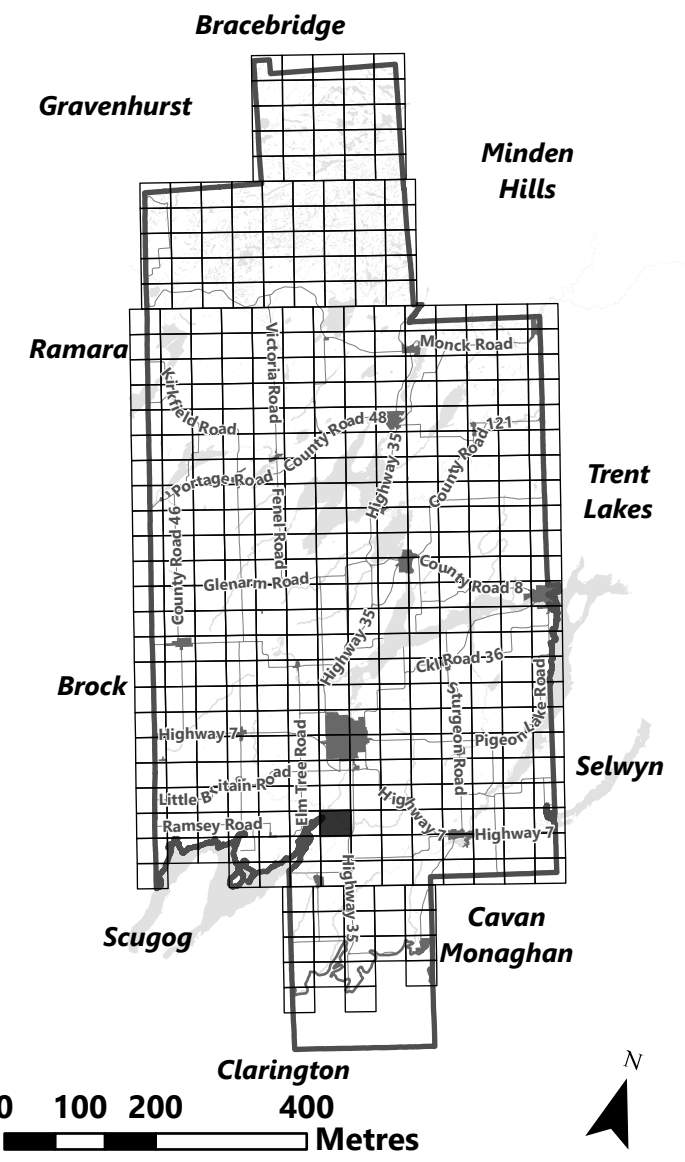

City of Kawartha Lakes Rural Zoning By-law Schedule A-E37

1. **Legend**
2. City of Kawartha Lakes Boundary
   - Zone Boundary
   - ▨ Conservation Authority Regulated Area
   - ▨ Kawartha Region Conservation Authority