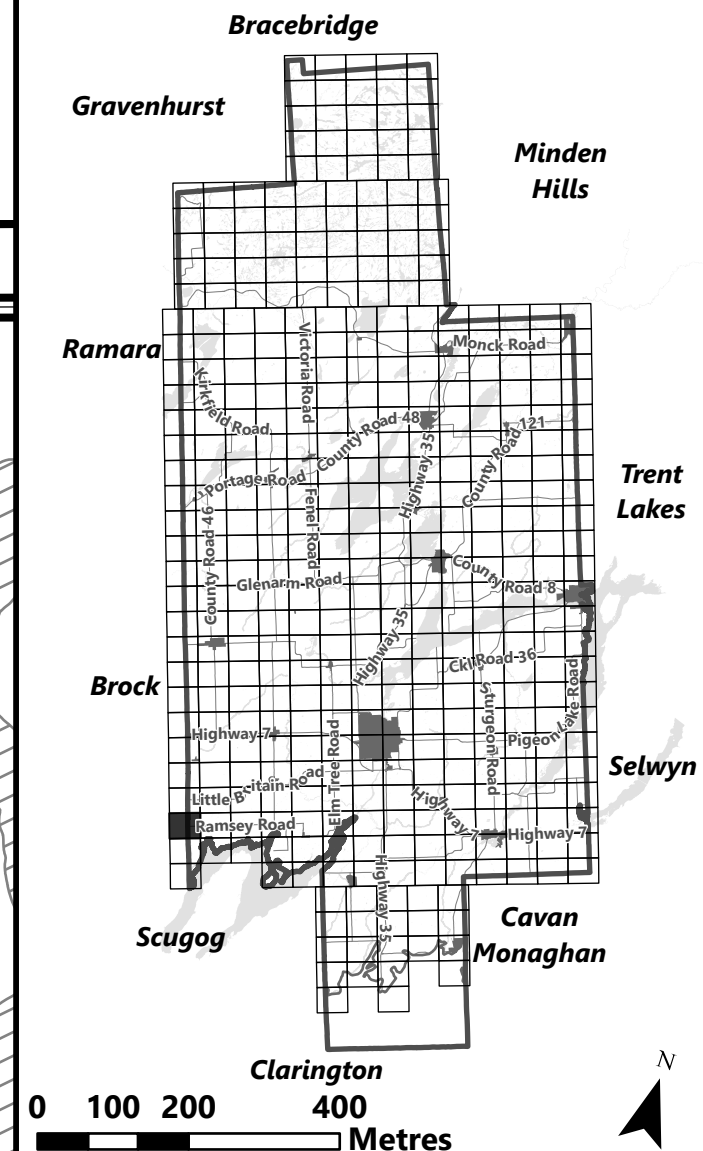

May 2024

Sources:
MNDMNR, City of Kawartha Lakes and Teranet
Projection:
NAD 1983 UTM Zone 17N

Sonya

City of Kawartha Lakes Rural Zoning By-law Schedule A-E31

Legend

- City of Kawartha Lakes Boundary
- Zone Boundary
- Conservation Authority Regulated Area
- Kawartha Region Conservation Authority