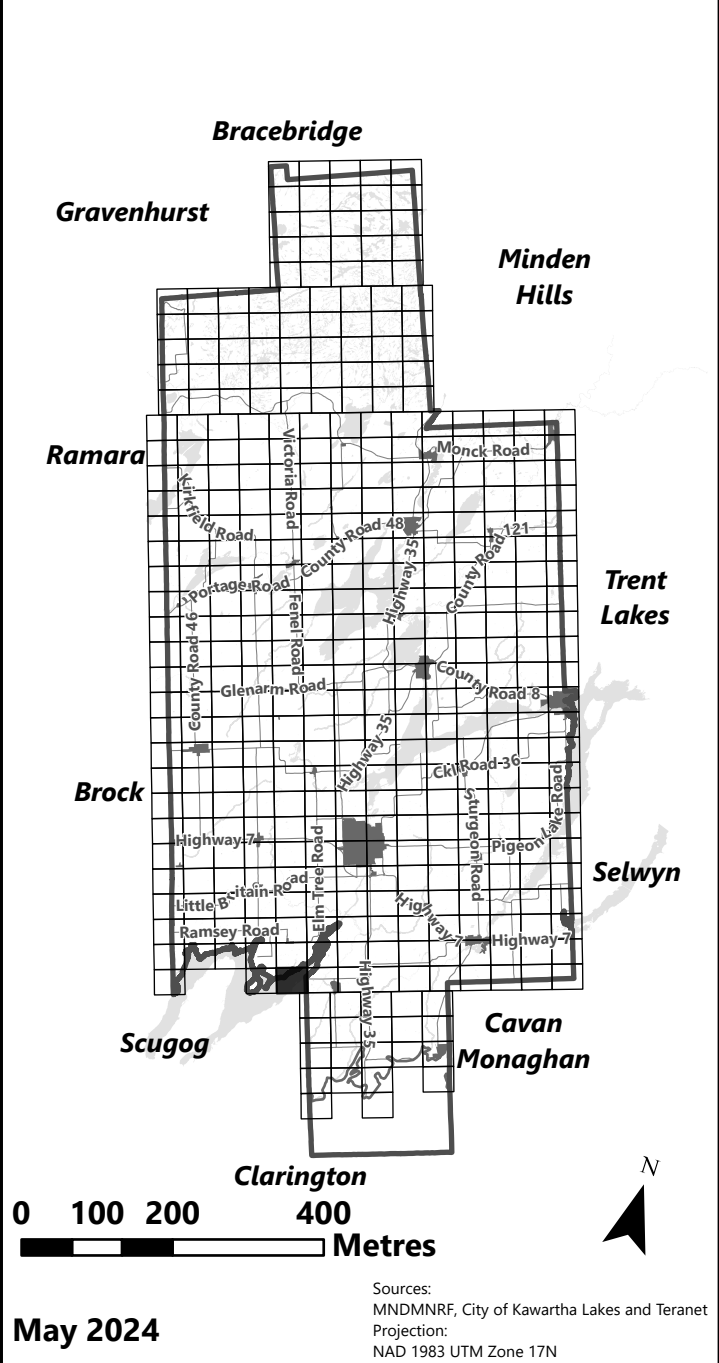

City of Kawartha Lakes Rural Zoning By-law Schedule A-E61

Legend

- City of Kawartha Lakes Boundary
- Zone Boundary
- **Conservation Authority Regulated Area**
- Kawartha Region Conservation Authority